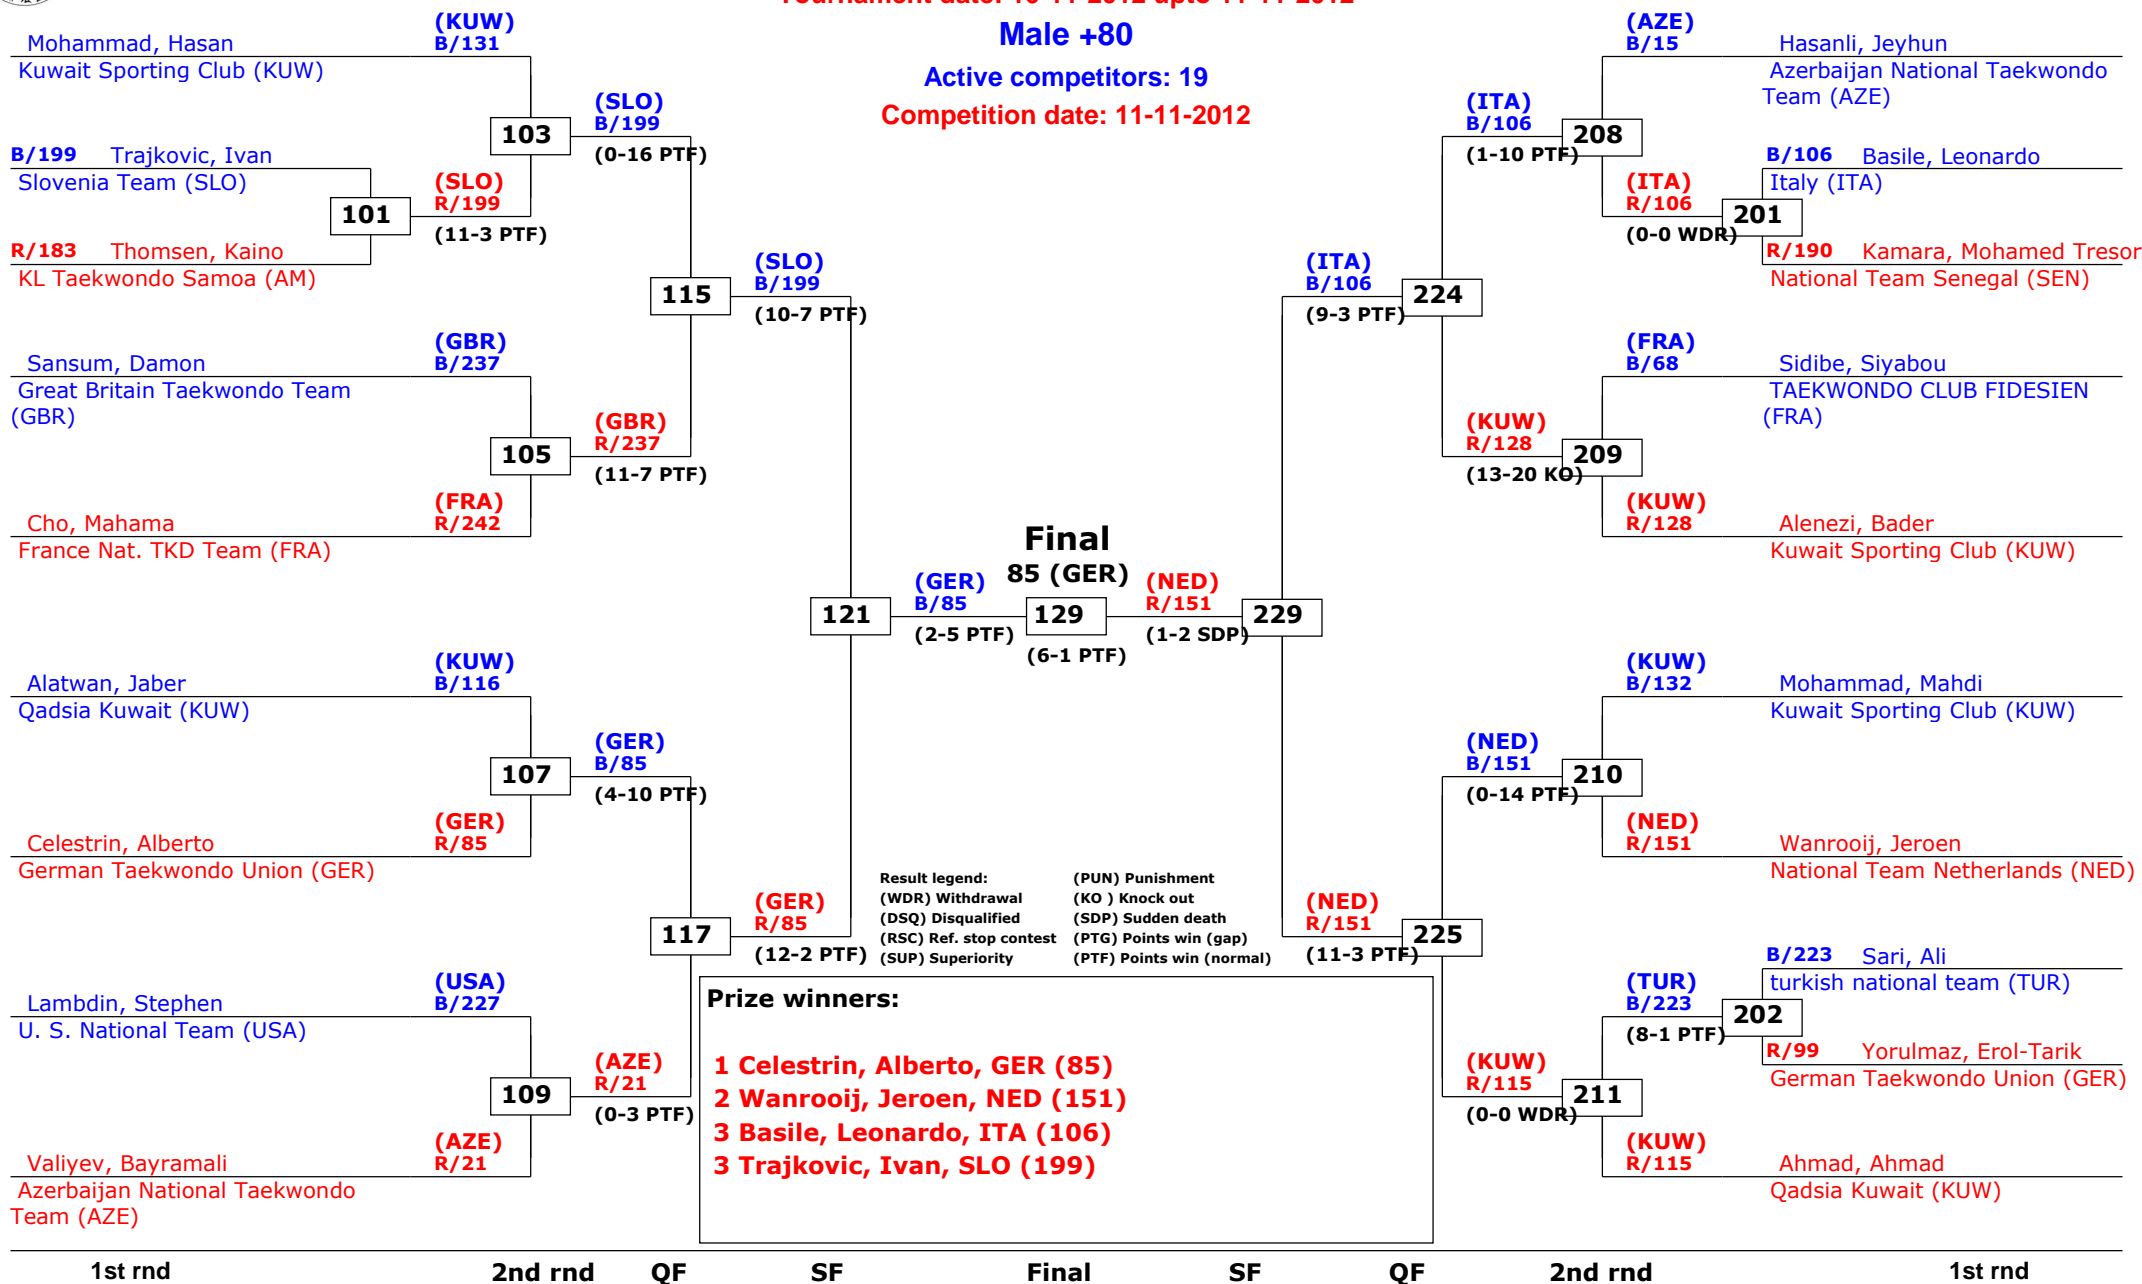

Competition date: 10-11-2012

Swiss Open 2012

Lausanne, Switzerland

Tournament date: 10-11-2012 upto 11-11-2012

Male +80

Active competitors: 19

Competition date: 11-11-2012

1st rnd

2nd rnd

QF

SF

Final

SF

QF

2nd rnd

1st rnd