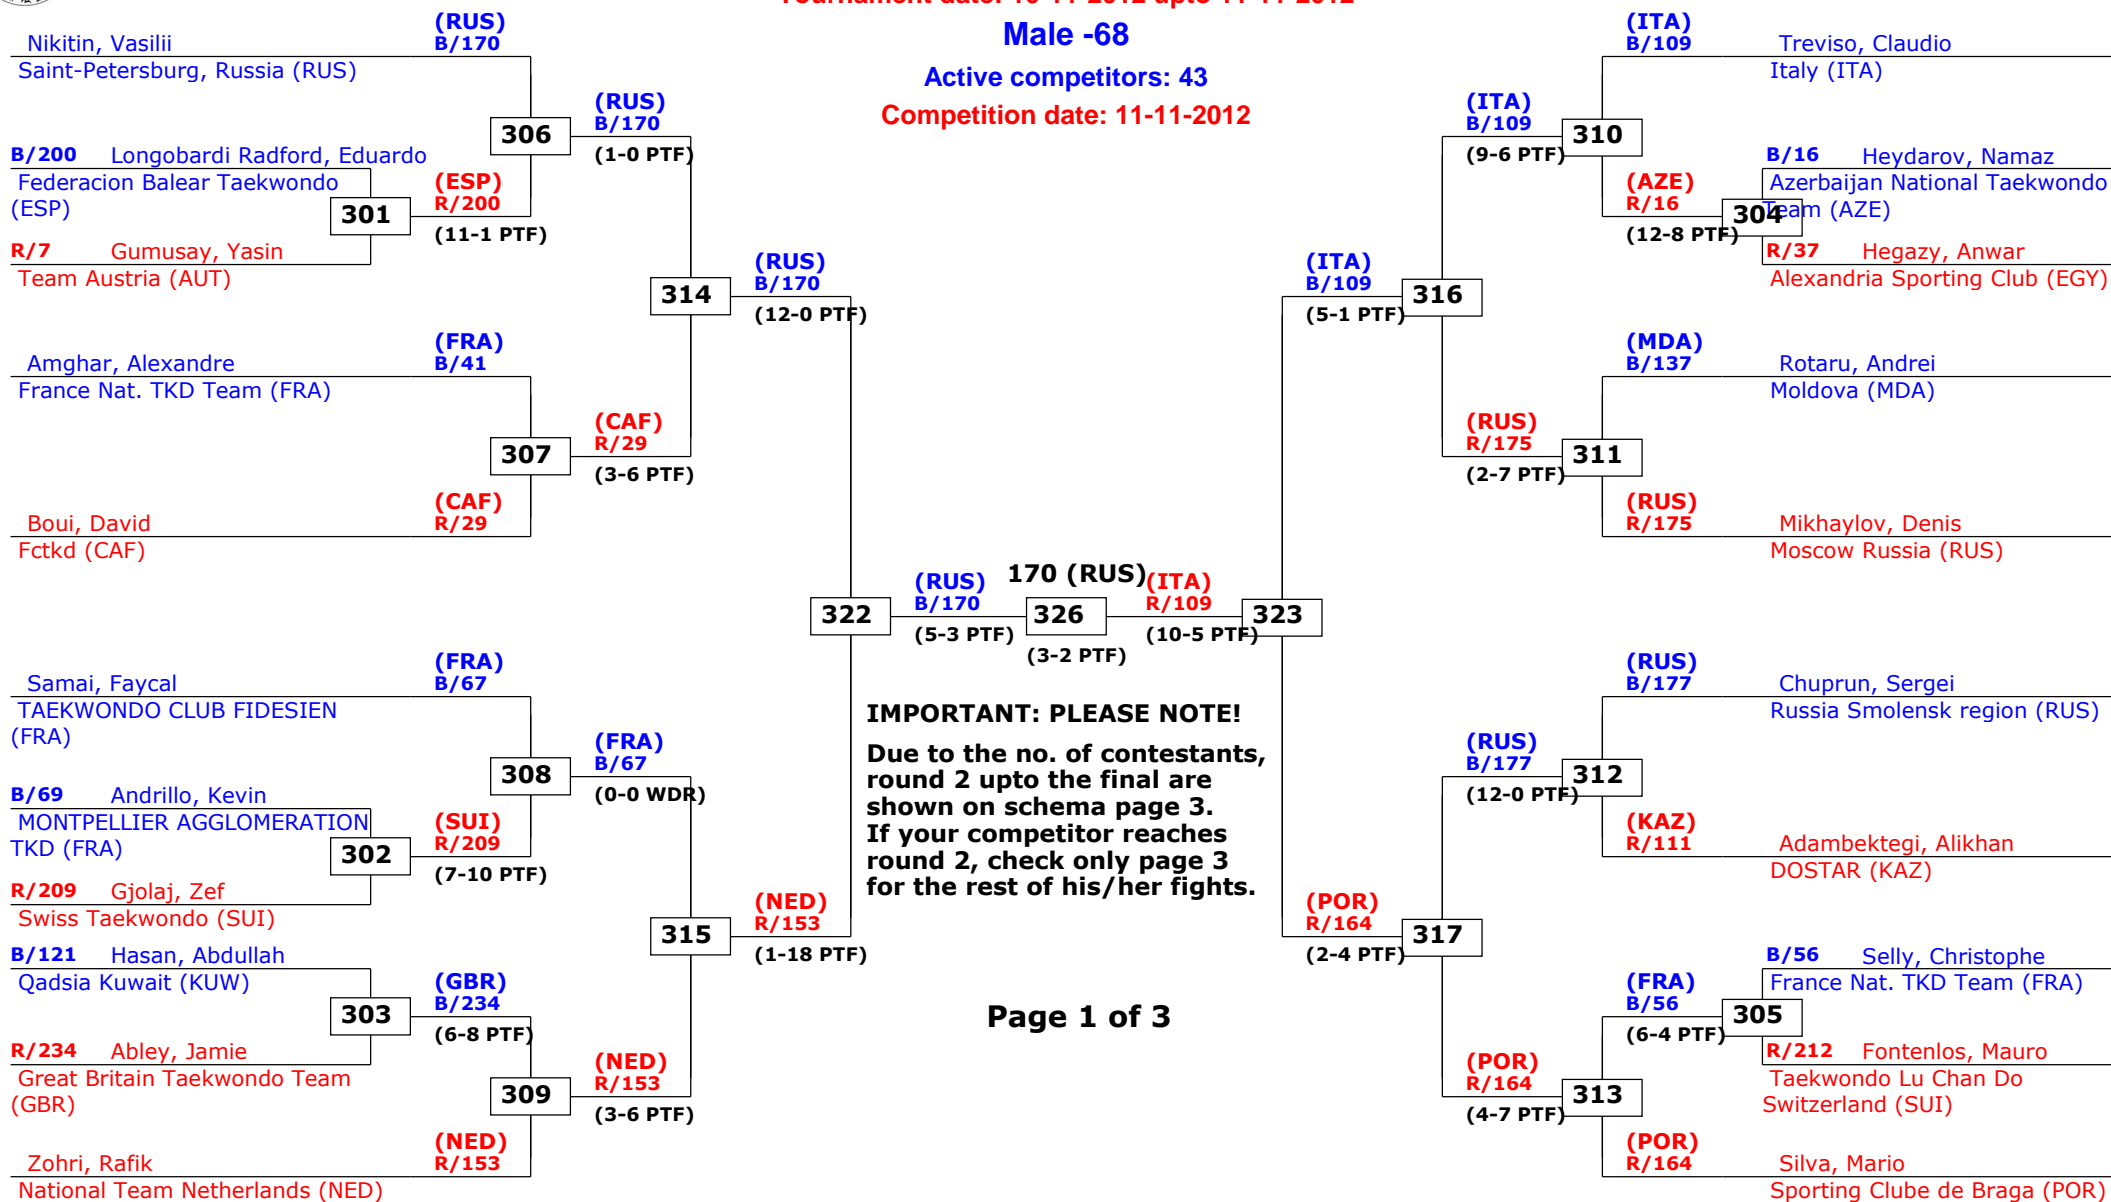

Swiss Open 2012

Lausanne, Switzerland

Tournament date: 10-11-2012 upto 11-11-2012

Male -58

Active competitors: 36
Competition date: 10-11-2012

IMPORTANT: PLEASE NOTE!
 Due to the no. of contestants, round 2 upto the final are shown on schema page 3. If your competitor reaches round 2, check only page 3 for the rest of his/her fights.

Swiss Open 2012

Lausanne, Switzerland

Tournament date: 10-11-2012 upto 11-11-2012

Male -58

Active competitors: 0

Competition date: 10-11-2012

Swiss Open 2012

Lausanne, Switzerland

Tournament date: 10-11-2012 upto 11-11-2012

Male -68

Active competitors: 43

Competition date: 11-11-2012

1st rnd

2nd rnd

3rd rnd

QF