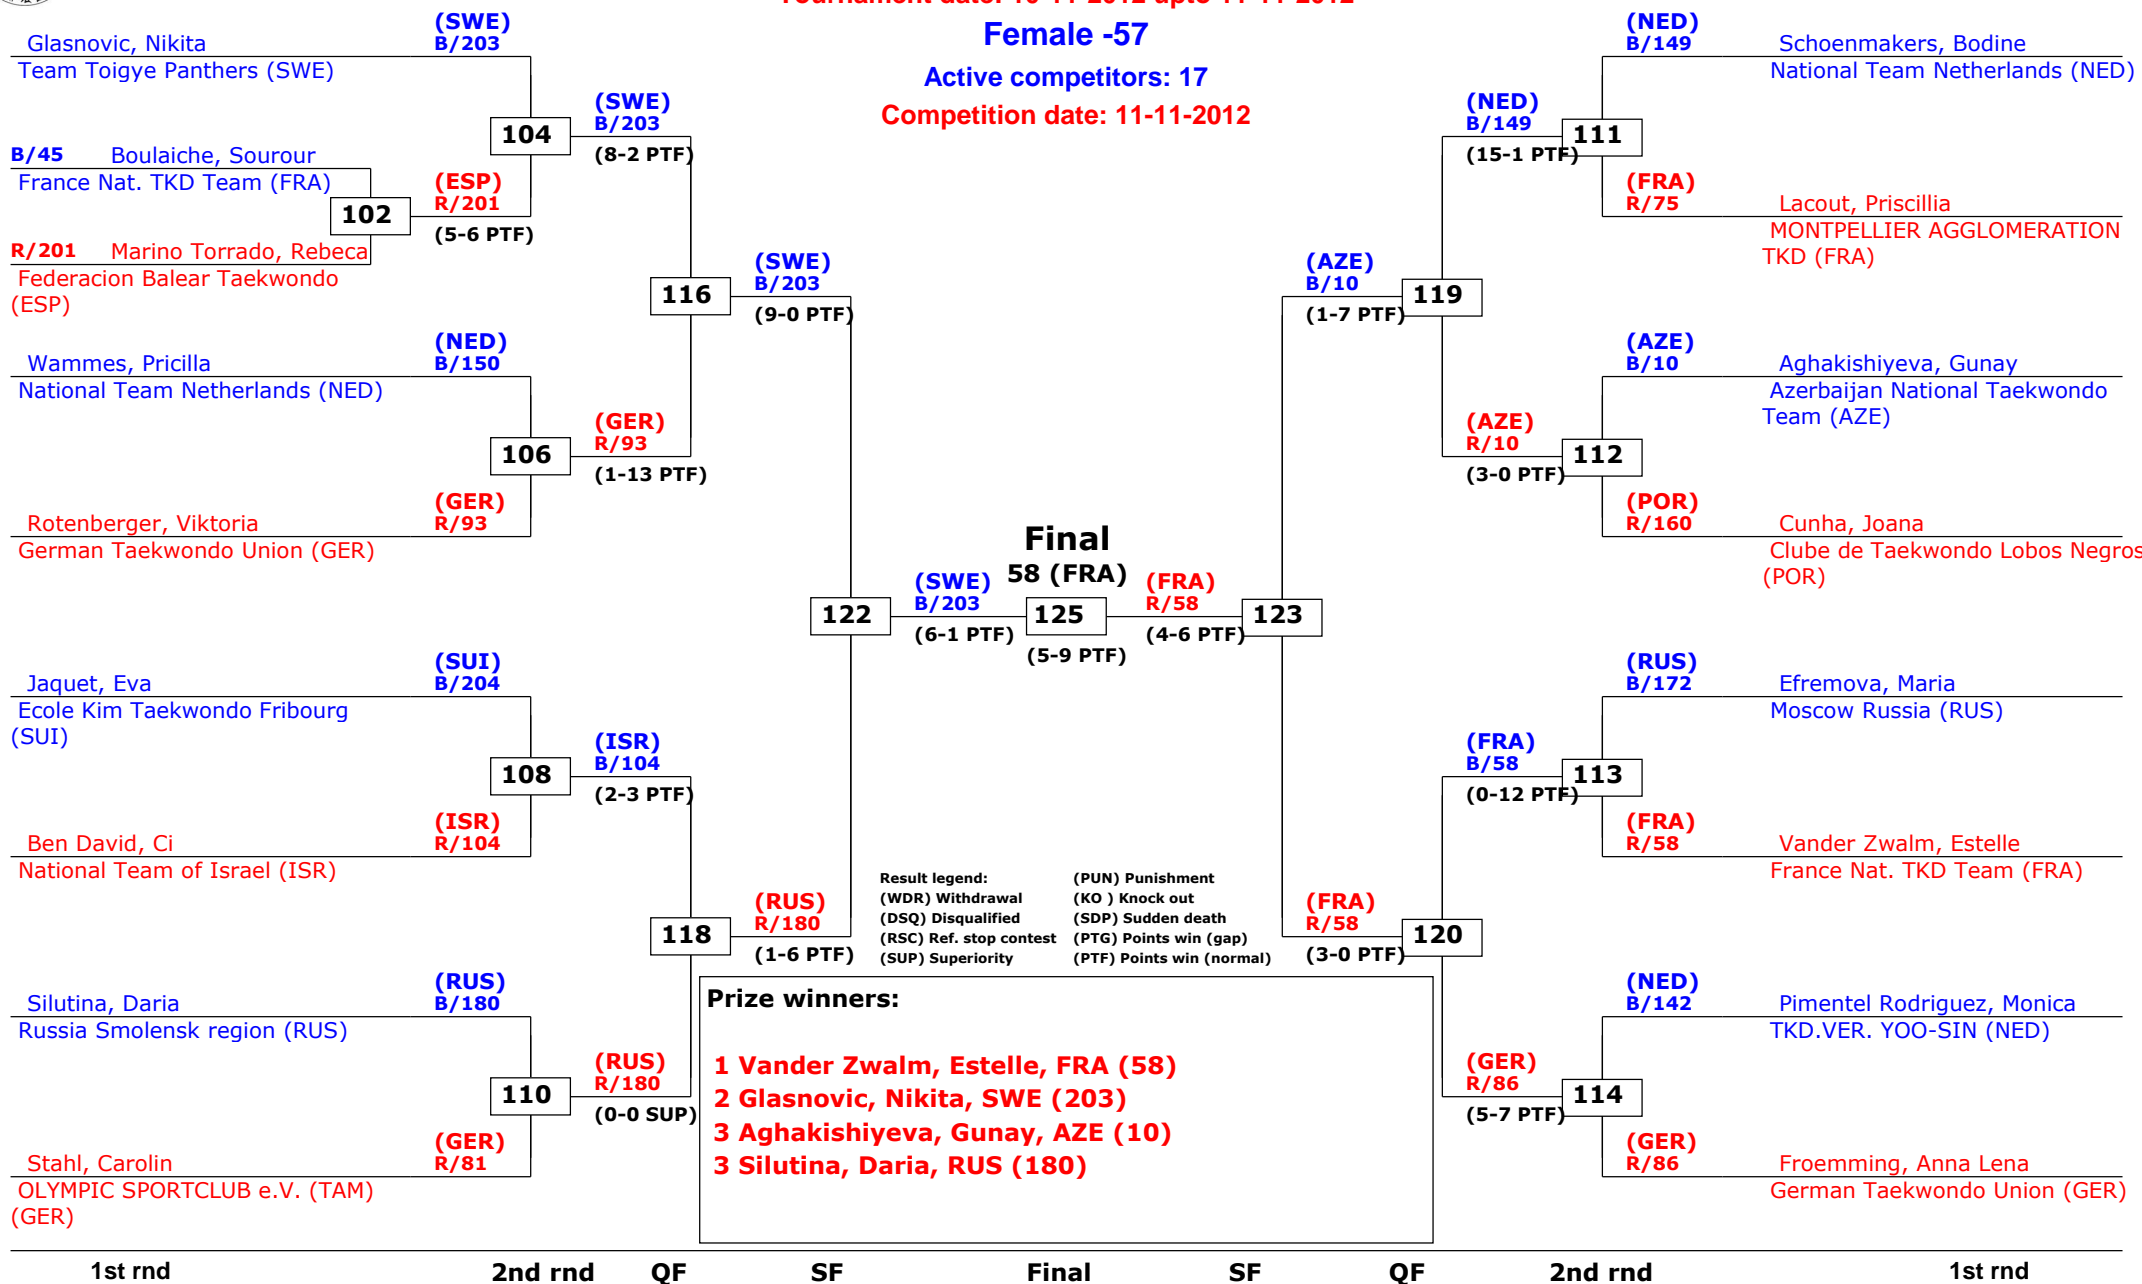

2nd rnd

QF

SF

Final

SF

QF

2nd rnd

1st rnd

Swiss Open 2012

Lausanne, Switzerland

Tournament date: 10-11-2012 upto 11-11-2012

Female -49

Active competitors: 18

Competition date: 10-11-2012

1st rnd

2nd rnd

QF

SF

Final

SF

QF

2nd rnd

1st rnd

Swiss Open 2012

Lausanne, Switzerland

Tournament date: 10-11-2012 upto 11-11-2012

Female -57

Active competitors: 17

Competition date: 11-11-2012

Swiss Open 2012

Lausanne, Switzerland

Tournament date: 10-11-2012 upto 11-11-2012