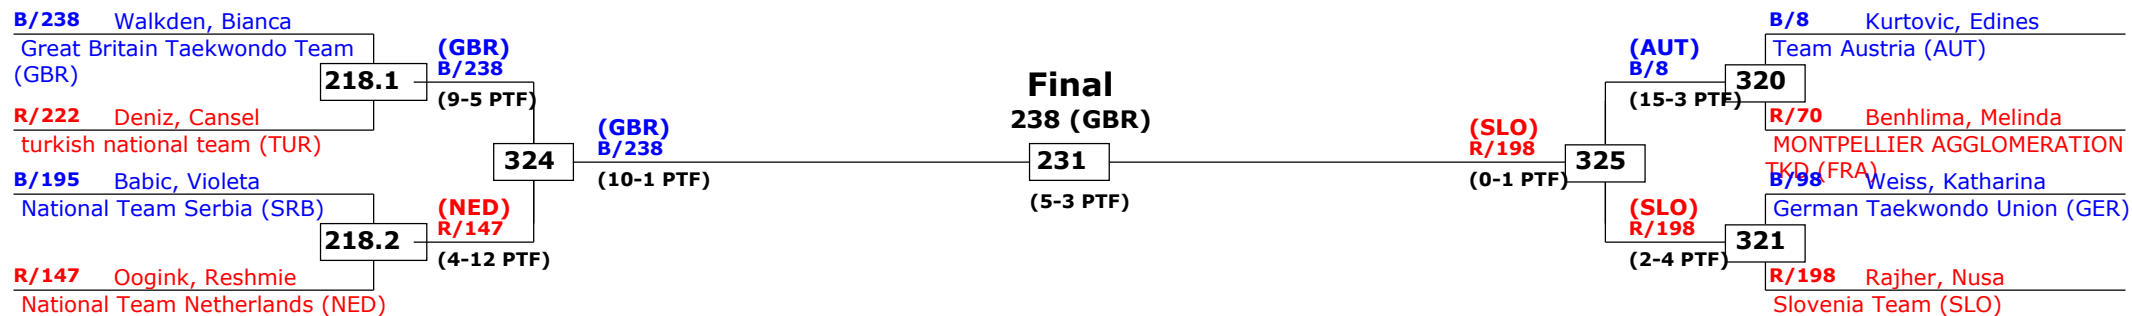

Swiss Open 2012

Lausanne, Switzerland

Tournament date: 10-11-2012 upto 11-11-2012

Female +67

Active competitors: 8

Competition date: 11-11-2012

Result legend:
(WDR) Withdrawal (DSQ) Disqualified (RSC) Ref. stop contest (SUP) Superiority
(PUN) Punishment (KO) Knock out (SDP) Sudden death (PTG) Points win (gap) (PTF) Points win (normal)

Prize winners:

1 Walkden, Bianca, GBR (238)
2 Rajher, Nusa, SLO (198)
3 Kurtovic, Edines, AUT (8)
3 Oogink, Reshmie, NED (147)

QF SF Final SF QF