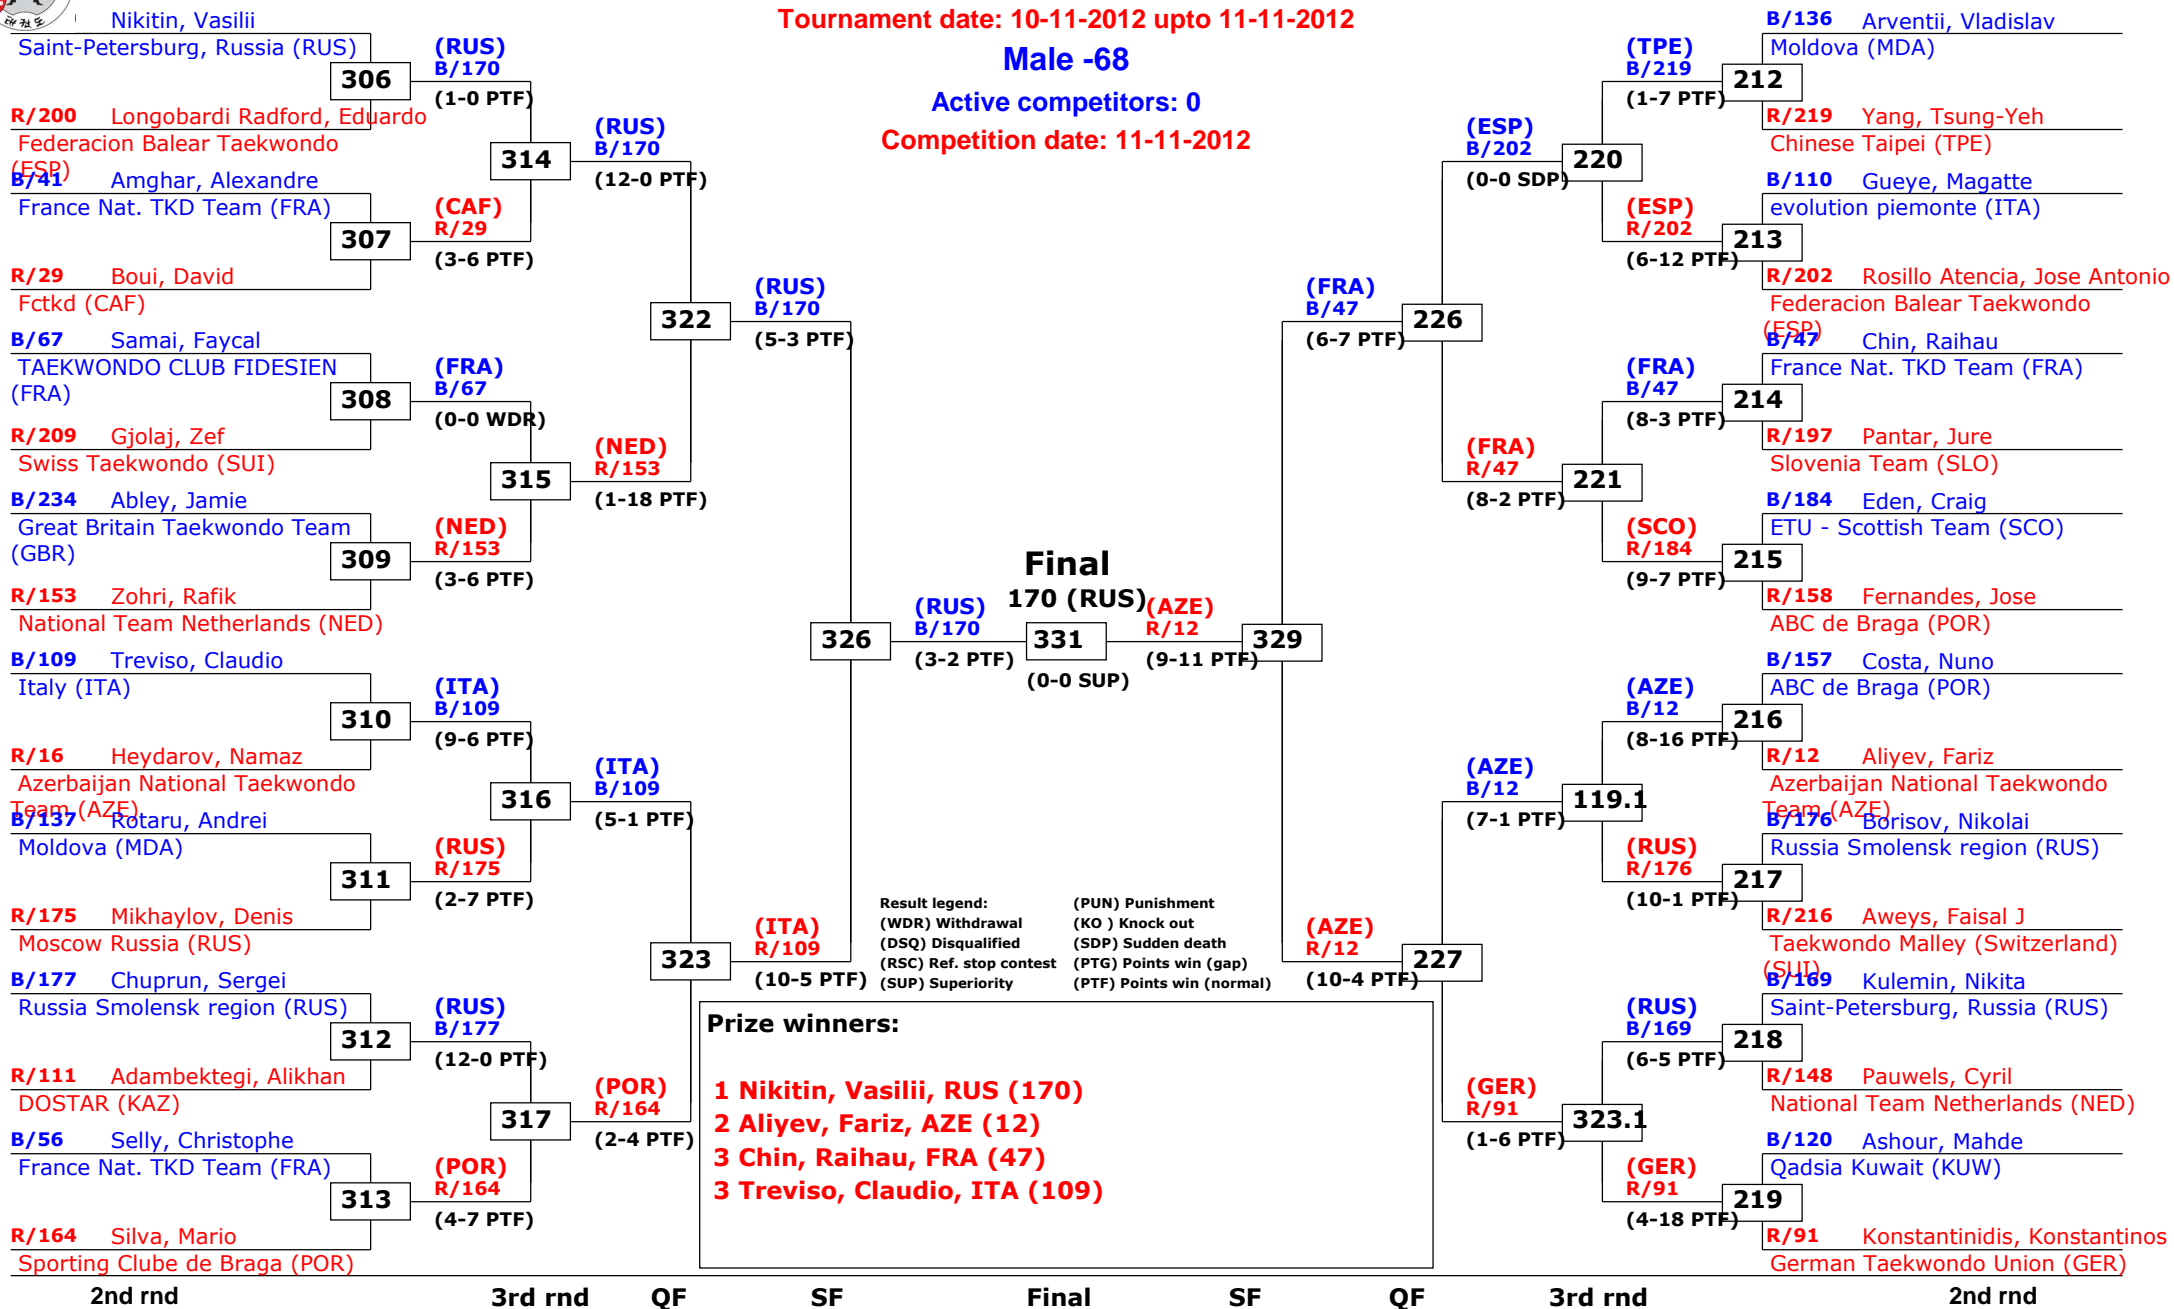

Swiss Open 2012

Lausanne, Switzerland

Tournament date: 10-11-2012 upto 11-11-2012

Male -68

Active competitors: 0

Competition date: 11-11-2012