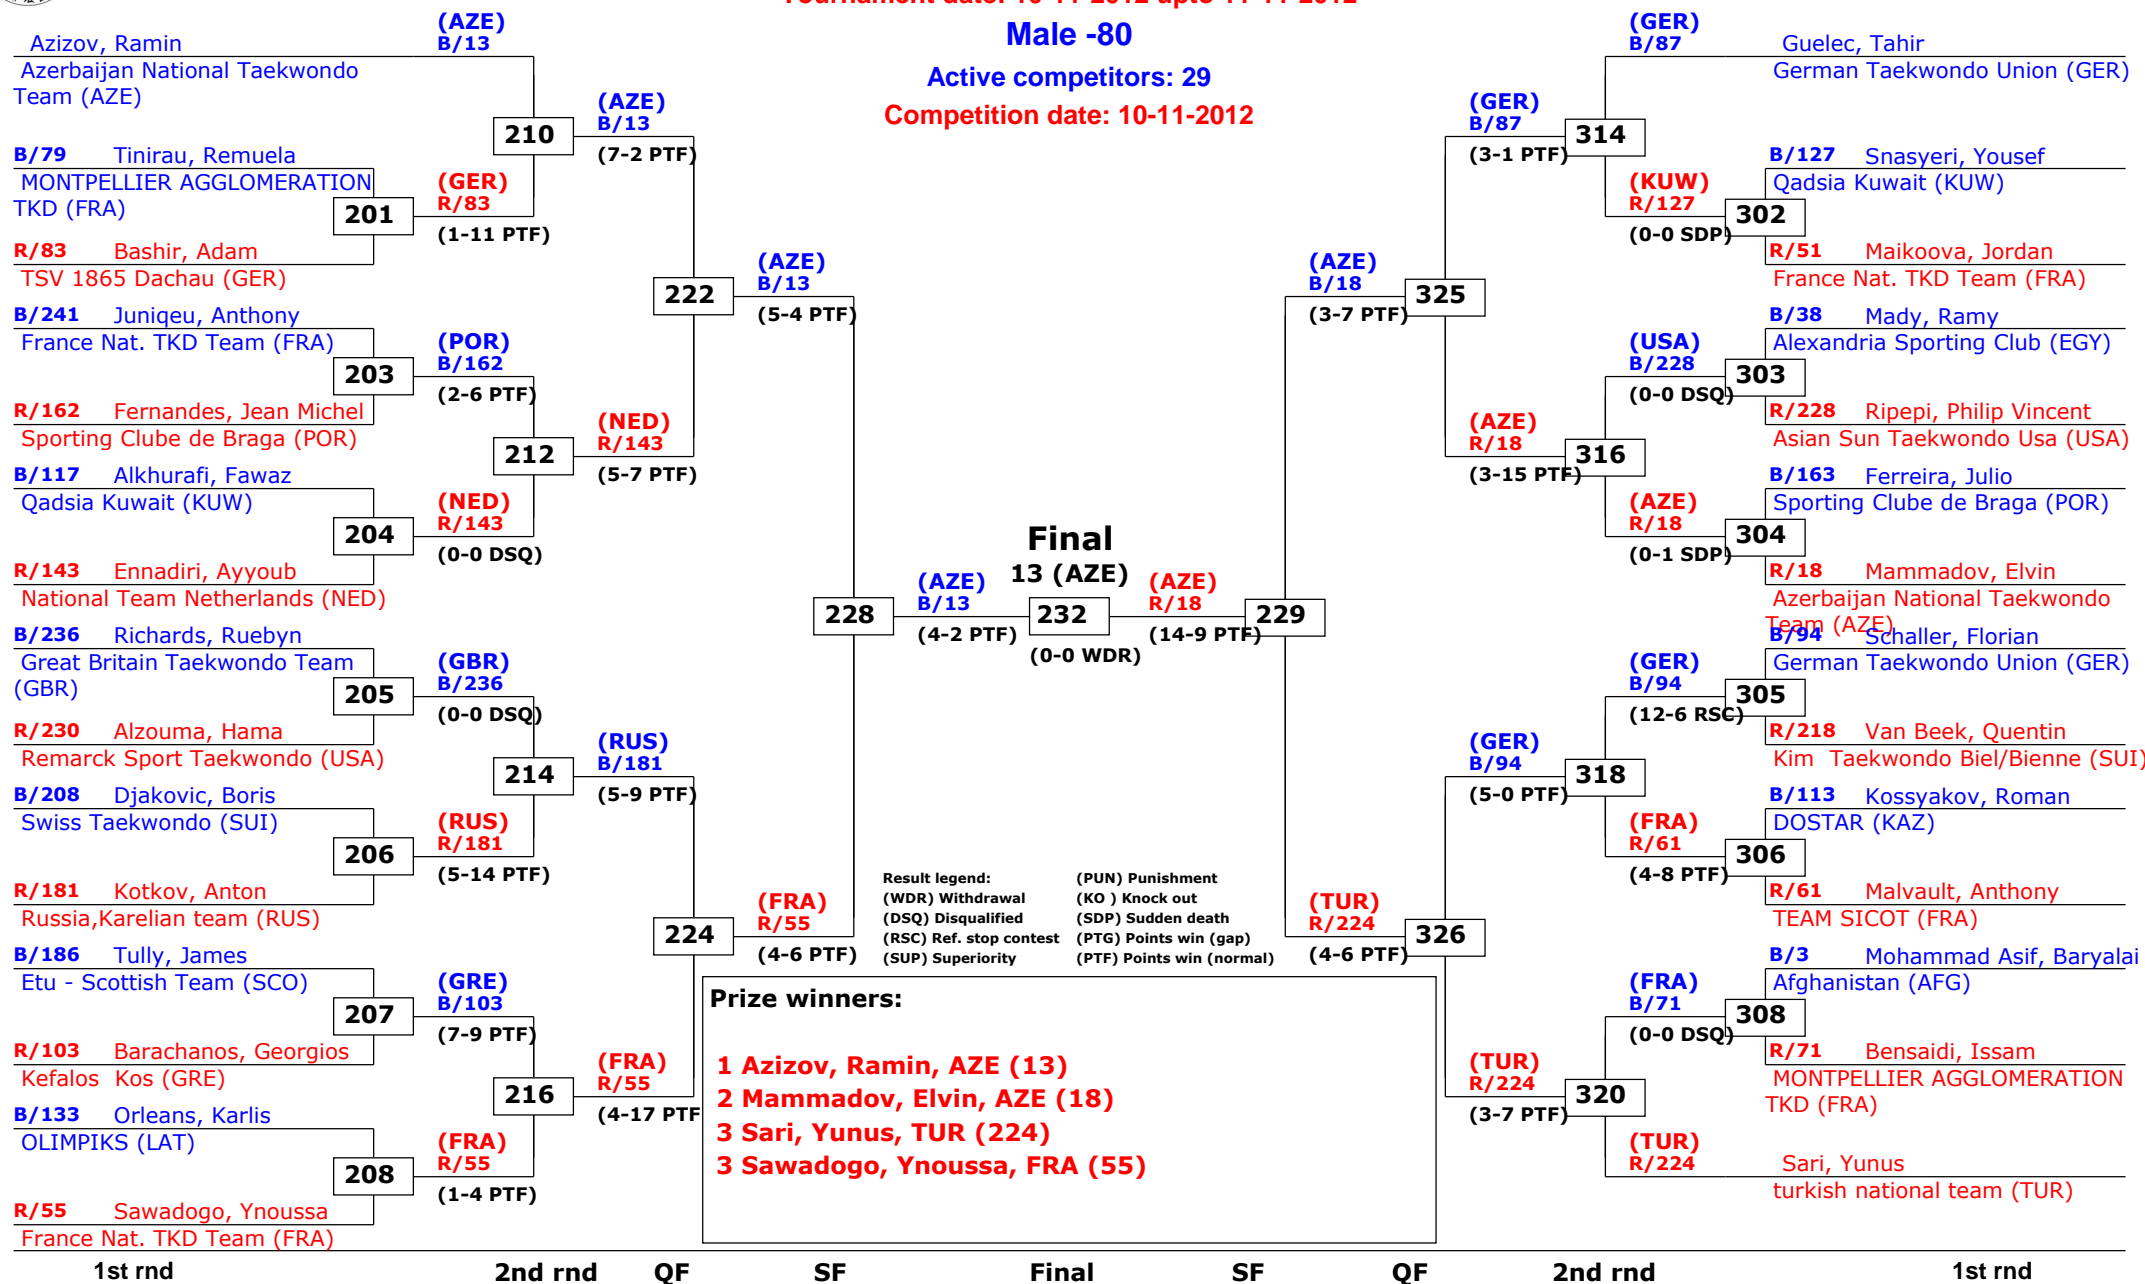

Swiss Open 2012

Lausanne, Switzerland

Tournament date: 10-11-2012 upto 11-11-2012

Male -80

Active competitors: 29

Competition date: 10-11-2012