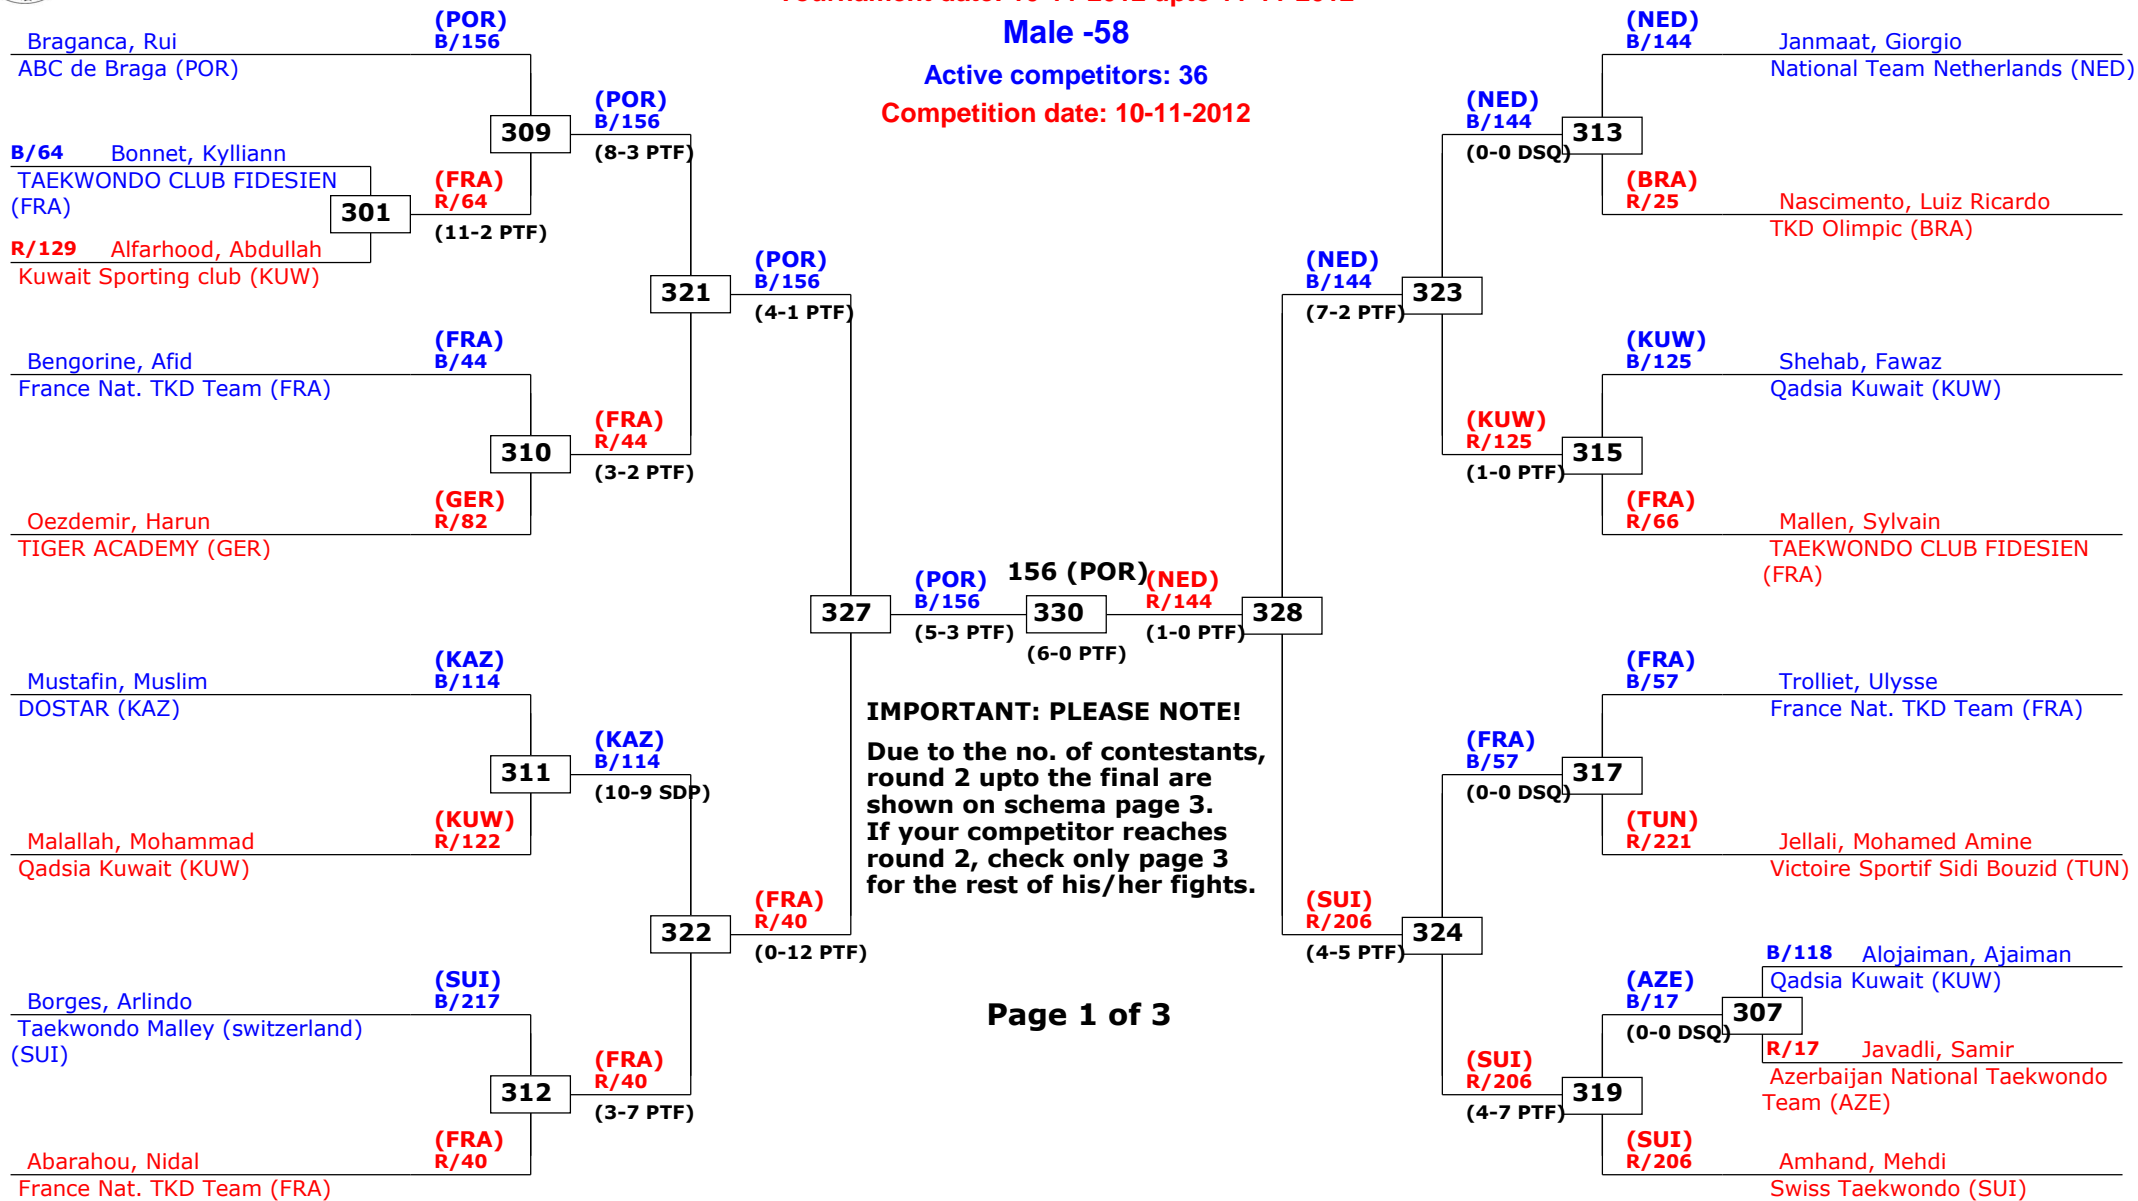

Swiss Open 2012

Lausanne, Switzerland

Tournament date: 10-11-2012 upto 11-11-2012

Male -58

Active competitors: 36
Competition date: 10-11-2012

IMPORTANT: PLEASE NOTE!
 Due to the no. of contestants, round 2 upto the final are shown on schema page 3. If your competitor reaches round 2, check only page 3 for the rest of his/her fights.