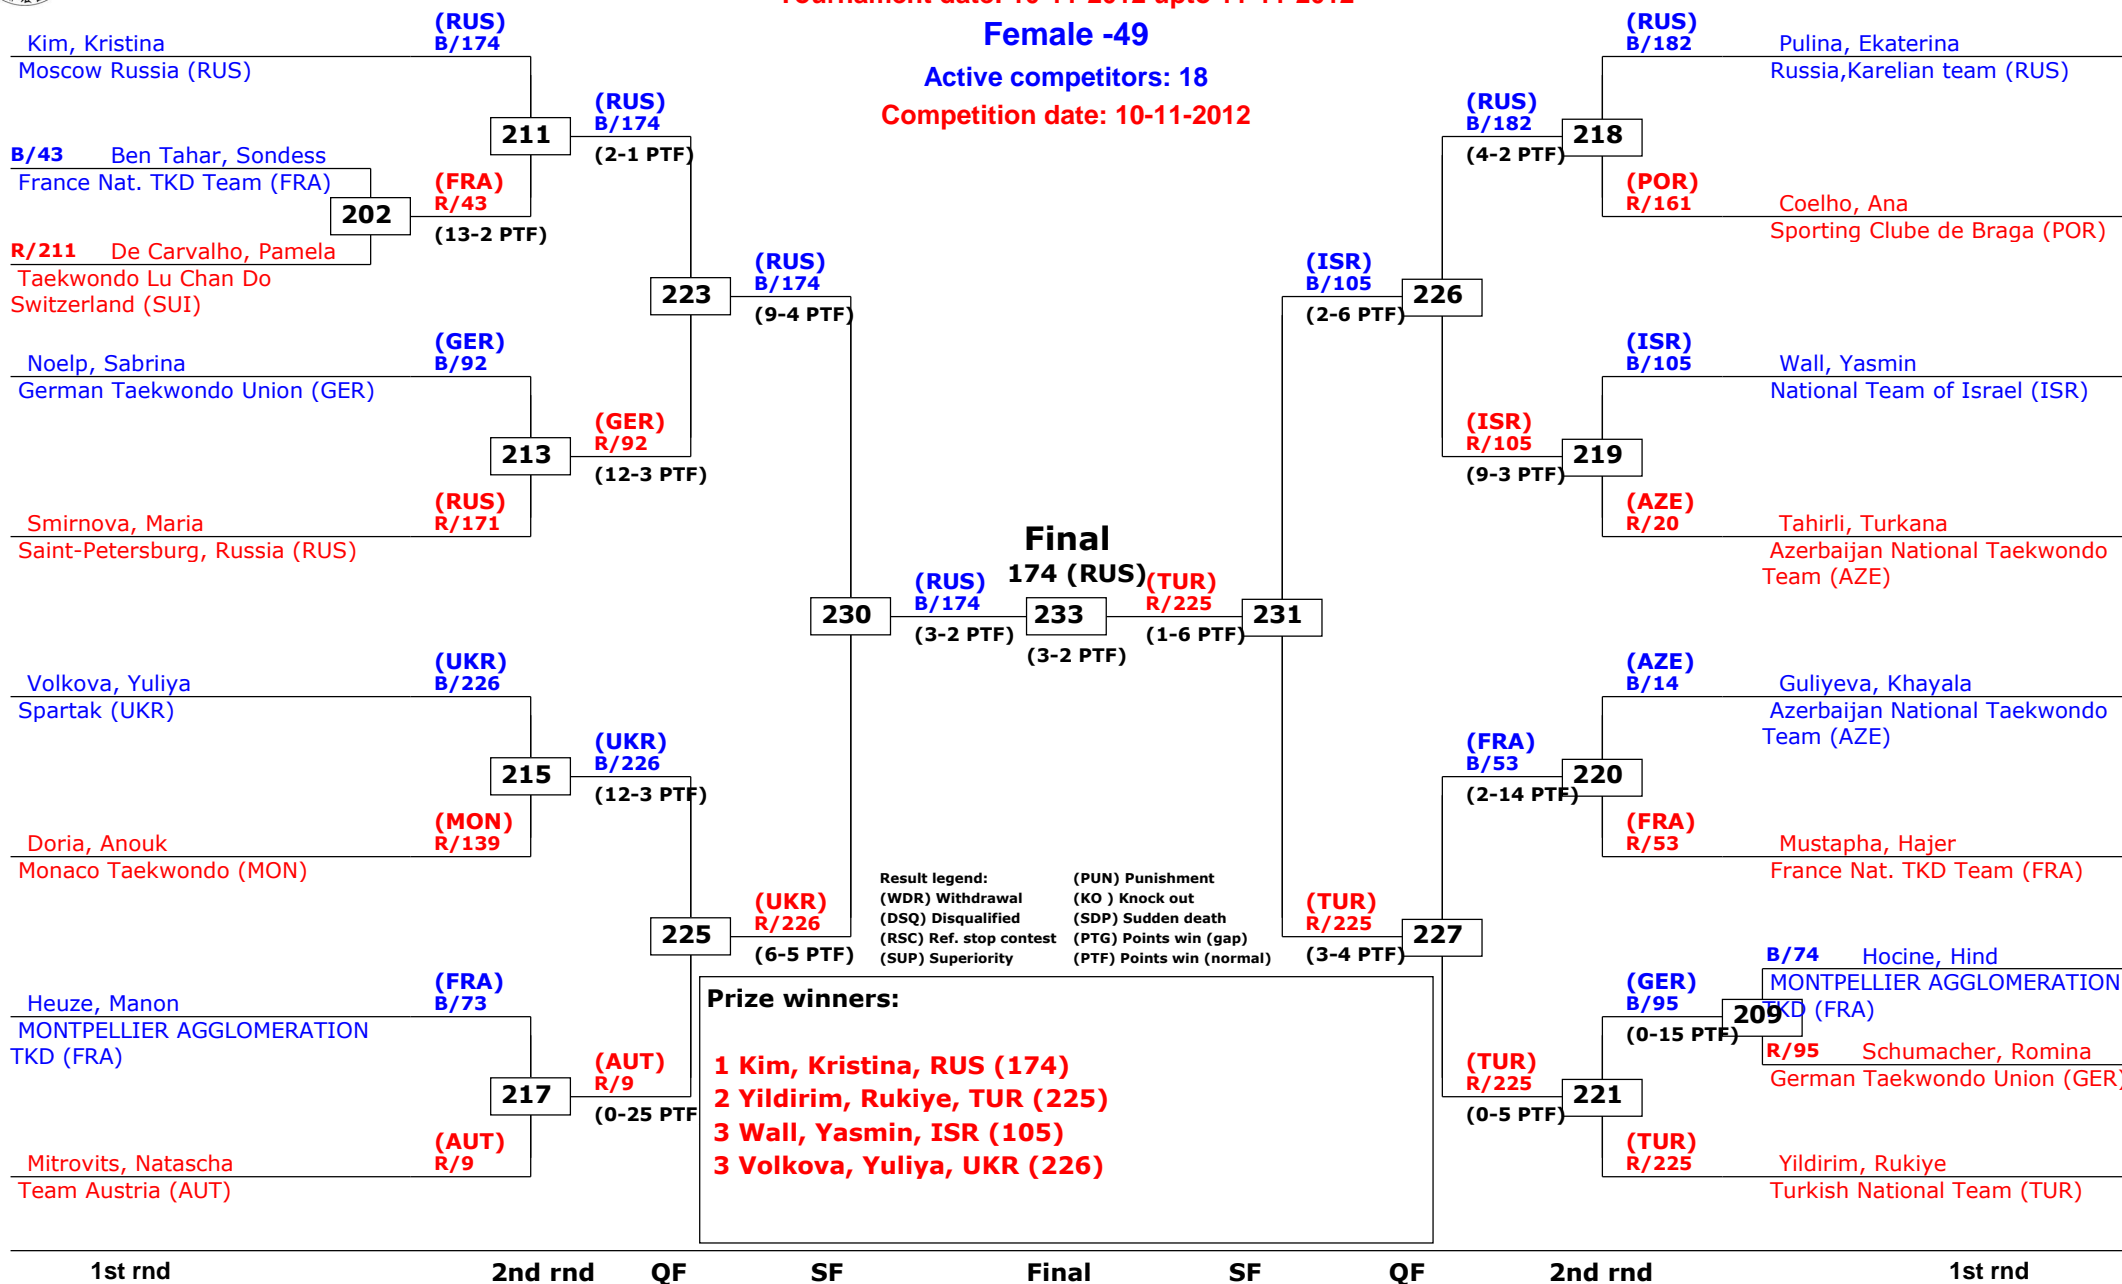

2nd rnd

QF

SF

Final

SF

QF

2nd rnd

1st rnd

Swiss Open 2012

Lausanne, Switzerland

Tournament date: 10-11-2012 upto 11-11-2012

Female -49

Active competitors: 18

Competition date: 10-11-2012

1st rnd

2nd rnd

QF

SF

Final

SF

QF

2nd rnd

1st rnd

Swiss Open 2012