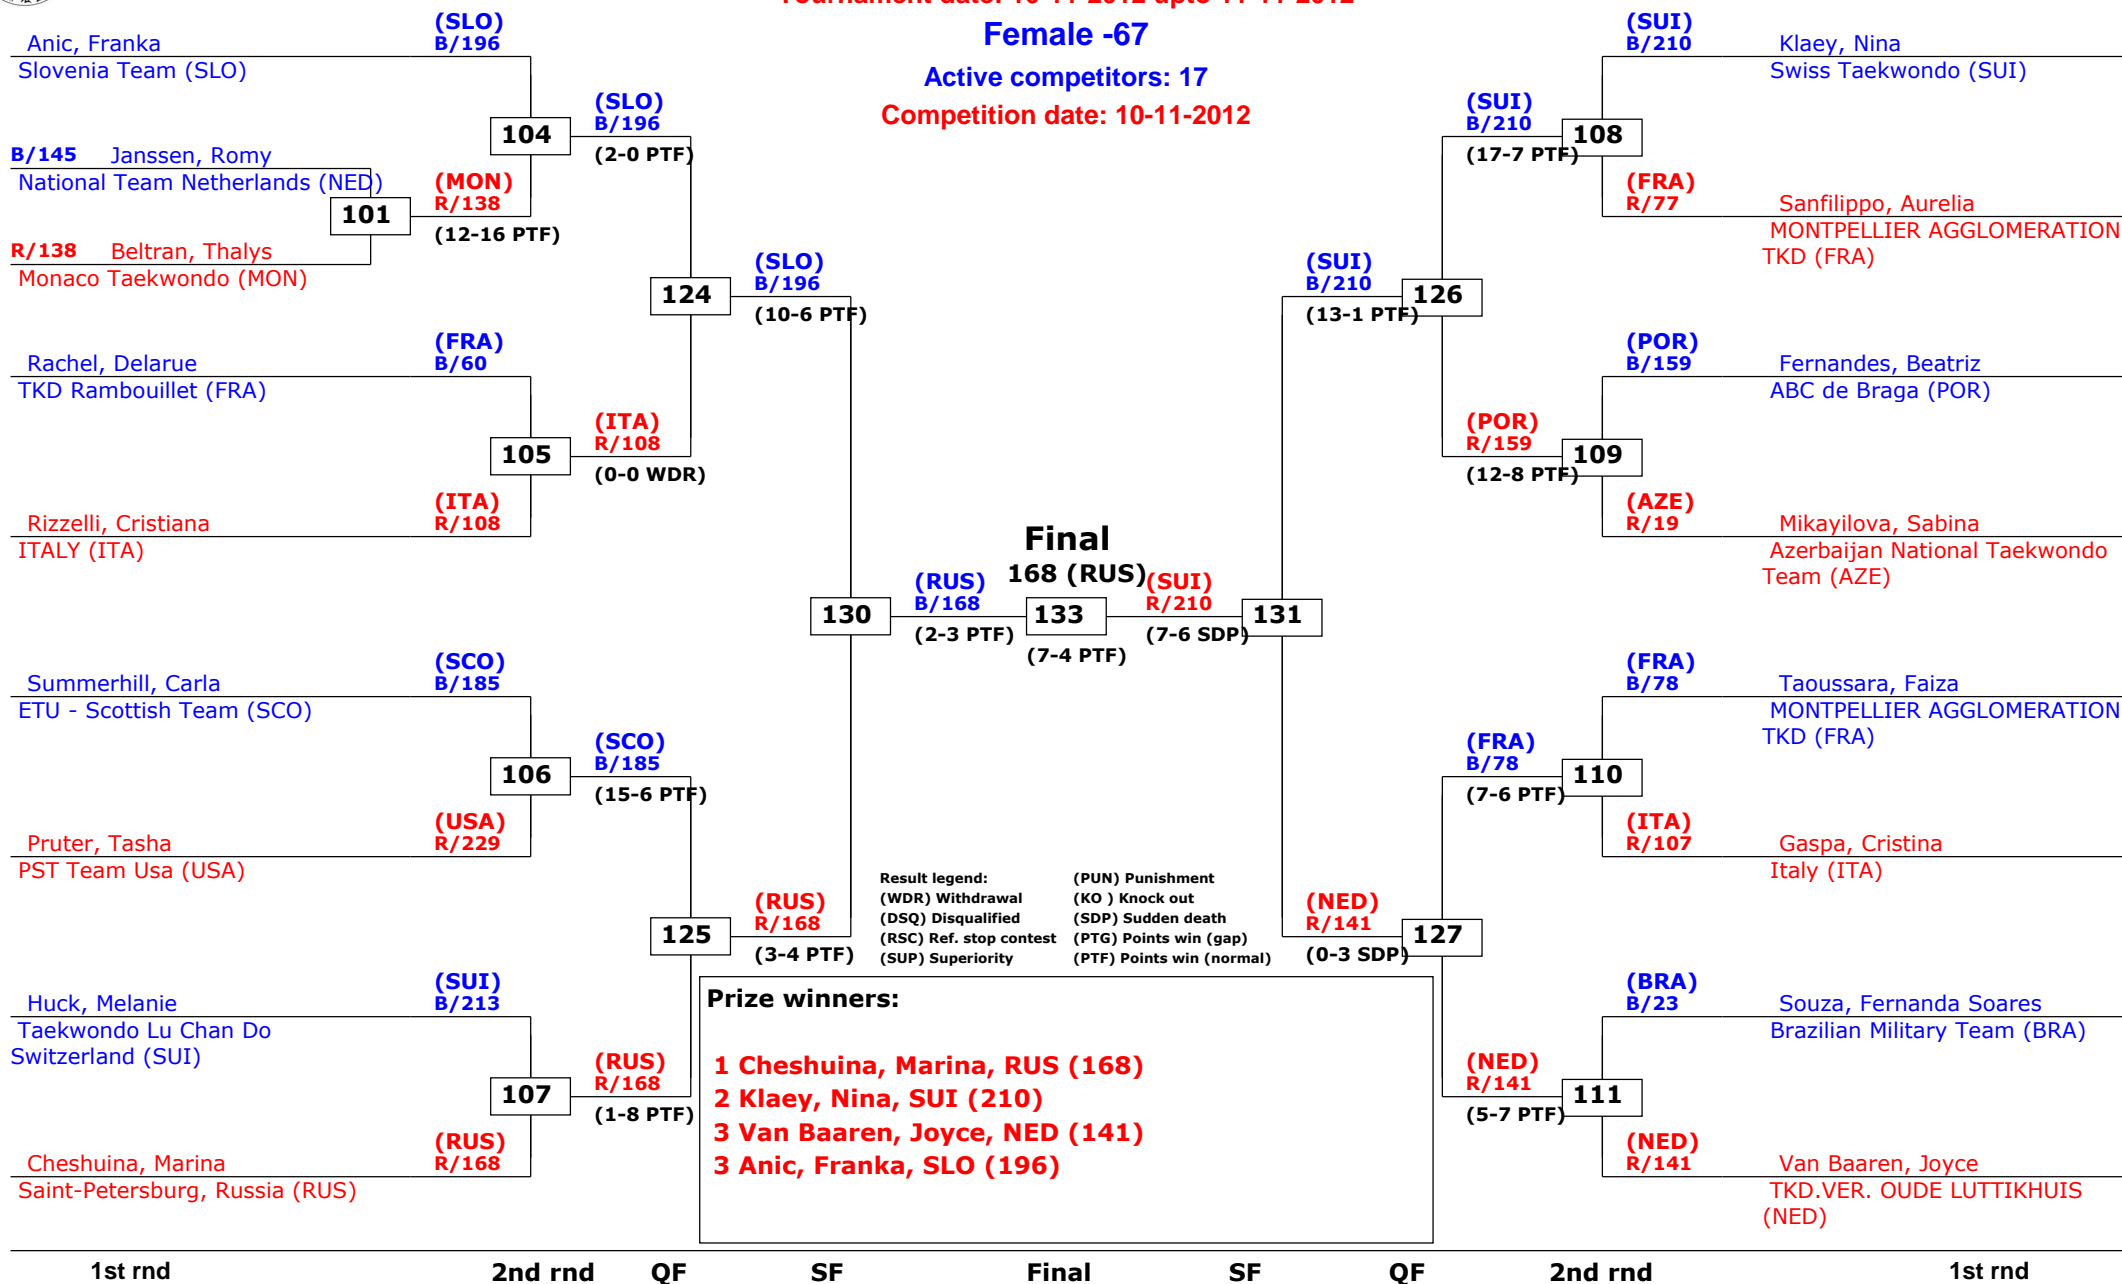

QF

SF

Final

SF

QF

2nd rnd

1st rnd

Swiss Open 2012

Lausanne, Switzerland

Tournament date: 10-11-2012 upto 11-11-2012

Female -57

Active competitors: 17

Competition date: 11-11-2012

Swiss Open 2012

Lausanne, Switzerland

Tournament date: 10-11-2012 upto 11-11-2012

Female -67

Active competitors: 17

Competition date: 10-11-2012

1st rnd 2nd rnd QF SF Final SF QF 2nd rnd 1st rnd

Swiss Open 2012

Lausanne, Switzerland

Tournament date: 10-11-2012 upto 11-11-2012

Female +67