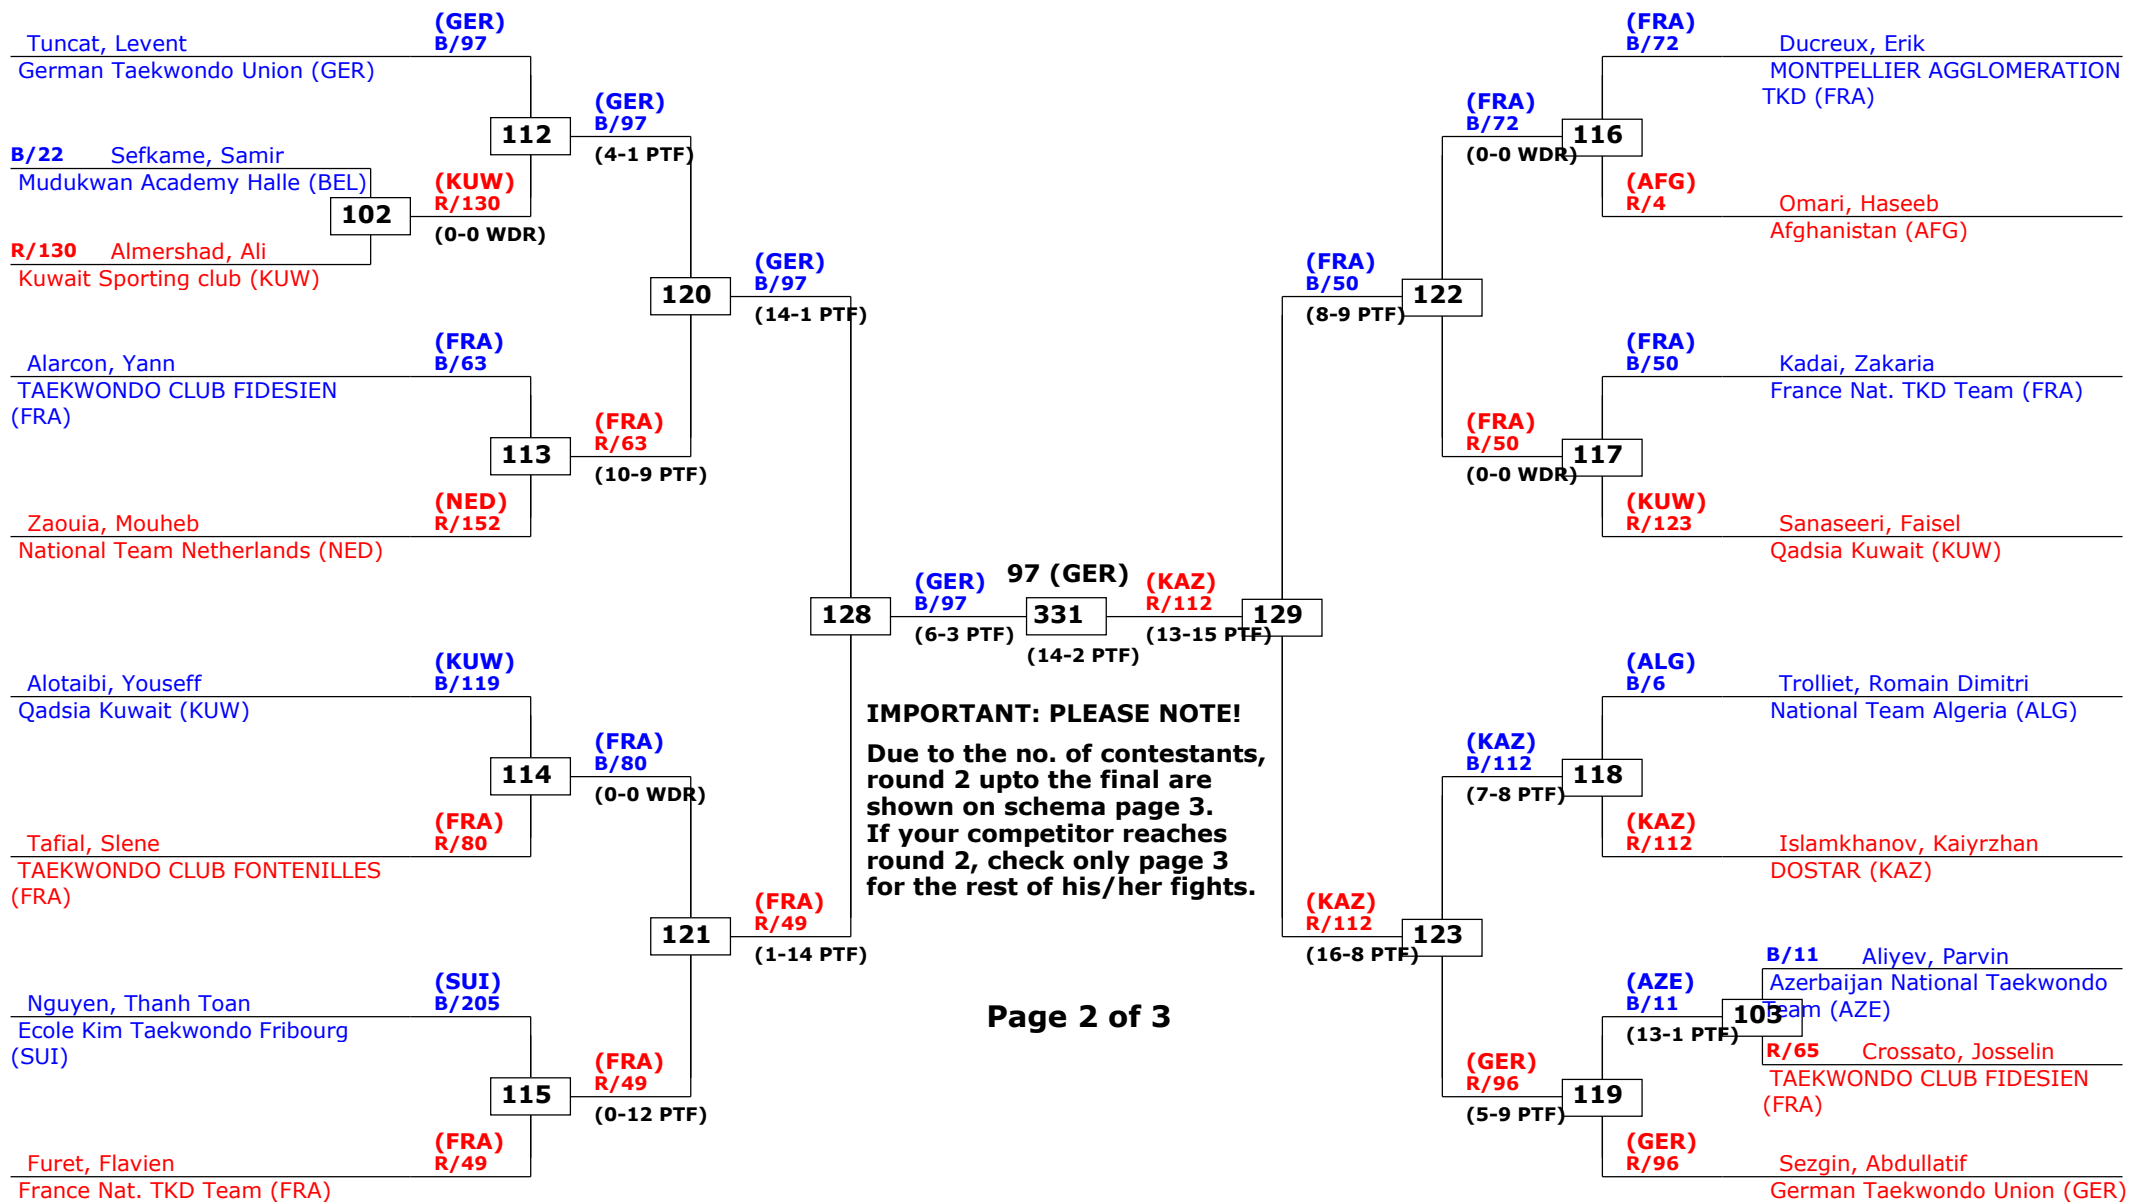

Swiss Open 2012

Lausanne, Switzerland

Tournament date: 10-11-2012 upto 11-11-2012

Male -58

Active competitors: 36
Competition date: 10-11-2012

IMPORTANT: PLEASE NOTE!
 Due to the no. of contestants, round 2 upto the final are shown on schema page 3. If your competitor reaches round 2, check only page 3 for the rest of his/her fights.