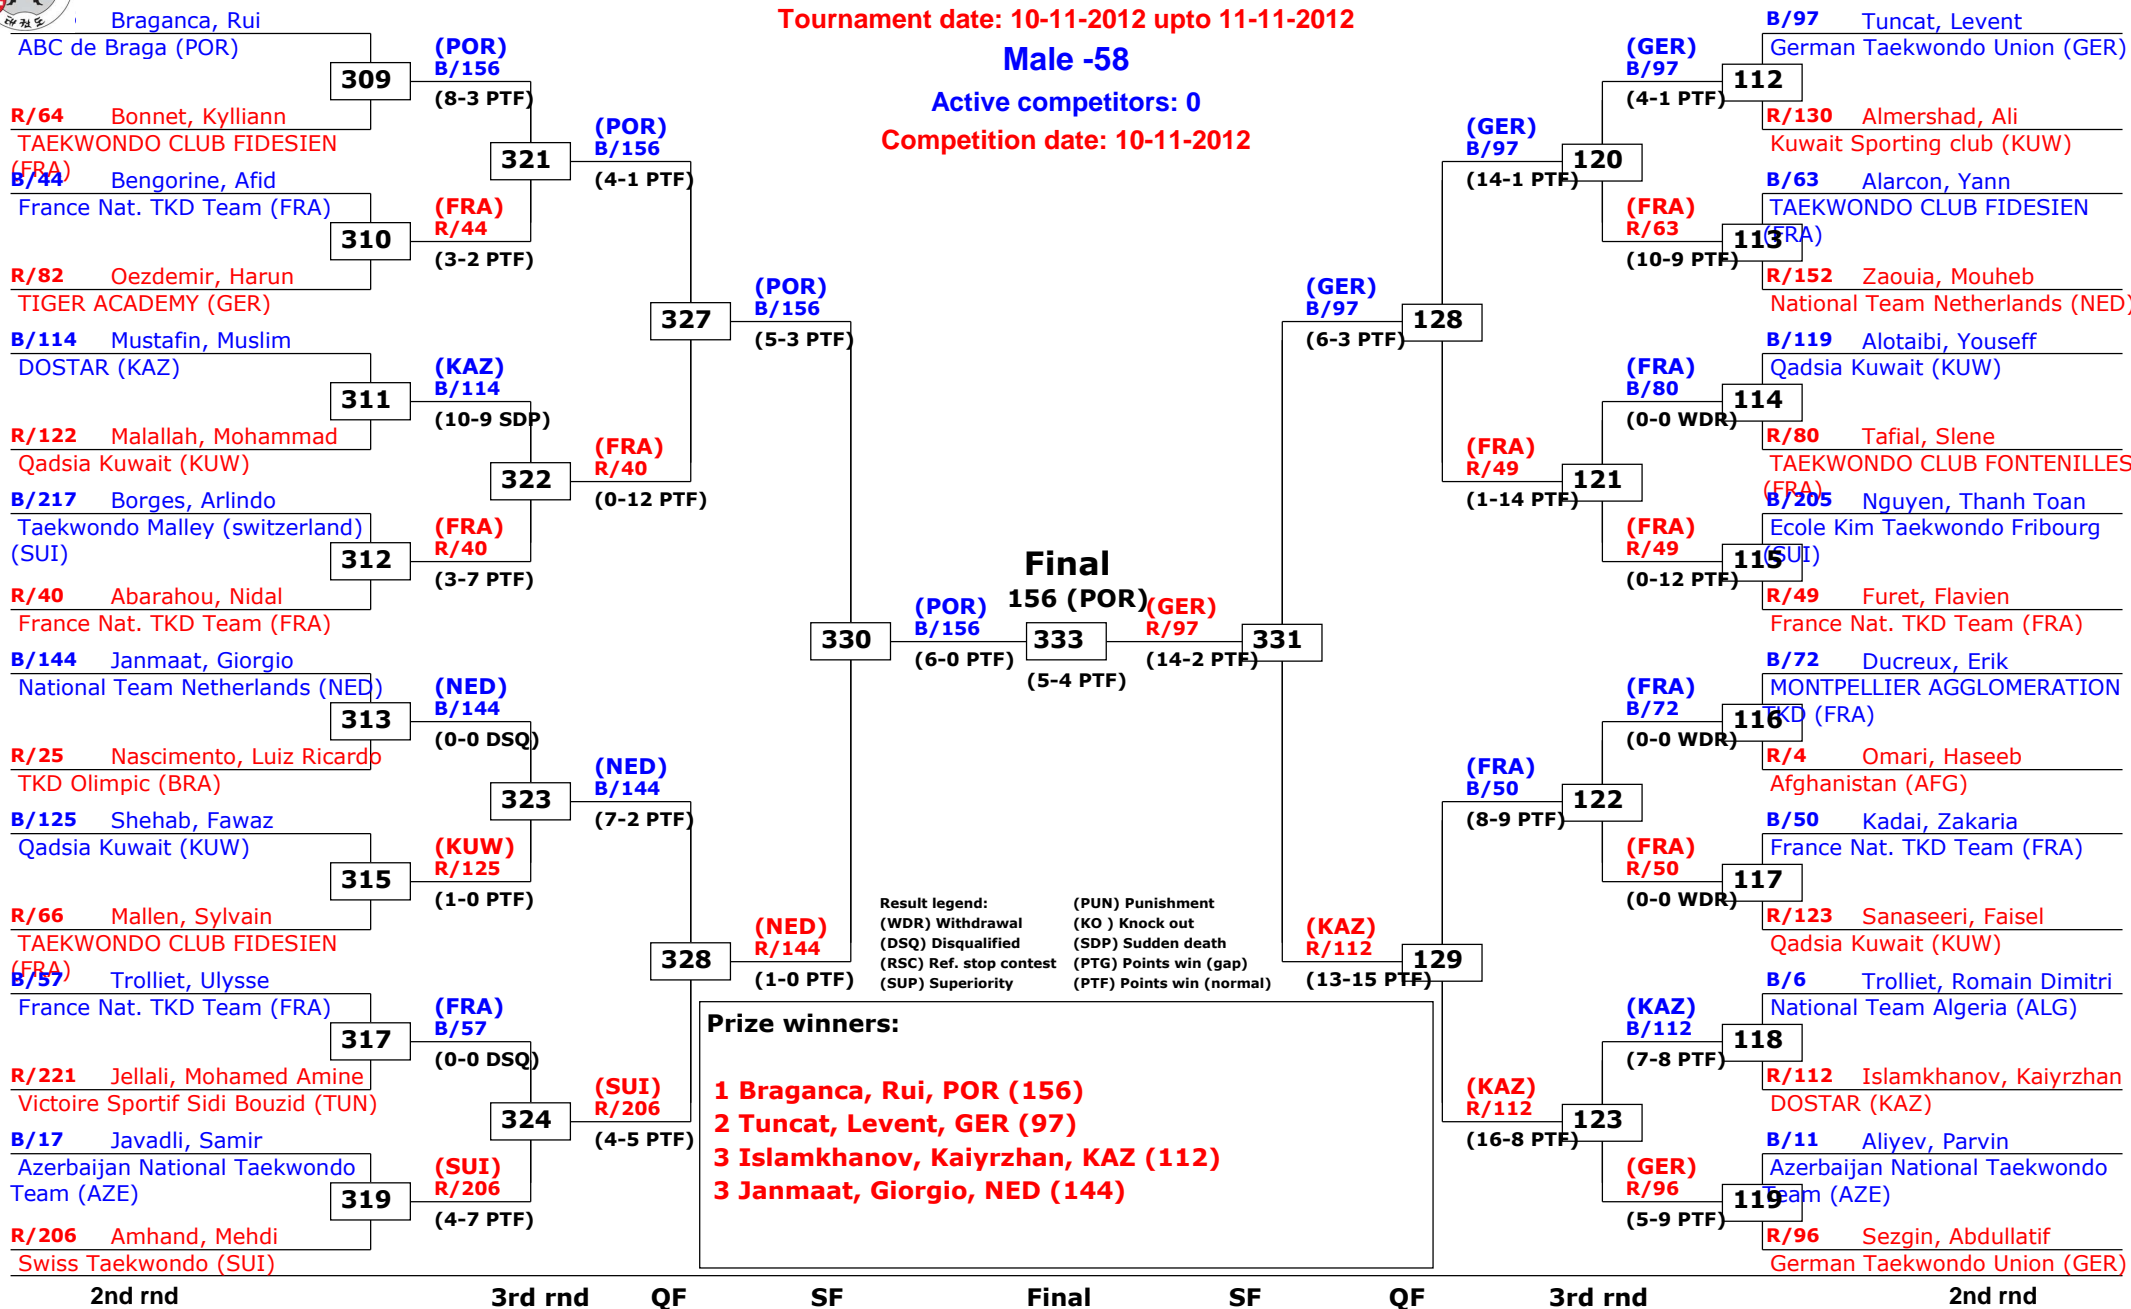

Swiss Open 2012

Lausanne, Switzerland

Tournament date: 10-11-2012 upto 11-11-2012

Male -58

Active competitors: 36
Competition date: 10-11-2012

IMPORTANT: PLEASE NOTE!
 Due to the no. of contestants, round 2 upto the final are shown on schema page 3. If your competitor reaches round 2, check only page 3 for the rest of his/her fights.

Swiss Open 2012

Lausanne, Switzerland

Tournament date: 10-11-2012 upto 11-11-2012

Male -58

Active competitors: 0

Competition date: 10-11-2012

Swiss Open 2012

Lausanne, Switzerland

Tournament date: 10-11-2012 upto 11-11-2012

Male -68

Active competitors: 43

Competition date: 11-11-2012

1st rnd

2nd rnd

3rd rnd

QF