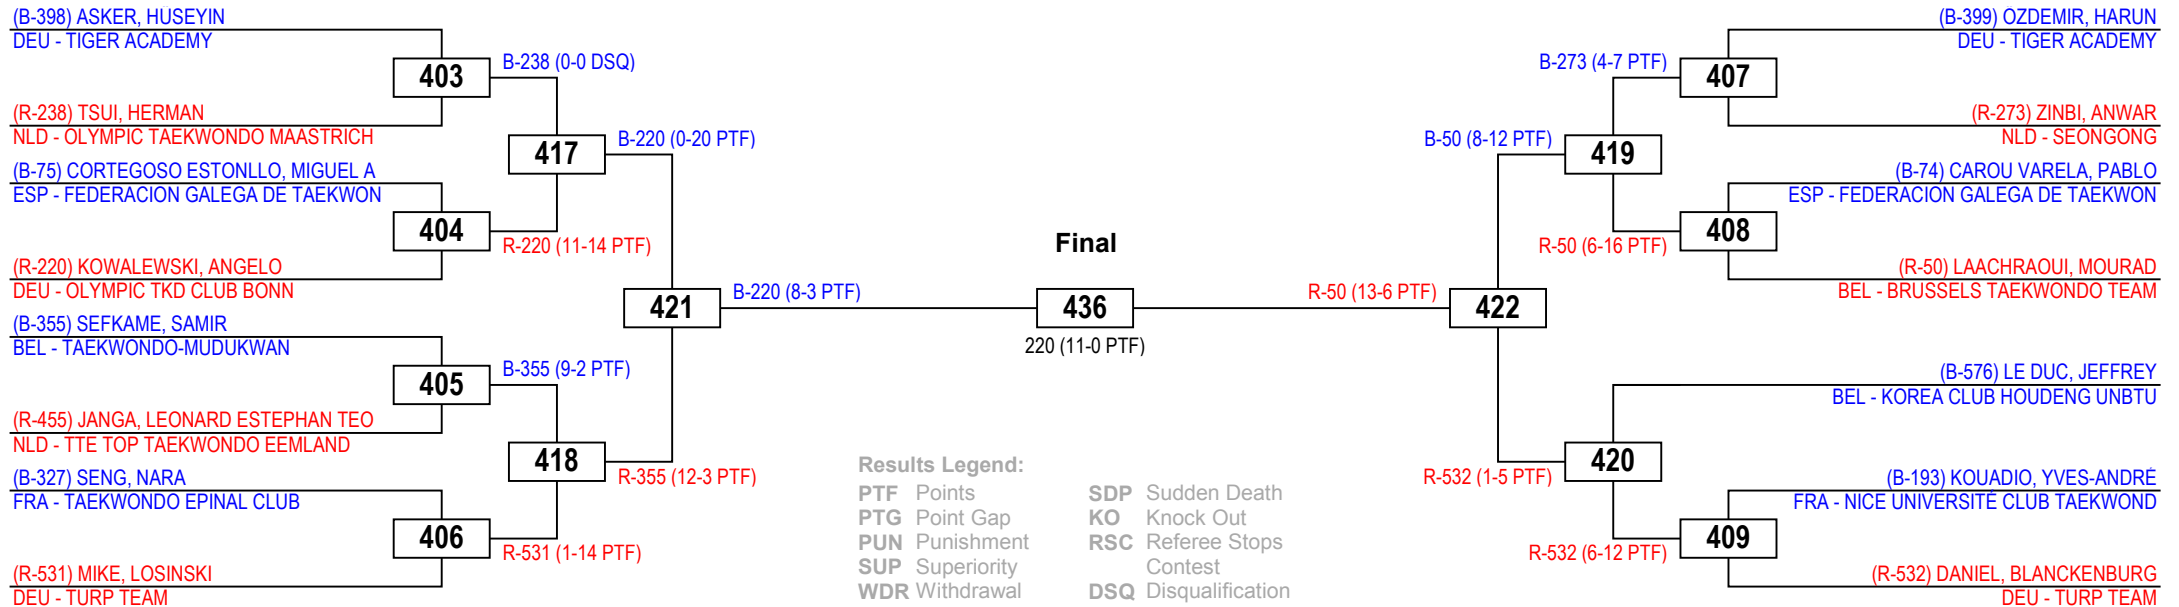

International Luxembourg Open 2013

Seniors Male A -58

Competitors: 15

Dudelange

Saturday 23 February 2013

Prize winners

- 1st. KOWALEWSKI, ANGELO, DEU (220)
- 2nd. LAACHRAOUI, MOURAD, BEL (50)
- 3rd. SEFKAME, SAMIR, BEL (355)
- 3rd. DANIEL, BLANCKENBURG, DEU (532)