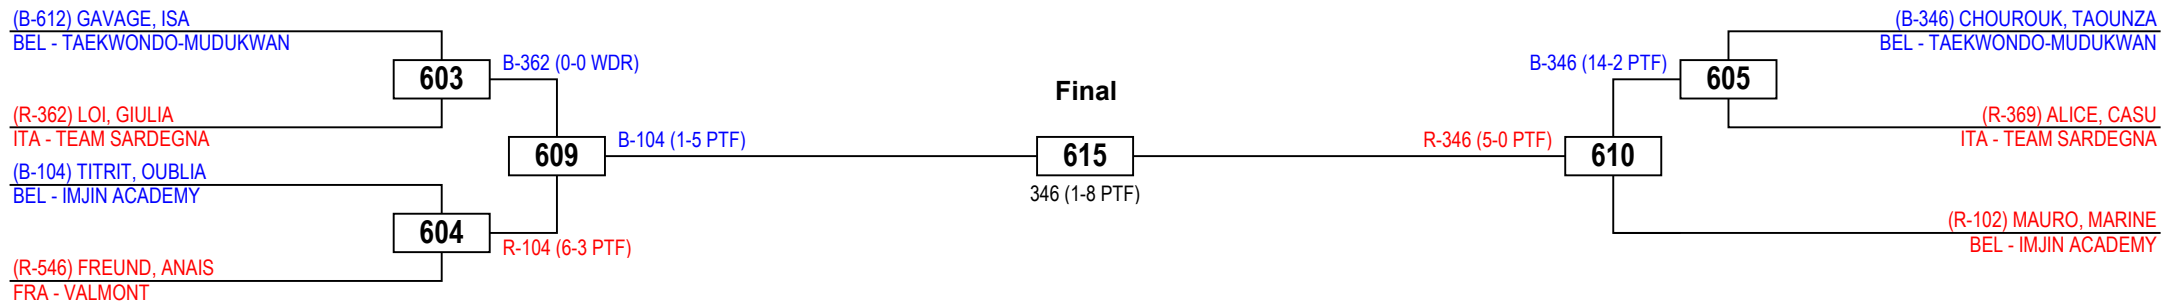

International Luxembourg Open 2013

Cadets Female B -49

Competitors: 6

Dudelange

Saturday 23 February 2013

Results Legend:

PTF Points	SDP Sudden Death
PTG Point Gap	KO Knock Out
PUN Punishment	RSC Referee Stops Contest
SUP Superiority	DSQ Disqualification
WDR Withdrawal	

Prize winners

- 1st. CHOUROUK, TAOUNZA, BEL (346)
- 2nd. TITRIT, OUBLIA, BEL (104)
- 3rd. LOI, GIULIA, ITA (362)
- 3rd. MAURO, MARINE, BEL (102)