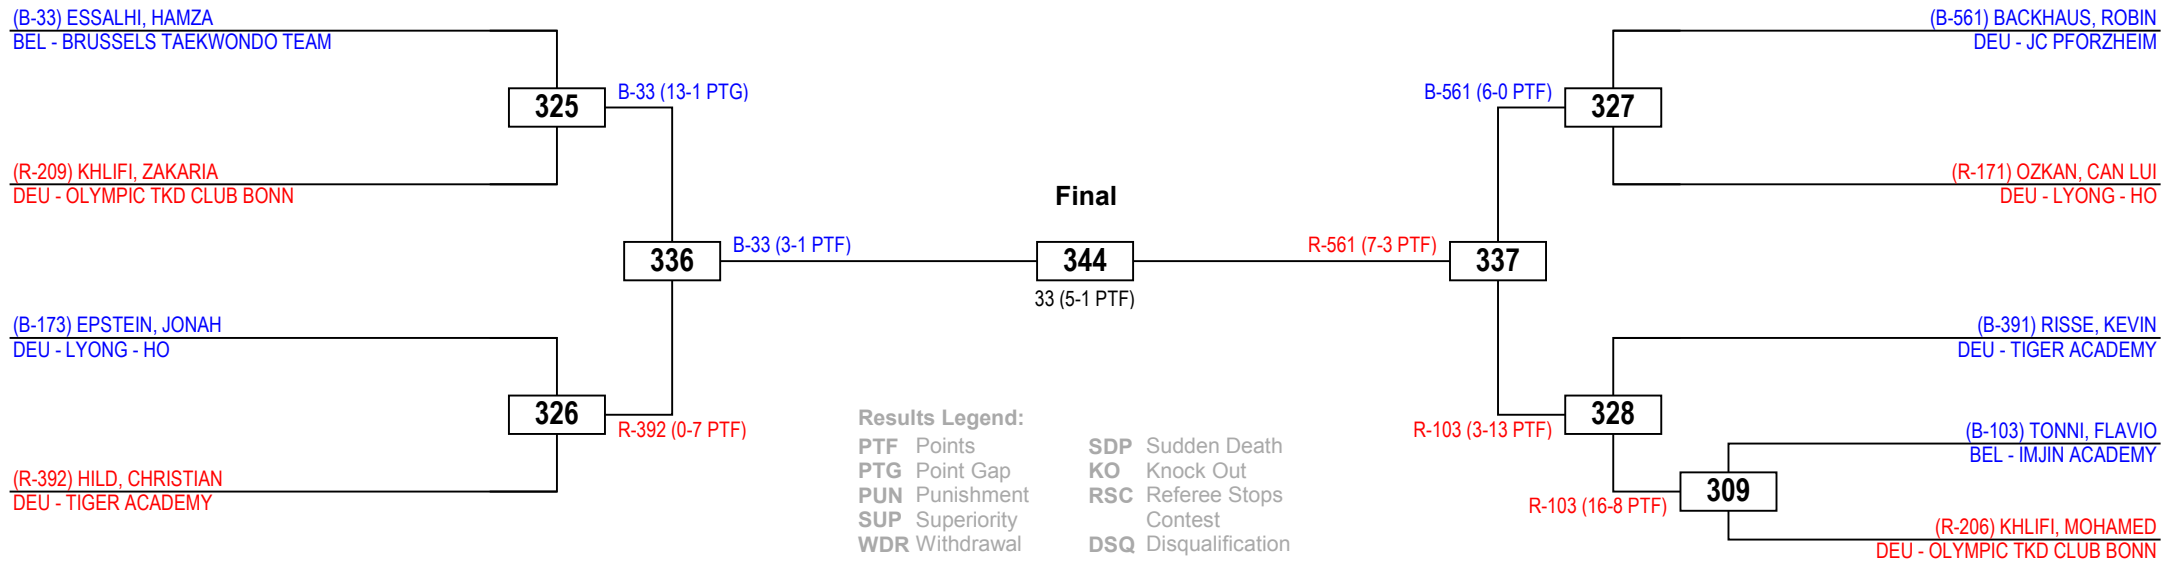

International Luxembourg Open 2013

Cadets Male B -41

Competitors: 9

Dudelange

Saturday 23 February 2013