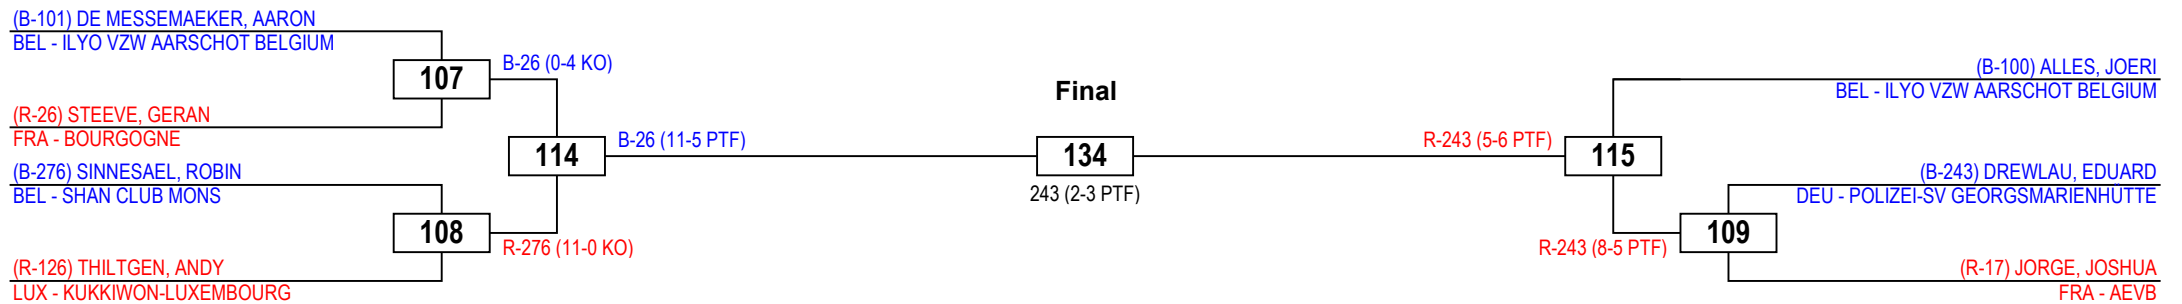

International Luxembourg Open 2013

Seniors Male A -80

Competitors: 7

Dudelange

Saturday 23 February 2013

Results Legend:

PTF Points	SDP Sudden Death
PTG Point Gap	KO Knock Out
PUN Punishment	RSC Referee Stops Contest
SUP Superiority	DSQ Disqualification
WDR Withdrawal	

Prize winners

- 1st. DREWLAU, EDUARD, DEU (243)
- 2nd. STEEVE, GERAN, FRA (26)
- 3rd. SINNESAEEL, ROBIN, BEL (276)
- 3rd. ALLES, JOERI, BEL (100)