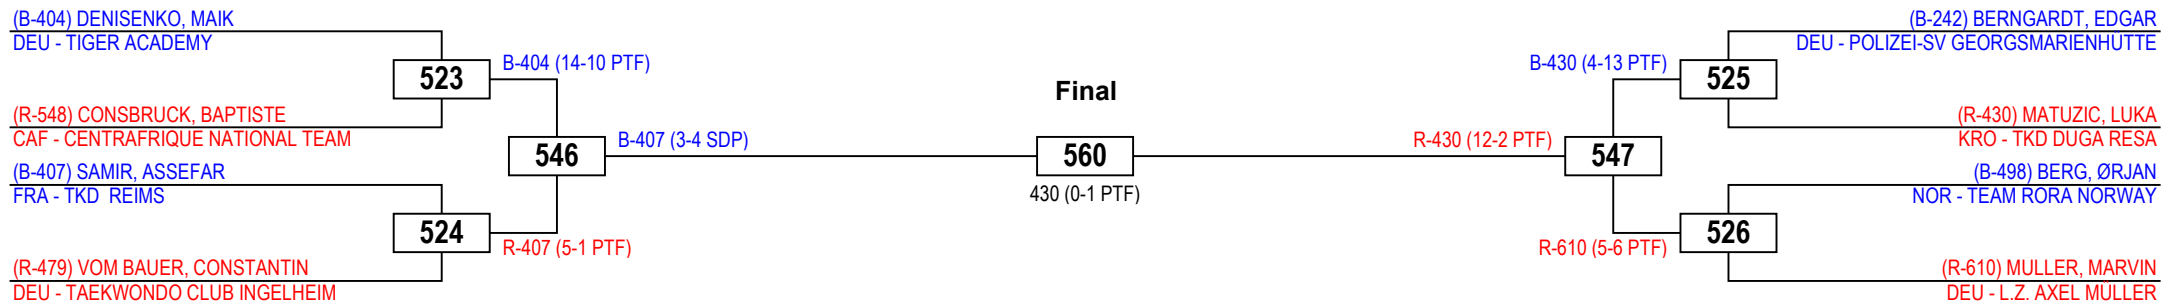

International Luxembourg Open 2013

Juniors Male A -73

Competitors: 8

Dudelange

Saturday 23 February 2013

Results Legend:

PTF	Points	SDP	Sudden Death
PTG	Point Gap	KO	Knock Out
PUN	Punishment	RSC	Referee Stops Contest
SUP	Superiority	DSQ	Disqualification
WDR	Withdrawal		

Prize winners

- 1st. MATUZIC, LUKA, KRO (430)
- 2nd. SAMIR, ASSEFAR, FRA (407)
- 3rd. DENISENKO, MAIK, DEU (404)
- 3rd. MÜLLER, MARVIN, DEU (610)