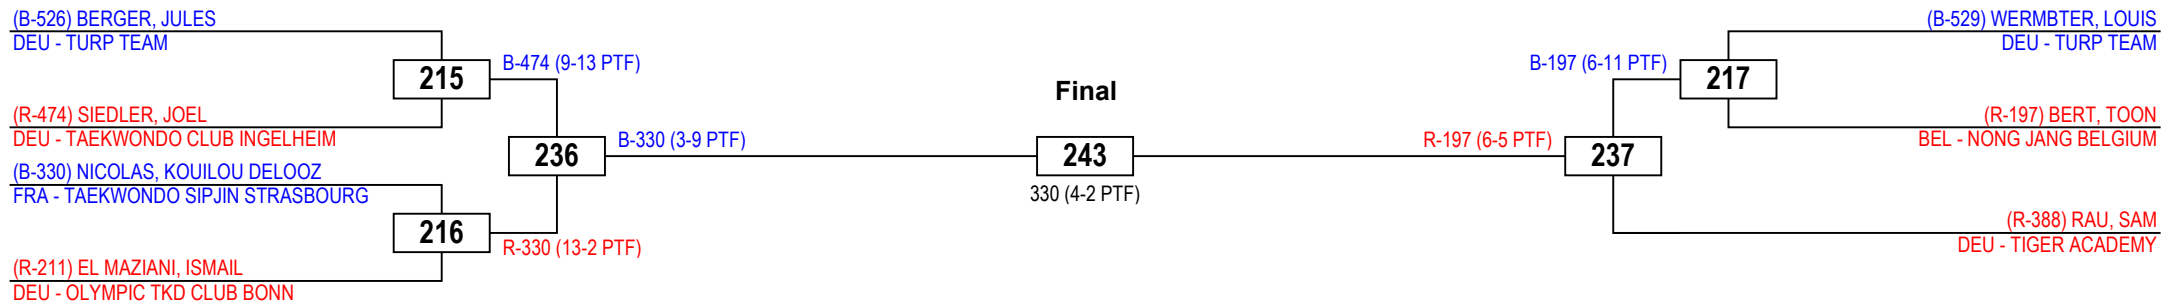

International Luxembourg Open 2013

Pupils Male A -37

Competitors: 7

Dudelange

Saturday 23 February 2013

Results Legend:

PTF	Points	SDP	Sudden Death
PTG	Point Gap	KO	Knock Out
PUN	Punishment	RSC	Referee Stops Contest
SUP	Superiority	DSQ	Disqualification
WDR	Withdrawal		

Prize winners

- 1st. NICOLAS, KOUILOU DELOOZ, FRA (330)
- 2nd. BERT, TOON, BEL (197)
- 3rd. SIEDLER, JOEL, DEU (474)
- 3rd. RAU, SAM, DEU (388)