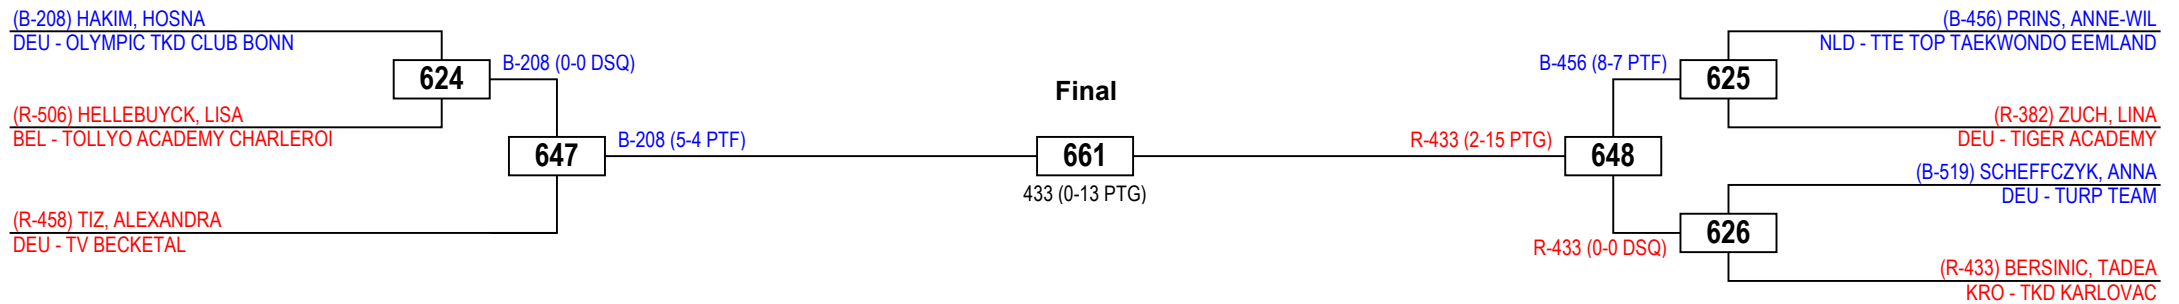

International Luxembourg Open 2013

Juniors Female A -55

Competitors: 7

Dudelange

Saturday 23 February 2013

Results Legend:

PTF	Points	SDP	Sudden Death
PTG	Point Gap	KO	Knock Out
PUN	Punishment	RSC	Referee Stops Contest
SUP	Superiority	DSQ	Disqualification
WDR	Withdrawal		

Prize winners

- 1st. BERSINIC, TADEA, KRO (433)
- 2nd. HAKIM, HOSNA, DEU (208)
- 3rd. TIZ, ALEXANDRA, DEU (458)
- 3rd. PRINS, ANNE-WIL, NLD (456)