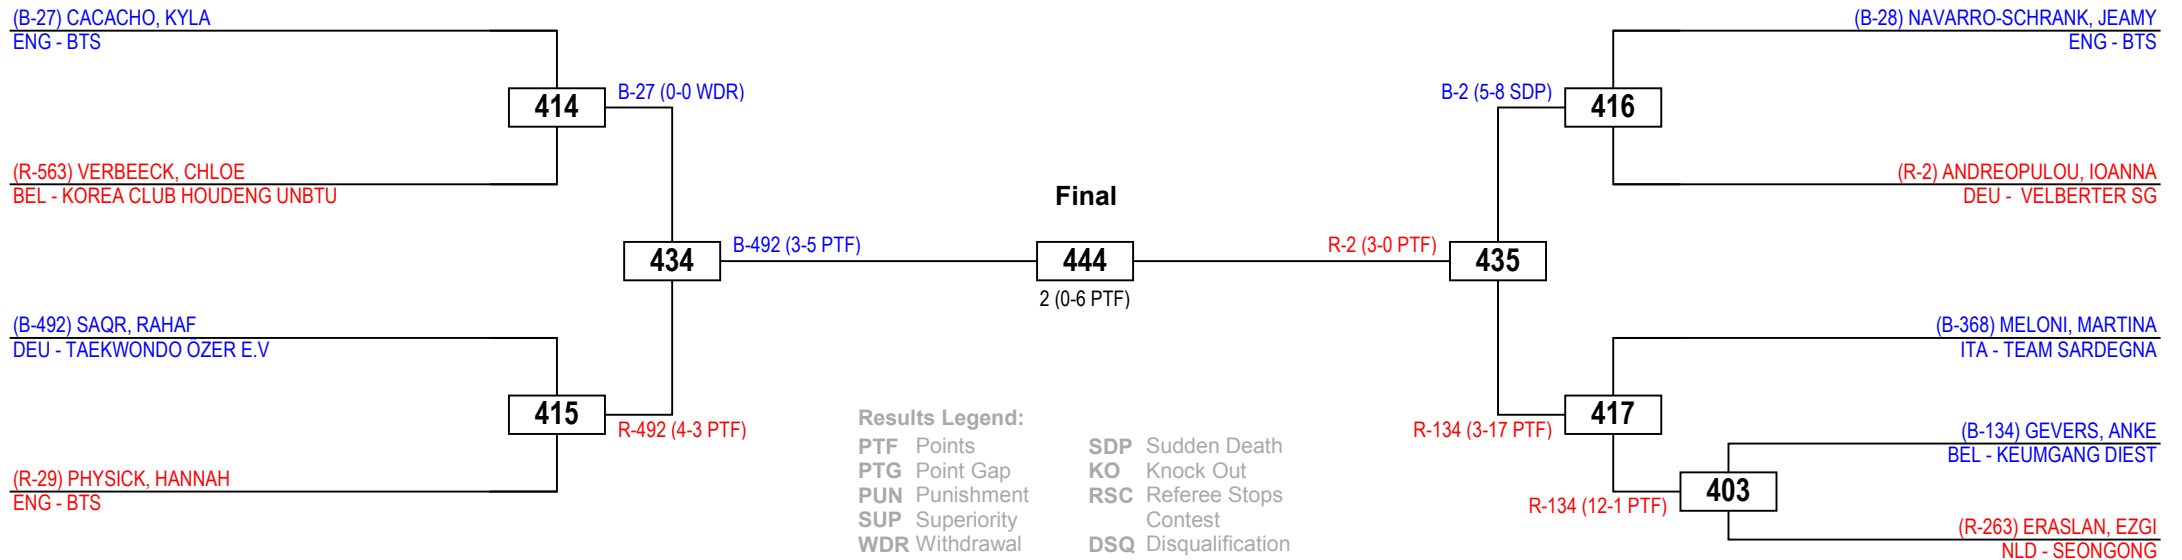

International Luxembourg Open 2013

Cadets Female A -41

Competitors: 9

Dudelange

Saturday 23 February 2013