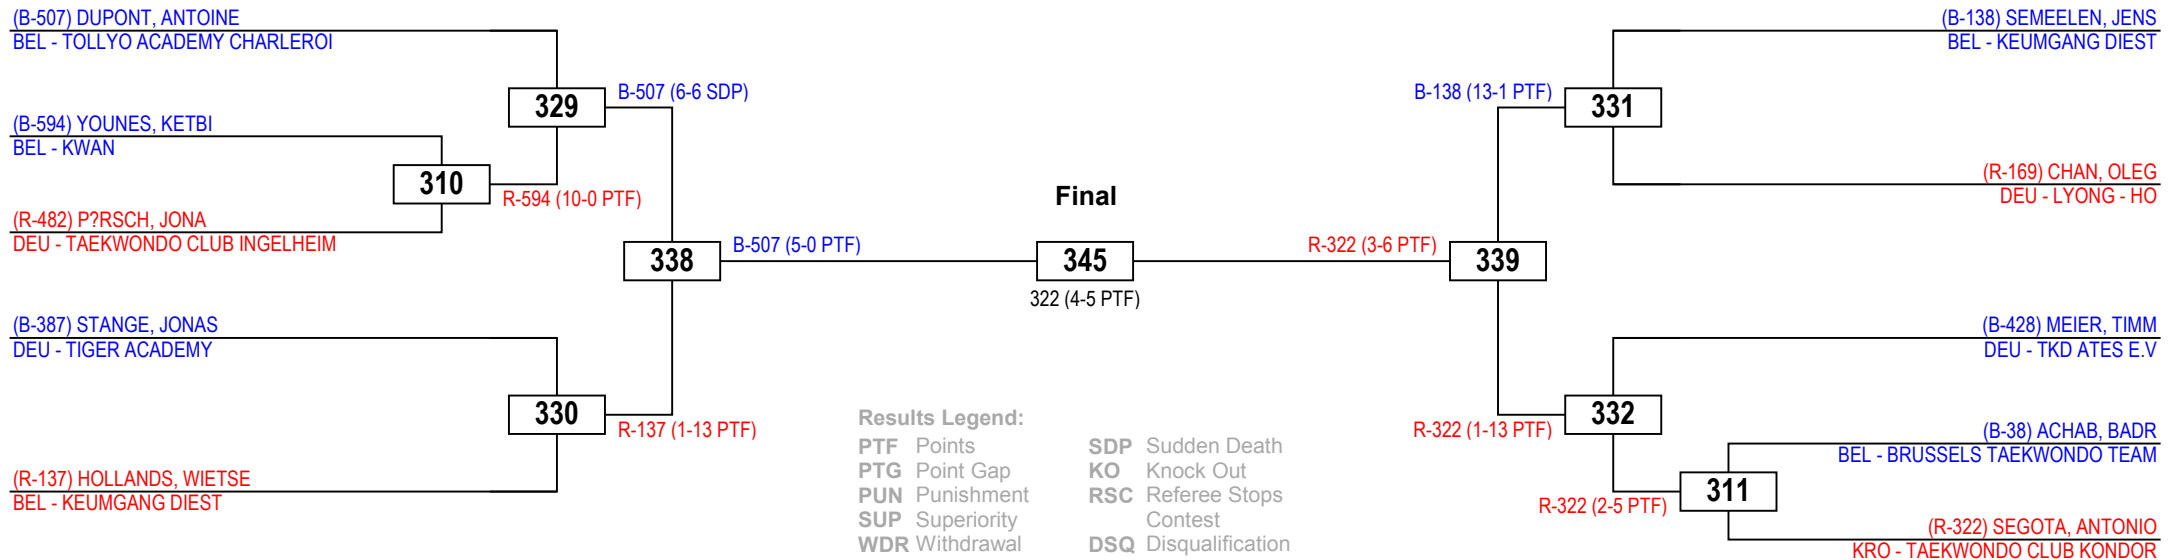

# International Luxembourg Open 2013

Cadets Male A -45

Competitors: 10

Dudelange

Saturday 23 February 2013

**Prize winners**

1st. SEGOTA, ANTONIO, KRO (322)  
 2nd. DUPONT, ANTOINE, BEL (507)  
 3rd. HOLLANDS, WIETSE, BEL (137)  
 3rd. SEMEELLEN, JENS, BEL (138)