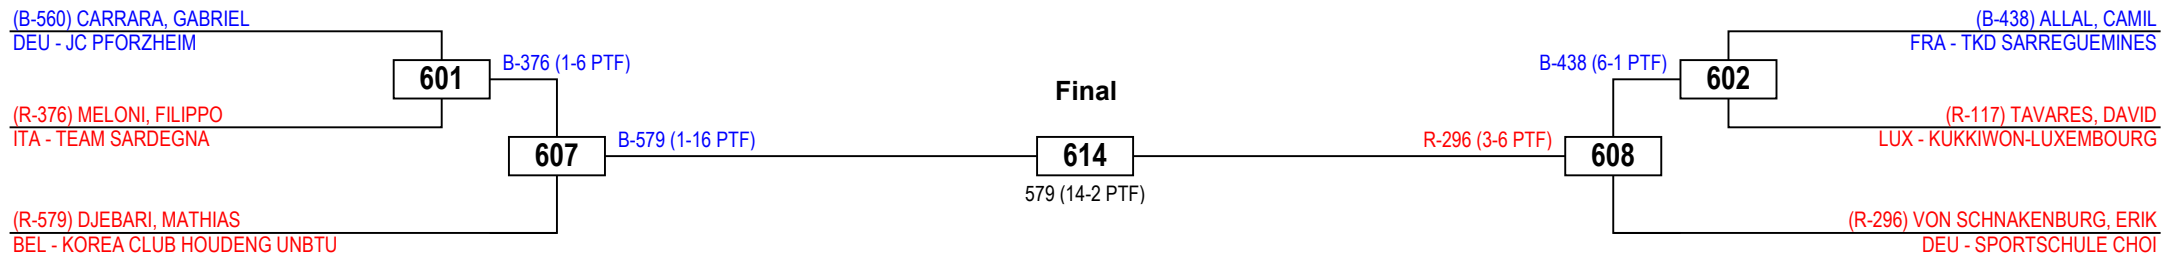

International Luxembourg Open 2013

Cadets Male B -53

Competitors: 6

Dudelange

Saturday 23 February 2013

Results Legend:

PTF Points	SDP Sudden Death
PTG Point Gap	KO Knock Out
PUN Punishment	RSC Referee Stops Contest
SUP Superiority	DSQ Disqualification
WDR Withdrawal	

Prize winners

- 1st. DJEBARI, MATHIAS, BEL (579)
- 2nd. VON SCHNAKENBURG, ERIK, DEU (296)
- 3rd. MELONI, FILIPPO, ITA (376)
- 3rd. ALLAL, CAMIL, FRA (438)