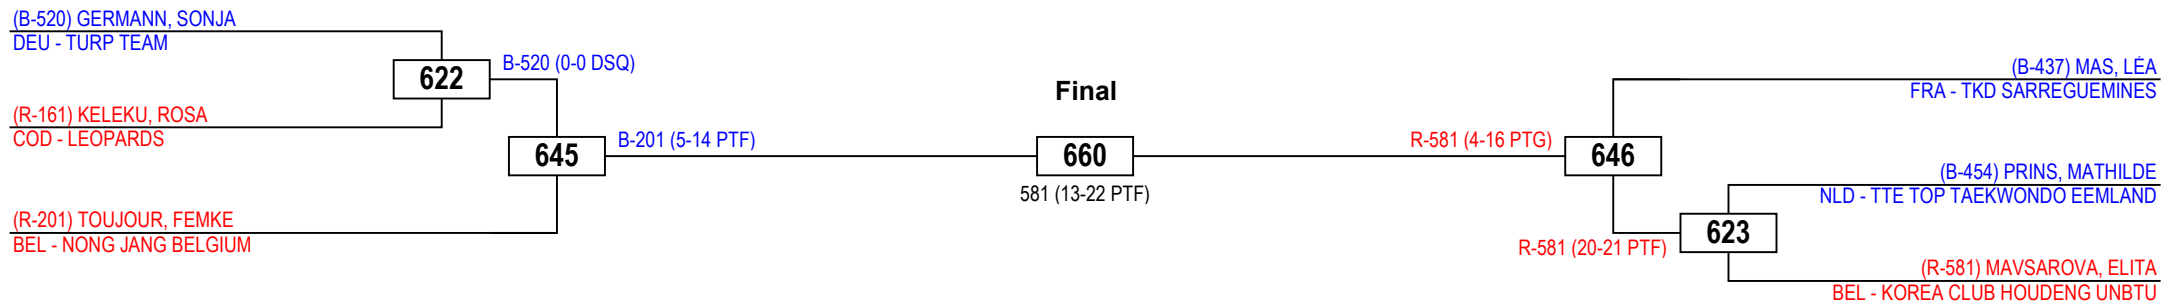

International Luxembourg Open 2013

Juniors Female A -49

Competitors: 6

Dudelange

Saturday 23 February 2013

Prize winners

- 1st. MAVSAROVA, ELITA, BEL (581)
- 2nd. TOUJOUR, FEMKE, BEL (201)
- 3rd. GERMANN, SONJA, DEU (520)
- 3rd. MAS, LÉA, FRA (437)