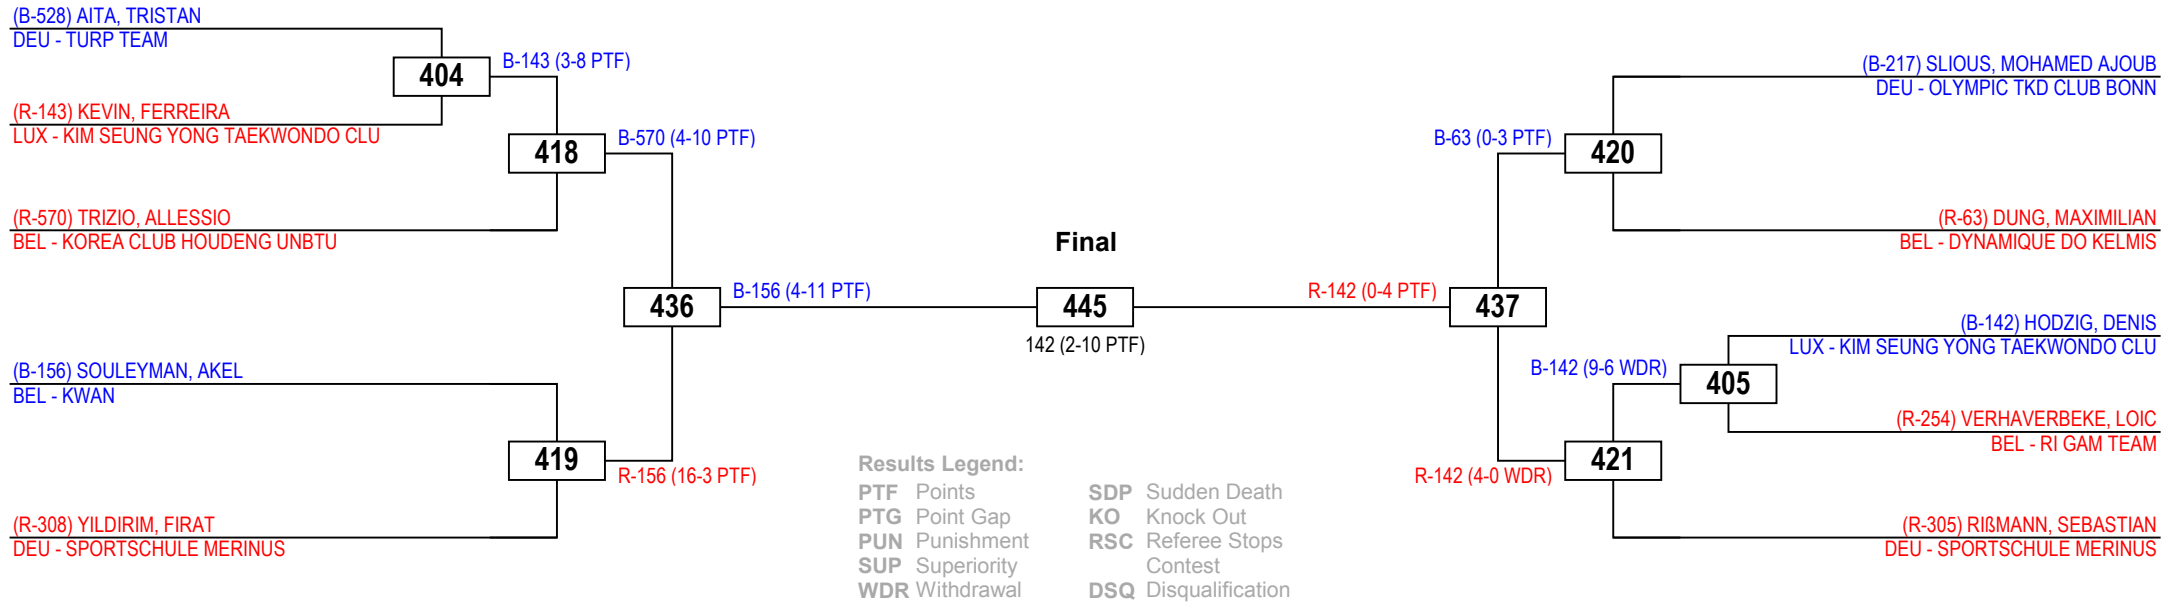

# International Luxembourg Open 2013

Pupils Male B -37

Competitors: 10

Dudelange

Saturday 23 February 2013