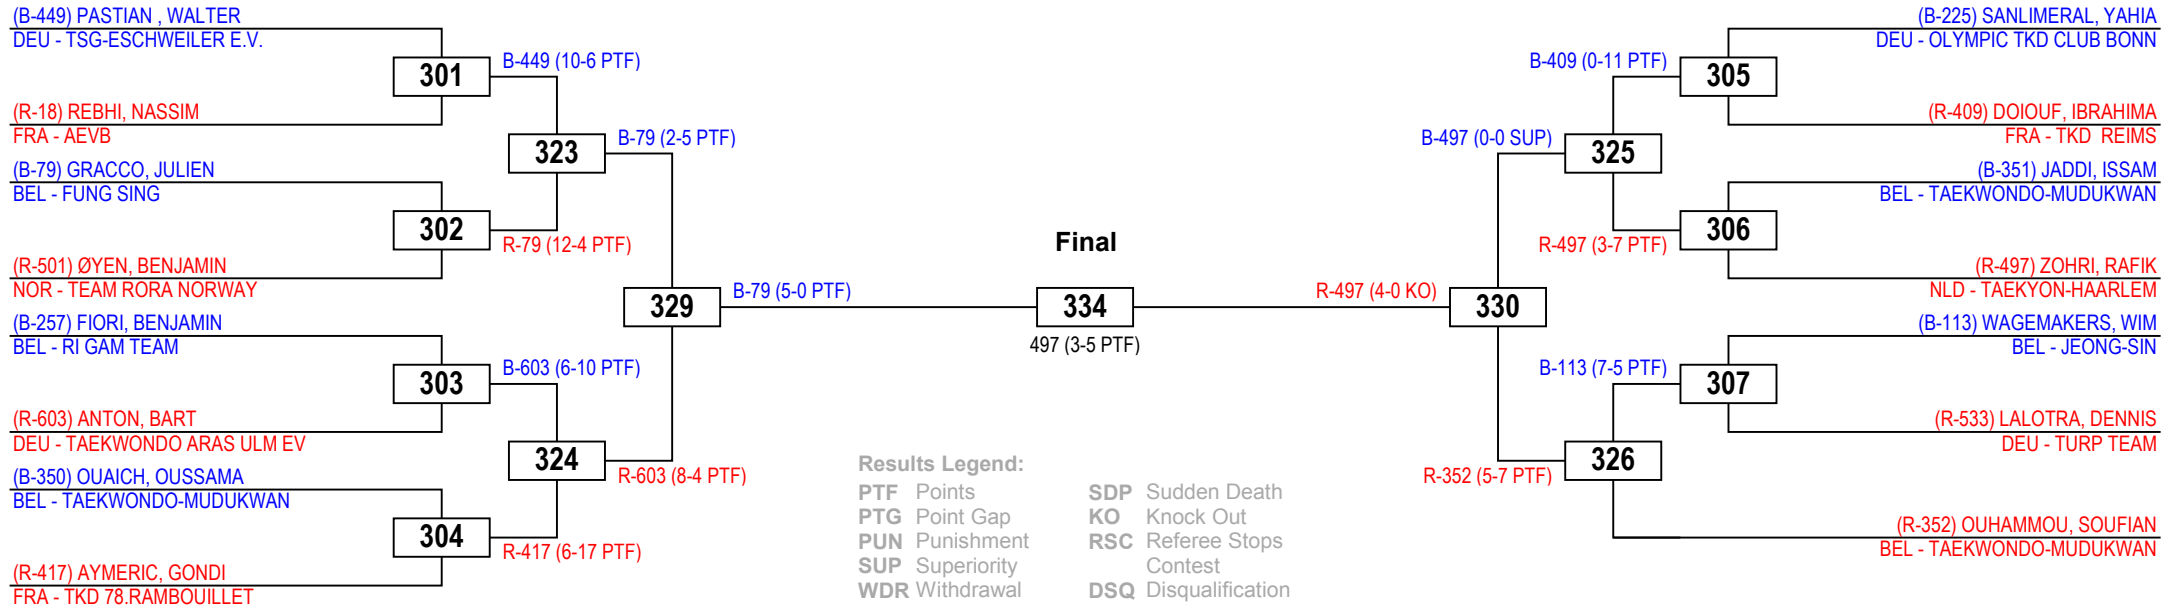

International Luxembourg Open 2013

Seniors Male A -68

Competitors: 15

Dudelange

Saturday 23 February 2013

Prize winners

- 1st. ZOHRI, RAFIK, NLD (497)
- 2nd. GRACCO, JULIEN, BEL (79)
- 3rd. ANTON, BART, DEU (603)
- 3rd. OUHAMMOU, SOUFIAN, BEL (352)