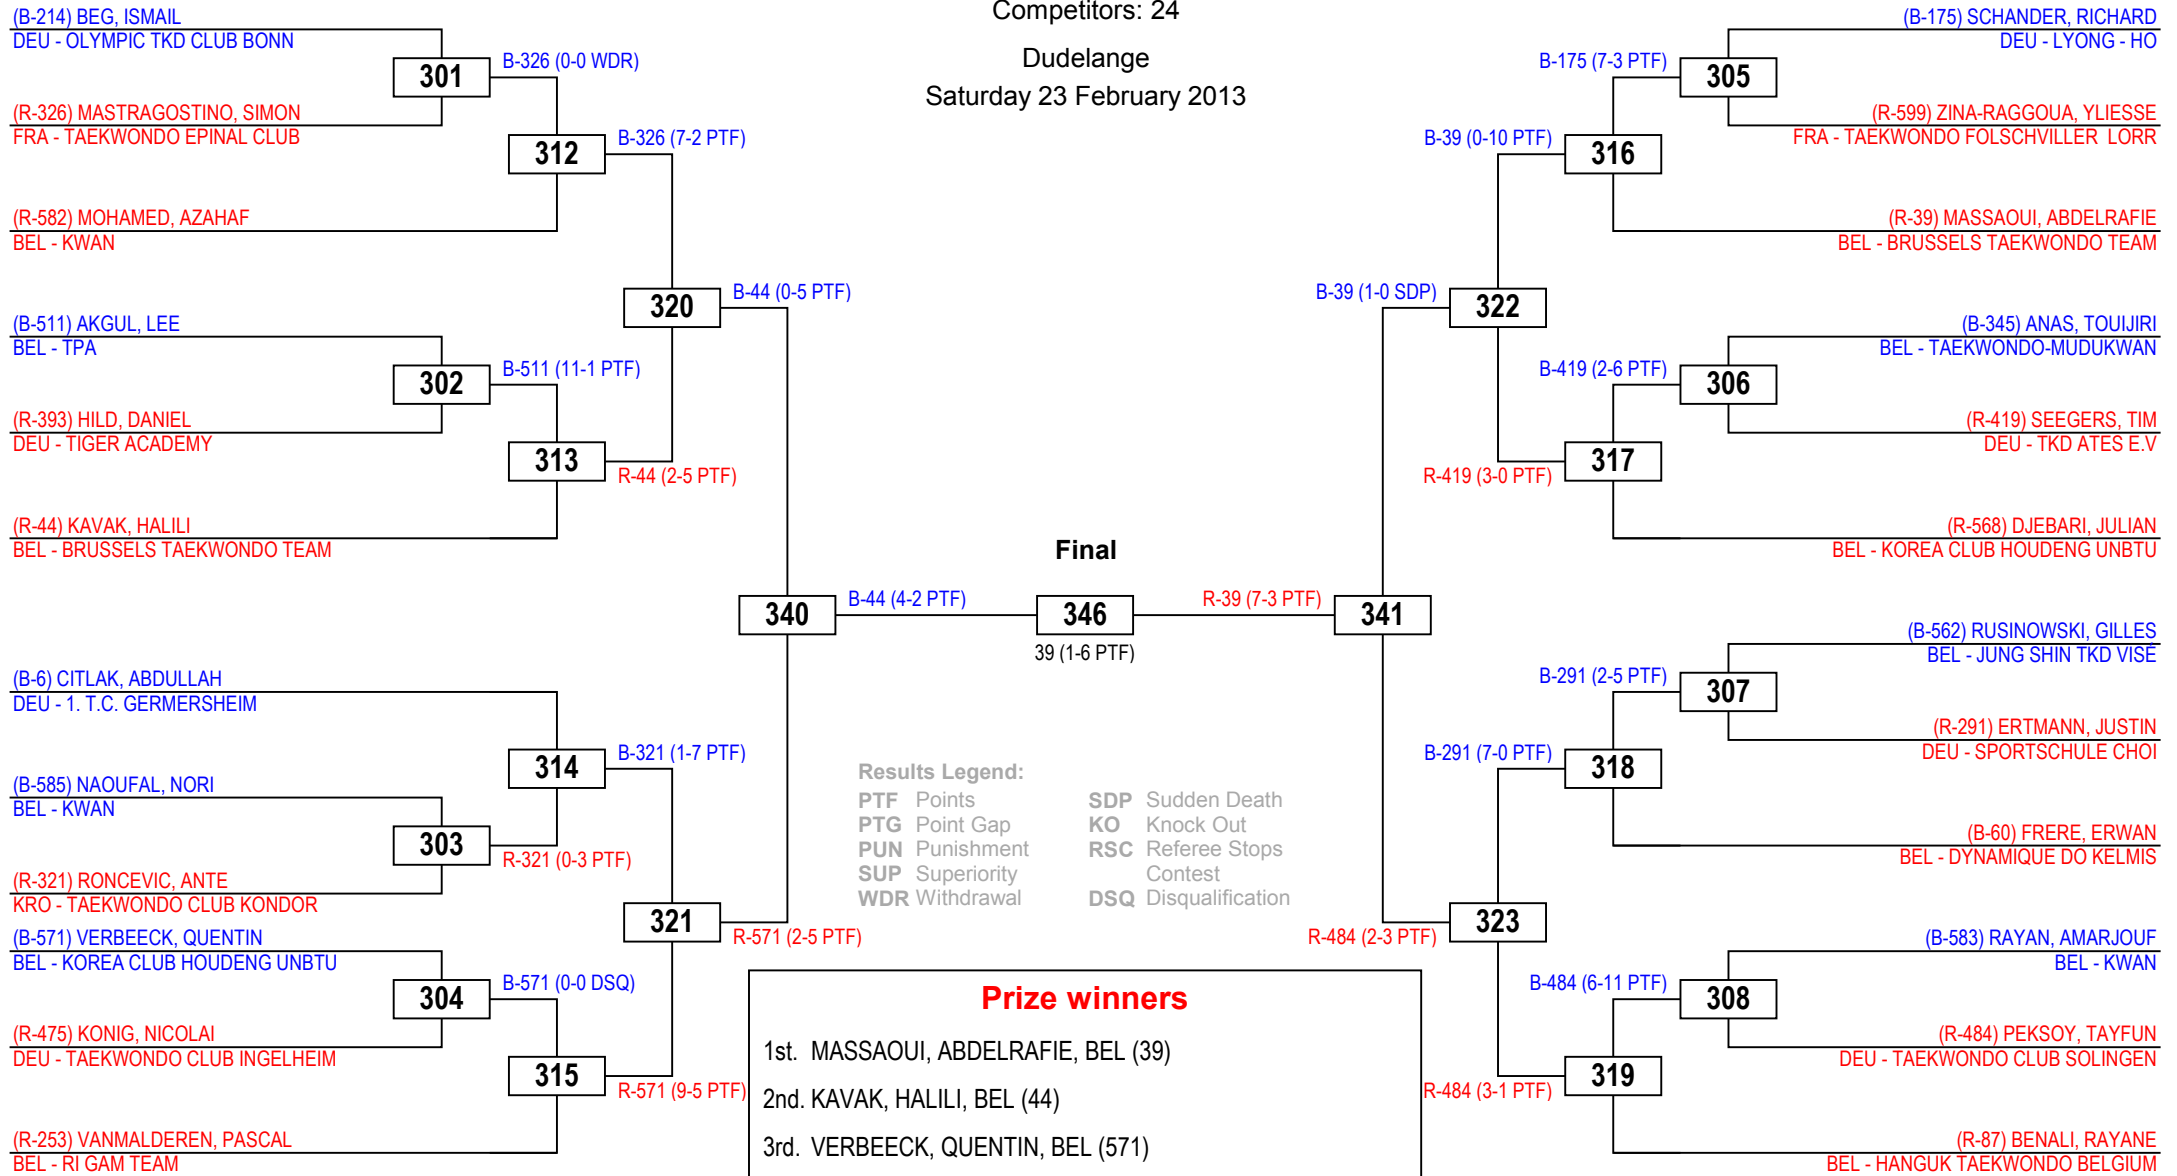

International Luxembourg Open 2013

Pupils Male B -32

Competitors: 24

Dudelange

Saturday 23 February 2013

Final

Results Legend:

PTF Points	SDP Sudden Death
PTG Point Gap	KO Knock Out
PUN Punishment	RSC Referee Stops Contest
SUP Superiority	DSQ Disqualification
WDR Withdrawal	

Prize winners

- 1st. MASSAOUI, ABDELRAFIE, BEL (39)
- 2nd. KAVAK, HALILI, BEL (44)
- 3rd. VERBEECK, QUENTIN, BEL (571)
- 3rd. PEKSOY, TAYFUN, DEU (484)