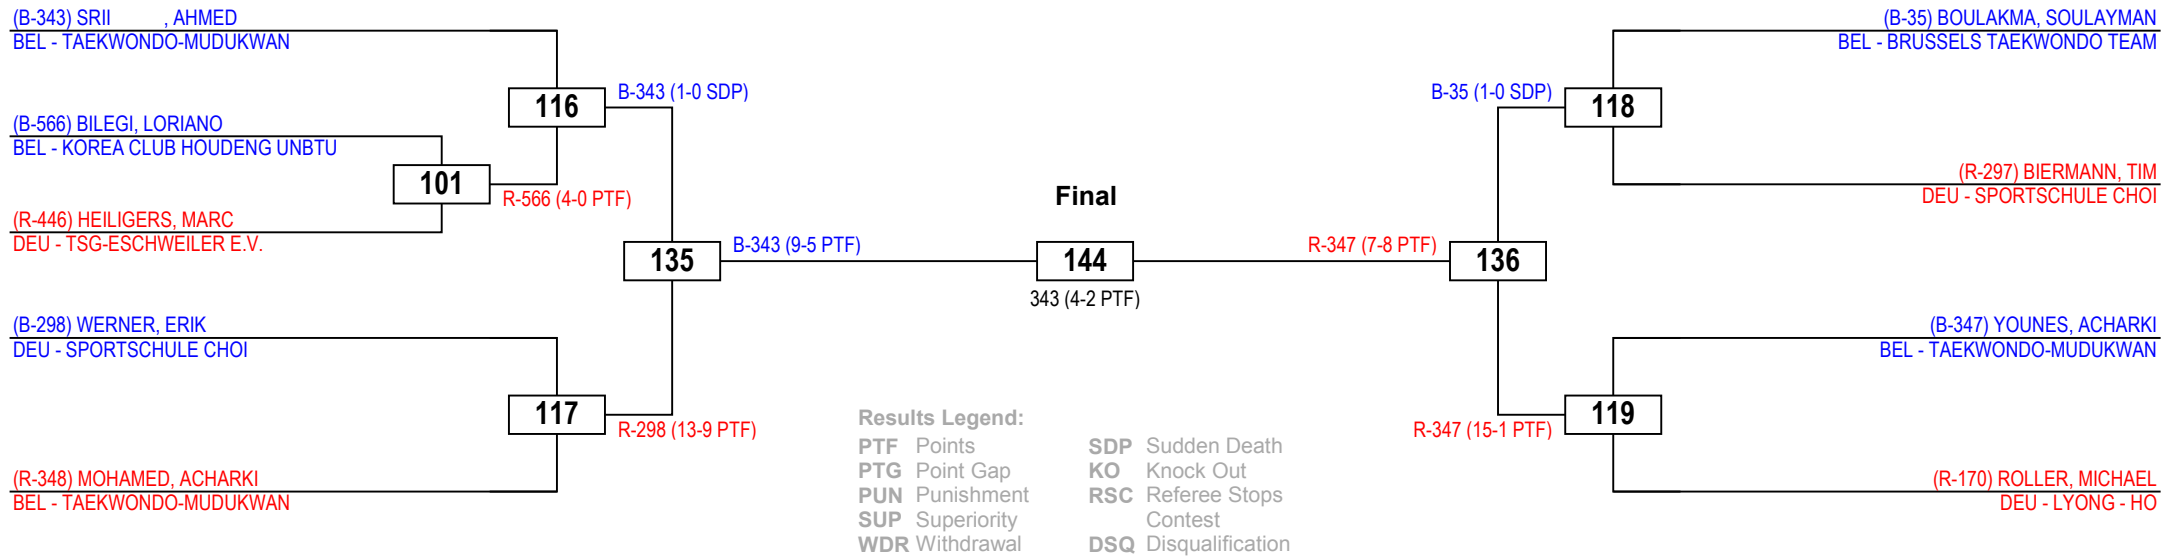

International Luxembourg Open 2013

Cadets Male B -31

Competitors: 9

Dudelange

Saturday 23 February 2013

Prize winners

1st. SRIL, AHMED, BEL (343)

2nd. YOUNES, ACHARKI, BEL (347)

3rd. WERNER, ERIK, DEU (298)

3rd. BOULAKMA, SOULAYMAN, BEL (35)