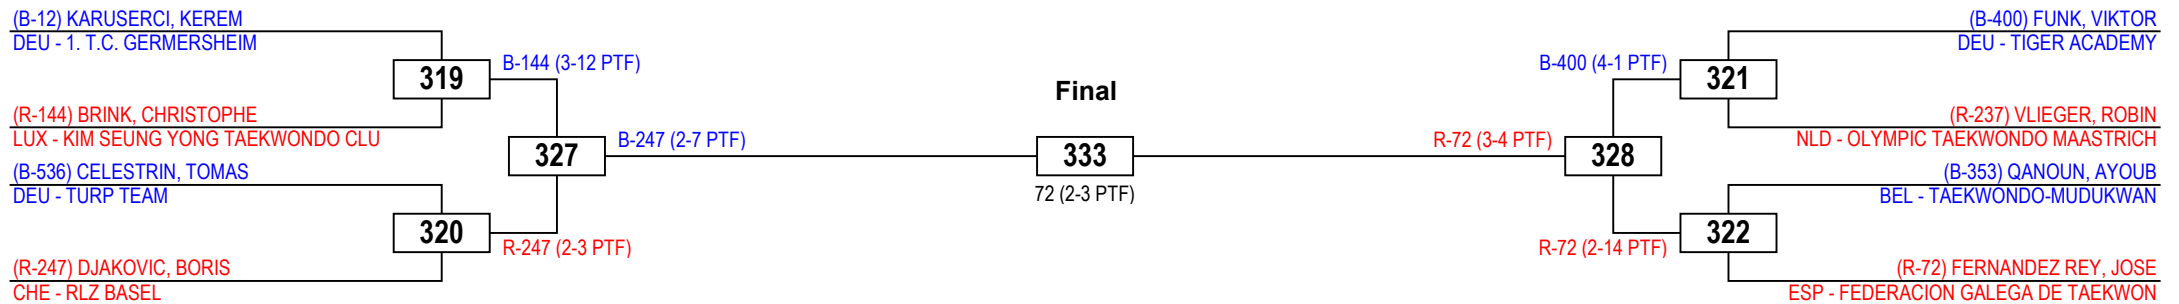

International Luxembourg Open 2013

Seniors Male A -74

Competitors: 8

Dudelange

Saturday 23 February 2013

Results Legend:

PTF	Points	SDP	Sudden Death
PTG	Point Gap	KO	Knock Out
PUN	Punishment	RSC	Referee Stops Contest
SUP	Superiority	DSQ	Disqualification
WDR	Withdrawal		

Prize winners

- 1st. FERNANDEZ REY, JOSE , ESP (72)
- 2nd. DJAKOVIC, BORIS, CHE (247)
- 3rd. BRINK, CHRISTOPHE, LUX (144)
- 3rd. FUNK, VIKTOR, DEU (400)