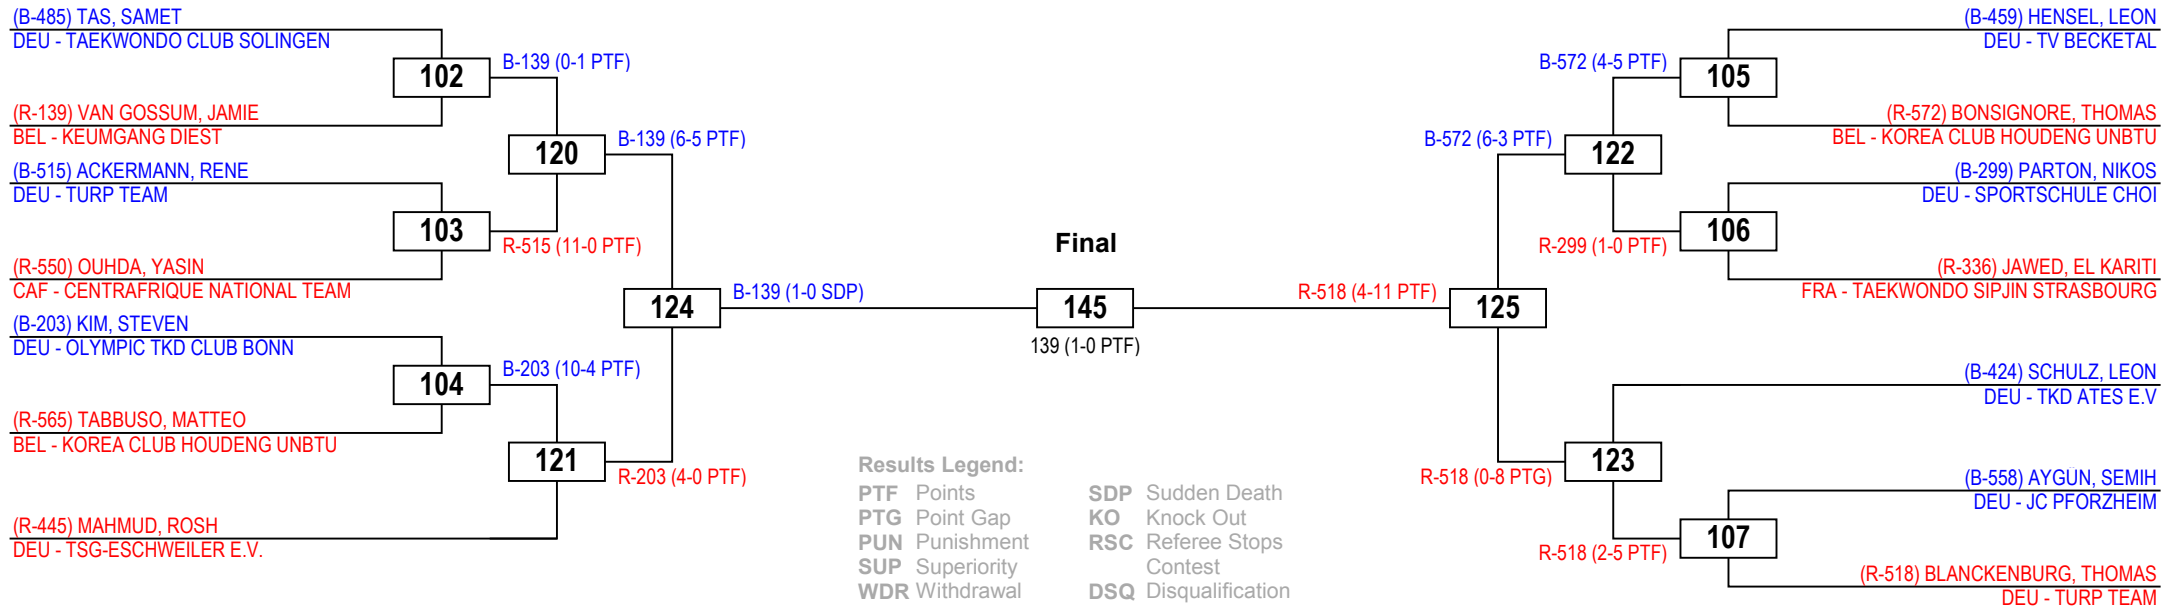

# International Luxembourg Open 2013

Cadets Male A -41

Competitors: 14

Dudelange

Saturday 23 February 2013