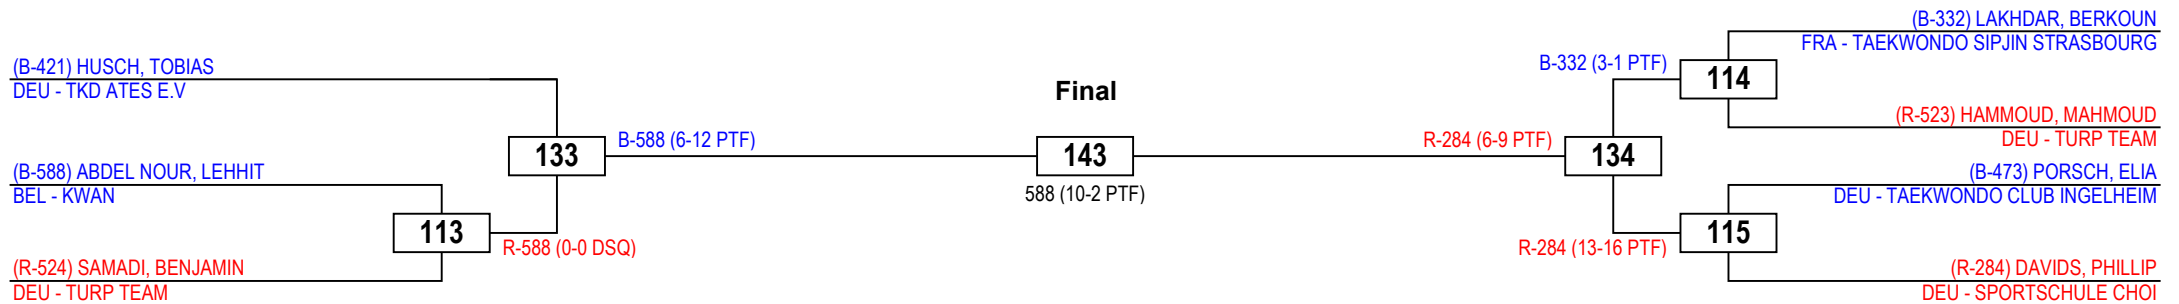

International Luxembourg Open 2013

Pupils Male A -32

Competitors: 7

Dudelange

Saturday 23 February 2013

Results Legend:

PTF	Points	SDP	Sudden Death
PTG	Point Gap	KO	Knock Out
PUN	Punishment	RSC	Referee Stops Contest
SUP	Superiority	DSQ	Disqualification
WDR	Withdrawal		

Prize winners

- 1st. ABDEL NOUR, LEHHIT, BEL (588)
- 2nd. DAVIDS, PHILLIP, DEU (284)
- 3rd. HUSCH, TOBIAS, DEU (421)
- 3rd. LAKHDAR, BERKOUN, FRA (332)