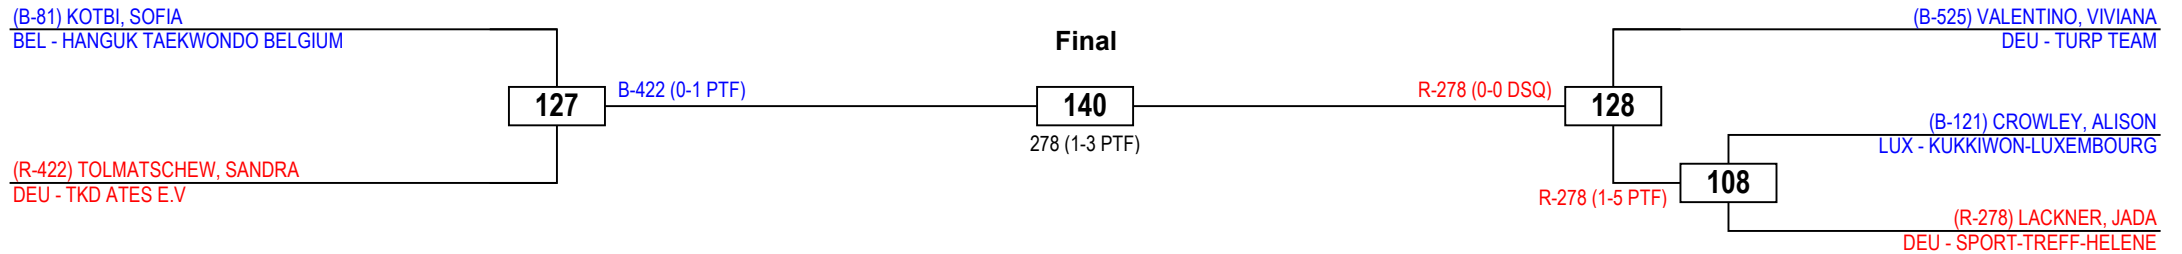

International Luxembourg Open 2013

Pupils Female B -37

Competitors: 5

Dudelange

Saturday 23 February 2013

Results Legend:

PTF	Points	SDP	Sudden Death
PTG	Point Gap	KO	Knock Out
PUN	Punishment	RSC	Referee Stops Contest
SUP	Superiority	DSQ	Disqualification
WDR	Withdrawal		

Prize winners

- 1st. LACKNER, JADA, DEU (278)
- 2nd. TOLMATSCHIEW, SANDRA, DEU (422)
- 3rd. KOTBI, SOFIA, BEL (81)
- 3rd. VALENTINO, VIVIANA, DEU (525)