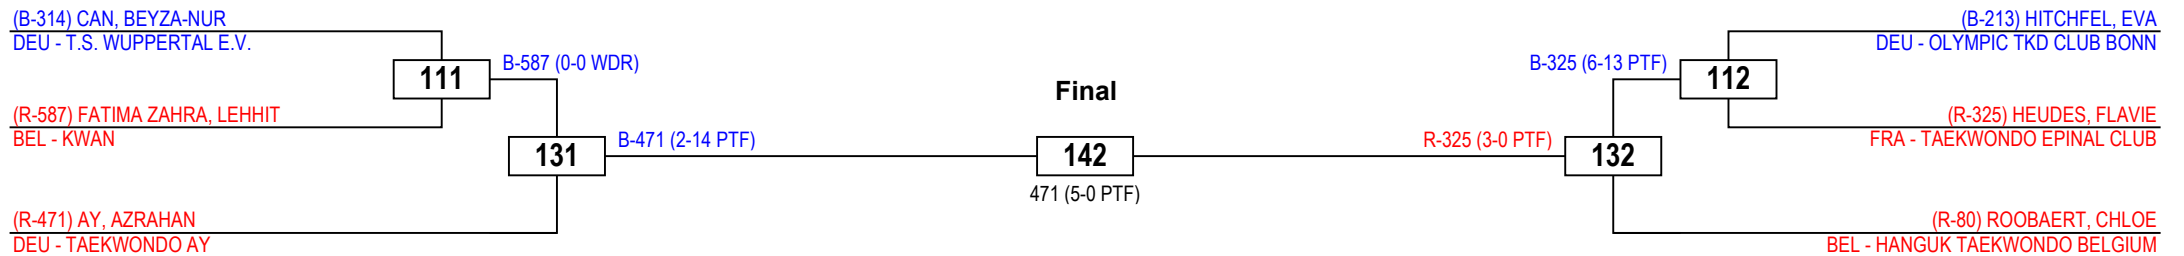

International Luxembourg Open 2013

Pupils Female B -32

Competitors: 6

Dudelange

Saturday 23 February 2013

Results Legend:

PTF Points	SDP Sudden Death
PTG Point Gap	KO Knock Out
PUN Punishment	RSC Referee Stops Contest
SUP Superiority	DSQ Disqualification
WDR Withdrawal	

Prize winners

- 1st. AY, AZRAHAN, DEU (471)
- 2nd. HEUDES, FLAVIE, FRA (325)
- 3rd. FATIMA ZAHRA, LEHHIT, BEL (587)
- 3rd. ROOBAERT, CHLOE, BEL (80)