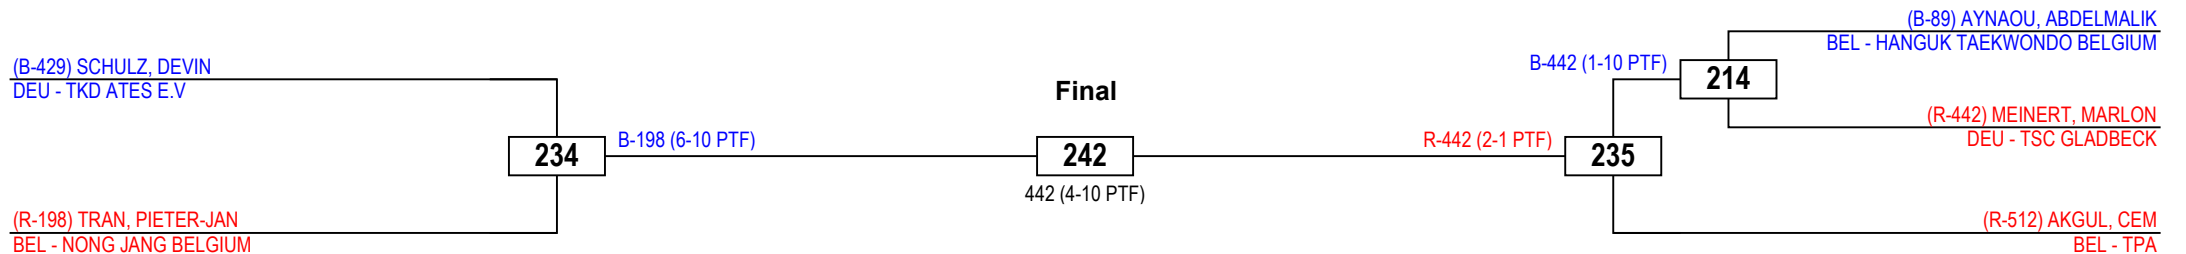

International Luxembourg Open 2013

Cadets Male A -49

Competitors: 5

Dudelange

Saturday 23 February 2013

Results Legend:

PTF	Points	SDP	Sudden Death
PTG	Point Gap	KO	Knock Out
PUN	Punishment	RSC	Referee Stops Contest
SUP	Superiority	DSQ	Disqualification
WDR	Withdrawal		

Prize winners

- 1st. MEINERT, MARLON , DEU (442)
- 2nd. TRAN, PIETER-JAN, BEL (198)
- 3rd. SCHULZ, DEVIN , DEU (429)
- 3rd. AKGUL, CEM, BEL (512)