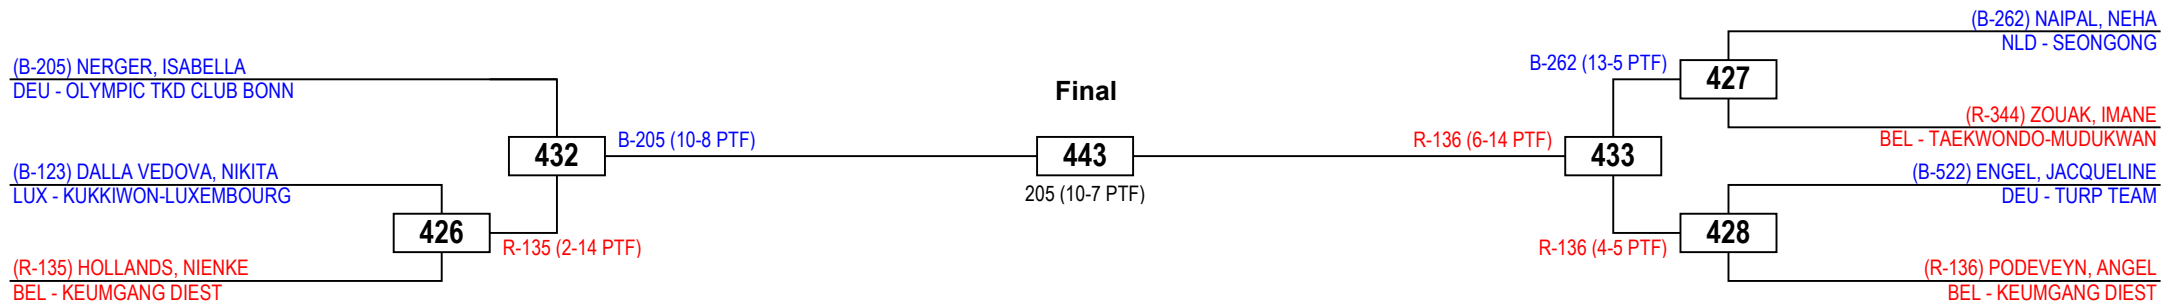

# International Luxembourg Open 2013

Cadets Female A -37

Competitors: 7

Dudelange

Saturday 23 February 2013