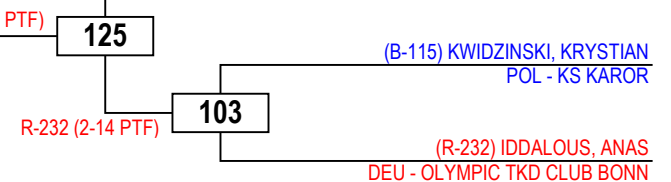

### Results Legend:

PTF	Points	SDP	Sudden Death
PTG	Point Gap	KO	Knock Out
PUN	Punishment	RSC	Referee Stops Contest
SUP	Superiority	DSQ	Disqualification
WDR	Withdrawal		