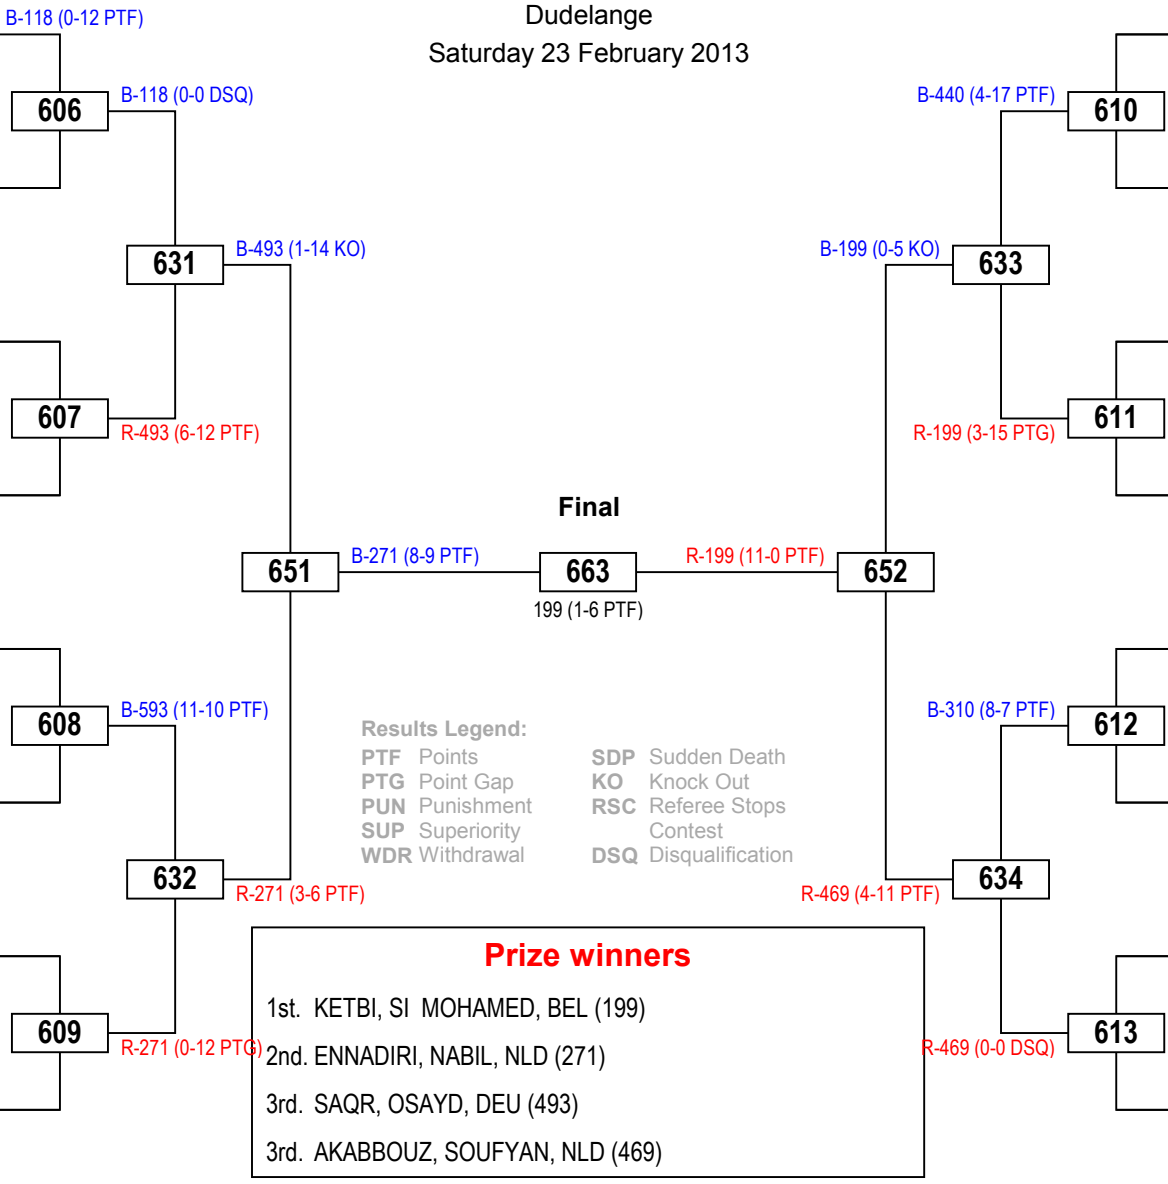

International Luxembourg Open 2013

Juniors Male A -55

Competitors: 17

Dudelage

Saturday 23 February 2013

(B-24) JAKUBOWICZ, EDWIN
DEU - BAEKHO BODY AND MIND

(R-118) DIAS, DYLAN
LUX - KUKKIWON-LUXEMBOURG

(R-337) IANNIS, HUBER
FRA - TAEKWONDO SIPJIN STRASBOURG

(B-260) DUJARDIN, ANDREA
BEL - RI GAM TEAM

(R-493) SAQR, OSAYD
DEU - TAEKWONDO OZER E.V

(B-593) AYOUB, LEHHIT
BEL - KWAN

(R-403) MORFELD, FABIAN
DEU - TIGER ACADEMY

(B-93) LEYS, NICOLAI
BEL - HWARANG TAEKWONDO ACADEMY

(R-271) ENNADIRI, NABIL
NLD - SEONGONG

(B-7) CITLAK, EMRE
DEU - 1. T.C. GERMERSHEIM

(R-440) HOCHST, THEO
FRA - TKD SARREGUEMINES

(B-609) GRUTZMACHER, JUSTIN
DEU - L.Z. AXEL MULLER

(R-199) KETBI, SI MOHAMED
BEL - NONG JANG BELGIUM

(B-310) AMMOURI, HUSSEIN
DEU - SPORTSCHULE MERINUS

(B-341) REZKI, MOHAMMED
BEL - TAEKWONDO-MUDUKWAN

(B-469) AKABBOUZ, SOUFYAN
NLD - TAEKWONDO AKABBOUZ

(R-189) GULA, VALTON
BEL - MIKETM

Results Legend:

PTF Points	SDP Sudden Death
PTG Point Gap	KO Knock Out
PUN Punishment	RSC Referee Stops Contest
SUP Superiority	DSQ Disqualification
WDR Withdrawal