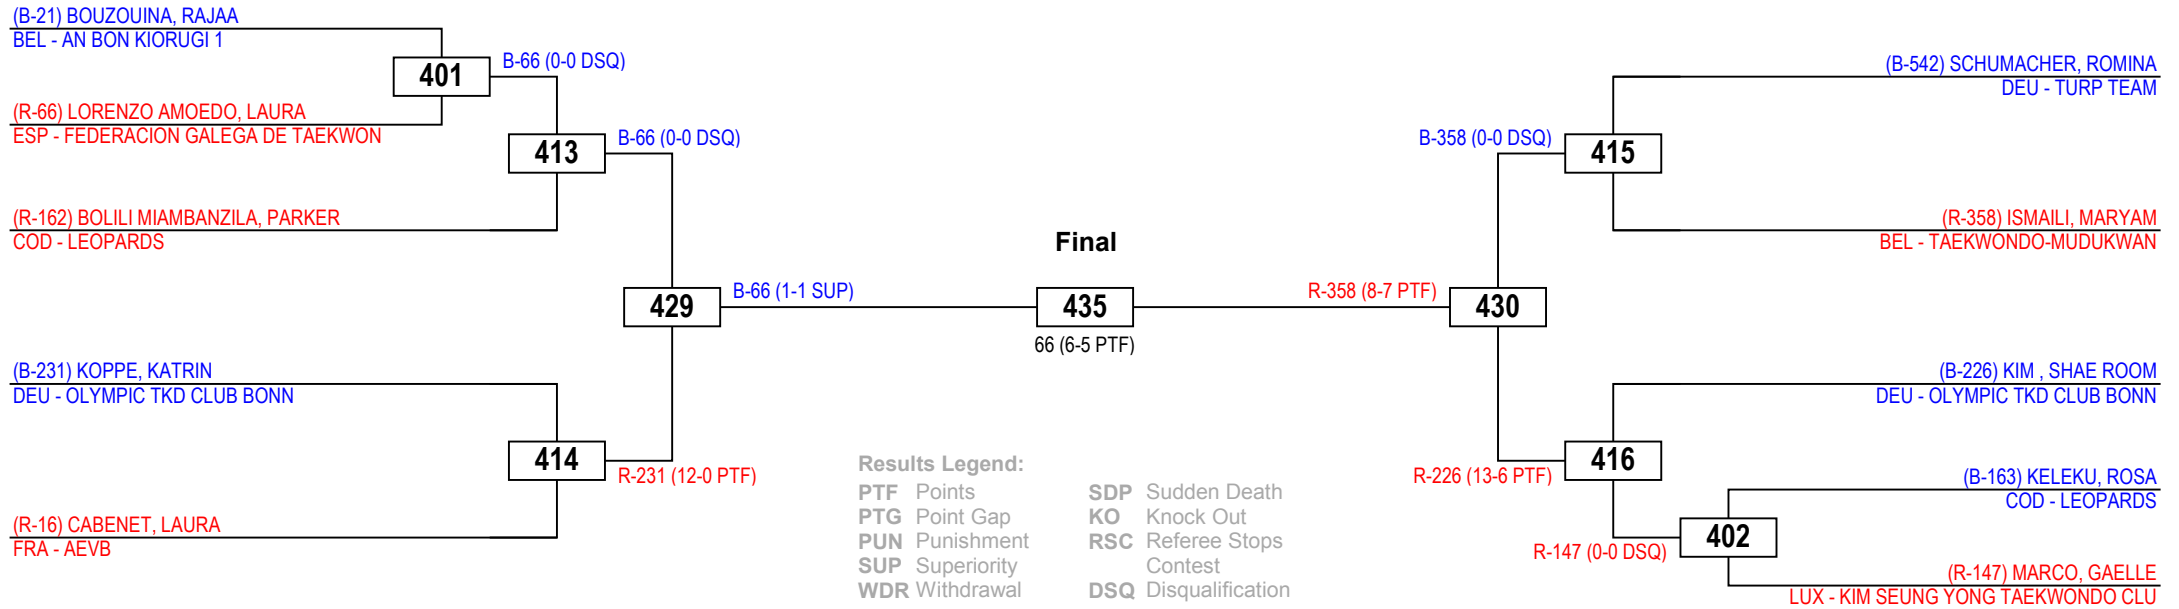

International Luxembourg Open 2013

Seniors Female A -49

Competitors: 10

Dudelange

Saturday 23 February 2013

Prize winners

1st. LORENZO AMOEDO, LAURA, ESP (66)
2nd. ISMAILI, MARYAM, BEL (358)
3rd. KOPPE, KATRIN, DEU (231)
3rd. KIM , SHAE ROOM, DEU (226)