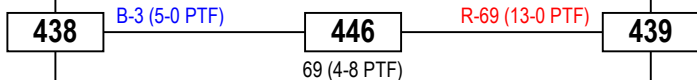

Final

(R-300) KERPS, NIKITA
DEU - SPORTSCHULE CHOI

423 R-64 (7-3 PTF)

Results Legend:

PTF	Points	SDP	Sudden Death
PTG	Point Gap	KO	Knock Out
PUN	Punishment	RSC	Referee Stops Contest
SUP	Superiority	DSQ	Disqualification
WDR	Withdrawal		

Prize winners

- 1st. ORRO MUIÑOS, MIGUEL, ESP (69)
- 2nd. ANDREOPOULOS, ANTONIO, DEU (3)
- 3rd. DIAZ DEL NOZAL, VICENTE LAURETINO, ESP (64)
- 3rd. DECHAMPS, TH?O, BEL (250)

B-250 (4-7 PTF)

412

(B-266) GODEI, RESHAM
NLD - SEONGONG

(B-250) DECHAMPS, TH?O
BEL - RI GAM TEAM

R-250 (5-4 PTF)

425

(B-265) SAHEBALI, ARMAAN
NLD - SEONGONG

409 R-265 (7-6 PTF)

R-584 (5-4 PTF)

413

(B-584) MOHAMED, ACHAIBI
BEL - KWAN

(B-277) CHAJDA, JUSTIN
DEU - SPORT-TREFF-HELENE

(R-249) DUJARDIN, NICOLAS
BEL - RI GAM TEAM

R-277 (4-1 PTF)

402

(R-365) TUMATIS, NICCOLO'
ITA - TEAM SARDEGNA