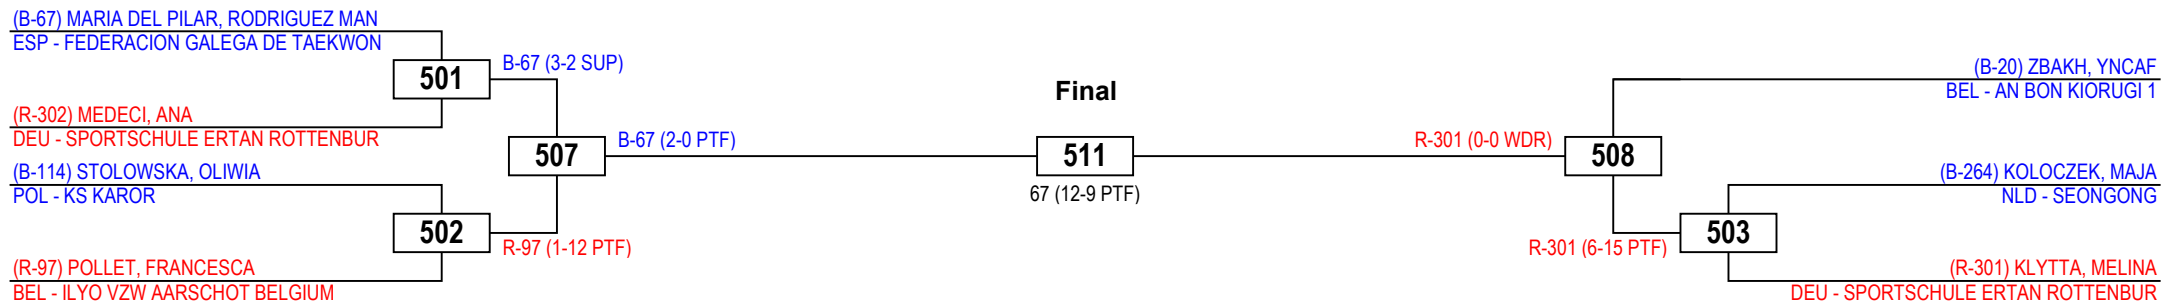

International Luxembourg Open 2013

Cadets Female A -59

Competitors: 7

Dudelange

Saturday 23 February 2013

Results Legend:

PTF Points	SDP Sudden Death
PTG Point Gap	KO Knock Out
PUN Punishment	RSC Referee Stops Contest
SUP Superiority	DSQ Disqualification
WDR Withdrawal	

Prize winners

- 1st. MARIA DEL PILAR, RODRIGUEZ MANEIRO, ESP (67)
- 2nd. KLYTTA, MELINA, DEU (301)
- 3rd. POLLET, FRANCESCA, BEL (97)
- 3rd. ZBAKH, YNCAF, BEL (20)