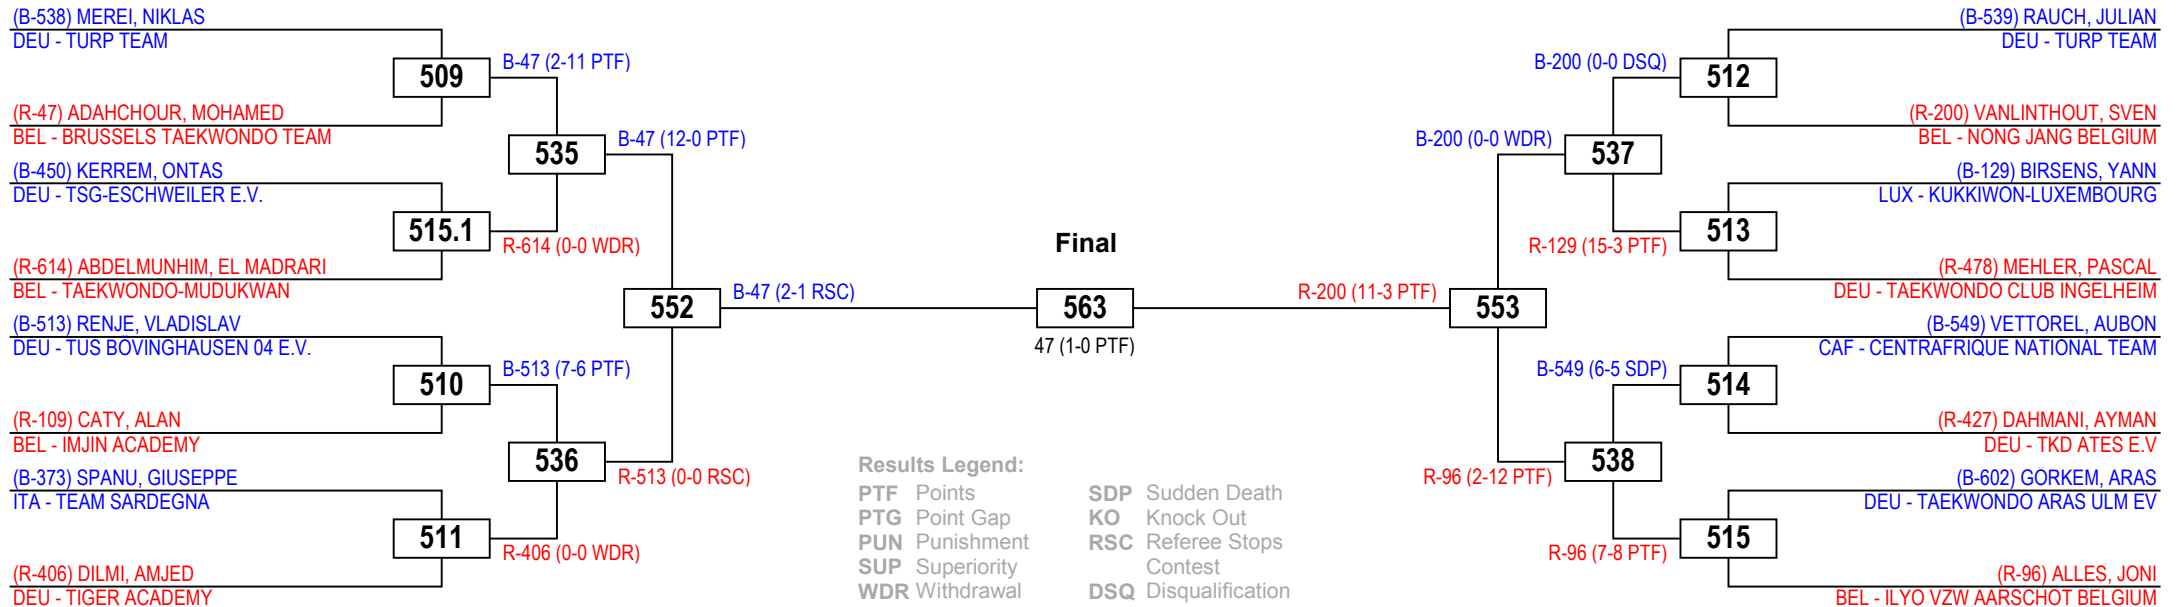

International Luxembourg Open 2013

Juniors Male A -63

Competitors: 16

Dudelange

Saturday 23 February 2013

Prize winners

- 1st. ADAHCHOUR, MOHAMED, BEL (47)
- 2nd. VANLINTHOUT, SVEN, BEL (200)
- 3rd. RENJE, VLADISLAV, DEU (513)
- 3rd. ALLES, JONI, BEL (96)