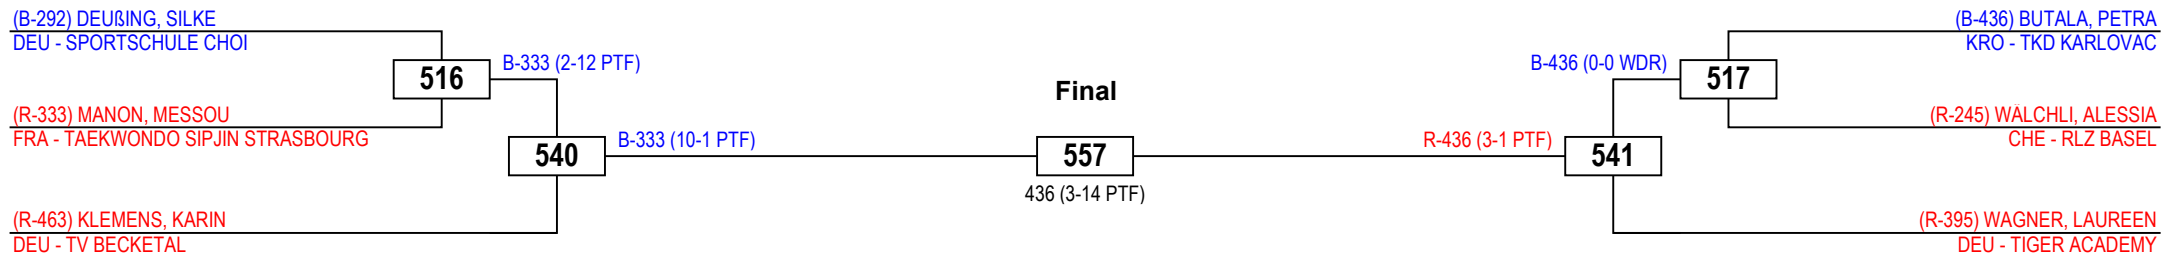

International Luxembourg Open 2013

Seniors Female A -57

Competitors: 6

Dudelange

Saturday 23 February 2013

Results Legend:

PTF Points	SDP Sudden Death
PTG Point Gap	KO Knock Out
PUN Punishment	RSC Referee Stops Contest
SUP Superiority	DSQ Disqualification
WDR Withdrawal	

Prize winners

- 1st. BUTALA, PETRA, KRO (436)
- 2nd. MANON, MESSOU, FRA (333)
- 3rd. KLEMENS, KARIN, DEU (463)
- 3rd. WAGNER, LAUREEN, DEU (395)