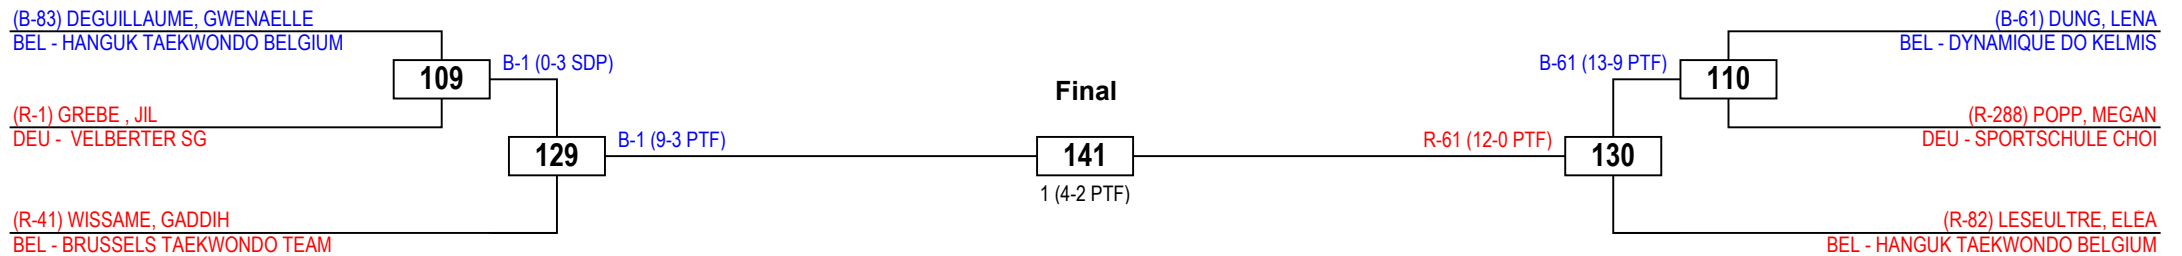

# International Luxembourg Open 2013

Pupils Female B -26

Competitors: 6

Dudelange

Saturday 23 February 2013