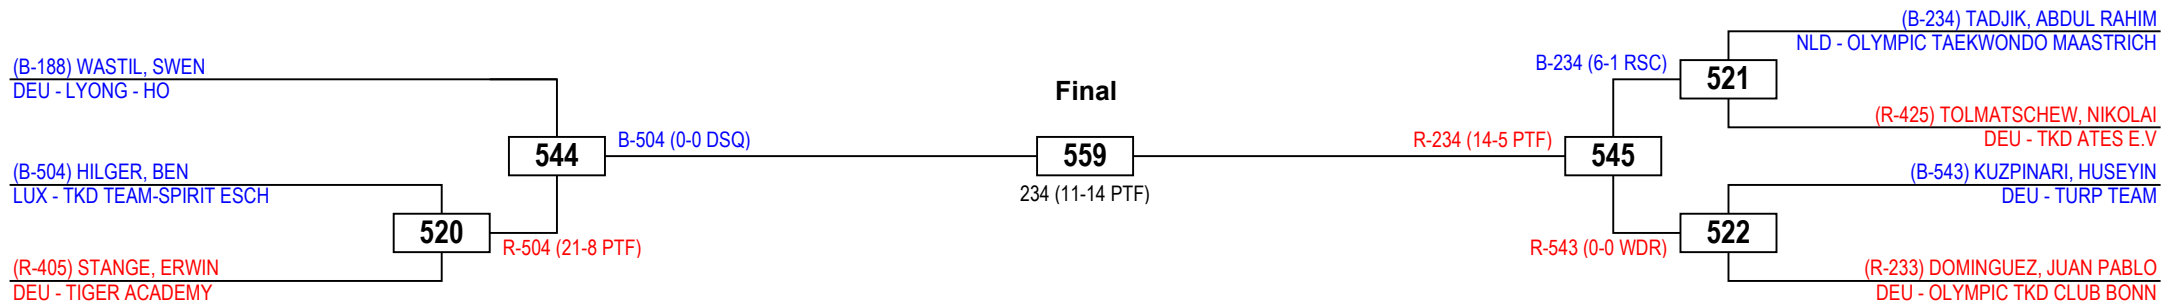

International Luxembourg Open 2013

Juniors Male B -68

Competitors: 7

Dudelange

Saturday 23 February 2013

Results Legend:

PTF Points	SDP Sudden Death
PTG Point Gap	KO Knock Out
PUN Punishment	RSC Referee Stops Contest
SUP Superiority	DSQ Disqualification
WDR Withdrawal	

Prize winners

- 1st. TADJIK, ABDUL RAHIM, NLD (234)
- 2nd. HILGER, BEN, LUX (504)
- 3rd. WASTIL, SWEN, DEU (188)
- 3rd. KUZPINARI, HÜSEYIN, DEU (543)