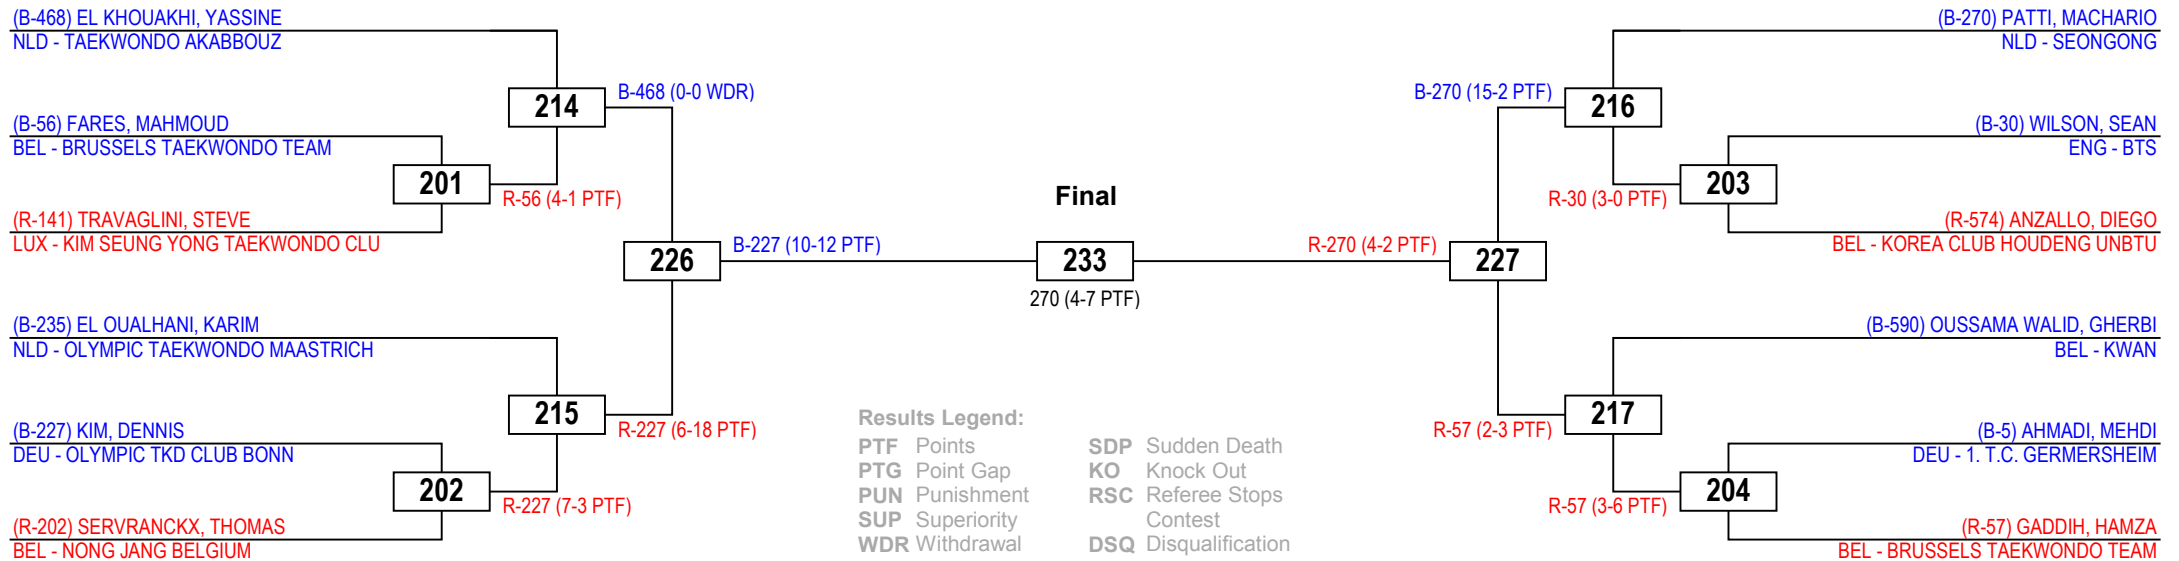

International Luxembourg Open 2013

Juniors Male A -51

Competitors: 12

Dudelange

Saturday 23 February 2013