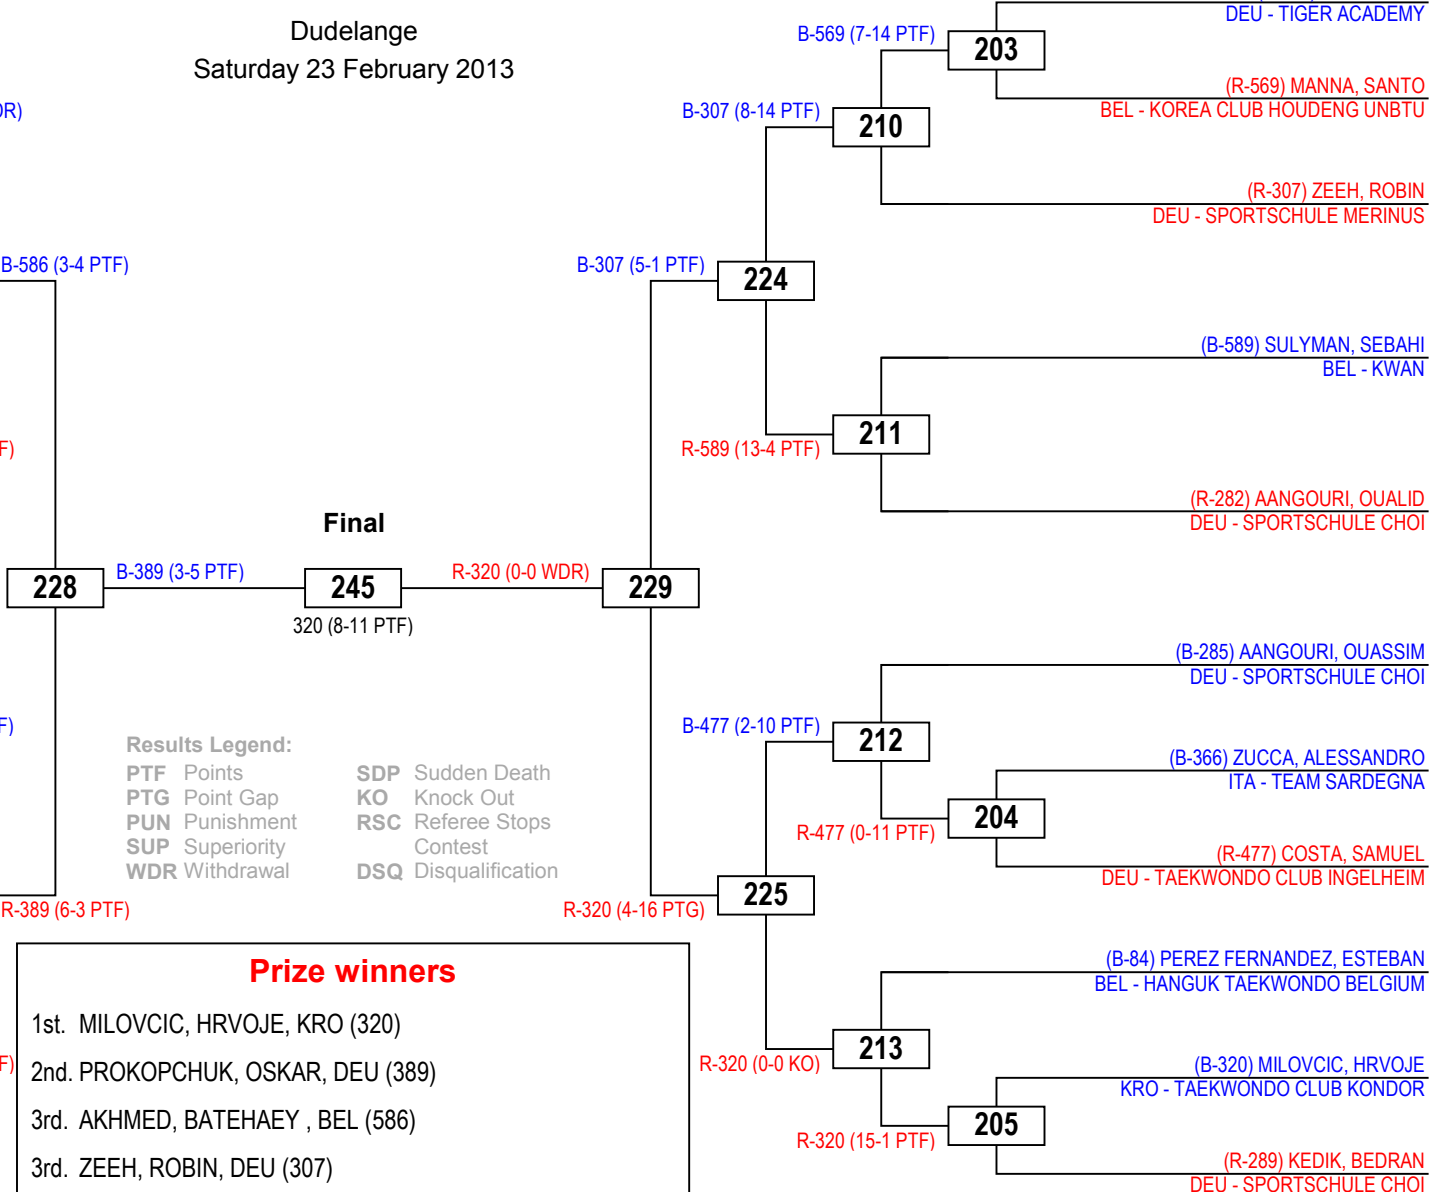

International Luxembourg Open 2013

Pupils Male B -26

Competitors: 21

Dudelange

Saturday 23 February 2013

(B-174) BOREMSKI, THOMAS
DEU - LYONG - HO

(R-252) JULLIEN, LÉ
BEL - RI GAM TEAM

(R-212) RUDLOFF, VICENT
DEU - OLYMPIC TKD CLUB BONN

(B-586) AKHMED, BATEHAEY
BEL - KWAN

(R-286) ALTUNDAL, ENES
DEU - SPORTSCHULE CHOI

(B-389) PROKOPCHUK, OSKAR
DEU - TIGER ACADEMY

(R-423) JORGER, CORNELIUS
DEU - TKD ATE'S E.V

(B-283) BATT, LEONARD
DEU - SPORTSCHULE CHOI

(B-317) KURA, GADAEV
FRA - TAEKWONDO CLUB BAR LE DUC

(R-40) ADELNOUR, GADDIH
BEL - BRUSSELS TAEKWONDO TEAM

(B-390) ADAM, AKIM
DEU - TIGER ACADEMY

(R-569) MANNA, SANTO
BEL - KOREA CLUB HOUDENG UNBTU

(R-307) ZEEH, ROBIN
DEU - SPORTSCHULE MERINUS

(B-589) SULYMAN, SEBAHI
BEL - KWAN

(R-282) AANGOURI, OUALID
DEU - SPORTSCHULE CHOI

(B-285) AANGOURI, OUASSIM
DEU - SPORTSCHULE CHOI

(B-366) ZUCCA, ALESSANDRO
ITA - TEAM SARDEGNA

(R-477) COSTA, SAMUEL
DEU - TAEKWONDO CLUB INGELHEIM

(B-84) PEREZ FERNANDEZ, ESTEBAN
BEL - HANGUK TAEKWONDO BELGIUM

(B-320) MILOVCIC, HRVOJE
KRO - TAEKWONDO CLUB KONDOR

(R-289) KEDIK, BEDRAN
DEU - SPORTSCHULE CHOI

Results Legend:

PTF Points	SDP Sudden Death
PTG Point Gap	KO Knock Out
PUN Punishment	RSC Referee Stops Contest
SUP Superiority	DSQ Disqualification
WDR Withdrawal