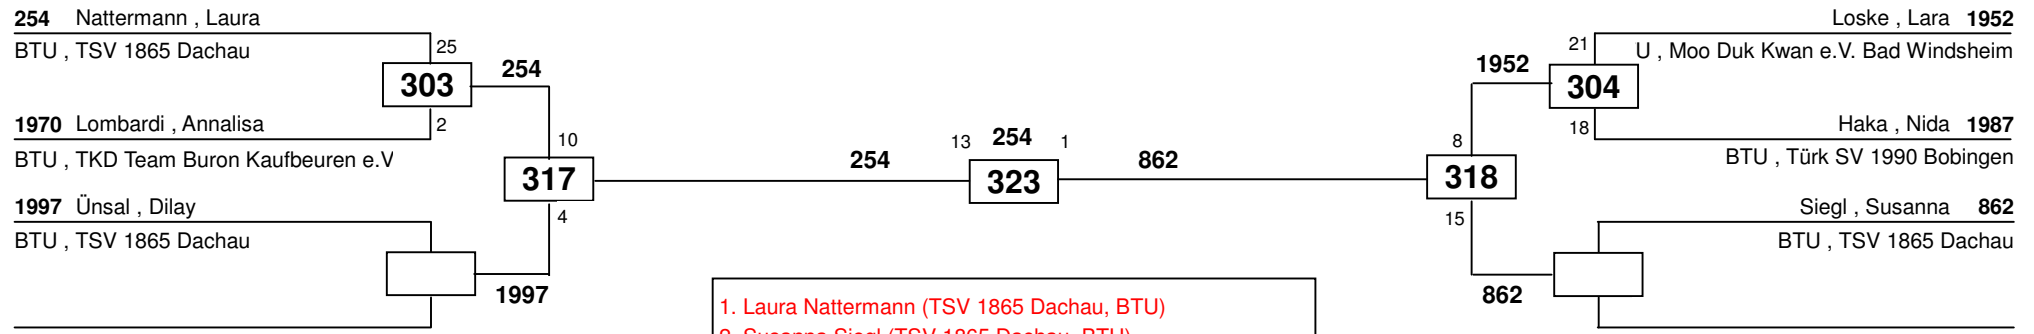

1 Bayernpokal 2013

am 30.03.2013
J Cw-30 LK II

Draw Sheet

1. Laura Nattermann (TSV 1865 Dachau, BTU)
2. Susanna Siegl (TSV 1865 Dachau, BTU)
3. Dilay Ünsal (TSV 1865 Dachau, BTU)
3. Lara Loske (Moo Duk Kwan e.V. Bad Windsheim, BTU)