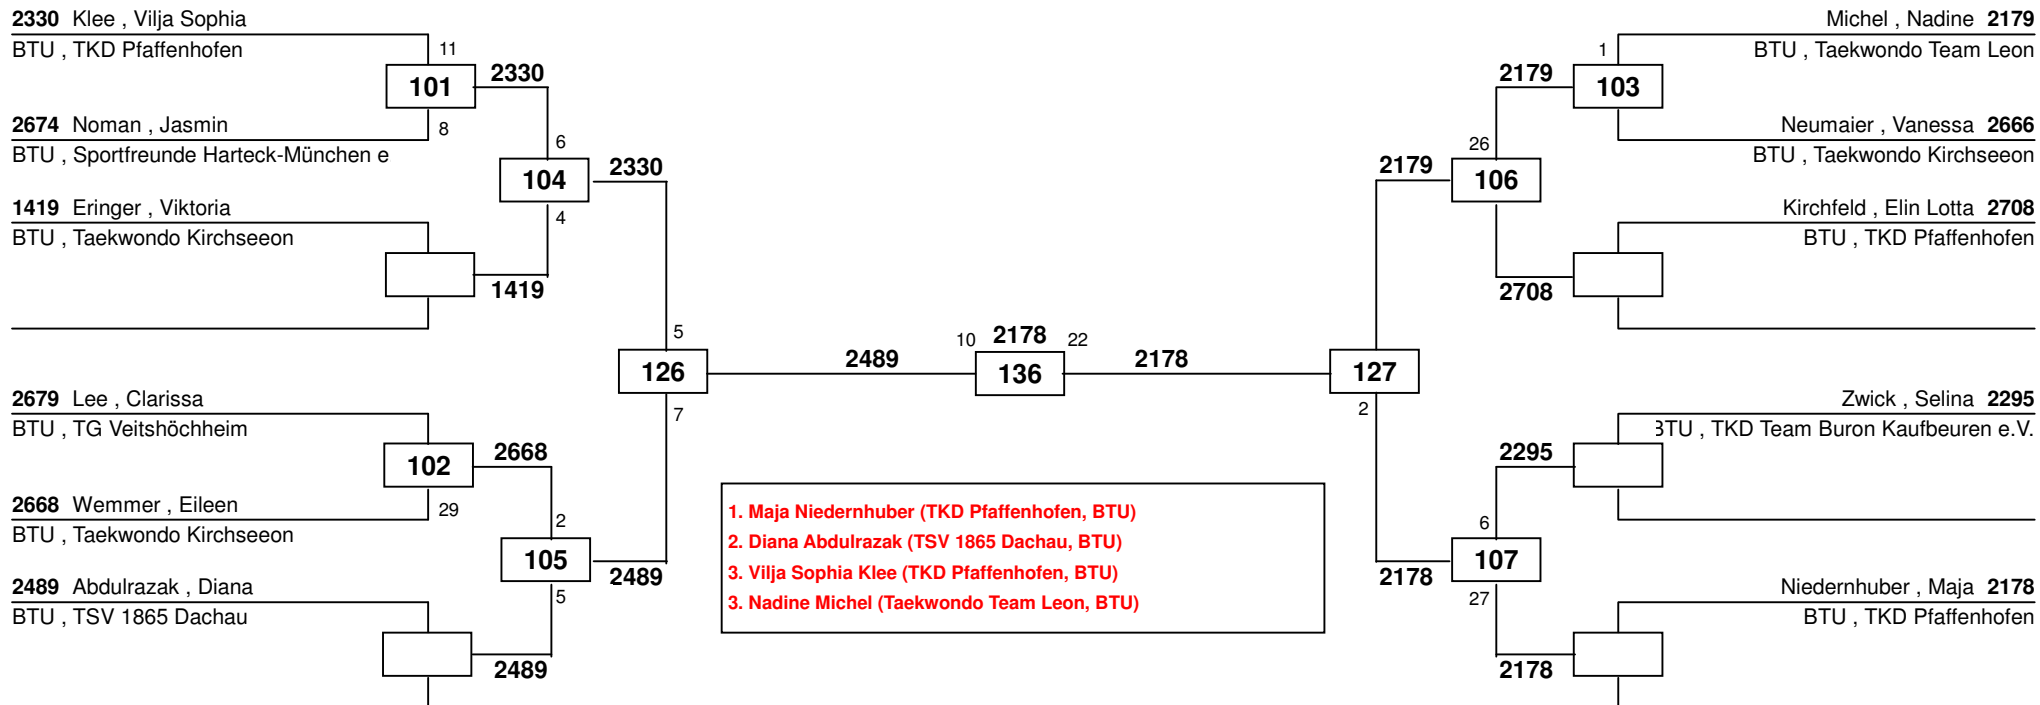

Int. Challenge Cup 2013

am 30.11.2013

J Cw-35 LK II

Draw Sheet