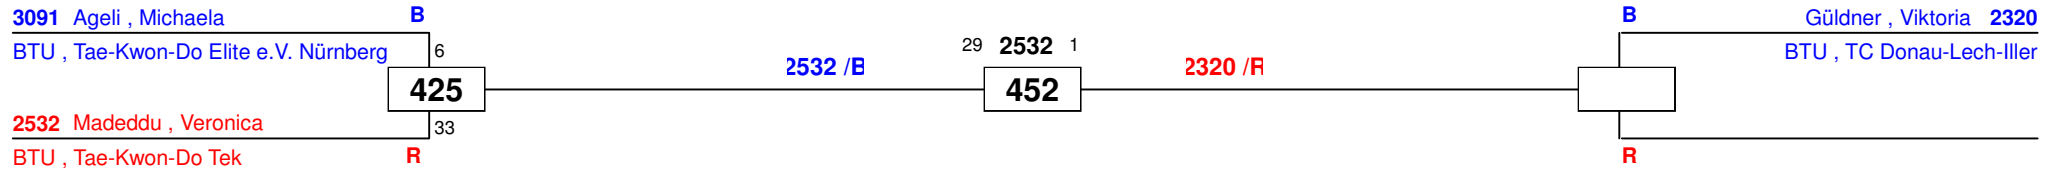

Yildiz , Durukhan **2195**
BTU , Taekwondo Team Leon

1. Durukhan Yildiz (Taekwondo Team Leon, BTU)
2. Alexander Steinmetz (TC Donau-Lech-Iller, BTU)

1. Bayernpokal 2014

am 29.03.2014

J Cw-27 LK II

Draw Sheet