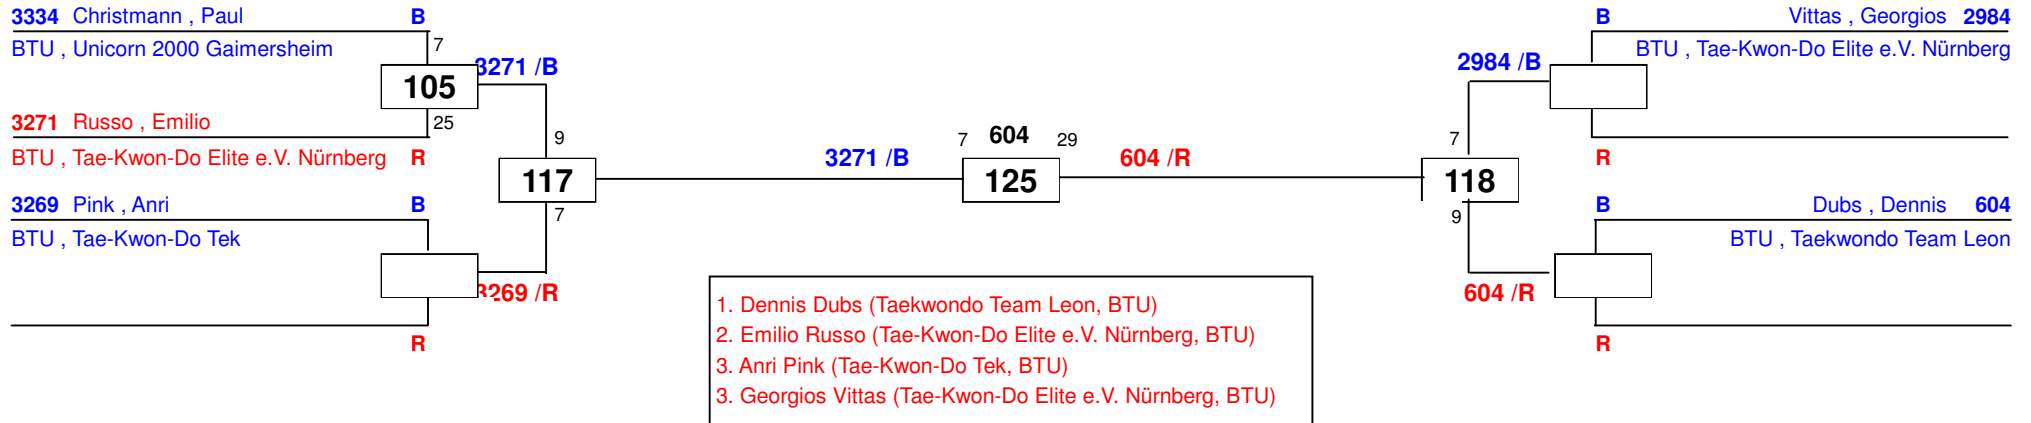

Challenge Cup 2014

am 24.05.2014

J Bm-41 LK II

Draw Sheet