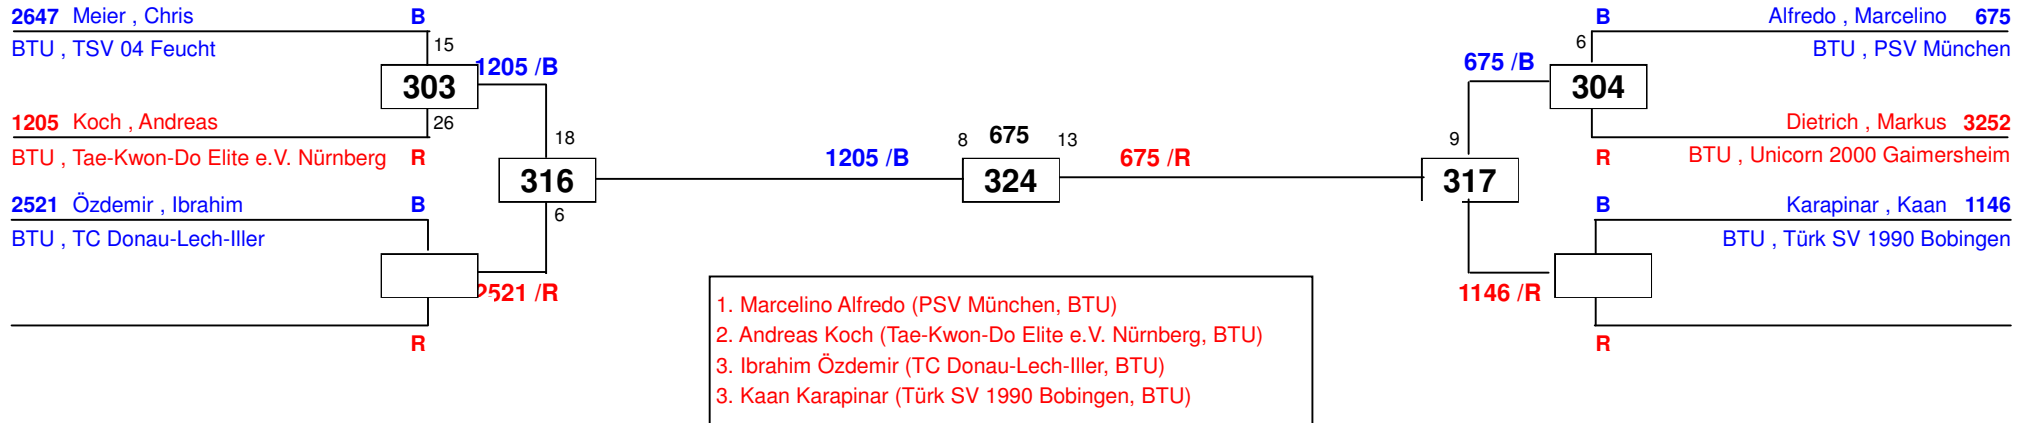

Draw Sheet

Challenge Cup 2014

am 24.05.2014
J Cm-32 LK II

Draw Sheet

Challenge Cup 2014

am 24.05.2014
J Cm-39 LK II

Draw Sheet

Challenge Cup 2014