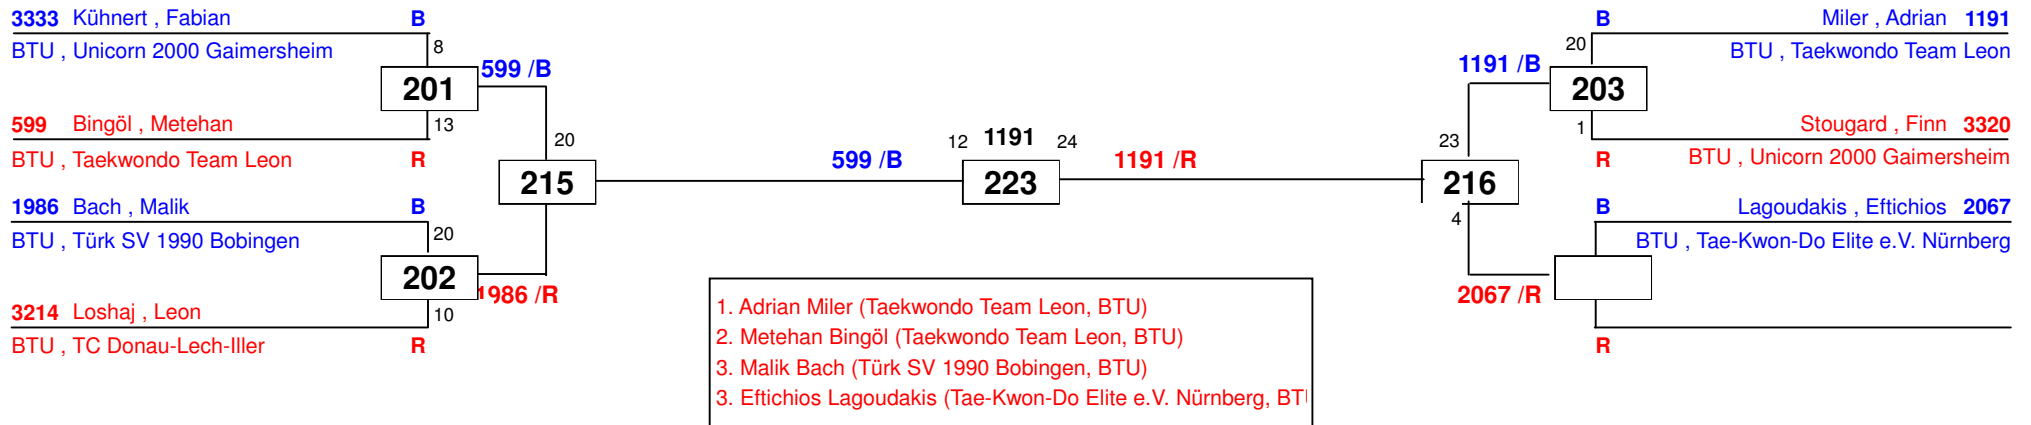

Draw Sheet

Challenge Cup 2014

am 24.05.2014
J Cm-32 LK II

Draw Sheet

Challenge Cup 2014

am 24.05.2014
J Cm-39 LK II

Draw Sheet

Challenge Cup 2014