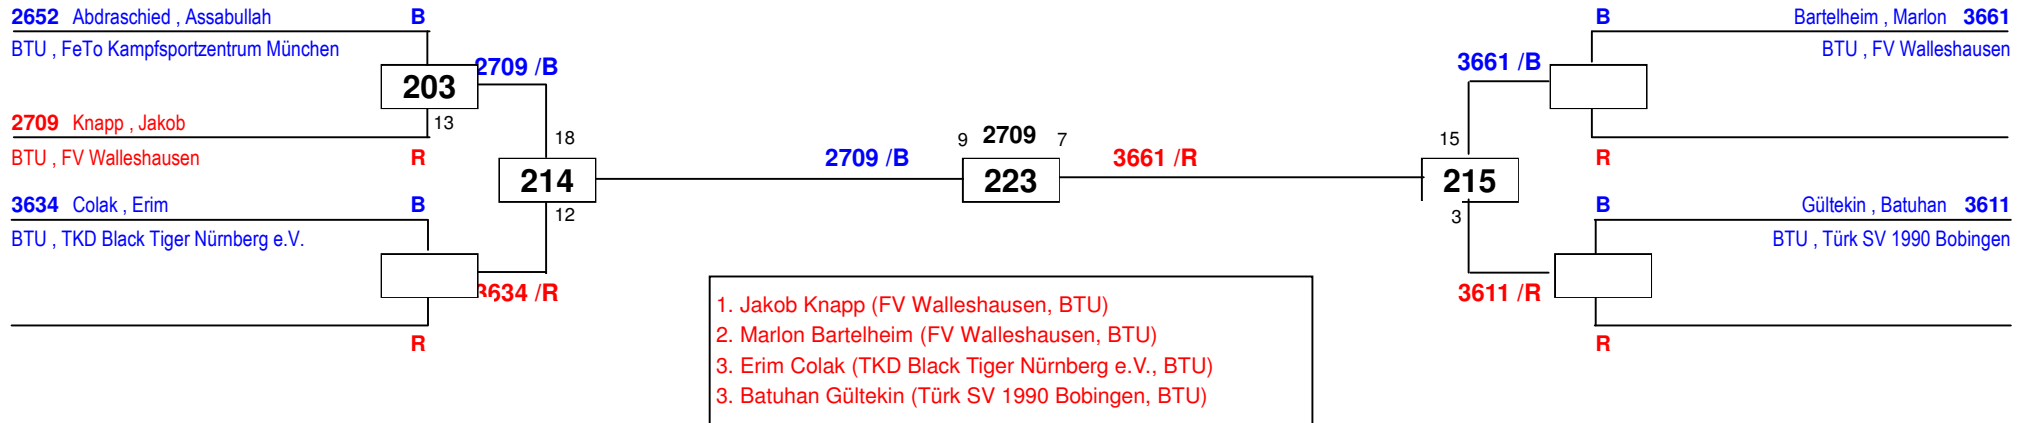

Int. Challenge Cup 2014

am 13.12.2014
J Dm-35 LK II

Draw Sheet