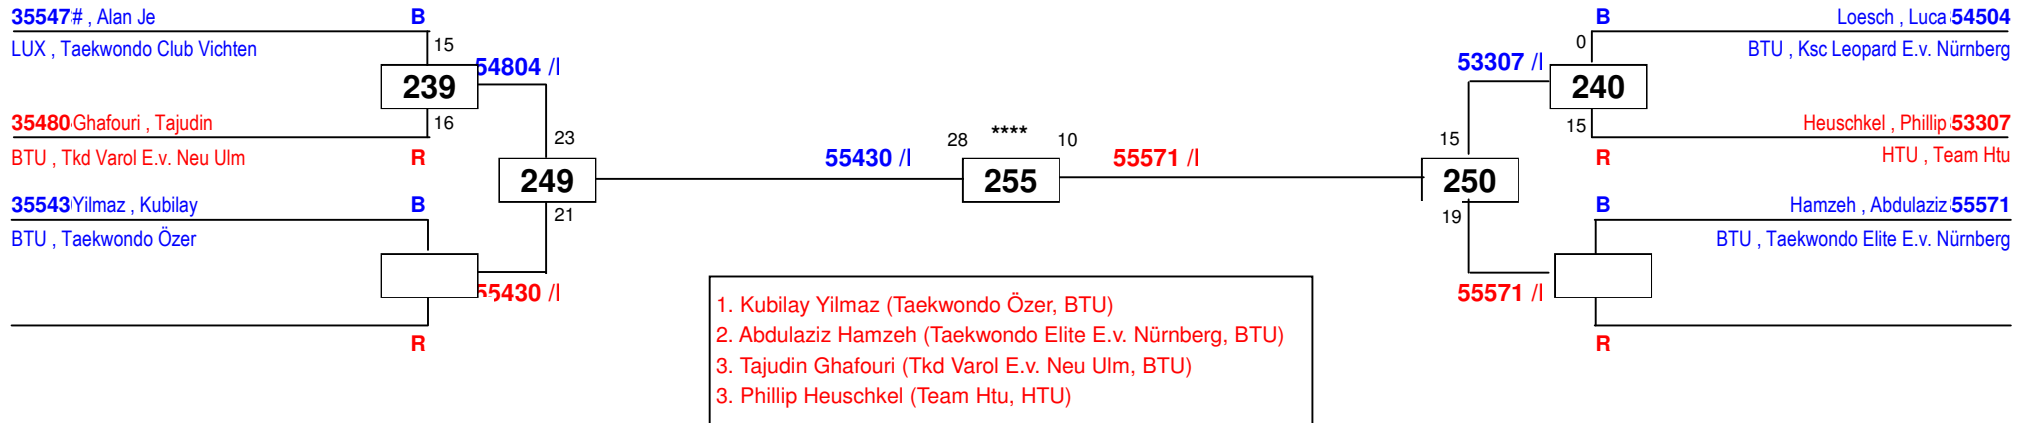

Bavaria Open 2017

am 01.07.2017

J Am-48

Draw Sheet