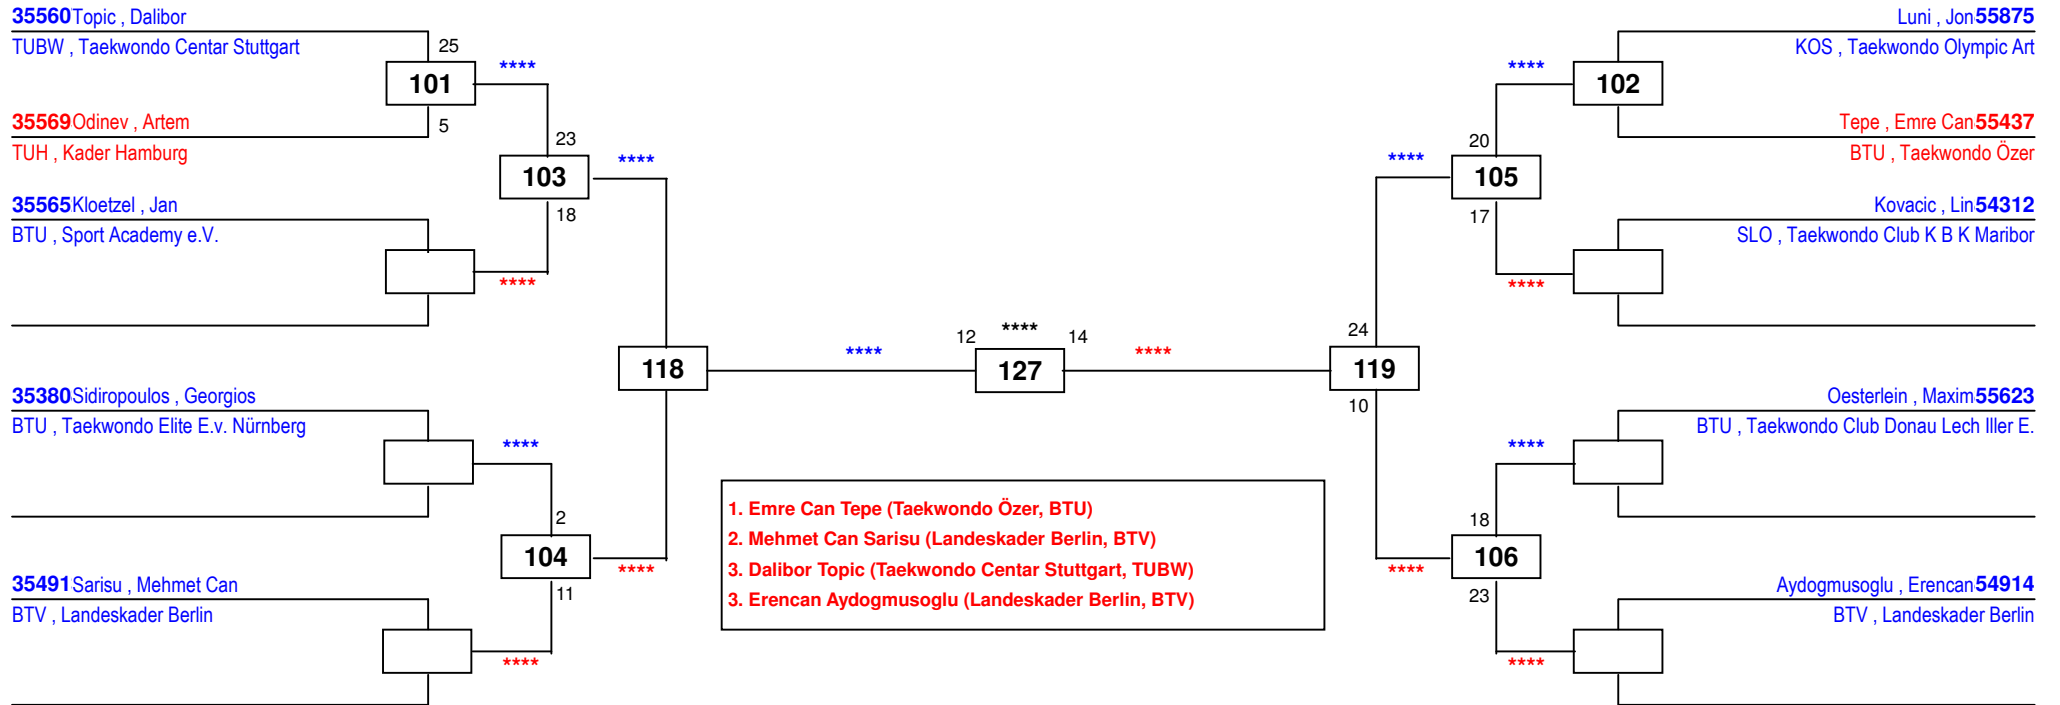

Bavaria Open 2017

am 01.07.2017
J Bm-45

Draw Sheet