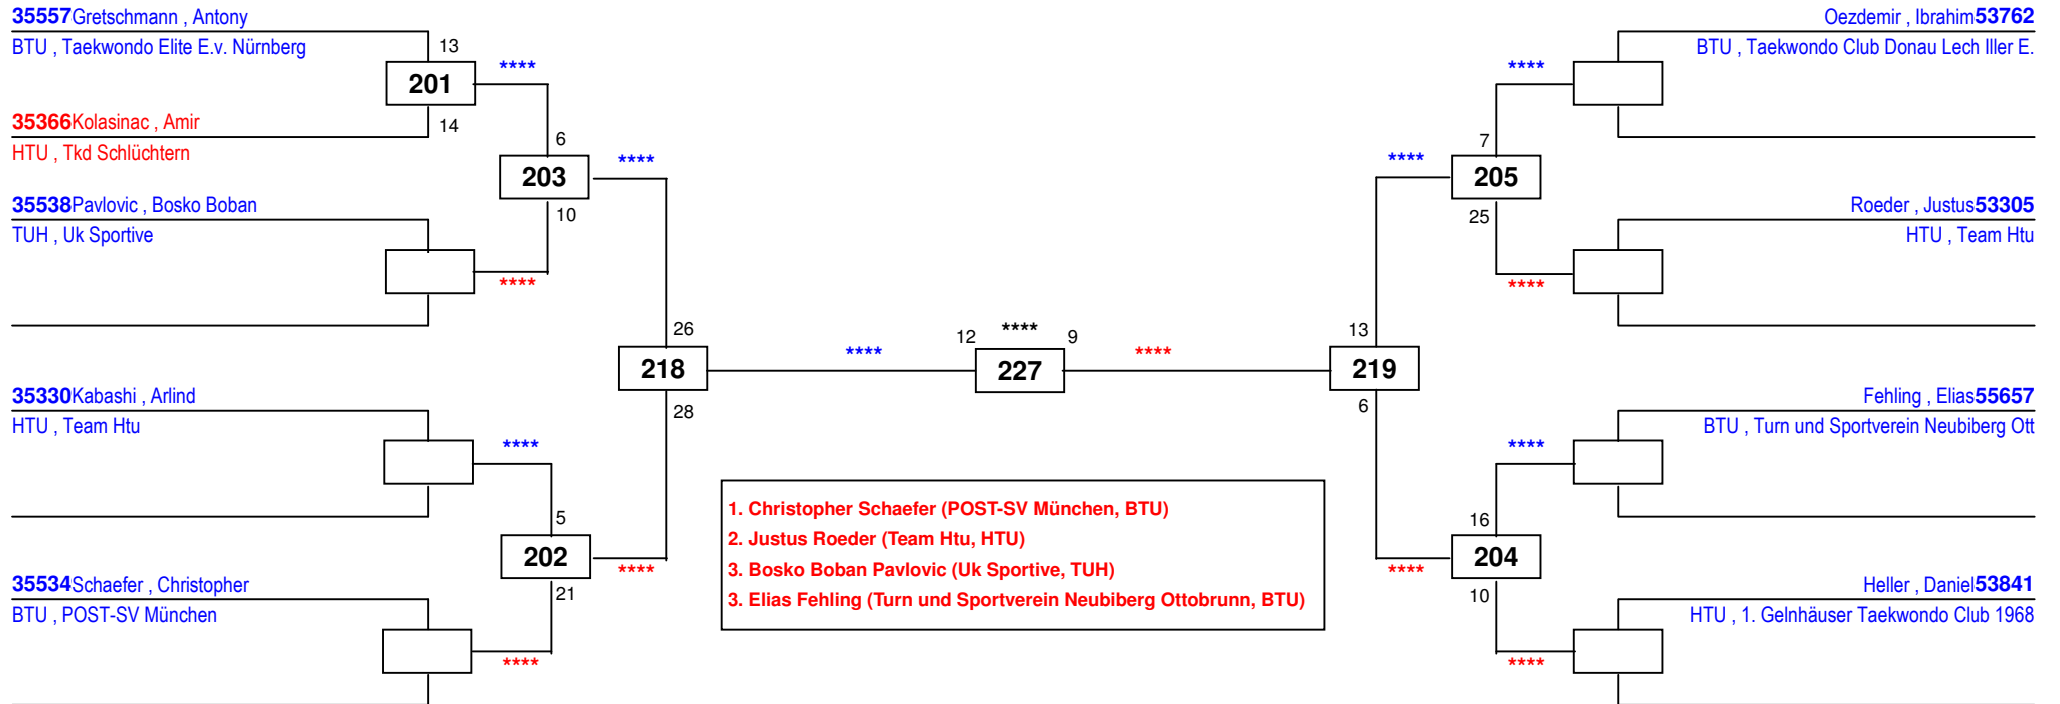

Bavaria Open 2017

am 01.07.2017

J Bm-37

Draw Sheet

Bavaria Open 2017

am 01.07.2017
J Bm-41

Draw Sheet

Bavaria Open 2017