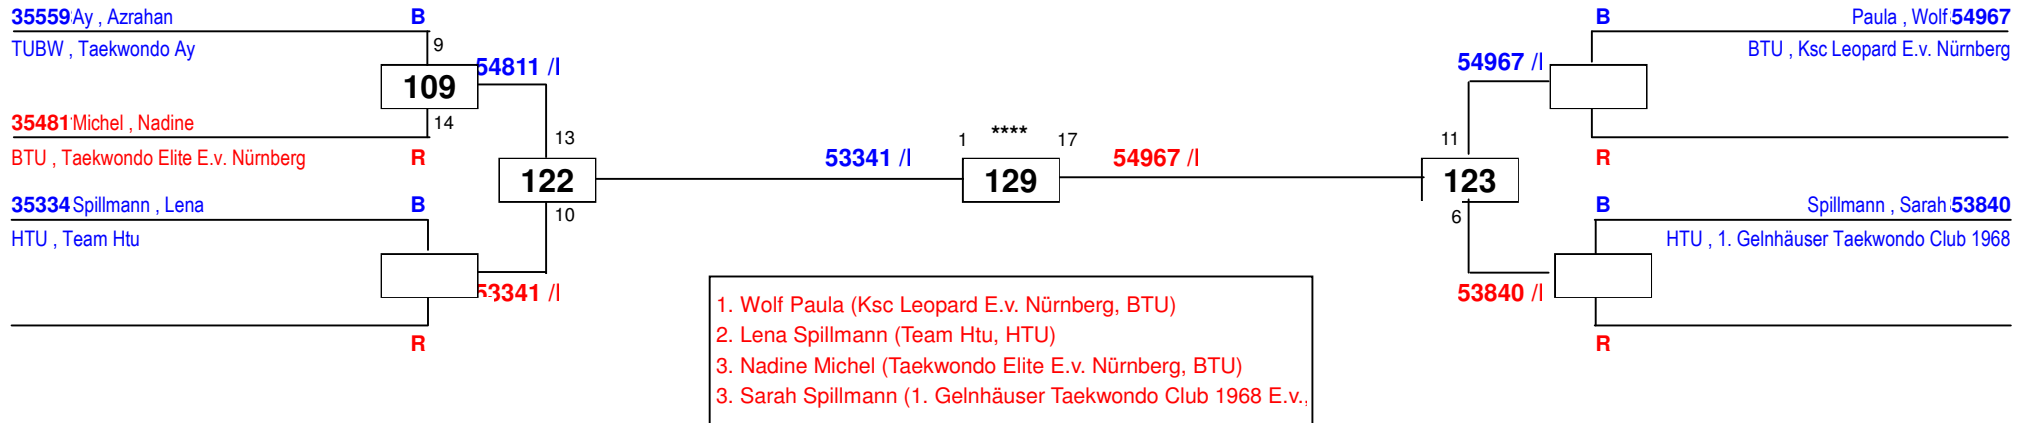

Bavaria Open 2017

am 01.07.2017

J Bw-51

Draw Sheet