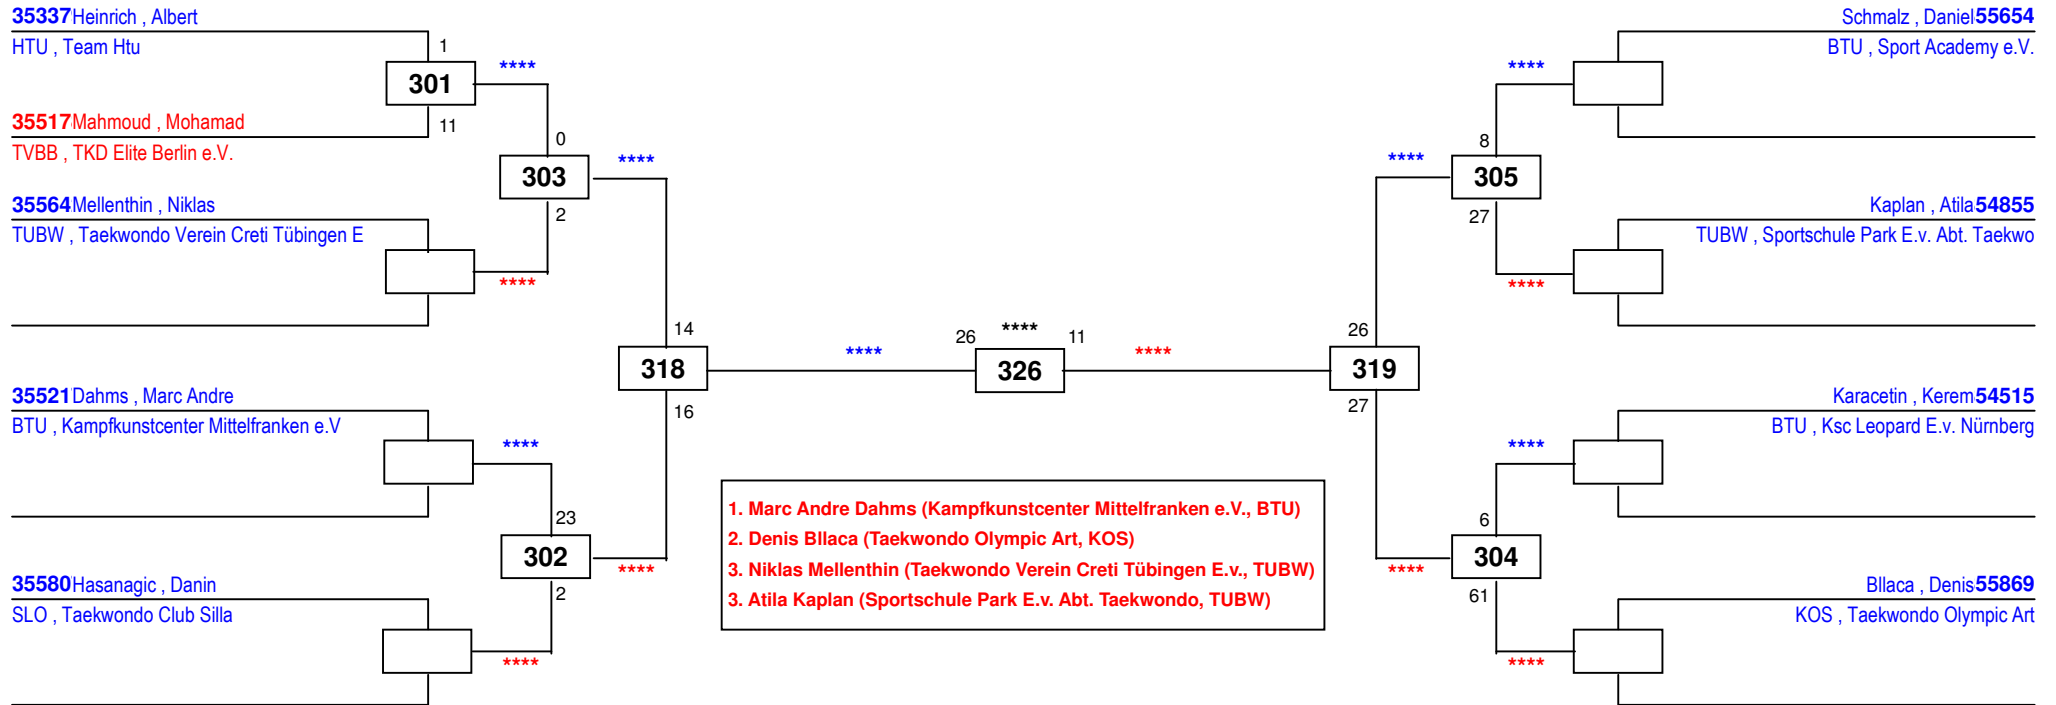

Bavaria Open 2017

am 01.07.2017

J Bm-37

Draw Sheet