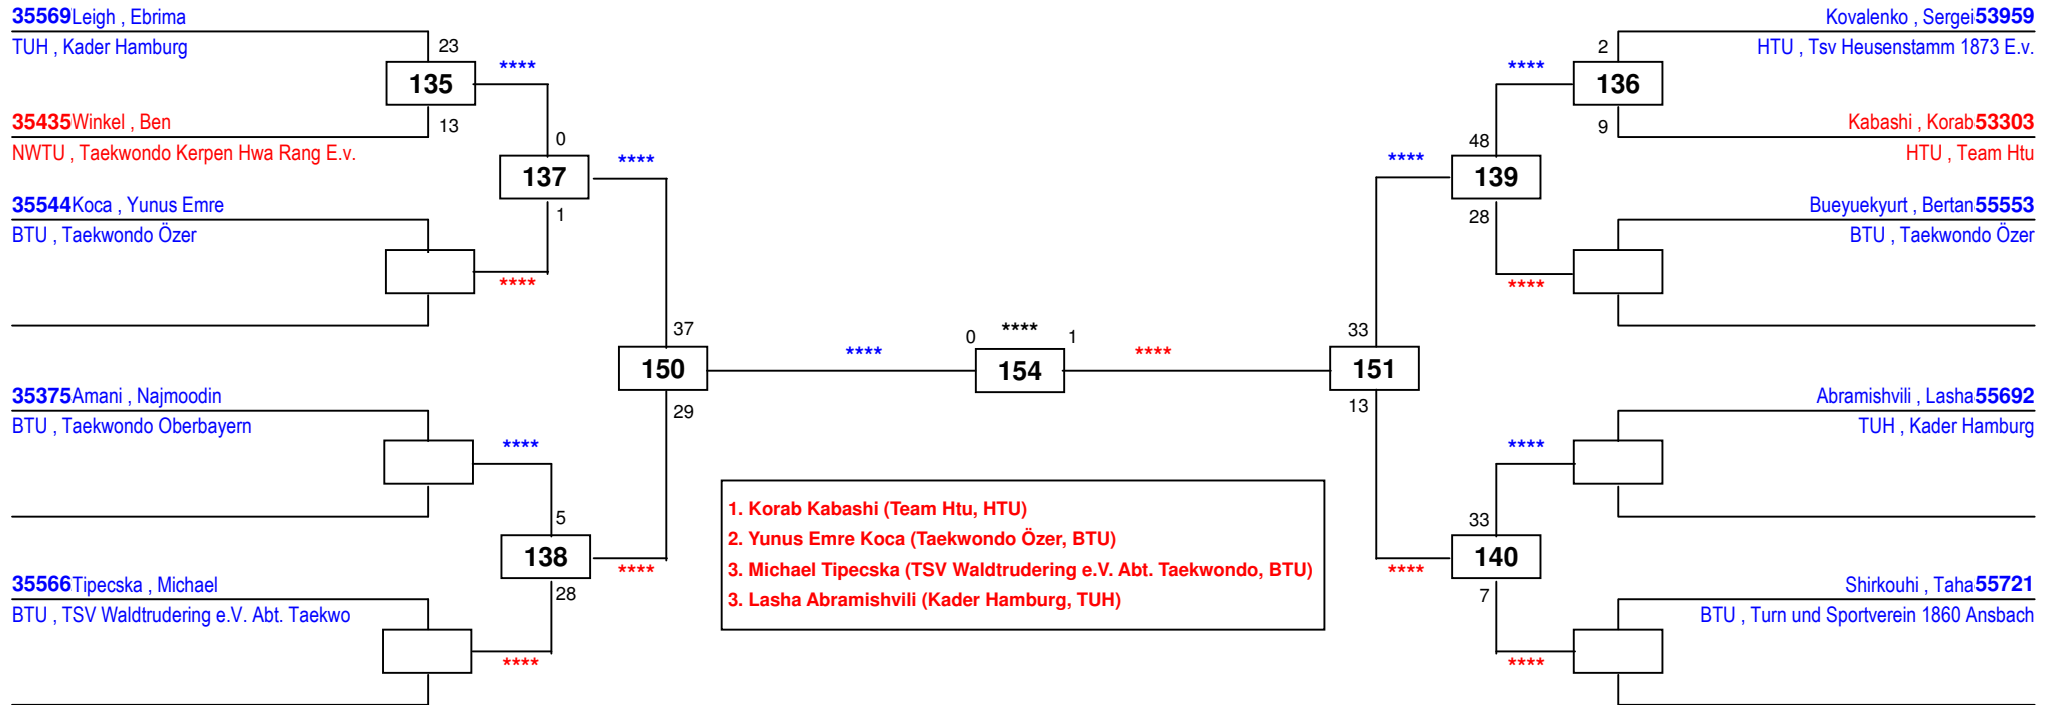

Bavaria Open 2017

am 01.07.2017

H-68

Draw Sheet