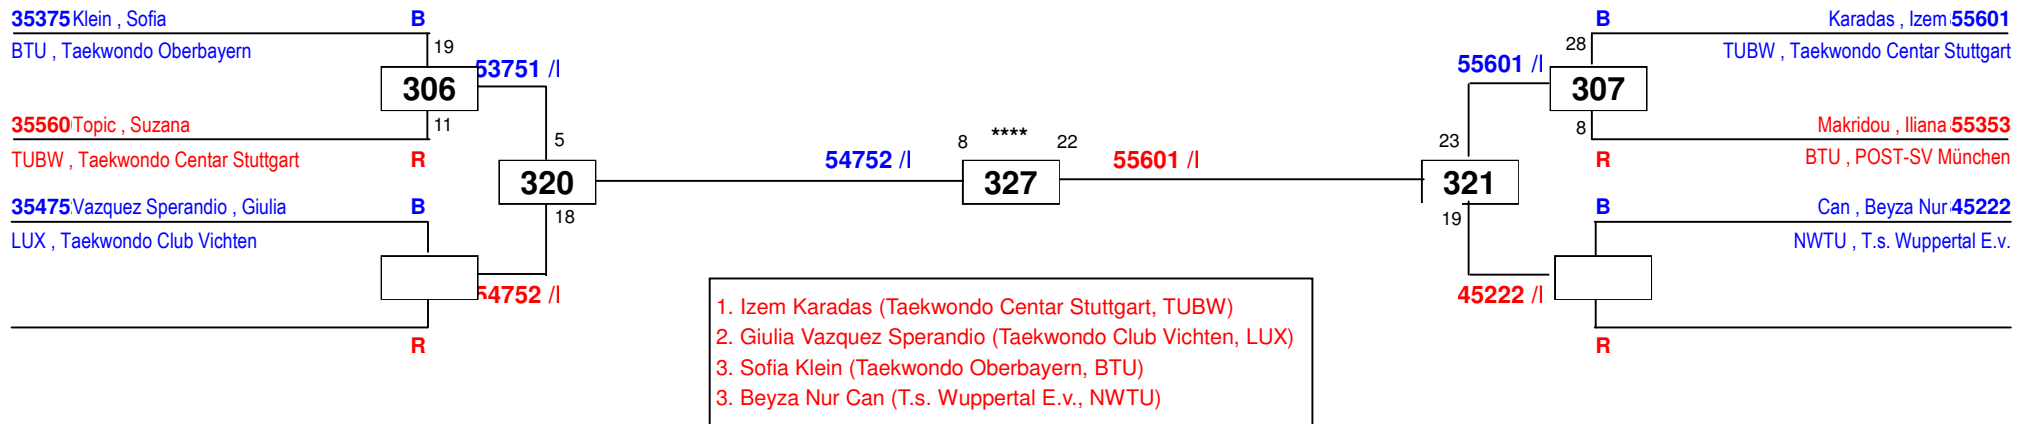

Bavaria Open 2017

am 01.07.2017

J Bw-41

Draw Sheet