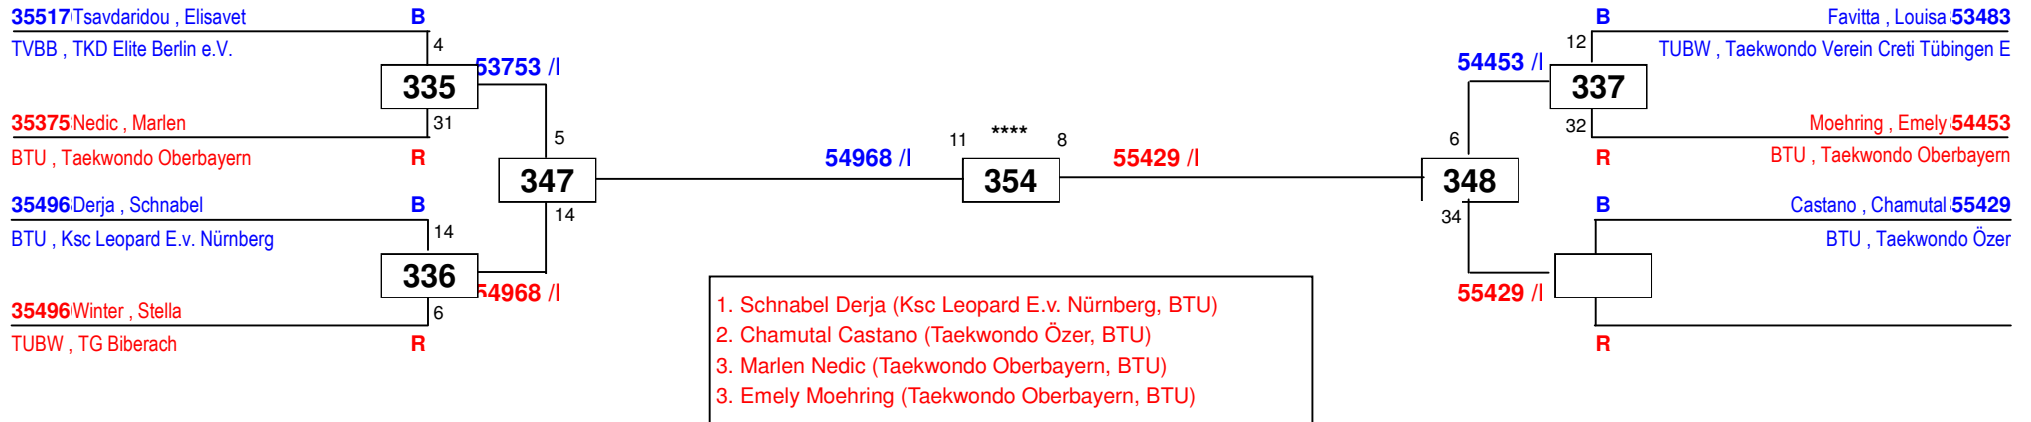

Bavaria Open 2017

am 01.07.2017

J Aw-63

Draw Sheet