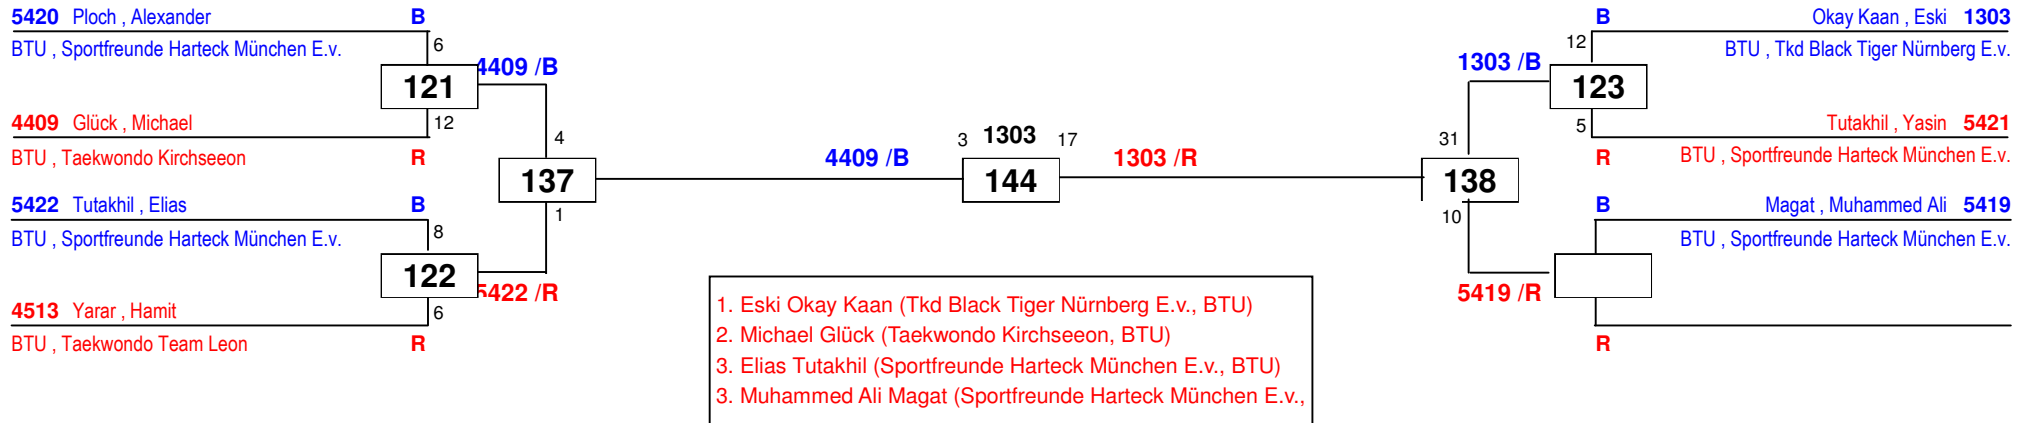

Int. Challenge Cup 2018

am 03.03.2018
J Bm-37 LK II

Draw Sheet