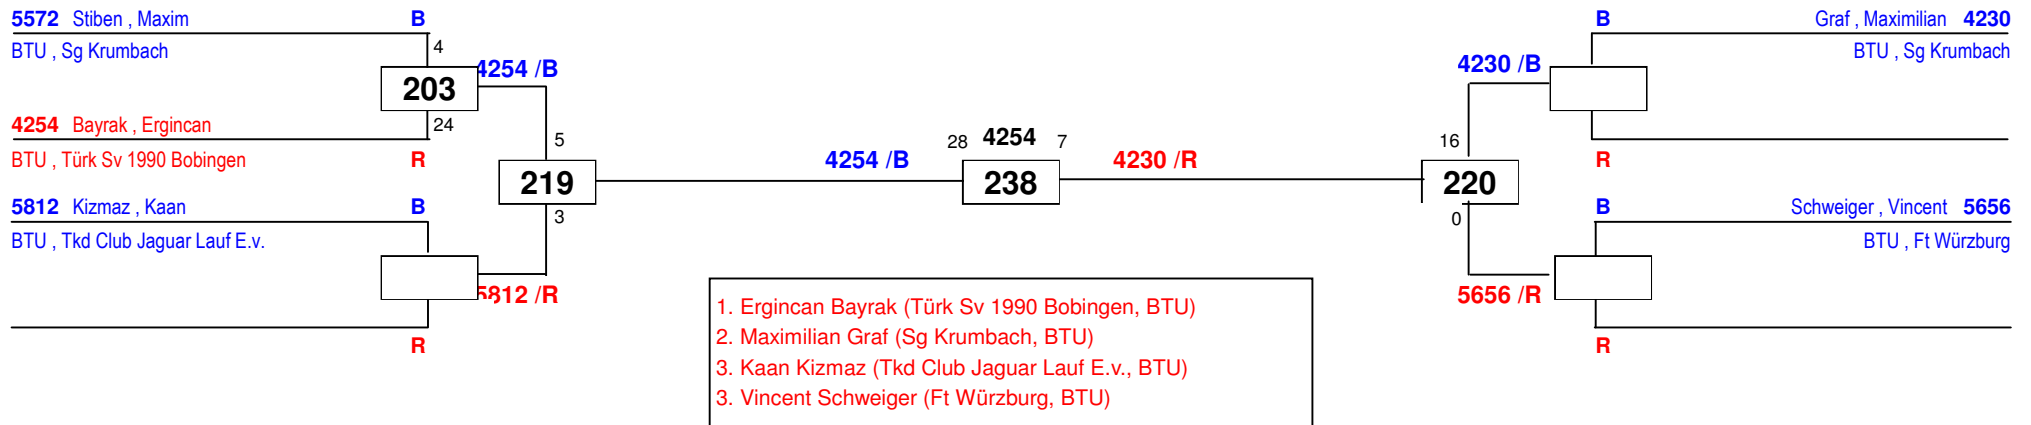

Int. Challenge Cup 2018

am 03.03.2018

J Cm-39

Draw Sheet