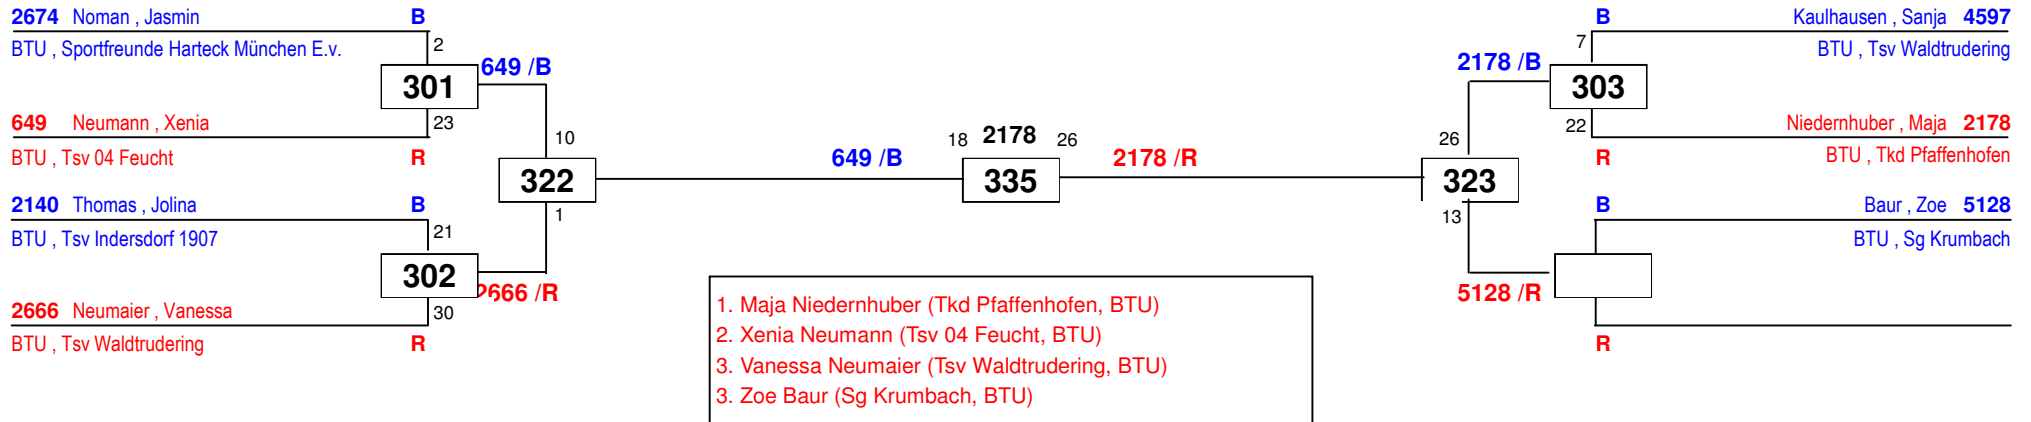

Int. Challenge Cup 2018

am 03.03.2018
J Aw-55

Draw Sheet