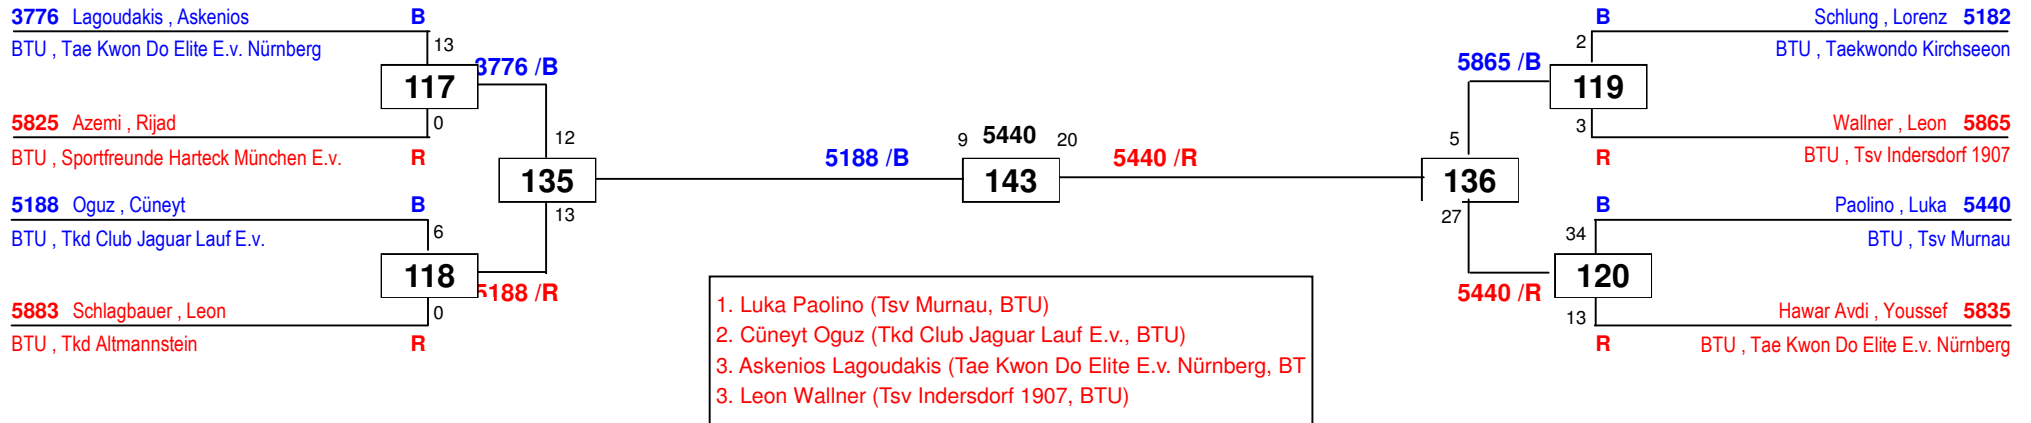

Int. Challenge Cup 2018

am 03.03.2018

J Cm-32 LK II

Draw Sheet

Int. Challenge Cup 2018

am 03.03.2018
J Cm-35 LK II

Draw Sheet

Int. Challenge Cup 2018