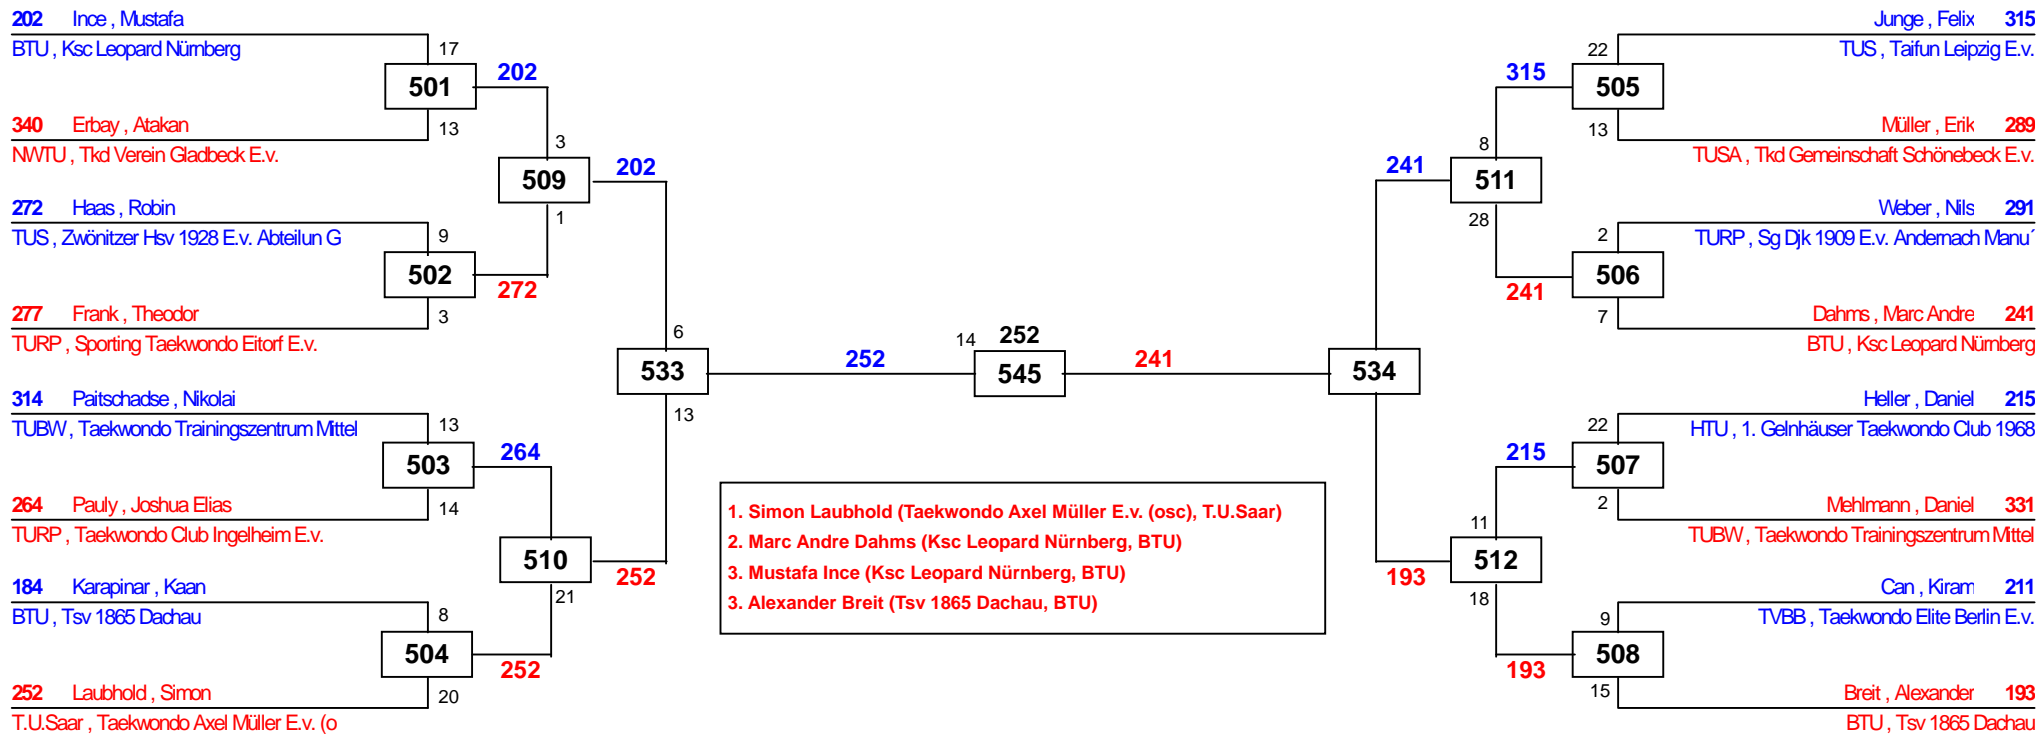

DEM Junior, Kadett, Master, Para 18

am 15.09.2018

J Bm-41

Draw Sheet