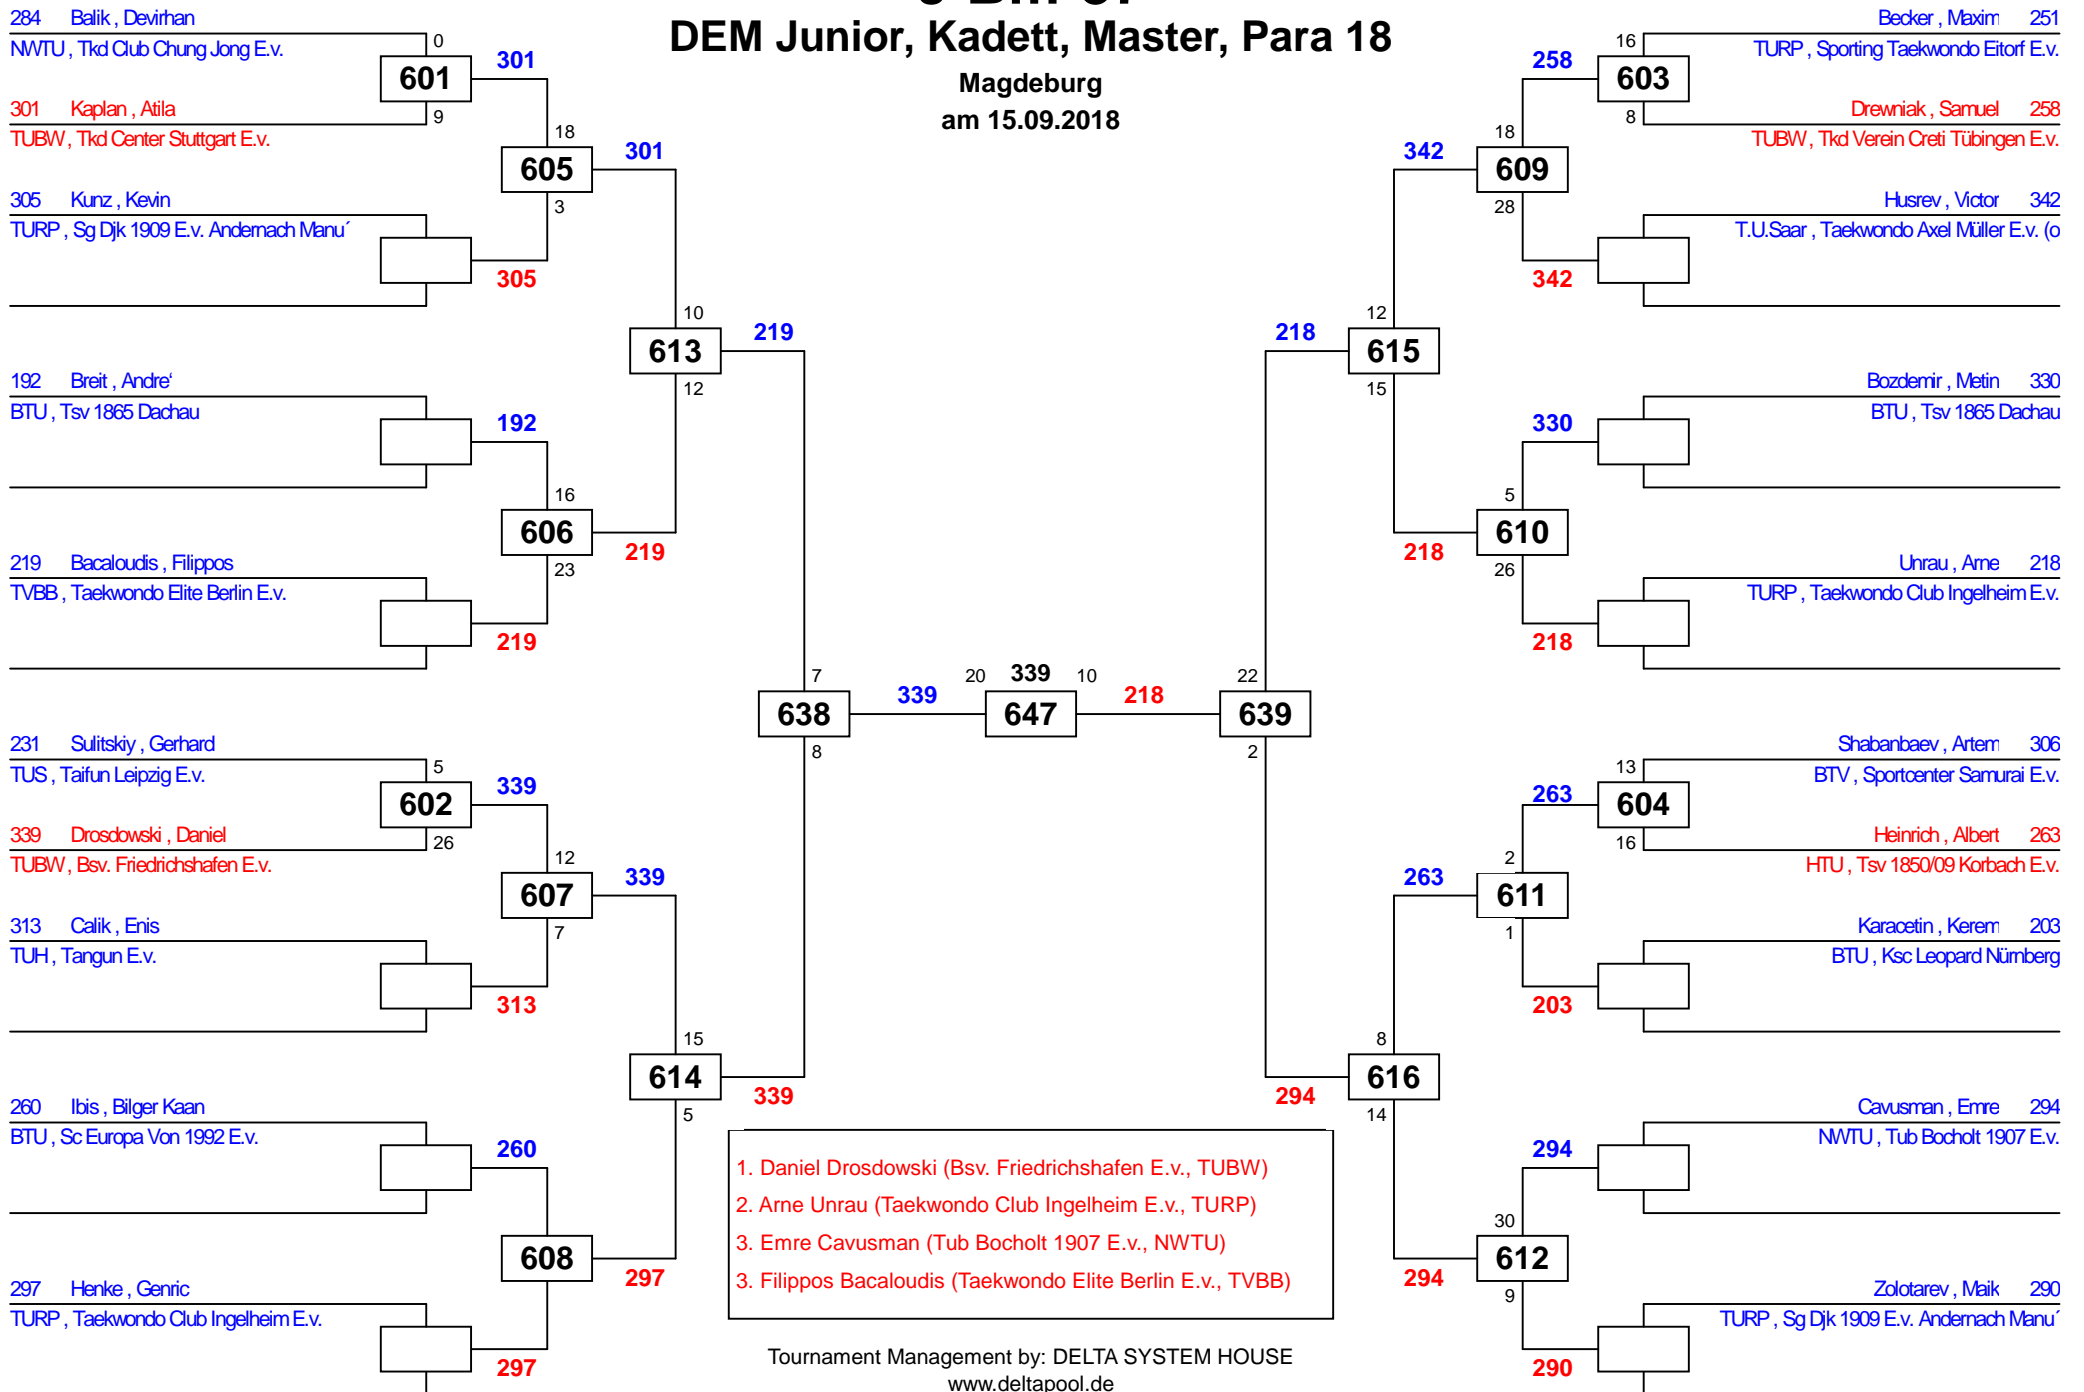

DEM Junior, Kadett, Master, Para 18

am 15.09.2018

J Bm-33

Draw Sheet

J Bm-37

DEM Junior, Kadett, Master, Para 18

Magdeburg
am 15.09.2018

Tournament Management by: DELTA SYSTEM HOUSE
www.deltapool.de