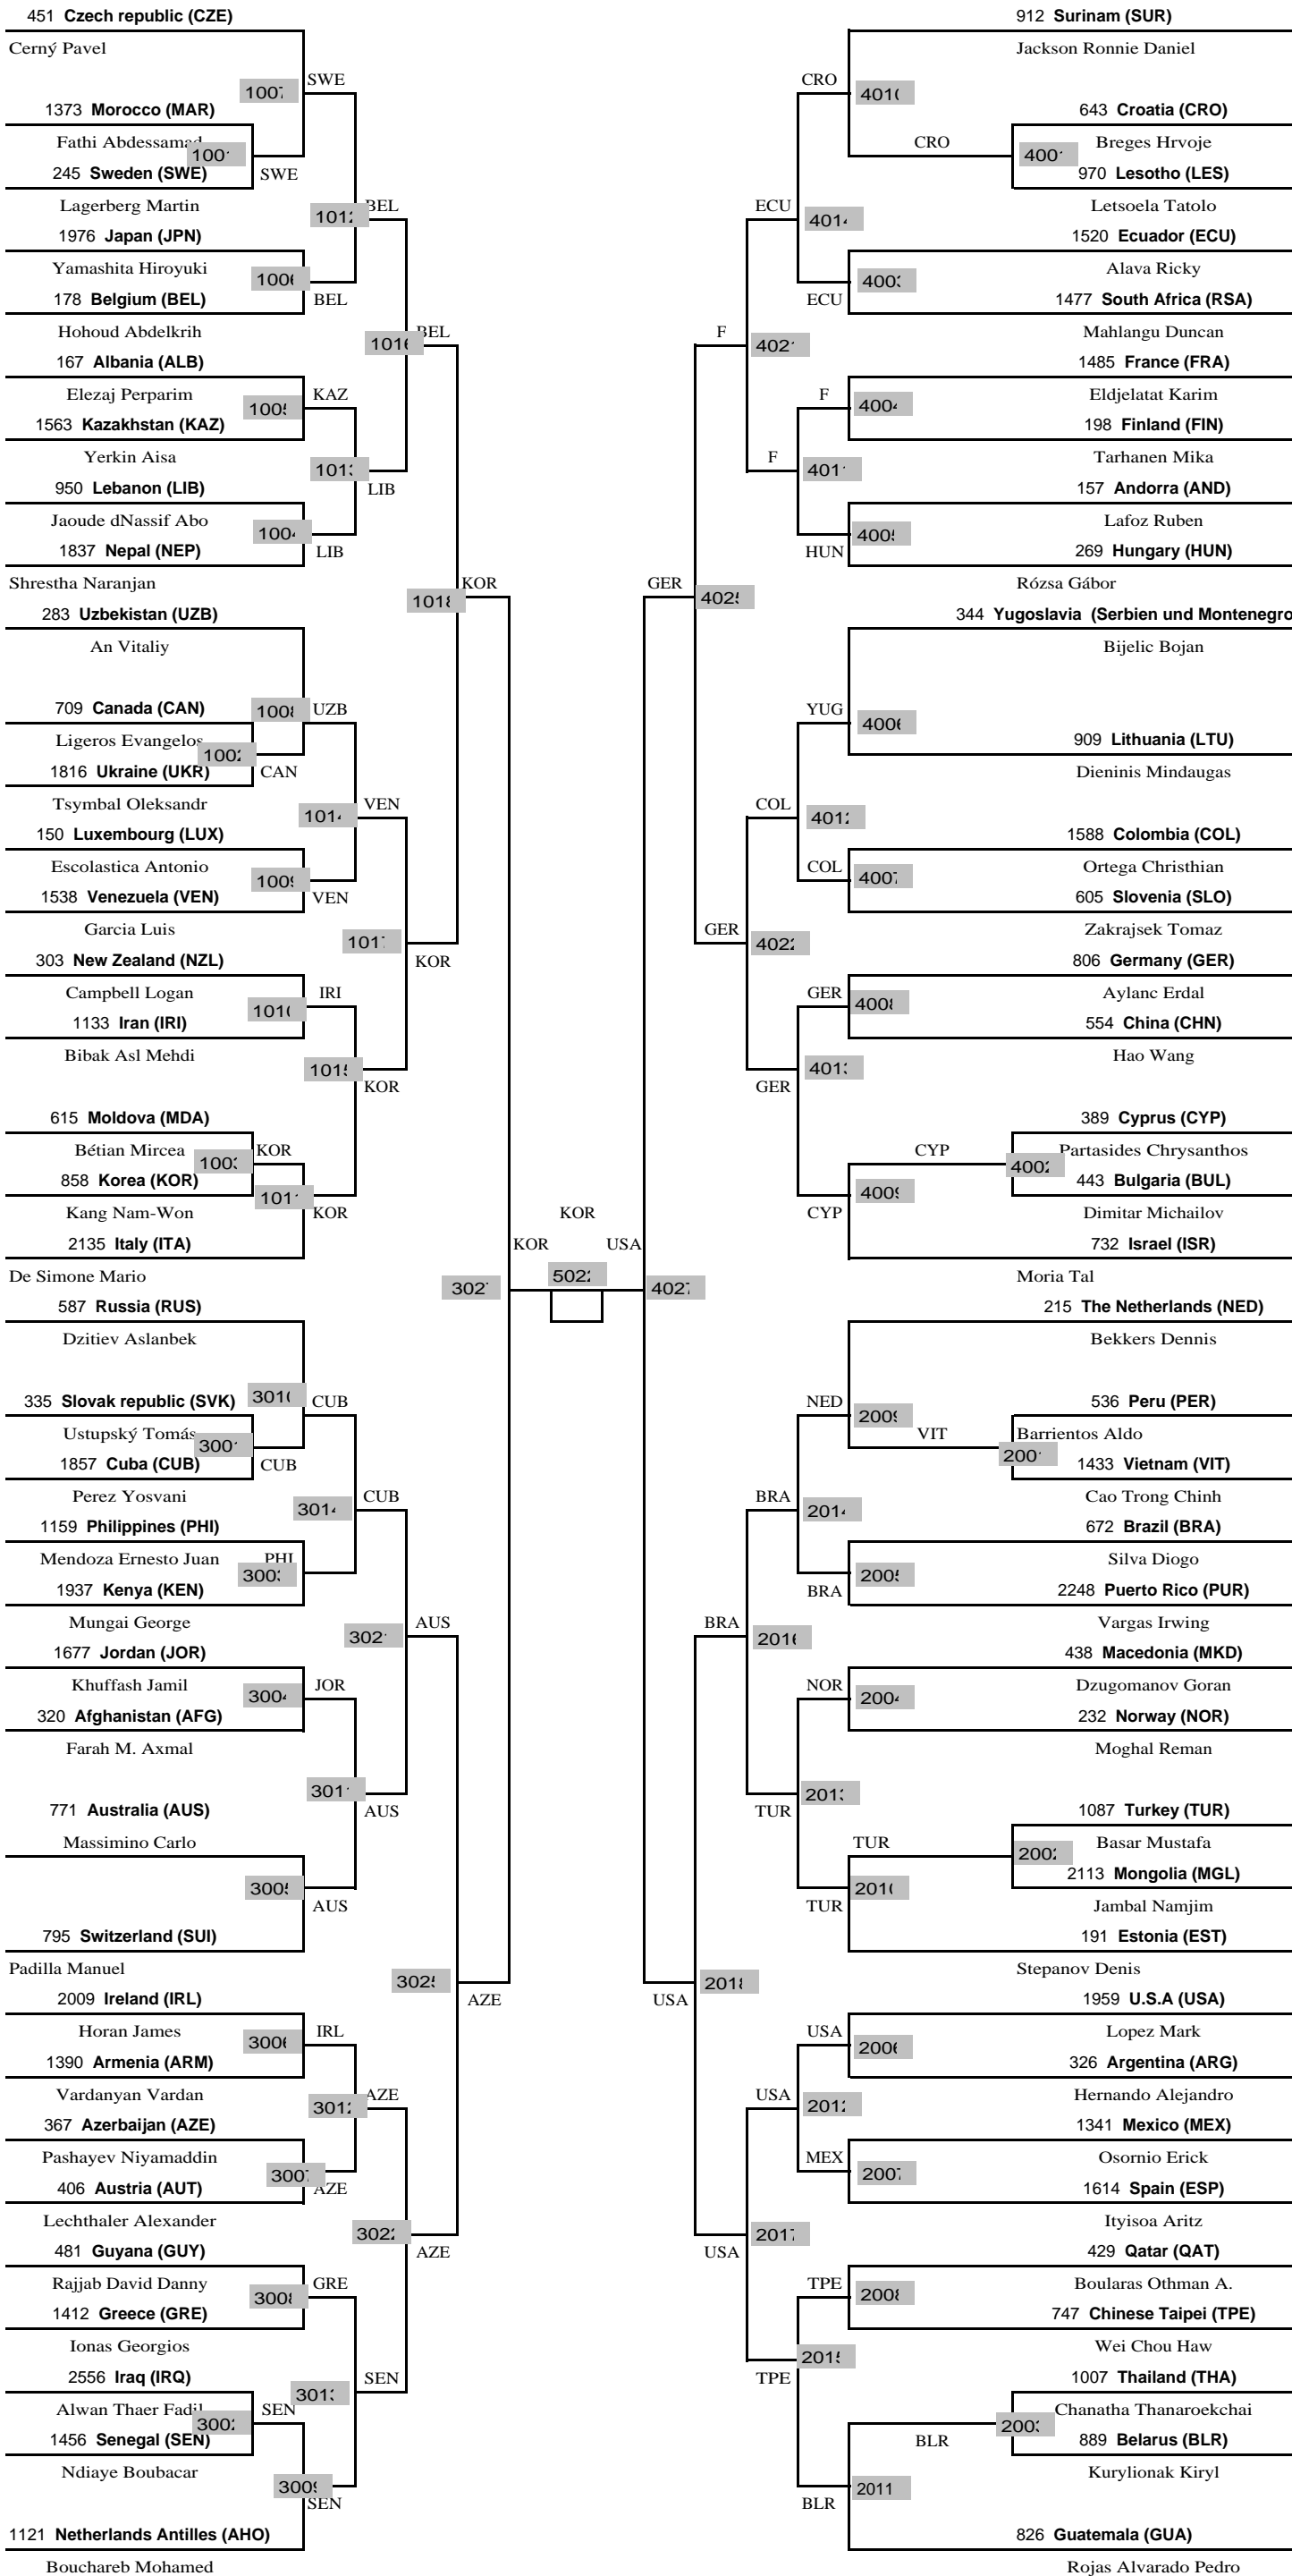

Bantam -55 FEMALE

Feather -59 FEMALE

Light -63 FEMALE

Welter -67 FEMALE

Middle -72 FEMALE

Heavy +72 FEMALE

Welter -78 MALE

Heavy +84 MALE