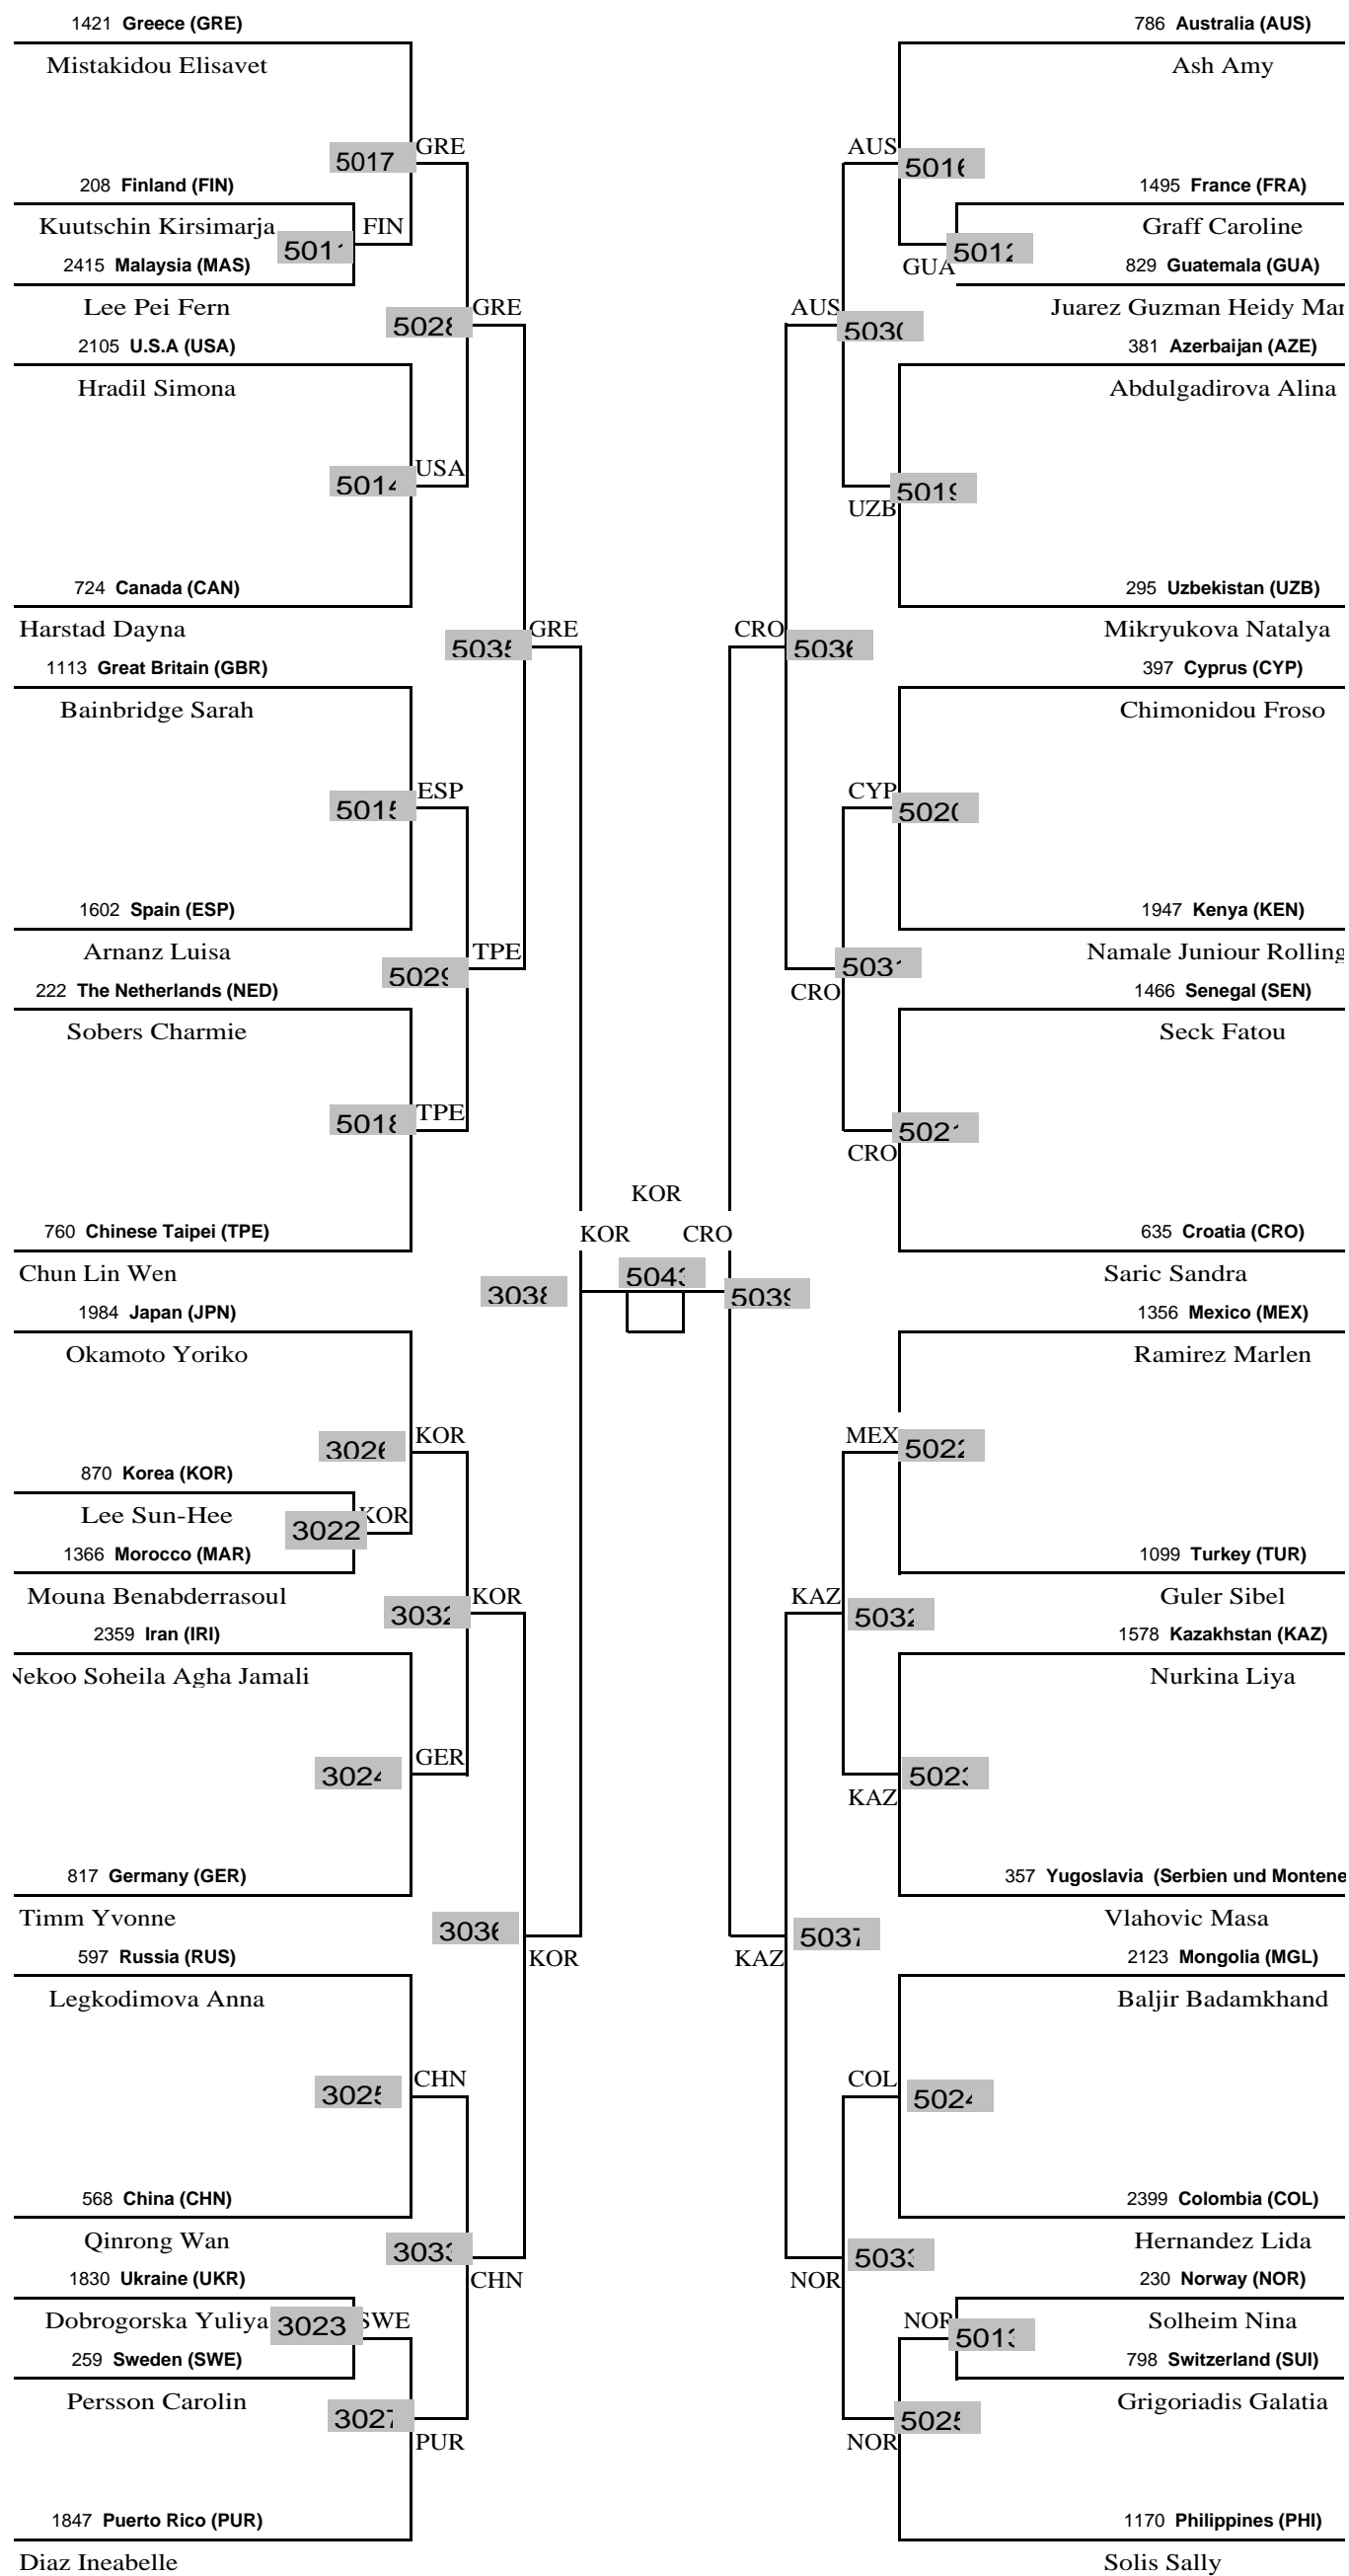

Bantam -55 FEMALE

Feather -59 FEMALE

Light -63 FEMALE

Welter -67 FEMALE

Middle -72 FEMALE

Heavy +72 FEMALE

Welter -78 MALE

Heavy +84 MALE