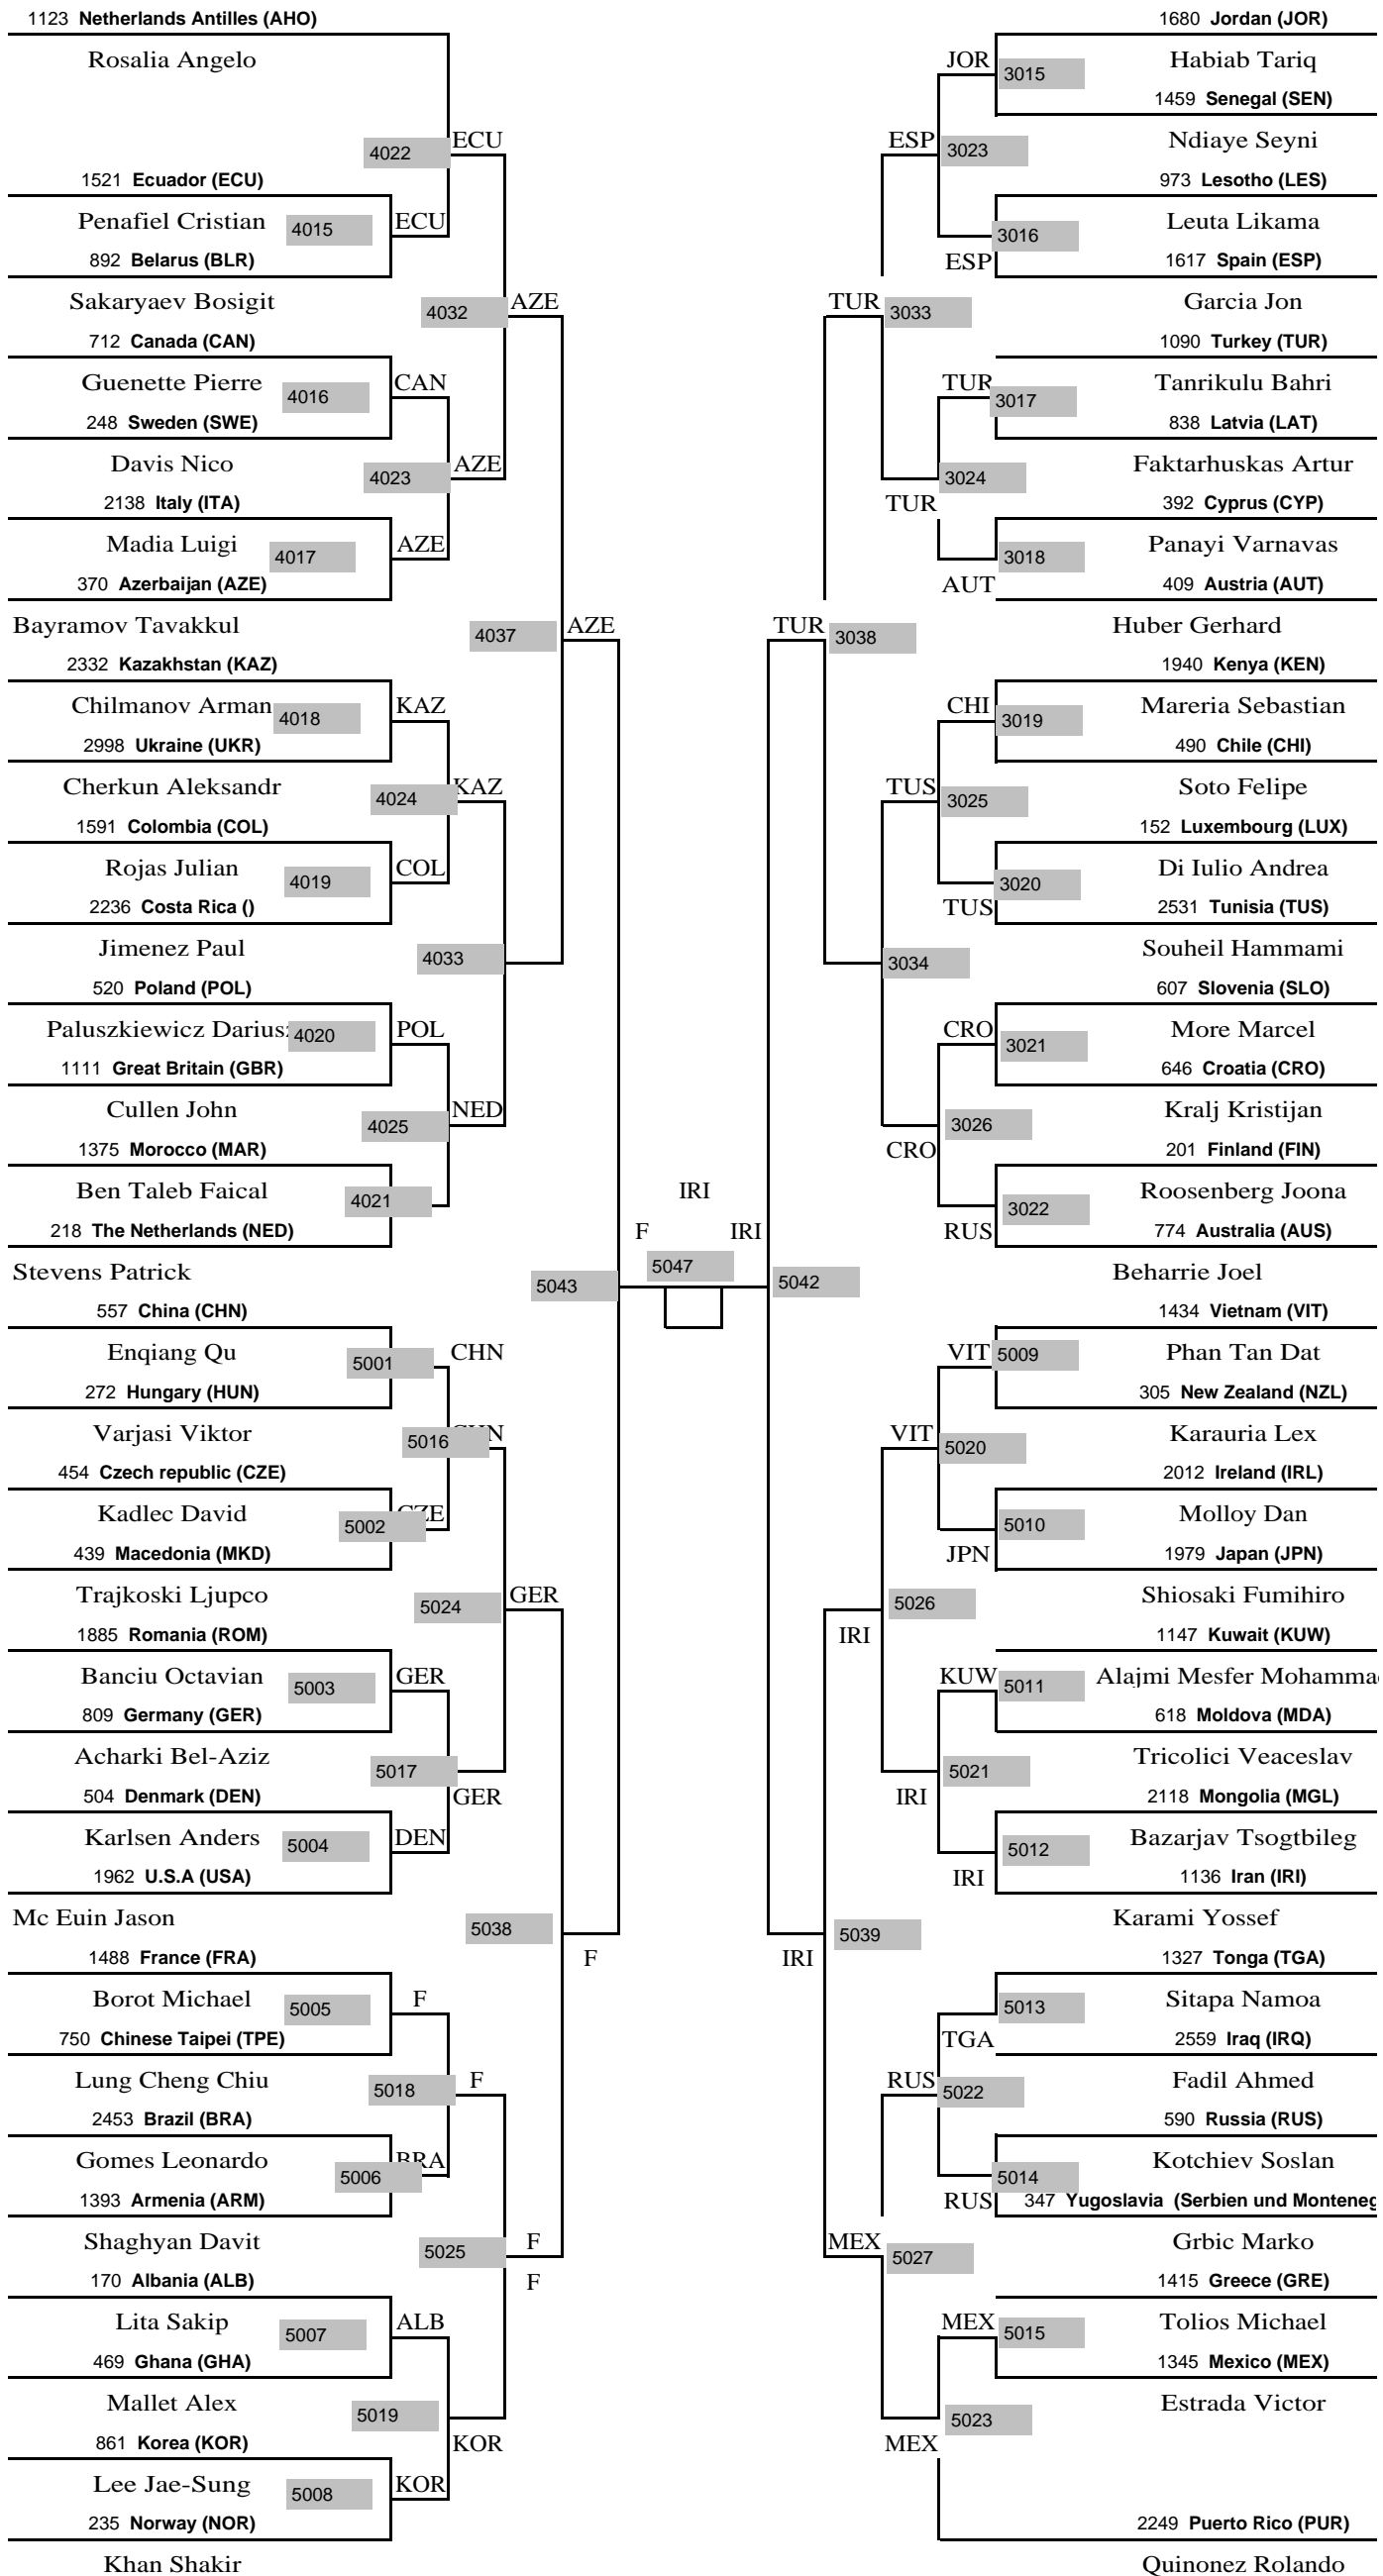

Bantam -55 FEMALE

Feather -59 FEMALE

Light -63 FEMALE

Welter -67 FEMALE

Middle -72 FEMALE

Heavy +72 FEMALE

Welter -78 MALE

Heavy +84 MALE