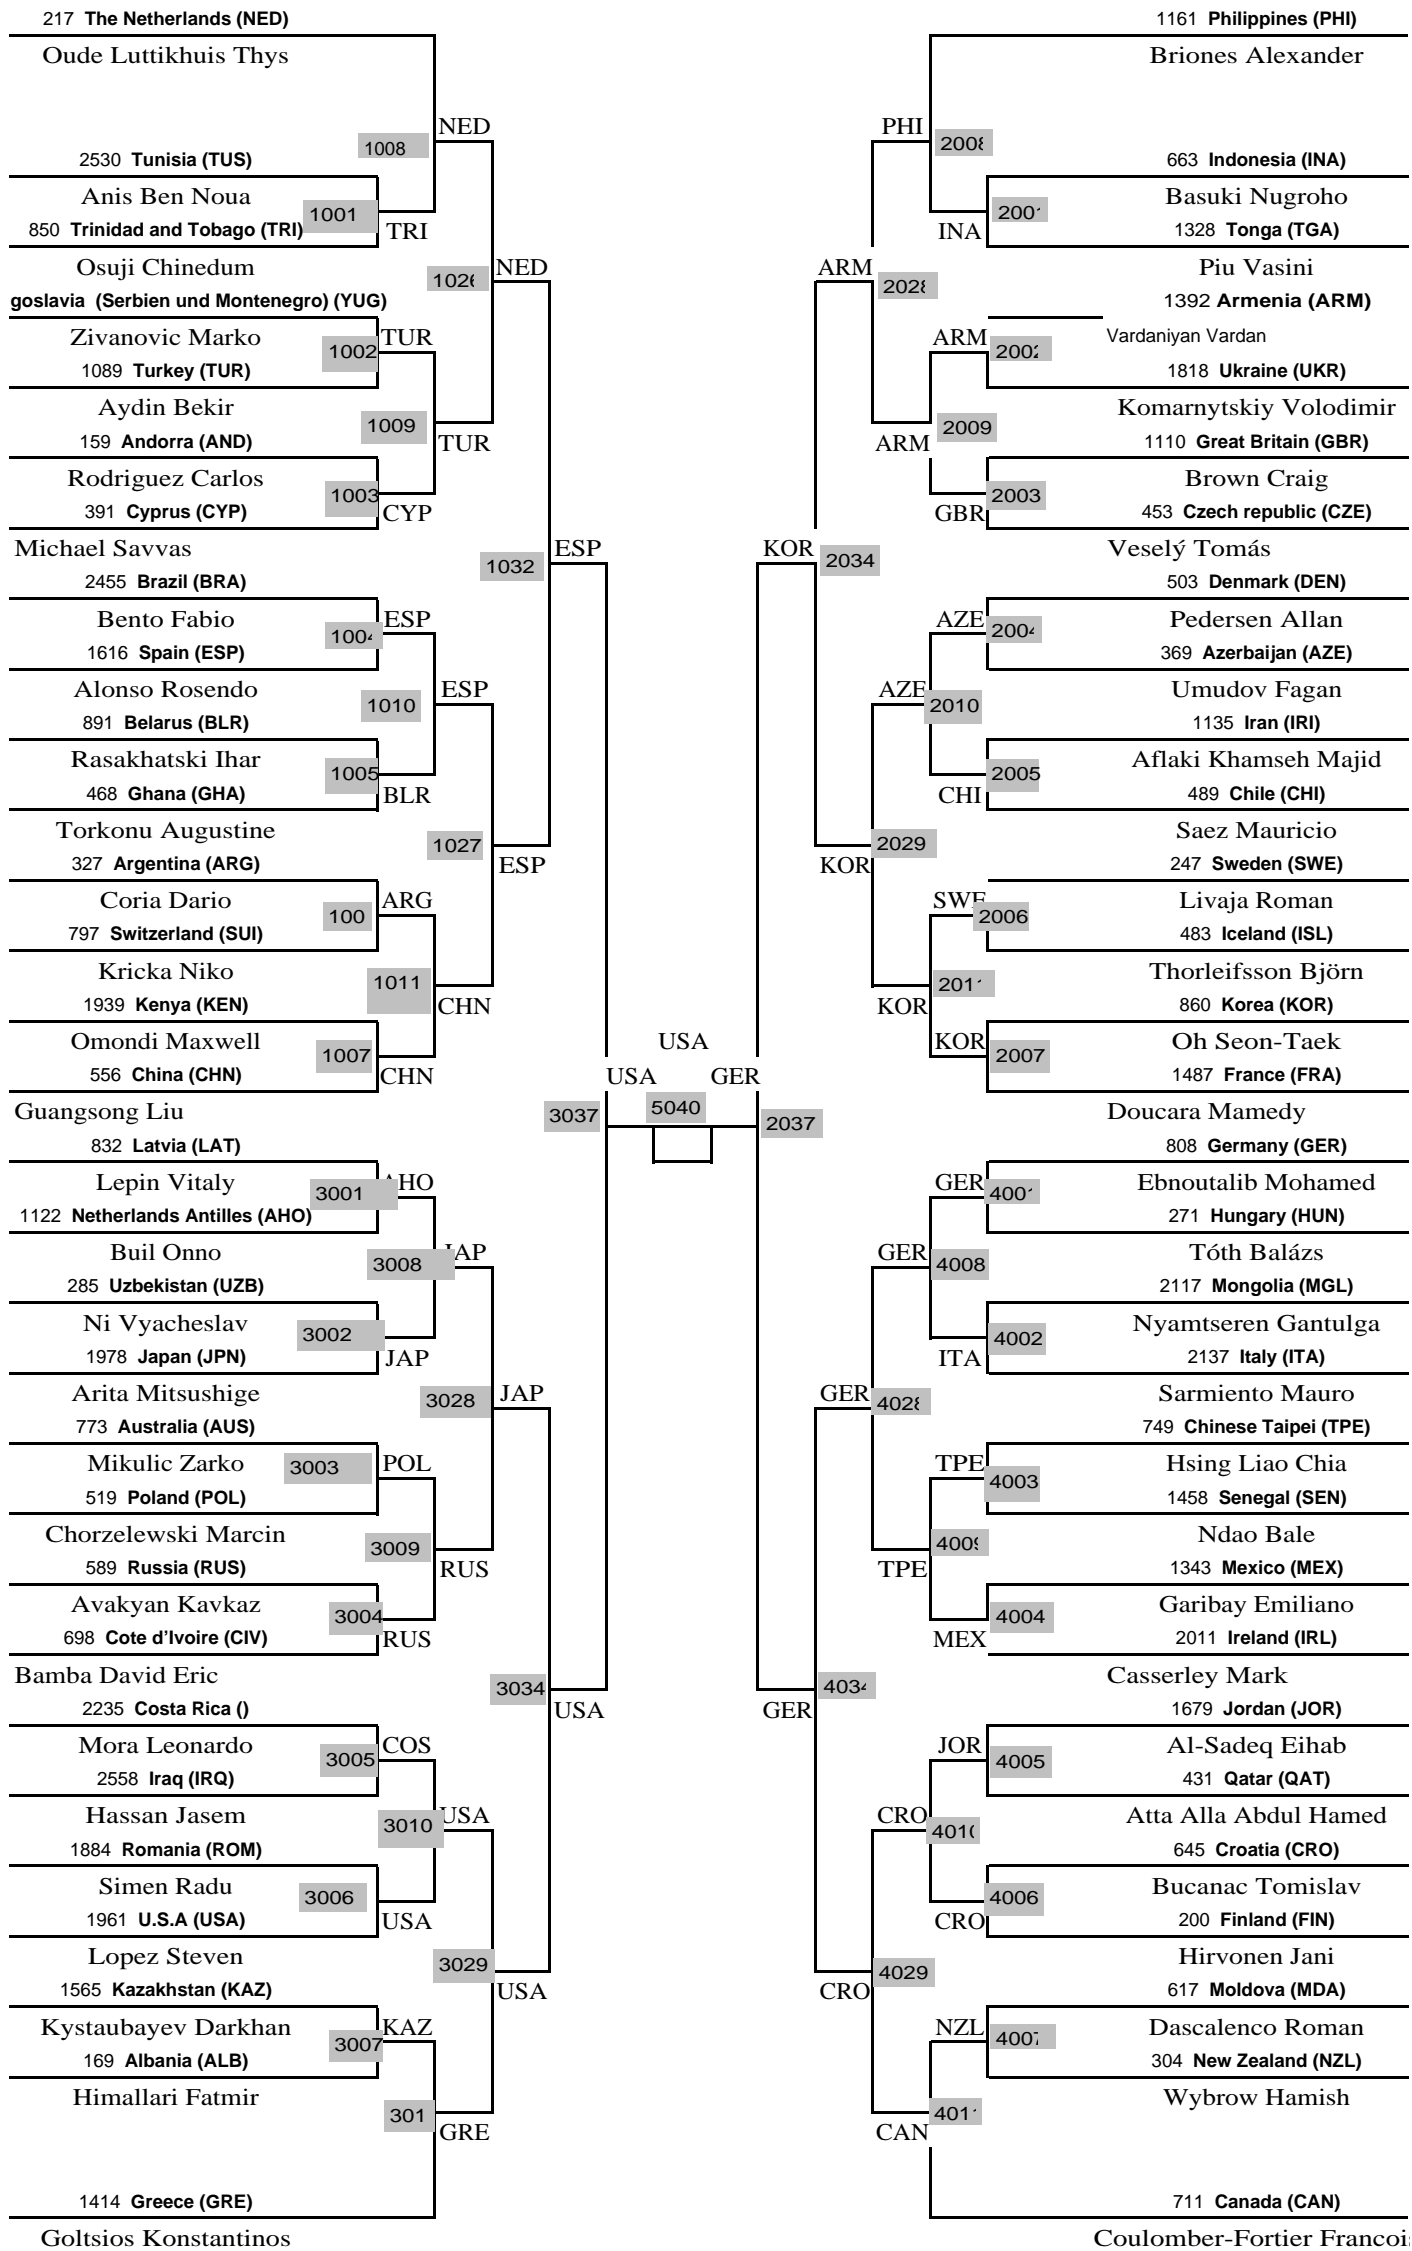

Bantam -55 FEMALE

Feather -59 FEMALE

Light -63 FEMALE

Welter -67 FEMALE

Middle -72 FEMALE

Heavy +72 FEMALE

Welter -78 MALE

Heavy +84 MALE