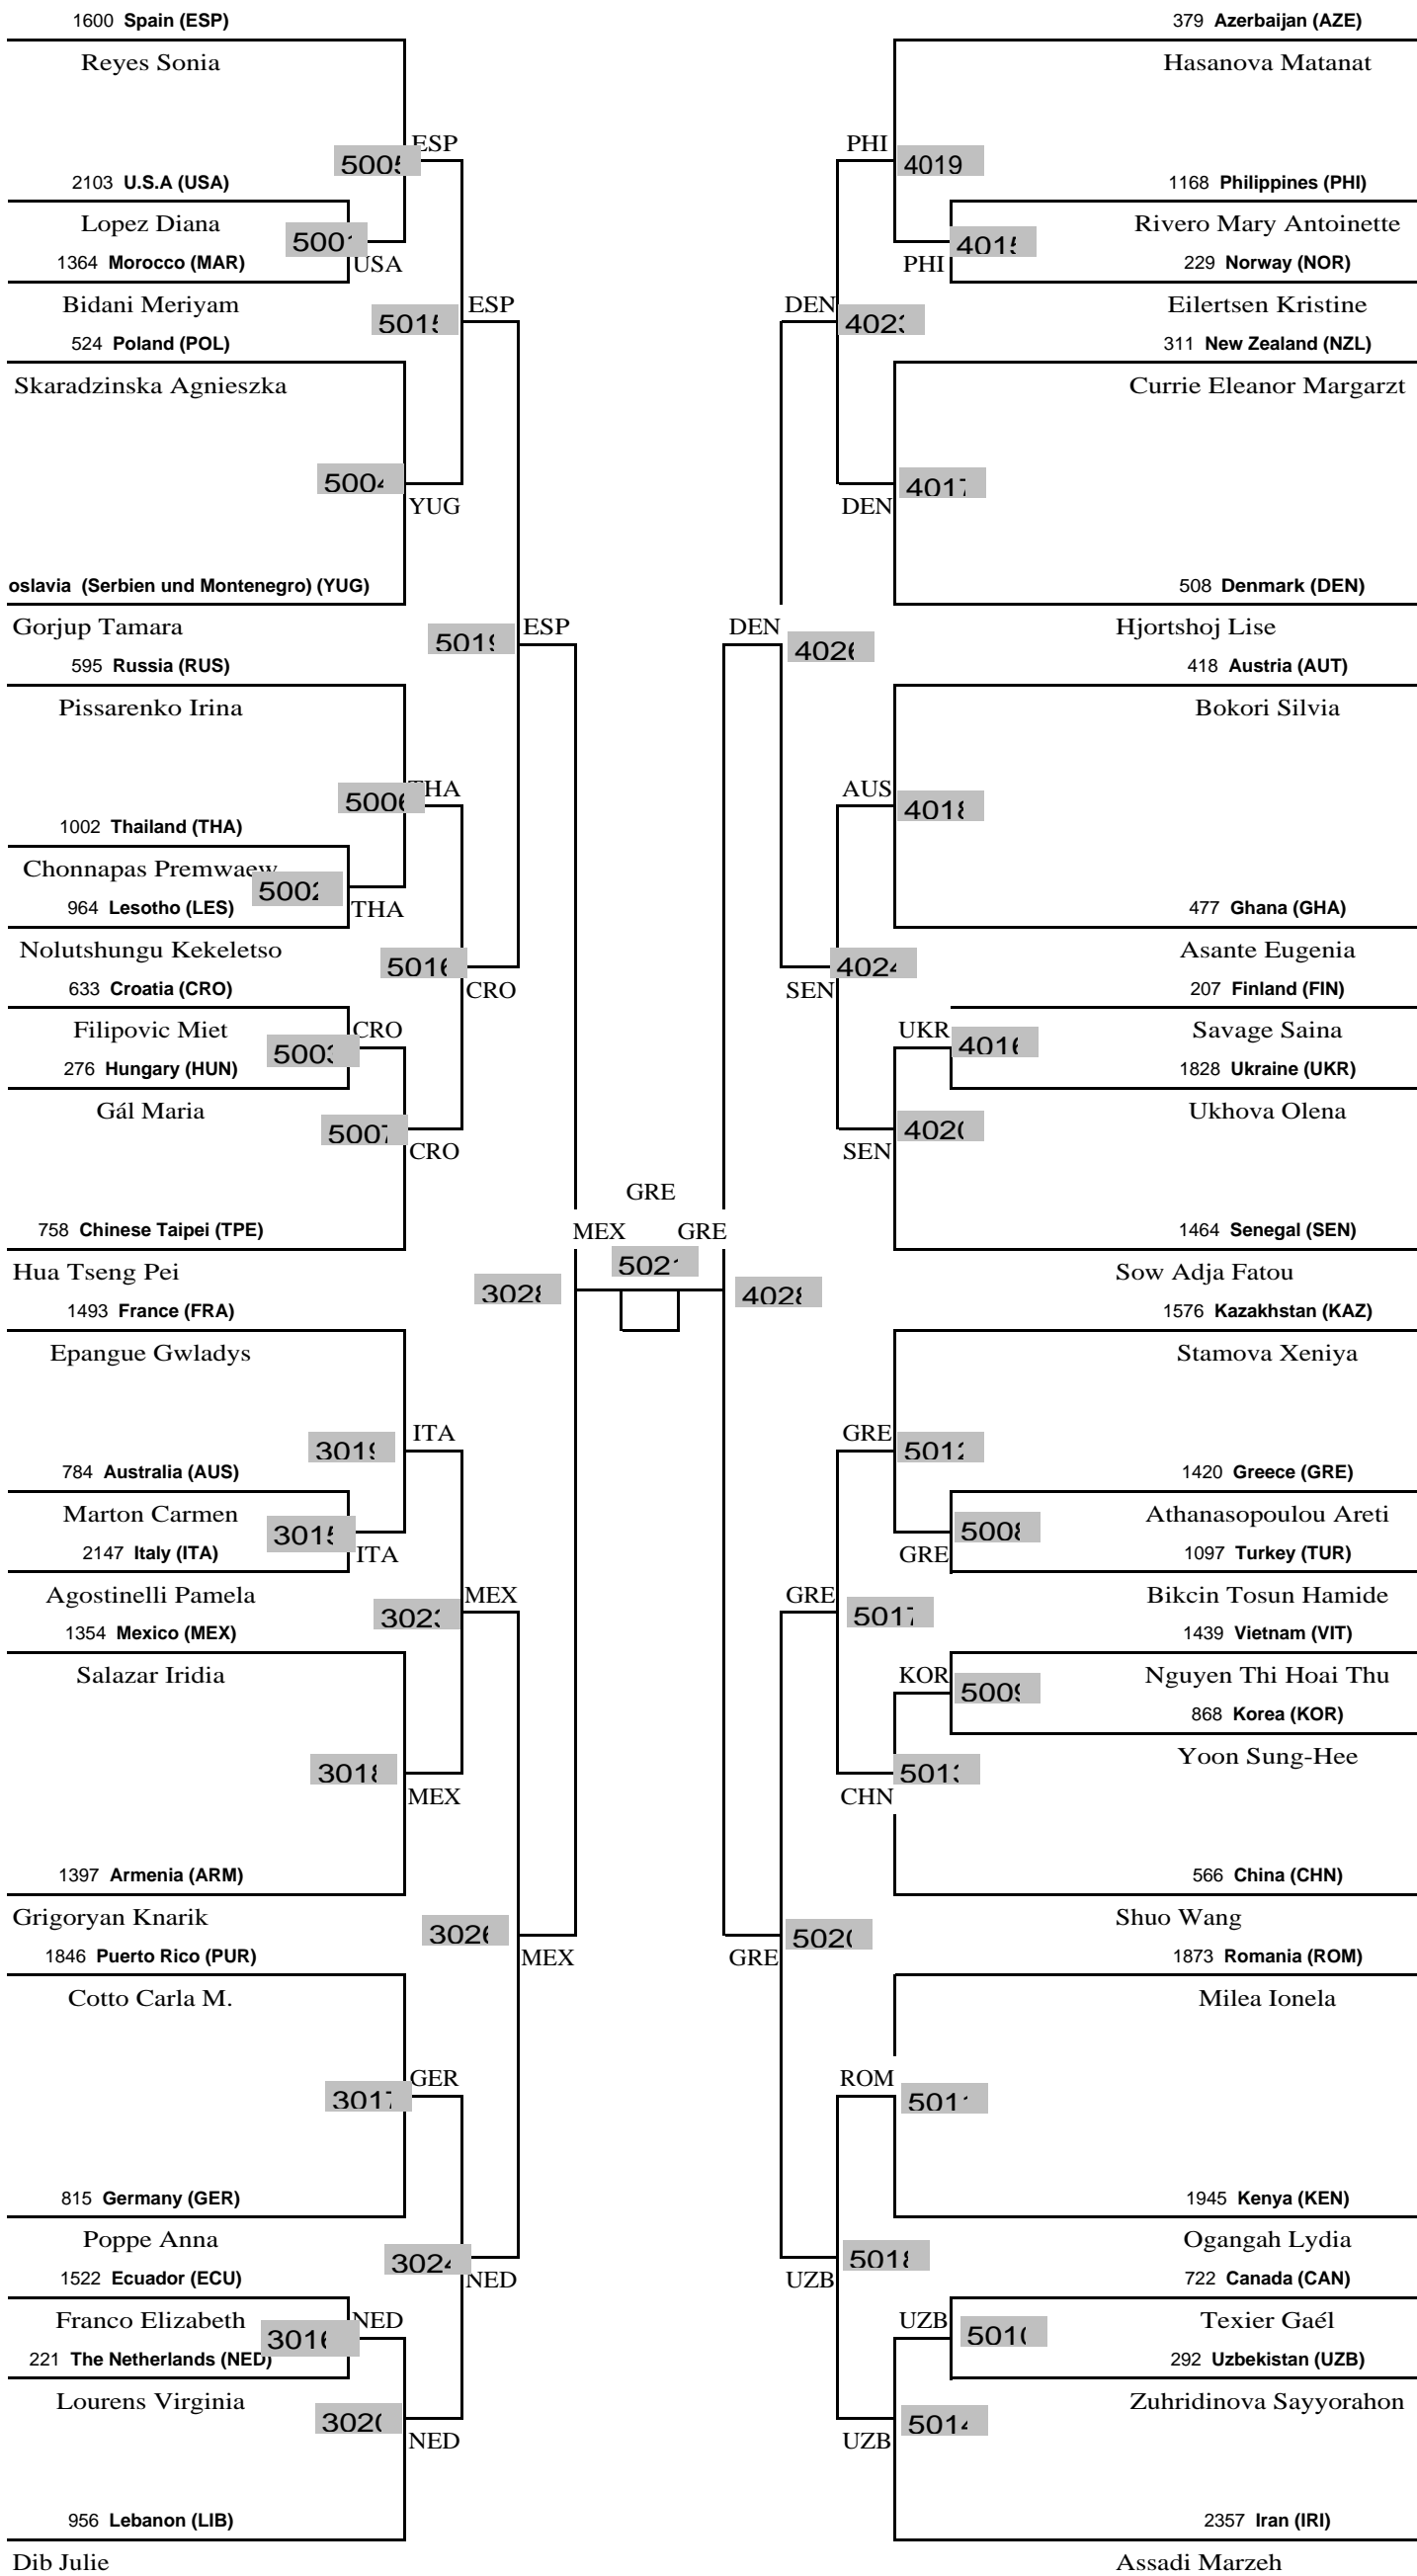

Bantam -55 FEMALE

Feather -59 FEMALE

Light -63 FEMALE

Welter -67 FEMALE

Middle -72 FEMALE

Heavy +72 FEMALE

Welter -78 MALE

Heavy +84 MALE