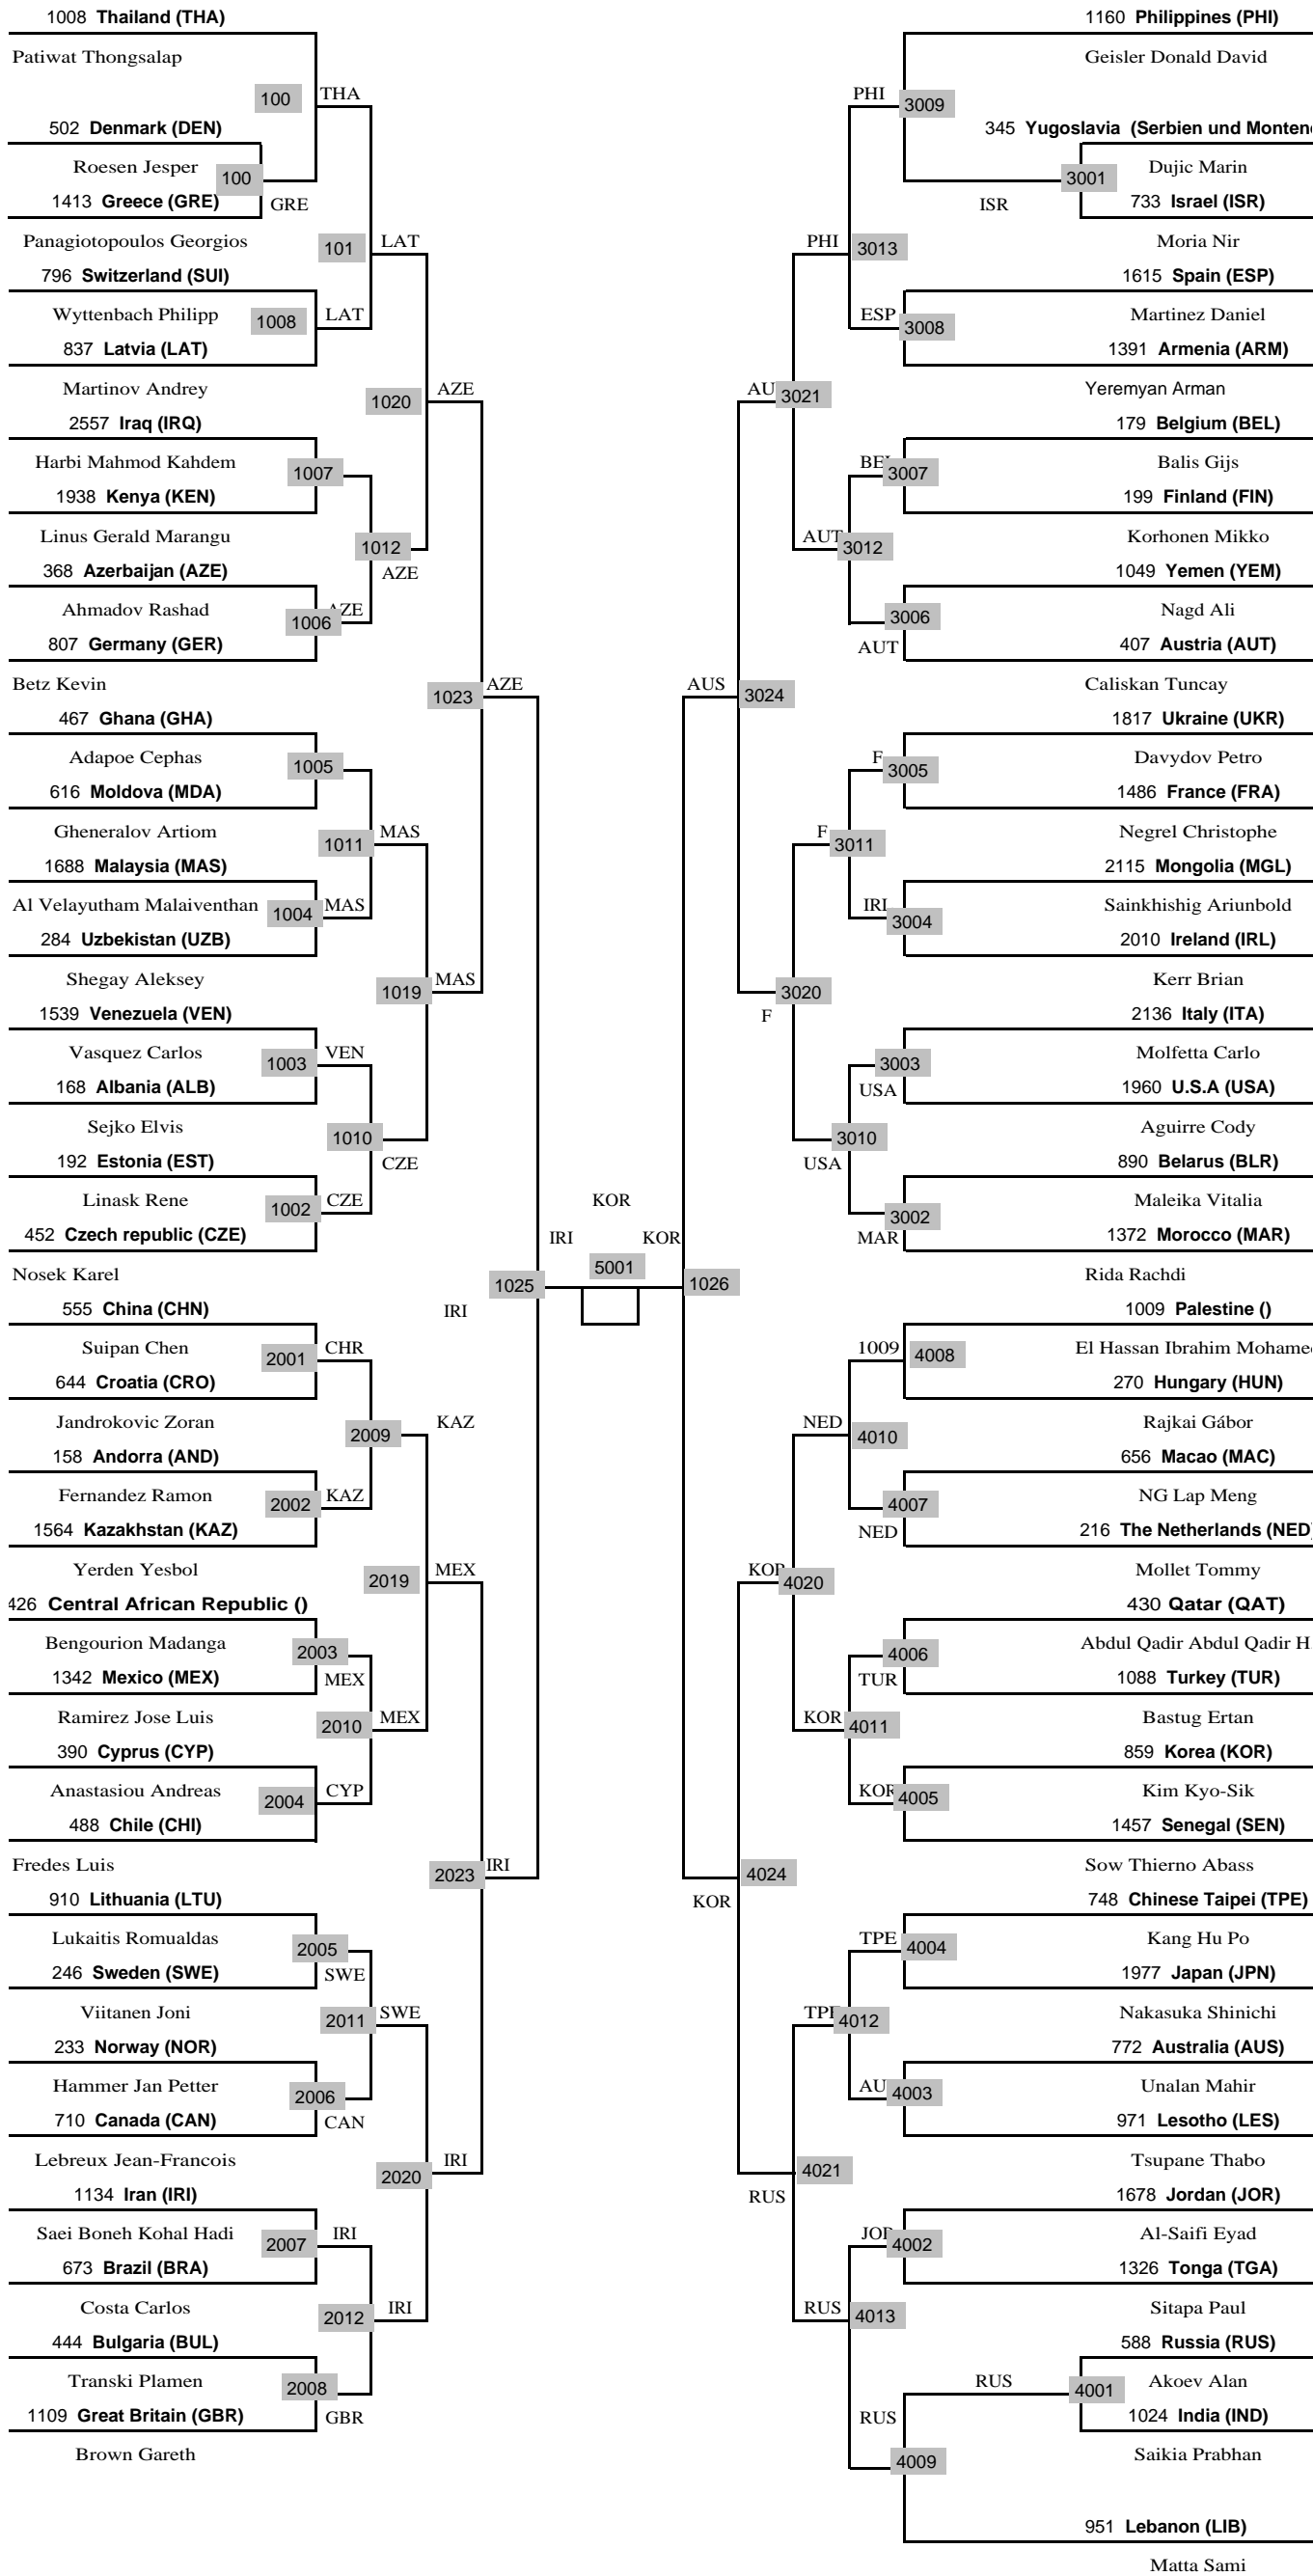

Bantam -55 FEMALE

Feather -59 FEMALE

Light -63 FEMALE

Welter -67 FEMALE

Middle -72 FEMALE

Heavy +72 FEMALE

Welter -78 MALE

Heavy +84 MALE