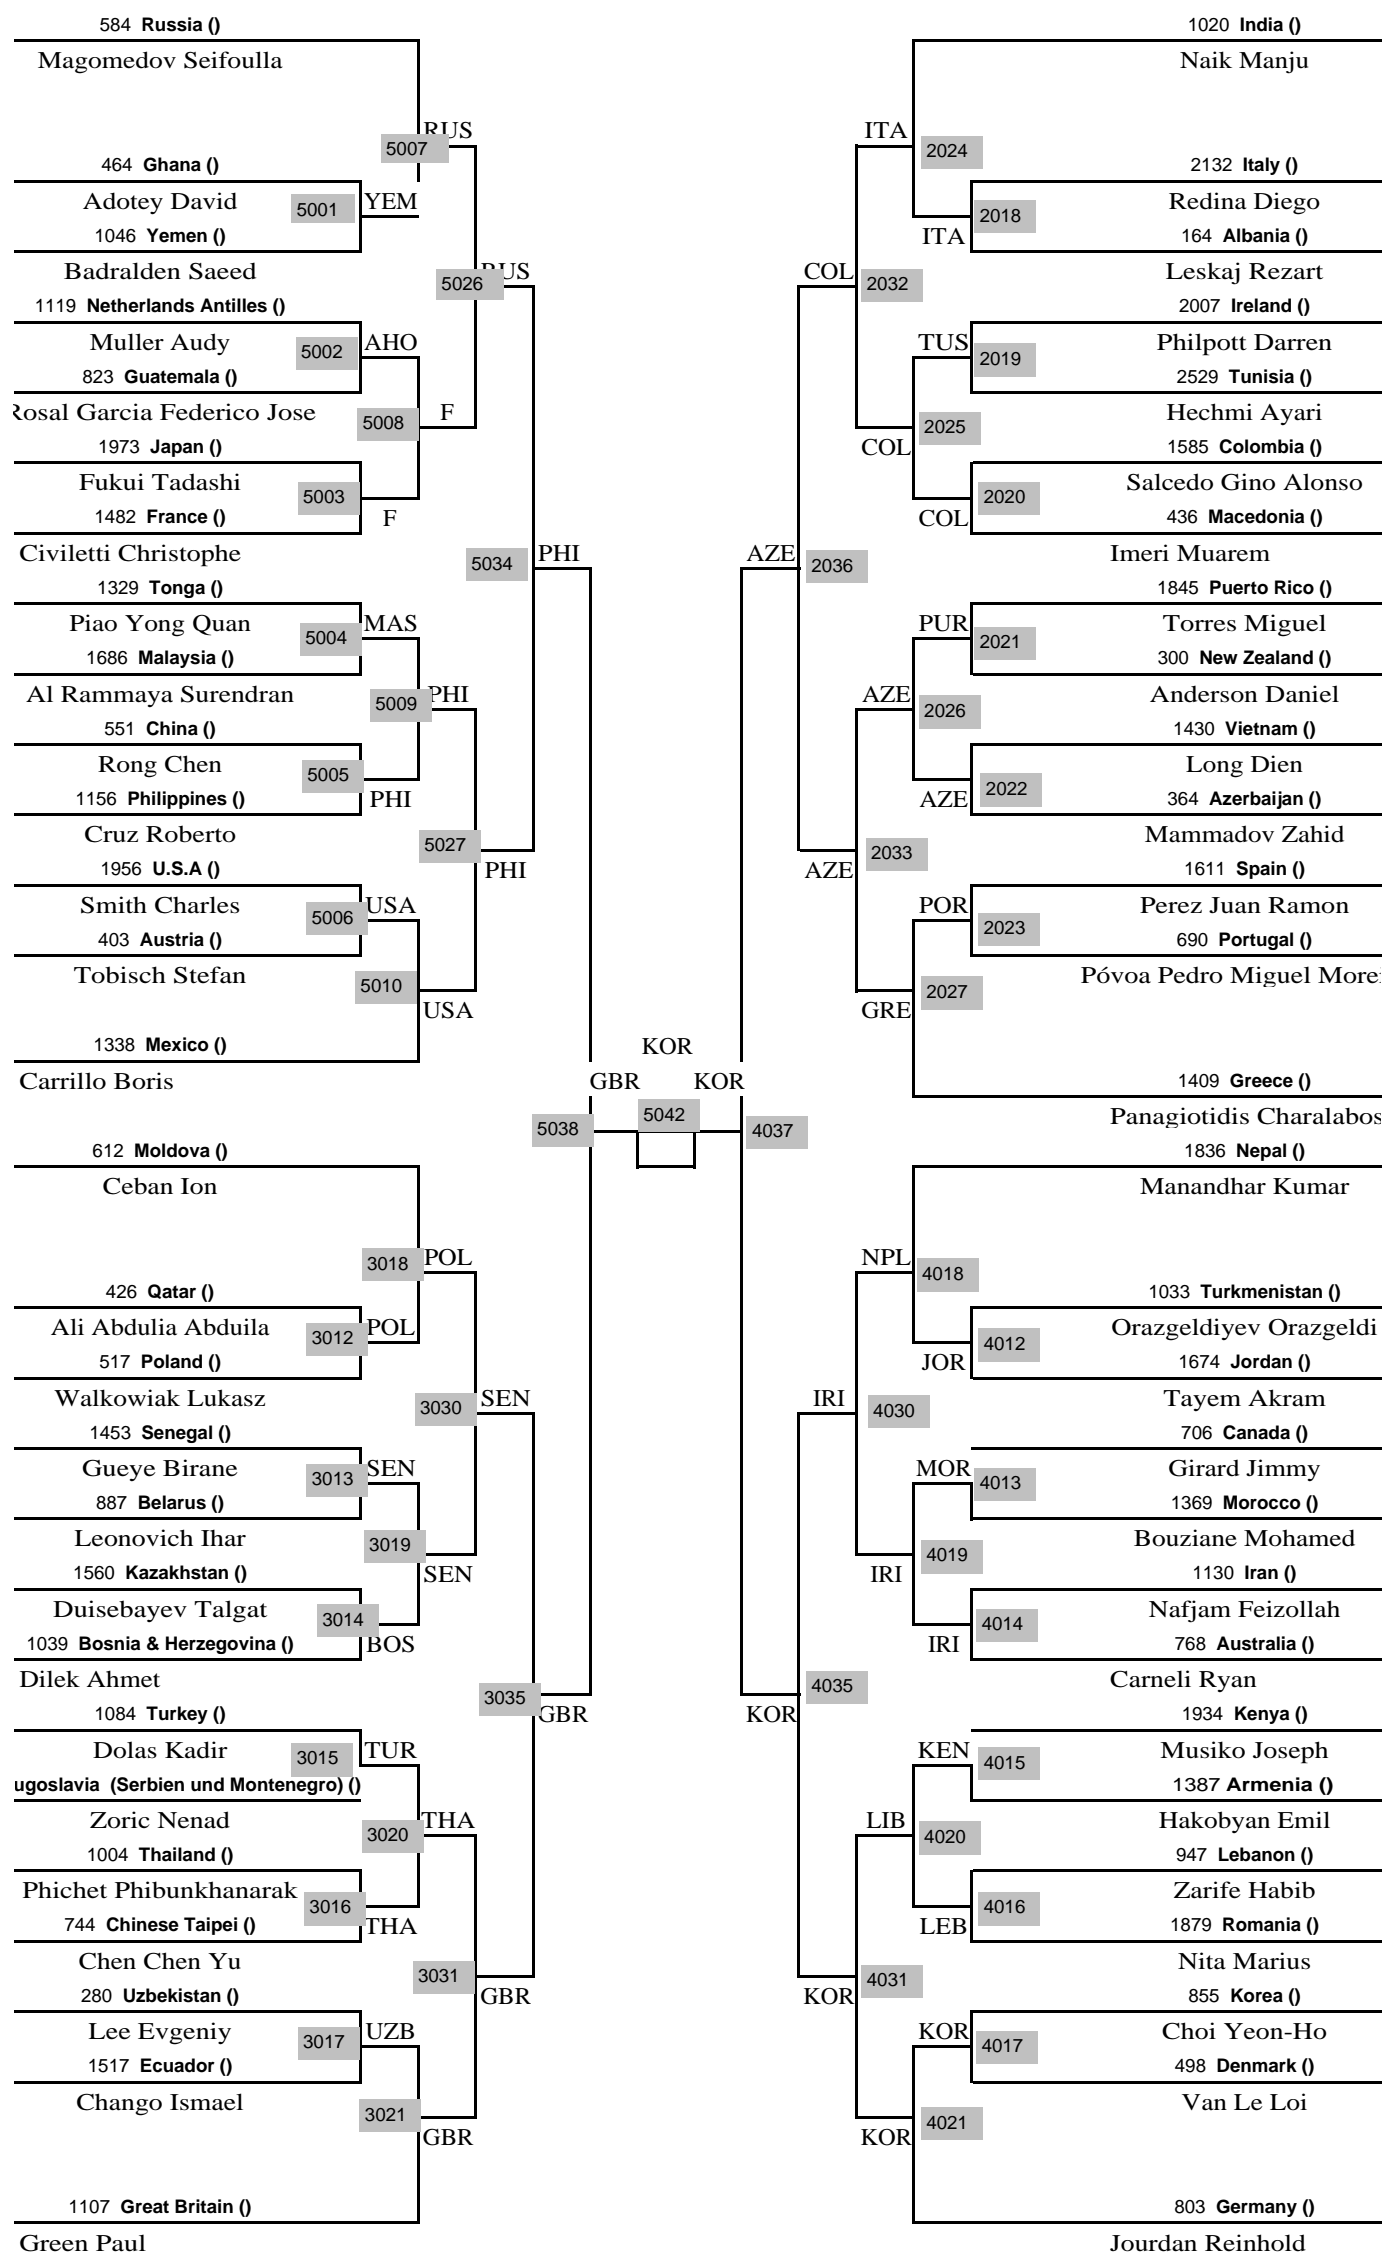

Bantam -55 FEMALE

Feather -59 FEMALE

Light -63 FEMALE

Welter -67 FEMALE

Middle -72 FEMALE

Heavy +72 FEMALE

Welter -78 MALE

Heavy +84 MALE