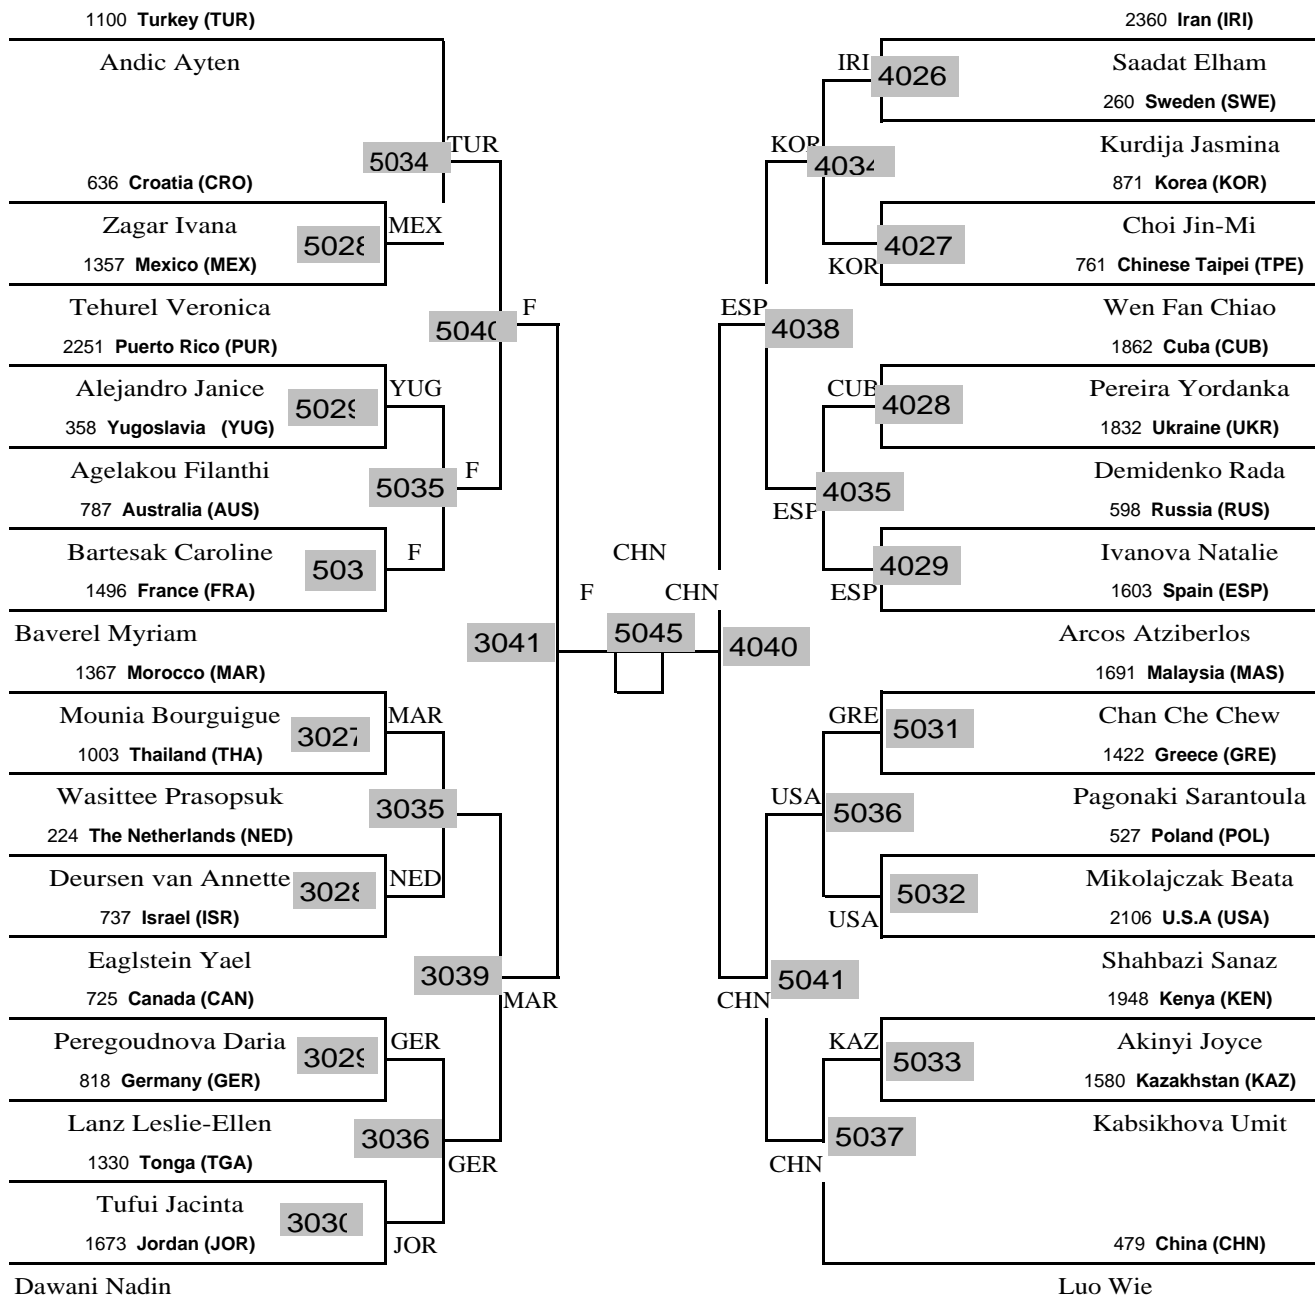

Bantam -55 FEMALE

Feather -59 FEMALE

Light -63 FEMALE

Welter -67 FEMALE

Middle -72 FEMALE

Heavy +72 FEMALE

Welter -78 MALE

Heavy +84 MALE