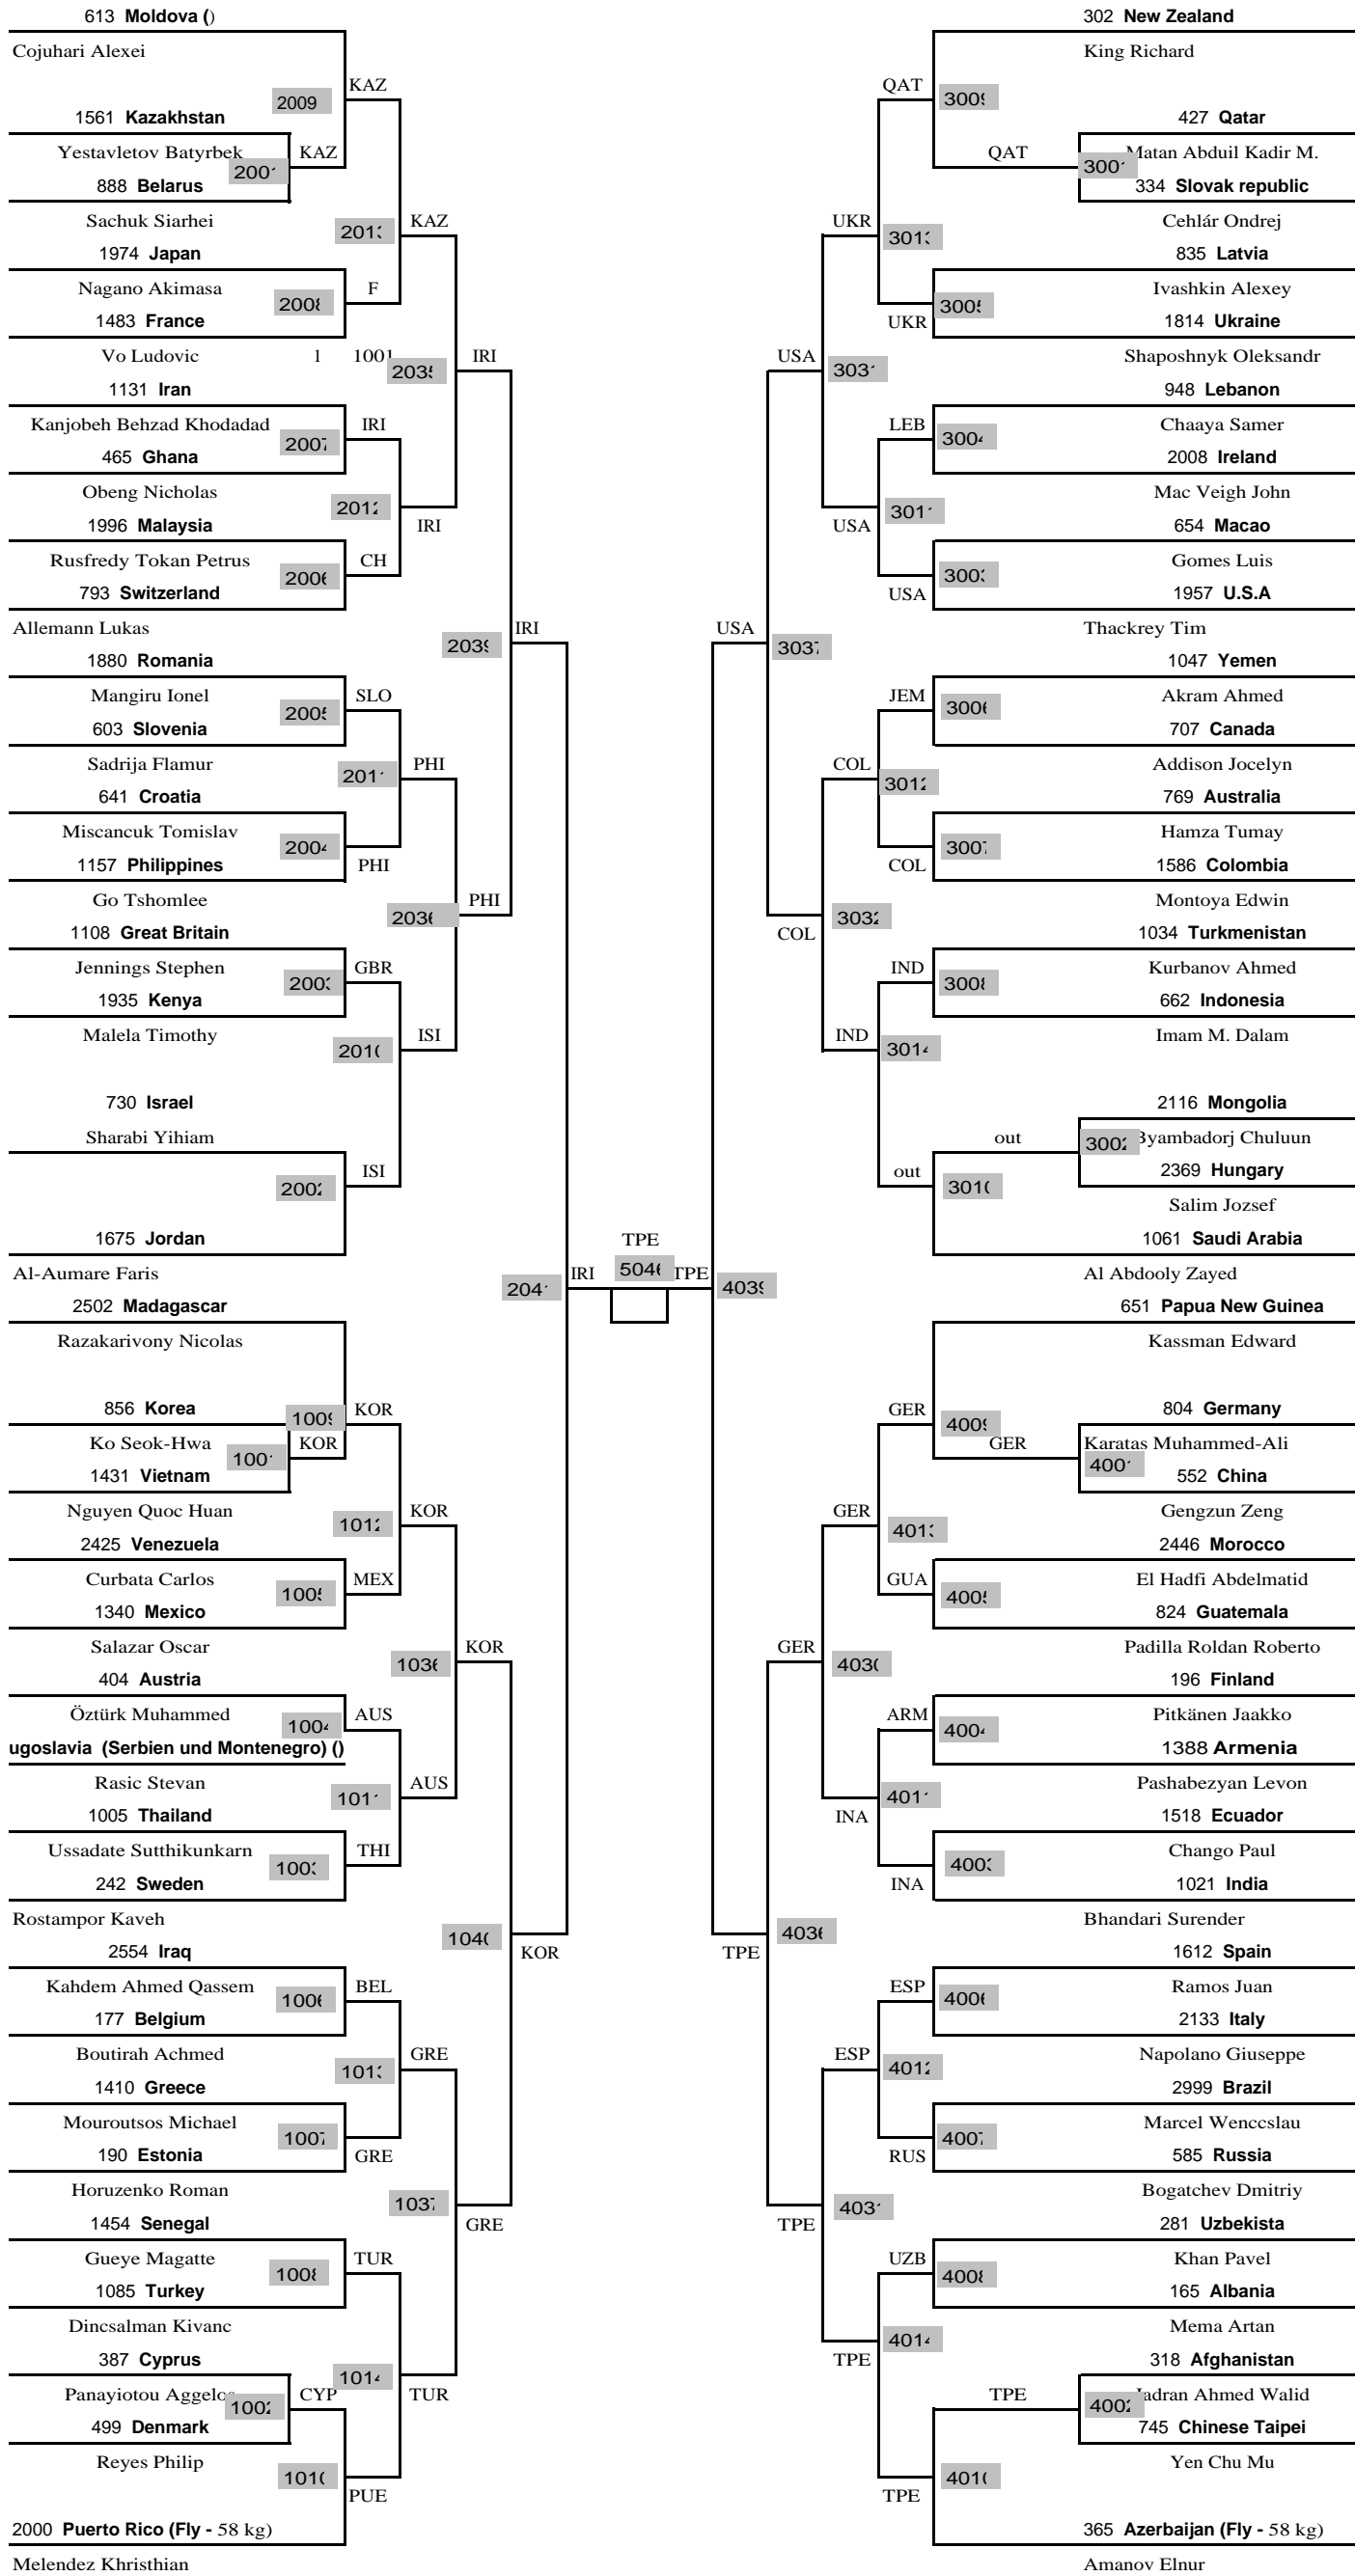

Bantam -55 FEMALE

Feather -59 FEMALE

Light -63 FEMALE

Welter -67 FEMALE

Middle -72 FEMALE

Heavy +72 FEMALE

Welter -78 MALE

Heavy +84 MALE