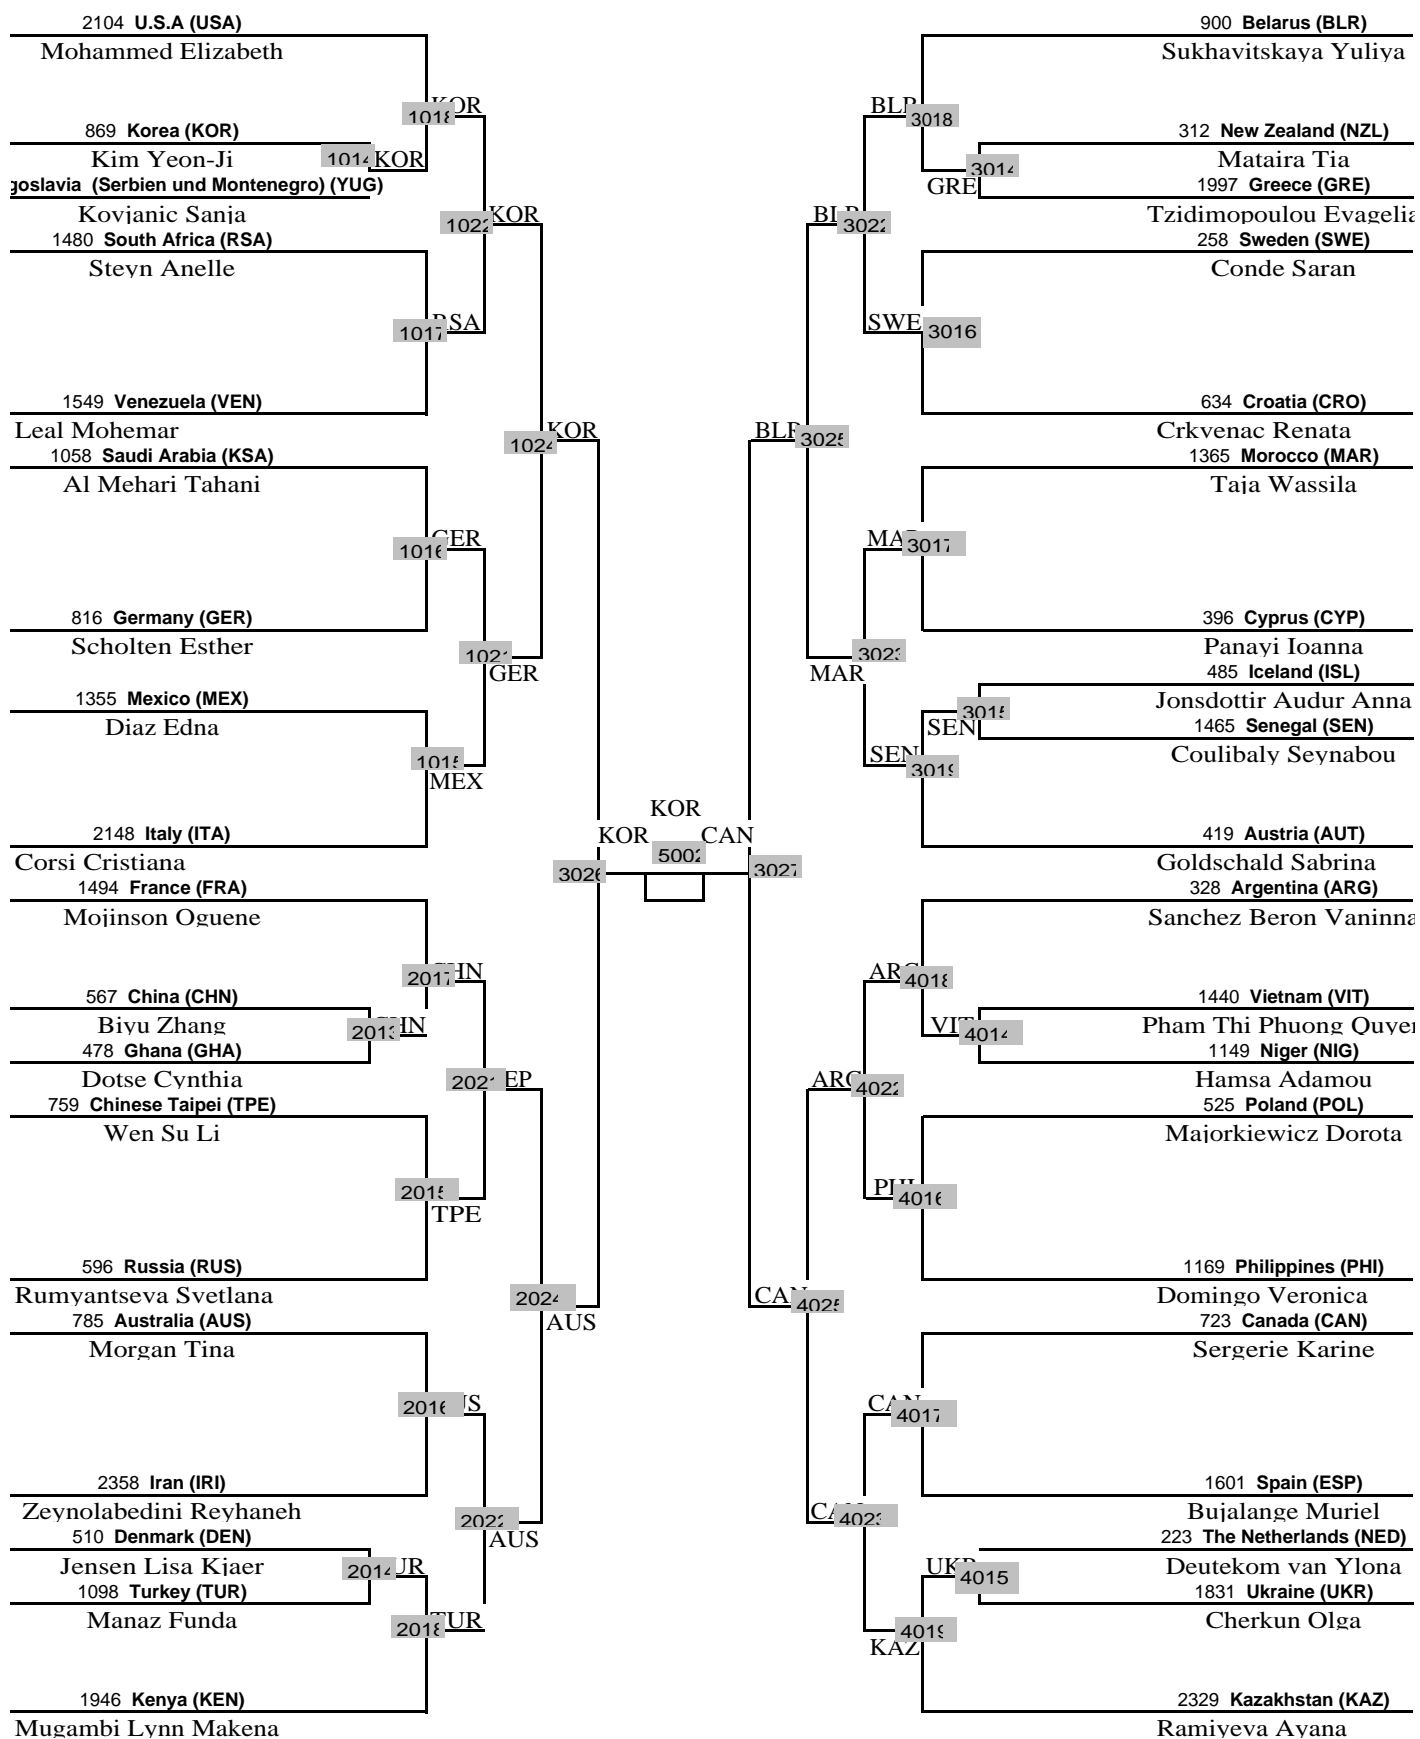

Bantam -55 FEMALE

Feather -59 FEMALE

Light -63 FEMALE

Welter -67 FEMALE

Middle -72 FEMALE

Heavy +72 FEMALE

Welter -78 MALE

Heavy +84 MALE