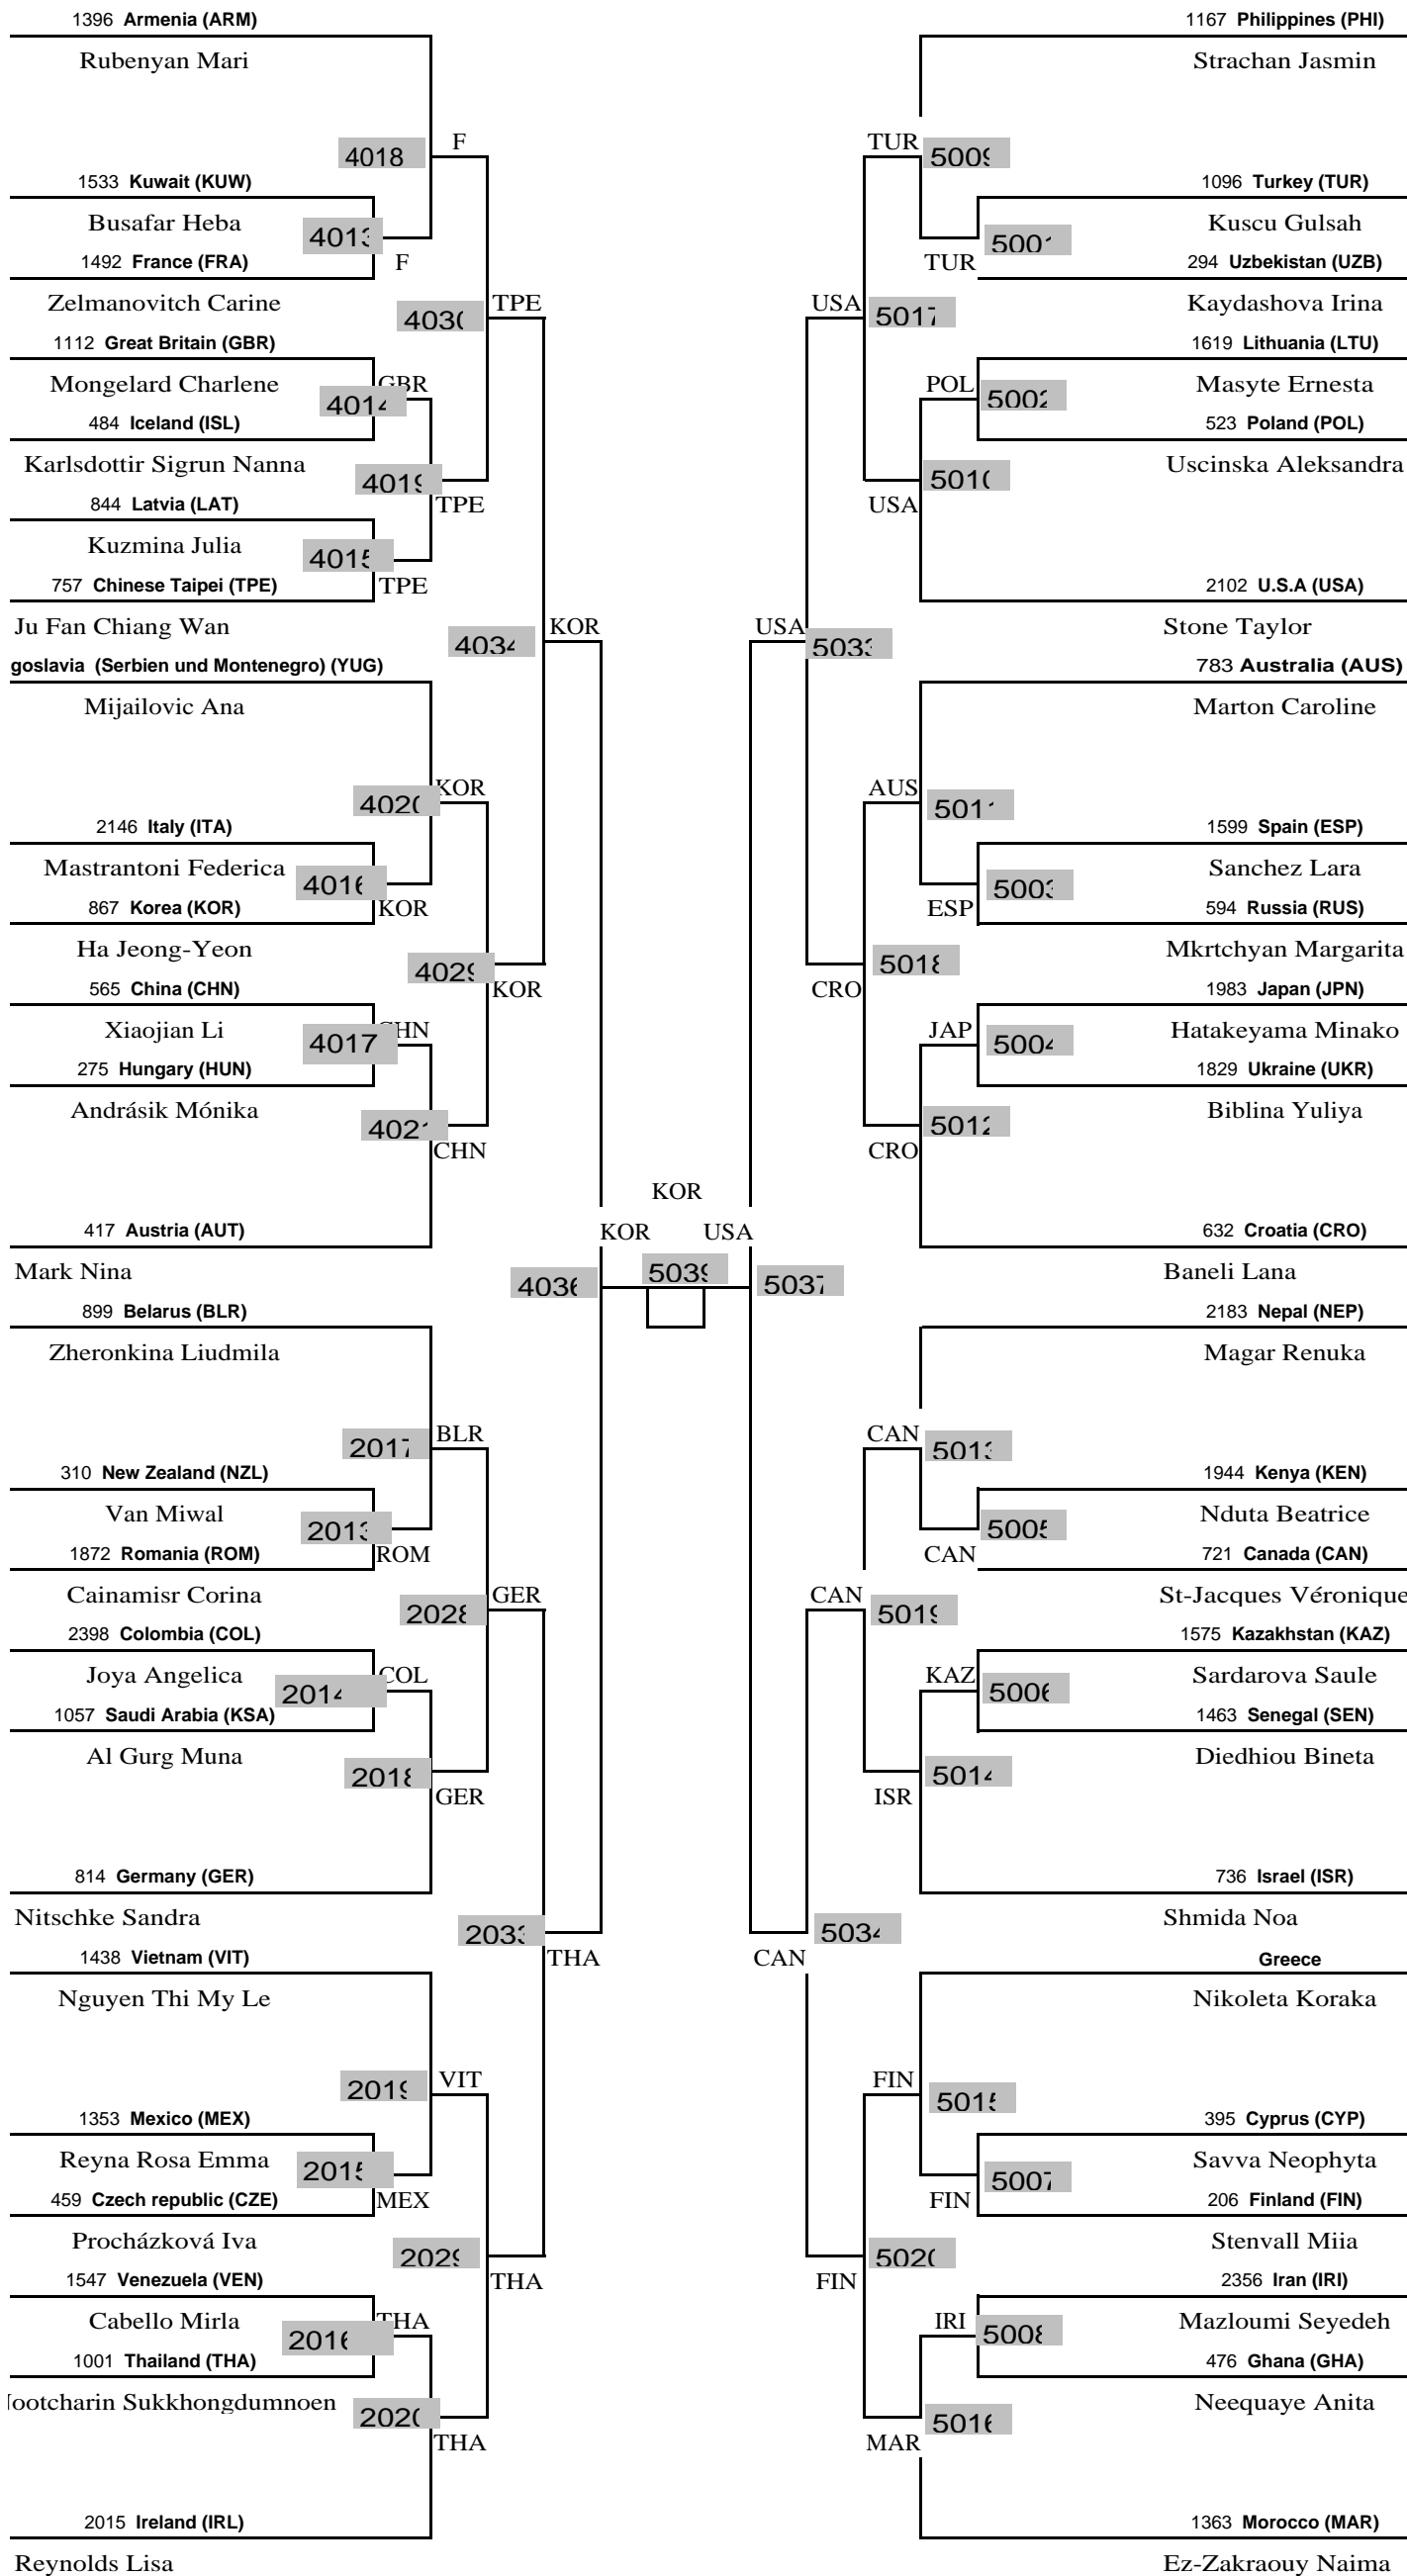

Bantam -55 FEMALE

Feather -59 FEMALE

Light -63 FEMALE

Welter -67 FEMALE

Middle -72 FEMALE

Heavy +72 FEMALE

Welter -78 MALE

Heavy +84 MALE