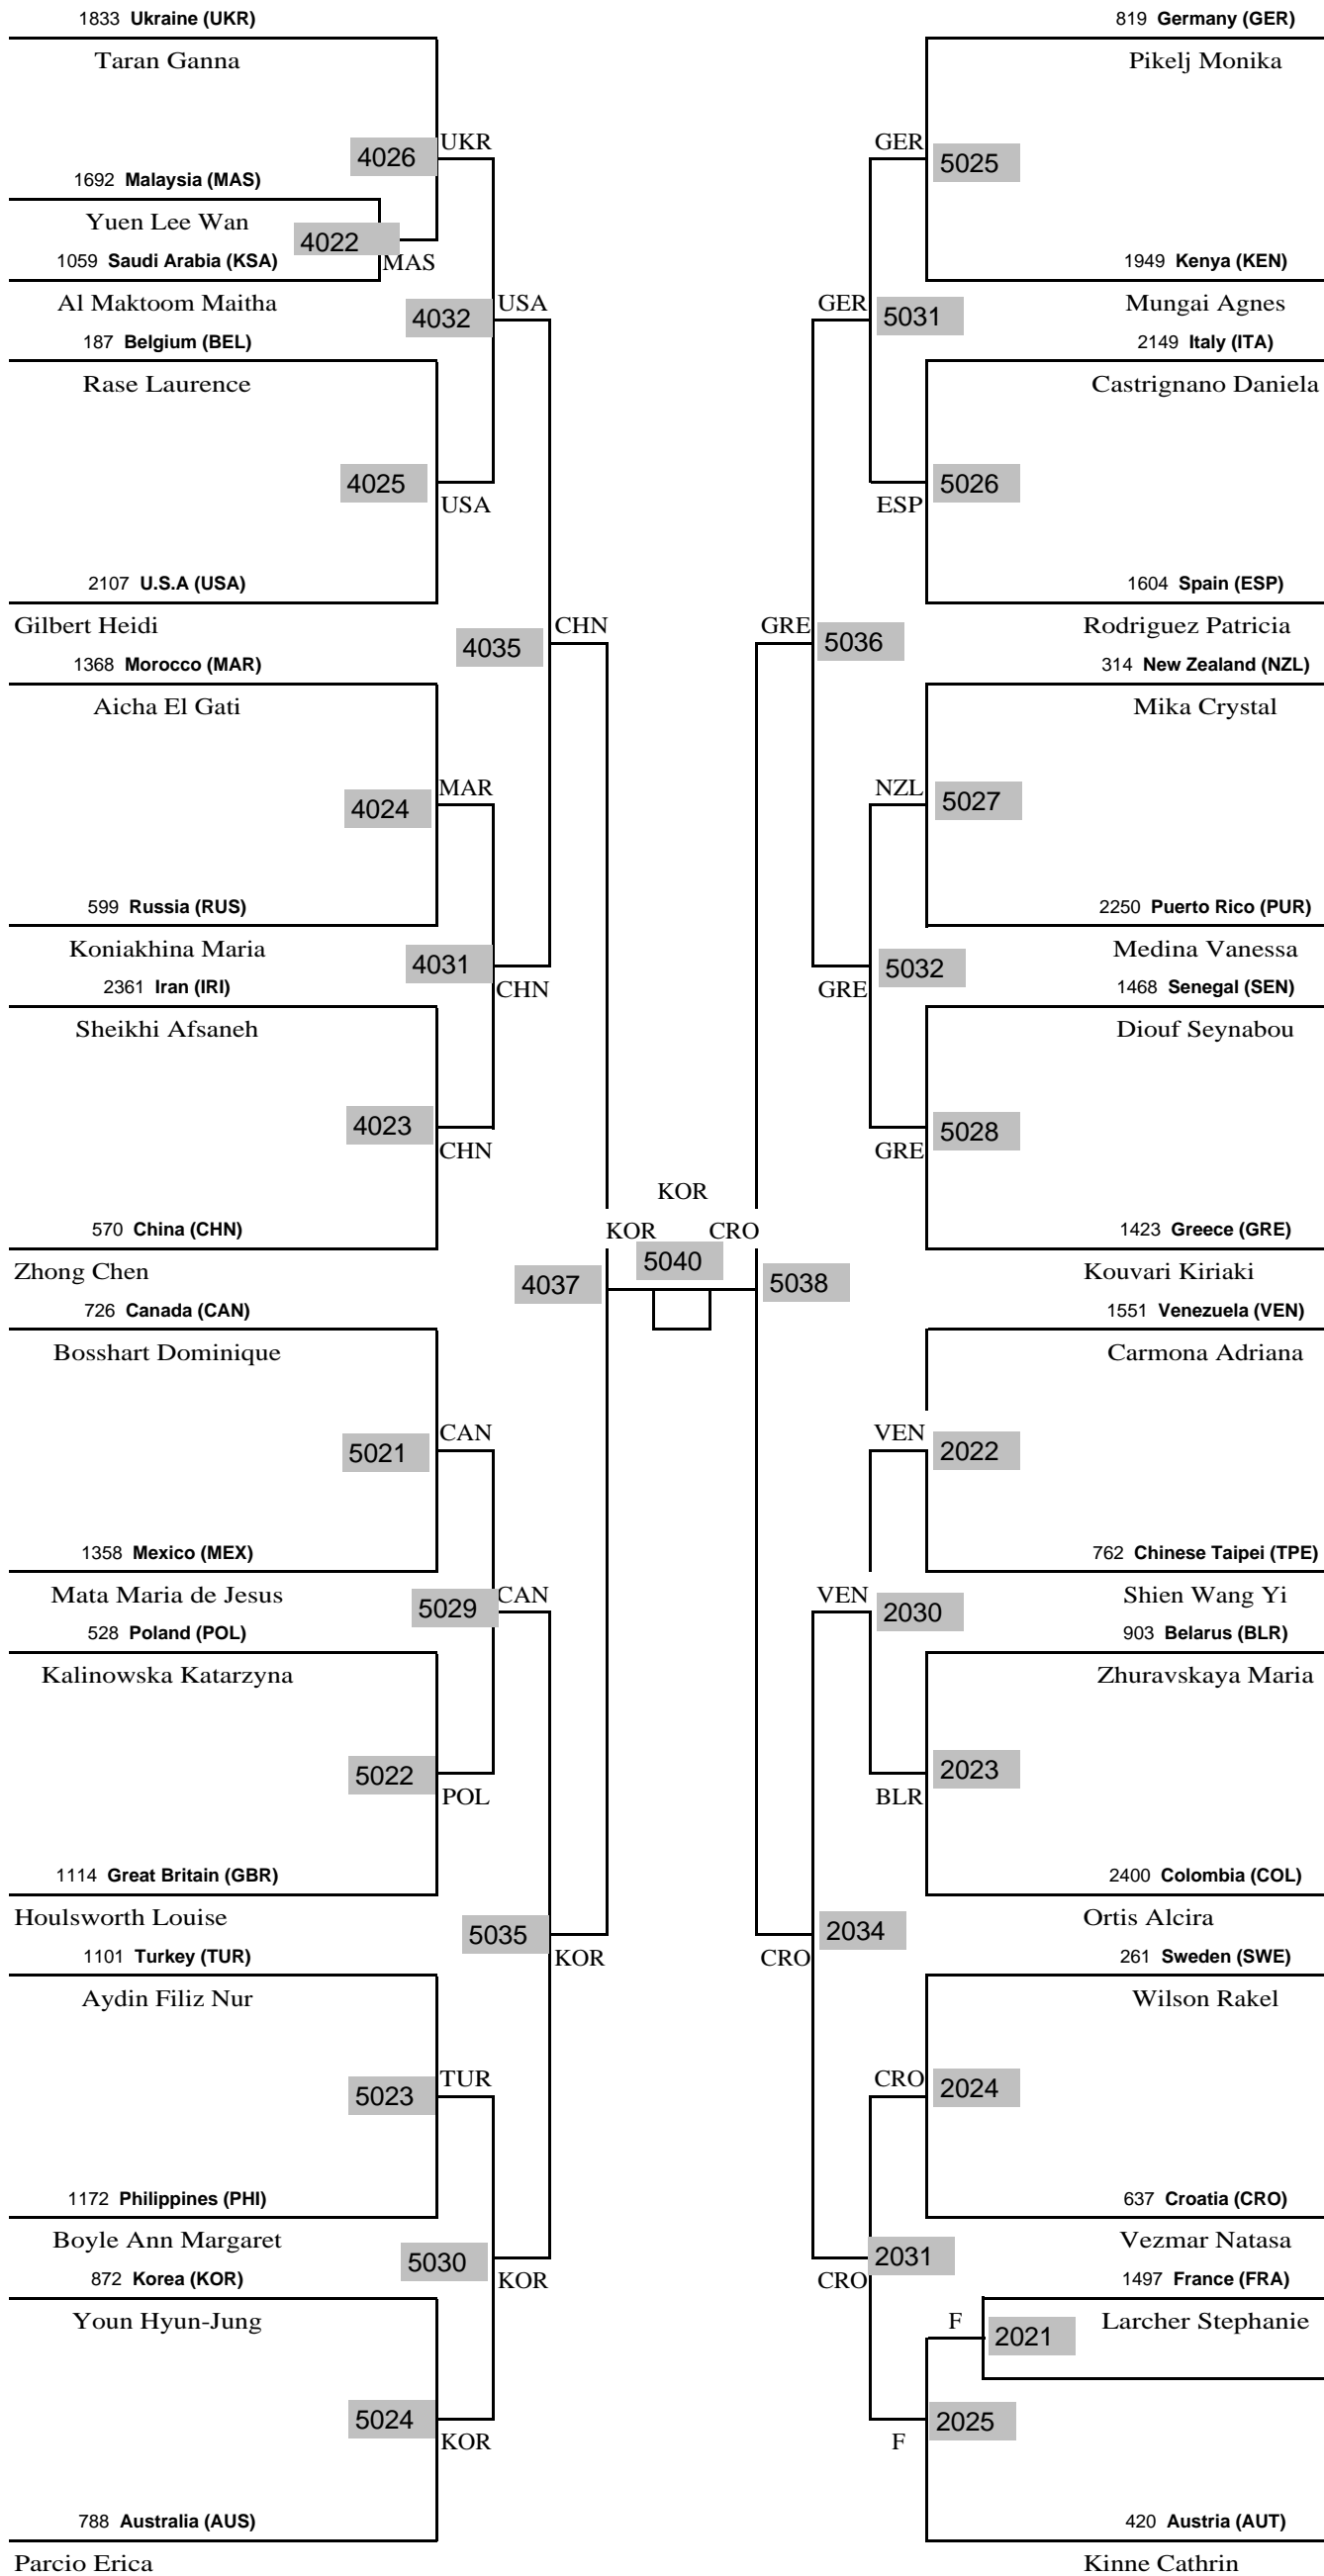

Bantam -55 FEMALE

Feather -59 FEMALE

Light -63 FEMALE

Welter -67 FEMALE

Middle -72 FEMALE

Heavy +72 FEMALE

Welter -78 MALE

Heavy +84 MALE