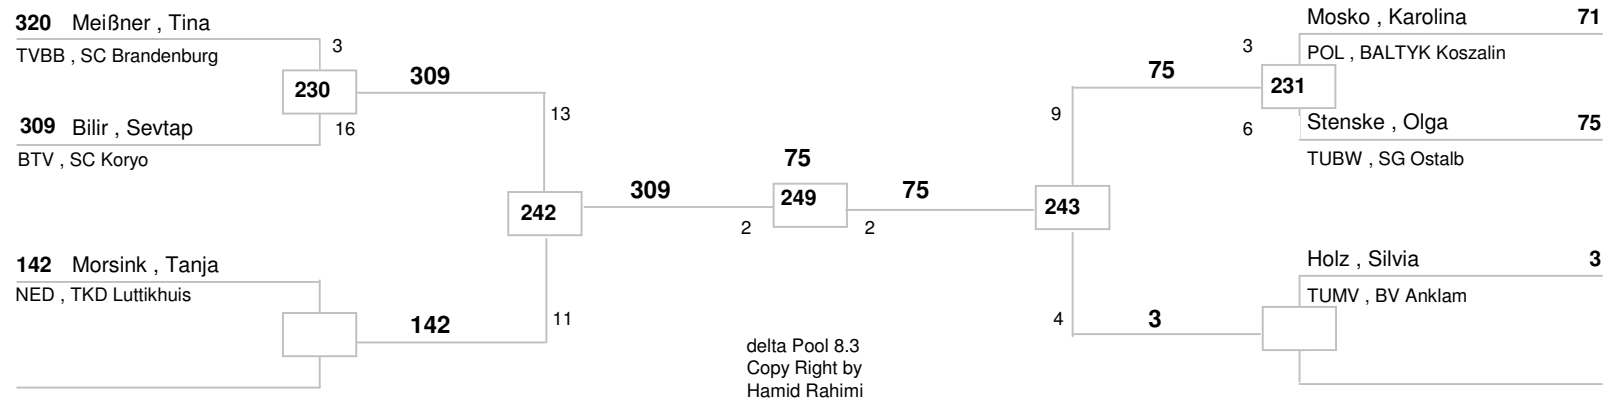

Sen fm +72

24. int. Flora Pokal 2005

Hamburg

am 21.05.2005

delta Pool 8.3
Copy Right by
Hamid Rahimi

1. Yvonne Oude Luttikhuis (TKD Luttikhuis, NED)
2. Miranda v.d. Reue (TKD Luttikhuis, NED)
3. Monika Pikelj (BSV Friedrichshafen, TUBW)
3. Svea Richter (TSV Ebersberg, BTU)

Sen fm -47

24. int. Flora Pokal 2005

Hamburg

am 21.05.2005

www.DELTAPOOL.DE
www.deltapool.de Copy Right by Hamid Rahimi 1994-2005

1. Olga Stenske (SG Ostalb, TUBW)
2. Sevtap Bilir (SC Koryo, BTV)
3. Tanja Morsink (TKD Luttkhuis, NED)
3. Silvia Holz (BV Anklam, TUMV)