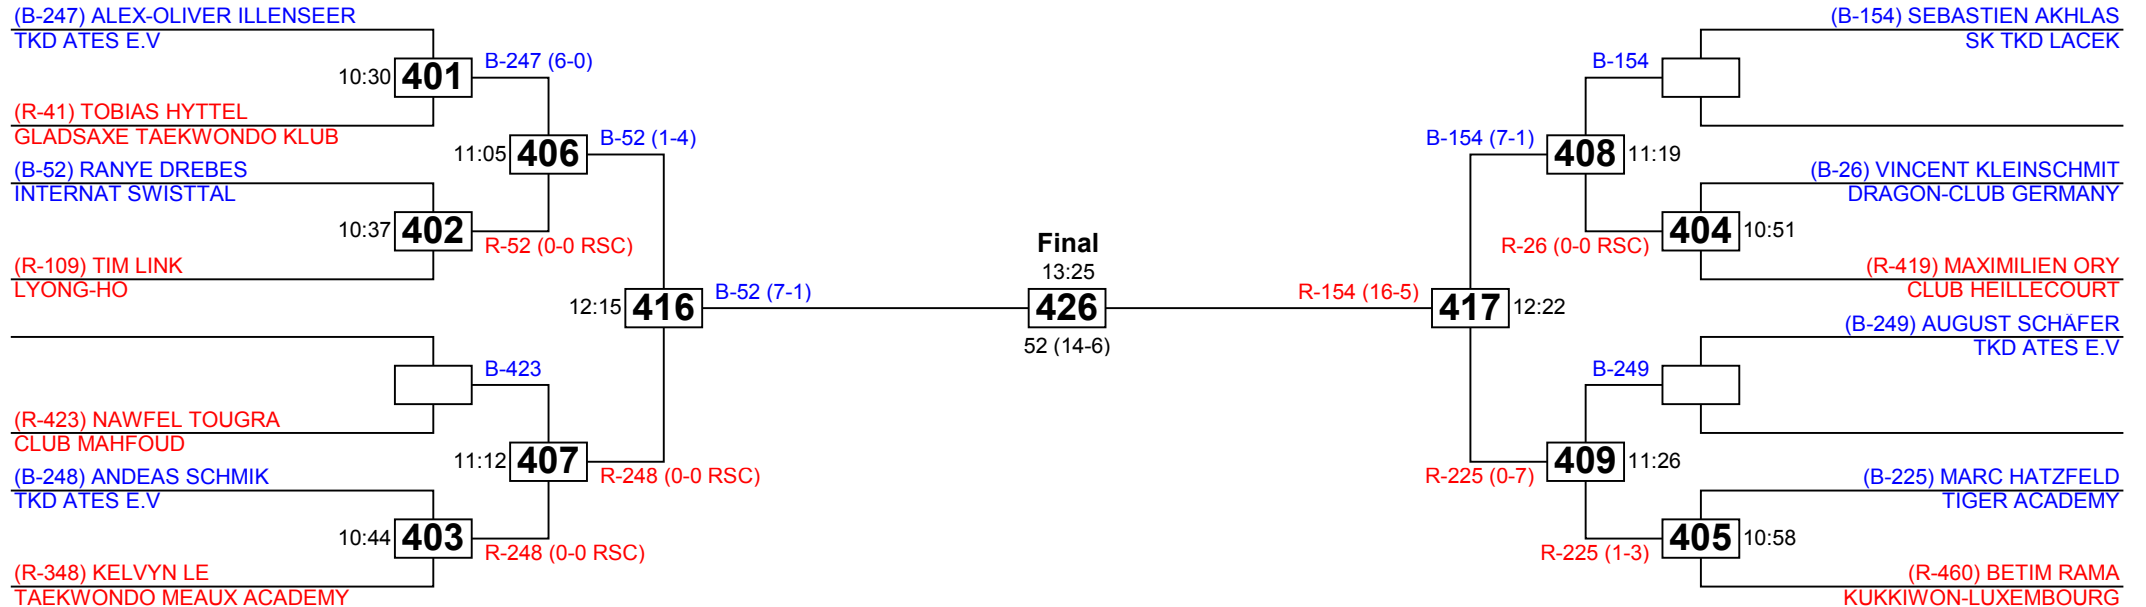

Saturday 13 February 2010

Luxembourg Open 2010

Pupils Male A -26 kg

Competitors: 13

Dudelange

Saturday 13 February 2010

Luxembourg Open 2010

Pupils Male A -32 kg