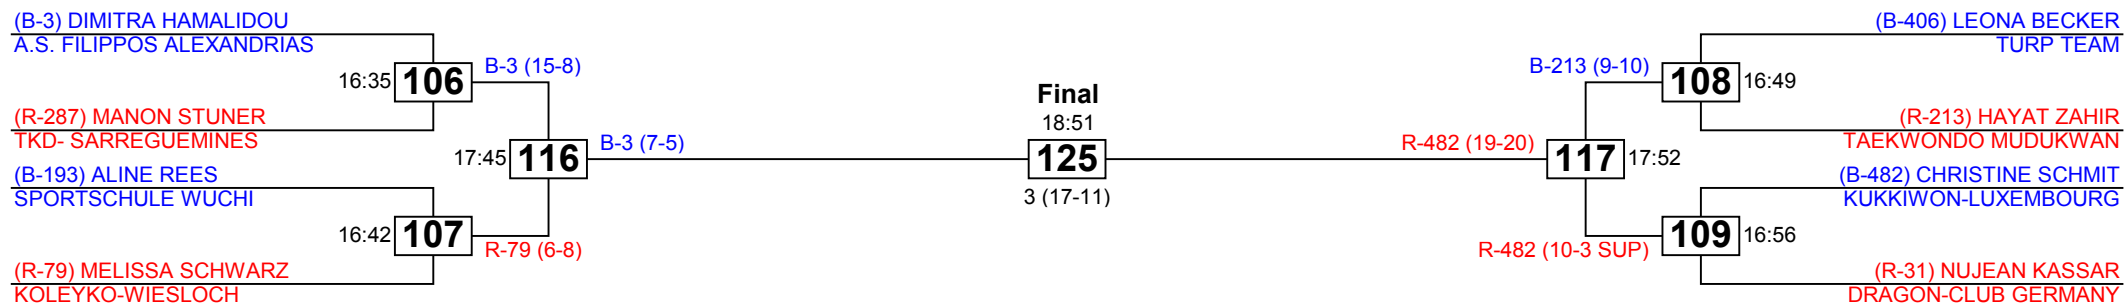

Luxembourg Open 2010

Juniors Female A -59 kg (Light Middle)

Competitors: 8

Dudelange

Saturday 13 February 2010