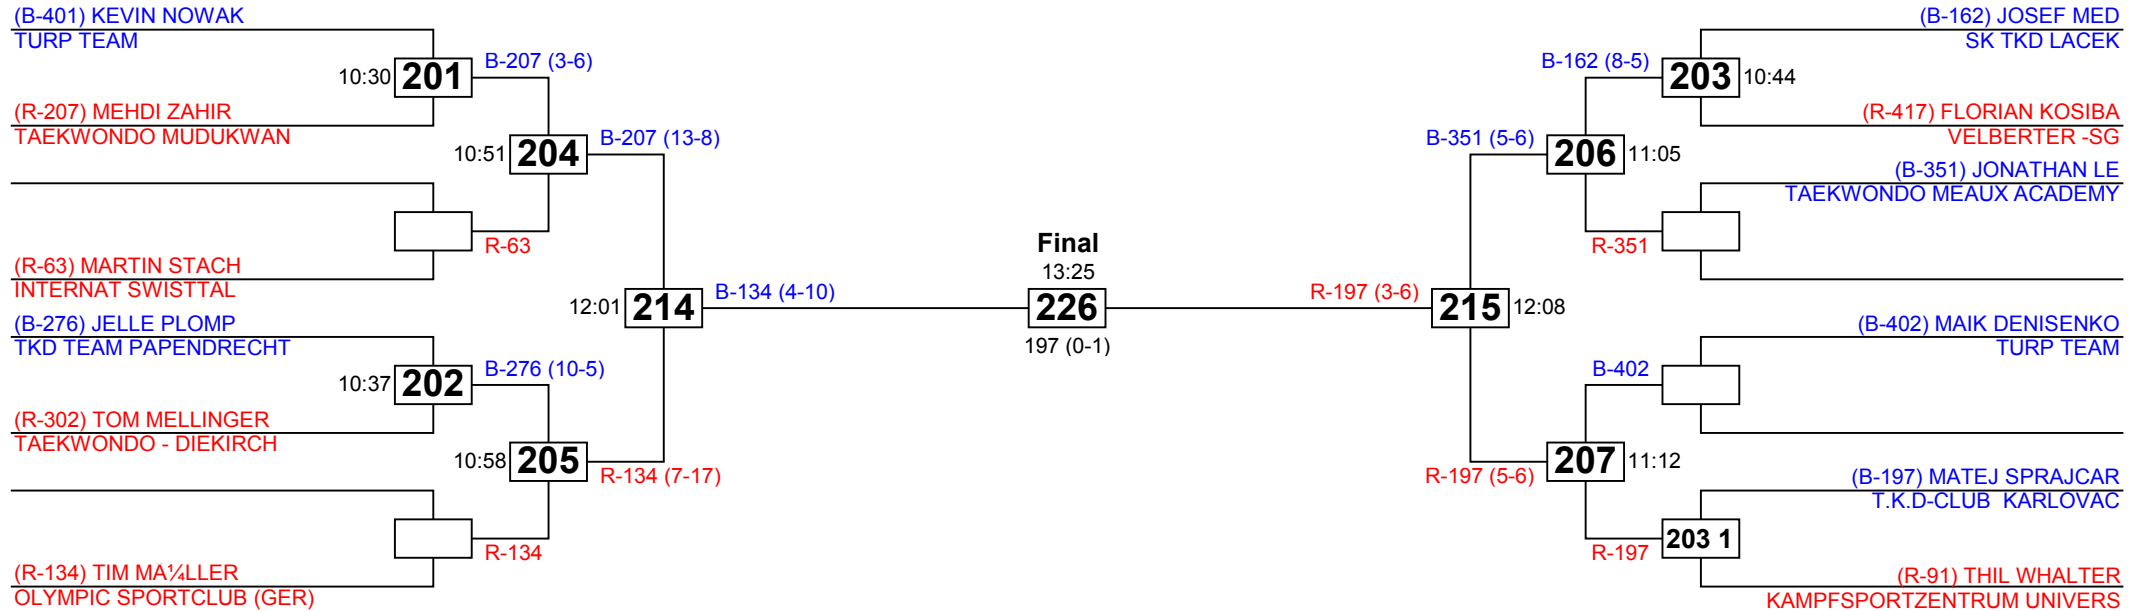

Saturday 13 February 2010

Luxembourg Open 2010

Cadets Male A -41 kg

Competitors: 11

Dudelange

Saturday 13 February 2010

Luxembourg Open 2010

Cadets Male A -45 kg