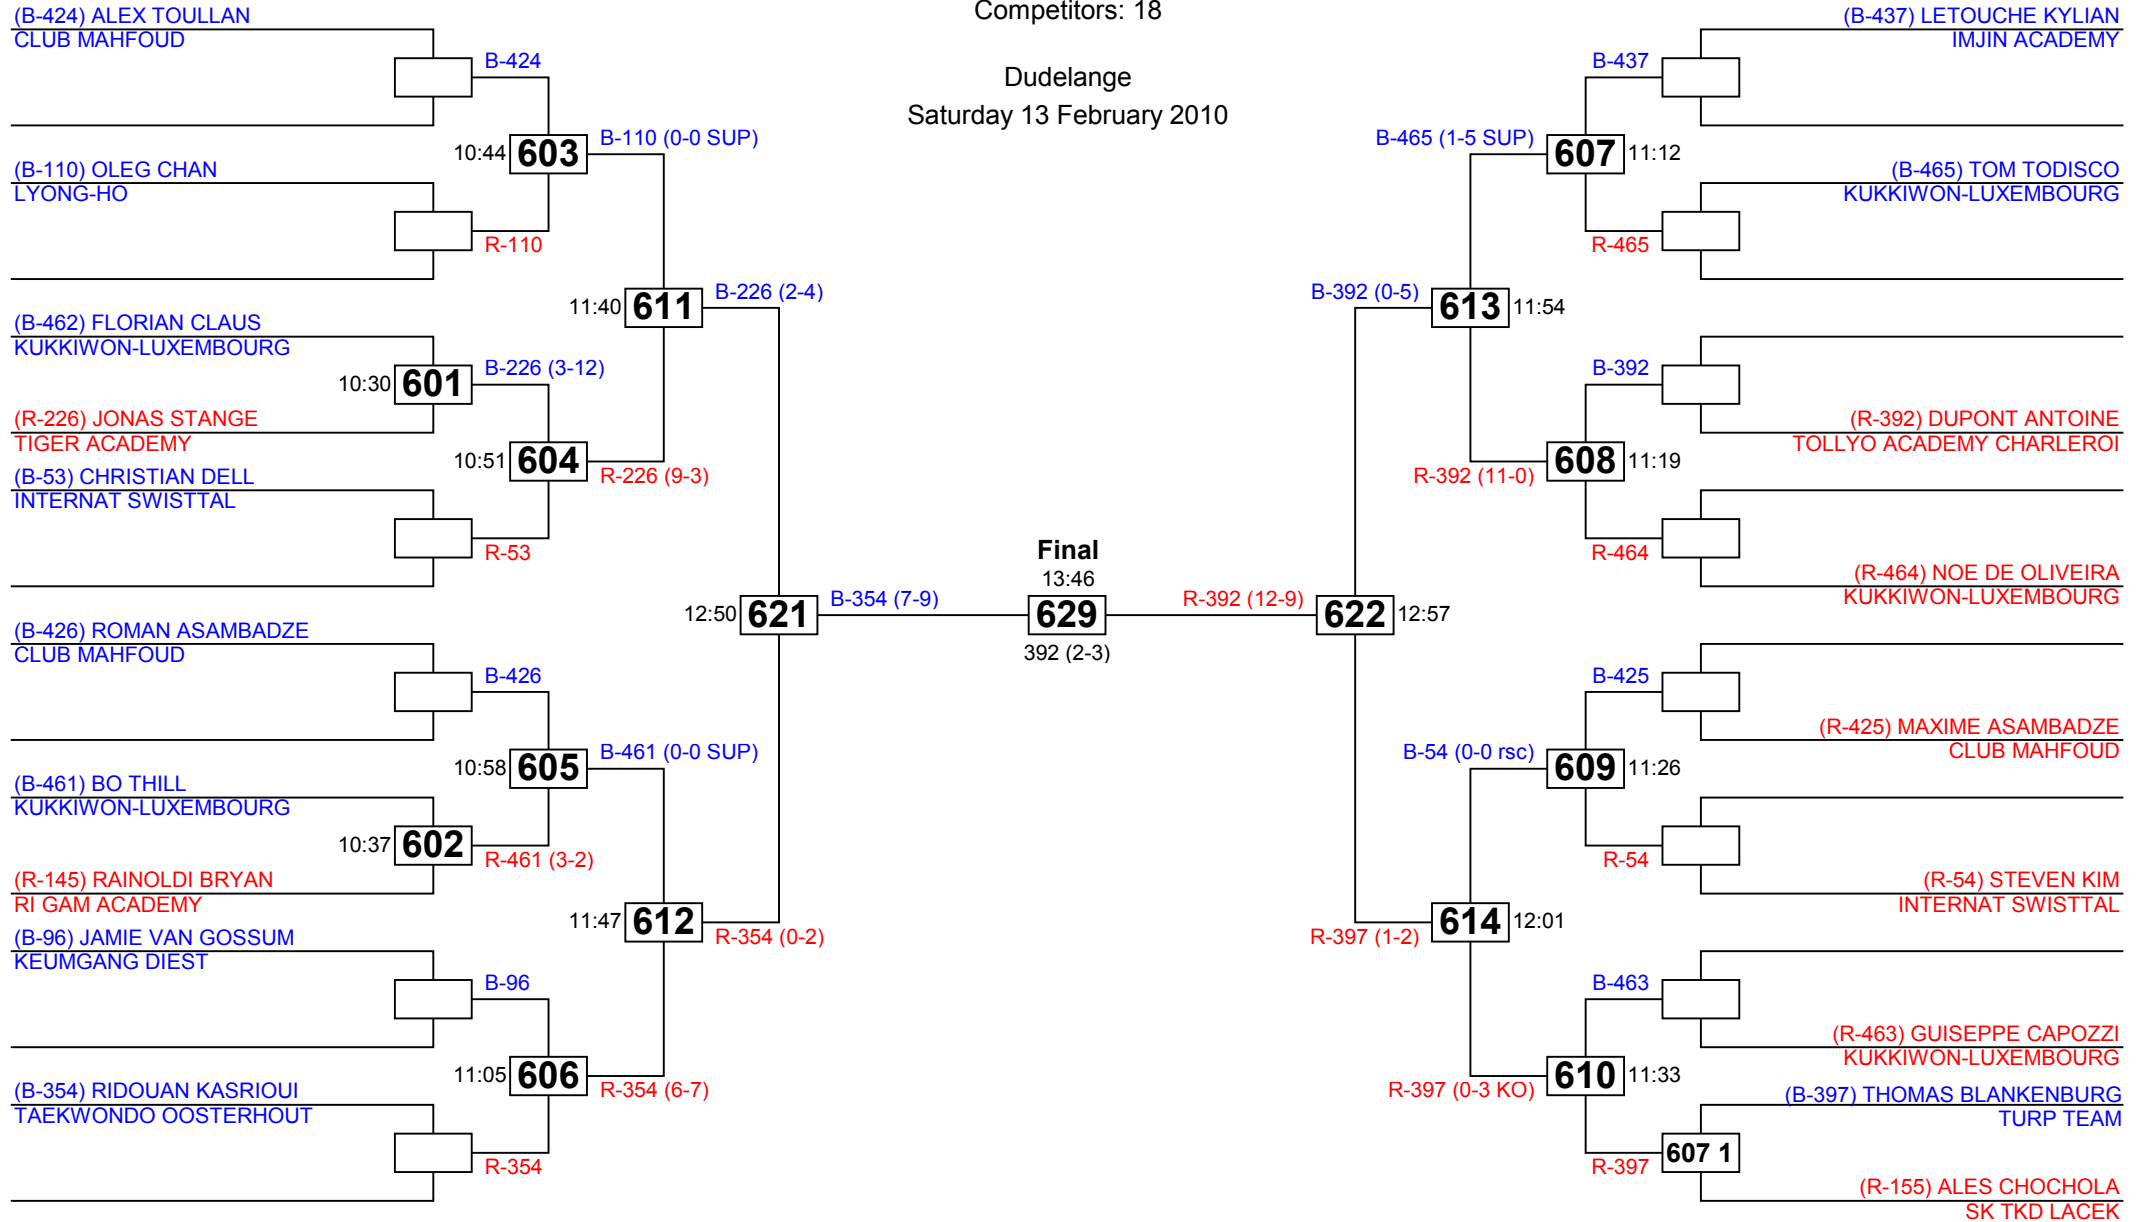

Luxembourg Open 2010

Pupils Male A -32 kg

Competitors: 18

Dudelange

Saturday 13 February 2010