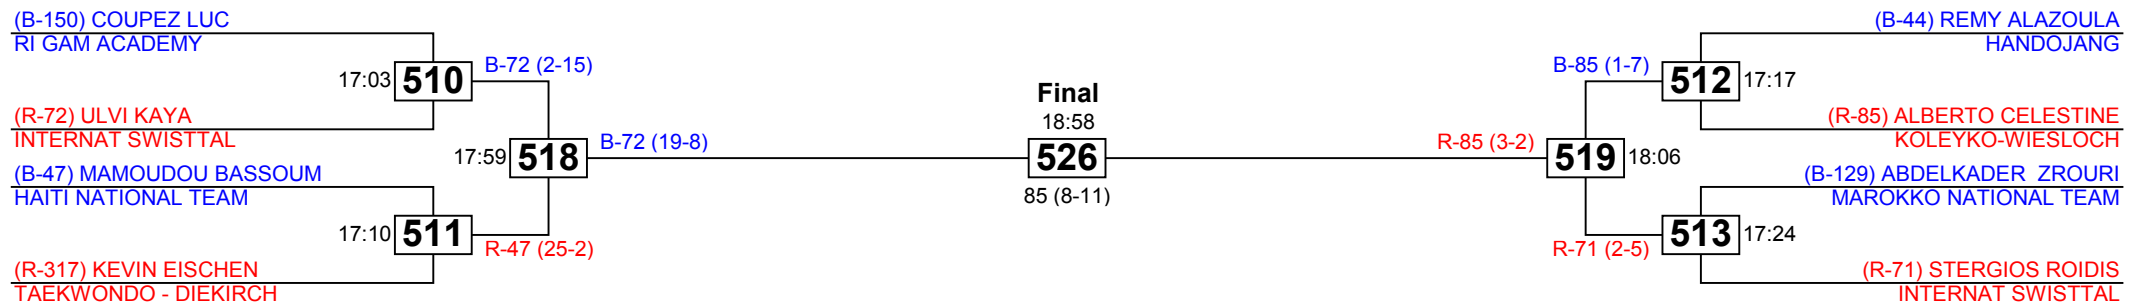

Competitors: 3

Dudelange

Saturday 13 February 2010

Luxembourg Open 2010

Seniors Male A +87 kg

Competitors: 8

Dudelange

Saturday 13 February 2010