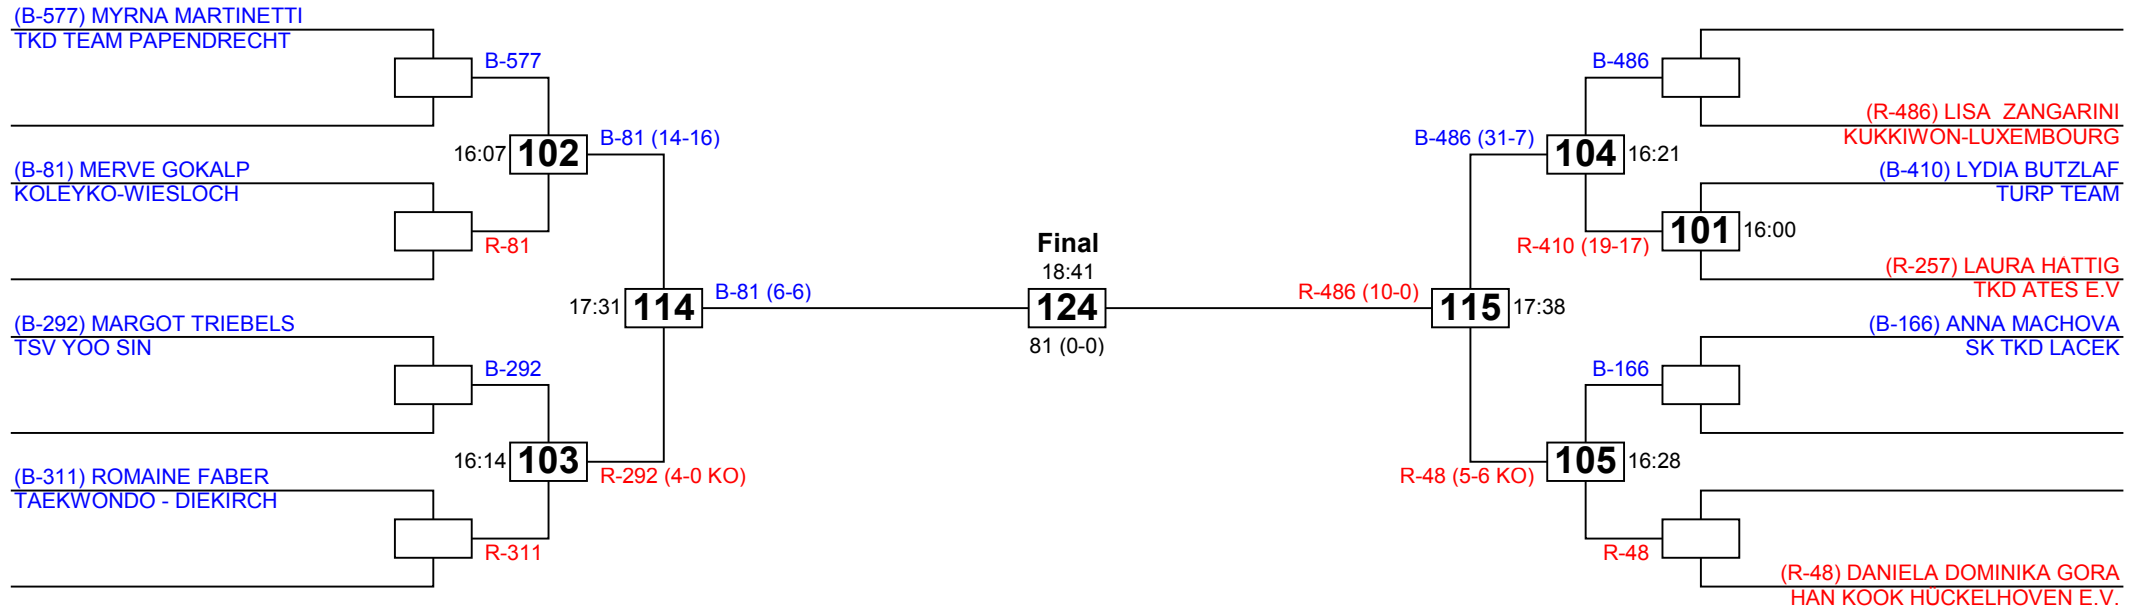

Luxembourg Open 2010

Seniors Female A -67 kg (Welter)

Competitors: 9

Dudelange

Saturday 13 February 2010