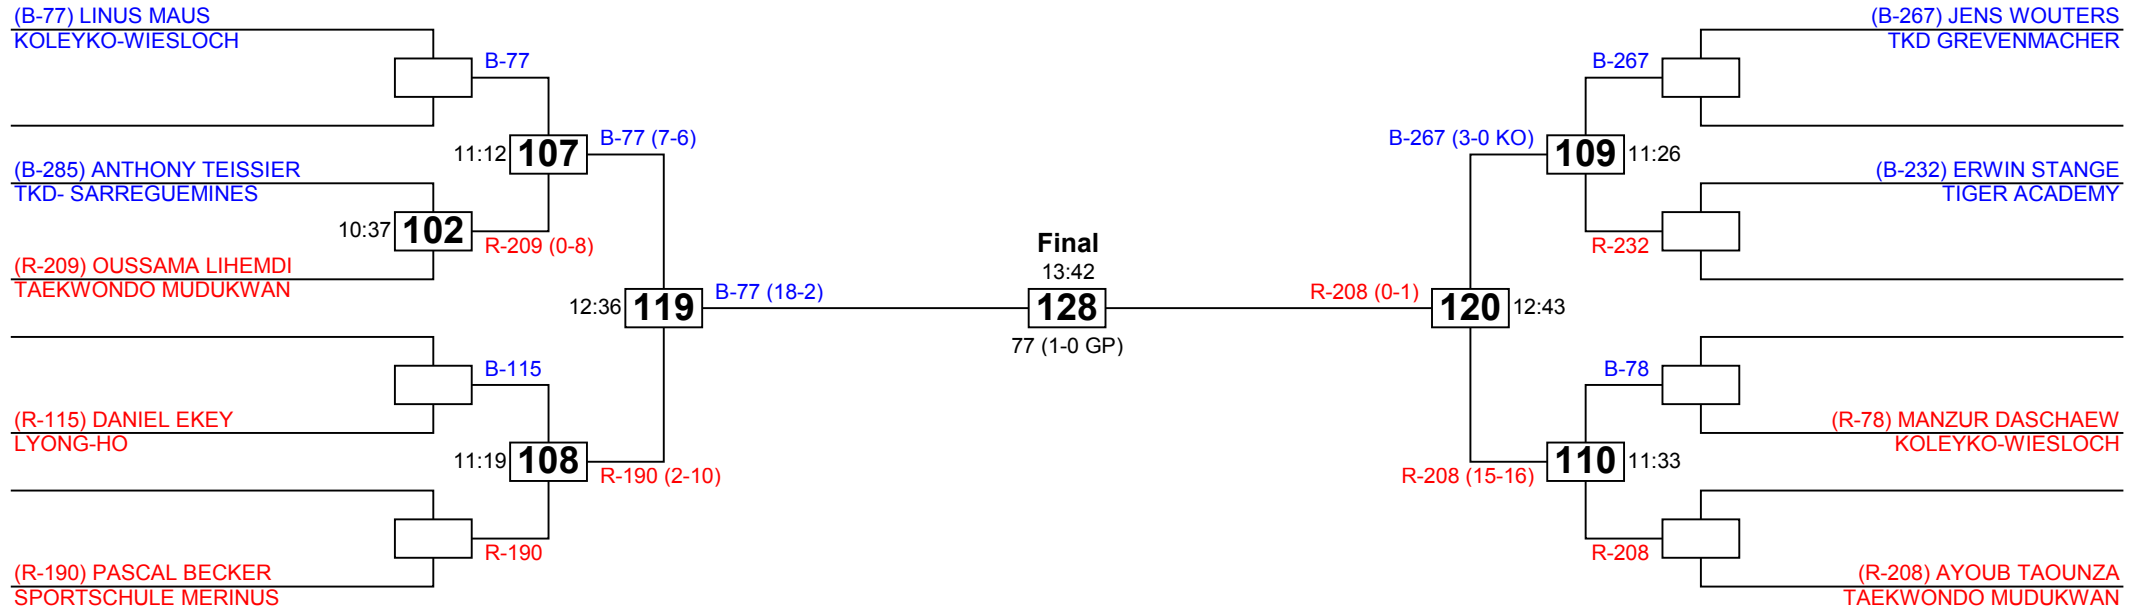

Luxembourg Open 2010

Cadets Male B -41 kg

Competitors: 9

Dudelange

Saturday 13 February 2010