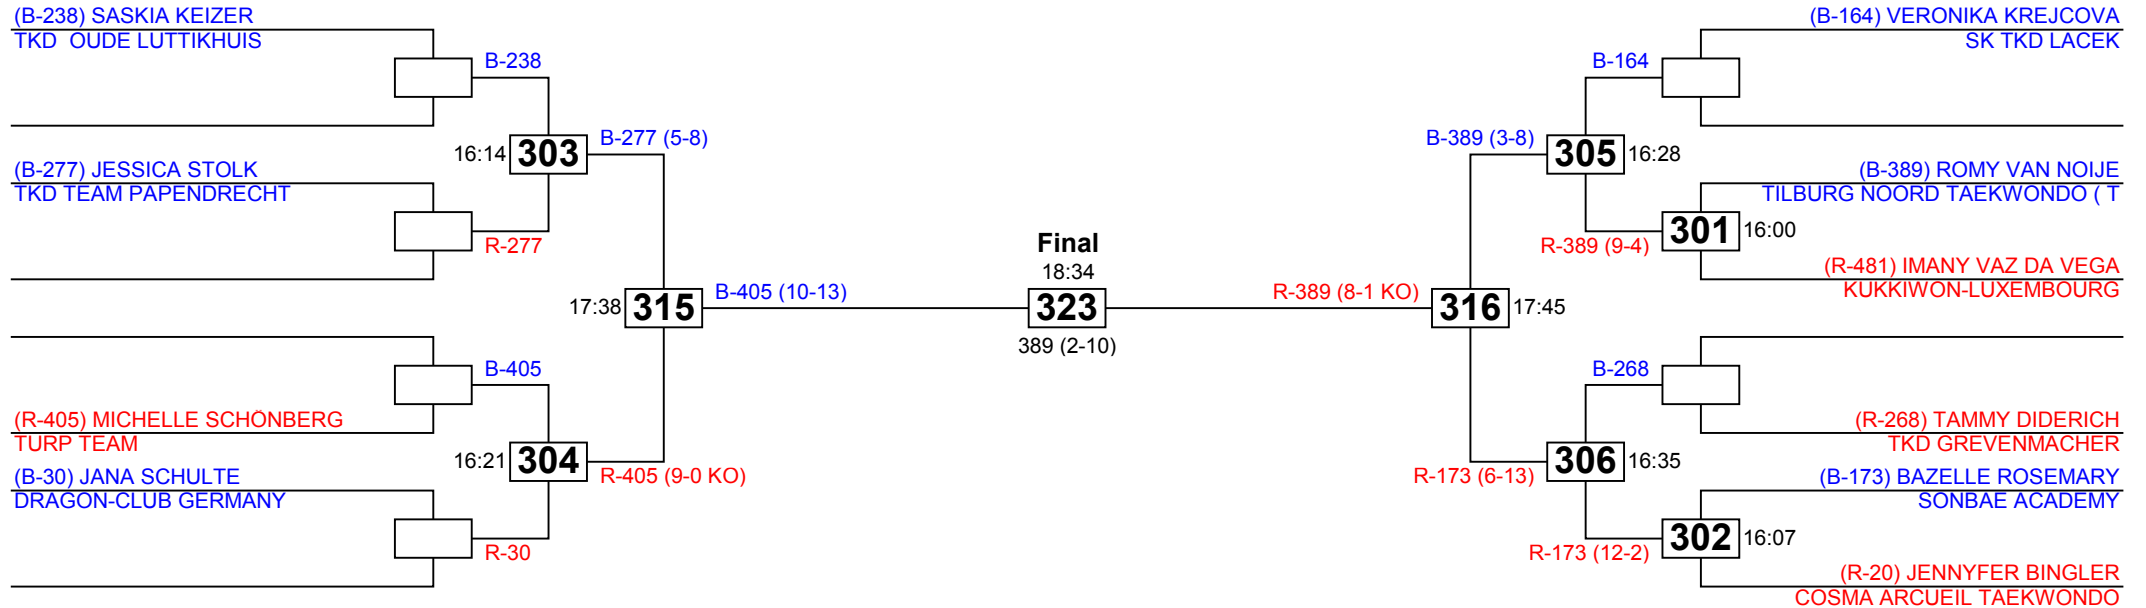

Luxembourg Open 2010

Juniors Female A -55 kg (Welter)

Competitors: 10

Dudelange

Saturday 13 February 2010