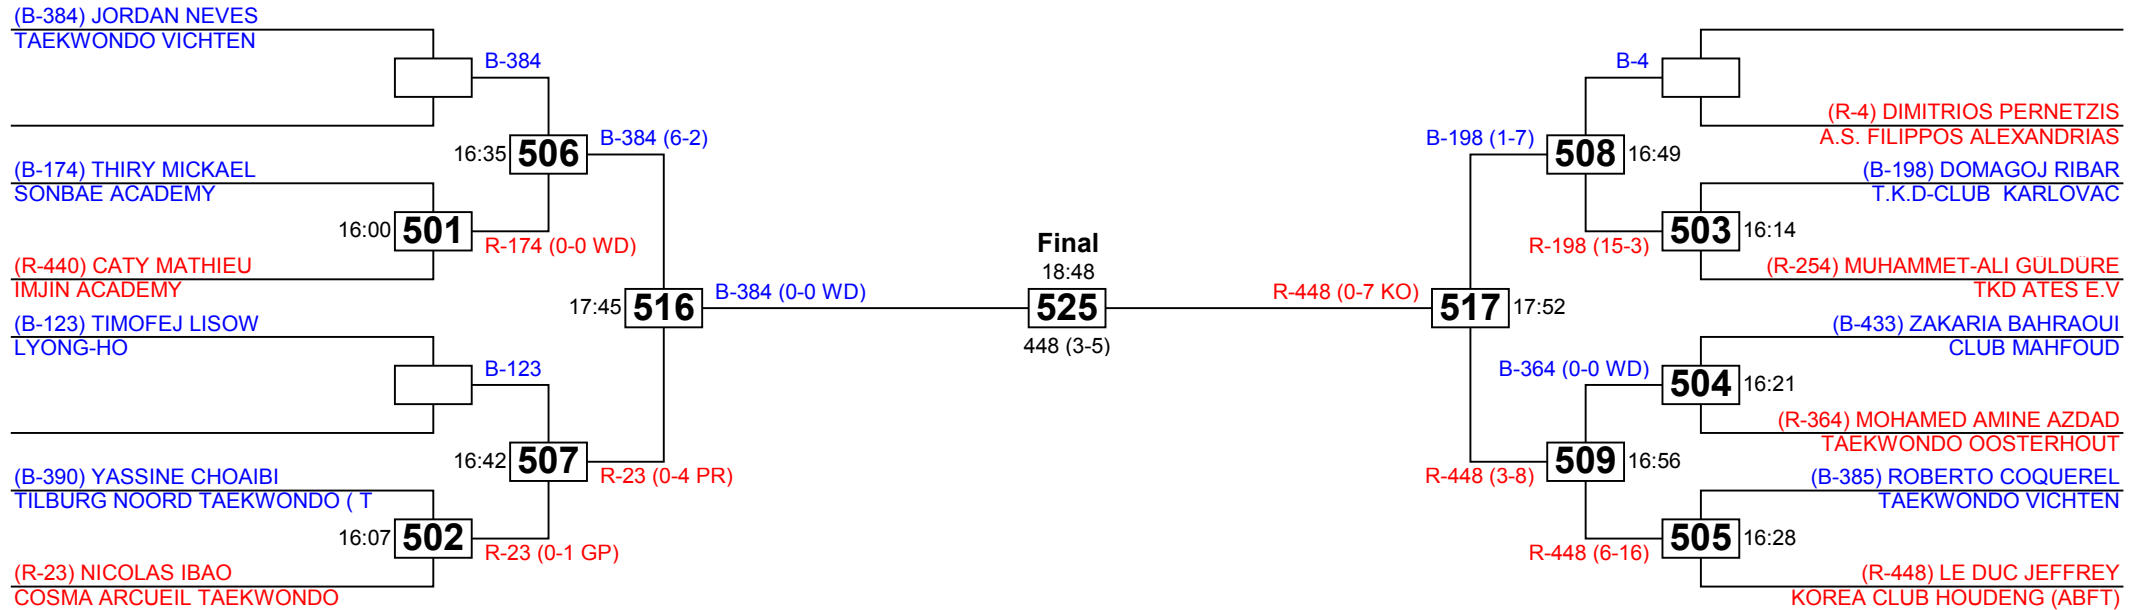

22 (0-0)

(R-22) GABRIEL COLLOT
COSMA ARCUEIL TAEKWONDO

Luxembourg Open 2010

Juniors Male A -55 kg (Feather)

Competitors: 13

Dudelange

Saturday 13 February 2010

Luxembourg Open 2010