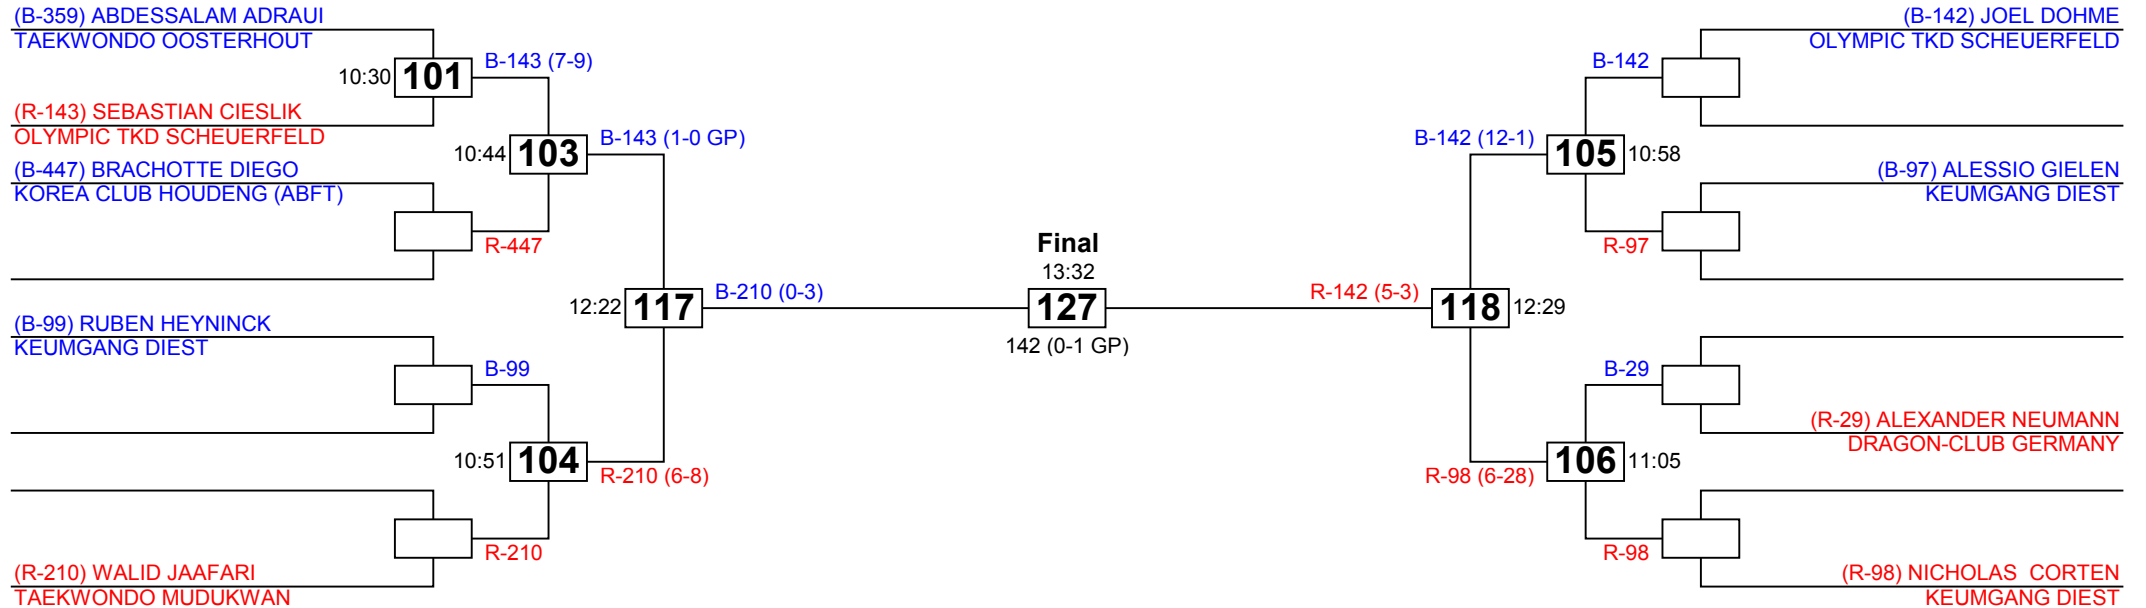

Luxembourg Open 2010

Cadets Male A -45 kg

Competitors: 9

Dudelange

Saturday 13 February 2010