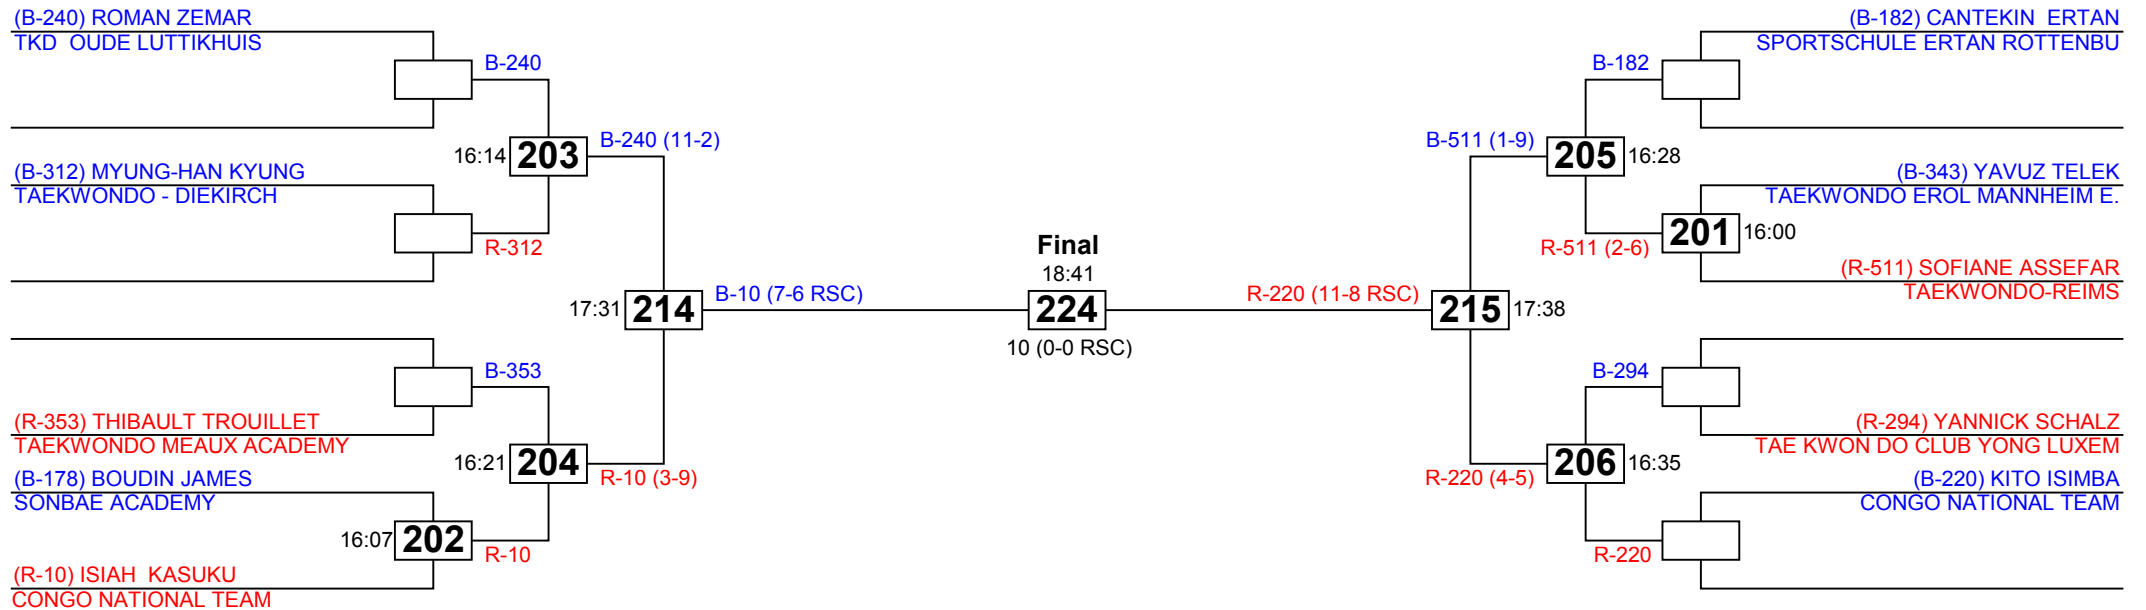

Luxembourg Open 2010

Seniors Male A -63 kg

Competitors: 10

Dudelange

Saturday 13 February 2010