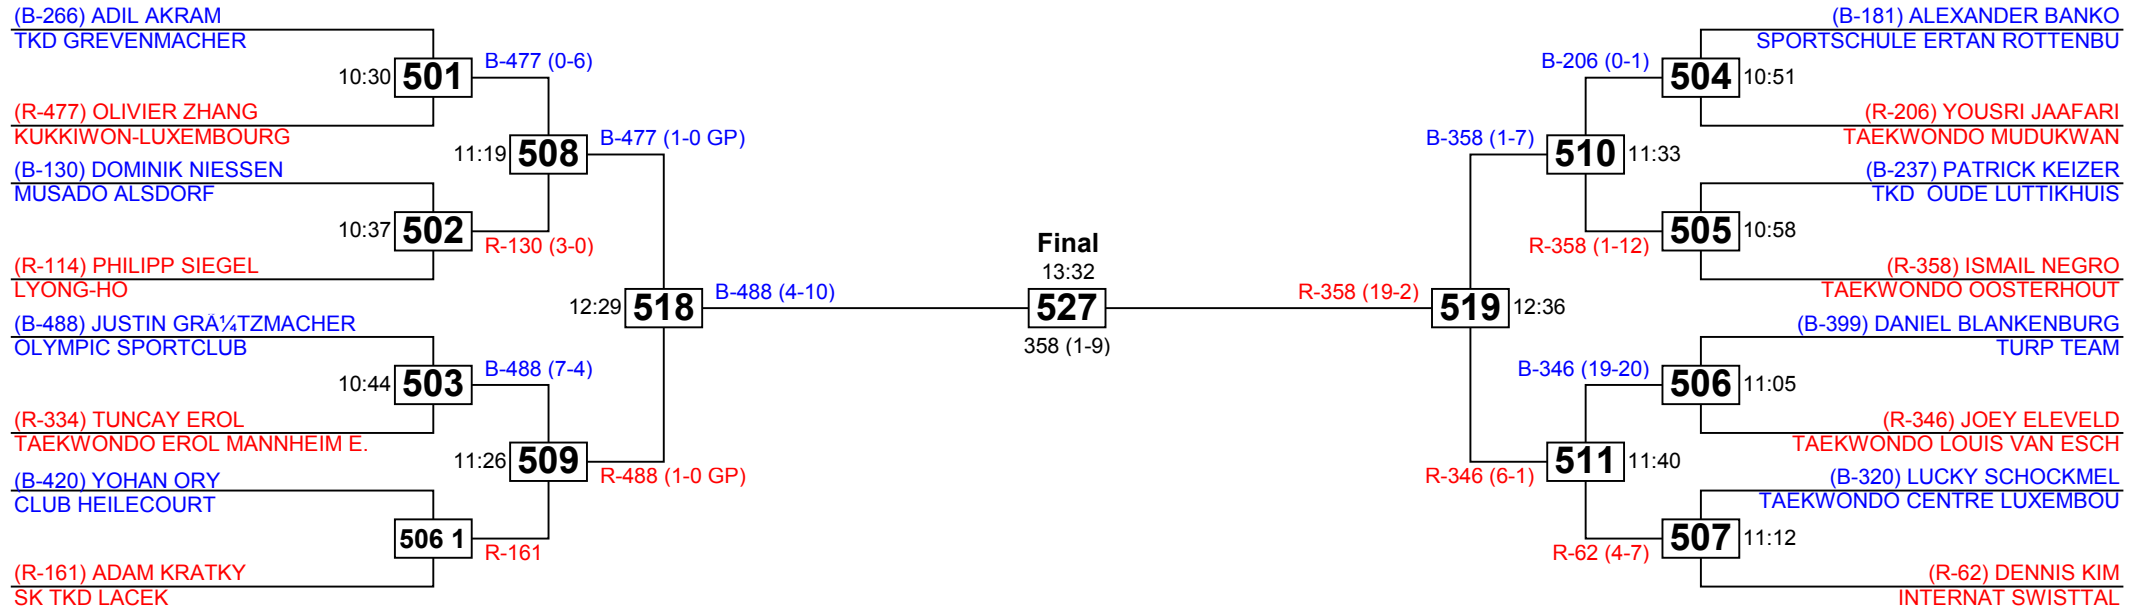

Luxembourg Open 2010

Cadets Male A -37 kg

Competitors: 15

Dudelange

Saturday 13 February 2010