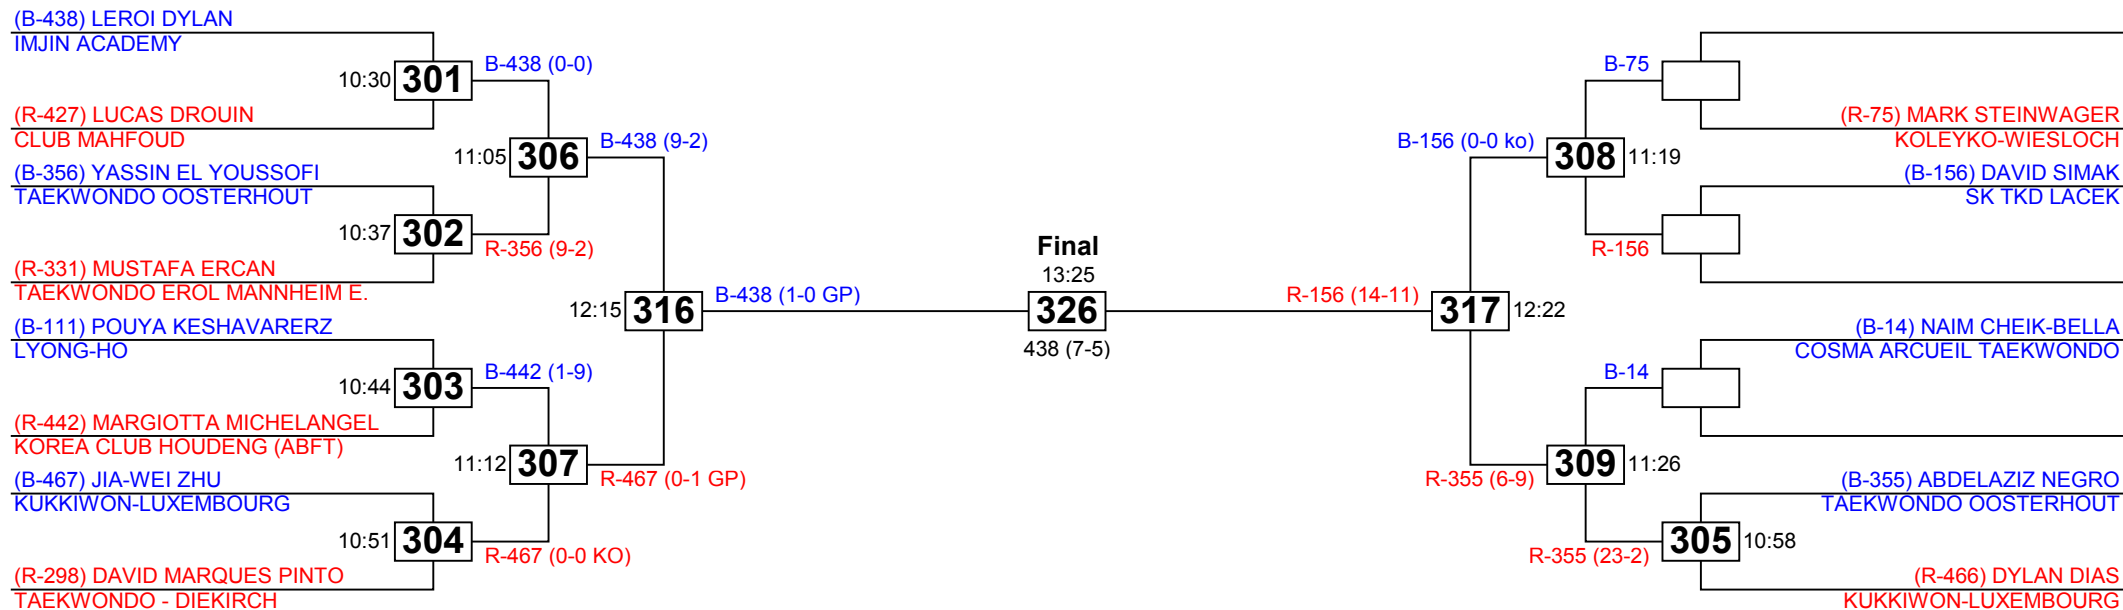

Competitors: 18

Dudelange

Saturday 13 February 2010

Luxembourg Open 2010

Pupils Male A -37 kg

Competitors: 13

Dudelange

Saturday 13 February 2010