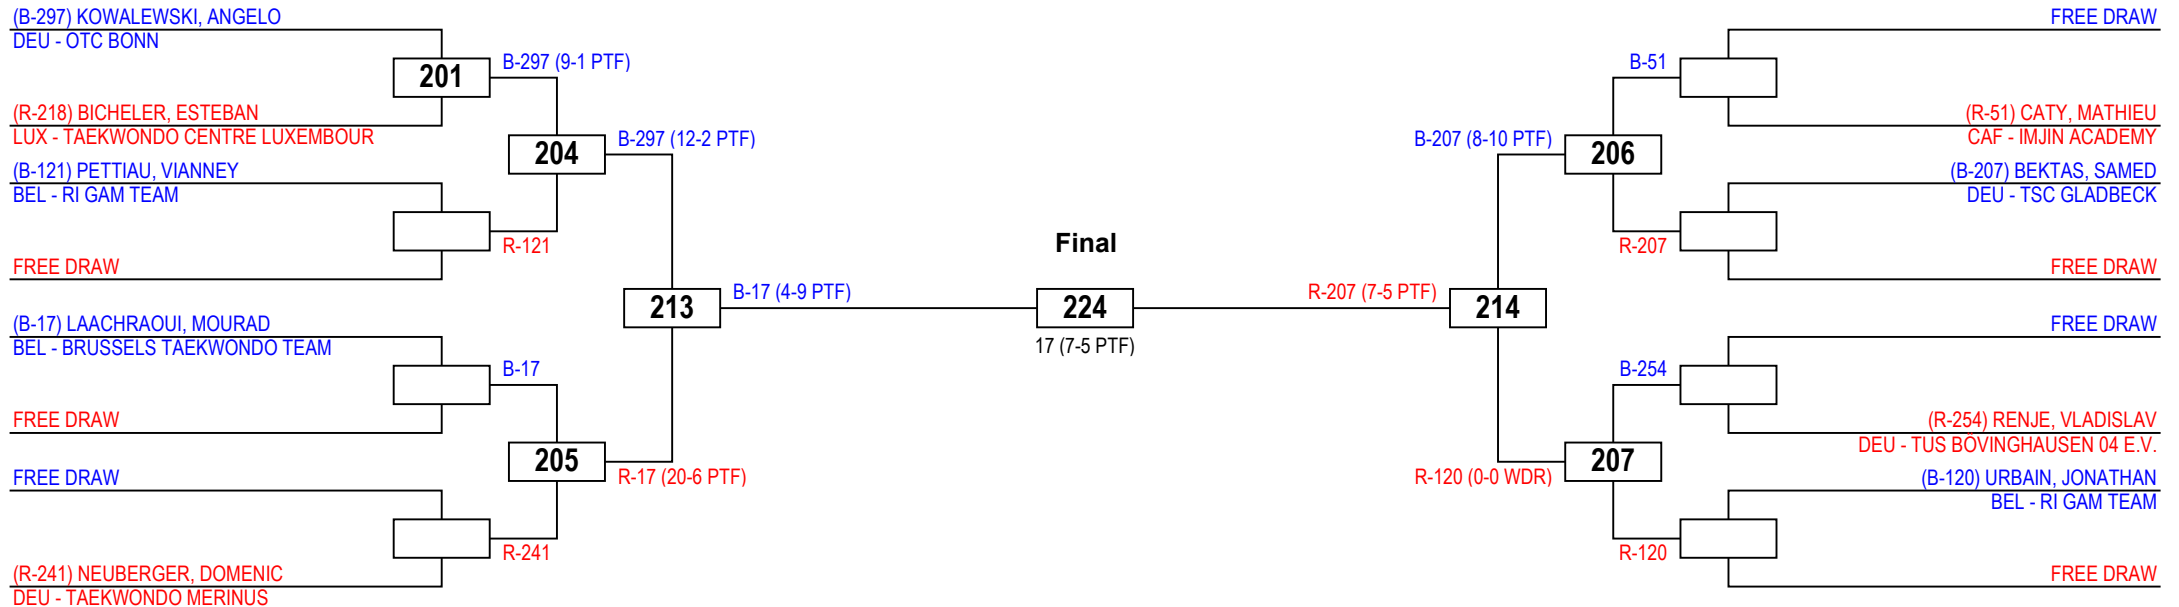

International Luxembourg Open 2012

Juniors Male A -59

Competitors: 9

Dudelange

Saturday 25 February 2012