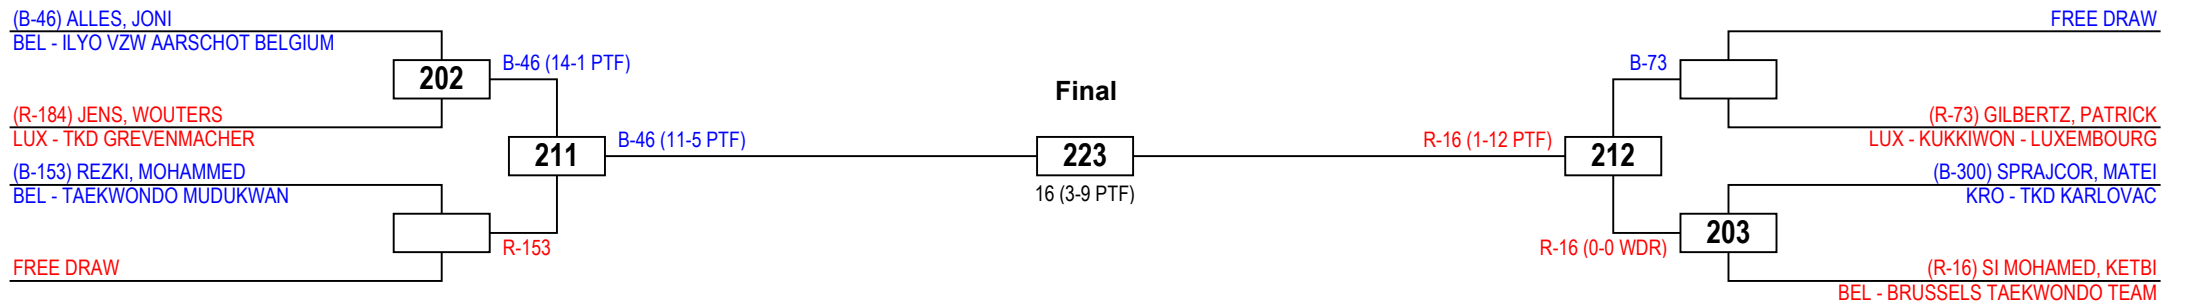

International Luxembourg Open 2012

Juniors Male A -55

Competitors: 6

Dudelange

Saturday 25 February 2012