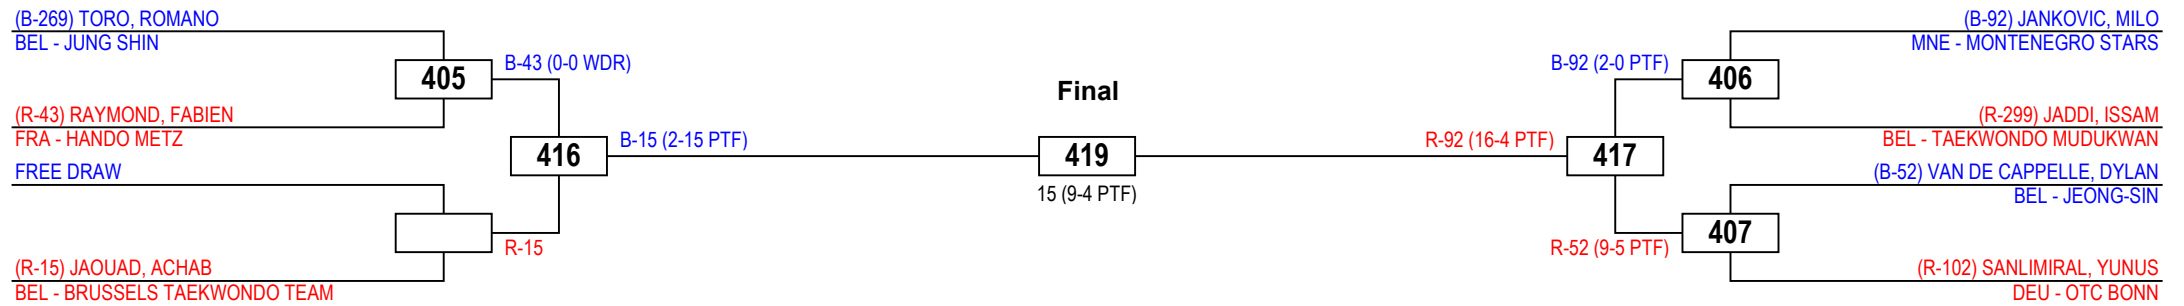

International Luxembourg Open 2012

Seniors Male A -63

Competitors: 7

Dudelange

Saturday 25 February 2012