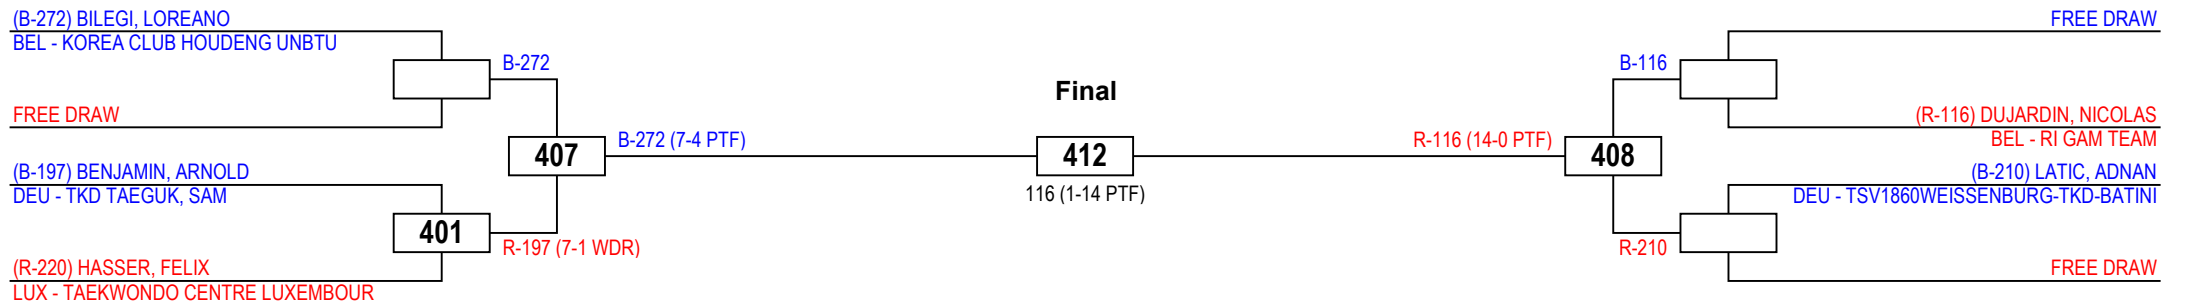

International Luxembourg Open 2012

Cadets Male B -31

Competitors: 5

Dudelange

Saturday 25 February 2012