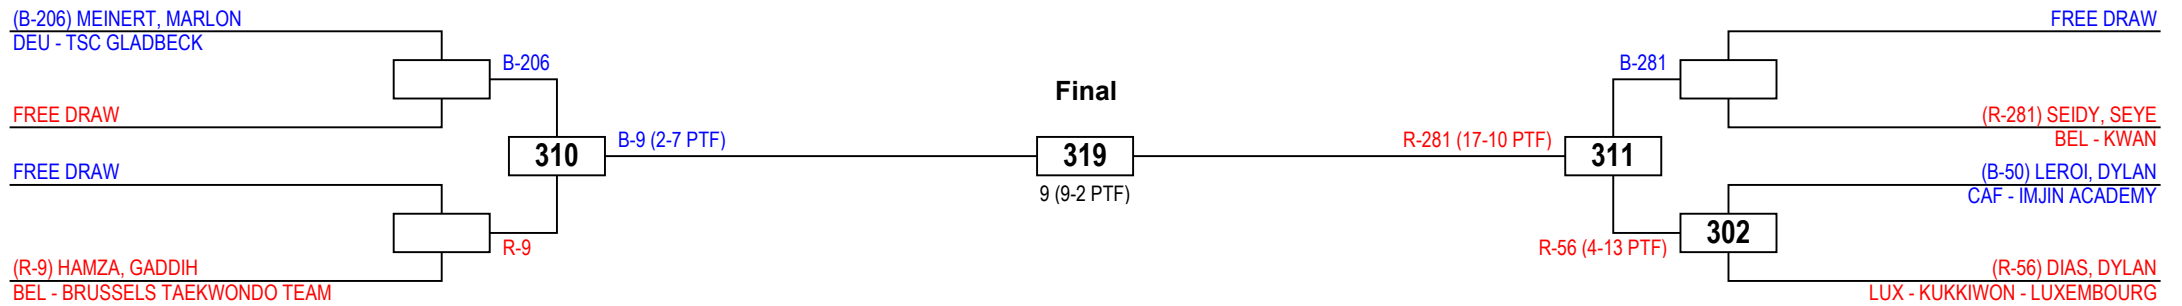

International Luxembourg Open 2012

Cadets Male A -45

Competitors: 5

Dudelange

Saturday 25 February 2012