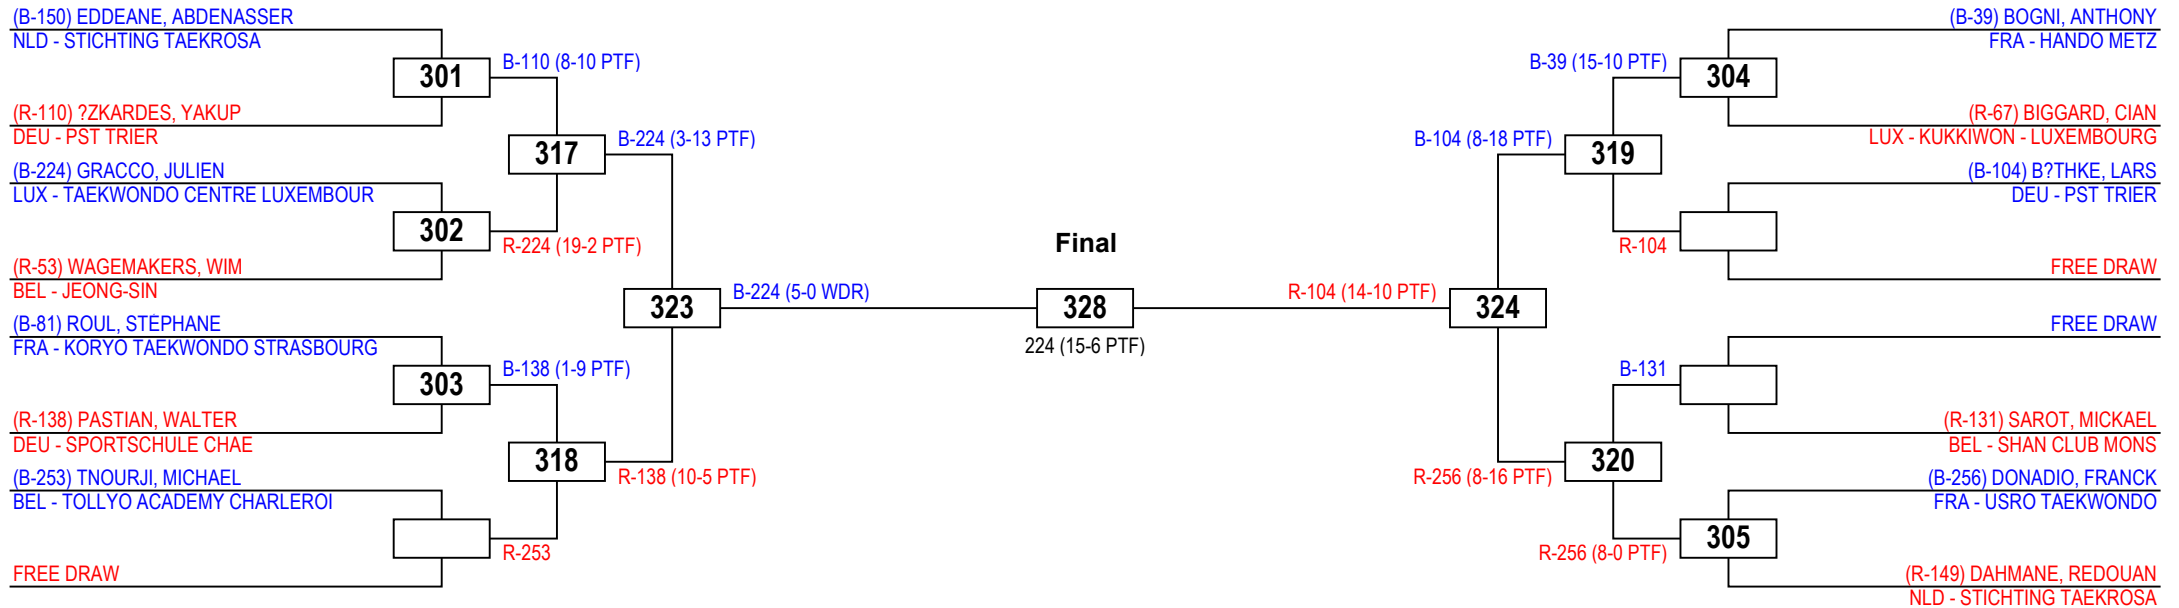

Saturday 25 February 2012

International Luxembourg Open 2012

Seniors Male A -68

Competitors: 13

Dudelange

Saturday 25 February 2012

International Luxembourg Open 2012

Seniors Male B -68