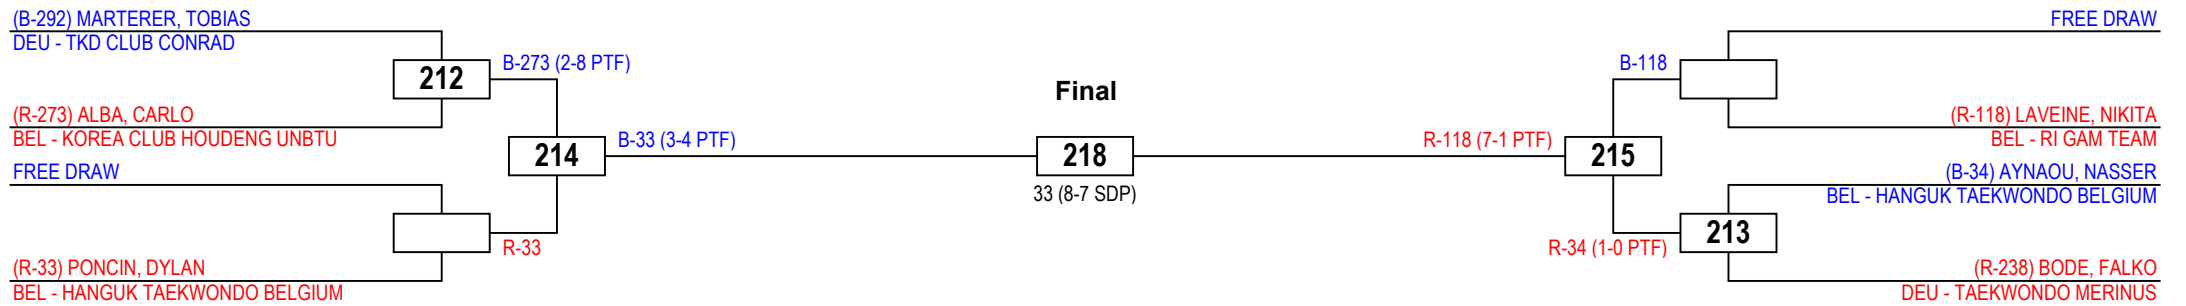

Dudelange

Saturday 25 February 2012

International Luxembourg Open 2012

Pupils Male B -41

Competitors: 3

Dudelange

Saturday 25 February 2012

(B-293) SARTHER, BENEDICT
DEU - TKD CLUB CONRAD