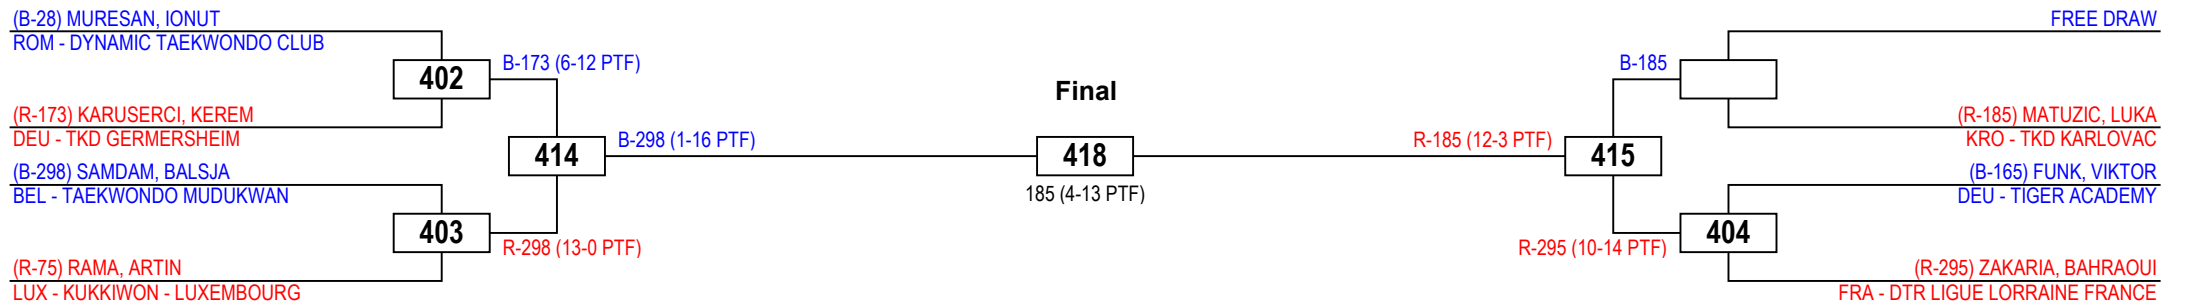

(R-194) KRIER, POL
LUX - TKD STENGEFORT

International Luxembourg Open 2012

Juniors Male A -73

Competitors: 7

Dudelange

Saturday 25 February 2012

International Luxembourg Open 2012

Juniors Male A +78