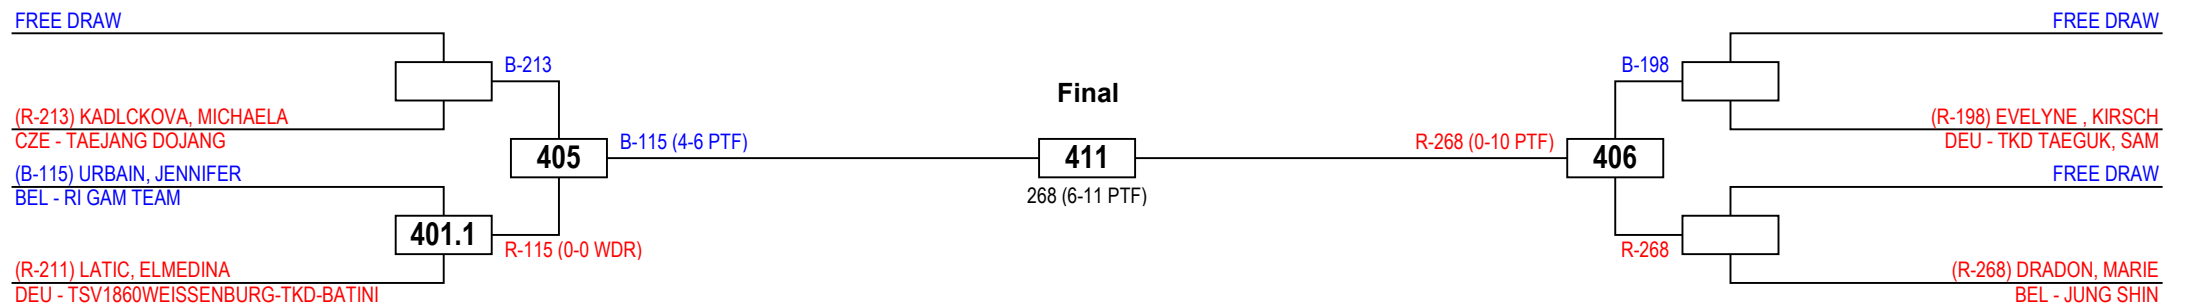

International Luxembourg Open 2012

Cadets Female A -45

Competitors: 4

Dudelange

Saturday 25 February 2012