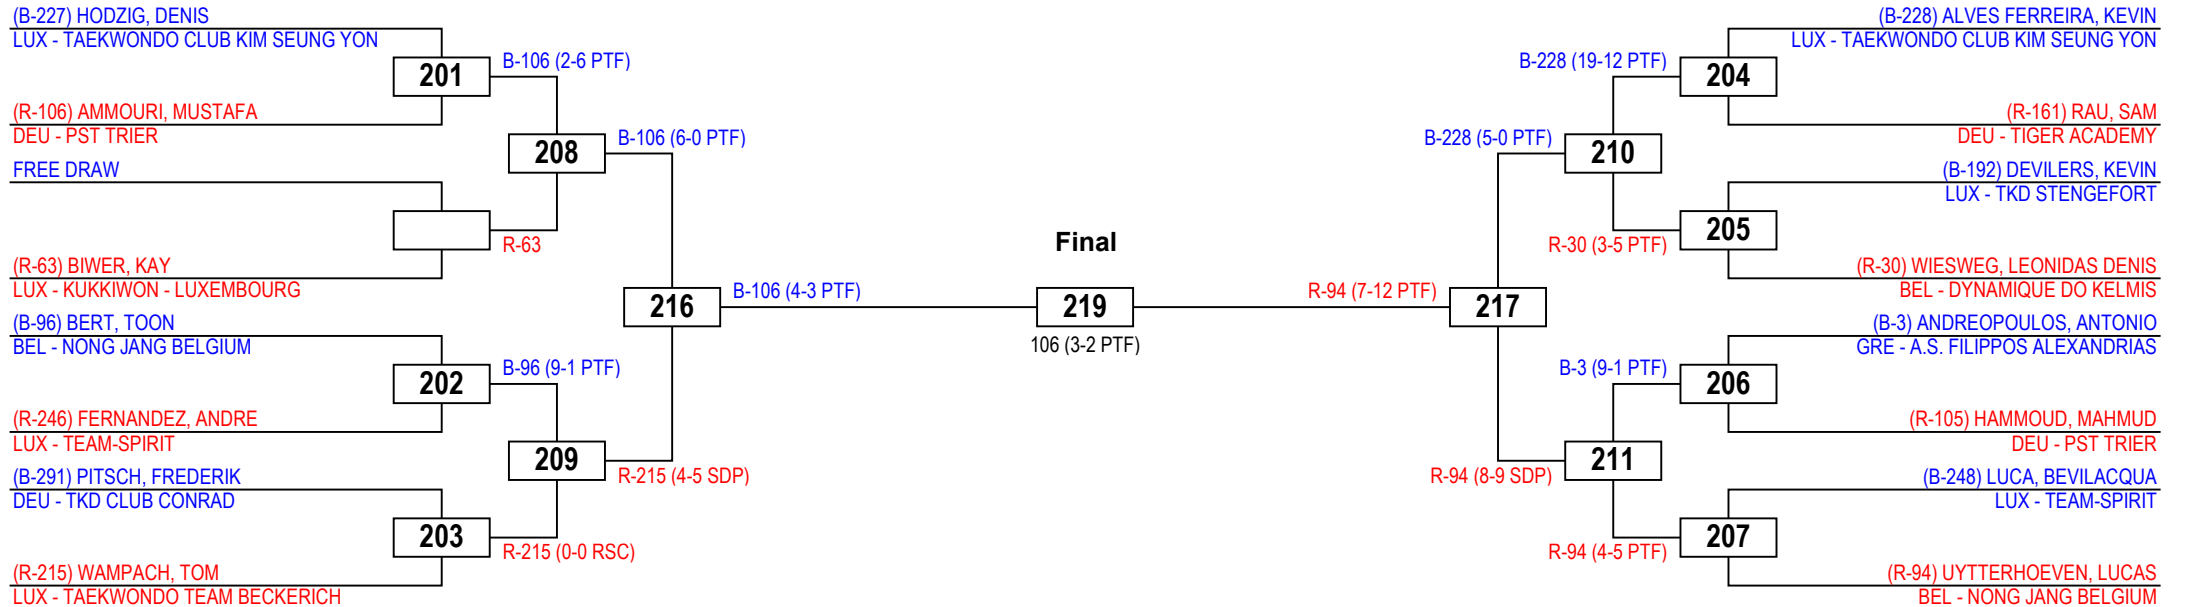

114

136 (0-3 PTF)

(R-136) SKLJAROV, DANIEL
DEU - SPORTSCHULE CHAE

International Luxembourg Open 2012

Pupils Male B -32

Competitors: 15

Dudelange

Saturday 25 February 2012