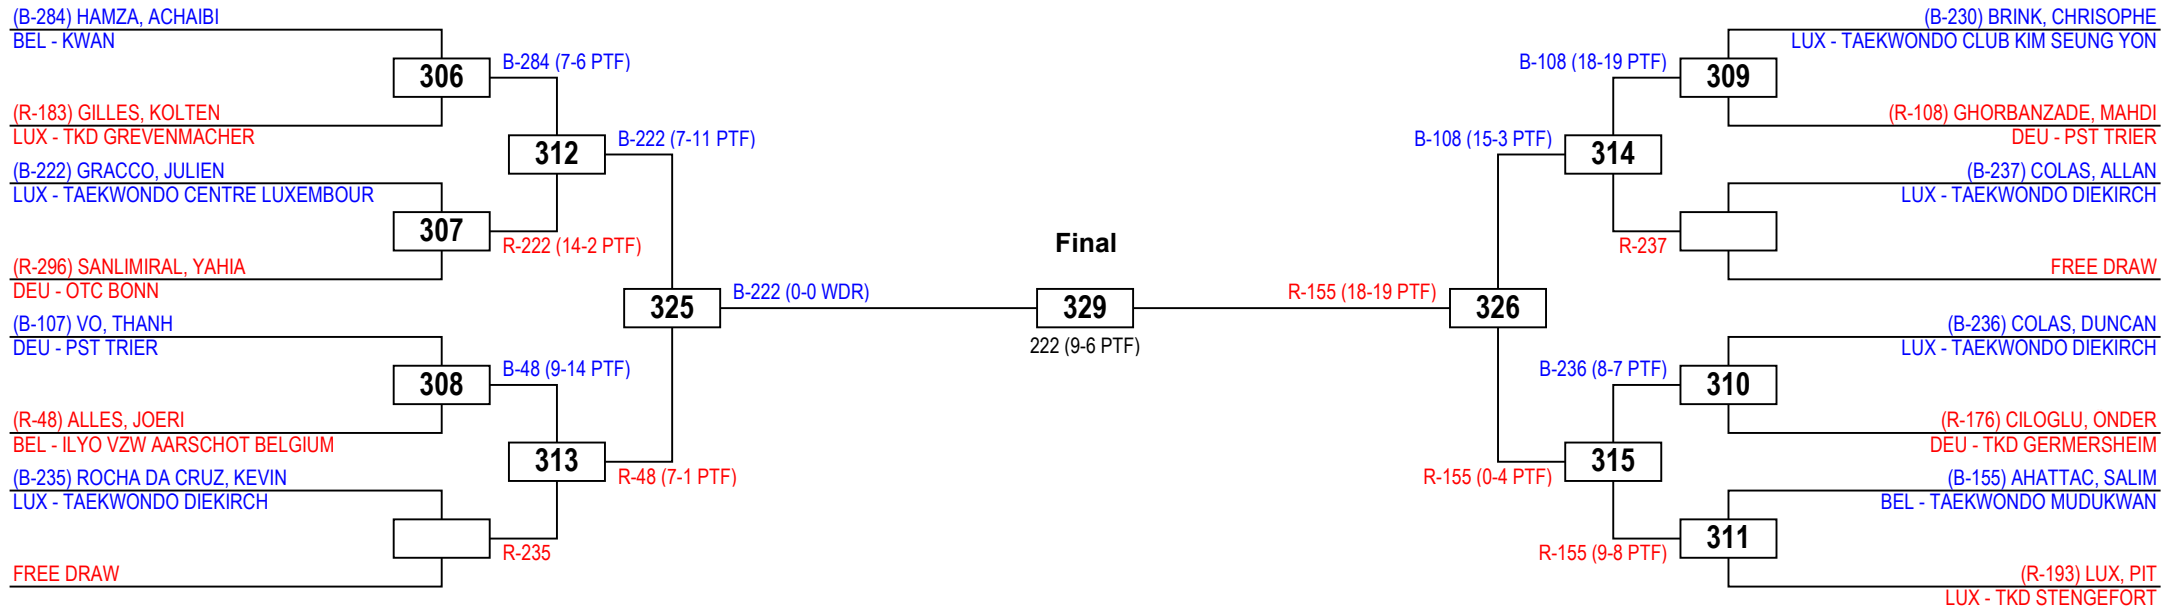

International Luxembourg Open 2012

Seniors Male A -74

Competitors: 14

Dudelange

Saturday 25 February 2012

International Luxembourg Open 2012

Seniors Male B -74

Competitors: 4