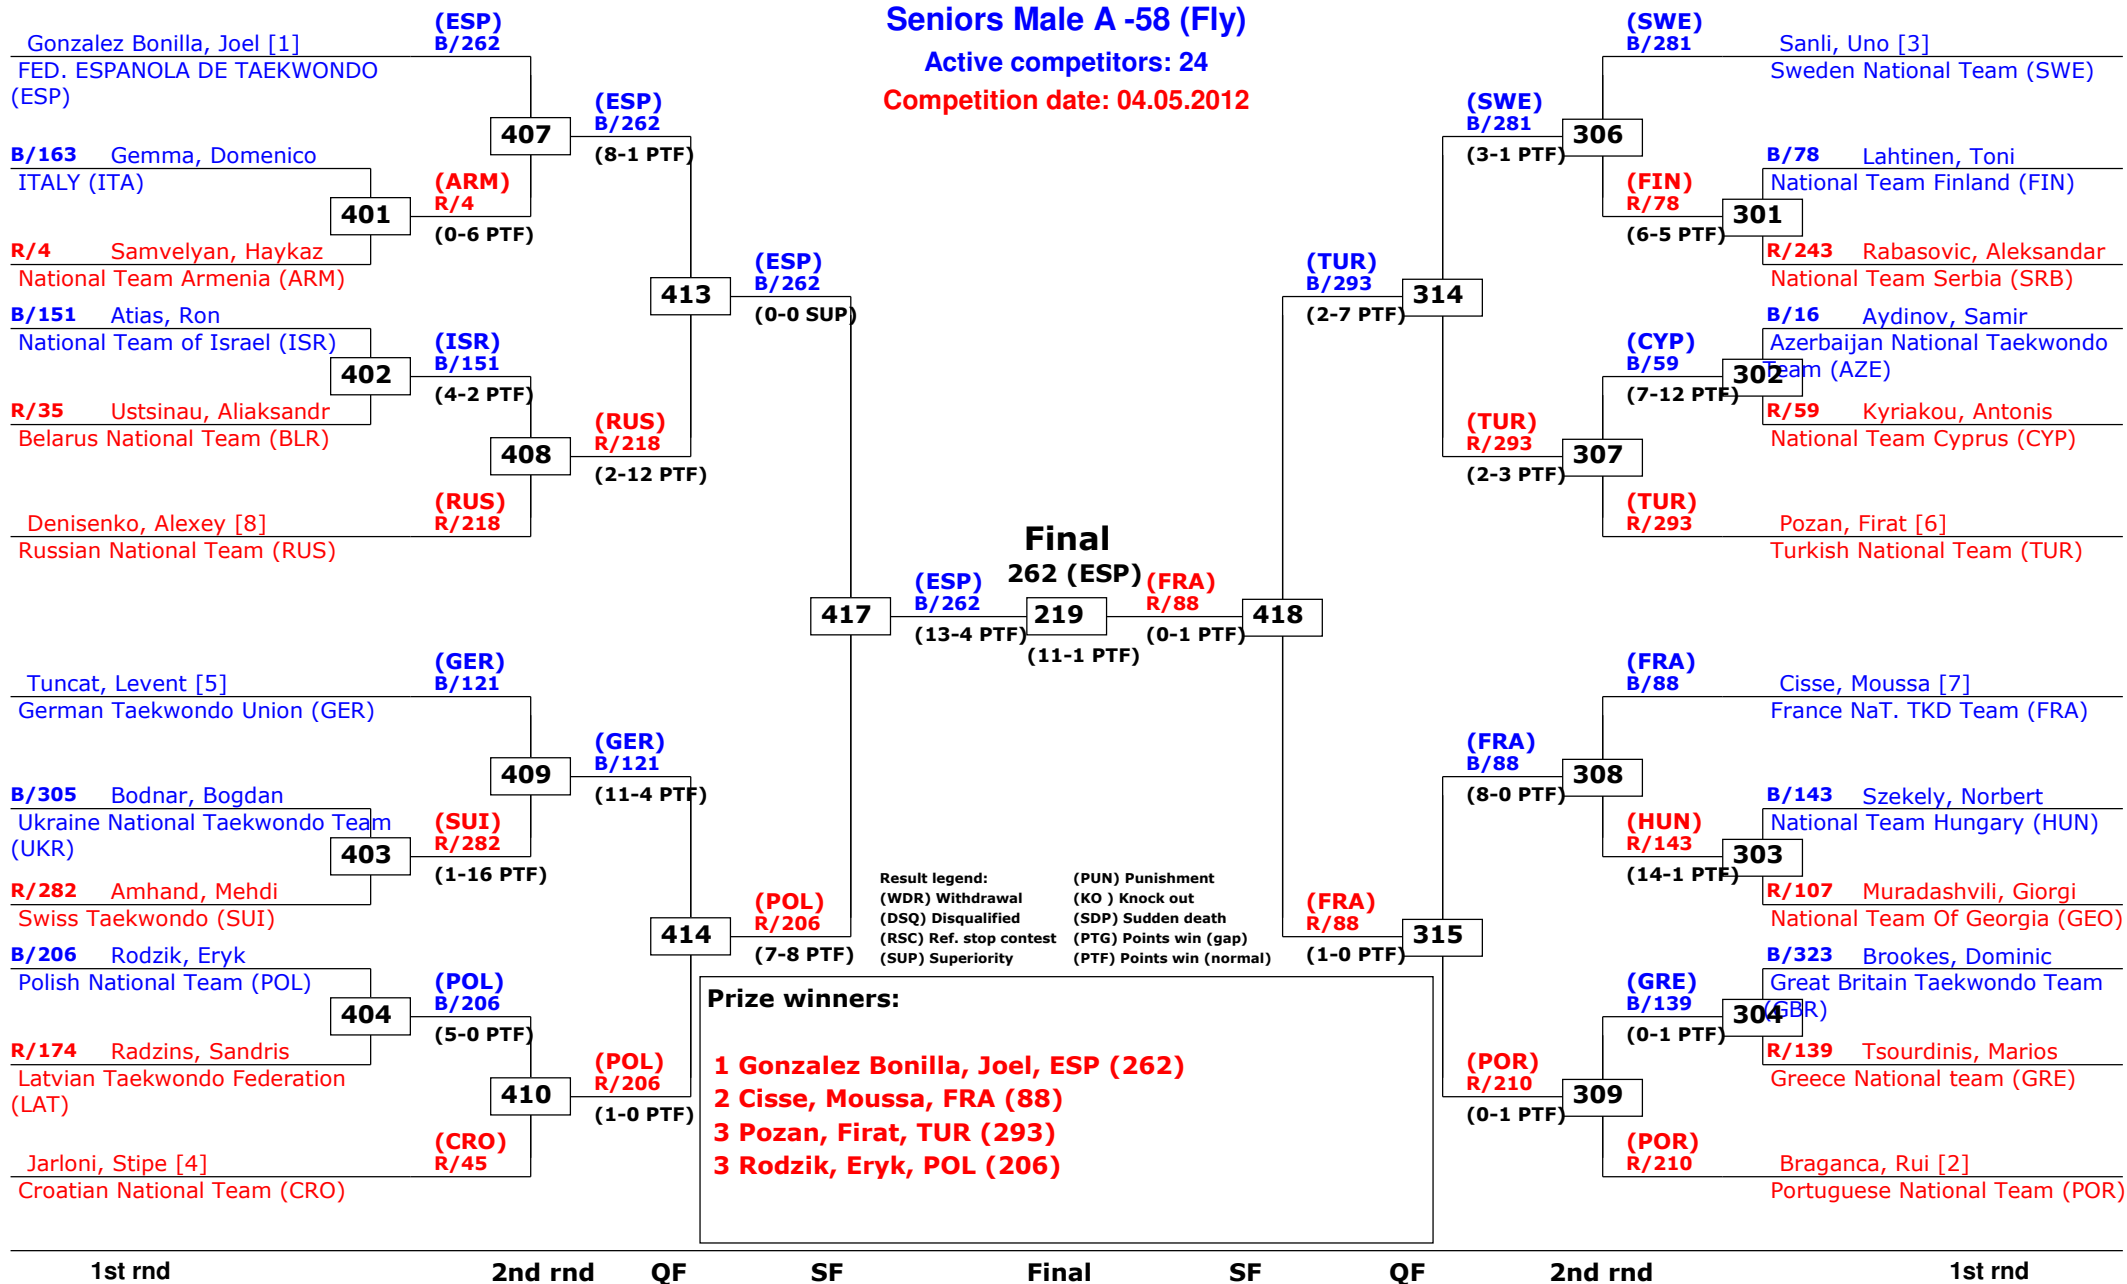

## Seniors Male A -58 (Fly)

Active competitors: 24

Competition date: 04.05.2012