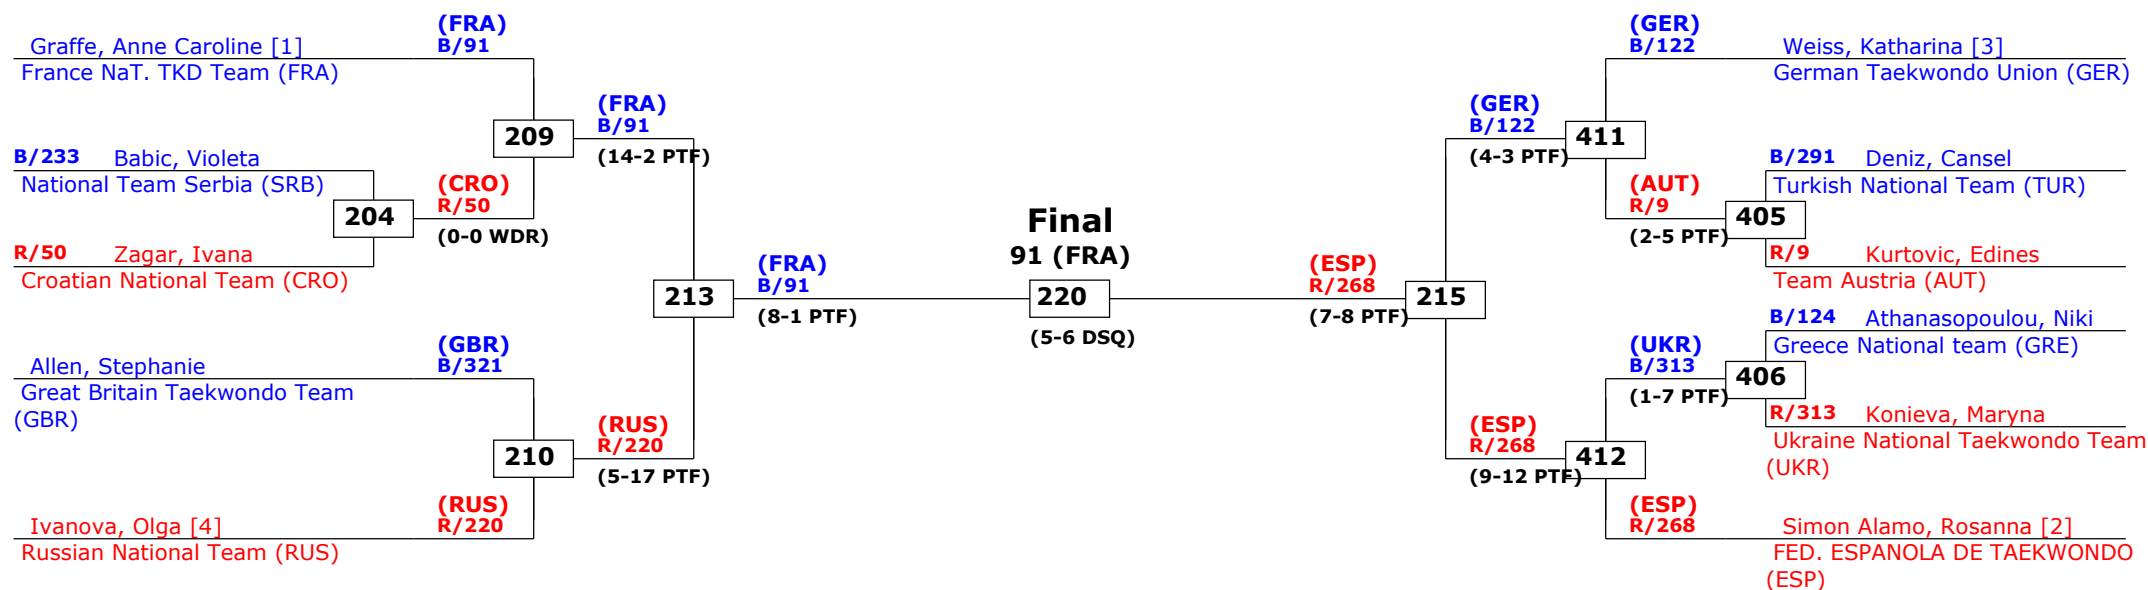

European Championship Seniors 2012

Manchester, Great Britain

Tournament date: 03.05.2012 upto 06.05.2012

Seniors Female A +73 (Heavy)

Active competitors: 11

Competition date: 04.05.2012

Result legend:
(WDR) Withdrawal (PUN) Punishment
(DSQ) Disqualified (KO) Knock out
(RSC) Ref. stop contest (SDP) Sudden death
(SUP) Superiority (PTG) Points win (gap)
(PTF) Points win (normal)

Prize winners:

1 Graffe, Anne Caroline, FRA (91)
2 Simon Alamo, Rosanna, ESP (268)
3 Weiss, Katharina, GER (122)
3 Ivanova, Olga, RUS (220)

1st rnd

QF

SF

Final

SF

QF

1st rnd