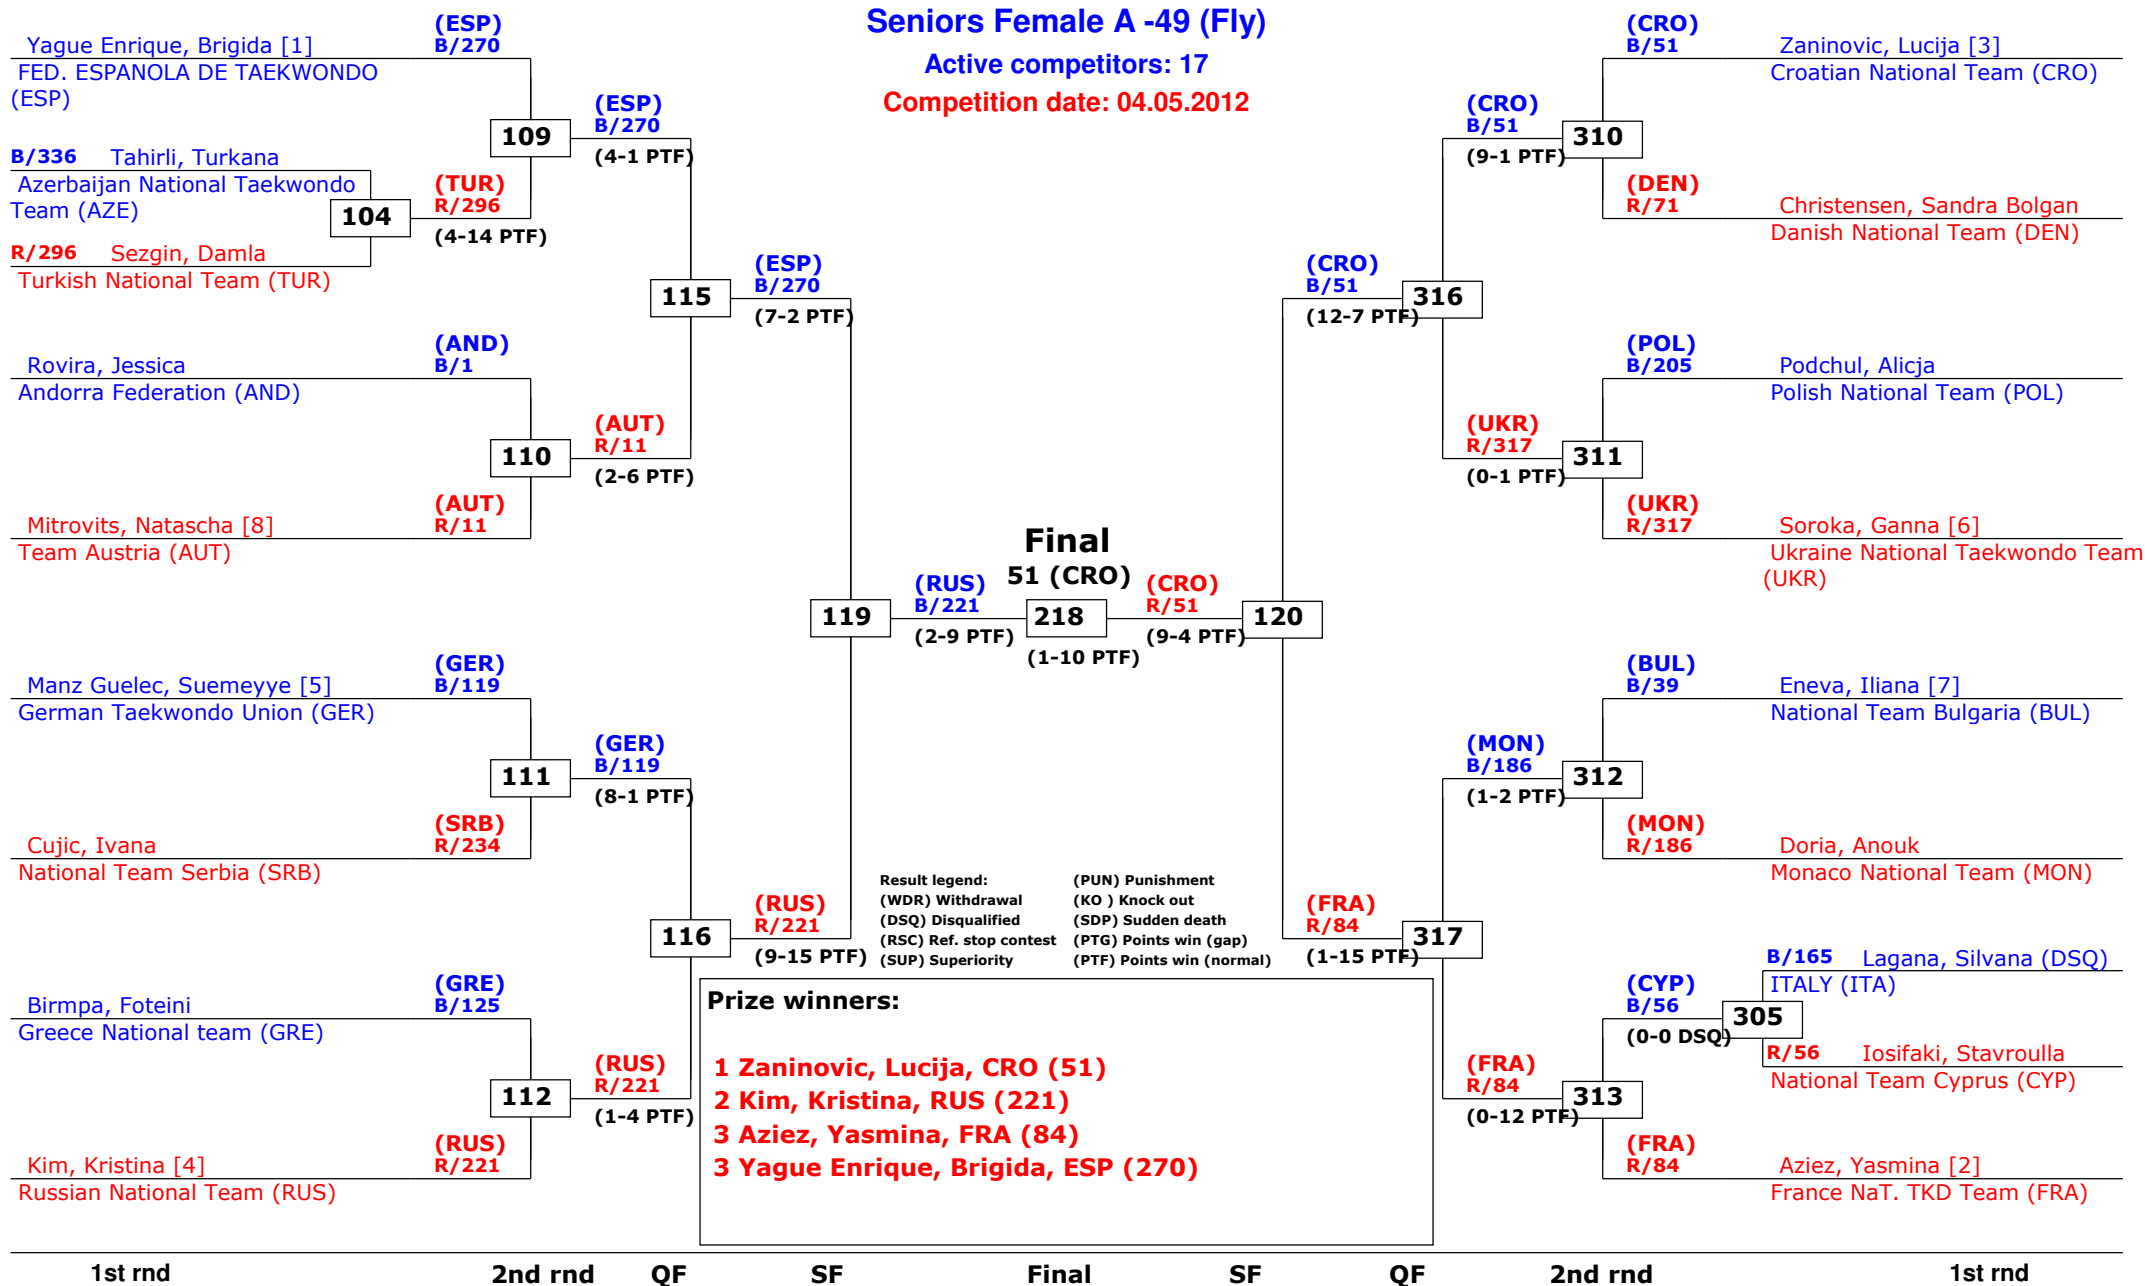

## Seniors Female A -49 (Fly)

Active competitors: 17

Competition date: 04.05.2012