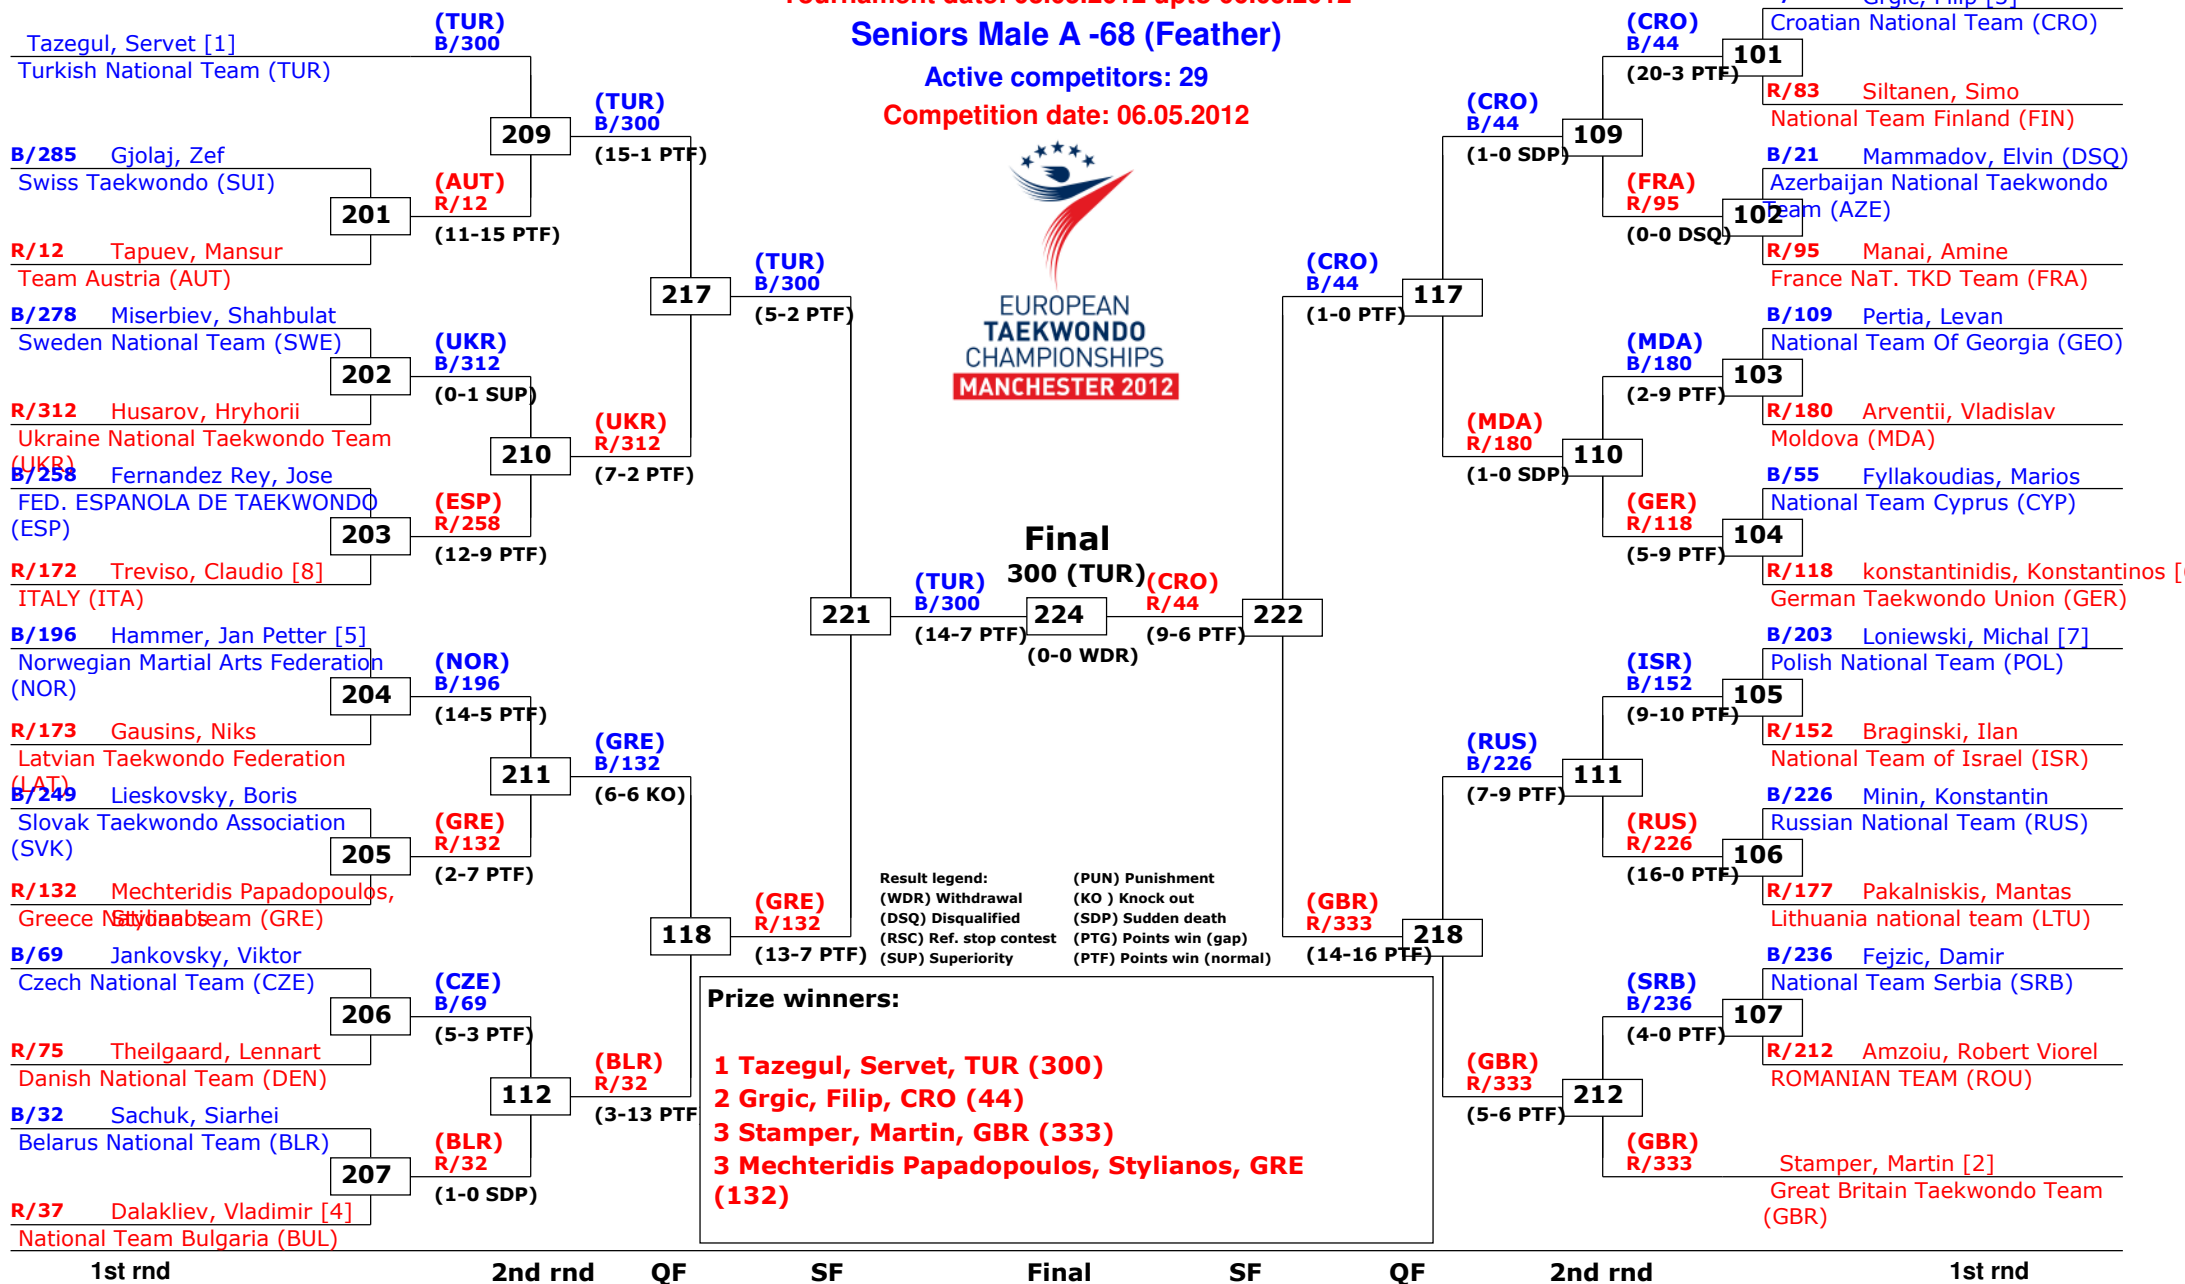

## Seniors Male A -68 (Feather)

Active competitors: 29

Competition date: 06.05.2012

EUROPEAN  
TAEKWONDO  
CHAMPIONSHIPS  
MANCHESTER 2012