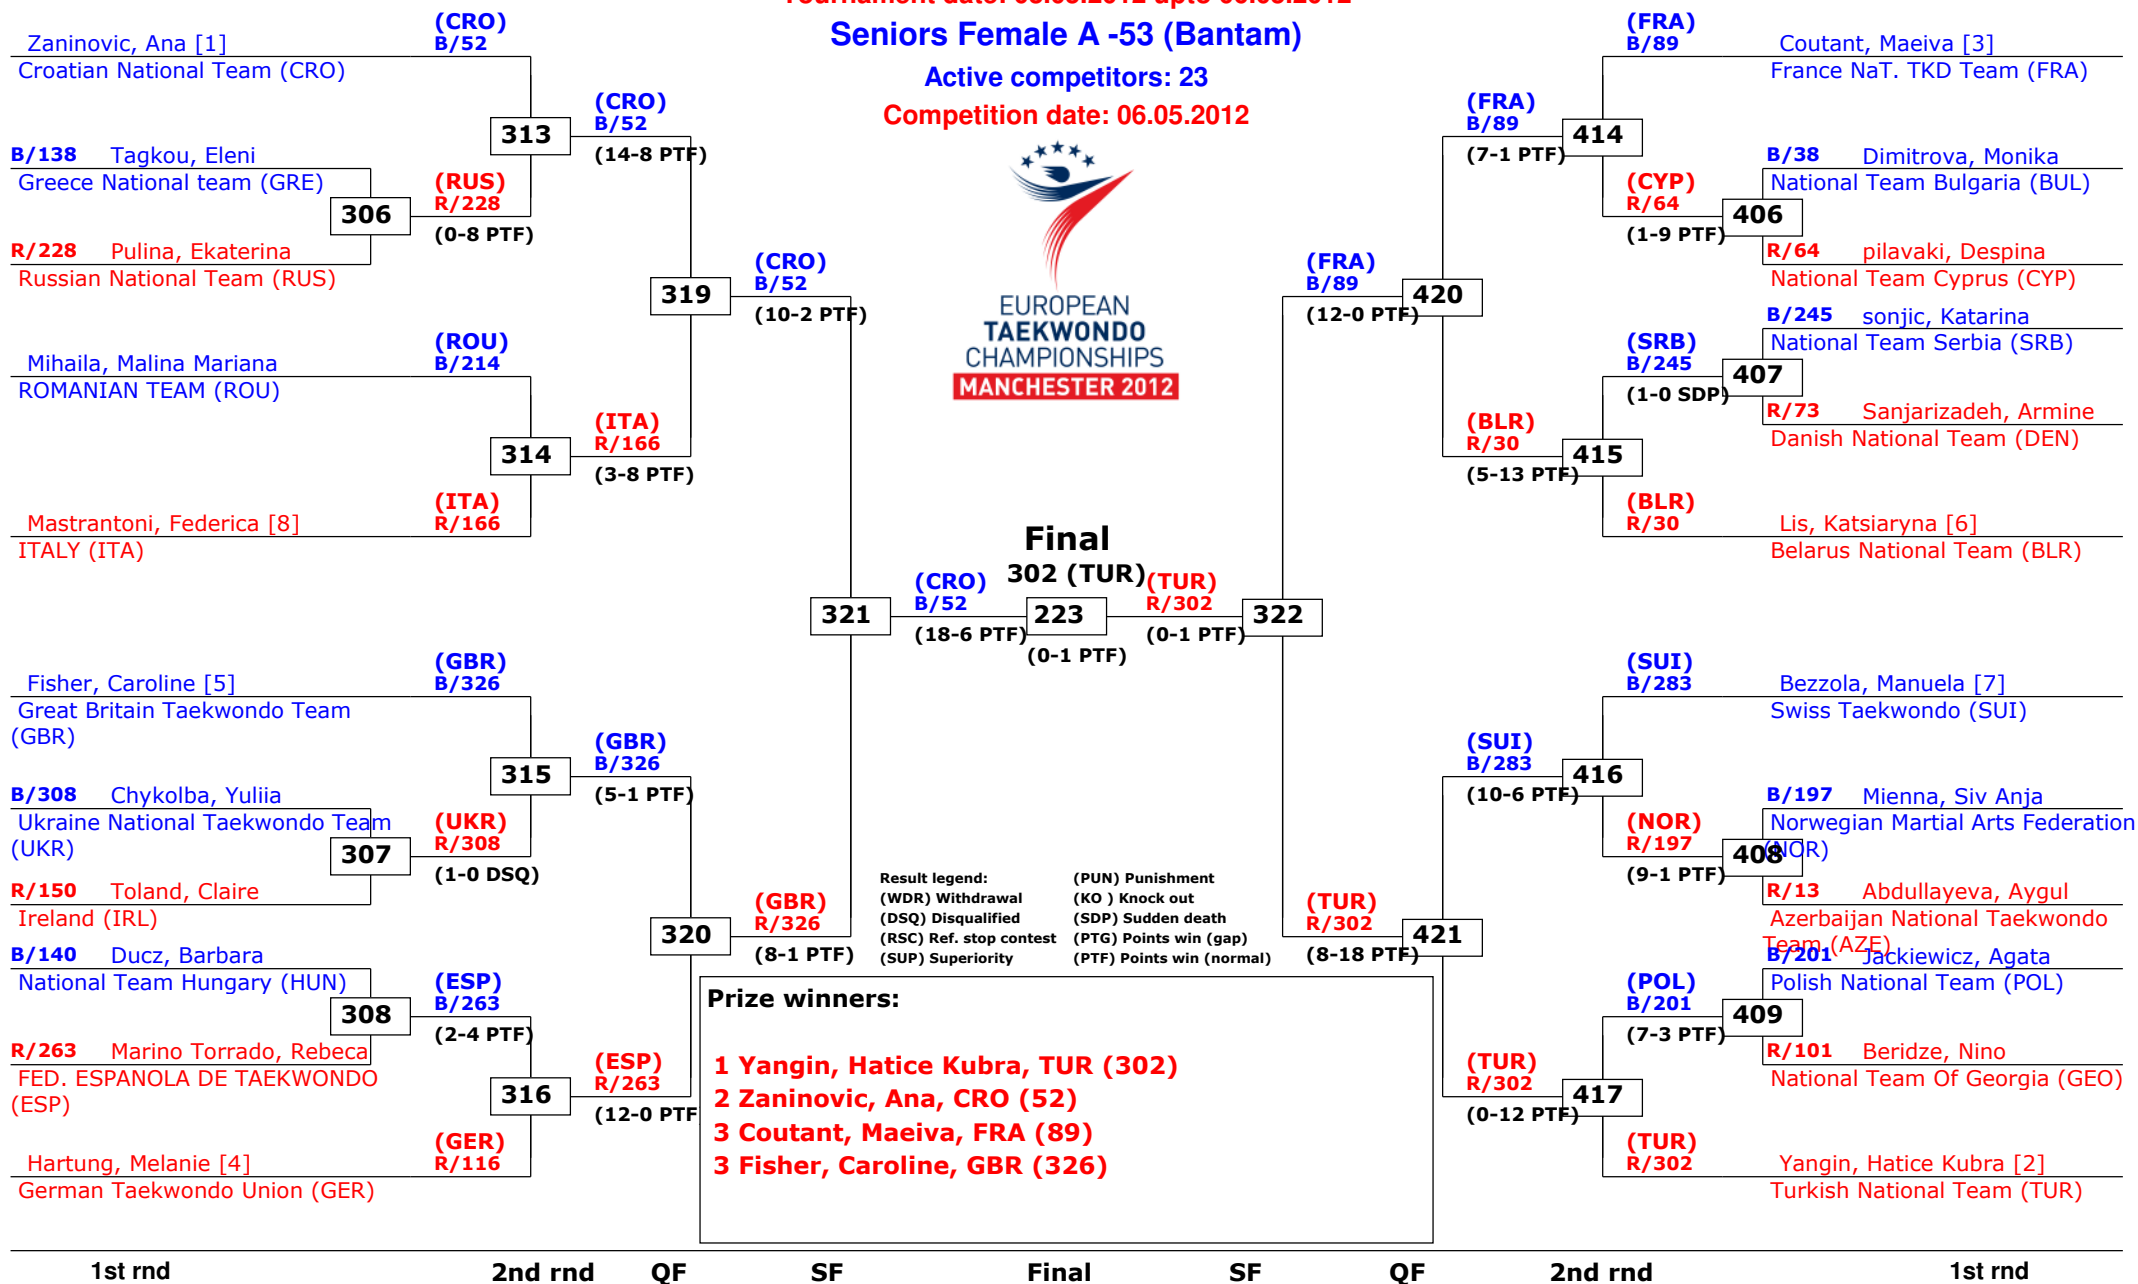

## Seniors Female A -49 (Fly)

Active competitors: 17

Competition date: 04.05.2012

## Seniors Female A -53 (Bantam)

Active competitors: 23

Competition date: 06.05.2012

EUROPEAN  
TAEKWONDO  
CHAMPIONSHIPS  
MANCHESTER 2012

## Seniors Female A -57 (Feather)

Active competitors: 19

Competition date: 05.05.2012

EUROPEAN  
TAEKWONDO  
CHAMPIONSHIPS  
MANCHESTER 2012