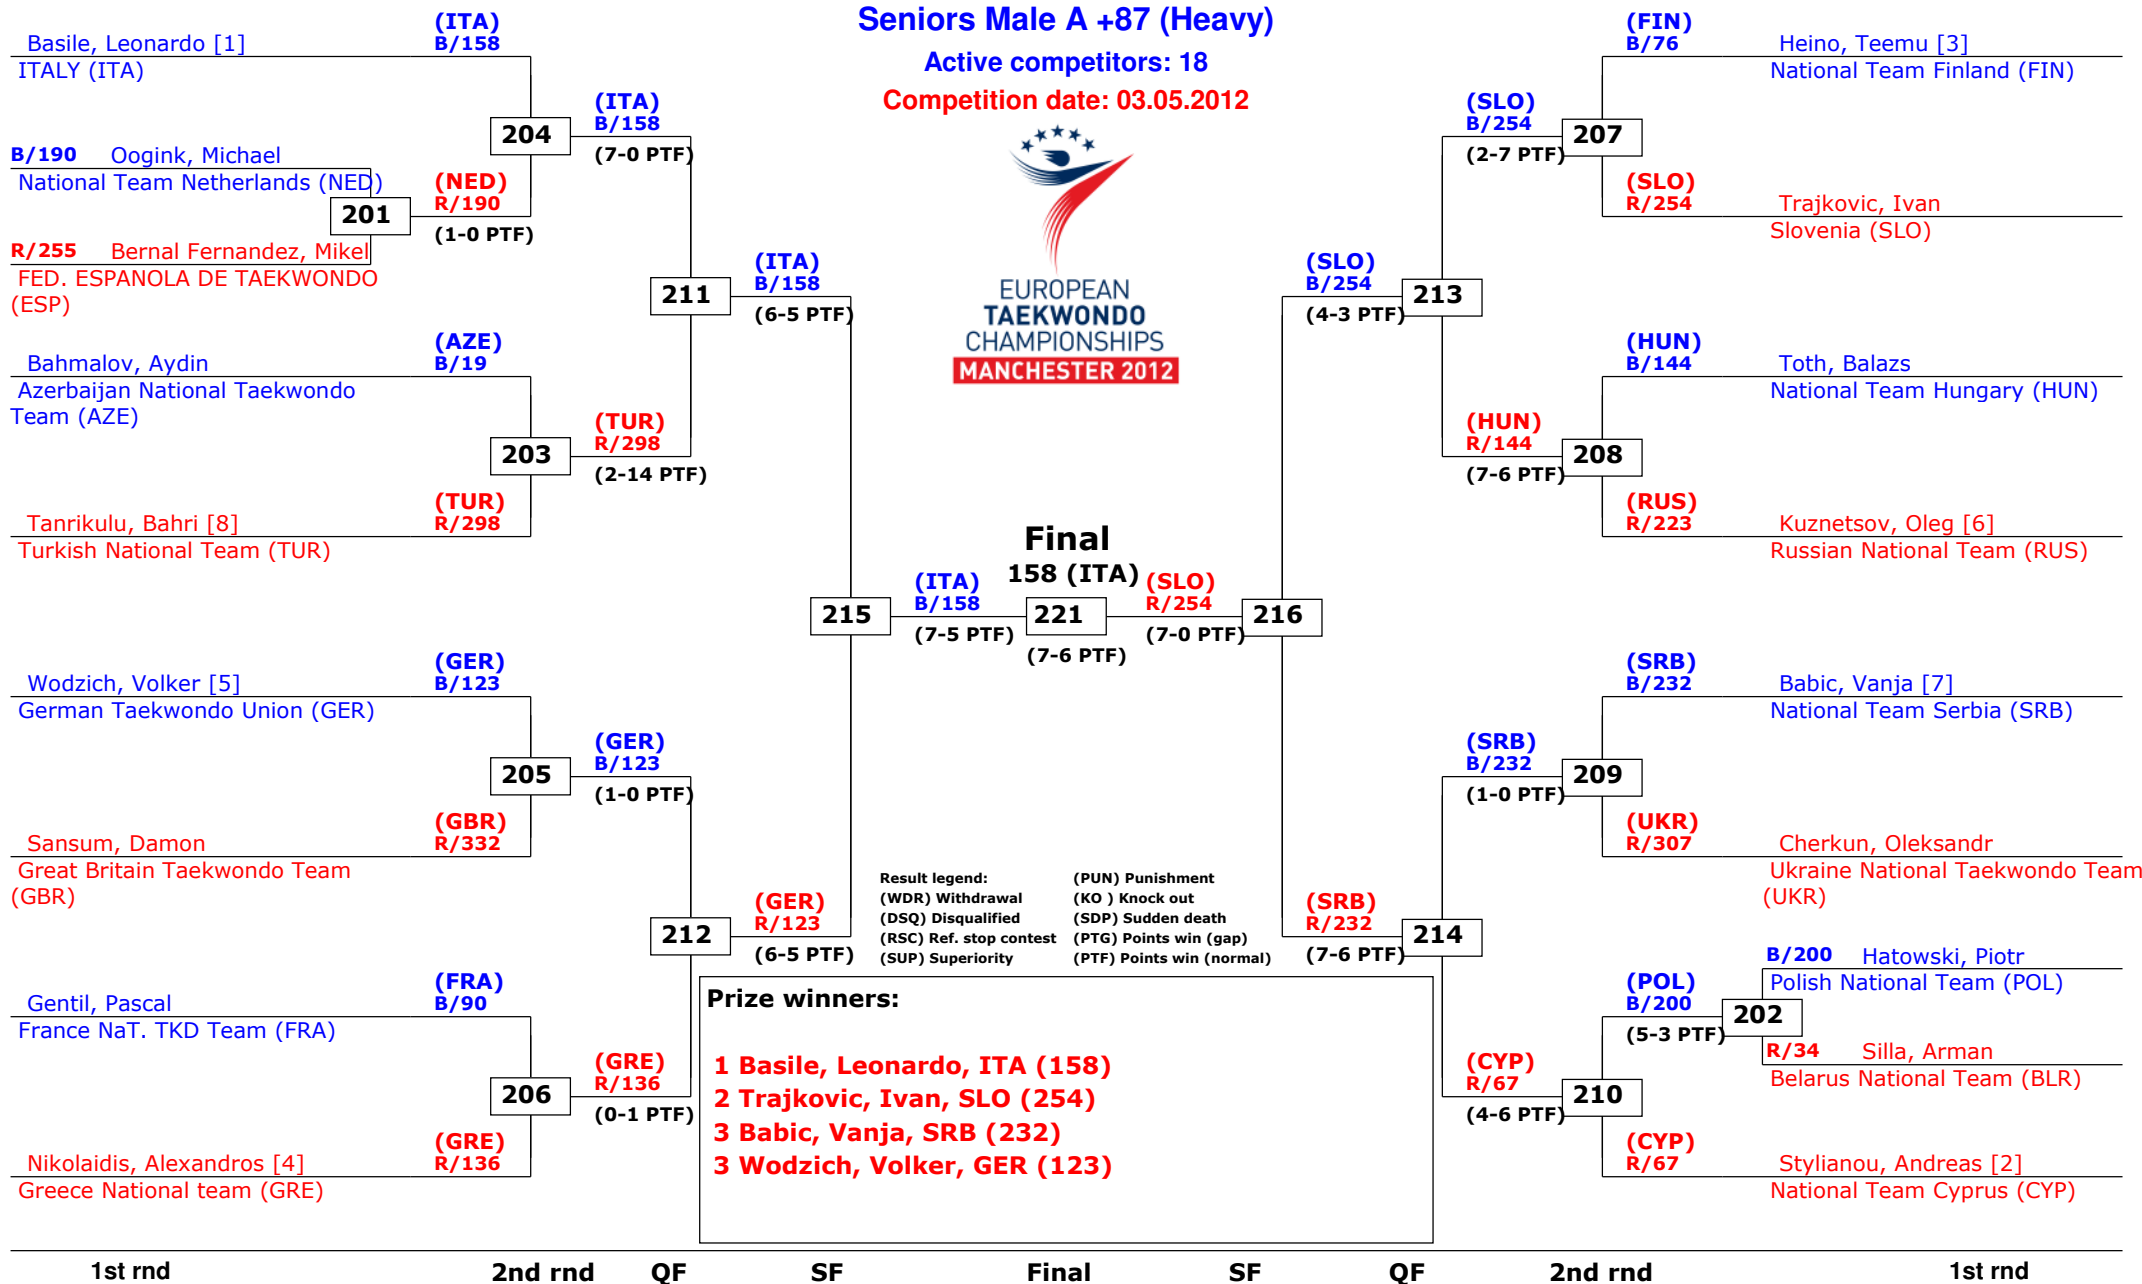

European Championship Seniors 2012

Manchester, Great Britain

Tournament date: 03.05.2012 upto 06.05.2012

Seniors Male A +87 (Heavy)

Active competitors: 18

Competition date: 03.05.2012

EUROPEAN
TAEKWONDO
CHAMPIONSHIPS
MANCHESTER 2012