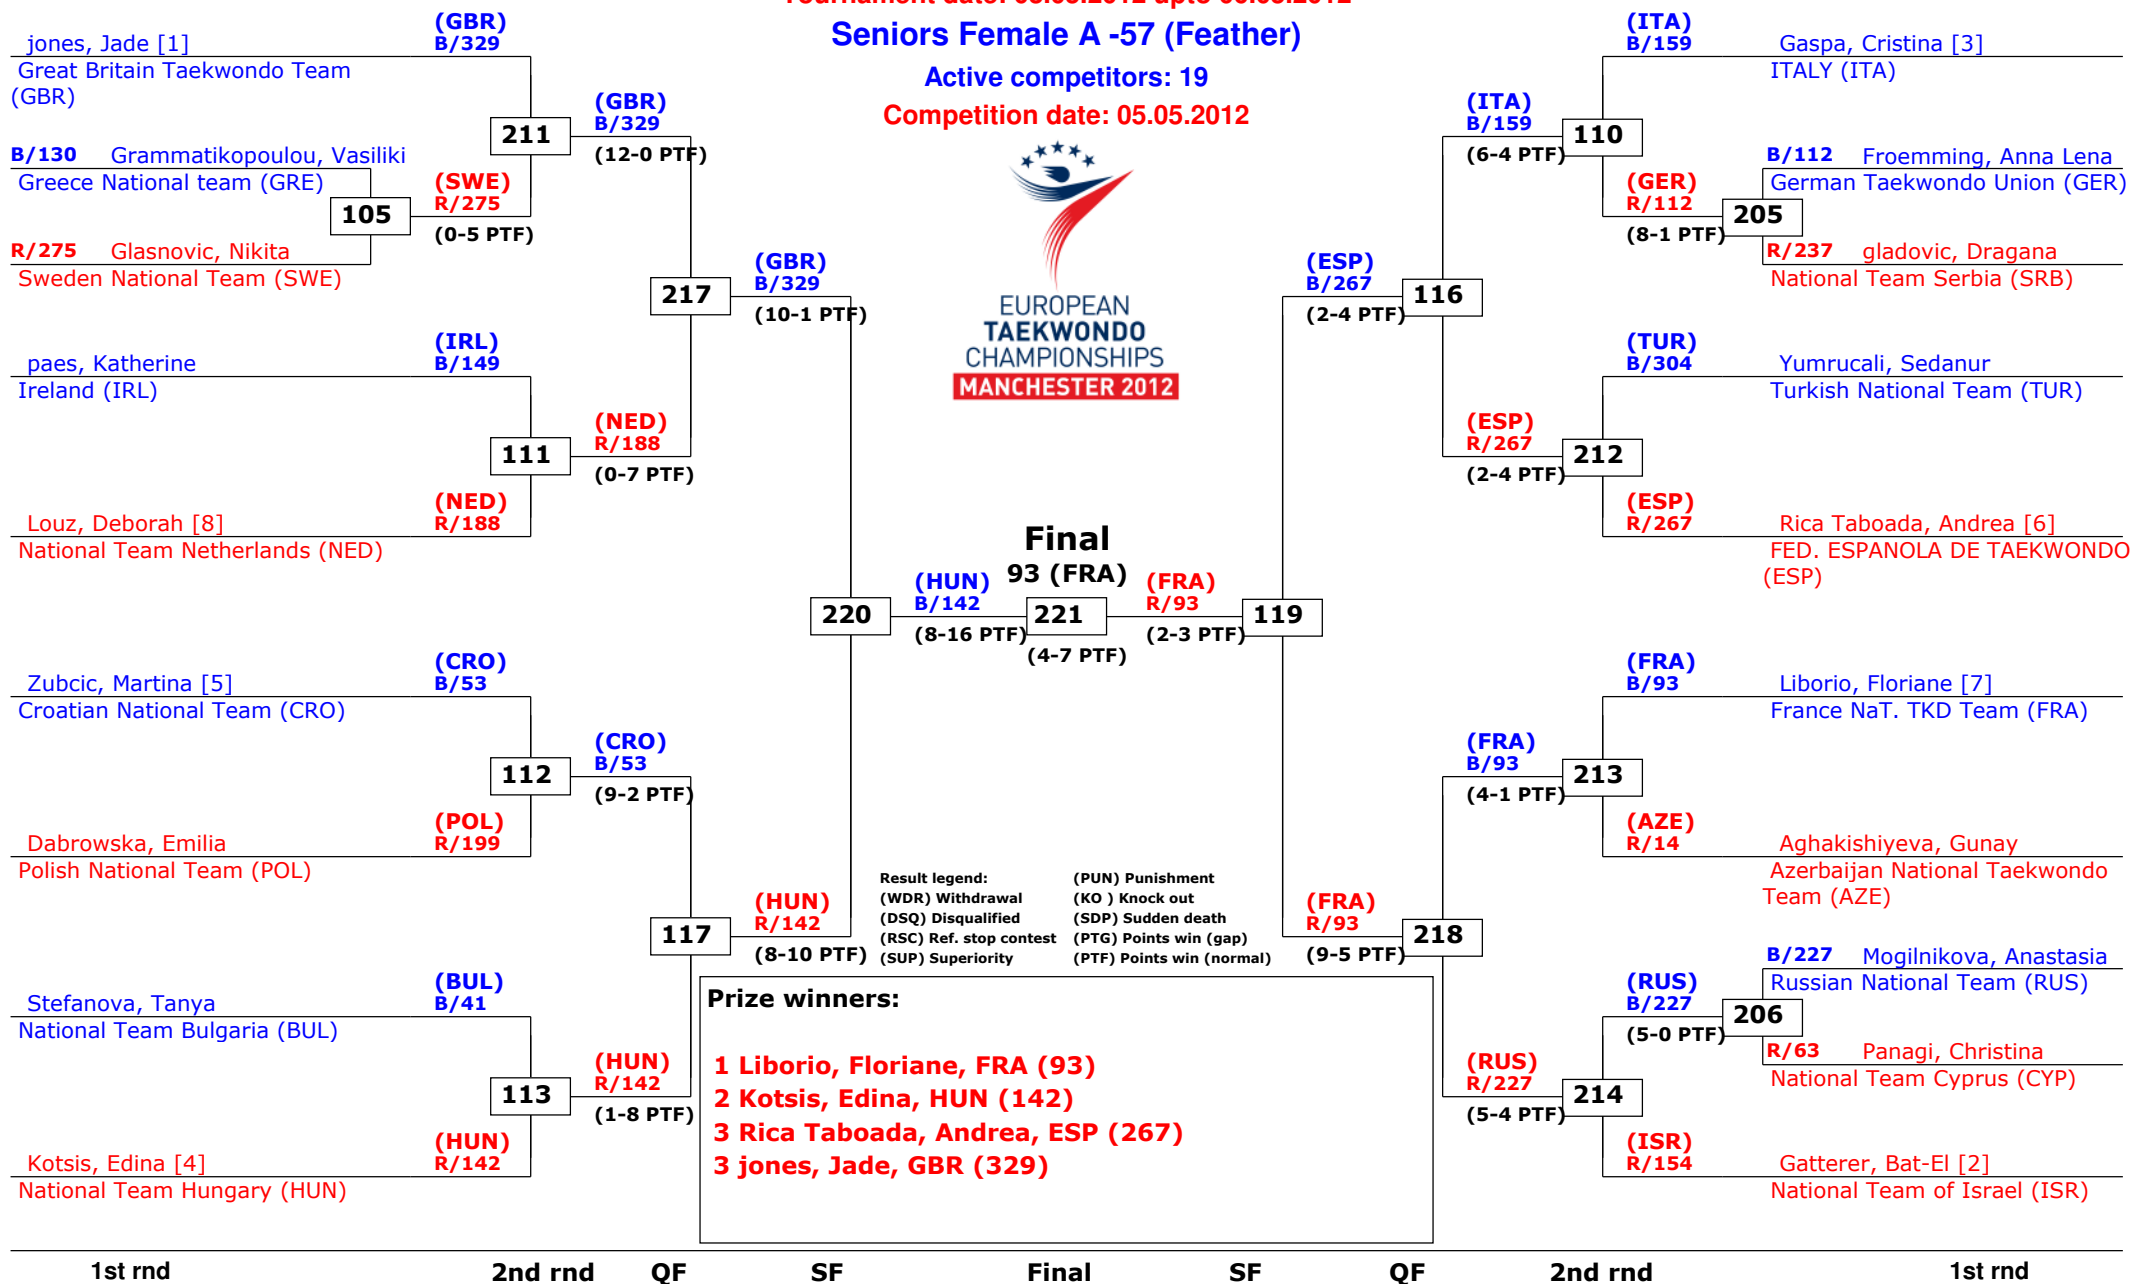

## Seniors Female A -53 (Bantam)

Active competitors: 23

Competition date: 06.05.2012

EUROPEAN  
TAEKWONDO  
CHAMPIONSHIPS  
MANCHESTER 2012

## Seniors Female A -57 (Feather)

Active competitors: 19

Competition date: 05.05.2012

EUROPEAN  
TAEKWONDO  
CHAMPIONSHIPS  
MANCHESTER 2012