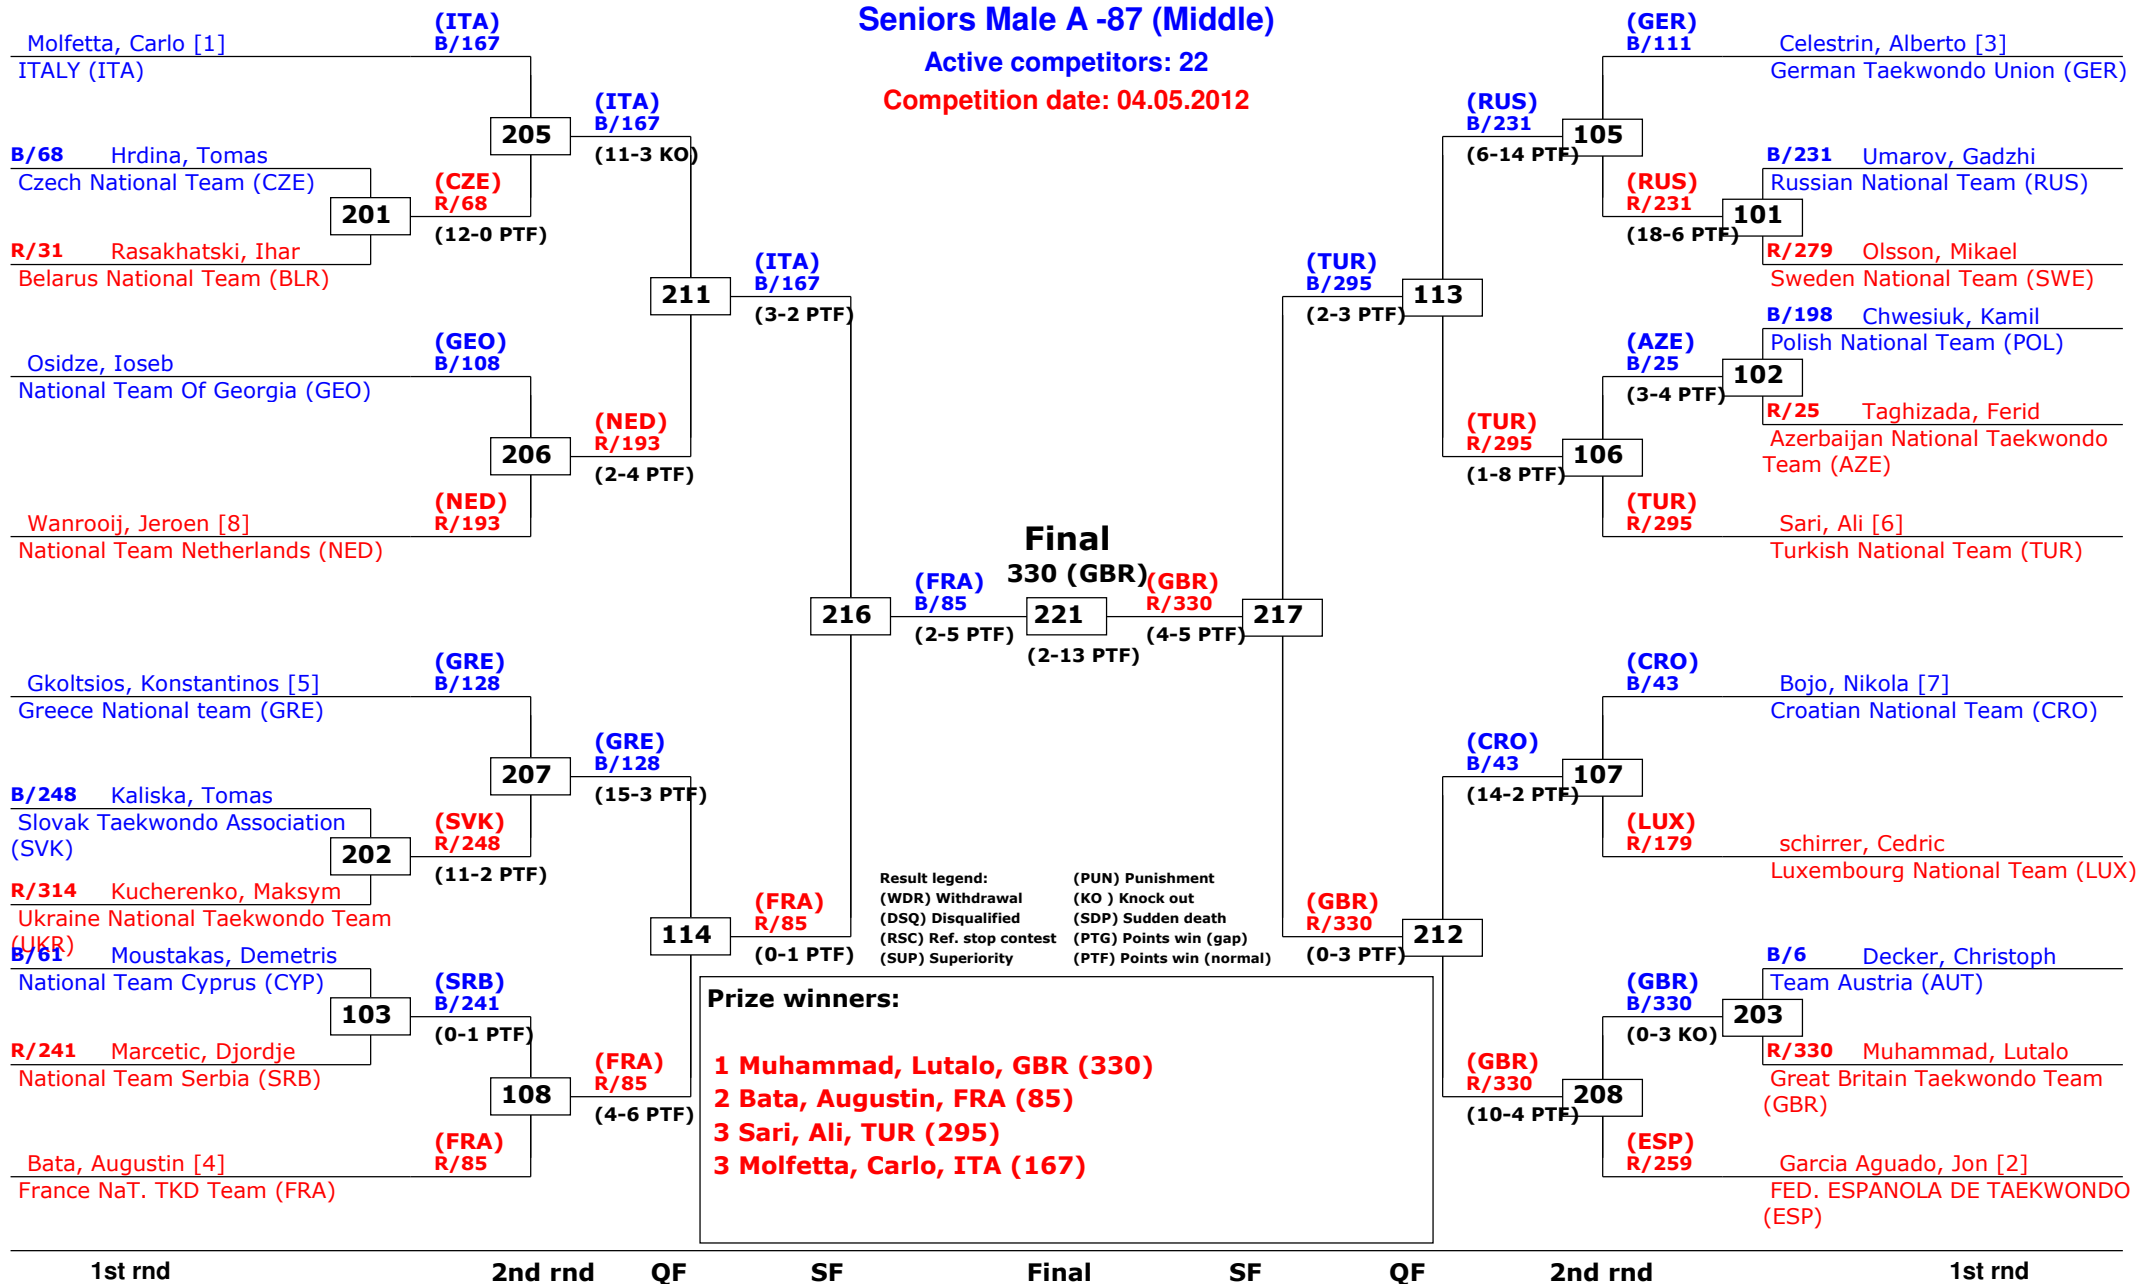

## Seniors Male A -87 (Middle)

Active competitors: 22

Competition date: 04.05.2012