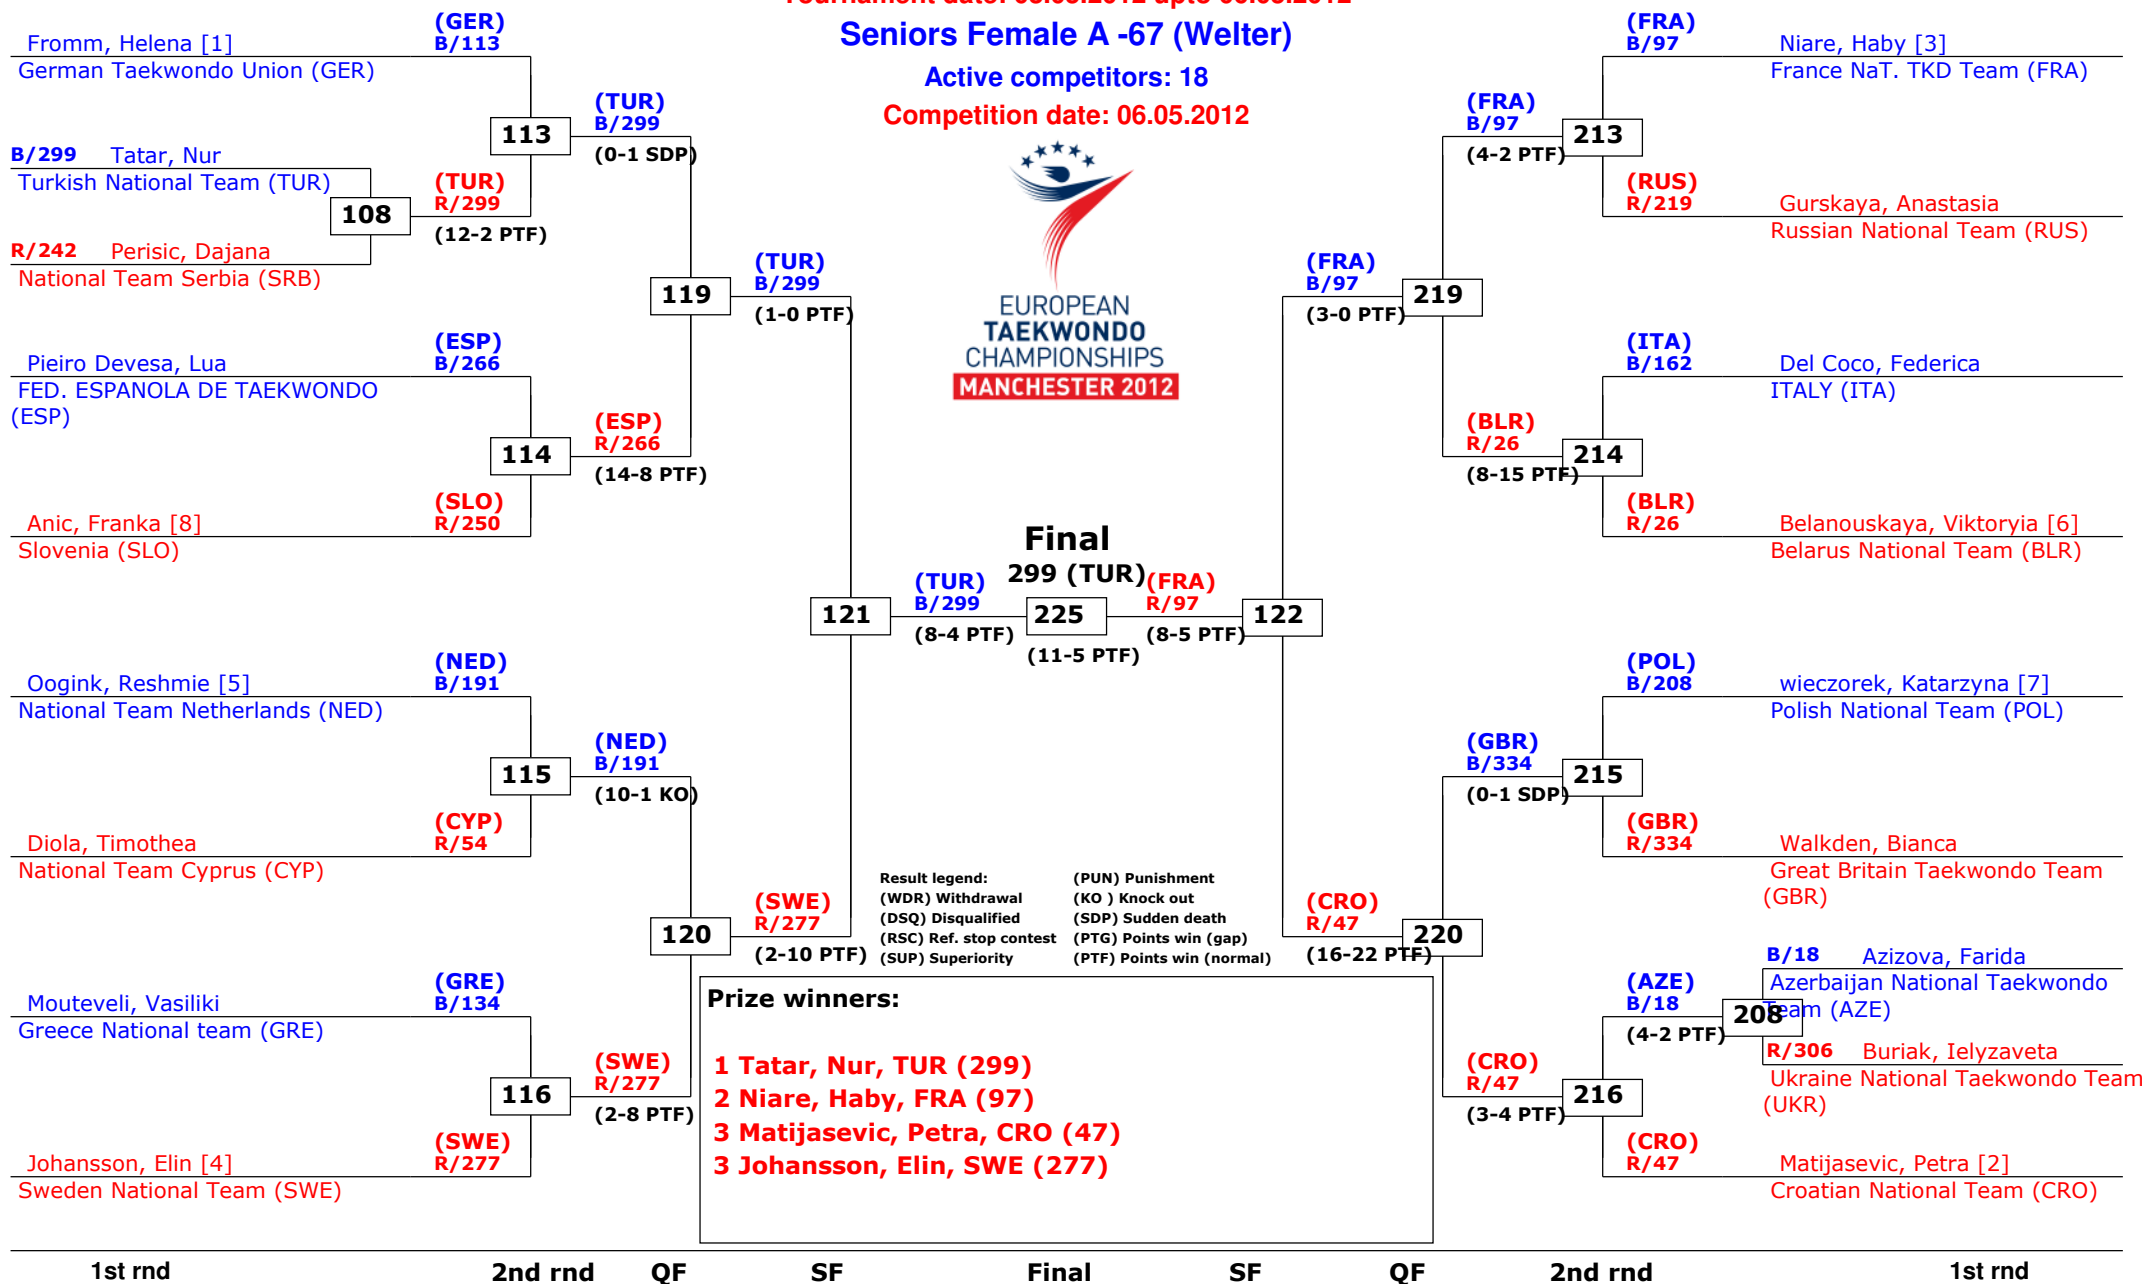

## Seniors Female A -62 (Light)

Active competitors: 18

Competition date: 03.05.2012

## Seniors Female A -67 (Welter)

Active competitors: 18

Competition date: 06.05.2012

EUROPEAN  
TAEKWONDO  
CHAMPIONSHIPS  
MANCHESTER 2012