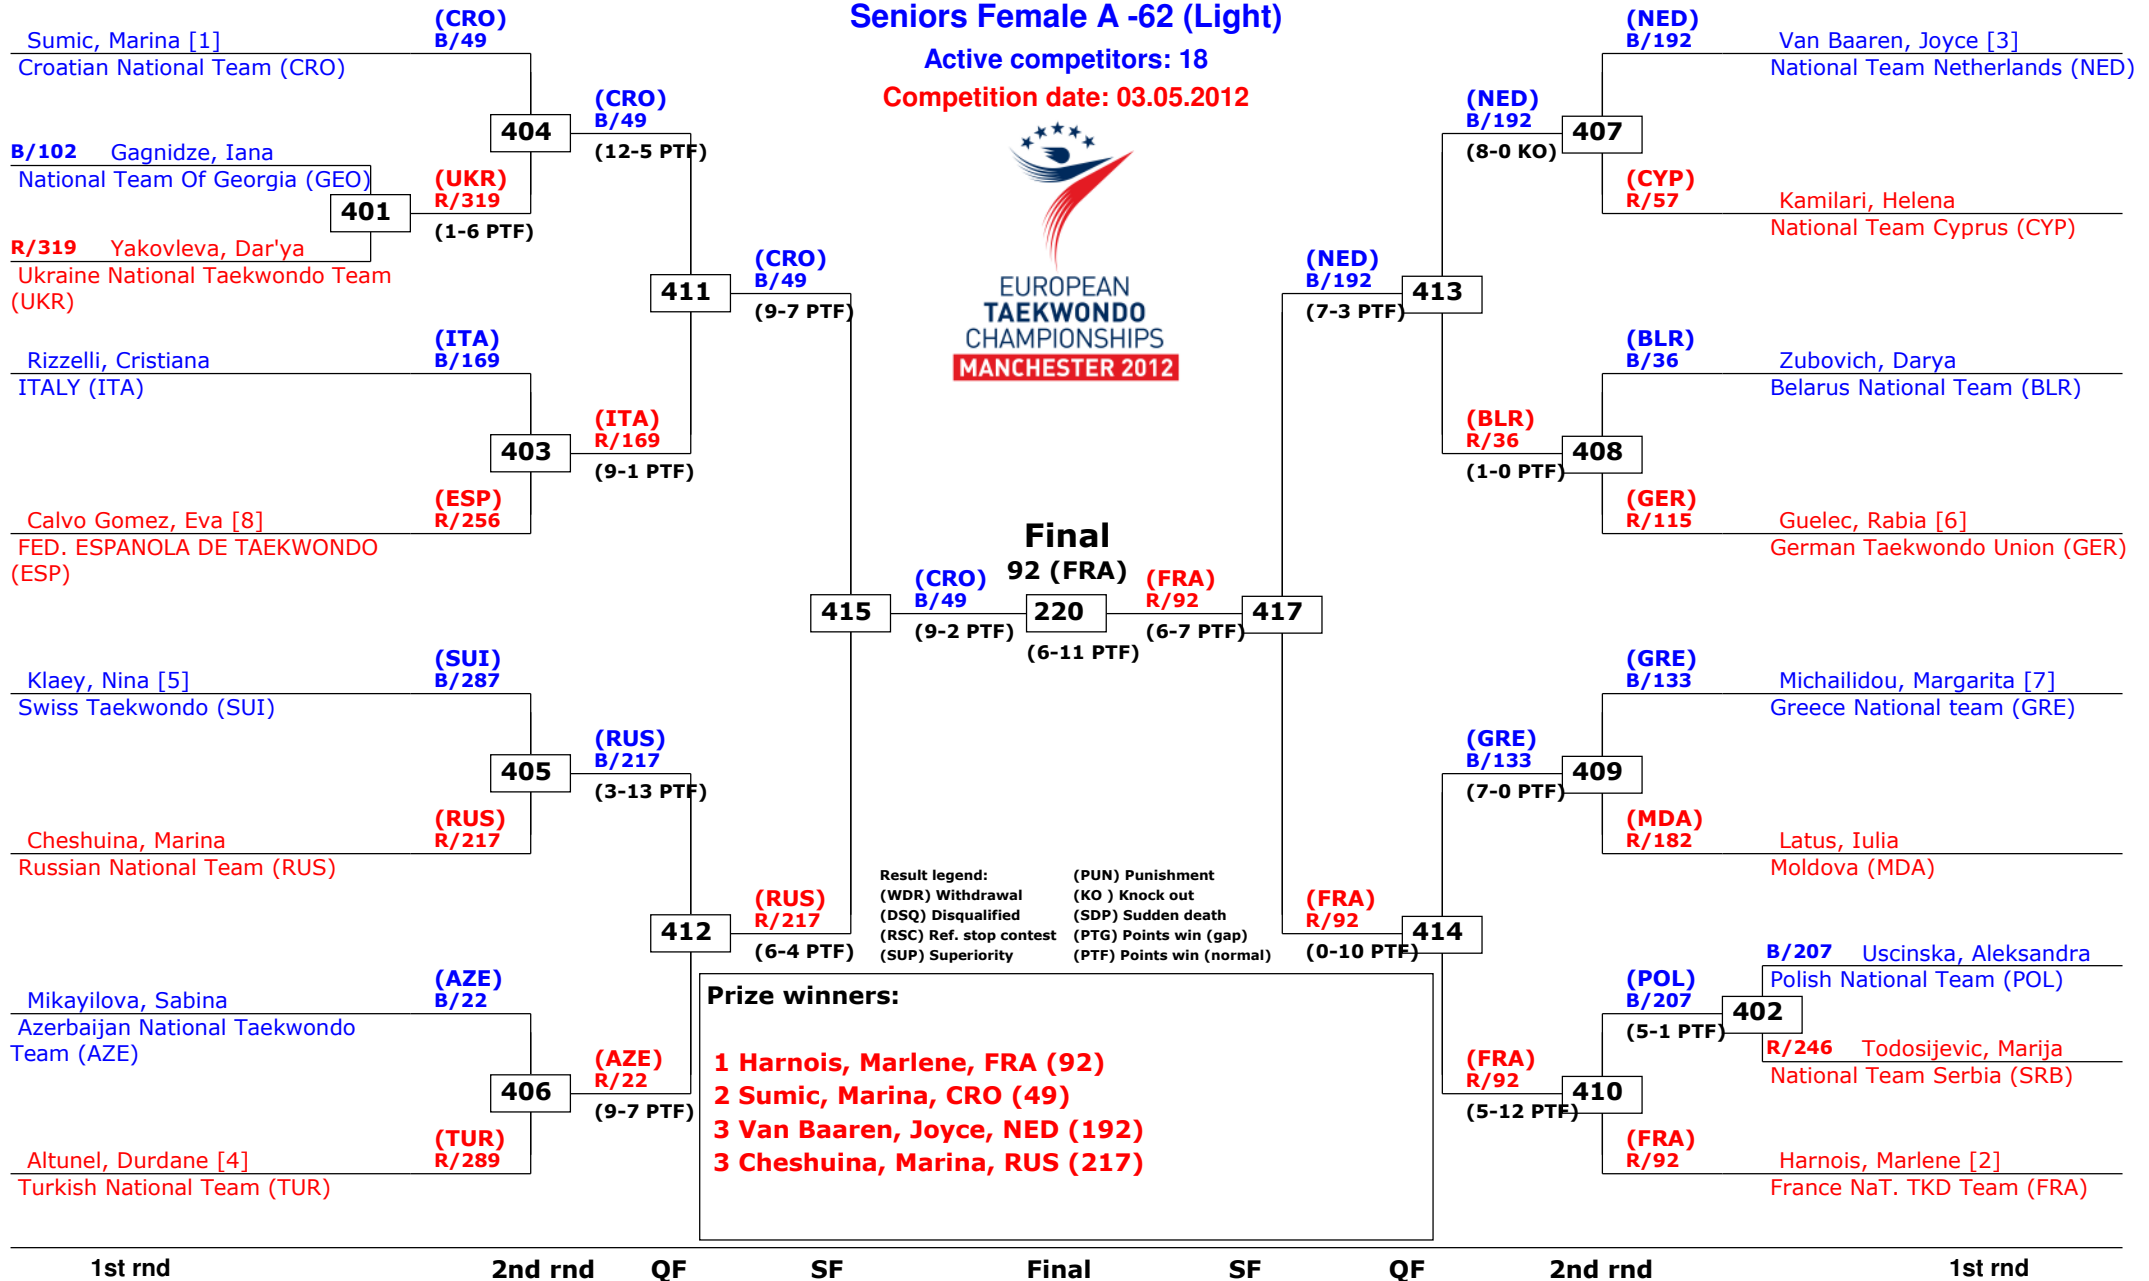

## Seniors Female A -57 (Feather)

Active competitors: 19

Competition date: 05.05.2012

EUROPEAN  
TAEKWONDO  
CHAMPIONSHIPS  
MANCHESTER 2012

## Seniors Female A -62 (Light)

Active competitors: 18

Competition date: 03.05.2012

## Seniors Female A -67 (Welter)

Active competitors: 18

Competition date: 06.05.2012

EUROPEAN  
TAEKWONDO  
CHAMPIONSHIPS  
MANCHESTER 2012