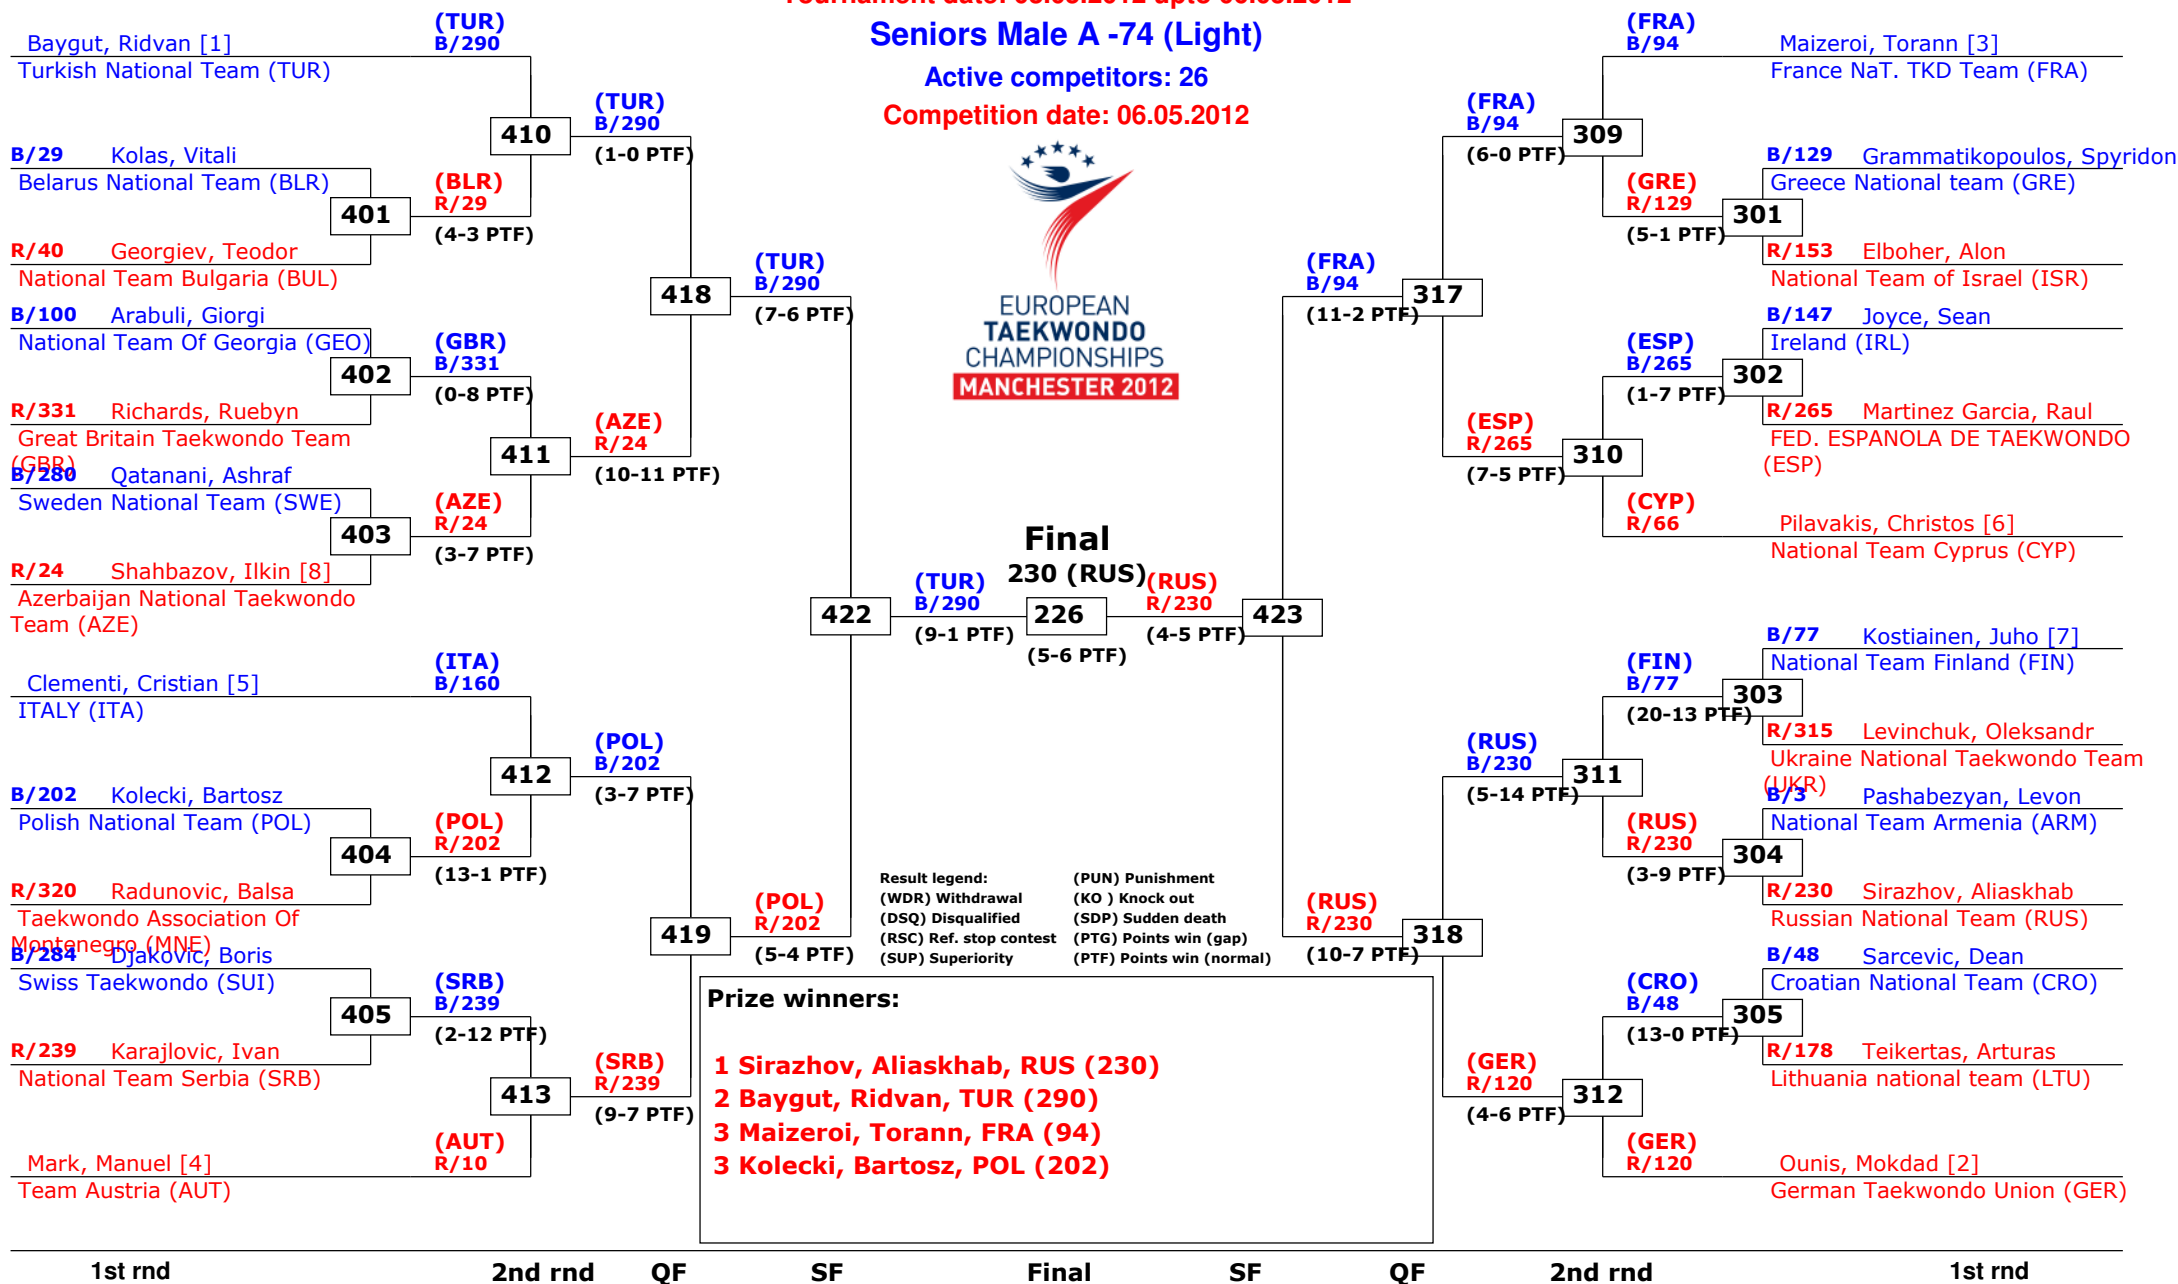

European Championship Seniors 2012

Manchester, Great Britain

Tournament date: 03.05.2012 upto 06.05.2012

Seniors Male A -74 (Light)

Active competitors: 26

Competition date: 06.05.2012

EUROPEAN
TAEKWONDO
CHAMPIONSHIPS
MANCHESTER 2012