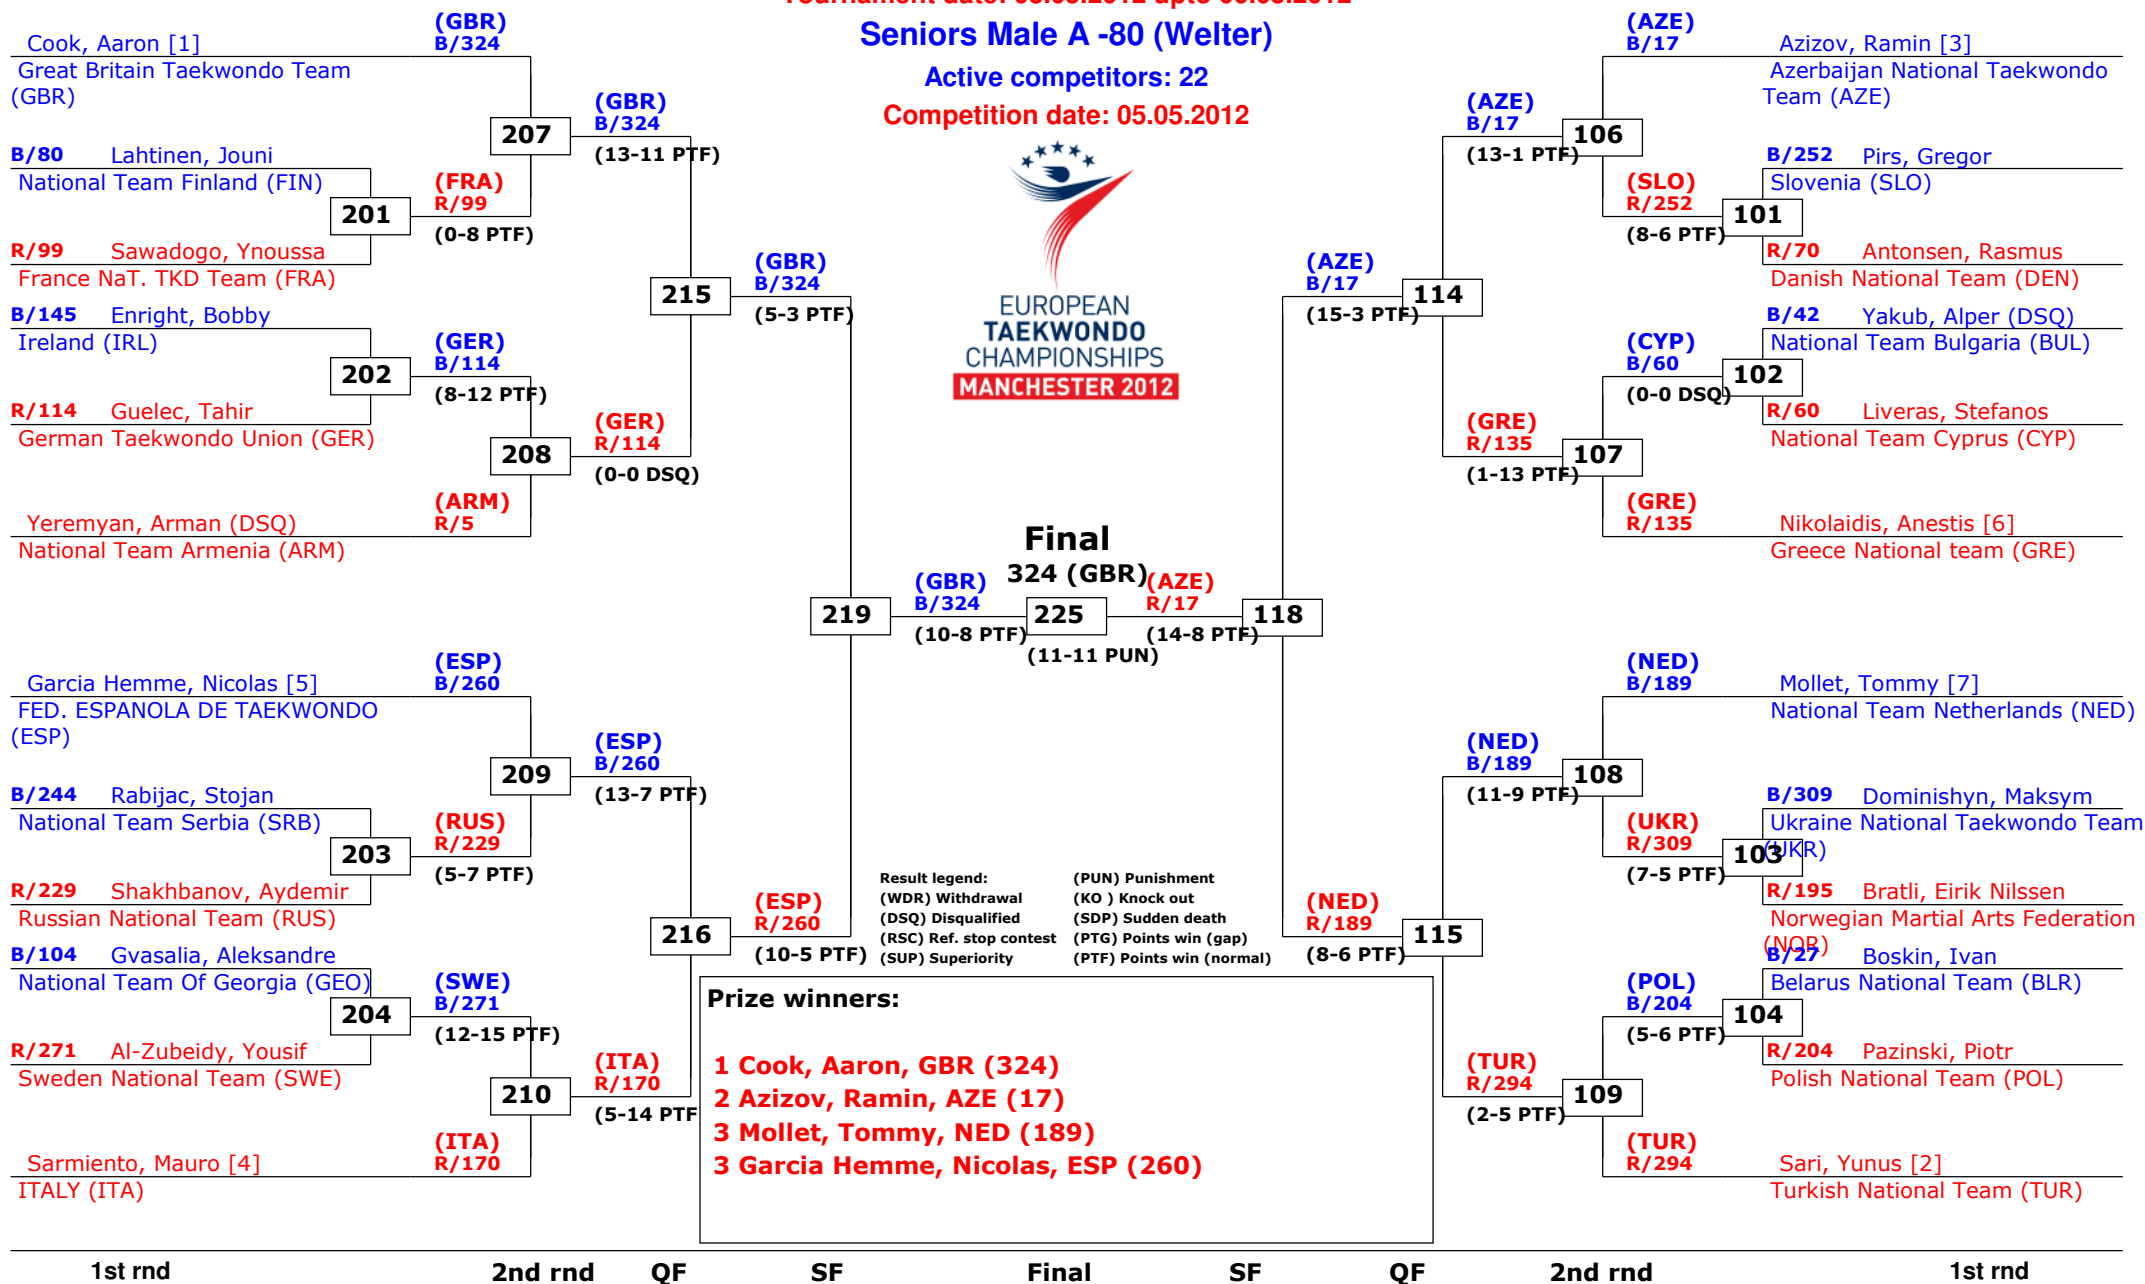

## Seniors Male A -80 (Welter)

Active competitors: 22

Competition date: 05.05.2012

EUROPEAN  
TAEKWONDO  
CHAMPIONSHIPS  
MANCHESTER 2012