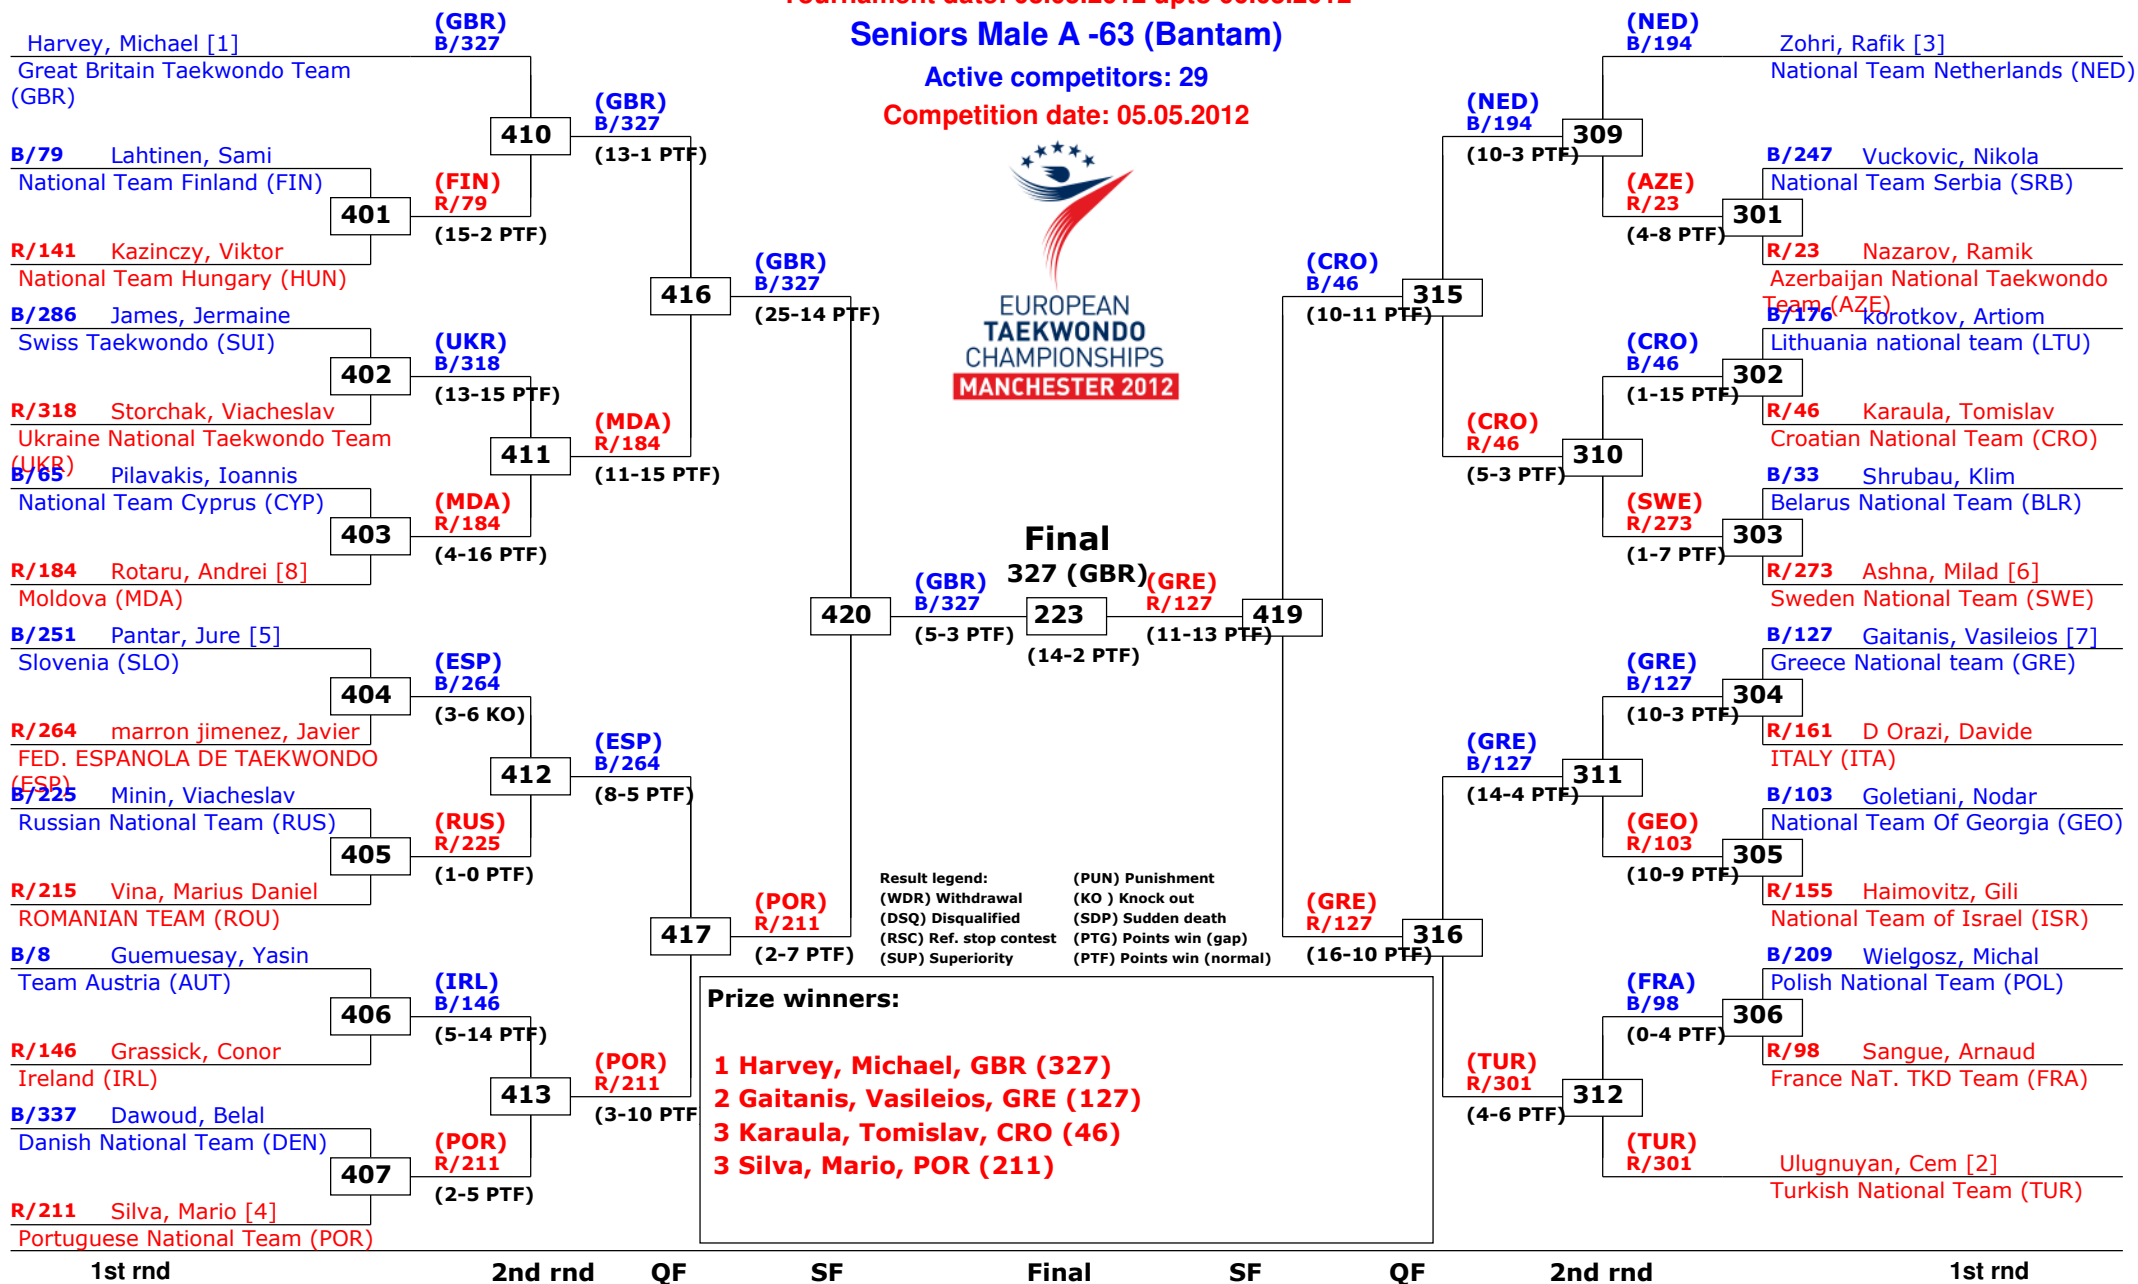

European Championship Seniors 2012

Manchester, Great Britain

Tournament date: 03.05.2012 upto 06.05.2012

Seniors Male A -63 (Bantam)

Active competitors: 29

Competition date: 05.05.2012

EUROPEAN
TAEKWONDO
CHAMPIONSHIPS
MANCHESTER 2012