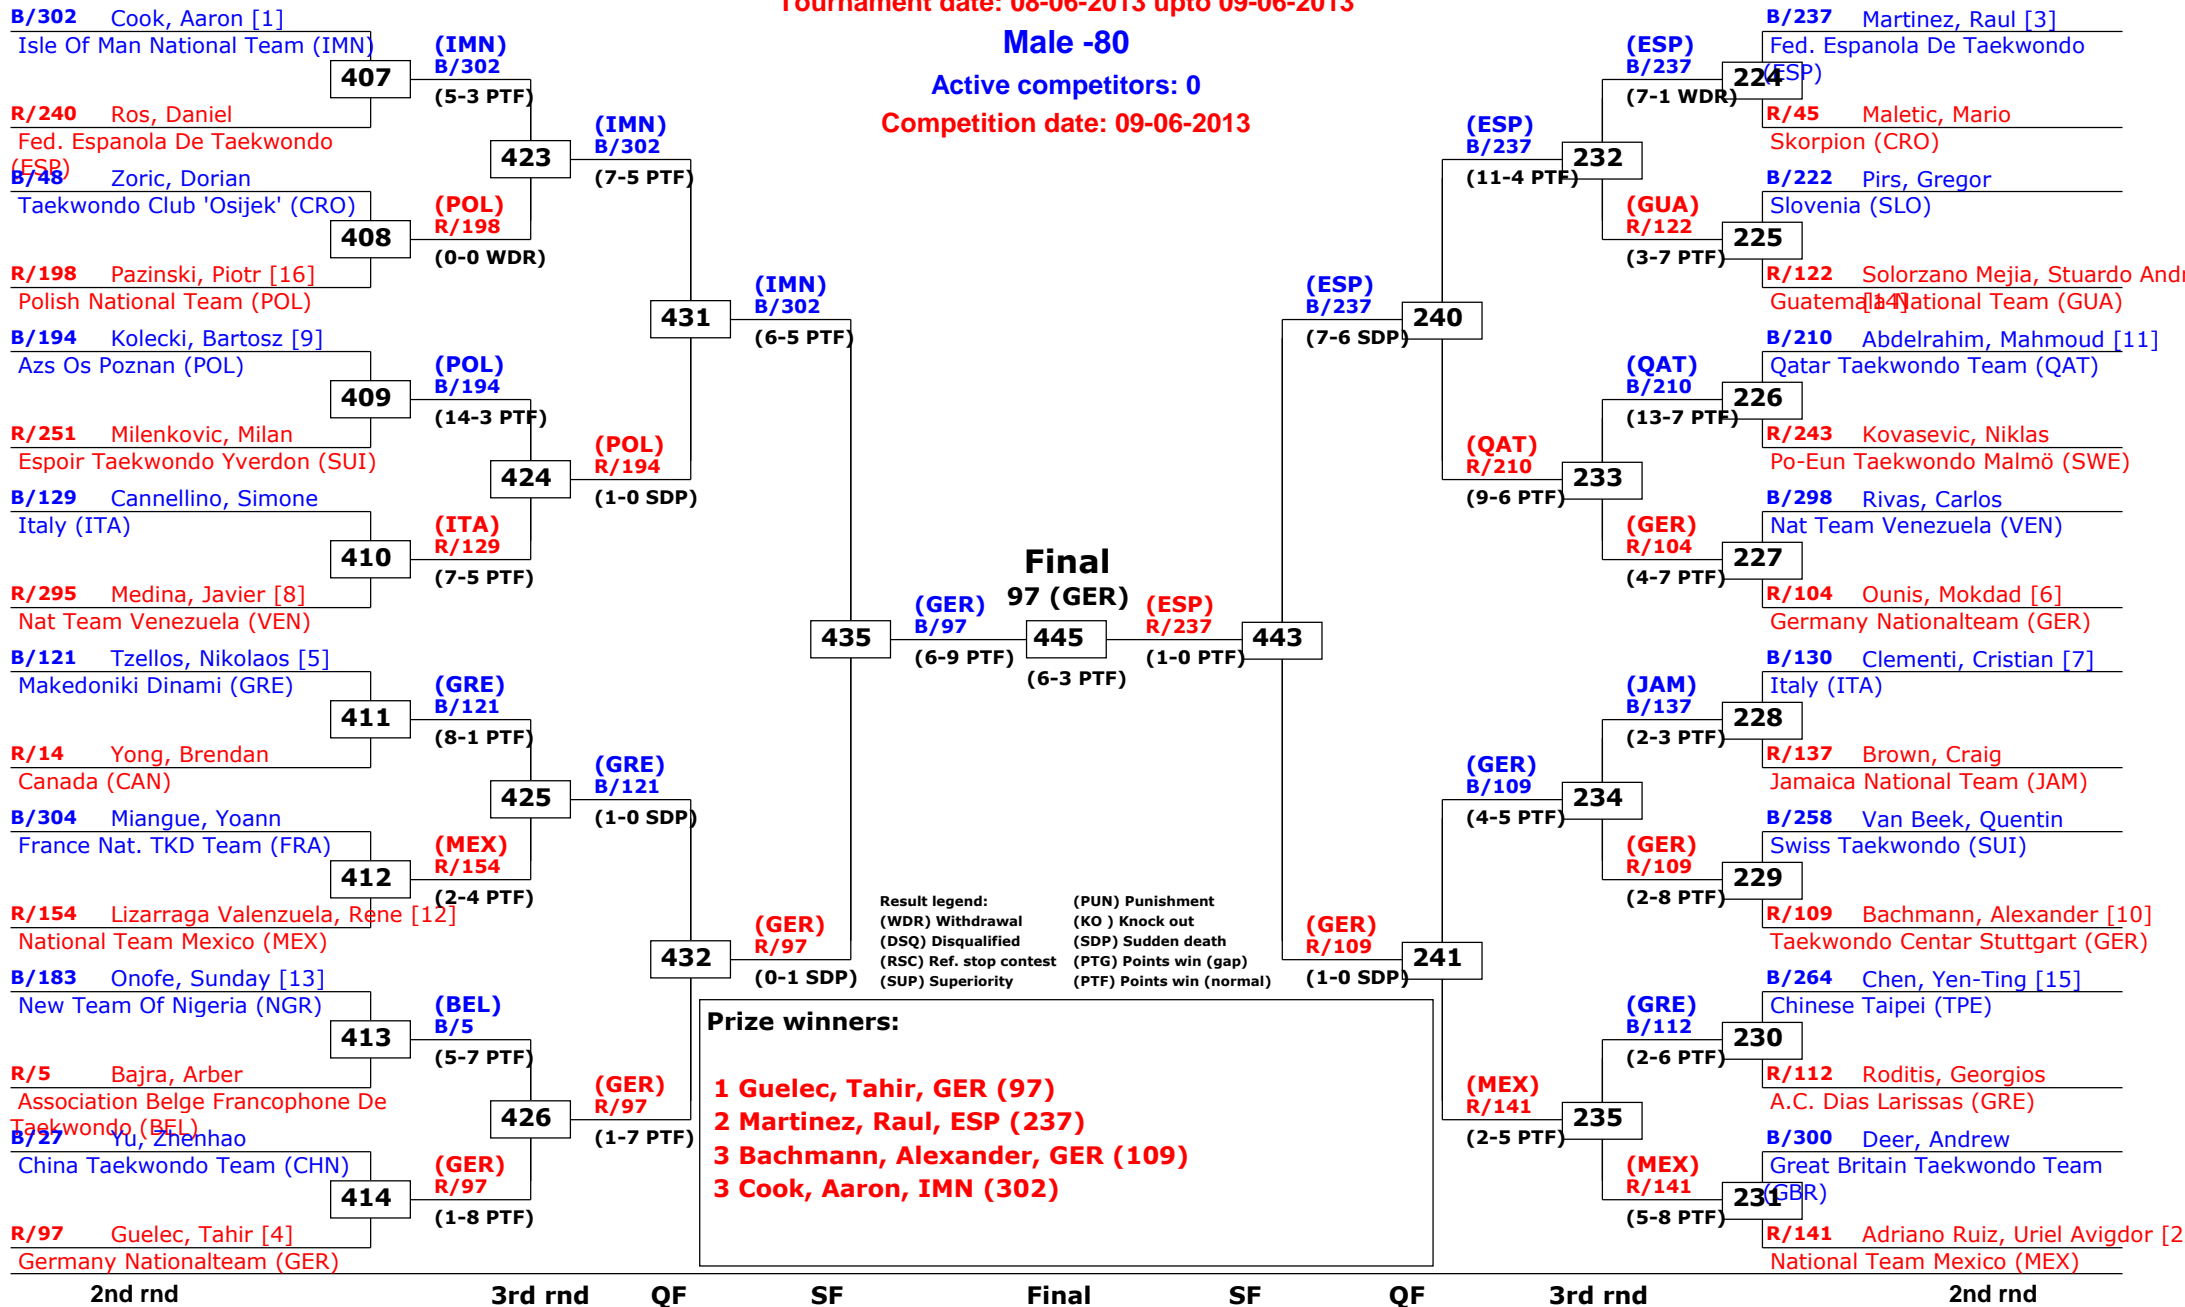

SF

QF

3rd rnd

2nd rnd

1st rnd

# 2nd Swiss Open 2013

Lausanne, Switzerland

Tournament date: 08-06-2013 upto 09-06-2013

Male -80

Active competitors: 0

Competition date: 09-06-2013

# 2nd Swiss Open 2013

Lausanne, Switzerland

Tournament date: 08-06-2013 upto 09-06-2013