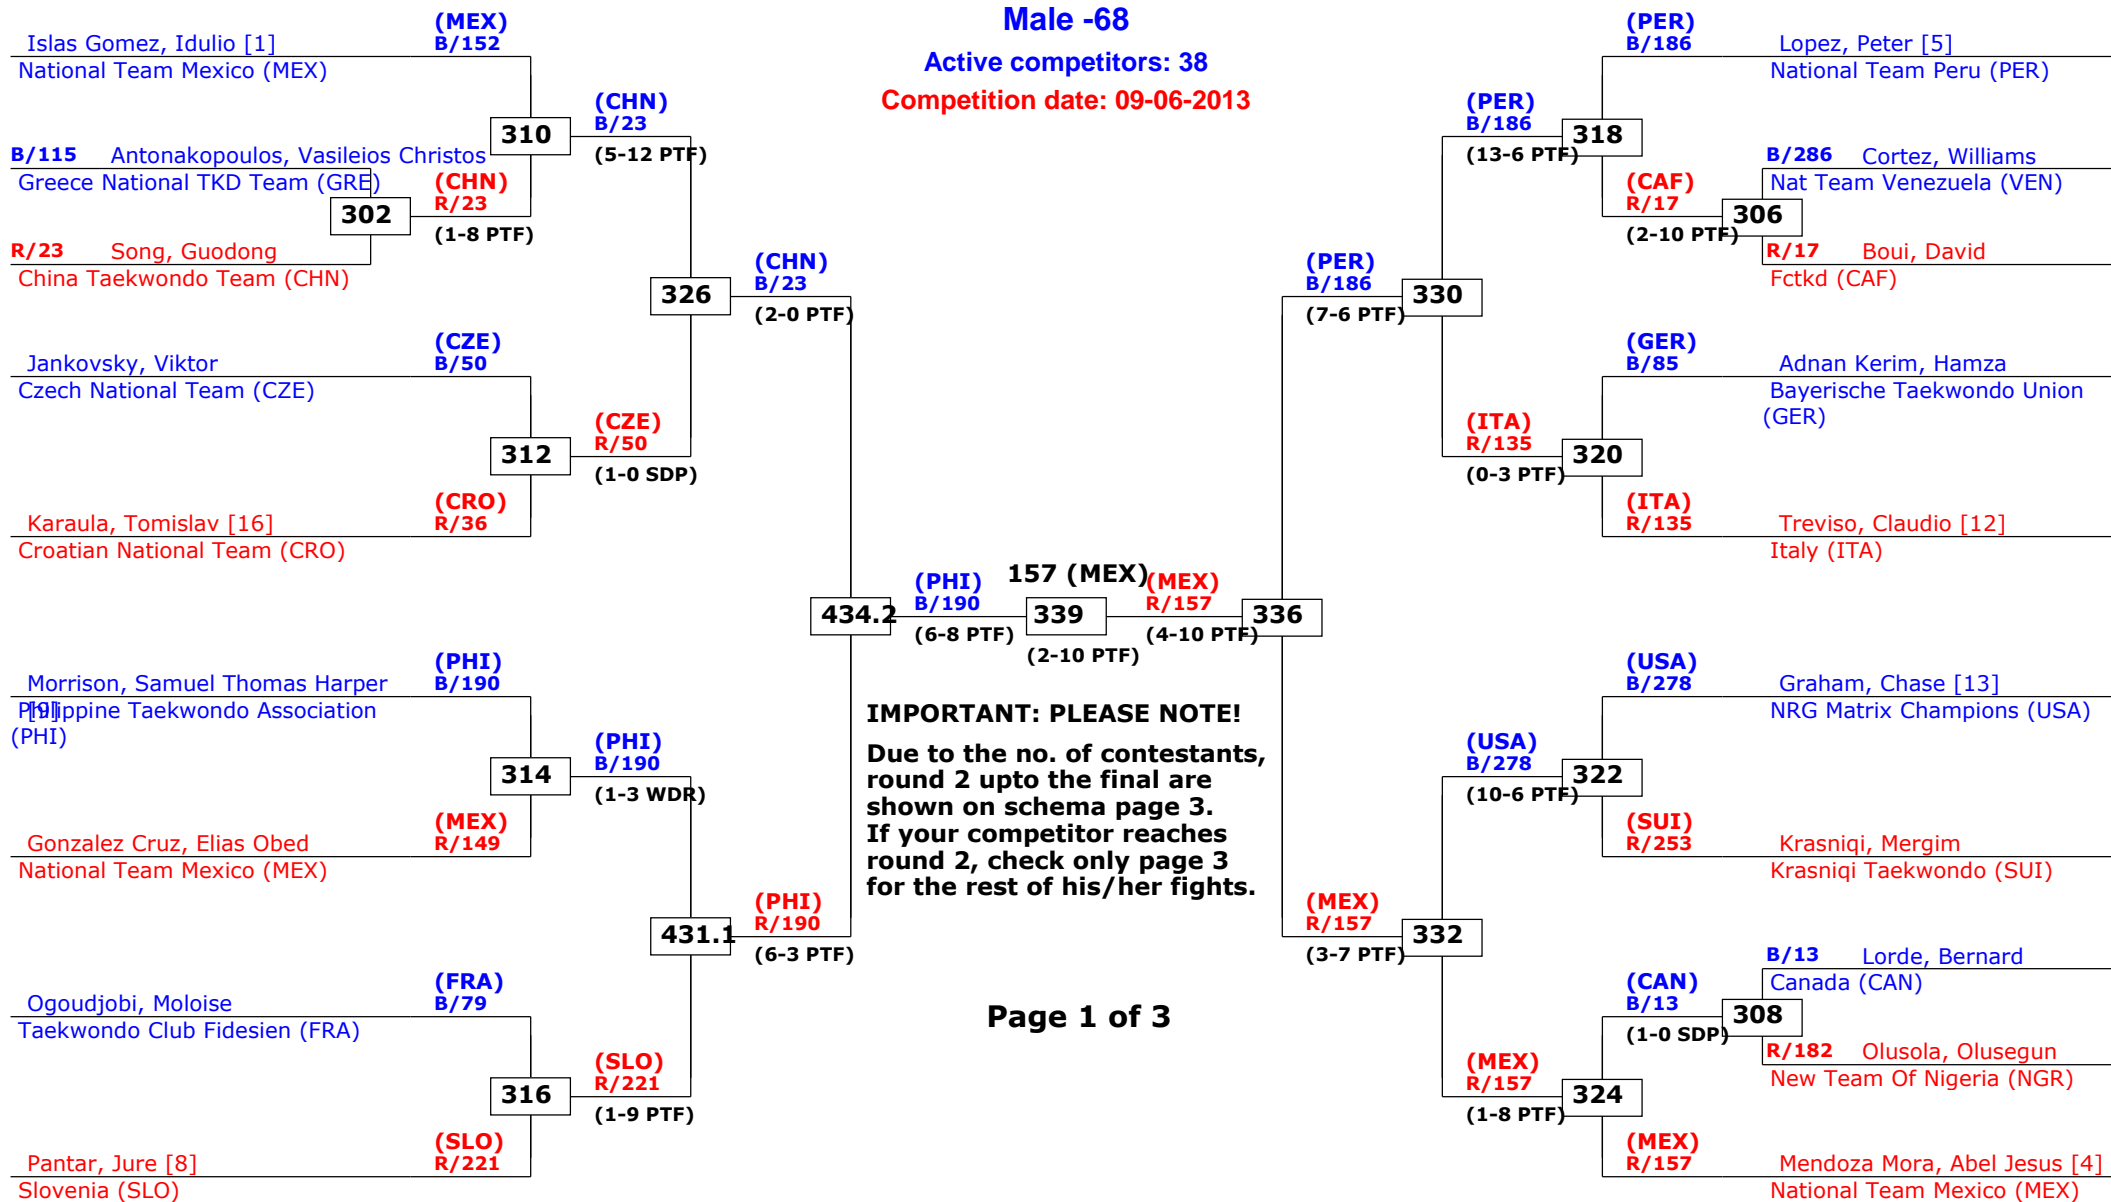

2nd Swiss Open 2013

Lausanne, Switzerland

Tournament date: 08-06-2013 upto 09-06-2013

Male -68

Active competitors: 38

Competition date: 09-06-2013

1st rnd

2nd rnd

3rd rnd

QF

SF

QF

3rd rnd

2nd rnd

1st rnd