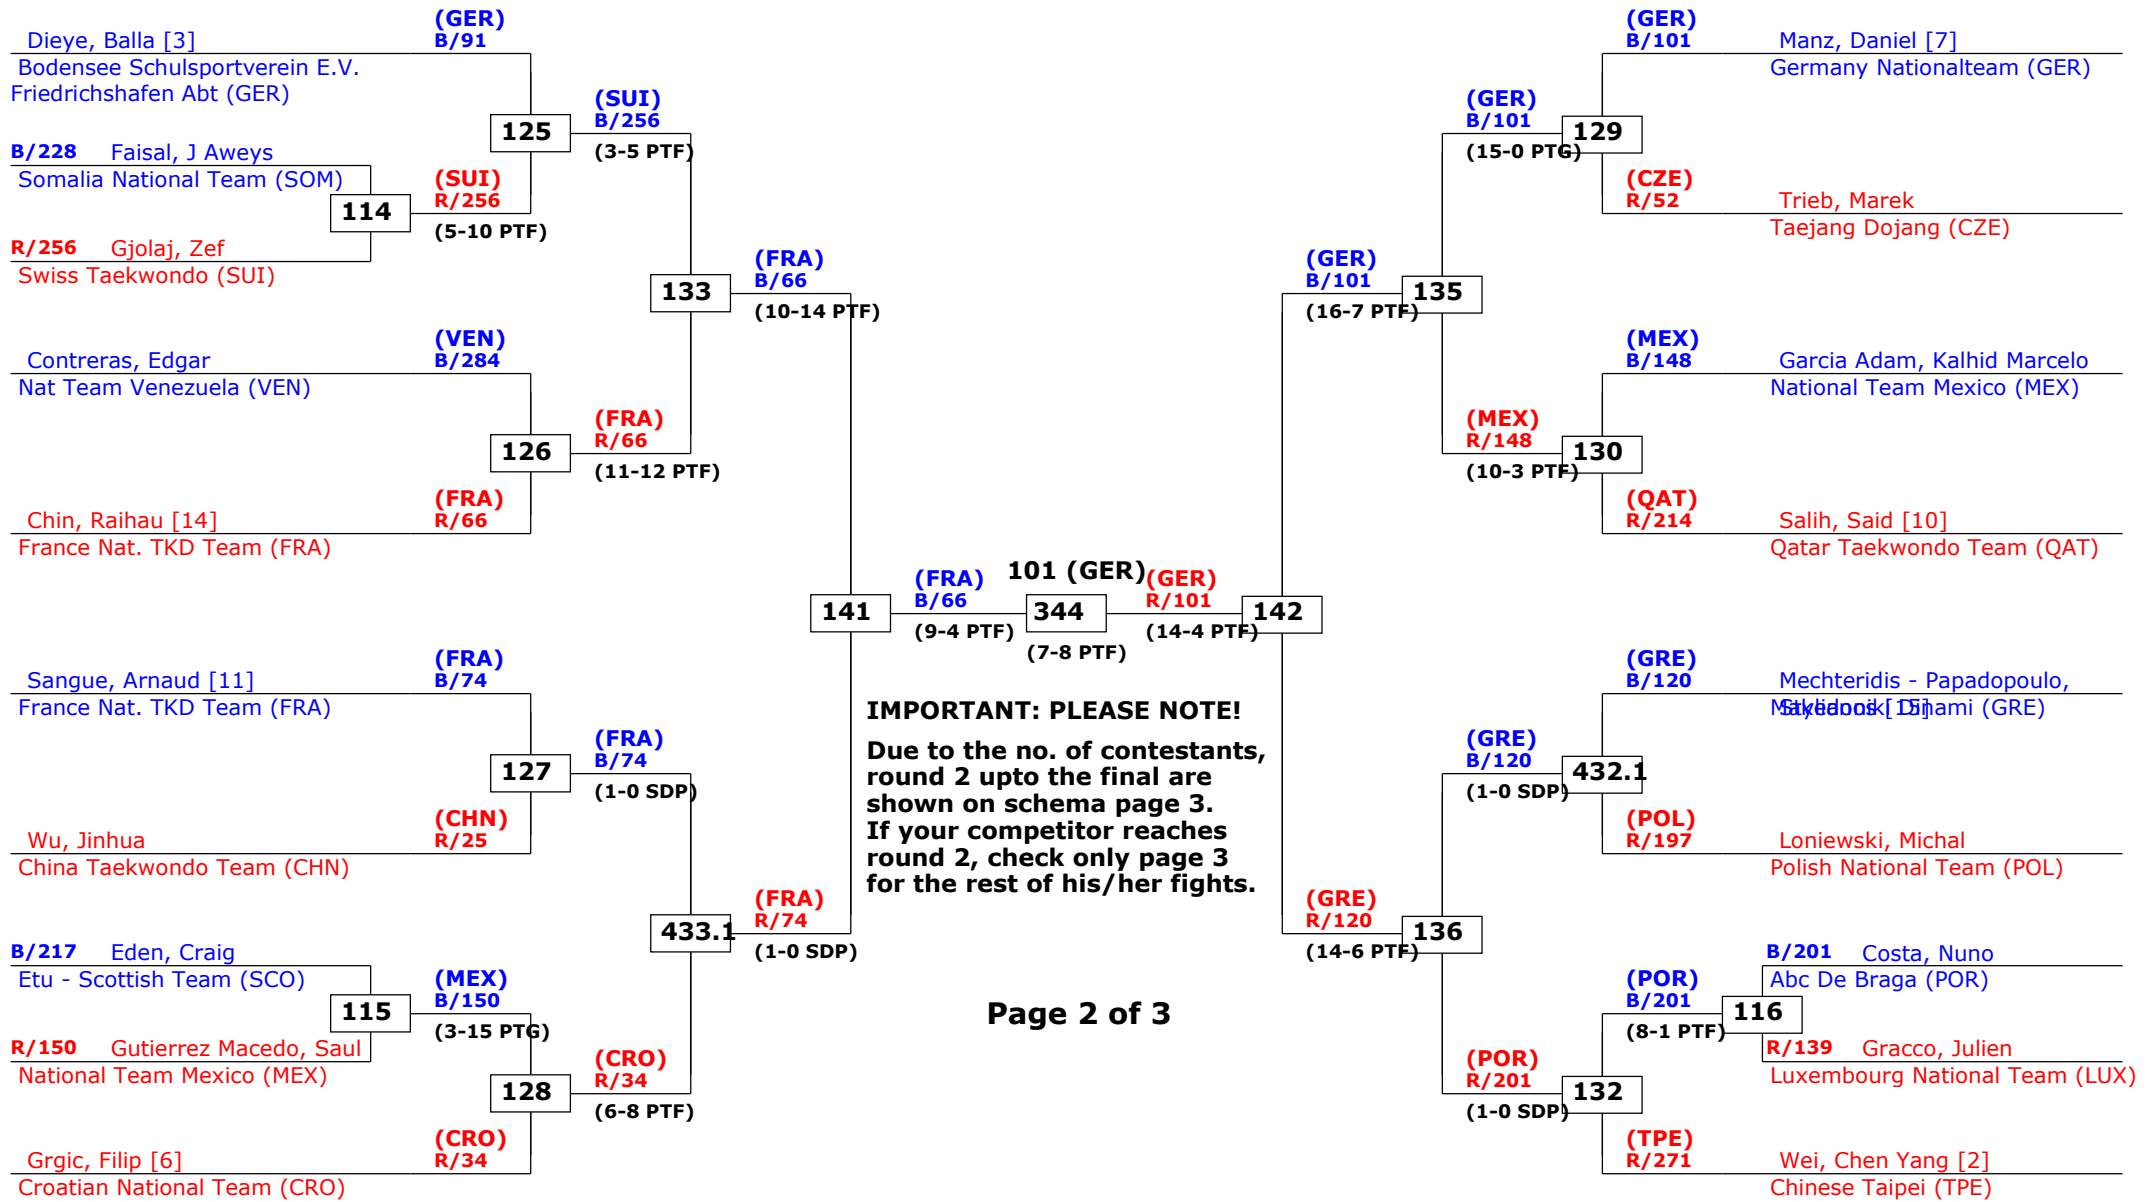

IMPORTANT: PLEASE NOTE!
Due to the no. of contestants, round 2 upto the final are shown on schema page 3. If your competitor reaches round 2, check only page 3 for the rest of his/her fights.