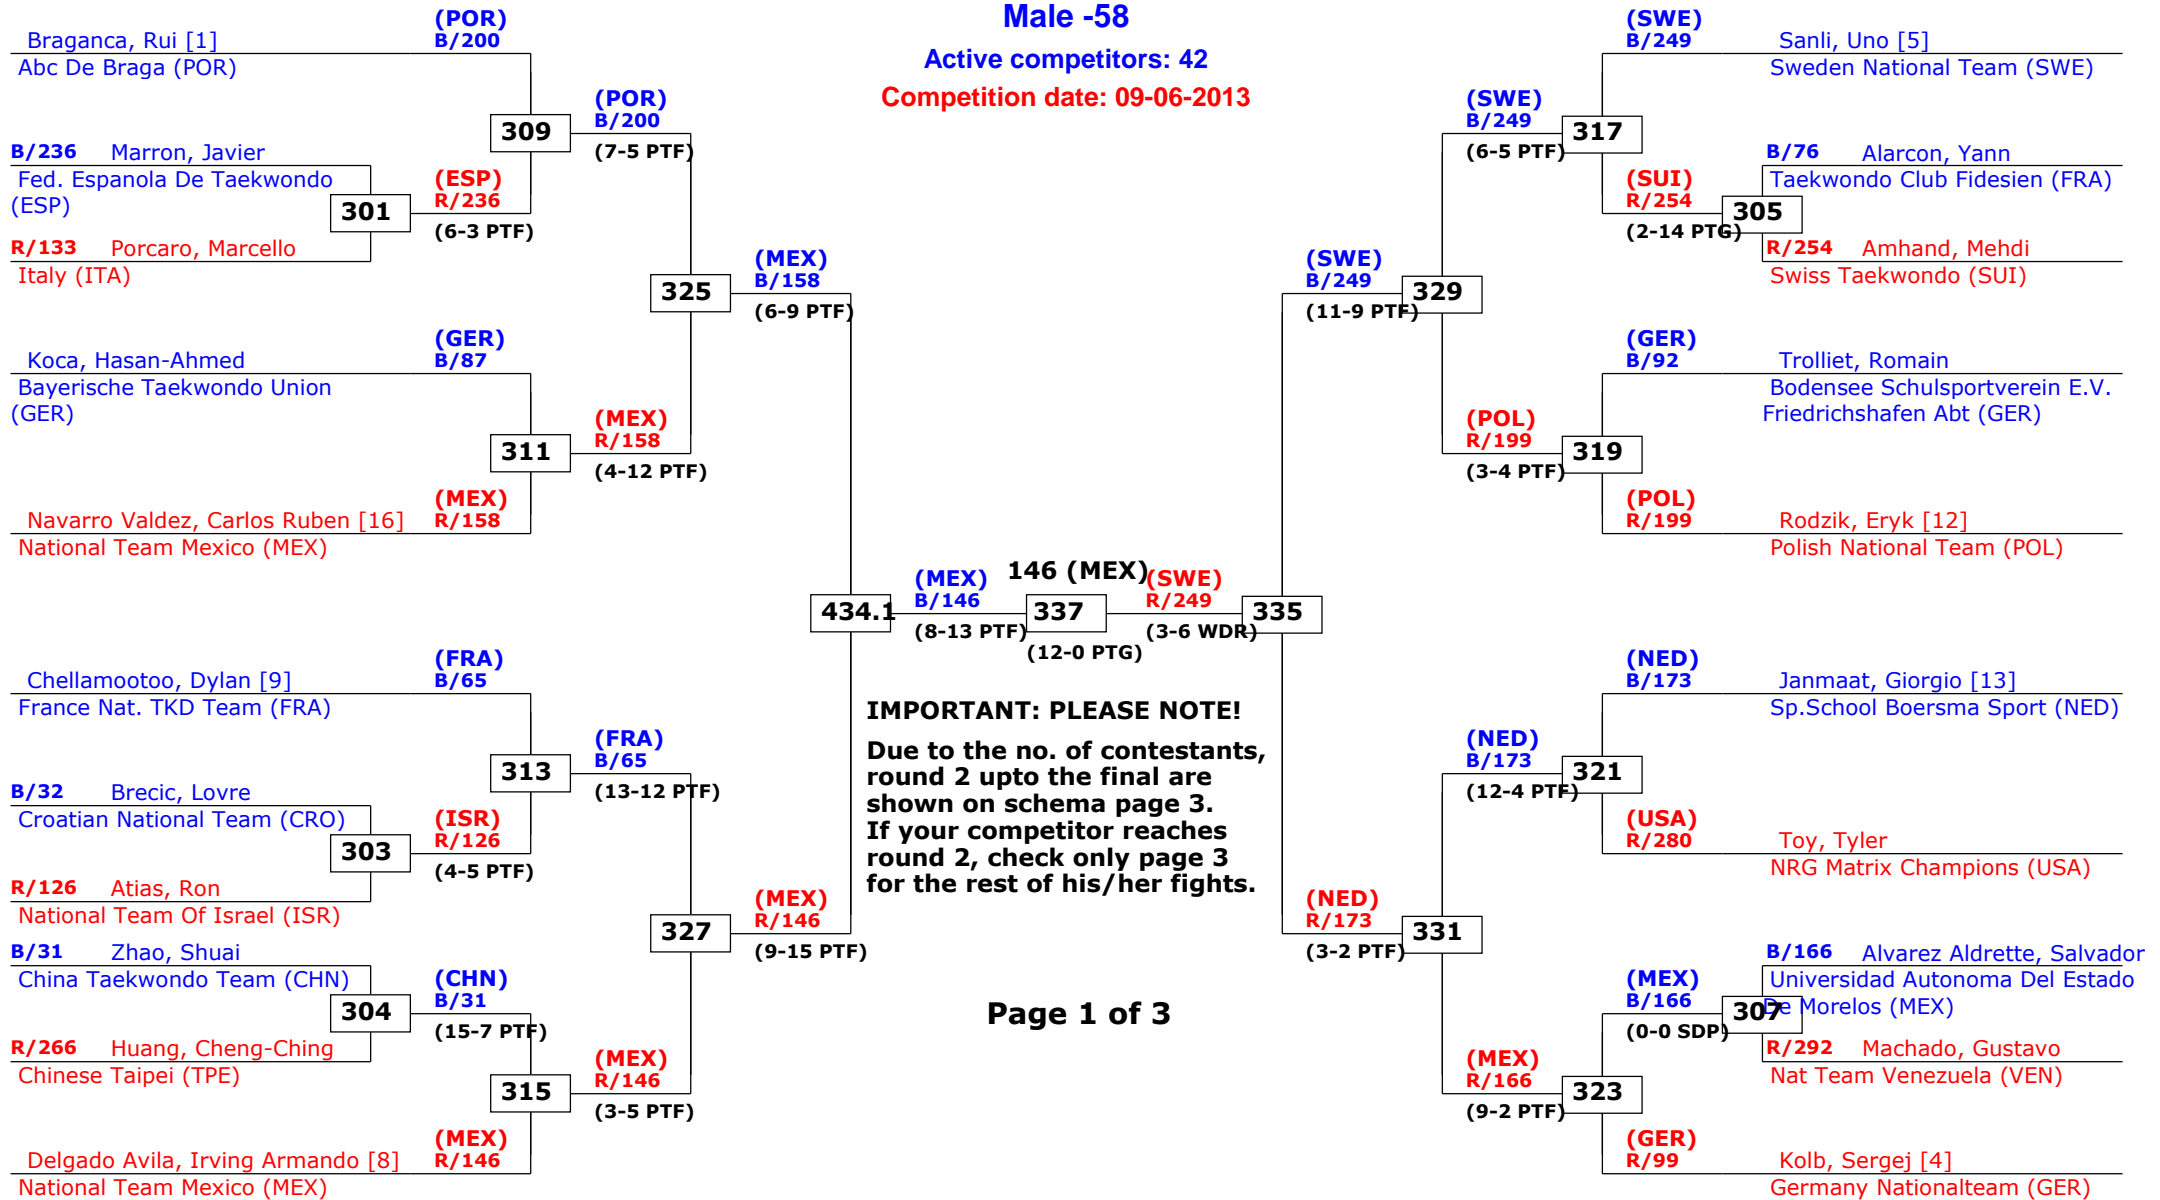

2nd Swiss Open 2013

Lausanne, Switzerland

Tournament date: 08-06-2013 upto 09-06-2013

Male -58

Active competitors: 42

Competition date: 09-06-2013

1st rnd

2nd rnd

3rd rnd

QF

SF

QF

3rd rnd

2nd rnd

1st rnd