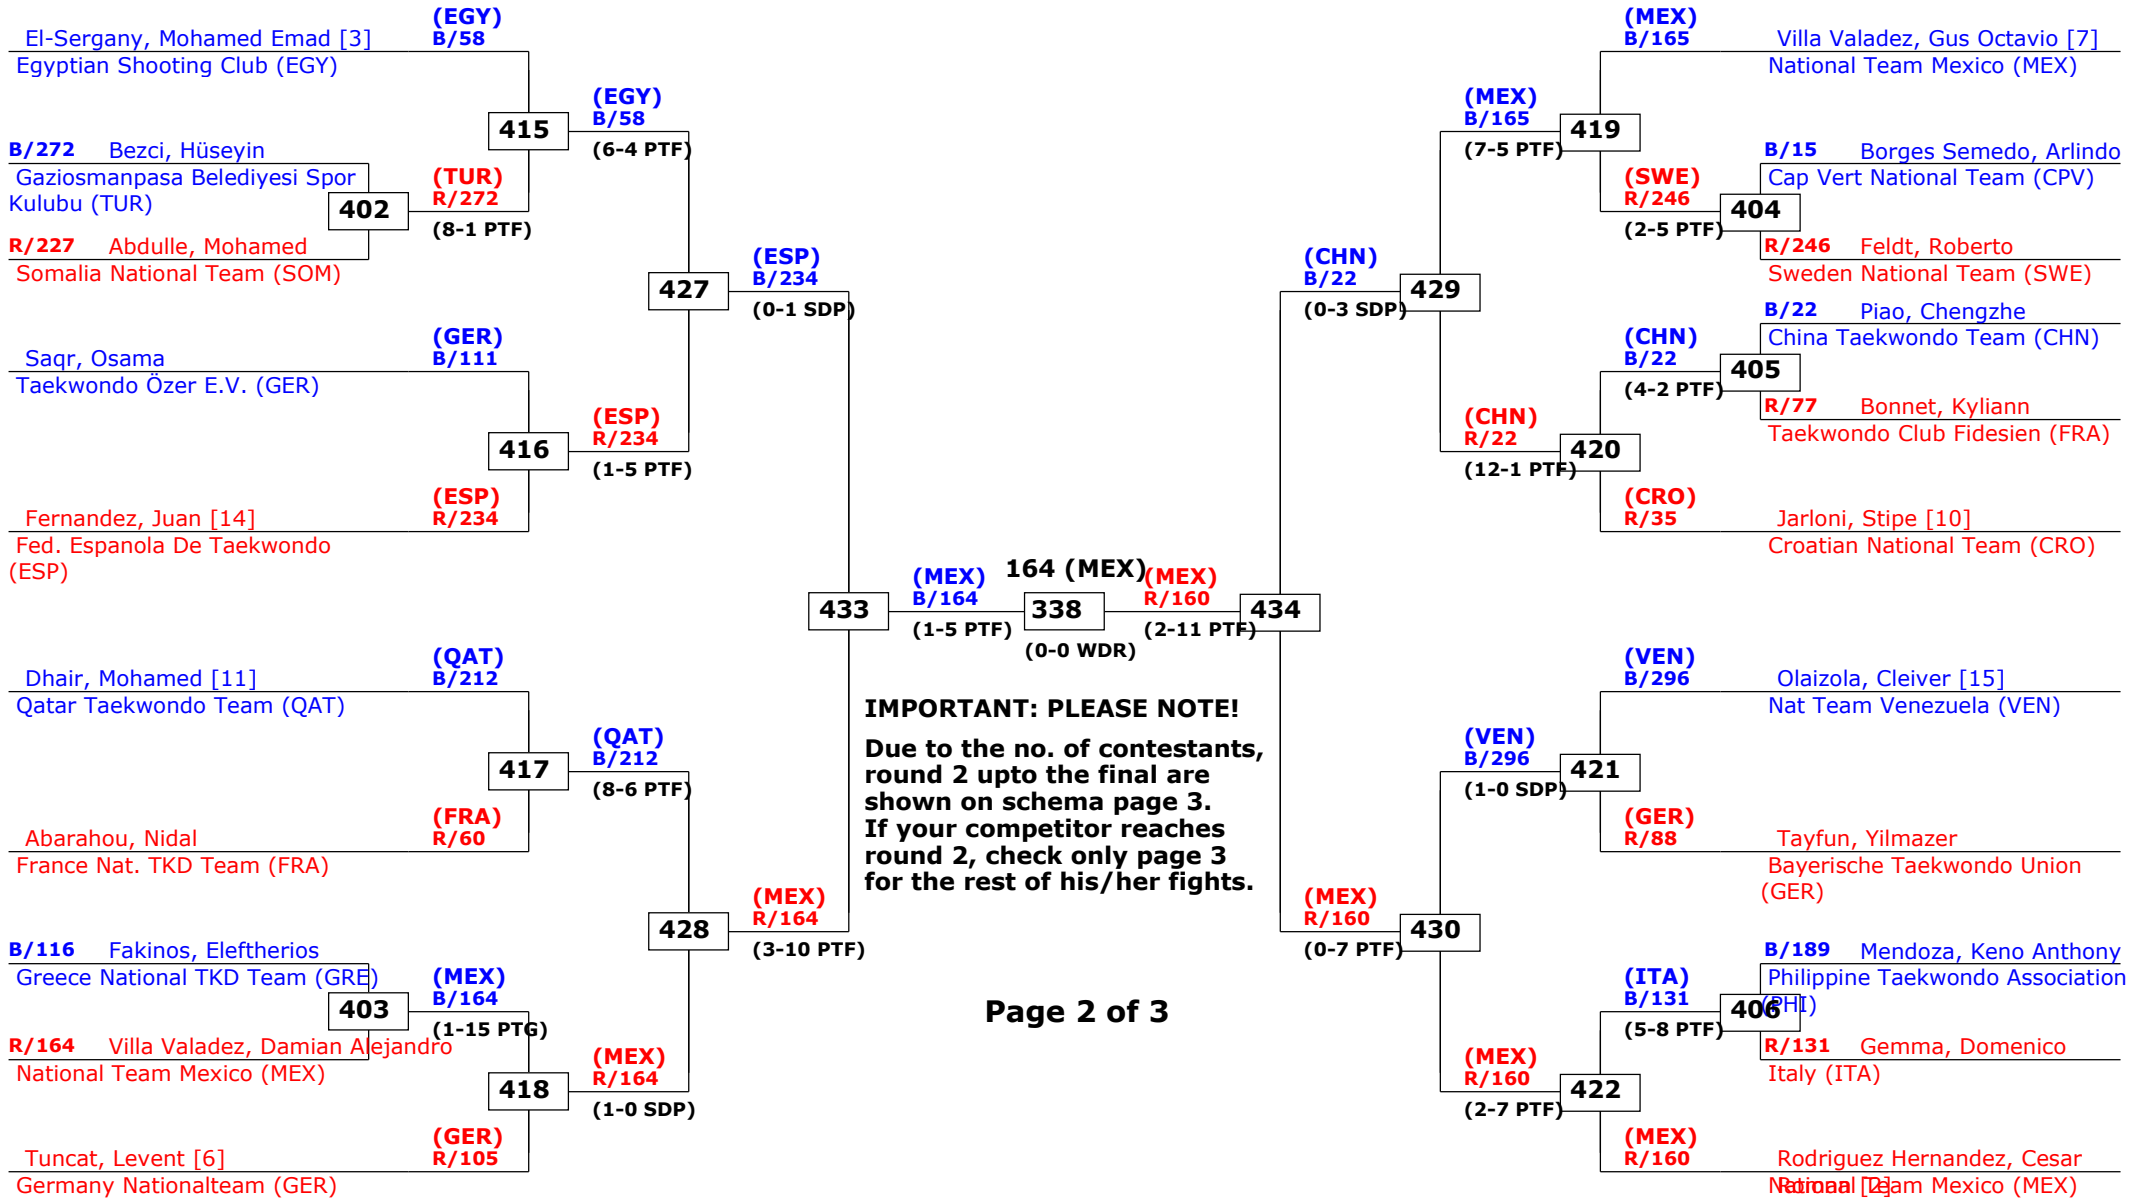

## Male -58

Active competitors: 42

Competition date: 09-06-2013

1st rnd

2nd rnd

3rd rnd

QF

SF

QF

3rd rnd

2nd rnd

1st rnd