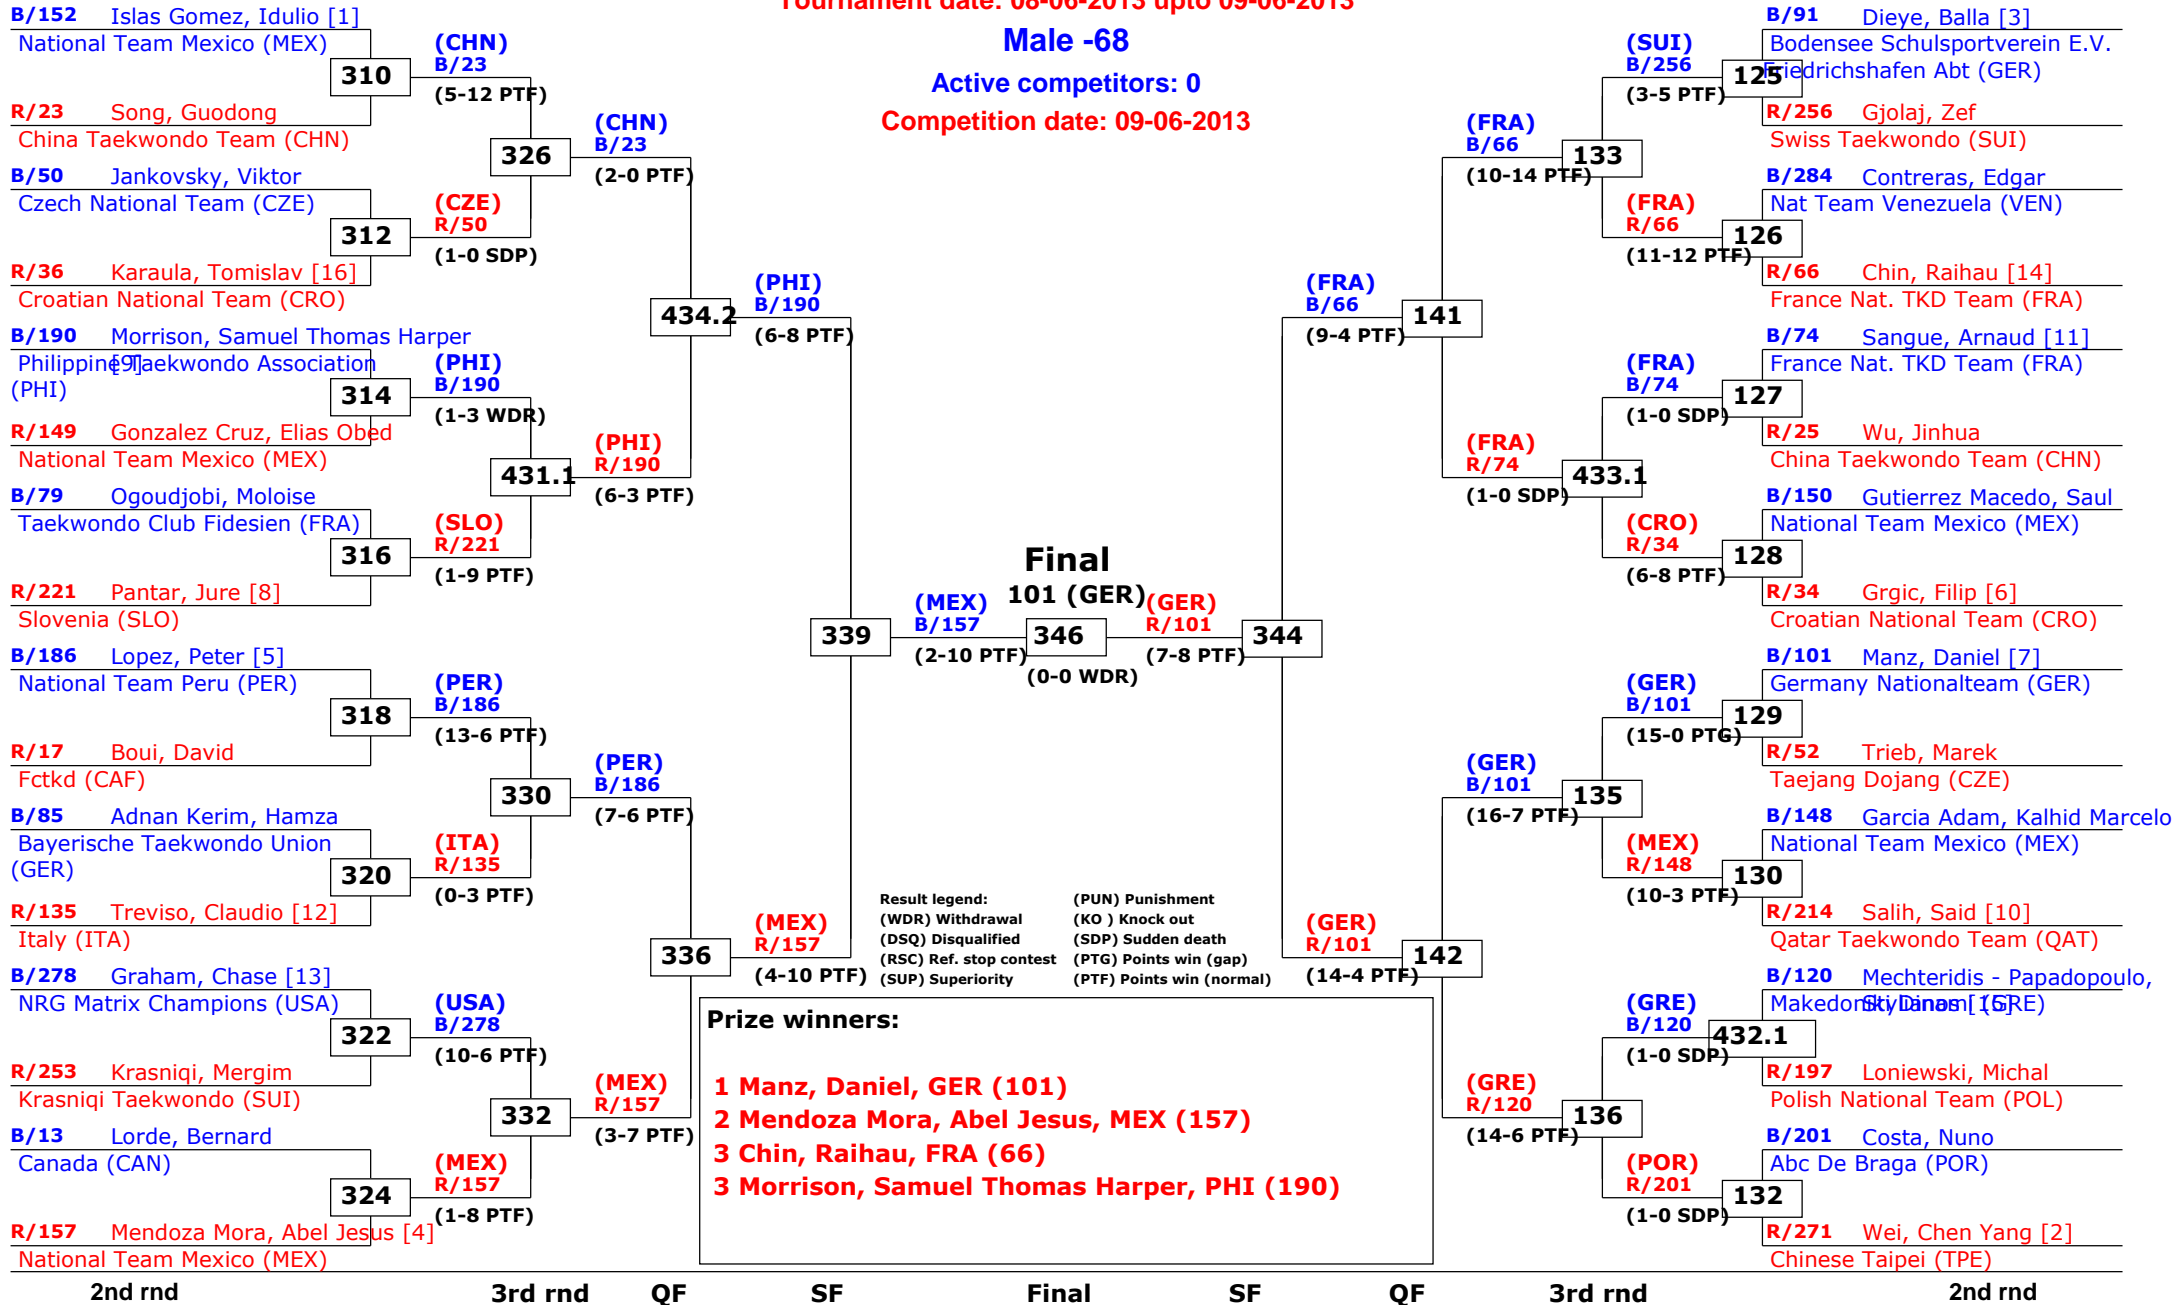

QF

3rd rnd

2nd rnd

1st rnd

**IMPORTANT: PLEASE NOTE!**  
 Due to the no. of contestants, round 2 upto the final are shown on schema page 3. If your competitor reaches round 2, check only page 3 for the rest of his/her fights.

# 2nd Swiss Open 2013

Lausanne, Switzerland

Tournament date: 08-06-2013 upto 09-06-2013

Male -68

Active competitors: 0

Competition date: 09-06-2013