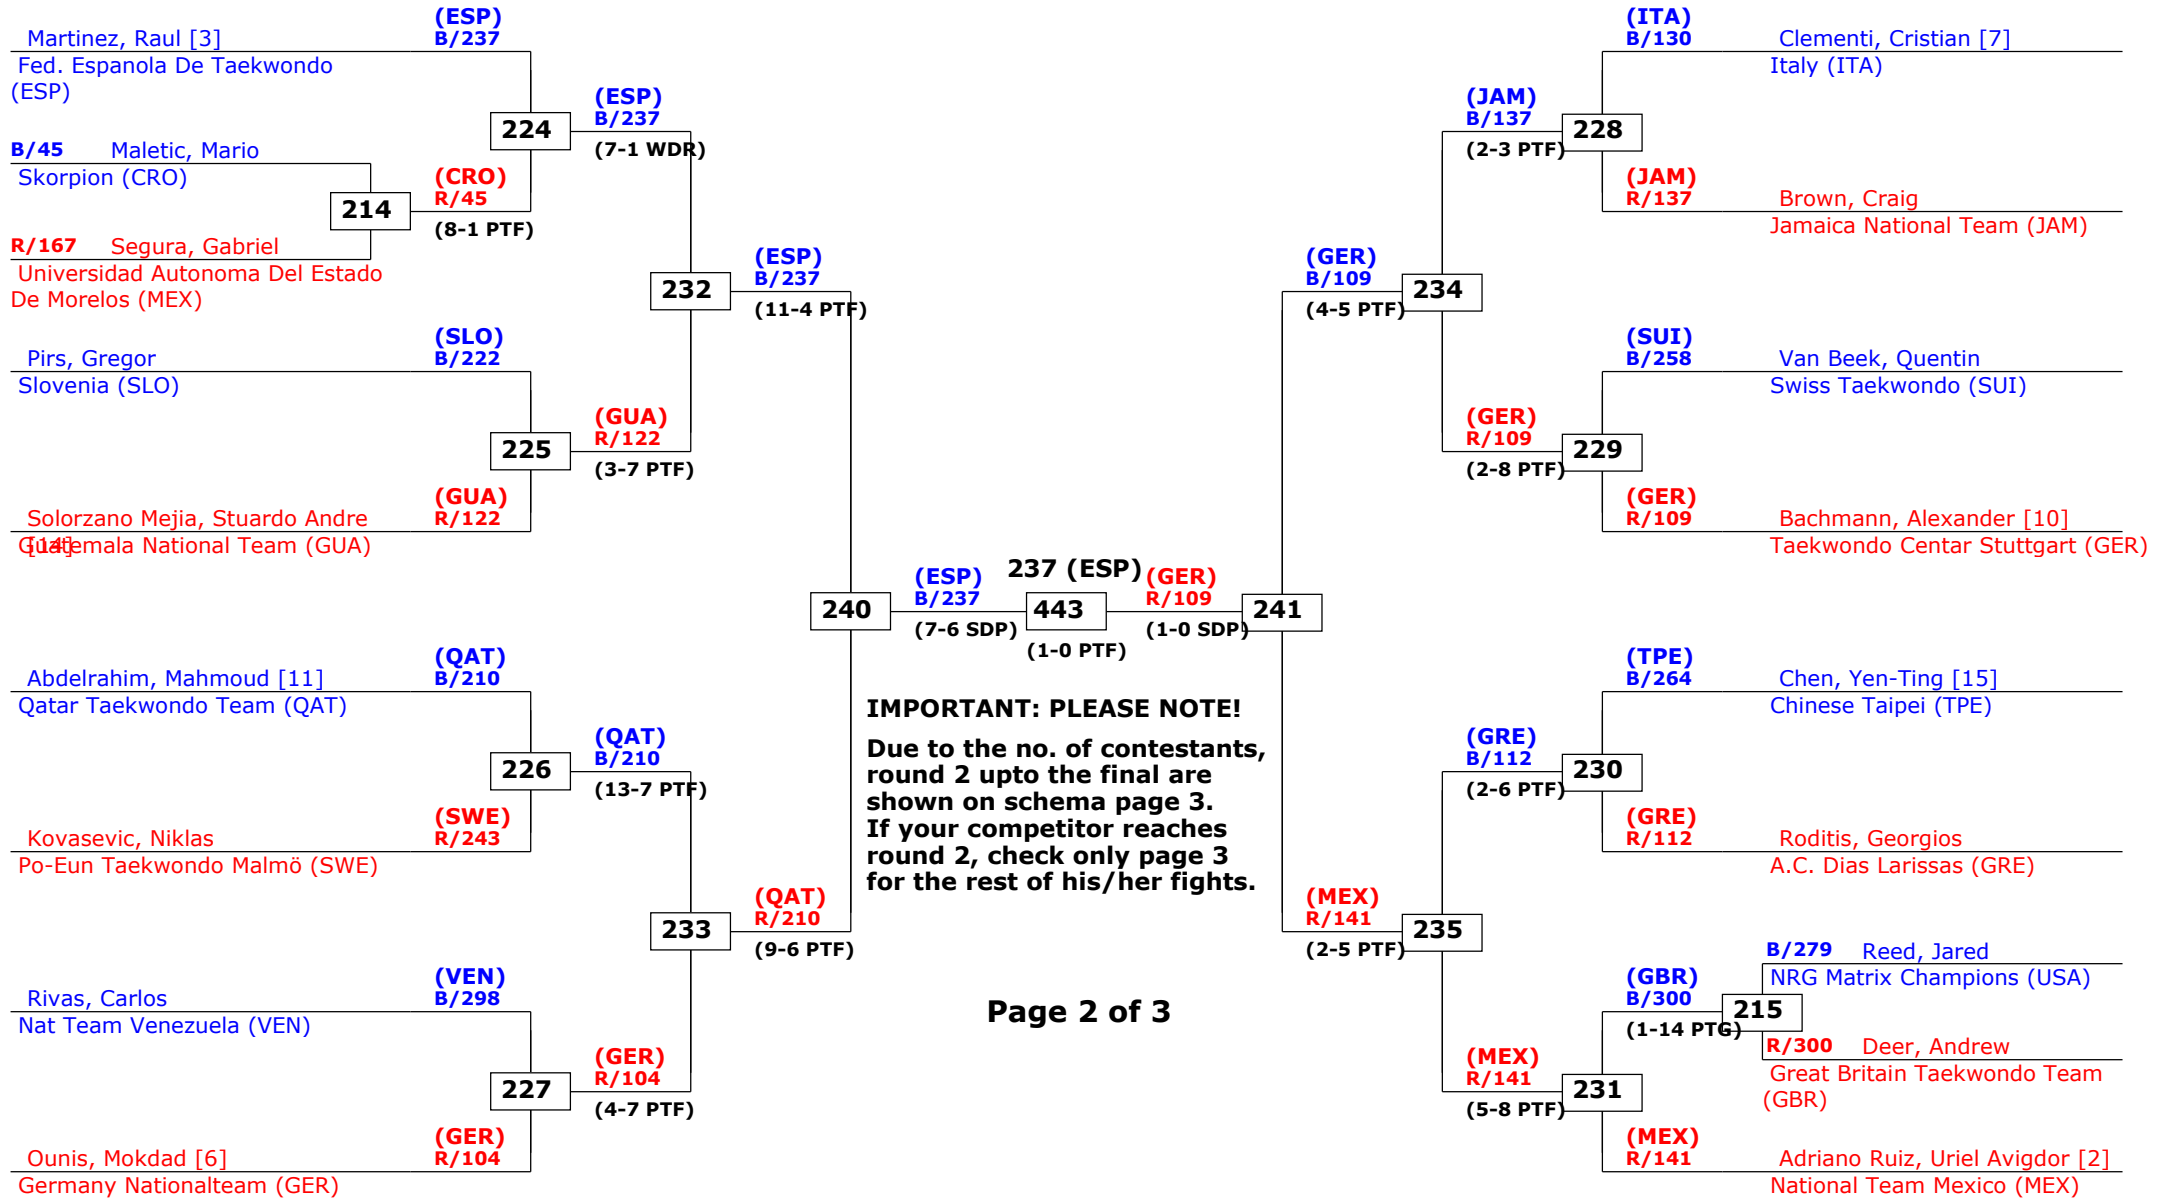

1st rnd

2nd rnd

3rd rnd

QF

SF

QF

3rd rnd

2nd rnd

1st rnd