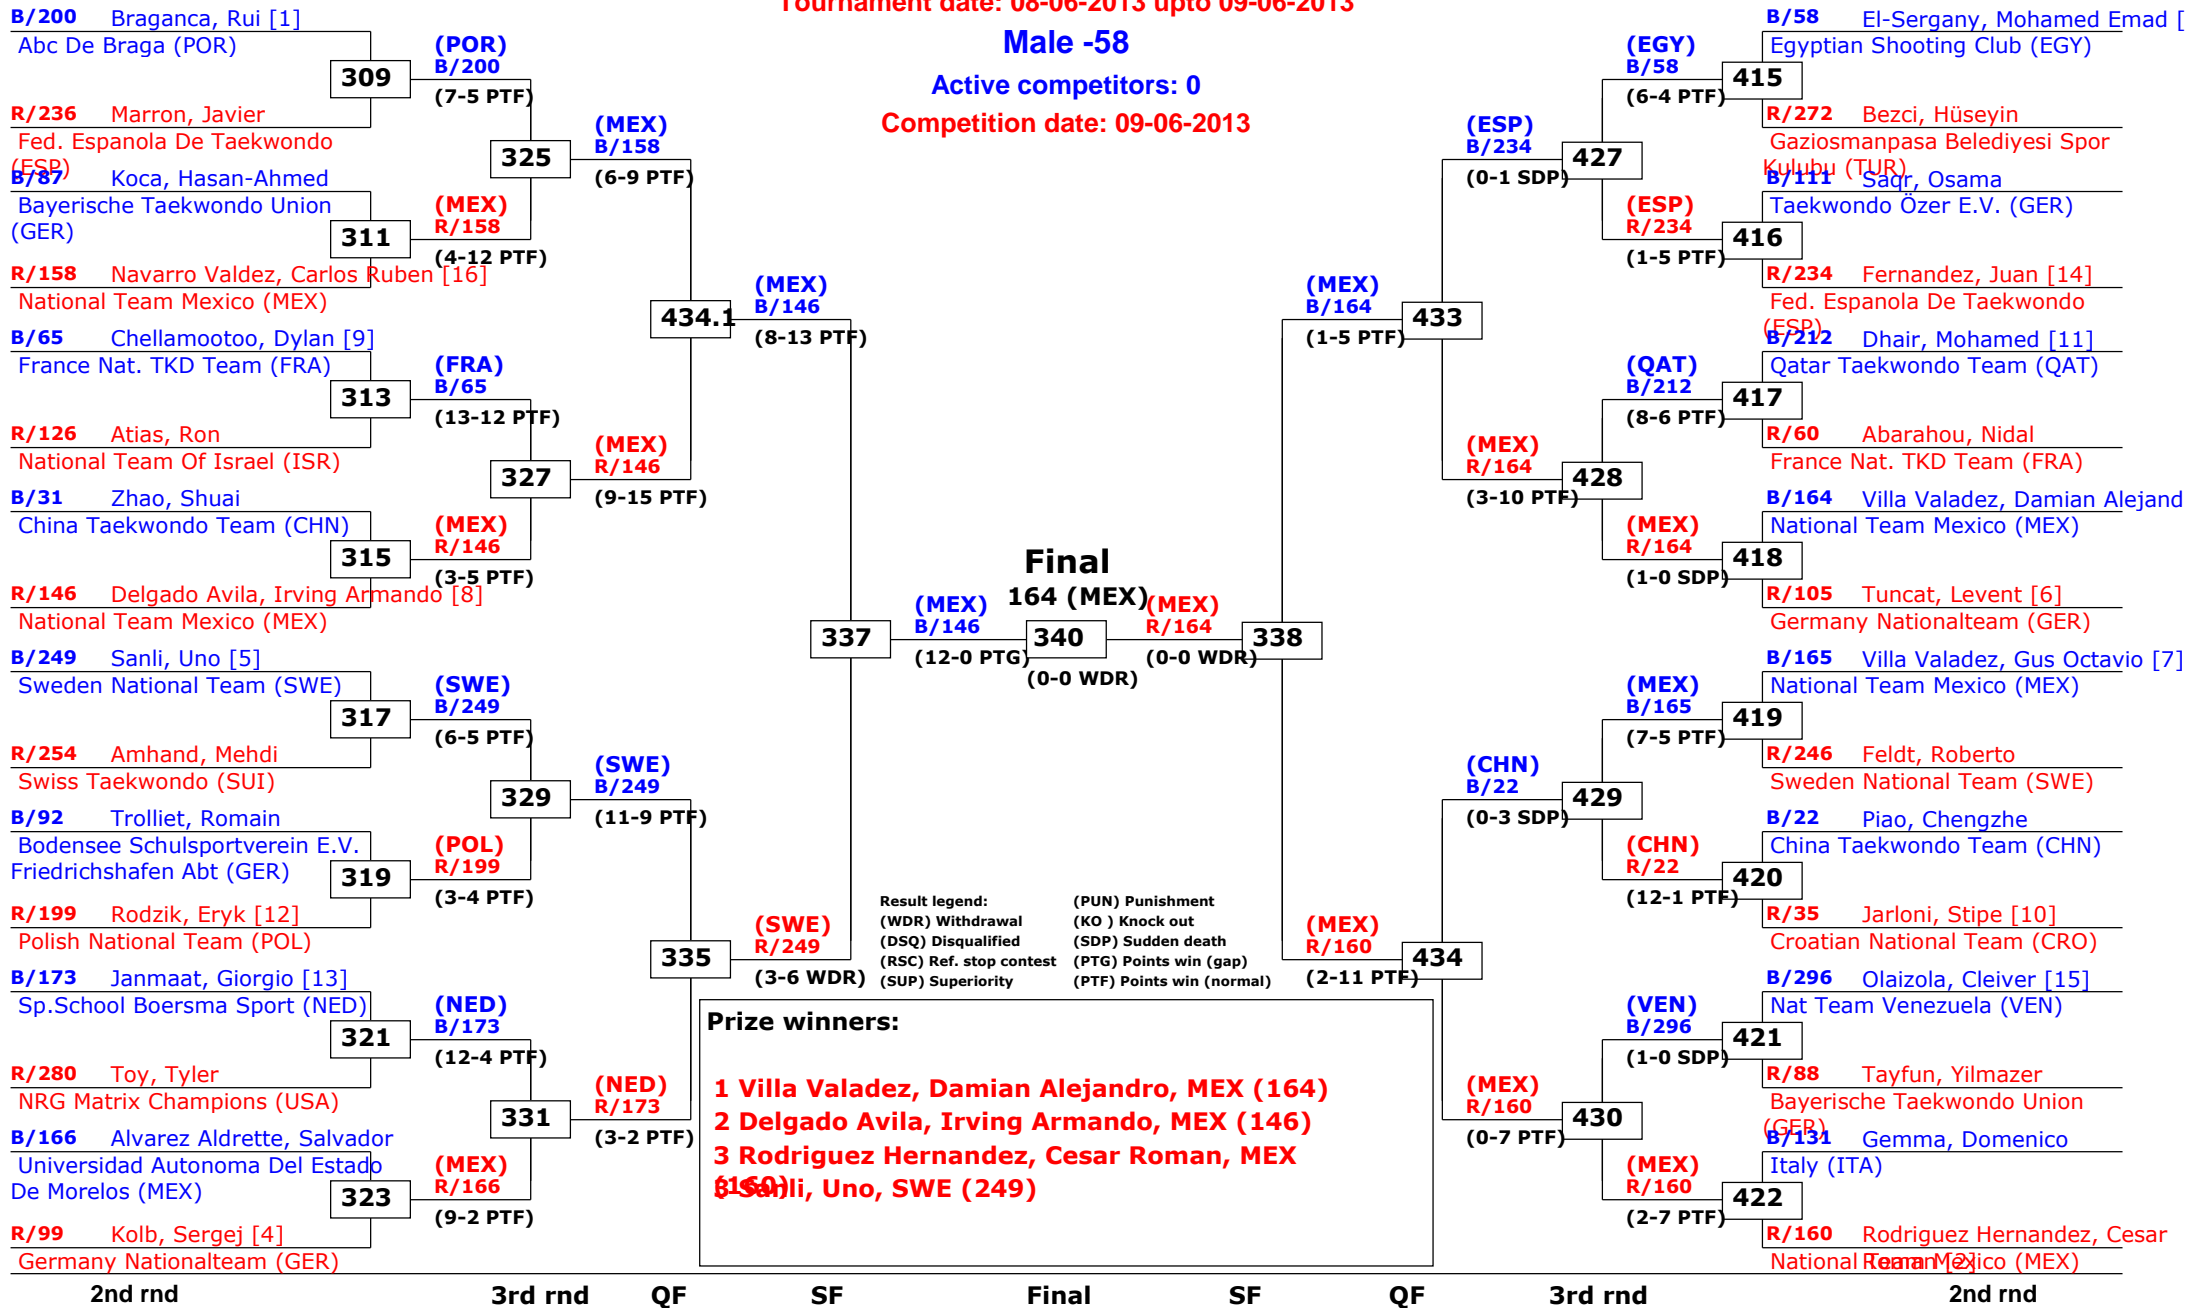

QF

3rd rnd

2nd rnd

1st rnd

# 2nd Swiss Open 2013

Lausanne, Switzerland

Tournament date: 08-06-2013 upto 09-06-2013

Male -58

Active competitors: 0

Competition date: 09-06-2013

# 2nd Swiss Open 2013

Lausanne, Switzerland

Tournament date: 08-06-2013 upto 09-06-2013