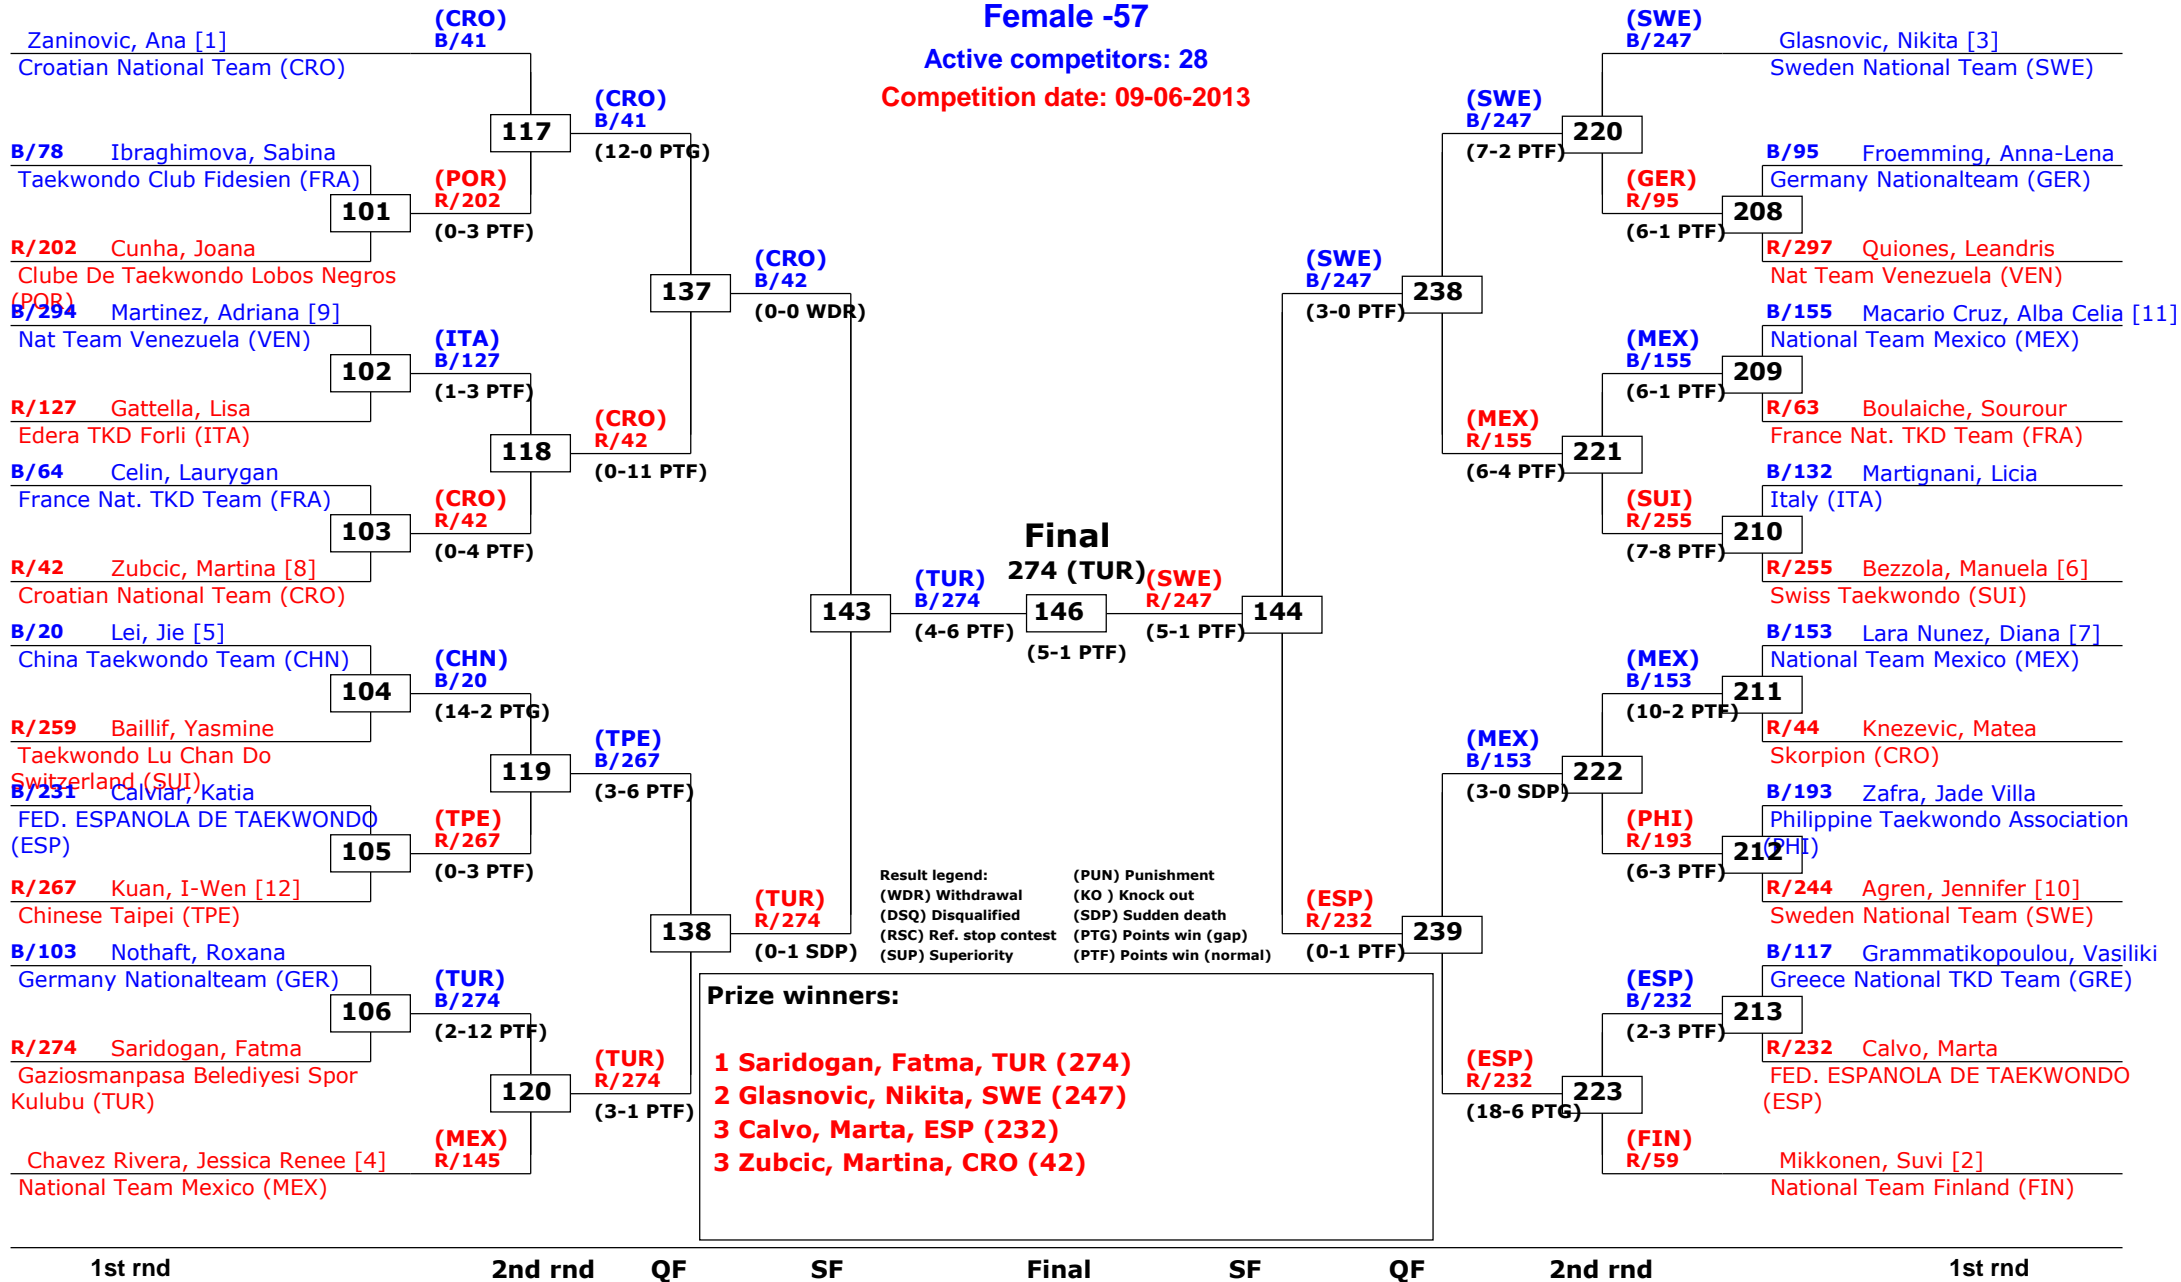

## Female -49

Active competitors: 30

Competition date: 09-06-2013

# 2nd Swiss Open 2013

Lausanne, Switzerland

Tournament date: 08-06-2013 upto 09-06-2013

## Female -57

Active competitors: 28

Competition date: 09-06-2013

## Female -67

Active competitors: 24

Competition date: 08-06-2013