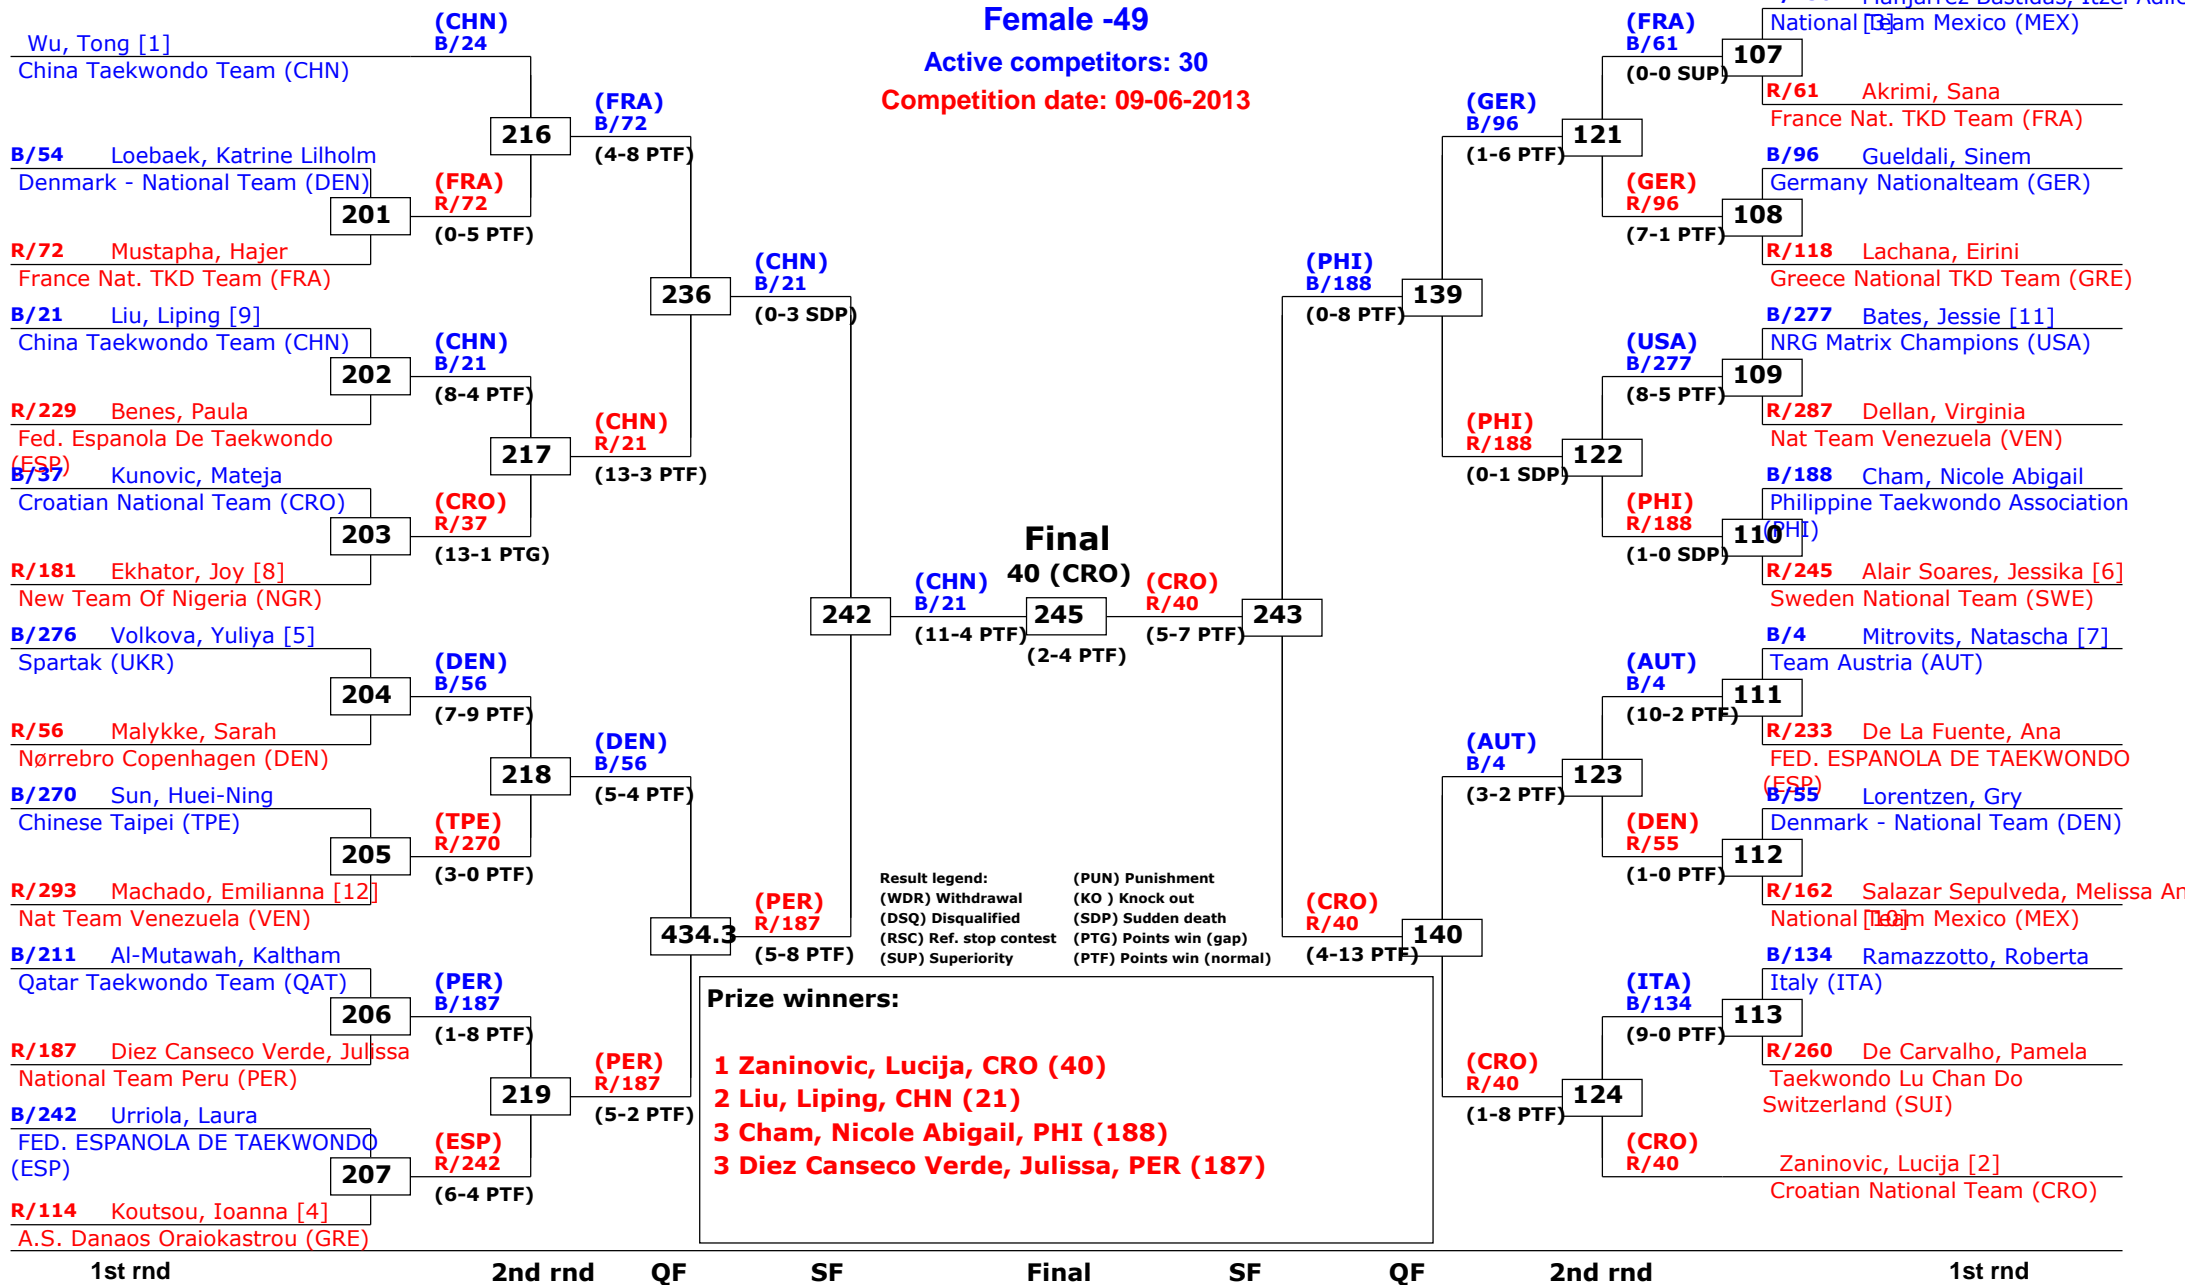

## Male +80

Active competitors: 25

Competition date: 08-06-2013

# 2nd Swiss Open 2013

Lausanne, Switzerland

Tournament date: 08-06-2013 upto 09-06-2013

## Female -49

Active competitors: 30

Competition date: 09-06-2013

## Female -57

Active competitors: 28

Competition date: 09-06-2013