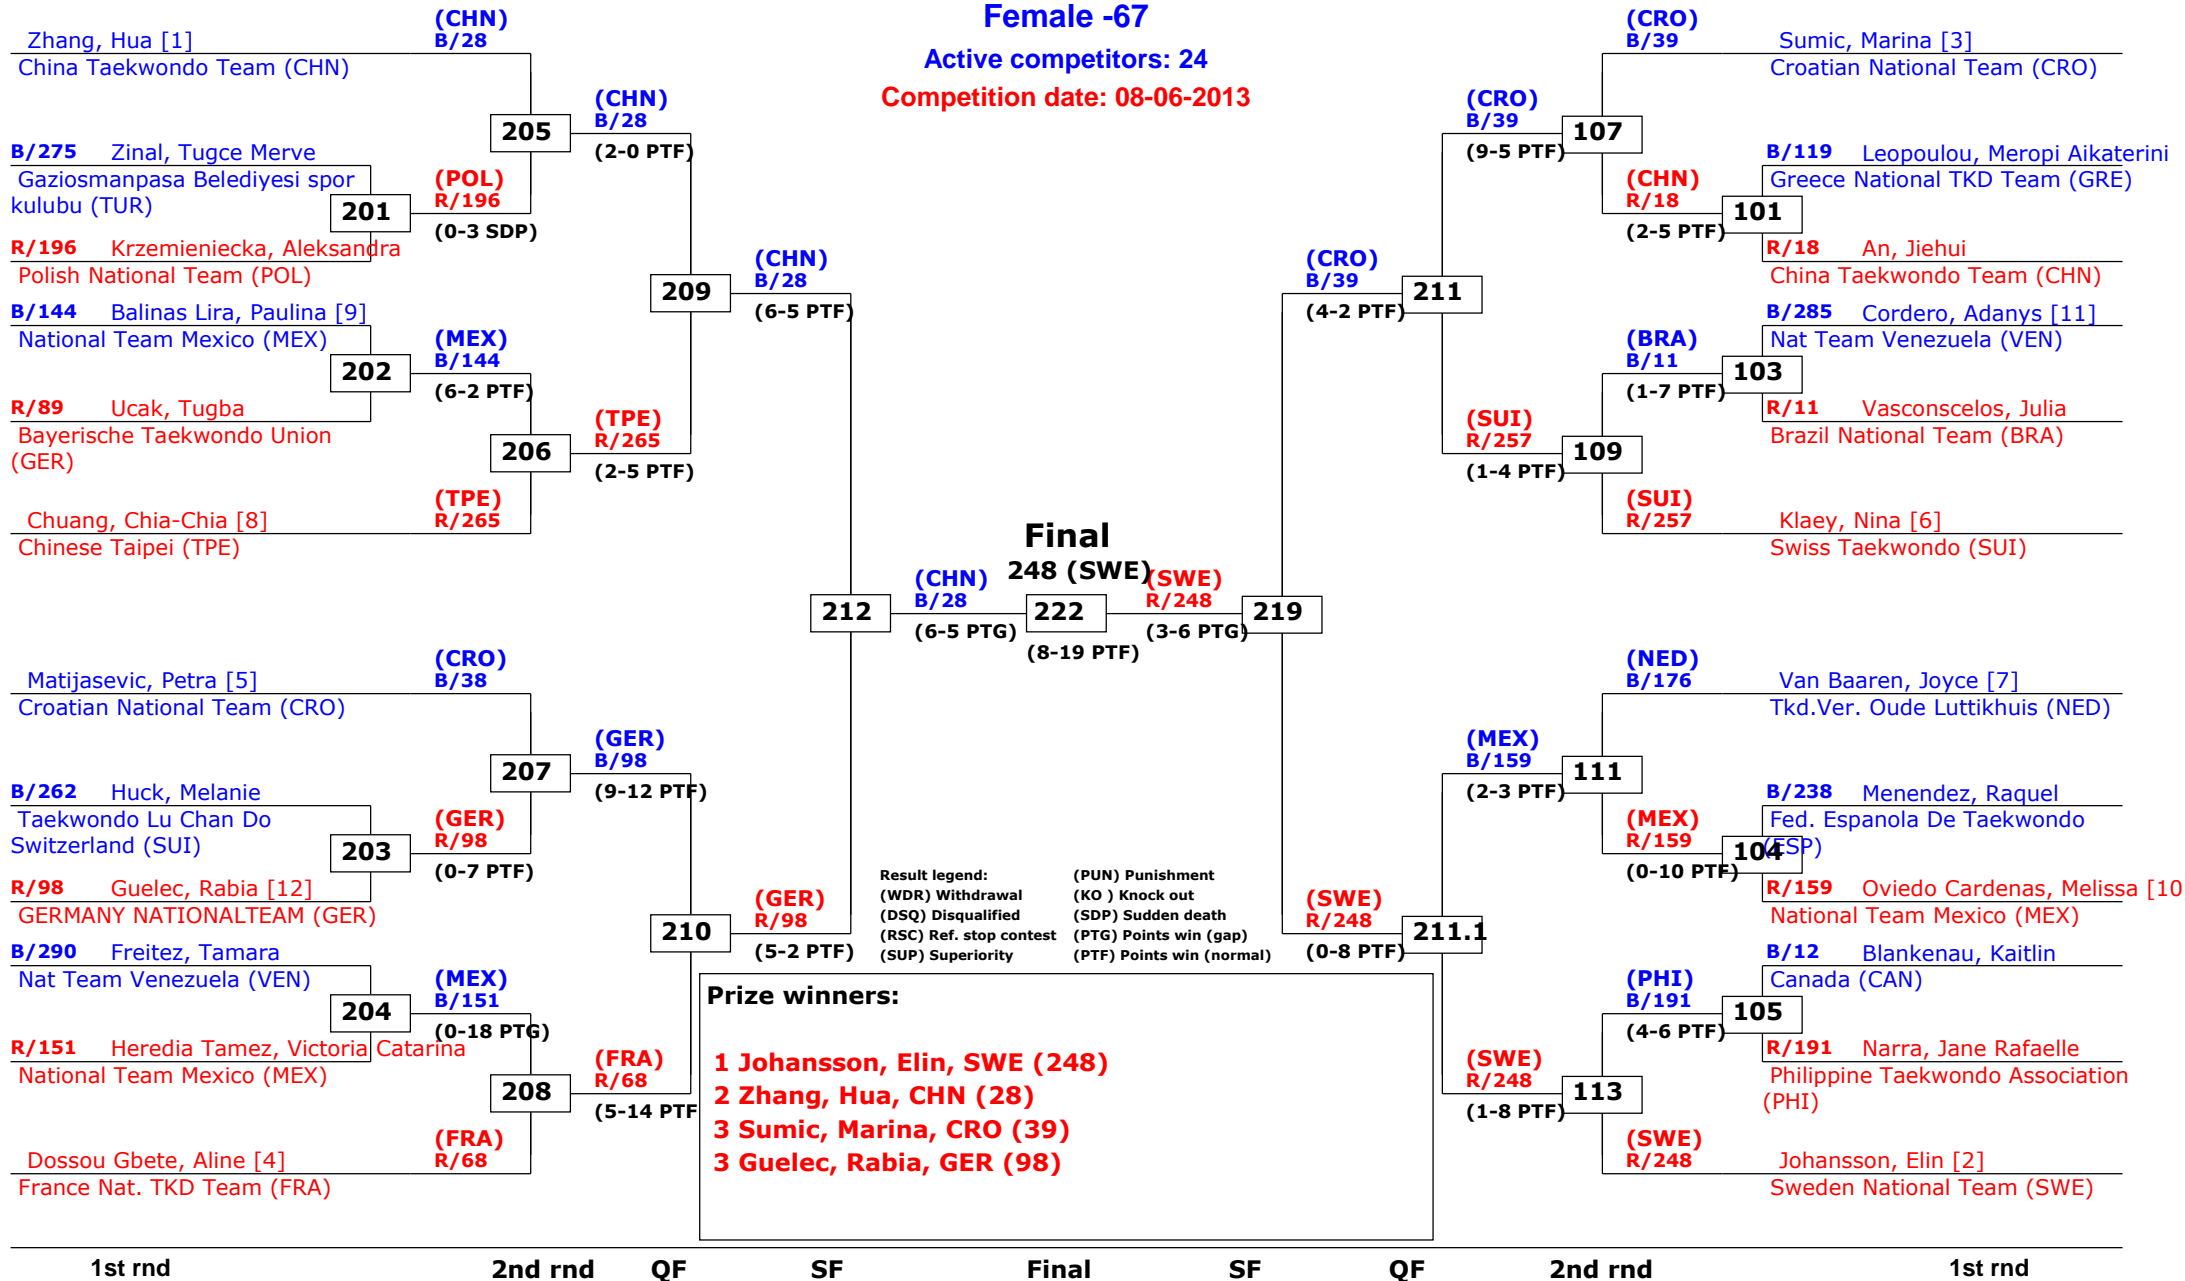

## Female -57

Active competitors: 28

Competition date: 09-06-2013

# 2nd Swiss Open 2013

Lausanne, Switzerland

Tournament date: 08-06-2013 upto 09-06-2013

## Female -67

Active competitors: 24

Competition date: 08-06-2013

## Female +67

Active competitors: 19

Competition date: 08-06-2013