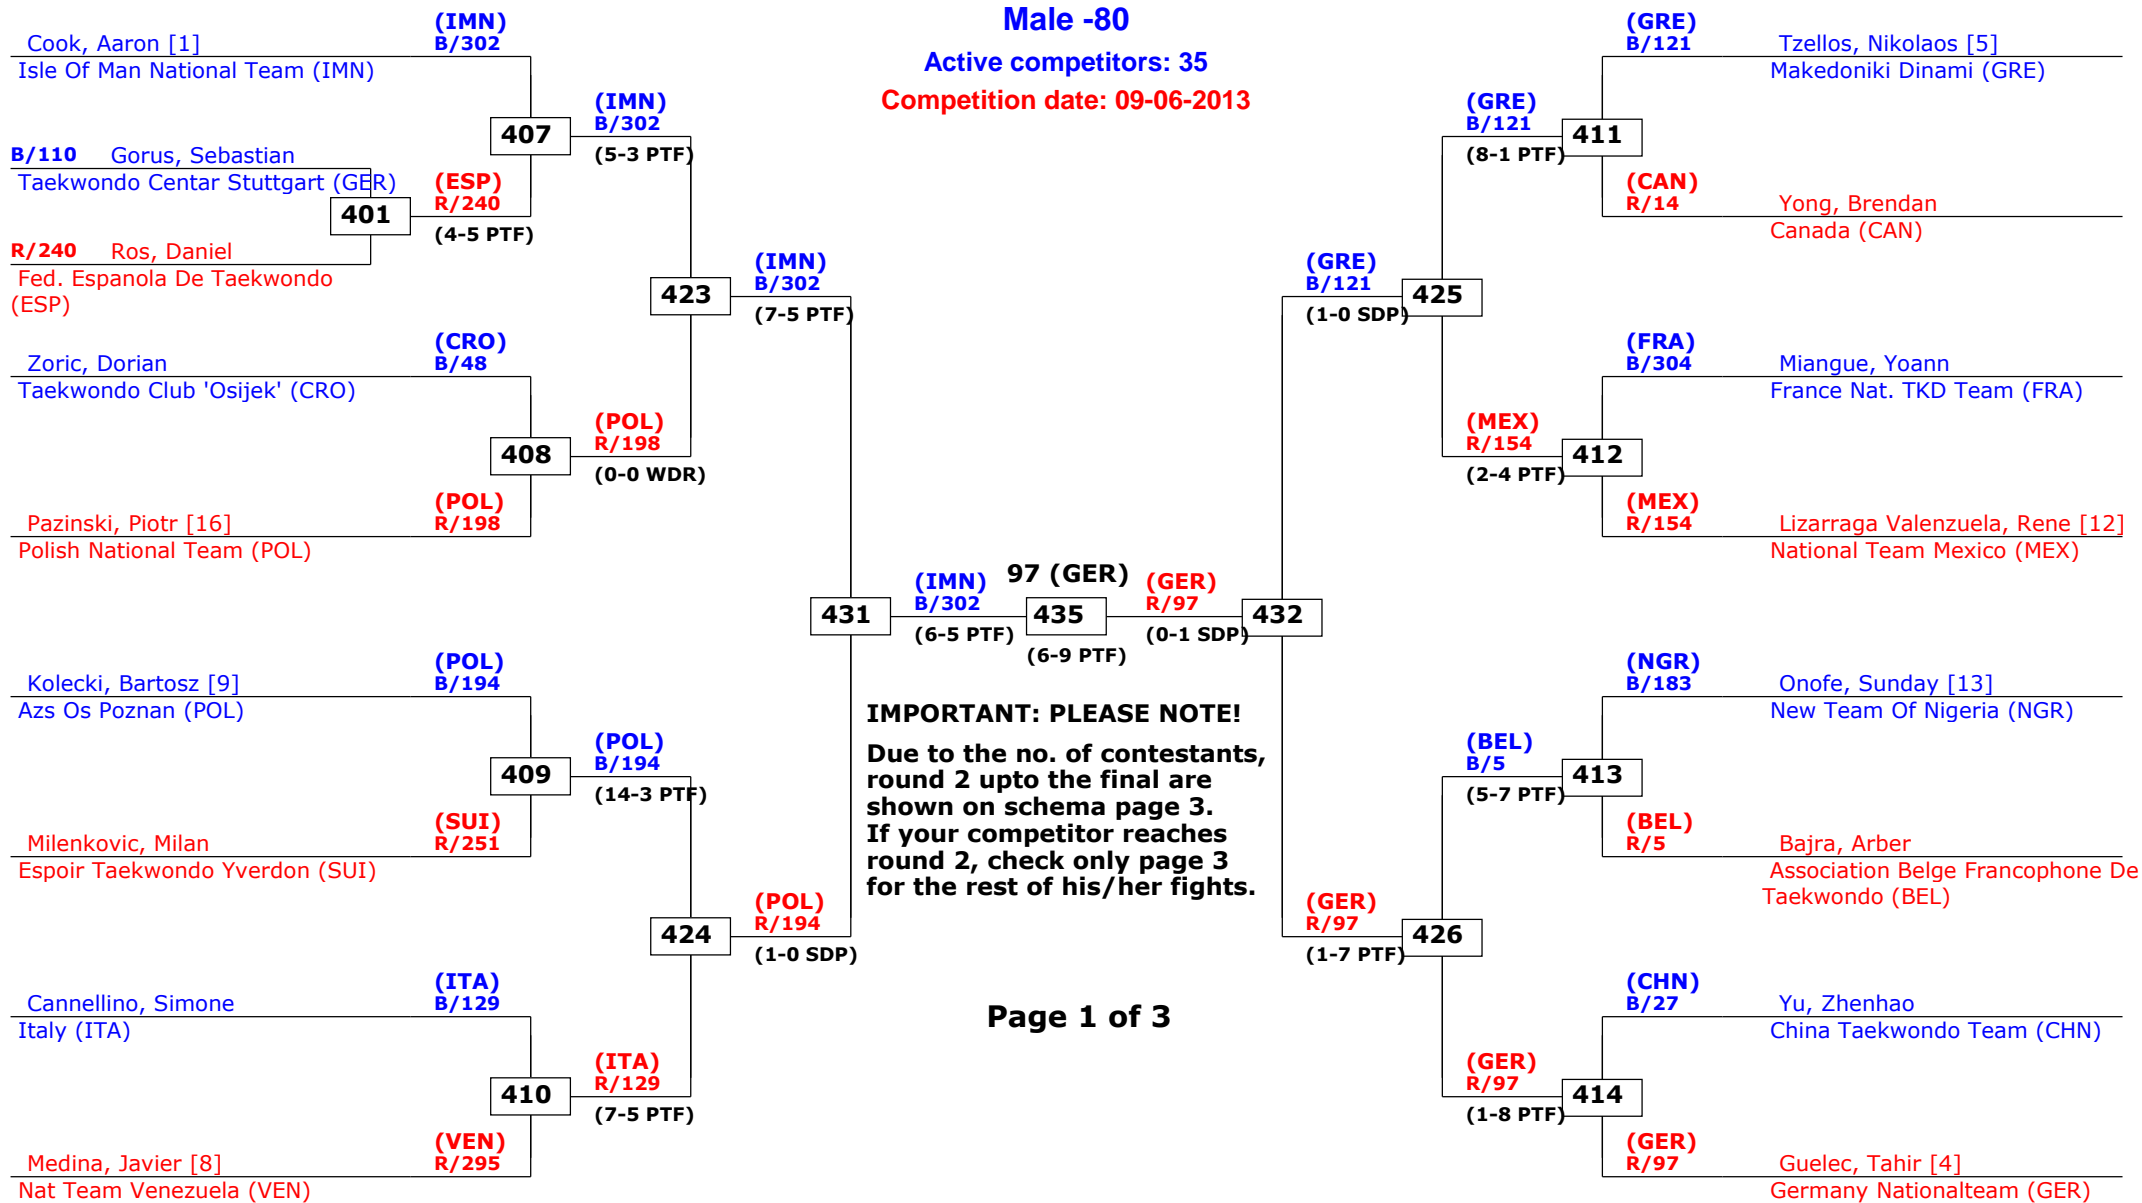

2nd Swiss Open 2013

Lausanne, Switzerland

Tournament date: 08-06-2013 upto 09-06-2013

Male -80

Active competitors: 35

Competition date: 09-06-2013

1st rnd

2nd rnd

3rd rnd

QF

SF

QF

3rd rnd

2nd rnd

1st rnd