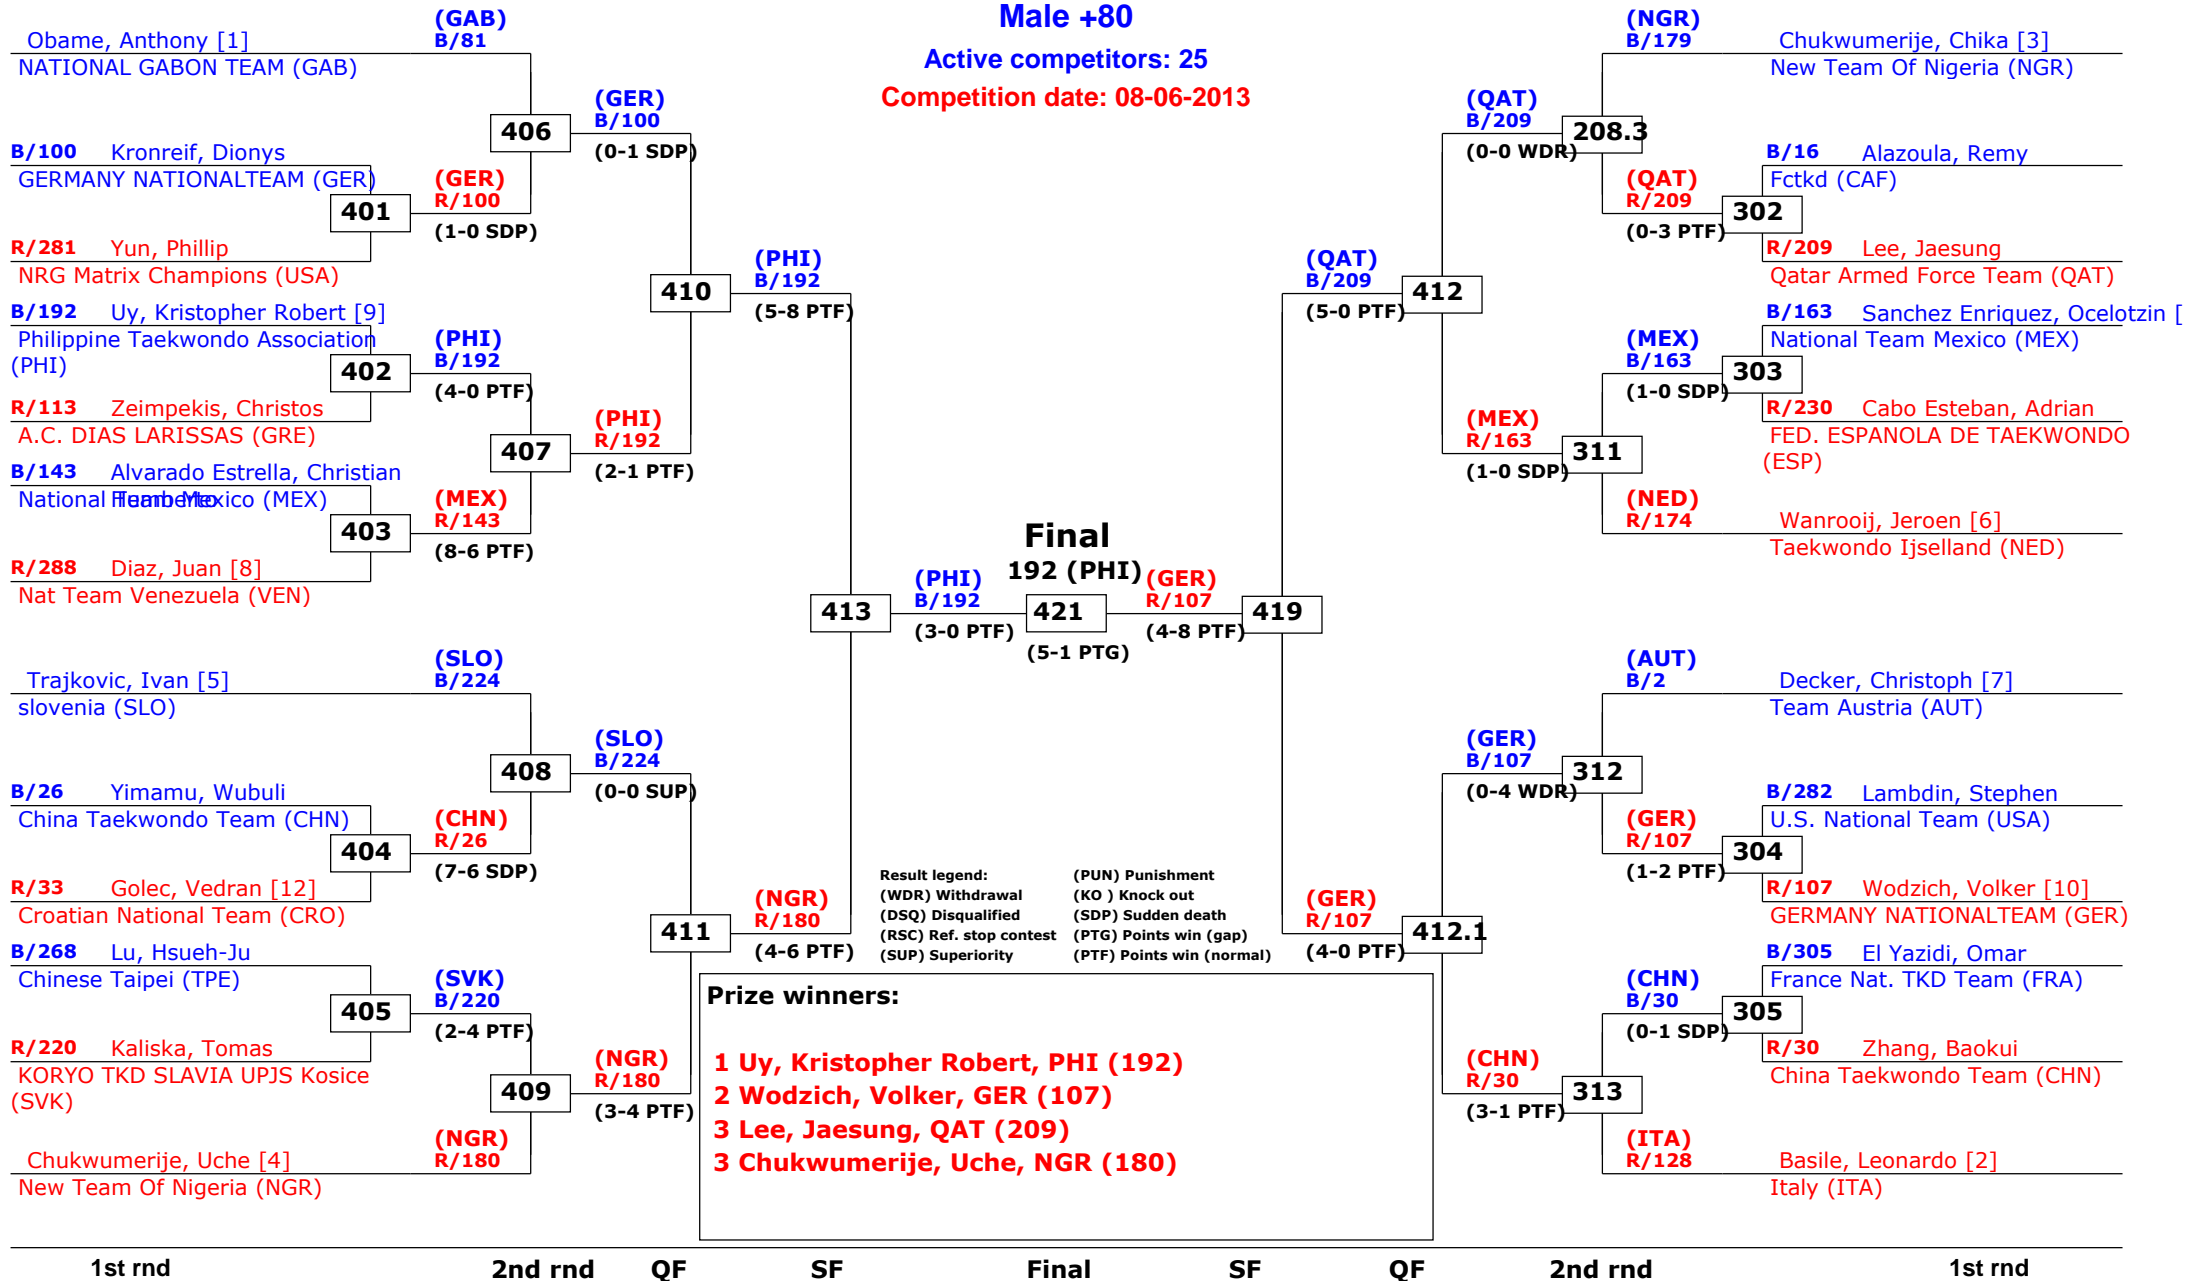

# 2nd Swiss Open 2013

Lausanne, Switzerland

Tournament date: 08-06-2013 upto 09-06-2013

## Male +80

Active competitors: 25

Competition date: 08-06-2013