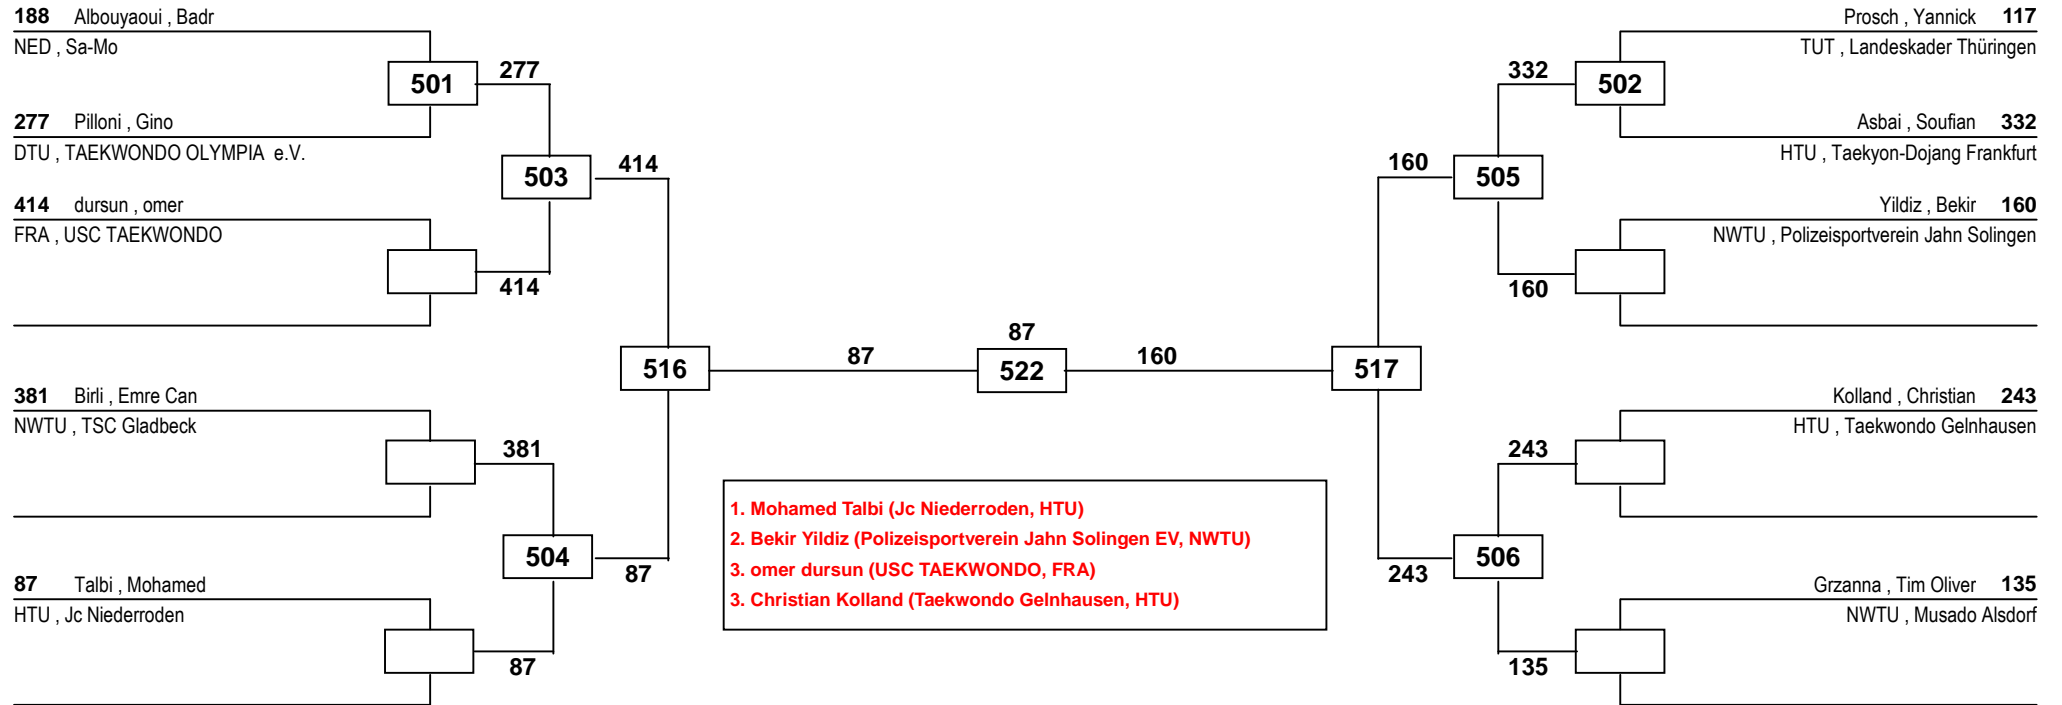

International Masters NRW 2013

J Bm-53

Draw Sheet