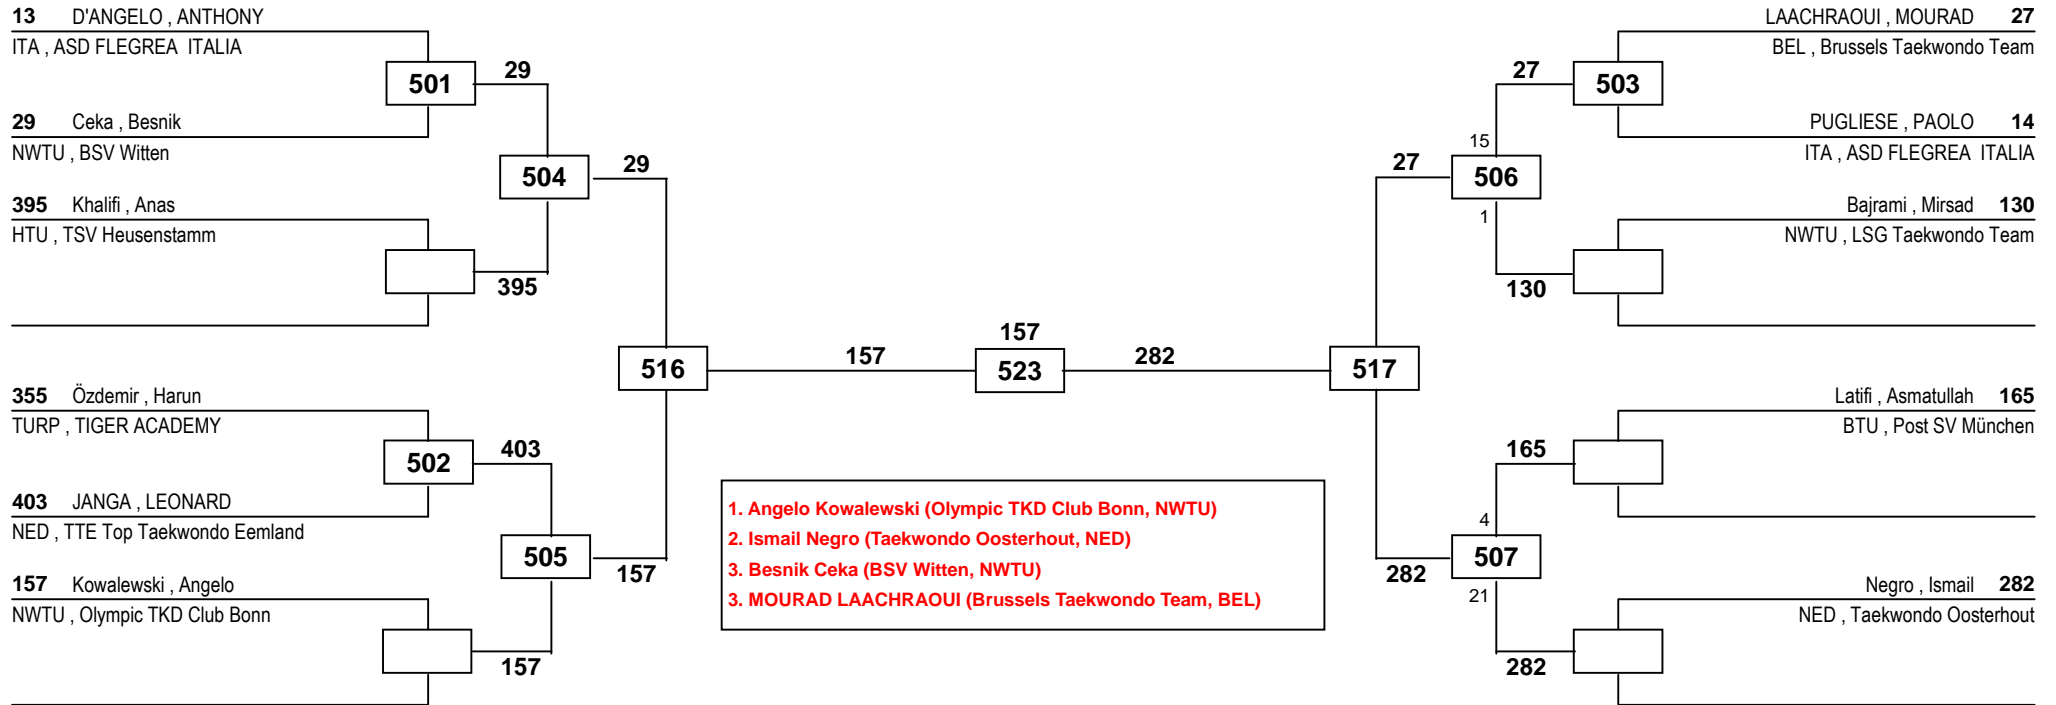

International Masters NRW 2013

H-58

Draw Sheet