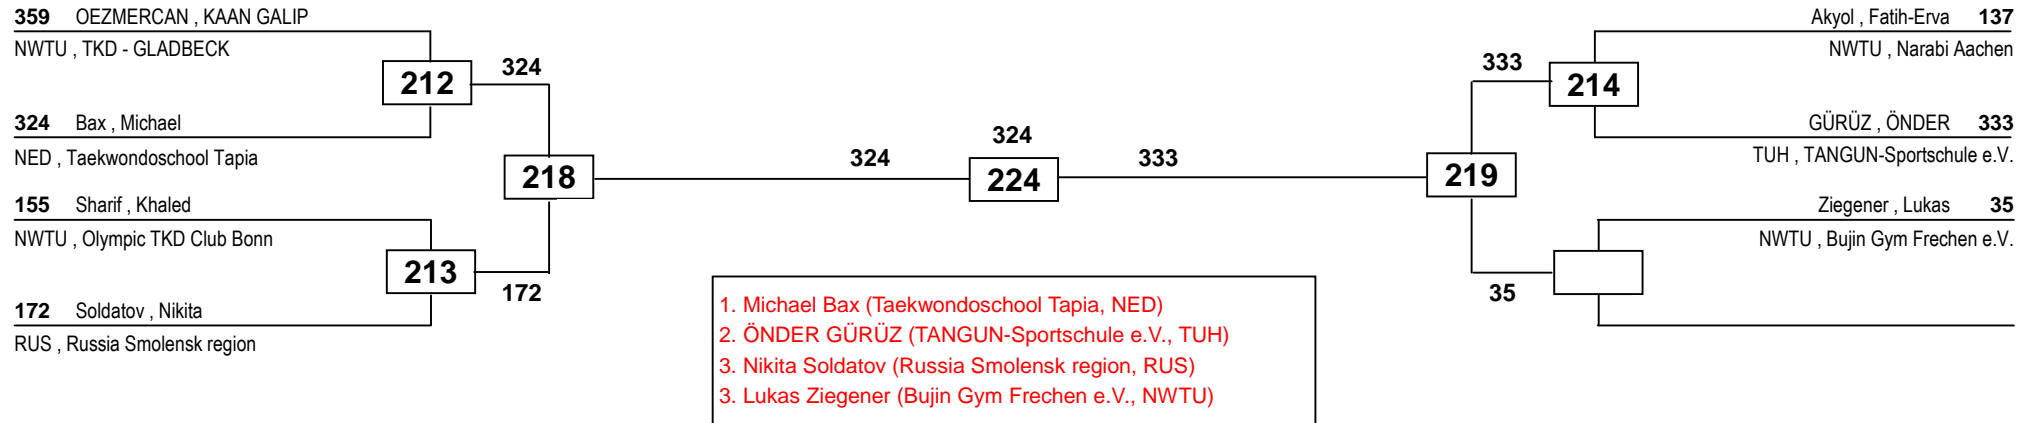

International Masters NRW 2013

J Am-51

Draw Sheet