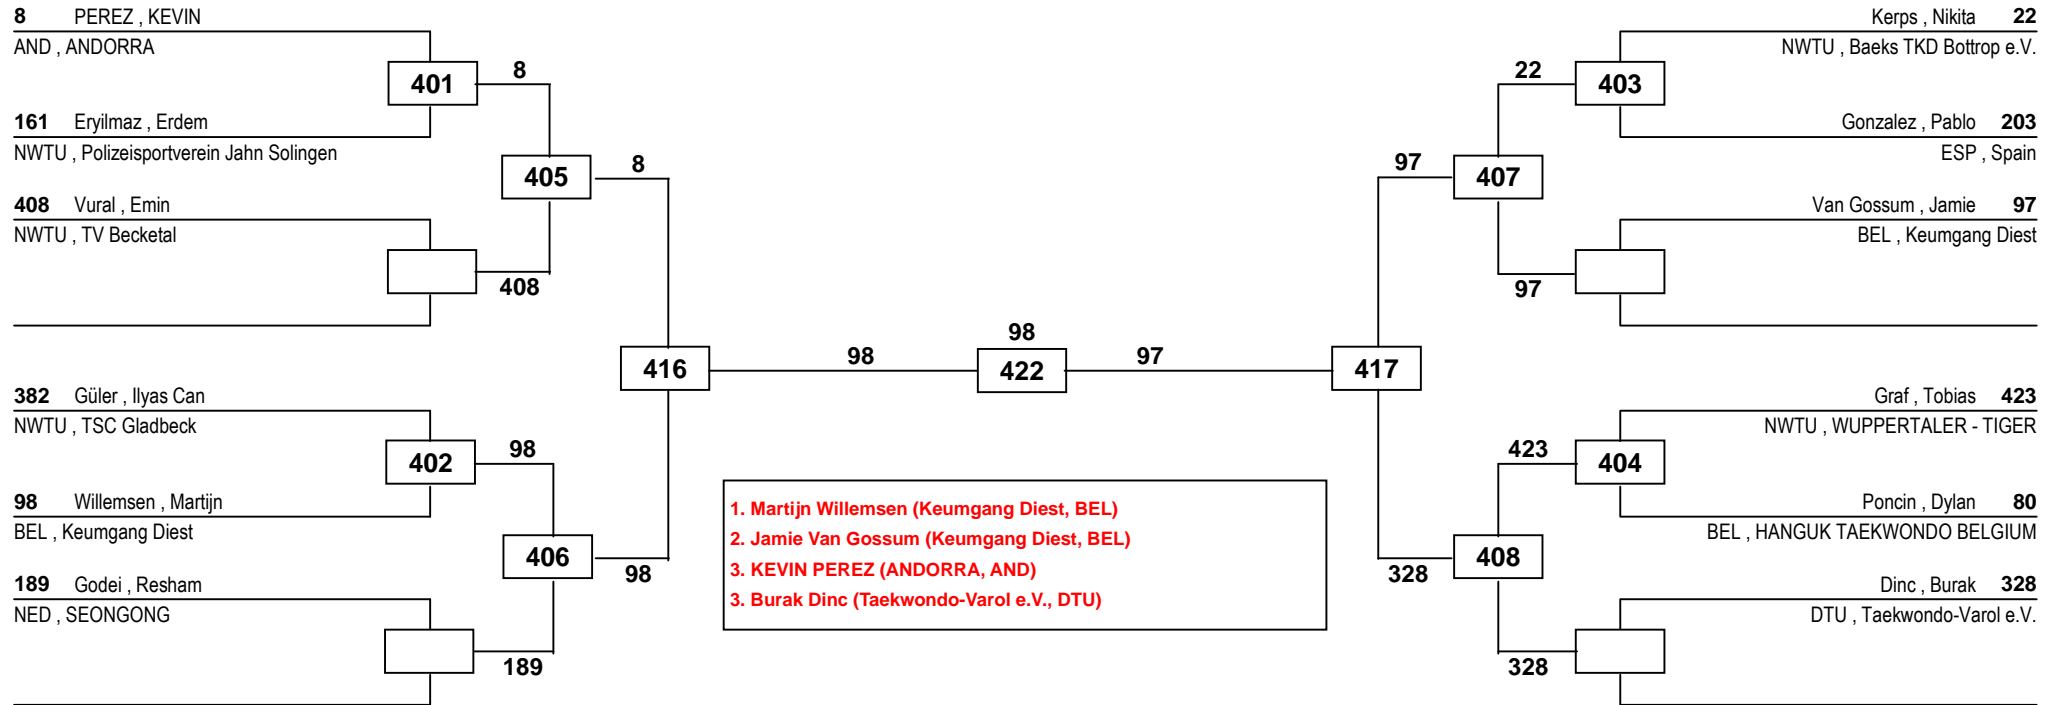

International Masters NRW 2013

J Bm-41

Draw Sheet