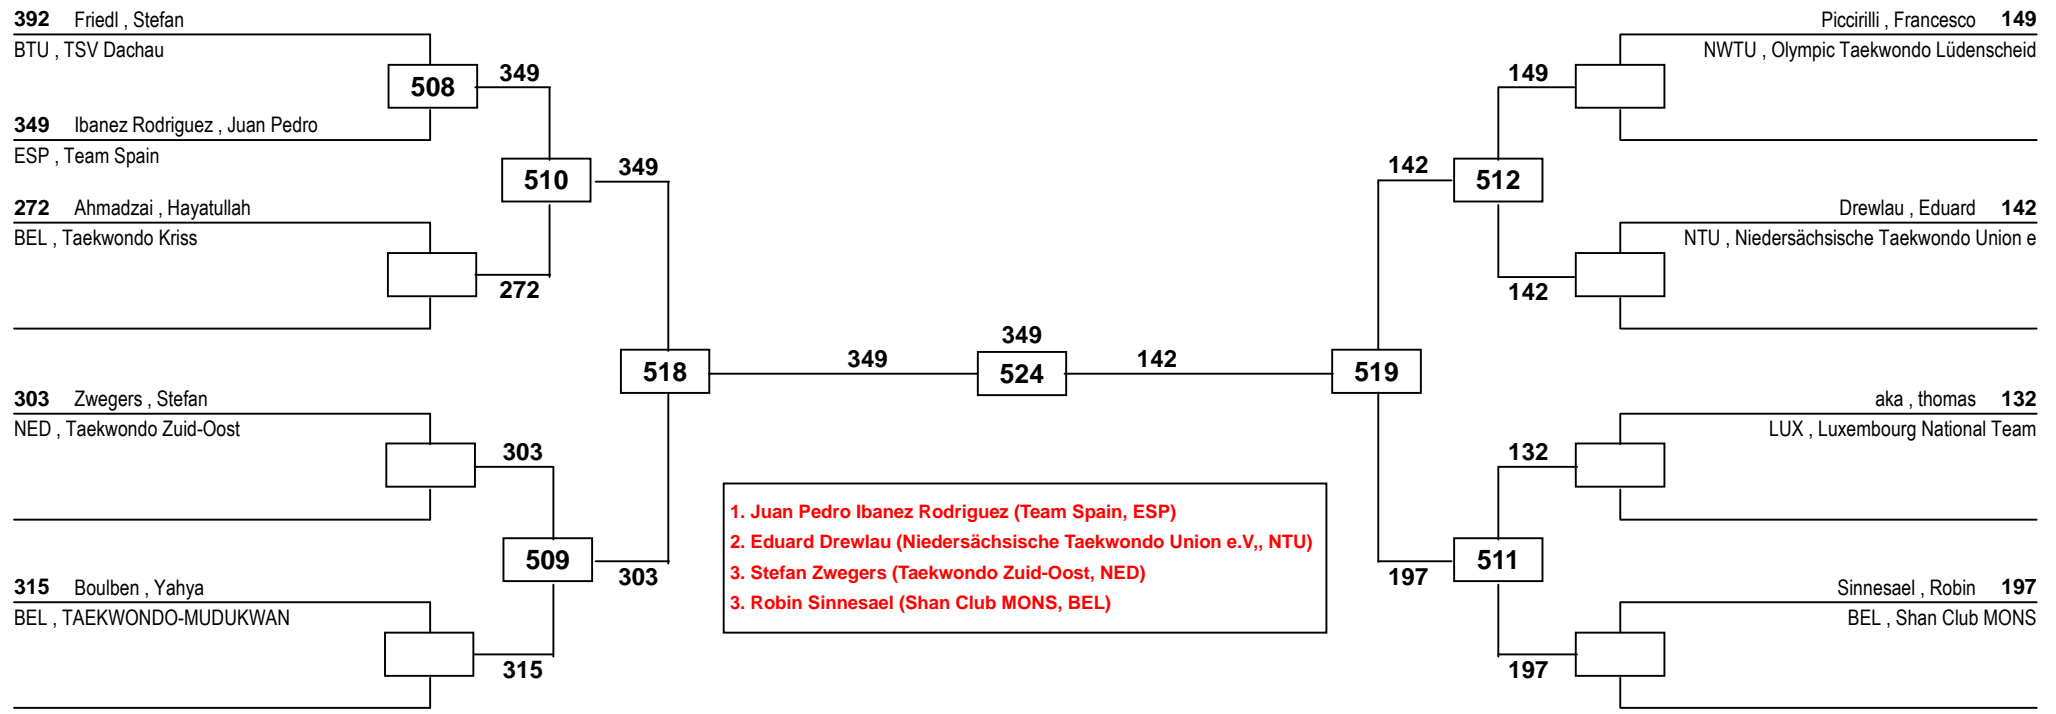

www.deltapool.de

Copyright by Hamid Rahimi 1994 - 2012

International Masters NRW 2013

H-80

Draw Sheet

International Masters NRW 2013

D+73

Draw Sheet