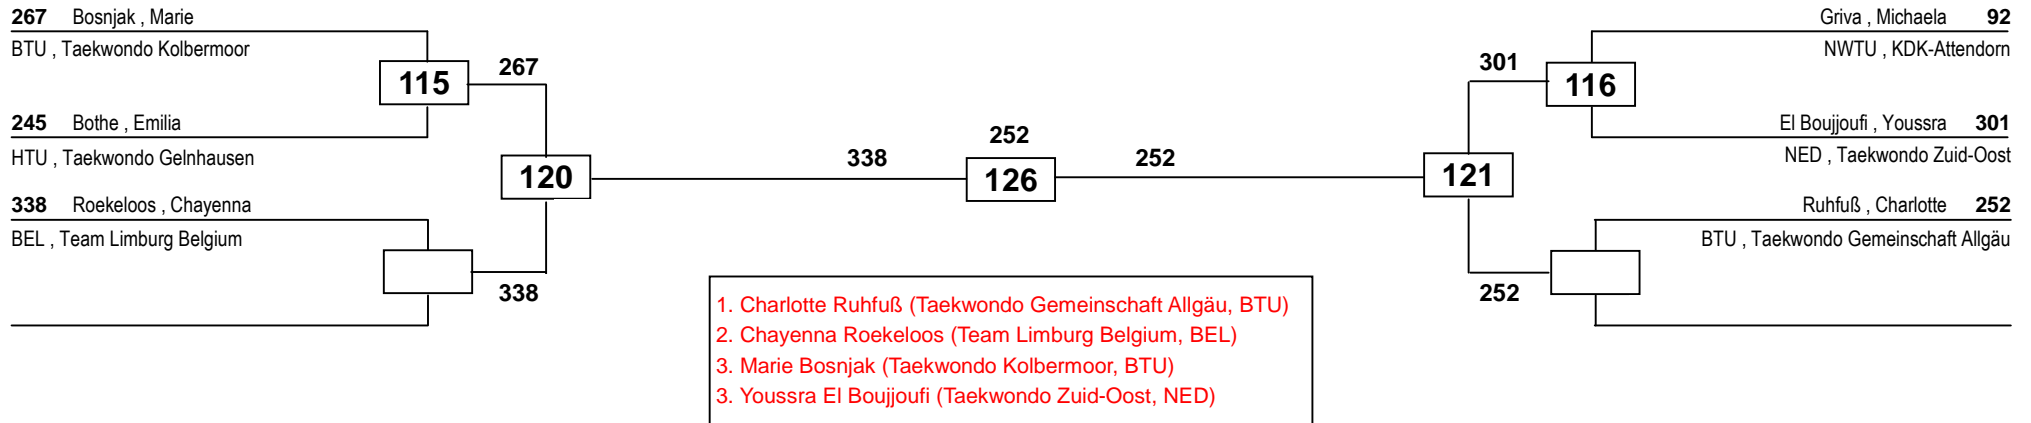

International Masters NRW 2013

J Bw-44

Draw Sheet