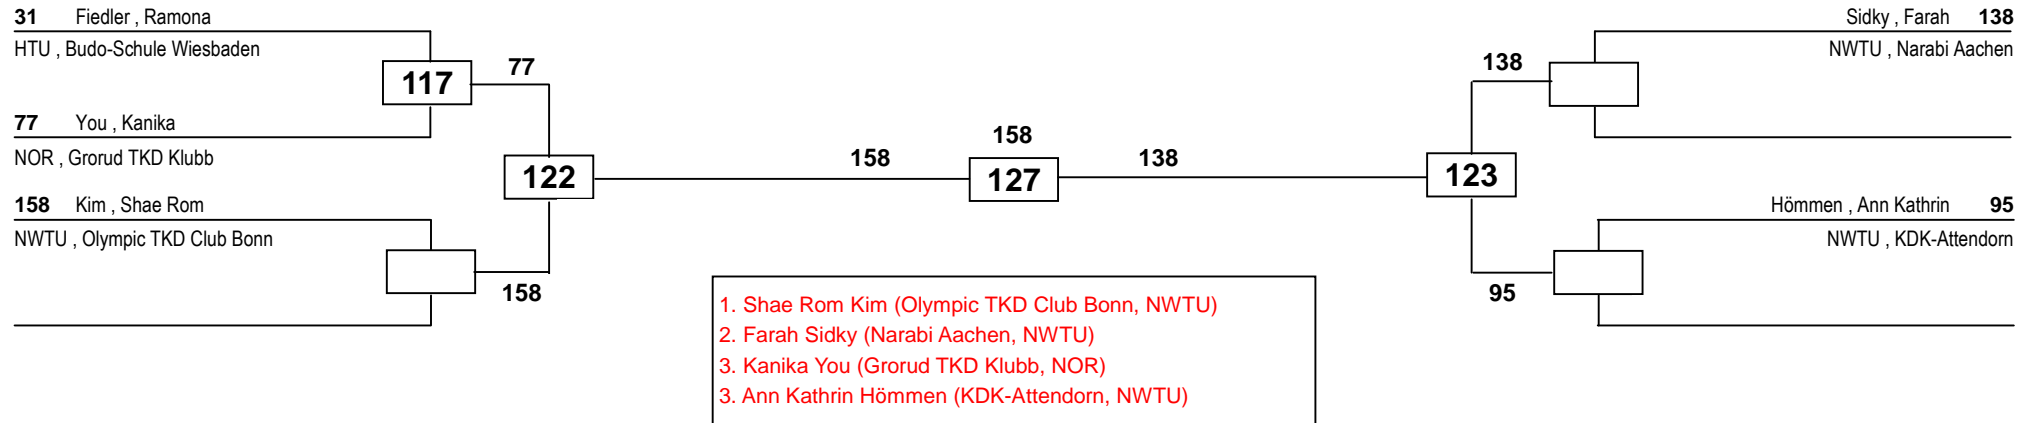

International Masters NRW 2013

D-49

Draw Sheet