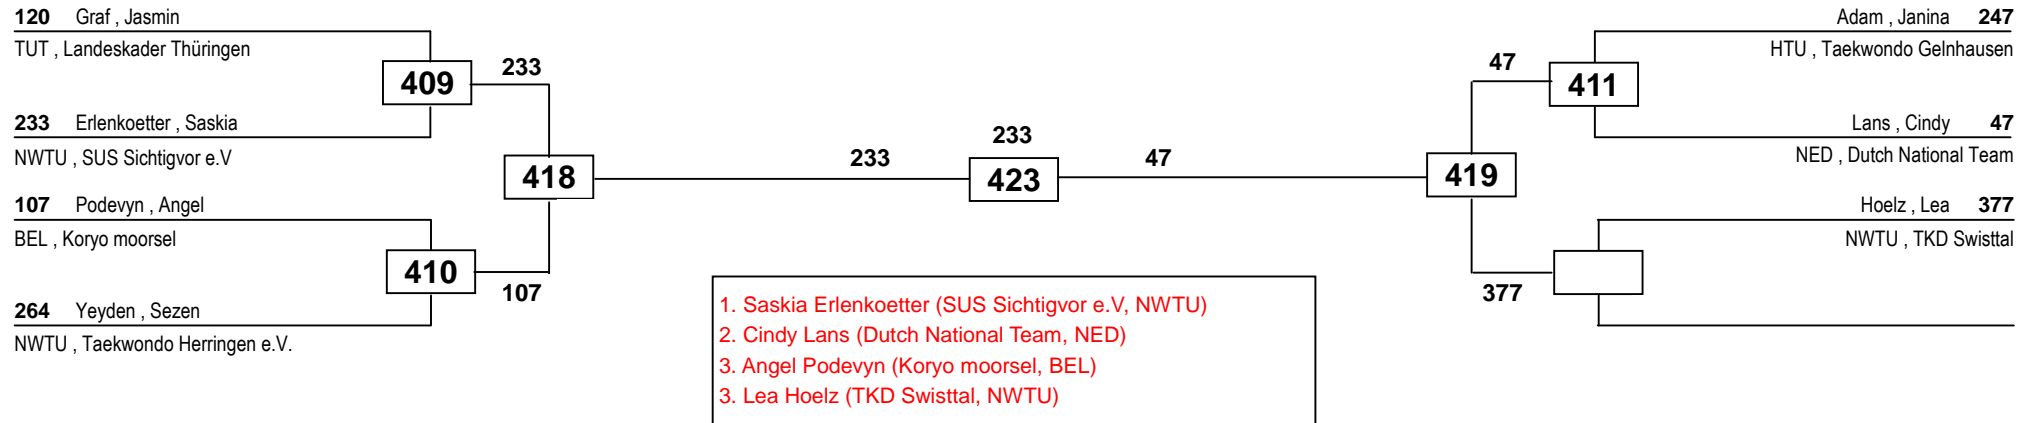

International Masters NRW 2013

J Bw-37

Draw Sheet