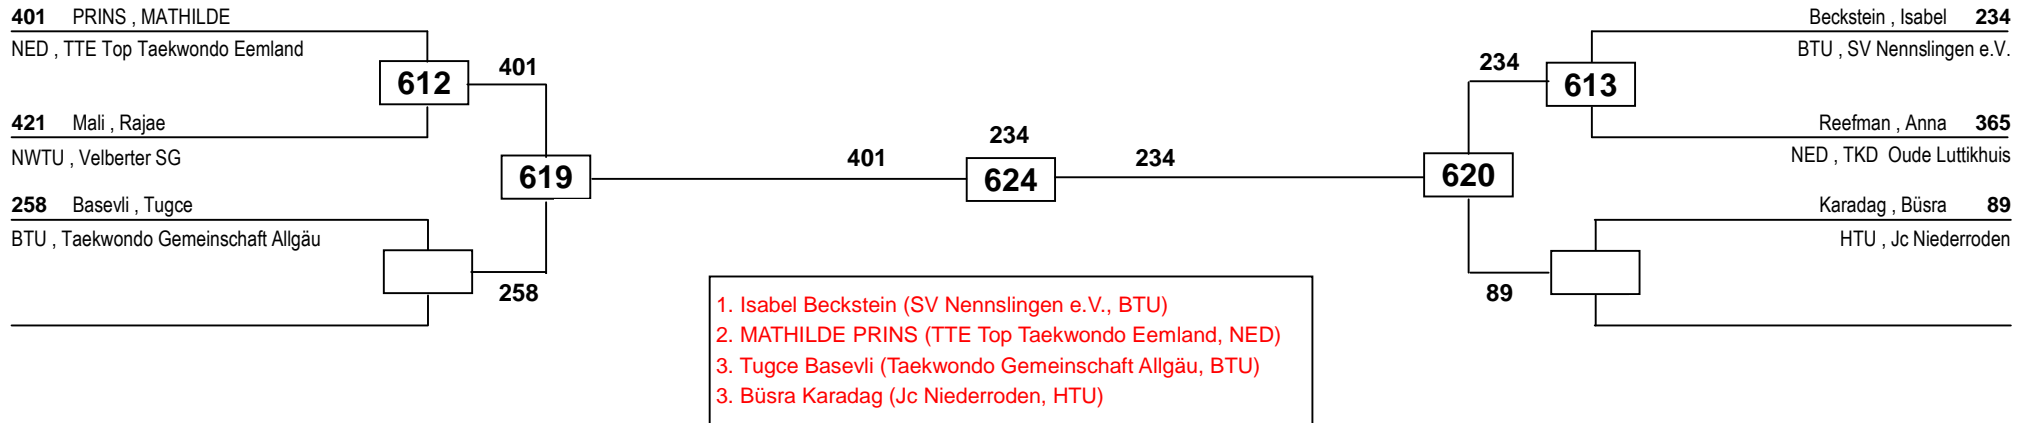

International Masters NRW 2013

J Aw-49

Draw Sheet