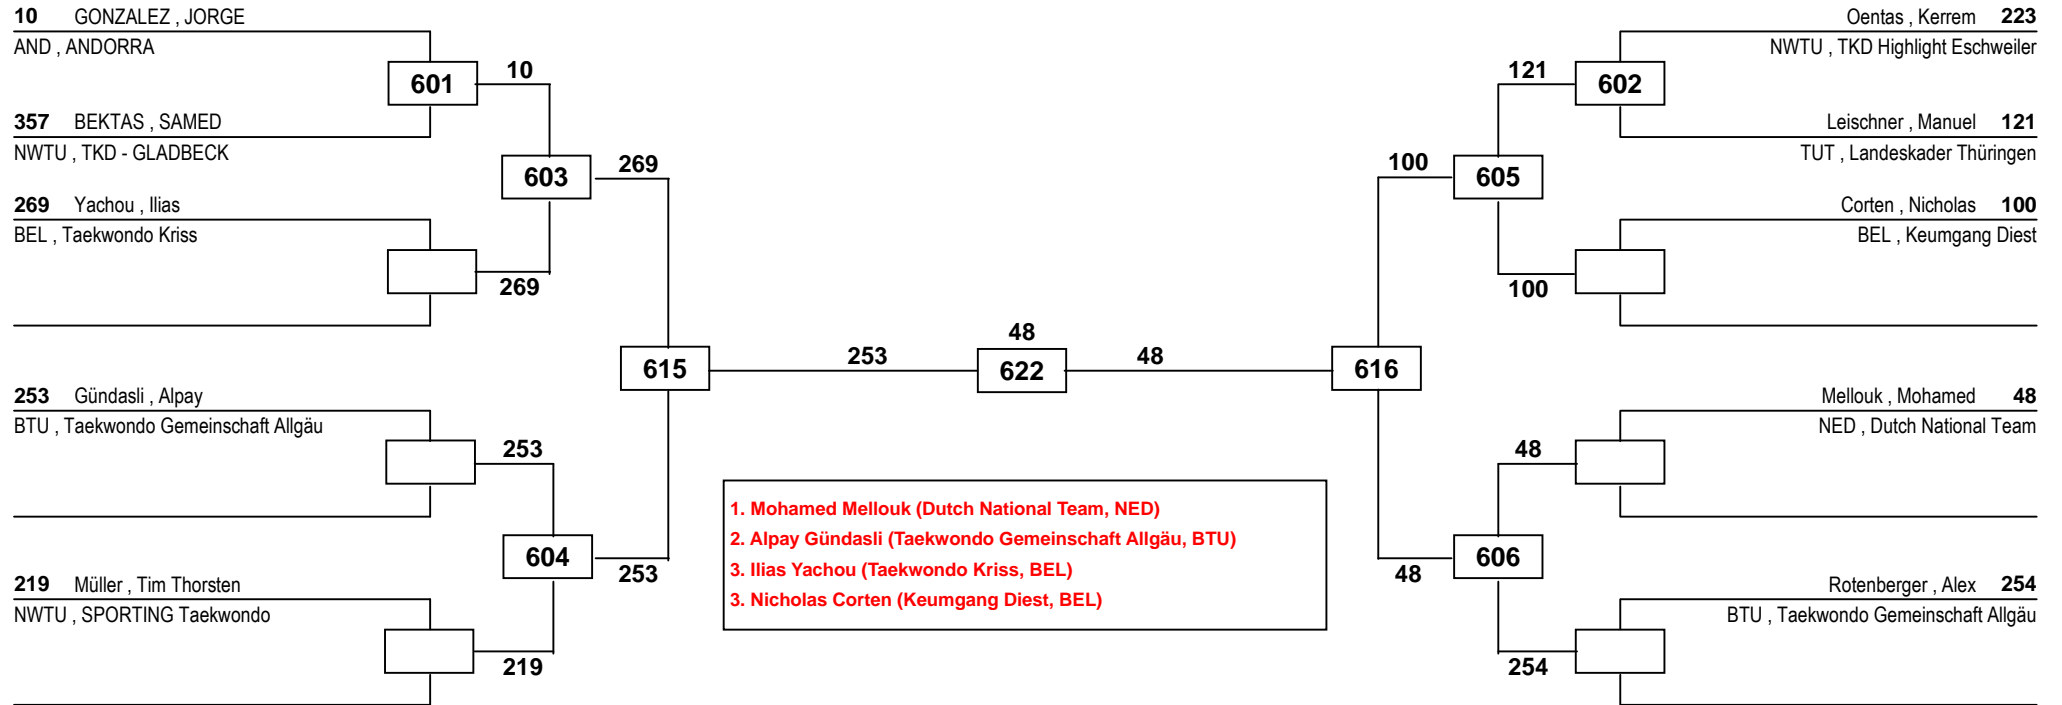

International Masters NRW 2013

J Am-51

Draw Sheet

International Masters NRW 2013

J Am-55

Draw Sheet

International Masters NRW 2013

J Am-68

Draw Sheet

International Masters NRW 2013

J Am-73

Draw Sheet

- 1. Eugen Wolf (Golden Lions Pinneberg, TUH)
- 2. Sebastian Cieslik (Sportlife Westerwald, TURP)
- 3. Onur Kurt (WUPPERTALER - TIGER, NWTU)

International Masters NRW 2013