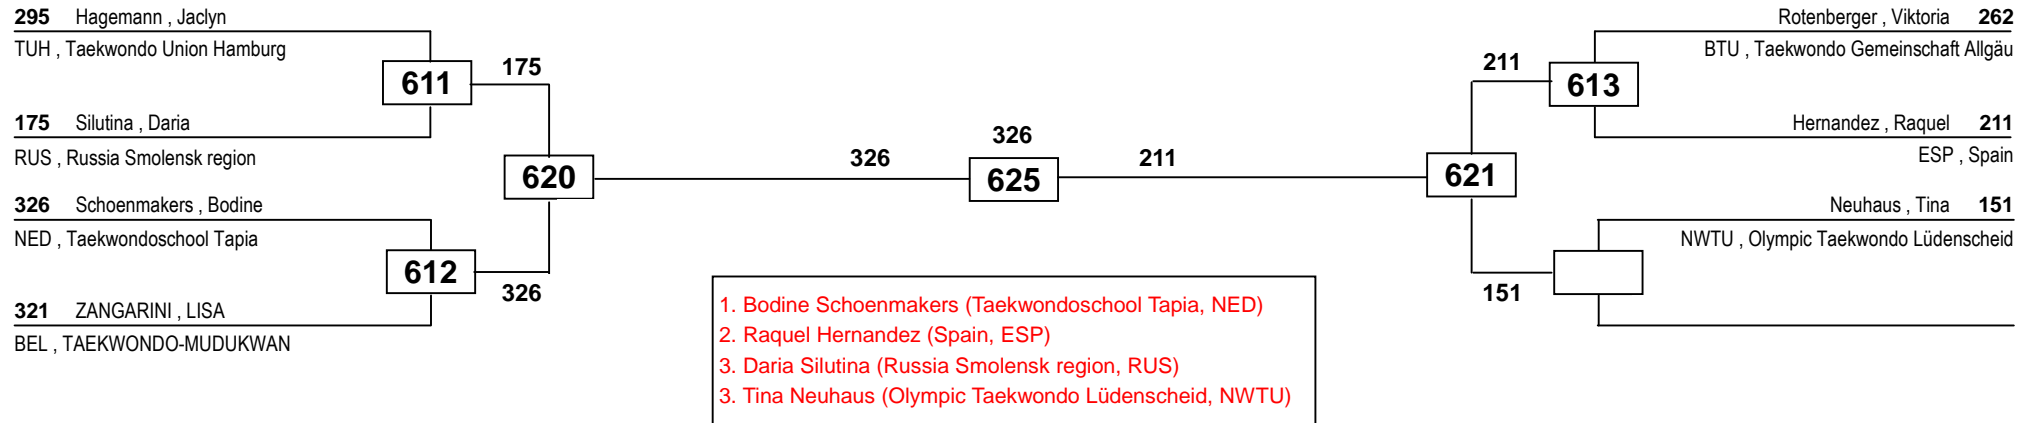

International Masters NRW 2013

D-57

Draw Sheet