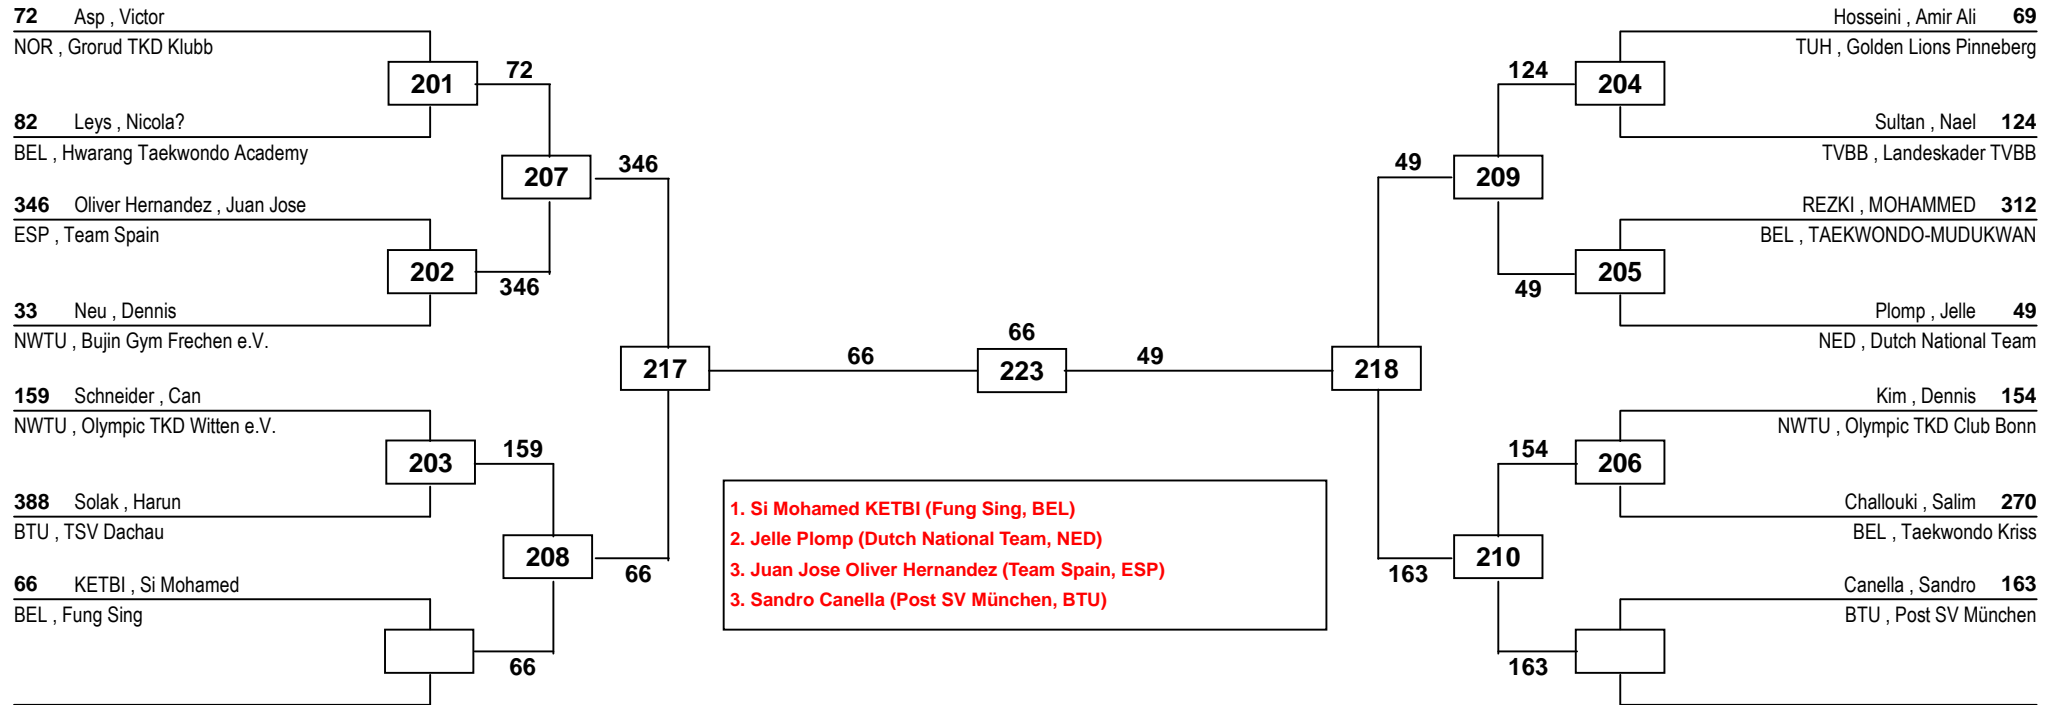

International Masters NRW 2013

J Am-59

Draw Sheet