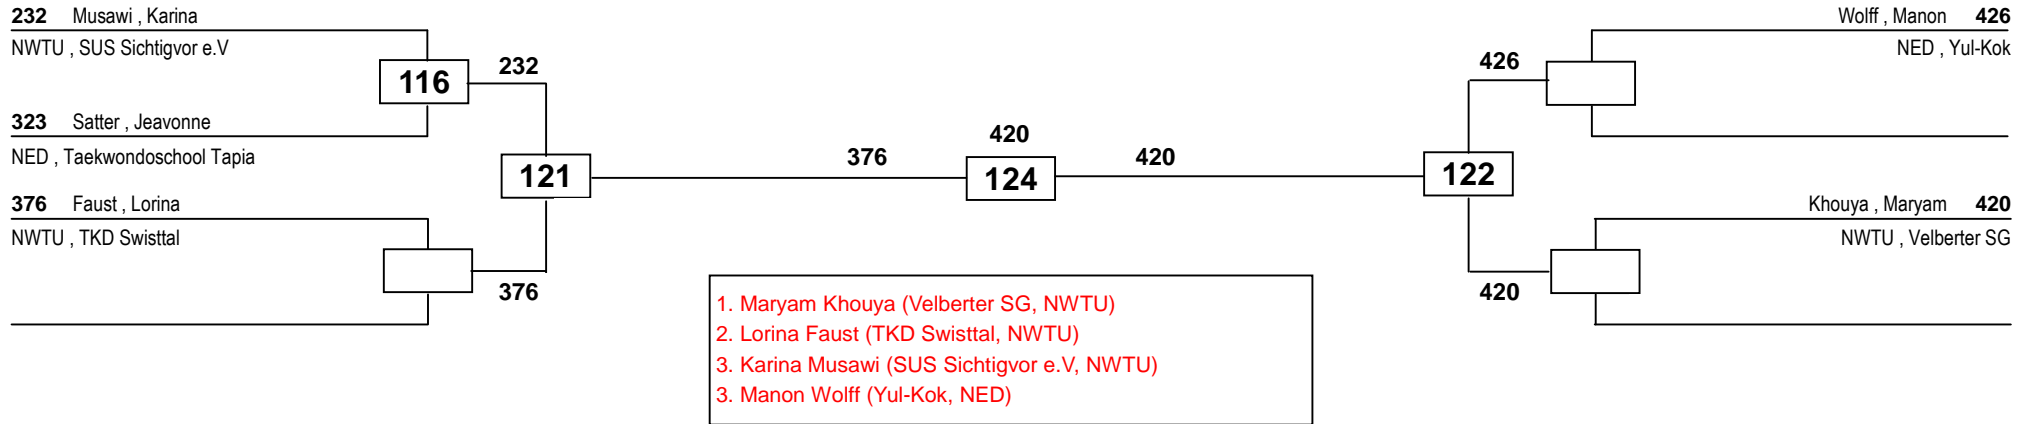

International Masters NRW 2013

J Bw-47

Draw Sheet