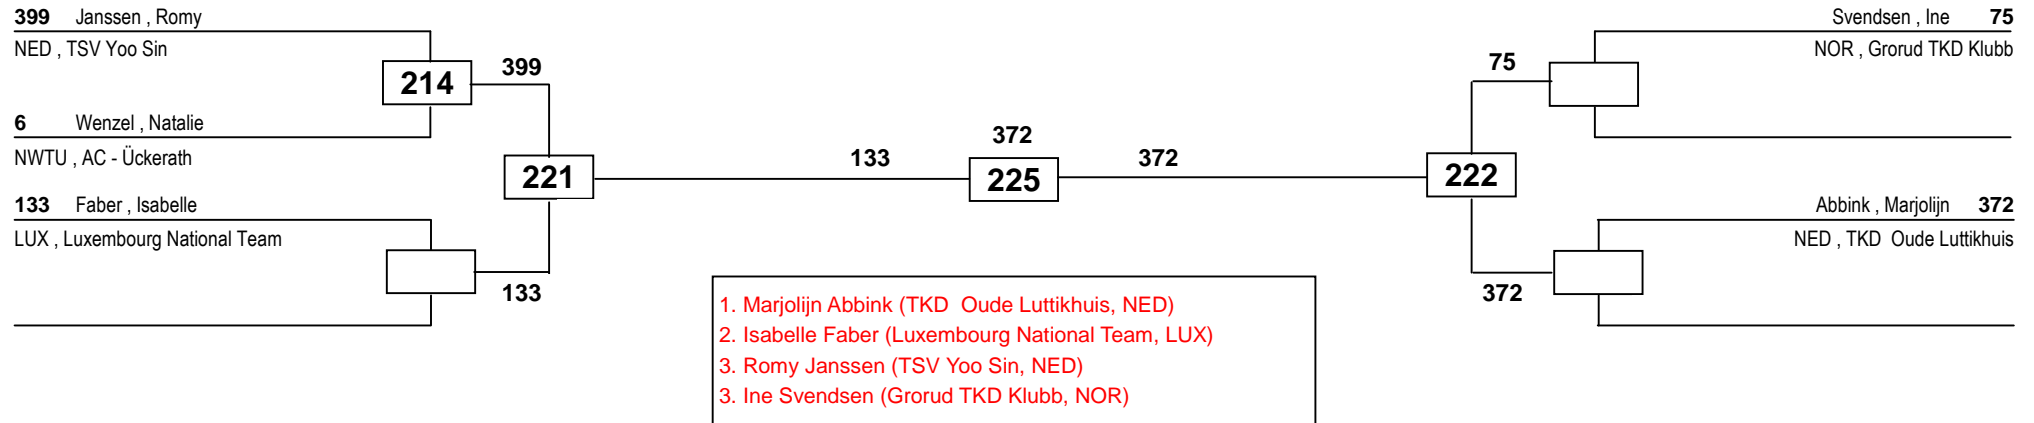

International Masters NRW 2013

D-67

Draw Sheet