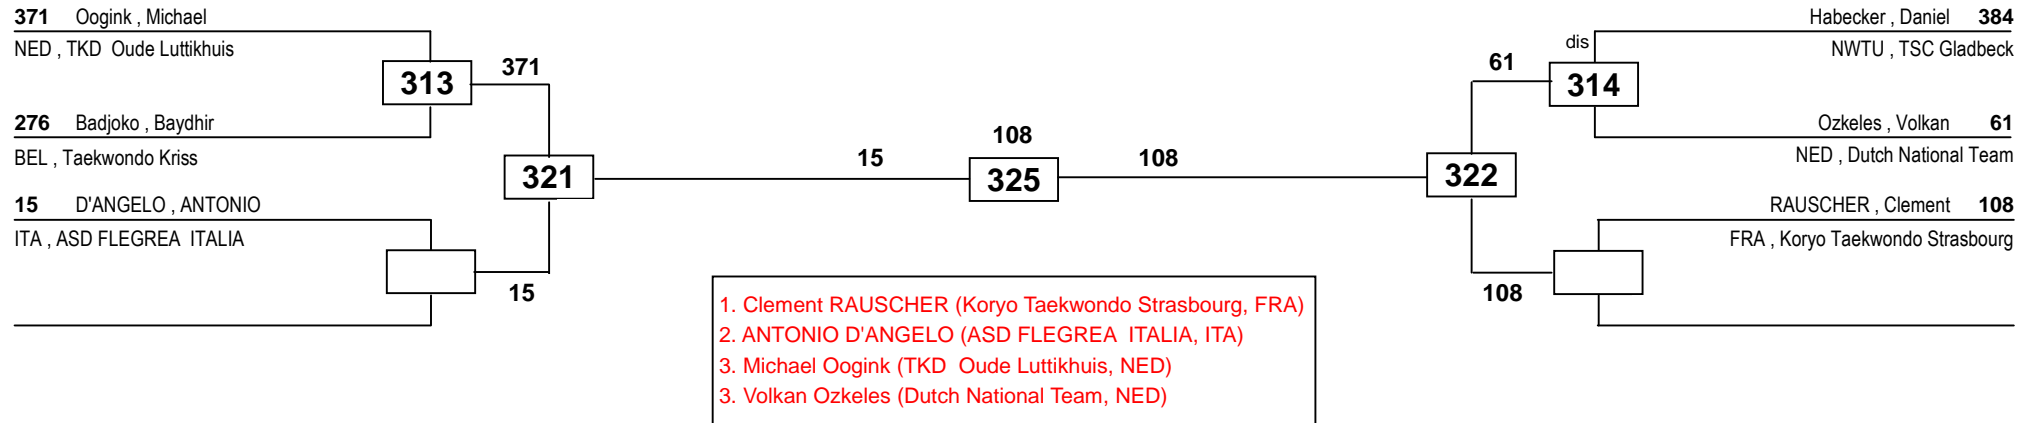

International Masters NRW 2013

H+87

Draw Sheet