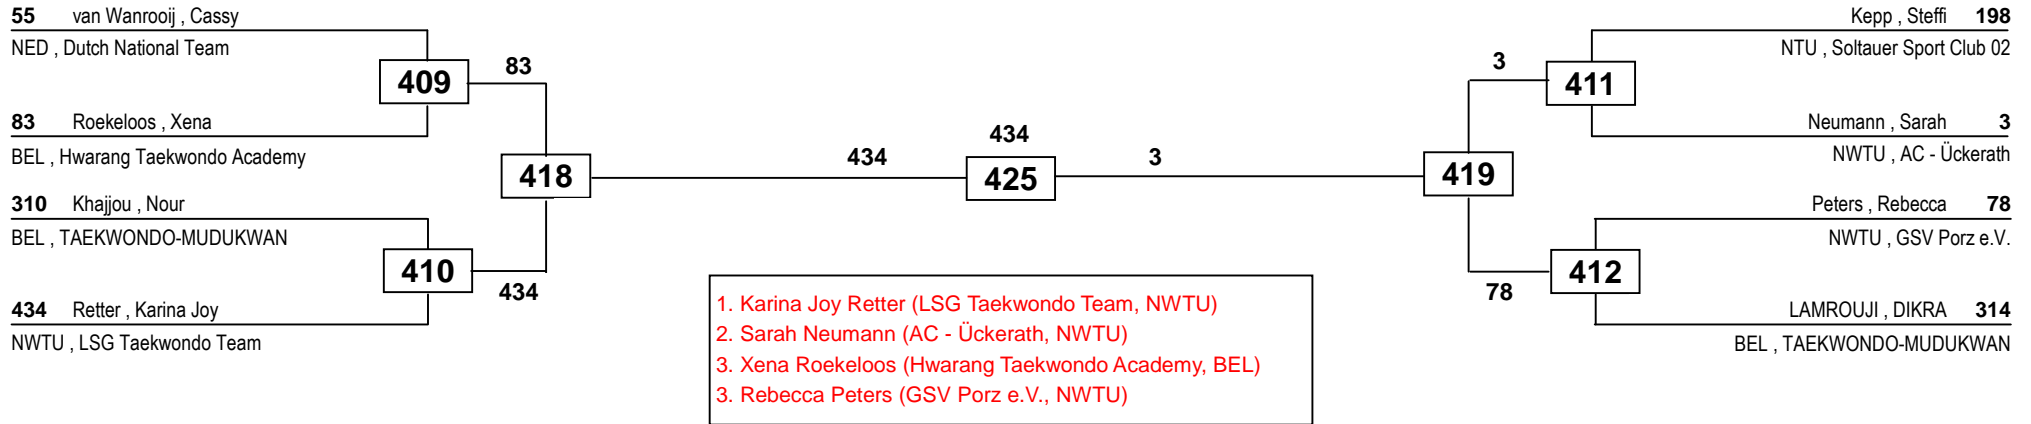

International Masters NRW 2013

J Aw-63

Draw Sheet