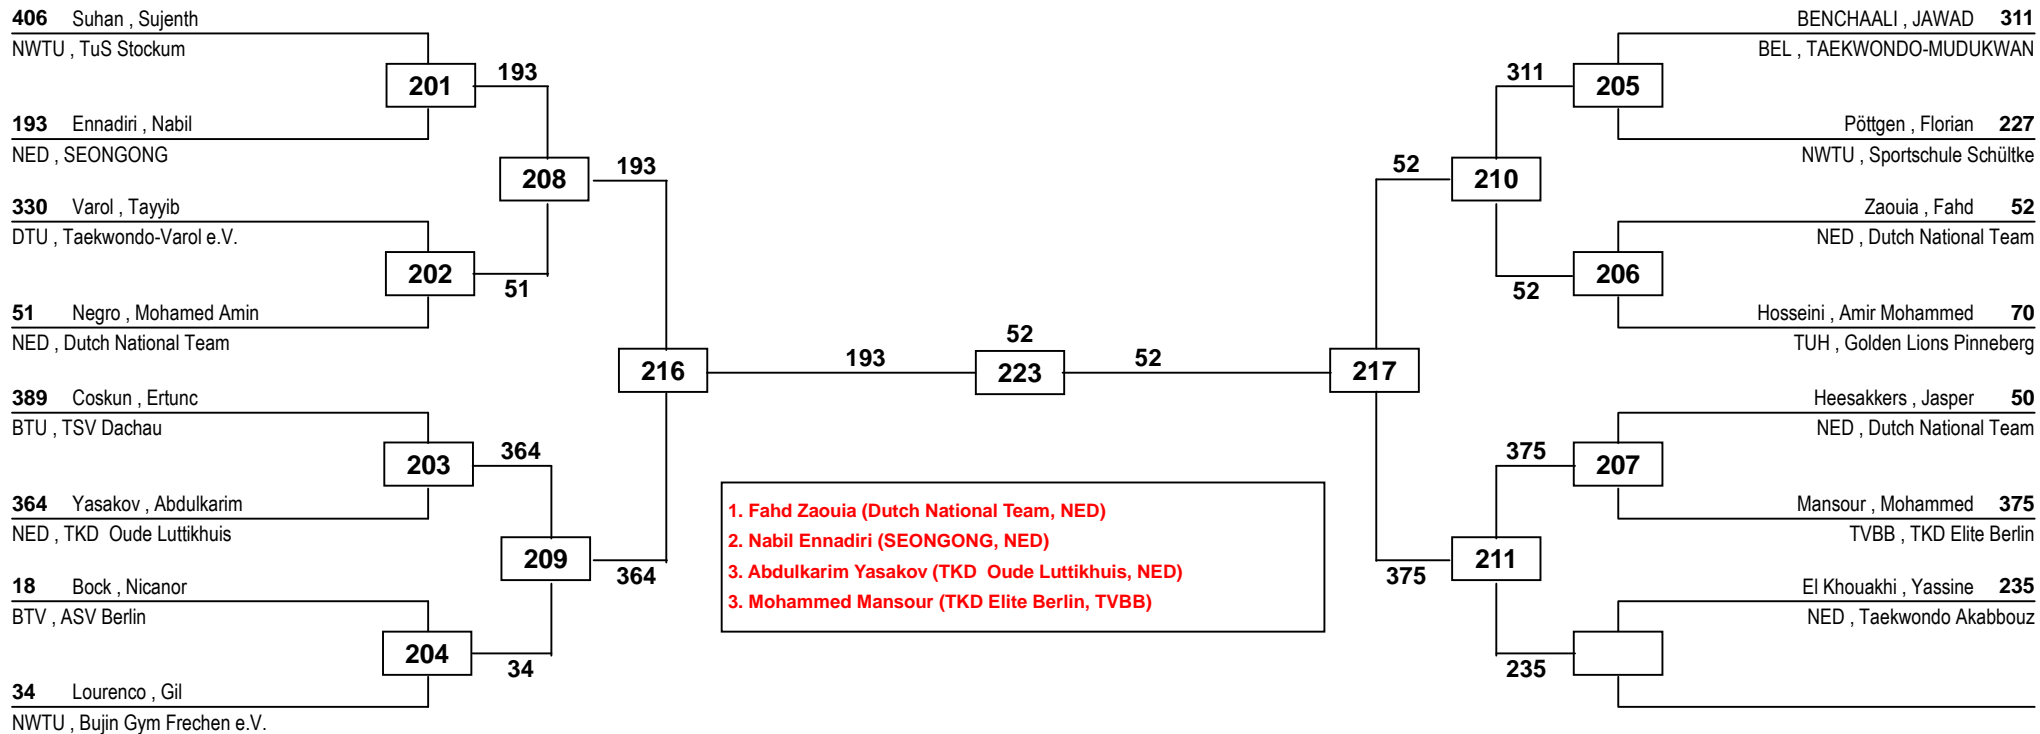

International Masters NRW 2013

J Am-51

Draw Sheet

International Masters NRW 2013

J Am-55

Draw Sheet

International Masters NRW 2013

J Am-68

Draw Sheet

International Masters NRW 2013

J Am-73

Draw Sheet

- 1. Eugen Wolf (Golden Lions Pinneberg, TUH)
- 2. Sebastian Cieslik (Sportlife Westerwald, TURP)
- 3. Onur Kurt (WUPPERTALER - TIGER, NWTU)

International Masters NRW 2013