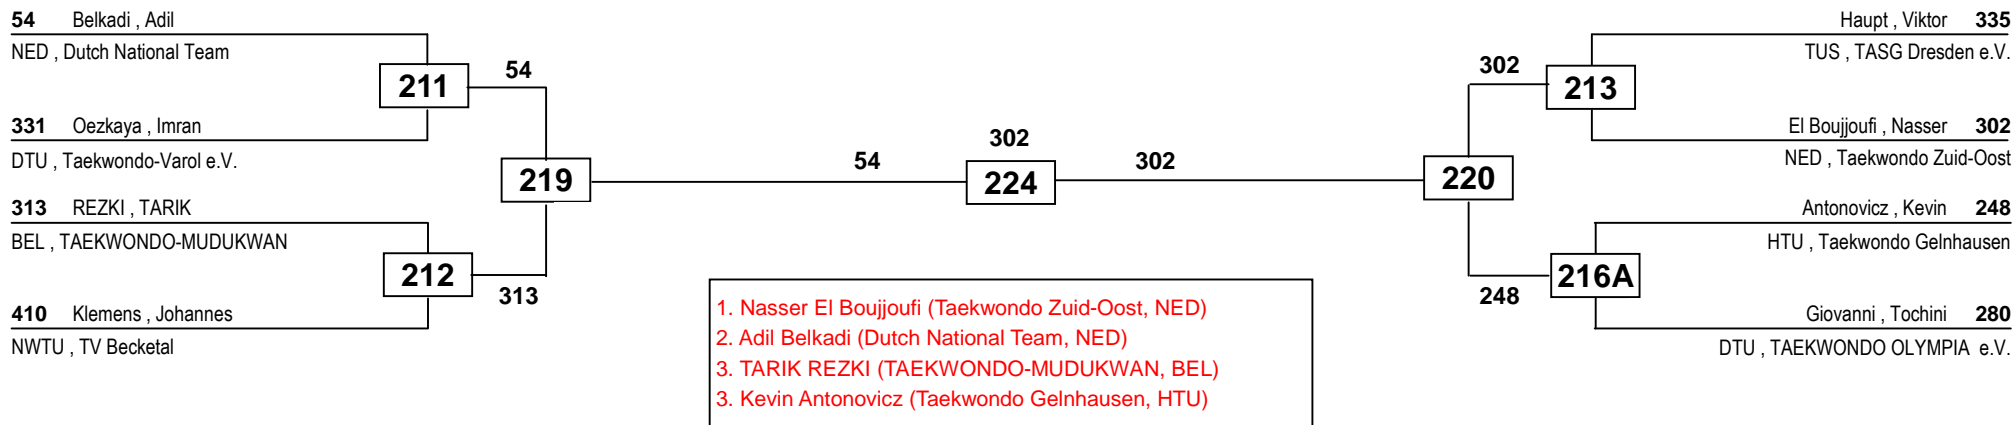

International Masters NRW 2013

J Am-45

Draw Sheet