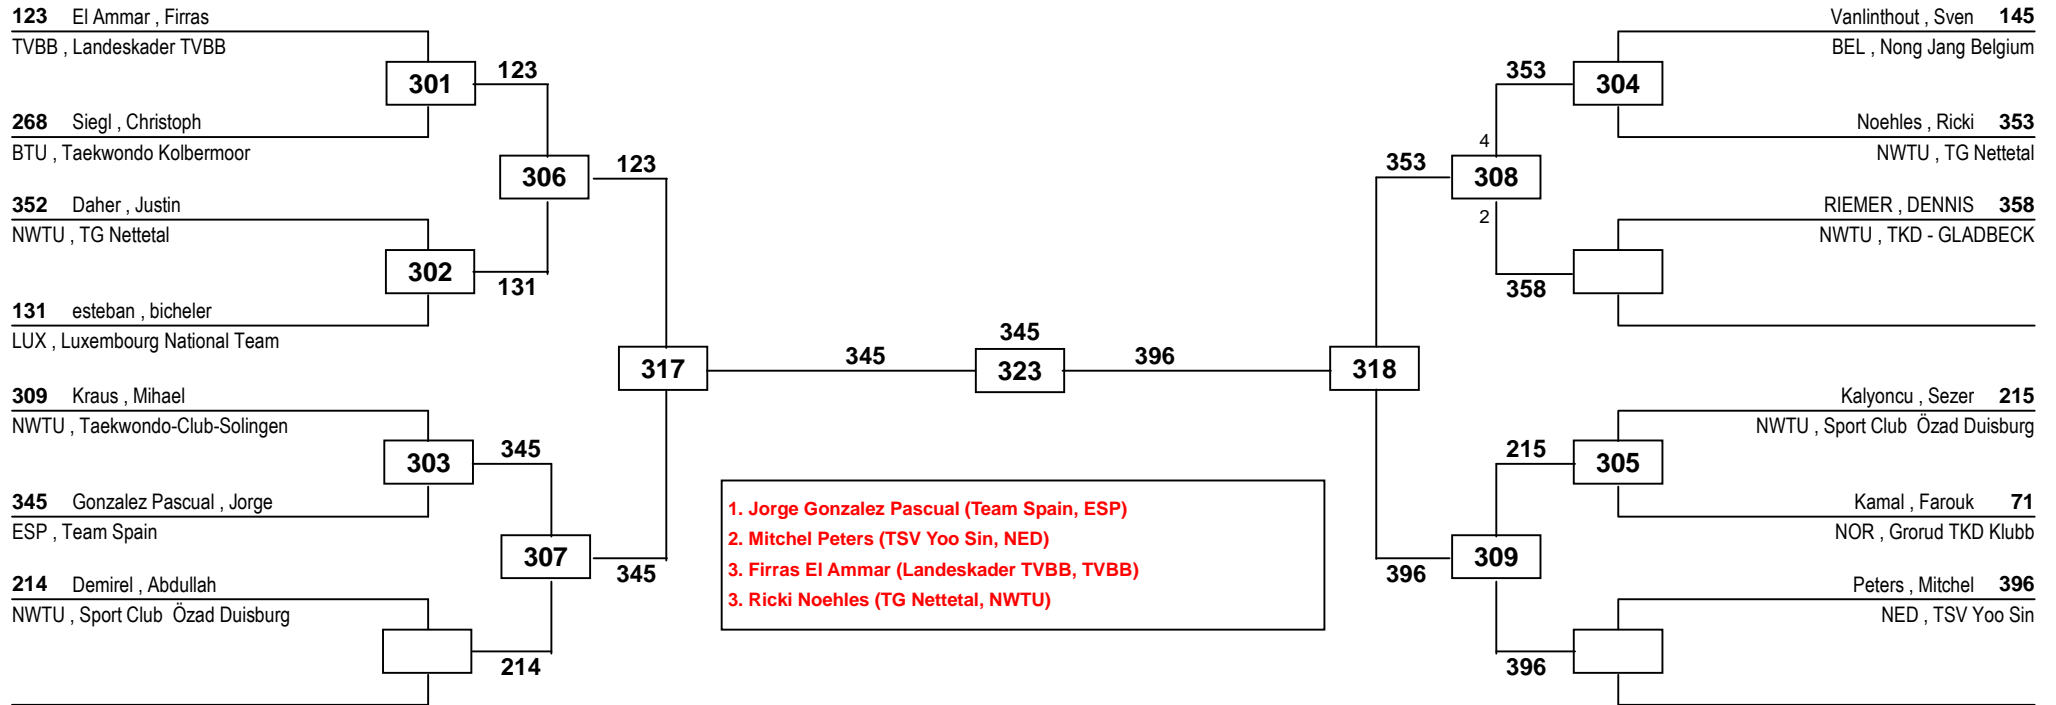

International Masters NRW 2013

J Am-63

Draw Sheet