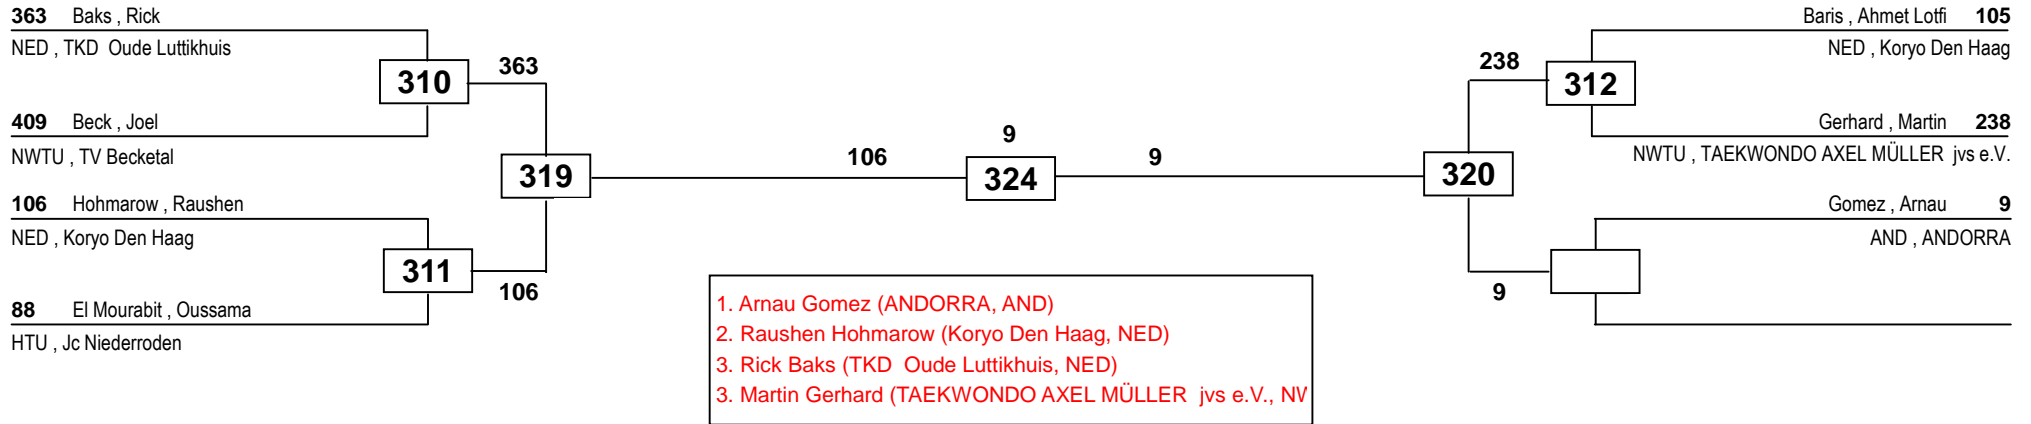

International Masters NRW 2013

J Bm-33

Draw Sheet

International Masters NRW 2013

J Bm-37

Draw Sheet

International Masters NRW 2013

J Bm-45