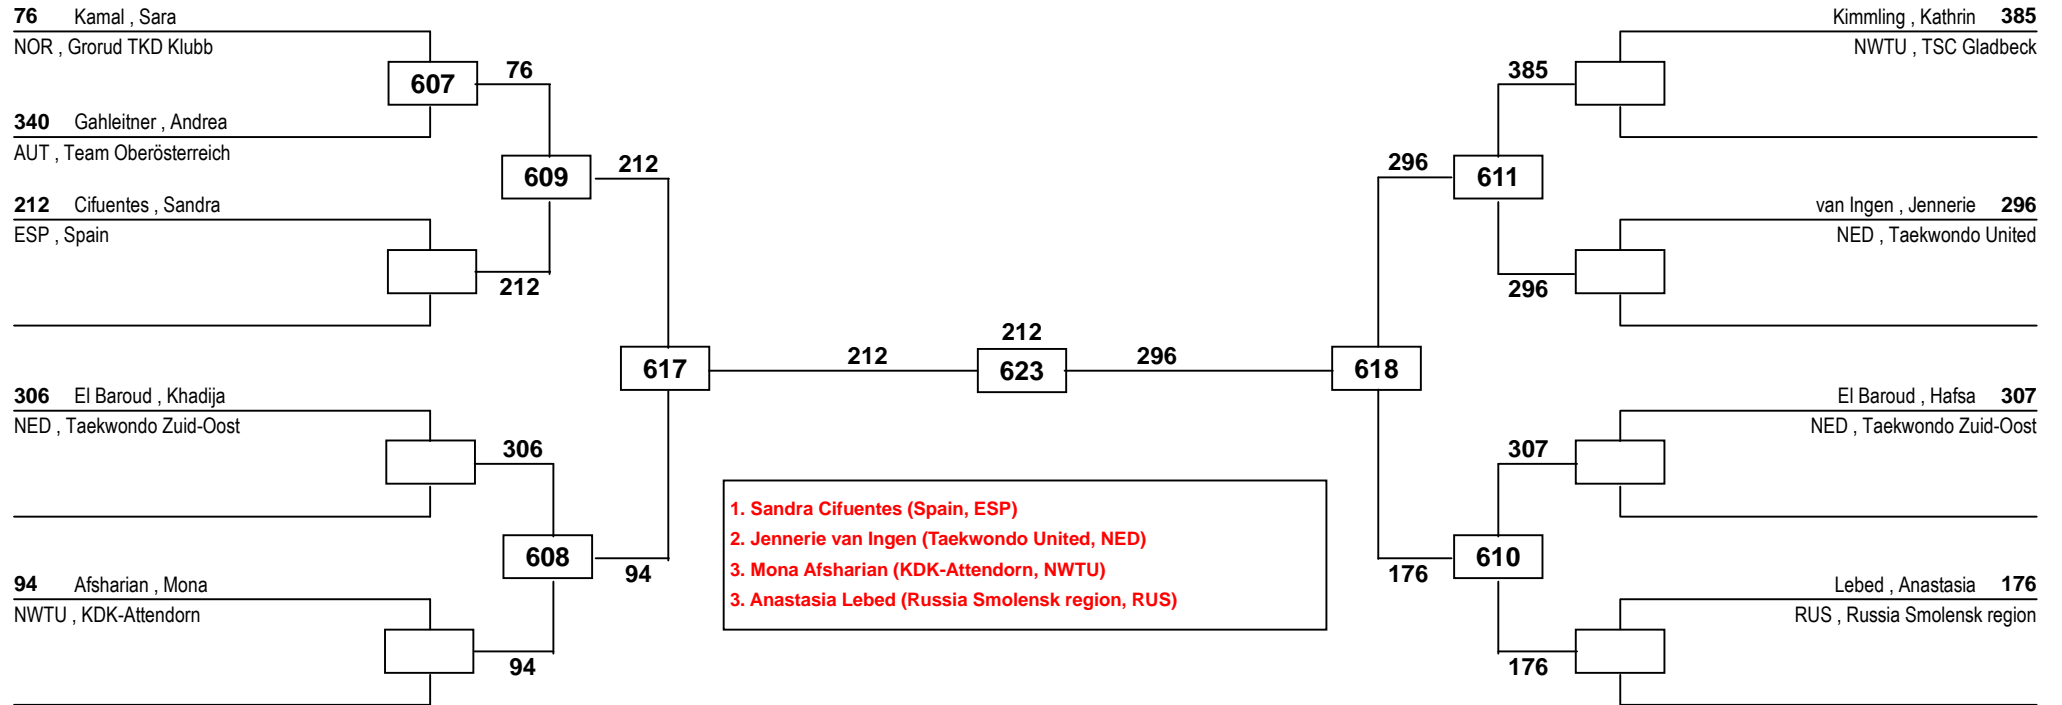

International Masters NRW 2013

D-53

Draw Sheet