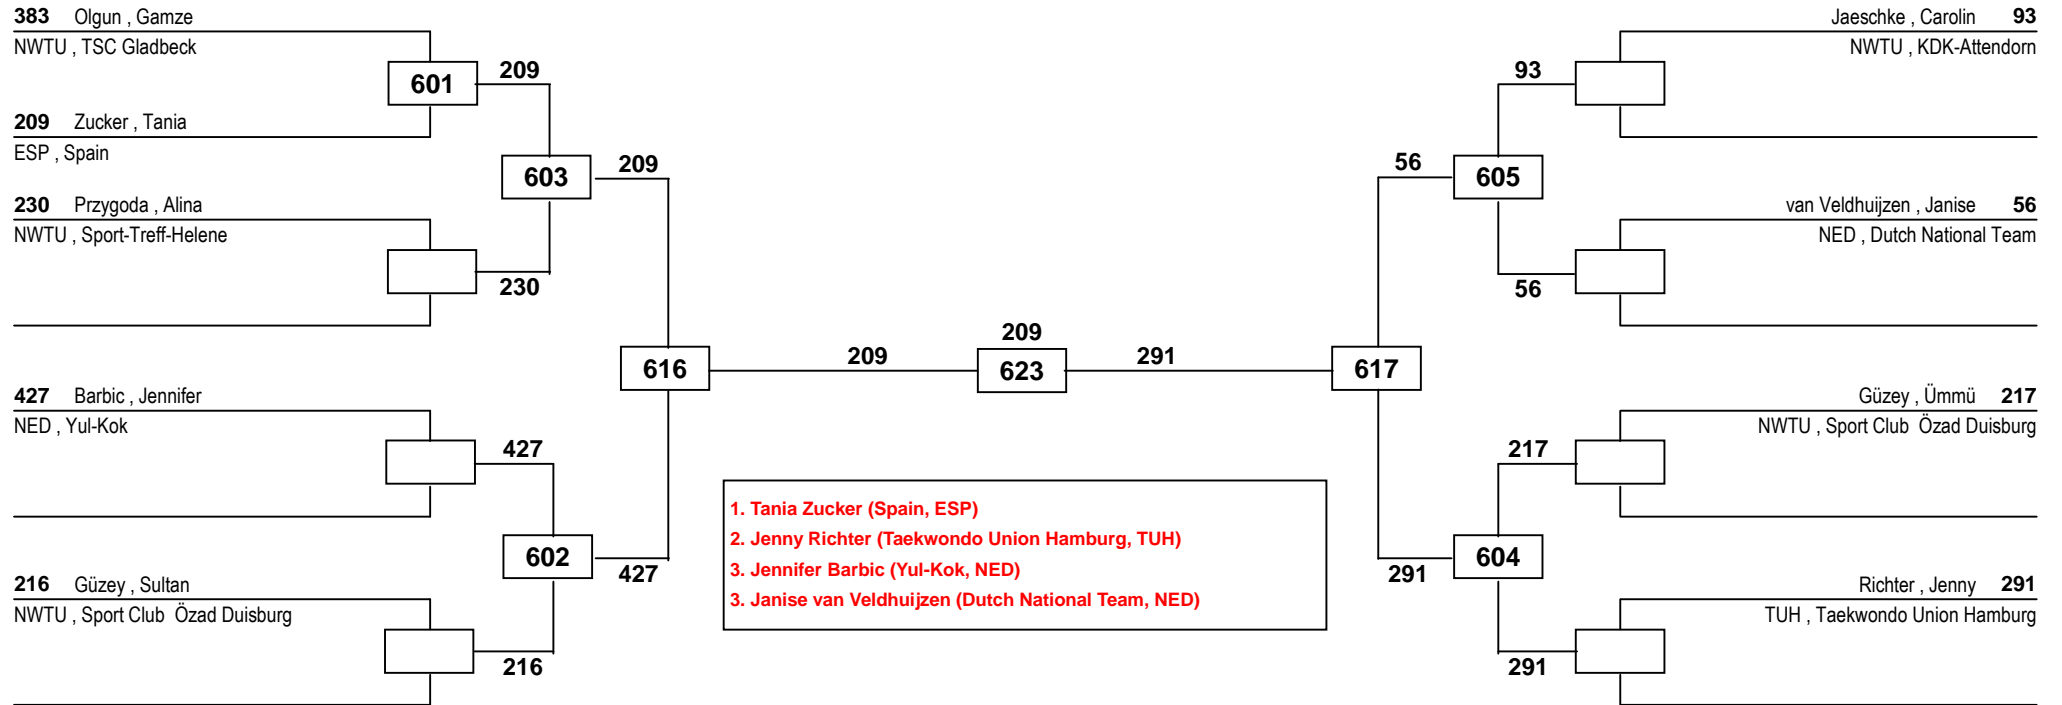

International Masters NRW 2013

J Aw-52

Draw Sheet