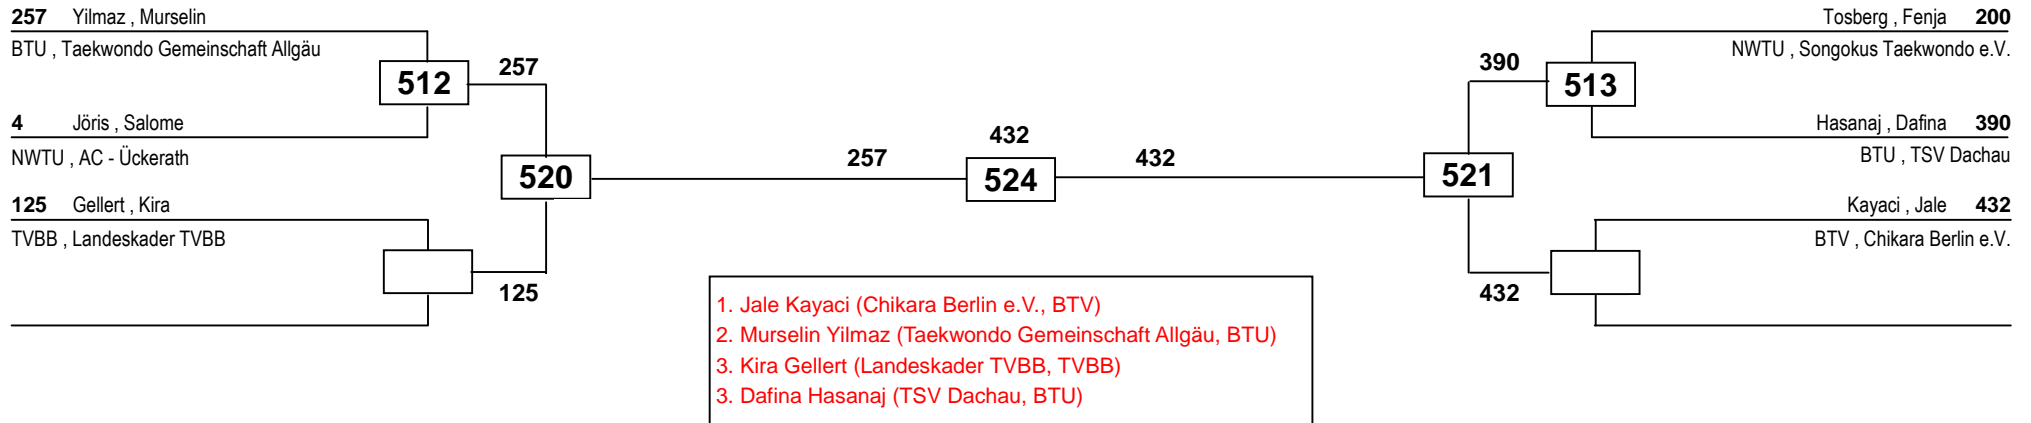

International Masters NRW 2013

J Aw-49

Draw Sheet

International Masters NRW 2013

J Aw-59

Draw Sheet

International Masters NRW 2013

J Aw-68