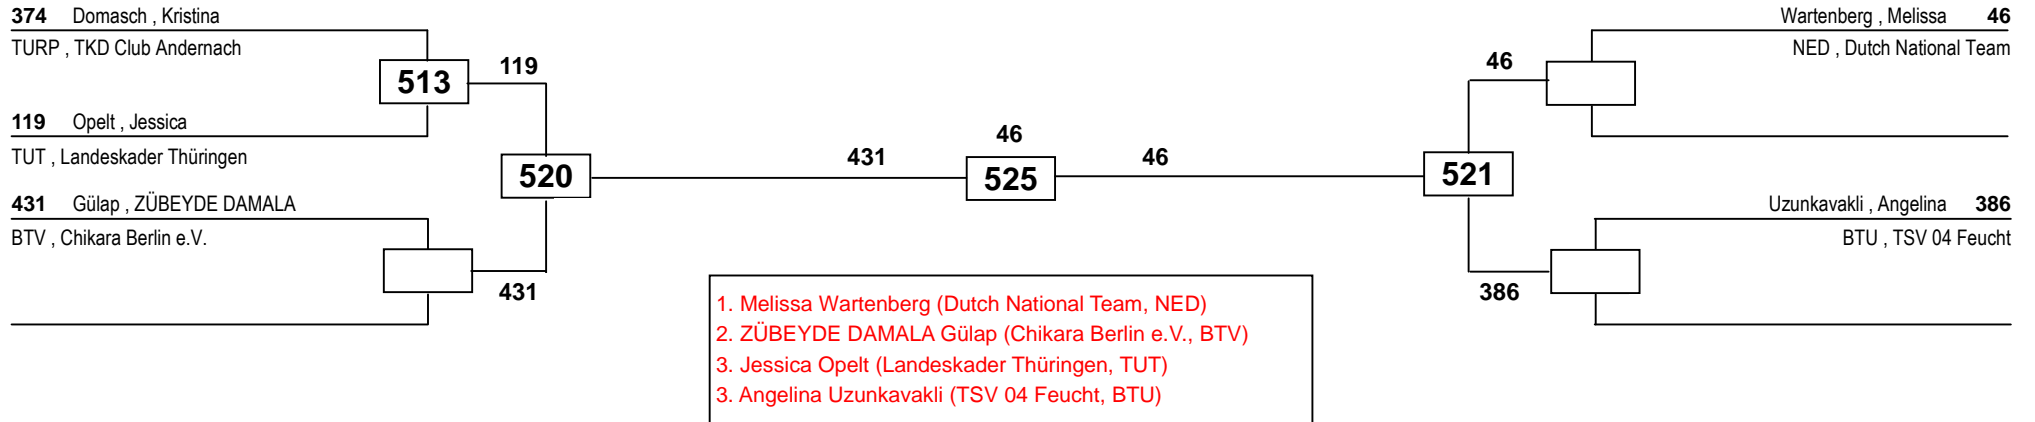

International Masters NRW 2013

J Bw-44

Draw Sheet

International Masters NRW 2013

J Bw-51

Draw Sheet

International Masters NRW 2013

J Bw-55