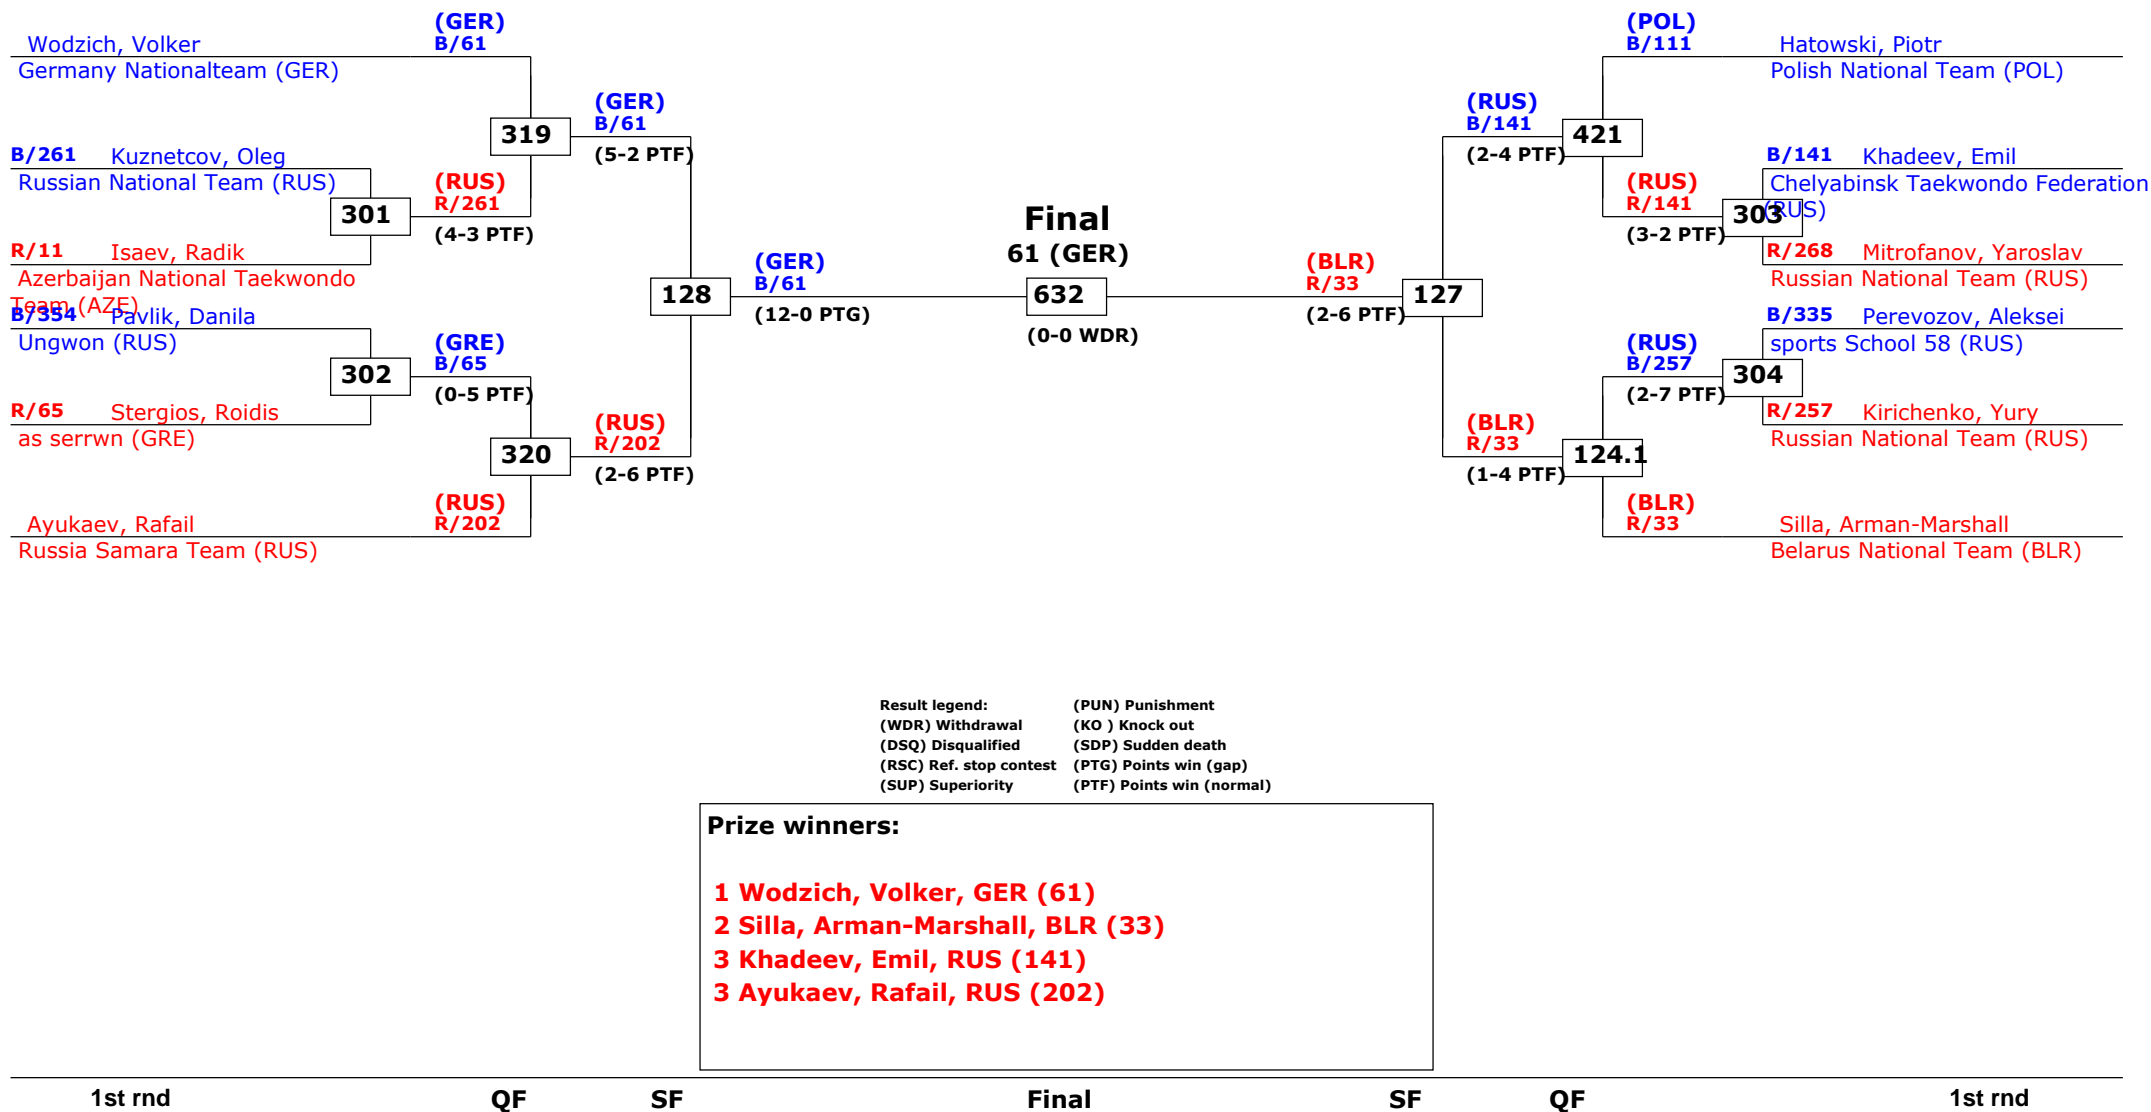

- 1 Larin, Vladislav, RUS (263)**
- 2 Sari, Ali, TUR (395)**
- 3 Lunevskii, Aleksandr, RUS (148)**
- 3 Babaevskiy, Gleb, RUS (286)**

1st rnd

QF

SF

Final

SF

QF

1st rnd

Russian Open 2014

Moscow, Russia

Tournament date: 12-09-2014 upto 13-09-2014

Male +87 (Heavy)

Active competitors: 12

Competition date: 12-09-2014

Result legend: (PUN) Punishment
 (WDR) Withdrawal (KO) Knock out
 (DSQ) Disqualified (SDP) Sudden death
 (RSC) Ref. stop contest (PTG) Points win (gap)
 (SUP) Superiority (PTF) Points win (normal)

1st rnd

Russian Open 2014

Moscow, Russia

Tournament date: 12-09-2014 upto 13-09-2014

Female -46 (Fin)

Active competitors: 18

Competition date: 13-09-2014

Russian Open 2014