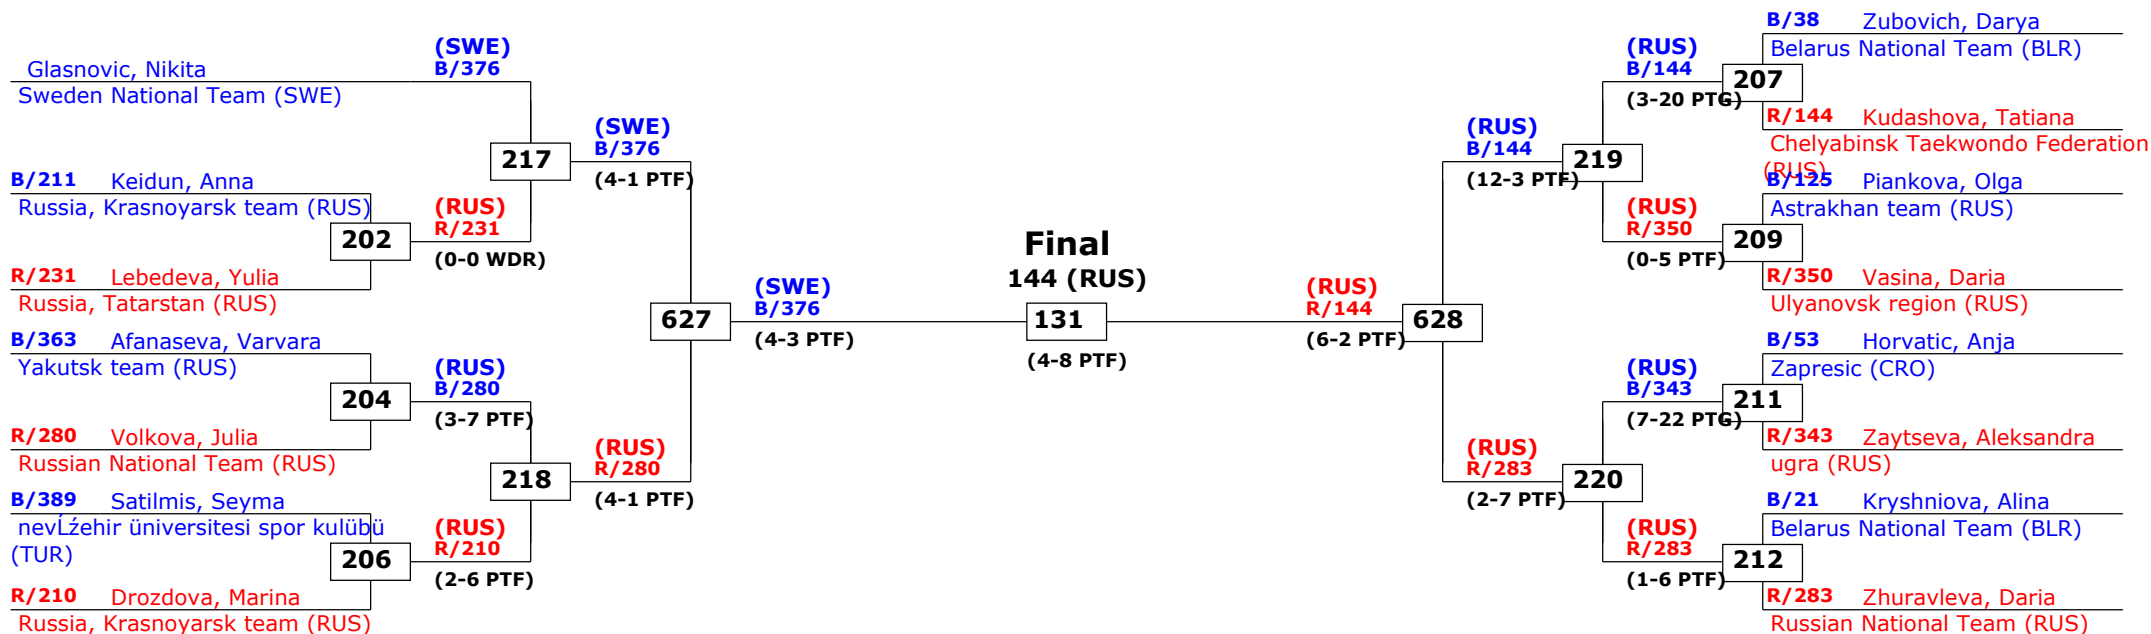

Russian Open 2014

Moscow, Russia

Tournament date: 12-09-2014 upto 13-09-2014

Female -57 (Feather)

Active competitors: 15

Competition date: 12-09-2014

Result legend: (PUN) Punishment
(WDR) Withdrawal (KO) Knock out
(DSQ) Disqualified (SDP) Sudden death
(RSC) Ref. stop contest (PTG) Points win (gap)
(SUP) Superiority (PTF) Points win (normal)

Prize winners:

1 Kudashova, Tatiana, RUS (144)
2 Glasnovic, Nikita, SWE (376)
3 Zhuravleva, Daria, RUS (283)
3 Volkova, Julia, RUS (280)

1st rnd

QF

SF

Final

SF

QF

1st rnd