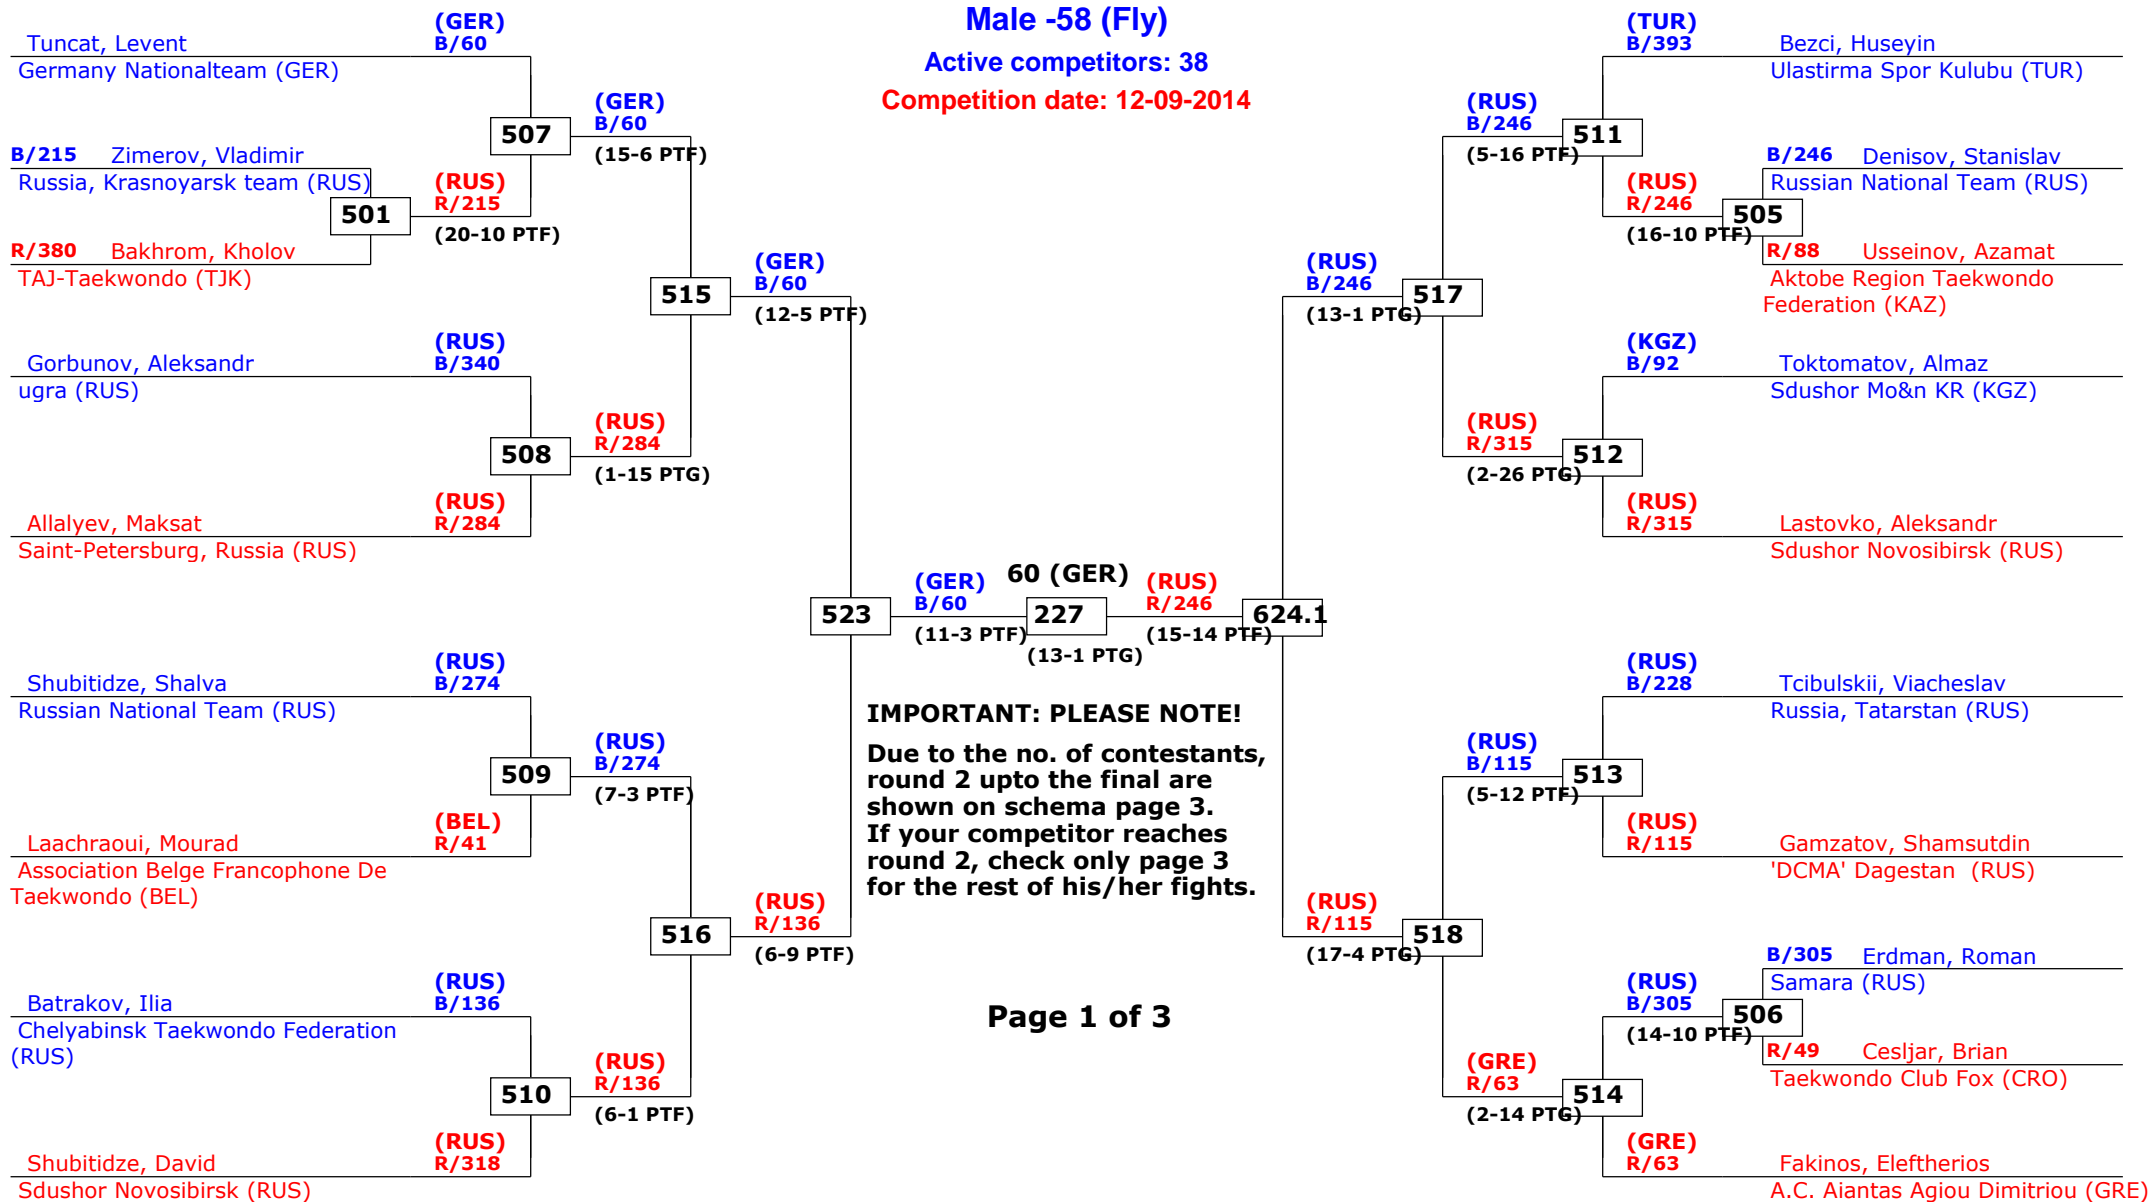

Russian Open 2014

Moscow, Russia

Tournament date: 12-09-2014 upto 13-09-2014

Male -54 (Fin)

Active competitors: 18

Competition date: 13-09-2014

Russian Open 2014

Moscow, Russia

Tournament date: 12-09-2014 upto 13-09-2014

Male -58 (Fly)

Active competitors: 38

Competition date: 12-09-2014

1st rnd

2nd rnd

3rd rnd

QF