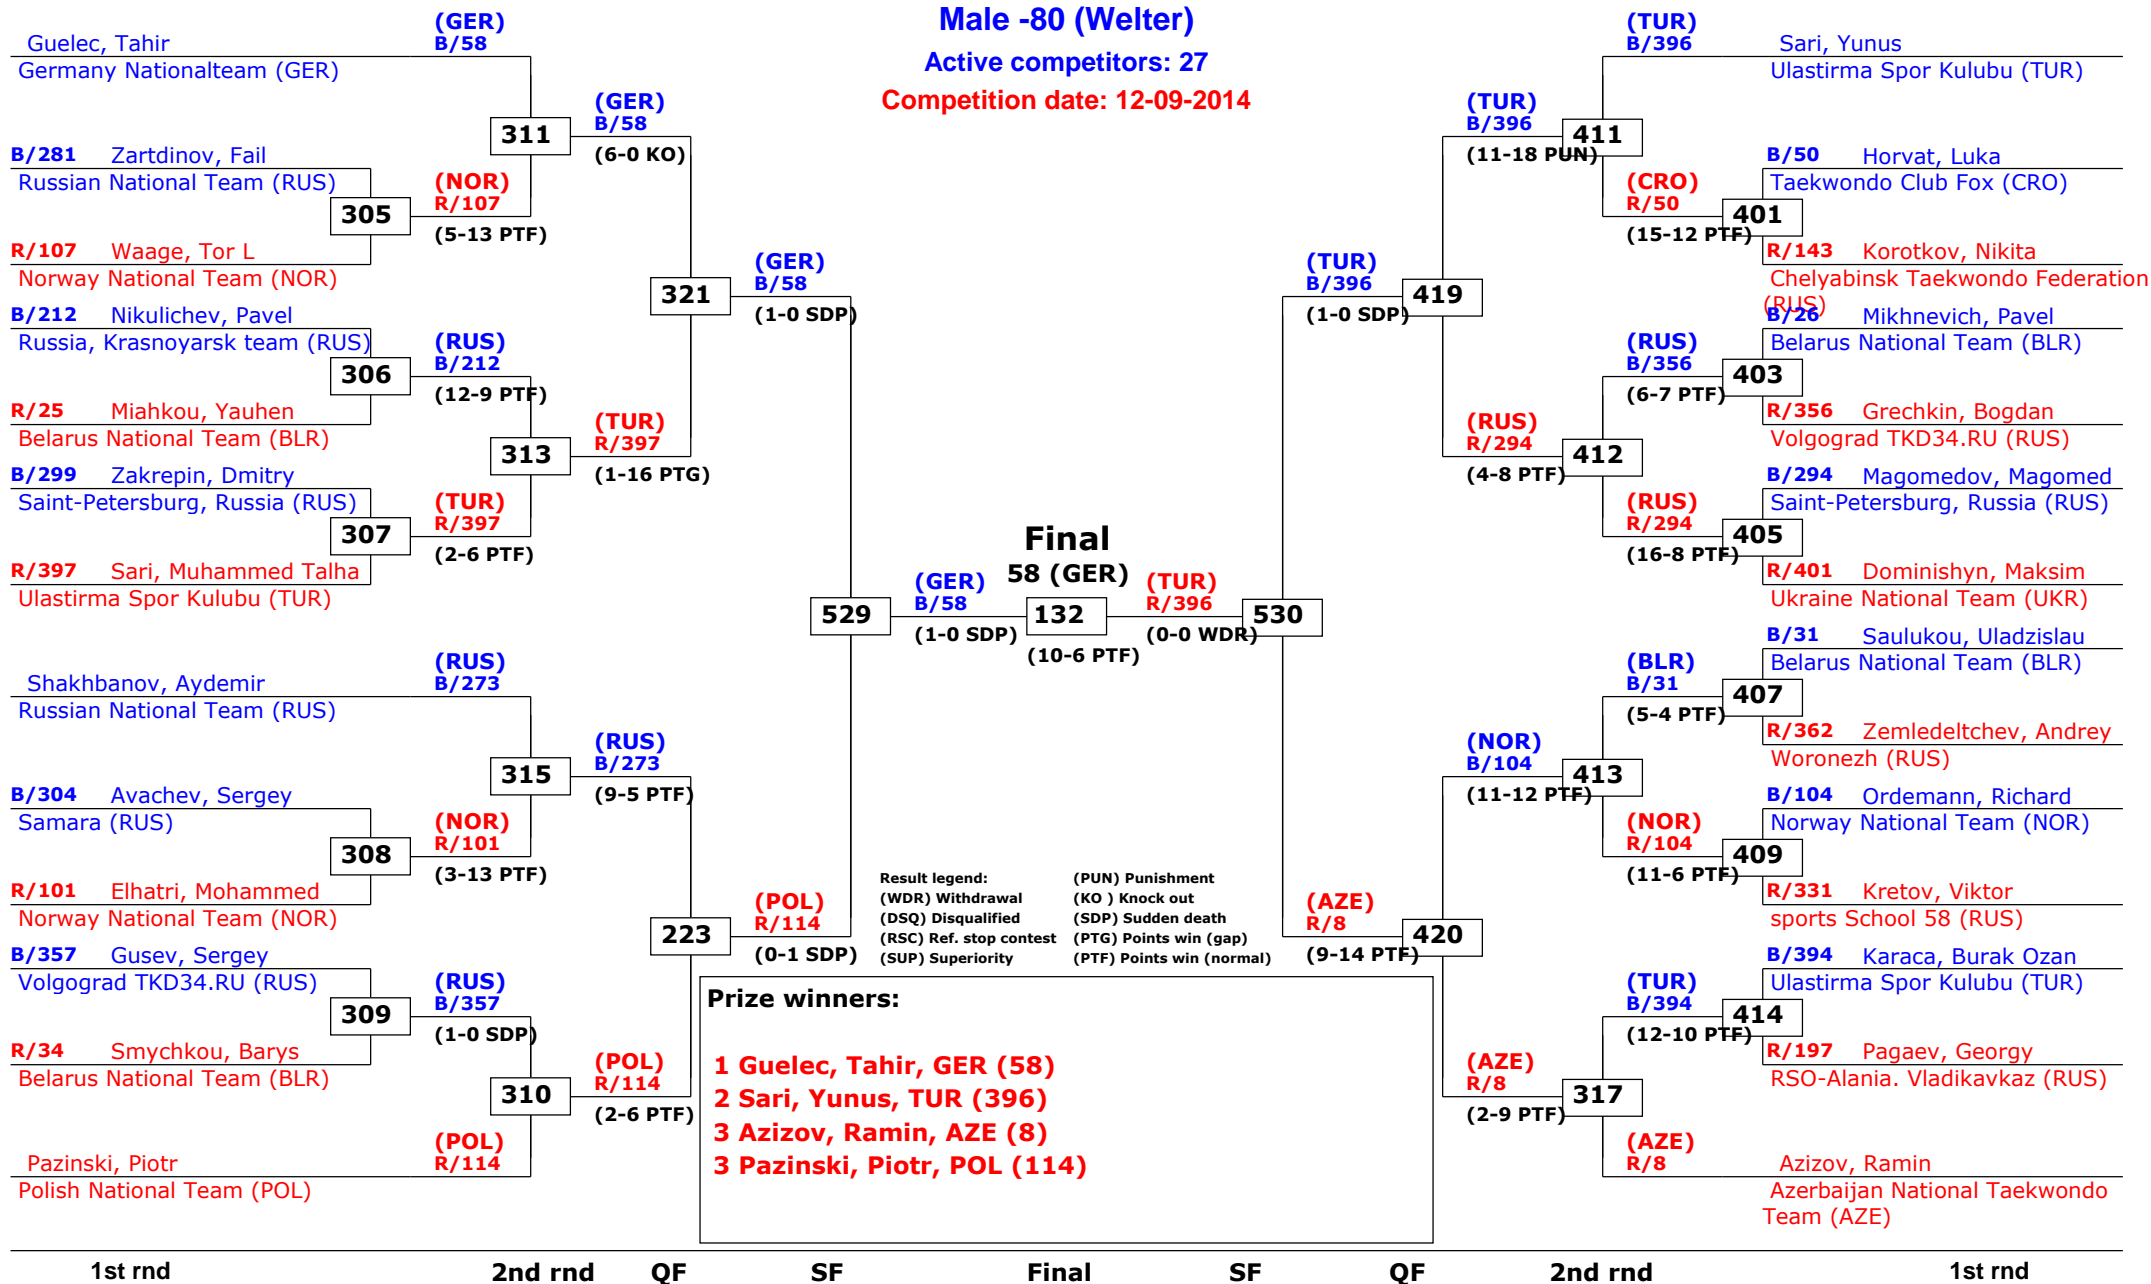

Tournament date: 12-09-2014 upto 13-09-2014

Male -74 (Light)

Active competitors: 0

Competition date: 13-09-2014

Russian Open 2014

Moscow, Russia

Tournament date: 12-09-2014 upto 13-09-2014

Male -80 (Welter)

Active competitors: 27

Competition date: 12-09-2014

Russian Open 2014

Moscow, Russia

Tournament date: 12-09-2014 upto 13-09-2014

Male -87 (Middle)

Active competitors: 13

Competition date: 12-09-2014