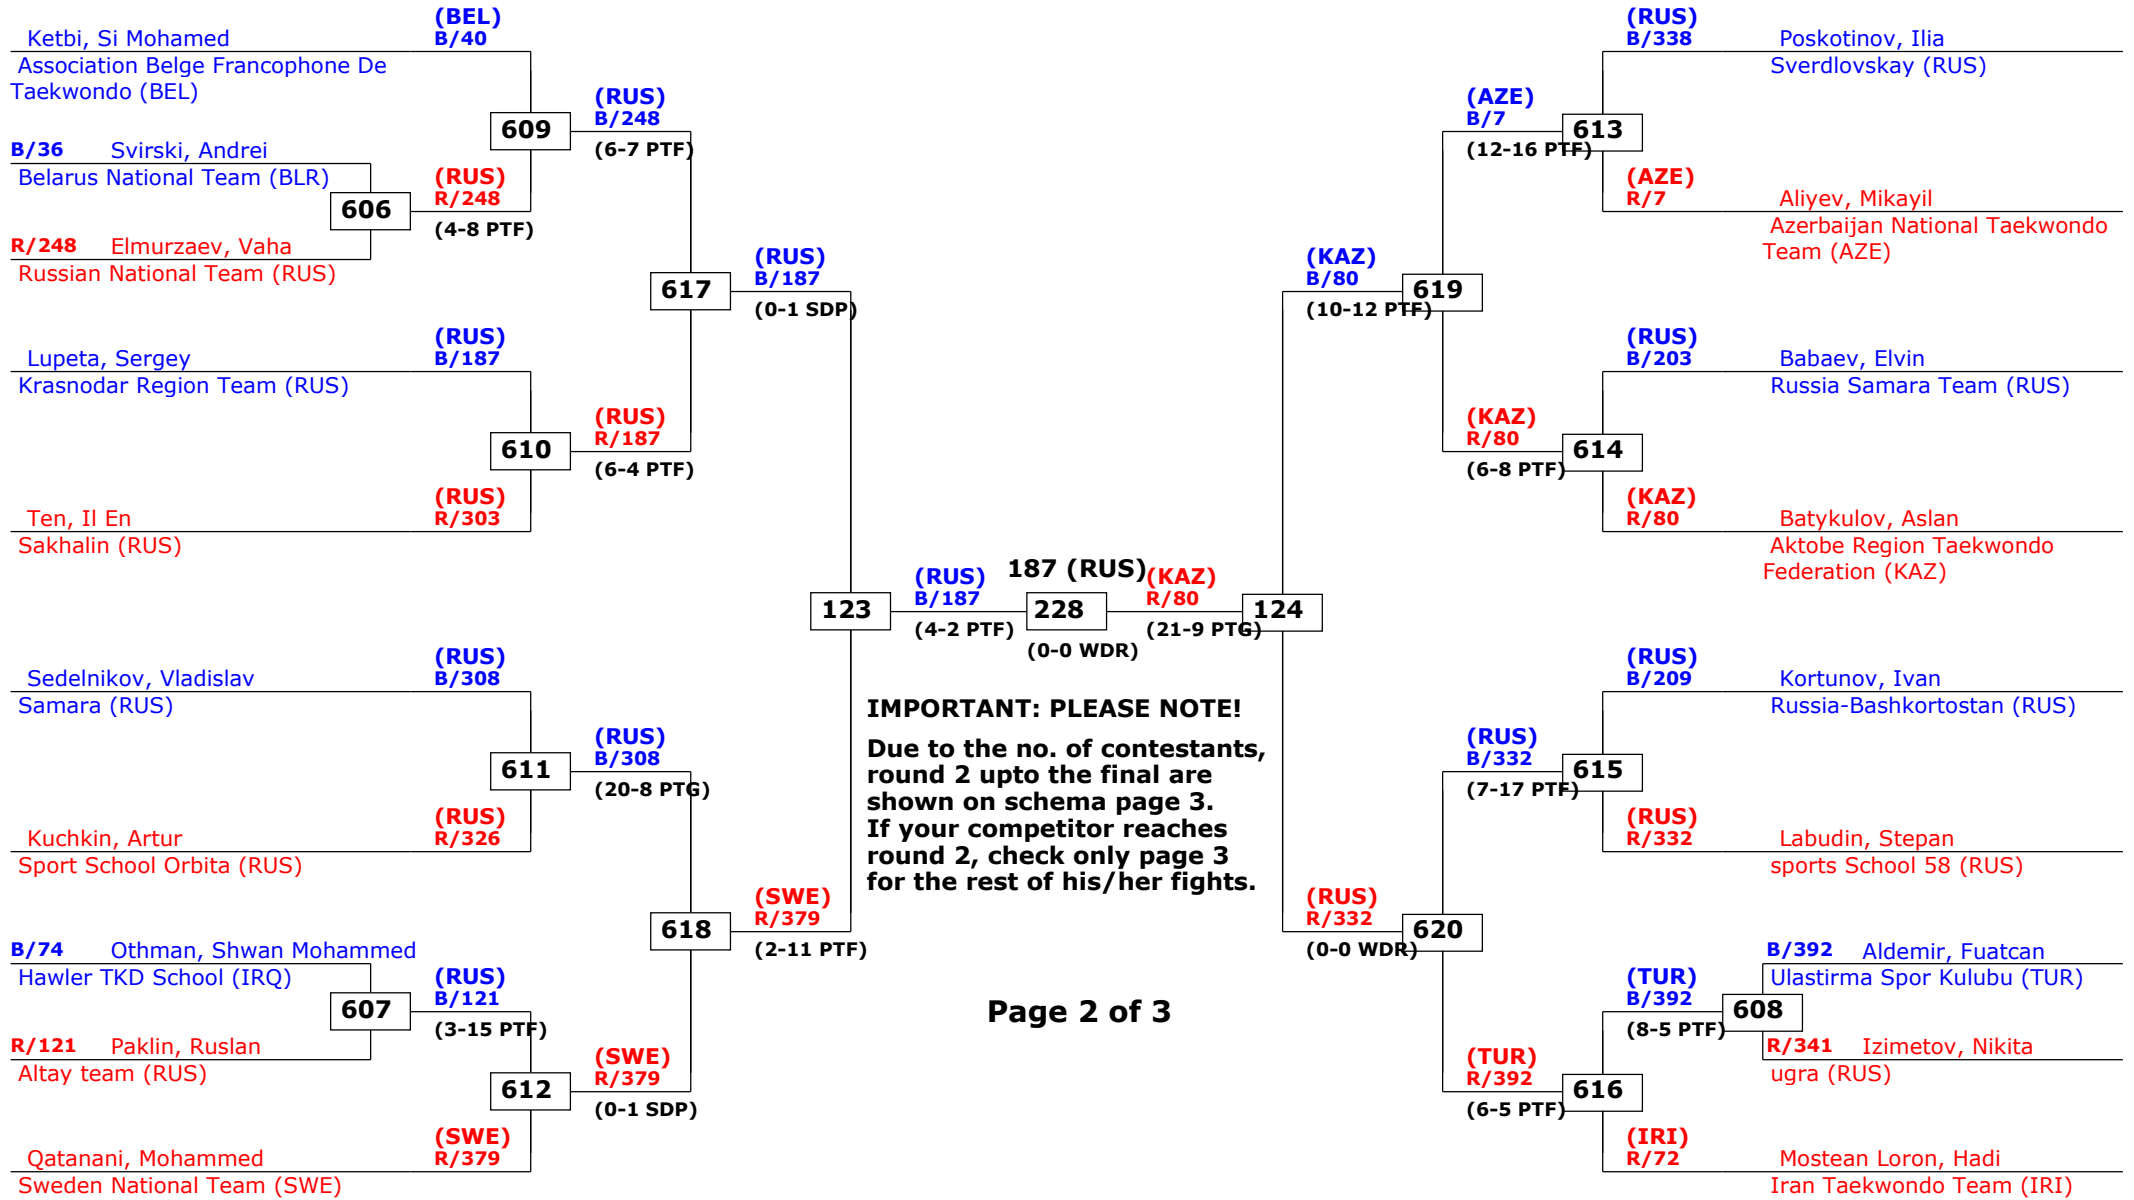

Tournament date: 12-09-2014 upto 13-09-2014

Male -58 (Fly)

Active competitors: 38

Competition date: 12-09-2014

1st rnd

2nd rnd

3rd rnd

QF

SF

QF

3rd rnd

2nd rnd

1st rnd

1st rnd

2nd rnd

3rd rnd

QF

SF

QF

3rd rnd

2nd rnd

1st rnd

Russian Open 2014

Moscow, Russia