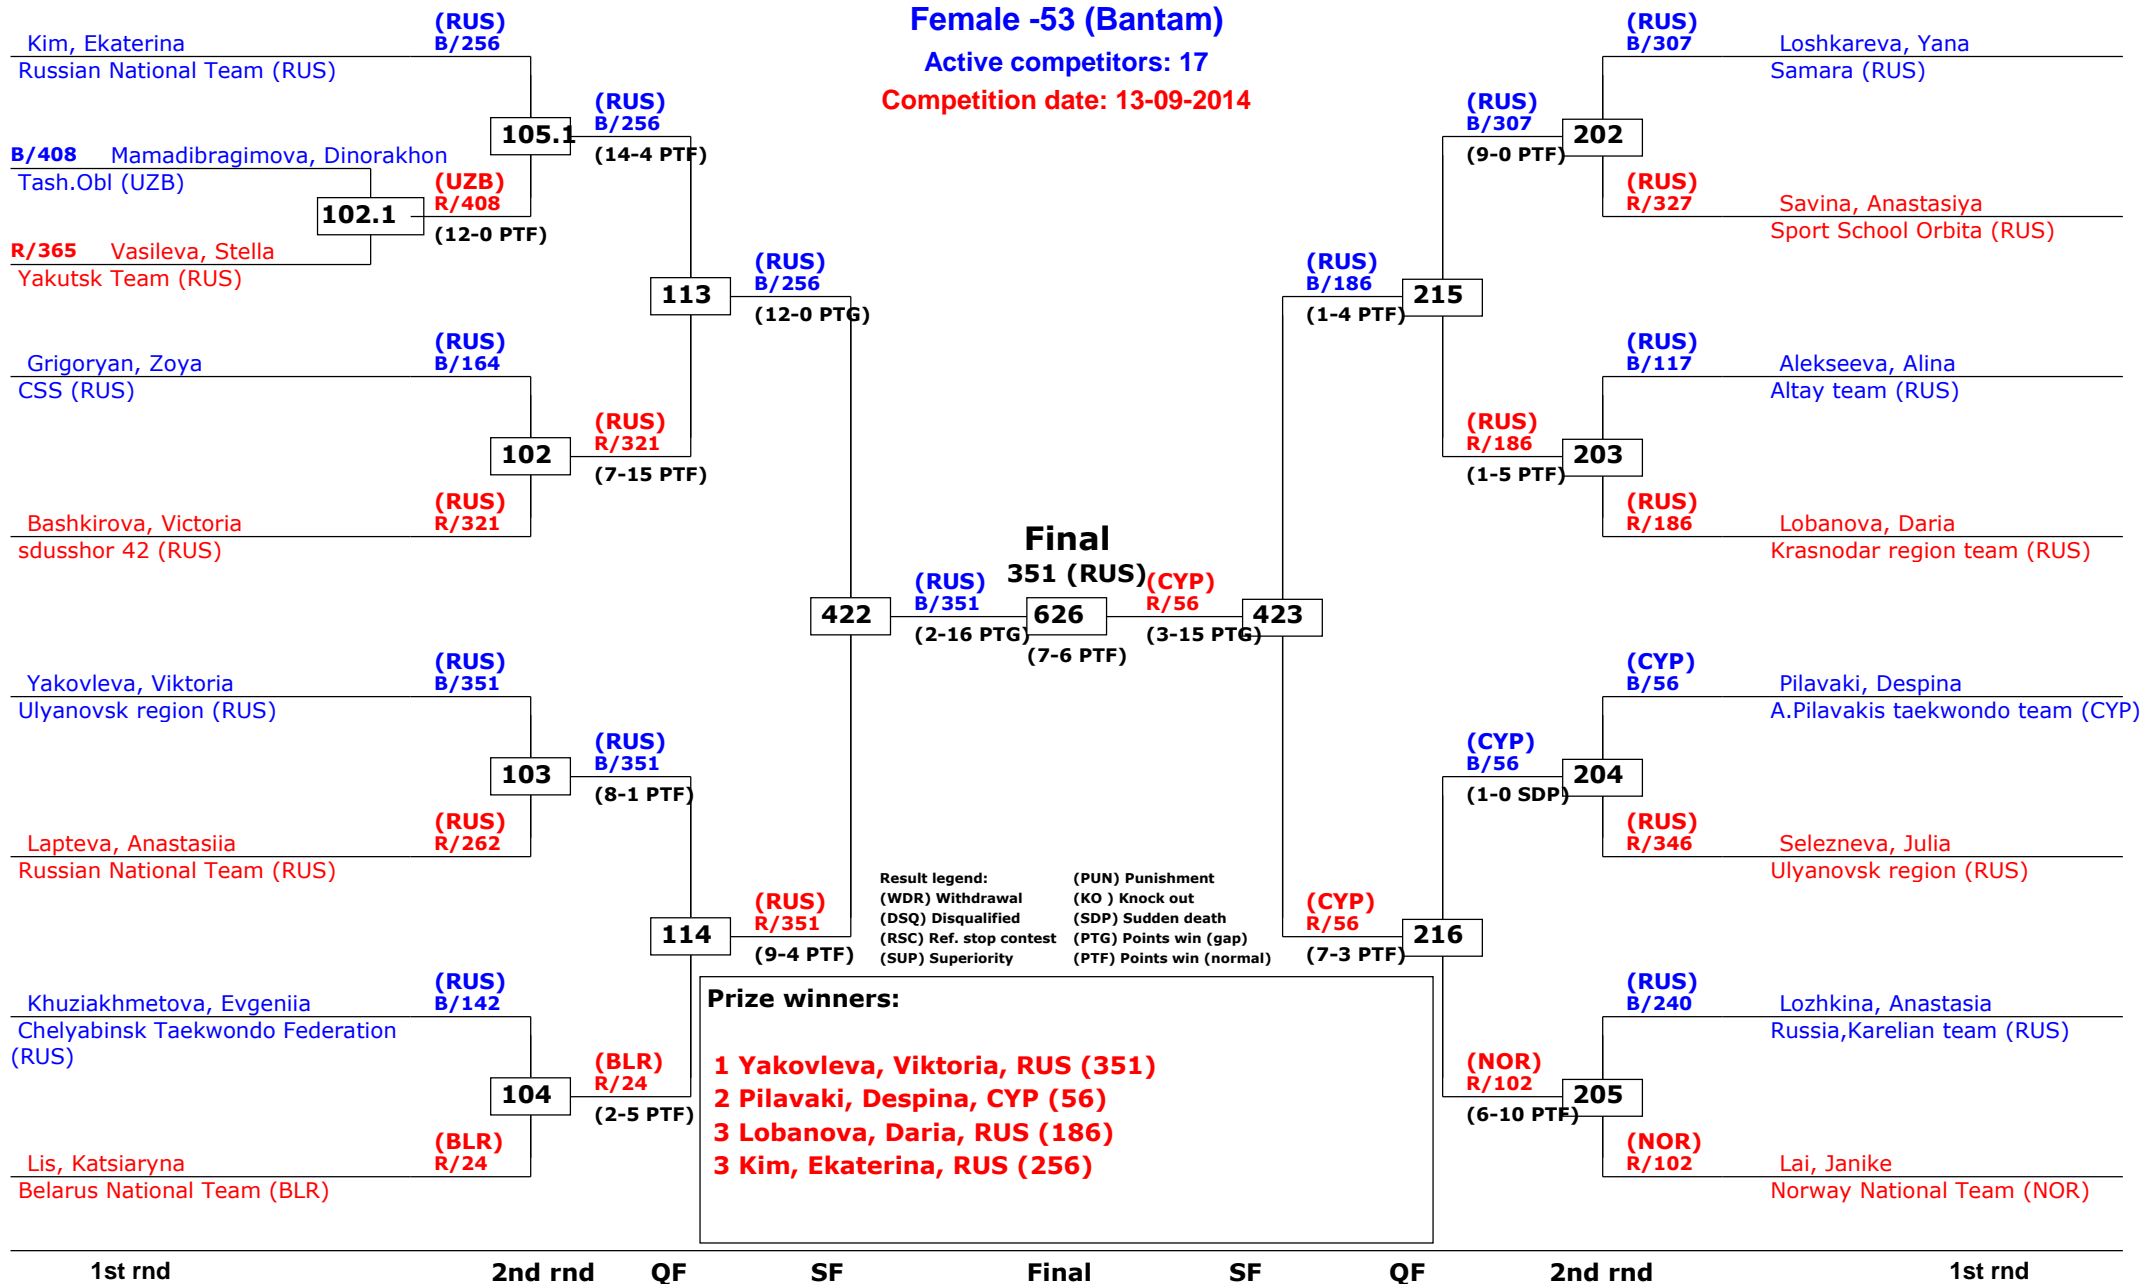

1st rnd

Russian Open 2014

Moscow, Russia

Tournament date: 12-09-2014 upto 13-09-2014

Female -46 (Fin)

Active competitors: 18

Competition date: 13-09-2014

Russian Open 2014

Moscow, Russia

Tournament date: 12-09-2014 upto 13-09-2014

Female -49 (Fly)

Active competitors: 17

Competition date: 12-09-2014

Russian Open 2014

Moscow, Russia

Tournament date: 12-09-2014 upto 13-09-2014

Female -53 (Bantam)

Active competitors: 17

Competition date: 13-09-2014

Russian Open 2014

Moscow, Russia

Tournament date: 12-09-2014 upto 13-09-2014

Female -57 (Feather)

Active competitors: 15