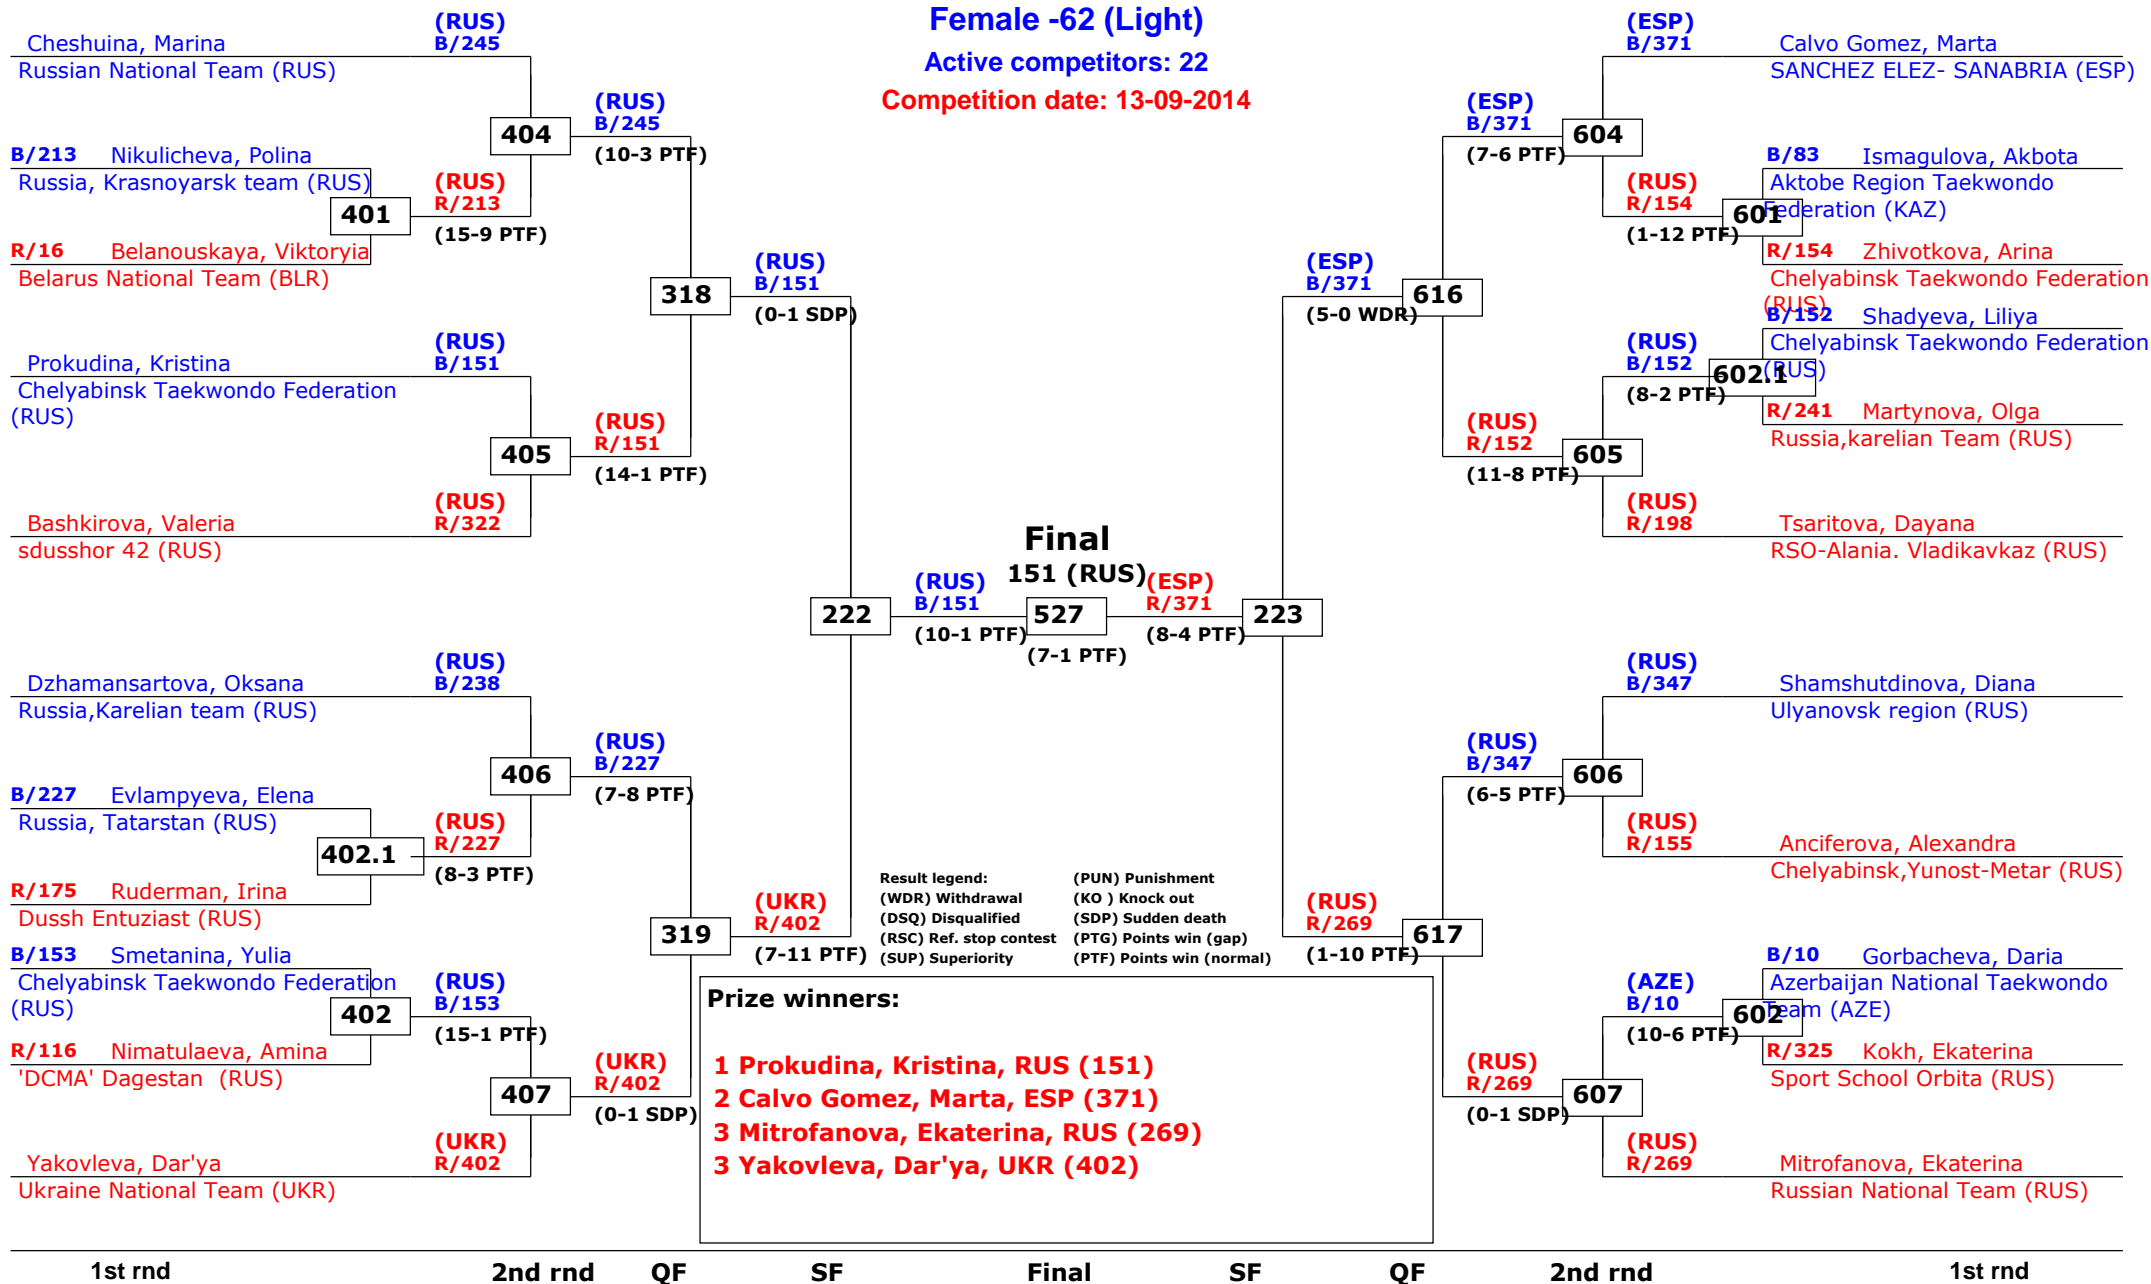

Female -53 (Bantam)

Active competitors: 17

Competition date: 13-09-2014

Russian Open 2014

Moscow, Russia

Tournament date: 12-09-2014 upto 13-09-2014

Female -57 (Feather)

Active competitors: 15

1st rnd

Russian Open 2014

Moscow, Russia

Tournament date: 12-09-2014 upto 13-09-2014

Female -62 (Light)

Active competitors: 22

Competition date: 13-09-2014

Russian Open 2014

Moscow, Russia

Tournament date: 12-09-2014 upto 13-09-2014

Female -67 (Welter)

Active competitors: 13

Competition date: 12-09-2014

Result legend: (PUN) Punishment
(WDR) Withdrawal (KO) Knock out
(DSQ) Disqualified (SDP) Sudden death
(RSC) Ref. stop contest (PTG) Points win (gap)
(SUP) Superiority (PTF) Points win (normal)

Moscow, Russia

Tournament date: 12-09-2014 upto 13-09-2014

Female +73 (Heavy)

Active competitors: 9

Competition date: 12-09-2014