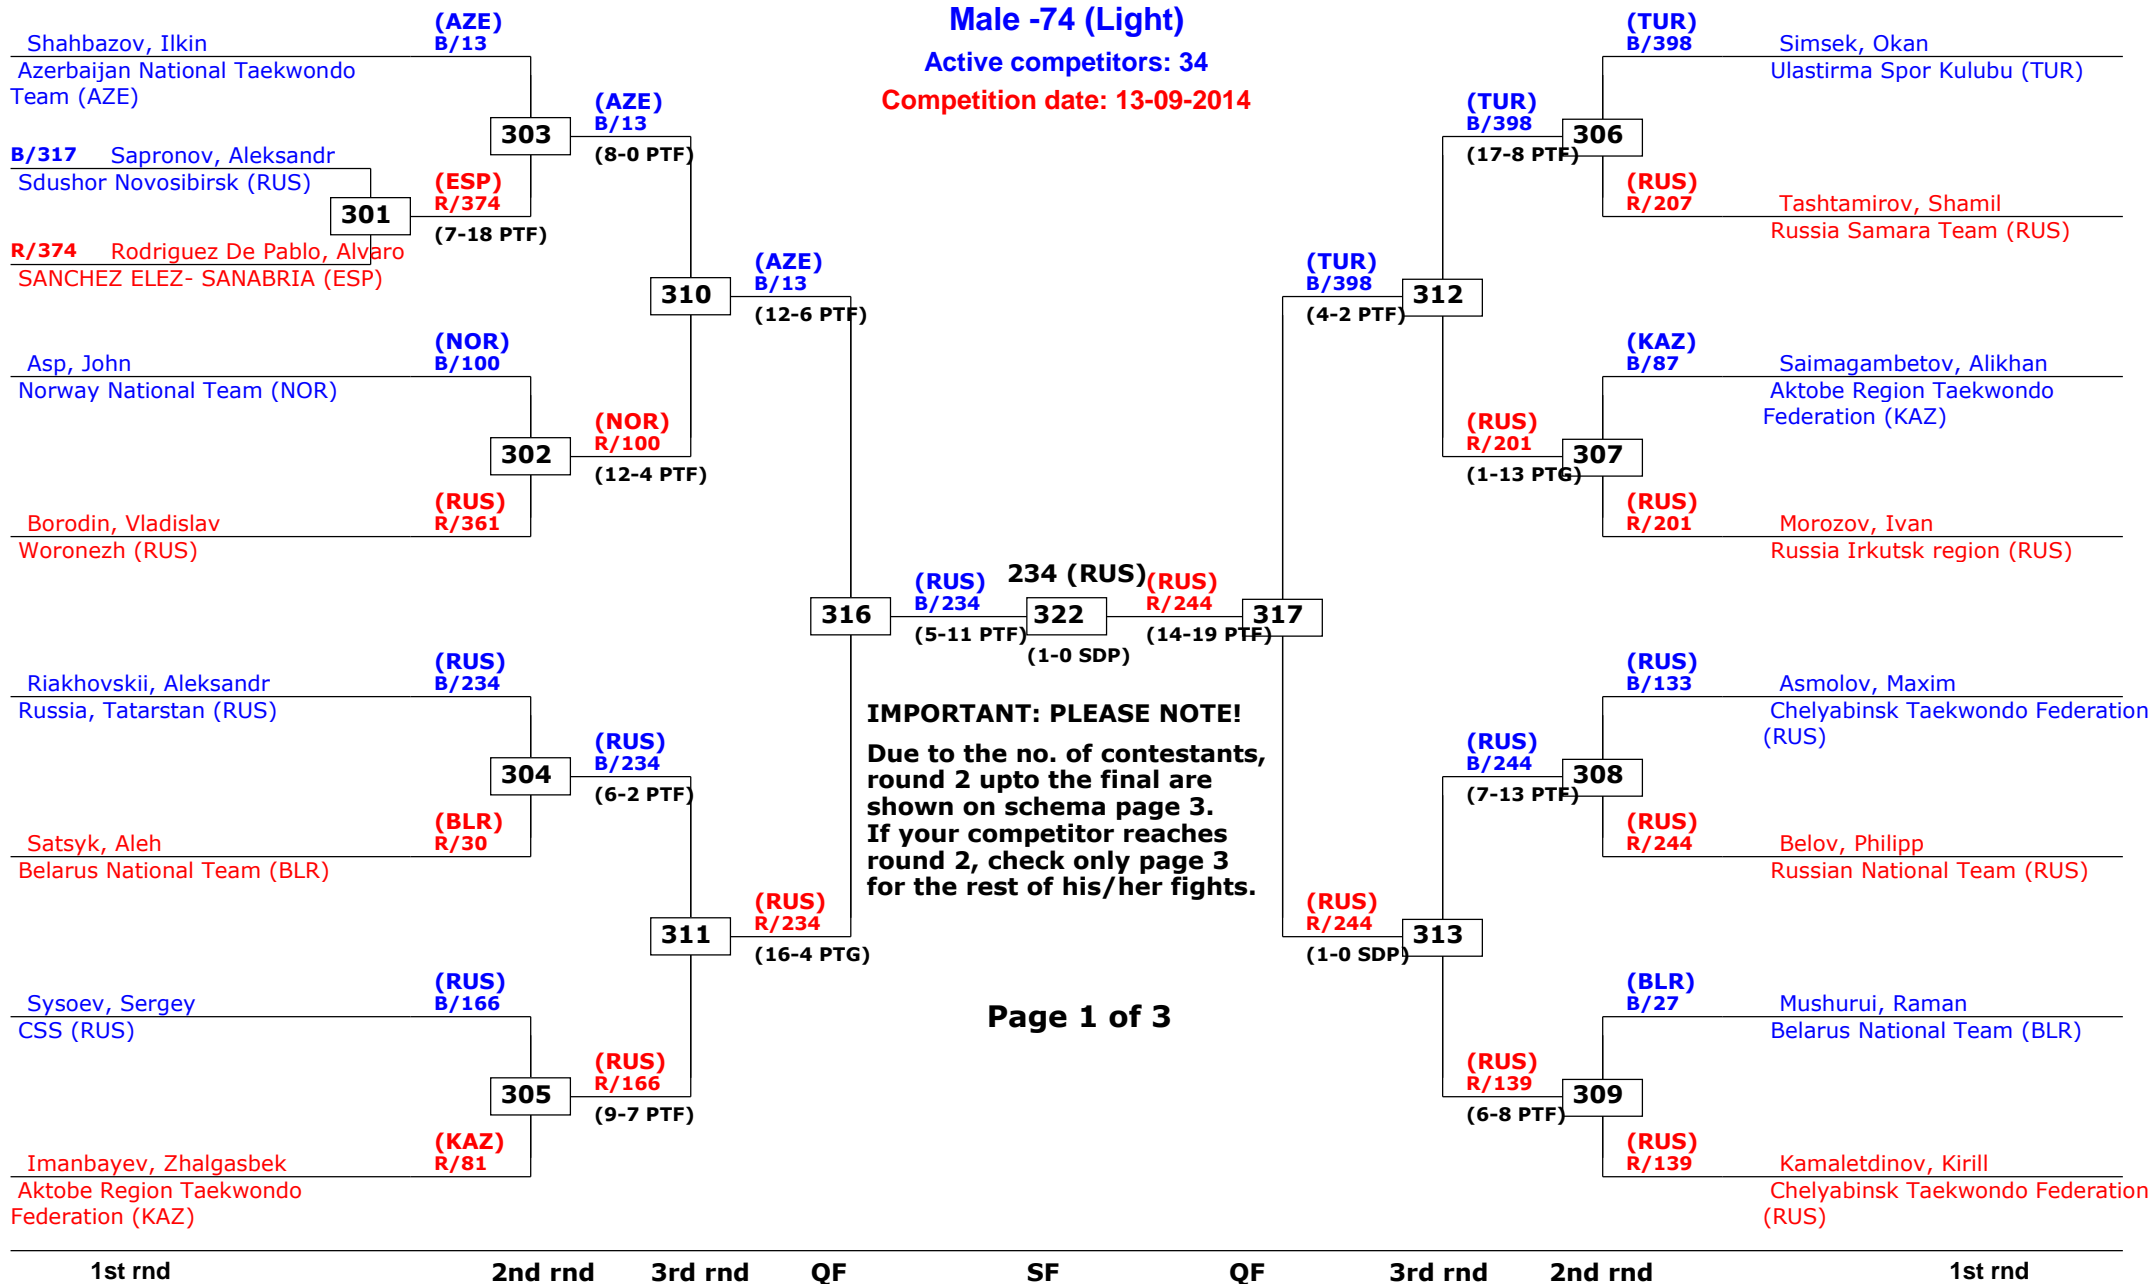

Russian Open 2014

Moscow, Russia

Tournament date: 12-09-2014 upto 13-09-2014

Male -74 (Light)

Active competitors: 34

Competition date: 13-09-2014

Russian Open 2014

Moscow, Russia

Tournament date: 12-09-2014 upto 13-09-2014

Male -74 (Light)

Active competitors: 0

Competition date: 13-09-2014

Russian Open 2014

Moscow, Russia

Tournament date: 12-09-2014 upto 13-09-2014

Male -80 (Welter)