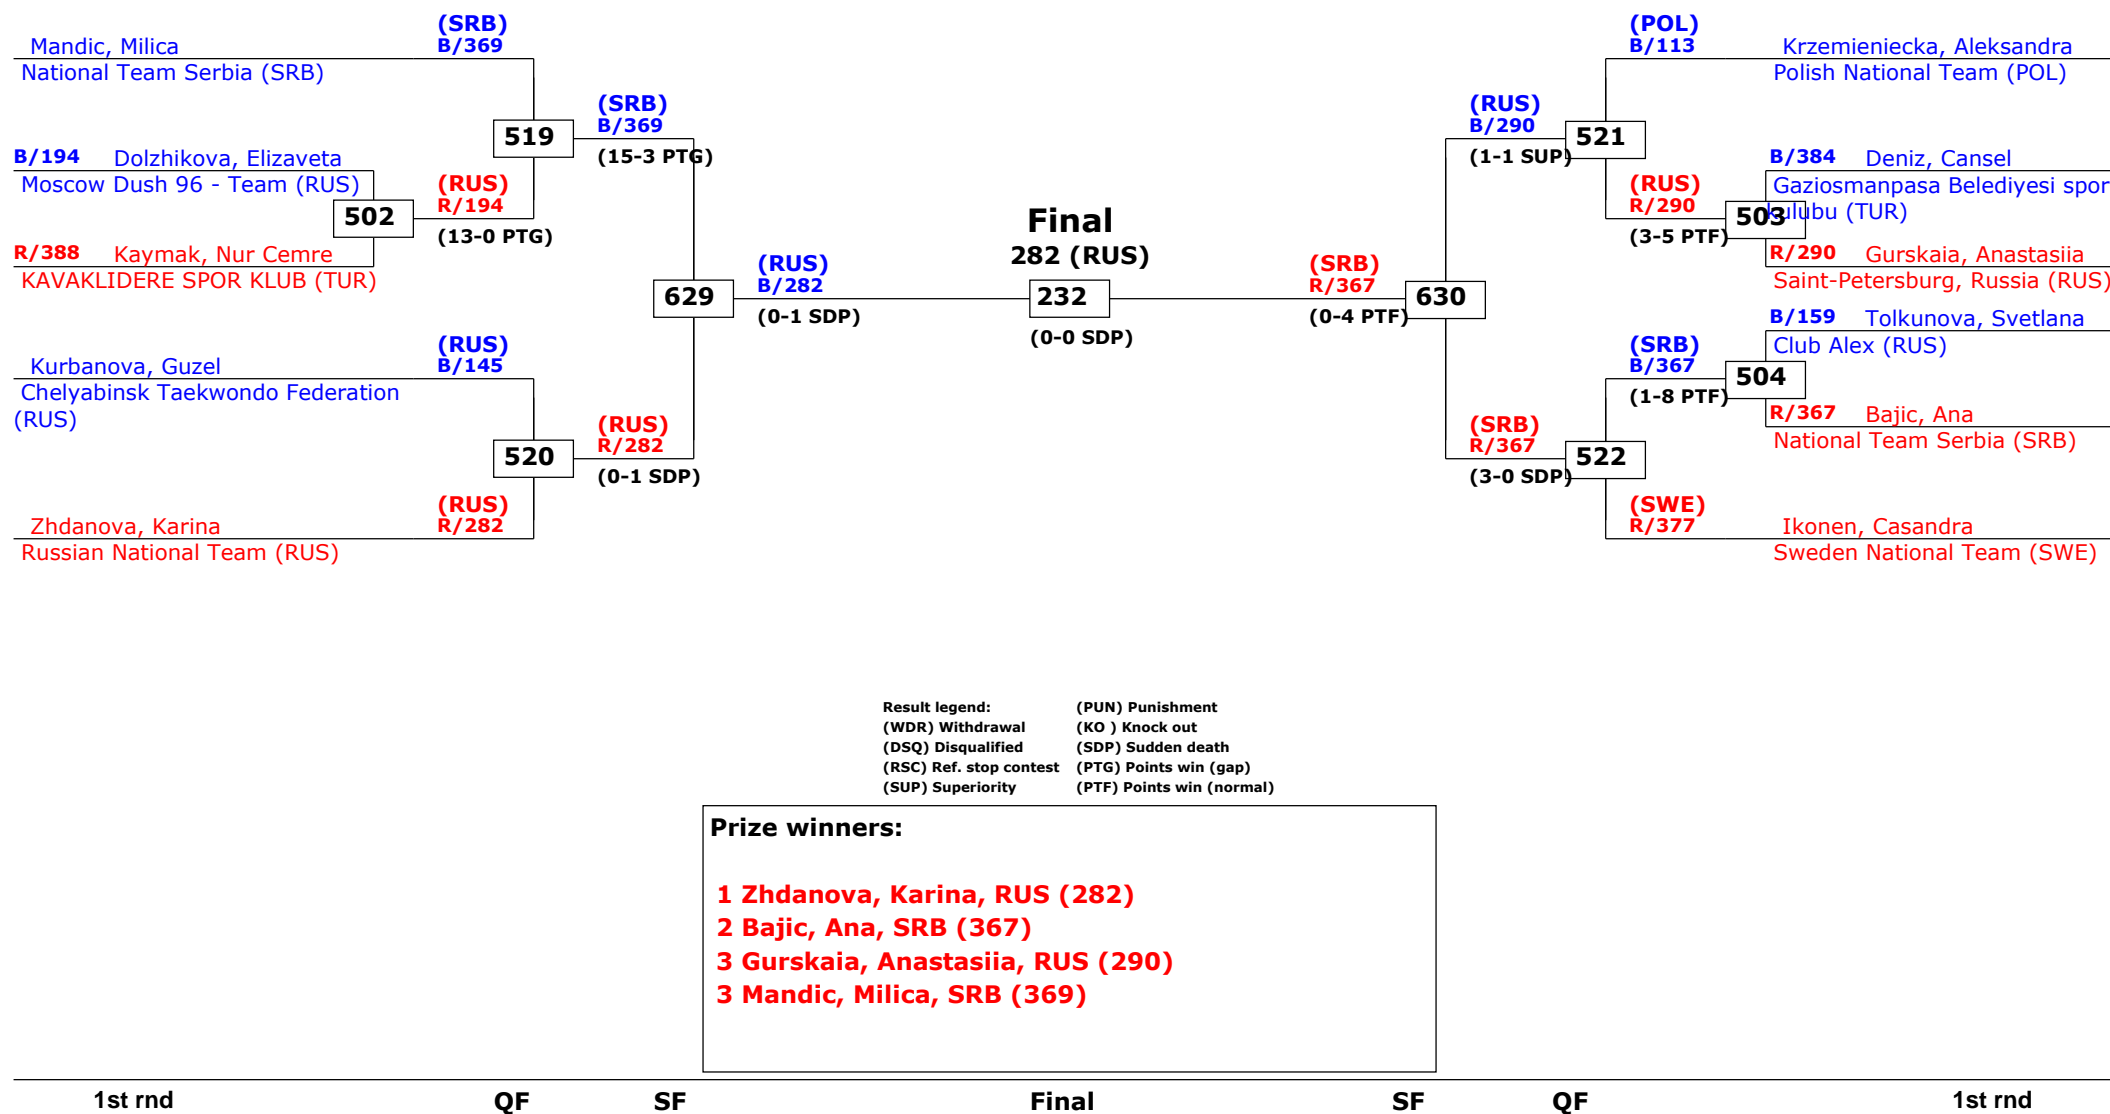

Moscow, Russia

Tournament date: 12-09-2014 upto 13-09-2014

Female -67 (Welter)

Active competitors: 13

Competition date: 12-09-2014

Result legend: (PUN) Punishment
(WDR) Withdrawal (KO) Knock out
(DSQ) Disqualified (SDP) Sudden death
(RSC) Ref. stop contest (PTG) Points win (gap)
(SUP) Superiority (PTF) Points win (normal)

Prize winners:

- 1 Johansson, Elin, SWE (378)**
- 2 Azizova, Farida, AZE (9)**
- 3 Guelec, Rabia, GER (59)**
- 3 Ishchenko, Darya, RUS (229)**

1st rnd

QF

SF

Final

SF

QF

1st rnd

Russian Open 2014

Moscow, Russia

Tournament date: 12-09-2014 upto 13-09-2014

Female -73 (Middle)

Active competitors: 11

Competition date: 12-09-2014

Russian Open 2014

Moscow, Russia

Tournament date: 12-09-2014 upto 13-09-2014

Female +73 (Heavy)

Active competitors: 9

Competition date: 12-09-2014