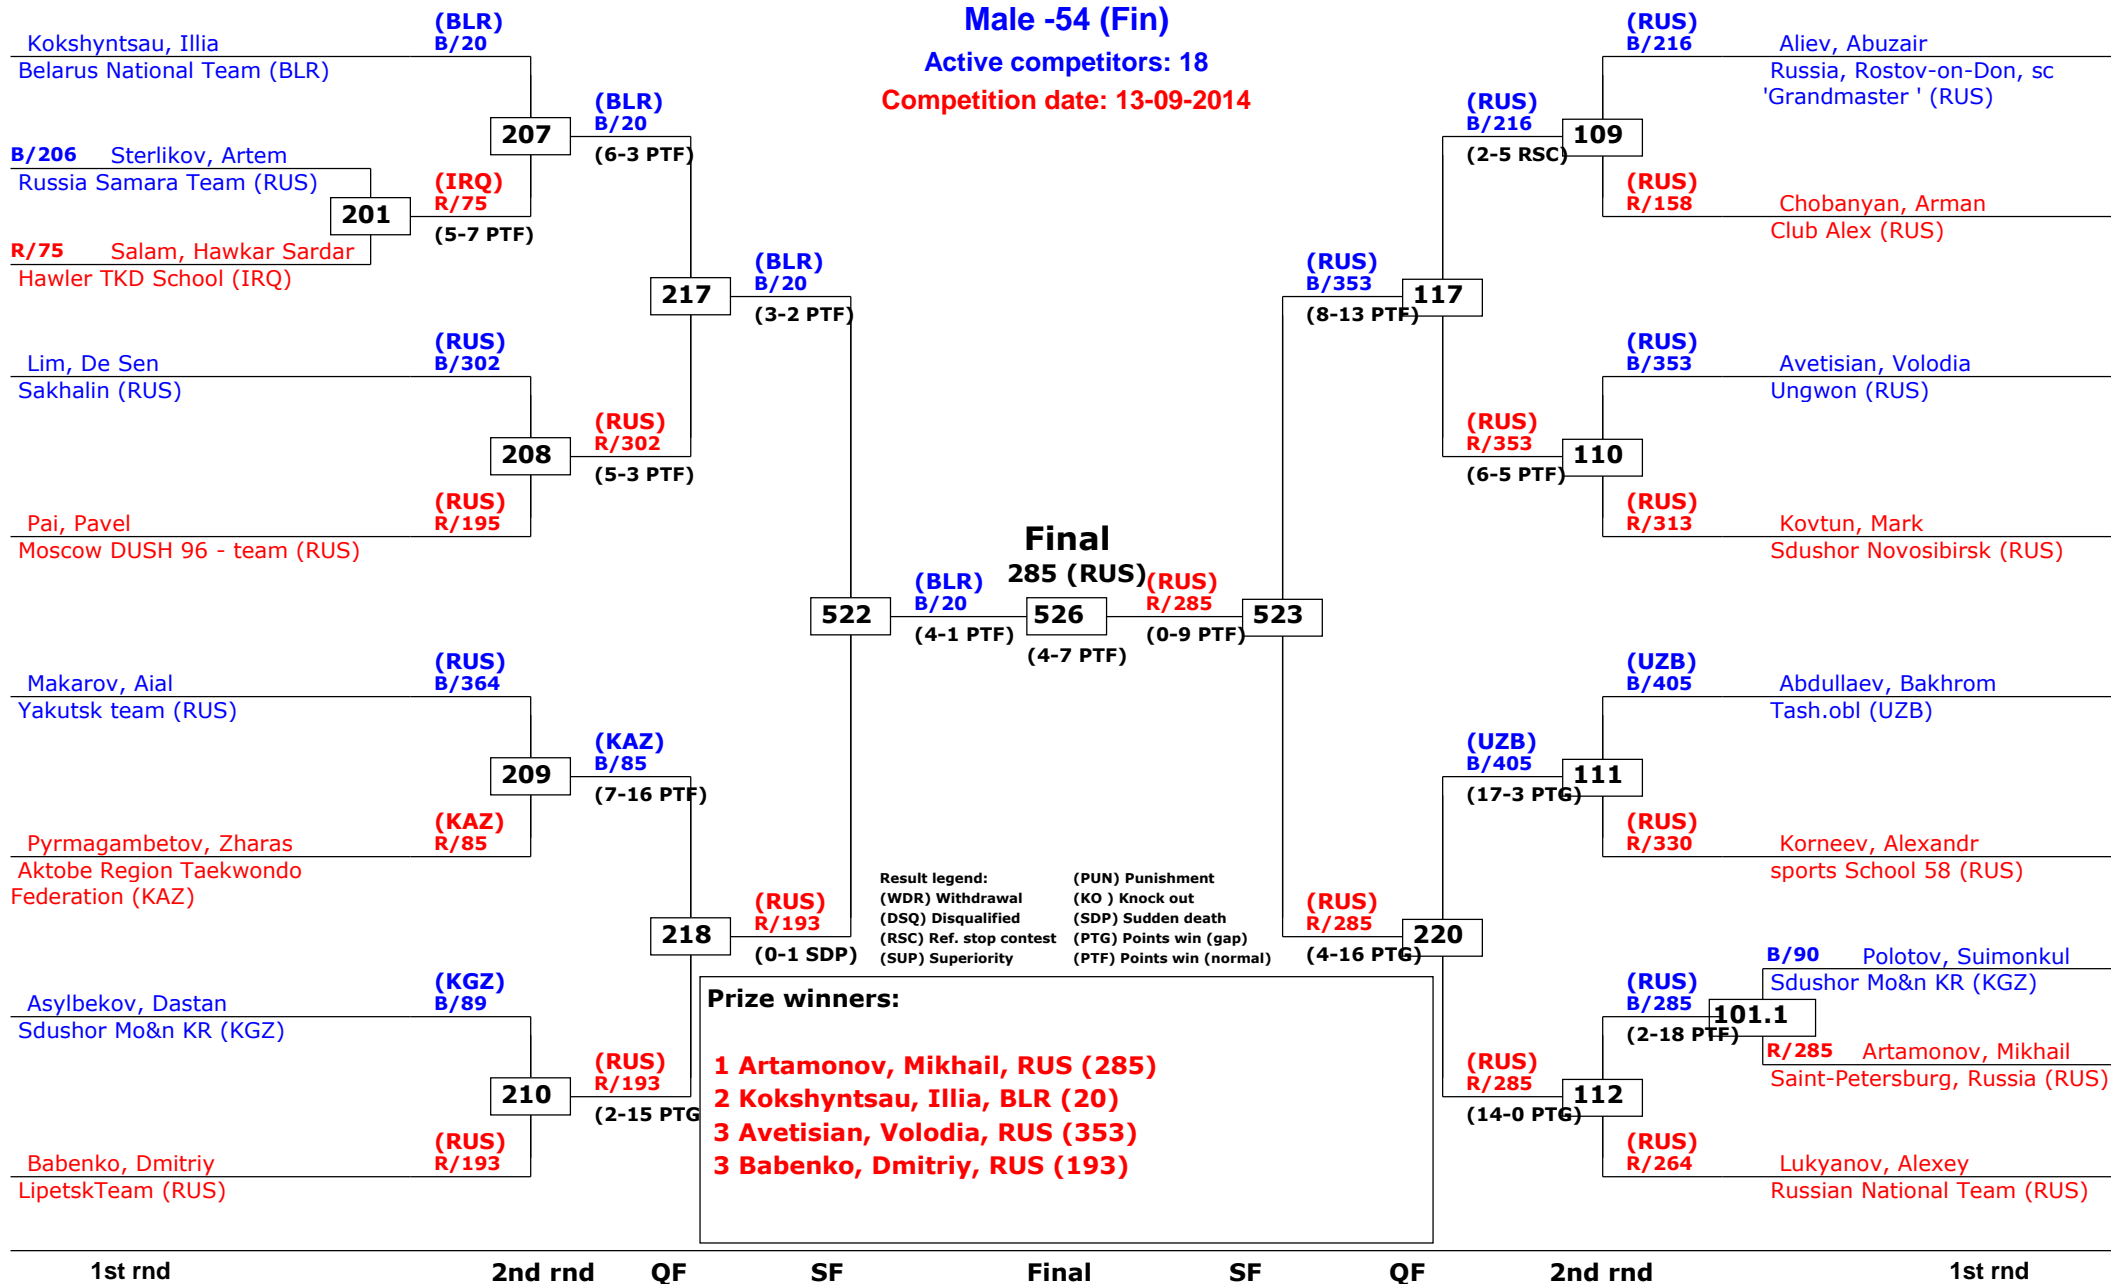

Russian Open 2014

Moscow, Russia

Tournament date: 12-09-2014 upto 13-09-2014

Male -54 (Fin)

Active competitors: 18

Competition date: 13-09-2014

Russian Open 2014

Moscow, Russia

Tournament date: 12-09-2014 upto 13-09-2014

Male -58 (Fly)

Active competitors: 38

Competition date: 12-09-2014

1st rnd

2nd rnd

3rd rnd

QF

SF

QF

3rd rnd

2nd rnd

1st rnd

1st rnd

2nd rnd

3rd rnd

QF

SF

QF

3rd rnd

2nd rnd

1st rnd

Russian Open 2014

Moscow, Russia