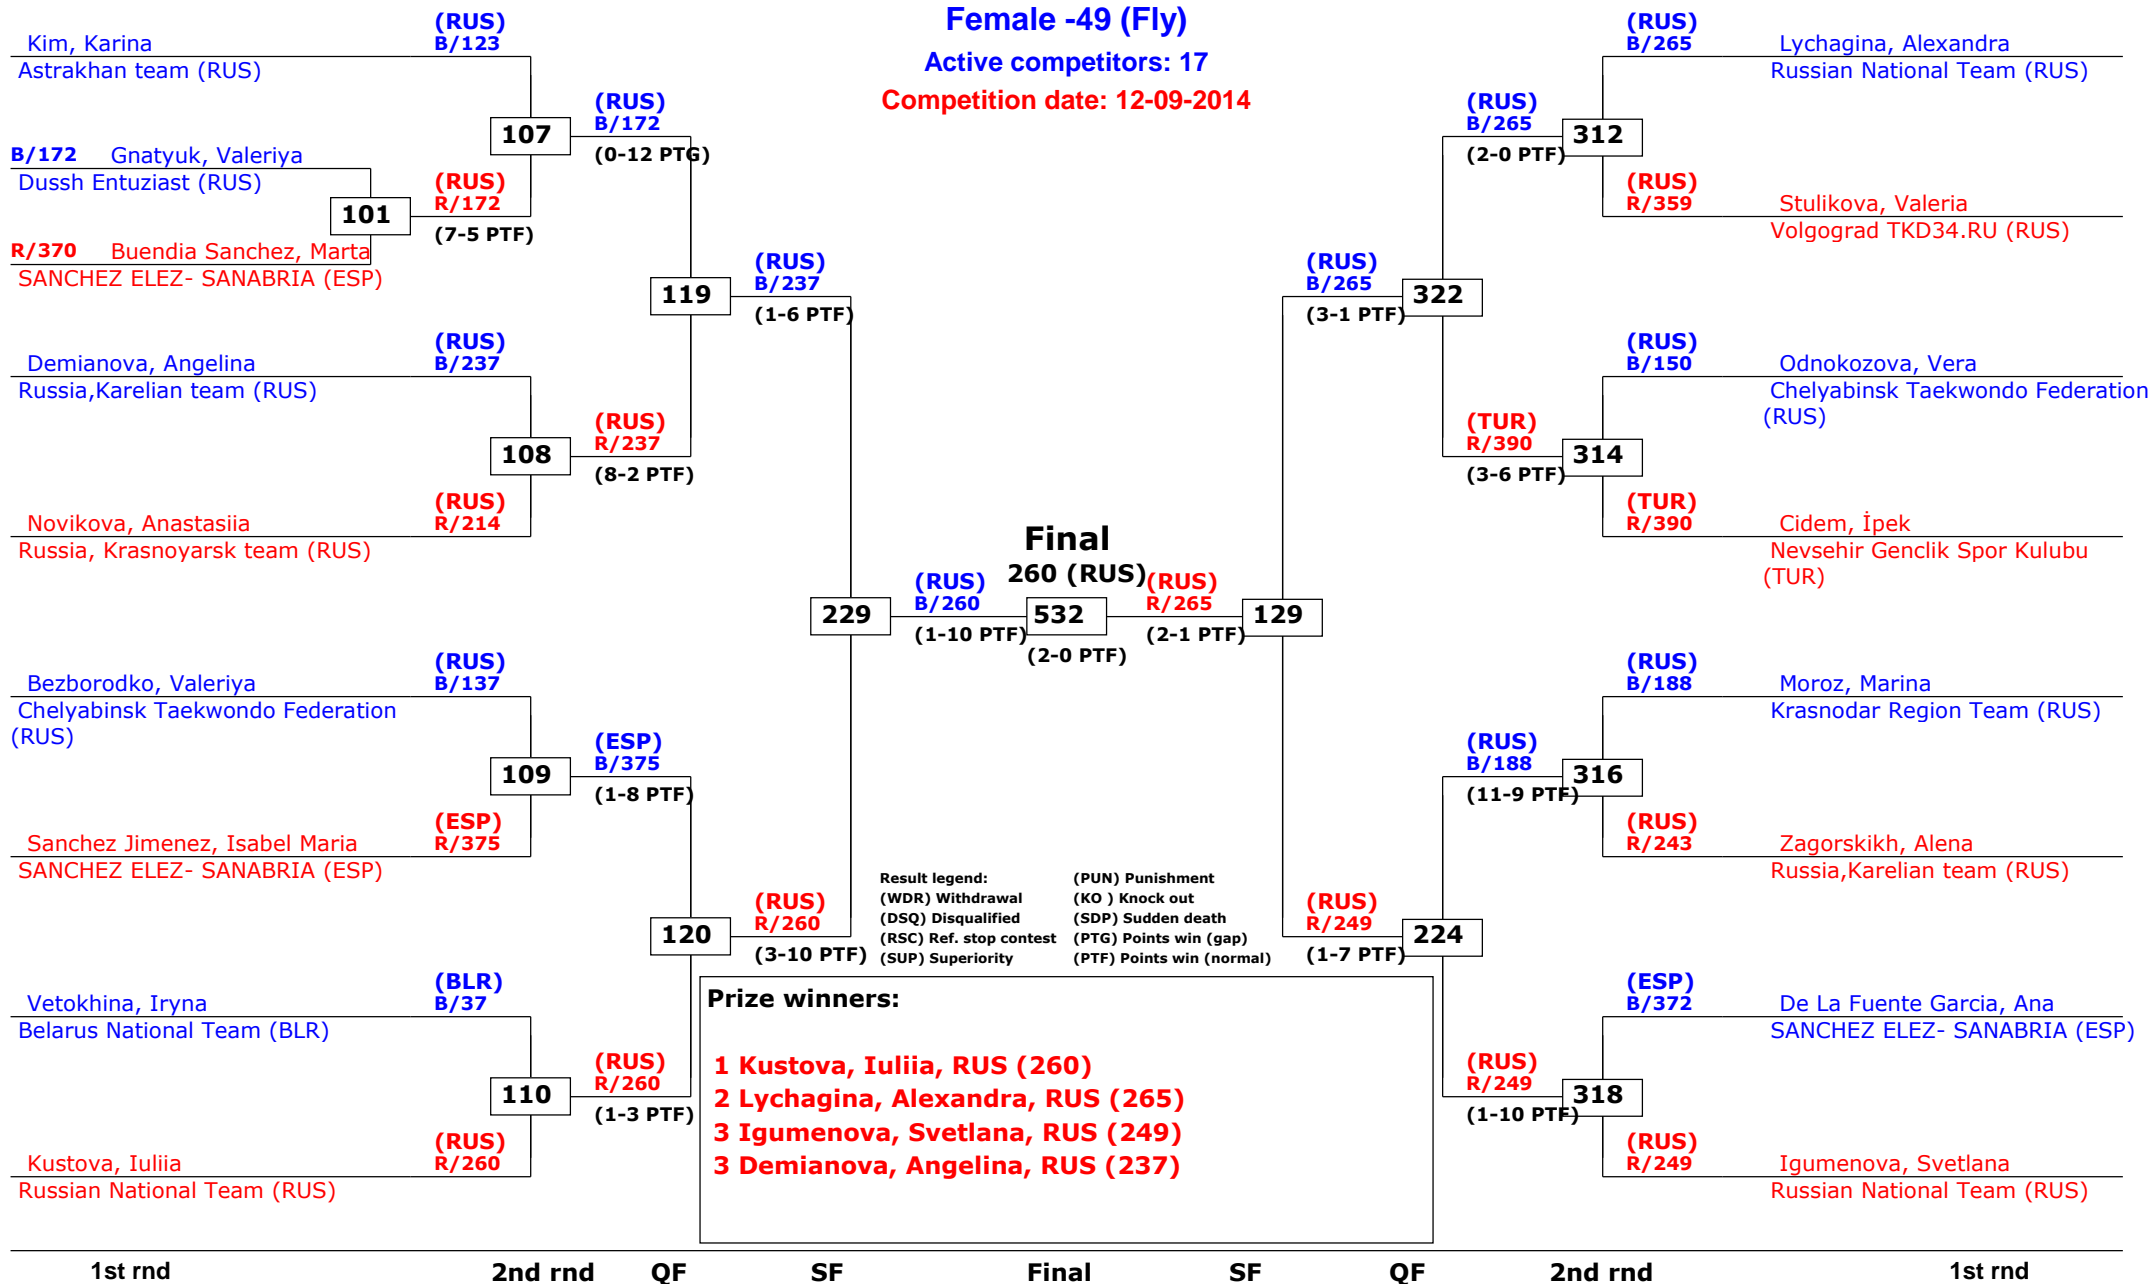

1st rnd

Russian Open 2014

Moscow, Russia

Tournament date: 12-09-2014 upto 13-09-2014

Female -46 (Fin)

Active competitors: 18

Competition date: 13-09-2014

Russian Open 2014

Moscow, Russia

Tournament date: 12-09-2014 upto 13-09-2014

Female -49 (Fly)

Active competitors: 17

Competition date: 12-09-2014

Russian Open 2014

Moscow, Russia

Tournament date: 12-09-2014 upto 13-09-2014

Female -53 (Bantam)

Active competitors: 17

Competition date: 13-09-2014

Russian Open 2014

Moscow, Russia

Tournament date: 12-09-2014 upto 13-09-2014

Female -57 (Feather)

Active competitors: 15