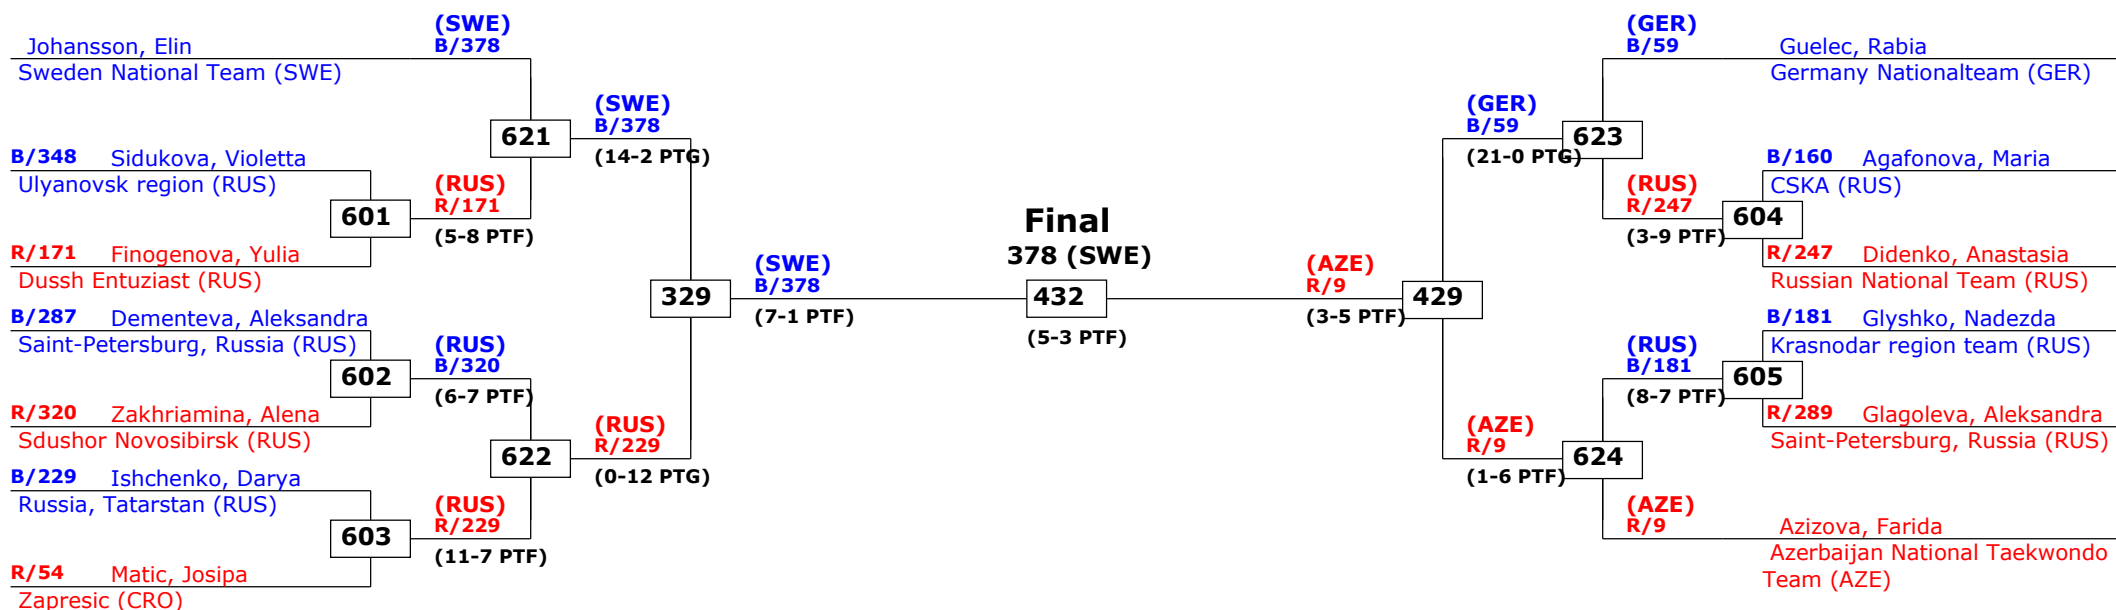

1st rnd

Russian Open 2014

Moscow, Russia

Tournament date: 12-09-2014 upto 13-09-2014

Female -62 (Light)

Active competitors: 22

Competition date: 13-09-2014

Russian Open 2014

Moscow, Russia

Tournament date: 12-09-2014 upto 13-09-2014

Female -67 (Welter)

Active competitors: 13

Competition date: 12-09-2014

Result legend: (PUN) Punishment
(WDR) Withdrawal (KO) Knock out
(DSQ) Disqualified (SDP) Sudden death
(RSC) Ref. stop contest (PTG) Points win (gap)
(SUP) Superiority (PTF) Points win (normal)