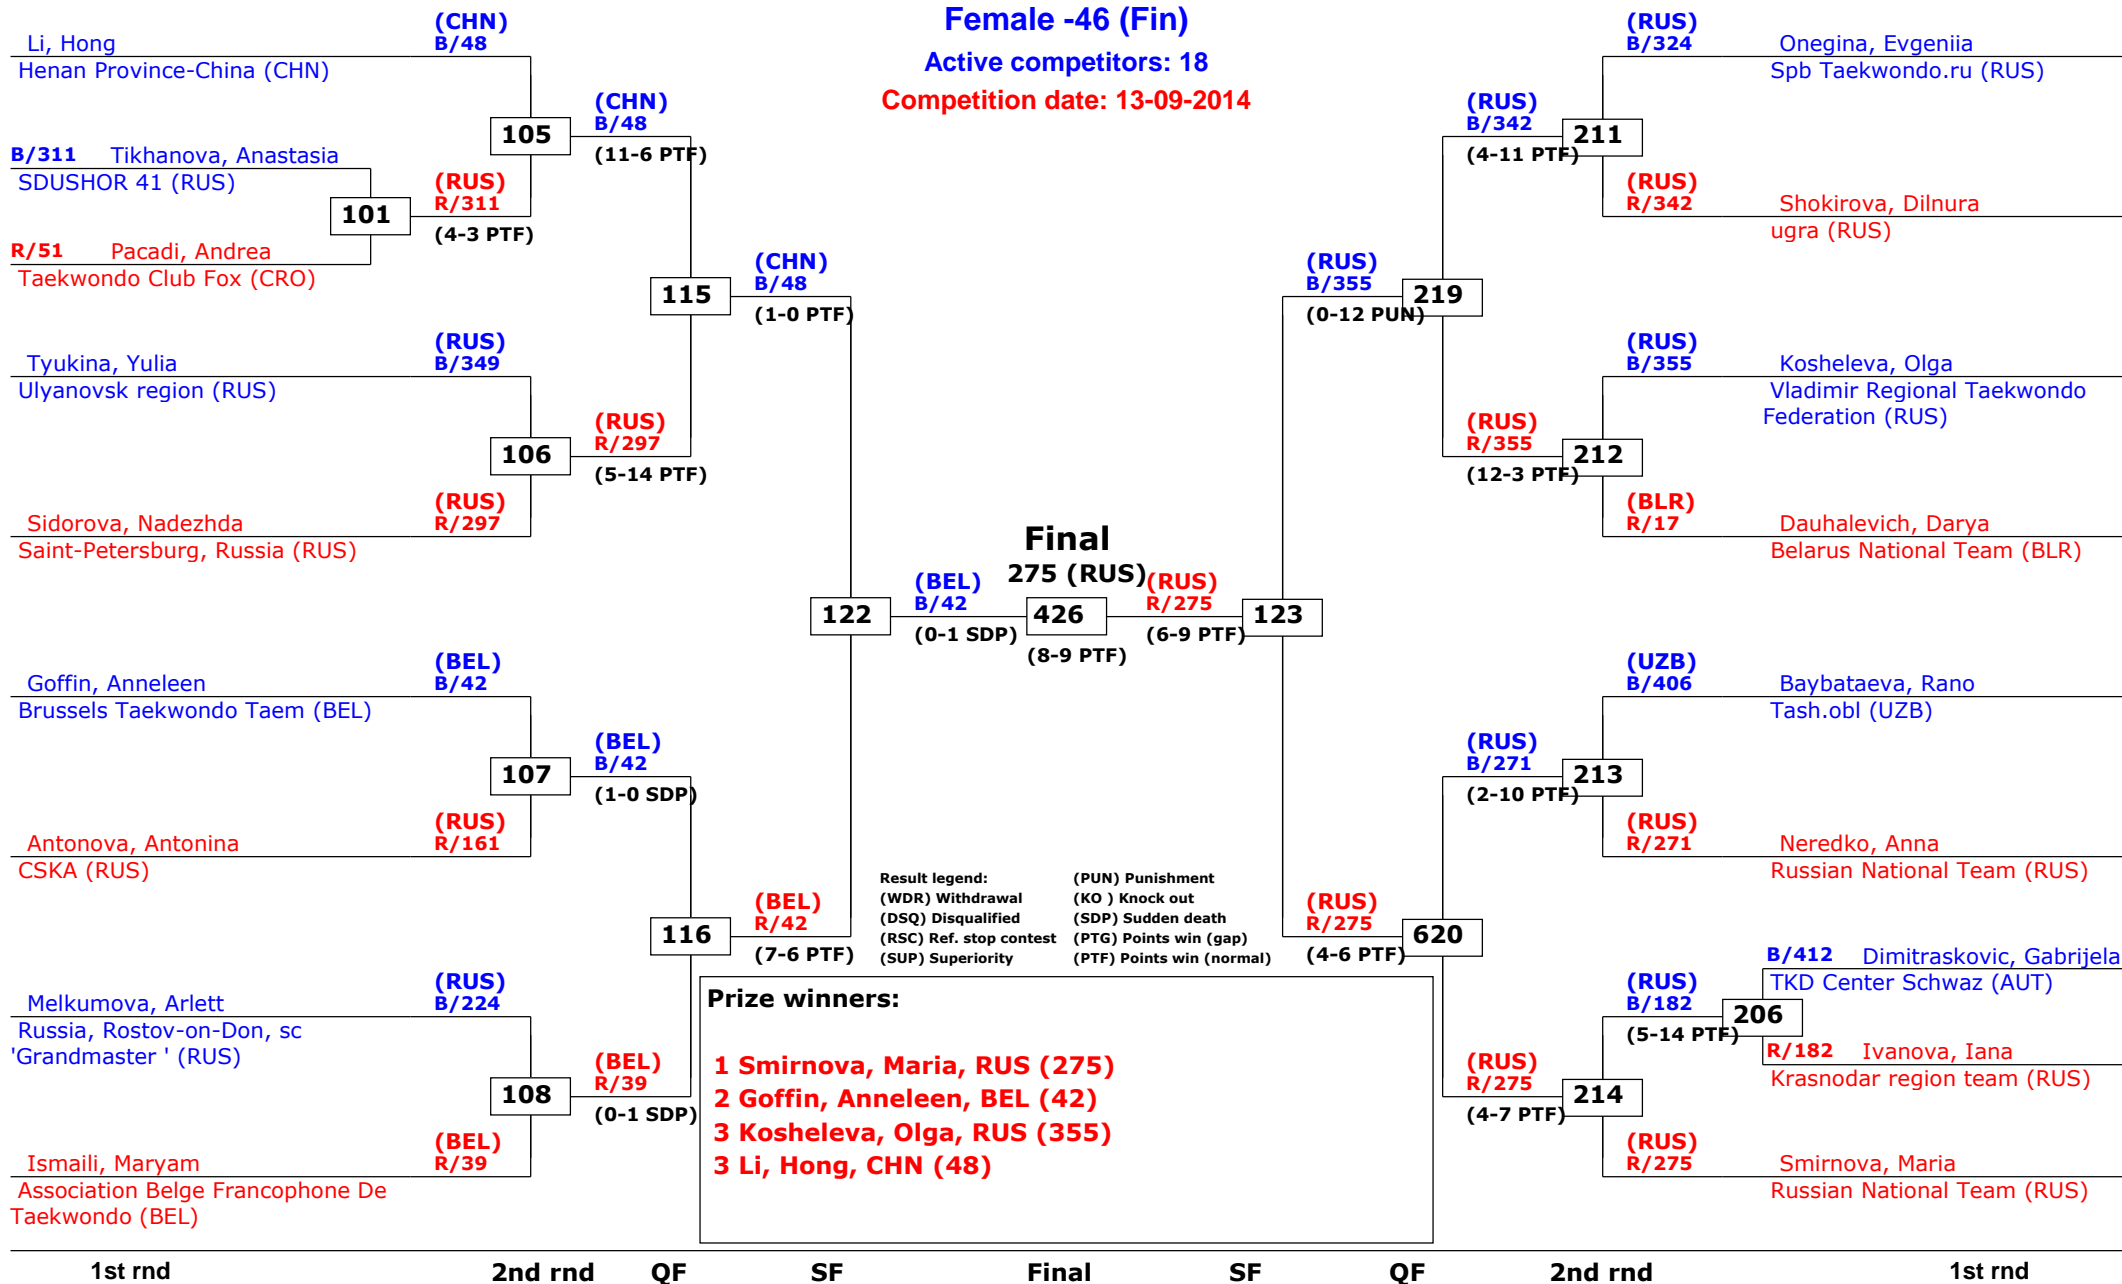

1st rnd

Russian Open 2014

Moscow, Russia

Tournament date: 12-09-2014 upto 13-09-2014

Female -46 (Fin)

Active competitors: 18

Competition date: 13-09-2014

Russian Open 2014

Moscow, Russia

Tournament date: 12-09-2014 upto 13-09-2014

Female -49 (Fly)

Active competitors: 17

Competition date: 12-09-2014

Russian Open 2014

Moscow, Russia

Tournament date: 12-09-2014 upto 13-09-2014

Female -53 (Bantam)

Active competitors: 17

Competition date: 13-09-2014

Russian Open 2014

Moscow, Russia

Tournament date: 12-09-2014 upto 13-09-2014

Female -57 (Feather)

Active competitors: 15