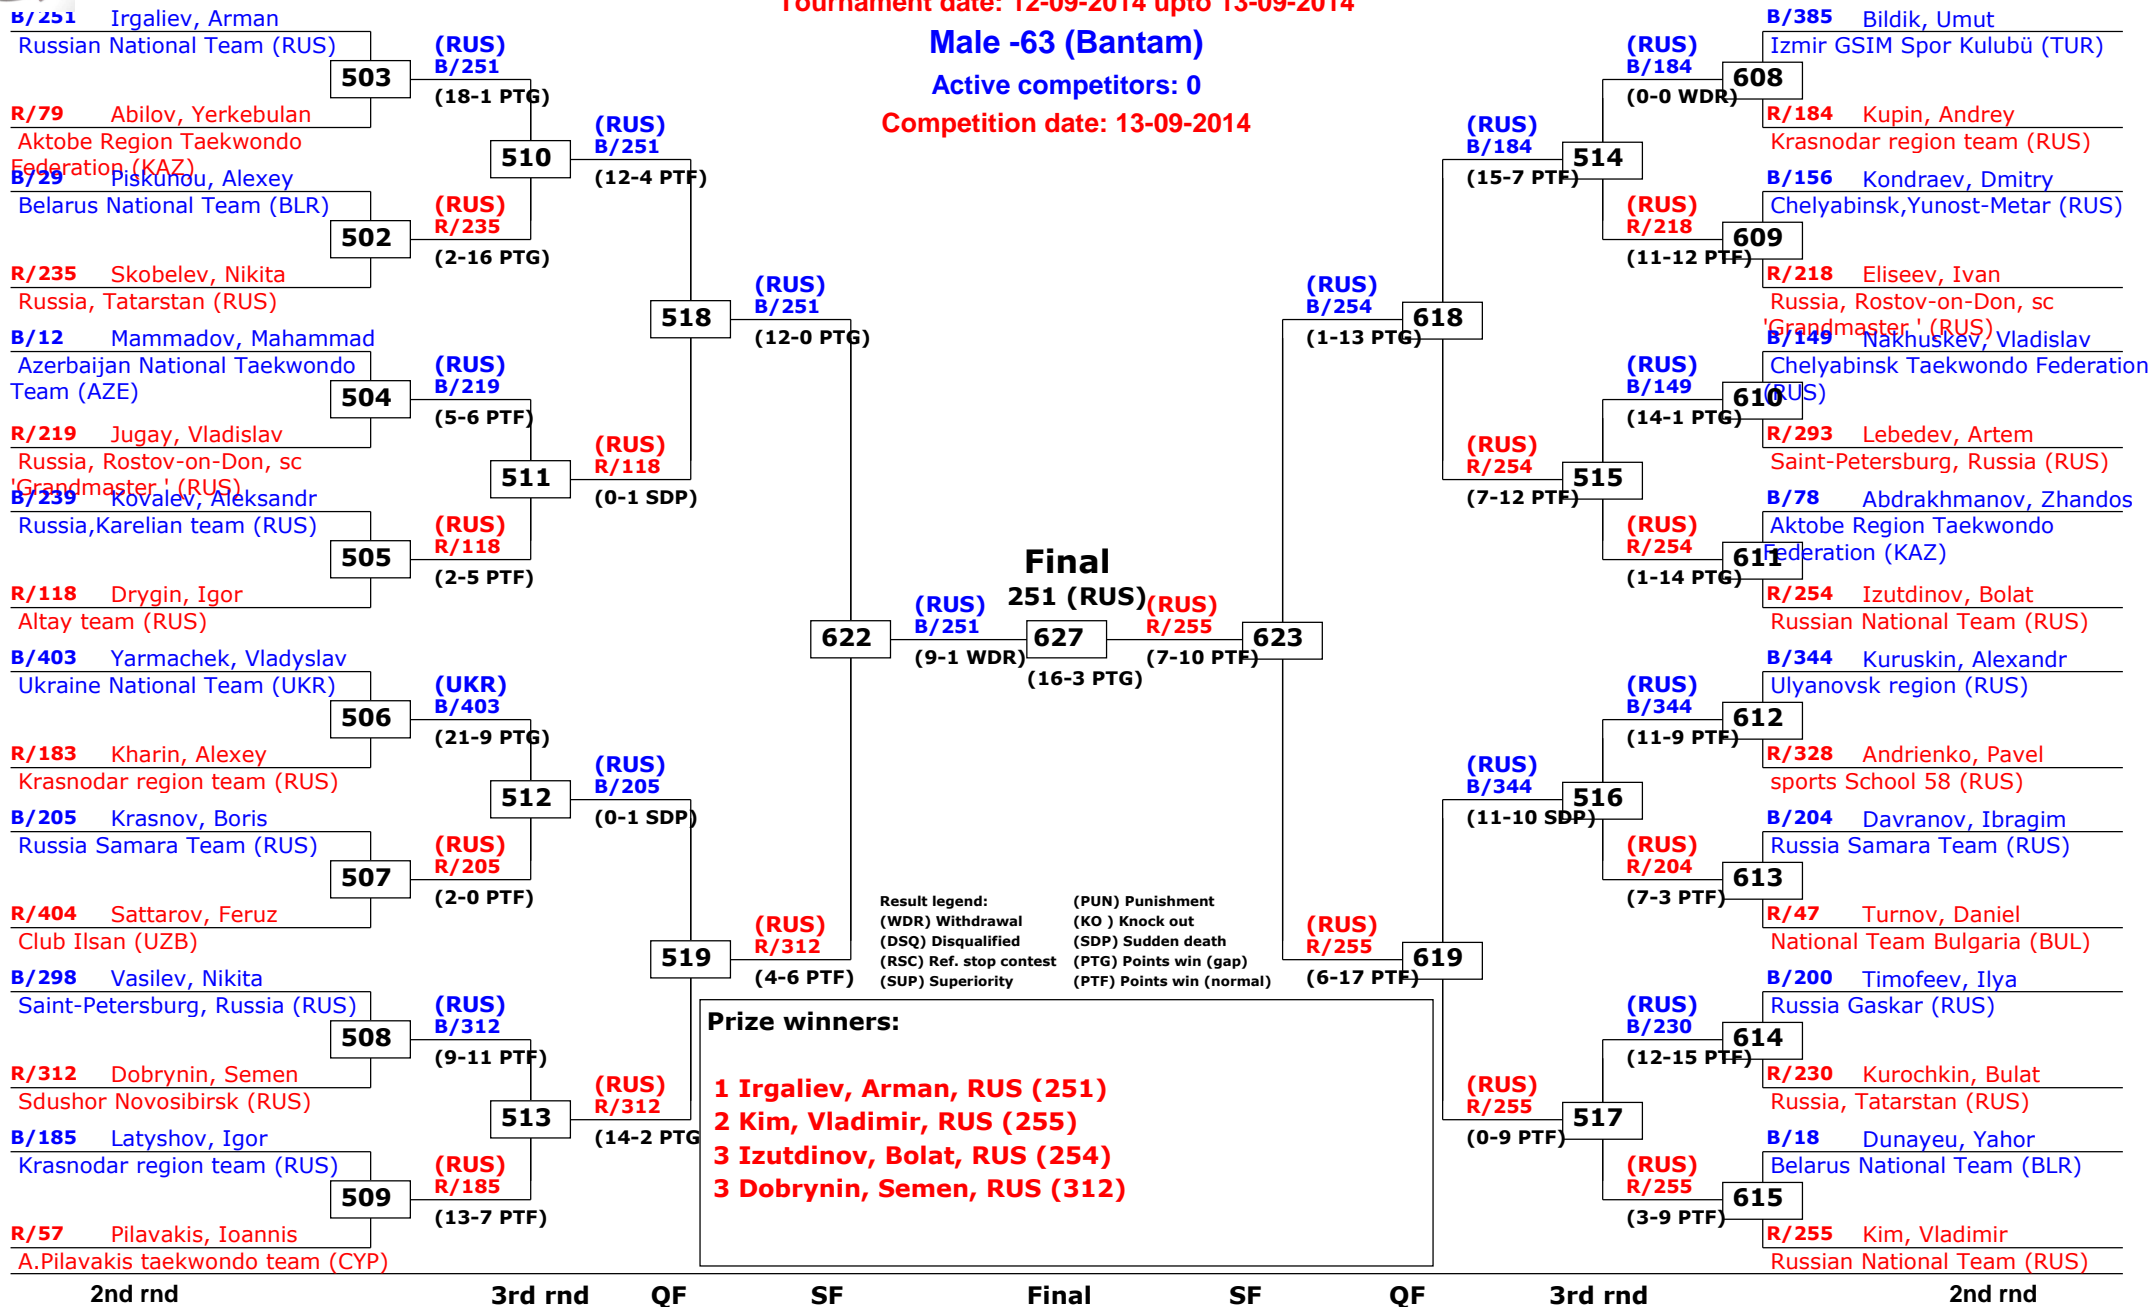

3rd rnd

2nd rnd

1st rnd

1st rnd

2nd rnd

3rd rnd

QF

SF

QF

3rd rnd

2nd rnd

1st rnd

Russian Open 2014

Moscow, Russia

Tournament date: 12-09-2014 upto 13-09-2014

Male -63 (Bantam)

Active competitors: 0

Competition date: 13-09-2014

Russian Open 2014

Moscow, Russia

Tournament date: 12-09-2014 upto 13-09-2014

Male -68 (Feather)

Active competitors: 25

Competition date: 12-09-2014