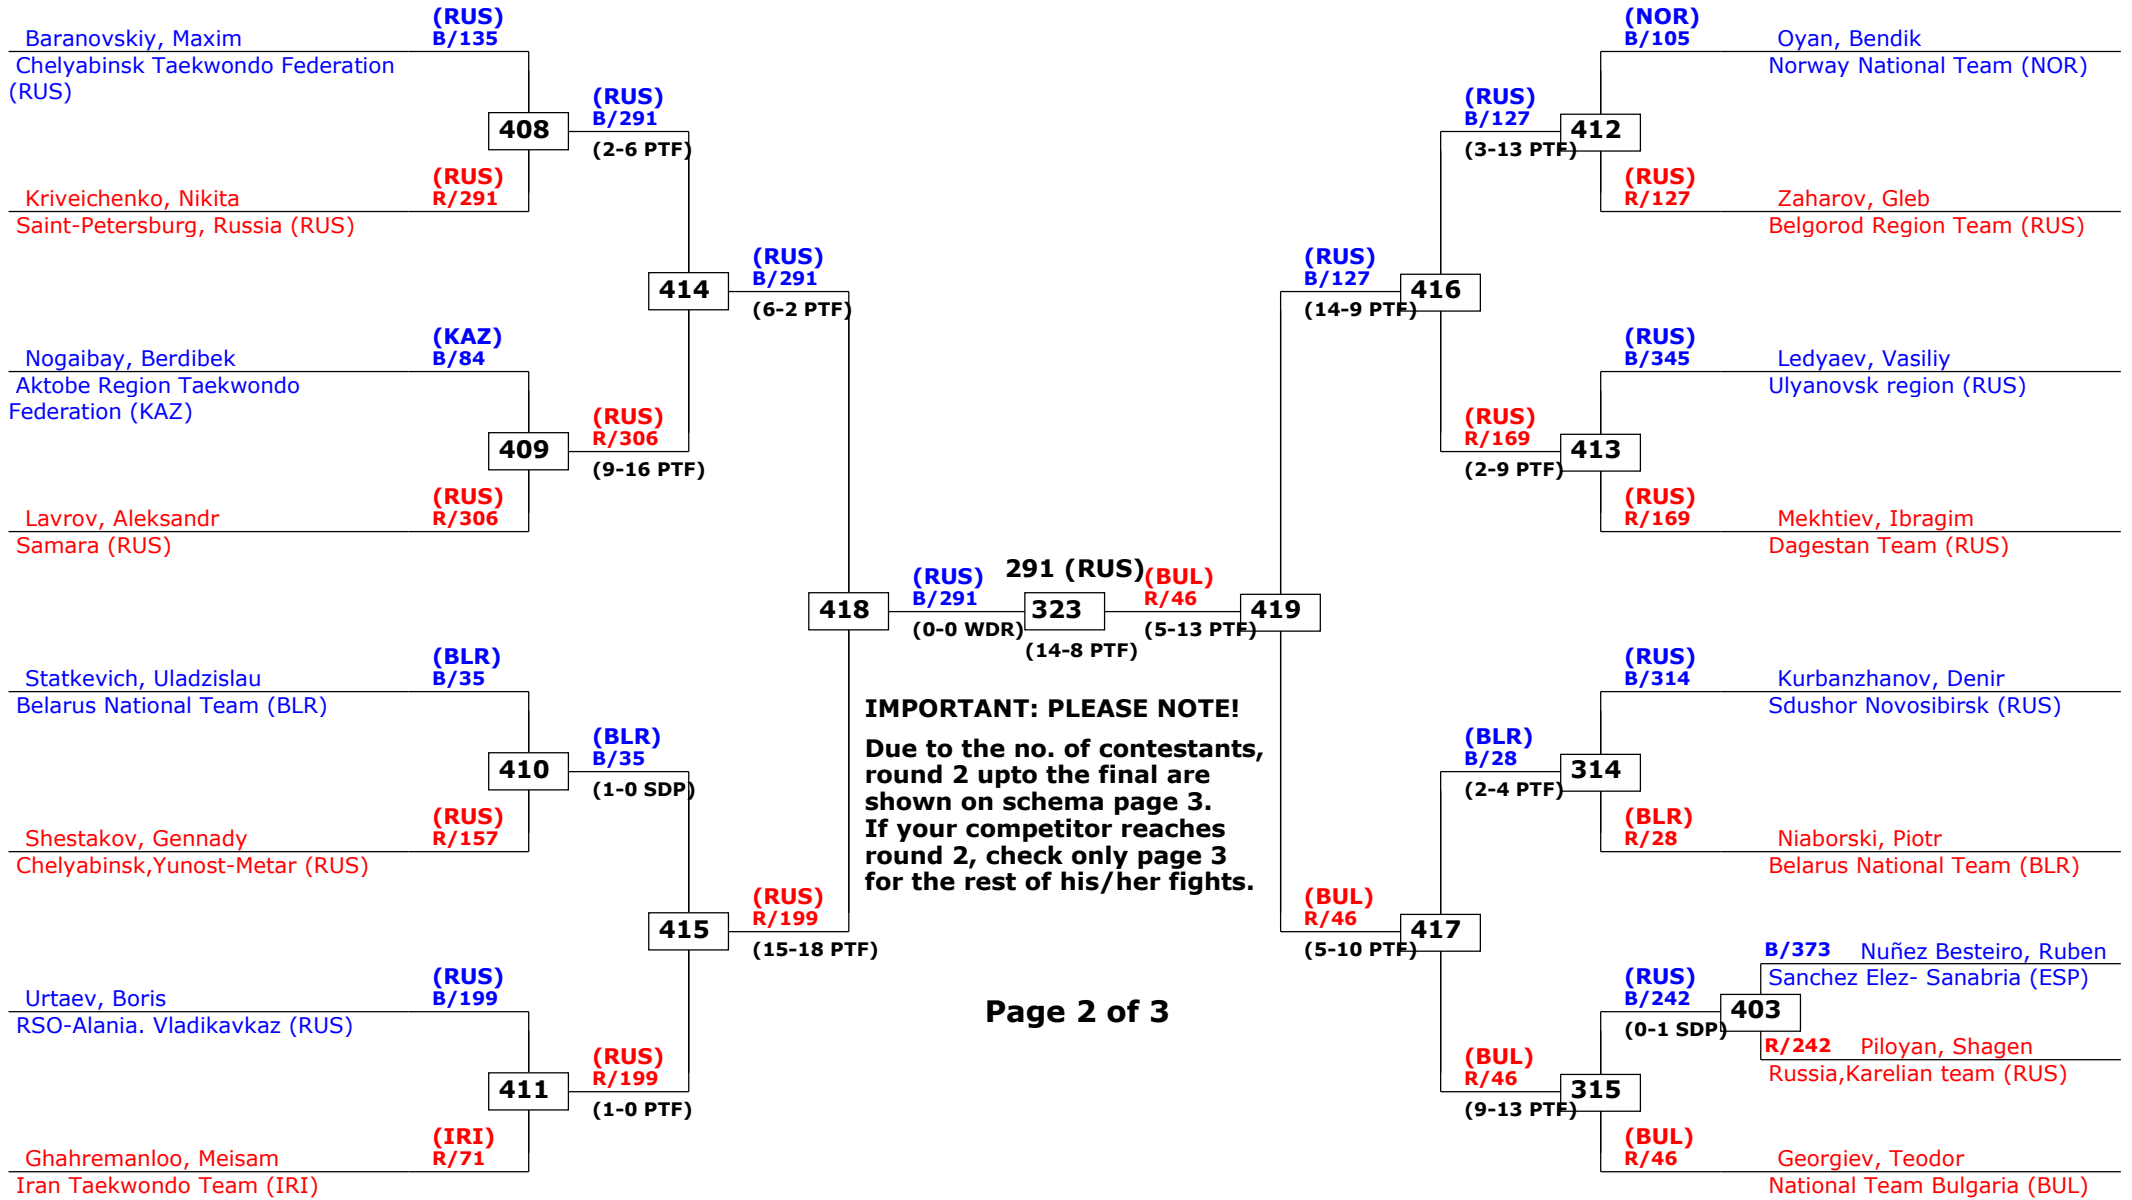

Russian Open 2014

Moscow, Russia

Tournament date: 12-09-2014 upto 13-09-2014

Male -74 (Light)

Active competitors: 34

Competition date: 13-09-2014

Russian Open 2014

Moscow, Russia

Tournament date: 12-09-2014 upto 13-09-2014

Male -74 (Light)

Active competitors: 0

Competition date: 13-09-2014

Russian Open 2014

Moscow, Russia

Tournament date: 12-09-2014 upto 13-09-2014

Male -80 (Welter)