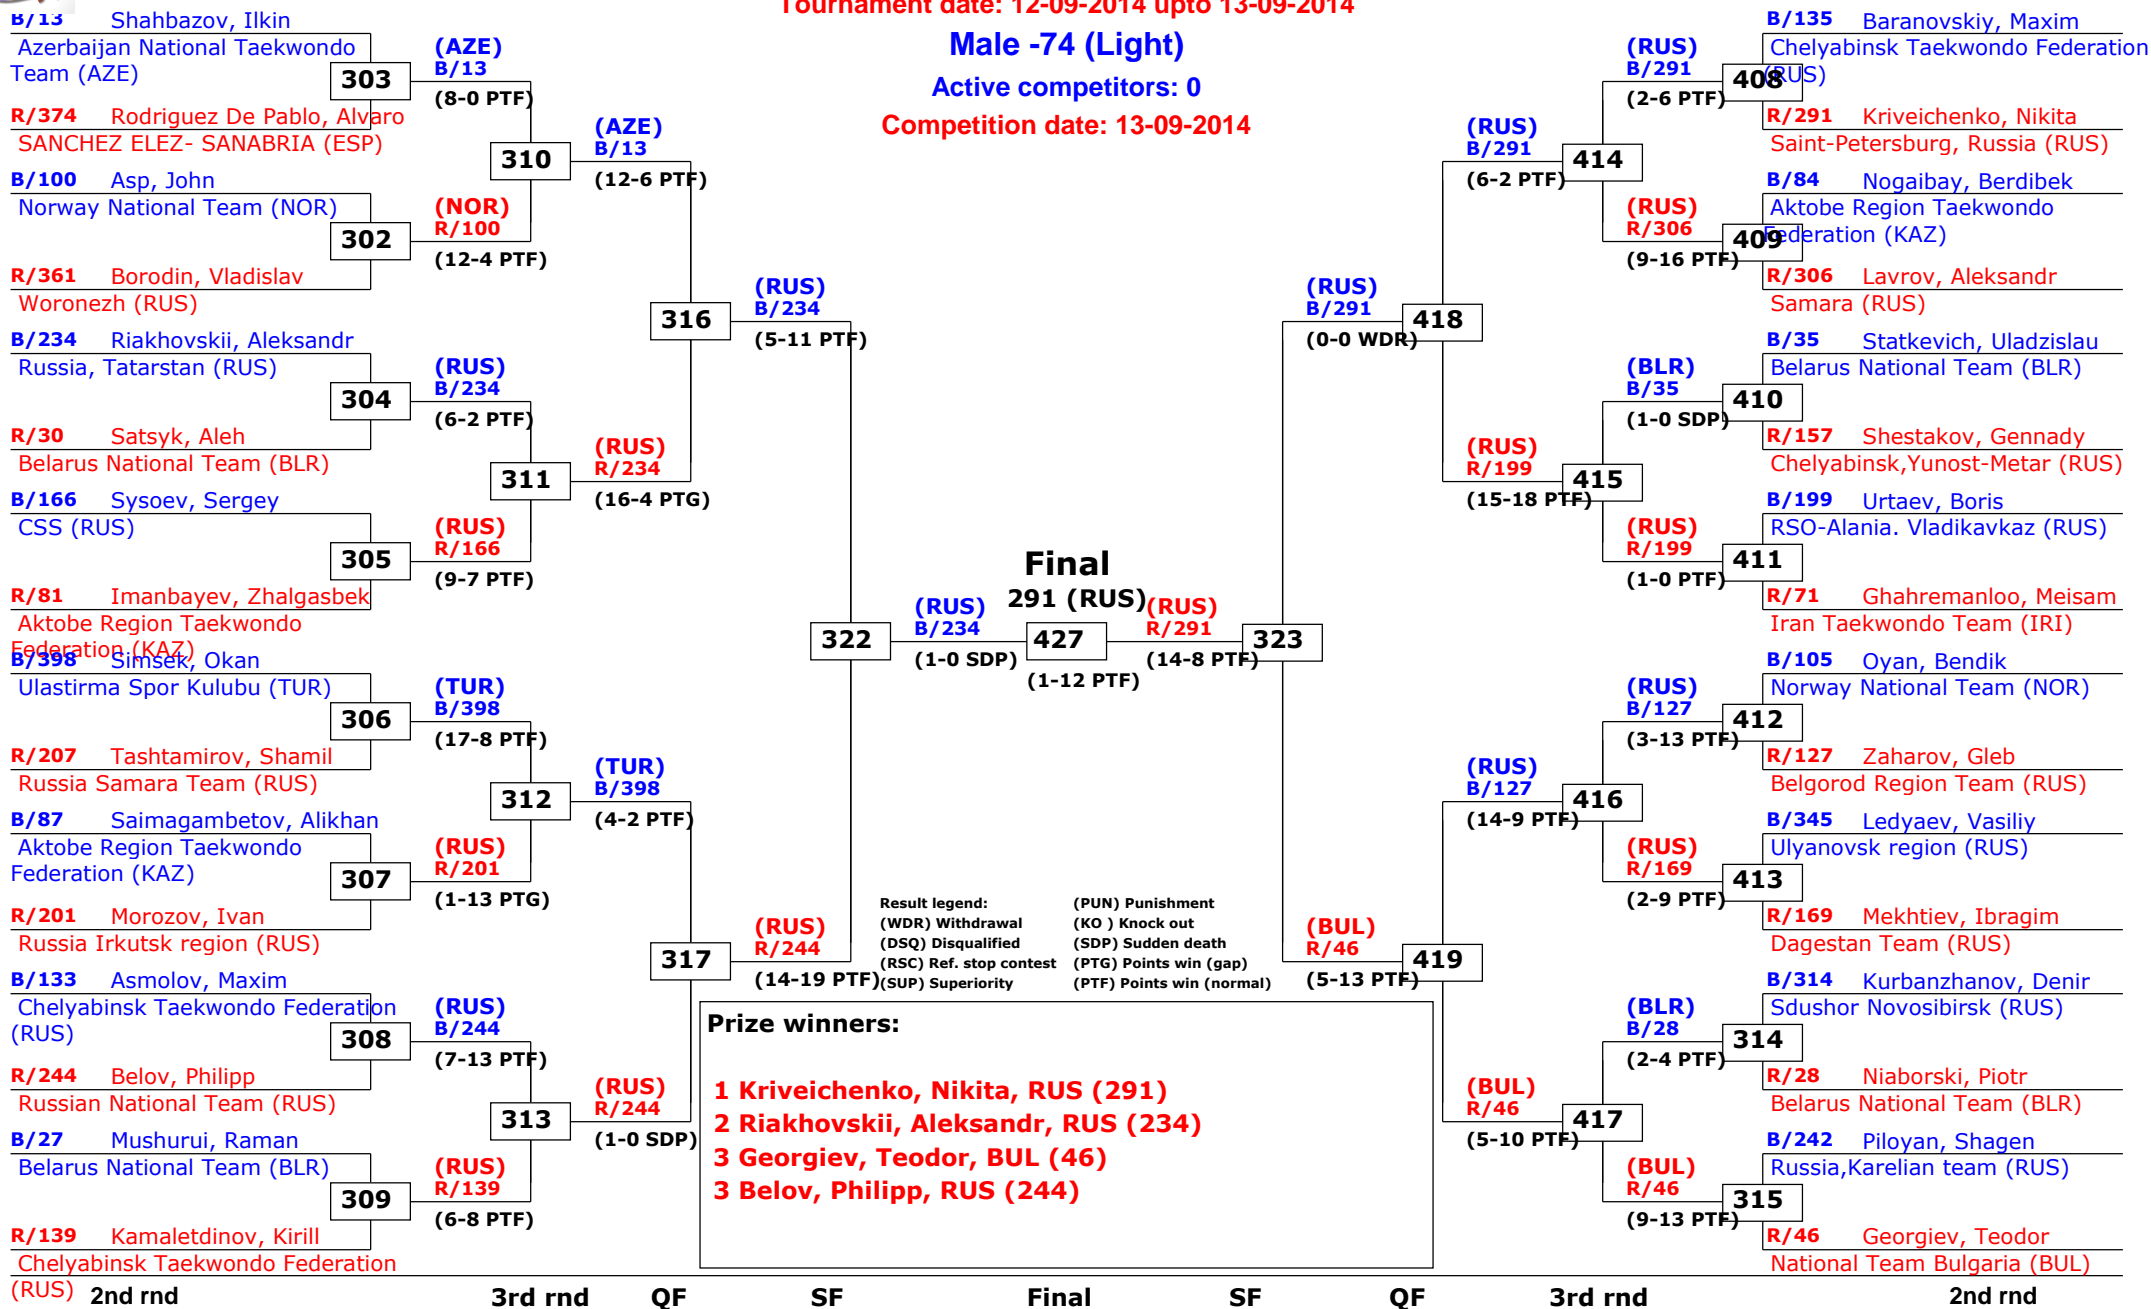

Active competitors: 0

Competition date: 13-09-2014

Russian Open 2014

Moscow, Russia

Tournament date: 12-09-2014 upto 13-09-2014

Male -68 (Feather)

Active competitors: 25

Competition date: 12-09-2014

Russian Open 2014

Moscow, Russia

Tournament date: 12-09-2014 upto 13-09-2014

Male -74 (Light)

Active competitors: 34

Competition date: 13-09-2014

Russian Open 2014

Moscow, Russia

Tournament date: 12-09-2014 upto 13-09-2014

Male -74 (Light)

Active competitors: 0

Competition date: 13-09-2014

Russian Open 2014

Moscow, Russia

Tournament date: 12-09-2014 upto 13-09-2014

Male -80 (Welter)