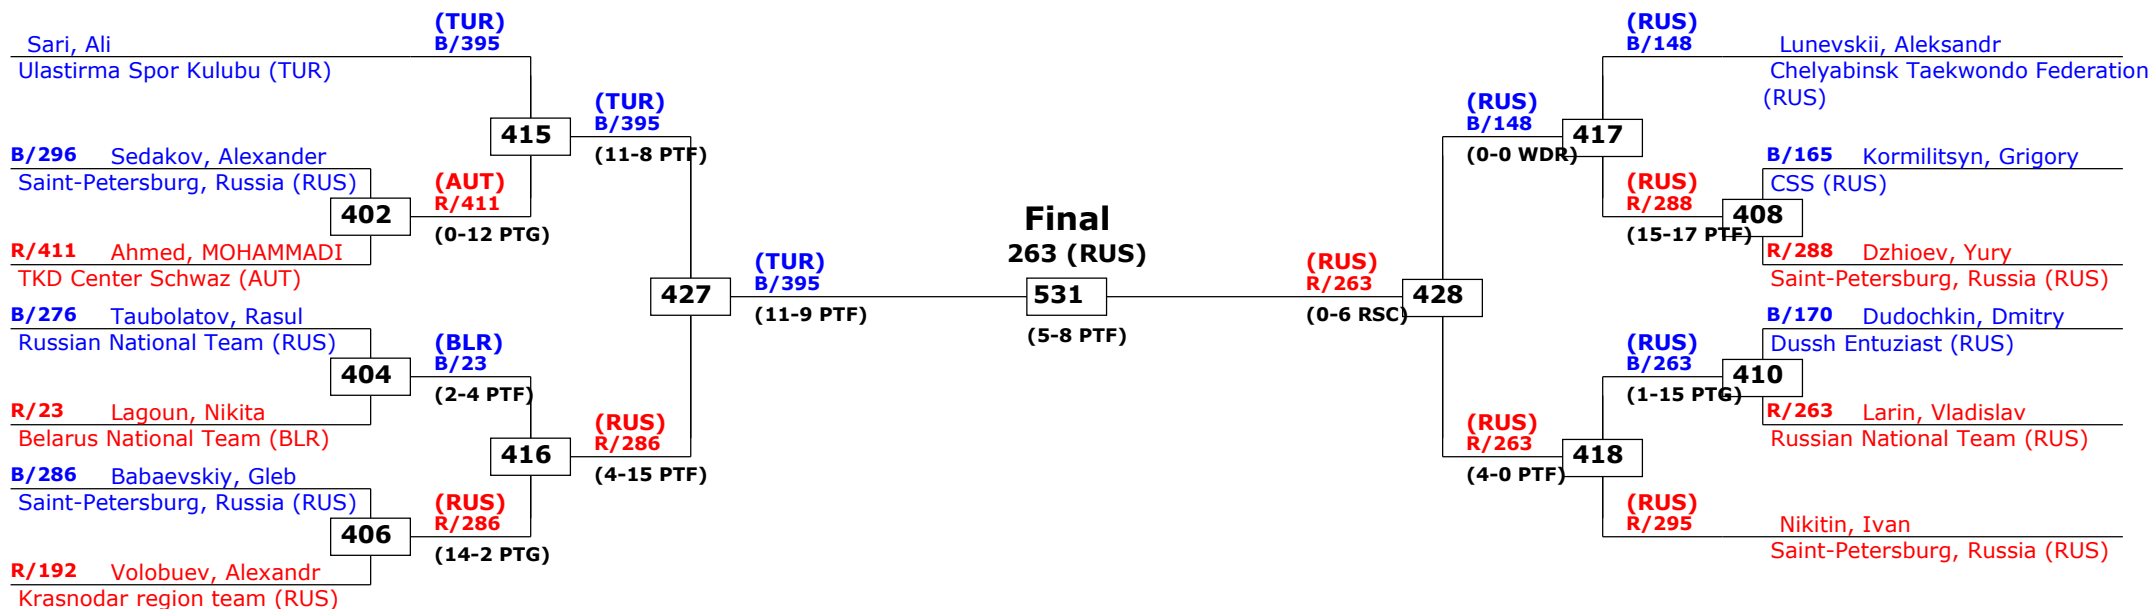

Tournament date: 12-09-2014 upto 13-09-2014

Male -74 (Light)

Active competitors: 0

Competition date: 13-09-2014

Russian Open 2014

Moscow, Russia

Tournament date: 12-09-2014 upto 13-09-2014

Male -80 (Welter)

Active competitors: 27

Competition date: 12-09-2014

Russian Open 2014

Moscow, Russia

Tournament date: 12-09-2014 upto 13-09-2014

Male -87 (Middle)

Active competitors: 13

Competition date: 12-09-2014