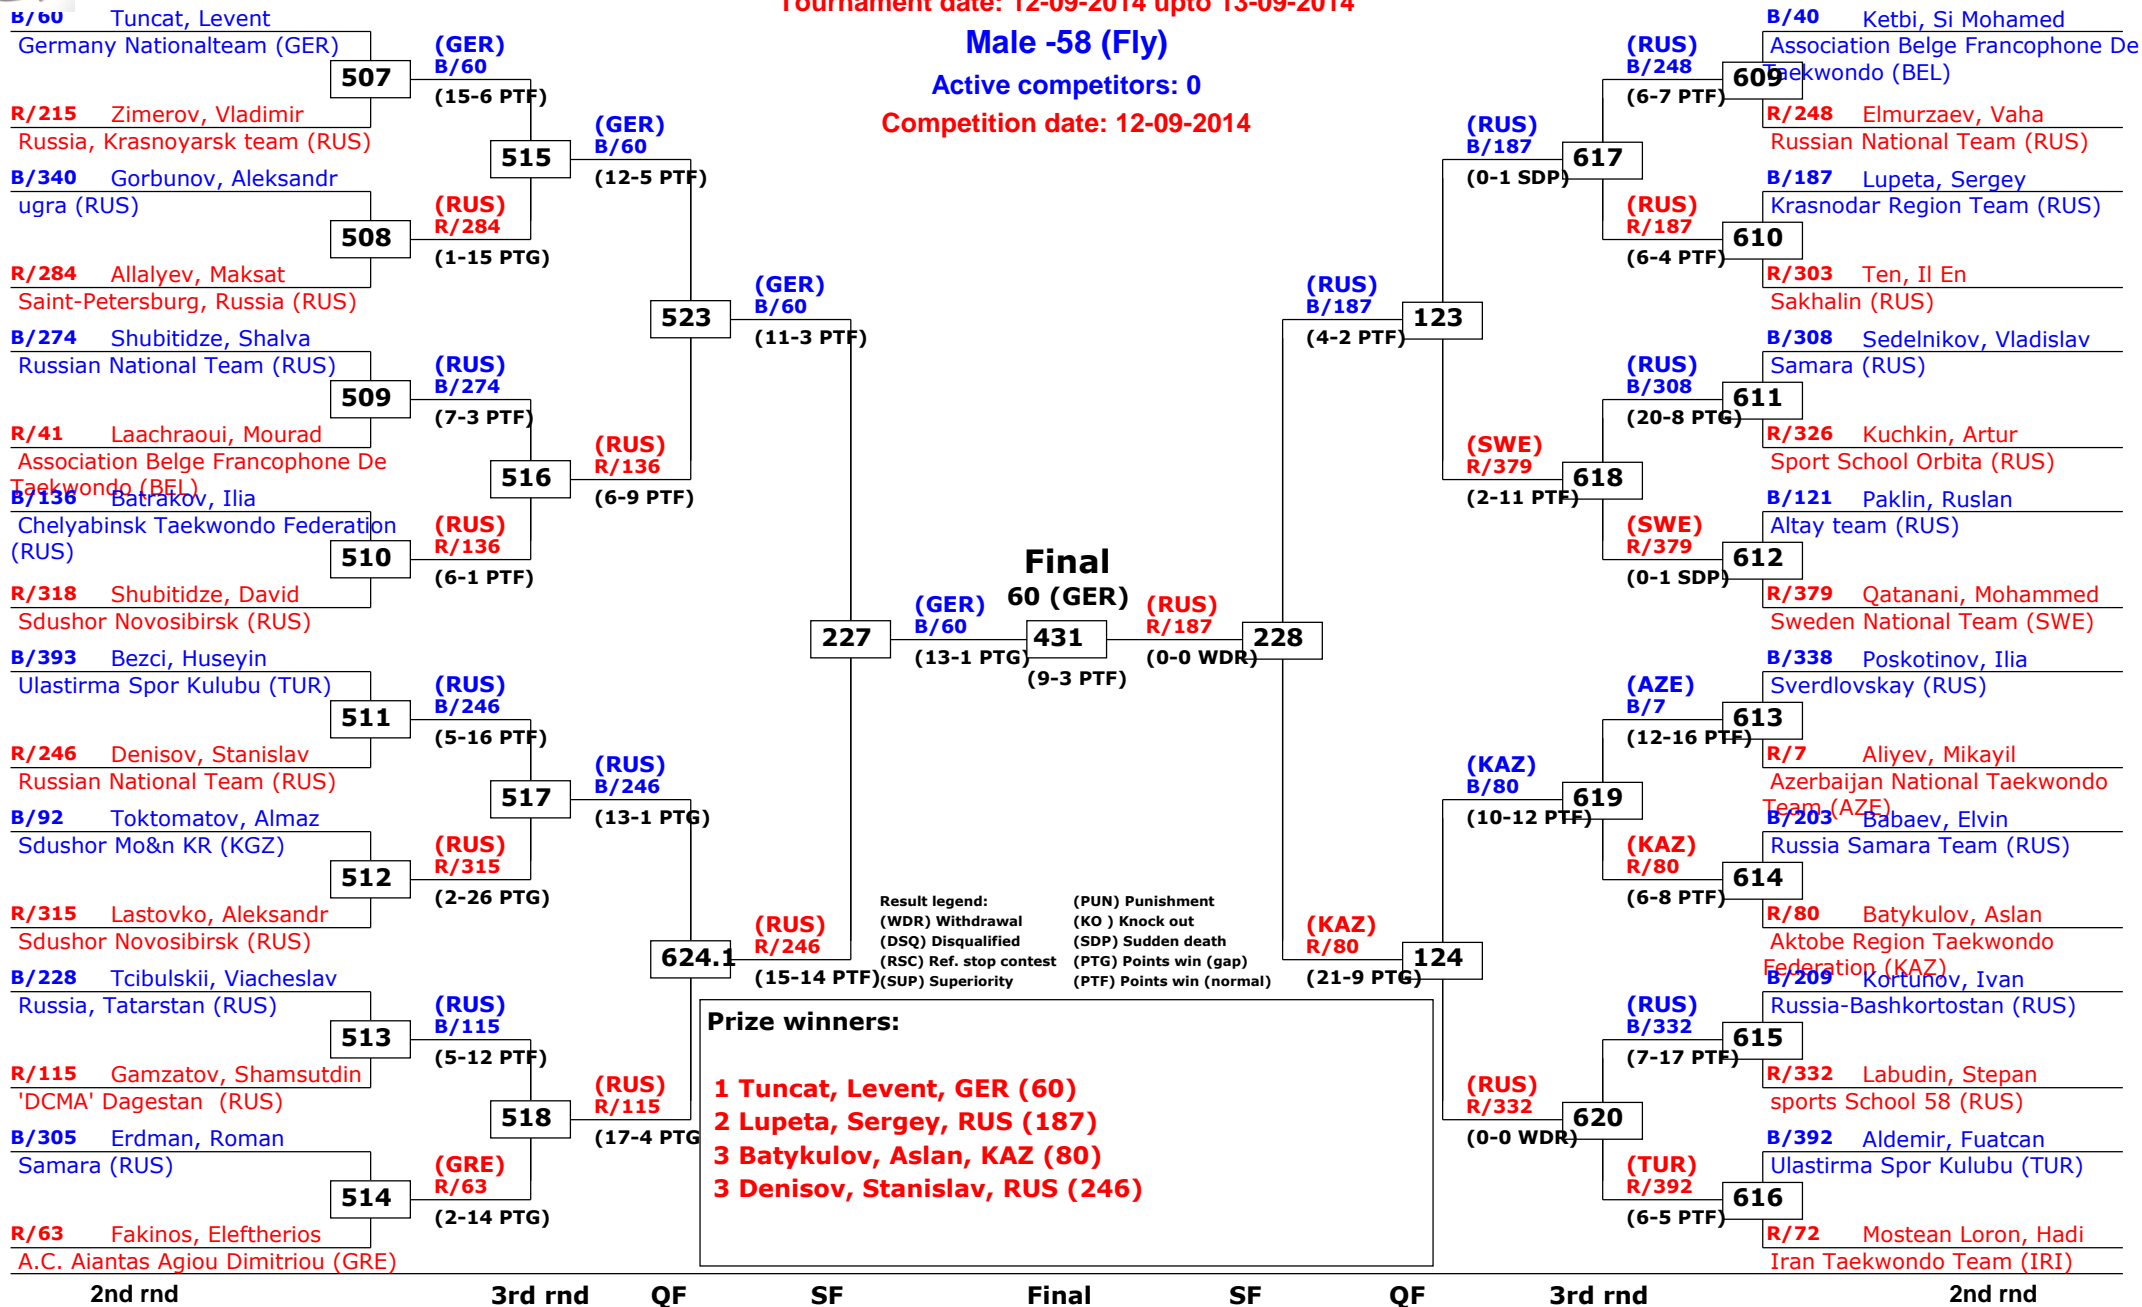

SF

QF

3rd rnd

2nd rnd

1st rnd

1st rnd

2nd rnd

3rd rnd

QF

SF

QF

3rd rnd

2nd rnd

1st rnd

Russian Open 2014

Moscow, Russia

Tournament date: 12-09-2014 upto 13-09-2014

Male -58 (Fly)

Active competitors: 0

Competition date: 12-09-2014

Russian Open 2014

Moscow, Russia

Tournament date: 12-09-2014 upto 13-09-2014

Male -63 (Bantam)