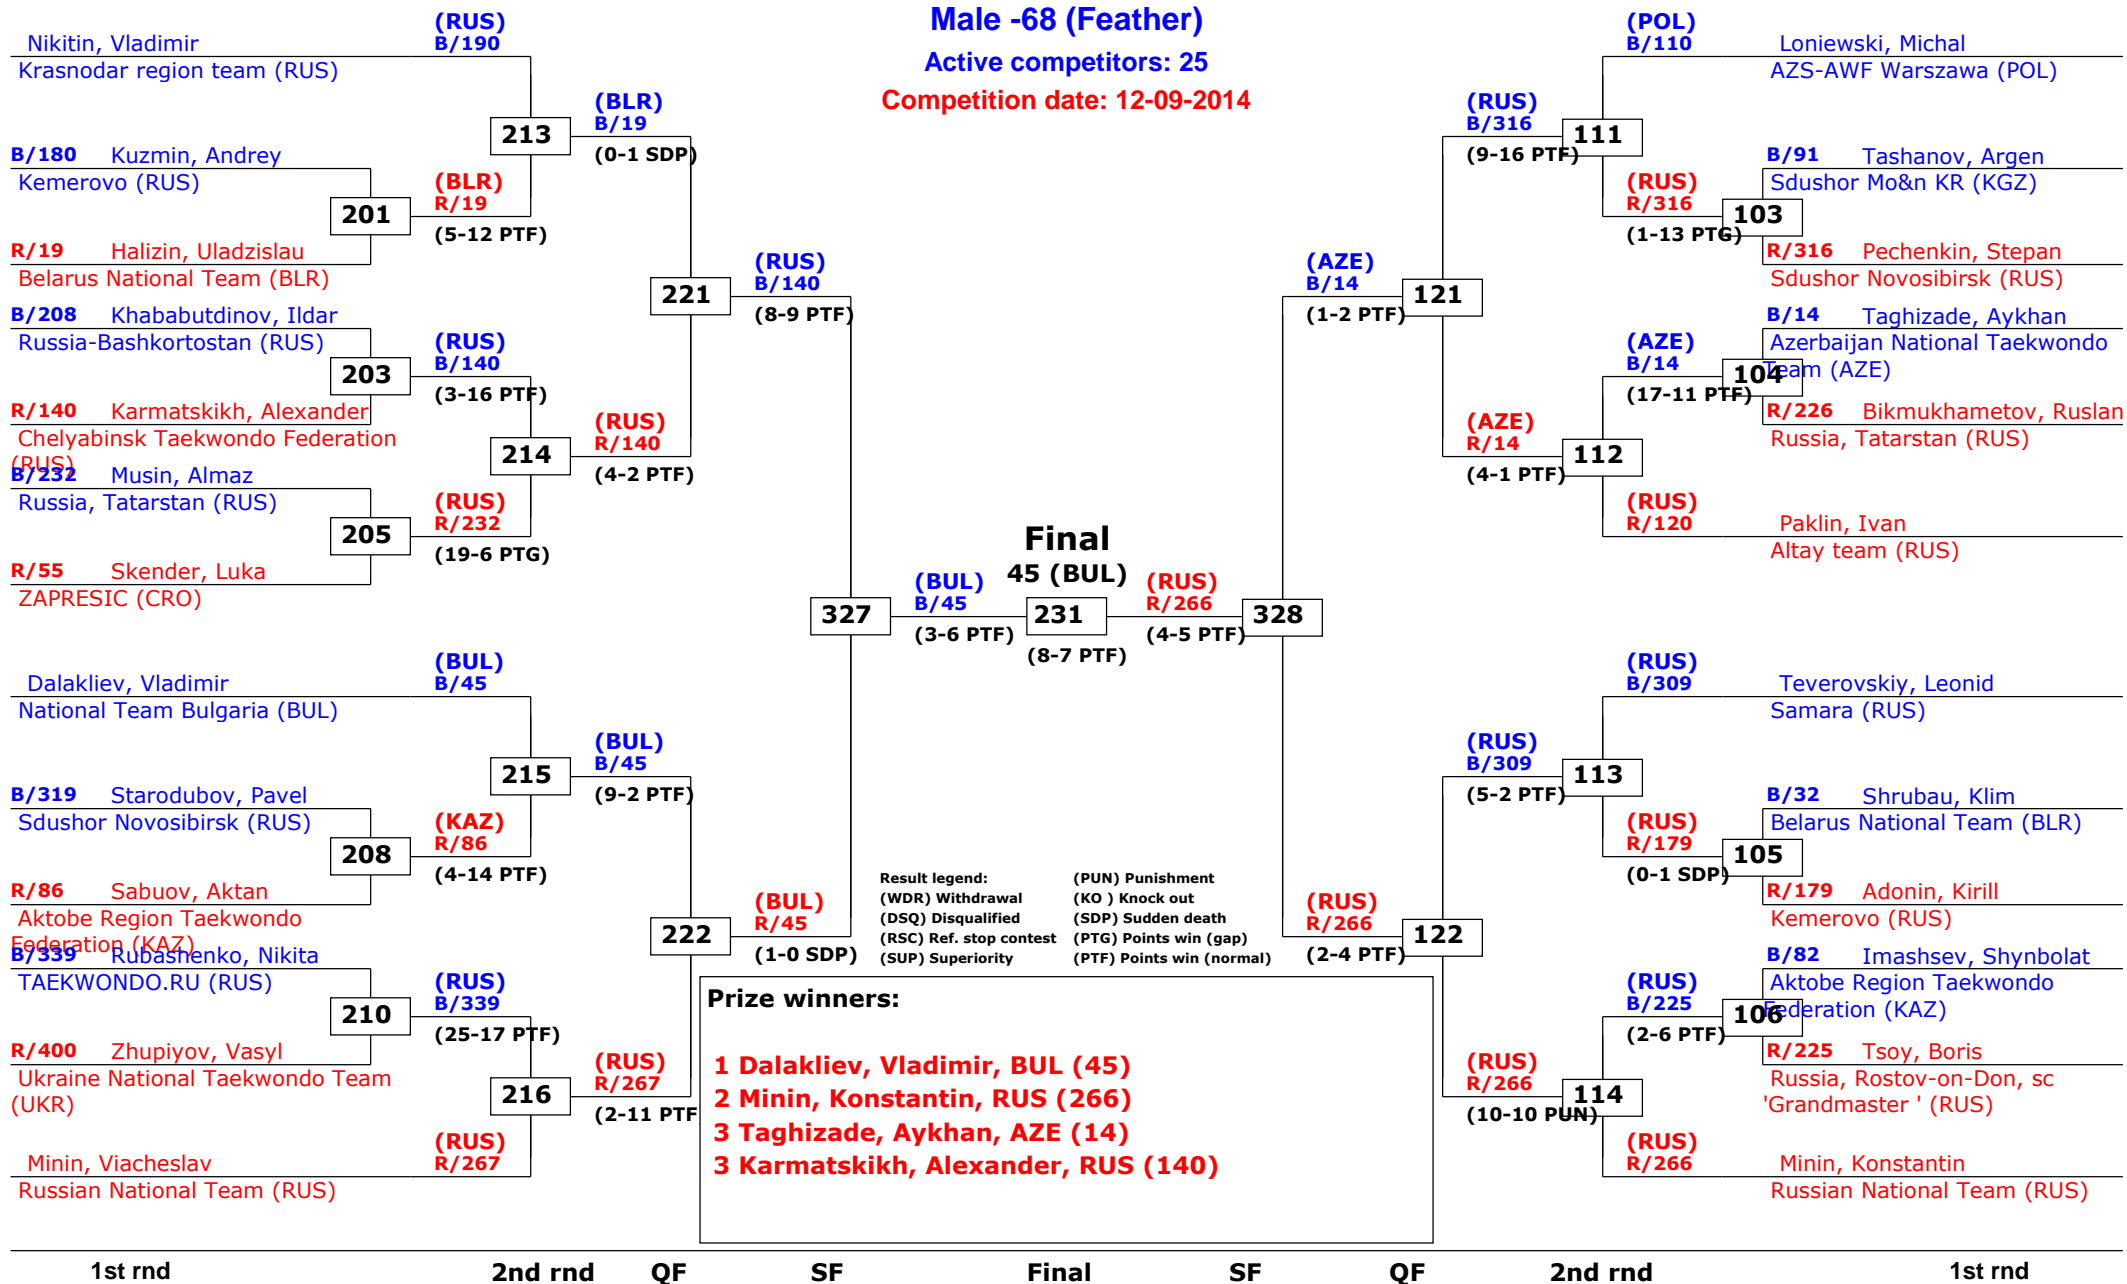

QF

3rd rnd

2nd rnd

1st rnd

Russian Open 2014

Moscow, Russia

Tournament date: 12-09-2014 upto 13-09-2014

Male -63 (Bantam)

Active competitors: 0

Competition date: 13-09-2014

Russian Open 2014

Moscow, Russia

Tournament date: 12-09-2014 upto 13-09-2014

Male -68 (Feather)

Active competitors: 25

Competition date: 12-09-2014

Russian Open 2014

Moscow, Russia

Tournament date: 12-09-2014 upto 13-09-2014

Male -74 (Light)

Active competitors: 34

Competition date: 13-09-2014

Russian Open 2014

Moscow, Russia