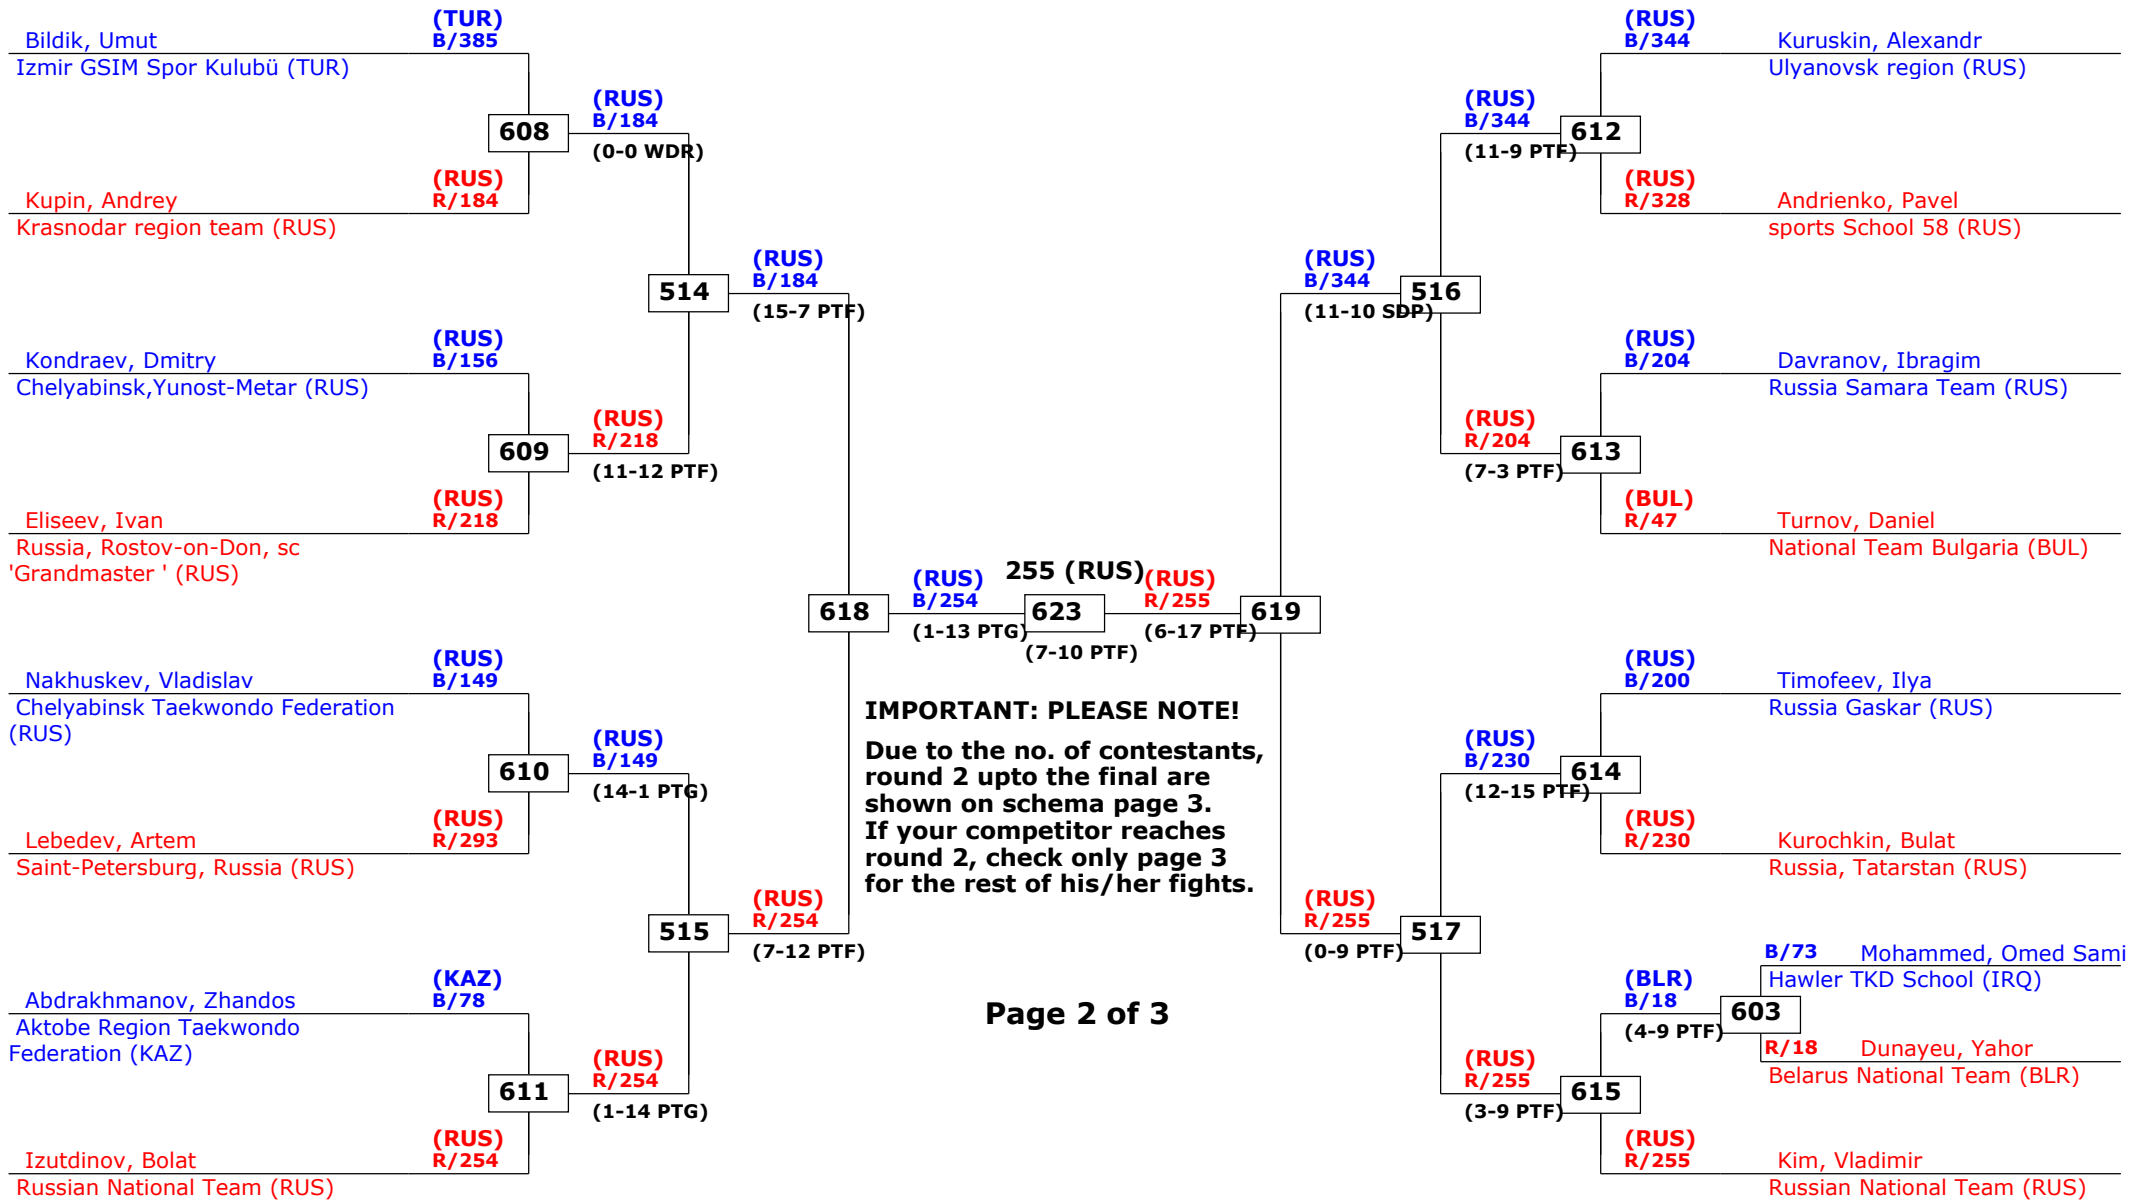

Active competitors: 34

Competition date: 13-09-2014

1st rnd

2nd rnd

3rd rnd

QF

SF

QF

3rd rnd

2nd rnd

1st rnd

1st rnd

2nd rnd

3rd rnd

QF

SF