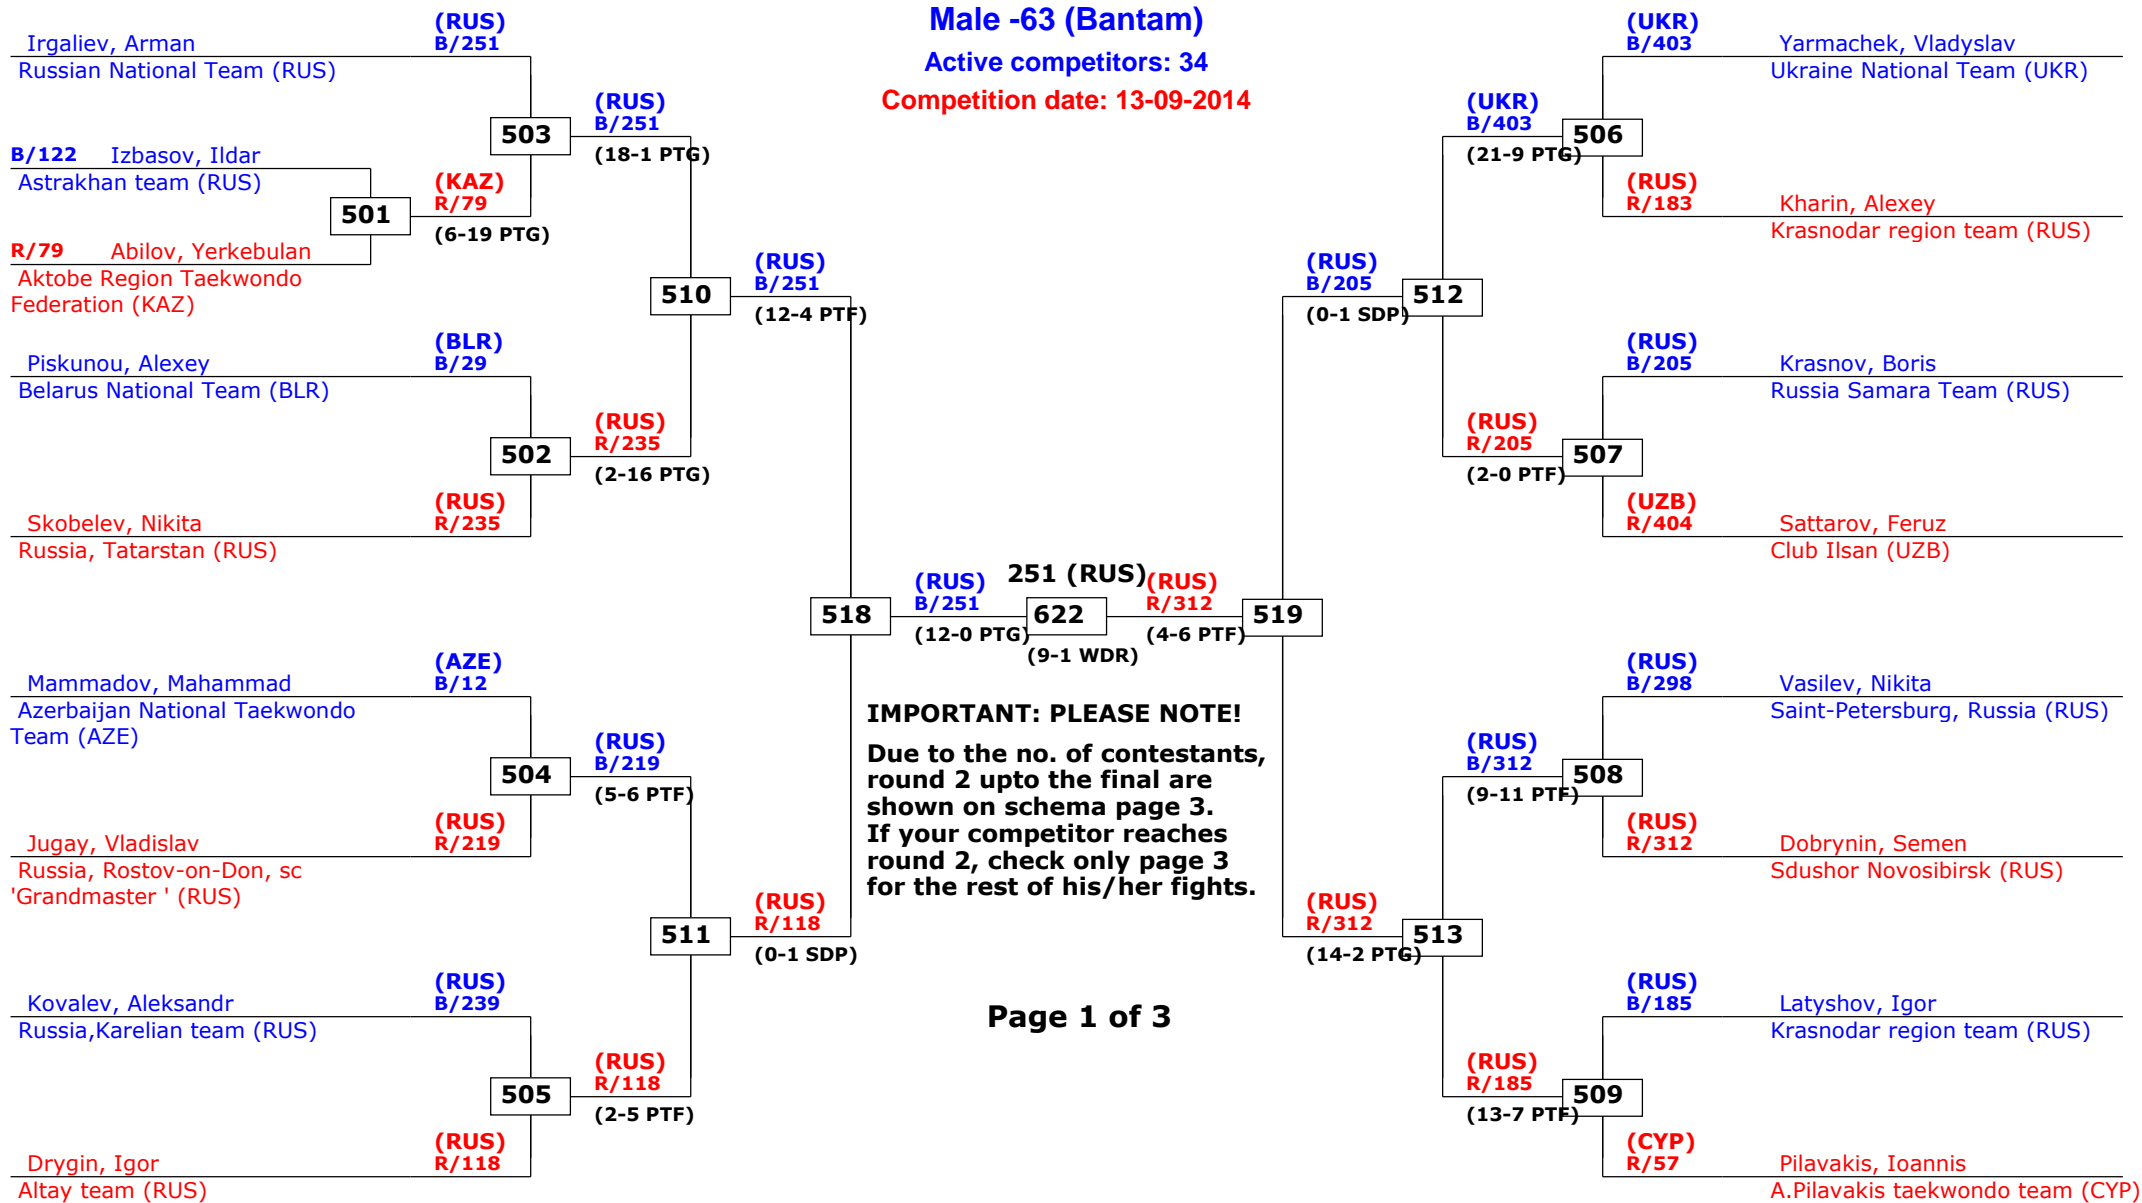

Russian Open 2014

Moscow, Russia

Tournament date: 12-09-2014 upto 13-09-2014

Male -63 (Bantam)

Active competitors: 34

Competition date: 13-09-2014

1st rnd

2nd rnd

3rd rnd

QF

SF

QF

3rd rnd

2nd rnd

1st rnd