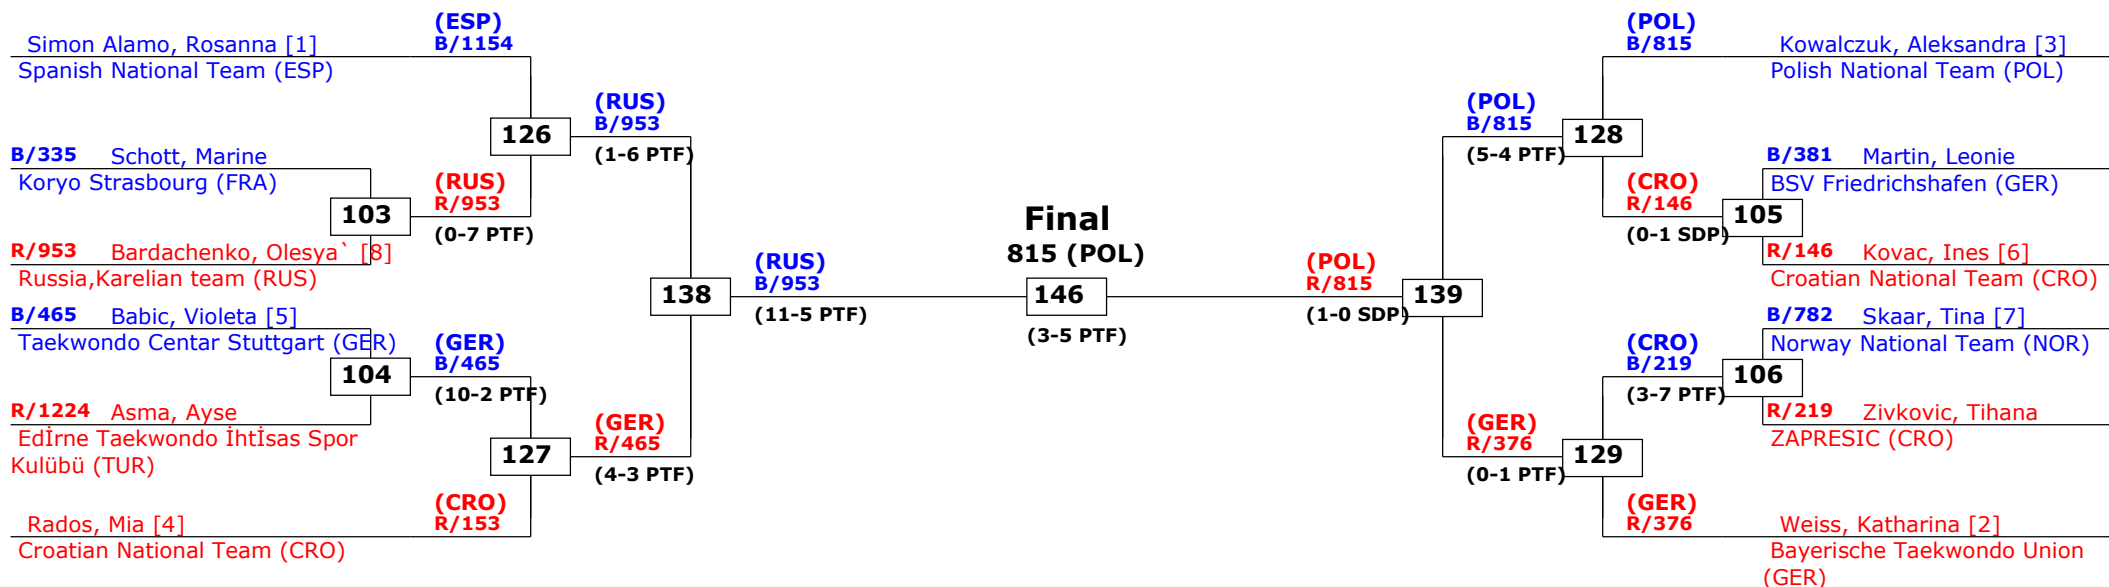

13th Galeb Belgrade Trophy - Serbia Open

Tournament date: 18-10-2014 upto 19-10-2014

Female +73 (Heavy)

Active competitors: 12

Competition date: 19-10-2014

Result legend:
(WDR) Withdrawal (PUN) Punishment
(DSQ) Disqualified (KO) Knock out
(RSC) Ref. stop contest (SDP) Sudden death
(SUP) Superiority (PTG) Points win (gap)
(PTF) Points win (normal)

Prize winners:

1 Kowalczyk, Aleksandra, POL (815)
2 Bardachenko, Olesya, RUS (953)
3 Weiss, Katharina, GER (376)
3 Babic, Violeta, GER (465)

1st rnd

QF

SF

Final

SF

QF

1st rnd