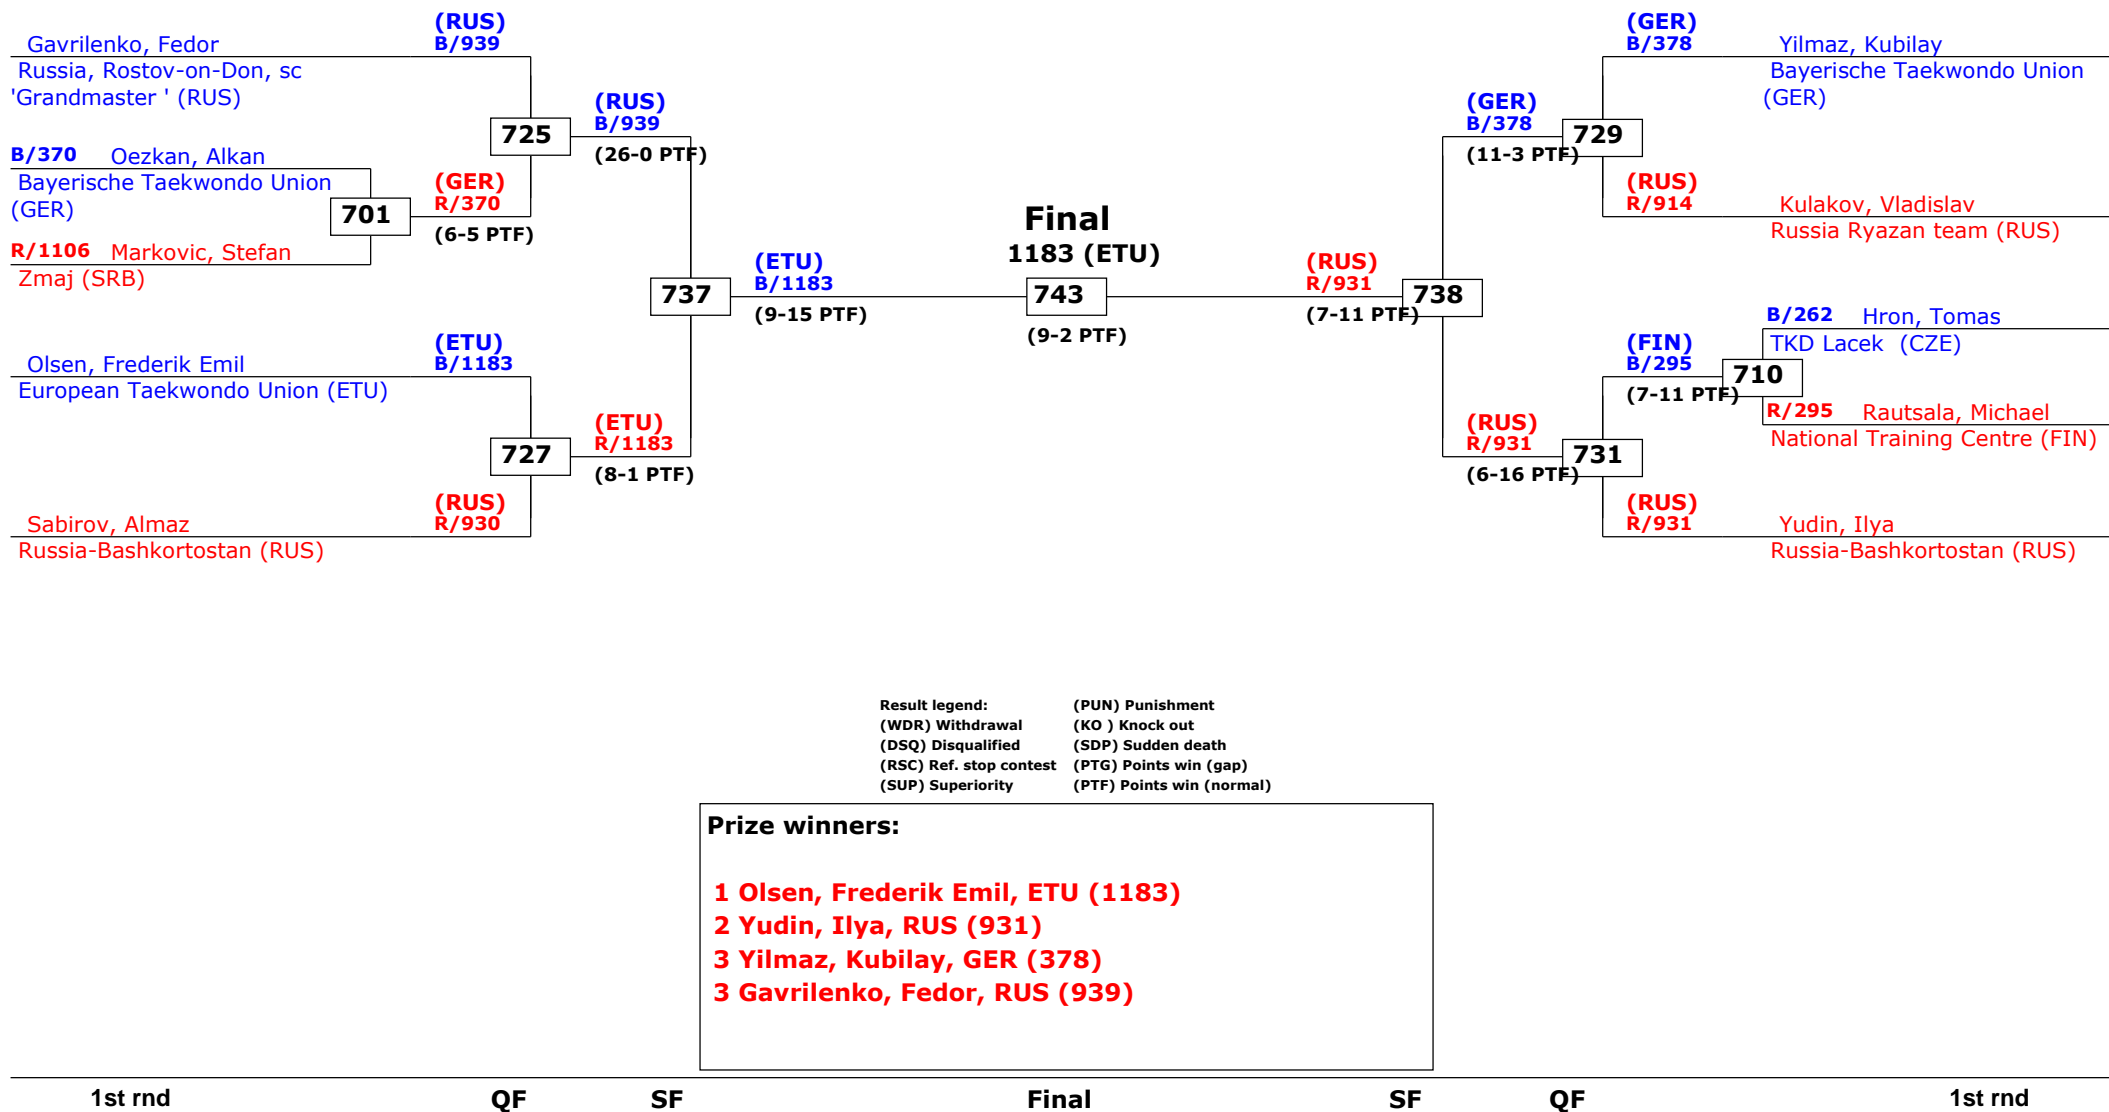

13th Galeb Belgrade Trophy - Serbia Open

Tournament date: 18-10-2014 upto 19-10-2014

Female +68 (Heavy)

Active competitors: 3

Competition date: 19-10-2014

Result legend: (PUN) Punishment
(WDR) Withdrawal (KO) Knock out
(DSQ) Disqualified (SDP) Sudden death
(RSC) Ref. stop contest (PTG) Points win (gap)
(SUP) Superiority (PTF) Points win (normal)

Prize winners:

- 1 Pungartnik, Sara, SLO (1134)
- 2 Tasic, Ivana, SRB (1052)
- 3 Alexeli, Antonia, GRE (513)

SF

Final

SF

13th Galeb Belgrade Trophy - Serbia Open

Tournament date: 18-10-2014 upto 19-10-2014

Male -33 (Fin)

Active competitors: 10

Competition date: 18-10-2014

13th Galeb Belgrade Trophy - Serbia Open

Tournament date: 18-10-2014 upto 19-10-2014

Male -37 (Fly)

Active competitors: 18

Competition date: 18-10-2014

13th Galeb Belgrade Trophy - Serbia Open