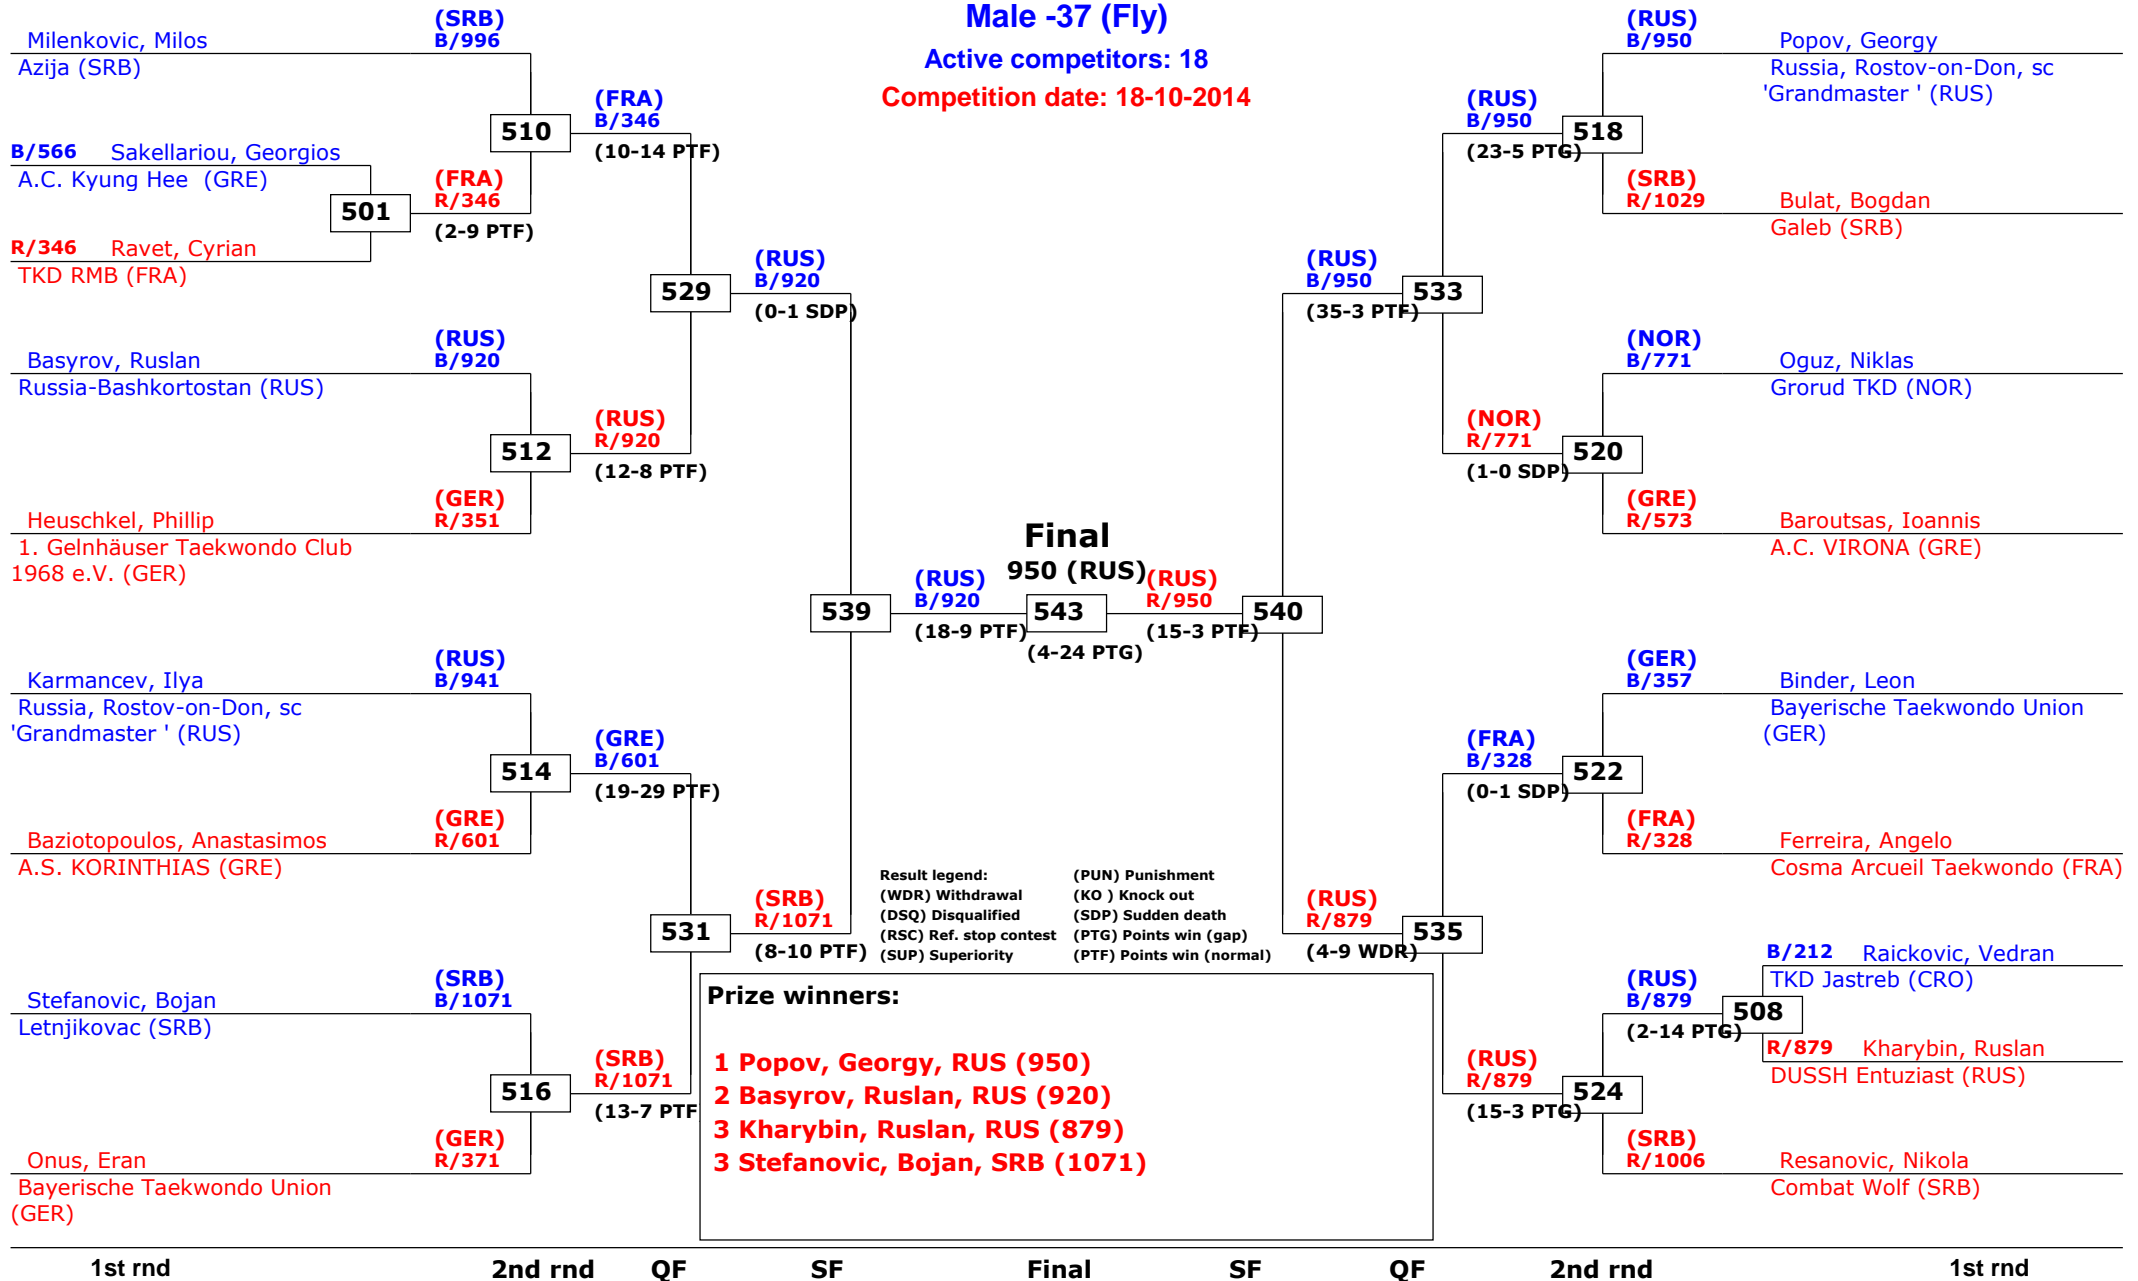

Active competitors: 10

Competition date: 18-10-2014

13th Galeb Belgrade Trophy - Serbia Open

Tournament date: 18-10-2014 upto 19-10-2014

Male -37 (Fly)

Active competitors: 18

Competition date: 18-10-2014

13th Galeb Belgrade Trophy - Serbia Open

Tournament date: 18-10-2014 upto 19-10-2014

Male -41 (Bantam)

Active competitors: 33

Competition date: 18-10-2014

1st rnd

2nd rnd

3rd rnd

QF

SF

QF

3rd rnd

2nd rnd

1st rnd

13th Galeb Belgrade Trophy - Serbia Open

Tournament date: 18-10-2014 upto 19-10-2014

Male -41 (Bantam)

Active competitors: 0

Competition date: 18-10-2014

13th Galeb Belgrade Trophy - Serbia Open

Tournament date: 18-10-2014 upto 19-10-2014

Male -45 (Feather)

Active competitors: 34

Competition date: 18-10-2014