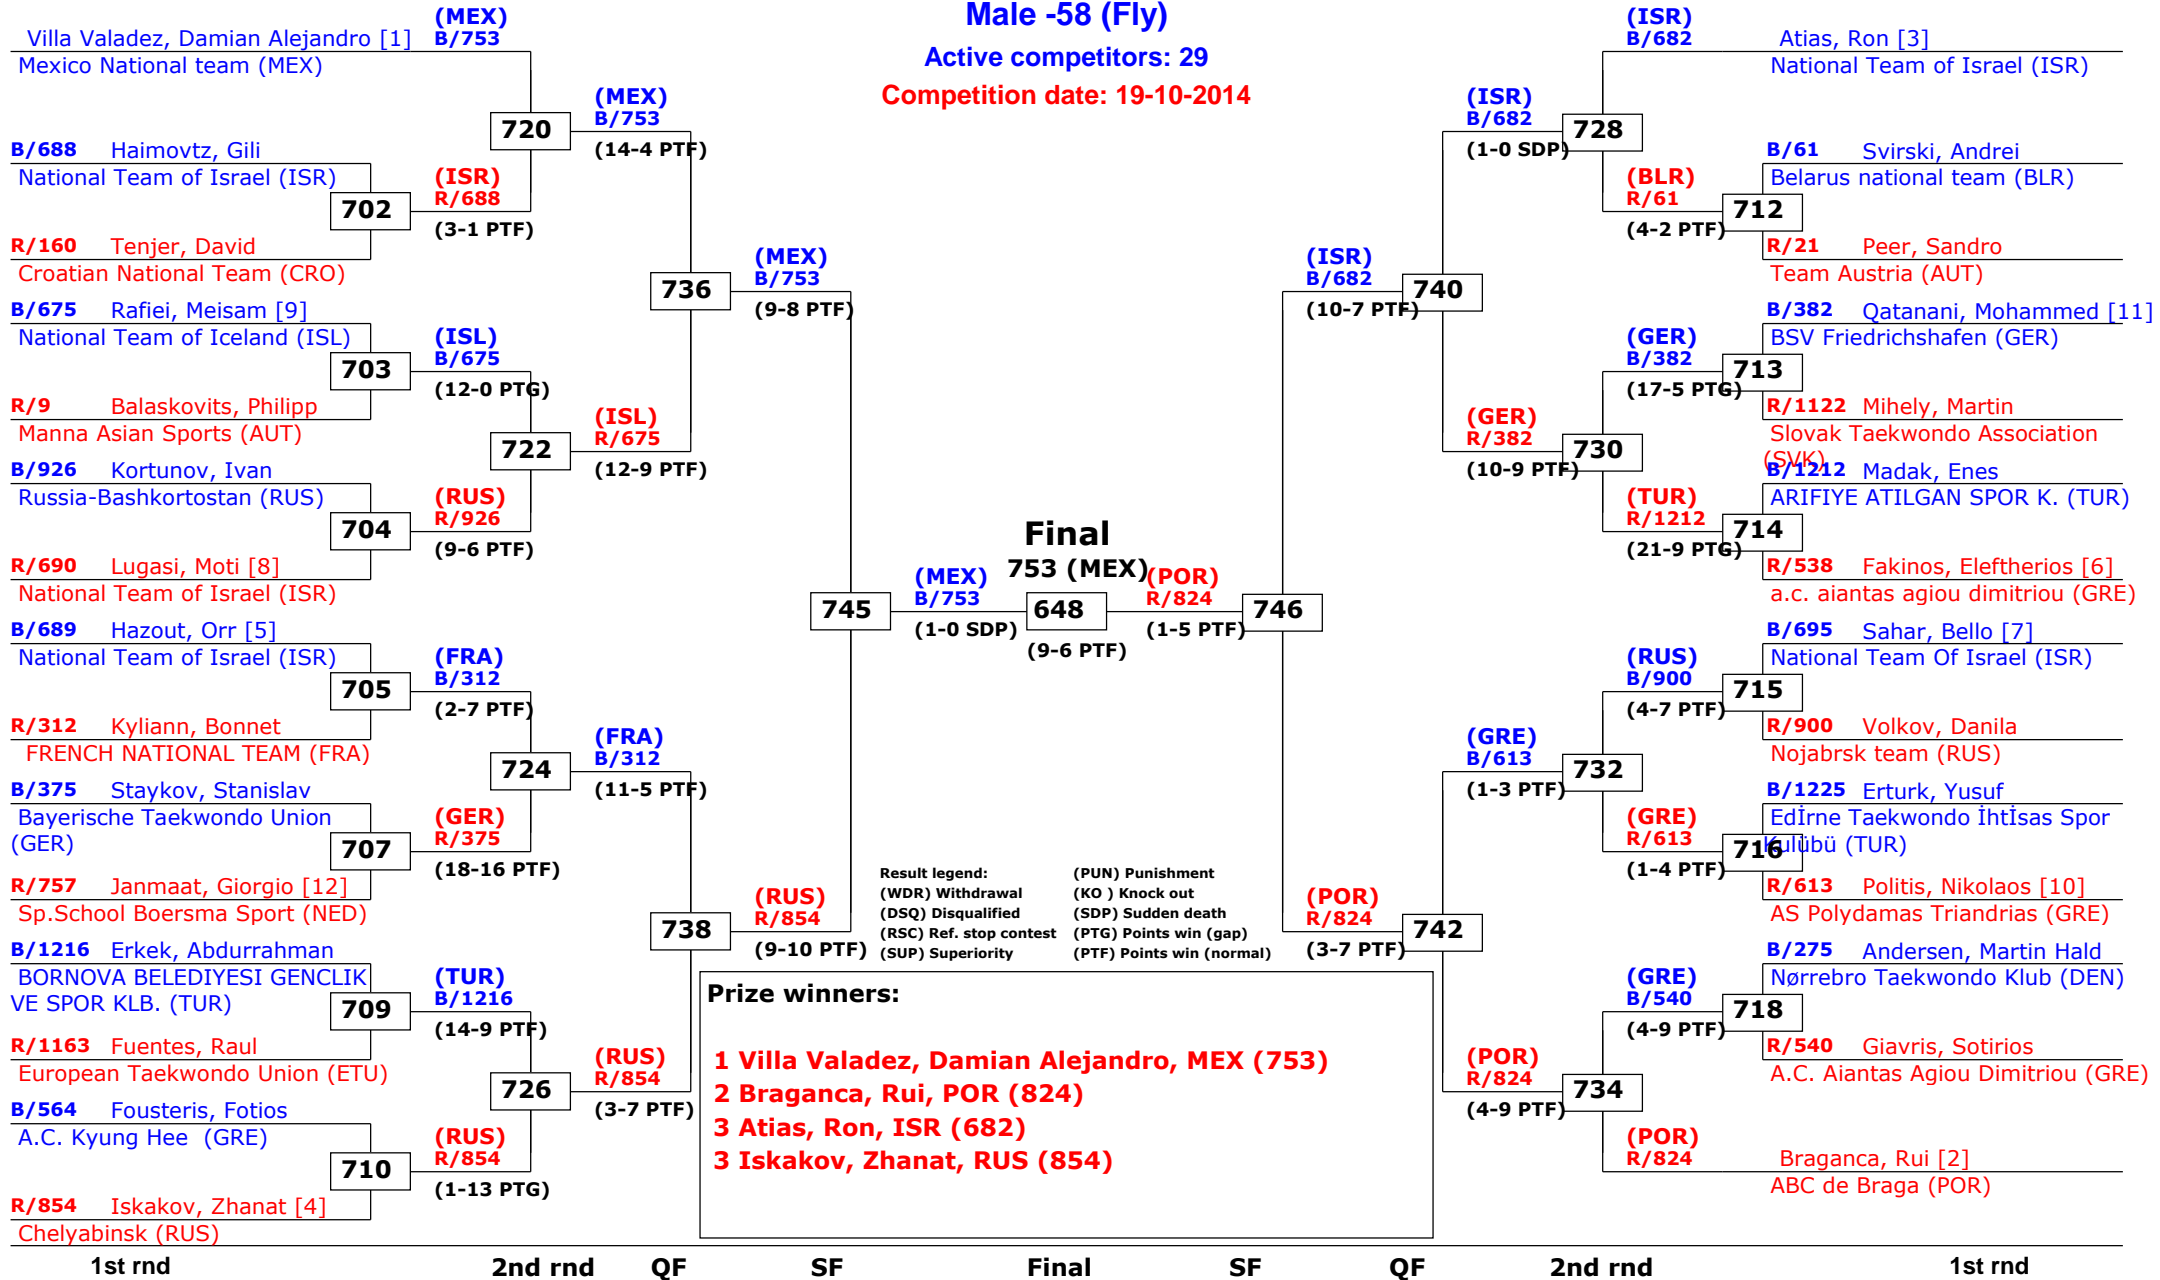

13th Galeb Belgrade Trophy - Serbia Open

Tournament date: 18-10-2014 upto 19-10-2014

Male -54 (Fin)

Active competitors: 21

Competition date: 19-10-2014

13th Galeb Belgrade Trophy - Serbia Open

Tournament date: 18-10-2014 upto 19-10-2014

Male -58 (Fly)

Active competitors: 29

Competition date: 19-10-2014

13th Galeb Belgrade Trophy - Serbia Open

Tournament date: 18-10-2014 upto 19-10-2014

Male -63 (Bantam)

Active competitors: 48

Competition date: 19-10-2014