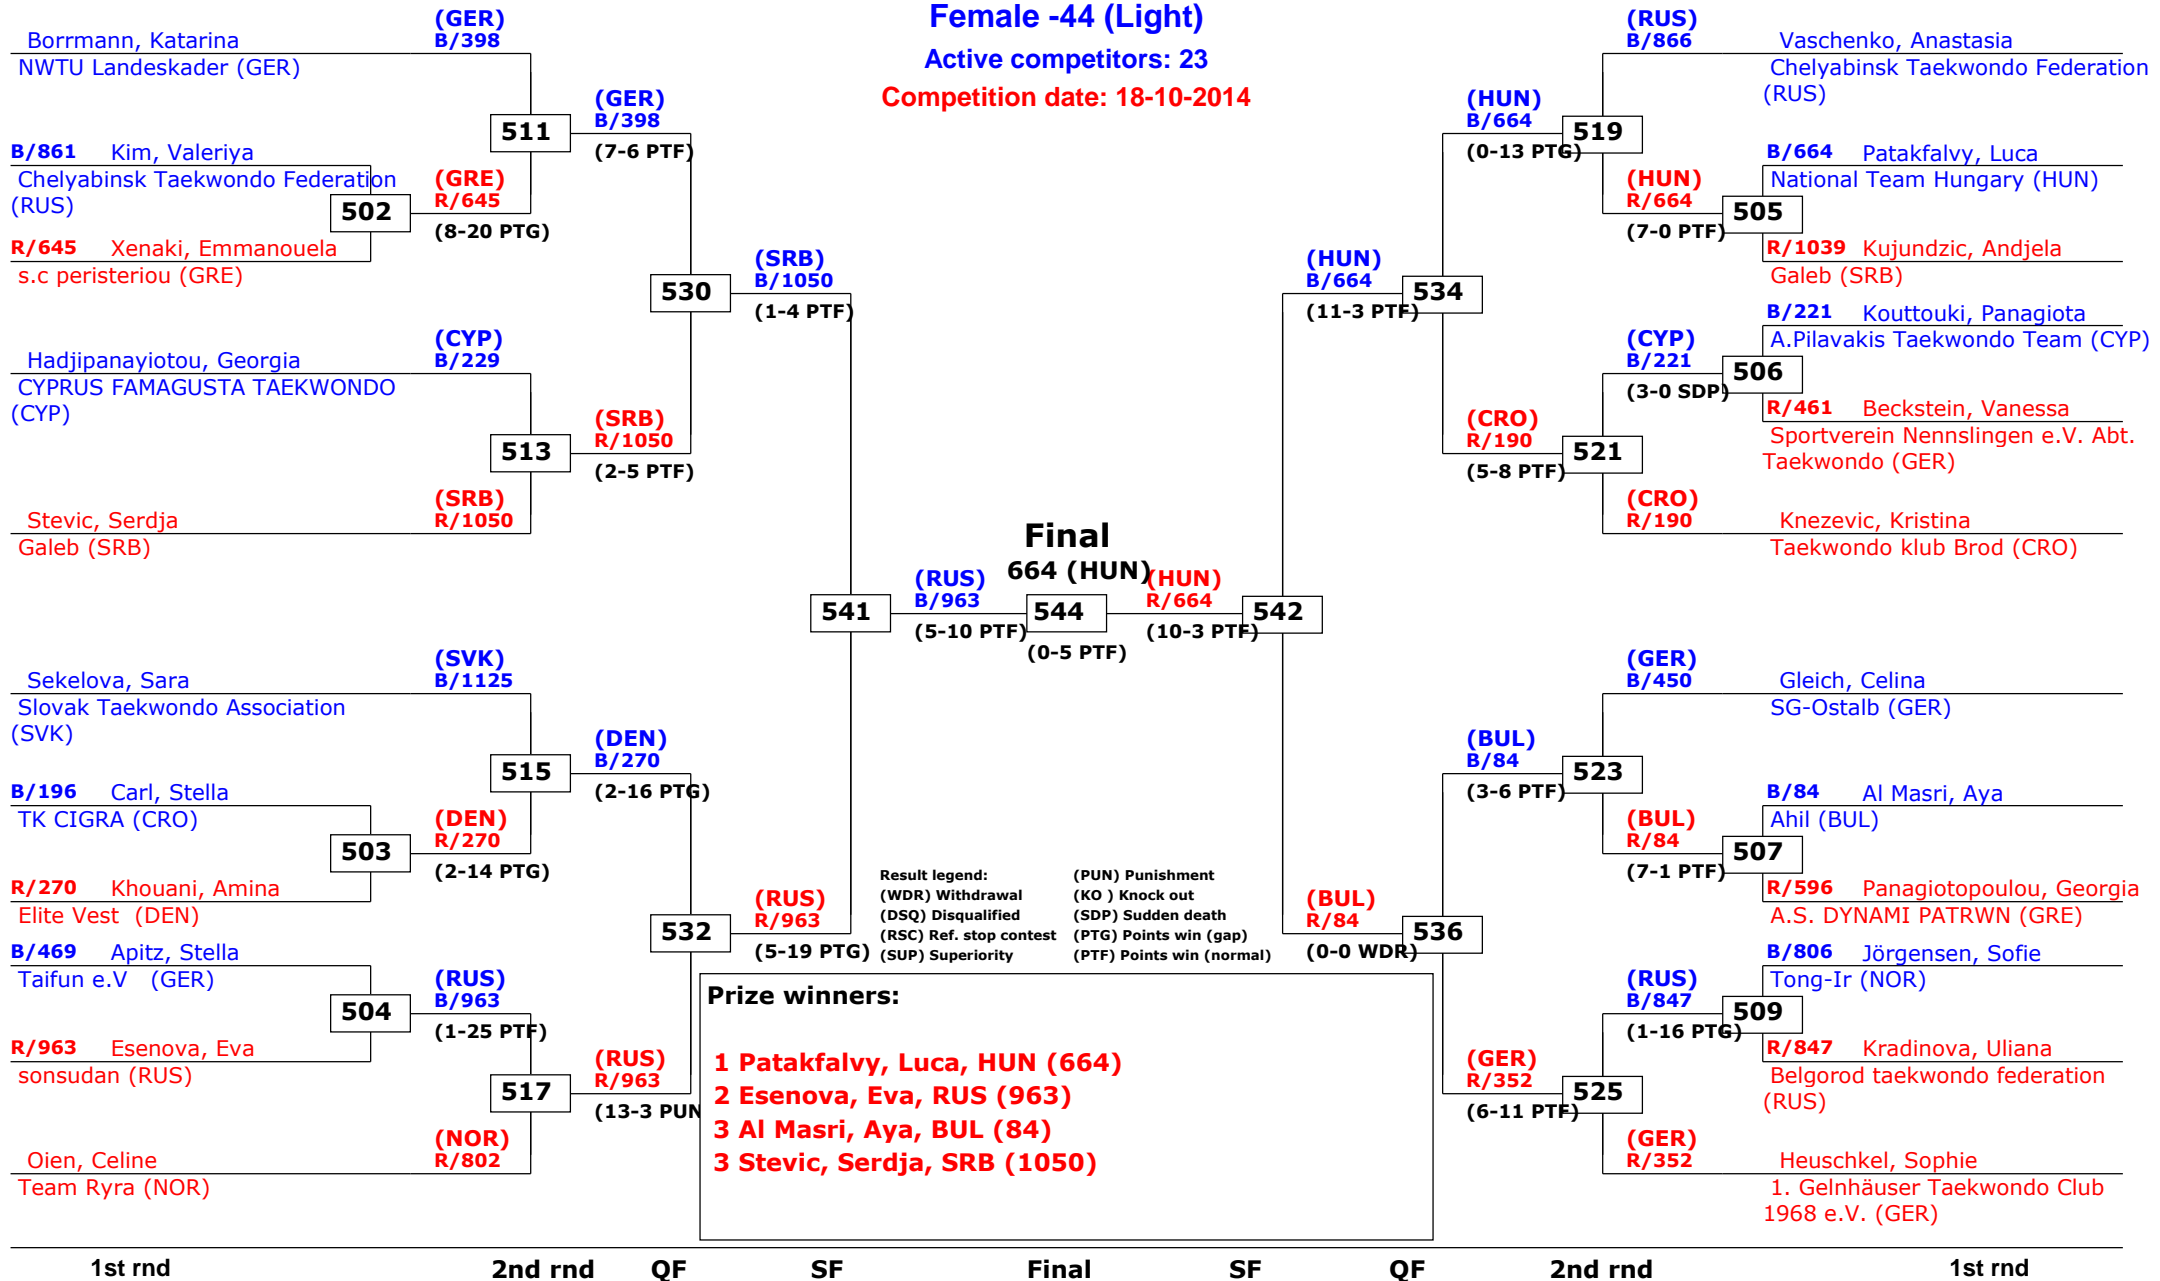

Tournament date: 18-10-2014 upto 19-10-2014

Female -33 (Fly)

Active competitors: 11

Competition date: 18-10-2014

13th Galeb Belgrade Trophy - Serbia Open

Tournament date: 18-10-2014 upto 19-10-2014

Female -37 (Bantam)

Active competitors: 14

Competition date: 18-10-2014

13th Galeb Belgrade Trophy - Serbia Open

Tournament date: 18-10-2014 upto 19-10-2014

Female -41 (Feather)

Active competitors: 27

Competition date: 18-10-2014

13th Galeb Belgrade Trophy - Serbia Open

Tournament date: 18-10-2014 upto 19-10-2014

Female -44 (Light)

Active competitors: 23

Competition date: 18-10-2014

13th Galeb Belgrade Trophy - Serbia Open

Tournament date: 18-10-2014 upto 19-10-2014

Female -47 (Welter)

Active competitors: 23

Competition date: 18-10-2014

13th Galeb Belgrade Trophy - Serbia Open

Tournament date: 18-10-2014 upto 19-10-2014

Female -51 (Light middle)

Active competitors: 25

Competition date: 18-10-2014