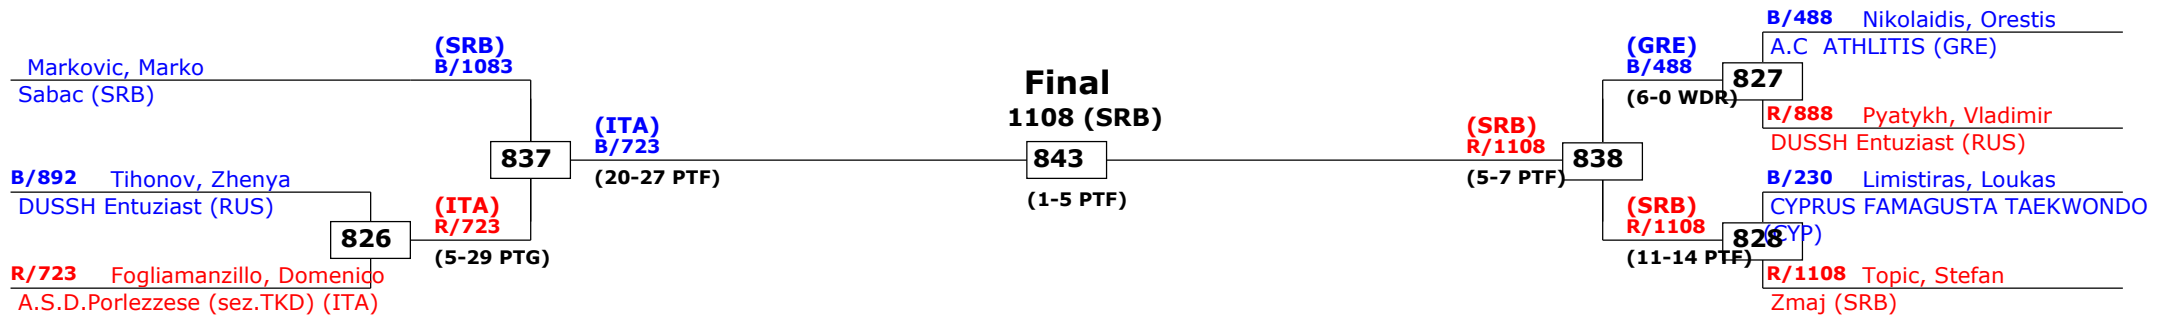

13th Galeb Belgrade Trophy - Serbia Open

Tournament date: 18-10-2014 upto 19-10-2014

Male -65 (Light heavy)

Active competitors: 7

Competition date: 18-10-2014

Result legend:
(WDR) Withdrawal (PUN) Punishment
(DSQ) Disqualified (KO) Knock out
(RSC) Ref. stop contest (SDP) Sudden death
(SUP) Superiority (PTG) Points win (gap)
(PTF) Points win (normal)

Prize winners:

1 Topic, Stefan, SRB (1108)
2 Fogliamanzillo, Domenico, ITA (723)
3 Nikolaidis, Orestis, GRE (488)
3 Markovic, Marko, SRB (1083)

QF SF Final SF QF