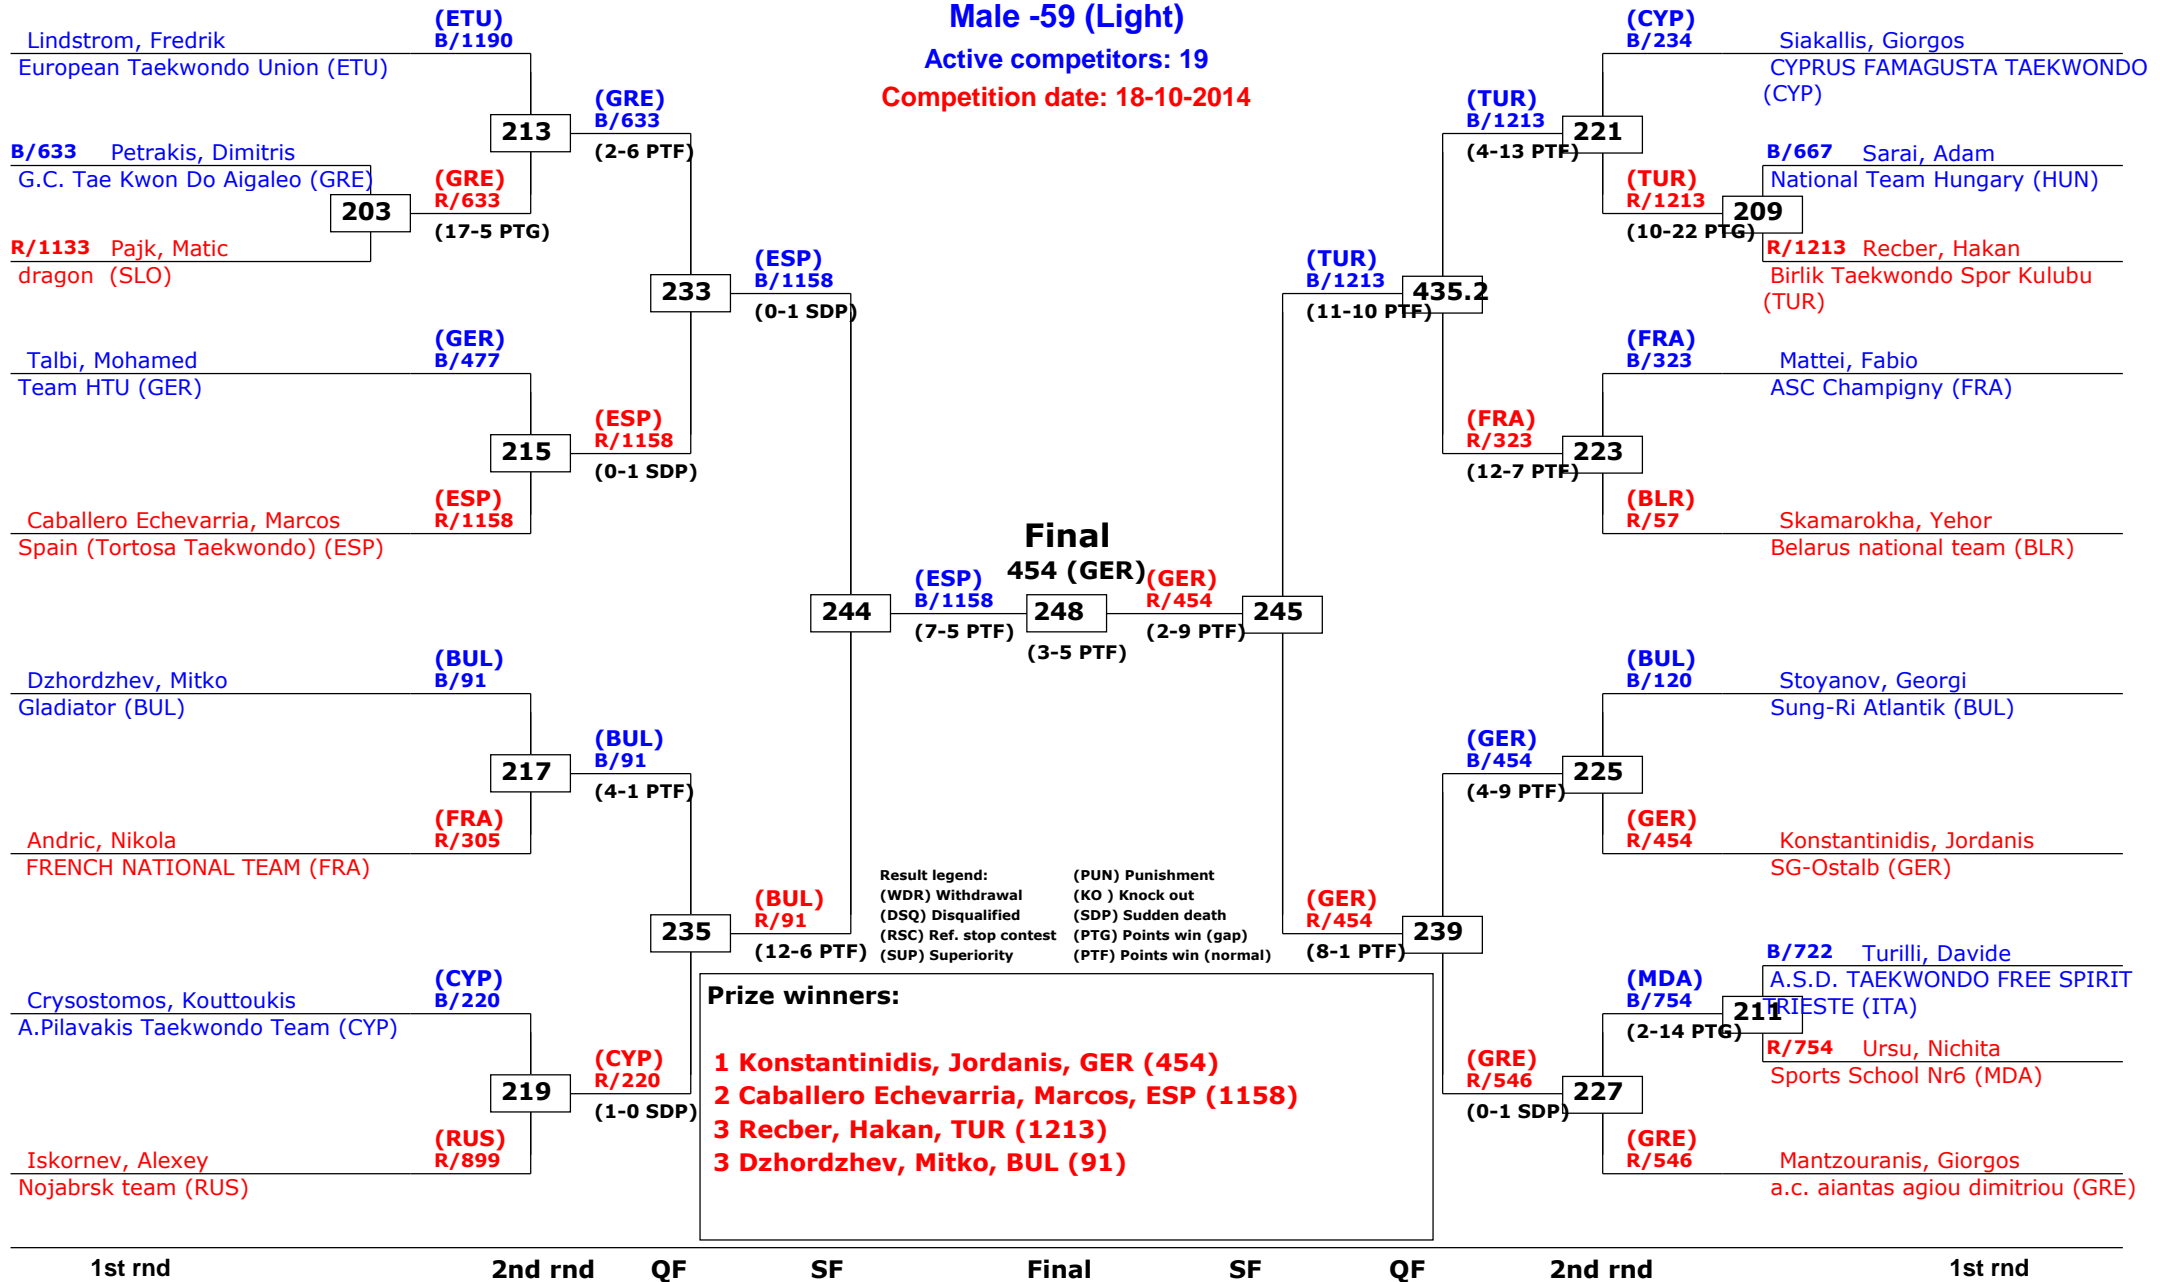

1st rnd

13th Galeb Belgrade Trophy - Serbia Open

Tournament date: 18-10-2014 upto 19-10-2014

Male -51 (Bantam)

Active competitors: 22

Competition date: 18-10-2014

13th Galeb Belgrade Trophy - Serbia Open

Tournament date: 18-10-2014 upto 19-10-2014

Male -55 (Feather)

Active competitors: 20

Competition date: 19-10-2014

13th Galeb Belgrade Trophy - Serbia Open

Tournament date: 18-10-2014 upto 19-10-2014

Male -59 (Light)

Active competitors: 19

Competition date: 18-10-2014

13th Galeb Belgrade Trophy - Serbia Open

Tournament date: 18-10-2014 upto 19-10-2014

Male -63 (Welter)

Active competitors: 26

Competition date: 18-10-2014

13th Galeb Belgrade Trophy - Serbia Open

Tournament date: 18-10-2014 upto 19-10-2014

Male -68 (Light Middle)

Active competitors: 22

Competition date: 18-10-2014

13th Galeb Belgrade Trophy - Serbia Open

Tournament date: 18-10-2014 upto 19-10-2014

Male -73 (Middle)

Active competitors: 16

Competition date: 19-10-2014