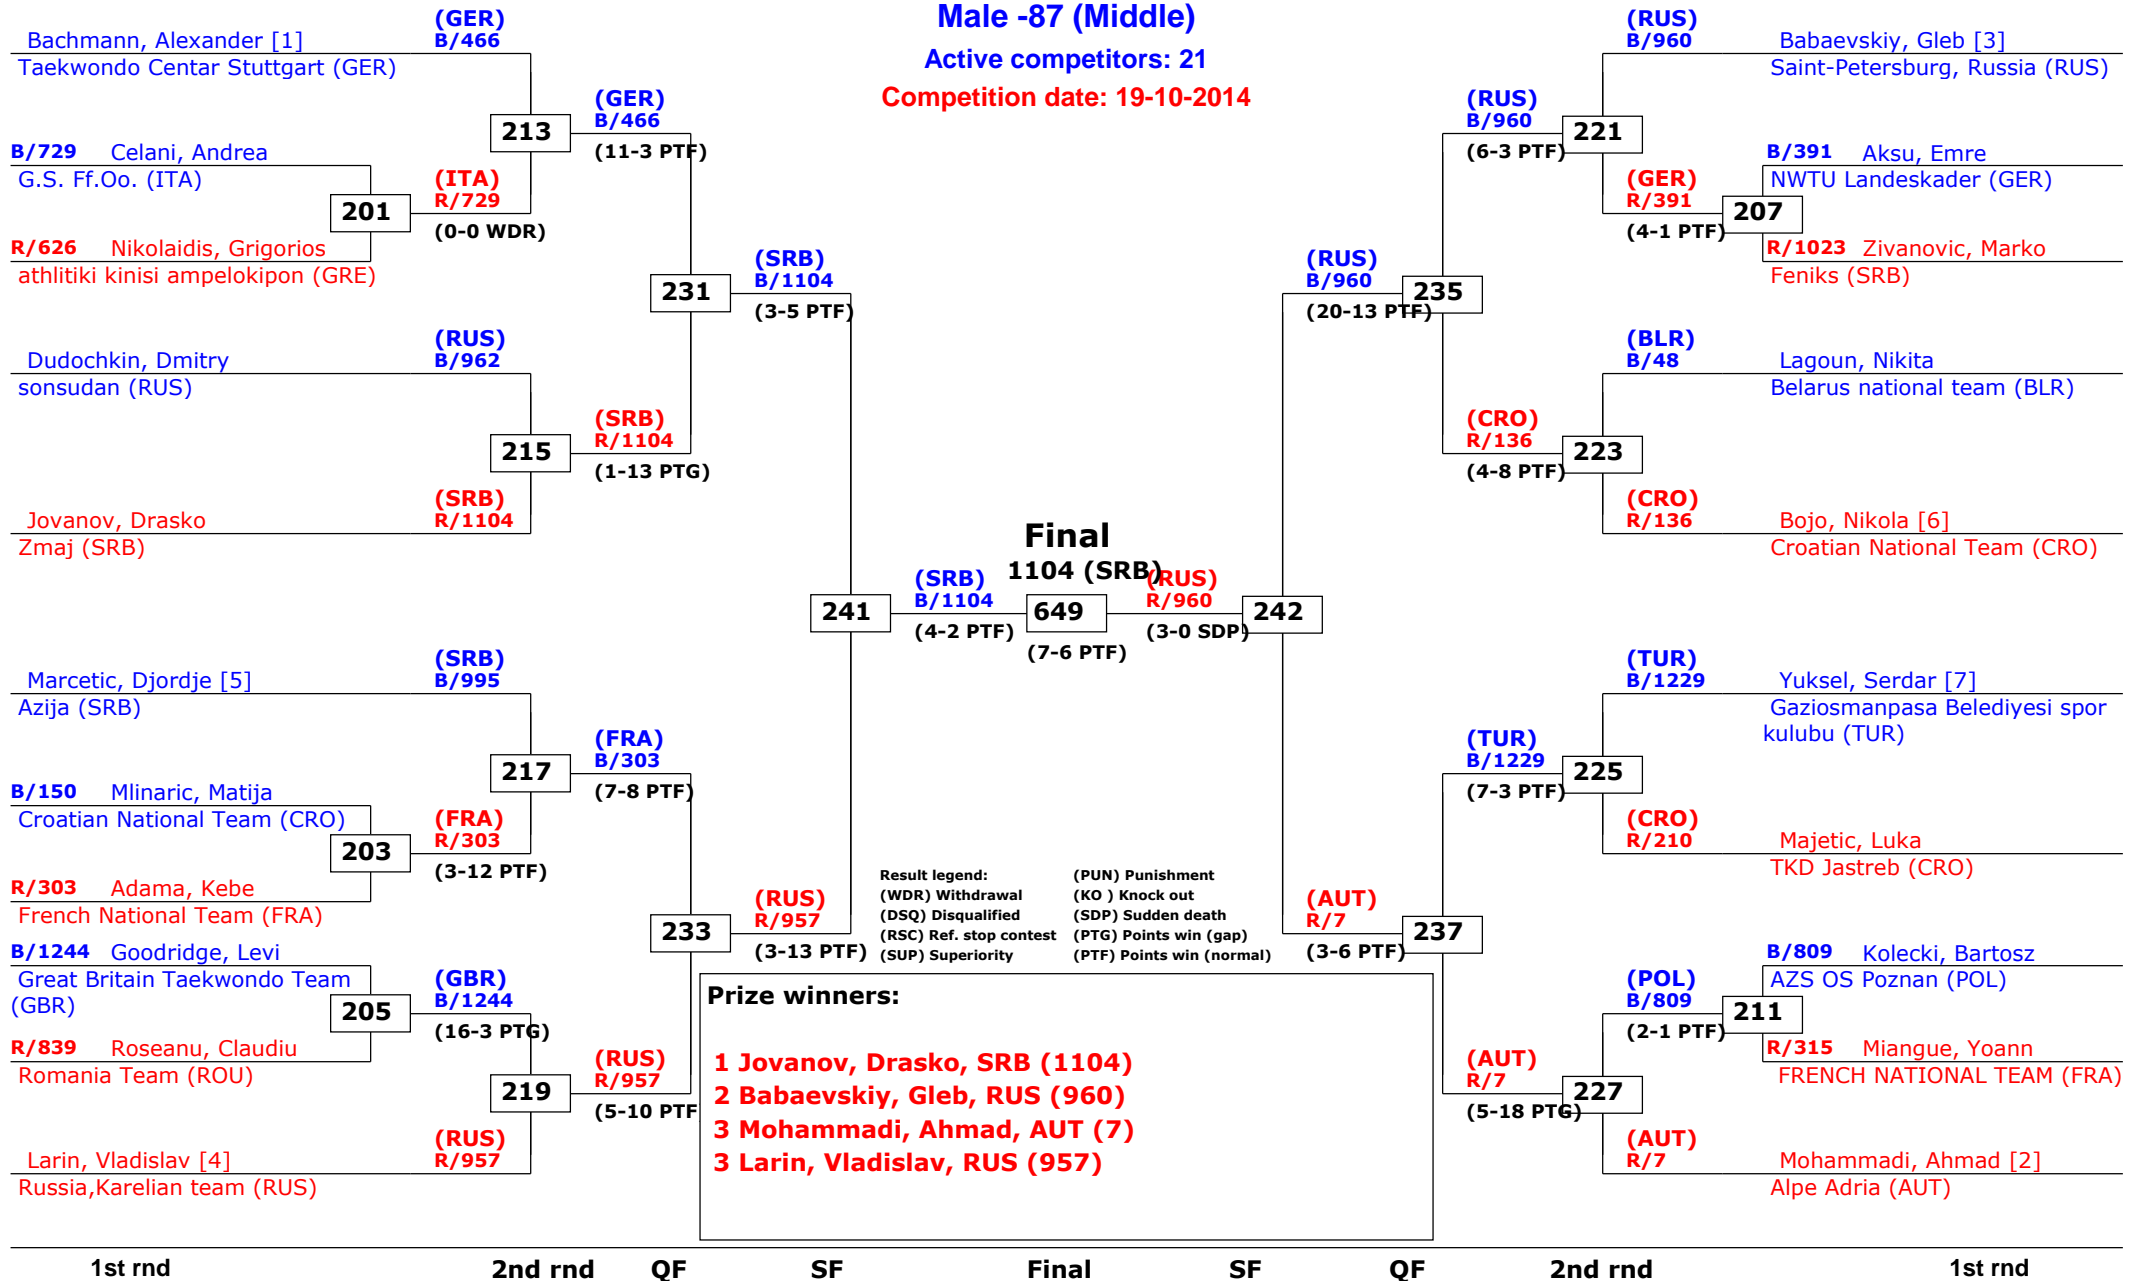

1st rnd

13th Galeb Belgrade Trophy - Serbia Open

Tournament date: 18-10-2014 upto 19-10-2014

Male -74 (Light)

Active competitors: 0

Competition date: 19-10-2014

13th Galeb Belgrade Trophy - Serbia Open

Tournament date: 18-10-2014 upto 19-10-2014

Male -80 (Welter)

Active competitors: 32

Competition date: 19-10-2014

13th Galeb Belgrade Trophy - Serbia Open

Tournament date: 18-10-2014 upto 19-10-2014

Male -87 (Middle)

Active competitors: 21

Competition date: 19-10-2014

13th Galeb Belgrade Trophy - Serbia Open

Tournament date: 18-10-2014 upto 19-10-2014

Male +87 (Heavy)

Active competitors: 18

Competition date: 19-10-2014

13th Galeb Belgrade Trophy - Serbia Open

Tournament date: 18-10-2014 upto 19-10-2014

Female -46 (Fin)

Active competitors: 20

Competition date: 19-10-2014

13th Galeb Belgrade Trophy - Serbia Open

Tournament date: 18-10-2014 upto 19-10-2014

Female -49 (Fly)

Active competitors: 28

Competition date: 19-10-2014