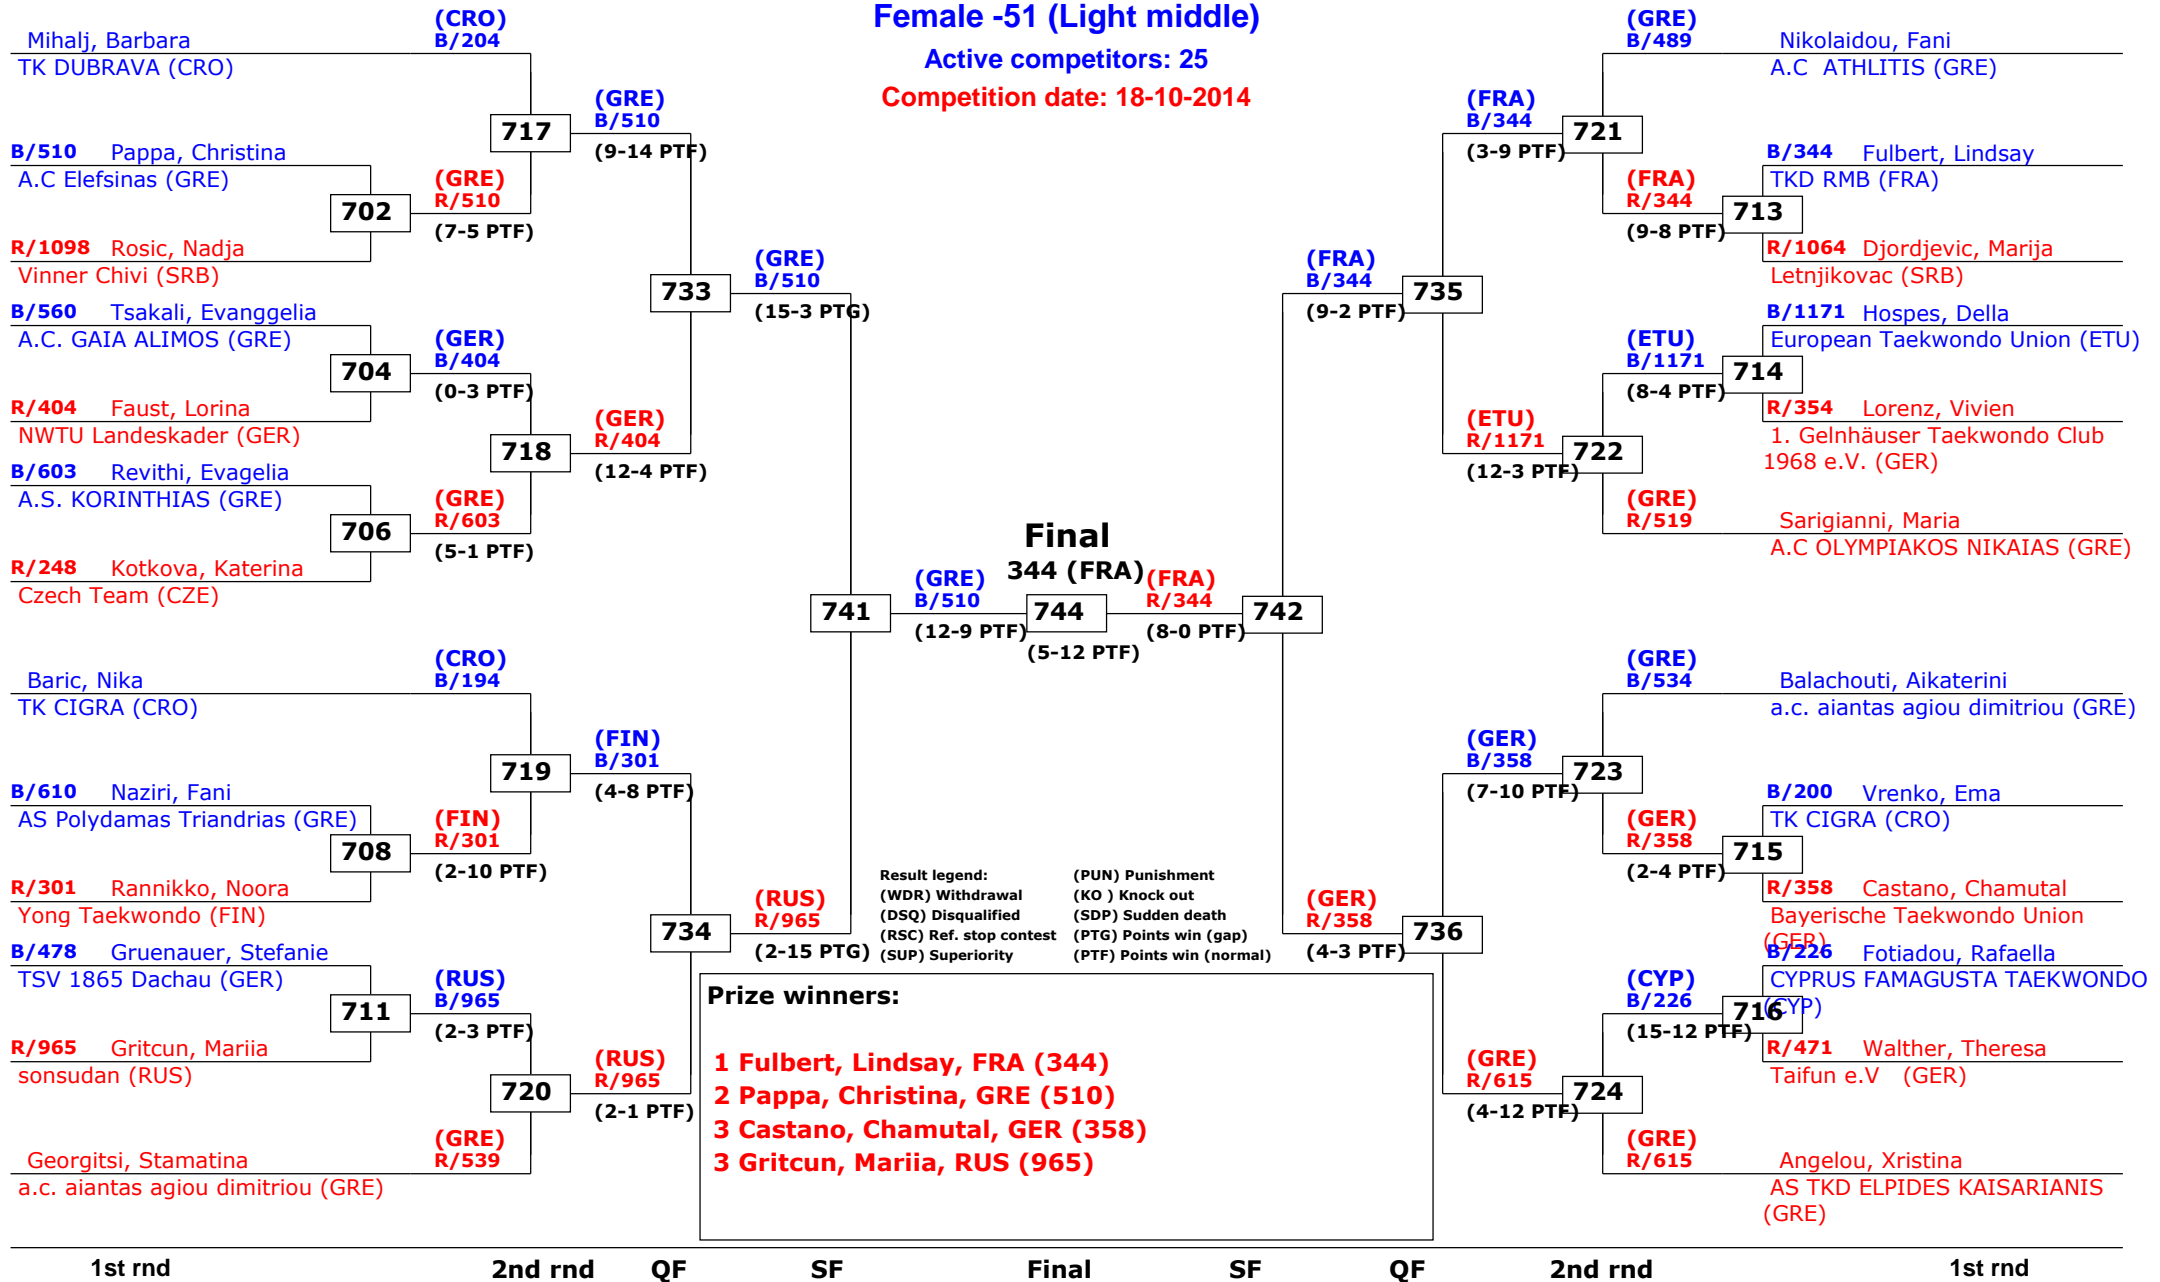

Active competitors: 14

Competition date: 18-10-2014

13th Galeb Belgrade Trophy - Serbia Open

Tournament date: 18-10-2014 upto 19-10-2014

Female -41 (Feather)

Active competitors: 27

Competition date: 18-10-2014

13th Galeb Belgrade Trophy - Serbia Open

Tournament date: 18-10-2014 upto 19-10-2014

Female -44 (Light)

Active competitors: 23

Competition date: 18-10-2014

13th Galeb Belgrade Trophy - Serbia Open

Tournament date: 18-10-2014 upto 19-10-2014

Female -47 (Welter)

Active competitors: 23

Competition date: 18-10-2014

13th Galeb Belgrade Trophy - Serbia Open

Tournament date: 18-10-2014 upto 19-10-2014

Female -51 (Light middle)

Active competitors: 25

Competition date: 18-10-2014

13th Galeb Belgrade Trophy - Serbia Open

Tournament date: 18-10-2014 upto 19-10-2014

Female -55 (Middle)

Active competitors: 14

Competition date: 18-10-2014

Result legend:
 (WDR) Withdrawal (PUN) Punishment
 (DSQ) Disqualified (KO) Knock out
 (RSC) Ref. stop contest (SDP) Sudden death
 (SUP) Superiority (PTG) Points win (gap)
 (PTF) Points win (normal)