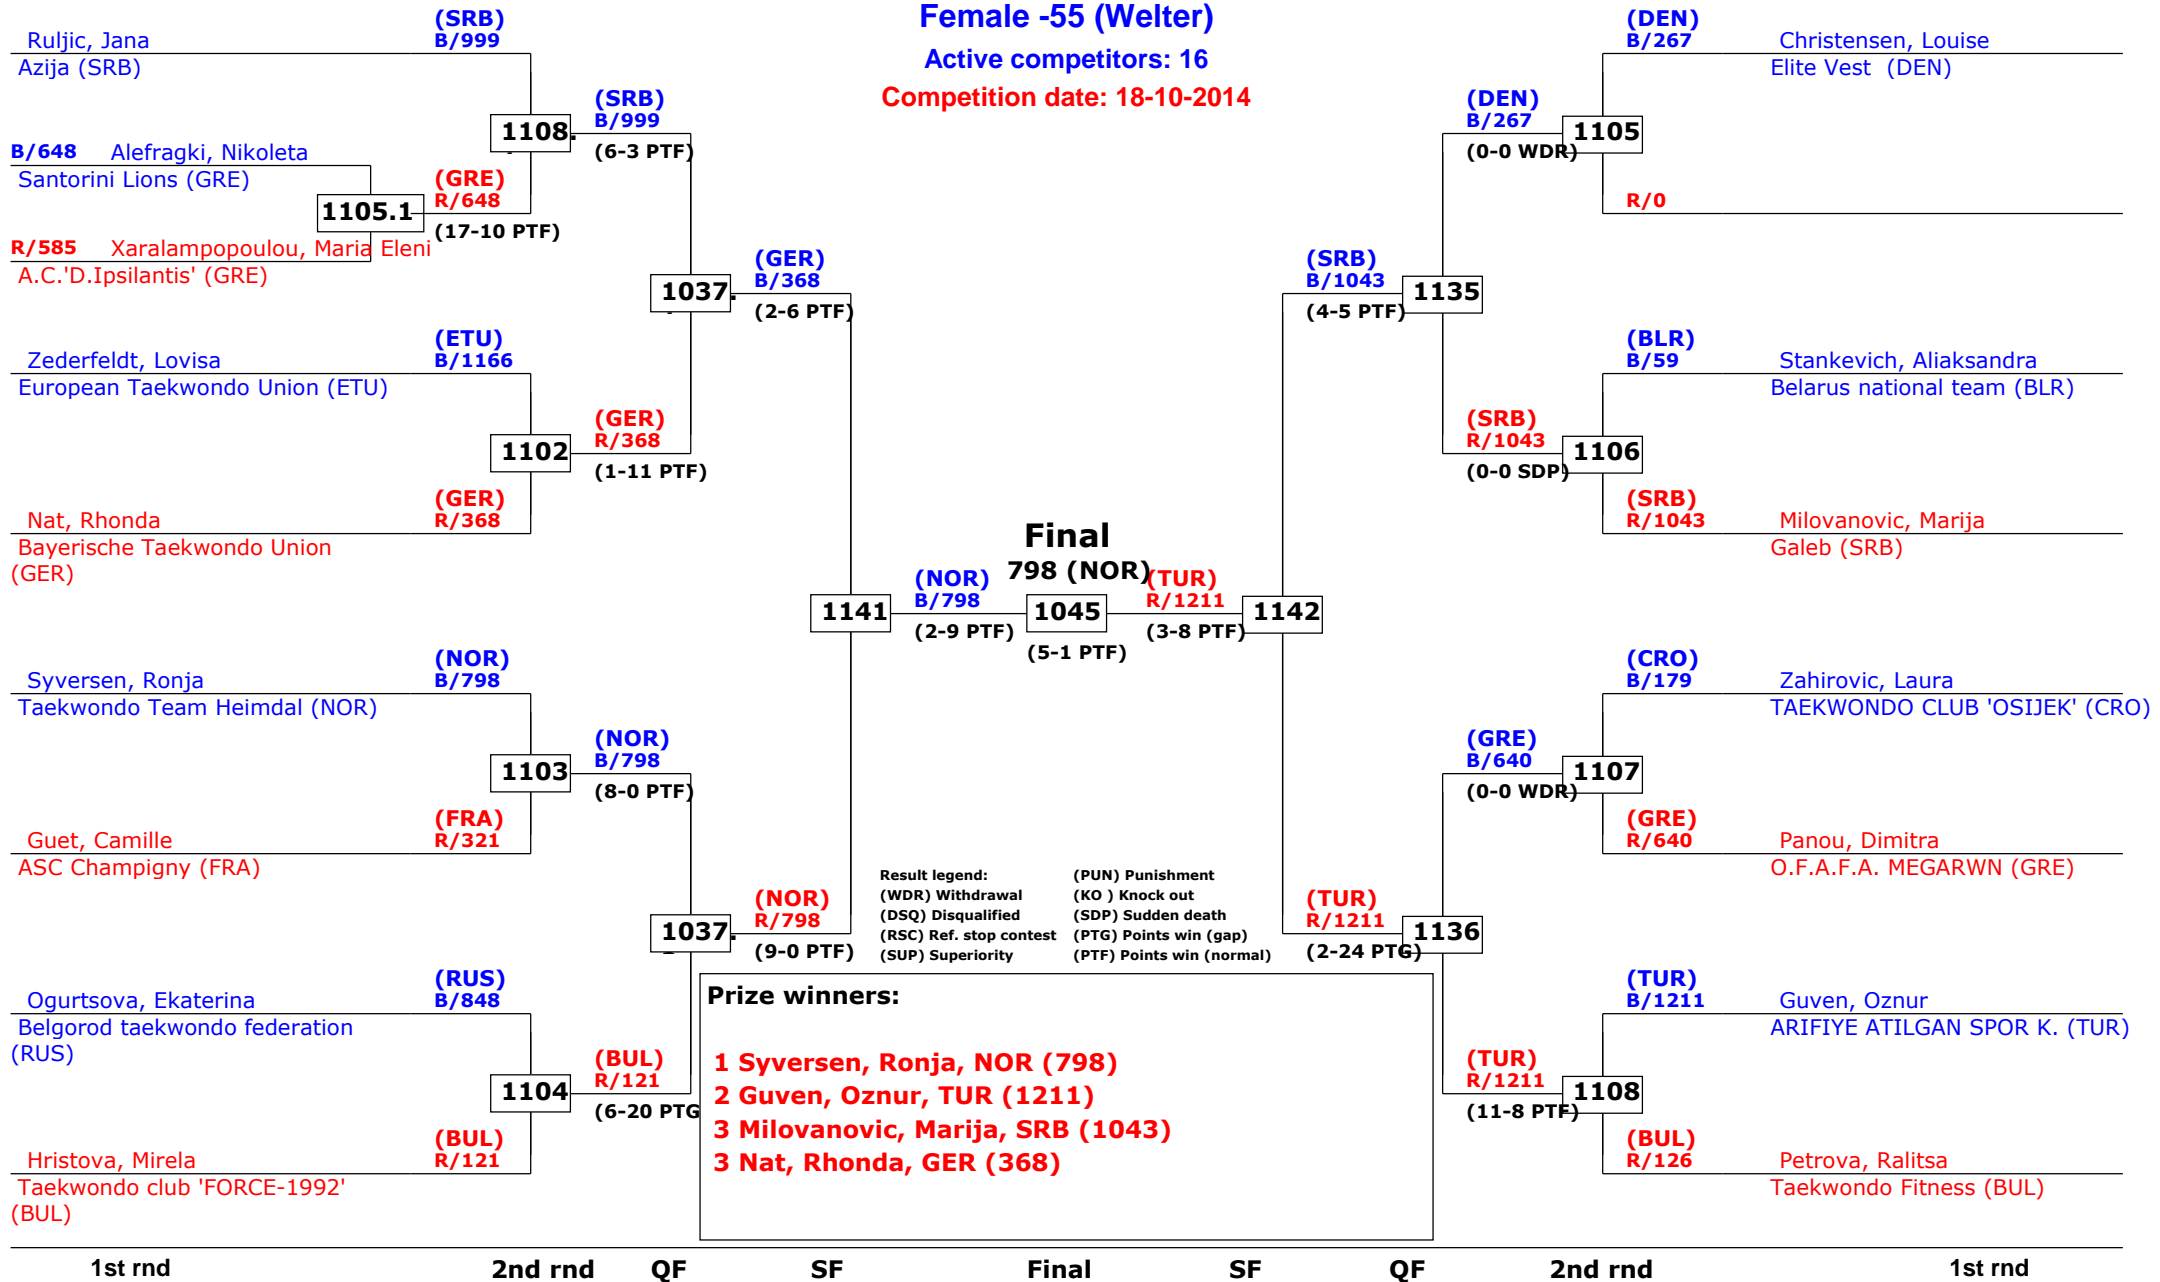

1st rnd

13th Galeb Belgrade Trophy - Serbia Open

Tournament date: 18-10-2014 upto 19-10-2014

Female -49 (Feather)

Active competitors: 21

Competition date: 19-10-2014

13th Galeb Belgrade Trophy - Serbia Open

Tournament date: 18-10-2014 upto 19-10-2014

Female -52 (Light)

Active competitors: 19

Competition date: 18-10-2014

13th Galeb Belgrade Trophy - Serbia Open

Tournament date: 18-10-2014 upto 19-10-2014

Female -55 (Welter)

Active competitors: 16

Competition date: 18-10-2014

13th Galeb Belgrade Trophy - Serbia Open

Tournament date: 18-10-2014 upto 19-10-2014

Female -59 (Light Middle)

Active competitors: 18

Competition date: 18-10-2014

13th Galeb Belgrade Trophy - Serbia Open

Tournament date: 18-10-2014 upto 19-10-2014

Female -63 (Middle)

Active competitors: 13

Competition date: 18-10-2014

Result legend:
 (WDR) Withdrawal (PUN) Punishment
 (DSQ) Disqualified (KO) Knock out
 (RSC) Ref. stop contest (SDP) Sudden death
 (SUP) Superiority (PTG) Points win (gap)
 (PTF) Points win (normal)