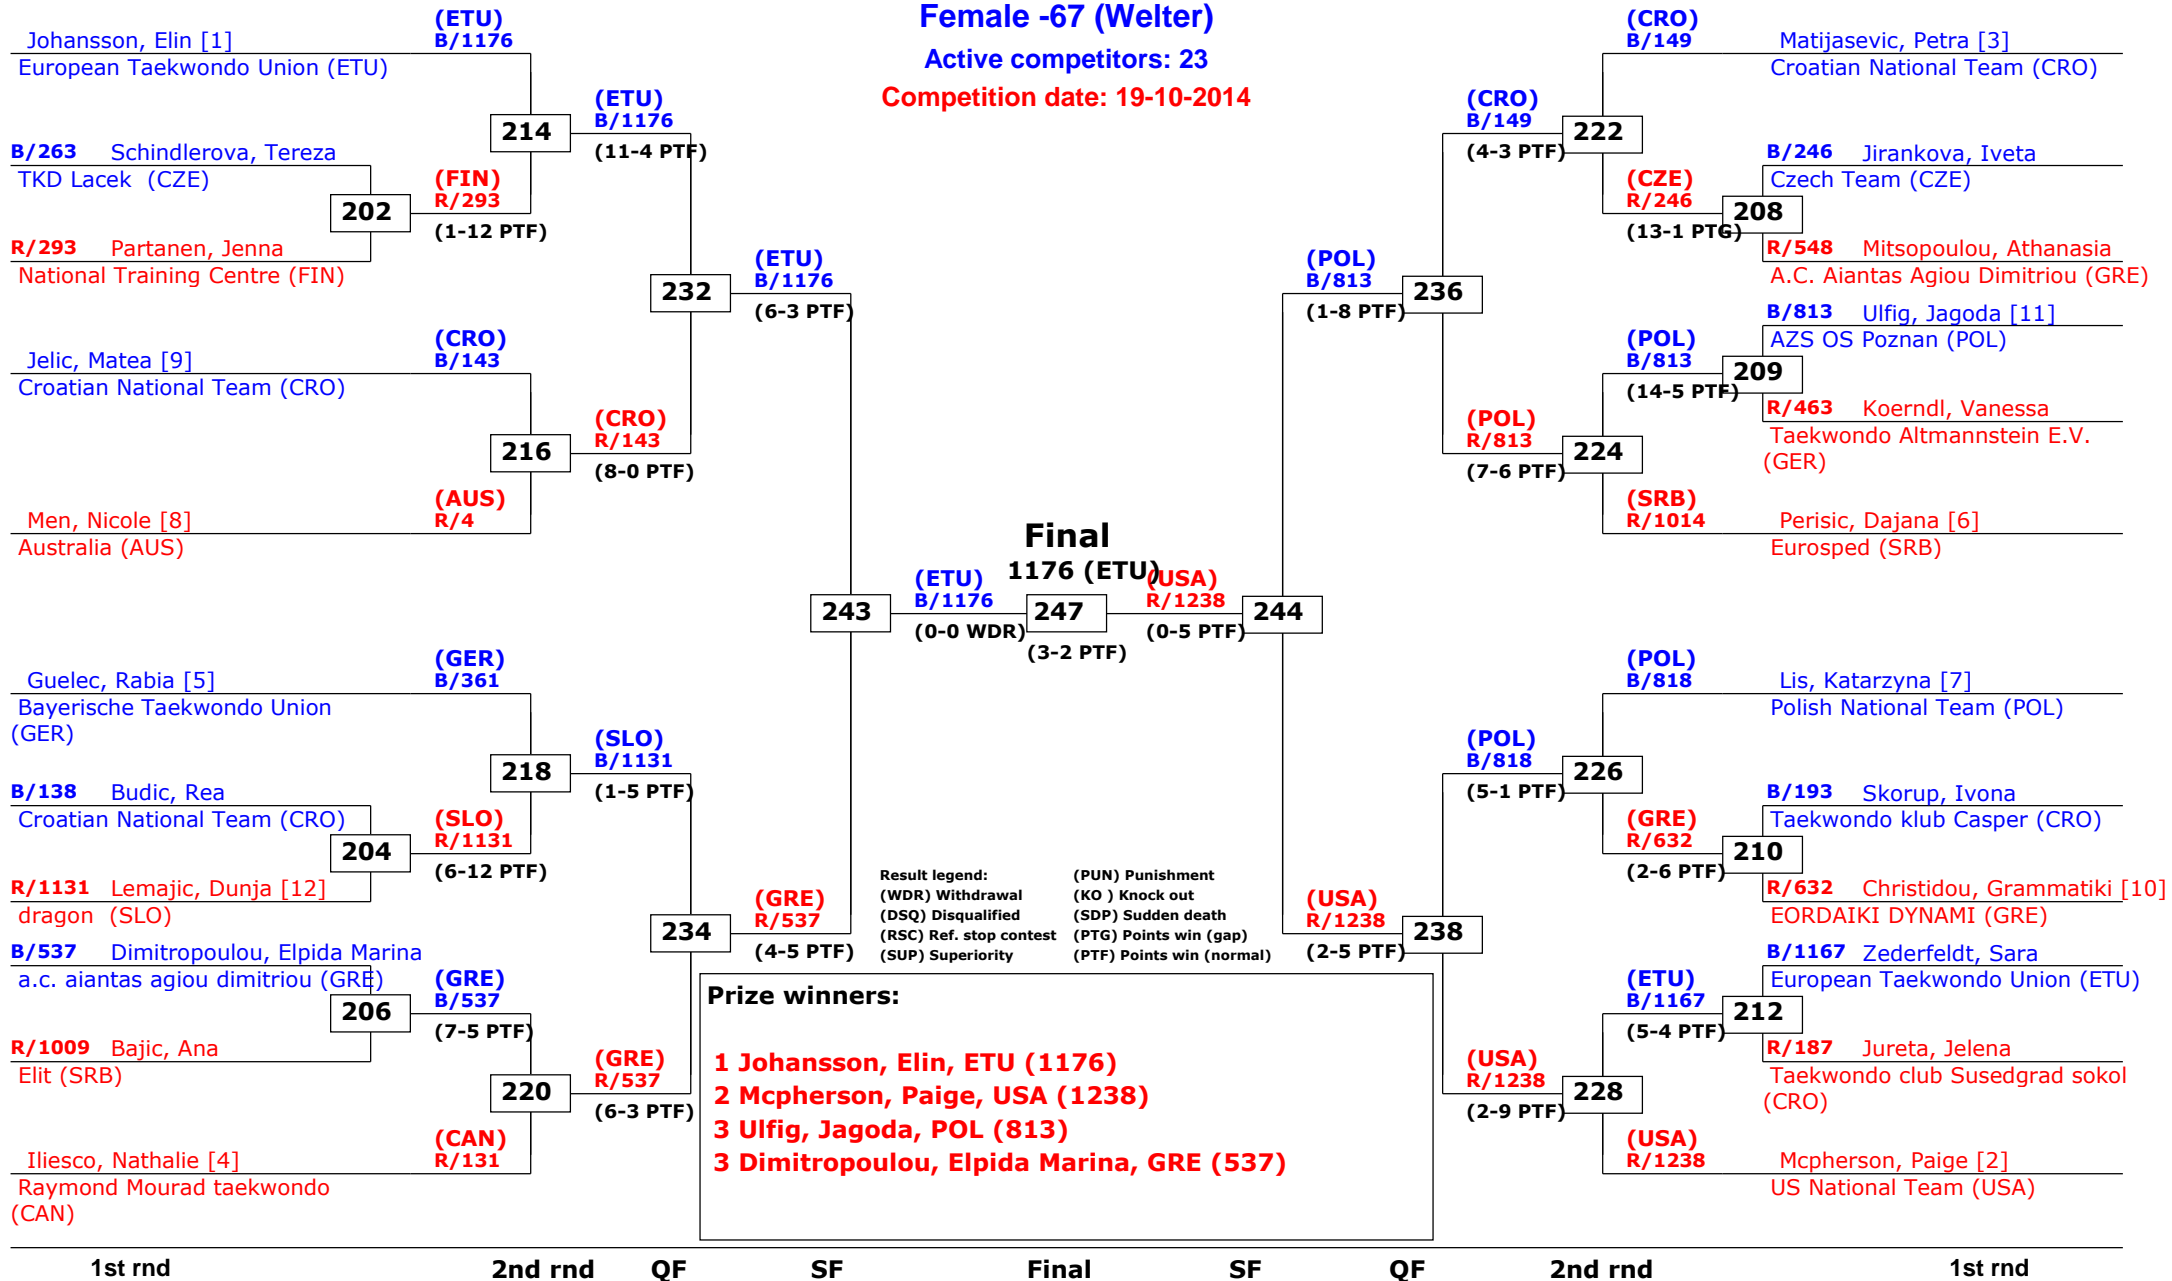

Female -53 (Bantam)

Active competitors: 0

Competition date: 19-10-2014

13th Galeb Belgrade Trophy - Serbia Open

Tournament date: 18-10-2014 upto 19-10-2014

Female -57 (Feather)

Active competitors: 41

Competition date: 19-10-2014

13th Galeb Belgrade Trophy - Serbia Open

Tournament date: 18-10-2014 upto 19-10-2014

Female -57 (Feather)

Active competitors: 0

Competition date: 19-10-2014

13th Galeb Belgrade Trophy - Serbia Open

Tournament date: 18-10-2014 upto 19-10-2014

Female -62 (Light)

Active competitors: 30

Competition date: 19-10-2014

13th Galeb Belgrade Trophy - Serbia Open

Tournament date: 18-10-2014 upto 19-10-2014

Female -67 (Welter)

Active competitors: 23

Competition date: 19-10-2014

13th Galeb Belgrade Trophy - Serbia Open

Tournament date: 18-10-2014 upto 19-10-2014

Female -73 (Middle)

Active competitors: 13

Competition date: 19-10-2014

Result legend:
 (WDR) Withdrawal (PUN) Punishment
 (DSQ) Disqualified (KO) Knock out
 (RSC) Ref. stop contest (SDP) Sudden death
 (SUP) Superiority (PTG) Points win (gap)
 (PTF) Points win (normal)