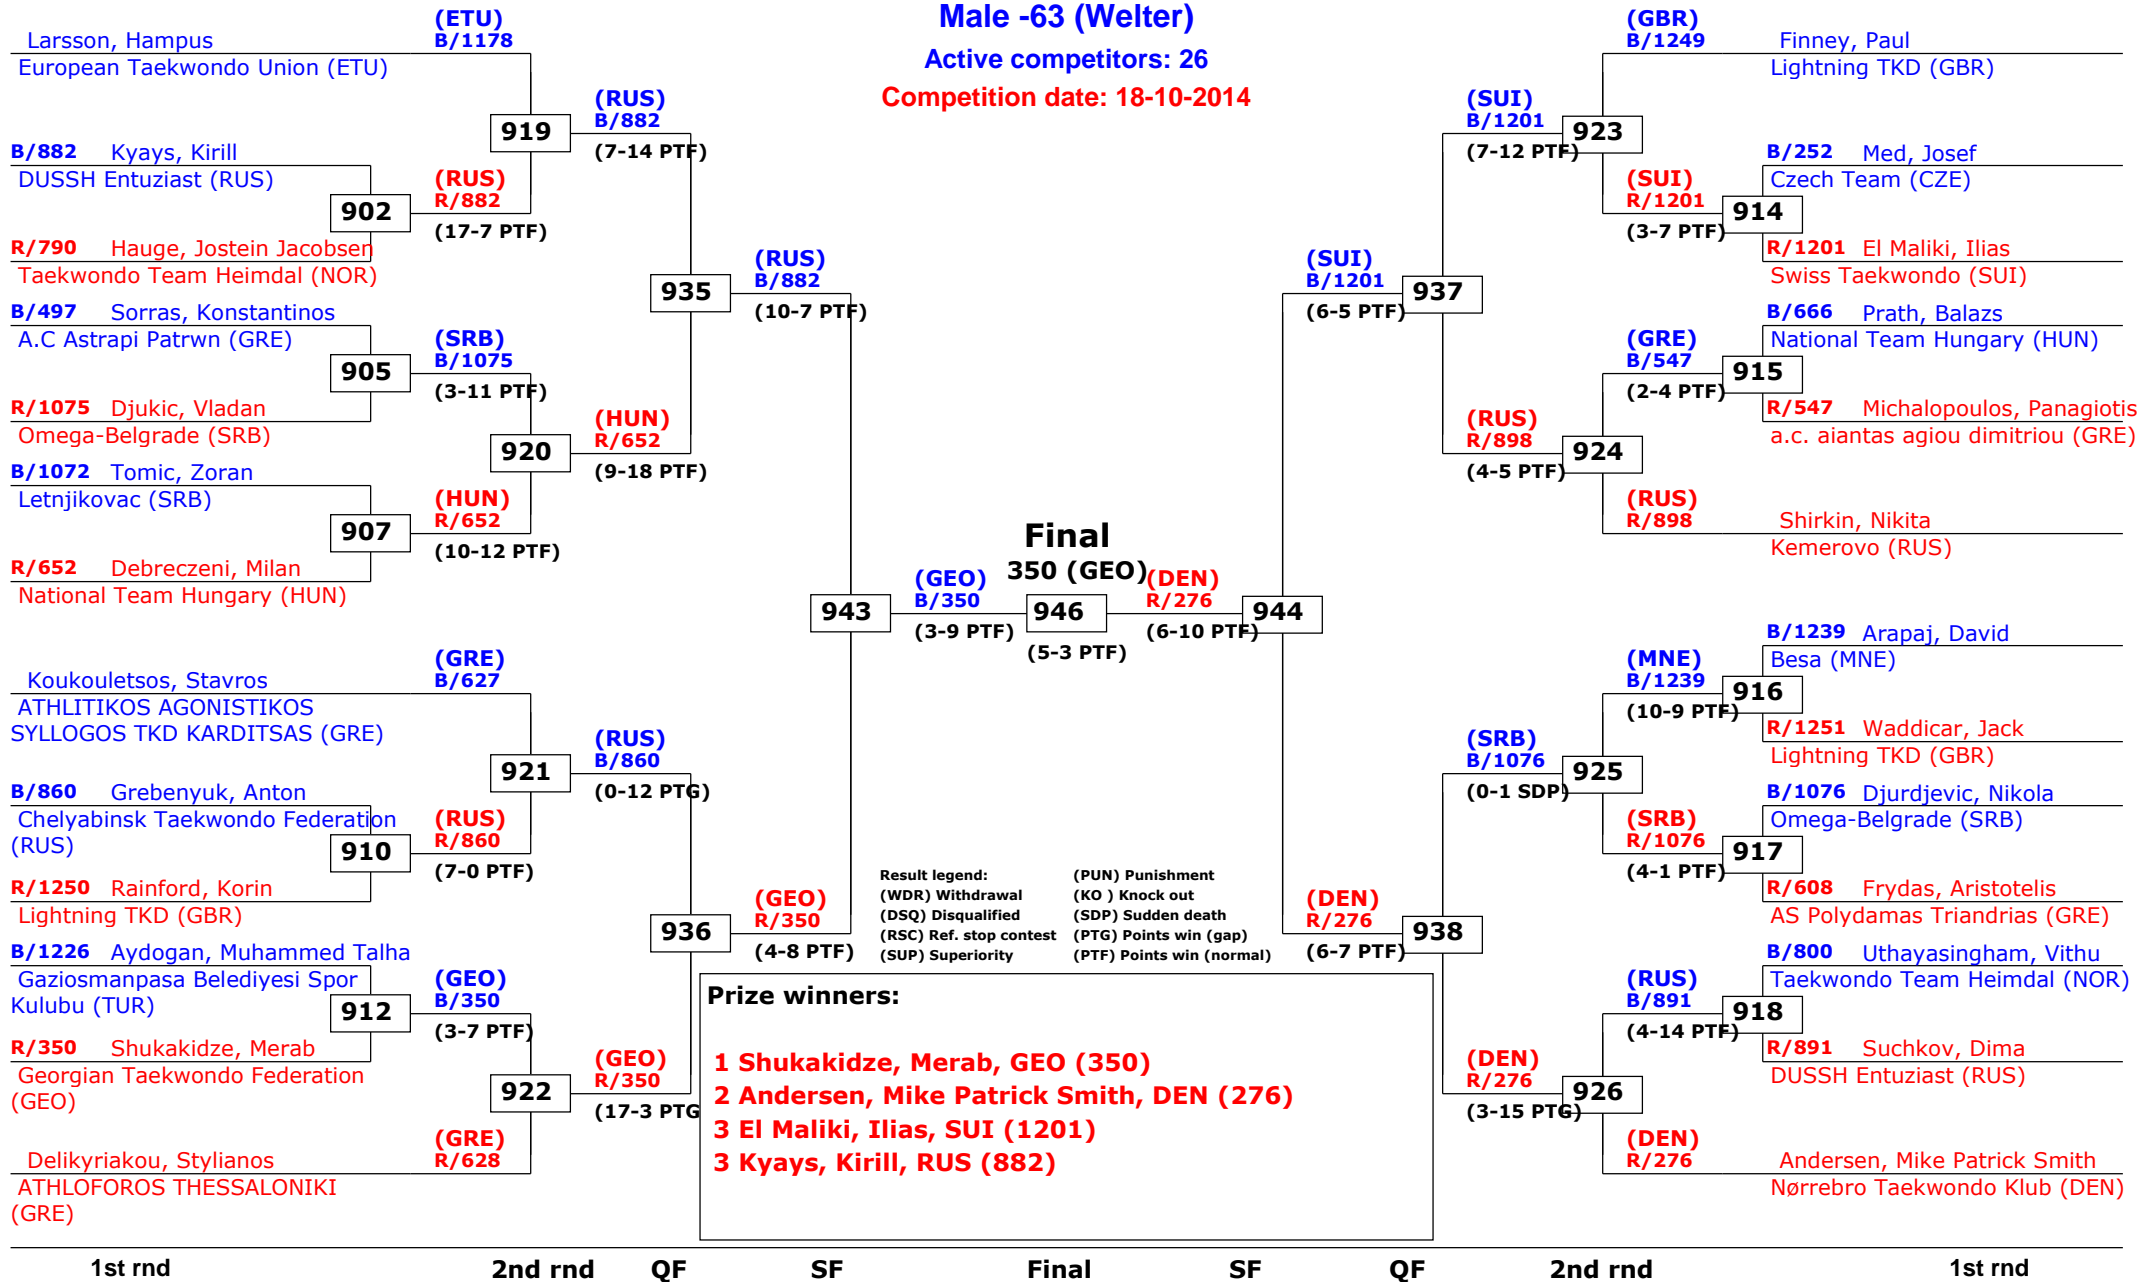

1st rnd

13th Galeb Belgrade Trophy - Serbia Open

Tournament date: 18-10-2014 upto 19-10-2014

Male -51 (Bantam)

Active competitors: 22

Competition date: 18-10-2014

13th Galeb Belgrade Trophy - Serbia Open

Tournament date: 18-10-2014 upto 19-10-2014

Male -55 (Feather)

Active competitors: 20

Competition date: 19-10-2014

13th Galeb Belgrade Trophy - Serbia Open

Tournament date: 18-10-2014 upto 19-10-2014

Male -59 (Light)

Active competitors: 19

Competition date: 18-10-2014

13th Galeb Belgrade Trophy - Serbia Open

Tournament date: 18-10-2014 upto 19-10-2014

Male -63 (Welter)

Active competitors: 26

Competition date: 18-10-2014

13th Galeb Belgrade Trophy - Serbia Open

Tournament date: 18-10-2014 upto 19-10-2014

Male -68 (Light Middle)

Active competitors: 22

Competition date: 18-10-2014

13th Galeb Belgrade Trophy - Serbia Open

Tournament date: 18-10-2014 upto 19-10-2014

Male -73 (Middle)

Active competitors: 16

Competition date: 19-10-2014