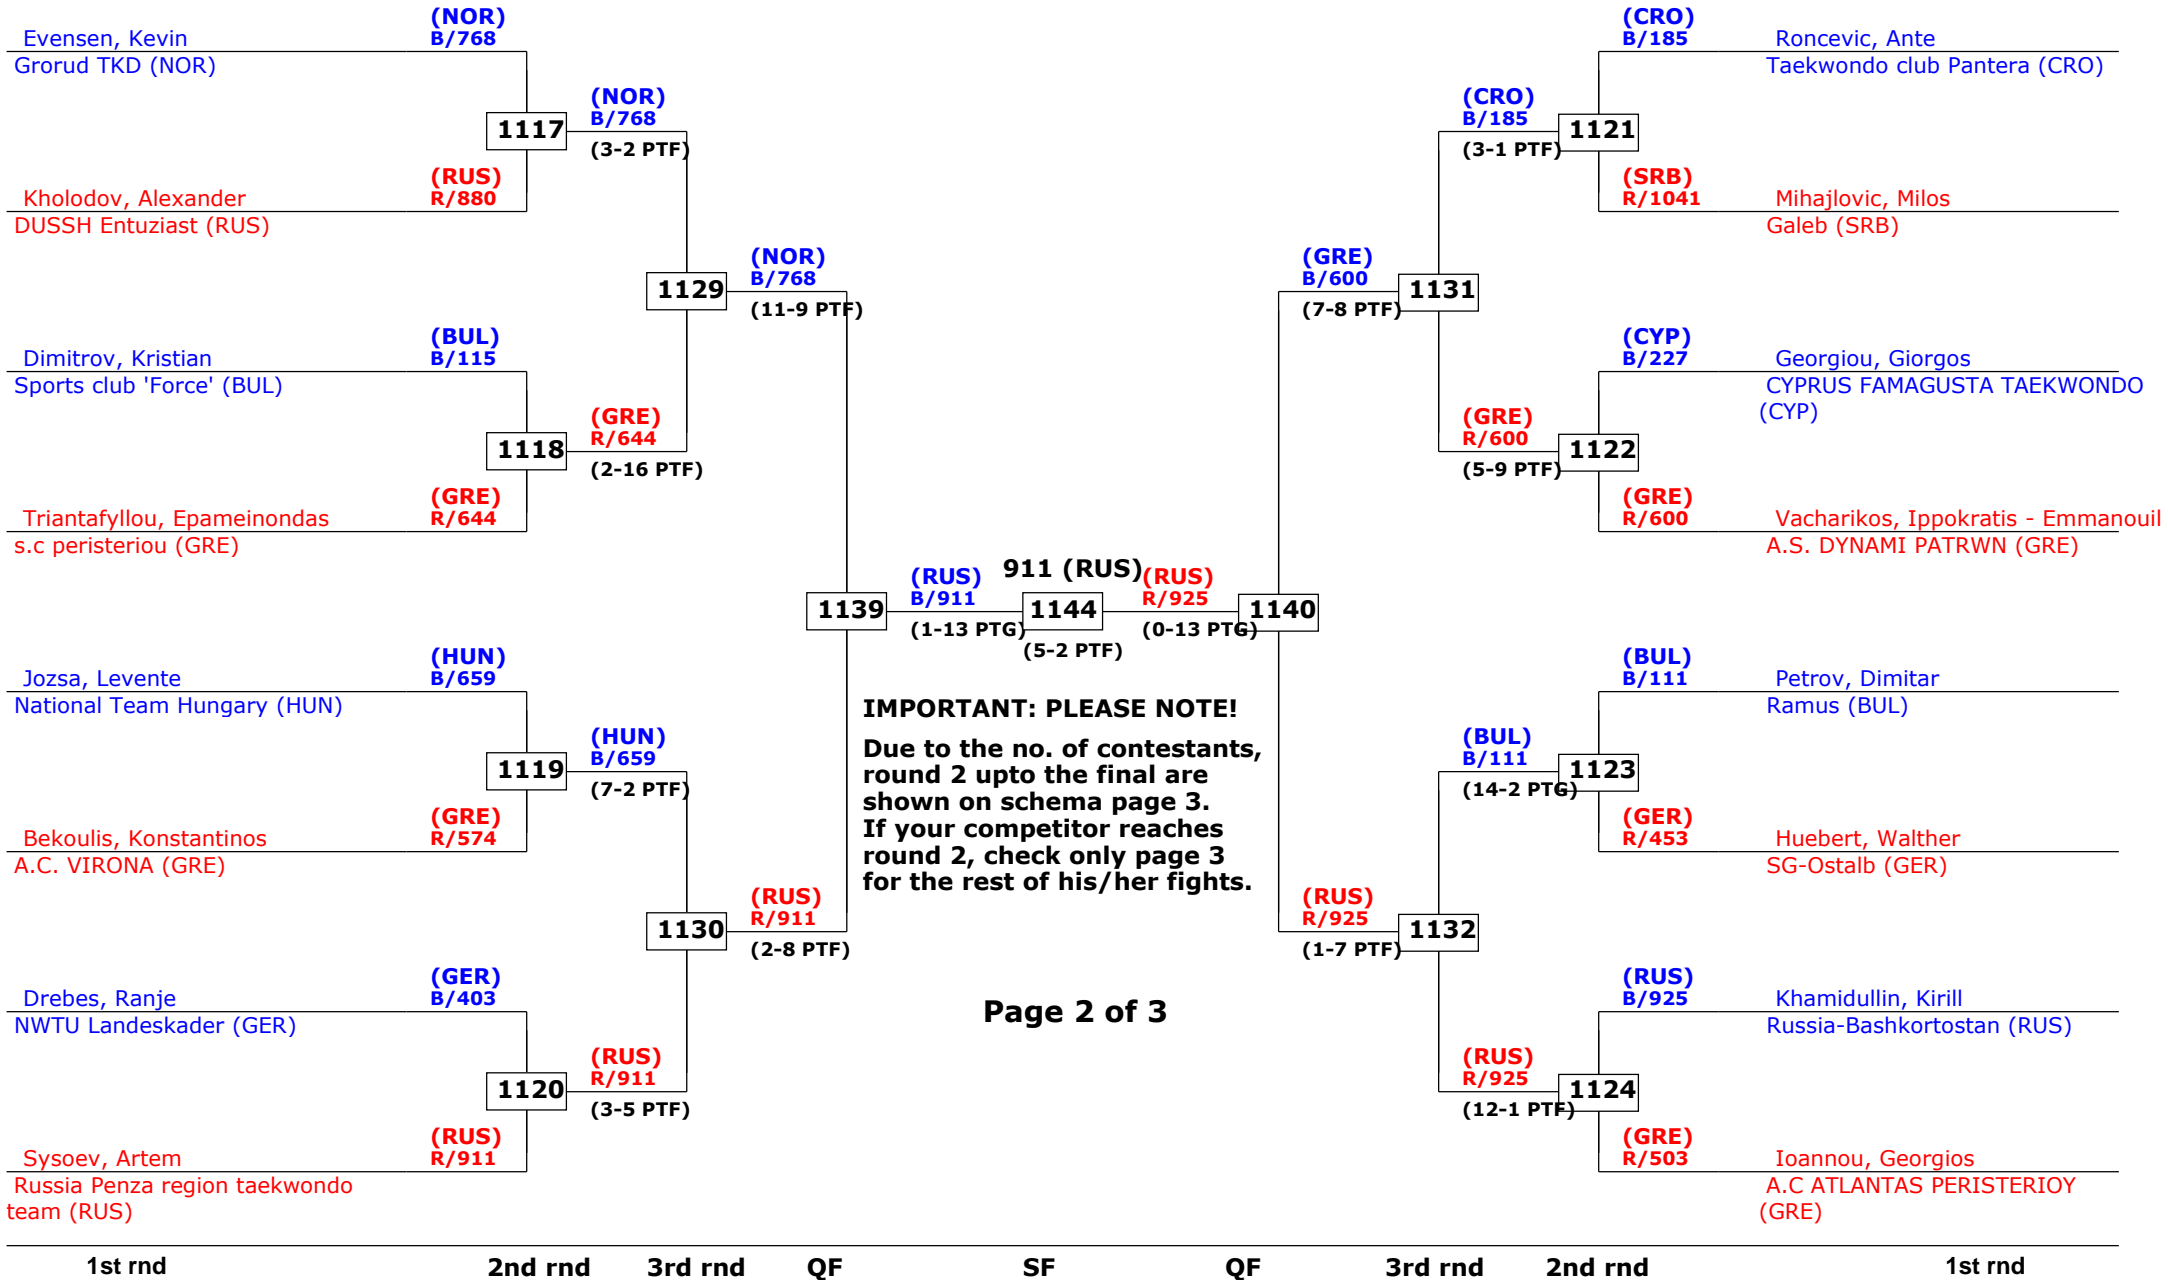

Active competitors: 10

Competition date: 18-10-2014

13th Galeb Belgrade Trophy - Serbia Open

Tournament date: 18-10-2014 upto 19-10-2014

Male -37 (Fly)

Active competitors: 18

Competition date: 18-10-2014

13th Galeb Belgrade Trophy - Serbia Open

Tournament date: 18-10-2014 upto 19-10-2014

Male -41 (Bantam)

Active competitors: 33

Competition date: 18-10-2014

1st rnd

2nd rnd

3rd rnd

QF

SF

QF

3rd rnd

2nd rnd

1st rnd

13th Galeb Belgrade Trophy - Serbia Open

Tournament date: 18-10-2014 upto 19-10-2014

Male -41 (Bantam)

Active competitors: 0

Competition date: 18-10-2014

13th Galeb Belgrade Trophy - Serbia Open

Tournament date: 18-10-2014 upto 19-10-2014

Male -45 (Feather)

Active competitors: 34

Competition date: 18-10-2014