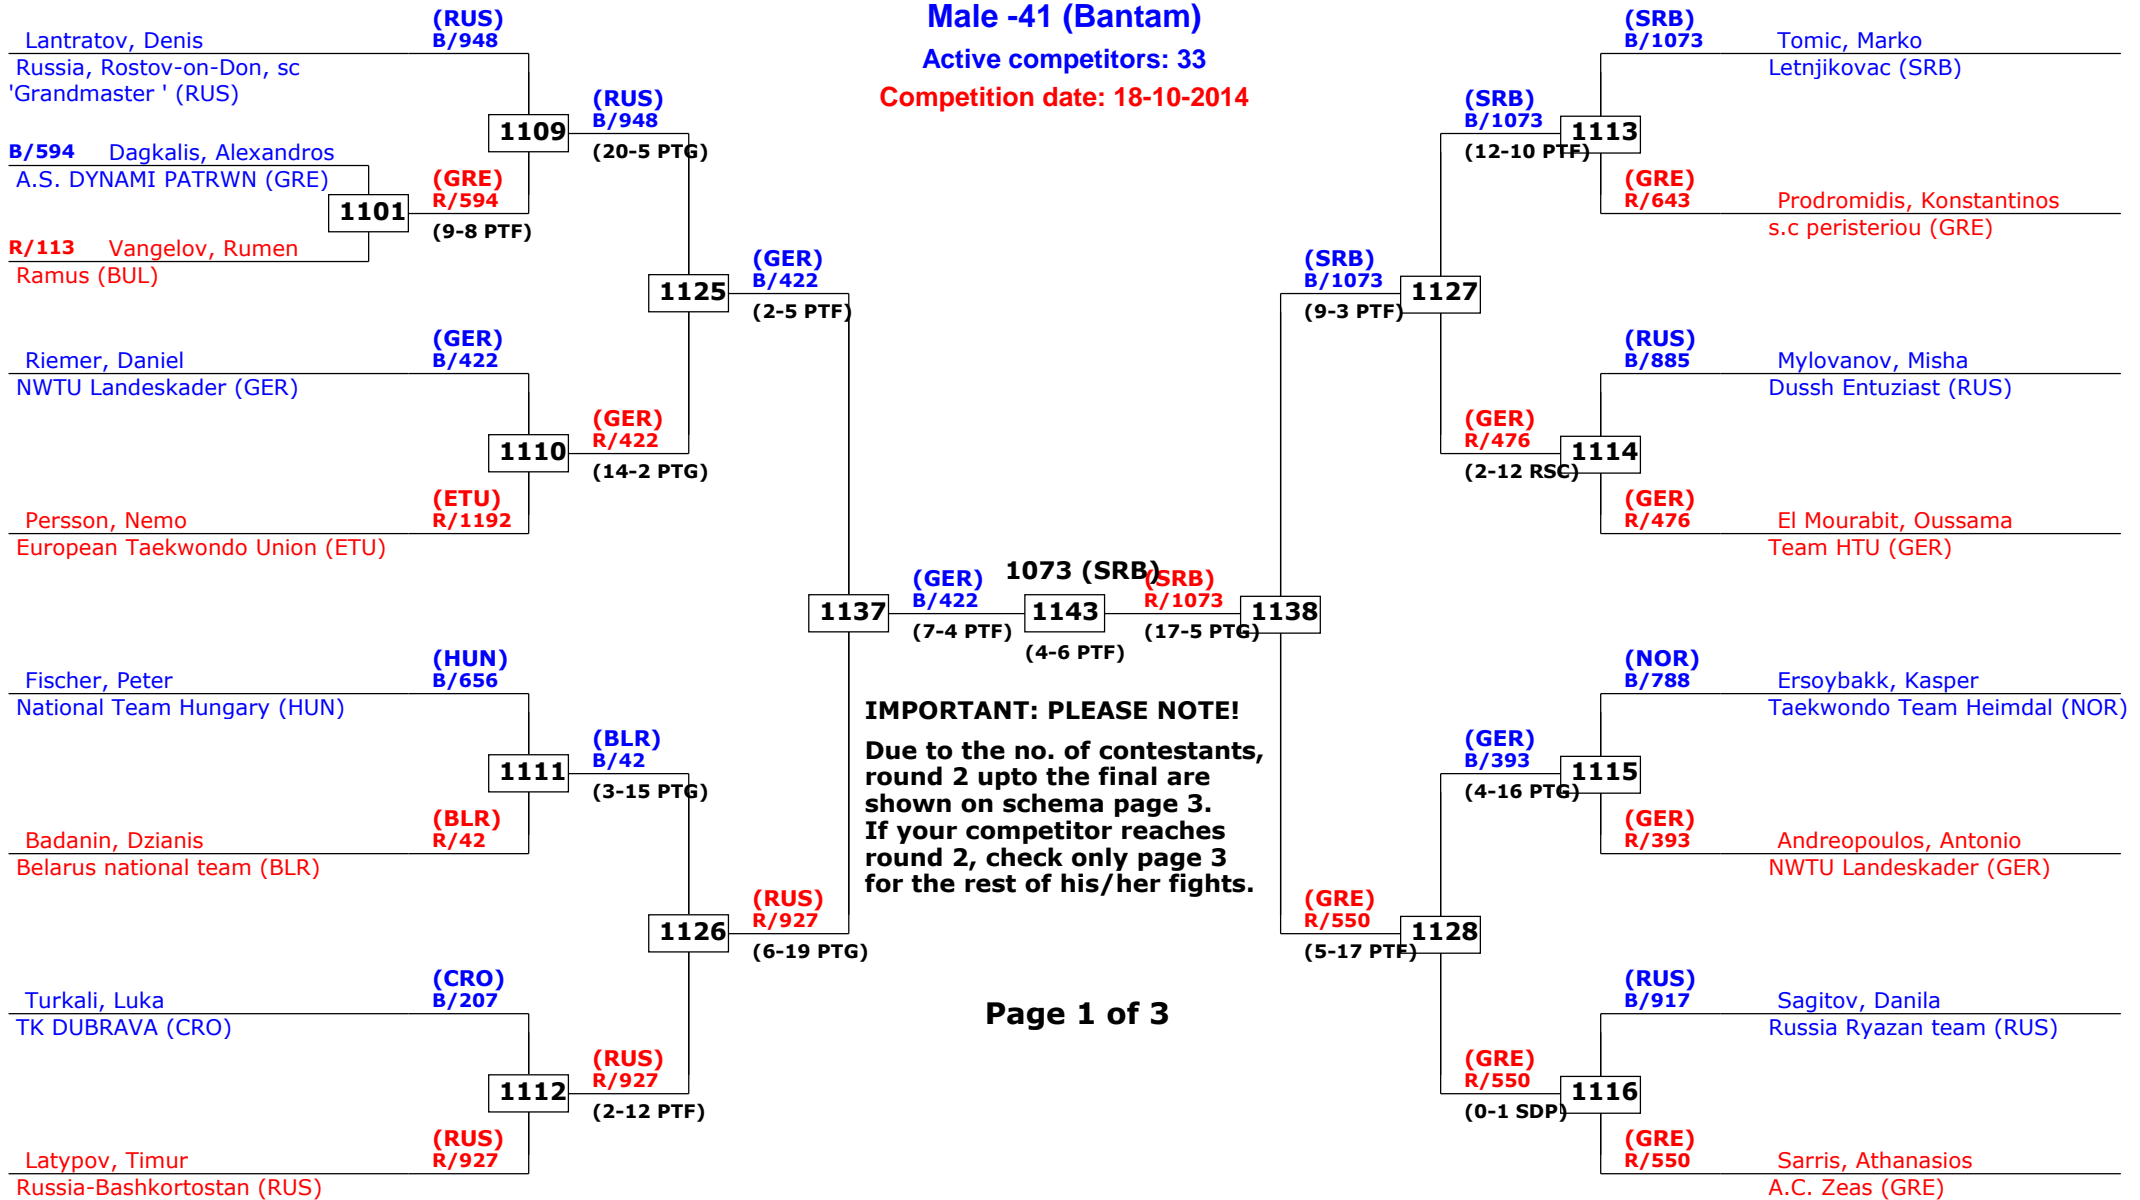

Active competitors: 10

Competition date: 18-10-2014

13th Galeb Belgrade Trophy - Serbia Open

Tournament date: 18-10-2014 upto 19-10-2014

Male -37 (Fly)

Active competitors: 18

Competition date: 18-10-2014

13th Galeb Belgrade Trophy - Serbia Open

Tournament date: 18-10-2014 upto 19-10-2014

Male -41 (Bantam)

Active competitors: 33

Competition date: 18-10-2014

1st rnd

2nd rnd

3rd rnd

QF