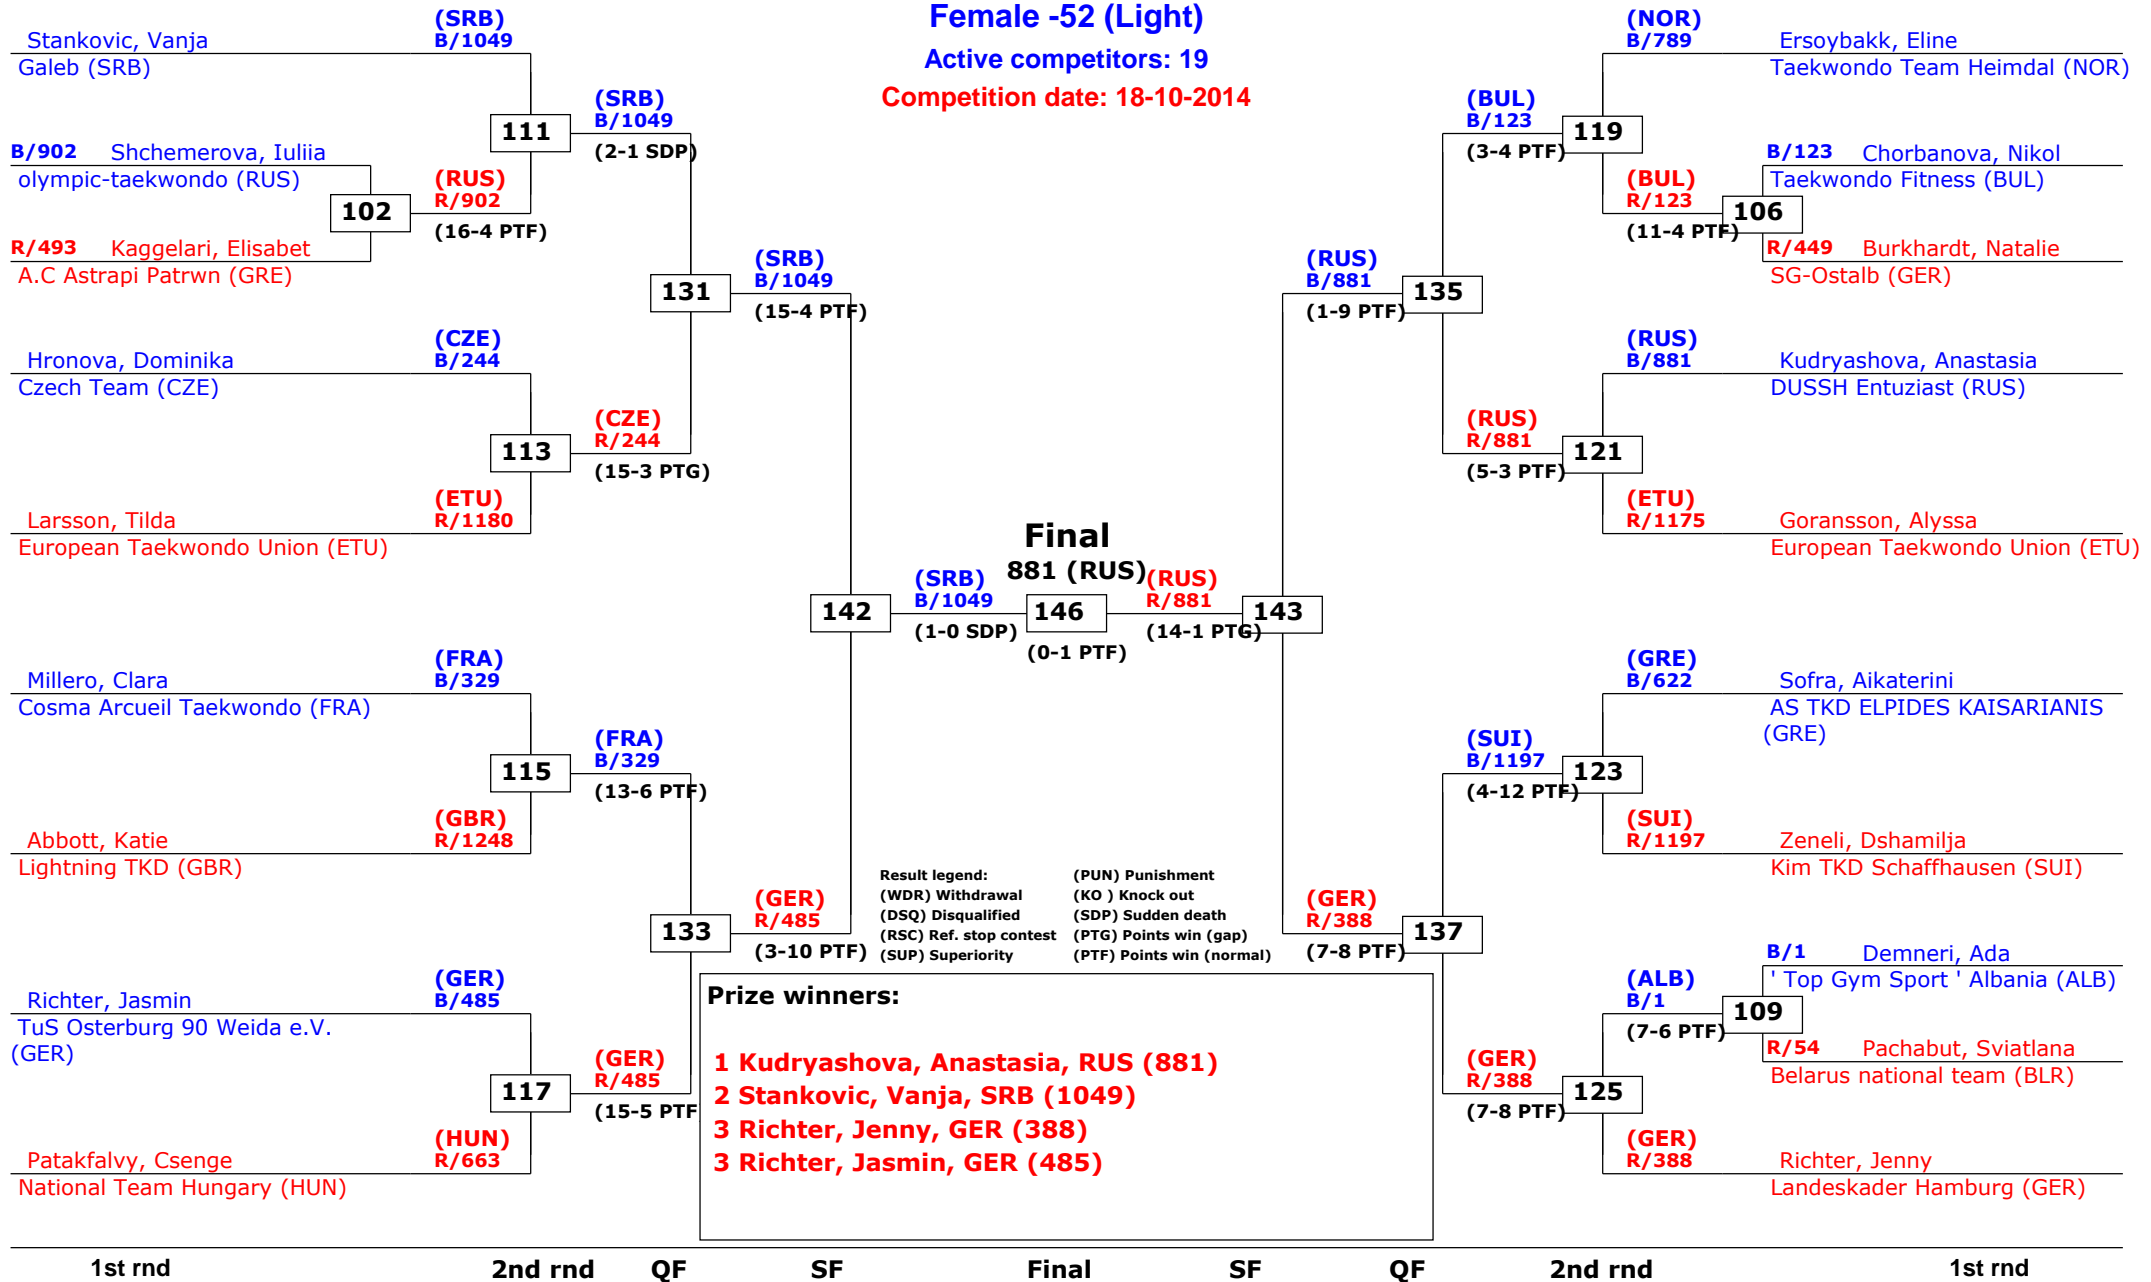

1st rnd

13th Galeb Belgrade Trophy - Serbia Open

Tournament date: 18-10-2014 upto 19-10-2014

Female -49 (Feather)

Active competitors: 21

Competition date: 19-10-2014

13th Galeb Belgrade Trophy - Serbia Open

Tournament date: 18-10-2014 upto 19-10-2014

Female -52 (Light)

Active competitors: 19

Competition date: 18-10-2014

13th Galeb Belgrade Trophy - Serbia Open

Tournament date: 18-10-2014 upto 19-10-2014

Female -55 (Welter)

Active competitors: 16

Competition date: 18-10-2014

13th Galeb Belgrade Trophy - Serbia Open

Tournament date: 18-10-2014 upto 19-10-2014

Female -59 (Light Middle)

Active competitors: 18

Competition date: 18-10-2014