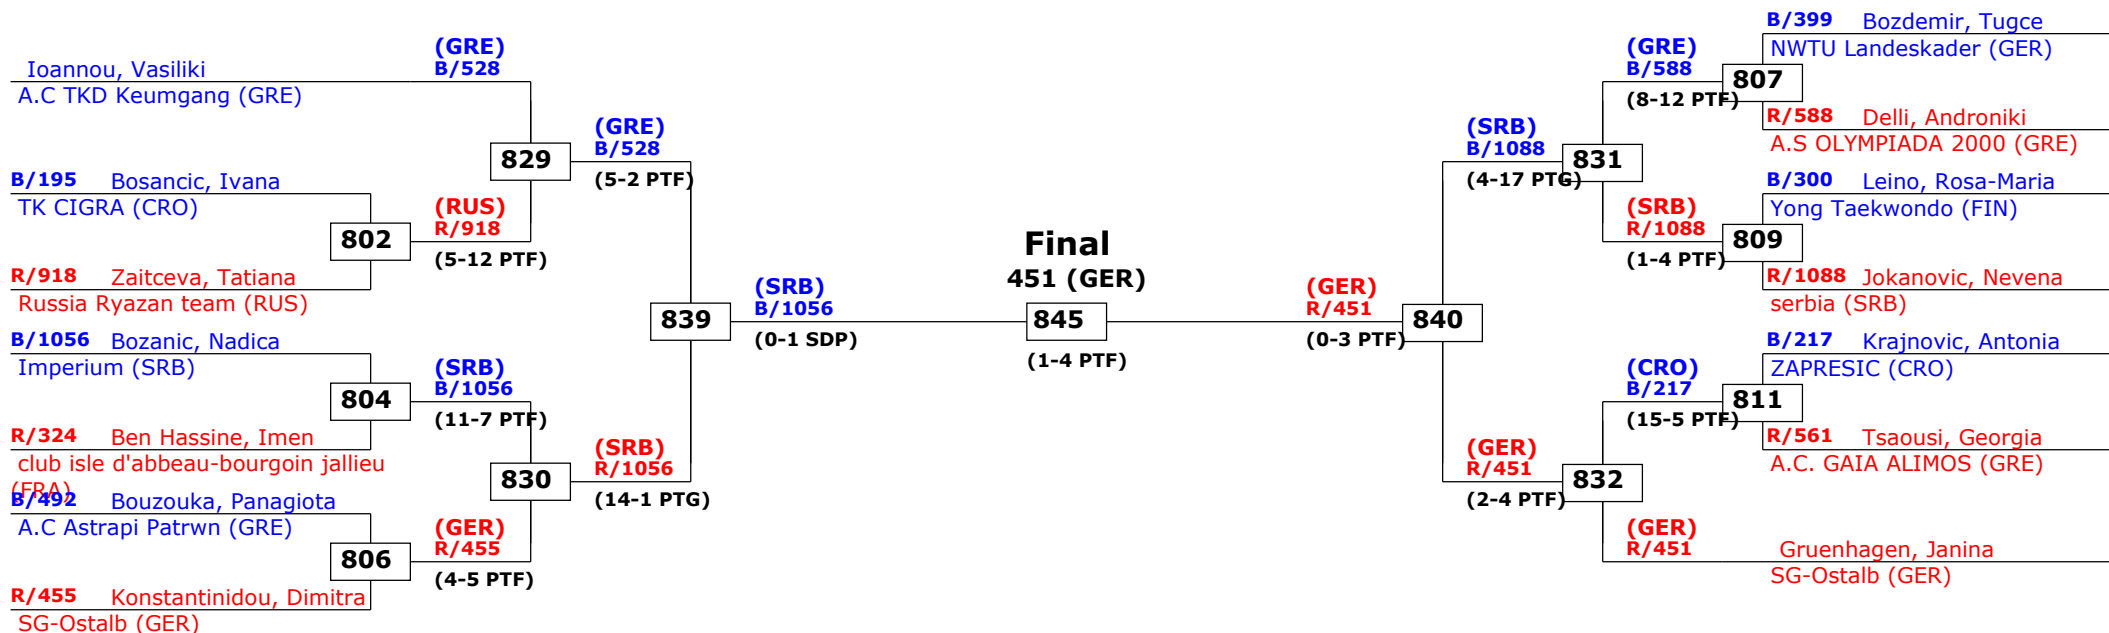

13th Galeb Belgrade Trophy - Serbia Open

Tournament date: 18-10-2014 upto 19-10-2014

Female -55 (Middle)

Active competitors: 14

Competition date: 18-10-2014

Result legend:
 (WDR) Withdrawal (PUN) Punishment
 (DSQ) Disqualified (KO) Knock out
 (RSC) Ref. stop contest (SDP) Sudden death
 (SUP) Superiority (PTG) Points win (gap)
 (PTF) Points win (normal)