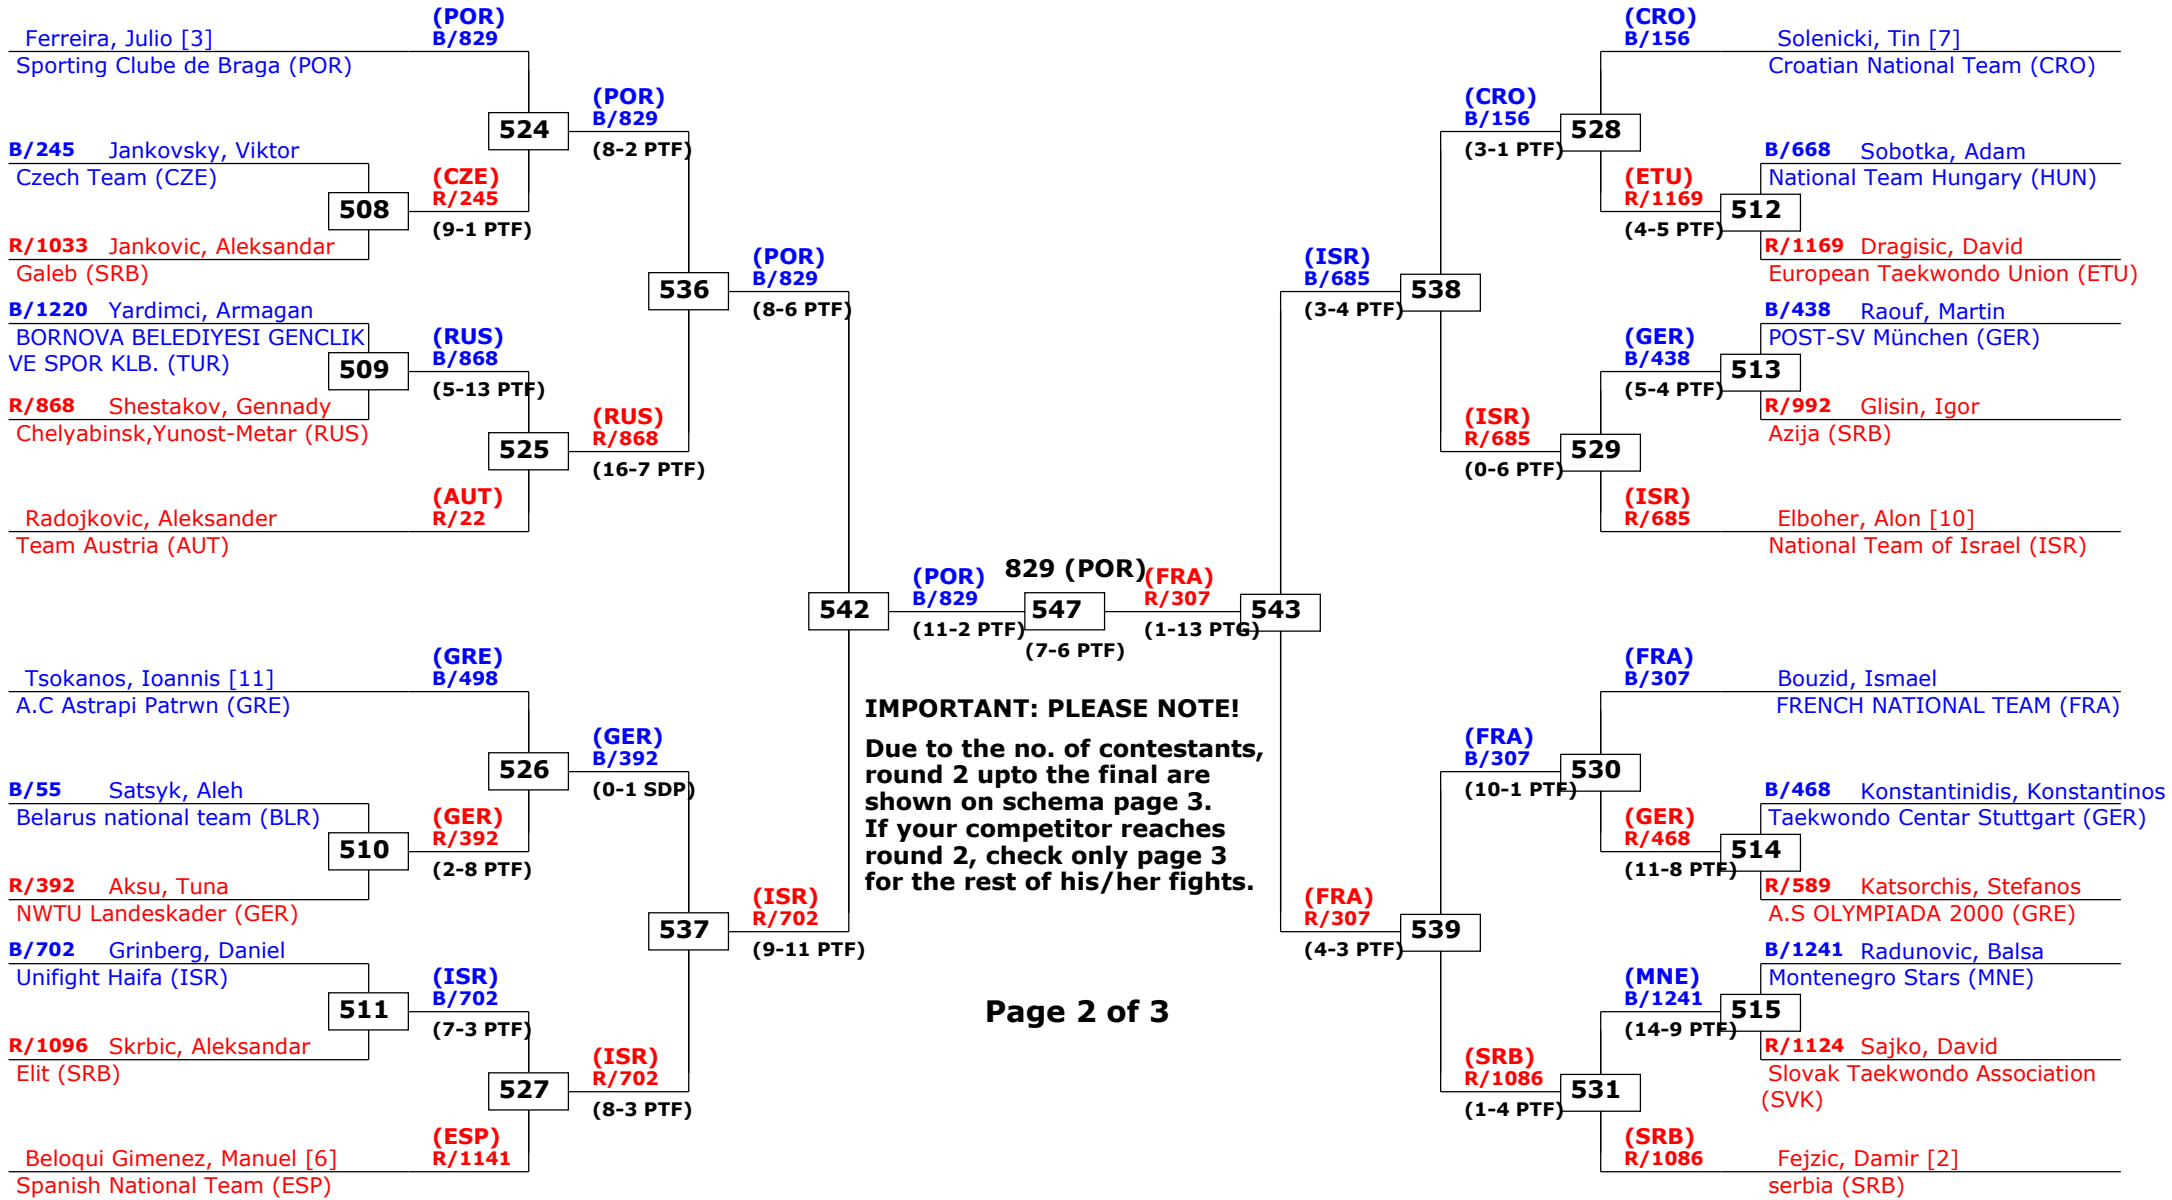

3rd rnd

2nd rnd

1st rnd

13th Galeb Belgrade Trophy - Serbia Open

Tournament date: 18-10-2014 upto 19-10-2014

Male -68 (Feather)

Active competitors: 0

Competition date: 19-10-2014

13th Galeb Belgrade Trophy - Serbia Open

Tournament date: 18-10-2014 upto 19-10-2014

Male -74 (Light)

Active competitors: 47

Competition date: 19-10-2014

IMPORTANT: PLEASE NOTE!
 Due to the no. of contestants, round 2 upto the final are shown on schema page 3. If your competitor reaches round 2, check only page 3 for the rest of his/her fights.