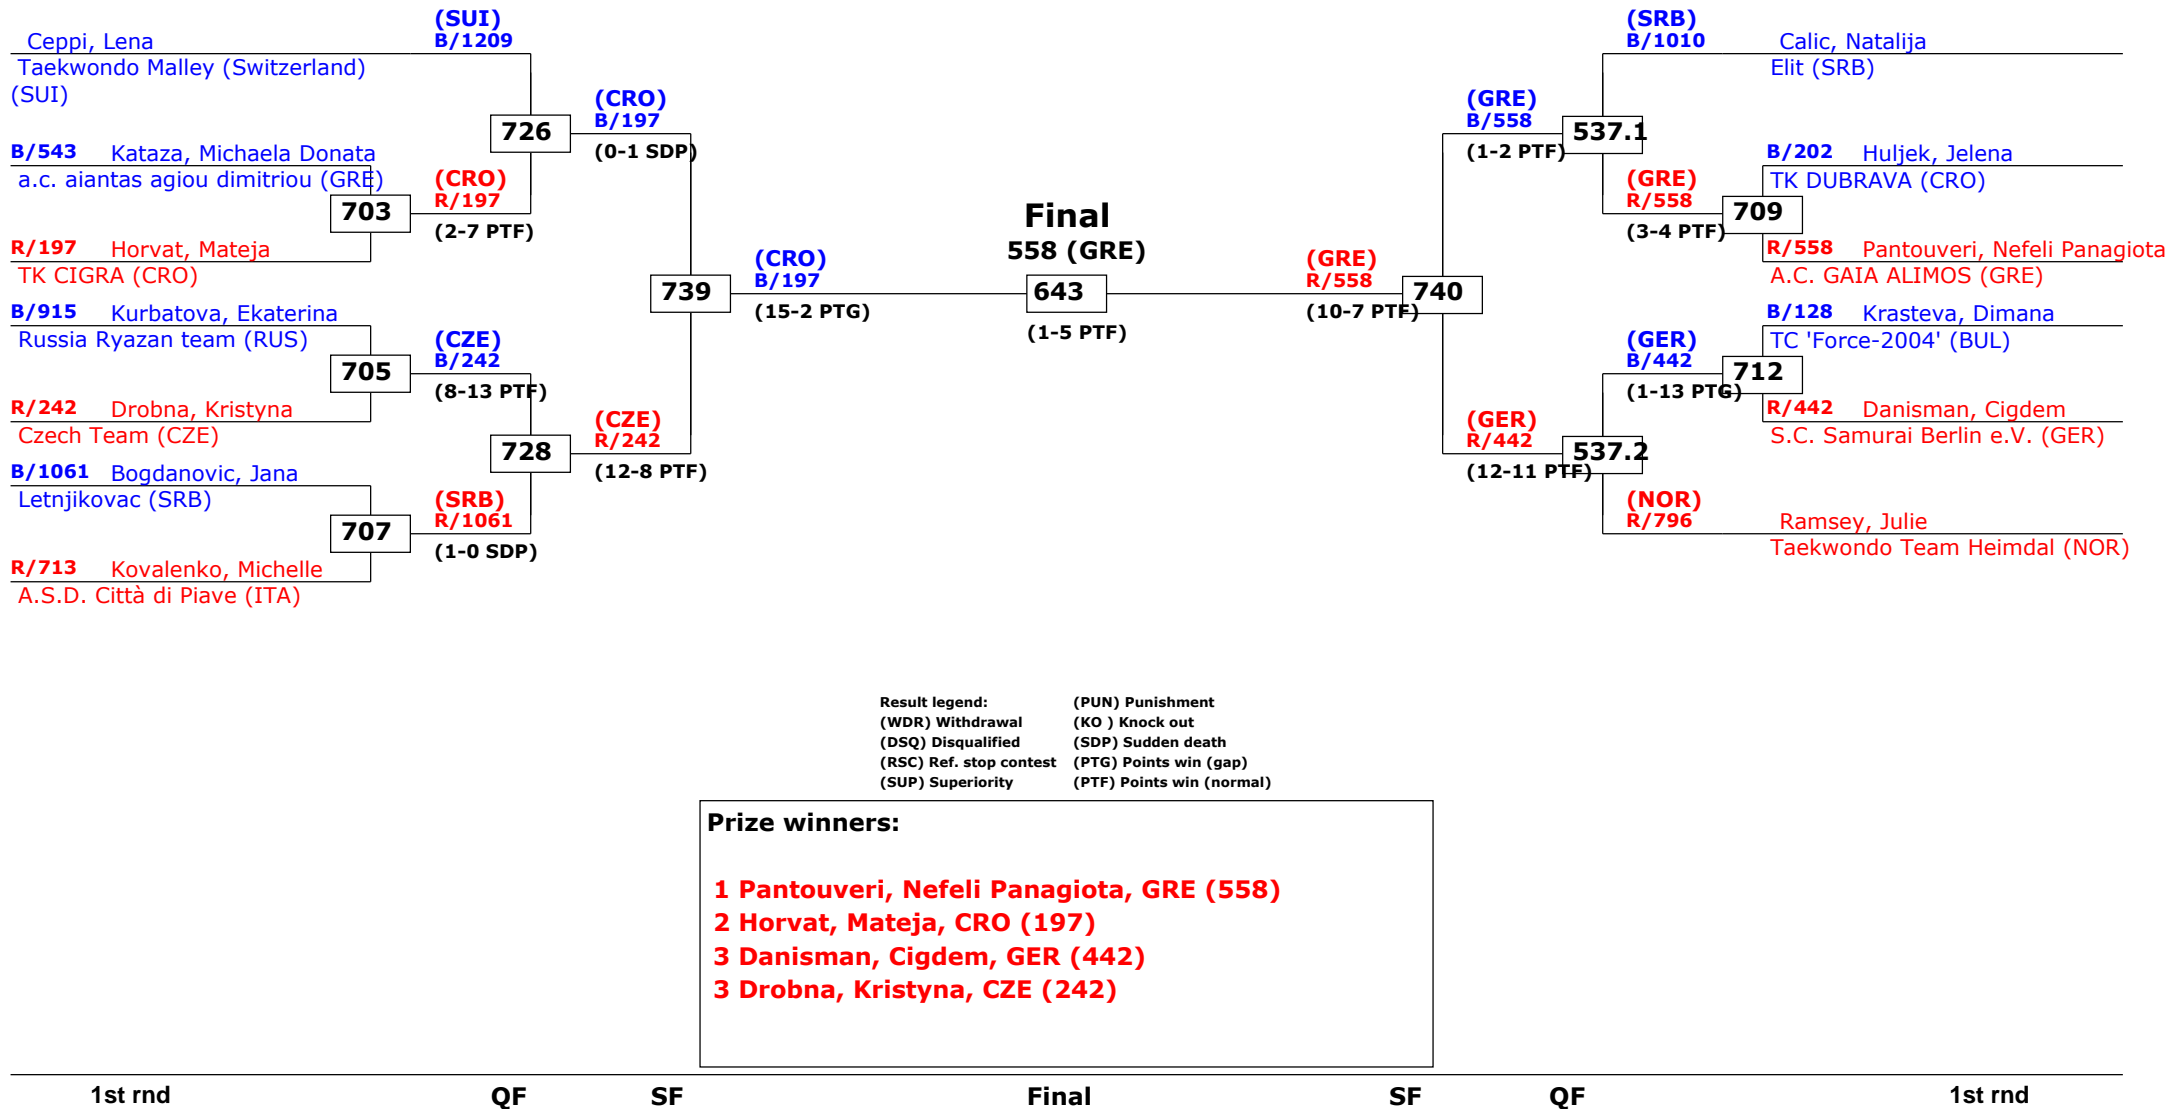

1st rnd

13th Galeb Belgrade Trophy - Serbia Open

Tournament date: 18-10-2014 upto 19-10-2014

Female -59 (Light heavy)

Active competitors: 13

Competition date: 18-10-2014

13th Galeb Belgrade Trophy - Serbia Open