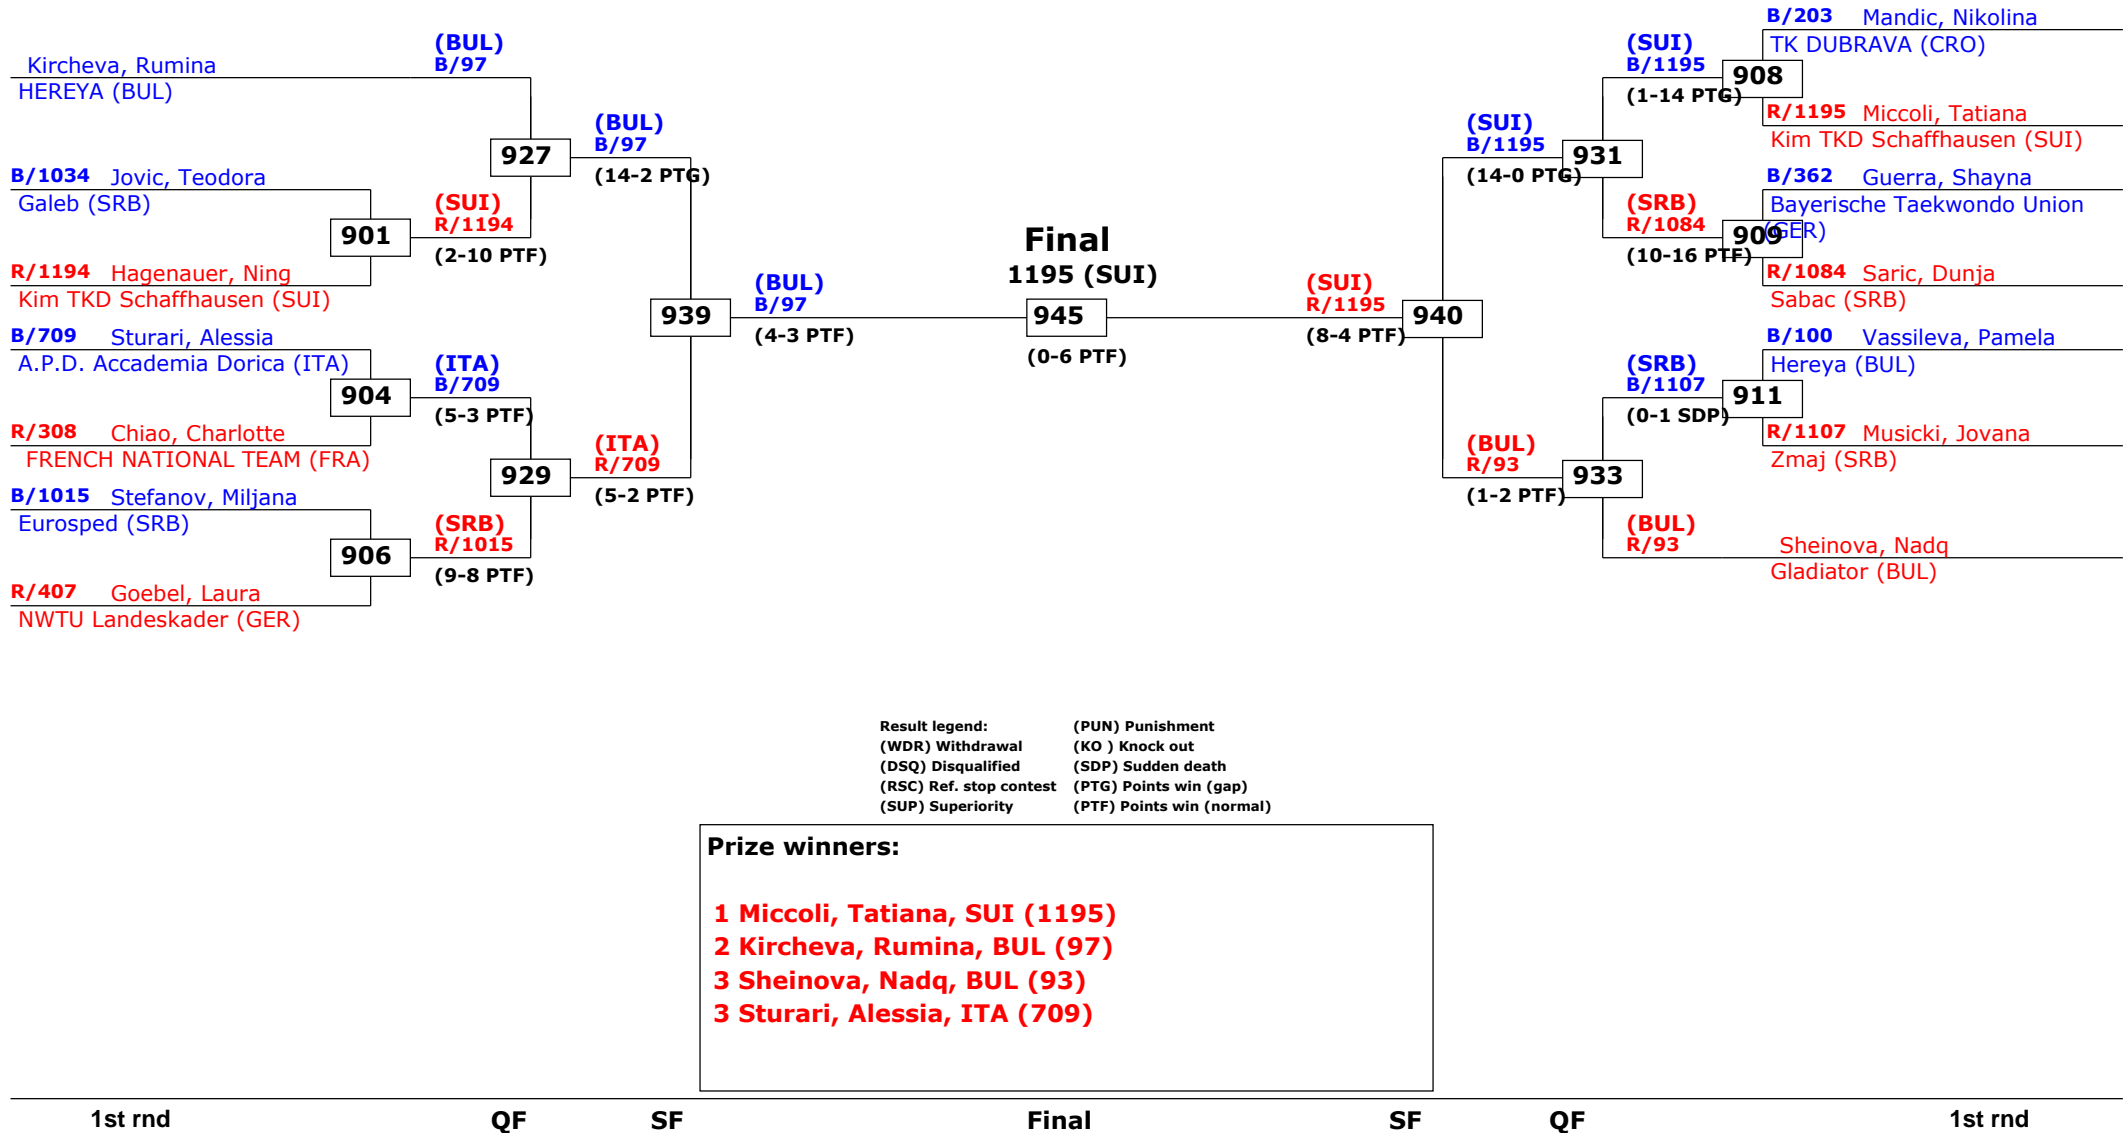

Tournament date: 18-10-2014 upto 19-10-2014

Female -33 (Fly)

Active competitors: 11

Competition date: 18-10-2014

13th Galeb Belgrade Trophy - Serbia Open

Tournament date: 18-10-2014 upto 19-10-2014

Female -37 (Bantam)

Active competitors: 14

Competition date: 18-10-2014

13th Galeb Belgrade Trophy - Serbia Open

Tournament date: 18-10-2014 upto 19-10-2014

Female -41 (Feather)

Active competitors: 27

Competition date: 18-10-2014