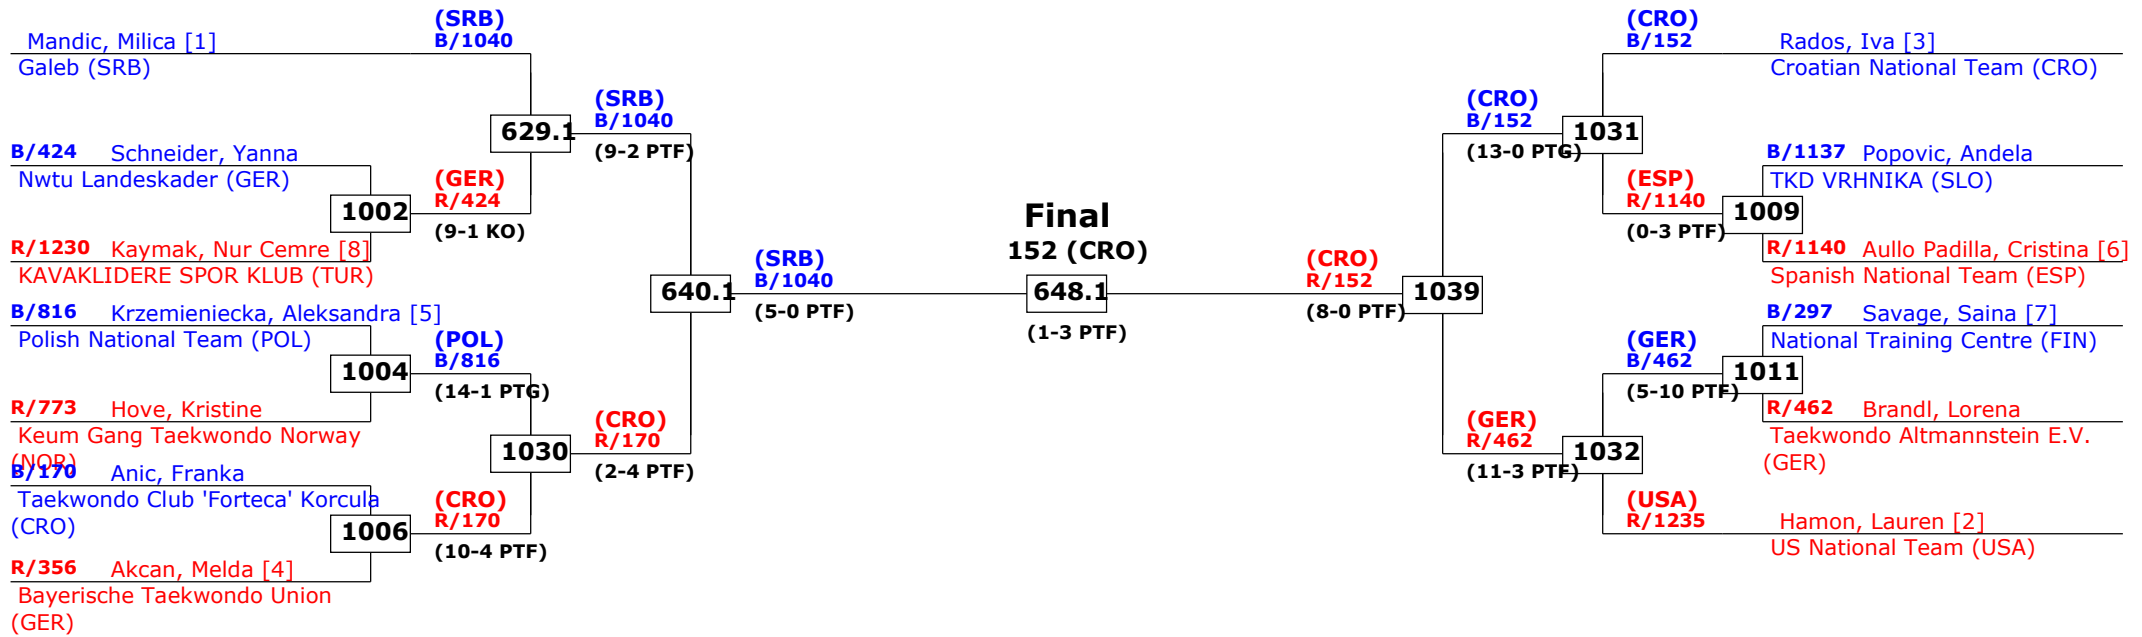

13th Galeb Belgrade Trophy - Serbia Open

Tournament date: 18-10-2014 upto 19-10-2014

Female -57 (Feather)

Active competitors: 0

Competition date: 19-10-2014

13th Galeb Belgrade Trophy - Serbia Open

Tournament date: 18-10-2014 upto 19-10-2014

Female -62 (Light)

Active competitors: 30

Competition date: 19-10-2014

13th Galeb Belgrade Trophy - Serbia Open

Tournament date: 18-10-2014 upto 19-10-2014

Female -67 (Welter)

Active competitors: 23

Competition date: 19-10-2014

13th Galeb Belgrade Trophy - Serbia Open

Tournament date: 18-10-2014 upto 19-10-2014

Female -73 (Middle)

Active competitors: 13

Competition date: 19-10-2014

Result legend:
 (WDR) Withdrawal (PUN) Punishment
 (DSQ) Disqualified (KO) Knock out
 (RSC) Ref. stop contest (SDP) Sudden death
 (SUP) Superiority (PTG) Points win (gap)
 (PTF) Points win (normal)

Prize winners:

1 Rados, Iva, CRO (152)
2 Mandic, Milica, SRB (1040)
3 Brandl, Lorena, GER (462)
3 Anic, Franka, CRO (170)

1st rnd QF SF Final SF QF 1st rnd

13th Galeb Belgrade Trophy - Serbia Open

Tournament date: 18-10-2014 upto 19-10-2014