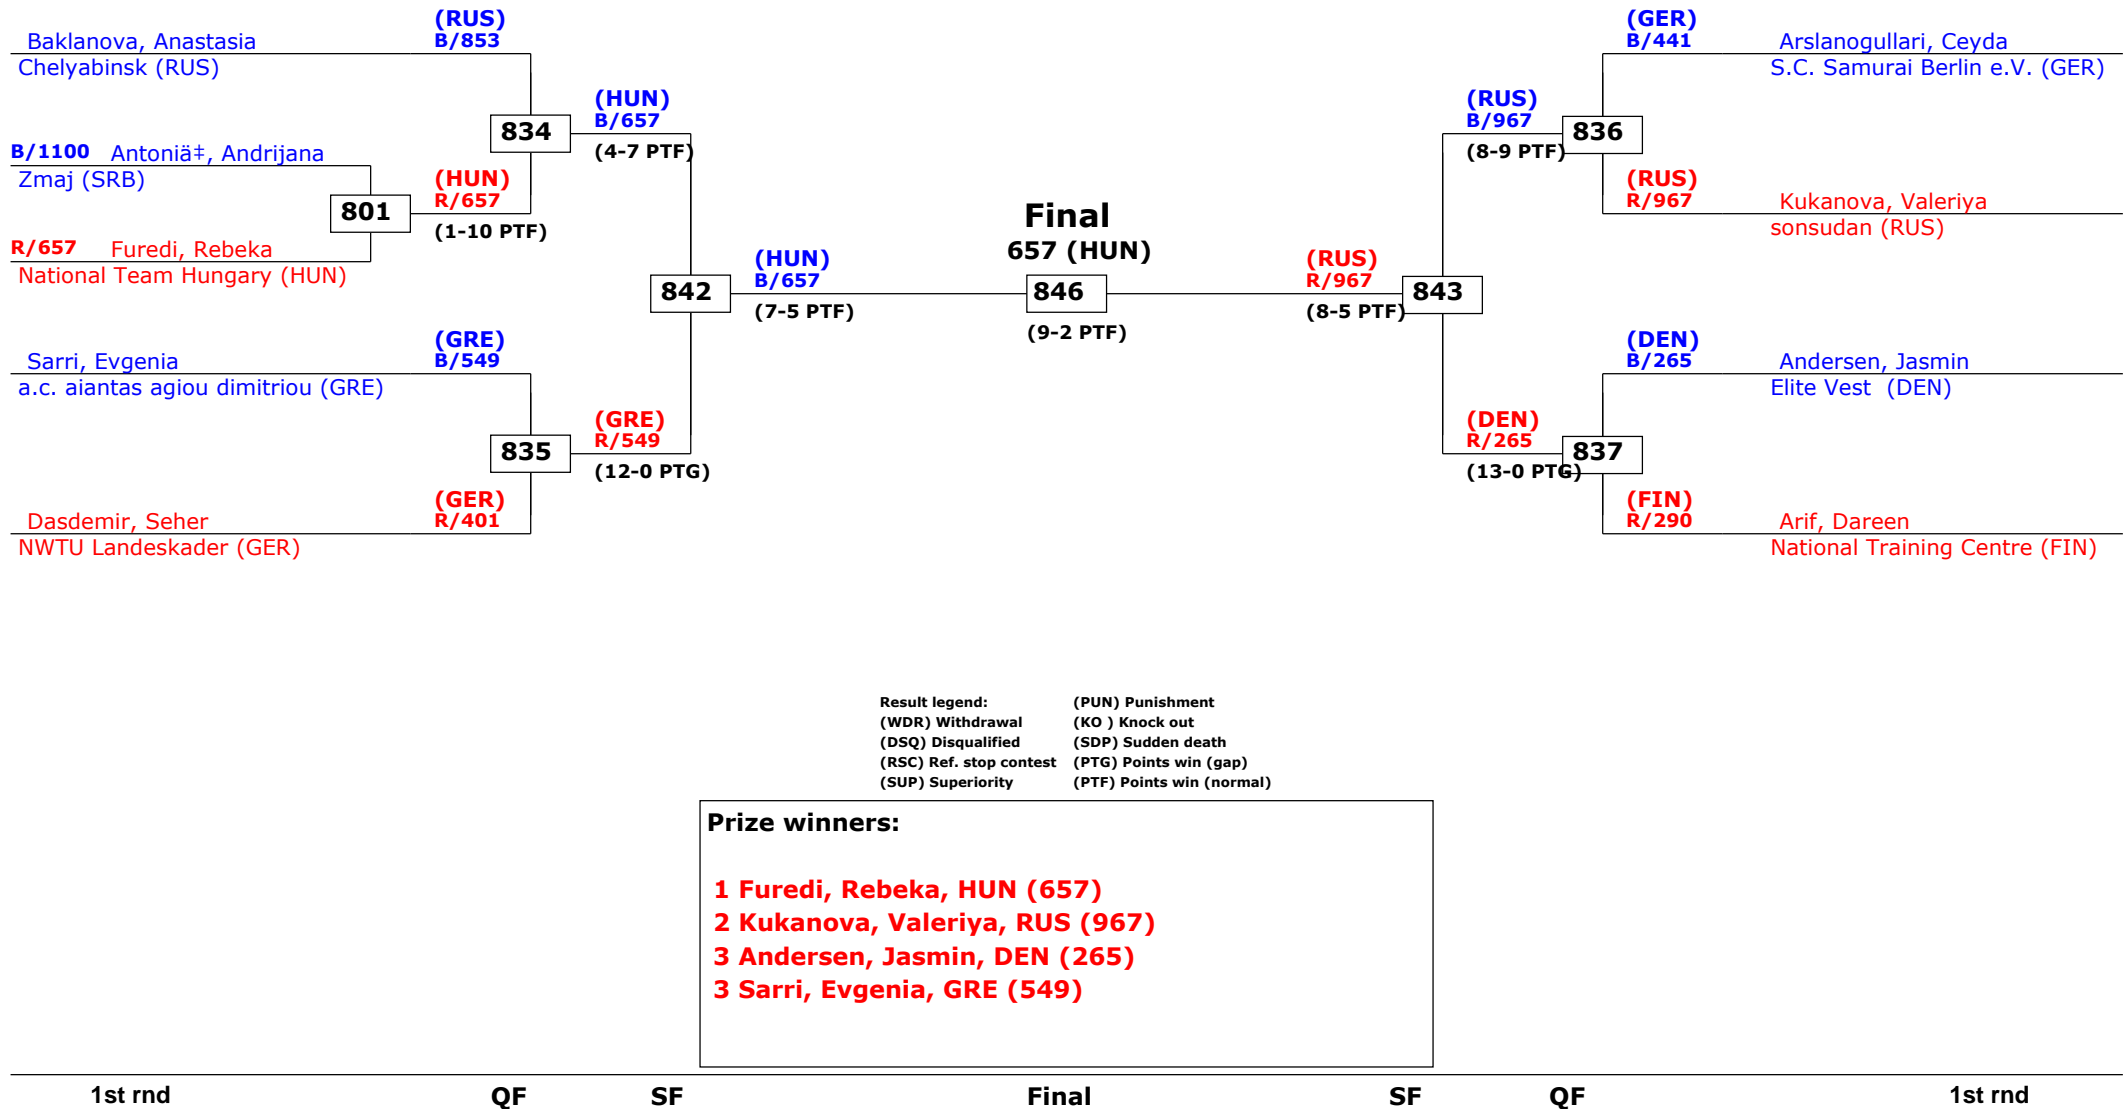

1st rnd

13th Galeb Belgrade Trophy - Serbia Open

Tournament date: 18-10-2014 upto 19-10-2014

Female -68 (Light Heavy)

Active competitors: 9

Competition date: 19-10-2014

Result legend:
 (WDR) Withdrawal (PUN) Punishment
 (DSQ) Disqualified (KO) Knock out
 (RSC) Ref. stop contest (SDP) Sudden death
 (SUP) Superiority (PTG) Points win (gap)
 (PTF) Points win (normal)

13th Galeb Belgrade Trophy - Serbia Open

Tournament date: 18-10-2014 upto 19-10-2014

Female +68 (Heavy)

Active competitors: 3

Competition date: 19-10-2014

Result legend: (PUN) Punishment
(WDR) Withdrawal (KO) Knock out
(DSQ) Disqualified (SDP) Sudden death
(RSC) Ref. stop contest (PTG) Points win (gap)
(SUP) Superiority (PTF) Points win (normal)