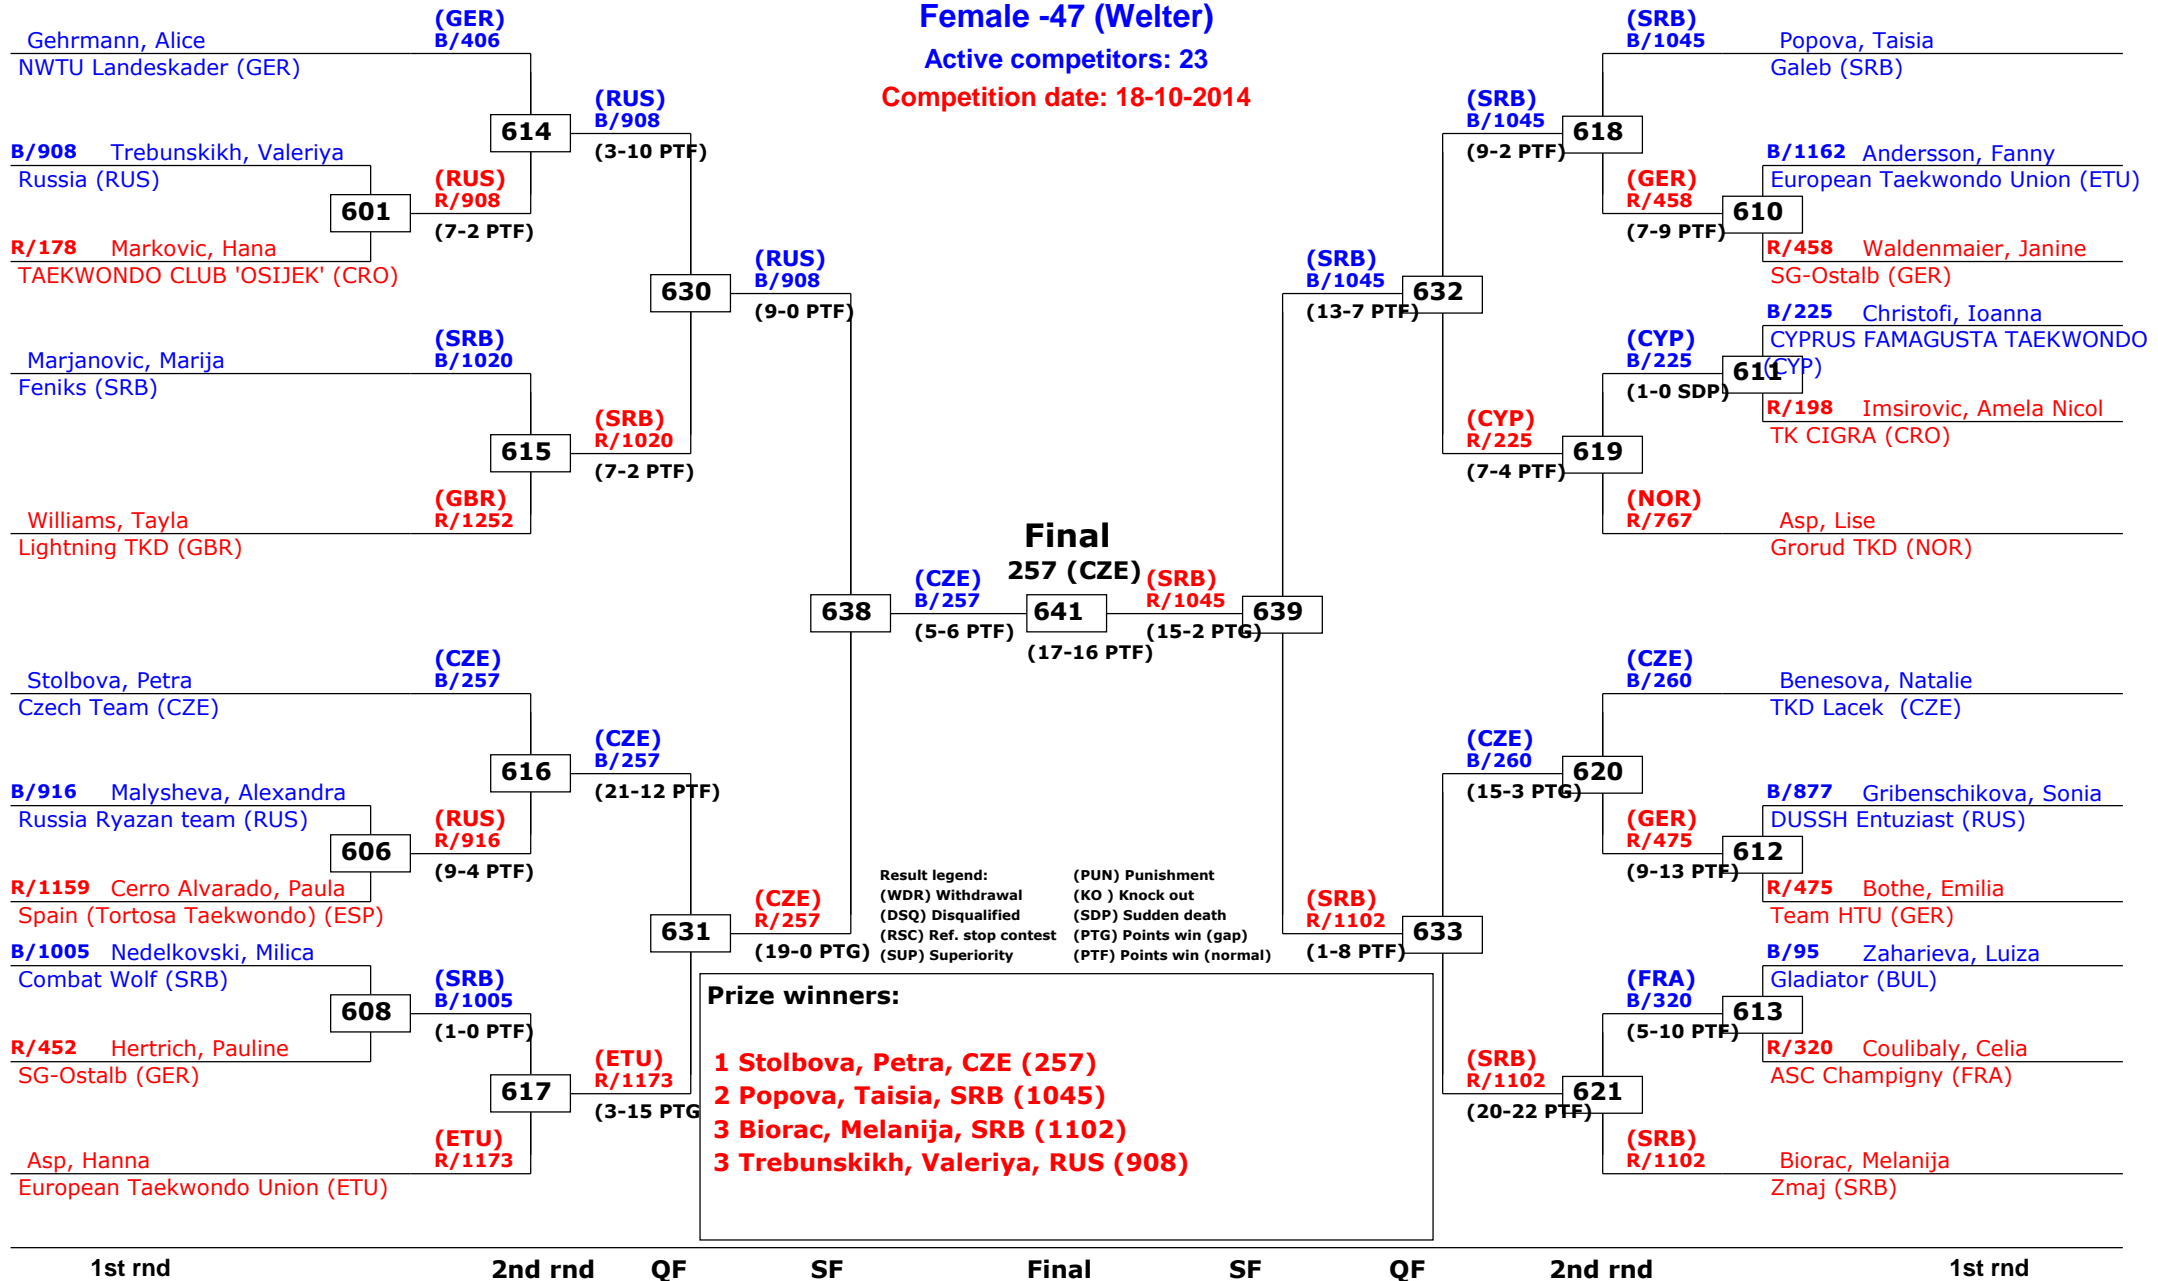

Tournament date: 18-10-2014 upto 19-10-2014

Female -33 (Fly)

Active competitors: 11

Competition date: 18-10-2014

13th Galeb Belgrade Trophy - Serbia Open

Tournament date: 18-10-2014 upto 19-10-2014

Female -37 (Bantam)

Active competitors: 14

Competition date: 18-10-2014

13th Galeb Belgrade Trophy - Serbia Open

Tournament date: 18-10-2014 upto 19-10-2014

Female -41 (Feather)

Active competitors: 27

Competition date: 18-10-2014

13th Galeb Belgrade Trophy - Serbia Open

Tournament date: 18-10-2014 upto 19-10-2014

Female -44 (Light)

Active competitors: 23

Competition date: 18-10-2014

13th Galeb Belgrade Trophy - Serbia Open

Tournament date: 18-10-2014 upto 19-10-2014

Female -47 (Welter)

Active competitors: 23

Competition date: 18-10-2014

13th Galeb Belgrade Trophy - Serbia Open

Tournament date: 18-10-2014 upto 19-10-2014

Female -51 (Light middle)

Active competitors: 25

Competition date: 18-10-2014