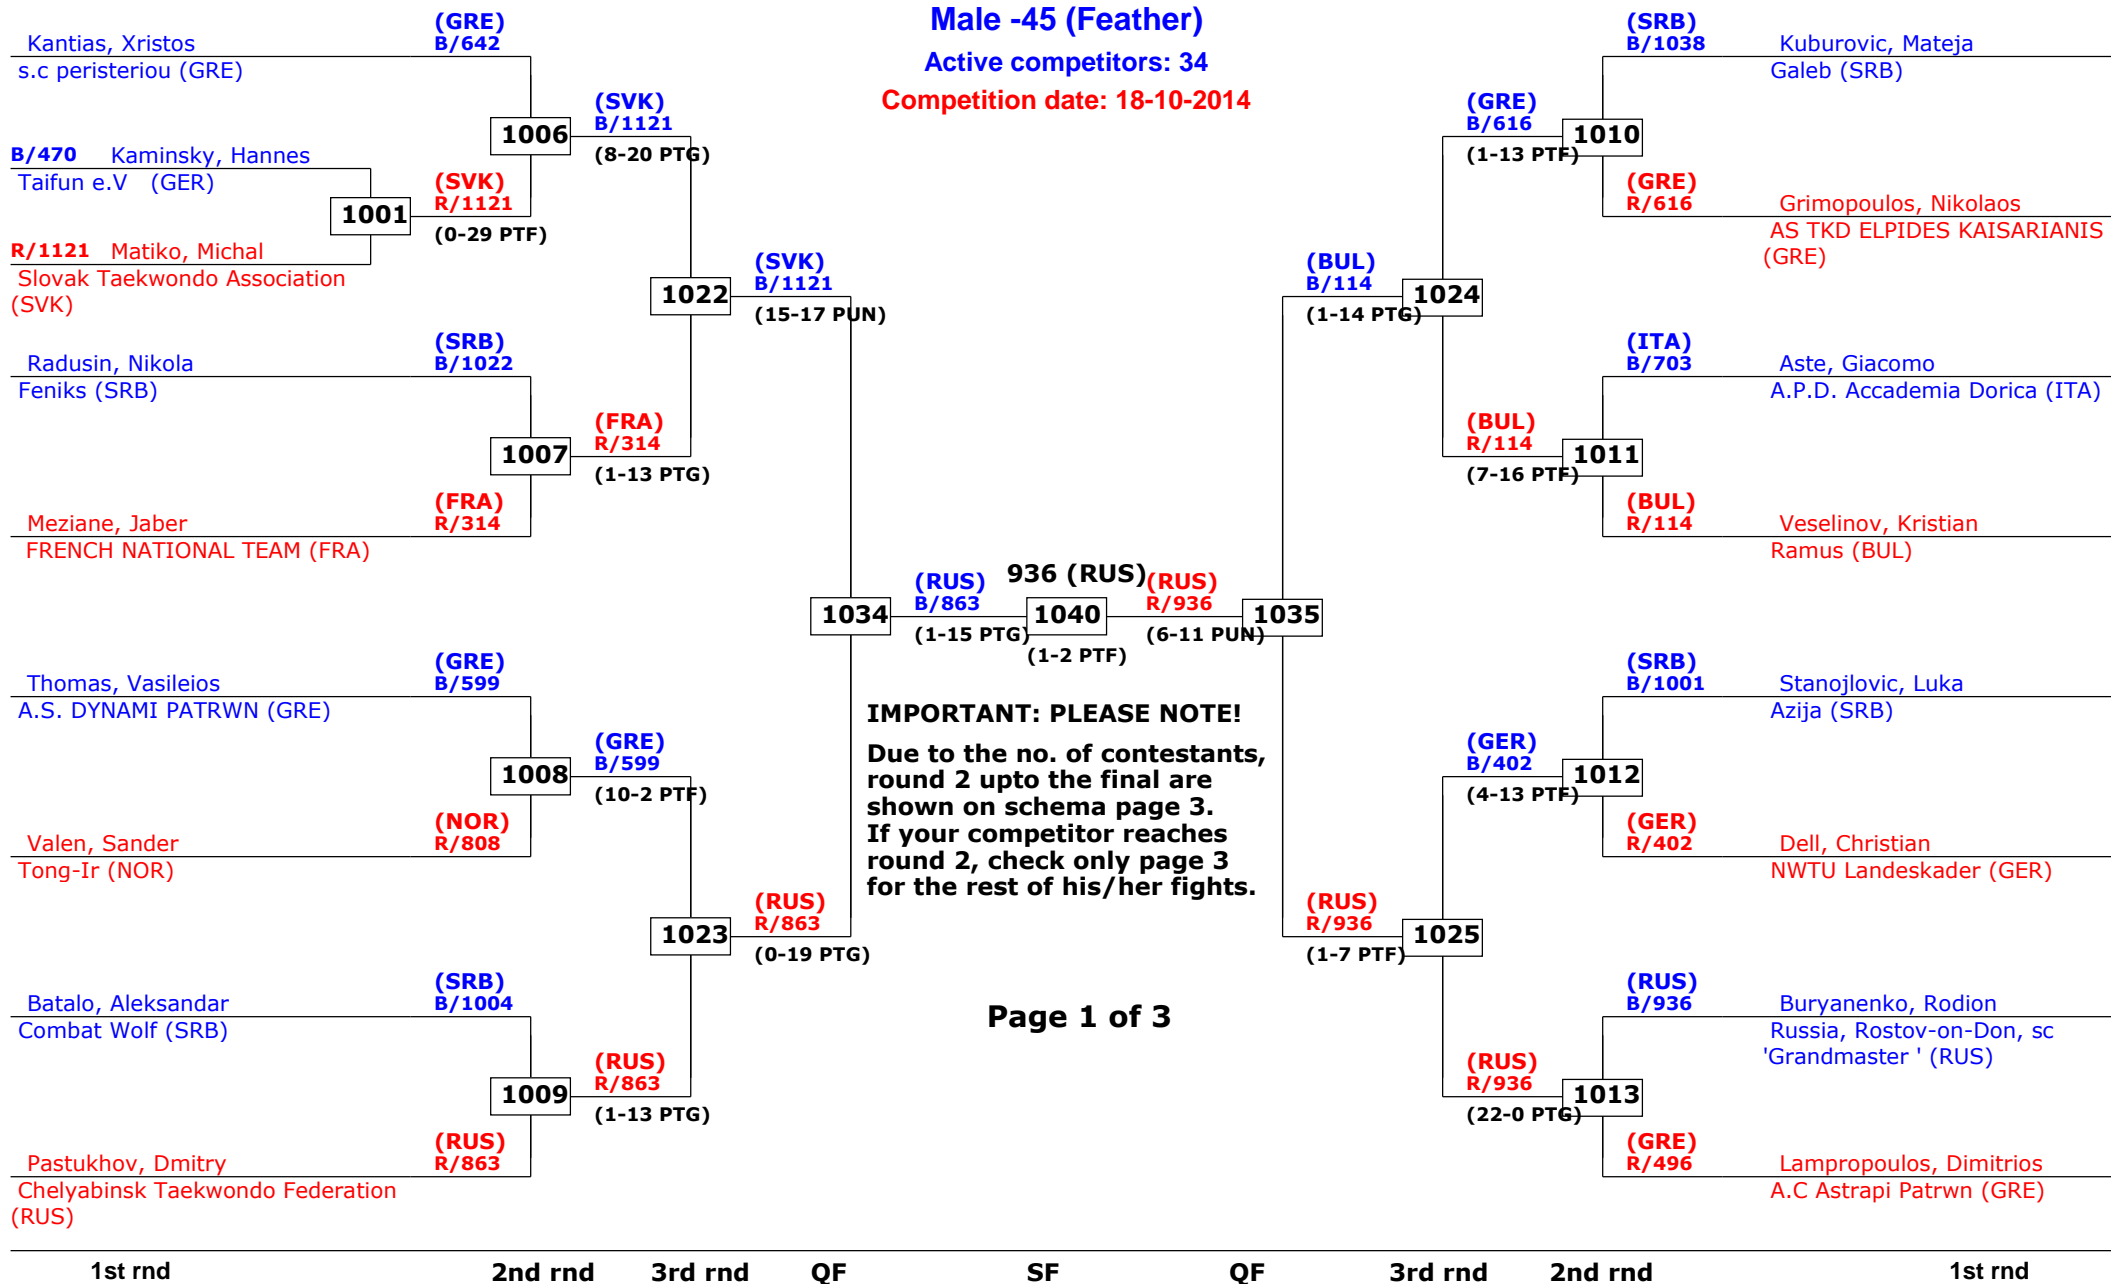

SF

QF

3rd rnd

2nd rnd

1st rnd

13th Galeb Belgrade Trophy - Serbia Open

Tournament date: 18-10-2014 upto 19-10-2014

Male -41 (Bantam)

Active competitors: 0

Competition date: 18-10-2014

13th Galeb Belgrade Trophy - Serbia Open

Tournament date: 18-10-2014 upto 19-10-2014

Male -45 (Feather)

Active competitors: 34

Competition date: 18-10-2014

13th Galeb Belgrade Trophy - Serbia Open

Tournament date: 18-10-2014 upto 19-10-2014

Male -45 (Feather)

Active competitors: 0

Competition date: 18-10-2014

13th Galeb Belgrade Trophy - Serbia Open

Tournament date: 18-10-2014 upto 19-10-2014

Male -49 (Light)

Active competitors: 21

Competition date: 18-10-2014

13th Galeb Belgrade Trophy - Serbia Open

Tournament date: 18-10-2014 upto 19-10-2014

Male -53 (Welter)

Active competitors: 23

Competition date: 18-10-2014