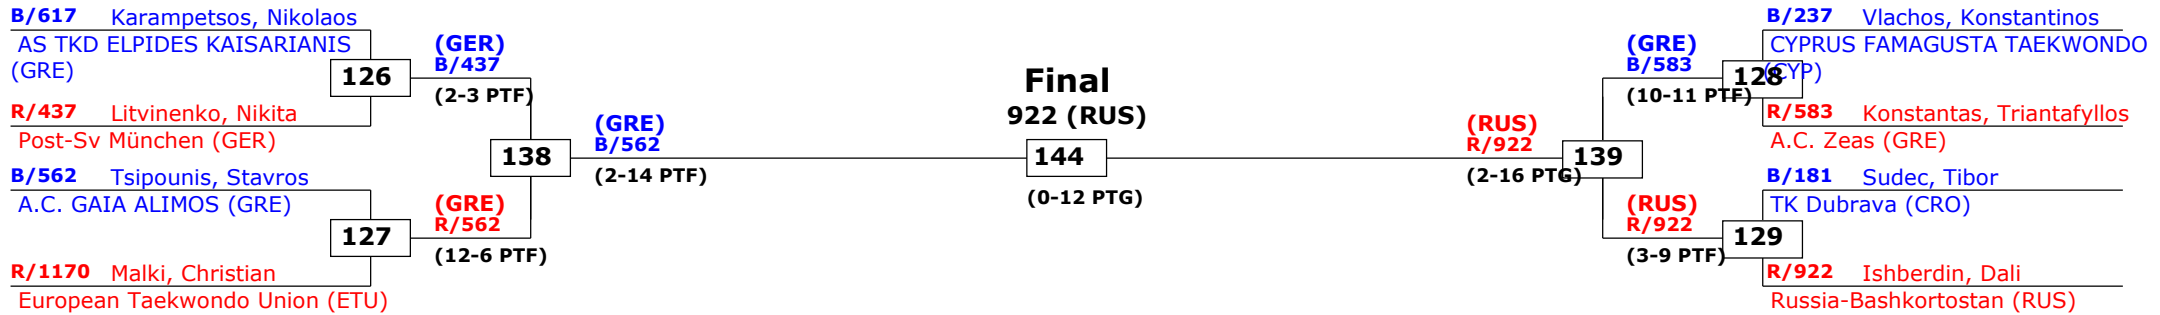

13th Galeb Belgrade Trophy - Serbia Open

Tournament date: 18-10-2014 upto 19-10-2014

Male -61 (Middle)

Active competitors: 8

Competition date: 18-10-2014

Result legend:
(WDR) Withdrawal (PUN) Punishment
(DSQ) Disqualified (KO) Knock out
(RSC) Ref. stop contest (SDP) Sudden death
(SUP) Superiority (PTG) Points win (gap)
(PTF) Points win (normal)

Prize winners:

1 Ishberdin, Dali, RUS (922)
2 Tsipounis, Stavros, GRE (562)
3 Konstantas, Triantafyllos, GRE (583)
3 Litvinenko, Nikita, GER (437)

QF

SF

Final

SF

QF