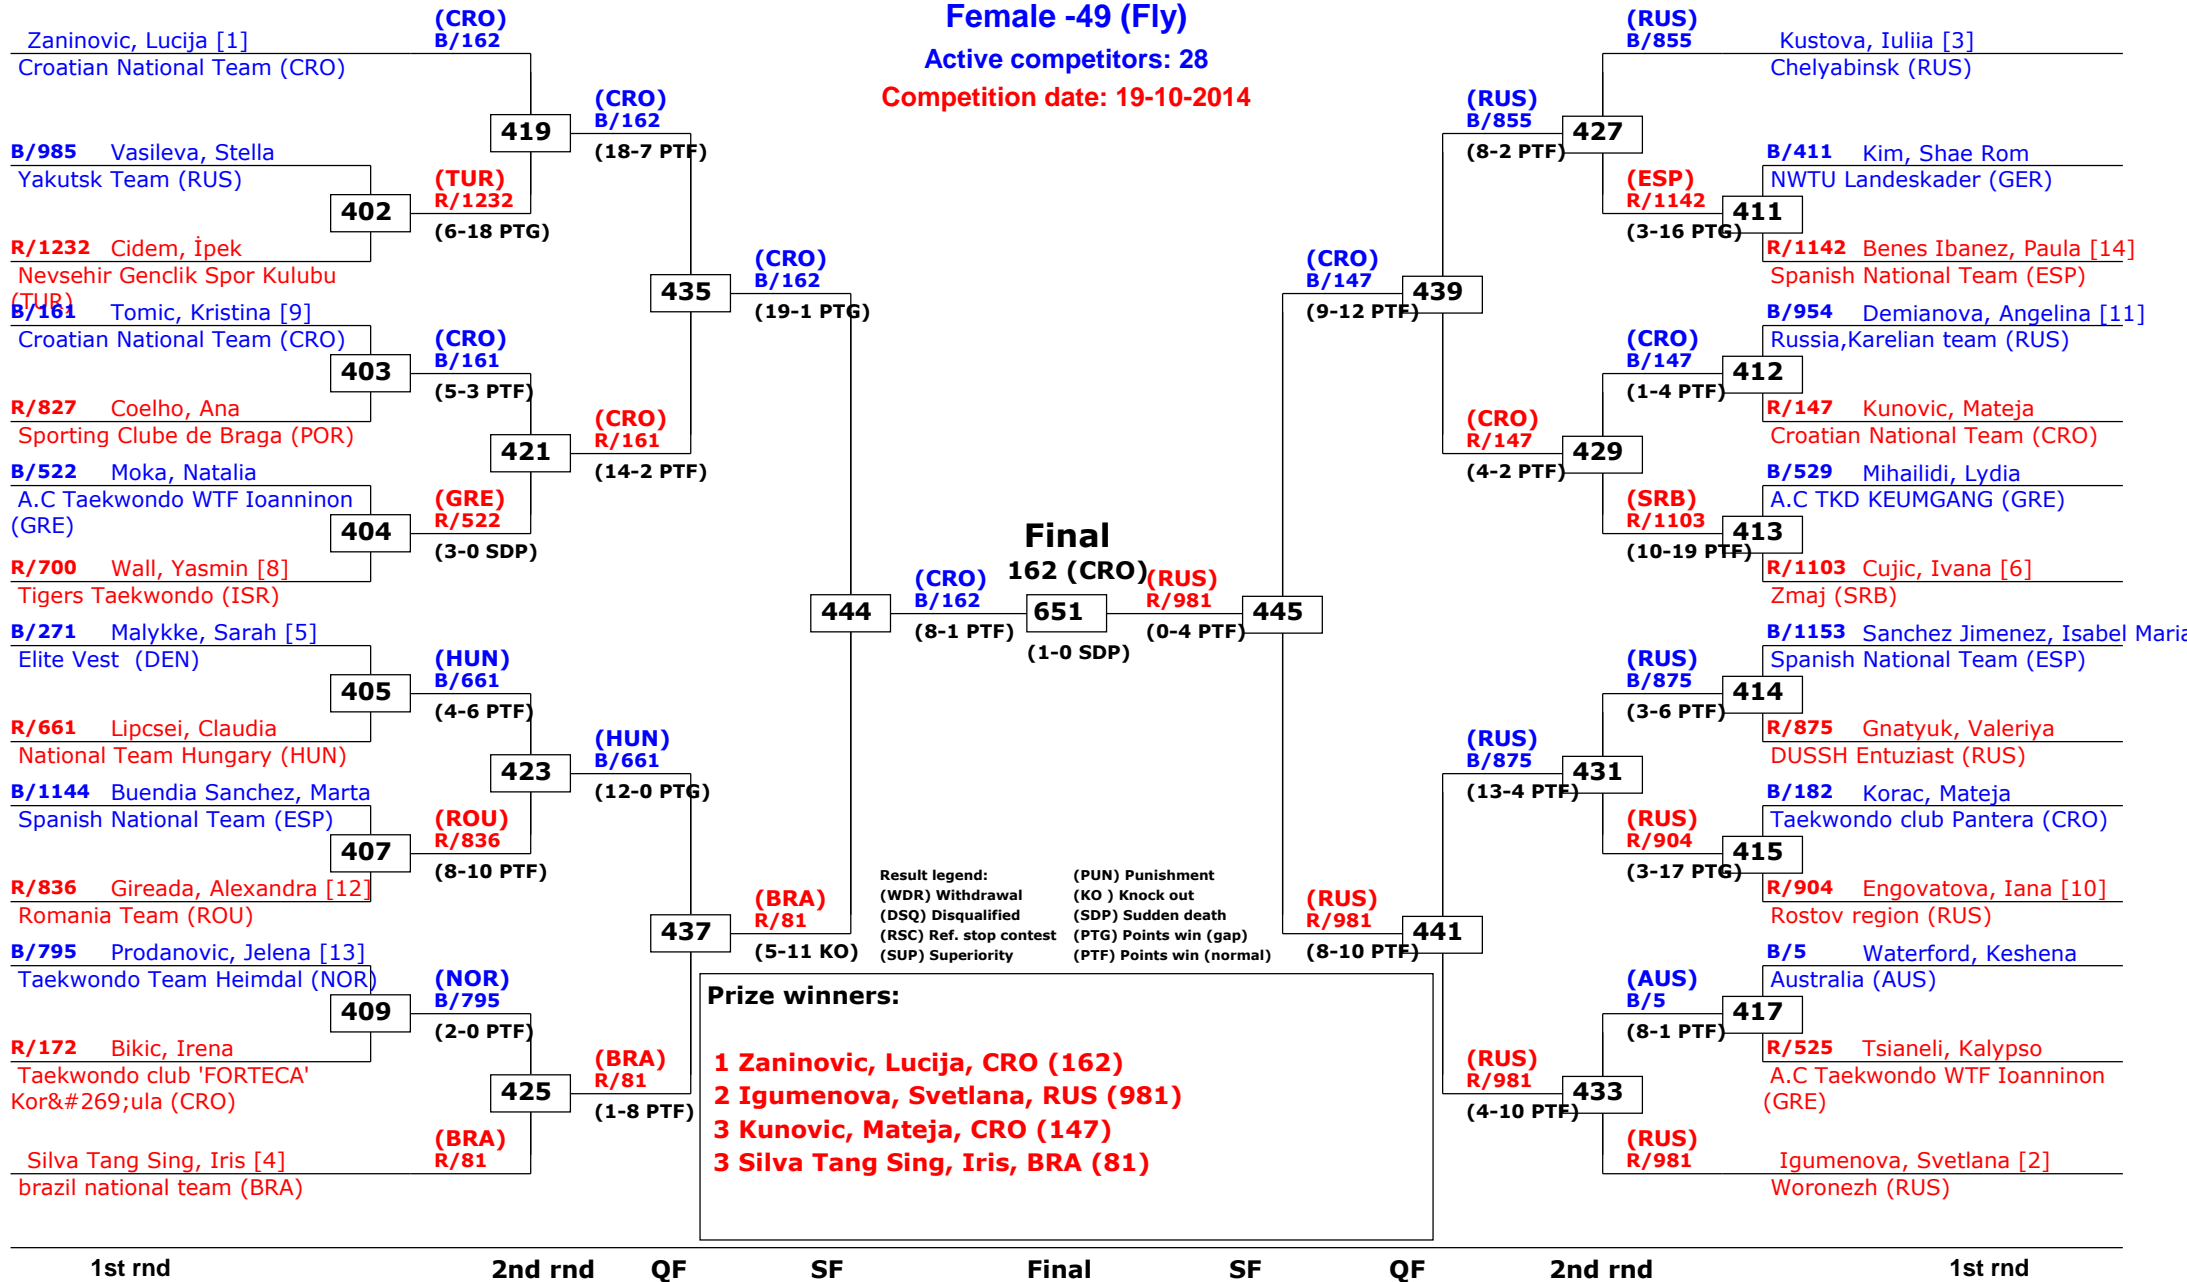

13th Galeb Belgrade Trophy - Serbia Open

Tournament date: 18-10-2014 upto 19-10-2014

Male +87 (Heavy)

Active competitors: 18

Competition date: 19-10-2014

13th Galeb Belgrade Trophy - Serbia Open

Tournament date: 18-10-2014 upto 19-10-2014

Female -46 (Fin)

Active competitors: 20

Competition date: 19-10-2014

13th Galeb Belgrade Trophy - Serbia Open

Tournament date: 18-10-2014 upto 19-10-2014

Female -49 (Fly)

Active competitors: 28

Competition date: 19-10-2014

13th Galeb Belgrade Trophy - Serbia Open

Tournament date: 18-10-2014 upto 19-10-2014

Female -53 (Bantam)

Active competitors: 33

Competition date: 19-10-2014

1st rnd

2nd rnd

2nd rnd

QF

SF

QF

2nd rnd

2nd rnd

1st rnd

13th Galeb Belgrade Trophy - Serbia Open

Tournament date: 18-10-2014 upto 19-10-2014