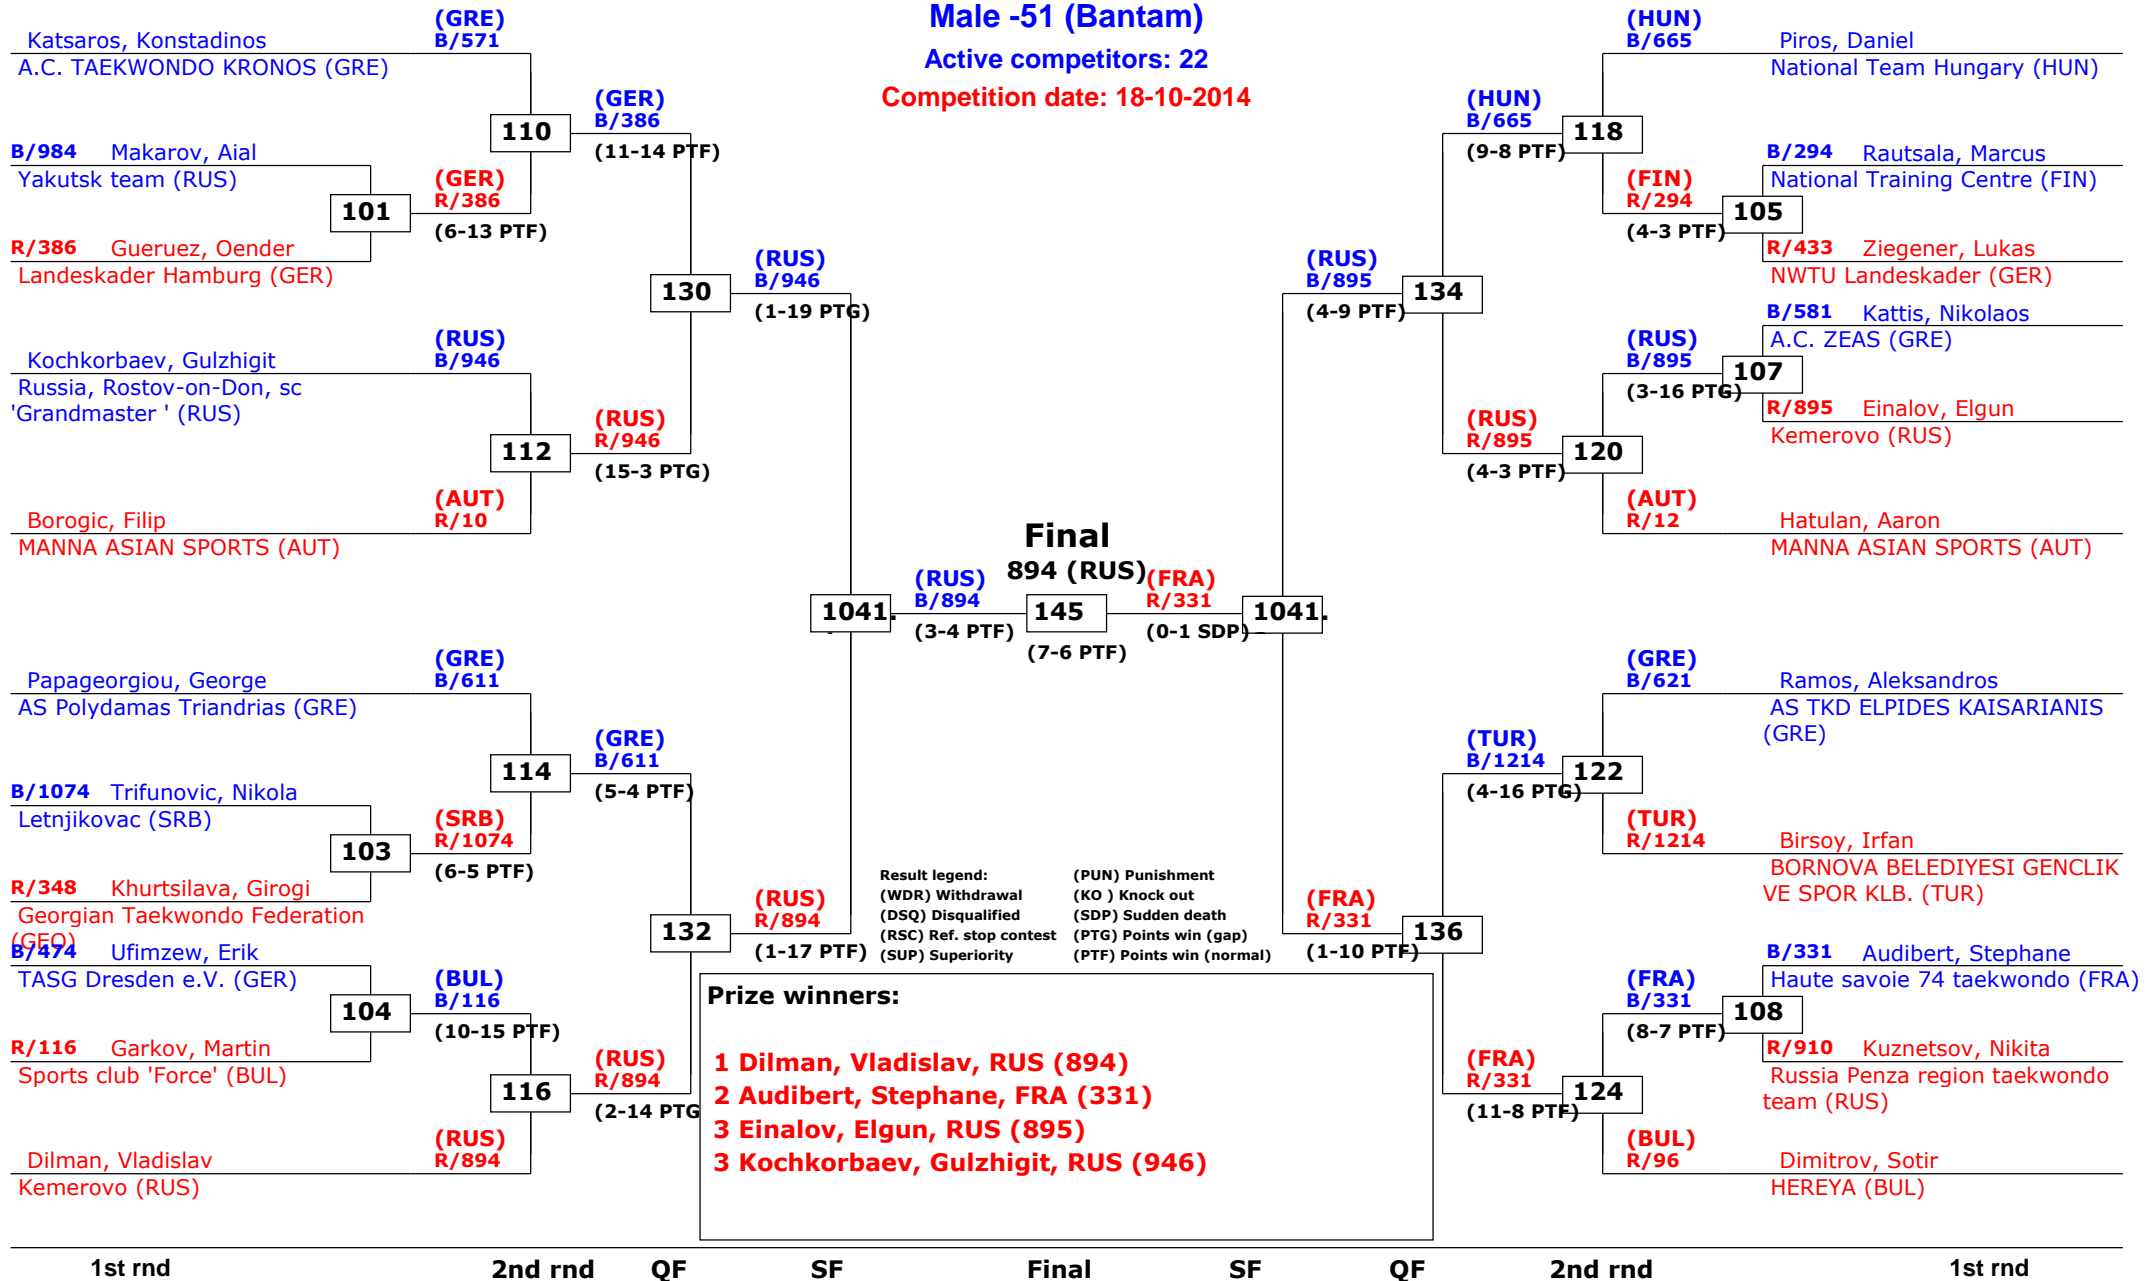

1st rnd

13th Galeb Belgrade Trophy - Serbia Open

Tournament date: 18-10-2014 upto 19-10-2014

Male -51 (Bantam)

Active competitors: 22

Competition date: 18-10-2014

13th Galeb Belgrade Trophy - Serbia Open

Tournament date: 18-10-2014 upto 19-10-2014

Male -55 (Feather)

Active competitors: 20

Competition date: 19-10-2014

13th Galeb Belgrade Trophy - Serbia Open

Tournament date: 18-10-2014 upto 19-10-2014

Male -59 (Light)

Active competitors: 19

Competition date: 18-10-2014

13th Galeb Belgrade Trophy - Serbia Open

Tournament date: 18-10-2014 upto 19-10-2014

Male -63 (Welter)

Active competitors: 26

Competition date: 18-10-2014

13th Galeb Belgrade Trophy - Serbia Open

Tournament date: 18-10-2014 upto 19-10-2014