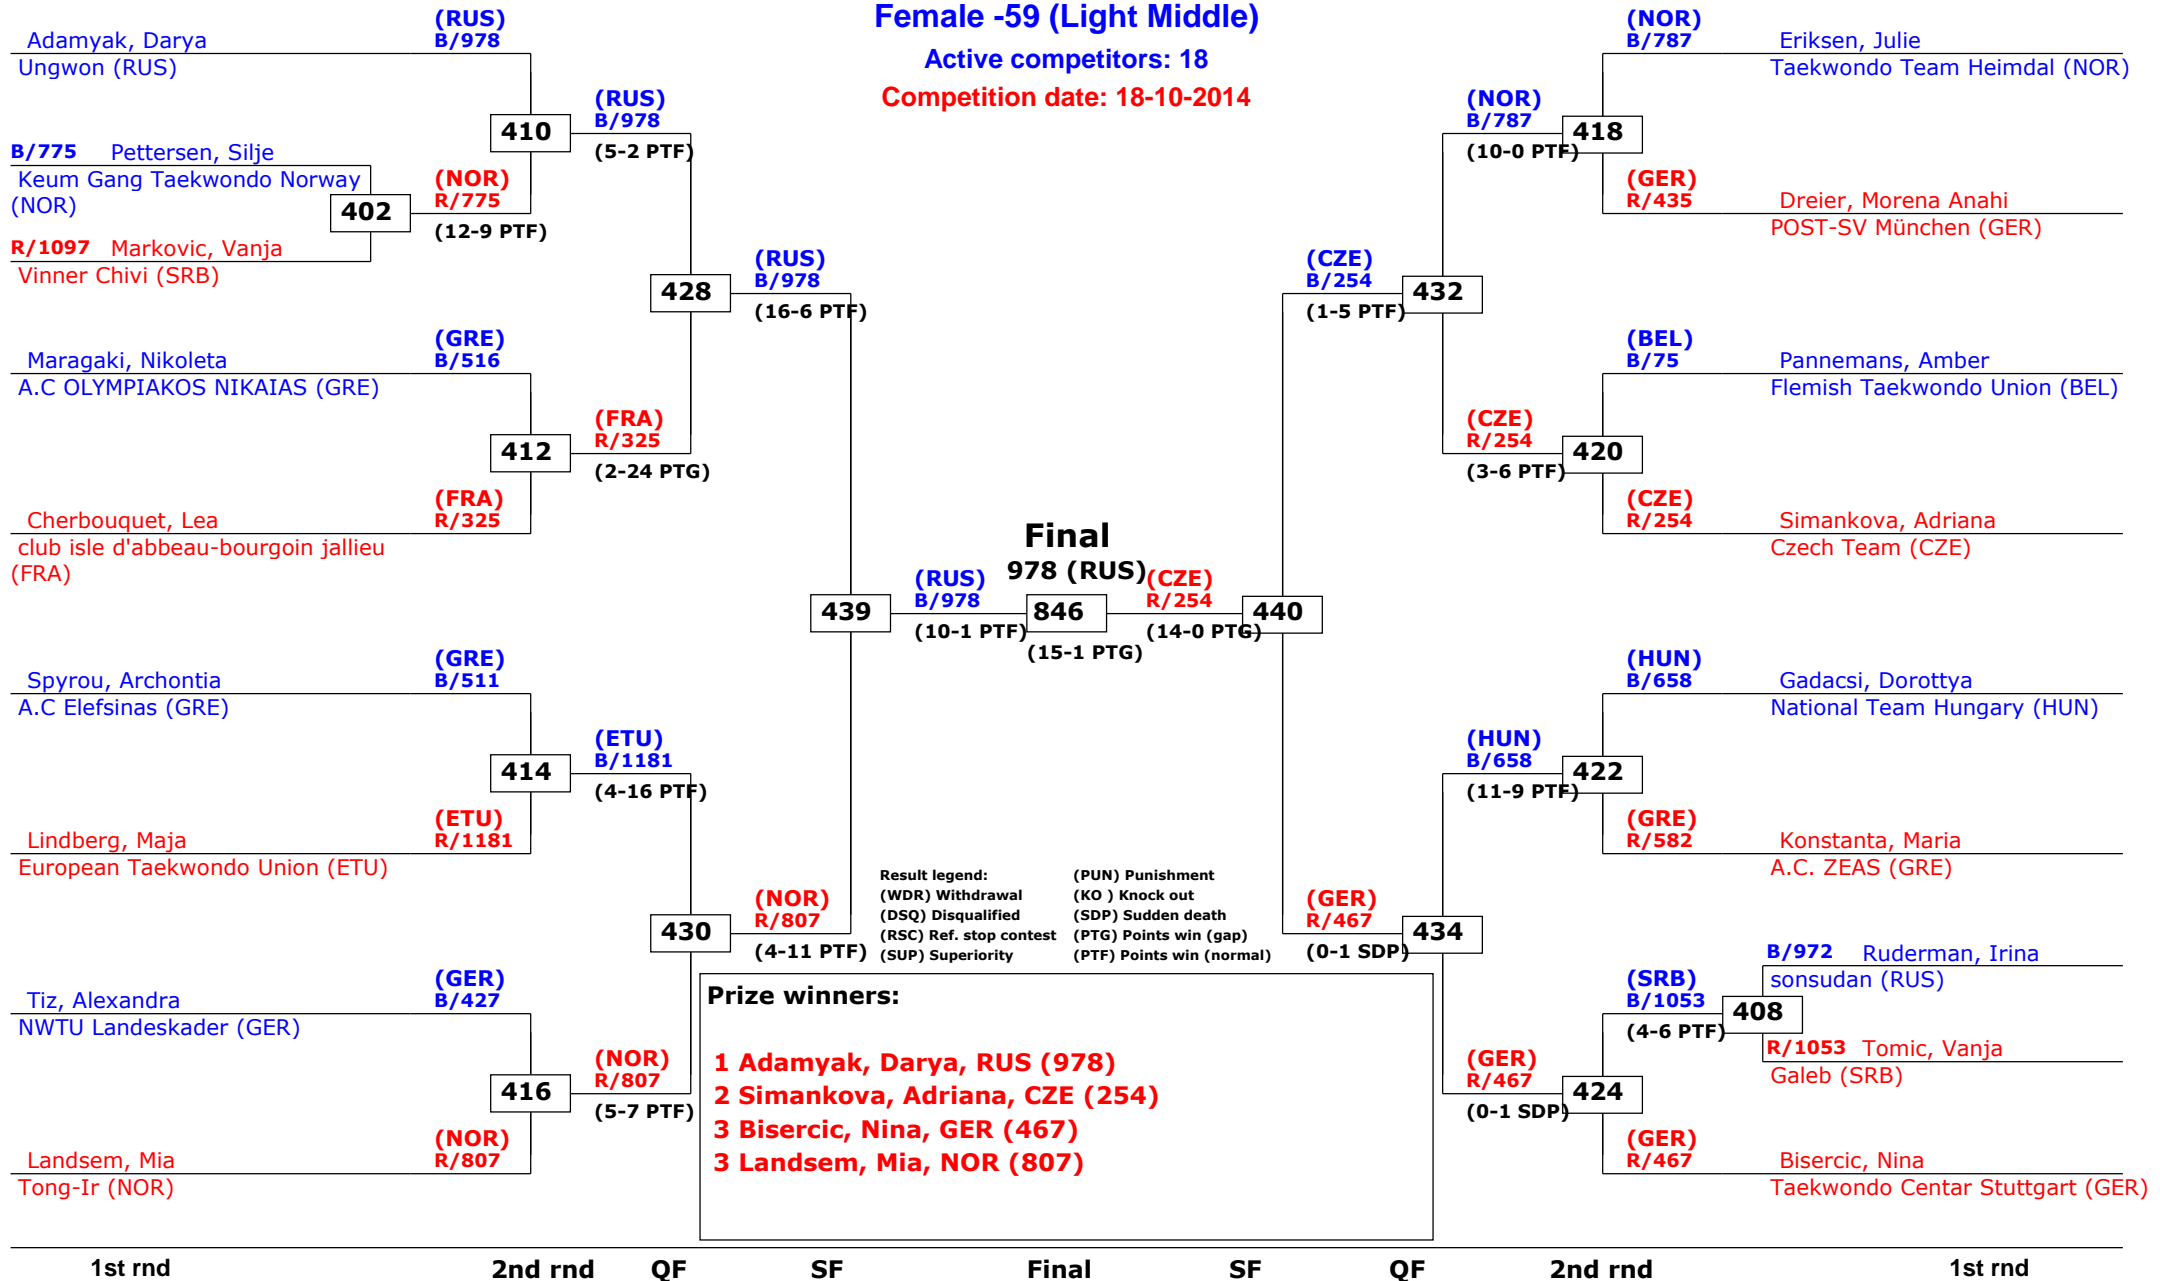

1st rnd

13th Galeb Belgrade Trophy - Serbia Open

Tournament date: 18-10-2014 upto 19-10-2014

Female -49 (Feather)

Active competitors: 21

Competition date: 19-10-2014

13th Galeb Belgrade Trophy - Serbia Open

Tournament date: 18-10-2014 upto 19-10-2014

Female -52 (Light)

Active competitors: 19

Competition date: 18-10-2014

13th Galeb Belgrade Trophy - Serbia Open

Tournament date: 18-10-2014 upto 19-10-2014

Female -55 (Welter)

Active competitors: 16

Competition date: 18-10-2014

13th Galeb Belgrade Trophy - Serbia Open

Tournament date: 18-10-2014 upto 19-10-2014

Female -59 (Light Middle)

Active competitors: 18

Competition date: 18-10-2014

13th Galeb Belgrade Trophy - Serbia Open

Tournament date: 18-10-2014 upto 19-10-2014

Female -63 (Middle)

Active competitors: 13

Competition date: 18-10-2014

Result legend:
 (WDR) Withdrawal (PUN) Punishment
 (DSQ) Disqualified (KO) Knock out
 (RSC) Ref. stop contest (SDP) Sudden death
 (SUP) Superiority (PTG) Points win (gap)
 (PTF) Points win (normal)