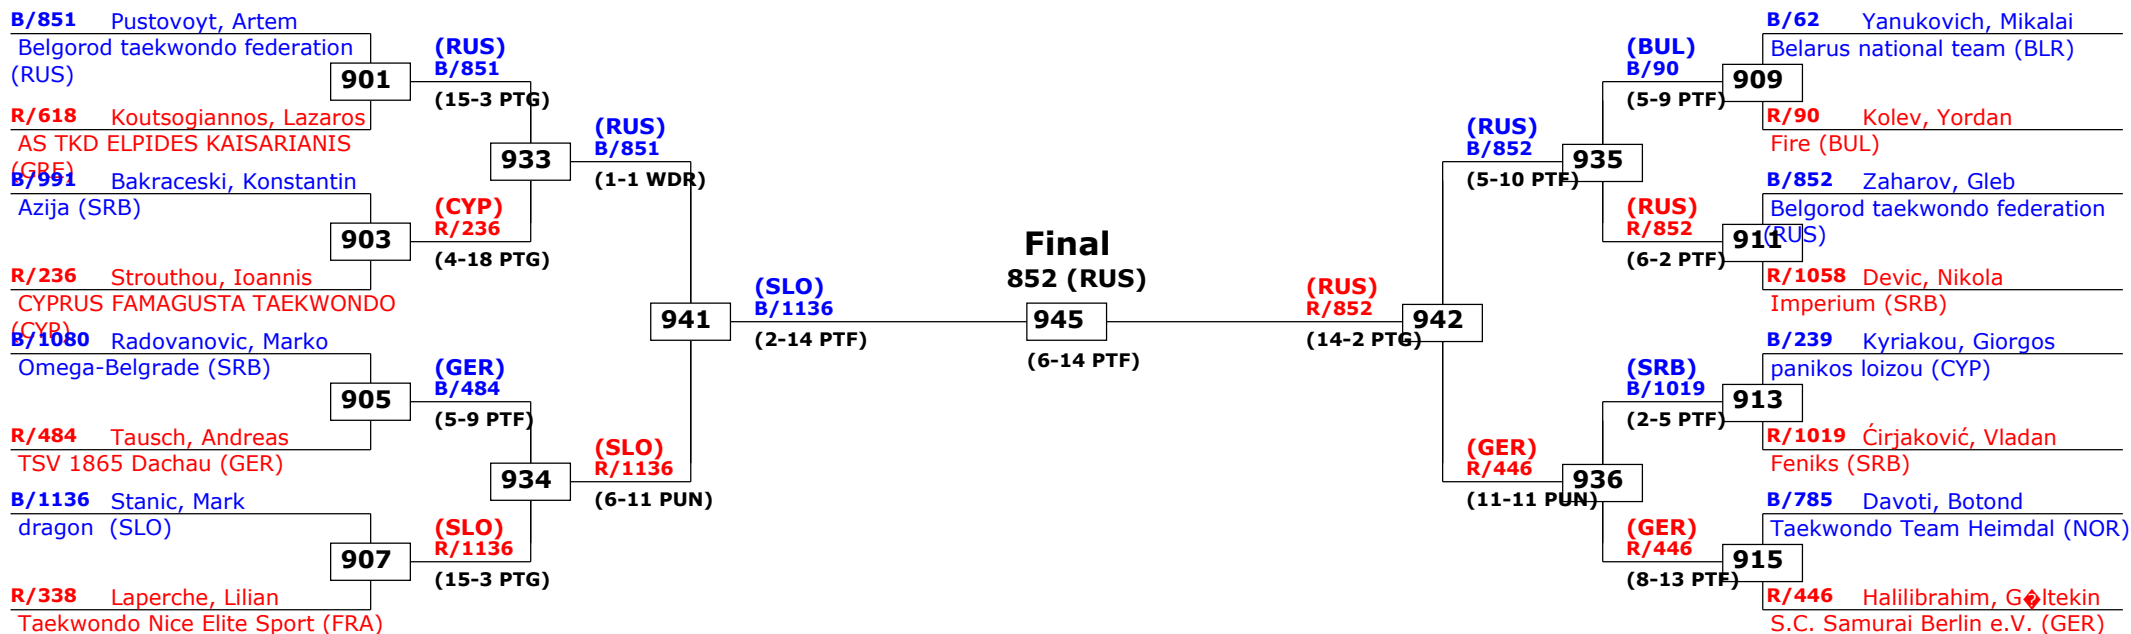

Male -55 (Feather)

Active competitors: 20

Competition date: 19-10-2014

13th Galeb Belgrade Trophy - Serbia Open

Tournament date: 18-10-2014 upto 19-10-2014

Male -59 (Light)

Active competitors: 19

Competition date: 18-10-2014

13th Galeb Belgrade Trophy - Serbia Open

Tournament date: 18-10-2014 upto 19-10-2014

Male -63 (Welter)

Active competitors: 26

Competition date: 18-10-2014

13th Galeb Belgrade Trophy - Serbia Open

Tournament date: 18-10-2014 upto 19-10-2014

Male -68 (Light Middle)

Active competitors: 22

Competition date: 18-10-2014

13th Galeb Belgrade Trophy - Serbia Open

Tournament date: 18-10-2014 upto 19-10-2014

Male -73 (Middle)

Active competitors: 16

Competition date: 19-10-2014