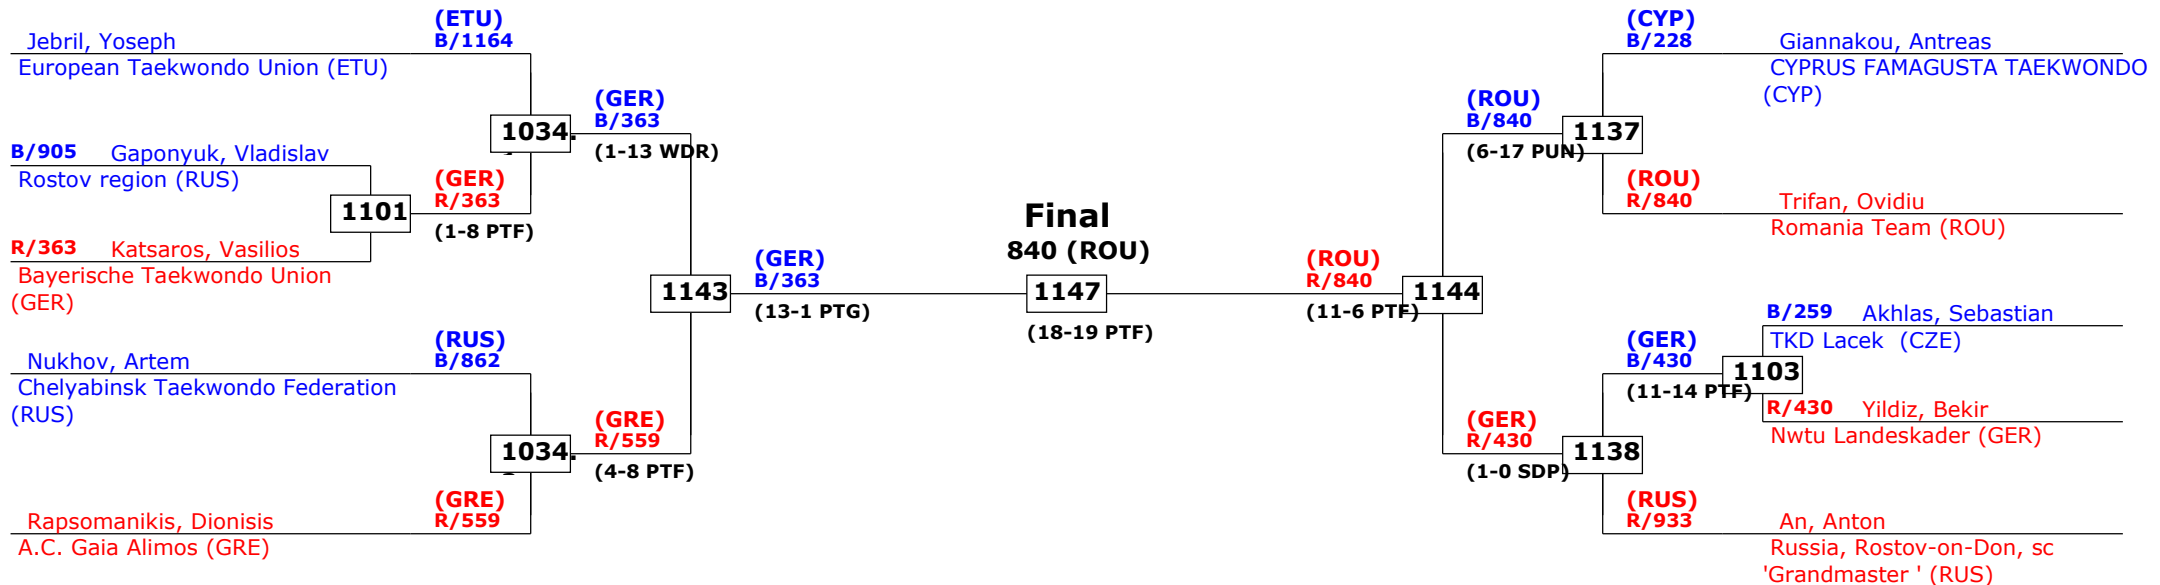

13th Galeb Belgrade Trophy - Serbia Open

Tournament date: 18-10-2014 upto 19-10-2014

Male -48 (Fly)

Active competitors: 10

Competition date: 19-10-2014

Result legend:
(WDR) Withdrawal (PUN) Punishment
(DSQ) Disqualified (KO) Knock out
(RSC) Ref. stop contest (SDP) Sudden death
(SUP) Superiority (PTG) Points win (gap)
(PTF) Points win (normal)

Prize winners:

- **1** Trifan, Ovidiu, ROU (840)
- **2** Katsaros, Vasilios, GER (363)
- **3** Yildiz, Bekir, GER (430)
- **3** Rapsomanikis, Dionisis, GRE (559)

1st rnd

QF

SF

Final

SF

QF

1st rnd