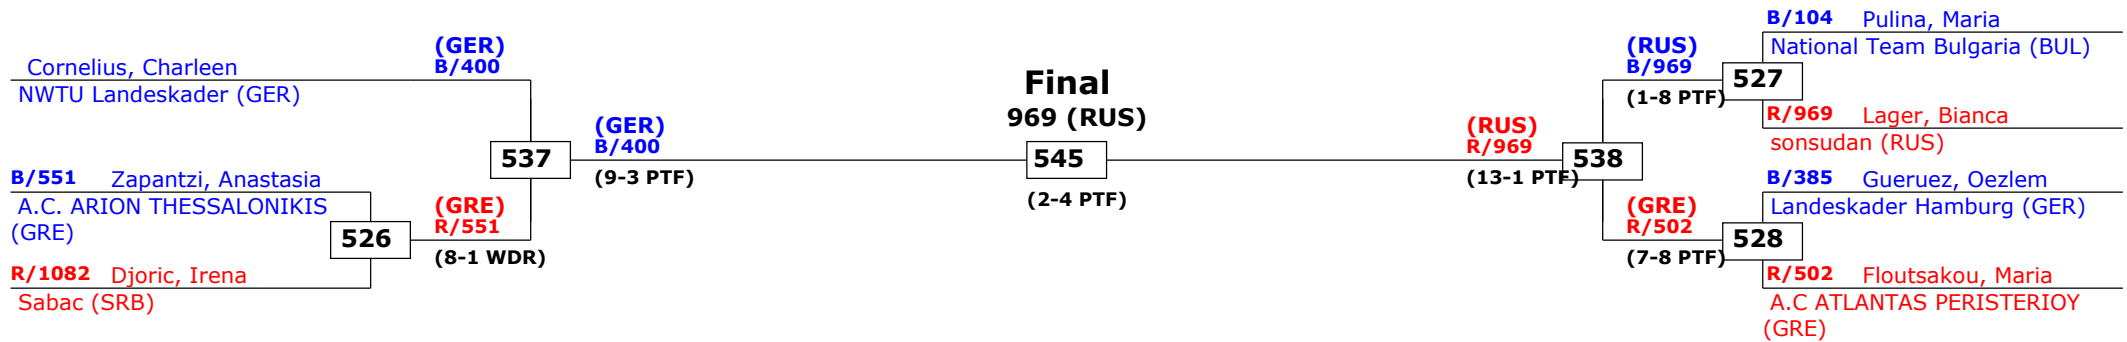

13th Galeb Belgrade Trophy - Serbia Open

Tournament date: 18-10-2014 upto 19-10-2014

Female -42 (Fin)

Active competitors: 7

Competition date: 18-10-2014

Result legend: (PUN) Punishment
(WDR) Withdrawal (KO) Knock out
(DSQ) Disqualified (SDP) Sudden death
(RSC) Ref. stop contest (PTG) Points win (gap)
(SUP) Superiority (PTF) Points win (normal)

Prize winners:

- 1 Lager, Bianca, RUS (969)
- 2 Cornelius, Charleen, GER (400)
- 3 Floutsakou, Maria, GRE (502)
- 3 Zapantzi, Anastasia, GRE (551)

QF SF Final SF QF