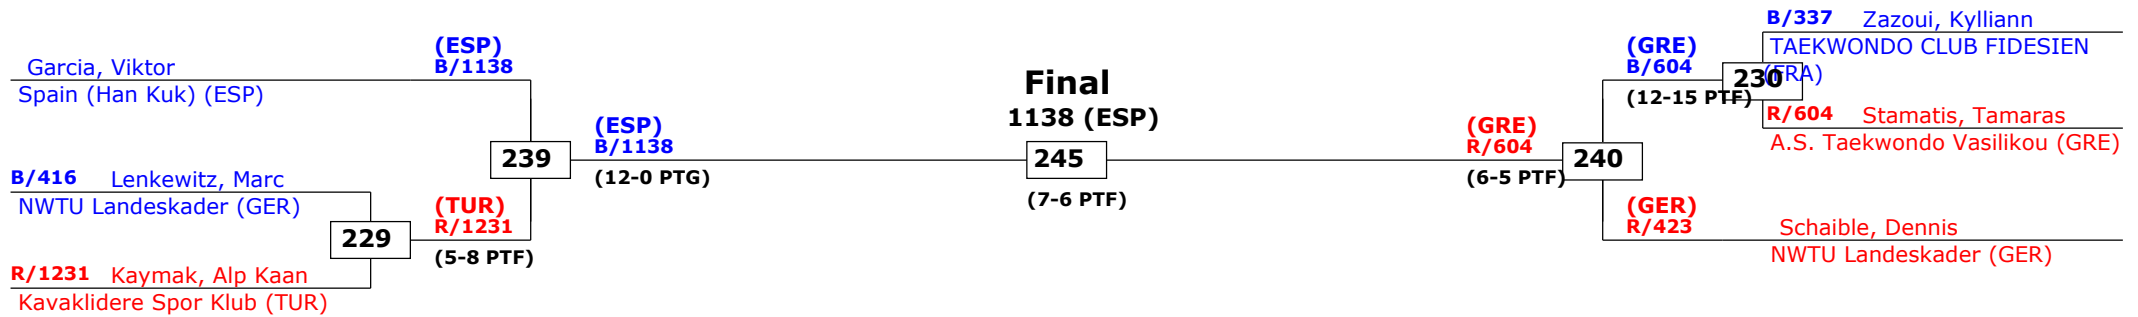

1st rnd

13th Galeb Belgrade Trophy - Serbia Open

Tournament date: 18-10-2014 upto 19-10-2014

Male +78 (Heavy)

Active competitors: 6

Competition date: 19-10-2014

Result legend: (PUN) Punishment
 (WDR) Withdrawal (KO) Knock out
 (DSQ) Disqualified (SDP) Sudden death
 (RSC) Ref. stop contest (PTG) Points win (gap)
 (SUP) Superiority (PTF) Points win (normal)