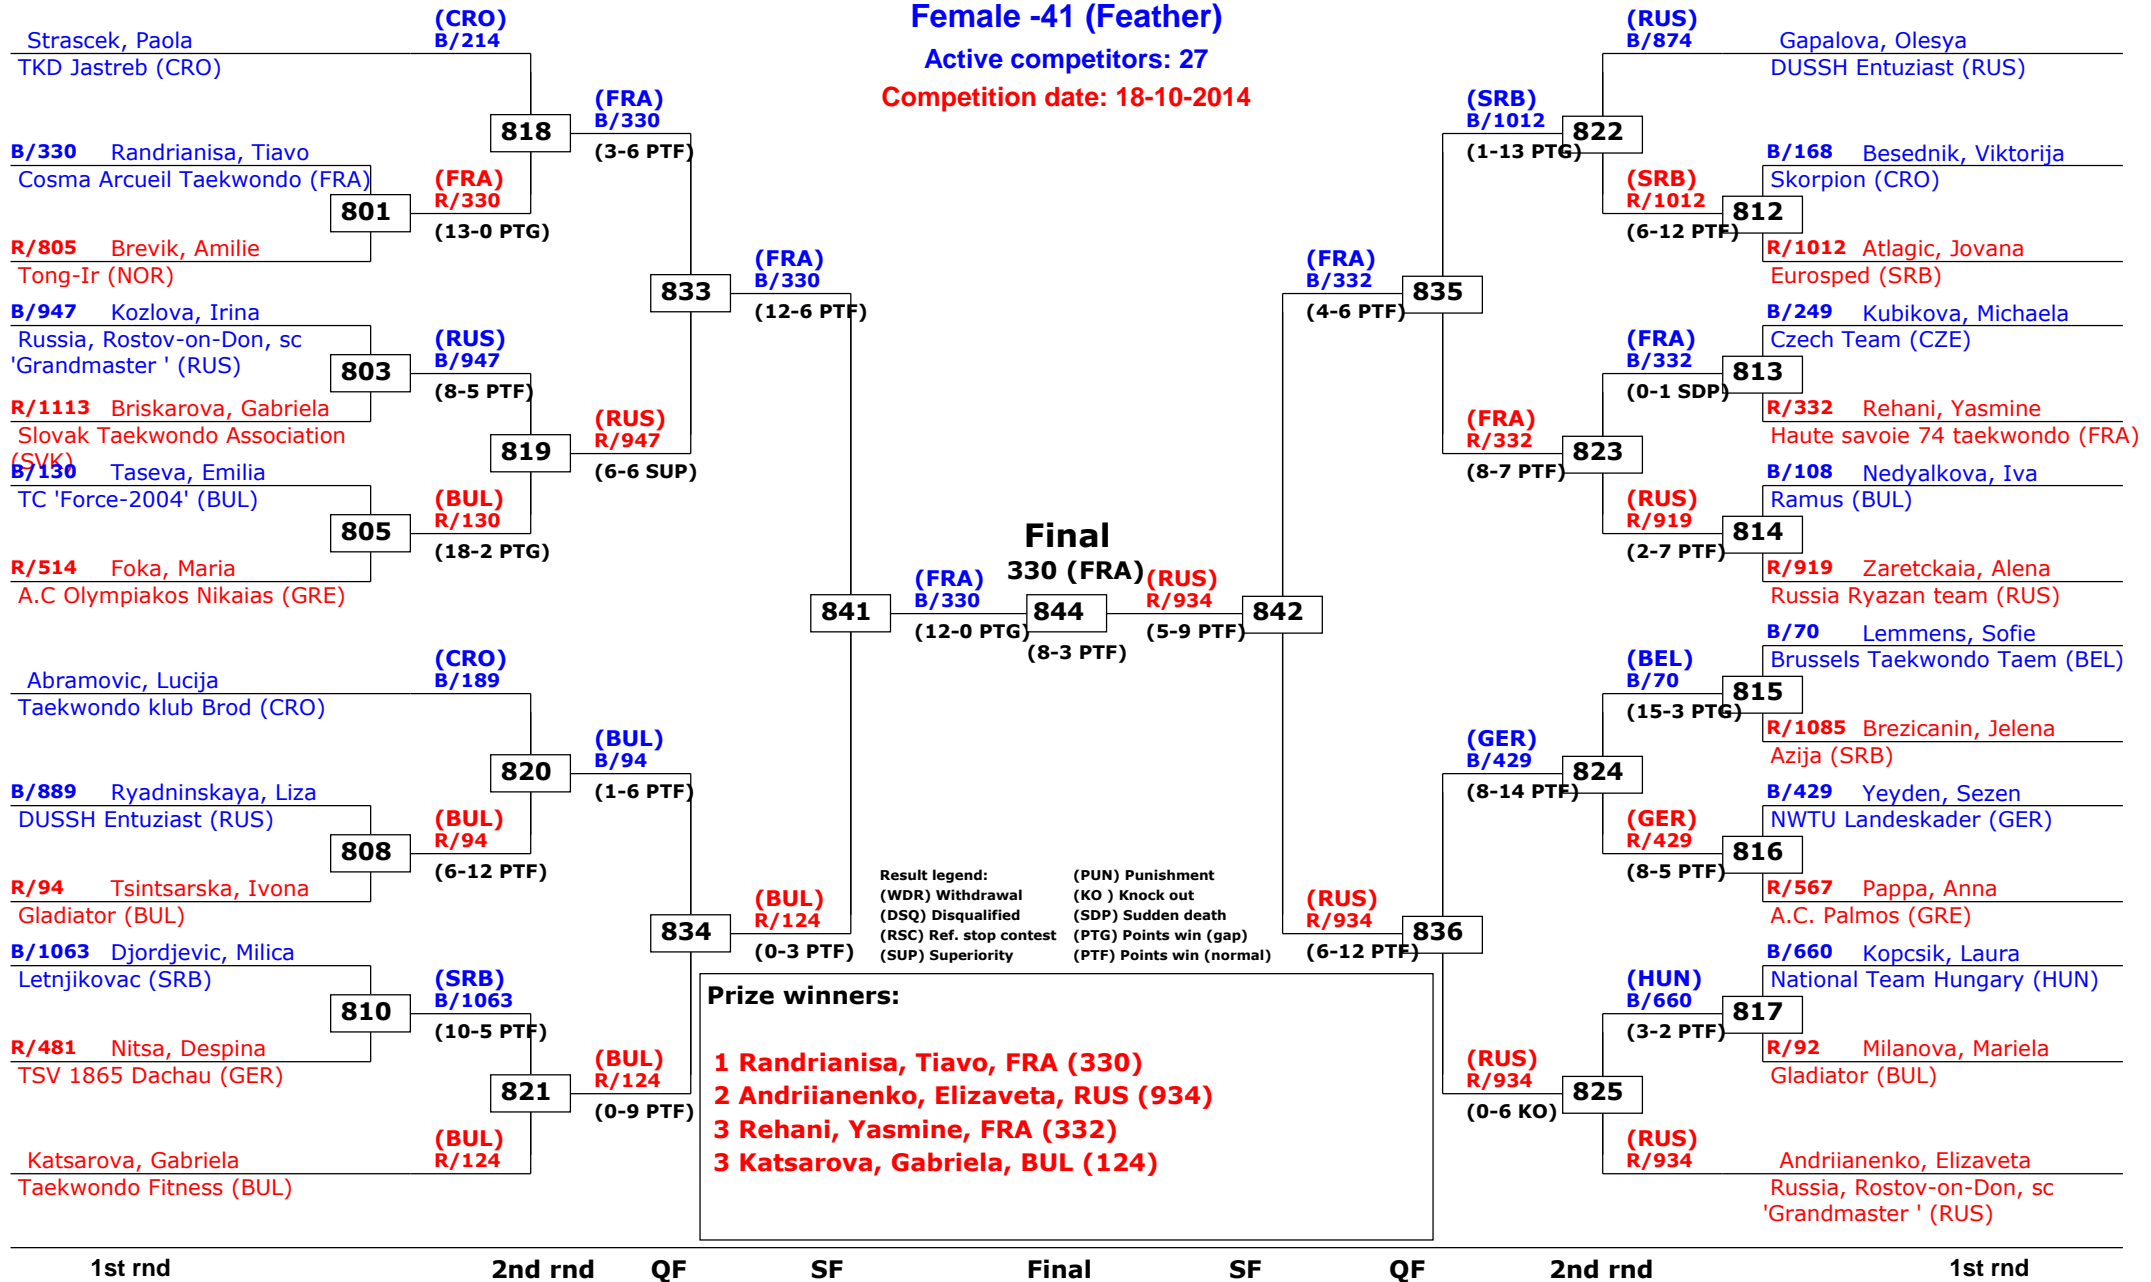

Tournament date: 18-10-2014 upto 19-10-2014

Female -33 (Fly)

Active competitors: 11

Competition date: 18-10-2014

13th Galeb Belgrade Trophy - Serbia Open

Tournament date: 18-10-2014 upto 19-10-2014

Female -37 (Bantam)

Active competitors: 14

Competition date: 18-10-2014

13th Galeb Belgrade Trophy - Serbia Open

Tournament date: 18-10-2014 upto 19-10-2014

Female -41 (Feather)

Active competitors: 27

Competition date: 18-10-2014

13th Galeb Belgrade Trophy - Serbia Open

Tournament date: 18-10-2014 upto 19-10-2014

Female -44 (Light)

Active competitors: 23

Competition date: 18-10-2014

13th Galeb Belgrade Trophy - Serbia Open

Tournament date: 18-10-2014 upto 19-10-2014

Female -47 (Welter)

Active competitors: 23

Competition date: 18-10-2014

13th Galeb Belgrade Trophy - Serbia Open

Tournament date: 18-10-2014 upto 19-10-2014

Female -51 (Light middle)

Active competitors: 25

Competition date: 18-10-2014