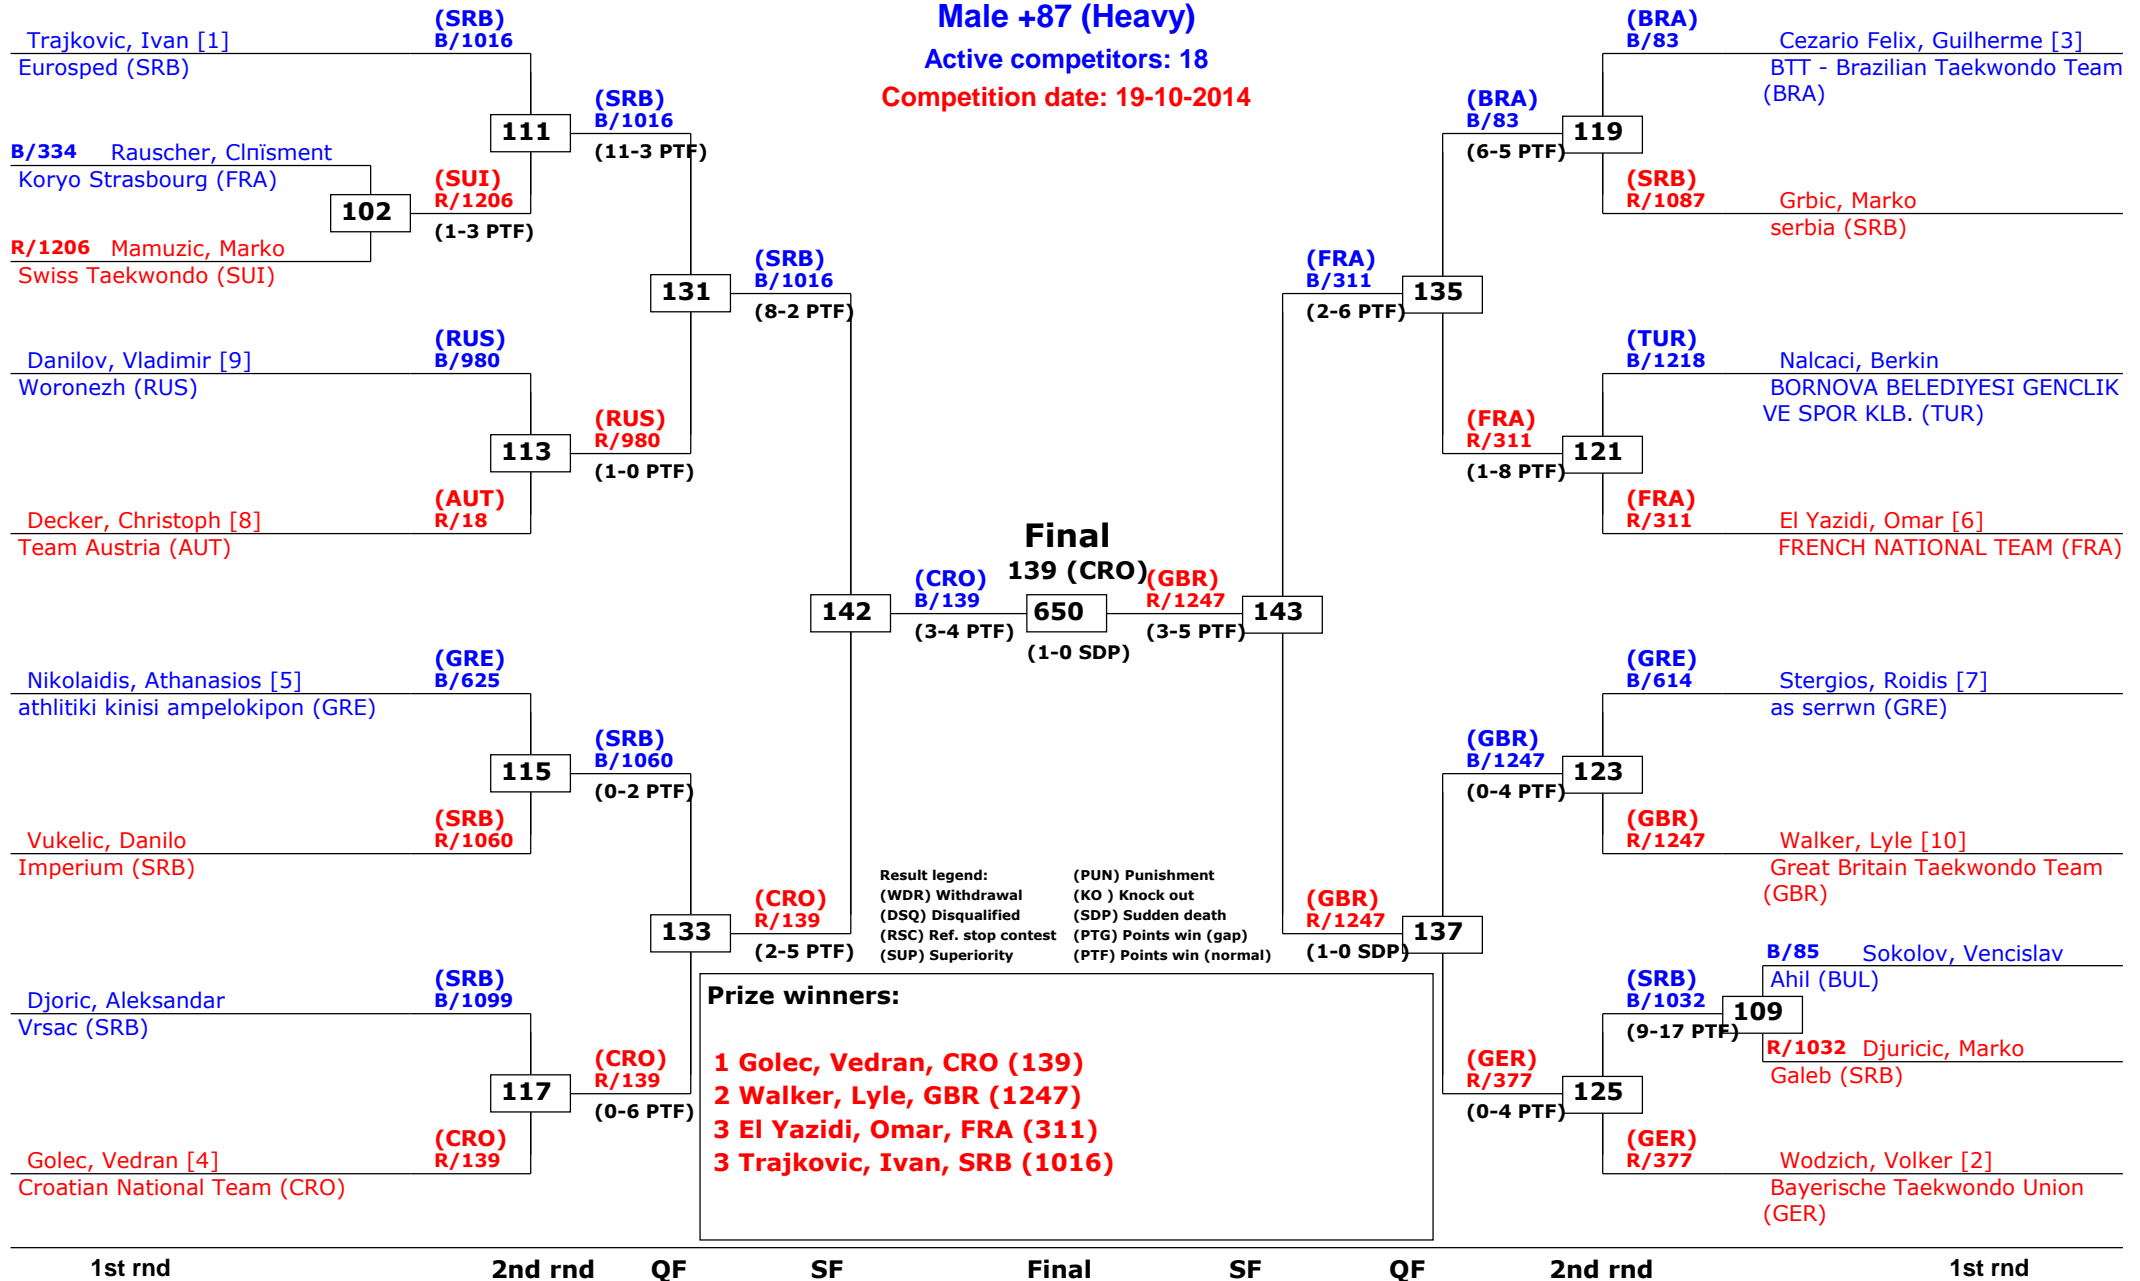

Male -80 (Welter)

Active competitors: 32

Competition date: 19-10-2014

13th Galeb Belgrade Trophy - Serbia Open

Tournament date: 18-10-2014 upto 19-10-2014

Male -87 (Middle)

Active competitors: 21

Competition date: 19-10-2014

13th Galeb Belgrade Trophy - Serbia Open

Tournament date: 18-10-2014 upto 19-10-2014

Male +87 (Heavy)

Active competitors: 18

Competition date: 19-10-2014

13th Galeb Belgrade Trophy - Serbia Open

Tournament date: 18-10-2014 upto 19-10-2014

Female -46 (Fin)

Active competitors: 20

Competition date: 19-10-2014

13th Galeb Belgrade Trophy - Serbia Open

Tournament date: 18-10-2014 upto 19-10-2014

Female -49 (Fly)

Active competitors: 28

Competition date: 19-10-2014

13th Galeb Belgrade Trophy - Serbia Open

Tournament date: 18-10-2014 upto 19-10-2014

Female -53 (Bantam)

Active competitors: 33

Competition date: 19-10-2014

1st rnd

2nd rnd

2nd rnd