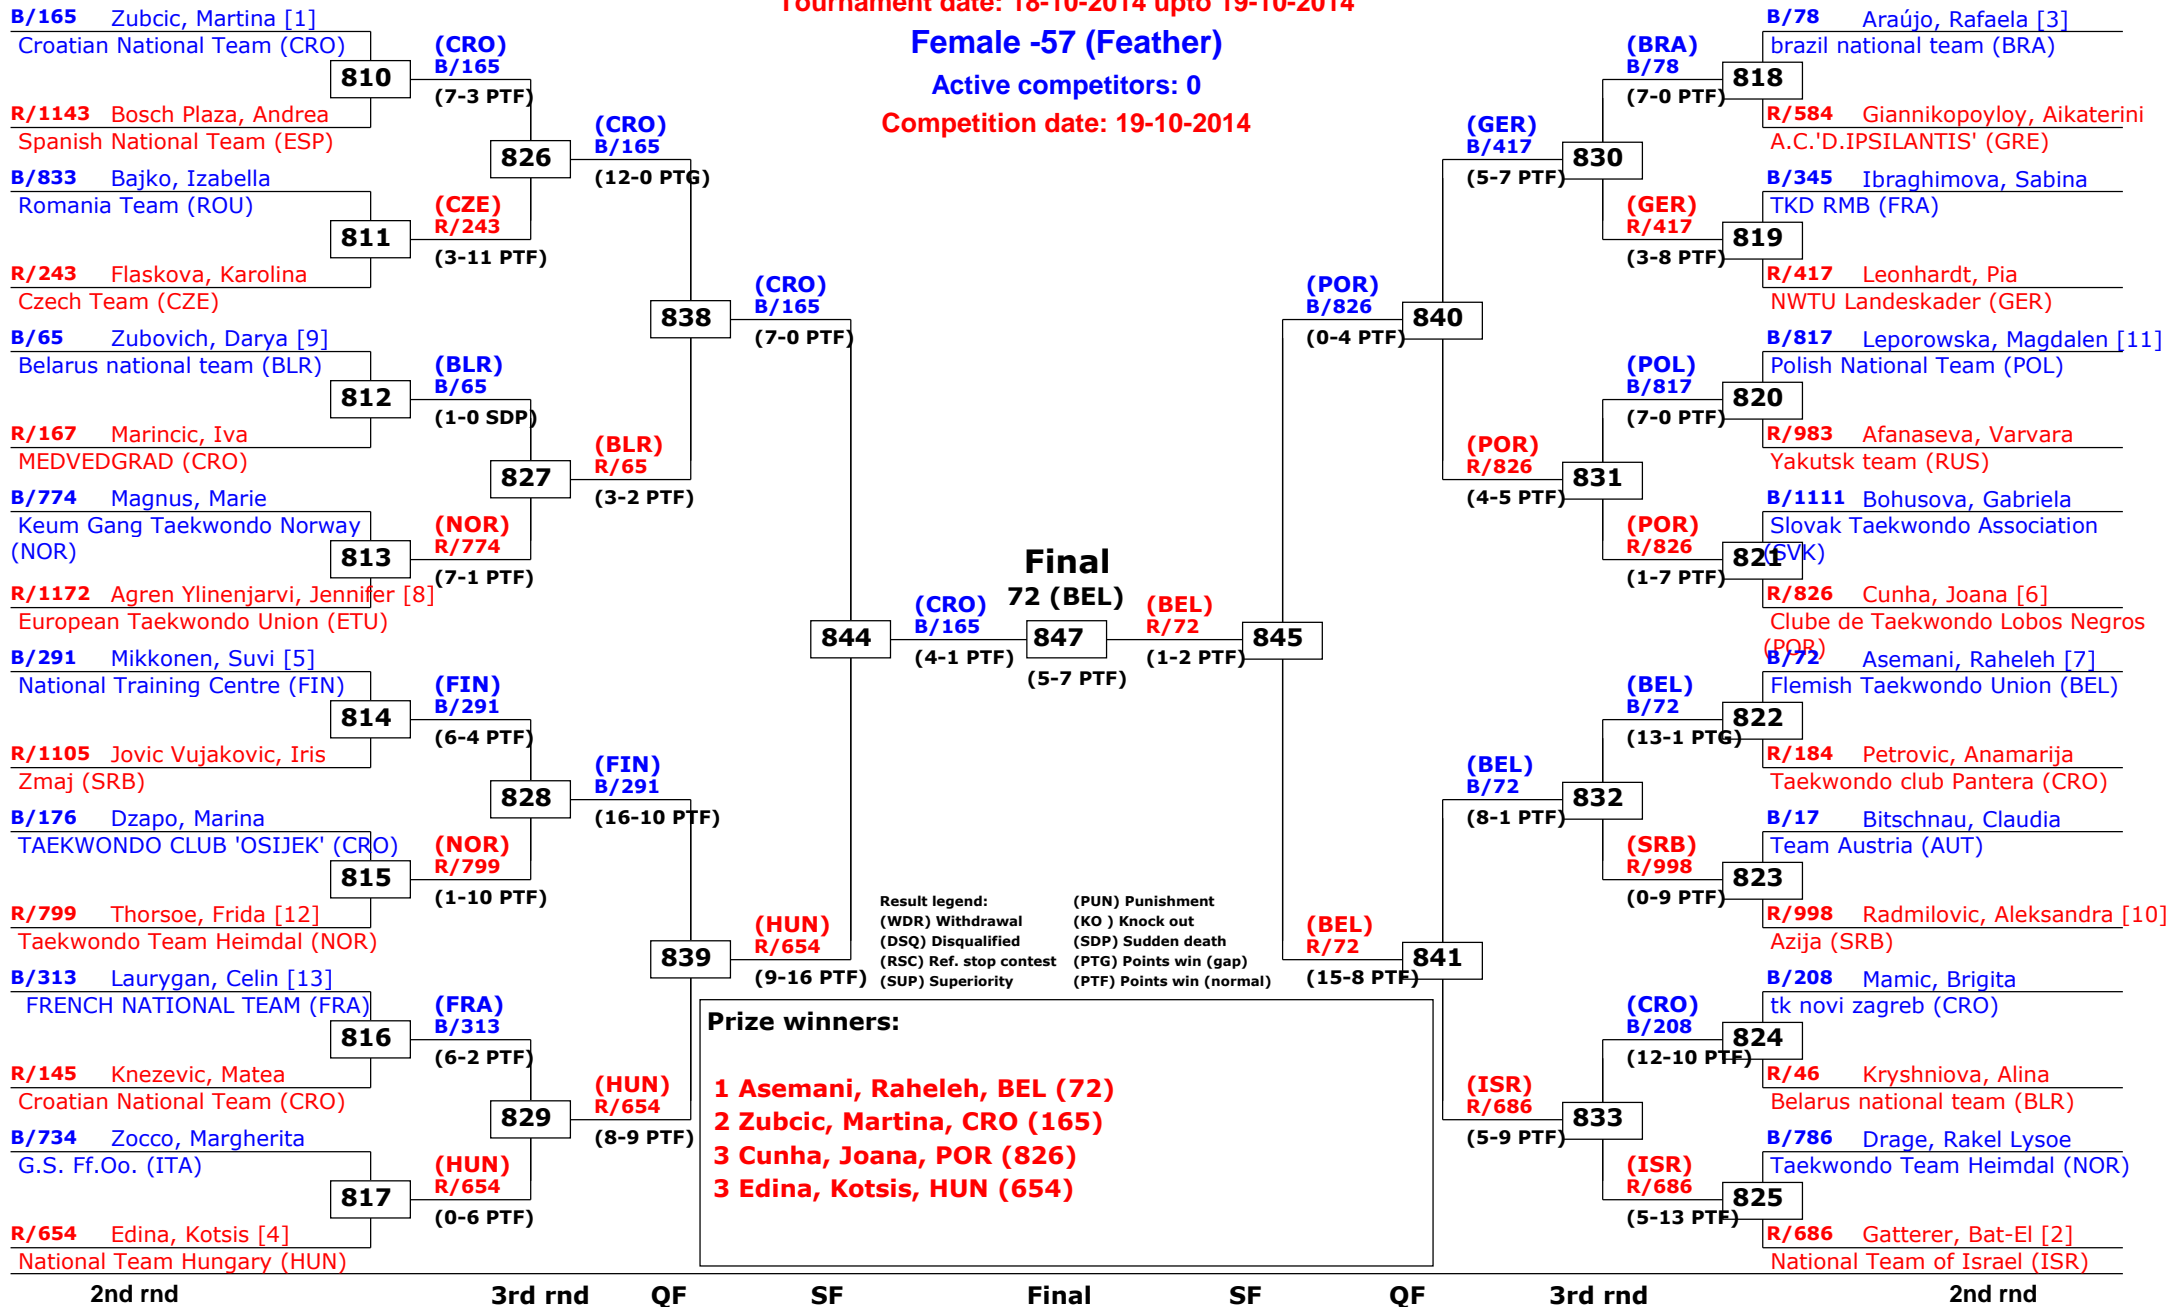

QF

SF

QF

2nd rnd

2nd rnd

1st rnd

13th Galeb Belgrade Trophy - Serbia Open

Tournament date: 18-10-2014 upto 19-10-2014

Female -53 (Bantam)

Active competitors: 0

Competition date: 19-10-2014

13th Galeb Belgrade Trophy - Serbia Open

Tournament date: 18-10-2014 upto 19-10-2014

Female -57 (Feather)

Active competitors: 41

Competition date: 19-10-2014

13th Galeb Belgrade Trophy - Serbia Open

Tournament date: 18-10-2014 upto 19-10-2014

Female -57 (Feather)

Active competitors: 0

Competition date: 19-10-2014

13th Galeb Belgrade Trophy - Serbia Open

Tournament date: 18-10-2014 upto 19-10-2014

Female -62 (Light)

Active competitors: 30

Competition date: 19-10-2014

13th Galeb Belgrade Trophy - Serbia Open

Tournament date: 18-10-2014 upto 19-10-2014

Female -67 (Welter)

Active competitors: 23

Competition date: 19-10-2014