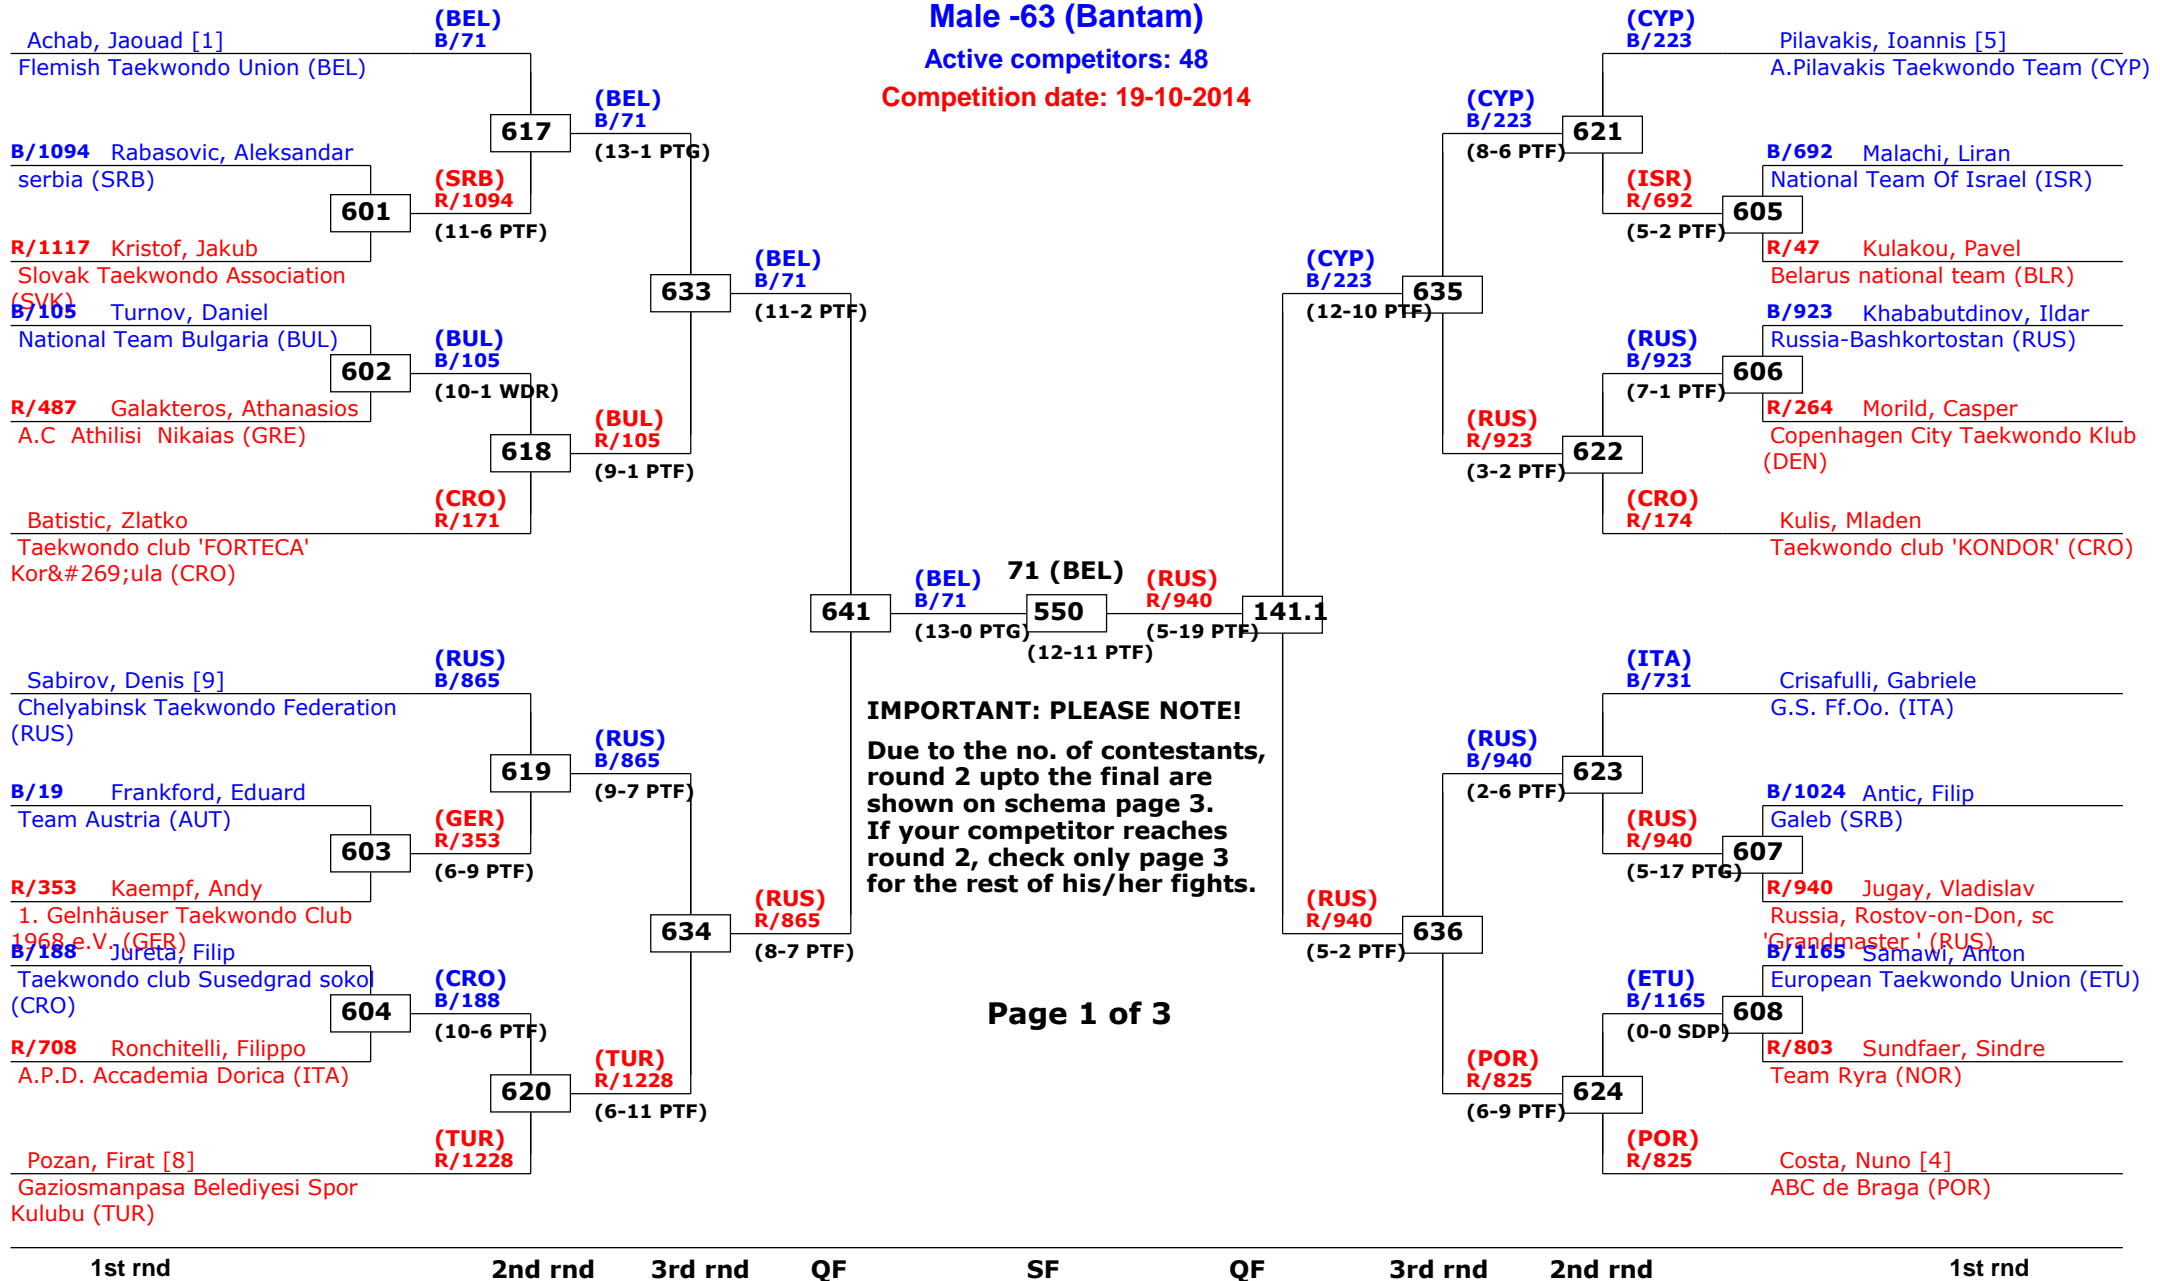

13th Galeb Belgrade Trophy - Serbia Open

Tournament date: 18-10-2014 upto 19-10-2014

Male -54 (Fin)

Active competitors: 21

Competition date: 19-10-2014

13th Galeb Belgrade Trophy - Serbia Open

Tournament date: 18-10-2014 upto 19-10-2014

Male -58 (Fly)

Active competitors: 29

Competition date: 19-10-2014

13th Galeb Belgrade Trophy - Serbia Open

Tournament date: 18-10-2014 upto 19-10-2014

Male -63 (Bantam)

Active competitors: 48

Competition date: 19-10-2014