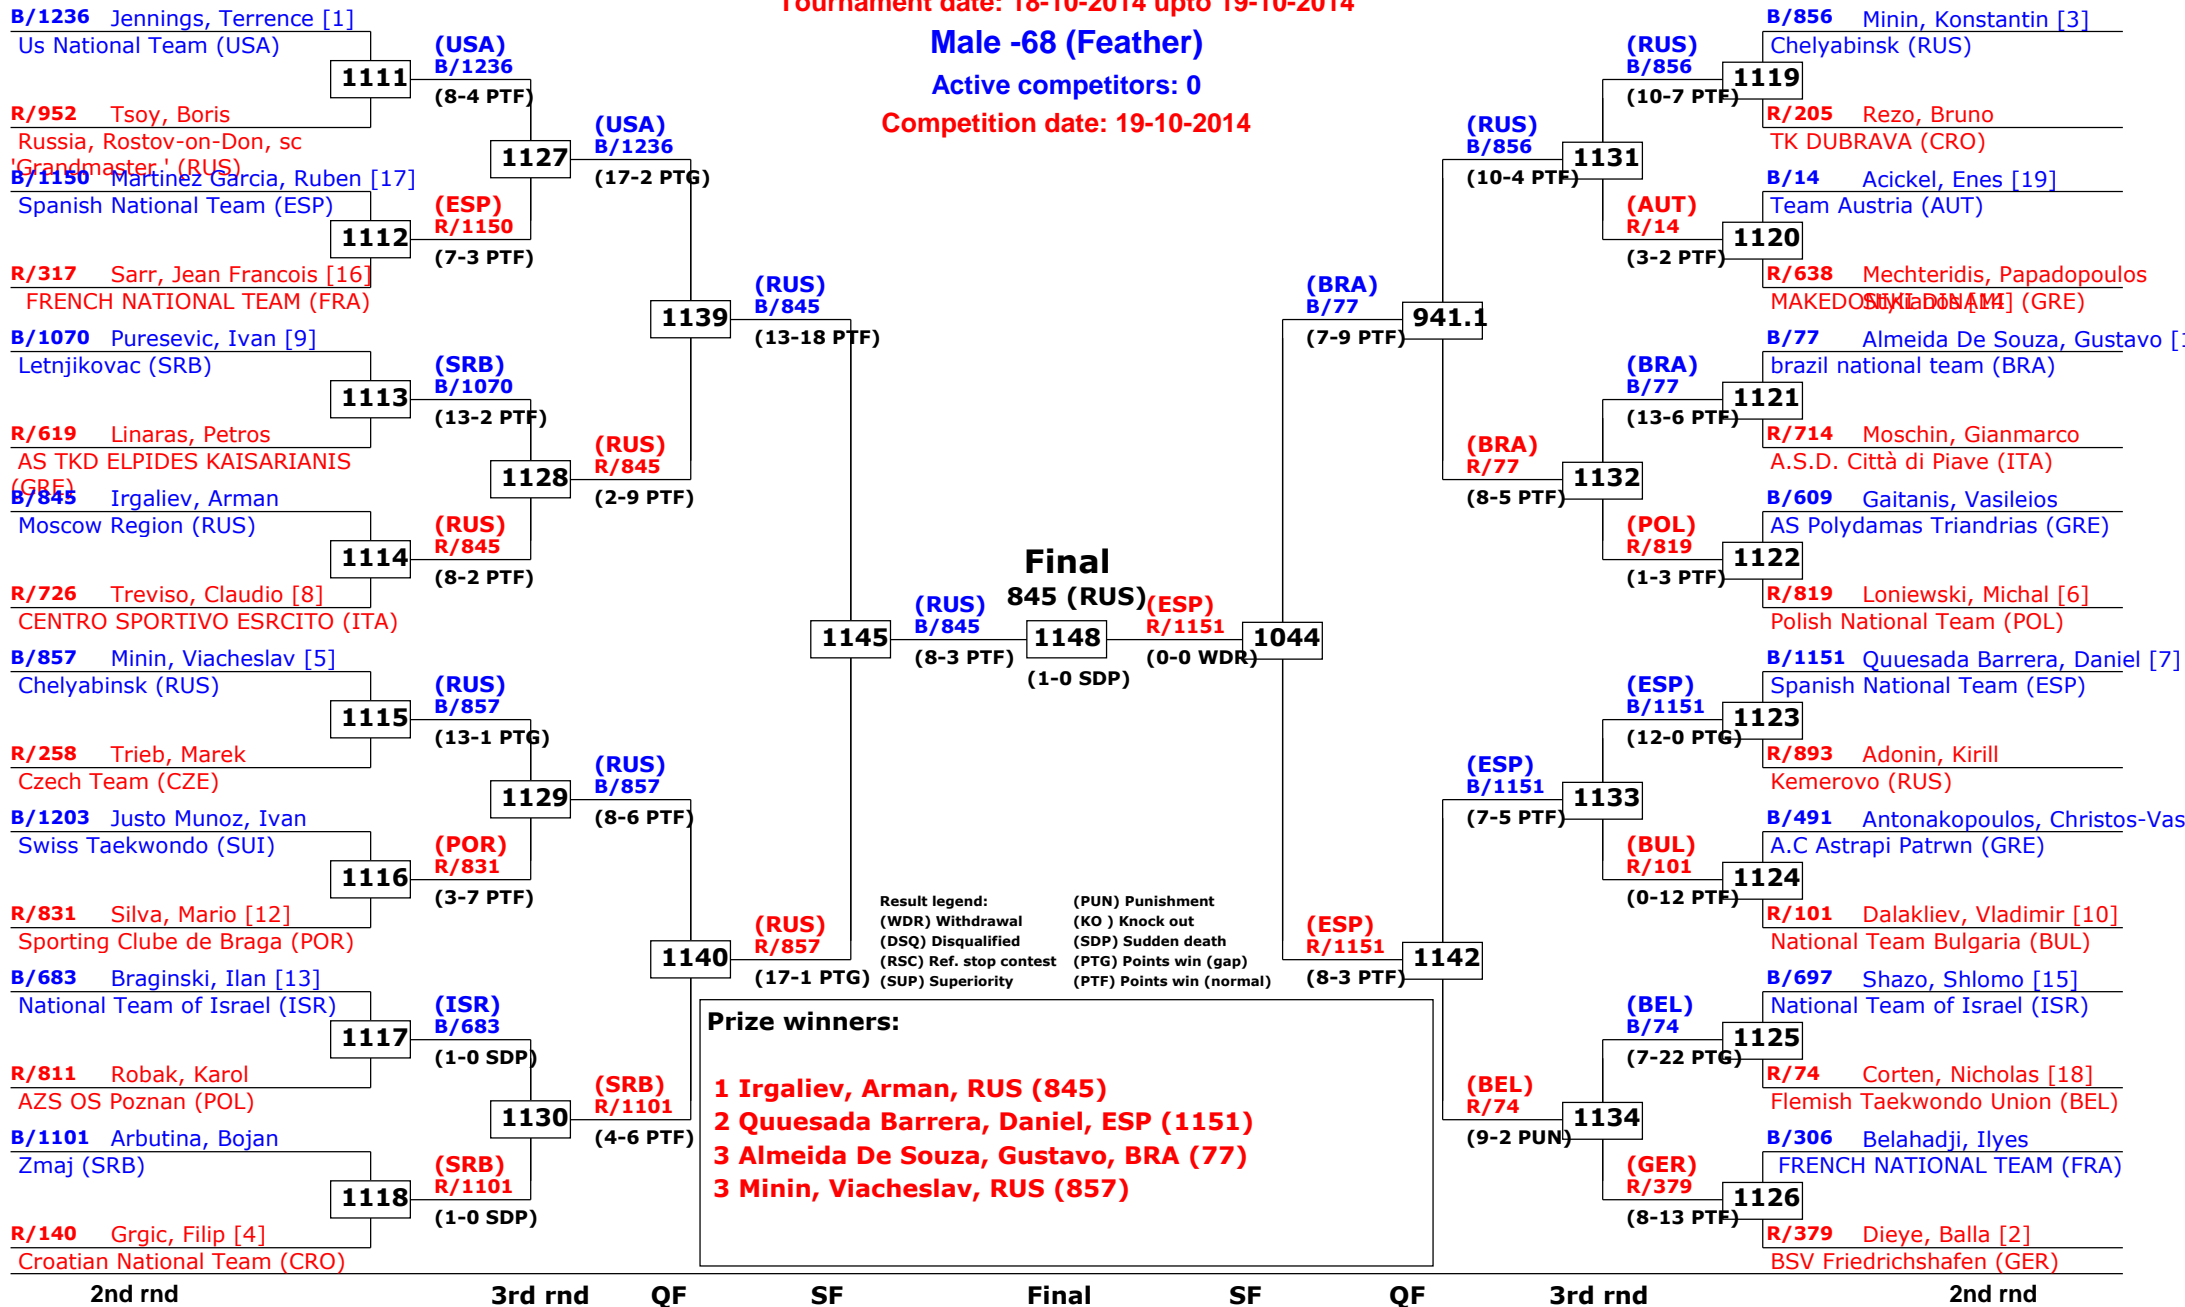

Tournament date: 18-10-2014 upto 19-10-2014

Male -63 (Bantam)

Active competitors: 0

Competition date: 19-10-2014

13th Galeb Belgrade Trophy - Serbia Open

Tournament date: 18-10-2014 upto 19-10-2014

Male -68 (Feather)

3rd rnd

2nd rnd

1st rnd

13th Galeb Belgrade Trophy - Serbia Open

Tournament date: 18-10-2014 upto 19-10-2014

Male -68 (Feather)

Active competitors: 0

Competition date: 19-10-2014

13th Galeb Belgrade Trophy - Serbia Open

Tournament date: 18-10-2014 upto 19-10-2014

Male -74 (Light)

Active competitors: 47

Competition date: 19-10-2014

IMPORTANT: PLEASE NOTE!
 Due to the no. of contestants, round 2 upto the final are shown on schema page 3. If your competitor reaches round 2, check only page 3 for the rest of his/her fights.