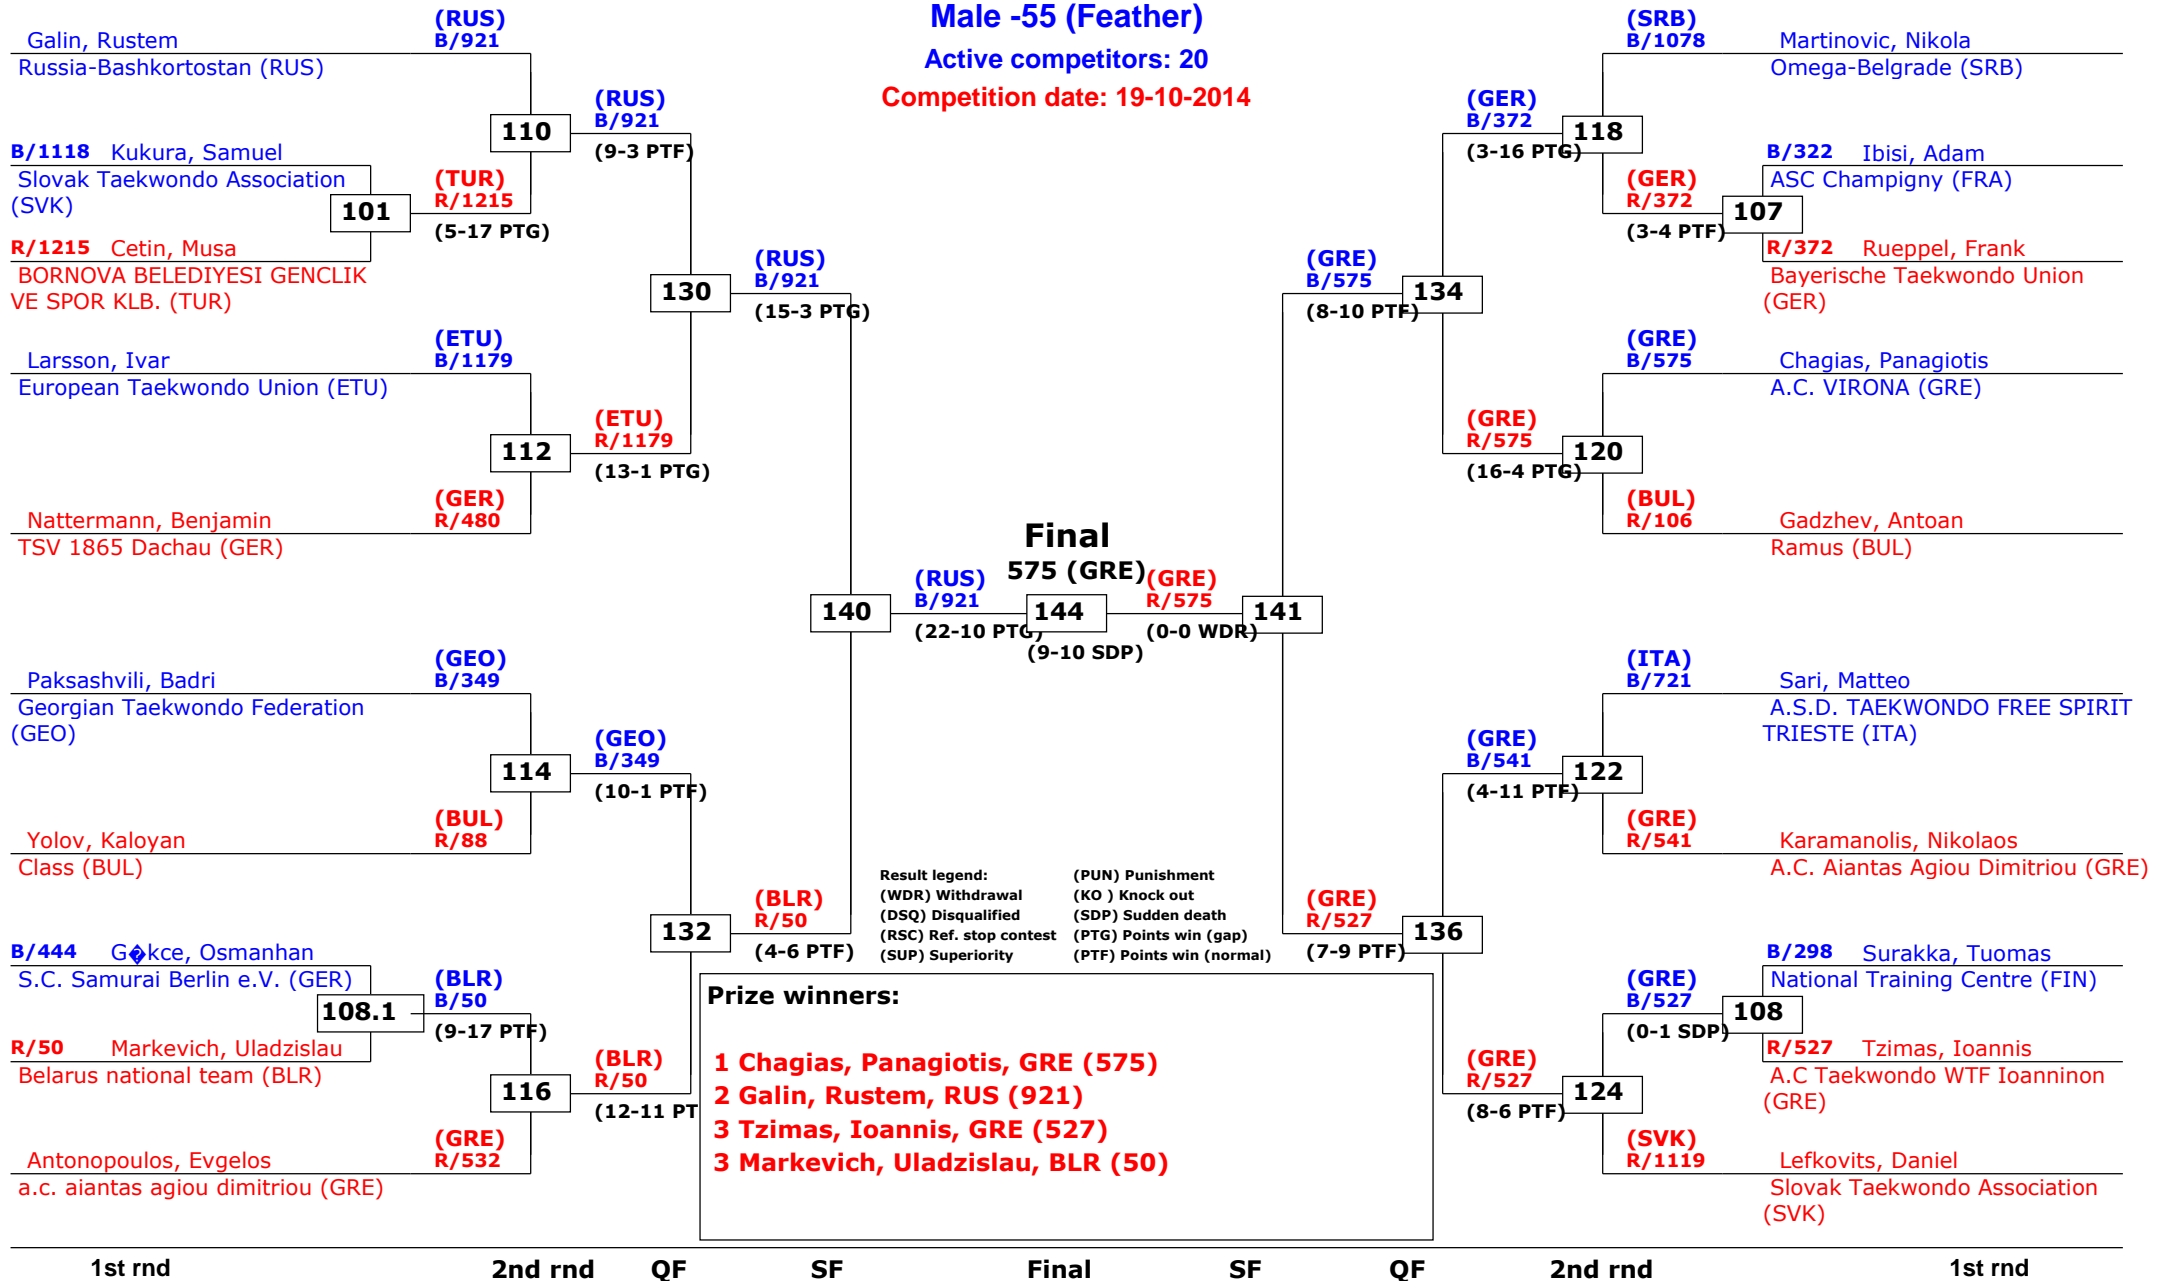

1st rnd

13th Galeb Belgrade Trophy - Serbia Open

Tournament date: 18-10-2014 upto 19-10-2014

Male -51 (Bantam)

Active competitors: 22

Competition date: 18-10-2014

13th Galeb Belgrade Trophy - Serbia Open

Tournament date: 18-10-2014 upto 19-10-2014

Male -55 (Feather)

Active competitors: 20

Competition date: 19-10-2014

13th Galeb Belgrade Trophy - Serbia Open

Tournament date: 18-10-2014 upto 19-10-2014

Male -59 (Light)

Active competitors: 19

Competition date: 18-10-2014

13th Galeb Belgrade Trophy - Serbia Open

Tournament date: 18-10-2014 upto 19-10-2014

Male -63 (Welter)

Active competitors: 26

Competition date: 18-10-2014

13th Galeb Belgrade Trophy - Serbia Open

Tournament date: 18-10-2014 upto 19-10-2014