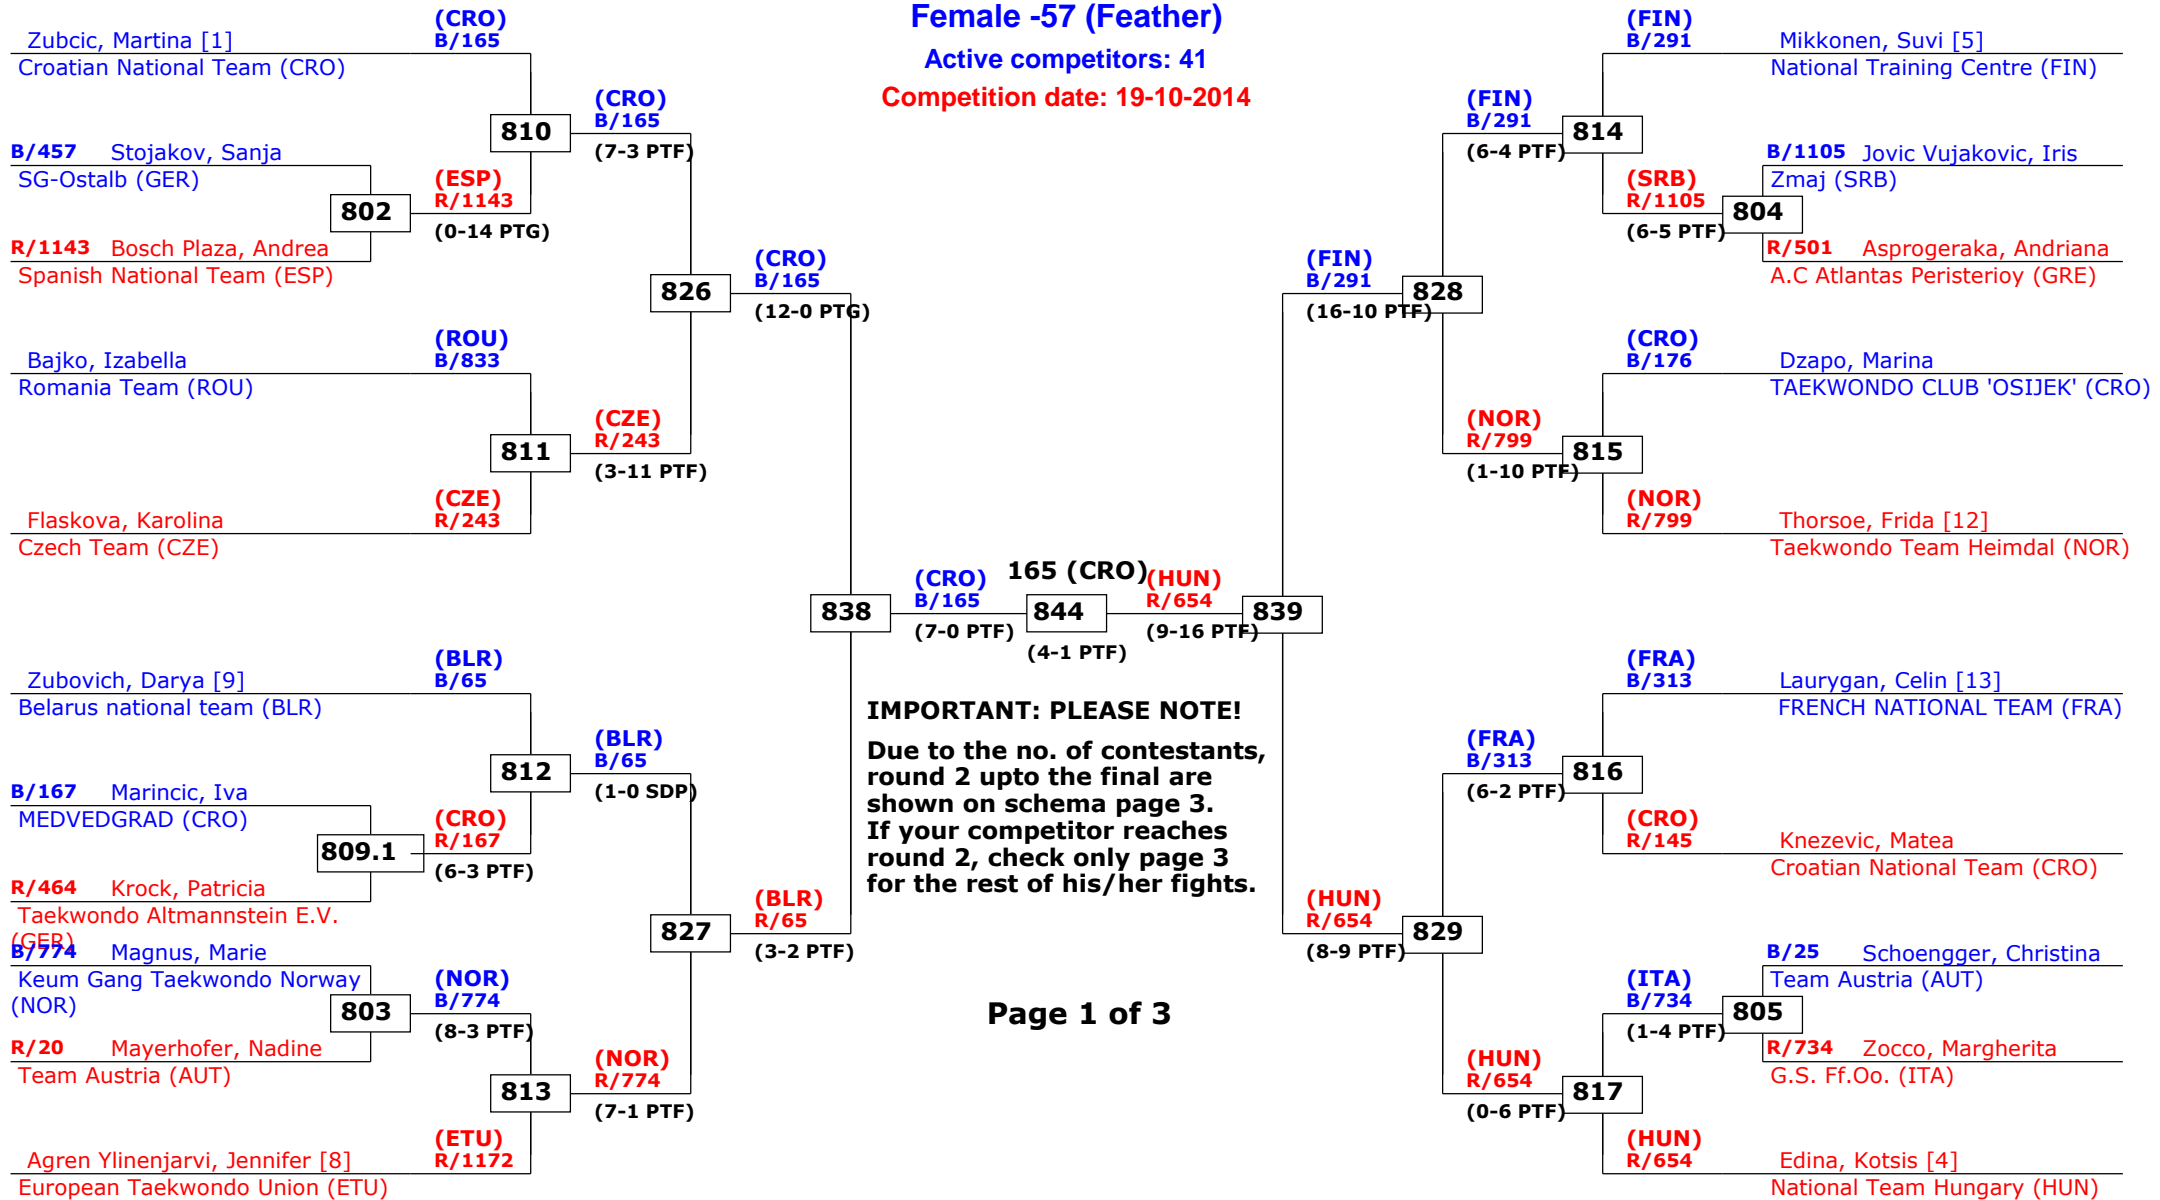

13th Galeb Belgrade Trophy - Serbia Open

Tournament date: 18-10-2014 upto 19-10-2014

Female -53 (Bantam)

Active competitors: 33

Competition date: 19-10-2014

1st rnd

2nd rnd

2nd rnd

QF

SF

QF

2nd rnd

2nd rnd

1st rnd

13th Galeb Belgrade Trophy - Serbia Open

Tournament date: 18-10-2014 upto 19-10-2014

Female -53 (Bantam)

Active competitors: 0

Competition date: 19-10-2014

13th Galeb Belgrade Trophy - Serbia Open

Tournament date: 18-10-2014 upto 19-10-2014

Female -57 (Feather)

Active competitors: 41

Competition date: 19-10-2014

13th Galeb Belgrade Trophy - Serbia Open

Tournament date: 18-10-2014 upto 19-10-2014

Female -57 (Feather)

Active competitors: 0

Competition date: 19-10-2014

13th Galeb Belgrade Trophy - Serbia Open

Tournament date: 18-10-2014 upto 19-10-2014