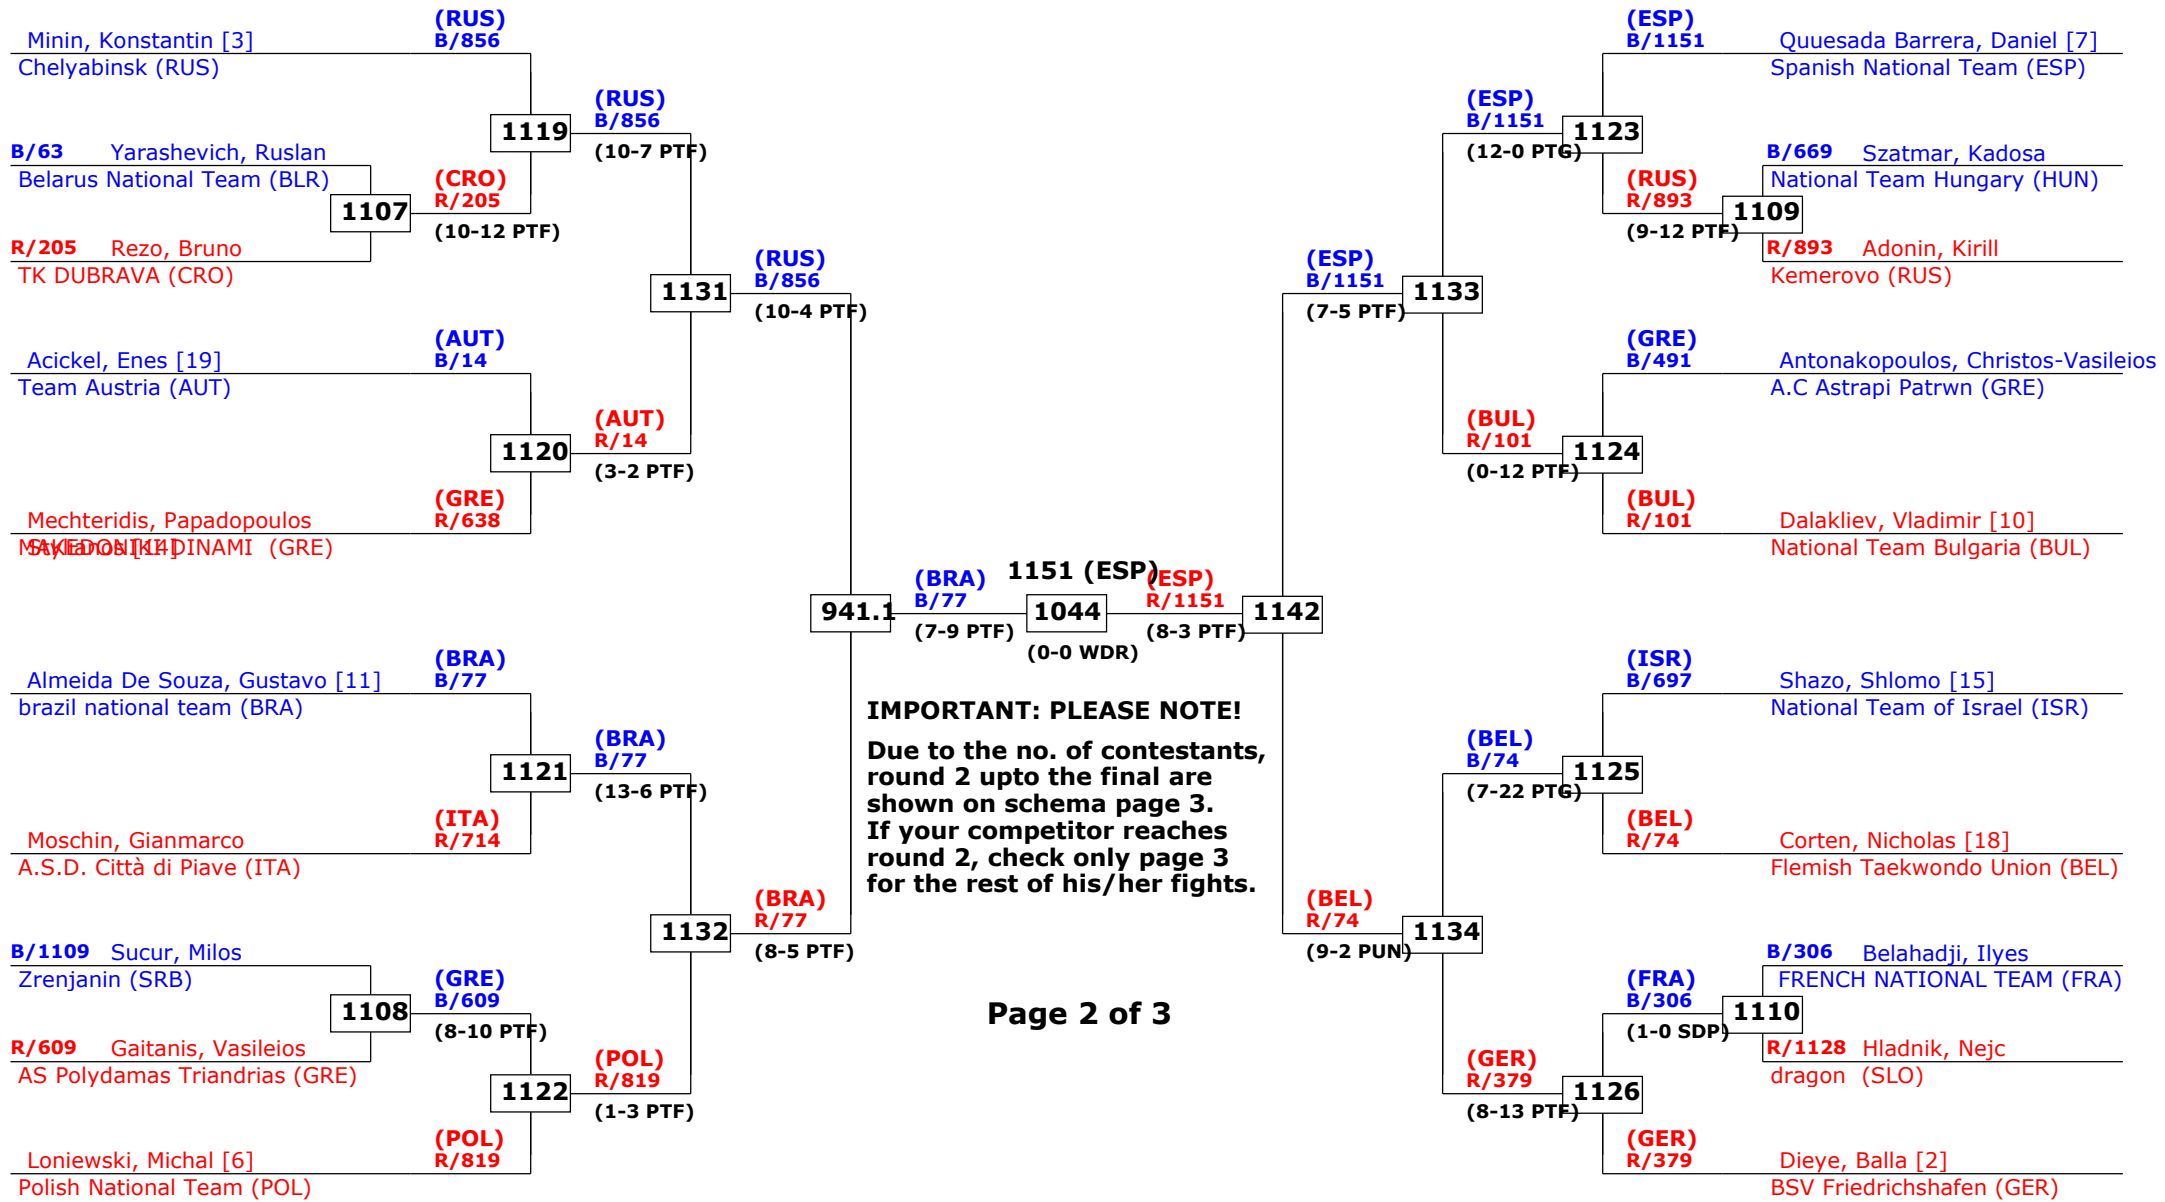

1st rnd

2nd rnd

3rd rnd

QF

SF

QF

3rd rnd

2nd rnd

1st rnd