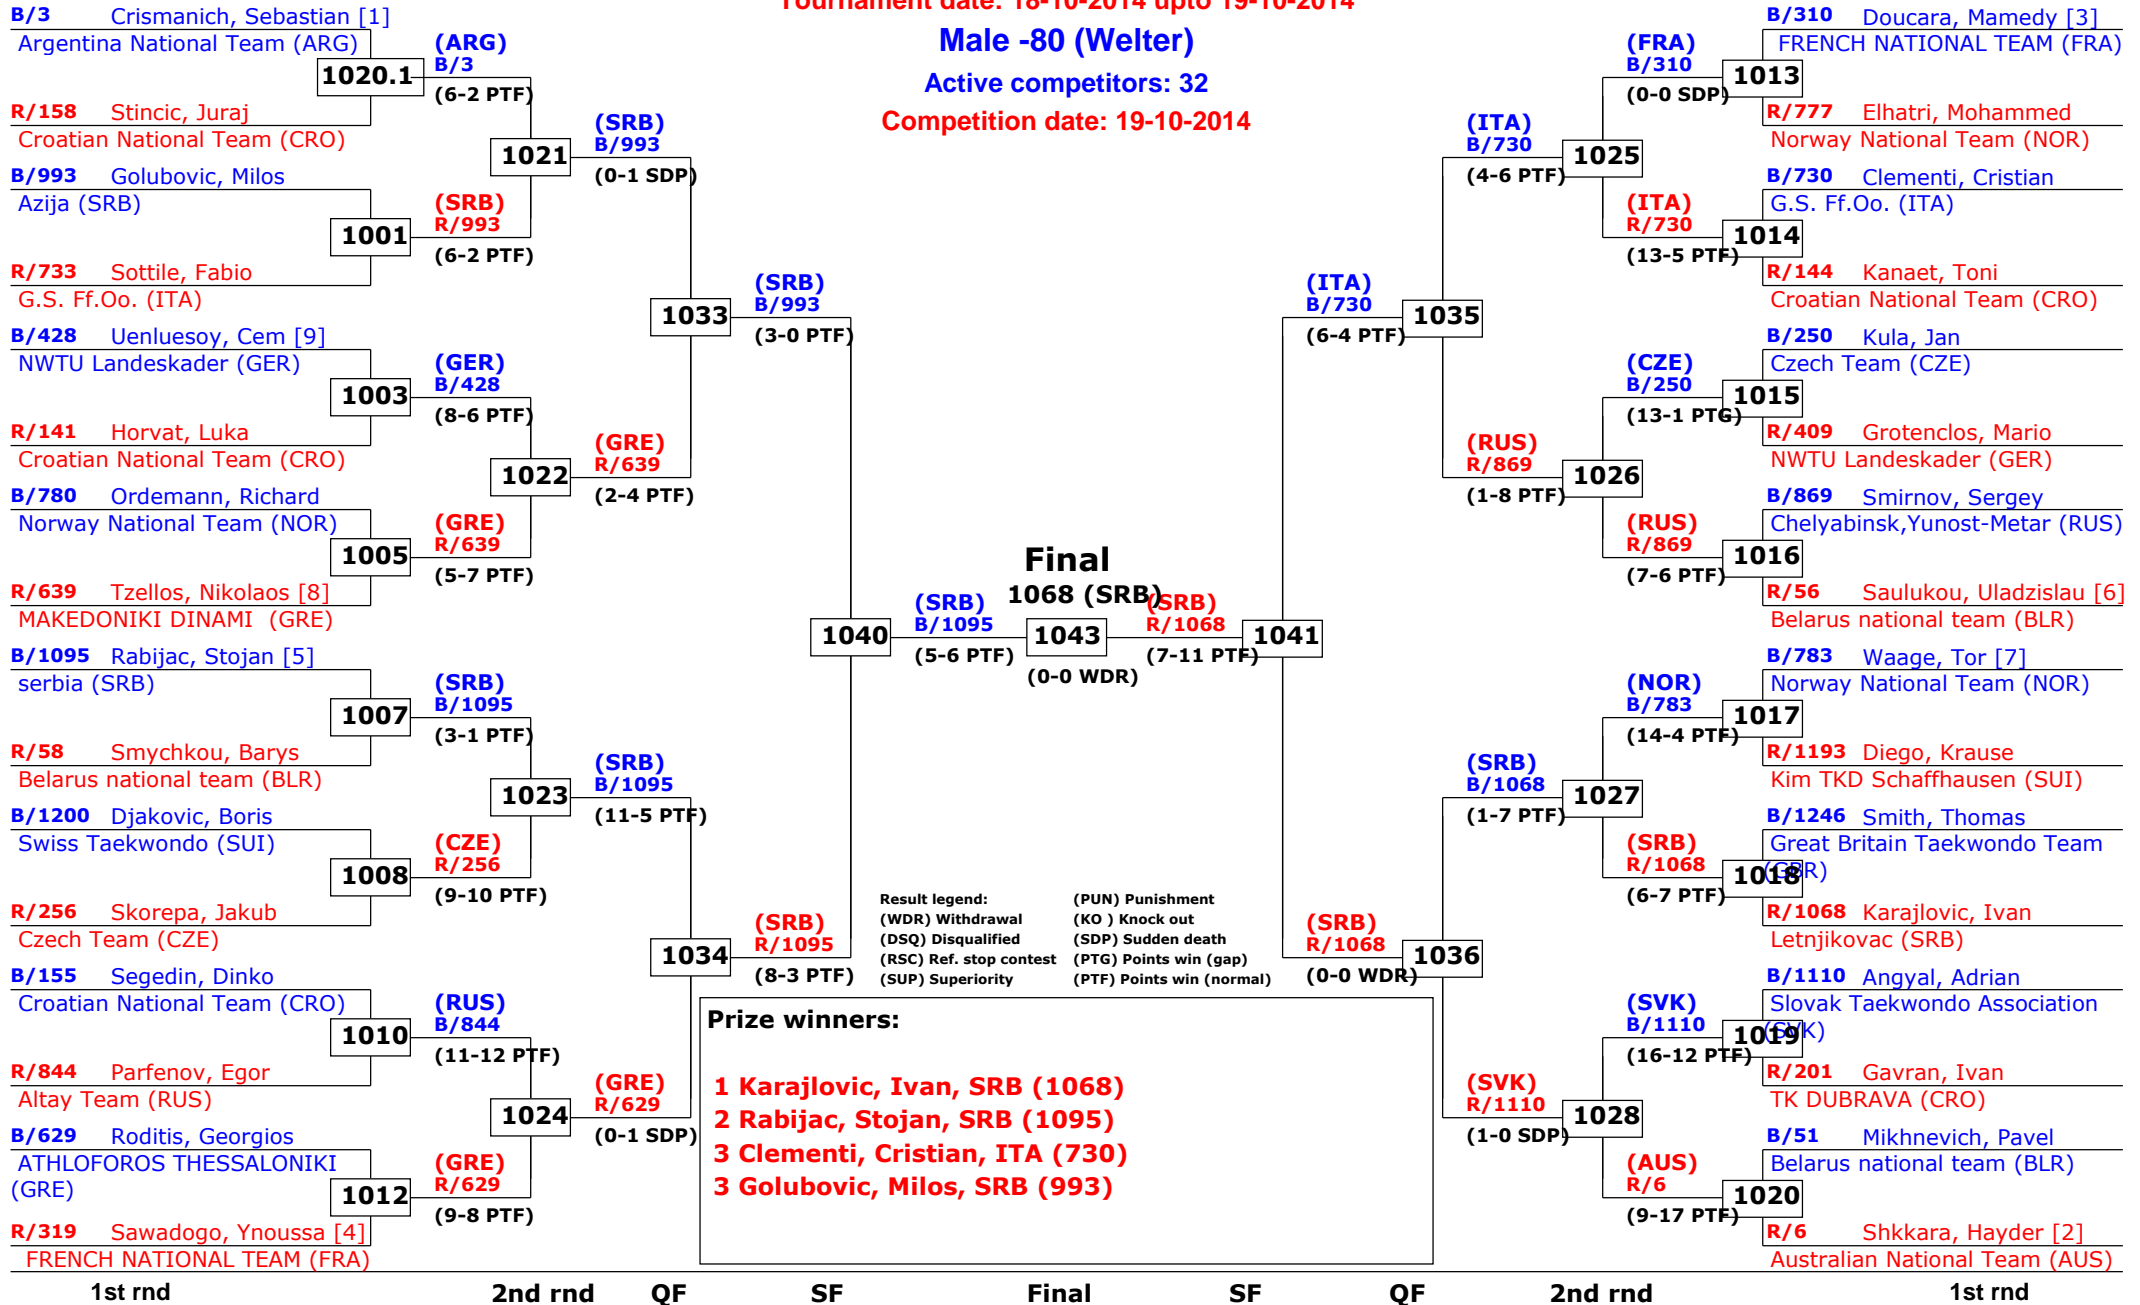

13th Galeb Belgrade Trophy - Serbia Open

Tournament date: 18-10-2014 upto 19-10-2014

Male -74 (Light)

Active competitors: 47

Competition date: 19-10-2014

IMPORTANT: PLEASE NOTE!
 Due to the no. of contestants, round 2 upto the final are shown on schema page 3. If your competitor reaches round 2, check only page 3 for the rest of his/her fights.

1st rnd

13th Galeb Belgrade Trophy - Serbia Open

Tournament date: 18-10-2014 upto 19-10-2014

Male -74 (Light)

Active competitors: 0

Competition date: 19-10-2014

13th Galeb Belgrade Trophy - Serbia Open

Tournament date: 18-10-2014 upto 19-10-2014

Male -80 (Welter)

Active competitors: 32

Competition date: 19-10-2014

13th Galeb Belgrade Trophy - Serbia Open

Tournament date: 18-10-2014 upto 19-10-2014

Male -87 (Middle)

Active competitors: 21

Competition date: 19-10-2014

13th Galeb Belgrade Trophy - Serbia Open

Tournament date: 18-10-2014 upto 19-10-2014

Male +87 (Heavy)

Active competitors: 18

Competition date: 19-10-2014

13th Galeb Belgrade Trophy - Serbia Open

Tournament date: 18-10-2014 upto 19-10-2014