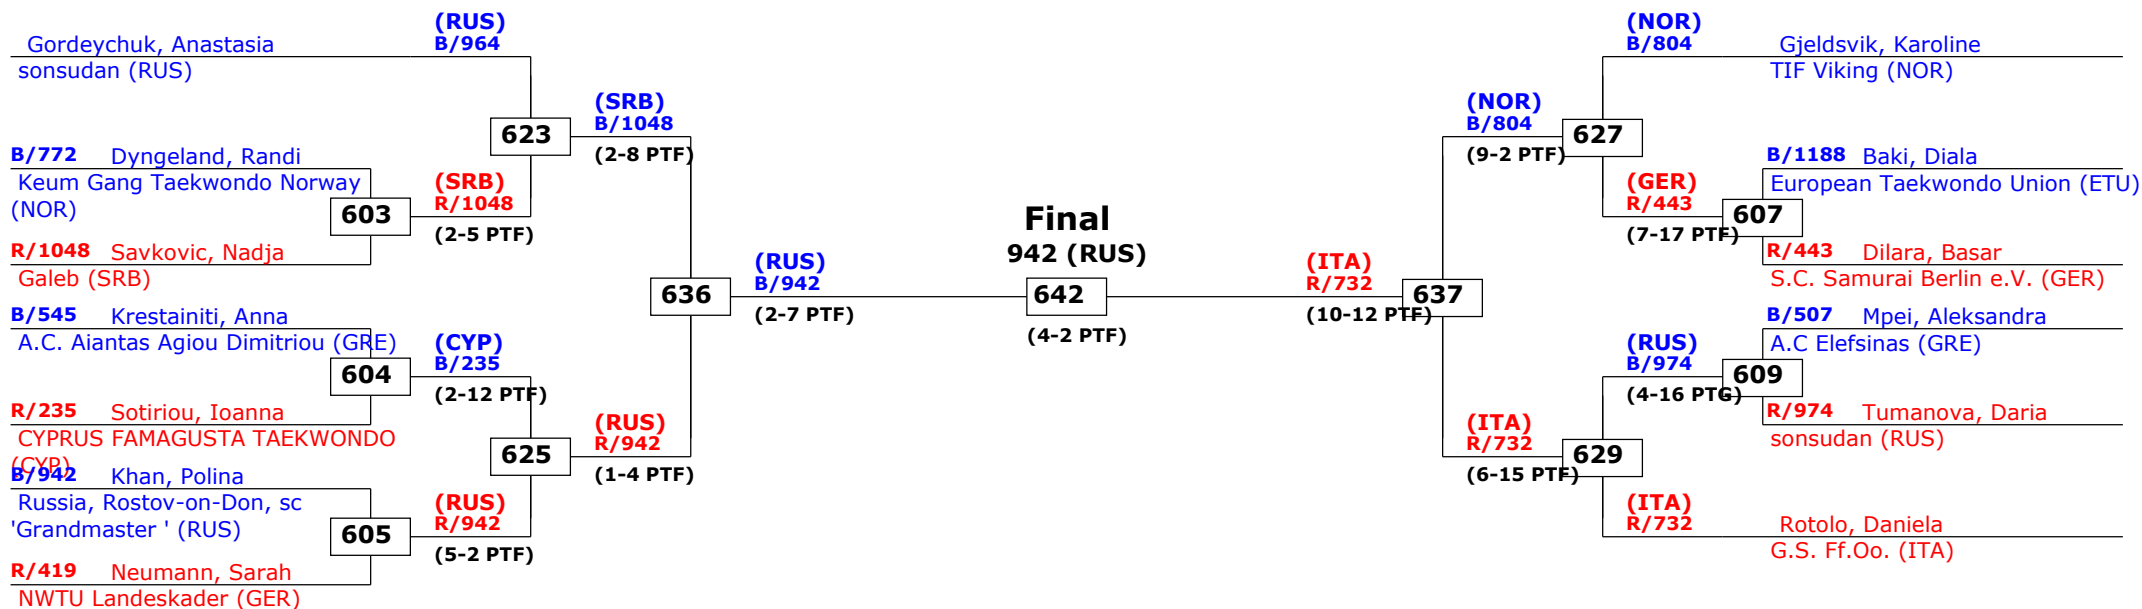

Active competitors: 16

Competition date: 18-10-2014

13th Galeb Belgrade Trophy - Serbia Open

Tournament date: 18-10-2014 upto 19-10-2014

Female -59 (Light Middle)

Active competitors: 18

Competition date: 18-10-2014

13th Galeb Belgrade Trophy - Serbia Open

Tournament date: 18-10-2014 upto 19-10-2014

Female -63 (Middle)

Active competitors: 13

Competition date: 18-10-2014

Result legend:
 (WDR) Withdrawal (PUN) Punishment
 (DSQ) Disqualified (KO) Knock out
 (RSC) Ref. stop contest (SDP) Sudden death
 (SUP) Superiority (PTG) Points win (gap)
 (PTF) Points win (normal)