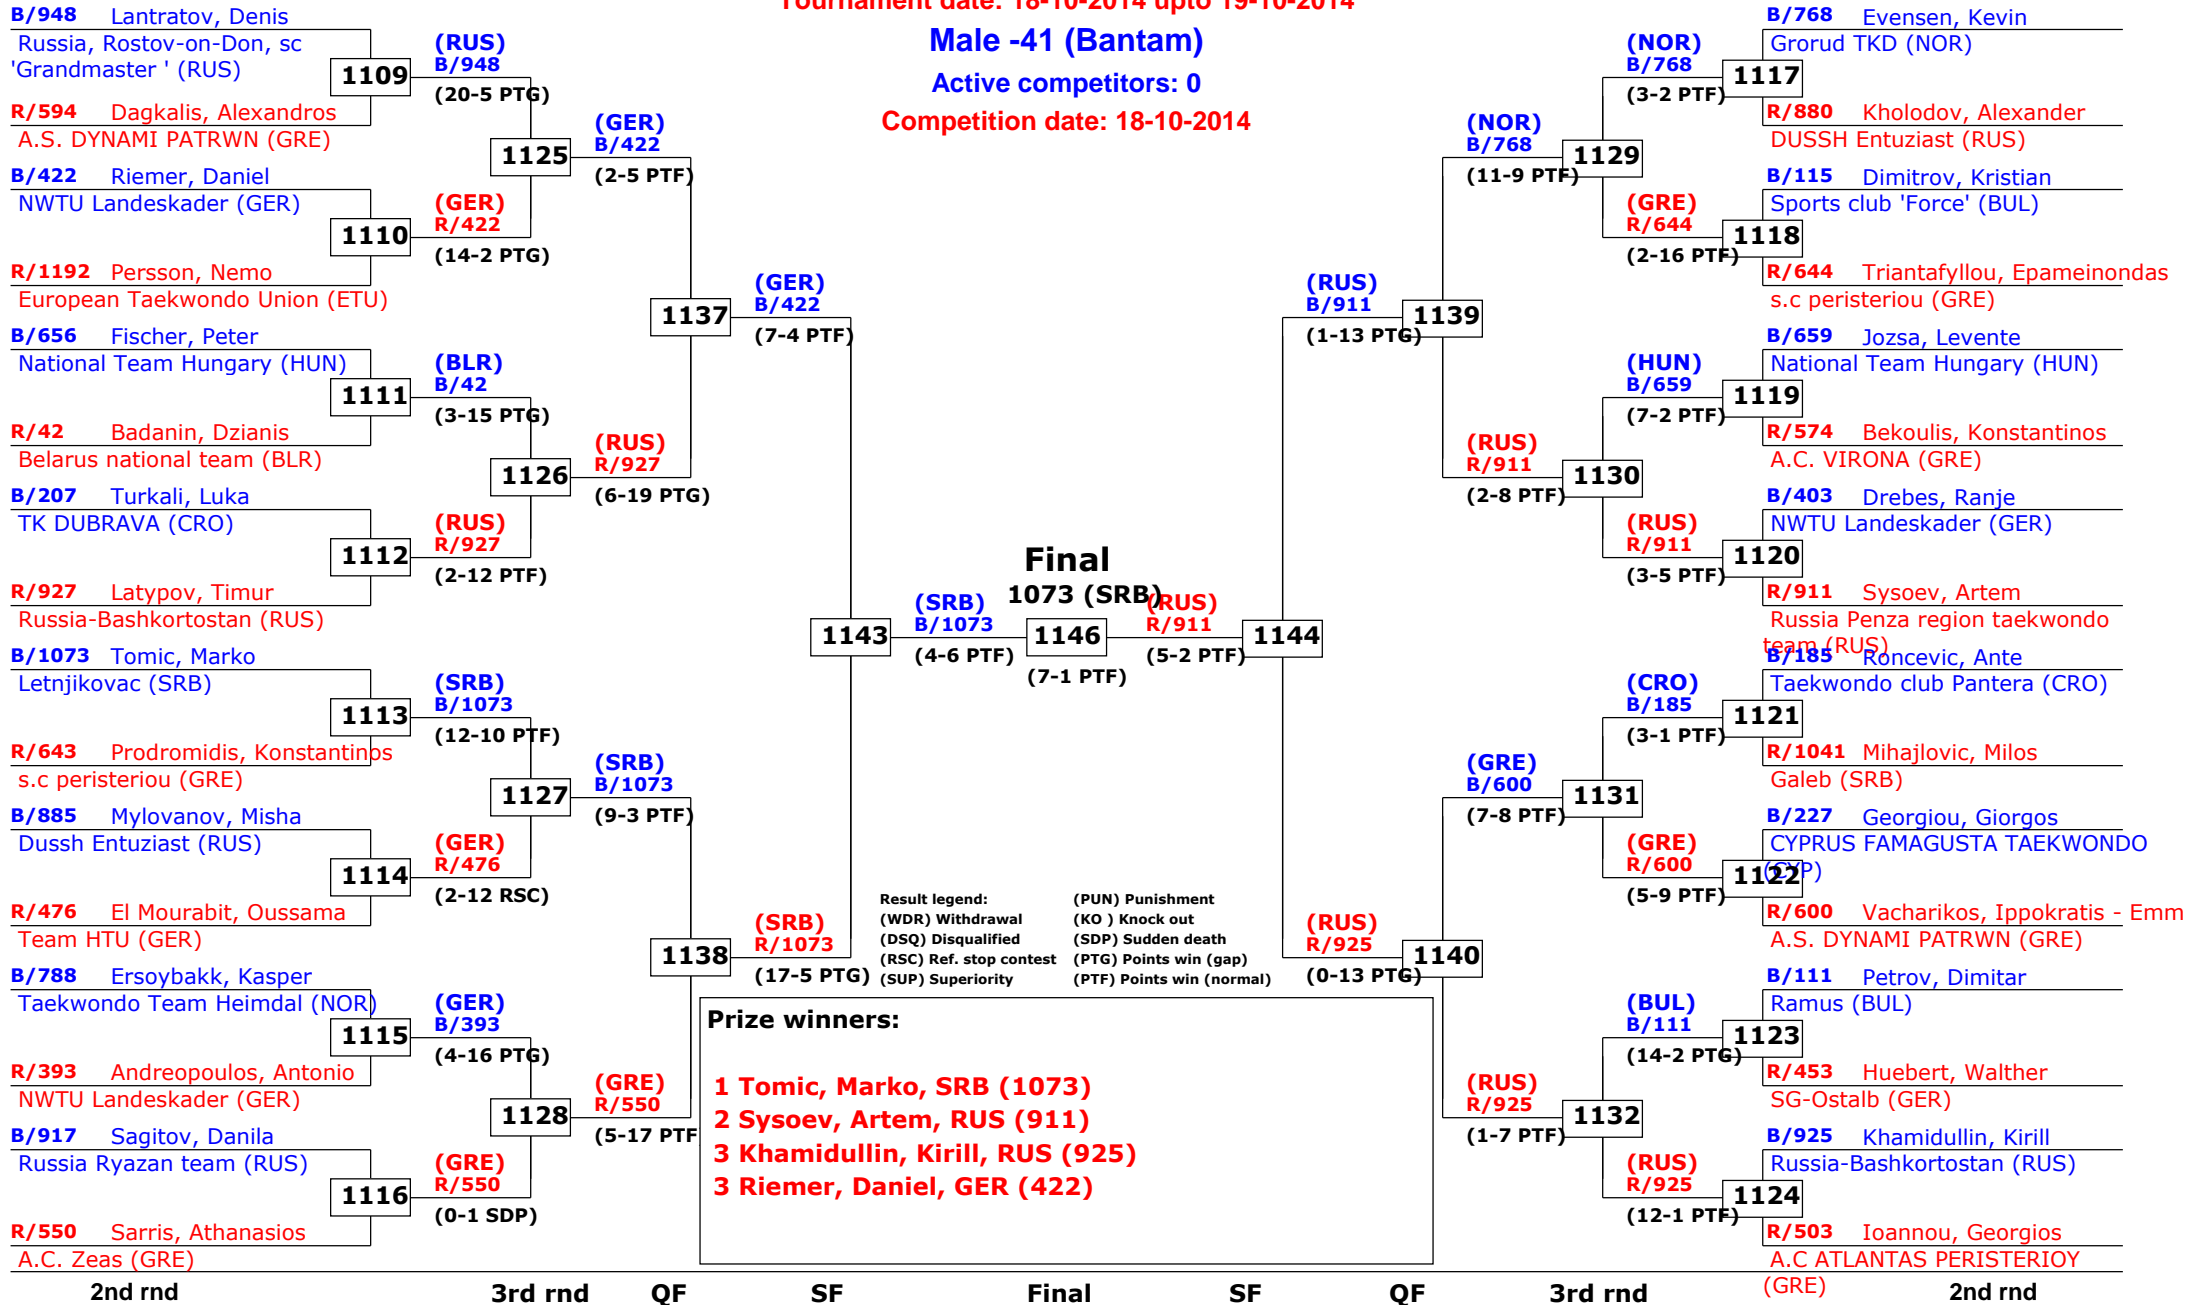

Tournament date: 18-10-2014 upto 19-10-2014

Male -41 (Bantam)

Active competitors: 33

Competition date: 18-10-2014

1st rnd

2nd rnd

3rd rnd

QF

SF

QF

3rd rnd

2nd rnd

1st rnd

13th Galeb Belgrade Trophy - Serbia Open

Tournament date: 18-10-2014 upto 19-10-2014

Male -41 (Bantam)

Active competitors: 0

Competition date: 18-10-2014

13th Galeb Belgrade Trophy - Serbia Open

Tournament date: 18-10-2014 upto 19-10-2014

Male -45 (Feather)

Active competitors: 34

Competition date: 18-10-2014

13th Galeb Belgrade Trophy - Serbia Open

Tournament date: 18-10-2014 upto 19-10-2014

Male -45 (Feather)

Active competitors: 0

Competition date: 18-10-2014

13th Galeb Belgrade Trophy - Serbia Open

Tournament date: 18-10-2014 upto 19-10-2014