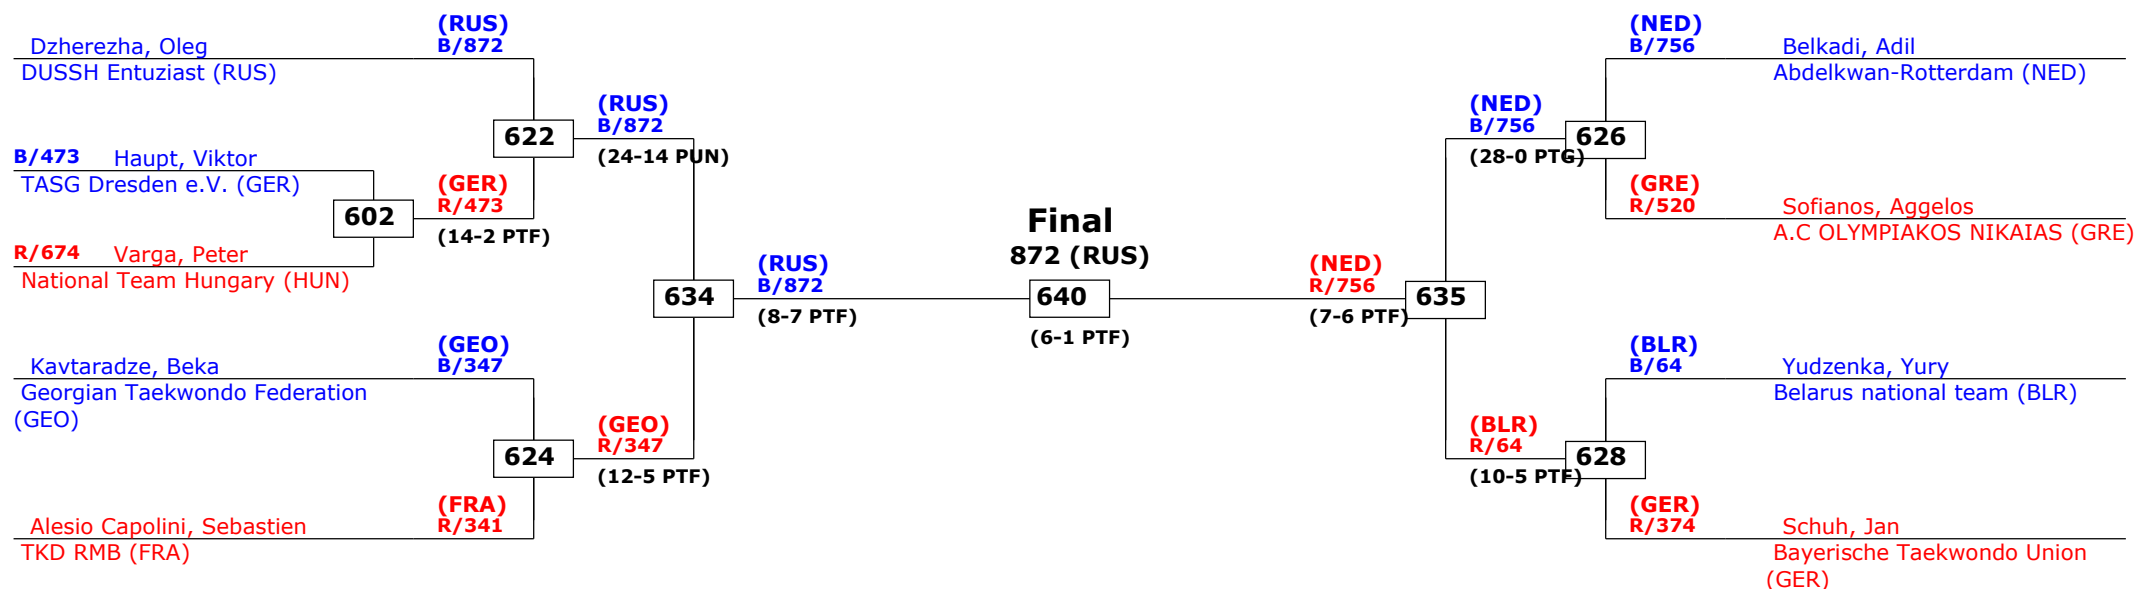

1st rnd

13th Galeb Belgrade Trophy - Serbia Open

Tournament date: 18-10-2014 upto 19-10-2014

Male -45 (Fin)

Active competitors: 9

Competition date: 18-10-2014

Result legend: (PUN) Punishment
 (WDR) Withdrawal (KO) Knock out
 (DSQ) Disqualified (SDP) Sudden death
 (RSC) Ref. stop contest (PTG) Points win (gap)
 (SUP) Superiority (PTF) Points win (normal)