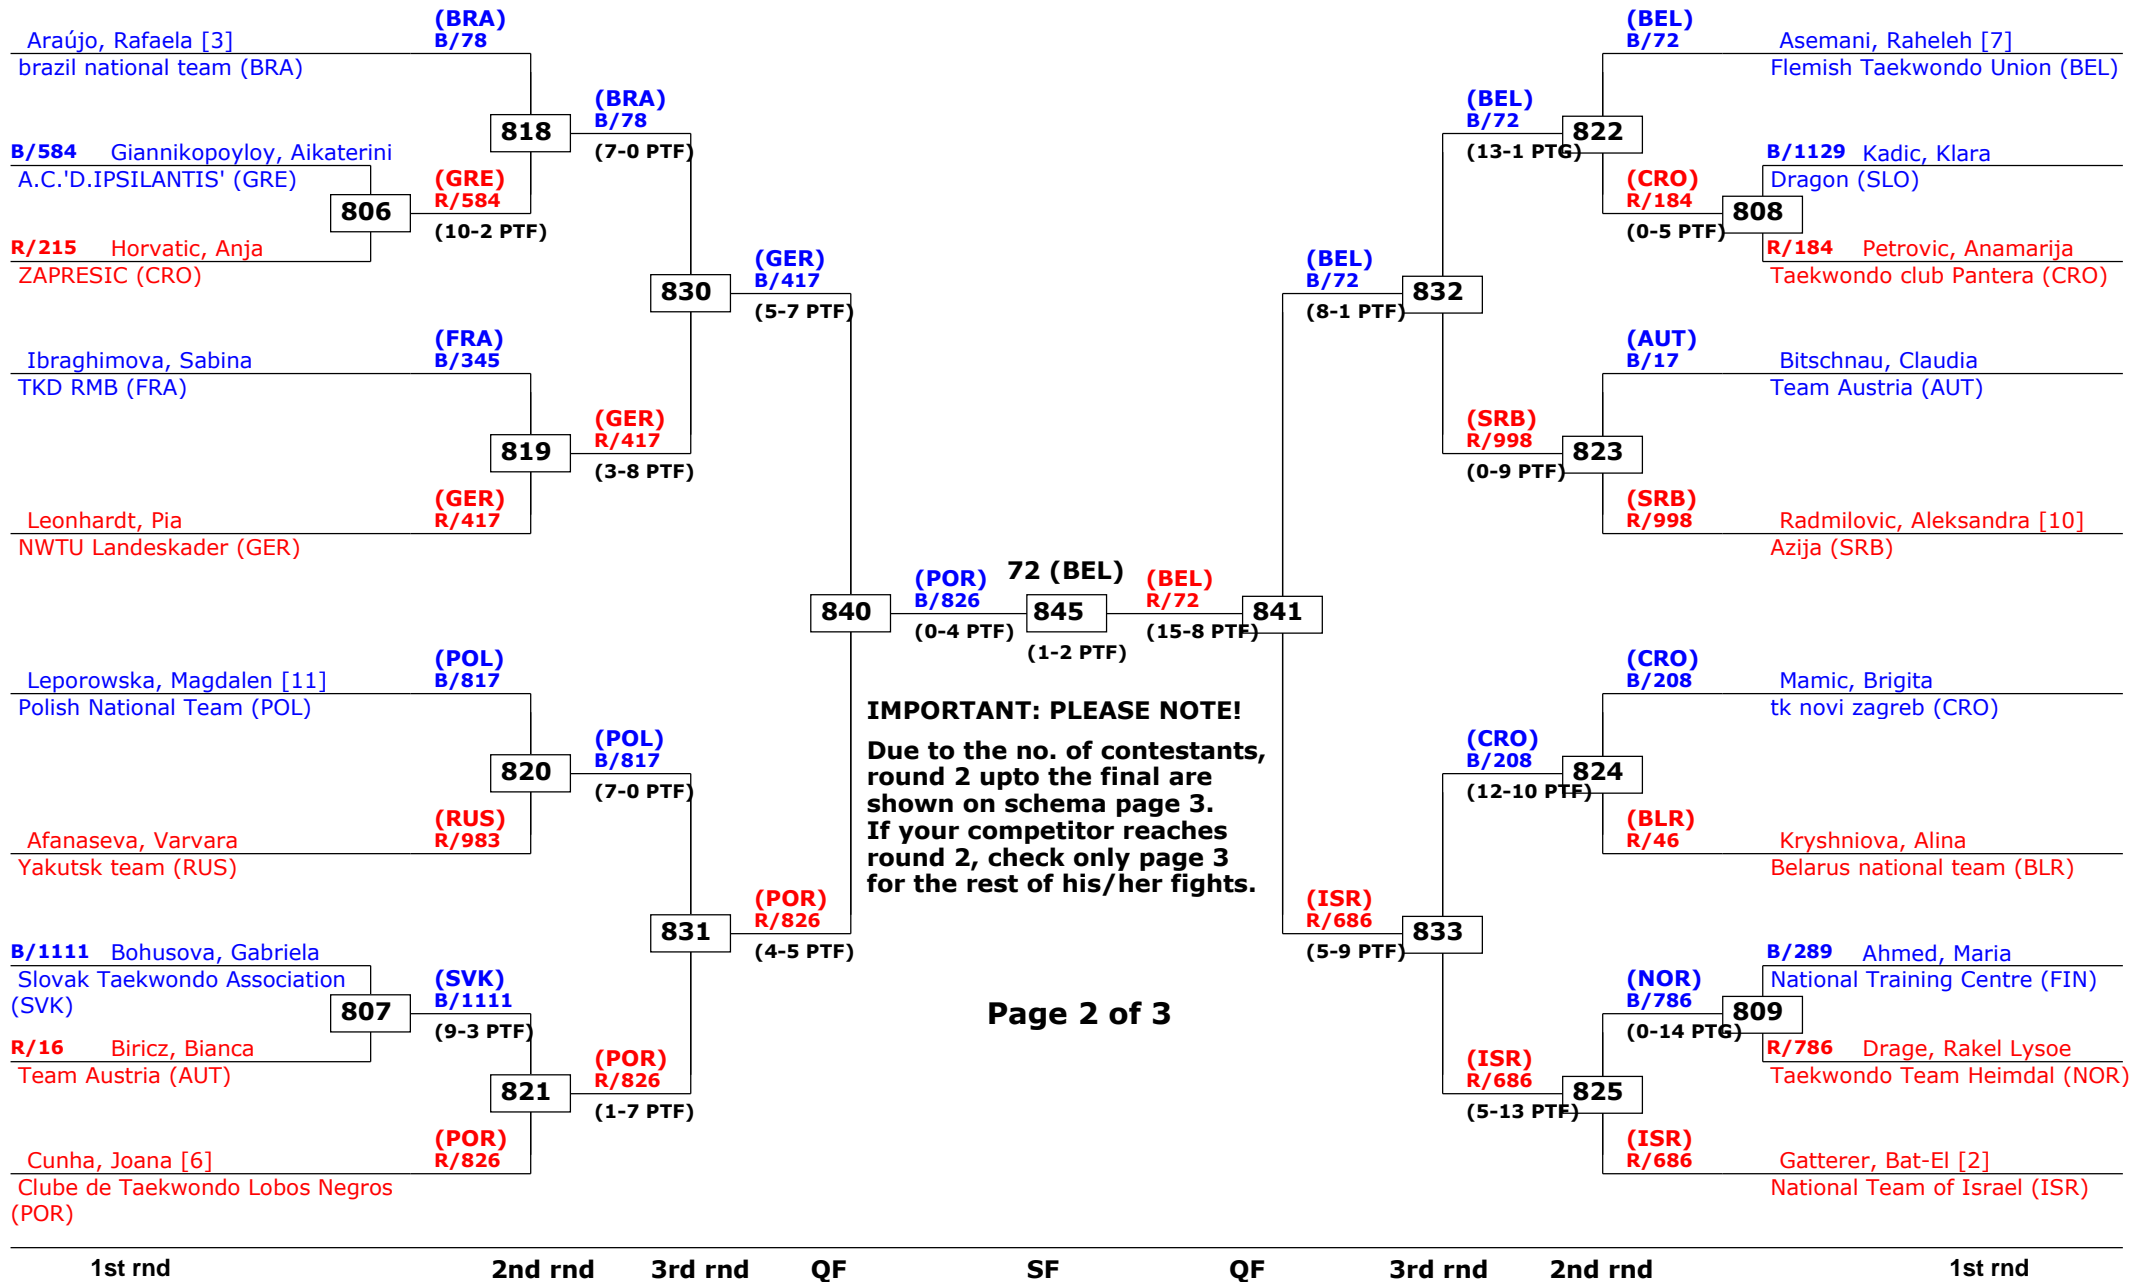

QF

SF

QF

2nd rnd

2nd rnd

1st rnd

13th Galeb Belgrade Trophy - Serbia Open

Tournament date: 18-10-2014 upto 19-10-2014

Female -53 (Bantam)

Active competitors: 0

Competition date: 19-10-2014

13th Galeb Belgrade Trophy - Serbia Open

Tournament date: 18-10-2014 upto 19-10-2014

Female -57 (Feather)

Active competitors: 41

Competition date: 19-10-2014

13th Galeb Belgrade Trophy - Serbia Open

Tournament date: 18-10-2014 upto 19-10-2014

Female -57 (Feather)

Active competitors: 0

Competition date: 19-10-2014

13th Galeb Belgrade Trophy - Serbia Open

Tournament date: 18-10-2014 upto 19-10-2014