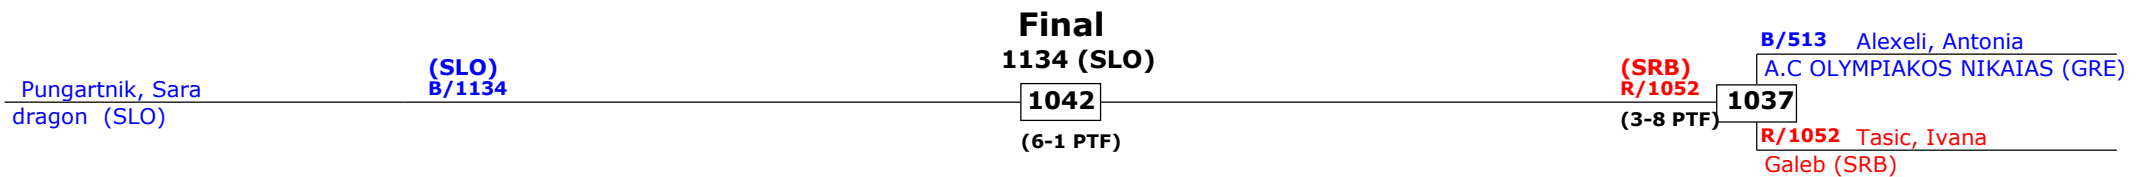

13th Galeb Belgrade Trophy - Serbia Open

Tournament date: 18-10-2014 upto 19-10-2014

Female +68 (Heavy)

Active competitors: 3

Competition date: 19-10-2014

Result legend: (PUN) Punishment
(WDR) Withdrawal (KO) Knock out
(DSQ) Disqualified (SDP) Sudden death
(RSC) Ref. stop contest (PTG) Points win (gap)
(SUP) Superiority (PTF) Points win (normal)