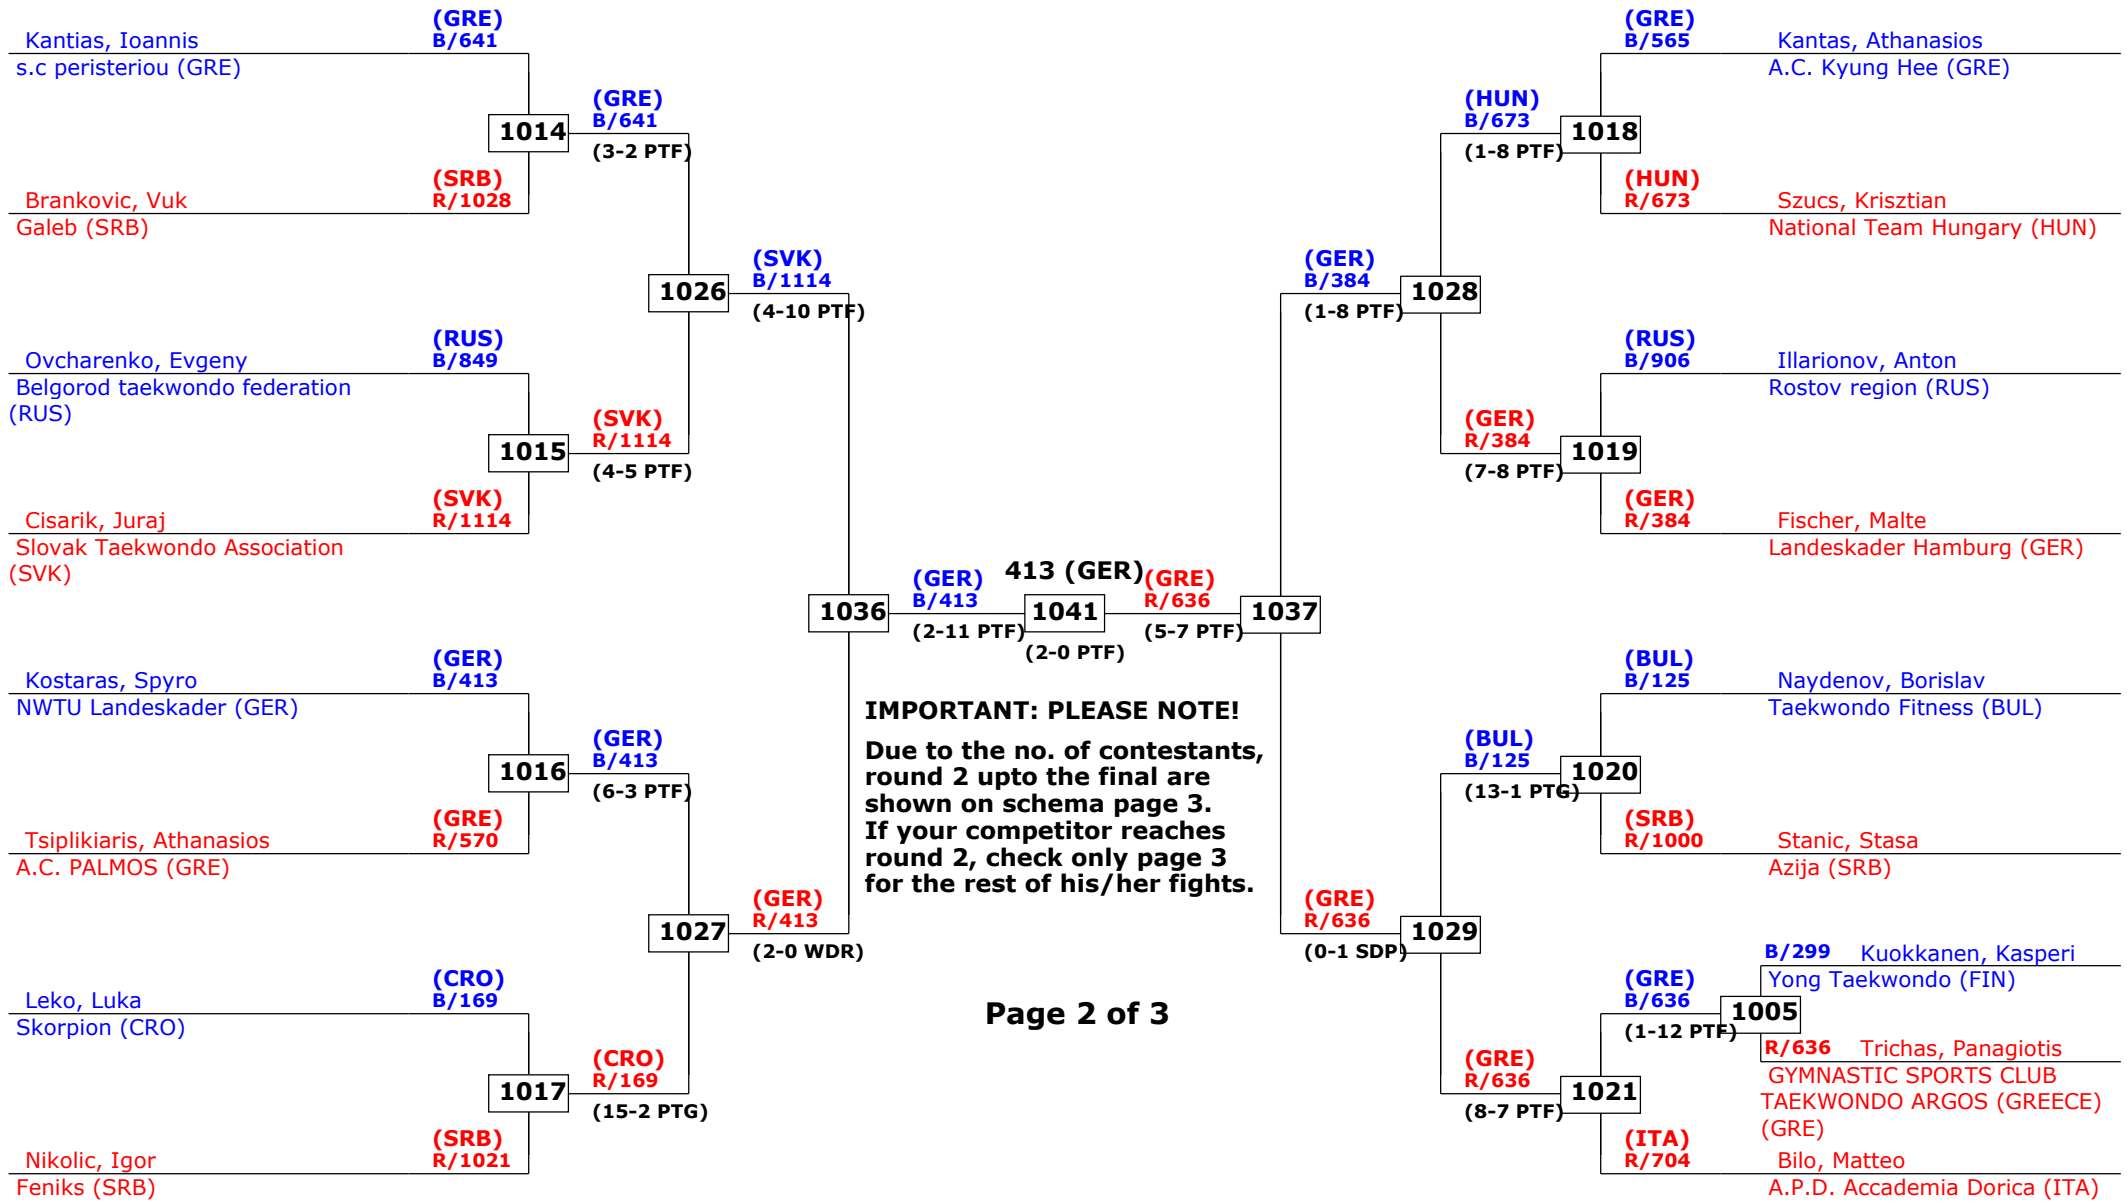

Active competitors: 0

Competition date: 18-10-2014

13th Galeb Belgrade Trophy - Serbia Open

Tournament date: 18-10-2014 upto 19-10-2014

Male -45 (Feather)

Active competitors: 34

Competition date: 18-10-2014

13th Galeb Belgrade Trophy - Serbia Open

Tournament date: 18-10-2014 upto 19-10-2014

Male -45 (Feather)

Active competitors: 0

Competition date: 18-10-2014

13th Galeb Belgrade Trophy - Serbia Open

Tournament date: 18-10-2014 upto 19-10-2014