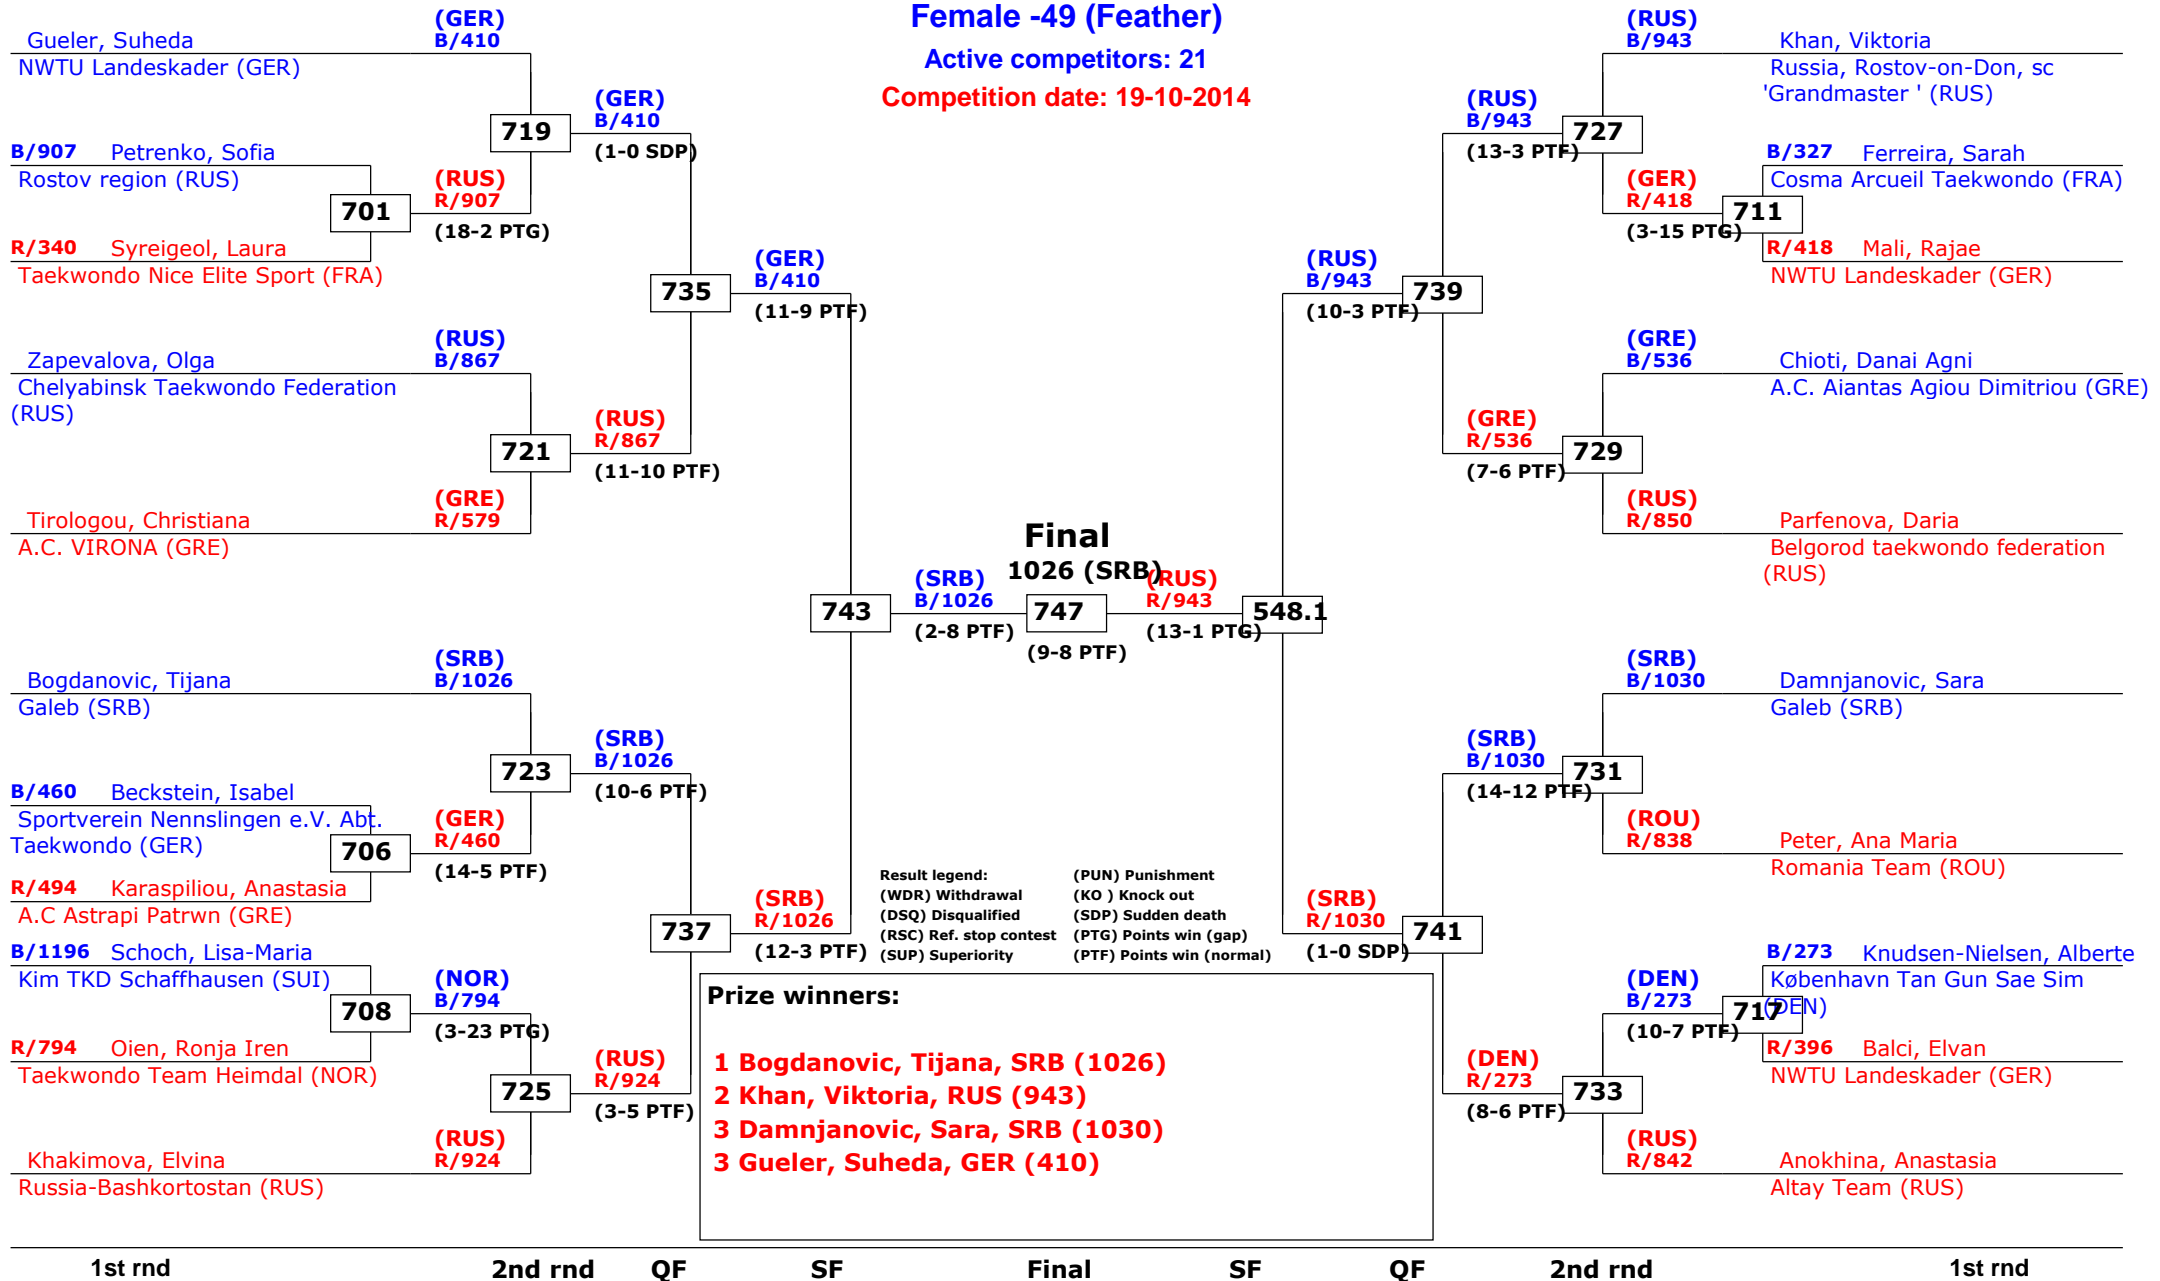

1st rnd

13th Galeb Belgrade Trophy - Serbia Open

Tournament date: 18-10-2014 upto 19-10-2014

Female -49 (Feather)

Active competitors: 21

Competition date: 19-10-2014

13th Galeb Belgrade Trophy - Serbia Open

Tournament date: 18-10-2014 upto 19-10-2014

Female -52 (Light)

Active competitors: 19

Competition date: 18-10-2014

13th Galeb Belgrade Trophy - Serbia Open

Tournament date: 18-10-2014 upto 19-10-2014

Female -55 (Welter)

Active competitors: 16

Competition date: 18-10-2014

13th Galeb Belgrade Trophy - Serbia Open

Tournament date: 18-10-2014 upto 19-10-2014

Female -59 (Light Middle)

Active competitors: 18

Competition date: 18-10-2014