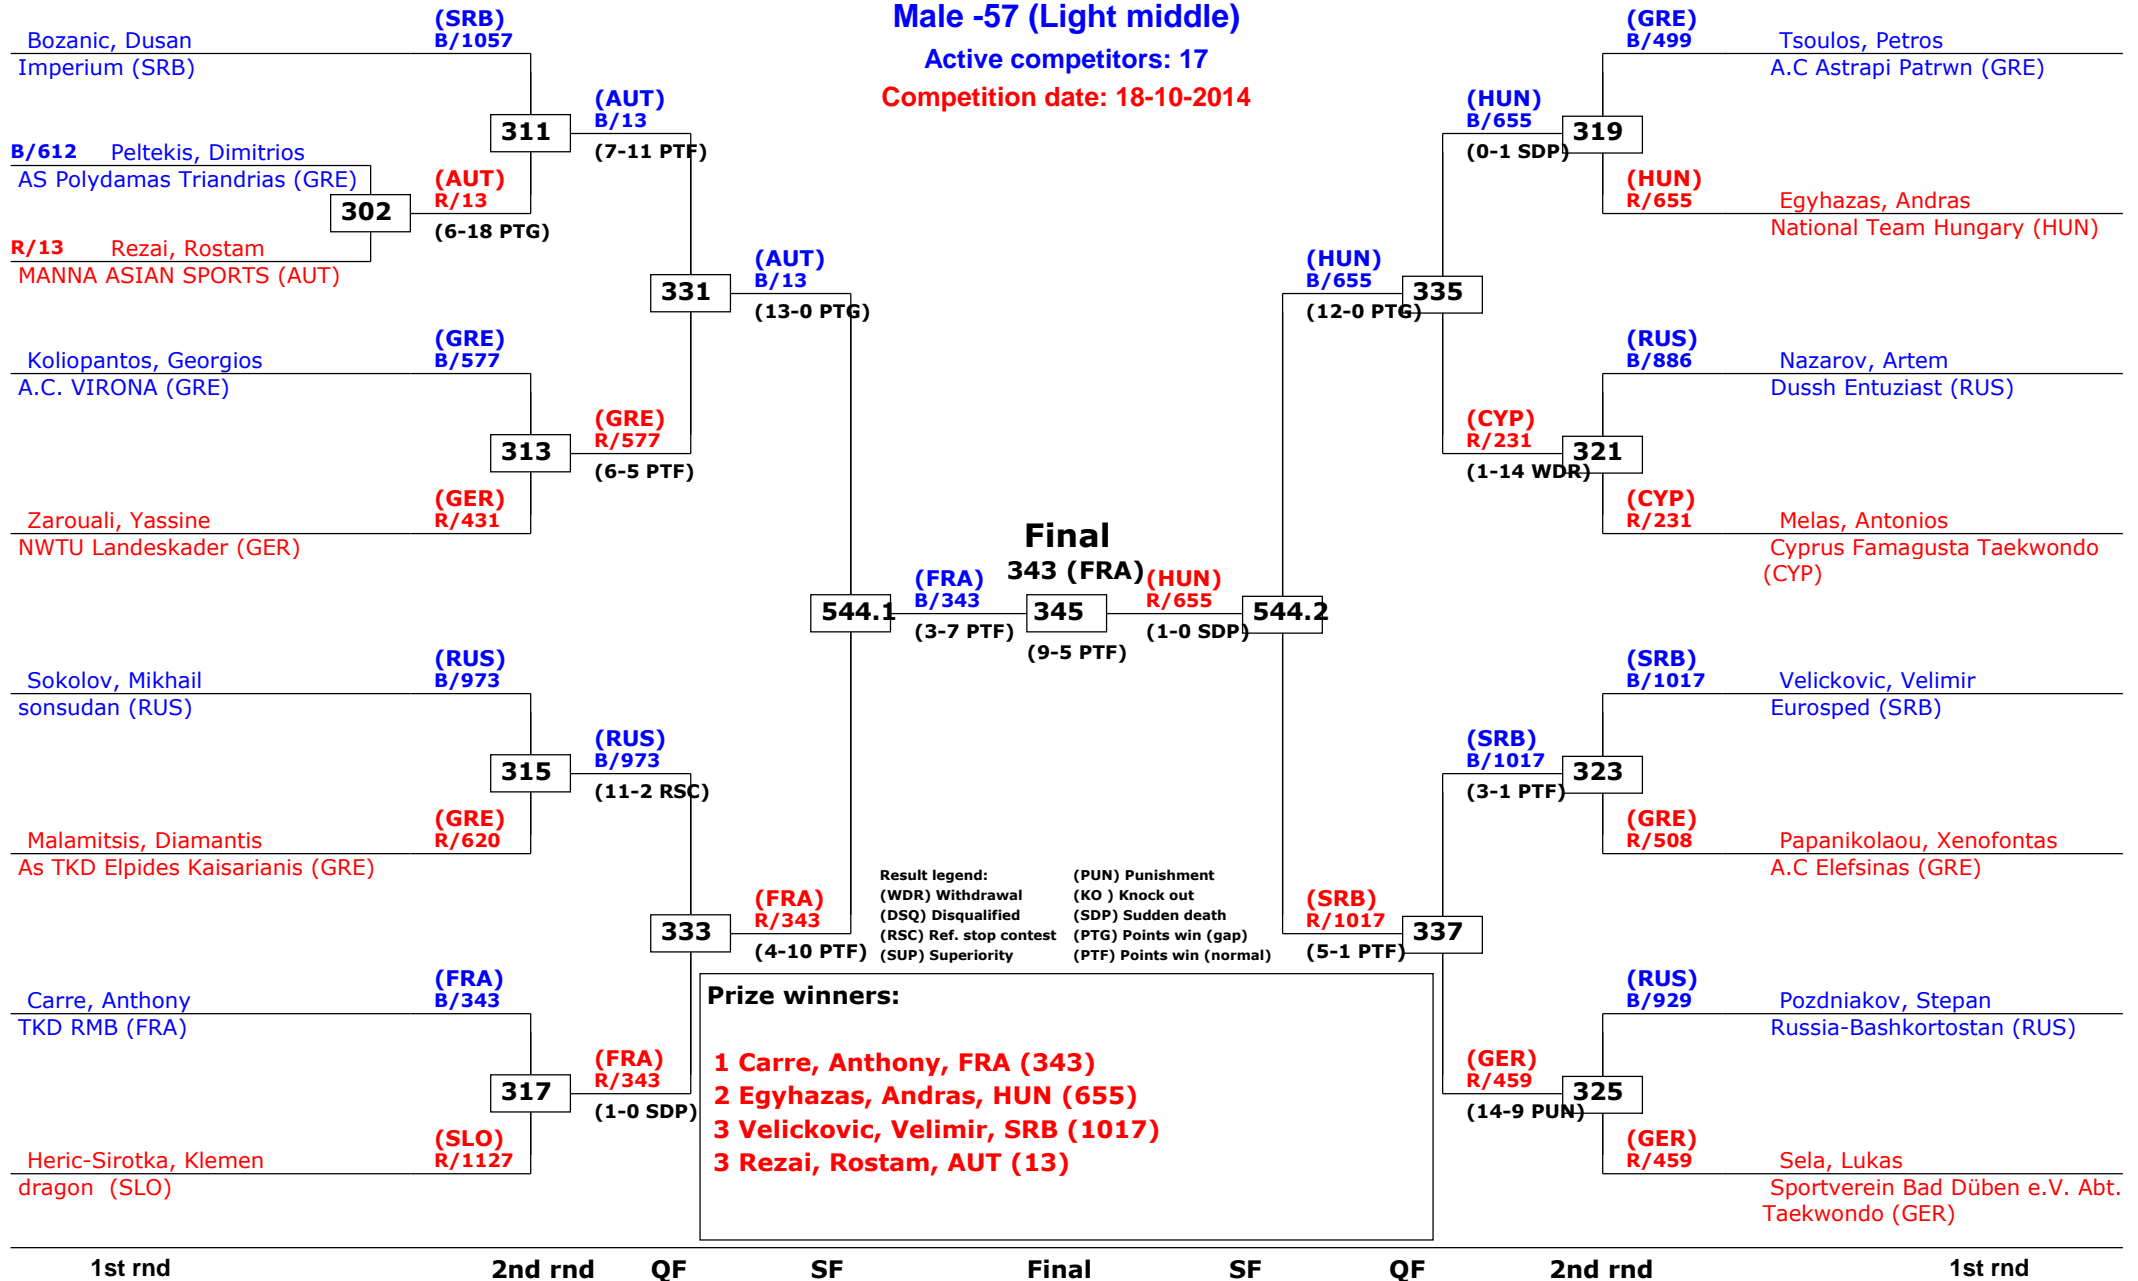

Active competitors: 0

Competition date: 18-10-2014

13th Galeb Belgrade Trophy - Serbia Open

Tournament date: 18-10-2014 upto 19-10-2014

Male -45 (Feather)

Active competitors: 34

Competition date: 18-10-2014

13th Galeb Belgrade Trophy - Serbia Open

Tournament date: 18-10-2014 upto 19-10-2014

Male -45 (Feather)

Active competitors: 0

Competition date: 18-10-2014

13th Galeb Belgrade Trophy - Serbia Open

Tournament date: 18-10-2014 upto 19-10-2014

Male -49 (Light)

Active competitors: 21

Competition date: 18-10-2014

13th Galeb Belgrade Trophy - Serbia Open

Tournament date: 18-10-2014 upto 19-10-2014

Male -53 (Welter)

Active competitors: 23

Competition date: 18-10-2014

13th Galeb Belgrade Trophy - Serbia Open

Tournament date: 18-10-2014 upto 19-10-2014

Male -57 (Light middle)

Active competitors: 17

Competition date: 18-10-2014

13th Galeb Belgrade Trophy - Serbia Open

Tournament date: 18-10-2014 upto 19-10-2014