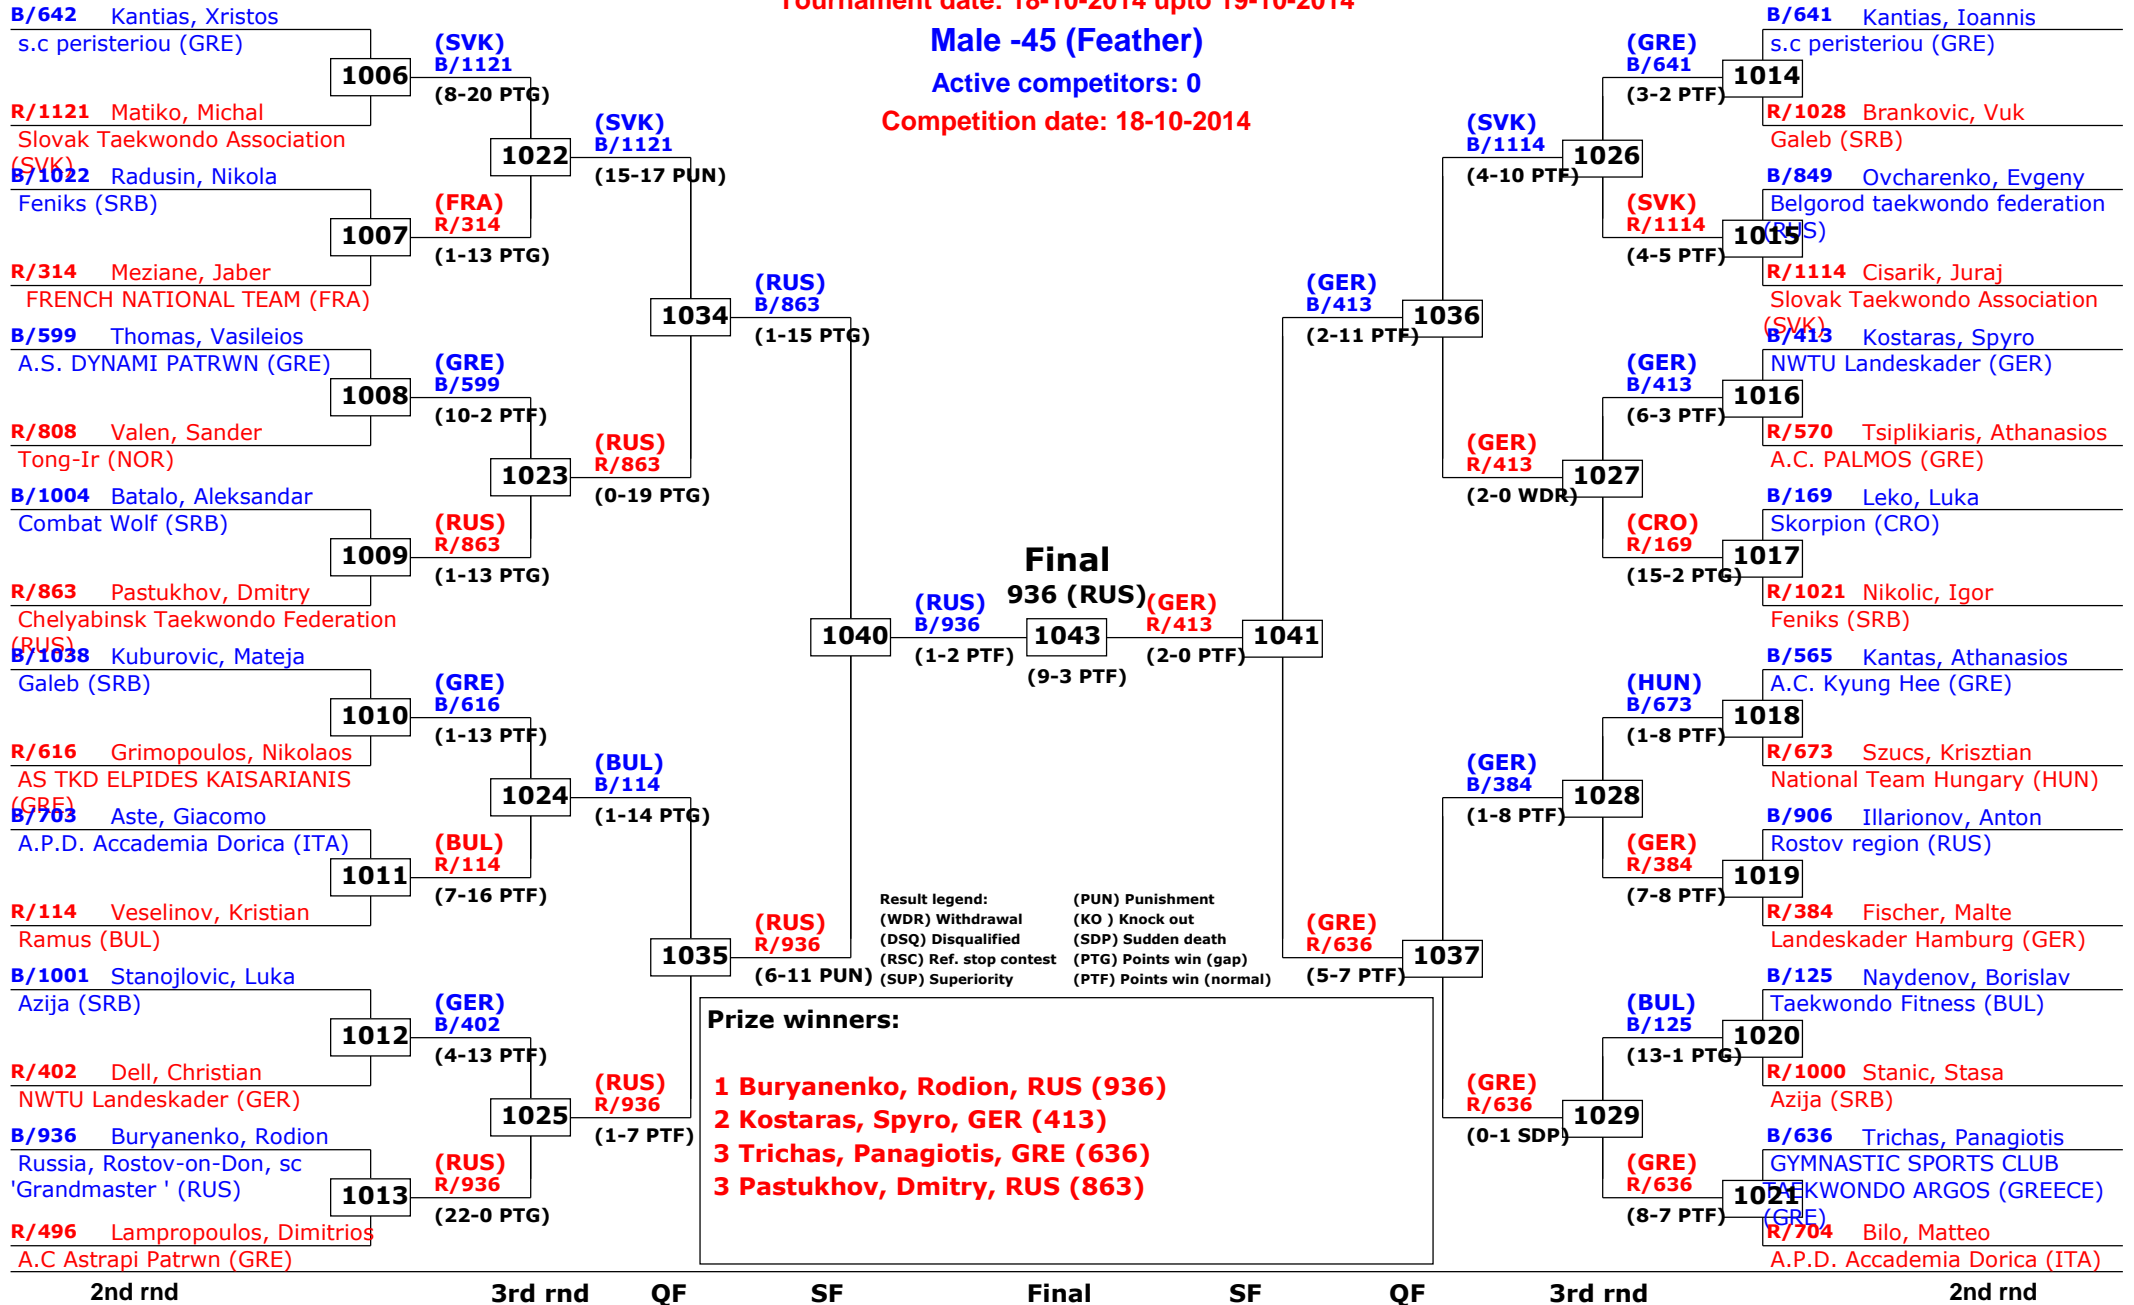

Active competitors: 0

Competition date: 18-10-2014

13th Galeb Belgrade Trophy - Serbia Open

Tournament date: 18-10-2014 upto 19-10-2014

Male -45 (Feather)

Active competitors: 34

Competition date: 18-10-2014

13th Galeb Belgrade Trophy - Serbia Open

Tournament date: 18-10-2014 upto 19-10-2014

Male -45 (Feather)

Active competitors: 0

Competition date: 18-10-2014

13th Galeb Belgrade Trophy - Serbia Open

Tournament date: 18-10-2014 upto 19-10-2014

Male -49 (Light)

Active competitors: 21

Competition date: 18-10-2014

13th Galeb Belgrade Trophy - Serbia Open

Tournament date: 18-10-2014 upto 19-10-2014

Male -53 (Welter)

Active competitors: 23

Competition date: 18-10-2014

13th Galeb Belgrade Trophy - Serbia Open

Tournament date: 18-10-2014 upto 19-10-2014

Male -57 (Light middle)

Active competitors: 17

Competition date: 18-10-2014

13th Galeb Belgrade Trophy - Serbia Open

Tournament date: 18-10-2014 upto 19-10-2014