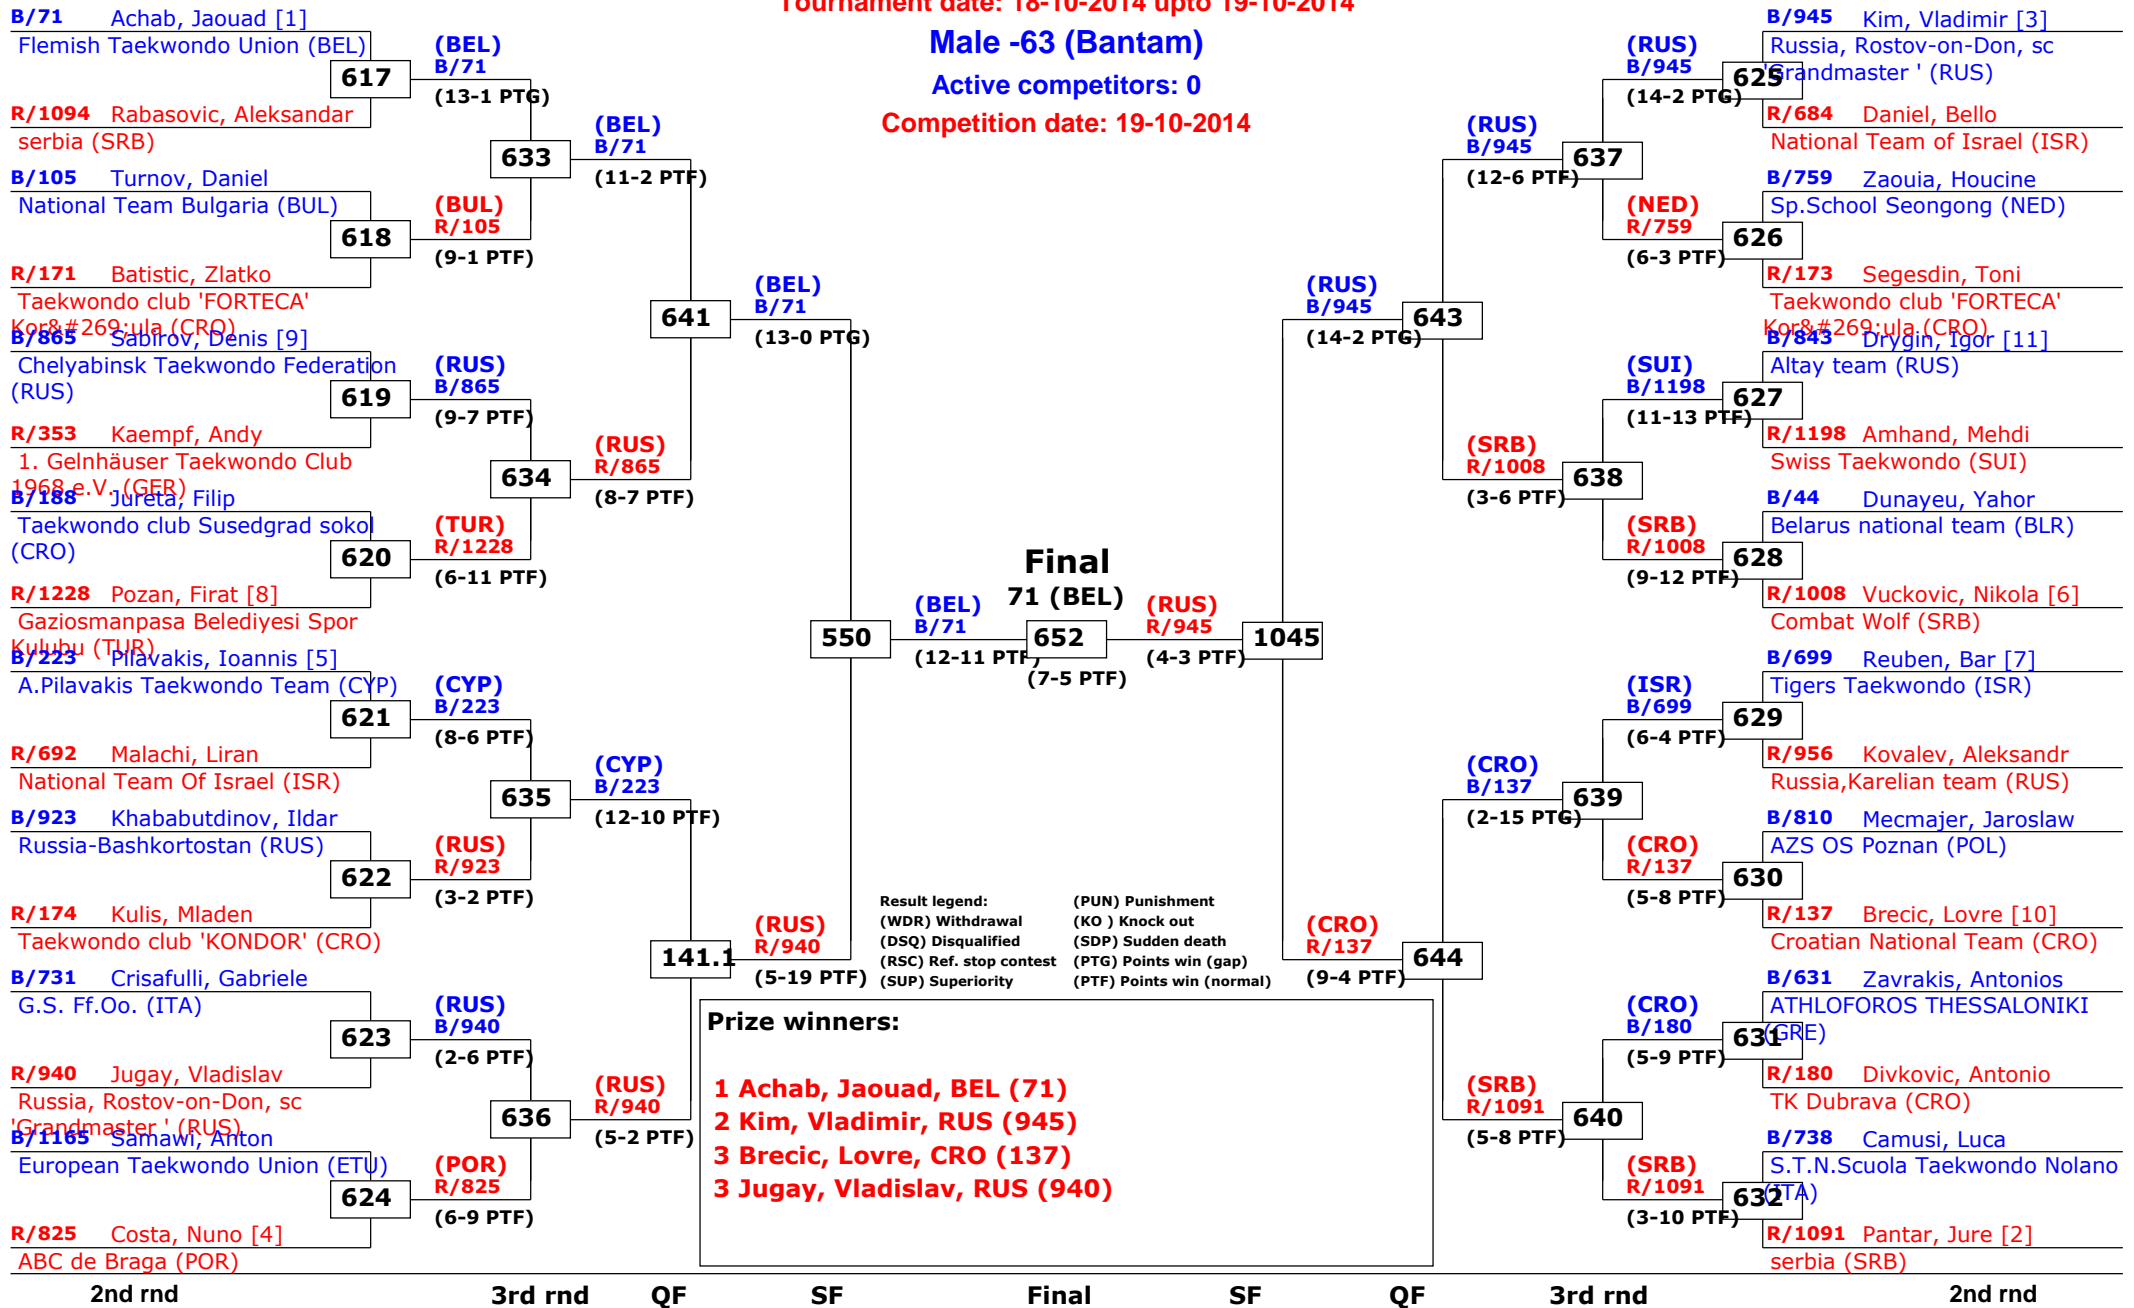

IMPORTANT: PLEASE NOTE!
 Due to the no. of contestants, round 2 upto the final are shown on schema page 3. If your competitor reaches round 2, check only page 3 for the rest of his/her fights.

1st rnd

2nd rnd

3rd rnd

QF

SF

QF

3rd rnd

2nd rnd

1st rnd

13th Galeb Belgrade Trophy - Serbia Open

Tournament date: 18-10-2014 upto 19-10-2014

Male -63 (Bantam)

Active competitors: 0

Competition date: 19-10-2014

13th Galeb Belgrade Trophy - Serbia Open

Tournament date: 18-10-2014 upto 19-10-2014

Male -68 (Feather)