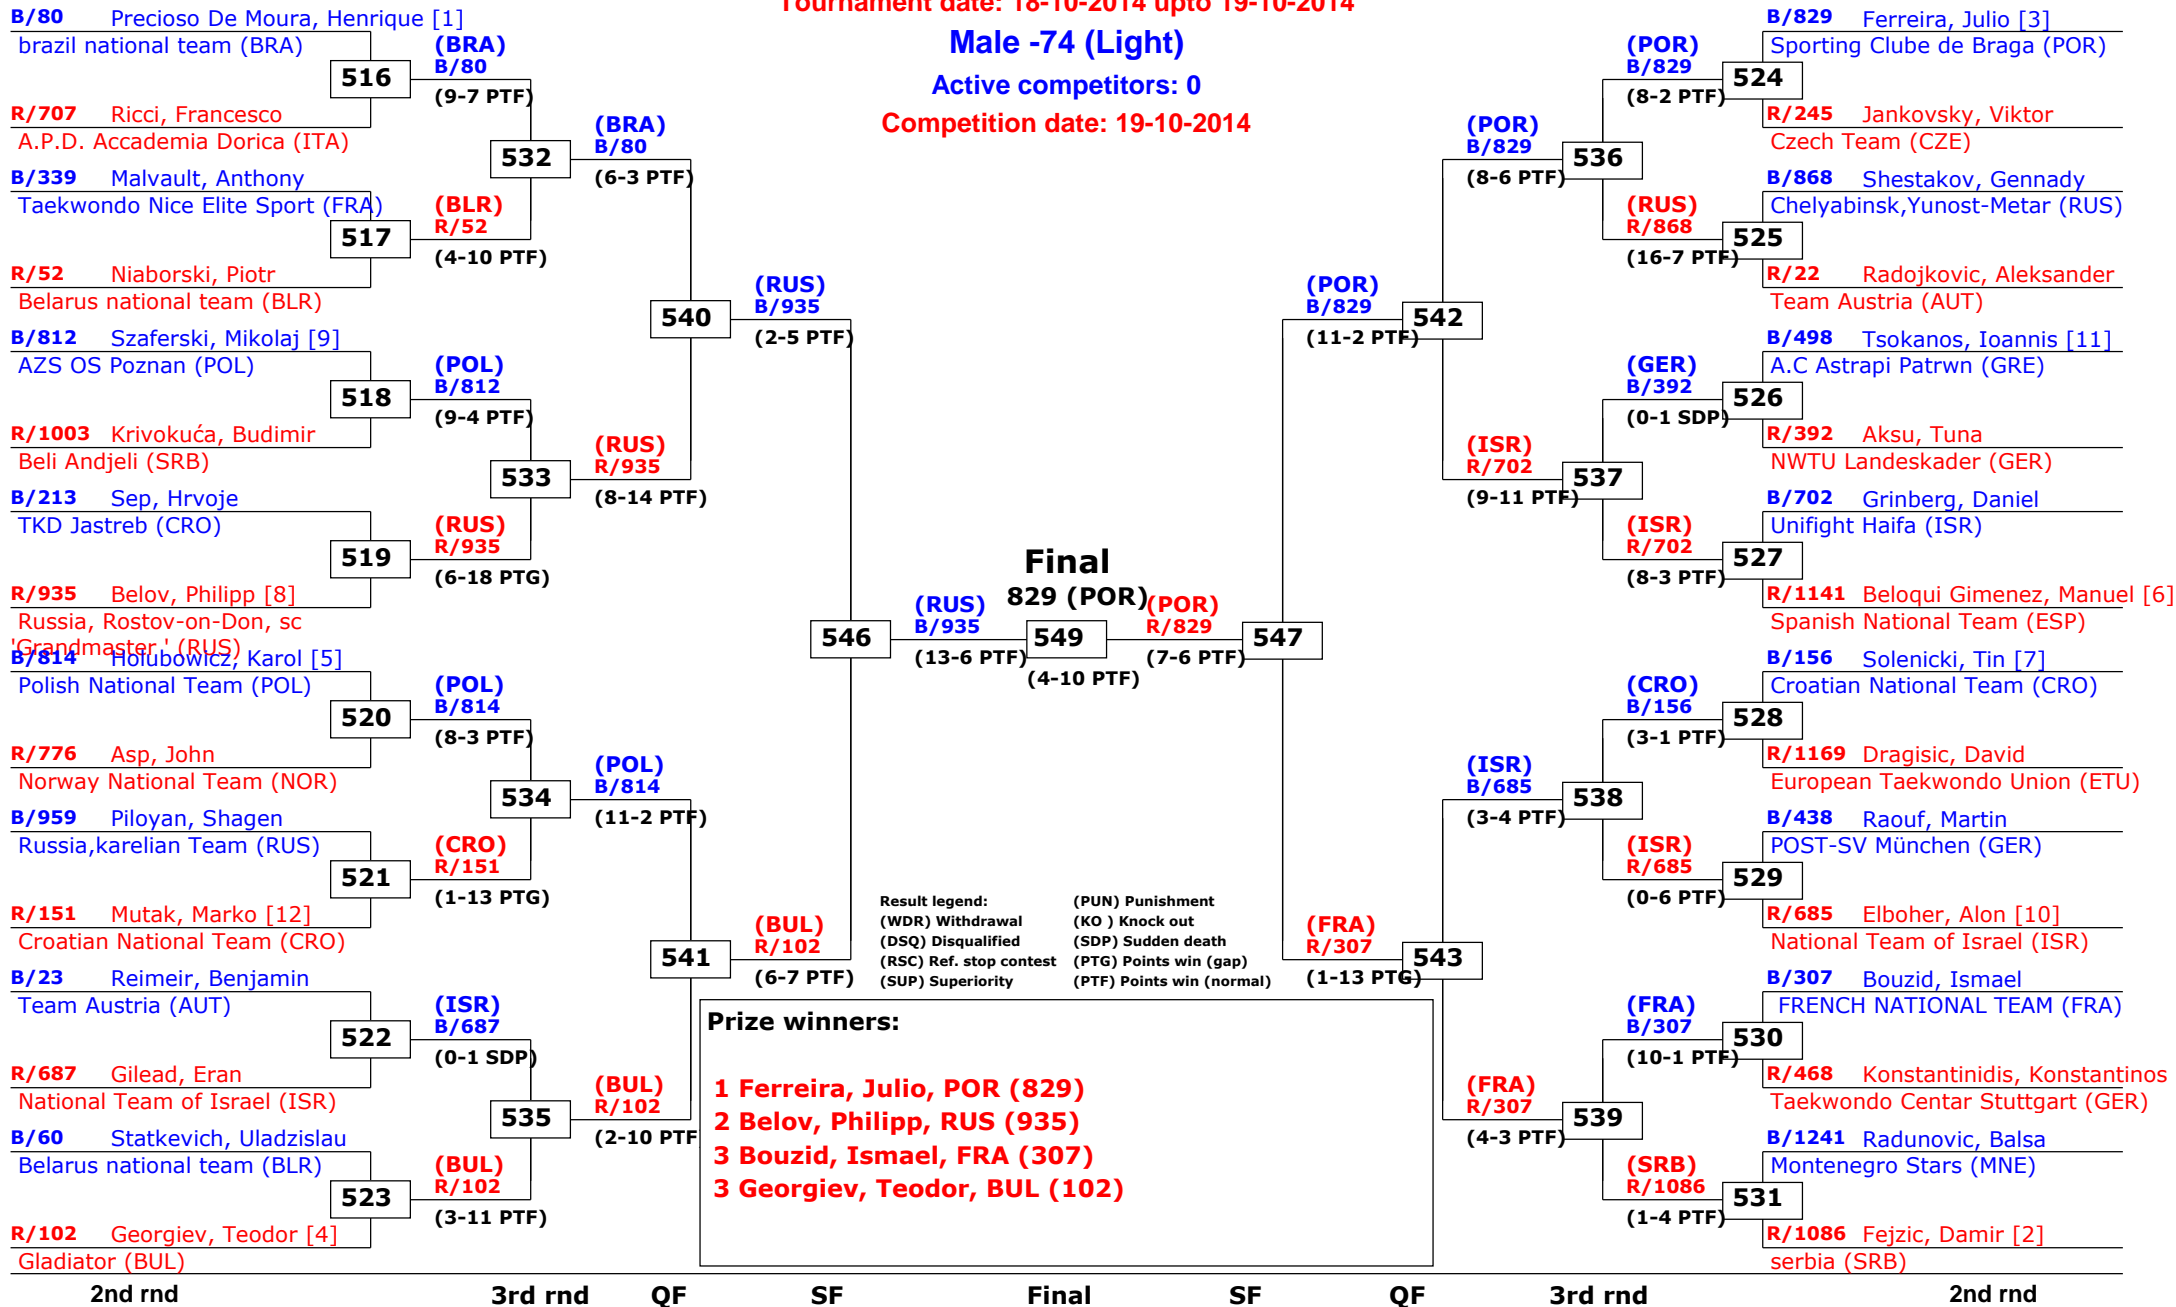

13th Galeb Belgrade Trophy - Serbia Open

Tournament date: 18-10-2014 upto 19-10-2014

Male -74 (Light)

Active competitors: 47

Competition date: 19-10-2014

IMPORTANT: PLEASE NOTE!
 Due to the no. of contestants, round 2 upto the final are shown on schema page 3. If your competitor reaches round 2, check only page 3 for the rest of his/her fights.

1st rnd

13th Galeb Belgrade Trophy - Serbia Open

Tournament date: 18-10-2014 upto 19-10-2014

Male -74 (Light)

Active competitors: 0

Competition date: 19-10-2014

13th Galeb Belgrade Trophy - Serbia Open

Tournament date: 18-10-2014 upto 19-10-2014

Male -80 (Welter)

Active competitors: 32

Competition date: 19-10-2014

13th Galeb Belgrade Trophy - Serbia Open

Tournament date: 18-10-2014 upto 19-10-2014

Male -87 (Middle)

Active competitors: 21

Competition date: 19-10-2014

13th Galeb Belgrade Trophy - Serbia Open

Tournament date: 18-10-2014 upto 19-10-2014

Male +87 (Heavy)

Active competitors: 18

Competition date: 19-10-2014

13th Galeb Belgrade Trophy - Serbia Open

Tournament date: 18-10-2014 upto 19-10-2014