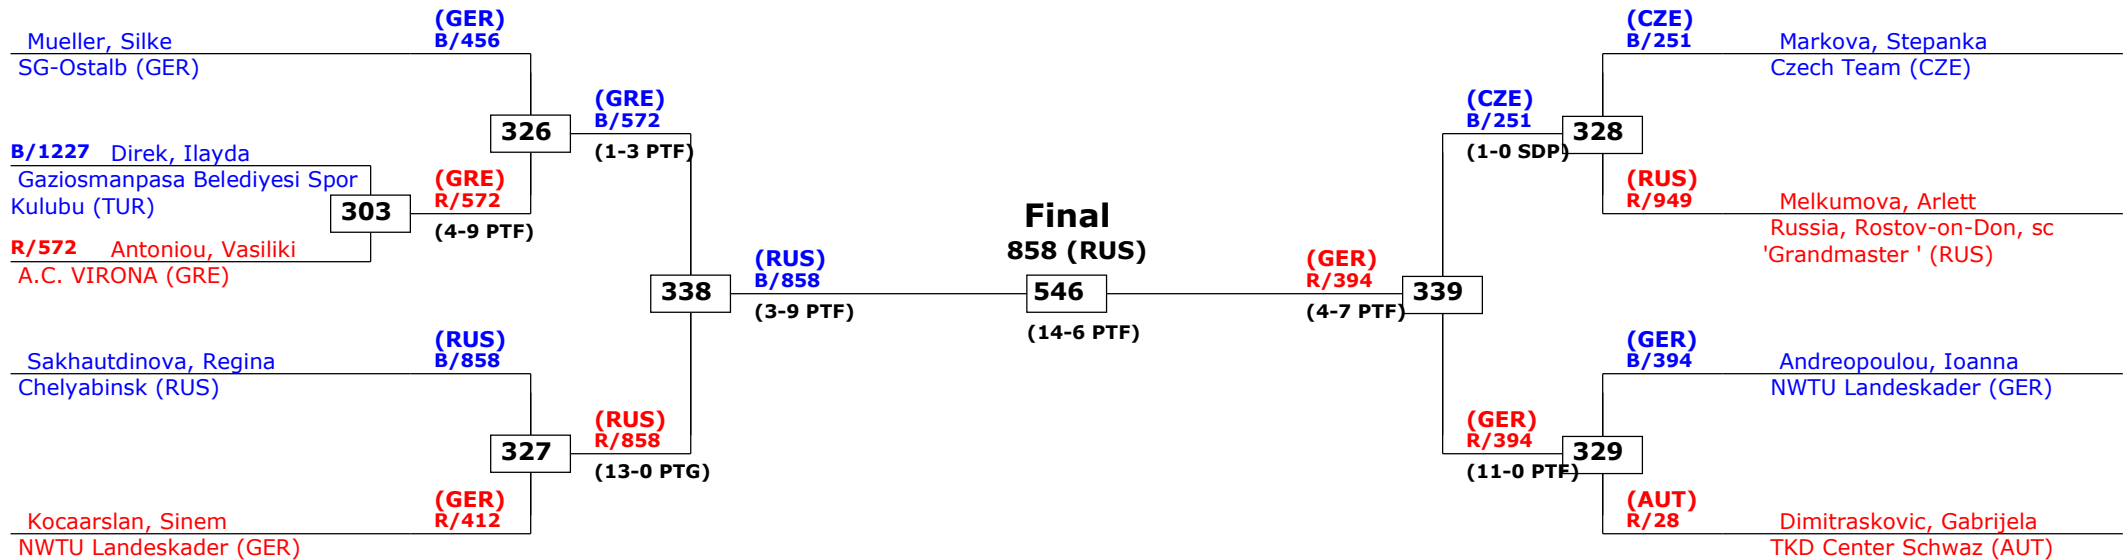

13th Galeb Belgrade Trophy - Serbia Open

Tournament date: 18-10-2014 upto 19-10-2014

Female -46 (Bantam)

Active competitors: 9

Competition date: 18-10-2014

Result legend:
(WDR) Withdrawal (PUN) Punishment
(DSQ) Disqualified (KO) Knock out
(RSC) Ref. stop contest (SDP) Sudden death
(SUP) Superiority (PTG) Points win (gap)
(PTF) Points win (normal)

Prize winners:

1 Sakhautdinova, Regina, RUS (858)
2 Andreopoulou, Ioanna, GER (394)
3 Markova, Stepanka, CZE (251)
3 Antoniou, Vasiliki, GRE (572)

1st rnd

QF

SF

Final

SF

QF

1st rnd