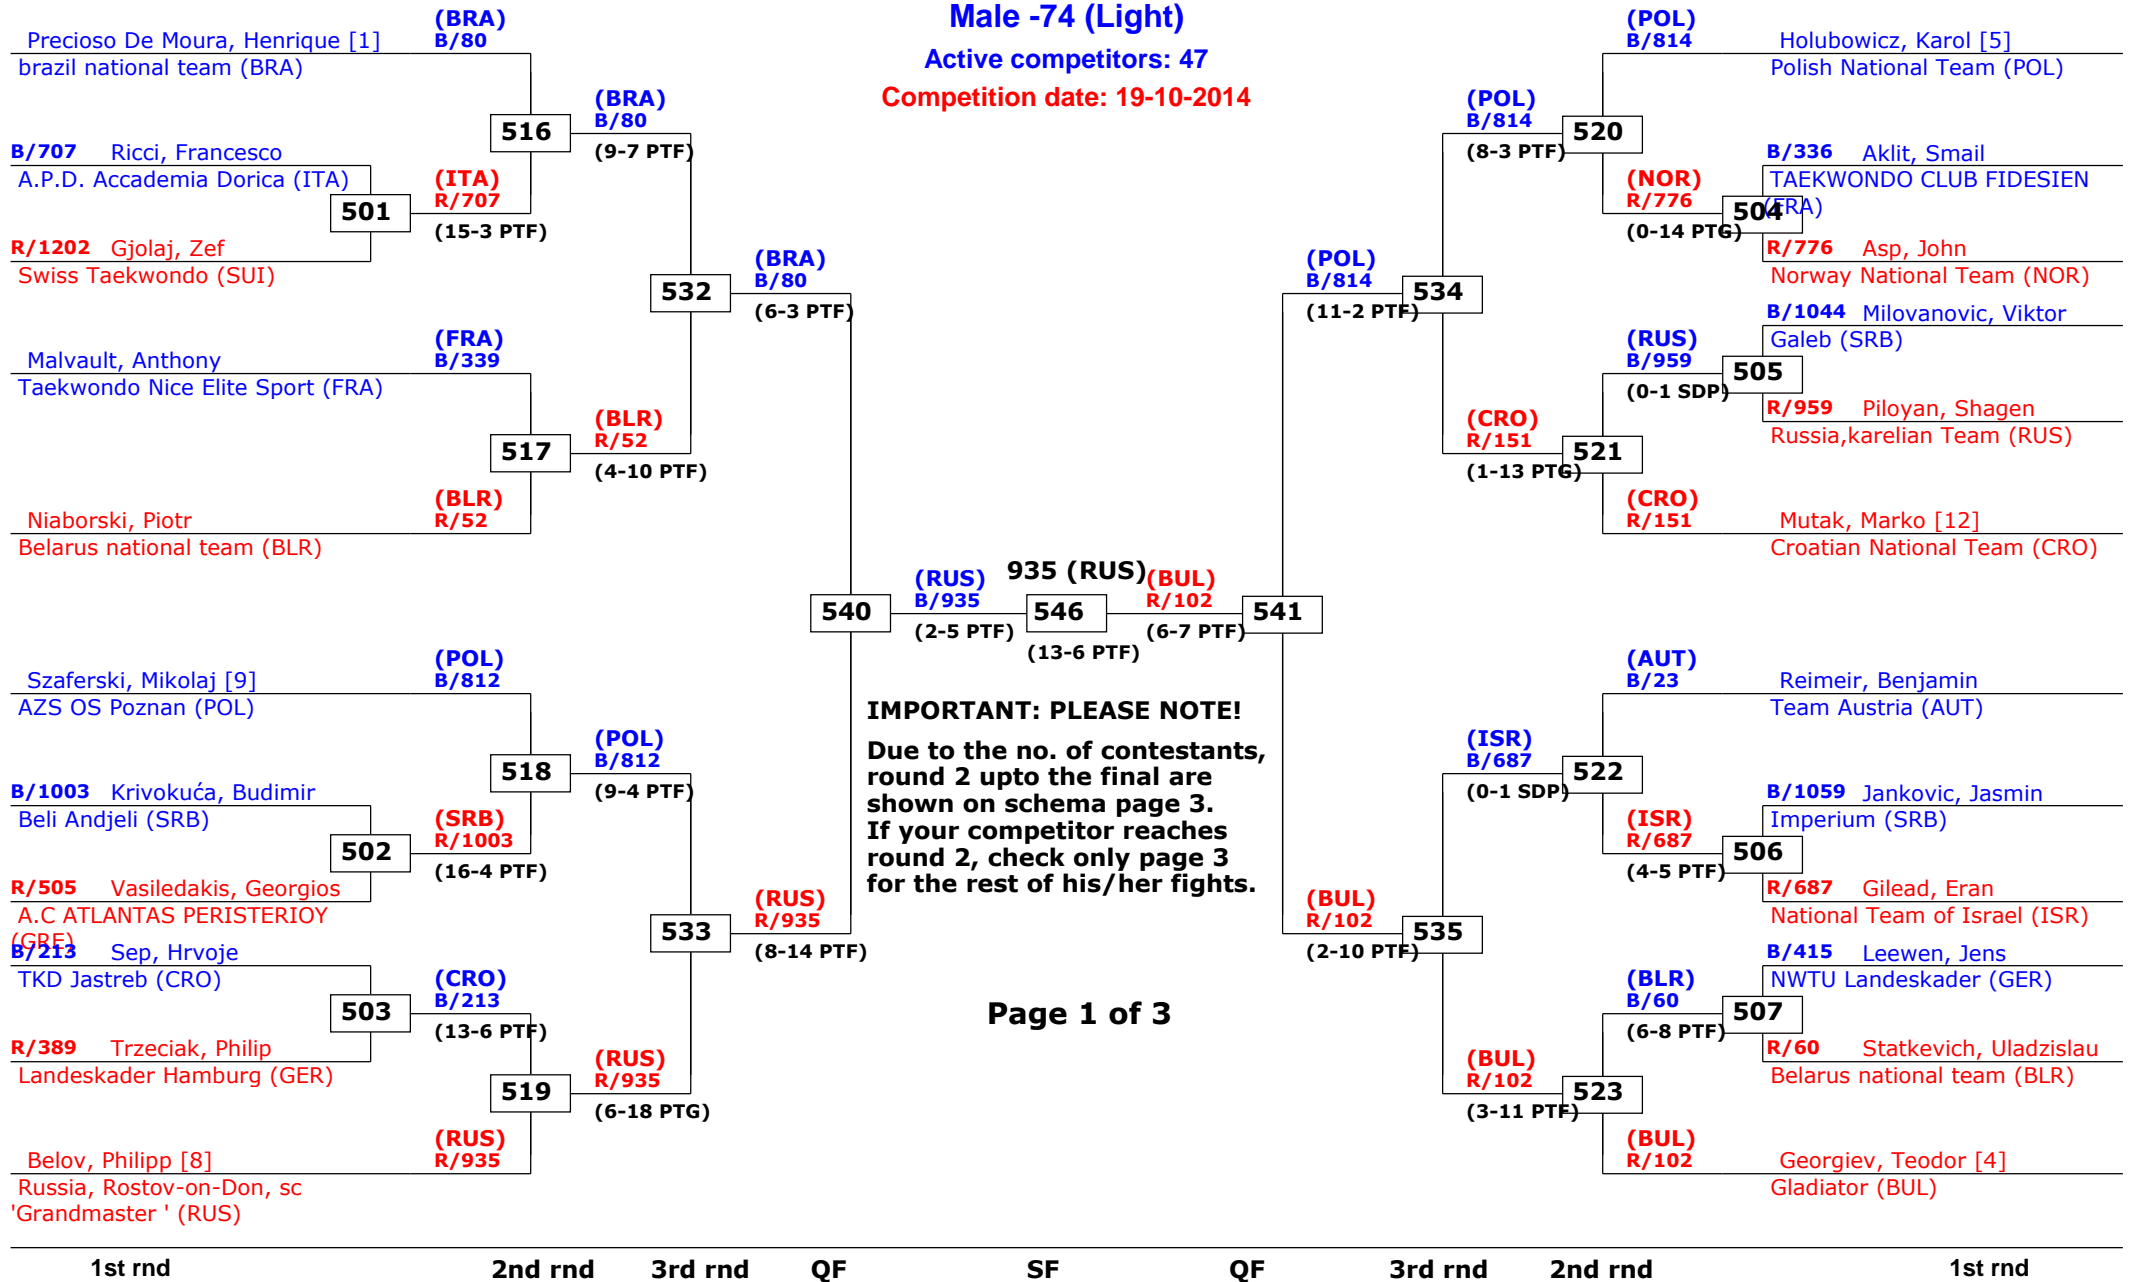

3rd rnd

2nd rnd

1st rnd

13th Galeb Belgrade Trophy - Serbia Open

Tournament date: 18-10-2014 upto 19-10-2014

Male -68 (Feather)

Active competitors: 0

Competition date: 19-10-2014

13th Galeb Belgrade Trophy - Serbia Open

Tournament date: 18-10-2014 upto 19-10-2014

Male -74 (Light)

Active competitors: 47

Competition date: 19-10-2014

IMPORTANT: PLEASE NOTE!
 Due to the no. of contestants, round 2 upto the final are shown on schema page 3. If your competitor reaches round 2, check only page 3 for the rest of his/her fights.