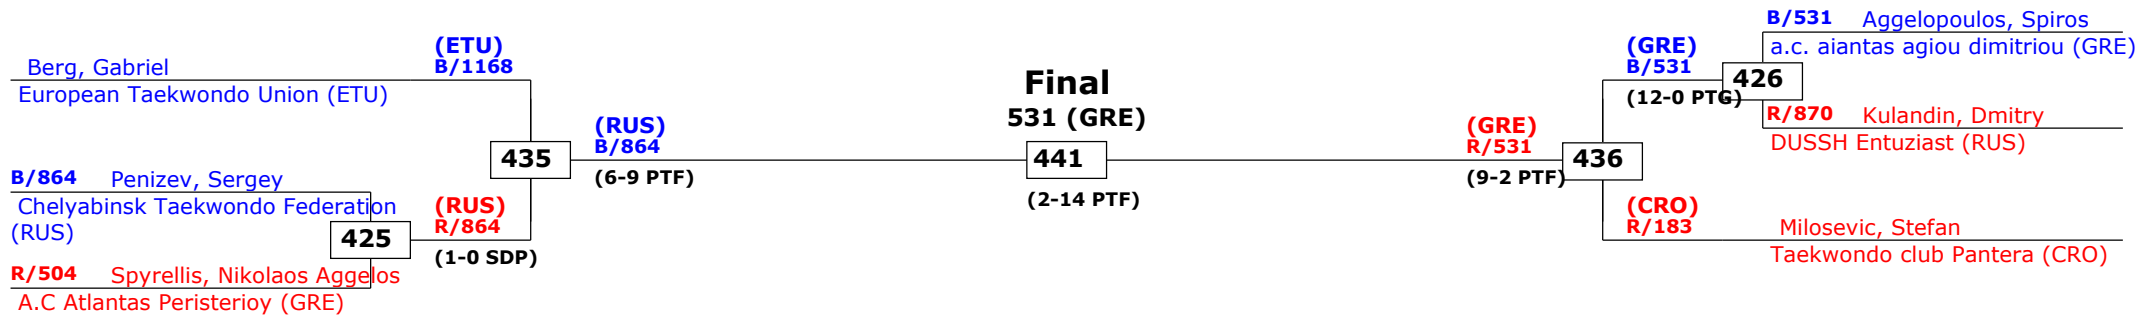

13th Galeb Belgrade Trophy - Serbia Open

Tournament date: 18-10-2014 upto 19-10-2014

Male +65 (Heavy)

Active competitors: 6

Competition date: 18-10-2014

Result legend: (PUN) Punishment
(WDR) Withdrawal (KO) Knock out
(DSQ) Disqualified (SDP) Sudden death
(RSC) Ref. stop contest (PTG) Points win (gap)
(SUP) Superiority (PTF) Points win (normal)

Prize winners:

- **1 Aggelopoulos, Spiros, GRE (531)**
- **2 Penizev, Sergey, RUS (864)**
- **3 Milosevic, Stefan, CRO (183)**
- **3 Berg, Gabriel, ETU (1168)**

QF

SF

Final

SF

QF