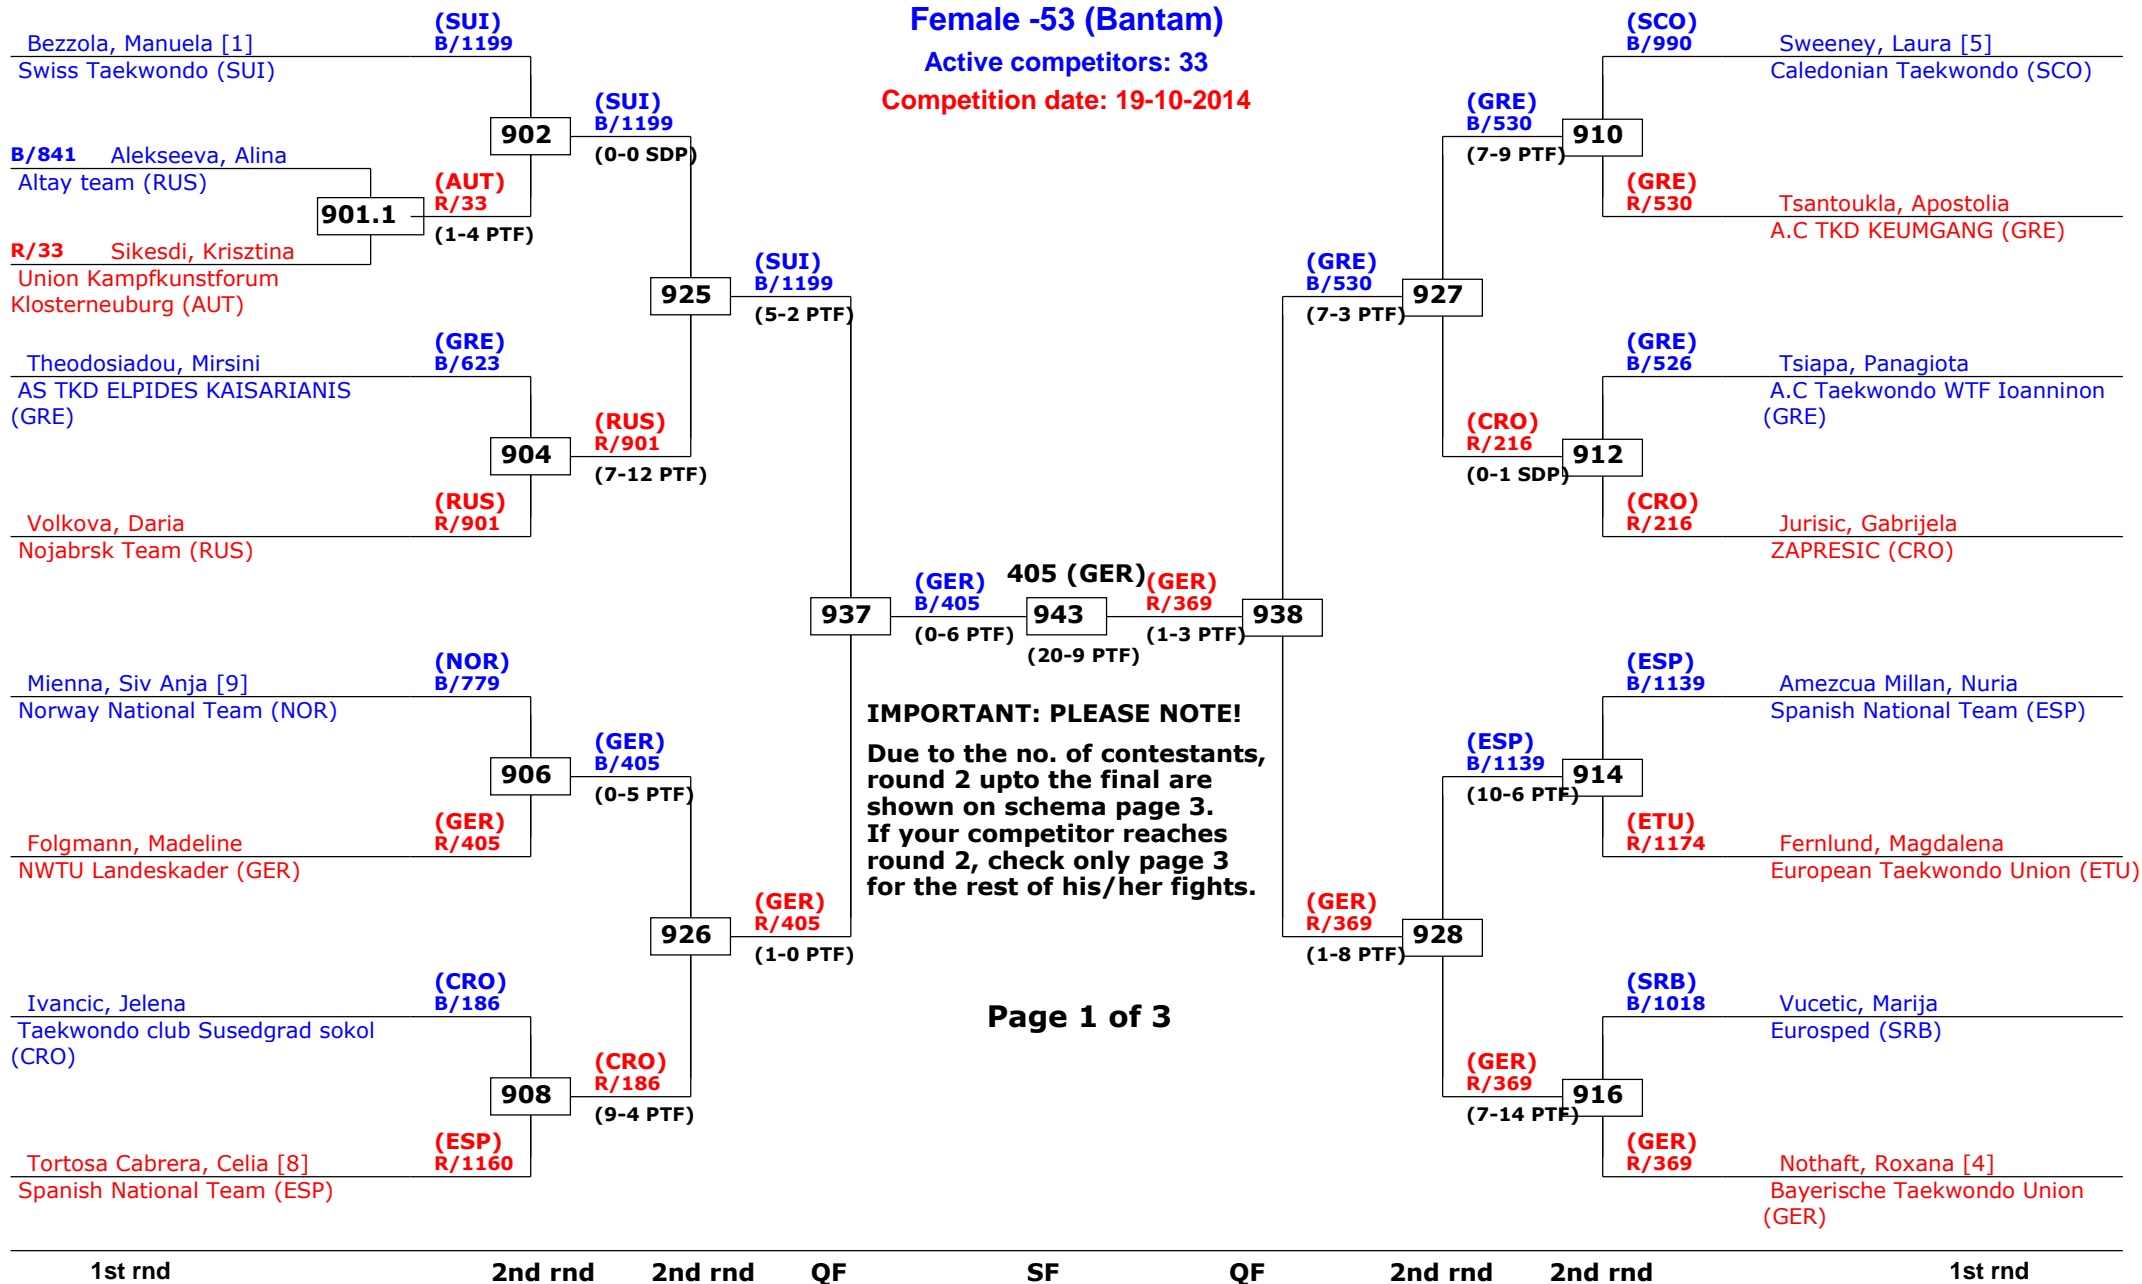

Female -46 (Fin)

Active competitors: 20

Competition date: 19-10-2014

13th Galeb Belgrade Trophy - Serbia Open

Tournament date: 18-10-2014 upto 19-10-2014

Female -49 (Fly)

Active competitors: 28

Competition date: 19-10-2014

13th Galeb Belgrade Trophy - Serbia Open

Tournament date: 18-10-2014 upto 19-10-2014

Female -53 (Bantam)

Active competitors: 33

Competition date: 19-10-2014

1st rnd

2nd rnd

2nd rnd

QF

SF

QF

2nd rnd

2nd rnd

1st rnd

13th Galeb Belgrade Trophy - Serbia Open

Tournament date: 18-10-2014 upto 19-10-2014