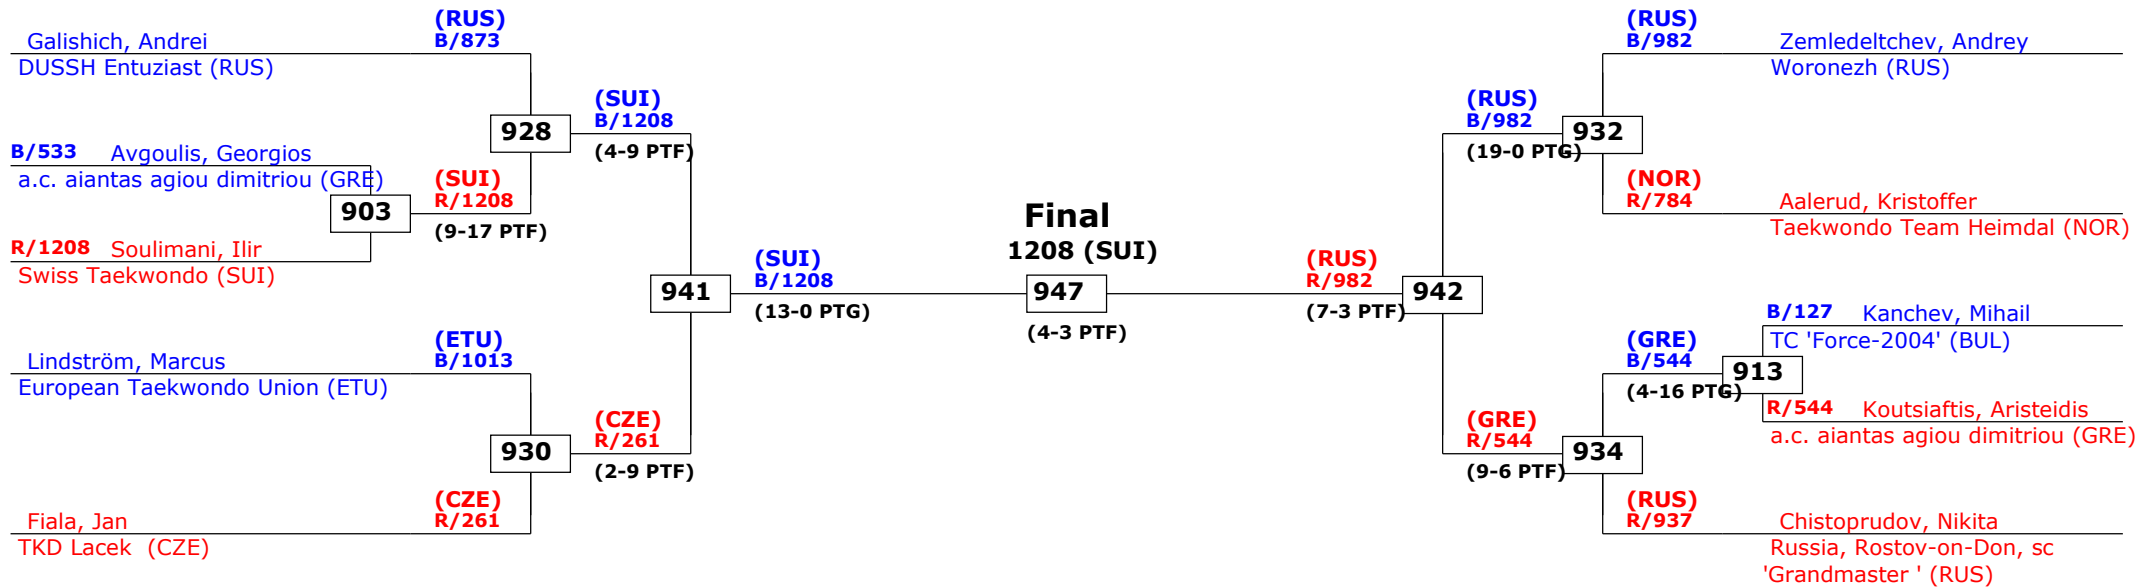

13th Galeb Belgrade Trophy - Serbia Open

Tournament date: 18-10-2014 upto 19-10-2014

Male -78 (Light Heavy)

Active competitors: 10

Competition date: 18-10-2014

Result legend:
(WDR) Withdrawal (PUN) Punishment
(DSQ) Disqualified (KO) Knock out
(RSC) Ref. stop contest (SDP) Sudden death
(SUP) Superiority (PTG) Points win (gap)
(PTF) Points win (normal)

Prize winners:

- 1 Soulimani, Ilir, SUI (1208)
- 2 Zemledeltchev, Andrey, RUS (982)
- 3 Koutsiaftis, Aristeidis, GRE (544)
- 3 Fiala, Jan, CZE (261)

1st rnd

QF

SF

Final

SF

QF

1st rnd