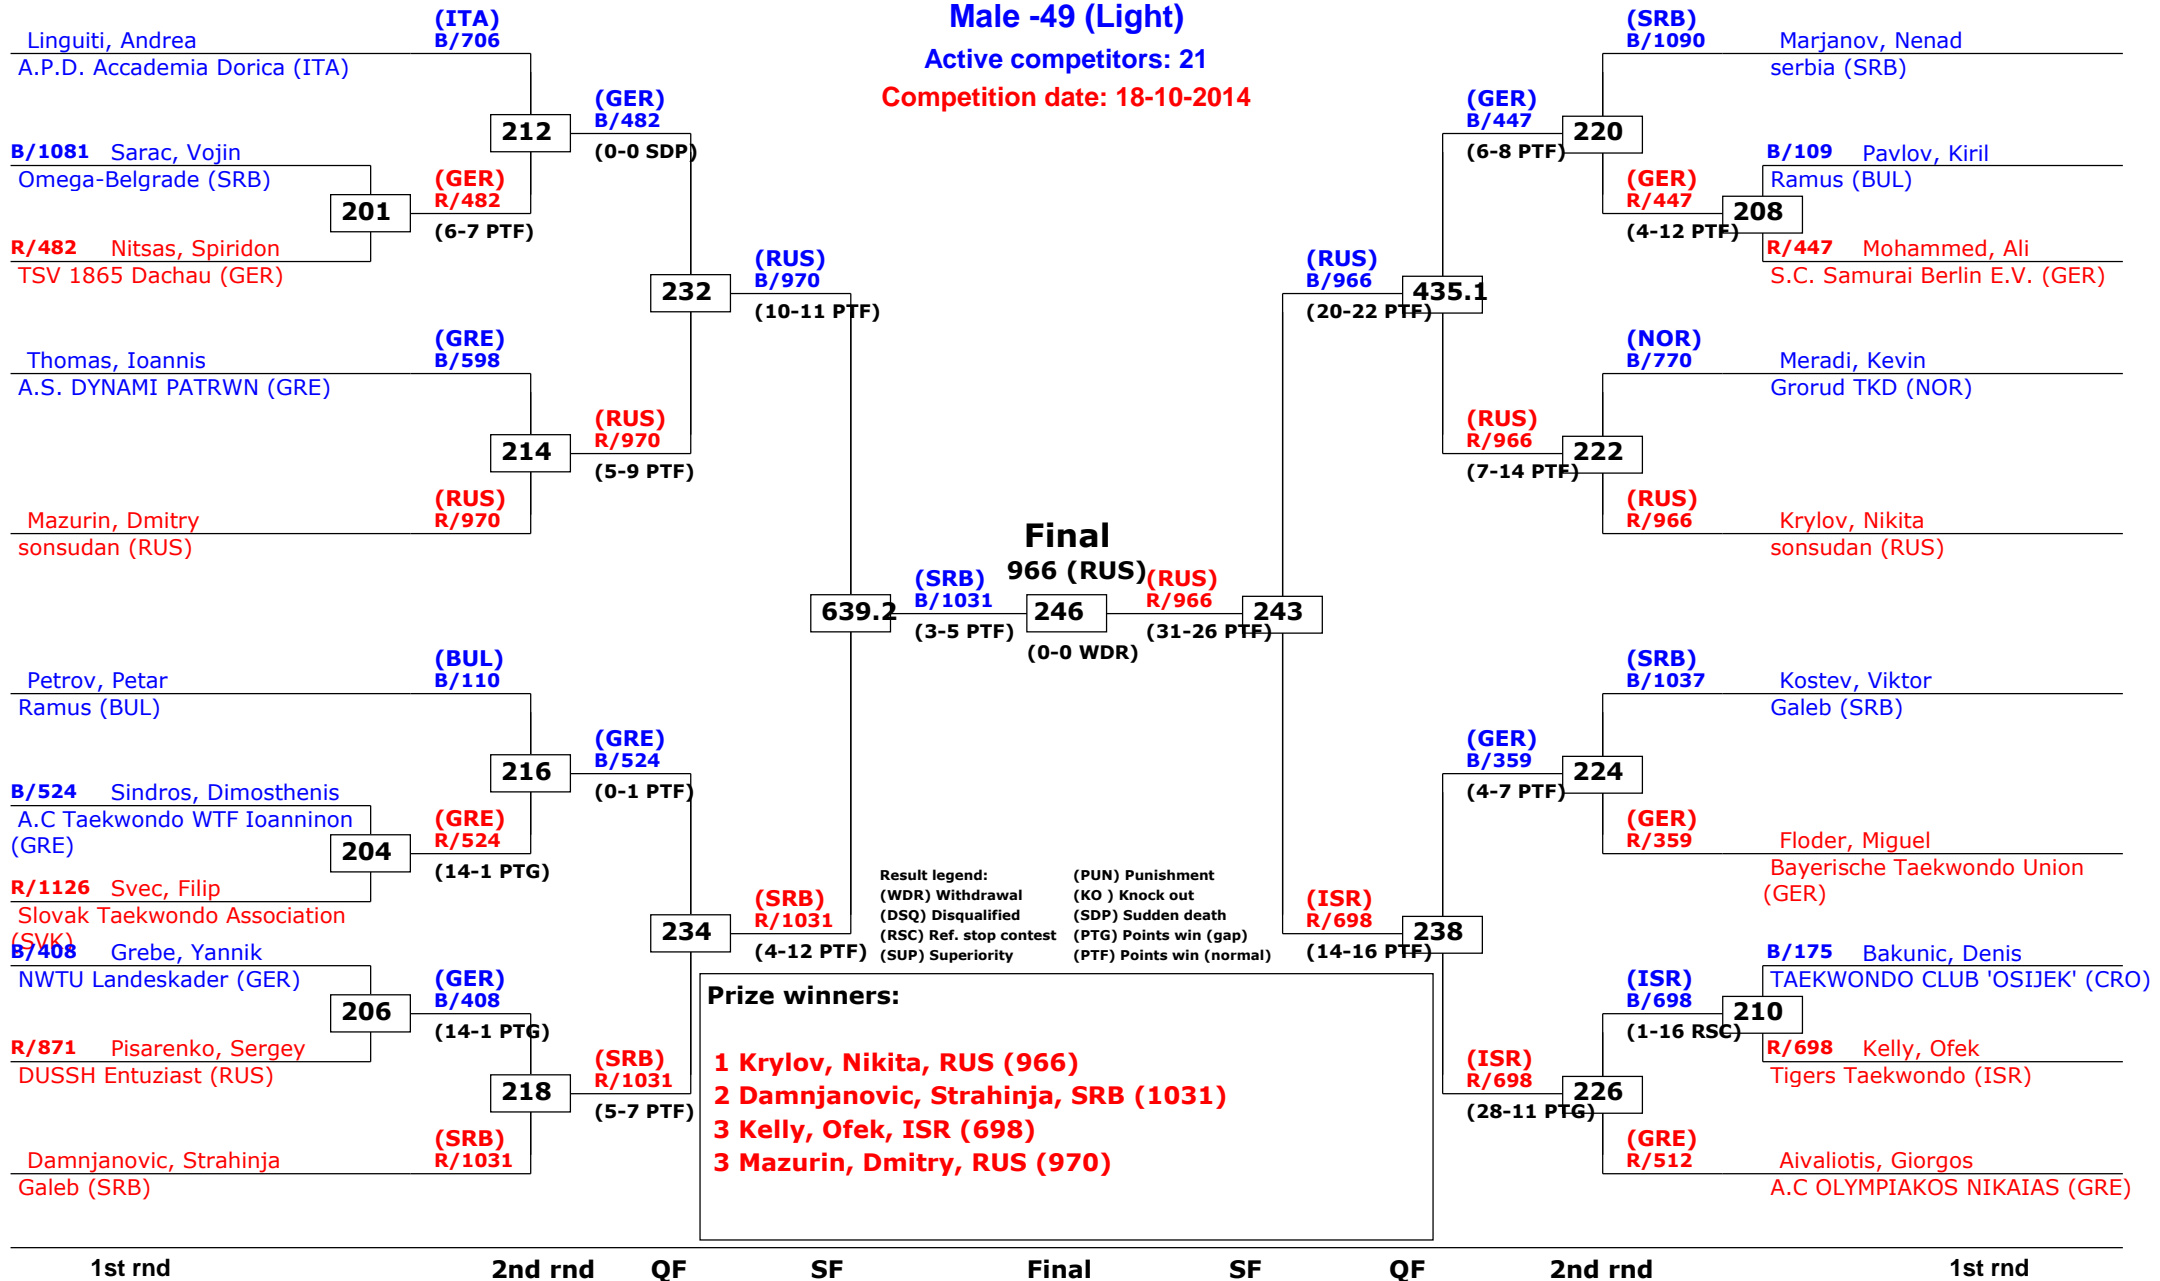

Active competitors: 0

Competition date: 18-10-2014

13th Galeb Belgrade Trophy - Serbia Open

Tournament date: 18-10-2014 upto 19-10-2014

Male -45 (Feather)

Active competitors: 34

Competition date: 18-10-2014

13th Galeb Belgrade Trophy - Serbia Open

Tournament date: 18-10-2014 upto 19-10-2014

Male -45 (Feather)

Active competitors: 0

Competition date: 18-10-2014

13th Galeb Belgrade Trophy - Serbia Open

Tournament date: 18-10-2014 upto 19-10-2014

Male -49 (Light)

Active competitors: 21

Competition date: 18-10-2014

13th Galeb Belgrade Trophy - Serbia Open

Tournament date: 18-10-2014 upto 19-10-2014

Male -53 (Welter)

Active competitors: 23

Competition date: 18-10-2014

13th Galeb Belgrade Trophy - Serbia Open

Tournament date: 18-10-2014 upto 19-10-2014

Male -57 (Light middle)

Active competitors: 17

Competition date: 18-10-2014

13th Galeb Belgrade Trophy - Serbia Open

Tournament date: 18-10-2014 upto 19-10-2014