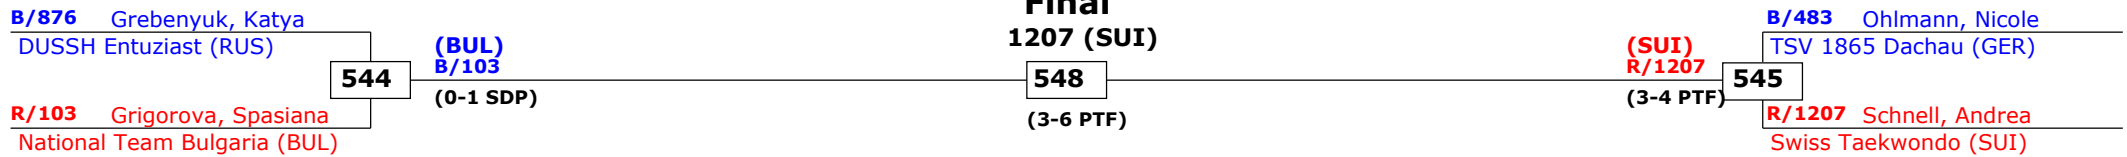

13th Galeb Belgrade Trophy - Serbia Open

Tournament date: 18-10-2014 upto 19-10-2014

Female -44 (Fly)

Active competitors: 4

Competition date: 19-10-2014

Result legend: (PUN) Punishment
(WDR) Withdrawal (KO) Knock out
(DSQ) Disqualified (SDP) Sudden death
(RSC) Ref. stop contest (PTG) Points win (gap)
(SUP) Superiority (PTF) Points win (normal)

Prize winners:

1. **1 Schnell, Andrea, SUI (1207)**
2. **2 Grigorova, Spasiana, BUL (103)**
3. **3 Ohlmann, Nicole, GER (483)**
4. **3 Grebenyuk, Katya, RUS (876)**

SF

Final

SF