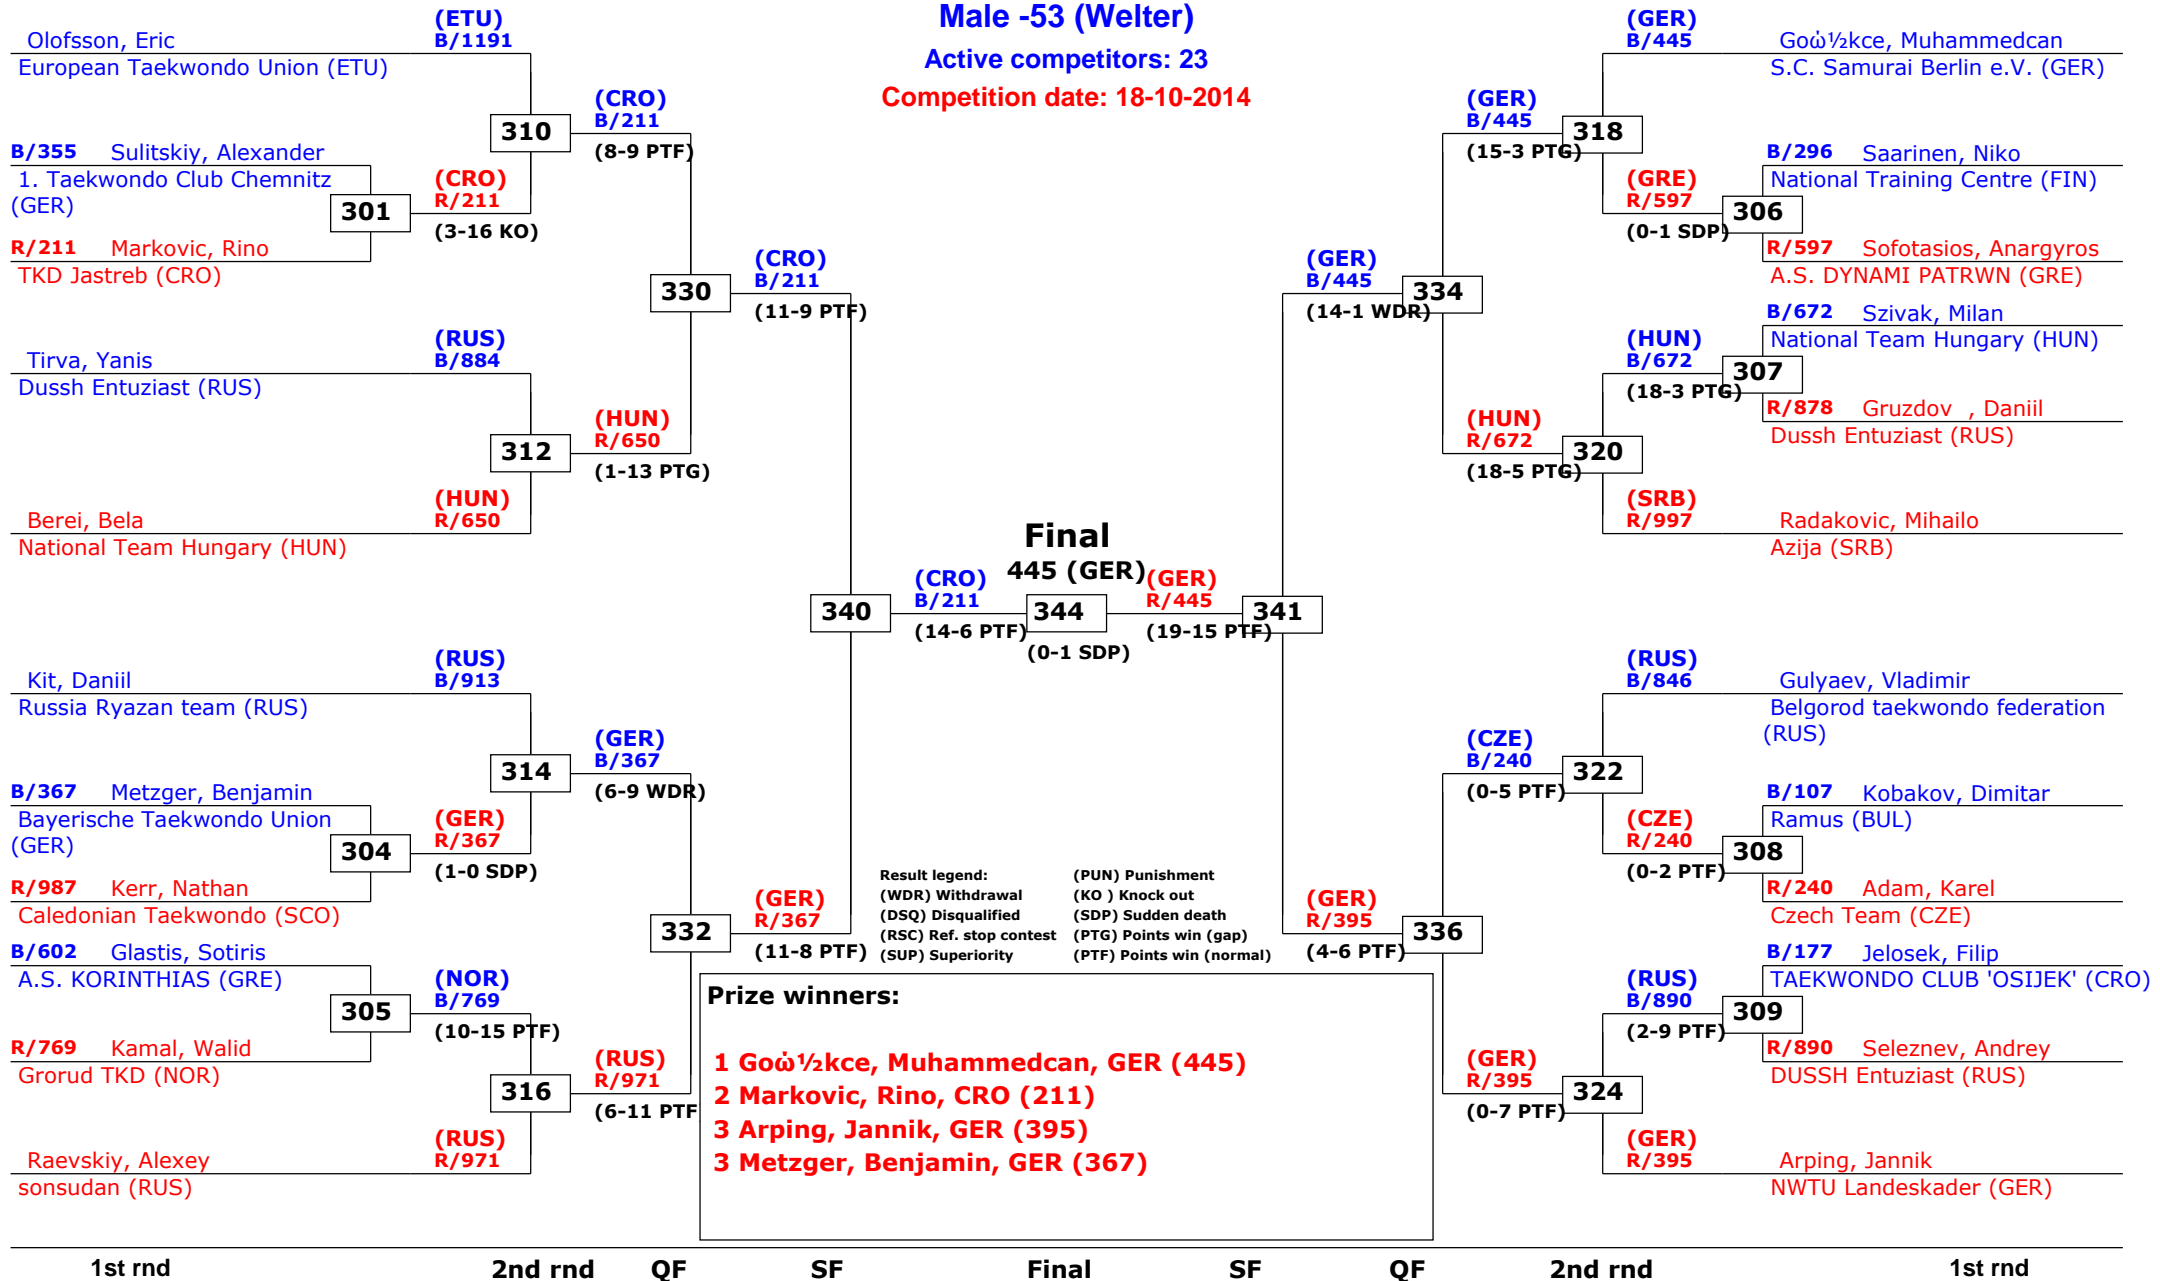

Active competitors: 0

Competition date: 18-10-2014

13th Galeb Belgrade Trophy - Serbia Open

Tournament date: 18-10-2014 upto 19-10-2014

Male -45 (Feather)

Active competitors: 34

Competition date: 18-10-2014

13th Galeb Belgrade Trophy - Serbia Open

Tournament date: 18-10-2014 upto 19-10-2014

Male -45 (Feather)

Active competitors: 0

Competition date: 18-10-2014

13th Galeb Belgrade Trophy - Serbia Open

Tournament date: 18-10-2014 upto 19-10-2014

Male -49 (Light)

Active competitors: 21

Competition date: 18-10-2014

13th Galeb Belgrade Trophy - Serbia Open

Tournament date: 18-10-2014 upto 19-10-2014

Male -53 (Welter)

Active competitors: 23

Competition date: 18-10-2014

13th Galeb Belgrade Trophy - Serbia Open

Tournament date: 18-10-2014 upto 19-10-2014

Male -57 (Light middle)

Active competitors: 17

Competition date: 18-10-2014

13th Galeb Belgrade Trophy - Serbia Open

Tournament date: 18-10-2014 upto 19-10-2014