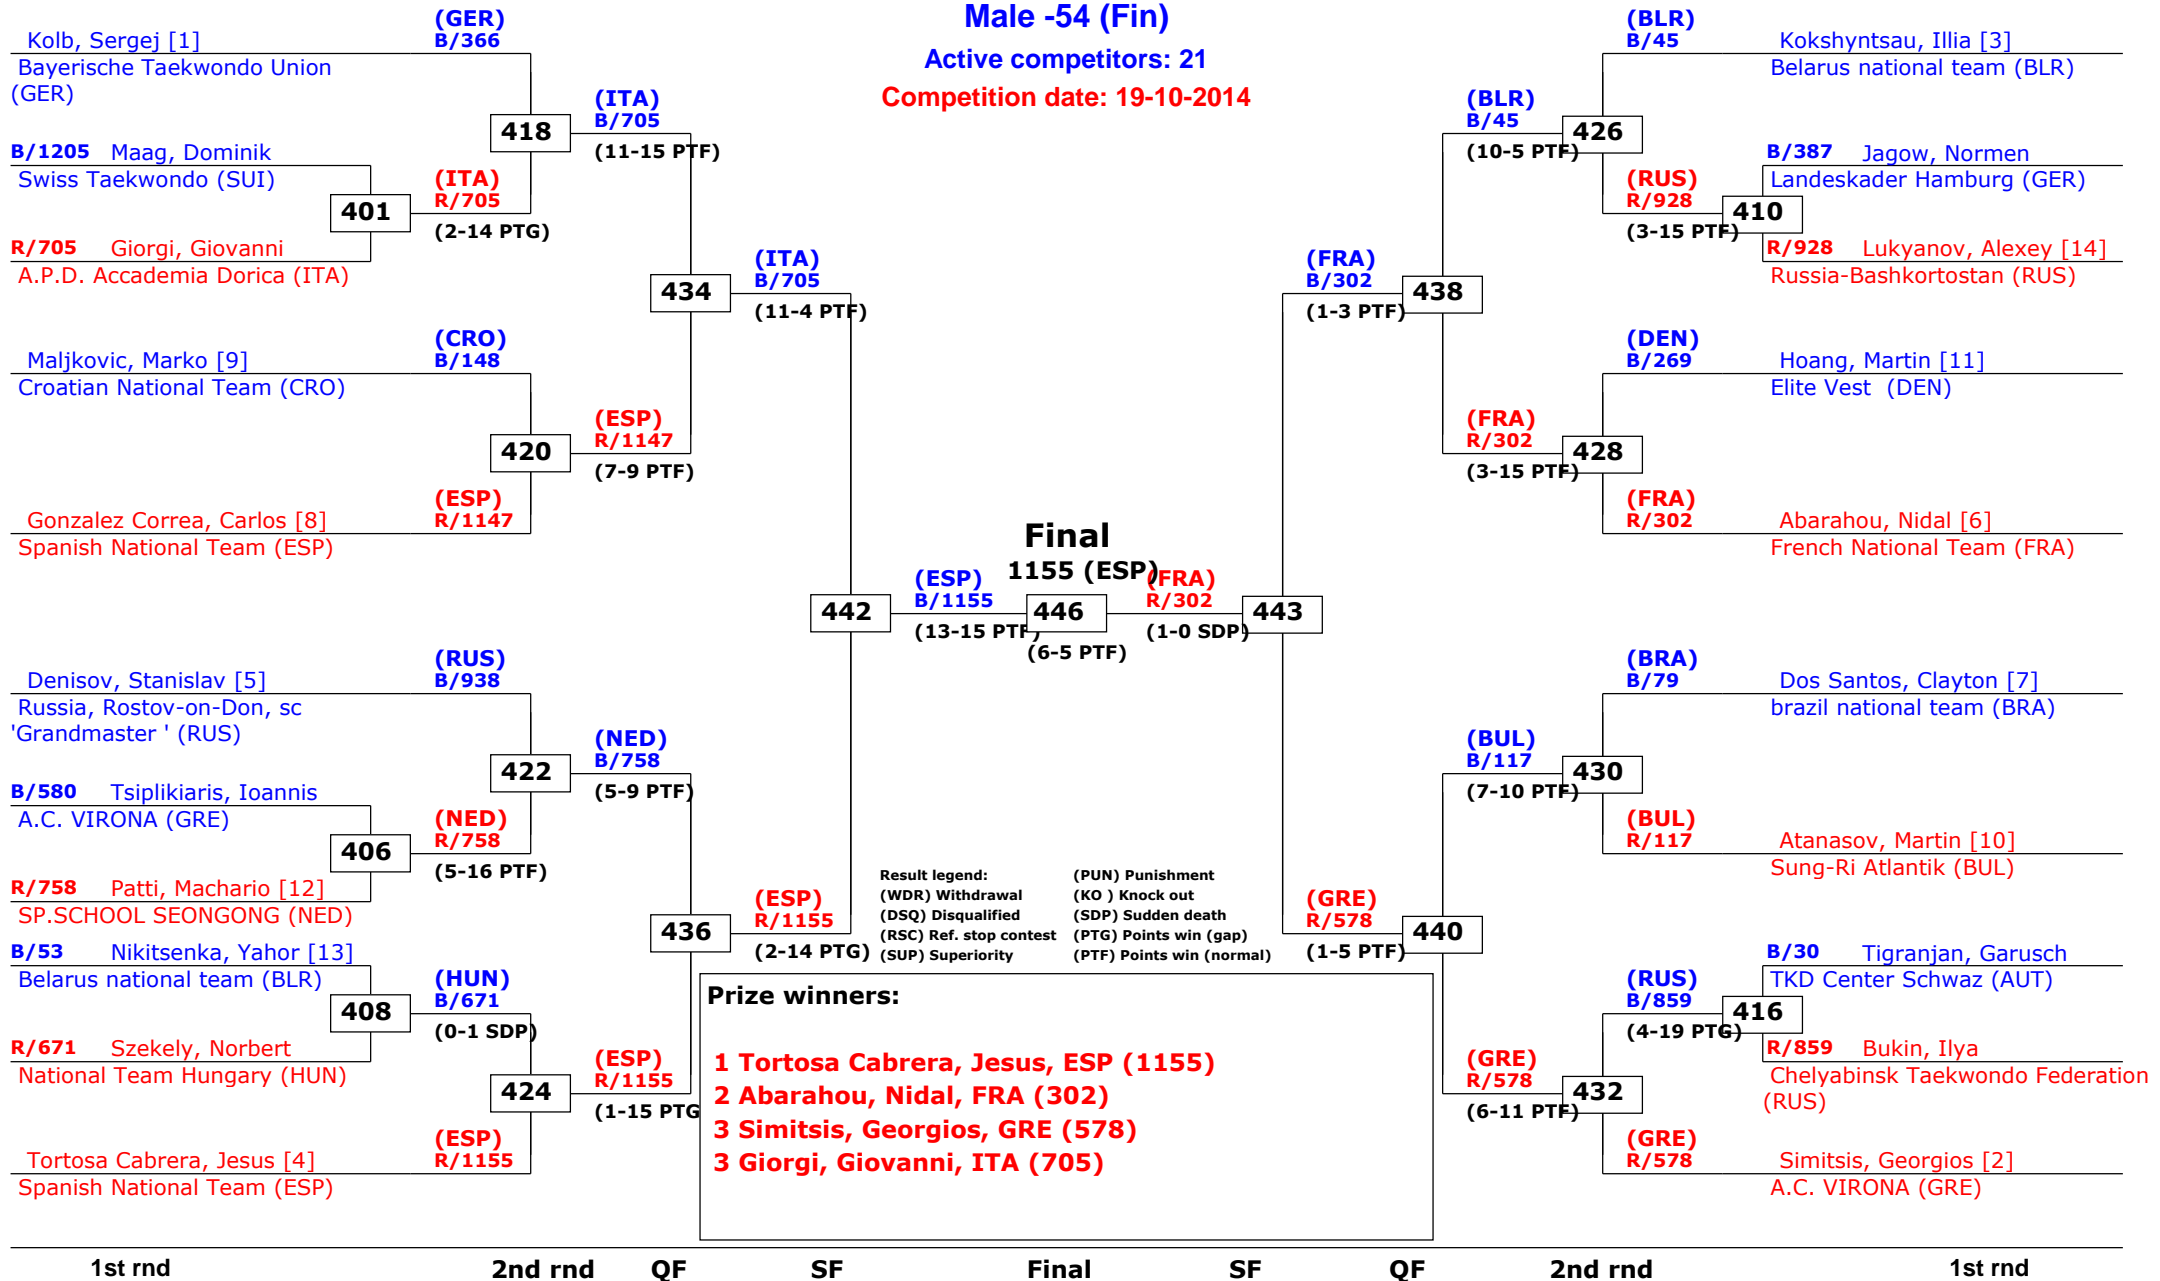

13th Galeb Belgrade Trophy - Serbia Open

Tournament date: 18-10-2014 upto 19-10-2014

Male -54 (Fin)

Active competitors: 21

Competition date: 19-10-2014

13th Galeb Belgrade Trophy - Serbia Open

Tournament date: 18-10-2014 upto 19-10-2014

Male -58 (Fly)

Active competitors: 29

Competition date: 19-10-2014

13th Galeb Belgrade Trophy - Serbia Open

Tournament date: 18-10-2014 upto 19-10-2014

Male -63 (Bantam)

Active competitors: 48

Competition date: 19-10-2014