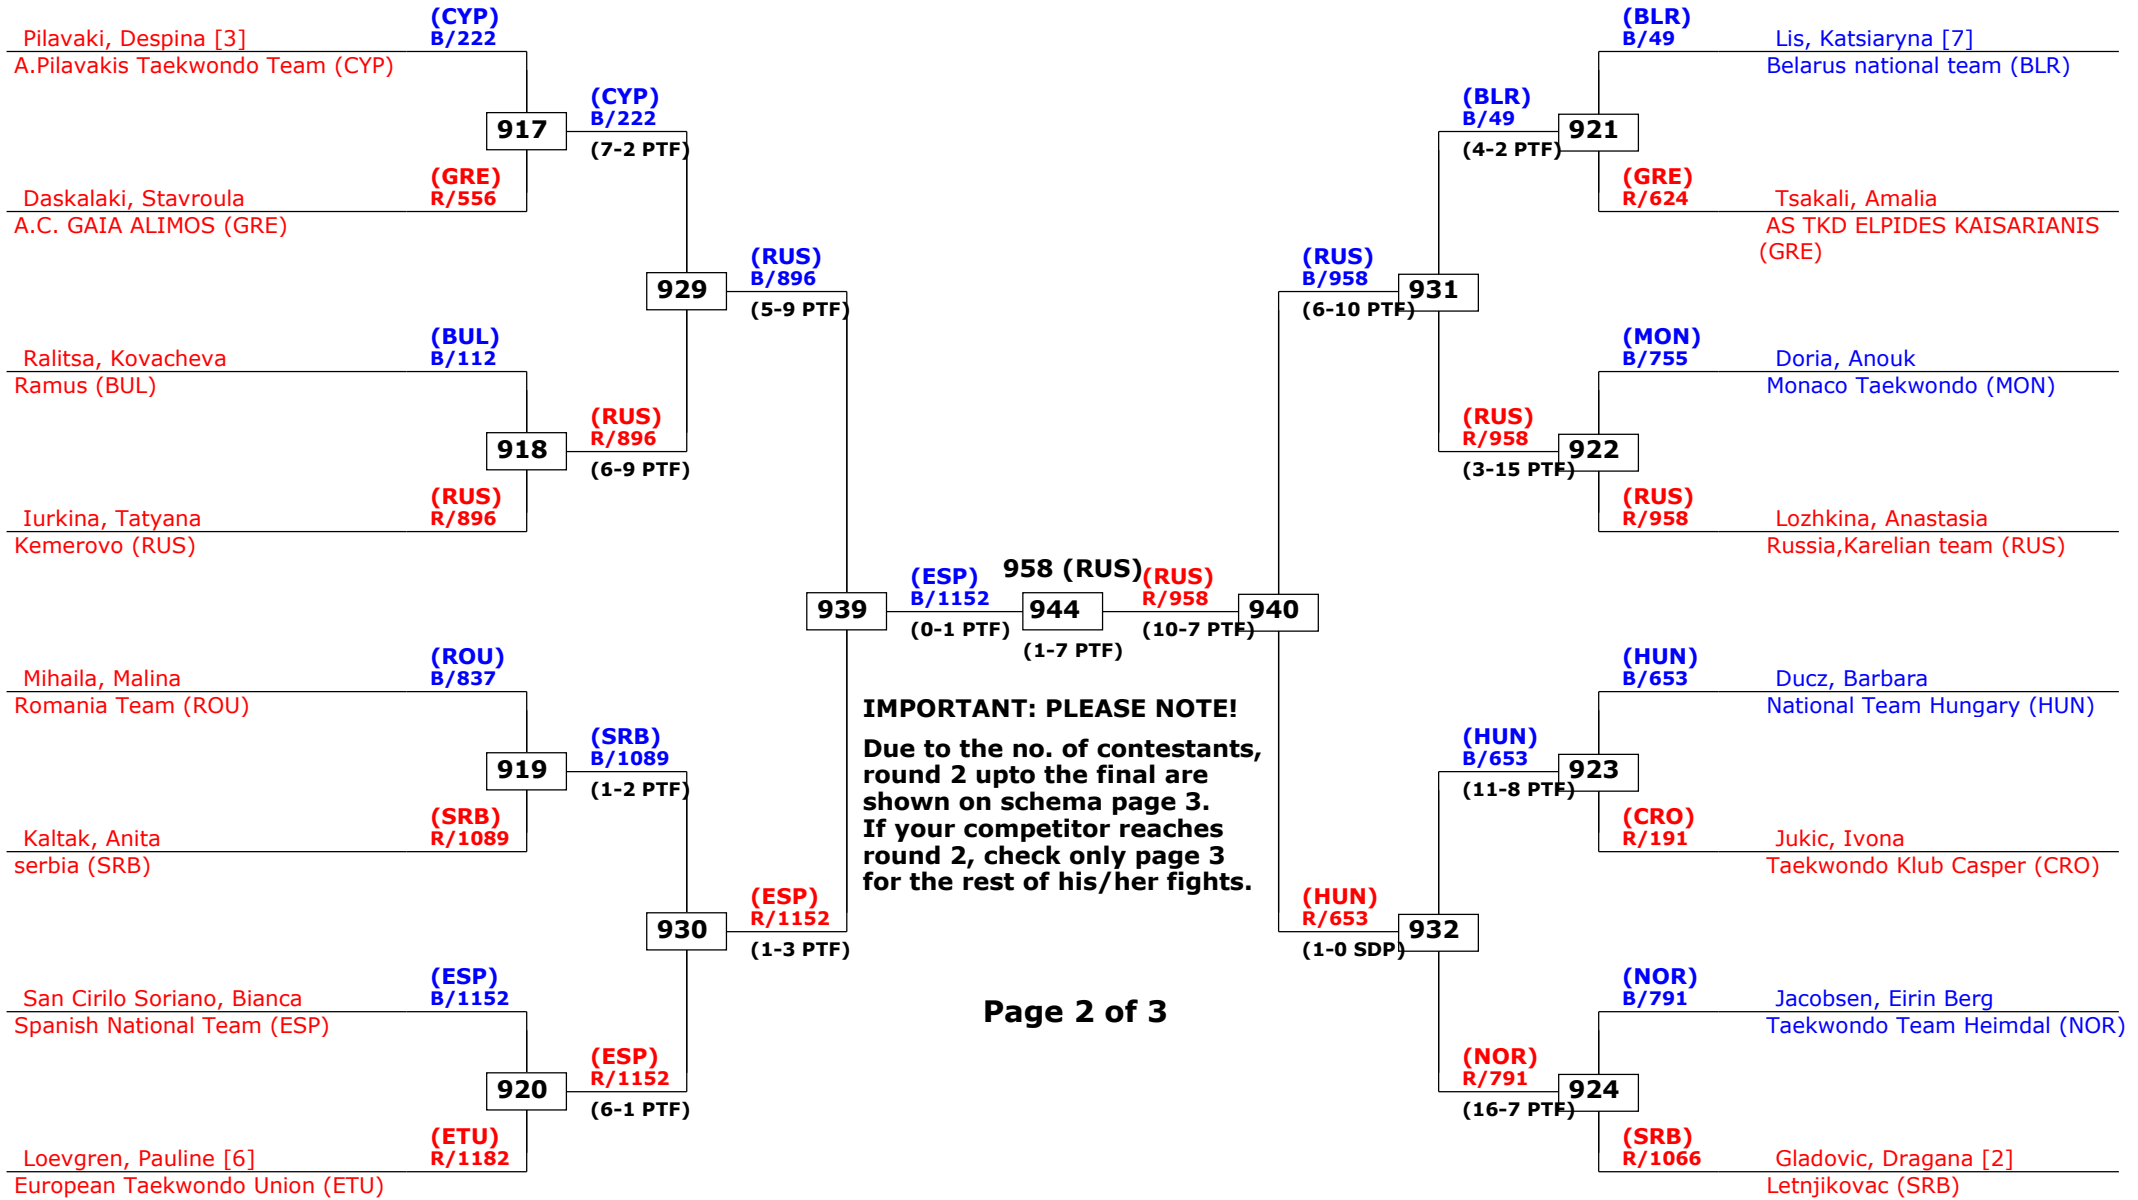

Female -46 (Fin)

Active competitors: 20

Competition date: 19-10-2014

13th Galeb Belgrade Trophy - Serbia Open

Tournament date: 18-10-2014 upto 19-10-2014

Female -49 (Fly)

Active competitors: 28

Competition date: 19-10-2014

13th Galeb Belgrade Trophy - Serbia Open

Tournament date: 18-10-2014 upto 19-10-2014

Female -53 (Bantam)

Active competitors: 33

Competition date: 19-10-2014

1st rnd

2nd rnd

2nd rnd

QF

SF

QF

2nd rnd

2nd rnd

1st rnd

13th Galeb Belgrade Trophy - Serbia Open

Tournament date: 18-10-2014 upto 19-10-2014