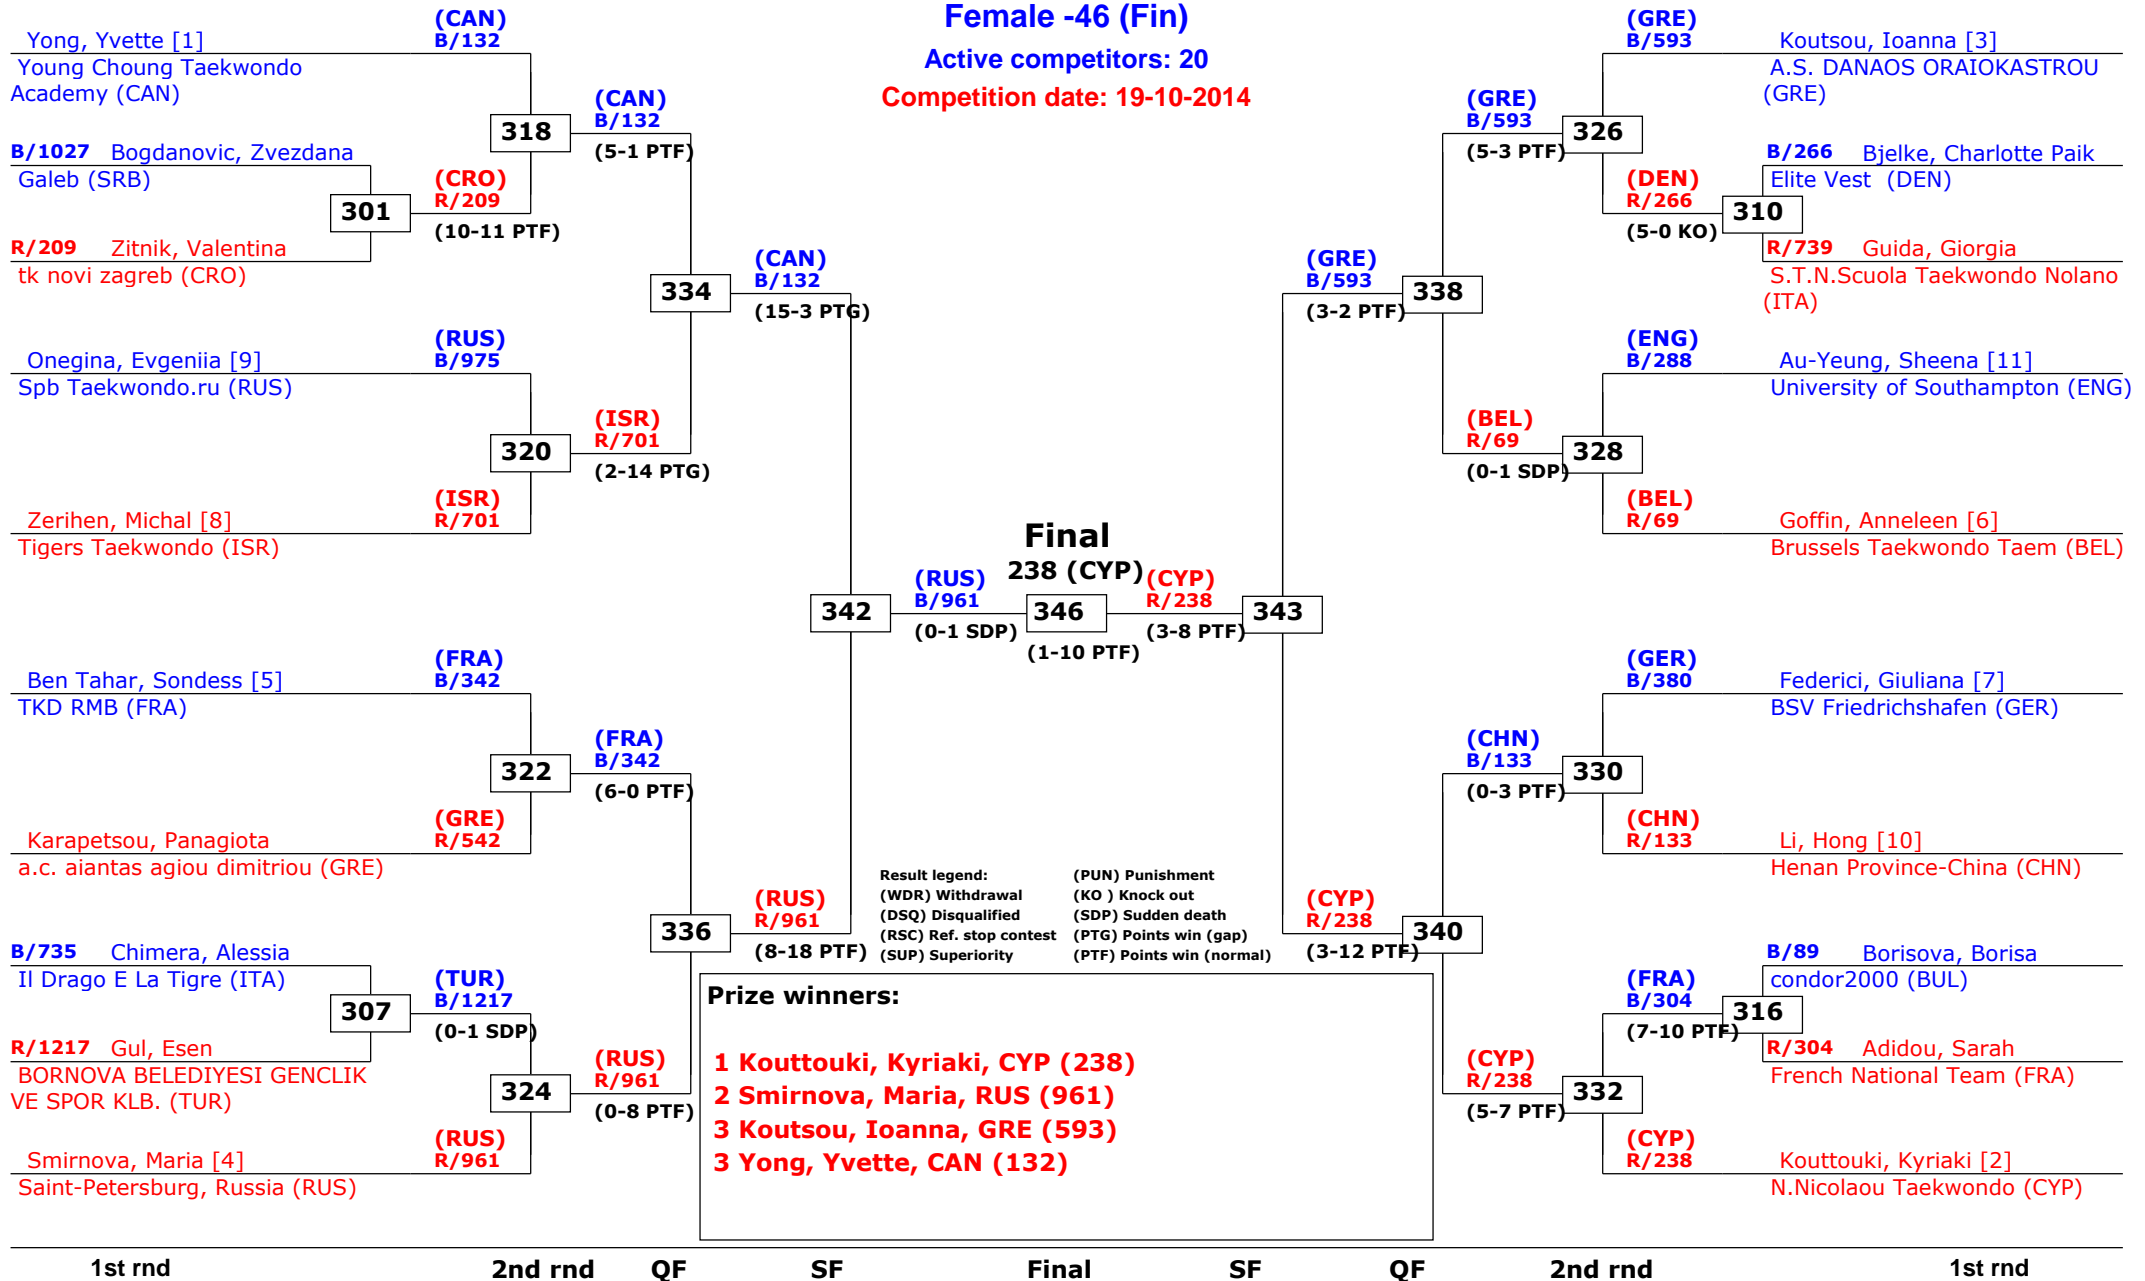

Male -80 (Welter)

Active competitors: 32

Competition date: 19-10-2014

13th Galeb Belgrade Trophy - Serbia Open

Tournament date: 18-10-2014 upto 19-10-2014

Male -87 (Middle)

Active competitors: 21

Competition date: 19-10-2014

13th Galeb Belgrade Trophy - Serbia Open

Tournament date: 18-10-2014 upto 19-10-2014

Male +87 (Heavy)

Active competitors: 18

Competition date: 19-10-2014

13th Galeb Belgrade Trophy - Serbia Open

Tournament date: 18-10-2014 upto 19-10-2014

Female -46 (Fin)

Active competitors: 20

Competition date: 19-10-2014

13th Galeb Belgrade Trophy - Serbia Open

Tournament date: 18-10-2014 upto 19-10-2014

Female -49 (Fly)

Active competitors: 28

Competition date: 19-10-2014

13th Galeb Belgrade Trophy - Serbia Open

Tournament date: 18-10-2014 upto 19-10-2014

Female -53 (Bantam)

Active competitors: 33

Competition date: 19-10-2014

1st rnd

2nd rnd

2nd rnd