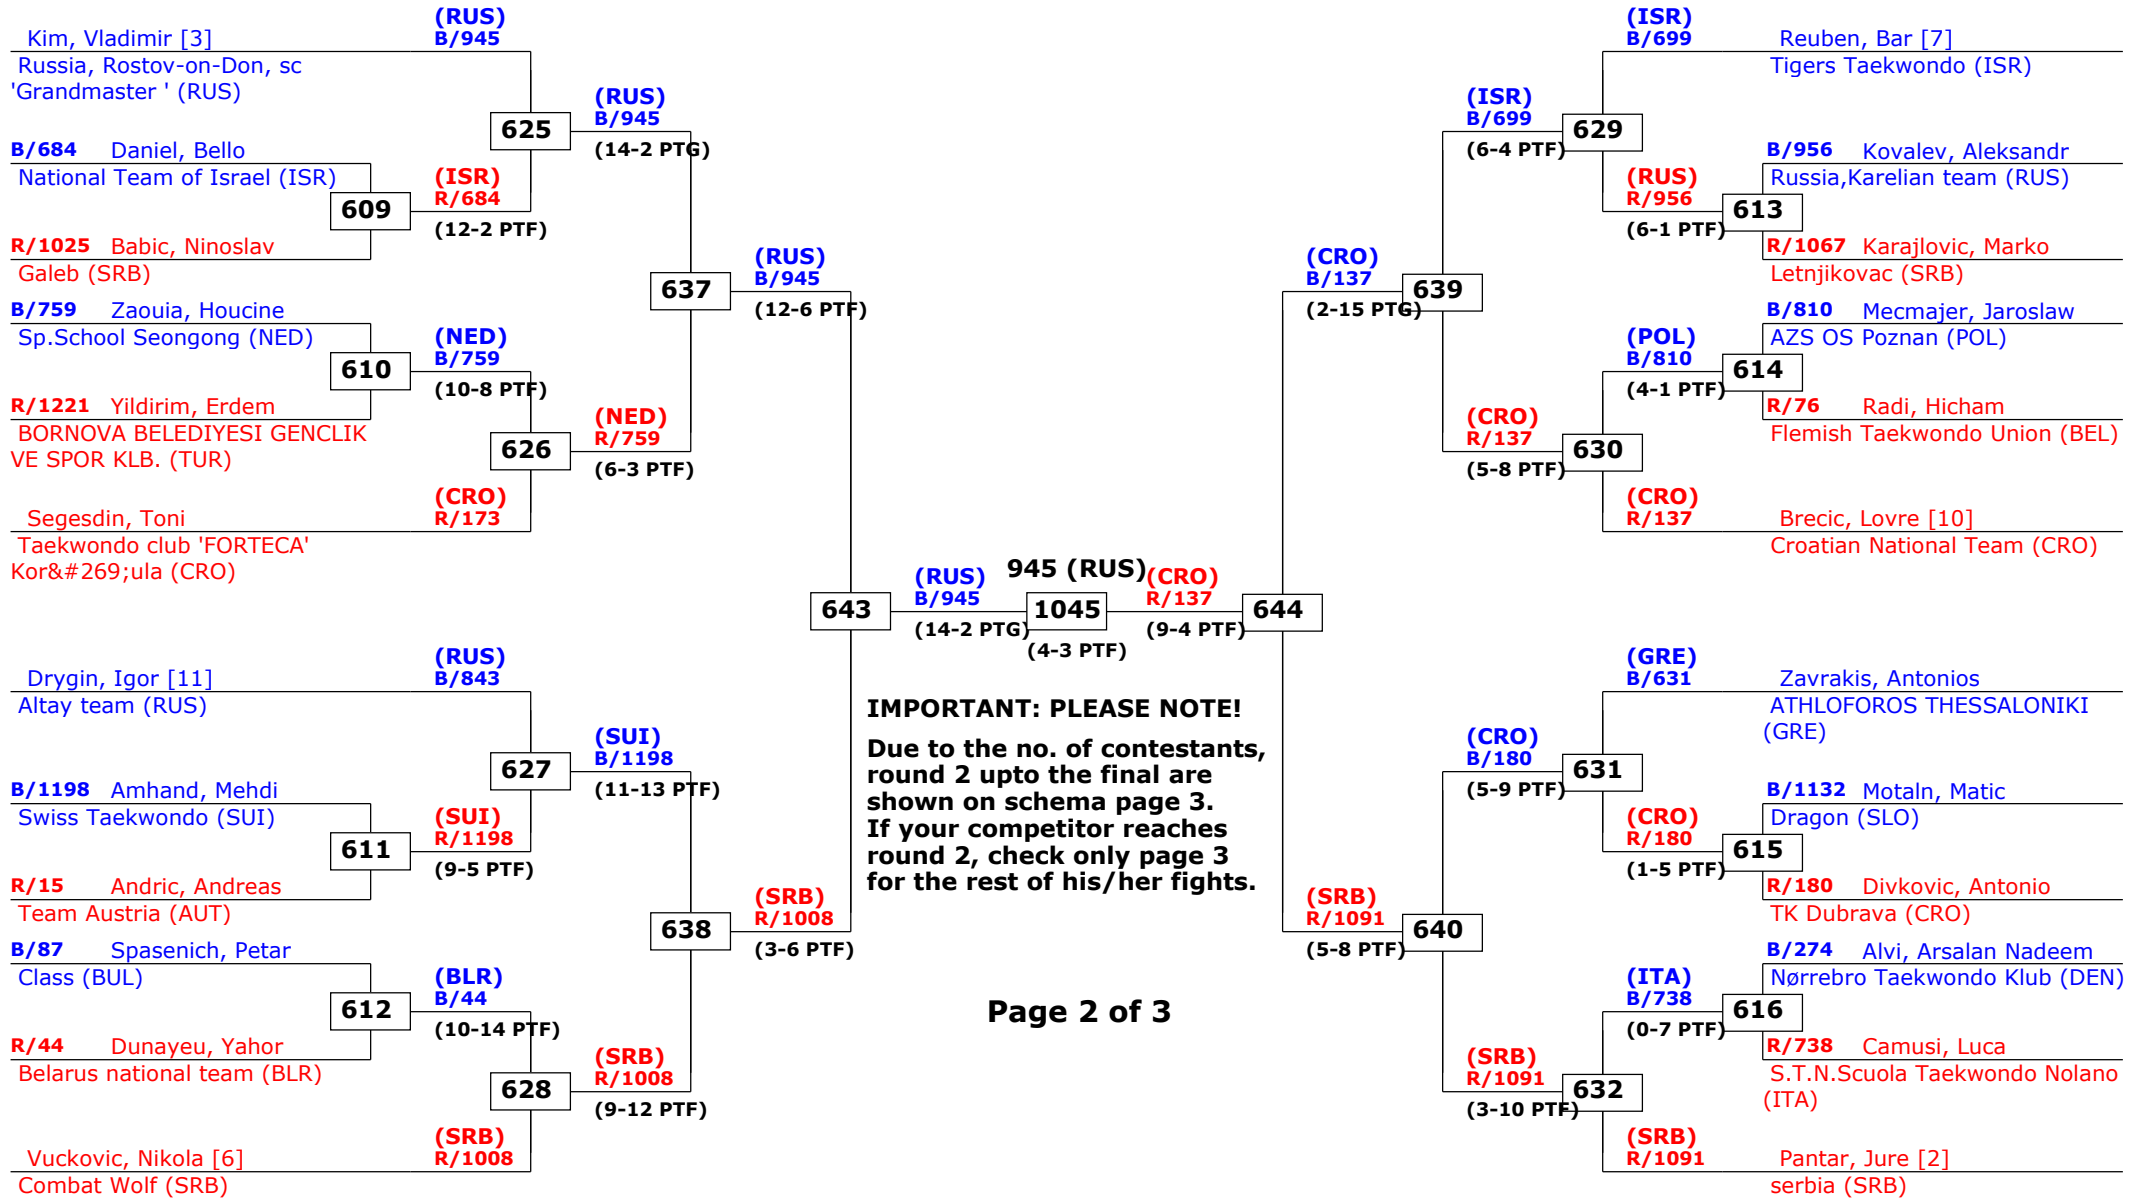

13th Galeb Belgrade Trophy - Serbia Open

Tournament date: 18-10-2014 upto 19-10-2014

Male -54 (Fin)

Active competitors: 21

Competition date: 19-10-2014

13th Galeb Belgrade Trophy - Serbia Open

Tournament date: 18-10-2014 upto 19-10-2014

Male -58 (Fly)

Active competitors: 29

Competition date: 19-10-2014

13th Galeb Belgrade Trophy - Serbia Open

Tournament date: 18-10-2014 upto 19-10-2014

Male -63 (Bantam)

Active competitors: 48

Competition date: 19-10-2014

IMPORTANT: PLEASE NOTE!
 Due to the no. of contestants, round 2 upto the final are shown on schema page 3. If your competitor reaches round 2, check only page 3 for the rest of his/her fights.

1st rnd

2nd rnd