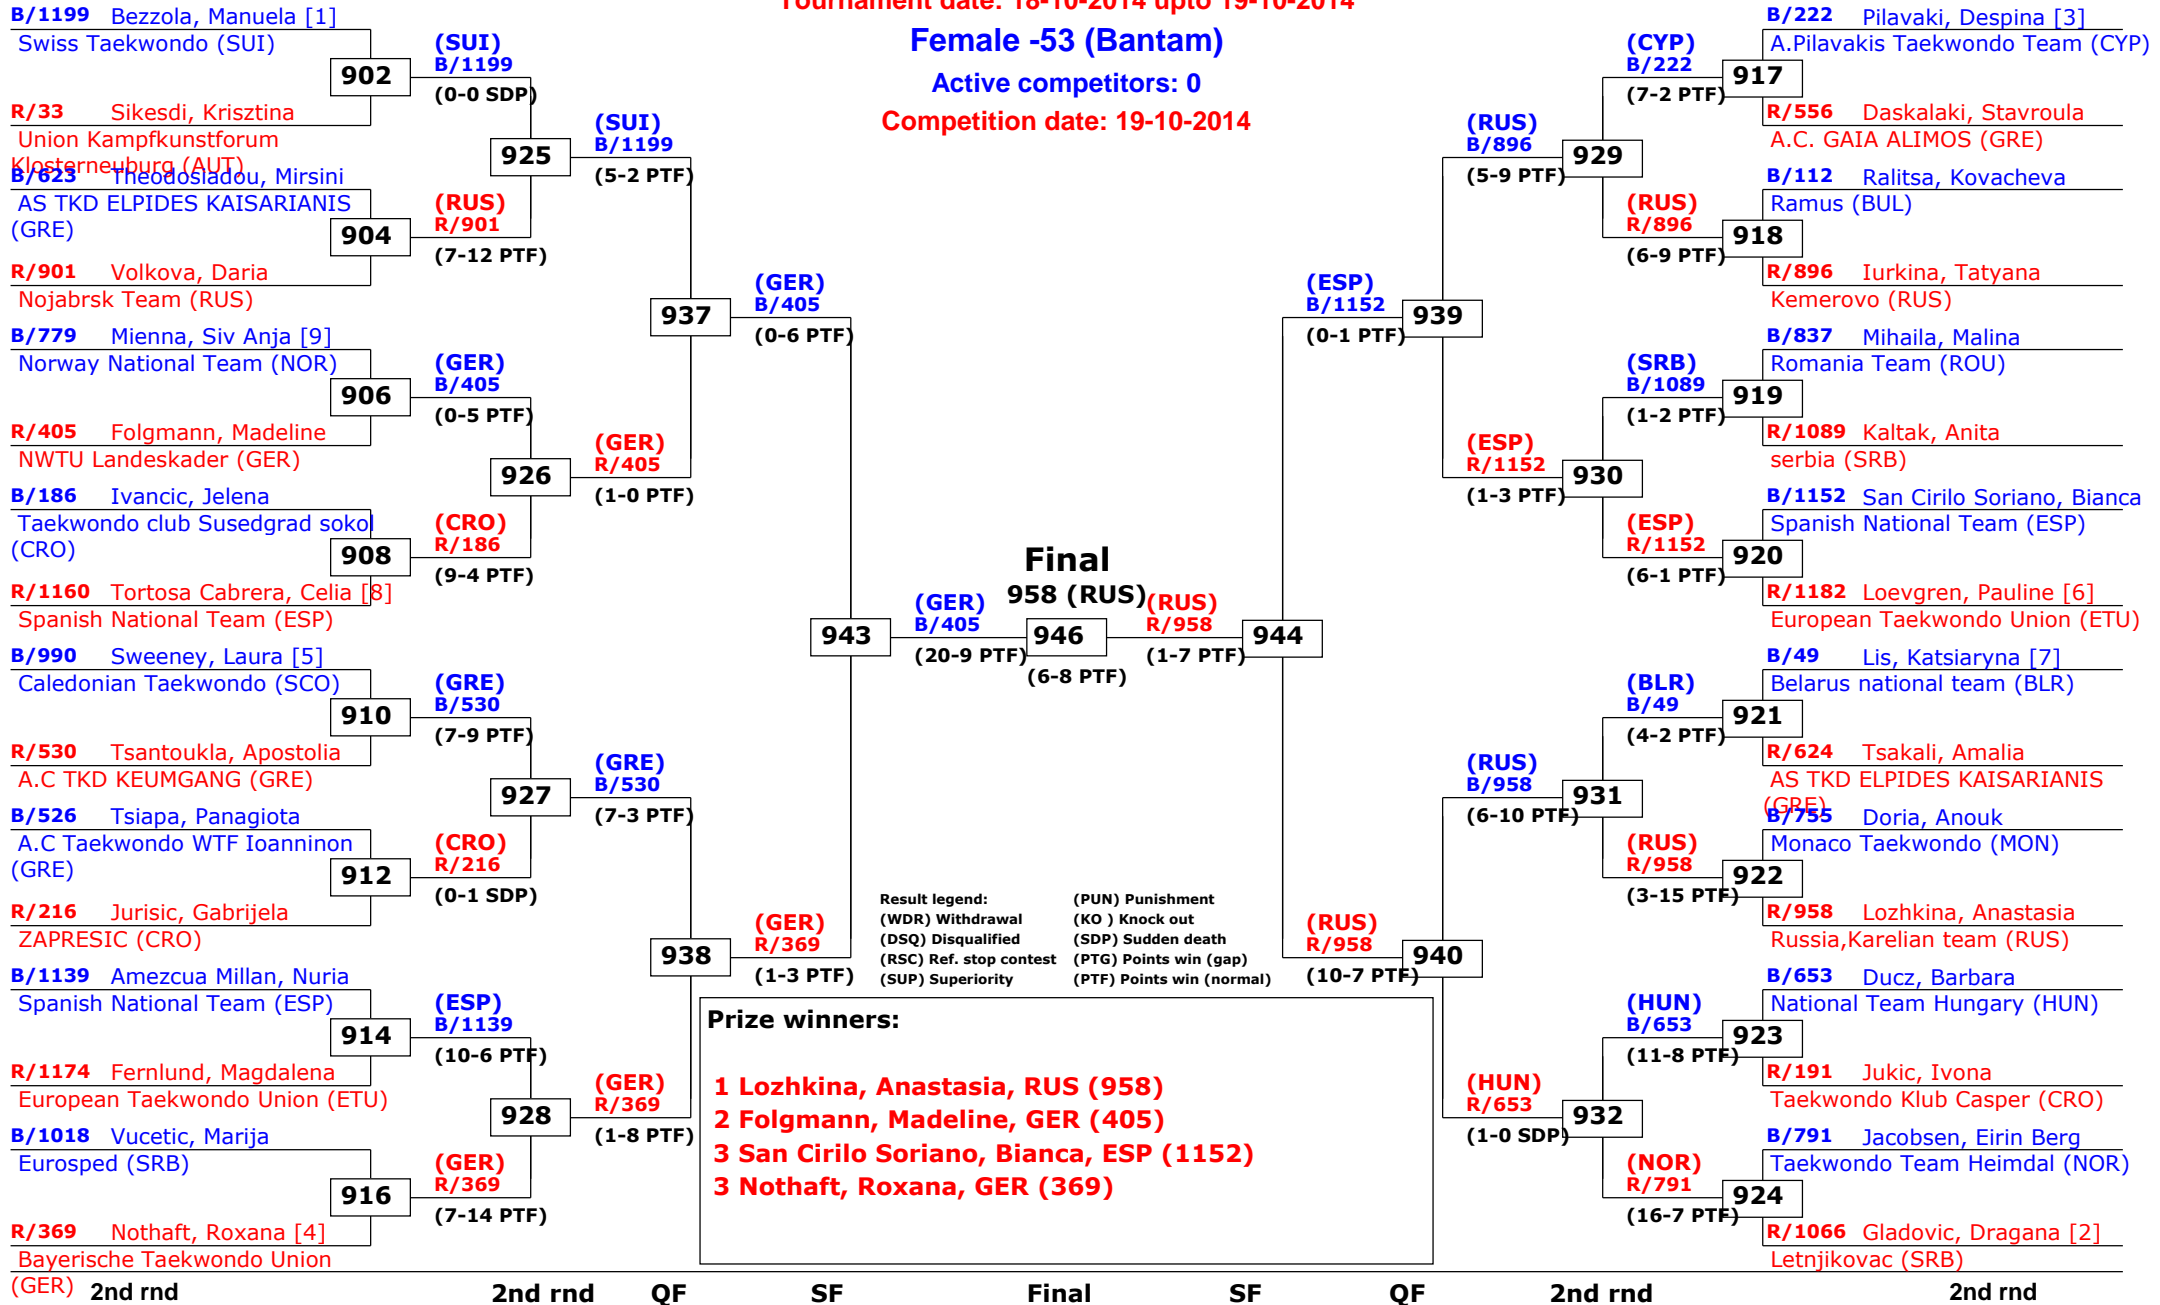

13th Galeb Belgrade Trophy - Serbia Open

Tournament date: 18-10-2014 upto 19-10-2014

Female -53 (Bantam)

Active competitors: 33

Competition date: 19-10-2014

1st rnd

2nd rnd

2nd rnd

QF

SF

QF

2nd rnd

2nd rnd

1st rnd

13th Galeb Belgrade Trophy - Serbia Open

Tournament date: 18-10-2014 upto 19-10-2014

Female -53 (Bantam)

Active competitors: 0

Competition date: 19-10-2014

13th Galeb Belgrade Trophy - Serbia Open

Tournament date: 18-10-2014 upto 19-10-2014

Female -57 (Feather)

Active competitors: 41

Competition date: 19-10-2014

13th Galeb Belgrade Trophy - Serbia Open

Tournament date: 18-10-2014 upto 19-10-2014

Female -57 (Feather)

Active competitors: 0

Competition date: 19-10-2014

13th Galeb Belgrade Trophy - Serbia Open

Tournament date: 18-10-2014 upto 19-10-2014