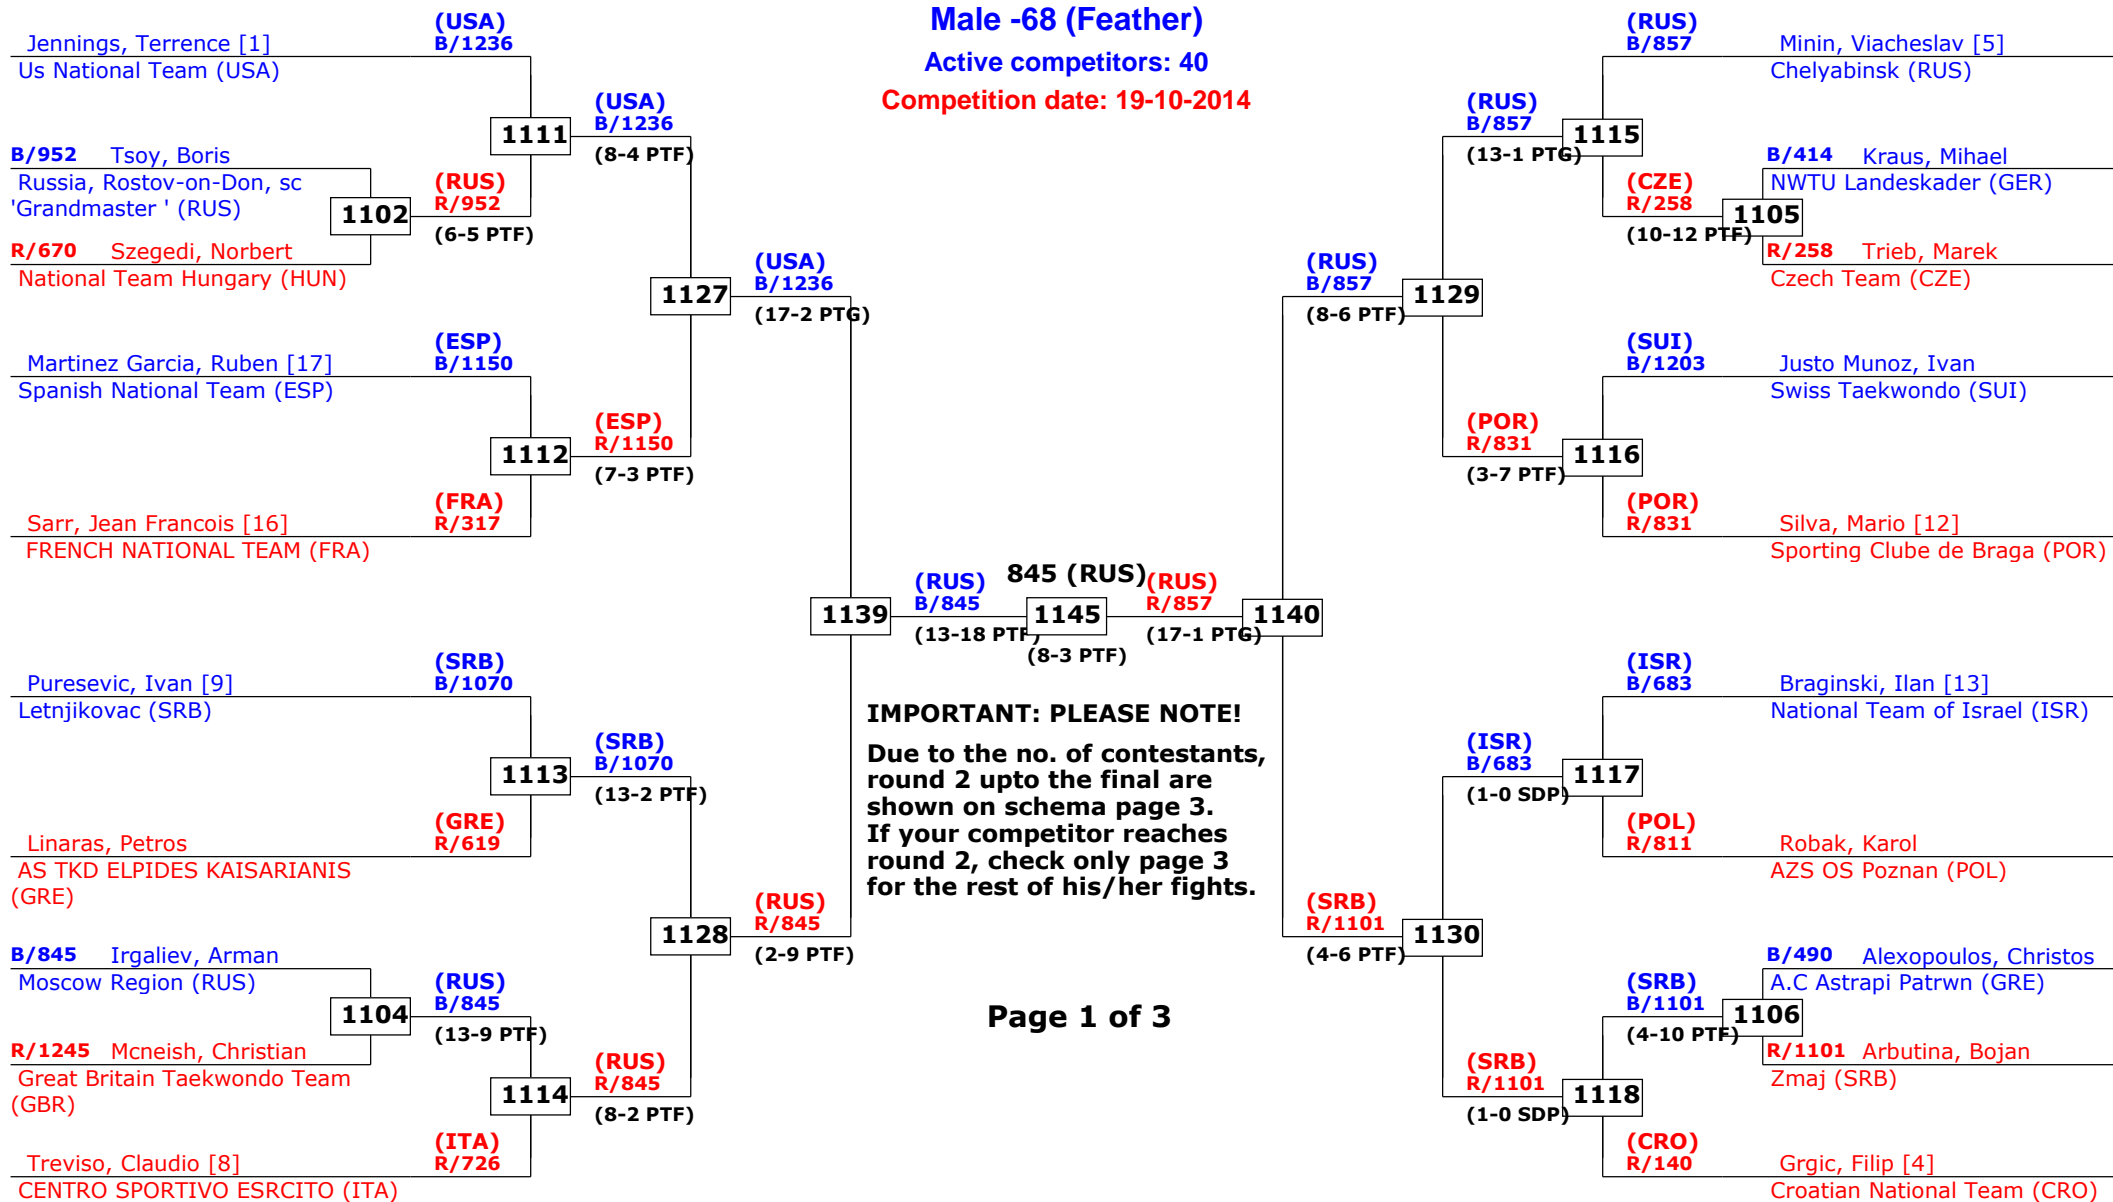

13th Galeb Belgrade Trophy - Serbia Open

Tournament date: 18-10-2014 upto 19-10-2014

Male -68 (Feather)

Active competitors: 40

Competition date: 19-10-2014