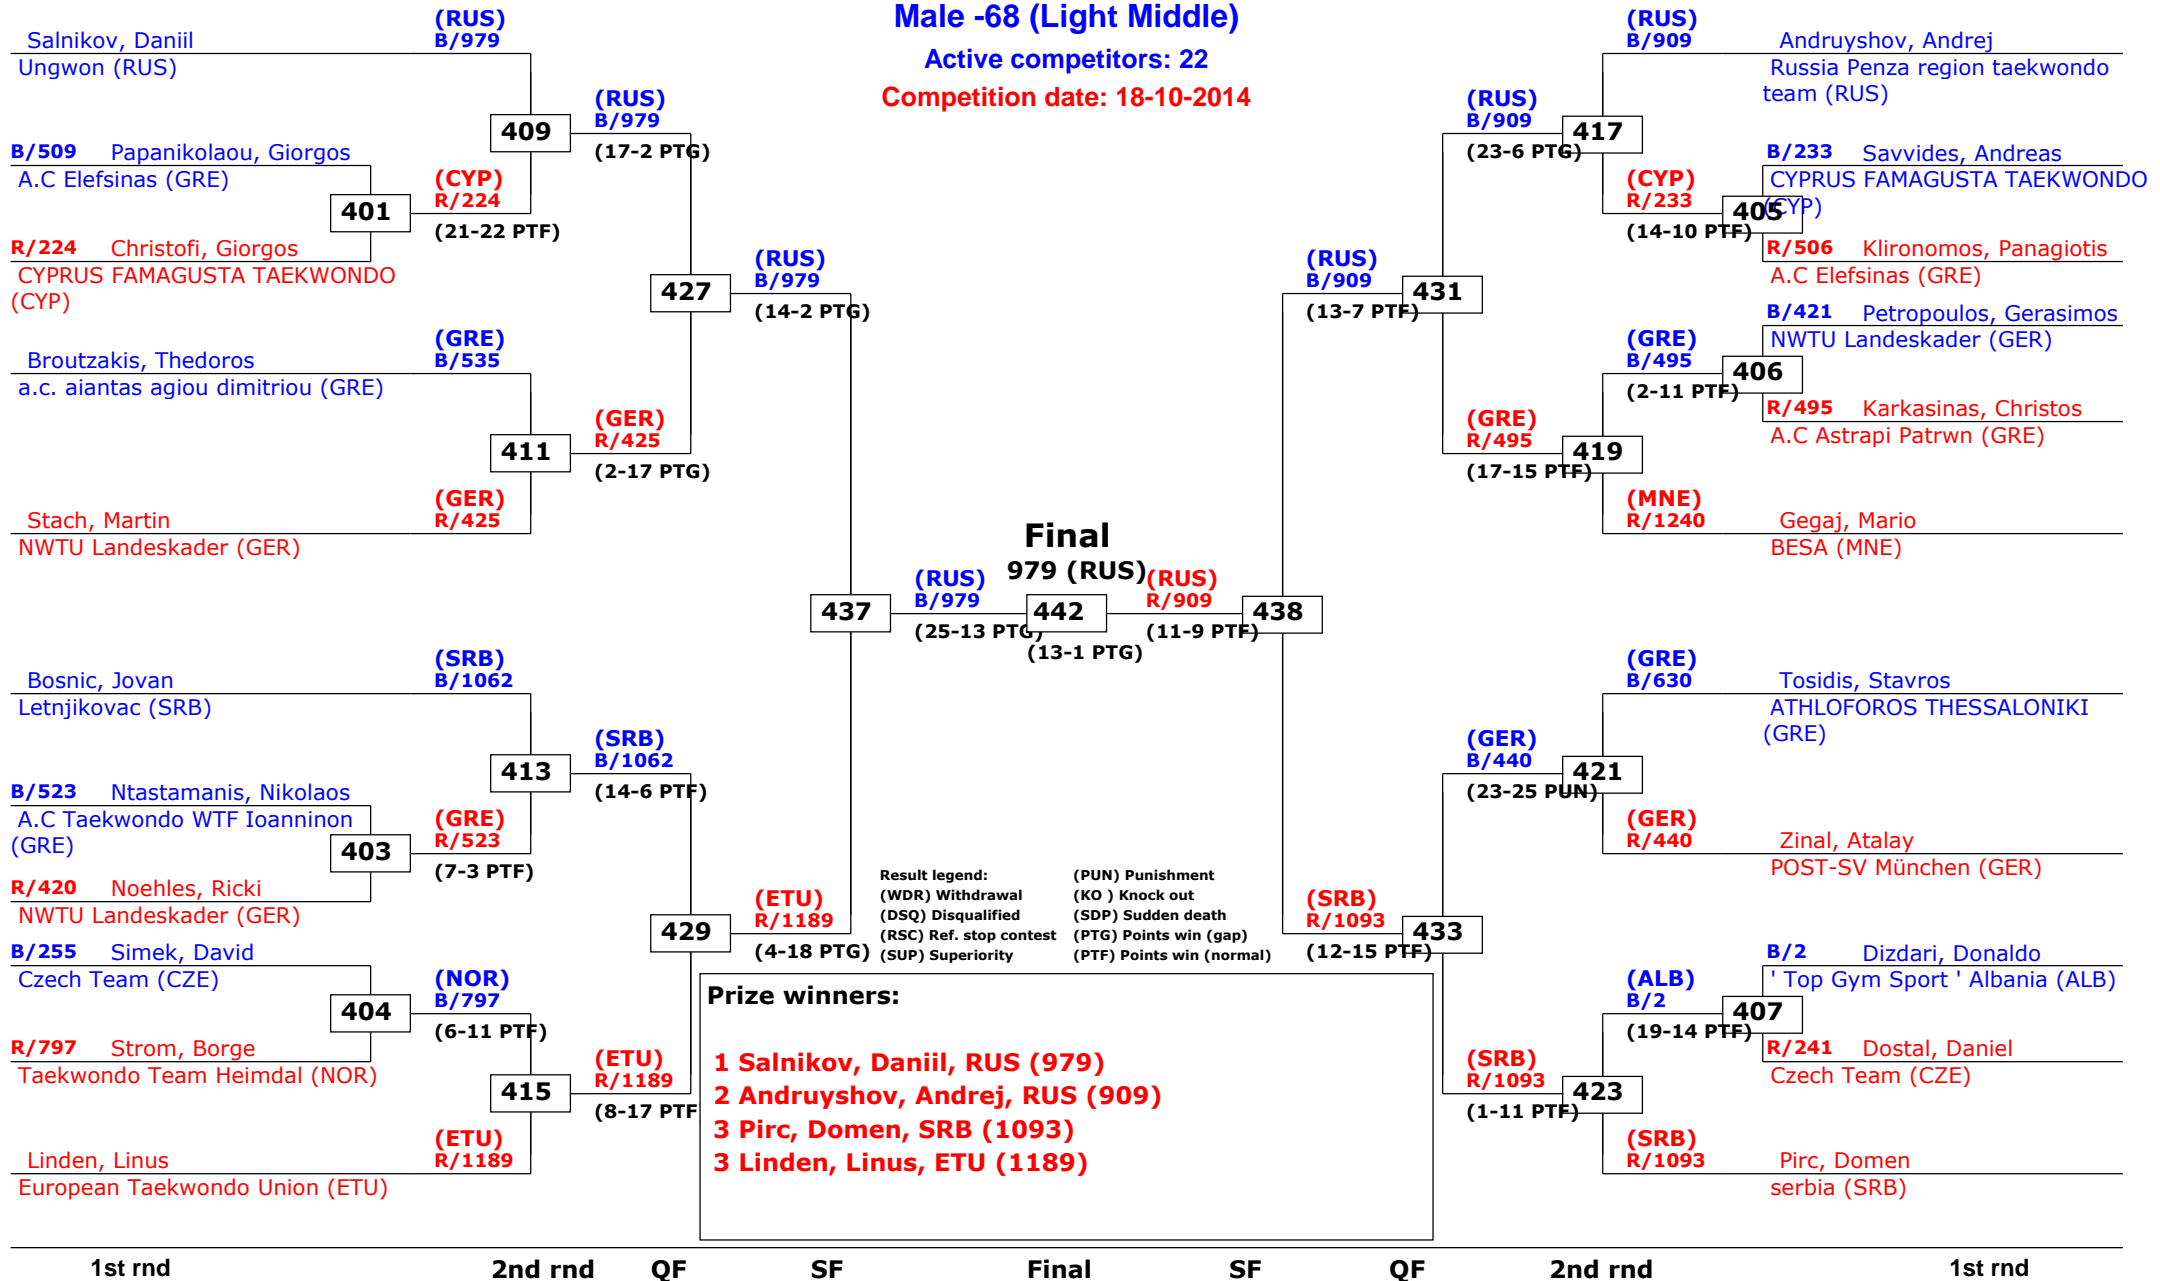

Male -55 (Feather)

Active competitors: 20

Competition date: 19-10-2014

13th Galeb Belgrade Trophy - Serbia Open

Tournament date: 18-10-2014 upto 19-10-2014

Male -59 (Light)

Active competitors: 19

Competition date: 18-10-2014

13th Galeb Belgrade Trophy - Serbia Open

Tournament date: 18-10-2014 upto 19-10-2014

Male -63 (Welter)

Active competitors: 26

Competition date: 18-10-2014

13th Galeb Belgrade Trophy - Serbia Open

Tournament date: 18-10-2014 upto 19-10-2014

Male -68 (Light Middle)

Active competitors: 22

Competition date: 18-10-2014

13th Galeb Belgrade Trophy - Serbia Open

Tournament date: 18-10-2014 upto 19-10-2014

Male -73 (Middle)

Active competitors: 16

Competition date: 19-10-2014