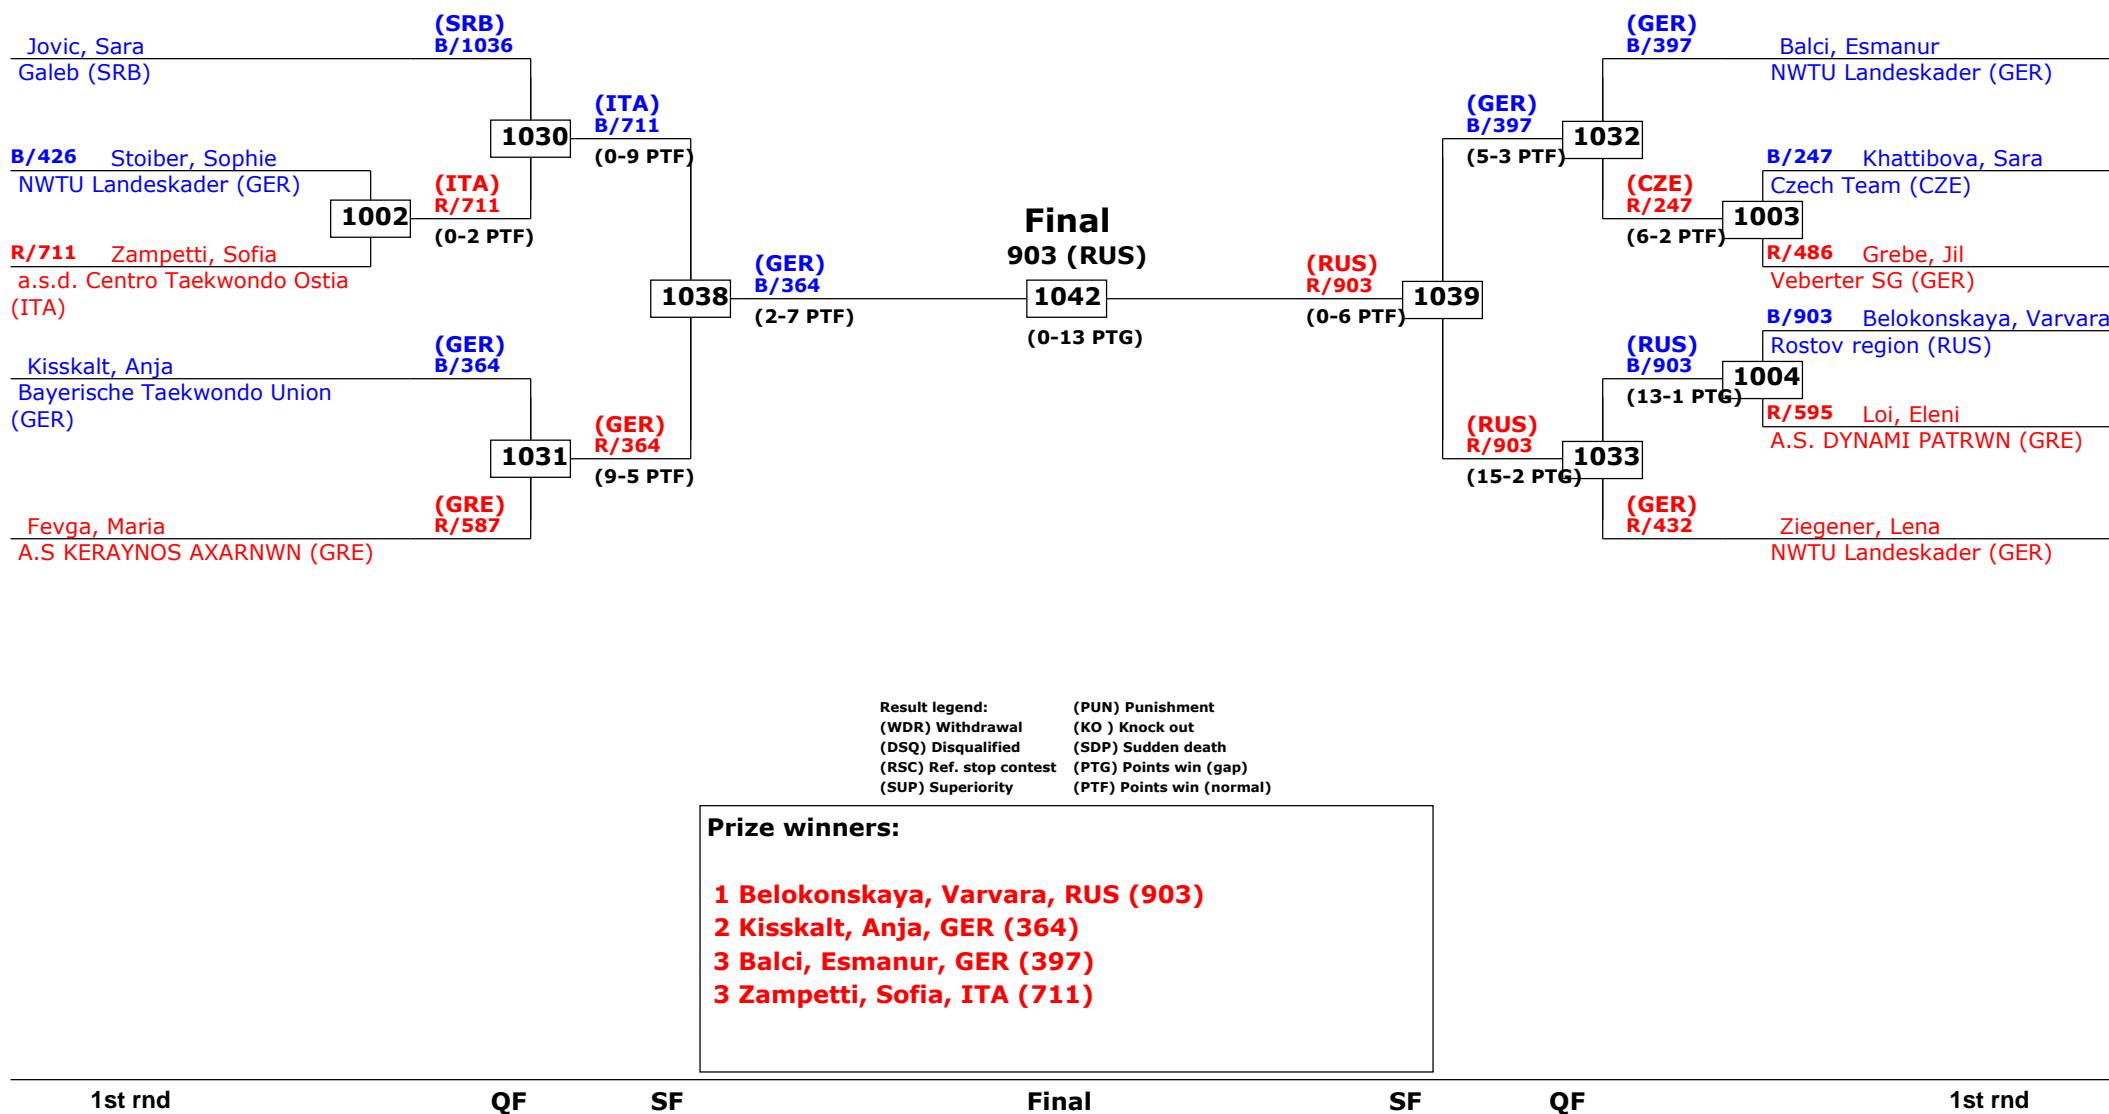

Prize winners:

- 1 Aggelopoulos, Spiros, GRE (531)**
- 2 Penizev, Sergey, RUS (864)**
- 3 Milosevic, Stefan, CRO (183)**
- 3 Berg, Gabriel, ETU (1168)**

QF

SF

Final

SF

QF

13th Galeb Belgrade Trophy - Serbia Open

Tournament date: 18-10-2014 upto 19-10-2014

Female -33 (Fly)

Active competitors: 11

Competition date: 18-10-2014

13th Galeb Belgrade Trophy - Serbia Open

Tournament date: 18-10-2014 upto 19-10-2014

Female -37 (Bantam)

Active competitors: 14

Competition date: 18-10-2014

13th Galeb Belgrade Trophy - Serbia Open

Tournament date: 18-10-2014 upto 19-10-2014

Female -41 (Feather)

Active competitors: 27

Competition date: 18-10-2014