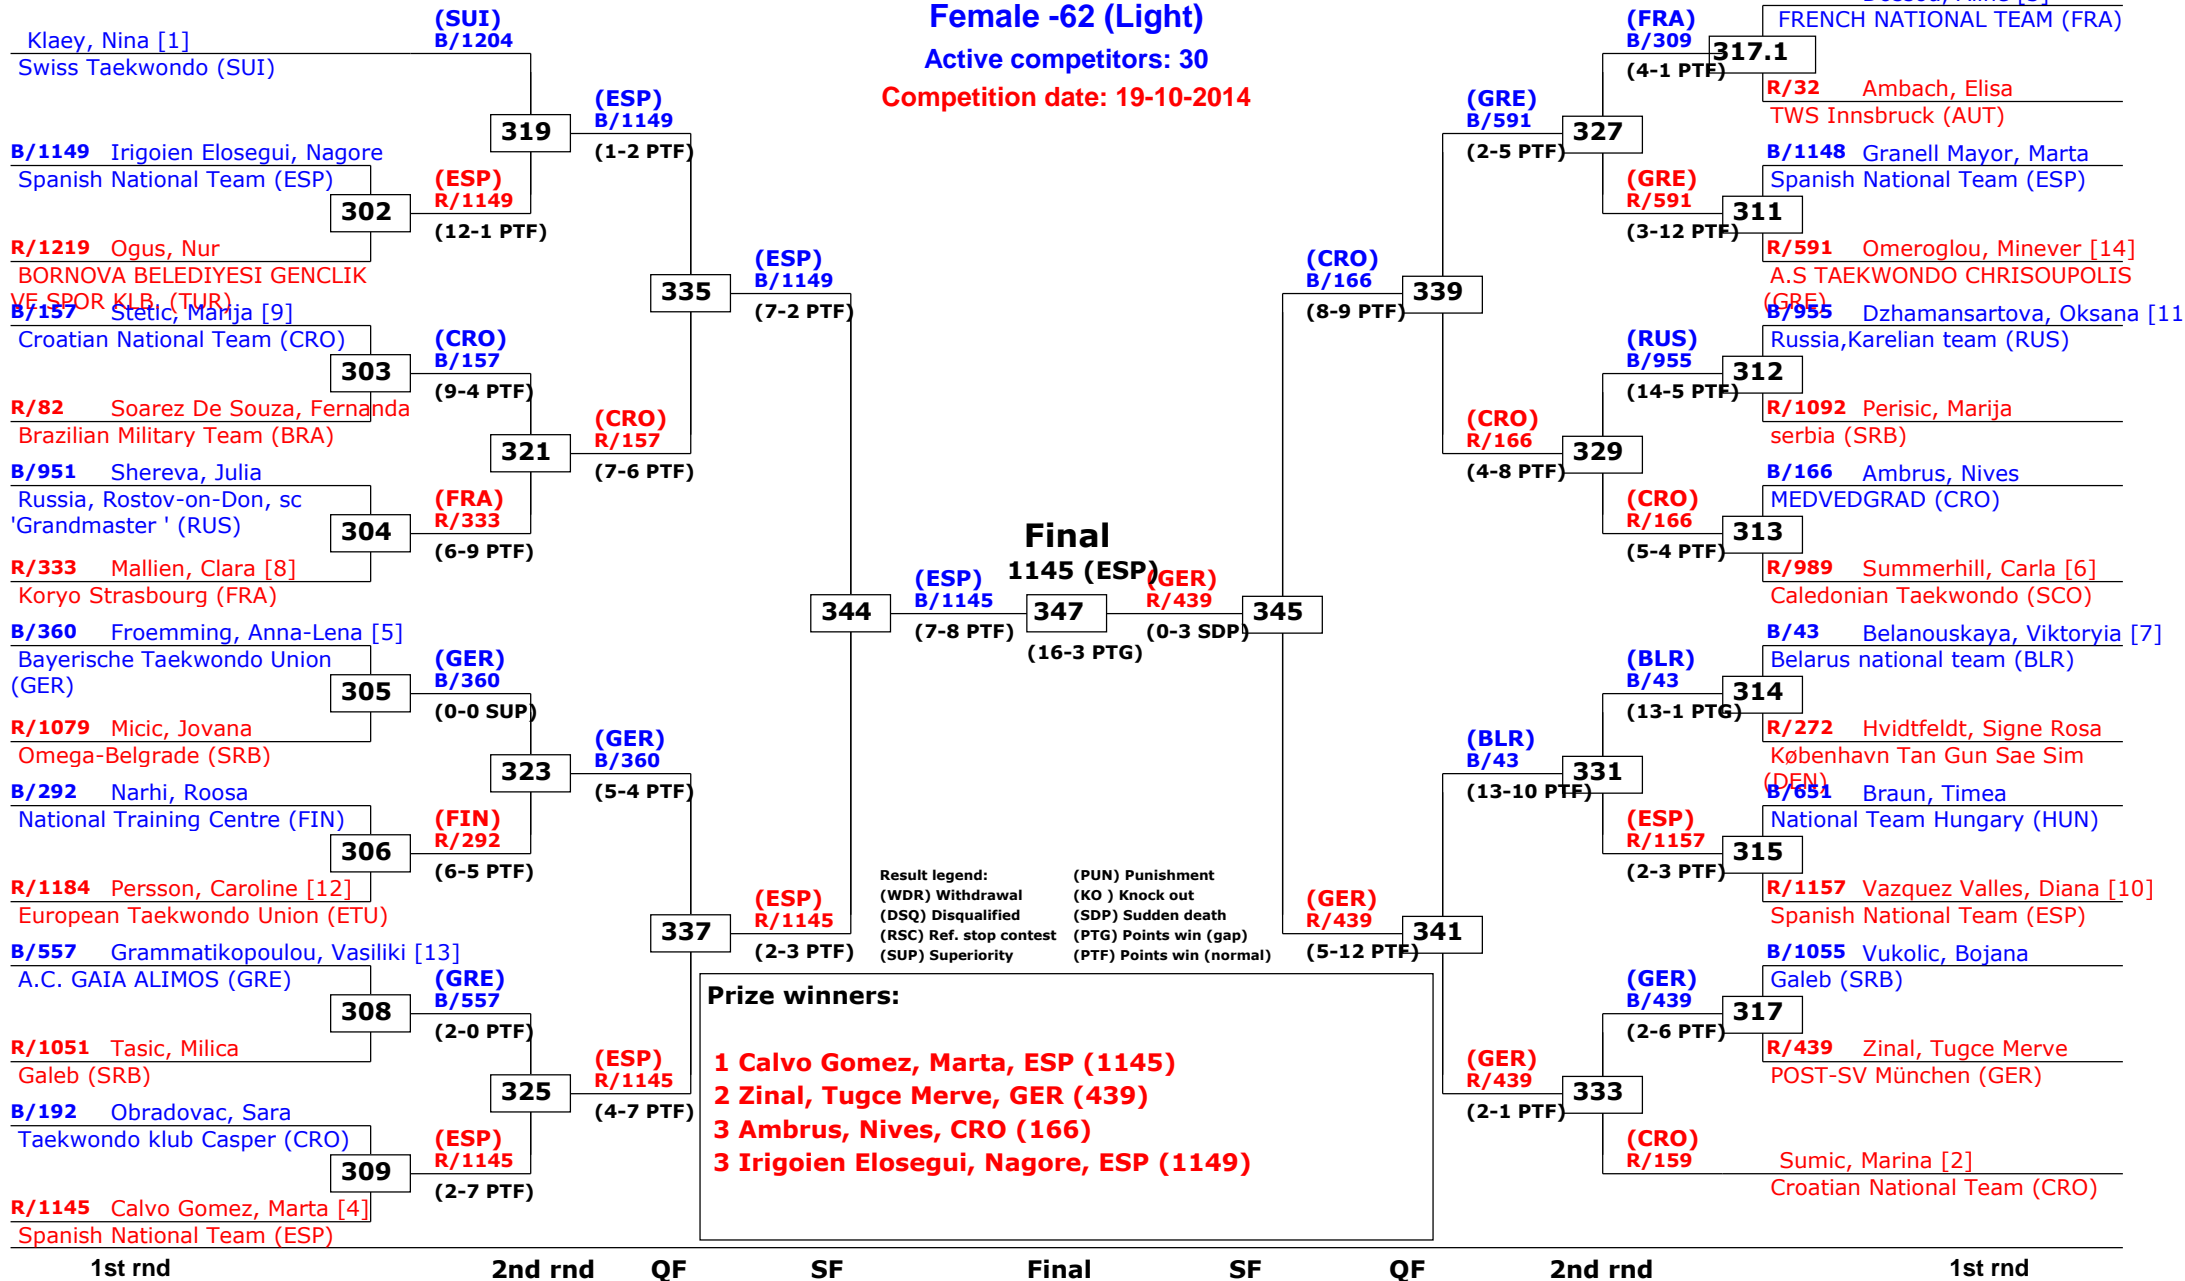

QF

SF

QF

2nd rnd

2nd rnd

1st rnd

13th Galeb Belgrade Trophy - Serbia Open

Tournament date: 18-10-2014 upto 19-10-2014

Female -53 (Bantam)

Active competitors: 0

Competition date: 19-10-2014

13th Galeb Belgrade Trophy - Serbia Open

Tournament date: 18-10-2014 upto 19-10-2014

Female -57 (Feather)

Active competitors: 41

Competition date: 19-10-2014

13th Galeb Belgrade Trophy - Serbia Open

Tournament date: 18-10-2014 upto 19-10-2014

Female -57 (Feather)

Active competitors: 0

Competition date: 19-10-2014

13th Galeb Belgrade Trophy - Serbia Open

Tournament date: 18-10-2014 upto 19-10-2014

Female -62 (Light)

Active competitors: 30

Competition date: 19-10-2014

13th Galeb Belgrade Trophy - Serbia Open

Tournament date: 18-10-2014 upto 19-10-2014

Female -67 (Welter)

Active competitors: 23

Competition date: 19-10-2014