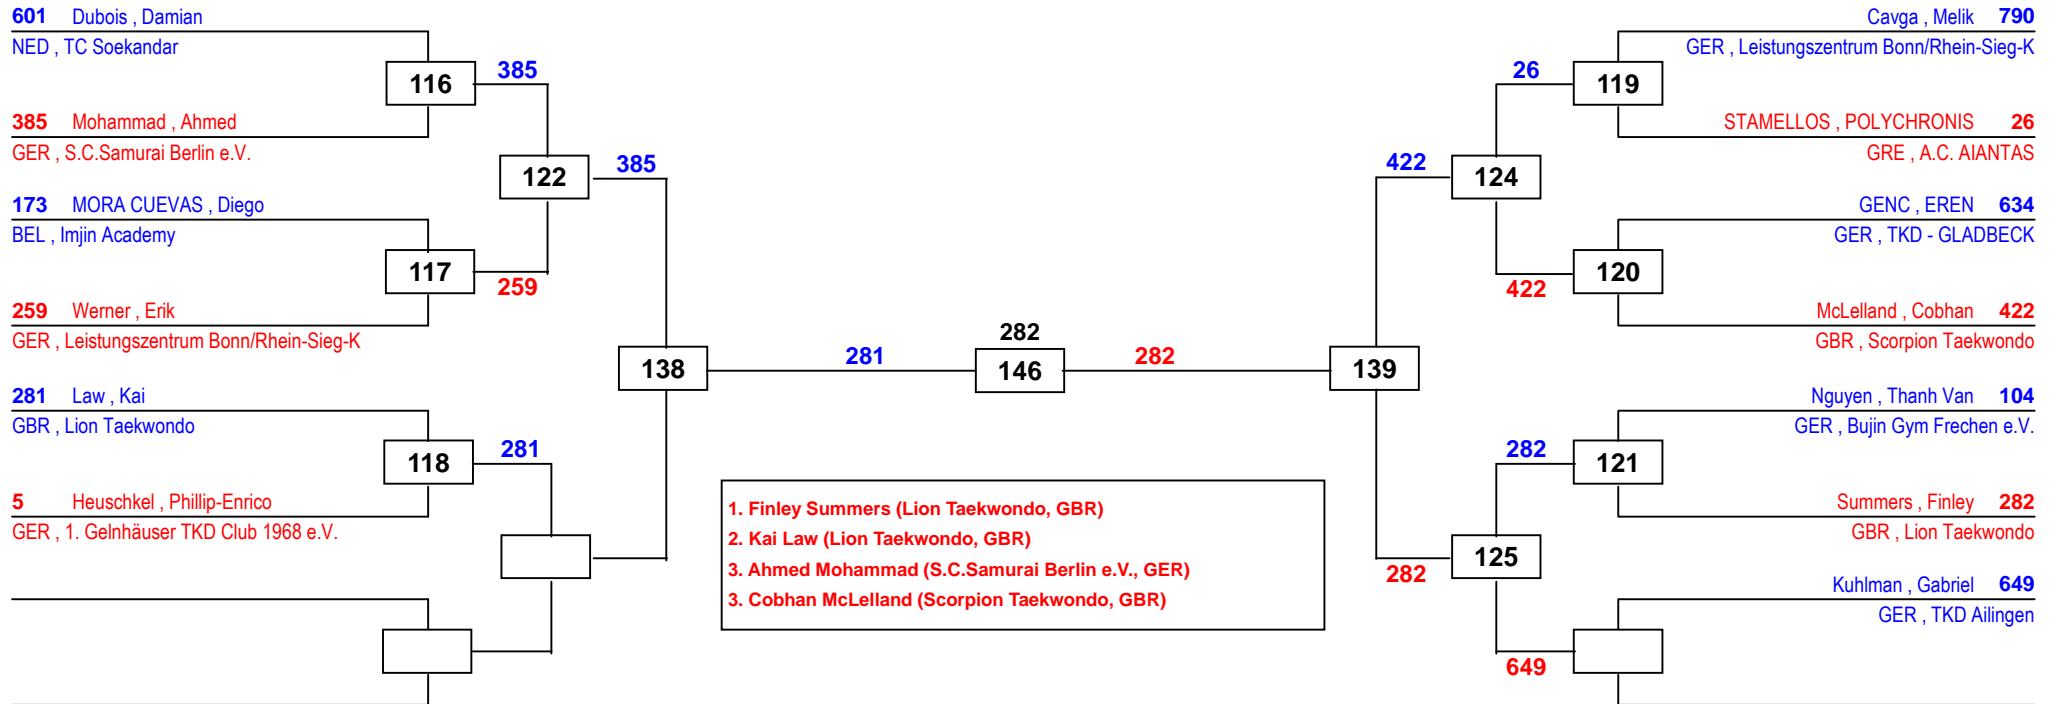

J Bm-33

Draw Sheet

International Masters NRW 2015

am 26.09.2015 - 27.09.2015

J Bm-37

Draw Sheet

J Bm-41

International Masters NRW 2015