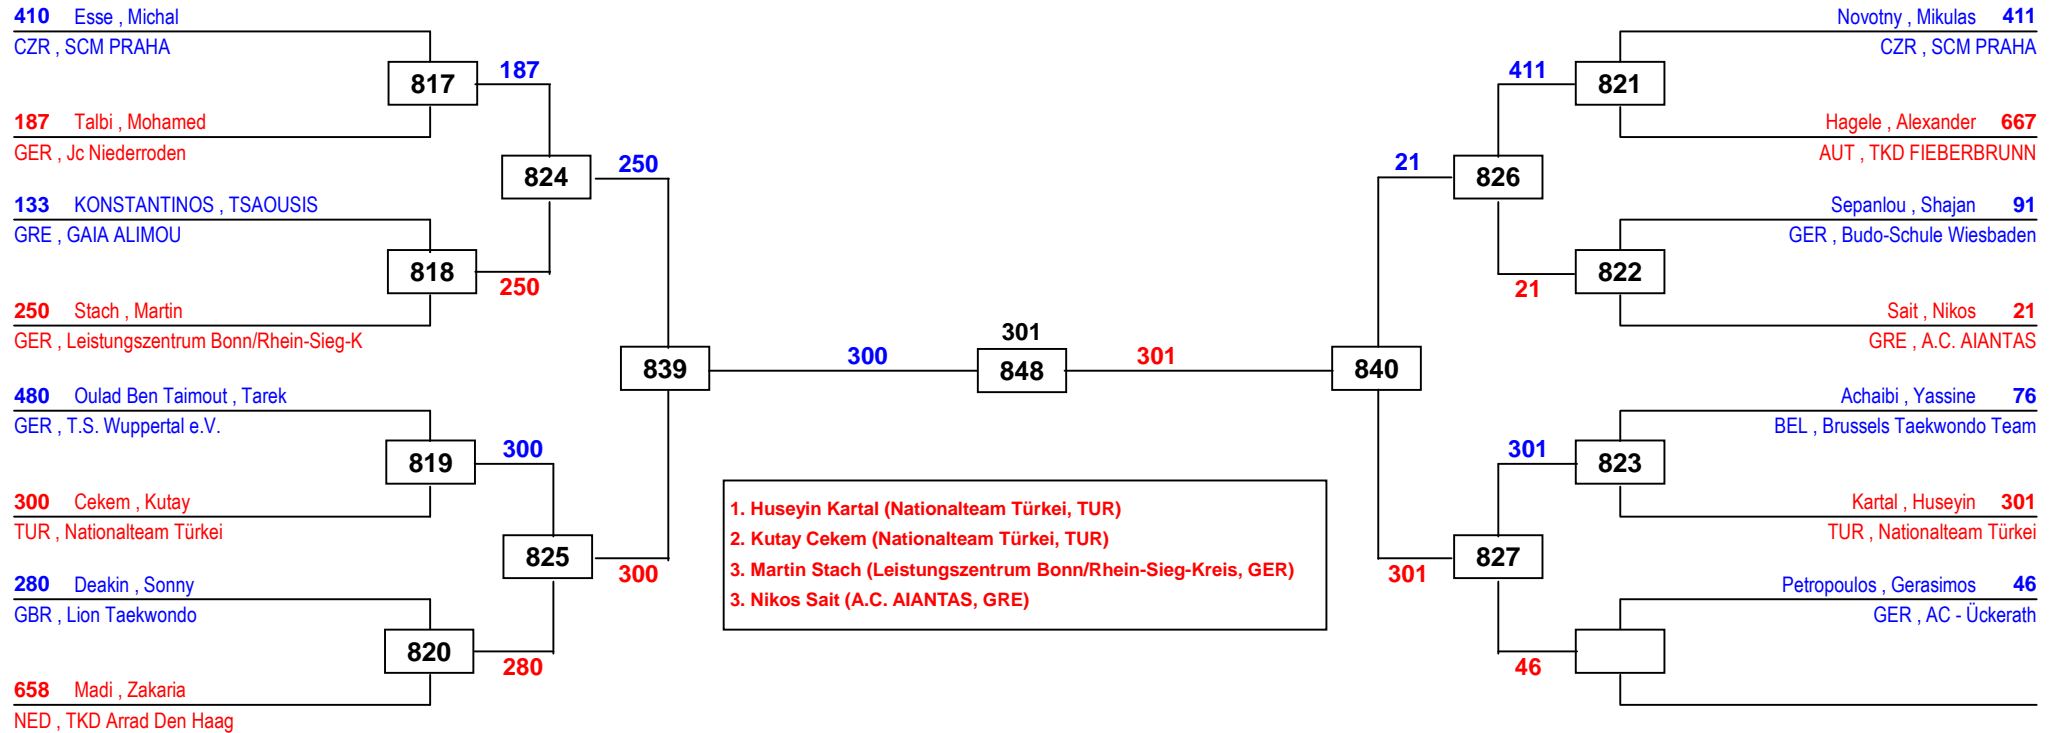

International Masters NRW 2015

am 26.09.2015 - 27.09.2015

J Am-68

Draw Sheet