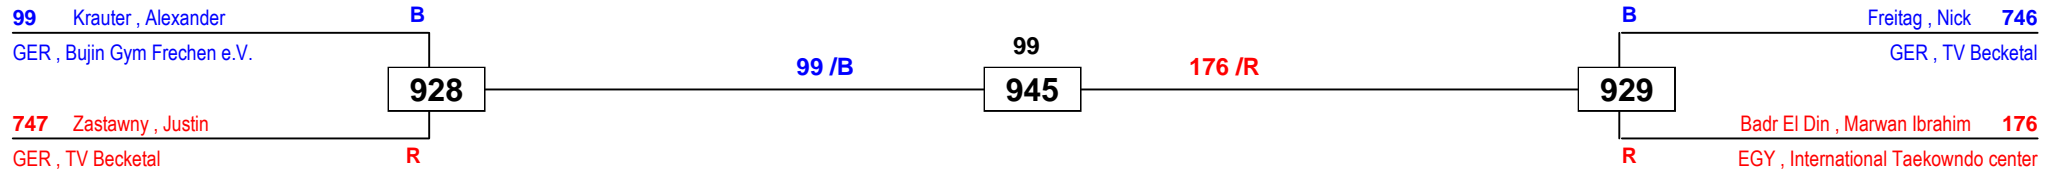

International Masters NRW 2015

am 26.09.2015 - 27.09.2015

J Bm-61

Draw Sheet

1. Alexander Krauter (Bujin Gym Frechen e.V., GER)
2. Marwan Ibrahim Badr El Din (International Taekowndo cente
3. Justin Zastawny (TV Becketal, GER)
3. Nick Freitag (TV Becketal, GER)