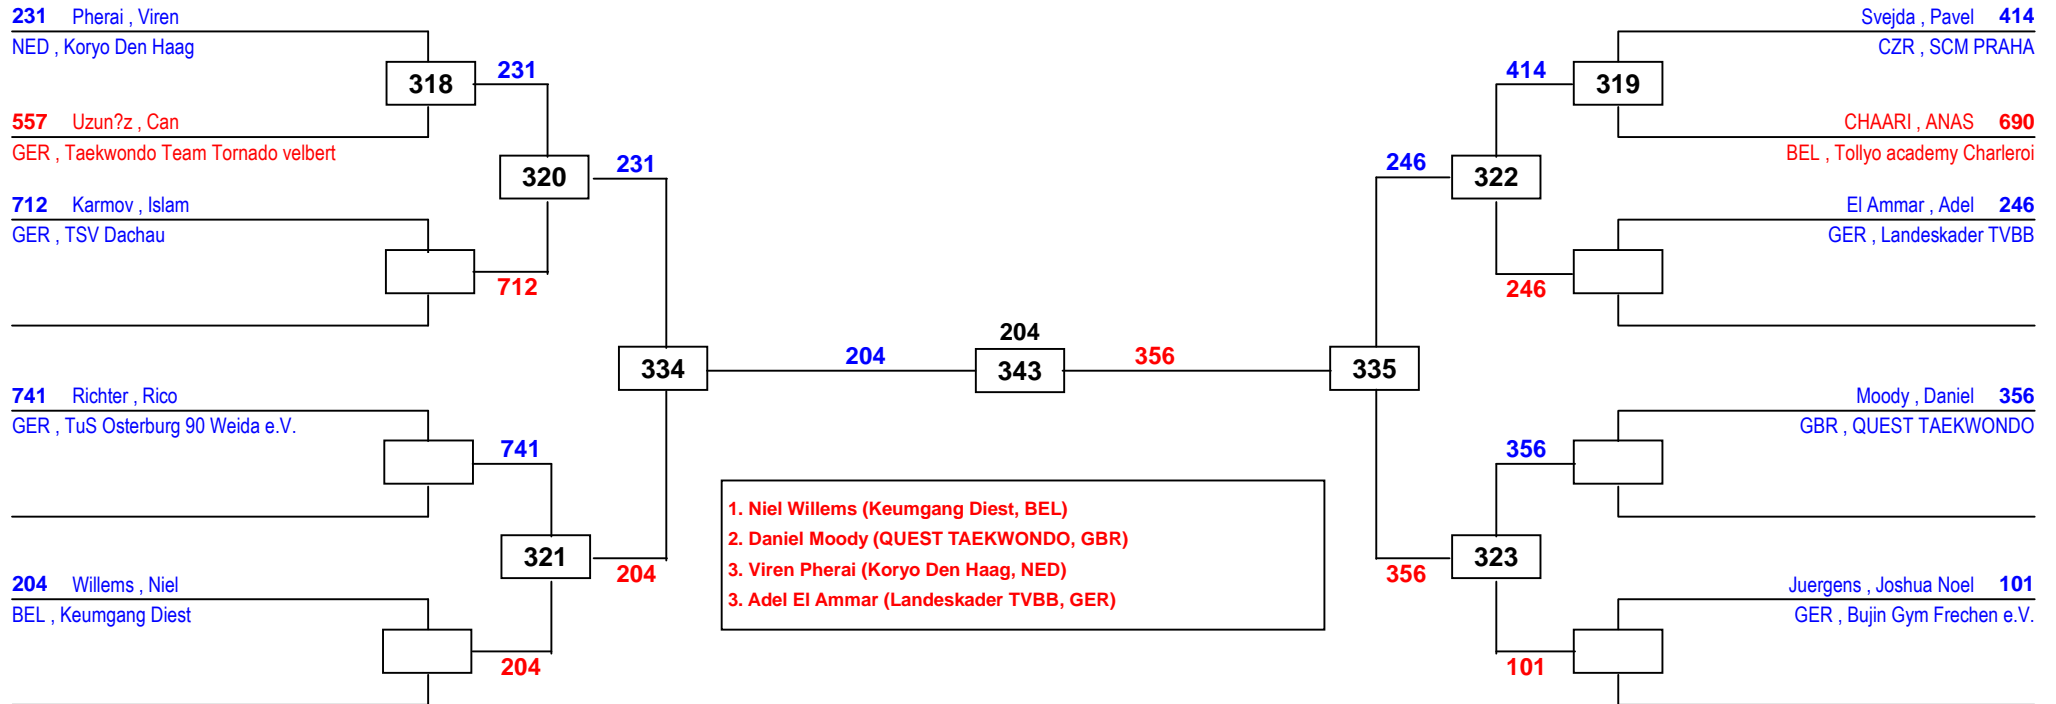

Copyright by Hamid Rahimi 1994 - 2014

International Masters NRW 2015

am 26.09.2015 - 27.09.2015

J Bm-45

Draw Sheet

International Masters NRW 2015

am 26.09.2015 - 27.09.2015

J Bm-49