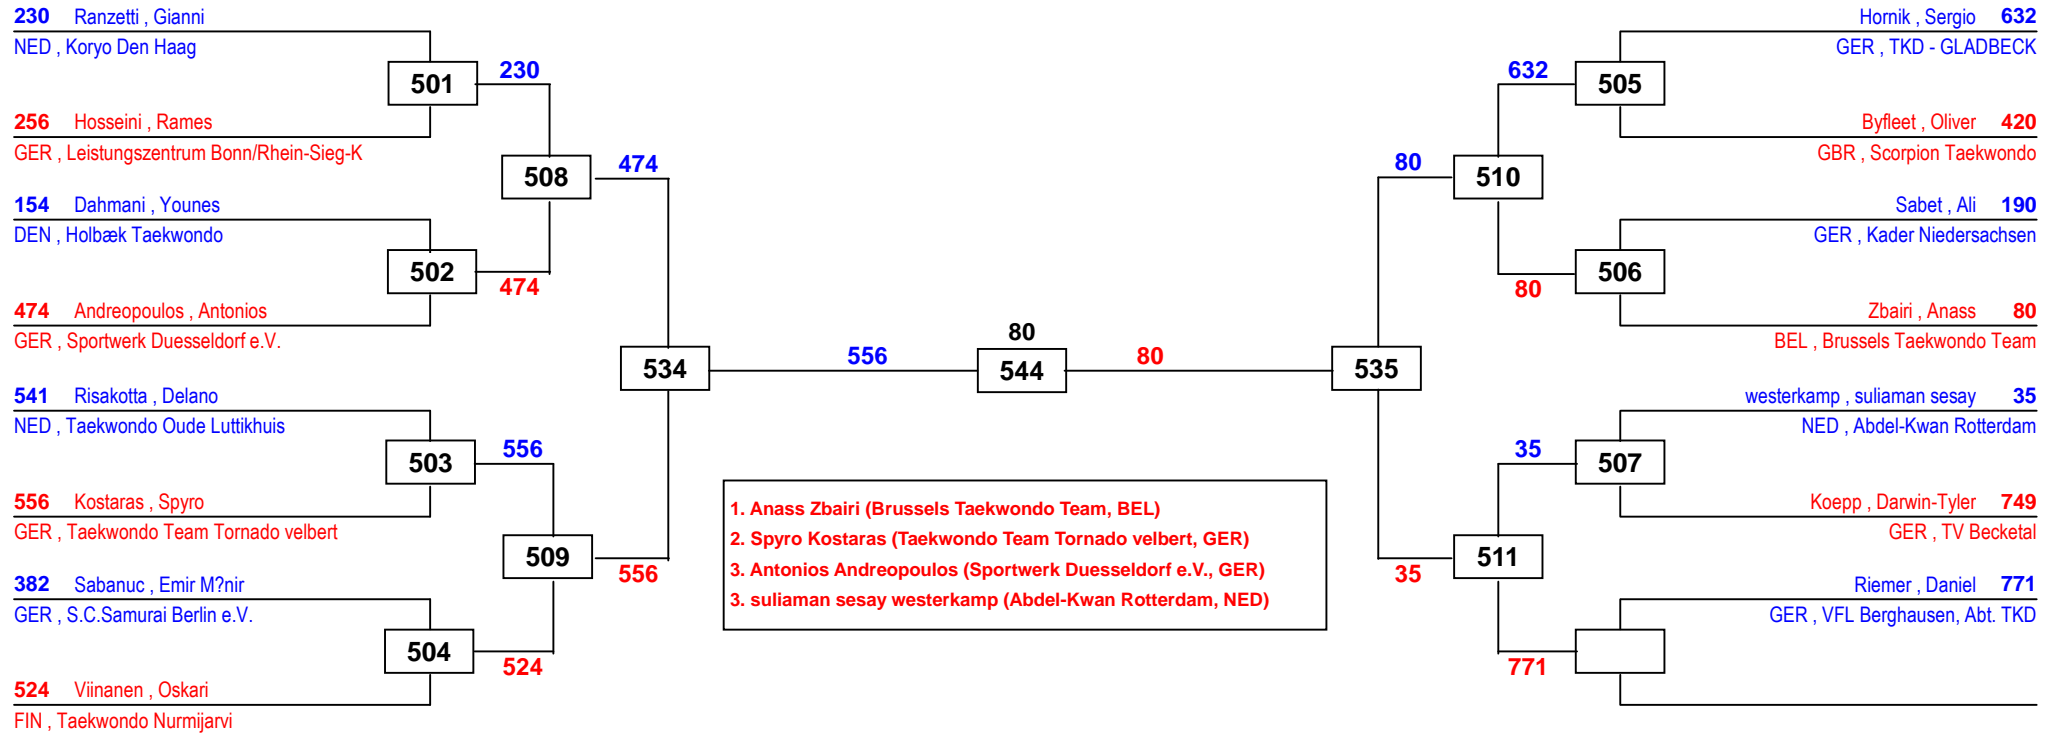

International Masters NRW 2015

am 26.09.2015 - 27.09.2015

J Bm-49

Draw Sheet