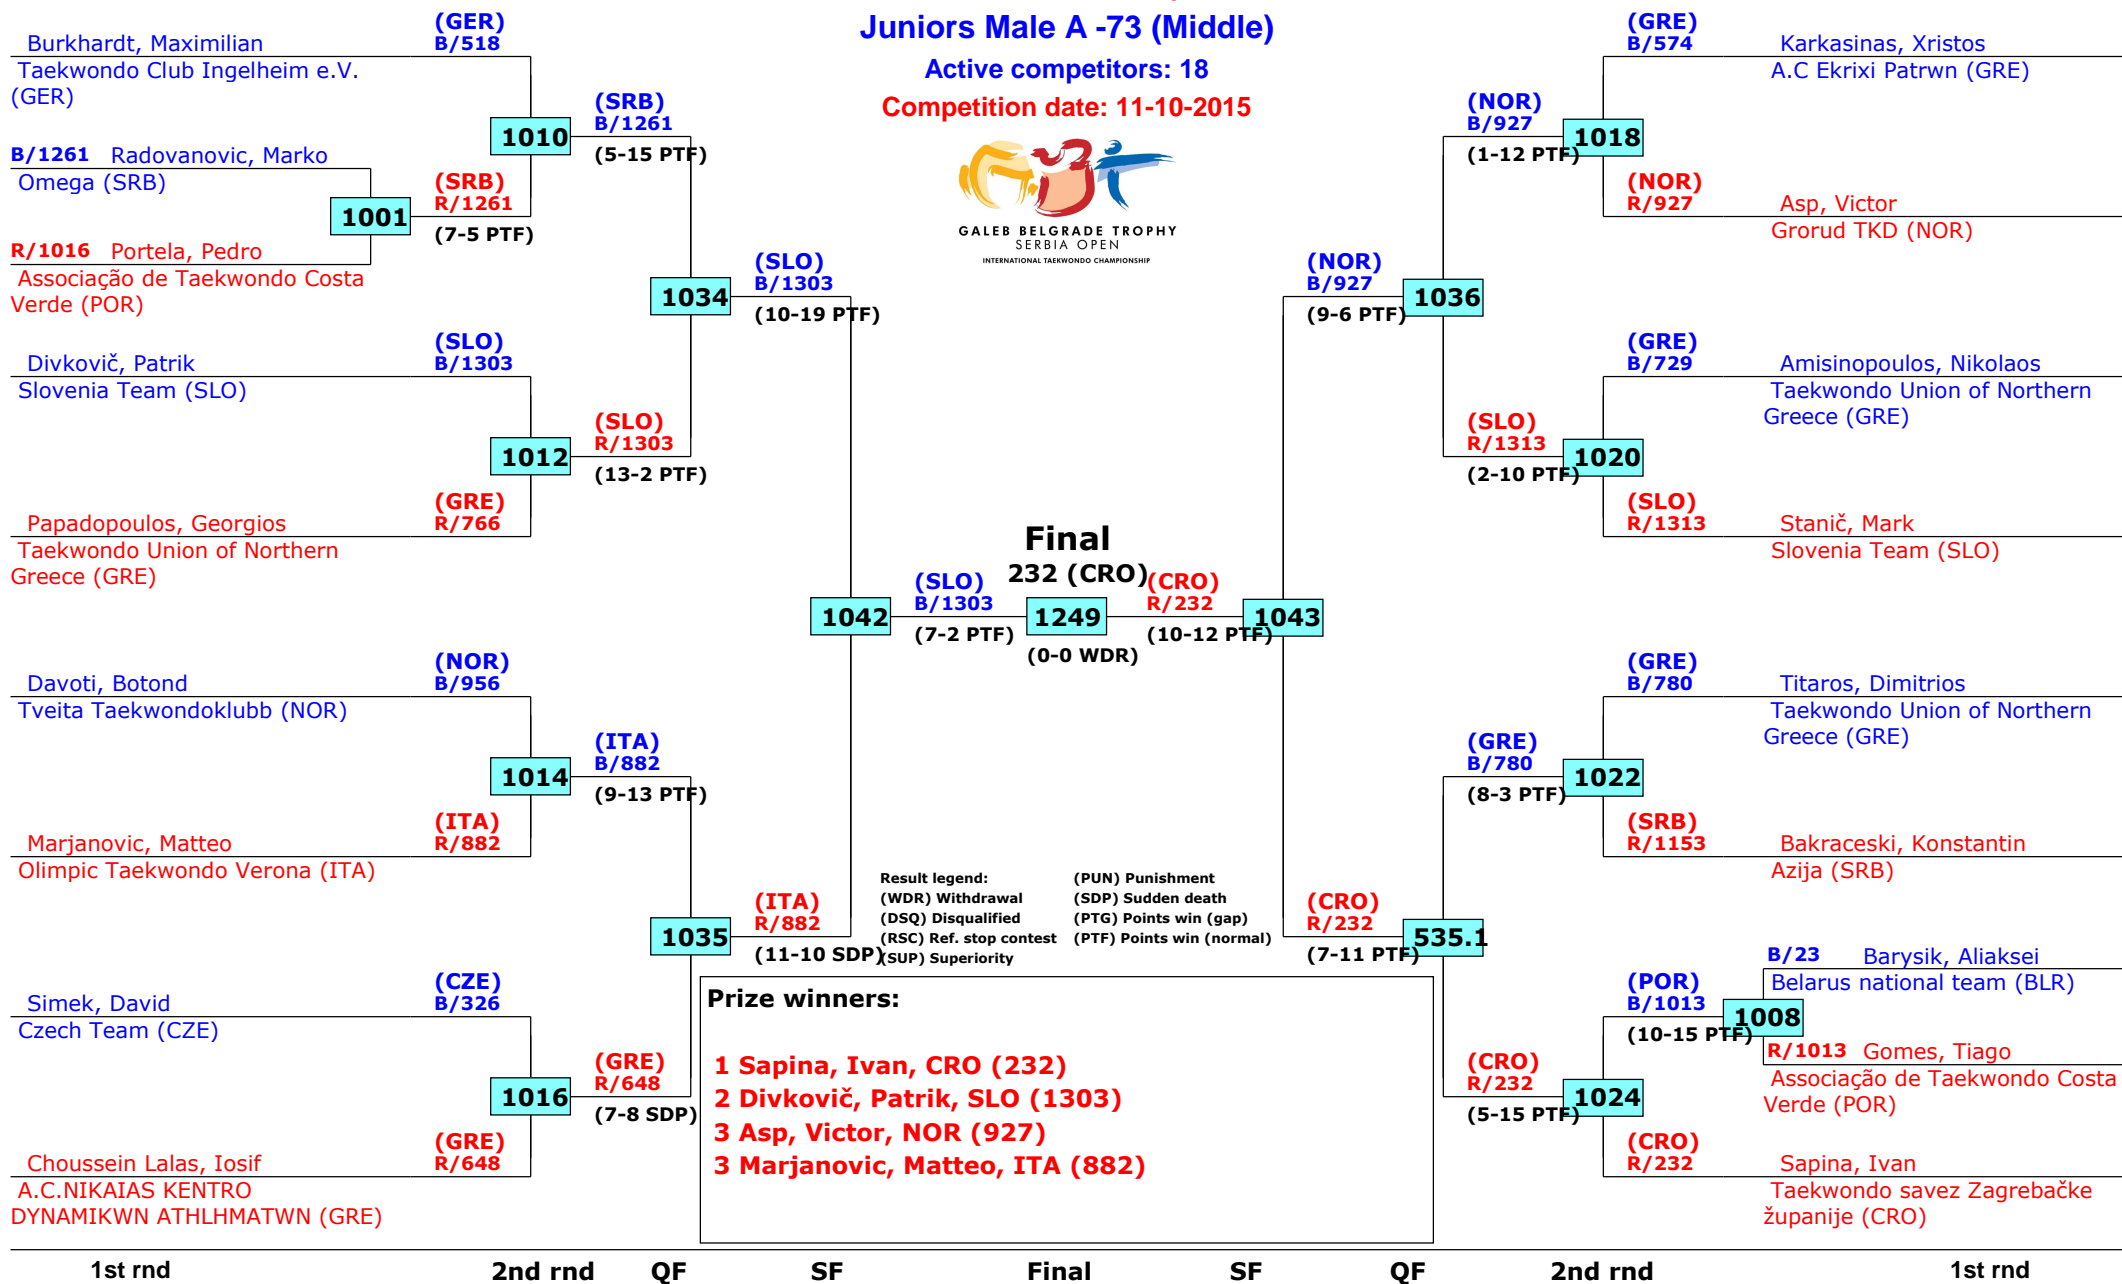

14th Galeb Belgrade Trophy - Serbia Open

Belgrade, Serbia

Tournament date: 10-10-2015 upto 11-10-2015

Juniors Male A -73 (Middle)

Active competitors: 18

Competition date: 11-10-2015

1st rnd

2nd rnd

QF

SF

Final

SF

QF

2nd rnd

1st rnd