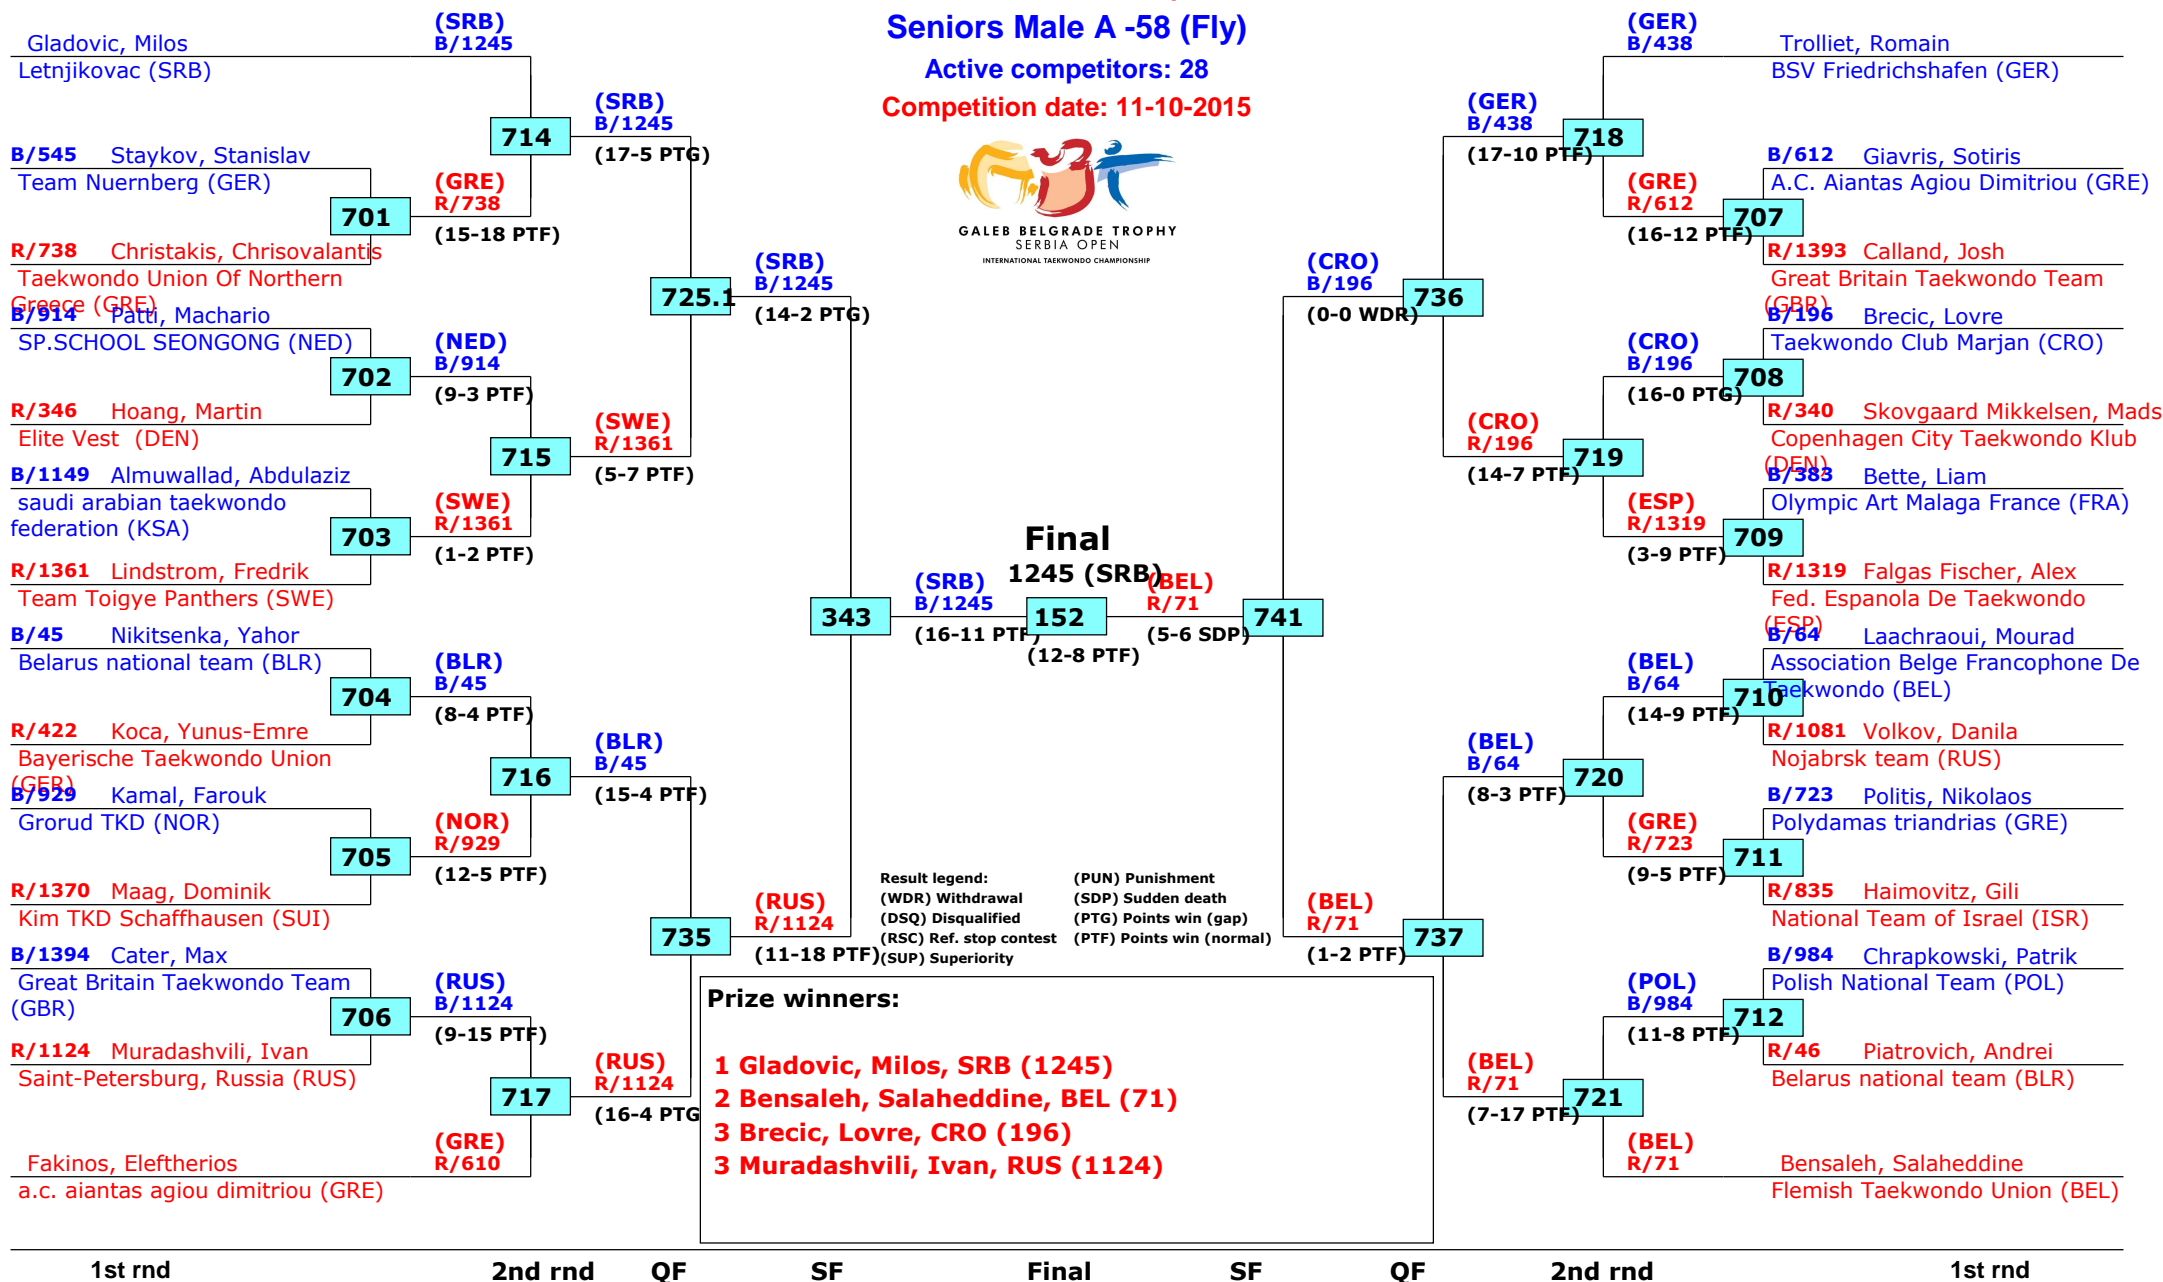

14th Galeb Belgrade Trophy - Serbia Open

Belgrade, Serbia

Tournament date: 10-10-2015 upto 11-10-2015

Seniors Male A -58 (Fly)

Active competitors: 28

Competition date: 11-10-2015