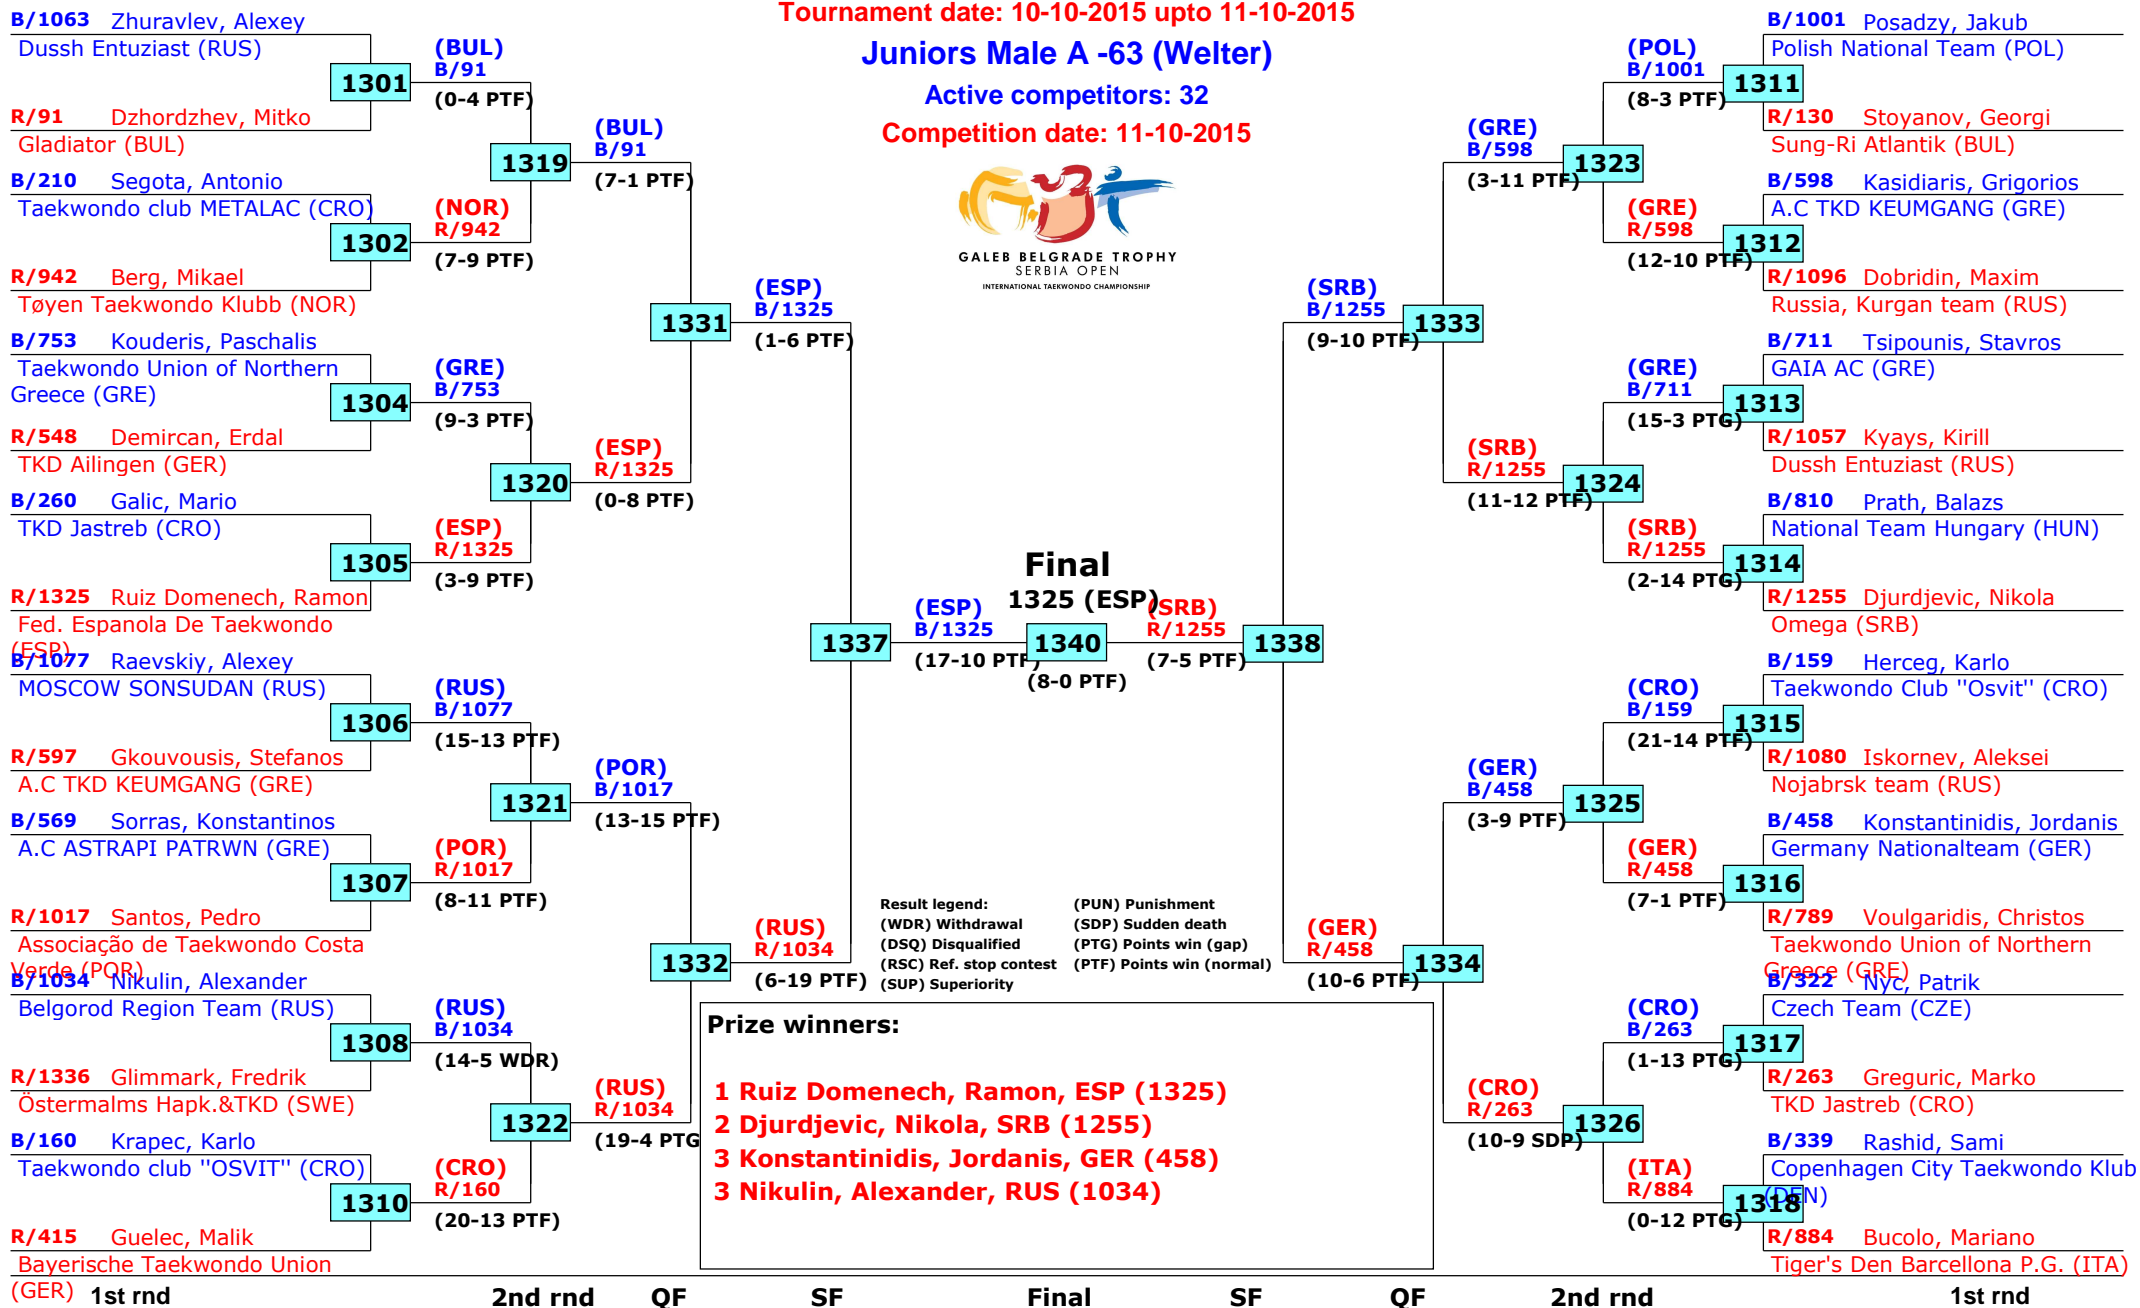

# 14th Galeb Belgrade Trophy - Serbia Open

Belgrade, Serbia

Tournament date: 10-10-2015 upto 11-10-2015