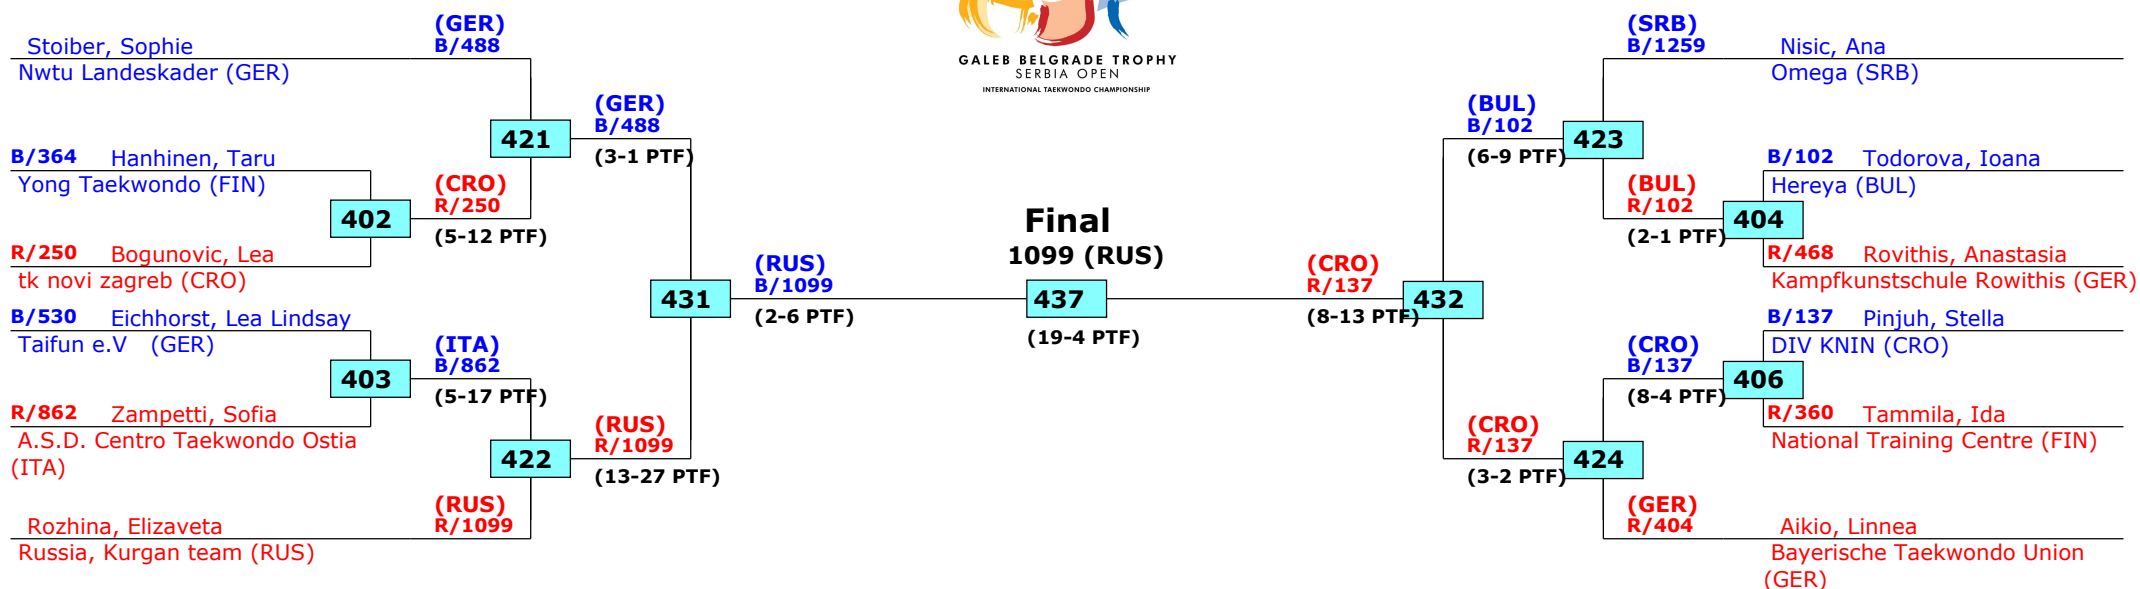

# 14th Galeb Belgrade Trophy - Serbia Open

Belgrade, Serbia

Tournament date: 10-10-2015 upto 11-10-2015

Cadets Female A -37 (Bantam)

Active competitors: 12

Competition date: 10-10-2015

Result legend:  
 (WDR) Withdrawal (PUN) Punishment  
 (DSQ) Disqualified (SDP) Sudden death  
 (RSC) Ref. stop contest (PTG) Points win (gap)  
 (SUP) Superiority (PTF) Points win (normal)

# 14th Galeb Belgrade Trophy - Serbia Open

Belgrade, Serbia

Tournament date: 10-10-2015 upto 11-10-2015