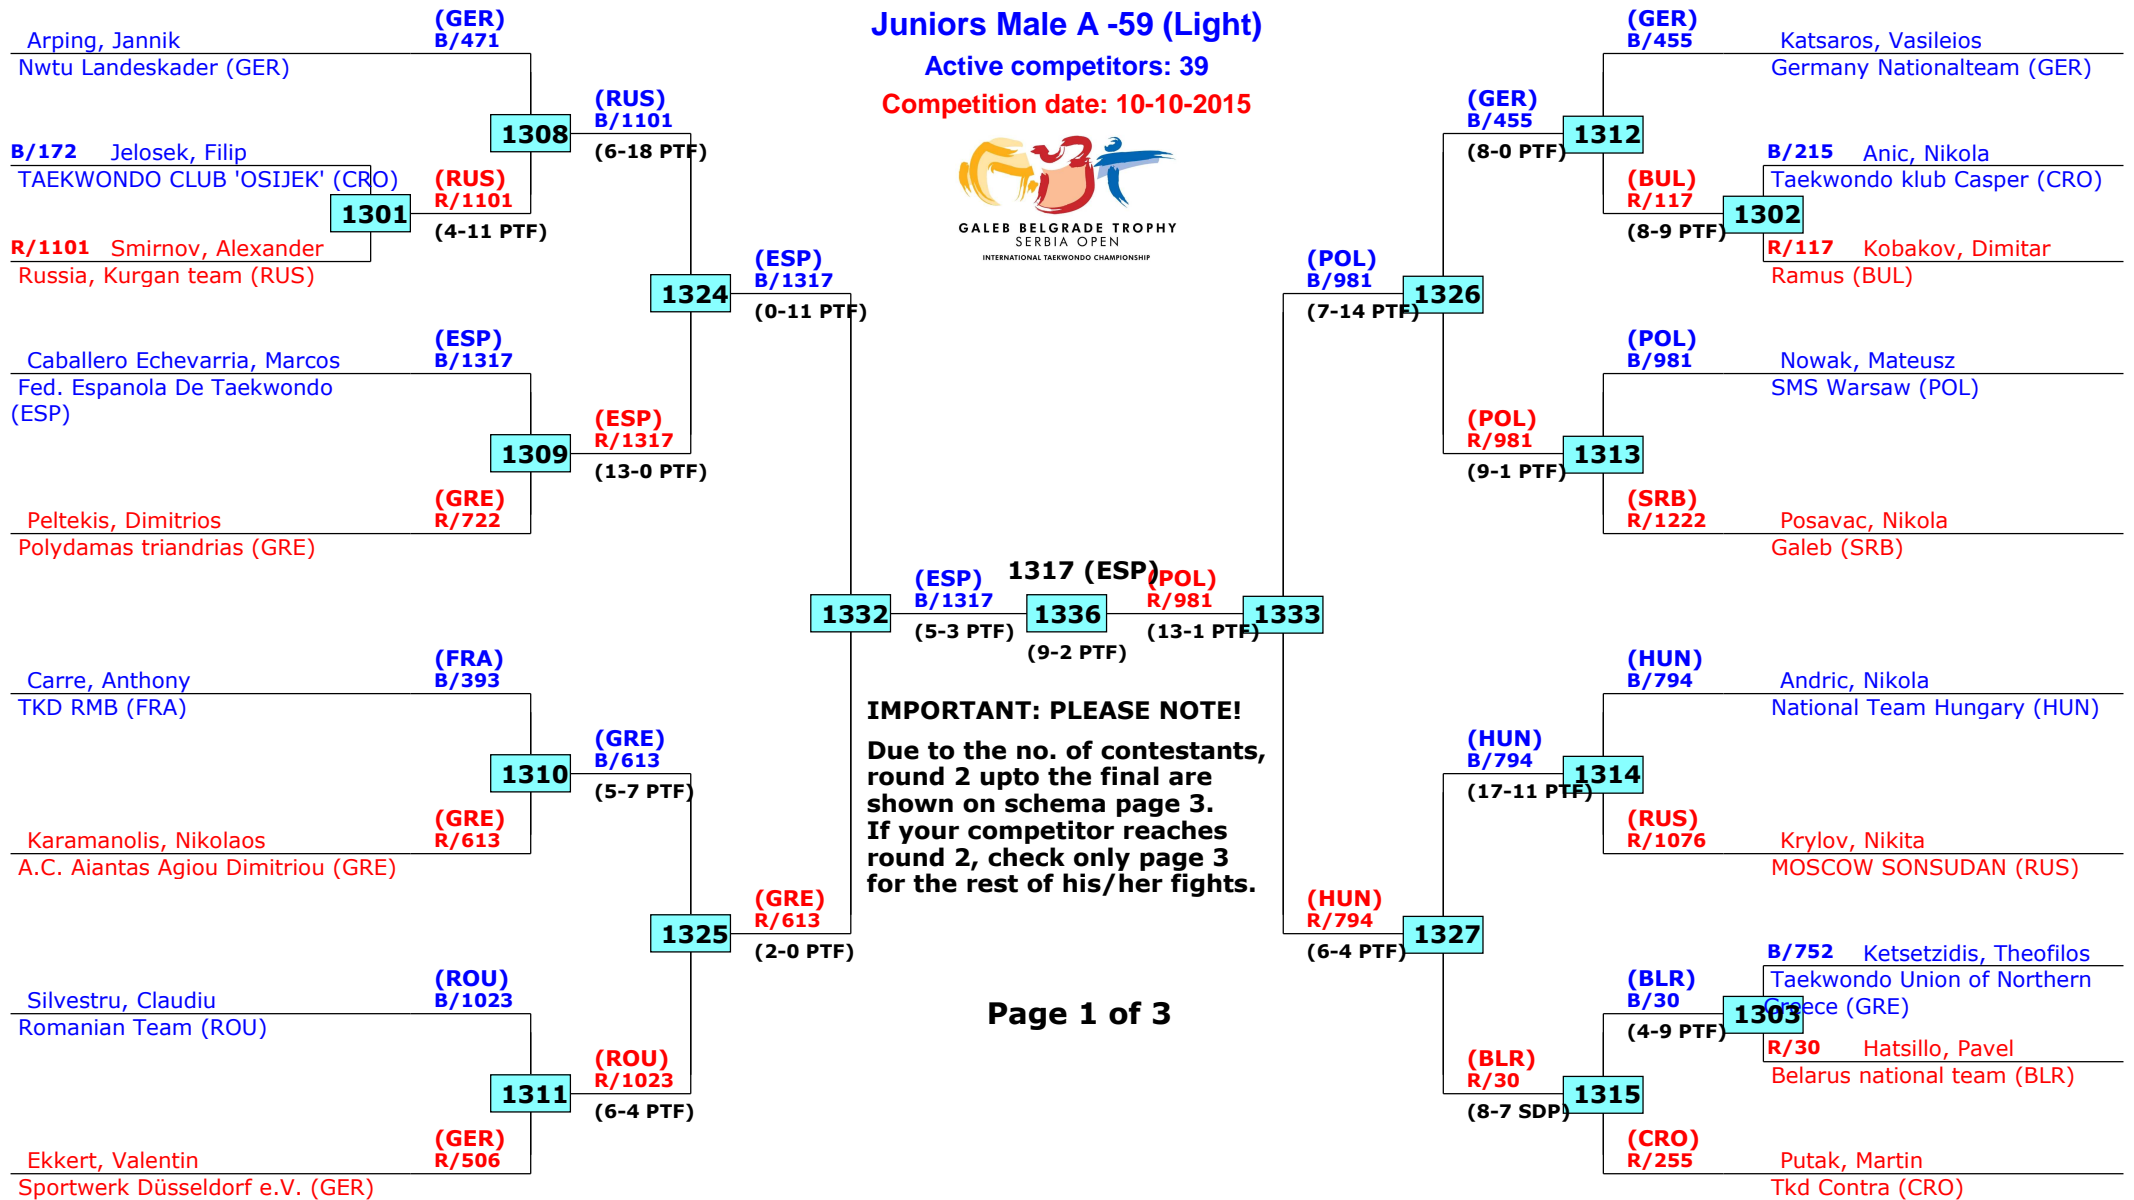

14th Galeb Belgrade Trophy - Serbia Open

Belgrade, Serbia

Tournament date: 10-10-2015 upto 11-10-2015

Juniors Male A -59 (Light)

Active competitors: 39

Competition date: 10-10-2015

IMPORTANT: PLEASE NOTE!
Due to the no. of contestants, round 2 upto the final are shown on schema page 3. If your competitor reaches round 2, check only page 3 for the rest of his/her fights.