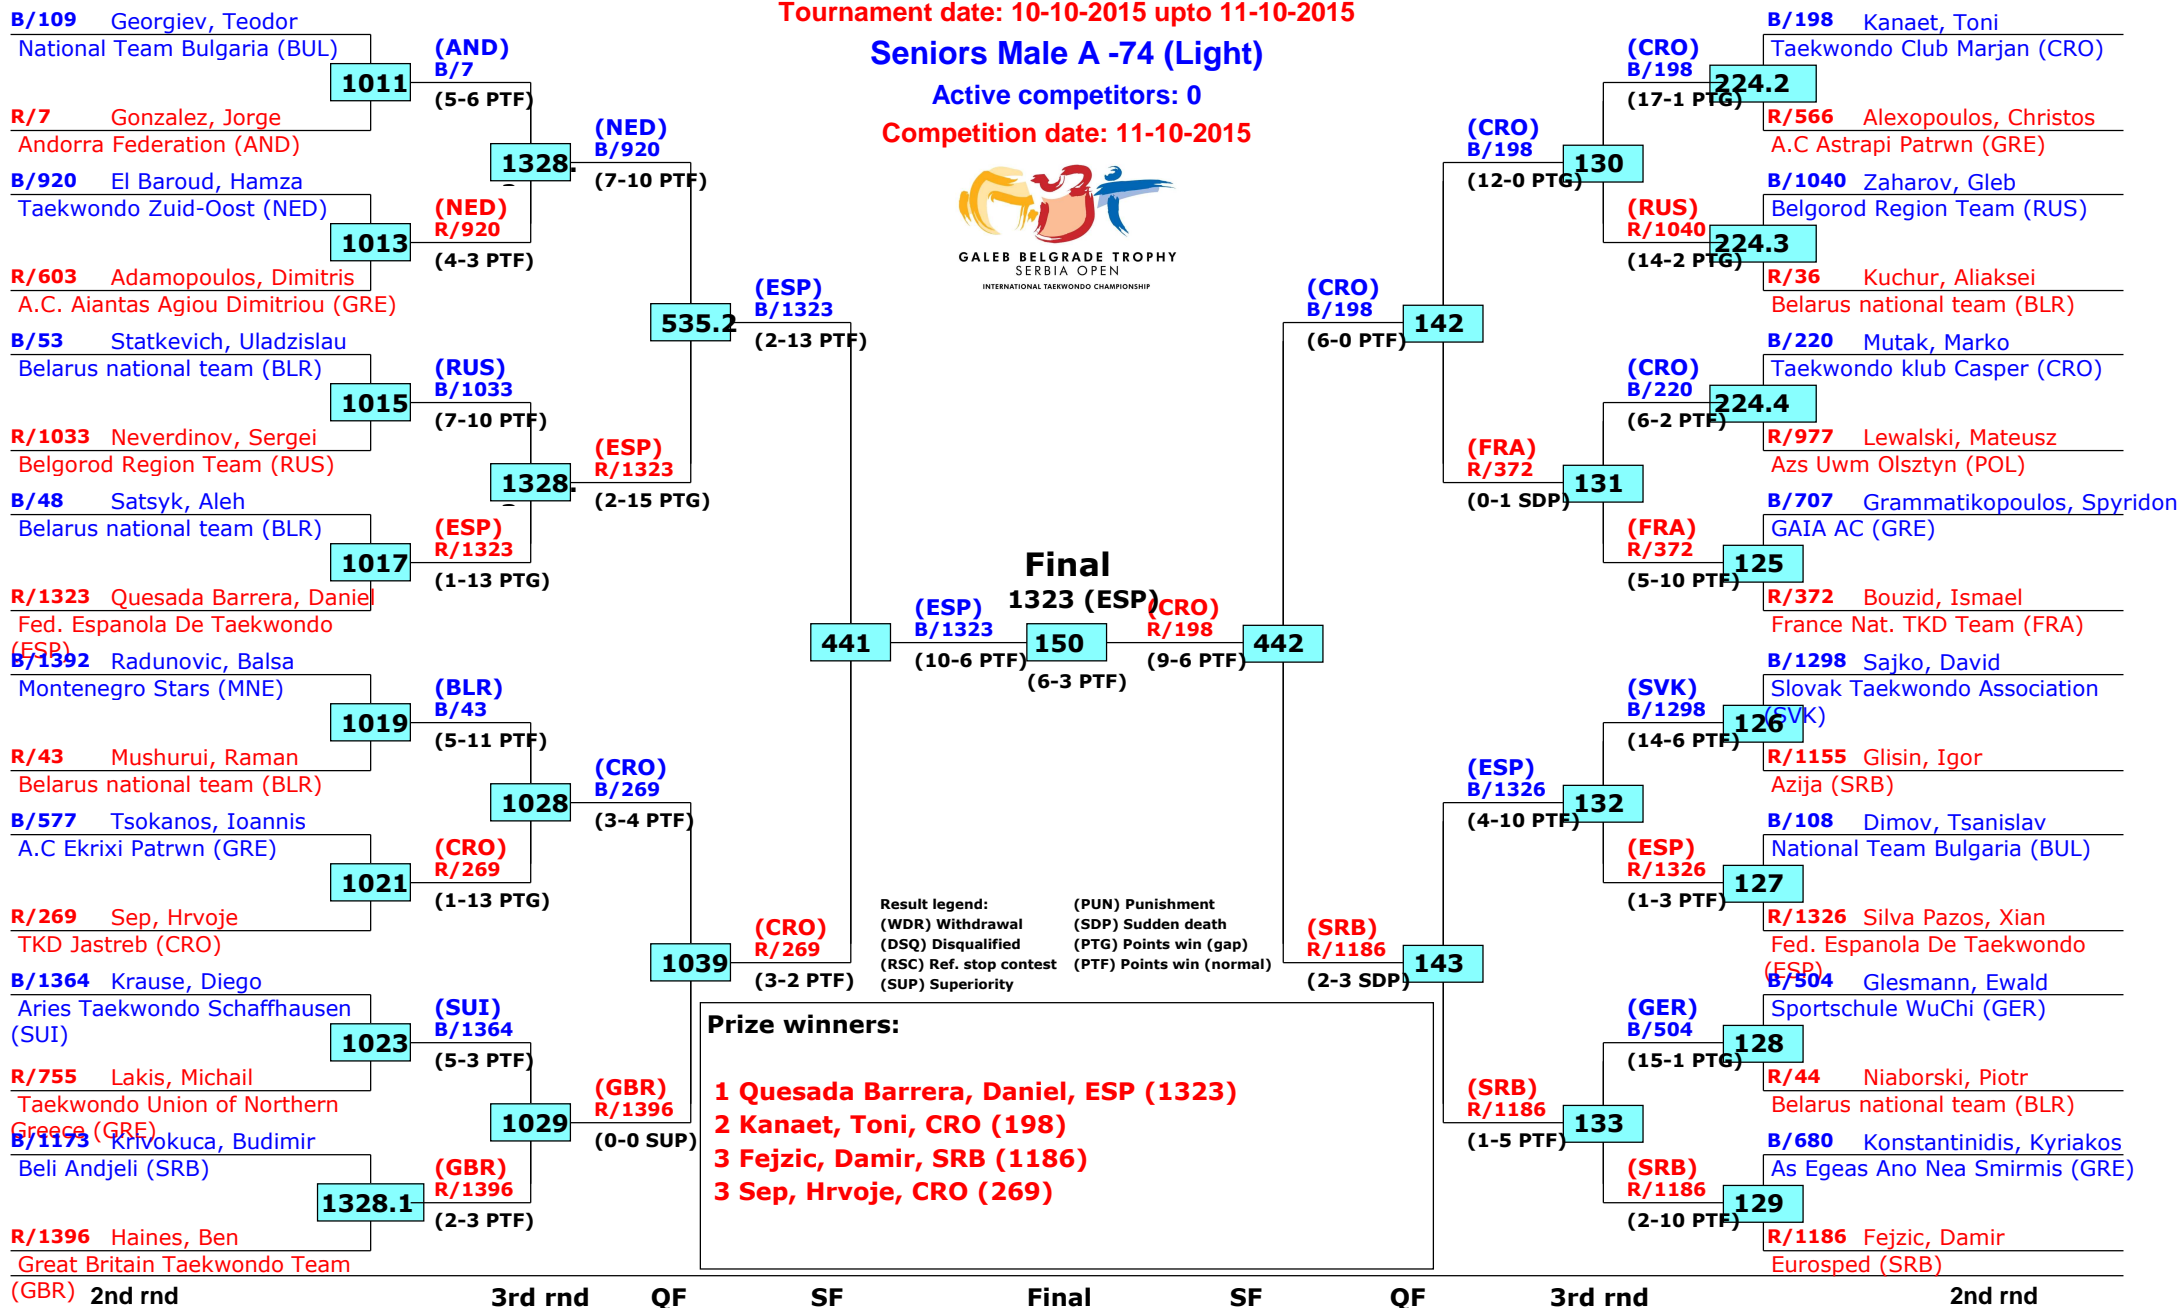

14th Galeb Belgrade Trophy - Serbia Open

Belgrade, Serbia

Tournament date: 10-10-2015 upto 11-10-2015

Seniors Male A -74 (Light)

Active competitors: 0

Competition date: 11-10-2015