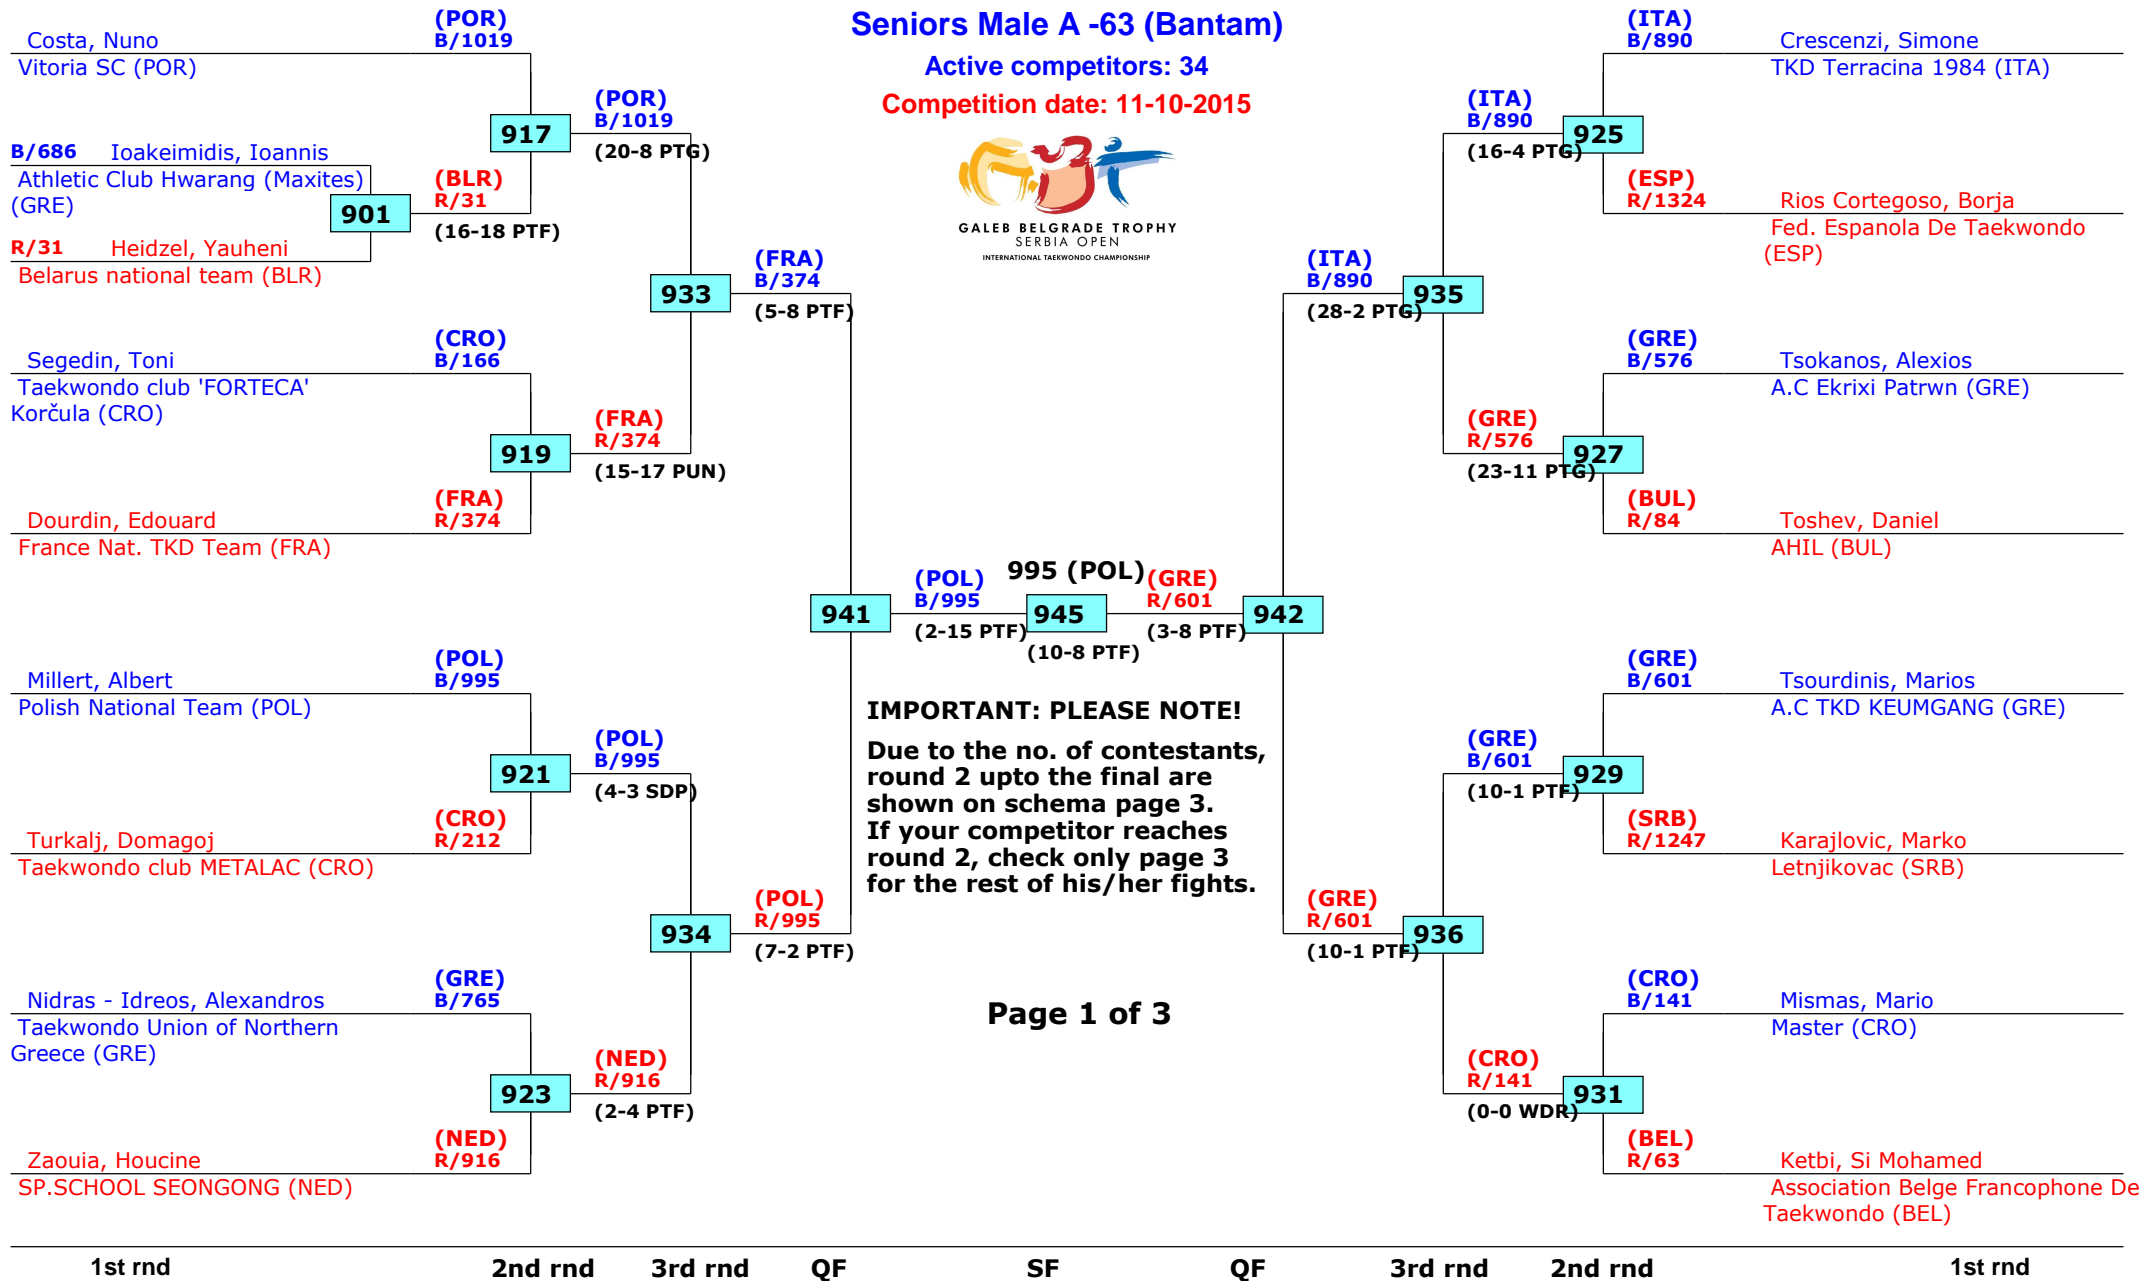

# 14th Galeb Belgrade Trophy - Serbia Open

Belgrade, Serbia

Tournament date: 10-10-2015 upto 11-10-2015

## Seniors Male A -63 (Bantam)

Active competitors: 34

Competition date: 11-10-2015