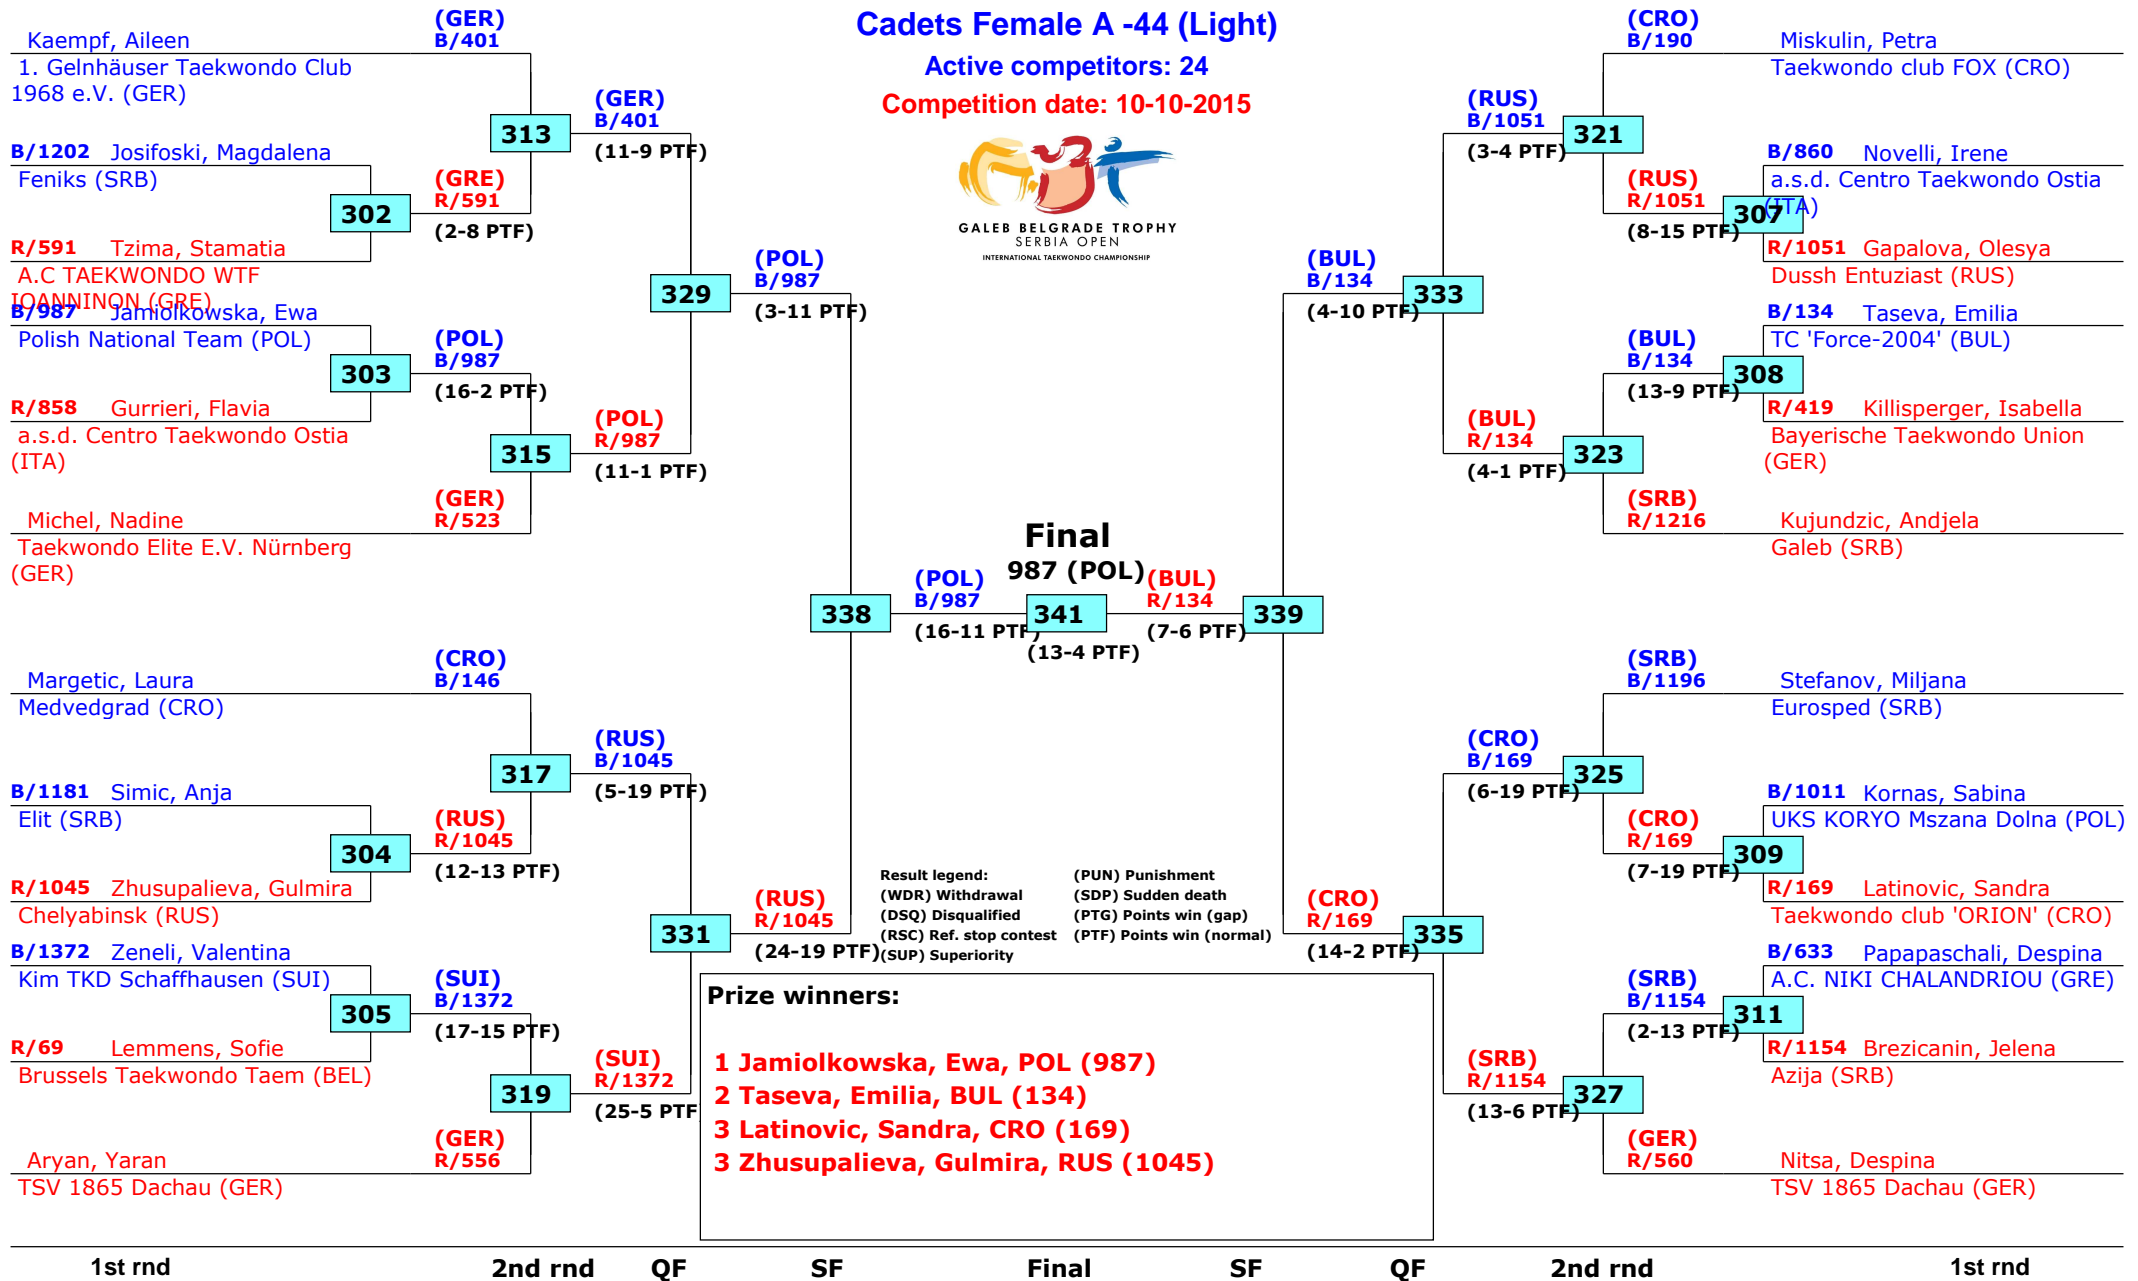

# 14th Galeb Belgrade Trophy - Serbia Open

Belgrade, Serbia

Tournament date: 10-10-2015 upto 11-10-2015