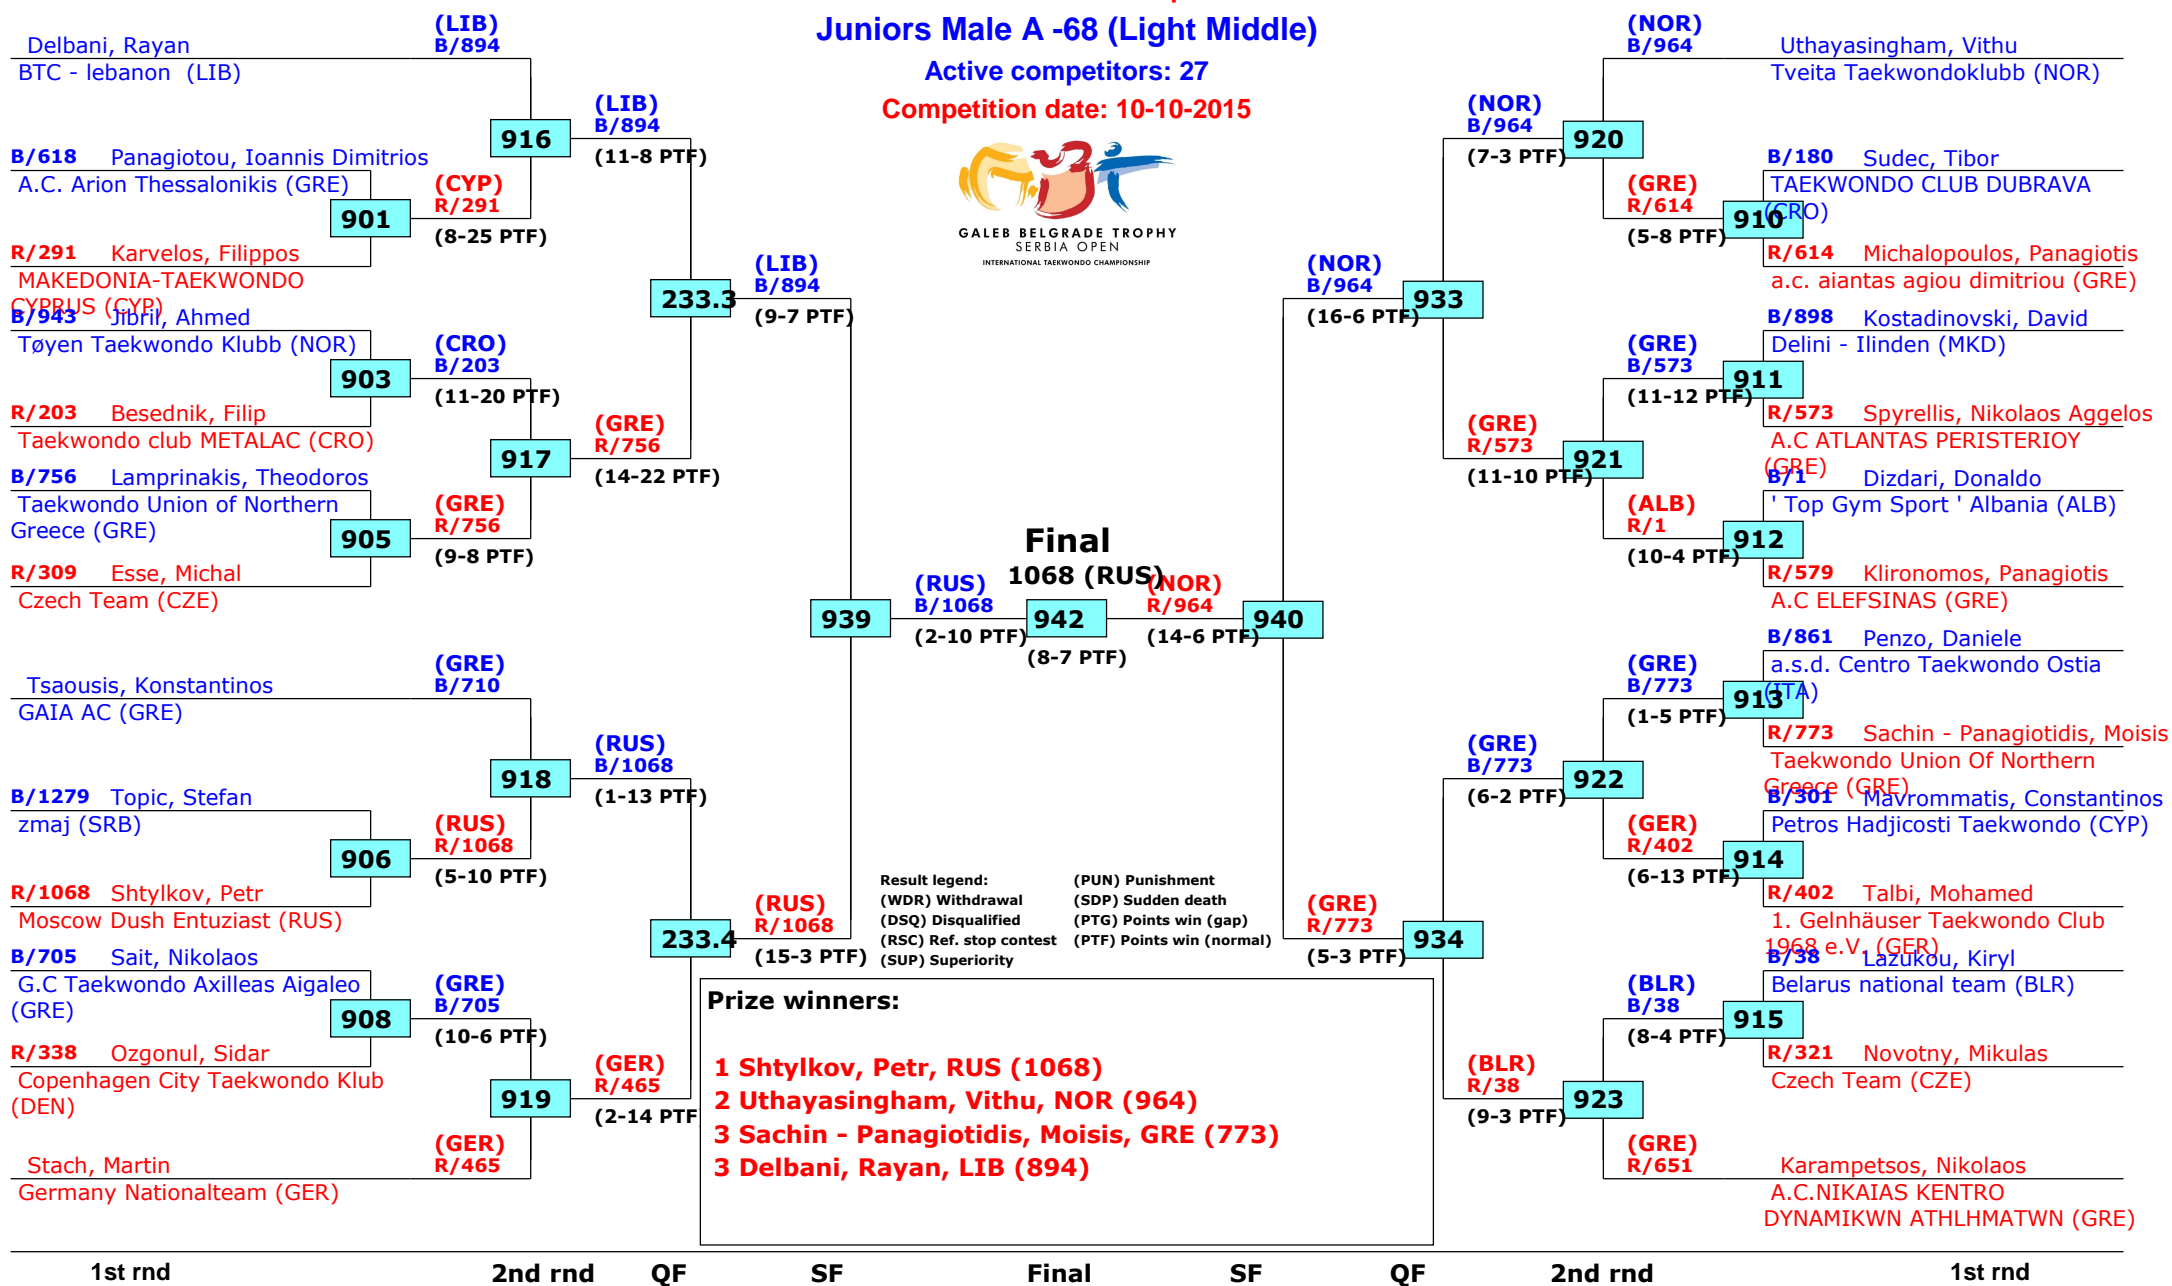

# 14th Galeb Belgrade Trophy - Serbia Open

Belgrade, Serbia

Tournament date: 10-10-2015 upto 11-10-2015

## Juniors Male A -68 (Light Middle)

Active competitors: 27

Competition date: 10-10-2015

GALEB BELGRADE TROPHY  
SERBIA OPEN  
INTERNATIONAL TAEKWONDO CHAMPIONSHIP