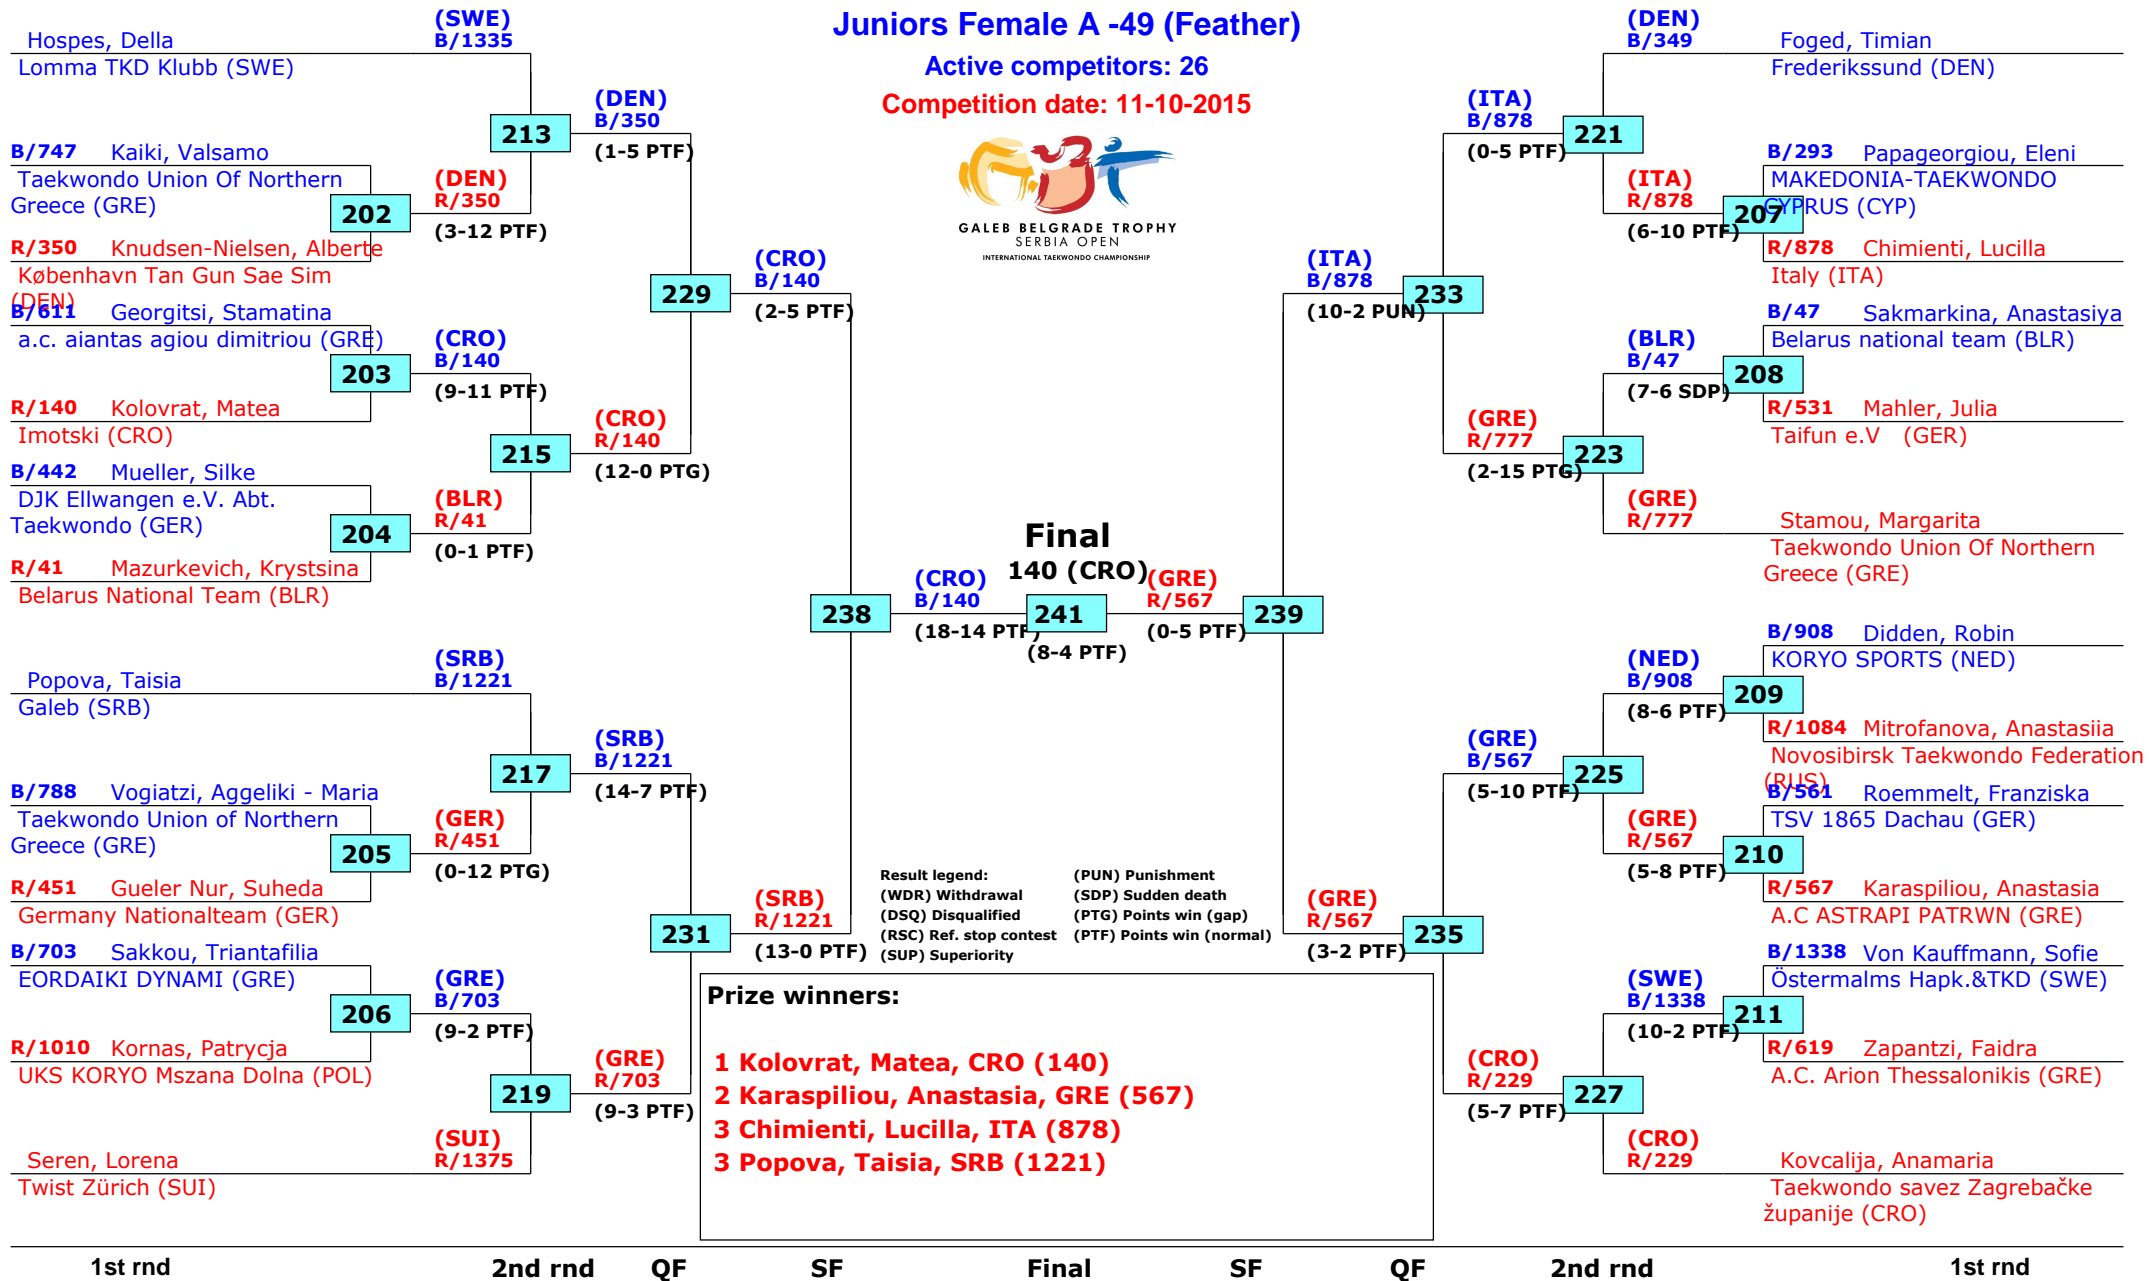

# 14th Galeb Belgrade Trophy - Serbia Open

Belgrade, Serbia

Tournament date: 10-10-2015 upto 11-10-2015

## Juniors Female A -49 (Feather)

Active competitors: 26

Competition date: 11-10-2015