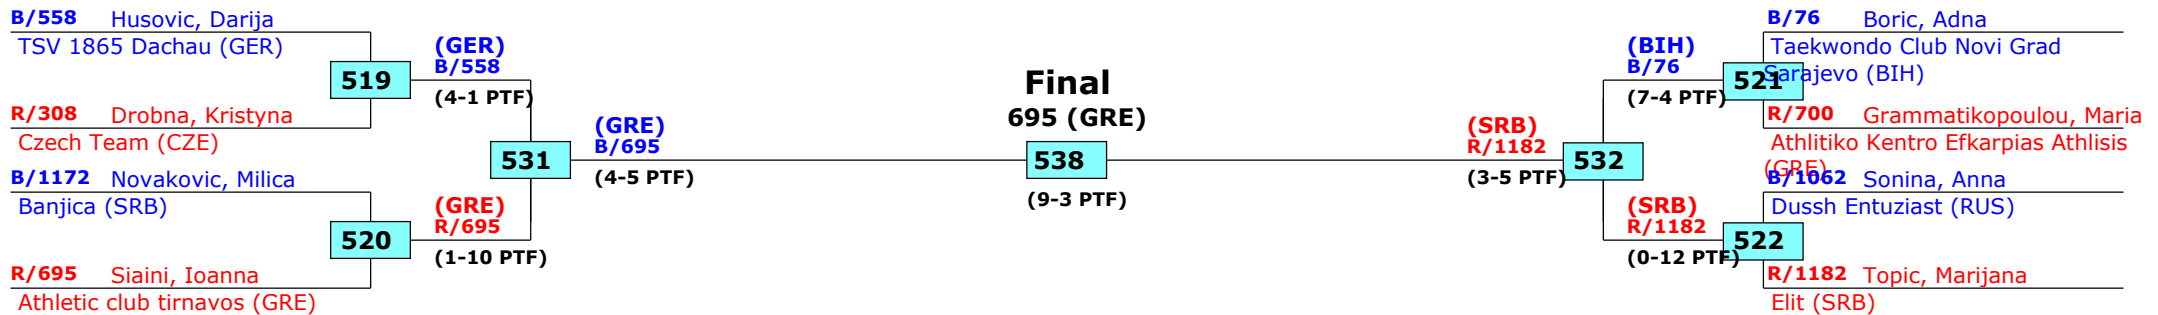

# 14th Galeb Belgrade Trophy - Serbia Open

Belgrade, Serbia

Tournament date: 10-10-2015 upto 11-10-2015

Cadets Female A +59 (Heavy)

Active competitors: 8

Competition date: 10-10-2015

Result legend:  
 (WDR) Withdrawal (SDP) Sudden death  
 (DSQ) Disqualified (PTG) Points win (gap)  
 (RSC) Ref. stop contest (PTF) Points win (normal)  
 (SUP) Superiority (PUN) Punishment