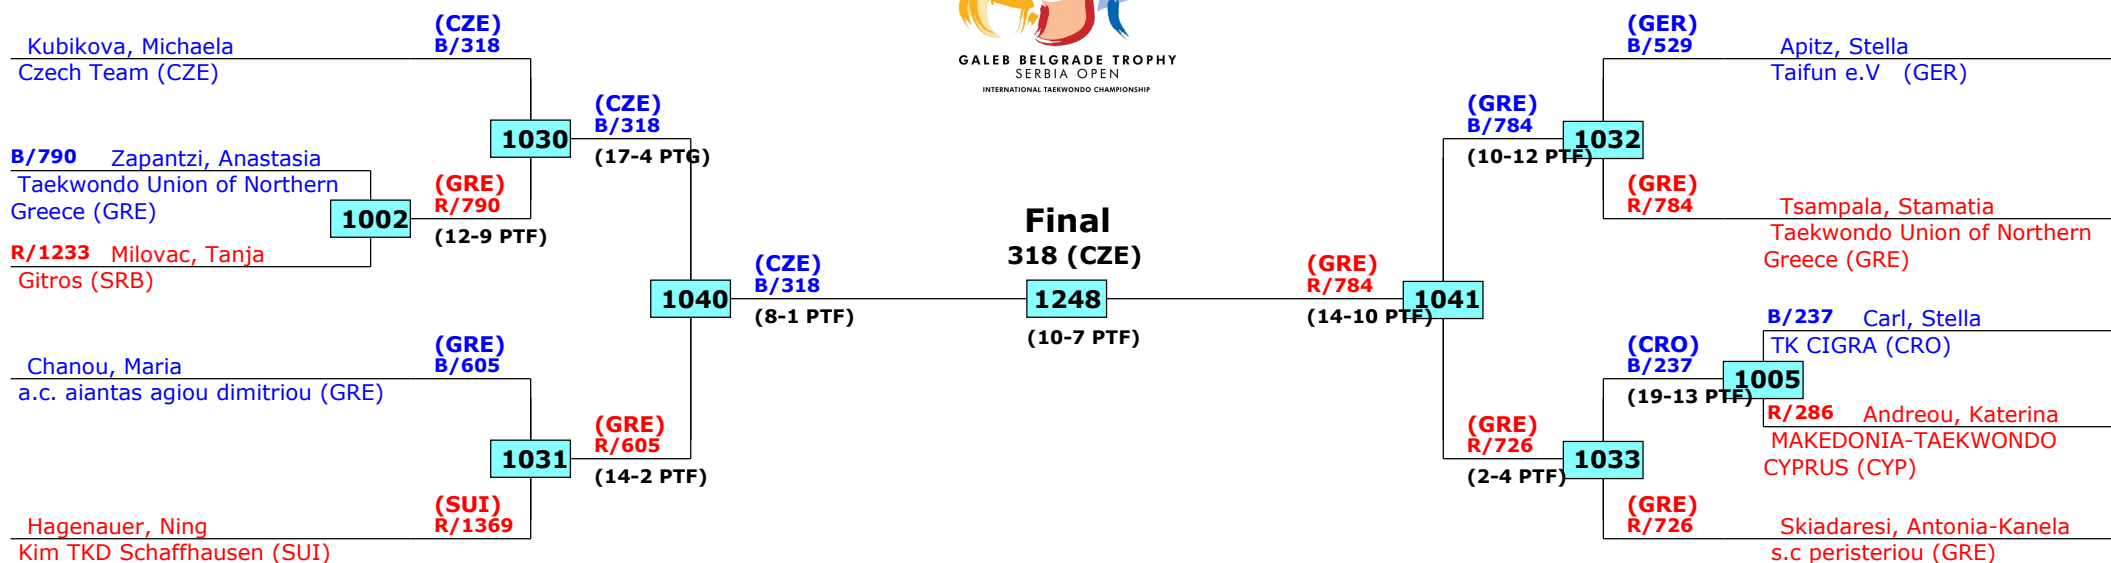

# 14th Galeb Belgrade Trophy - Serbia Open

Belgrade, Serbia

Tournament date: 10-10-2015 upto 11-10-2015

Juniors Female A -44 (Fly)

Active competitors: 10

Competition date: 11-10-2015

Result legend:  
 (WDR) Withdrawal (SDP) Sudden death  
 (DSQ) Disqualified (PTG) Points win (gap)  
 (RSC) Ref. stop contest (PTF) Points win (normal)  
 (SUP) Superiority (PUN) Punishment