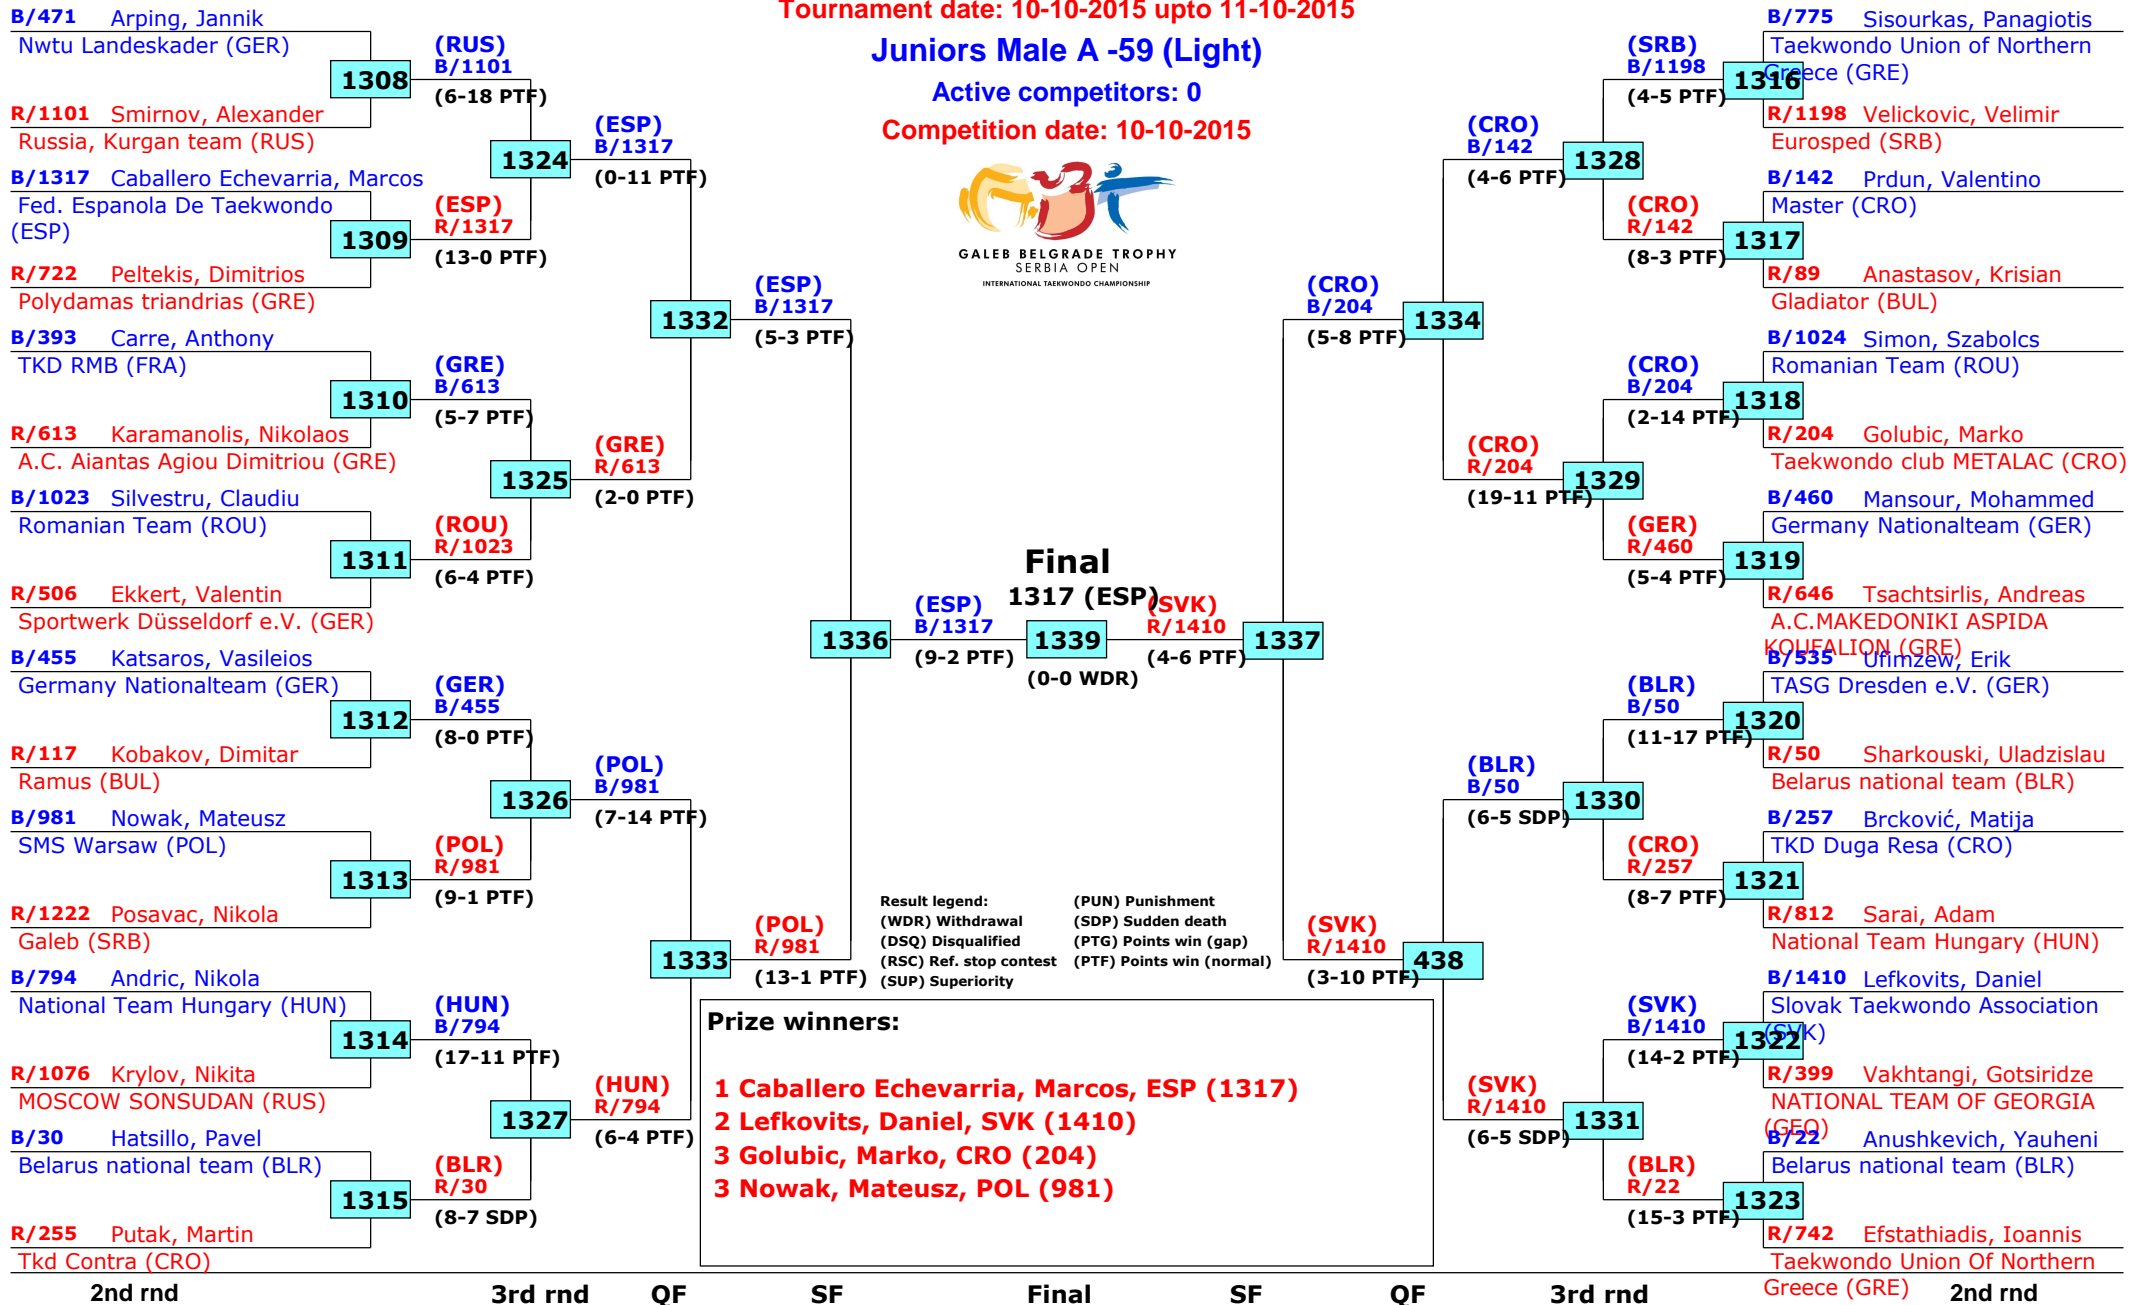

# 14th Galeb Belgrade Trophy - Serbia Open

Belgrade, Serbia

Tournament date: 10-10-2015 upto 11-10-2015