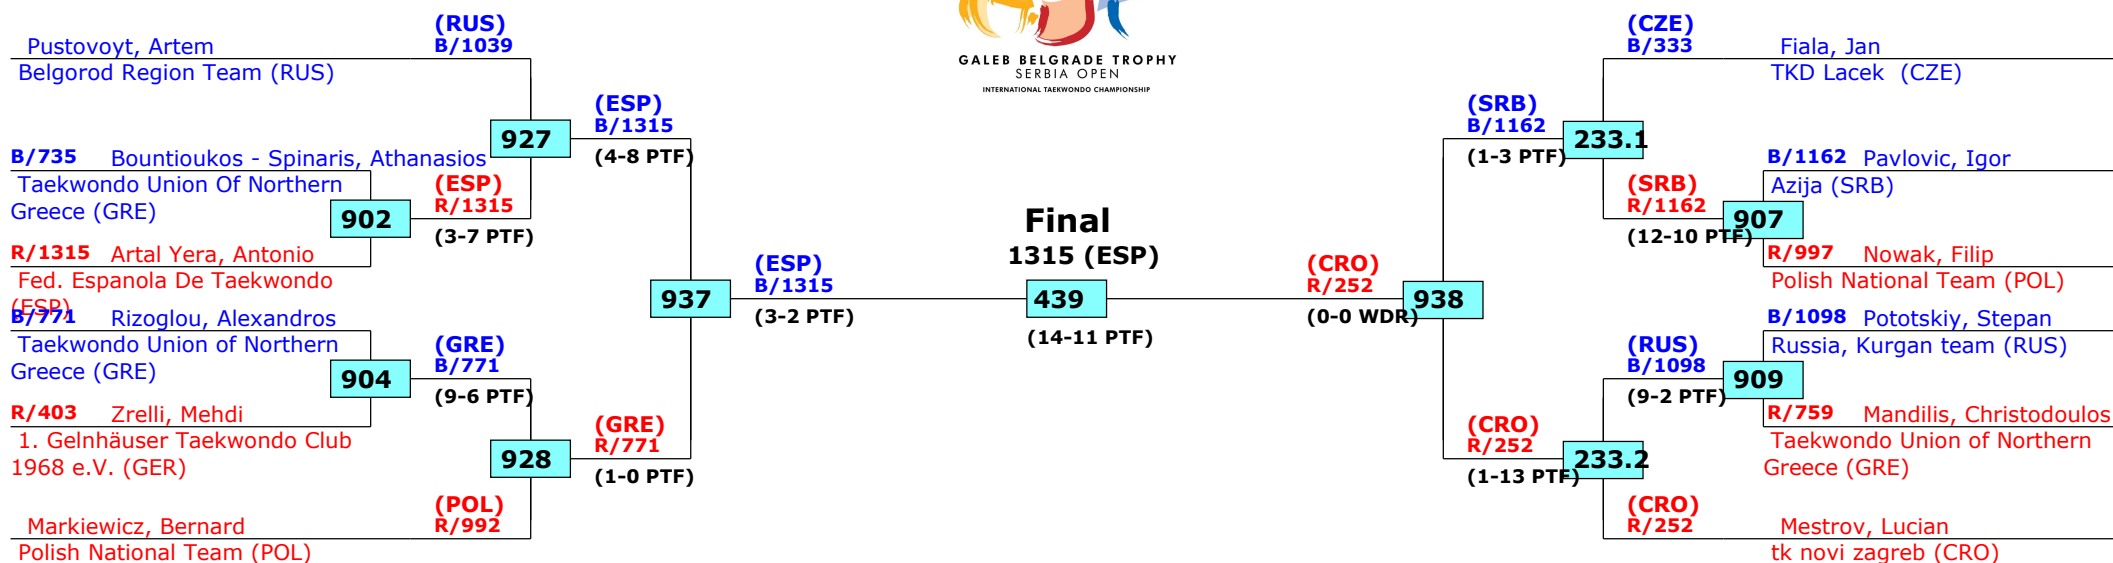

# 14th Galeb Belgrade Trophy - Serbia Open

Belgrade, Serbia

Tournament date: 10-10-2015 upto 11-10-2015

Juniors Male A -78 (Light Heavy)

Active competitors: 12

Competition date: 10-10-2015

Result legend:  
 (WDR) Withdrawal (SDP) Sudden death  
 (DSQ) Disqualified (PTG) Points win (gap)  
 (RSC) Ref. stop contest (PTF) Points win (normal)  
 (SUP) Superiority (PUN) Punishment