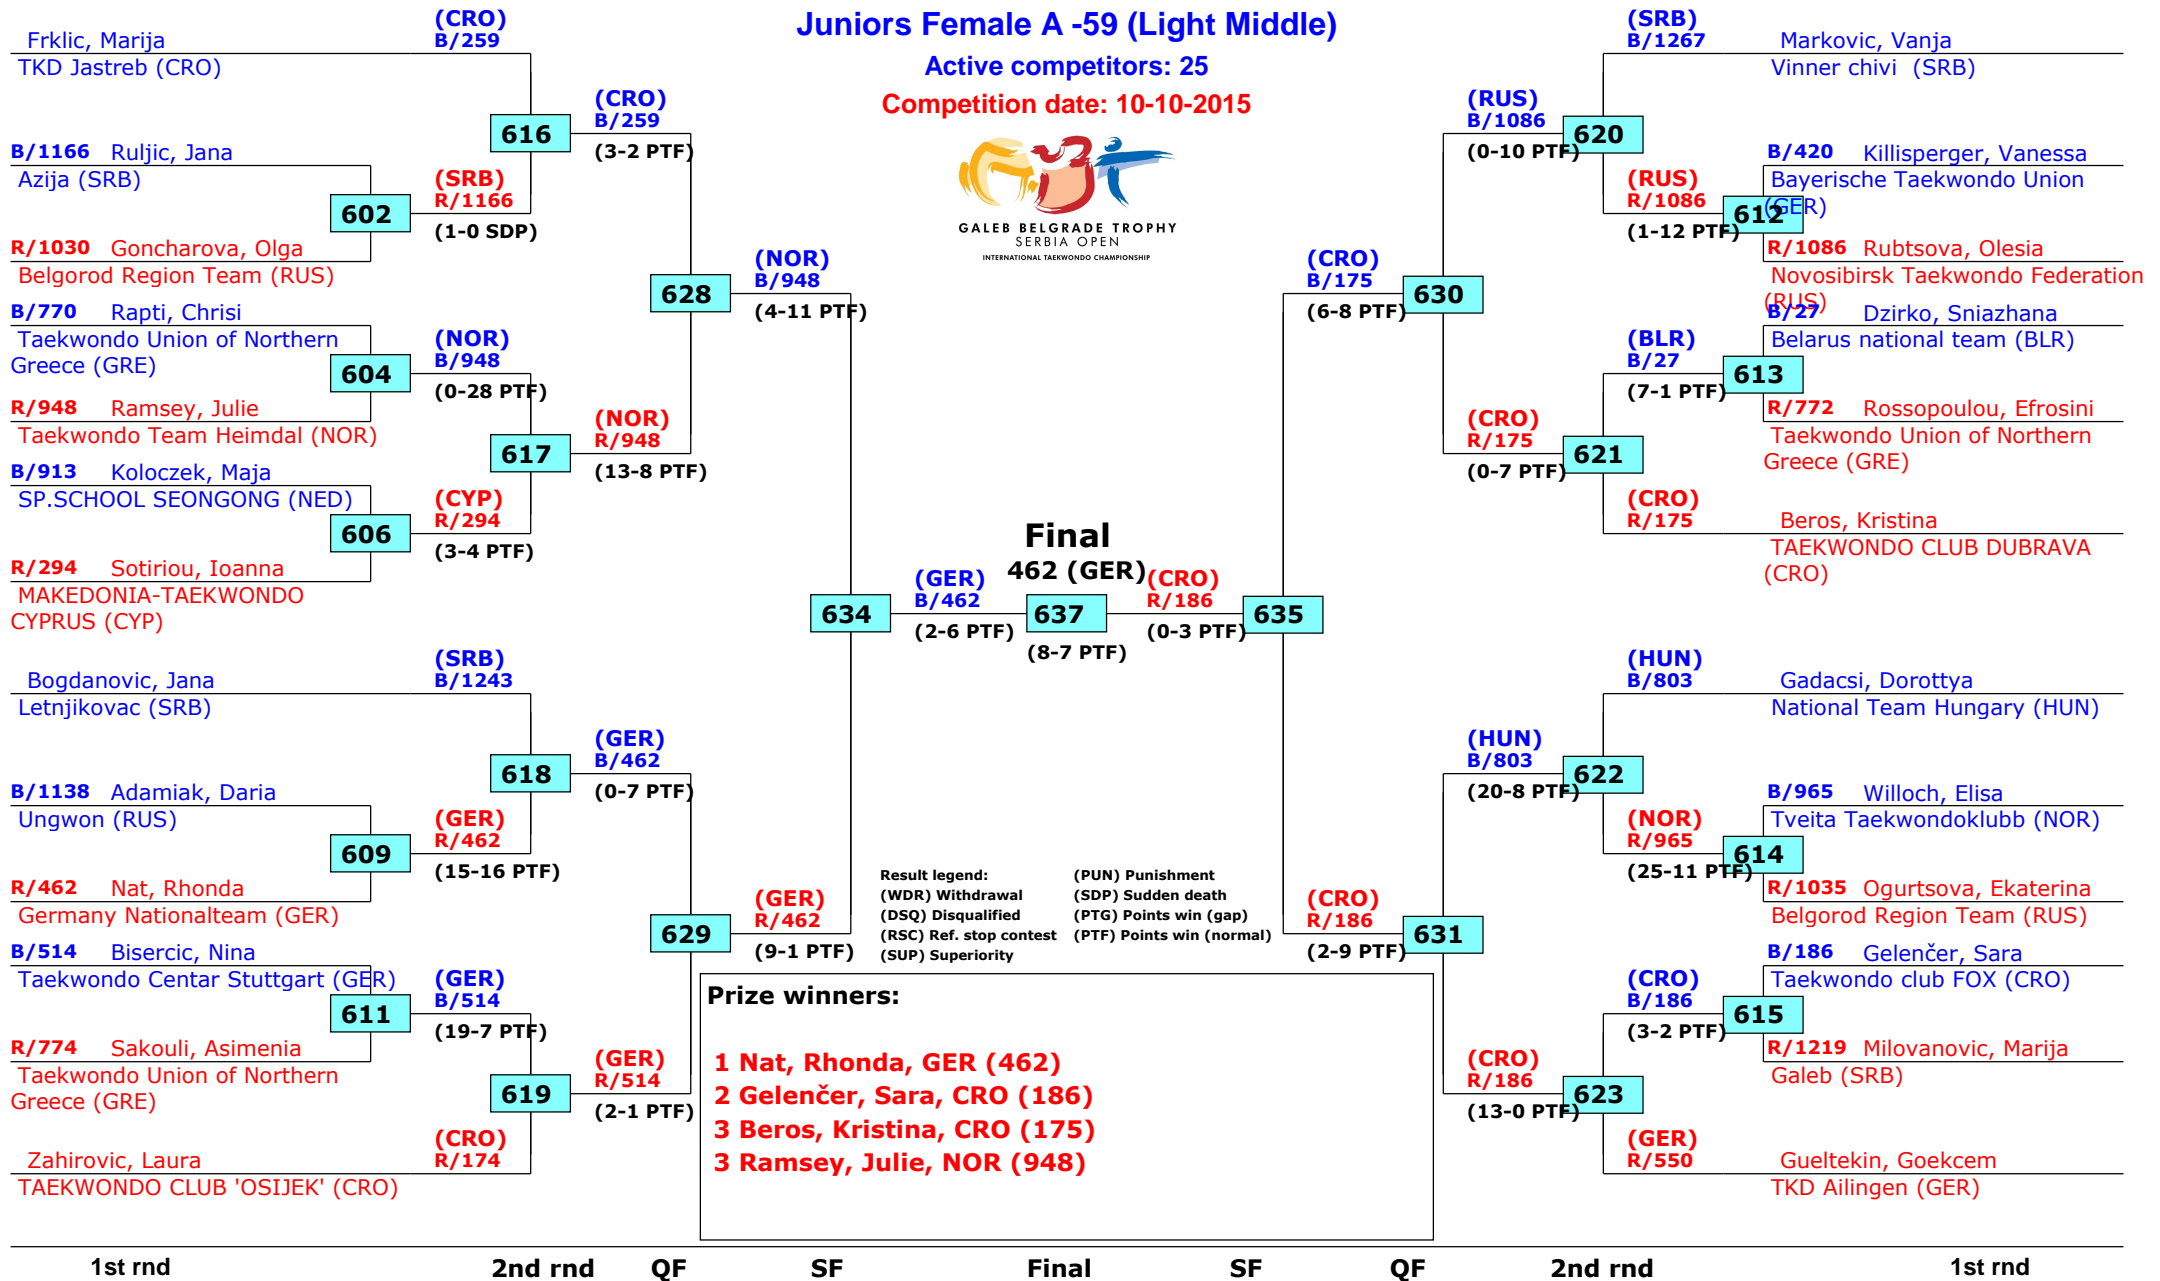

# 14th Galeb Belgrade Trophy - Serbia Open

Belgrade, Serbia

Tournament date: 10-10-2015 upto 11-10-2015