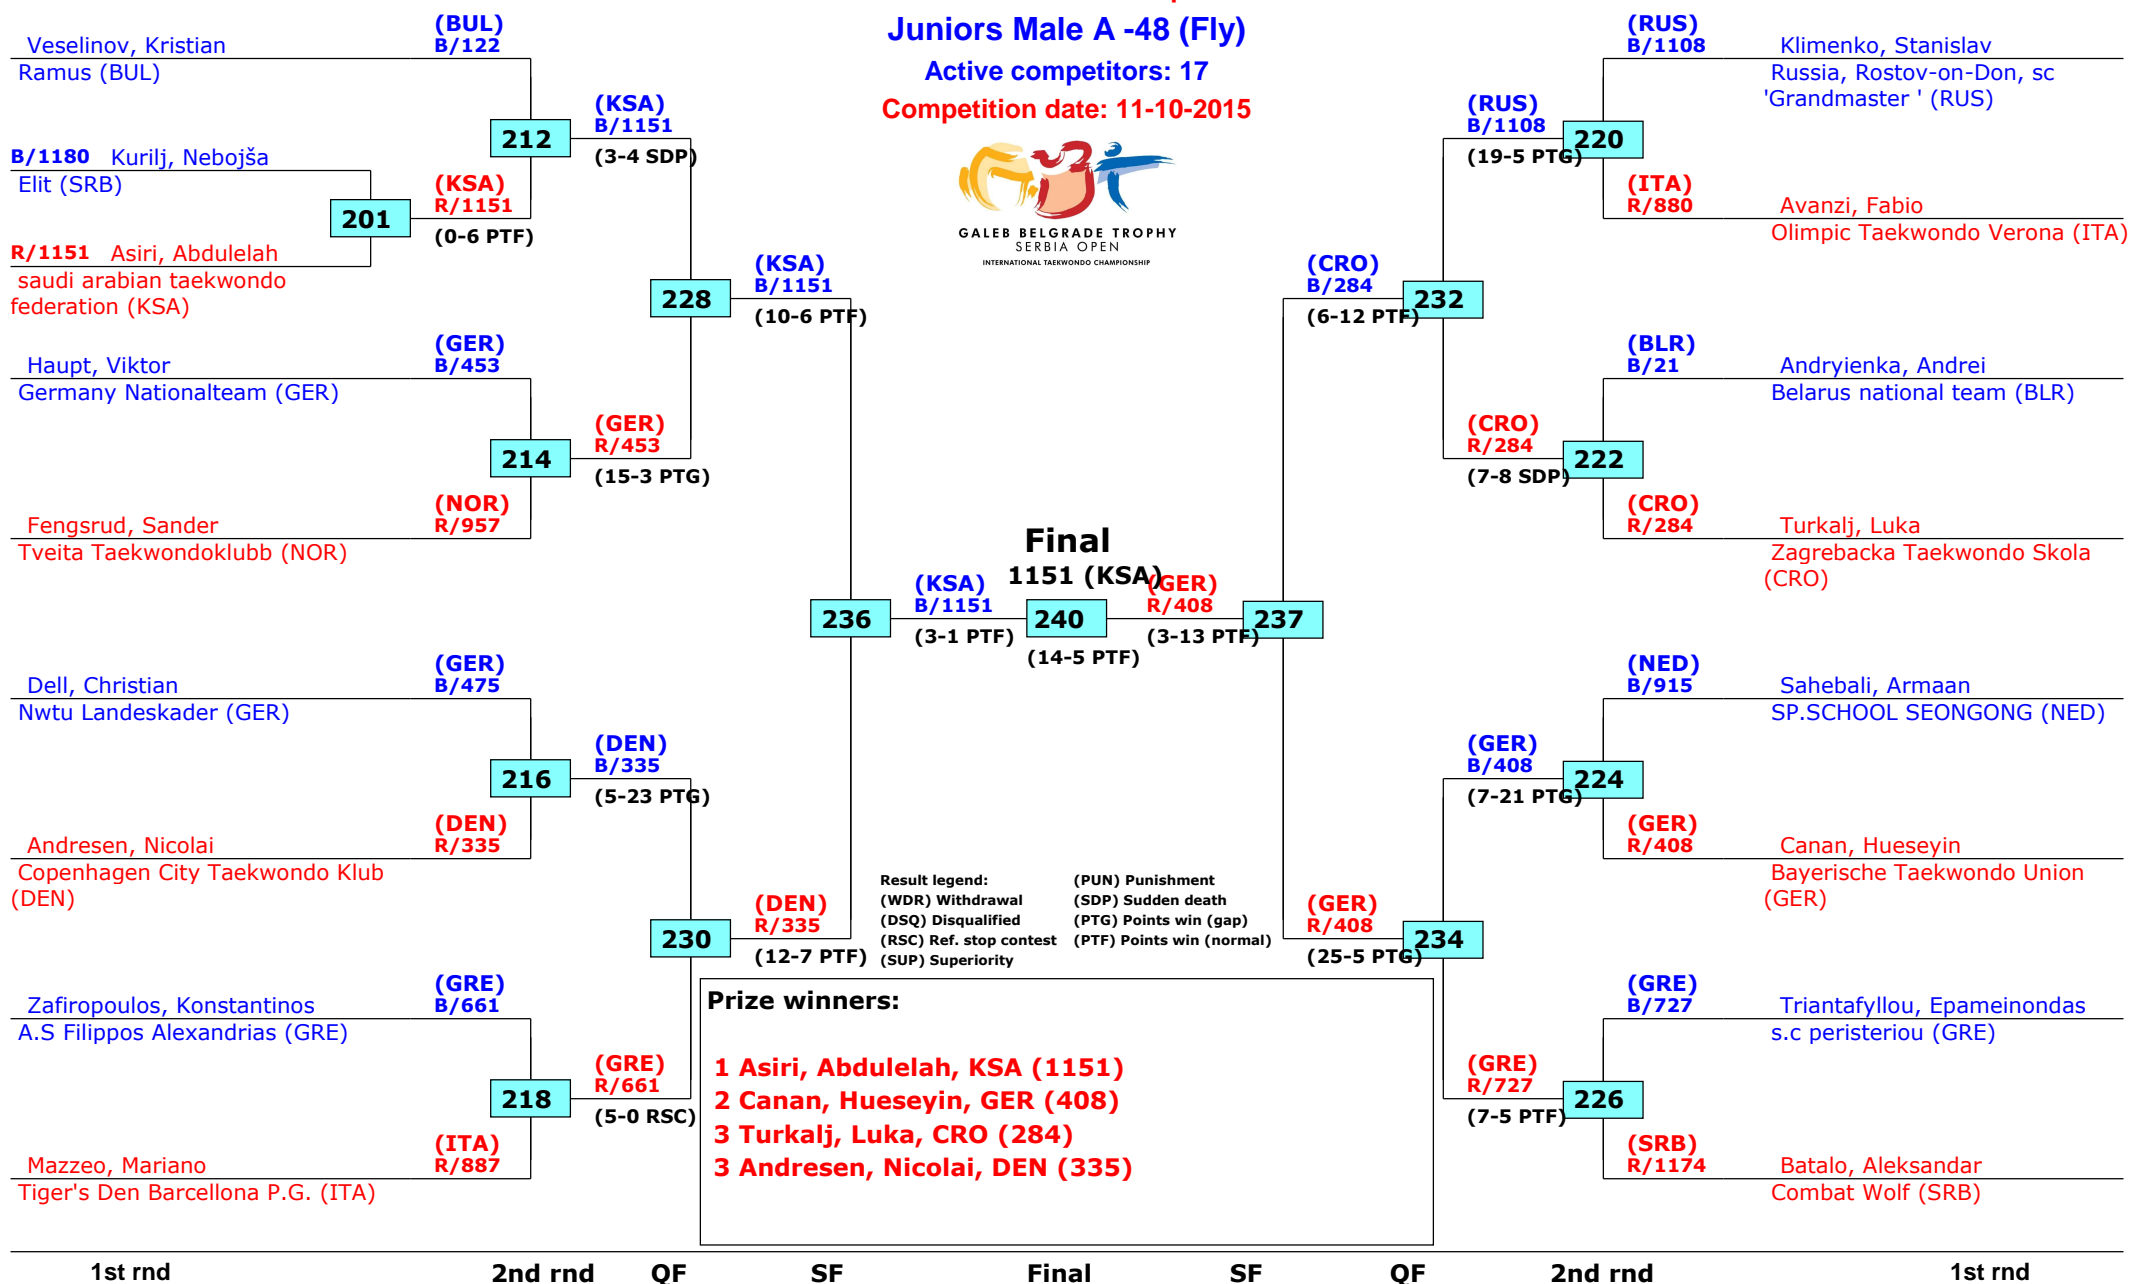

# 14th Galeb Belgrade Trophy - Serbia Open

Belgrade, Serbia

Tournament date: 10-10-2015 upto 11-10-2015

## Juniors Male A -48 (Fly)

Active competitors: 17

Competition date: 11-10-2015

GALEB BELGRADE TROPHY  
SERBIA OPEN  
INTERNATIONAL TAEKWONDO CHAMPIONSHIP