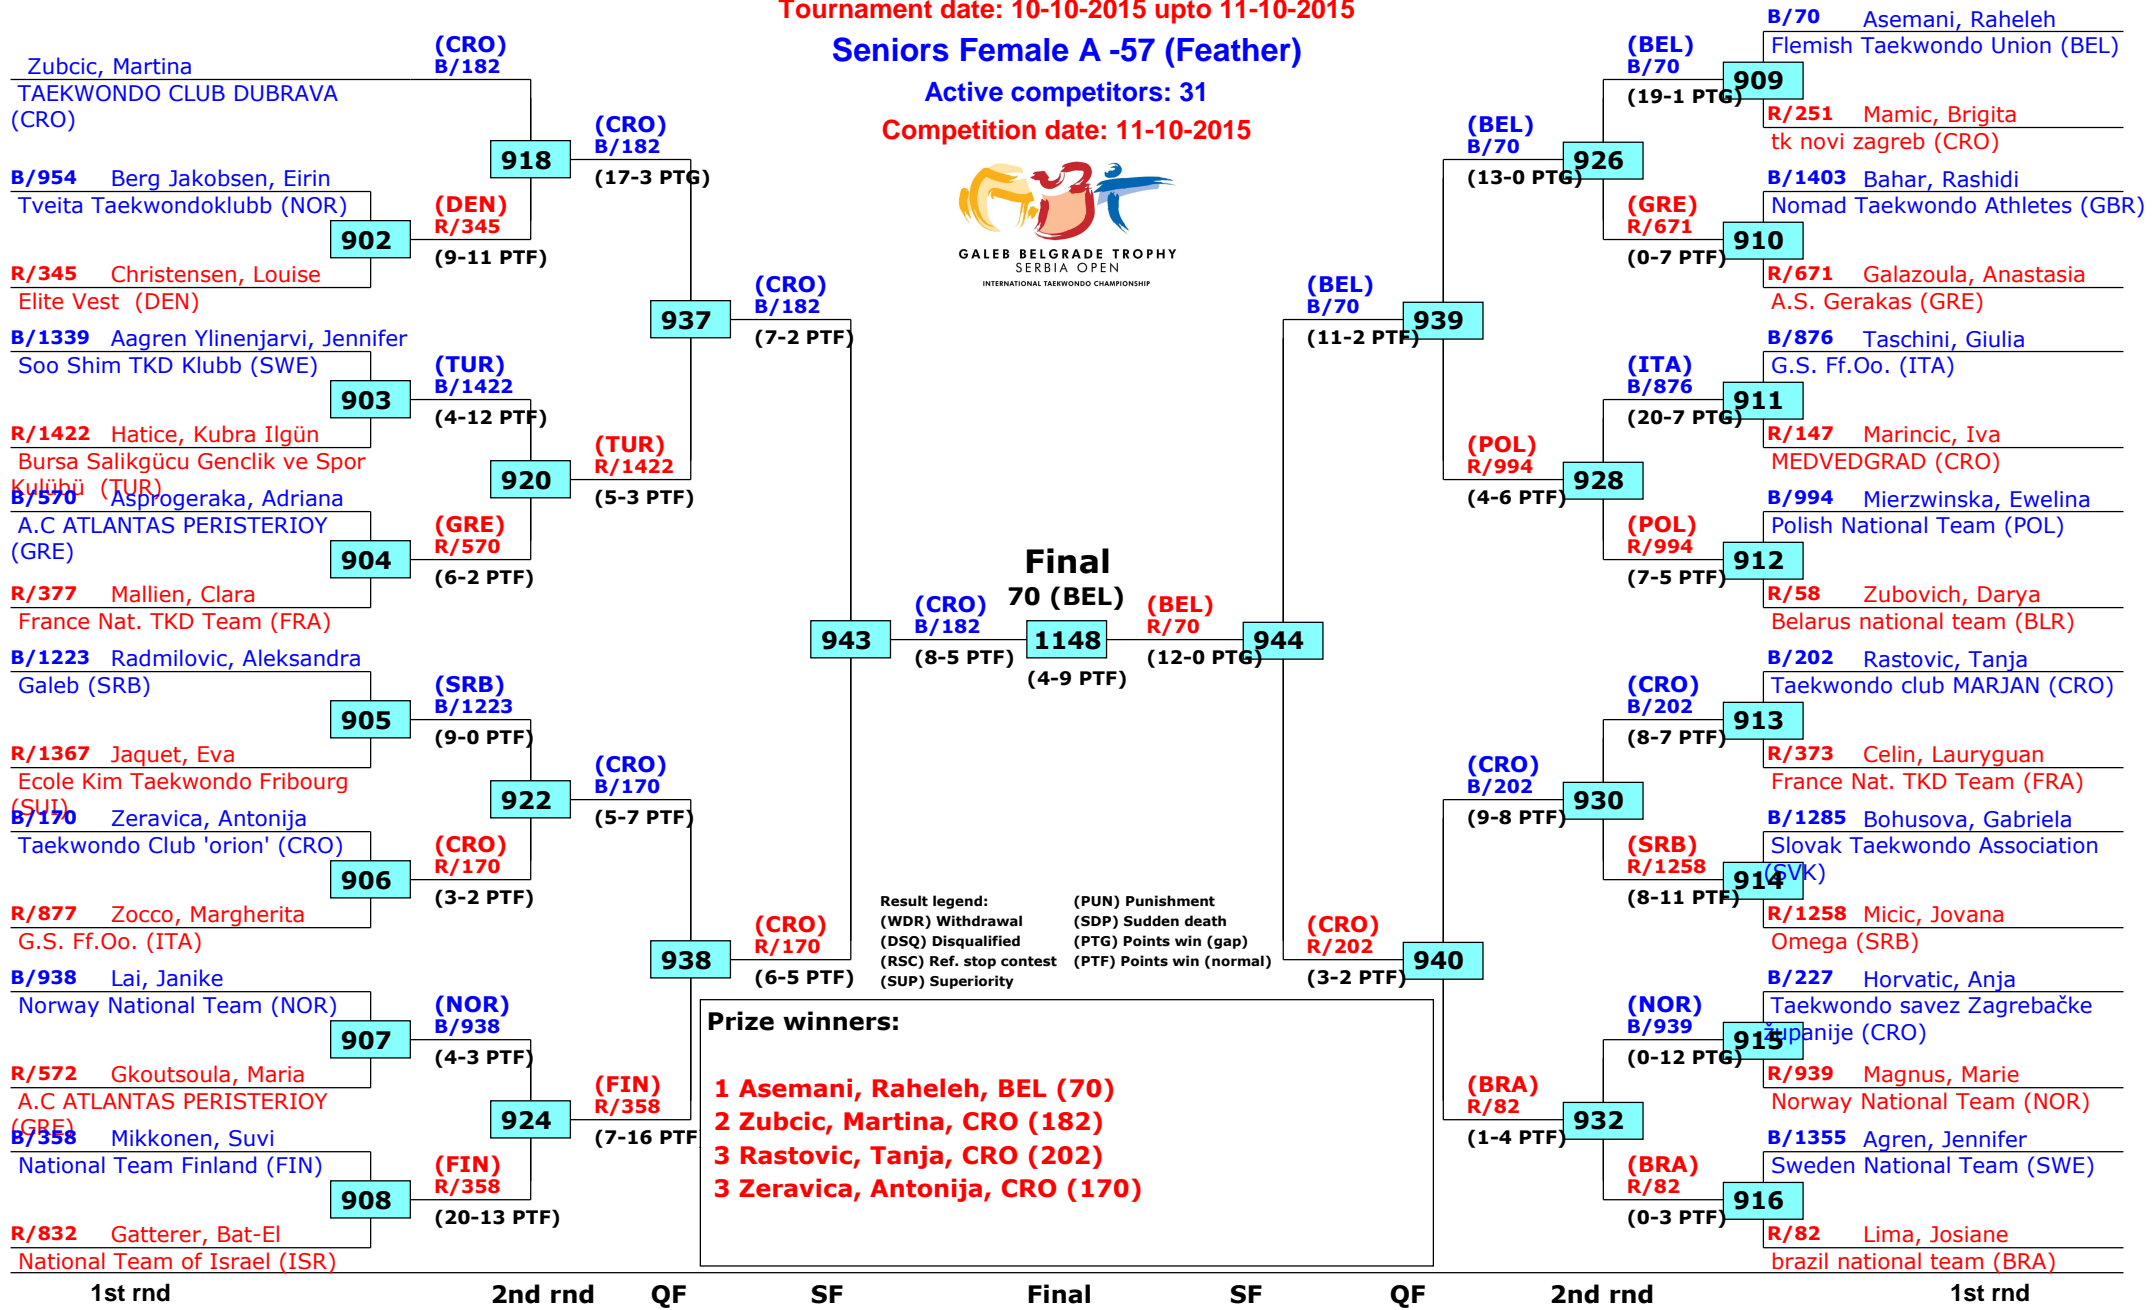

## Seniors Female A -57 (Feather)

Active competitors: 31

Competition date: 11-10-2015