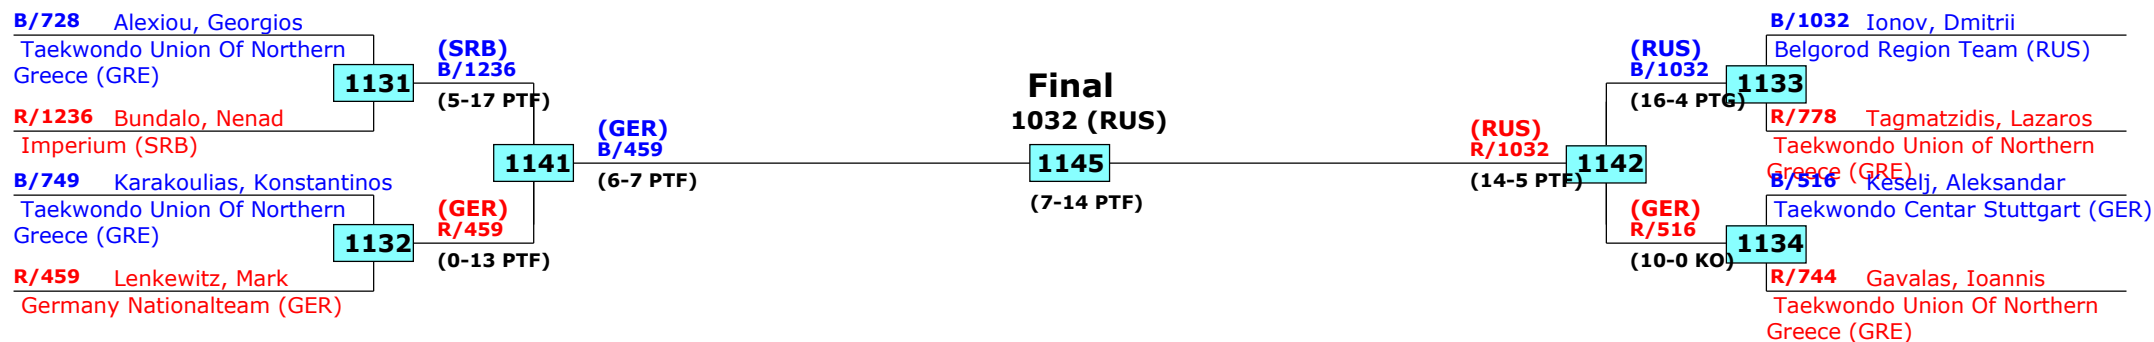

# 14th Galeb Belgrade Trophy - Serbia Open

Belgrade, Serbia

Tournament date: 10-10-2015 upto 11-10-2015

Juniors Male A +78 (Heavy)

Active competitors: 8

Competition date: 11-10-2015

Result legend:  
 (WDR) Withdrawal (PUN) Punishment  
 (DSQ) Disqualified (SDP) Sudden death  
 (RSC) Ref. stop contest (PTG) Points win (gap)  
 (SUP) Superiority (PTF) Points win (normal)