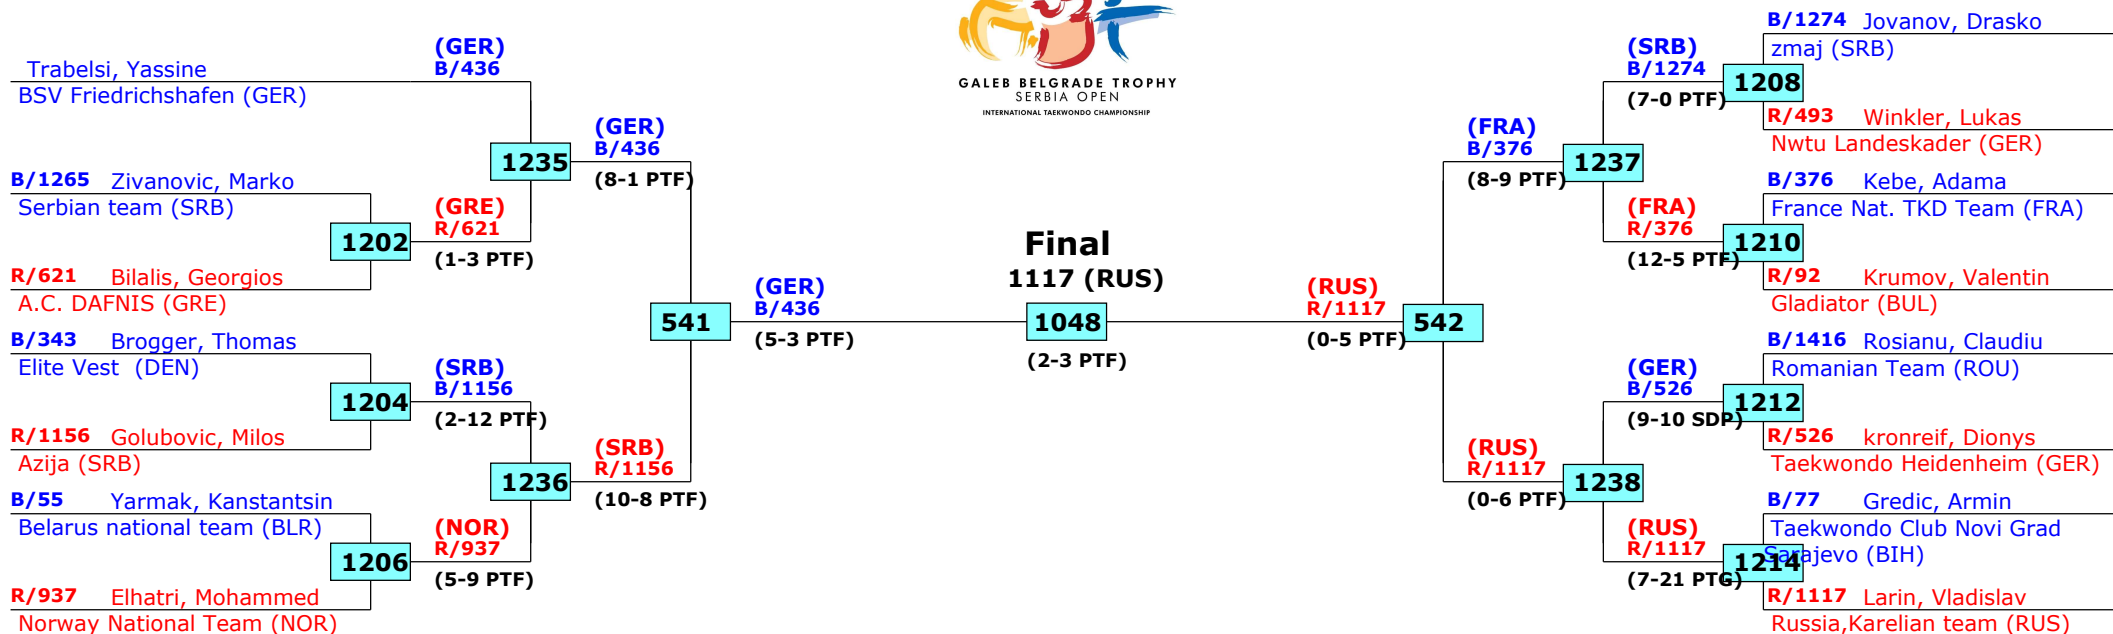

# 14th Galeb Belgrade Trophy - Serbia Open

Belgrade, Serbia

Tournament date: 10-10-2015 upto 11-10-2015

Seniors Male A -87 (Middle)

Active competitors: 15

Competition date: 11-10-2015

Result legend: (PUN) Punishment  
(WDR) Withdrawal (SDP) Sudden death  
(DSQ) Disqualified (PTG) Points win (gap)  
(RSC) Ref. stop contest (PTF) Points win (normal)  
(SUP) Superiority