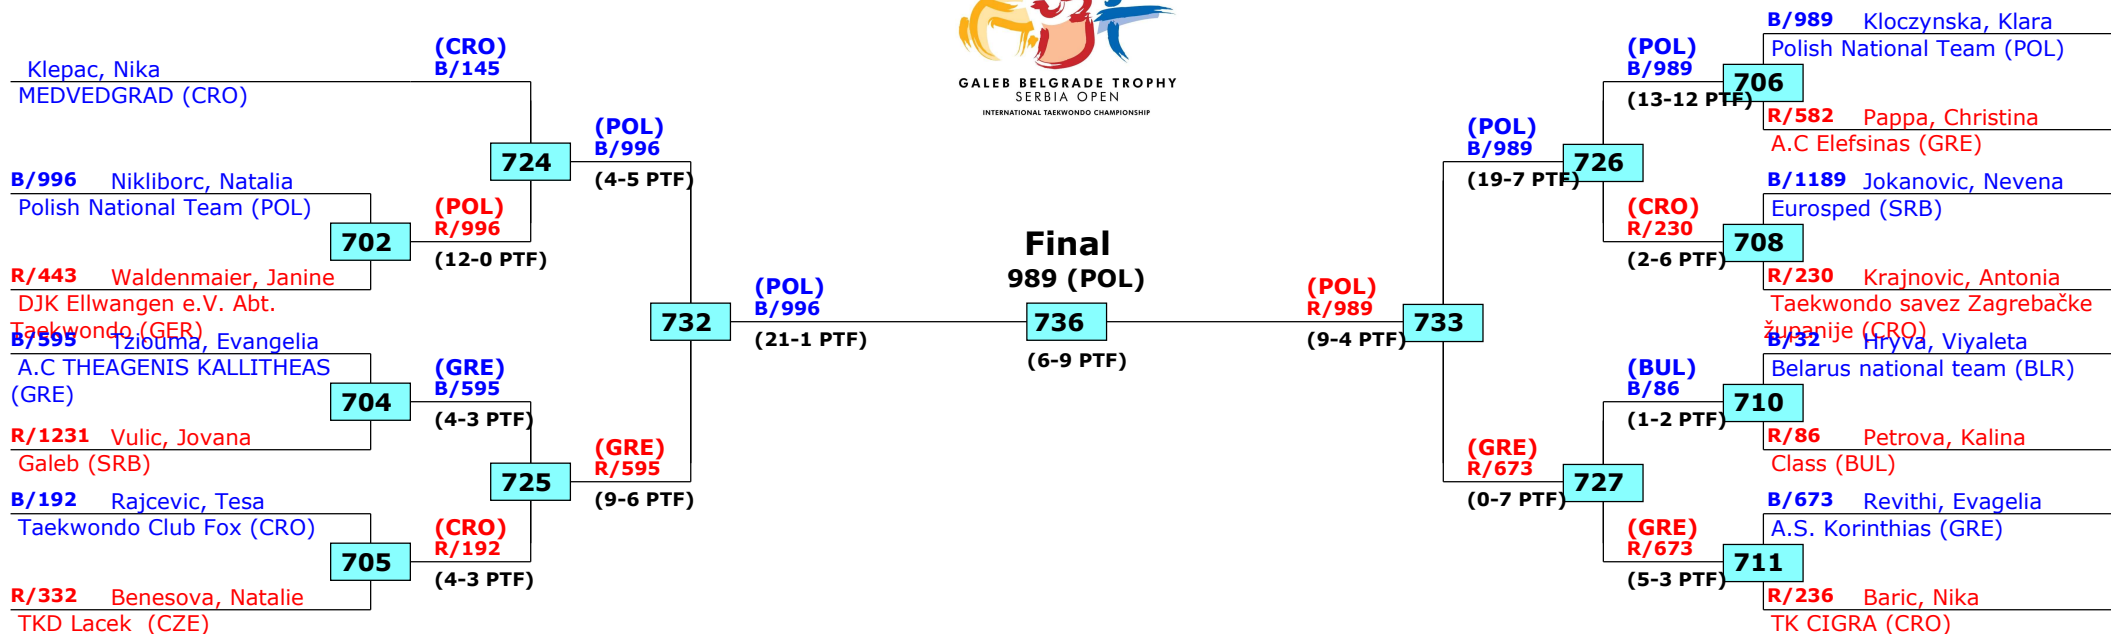

# 14th Galeb Belgrade Trophy - Serbia Open

Belgrade, Serbia

Tournament date: 10-10-2015 upto 11-10-2015

# 14th Galeb Belgrade Trophy - Serbia Open

Belgrade, Serbia

Tournament date: 10-10-2015 upto 11-10-2015

Cadets Female A -55 (Middle)

Active competitors: 15

Competition date: 10-10-2015

Result legend: (PUN) Punishment  
(WDR) Withdrawal (SDP) Sudden death  
(DSQ) Disqualified (PTG) Points win (gap)  
(RSC) Ref. stop contest (PTF) Points win (normal)  
(SUP) Superiority