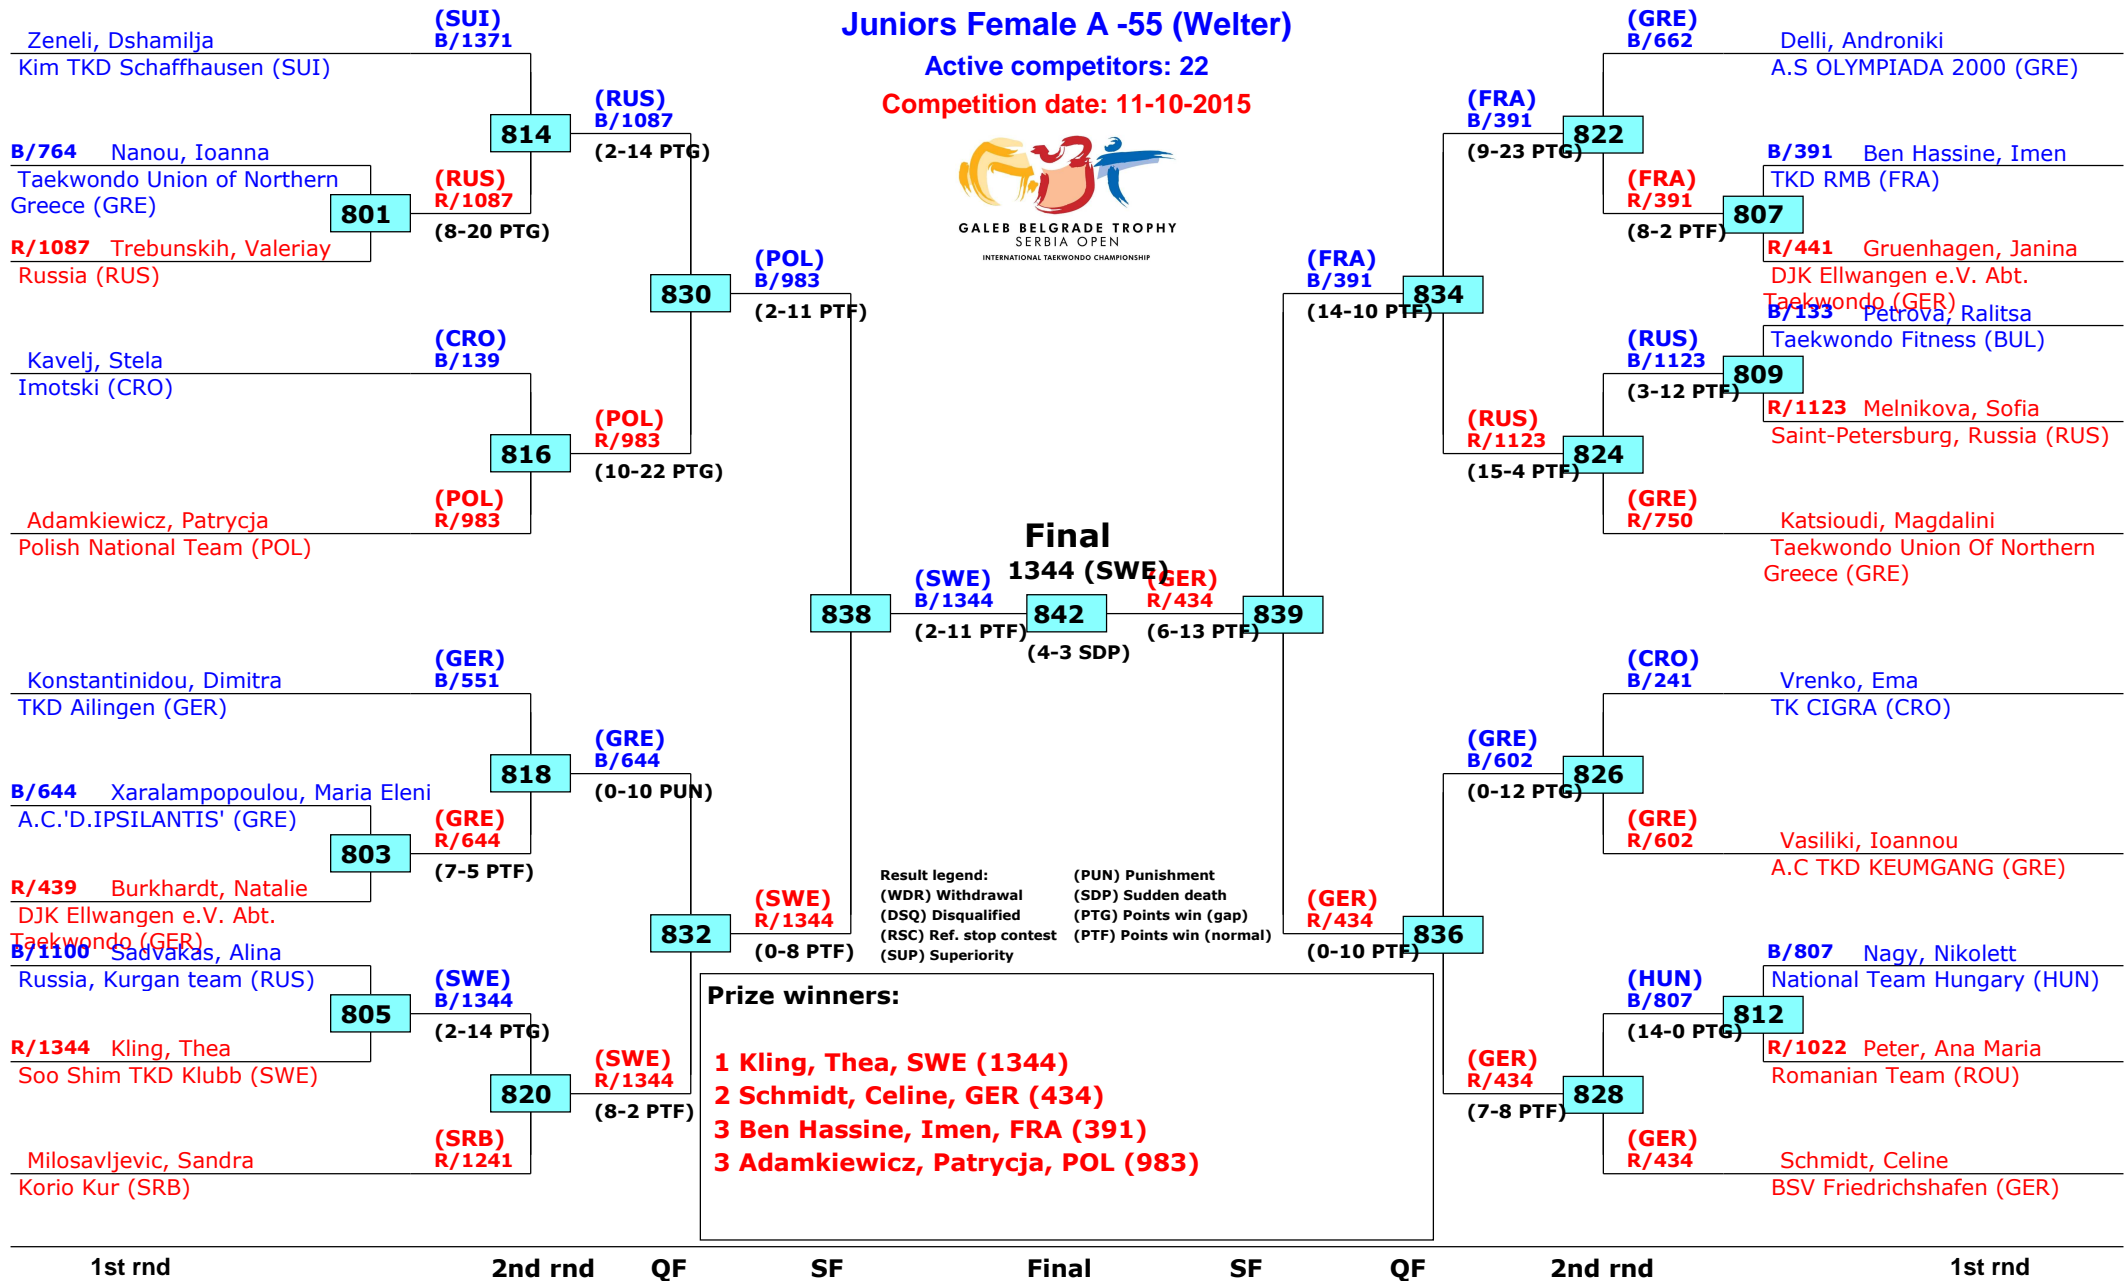

# 14th Galeb Belgrade Trophy - Serbia Open

Belgrade, Serbia

Tournament date: 10-10-2015 upto 11-10-2015

## Juniors Female A -55 (Welter)

Active competitors: 22

Competition date: 11-10-2015