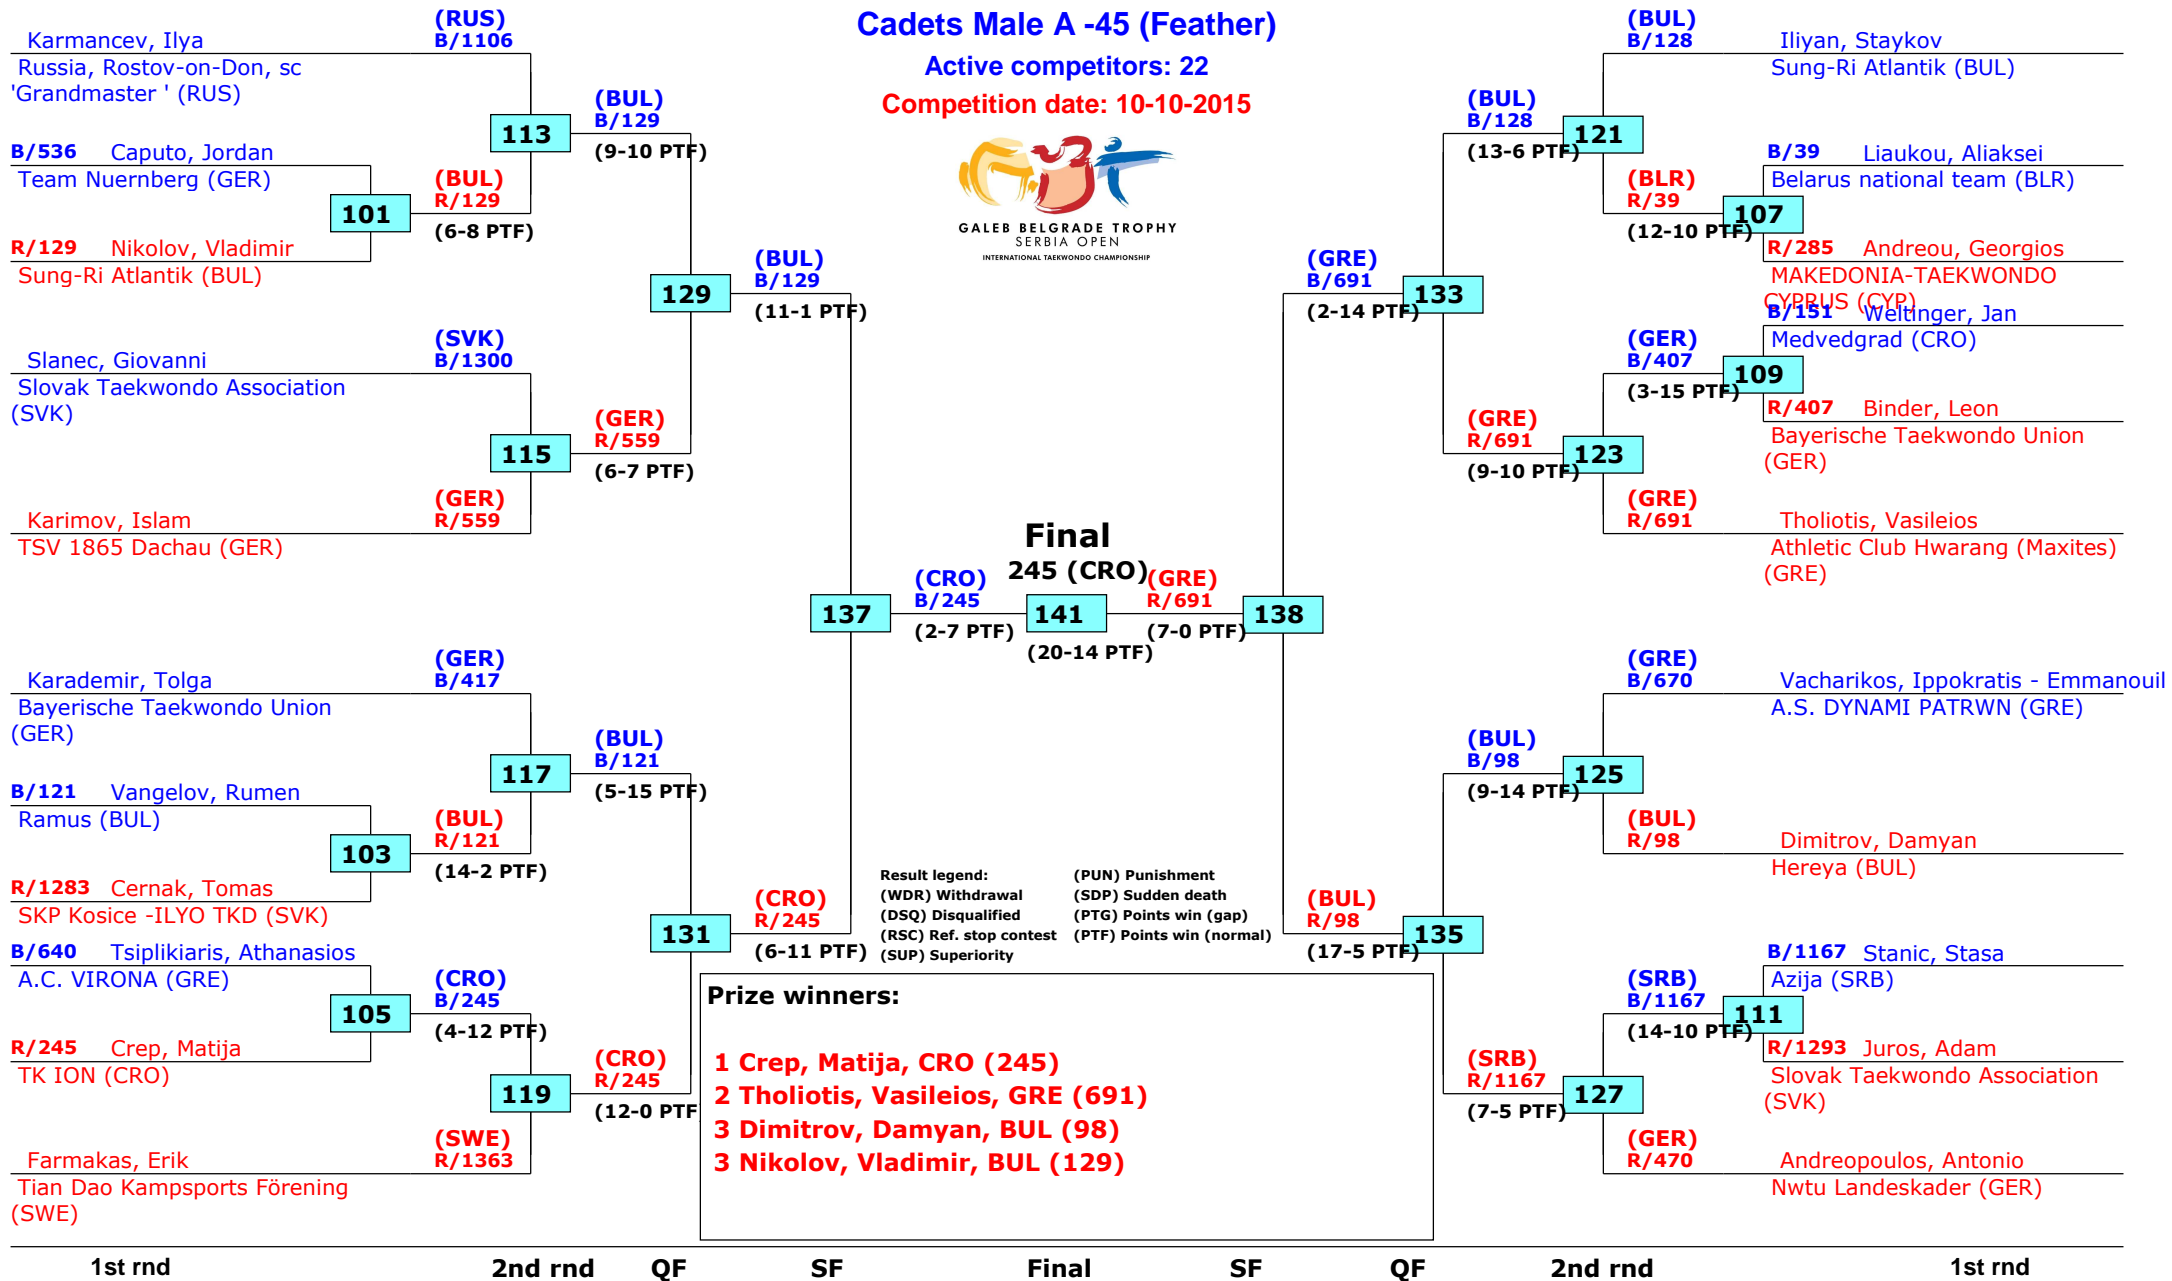

# 14th Galeb Belgrade Trophy - Serbia Open

Belgrade, Serbia

Tournament date: 10-10-2015 upto 11-10-2015