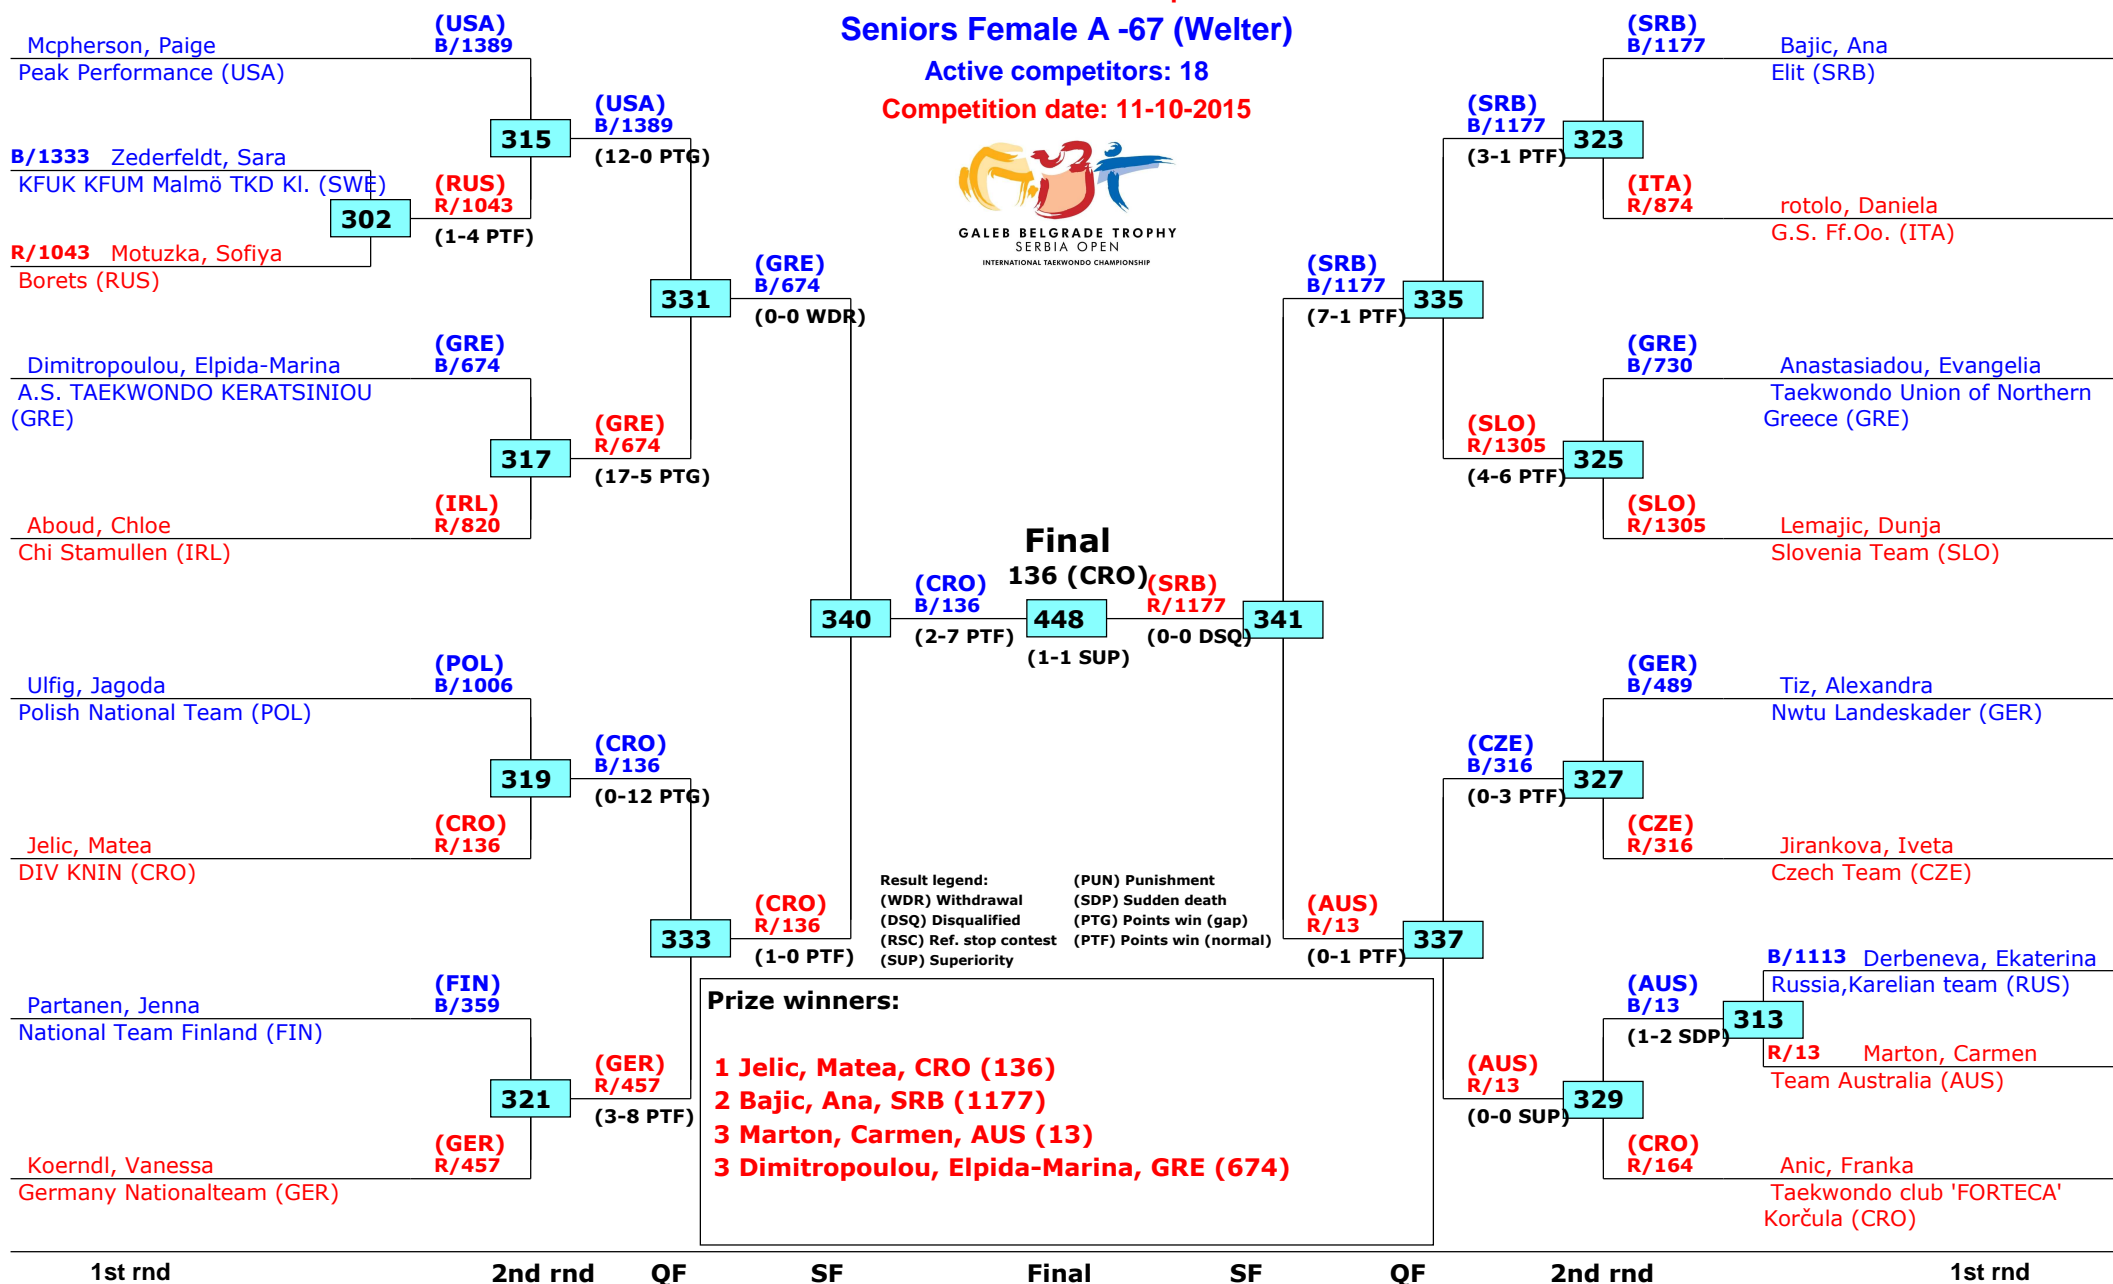

# 14th Galeb Belgrade Trophy - Serbia Open

Belgrade, Serbia

Tournament date: 10-10-2015 upto 11-10-2015

## Seniors Female A -67 (Welter)

Active competitors: 18

Competition date: 11-10-2015

GALEB BELGRADE TROPHY  
SERBIA OPEN  
INTERNATIONAL TAEKWONDO CHAMPIONSHIP