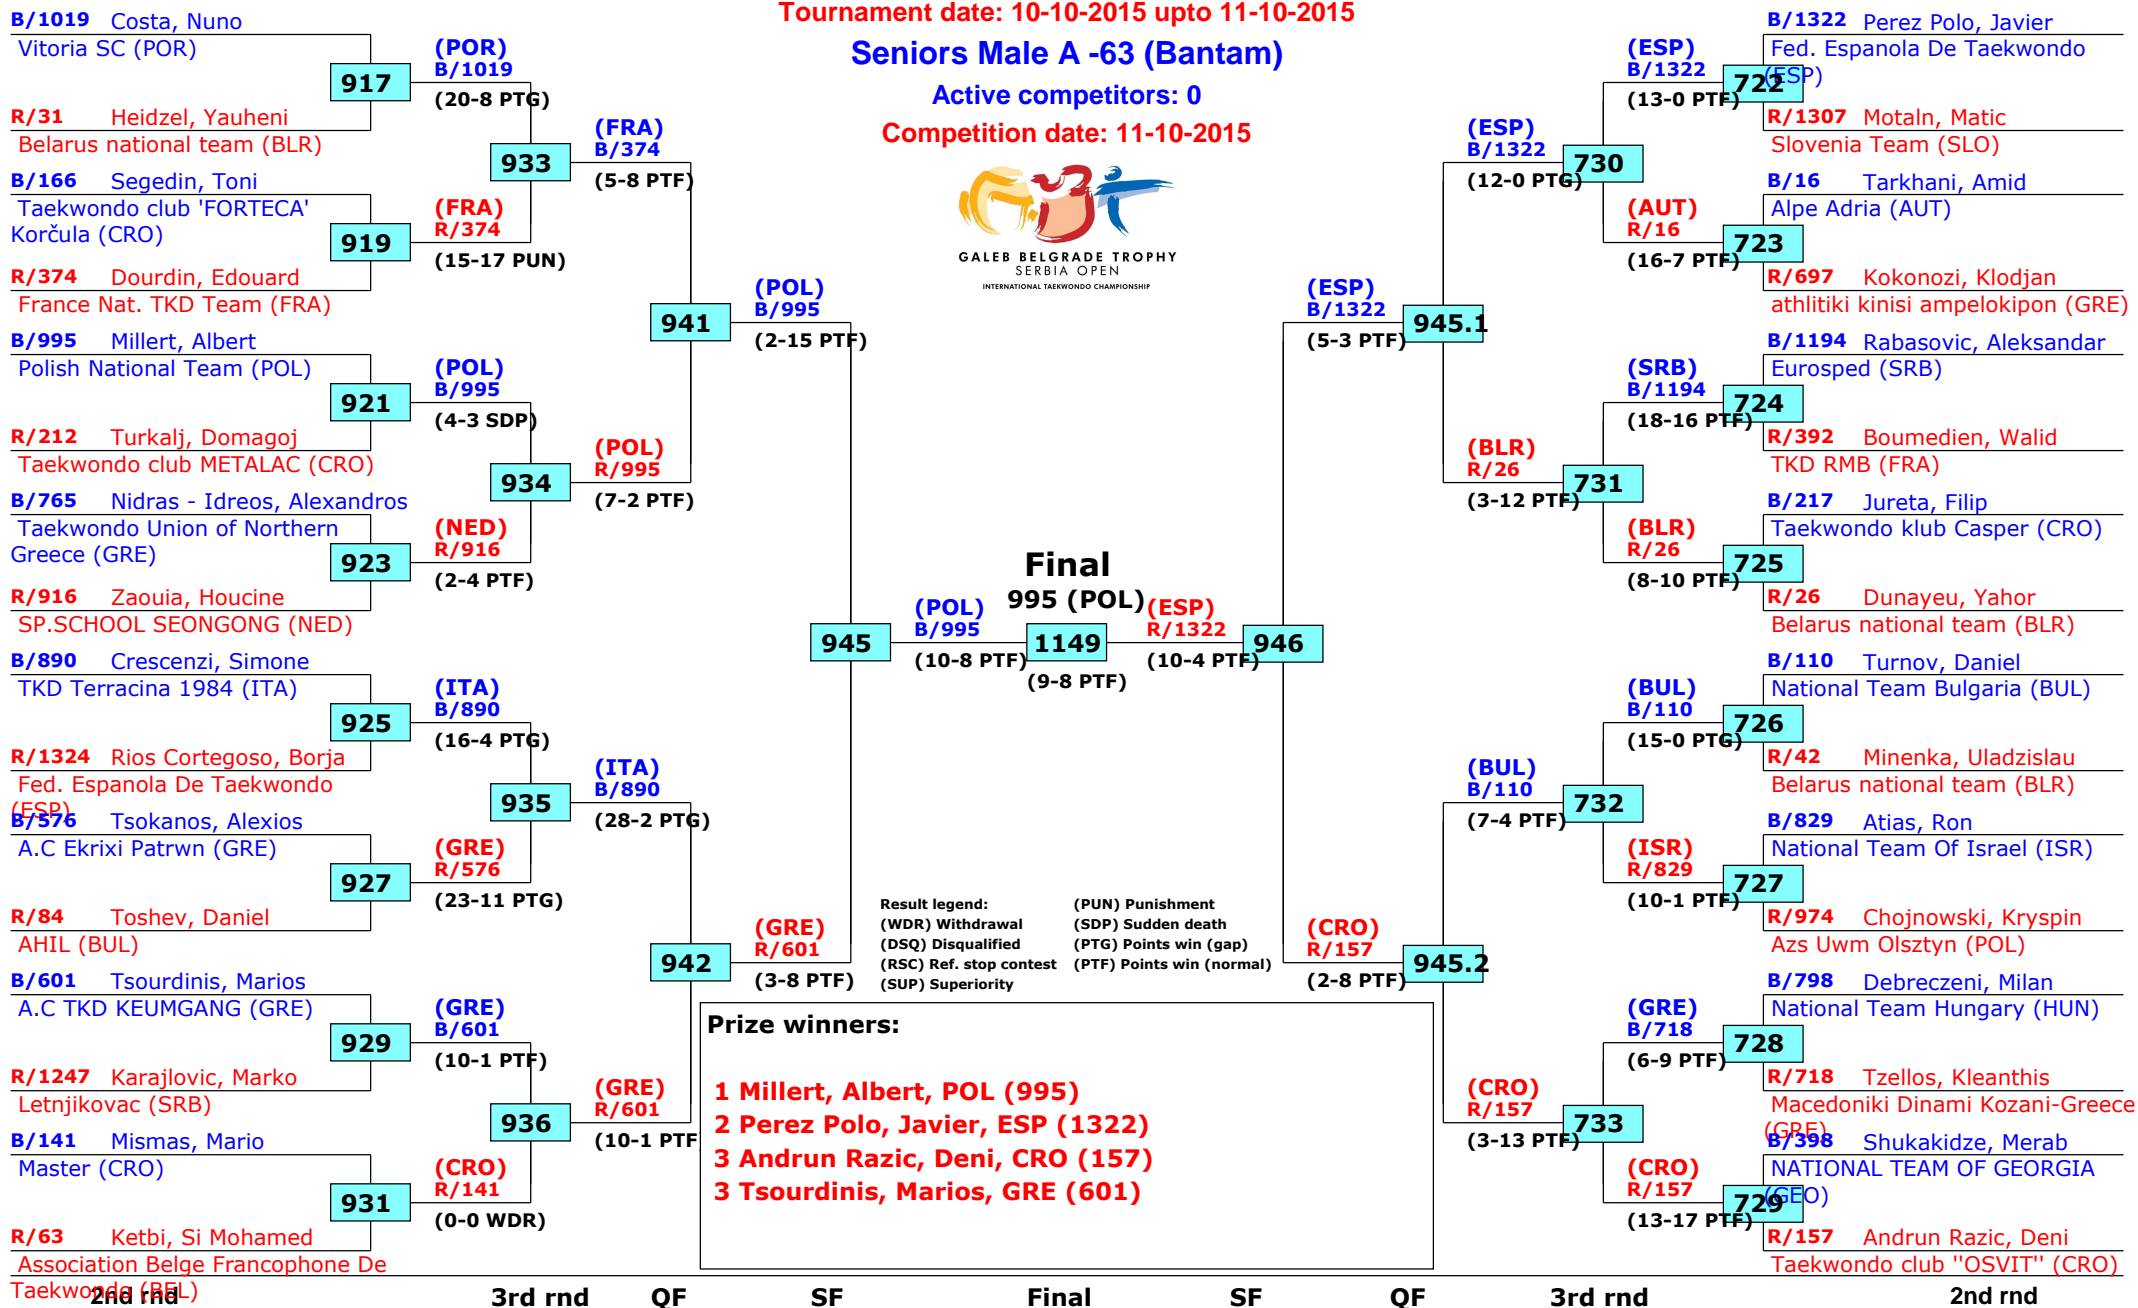

14th Galeb Belgrade Trophy - Serbia Open

Belgrade, Serbia

Tournament date: 10-10-2015 upto 11-10-2015

Seniors Male A -63 (Bantam)

Active competitors: 0

Competition date: 11-10-2015