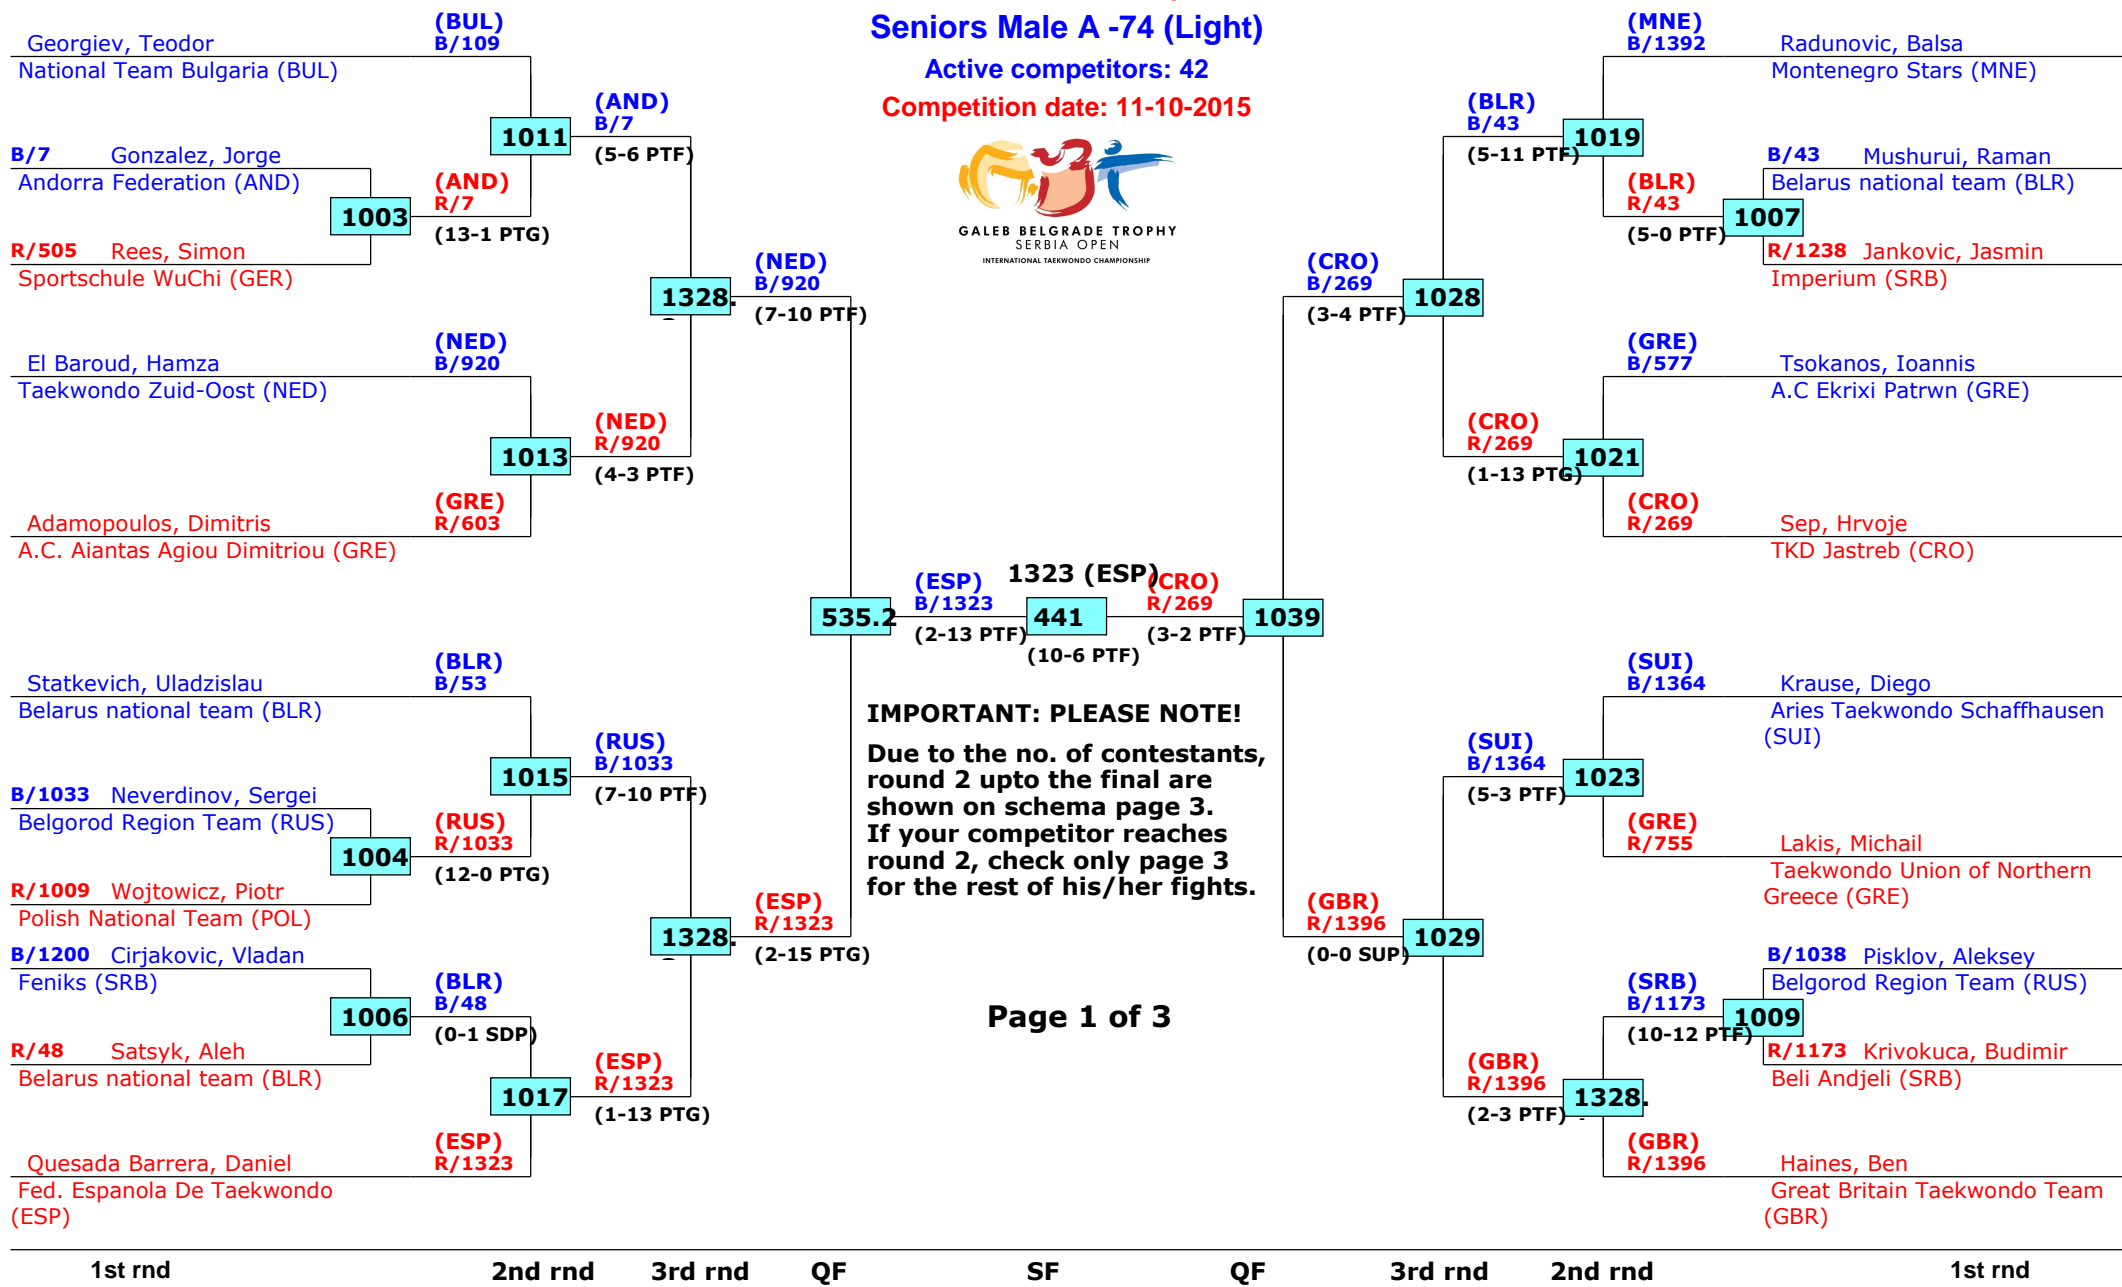

14th Galeb Belgrade Trophy - Serbia Open

Belgrade, Serbia

Tournament date: 10-10-2015 upto 11-10-2015

Seniors Male A -74 (Light)

Active competitors: 42

Competition date: 11-10-2015

IMPORTANT: PLEASE NOTE!
Due to the no. of contestants, round 2 upto the final are shown on schema page 3. If your competitor reaches round 2, check only page 3 for the rest of his/her fights.