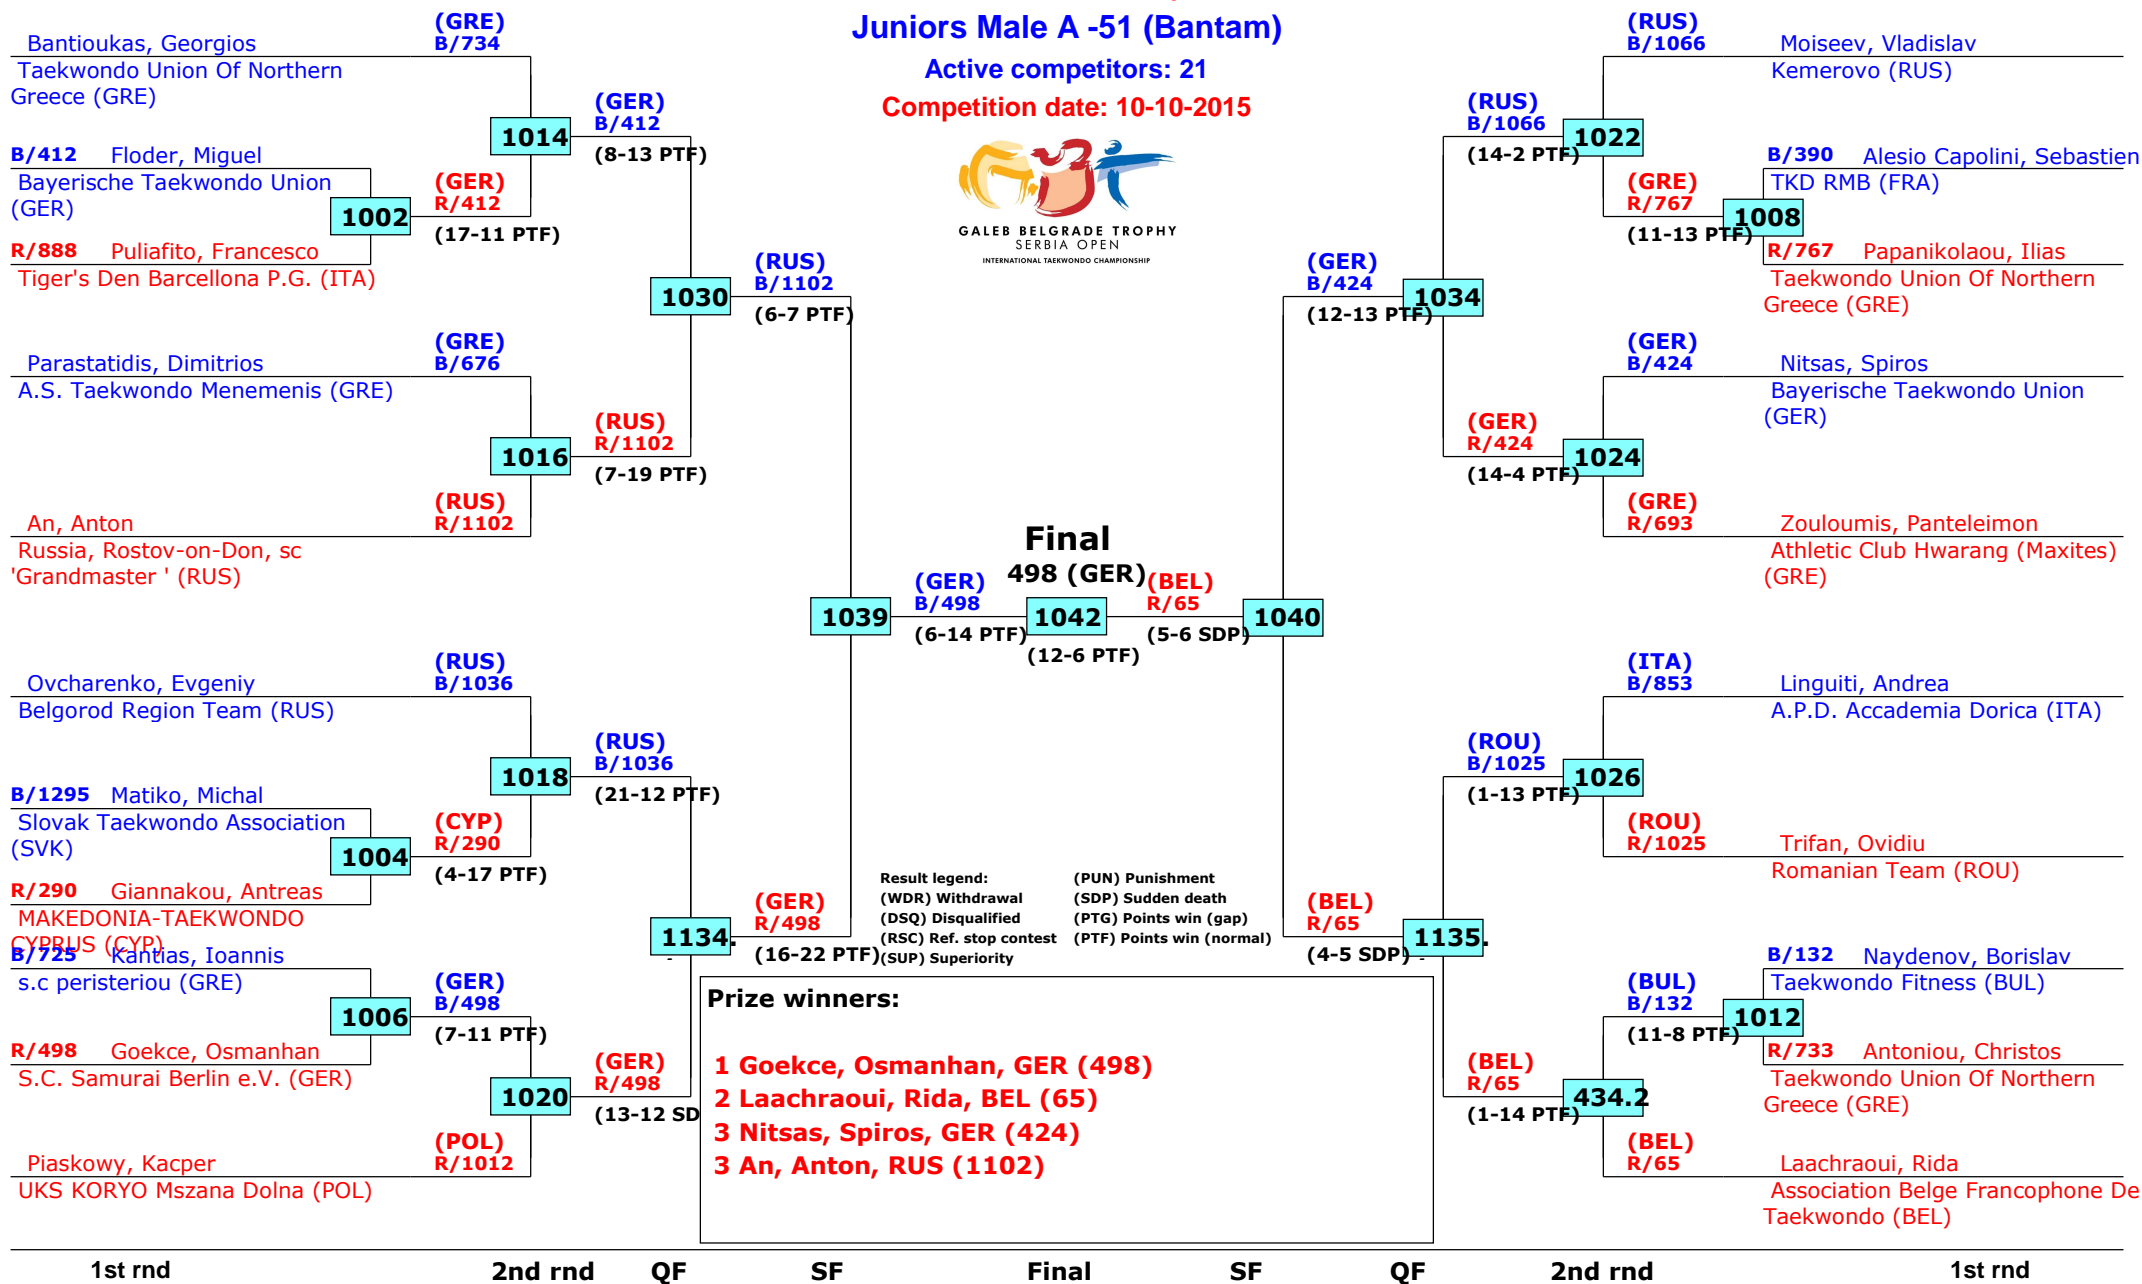

# 14th Galeb Belgrade Trophy - Serbia Open

Belgrade, Serbia

Tournament date: 10-10-2015 upto 11-10-2015

## Juniors Male A -48 (Fly)

Active competitors: 17

Competition date: 11-10-2015

GALEB BELGRADE TROPHY  
SERBIA OPEN  
INTERNATIONAL TAEKWONDO CHAMPIONSHIP