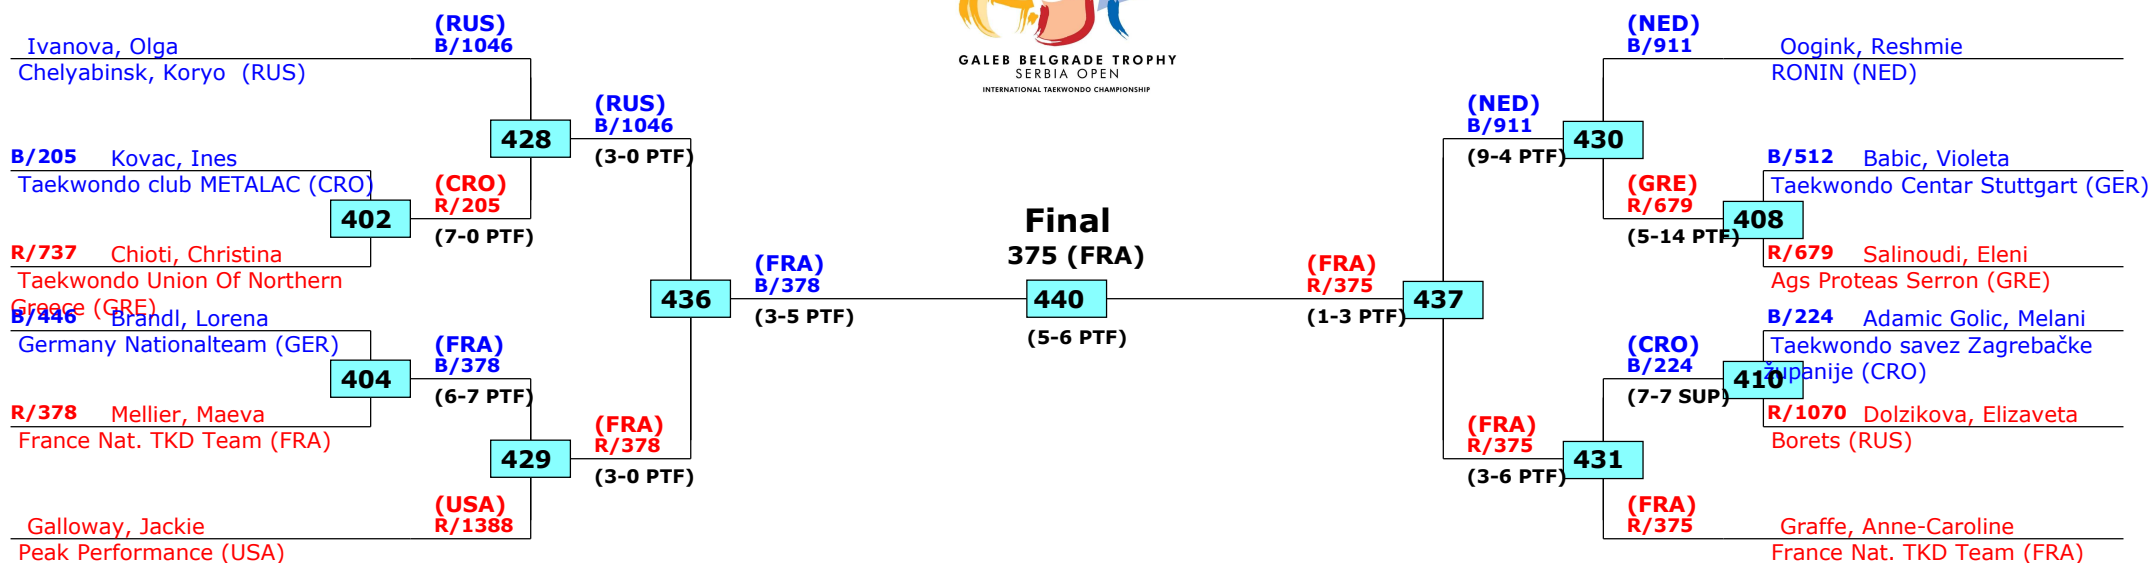

# 14th Galeb Belgrade Trophy - Serbia Open

Belgrade, Serbia

Tournament date: 10-10-2015 upto 11-10-2015

Seniors Female A +73 (Heavy)

Active competitors: 12

Competition date: 11-10-2015

Result legend: (PUN) Punishment  
(WDR) Withdrawal (SDP) Sudden death  
(DSQ) Disqualified (PTG) Points win (gap)  
(RSC) Ref. stop contest (PTF) Points win (normal)  
(SUP) Superiority