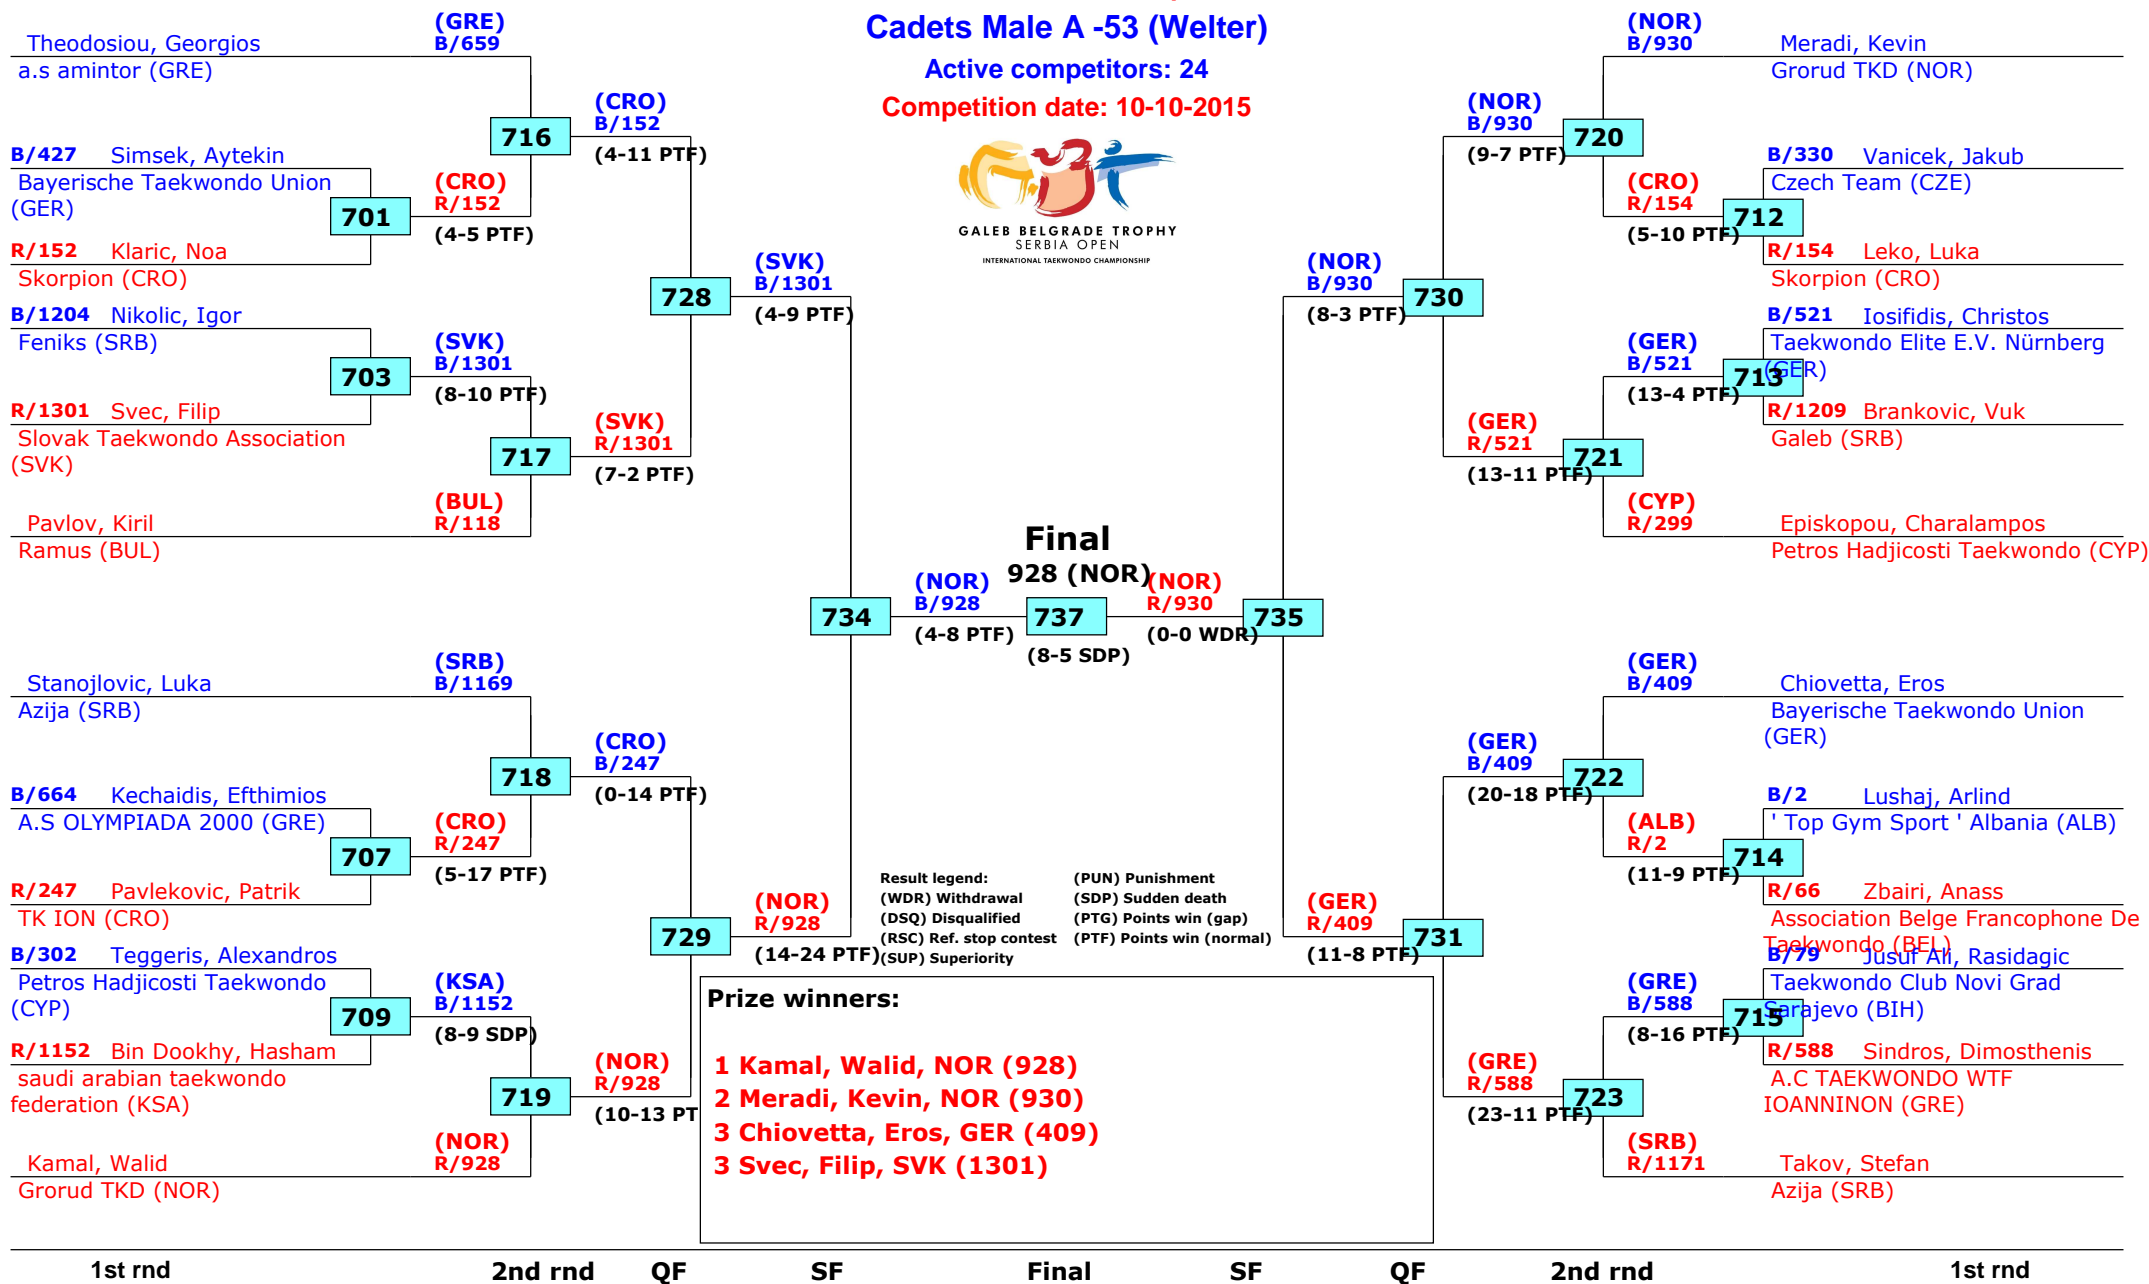

# 14th Galeb Belgrade Trophy - Serbia Open

Belgrade, Serbia

Tournament date: 10-10-2015 upto 11-10-2015