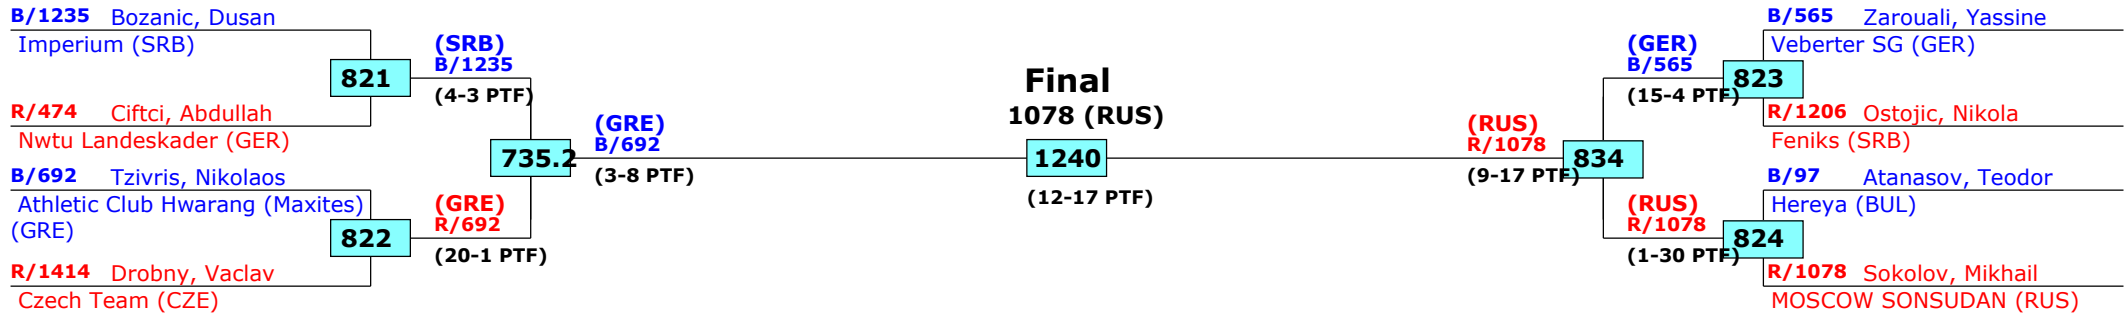

# 14th Galeb Belgrade Trophy - Serbia Open

Belgrade, Serbia

Tournament date: 10-10-2015 upto 11-10-2015

**Cadets Male A -65 (Light heavy)**

Active competitors: 8

Competition date: 10-10-2015

Result legend: (PUN) Punishment  
 (WDR) Withdrawal (SDP) Sudden death  
 (DSQ) Disqualified (PTG) Points win (gap)  
 (RSC) Ref. stop contest (PTF) Points win (normal)  
 (SUP) Superiority