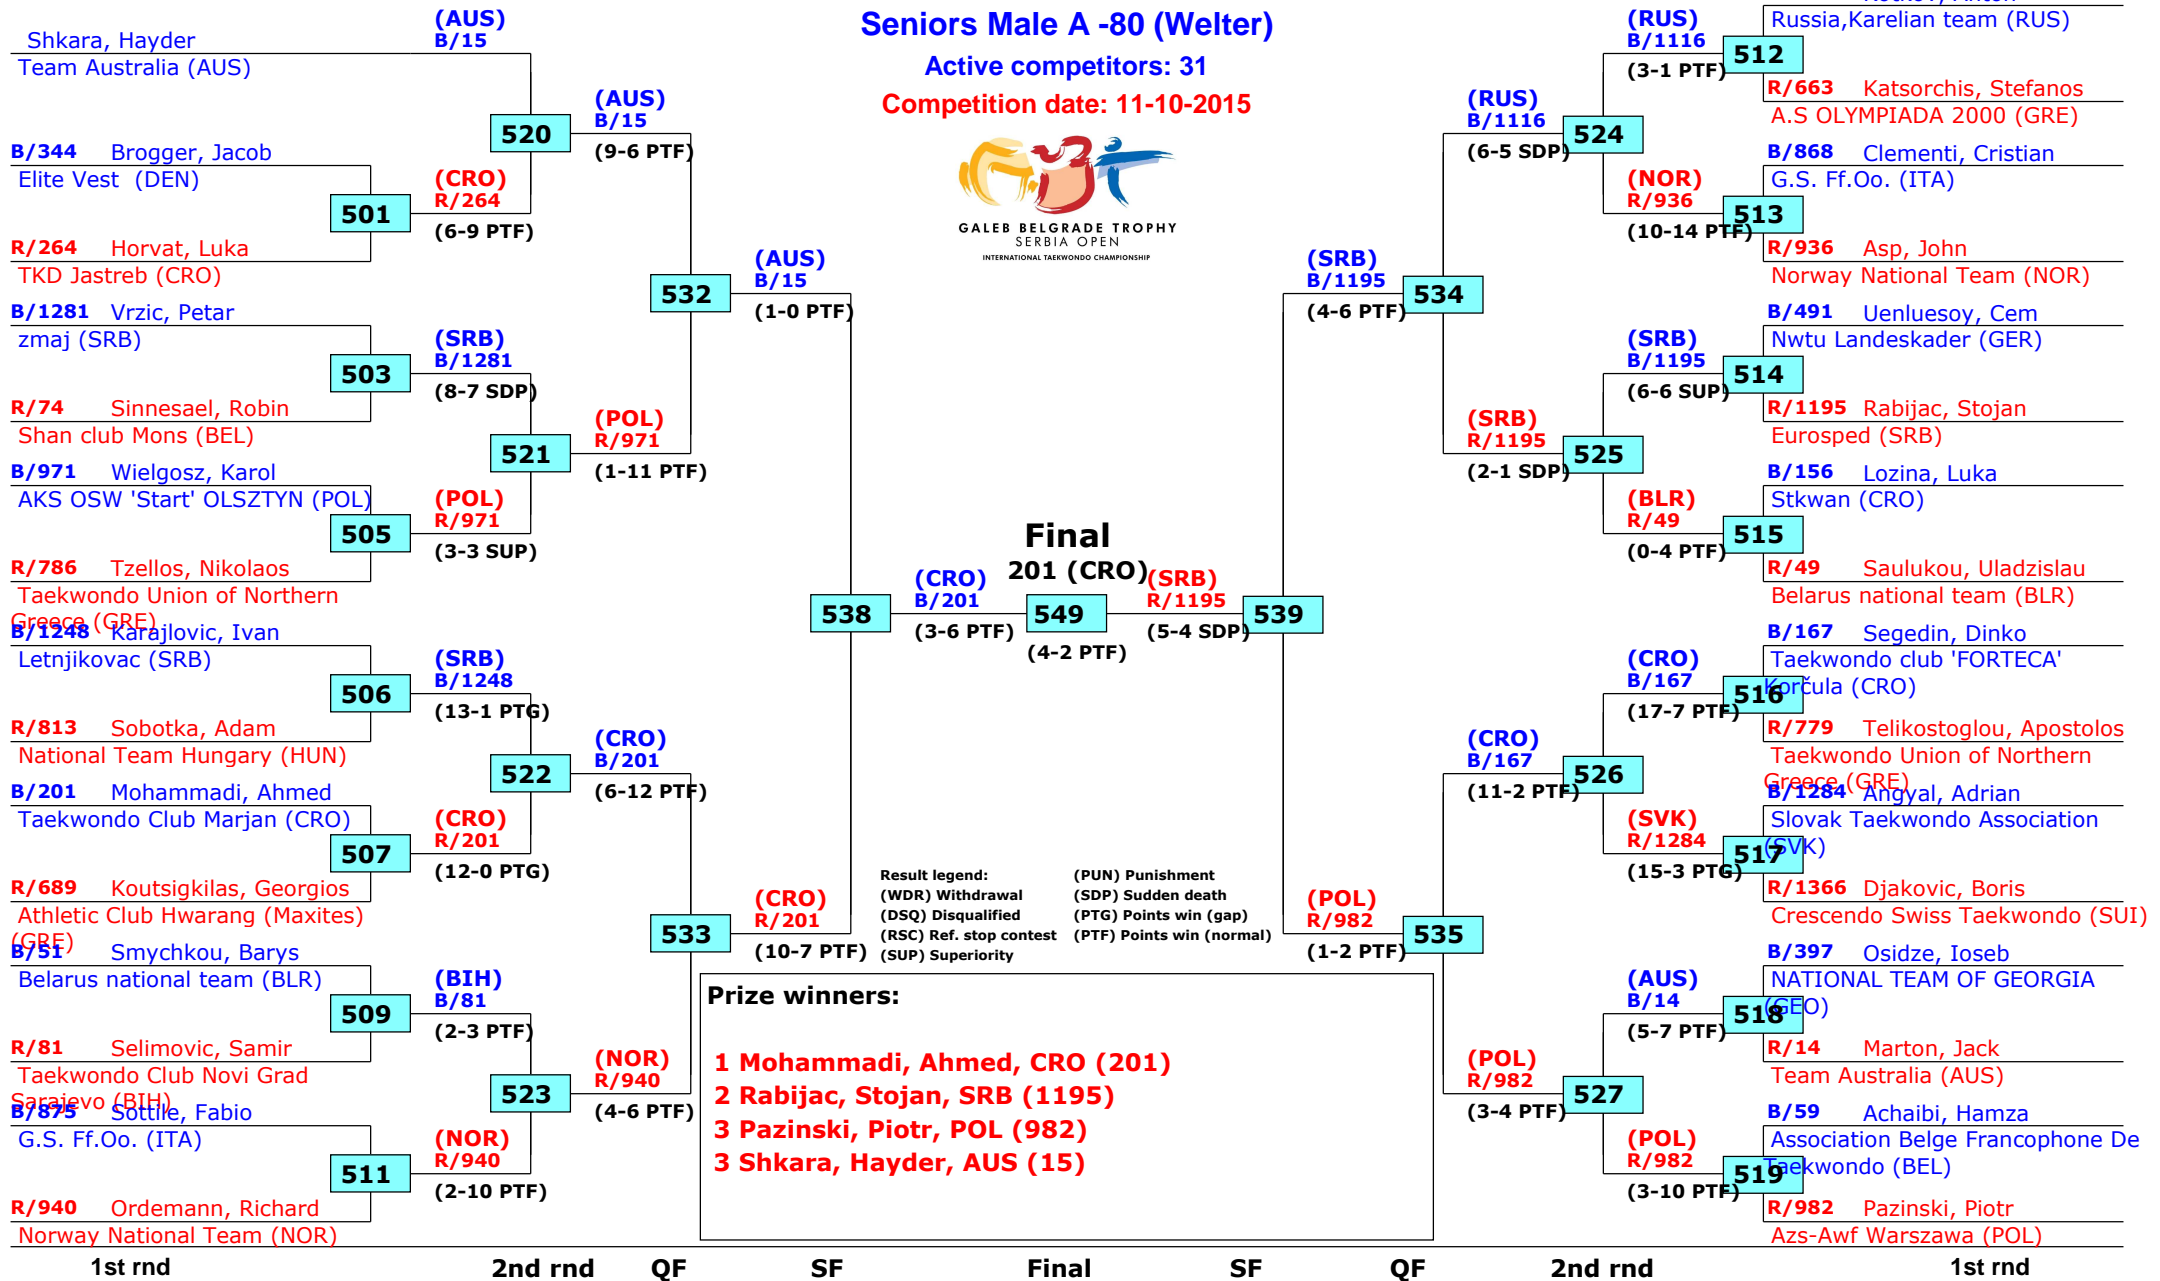

# 14th Galeb Belgrade Trophy - Serbia Open

Belgrade, Serbia

Tournament date: 10-10-2015 upto 11-10-2015

# 14th Galeb Belgrade Trophy - Serbia Open

Belgrade, Serbia

Tournament date: 10-10-2015 upto 11-10-2015

Seniors Male A -87 (Middle)

Active competitors: 15

Competition date: 11-10-2015

Result legend: (PUN) Punishment  
(WDR) Withdrawal (SDP) Sudden death  
(DSQ) Disqualified (PTG) Points win (gap)  
(RSC) Ref. stop contest (PTF) Points win (normal)  
(SUP) Superiority