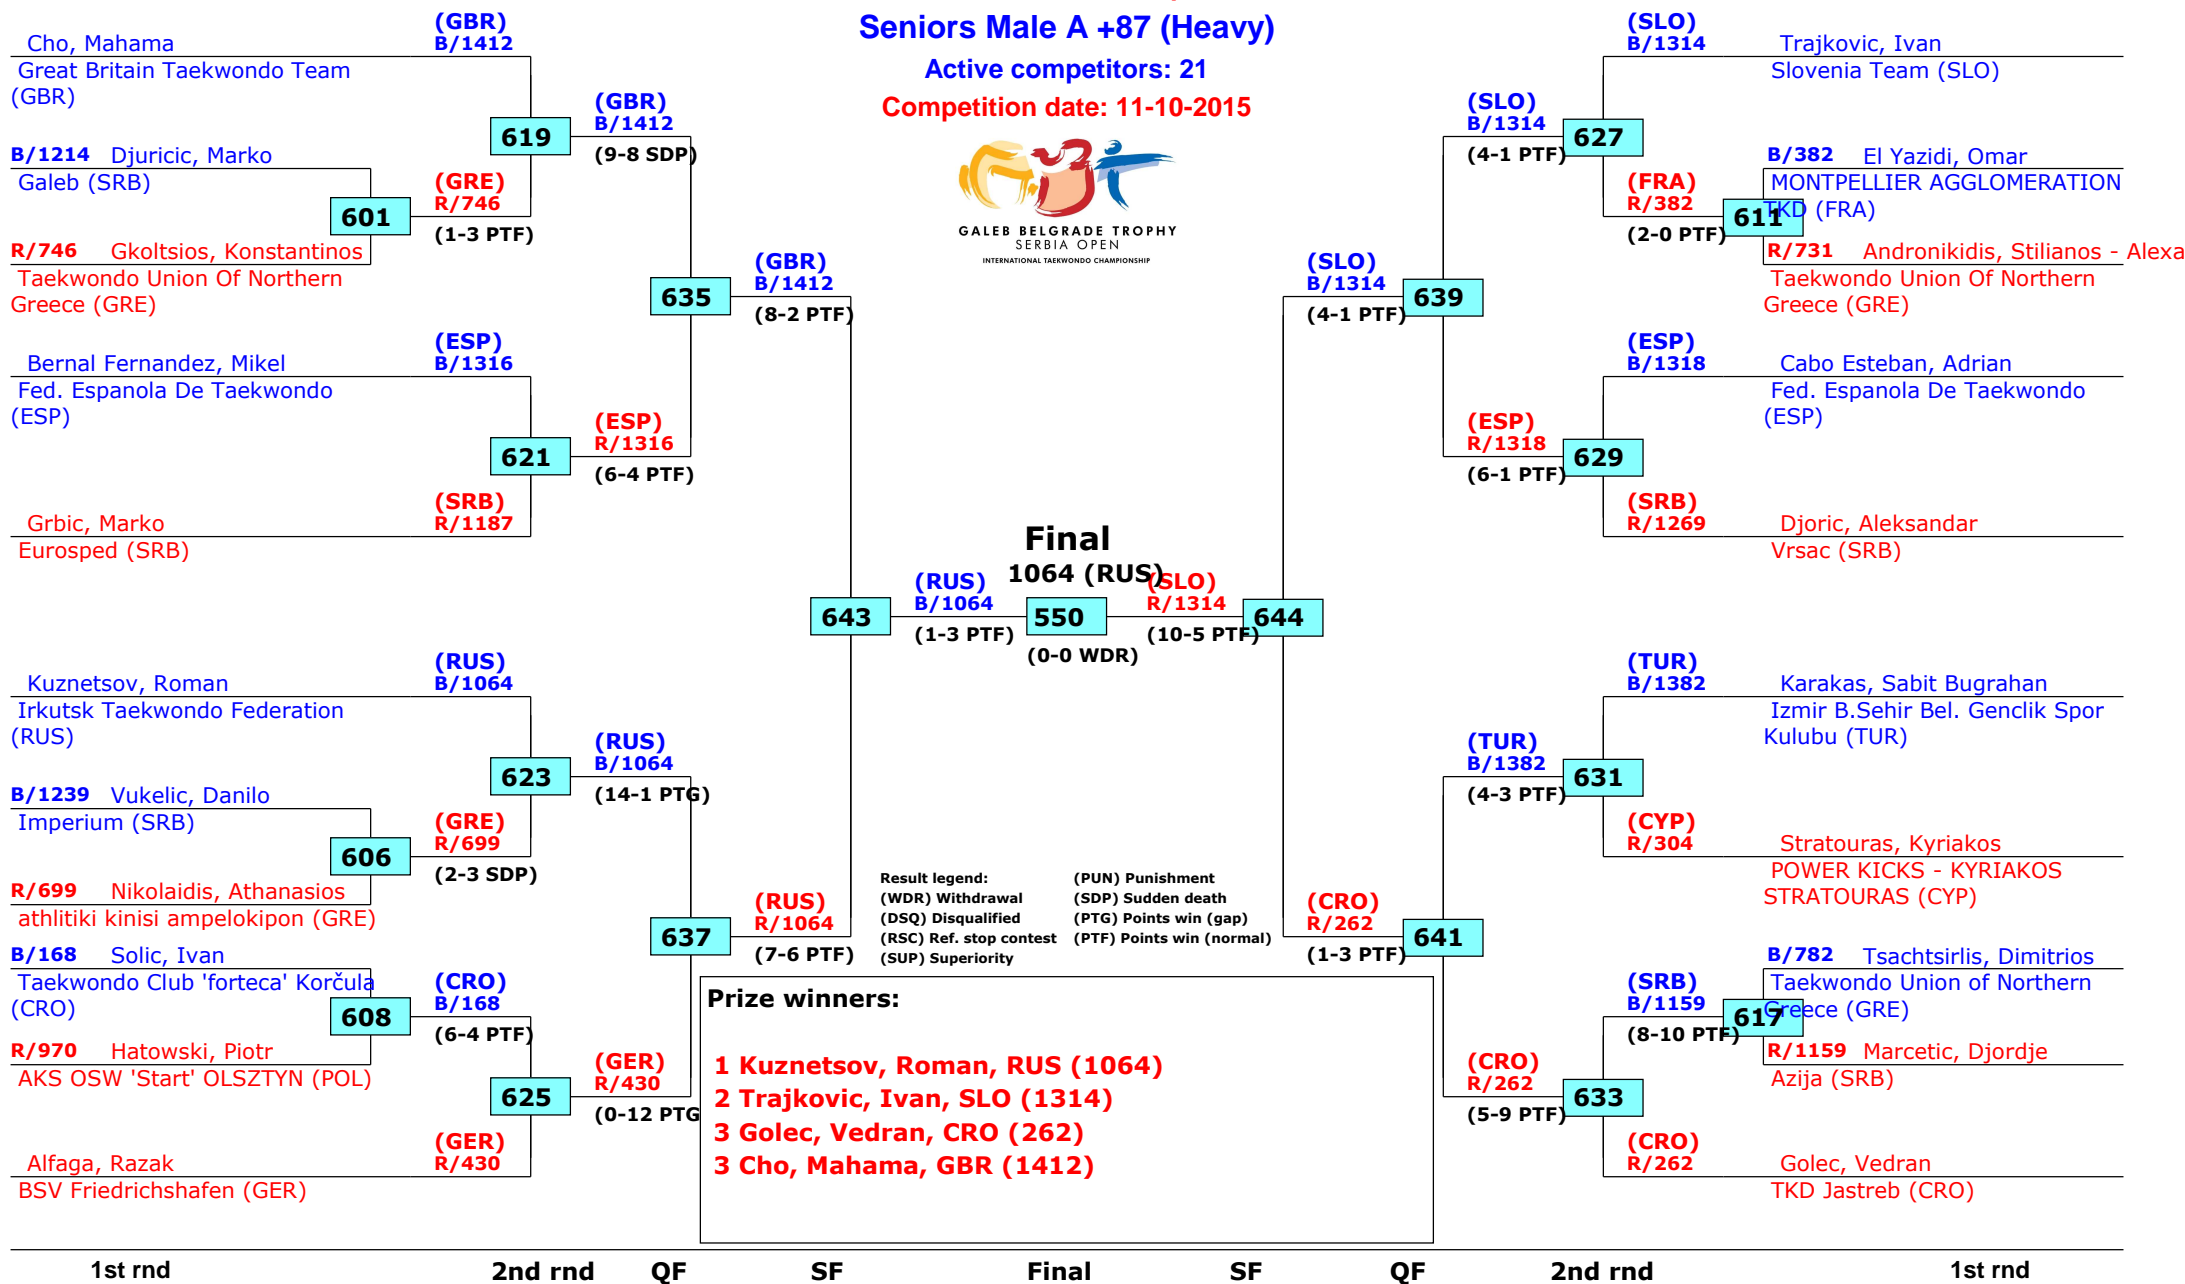

14th Galeb Belgrade Trophy - Serbia Open

Belgrade, Serbia

Tournament date: 10-10-2015 upto 11-10-2015

Seniors Male A +87 (Heavy)

Active competitors: 21

Competition date: 11-10-2015