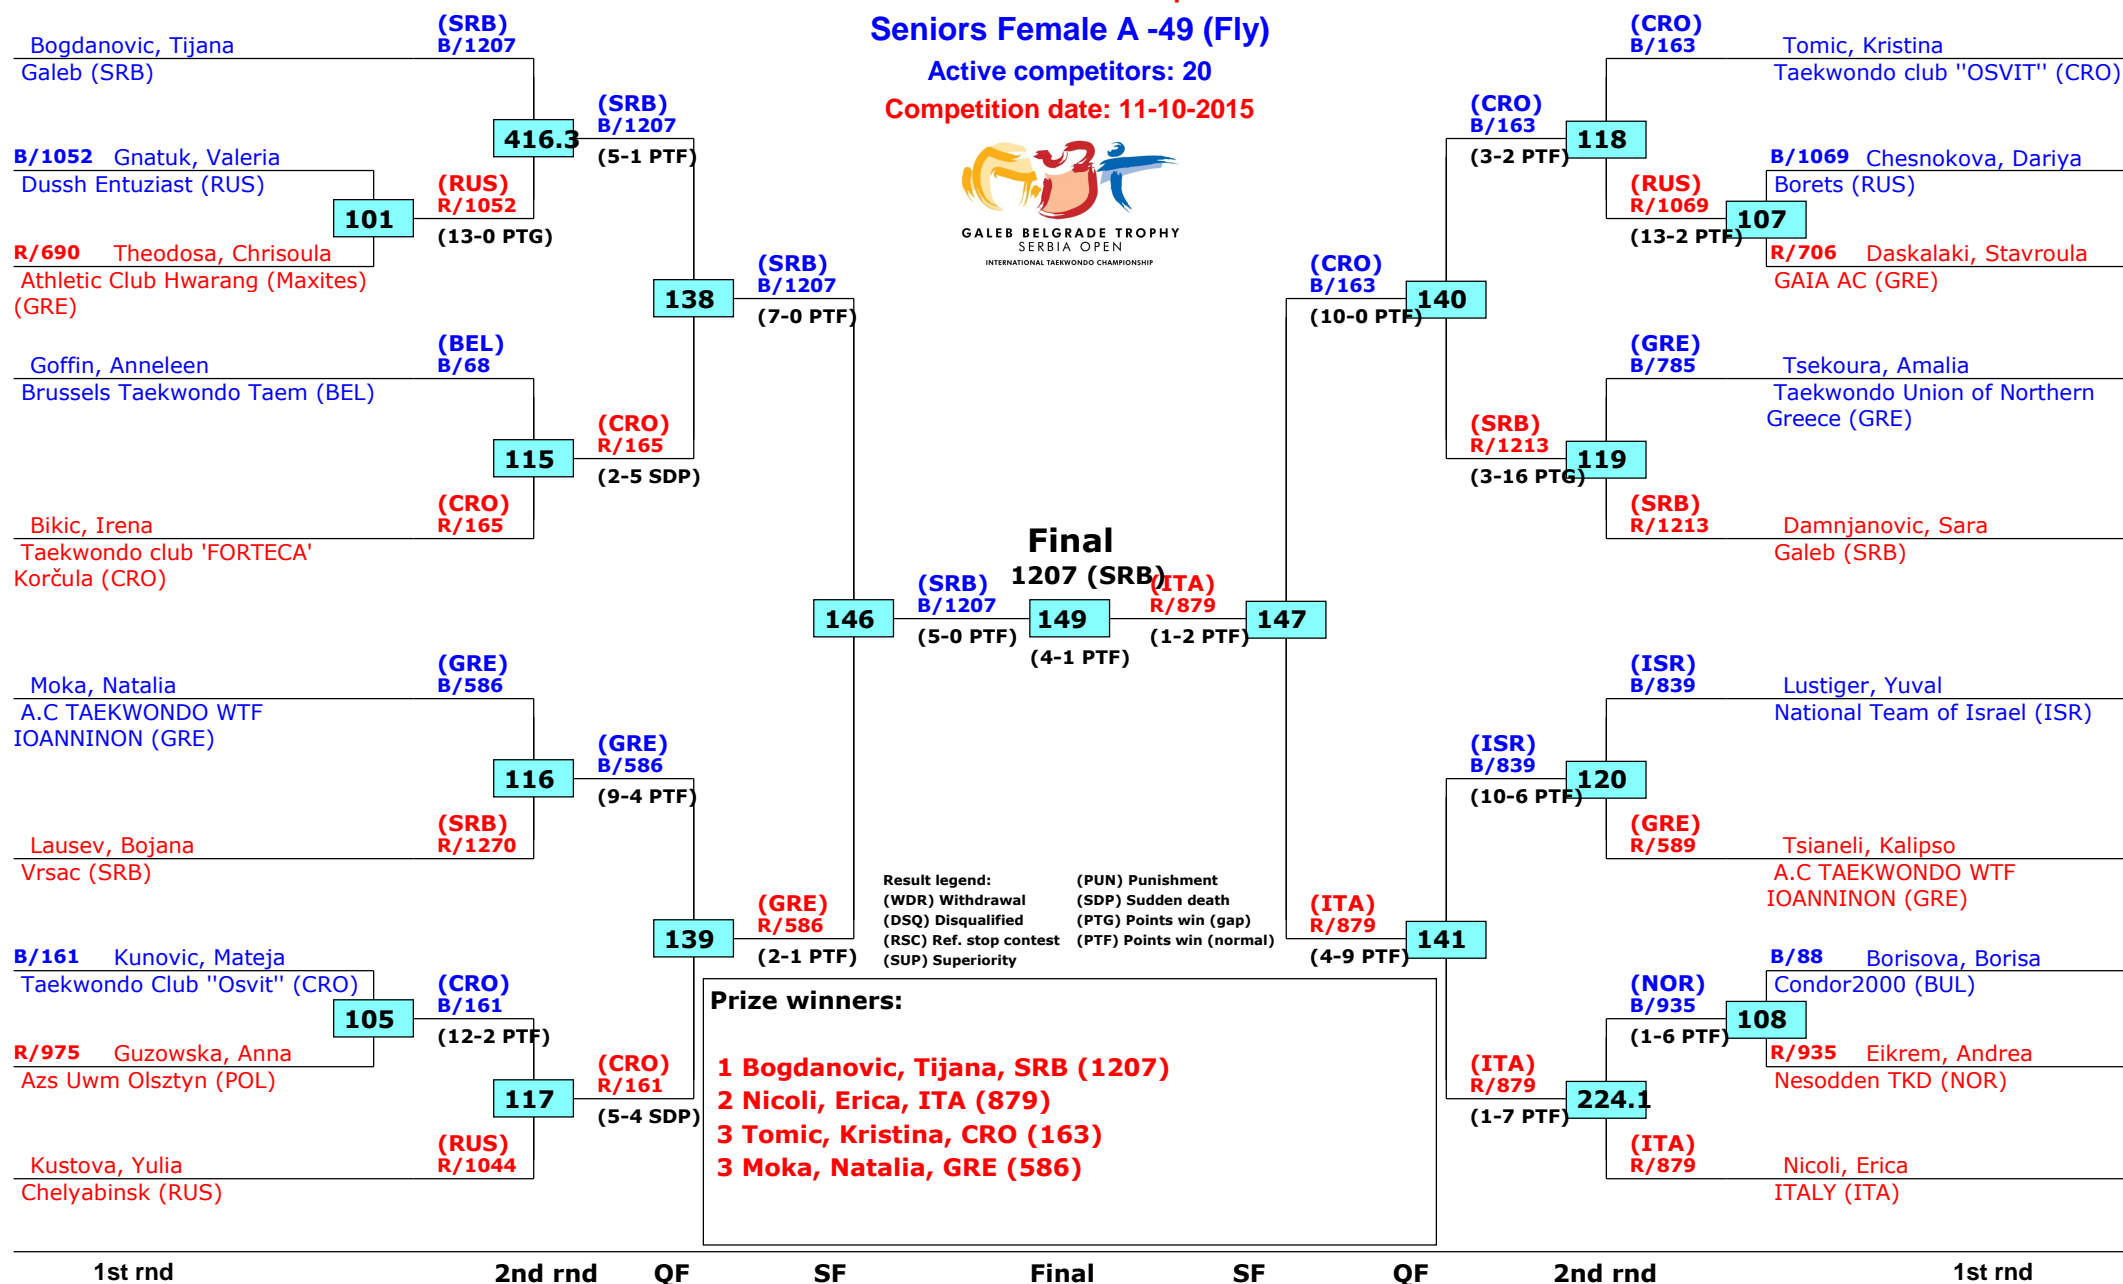

14th Galeb Belgrade Trophy - Serbia Open

Belgrade, Serbia

Tournament date: 10-10-2015 upto 11-10-2015

Seniors Female A -49 (Fly)

Active competitors: 20

Competition date: 11-10-2015