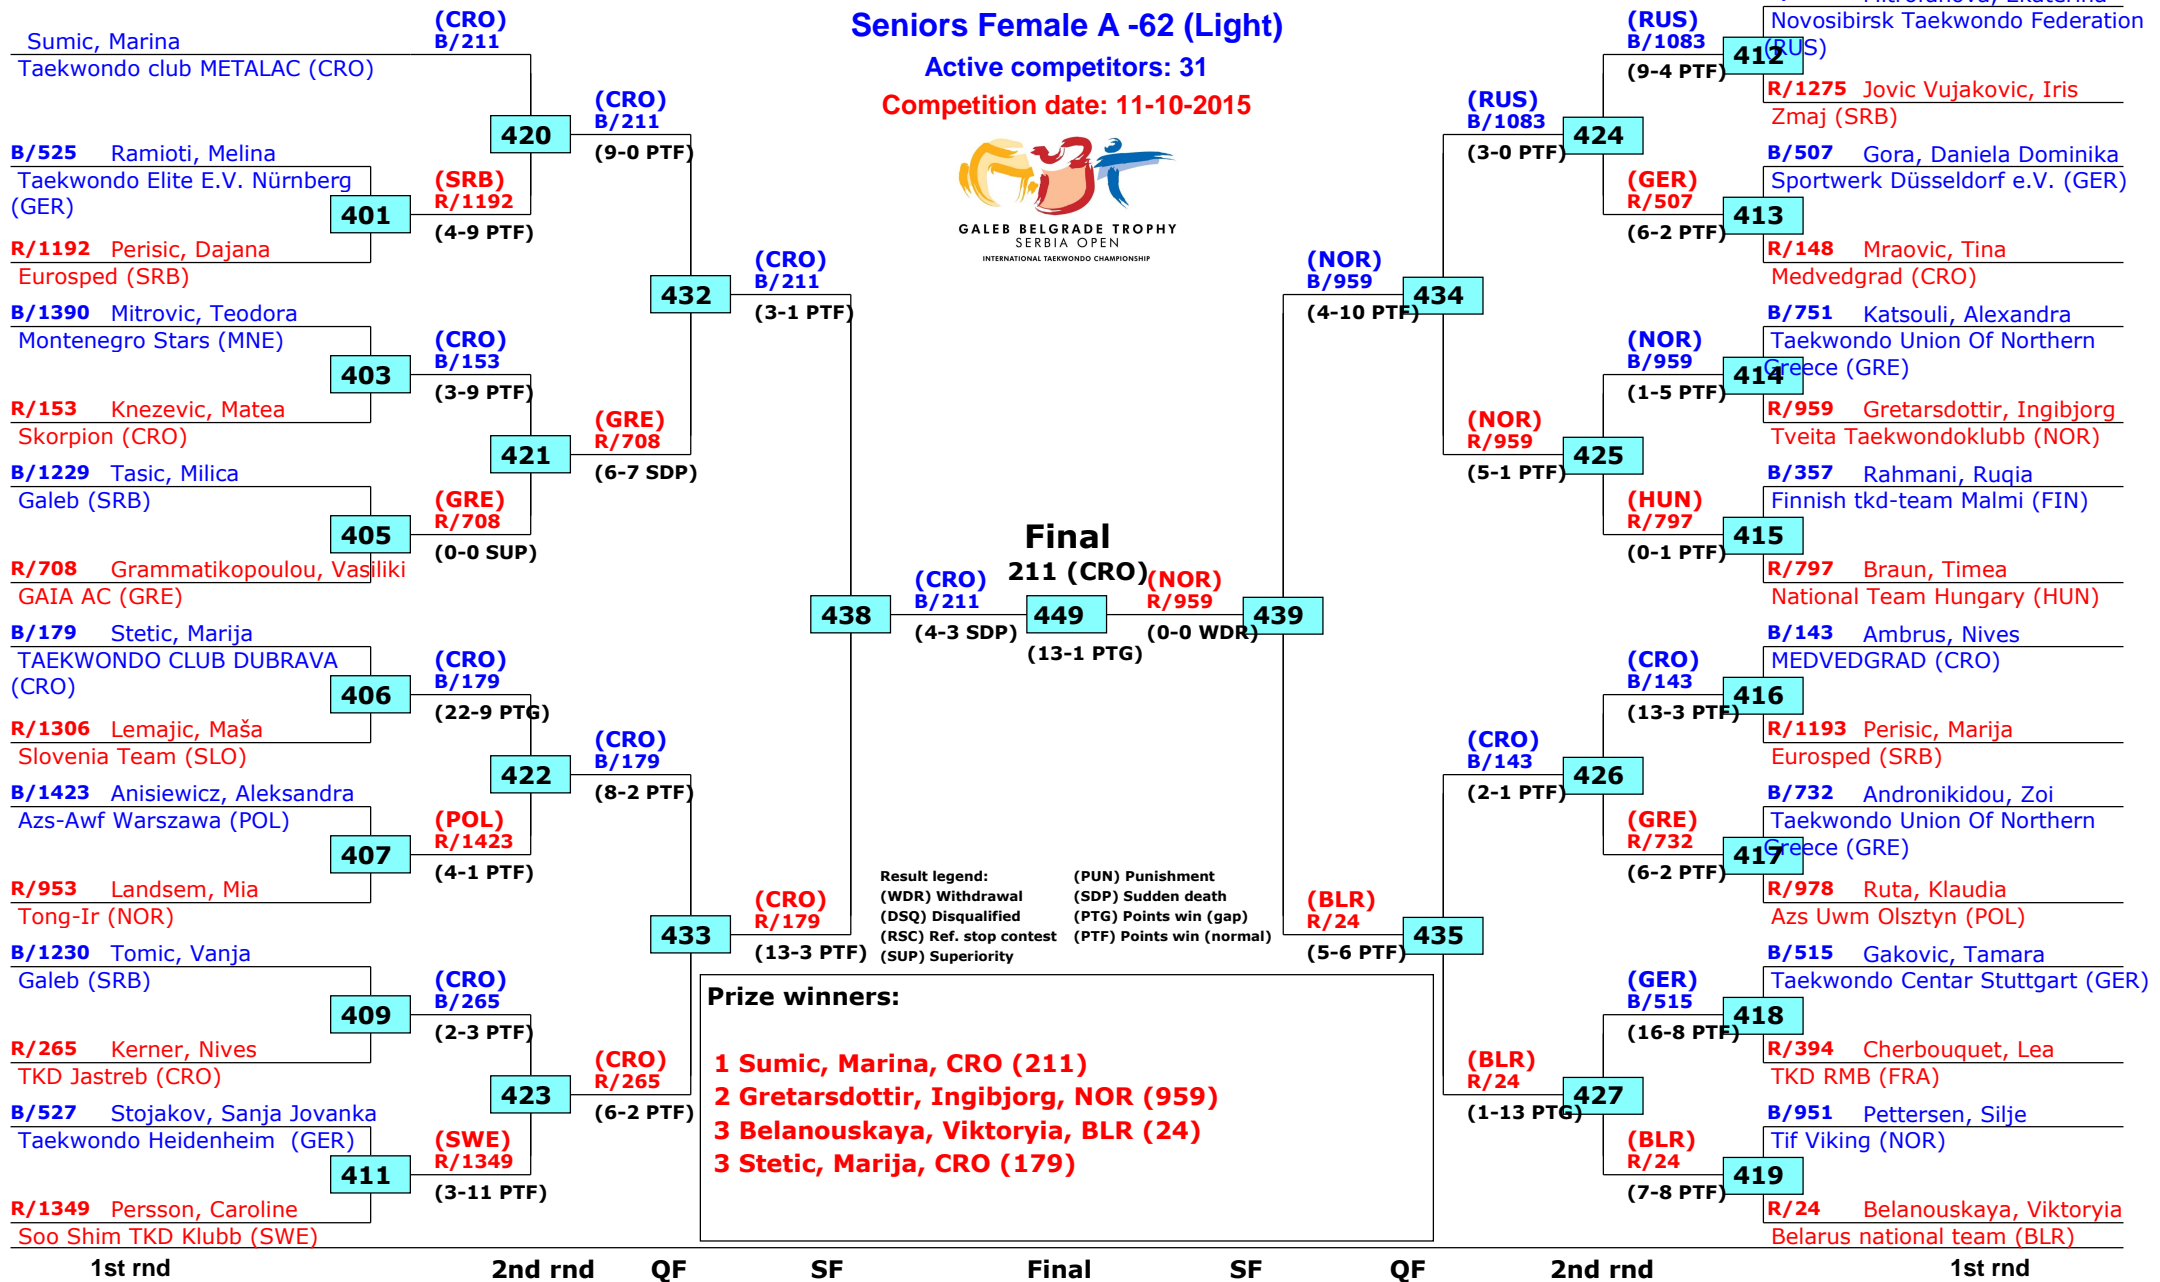

14th Galeb Belgrade Trophy - Serbia Open

Belgrade, Serbia

Tournament date: 10-10-2015 upto 11-10-2015

Seniors Female A -62 (Light)

Active competitors: 31

Competition date: 11-10-2015