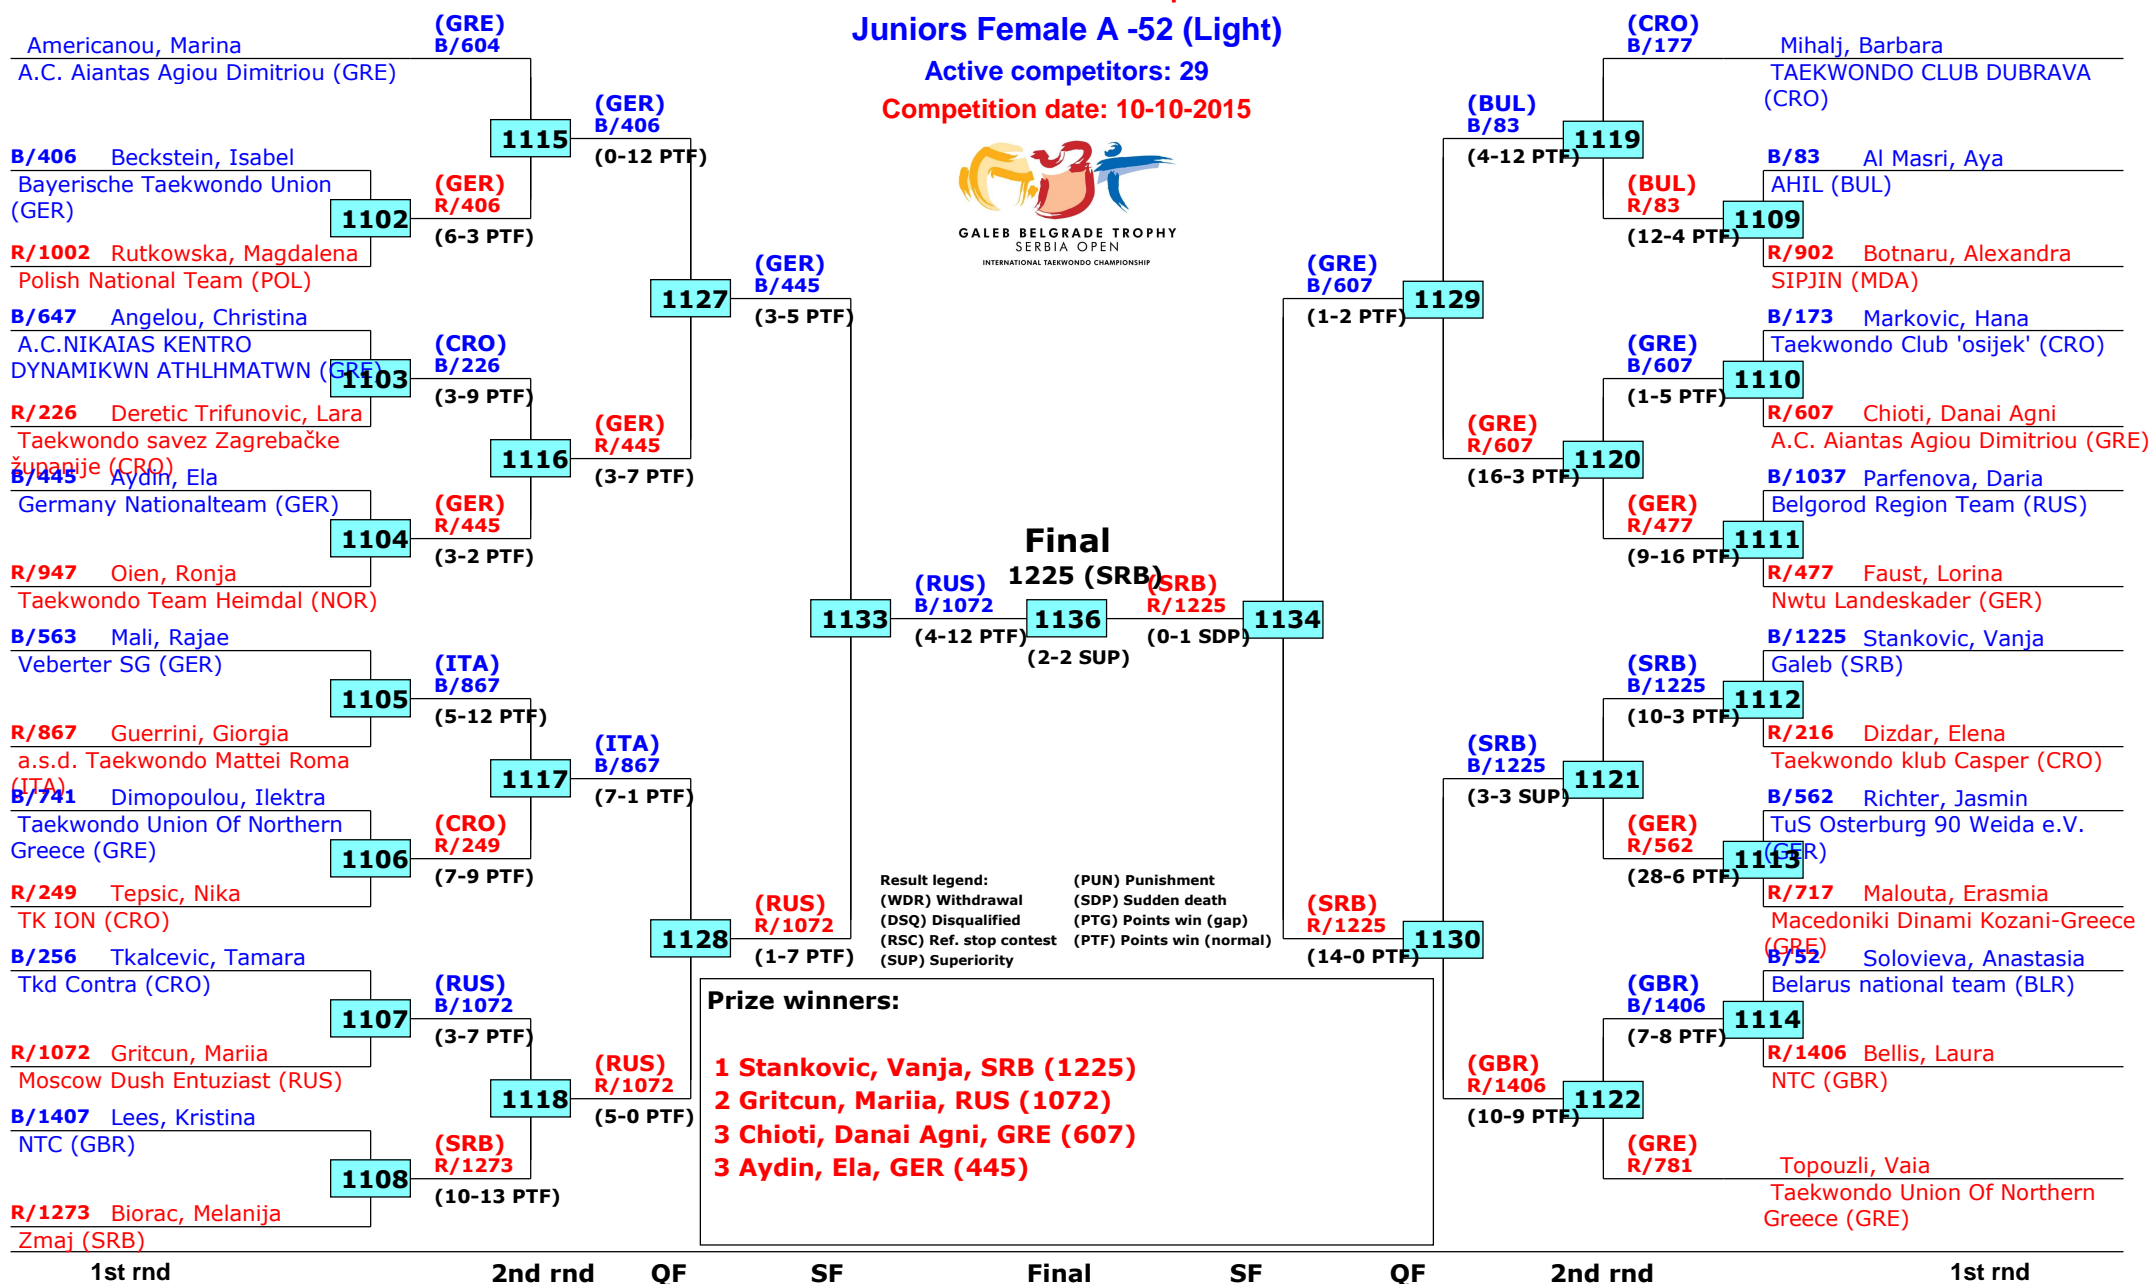

# 14th Galeb Belgrade Trophy - Serbia Open

Belgrade, Serbia

Tournament date: 10-10-2015 upto 11-10-2015

## Juniors Female A -49 (Feather)

Active competitors: 26

Competition date: 11-10-2015