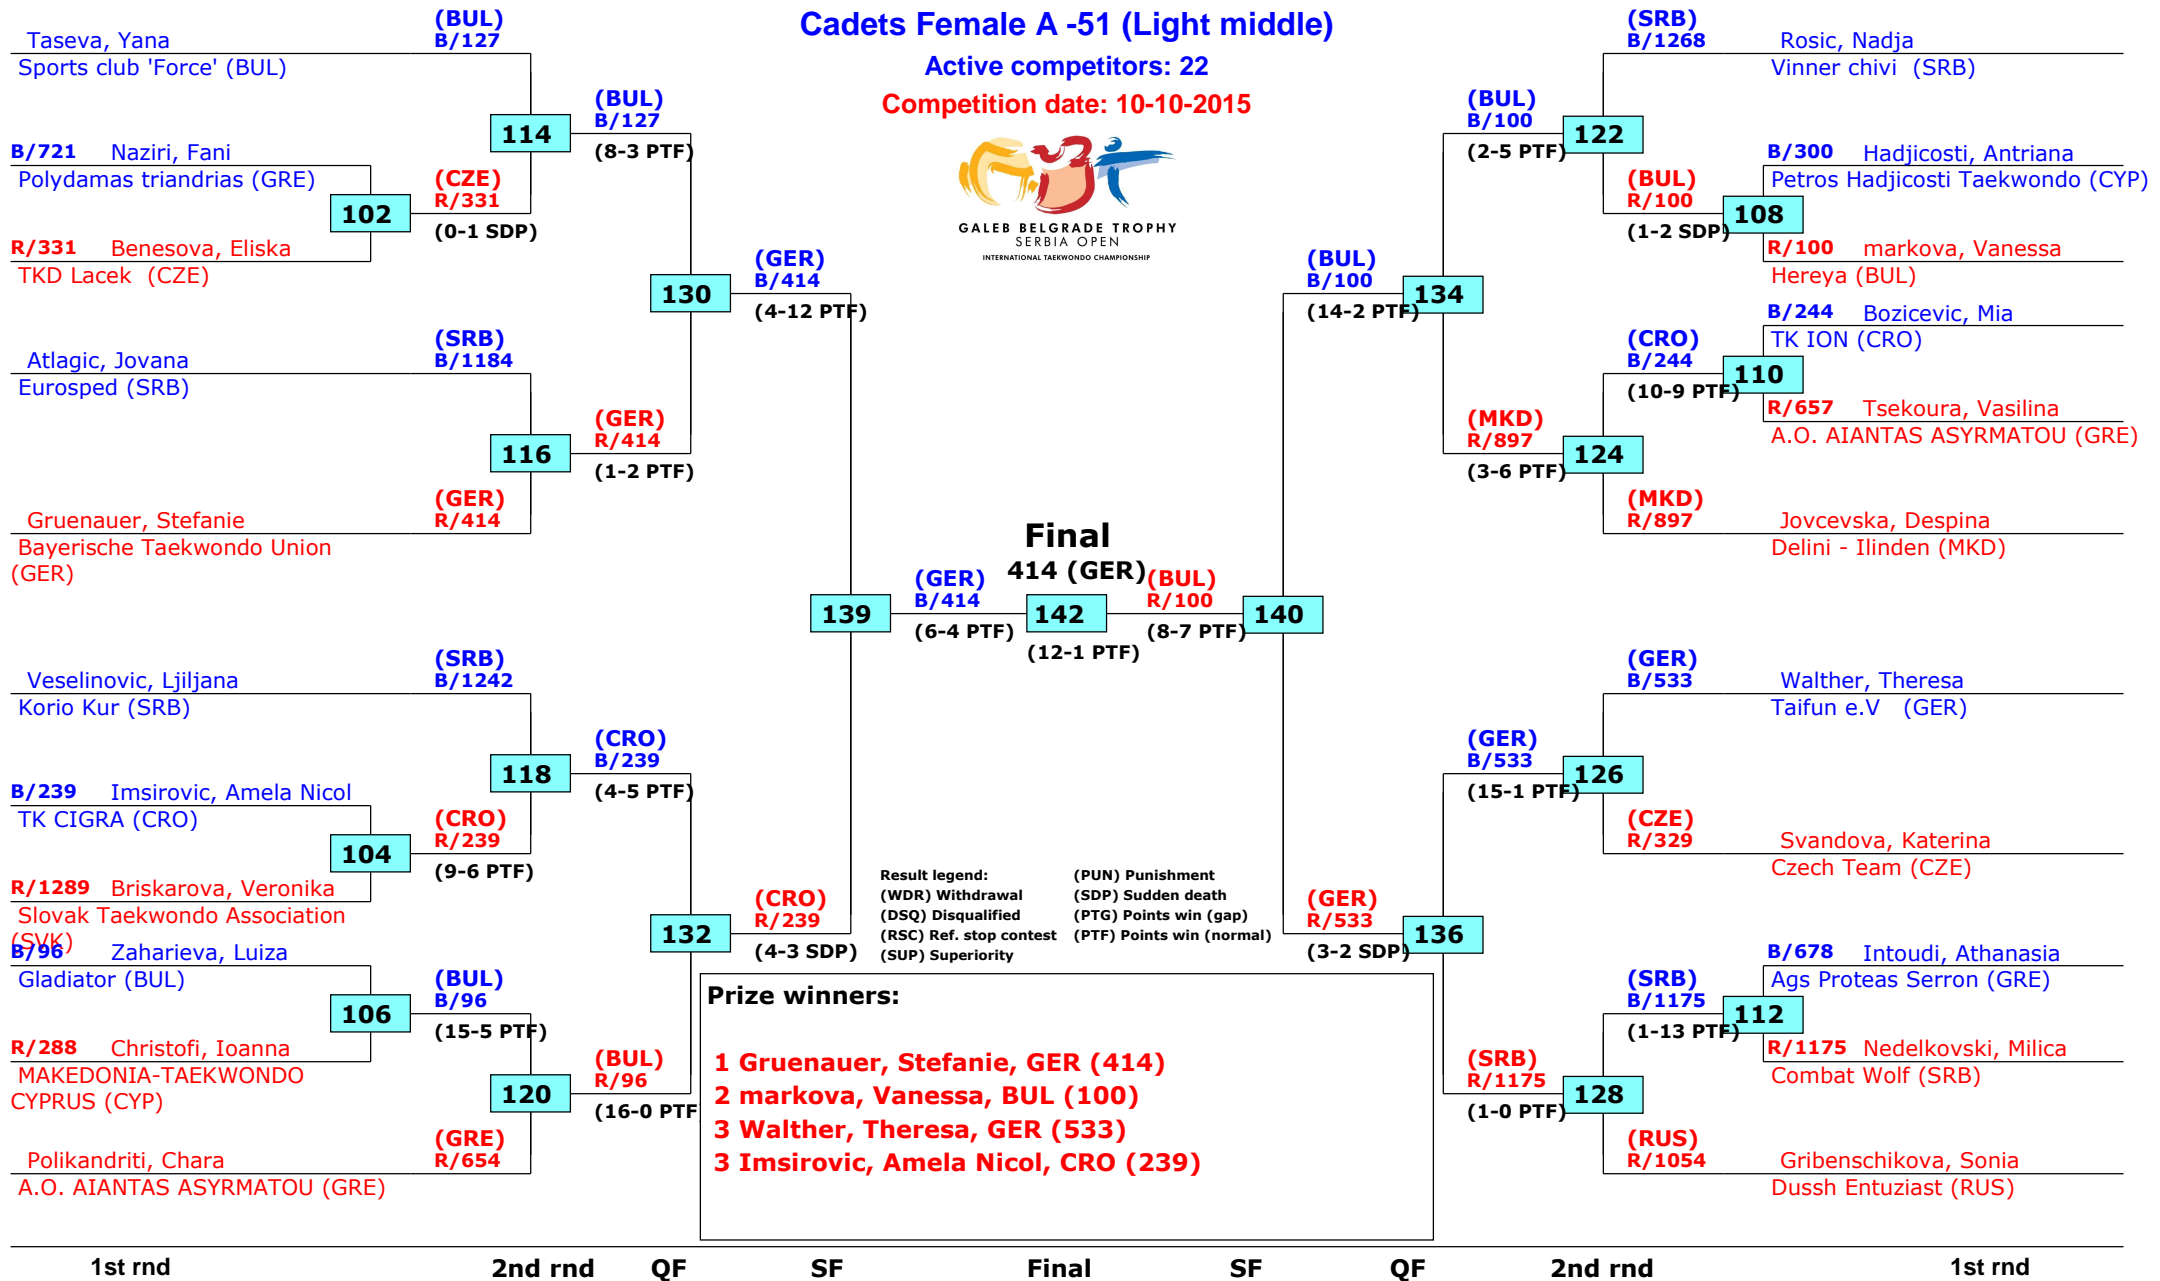

14th Galeb Belgrade Trophy - Serbia Open

Belgrade, Serbia

Tournament date: 10-10-2015 upto 11-10-2015

Cadets Female A -51 (Light middle)

Active competitors: 22

Competition date: 10-10-2015