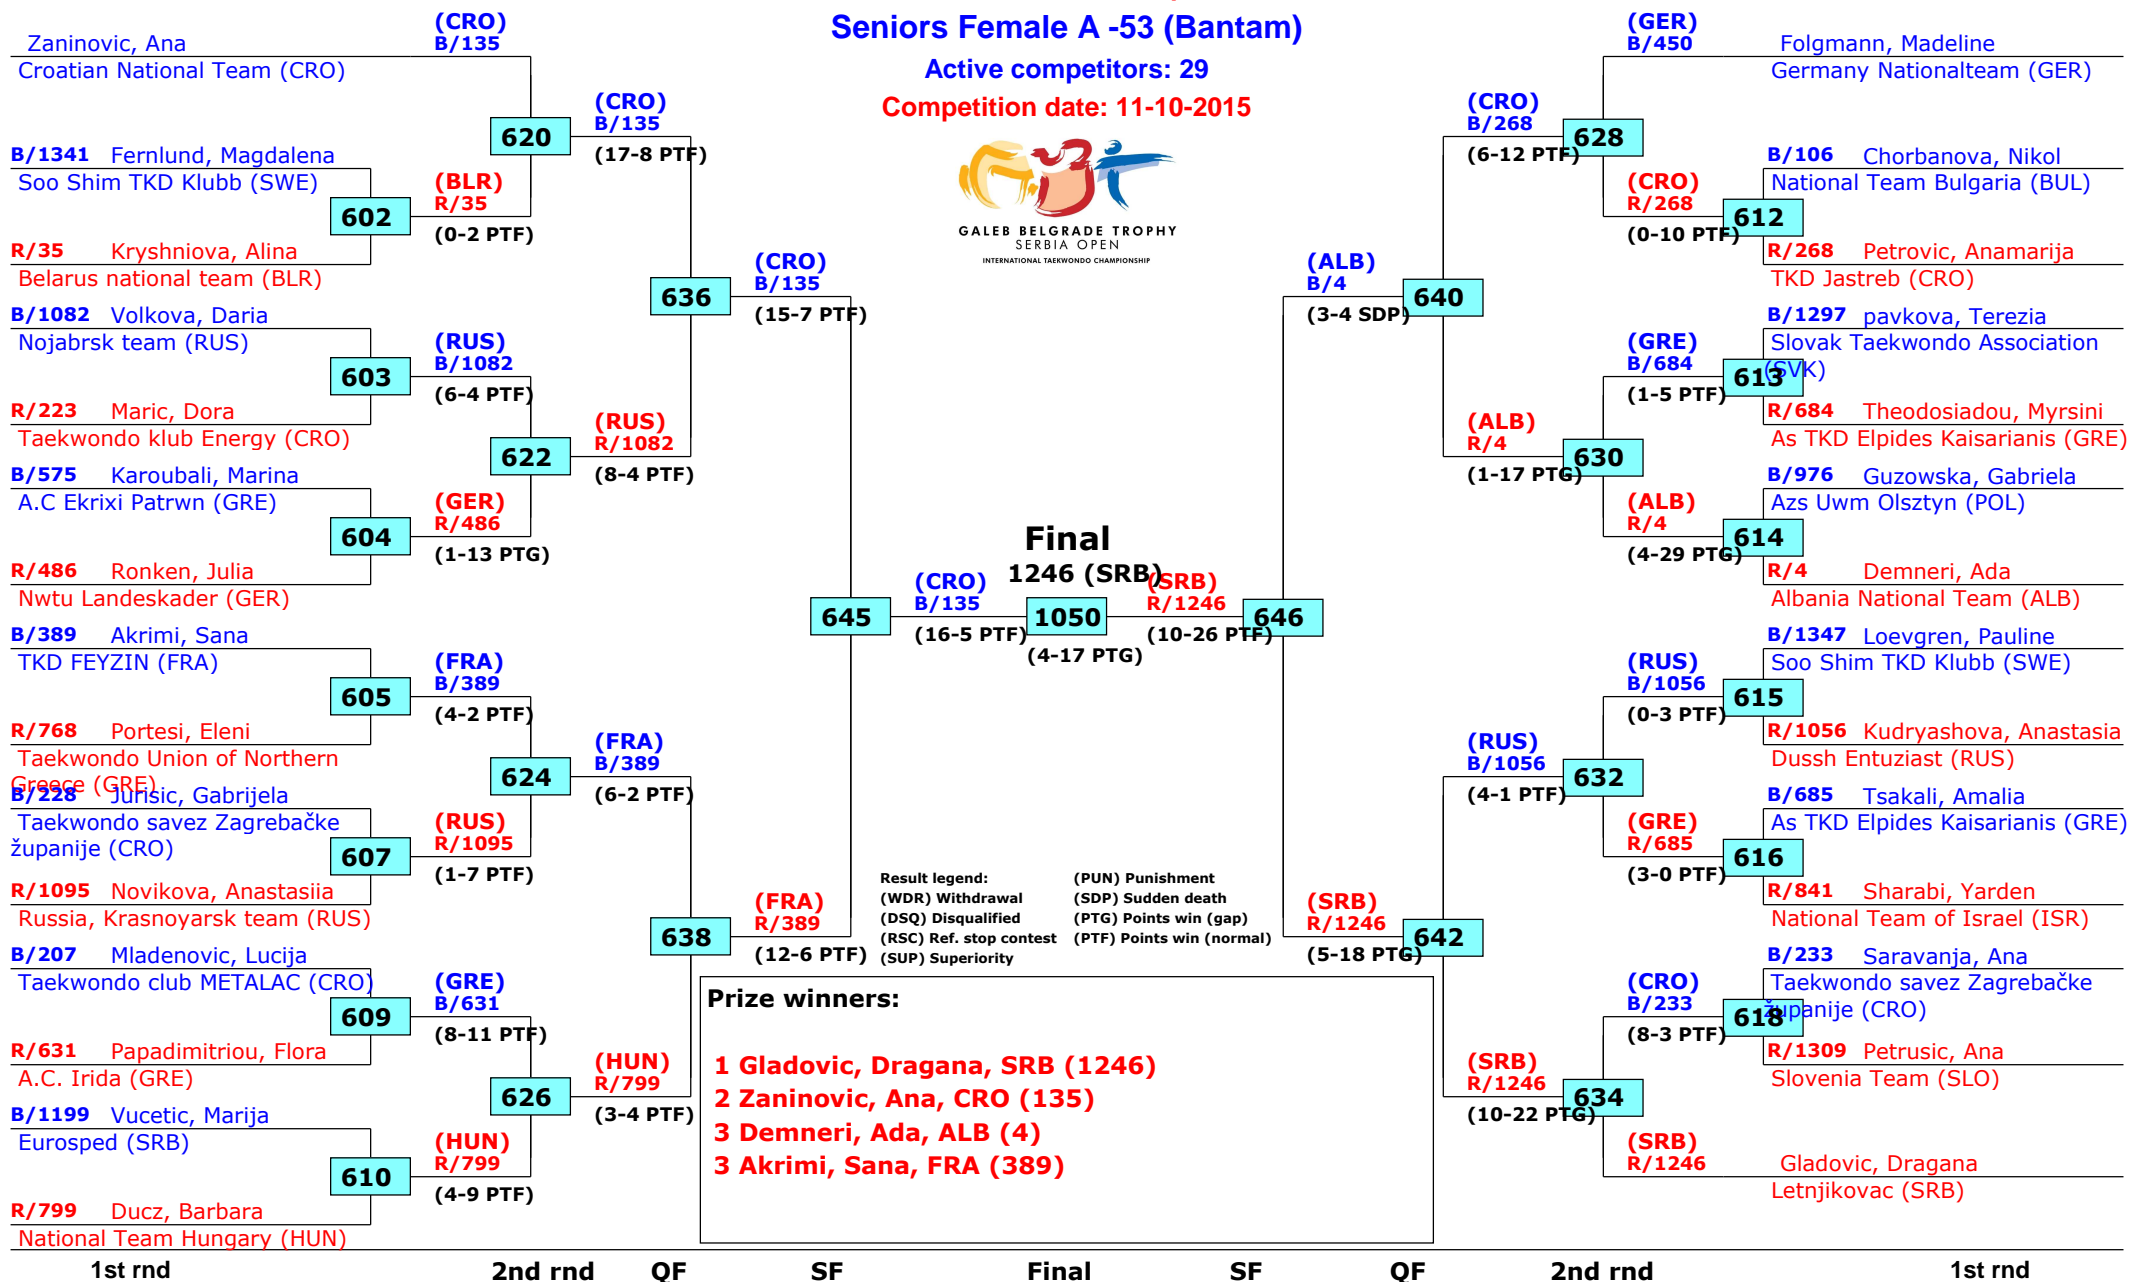

# 14th Galeb Belgrade Trophy - Serbia Open

Belgrade, Serbia

Tournament date: 10-10-2015 upto 11-10-2015

## Seniors Female A -53 (Bantam)

Active competitors: 29

Competition date: 11-10-2015