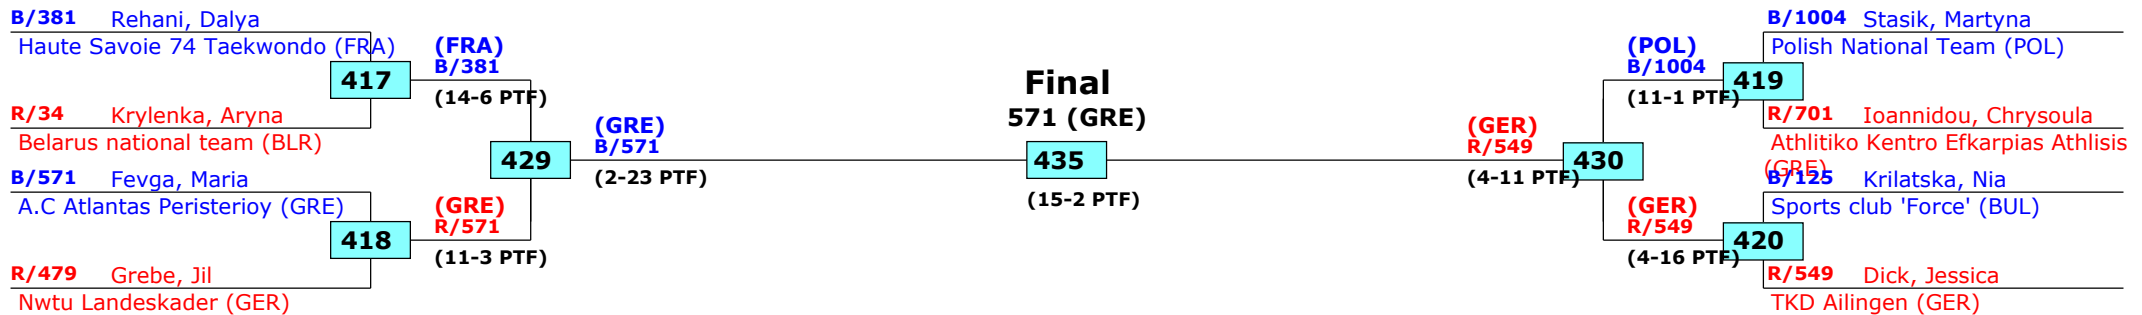

# 14th Galeb Belgrade Trophy - Serbia Open

Belgrade, Serbia

Tournament date: 10-10-2015 upto 11-10-2015

Cadets Female A -33 (Fly)

Active competitors: 8

Competition date: 10-10-2015

Result legend: (PUN) Punishment  
(WDR) Withdrawal (SDP) Sudden death  
(DSQ) Disqualified (PTG) Points win (gap)  
(RSC) Ref. stop contest (PTF) Points win (normal)  
(SUP) Superiority