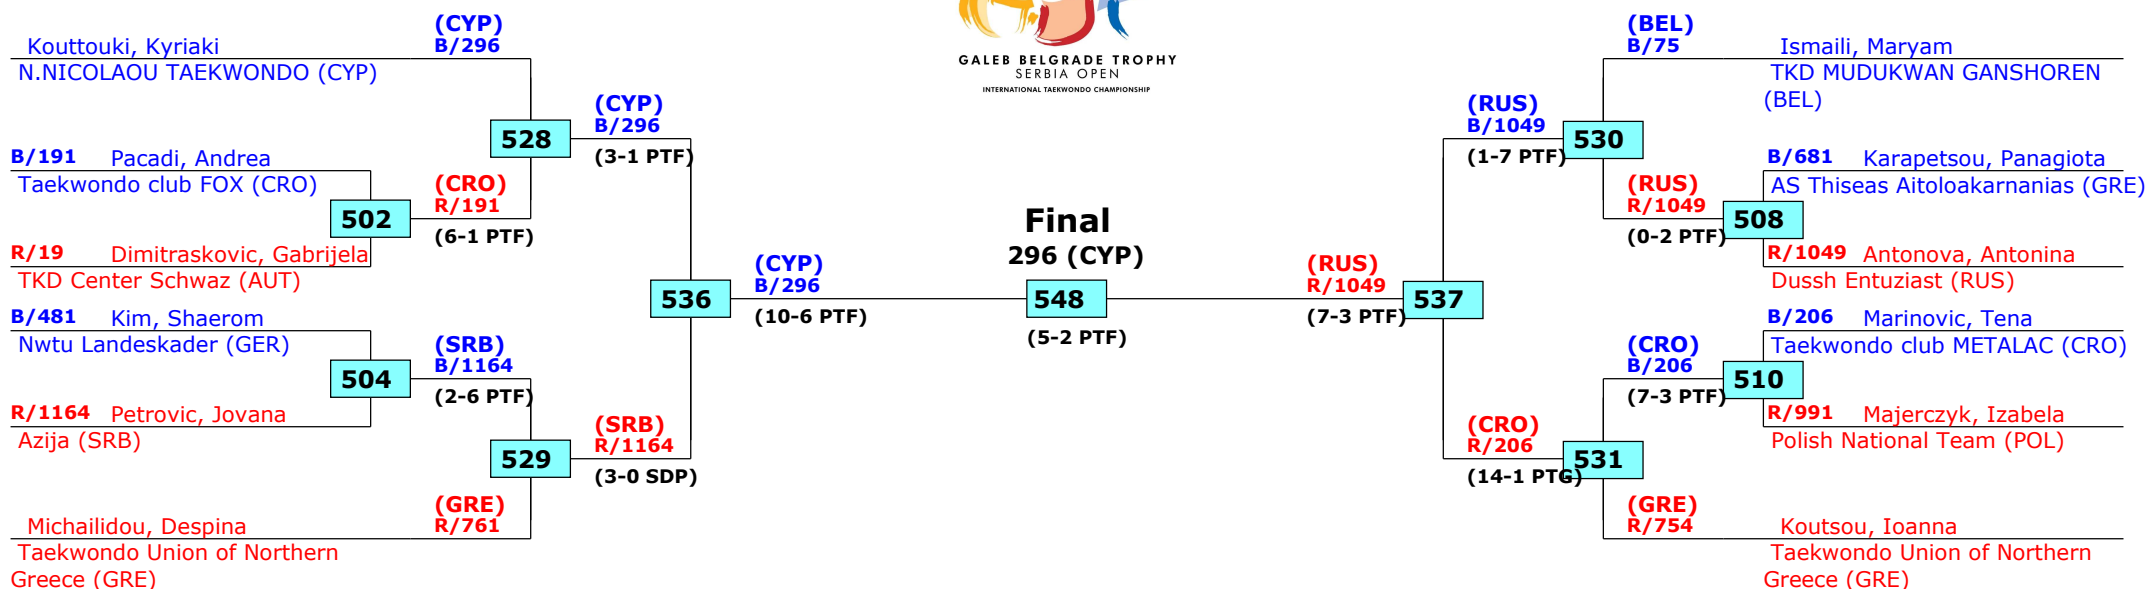

# 14th Galeb Belgrade Trophy - Serbia Open

Belgrade, Serbia

Tournament date: 10-10-2015 upto 11-10-2015

Seniors Female A -46 (Fin)

Active competitors: 12

Competition date: 11-10-2015

Result legend: (PUN) Punishment  
 (WDR) Withdrawal (SDP) Sudden death  
 (DSQ) Disqualified (PTG) Points win (gap)  
 (RSC) Ref. stop contest (PTF) Points win (normal)  
 (SUP) Superiority