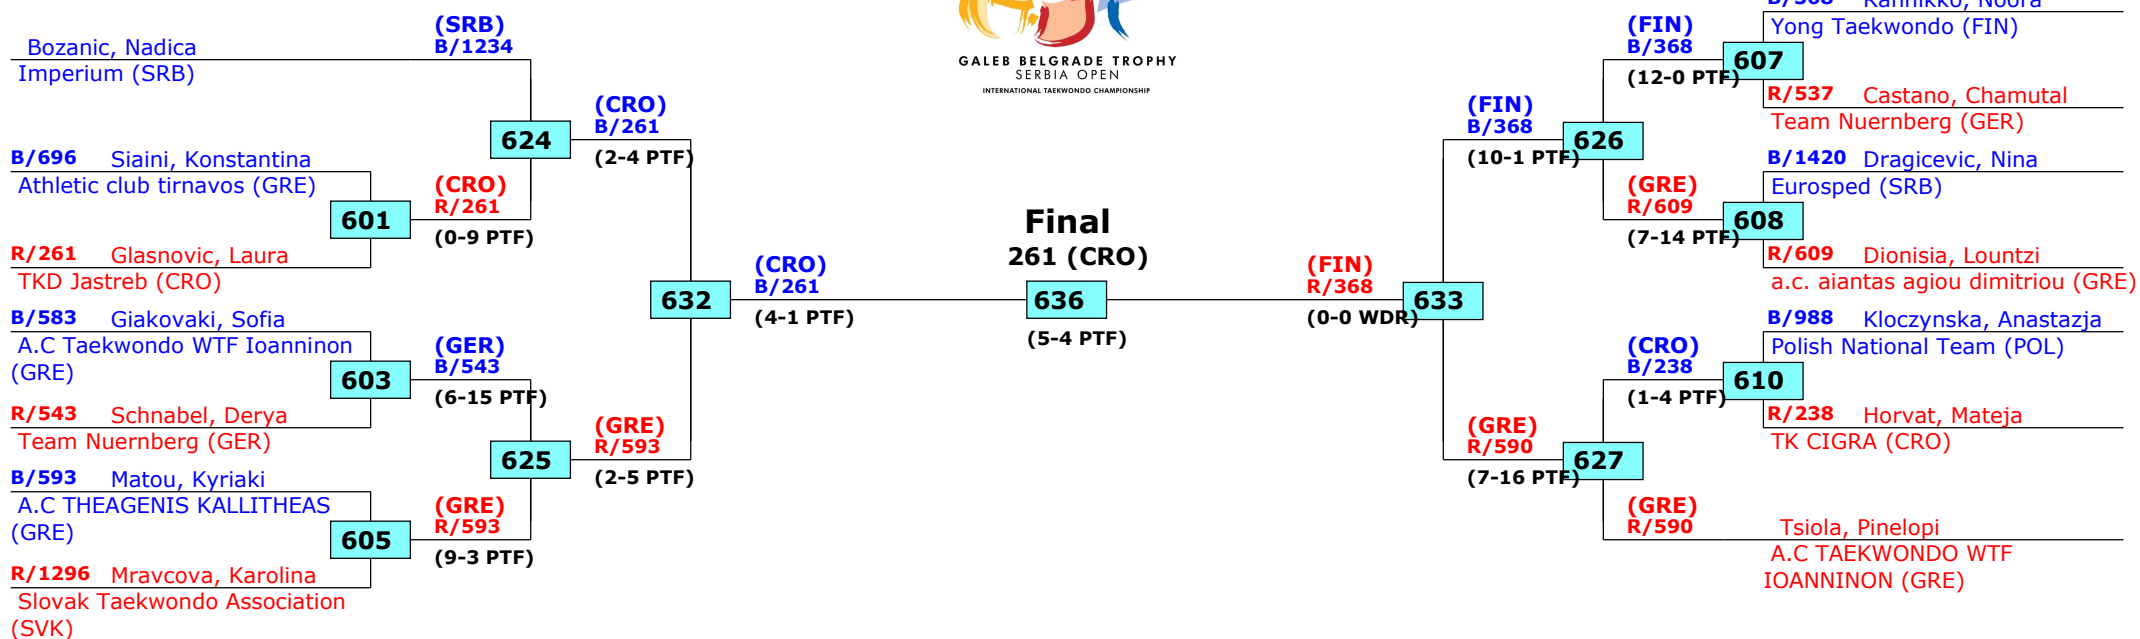

# 14th Galeb Belgrade Trophy - Serbia Open

Belgrade, Serbia

Tournament date: 10-10-2015 upto 11-10-2015

Cadets Female A -59 (Light heavy)

Active competitors: 14

Competition date: 10-10-2015

Result legend:  
 (WDR) Withdrawal (SDP) Sudden death  
 (DSQ) Disqualified (PTG) Points win (gap)  
 (RSC) Ref. stop contest (PTF) Points win (normal)  
 (SUP) Superiority (PUN) Punishment