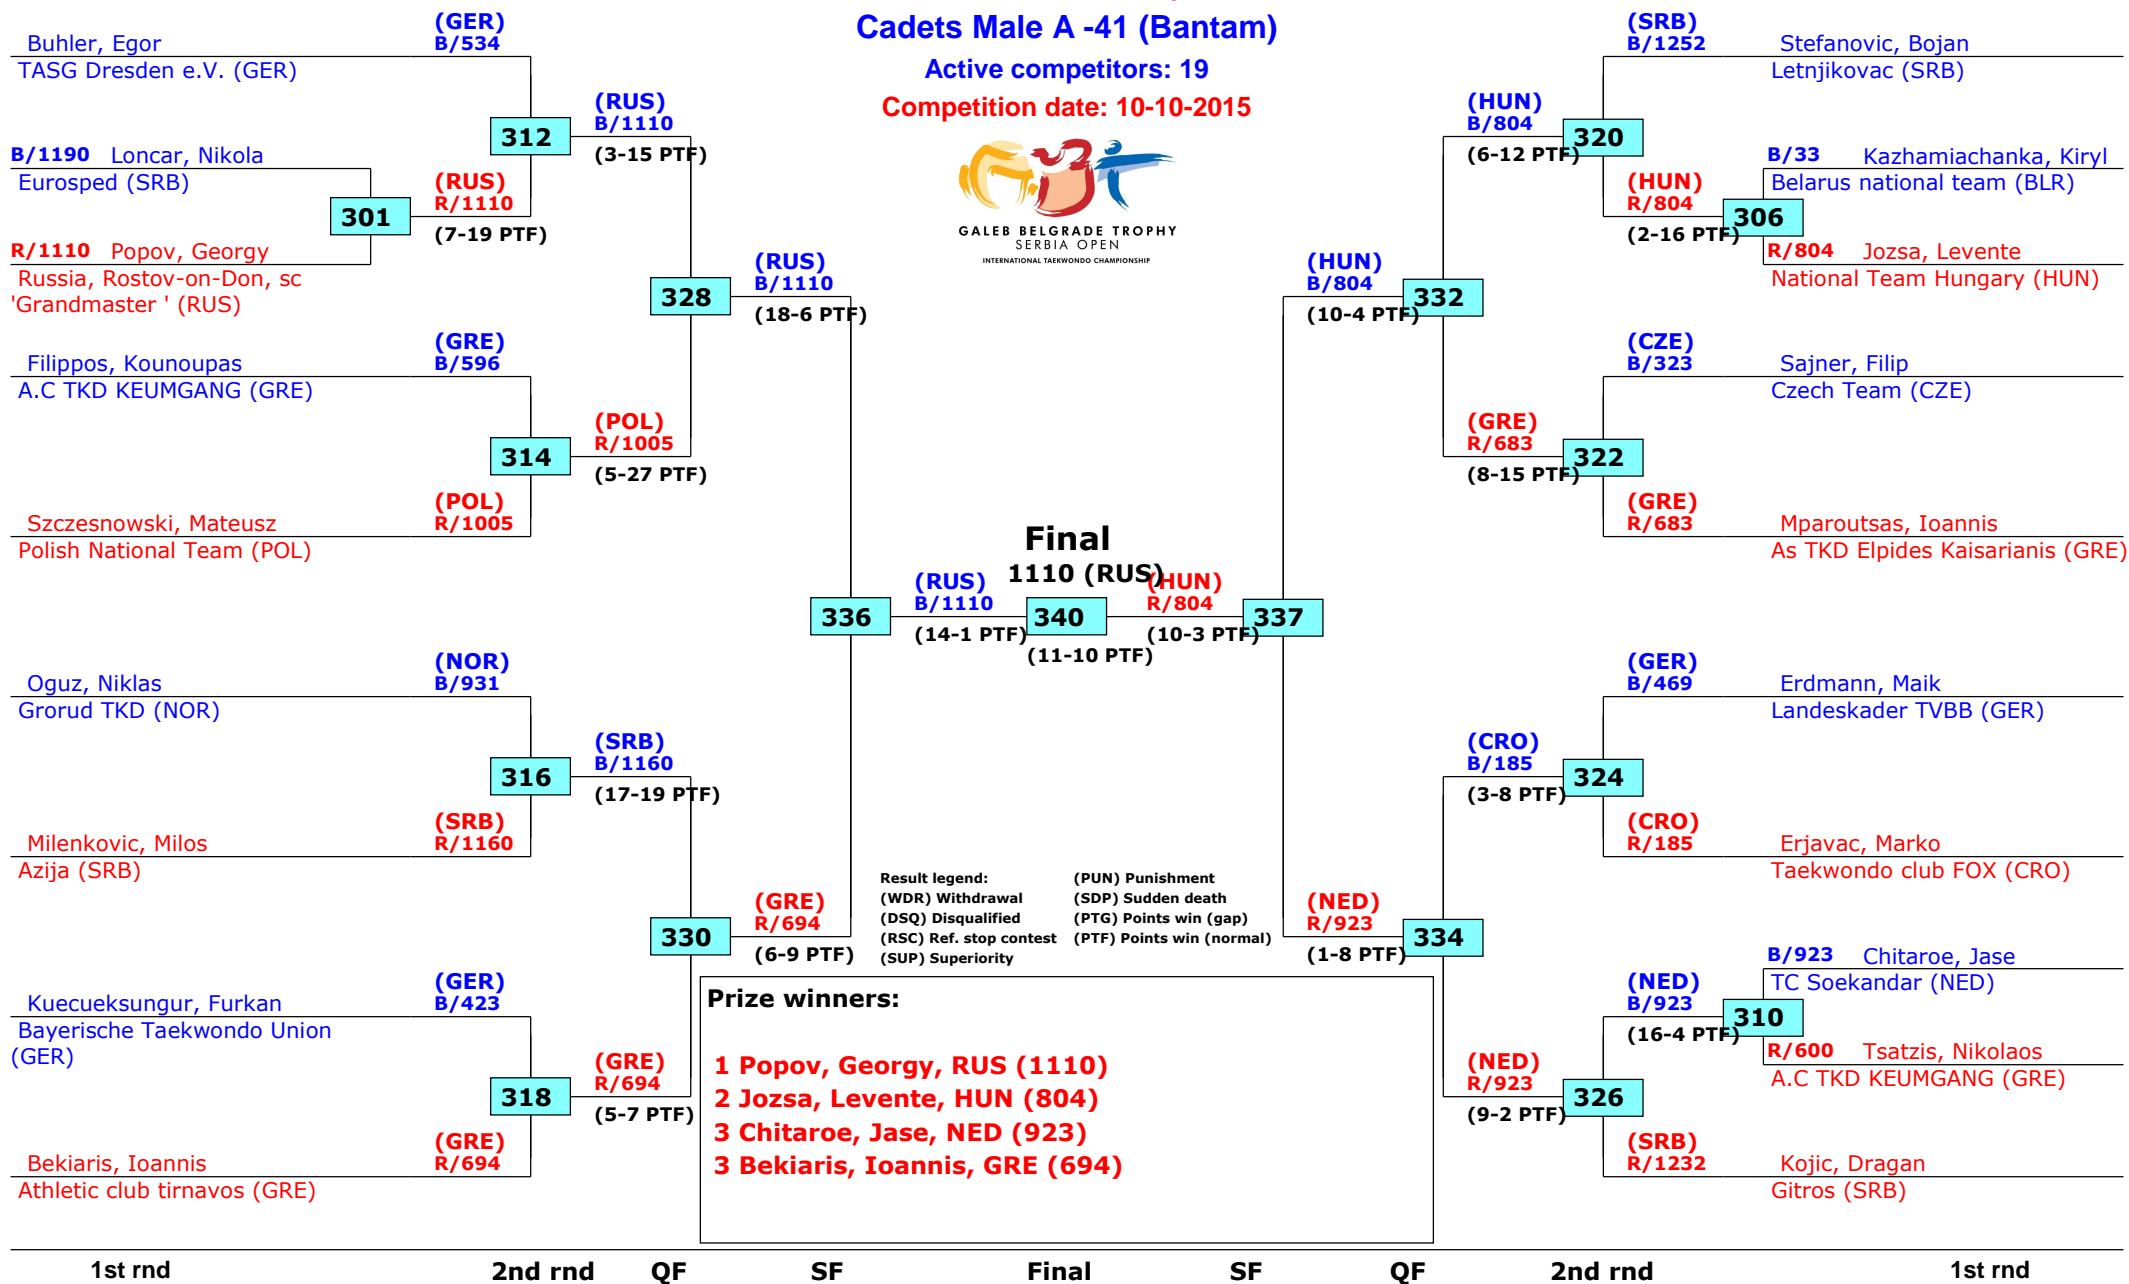

14th Galeb Belgrade Trophy - Serbia Open

Belgrade, Serbia

Tournament date: 10-10-2015 upto 11-10-2015

Cadets Male A -41 (Bantam)

Active competitors: 19

Competition date: 10-10-2015

1st rnd   2nd rnd   QF   SF   Final   SF   QF   2nd rnd   1st rnd