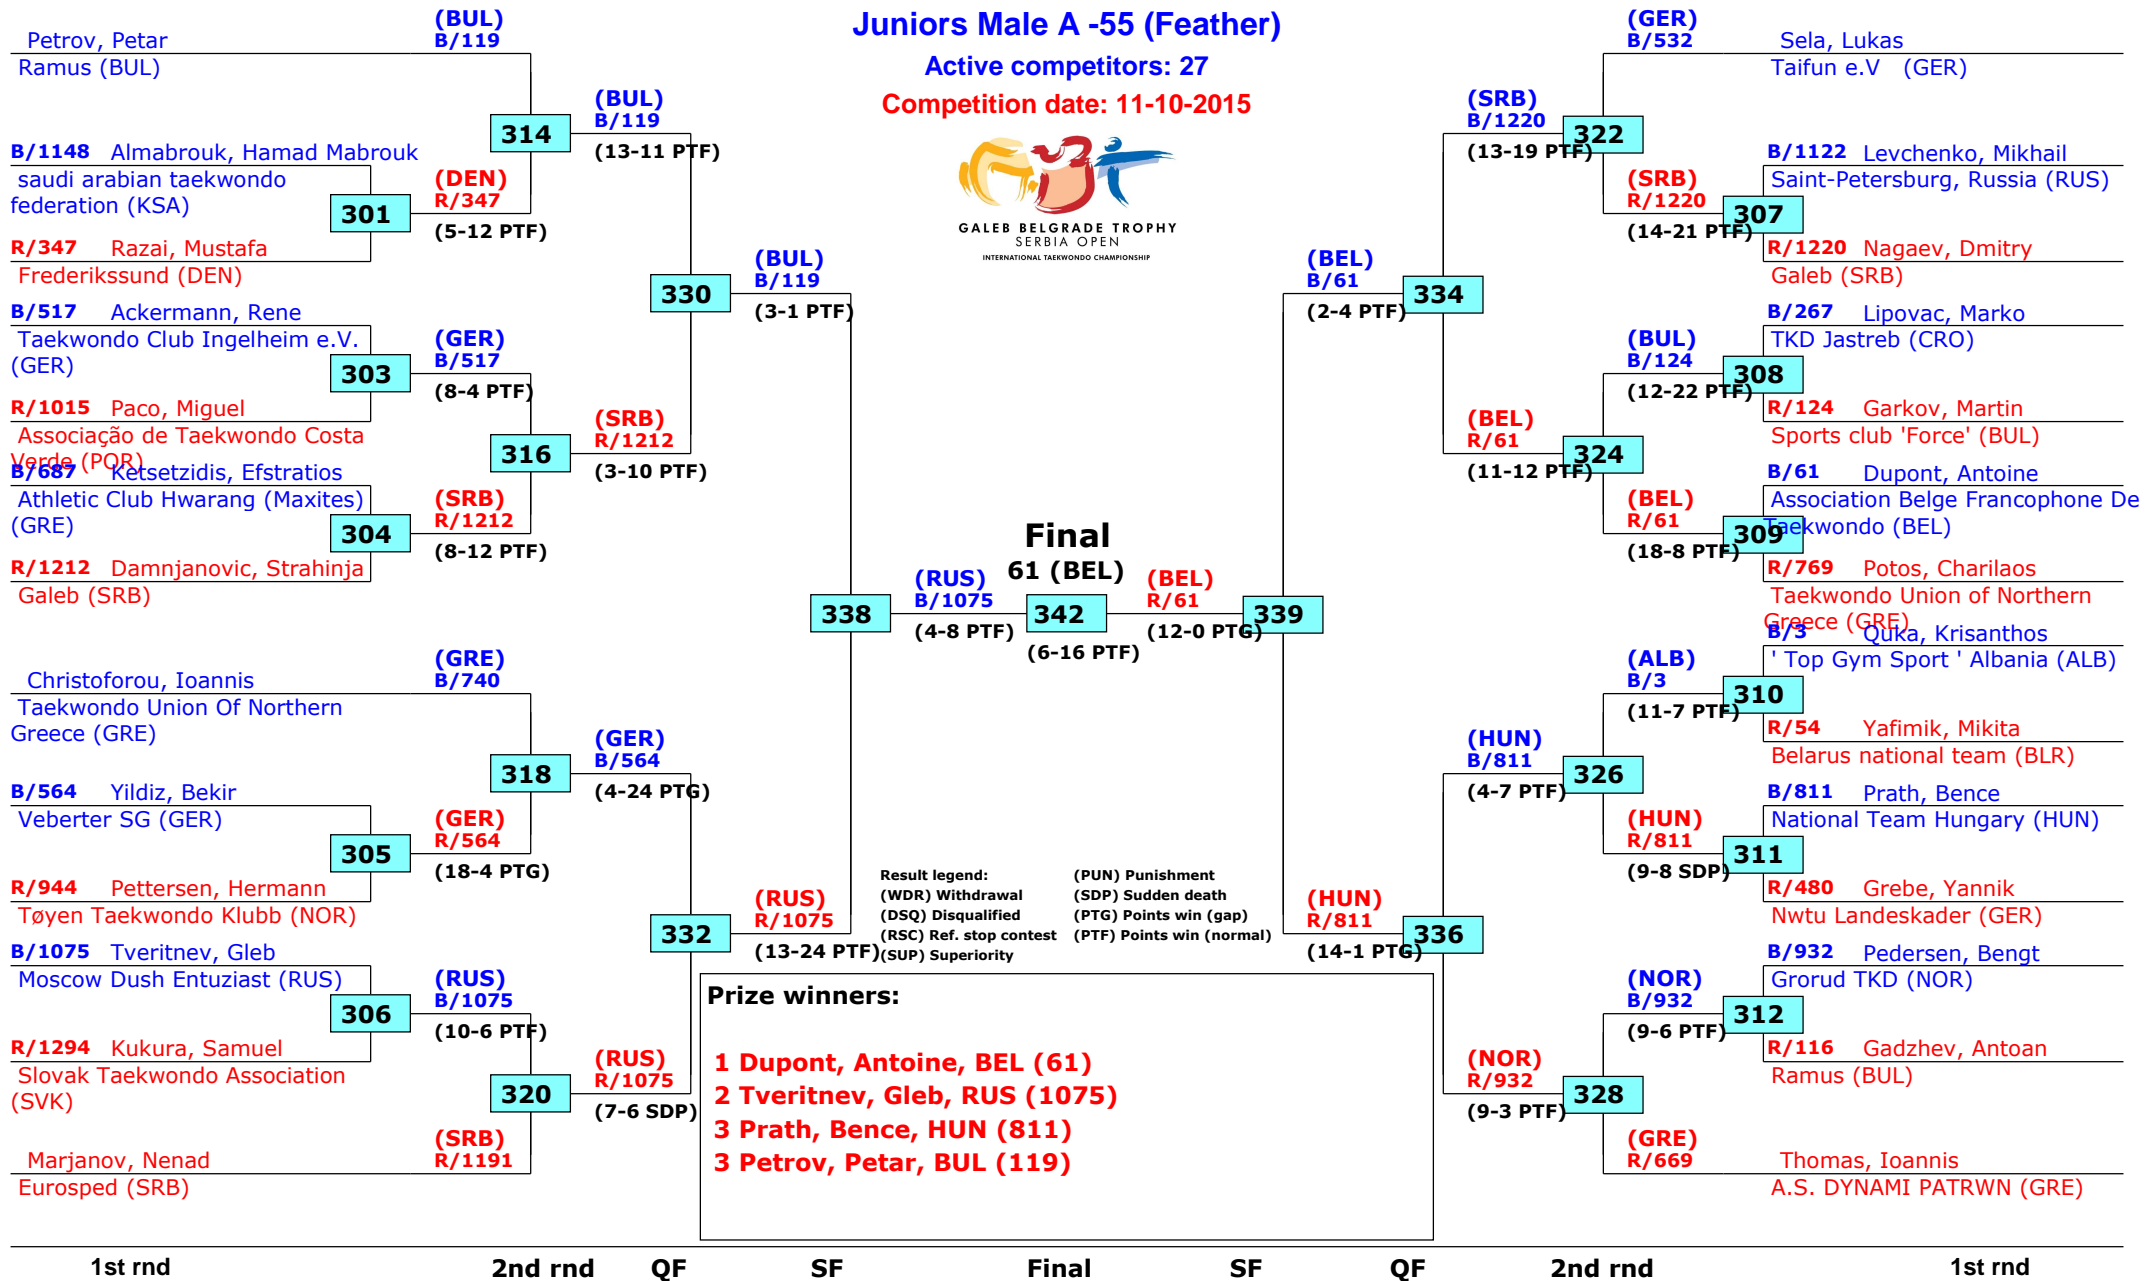

# 14th Galeb Belgrade Trophy - Serbia Open

Belgrade, Serbia

Tournament date: 10-10-2015 upto 11-10-2015

## Juniors Male A -55 (Feather)

Active competitors: 27

Competition date: 11-10-2015