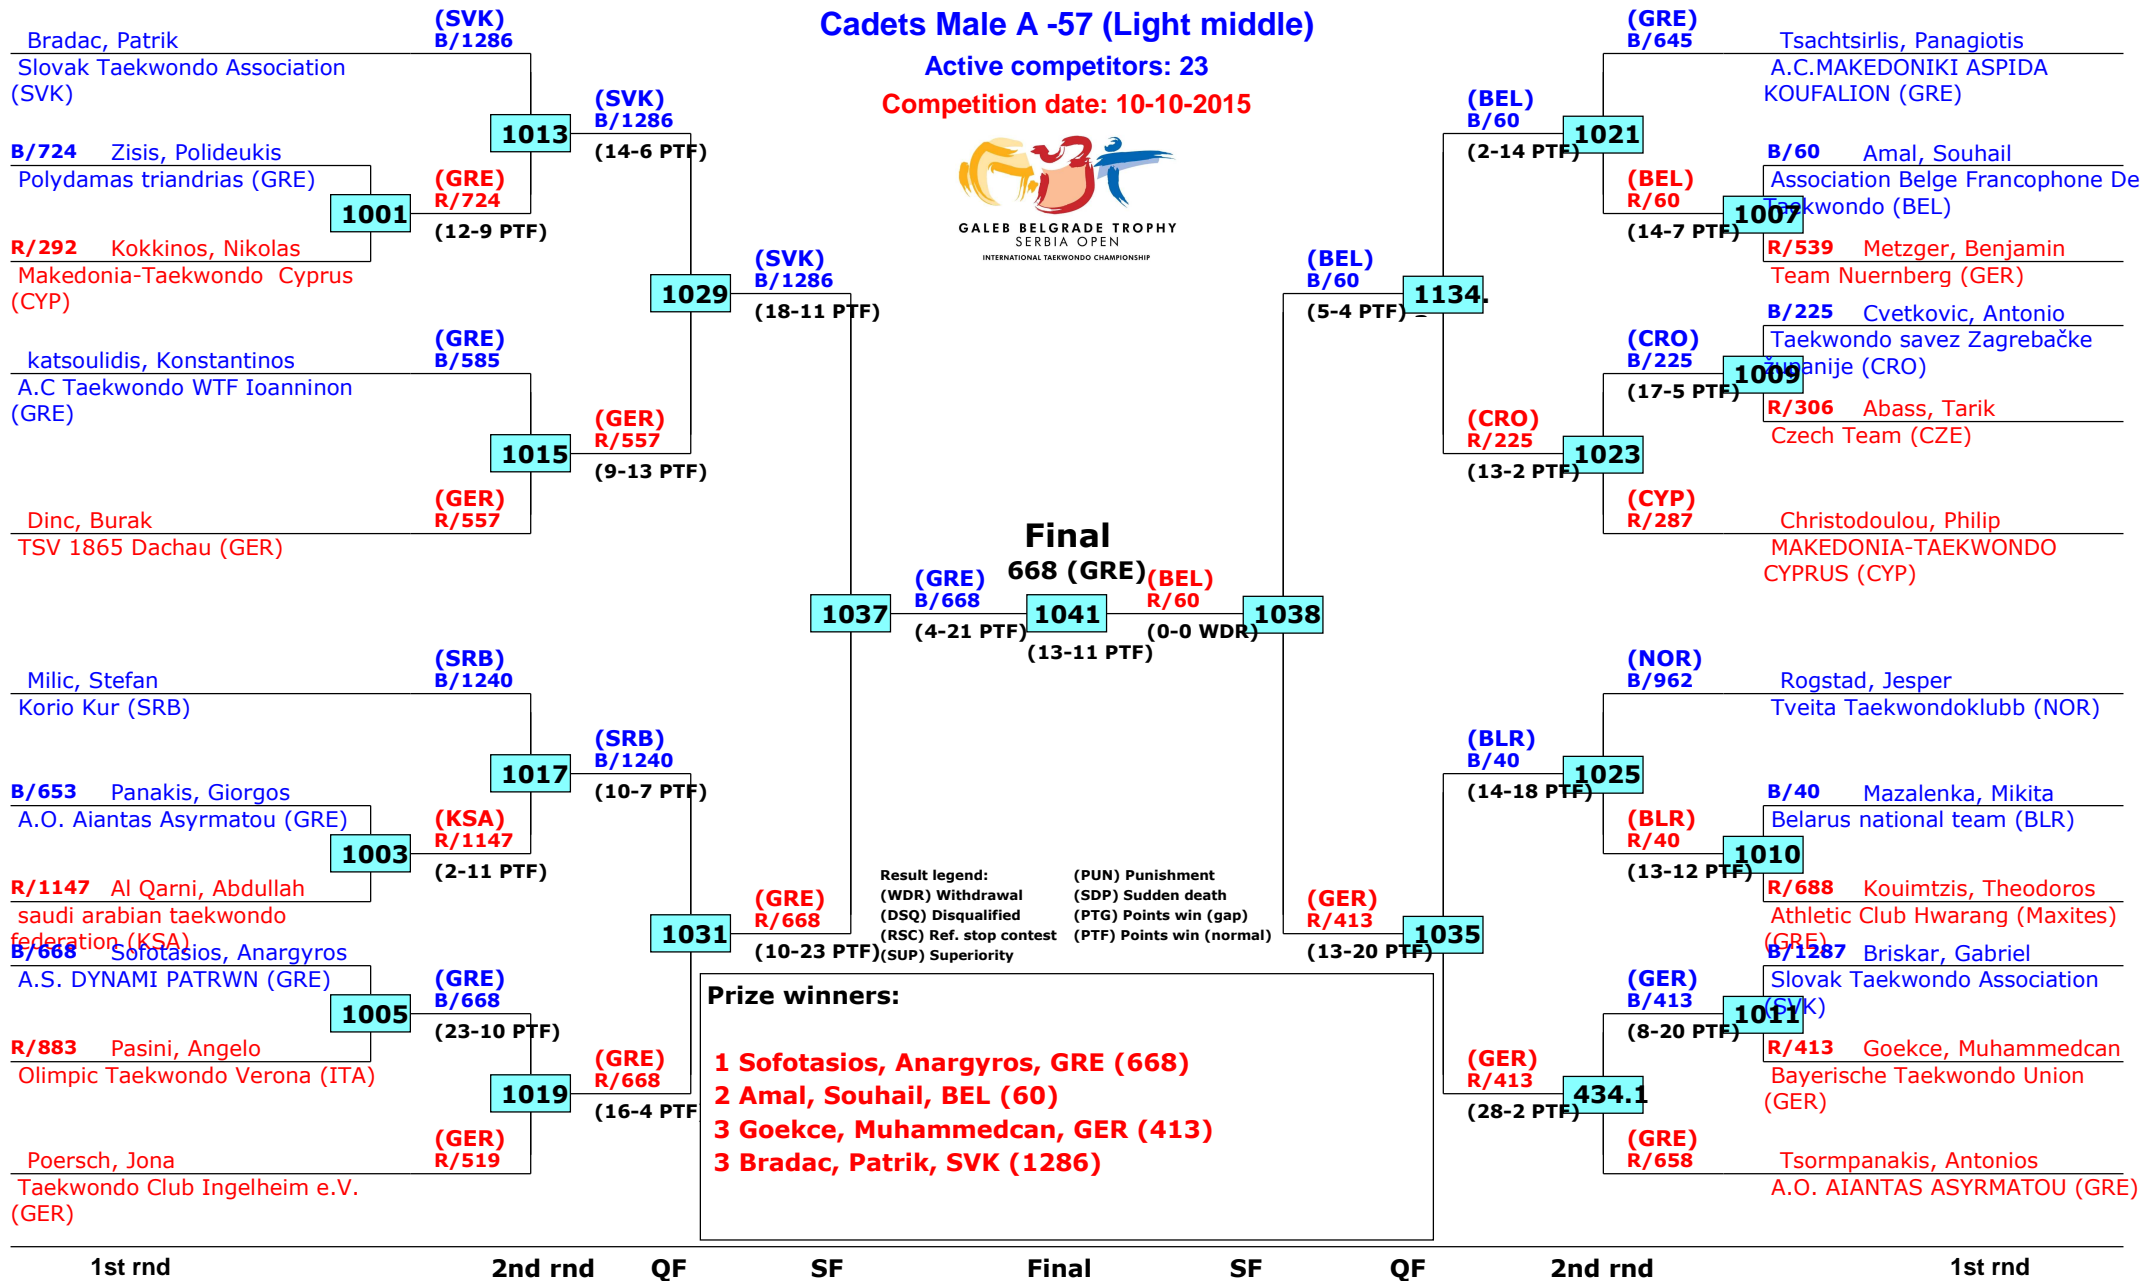

# 14th Galeb Belgrade Trophy - Serbia Open

Belgrade, Serbia

Tournament date: 10-10-2015 upto 11-10-2015

# 14th Galeb Belgrade Trophy - Serbia Open

Belgrade, Serbia

Tournament date: 10-10-2015 upto 11-10-2015

**Cadets Male A -61 (Middle)**

Active competitors: 13

Competition date: 10-10-2015

Result legend: (PUN) Punishment  
(WDR) Withdrawal (SDP) Sudden death  
(DSQ) Disqualified (PTG) Points win (gap)  
(RSC) Ref. stop contest (PTF) Points win (normal)  
(SUP) Superiority