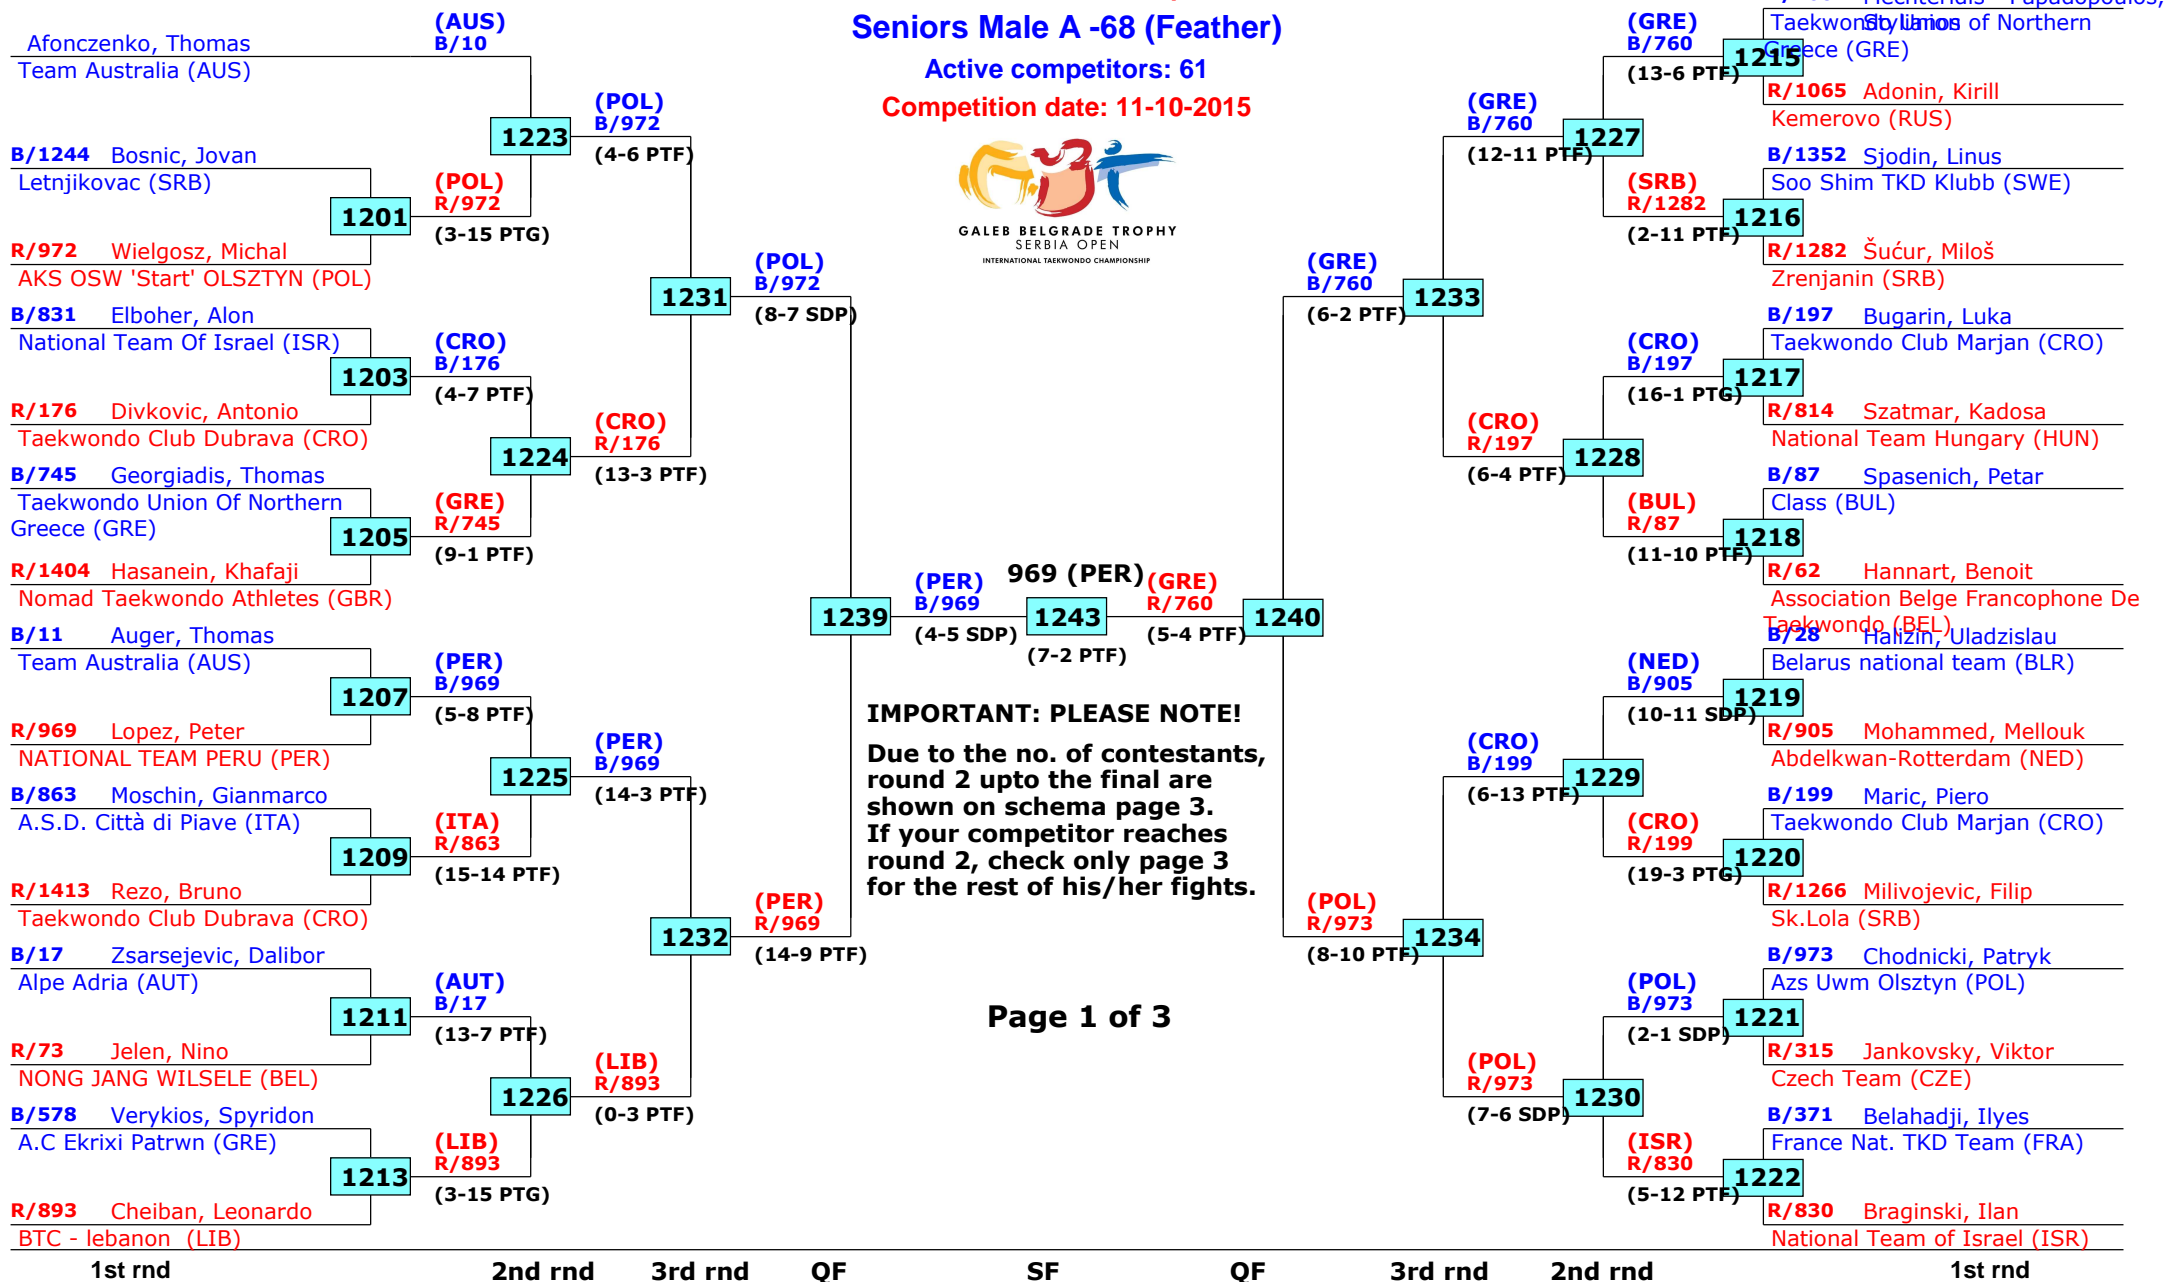

# 14th Galeb Belgrade Trophy - Serbia Open

Belgrade, Serbia

Tournament date: 10-10-2015 upto 11-10-2015

## Seniors Male A -68 (Feather)

Active competitors: 61

Competition date: 11-10-2015