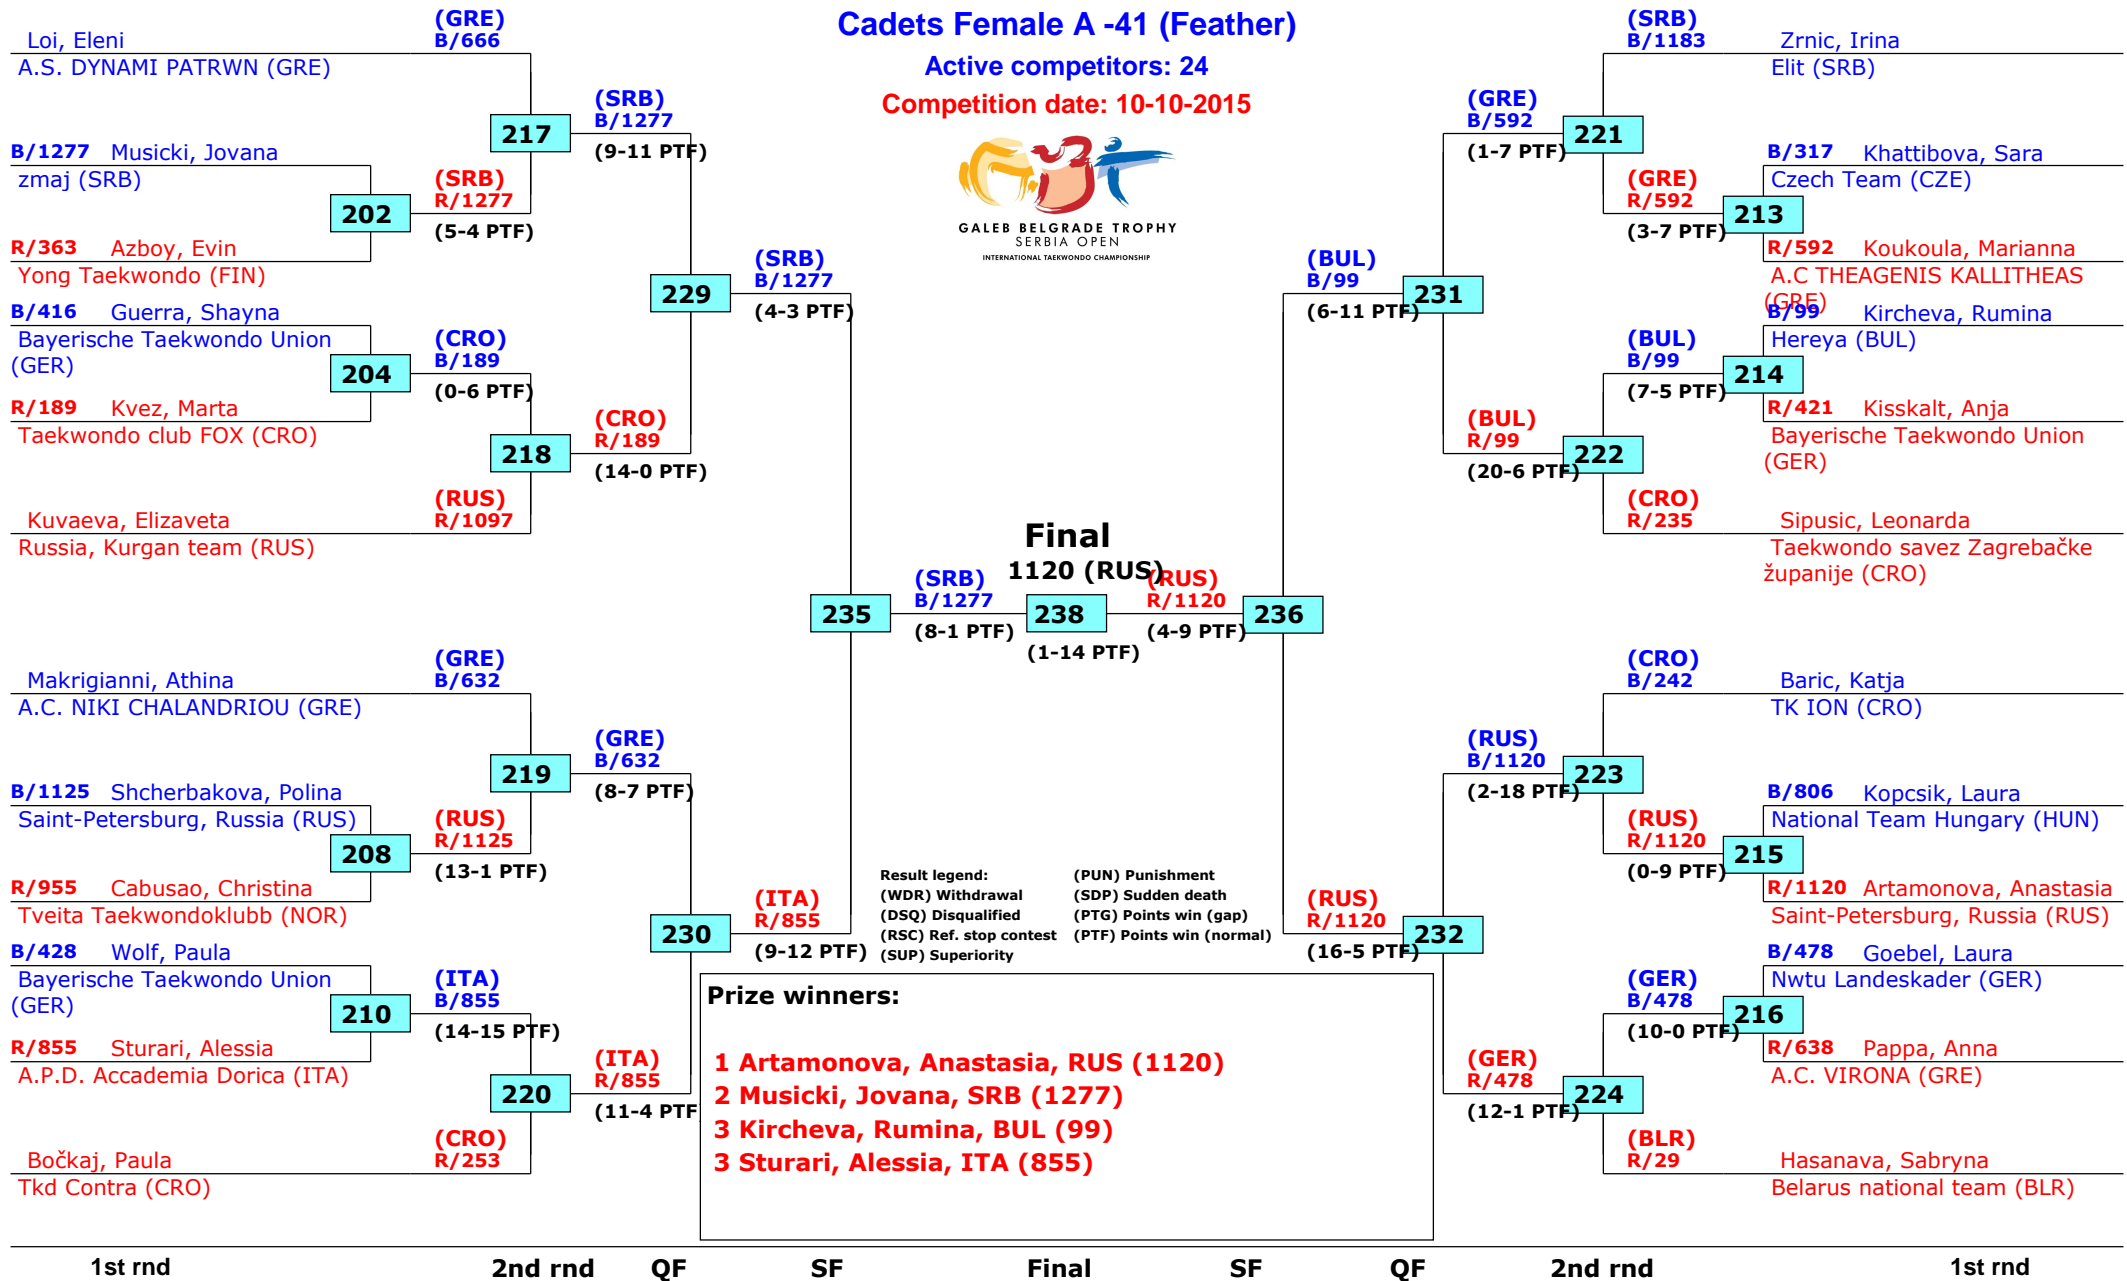

# 14th Galeb Belgrade Trophy - Serbia Open

Belgrade, Serbia

Tournament date: 10-10-2015 upto 11-10-2015