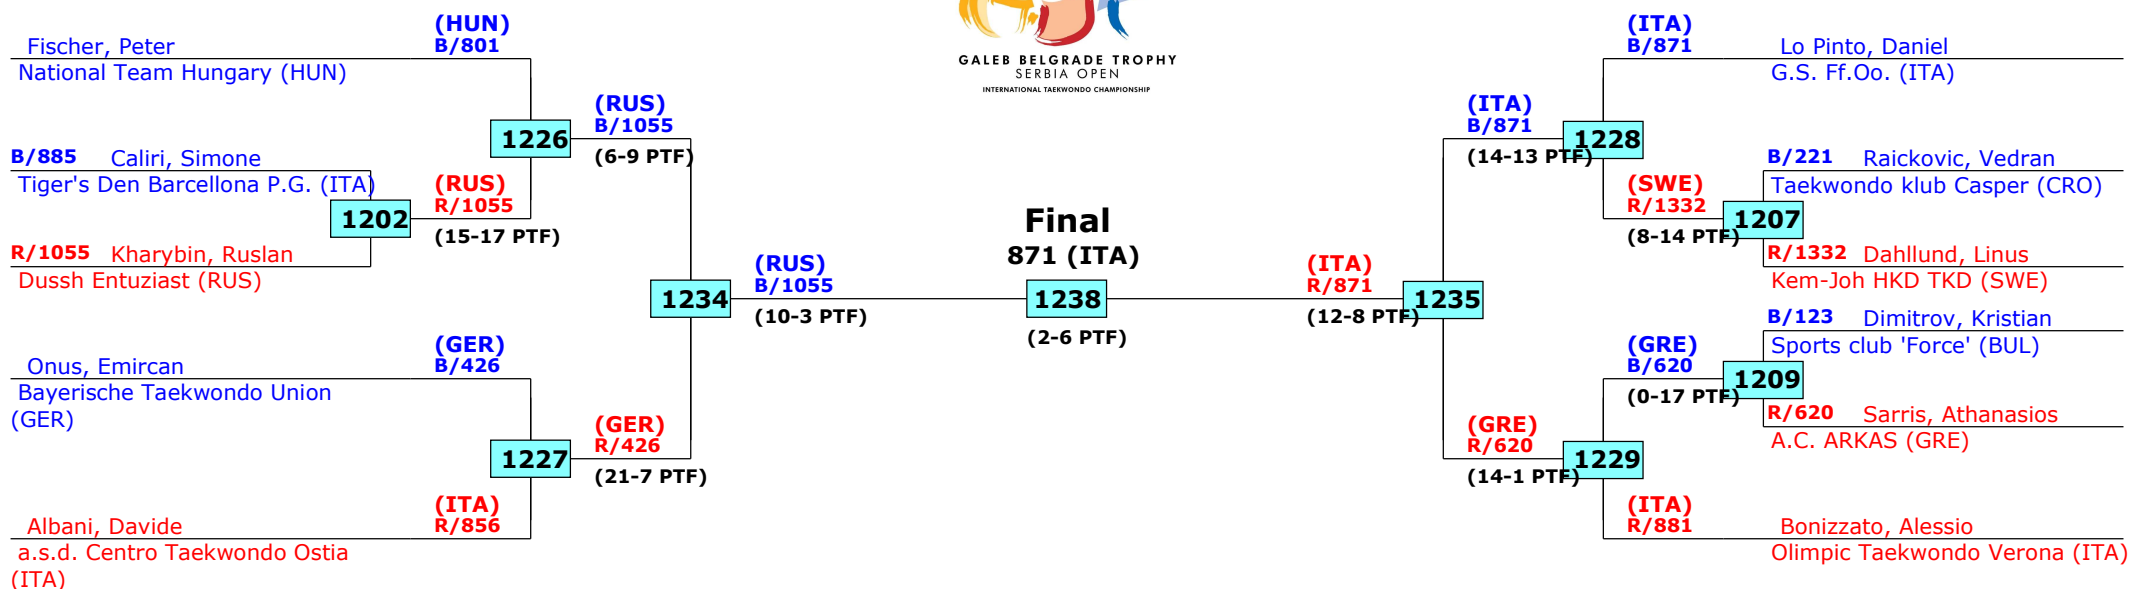

# 14th Galeb Belgrade Trophy - Serbia Open

Belgrade, Serbia

Tournament date: 10-10-2015 upto 11-10-2015

Juniors Male A -45 (Fin)

Active competitors: 11

Competition date: 10-10-2015

Result legend:  
 (WDR) Withdrawal (SDP) Sudden death  
 (DSQ) Disqualified (PTG) Points win (gap)  
 (RSC) Ref. stop contest (PTF) Points win (normal)  
 (SUP) Superiority (PUN) Punishment