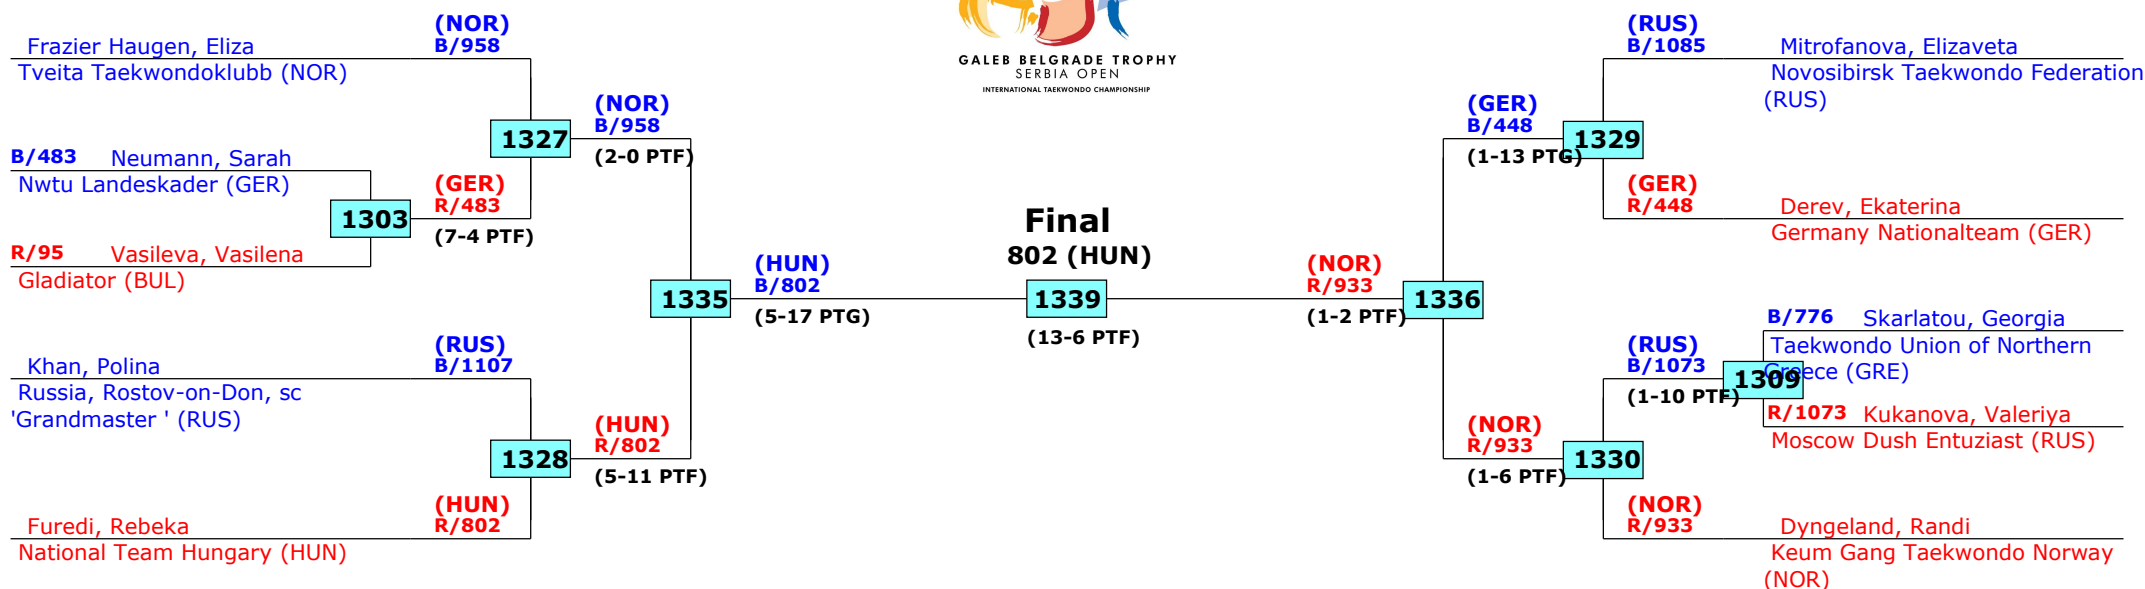

# 14th Galeb Belgrade Trophy - Serbia Open

Belgrade, Serbia

Tournament date: 10-10-2015 upto 11-10-2015

Juniors Female A -68 (Light Heavy)

Active competitors: 10

Competition date: 11-10-2015

Result legend:  
 (WDR) Withdrawal (SDP) Sudden death  
 (DSQ) Disqualified (PTG) Points win (gap)  
 (RSC) Ref. stop contest (PTF) Points win (normal)  
 (SUP) Superiority (PUN) Punishment