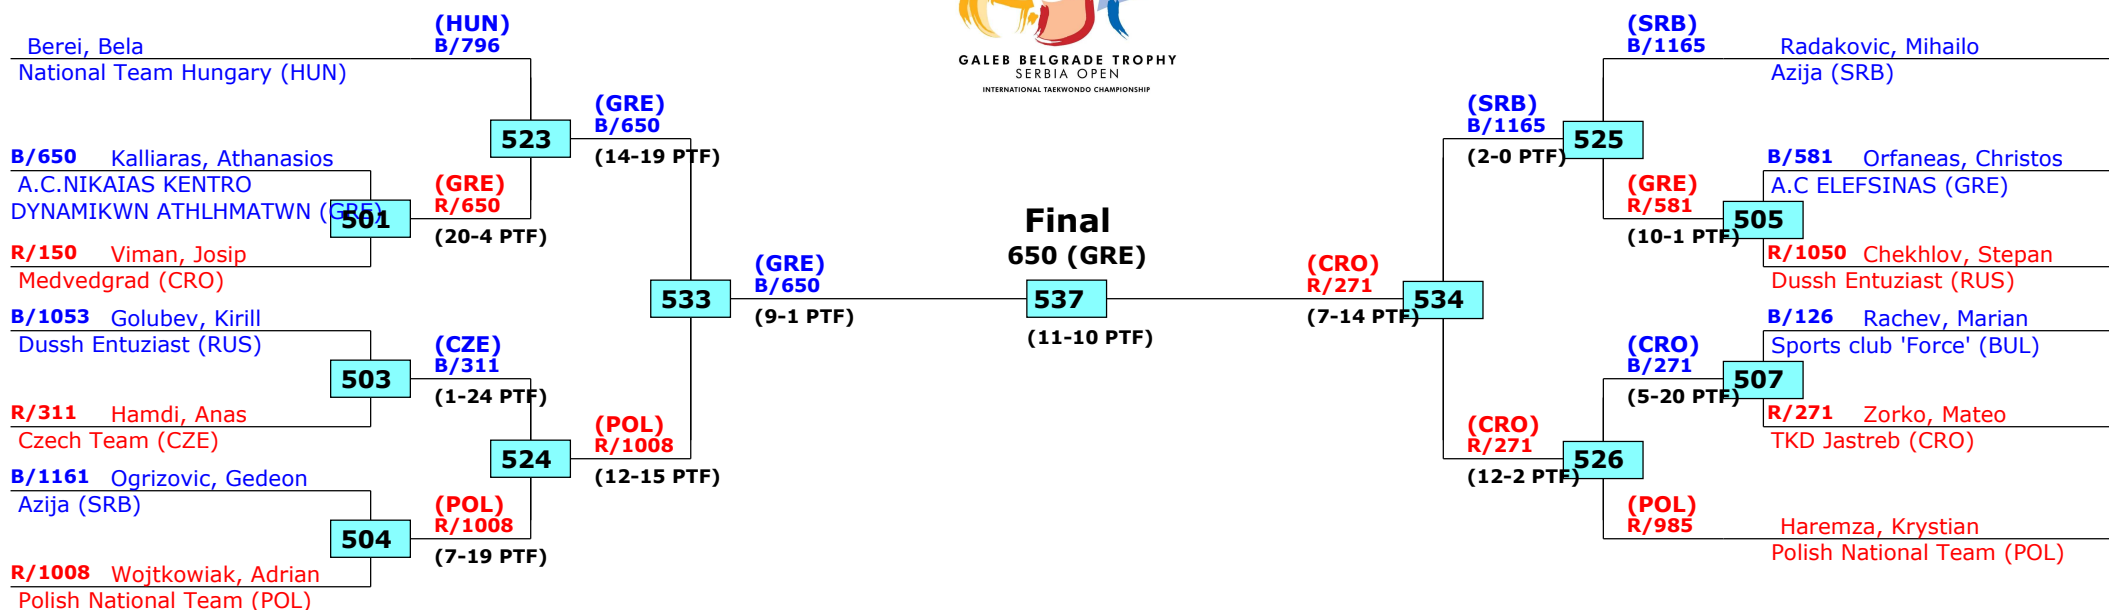

# 14th Galeb Belgrade Trophy - Serbia Open

Belgrade, Serbia

Tournament date: 10-10-2015 upto 11-10-2015

# 14th Galeb Belgrade Trophy - Serbia Open

Belgrade, Serbia

Tournament date: 10-10-2015 upto 11-10-2015

**Cadets Male A -61 (Middle)**

Active competitors: 13

Competition date: 10-10-2015

Result legend: (PUN) Punishment  
(WDR) Withdrawal (SDP) Sudden death  
(DSQ) Disqualified (PTG) Points win (gap)  
(RSC) Ref. stop contest (PTF) Points win (normal)  
(SUP) Superiority