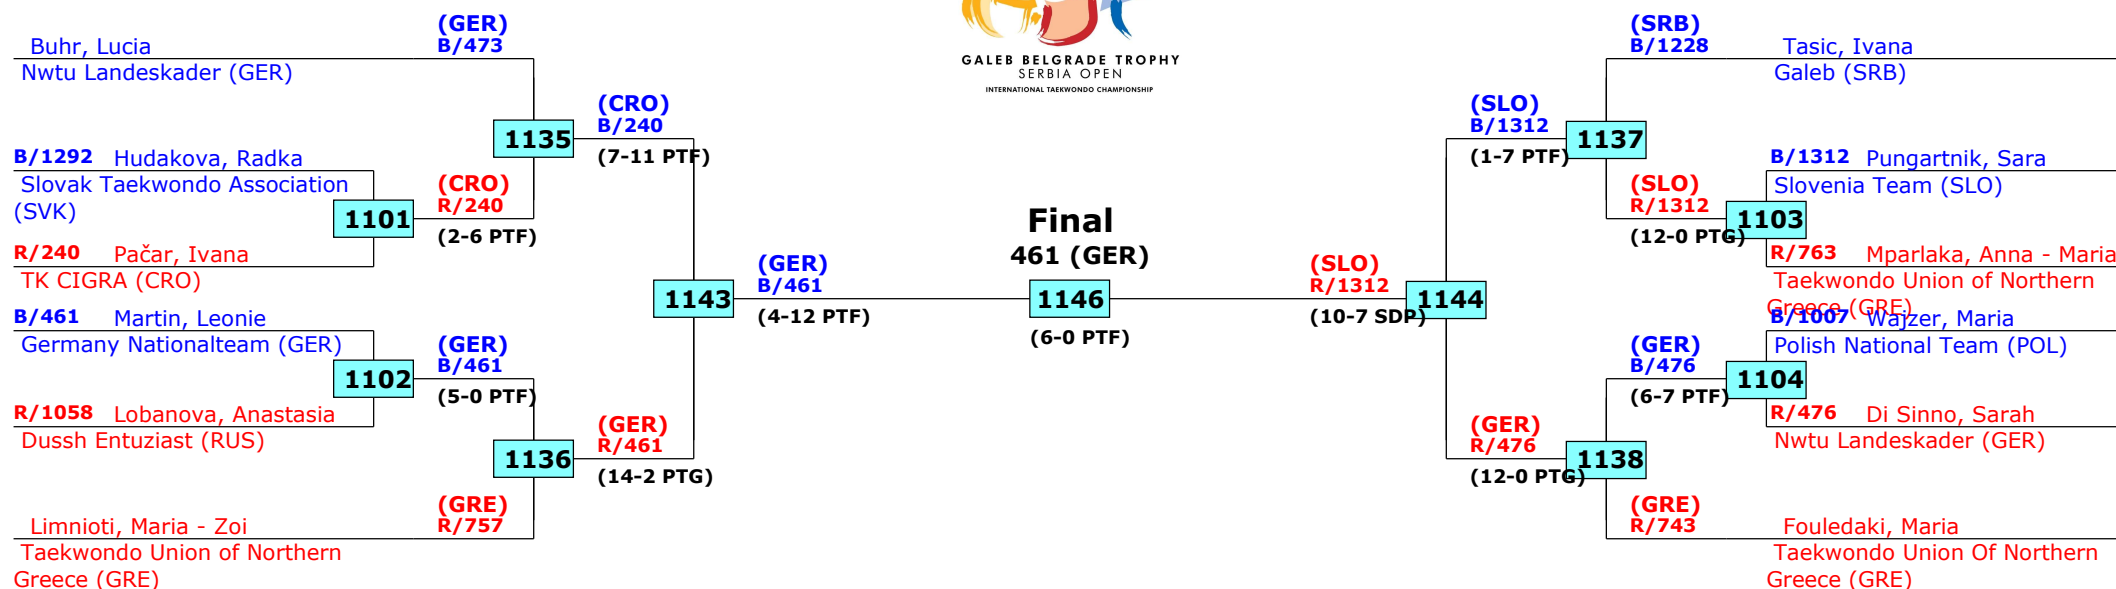

# 14th Galeb Belgrade Trophy - Serbia Open

Belgrade, Serbia

Tournament date: 10-10-2015 upto 11-10-2015

Juniors Female A +68 (Heavy)

Active competitors: 12

Competition date: 11-10-2015

Result legend:  
 (WDR) Withdrawal (SDP) Sudden death  
 (DSQ) Disqualified (PTG) Points win (gap)  
 (RSC) Ref. stop contest (PTF) Points win (normal)  
 (SUP) Superiority (PUN) Punishment