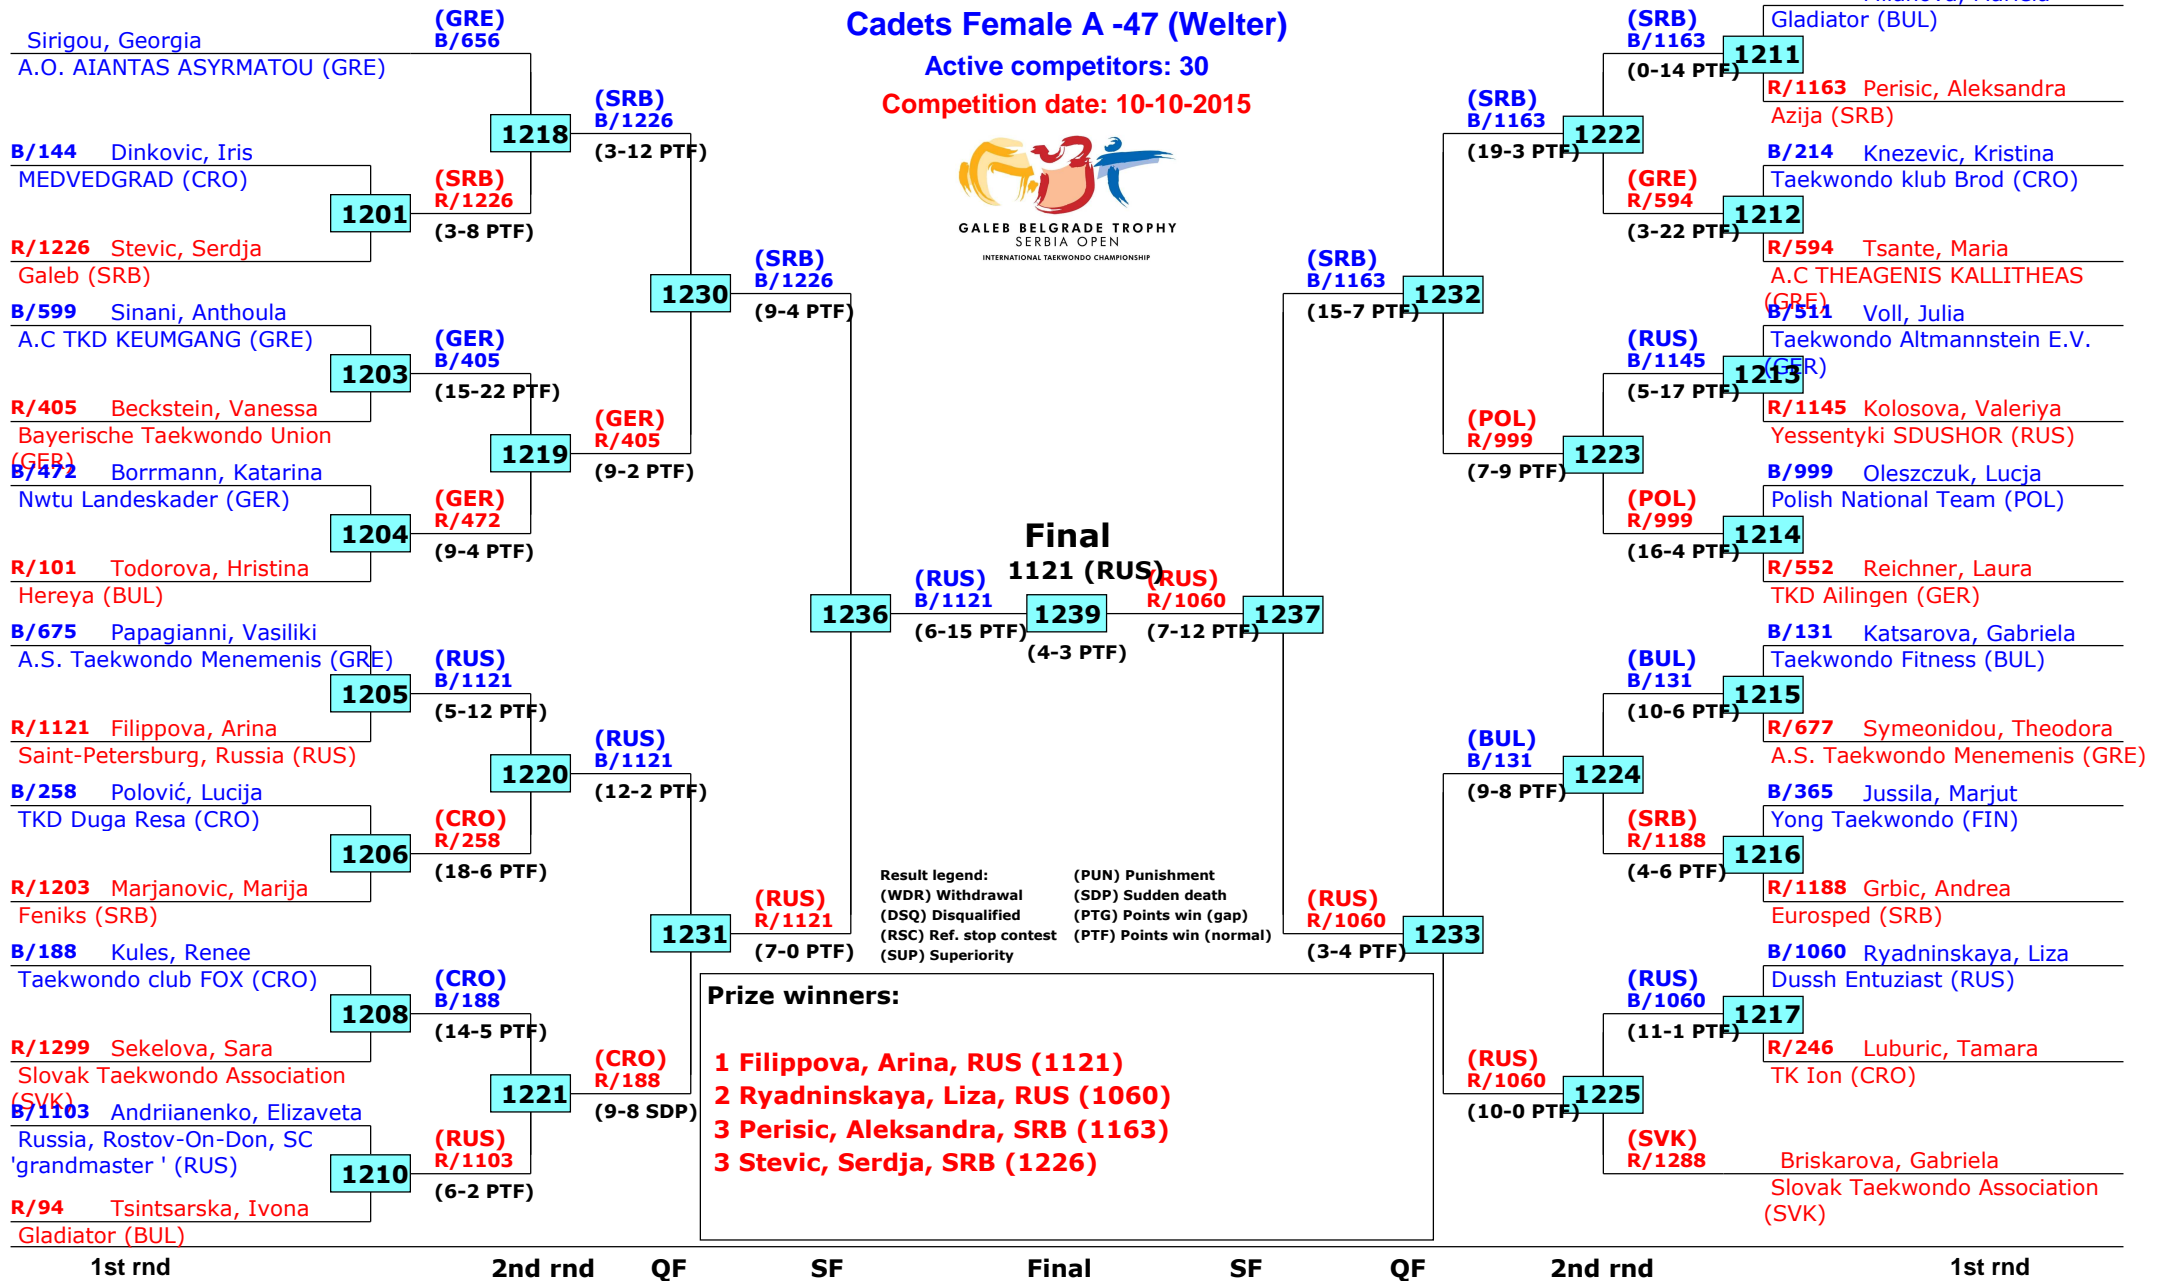

# 14th Galeb Belgrade Trophy - Serbia Open

Belgrade, Serbia

Tournament date: 10-10-2015 upto 11-10-2015

## Cadets Female A -47 (Welter)

Active competitors: 30

Competition date: 10-10-2015