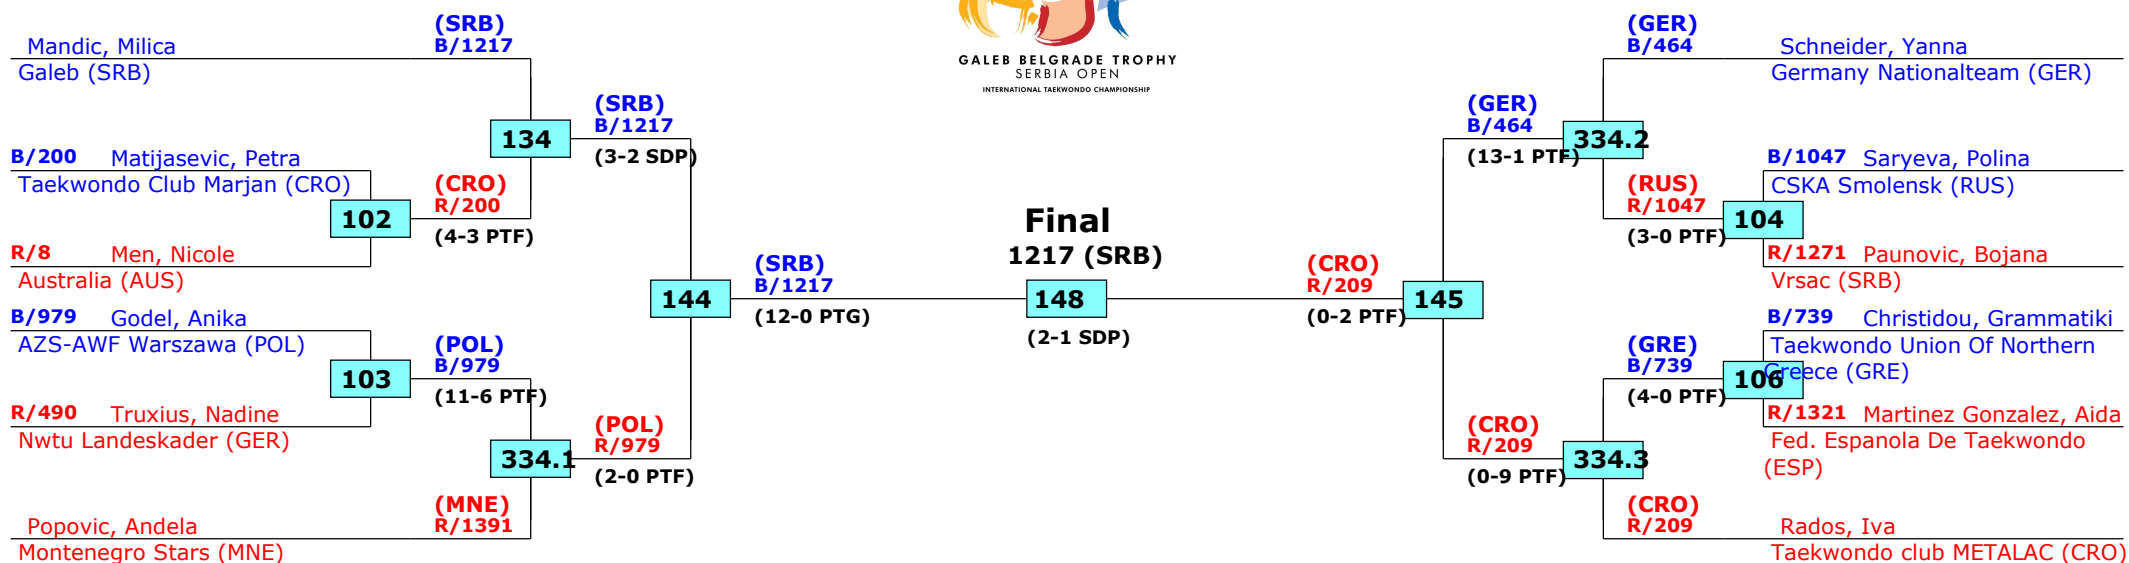

# 14th Galeb Belgrade Trophy - Serbia Open

Belgrade, Serbia

Tournament date: 10-10-2015 upto 11-10-2015

Seniors Female A -73 (Middle)

Active competitors: 12

Competition date: 11-10-2015

Result legend:  
 (WDR) Withdrawal (SDP) Sudden death  
 (DSQ) Disqualified (PTG) Points win (gap)  
 (RSC) Ref. stop contest (PTF) Points win (normal)  
 (SUP) Superiority (PUN) Punishment