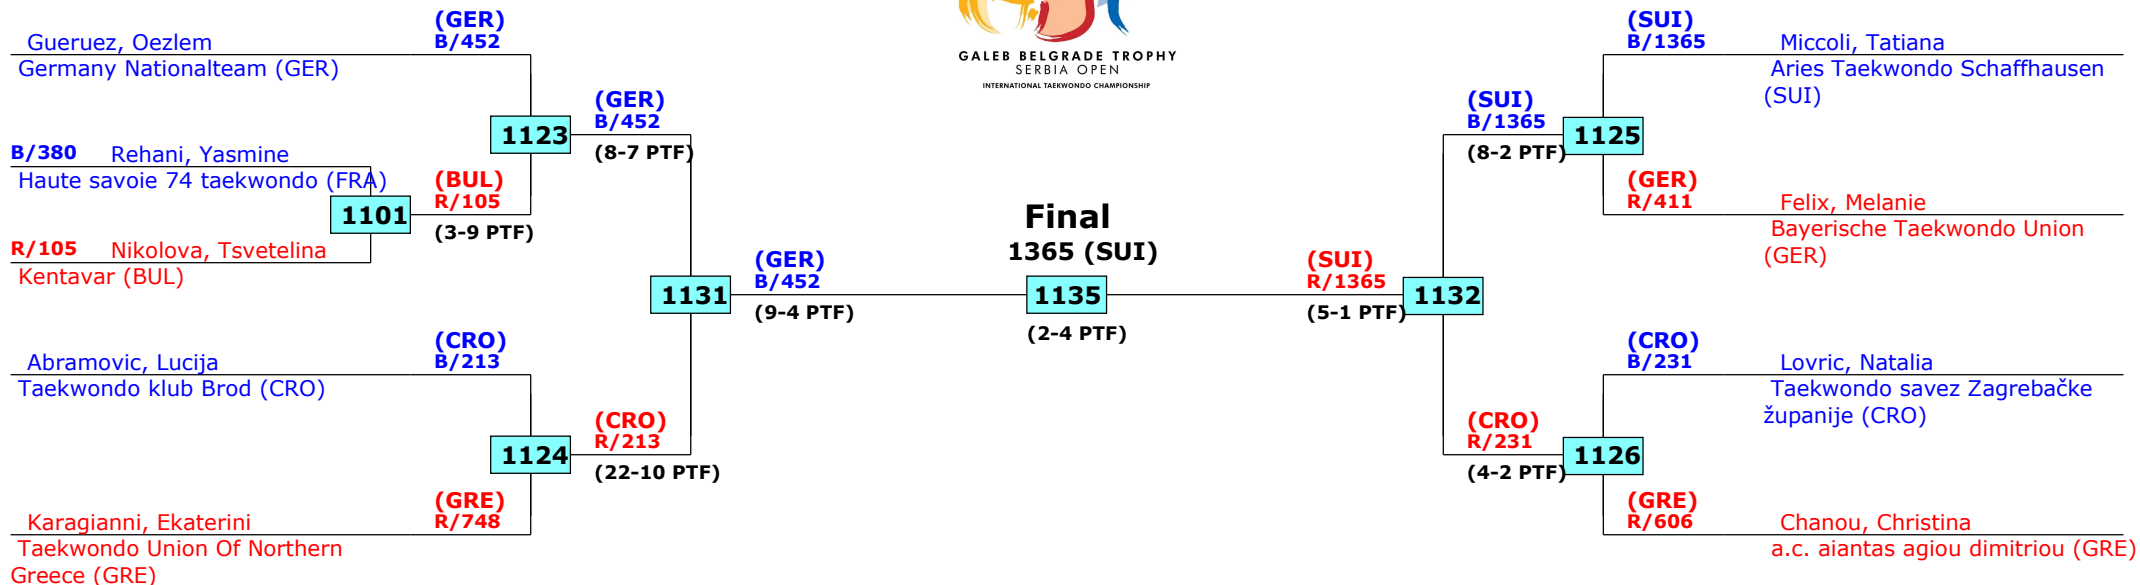

14th Galeb Belgrade Trophy - Serbia Open

Belgrade, Serbia

Tournament date: 10-10-2015 upto 11-10-2015

Juniors Female A -42 (Fin)

Active competitors: 9

Competition date: 10-10-2015

Result legend:
(WDR) Withdrawal (SDP) Sudden death
(DSQ) Disqualified (PTG) Points win (gap)
(RSC) Ref. stop contest (PTF) Points win (normal)
(SUP) Superiority (PUN) Punishment

Prize winners:

1. **1 Miccoli, Tatiana, SUI (1365)**
2. **2 Gueruez, Oezlem, GER (452)**
3. **3 Lovric, Natalia, CRO (231)**
4. **3 Abramovic, Lucija, CRO (213)**

1st rnd

QF

SF

Final

SF

QF

1st rnd