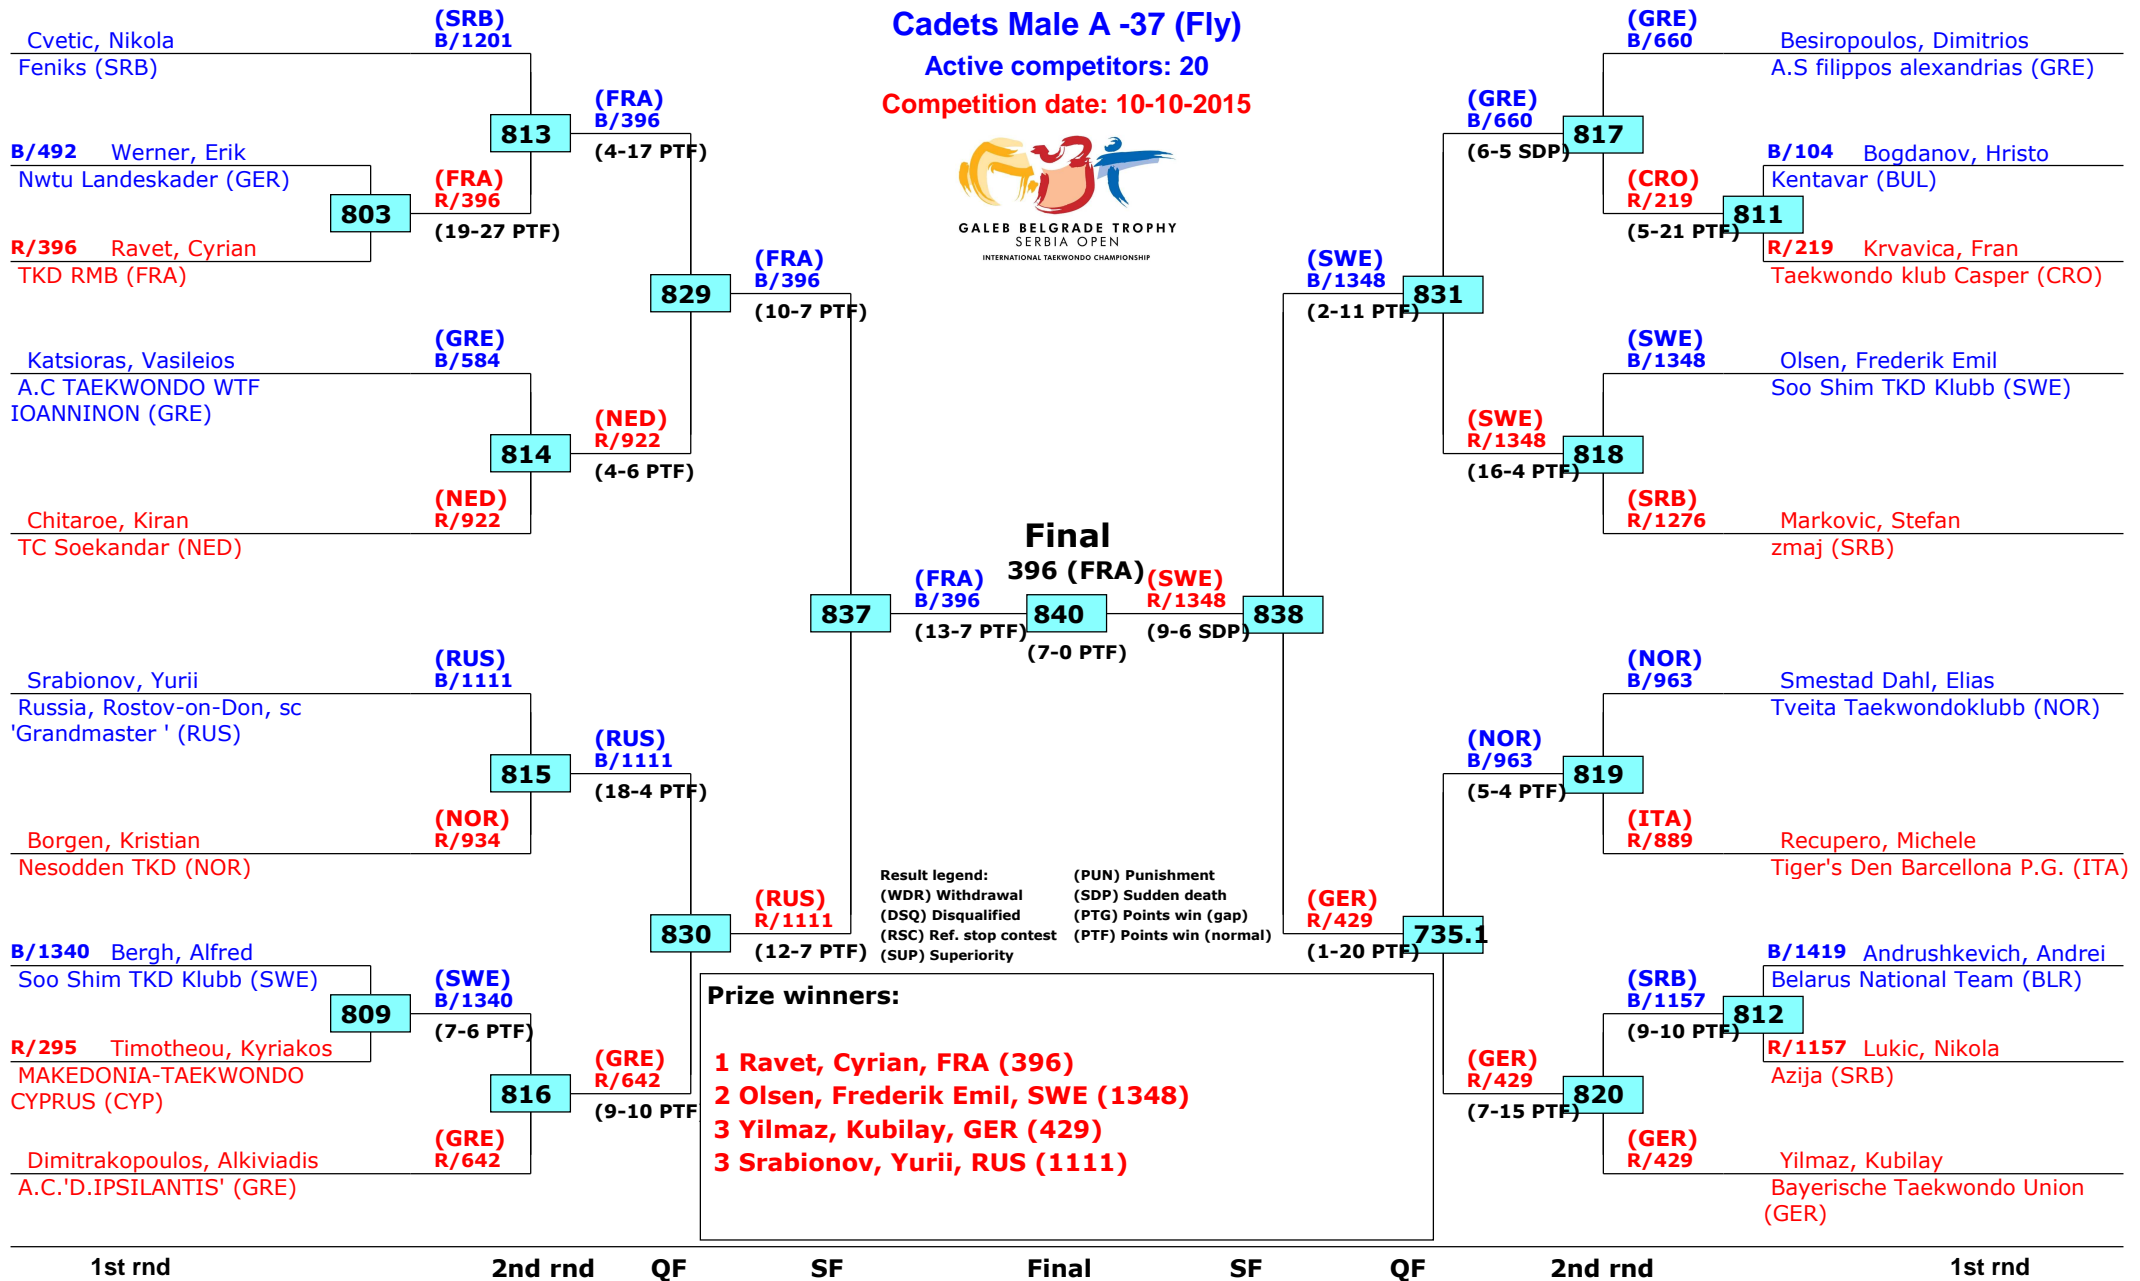

# 14th Galeb Belgrade Trophy - Serbia Open

Belgrade, Serbia

Tournament date: 10-10-2015 upto 11-10-2015