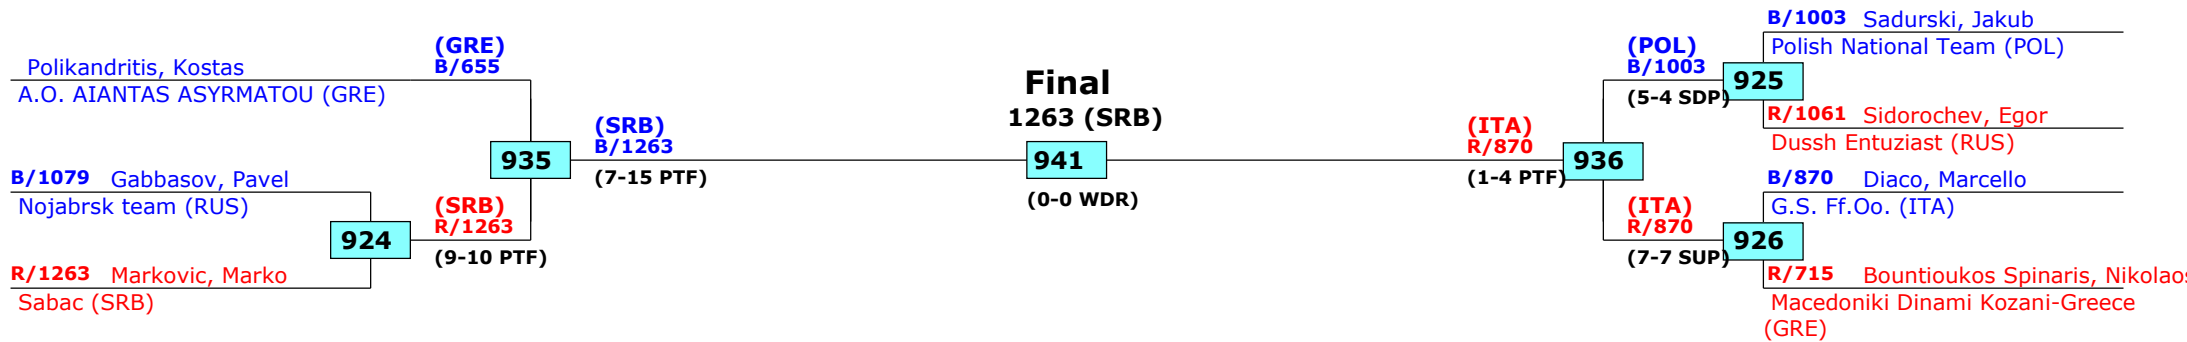

# 14th Galeb Belgrade Trophy - Serbia Open

Belgrade, Serbia

Tournament date: 10-10-2015 upto 11-10-2015

Cadets Male A +65 (Heavy)

Active competitors: 7

Competition date: 10-10-2015

Result legend: (PUN) Punishment  
(WDR) Withdrawal (SDP) Sudden death  
(DSQ) Disqualified (PTG) Points win (gap)  
(RSC) Ref. stop contest (PTF) Points win (normal)  
(SUP) Superiority