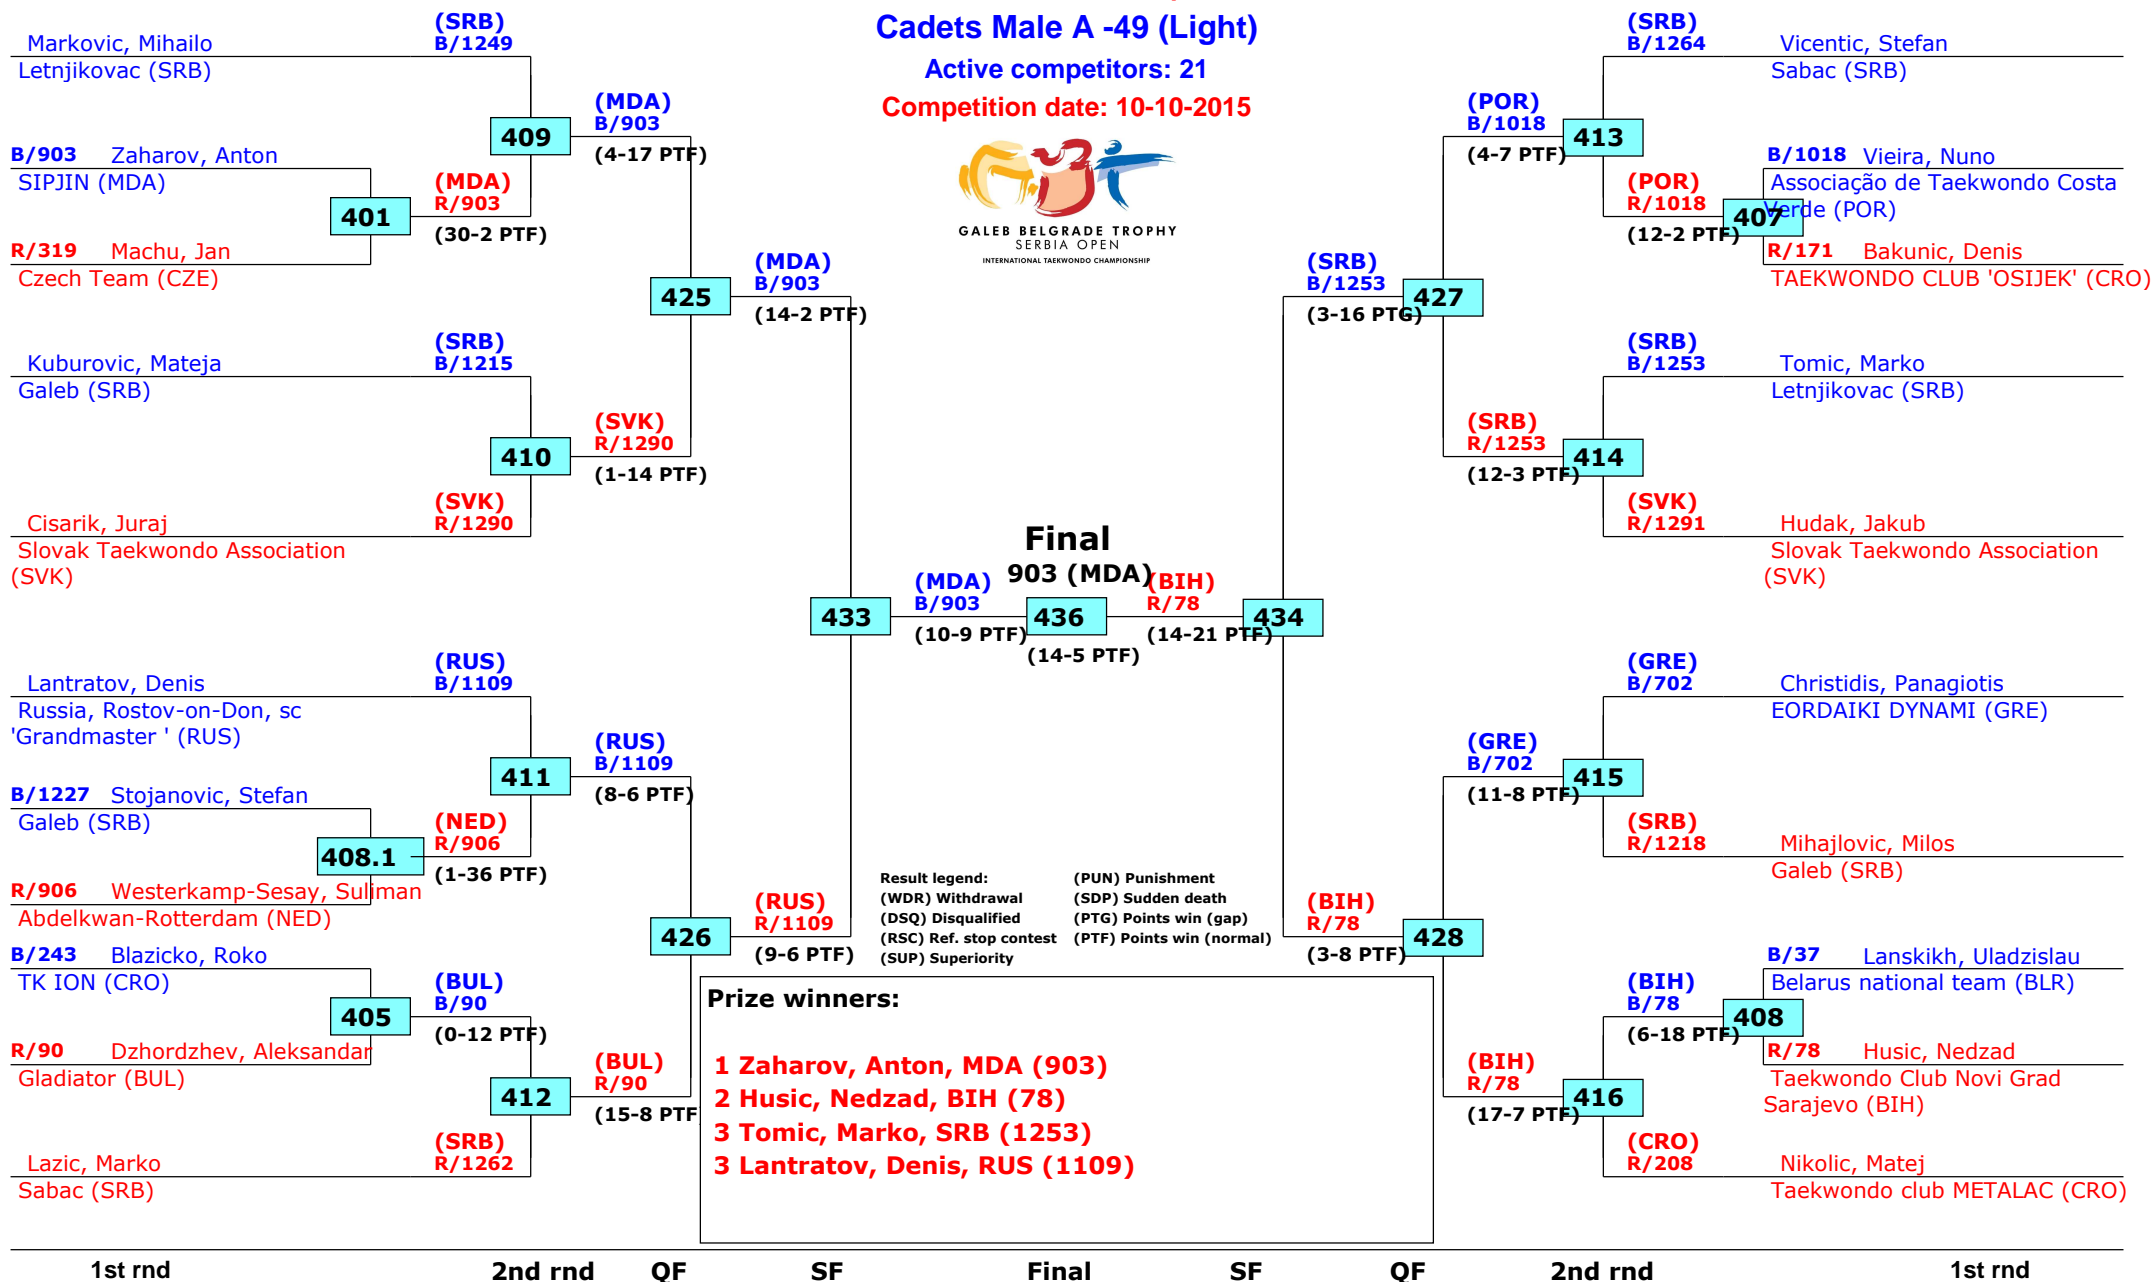

# 14th Galeb Belgrade Trophy - Serbia Open

Belgrade, Serbia

Tournament date: 10-10-2015 upto 11-10-2015