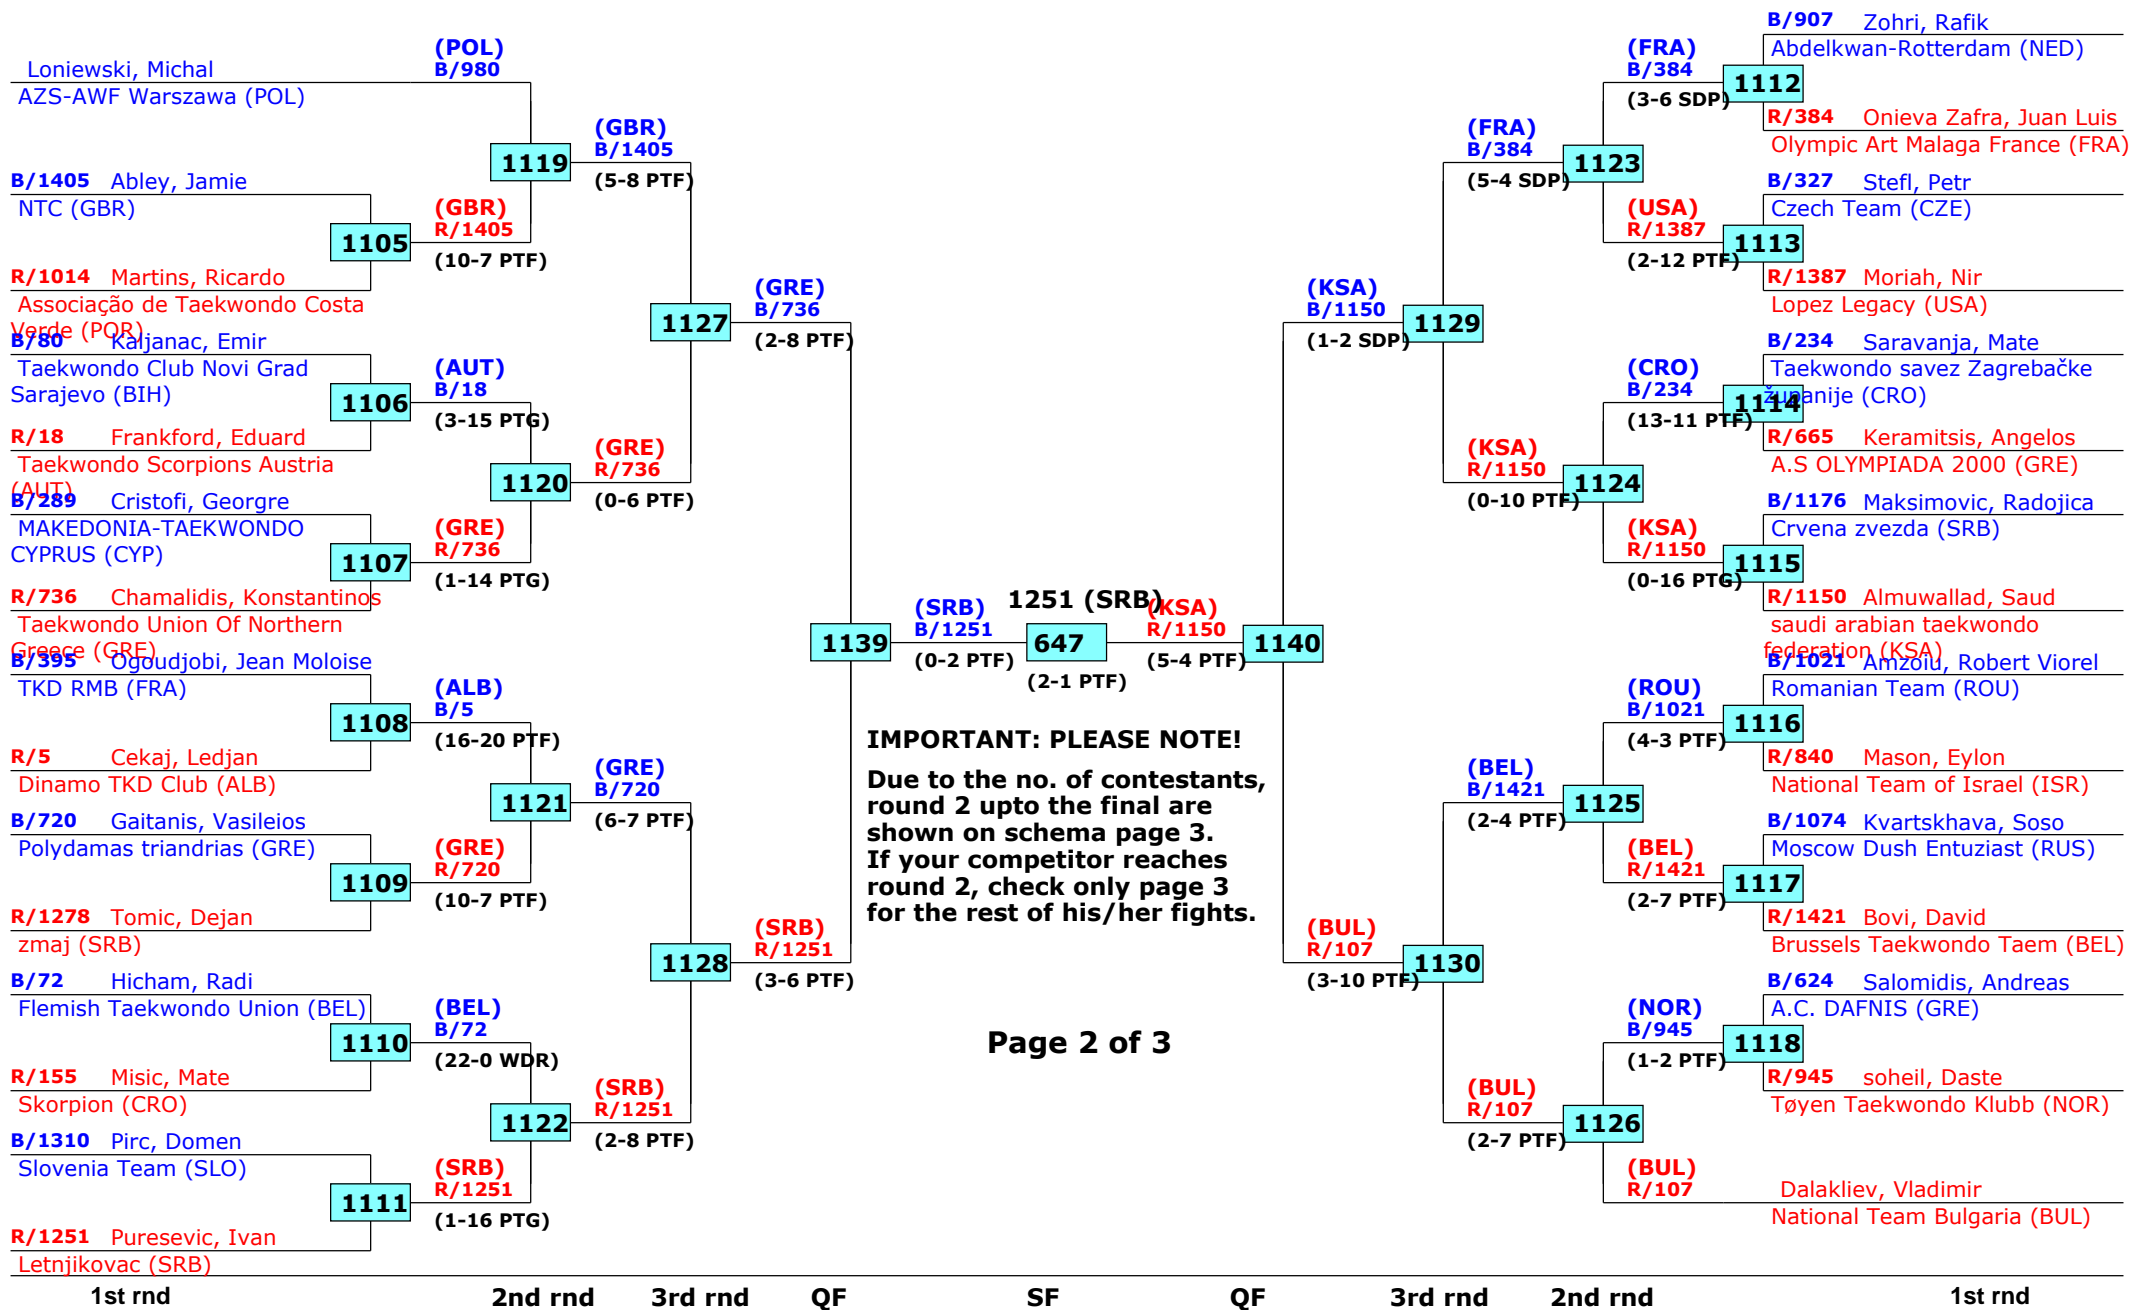

# 14th Galeb Belgrade Trophy - Serbia Open

Belgrade, Serbia

Tournament date: 10-10-2015 upto 11-10-2015

## Seniors Male A -68 (Feather)

Active competitors: 61

Competition date: 11-10-2015