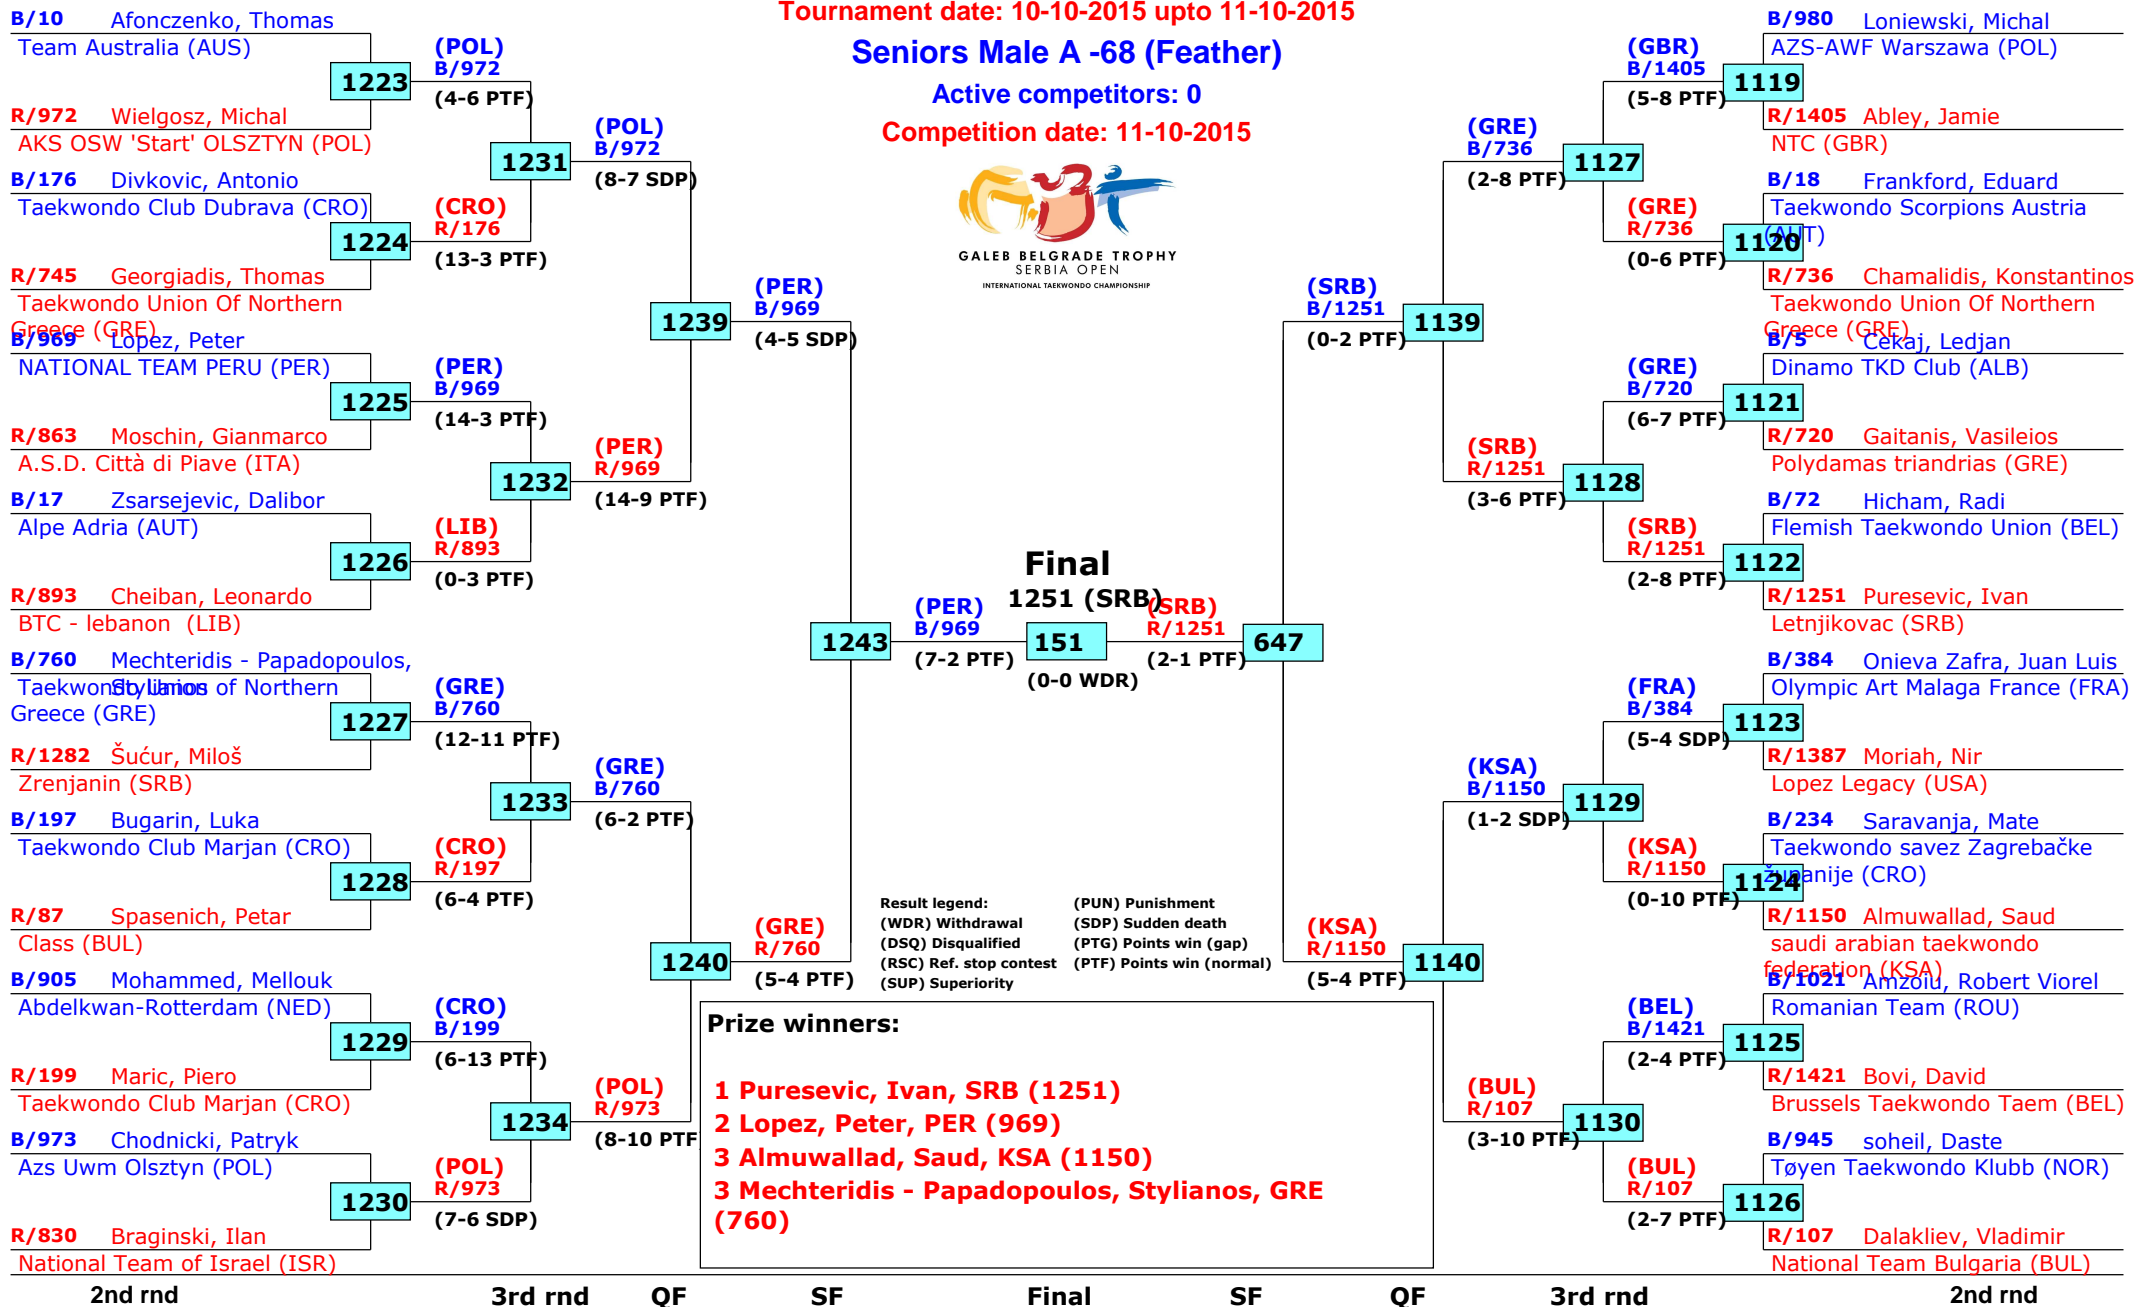

## Seniors Male A -68 (Feather)

Active competitors: 61

Competition date: 11-10-2015

# 14th Galeb Belgrade Trophy - Serbia Open

Belgrade, Serbia

Tournament date: 10-10-2015 upto 11-10-2015

## Seniors Male A -68 (Feather)

Active competitors: 0

Competition date: 11-10-2015