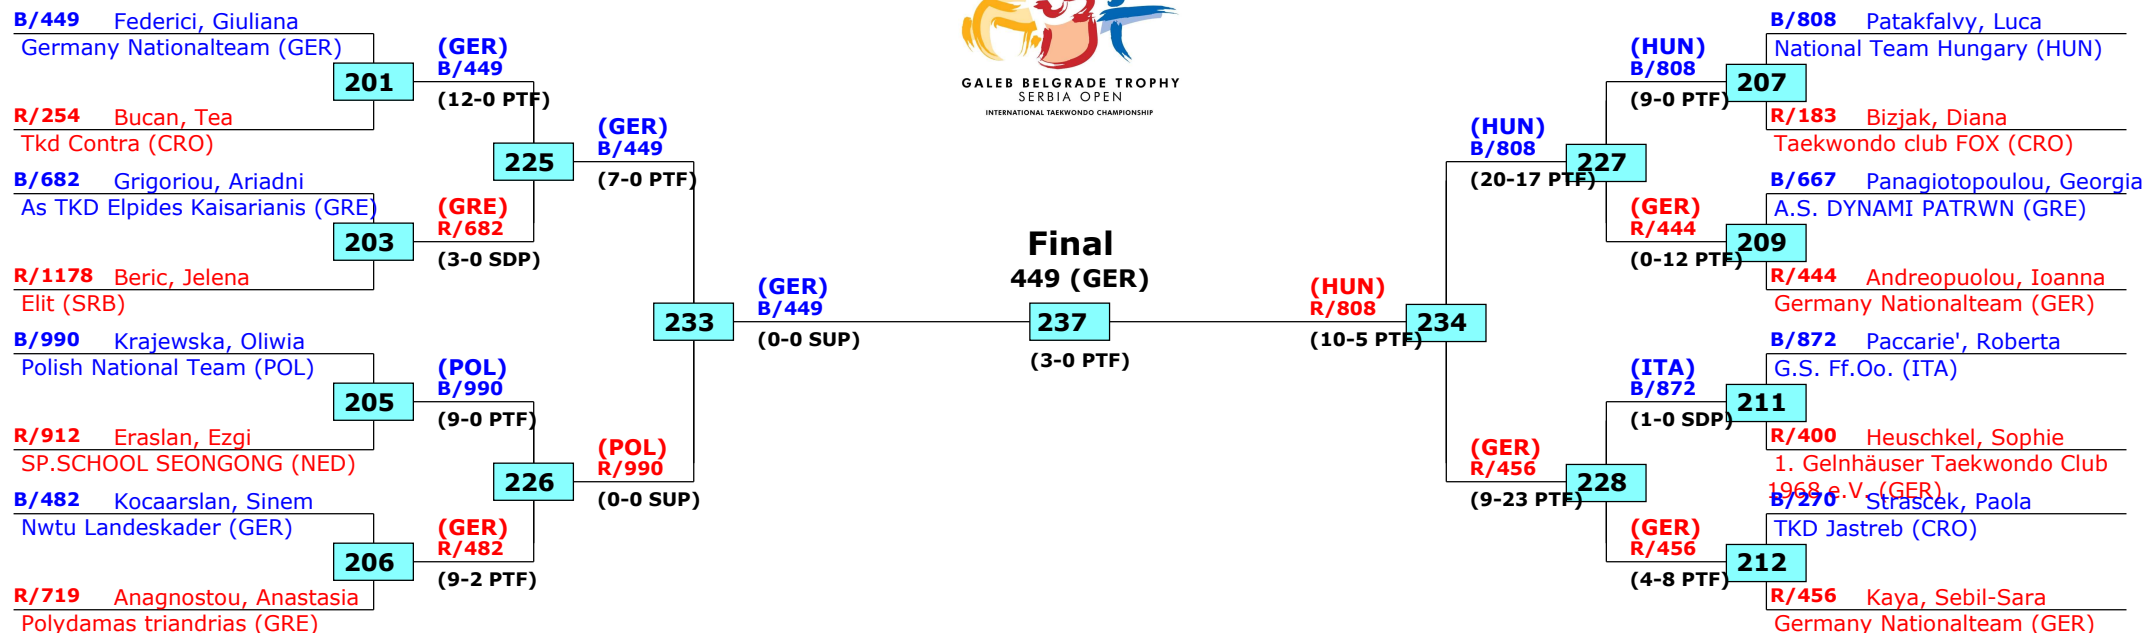

# 14th Galeb Belgrade Trophy - Serbia Open

Belgrade, Serbia

Tournament date: 10-10-2015 upto 11-10-2015

Juniors Female A -46 (Bantam)

Active competitors: 16

Competition date: 10-10-2015

Result legend:  
 (WDR) Withdrawal (DSQ) Disqualified (RSC) Ref. stop contest (SUP) Superiority  
 (PUN) Punishment (SDP) Sudden death (PTG) Points win (gap) (PTF) Points win (normal)