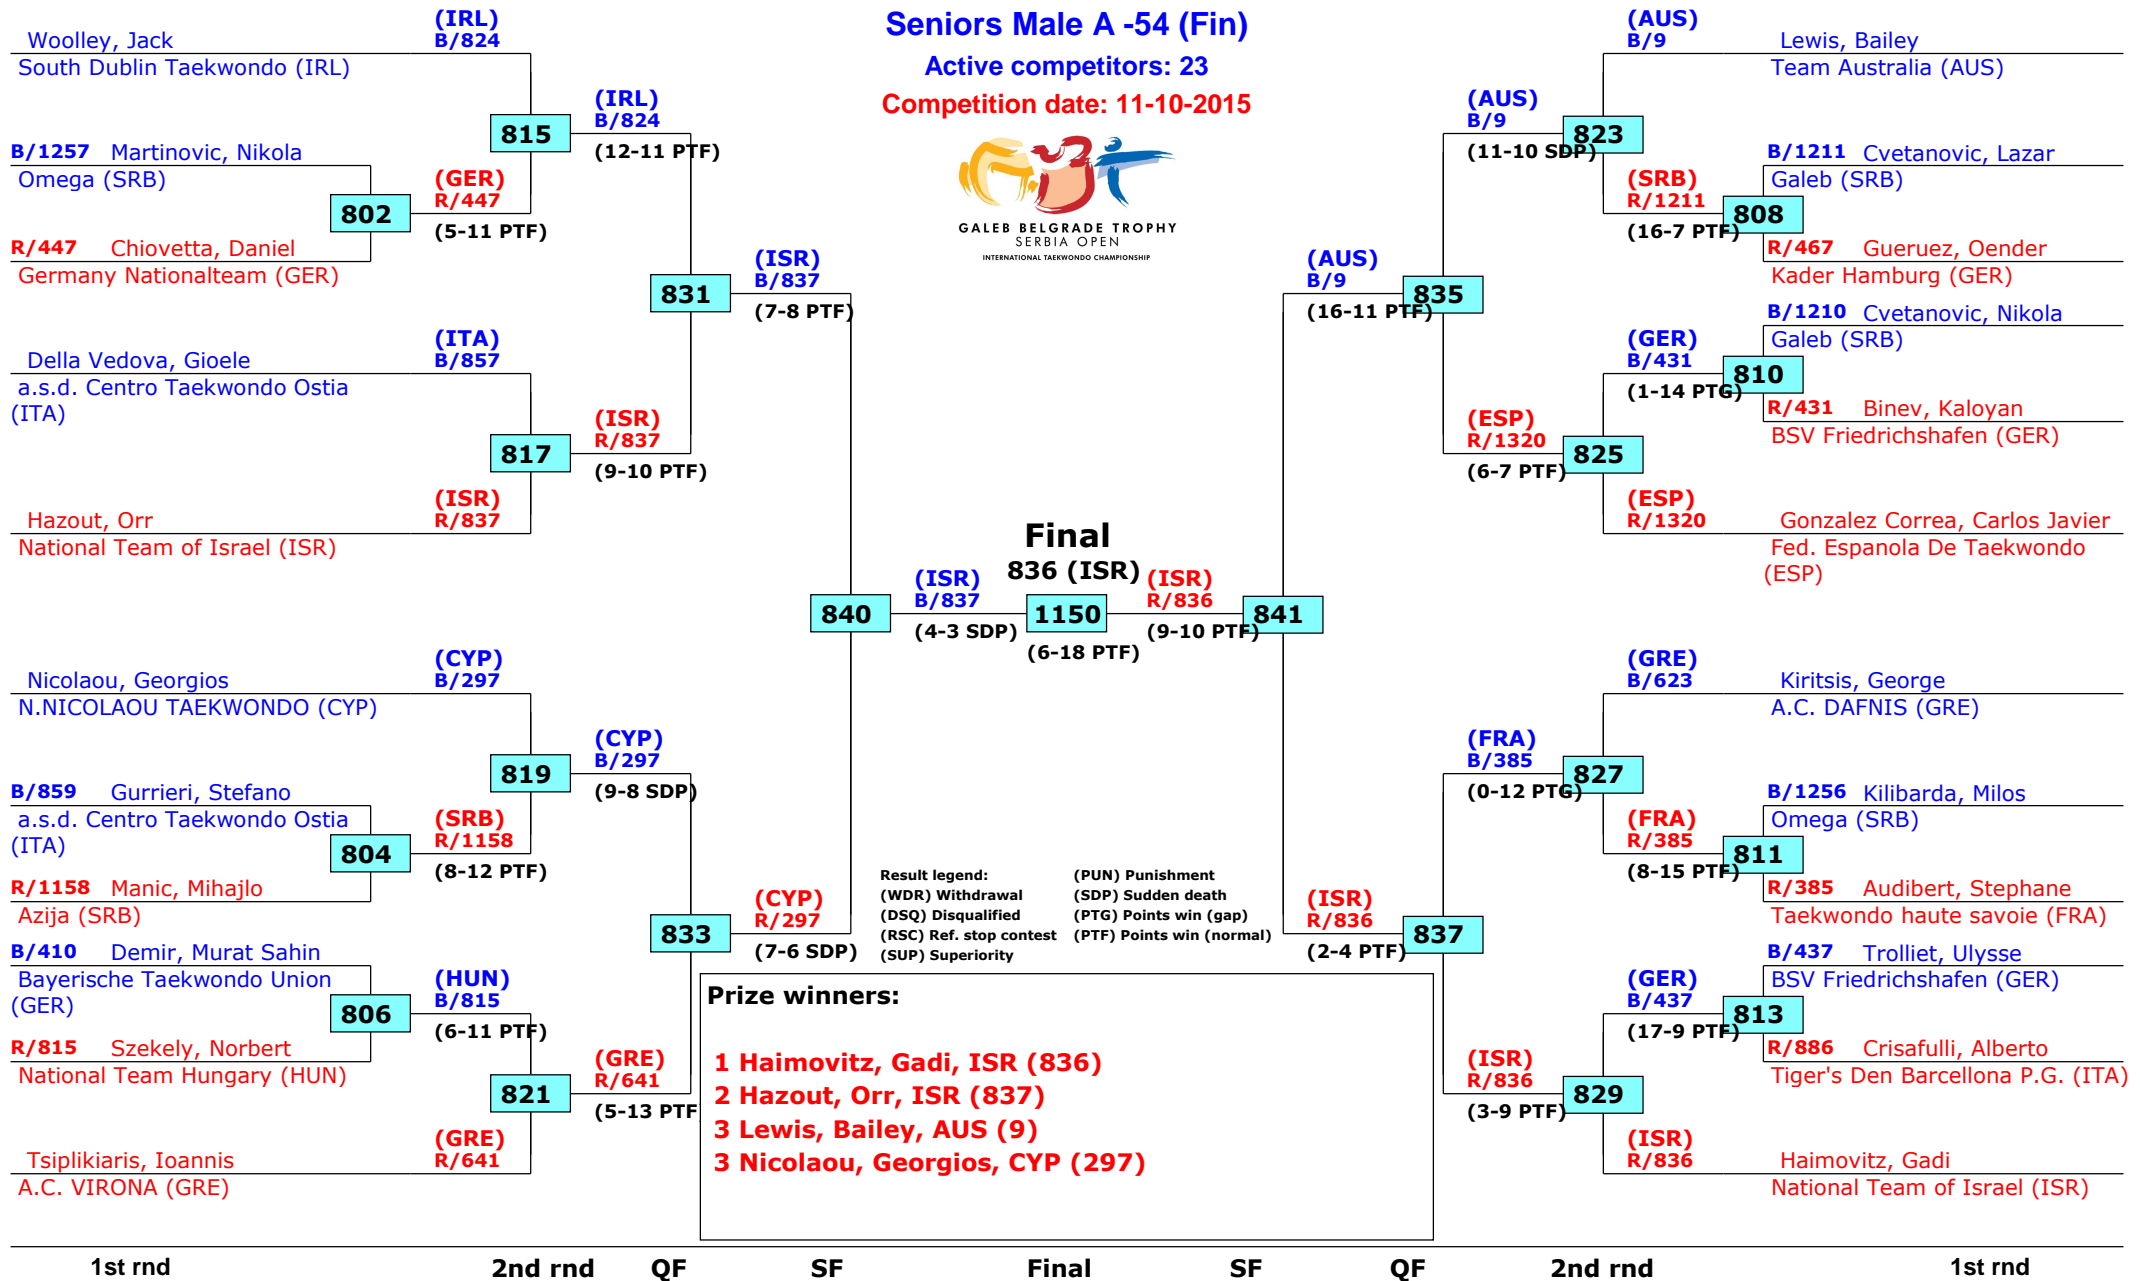

14th Galeb Belgrade Trophy - Serbia Open

Belgrade, Serbia

Tournament date: 10-10-2015 upto 11-10-2015

Seniors Male A -54 (Fin)

Active competitors: 23

Competition date: 11-10-2015