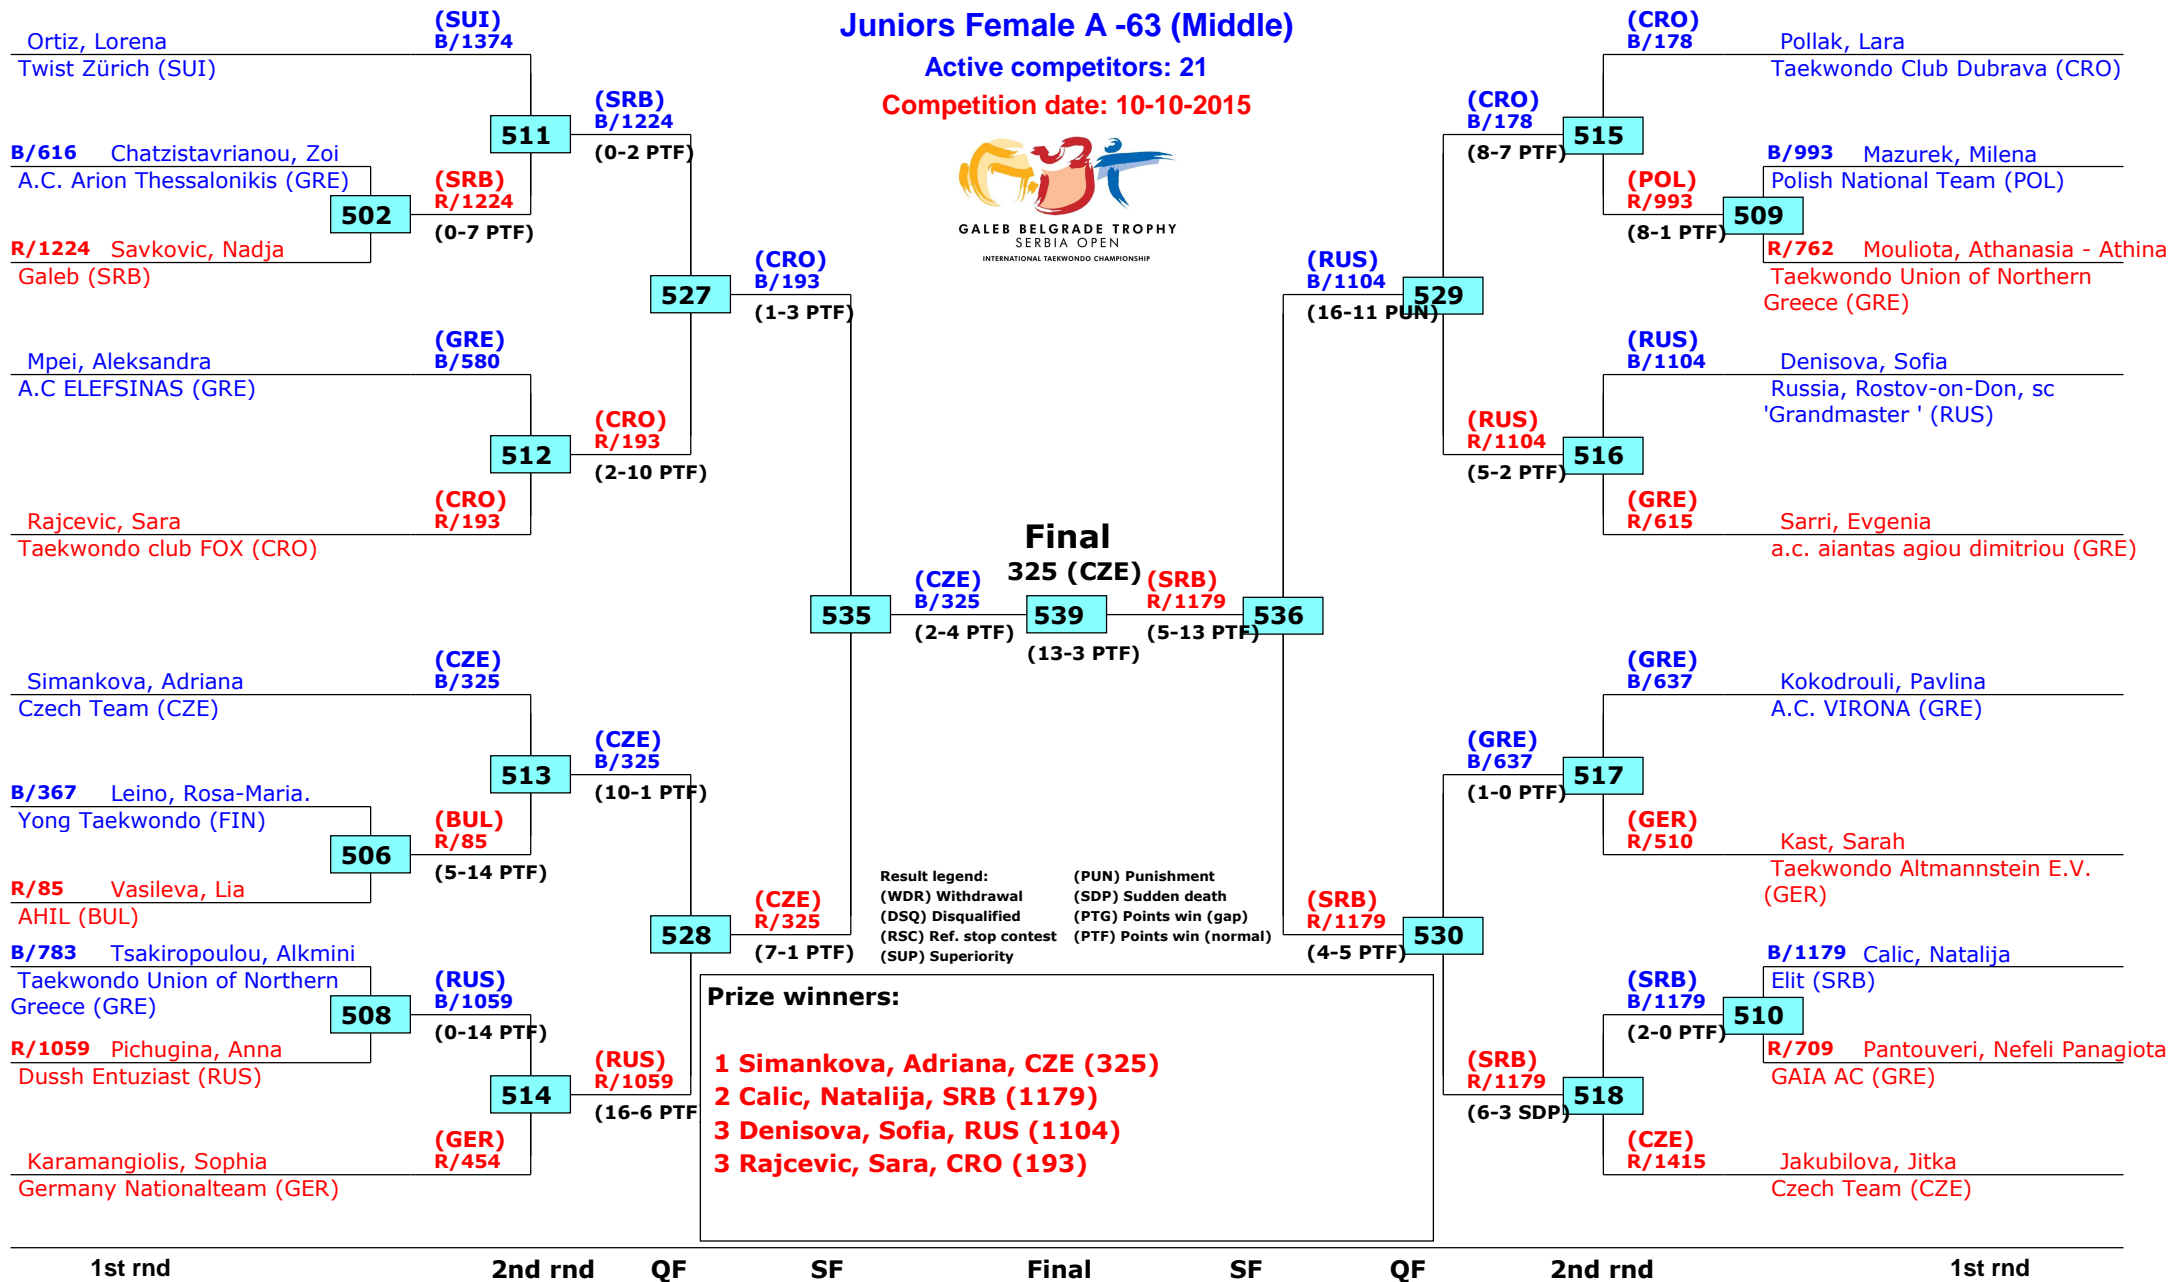

14th Galeb Belgrade Trophy - Serbia Open

Belgrade, Serbia

Tournament date: 10-10-2015 upto 11-10-2015

Juniors Female A -63 (Middle)

Active competitors: 21

Competition date: 10-10-2015