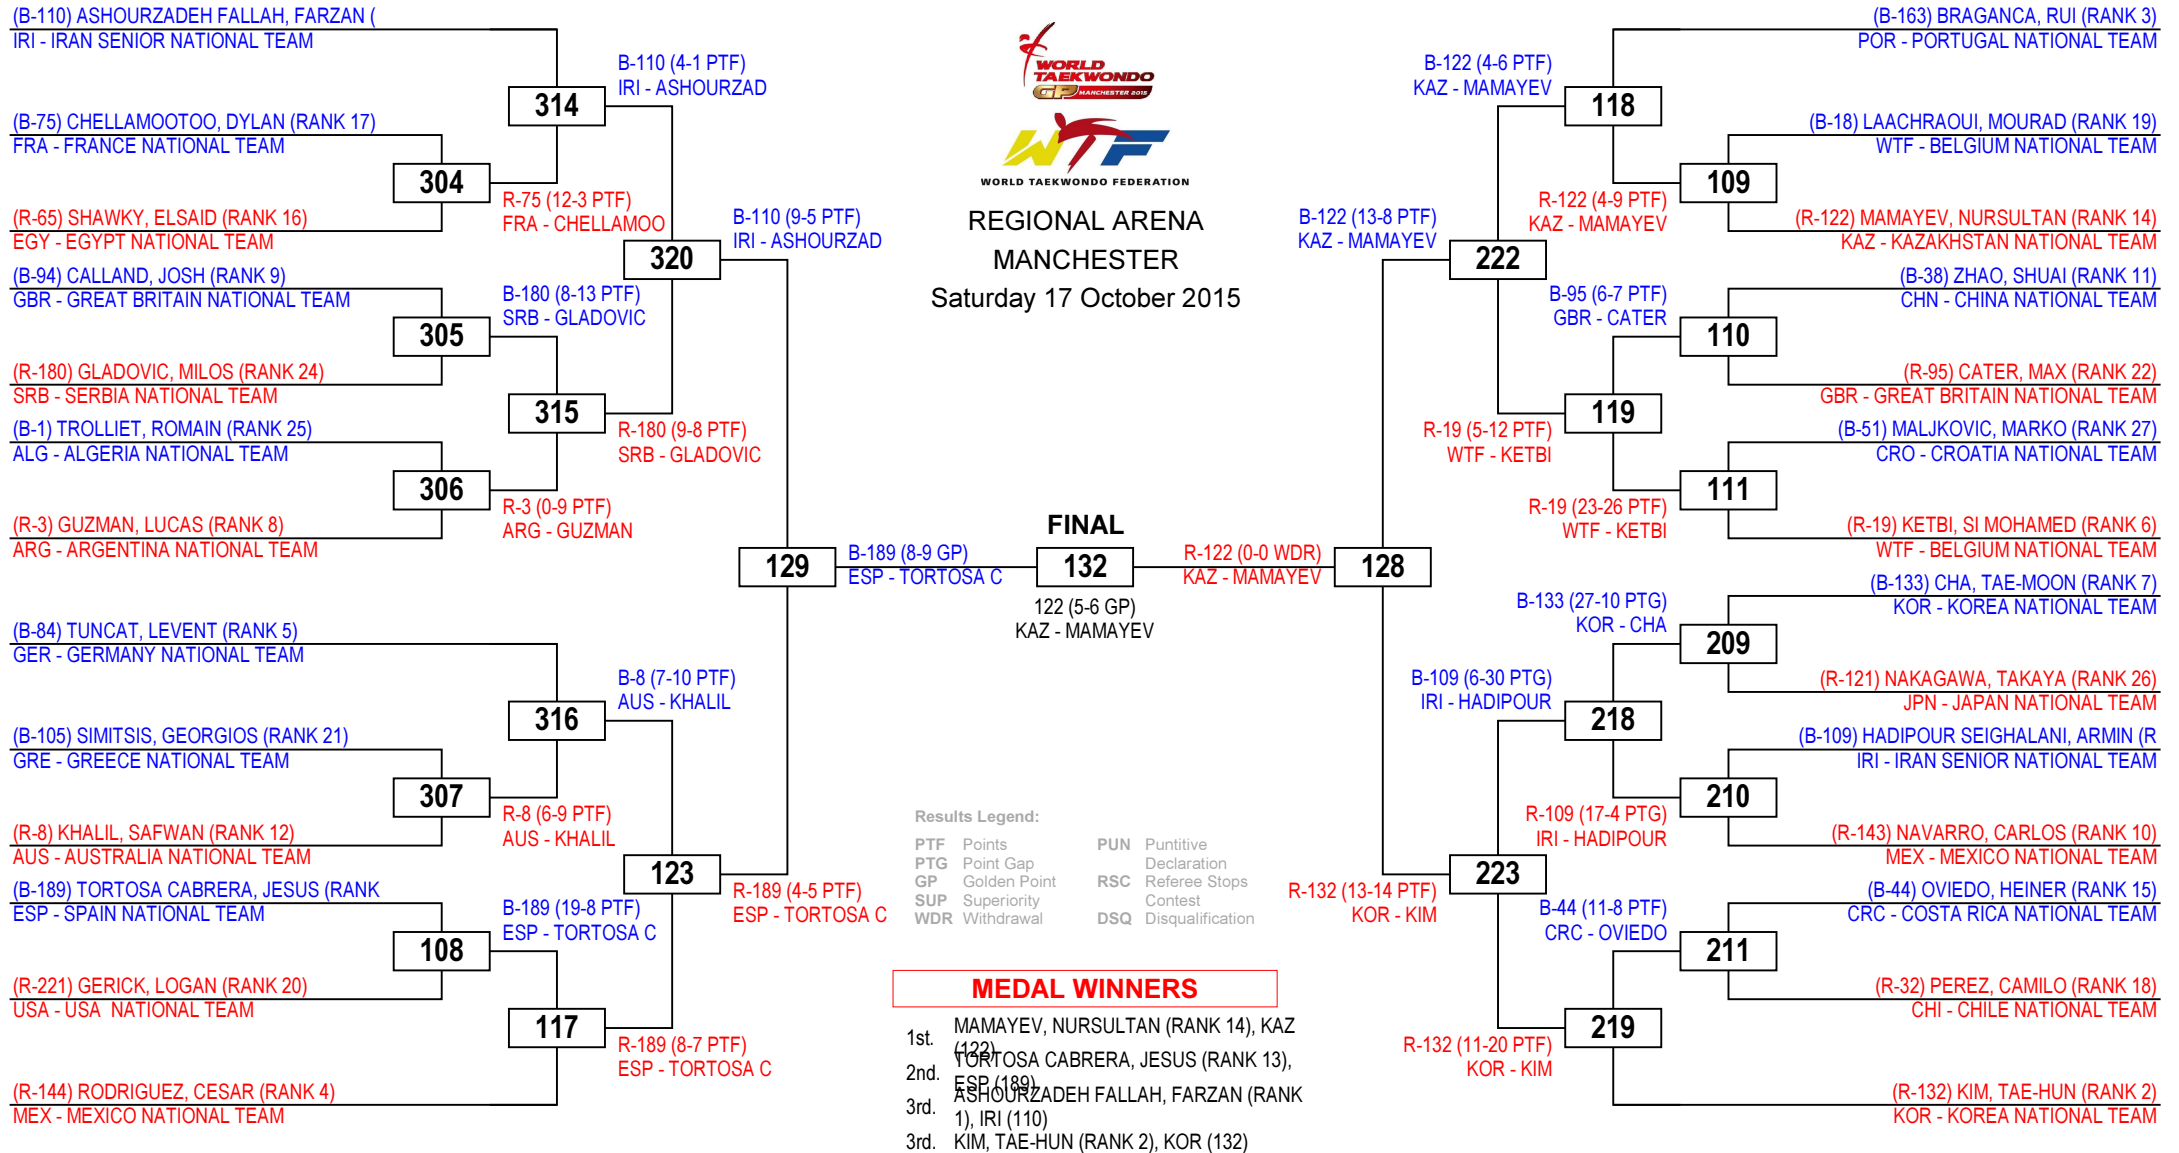

2015 WTF WORLD GRAND-PRIX SERIES 3 - WTF G4

Seniors Male A -58

Competitors: 27

REGIONAL ARENA
MANCHESTER
Saturday 17 October 2015