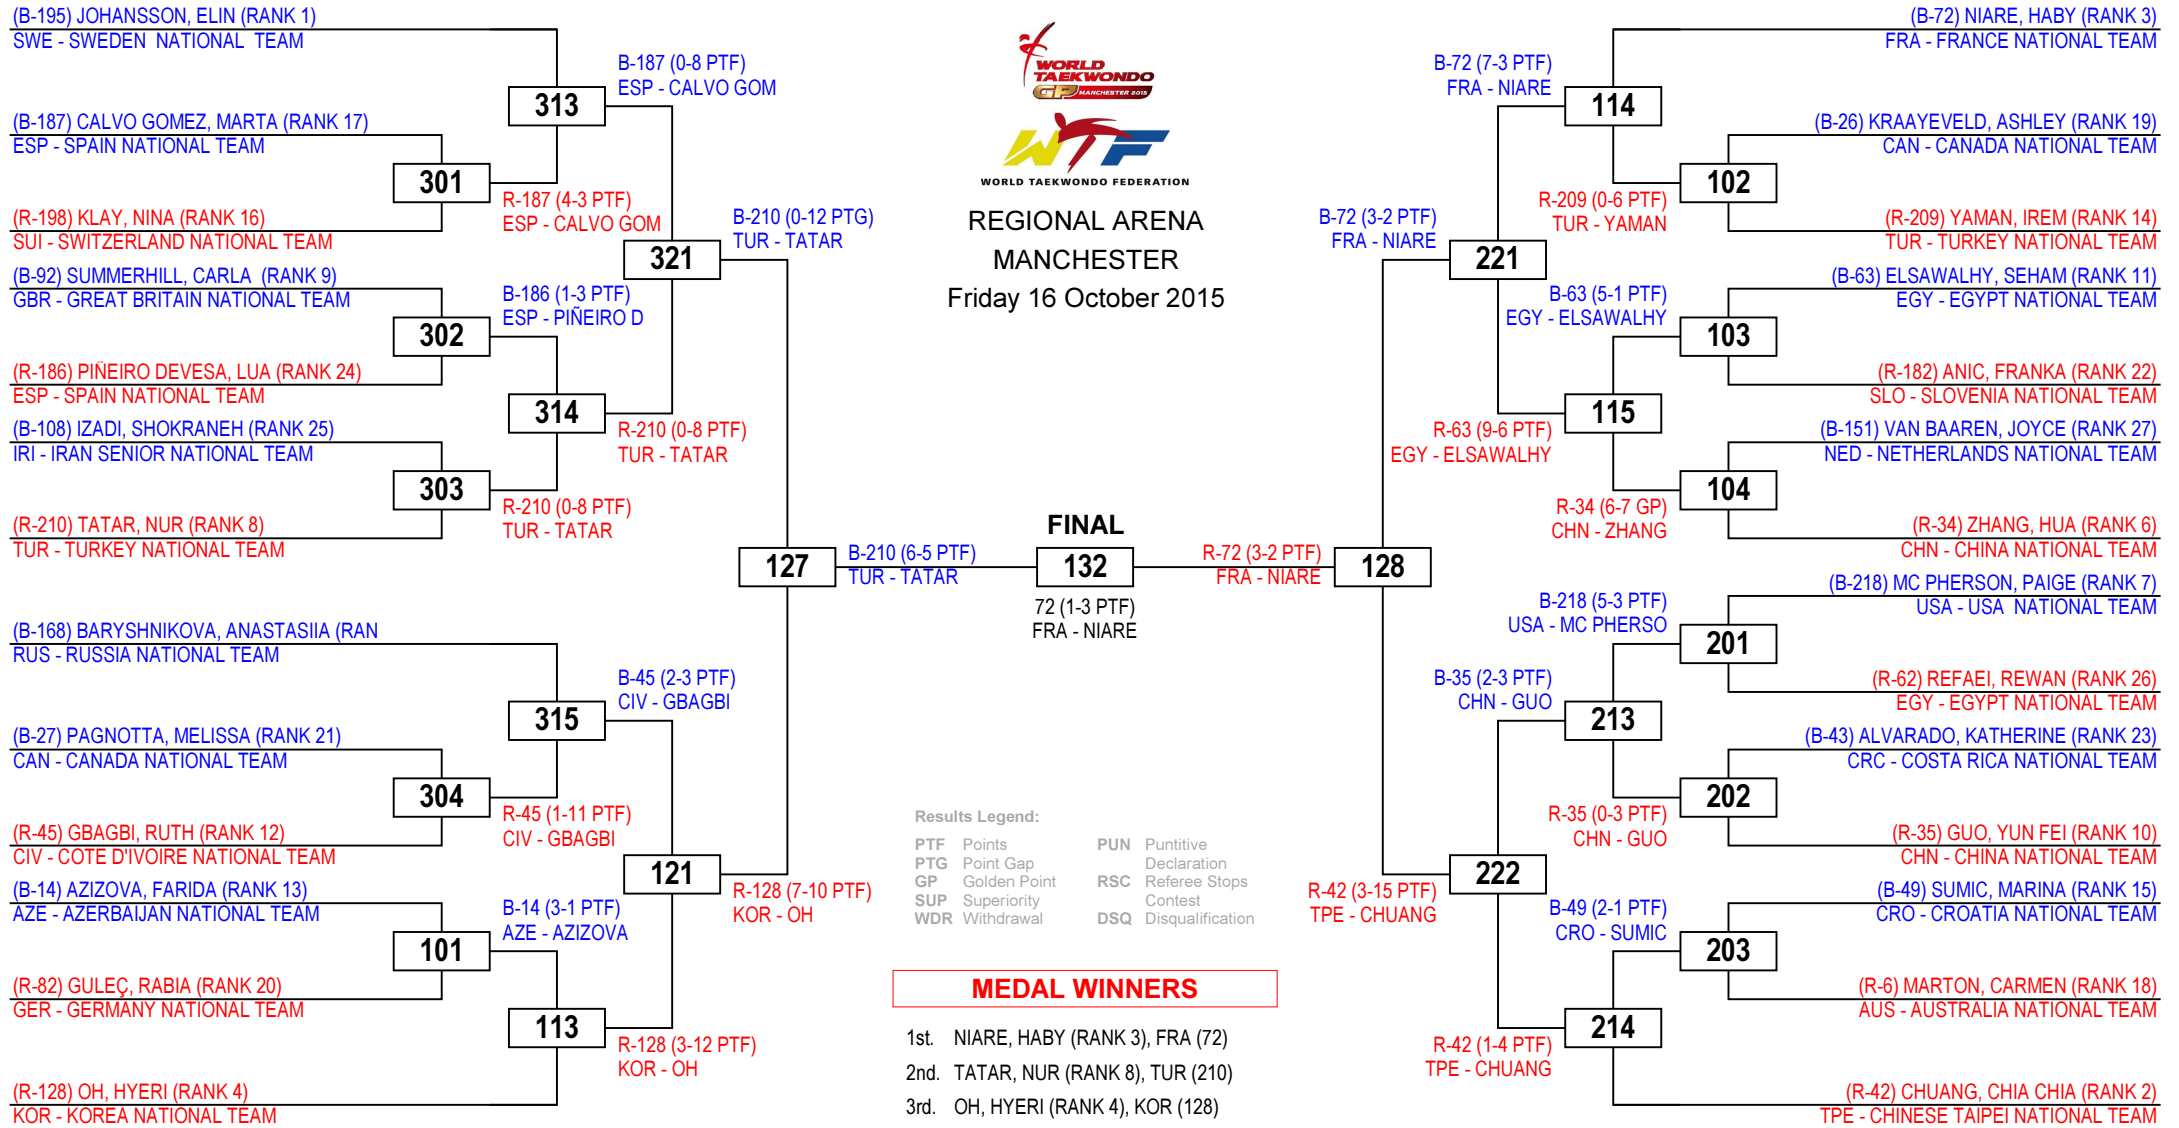

# 2015 WTF WORLD GRAND-PRIX SERIES 3 - WTF G4

Seniors Female A -67

Competitors: 27

REGIONAL ARENA  
MANCHESTER  
Friday 16 October 2015

©2008 - 2015 Martial Arts Systems & Supplies - www.ma-regonline.com - Licensed to Martial Arts Systems & Supplies

Round 32    Round 16    Quarter Final    Semi Final    Final    Semi Final    Quarter Final    Round 16    Round 32