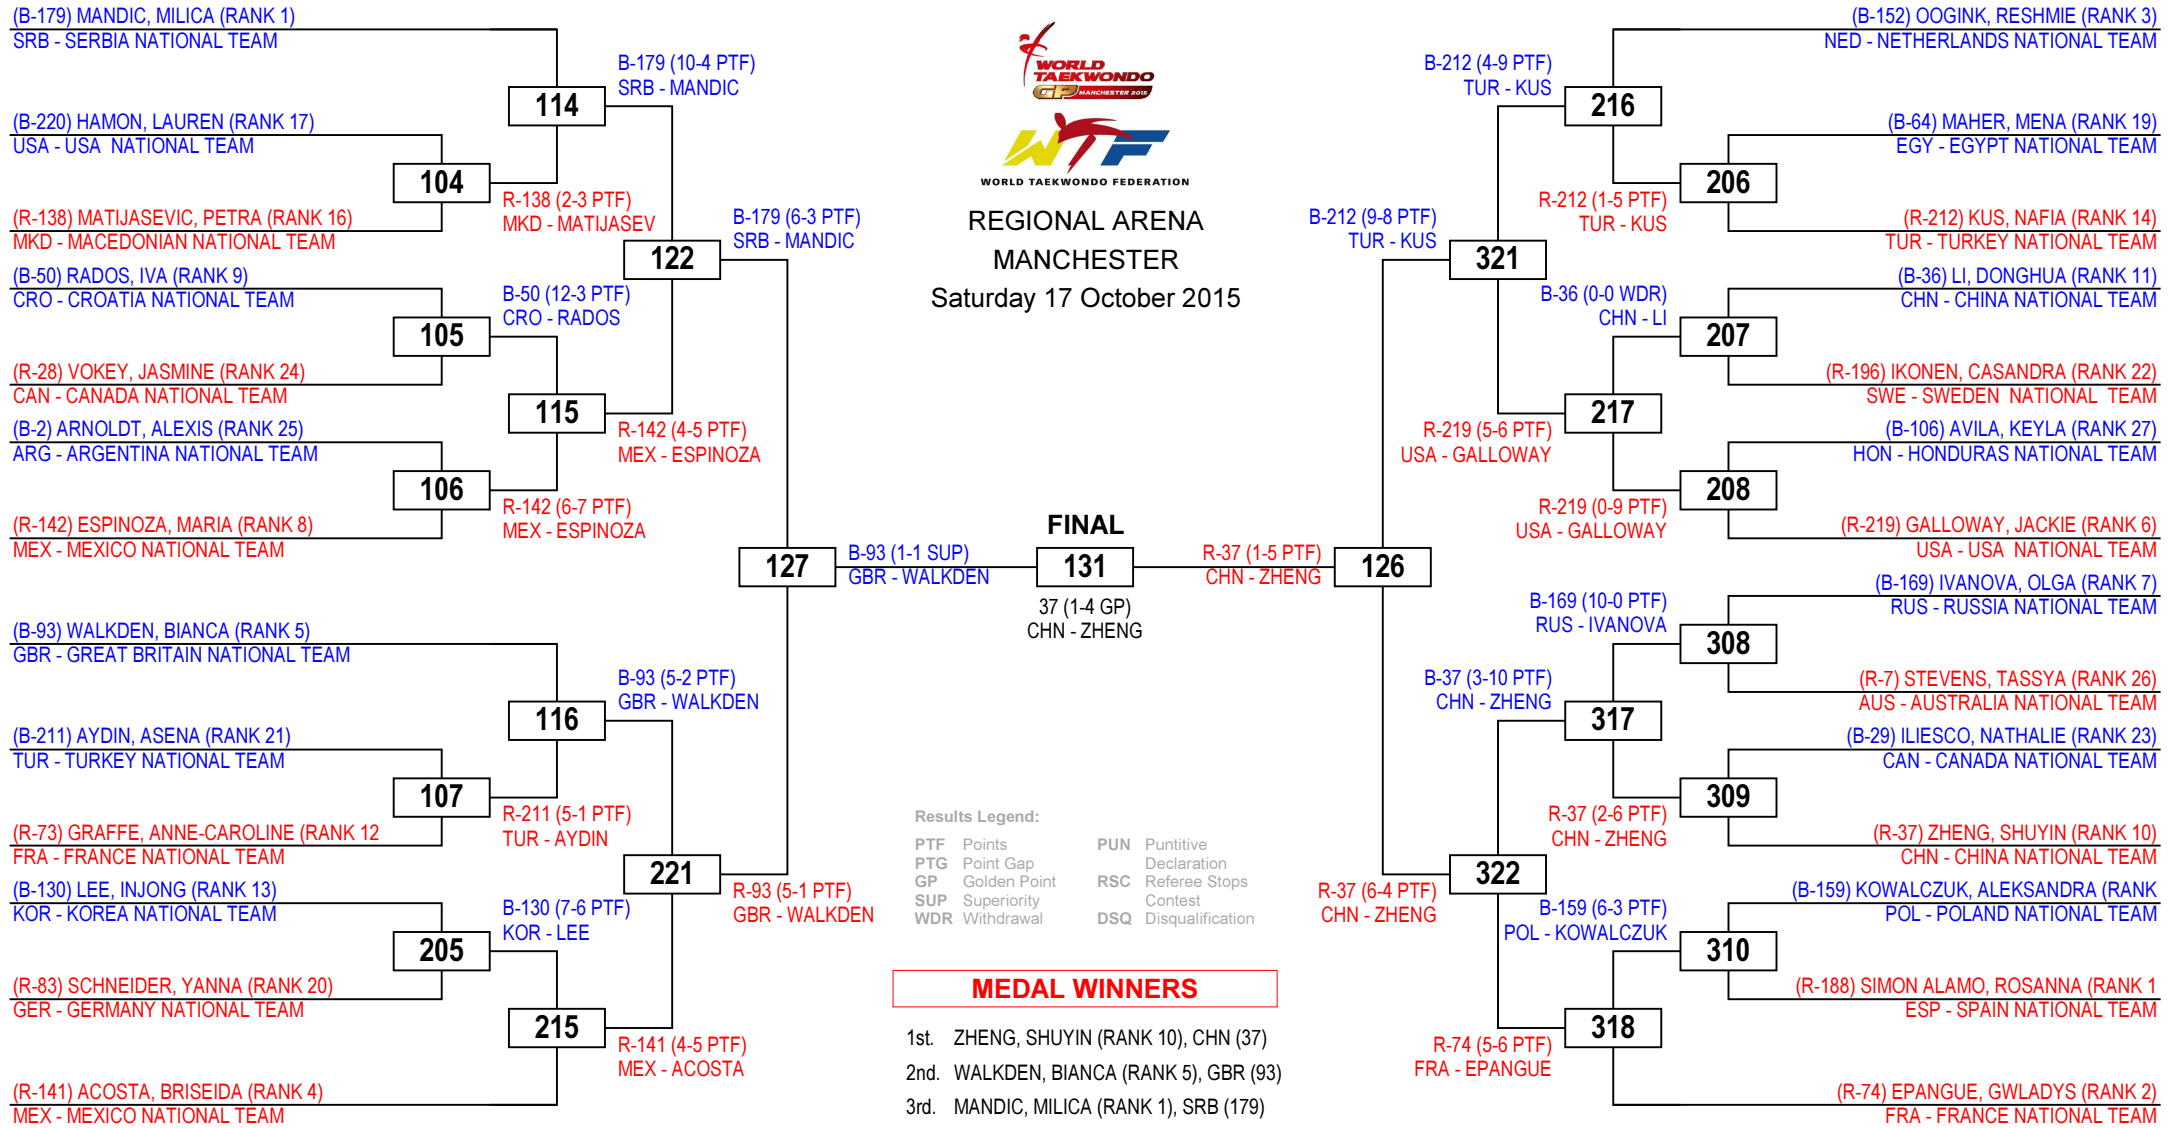

Round 32    Round 16    Quarter Final    Semi Final    Final    Semi Final    Quarter Final    Round 16    Round 32

# 2015 WTF WORLD GRAND-PRIX SERIES 3 - WTF G4

Seniors Female A +67

Competitors: 27

REGIONAL ARENA  
MANCHESTER  
Saturday 17 October 2015

**Results Legend:**  
 PTF Points  
 PTG Point Gap  
 GP Golden Point  
 SUP Superiority  
 WDR Withdrawal  
 PUN Punctive Declaration  
 RSC Referee Stops Contest  
 DSQ Disqualification