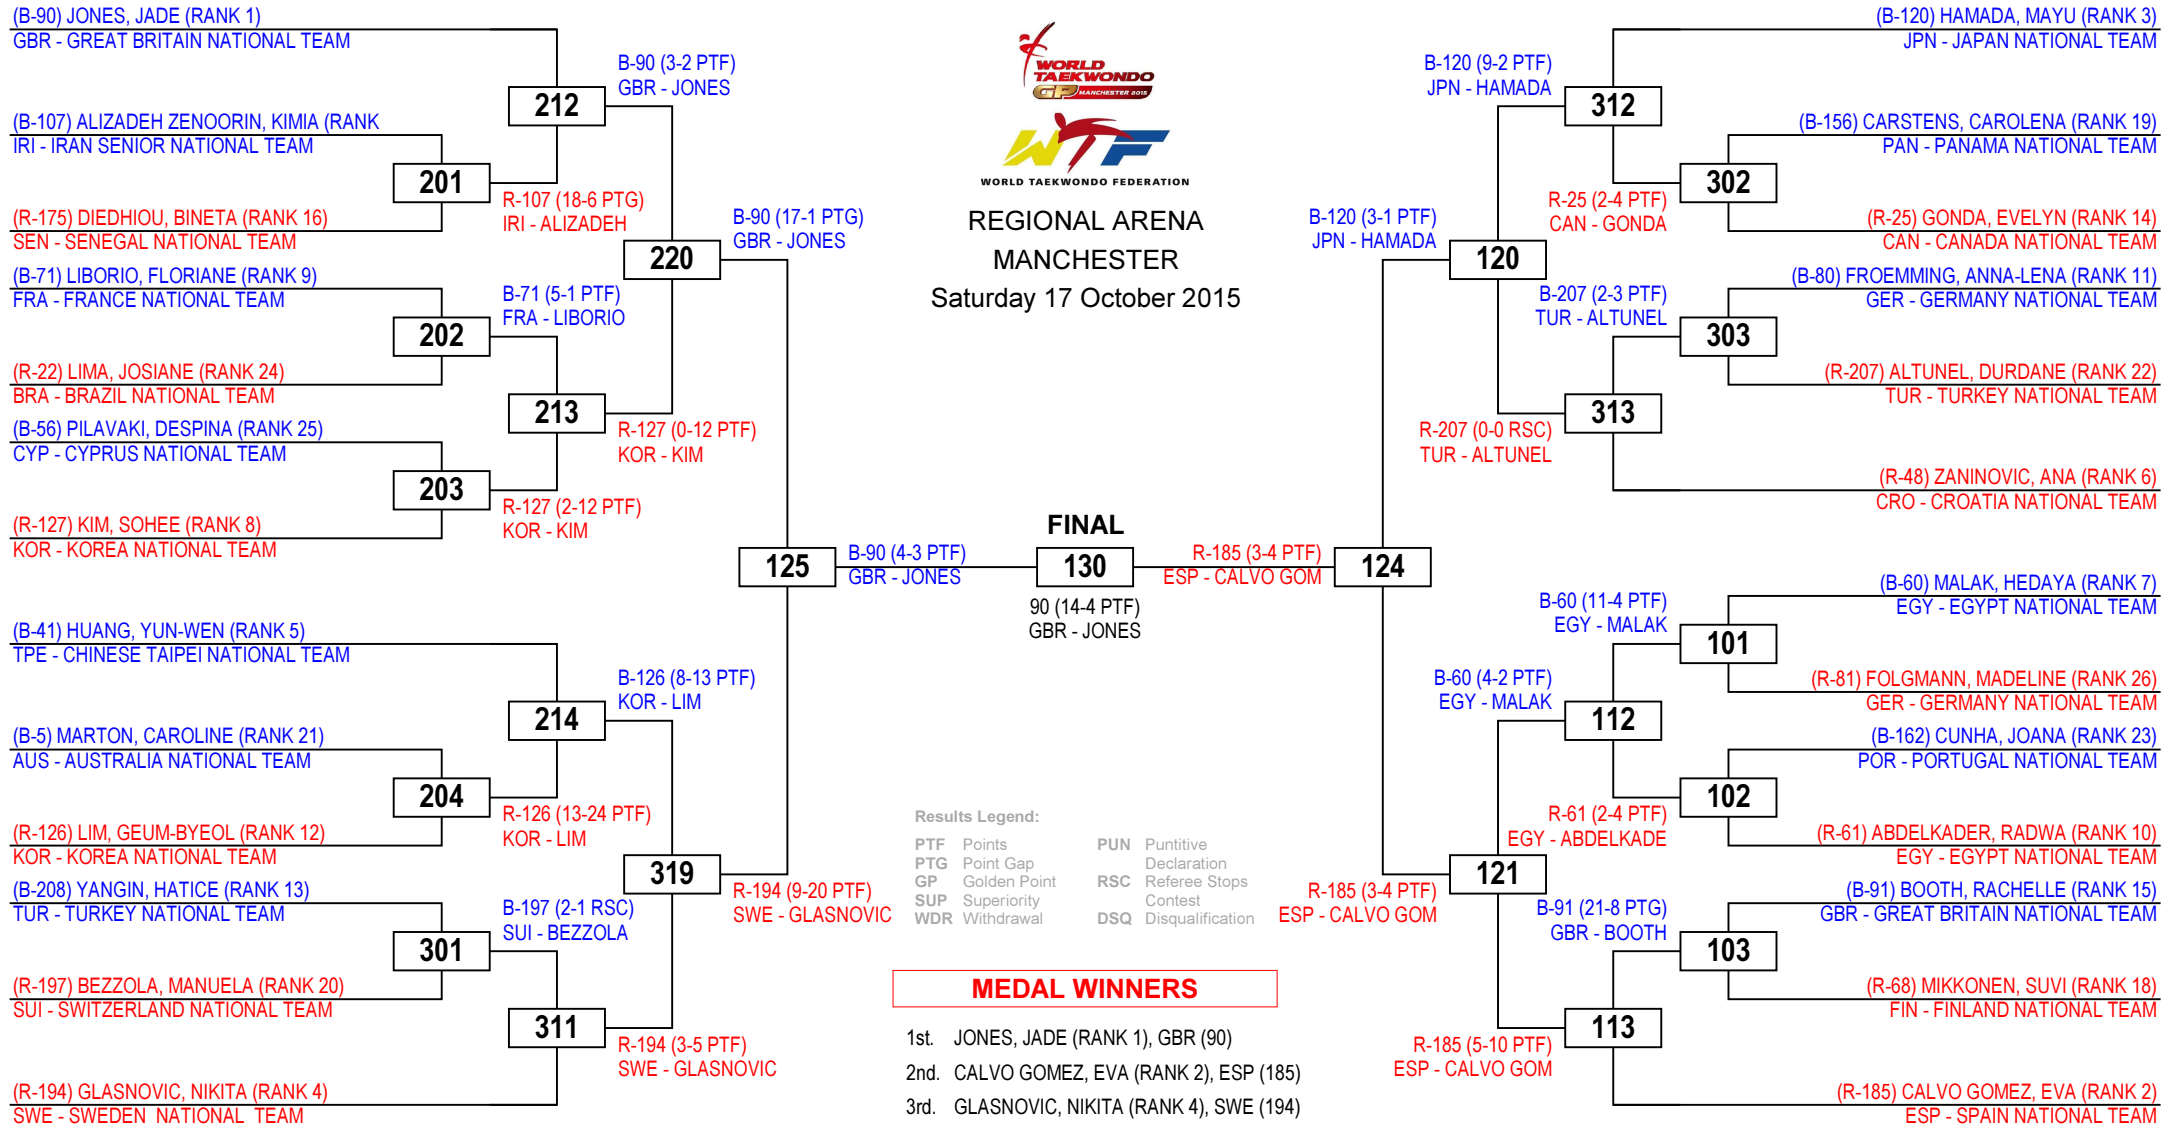

Round 32    Round 16    Quarter Final    Semi Final    Final    Semi Final    Quarter Final    Round 16    Round 32

# 2015 WTF WORLD GRAND-PRIX SERIES 3 - WTF G4

Seniors Female A -57

Competitors: 26

REGIONAL ARENA  
MANCHESTER  
Saturday 17 October 2015

©2008 - 2015 Martial Arts Systems & Supplies - www.ma-regonline.com - Licensed to Martial Arts Systems & Supplies