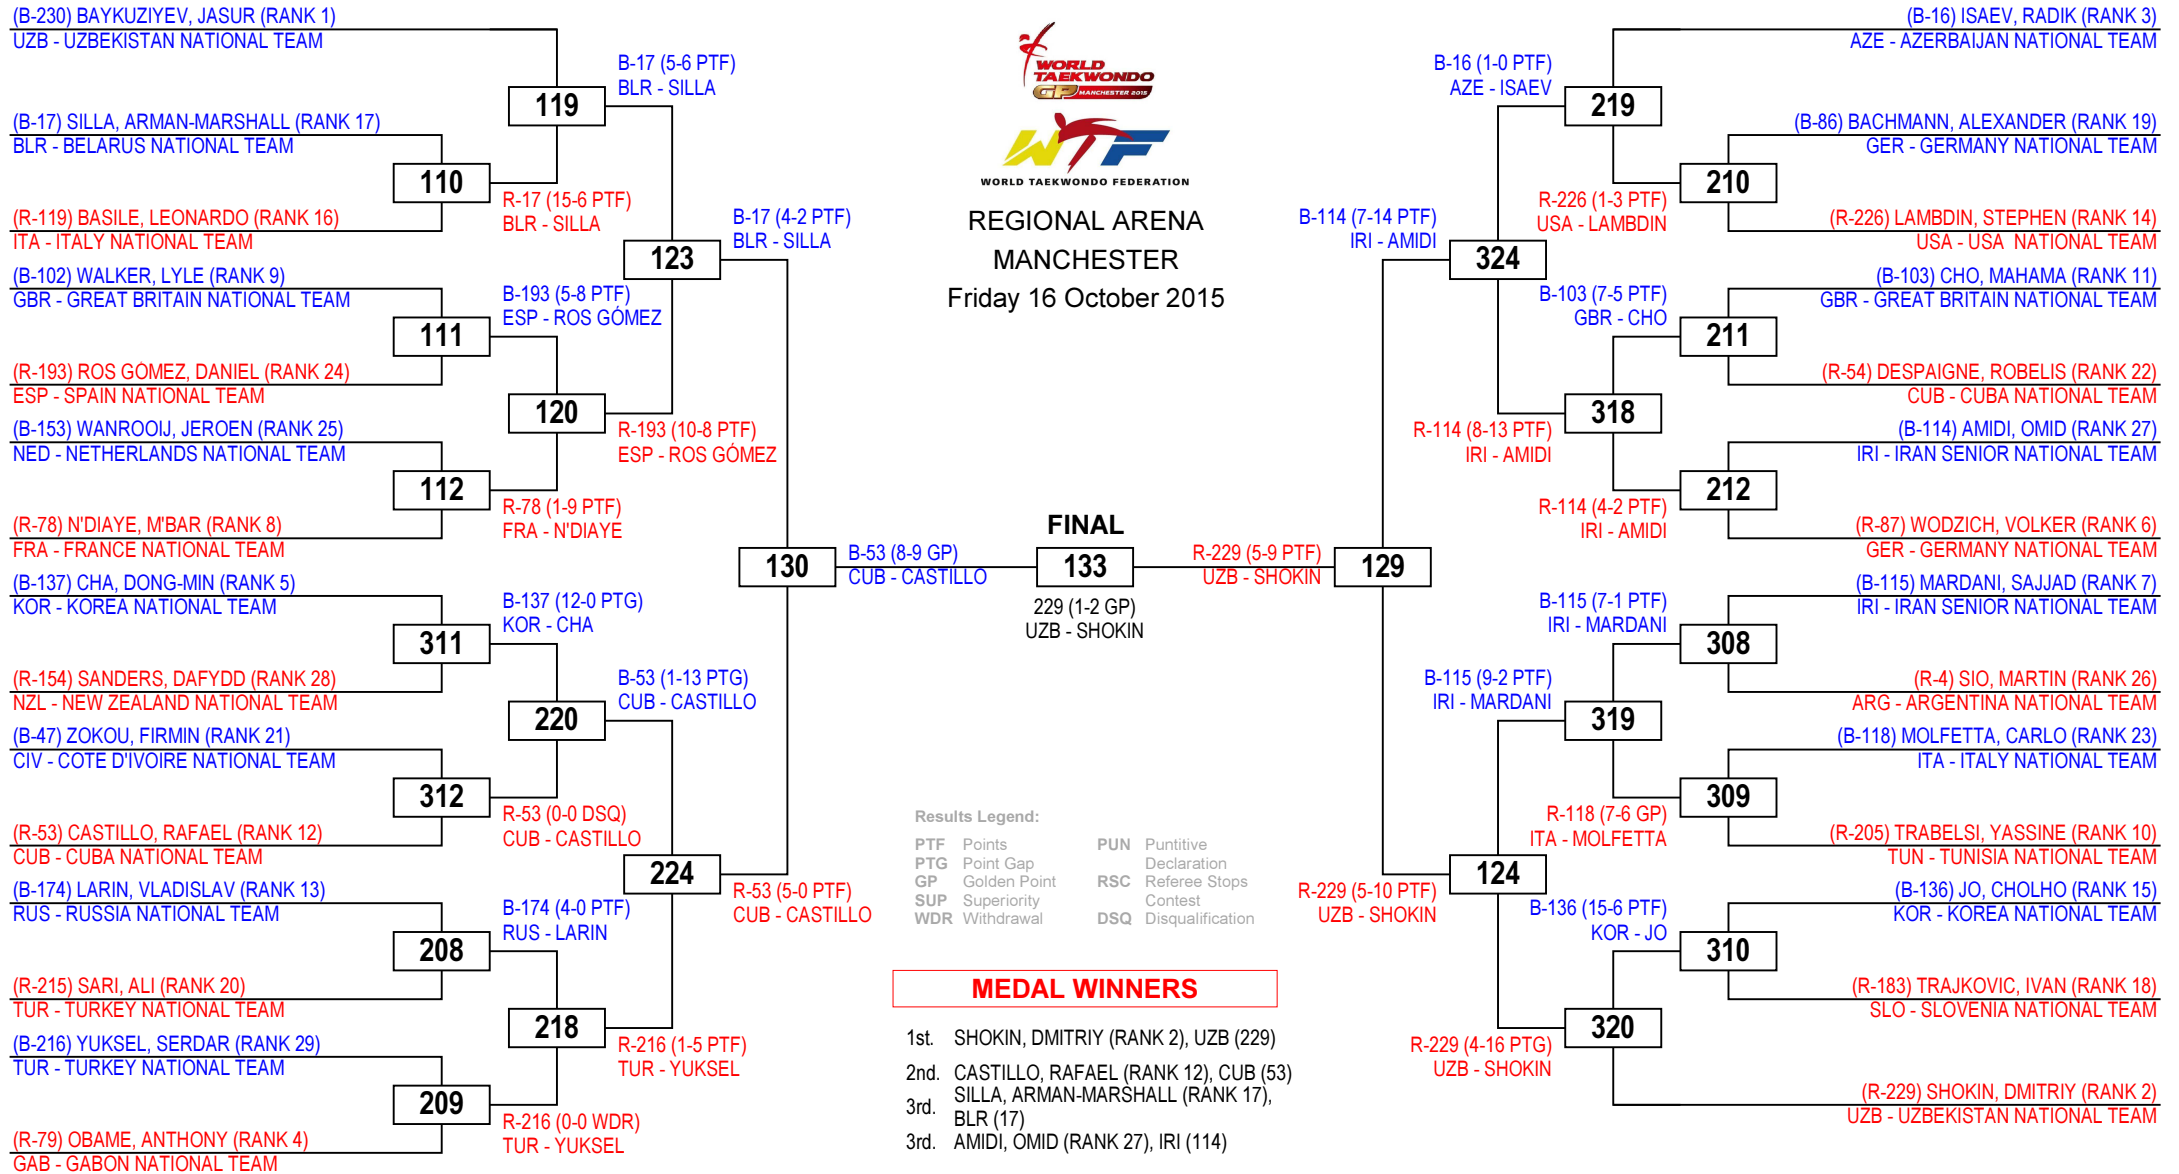

2015 WTF WORLD GRAND-PRIX SERIES 3 - WTF G4

Seniors Male A +80

Competitors: 29

REGIONAL ARENA
MANCHESTER
Friday 16 October 2015

©2008 - 2015 Martial Arts Systems & Supplies - www.ma-regonline.com - Licensed to Martial Arts Systems & Supplies

Round 32   Round 16   Quarter Final   Semi Final   Final   Semi Final   Quarter Final   Round 16   Round 32