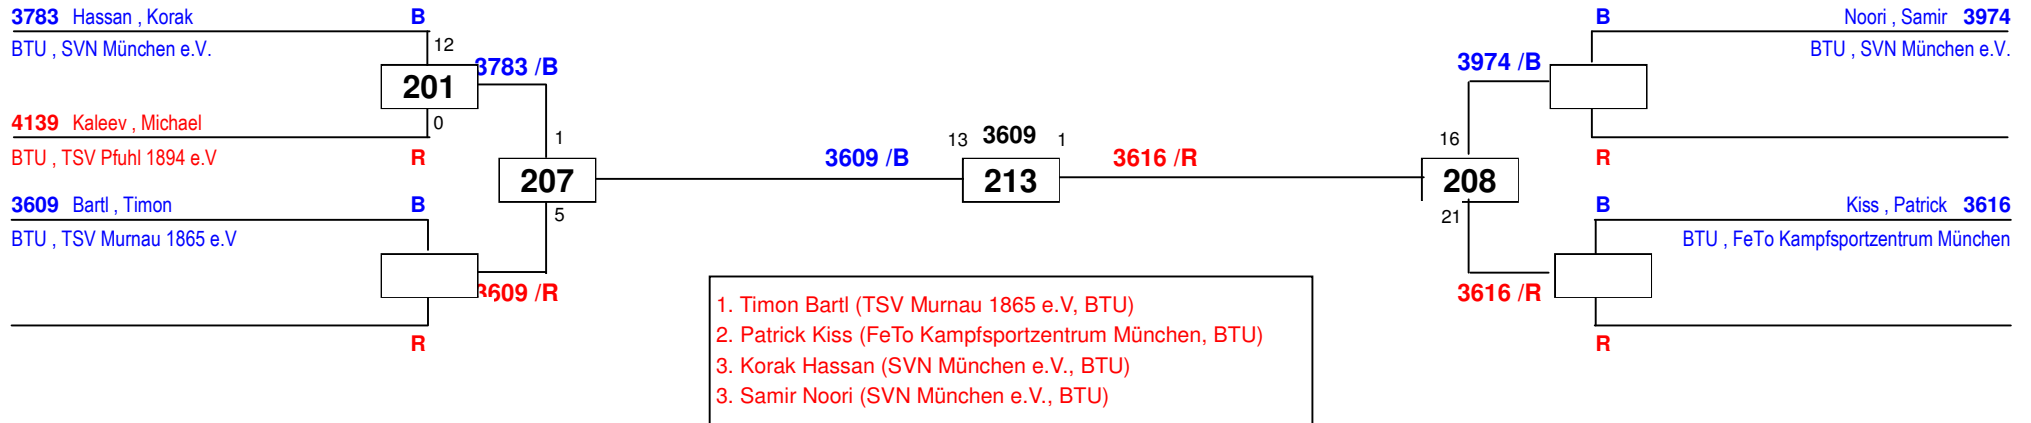

Int. Challenge Cup 2015

am 12.12.2015
J Bm-49 LK II

Draw Sheet