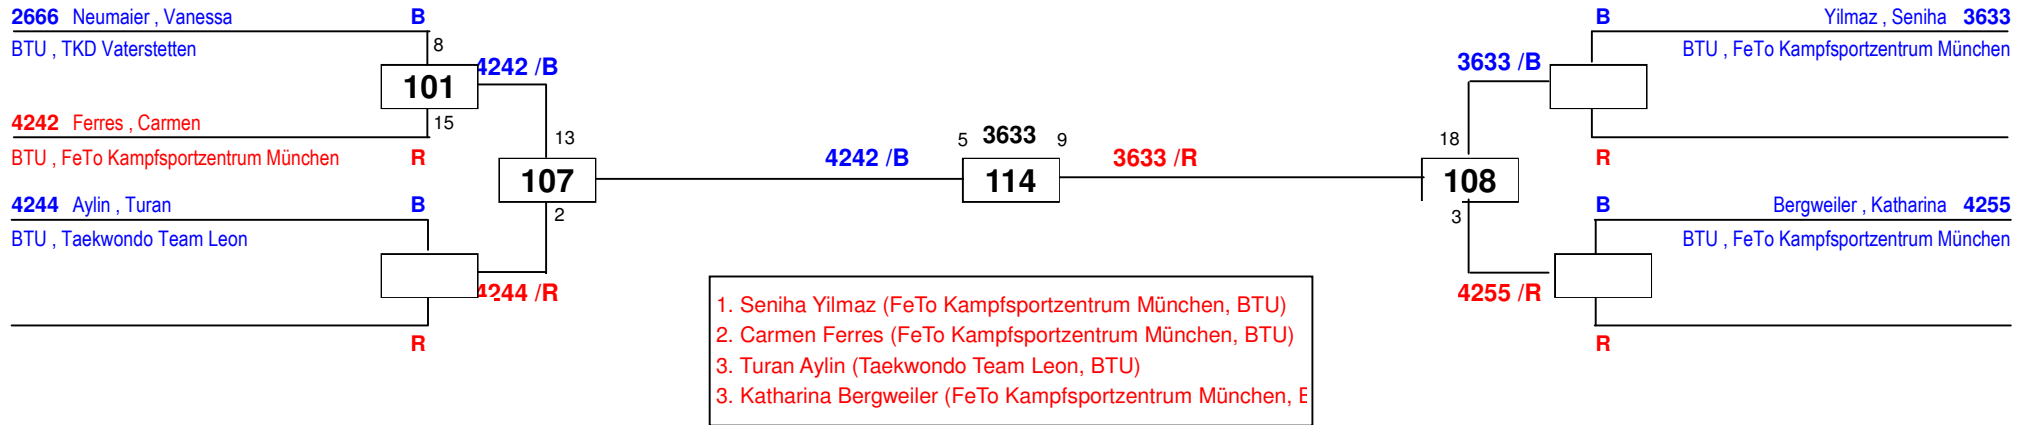

Int. Challenge Cup 2015

am 12.12.2015
J Bw-47 LK II

Draw Sheet