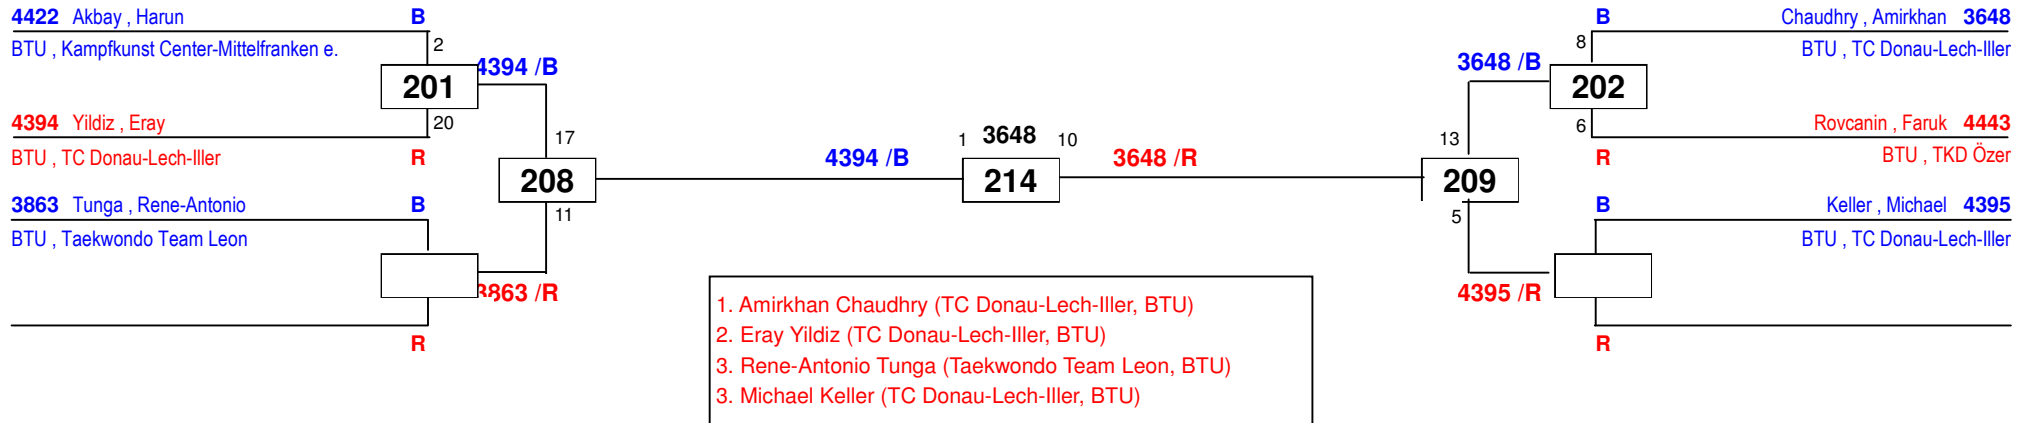

1. Bayernpokal 2016

am 19.03.2016
J Cm-35 LK II

Draw Sheet