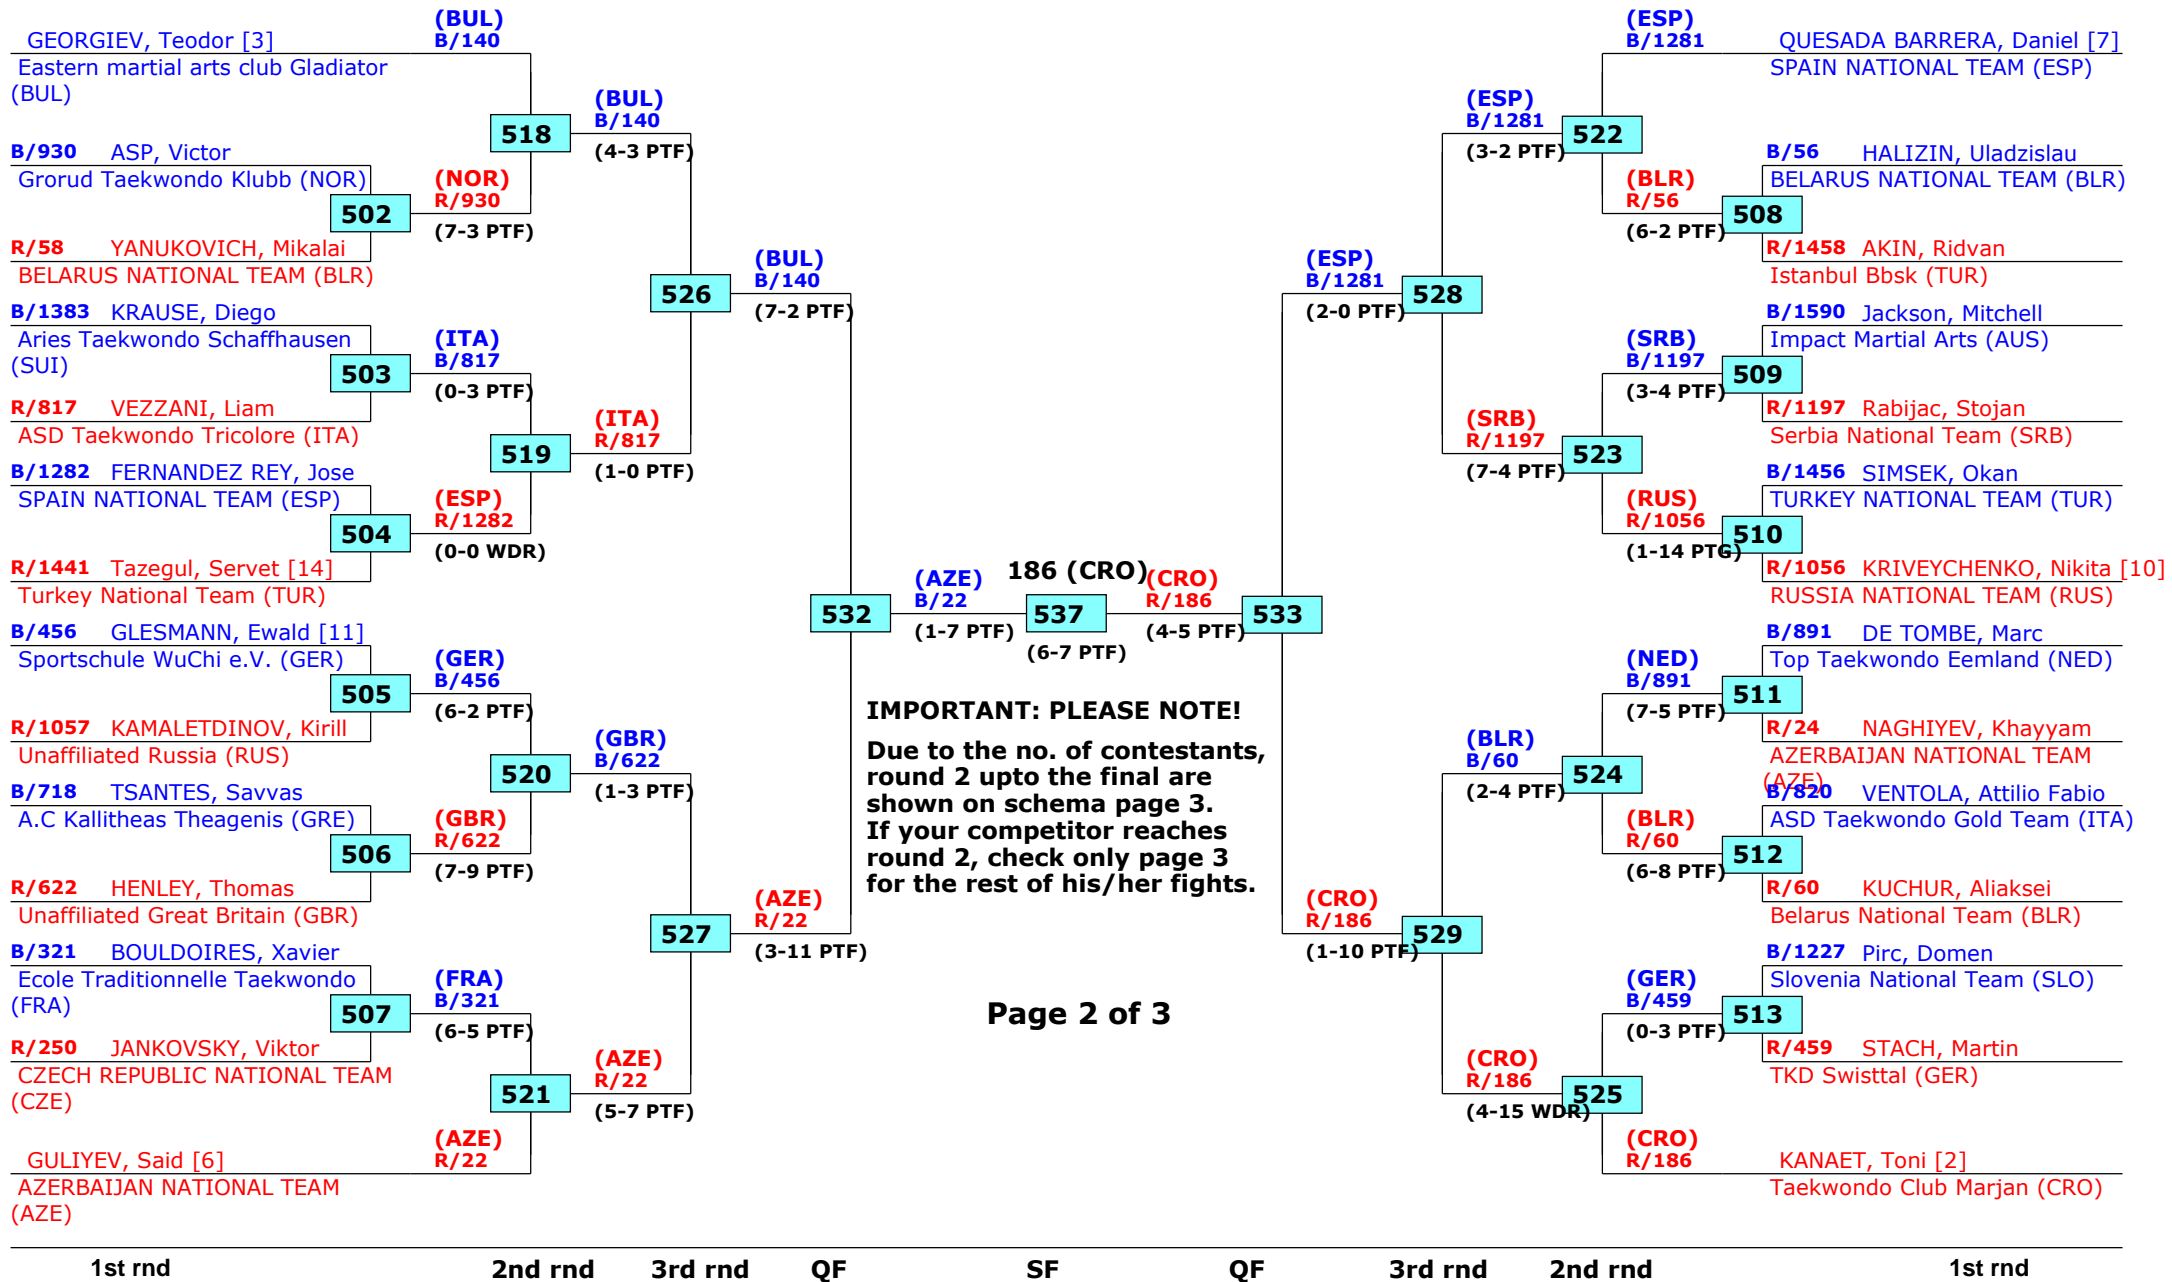

## Male -74 (Light)

Active competitors: 56

Competition date: 10-4-2016

**IMPORTANT: PLEASE NOTE!**  
 Due to the no. of contestants, round 2 upto the final are shown on schema page 3. If your competitor reaches round 2, check only page 3 for the rest of his/her fights.