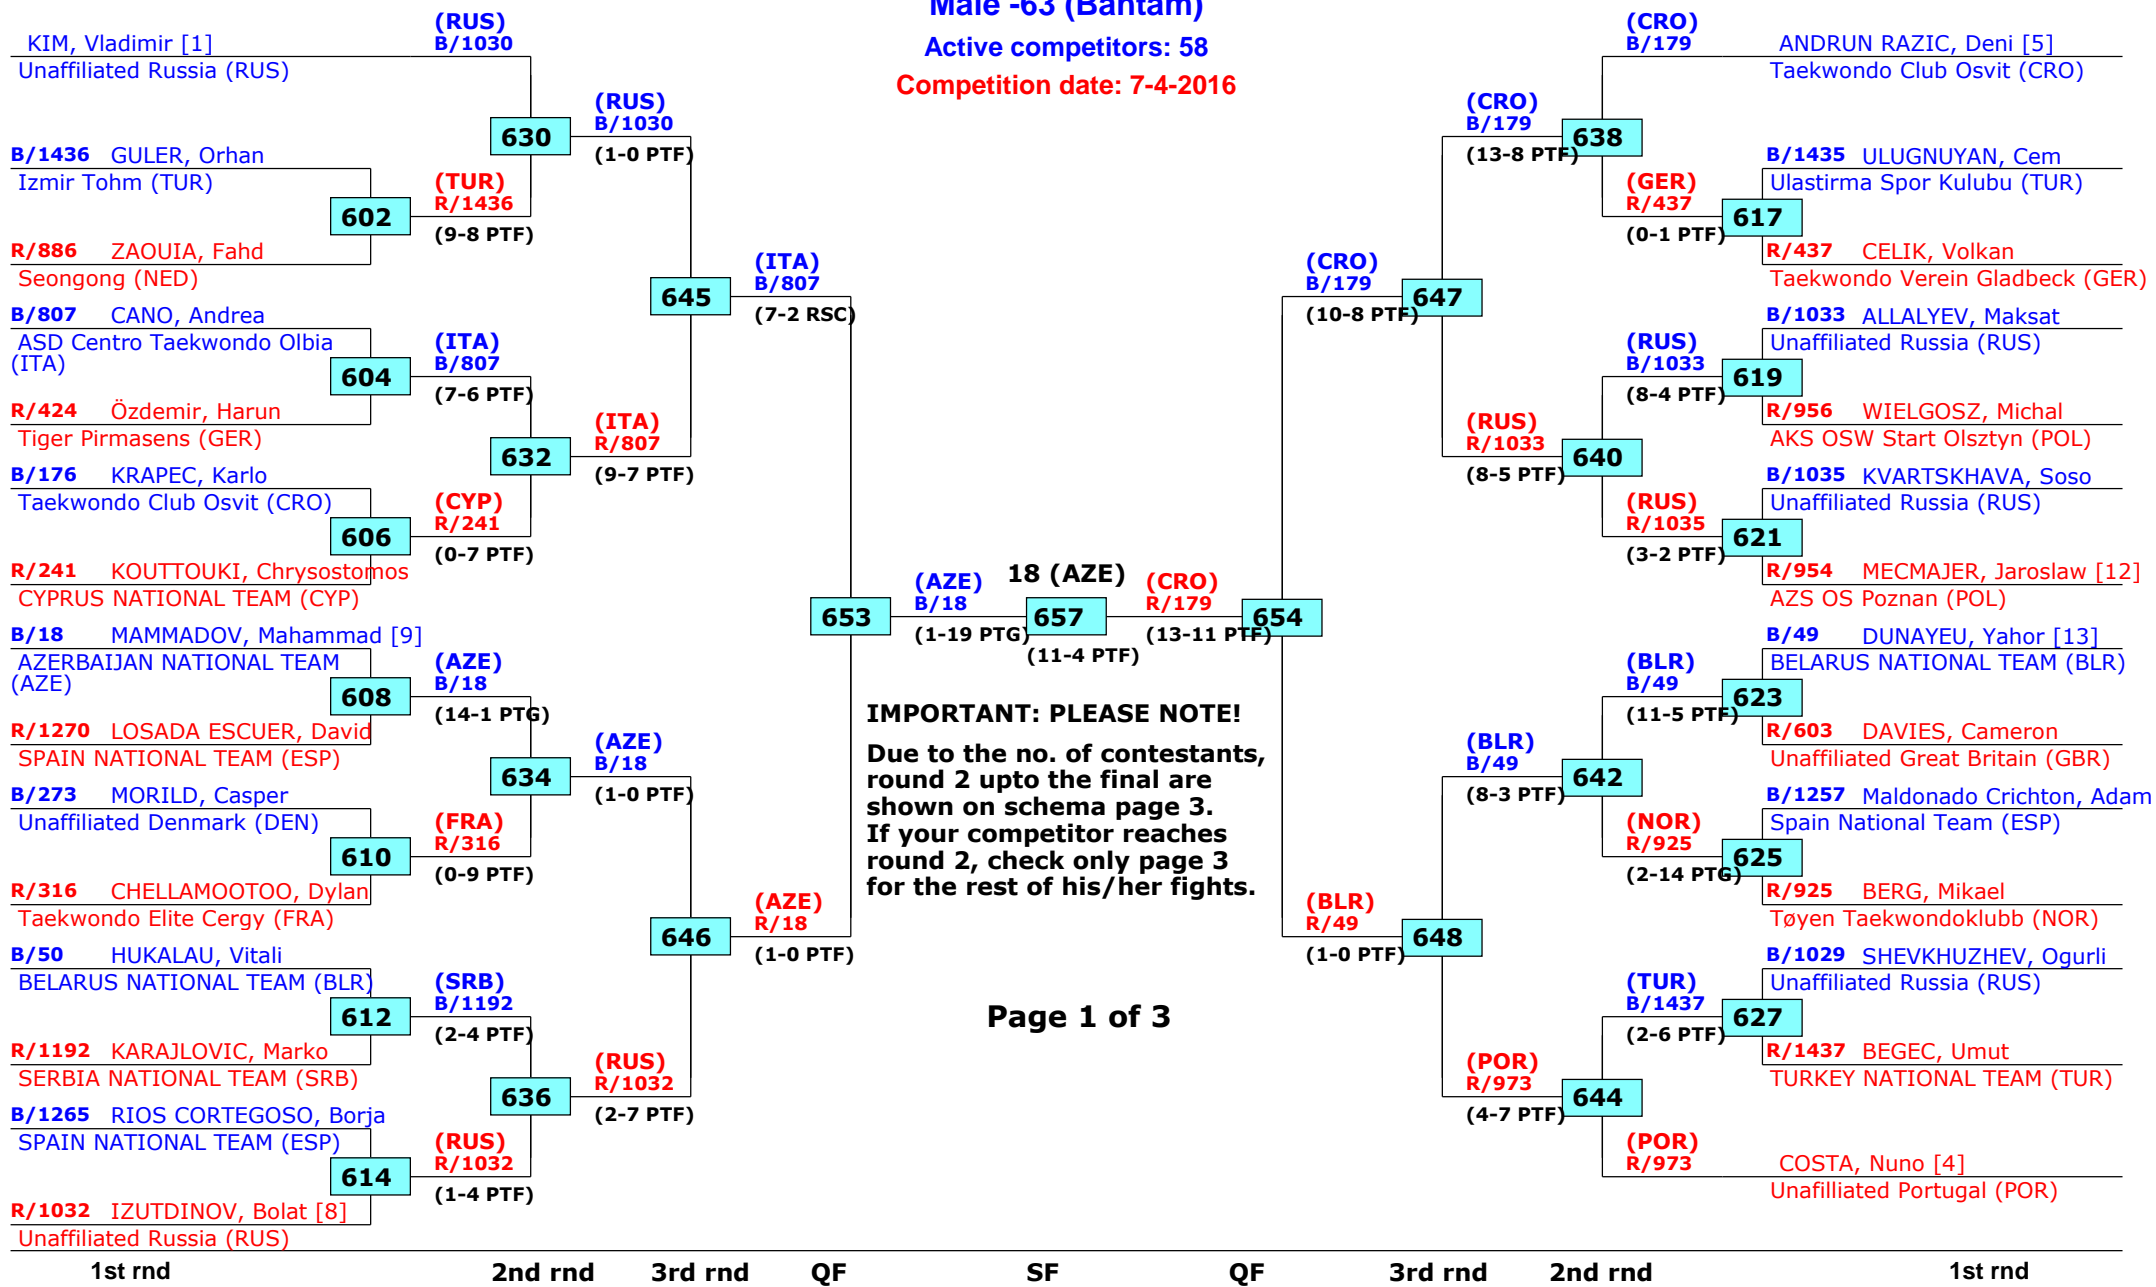

## Male -63 (Bantam)

Active competitors: 58

Competition date: 7-4-2016

**IMPORTANT: PLEASE NOTE!**  
 Due to the no. of contestants,  
 round 2 upto the final are  
 shown on schema page 3.  
 If your competitor reaches  
 round 2, check only page 3  
 for the rest of his/her fights.