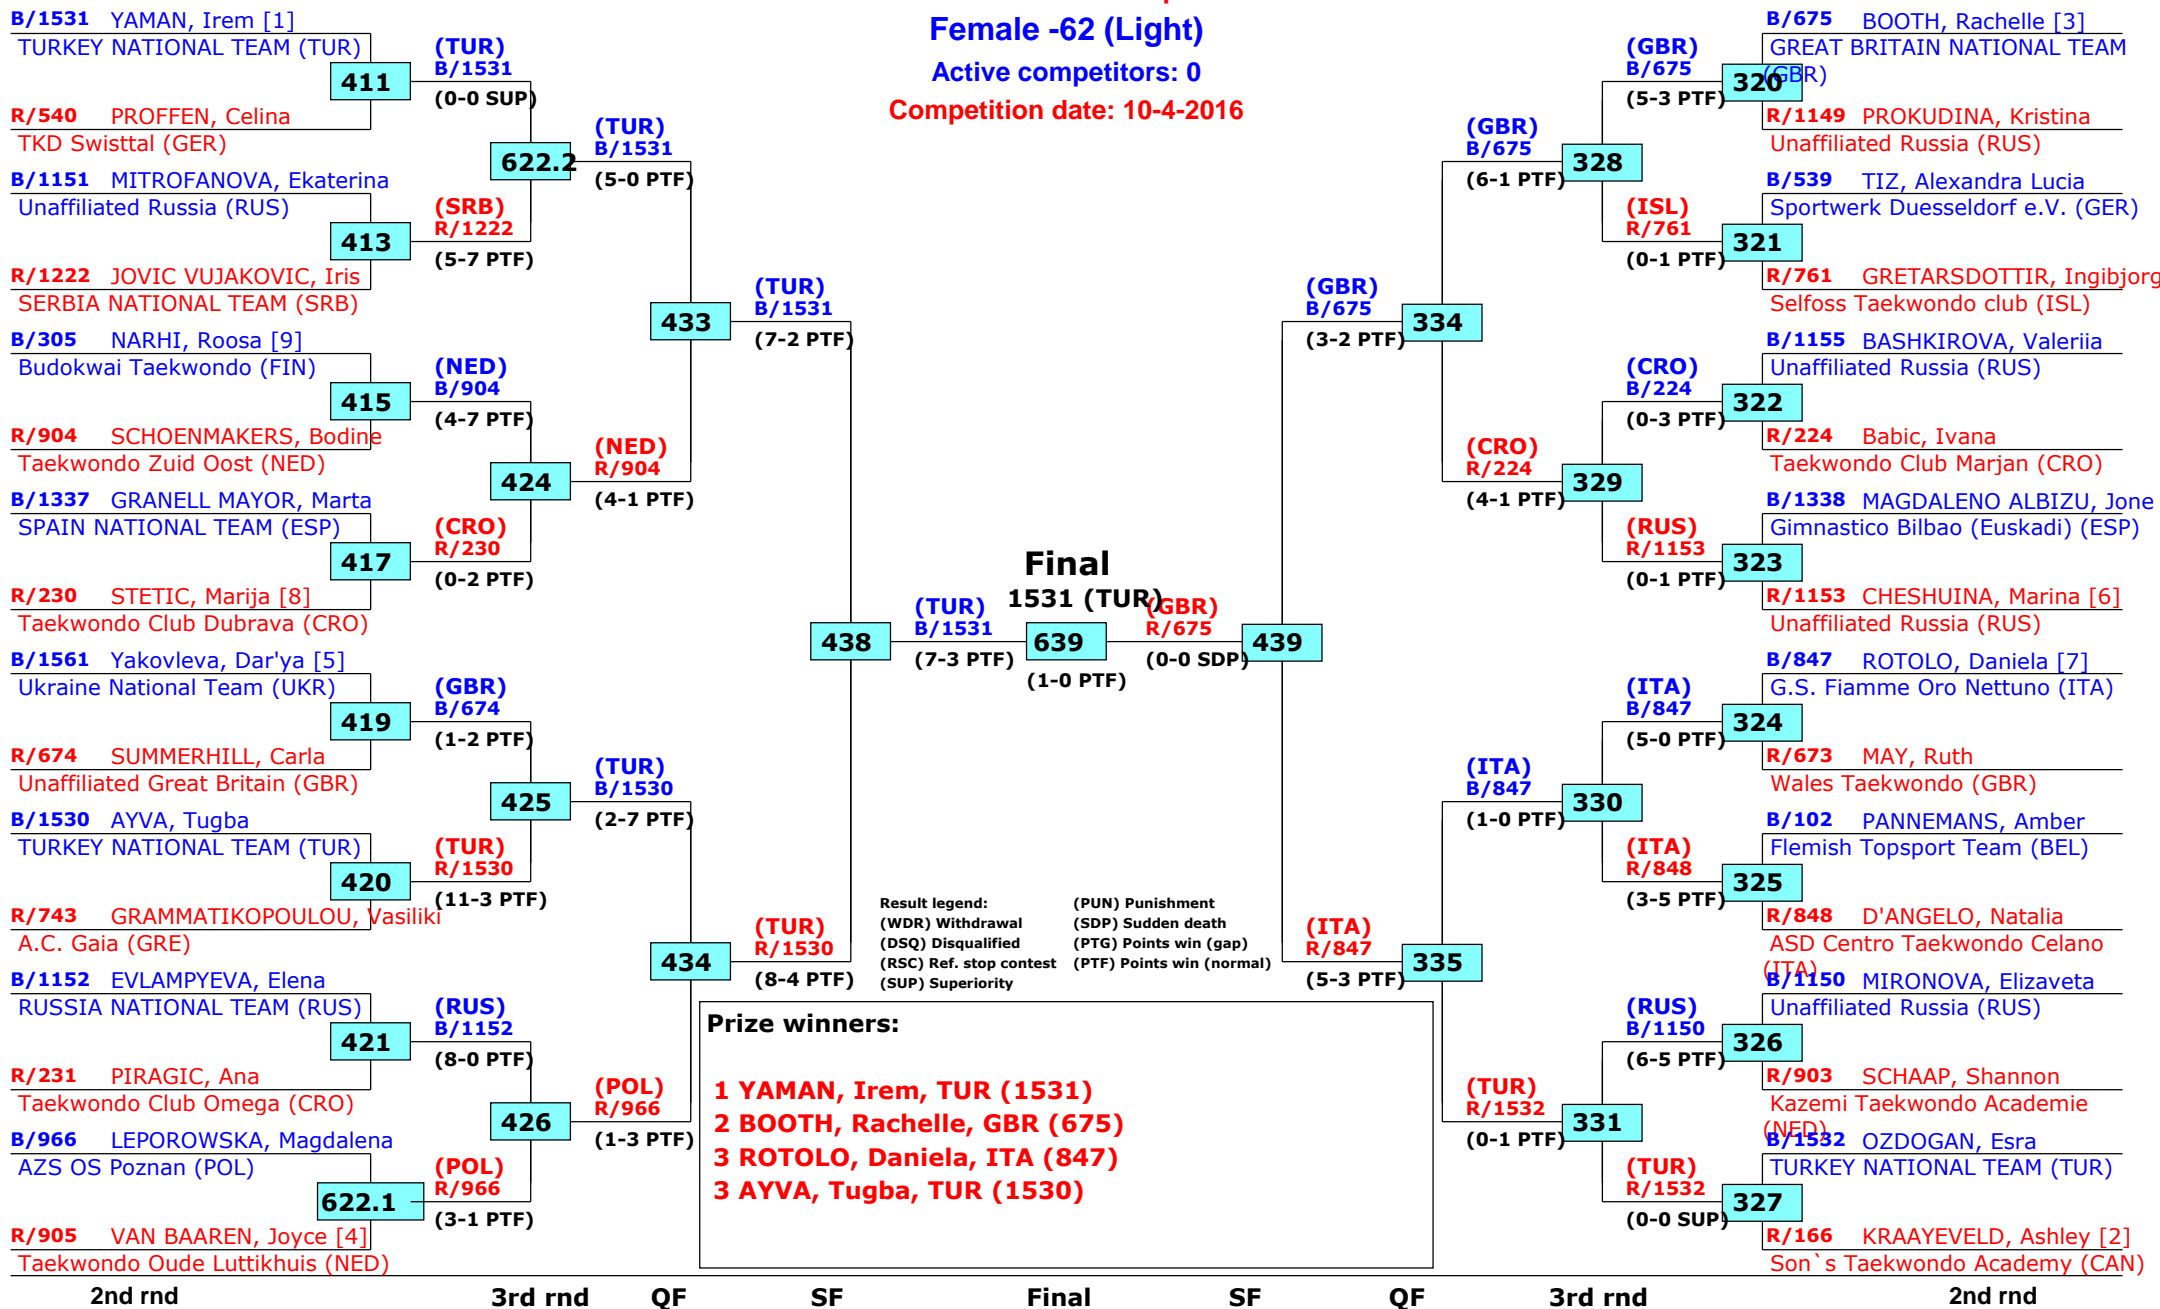

## Female -62 (Light)

Active competitors: 0

Competition date: 10-4-2016