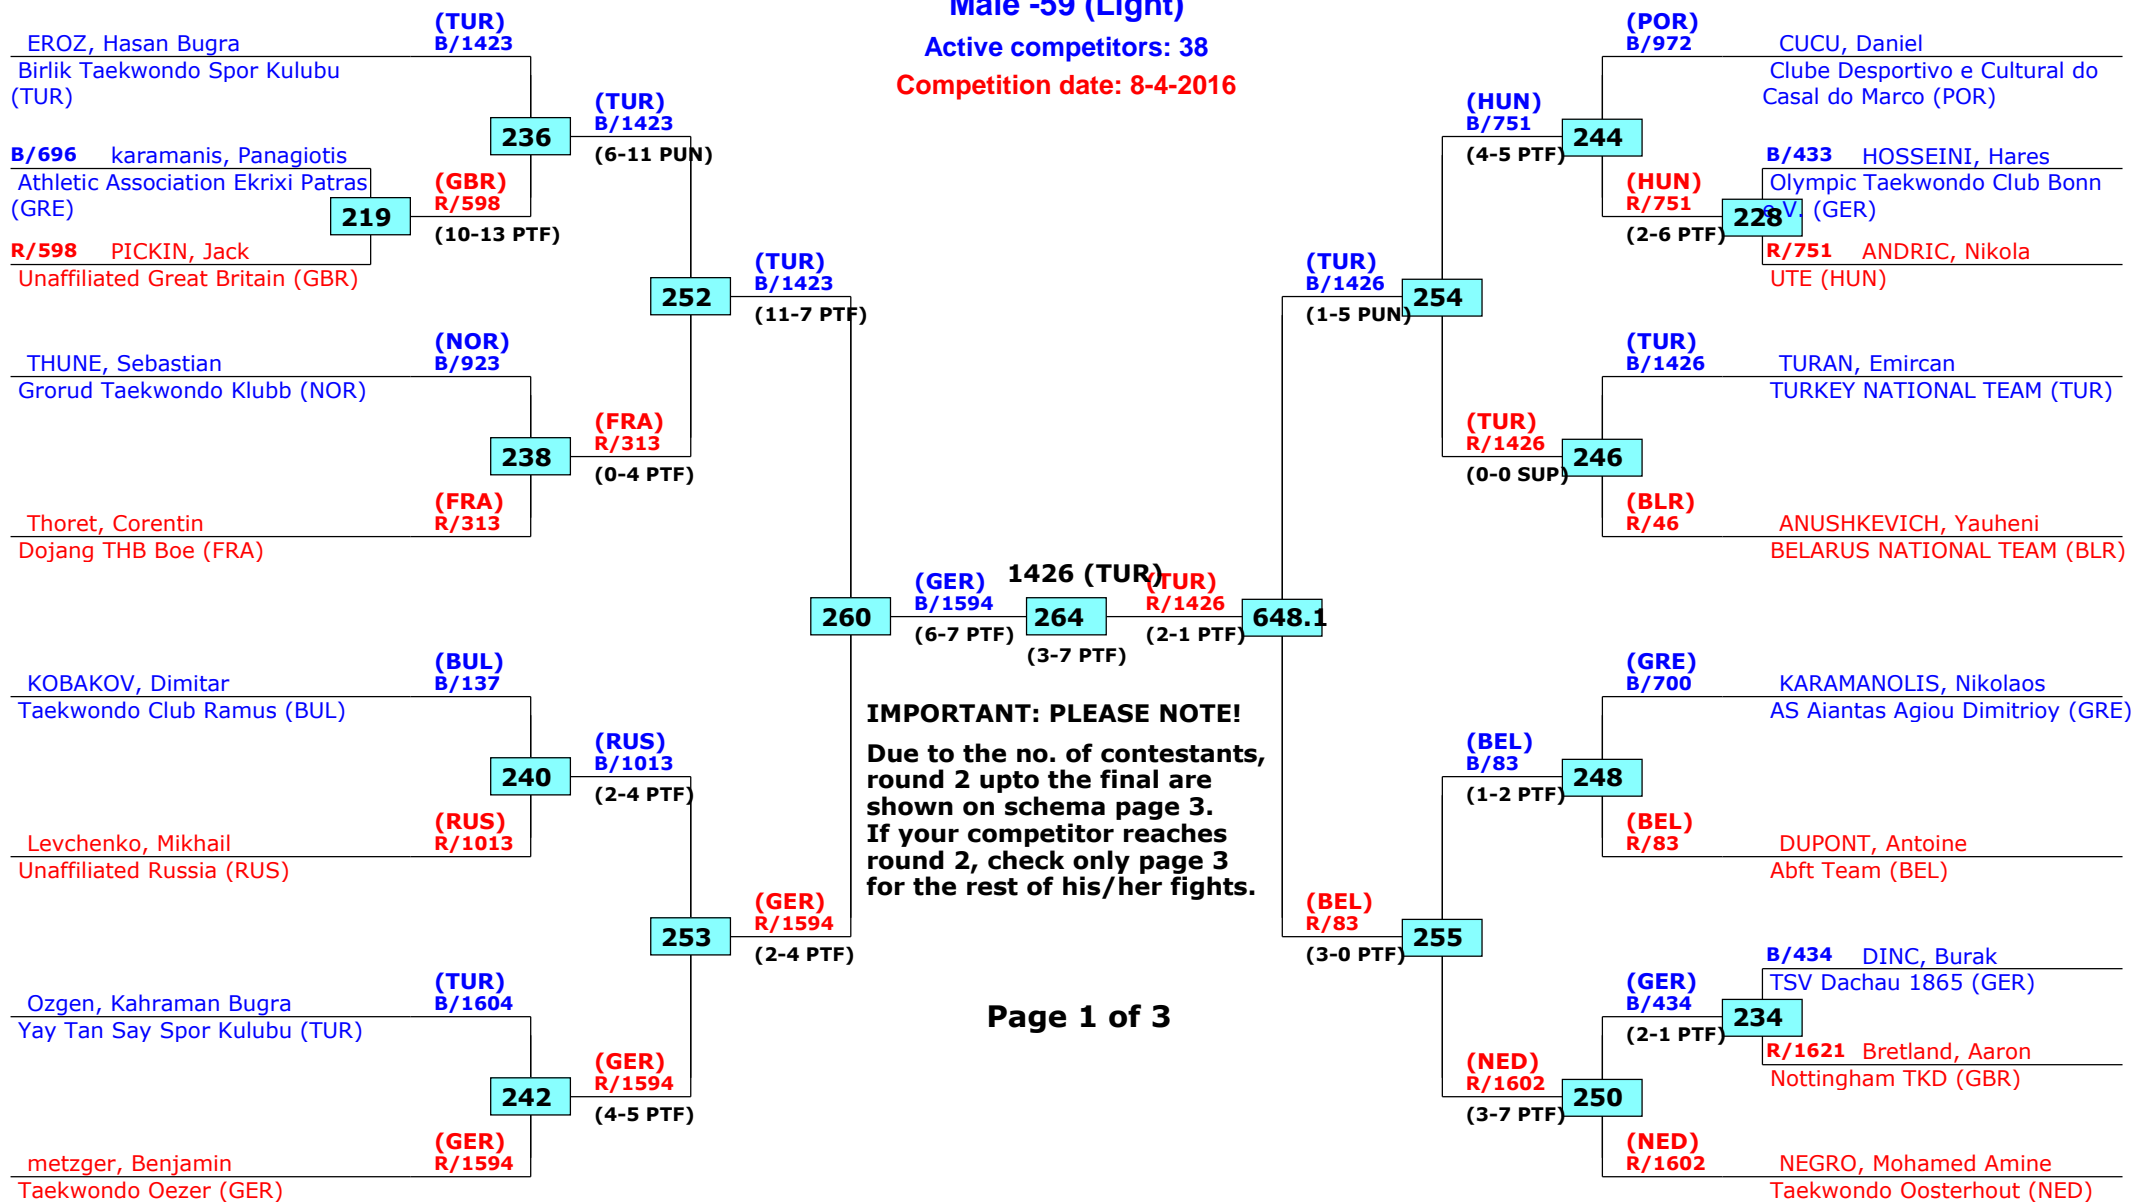

# World Taekwondo President's Cup

Bonn, Germany

Tournament date: 7-4-2016 upto 10-4-2016

Male -59 (Light)

Active competitors: 38

Competition date: 8-4-2016

1st rnd

2nd rnd