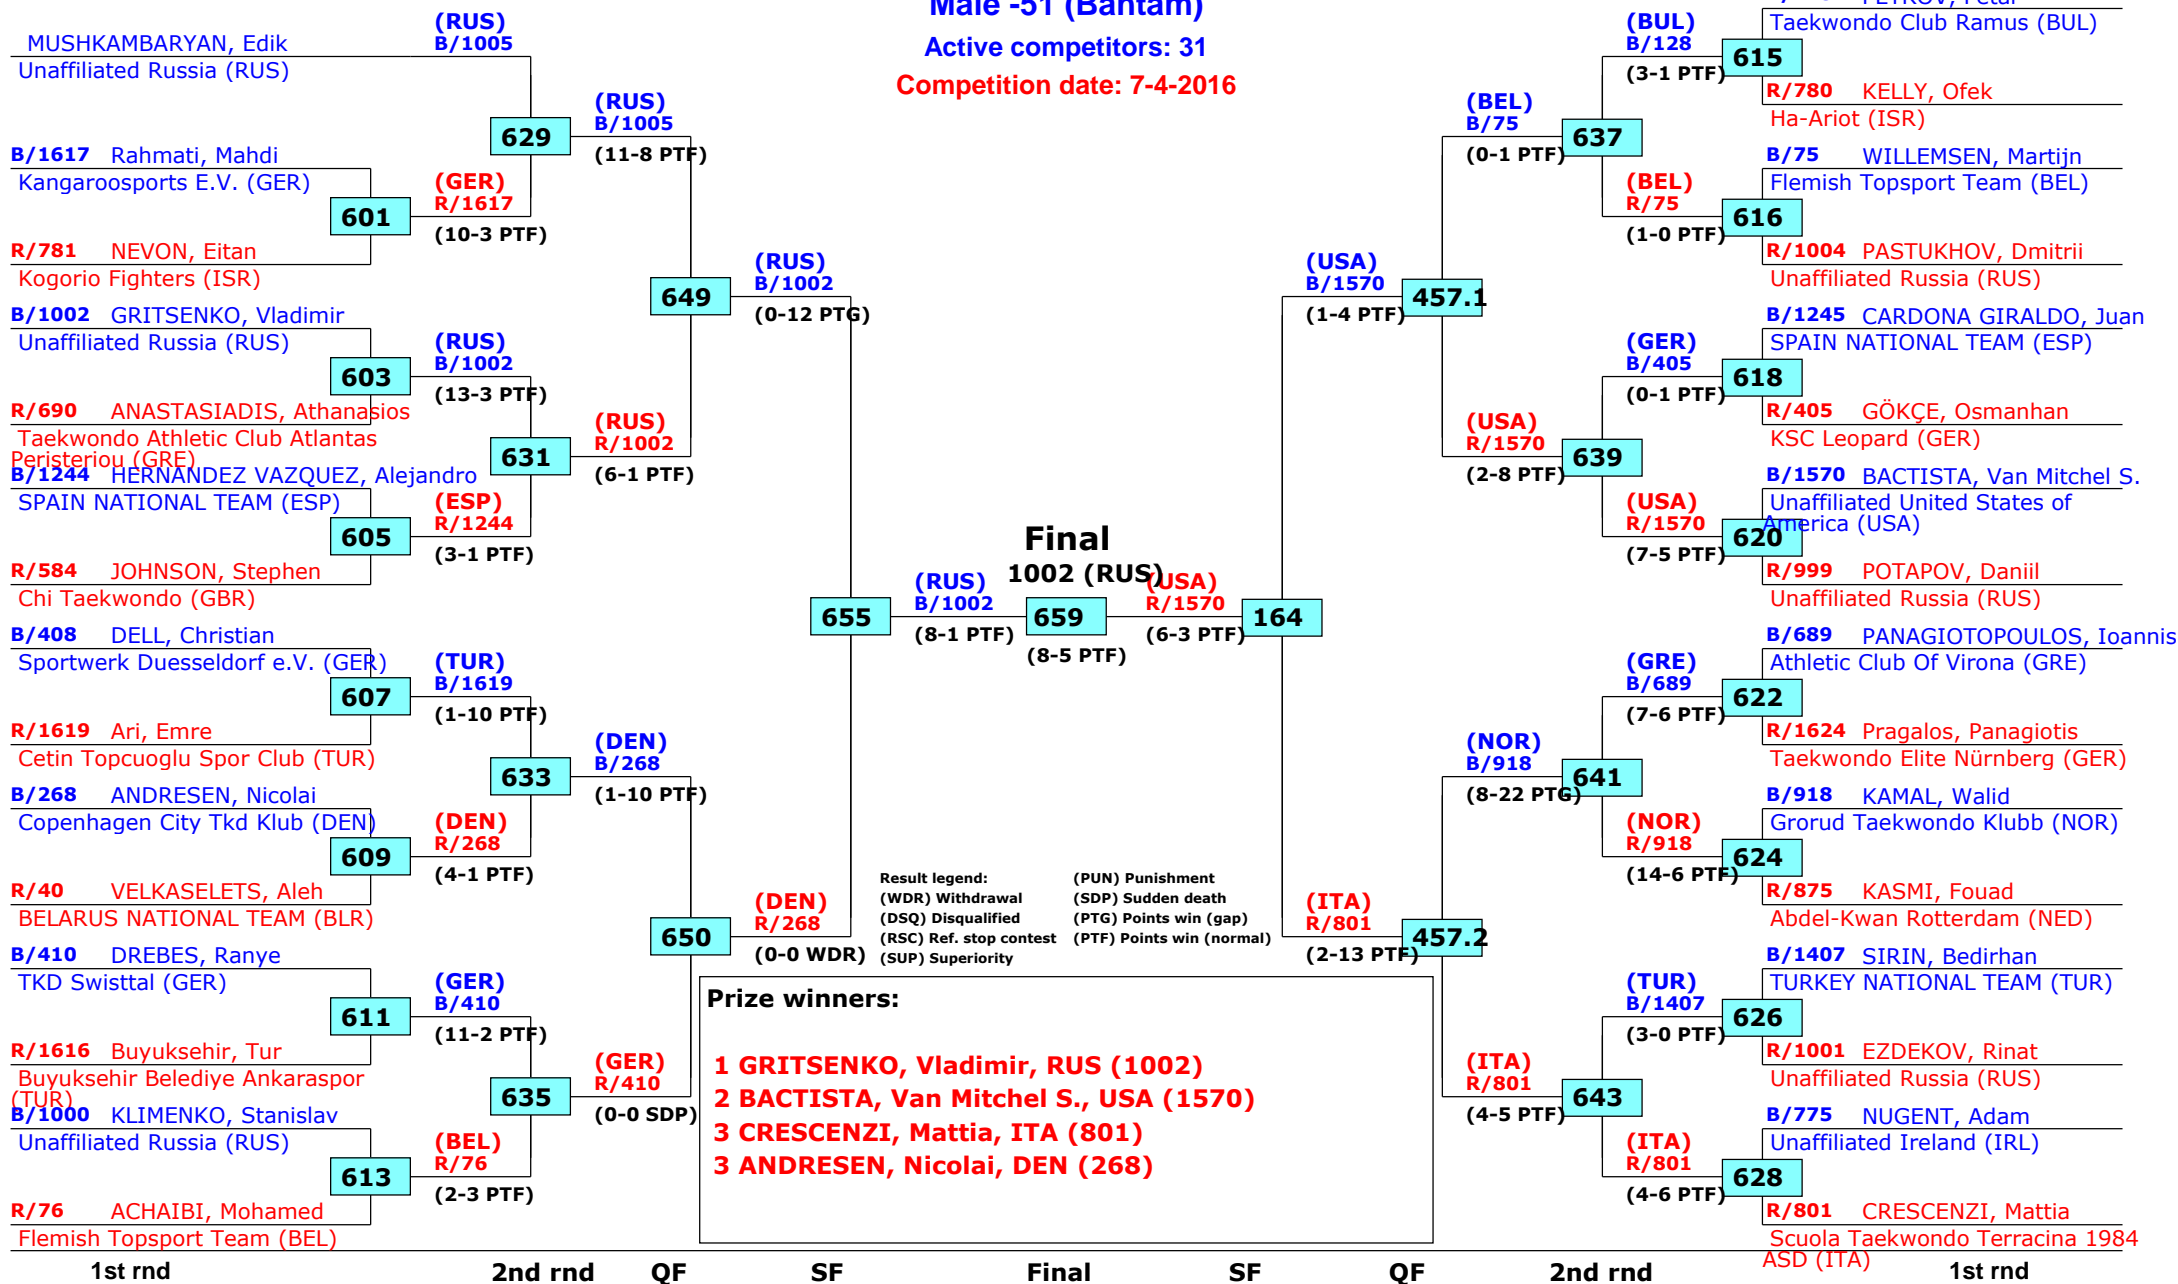

World Taekwondo President's Cup

Bonn, Germany

Tournament date: 7-4-2016 upto 10-4-2016

Male -51 (Bantam)

Active competitors: 31

Competition date: 7-4-2016