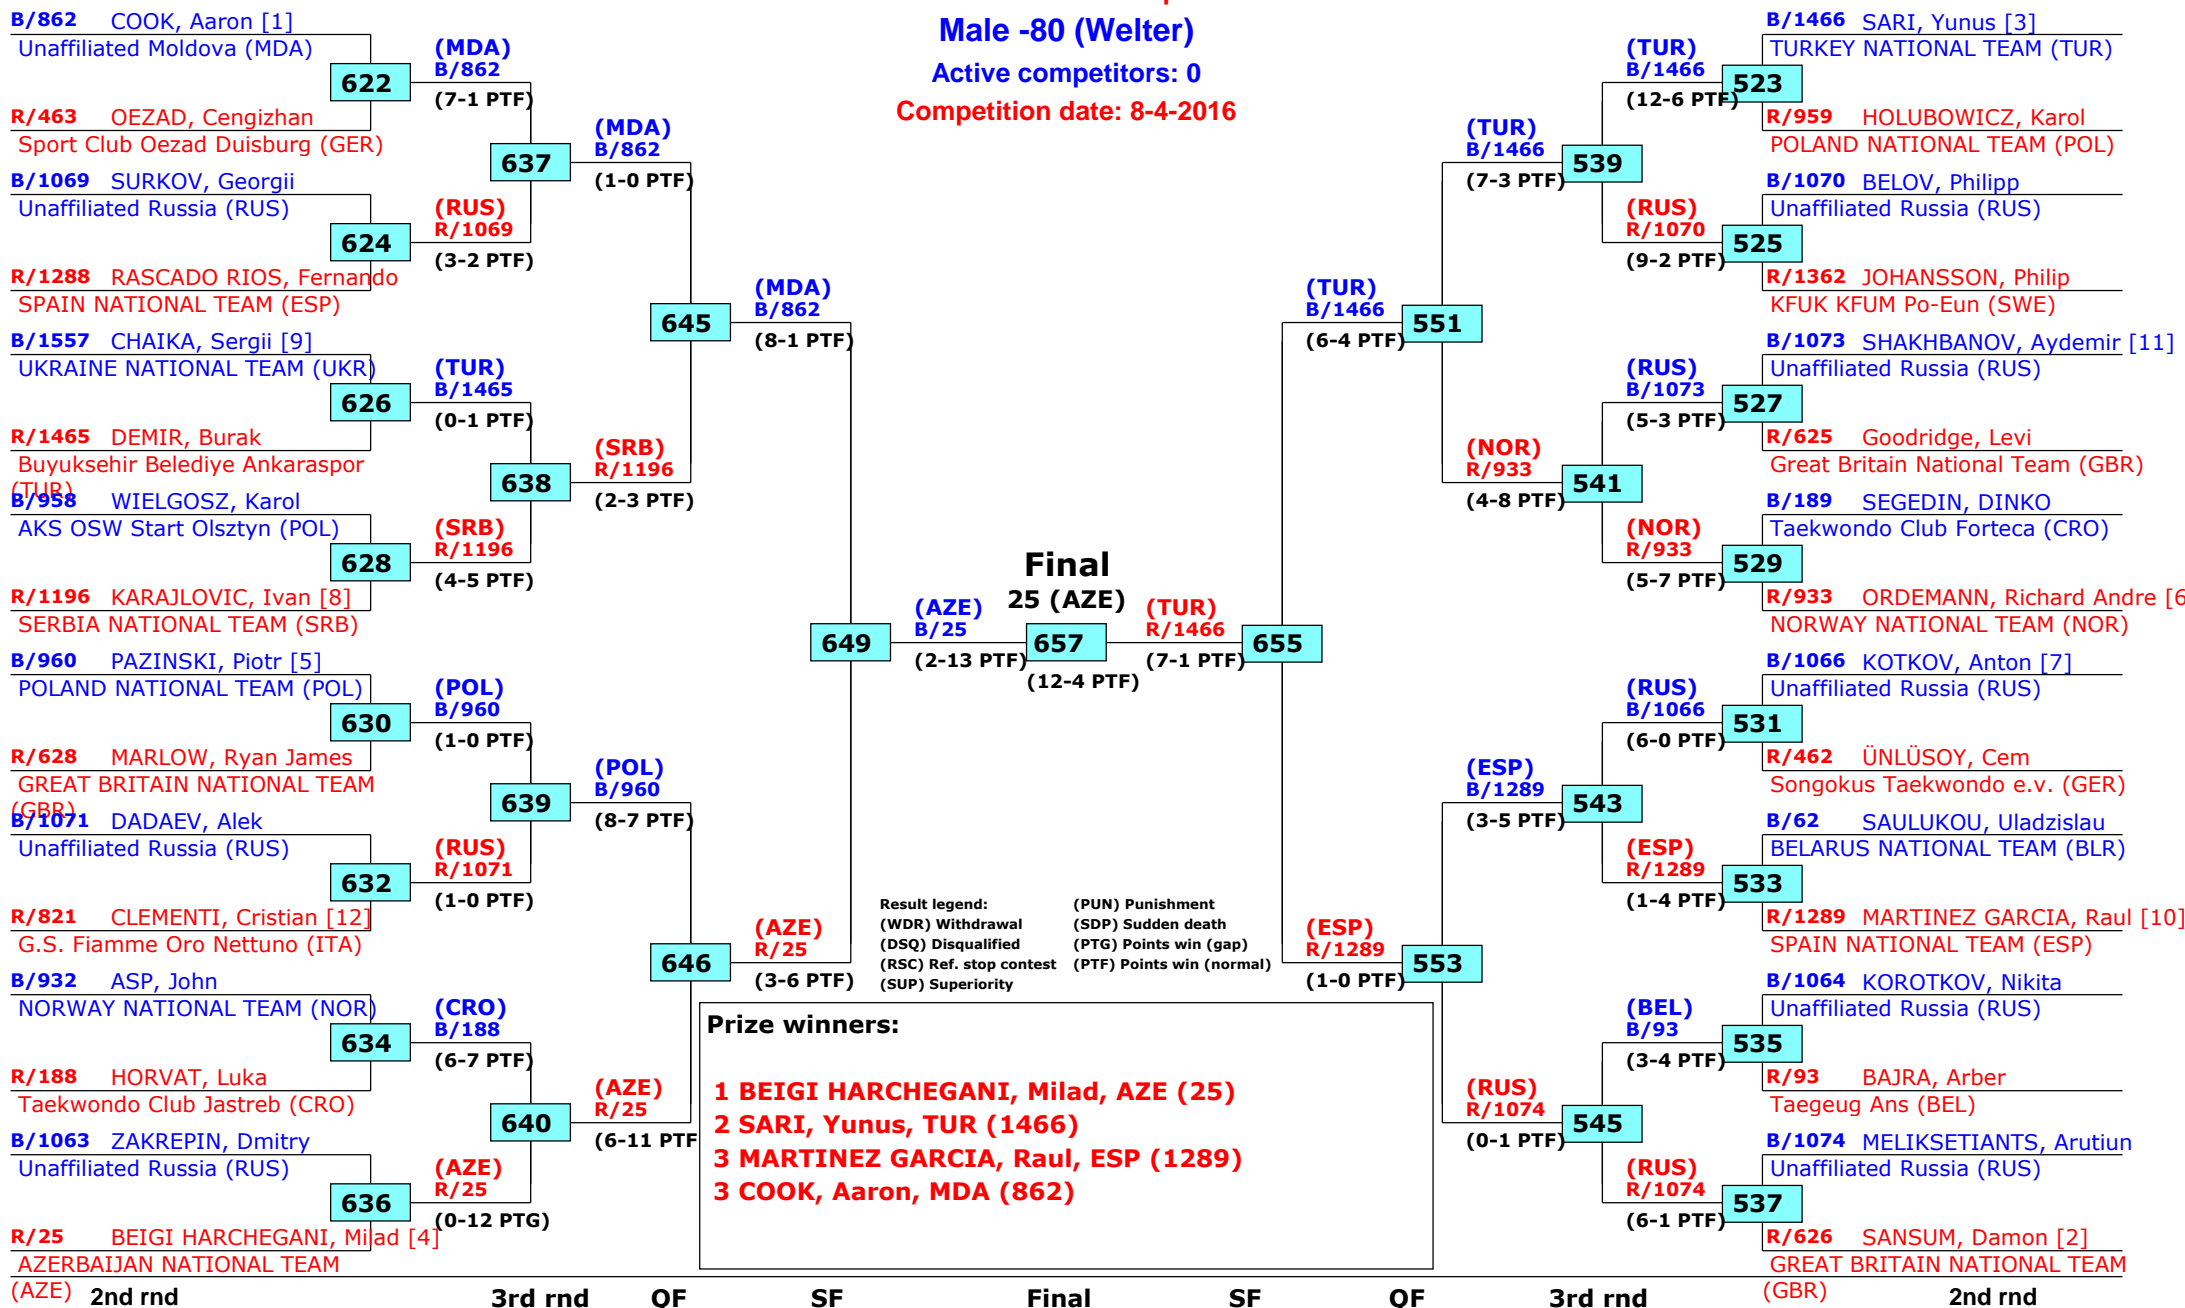

# World Taekwondo President's Cup

Bonn, Germany

Tournament date: 7-4-2016 upto 10-4-2016

Male -80 (Welter)

Active competitors: 0

Competition date: 8-4-2016