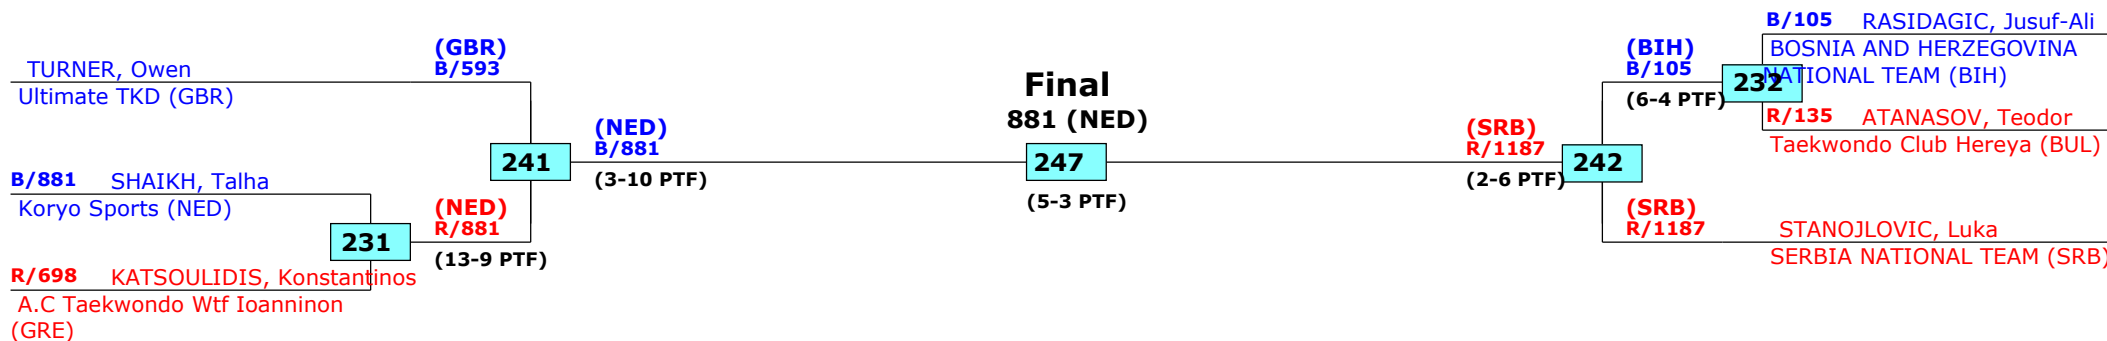

# World Taekwondo President's Cup

Bonn, Germany

Tournament date: 7-4-2016 upto 10-4-2016

Male -57 (Light middle)

Active competitors: 6

Competition date: 9-4-2016

Result legend: (PUN) Punishment  
(WDR) Withdrawal (SDP) Sudden death  
(DSQ) Disqualified (PTG) Points win (gap)  
(RSC) Ref. stop contest (PTF) Points win (normal)  
(SUP) Superiority