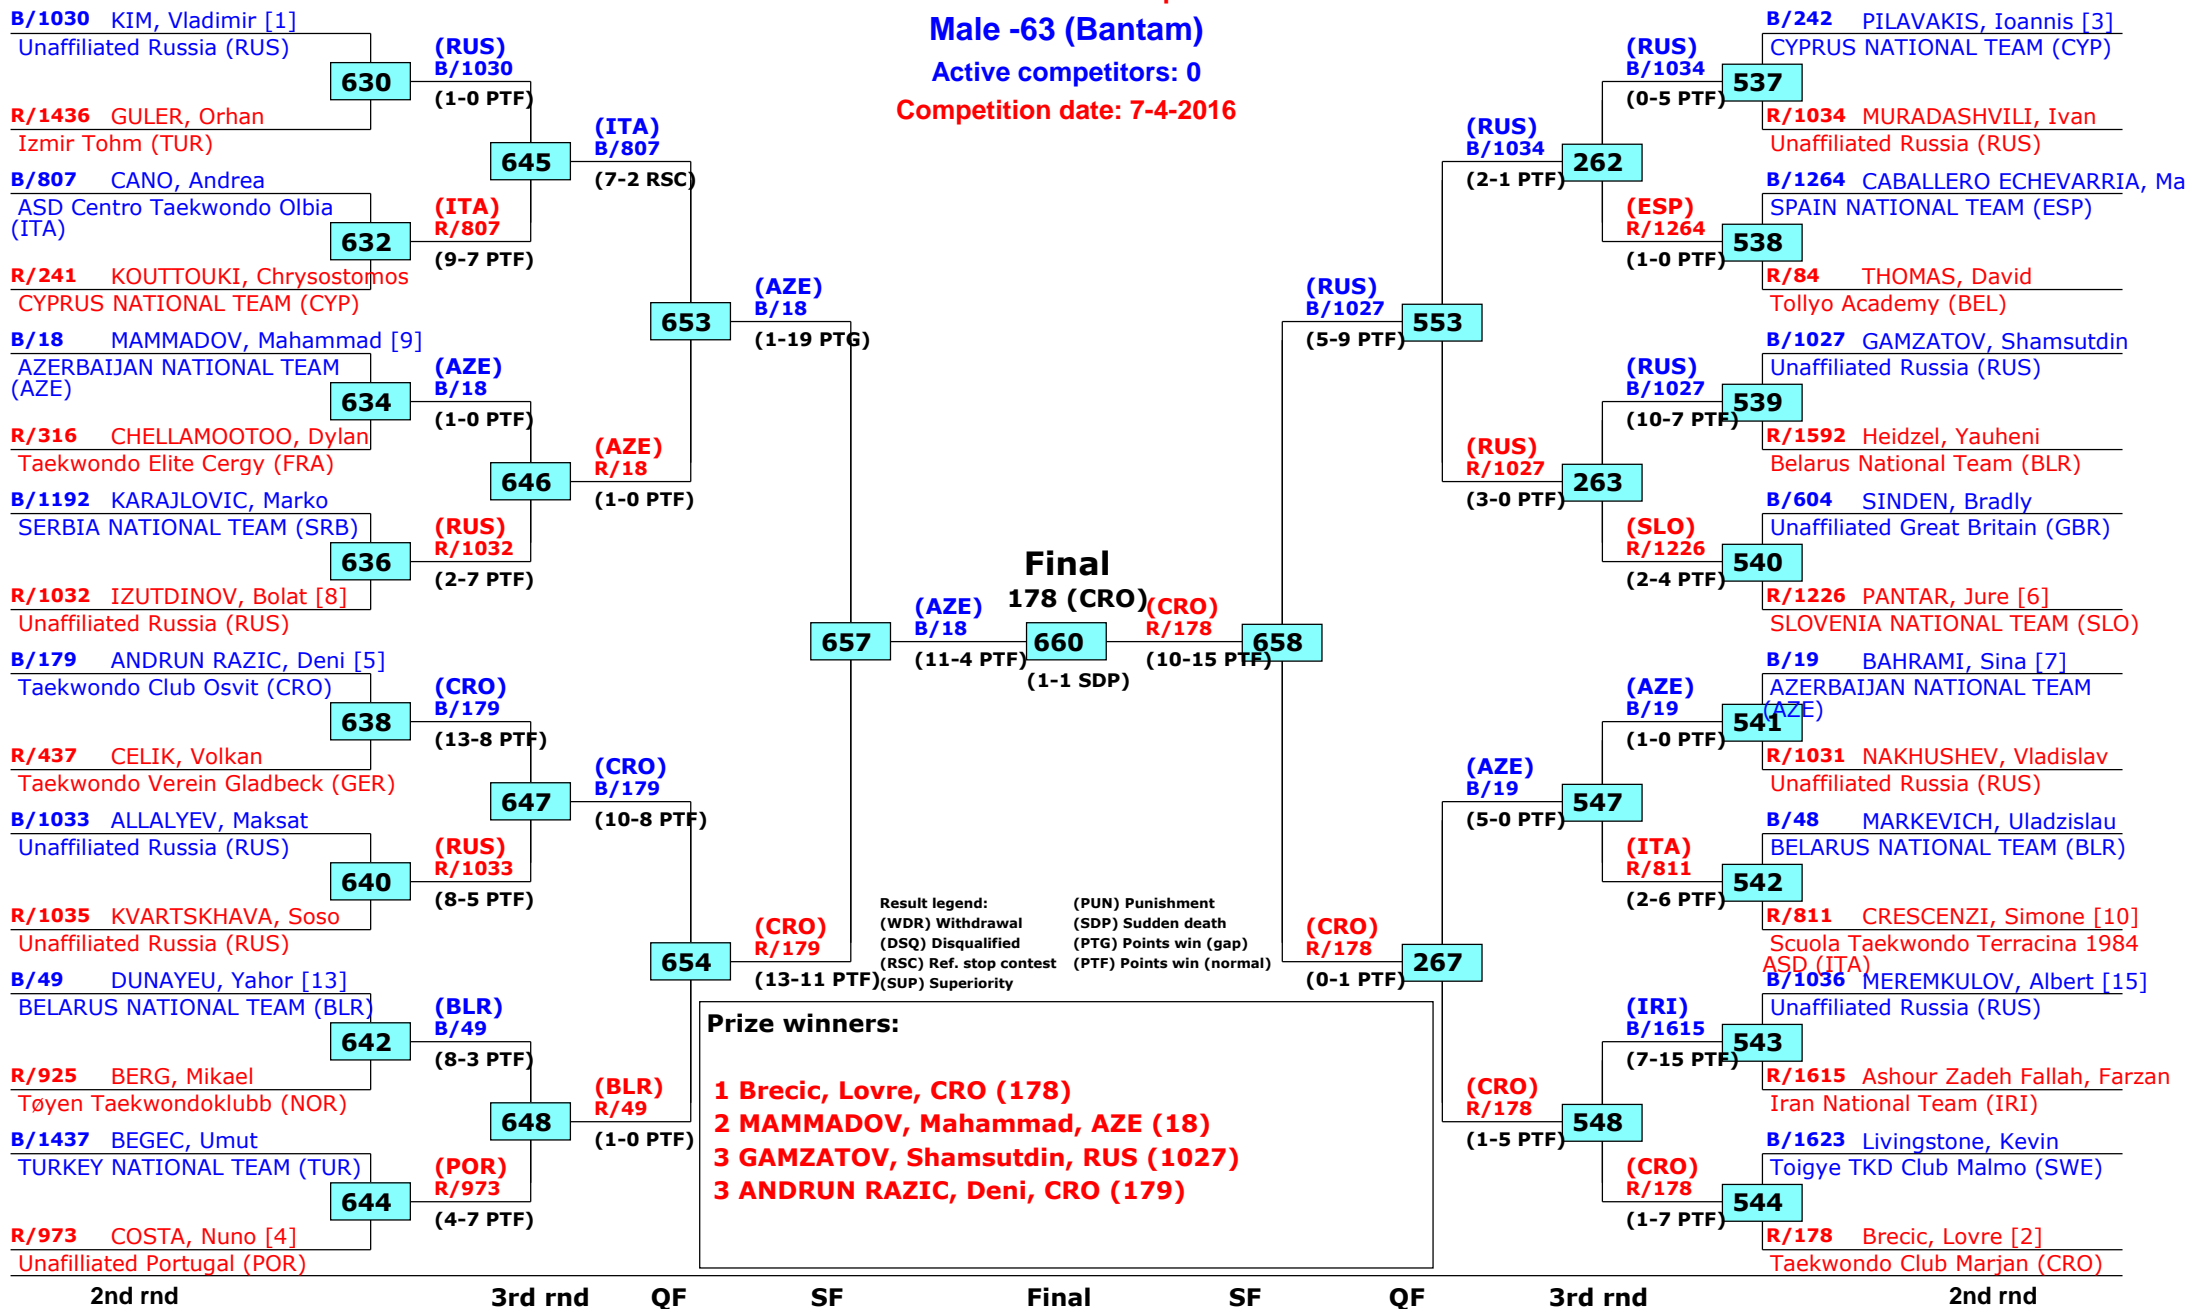

World Taekwondo President's Cup

Bonn, Germany

Tournament date: 7-4-2016 upto 10-4-2016

Male -63 (Bantam)

Active competitors: 0

Competition date: 7-4-2016