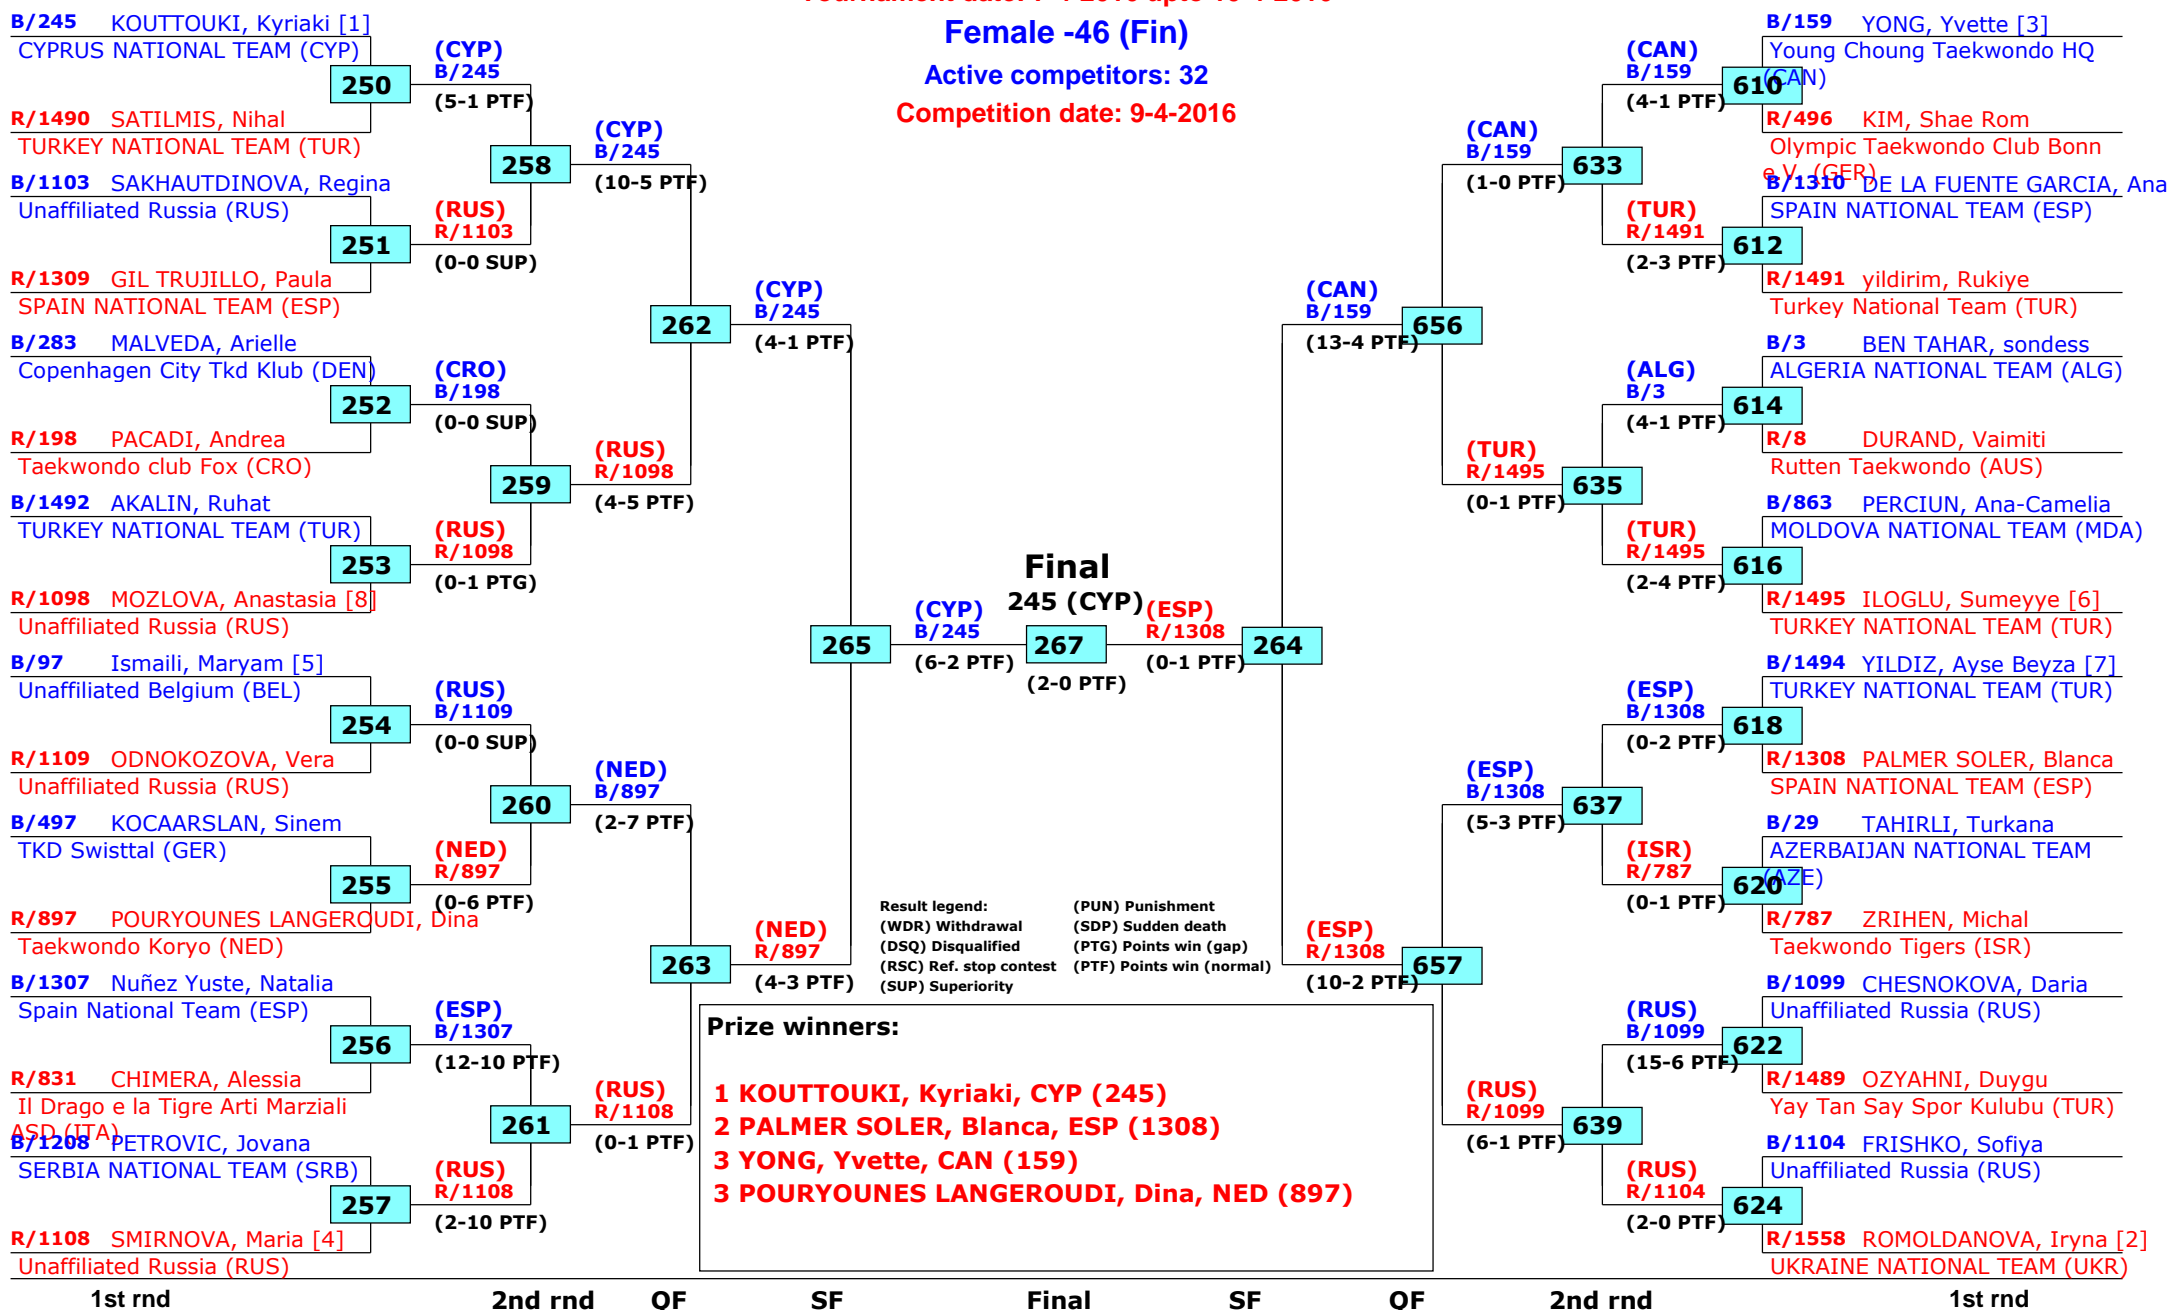

World Taekwondo President's Cup

Bonn, Germany

Tournament date: 7-4-2016 upto 10-4-2016

Female -46 (Fin)

Active competitors: 32

Competition date: 9-4-2016