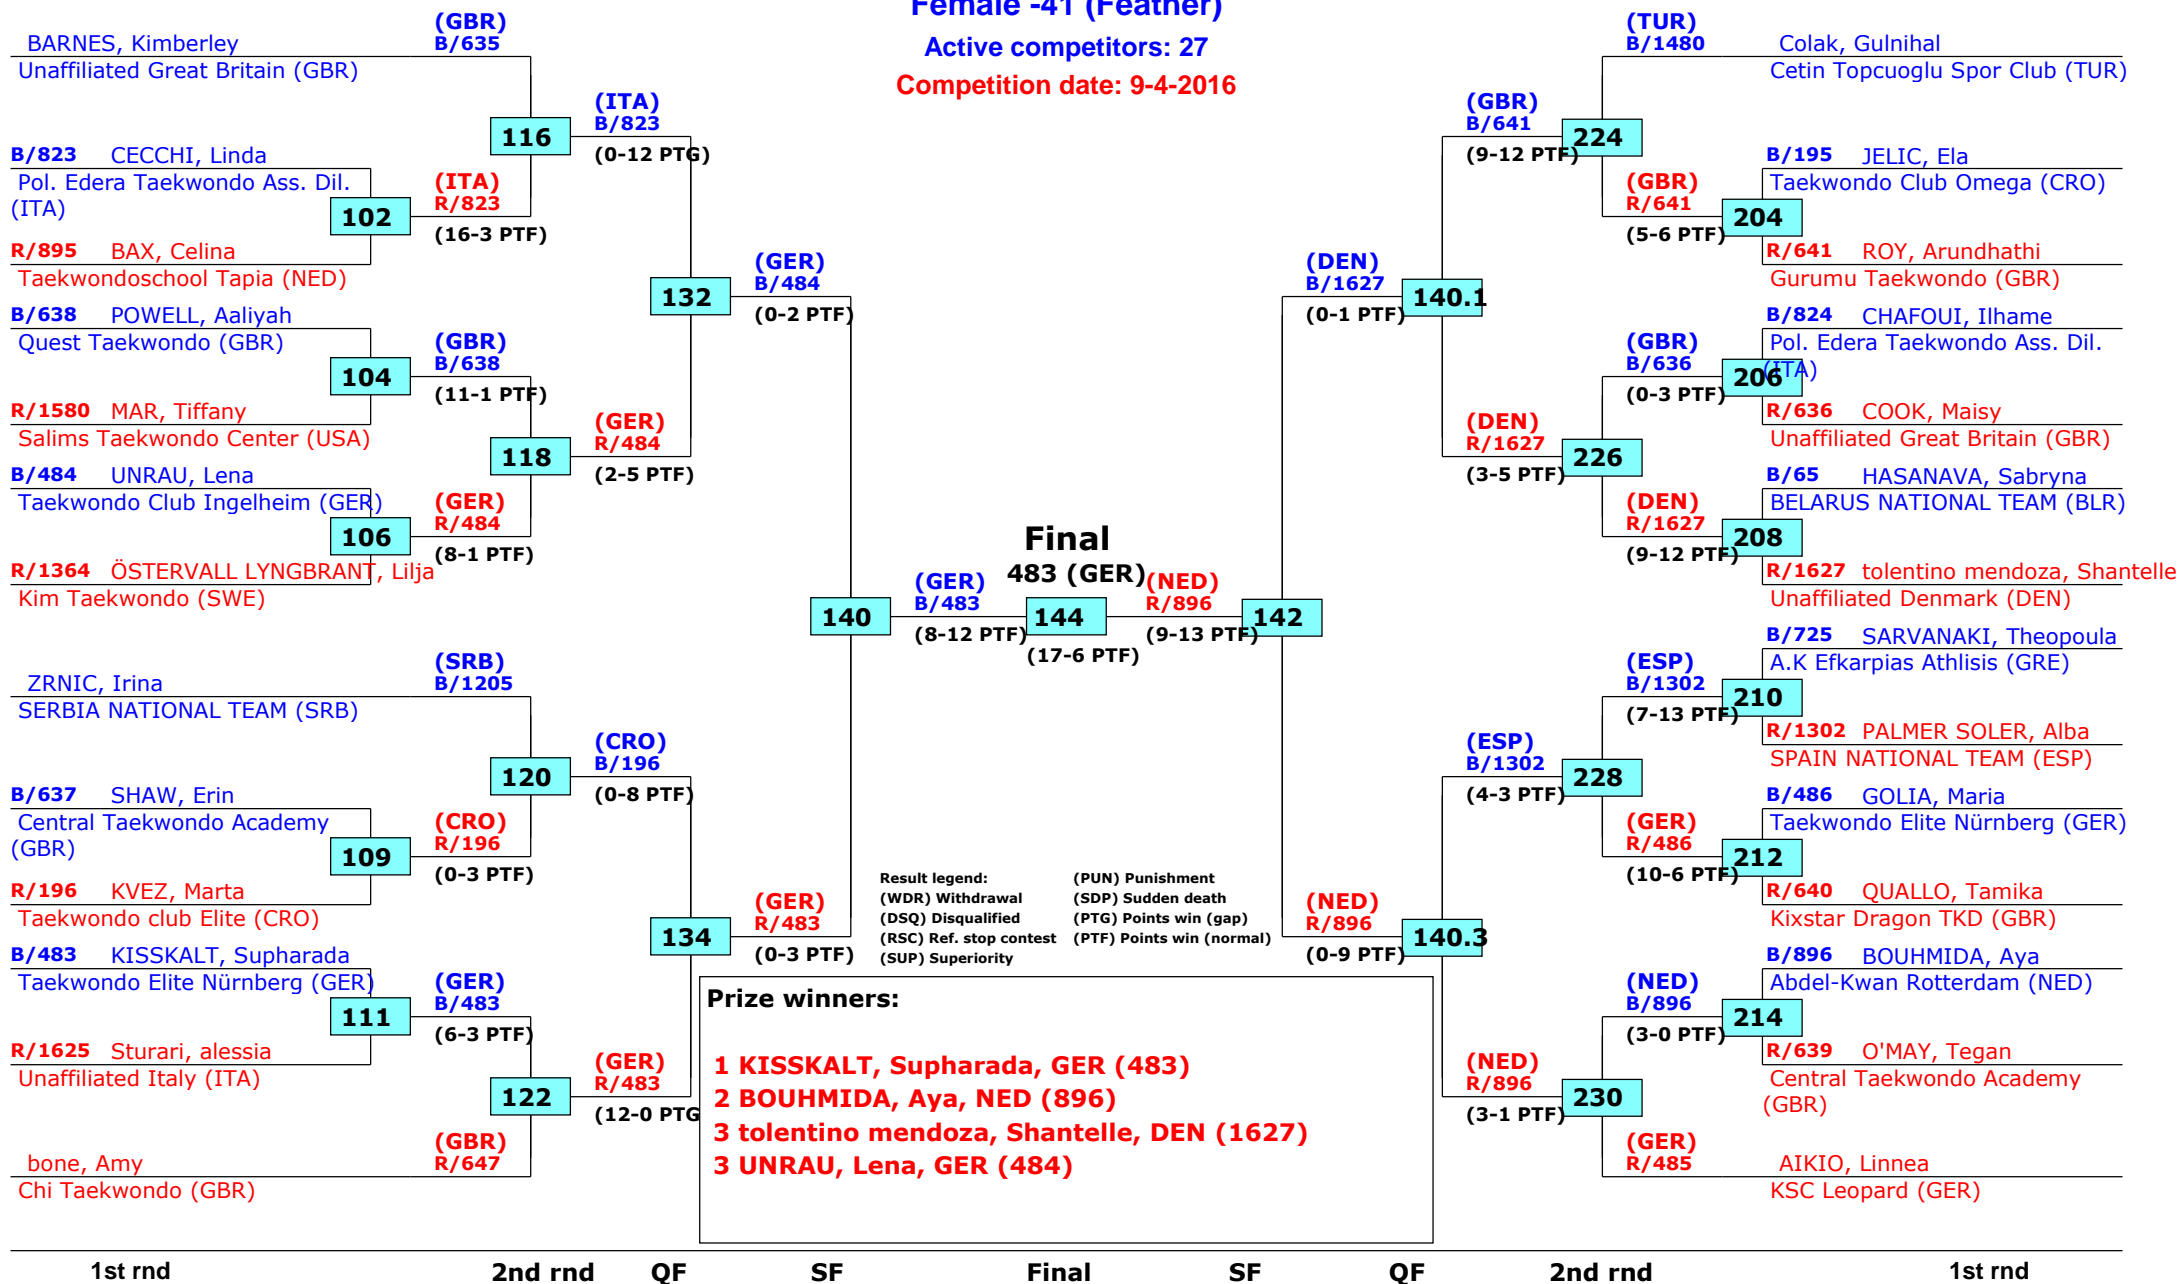

## Female -41 (Feather)

Active competitors: 27

Competition date: 9-4-2016