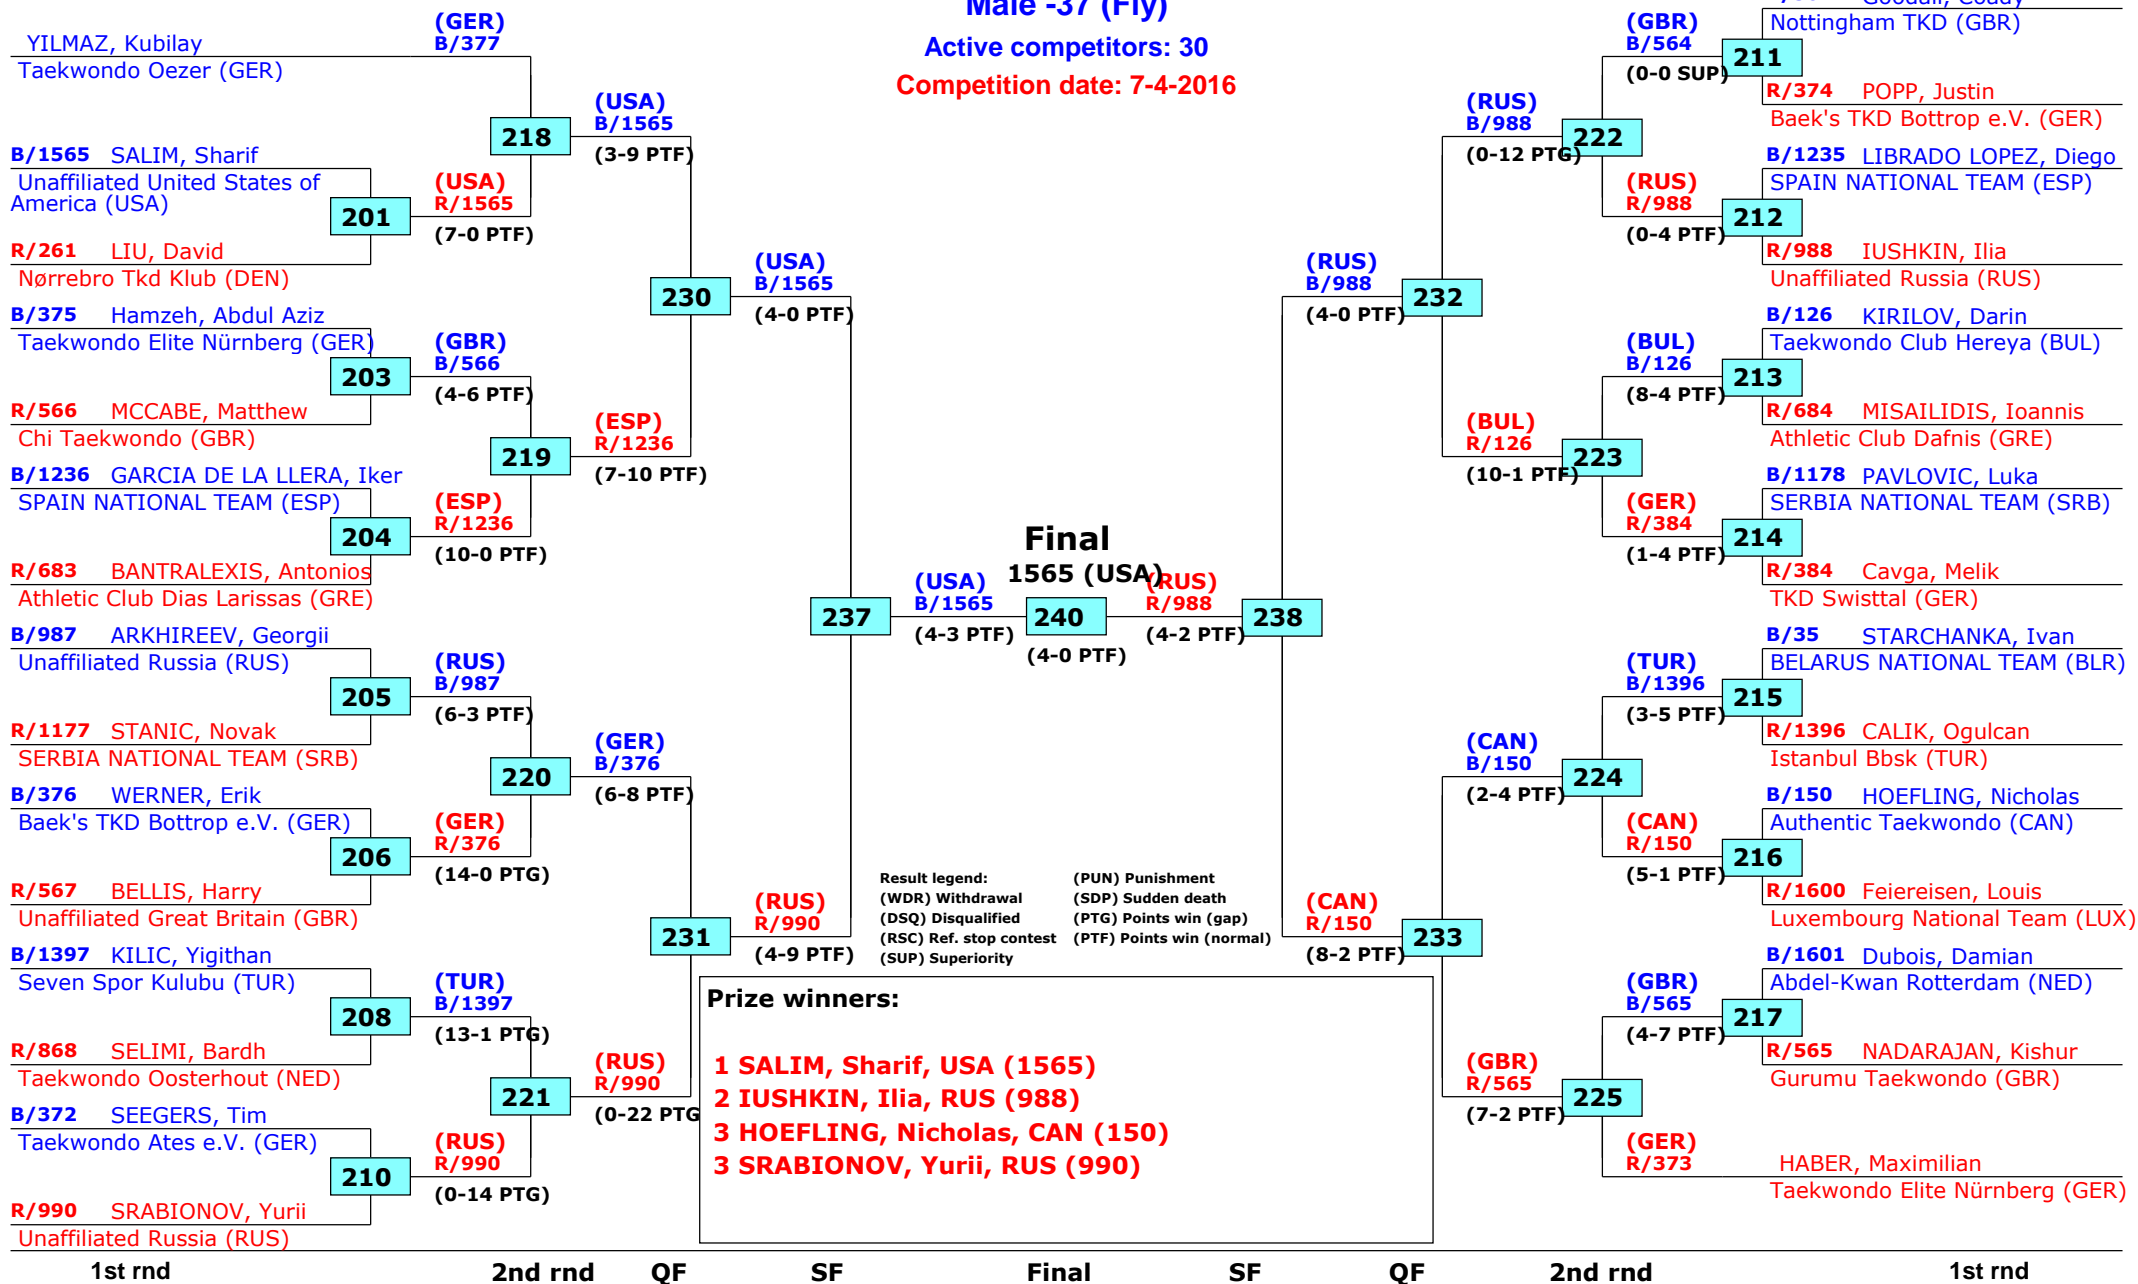

## Male -55 (Feather)

Active competitors: 0

Competition date: 7-4-2016

# World Taekwondo President's Cup

Bonn, Germany

Tournament date: 7-4-2016 upto 10-4-2016

## Male -37 (Fly)

Active competitors: 30

Competition date: 7-4-2016