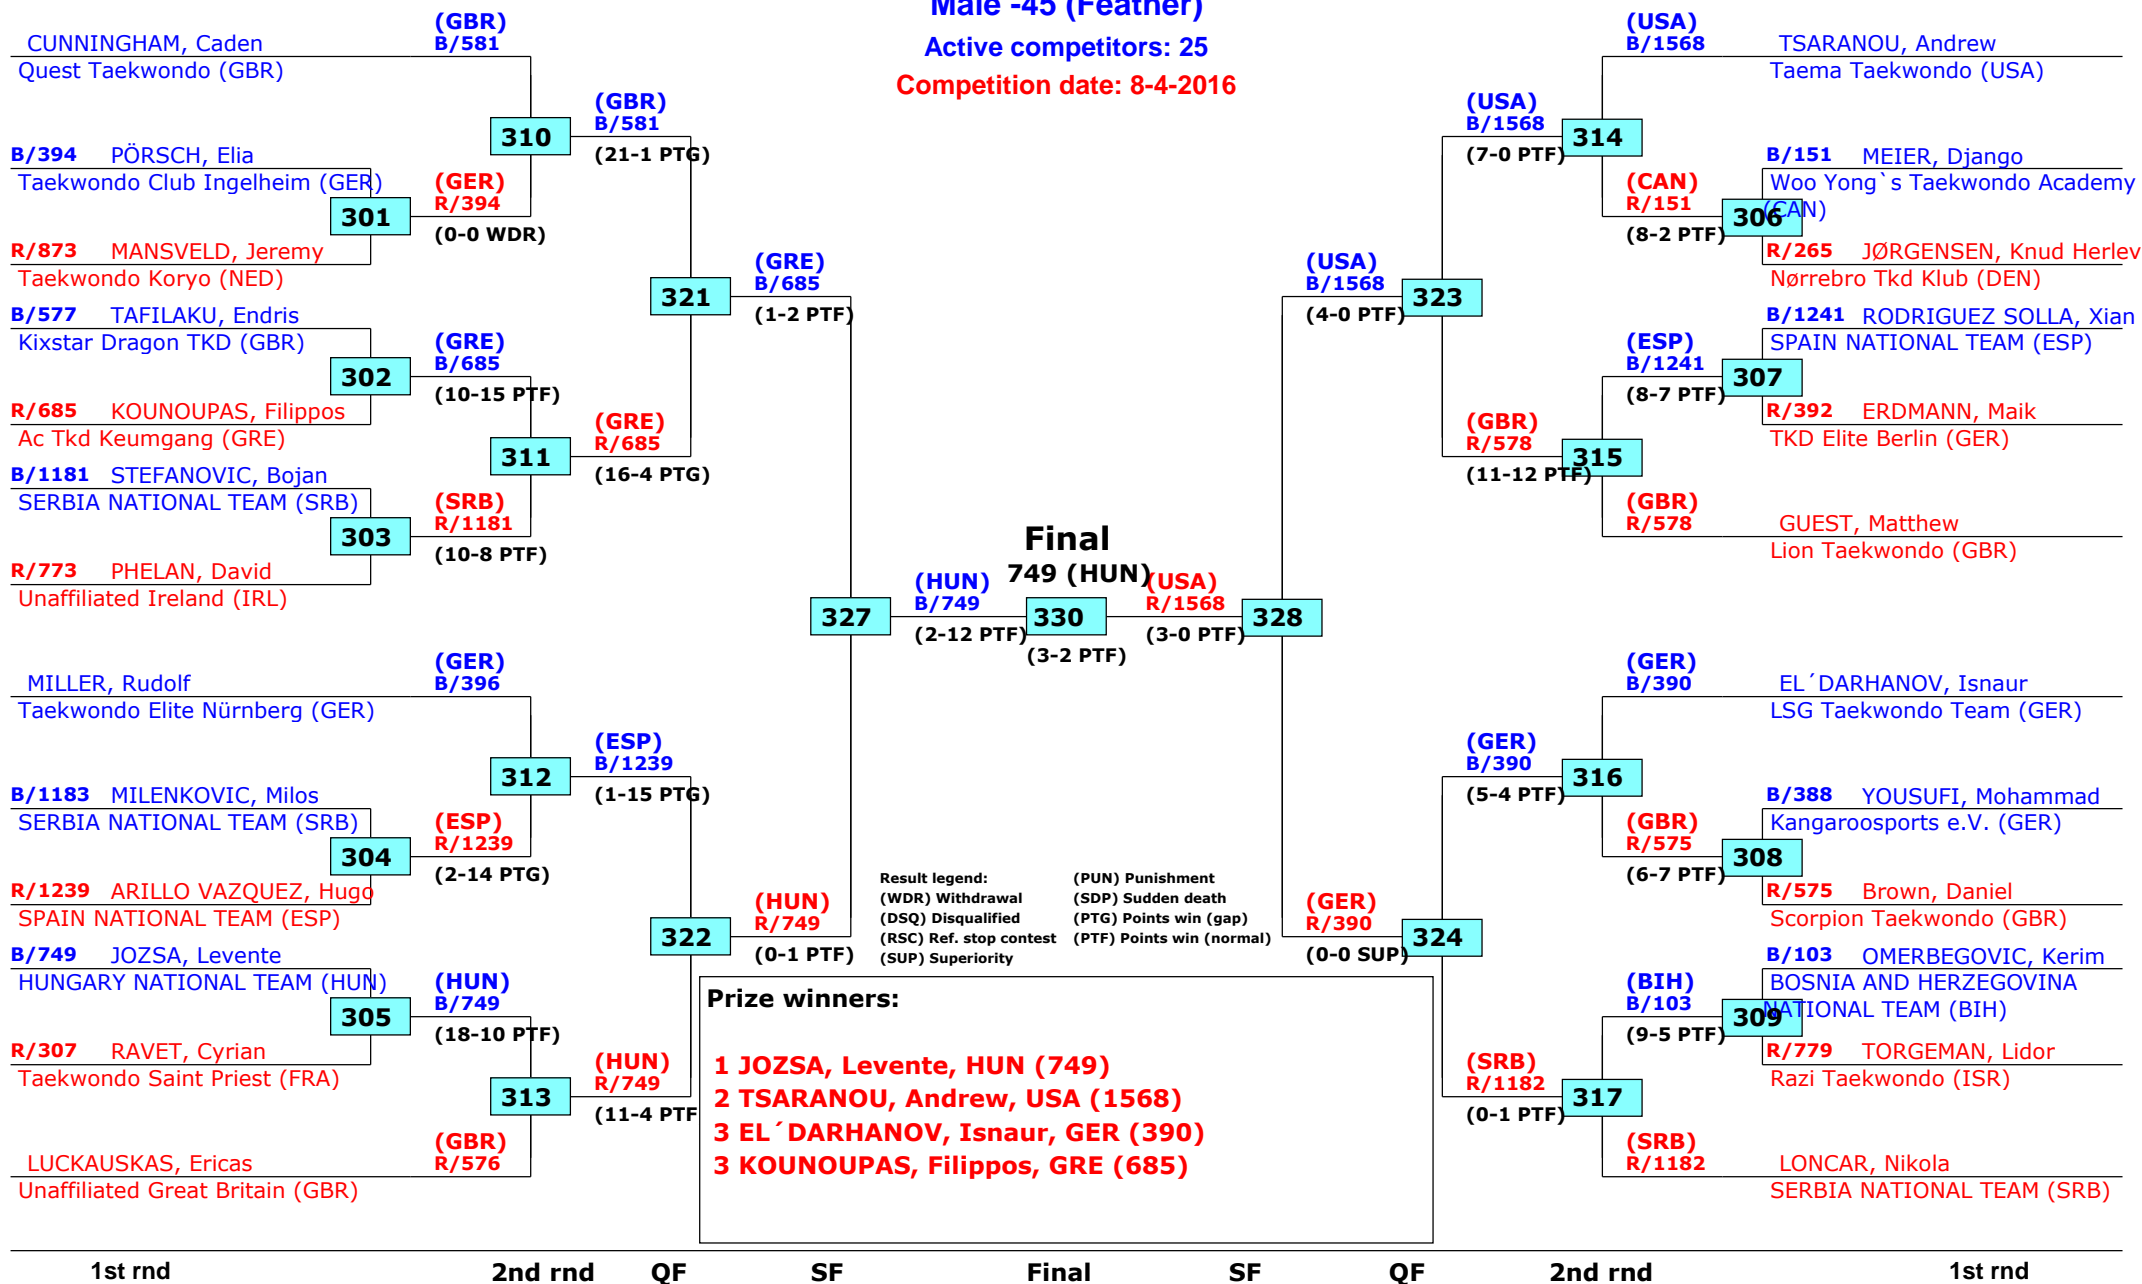

# World Taekwondo President's Cup

Bonn, Germany

Tournament date: 7-4-2016 upto 10-4-2016

Male -45 (Feather)

Active competitors: 25

Competition date: 8-4-2016