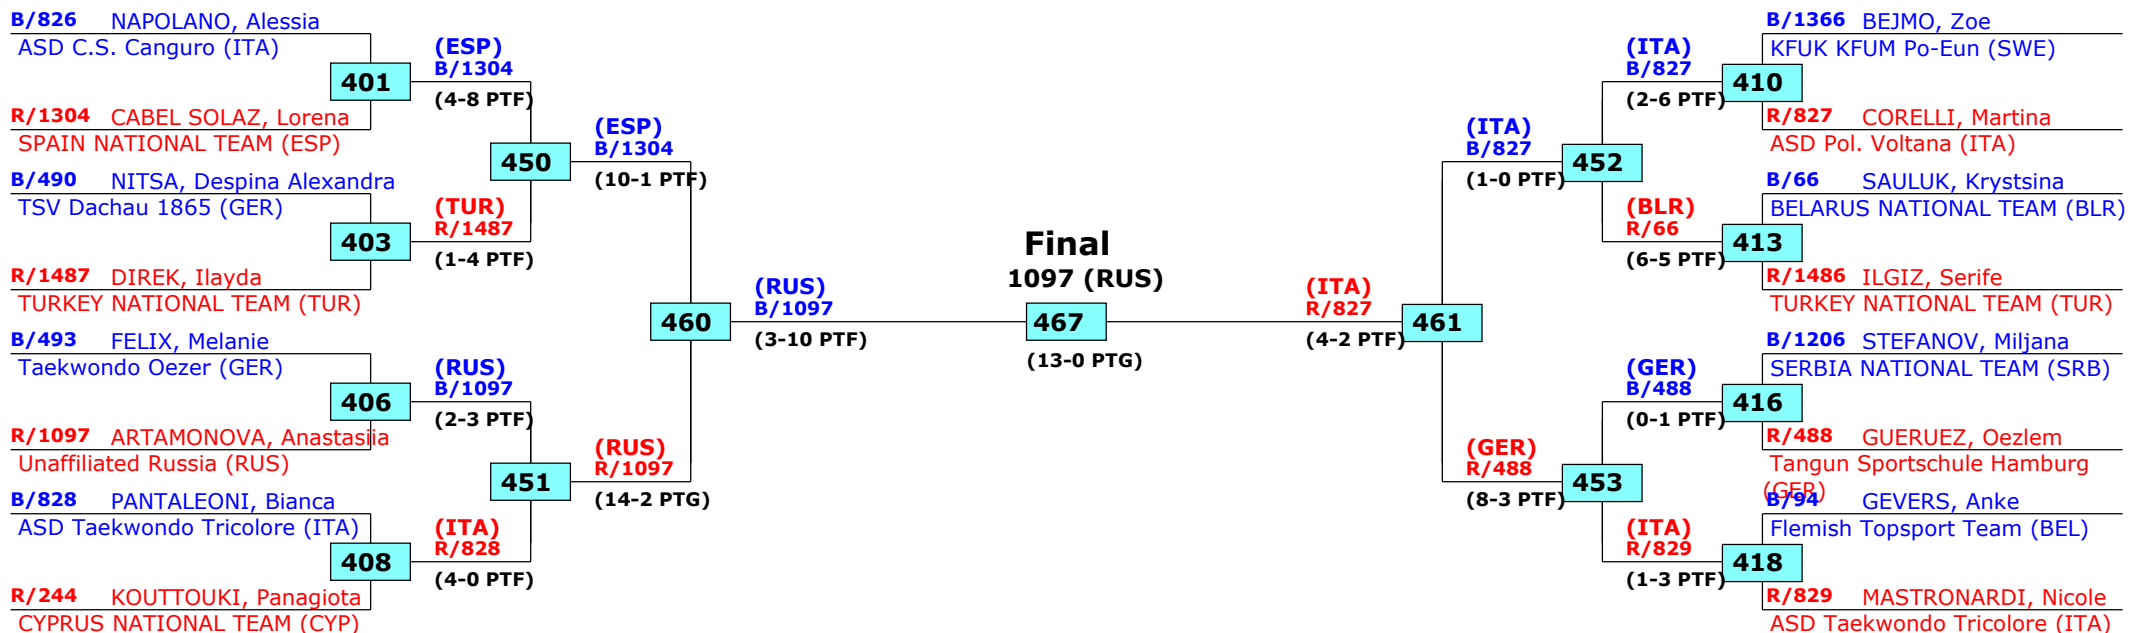

# World Taekwondo President's Cup

Bonn, Germany

Tournament date: 7-4-2016 upto 10-4-2016

Female -44 (Fly)

Active competitors: 16

Competition date: 9-4-2016

Result legend: (PUN) Punishment  
(WDR) Withdrawal (SDP) Sudden death  
(DSQ) Disqualified (PTG) Points win (gap)  
(RSC) Ref. stop contest (PTF) Points win (normal)  
(SUP) Superiority