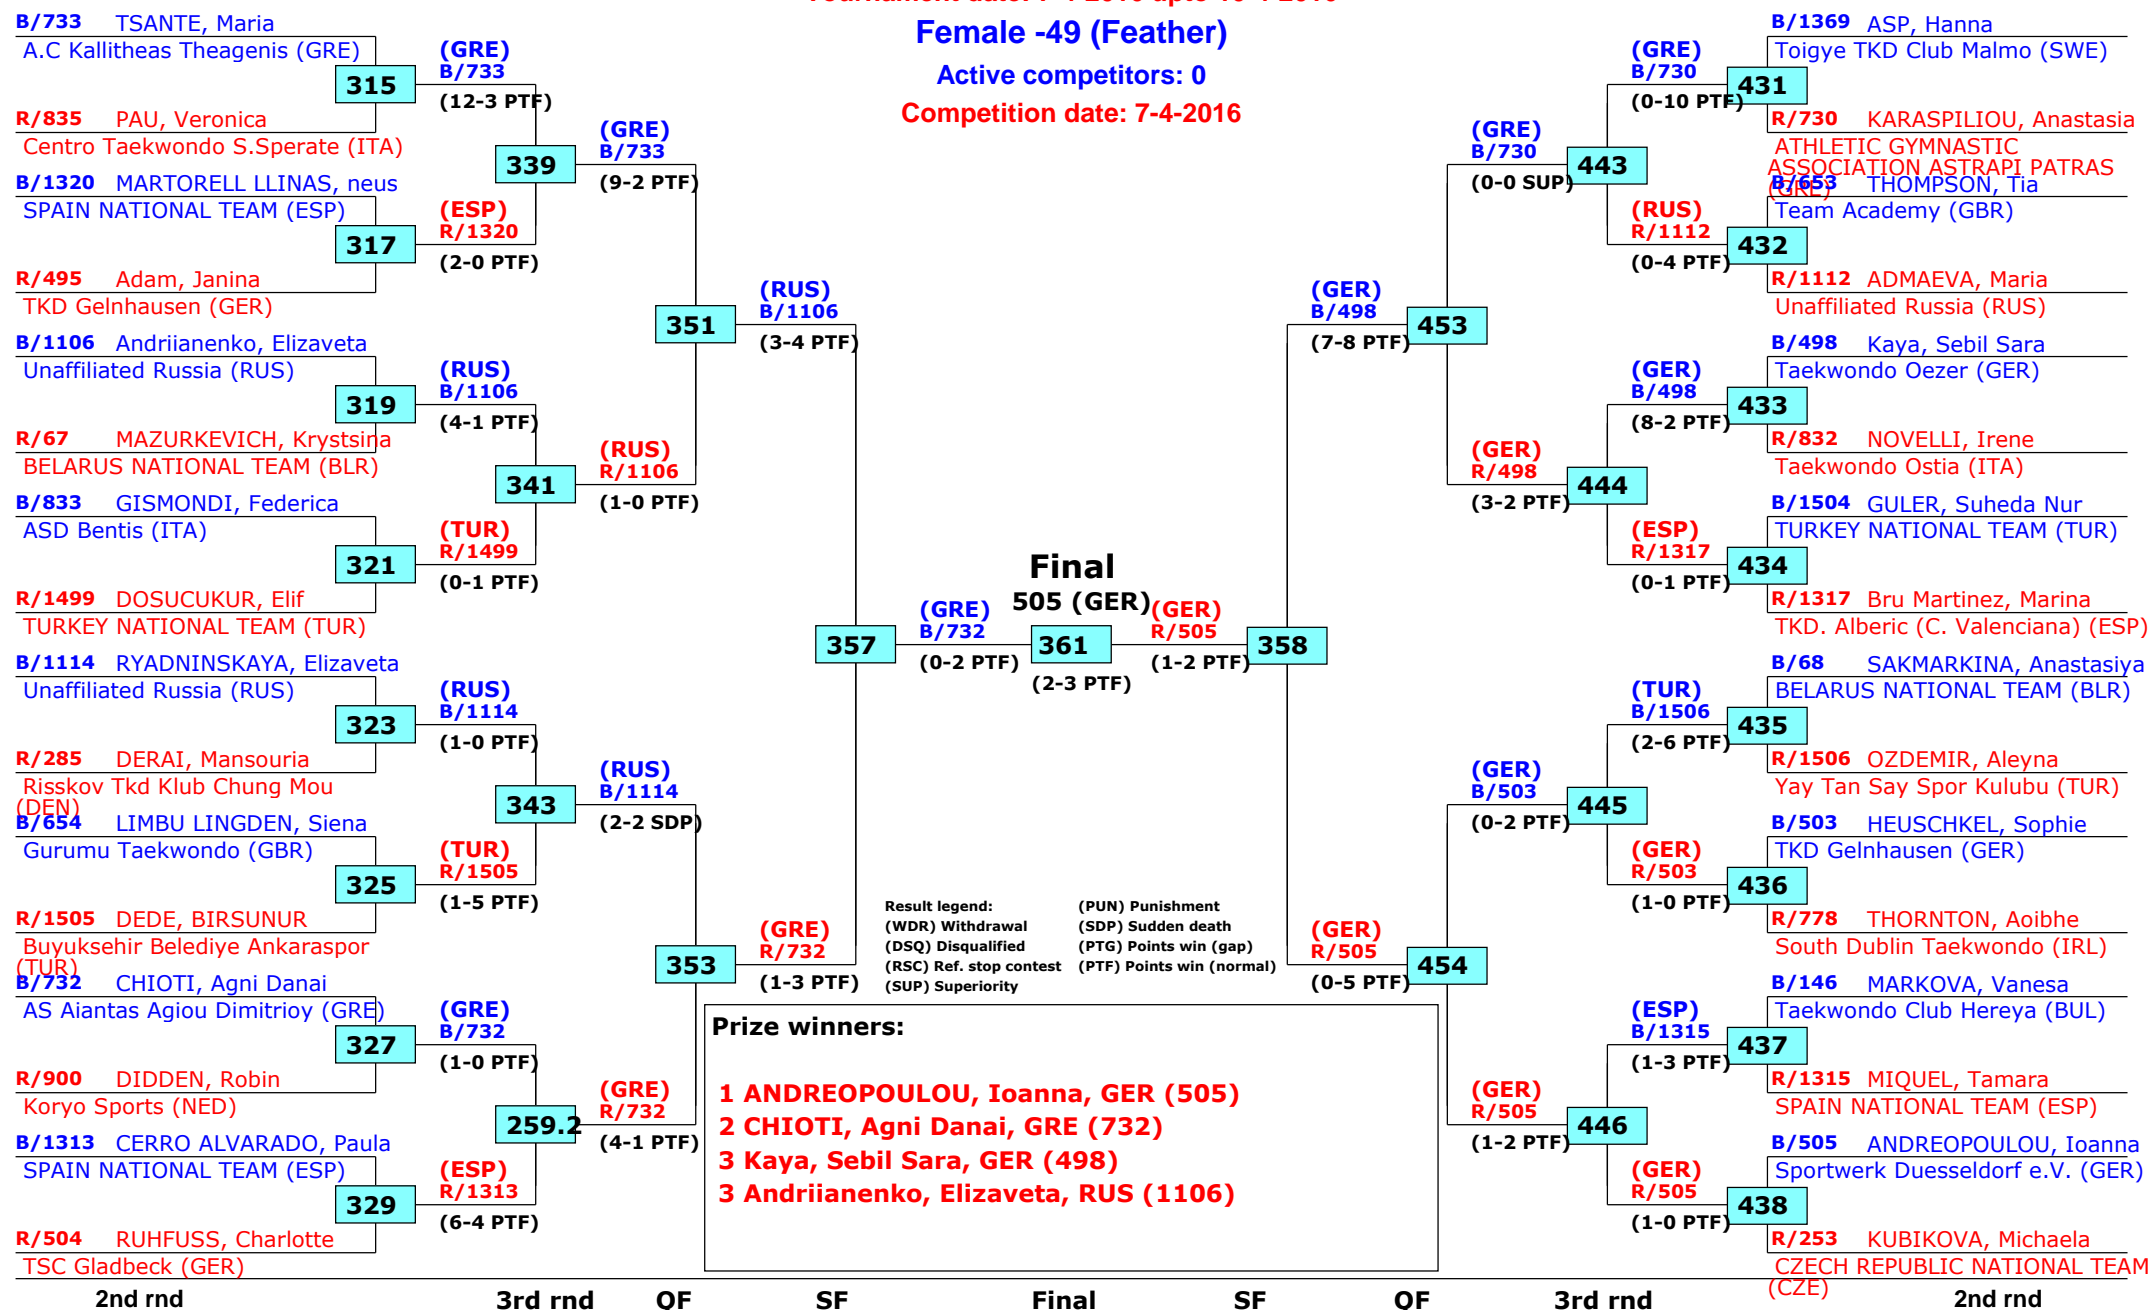

World Taekwondo President's Cup

Bonn, Germany

Tournament date: 7-4-2016 upto 10-4-2016

Female -49 (Feather)

Active competitors: 0

Competition date: 7-4-2016