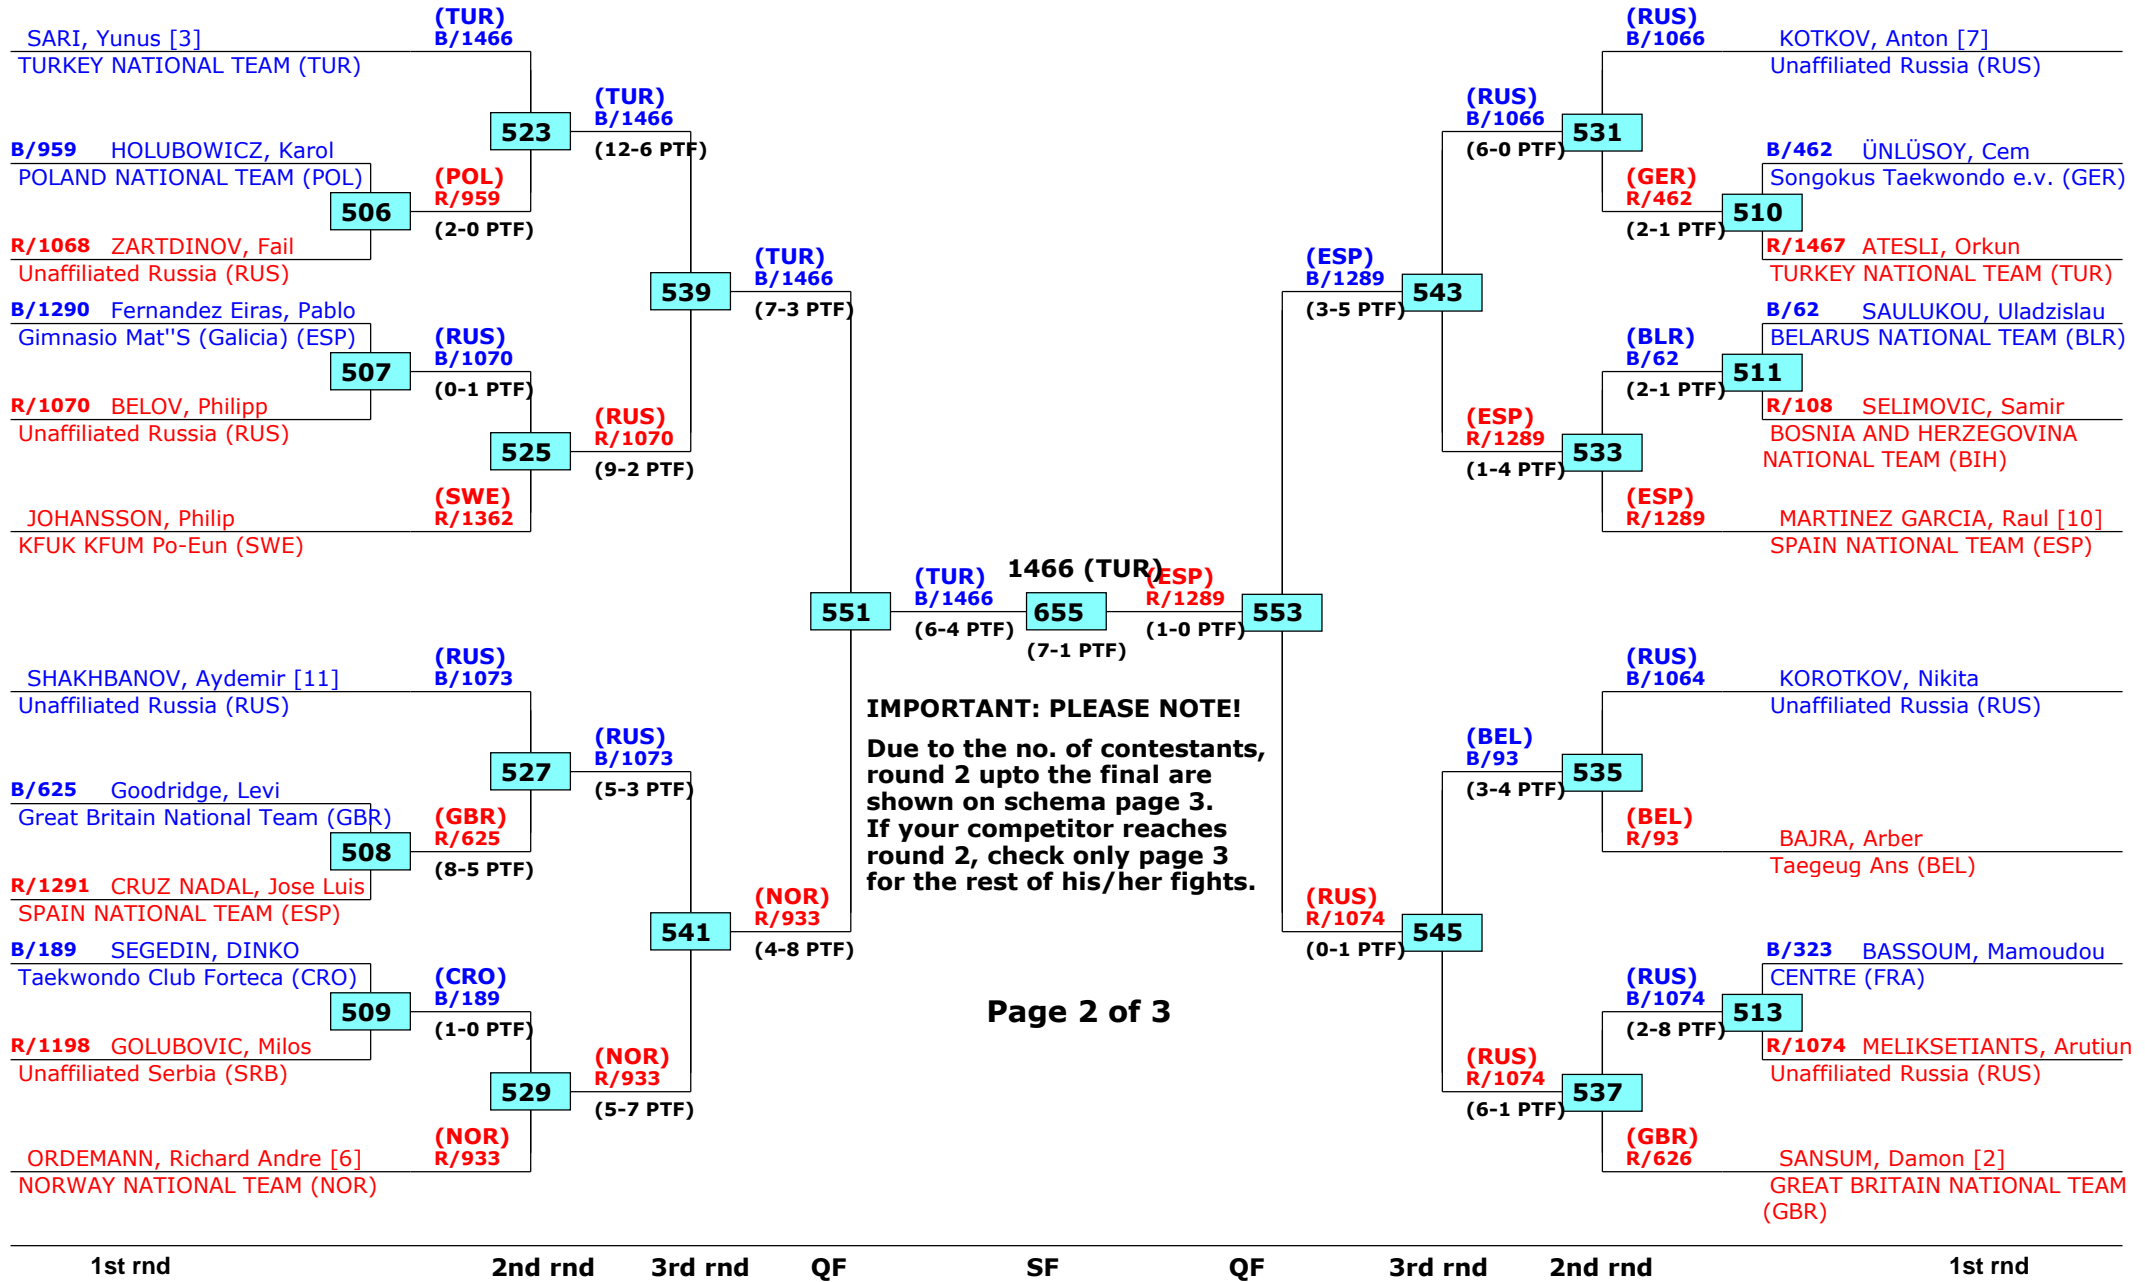

# World Taekwondo President's Cup

Bonn, Germany

Tournament date: 7-4-2016 upto 10-4-2016

Male -80 (Welter)

Active competitors: 46

Competition date: 8-4-2016

**IMPORTANT: PLEASE NOTE!**  
 Due to the no. of contestants, round 2 upto the final are shown on schema page 3. If your competitor reaches round 2, check only page 3 for the rest of his/her fights.