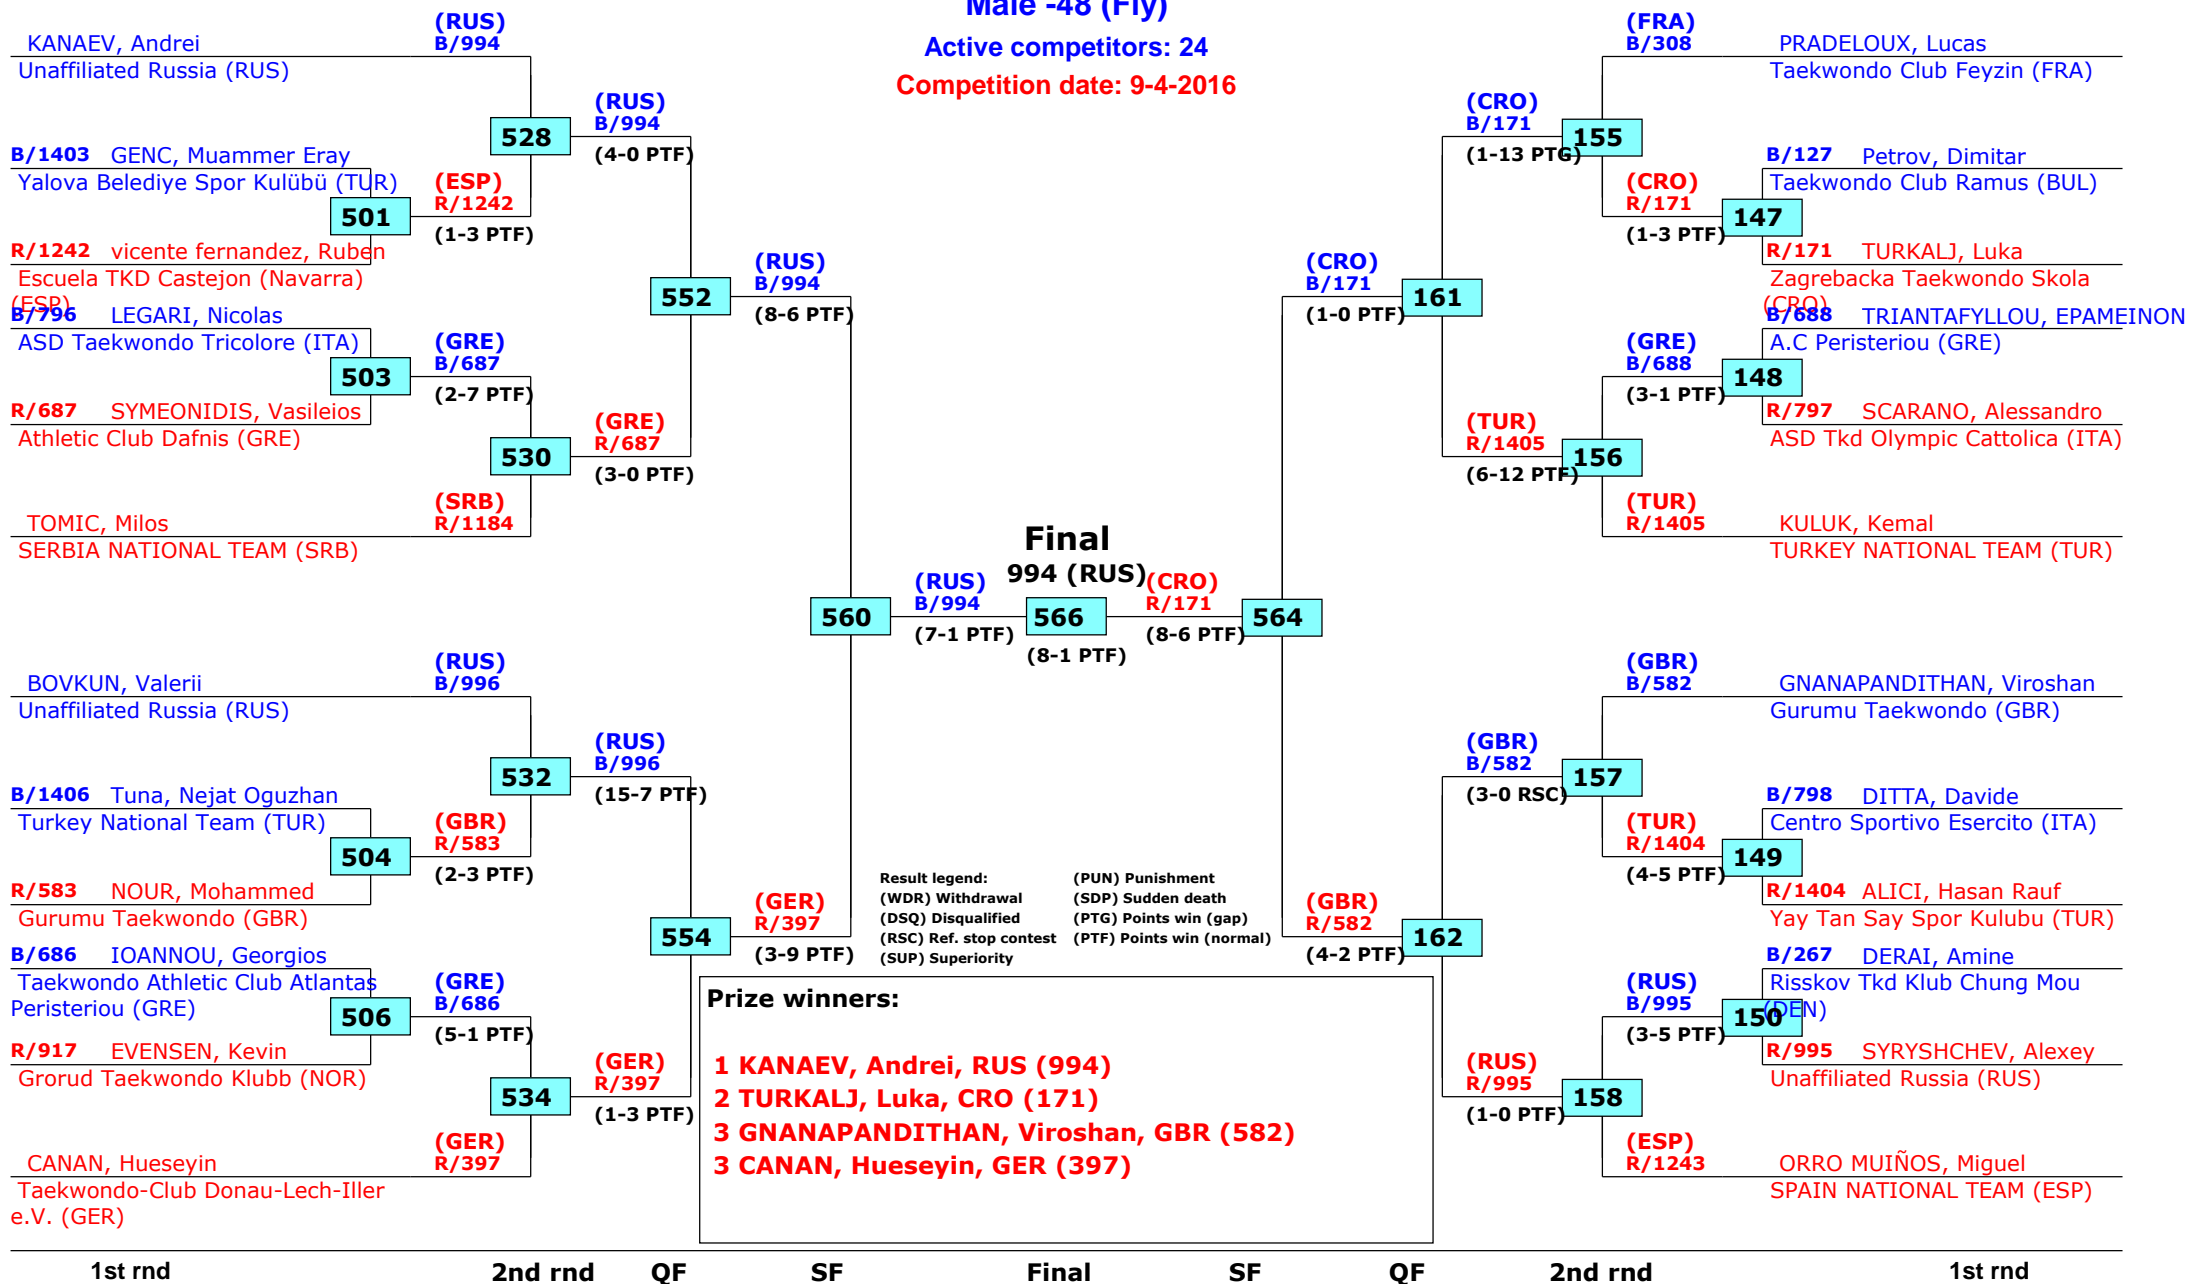

## Male -48 (Fly)

Active competitors: 24

Competition date: 9-4-2016