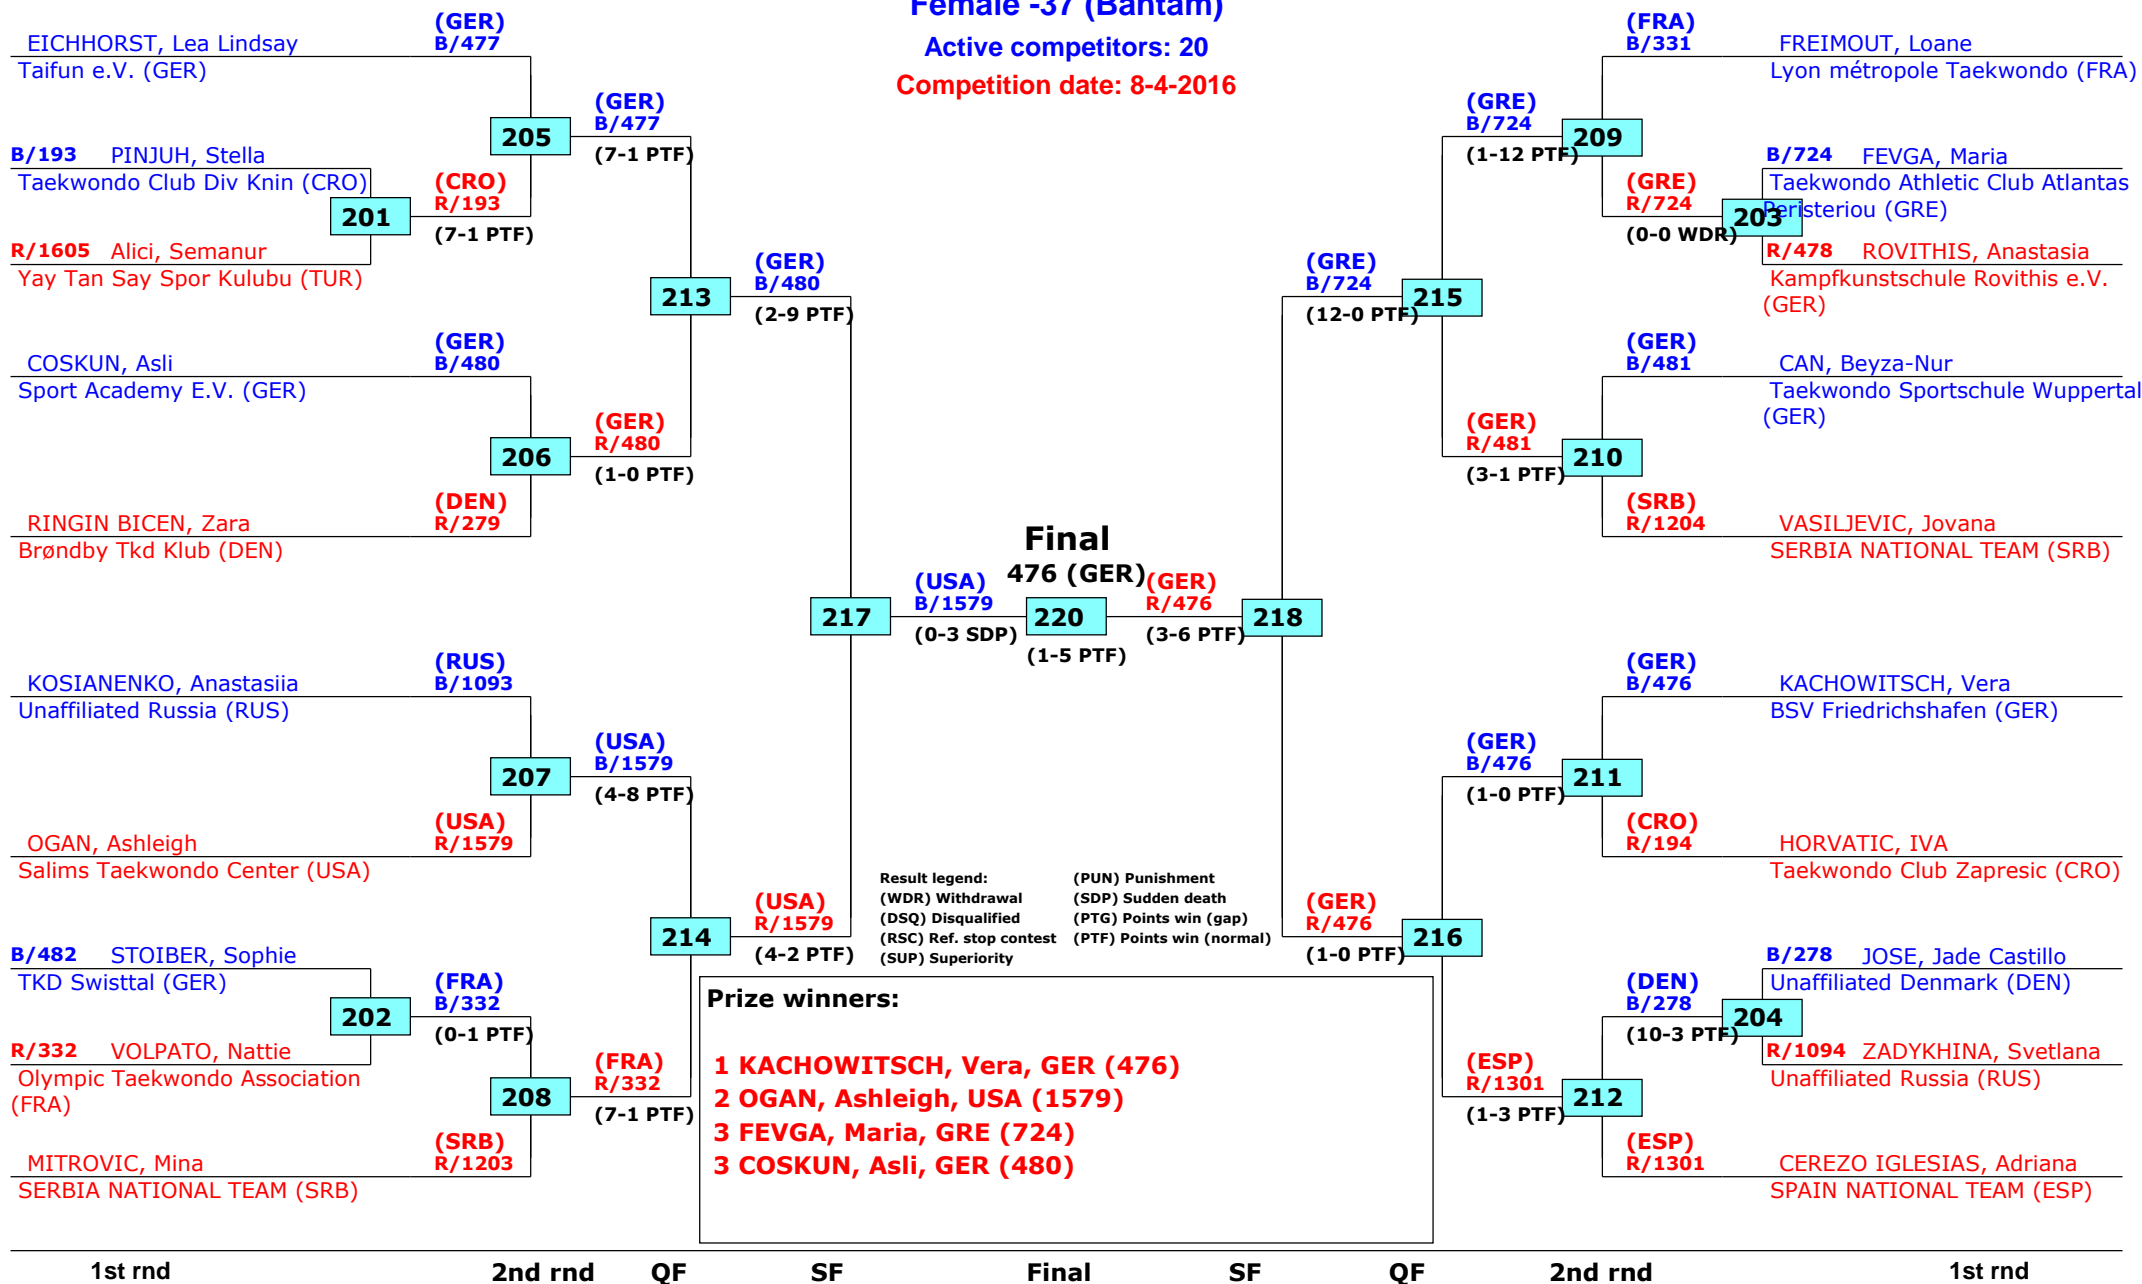

# World Taekwondo President's Cup

Bonn, Germany

Tournament date: 7-4-2016 upto 10-4-2016

Female -37 (Bantam)

Active competitors: 20

Competition date: 8-4-2016