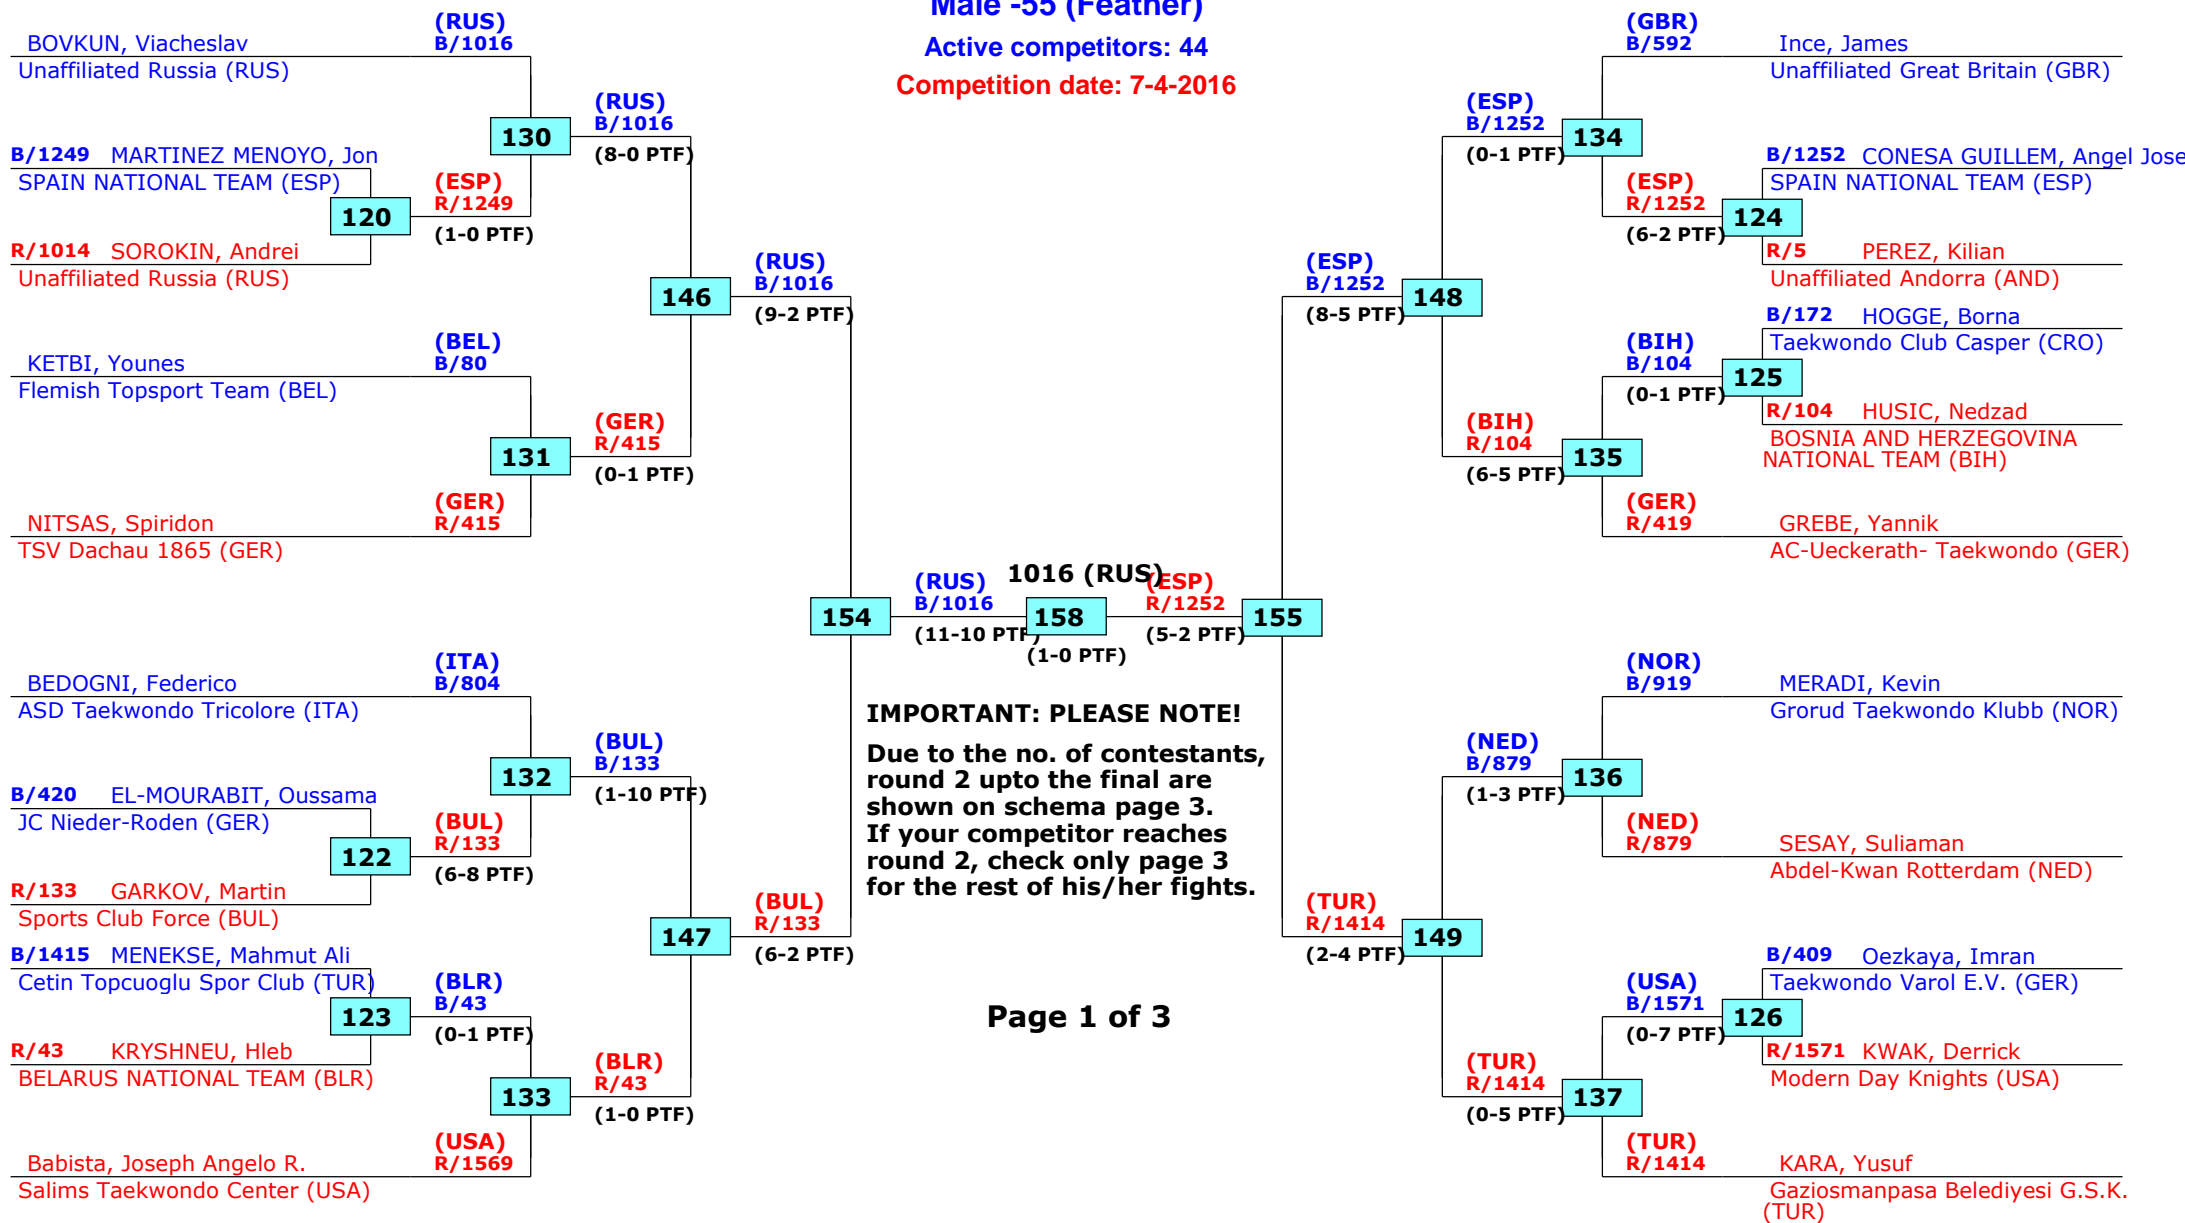

World Taekwondo President's Cup

Bonn, Germany

Tournament date: 7-4-2016 upto 10-4-2016

Male -55 (Feather)

Active competitors: 44

Competition date: 7-4-2016

IMPORTANT: PLEASE NOTE!
Due to the no. of contestants, round 2 upto the final are shown on schema page 3. If your competitor reaches round 2, check only page 3 for the rest of his/her fights.

1st rnd

2nd rnd

3rd rnd

QF

SF

QF

3rd rnd

2nd rnd

1st rnd