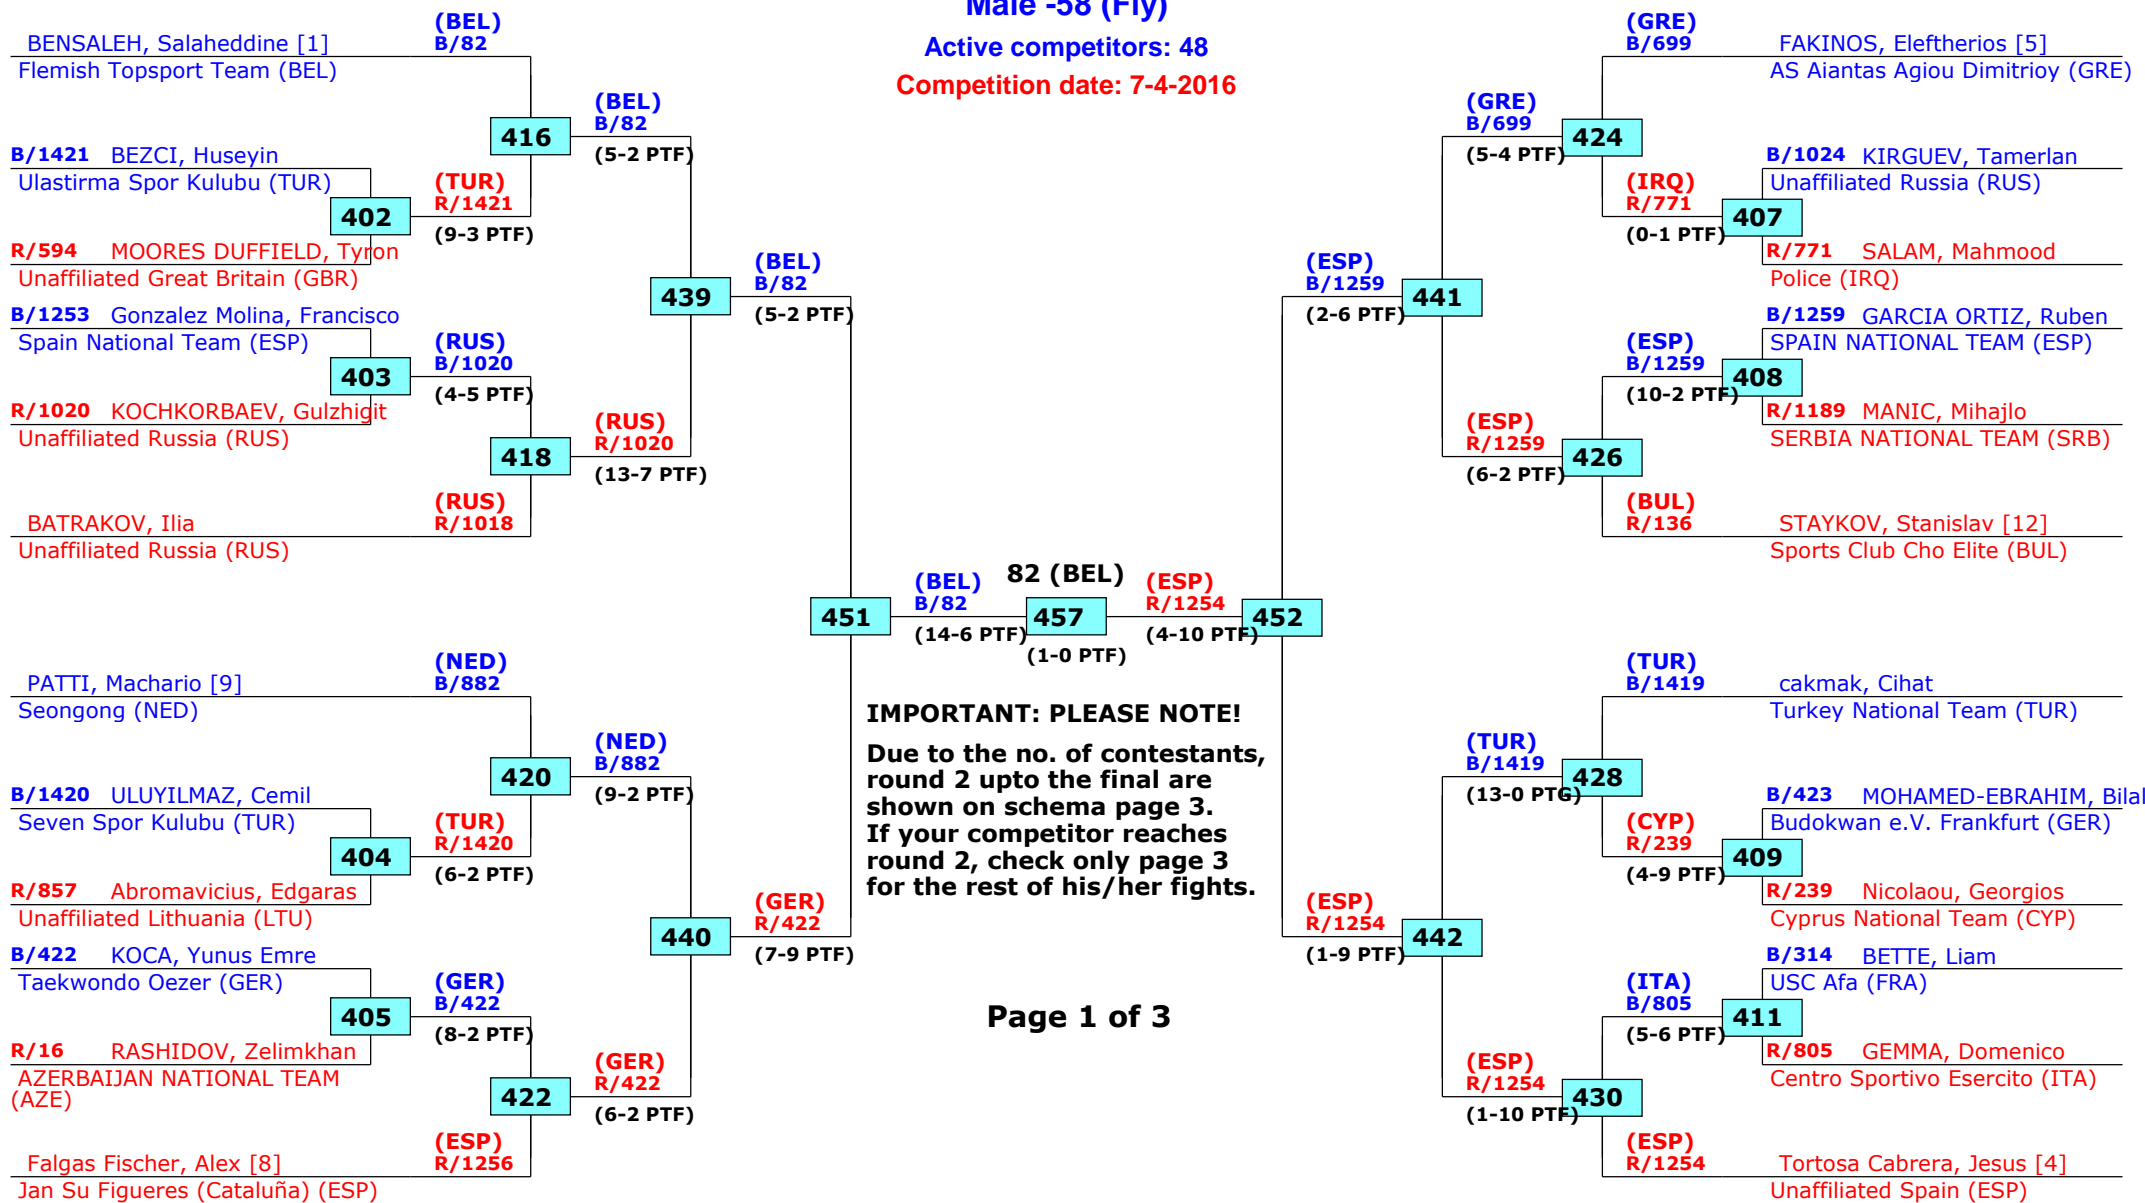

World Taekwondo President's Cup

Bonn, Germany

Tournament date: 7-4-2016 upto 10-4-2016

Male -58 (Fly)

Active competitors: 48

Competition date: 7-4-2016

1st rnd

2nd rnd

3rd rnd

QF

SF

QF

3rd rnd

2nd rnd

1st rnd