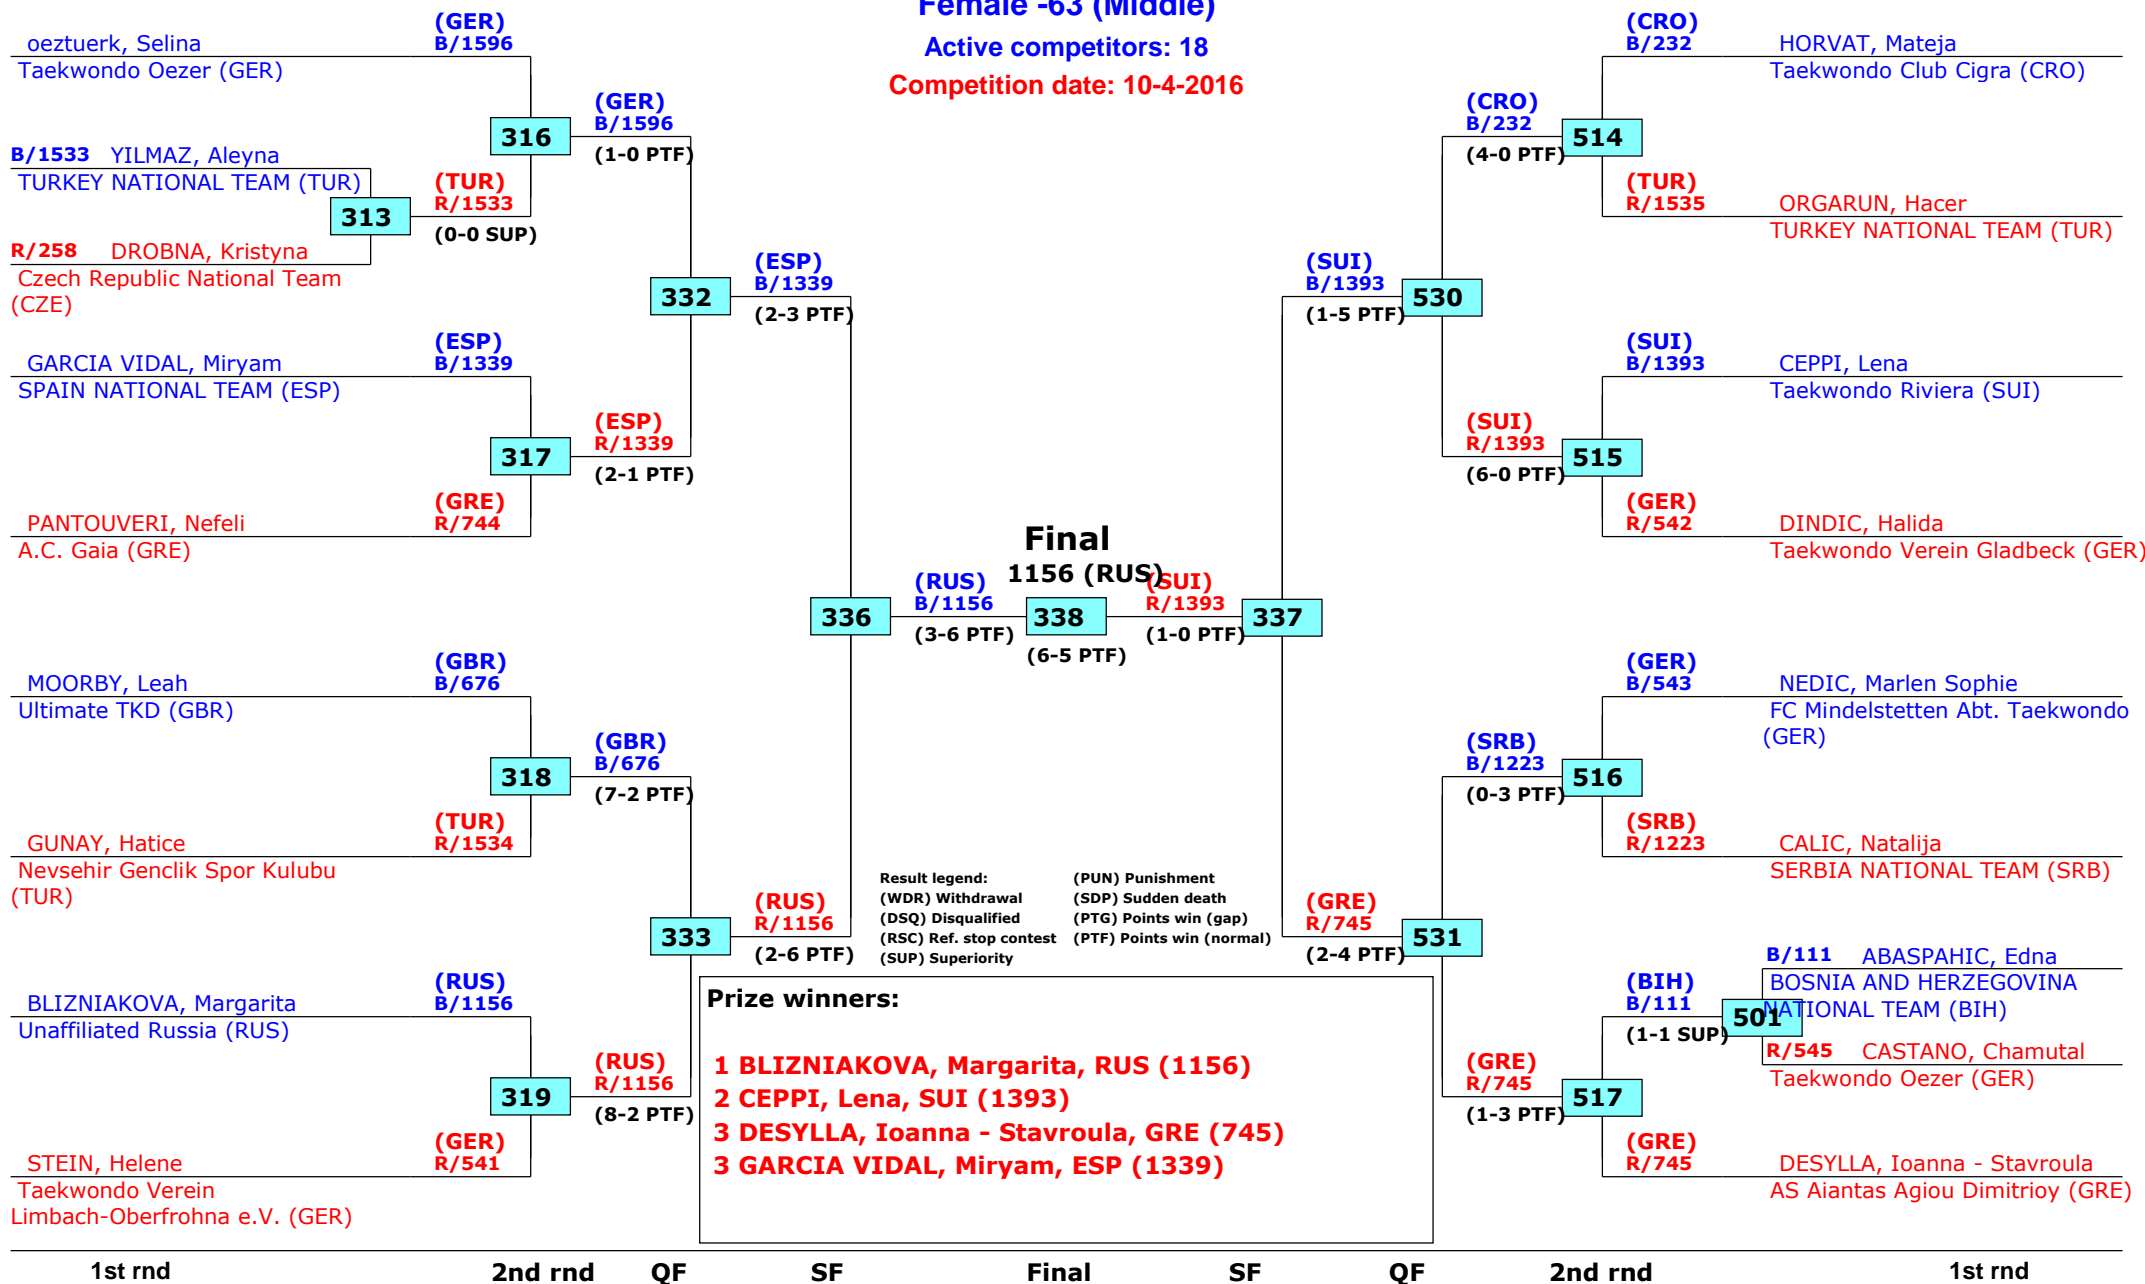

## Female -63 (Middle)

Active competitors: 18

Competition date: 10-4-2016