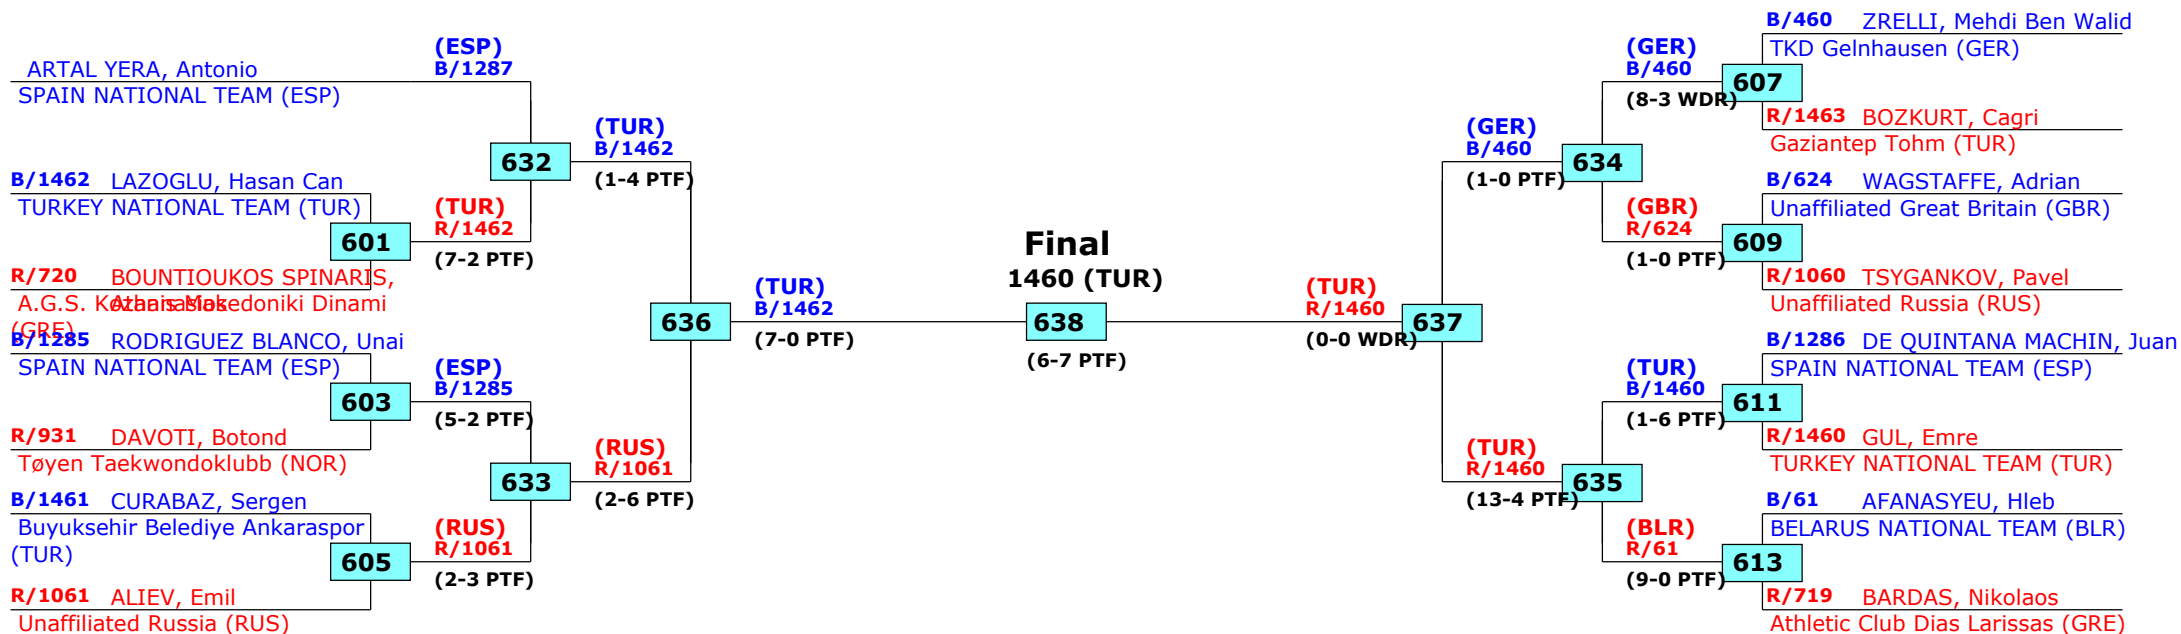

World Taekwondo President's Cup

Bonn, Germany

Tournament date: 7-4-2016 upto 10-4-2016

Male -78 (Light Heavy)

Active competitors: 15

Competition date: 10-4-2016

Result legend:
(WDR) Withdrawal (PUN) Punishment
(DSQ) Disqualified (SDP) Sudden death
(RSC) Ref. stop contest (PTG) Points win (gap)
(SUP) Superiority (PTF) Points win (normal)

Prize winners:

1 GUL, Emre, TUR (1460)
2 LAZOGLU, Hasan Can, TUR (1462)
3 ZRELLI, Mehdi Ben Walid, GER (460)
3 ALIEV, Emil, RUS (1061)

1st rnd

QF

SF

Final

SF

QF

1st rnd