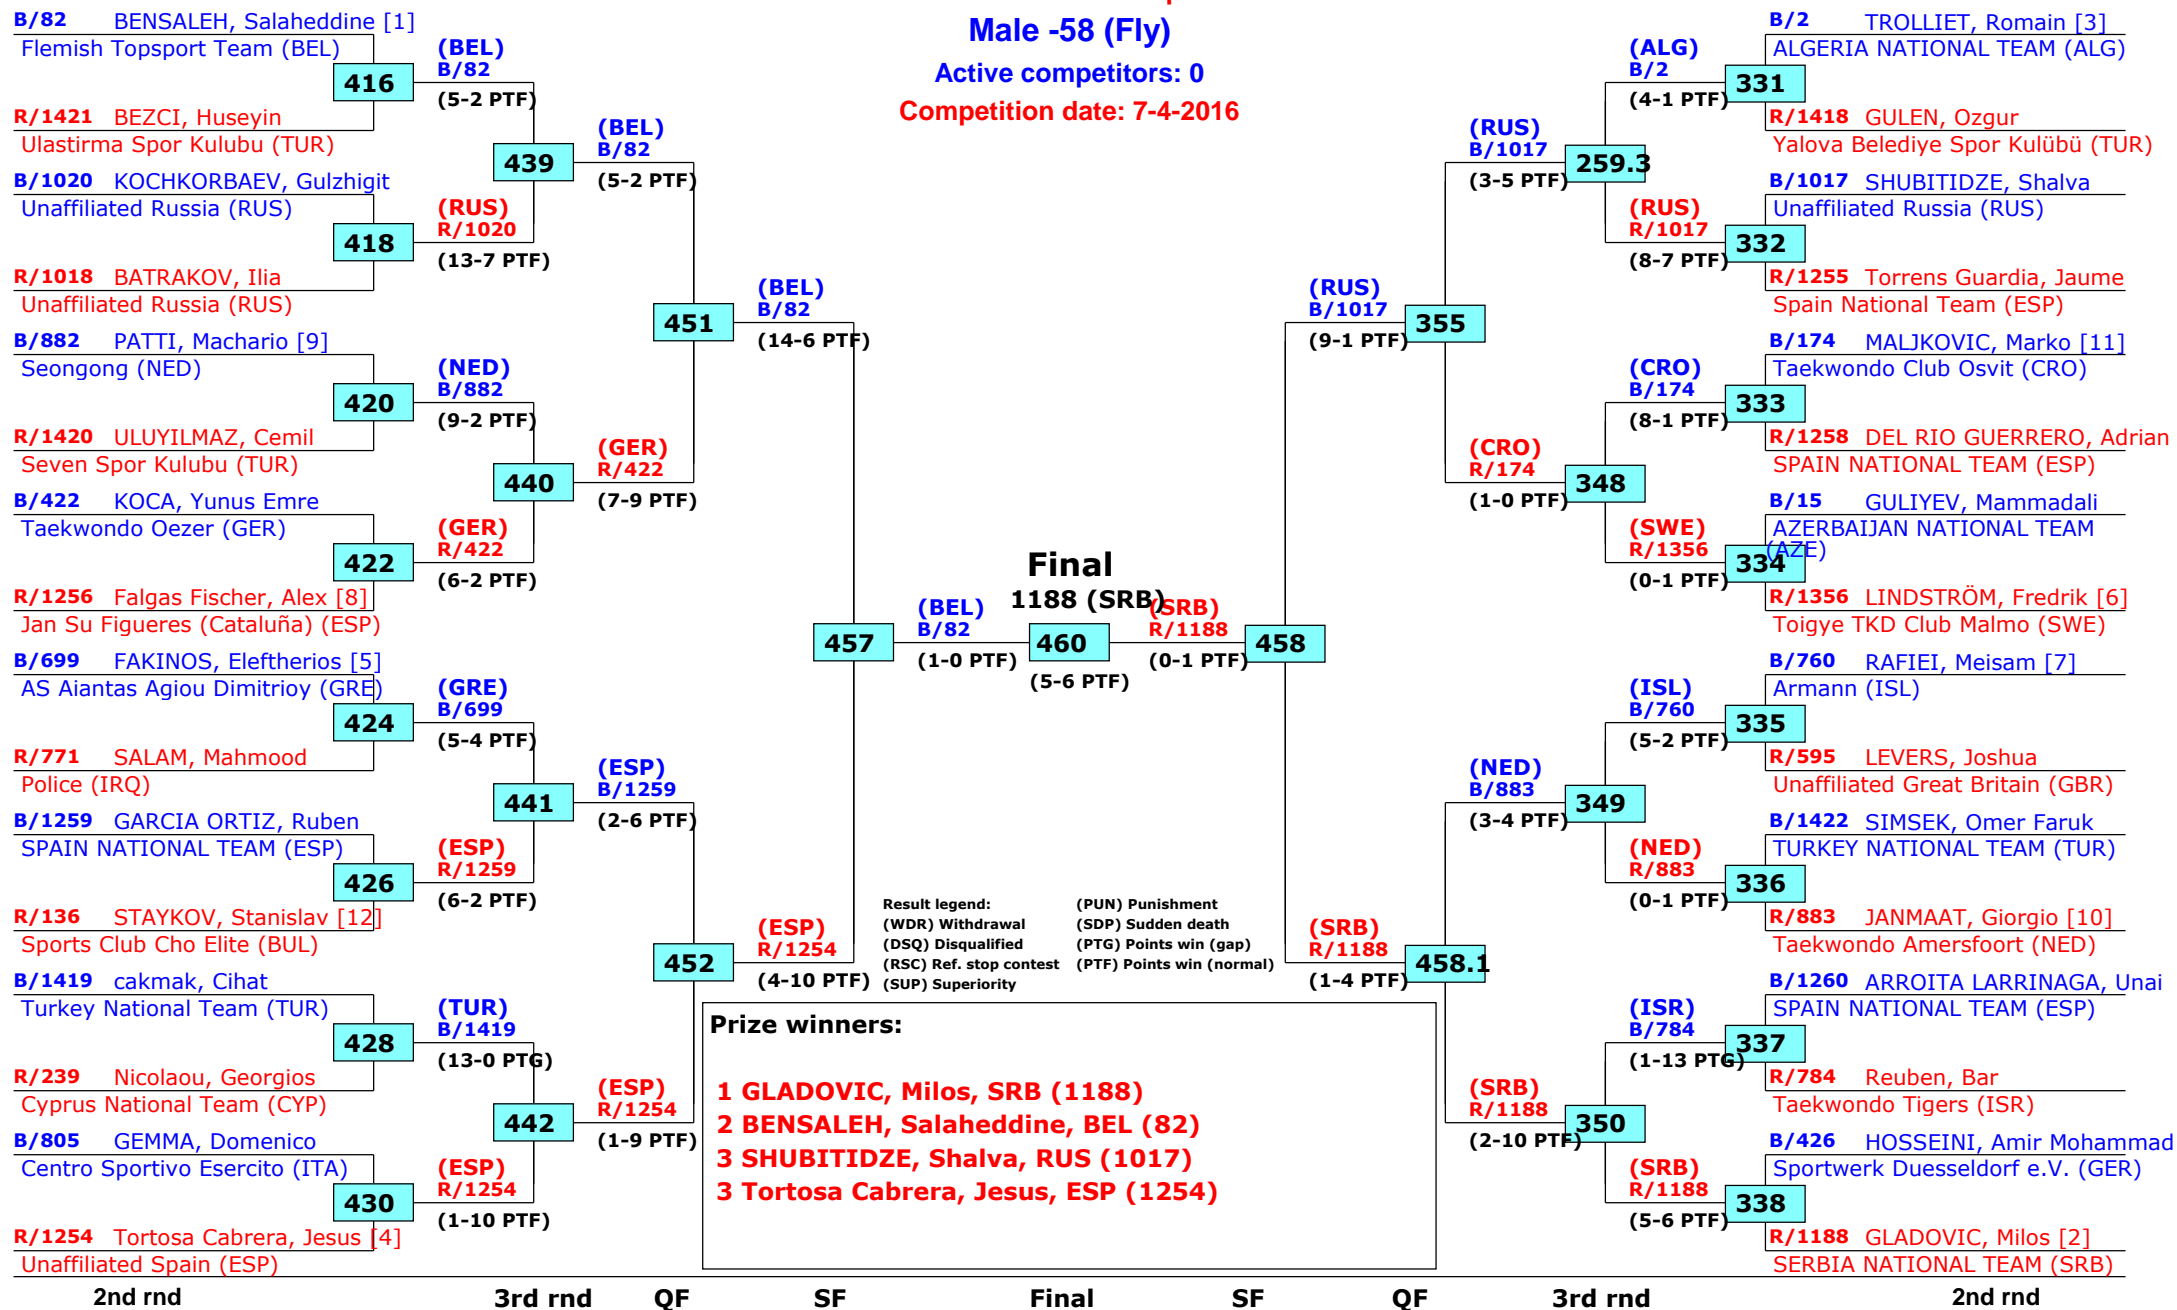

World Taekwondo President's Cup

Bonn, Germany

Tournament date: 7-4-2016 upto 10-4-2016

Male -58 (Fly)

Active competitors: 0

Competition date: 7-4-2016