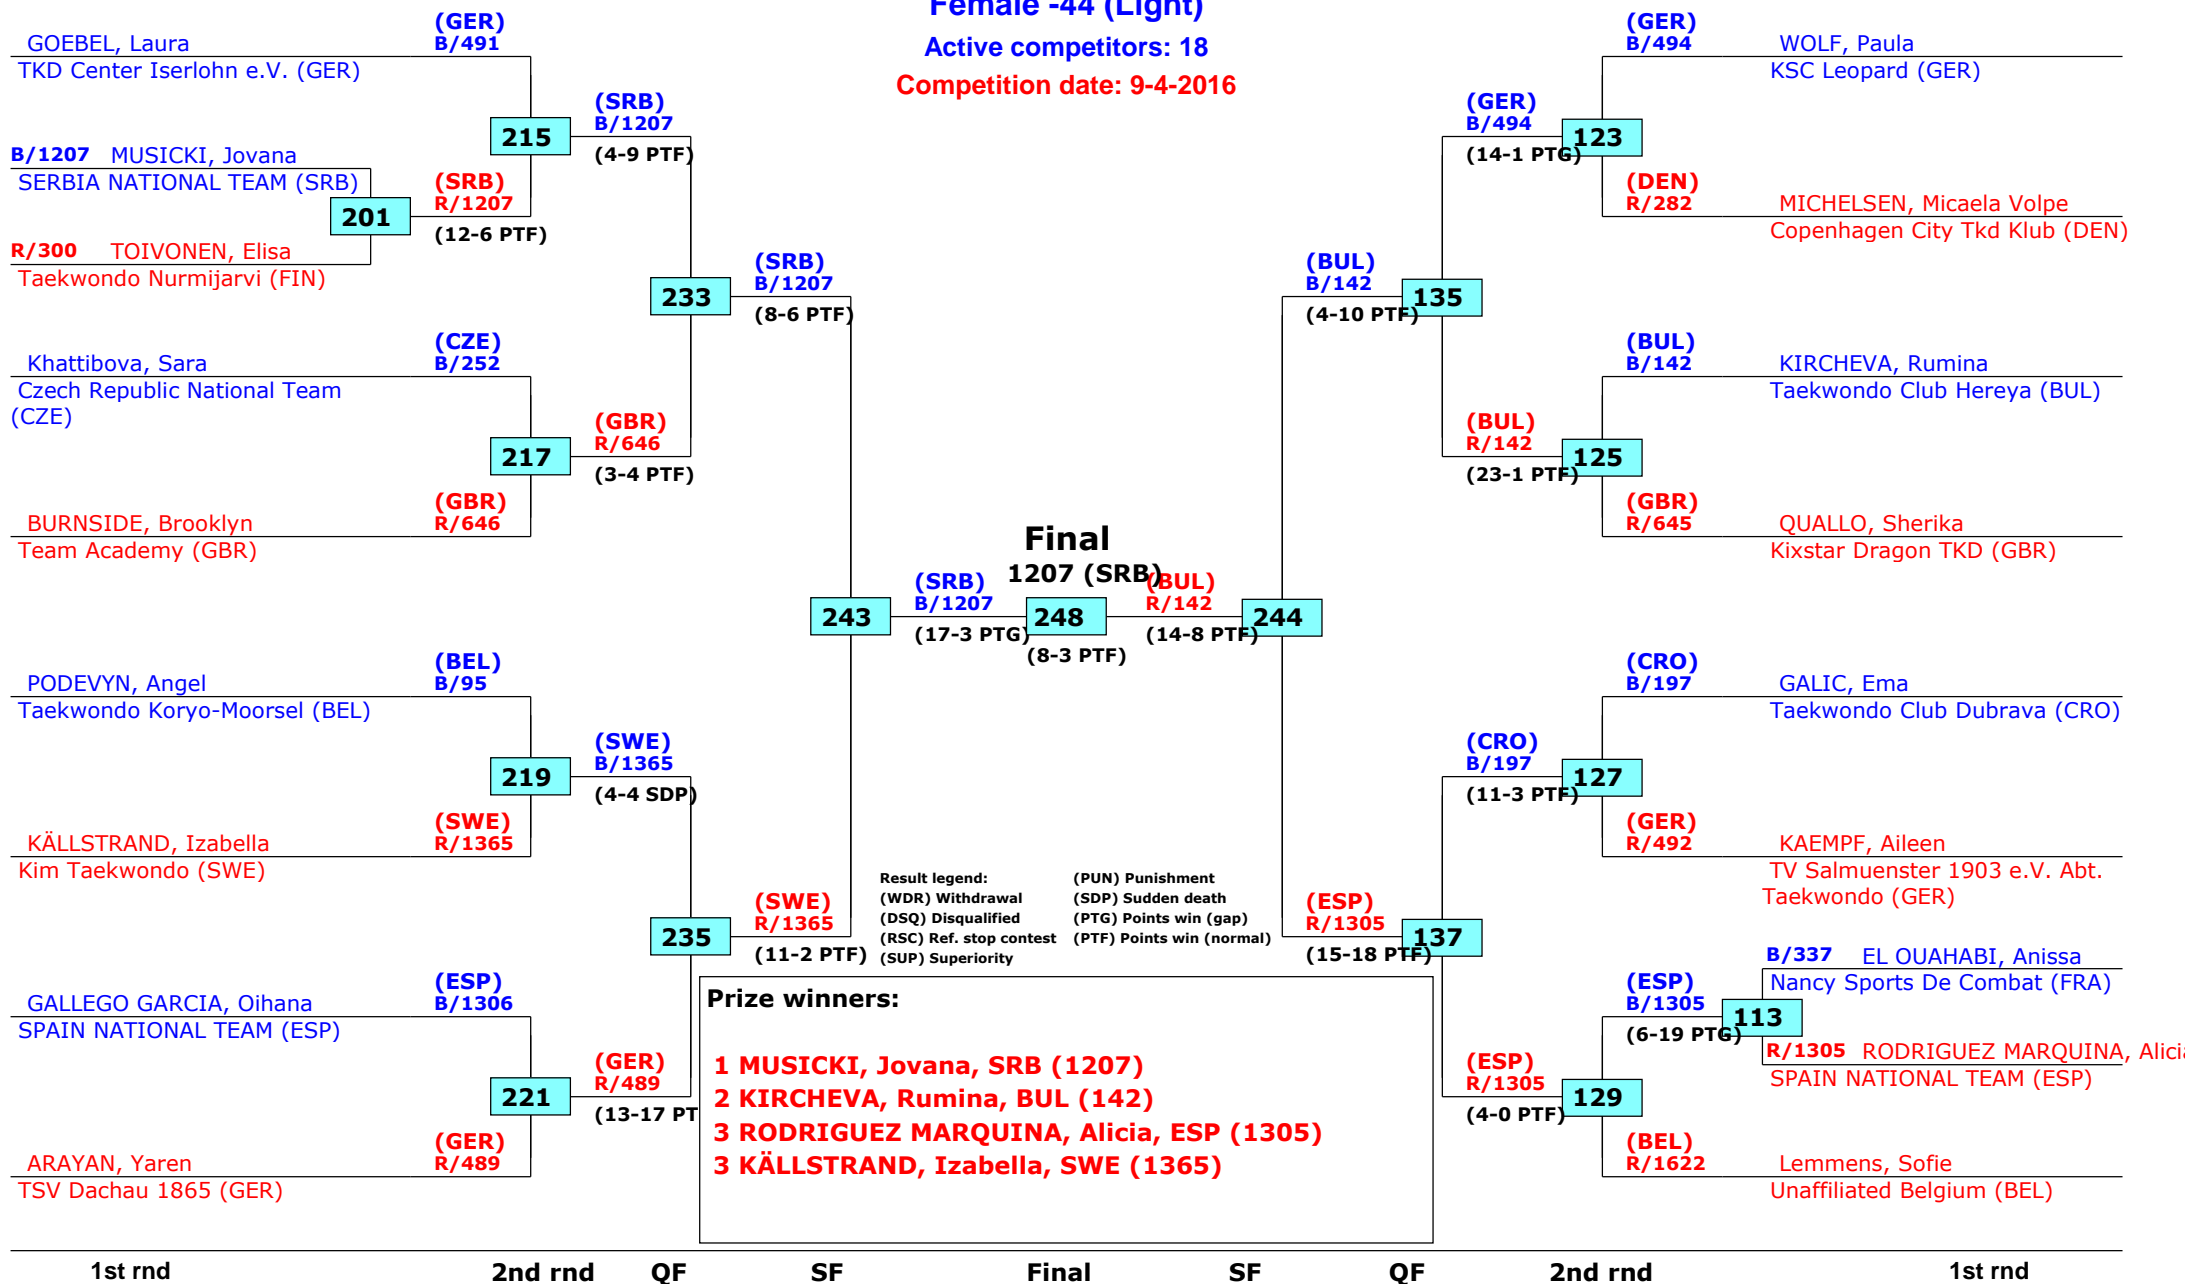

# World Taekwondo President's Cup

Bonn, Germany

Tournament date: 7-4-2016 upto 10-4-2016

Female -44 (Light)

Active competitors: 18

Competition date: 9-4-2016