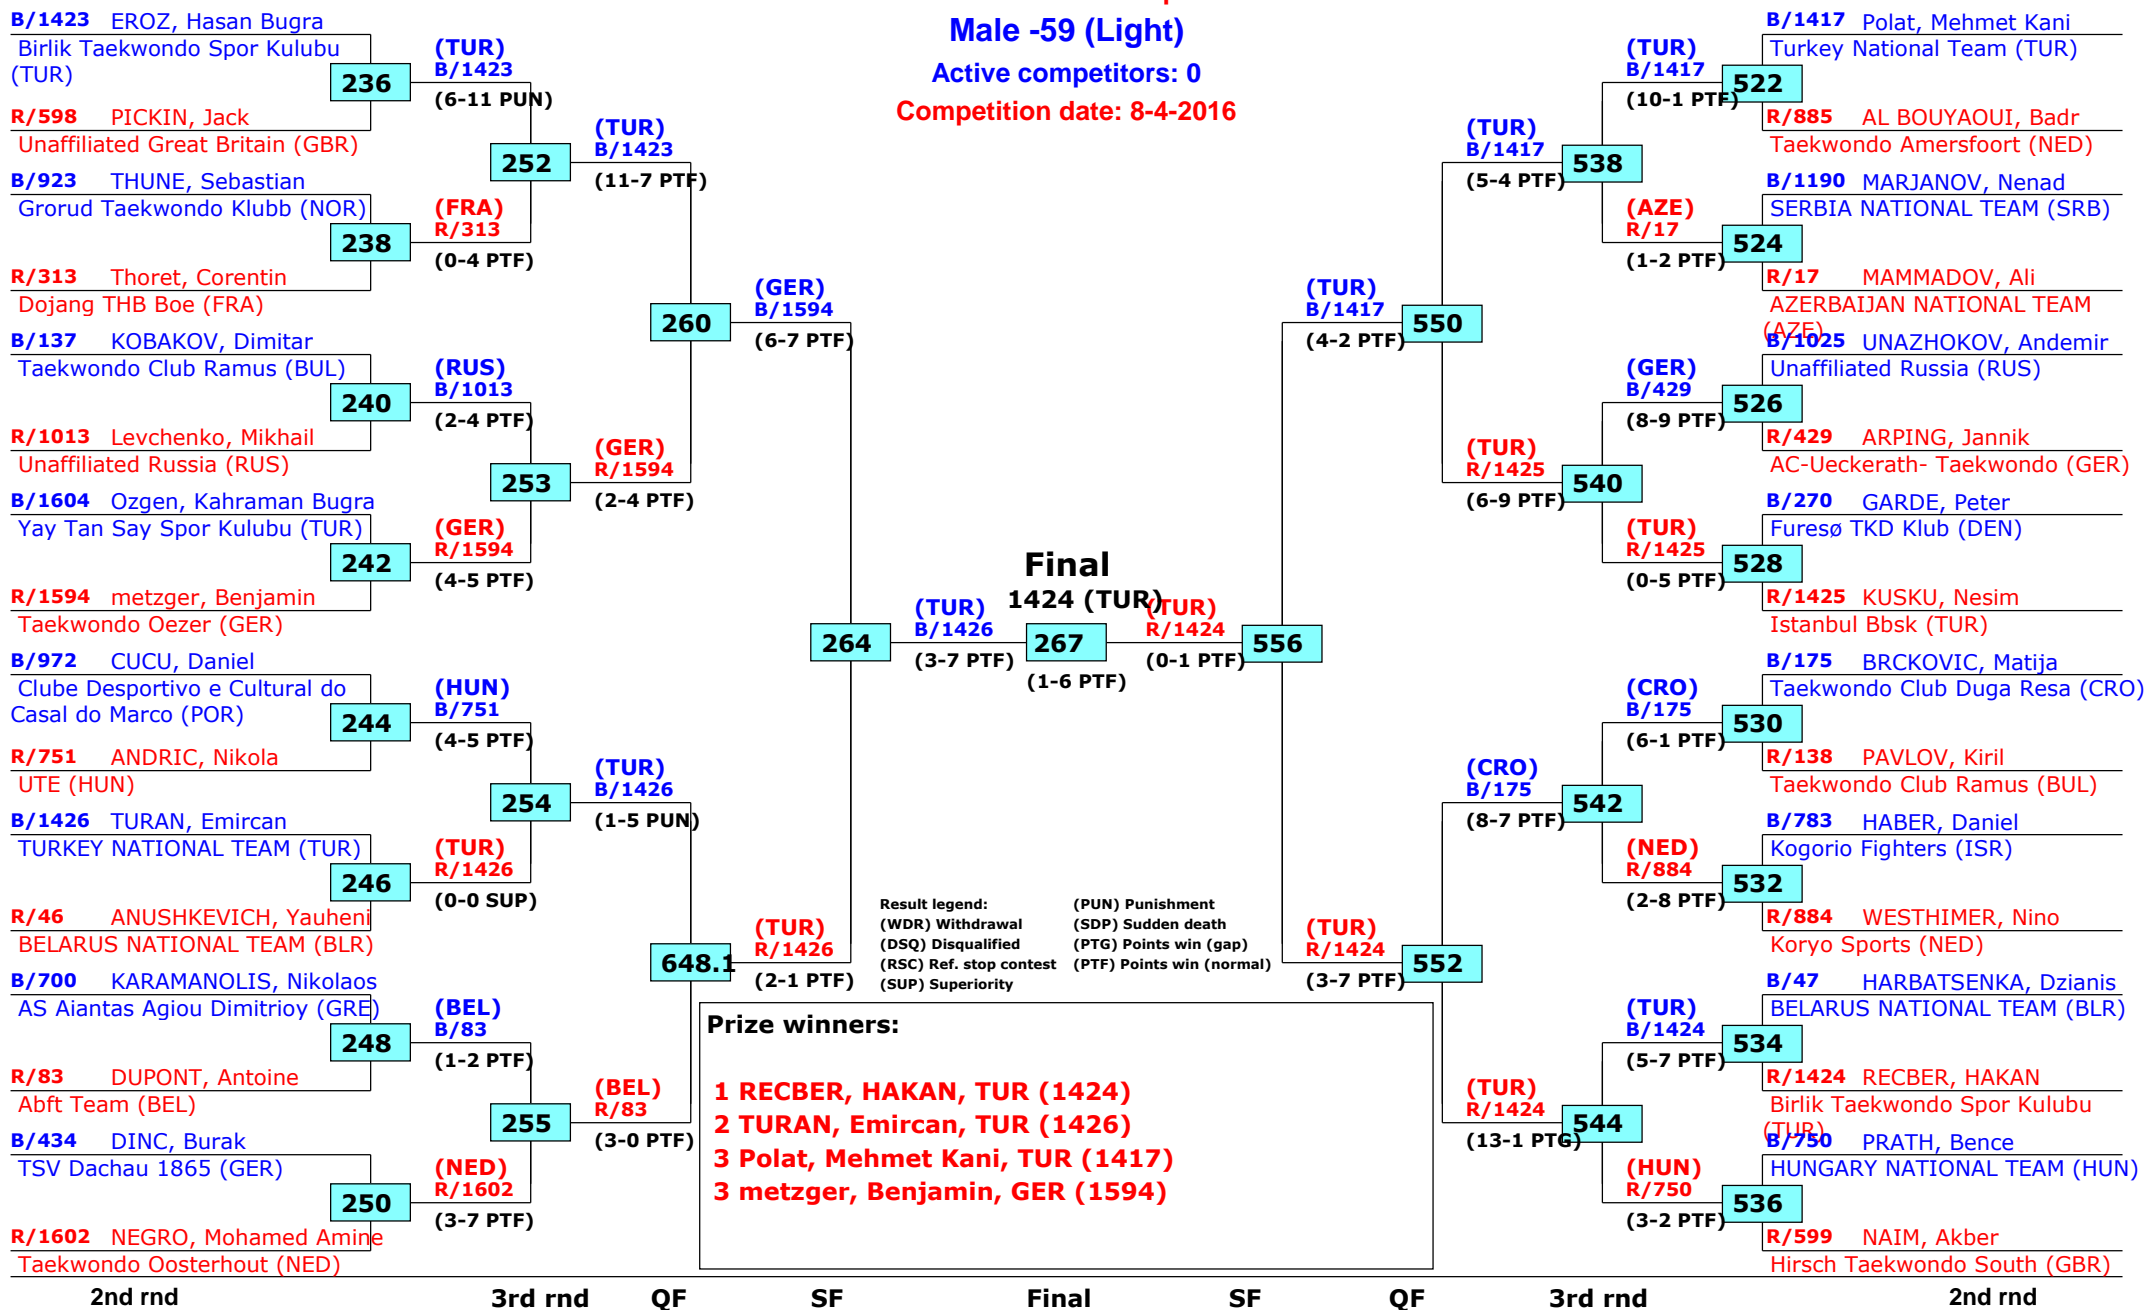

2nd rnd

3rd rnd

QF

SF

QF

3rd rnd

2nd rnd

1st rnd

# World Taekwondo President's Cup

Bonn, Germany

Tournament date: 7-4-2016 upto 10-4-2016

Male -59 (Light)

Active competitors: 0

Competition date: 8-4-2016

# World Taekwondo President's Cup

Bonn, Germany

Tournament date: 7-4-2016 upto 10-4-2016

Male -45 (Feather)

Active competitors: 25

Competition date: 8-4-2016