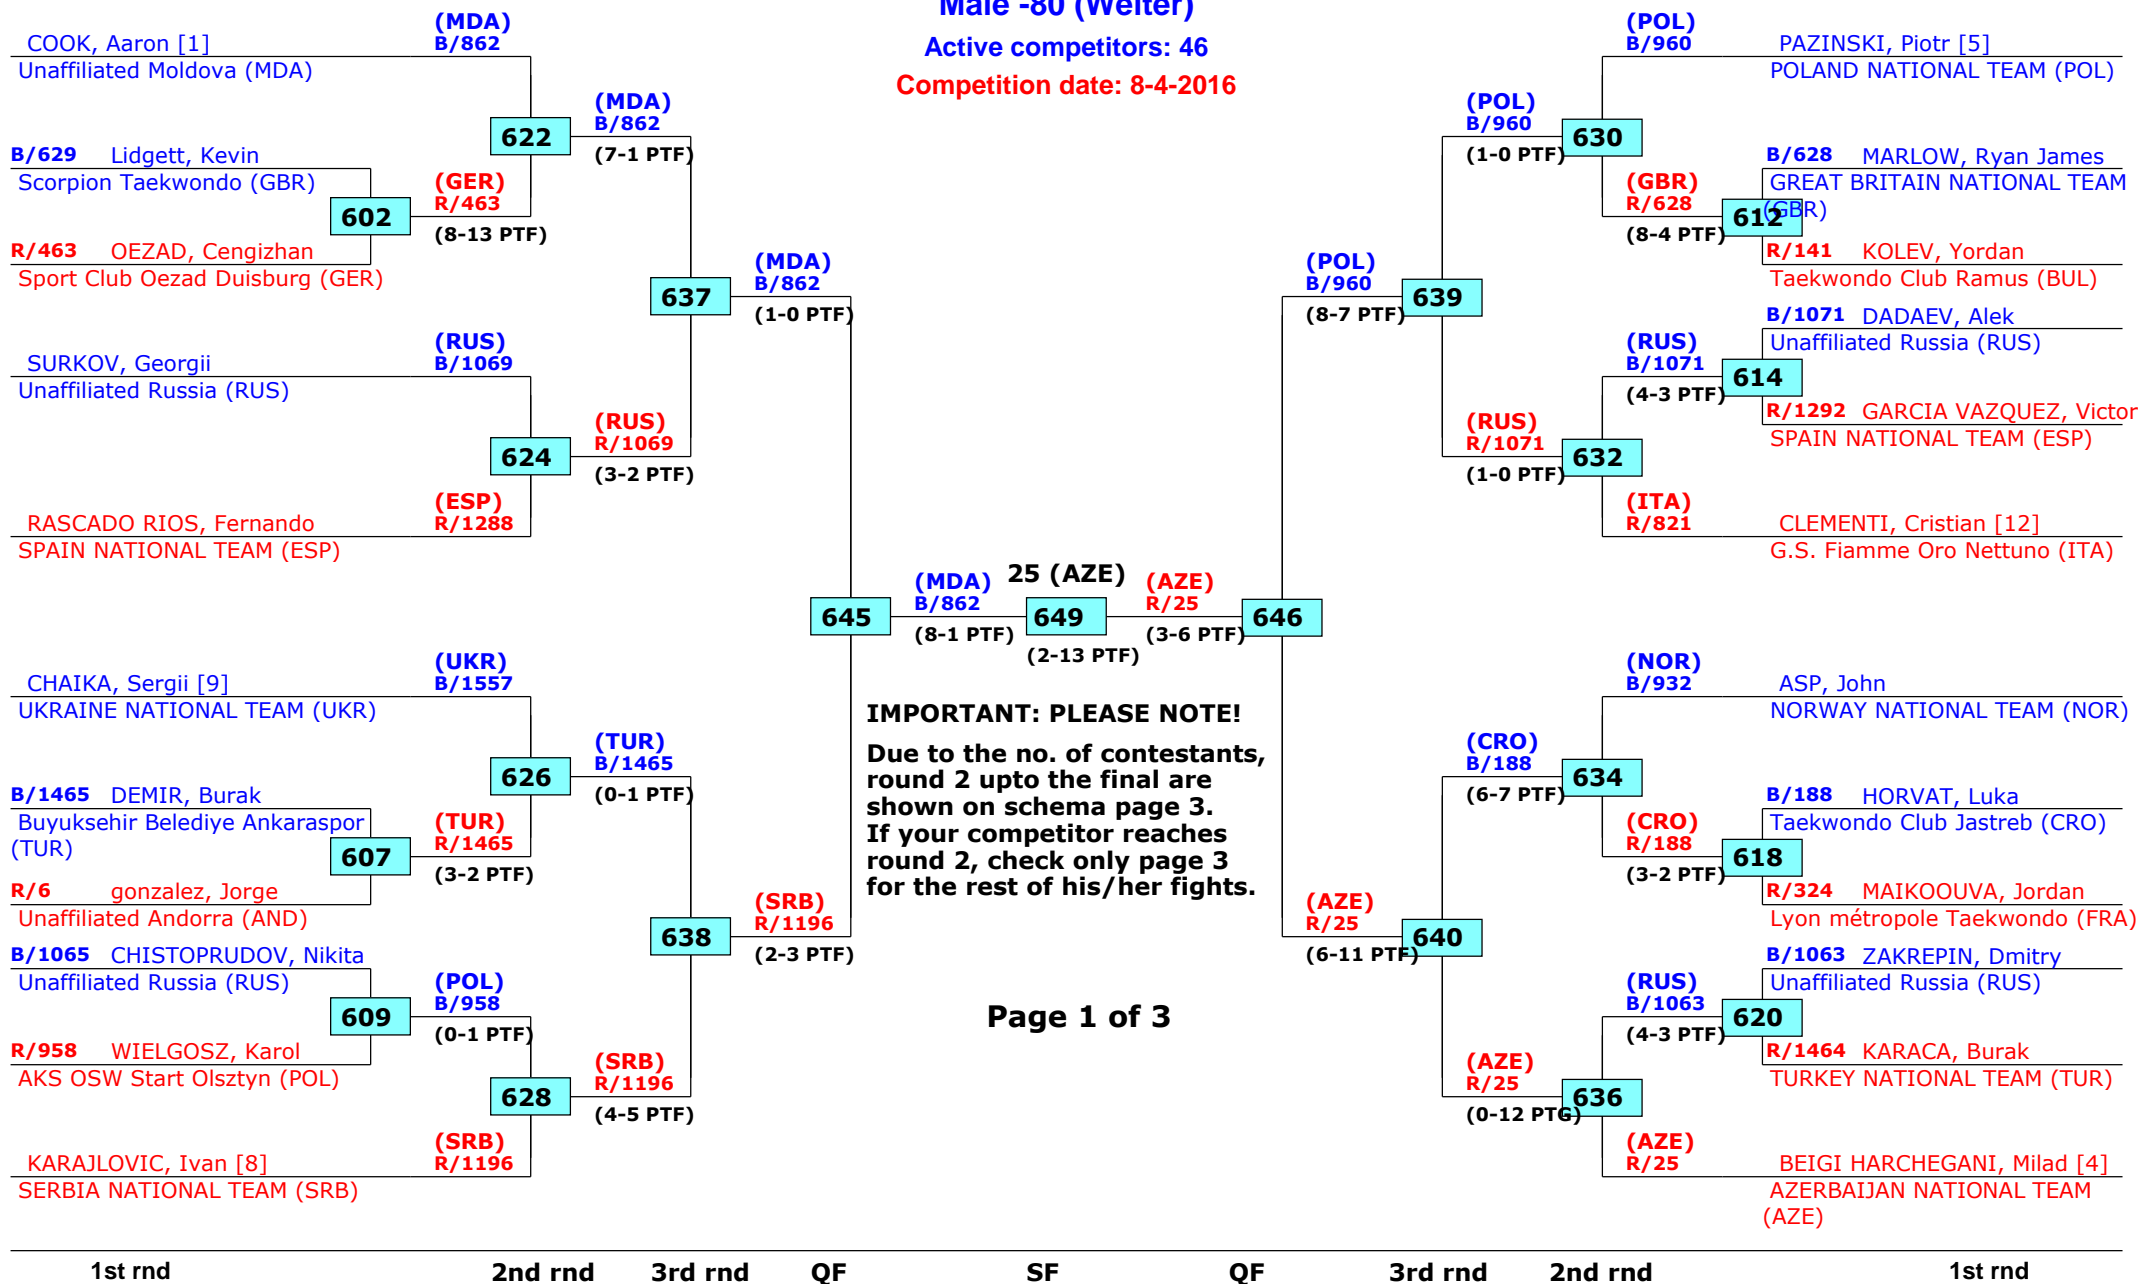

# World Taekwondo President's Cup

Bonn, Germany

Tournament date: 7-4-2016 upto 10-4-2016

Male -80 (Welter)

Active competitors: 46

Competition date: 8-4-2016

**IMPORTANT: PLEASE NOTE!**  
 Due to the no. of contestants, round 2 upto the final are shown on schema page 3. If your competitor reaches round 2, check only page 3 for the rest of his/her fights.