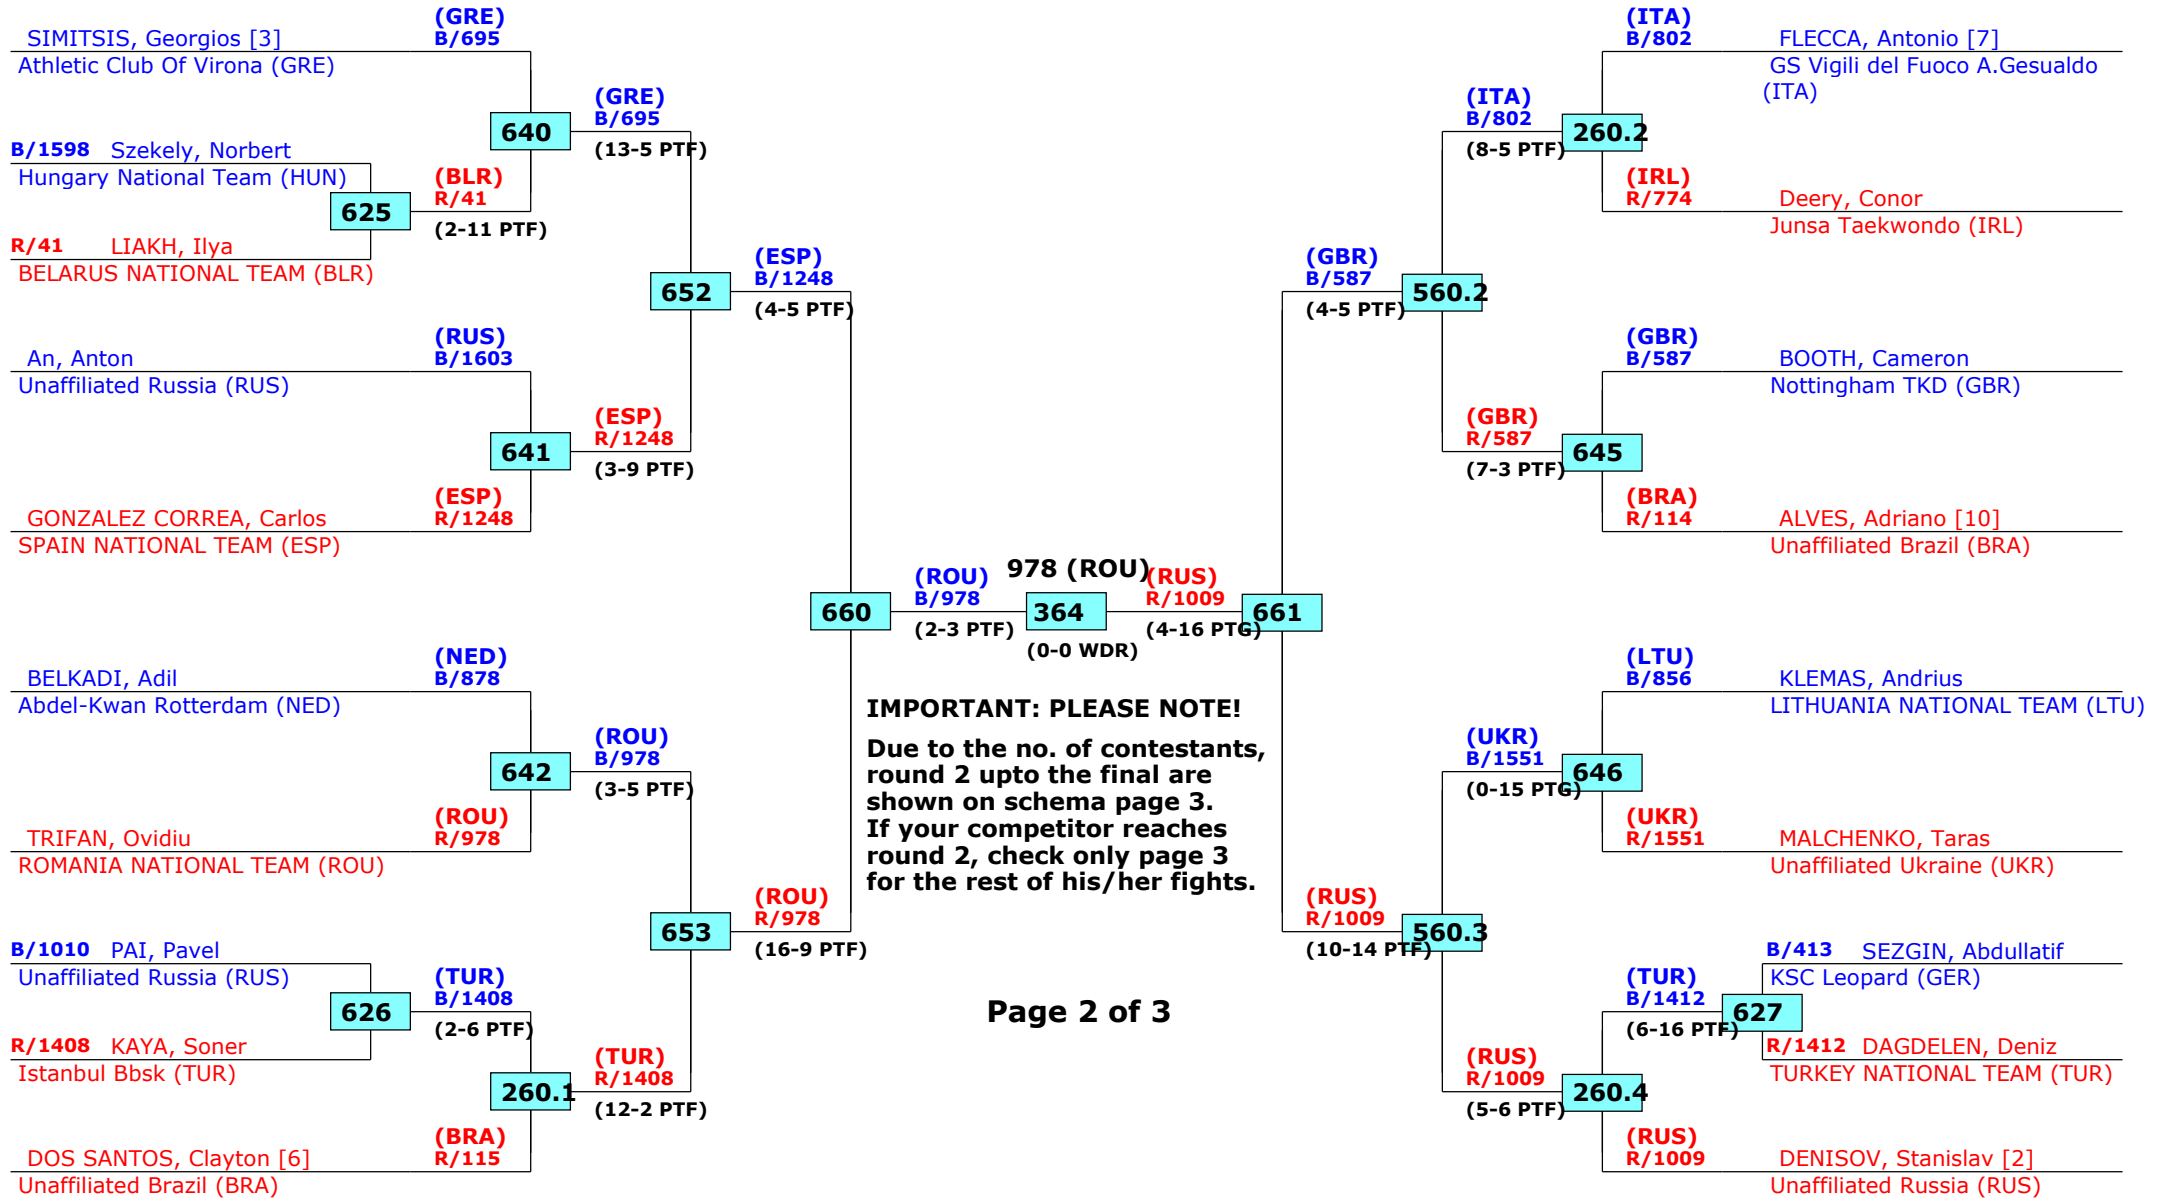

IMPORTANT: PLEASE NOTE!
Due to the no. of contestants, round 2 upto the final are shown on schema page 3. If your competitor reaches round 2, check only page 3 for the rest of his/her fights.