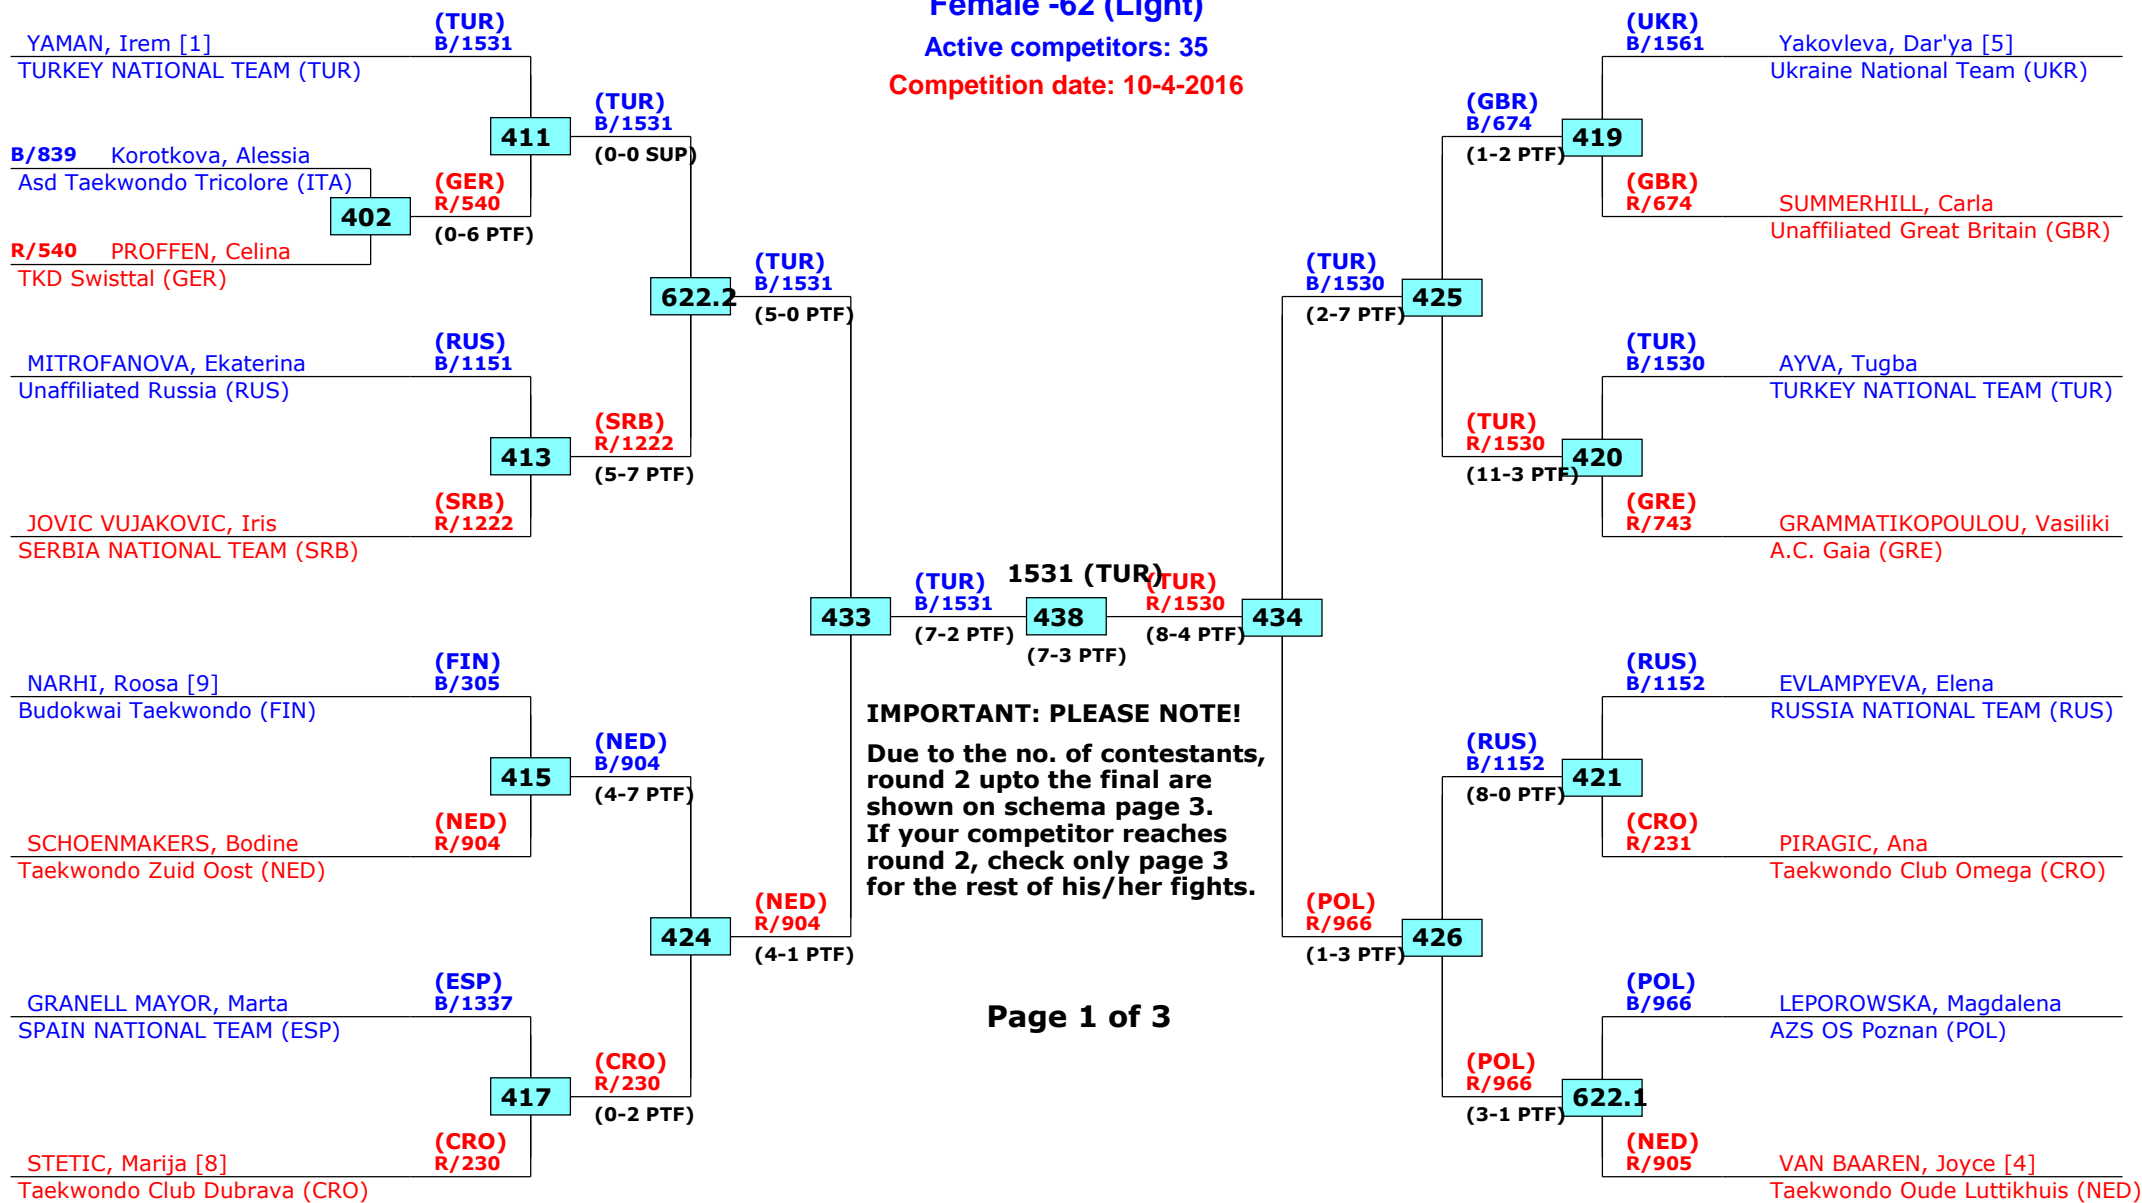

## Female -62 (Light)

Active competitors: 35

Competition date: 10-4-2016

1st rnd

2nd rnd

3rd rnd

QF

SF