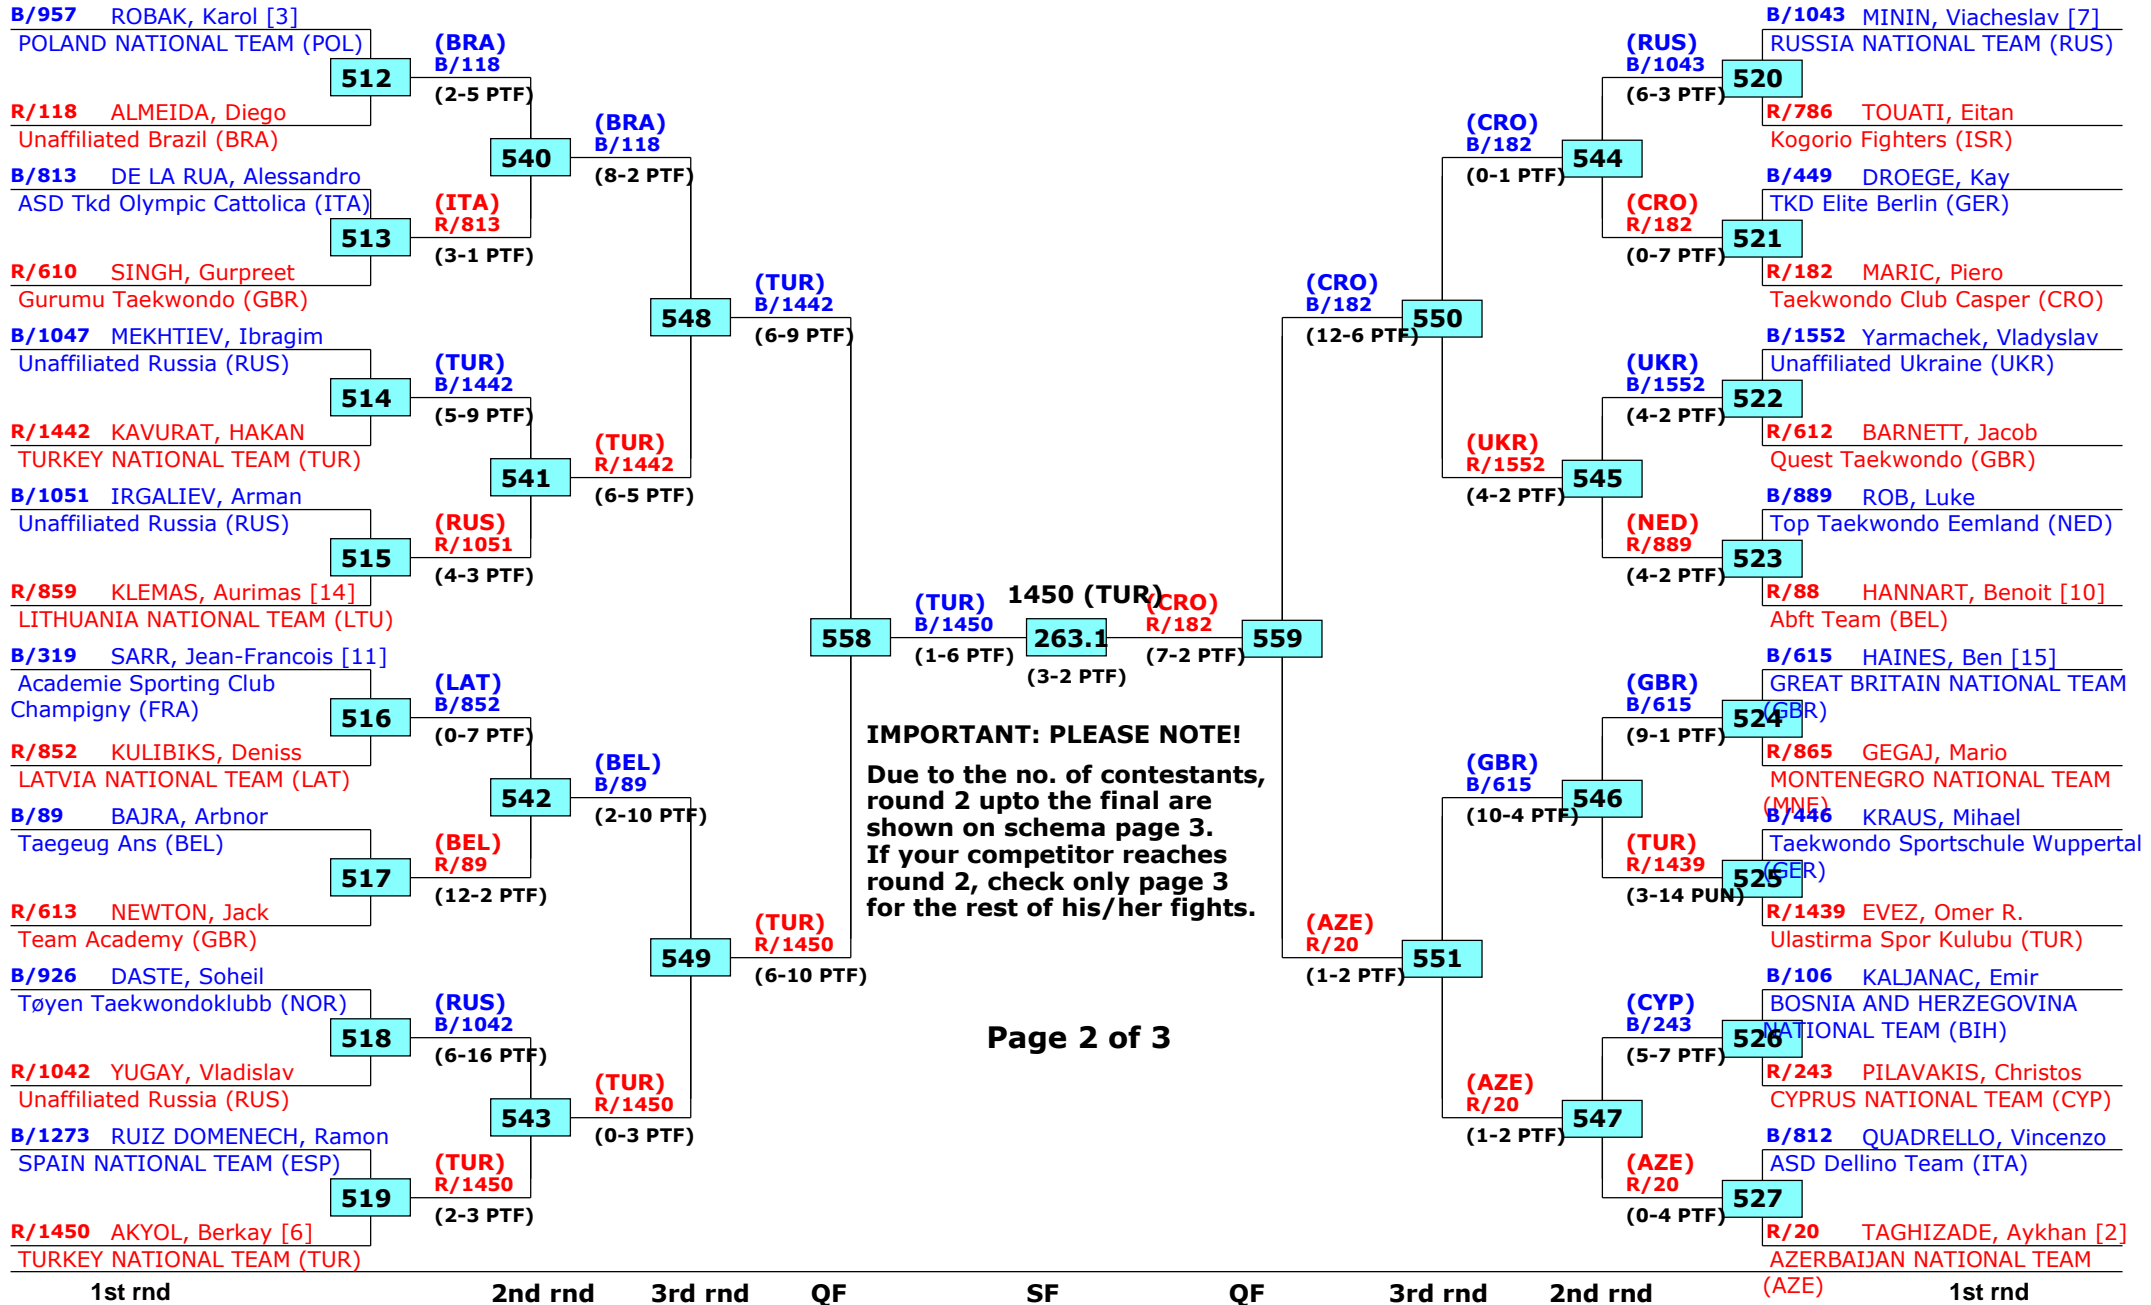

## Male -68 (Feather)

Active competitors: 64

Competition date: 9-4-2016