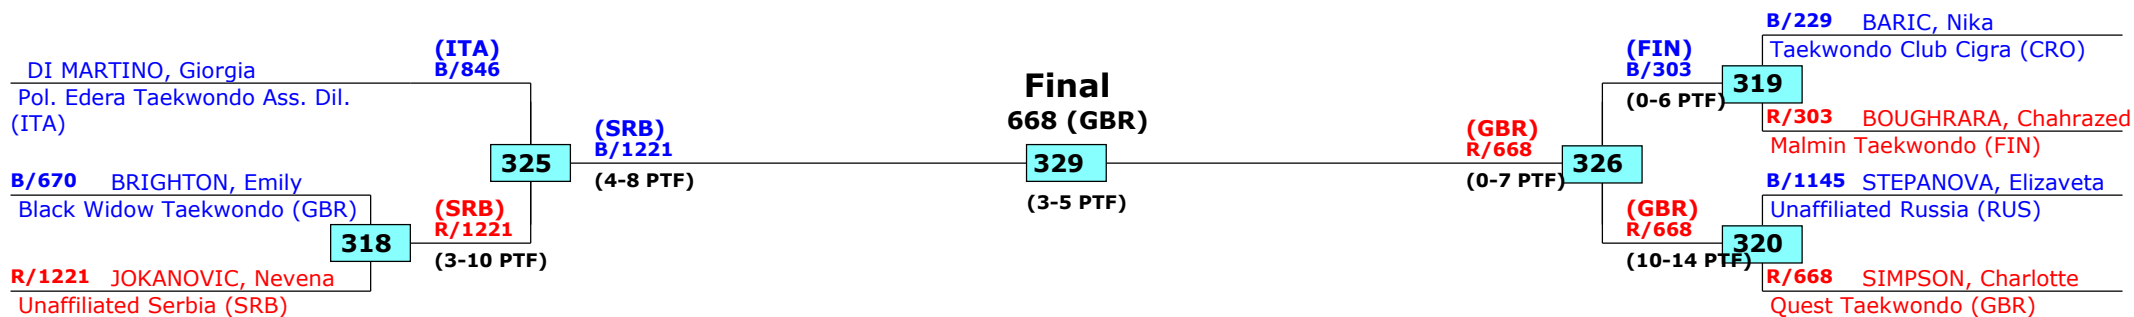

# World Taekwondo President's Cup

Bonn, Germany

Tournament date: 7-4-2016 upto 10-4-2016

Female -59 (Light heavy)

Active competitors: 7

Competition date: 8-4-2016

Result legend: (PUN) Punishment  
(WDR) Withdrawal (SDP) Sudden death  
(DSQ) Disqualified (PTG) Points win (gap)  
(RSC) Ref. stop contest (PTF) Points win (normal)  
(SUP) Superiority