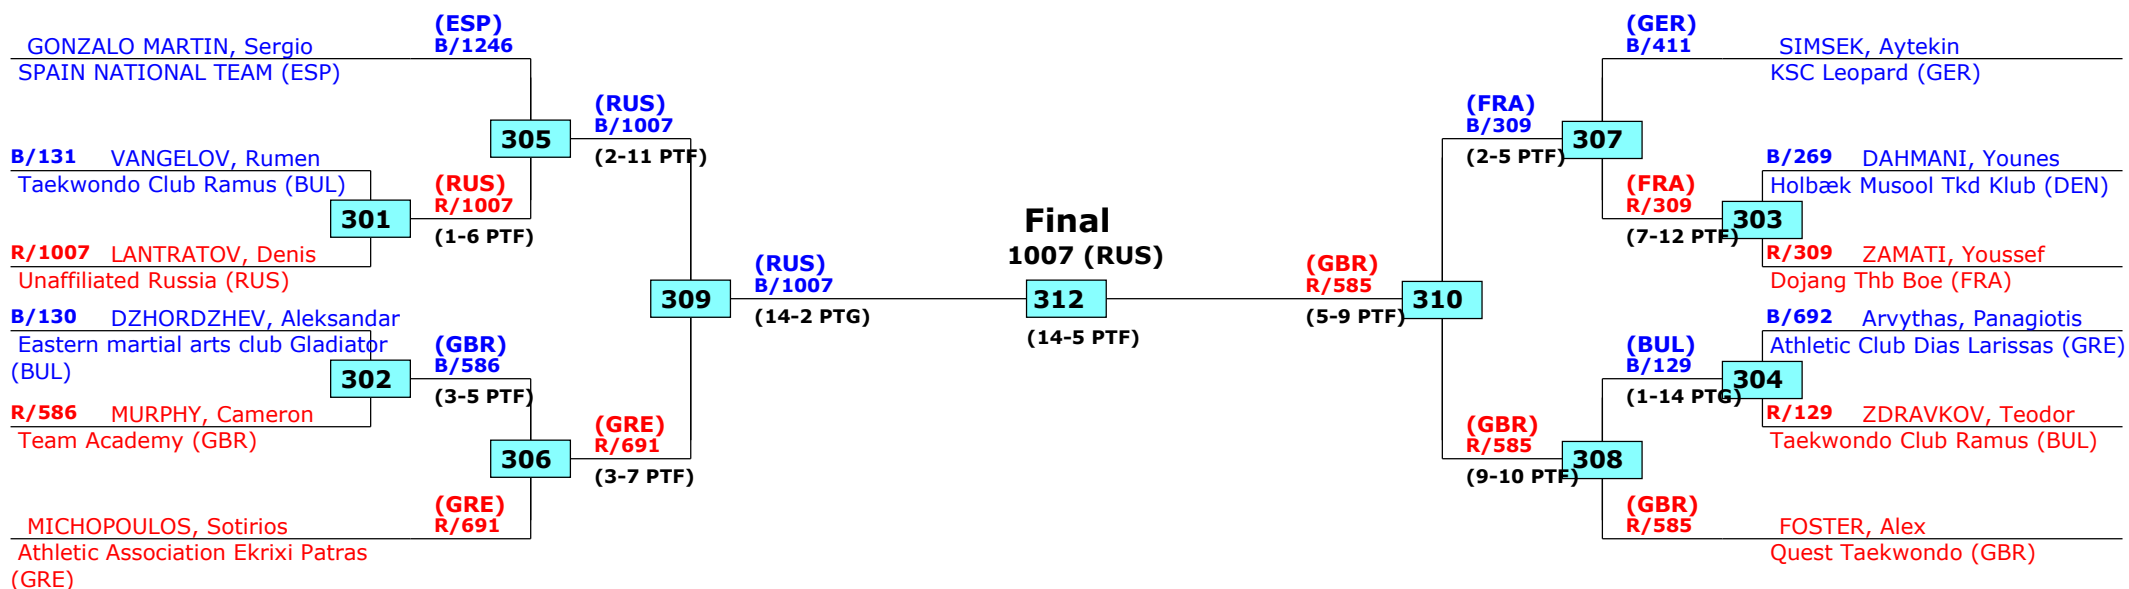

# World Taekwondo President's Cup

Bonn, Germany

Tournament date: 7-4-2016 upto 10-4-2016

Male -53 (Welter)

Active competitors: 12

Competition date: 9-4-2016

Result legend:

(WDR) Withdrawal	(PUN) Punishment
(DSQ) Disqualified	(SDP) Sudden death
(RSC) Ref. stop contest	(PTG) Points win (gap)
(SUP) Superiority	(PTF) Points win (normal)