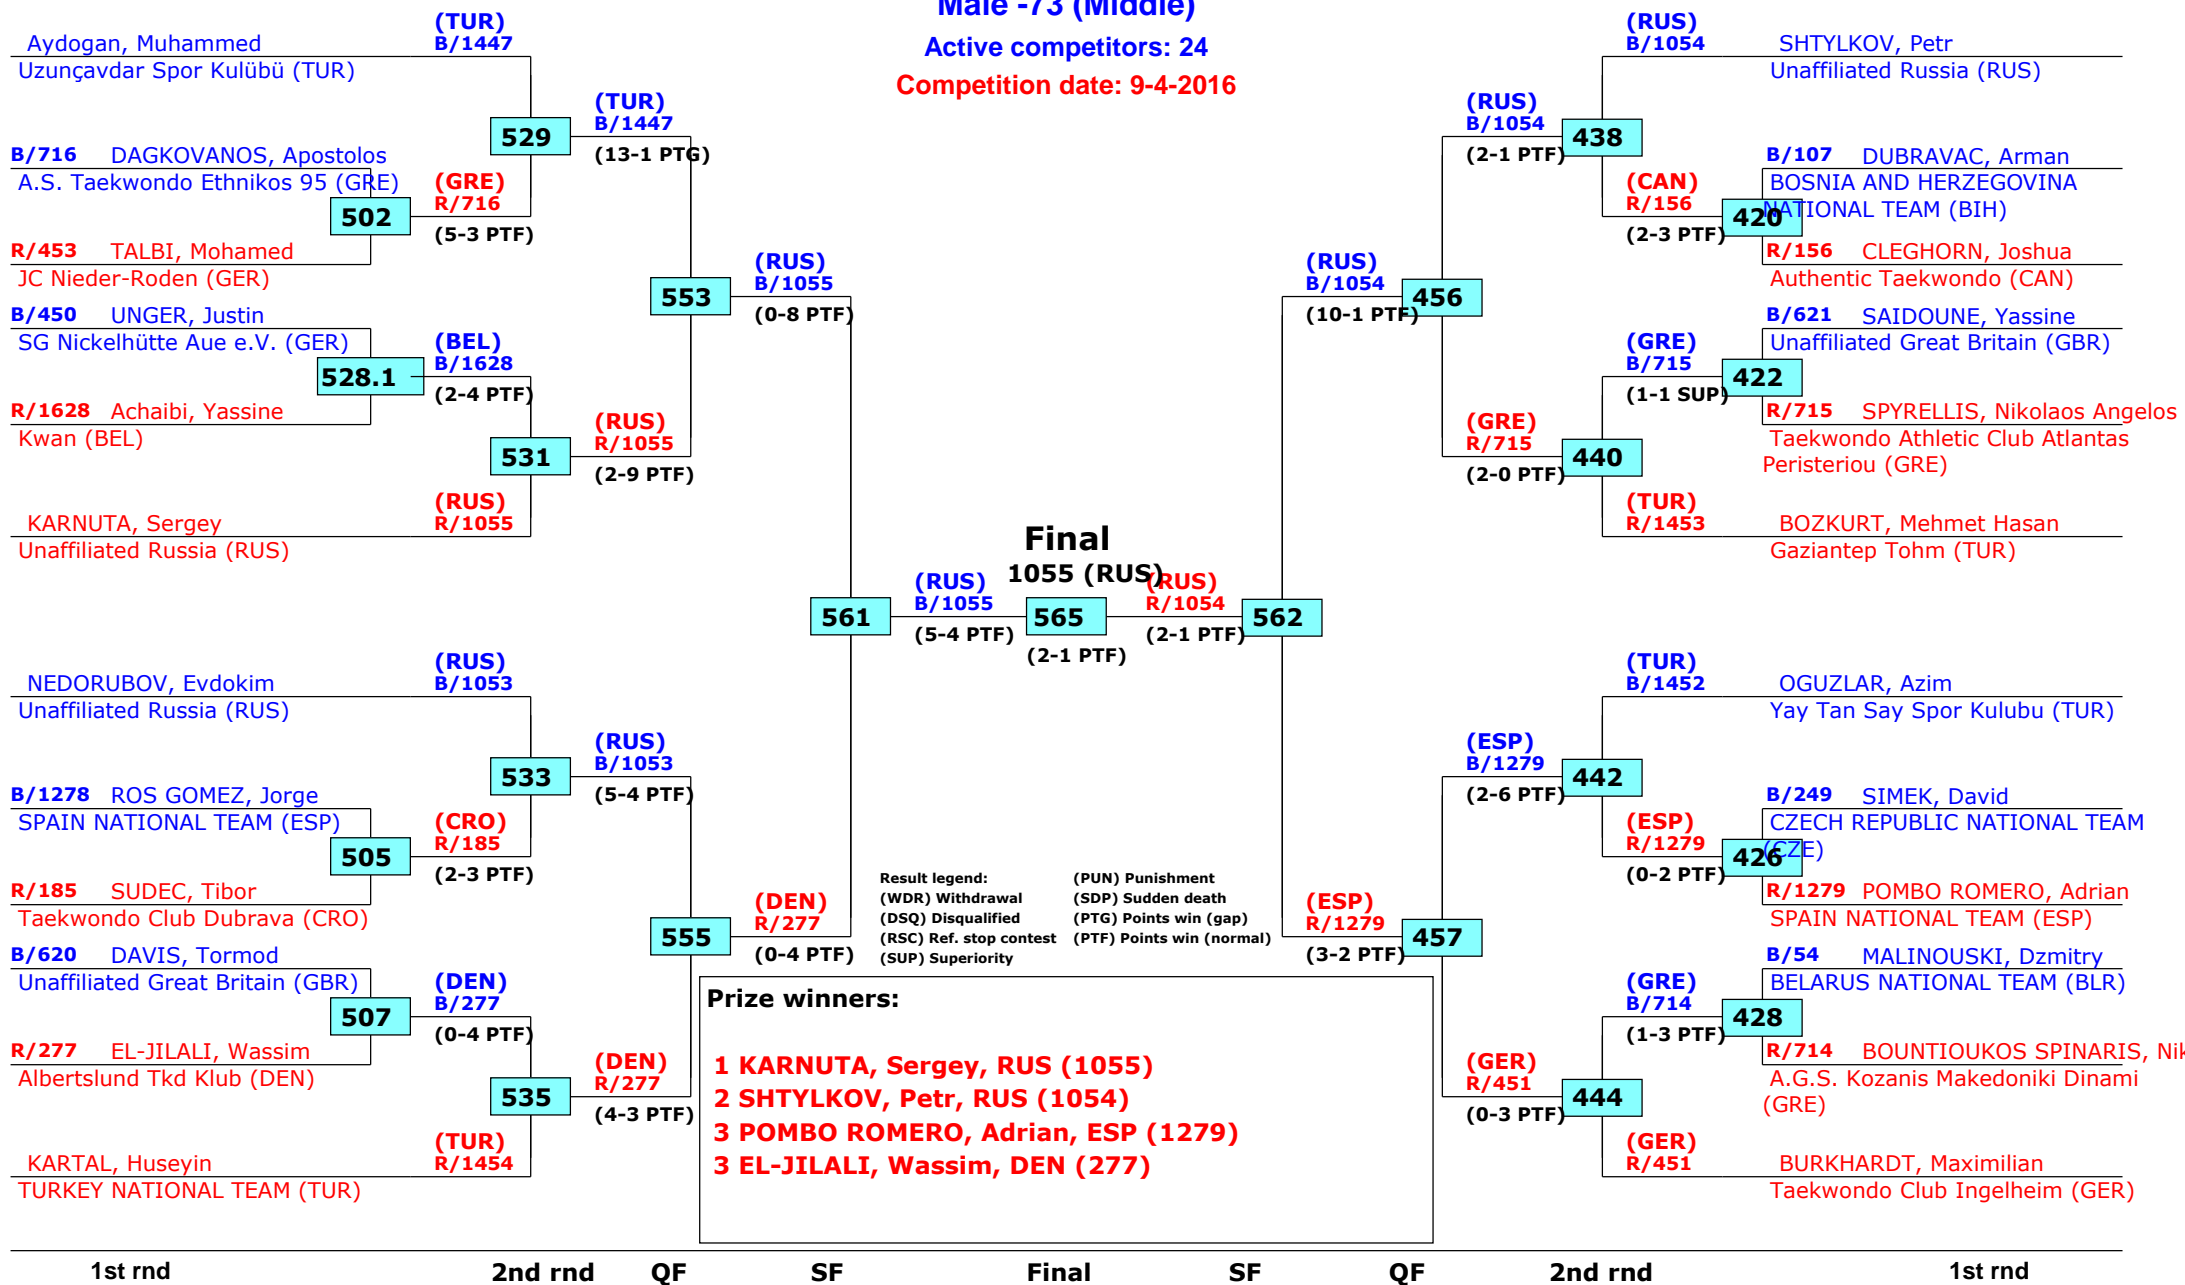

World Taekwondo President's Cup

Bonn, Germany

Tournament date: 7-4-2016 upto 10-4-2016

Male -73 (Middle)

Active competitors: 24

Competition date: 9-4-2016