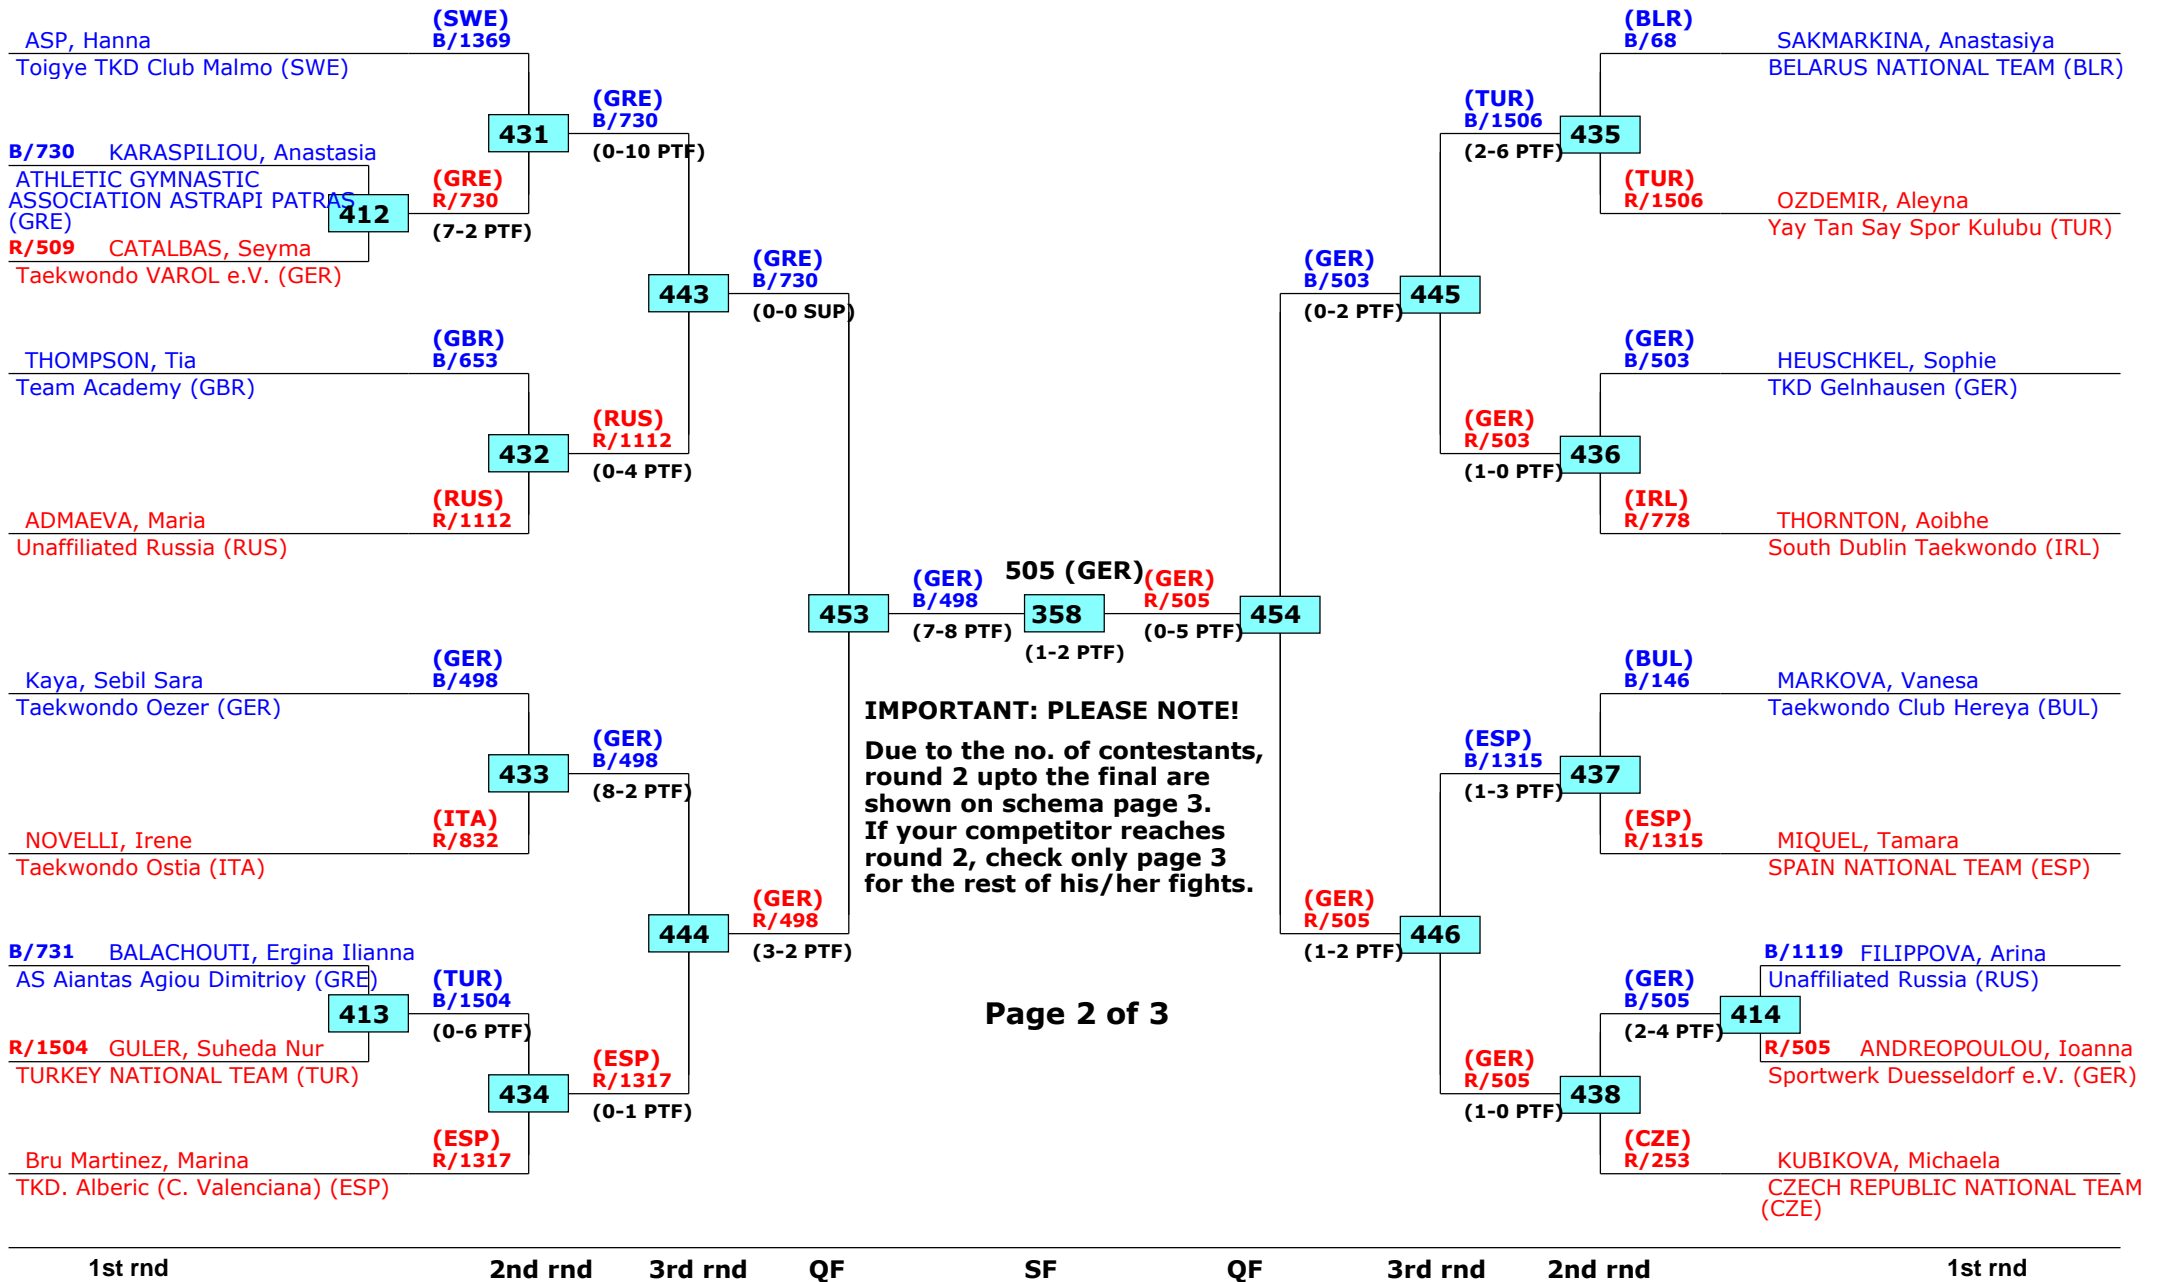

## Female -49 (Feather)

Active competitors: 38

Competition date: 7-4-2016

**IMPORTANT: PLEASE NOTE!**  
 Due to the no. of contestants, round 2 upto the final are shown on schema page 3. If your competitor reaches round 2, check only page 3 for the rest of his/her fights.