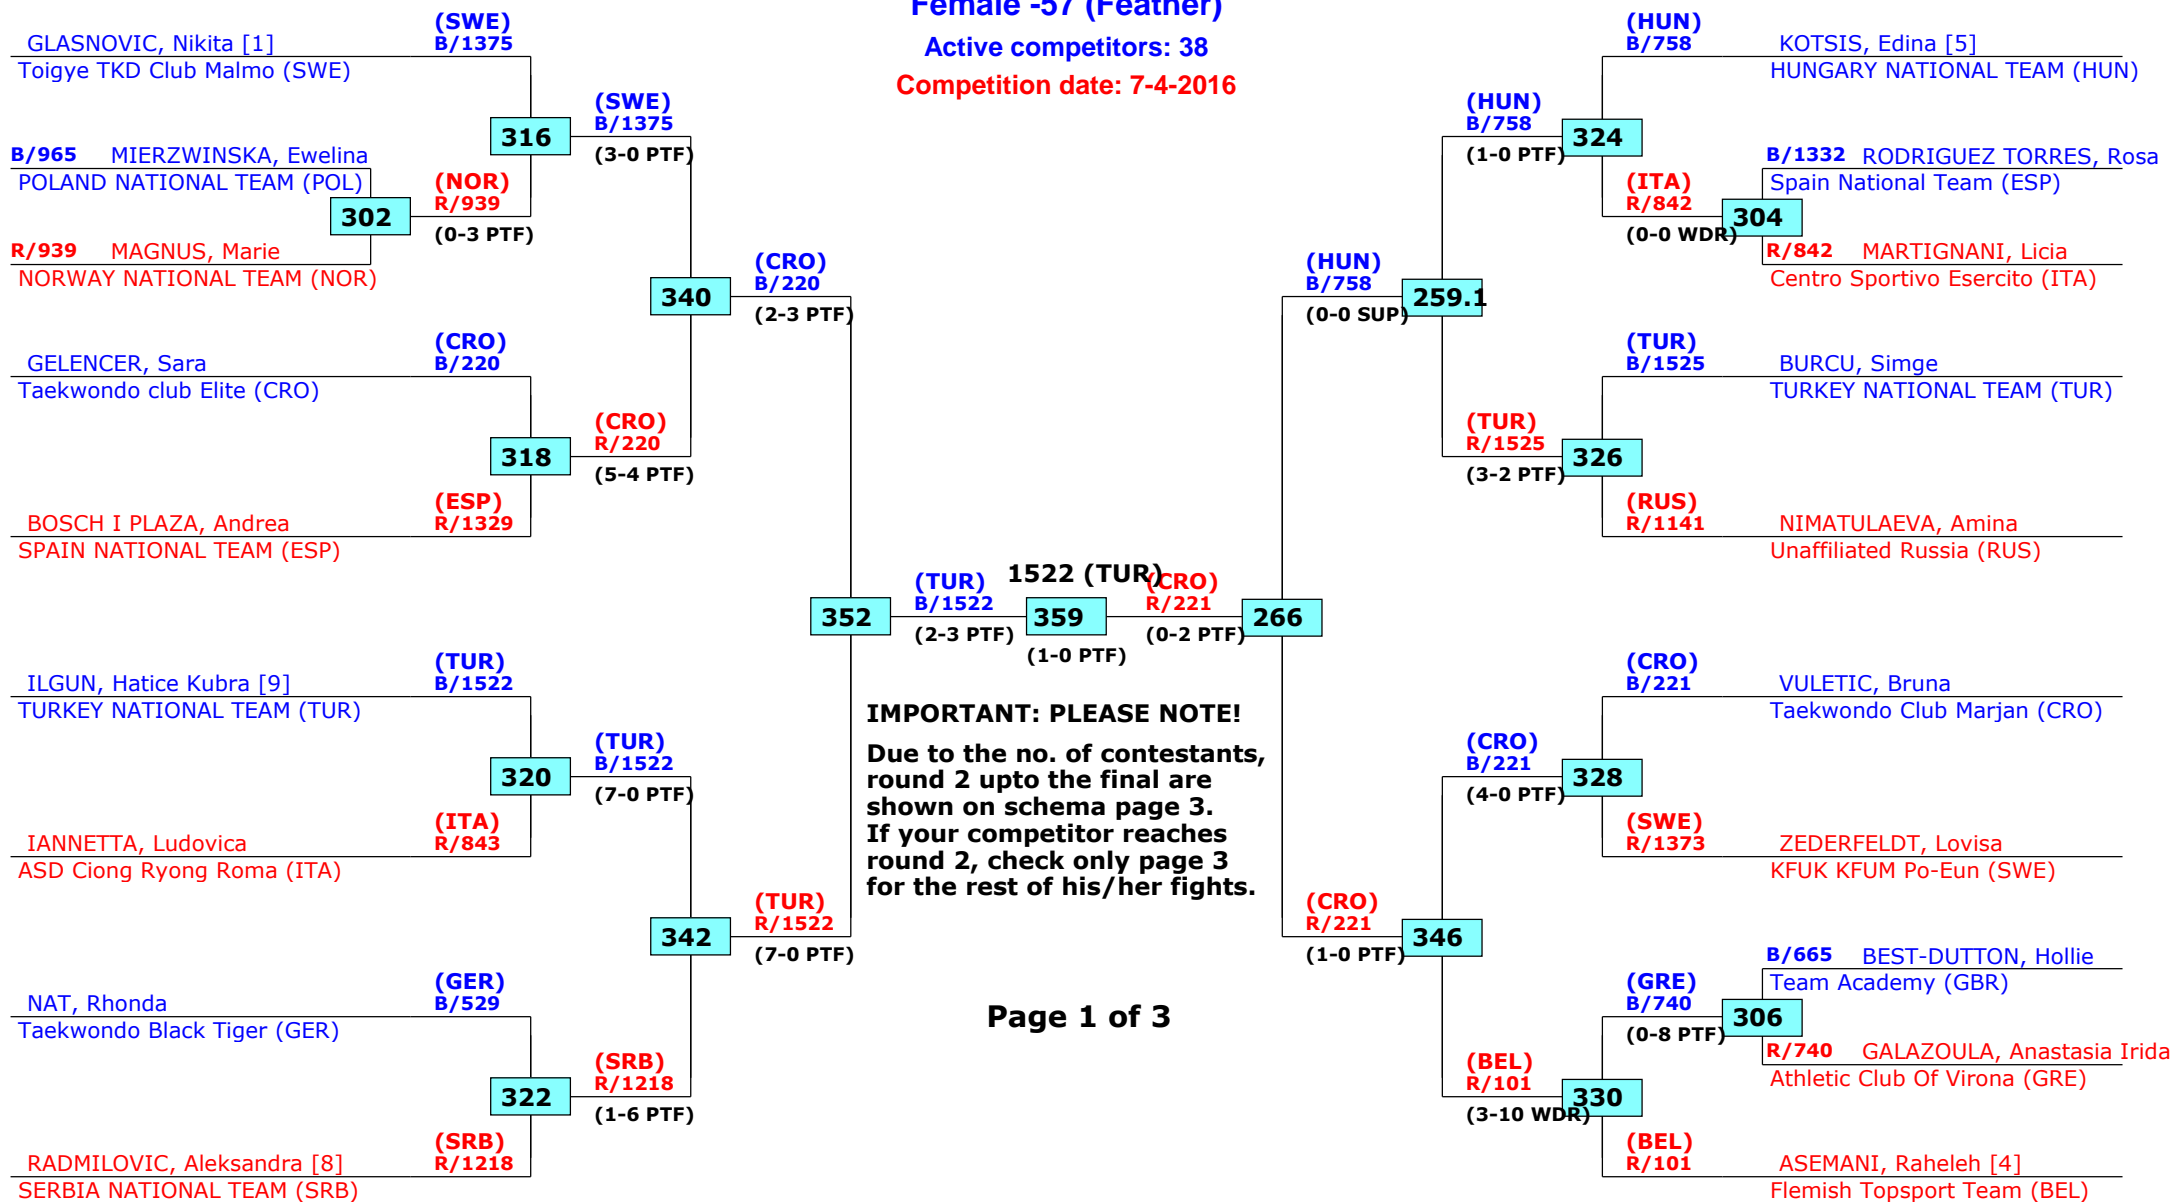

# World Taekwondo President's Cup

Bonn, Germany

Tournament date: 7-4-2016 upto 10-4-2016

## Female -57 (Feather)

Active competitors: 38

Competition date: 7-4-2016

**IMPORTANT: PLEASE NOTE!**  
 Due to the no. of contestants, round 2 upto the final are shown on schema page 3. If your competitor reaches round 2, check only page 3 for the rest of his/her fights.