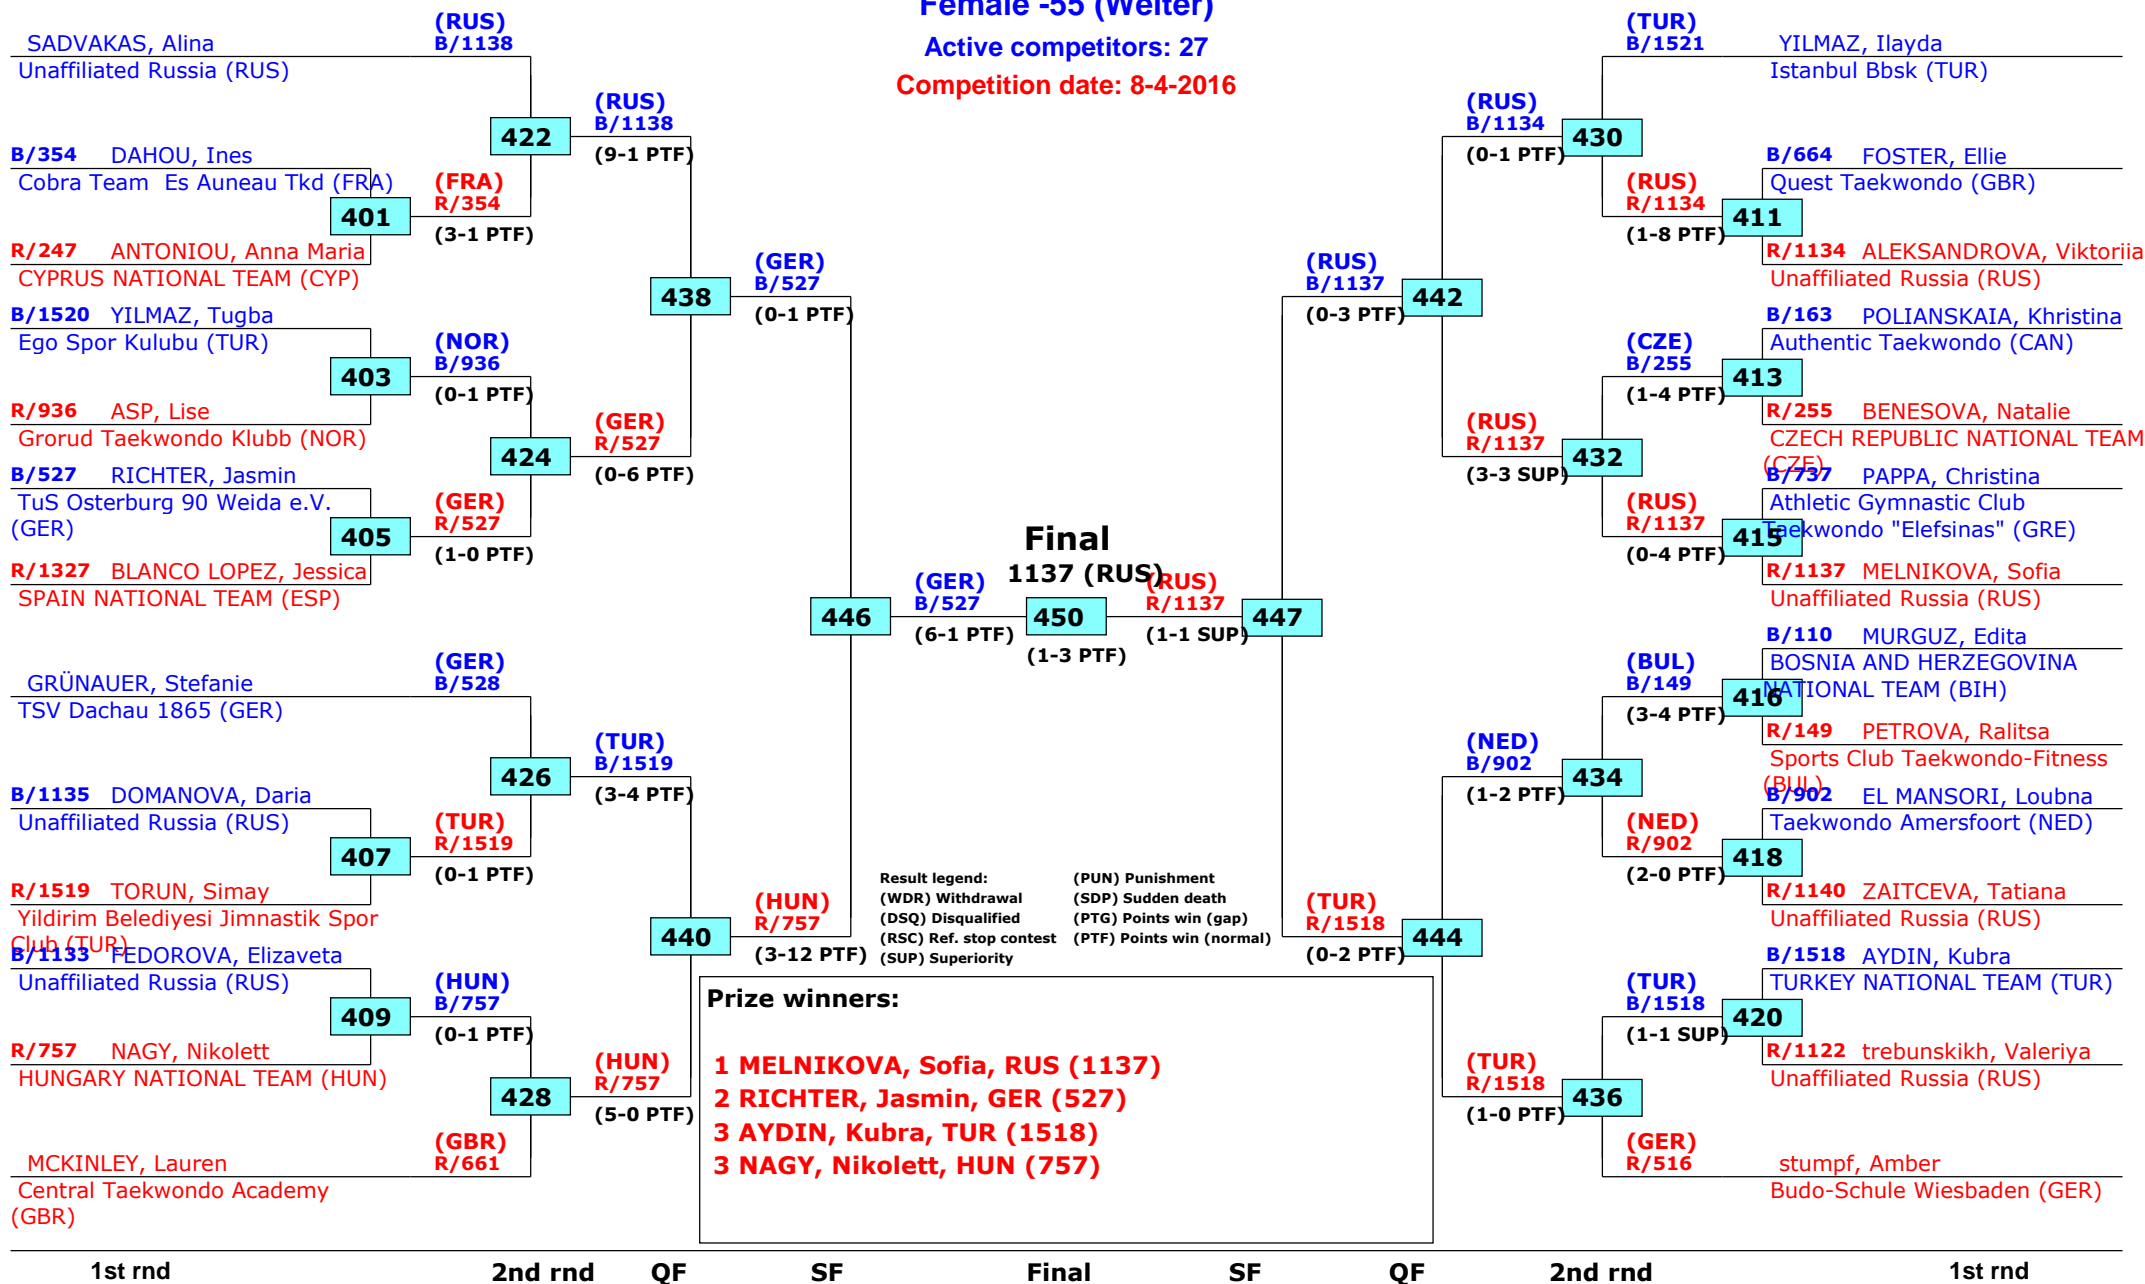

# World Taekwondo President's Cup

Bonn, Germany

Tournament date: 7-4-2016 upto 10-4-2016

Female -55 (Welter)

Active competitors: 27

Competition date: 8-4-2016