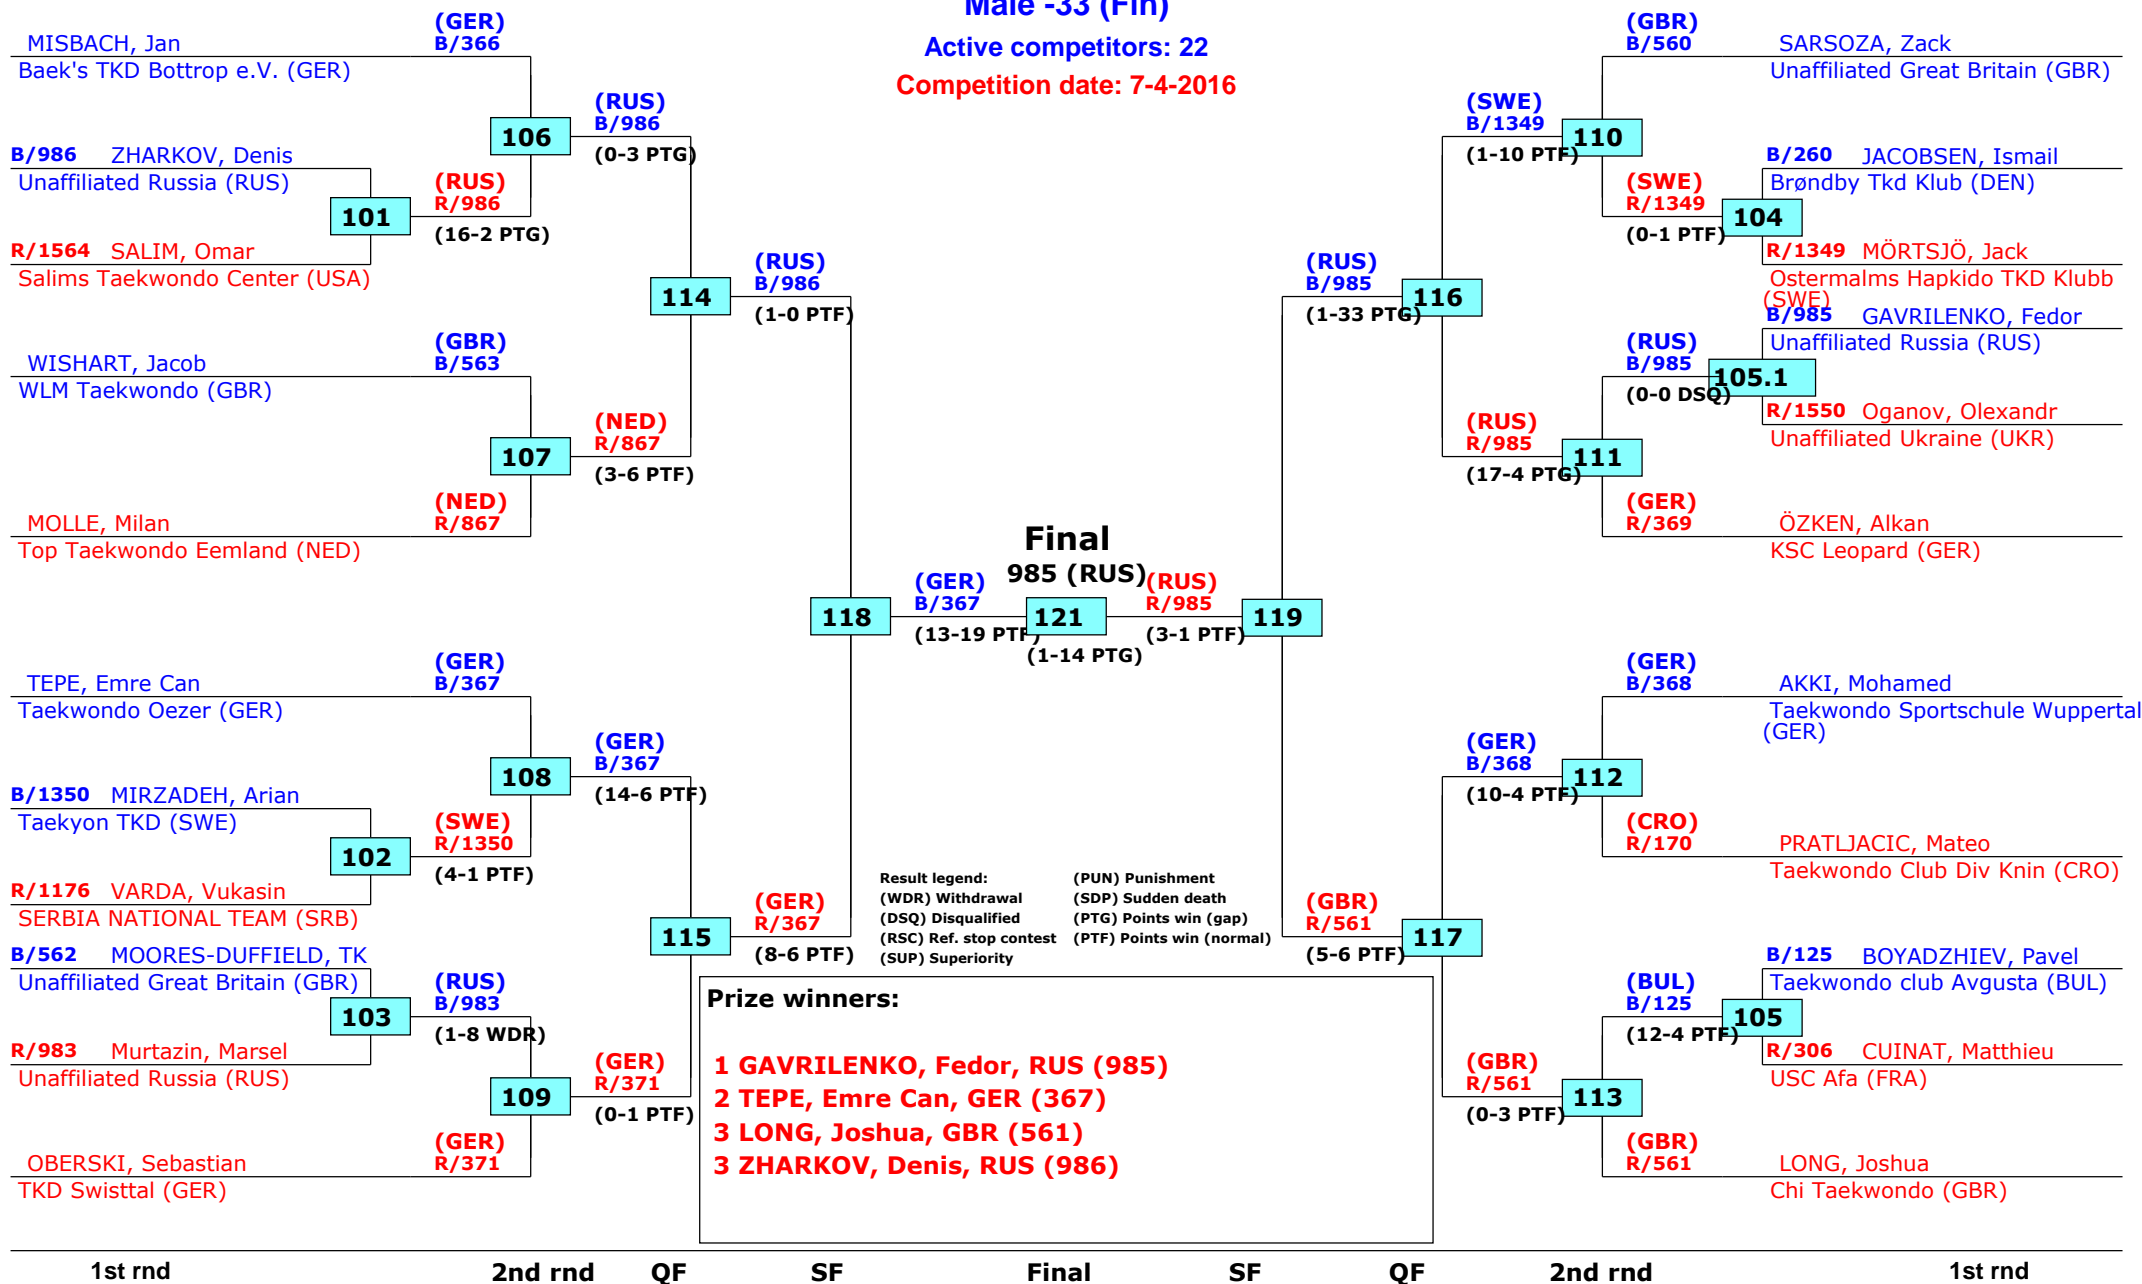

World Taekwondo President's Cup

Bonn, Germany

Tournament date: 7-4-2016 upto 10-4-2016

Male -33 (Fin)

Active competitors: 22

Competition date: 7-4-2016