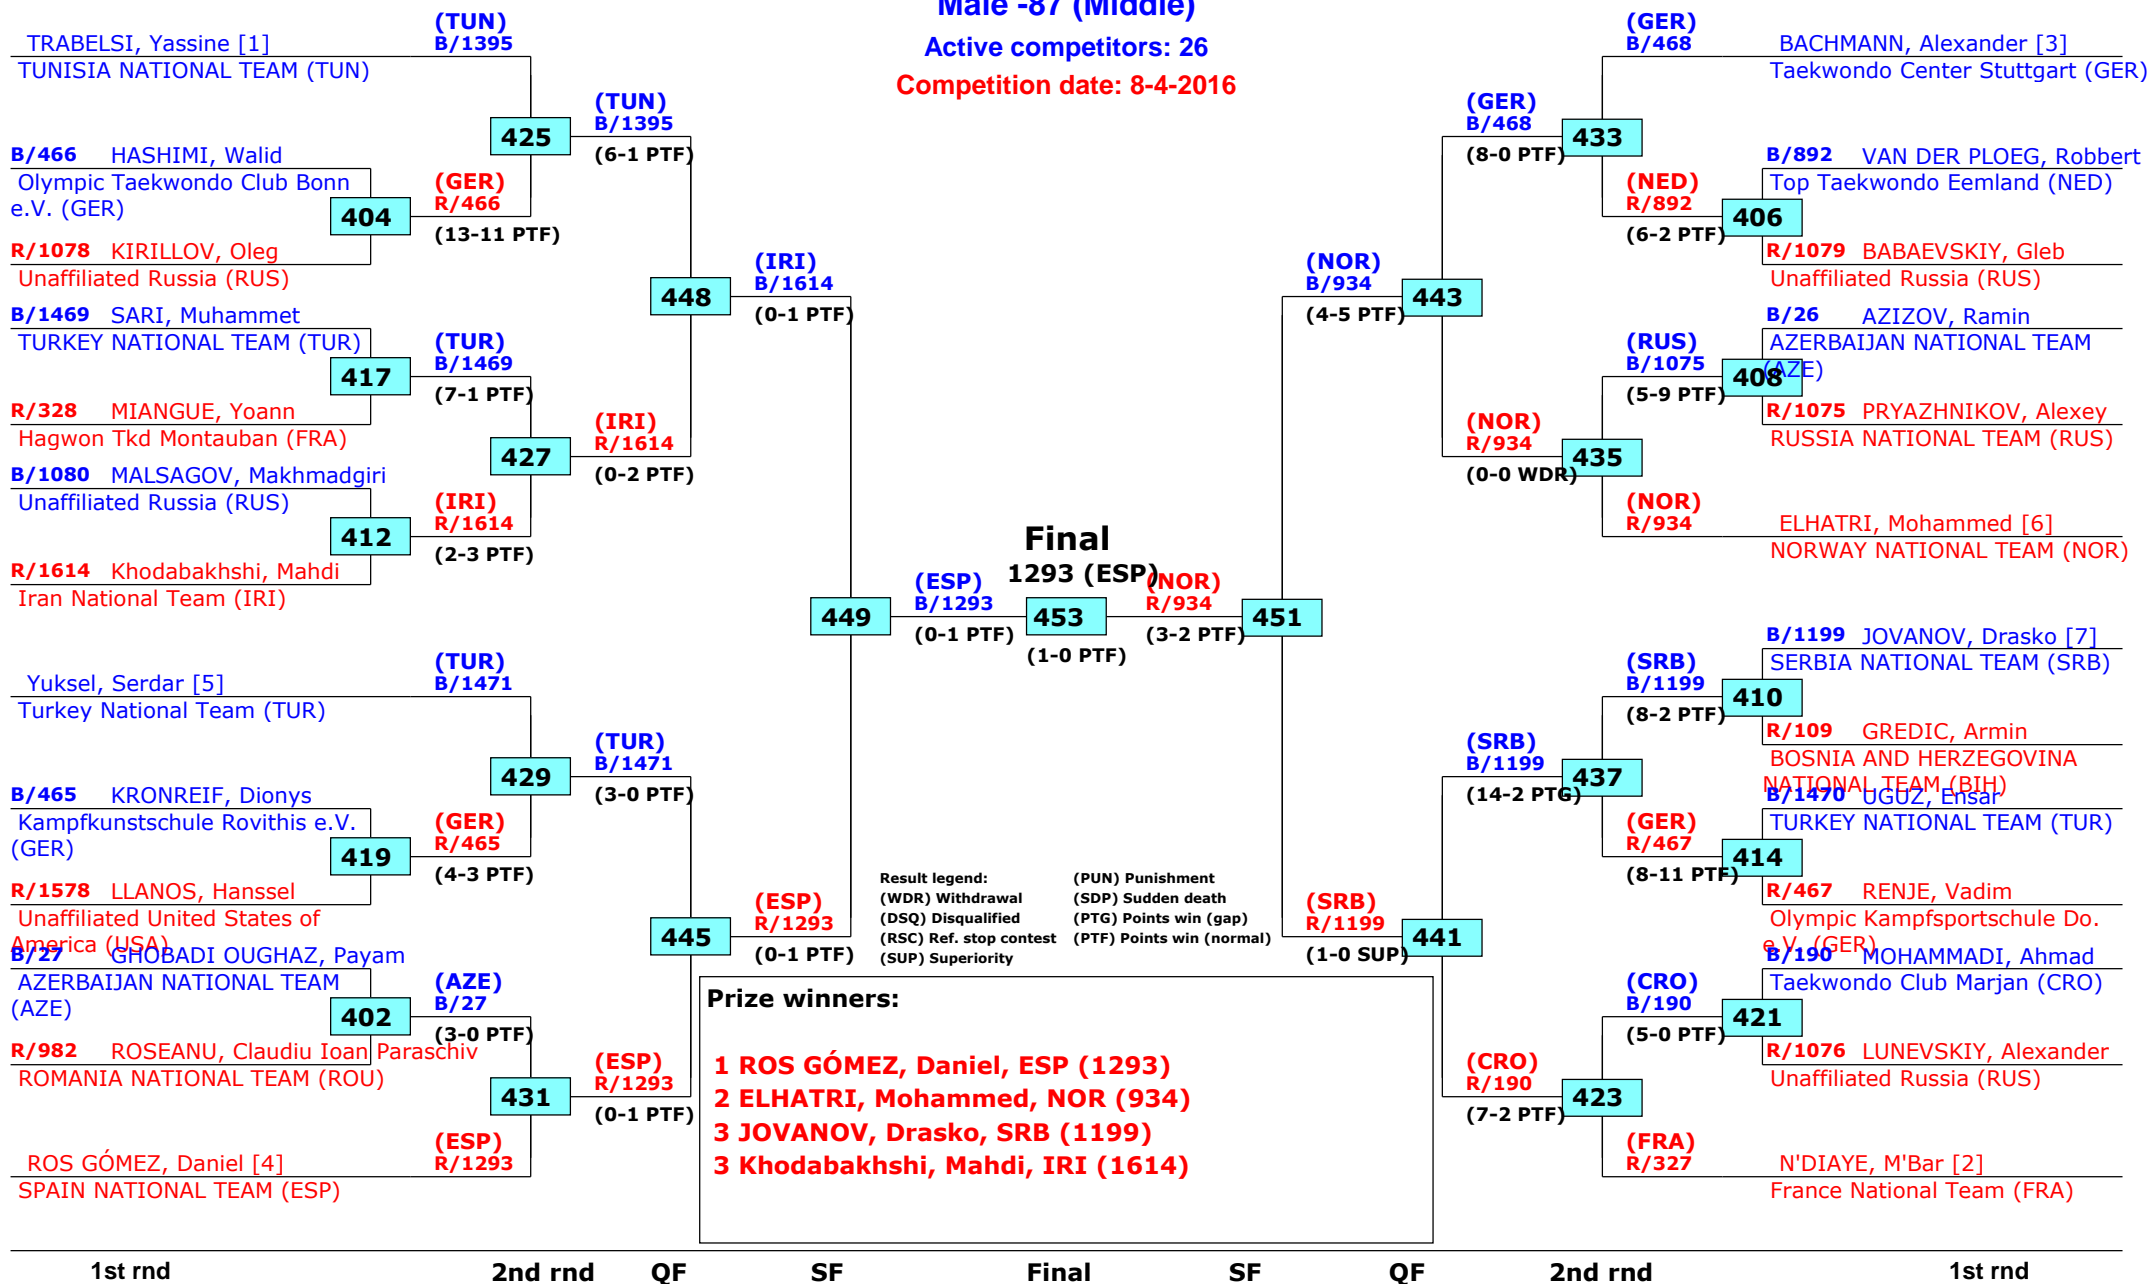

# World Taekwondo President's Cup

Bonn, Germany

Tournament date: 7-4-2016 upto 10-4-2016

Male -87 (Middle)

Active competitors: 26

Competition date: 8-4-2016