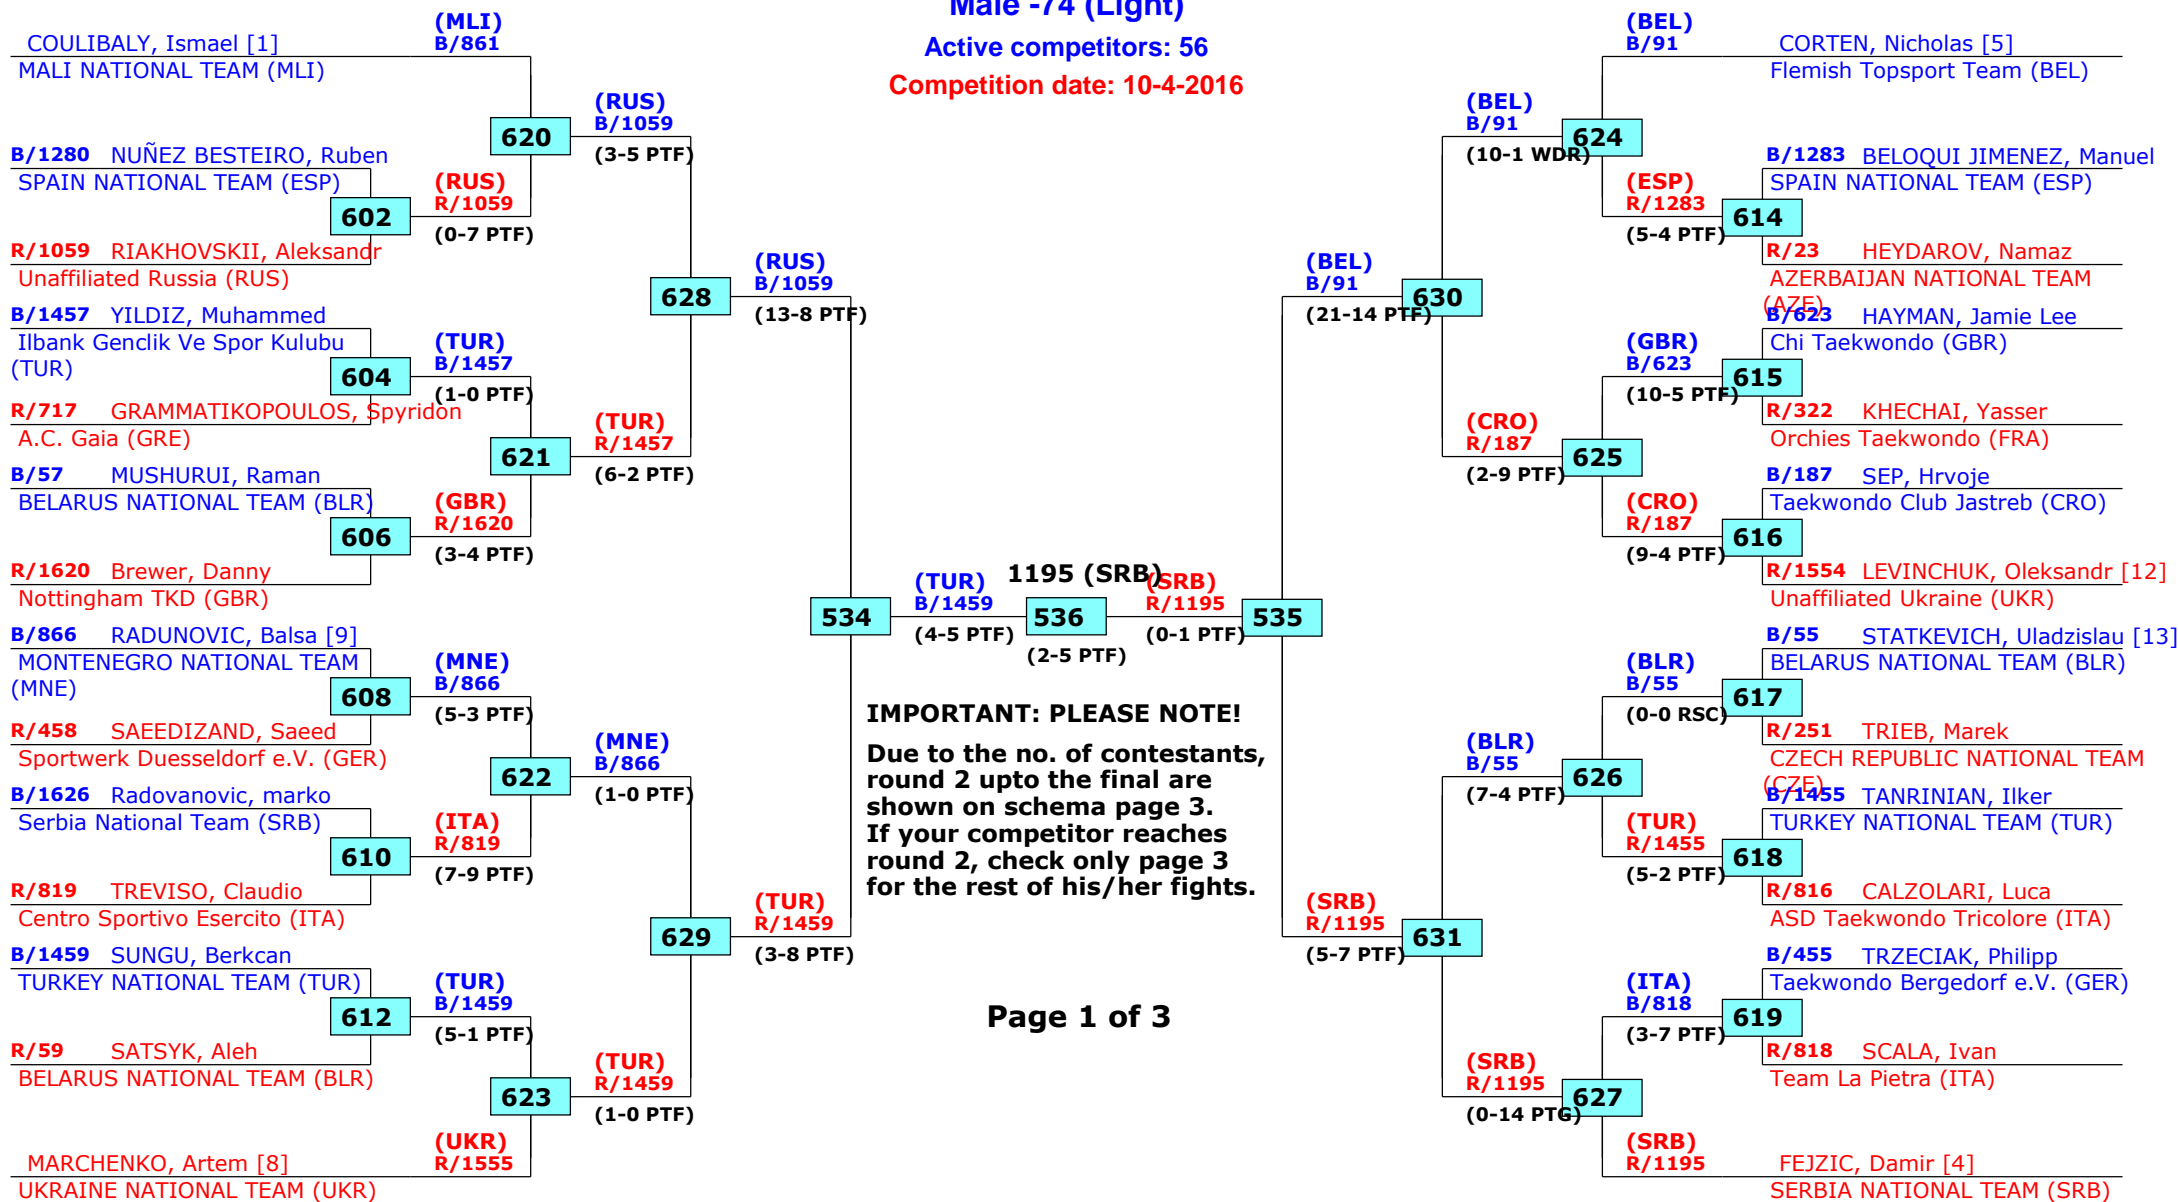

## Male -74 (Light)

Active competitors: 56

Competition date: 10-4-2016

**IMPORTANT: PLEASE NOTE!**  
 Due to the no. of contestants, round 2 upto the final are shown on schema page 3. If your competitor reaches round 2, check only page 3 for the rest of his/her fights.