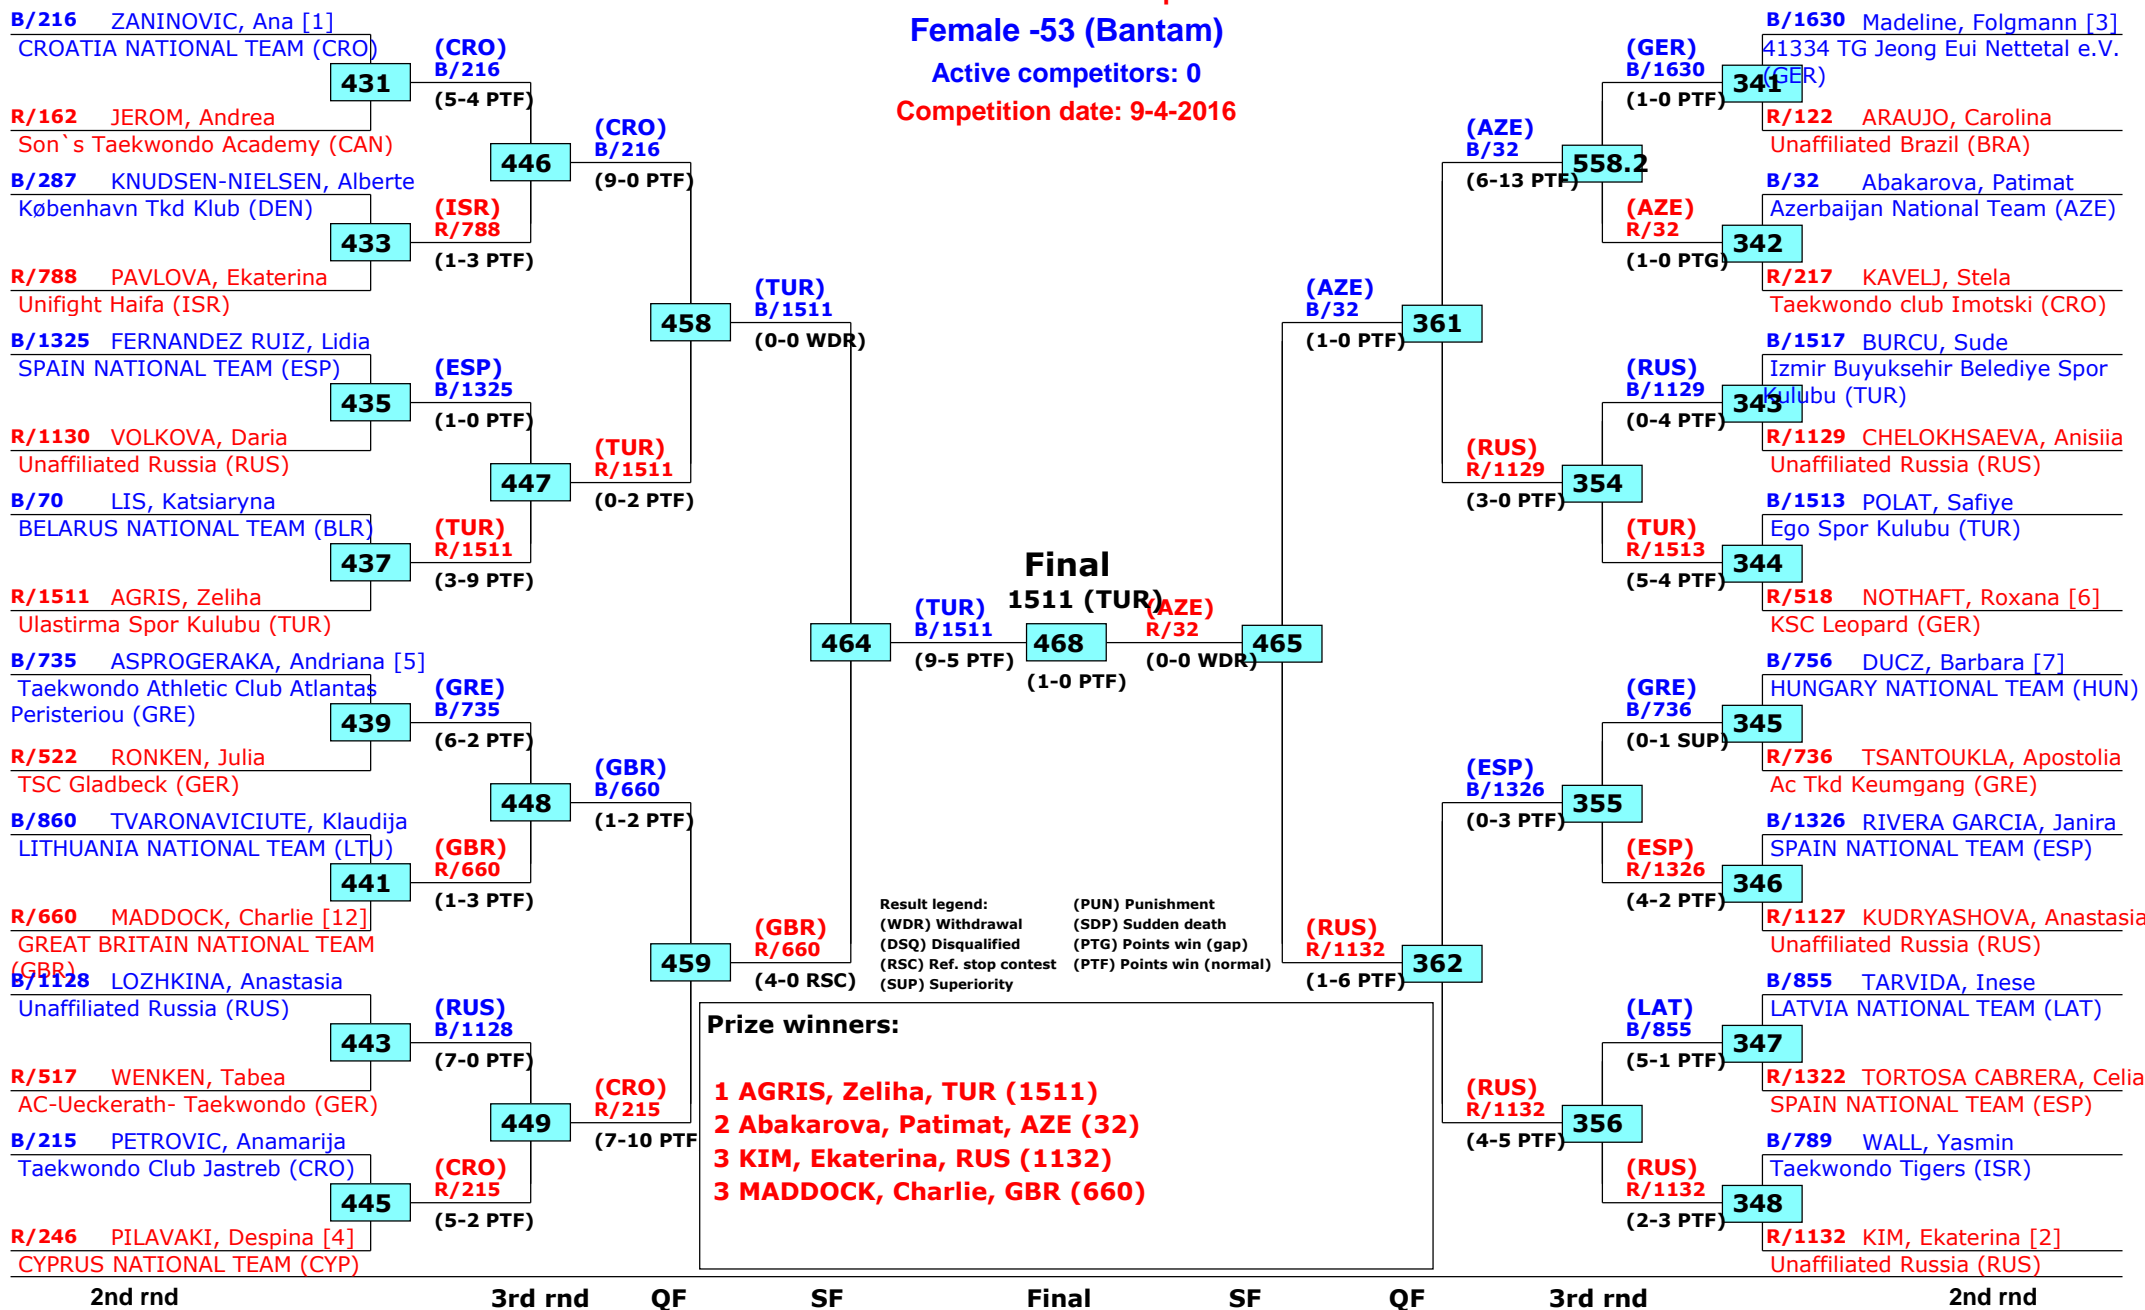

World Taekwondo President's Cup

Bonn, Germany

Tournament date: 7-4-2016 upto 10-4-2016

Female -53 (Bantam)

Active competitors: 0

Competition date: 9-4-2016

Result legend:
(WDR) Withdrawal (PUN) Punishment
(DSQ) Disqualified (SDP) Sudden death
(RSC) Ref. stop contest (PTG) Points win (gap)
(SUP) Superiority (PTF) Points win (normal)