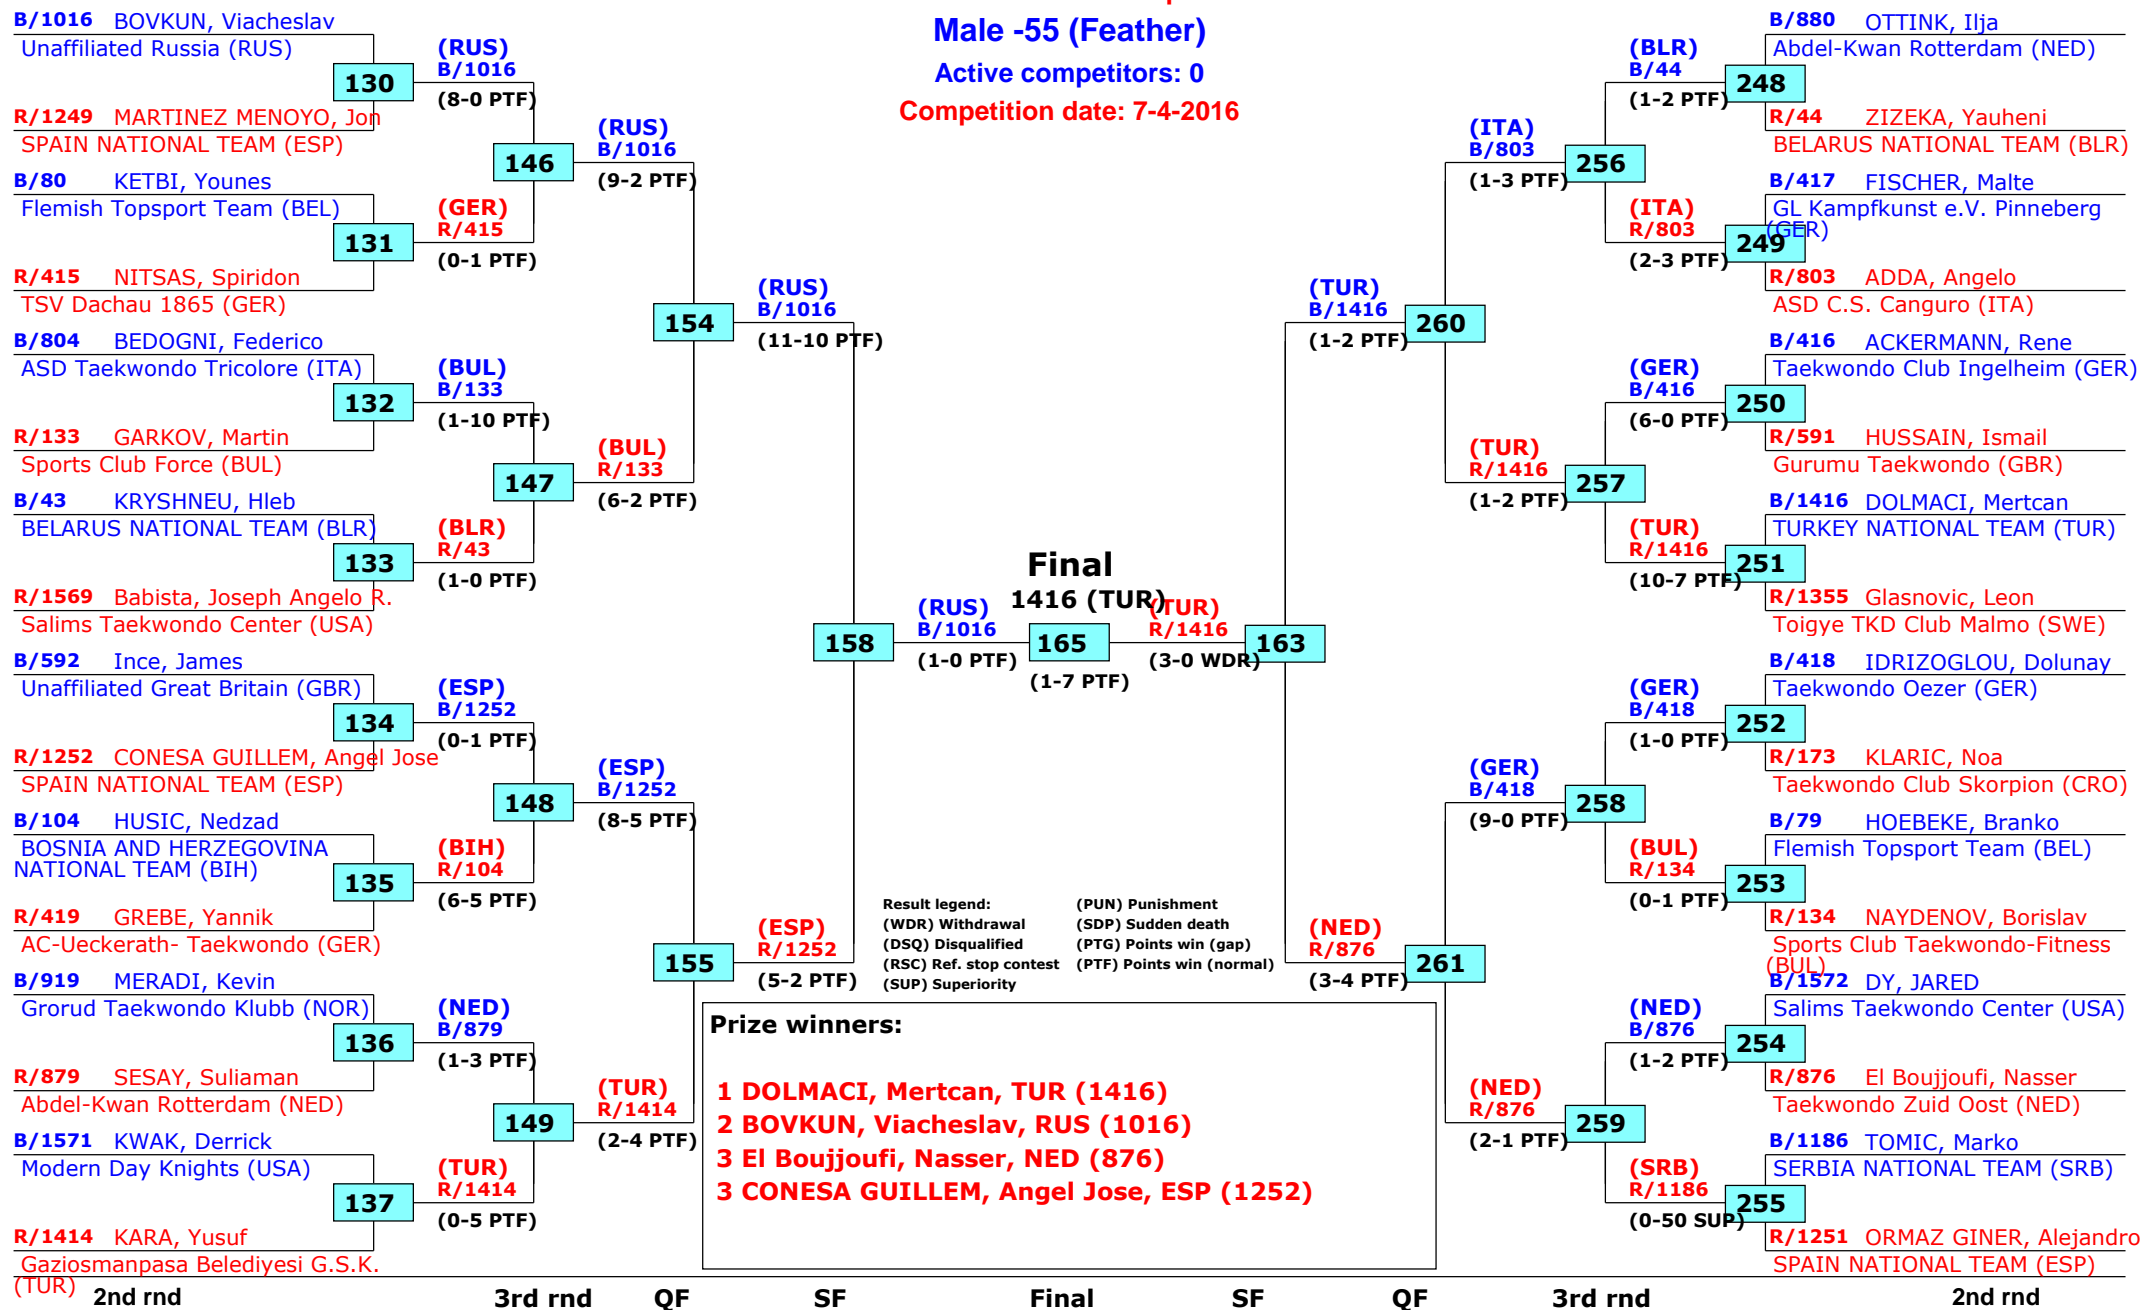

2nd rnd

1st rnd

# World Taekwondo President's Cup

Bonn, Germany

Tournament date: 7-4-2016 upto 10-4-2016

## Male -55 (Feather)

Active competitors: 0

Competition date: 7-4-2016