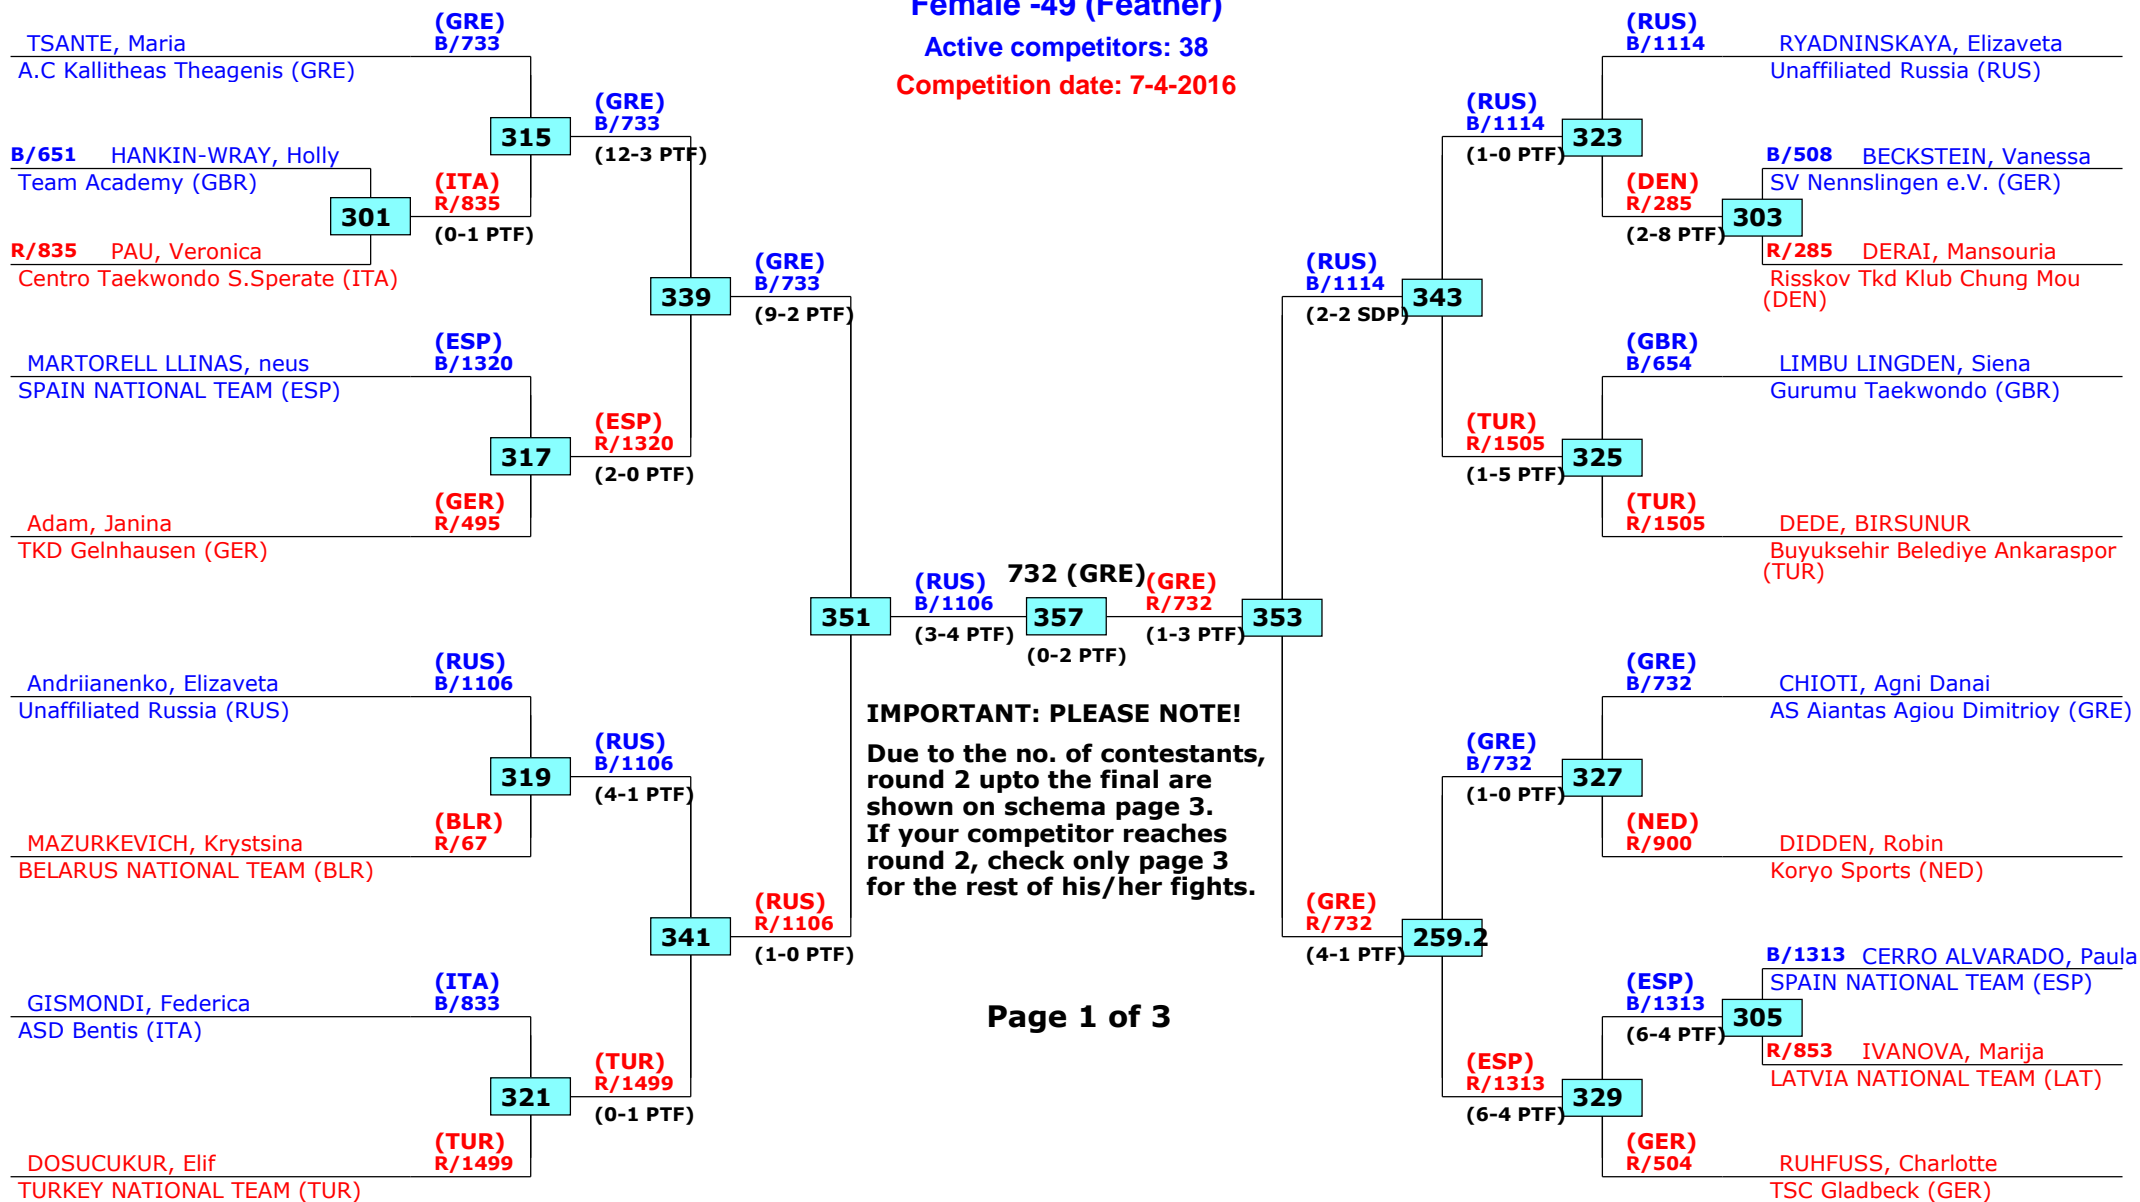

World Taekwondo President's Cup

Bonn, Germany

Tournament date: 7-4-2016 upto 10-4-2016

Female -49 (Feather)

Active competitors: 38

Competition date: 7-4-2016

IMPORTANT: PLEASE NOTE!
Due to the no. of contestants, round 2 upto the final are shown on schema page 3. If your competitor reaches round 2, check only page 3 for the rest of his/her fights.