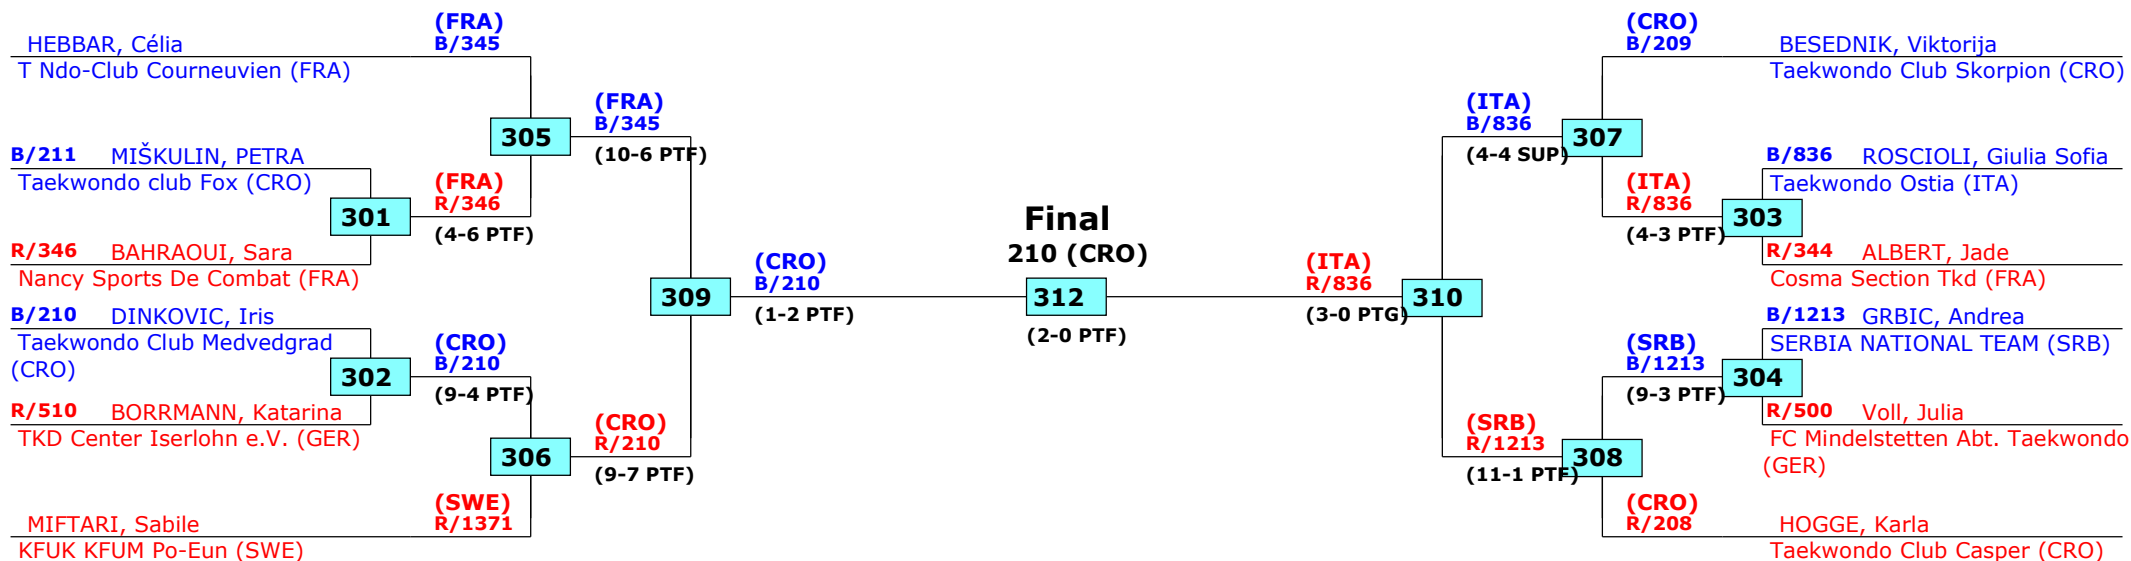

# World Taekwondo President's Cup

Bonn, Germany

Tournament date: 7-4-2016 upto 10-4-2016

Female -51 (Light middle)

Active competitors: 12

Competition date: 10-4-2016

Result legend: (PUN) Punishment  
(WDR) Withdrawal (SDP) Sudden death  
(DSQ) Disqualified (PTG) Points win (gap)  
(RSC) Ref. stop contest (PTF) Points win (normal)  
(SUP) Superiority