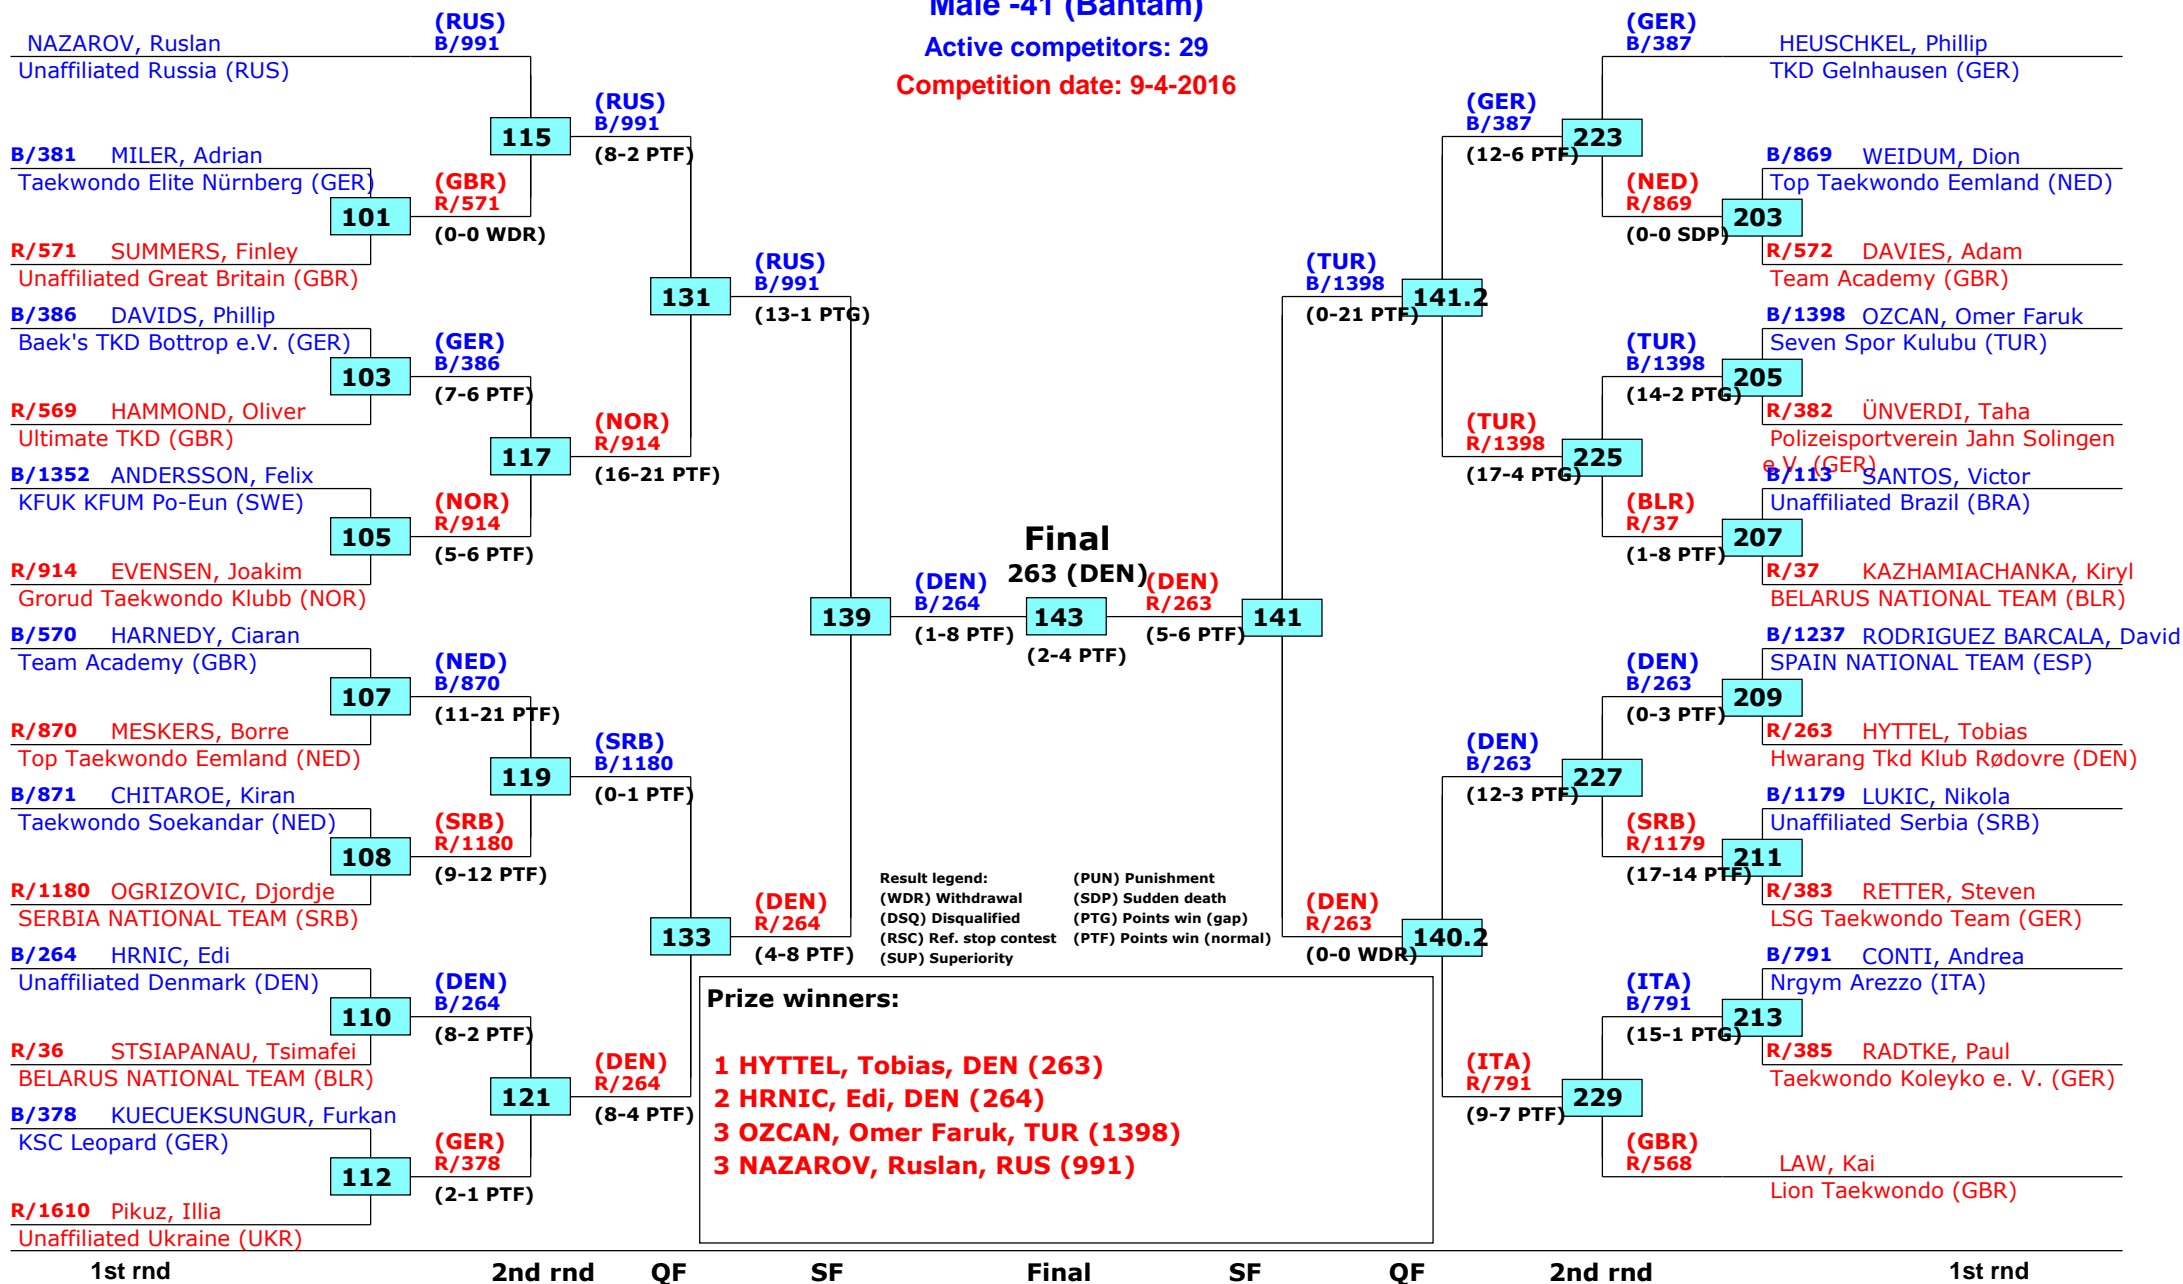

World Taekwondo President's Cup

Bonn, Germany

Tournament date: 7-4-2016 upto 10-4-2016

Male -41 (Bantam)

Active competitors: 29

Competition date: 9-4-2016