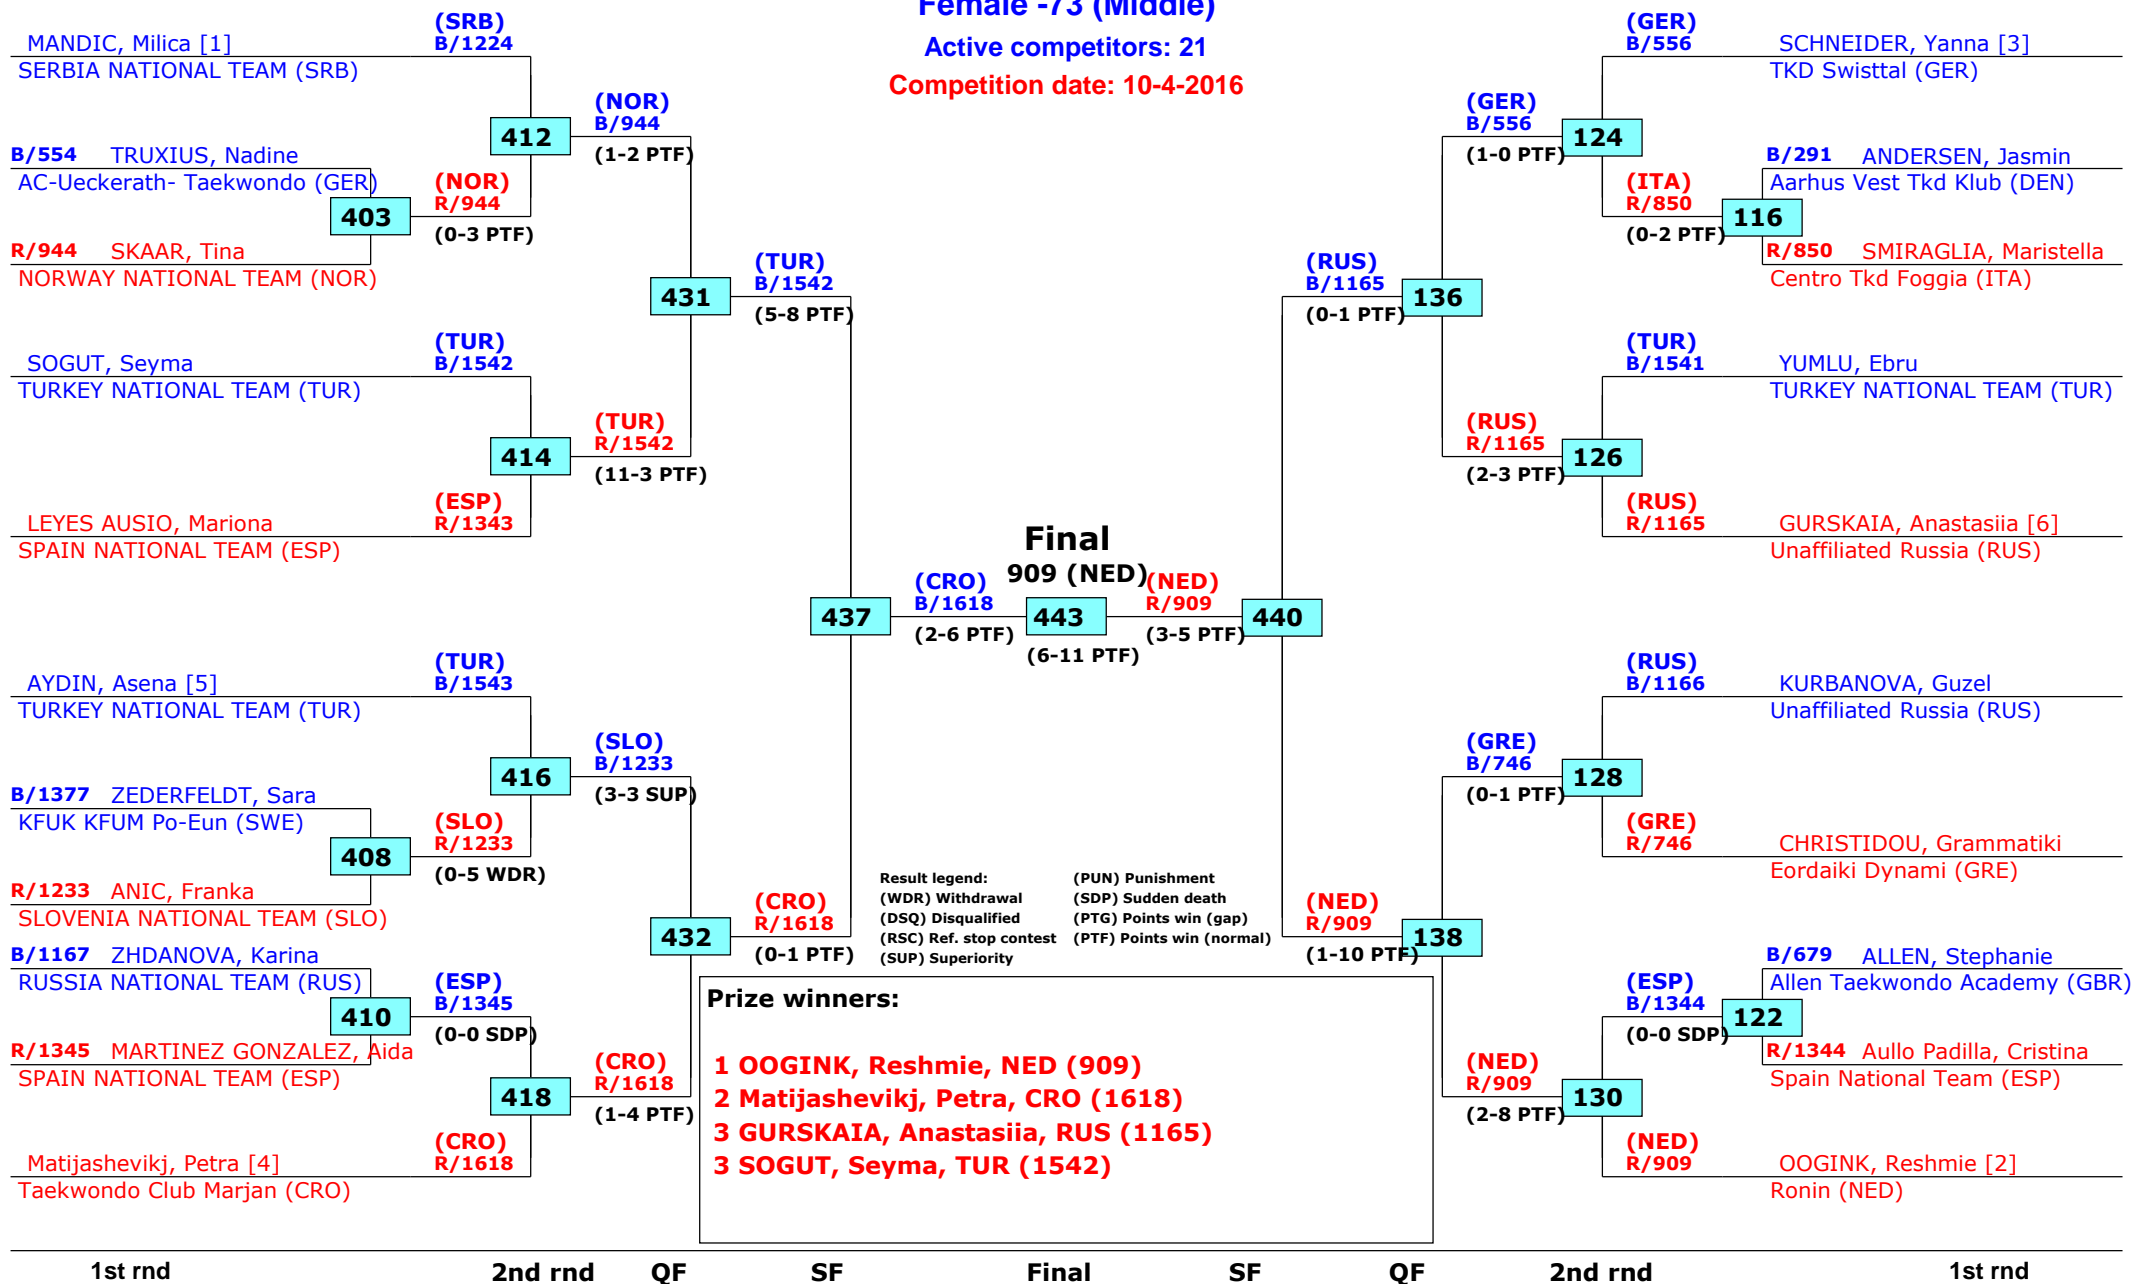

World Taekwondo President's Cup

Bonn, Germany

Tournament date: 7-4-2016 upto 10-4-2016

Female -73 (Middle)

Active competitors: 21

Competition date: 10-4-2016