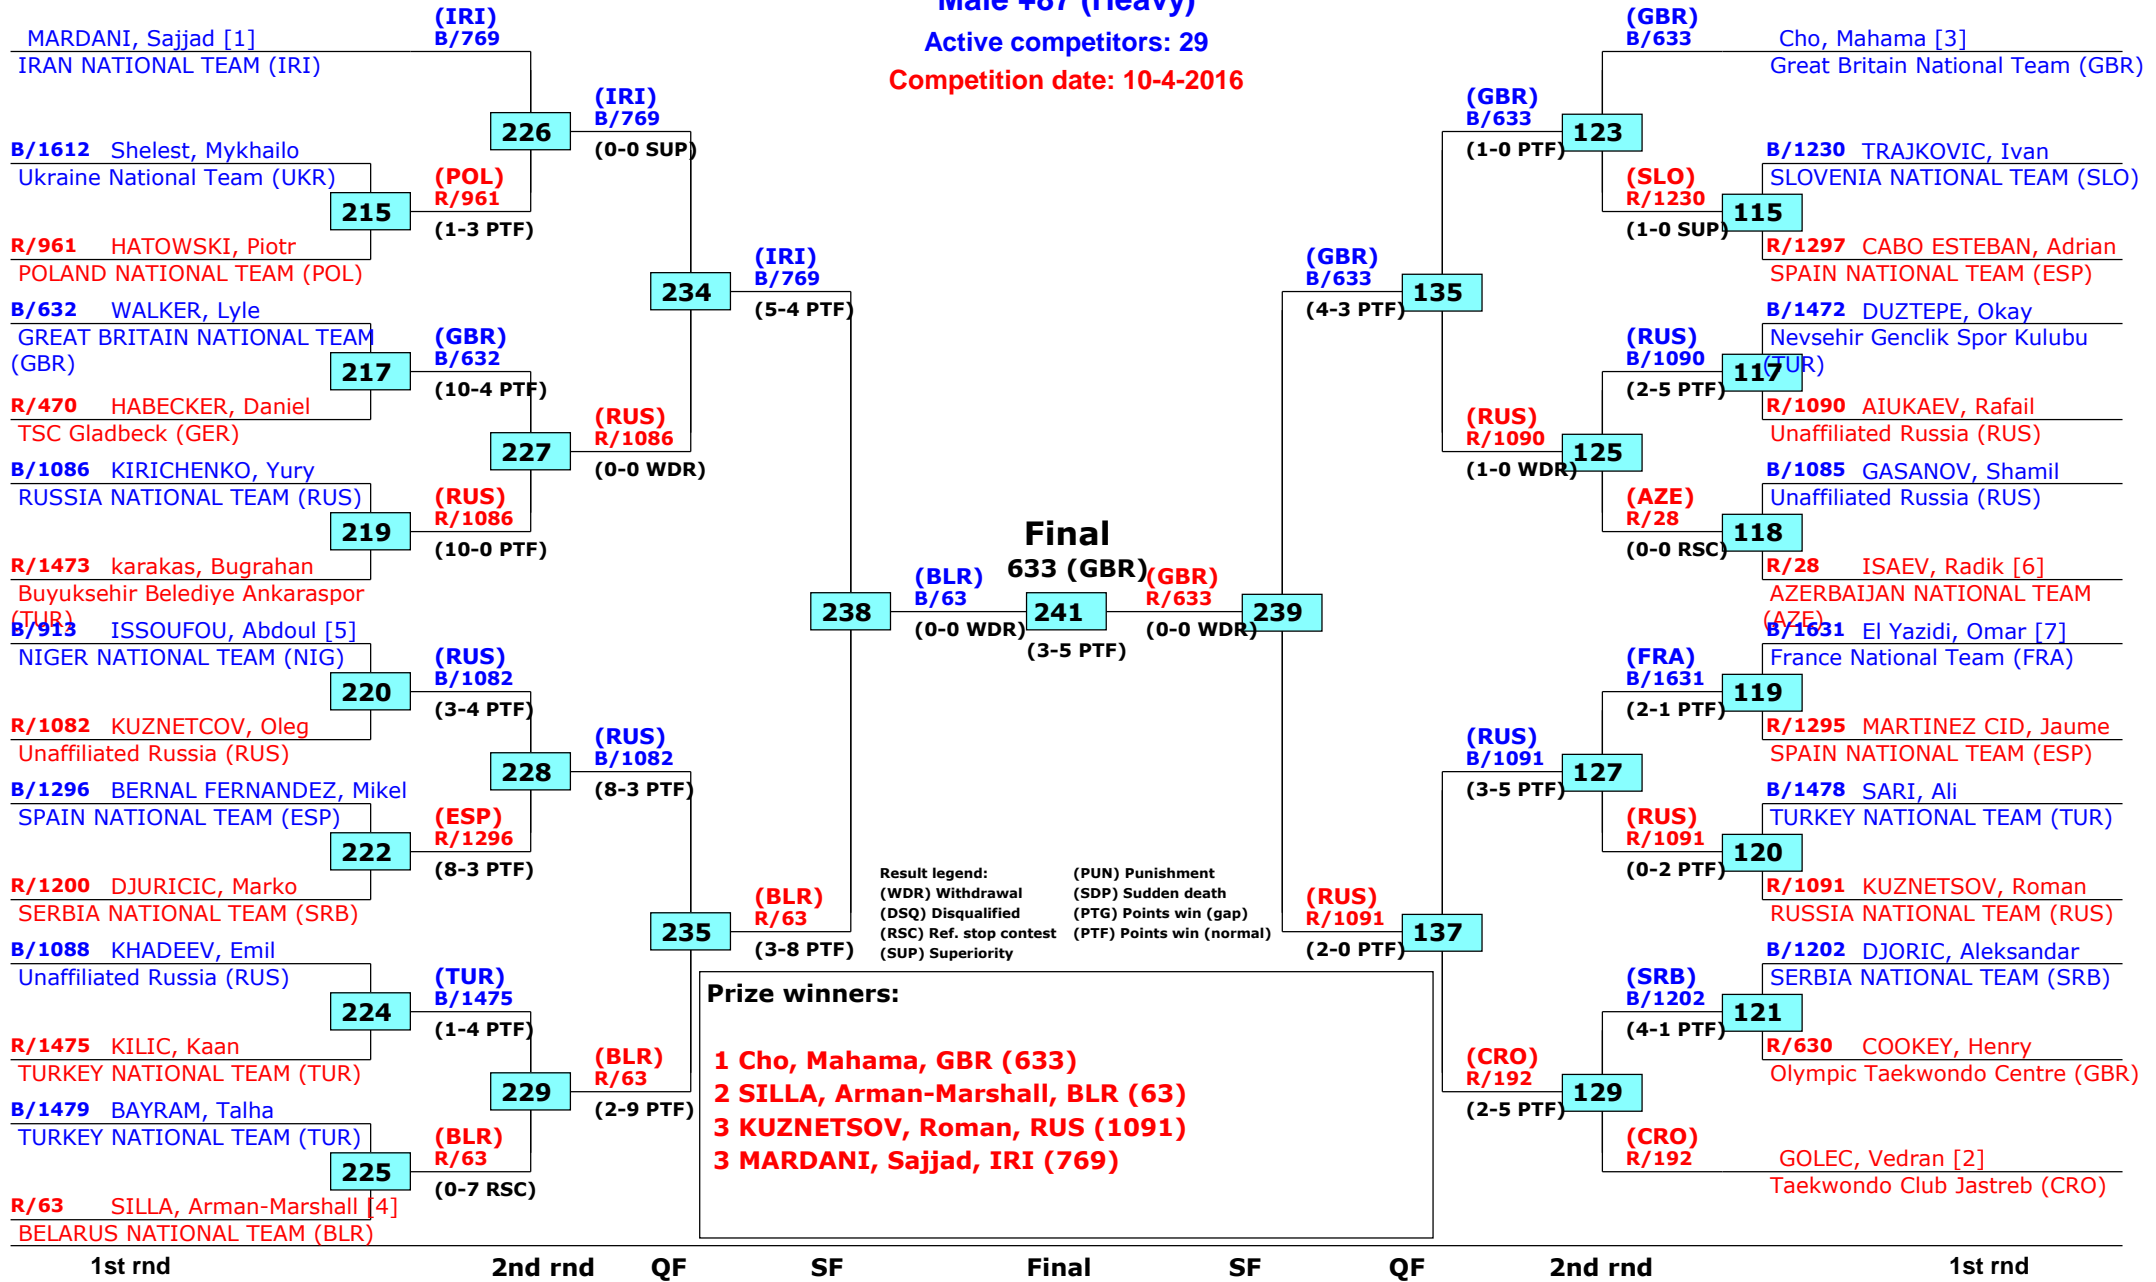

# World Taekwondo President's Cup

Bonn, Germany

Tournament date: 7-4-2016 upto 10-4-2016

Male +87 (Heavy)

Active competitors: 29

Competition date: 10-4-2016