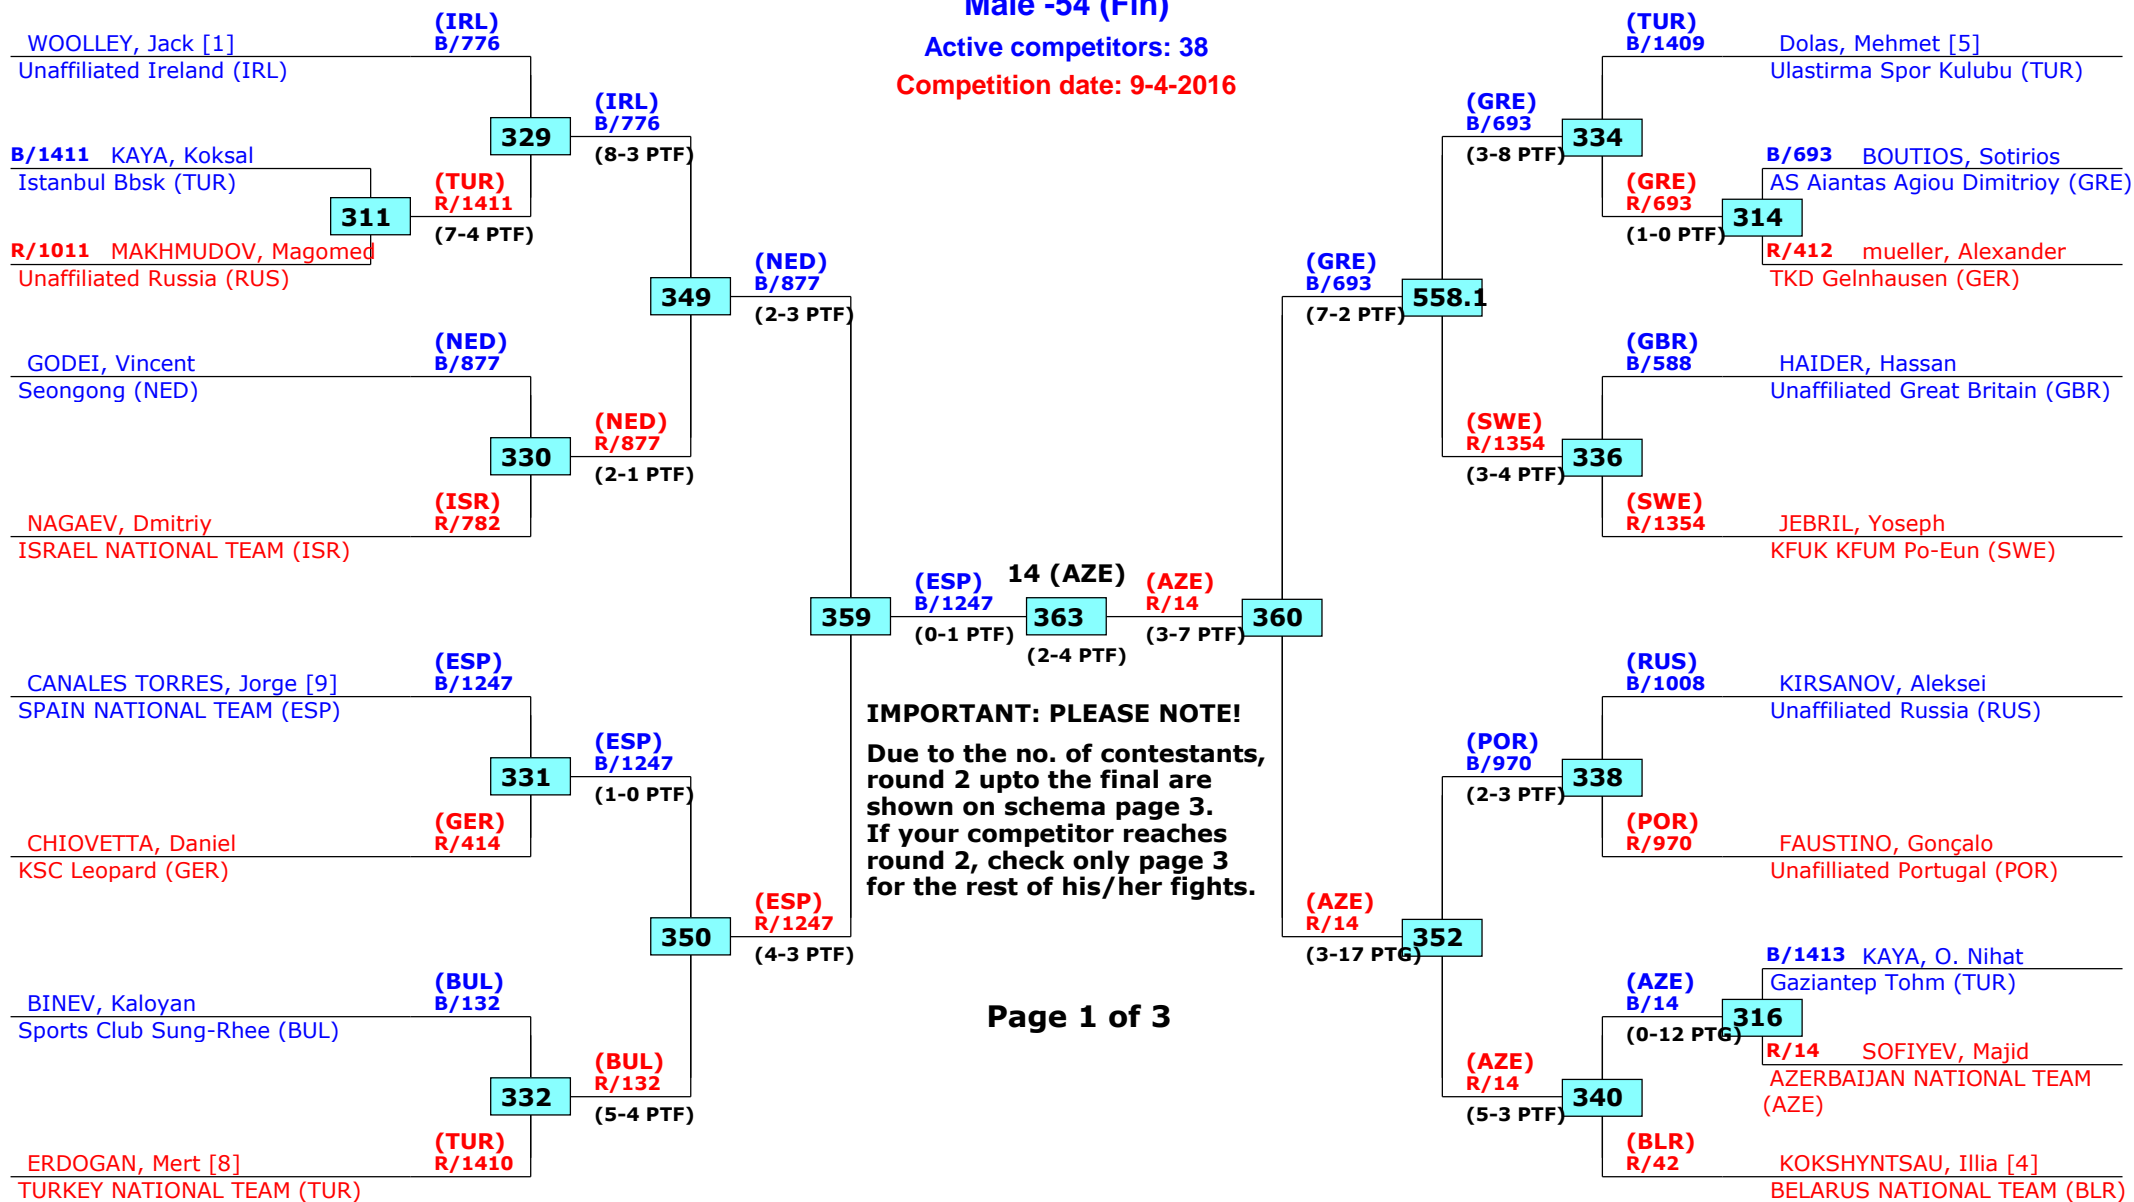

World Taekwondo President's Cup

Bonn, Germany

Tournament date: 7-4-2016 upto 10-4-2016

Male -54 (Fin)

Active competitors: 38

Competition date: 9-4-2016