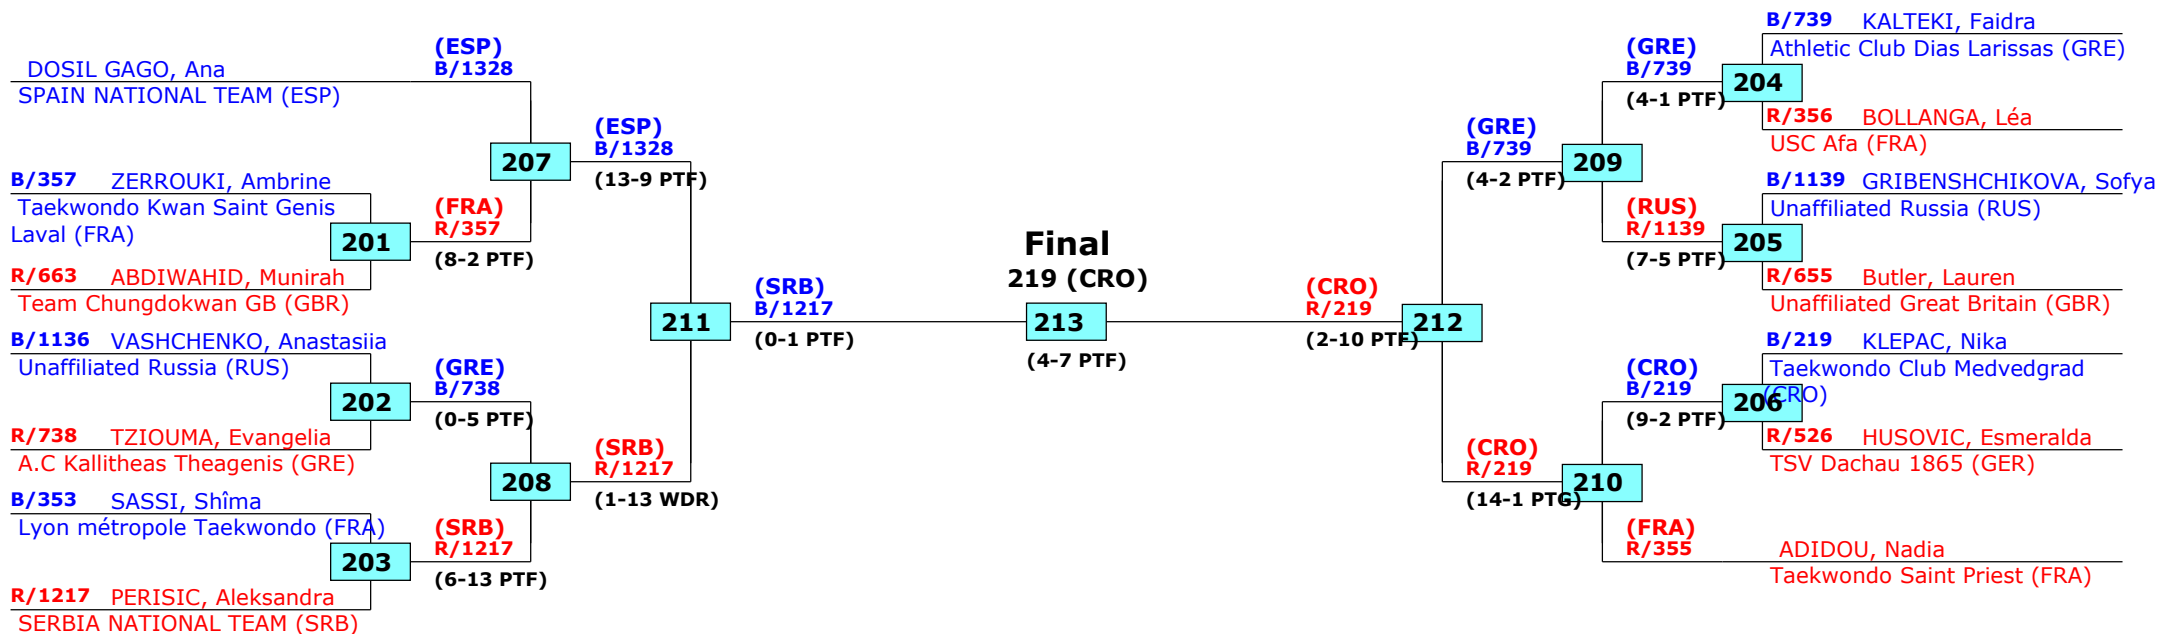

# World Taekwondo President's Cup

Bonn, Germany

Tournament date: 7-4-2016 upto 10-4-2016

Female -55 (Middle)

Active competitors: 14

Competition date: 10-4-2016

Result legend:  
 (WDR) Withdrawal (SDP) Sudden death  
 (DSQ) Disqualified (PTG) Points win (gap)  
 (RSC) Ref. stop contest (PTF) Points win (normal)  
 (SUP) Superiority (PUN) Punishment