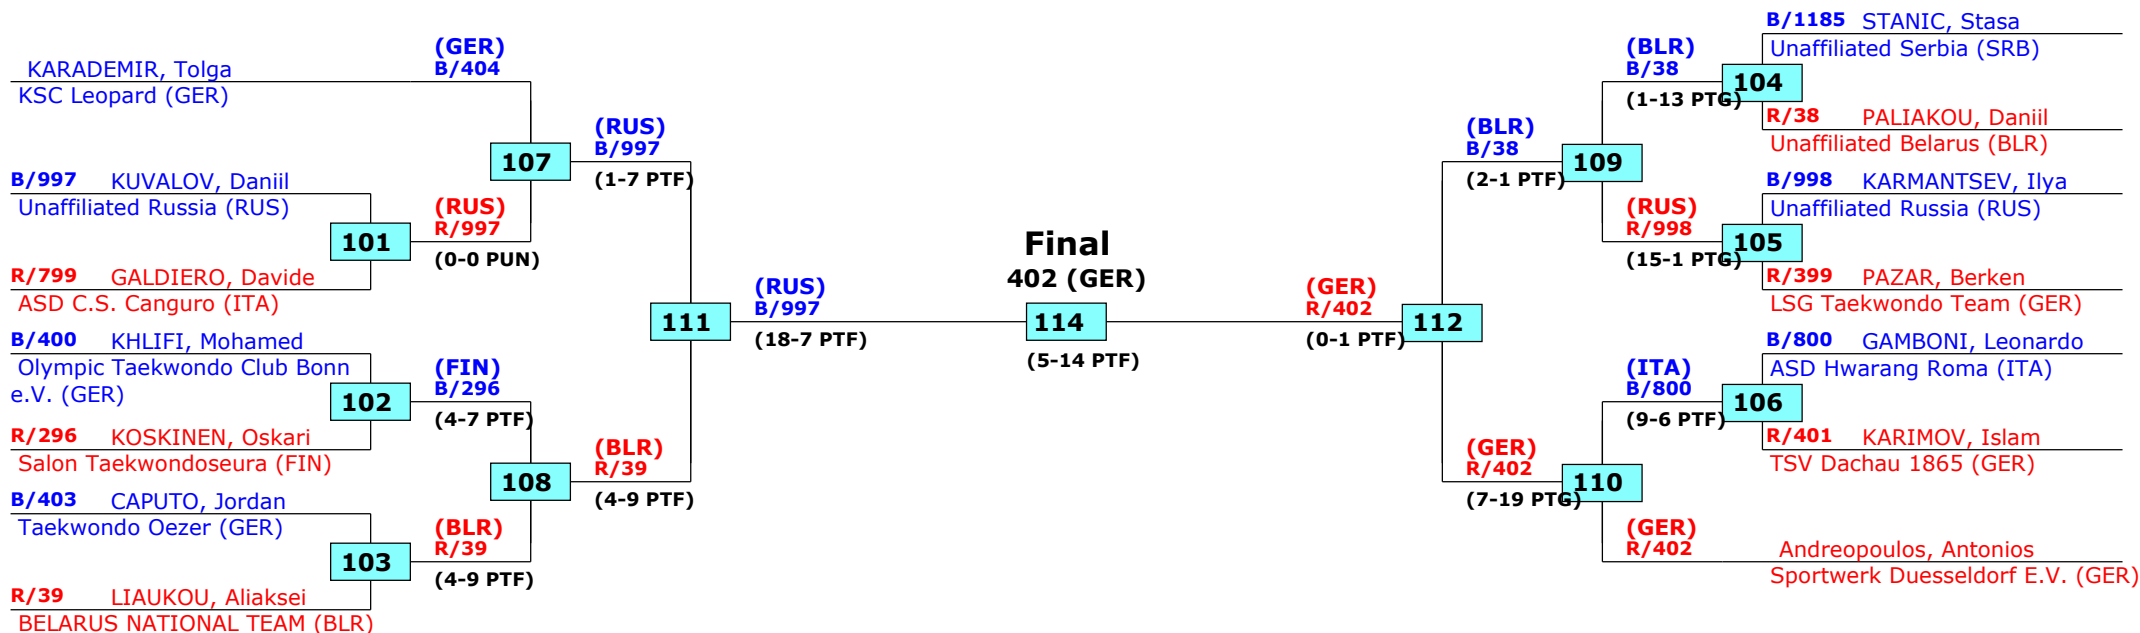

# World Taekwondo President's Cup

Bonn, Germany

Tournament date: 7-4-2016 upto 10-4-2016

Male -49 (Light)

Active competitors: 14

Competition date: 8-4-2016

Result legend:  
 (WDR) Withdrawal (SDP) Sudden death  
 (DSQ) Disqualified (PTG) Points win (gap)  
 (RSC) Ref. stop contest (PTF) Points win (normal)  
 (SUP) Superiority (PUN) Punishment