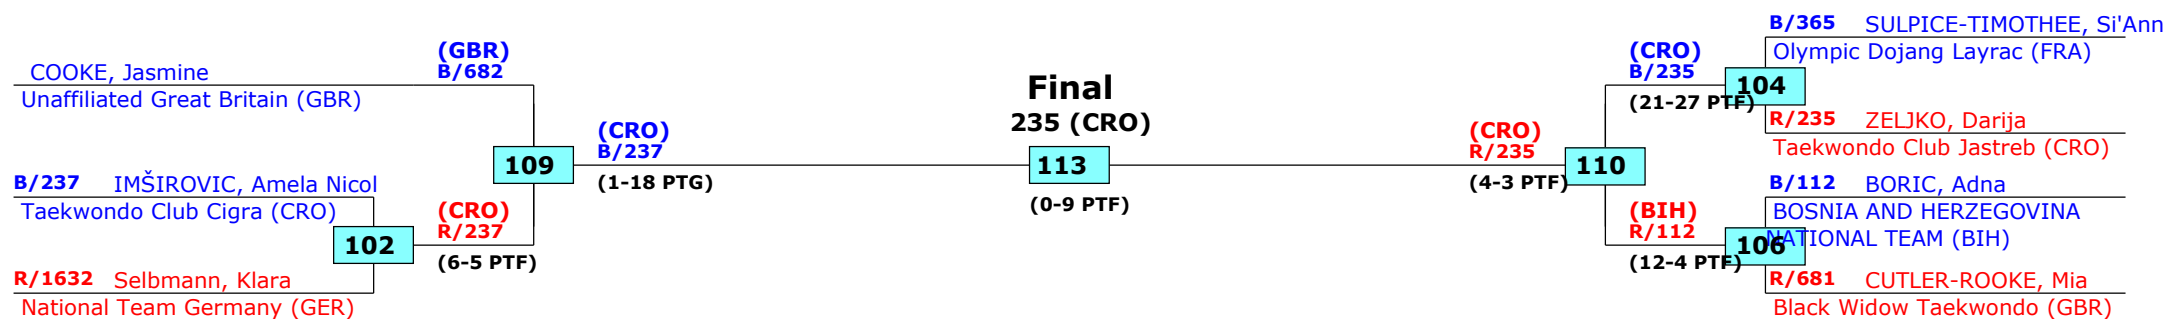

# World Taekwondo President's Cup

Bonn, Germany

Tournament date: 7-4-2016 upto 10-4-2016

Female +59 (Heavy)

Active competitors: 7

Competition date: 10-4-2016

Result legend:

(WDR) Withdrawal	(PUN) Punishment
(DSQ) Disqualified	(SDP) Sudden death
(RSC) Ref. stop contest	(PTG) Points win (gap)
(SUP) Superiority	(PTF) Points win (normal)