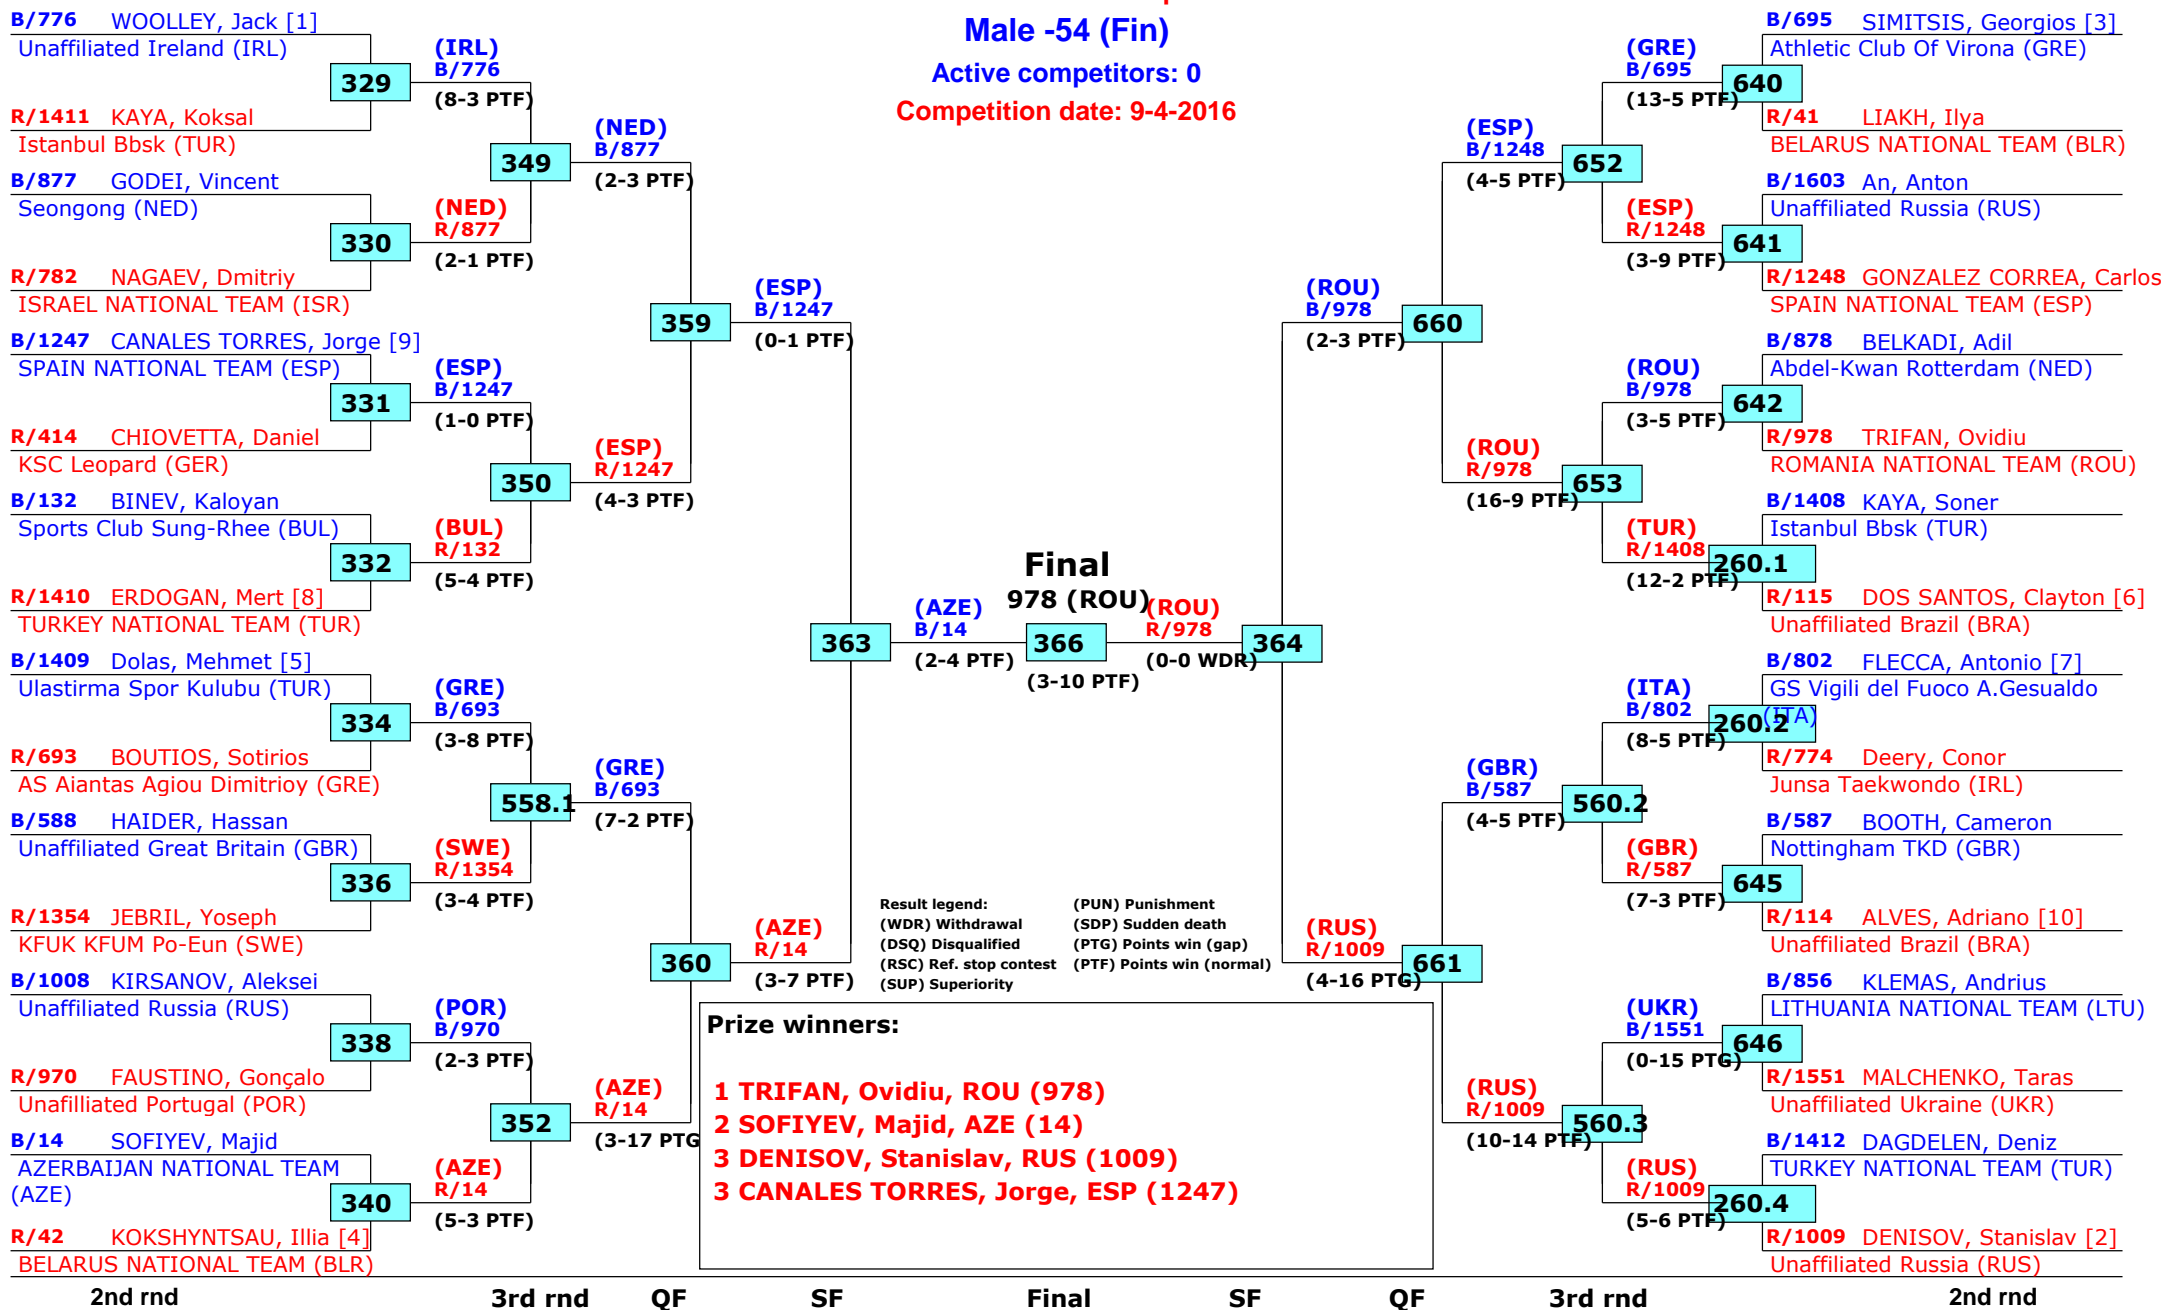

## Male -54 (Fin)

Active competitors: 0

Competition date: 9-4-2016