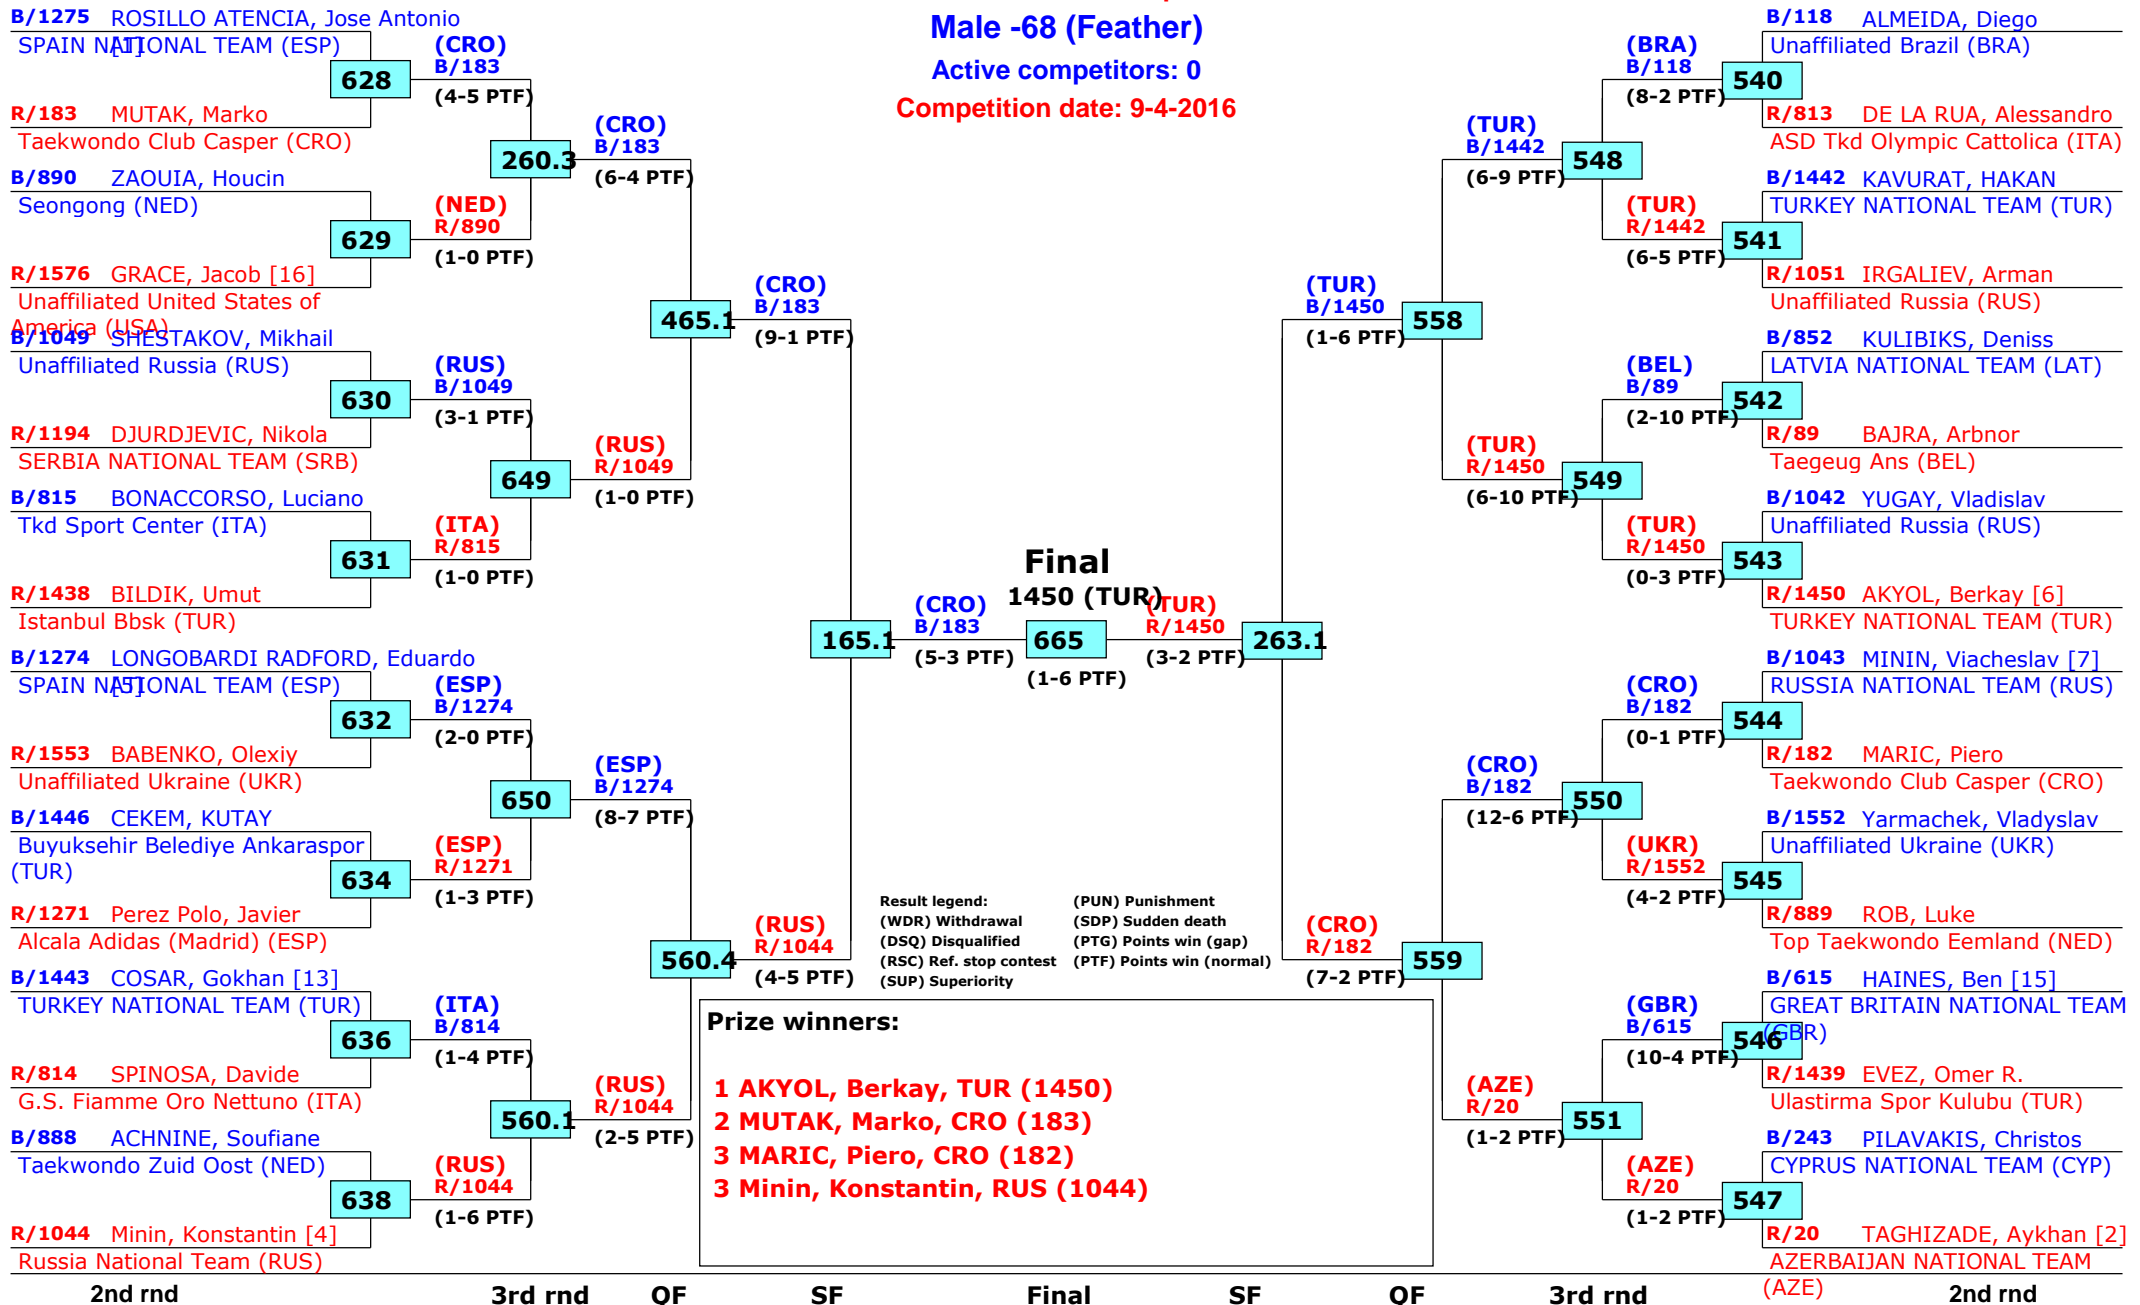

World Taekwondo President's Cup

Bonn, Germany

Tournament date: 7-4-2016 upto 10-4-2016

Male -68 (Feather)

Active competitors: 0

Competition date: 9-4-2016