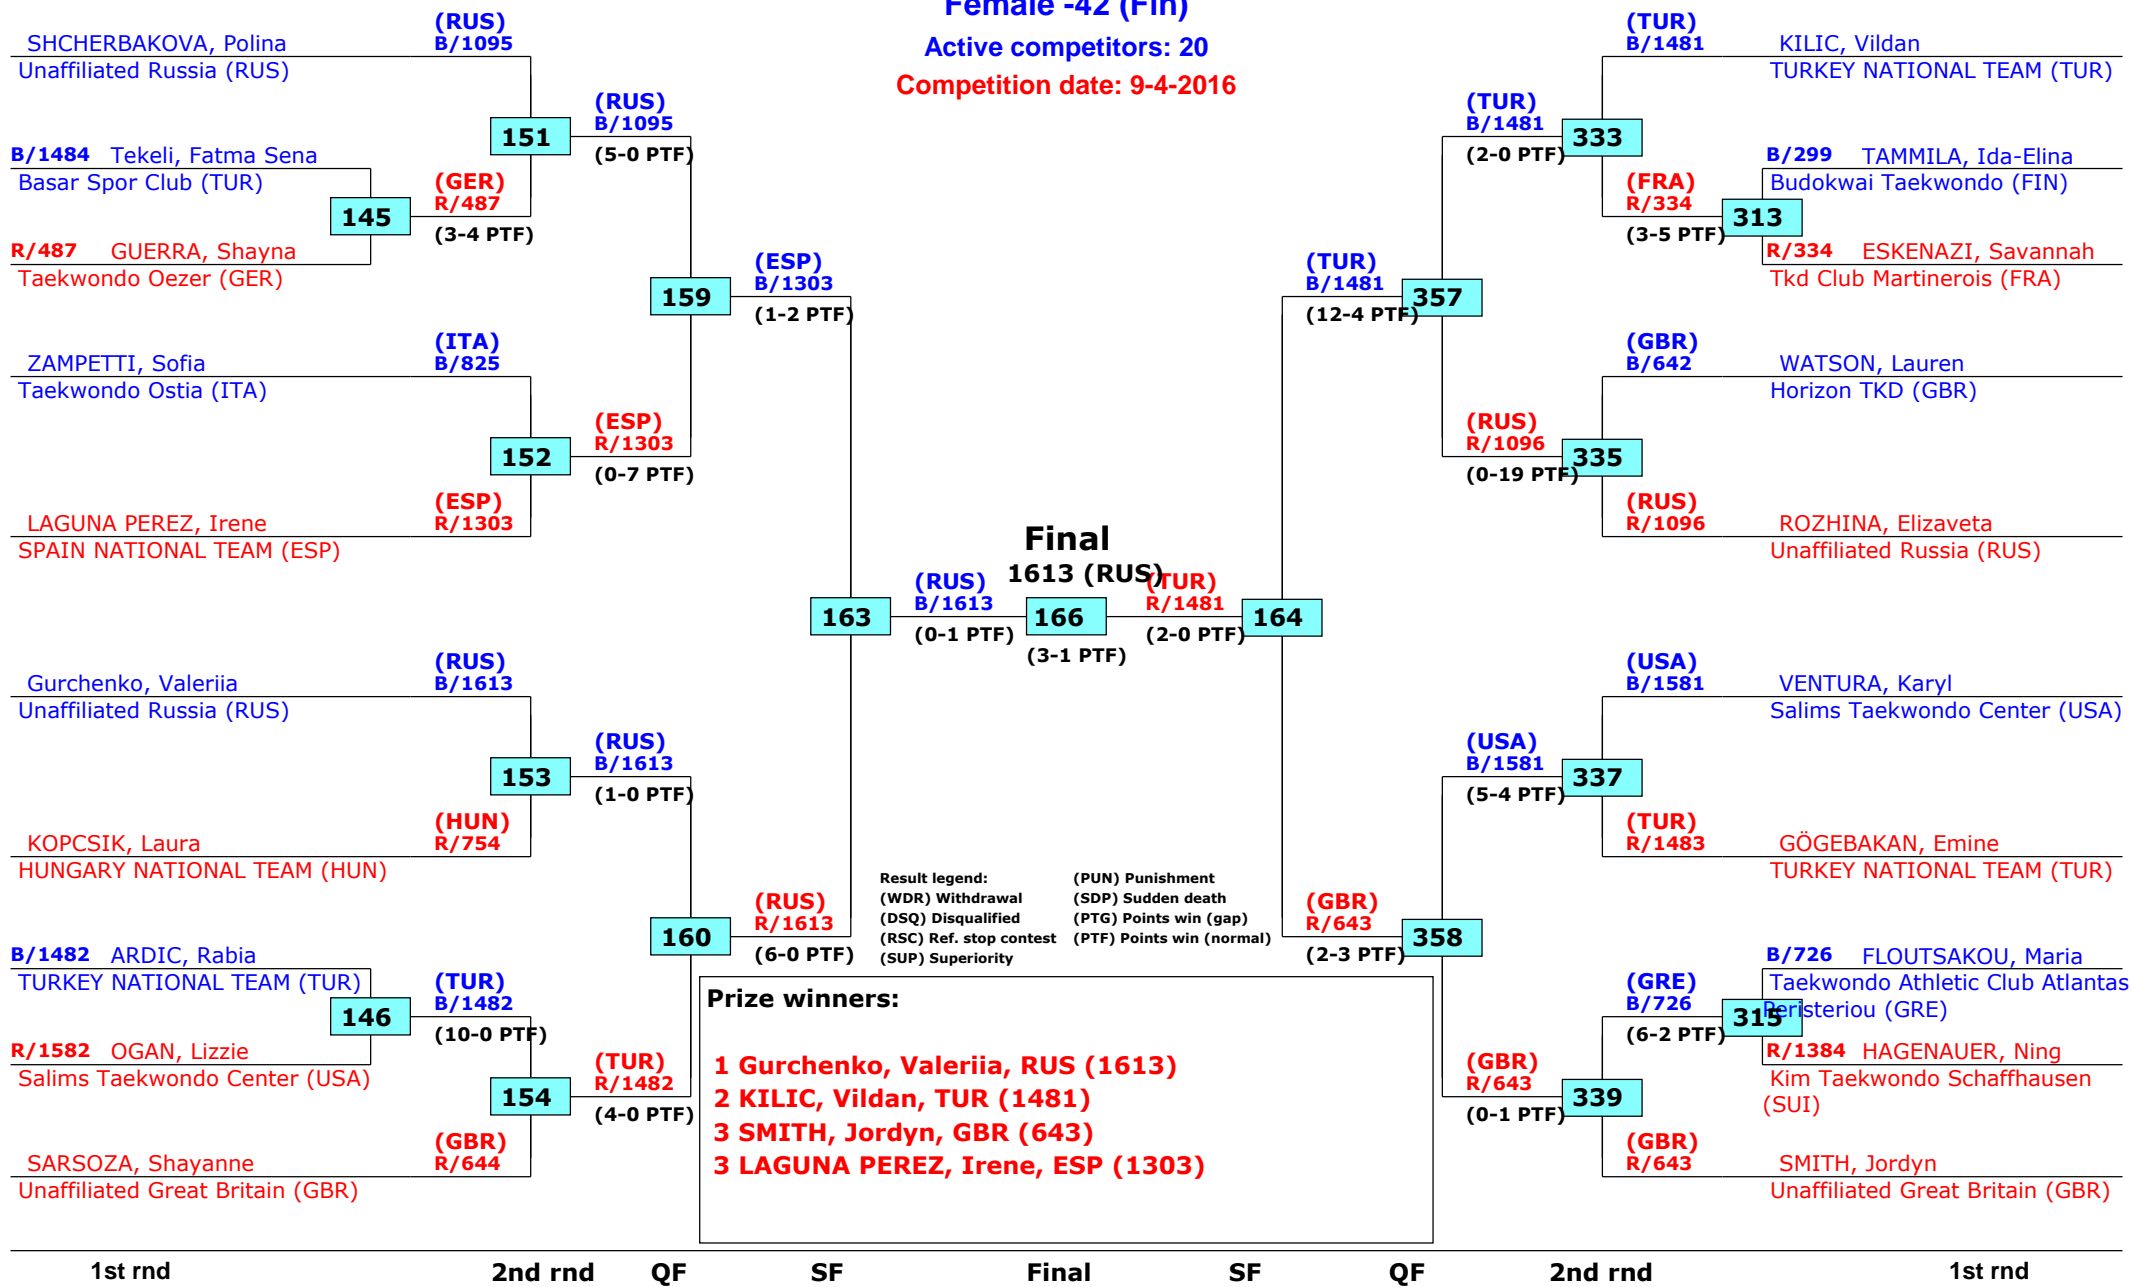

World Taekwondo President's Cup

Bonn, Germany

Tournament date: 7-4-2016 upto 10-4-2016

Female -42 (Fin)

Active competitors: 20

Competition date: 9-4-2016

1st rnd   2nd rnd   QF   SF   Final   SF   QF   2nd rnd   1st rnd