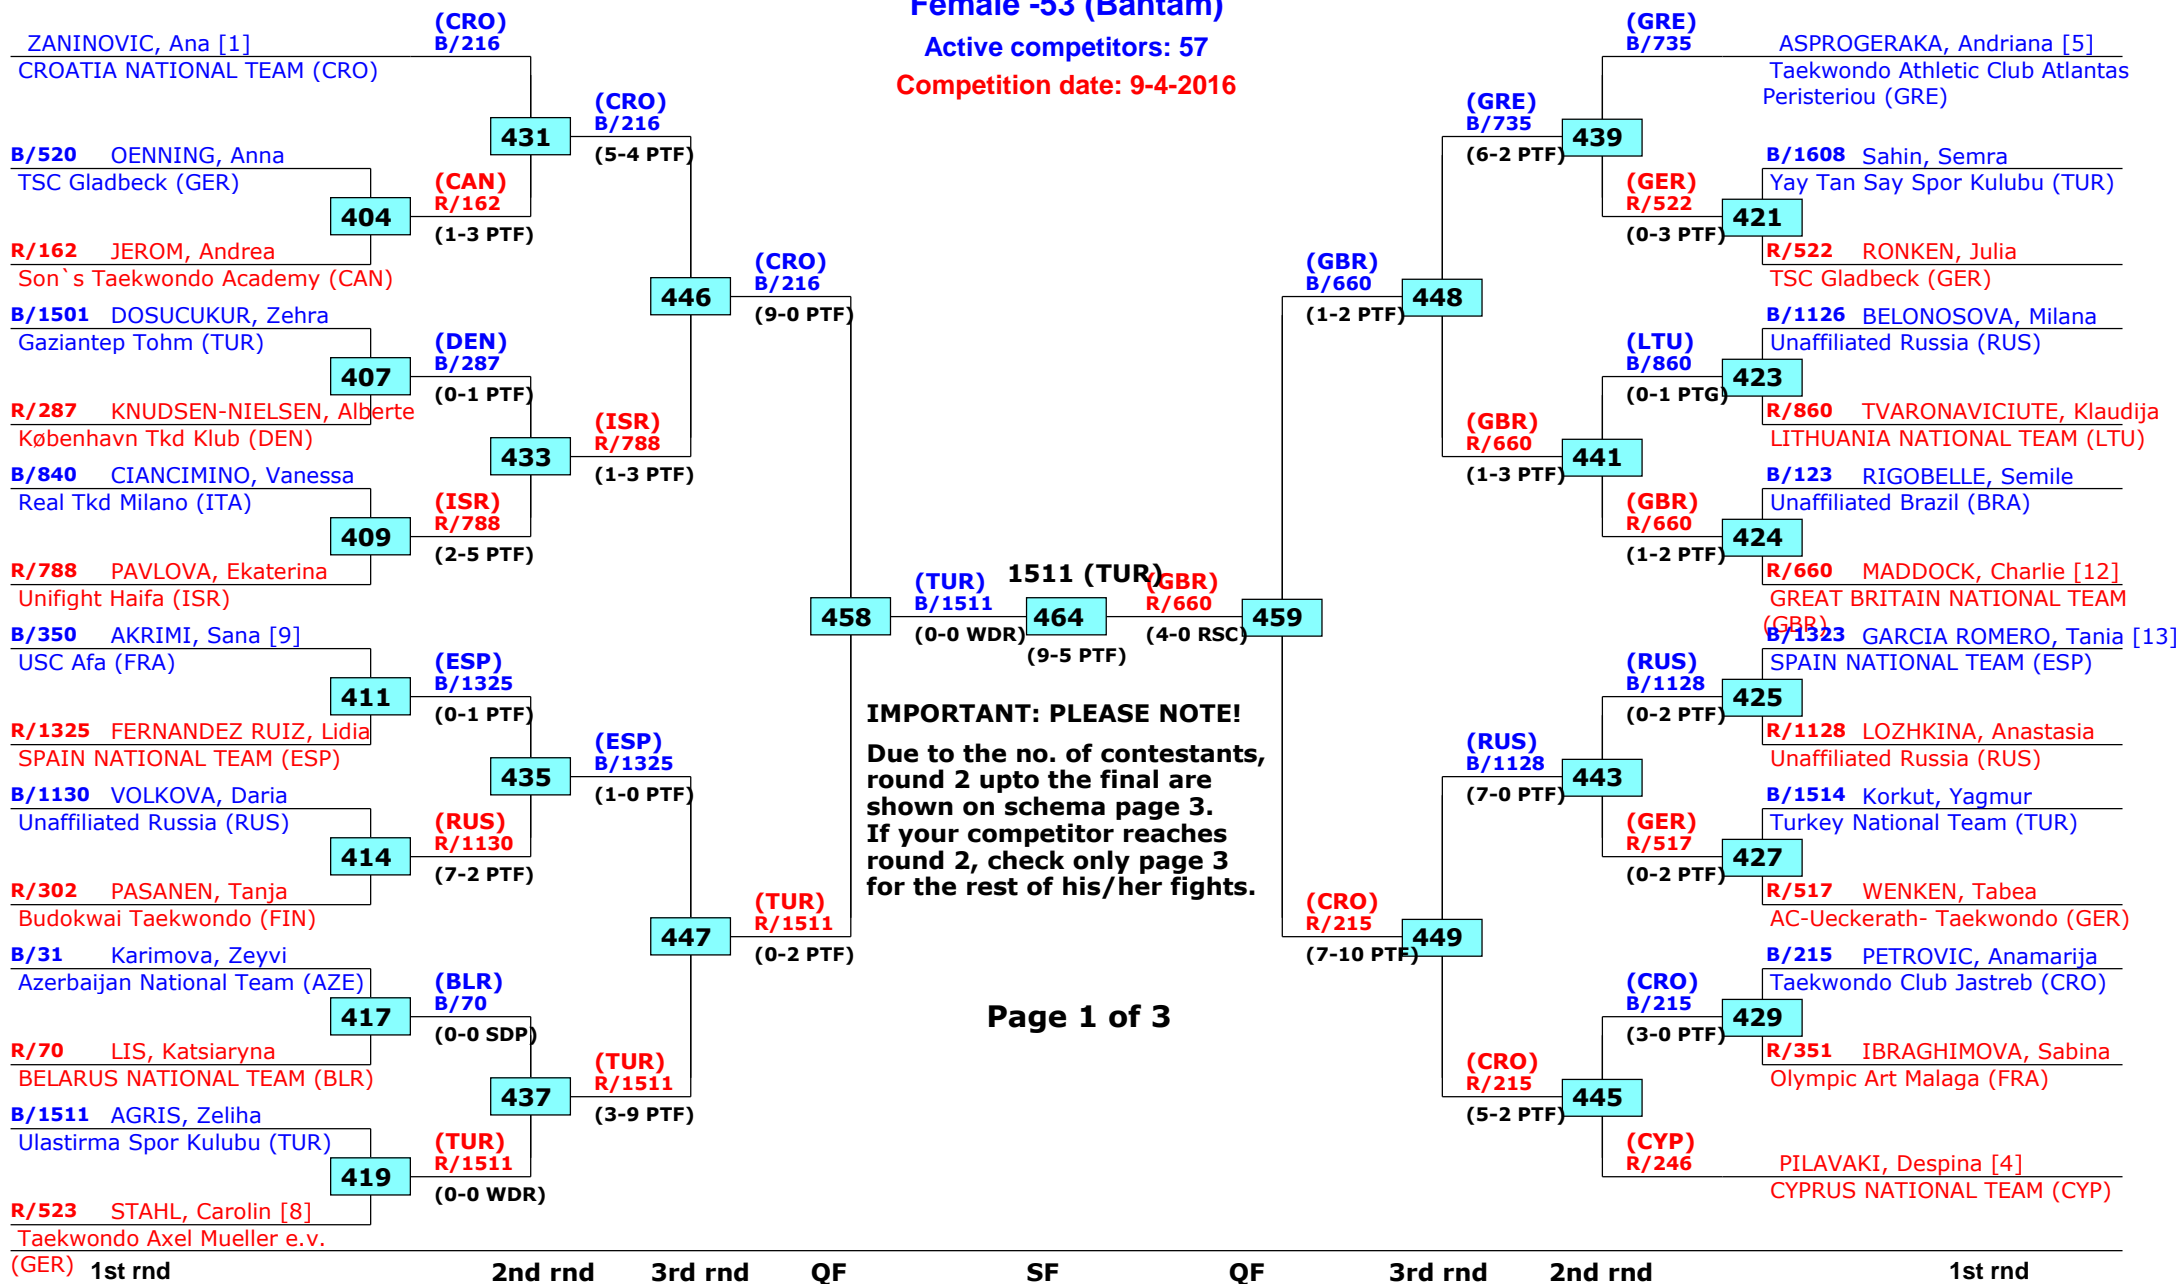

## Female -53 (Bantam)

Active competitors: 57

Competition date: 9-4-2016

1st rnd

2nd rnd

3rd rnd

QF

SF