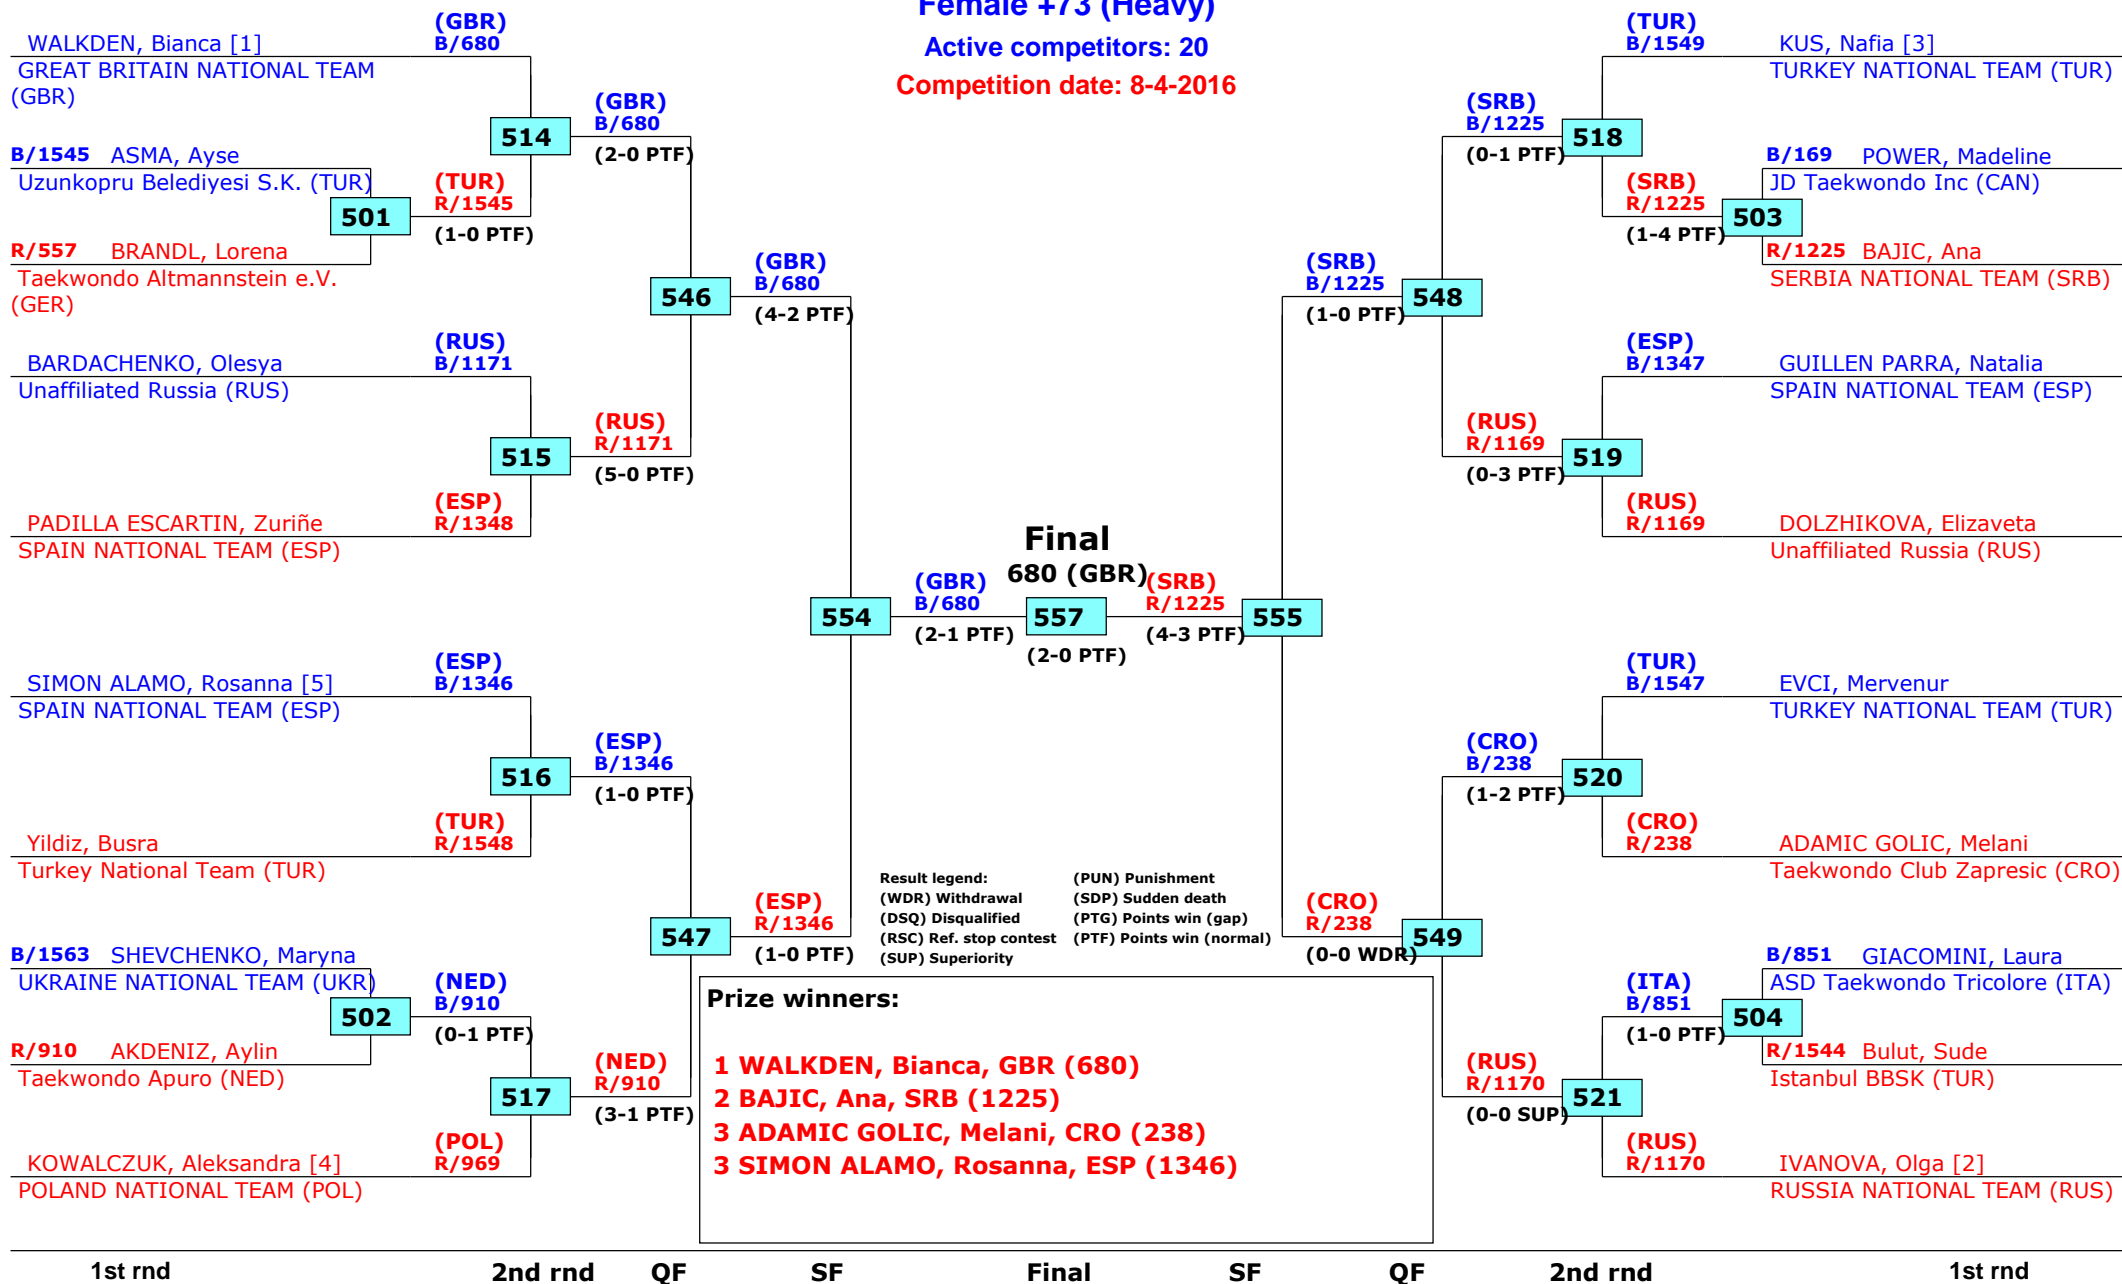

# World Taekwondo President's Cup

Bonn, Germany

Tournament date: 7-4-2016 upto 10-4-2016

Female +73 (Heavy)

Active competitors: 20

Competition date: 8-4-2016