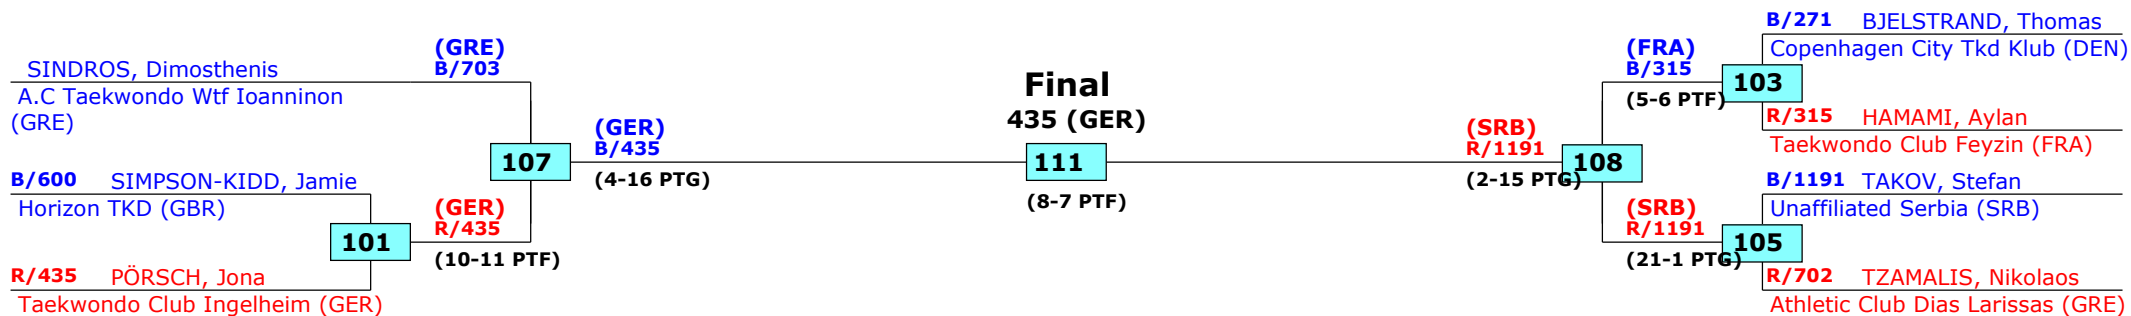

World Taekwondo President's Cup

Bonn, Germany

Tournament date: 7-4-2016 upto 10-4-2016

Male -61 (Middle)

Active competitors: 7

Competition date: 10-4-2016

Result legend: (PUN) Punishment
(WDR) Withdrawal (SDP) Sudden death
(DSQ) Disqualified (PTG) Points win (gap)
(RSC) Ref. stop contest (PTF) Points win (normal)
(SUP) Superiority

Prize winners:

1 PÖRSCH, Jona, GER (435)
2 TAKOV, Stefan, SRB (1191)
3 HAMAMI, Aylan, FRA (315)
3 SINDROS, Dimosthenis, GRE (703)

QF

SF

Final

SF

QF