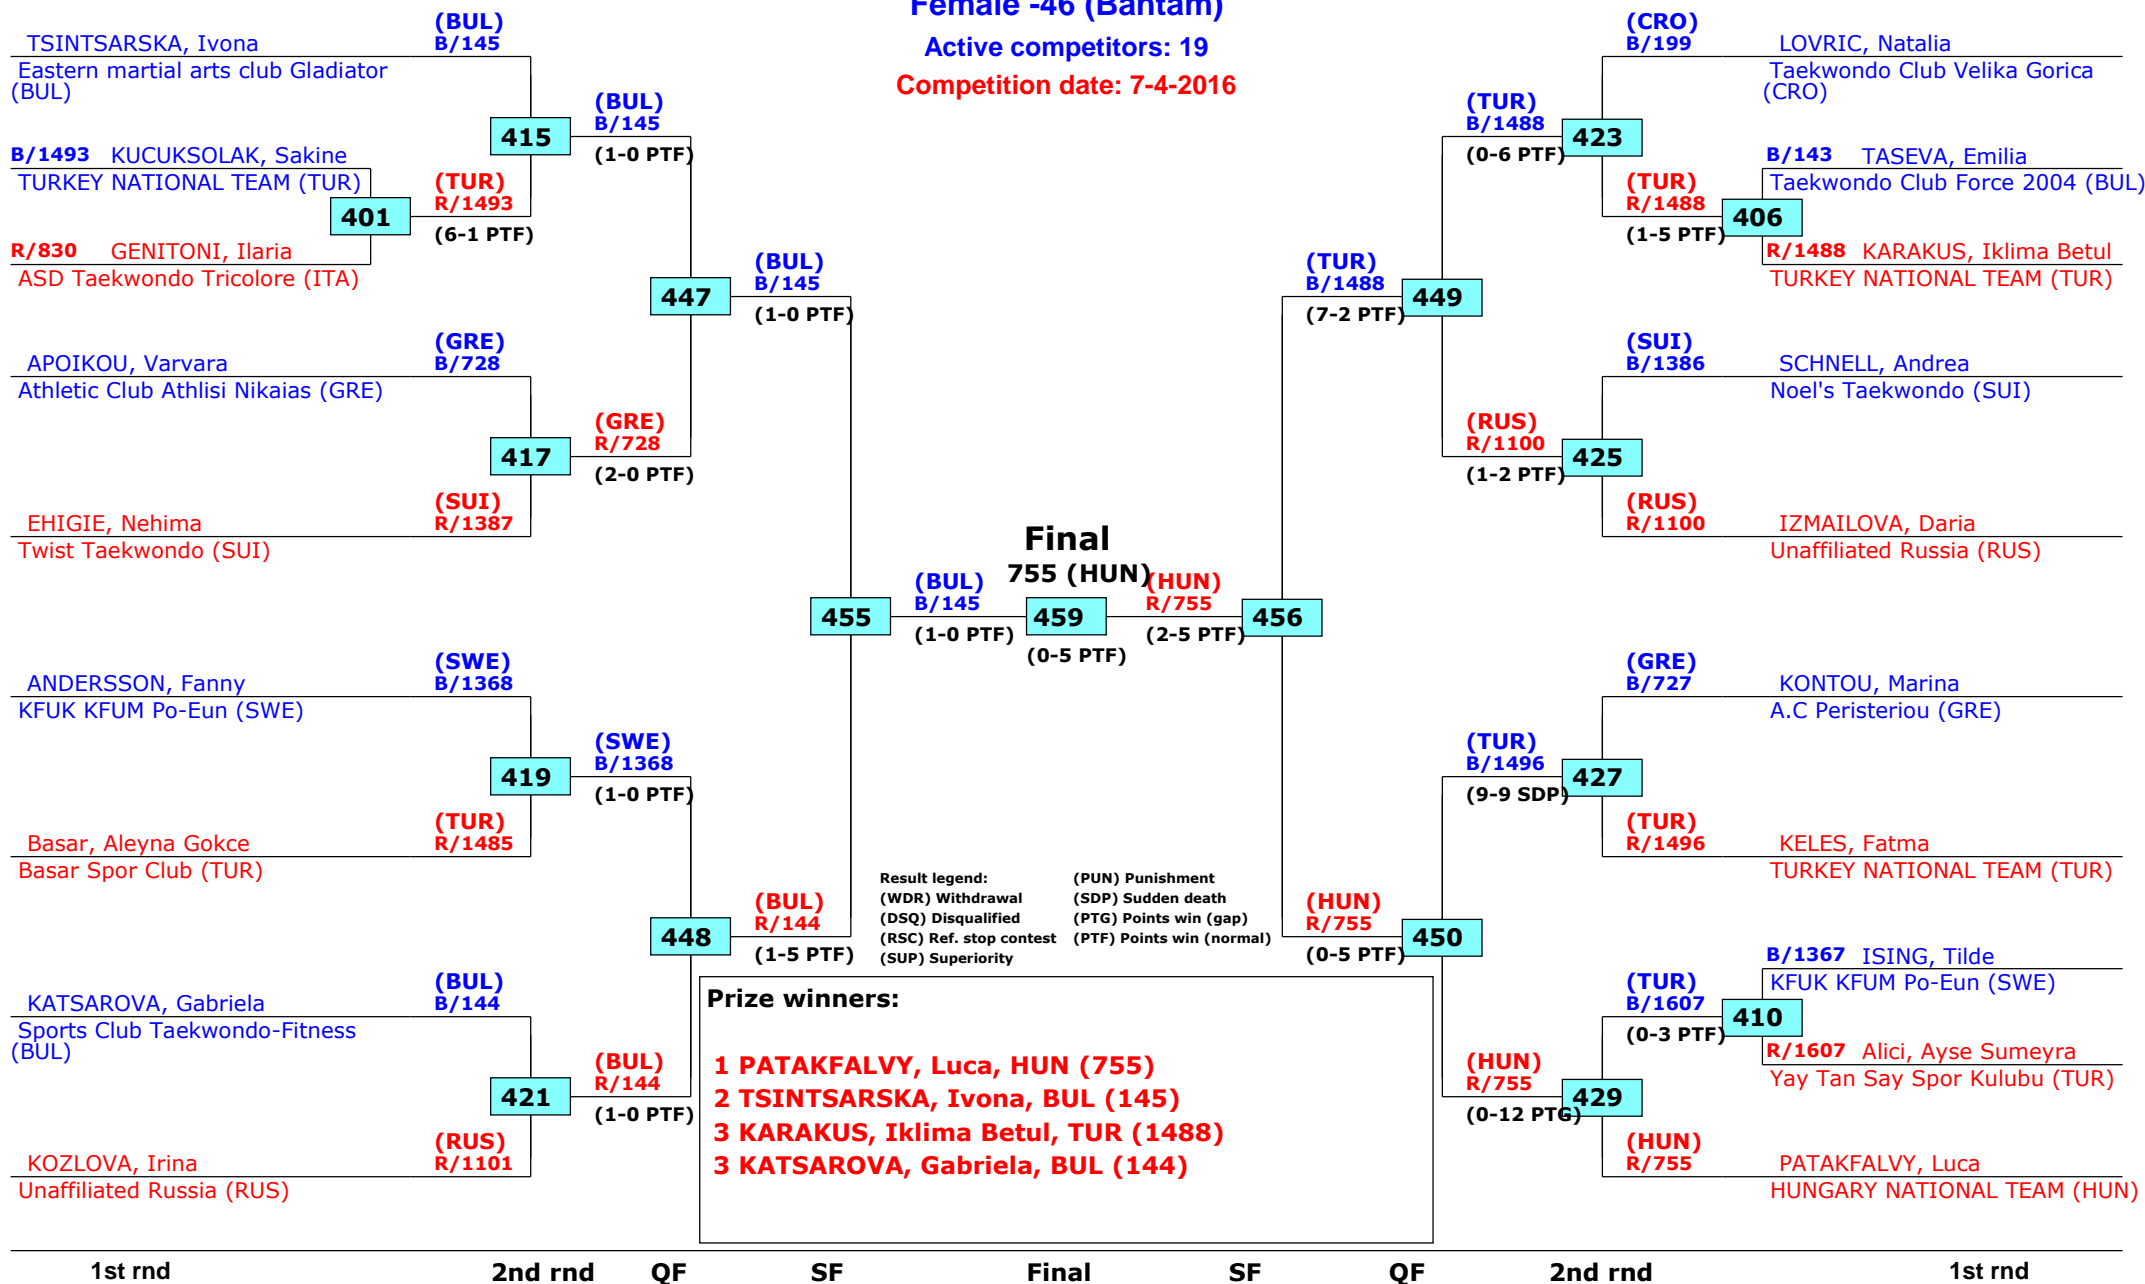

## Female -57 (Feather)

Active competitors: 0

Competition date: 7-4-2016

# World Taekwondo President's Cup

Bonn, Germany

Tournament date: 7-4-2016 upto 10-4-2016

## Female -46 (Bantam)

Active competitors: 19

Competition date: 7-4-2016