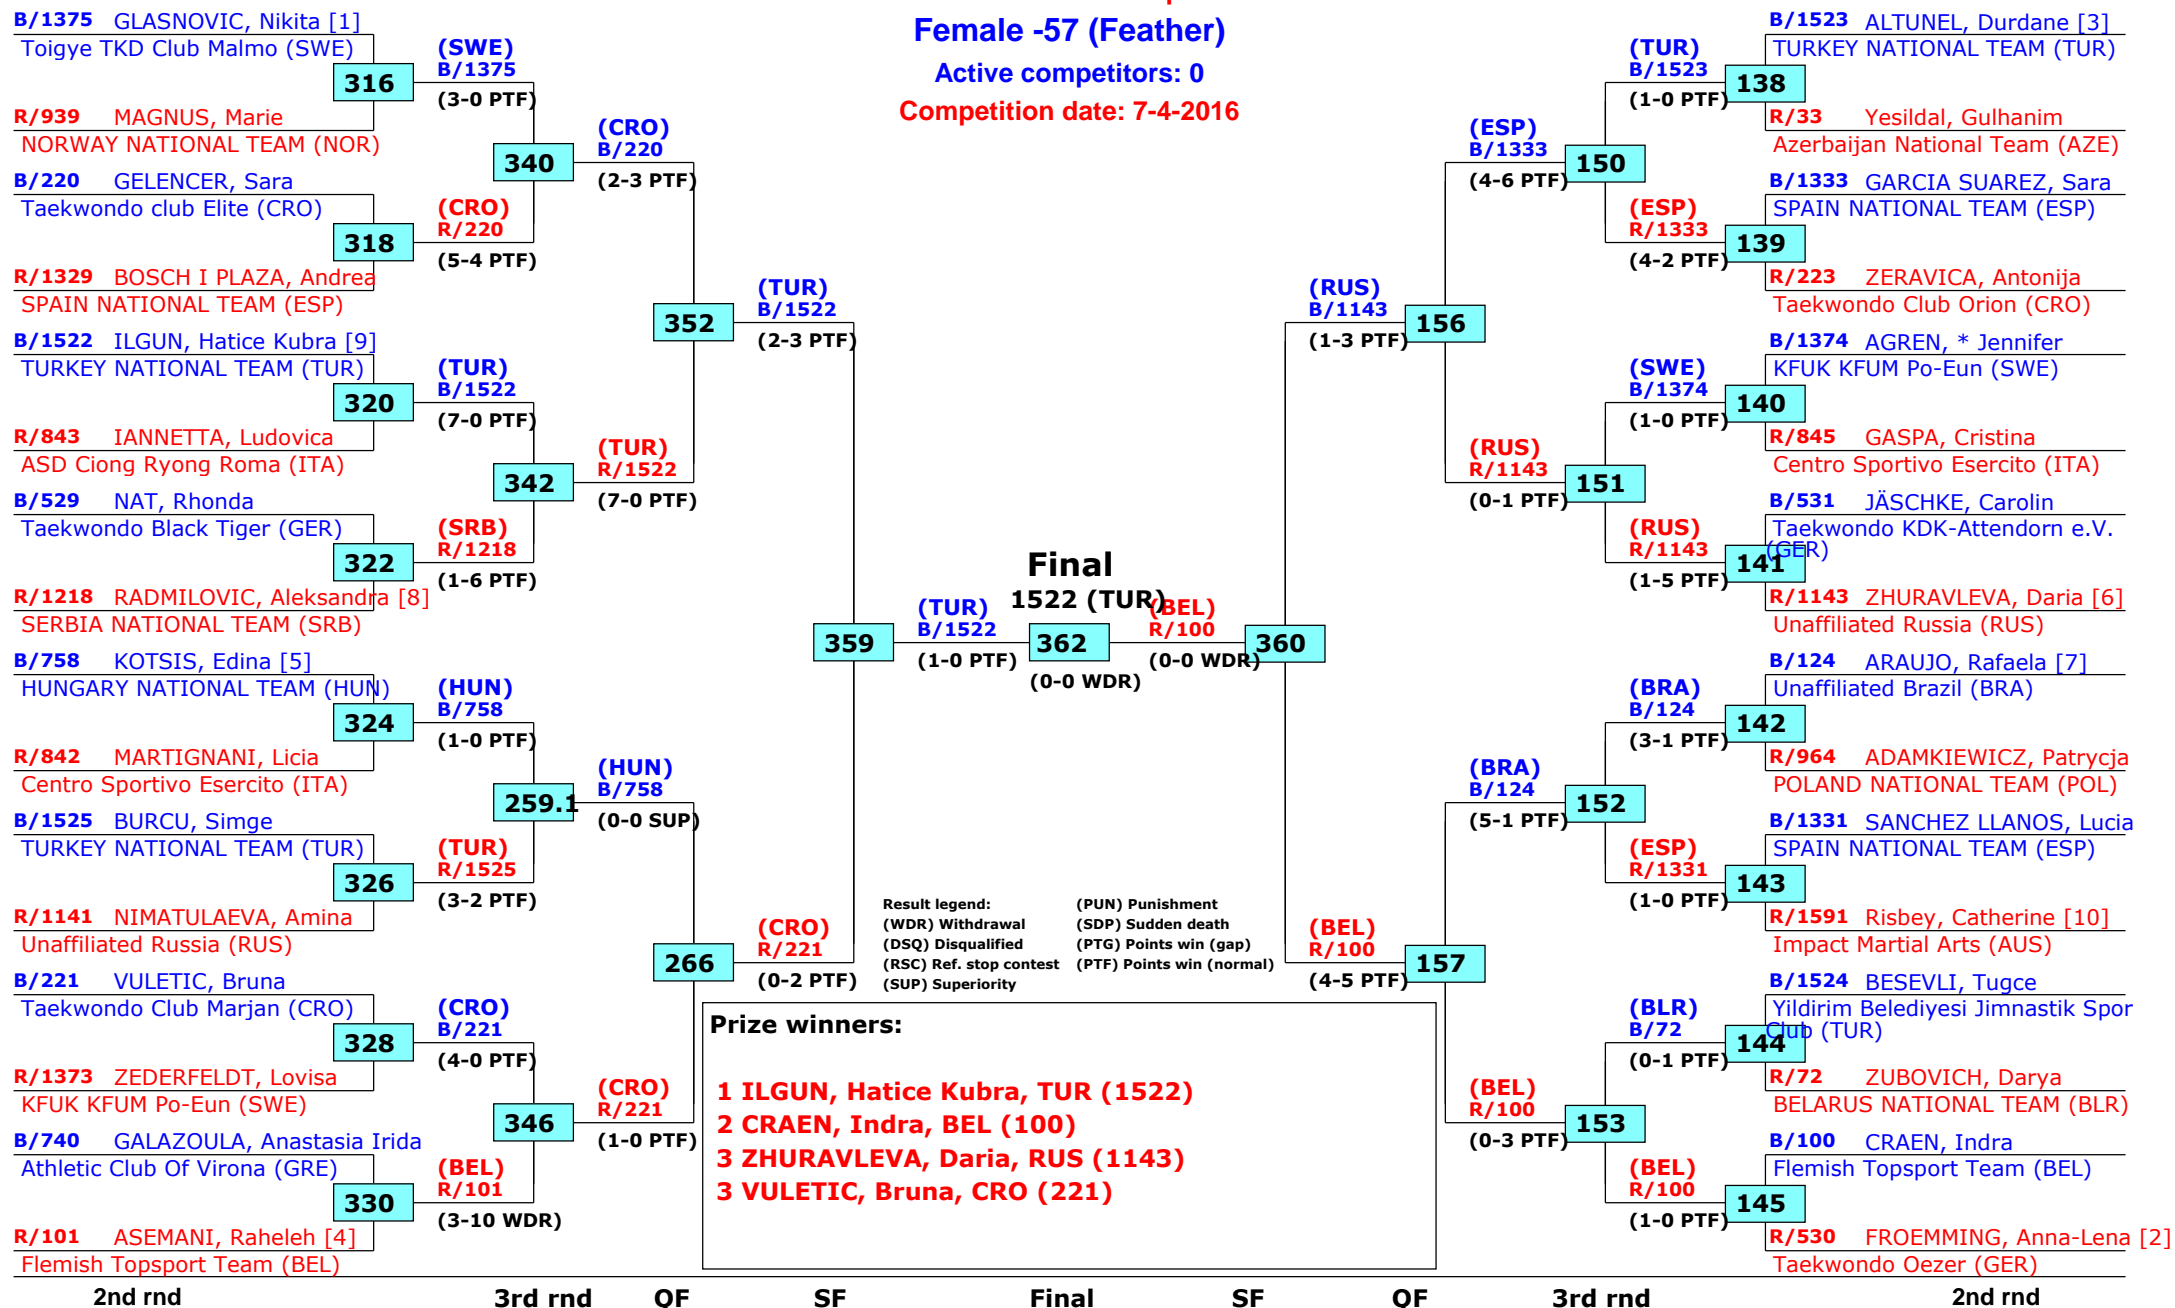

## Female -57 (Feather)

Active competitors: 38

Competition date: 7-4-2016

**IMPORTANT: PLEASE NOTE!**  
 Due to the no. of contestants, round 2 upto the final are shown on schema page 3. If your competitor reaches round 2, check only page 3 for the rest of his/her fights.

# World Taekwondo President's Cup

Bonn, Germany

Tournament date: 7-4-2016 upto 10-4-2016

## Female -57 (Feather)

Active competitors: 0

Competition date: 7-4-2016