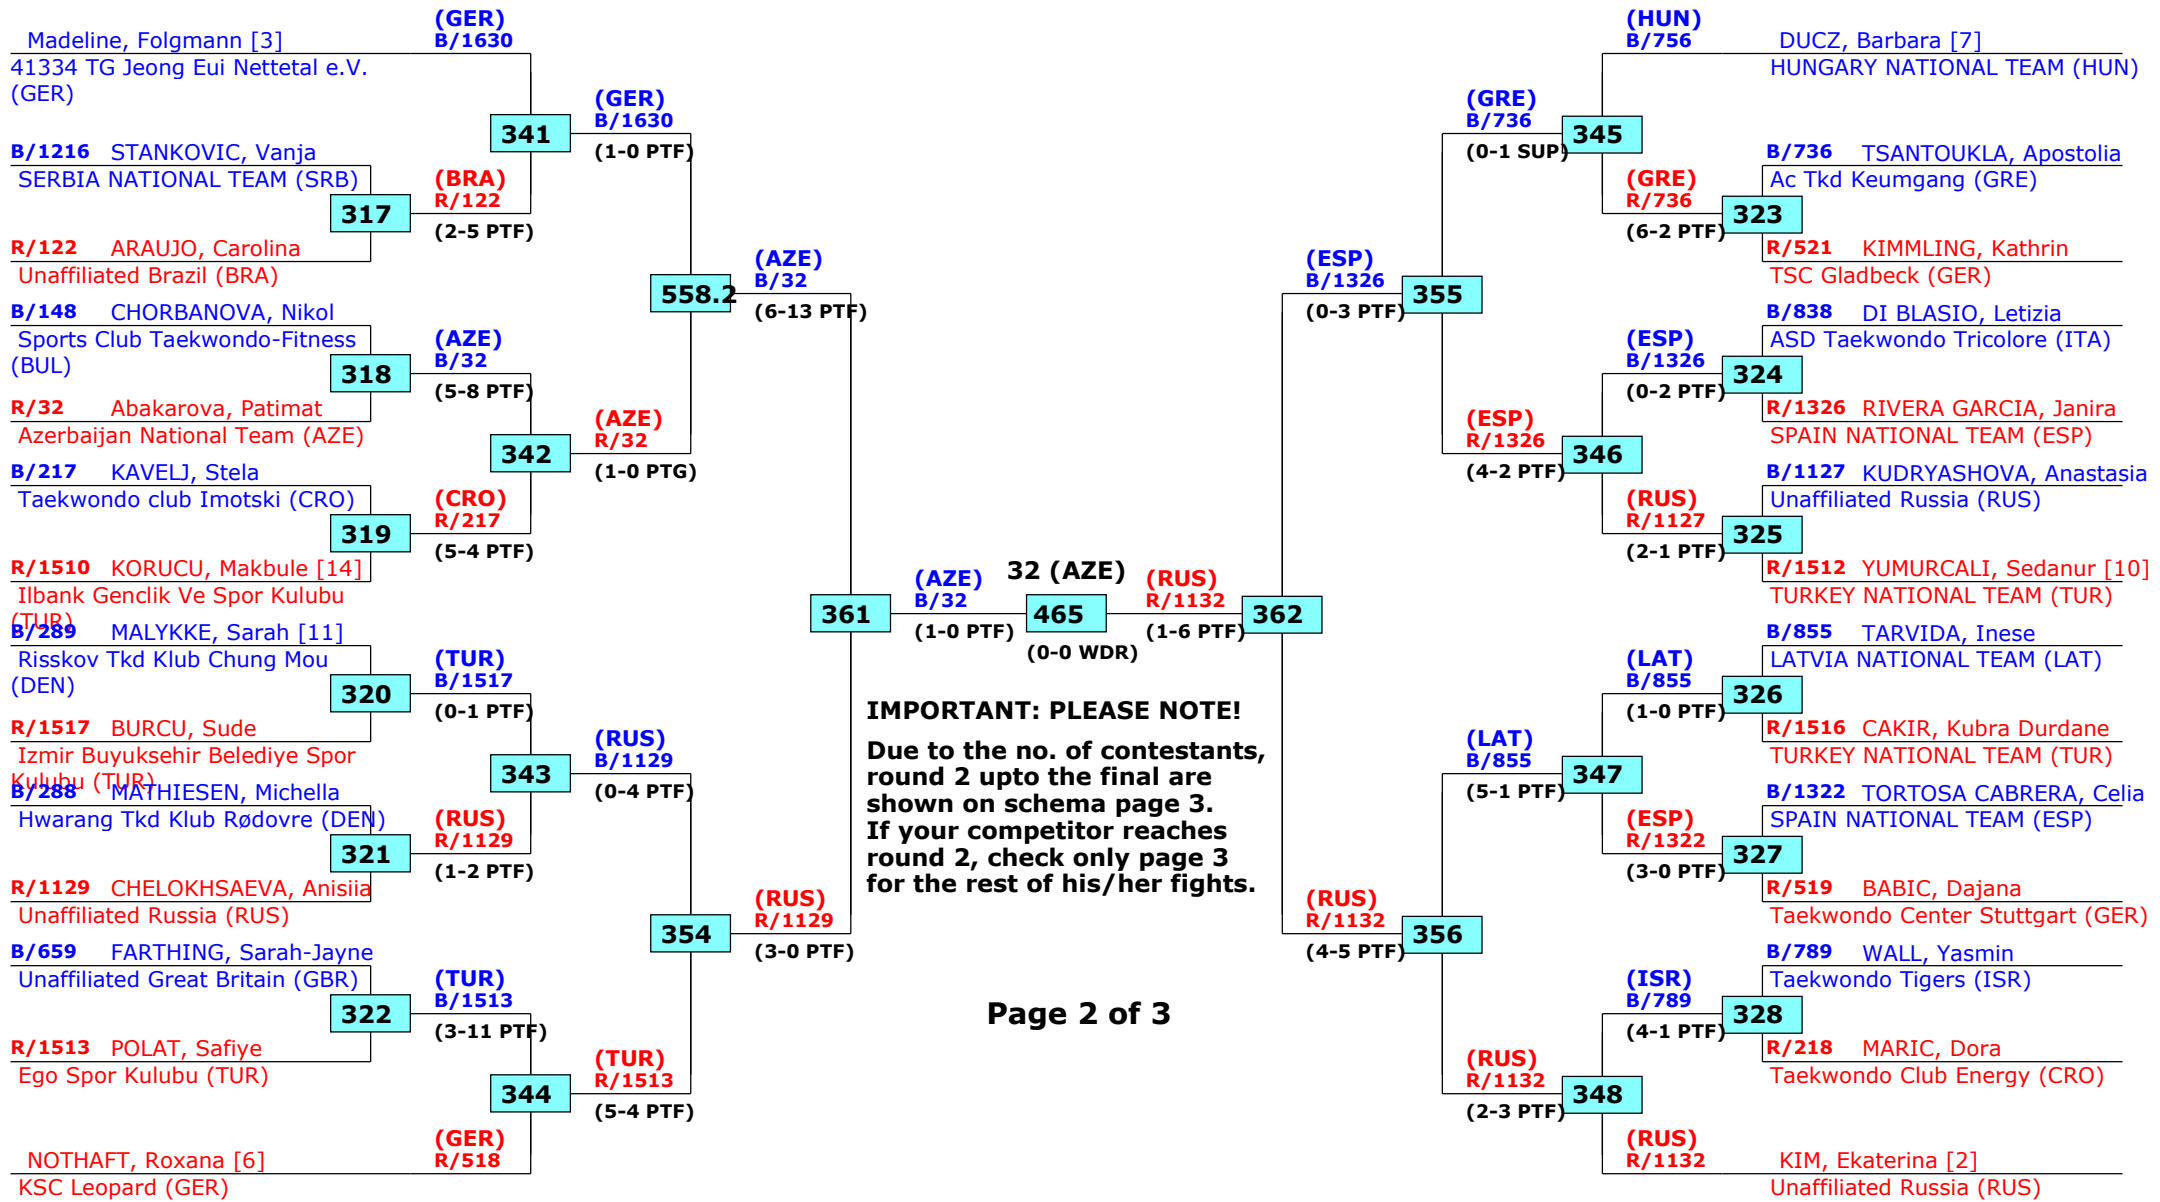

## Female -53 (Bantam)

Active competitors: 57

Competition date: 9-4-2016

1st rnd

2nd rnd

3rd rnd

QF

SF