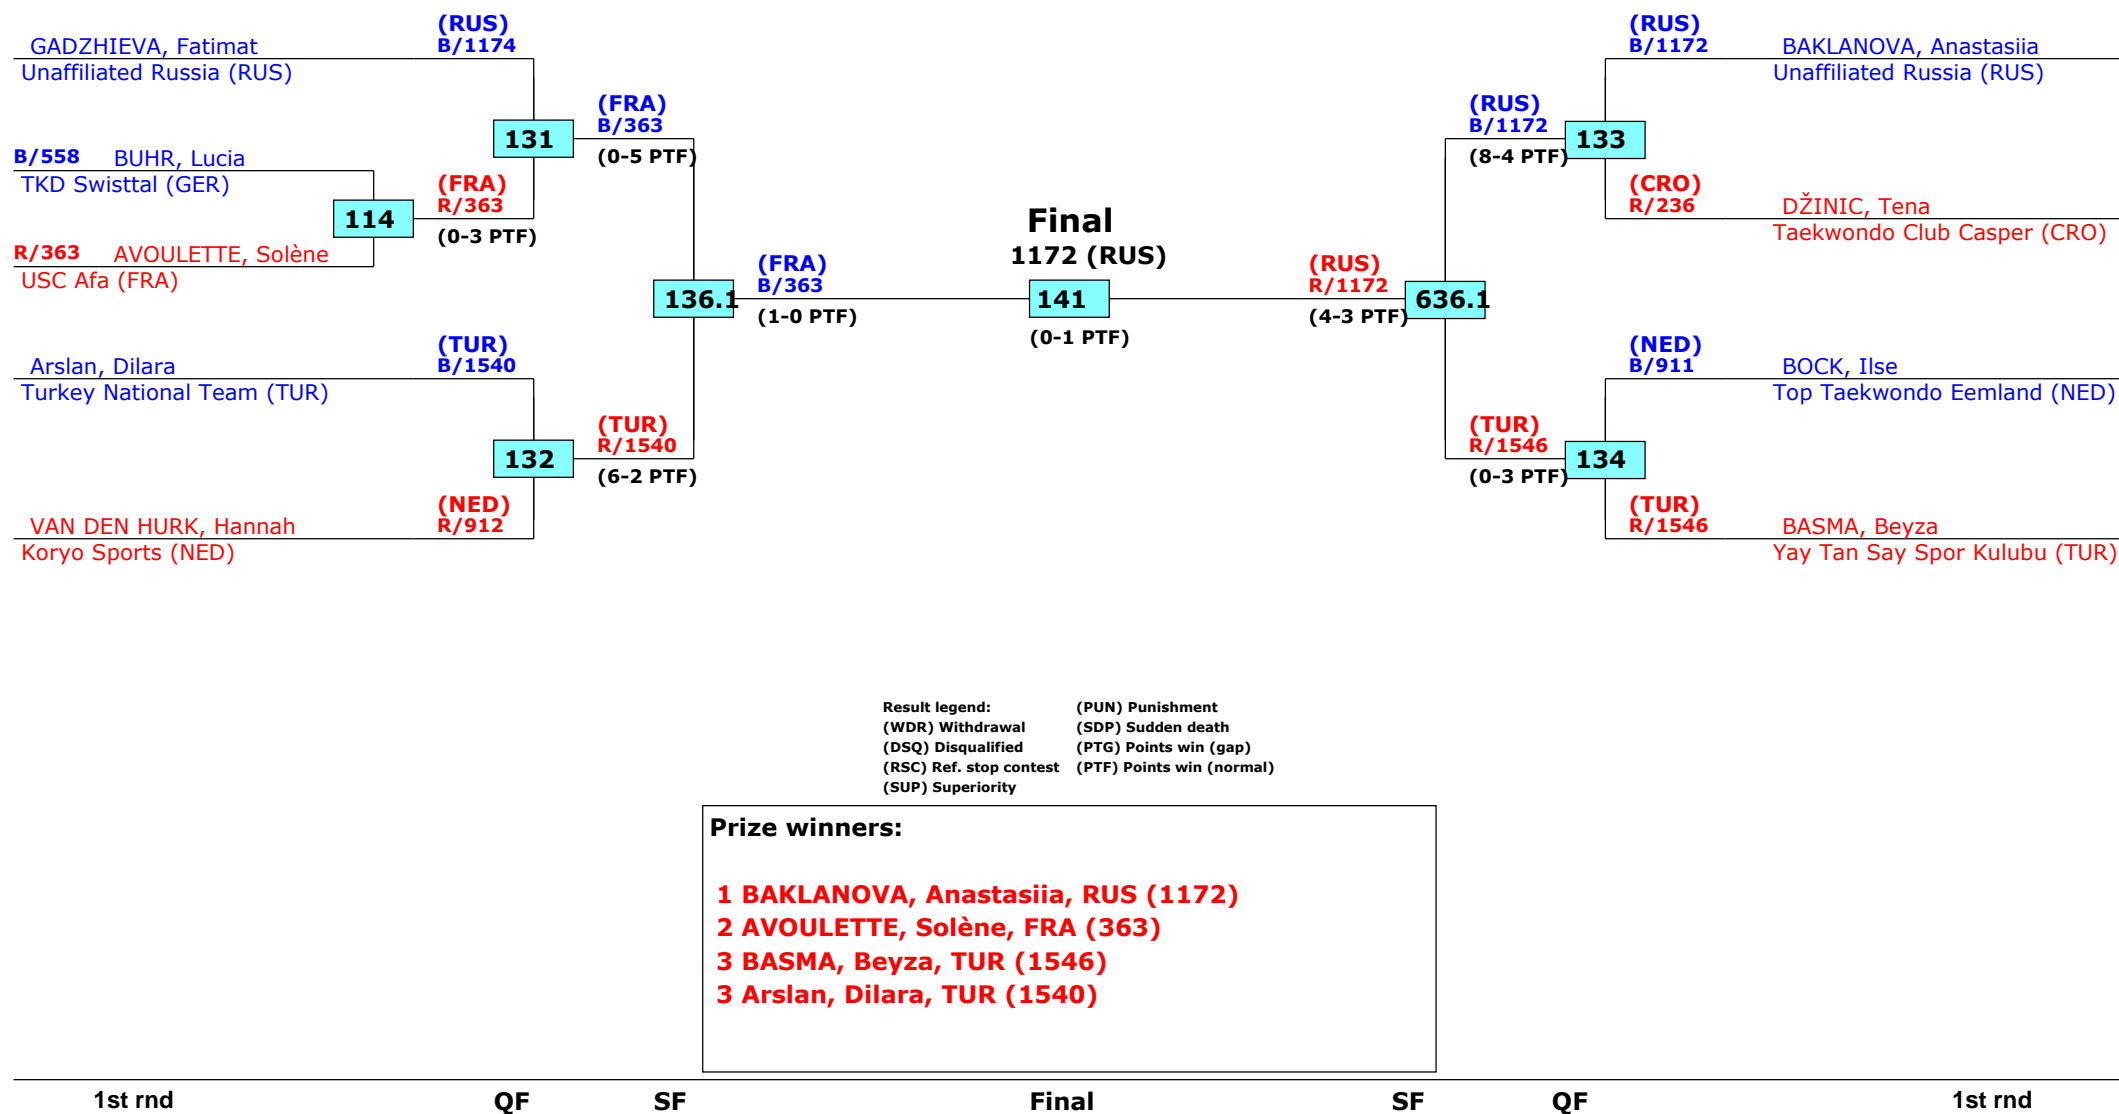

# World Taekwondo President's Cup

Bonn, Germany

Tournament date: 7-4-2016 upto 10-4-2016

Female +68 (Heavy)

Active competitors: 9

Competition date: 10-4-2016

Result legend: (PUN) Punishment  
 (WDR) Withdrawal (SDP) Sudden death  
 (DSQ) Disqualified (PTG) Points win (gap)  
 (RSC) Ref. stop contest (PTF) Points win (normal)  
 (SUP) Superiority