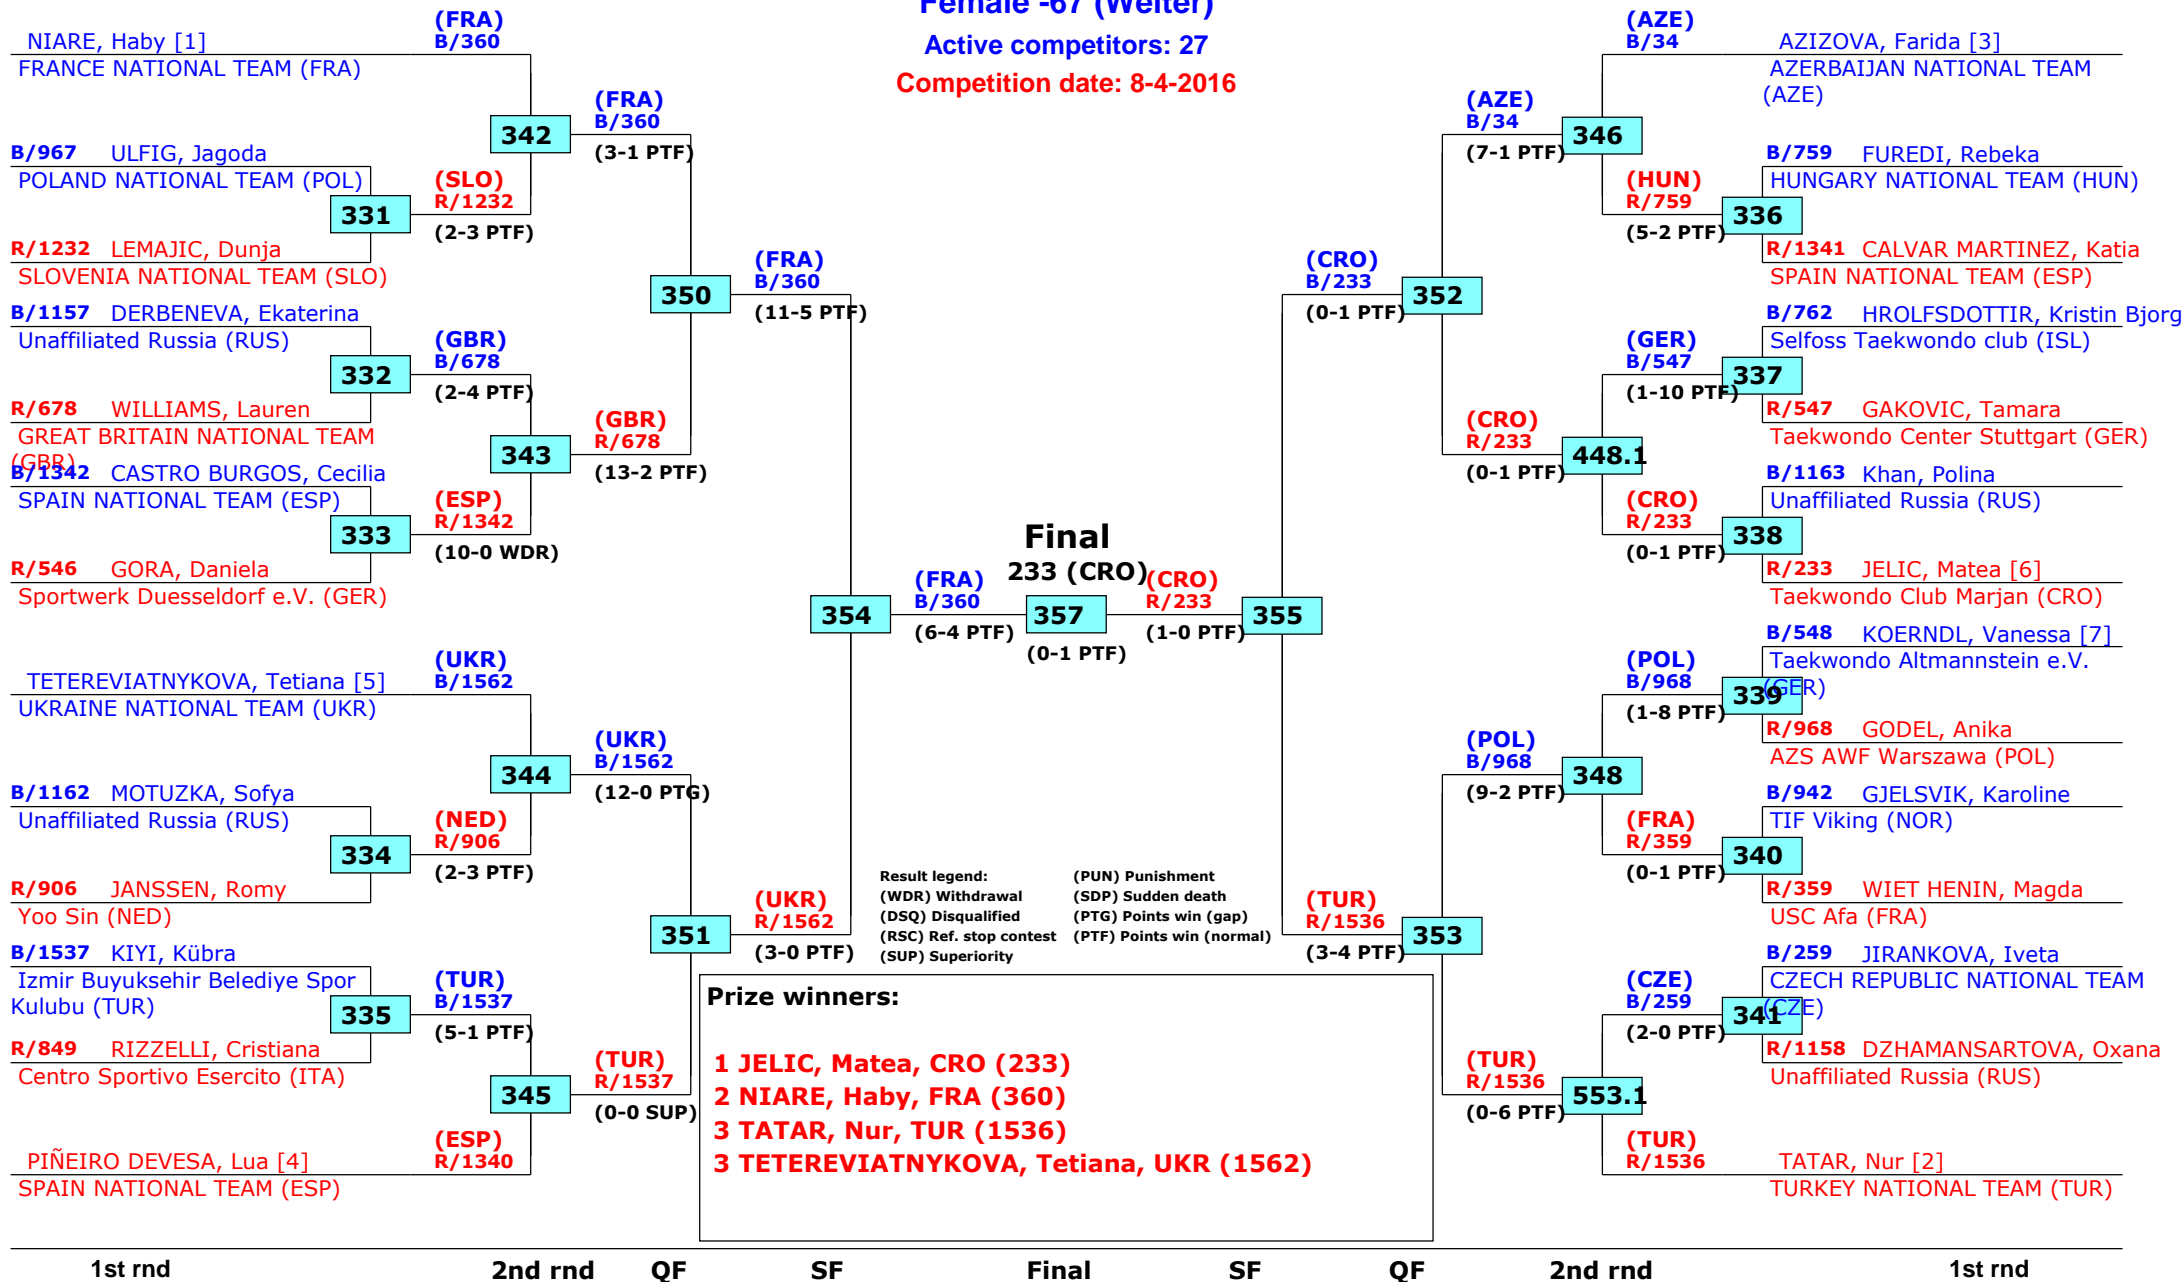

# World Taekwondo President's Cup

Bonn, Germany

Tournament date: 7-4-2016 upto 10-4-2016

Female -67 (Welter)

Active competitors: 27

Competition date: 8-4-2016