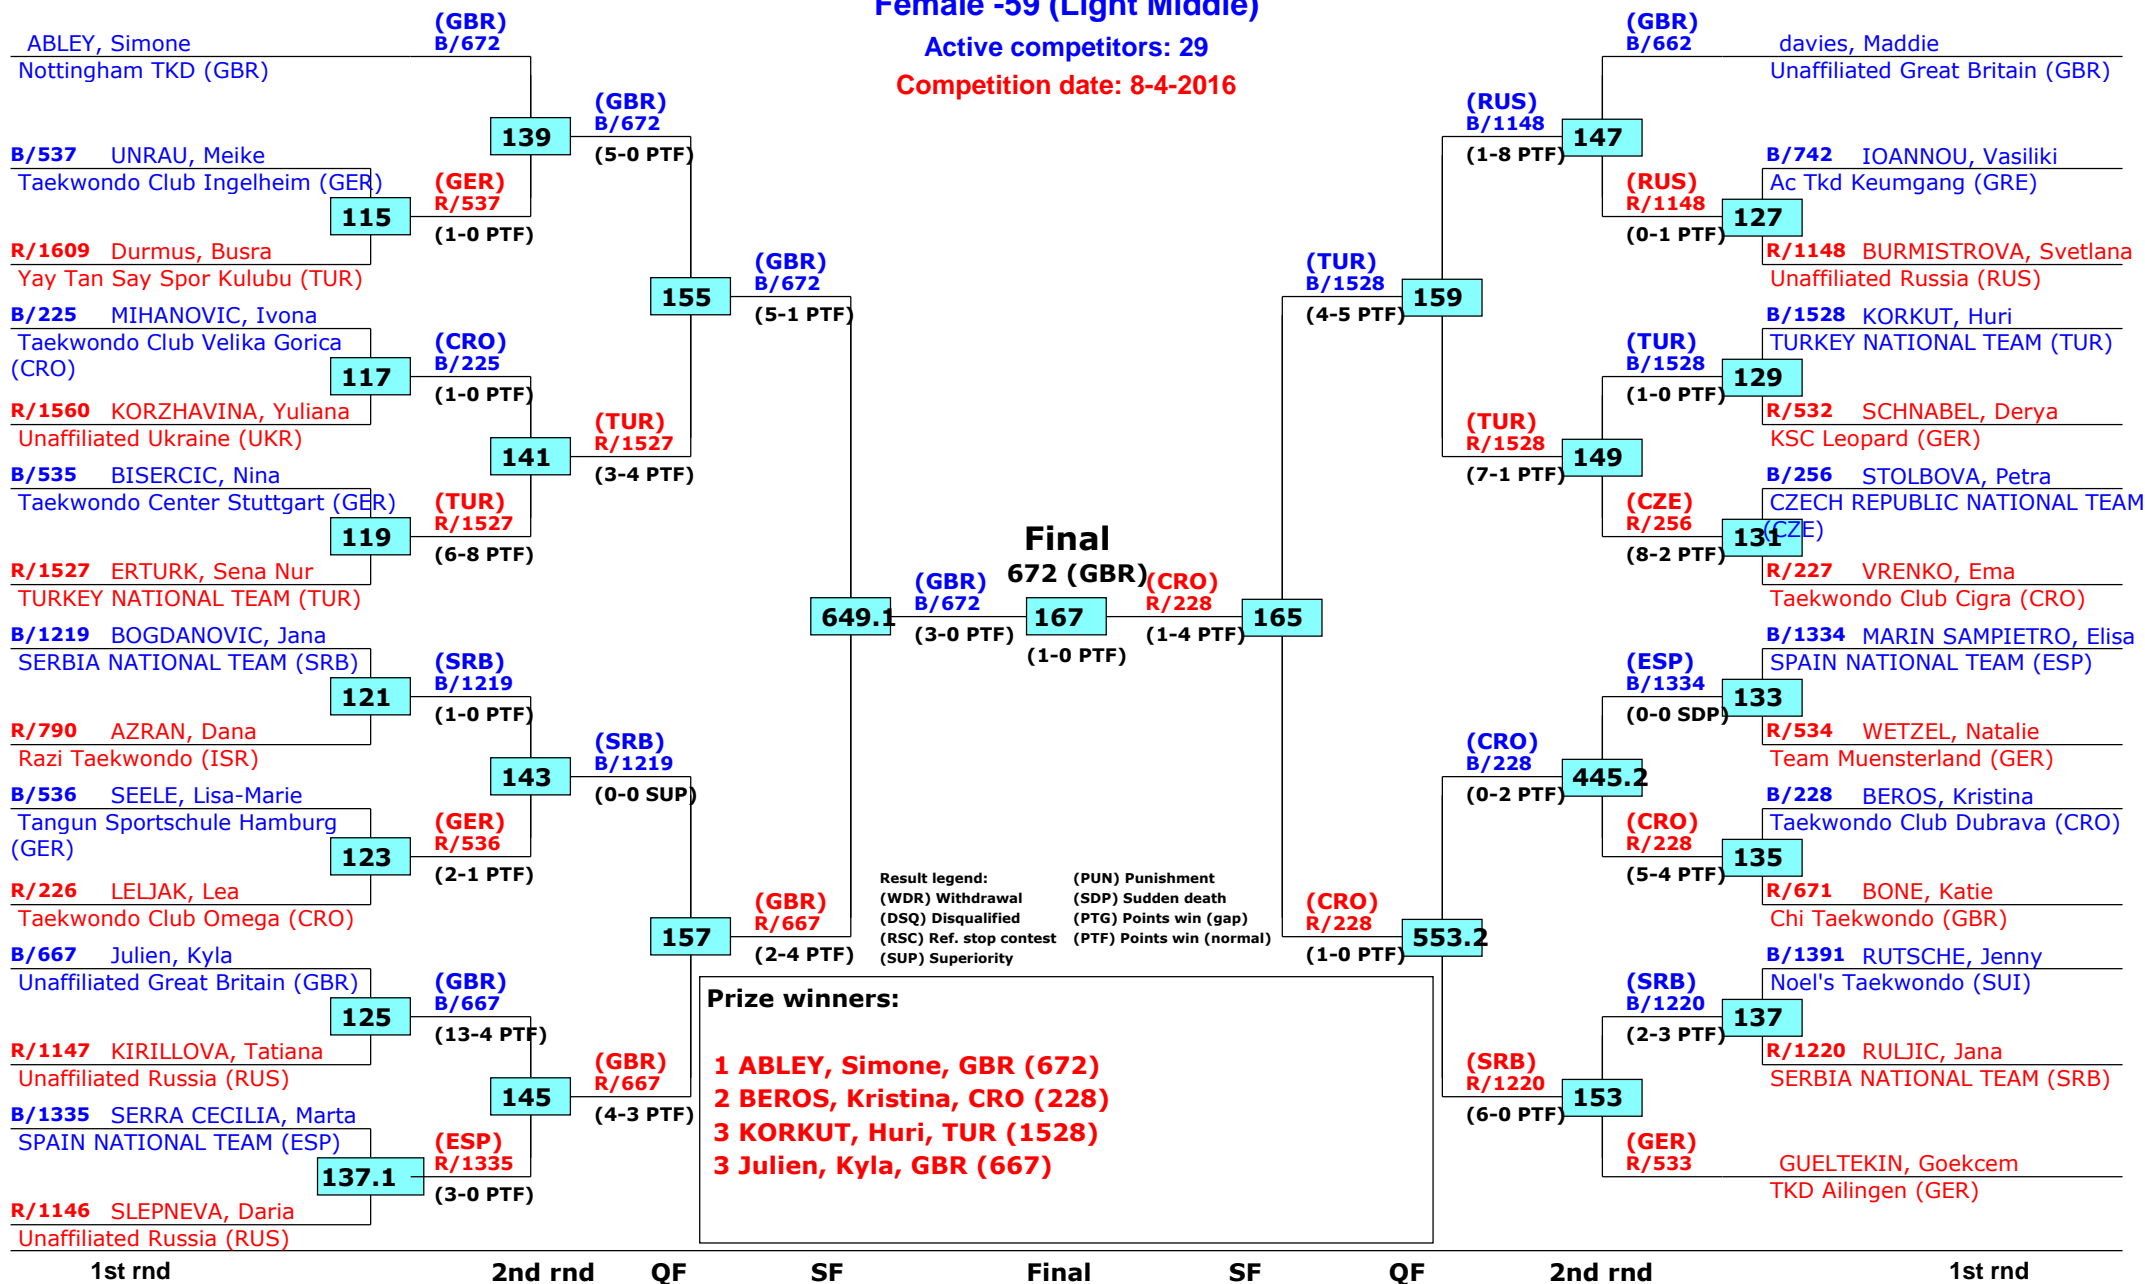

World Taekwondo President's Cup

Bonn, Germany

Tournament date: 7-4-2016 upto 10-4-2016

Female -59 (Light Middle)

Active competitors: 29

Competition date: 8-4-2016