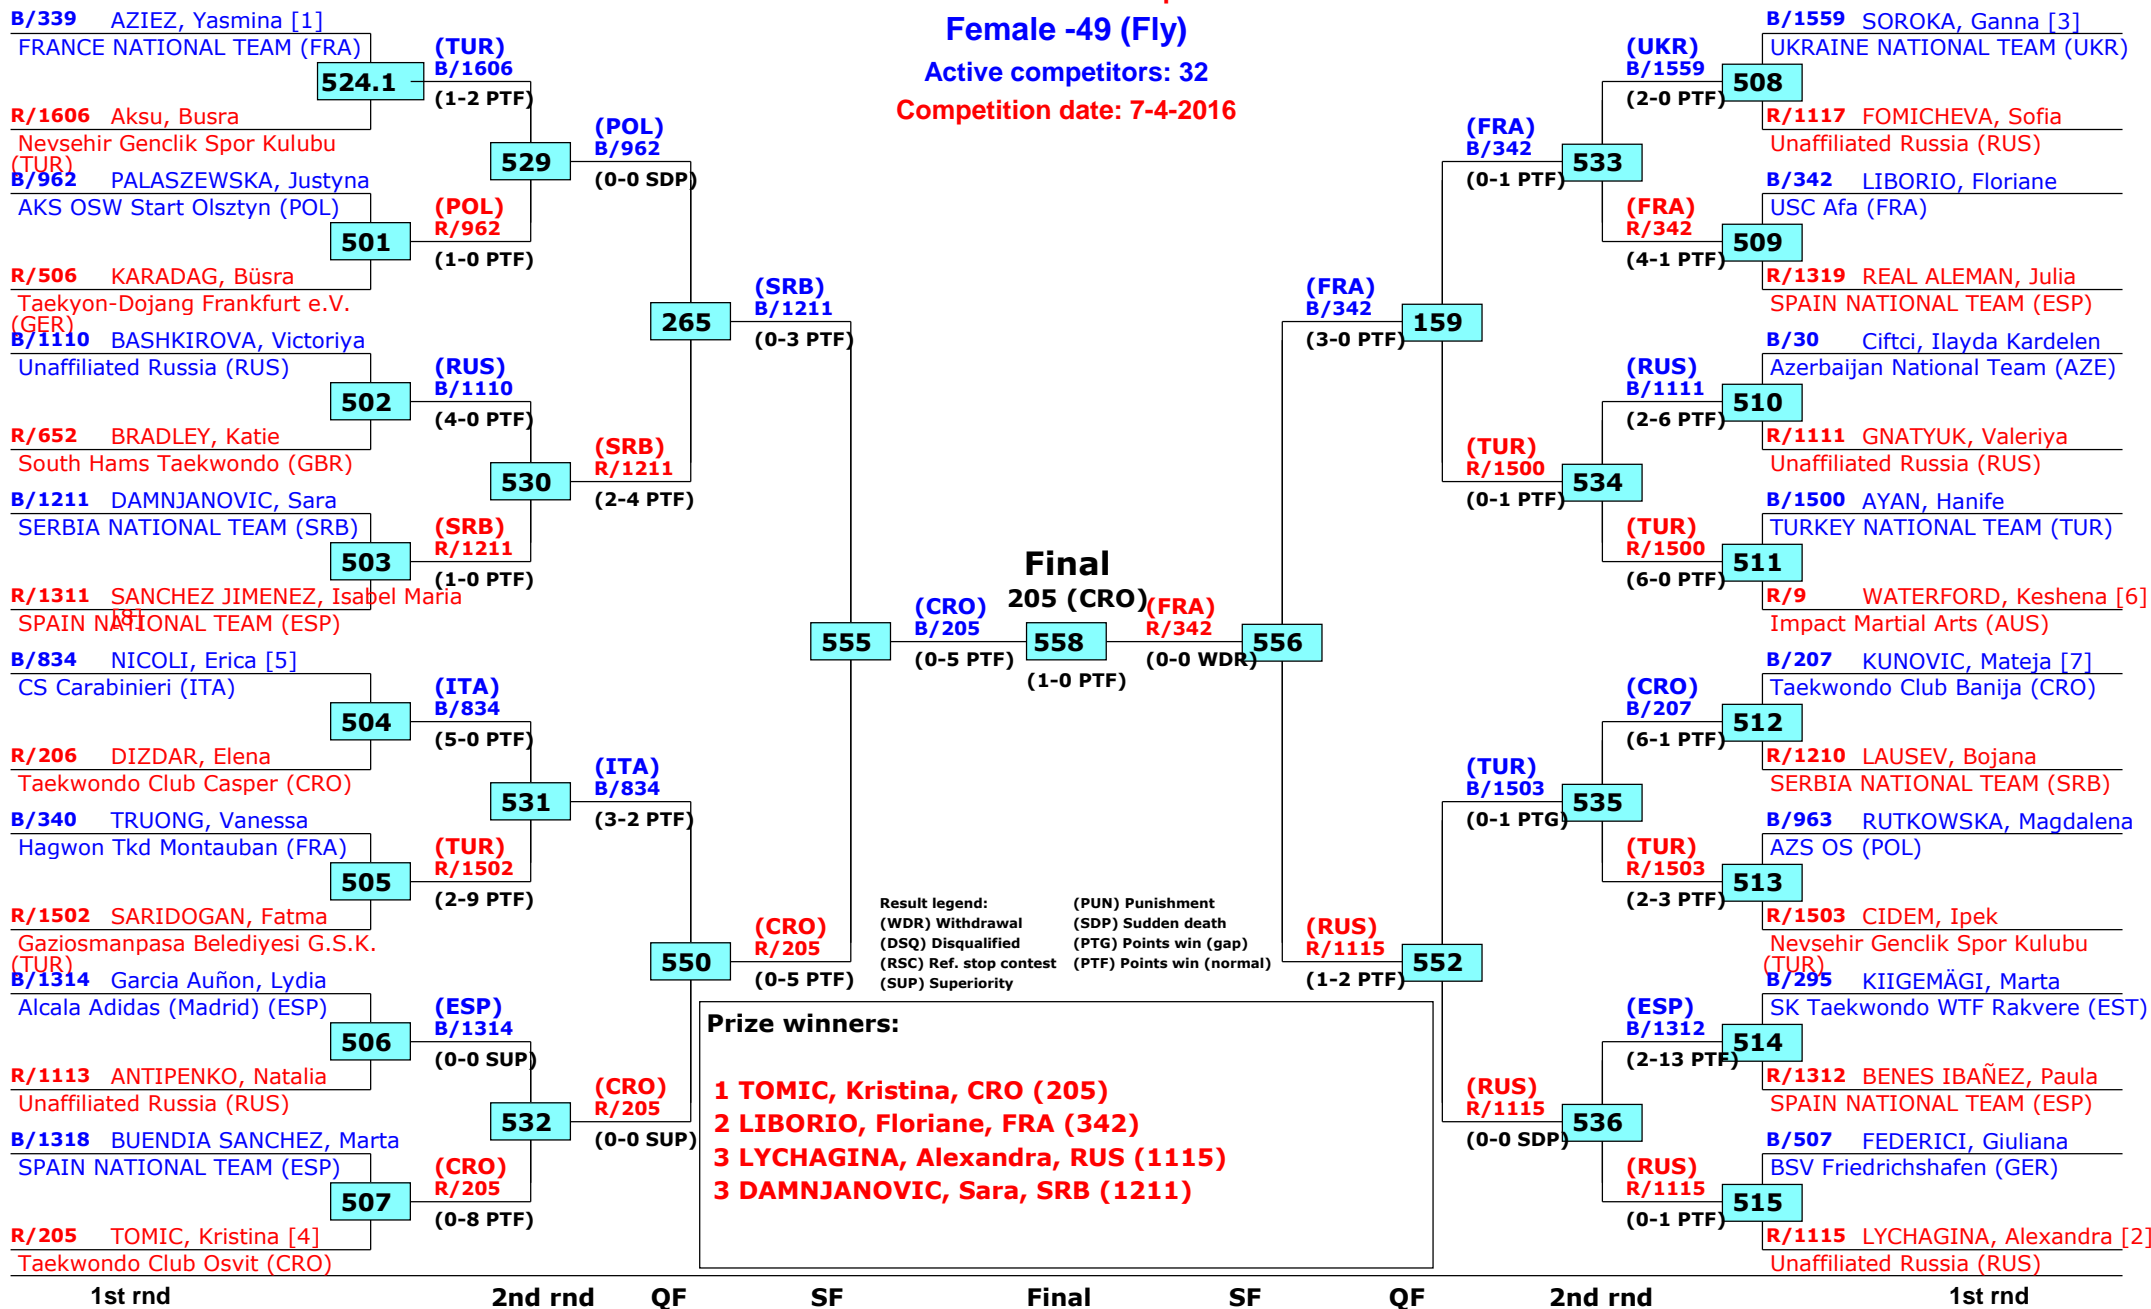

World Taekwondo President's Cup

Bonn, Germany

Tournament date: 7-4-2016 upto 10-4-2016

Female -49 (Fly)

Active competitors: 32

Competition date: 7-4-2016

Result legend:
(WDR) Withdrawal (DSQ) Disqualified (RSC) Ref. stop contest (SUP) Superiority
(PUN) Punishment (SDP) Sudden death (PTG) Points win (gap) (PTF) Points win (normal)

Prize winners:

1. 1 TOMIC, Kristina, CRO (205)
2. 2 LIBORIO, Floriane, FRA (342)
3. 3 LYCHAGINA, Alexandra, RUS (1115)
4. 3 DAMNJANOVIC, Sara, SRB (1211)

1st rnd

2nd rnd

QF

SF

Final

SF

QF

2nd rnd

1st rnd