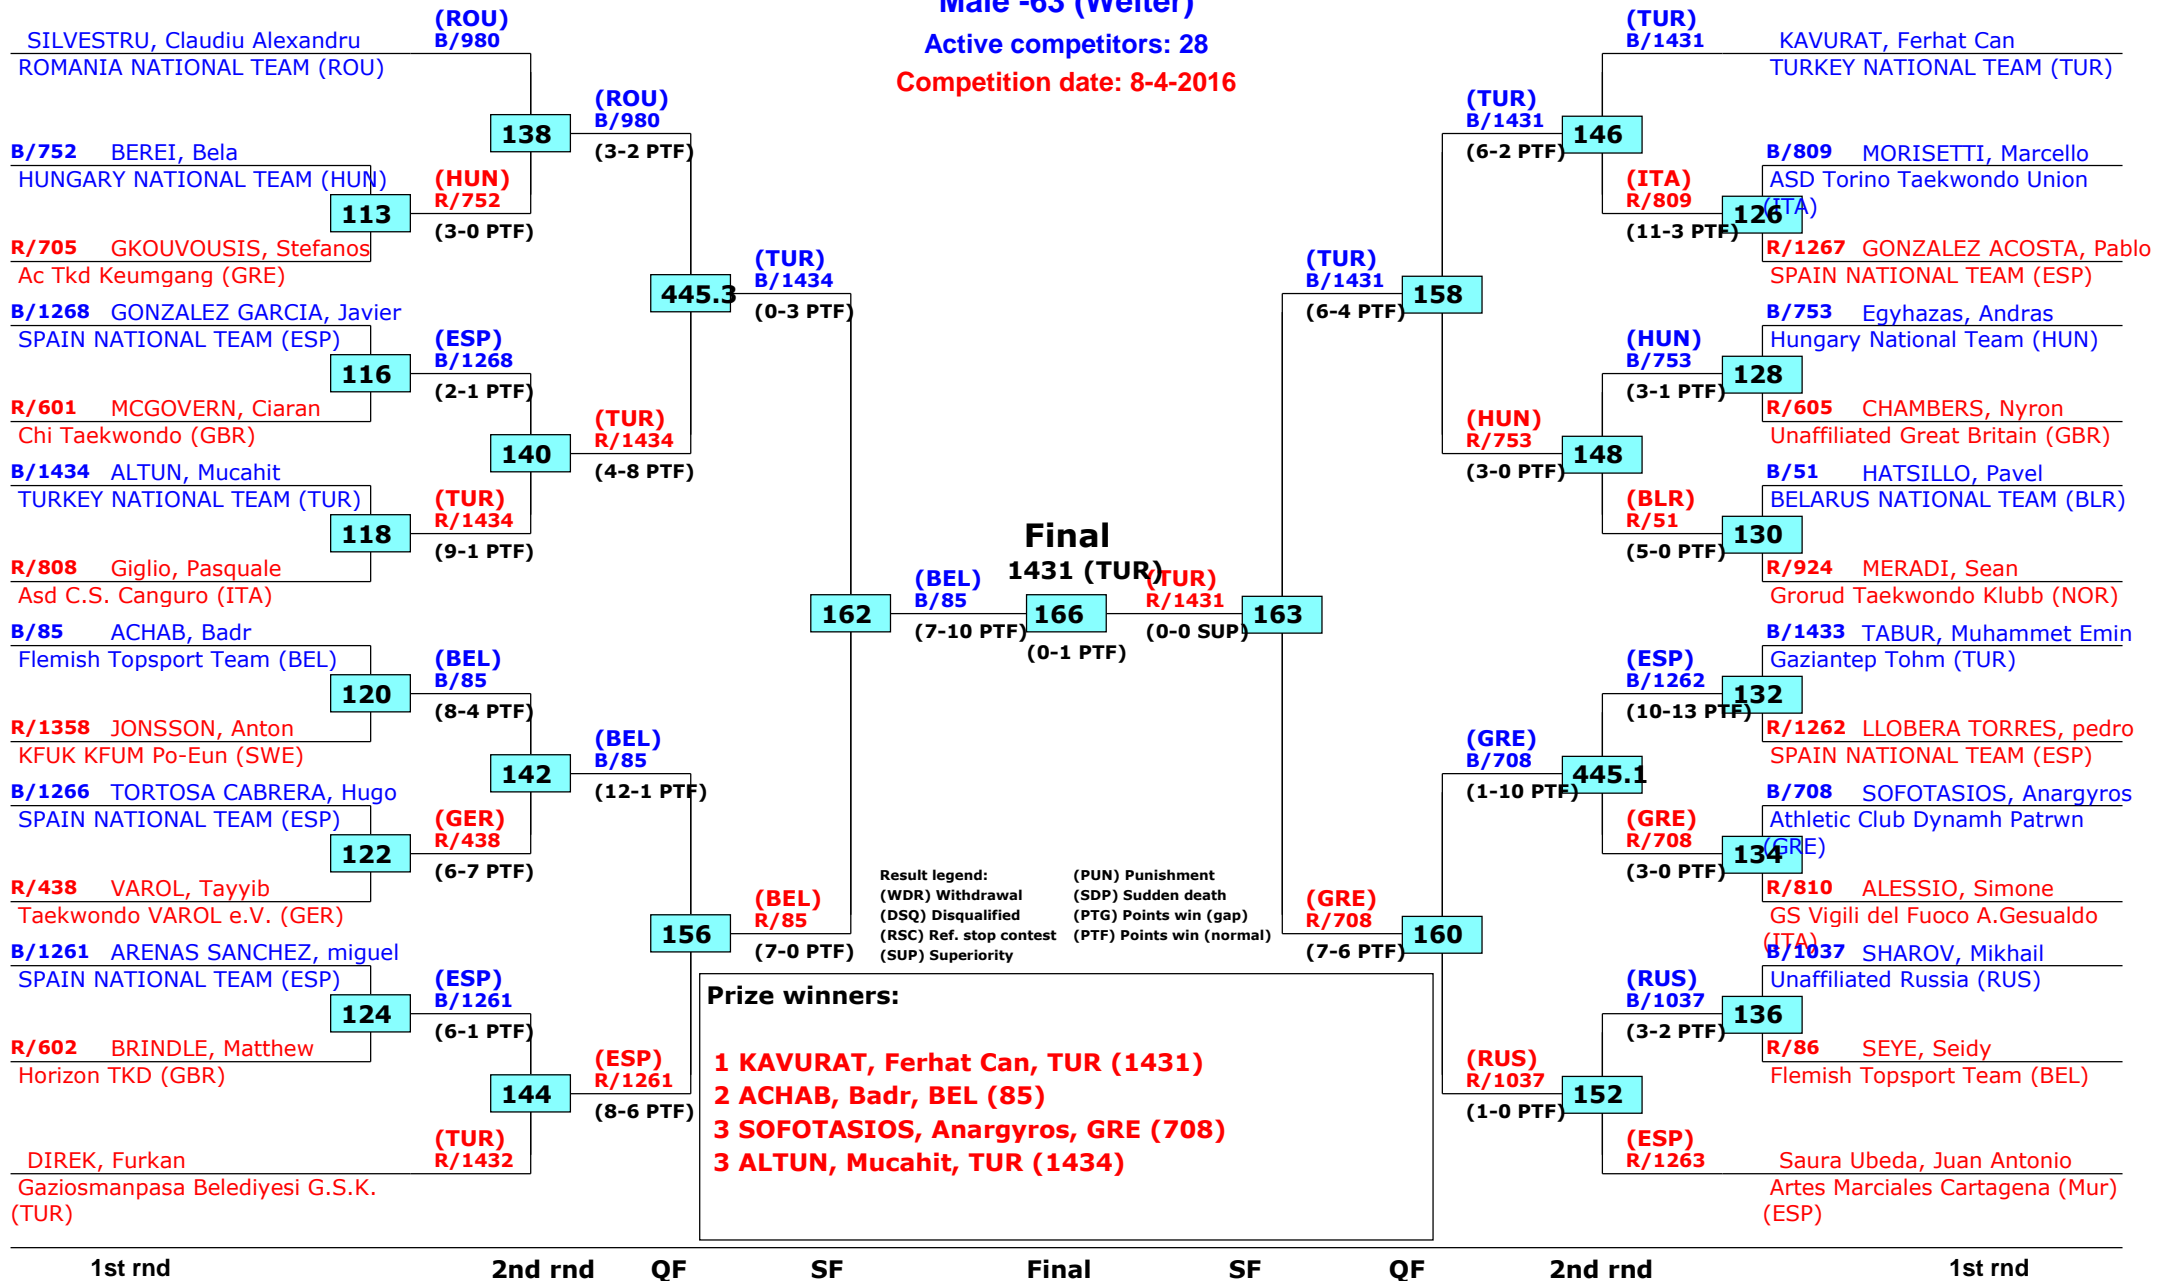

# World Taekwondo President's Cup

Bonn, Germany

Tournament date: 7-4-2016 upto 10-4-2016

Male -63 (Welter)

Active competitors: 28

Competition date: 8-4-2016