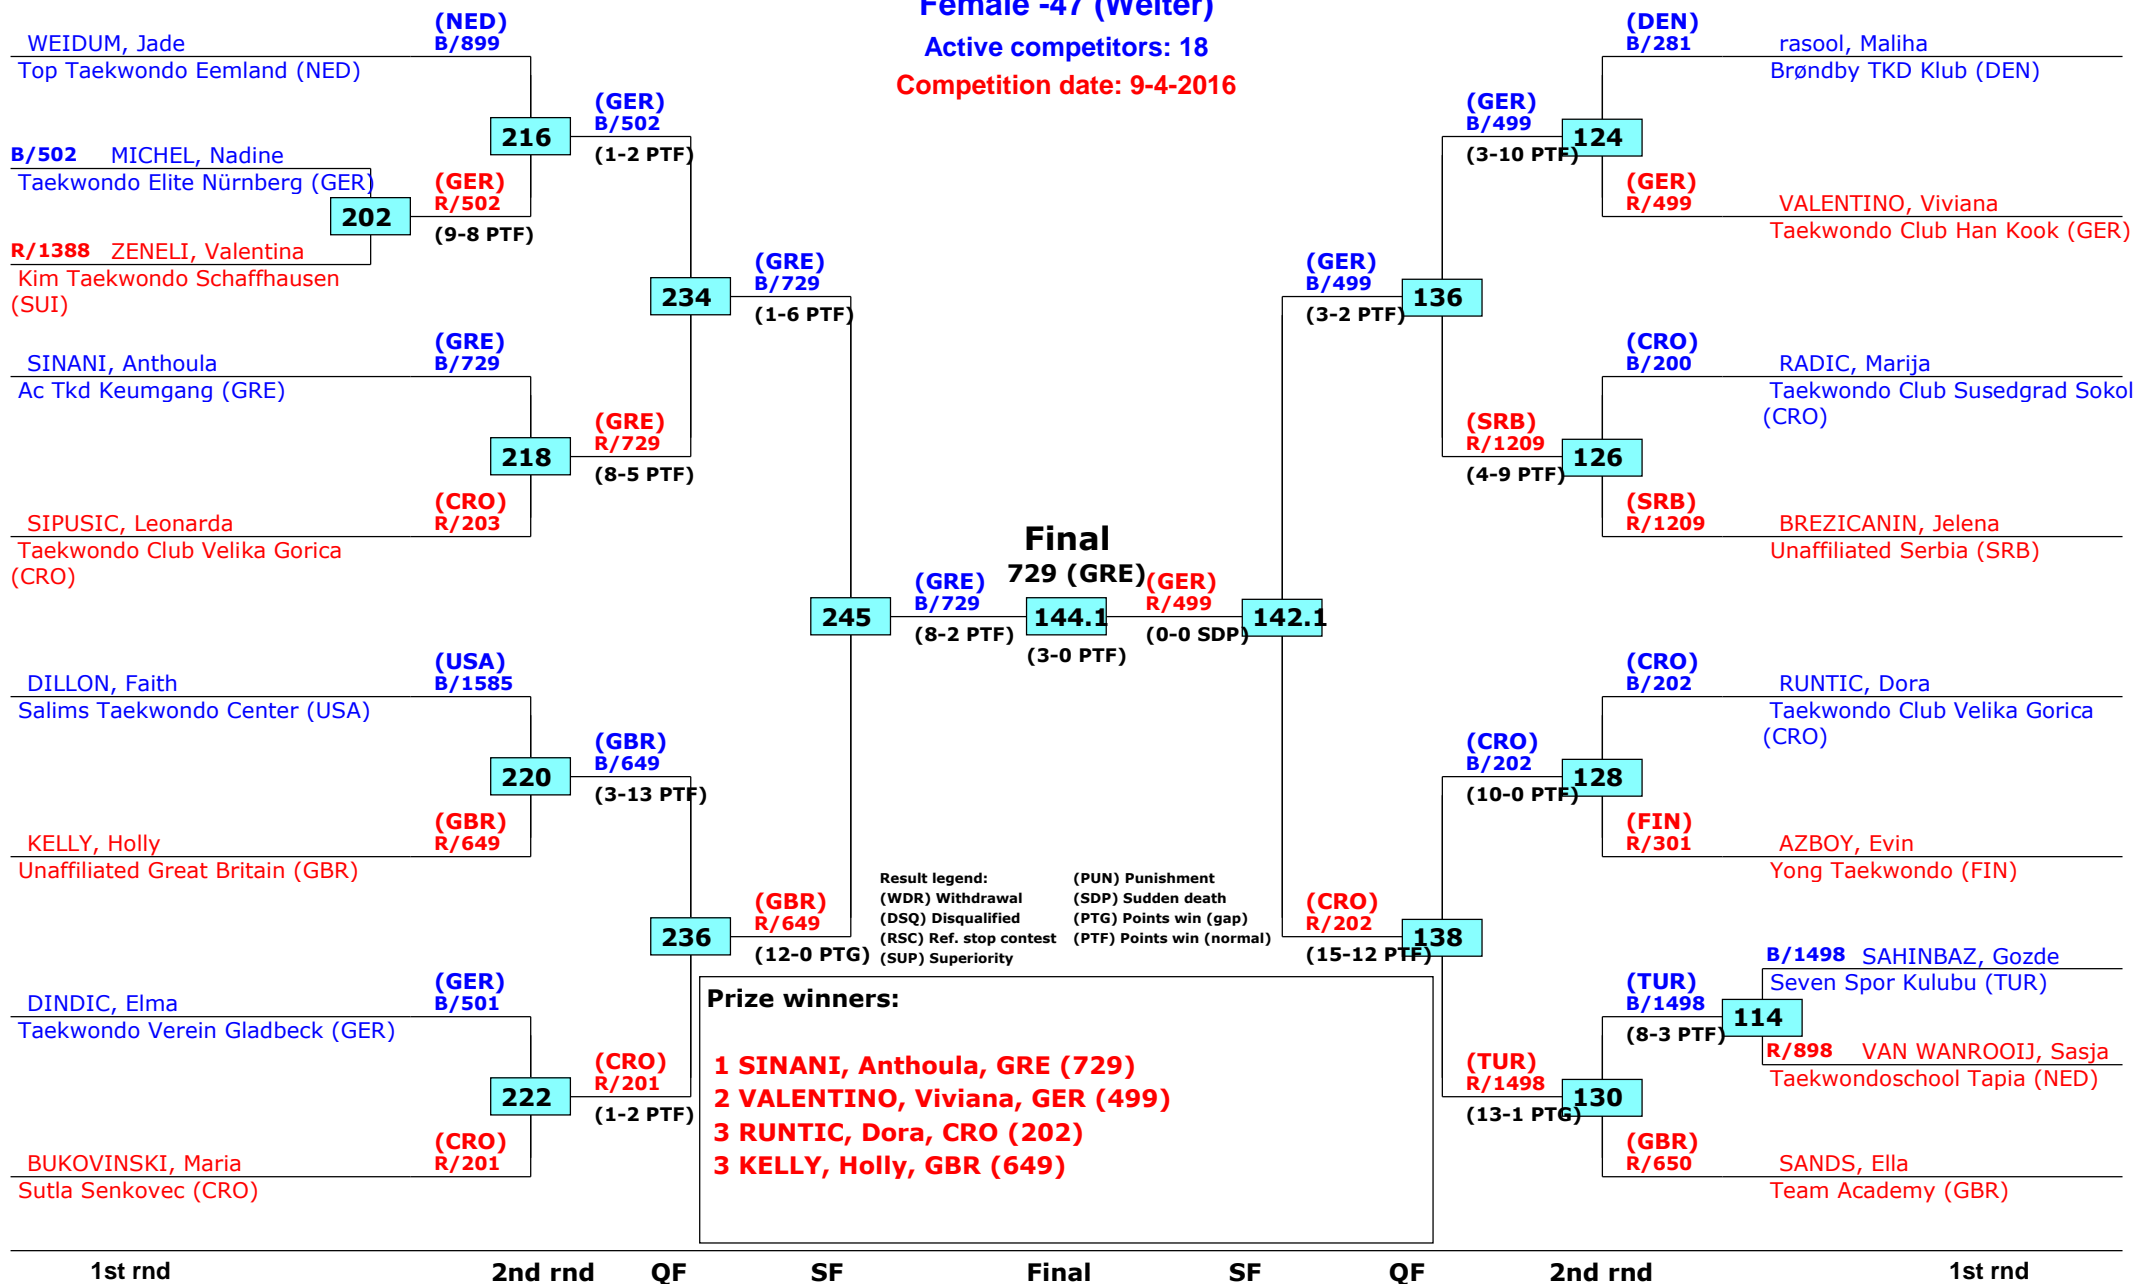

## Female -47 (Welter)

Active competitors: 18

Competition date: 9-4-2016