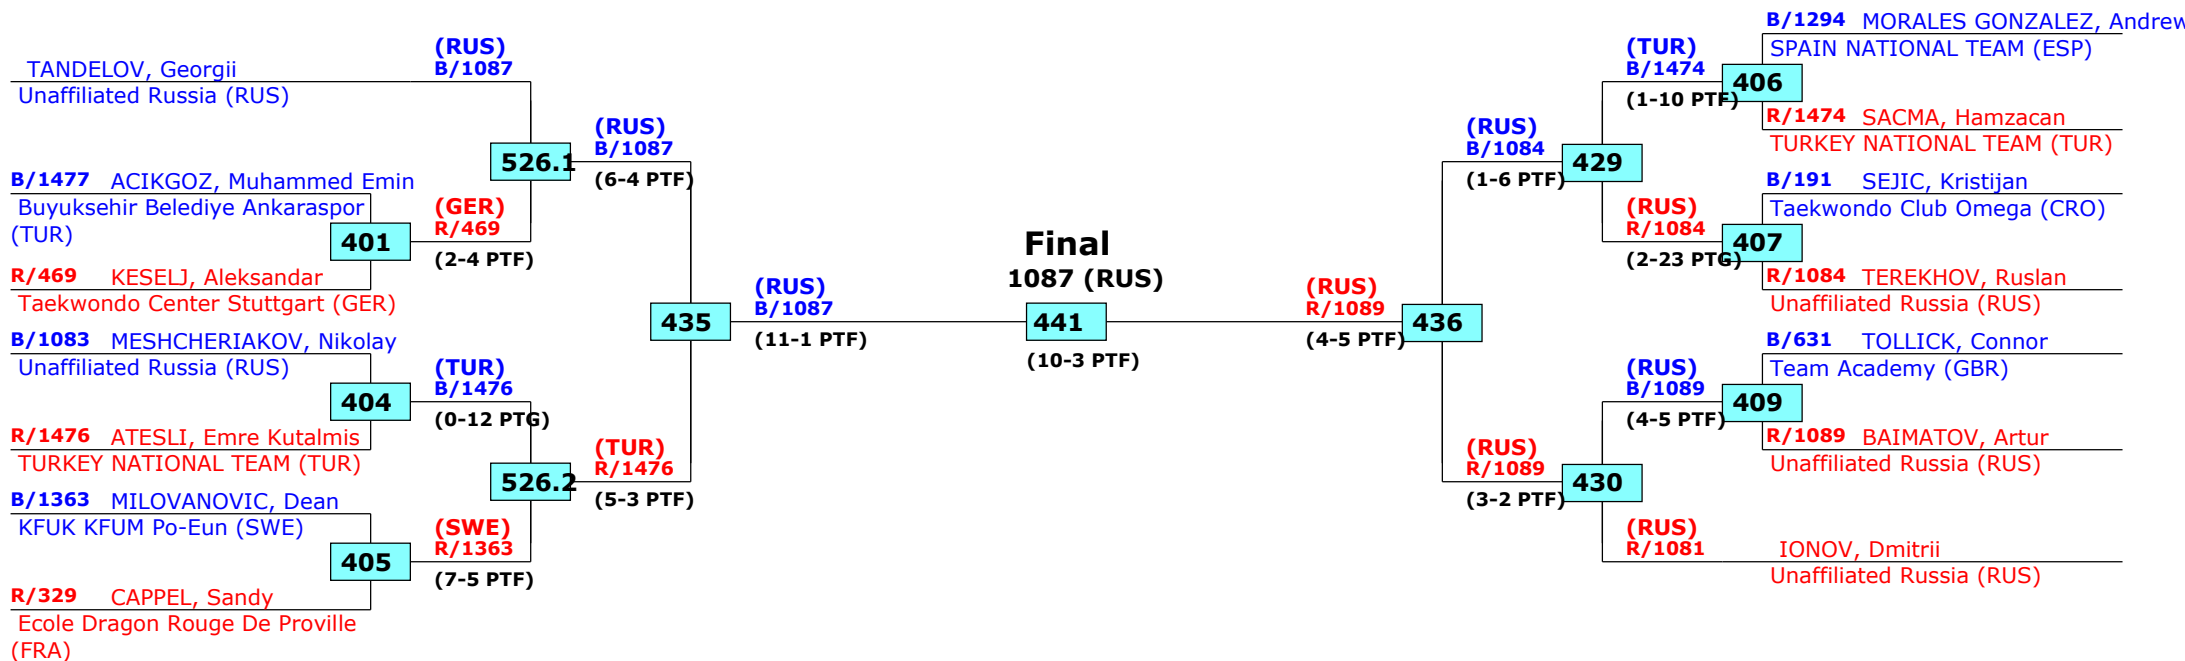

World Taekwondo President's Cup

Bonn, Germany

Tournament date: 7-4-2016 upto 10-4-2016

Male +78 (Heavy)

Active competitors: 14

Competition date: 10-4-2016

Result legend:
(WDR) Withdrawal (PUN) Punishment
(DSQ) Disqualified (SDP) Sudden death
(RSC) Ref. stop contest (PTG) Points win (gap)
(SUP) Superiority (PTF) Points win (normal)

Prize winners:

1 TANDELOV, Georgii, RUS (1087)
2 BAIMATOV, Artur, RUS (1089)
3 TEREKHOV, Ruslan, RUS (1084)
3 ATESLI, Emre Kutalmis, TUR (1476)

1st rnd

QF

SF

Final

SF

QF

1st rnd