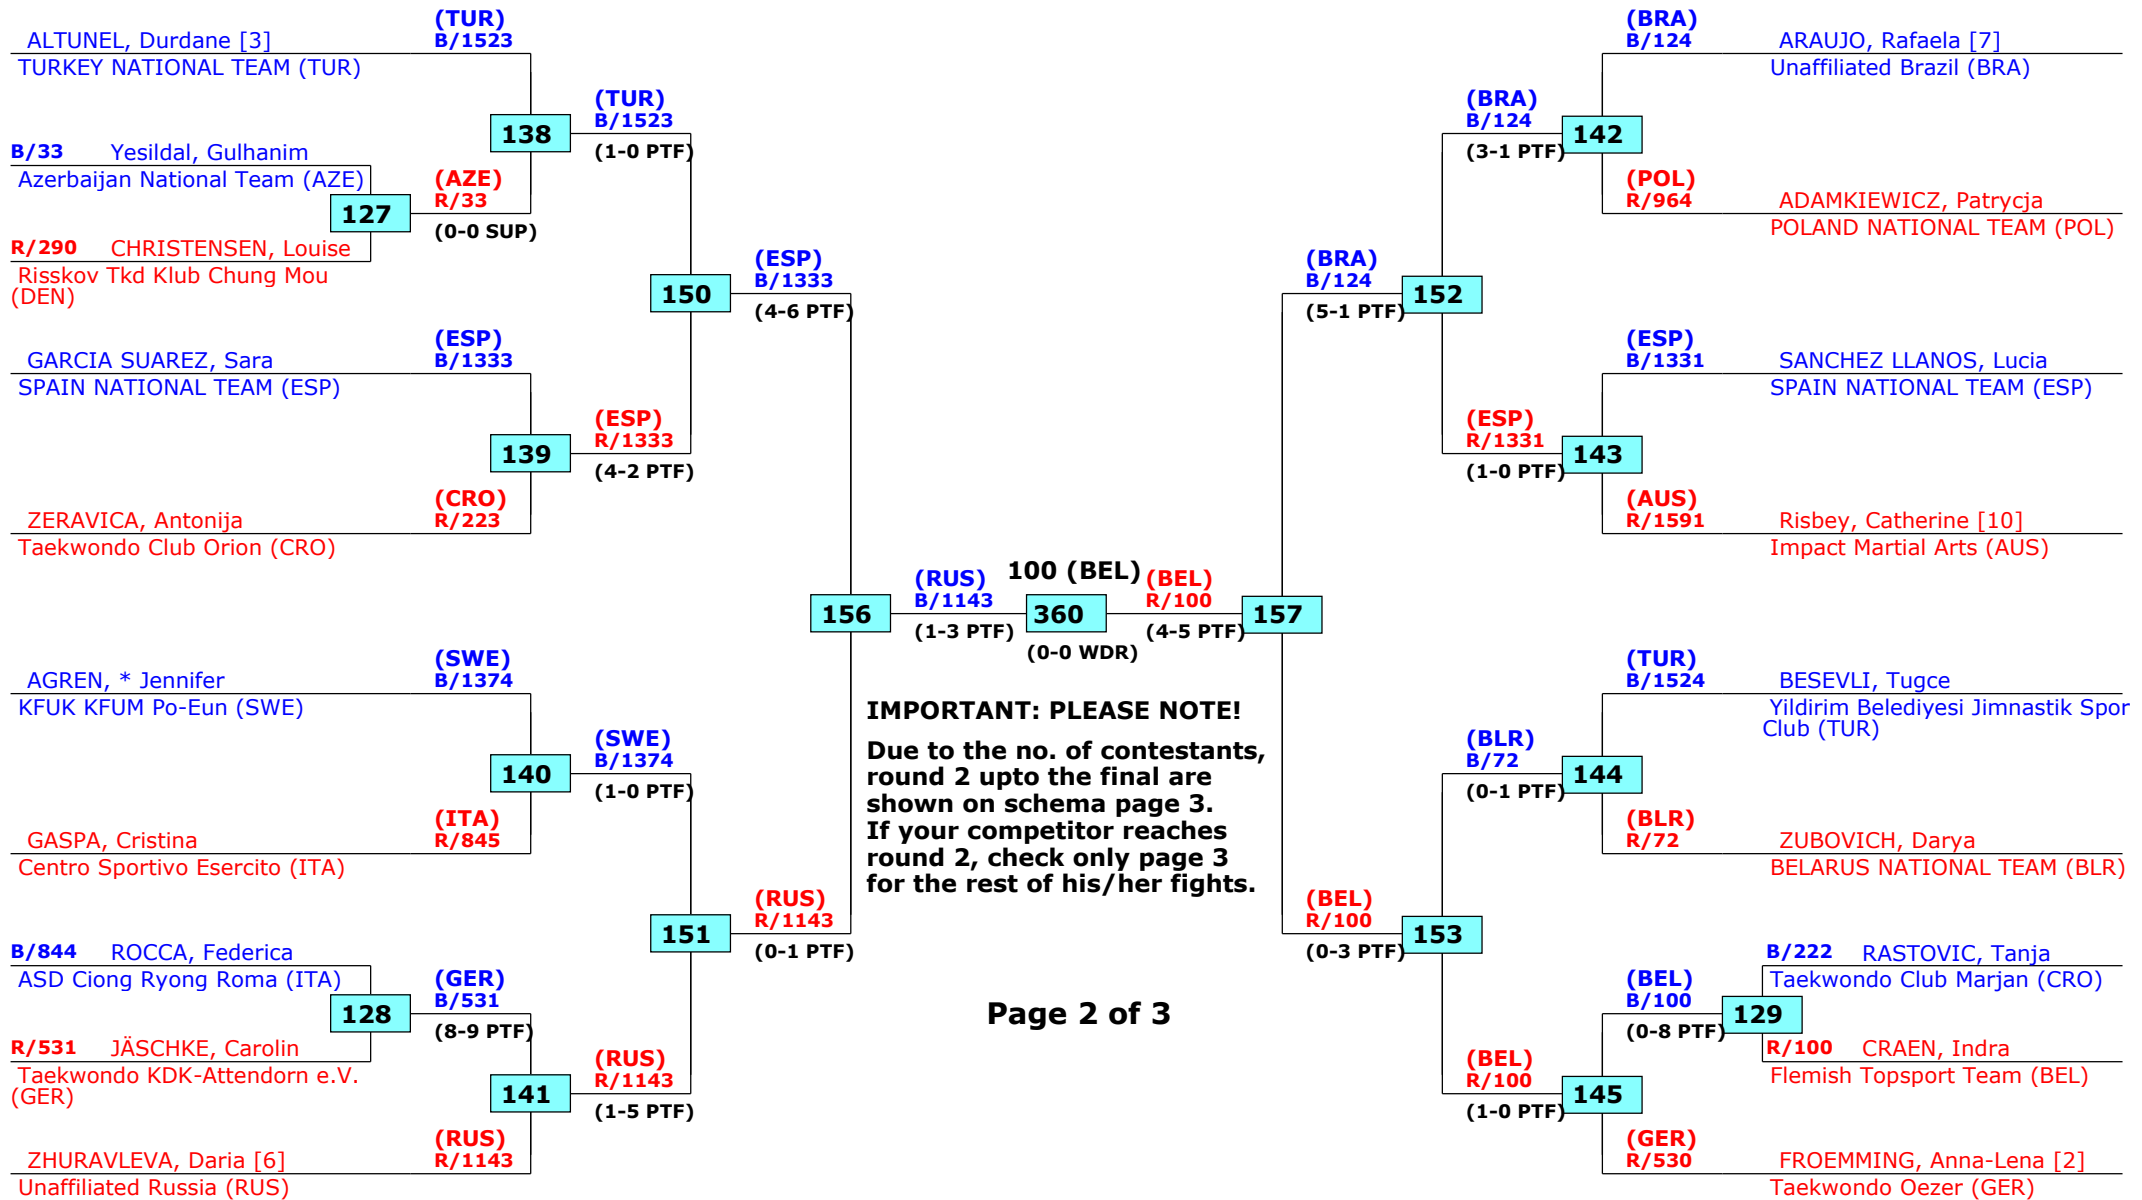

## Female -57 (Feather)

Active competitors: 38

Competition date: 7-4-2016

**IMPORTANT: PLEASE NOTE!**  
 Due to the no. of contestants, round 2 upto the final are shown on schema page 3. If your competitor reaches round 2, check only page 3 for the rest of his/her fights.