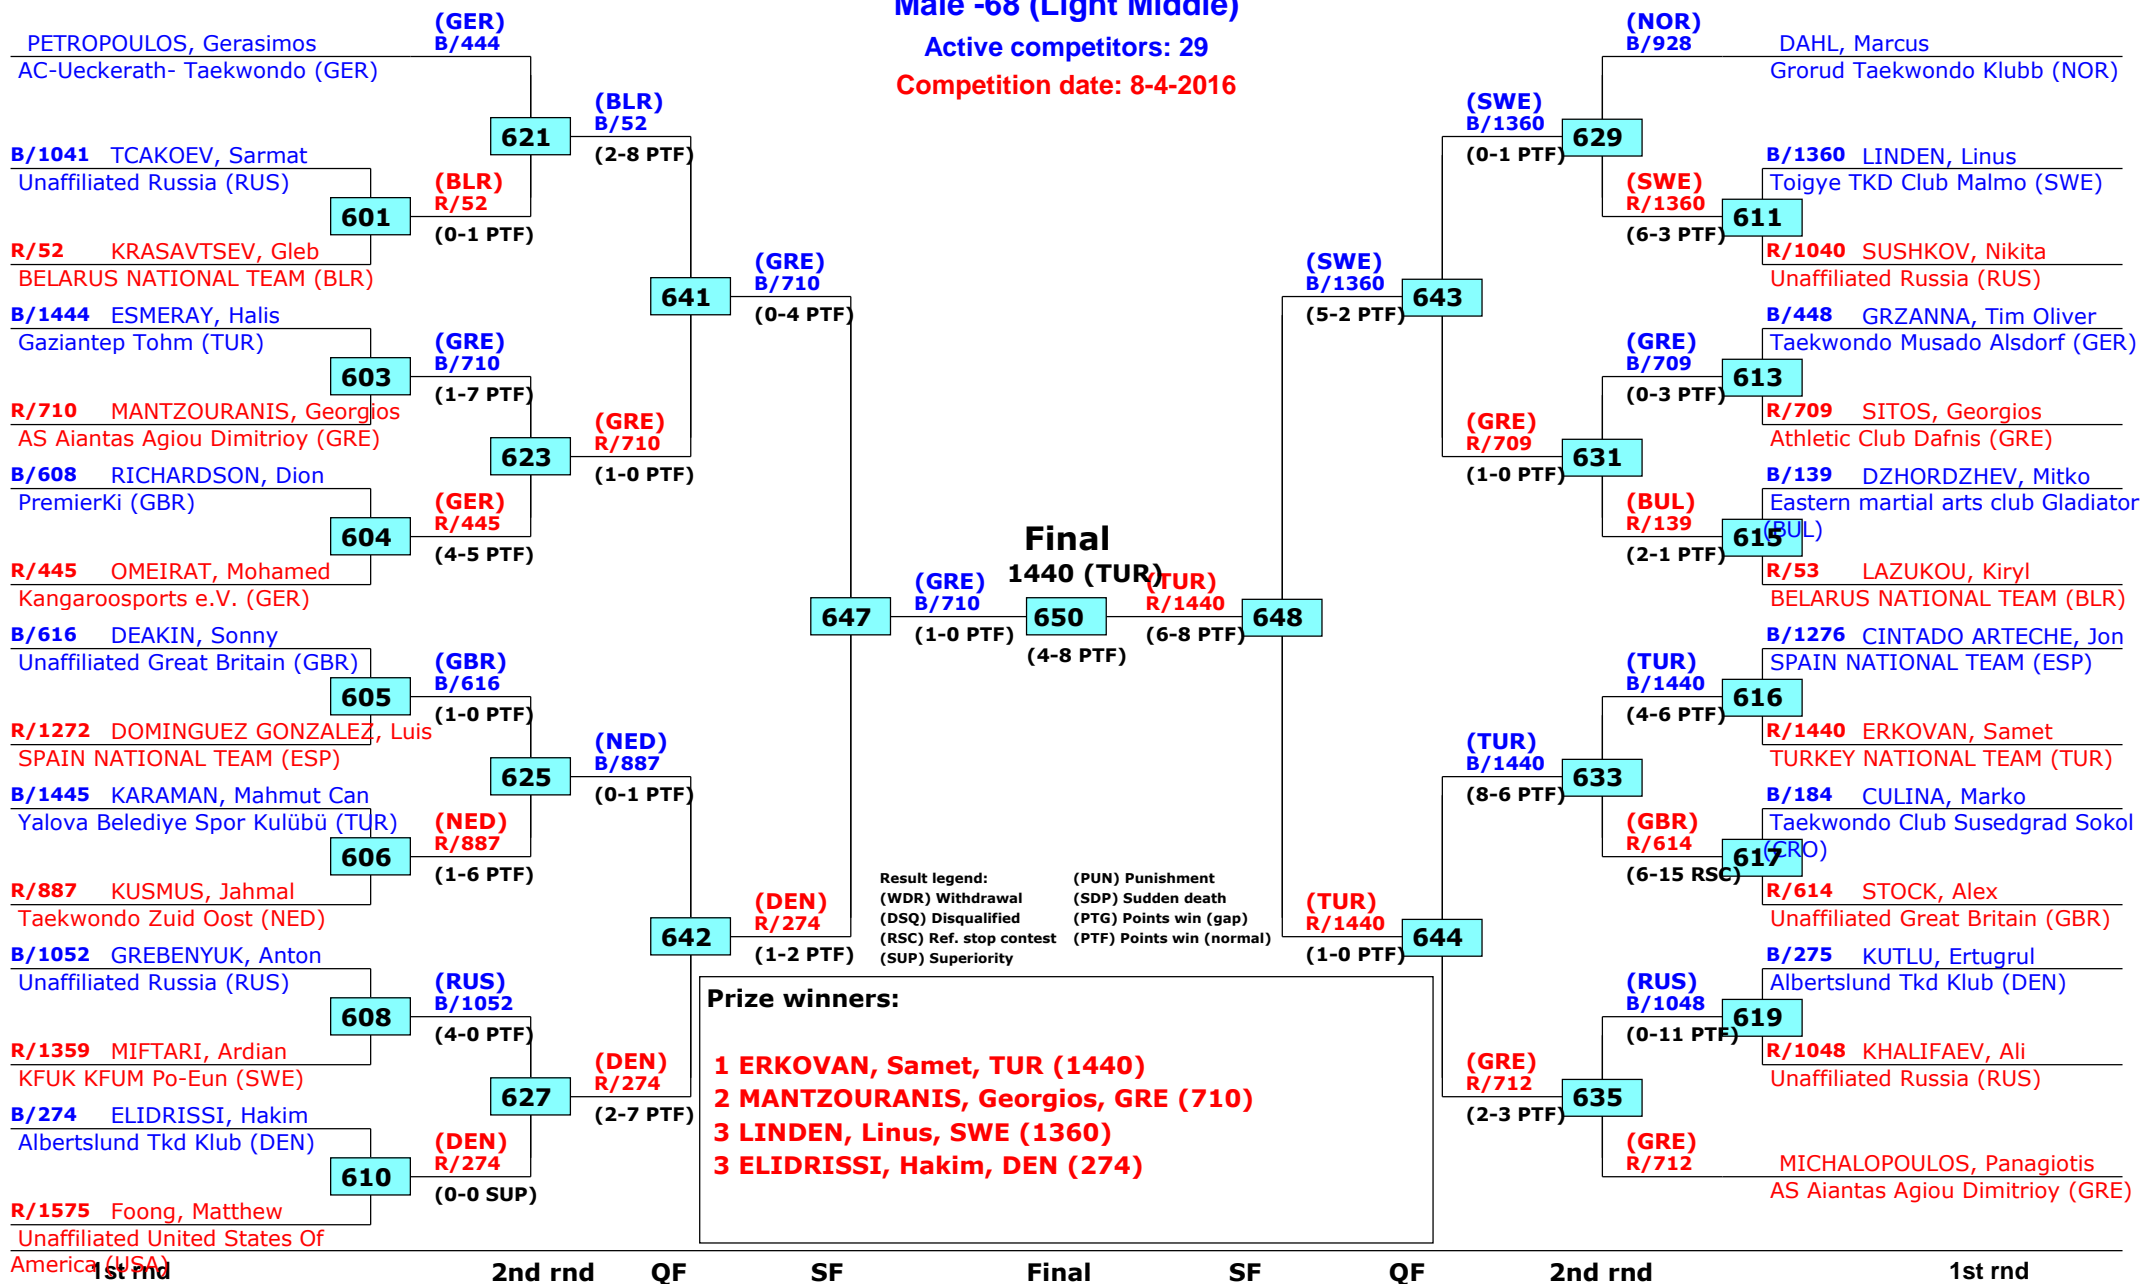

# World Taekwondo President's Cup

Bonn, Germany

Tournament date: 7-4-2016 upto 10-4-2016

Male -68 (Light Middle)

Active competitors: 29

Competition date: 8-4-2016