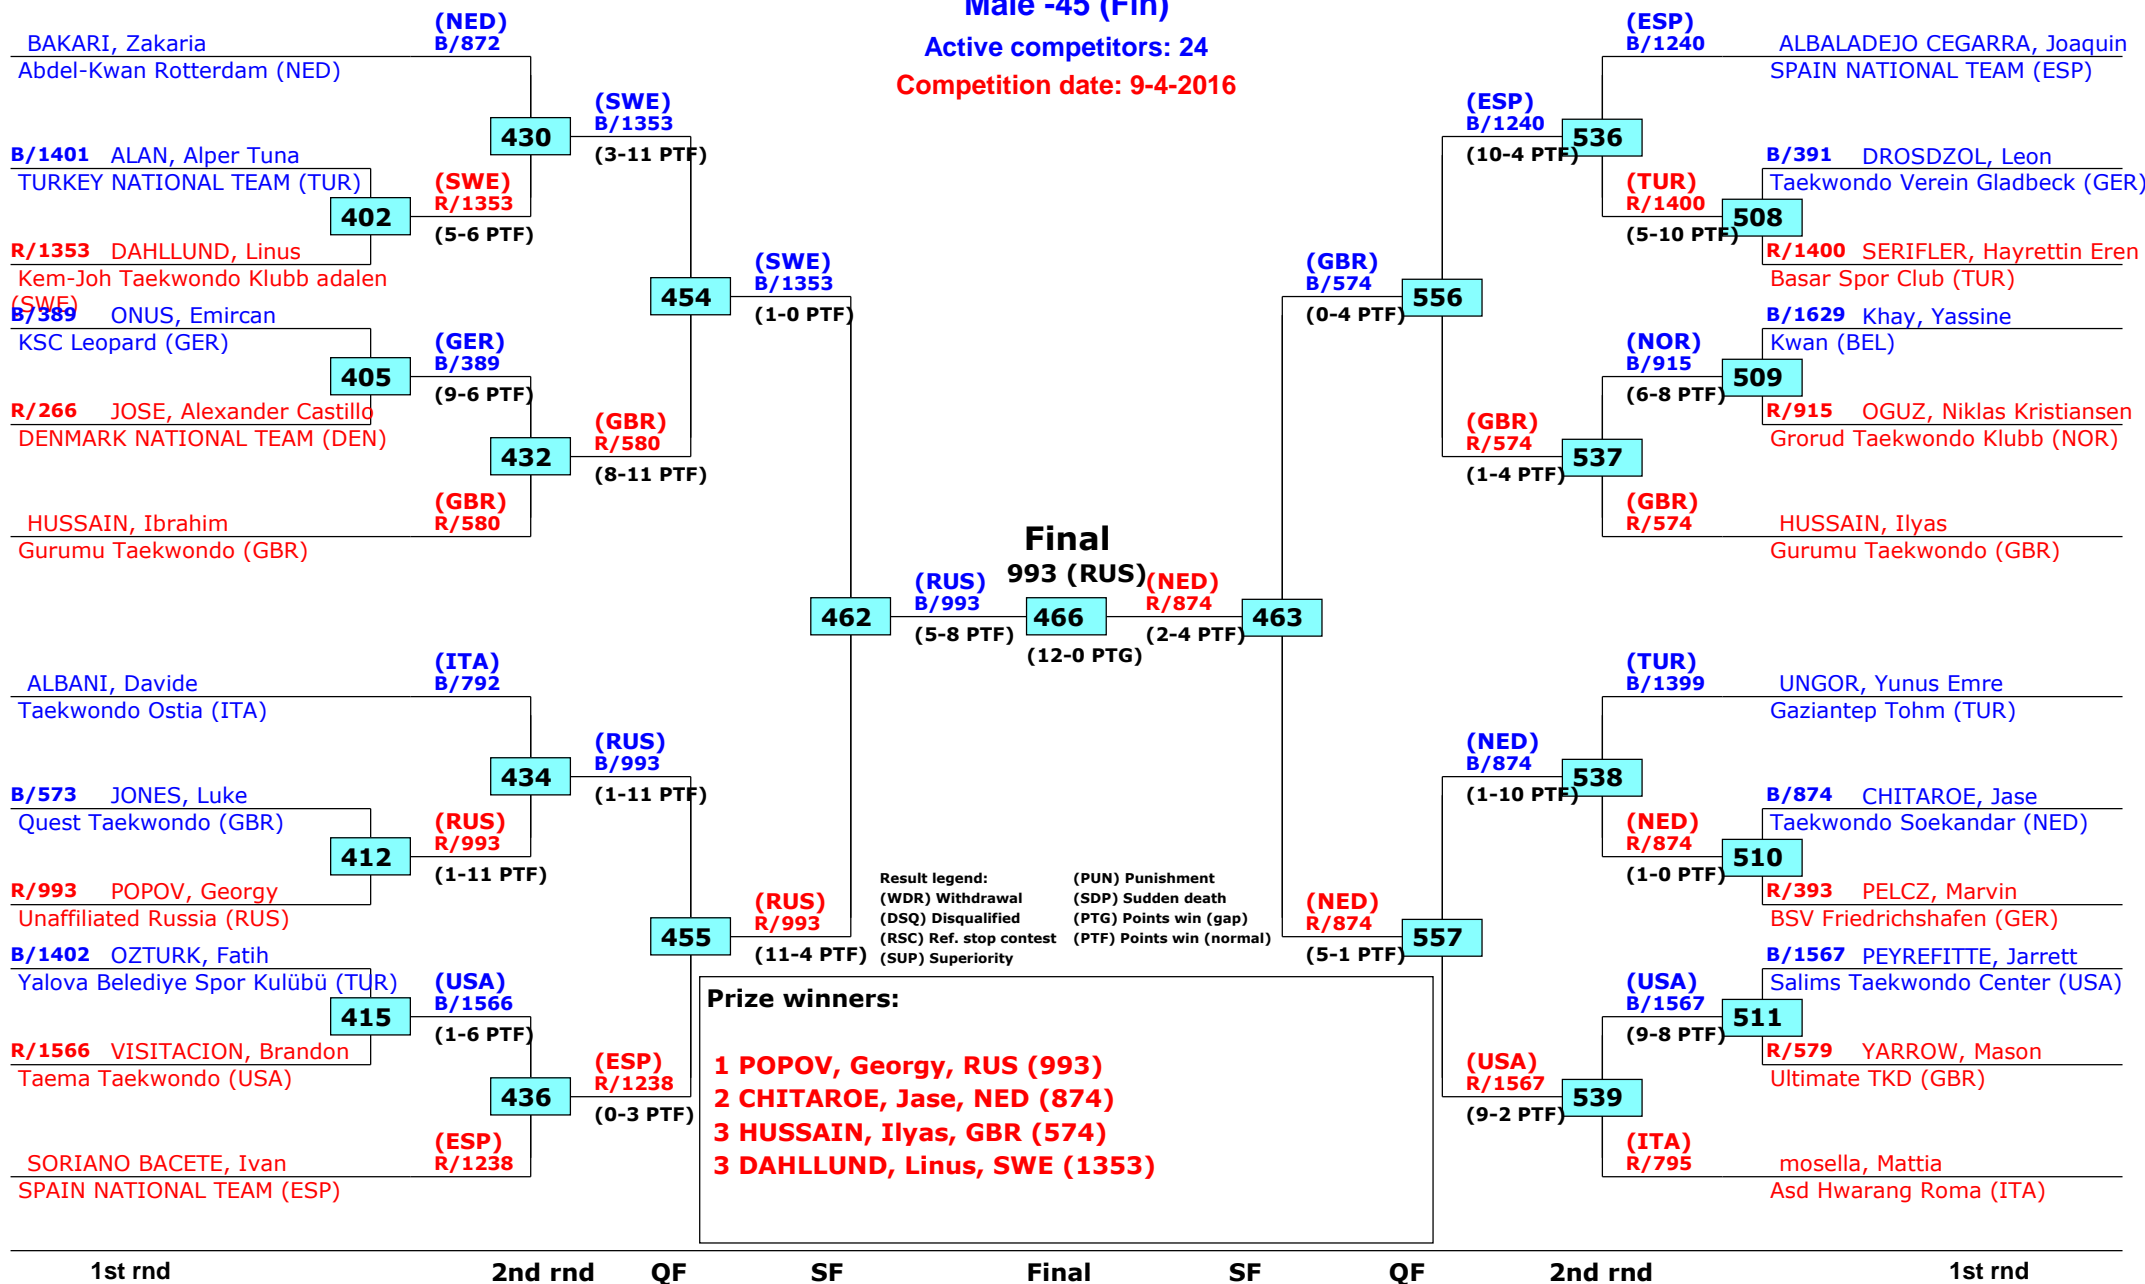

# World Taekwondo President's Cup

Bonn, Germany

Tournament date: 7-4-2016 upto 10-4-2016

Male -45 (Fin)

Active competitors: 24

Competition date: 9-4-2016