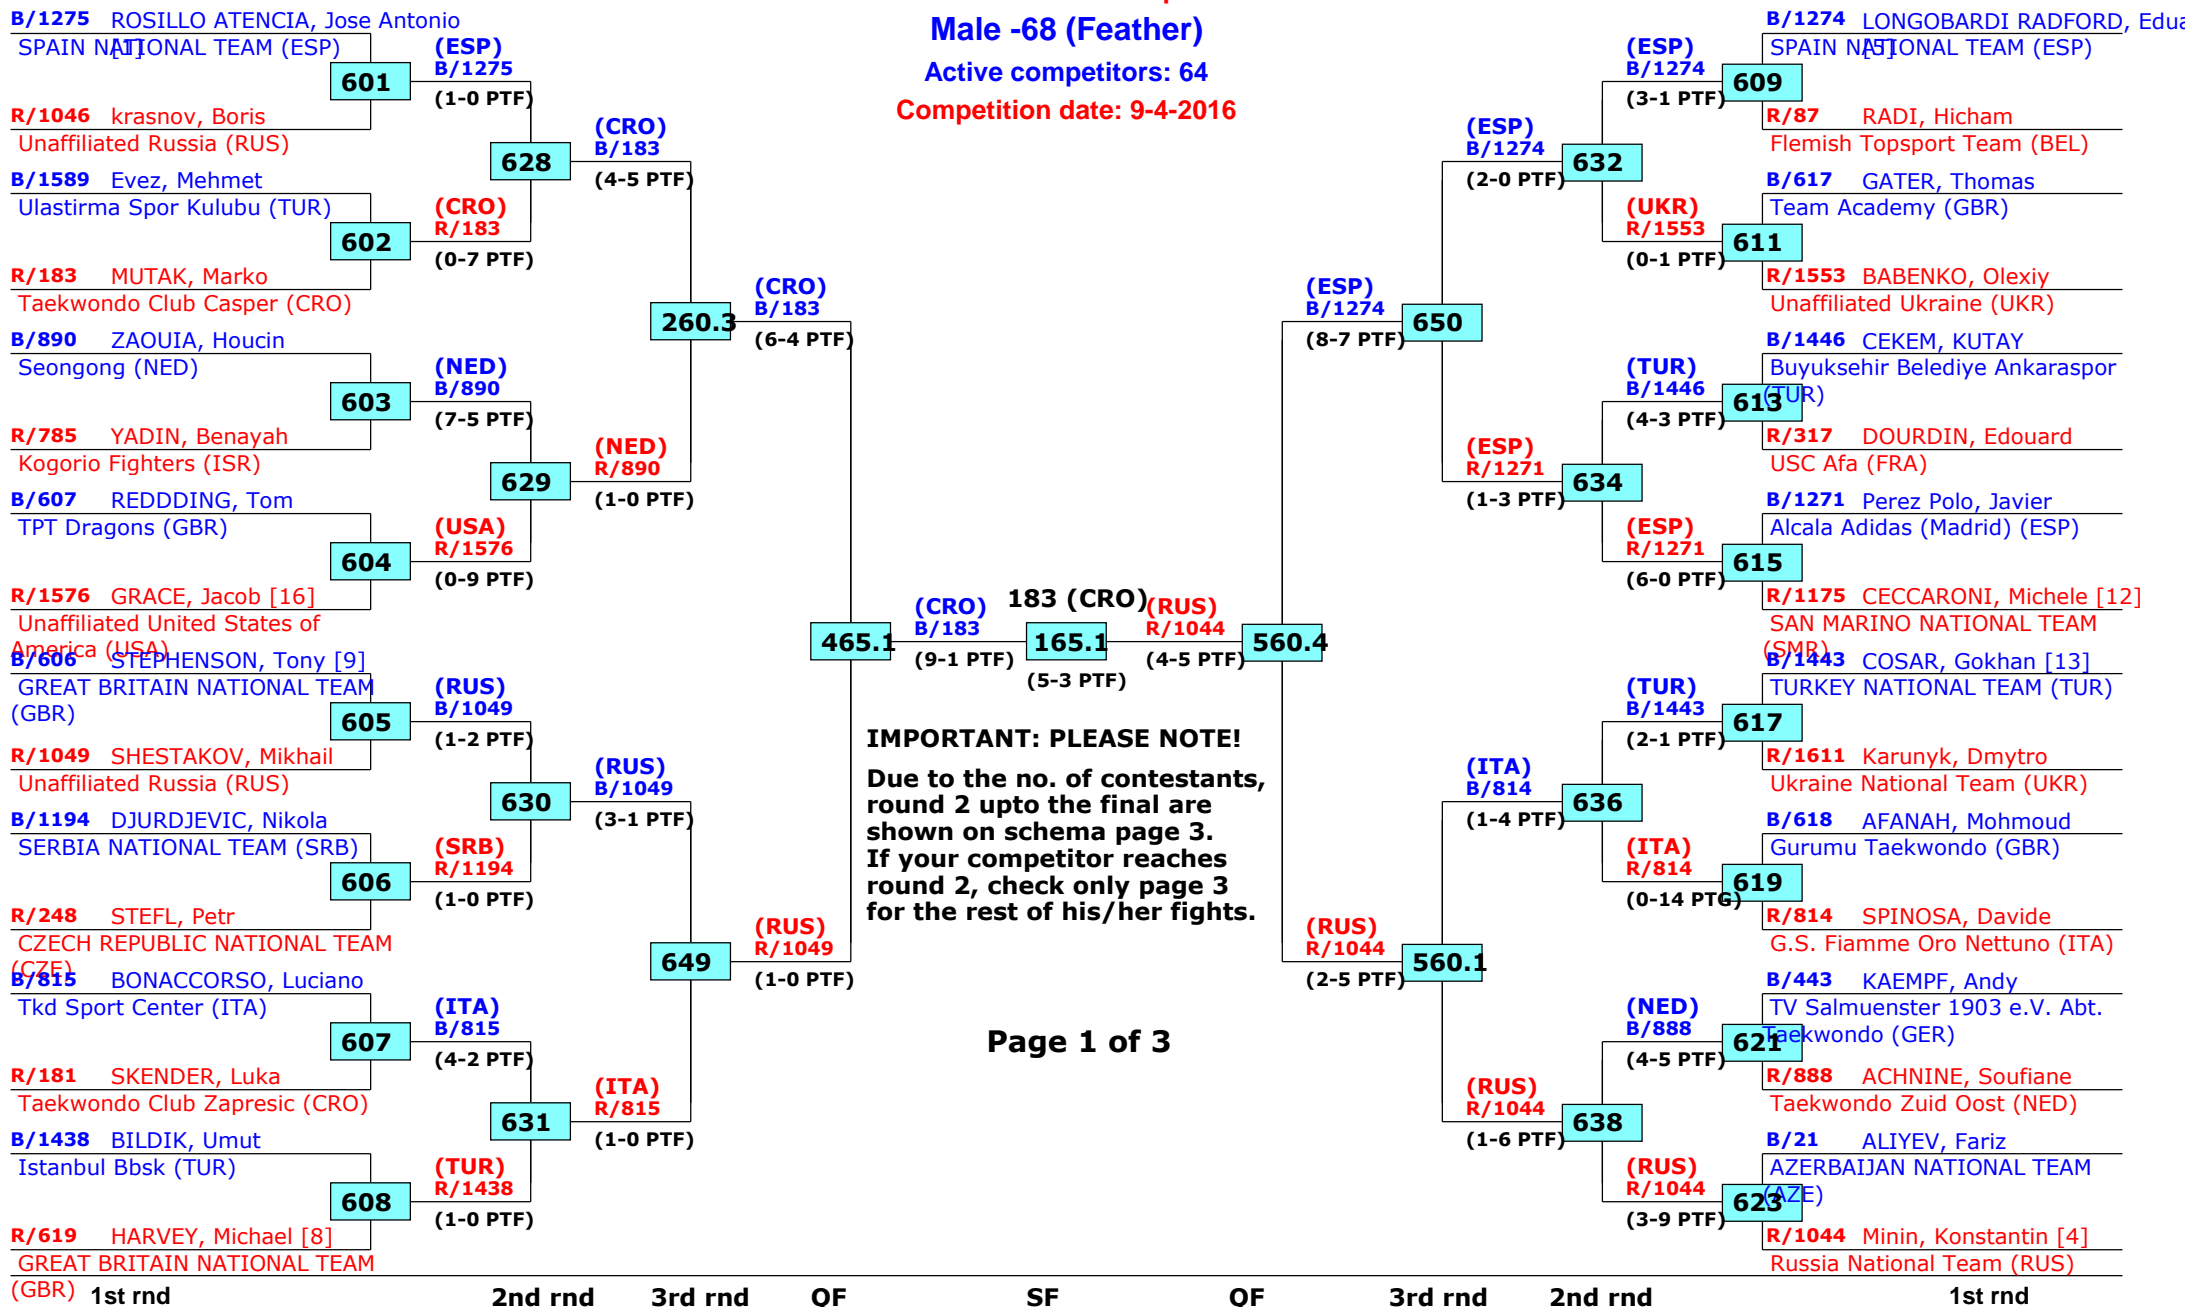

## Male -68 (Feather)

Active competitors: 64

Competition date: 9-4-2016