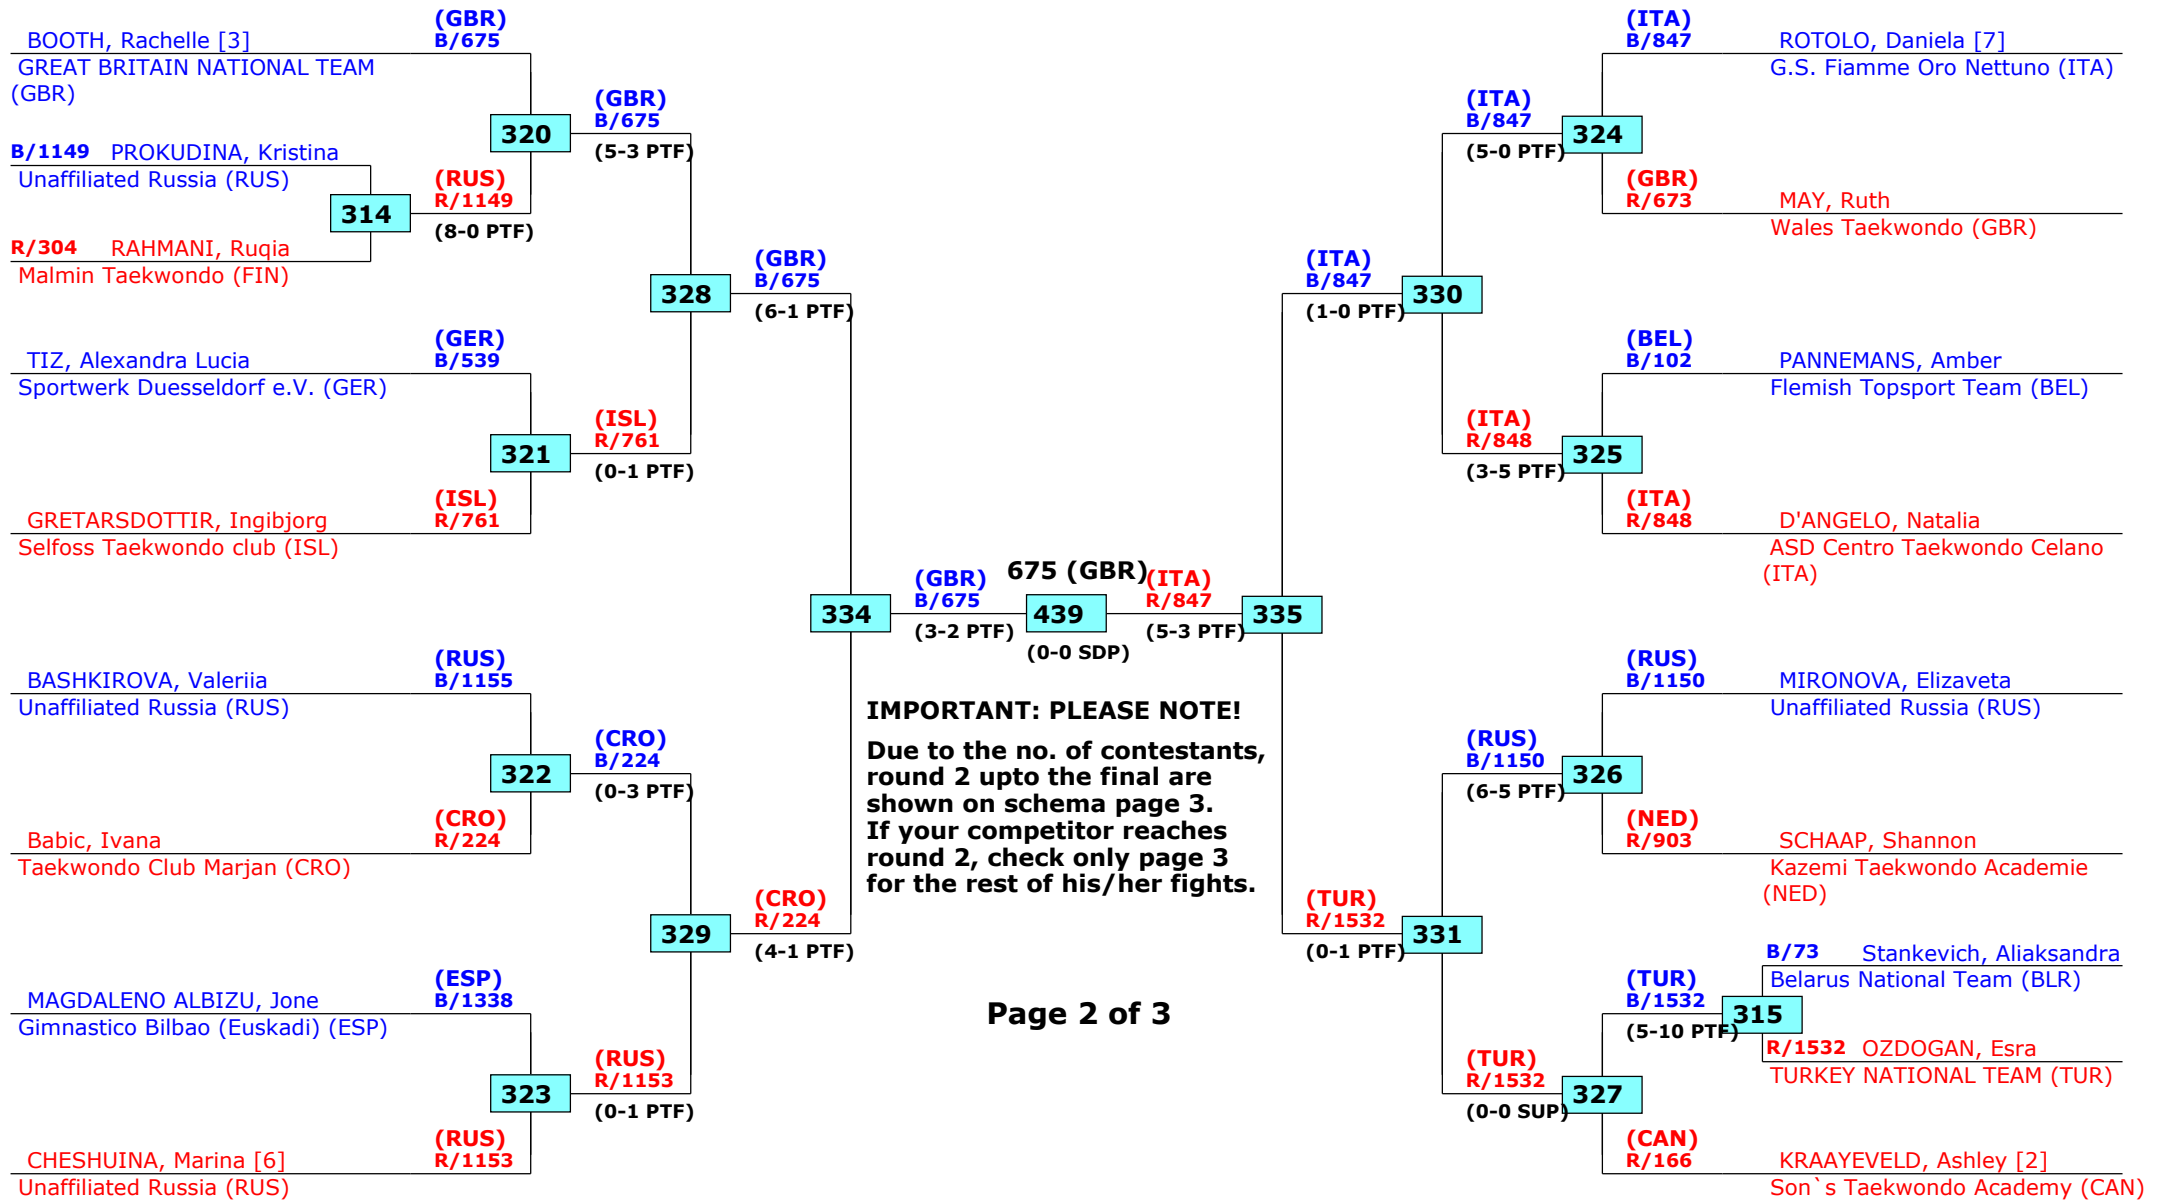

## Female -62 (Light)

Active competitors: 35

Competition date: 10-4-2016

1st rnd

2nd rnd

3rd rnd

QF

SF