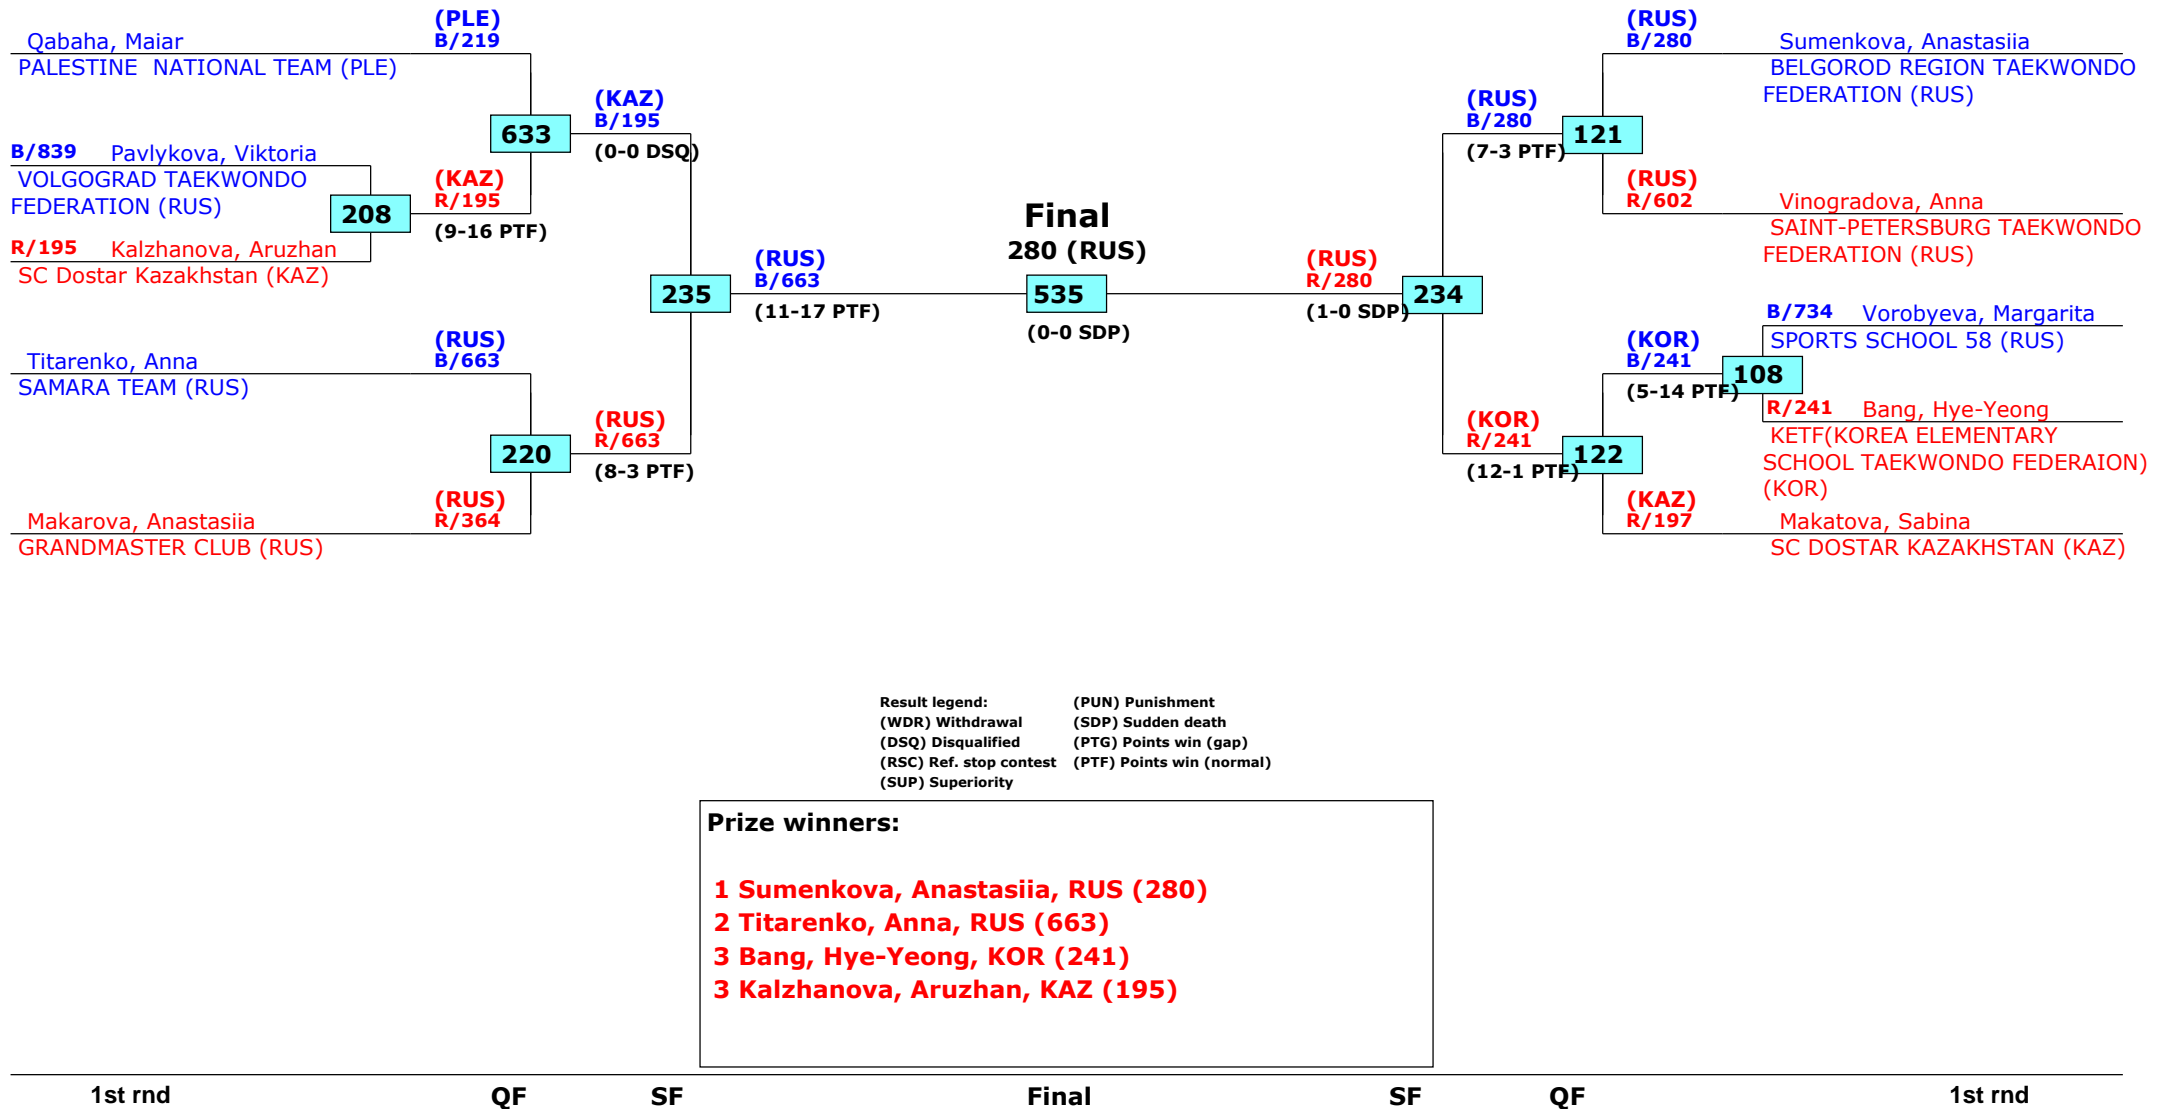

Moscow, Russia

Tournament date: 22.09.2016 upto 25.09.2016

Male -37 (Fly)

Active competitors: 20

Competition date: 22.09.2016

Russian Open 2016

Moscow, Russia

Tournament date: 22.09.2016 upto 25.09.2016

Female -33 (Fly)

Active competitors: 10

Competition date: 22.09.2016

Prize winners:

1 Sumenkova, Anastasiia, RUS (280)
2 Titarenko, Anna, RUS (663)
3 Bang, Hye-Yeong, KOR (241)
3 Kalzhanova, Aruzhan, KAZ (195)