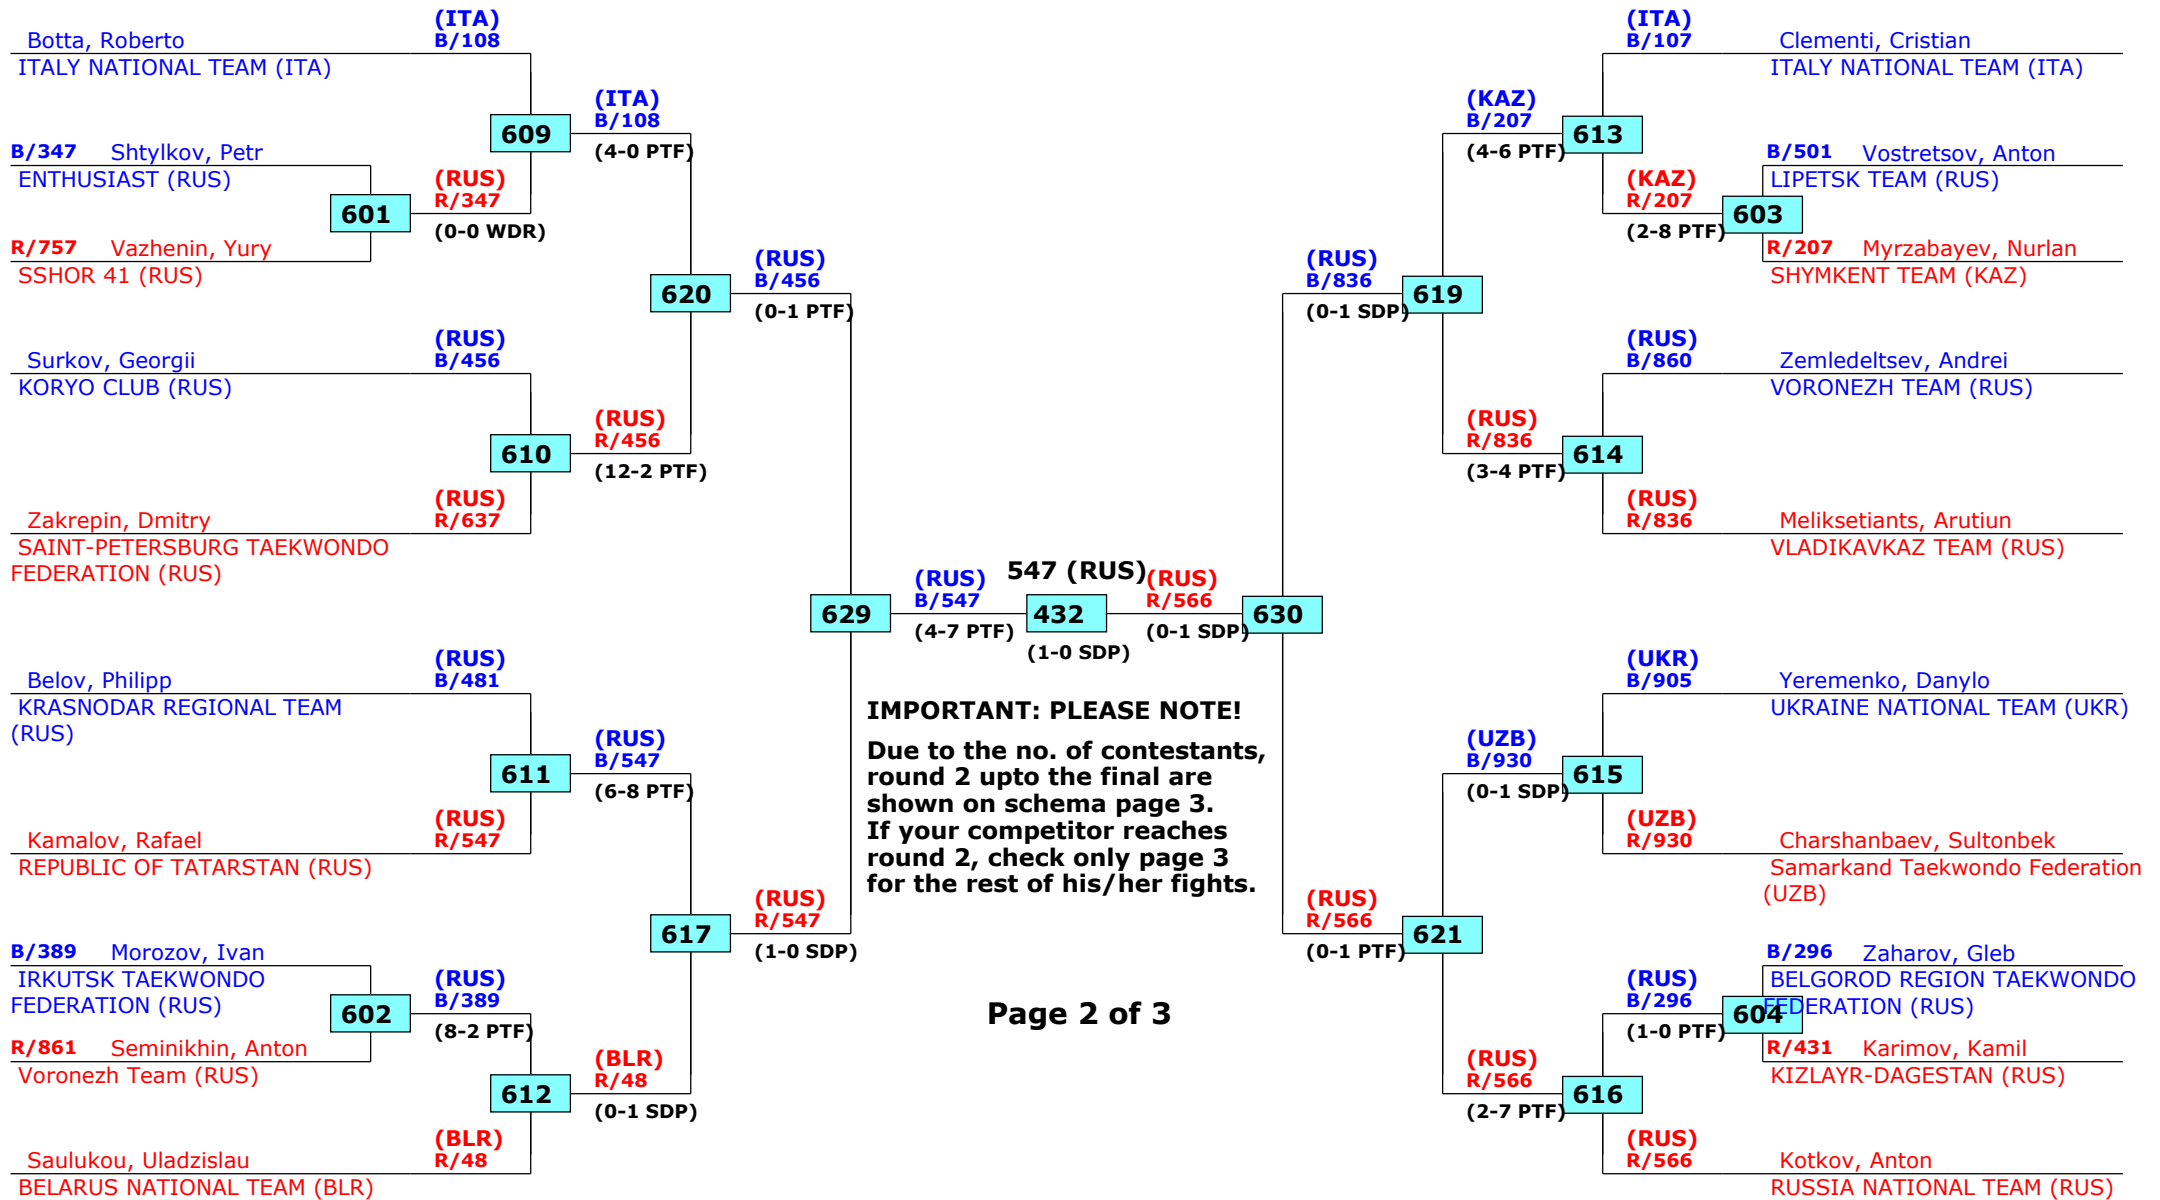

1st rnd QF SF Final SF QF 1st rnd

Russian Open 2016

Moscow, Russia

Tournament date: 22.09.2016 upto 25.09.2016

Male -80 (Welter)

Active competitors: 39

Competition date: 24.09.2016

IMPORTANT: PLEASE NOTE!
 Due to the no. of contestants, round 2 upto the final are shown on schema page 3. If your competitor reaches round 2, check only page 3 for the rest of his/her fights.