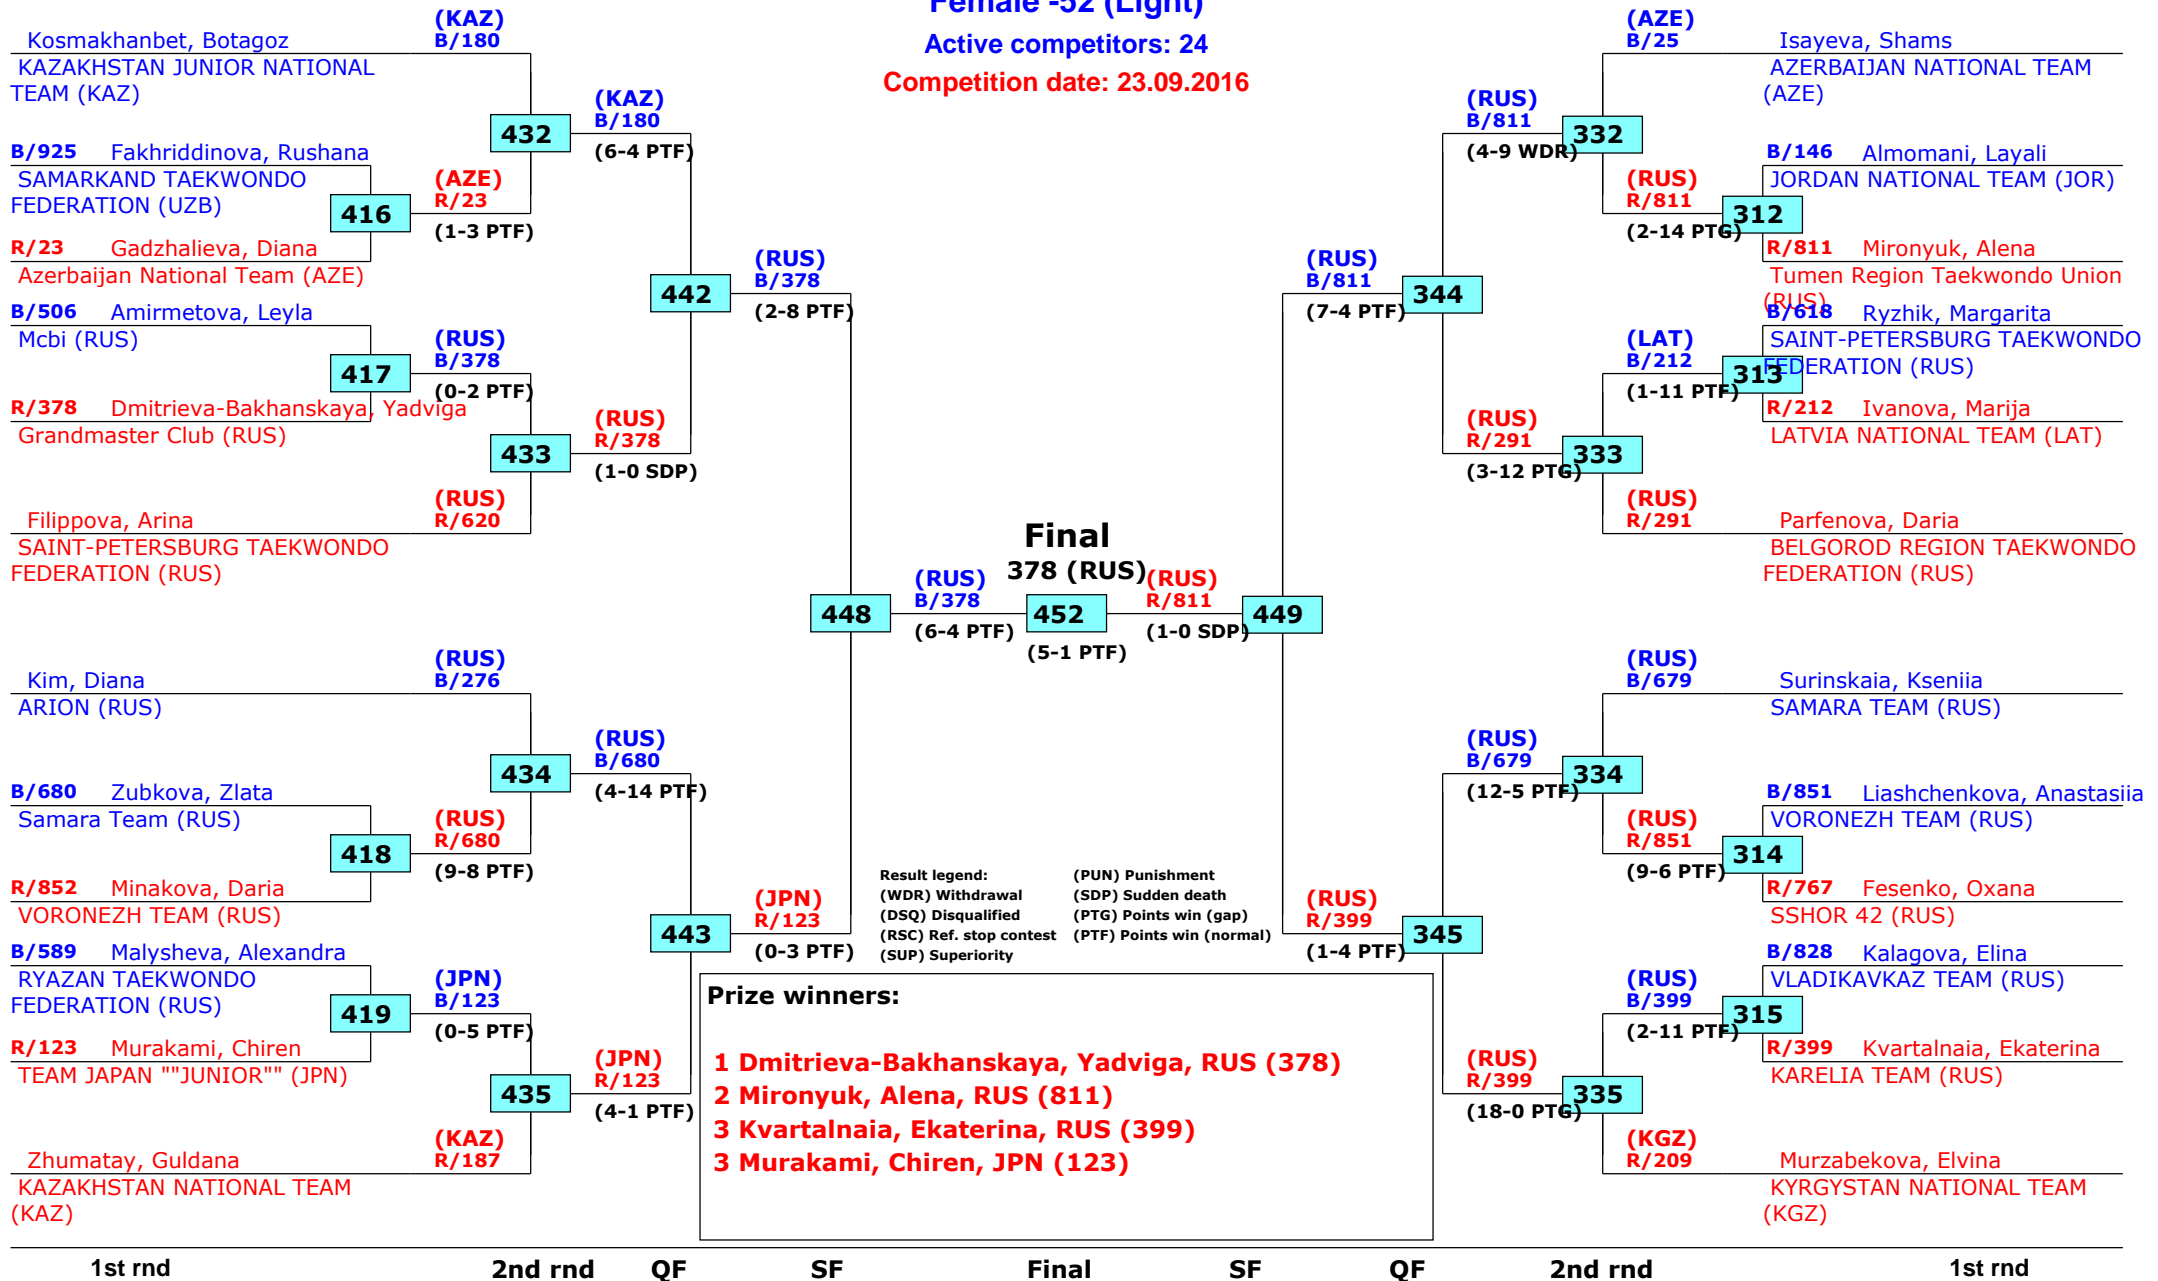

Russian Open 2016

Moscow, Russia

Tournament date: 22.09.2016 upto 25.09.2016

Female -52 (Light)

Active competitors: 24

Competition date: 23.09.2016