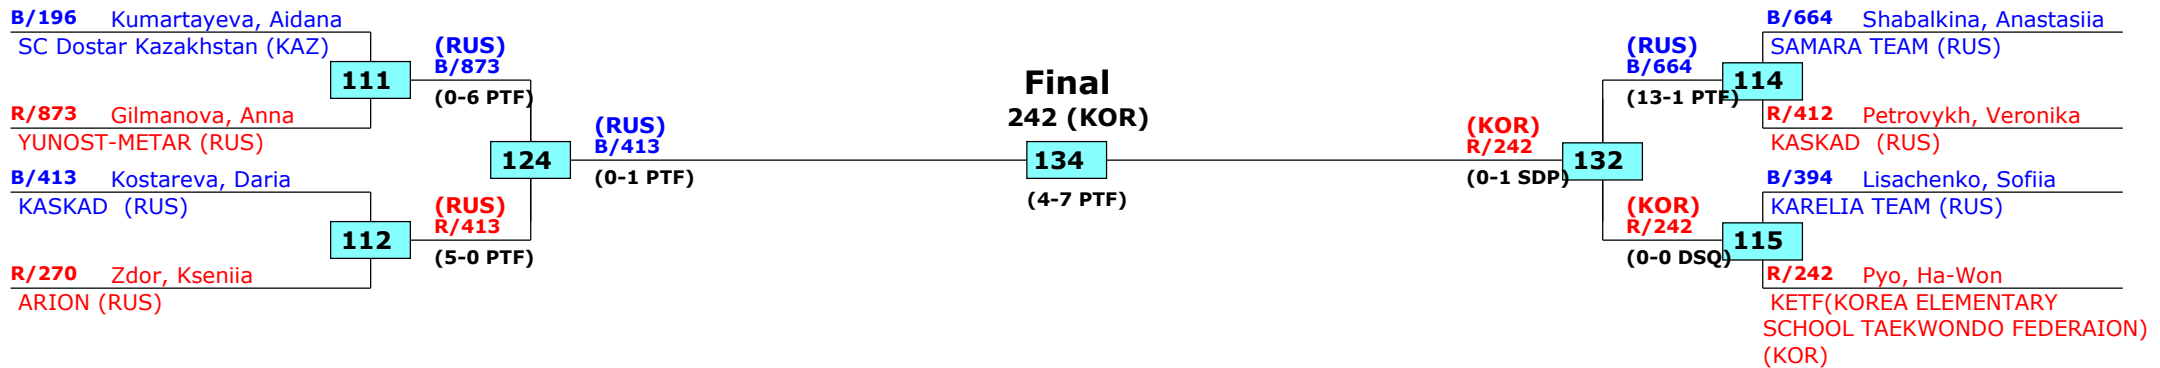

1st rnd

Russian Open 2016

Moscow, Russia

Tournament date: 22.09.2016 upto 25.09.2016

Female -37 (Bantam)

Active competitors: 8

Competition date: 22.09.2016

Result legend: (PUN) Punishment
(WDR) Withdrawal (SDP) Sudden death
(DSQ) Disqualified (PTG) Points win (gap)
(RSC) Ref. stop contest (PTF) Points win (normal)
(SUP) Superiority