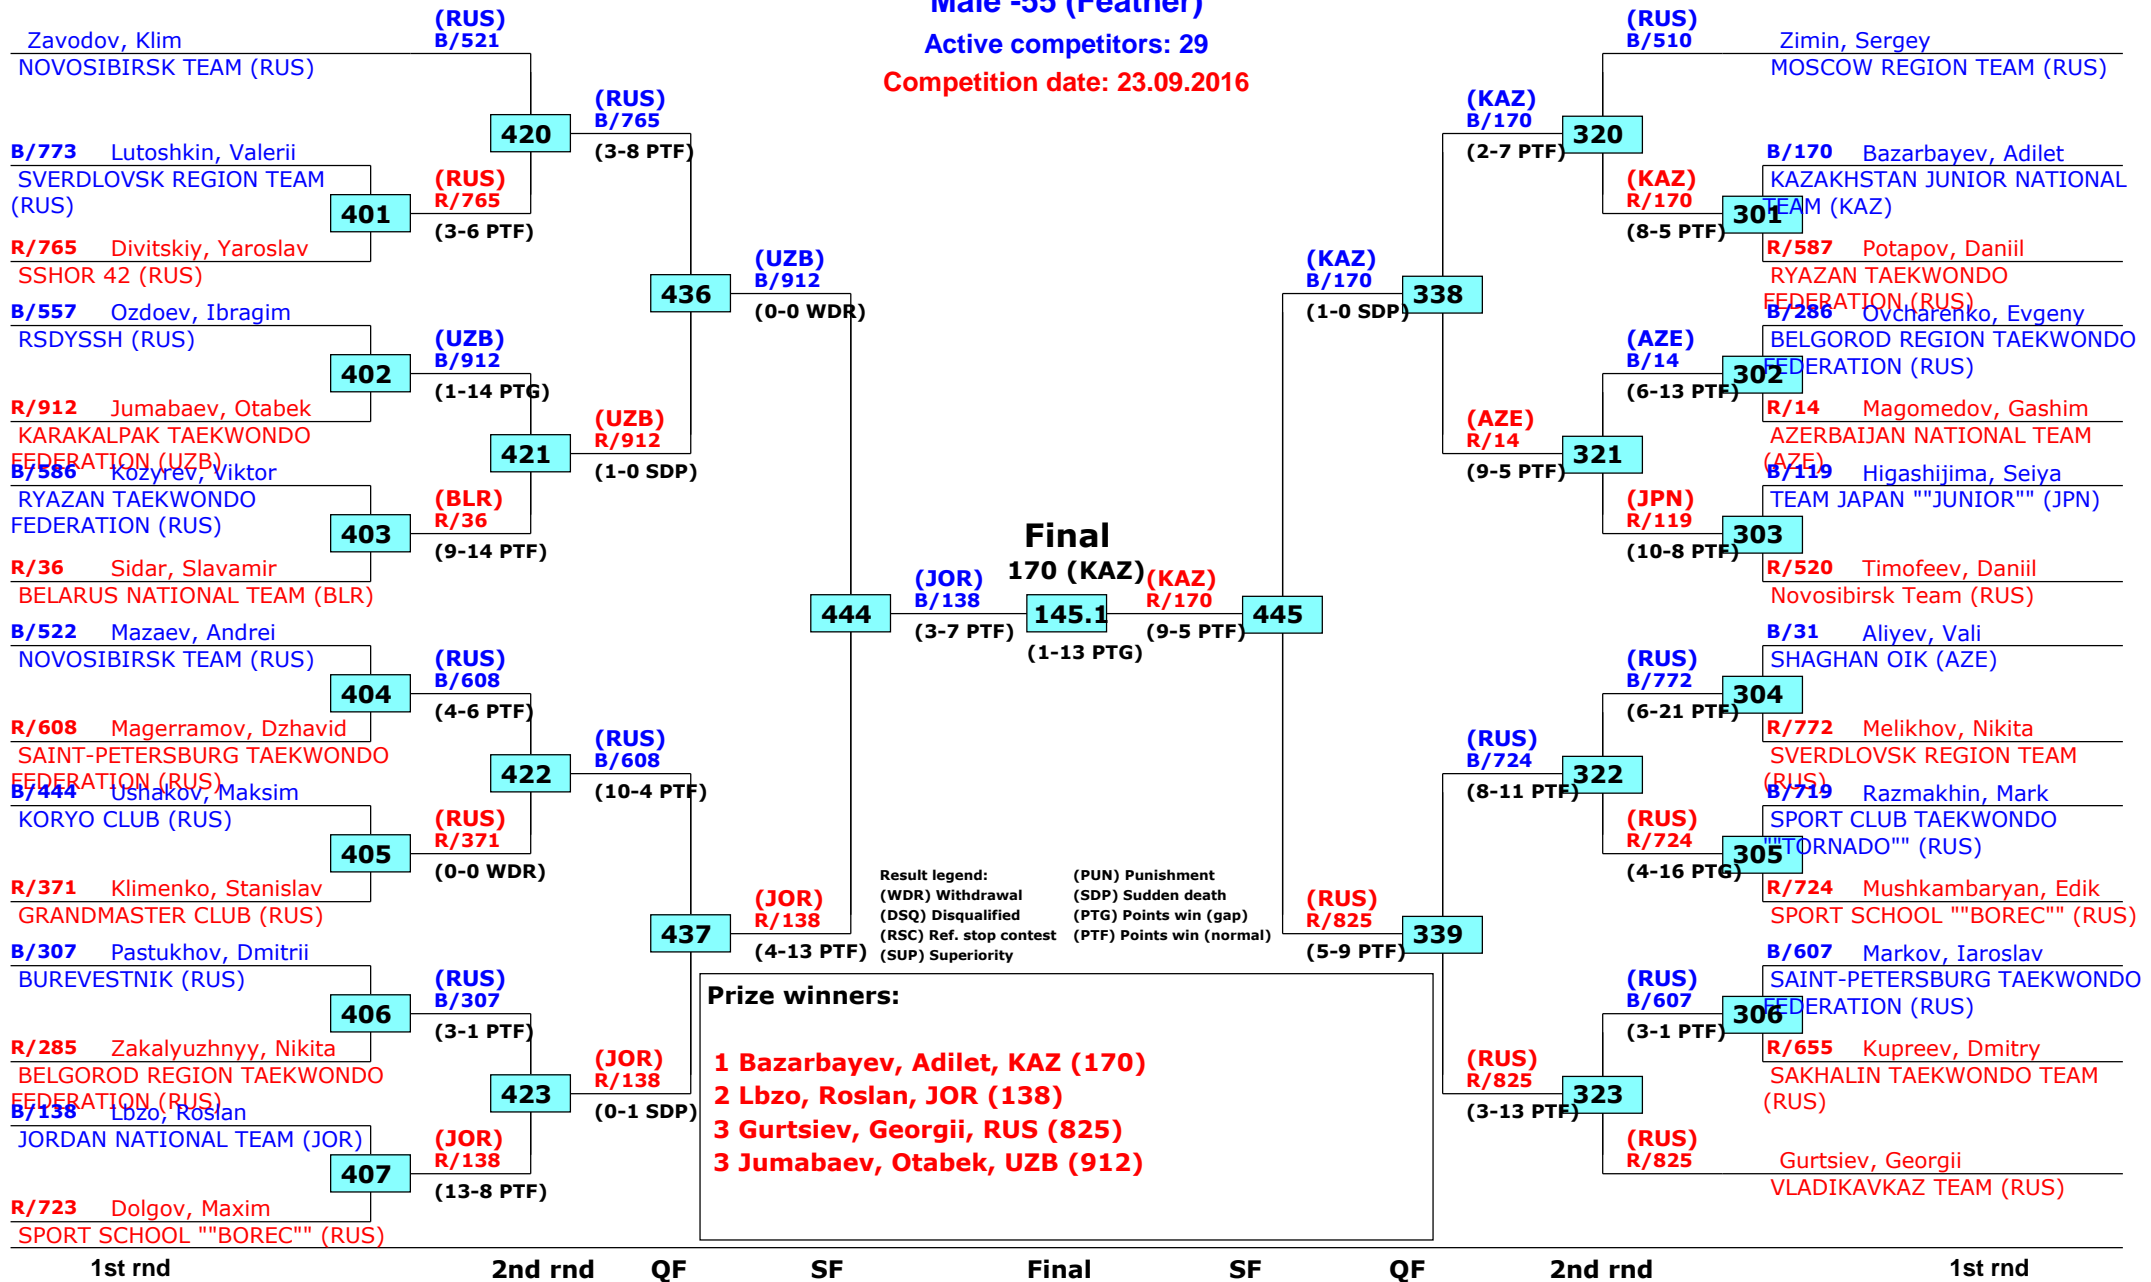

Moscow, Russia

Tournament date: 22.09.2016 upto 25.09.2016

Male -55 (Feather)

Active competitors: 29

Competition date: 23.09.2016

Russian Open 2016

Moscow, Russia

Tournament date: 22.09.2016 upto 25.09.2016