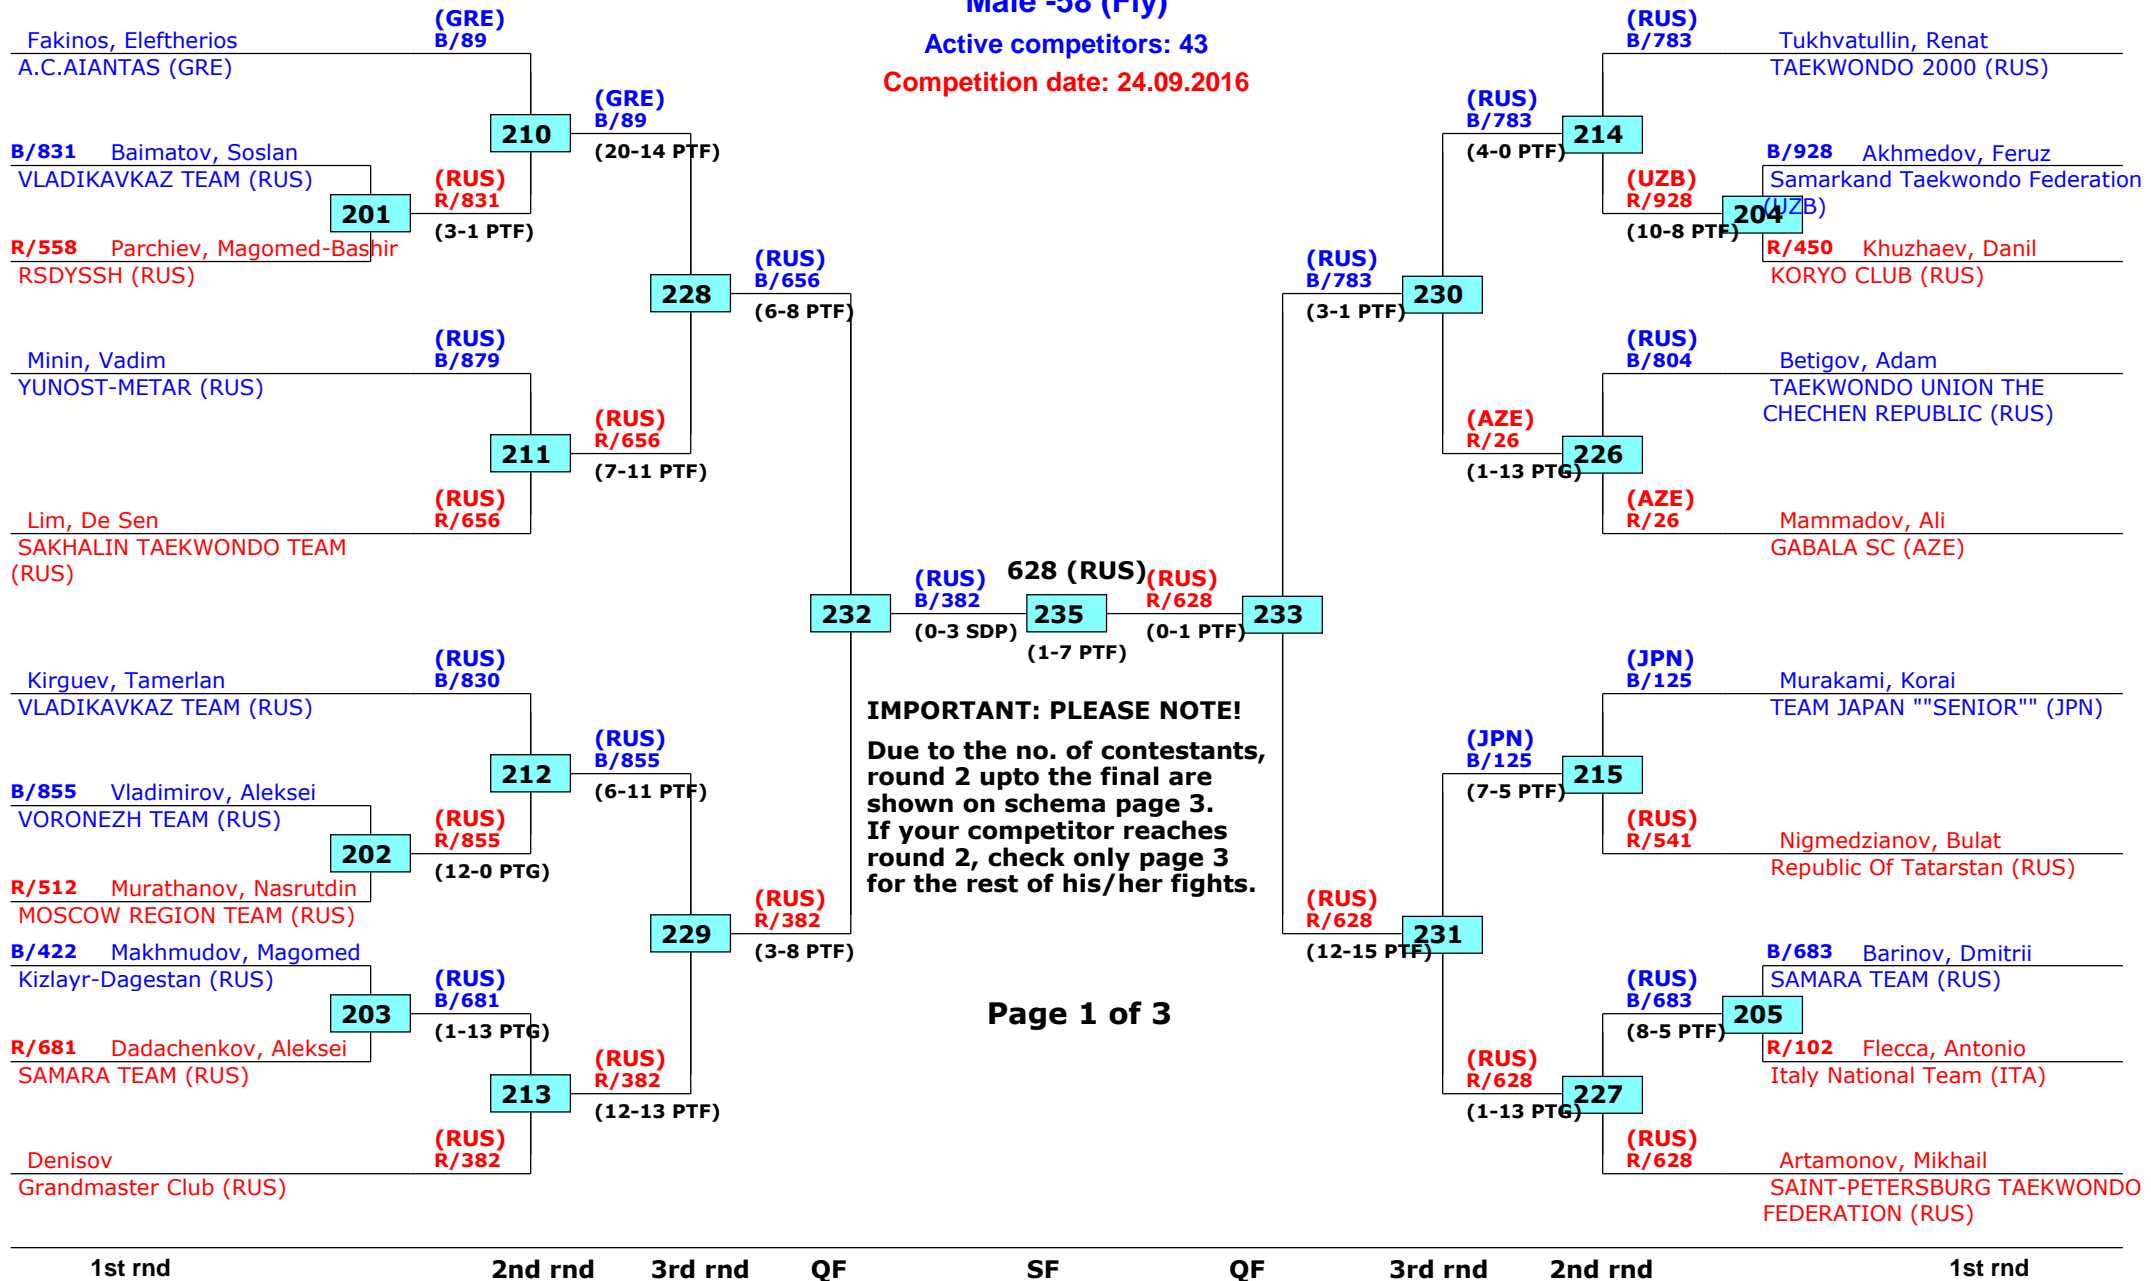

Moscow, Russia

Tournament date: 22.09.2016 upto 25.09.2016

Male -58 (Fly)

Active competitors: 43

Competition date: 24.09.2016

IMPORTANT: PLEASE NOTE!
 Due to the no. of contestants, round 2 upto the final are shown on schema page 3. If your competitor reaches round 2, check only page 3 for the rest of his/her fights.