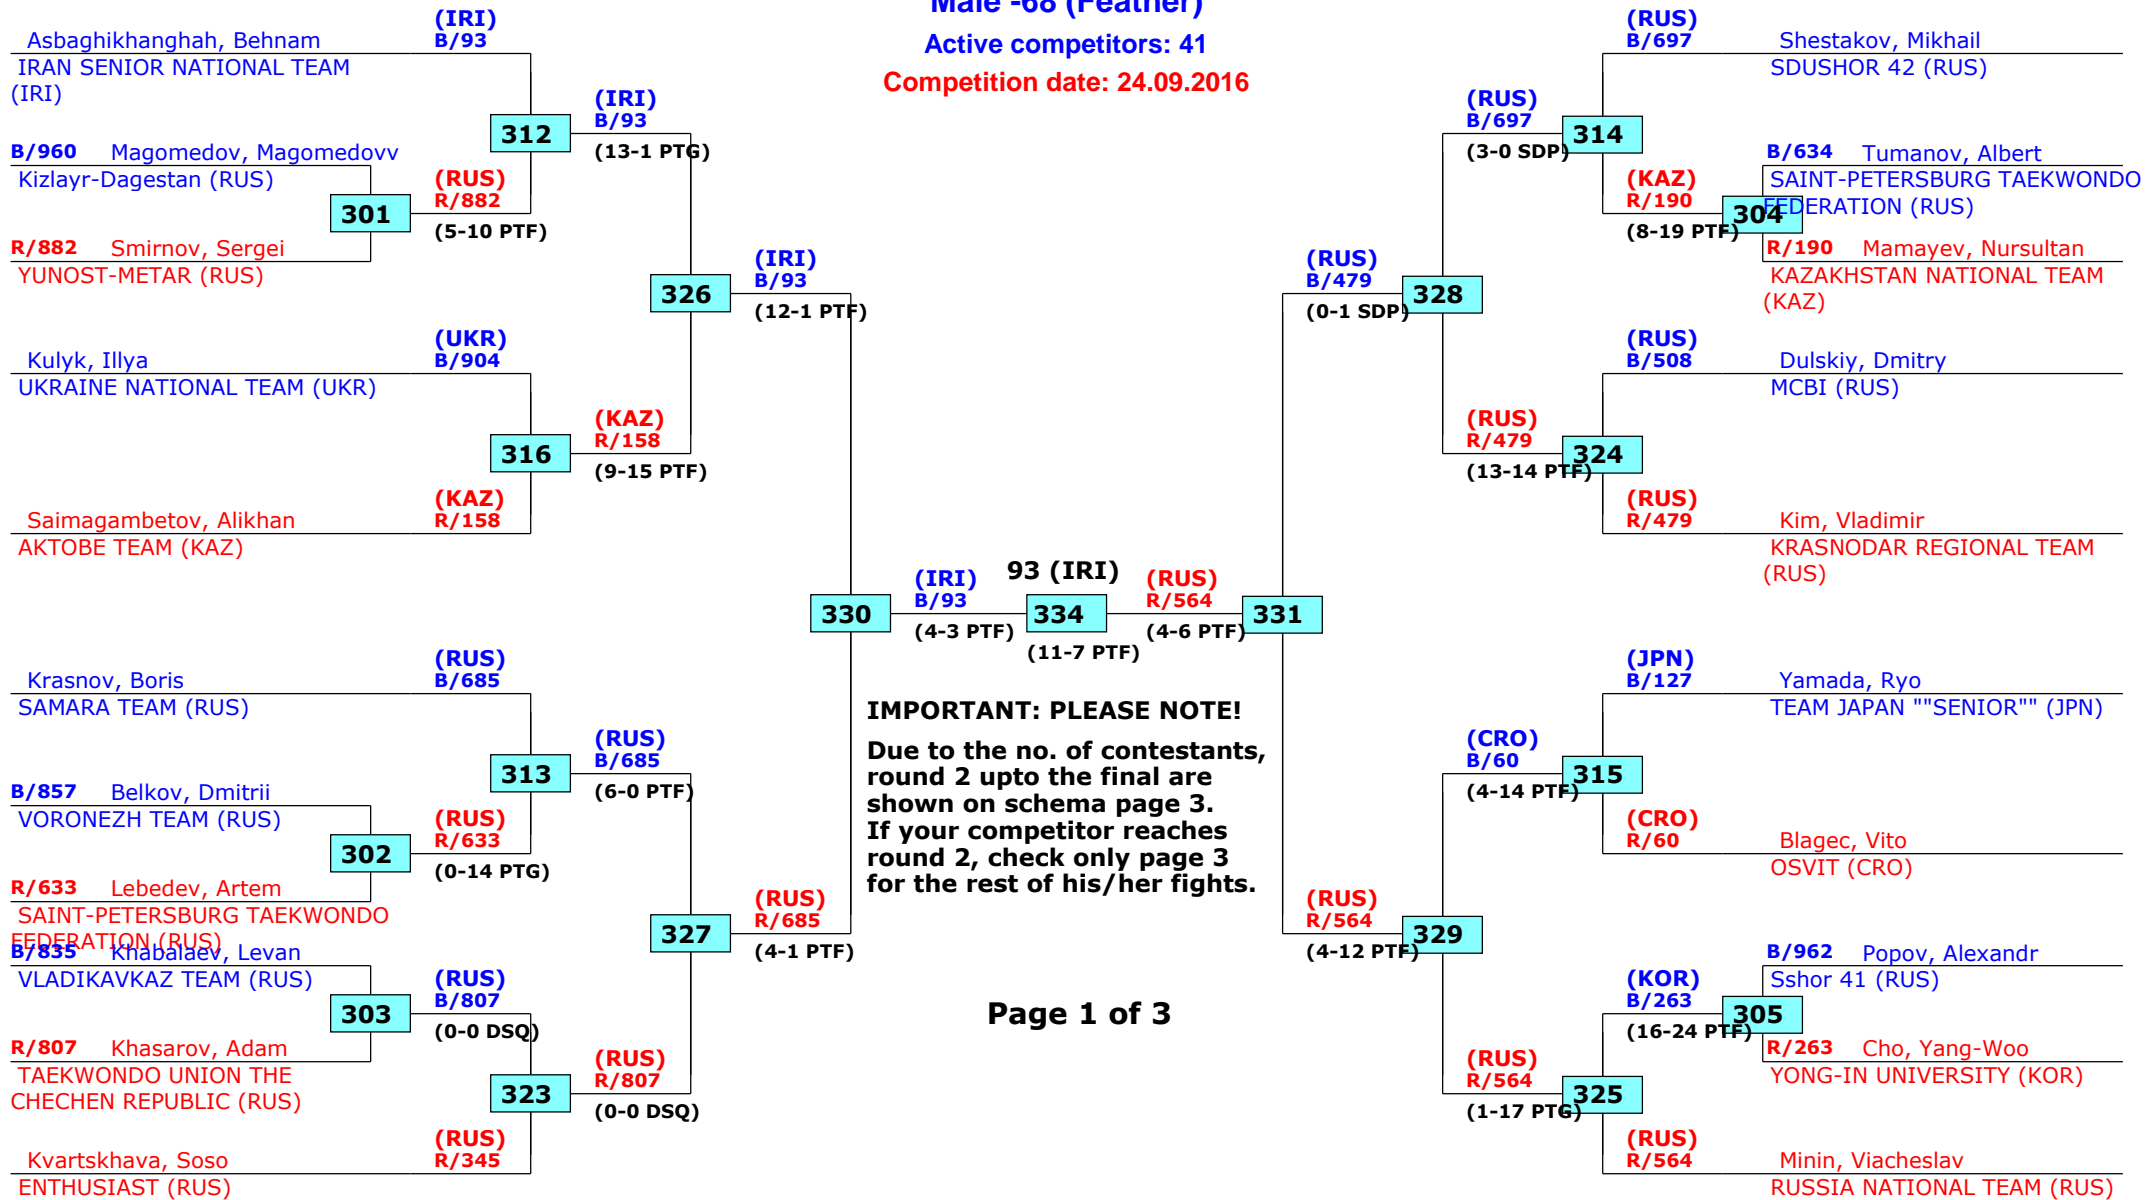

Russian Open 2016

Moscow, Russia

Tournament date: 22.09.2016 upto 25.09.2016

Male -58 (Fly)

Active competitors: 0

Competition date: 24.09.2016

Russian Open 2016

Moscow, Russia

Tournament date: 22.09.2016 upto 25.09.2016

Male -68 (Feather)

Active competitors: 41

Competition date: 24.09.2016

Russian Open 2016

Moscow, Russia

Tournament date: 22.09.2016 upto 25.09.2016

Male -68 (Feather)