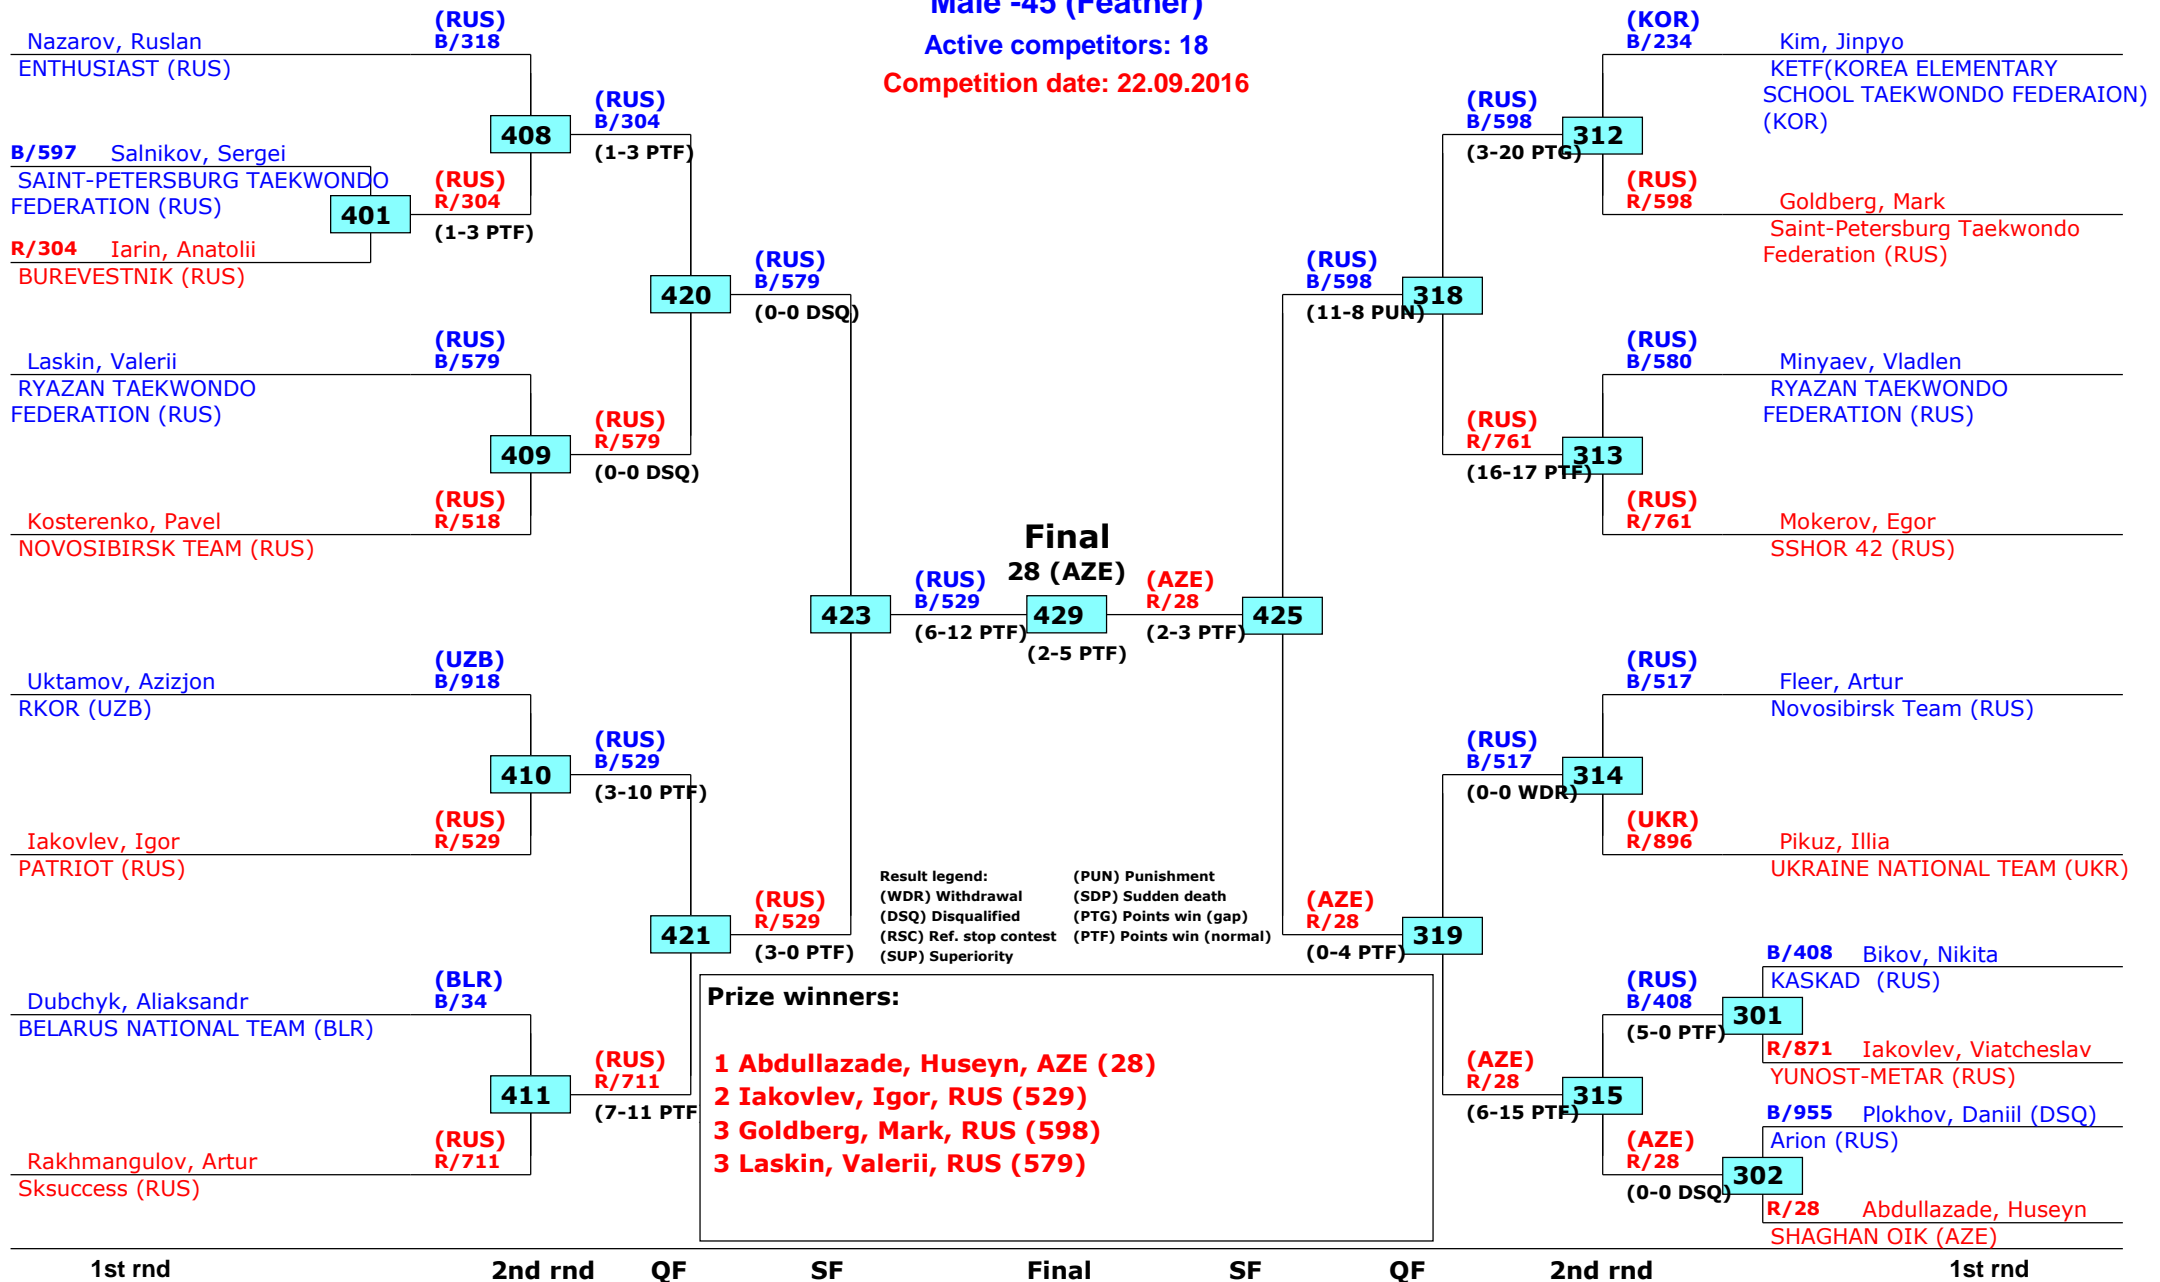

1st rnd

Russian Open 2016

Moscow, Russia

Tournament date: 22.09.2016 upto 25.09.2016

Male -45 (Feather)

Active competitors: 18

Competition date: 22.09.2016

Russian Open 2016