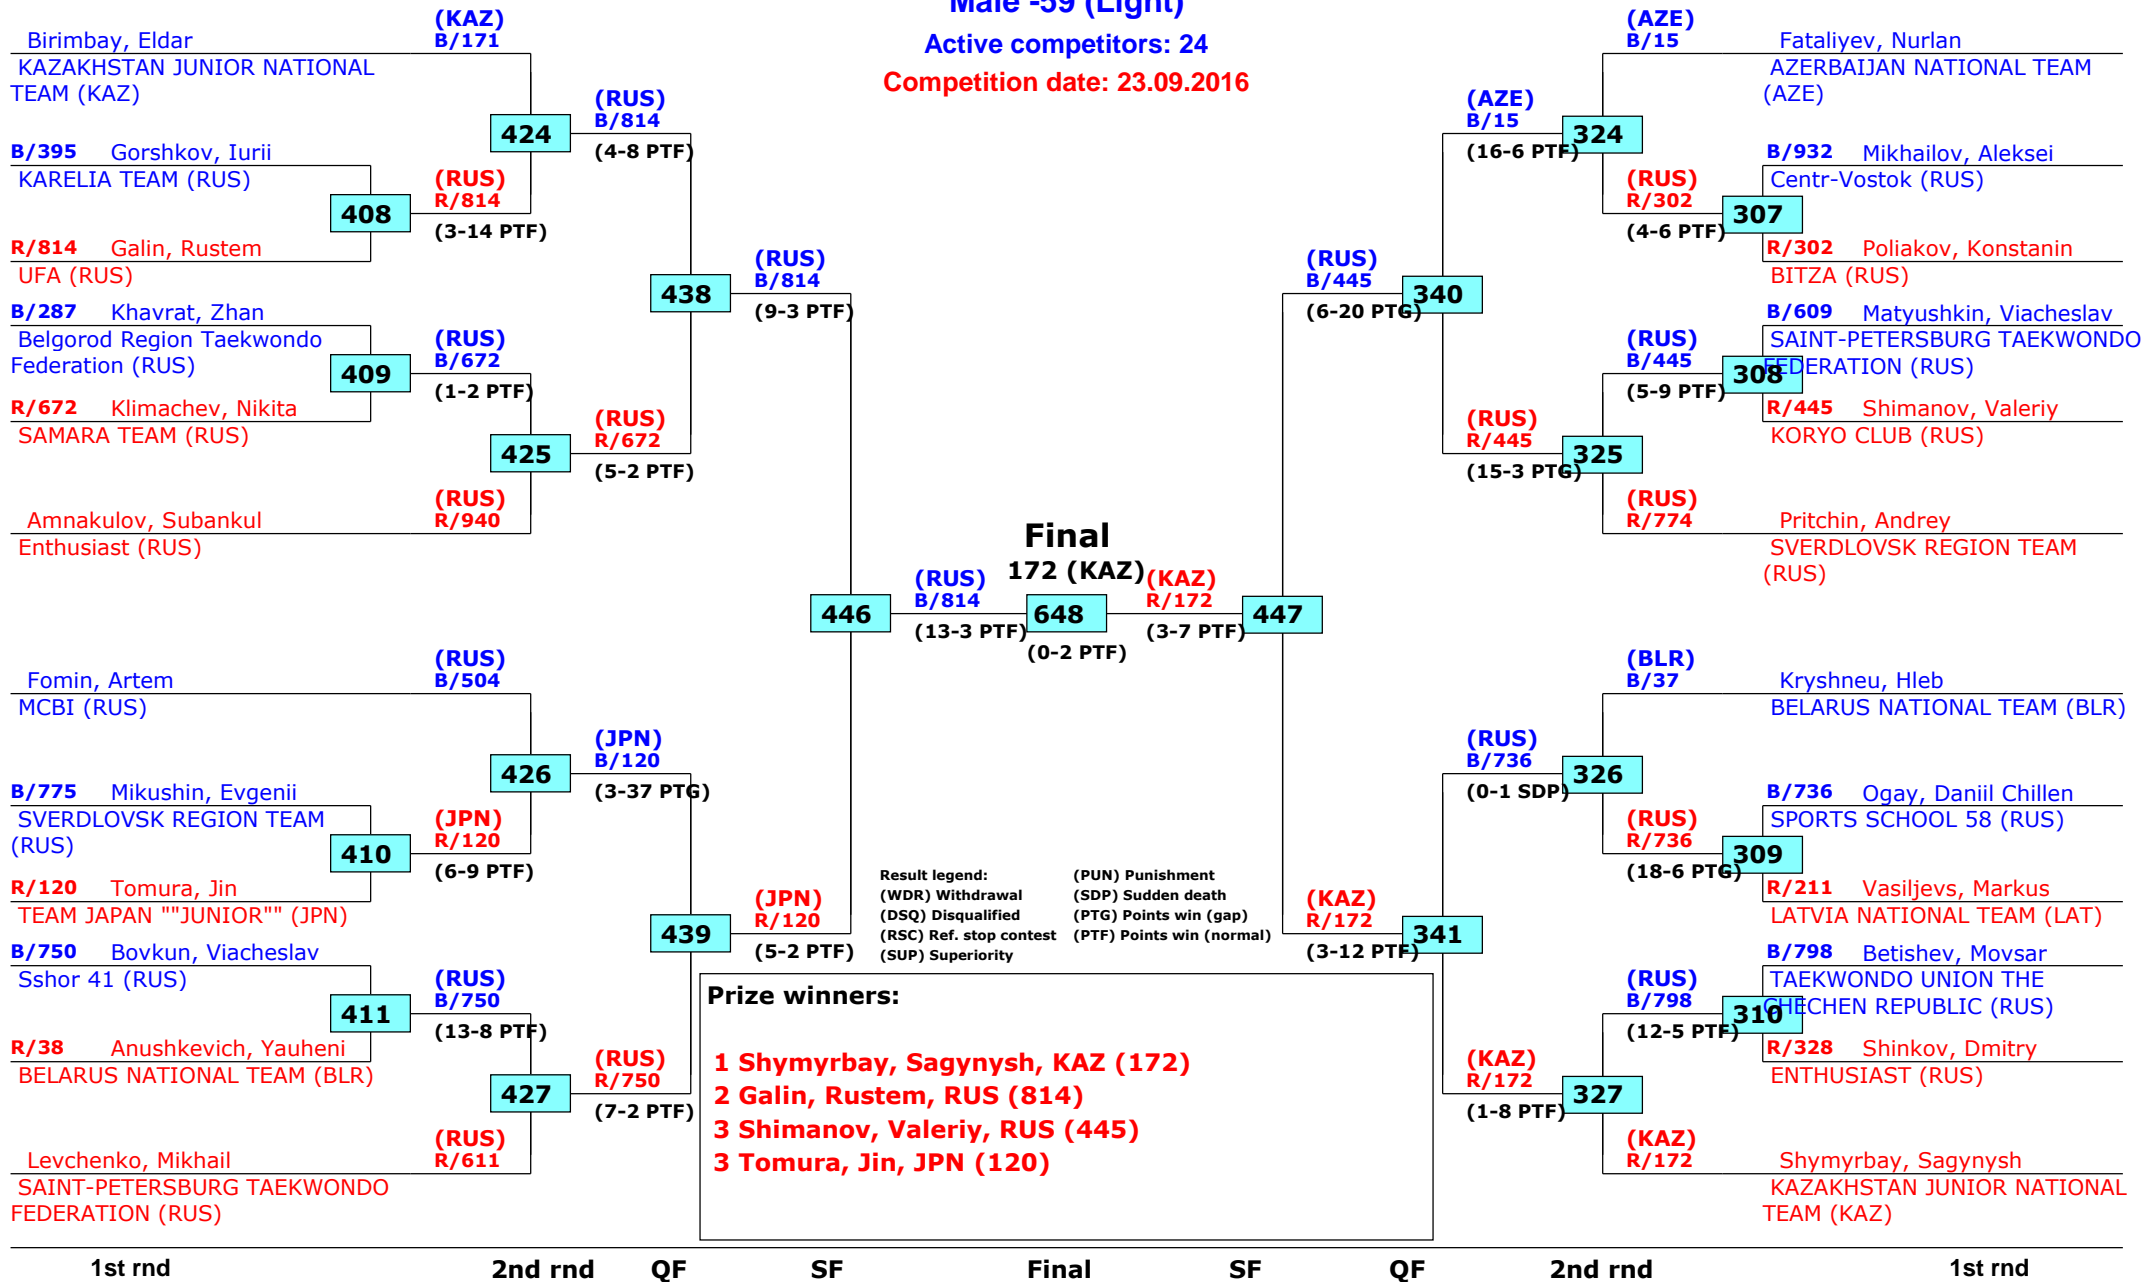

Russian Open 2016

Moscow, Russia

Tournament date: 22.09.2016 upto 25.09.2016

Male -59 (Light)

Active competitors: 24

Competition date: 23.09.2016