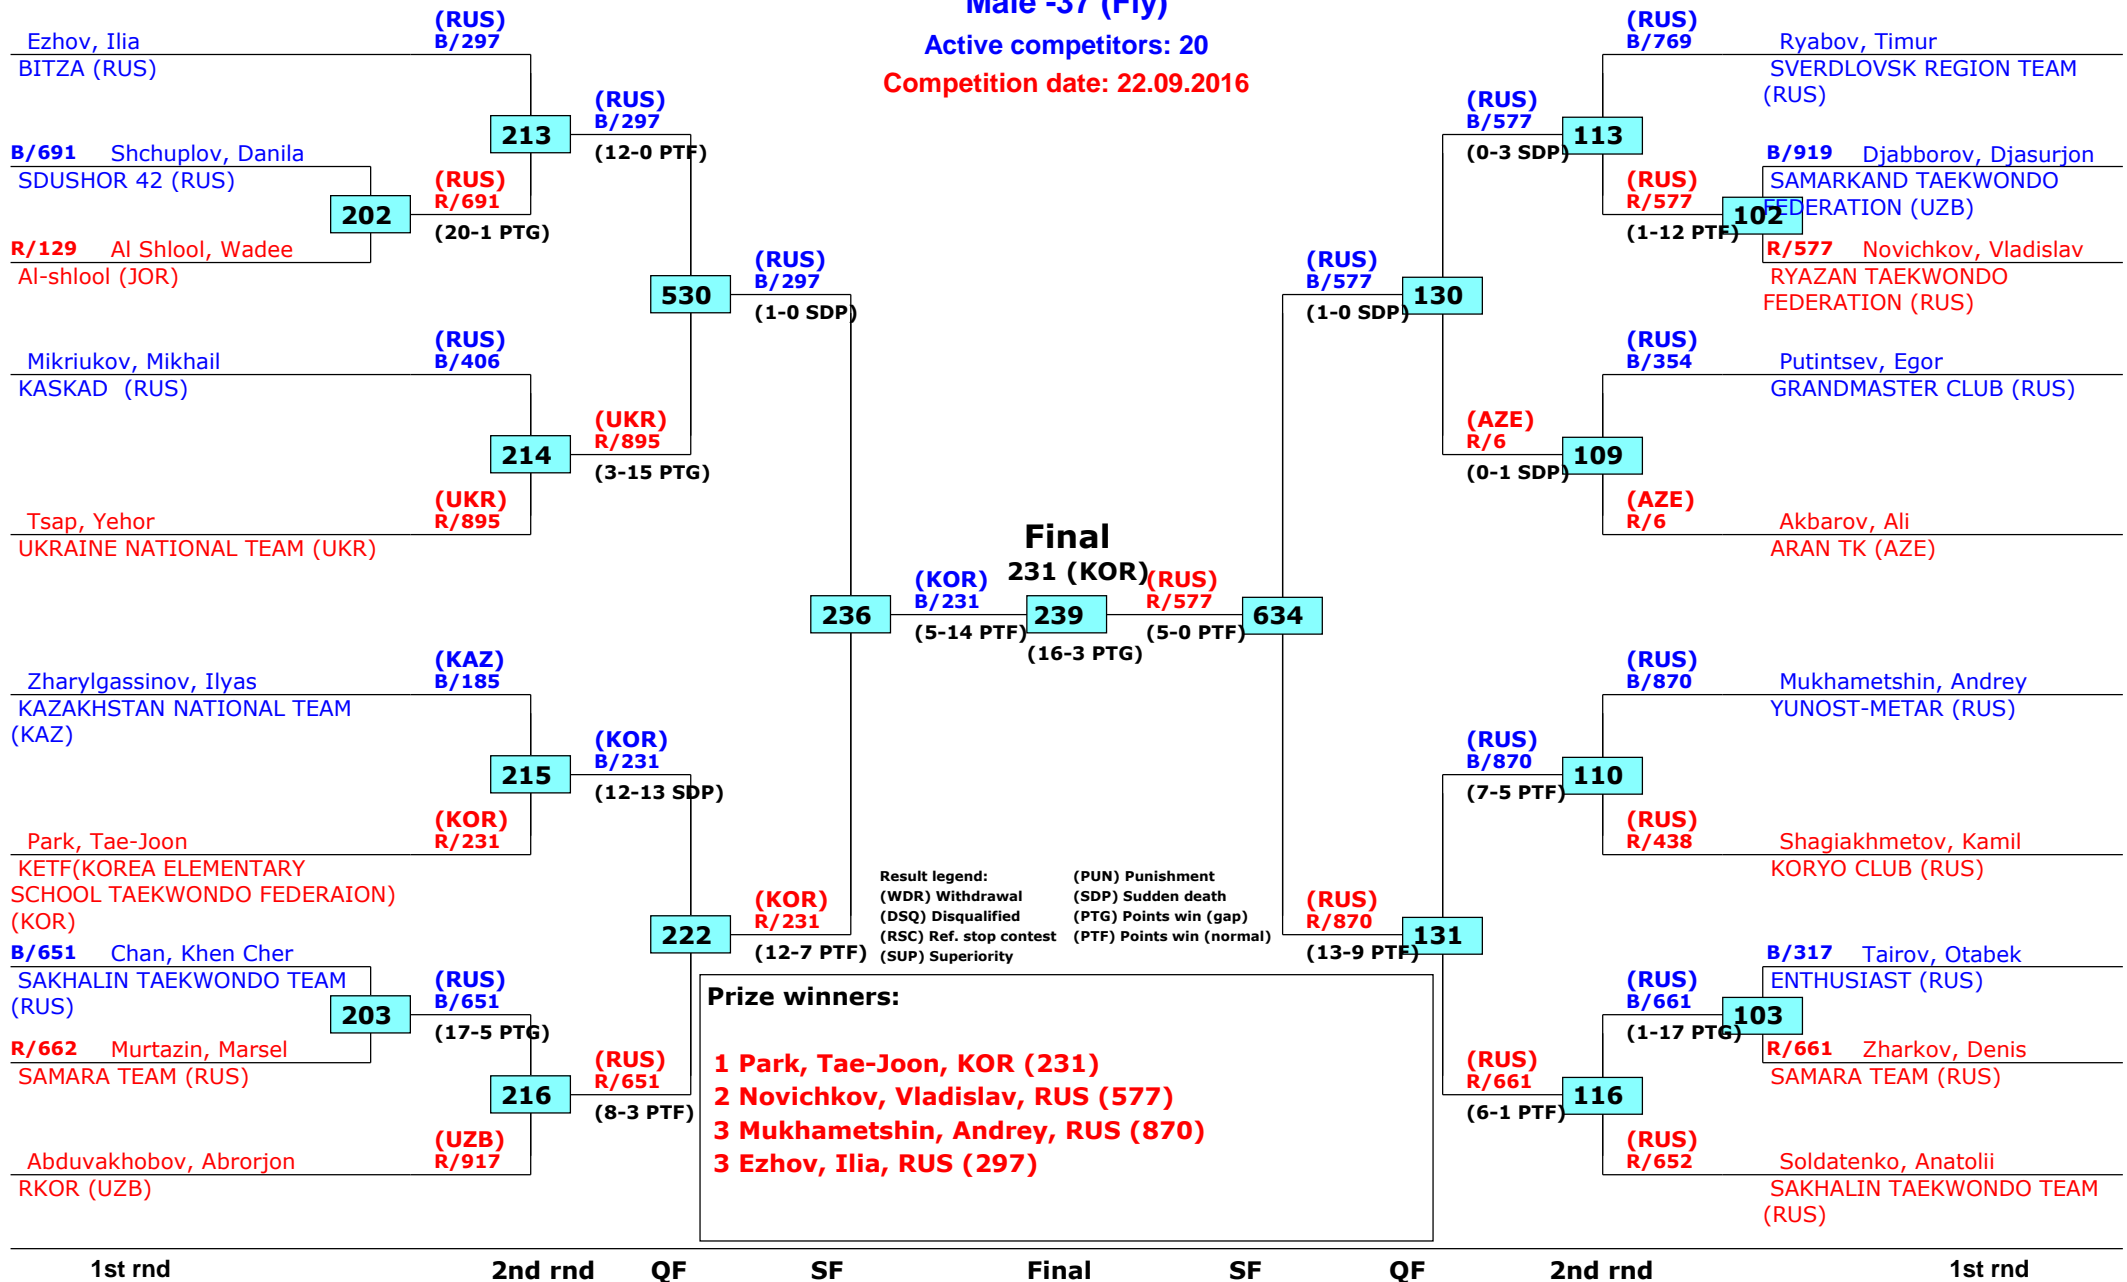

Moscow, Russia

Tournament date: 22.09.2016 upto 25.09.2016

Male -37 (Fly)

Active competitors: 20

Competition date: 22.09.2016

Russian Open 2016

Moscow, Russia

Tournament date: 22.09.2016 upto 25.09.2016

Female -33 (Fly)

Active competitors: 10

Competition date: 22.09.2016

Prize winners:

1 Sumenkova, Anastasiia, RUS (280)
2 Titarenko, Anna, RUS (663)
3 Bang, Hye-Yeong, KOR (241)
3 Kalzhanova, Aruzhan, KAZ (195)

1st rnd

QF

SF

Final

SF

QF

1st rnd

Russian Open 2016