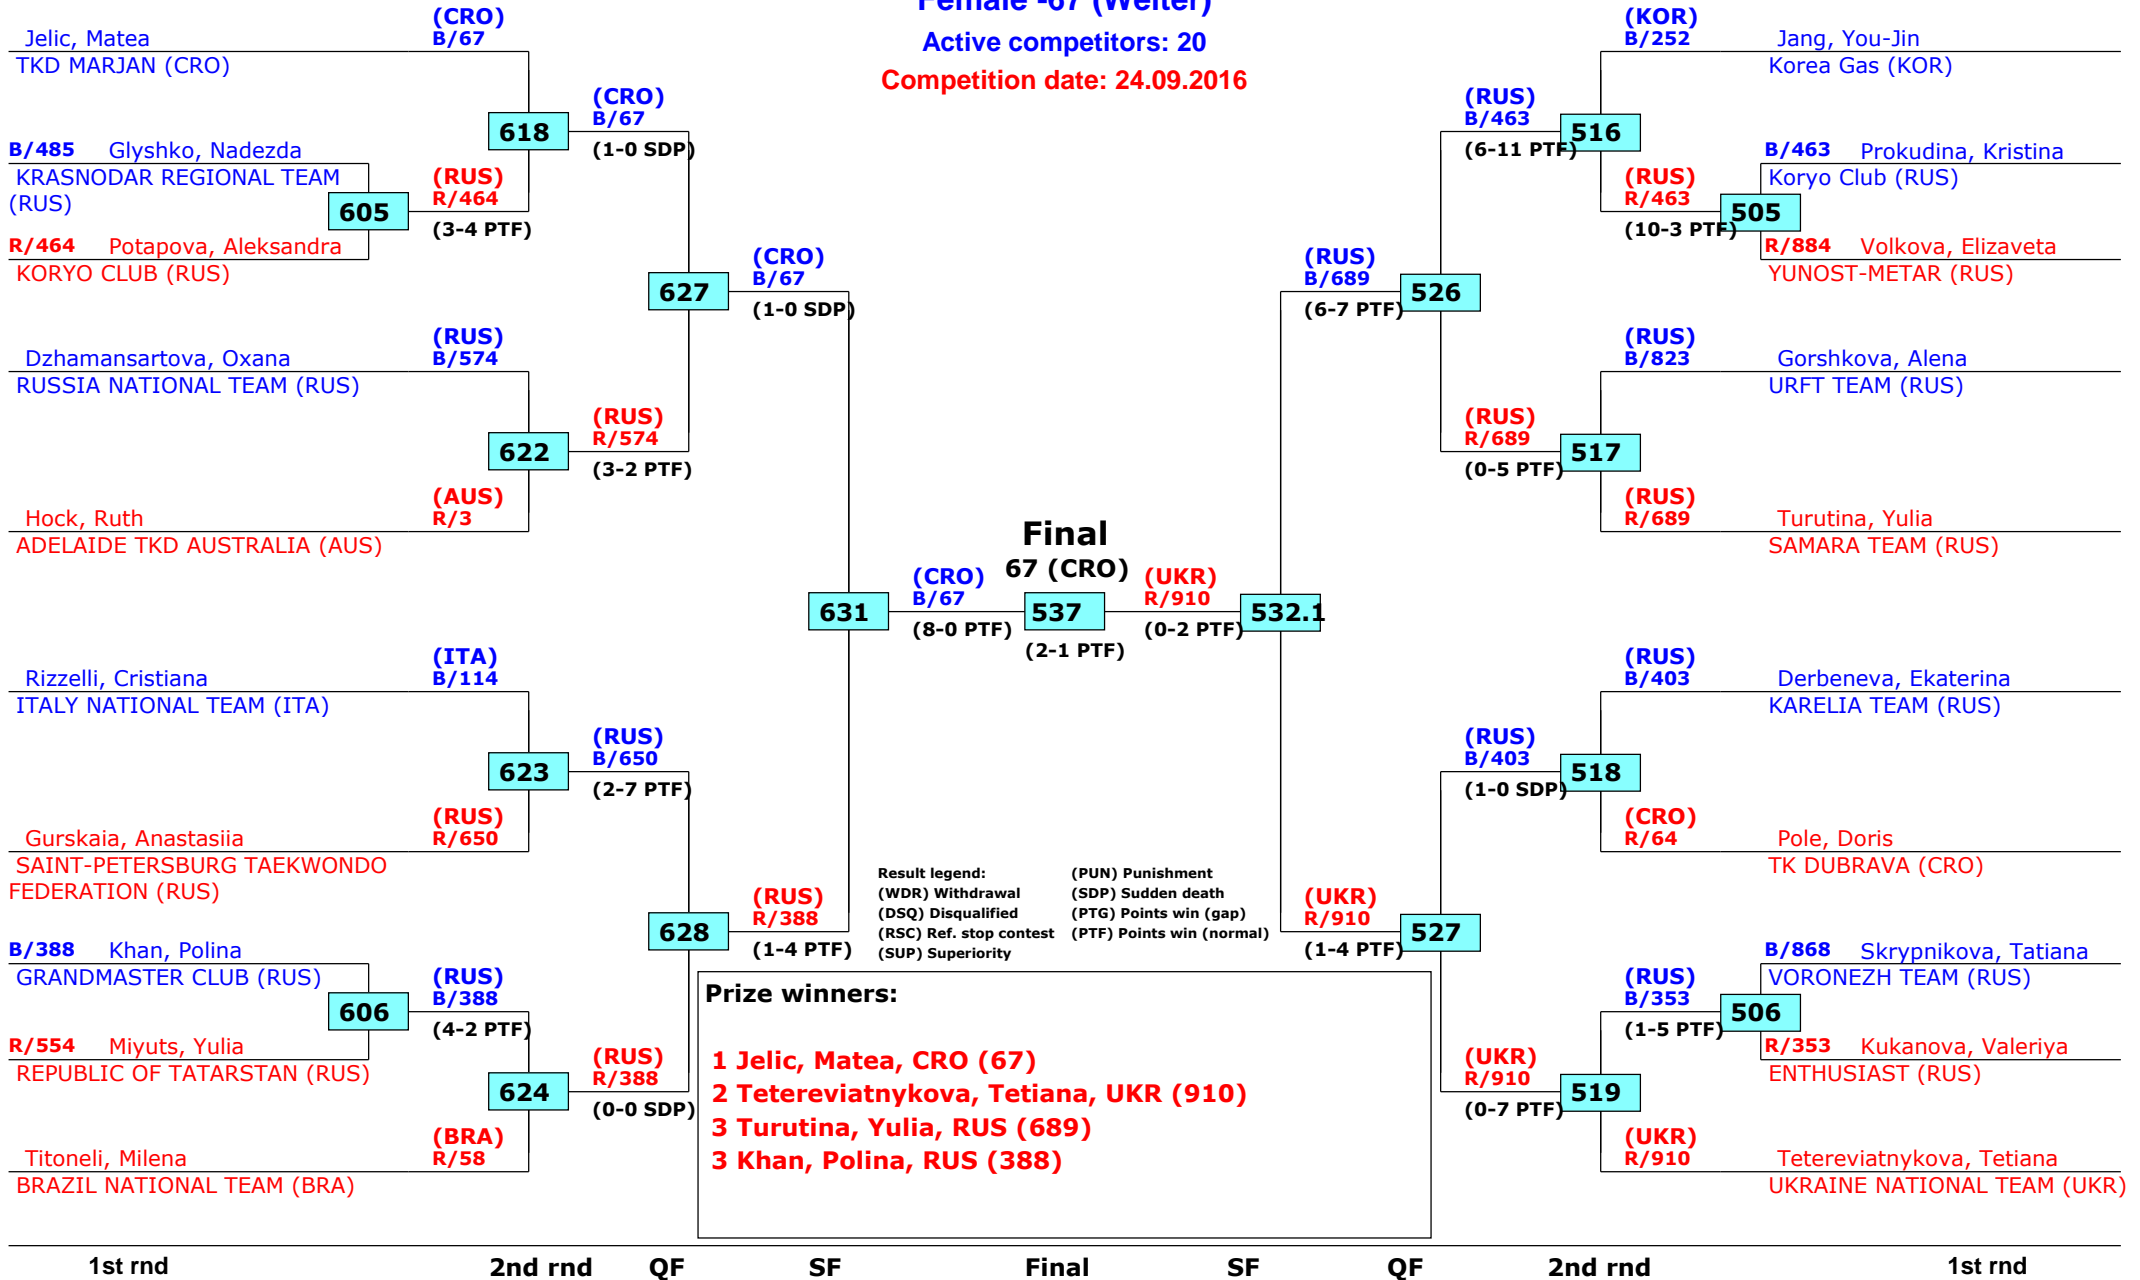

1st rnd

Russian Open 2016

Moscow, Russia

Tournament date: 22.09.2016 upto 25.09.2016

Female -67 (Welter)

Active competitors: 20

Competition date: 24.09.2016

Russian Open 2016

Moscow, Russia

Tournament date: 22.09.2016 upto 25.09.2016

Male -74 (Light)

Active competitors: 31

Competition date: 25.09.2016

Russian Open 2016

Moscow, Russia

Tournament date: 22.09.2016 upto 25.09.2016