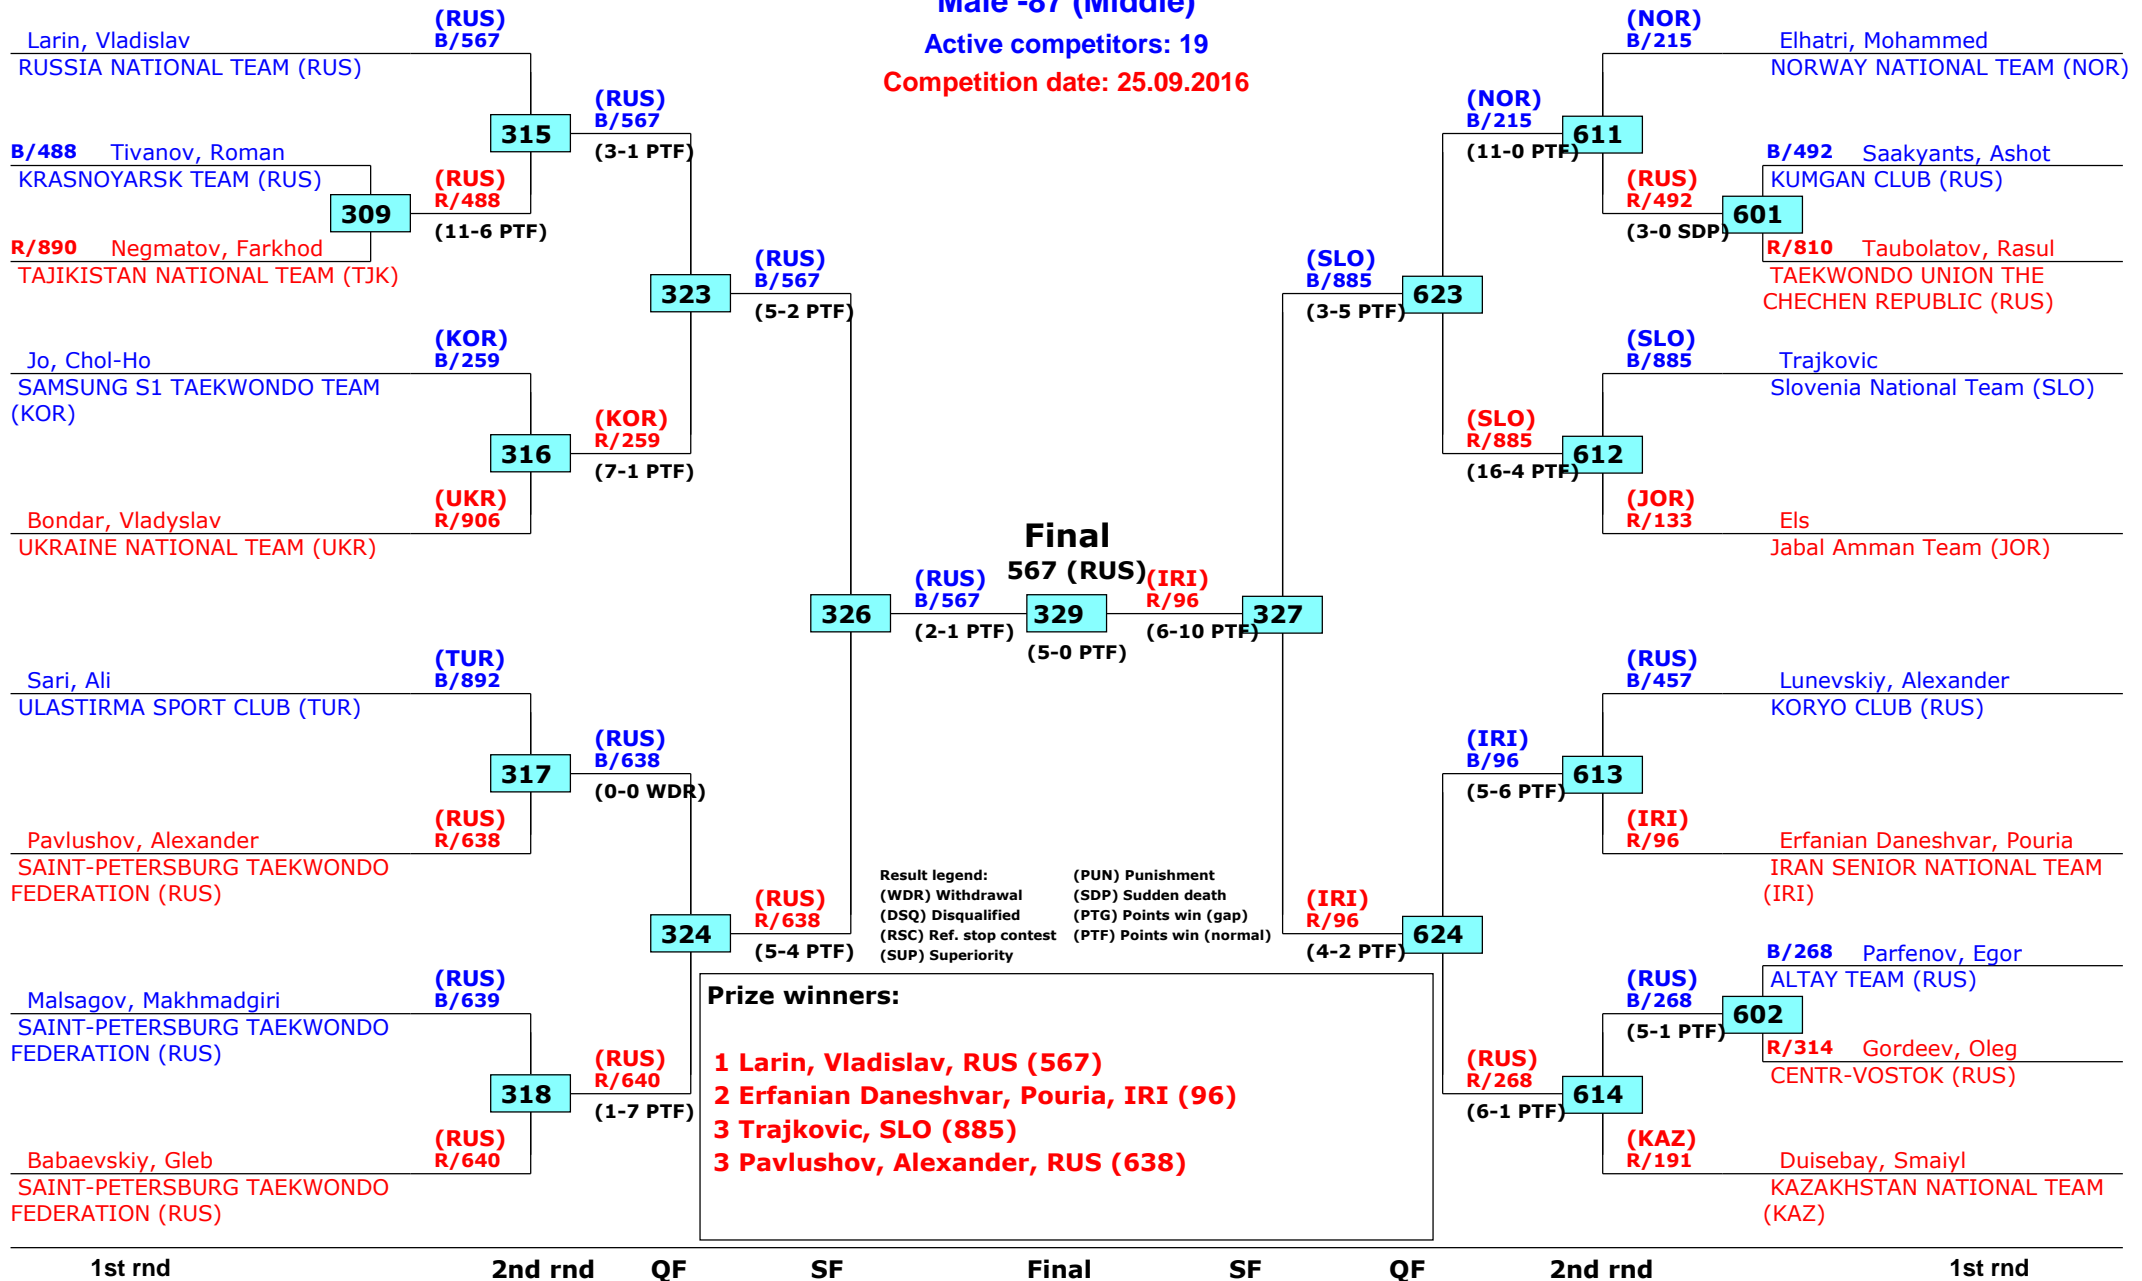

Russian Open 2016

Moscow, Russia

Tournament date: 22.09.2016 upto 25.09.2016

Male -87 (Middle)

Active competitors: 19

Competition date: 25.09.2016