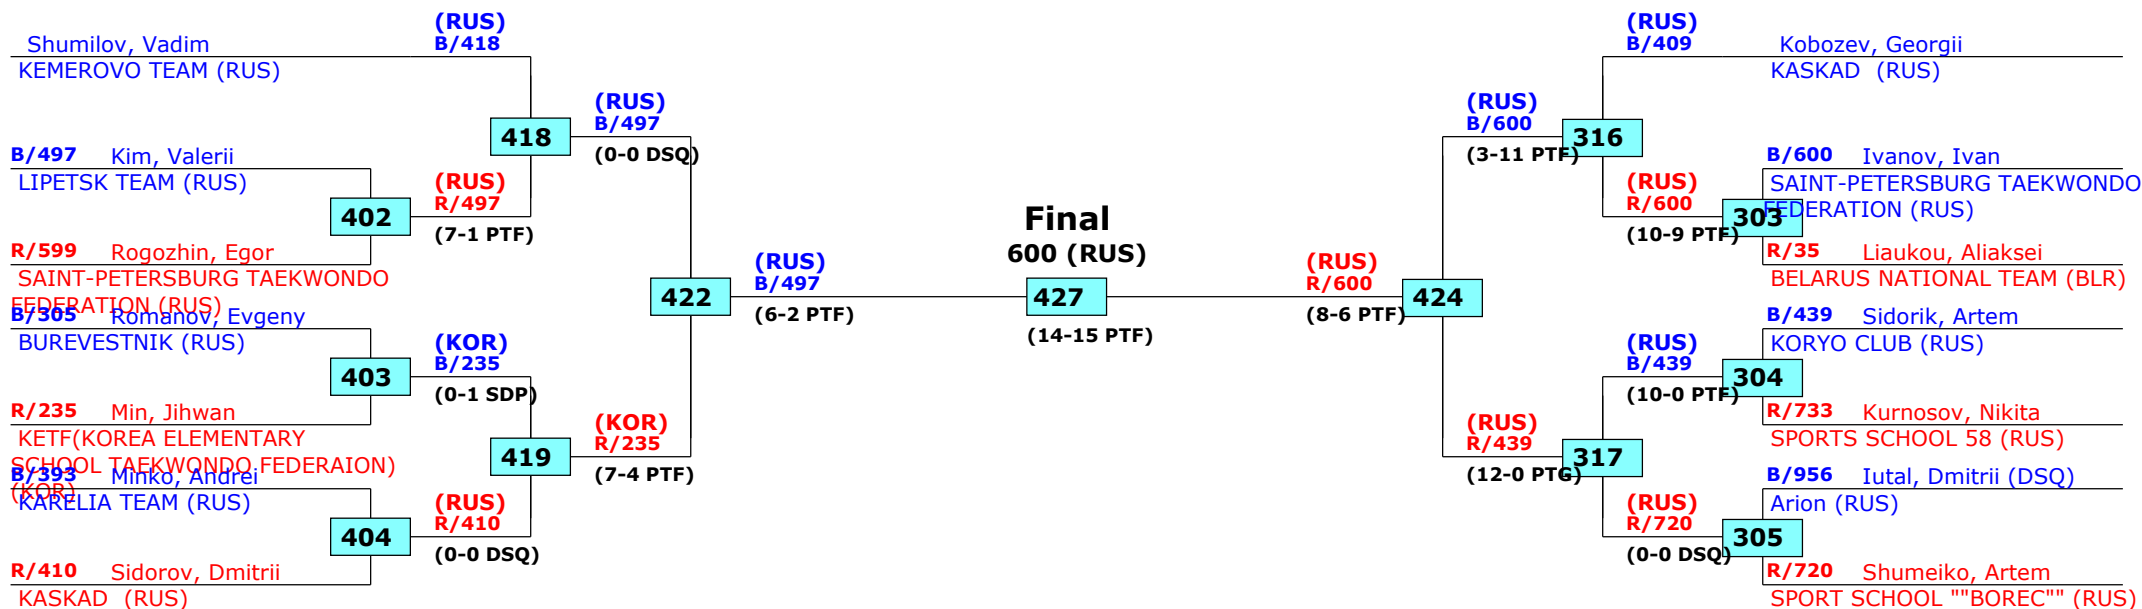

Russian Open 2016

Moscow, Russia

Tournament date: 22.09.2016 upto 25.09.2016

Male -49 (Light)

Active competitors: 13

Competition date: 22.09.2016

Result legend:
(WDR) Withdrawal (SDP) Sudden death
(DSQ) Disqualified (PTG) Points win (gap)
(RSC) Ref. stop contest (PTF) Points win (normal)
(SUP) Superiority (PUN) Punishment

Prize winners:

- **1 Ivanov, Ivan, RUS (600)**
- **2 Kim, Valerii, RUS (497)**
- **3 Sidorik, Artem, RUS (439)**
- **3 Min, Jihwan, KOR (235)**

1st rnd

QF

SF

Final

SF

QF

1st rnd