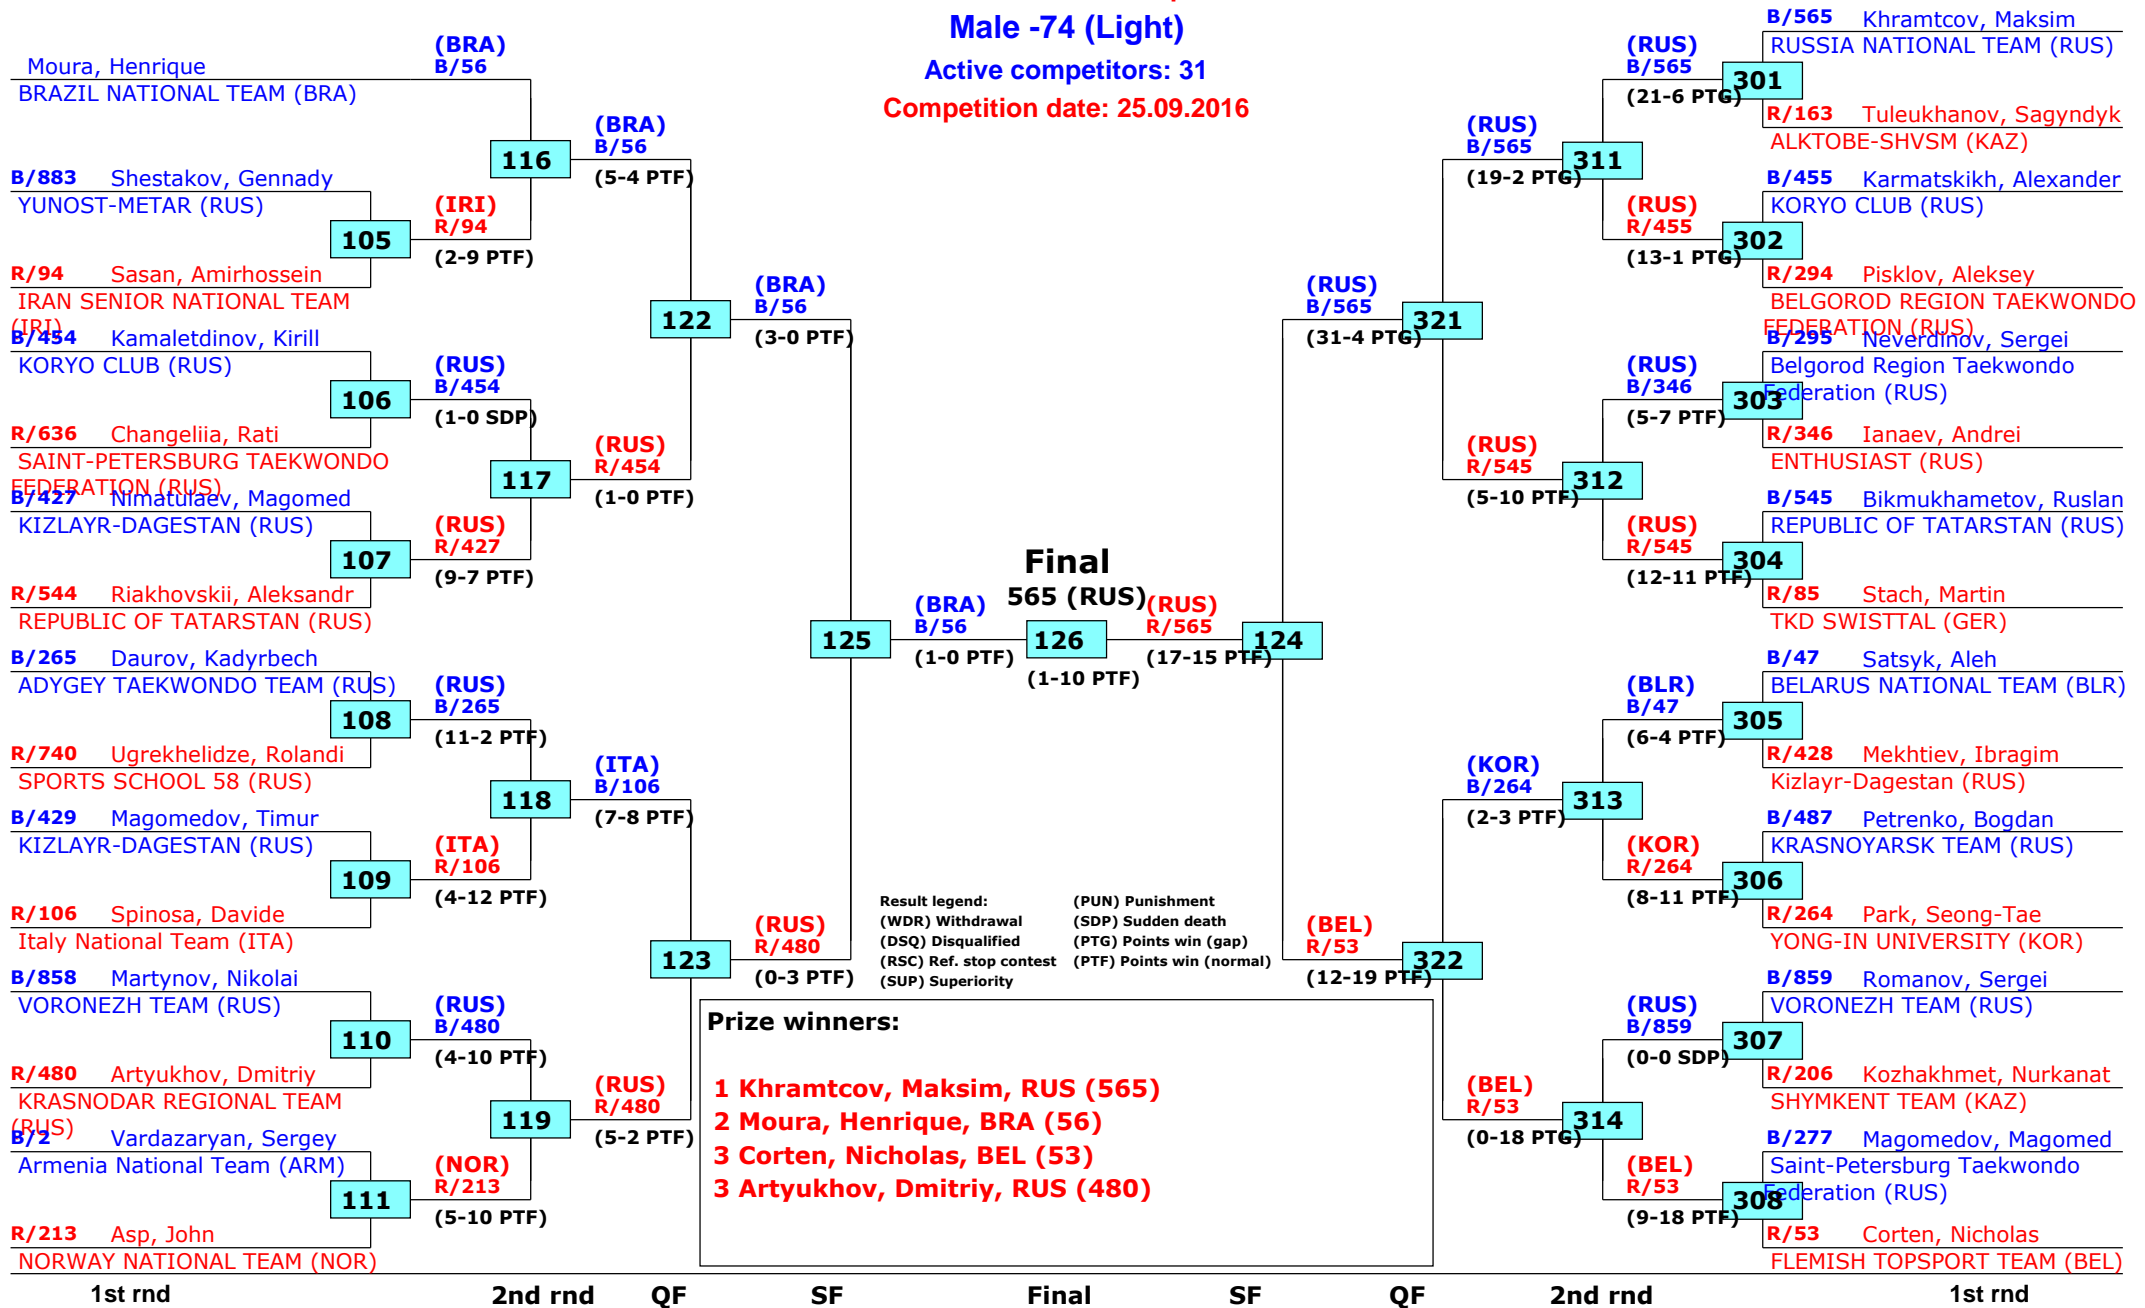

1st rnd

Russian Open 2016

Moscow, Russia

Tournament date: 22.09.2016 upto 25.09.2016

Female -67 (Welter)

Active competitors: 20

Competition date: 24.09.2016

Russian Open 2016

Moscow, Russia

Tournament date: 22.09.2016 upto 25.09.2016

Male -74 (Light)

Active competitors: 31

Competition date: 25.09.2016

Russian Open 2016

Moscow, Russia

Tournament date: 22.09.2016 upto 25.09.2016