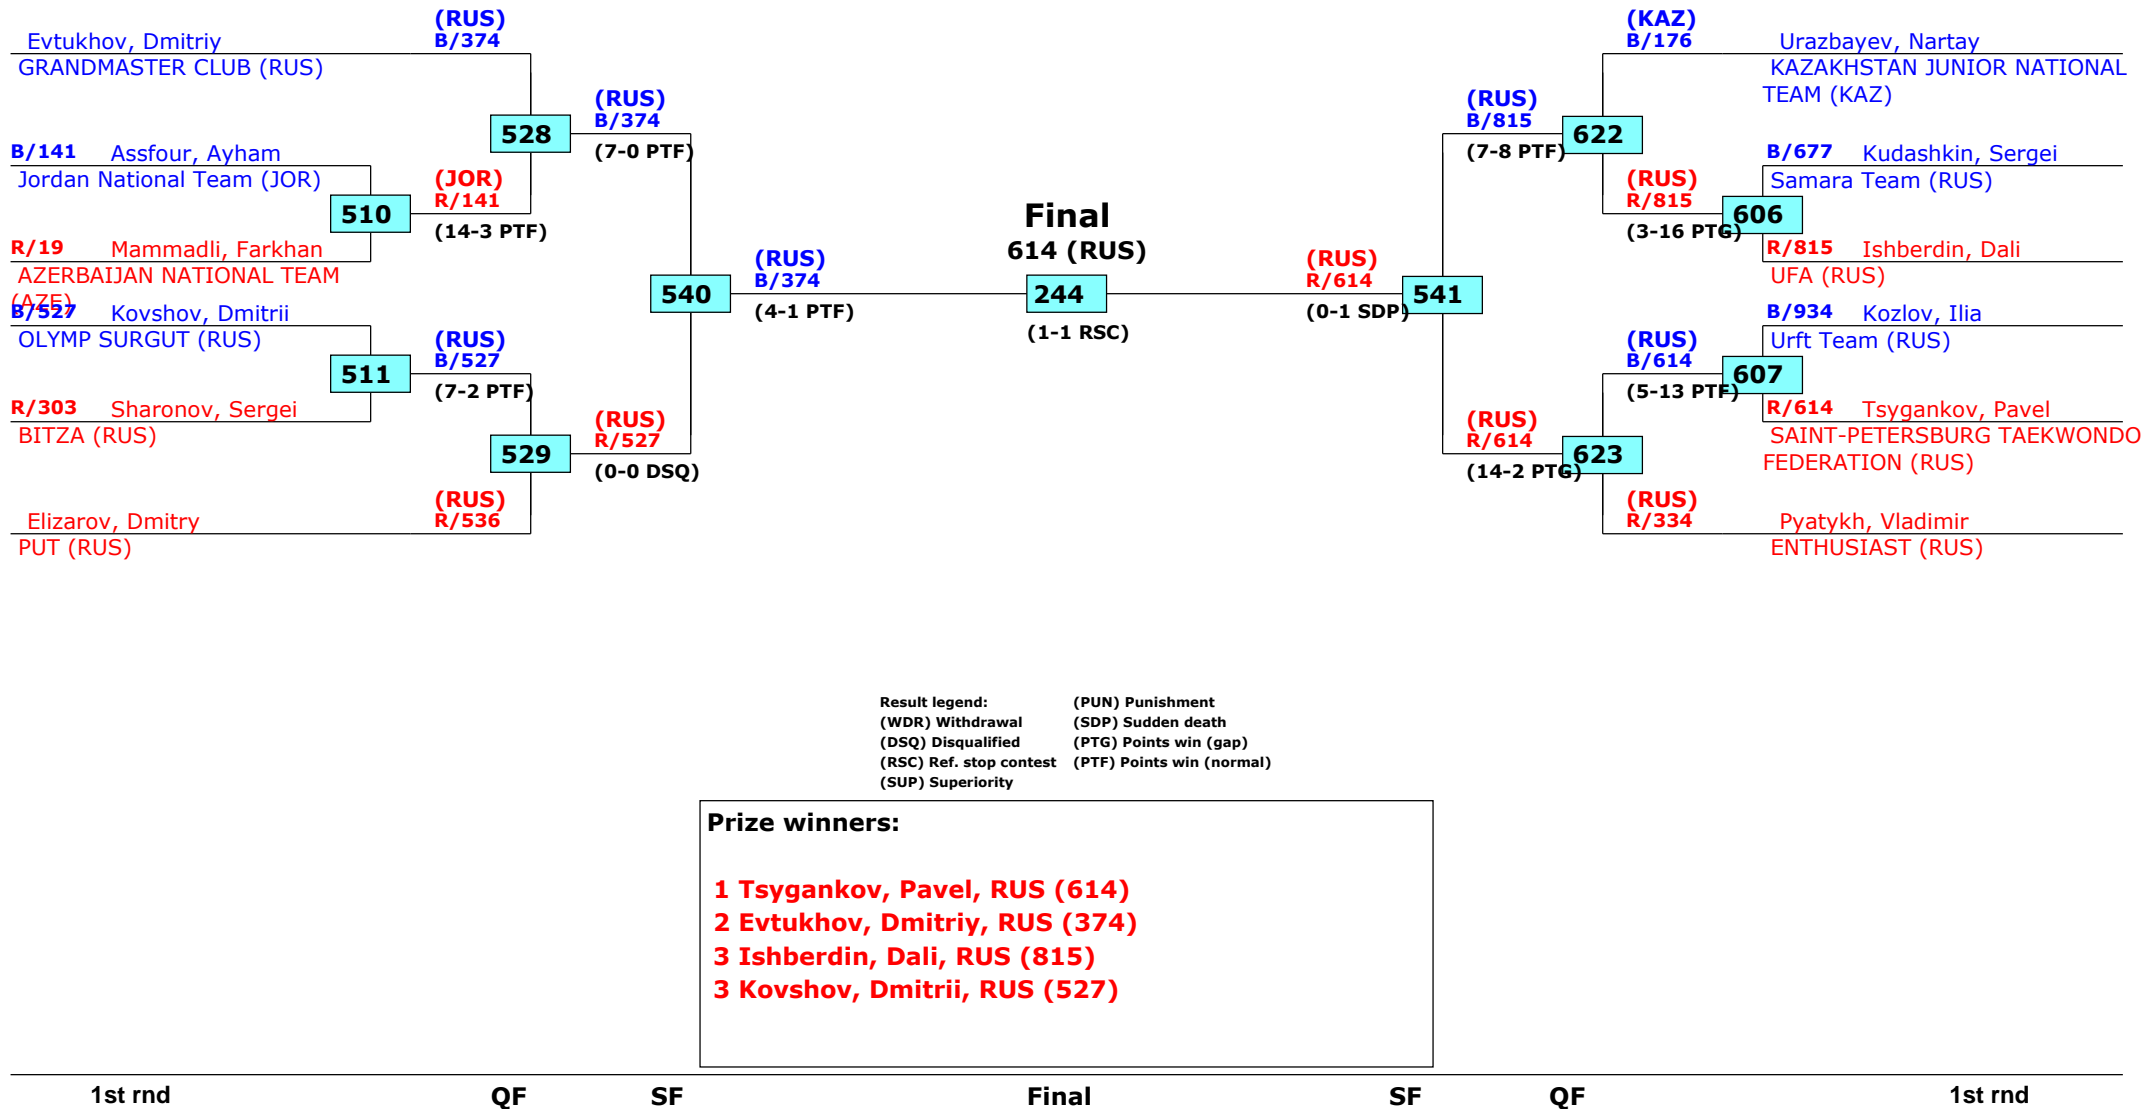

1st rnd

Russian Open 2016

Moscow, Russia

Tournament date: 22.09.2016 upto 25.09.2016

Male -78 (Light Heavy)

Active competitors: 12

Competition date: 23.09.2016

1st rnd

QF

SF

Final

SF

QF

1st rnd

Russian Open 2016

Moscow, Russia