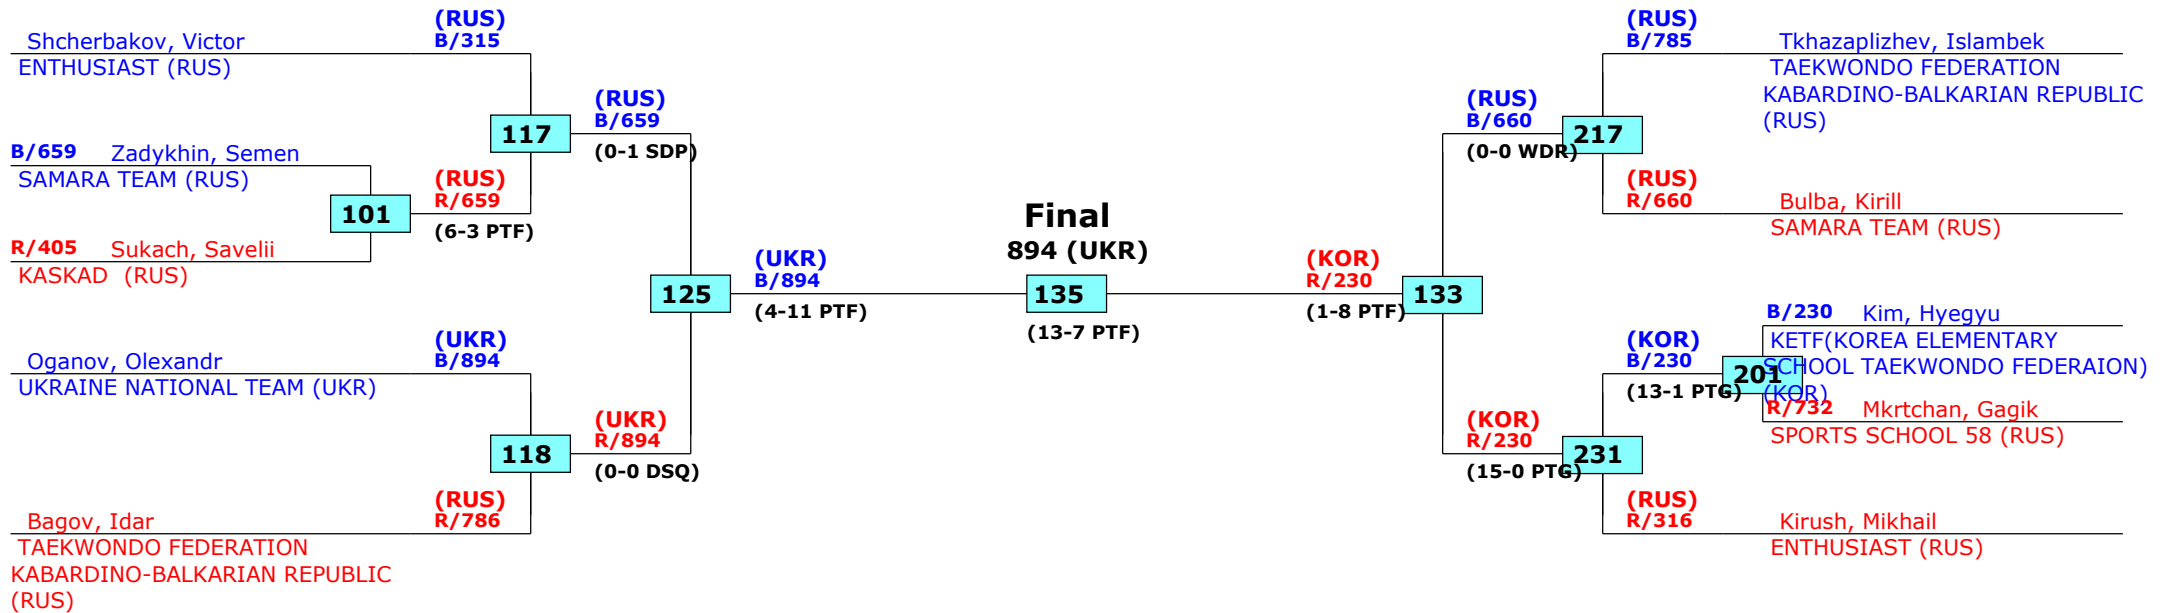

Russian Open 2016

Moscow, Russia

Tournament date: 22.09.2016 upto 25.09.2016

Male -33 (Fin)

Active competitors: 10

Competition date: 22.09.2016

Result legend:
 (WDR) Withdrawal (SDP) Sudden death
 (DSQ) Disqualified (PTG) Points win (gap)
 (RSC) Ref. stop contest (PTF) Points win (normal)
 (SUP) Superiority (PUN) Punishment