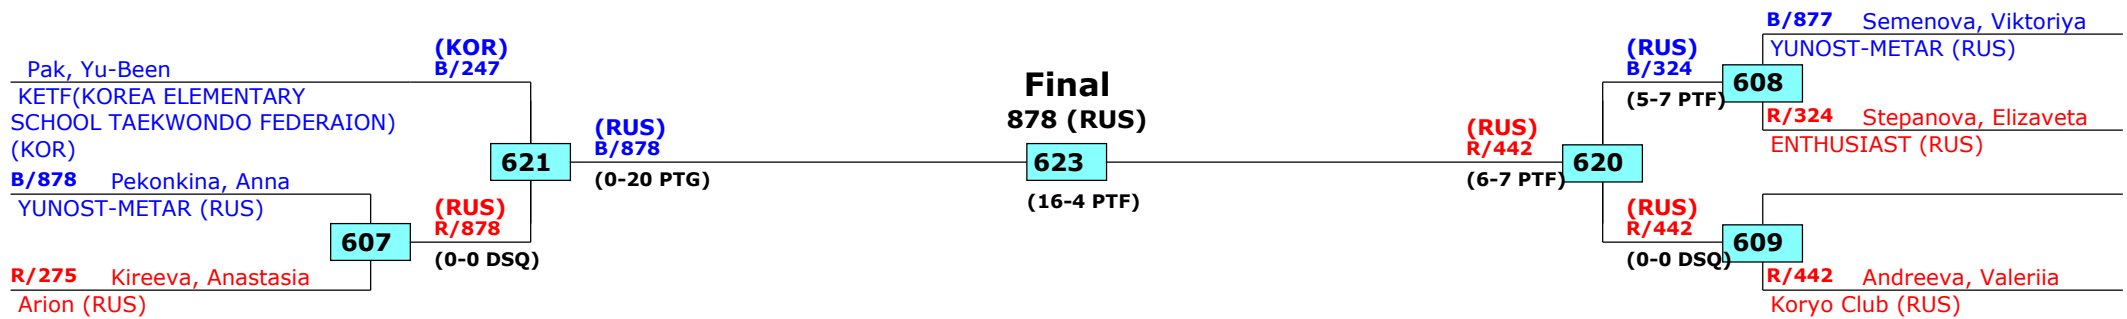

Russian Open 2016

Moscow, Russia

Tournament date: 22.09.2016 upto 25.09.2016

Female -59 (Light heavy)

Active competitors: 6

Competition date: 22.09.2016

Result legend: (PUN) Punishment
(WDR) Withdrawal (SDP) Sudden death
(DSQ) Disqualified (PTG) Points win (gap)
(RSC) Ref. stop contest (PTF) Points win (normal)
(SUP) Superiority

Prize winners:

- 1 Pekonkina, Anna, RUS (878)
- 2 Andreeva, Valeriia, RUS (442)
- 3 Stepanova, Elizaveta, RUS (324)
- 3 Pak, Yu-Been, KOR (247)

QF

SF

Final

SF

QF