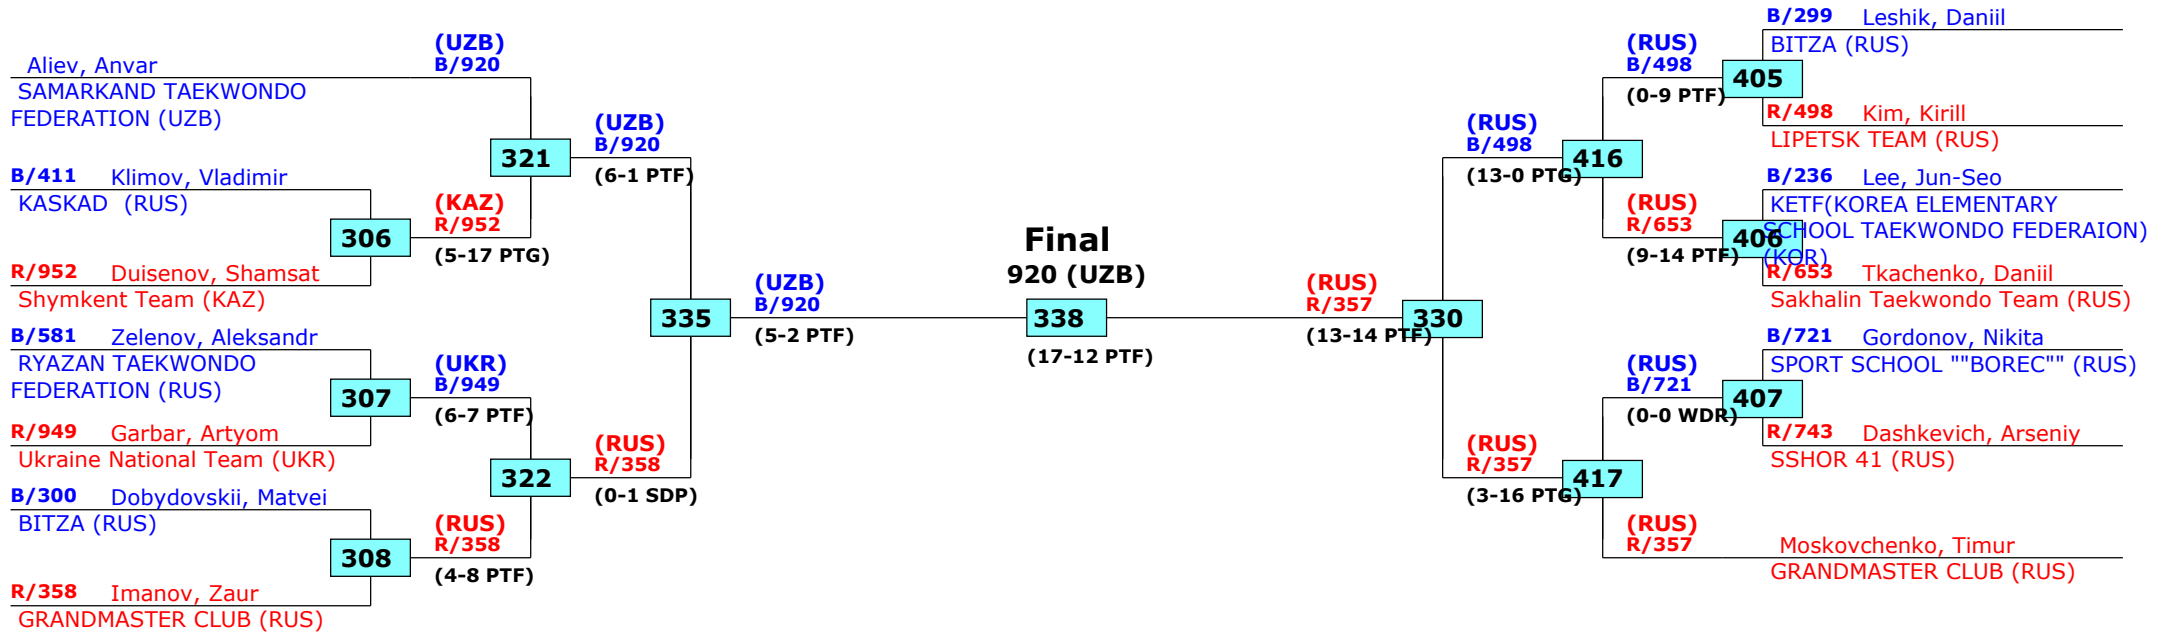

Female -33 (Fly)

Active competitors: 10

Competition date: 22.09.2016

Prize winners:

1 Sumenkova, Anastasiia, RUS (280)
2 Titarenko, Anna, RUS (663)
3 Bang, Hye-Yeong, KOR (241)
3 Kalzhanova, Aruzhan, KAZ (195)

1st rnd

QF

SF

Final

SF

QF

1st rnd

Russian Open 2016

Moscow, Russia

Tournament date: 22.09.2016 upto 25.09.2016

Male -53 (Welter)

Active competitors: 14

Competition date: 22.09.2016

Result legend:
 (WDR) Withdrawal (SDP) Sudden death
 (DSQ) Disqualified (PTG) Points win (gap)
 (RSC) Ref. stop contest (PTF) Points win (normal)
 (SUP) Superiority (PUN) Punishment