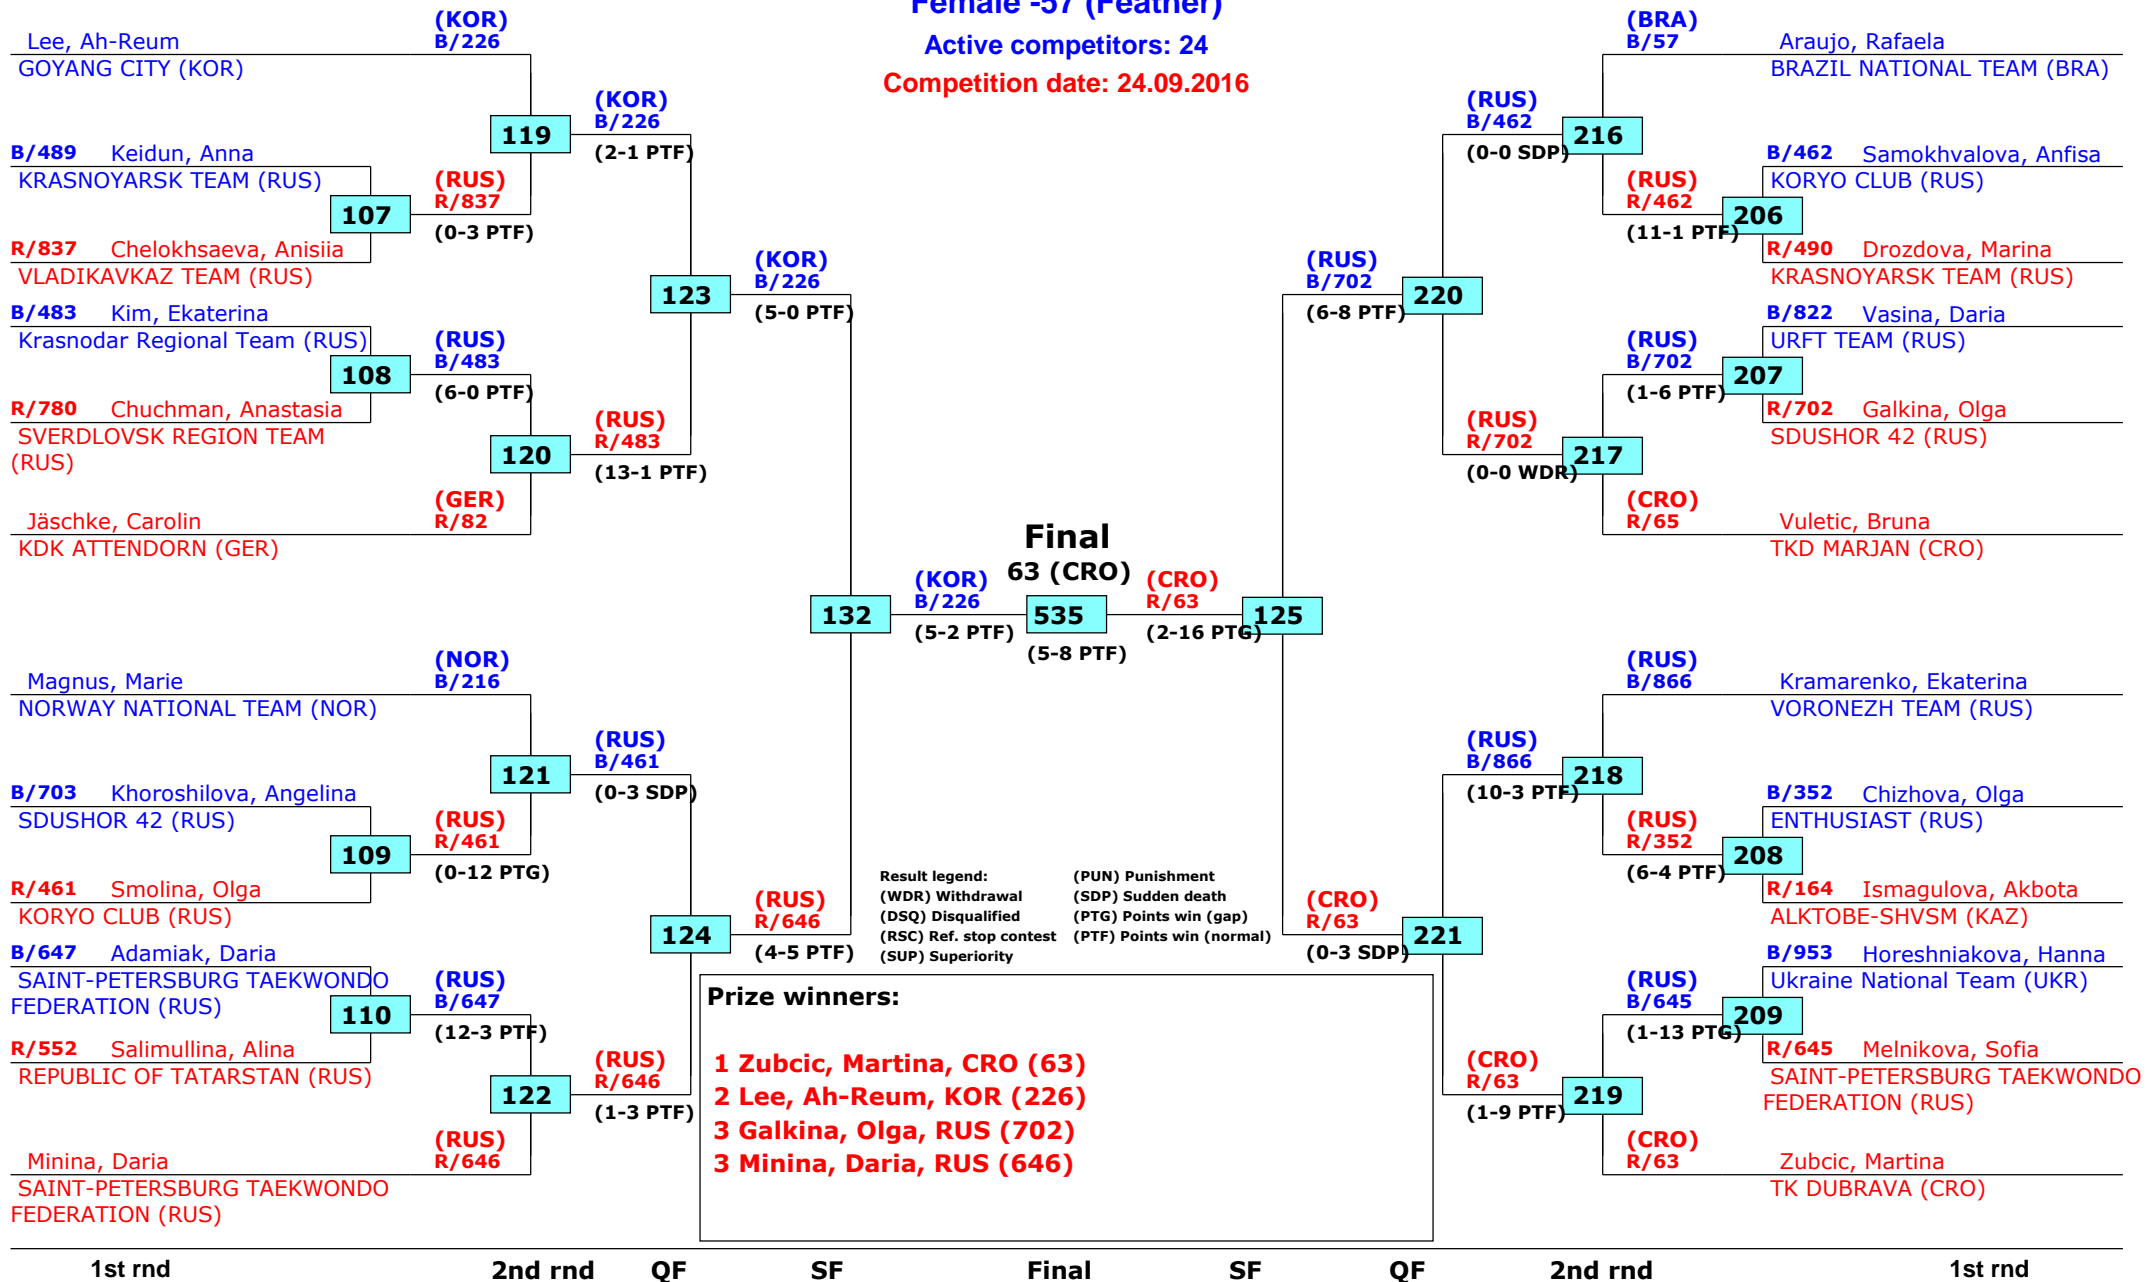

1st rnd

Russian Open 2016

Moscow, Russia

Tournament date: 22.09.2016 upto 25.09.2016

Female -57 (Feather)

Active competitors: 24

Competition date: 24.09.2016

Russian Open 2016