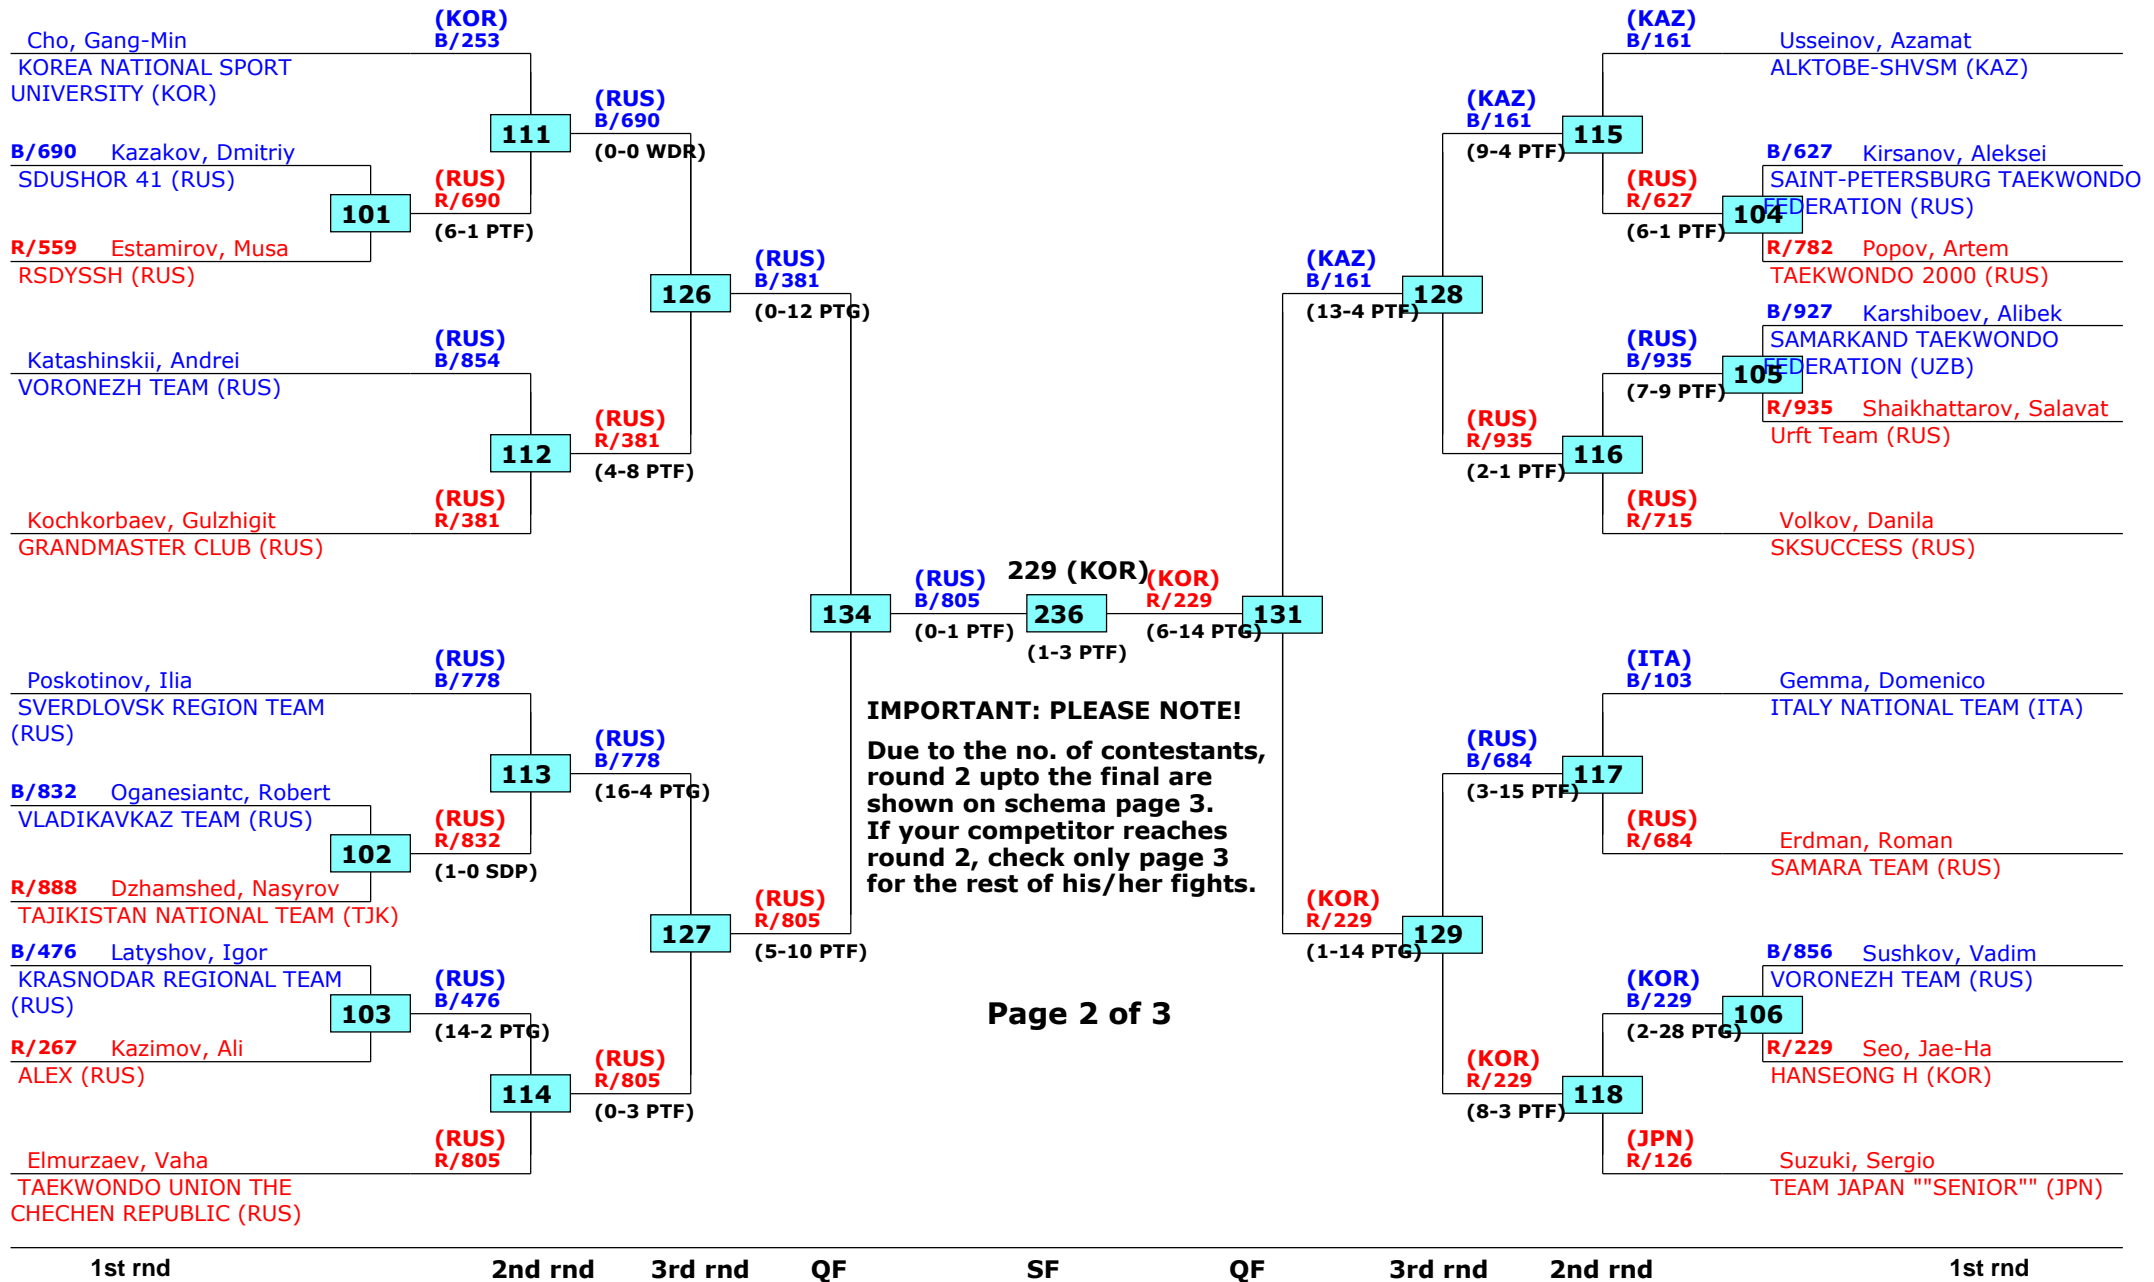

1st rnd

Russian Open 2016

Moscow, Russia

Tournament date: 22.09.2016 upto 25.09.2016

Female -57 (Feather)

Active competitors: 24

Competition date: 24.09.2016

Russian Open 2016

Moscow, Russia

Tournament date: 22.09.2016 upto 25.09.2016

Male -58 (Fly)

Active competitors: 43

Competition date: 24.09.2016

IMPORTANT: PLEASE NOTE!
 Due to the no. of contestants, round 2 upto the final are shown on schema page 3. If your competitor reaches round 2, check only page 3 for the rest of his/her fights.

Russian Open 2016

Moscow, Russia

Tournament date: 22.09.2016 upto 25.09.2016

Male -58 (Fly)

Active competitors: 0

Competition date: 24.09.2016

Russian Open 2016

Moscow, Russia