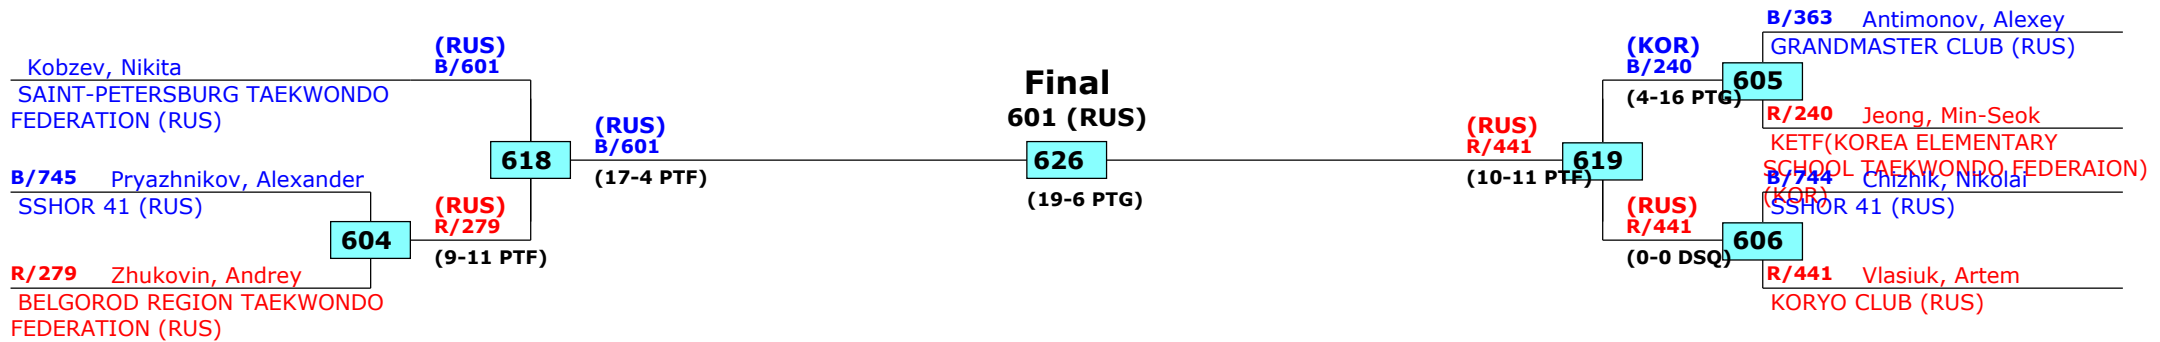

Russian Open 2016

Moscow, Russia

Tournament date: 22.09.2016 upto 25.09.2016

Male +65 (Heavy)

Active competitors: 7

Competition date: 22.09.2016

Result legend: (PUN) Punishment
(WDR) Withdrawal (SDP) Sudden death
(DSQ) Disqualified (PTG) Points win (gap)
(RSC) Ref. stop contest (PTF) Points win (normal)
(SUP) Superiority

Prize winners:

- **1 Kobzev, Nikita, RUS (601)**
- **2 Vlasiuk, Artem, RUS (441)**
- **3 Jeong, Min-Seok, KOR (240)**
- **3 Zhukovin, Andrey, RUS (279)**

QF

SF

Final

SF

QF