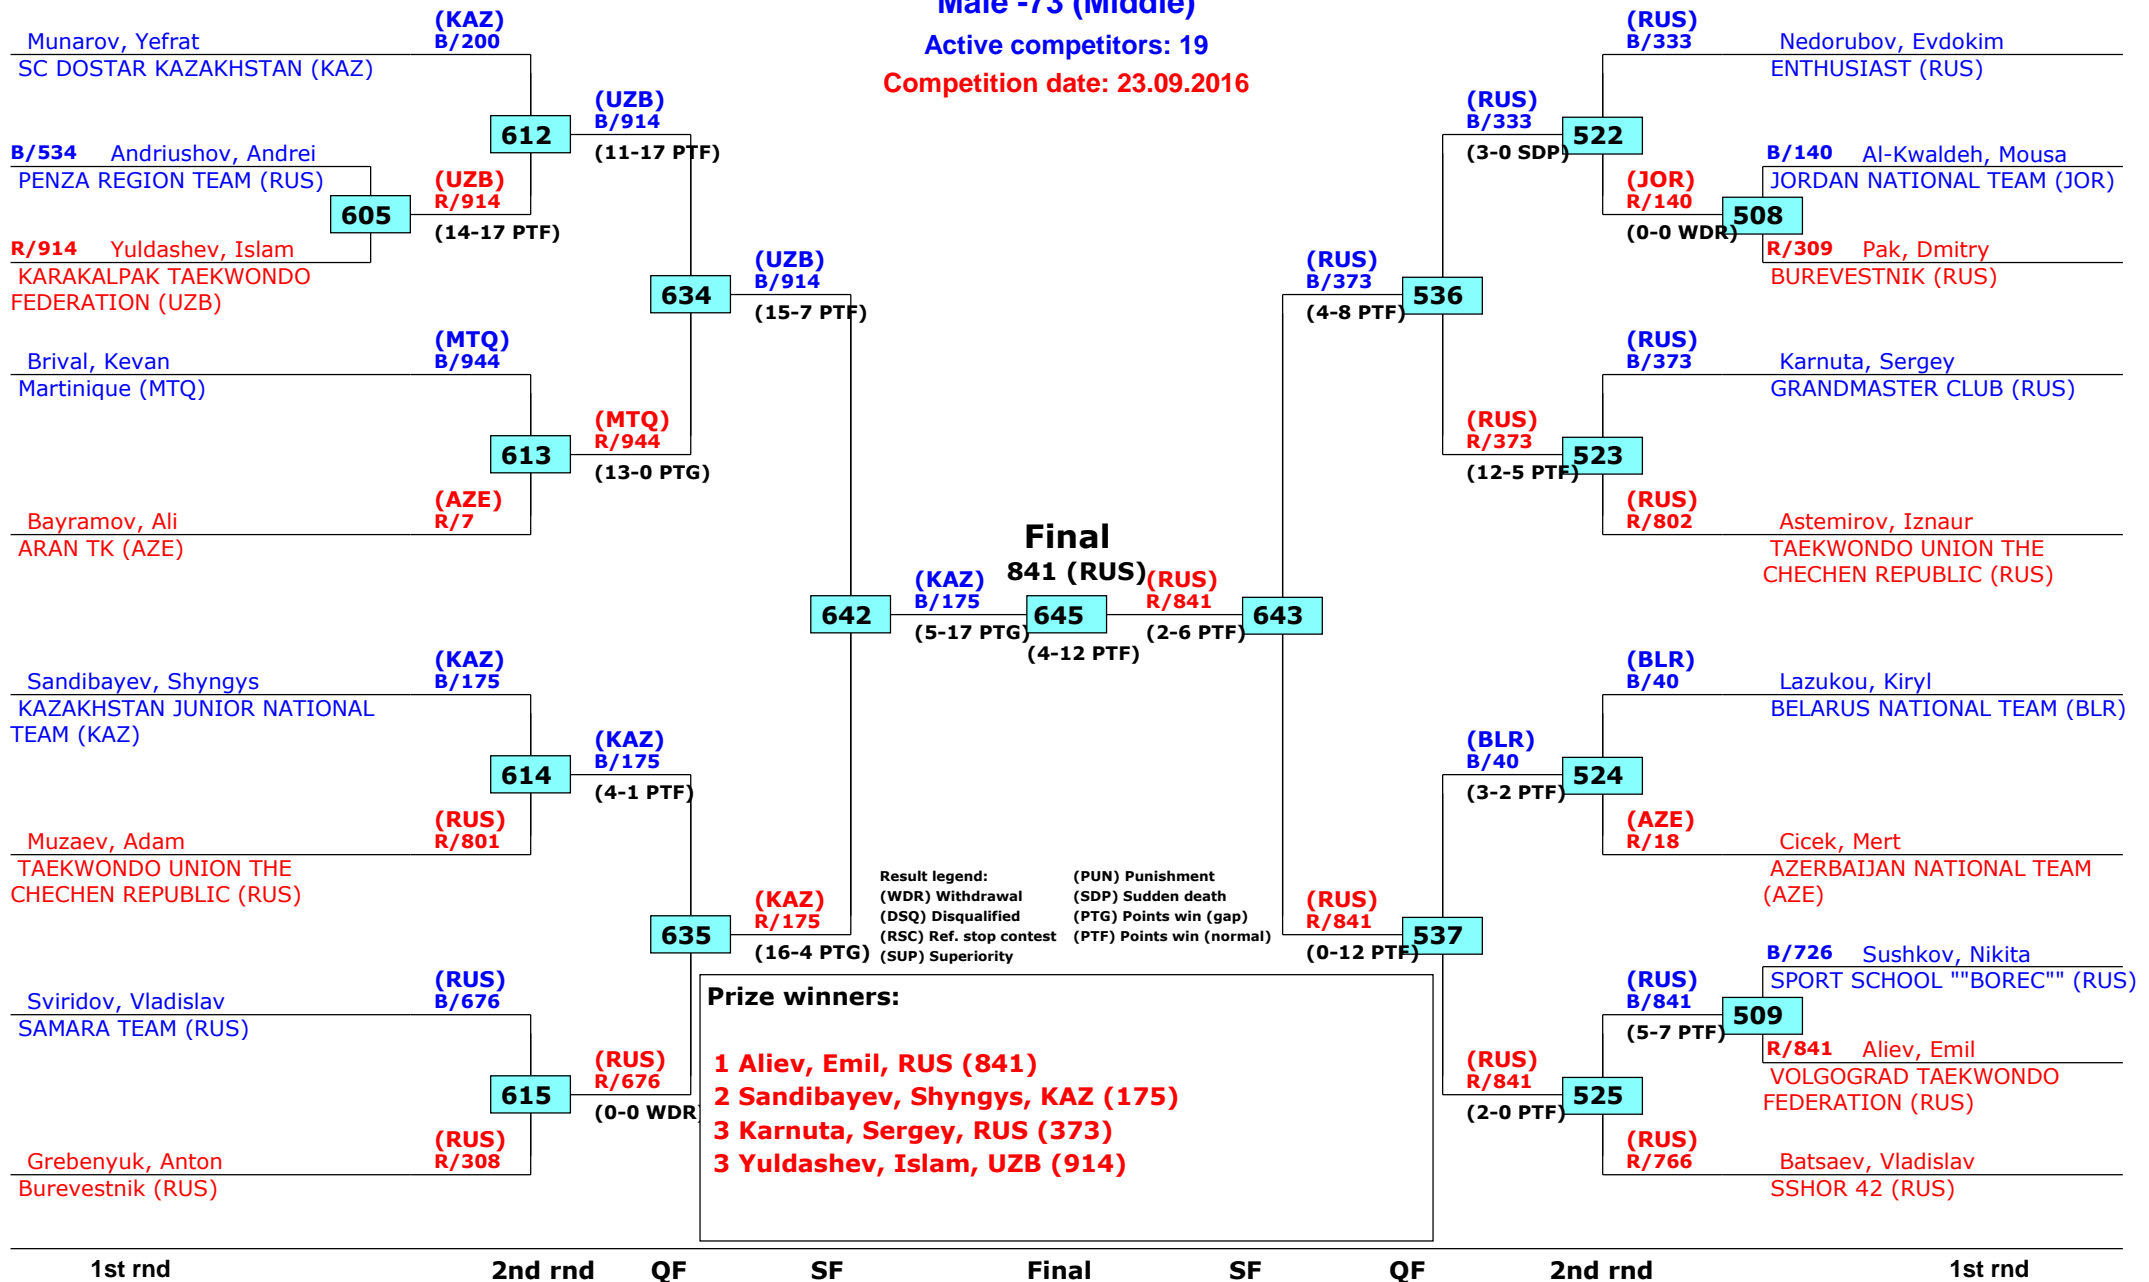

1st rnd

Russian Open 2016

Moscow, Russia

Tournament date: 22.09.2016 upto 25.09.2016

Male -73 (Middle)

Active competitors: 19

Competition date: 23.09.2016

Russian Open 2016