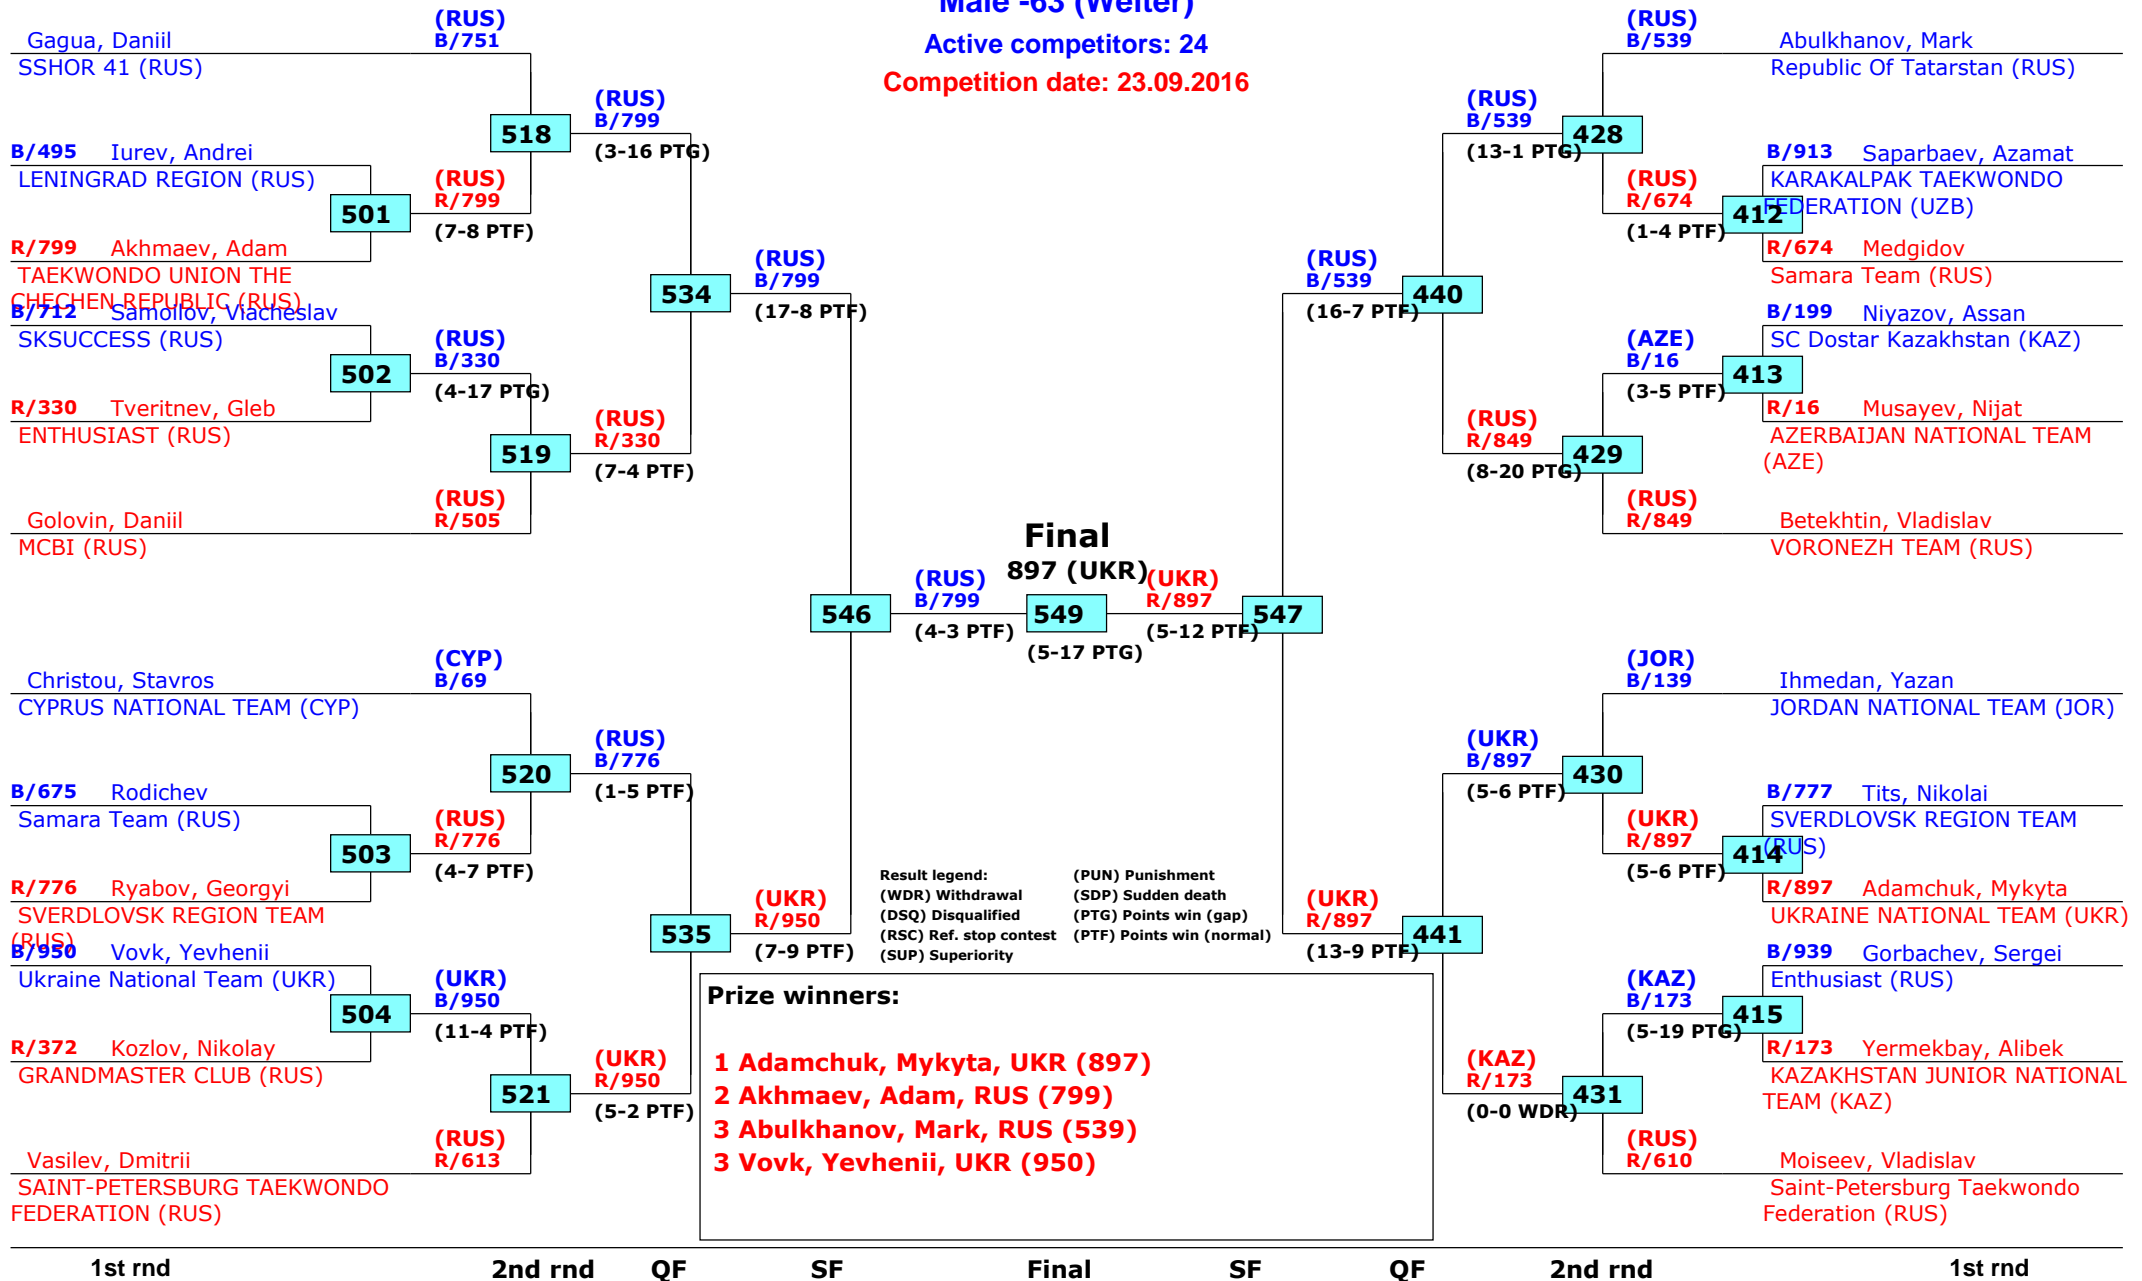

Competition date: 23.09.2016

Russian Open 2016

Moscow, Russia

Tournament date: 22.09.2016 upto 25.09.2016

Male -63 (Welter)

Active competitors: 24

Competition date: 23.09.2016

Russian Open 2016