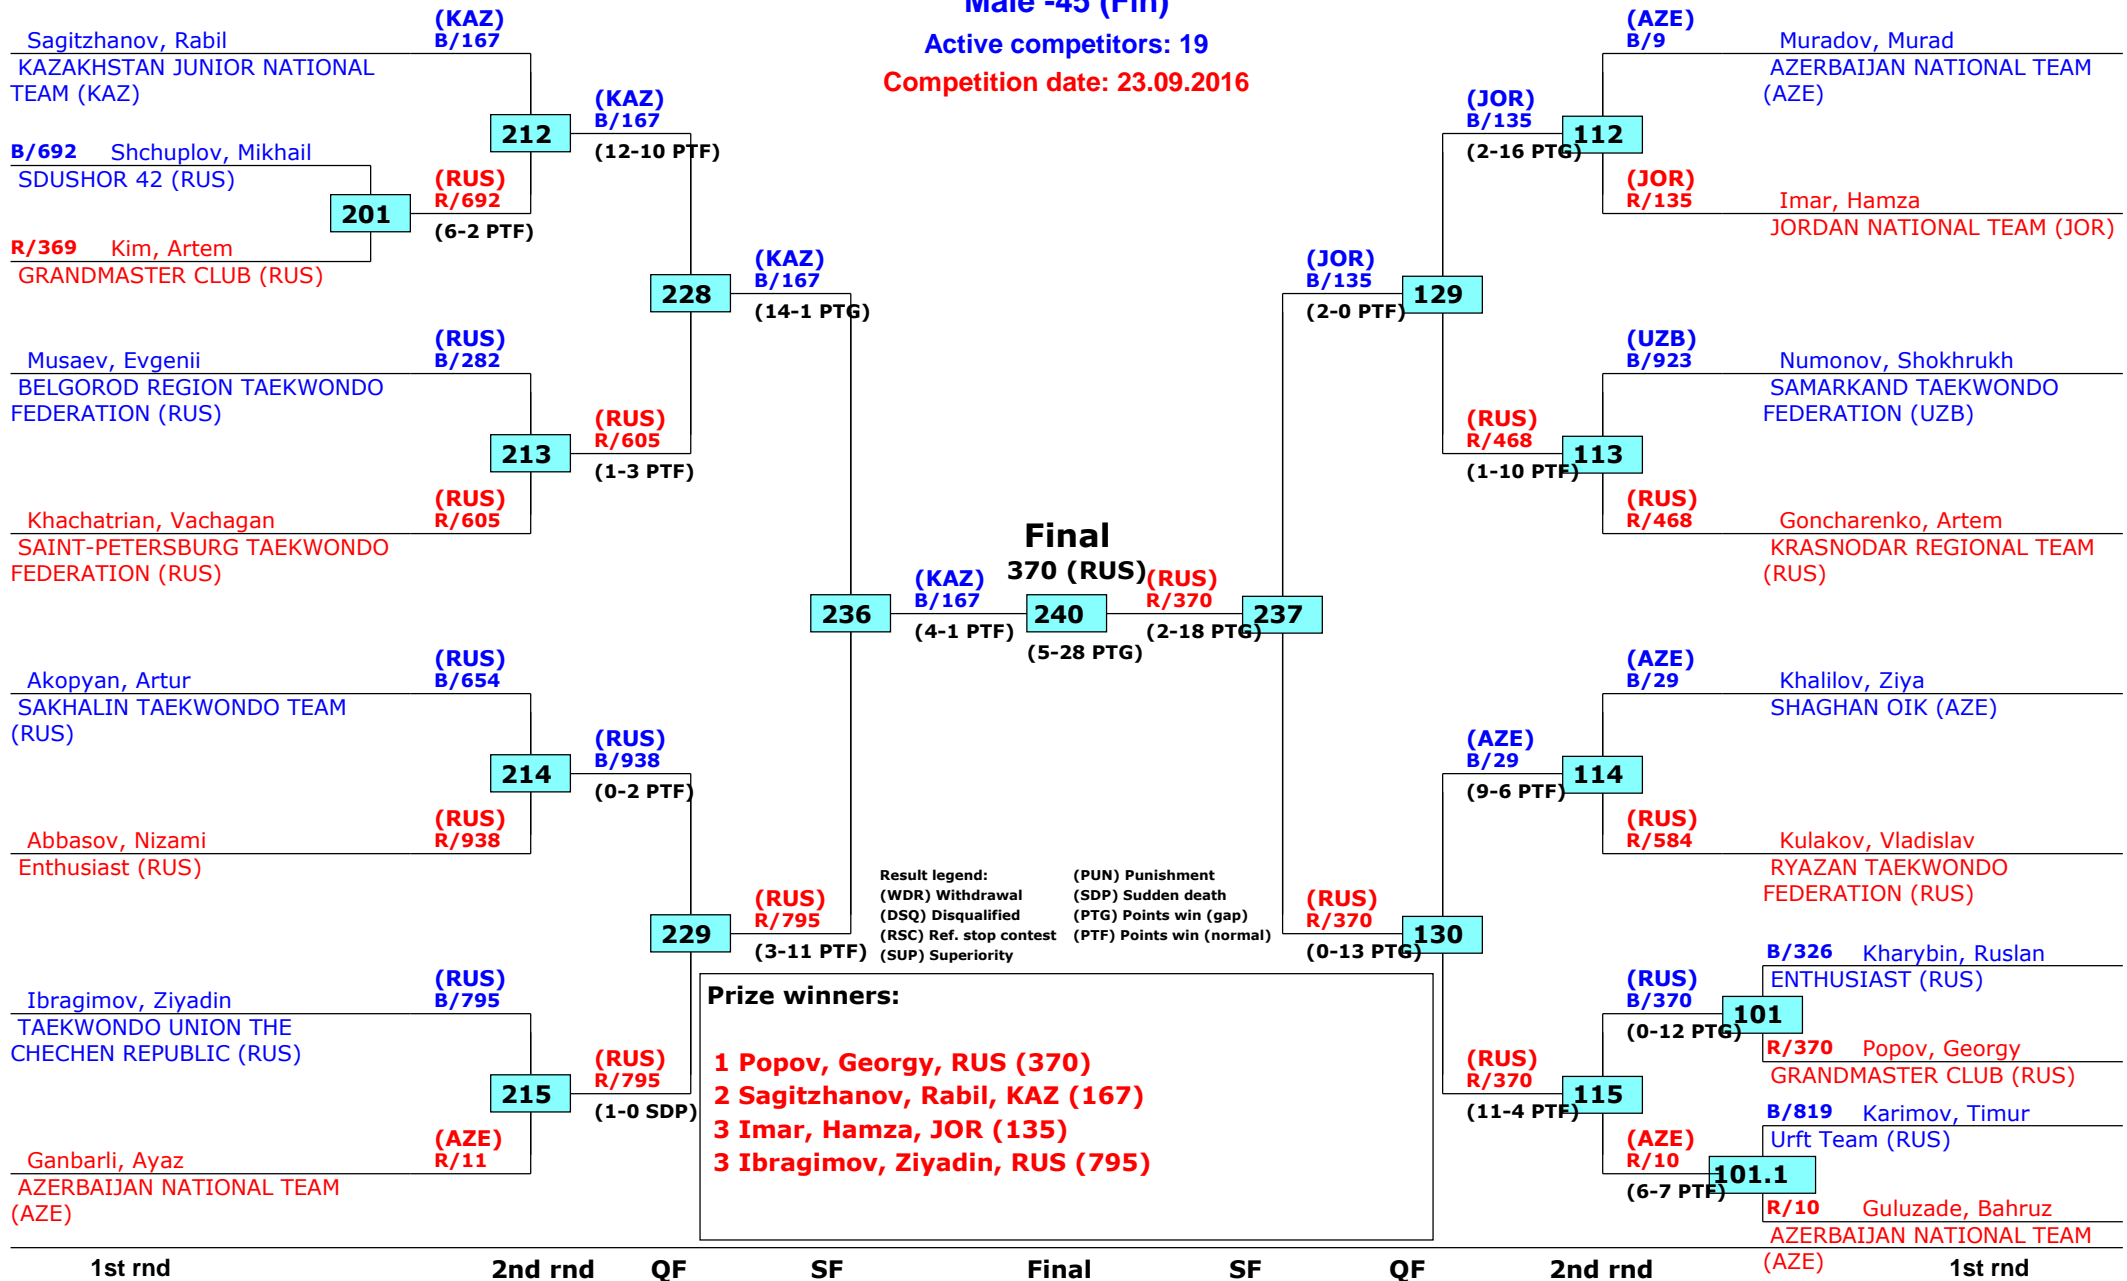

Russian Open 2016

Moscow, Russia

Tournament date: 22.09.2016 upto 25.09.2016

Male -45 (Fin)

Active competitors: 19

Competition date: 23.09.2016