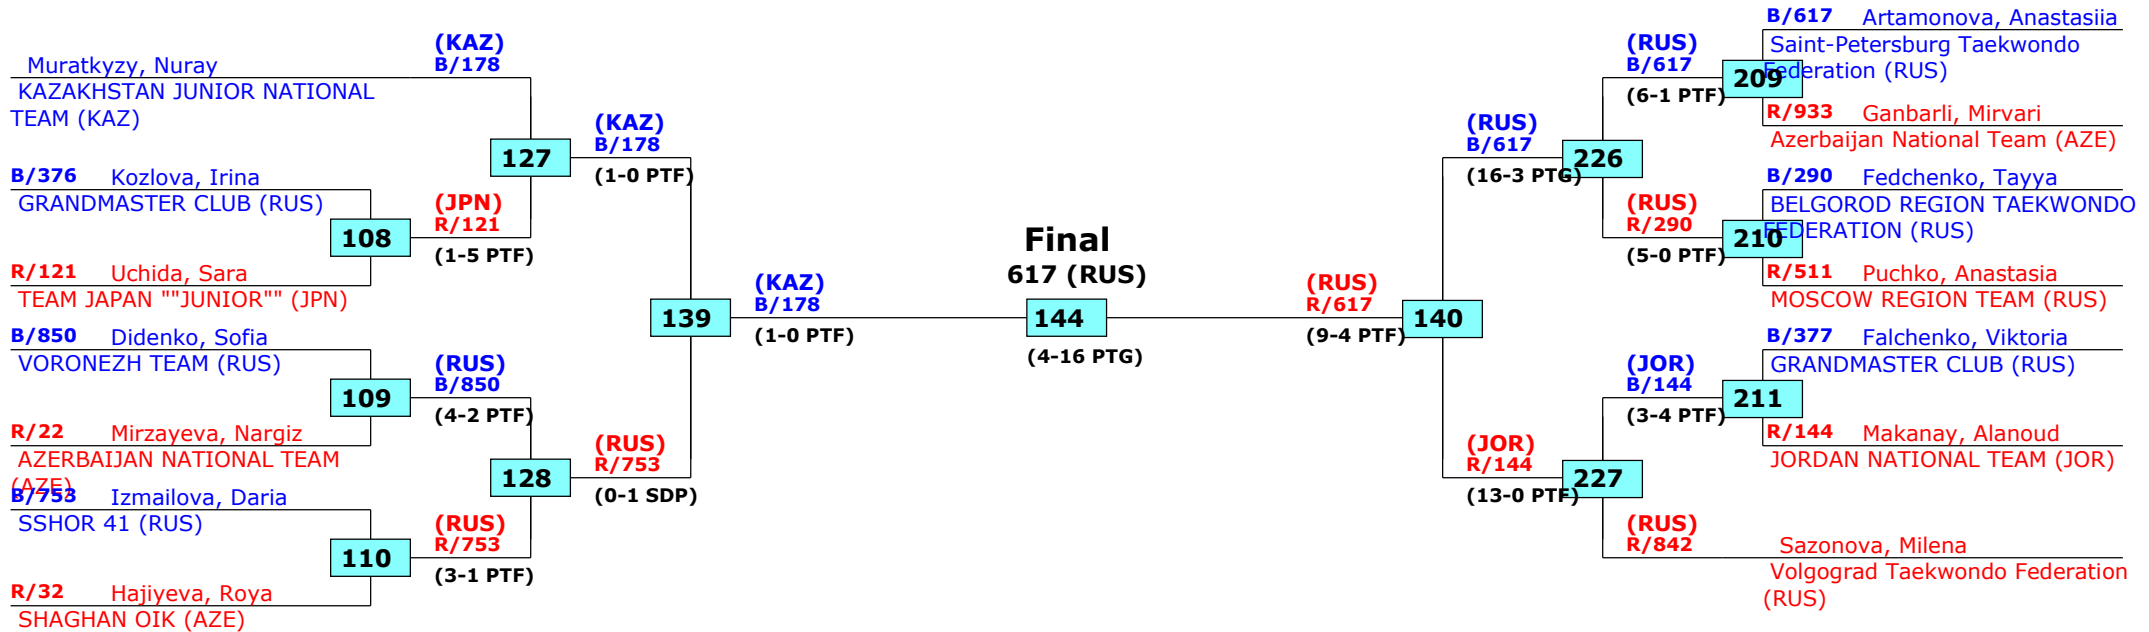

Prize winners:

- 1 Ushakova, Karina, RUS (816)
- 2 Dabouqi, Lina, JOR (143)
- 3 Kouttouki, Panagiota, CYP (70)
- 3 Zeynalova, Aliya, AZE (21)

QF

SF

Final

SF

QF

Russian Open 2016

Moscow, Russia

Tournament date: 22.09.2016 upto 25.09.2016

Female -46 (Bantam)

Active competitors: 14

Competition date: 23.09.2016

Result legend:
 (WDR) Withdrawal (SDP) Sudden death
 (DSQ) Disqualified (PTG) Points win (gap)
 (RSC) Ref. stop contest (PTF) Points win (normal)
 (SUP) Superiority (PUN) Punishment