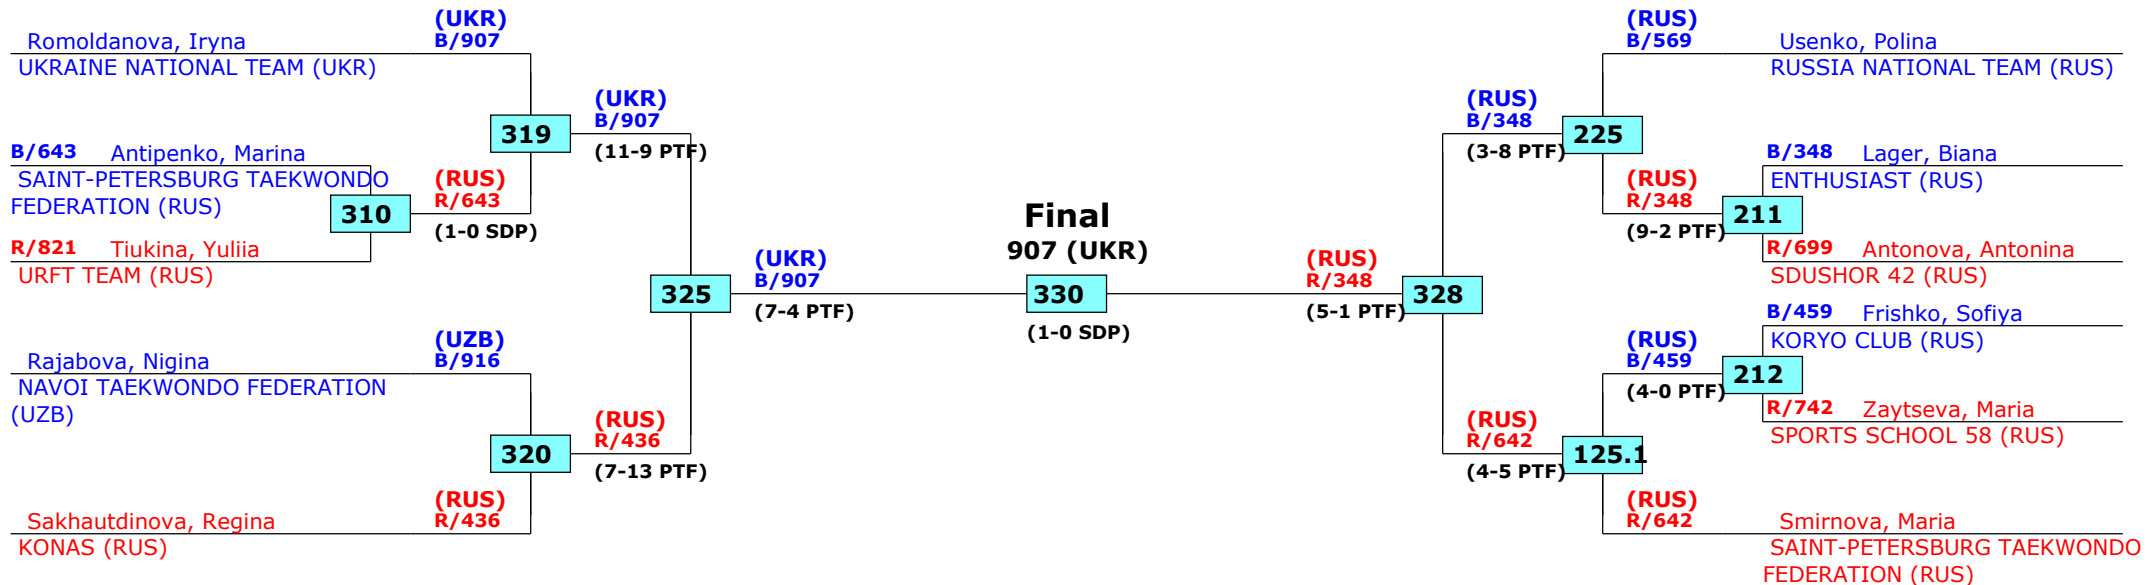

Russian Open 2016

Moscow, Russia

Tournament date: 22.09.2016 upto 25.09.2016

Female -46 (Fin)

Active competitors: 11

Competition date: 25.09.2016

Result legend: (PUN) Punishment
(WDR) Withdrawal (SDP) Sudden death
(DSQ) Disqualified (PTG) Points win (gap)
(RSC) Ref. stop contest (PTF) Points win (normal)
(SUP) Superiority

Prize winners:

- **1 Romoldanova, Iryna, UKR (907)**
- **2 Lager, Biana, RUS (348)**
- **3 Smirnova, Maria, RUS (642)**
- **3 Sakhautdinova, Regina, RUS (436)**

1st rnd

QF

SF

Final

SF

QF

1st rnd