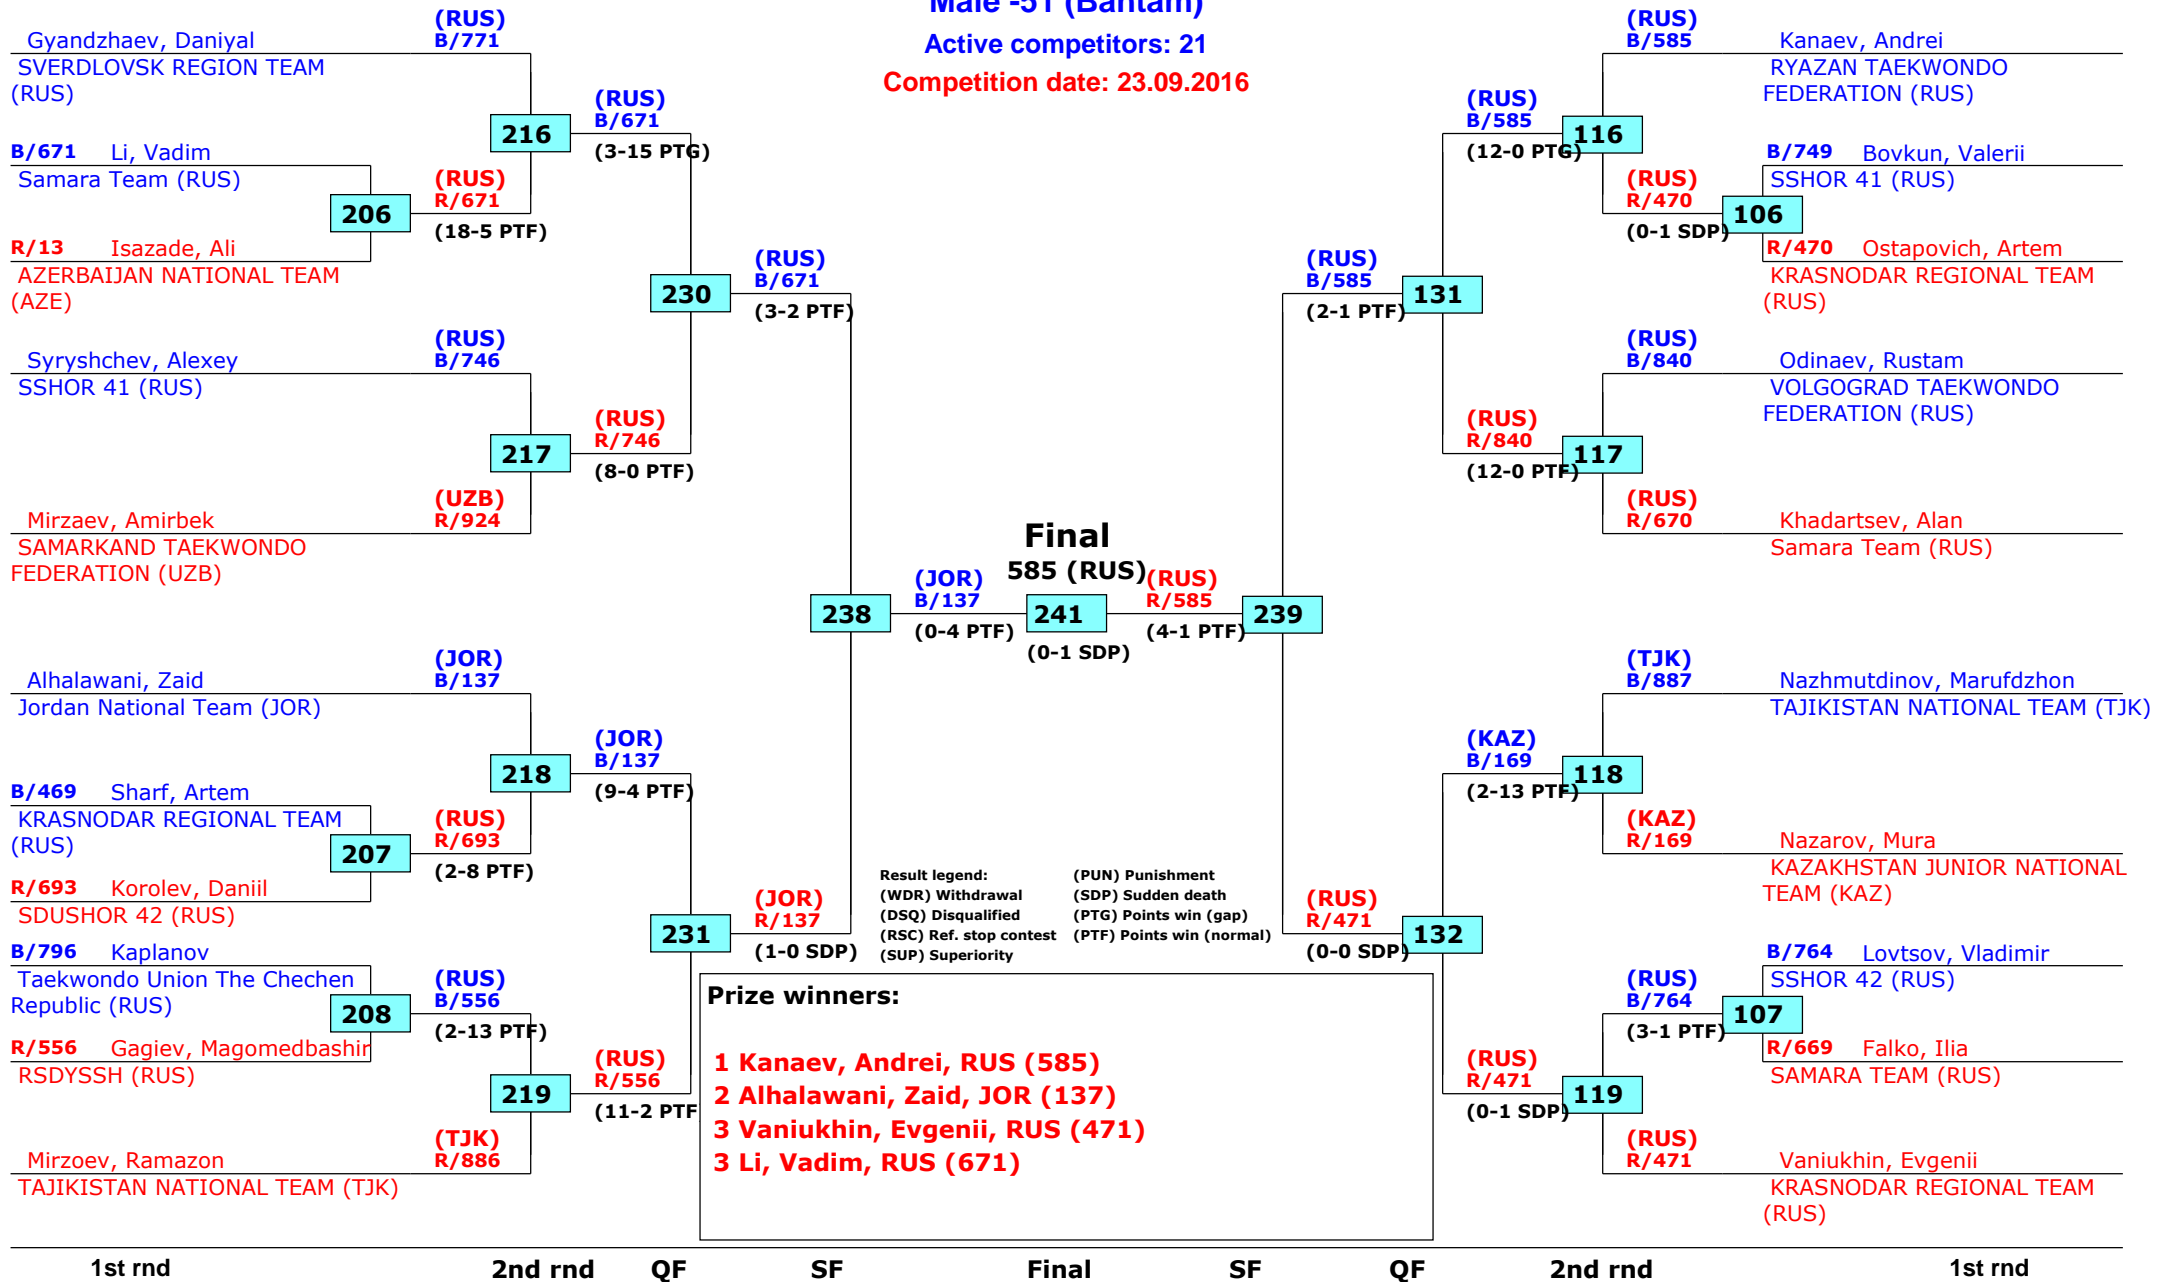

Russian Open 2016

Moscow, Russia

Tournament date: 22.09.2016 upto 25.09.2016

Male -51 (Bantam)

Active competitors: 21

Competition date: 23.09.2016