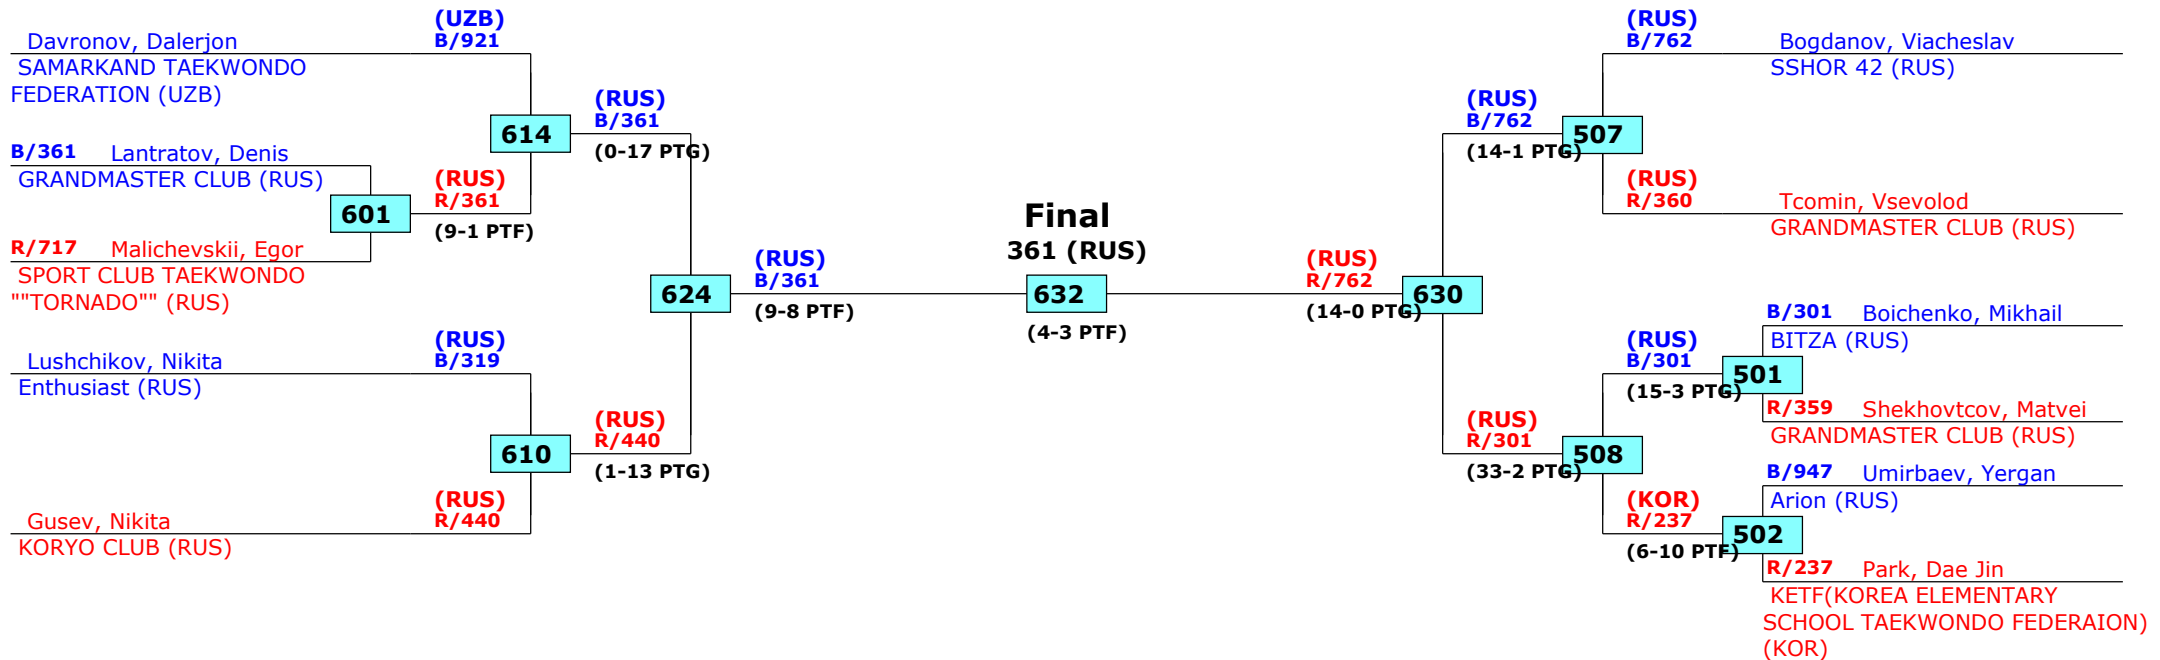

Moscow, Russia

Tournament date: 22.09.2016 upto 25.09.2016

Male -57 (Light middle)

Active competitors: 11

Competition date: 22.09.2016

Result legend:
 (WDR) Withdrawal (SDP) Sudden death
 (DSQ) Disqualified (PTG) Points win (gap)
 (RSC) Ref. stop contest (PTF) Points win (normal)
 (SUP) Superiority (PUN) Punishment