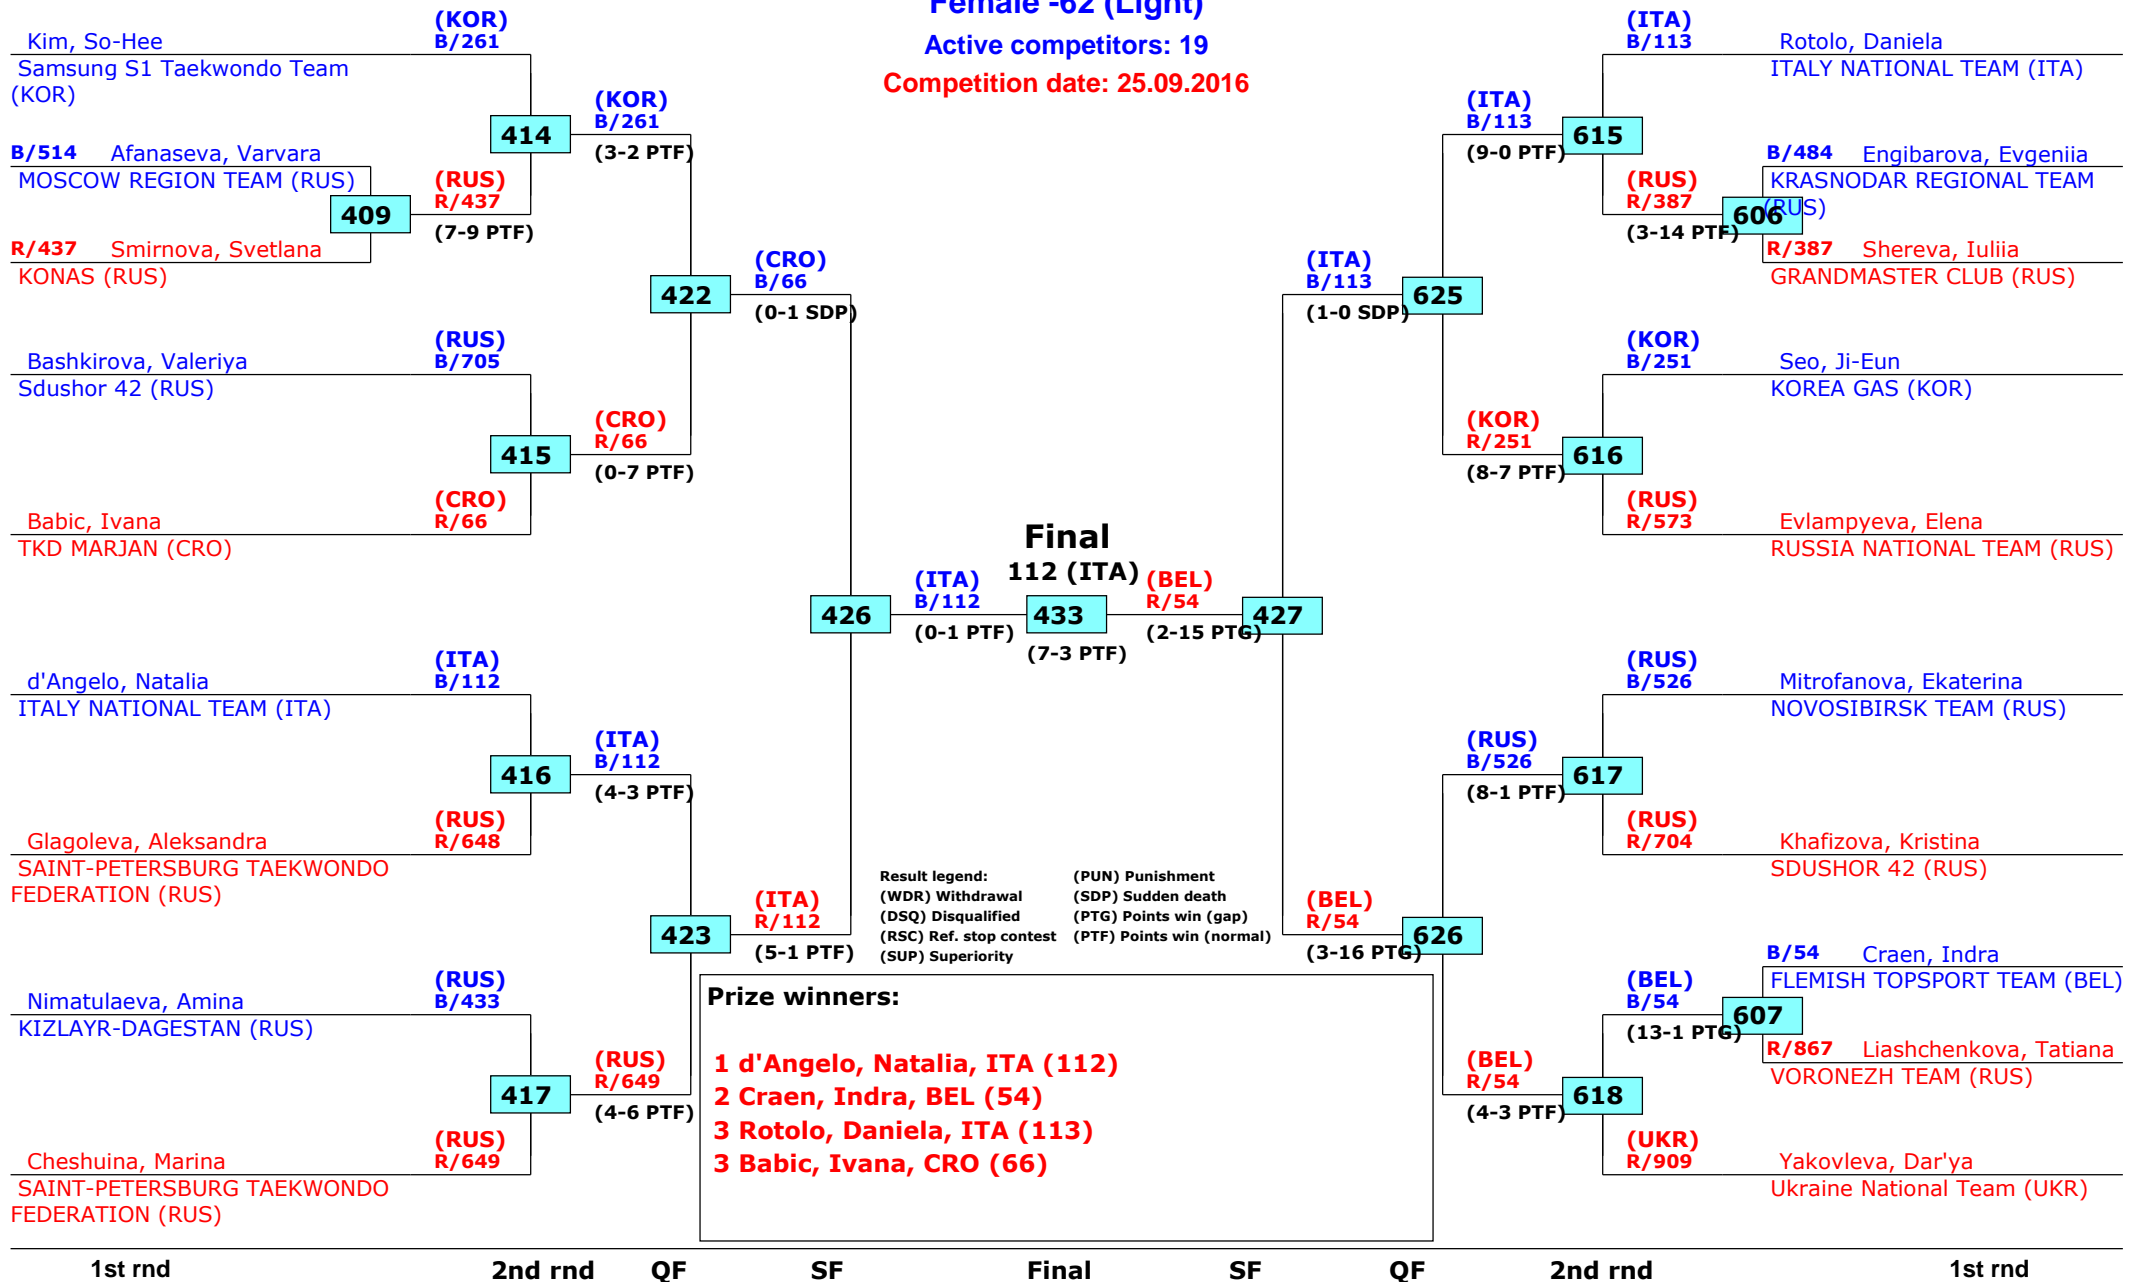

Moscow, Russia

Tournament date: 22.09.2016 upto 25.09.2016

Female -62 (Light)

Active competitors: 19

Competition date: 25.09.2016

Russian Open 2016

Moscow, Russia

Tournament date: 22.09.2016 upto 25.09.2016