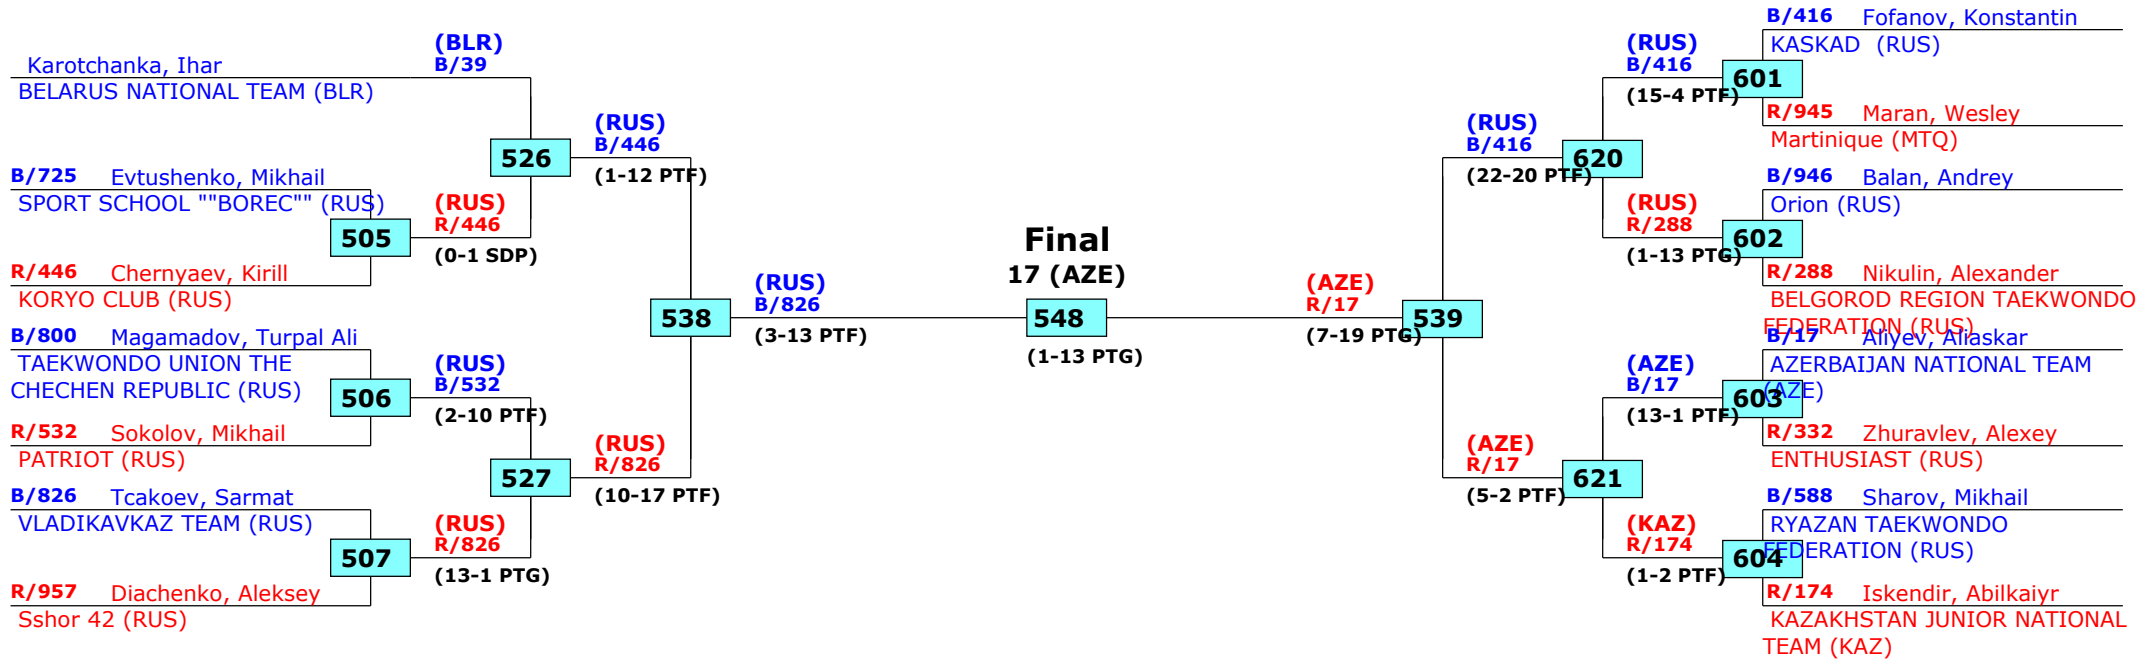

Moscow, Russia

Tournament date: 22.09.2016 upto 25.09.2016

Male -55 (Feather)

Active competitors: 29

Competition date: 23.09.2016

Russian Open 2016

Moscow, Russia

Tournament date: 22.09.2016 upto 25.09.2016

Competition date: 23.09.2016

Russian Open 2016

Moscow, Russia

Tournament date: 22.09.2016 upto 25.09.2016

Male -63 (Welter)

Active competitors: 24

Competition date: 23.09.2016

Russian Open 2016

Moscow, Russia

Tournament date: 22.09.2016 upto 25.09.2016

Male -68 (Light Middle)

Active competitors: 15

Competition date: 23.09.2016

Result legend:
 (WDR) Withdrawal (DSQ) Disqualified (RSC) Ref. stop contest (SUP) Superiority
 (PUN) Punishment (SDP) Sudden death (PTG) Points win (gap) (PTF) Points win (normal)