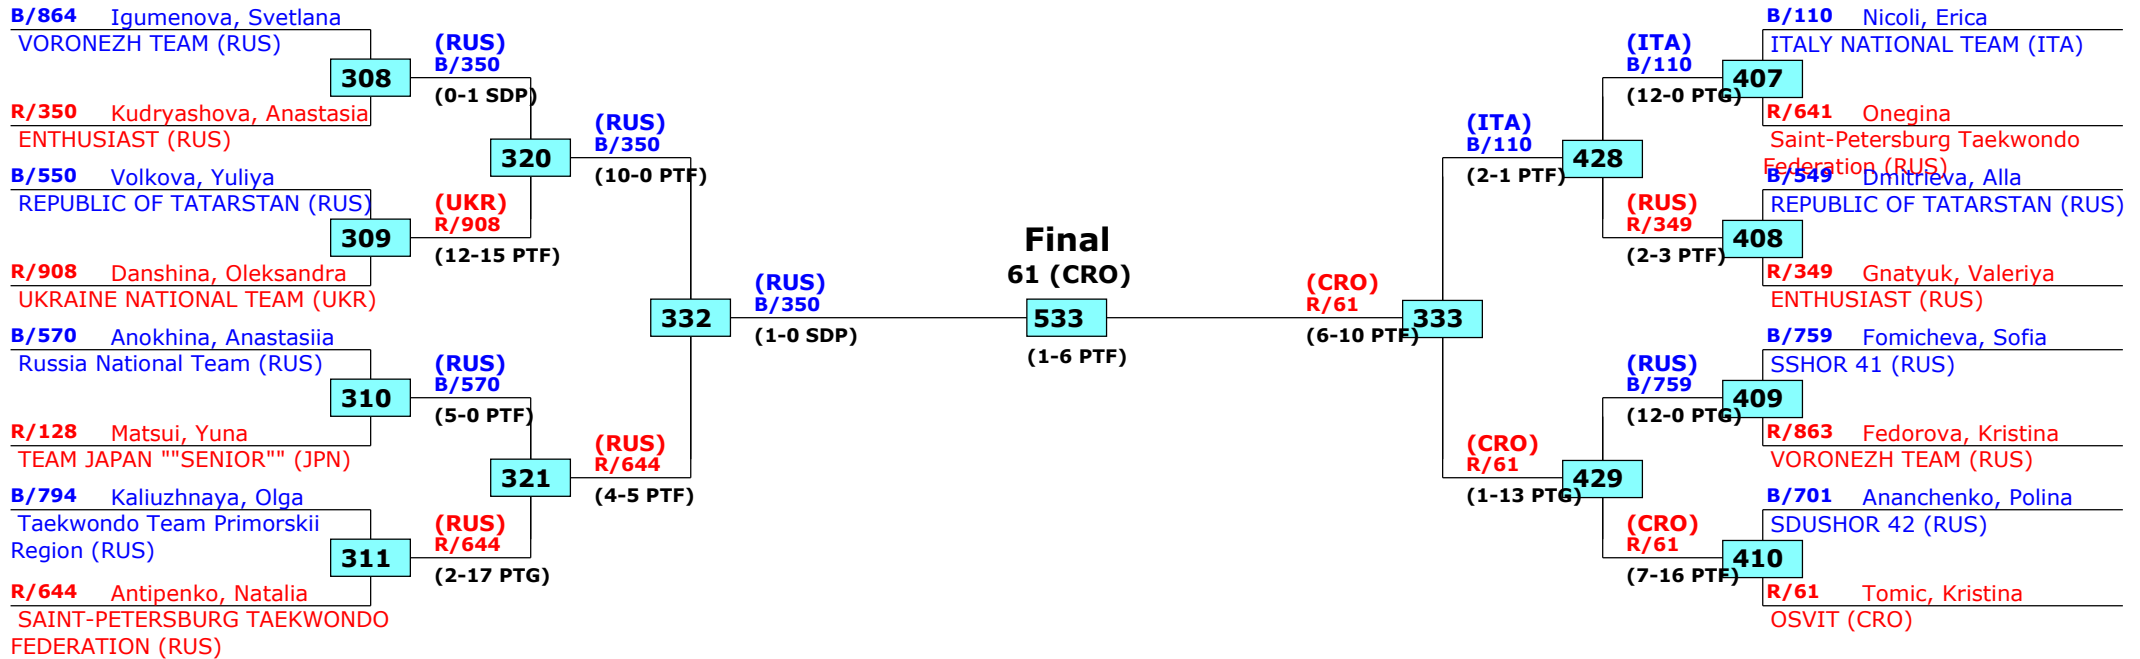

Tournament date: 22.09.2016 upto 25.09.2016

Male -68 (Feather)

Active competitors: 41

Competition date: 24.09.2016

Russian Open 2016

Moscow, Russia

Tournament date: 22.09.2016 upto 25.09.2016

Male -68 (Feather)

Active competitors: 0

Competition date: 24.09.2016

Russian Open 2016

Moscow, Russia

Tournament date: 22.09.2016 upto 25.09.2016

Female -49 (Fly)

Active competitors: 16

Competition date: 24.09.2016