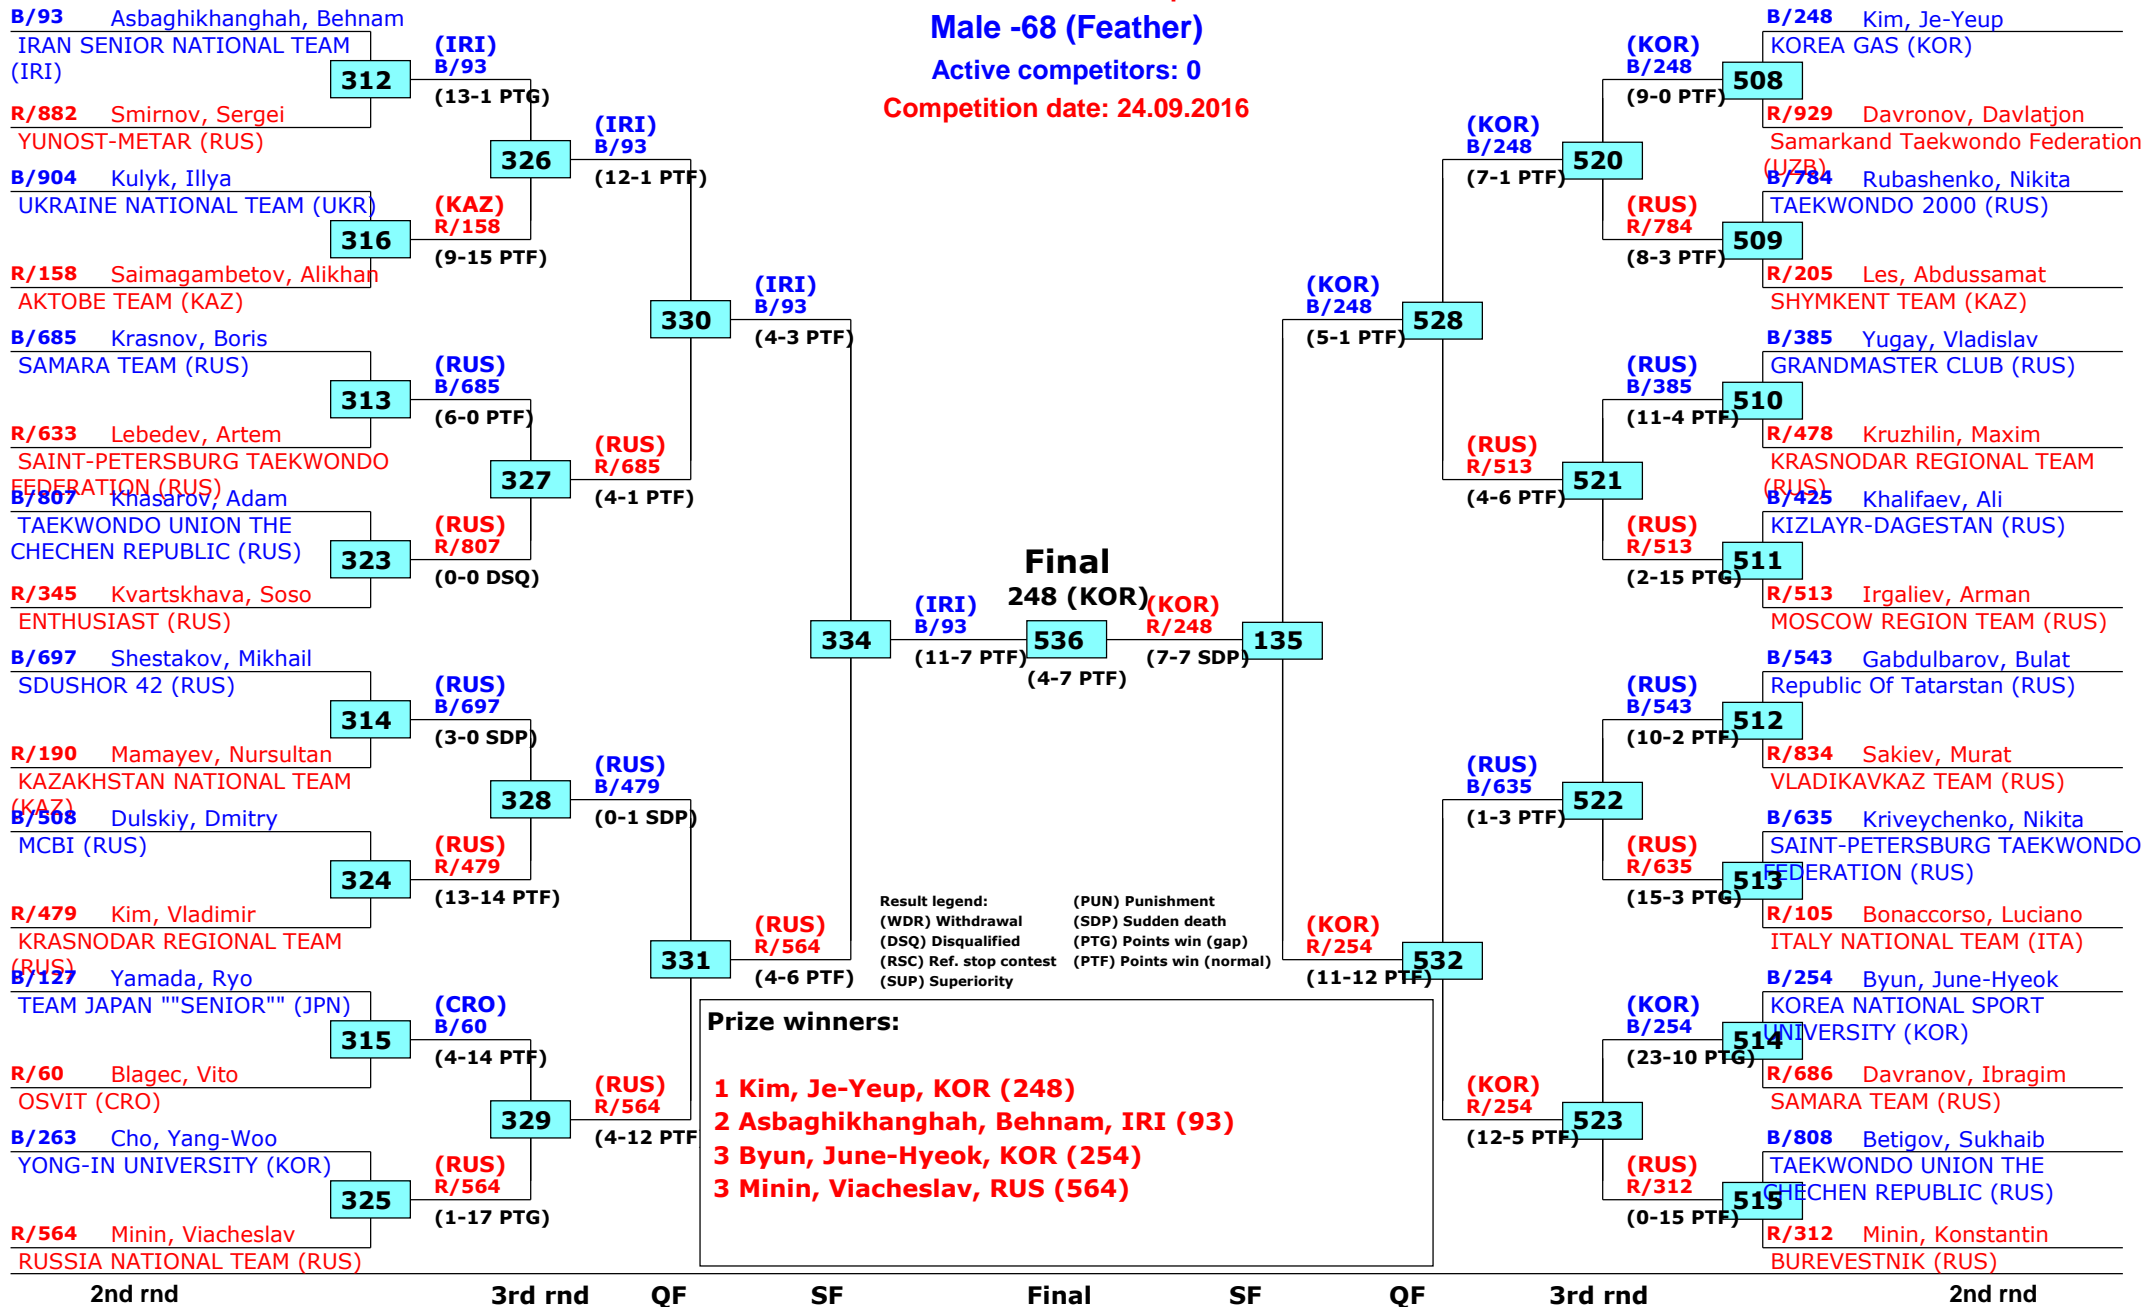

Russian Open 2016

Moscow, Russia

Tournament date: 22.09.2016 upto 25.09.2016

Male -58 (Fly)

Active competitors: 0

Competition date: 24.09.2016

Russian Open 2016

Moscow, Russia

Tournament date: 22.09.2016 upto 25.09.2016

Male -68 (Feather)

Active competitors: 41

Competition date: 24.09.2016

Russian Open 2016

Moscow, Russia

Tournament date: 22.09.2016 upto 25.09.2016

Male -68 (Feather)

Active competitors: 0

Competition date: 24.09.2016

Russian Open 2016

Moscow, Russia

Tournament date: 22.09.2016 upto 25.09.2016

Female -49 (Fly)

Active competitors: 16

Competition date: 24.09.2016