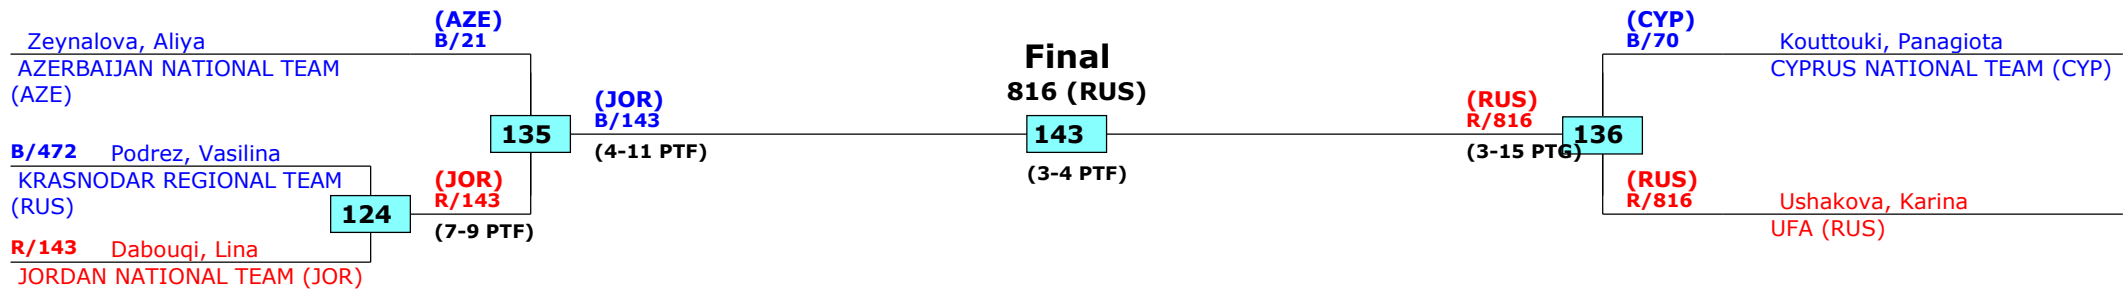

1st rnd

Russian Open 2016

Moscow, Russia

Tournament date: 22.09.2016 upto 25.09.2016

Female -44 (Fly)

Active competitors: 5

Competition date: 23.09.2016

Result legend:
(WDR) Withdrawal (PUN) Punishment
(DSQ) Disqualified (SDP) Sudden death
(RSC) Ref. stop contest (PTG) Points win (gap)
(SUP) Superiority (PTF) Points win (normal)