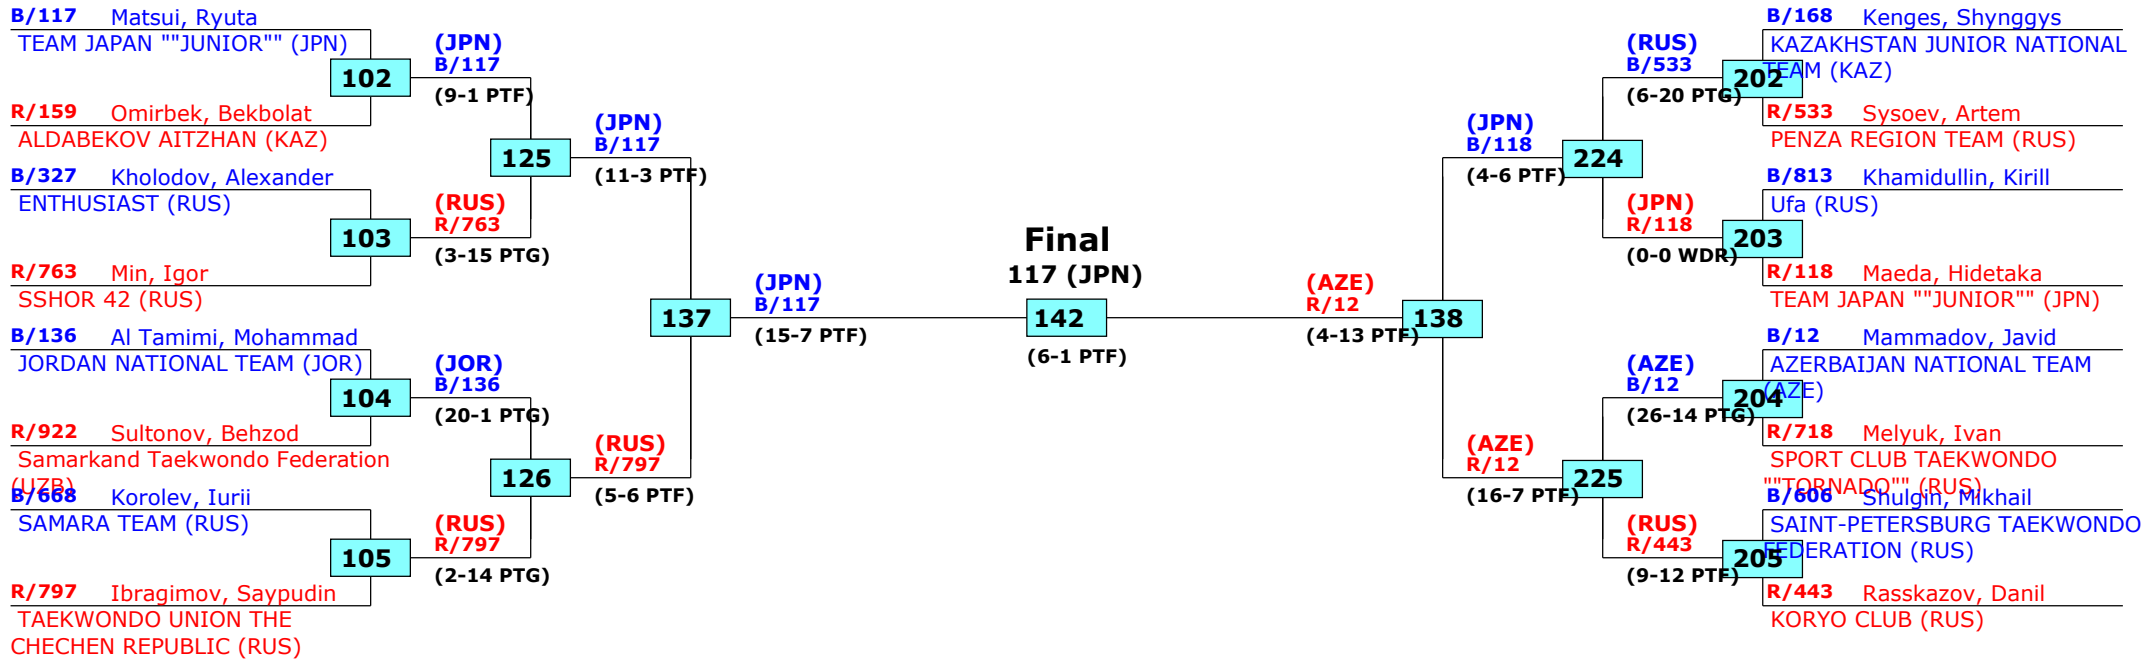

Russian Open 2016

Moscow, Russia

Tournament date: 22.09.2016 upto 25.09.2016

Male -48 (Fly)

Active competitors: 16

Competition date: 23.09.2016

Result legend:
(WDR) Withdrawal (SDP) Sudden death
(DSQ) Disqualified (PTG) Points win (gap)
(RSC) Ref. stop contest (PTF) Points win (normal)
(SUP) Superiority (PUN) Punishment

Prize winners:

1 Matsui, Ryuta, JPN (117)
2 Mammadov, Javid, AZE (12)
3 Maeda, Hidetaka, JPN (118)
3 Ibragimov, Saypudin, RUS (797)

1st rnd

QF

SF

Final

SF

QF

1st rnd