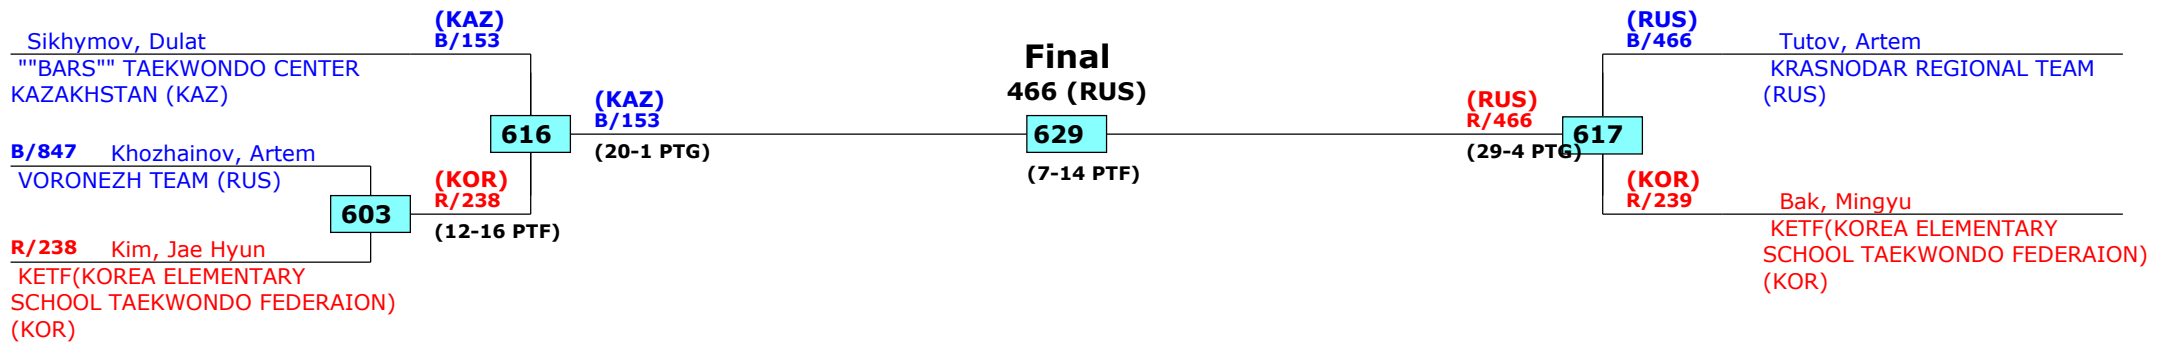

Russian Open 2016

Moscow, Russia

Tournament date: 22.09.2016 upto 25.09.2016

Male -65 (Light heavy)

Active competitors: 5

Competition date: 22.09.2016

Result legend: (PUN) Punishment
(WDR) Withdrawal (SDP) Sudden death
(DSQ) Disqualified (PTG) Points win (gap)
(RSC) Ref. stop contest (PTF) Points win (normal)
(SUP) Superiority

Prize winners:

- **1 Tutov, Artem, RUS (466)**
- **2 Sikhymov, Dulat, KAZ (153)**
- **3 Bak, Mingyu, KOR (239)**
- **3 Kim, Jae Hyun, KOR (238)**

QF

SF

Final

SF

QF