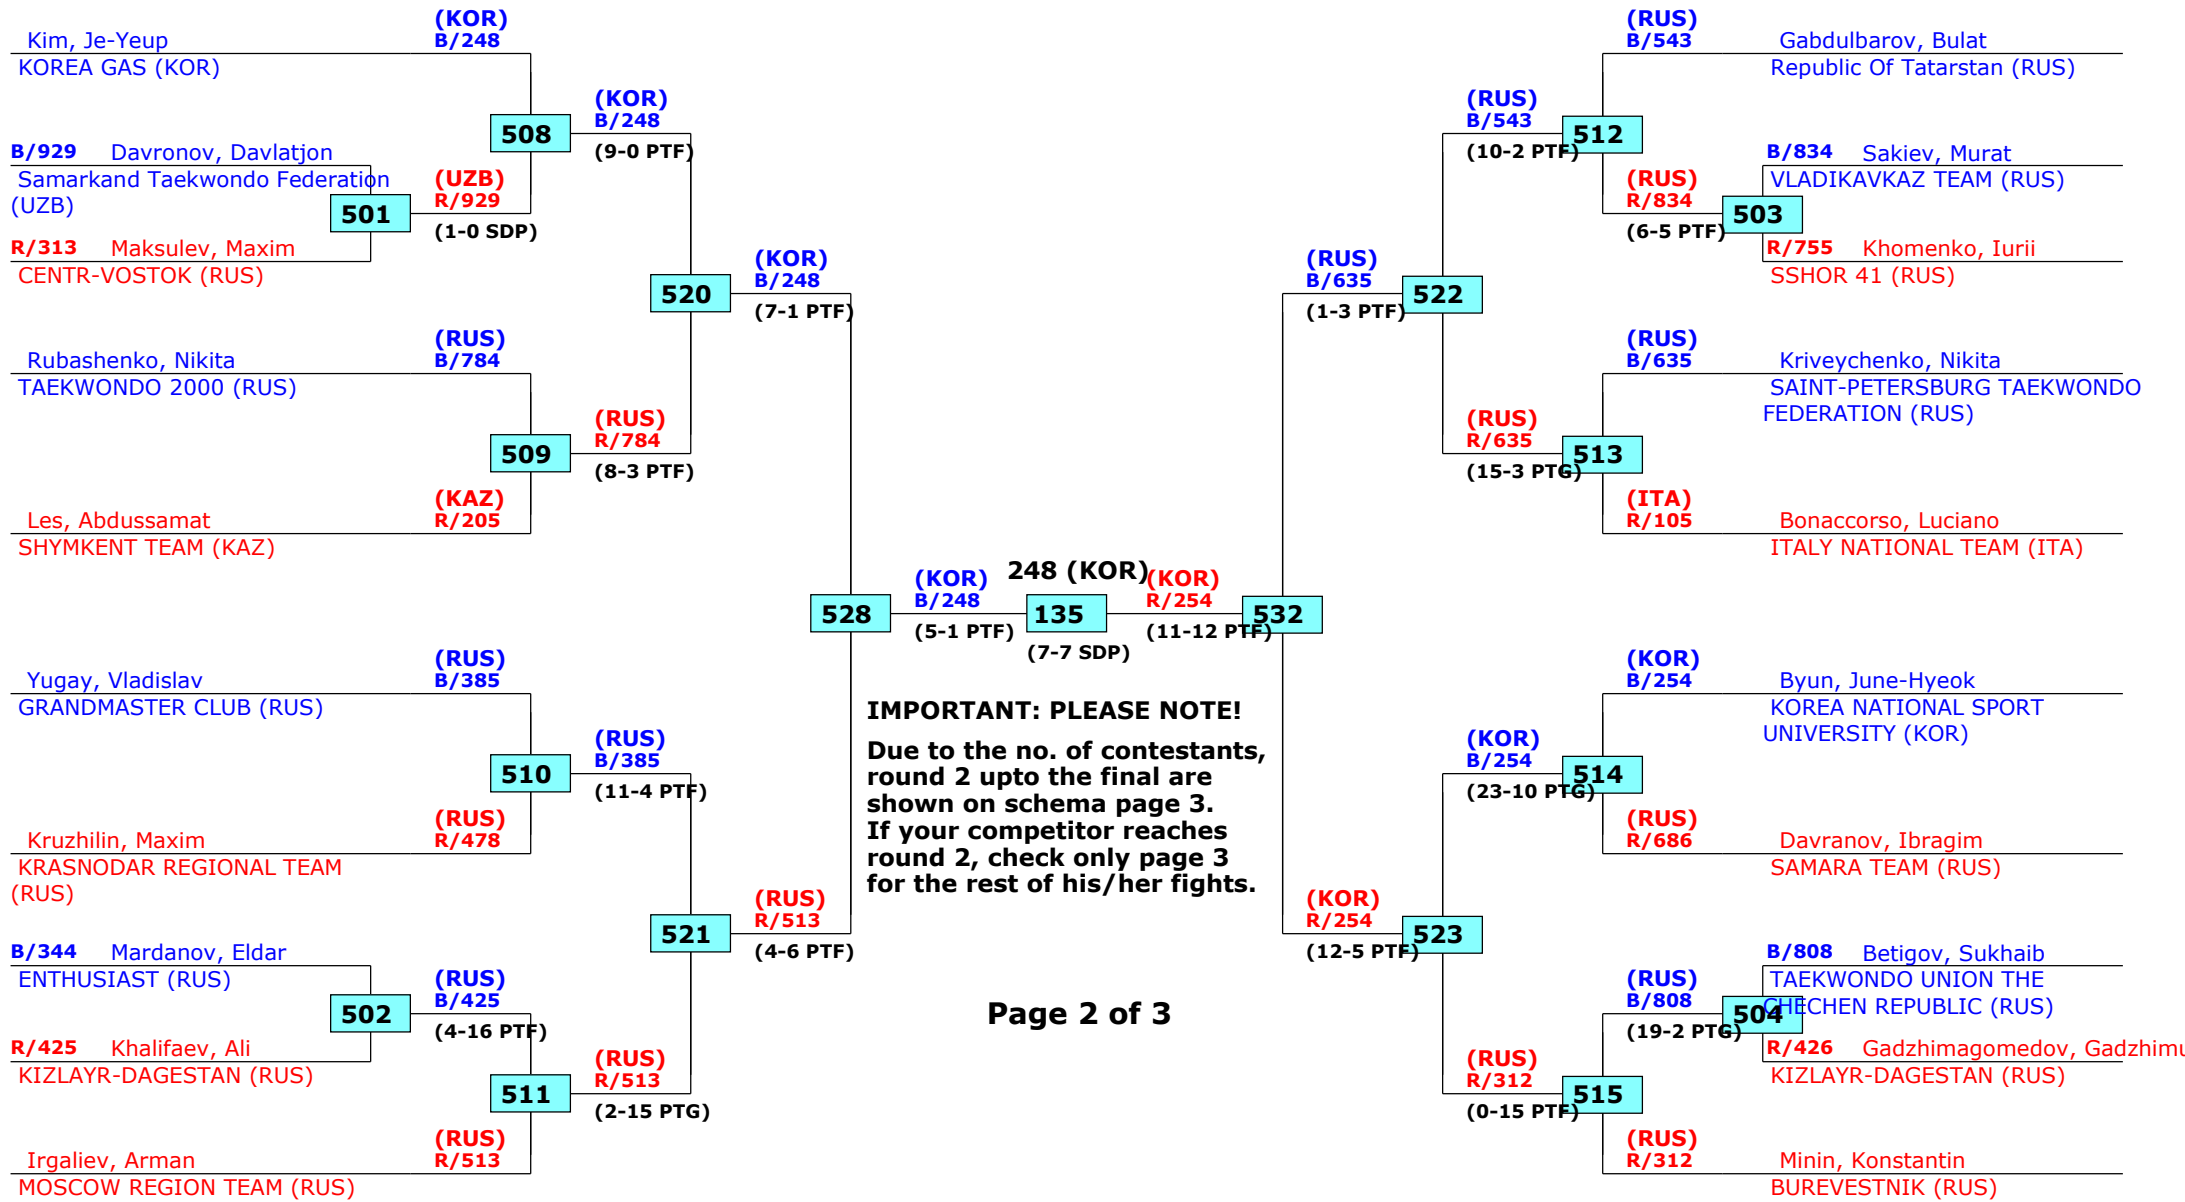

Russian Open 2016

Moscow, Russia

Tournament date: 22.09.2016 upto 25.09.2016

Male -58 (Fly)

Active competitors: 0

Competition date: 24.09.2016

Russian Open 2016

Moscow, Russia

Tournament date: 22.09.2016 upto 25.09.2016

Male -68 (Feather)

Active competitors: 41

Competition date: 24.09.2016

Russian Open 2016

Moscow, Russia

Tournament date: 22.09.2016 upto 25.09.2016

Male -68 (Feather)