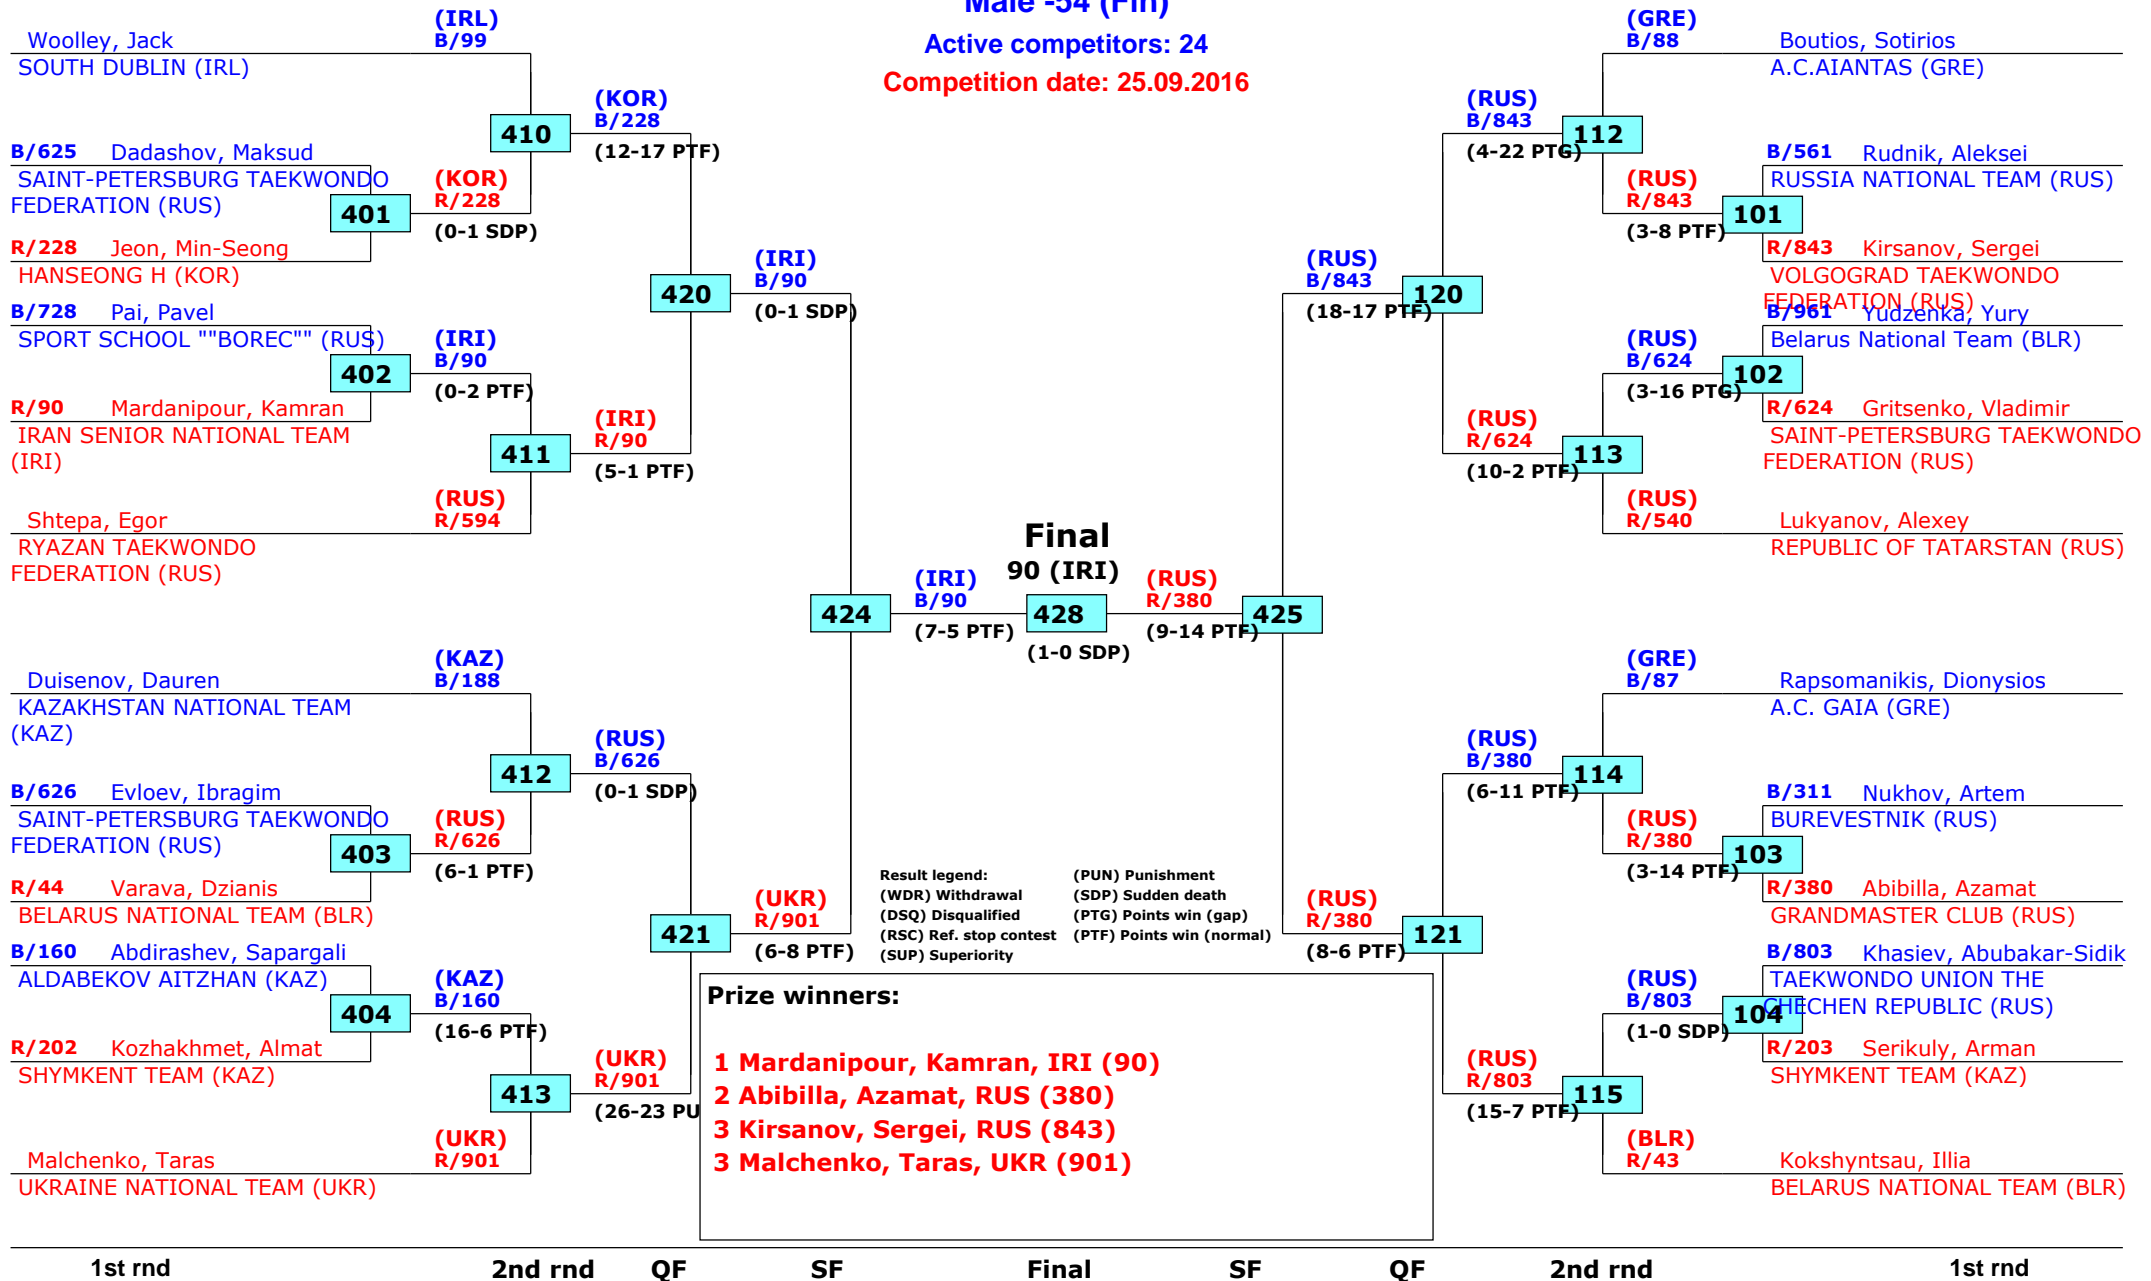

Russian Open 2016

Moscow, Russia

Tournament date: 22.09.2016 upto 25.09.2016

Male -54 (Fin)

Active competitors: 24

Competition date: 25.09.2016