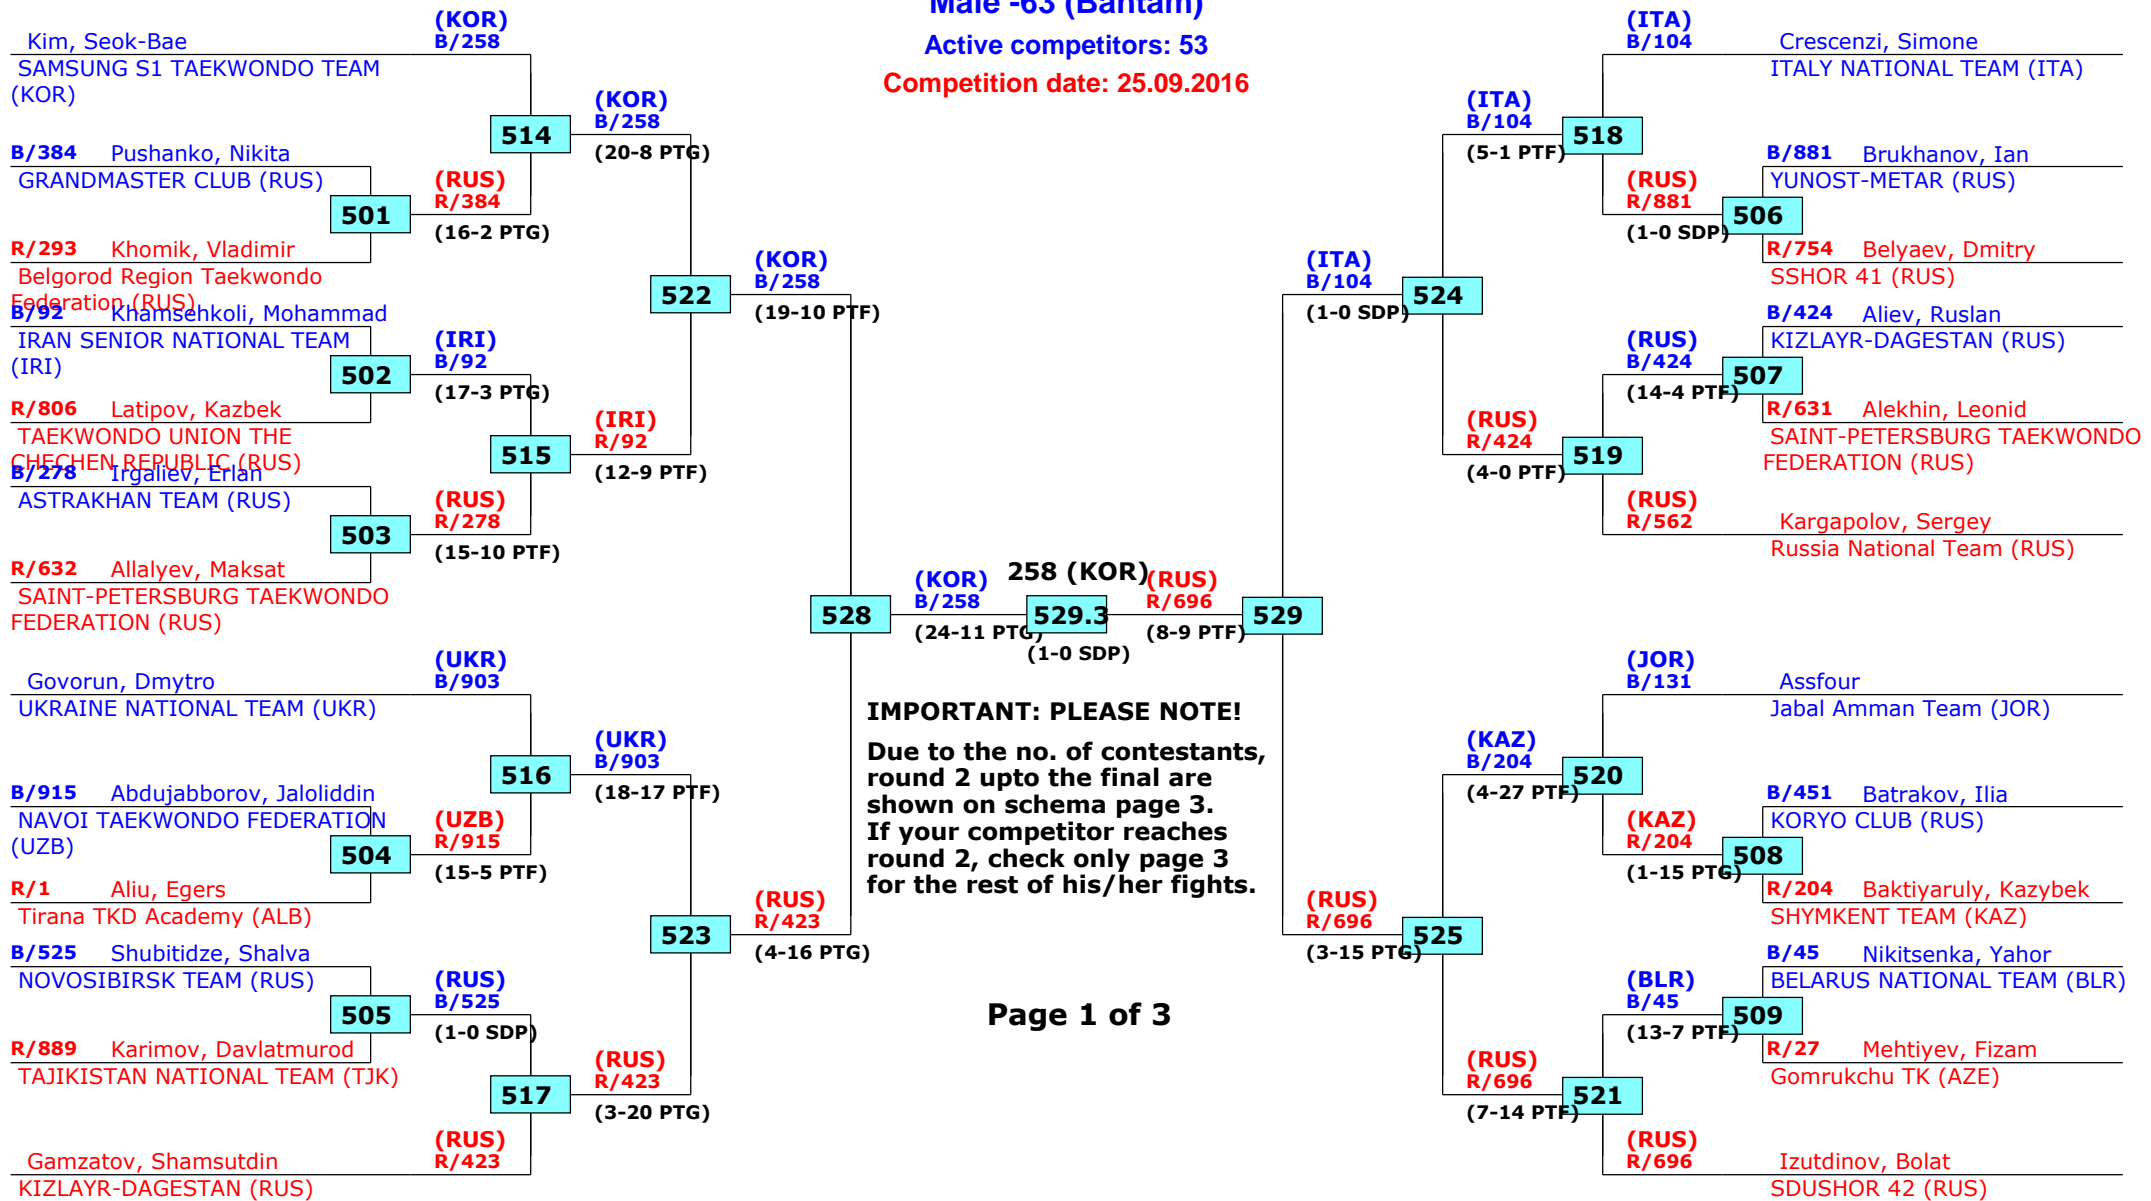

Russian Open 2016

Moscow, Russia

Tournament date: 22.09.2016 upto 25.09.2016

Male -63 (Bantam)

Active competitors: 53

Competition date: 25.09.2016

1st rnd

2nd rnd

3rd rnd

QF

SF

QF

3rd rnd

2nd rnd

1st rnd