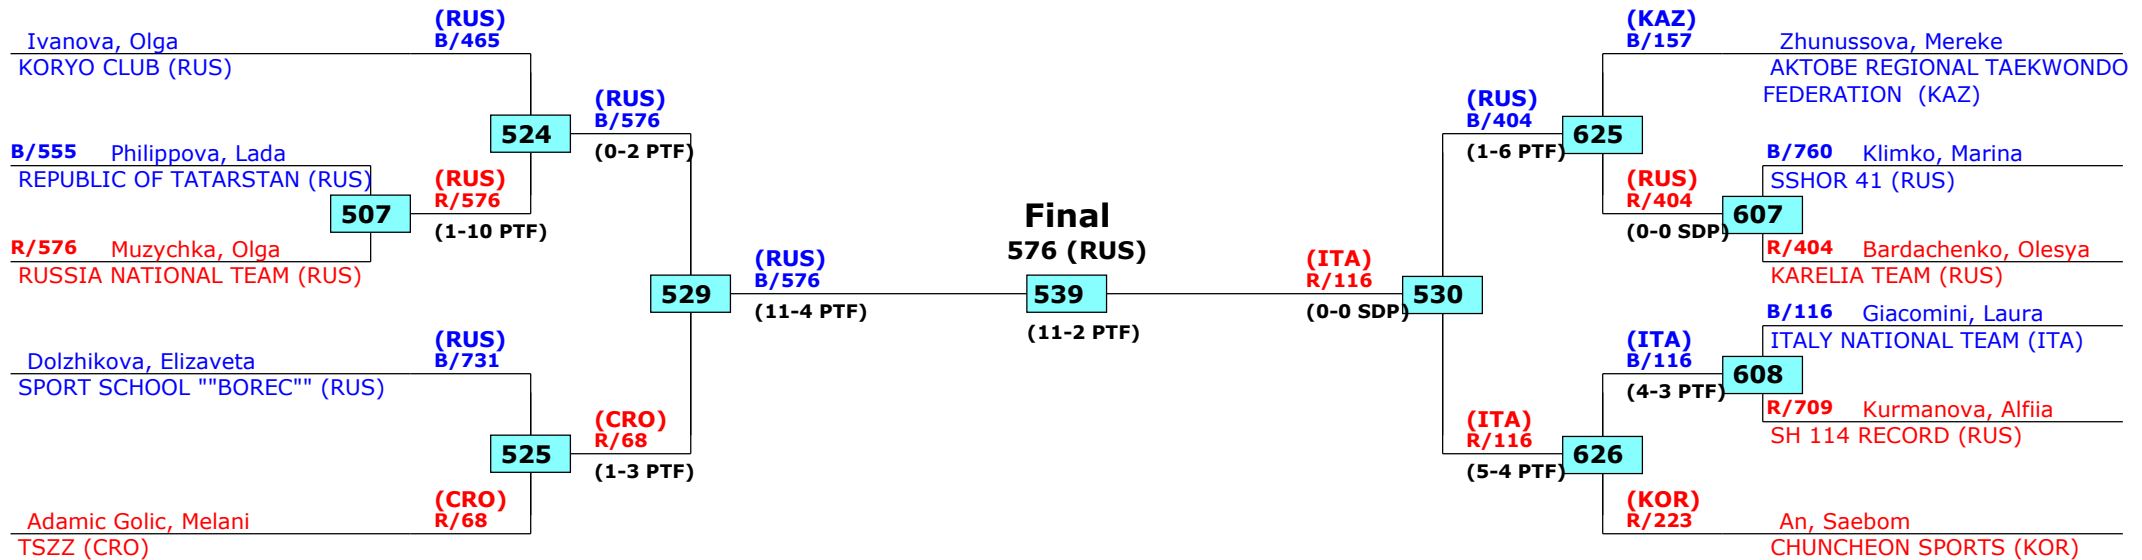

1st rnd

Russian Open 2016

Moscow, Russia

Tournament date: 22.09.2016 upto 25.09.2016

Female +73 (Heavy)

Active competitors: 11

Competition date: 24.09.2016

Result legend: (PUN) Punishment
(WDR) Withdrawal (SDP) Sudden death
(DSQ) Disqualified (PTG) Points win (gap)
(RSC) Ref. stop contest (PTF) Points win (normal)
(SUP) Superiority