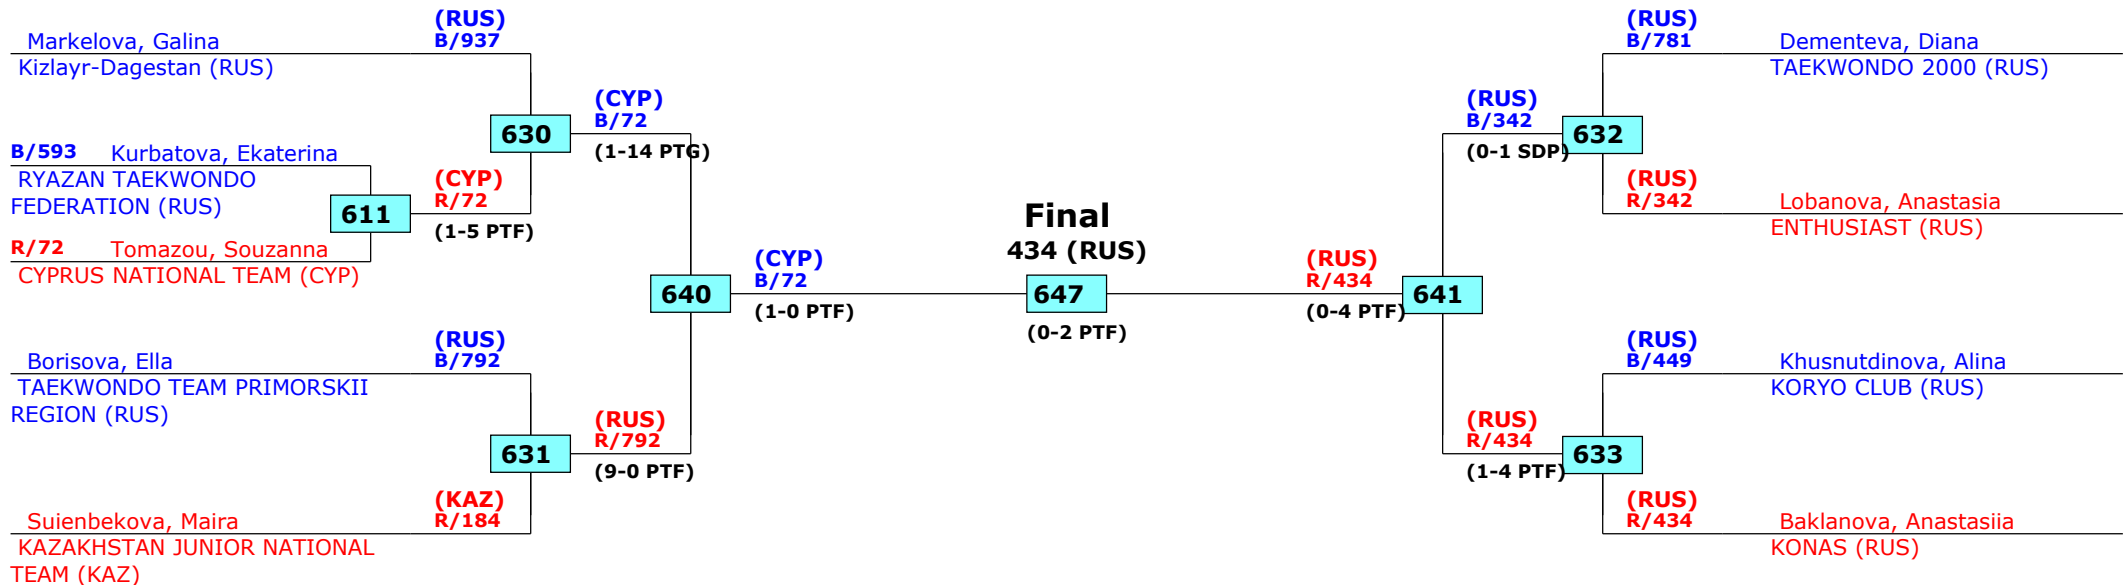

1st rnd

Russian Open 2016

Moscow, Russia

Tournament date: 22.09.2016 upto 25.09.2016

Female +68 (Heavy)

Active competitors: 9

Competition date: 23.09.2016

Result legend:
 (WDR) Withdrawal (DSQ) Disqualified (RSC) Ref. stop contest (SUP) Superiority
 (PUN) Punishment (SDP) Sudden death (PTG) Points win (gap) (PTF) Points win (normal)