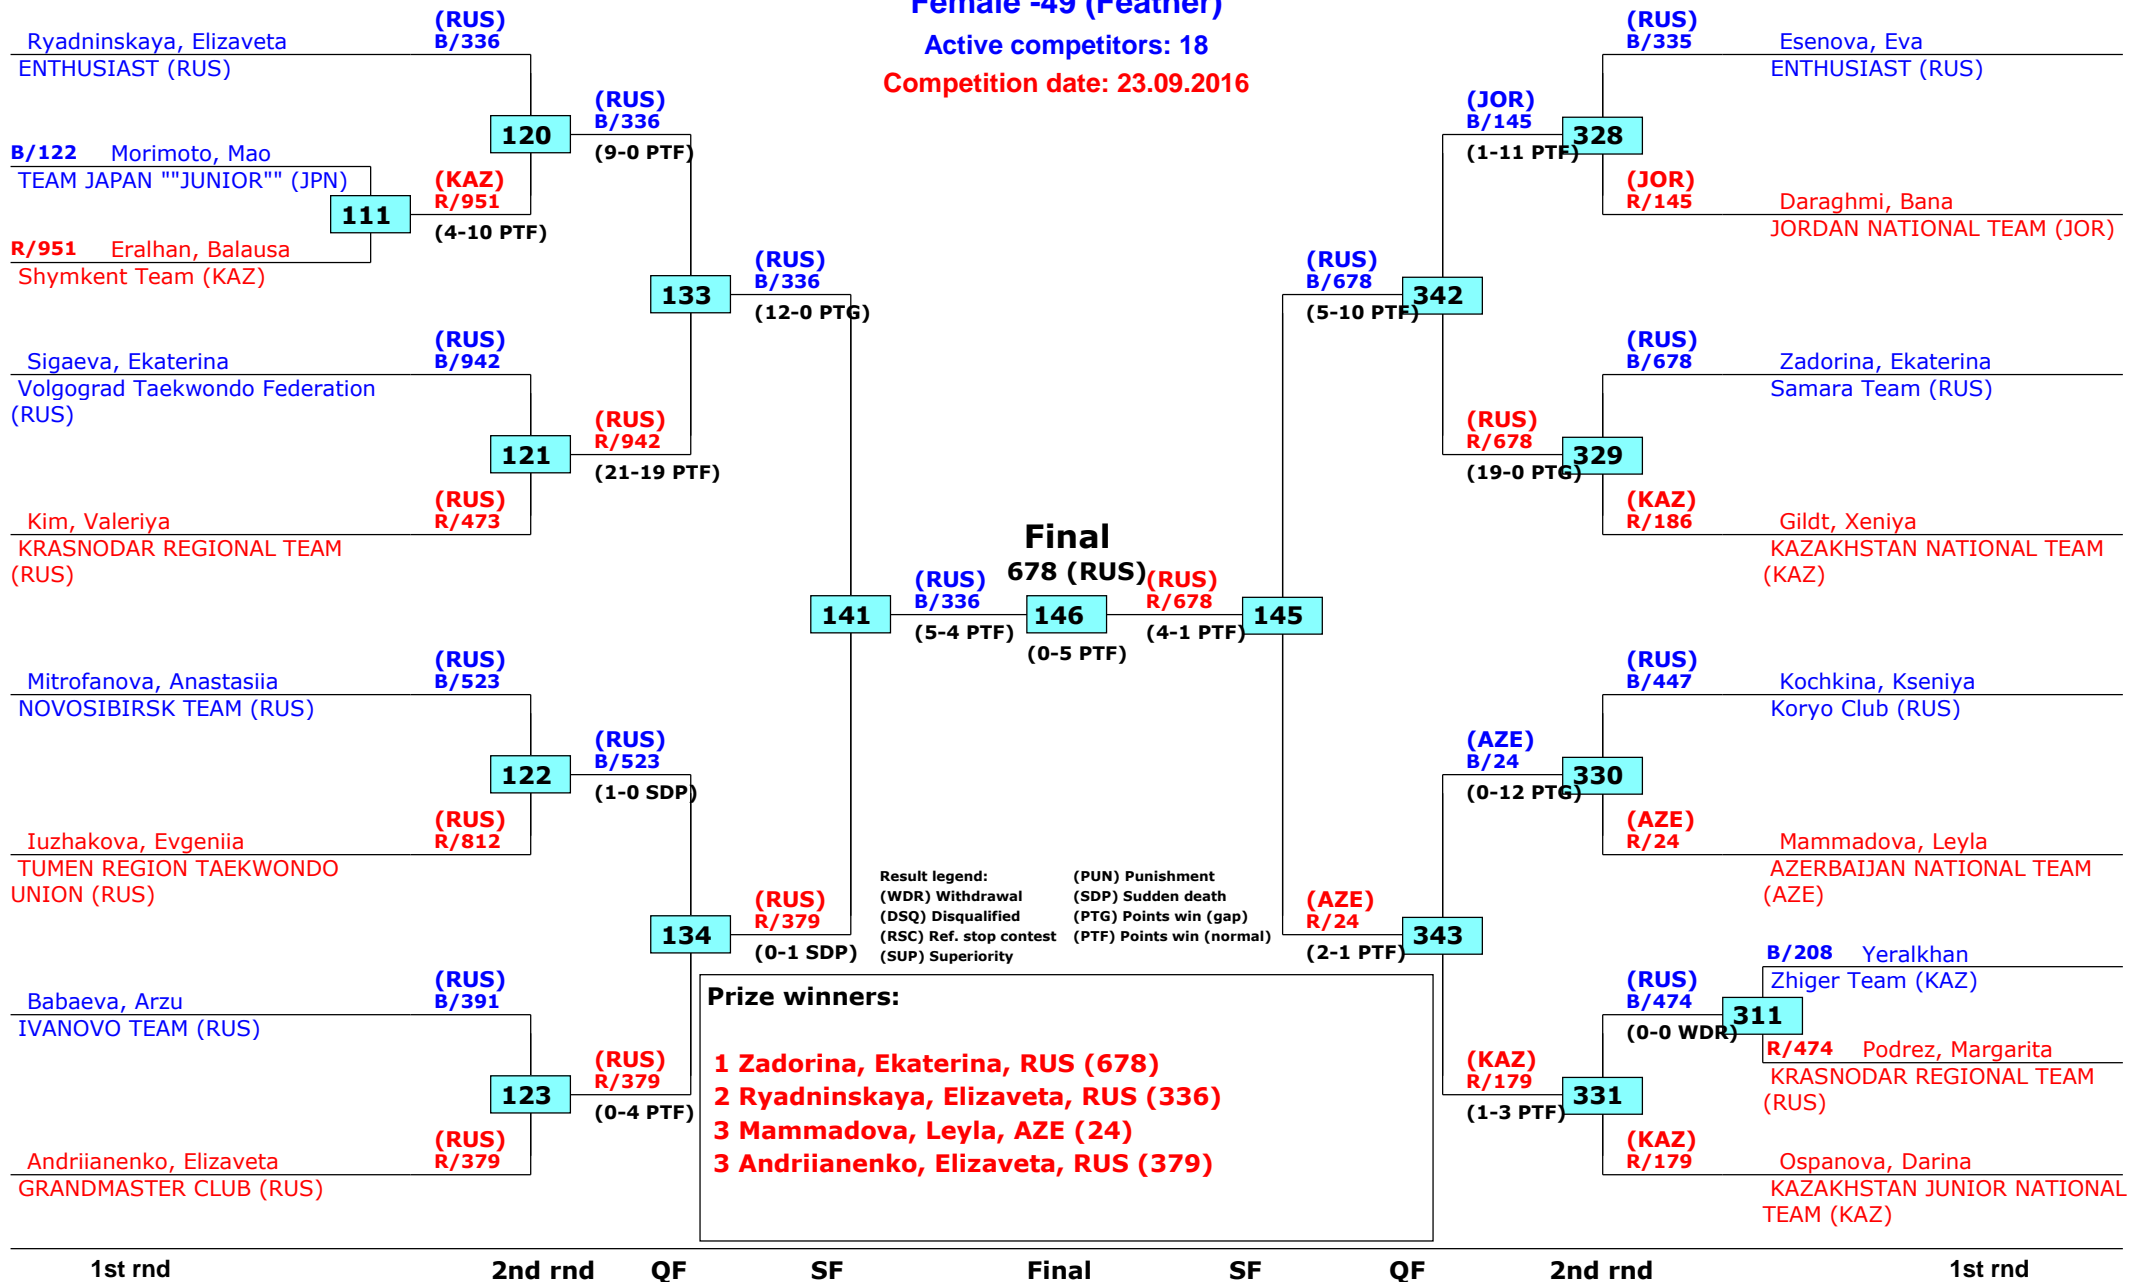

1st rnd

Russian Open 2016

Moscow, Russia

Tournament date: 22.09.2016 upto 25.09.2016

Female -49 (Feather)

Active competitors: 18

Competition date: 23.09.2016

Russian Open 2016