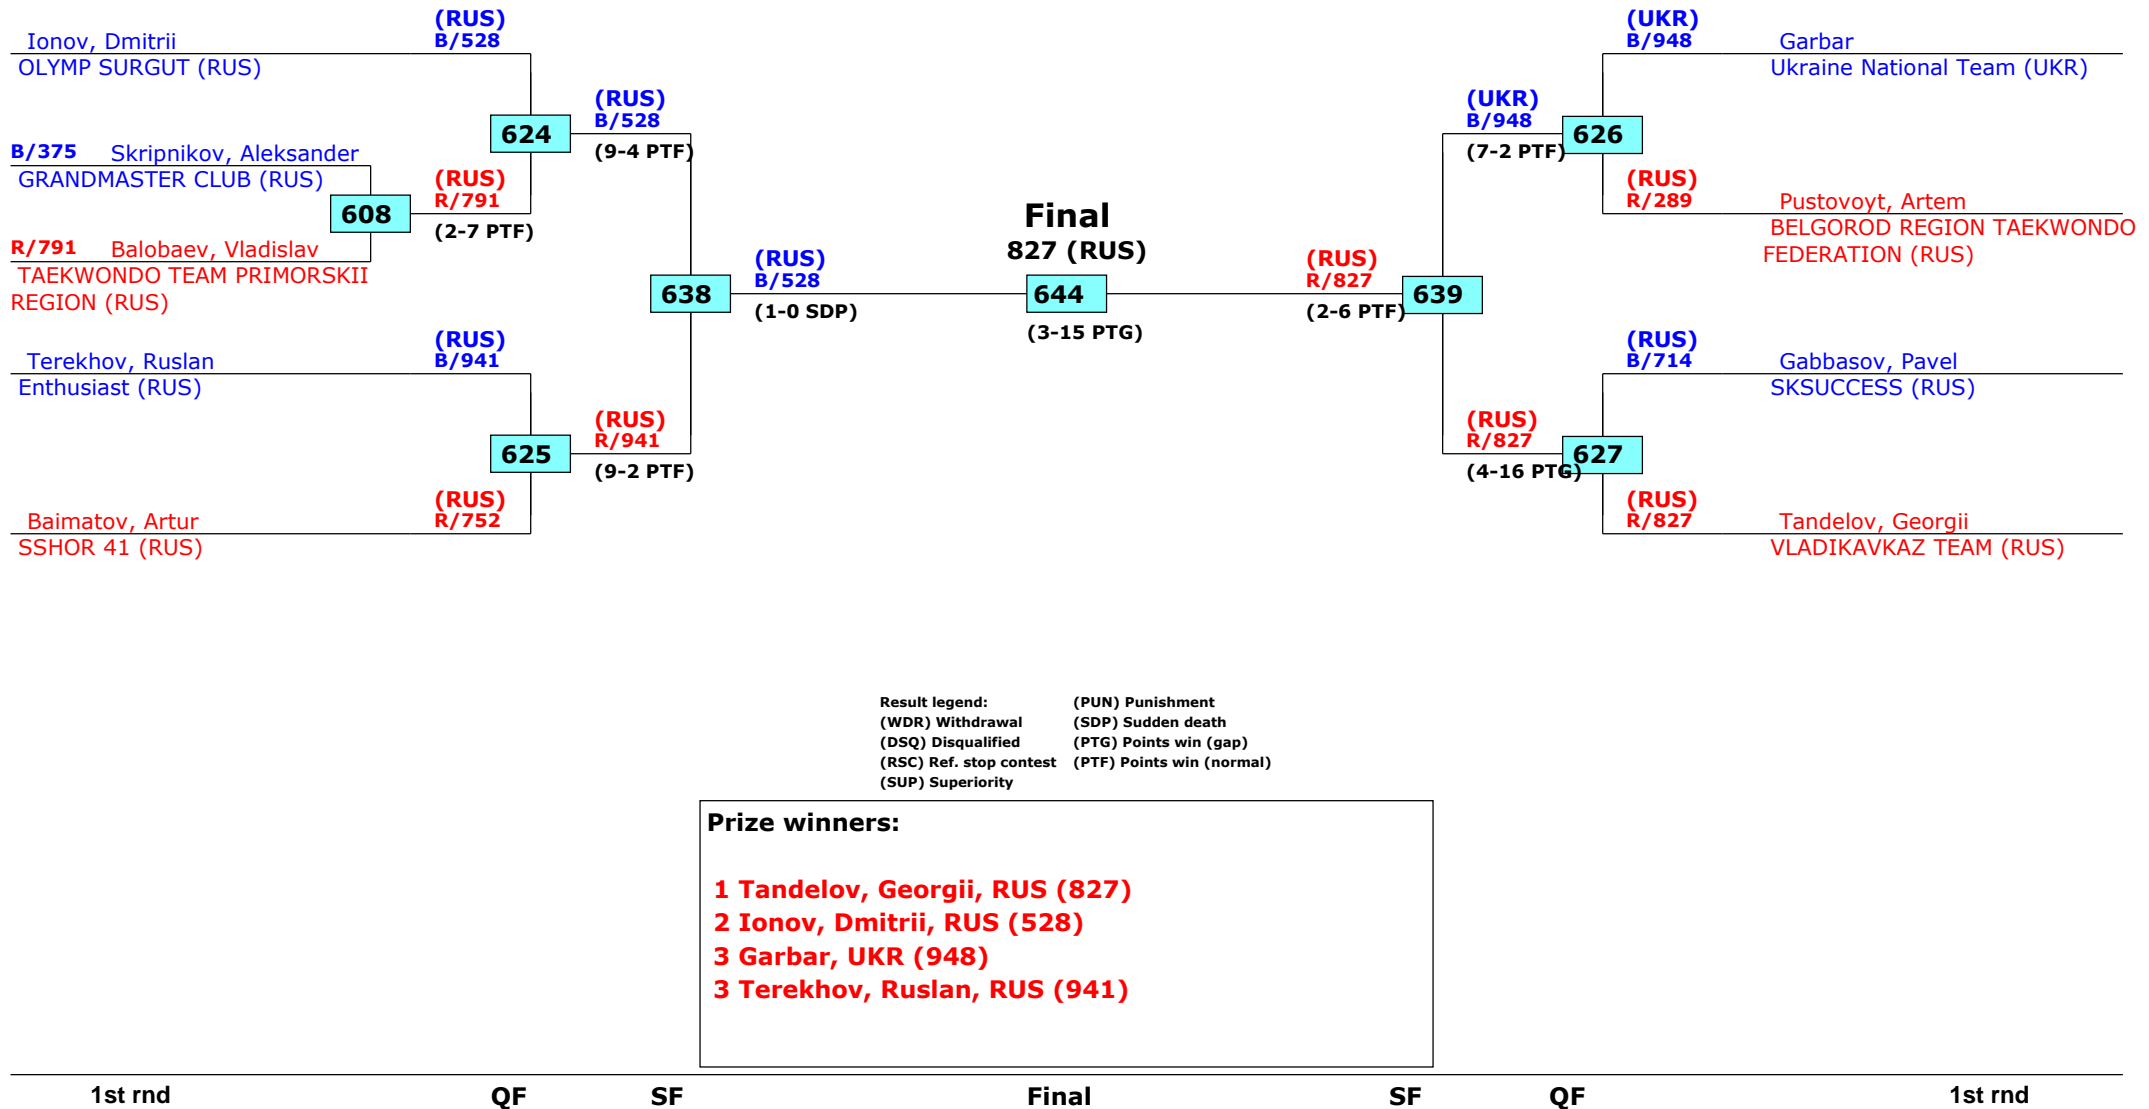

Russian Open 2016

Moscow, Russia

Tournament date: 22.09.2016 upto 25.09.2016

Male +78 (Heavy)

Active competitors: 9

Competition date: 23.09.2016

Result legend:
(WDR) Withdrawal (SDP) Sudden death
(DSQ) Disqualified (PTG) Points win (gap)
(RSC) Ref. stop contest (PTF) Points win (normal)
(SUP) Superiority (PUN) Punishment

Prize winners:

1 Tandelov, Georgii, RUS (827)
2 Ionov, Dmitrii, RUS (528)
3 Garbar, UKR (948)
3 Terekhov, Ruslan, RUS (941)

1st rnd

QF

SF

Final

SF

QF

1st rnd