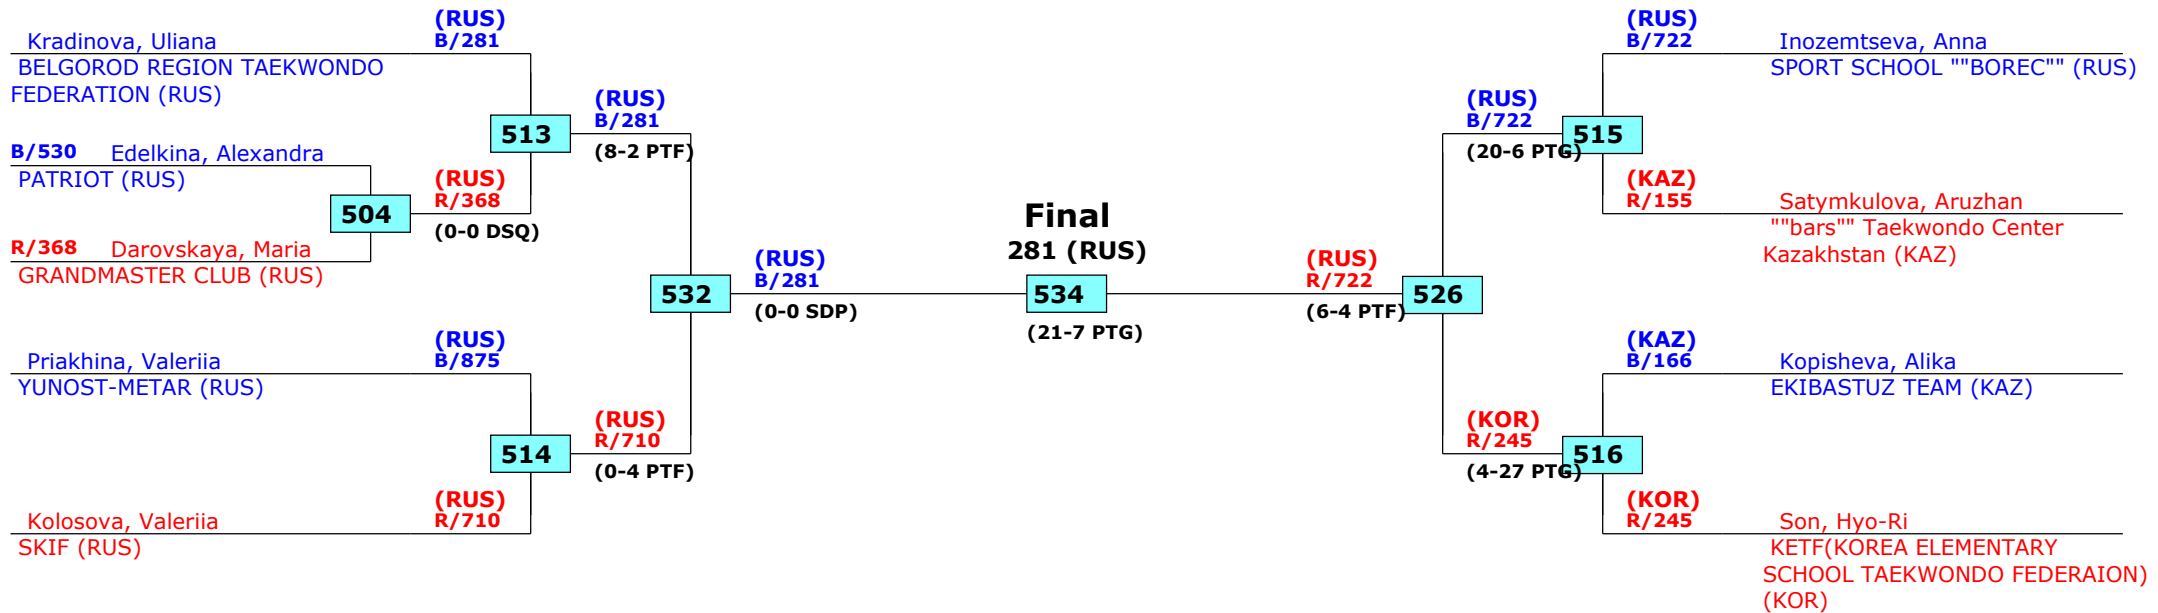

Russian Open 2016

Moscow, Russia

Tournament date: 22.09.2016 upto 25.09.2016

Female -51 (Light middle)

Active competitors: 9

Competition date: 22.09.2016

Result legend:
(WDR) Withdrawal (PUN) Punishment
(DSQ) Disqualified (SDP) Sudden death
(RSC) Ref. stop contest (PTG) Points win (gap)
(SUP) Superiority (PTF) Points win (normal)

Prize winners:

1 Kradinova, Uliana, RUS (281)
2 Inozemtseva, Anna, RUS (722)
3 Son, Hyo-Ri, KOR (245)
3 Kolosova, Valeriia, RUS (710)

1st rnd

QF

SF

Final

SF

QF

1st rnd