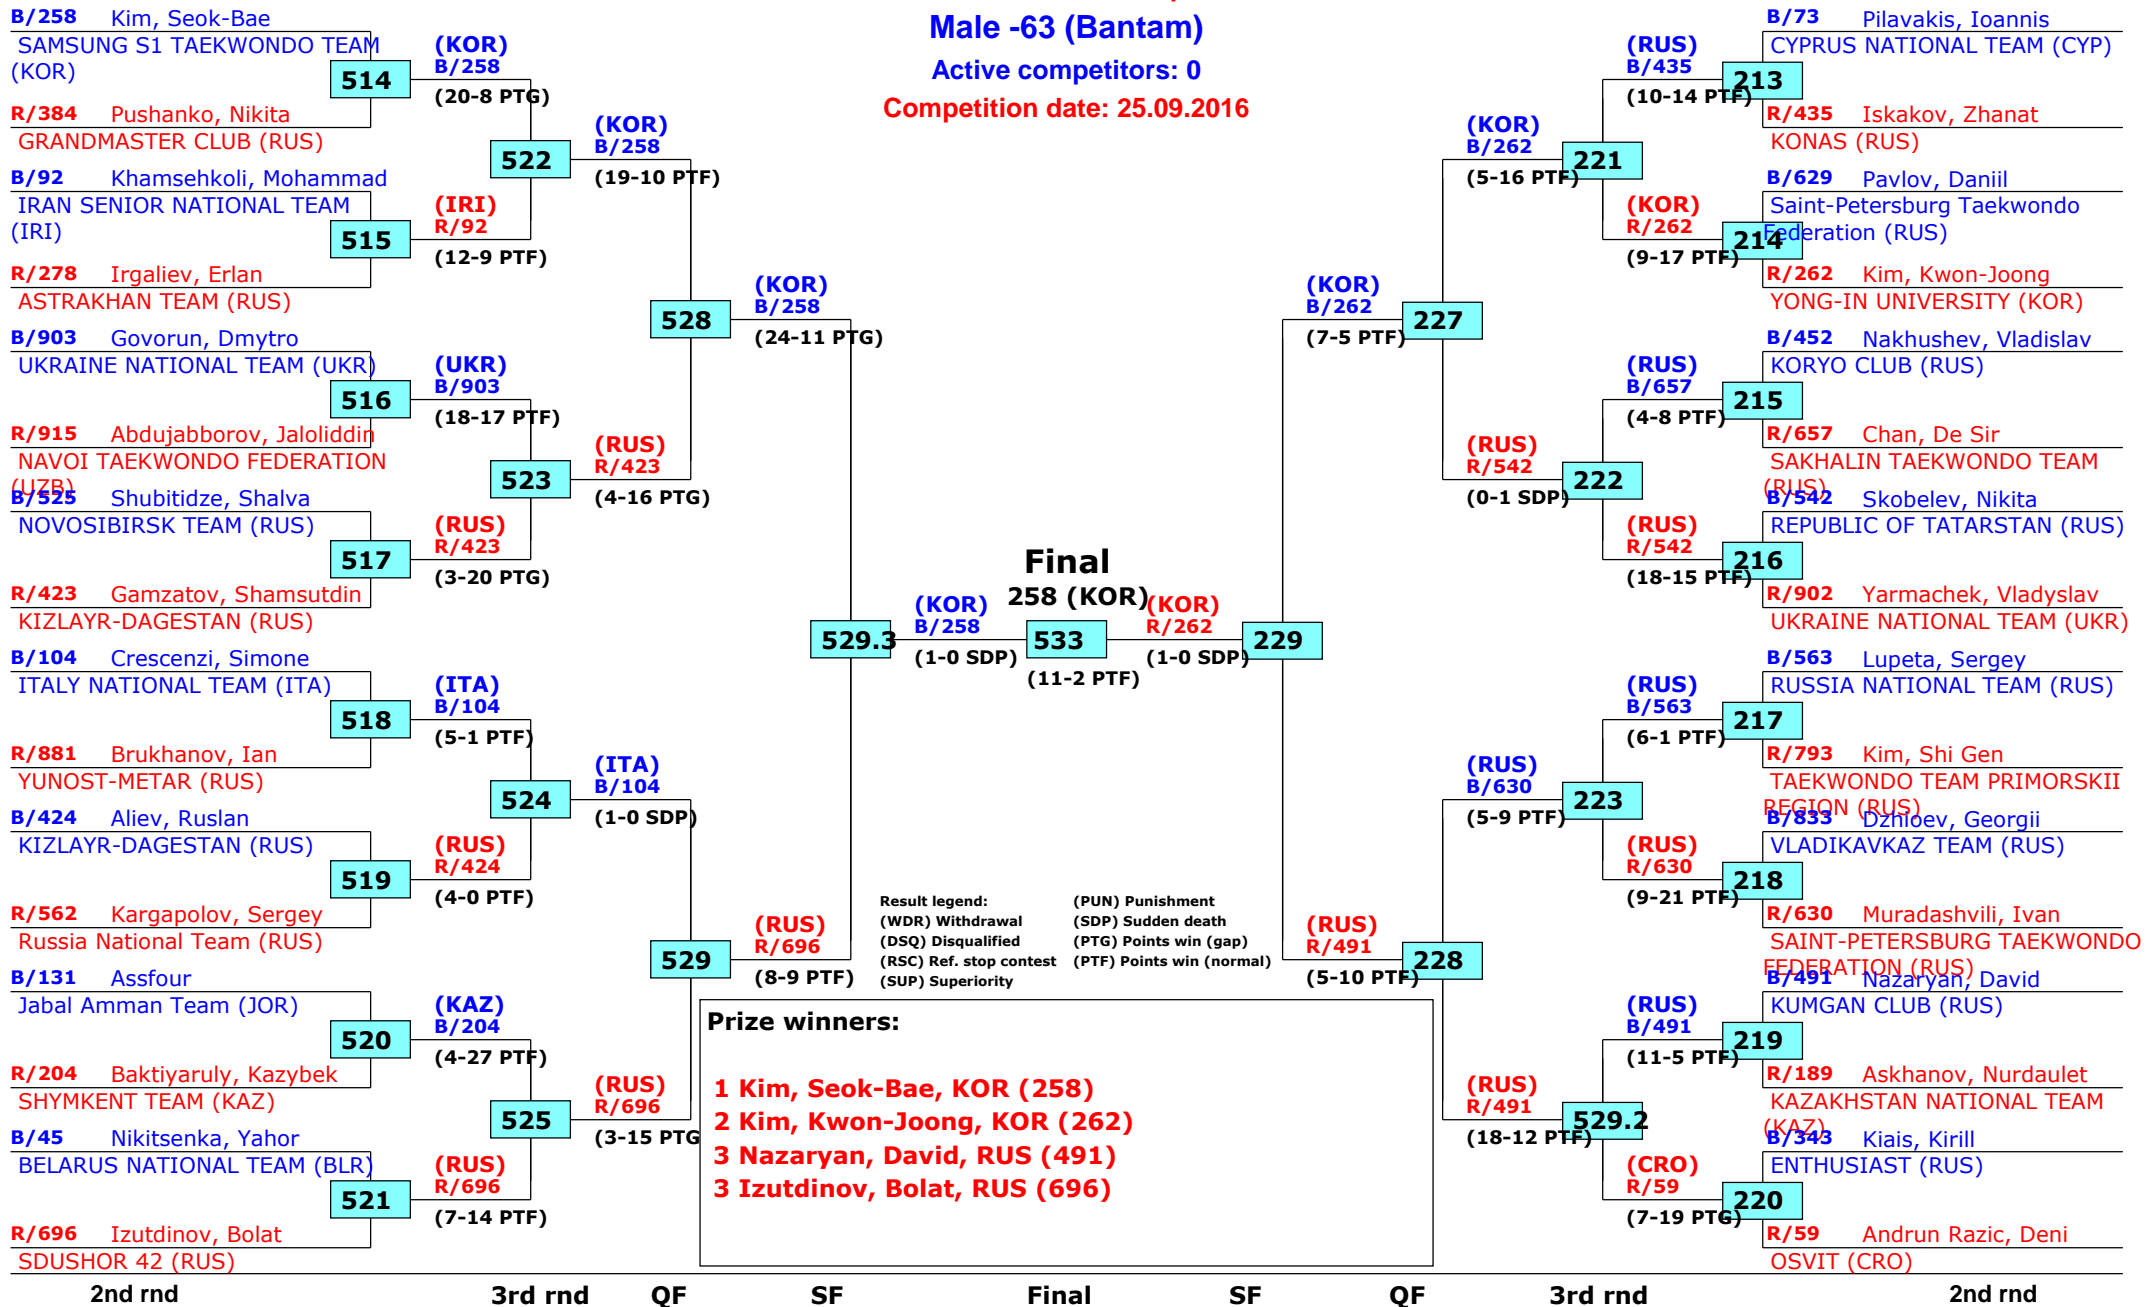

Russian Open 2016

Moscow, Russia

Tournament date: 22.09.2016 upto 25.09.2016

Male -63 (Bantam)

Active competitors: 0

Competition date: 25.09.2016