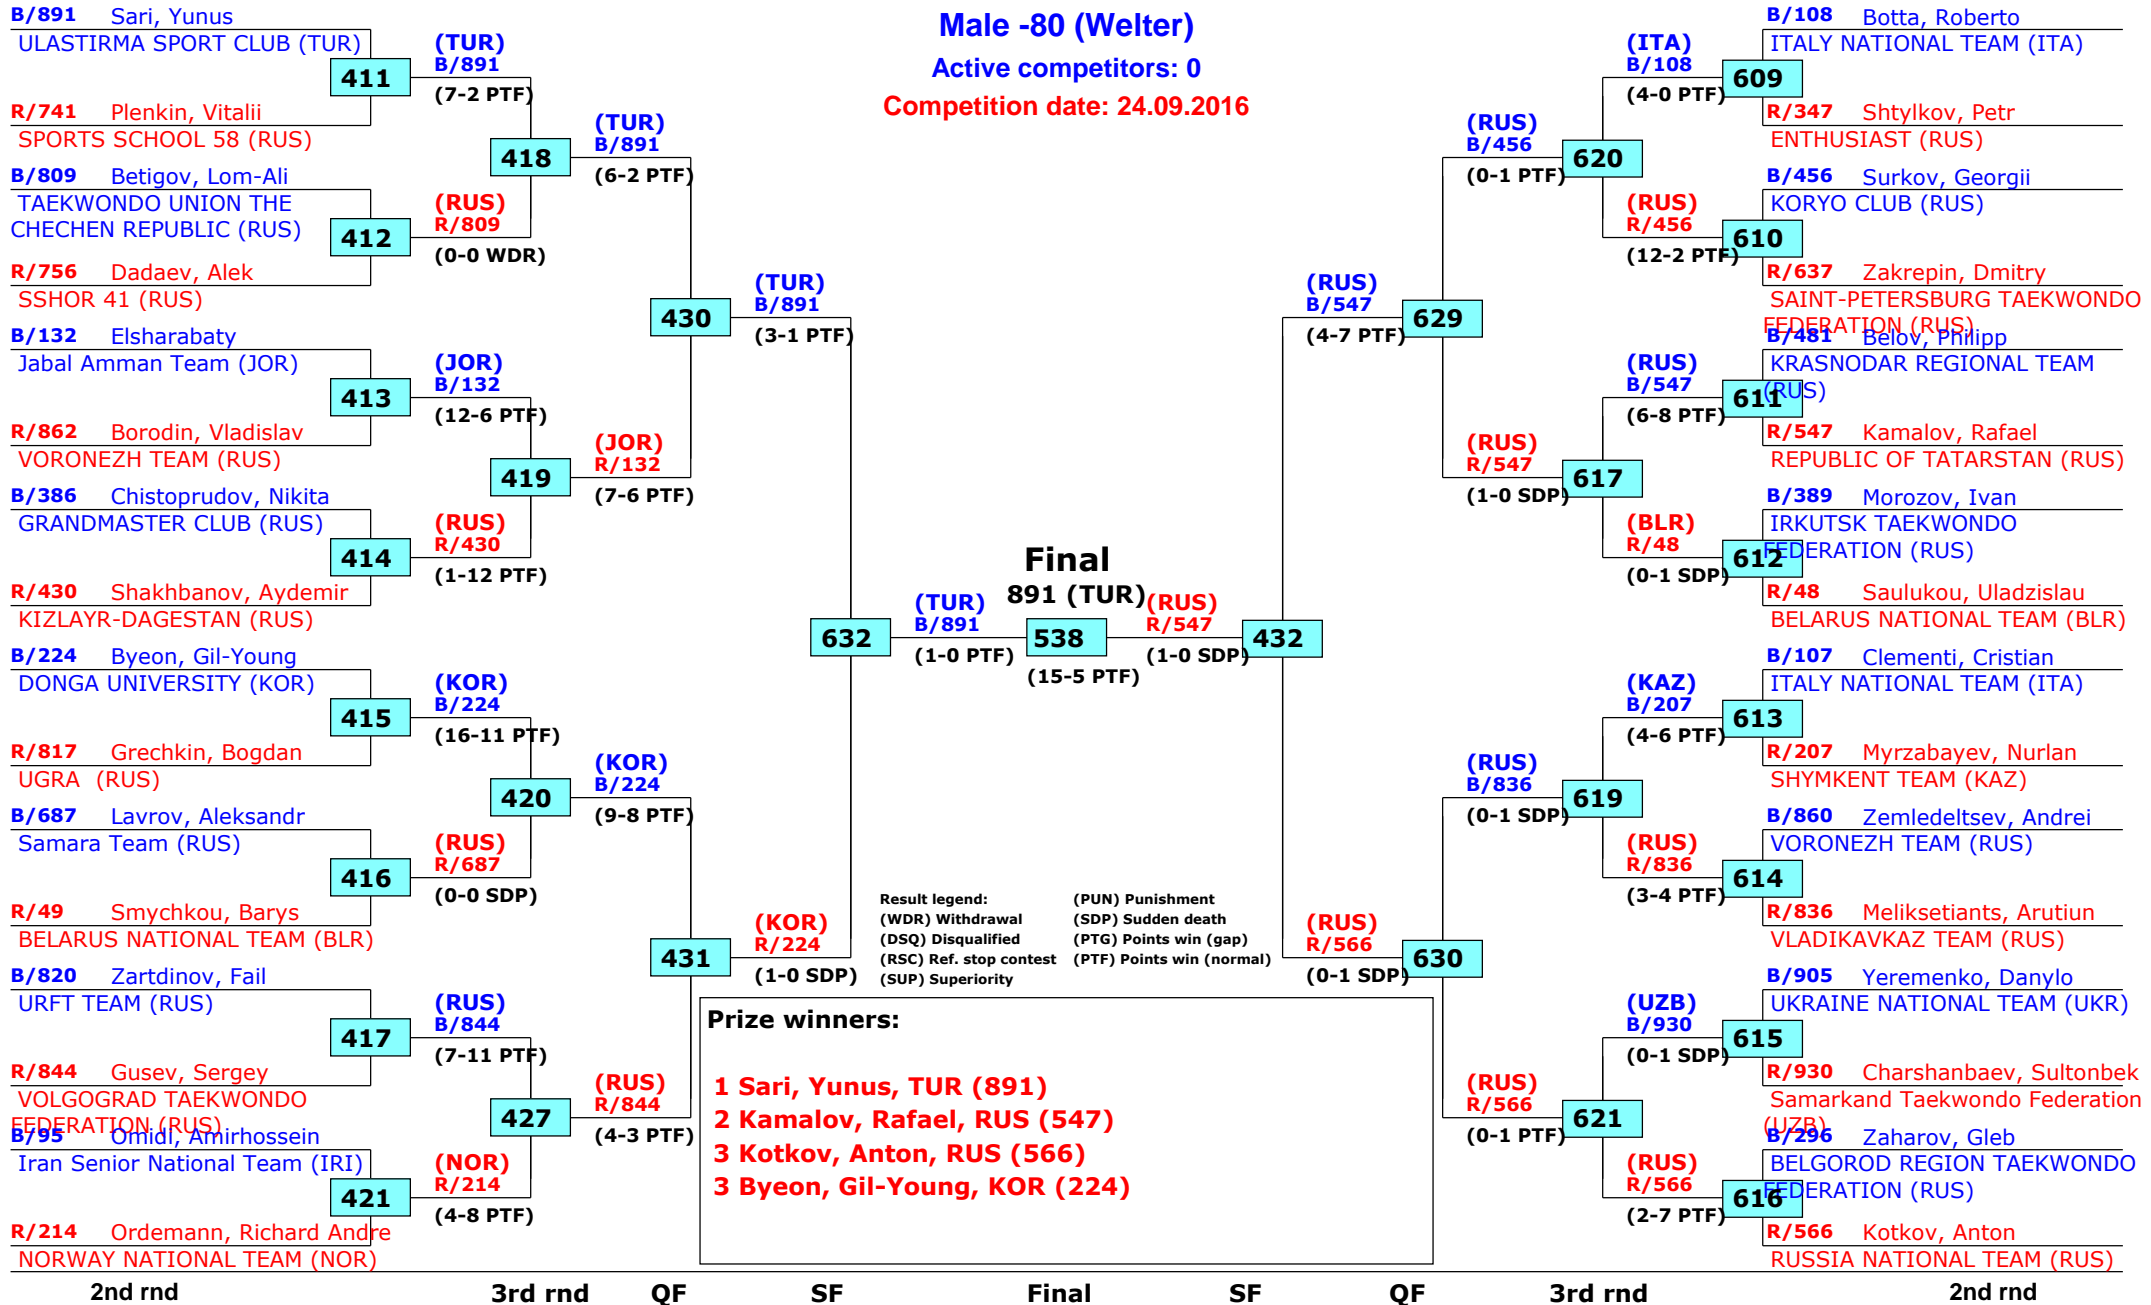

1st rnd QF SF Final SF QF 1st rnd

Russian Open 2016

Moscow, Russia

Tournament date: 22.09.2016 upto 25.09.2016

Male -80 (Welter)

Active competitors: 39

Competition date: 24.09.2016

IMPORTANT: PLEASE NOTE!
 Due to the no. of contestants, round 2 upto the final are shown on schema page 3. If your competitor reaches round 2, check only page 3 for the rest of his/her fights.

IMPORTANT: PLEASE NOTE!
 Due to the no. of contestants, round 2 upto the final are shown on schema page 3. If your competitor reaches round 2, check only page 3 for the rest of his/her fights.

Russian Open 2016

Moscow, Russia

Tournament date: 22.09.2016 upto 25.09.2016

Male -80 (Welter)

Active competitors: 0

Competition date: 24.09.2016

Russian Open 2016

Moscow, Russia

Tournament date: 22.09.2016 upto 25.09.2016