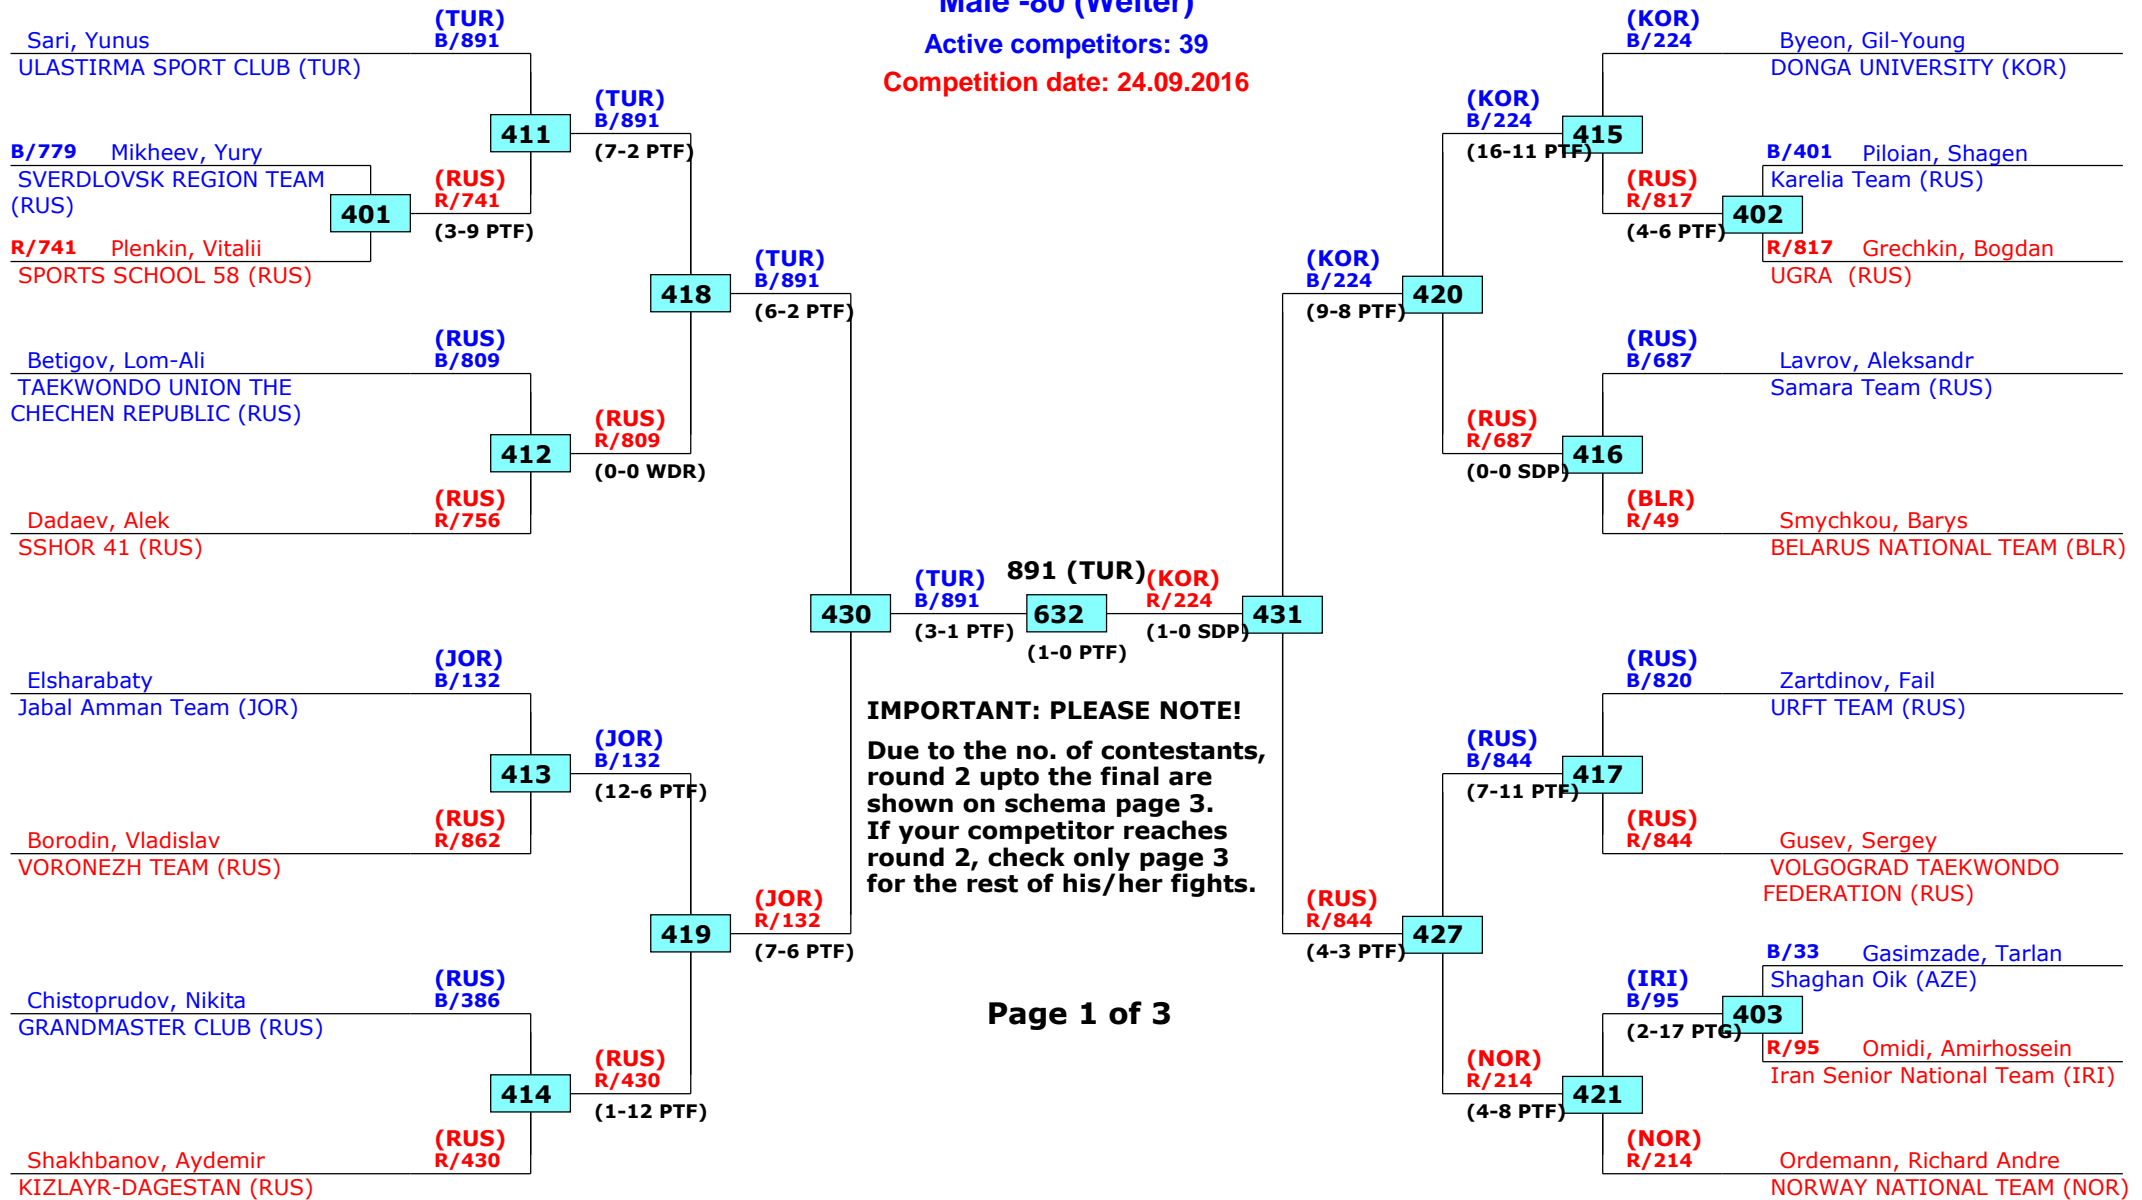

1st rnd QF SF Final SF QF 1st rnd

Russian Open 2016

Moscow, Russia

Tournament date: 22.09.2016 upto 25.09.2016

Male -80 (Welter)

Active competitors: 39

Competition date: 24.09.2016

IMPORTANT: PLEASE NOTE!
 Due to the no. of contestants, round 2 upto the final are shown on schema page 3. If your competitor reaches round 2, check only page 3 for the rest of his/her fights.