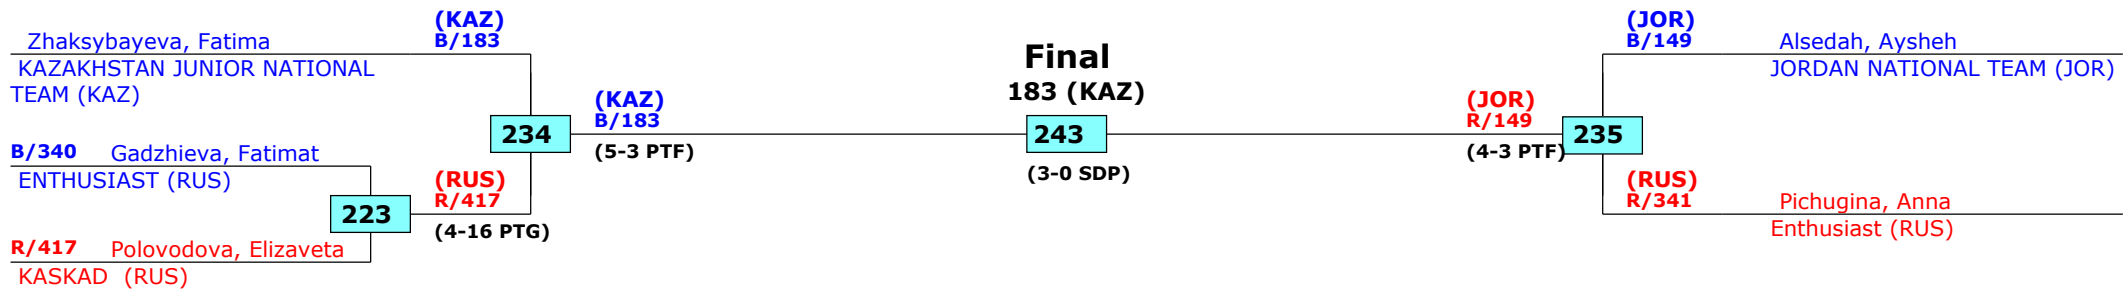

Russian Open 2016

Moscow, Russia

Tournament date: 22.09.2016 upto 25.09.2016

Female -68 (Light Heavy)

Active competitors: 5

Competition date: 23.09.2016

Result legend: (PUN) Punishment
(WDR) Withdrawal (SDP) Sudden death
(DSQ) Disqualified (PTG) Points win (gap)
(RSC) Ref. stop contest (PTF) Points win (normal)
(SUP) Superiority

Prize winners:

- **1 Zhaksybayeva, Fatima, KAZ (183)**
- **2 Alsedah, Aysheh, JOR (149)**
- **3 Pichugina, Anna, RUS (341)**
- **3 Polovodova, Elizaveta, RUS (417)**

QF

SF

Final

SF

QF