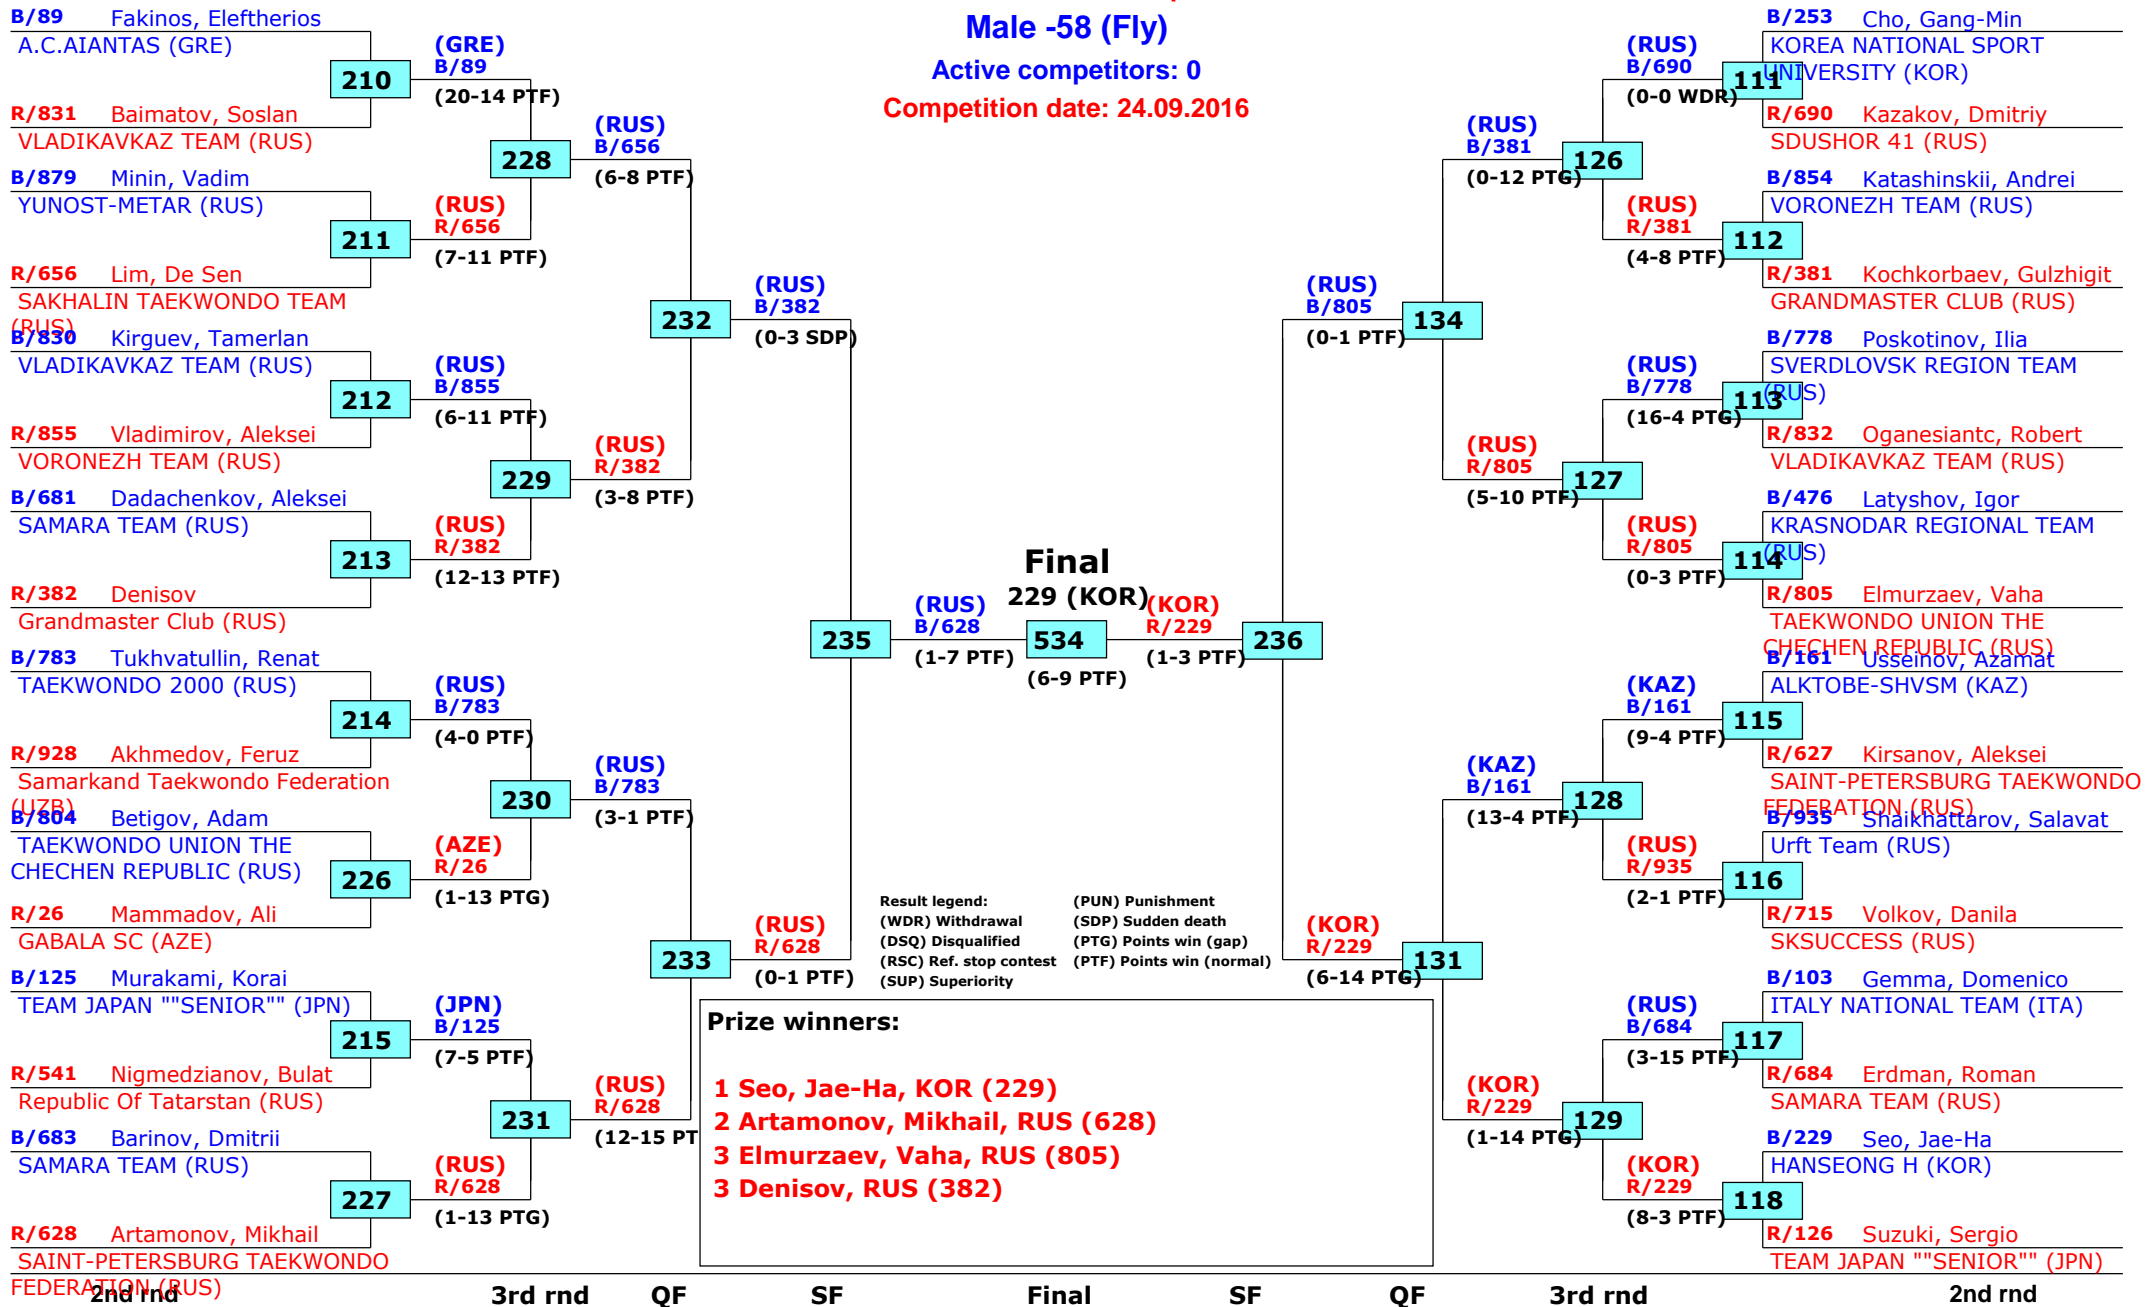

1st rnd

Russian Open 2016

Moscow, Russia

Tournament date: 22.09.2016 upto 25.09.2016

Female -57 (Feather)

Active competitors: 24

Competition date: 24.09.2016

Russian Open 2016

Moscow, Russia

Tournament date: 22.09.2016 upto 25.09.2016

Male -58 (Fly)

Active competitors: 43

Competition date: 24.09.2016

IMPORTANT: PLEASE NOTE!
 Due to the no. of contestants, round 2 upto the final are shown on schema page 3. If your competitor reaches round 2, check only page 3 for the rest of his/her fights.

Russian Open 2016

Moscow, Russia

Tournament date: 22.09.2016 upto 25.09.2016

Male -58 (Fly)

Active competitors: 0

Competition date: 24.09.2016

Russian Open 2016

Moscow, Russia

Tournament date: 22.09.2016 upto 25.09.2016

Male -68 (Feather)

Active competitors: 41

Competition date: 24.09.2016

Russian Open 2016

Moscow, Russia

Tournament date: 22.09.2016 upto 25.09.2016

Male -68 (Feather)