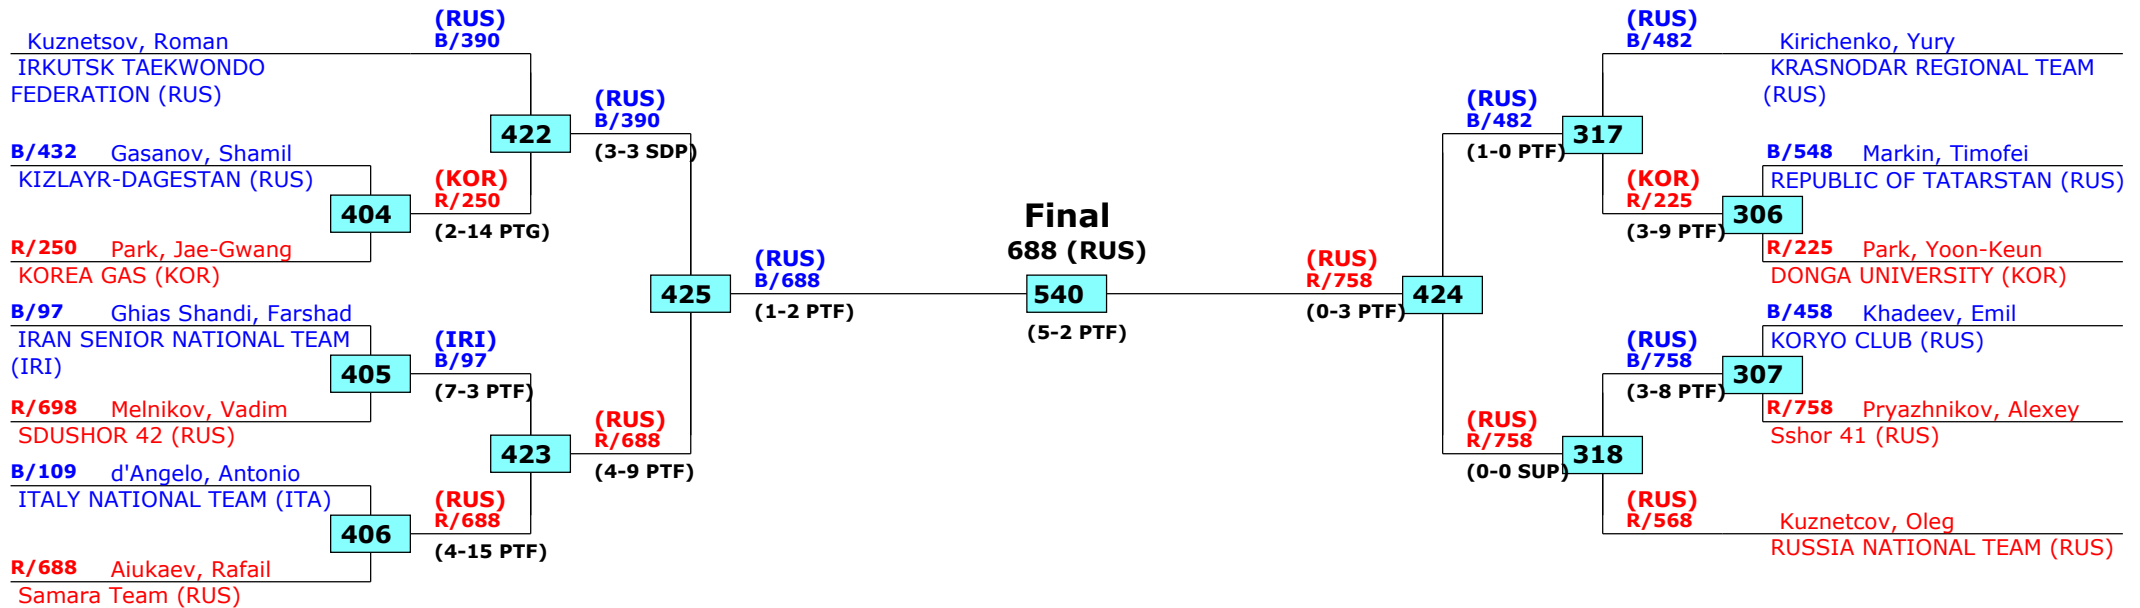

Russian Open 2016

Moscow, Russia

Tournament date: 22.09.2016 upto 25.09.2016

Male +87 (Heavy)

Active competitors: 13

Competition date: 24.09.2016

Result legend: (PUN) Punishment
(WDR) Withdrawal (SDP) Sudden death
(DSQ) Disqualified (PTG) Points win (gap)
(RSC) Ref. stop contest (PTF) Points win (normal)
(SUP) Superiority

Prize winners:

1 Aiukaev, Rafail, RUS (688)
2 Pryazhnikov, Alexey, RUS (758)
3 Kirichenko, Yury, RUS (482)
3 Kuznetsov, Roman, RUS (390)

1st rnd

QF

SF

Final

SF

QF

1st rnd