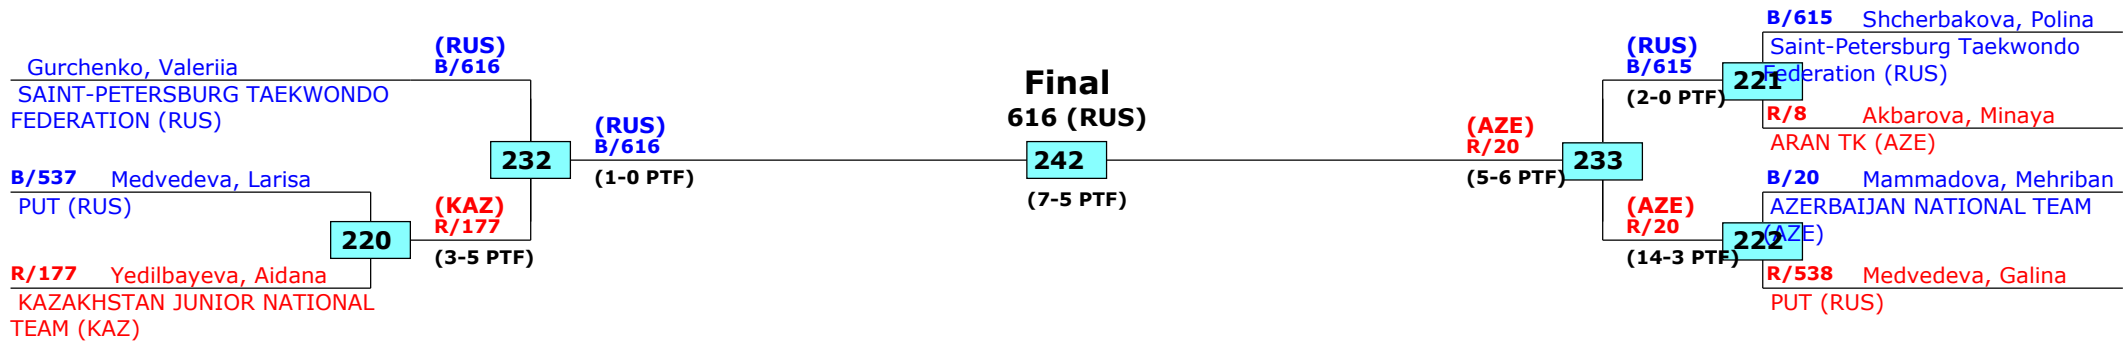

Russian Open 2016

Moscow, Russia

Tournament date: 22.09.2016 upto 25.09.2016

Female -42 (Fin)

Active competitors: 7

Competition date: 23.09.2016

Result legend: (PUN) Punishment
(WDR) Withdrawal (SDP) Sudden death
(DSQ) Disqualified (PTG) Points win (gap)
(RSC) Ref. stop contest (PTF) Points win (normal)
(SUP) Superiority

Prize winners:

- 1 Gurchenko, Valeriia, RUS (616)
- 2 Mammadova, Mehriban, AZE (20)
- 3 Shcherbakova, Polina, RUS (615)
- 3 Yedilbayeva, Aidana, KAZ (177)

QF

SF

Final

SF

QF