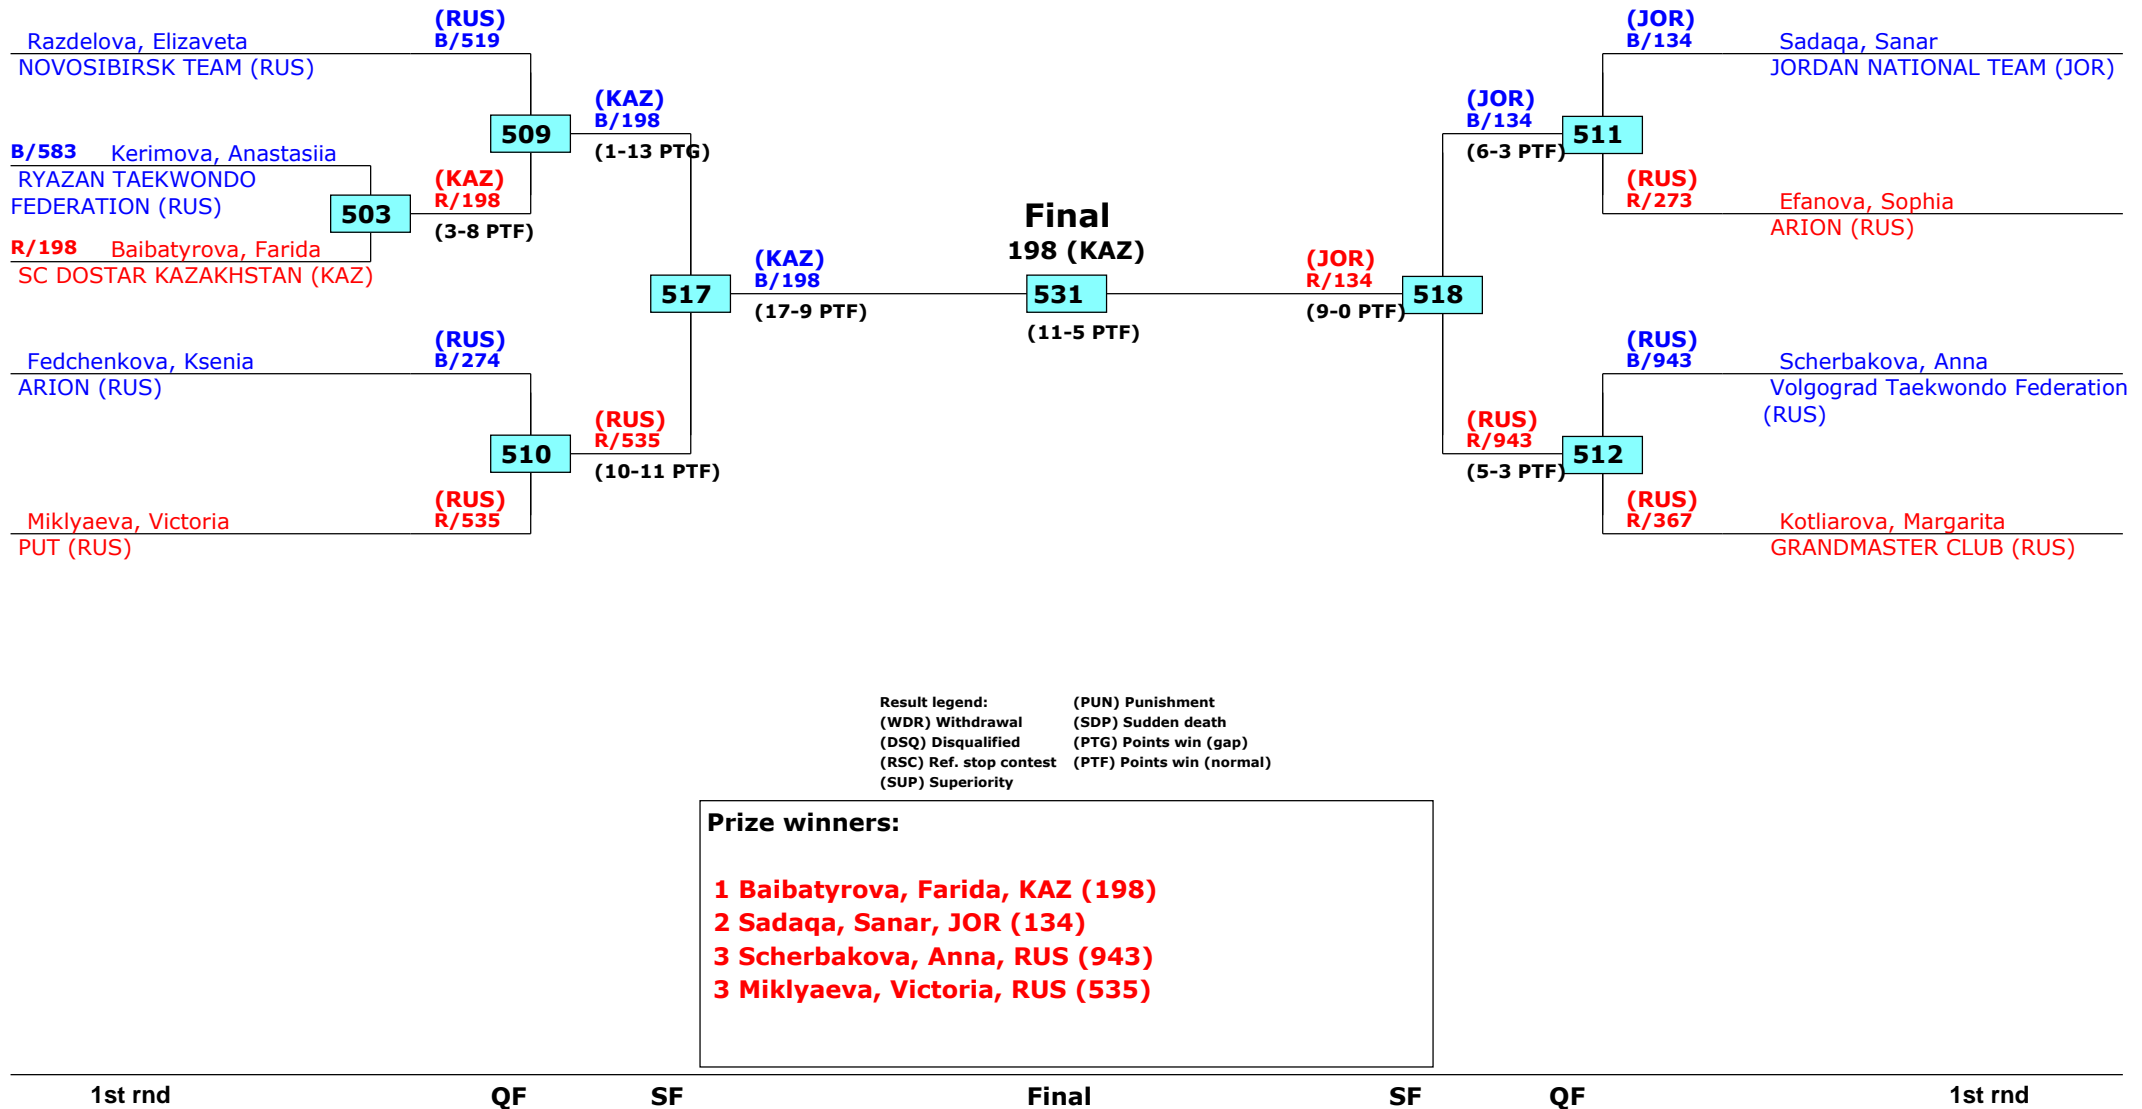

Moscow, Russia

Tournament date: 22.09.2016 upto 25.09.2016

Female -47 (Welter)

Active competitors: 9

Competition date: 22.09.2016

Russian Open 2016

Moscow, Russia

Tournament date: 22.09.2016 upto 25.09.2016