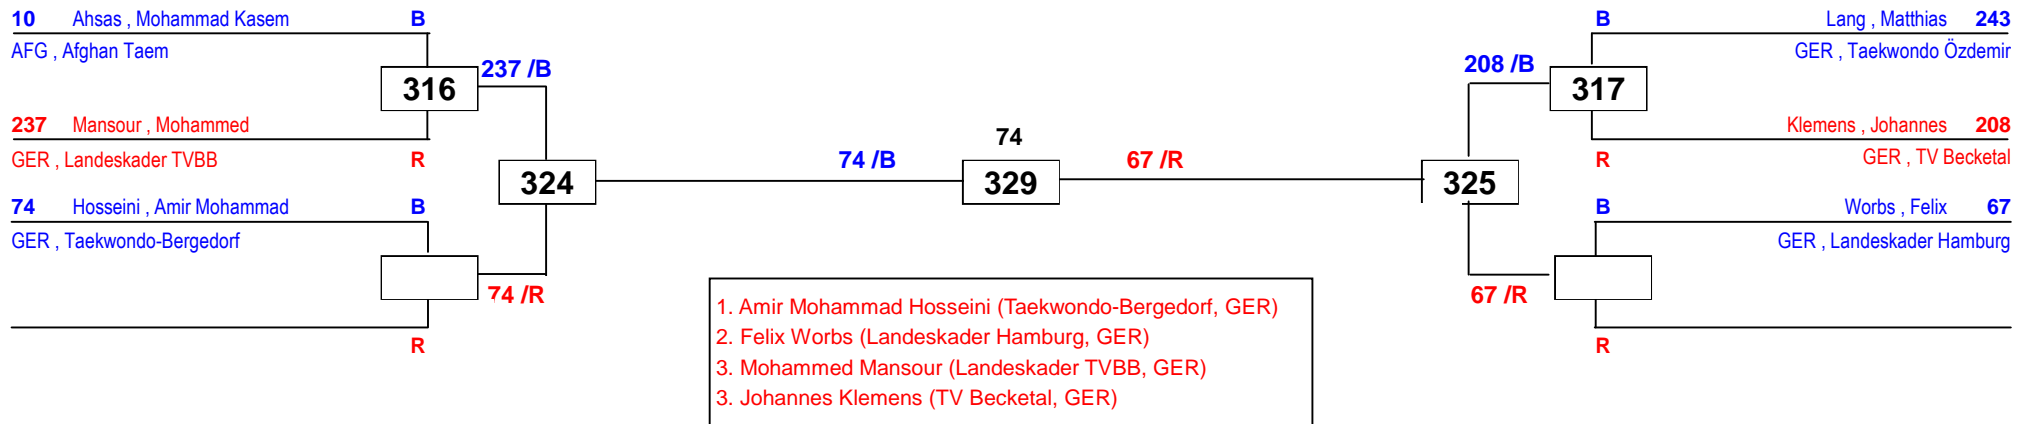

1. Khaled Sharif (Olympic TKD Club Bonn, GER)
2. Mehrajudin Ghafuori (Afghan Taem, AFG)

International Masters NRW

am 01.10.2016

H-58

Draw Sheet

International Masters NRW

am 01.10.2016

H-68