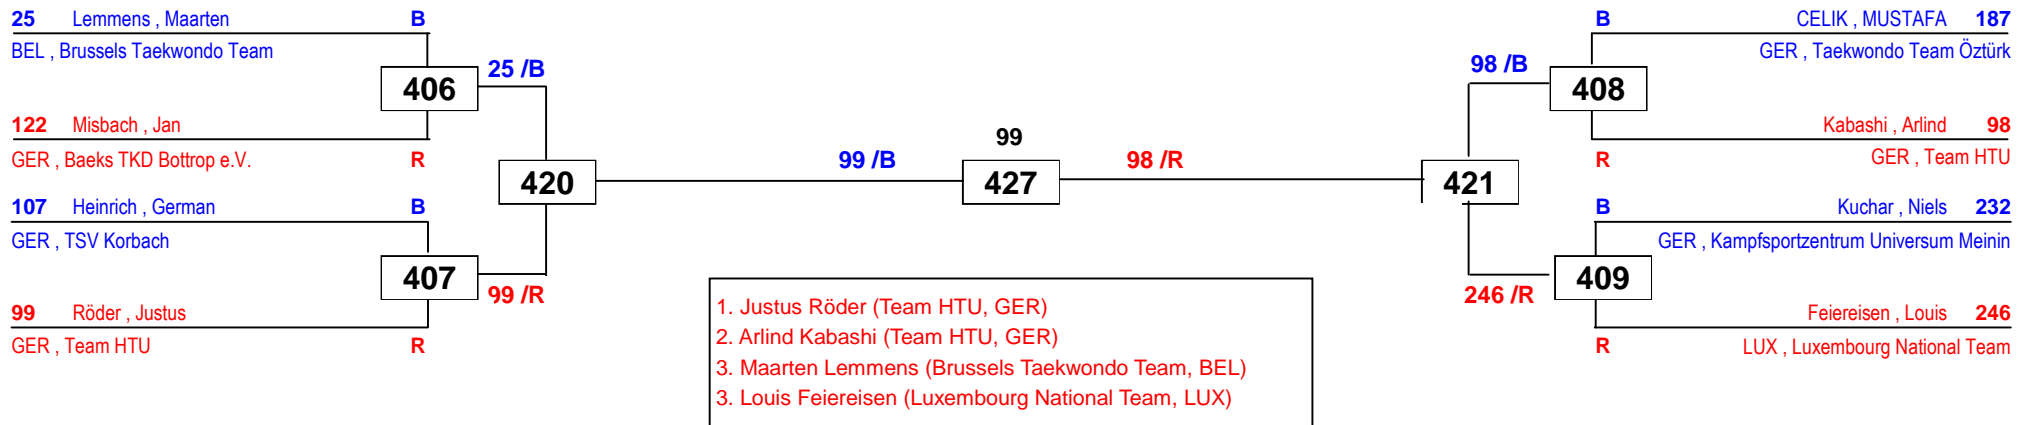

International Masters NRW

am 01.10.2016

J Bm-37

Draw Sheet