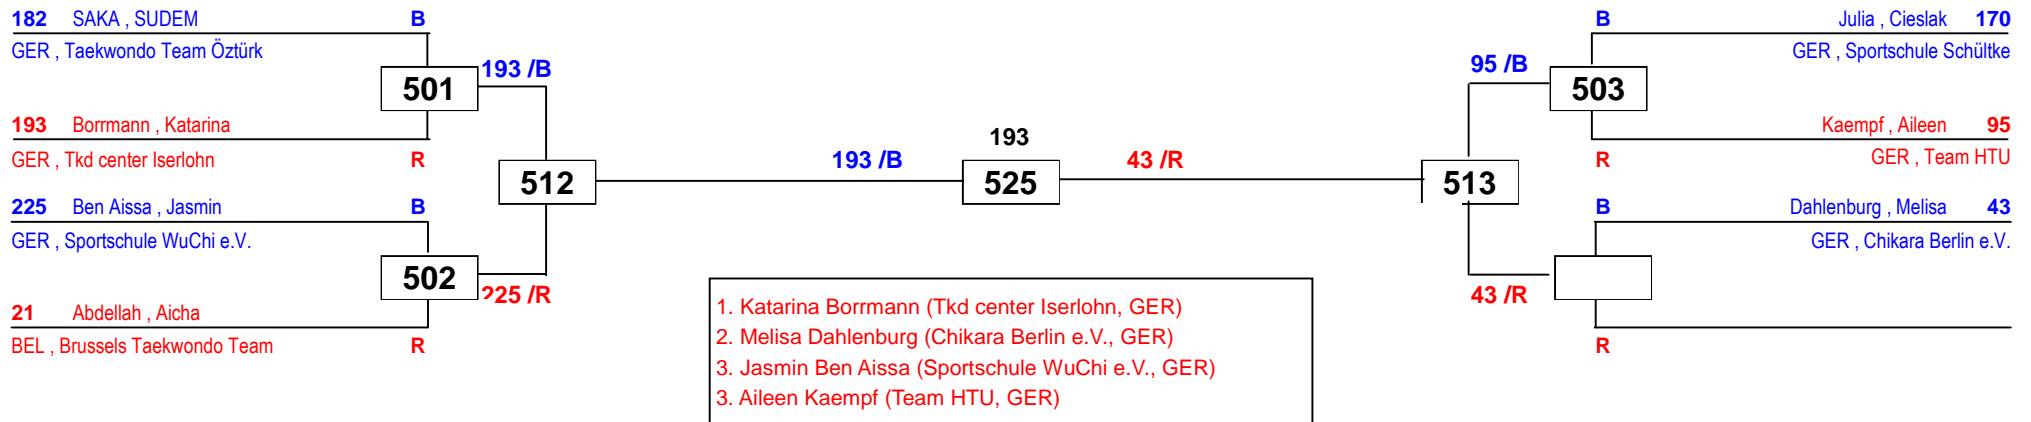

International Masters NRW

am 01.10.2016

J Bw-47

Draw Sheet

International Masters NRW

am 01.10.2016

J Bw-51

Draw Sheet