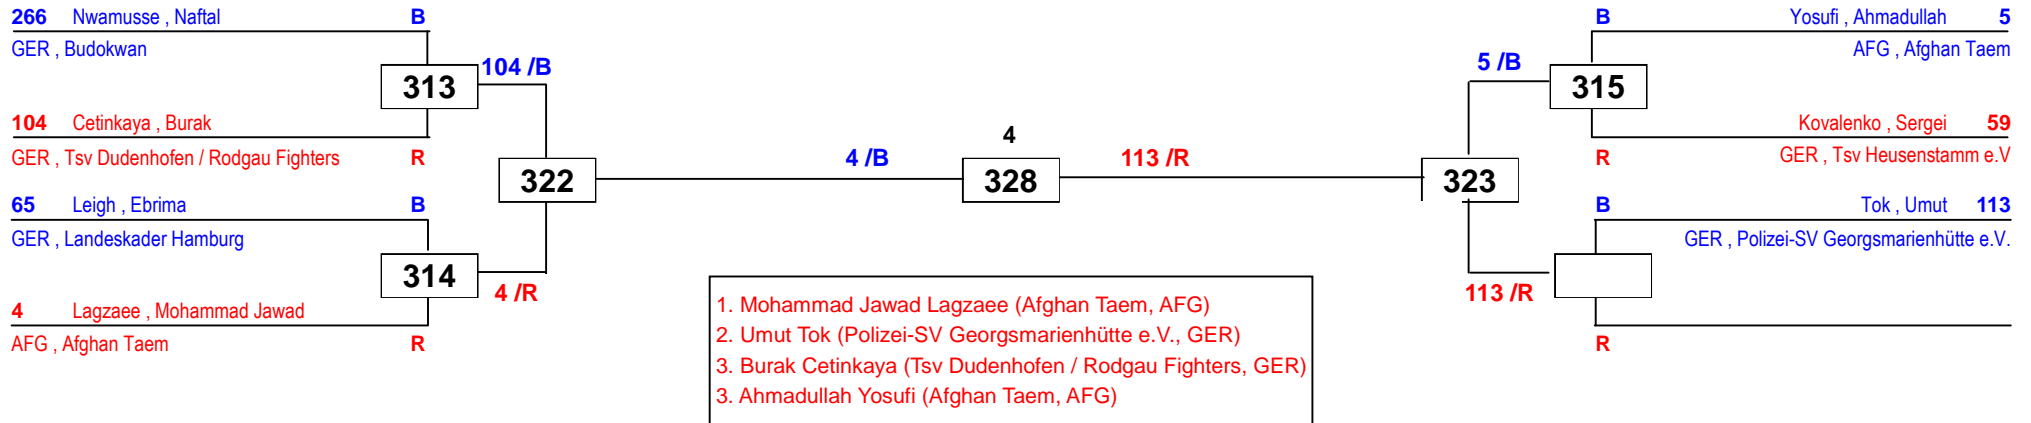

International Masters NRW

am 01.10.2016

H-68

Draw Sheet