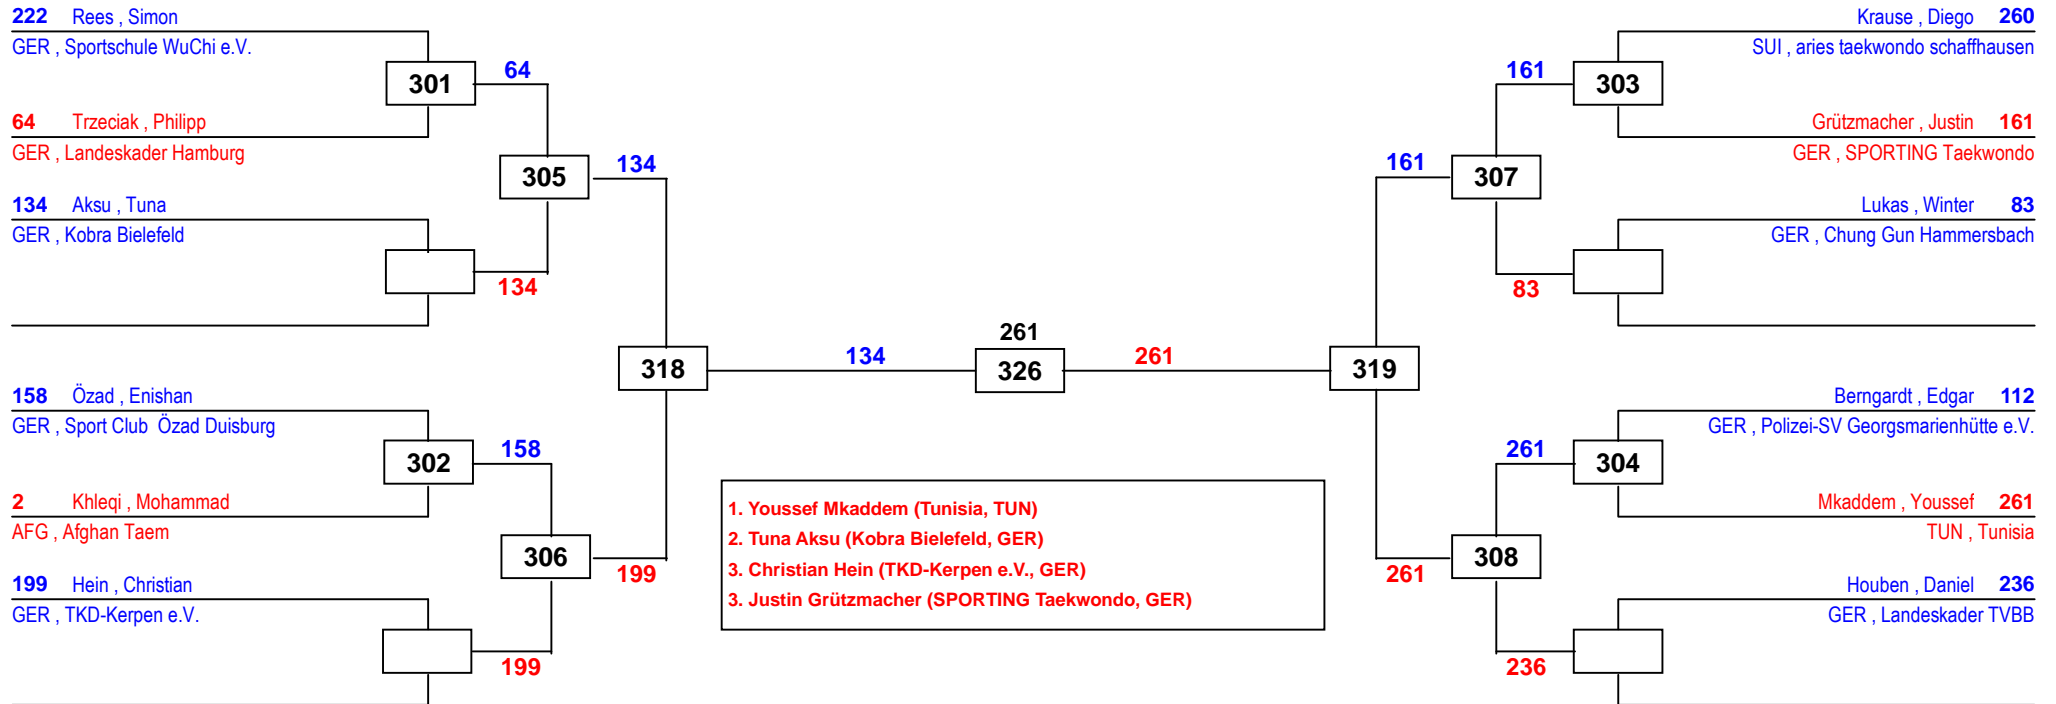

International Masters NRW

am 01.10.2016

H-74

Draw Sheet