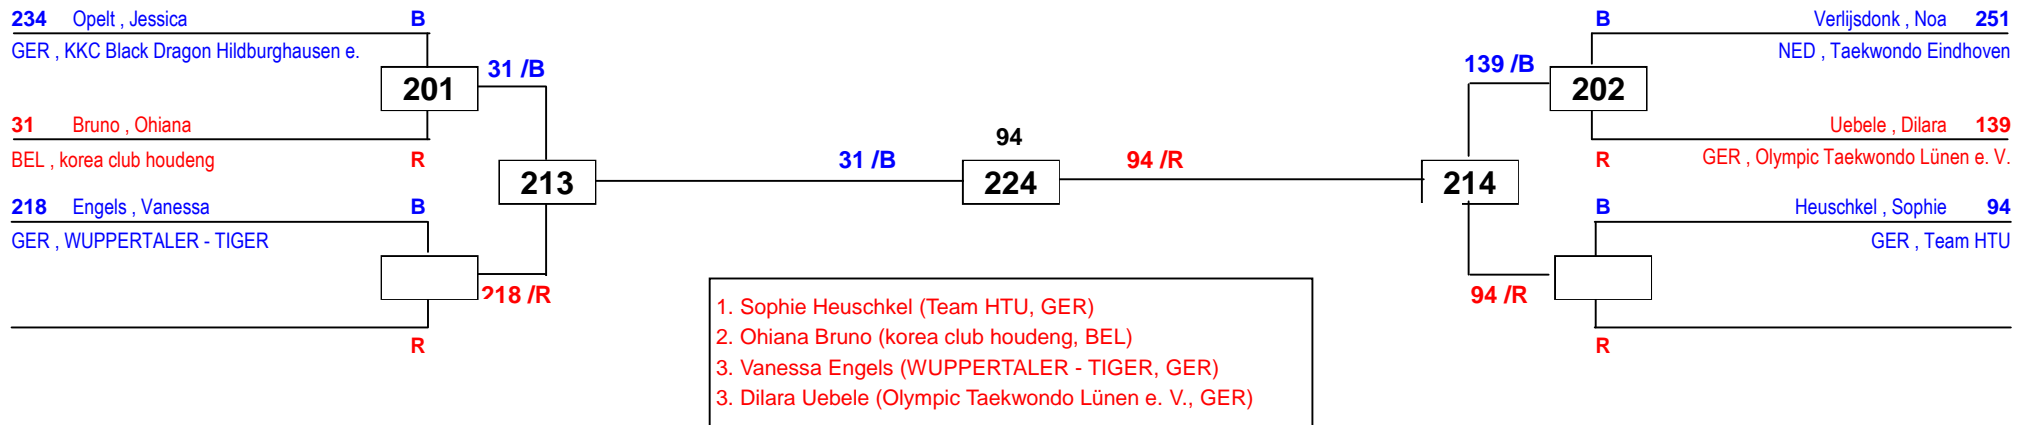

International Masters NRW

am 01.10.2016

J Aw-52

Draw Sheet