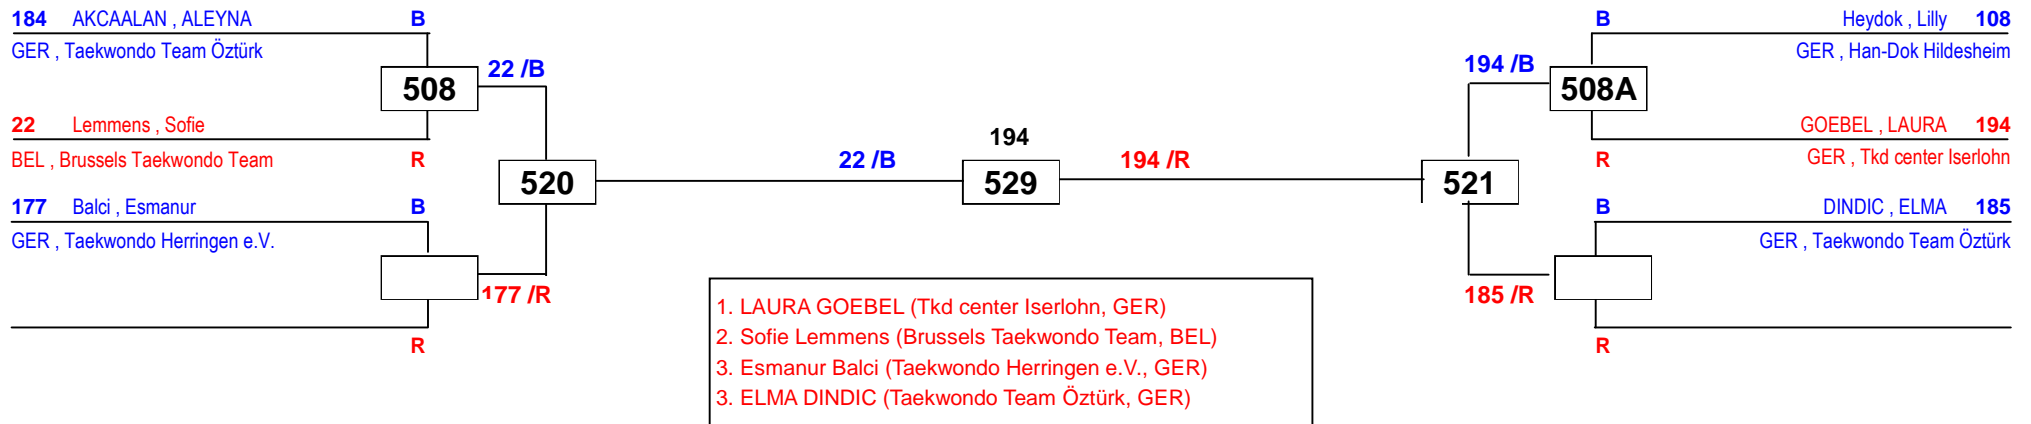

International Masters NRW

am 01.10.2016

J Bw-47

Draw Sheet