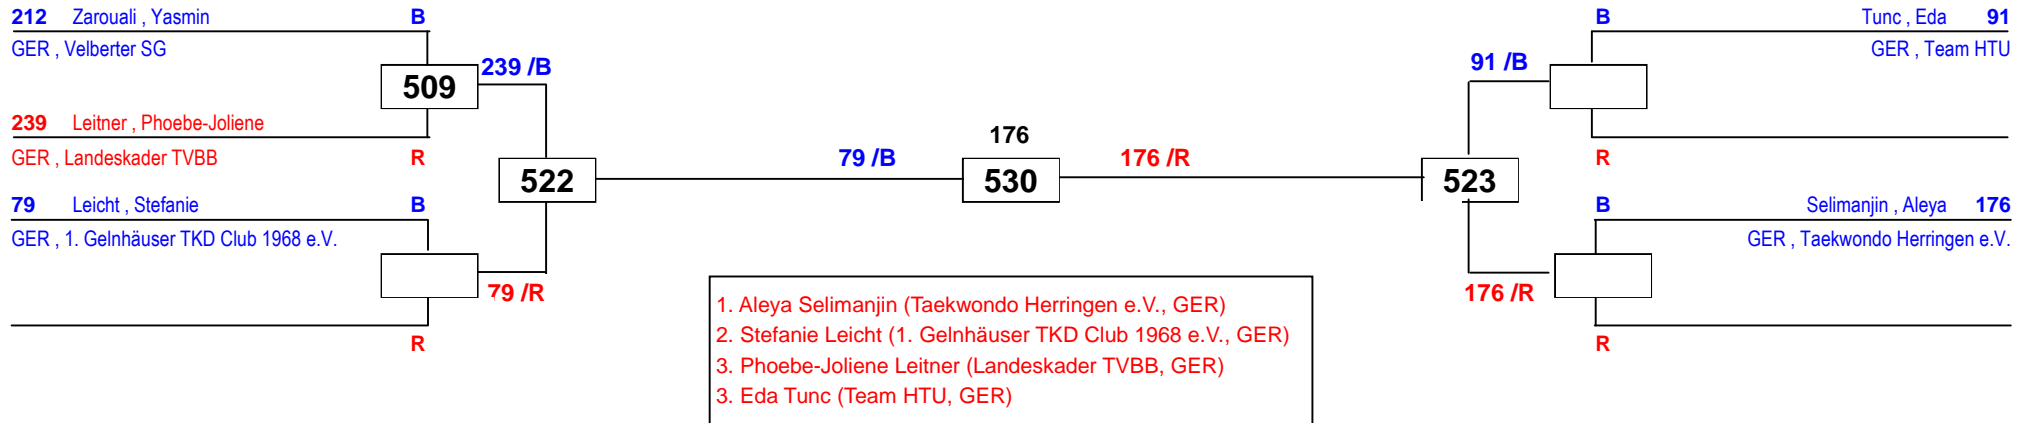

International Masters NRW

am 01.10.2016

J Bw-55

Draw Sheet