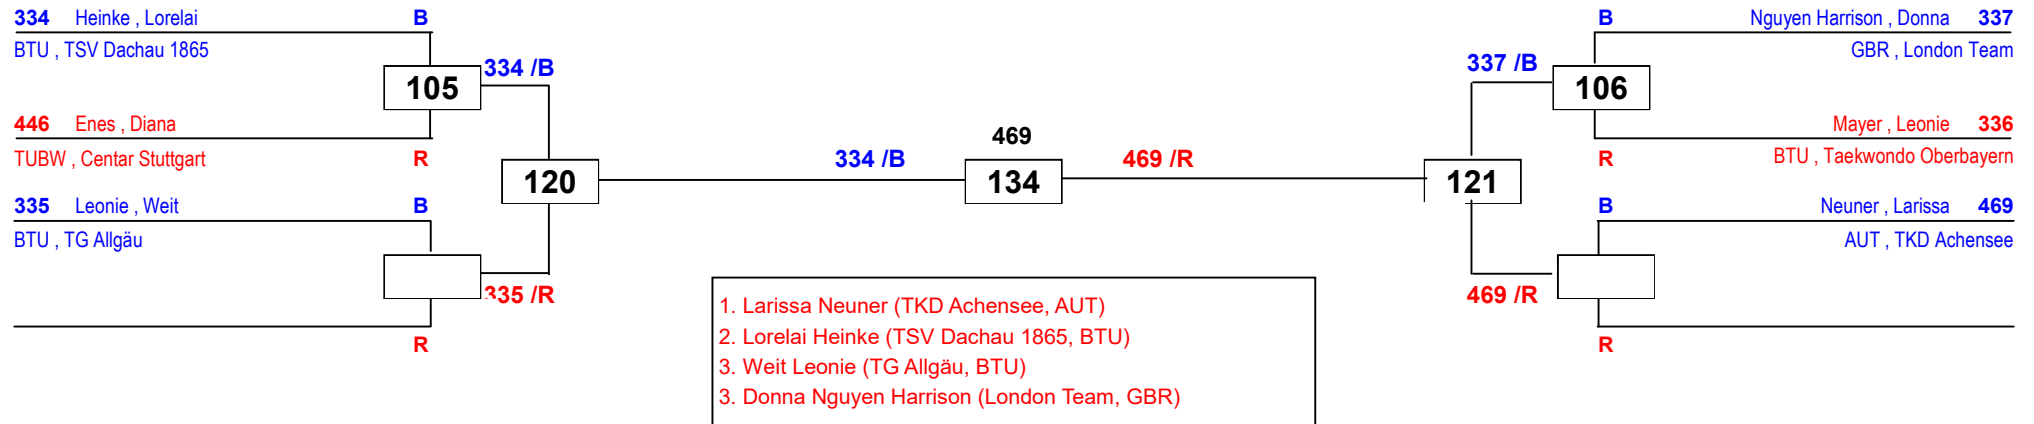

31. Int. Park Pokal 2016

am 03.12.2016 - 04.12.2016

J Cw-35

Draw Sheet