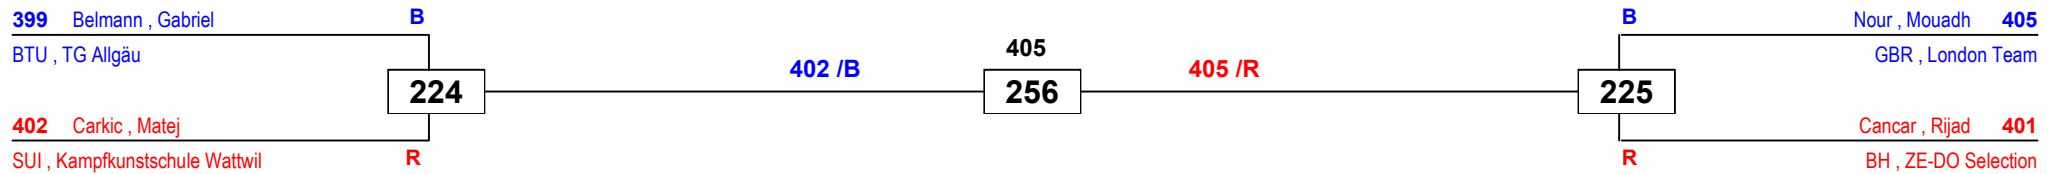

31. Int. Park Pokal 2016
am 03.12.2016 - 04.12.2016
J Cm-29 LK II

Draw Sheet

1. Mouadh Nour (London Team, GBR)
2. Matej Carkic (Kampfkunstschule Wattwil, SUI)
3. Gabriel Belmann (TG Allgäu, BTU)
3. Rijad Cancar (ZE-DO Selection, BH)