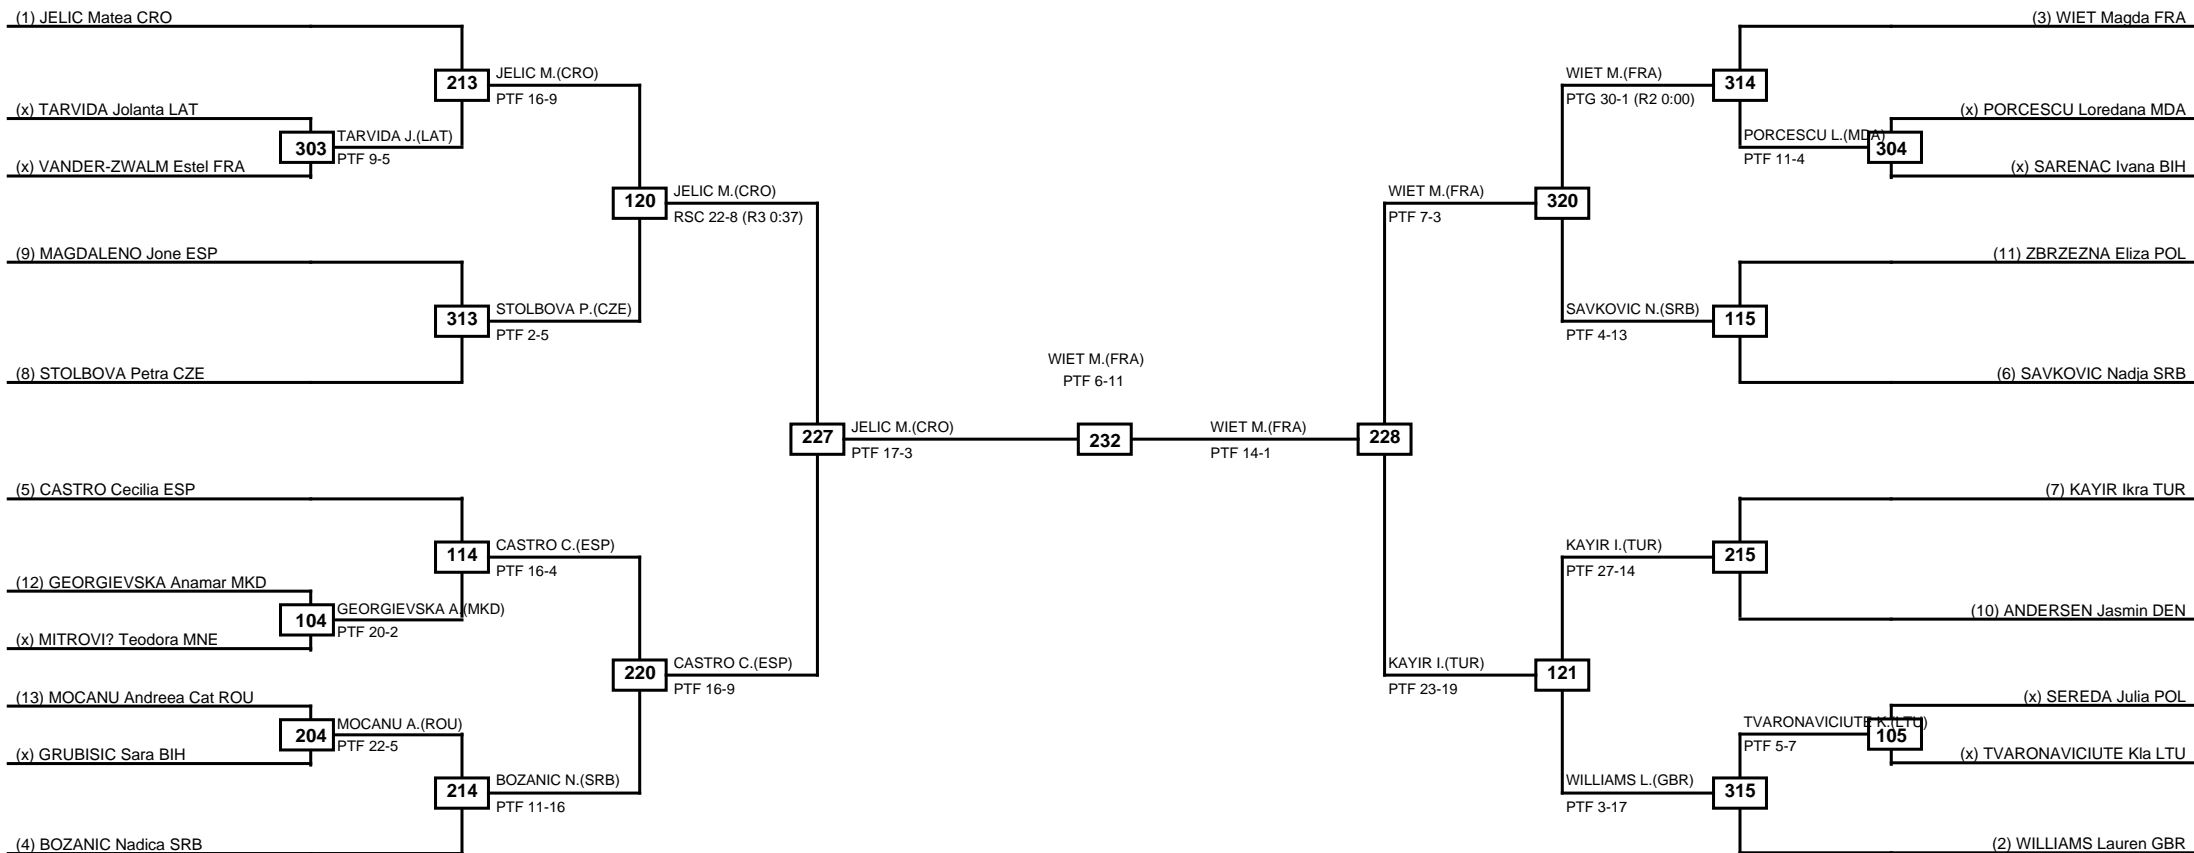

Round of 32 Round of 16 Quarterfinals Semifinals Final Semifinals Quarterfinals Round of 16 Round of 32

Classification
1 WIET Magda FRA
2 JELIC Matea CRO
3 KAYIR Ikra TUR
3 CASTRO Cecilia ESP

LEGEND RSC: Win by Referee stops contest PTF: Win by Point gap SUP: Win by Superiority DSQ: Win by Disqualification DQB: Win by Disqualification for Unsportsmanlike behavior DWR: Win by double Withdrawal R: Round
(x)Seed PFT: Win by Final score GDP: Win by Golden points WDR: Win by Withdrawal PUN: Win by Punitive declaration DDB: Double disqualification for Unsportsmanlike behavior DDQ: Double Disqualification

Round of 32 Round of 16 Quarterfinals Semifinals Final Semifinals Quarterfinals Round of 16 Round of 32

Classification
1 JONES Jade GBR
2 ILGUN Hatice Kubra TUR
3 ADAMKIEWICZ Patrycja POL
3 CALVO Marta ESP

LEGEND RSC: Win by Referee stops contest PTG: Win by Point gap SUP: Win by Superiority DSQ: Win by Disqualification DQB: Win by Disqualification for Unsportsmanlike behavior DWR: Win by double Withdrawal R: Round
 (x)Seed PFT: Win by Final score GDP: Win by Golden points WDR: Win by Withdrawal PUN: Win by Punitive declaration DDB: Double disqualification for Unsportsmanlike behavior DDQ: Double Disqualification