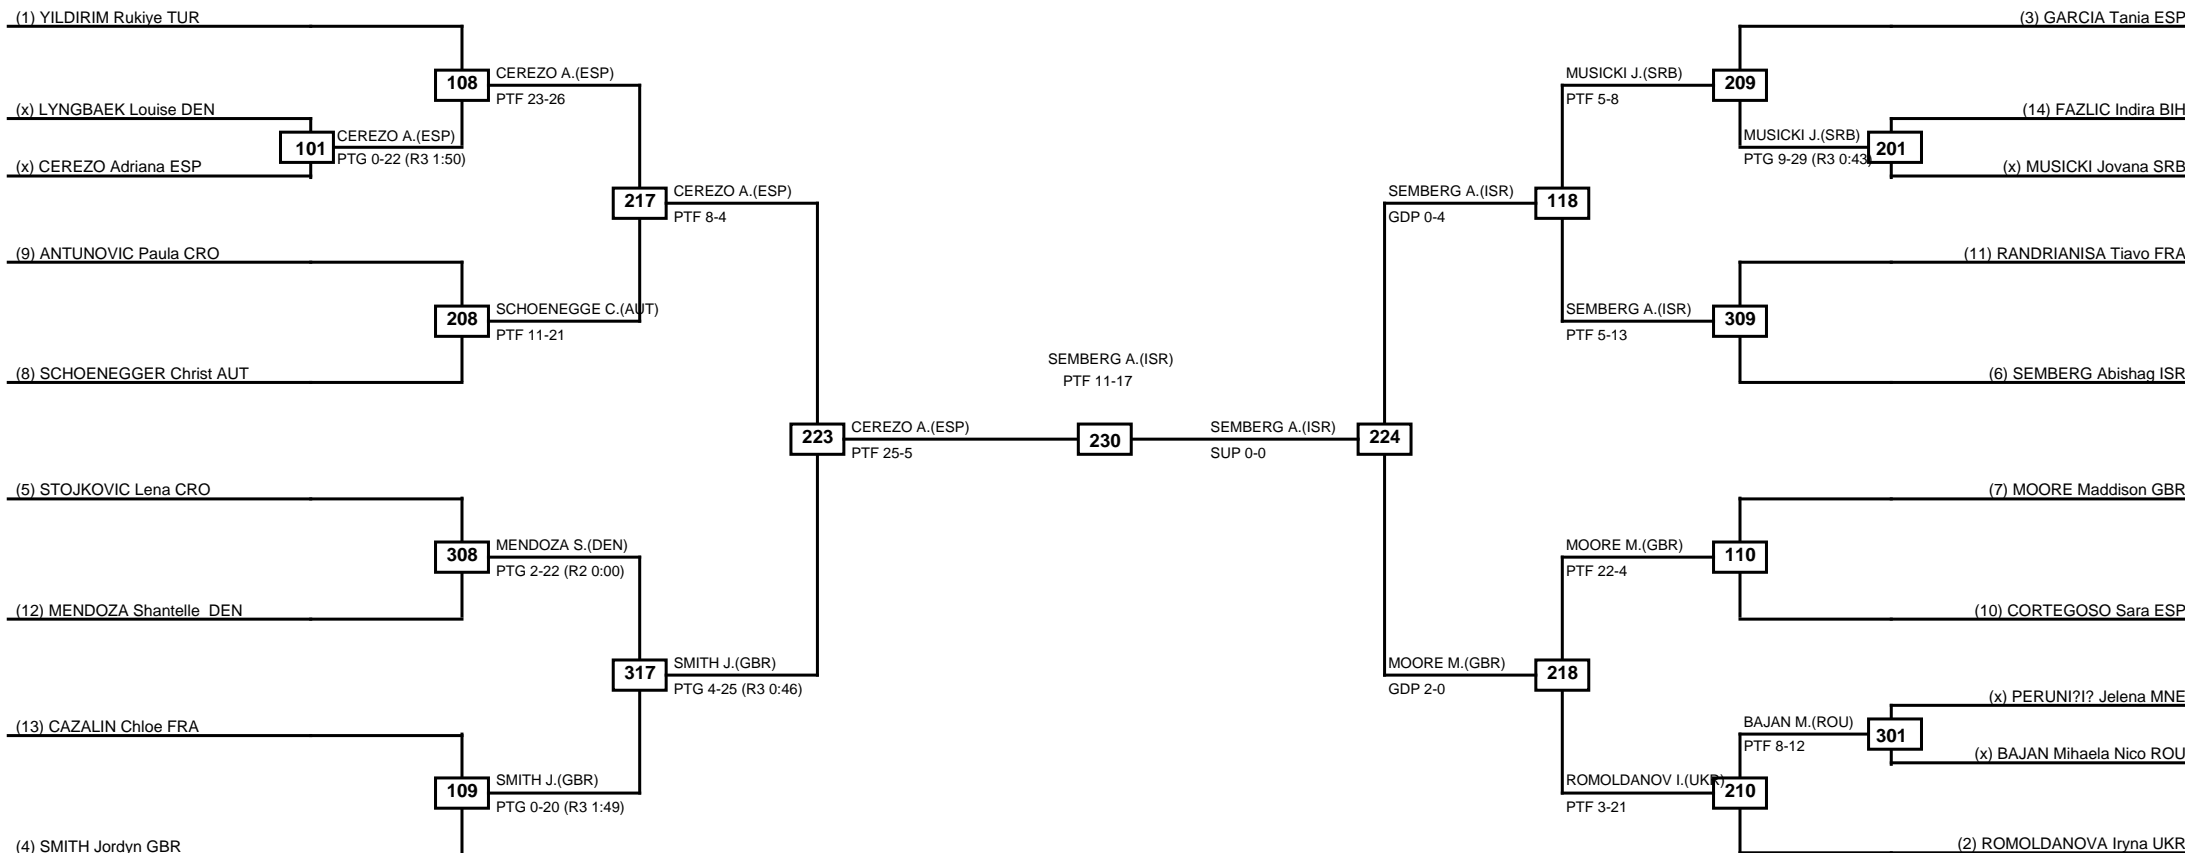

Round of 32   Round of 16   Quarterfinals   Semifinals   Final   Semifinals   Quarterfinals   Round of 16   Round of 32

Classification
1 SEMBERG Abishag ISR
2 CEREZO Adriana ESP
3 SMITH Jordyn GBR
3 MOORE Maddison GBR

LEGEND RSC: Win by Referee stops contest   PTG: Win by Point gap   SUP: Win by Superiority   DSQ: Win by Disqualification   DQB: Win by Disqualification for Unsportsmanlike behavior   DWR: Win by double Withdrawal   R: Round
(x)Seed   PFT: Win by Final score   GDP: Win by Golden points   WDR: Win by Withdrawal   PUN: Win by Punitive declaration   DDB: Double disqualification for Unsportsmanlike behavior   DDQ: Double Disqualification