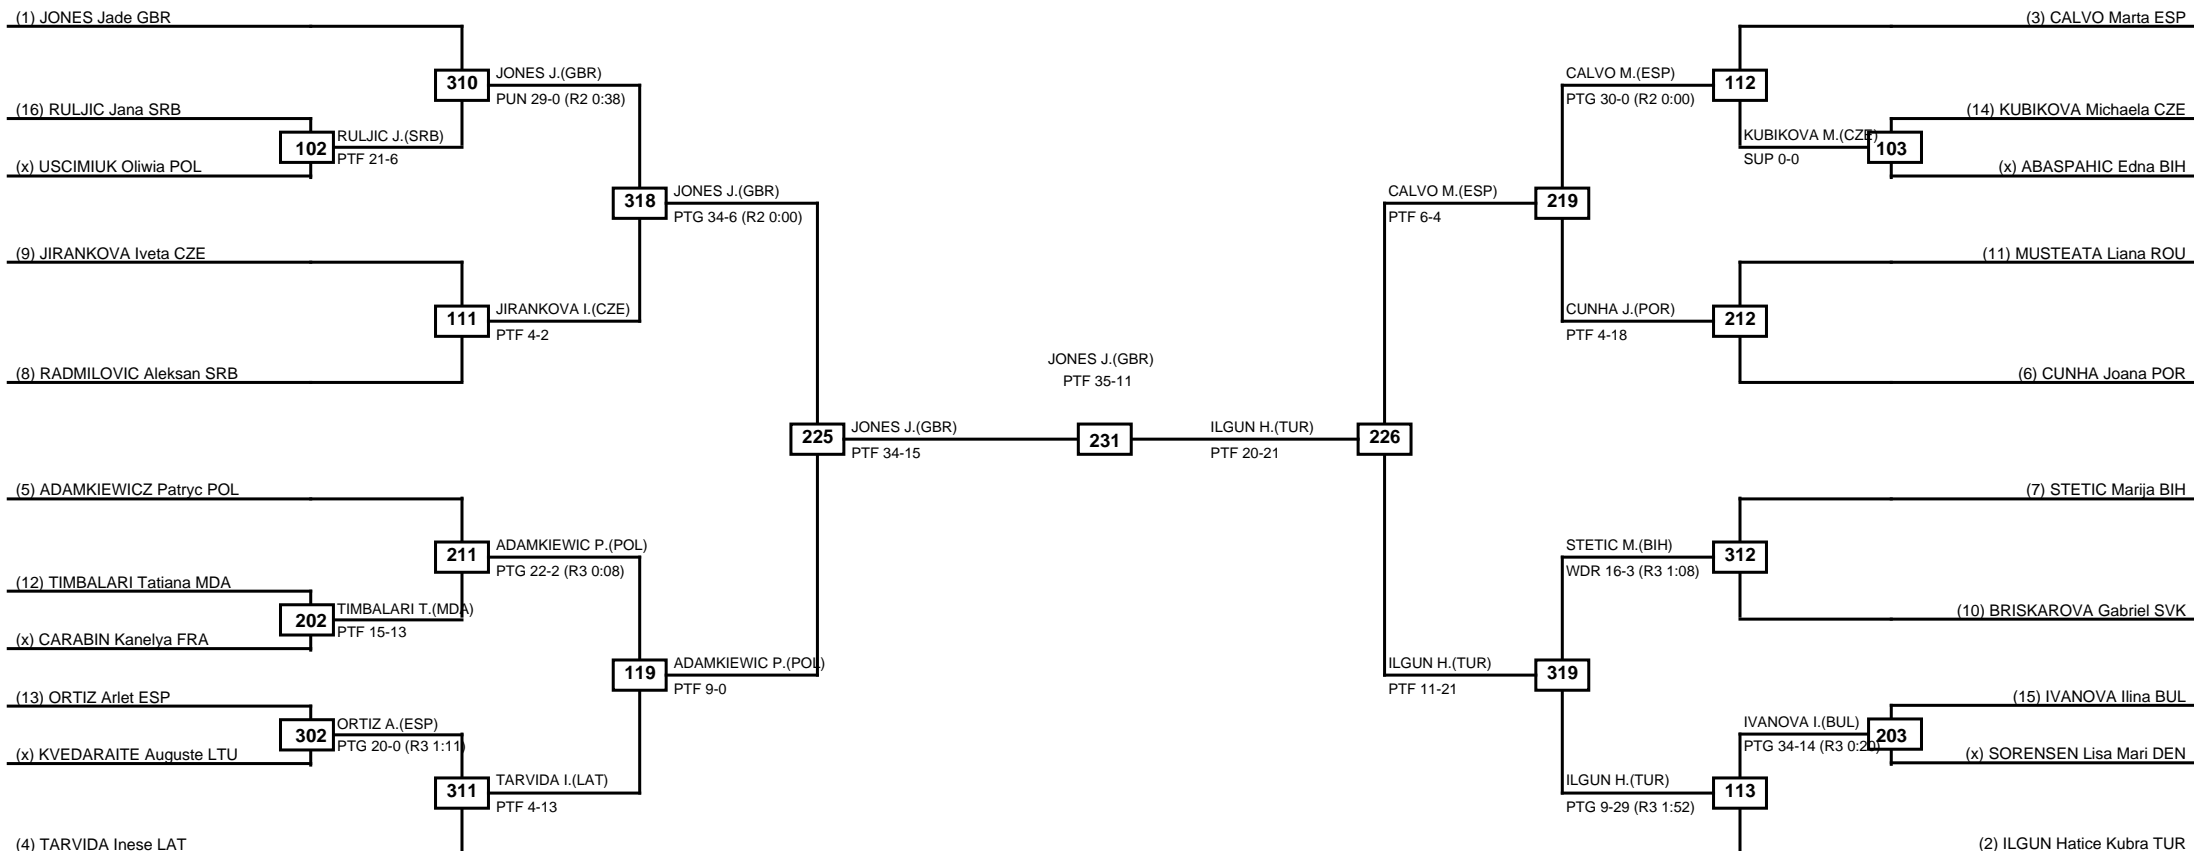

Round of 32 Round of 16 Quarterfinals Semifinals Final Semifinals Quarterfinals Round of 16 Round of 32

Classification
1 WIET Magda FRA
2 JELIC Matea CRO
3 KAYIR Ikra TUR
3 CASTRO Cecilia ESP

LEGEND RSC: Win by Referee stops contest PTF: Win by Point gap SUP: Win by Superiority DSQ: Win by Disqualification DQB: Win by Disqualification for Unsportsmanlike behavior DWR: Win by double Withdrawal R: Round
(x)Seed PFT: Win by Final score GDP: Win by Golden points WDR: Win by Withdrawal PUN: Win by Punitive declaration DDB: Double disqualification for Unsportsmanlike behavior DDQ: Double Disqualification

Round of 32 Round of 16 Quarterfinals Semifinals Final Semifinals Quarterfinals Round of 16 Round of 32

Classification
1 JONES Jade GBR
2 ILGUN Hatice Kubra TUR
3 ADAMKIEWICZ Patrycja POL
3 CALVO Marta ESP

LEGEND RSC: Win by Referee stops contest PTG: Win by Point gap SUP: Win by Superiority DSQ: Win by Disqualification DQB: Win by Disqualification for Unsportsmanlike behavior DWR: Win by double Withdrawal R: Round
(x)Seed PFT: Win by Final score GDP: Win by Golden points WDR: Win by Withdrawal PUN: Win by Punitive declaration DDB: Double disqualification for Unsportsmanlike behavior DDQ: Double Disqualification