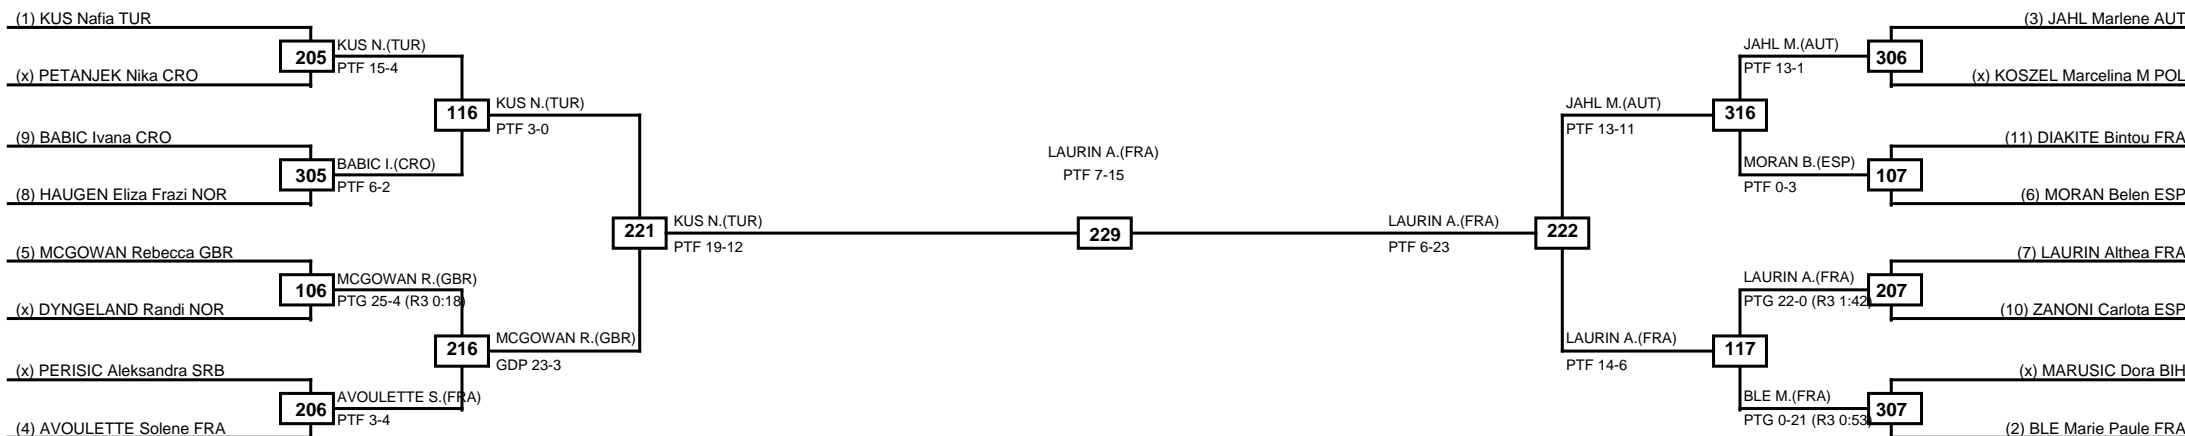

Round of 16   Quarterfinals   Semifinals   Final   Semifinals   Quarterfinals   Round of 16

Classification
1 LAURIN Althea FRA
2 KUS Nafia TUR
3 MCGOWAN Rebecca GBR
3 JAHL Marlene AUT

LEGEND RSC: Win by Referee stops contest   PTG: Win by Point gap   SUP: Win by Superiority   DSQ: Win by Disqualification   DQB: Win by Disqualification for Unsportsmanlike behavior   DWR: Win by double Withdrawal   R: Round
(x)Seed   PFT: Win by Final score   GDP: Win by Golden points   WDR: Win by Withdrawal   PUN: Win by Punitive declaration   DDB: Double disqualification for Unsportsmanlike behavior   DDQ: Double Disqualification