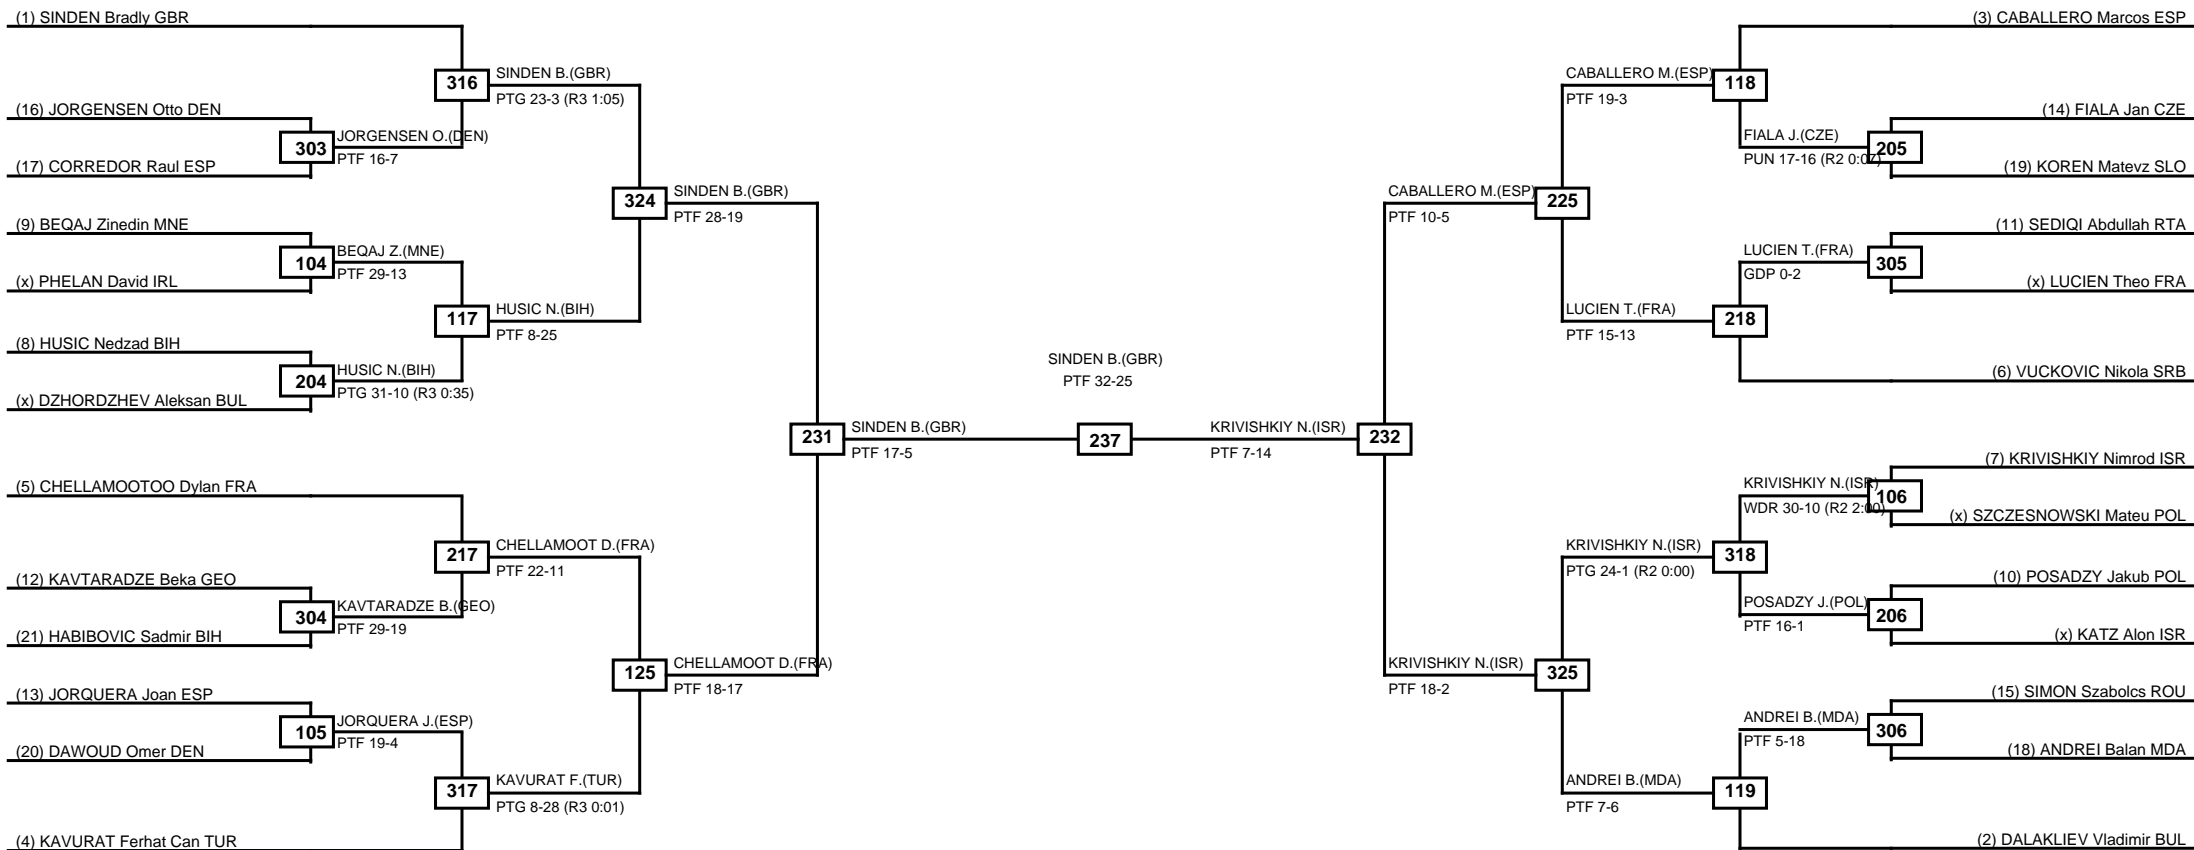

Round of 32   Round of 16   Quarterfinals   Semifinals   Final   Semifinals   Quarterfinals   Round of 16   Round of 32

Classification
1 SINDEN Bradley GBR
2 KRIVISHKIY Nimrod ISR
3 CABALLERO Marcos ESP
3 CHELLAMOOTOO Dylan FRA

LEGEND RSC: Win by Referee stops contest   PTF: Win by Point gap   SUP: Win by Superiority   DSQ: Win by Disqualification   DQB: Win by Disqualification for Unsportsmanlike behavior   DWR: Win by double Withdrawal   R: Round
(x)Seed   PFT: Win by Final score   GDP: Win by Golden points   WDR: Win by Withdrawal   PUN: Win by Punitive declaration   DDB: Double disqualification for Unsportsmanlike behavior   DDQ: Double Disqualification