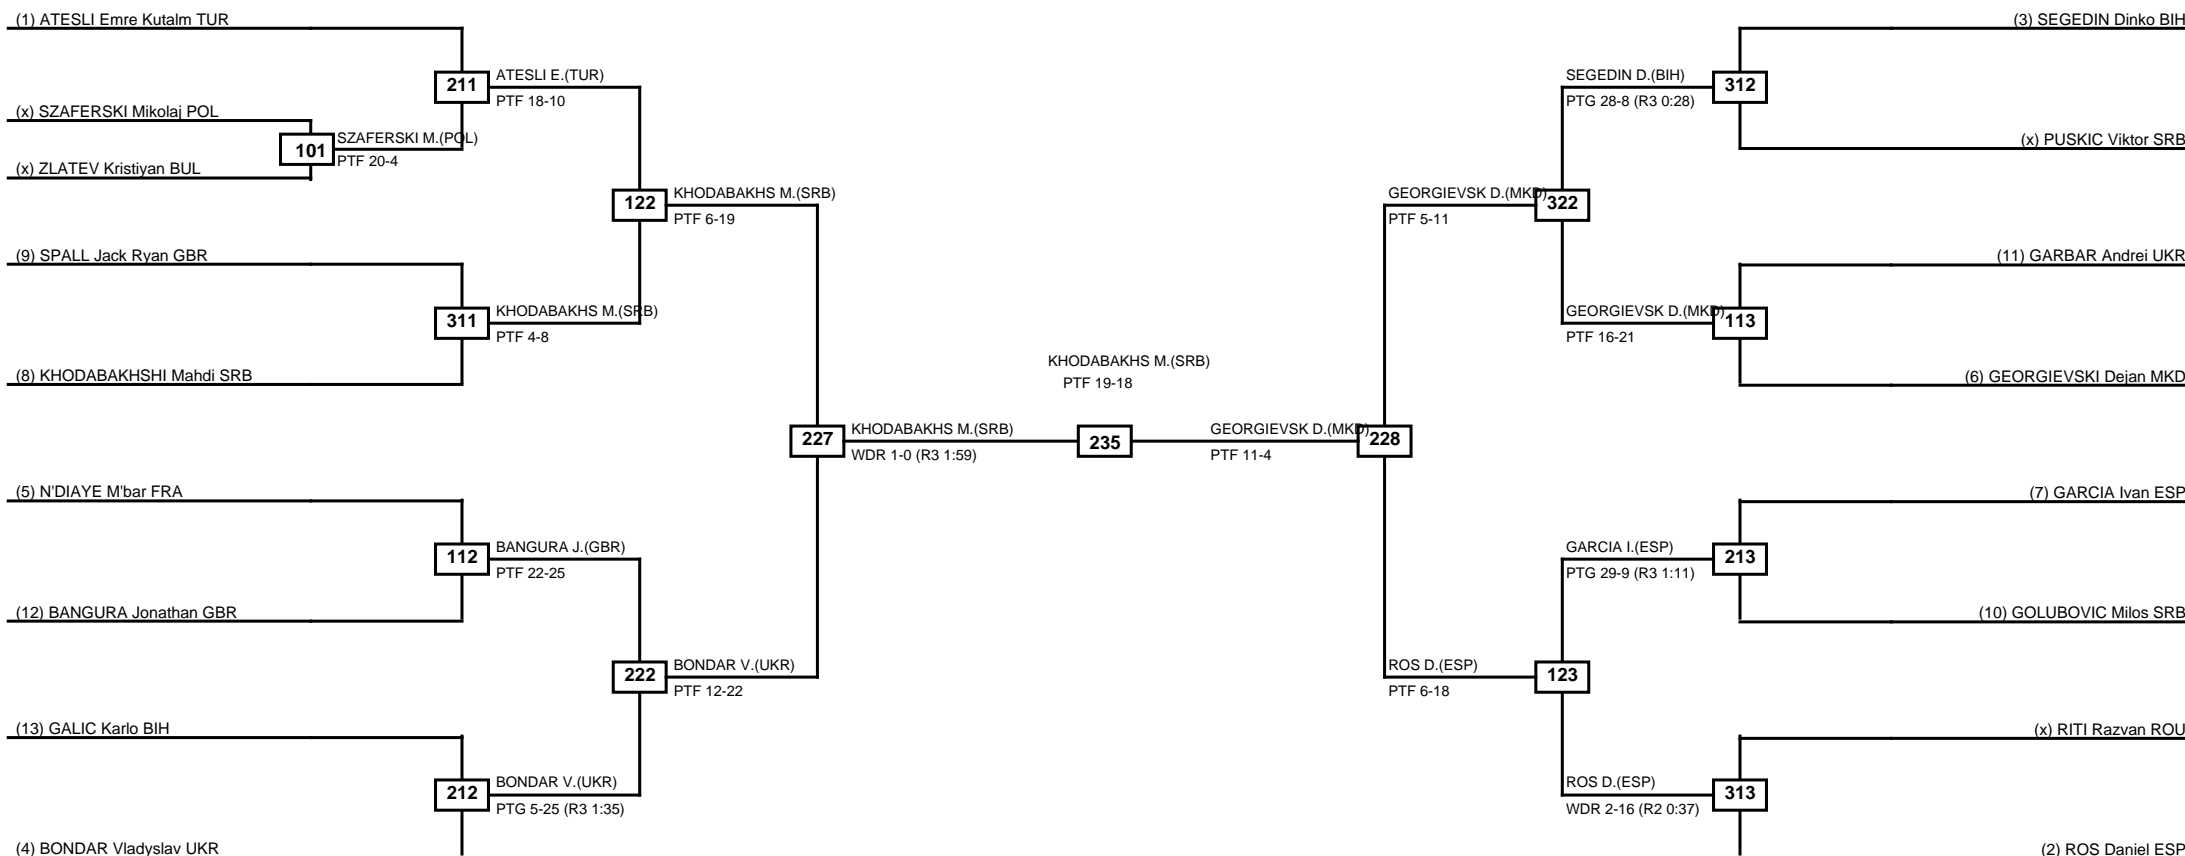

Round of 32   Round of 16   Quarterfinals   Semifinals   Final   Semifinals   Quarterfinals   Round of 16   Round of 32

Classification
1 KHODABAKHSHI Mahdi SRB
2 GEORGIEVSKI Dejan MKD
3 ROS Daniel ESP
3 BONDAR Vladyslav UKR

LEGEND RSC: Win by Referee stops contest   PTG: Win by Point gap   SUP: Win by Superiority   DSQ: Win by Disqualification   DQB: Win by Disqualification for Unsportsmanlike behavior   DWR: Win by double Withdrawal   R: Round
(x)Seed   PFT: Win by Final score   GDP: Win by Golden points   WDR: Win by Withdrawal   PUN: Win by Punitive declaration   DDB: Double disqualification for Unsportsmanlike behavior   DDQ: Double Disqualification