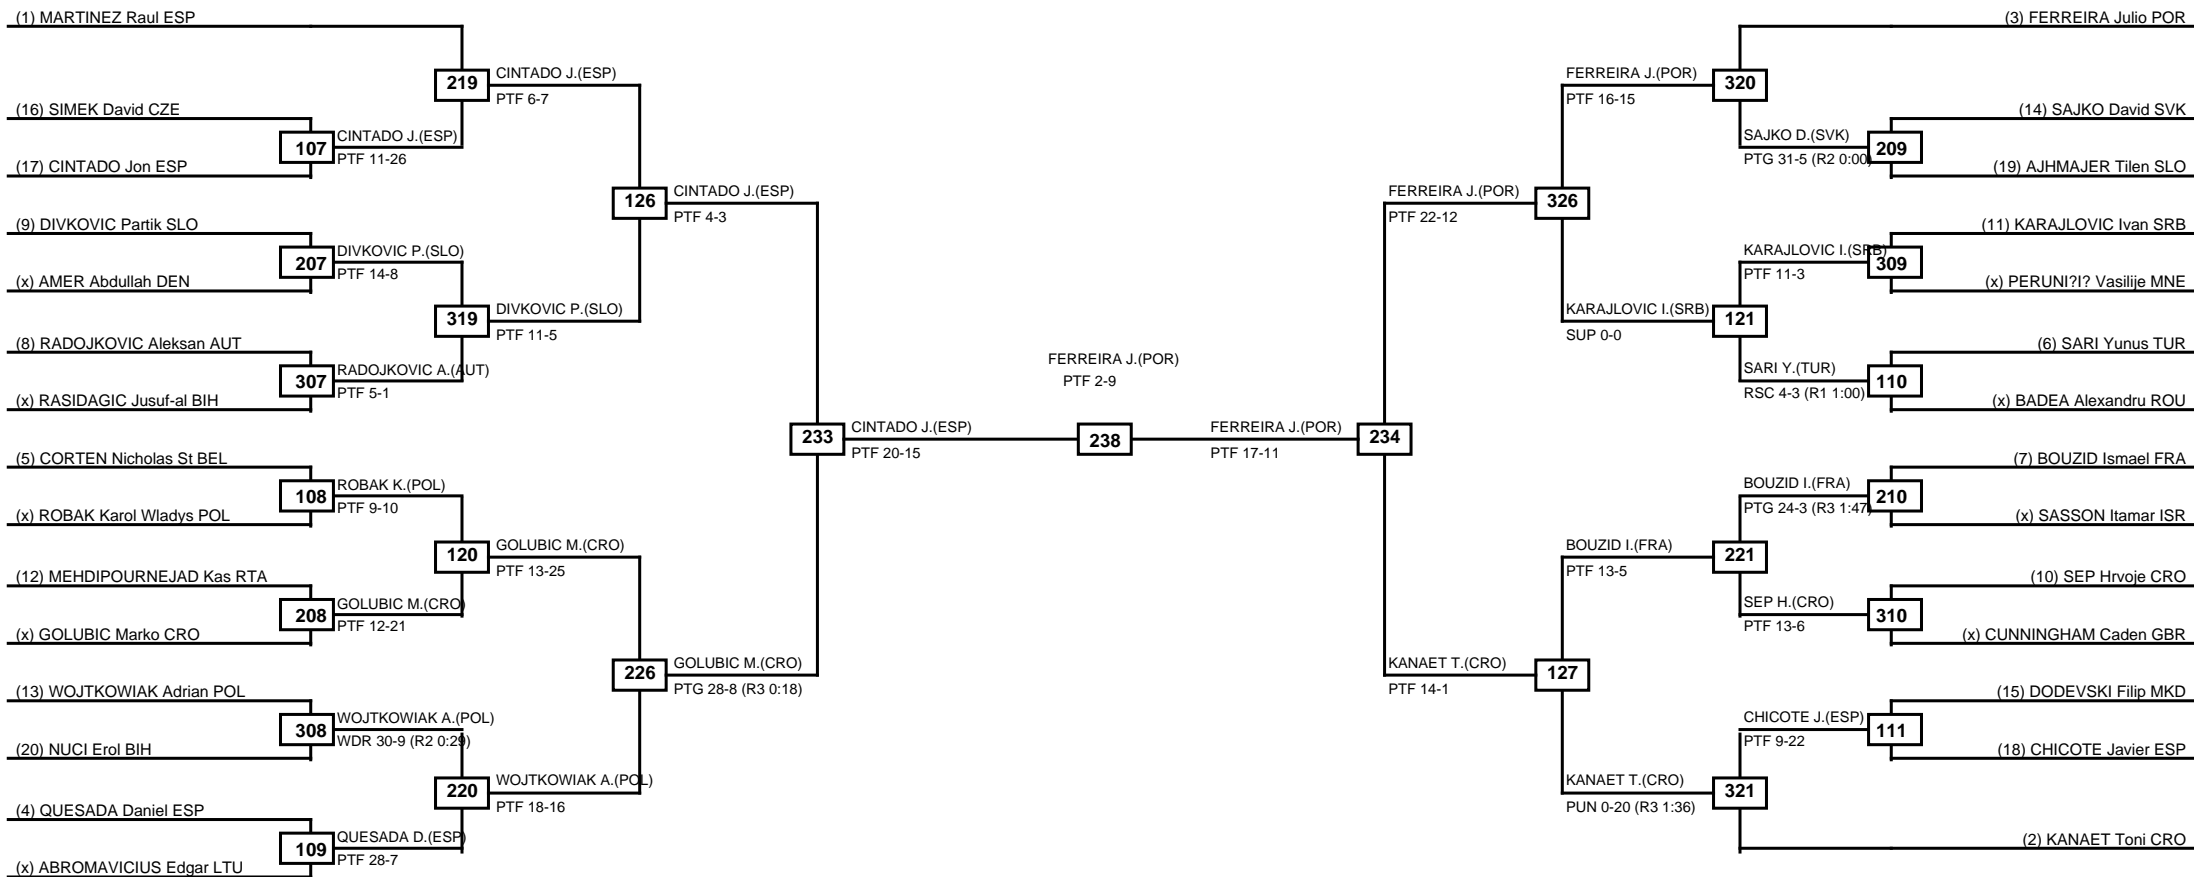

Round of 32   Round of 16   Quarterfinals   Semifinals   Final   Semifinals   Quarterfinals   Round of 16   Round of 32

Classification
1 FERREIRA Julio POR
2 CINTADO Jon ESP
3 KANAET Toni CRO
3 GOLUBIC Marko CRO

LEGEND RSC: Win by Referee stops contest   PTF: Win by Point gap   SUP: Win by Superiority   DSQ: Win by Disqualification   DQB: Win by Disqualification for Unsportsmanlike behavior   DWR: Win by double Withdrawal   R: Round
(x)Seed   PFT: Win by Final score   GDP: Win by Golden points   WDR: Win by Withdrawal   PUN: Win by Punitive declaration   DDB: Double disqualification for Unsportsmanlike behavior   DDQ: Double Disqualification