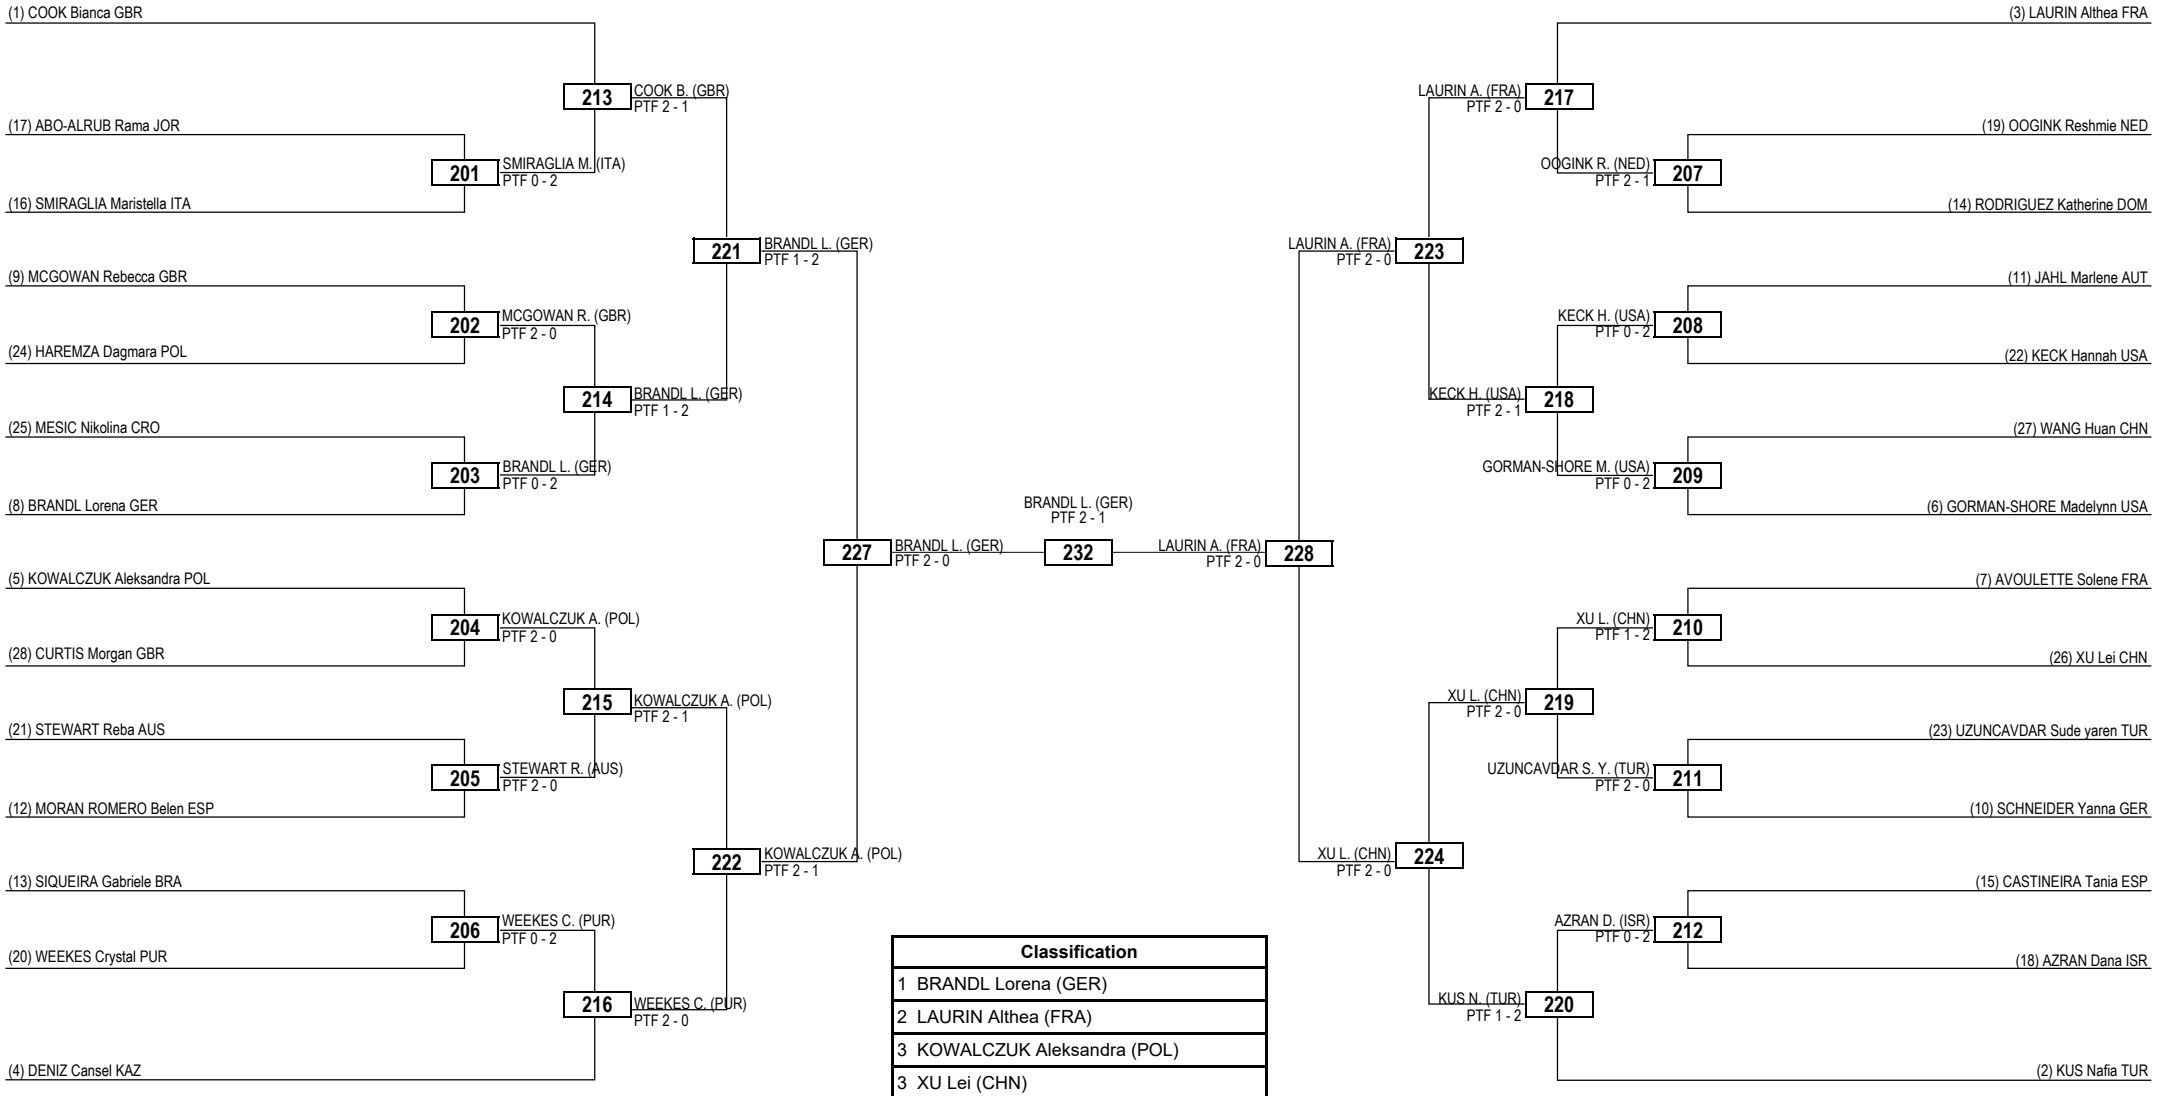

LEGEND RSC: Win by Referee Stop the Contest WDR: Win by Withdrawal DQB: Win by Disqualification for unsportsmanlike behavior
 (x) Seed PTF: Win by Final Score DSQ: Win by Disqualification R: Round

Round of 32 Round of 16 Quarterfinals Semifinals Final Semifinals Quarterfinals Round of 16 Round of 32