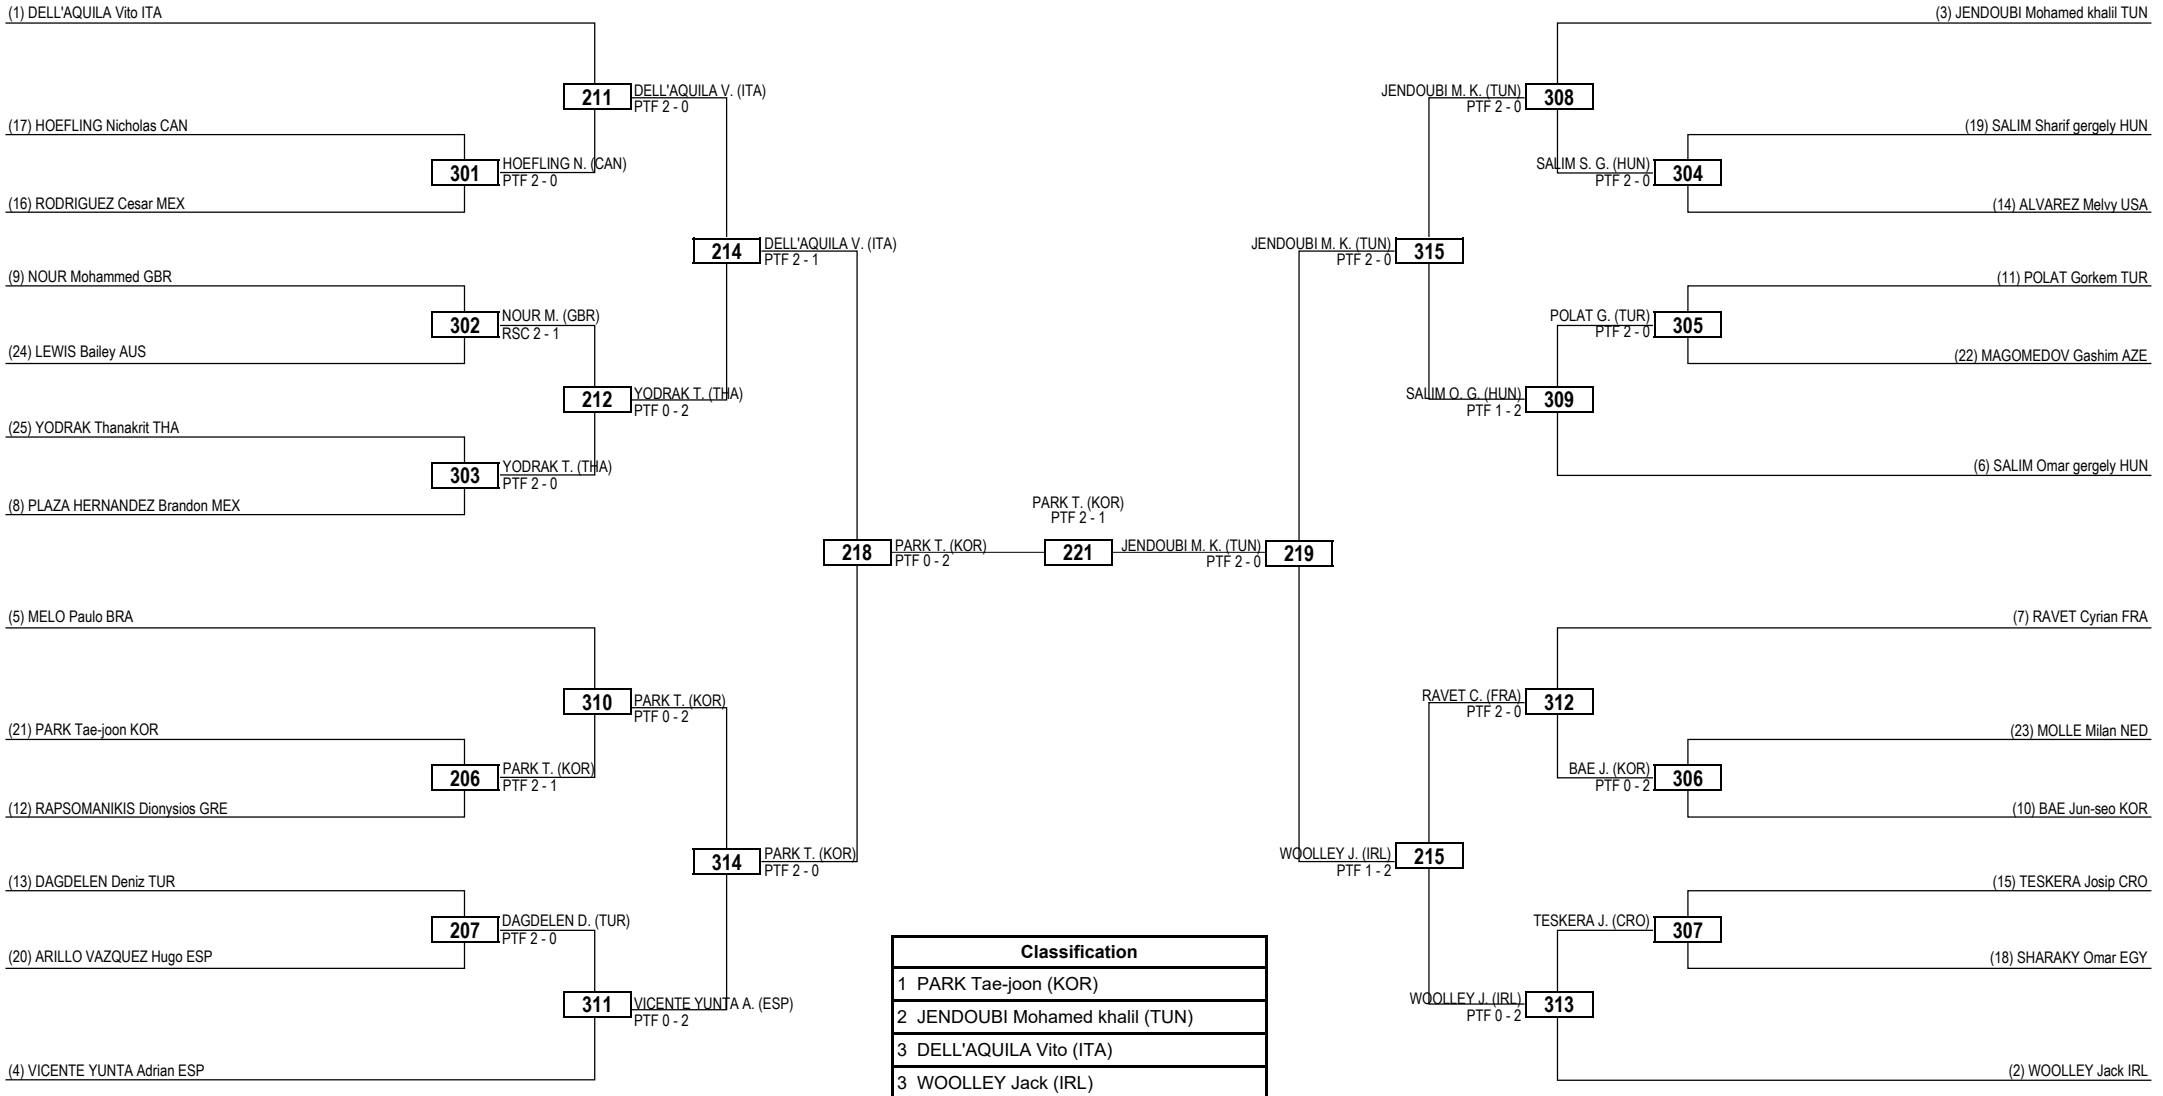

Round of 32 Round of 16 Quarterfinals Semifinals Final Semifinals Quarterfinals Round of 16 Round of 32

LEGEND RSC: Win by Referee Stop the Contest WDR: Win by Withdrawal DQB: Win by Disqualification for unsportsmanlike behavior
 (x) Seed PTF: Win by Final Score DSQ: Win by Disqualification R: Round

LEGEND RSC: Win by Referee Stop the Contest WDR: Win by Withdrawal DQB: Win by Disqualification for unsportsmanlike behavior
 (x) Seed PTF: Win by Final Score DSQ: Win by Disqualification R: Round

Round of 32 Round of 16 Quarterfinals Semifinals Final Semifinals Quarterfinals Round of 16 Round of 32