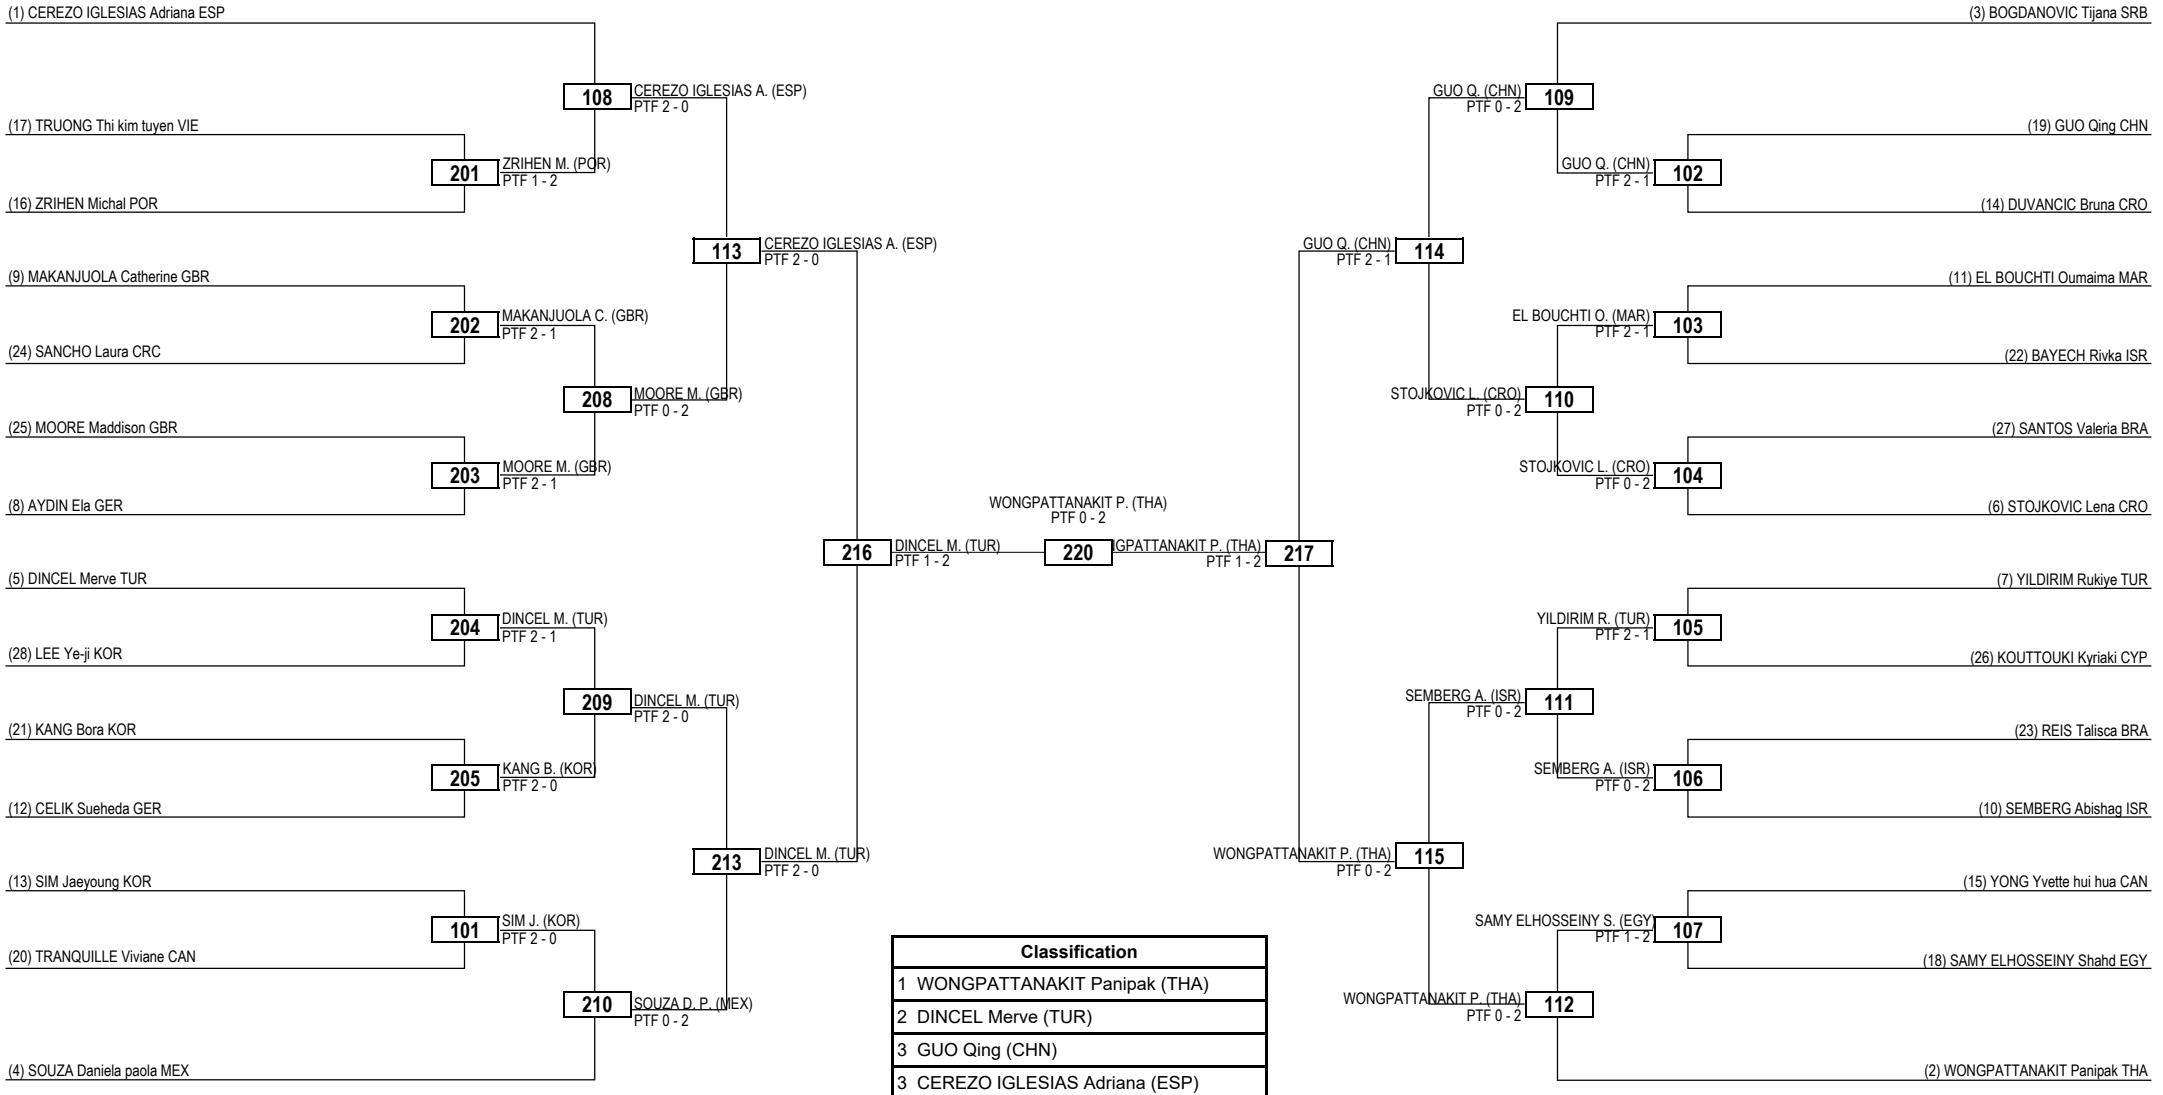

Round of 32   Round of 16   Quarterfinals   Semifinals   Final   Semifinals   Quarterfinals   Round of 16   Round of 32

Classification	
1	WONGPATTANAKIT Panipak (THA)
2	DINCEL Merve (TUR)
3	GUO Qing (CHN)
3	CEREZO IGLESIAS Adriana (ESP)

LEGEND RSC: Win by Referee Stop the Contest   WDR: Win by Withdrawal   DQB: Win by Disqualification for unsportsmanlike behavior
(x) Seed   PTF: Win by Final Score   DSQ: Win by Disqualification   R: Round