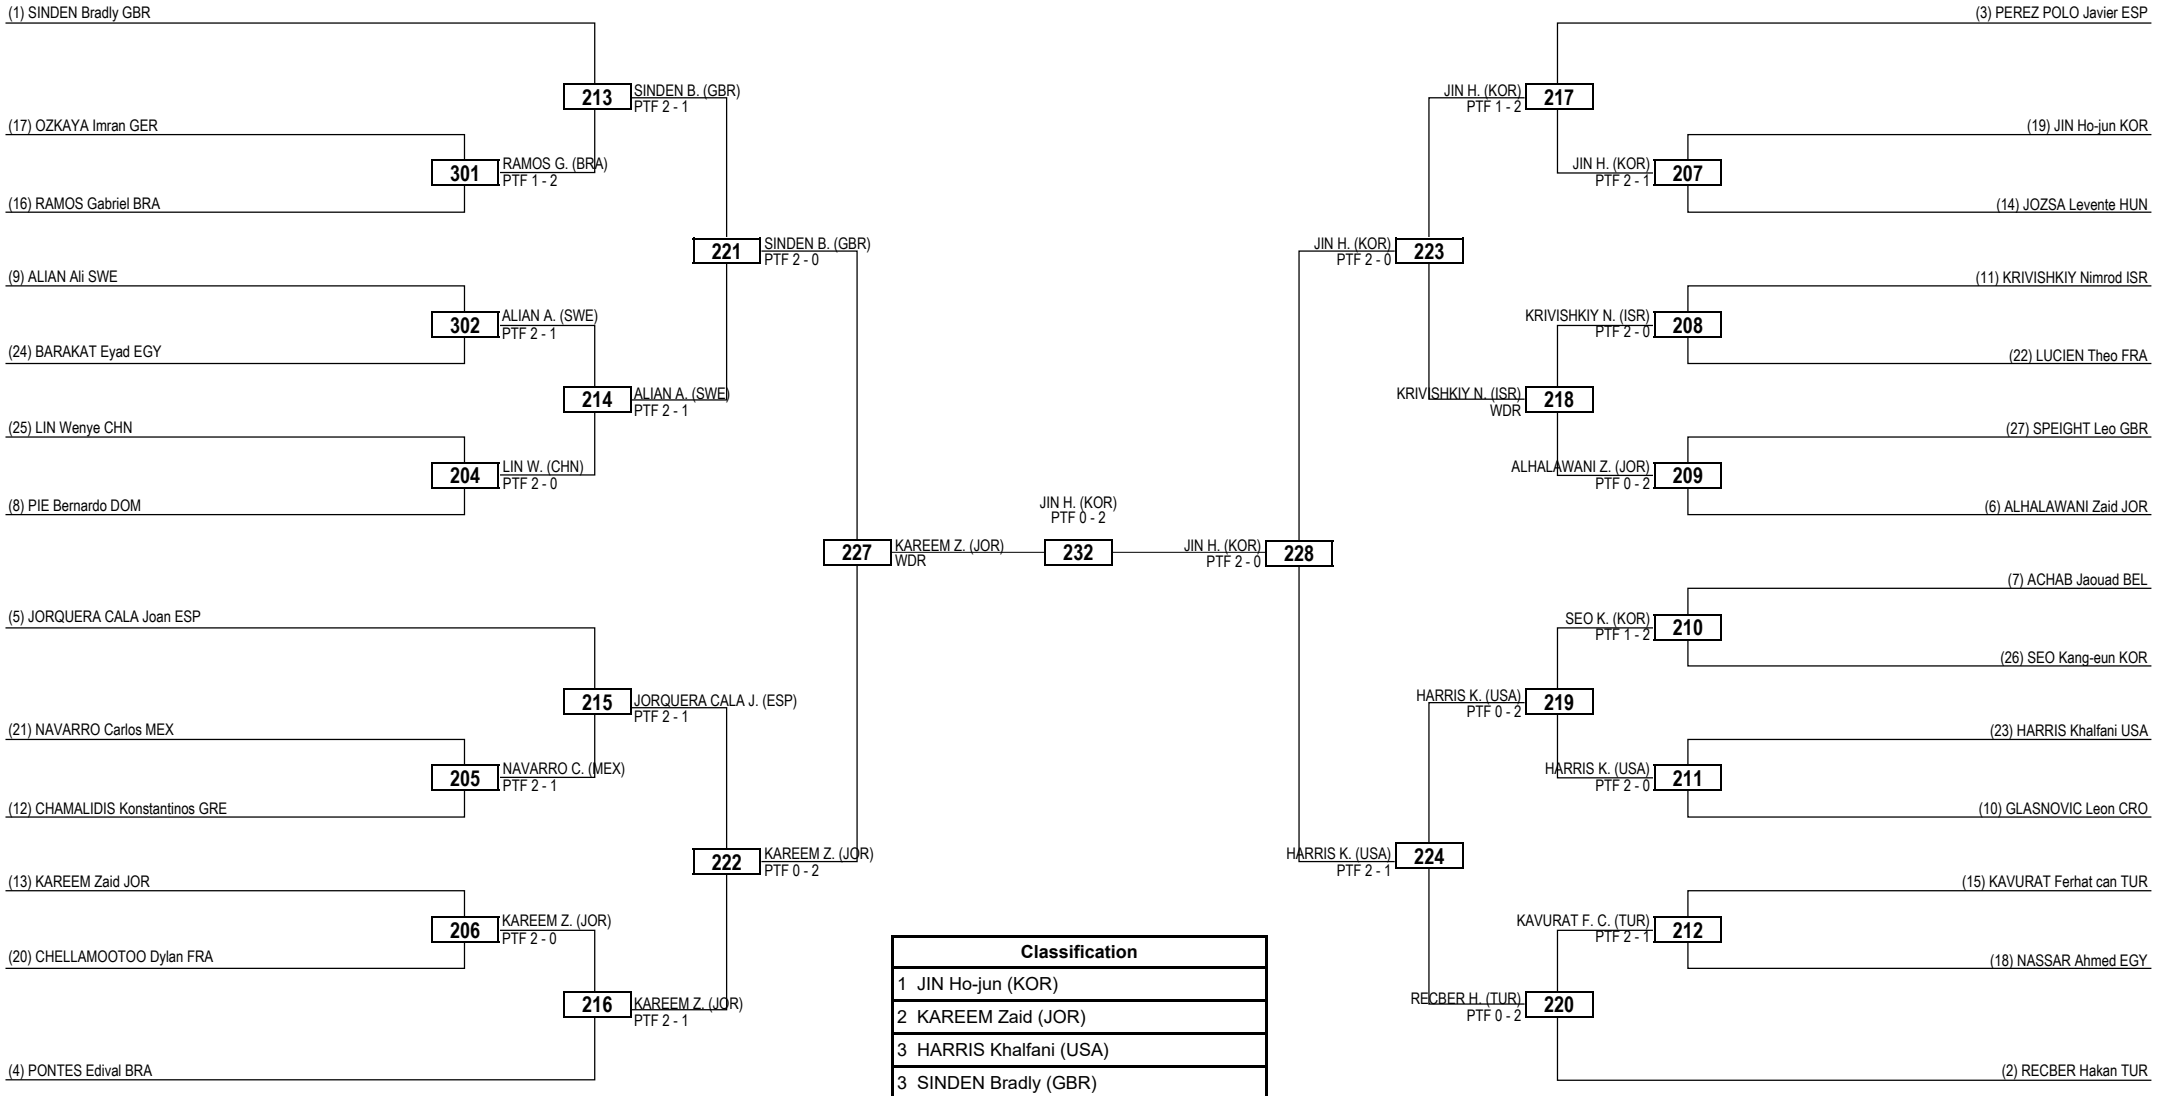

Round of 32 Round of 16 Quarterfinals Semifinals Final Semifinals Quarterfinals Round of 16 Round of 32

LEGEND RSC: Win by Referee Stop the Contest WDR: Win by Withdrawal DQB: Win by Disqualification for unsportsmanlike behavior
 (x) Seed PTF: Win by Final Score DSQ: Win by Disqualification R: Round

LEGEND RSC: Win by Referee Stop the Contest WDR: Win by Withdrawal DQB: Win by Disqualification for unsportsmanlike behavior
 (x) Seed PTF: Win by Final Score DSQ: Win by Disqualification R: Round

Round of 32 Round of 16 Quarterfinals Semifinals Final Semifinals Quarterfinals Round of 16 Round of 32