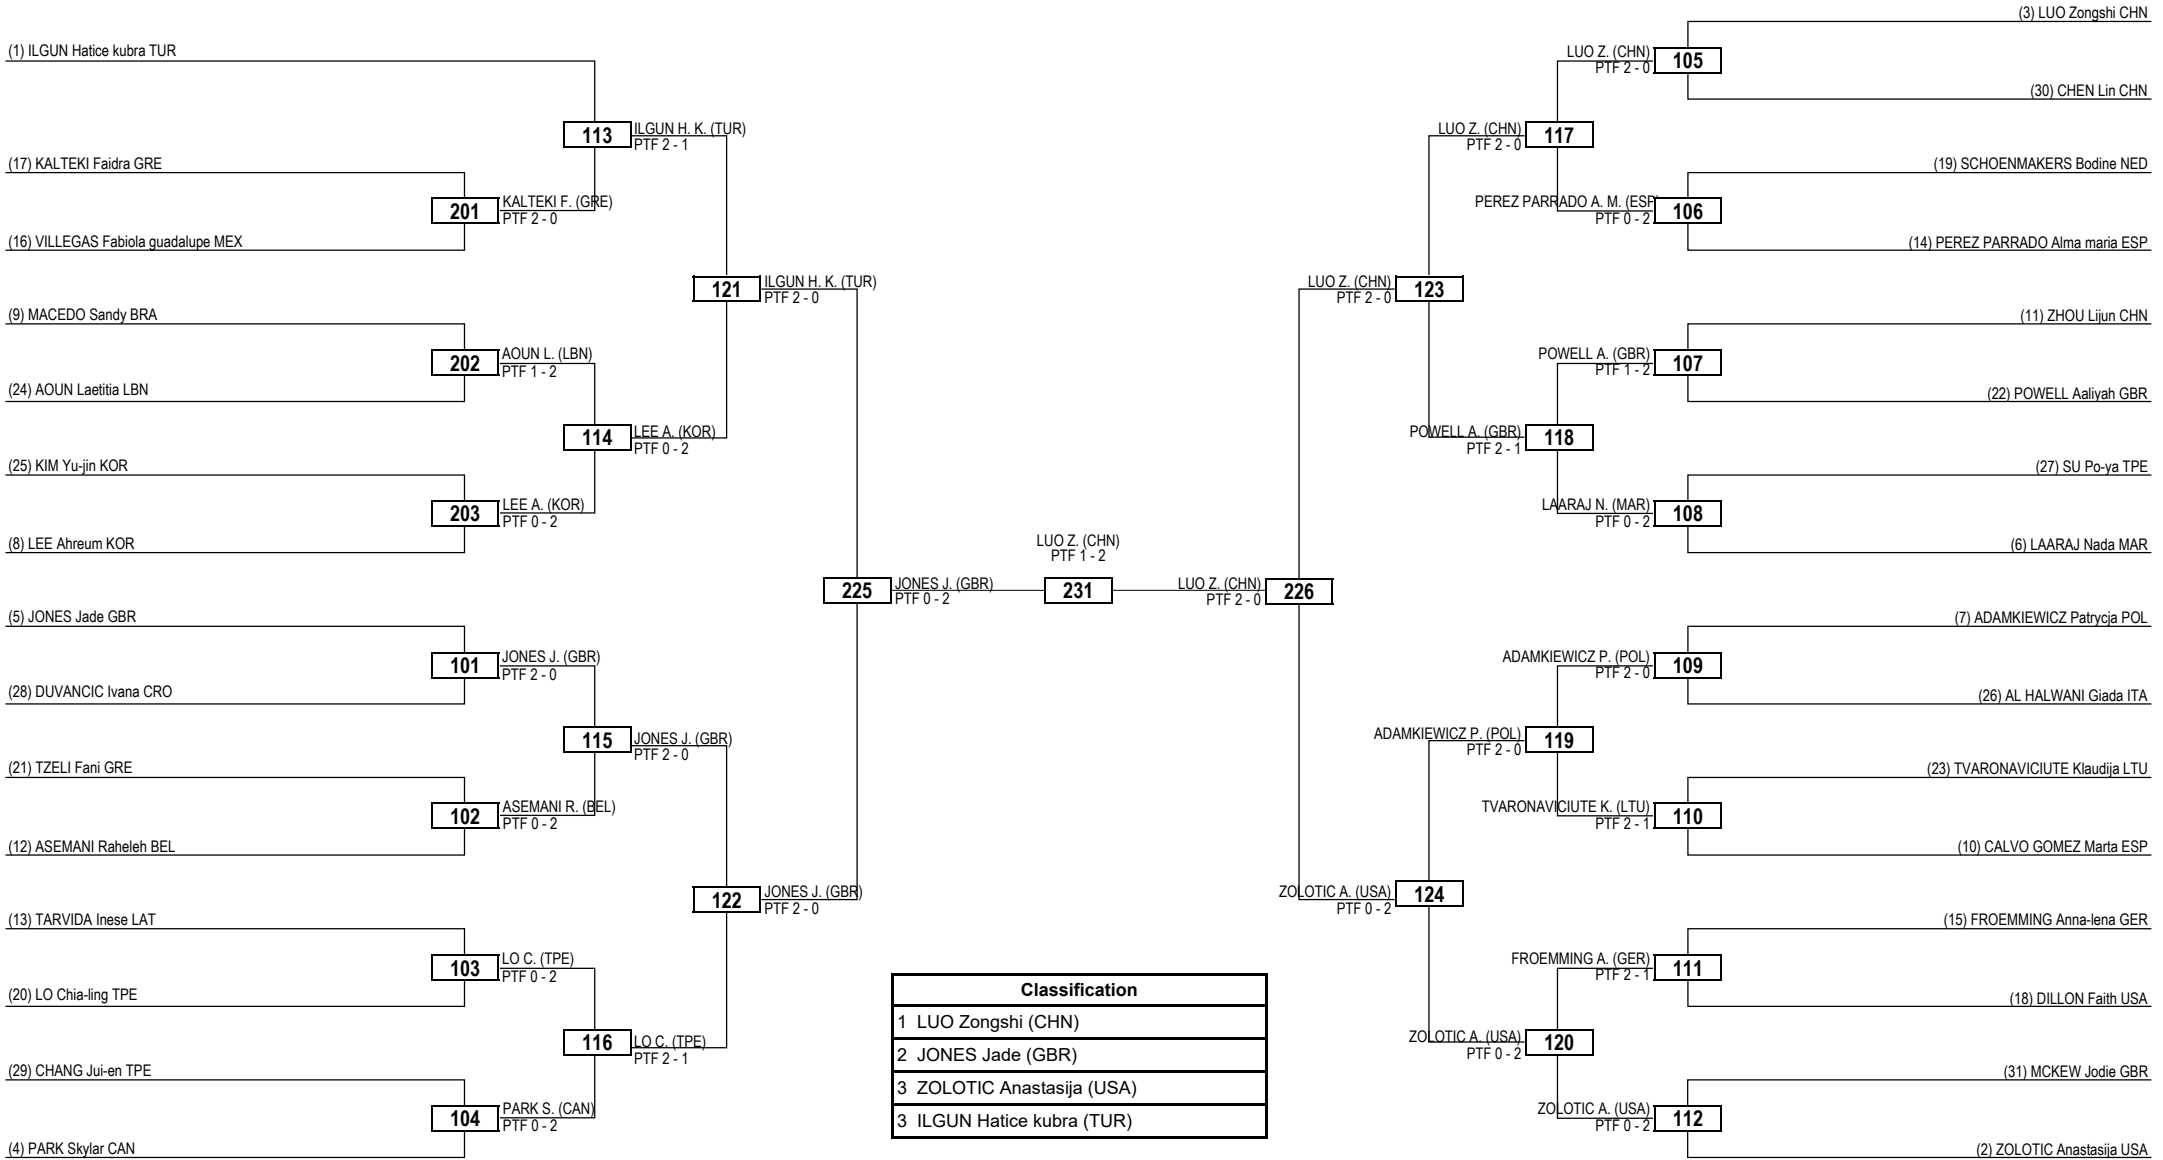

Round of 32 Round of 16 Quarterfinals Semifinals Final Semifinals Quarterfinals Round of 16 Round of 32

LEGEND RSC: Win by Referee Stop the Contest WDR: Win by Withdrawal DQB: Win by Disqualification for unsportsmanlike behavior
 (x) Seed PTF: Win by Final Score DSQ: Win by Disqualification R: Round

Round of 32 Round of 16 Quarterfinals Semifinals Final Semifinals Quarterfinals Round of 16 Round of 32

Classification	
1	WONGPATTANAKIT Panipak (THA)
2	DINCEL Merve (TUR)
3	GUO Qing (CHN)
3	CEREZO IGLESIAS Adriana (ESP)

LEGEND RSC: Win by Referee Stop the Contest WDR: Win by Withdrawal DQB: Win by Disqualification for unsportsmanlike behavior
 (x) Seed PTF: Win by Final Score DSQ: Win by Disqualification R: Round

Round of 32 Round of 16 Quarterfinals Semifinals Final Semifinals Quarterfinals Round of 16 Round of 32