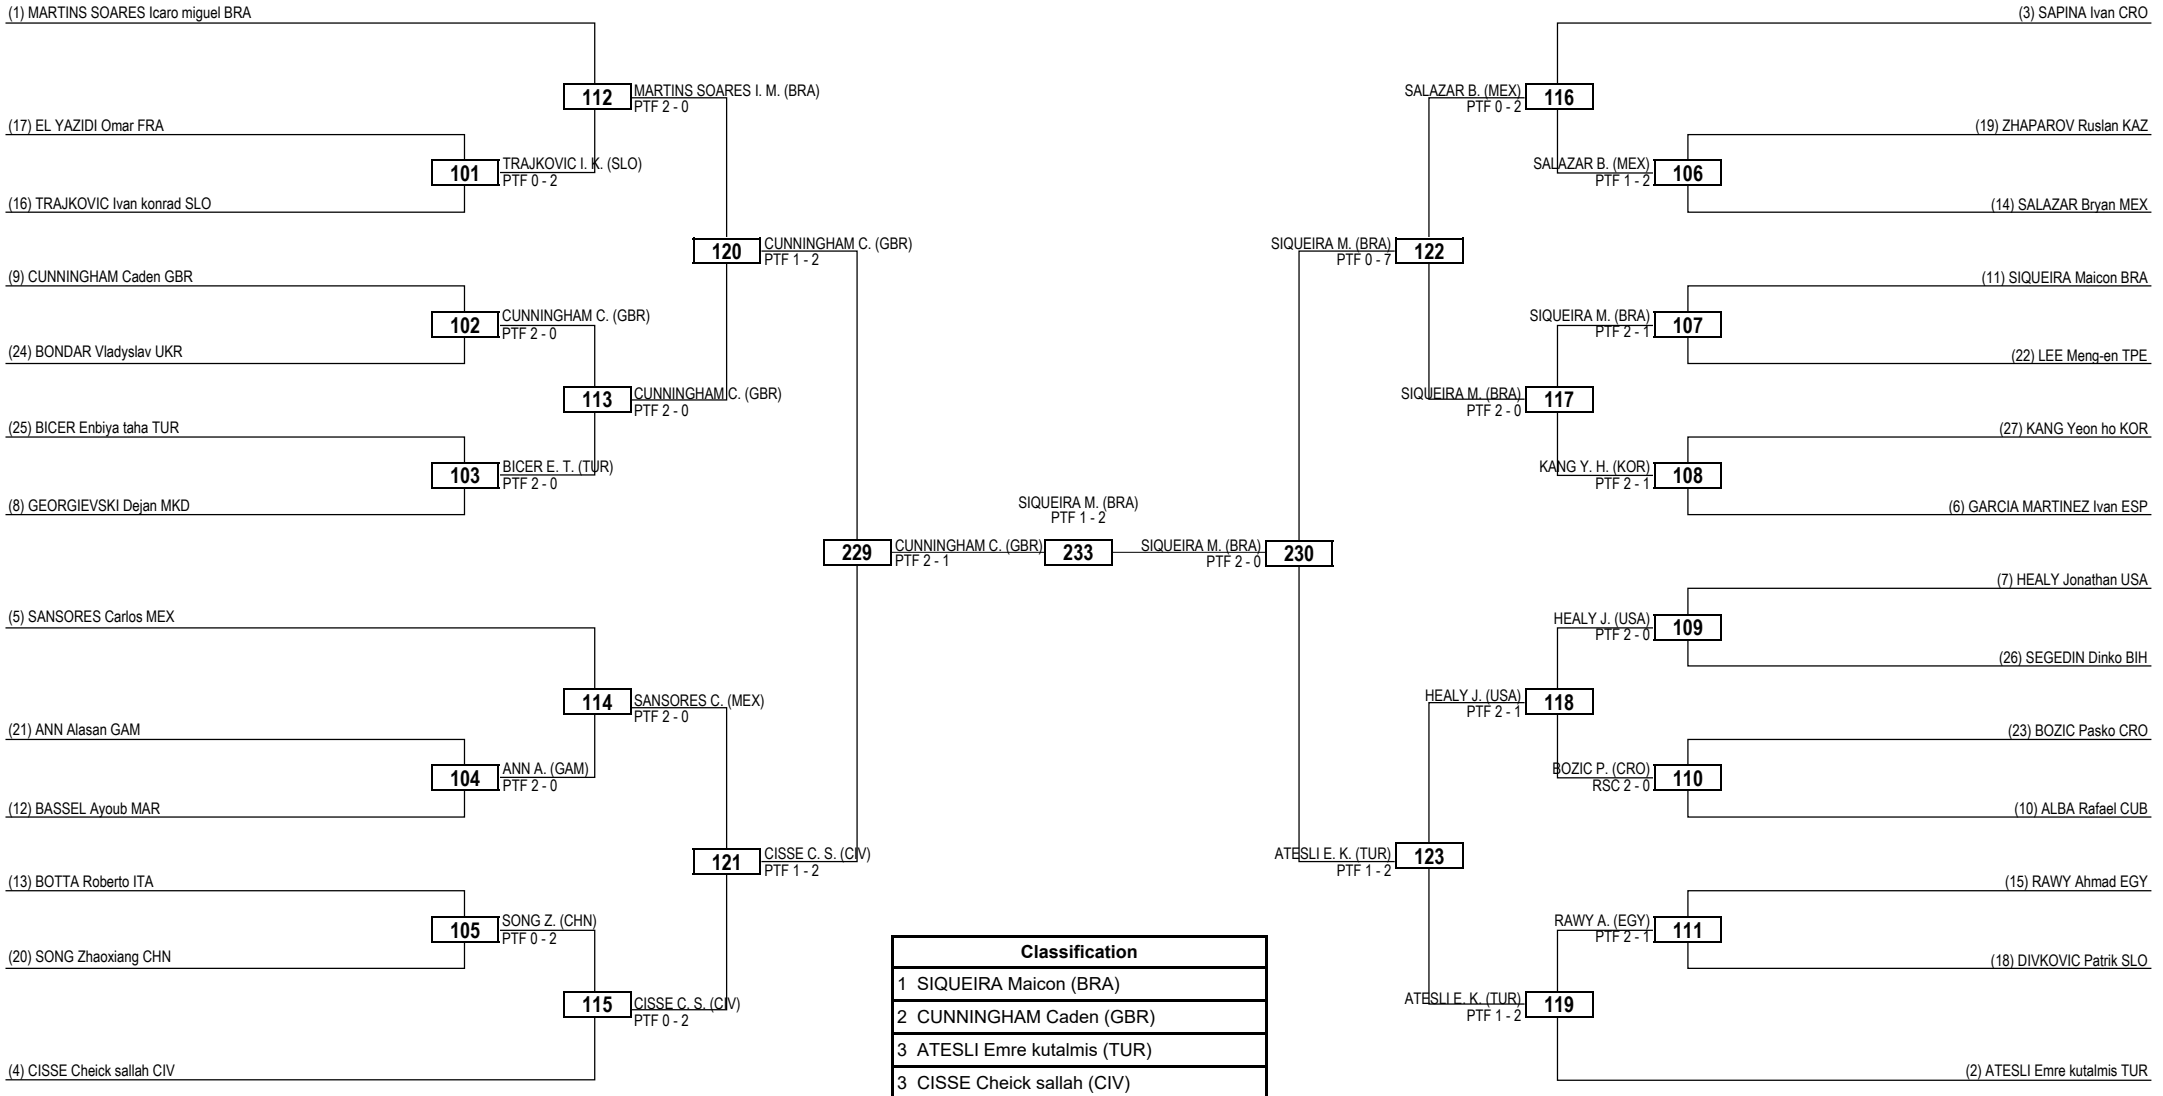

LEGEND RSC: Win by Referee Stop the Contest WDR: Win by Withdrawal DQB: Win by Disqualification for unsportsmanlike behavior
 (x) Seed PTF: Win by Final Score DSQ: Win by Disqualification R: Round

Round of 32 Round of 16 Quarterfinals Semifinals Final Semifinals Quarterfinals Round of 16 Round of 32