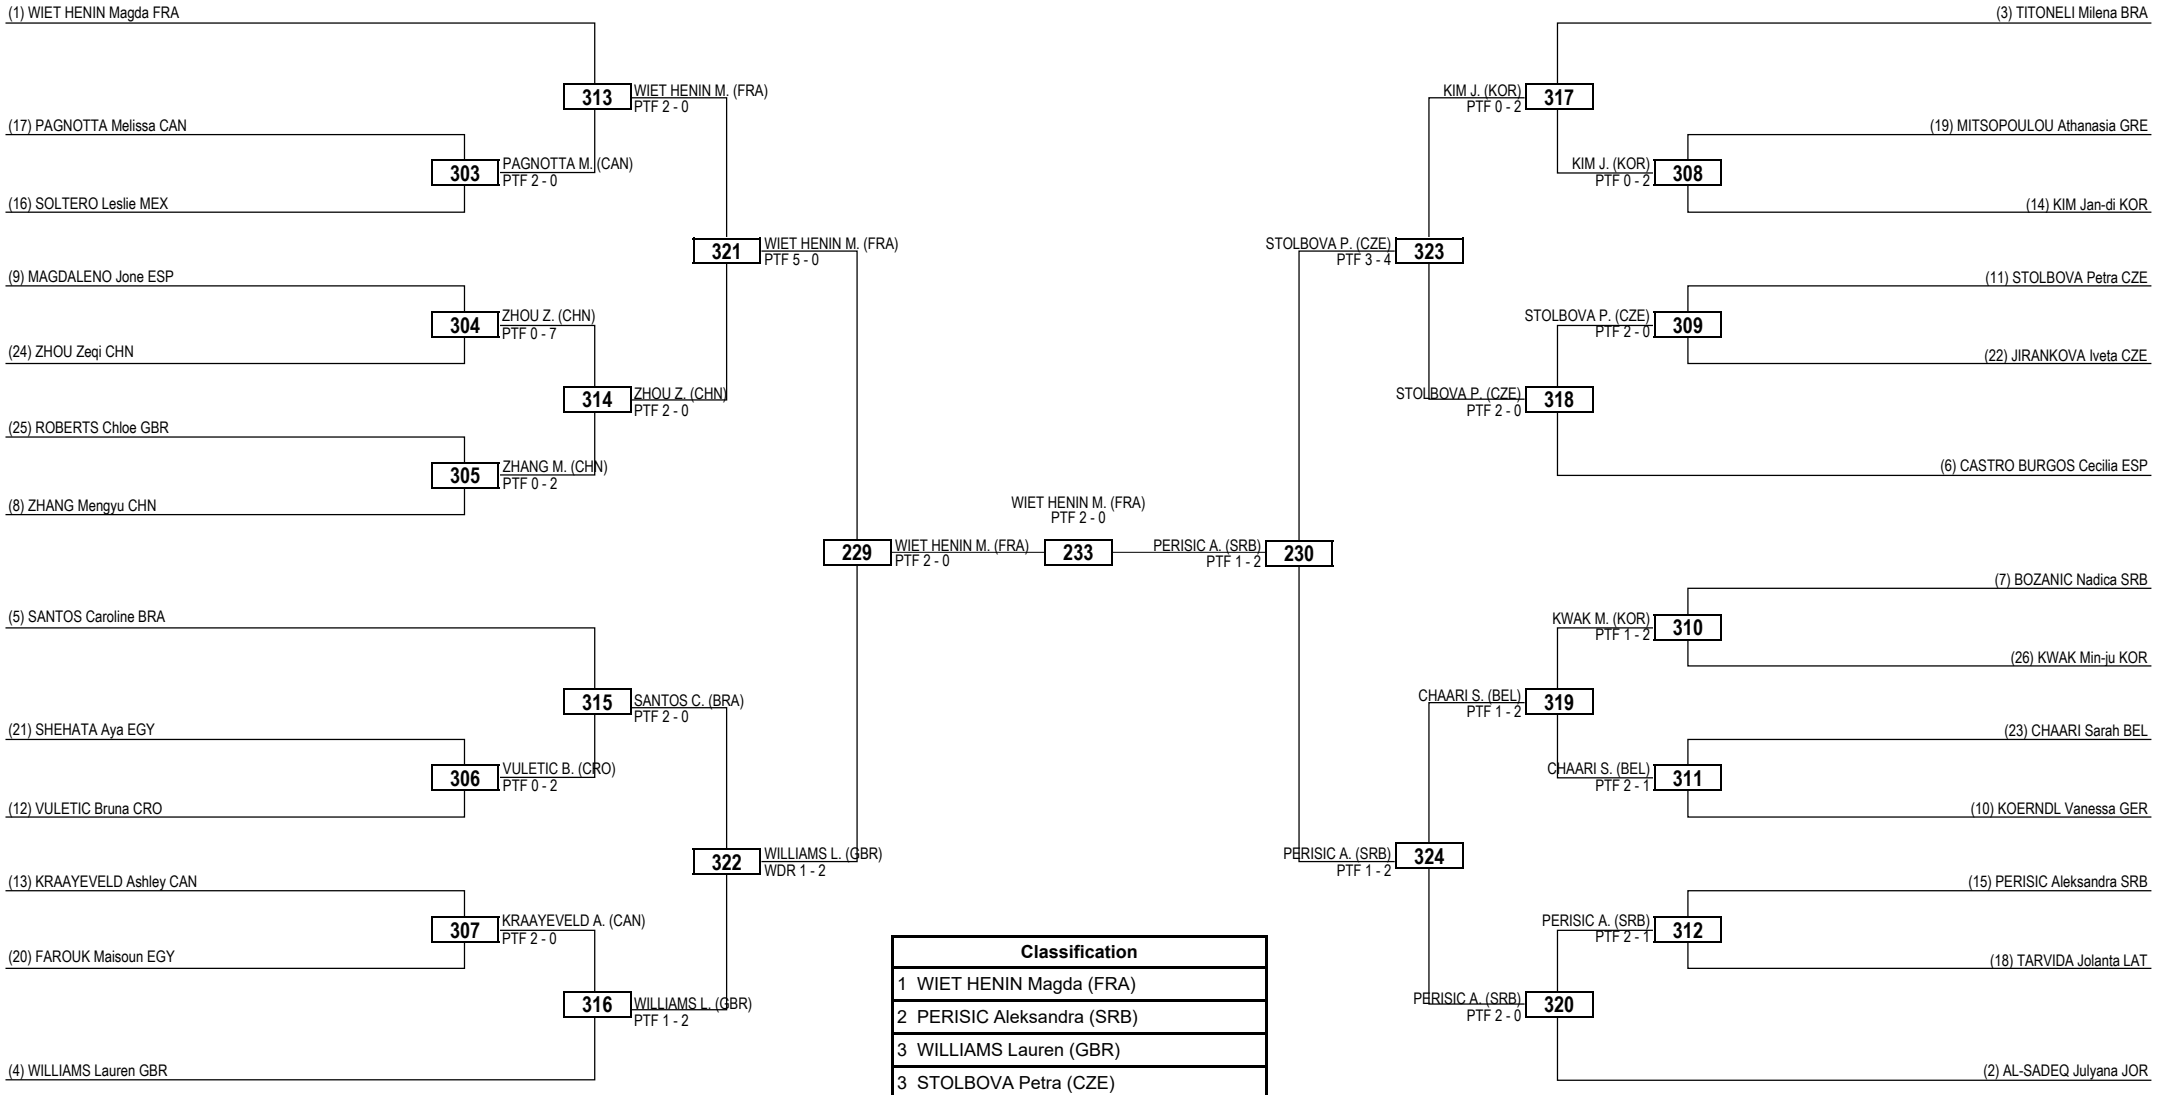

Round of 32 Round of 16 Quarterfinals Semifinals Final Semifinals Quarterfinals Round of 16 Round of 32

LEGEND RSC: Win by Referee Stop the Contest WDR: Win by Withdrawal DQB: Win by Disqualification for unsportsmanlike behavior
 (x) Seed PTF: Win by Final Score DSQ: Win by Disqualification R: Round

LEGEND RSC: Win by Referee Stop the Contest WDR: Win by Withdrawal DQB: Win by Disqualification for unsportsmanlike behavior
 (x) Seed PTF: Win by Final Score DSQ: Win by Disqualification R: Round

Round of 32 Round of 16 Quarterfinals Semifinals Final Semifinals Quarterfinals Round of 16 Round of 32