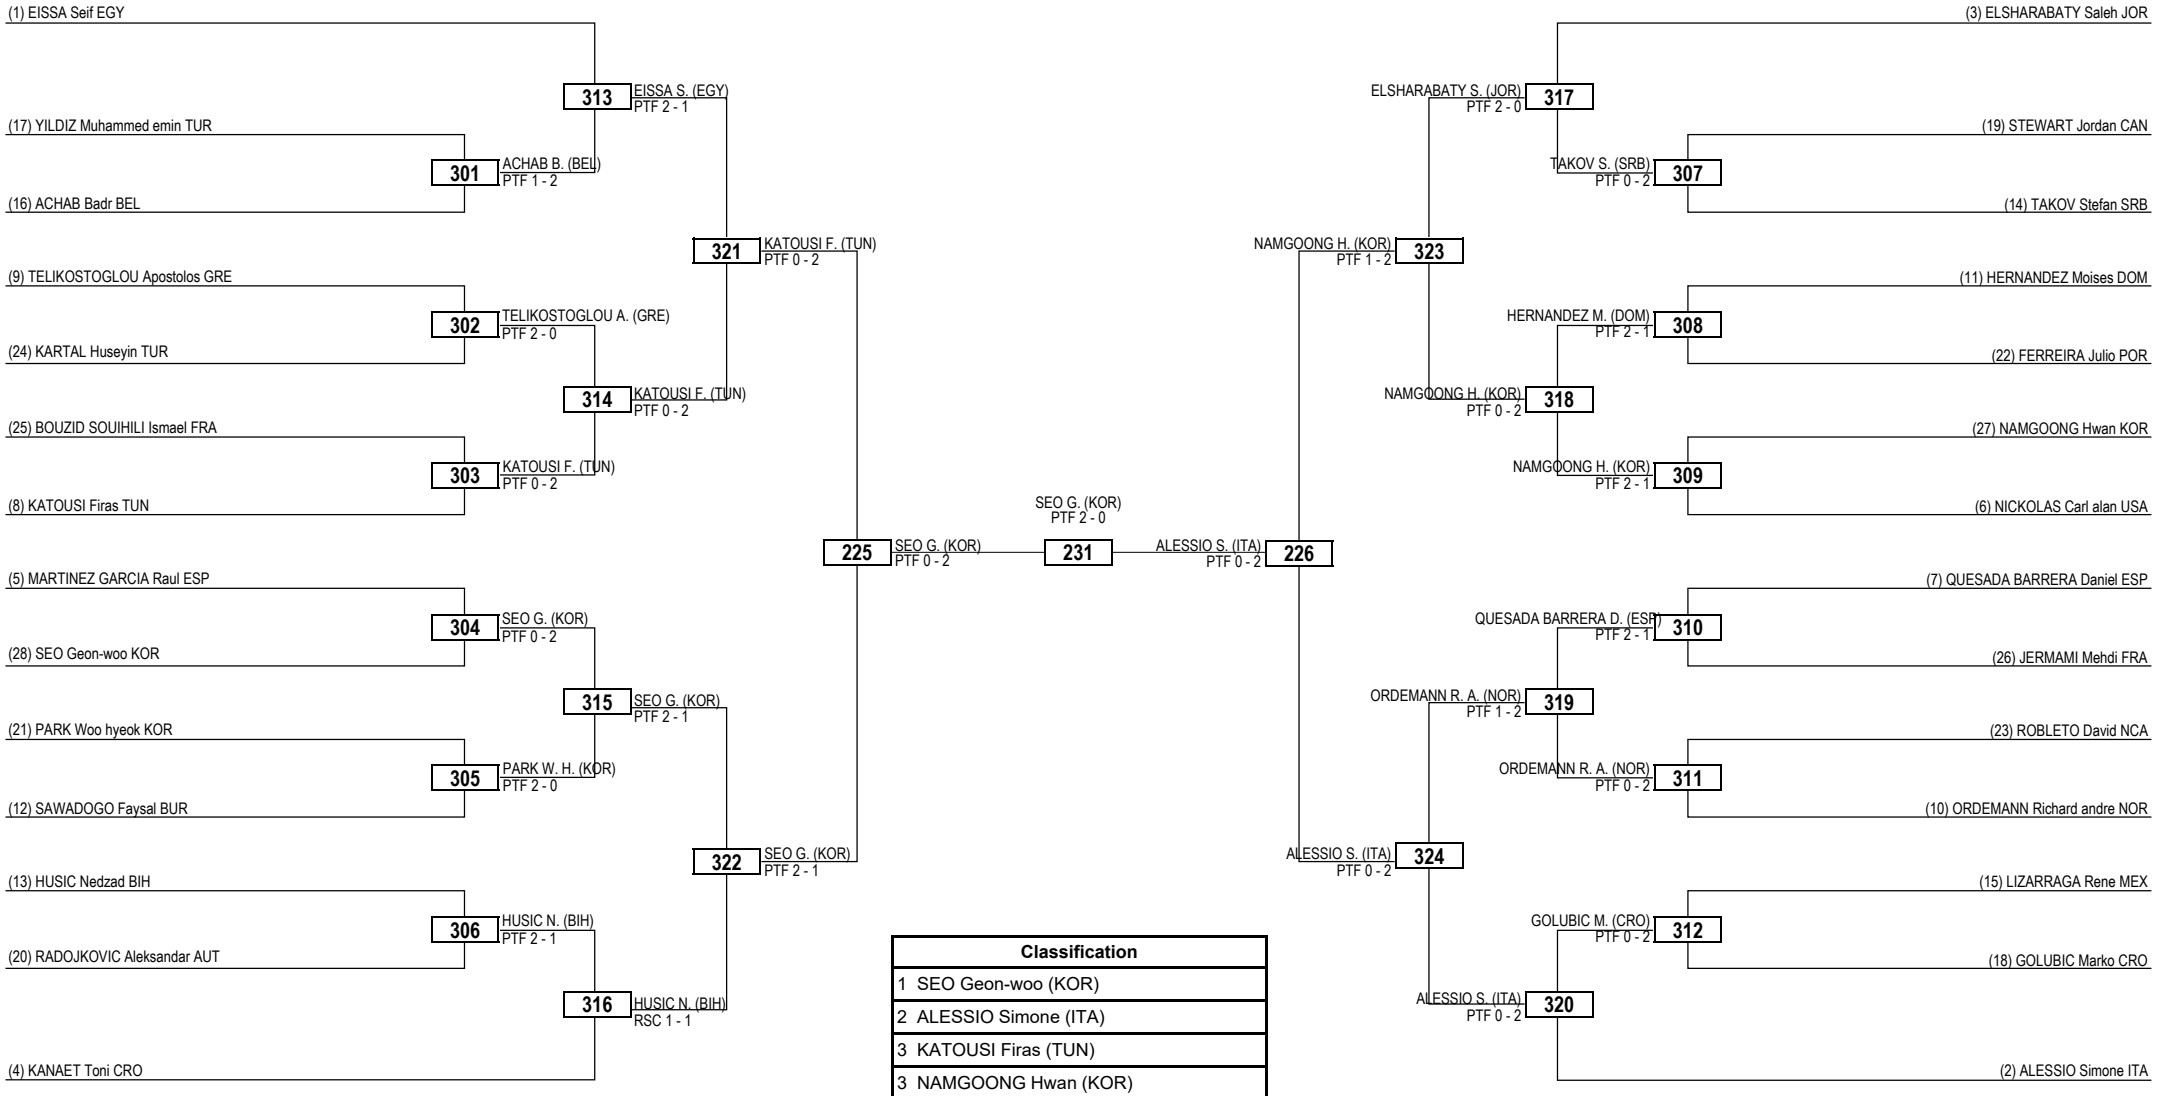

LEGEND RSC: Win by Referee Stop the Contest WDR: Win by Withdrawal DQB: Win by Disqualification for unsportsmanlike behavior
 (x) Seed PTF: Win by Final Score DSQ: Win by Disqualification R: Round

Round of 32 Round of 16 Quarterfinals Semifinals Final Semifinals Quarterfinals Round of 16 Round of 32