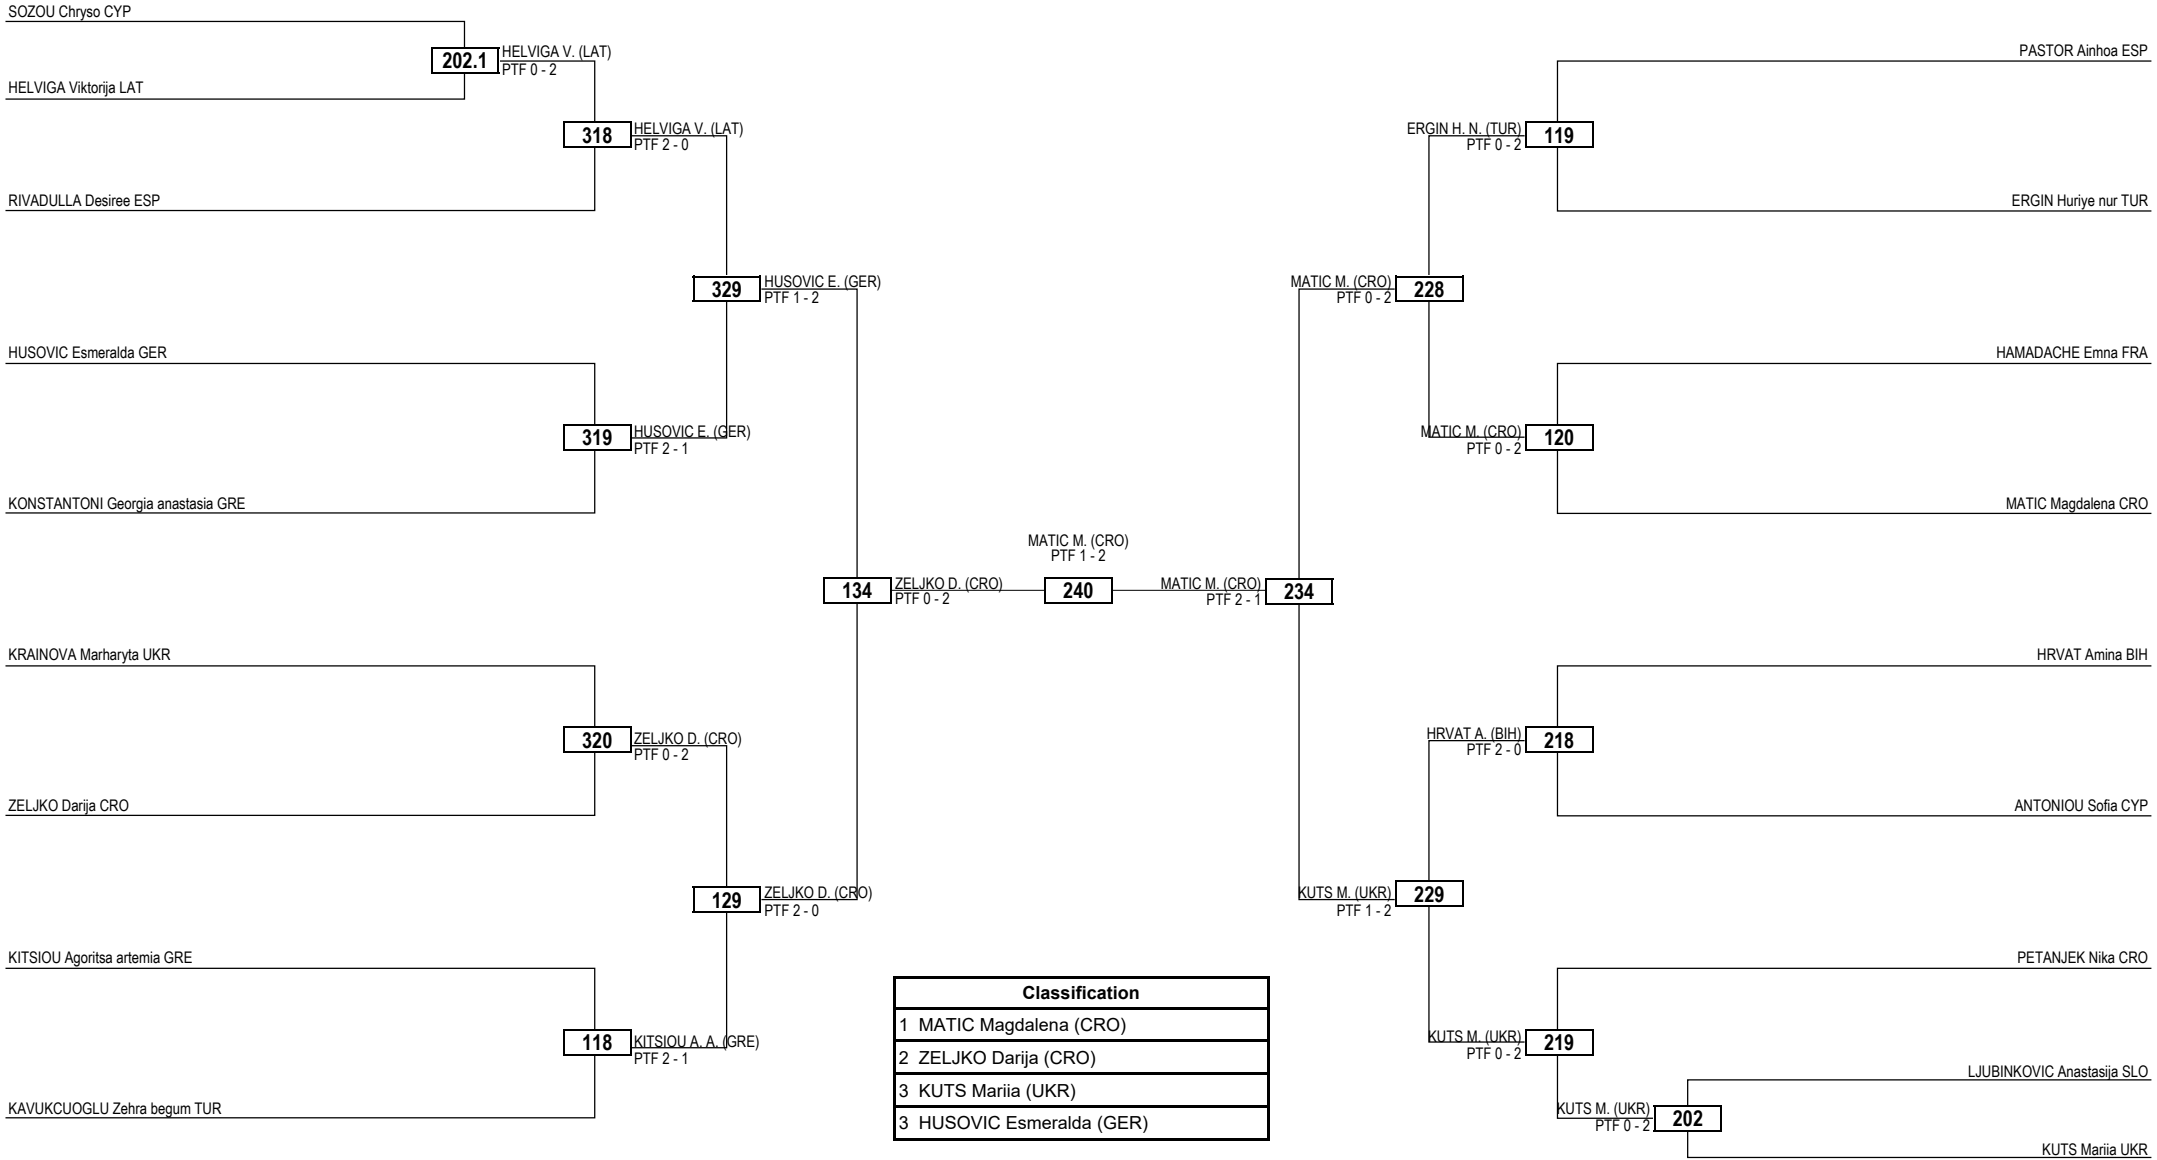

Round of 32   Round of 16   Quarterfinals   Semifinals   Final   Semifinals   Quarterfinals   Round of 16   Round of 32

LEGEND RSC: Win by Referee Stop the Contest   WDR: Win by Withdrawal   DQB: Win by Disqualification for unsportsmanlike behavior
(x) Seed   PTF: Win by Final Score   DSQ: Win by Disqualification   R: Round