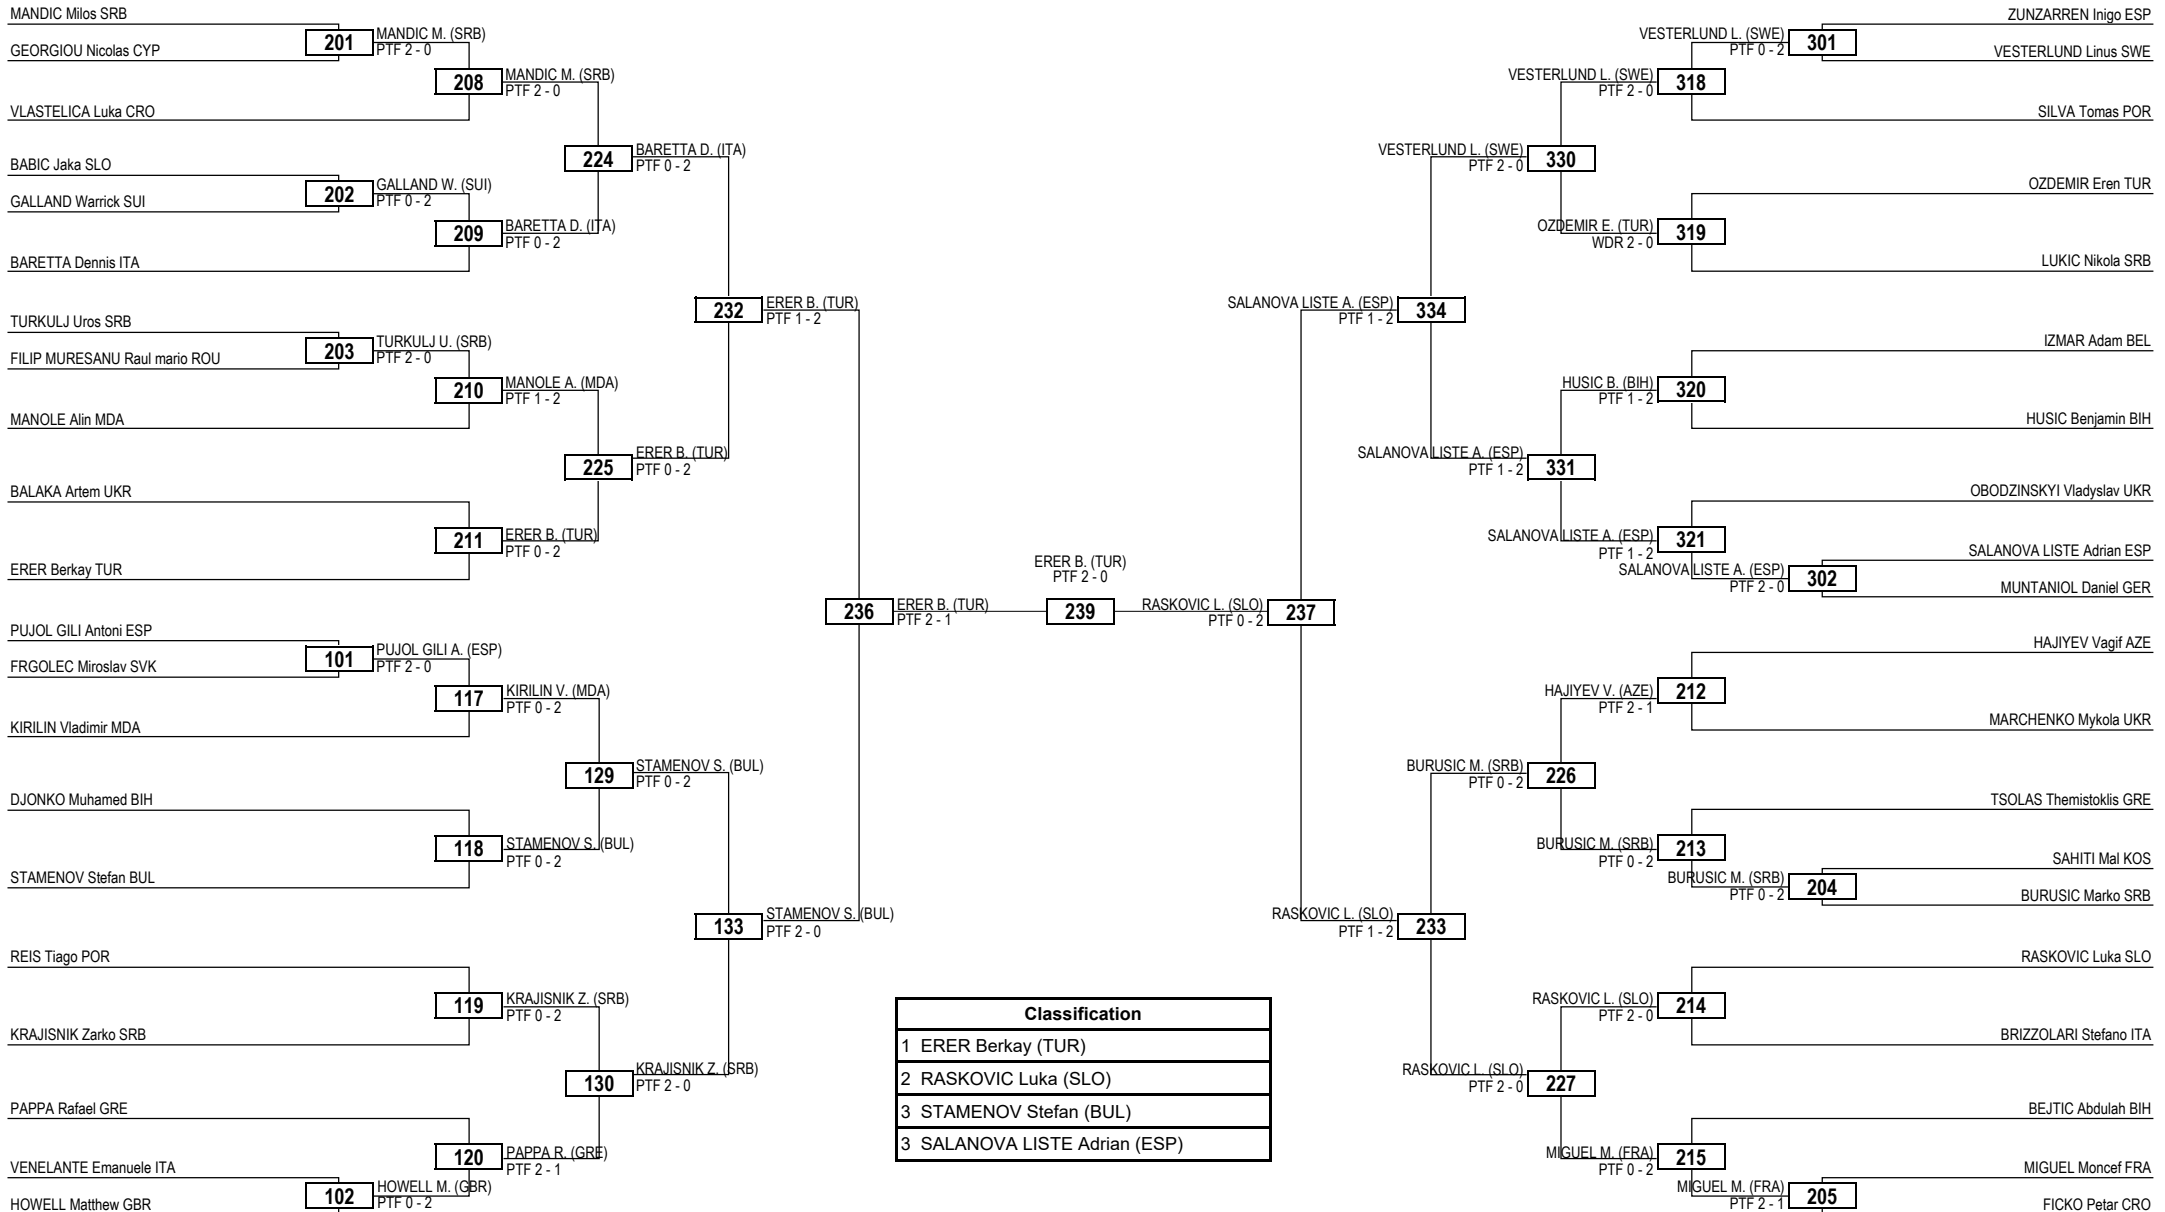

LEGEND RSC: Win by Referee Stop the Contest WDR: Win by Withdrawal DQB: Win by Disqualification for unsportsmanlike behavior
 (x) Seed PTF: Win by Final Score DSQ: Win by Disqualification R: Round

Round of 16 Quarterfinals Semifinals Final Semifinals Quarterfinals Round of 16

Round of 32 Round of 16 Quarterfinals Semifinals Final Semifinals Quarterfinals Round of 16 Round of 32

LEGEND RSC: Win by Referee Stop the Contest WDR: Win by Withdrawal DQB: Win by Disqualification for unsportsmanlike behavior
 (x) Seed PTF: Win by Final Score DSQ: Win by Disqualification R: Round

Round of 64 Round of 32 Round of 16 Quarterfinals Semifinals Final Semifinals Quarterfinals Round of 16 Round of 32 Round of 64

LEGEND RSC: Win by Referee Stop the Contest WDR: Win by Withdrawal DQB: Win by Disqualification for unsportsmanlike behavior
 (x) Seed PTF: Win by Final Score DSQ: Win by Disqualification R: Round