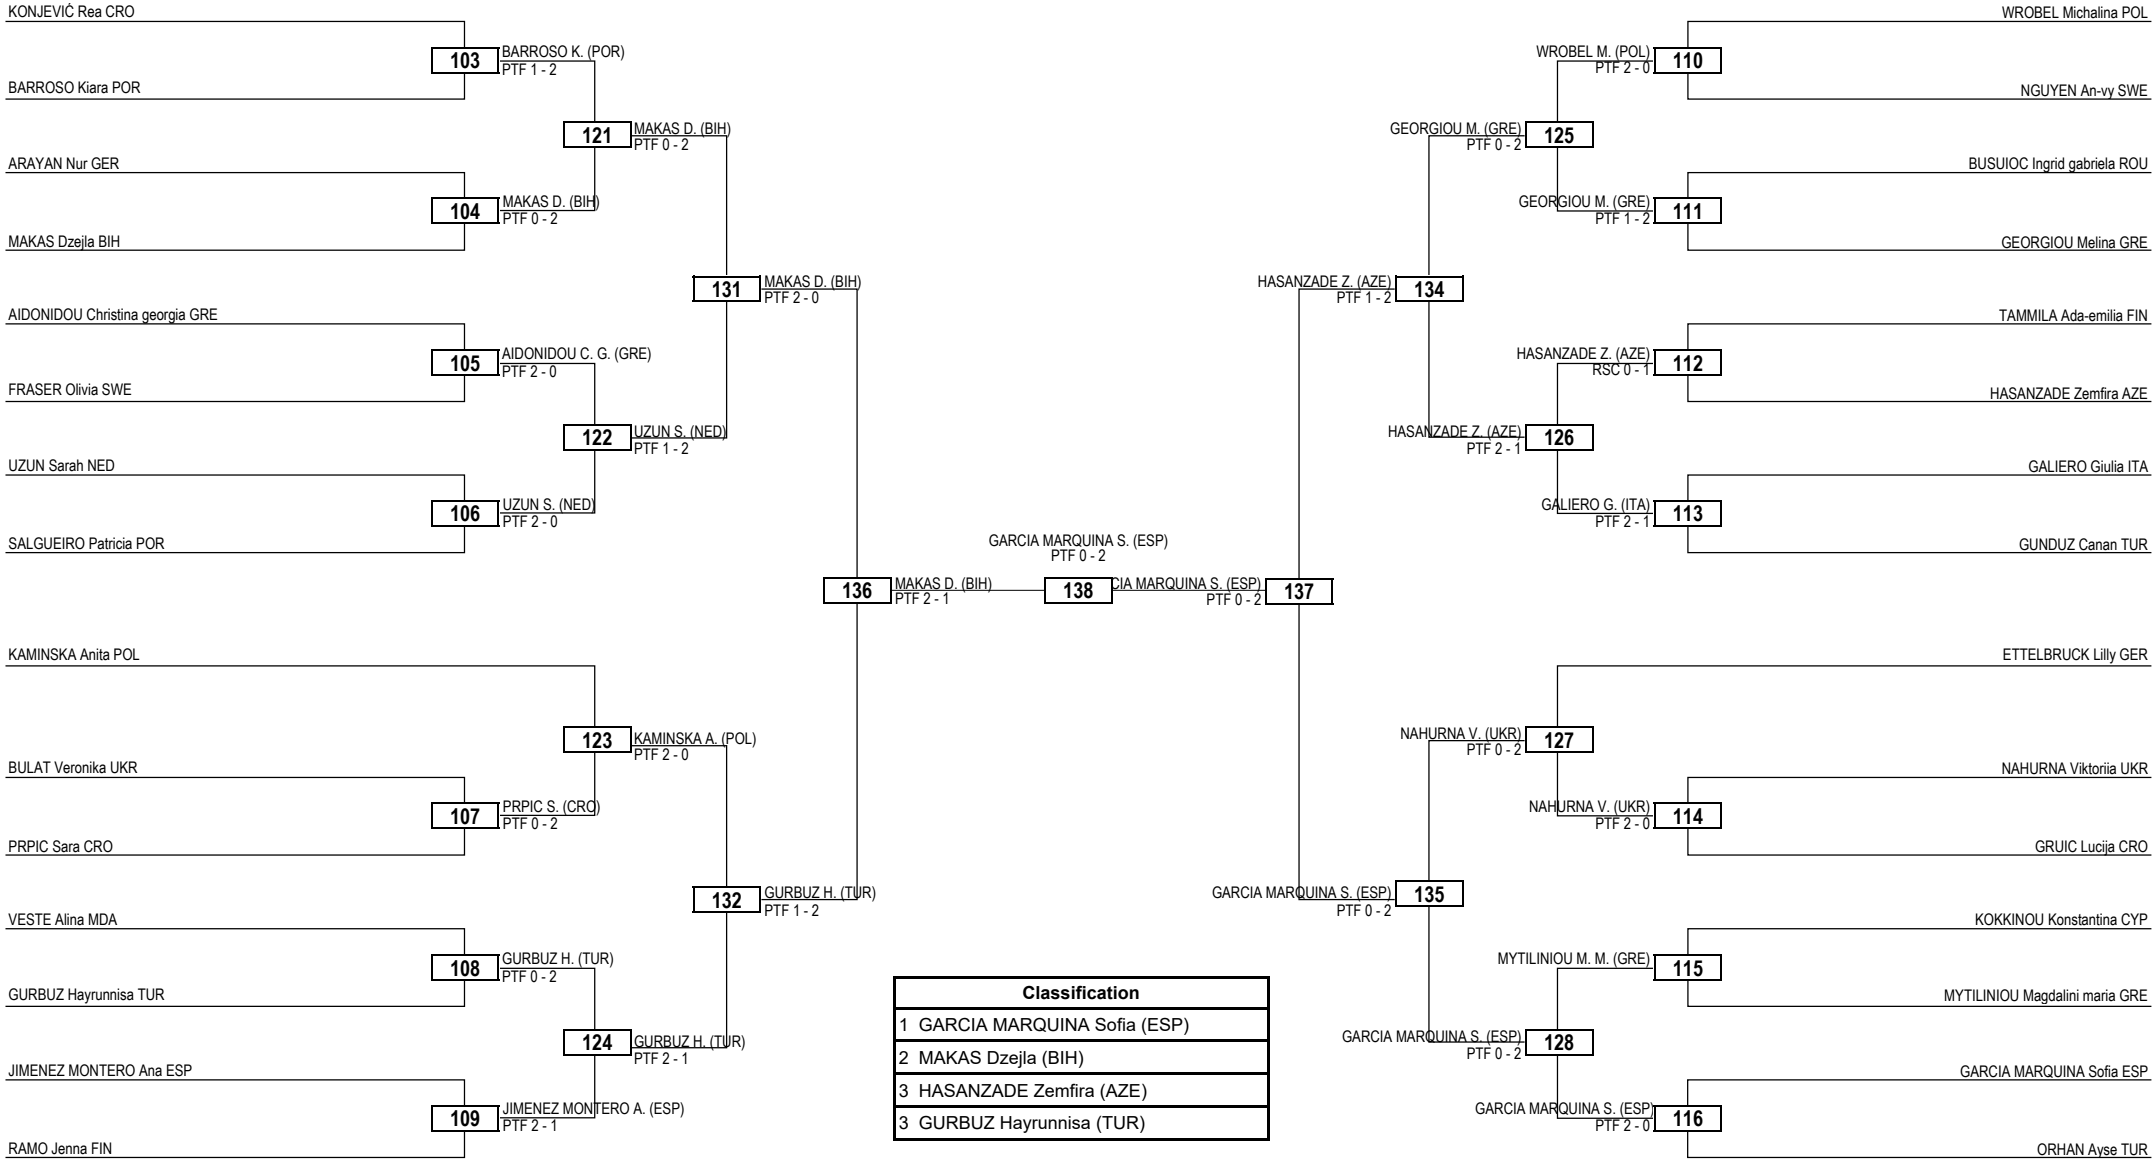

Round of 32 Round of 16 Quarterfinals Semifinals Final Semifinals Quarterfinals Round of 16 Round of 32

LEGEND RSC: Win by Referee Stop the Contest WDR: Win by Withdrawal DQB: Win by Disqualification for unsportsmanlike behavior
 (x) Seed PTF: Win by Final Score DSQ: Win by Disqualification R: Round

Round of 64 Round of 32 Round of 16 Quarterfinals Semifinals Final Semifinals Quarterfinals Round of 16 Round of 32 Round of 64

LEGEND RSC: Win by Referee Stop the Contest WDR: Win by Withdrawal DQB: Win by Disqualification for unsportsmanlike behavior
 (x) Seed PTF: Win by Final Score DSQ: Win by Disqualification R: Round