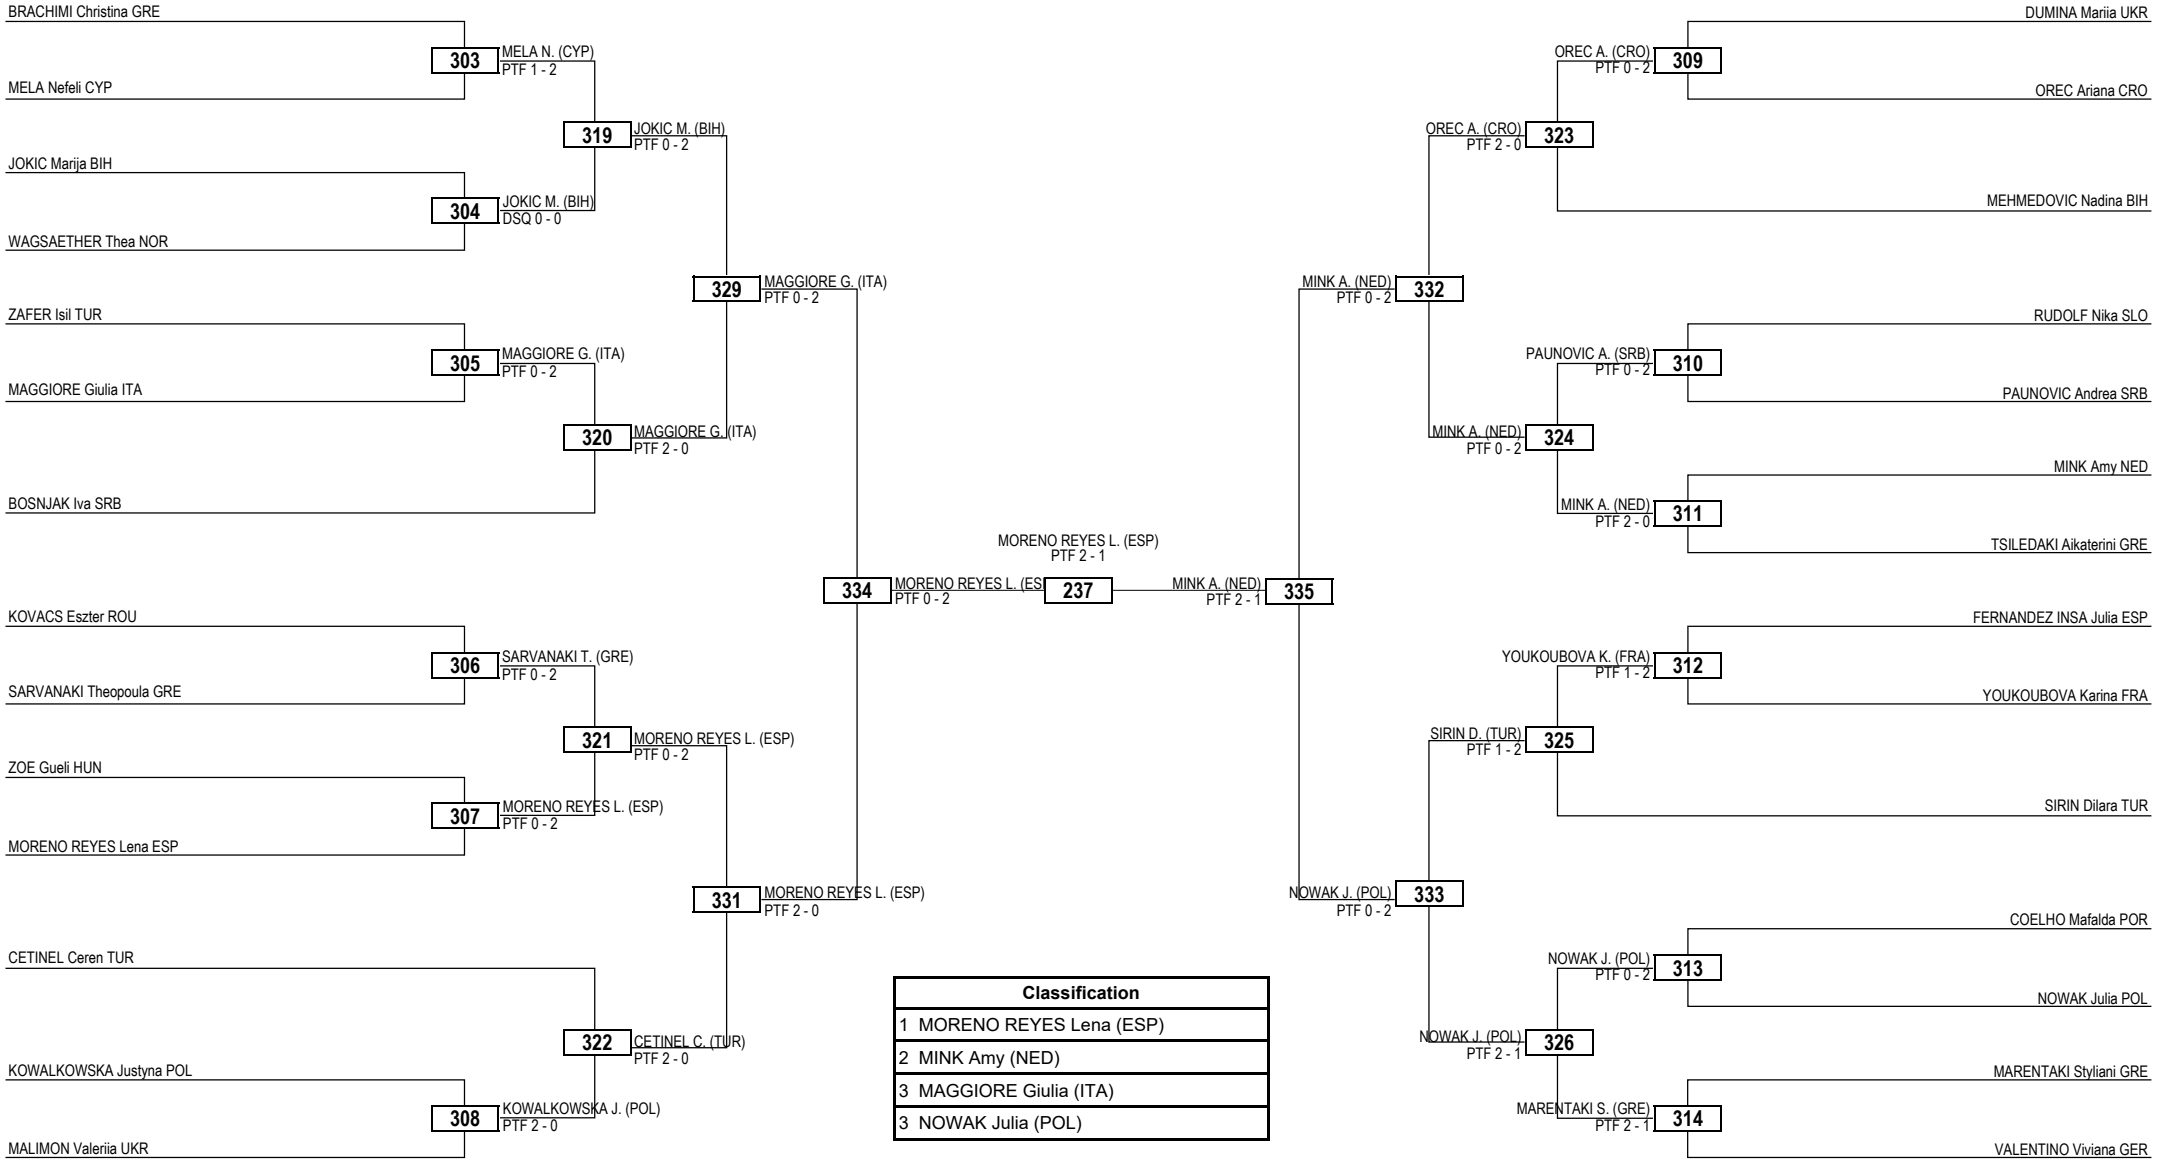

LEGEND RSC: Win by Referee Stop the Contest WDR: Win by Withdrawal DQB: Win by Disqualification for unsportsmanlike behavior
(x) Seed PTF: Win by Final Score DSQ: Win by Disqualification R: Round

Round of 64 Round of 32 Round of 16 Quarterfinals Semifinals Final Semifinals Quarterfinals Round of 16 Round of 32 Round of 64

LEGEND RSC: Win by Referee Stop the Contest WDR: Win by Withdrawal DQB: Win by Disqualification for unsportsmanlike behavior
 (x) Seed PTF: Win by Final Score DSQ: Win by Disqualification R: Round

Round of 16 Quarterfinals Semifinals Final Semifinals Quarterfinals Round of 16

Round of 32 Round of 16 Quarterfinals Semifinals Final Semifinals Quarterfinals Round of 16 Round of 32

LEGEND RSC: Win by Referee Stop the Contest WDR: Win by Withdrawal DQB: Win by Disqualification for unsportsmanlike behavior
 (x) Seed PTF: Win by Final Score DSQ: Win by Disqualification R: Round