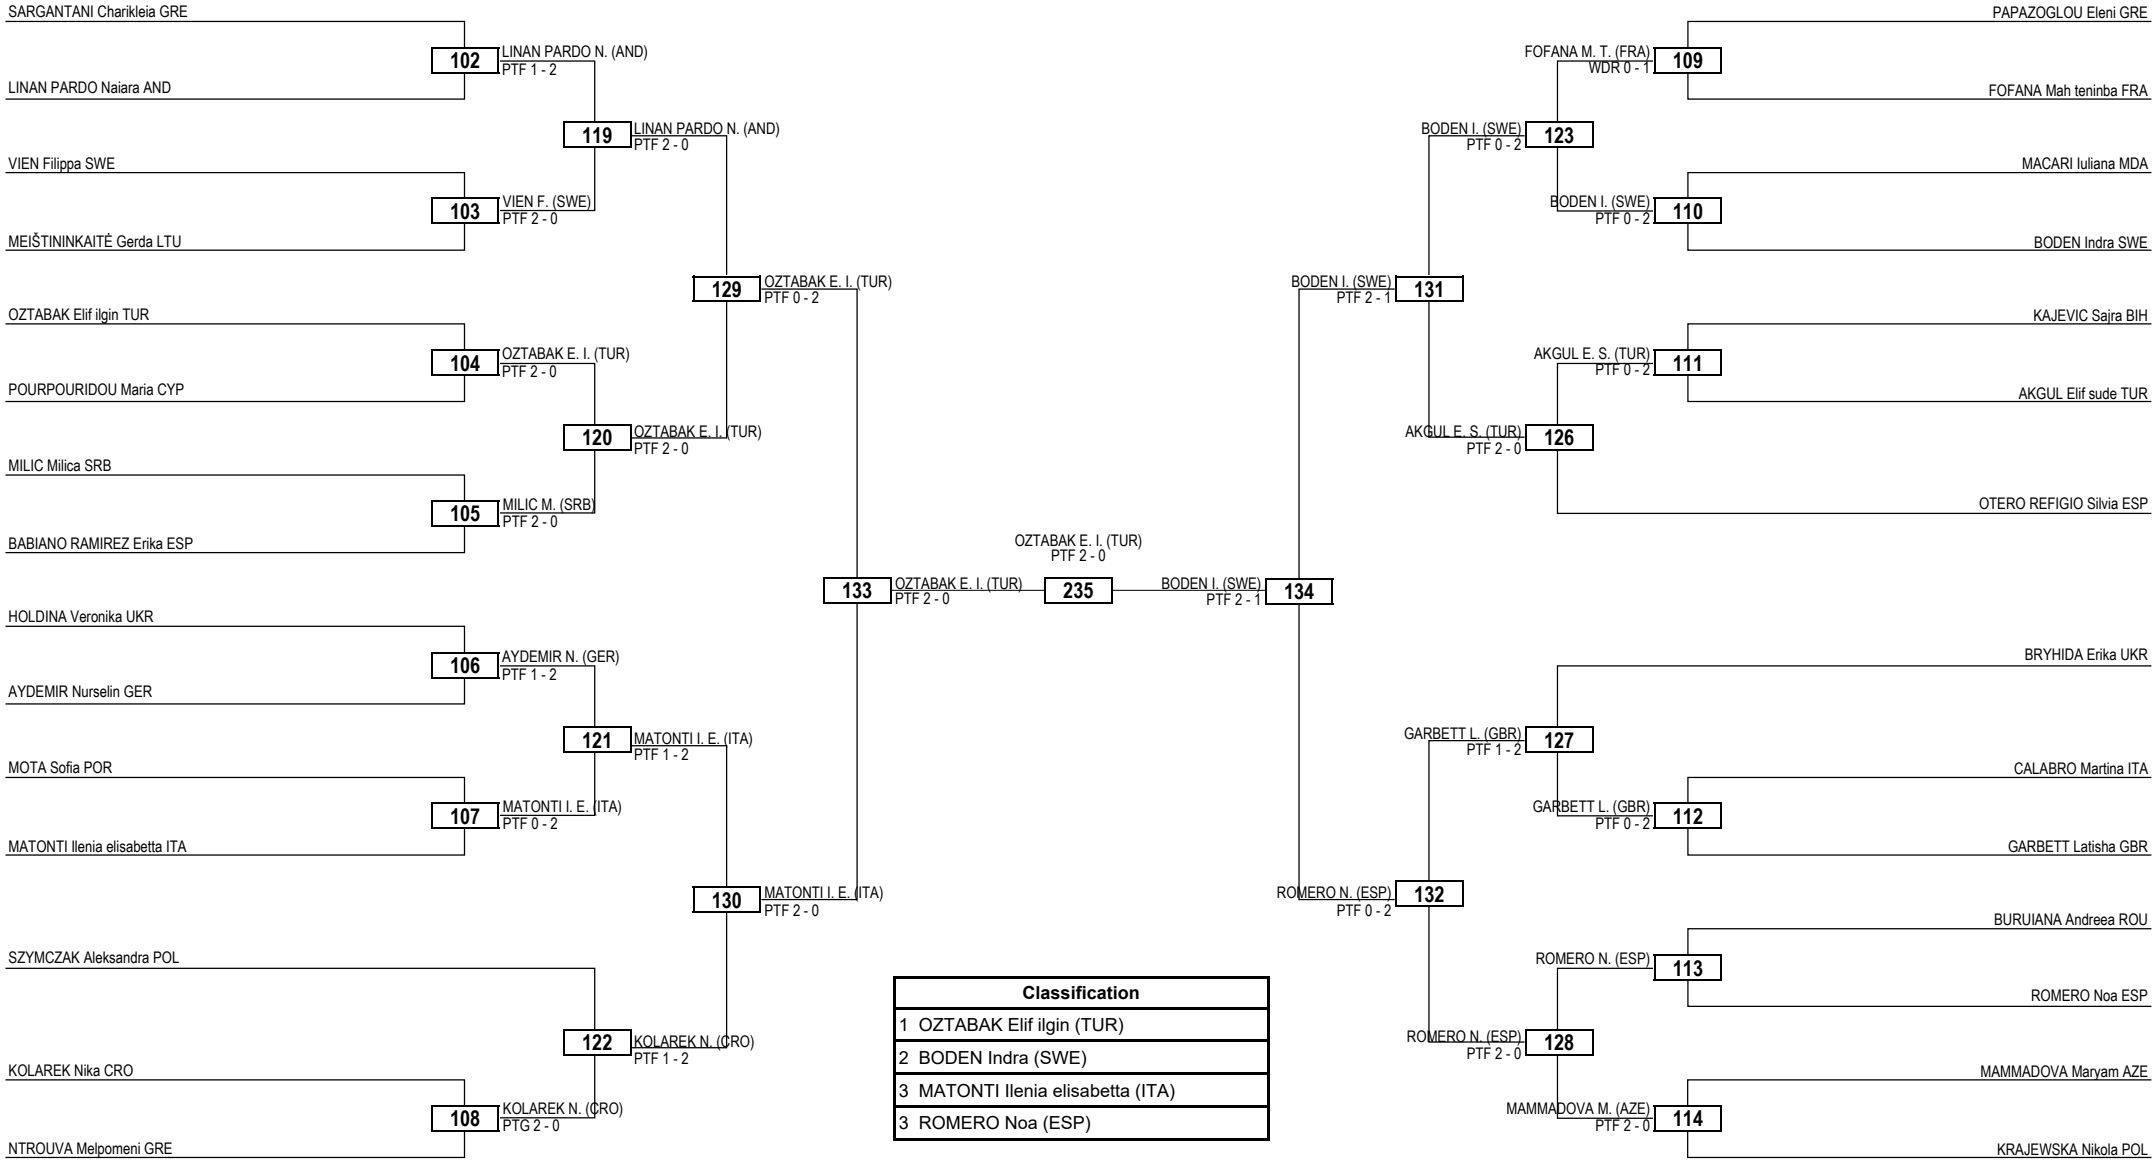

LEGEND RSC: Win by Referee Stop the Contest WDR: Win by Withdrawal DQB: Win by Disqualification for unsportsmanlike behavior
(x) Seed PTF: Win by Final Score DSQ: Win by Disqualification R: Round

Round of 64 Round of 32 Round of 16 Quarterfinals Semifinals Final Semifinals Quarterfinals Round of 16 Round of 32 Round of 64

LEGEND RSC: Win by Referee Stop the Contest WDR: Win by Withdrawal DQB: Win by Disqualification for unsportsmanlike behavior
 (x) Seed PTF: Win by Final Score DSQ: Win by Disqualification R: Round

Round of 16 Quarterfinals Semifinals Final Semifinals Quarterfinals Round of 16

Round of 32 Round of 16 Quarterfinals Semifinals Final Semifinals Quarterfinals Round of 16 Round of 32

LEGEND RSC: Win by Referee Stop the Contest WDR: Win by Withdrawal DQB: Win by Disqualification for unsportsmanlike behavior
 (x) Seed PTF: Win by Final Score DSQ: Win by Disqualification R: Round