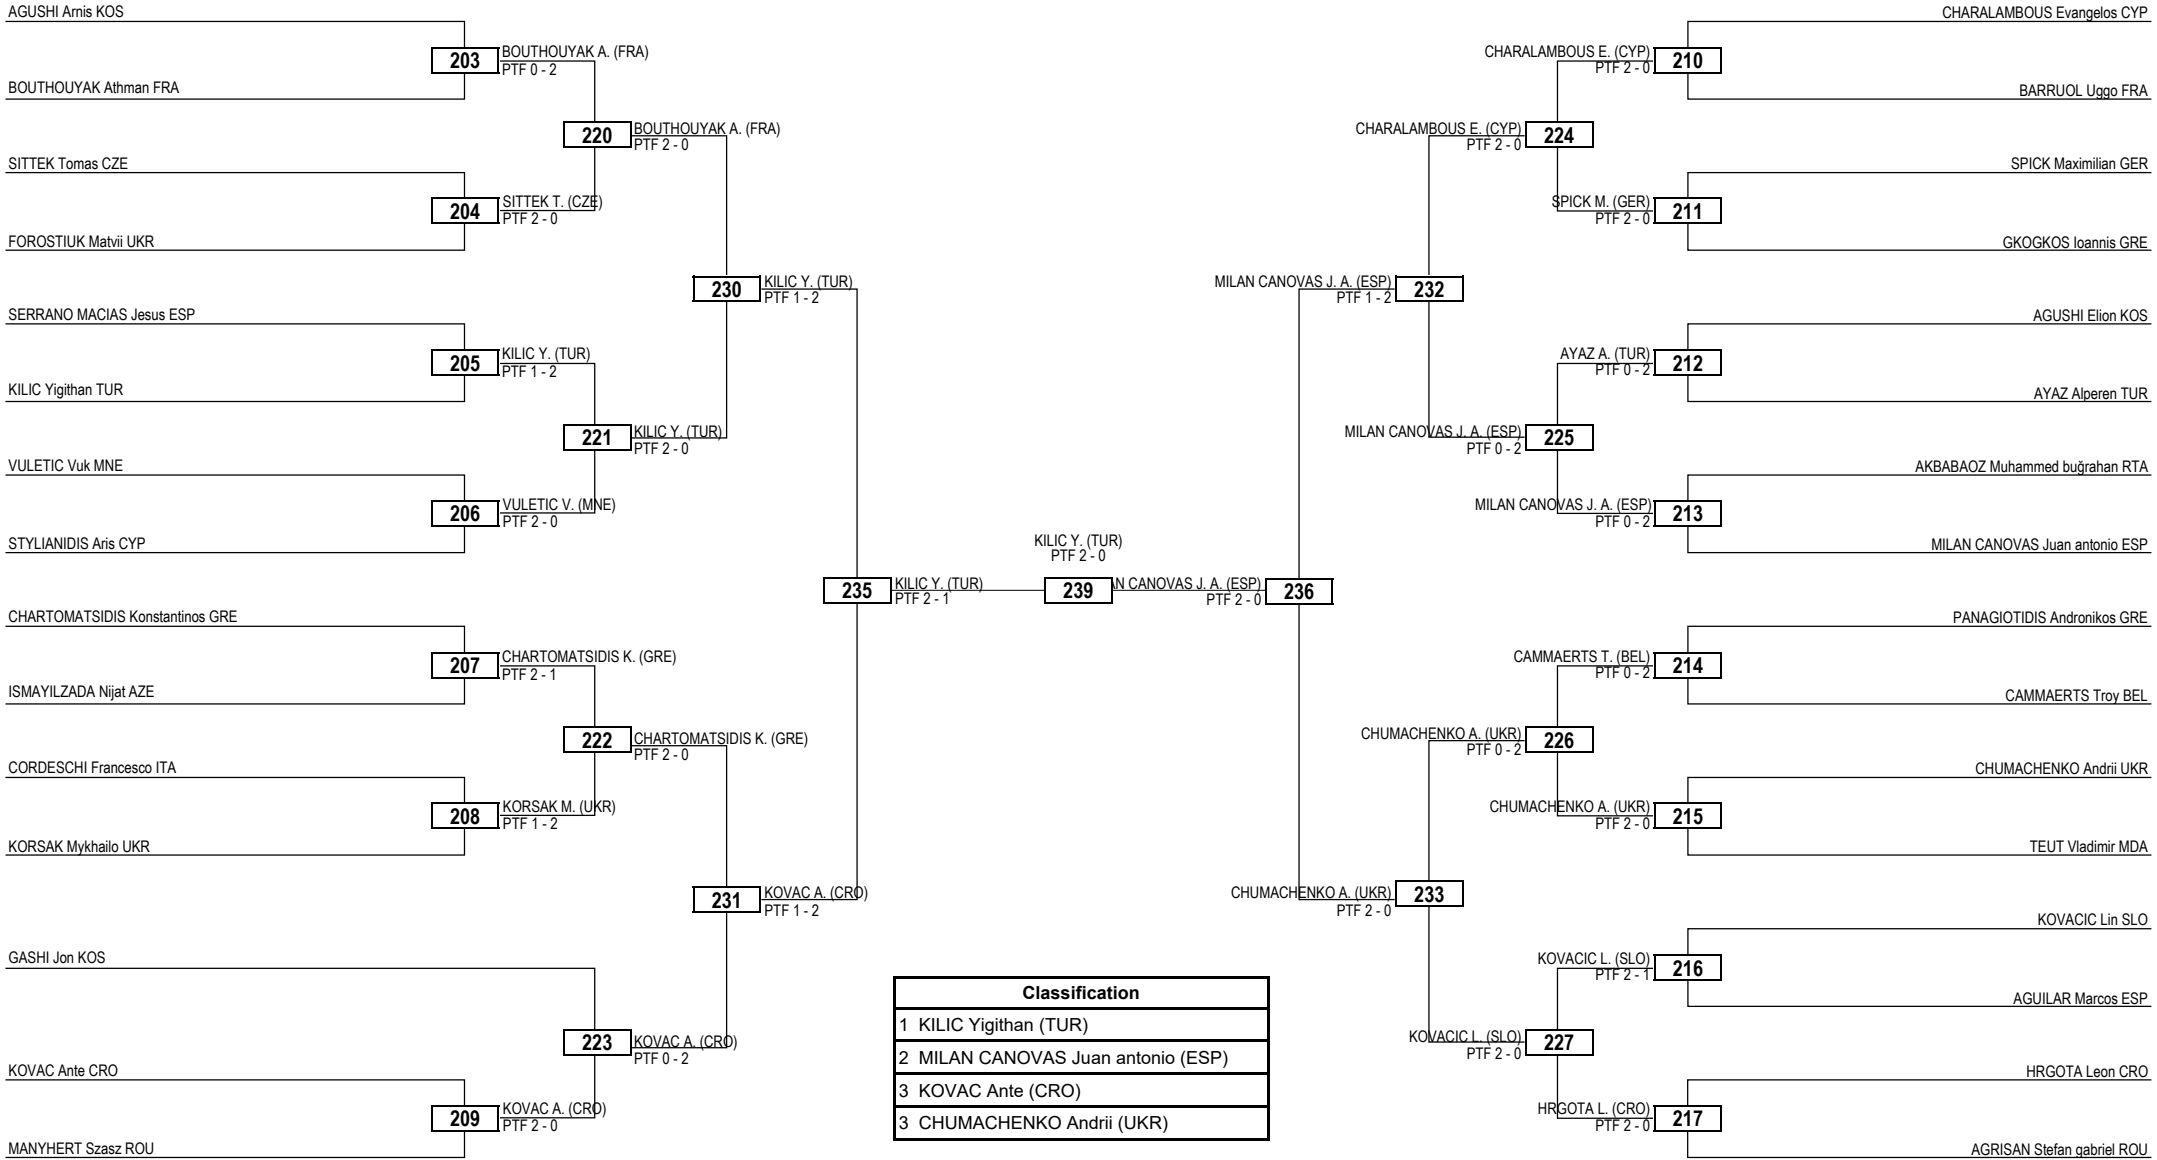

Round of 64 Round of 32 Round of 16 Quarterfinals Semifinals Final Semifinals Quarterfinals Round of 16 Round of 32 Round of 64

LEGEND RSC: Win by Referee Stop the Contest WDR: Win by Withdrawal DQB: Win by Disqualification for unsportsmanlike behavior
 (x) Seed PTF: Win by Final Score DSQ: Win by Disqualification R: Round

Round of 32 Round of 16 Quarterfinals Semifinals Final Semifinals Quarterfinals Round of 16 Round of 32

LEGEND RSC: Win by Referee Stop the Contest WDR: Win by Withdrawal DQB: Win by Disqualification for unsportsmanlike behavior
 (x) Seed PTF: Win by Final Score DSQ: Win by Disqualification R: Round