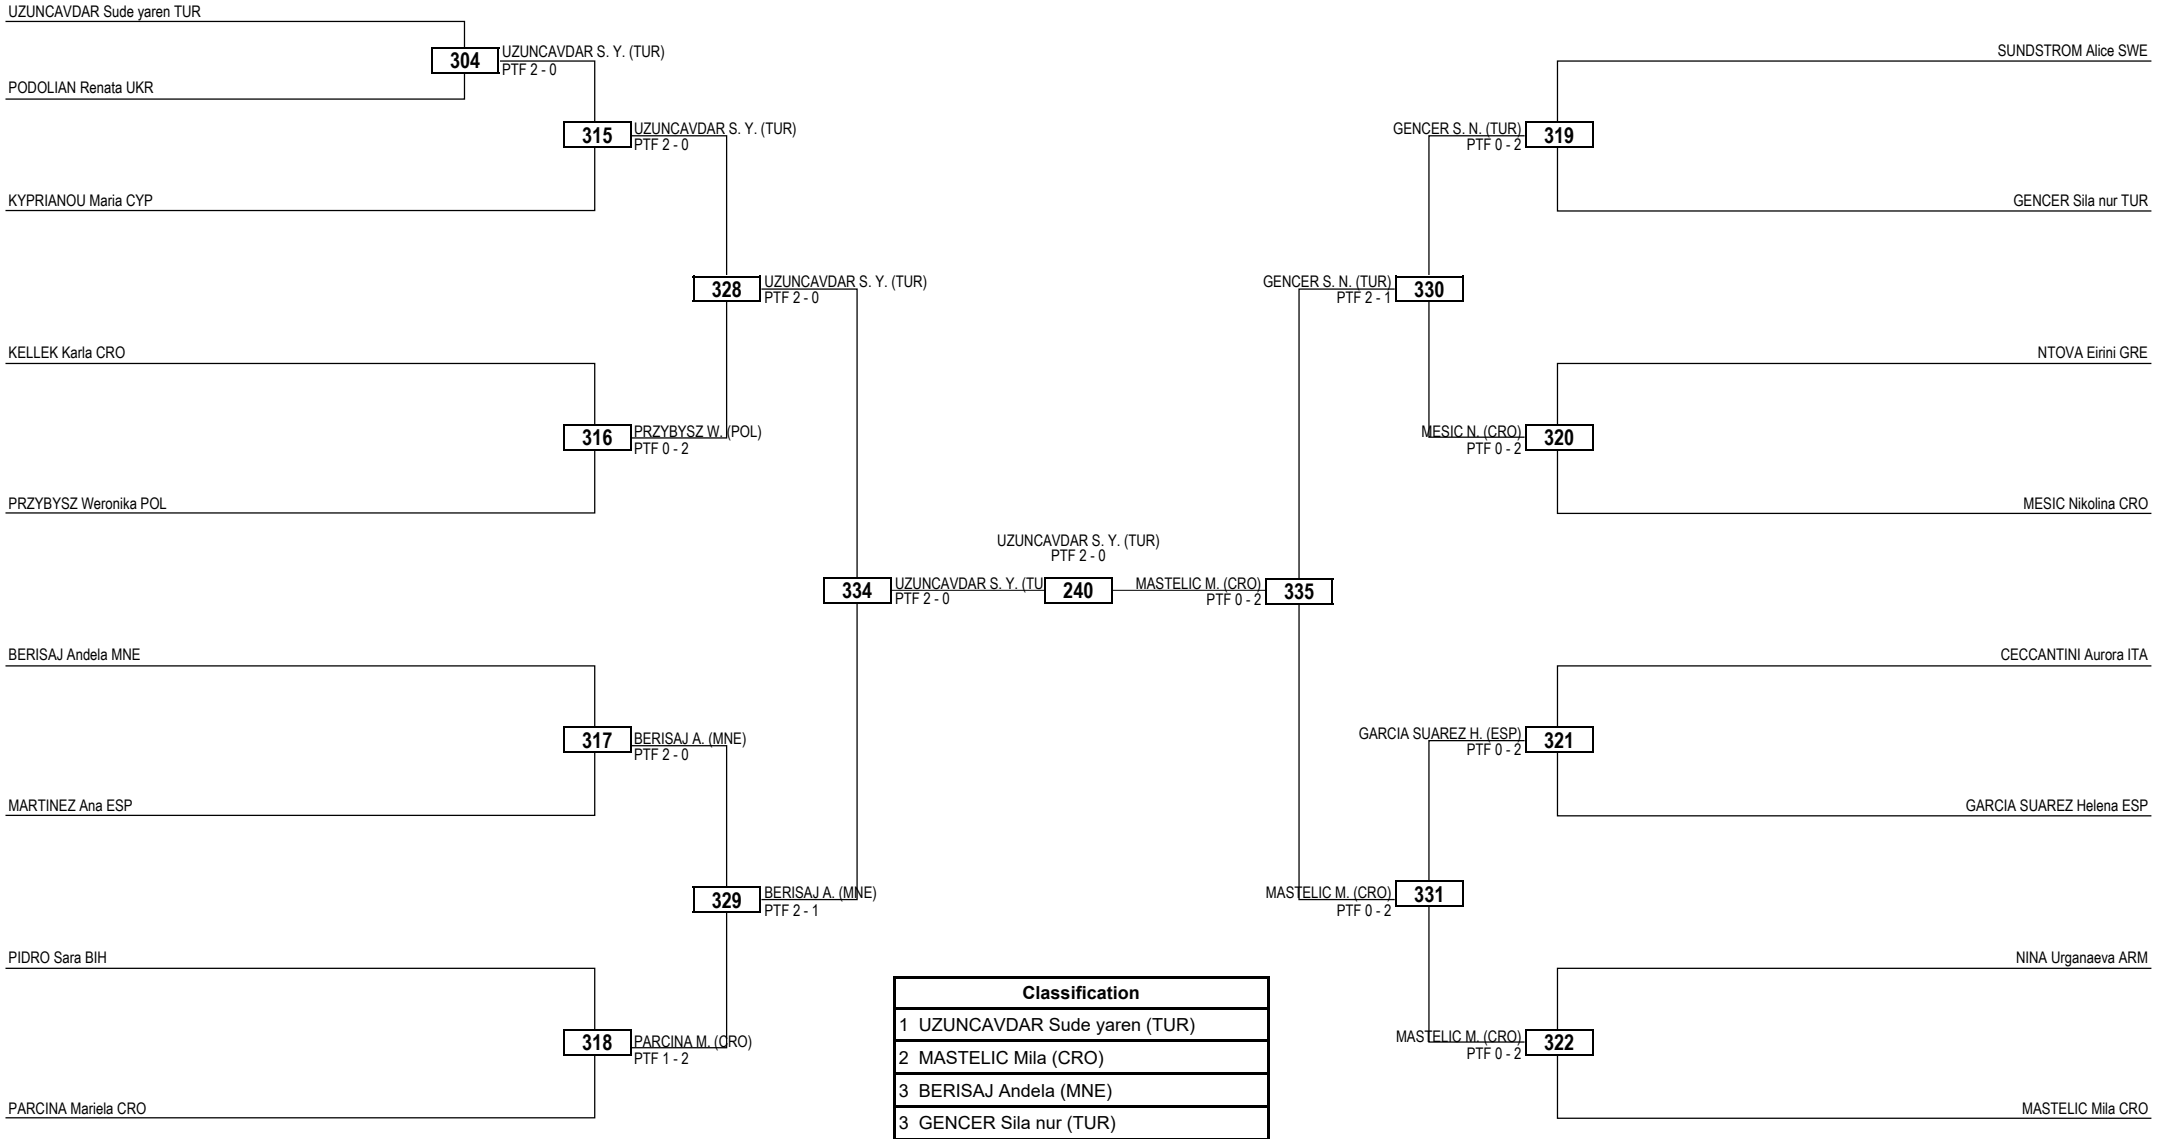

Round of 32   Round of 16   Quarterfinals   Semifinals   Final   Semifinals   Quarterfinals   Round of 16   Round of 32

Classification
1 UZUNCAVDAR Sude yaren (TUR)
2 MASTELIC Mila (CRO)
3 BERISAJ Andela (MNE)
3 GENCER Sila nur (TUR)

LEGEND RSC: Win by Referee Stop the Contest   WDR: Win by Withdrawal   DQB: Win by Disqualification for unsportsmanlike behavior
(x) Seed   PTF: Win by Final Score   DSQ: Win by Disqualification   R: Round