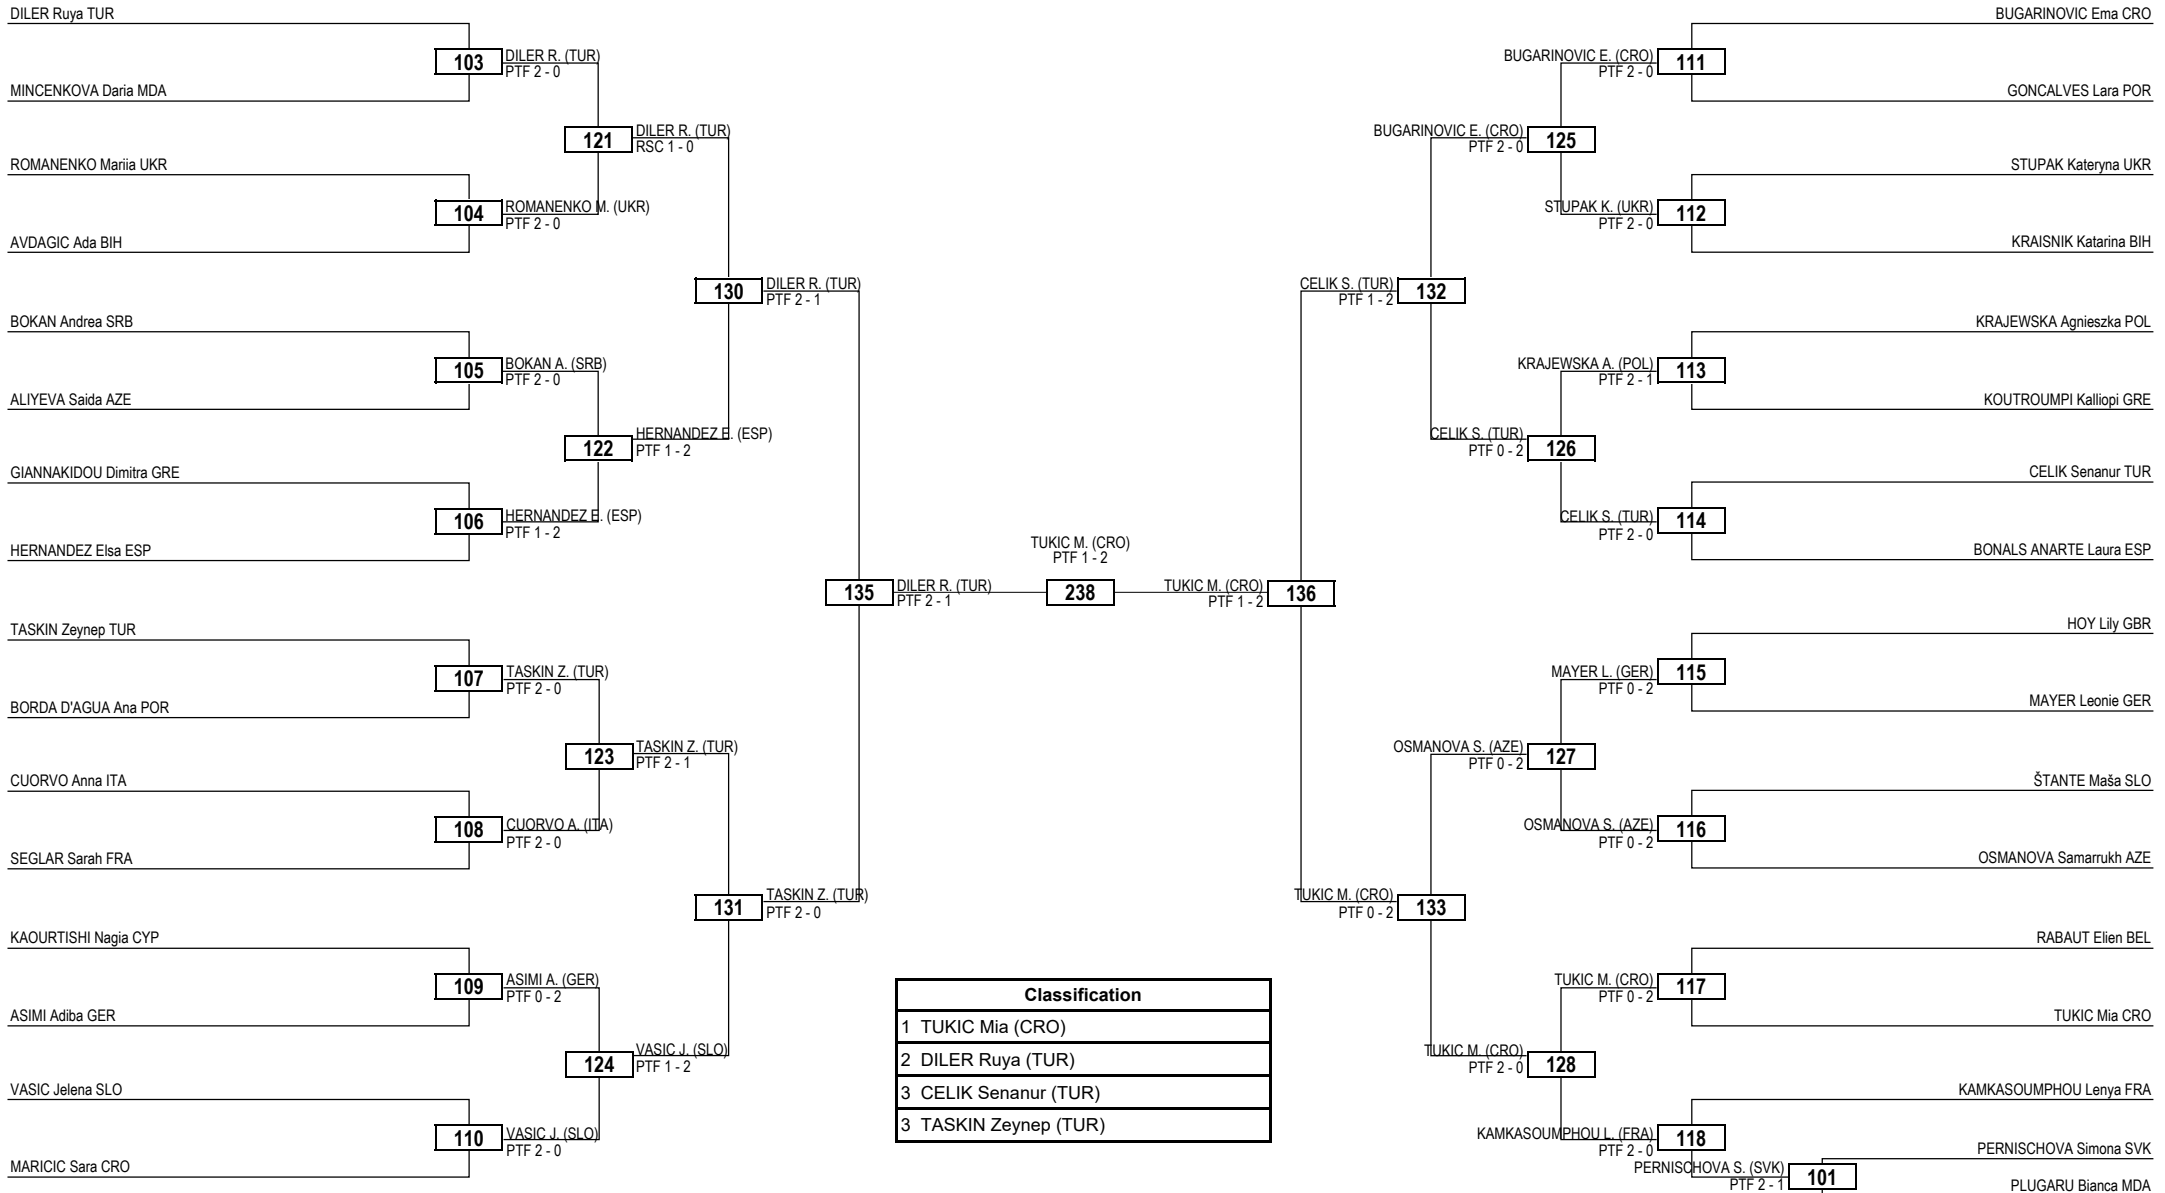

Round of 32 Round of 16 Quarterfinals Semifinals Final Semifinals Quarterfinals Round of 16 Round of 32

LEGEND RSC: Win by Referee Stop the Contest WDR: Win by Withdrawal DQB: Win by Disqualification for unsportsmanlike behavior
 (x) Seed PTF: Win by Final Score DSQ: Win by Disqualification R: Round

Round of 64 Round of 32 Round of 16 Quarterfinals Semifinals Final Semifinals Quarterfinals Round of 16 Round of 32 Round of 64

LEGEND RSC: Win by Referee Stop the Contest WDR: Win by Withdrawal DQB: Win by Disqualification for unsportsmanlike behavior
 (x) Seed PTF: Win by Final Score DSQ: Win by Disqualification R: Round