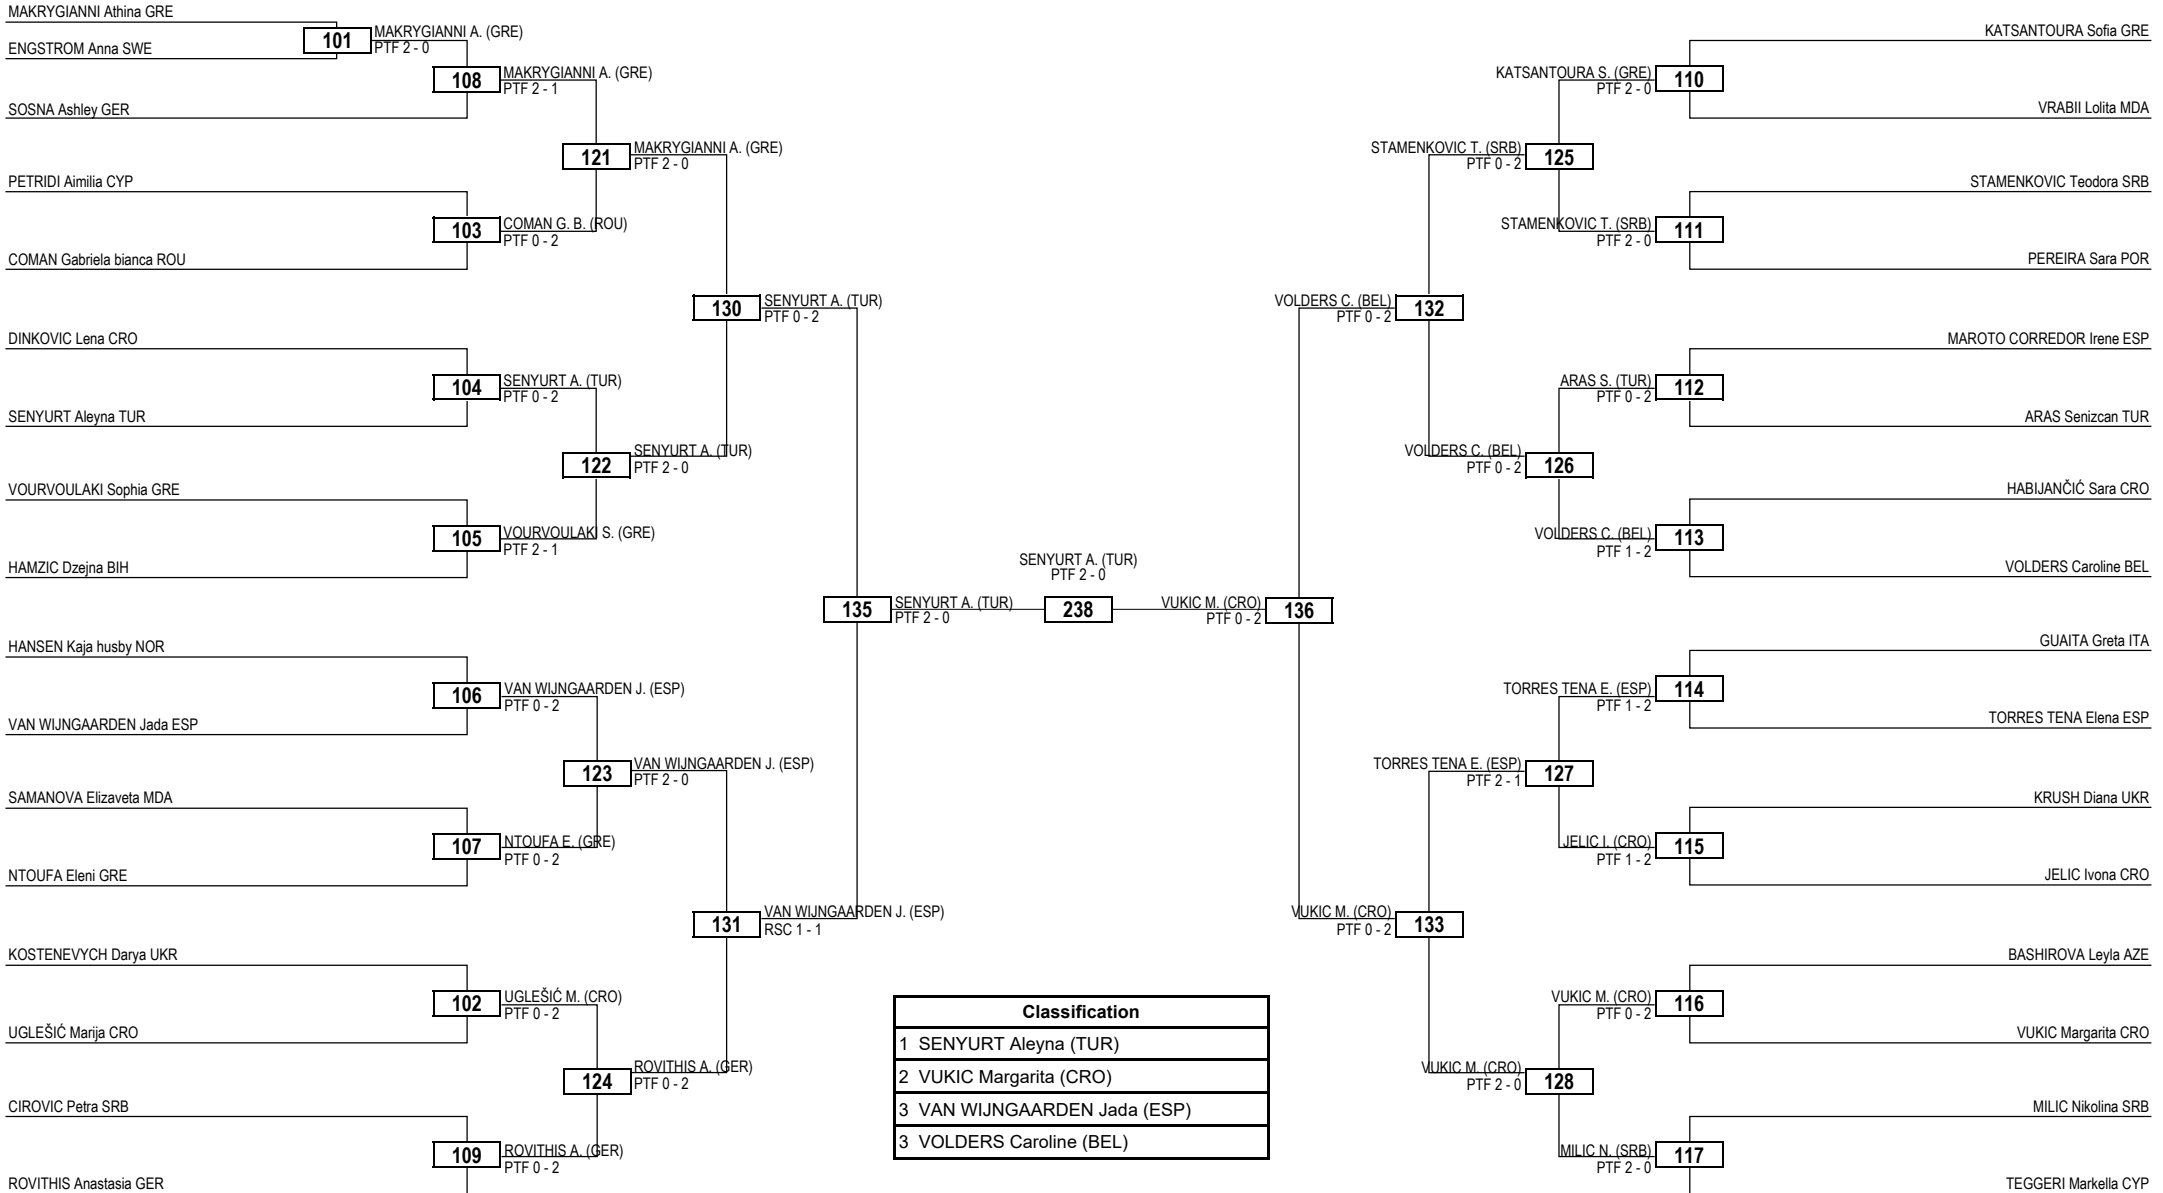

Round of 64 Round of 32 Round of 16 Quarterfinals Semifinals Final Semifinals Quarterfinals Round of 16 Round of 32 Round of 64

LEGEND RSC: Win by Referee Stop the Contest WDR: Win by Withdrawal DQB: Win by Disqualification for unsportsmanlike behavior
 (x) Seed PTF: Win by Final Score DSQ: Win by Disqualification R: Round

Round of 32 Round of 16 Quarterfinals Semifinals Final Semifinals Quarterfinals Round of 16 Round of 32

LEGEND RSC: Win by Referee Stop the Contest WDR: Win by Withdrawal DQB: Win by Disqualification for unsportsmanlike behavior
 (x) Seed PTF: Win by Final Score DSQ: Win by Disqualification R: Round