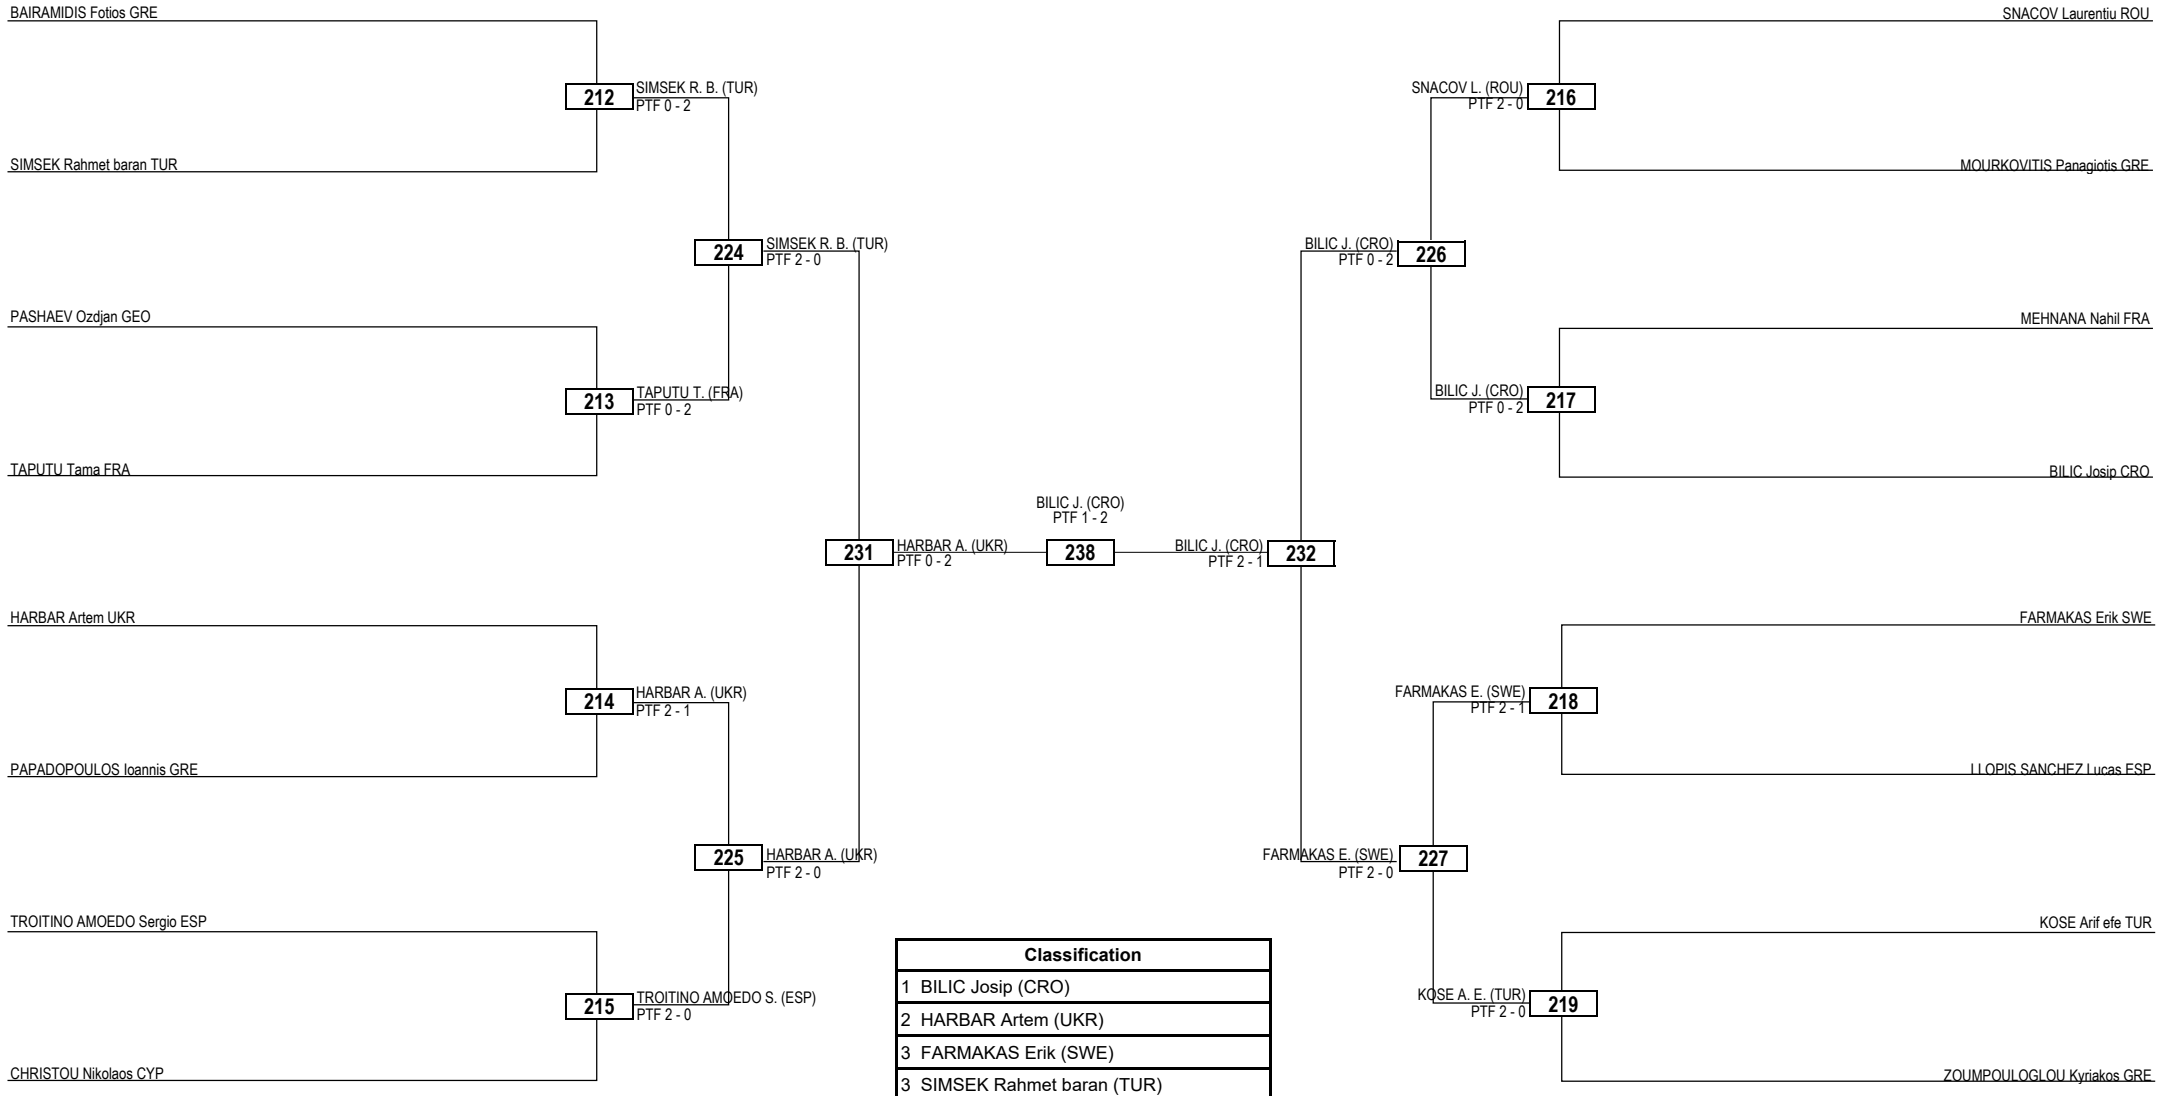

Round of 64 Round of 32 Round of 16 Quarterfinals Semifinals Final Semifinals Quarterfinals Round of 16 Round of 32 Round of 64

LEGEND RSC: Win by Referee Stop the Contest WDR: Win by Withdrawal DQB: Win by Disqualification for unsportsmanlike behavior
 (x) Seed PTF: Win by Final Score DSQ: Win by Disqualification R: Round

Round of 32 Round of 16 Quarterfinals Semifinals Final Semifinals Quarterfinals Round of 16 Round of 32

Classification
1 UZUNCAVDAR Sude yaren (TUR)
2 MASTELIC Mila (CRO)
3 BERISAJ Andela (MNE)
3 GENCER Sila nur (TUR)

LEGEND RSC: Win by Referee Stop the Contest WDR: Win by Withdrawal DQB: Win by Disqualification for unsportsmanlike behavior
(x) Seed PTF: Win by Final Score DSQ: Win by Disqualification R: Round

Round of 64 Round of 32 Round of 16 Quarterfinals Semifinals Final Semifinals Quarterfinals Round of 16 Round of 32 Round of 64

LEGEND RSC: Win by Referee Stop the Contest WDR: Win by Withdrawal DQB: Win by Disqualification for unsportsmanlike behavior
 (x) Seed PTF: Win by Final Score DSQ: Win by Disqualification R: Round

Round of 16 Quarterfinals Semifinals Final Semifinals Quarterfinals Round of 16