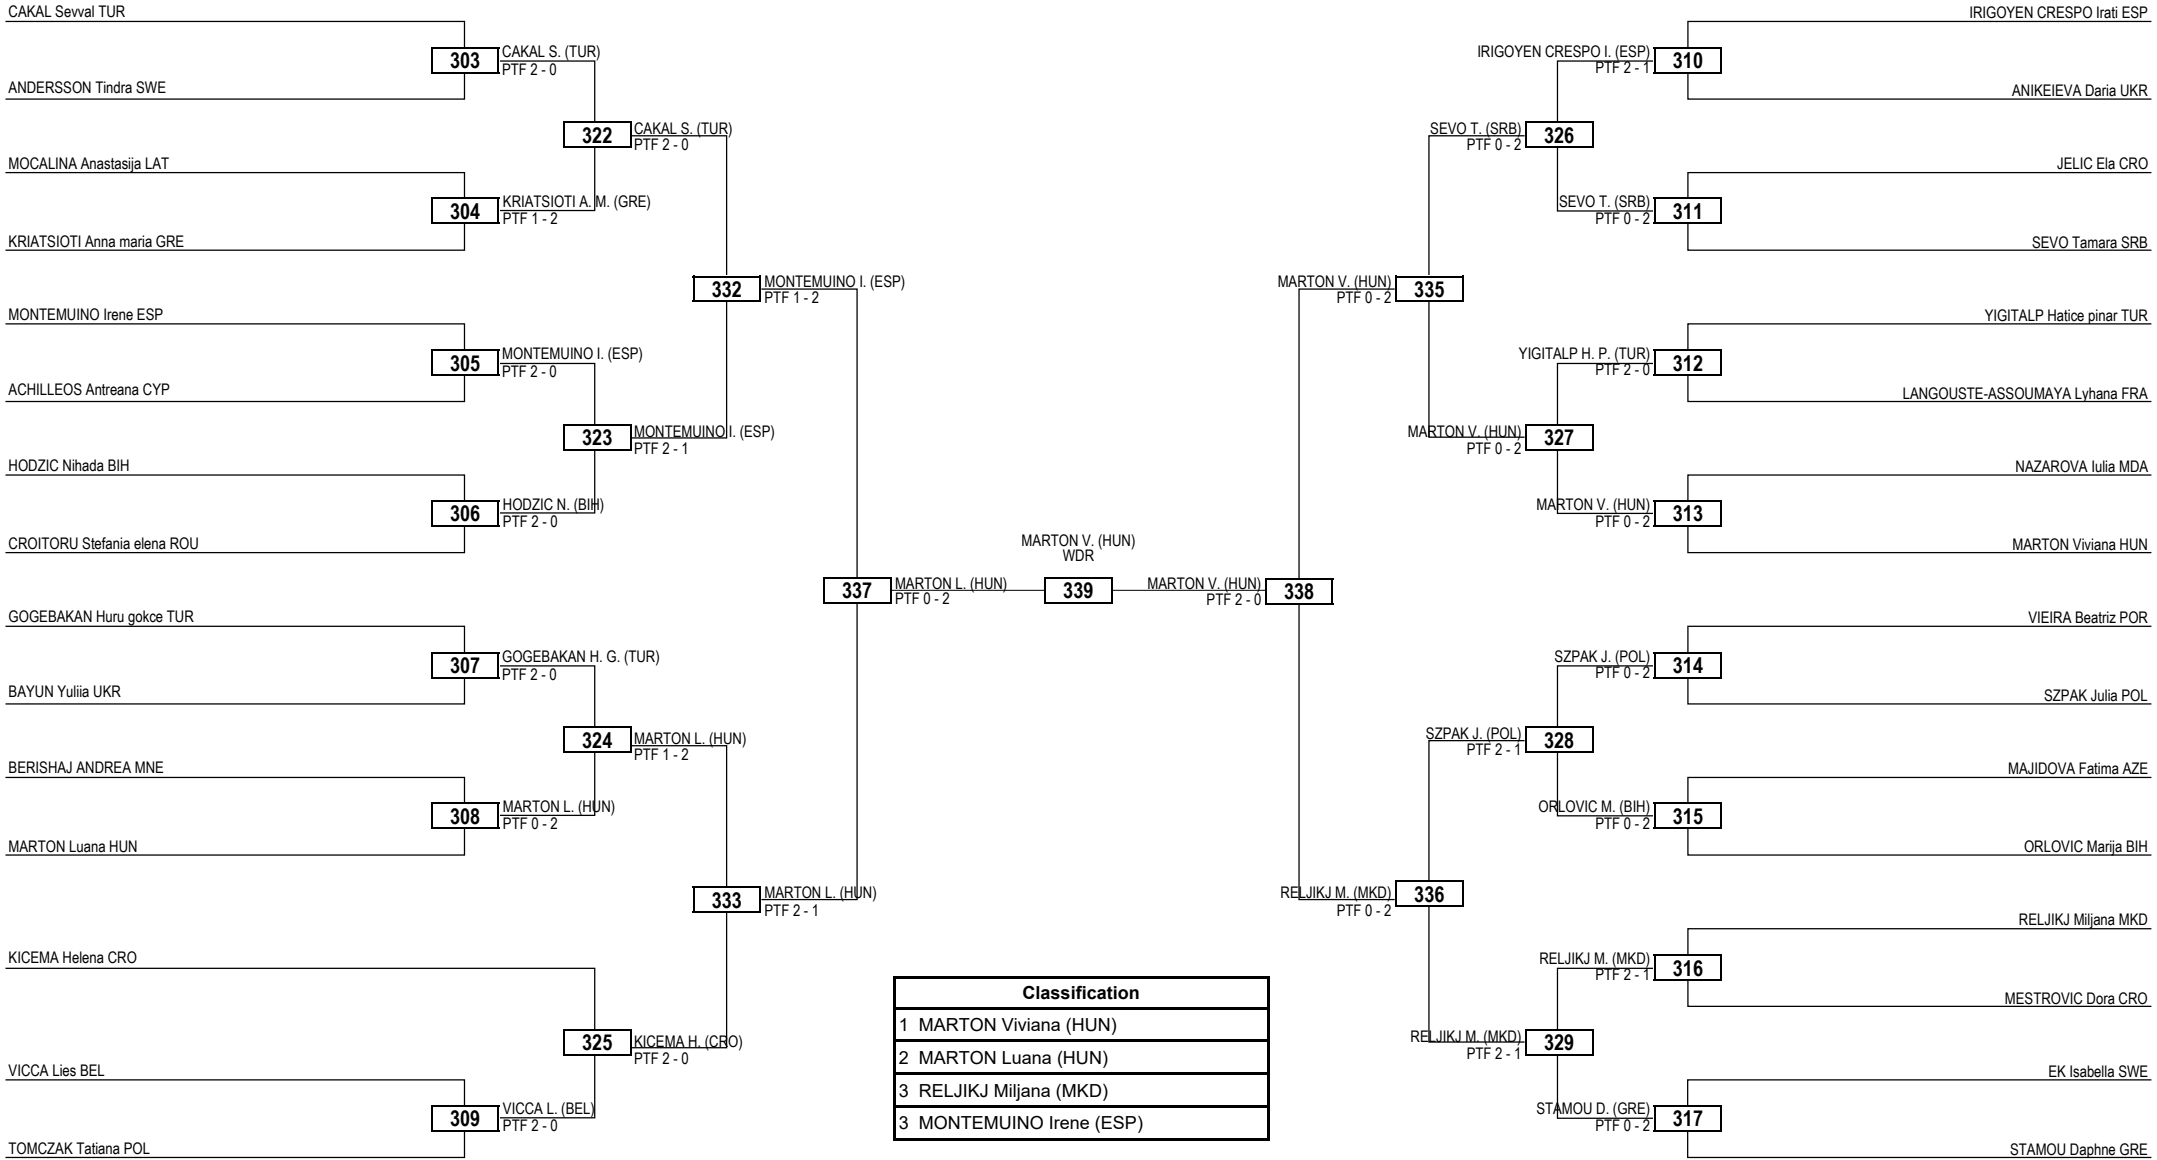

Round of 64 Round of 32 Round of 16 Quarterfinals Semifinals Final Semifinals Quarterfinals Round of 16 Round of 32 Round of 64

LEGEND RSC: Win by Referee Stop the Contest WDR: Win by Withdrawal DQB: Win by Disqualification for unsportsmanlike behavior
 (x) Seed PTF: Win by Final Score DSQ: Win by Disqualification R: Round

Round of 32 Round of 16 Quarterfinals Semifinals Final Semifinals Quarterfinals Round of 16 Round of 32

LEGEND RSC: Win by Referee Stop the Contest WDR: Win by Withdrawal DQB: Win by Disqualification for unsportsmanlike behavior
 (x) Seed PTF: Win by Final Score DSQ: Win by Disqualification R: Round