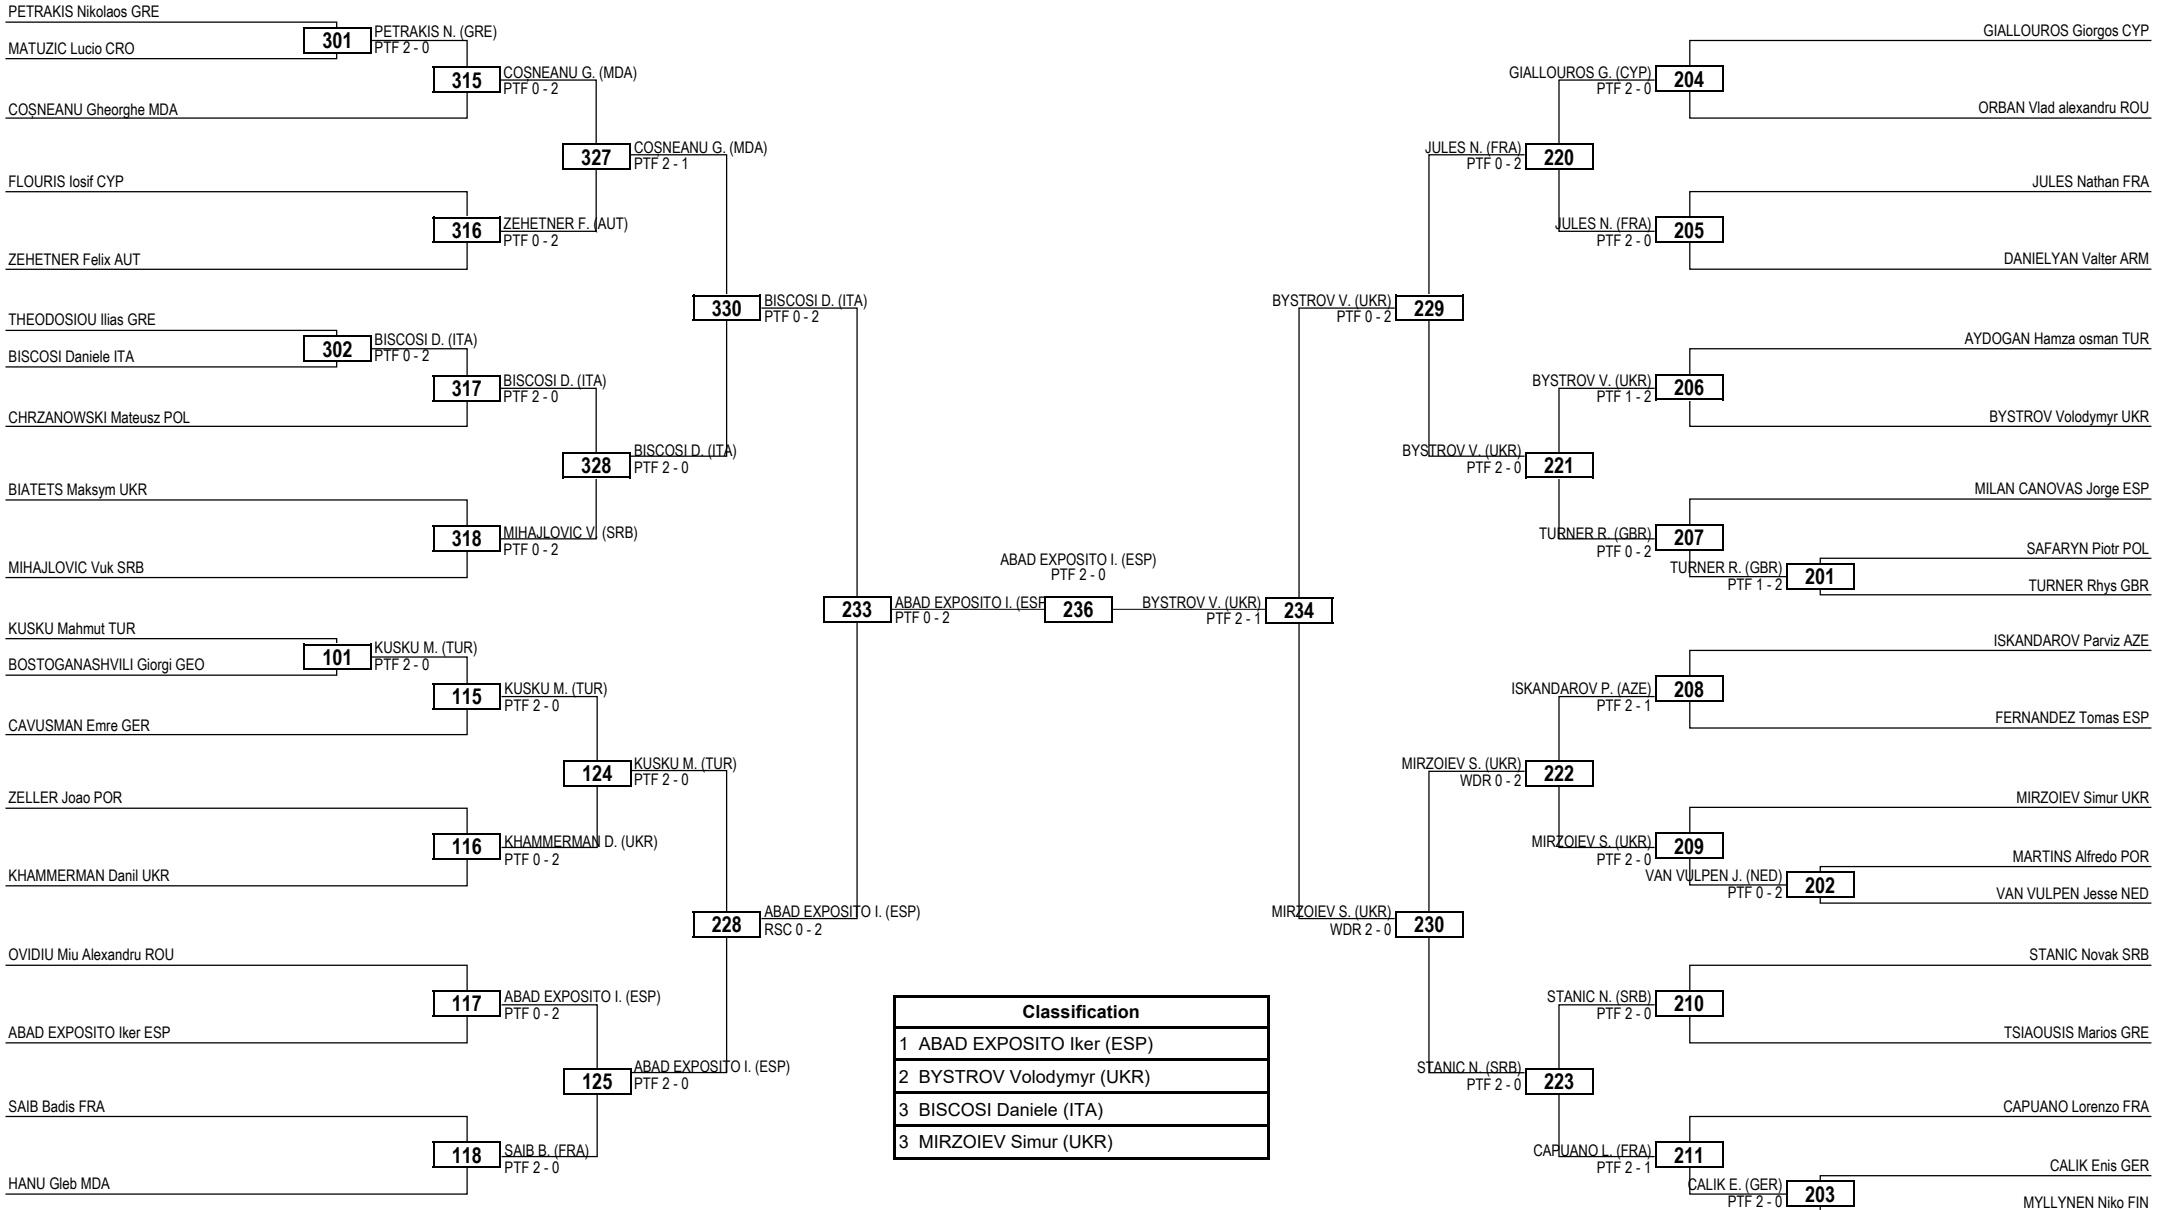

Round of 32 Round of 16 Quarterfinals Semifinals Final Semifinals Quarterfinals Round of 16 Round of 32

LEGEND RSC: Win by Referee Stop the Contest WDR: Win by Withdrawal DQB: Win by Disqualification for unsportsmanlike behavior
 (x) Seed PTF: Win by Final Score DSQ: Win by Disqualification R: Round

Round of 64 Round of 32 Round of 16 Quarterfinals Semifinals Final Semifinals Quarterfinals Round of 16 Round of 32 Round of 64

LEGEND RSC: Win by Referee Stop the Contest WDR: Win by Withdrawal DQB: Win by Disqualification for unsportsmanlike behavior
 (x) Seed PTF: Win by Final Score DSQ: Win by Disqualification R: Round

Round of 32 Round of 16 Quarterfinals Semifinals Final Semifinals Quarterfinals Round of 16 Round of 32

Classification
1 UZUNCAVDAR Sude yaren (TUR)
2 MASTELIC Mila (CRO)
3 BERISAJ Andela (MNE)
3 GENCER Sila nur (TUR)

LEGEND RSC: Win by Referee Stop the Contest WDR: Win by Withdrawal DQB: Win by Disqualification for unsportsmanlike behavior
(x) Seed PTF: Win by Final Score DSQ: Win by Disqualification R: Round

Round of 64 Round of 32 Round of 16 Quarterfinals Semifinals Final Semifinals Quarterfinals Round of 16 Round of 32 Round of 64