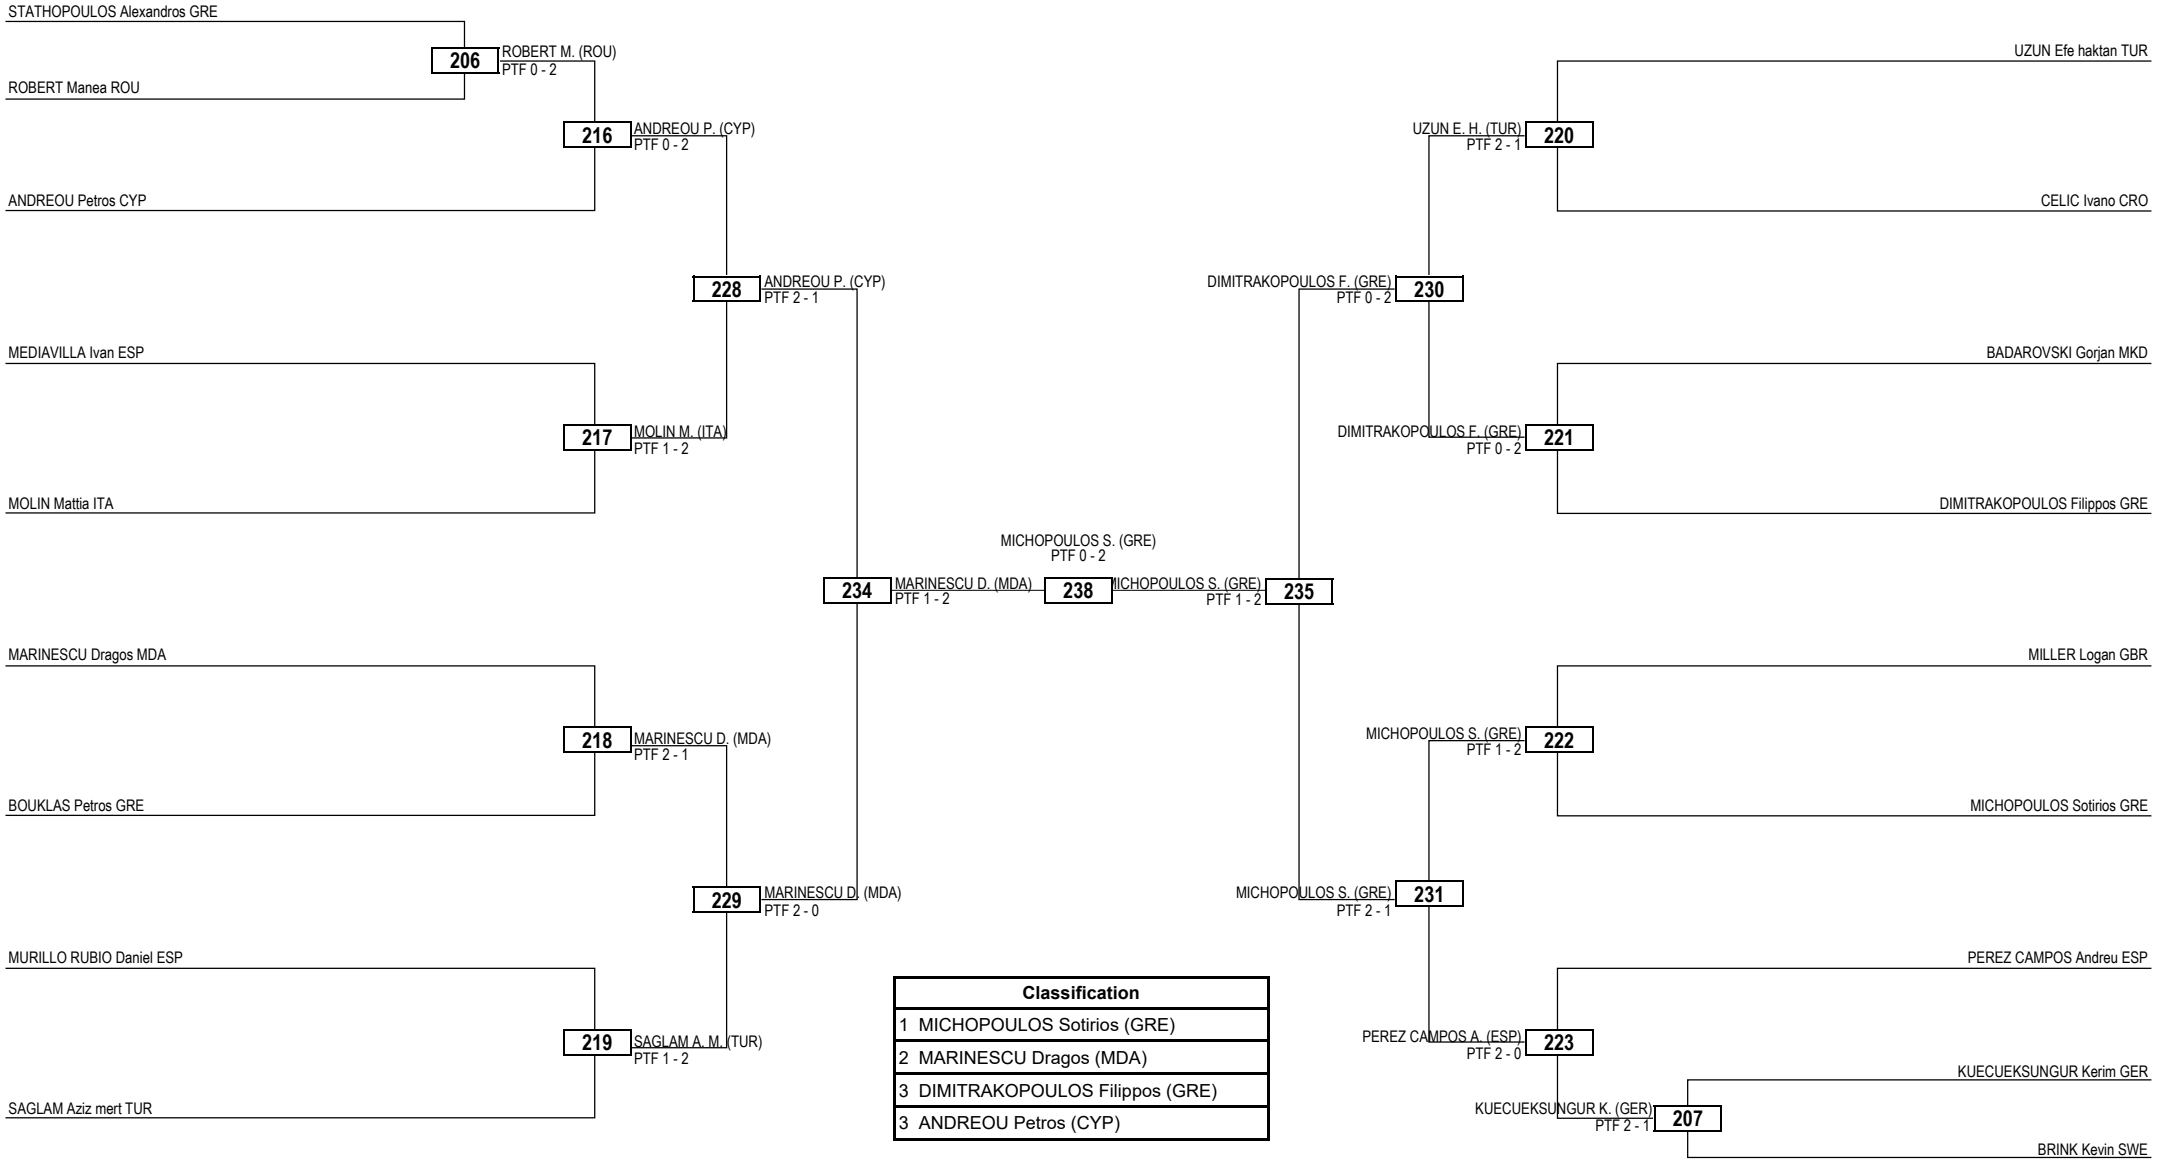

Round of 32 Round of 16 Quarterfinals Semifinals Final Semifinals Quarterfinals Round of 16 Round of 32

LEGEND RSC: Win by Referee Stop the Contest WDR: Win by Withdrawal DQB: Win by Disqualification for unsportsmanlike behavior
 (x) Seed PTF: Win by Final Score DSQ: Win by Disqualification R: Round

Round of 64 Round of 32 Round of 16 Quarterfinals Semifinals Final Semifinals Quarterfinals Round of 16 Round of 32 Round of 64

LEGEND RSC: Win by Referee Stop the Contest WDR: Win by Withdrawal DQB: Win by Disqualification for unsportsmanlike behavior
 (x) Seed PTF: Win by Final Score DSQ: Win by Disqualification R: Round