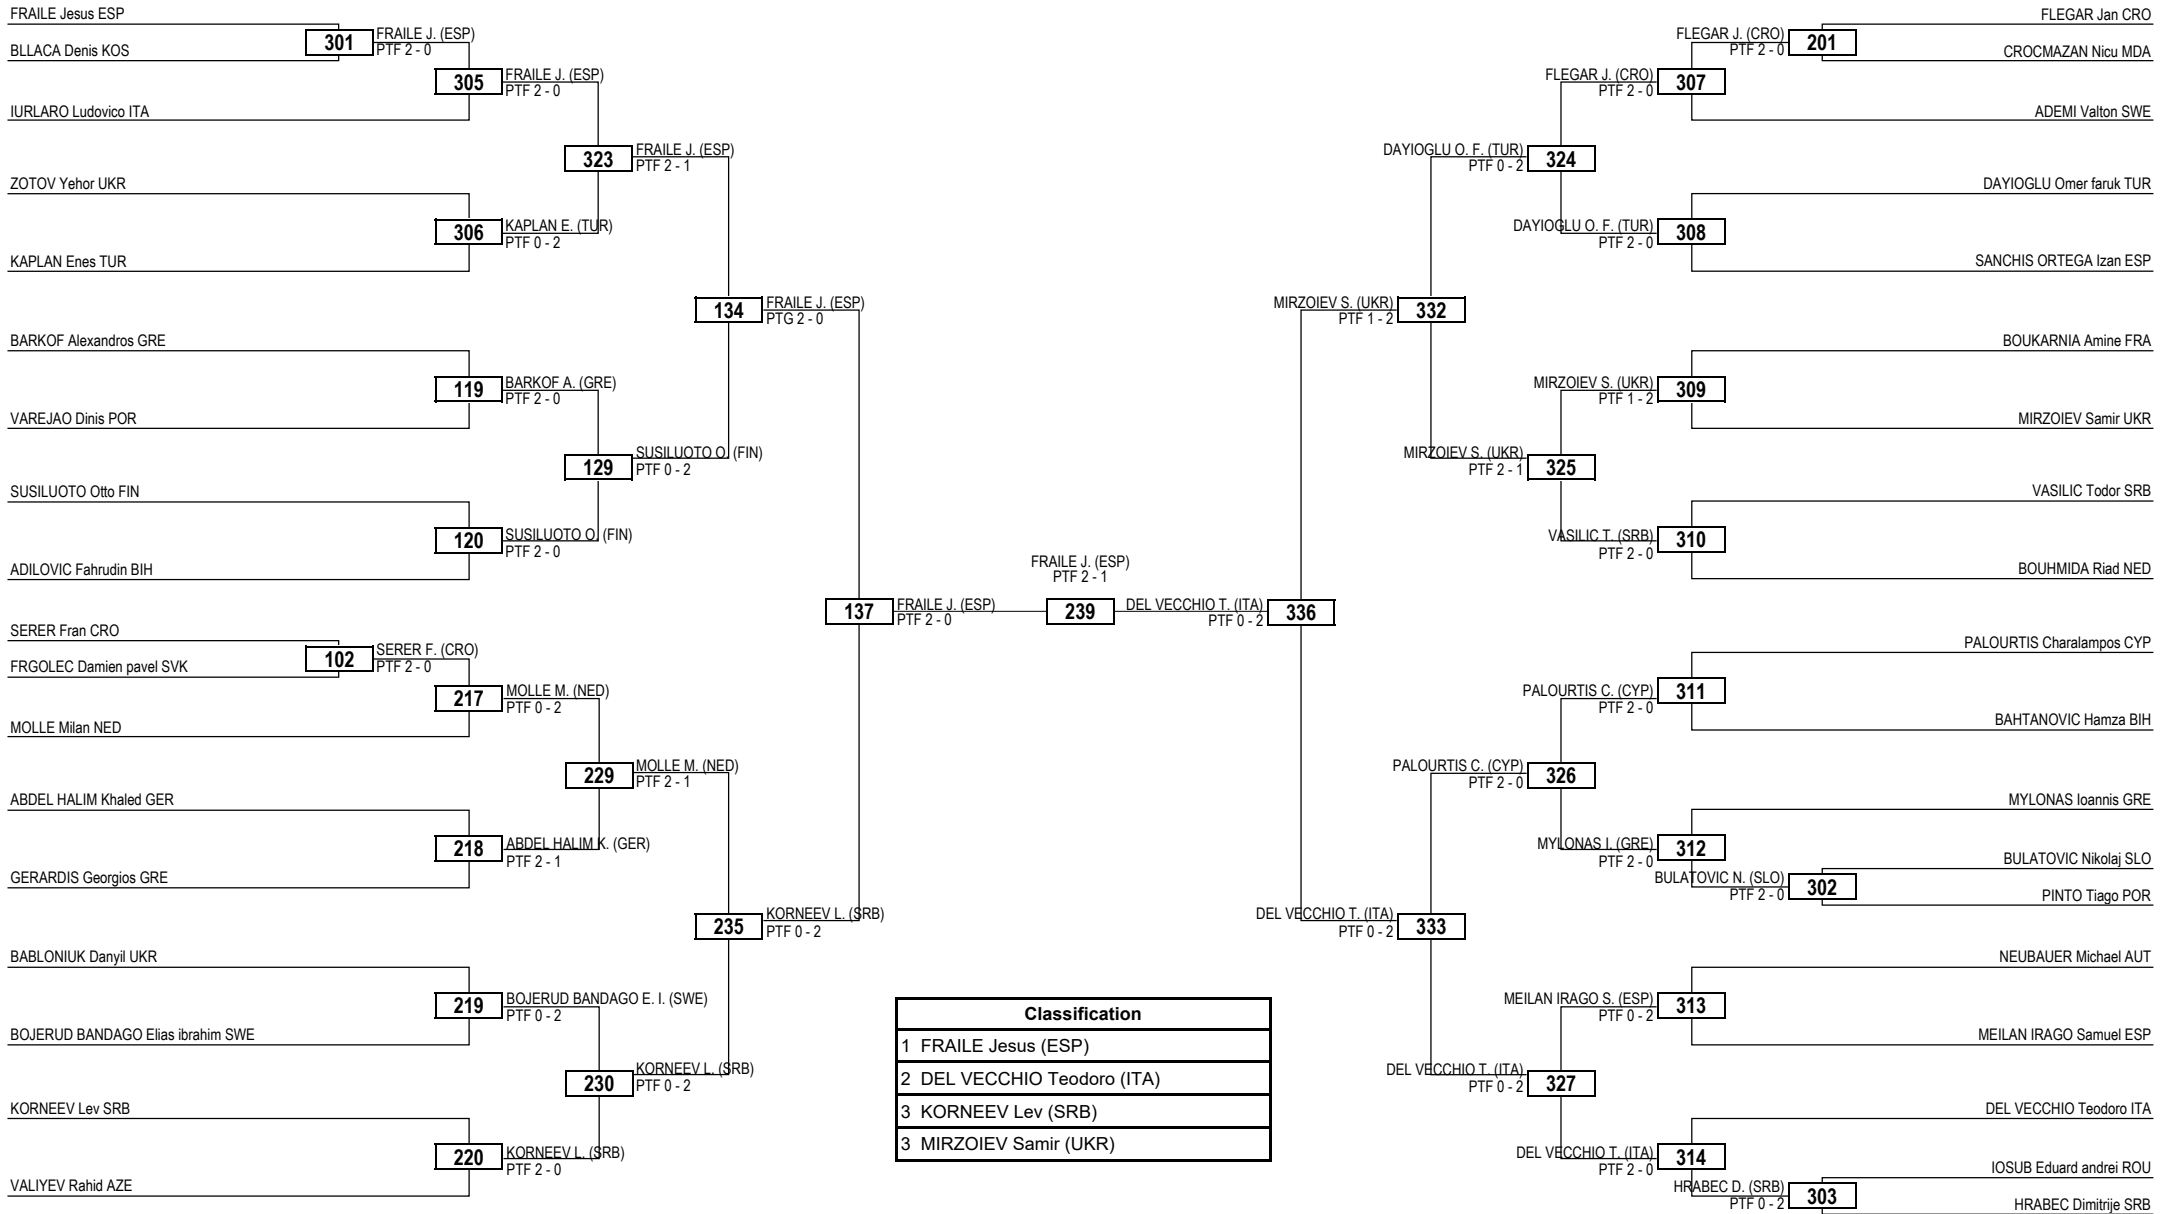

Round of 32 Round of 16 Quarterfinals Semifinals Final Semifinals Quarterfinals Round of 16 Round of 32

LEGEND RSC: Win by Referee Stop the Contest WDR: Win by Withdrawal DQB: Win by Disqualification for unsportsmanlike behavior
 (x) Seed PTF: Win by Final Score DSQ: Win by Disqualification R: Round

Round of 64 Round of 32 Round of 16 Quarterfinals Semifinals Final Semifinals Quarterfinals Round of 16 Round of 32 Round of 64

LEGEND RSC: Win by Referee Stop the Contest WDR: Win by Withdrawal DQB: Win by Disqualification for unsportsmanlike behavior
 (x) Seed PTF: Win by Final Score DSQ: Win by Disqualification R: Round