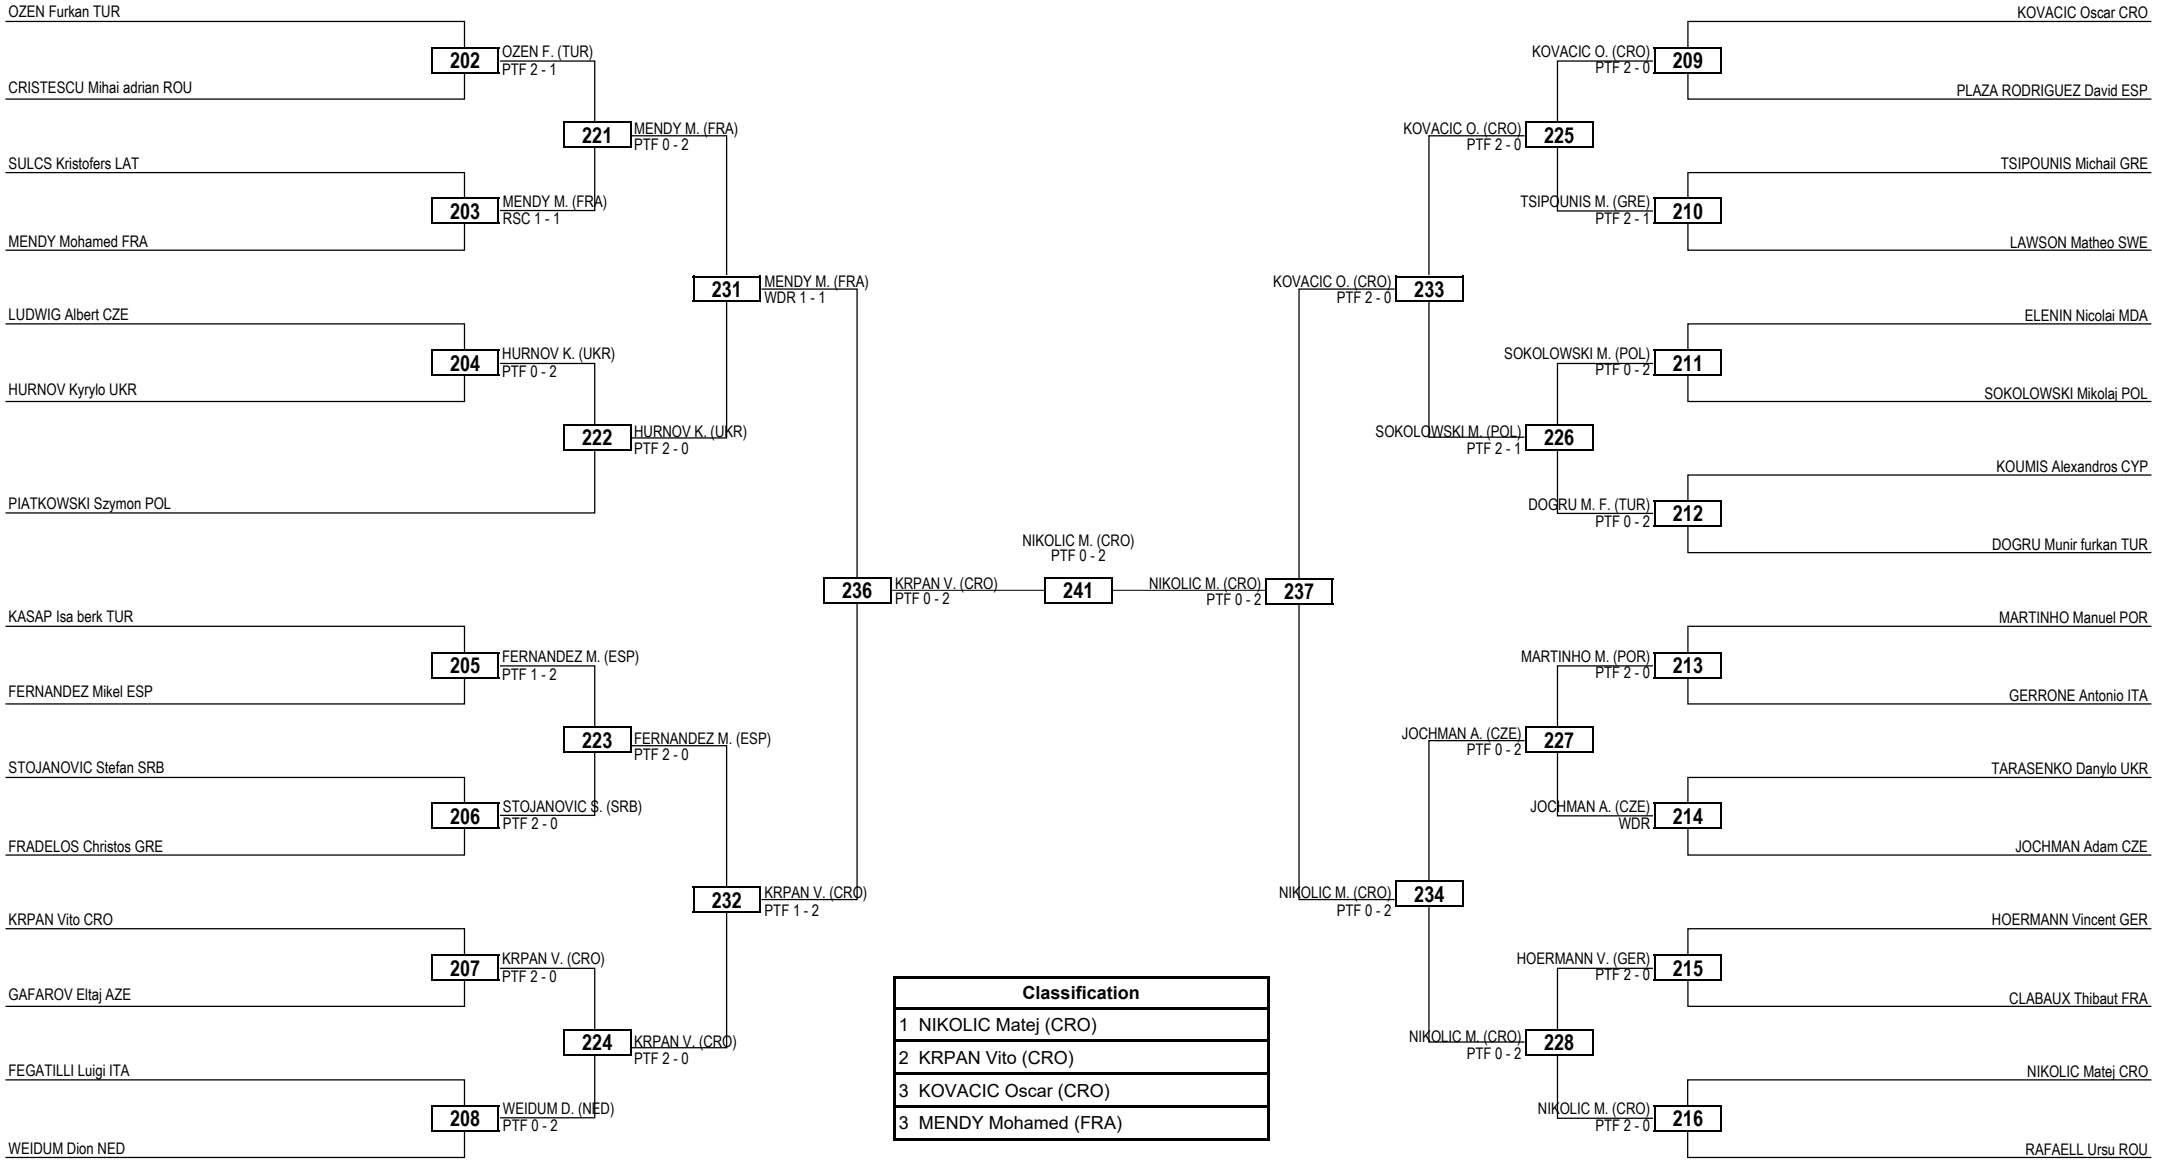

Round of 64 Round of 32 Round of 16 Quarterfinals Semifinals Final Semifinals Quarterfinals Round of 16 Round of 32 Round of 64

LEGEND RSC: Win by Referee Stop the Contest WDR: Win by Withdrawal DQB: Win by Disqualification for unsportsmanlike behavior
 (x) Seed PTF: Win by Final Score DSQ: Win by Disqualification R: Round

Round of 32 Round of 16 Quarterfinals Semifinals Final Semifinals Quarterfinals Round of 16 Round of 32

LEGEND RSC: Win by Referee Stop the Contest WDR: Win by Withdrawal DQB: Win by Disqualification for unsportsmanlike behavior
 (x) Seed PTF: Win by Final Score DSQ: Win by Disqualification R: Round