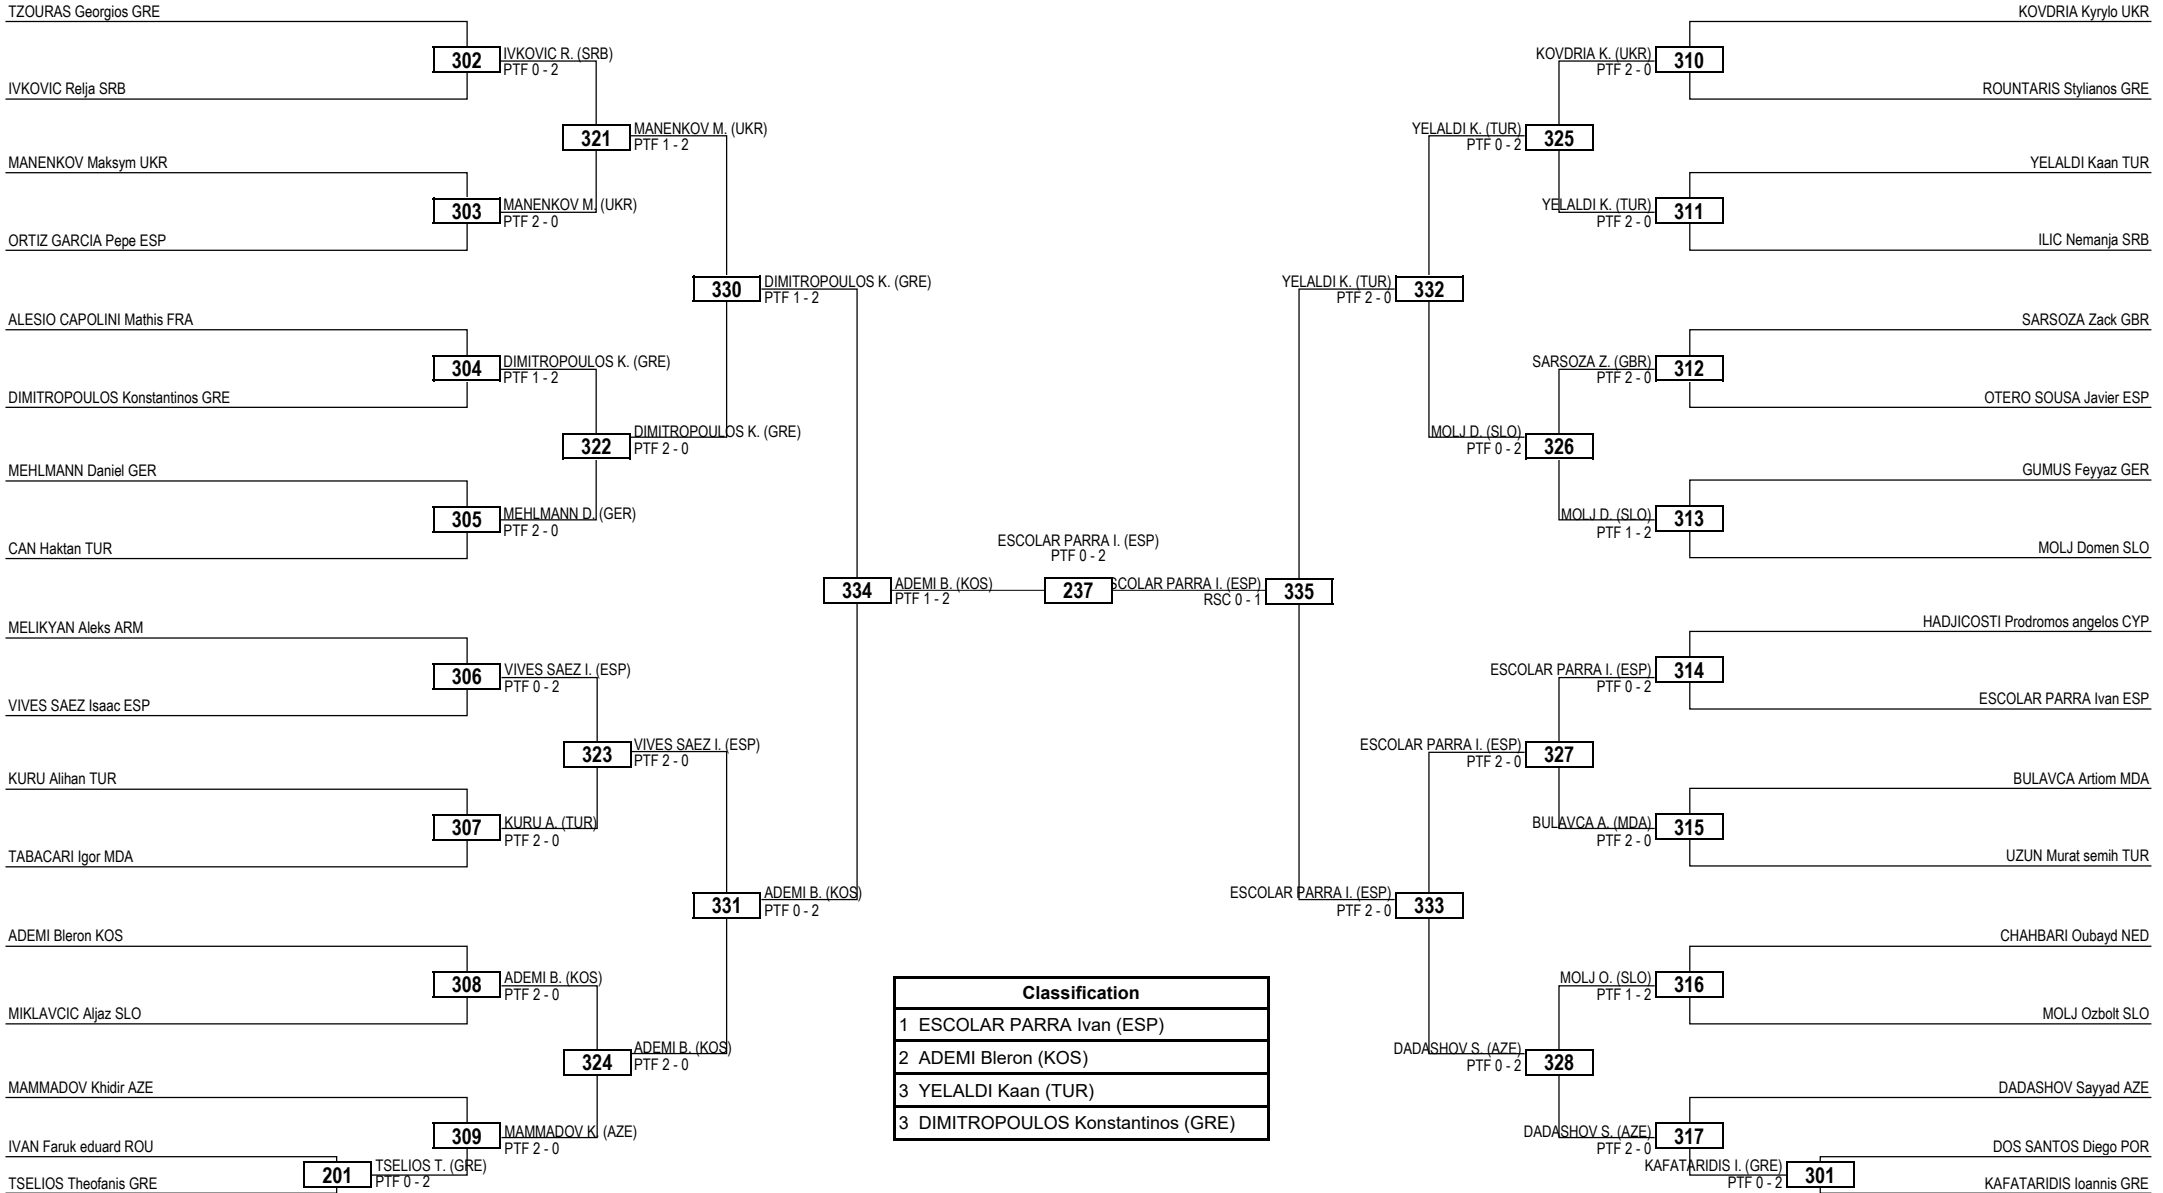

Round of 64 Round of 32 Round of 16 Quarterfinals Semifinals Final Semifinals Quarterfinals Round of 16 Round of 32 Round of 64

LEGEND RSC: Win by Referee Stop the Contest WDR: Win by Withdrawal DQB: Win by Disqualification for unsportsmanlike behavior
 (x) Seed PTF: Win by Final Score DSQ: Win by Disqualification R: Round

Round of 32 Round of 16 Quarterfinals Semifinals Final Semifinals Quarterfinals Round of 16 Round of 32

LEGEND RSC: Win by Referee Stop the Contest WDR: Win by Withdrawal DQB: Win by Disqualification for unsportsmanlike behavior
 (x) Seed PTF: Win by Final Score DSQ: Win by Disqualification R: Round