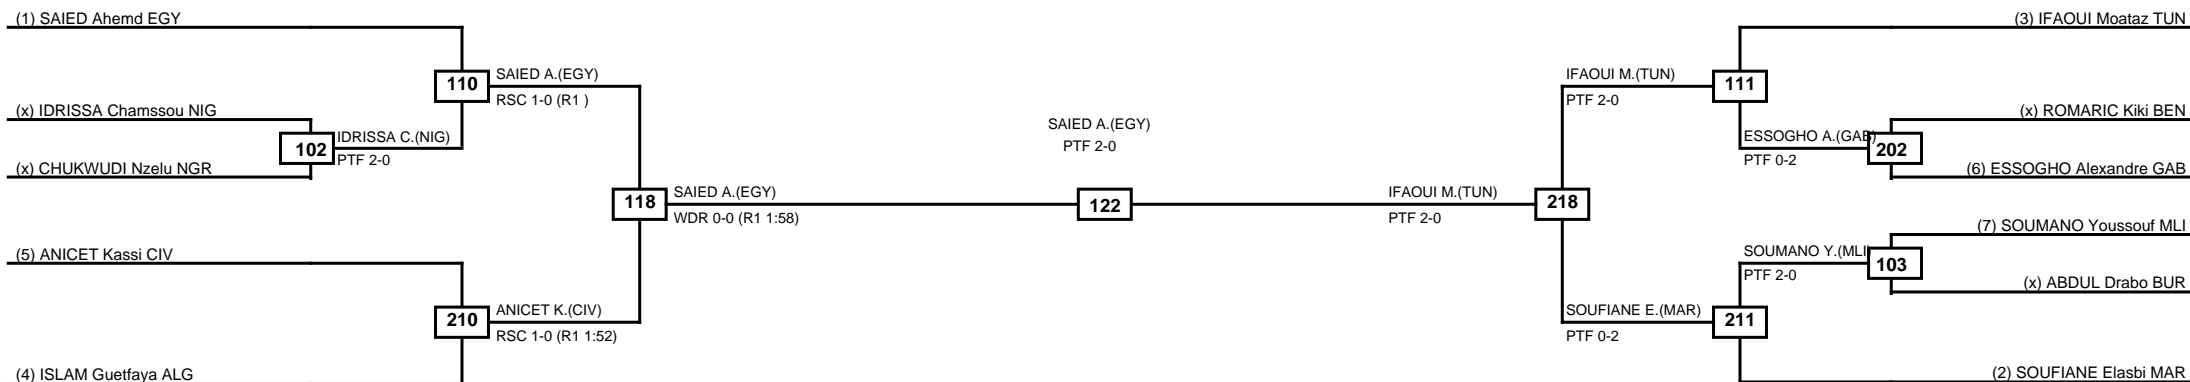

Round of 16	Quarterfinals	Semifinals	Final	Semifinals	Quarterfinals	Round of 16

Classification
1 SAIED Ahemd EGY
2 IFAOUI Moataz TUN
3 SOUFIANE Elasbi MAR
3 ANICET Kassi CIV

LEGEND	RSC: Win by Referee stops contest	WDR: Win by Withdrawal	DQB: Win by Disqualification for Unsportsmanlike behavior
(x)Seed	PFT: Win by Final score	DSQ: Win by Disqualification	R: Round