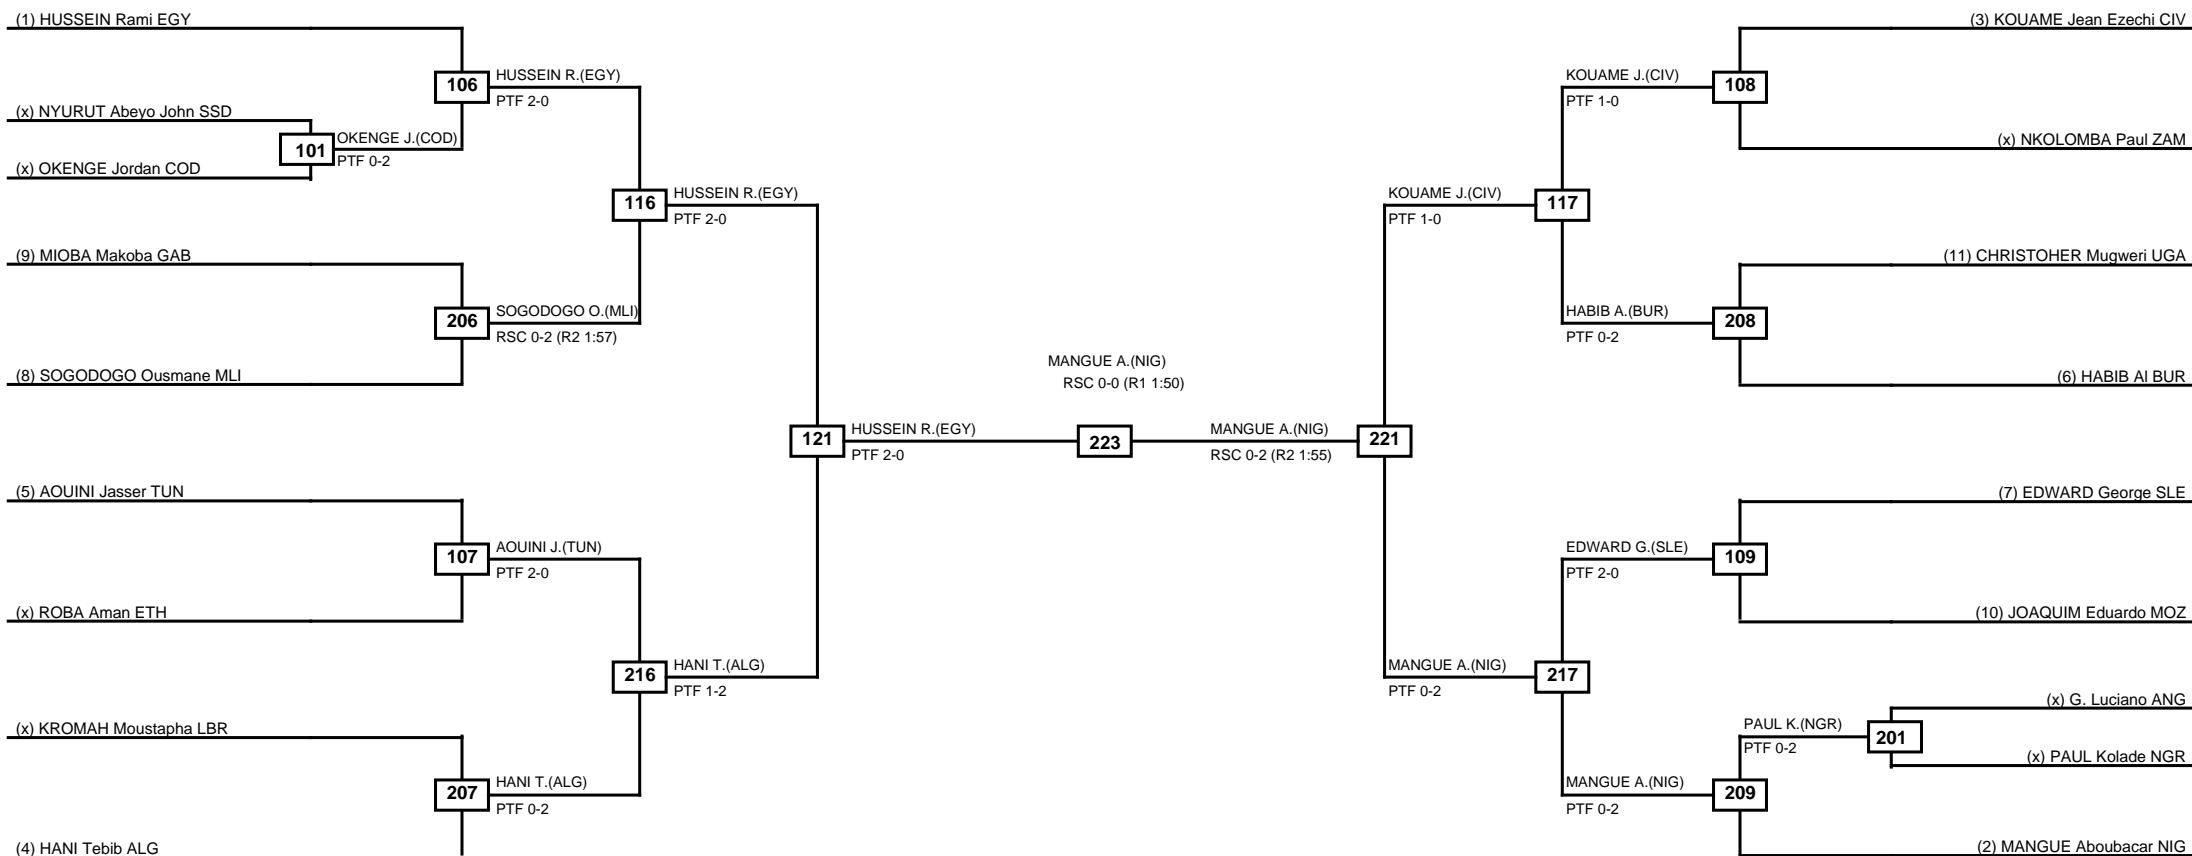

Round of 32   Round of 16   Quarterfinals   Semifinals   Final   Semifinals   Quarterfinals   Round of 16   Round of 32

Classification
1 MANGUE Aboubacar NIG
2 HUSSEIN Rami EGY
3 HANI Tebib ALG
3 KOUAME Jean Ezechiel CIV

LEGEND   RSC: Win by Referee stops contest   WDR: Win by Withdrawal   DQB: Win by Disqualification for Unsportsmanlike behavior
(x)Seed   PFT: Win by Final score   DSQ: Win by Disqualification   R: Round