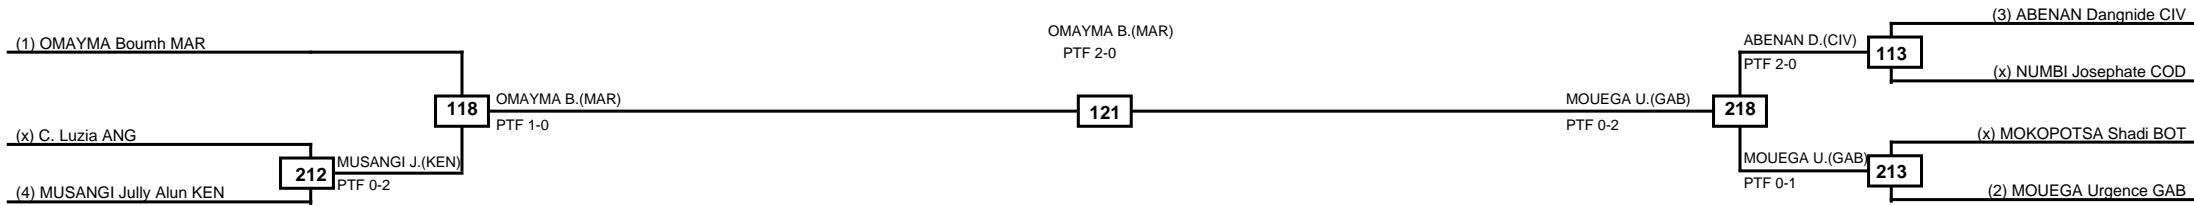

Quarterfinals	Semifinals	Final	Semifinals	Quarterfinals

Classification
1 Omayma Boumh MAR
2 Mouega Urgence GAB
3 Abenan Dangnide CIV
3 Musangi July Alungata KEN

LEGEND	RSC: Win by Referee stops contest	WDR: Win by Withdrawal	DQB: Win by Disqualification for Unsportsmanlike behavior
(x)Seed	PFT: Win by Final score	DSQ: Win by Disqualification	R: Round