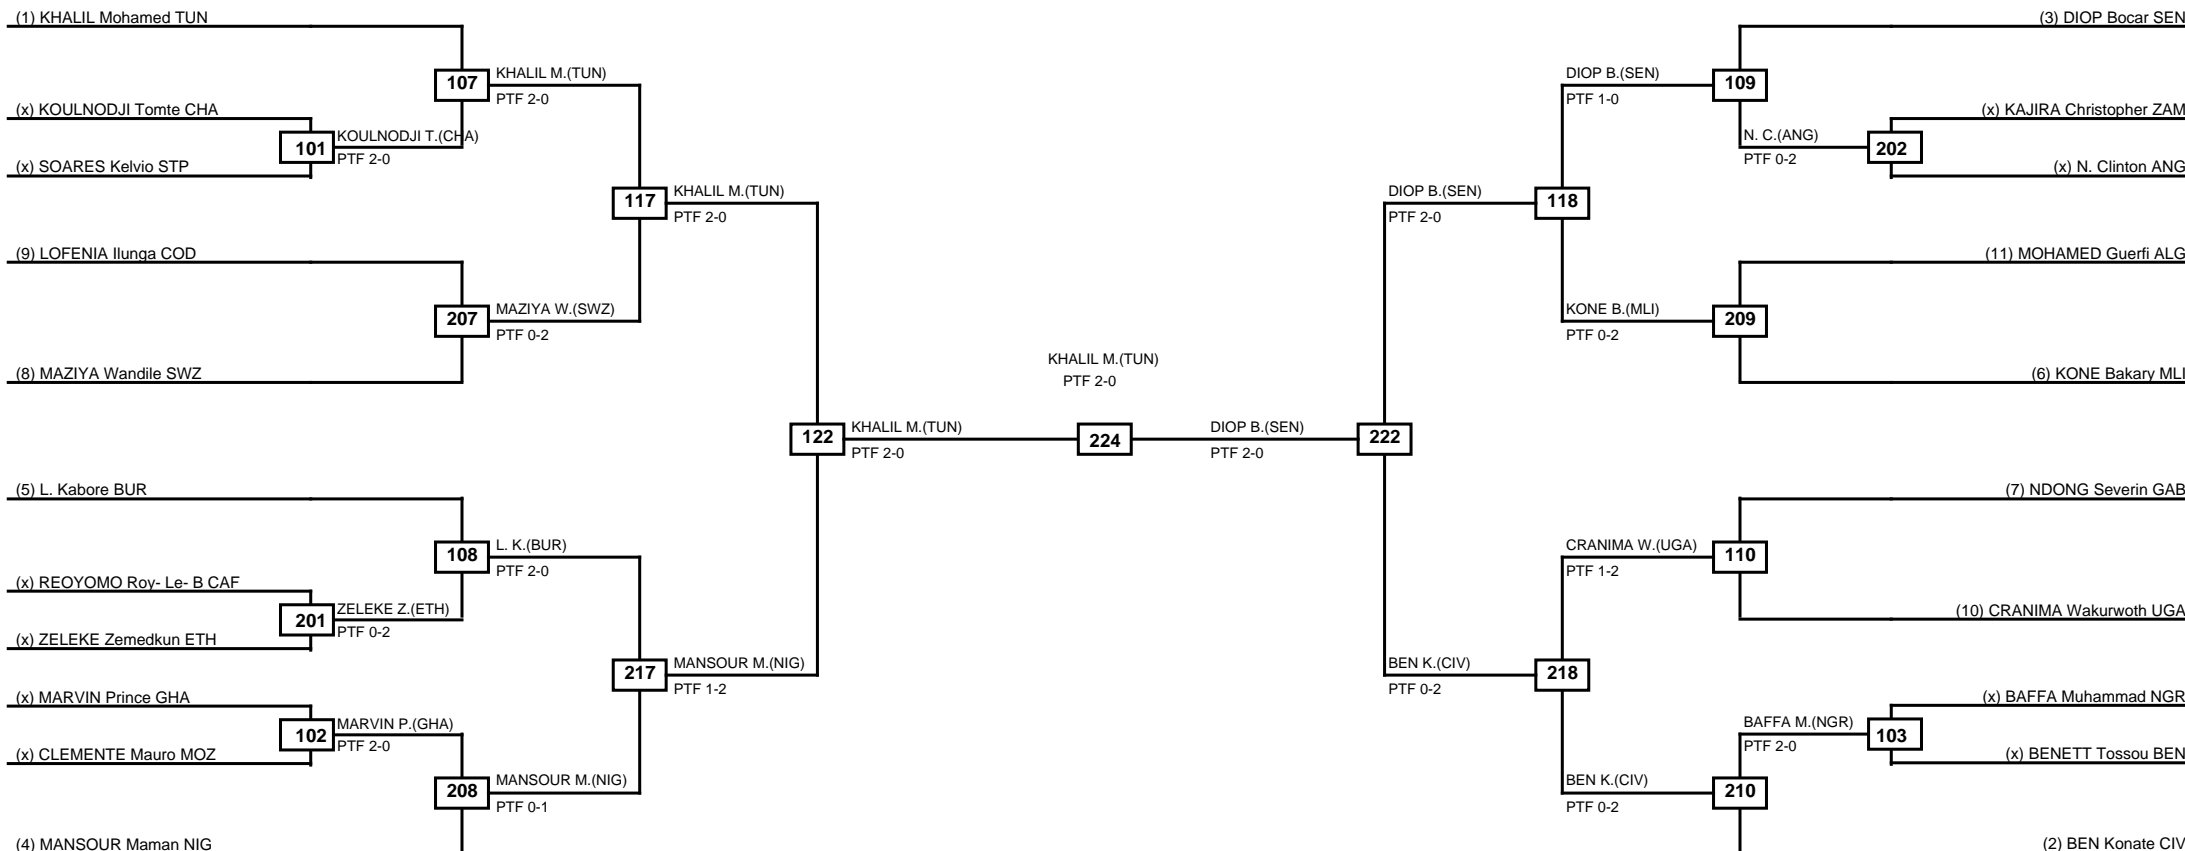

Round of 32 Round of 16 Quarterfinals Semifinals Final Semifinals Quarterfinals Round of 16 Round of 32

Classification
1 KHALIL Mohamed TUN
2 DIOP Bocar SEN
3 MANSOUR Maman NIG
3 BEN Konate CIV

LEGEND RSC: Win by Referee stops contest WDR: Win by Withdrawal DQB: Win by Disqualification for Unsportsmanlike behavior
(x)Seed PFT: Win by Final score DSQ: Win by Disqualification R: Round

Round of 16	Quarterfinals	Semifinals	Final
-------------	---------------	------------	-------

Classification
1 ASSEM Moatazbella EGY
2 AMADOU Mahamadou NIG
3 IBRAHIM Diallo CIV
3 BALLO Siriman MLI

LEGEND	RSC: Win by Referee stops contest	WDR: Win by Withdrawal	DQB: Win by Disqualification for Unsportsmanlike behavior
(x)Seed	PFT: Win by Final score	DSQ: Win by Disqualification	R: Round

Round of 32 Round of 16 Quarterfinals Semifinals Final Semifinals Quarterfinals Round of 16 Round of 32

Classification
1 MANSOUR Mouhamadou SEN
2 AARON Kobenan CIV
3 MAIGA Ibrahim BUR
3 WAEL Ahmed EGY

LEGEND RSC: Win by Referee stops contest WDR: Win by Withdrawal DQB: Win by Disqualification for Unsportsmanlike behavior
(x)Seed PFT: Win by Final score DSQ: Win by Disqualification R: Round