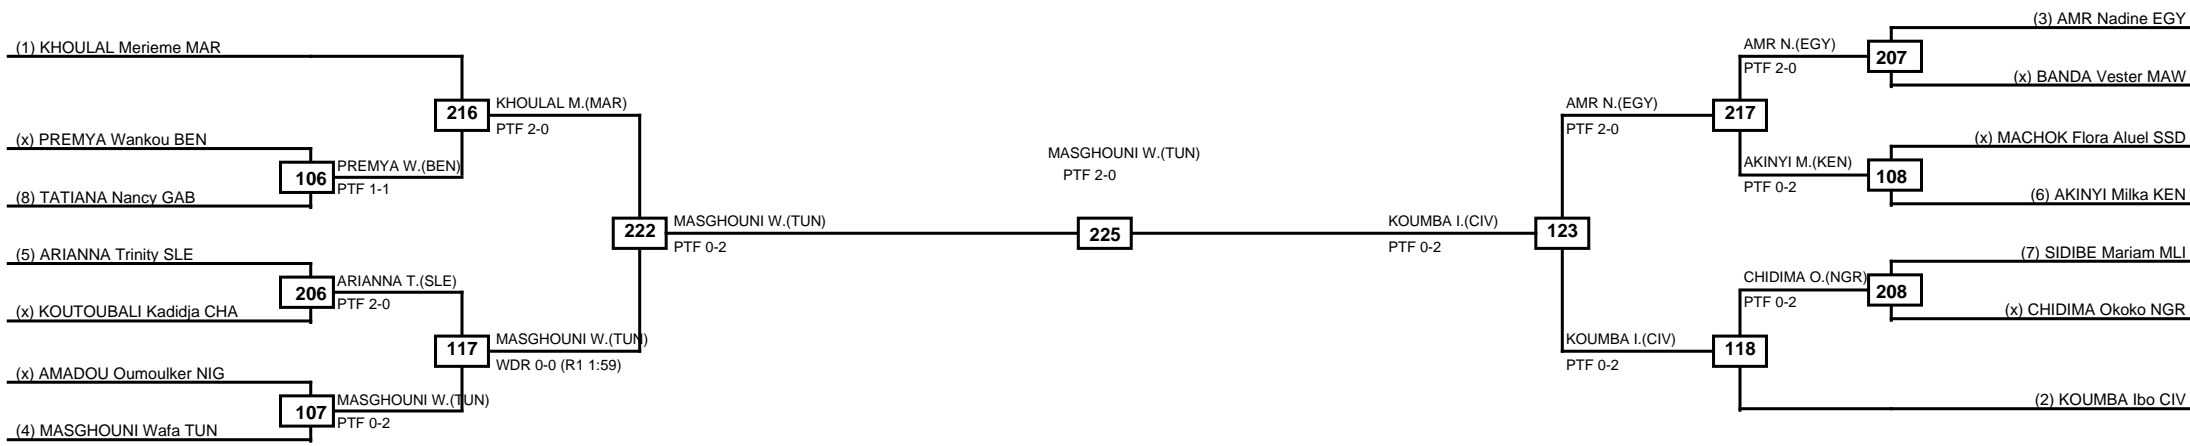

Round of 16
Quarterfinals
Semifinals
Final
Semifinals
Quarterfinals
Round of 16

Classification
1 MASGHOUNI Wafa TUN
2 KOUMBA Ibo CIV
3 AMR Nadine EGY
3 KHOULAL Merieme MAR

LEGEND RSC: Win by Referee stops contest   WDR: Win by Withdrawal   DQB: Win by Disqualification for Unsportsmanlike behavior
(x)Seed   PFT: Win by Final score   DSQ: Win by Disqualification   R: Round