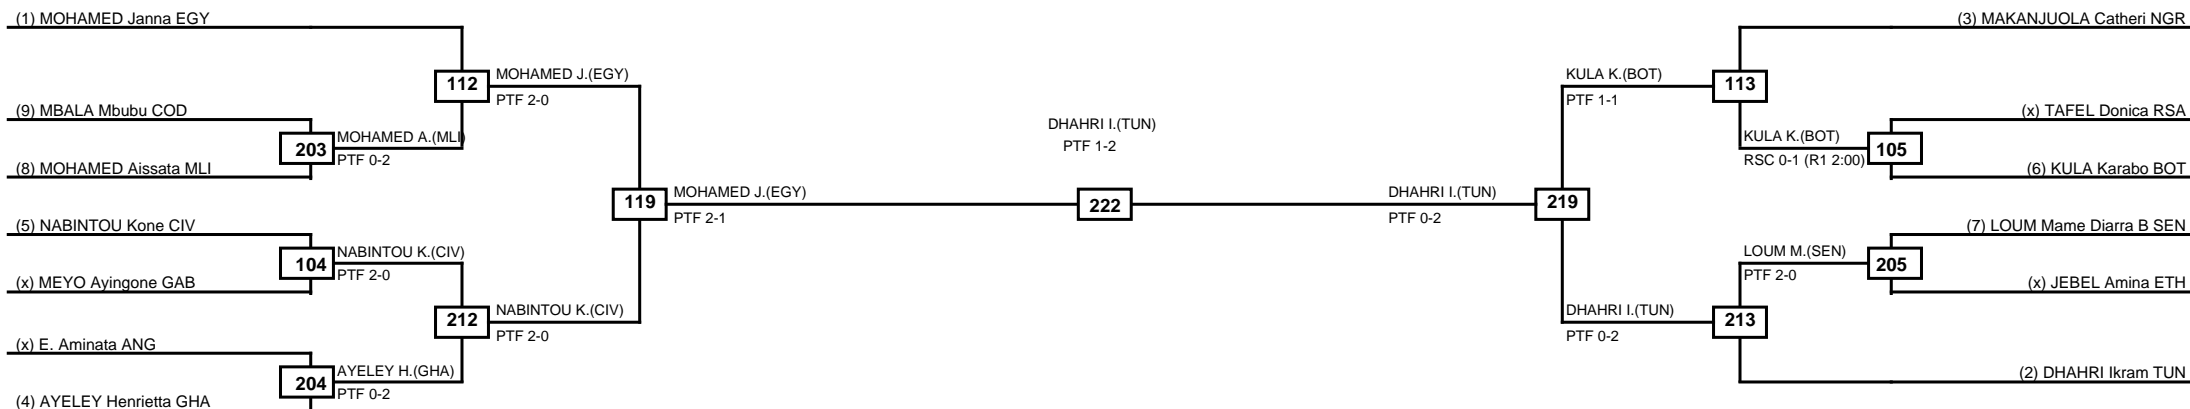

Round of 32 Round of 16 Quarterfinals Semifinals Final Semifinals Quarterfinals Round of 16 Round of 32

Classification
1 MANGUE Aboubacar NIG
2 HUSSEIN Rami EGY
3 HANI Tebib ALG
3 KOUAME Jean Ezechiel CIV

LEGEND RSC: Win by Referee stops contest WDR: Win by Withdrawal DQB: Win by Disqualification for Unsportsmanlike behavior
(x)Seed PFT: Win by Final score DSQ: Win by Disqualification R: Round

Quarterfinals	Semifinals	Final	Semifinals	Quarterfinals
---------------	------------	-------	------------	---------------

Round of 16	Quarterfinals	Semifinals	Final	Semifinals	Quarterfinals	Round of 16
-------------	---------------	------------	-------	------------	---------------	-------------

Classification
1 DHAHRI Ikram TUN
2 MOHAMED Janna EGY
3 NABINTOU Kone CIV
3 KULA Karabo BOT