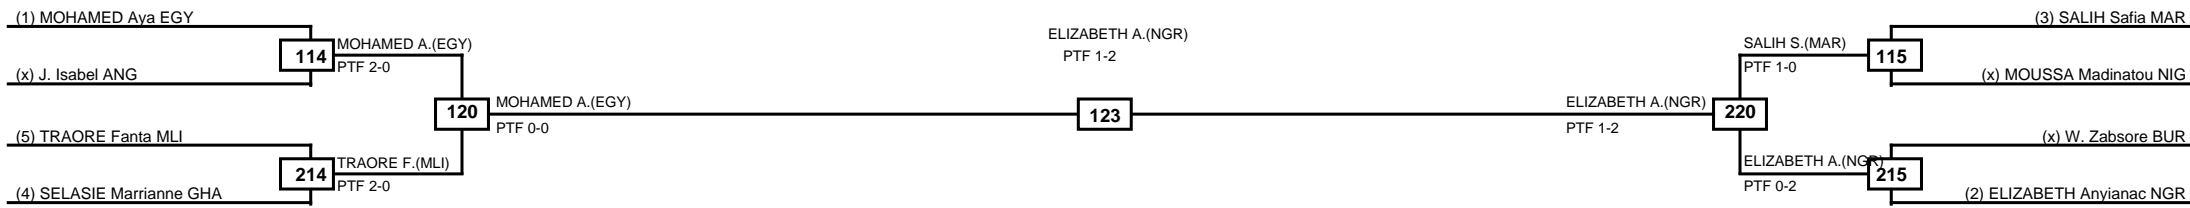

Quarterfinals	Semifinals	Final	Semifinals	Quarterfinals

Classification
1 ELIZABETH Anyianacho NGR
2 MOHAMED Aya EGY
3 TRAORE Fanta MLI
3 SALIH Safia MAR

LEGEND	RSC: Win by Referee stops contest	WDR: Win by Withdrawal	DQB: Win by Disqualification for Unsportsmanlike behavior
(x)Seed	PFT: Win by Final score	DSQ: Win by Disqualification	R: Round