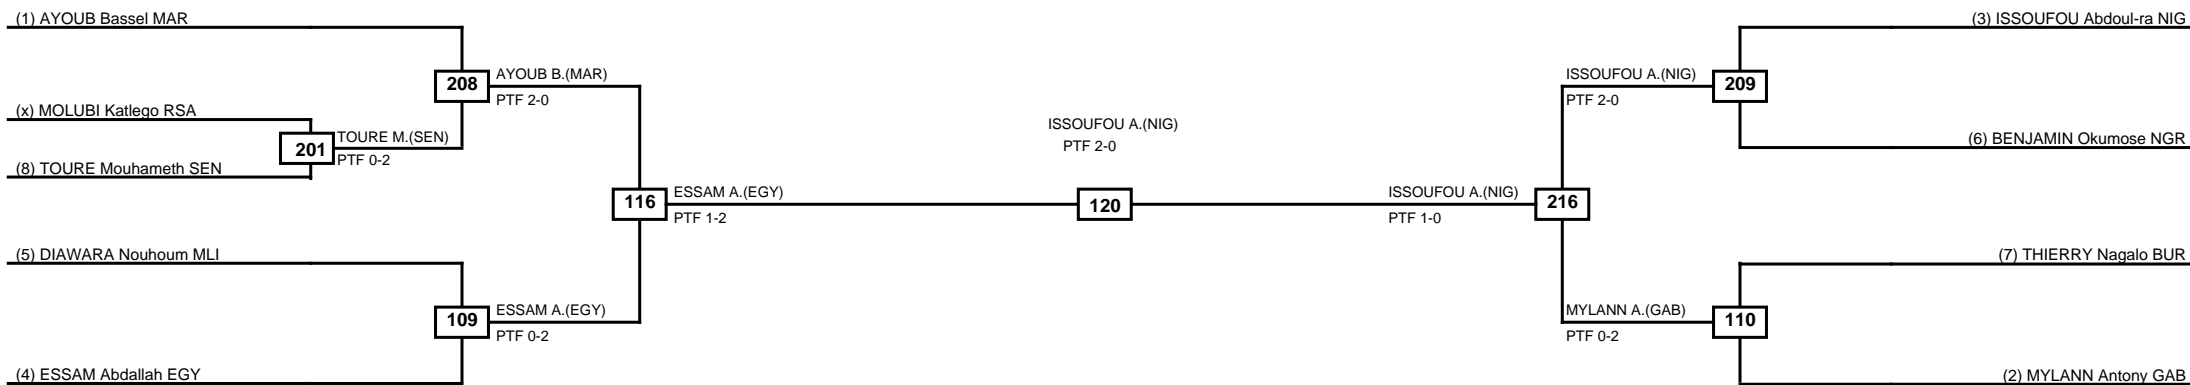

Round of 16	Quarterfinals	Semifinals	Final	Semifinals	Quarterfinals	Round of 16

Classification
1 ISSOUFOU Abdoul-razak NIG
2 ESSAM Abdallah EGY
3 MYLANN Antony GAB
3 AYOUB Bassel MAR

LEGEND	RSC: Win by Referee stops contest	WDR: Win by Withdrawal	DQB: Win by Disqualification for Unsportsmanlike behavior
(x)Seed	PFT: Win by Final score	DSQ: Win by Disqualification	R: Round