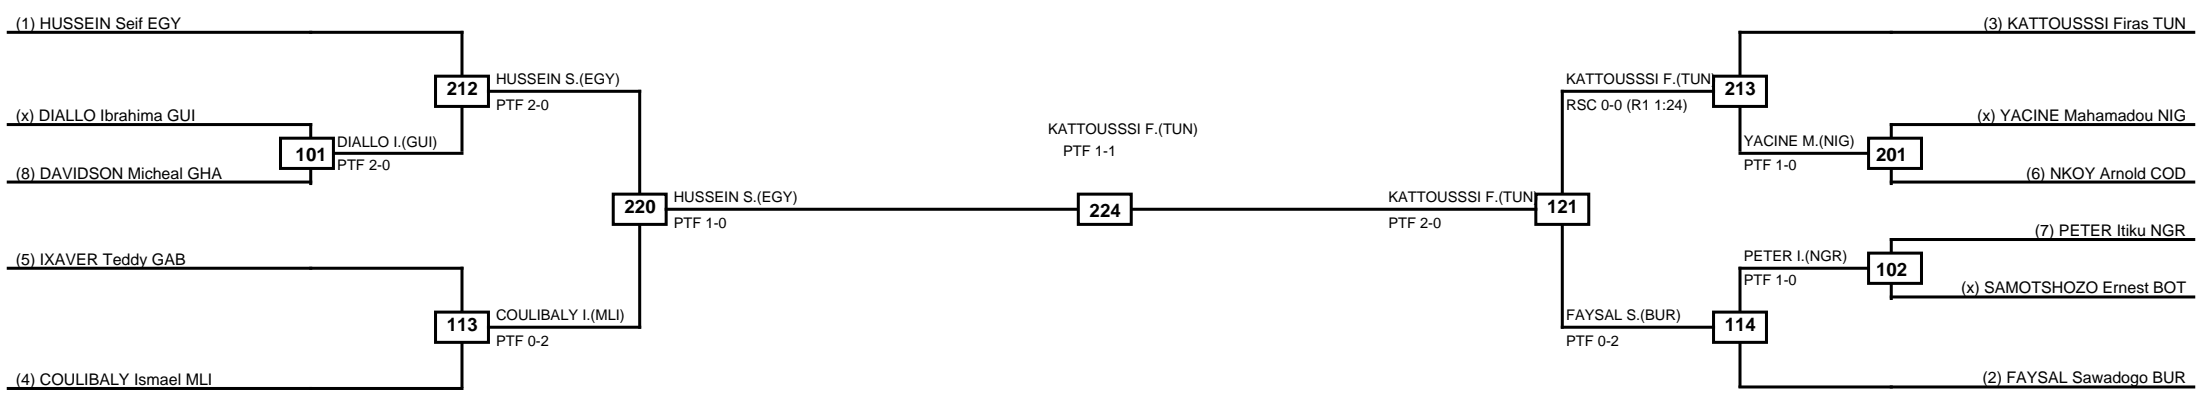

Round of 16	Quarterfinals	Semifinals	Final

Classification
1 KATTOUSSSI Firas TUN
2 HUSSEIN Seif EGY
3 COULIBALY Ismael MLI
3 FAYSAL Sawadogo BUR

LEGEND	RSC: Win by Referee stops contest	WDR: Win by Withdrawal	DQB: Win by Disqualification for Unsportsmanlike behavior
(x)Seed	PFT: Win by Final score	DSQ: Win by Disqualification	R: Round