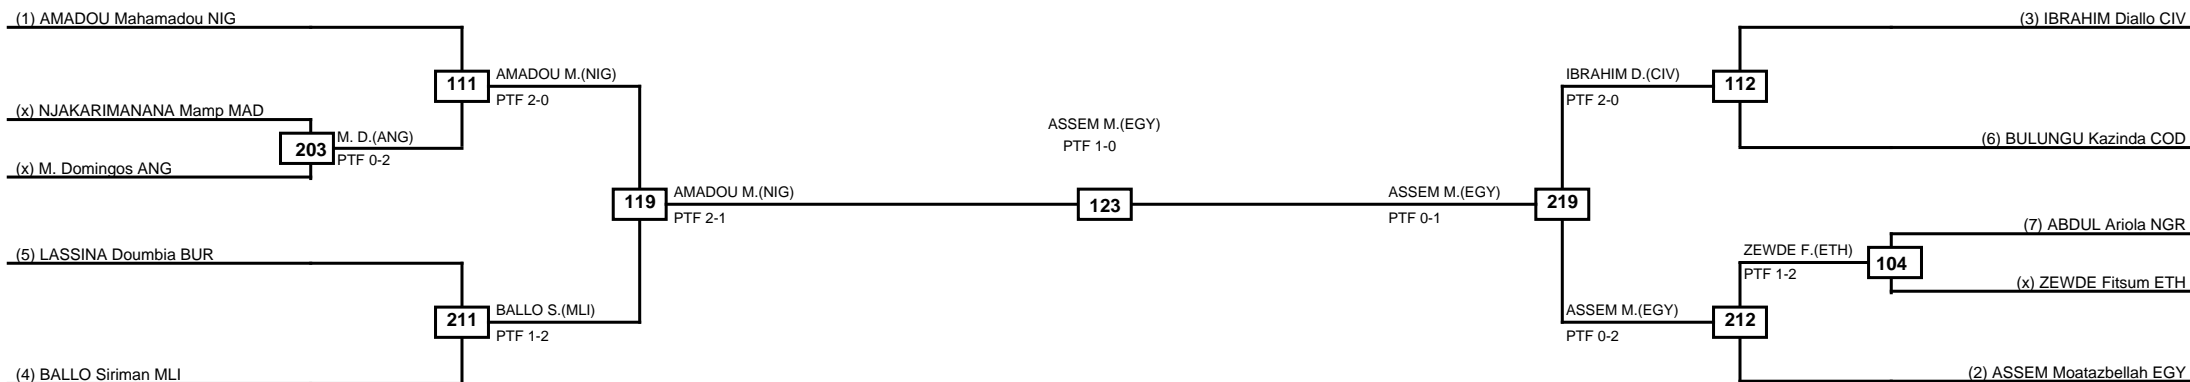

Round of 32 Round of 16 Quarterfinals Semifinals Final Semifinals Quarterfinals Round of 16 Round of 32

Classification
1 KHALIL Mohamed TUN
2 DIOP Bocar SEN
3 MANSOUR Maman NIG
3 BEN Konate CIV

LEGEND RSC: Win by Referee stops contest WDR: Win by Withdrawal DQB: Win by Disqualification for Unsportsmanlike behavior
(x)Seed PFT: Win by Final score DSQ: Win by Disqualification R: Round

Round of 16	Quarterfinals	Semifinals	Final
-------------	---------------	------------	-------

Classification
1 ASSEM Moatazbella EGY
2 AMADOU Mahamadou NIG
3 IBRAHIM Diallo CIV
3 BALLO Siriman MLI

LEGEND	RSC: Win by Referee stops contest	WDR: Win by Withdrawal	DQB: Win by Disqualification for Unsportsmanlike behavior
(x)Seed	PFT: Win by Final score	DSQ: Win by Disqualification	R: Round