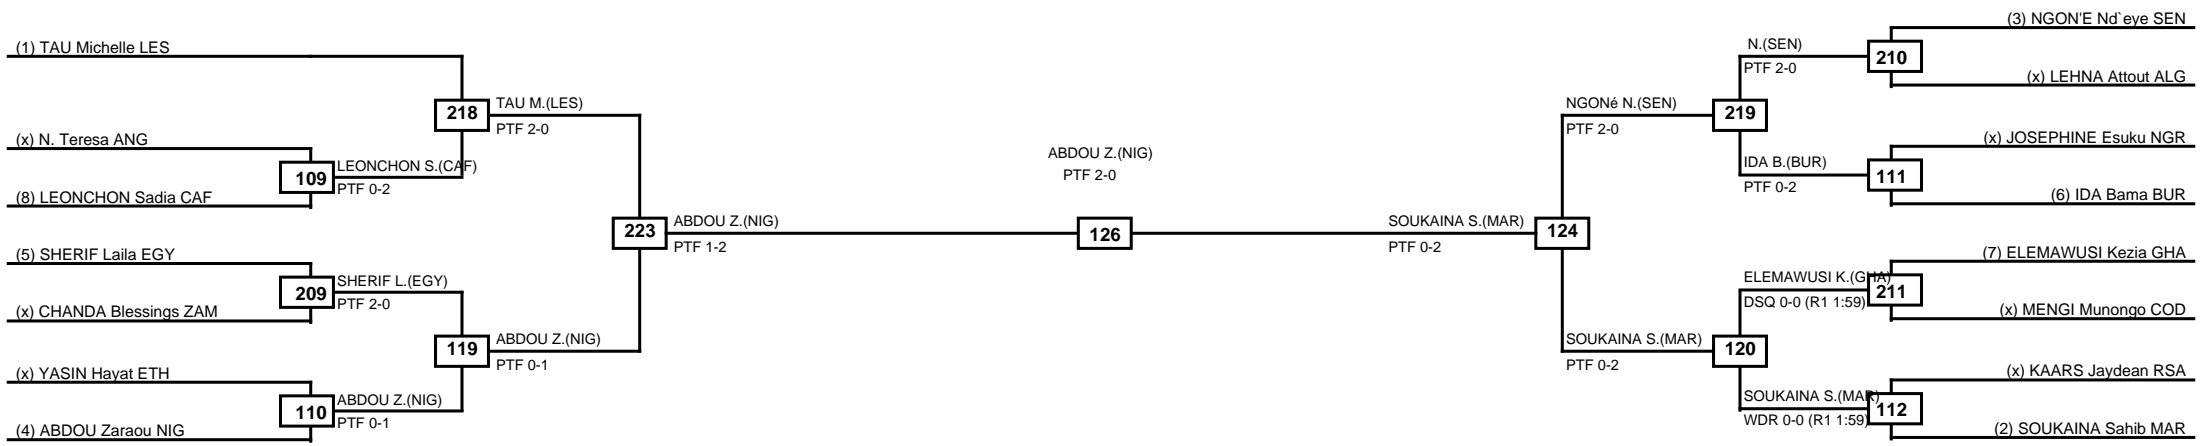

Round of 16	Quarterfinals	Semifinals	Final	Semifinals	Quarterfinals	Round of 16

Classification
1 ABDOU Zaraou NIG
2 SOUKAINA Sahib MAR
3 TAU Michelle LES
3 NGON'É Nd'eye SEN

LEGEND	RSC: Win by Referee stops contest	WDR: Win by Withdrawal	DQB: Win by Disqualification for Unsportsmanlike behavior
(x)Seed	PFT: Win by Final score	DSQ: Win by Disqualification	R: Round