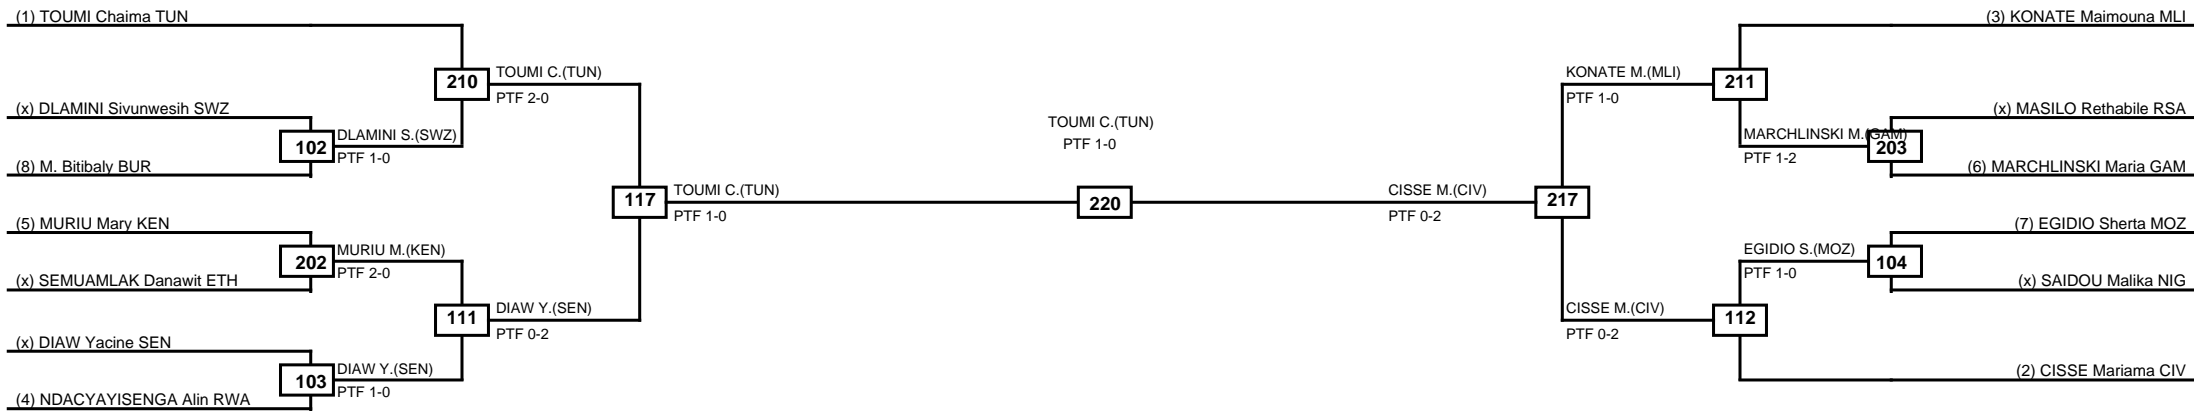

Round of 16	Quarterfinals	Semifinals	Final	Semifinals	Quarterfinals	Round of 16
-------------	---------------	------------	-------	------------	---------------	-------------

Classification
1 ISSOUFOU Abdoul-razak NIG
2 ESSAM Abdallah EGY
3 MYLANN Antony GAB
3 AYOUB Bassel MAR

LEGEND	RSC: Win by Referee stops contest	WDR: Win by Withdrawal	DQB: Win by Disqualification for Unsportsmanlike behavior
(x)Seed	PFT: Win by Final score	DSQ: Win by Disqualification	R: Round

Quarterfinals	Semifinals	Final	Semifinals	Quarterfinals
---------------	------------	-------	------------	---------------

Round of 16	Quarterfinals	Semifinals	Final	Semifinals	Quarterfinals	Round of 16
-------------	---------------	------------	-------	------------	---------------	-------------

Classification
1 TOUMI Chaima TUN
2 CISSE Mariama CIV
3 KONATE Maimouna MLI
3 DIAW Yacine SEN