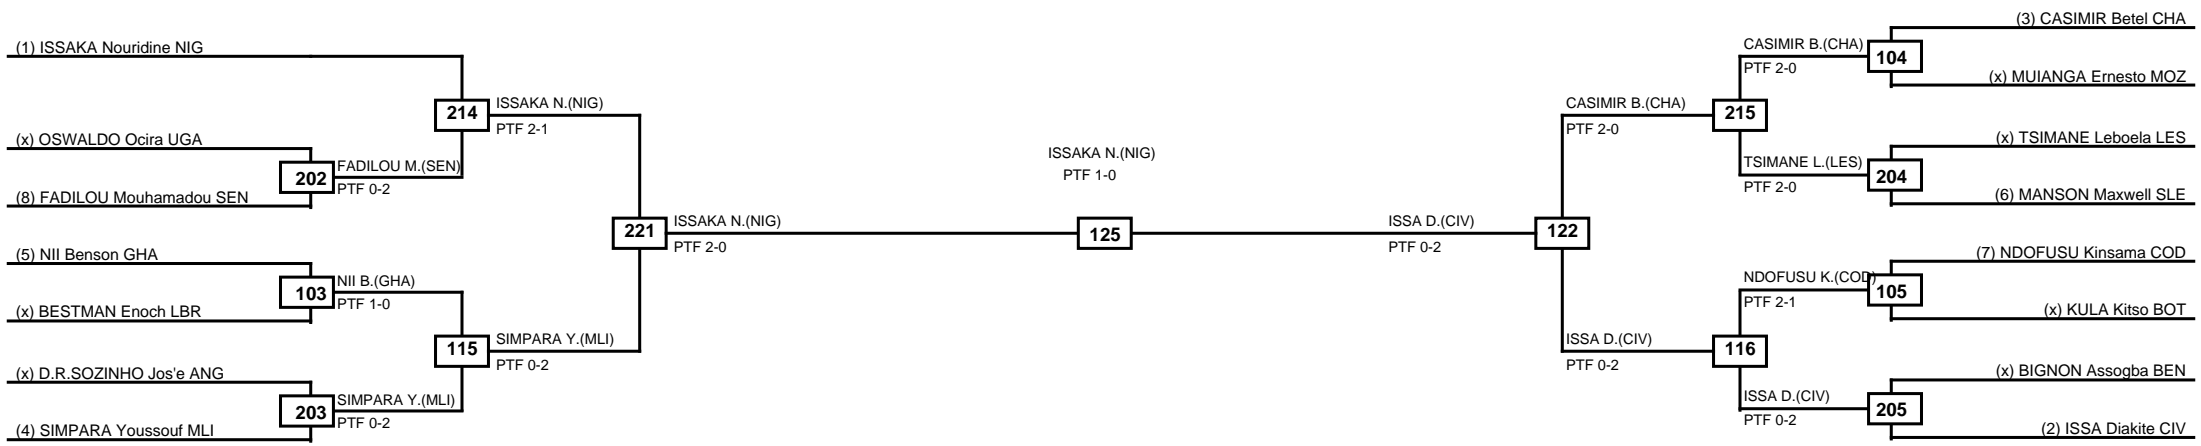

Round of 16	Quarterfinals	Semifinals	Final	Semifinals	Quarterfinals	Round of 16
-------------	---------------	------------	-------	------------	---------------	-------------

Classification
1 DHAHRI Ikram TUN
2 MOHAMED Janna EGY
3 NABINTOU Kone CIV
3 KULA Karabo BOT

LEGEND	RSC: Win by Referee stops contest	WDR: Win by Withdrawal	DQB: Win by Disqualification for Unsportsmanlike behavior
(x)Seed	PFT: Win by Final score	DSQ: Win by Disqualification	R: Round

Round of 16	Quarterfinals	Semifinals	Final
-------------	---------------	------------	-------

Classification
1 KATTOUSSSI Firas TUN
2 HUSSEIN Seif EGY
3 COULIBALY Ismael MLI
3 FAYSAL Sawadogo BUR

LEGEND	RSC: Win by Referee stops contest	WDR: Win by Withdrawal	DQB: Win by Disqualification for Unsportsmanlike behavior
(x)Seed	PFT: Win by Final score	DSQ: Win by Disqualification	R: Round

Round of 16	Quarterfinals	Semifinals	Final	Semifinals	Quarterfinals	Round of 16
-------------	---------------	------------	-------	------------	---------------	-------------

Classification
1 ISSAKA Nouridine NIG
2 ISSA Diakite CIV
3 SIMPARA Youssof MLI
3 CASIMIR Betel CHA