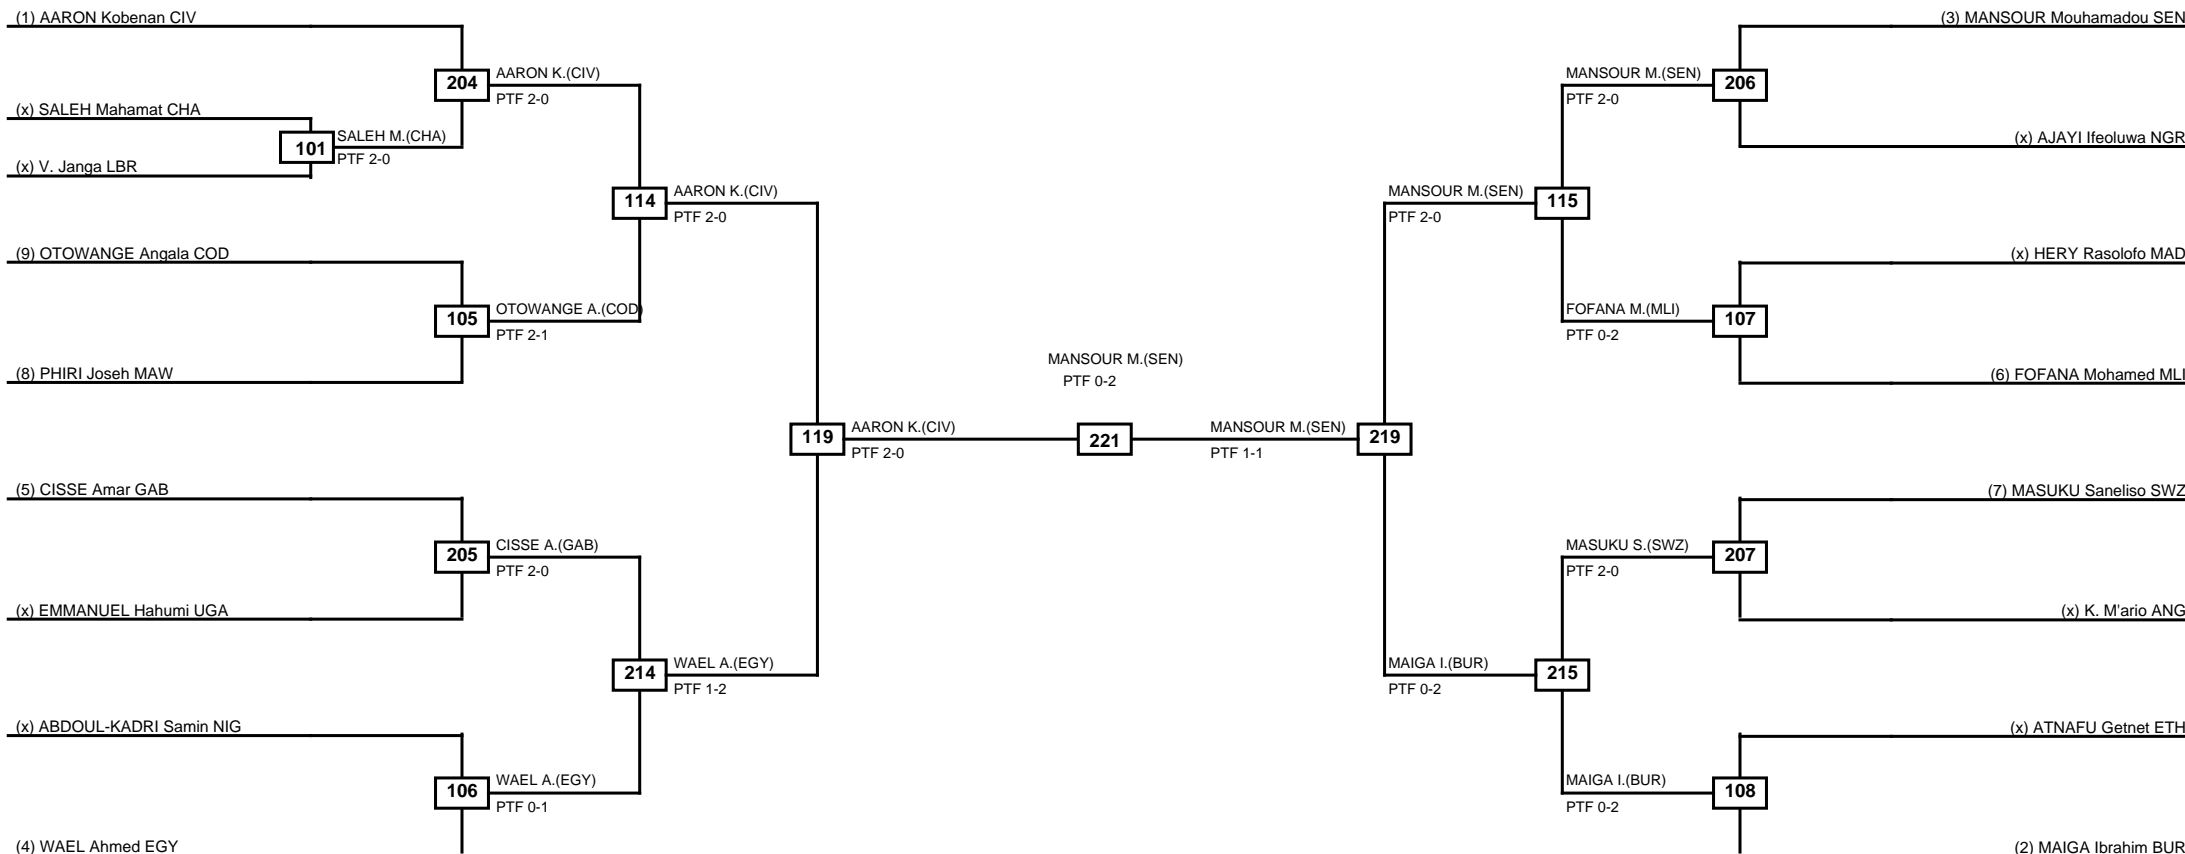

Round of 32 Round of 16 Quarterfinals Semifinals Final Semifinals Quarterfinals Round of 16 Round of 32

Classification
1 KHALIL Mohamed TUN
2 DIOP Bocar SEN
3 MANSOUR Maman NIG
3 BEN Konate CIV

LEGEND RSC: Win by Referee stops contest WDR: Win by Withdrawal DQB: Win by Disqualification for Unsportsmanlike behavior
(x)Seed PFT: Win by Final score DSQ: Win by Disqualification R: Round

Round of 16	Quarterfinals	Semifinals	Final
-------------	---------------	------------	-------

Classification
1 ASSEM Moatazbella EGY
2 AMADOU Mahamadou NIG
3 IBRAHIM Diallo CIV
3 BALLO Siriman MLI

LEGEND	RSC: Win by Referee stops contest	WDR: Win by Withdrawal	DQB: Win by Disqualification for Unsportsmanlike behavior
(x)Seed	PFT: Win by Final score	DSQ: Win by Disqualification	R: Round

Round of 32 Round of 16 Quarterfinals Semifinals Final Semifinals Quarterfinals Round of 16 Round of 32

Classification
1 MANSOUR Mouhamadou SEN
2 AARON Kobenan CIV
3 MAIGA Ibrahim BUR
3 WAEL Ahmed EGY

LEGEND RSC: Win by Referee stops contest WDR: Win by Withdrawal DQB: Win by Disqualification for Unsportsmanlike behavior
(x)Seed PFT: Win by Final score DSQ: Win by Disqualification R: Round