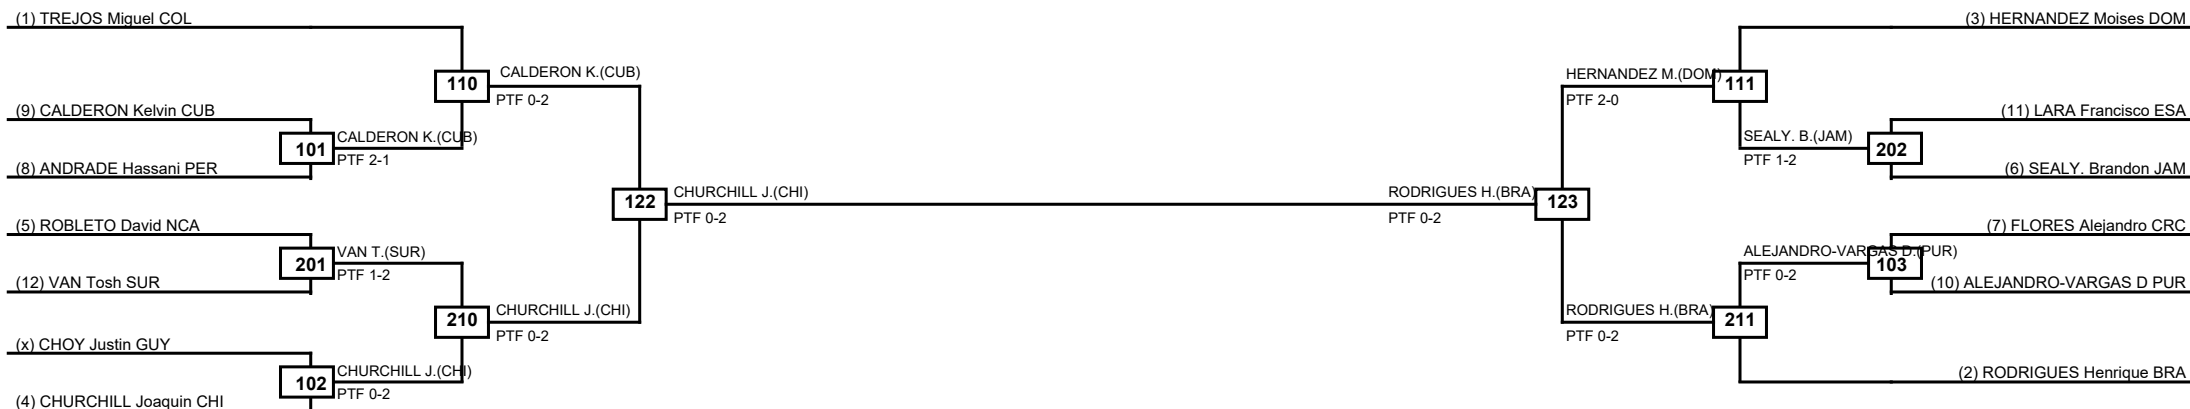

Round of 16 Quarterfinals Semifinals

Semifinals Quarterfinals Round of 16

Bronze Medal

Classification
1 CHURCHILL Joaquin CHI
2 RODRIGUES Henrique Marques BRA
3 CALDERON Kelvin CUB

LEGEND RSC: Win by Referee stops contest WDR: Win by Withdrawal DQB: Win by Disqualification for Unsportsmanlike behavior
 (x)Seed PFT: Win by Final score DSQ: Win by Disqualification R: Round