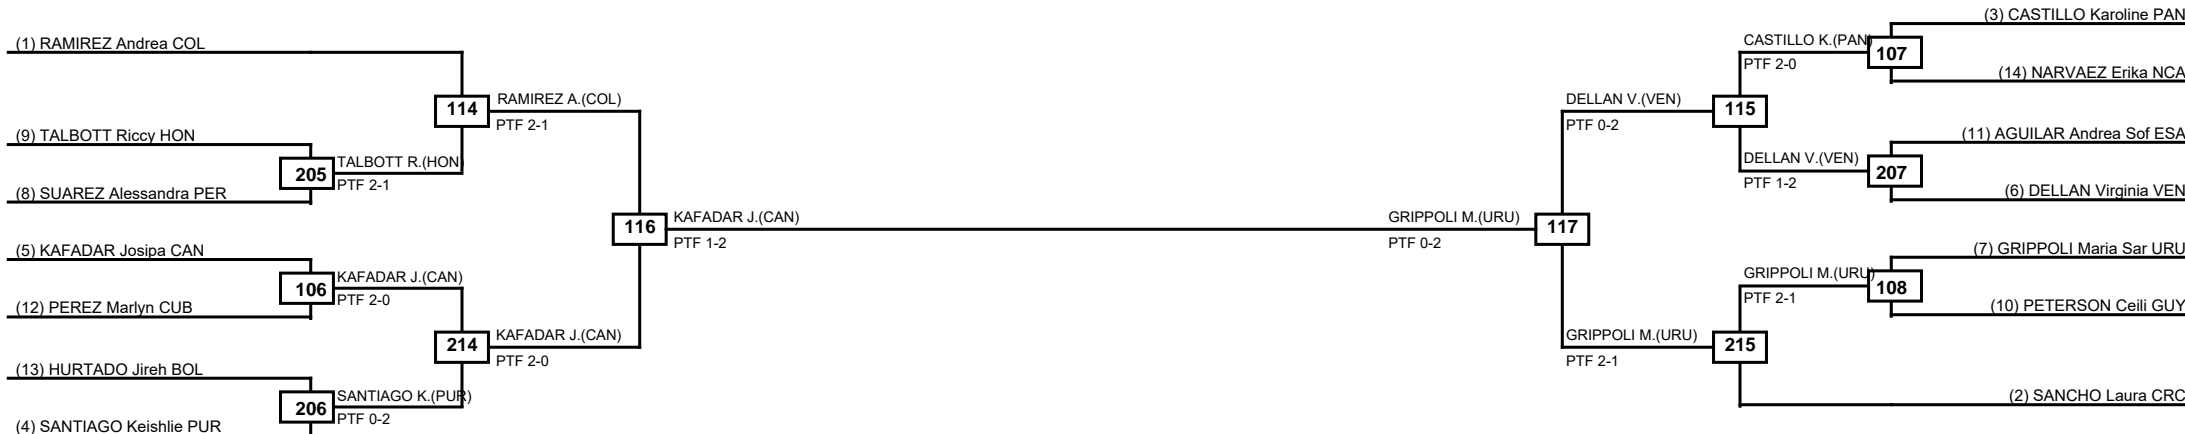

Round of 16 Quarterfinals Semifinals

Semifinals Quarterfinals Round of 16