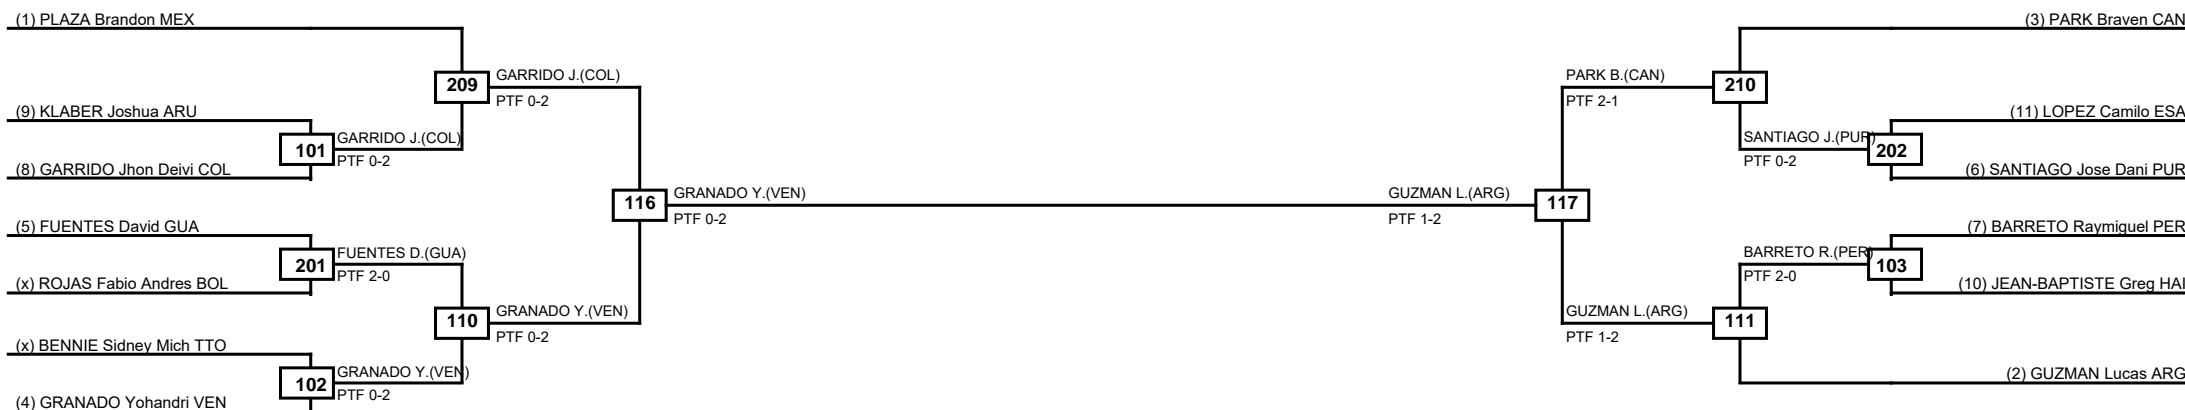

Round of 16 Quarterfinals Semifinals

Semifinals Quarterfinals Round of 16

Bronze Medal

PARK B.(CAN)
PTF 0-2

GARRIDO J.(COL)

123

PARK B.(CAN)

Classification
QUAL - GRANADO Yohandri VEN
QUAL - GUZMAN Lucas ARG
3 PARK Braven CAN