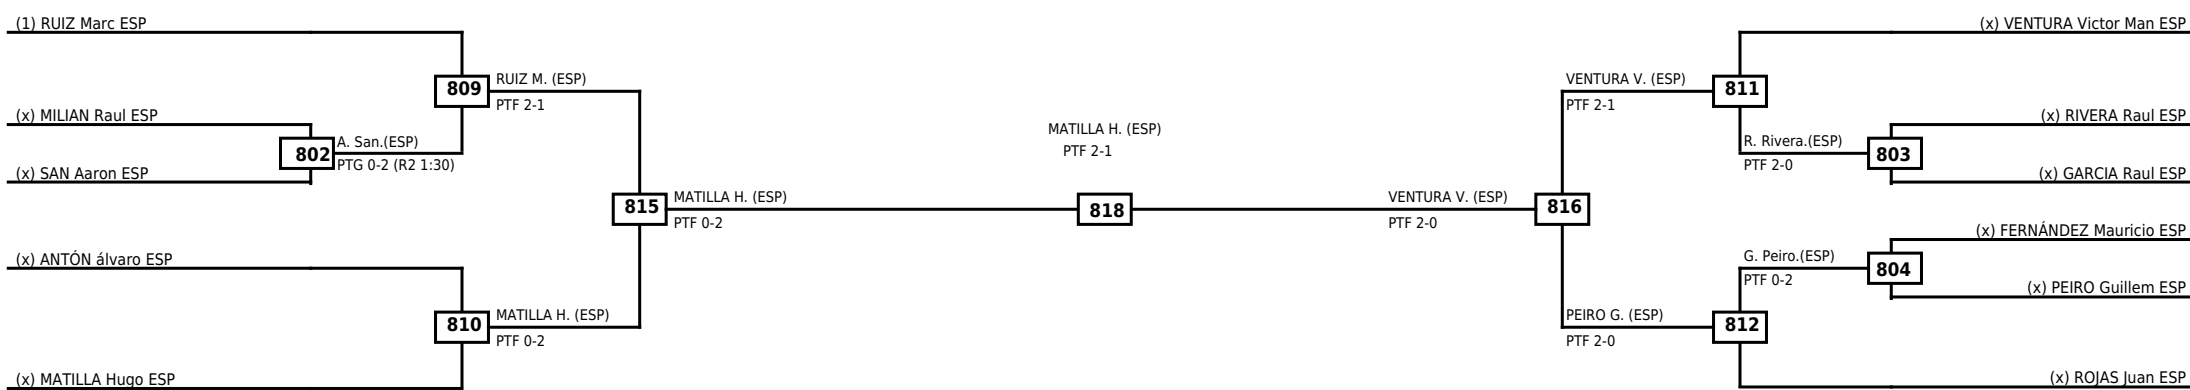

Round of 16	Quarterfinals	Semifinals	Final

Classification
1 MATILLA NEIRA Hugo ESP
2 VENTURA CASIMIRO Victor Manuel ESP
3 PEIRO MARTINEZ Guillem ESP
3 RUIZ SAMPIETRO Marc ESP

LEGEND	RSC: Win by Referee stops contest	WDR: Win by Withdrawal	DQB: Win by Disqualification for Unsportsmanlike behavior
(x)Seed	PTF: Win by Final score	DSQ: Win by Disqualification	R: Round