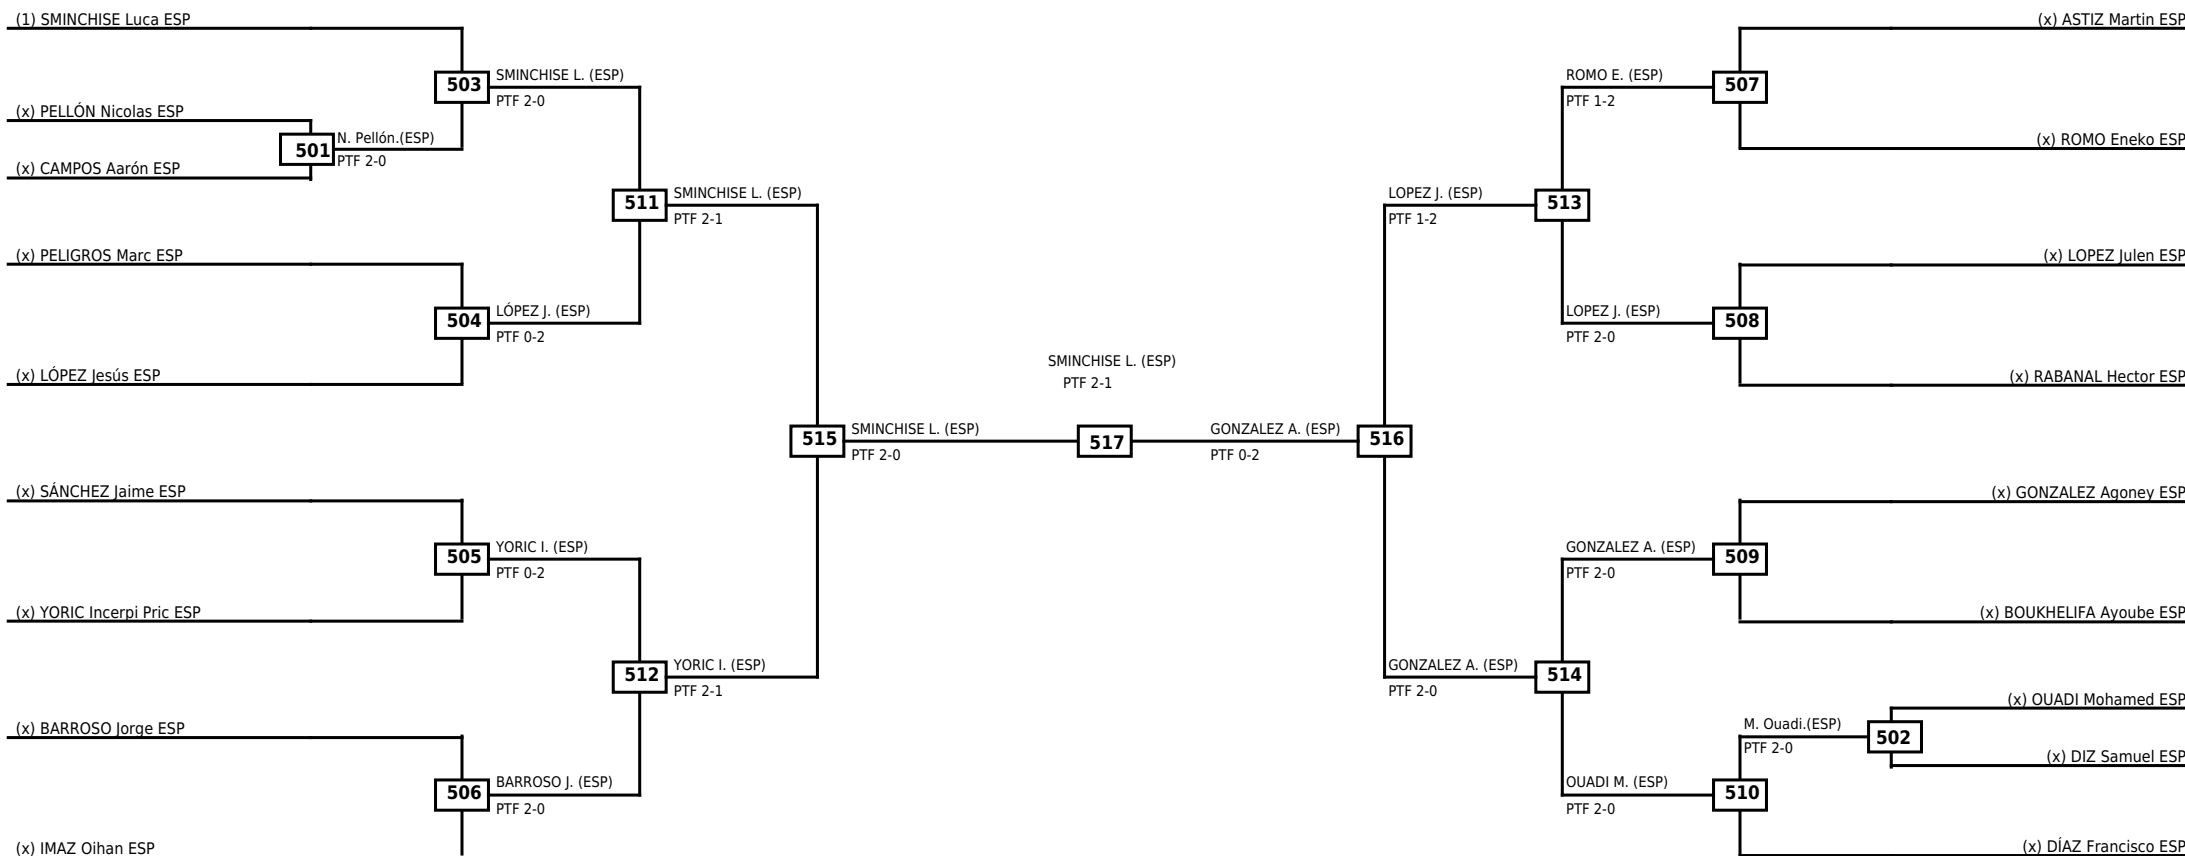

Round of 32   Round of 16   Quarterfinals   Semifinals   Final   Semifinals   Quarterfinals   Round of 16   Round of 32

Classification
1 SMINCHISE GHIGEANU Luca ESP
2 GONZALEZ GARCIA Agoney ESP
3 LOPEZ RUIZ Julen ESP
3 YORIC LUCA Incerpi Priceputu ESP

LEGEND RSC: Win by Referee stops contest   WDR: Win by Withdrawal   DQB: Win by Disqualification for Unsportsmanlike behavior
(x)Seed   PTF: Win by Final score   DSQ: Win by Disqualification   R: Round