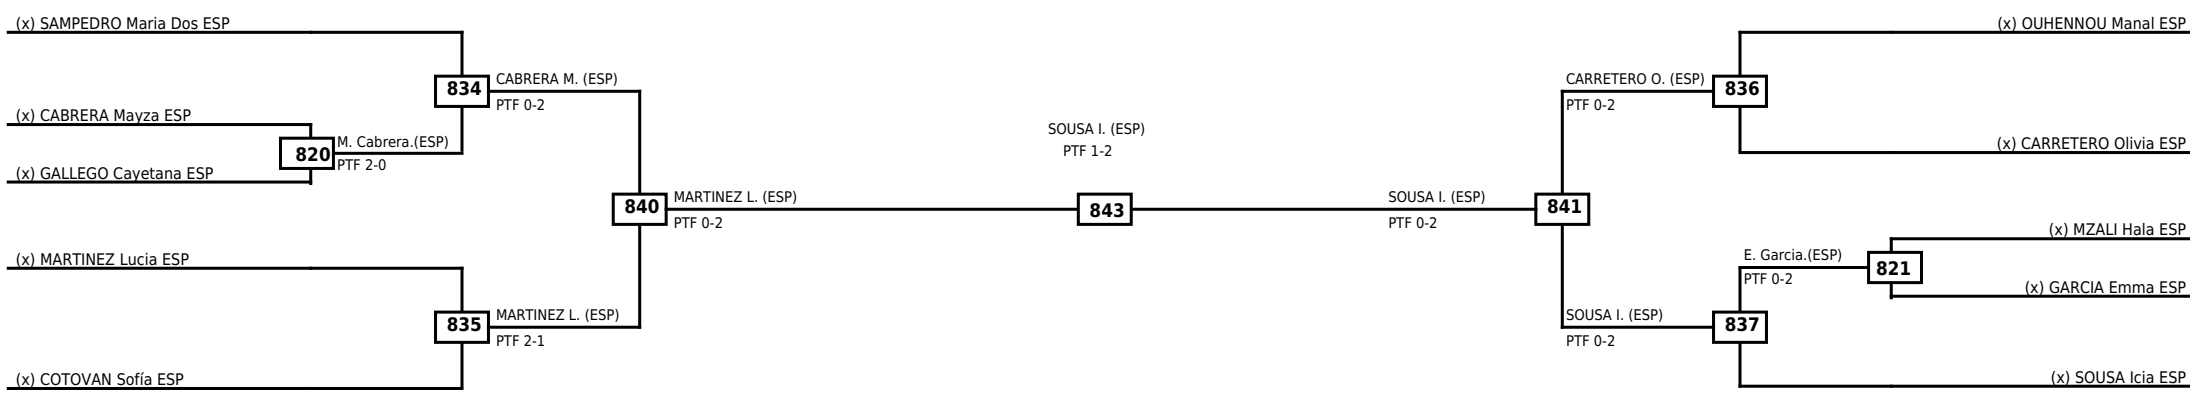

Round of 16	Quarterfinals	Semifinals	Final

Classification
1 SOUSA PINO Icia ESP
2 MARTINEZ DONAIRE Lucia ESP
3 CABRERA FERREIRA Mayza ESP
3 CARRETERO Olivia ESP

LEGEND	RSC: Win by Referee stops contest	WDR: Win by Withdrawal	DQB: Win by Disqualification for Unsportsmanlike behavior
(x)Seed	PTF: Win by Final score	DSQ: Win by Disqualification	R: Round