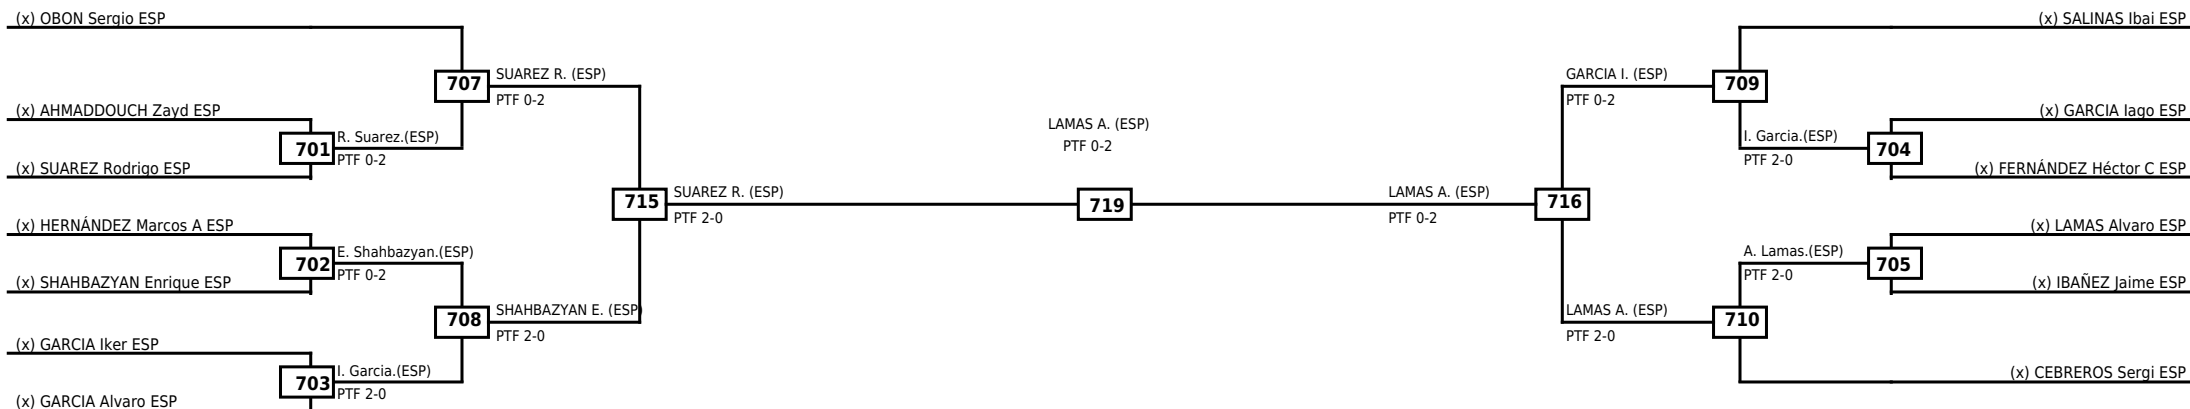

Round of 16	Quarterfinals	Semifinals	Final

Classification
1 LAMAS GARCIA Alvaro ESP
2 SUAREZ SALAMANCA Rodrigo ESP
3 SHAHBAZIAN MAJARYAN Enrique ESP
3 GARCIA FERNANDEZ Iago ESP

LEGEND	RSC: Win by Referee stops contest	WDR: Win by Withdrawal	DQB: Win by Disqualification for Unsportsmanlike behavior
(x)Seed	PTF: Win by Final score	DSQ: Win by Disqualification	R: Round