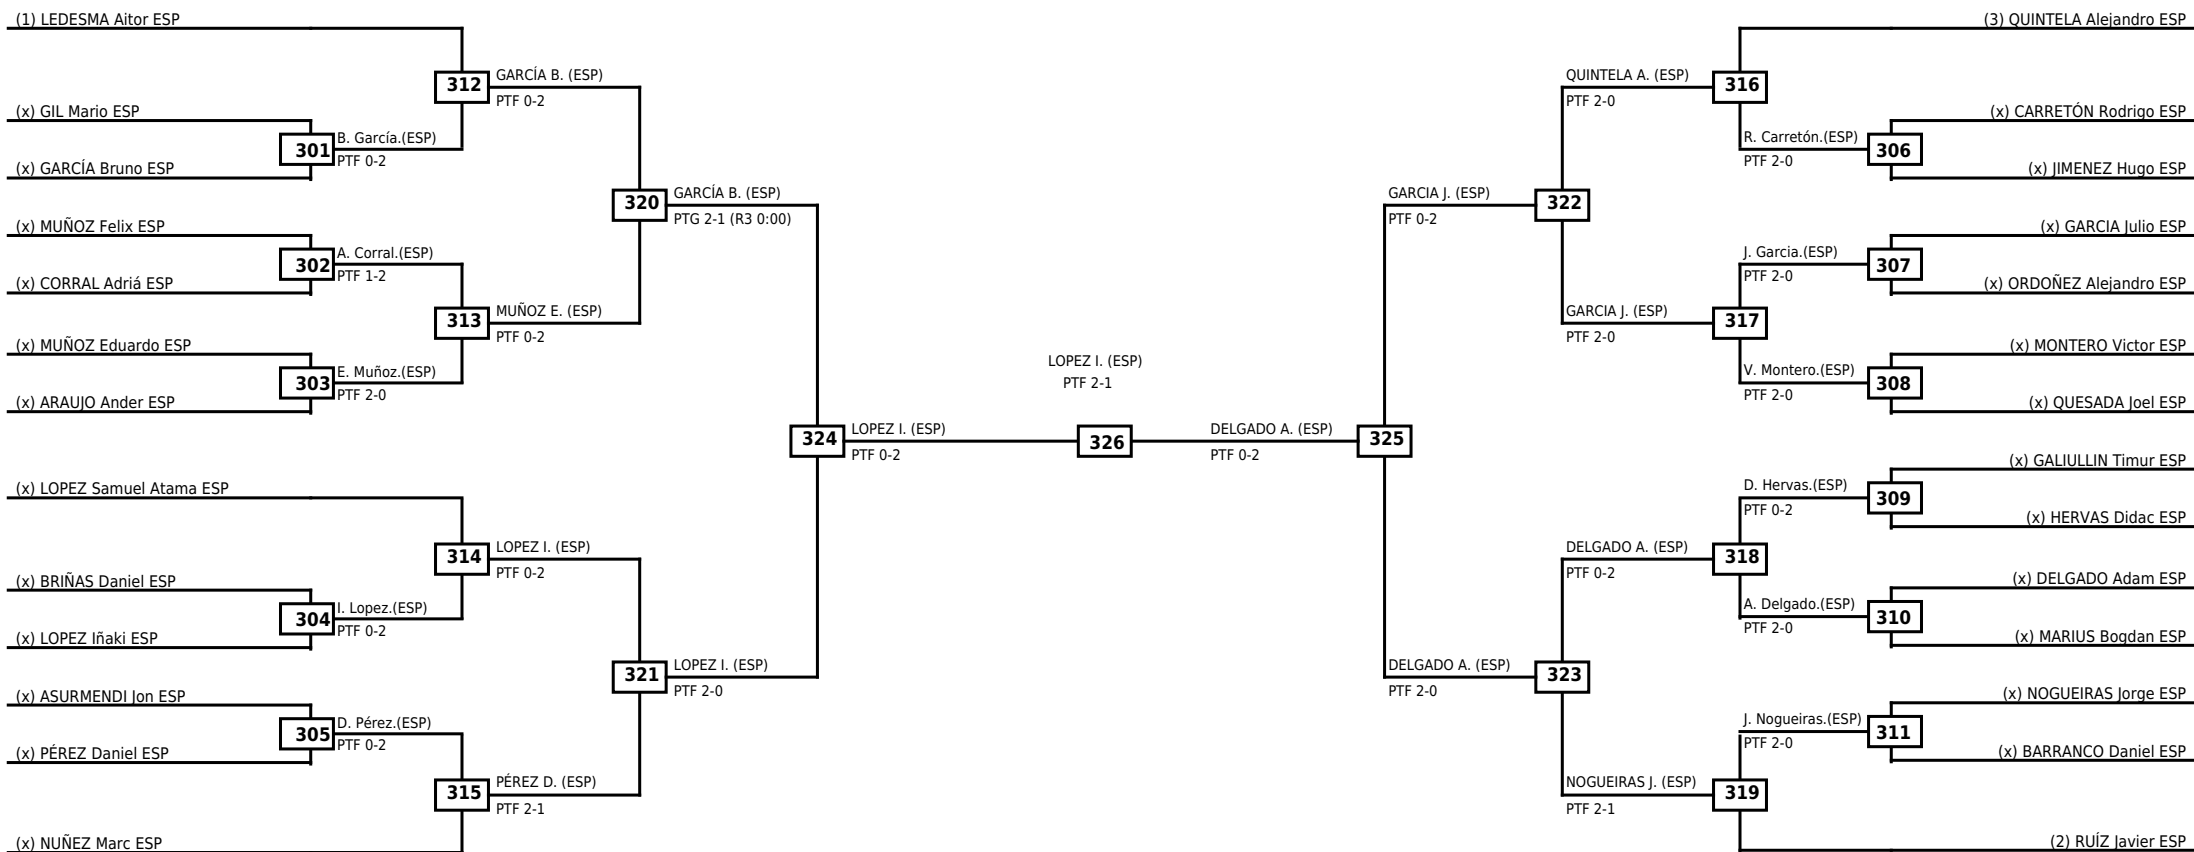

Round of 32   Round of 16   Quarterfinals   Semifinals   Final   Semifinals   Quarterfinals   Round of 16   Round of 32

Classification
1 LOPEZ ALVAREZ Iñaki ESP
2 DELGADO MATEOS Adam ESP
3 GARCIA ALVAREZ Julio ESP
3 GARCÍA GONZÁLEZ Bruno ESP

LEGEND RSC: Win by Referee stops contest   WDR: Win by Withdrawal   DQB: Win by Disqualification for Unsportsmanlike behavior
(x)Seed   PTF: Win by Final score   DSQ: Win by Disqualification   R: Round