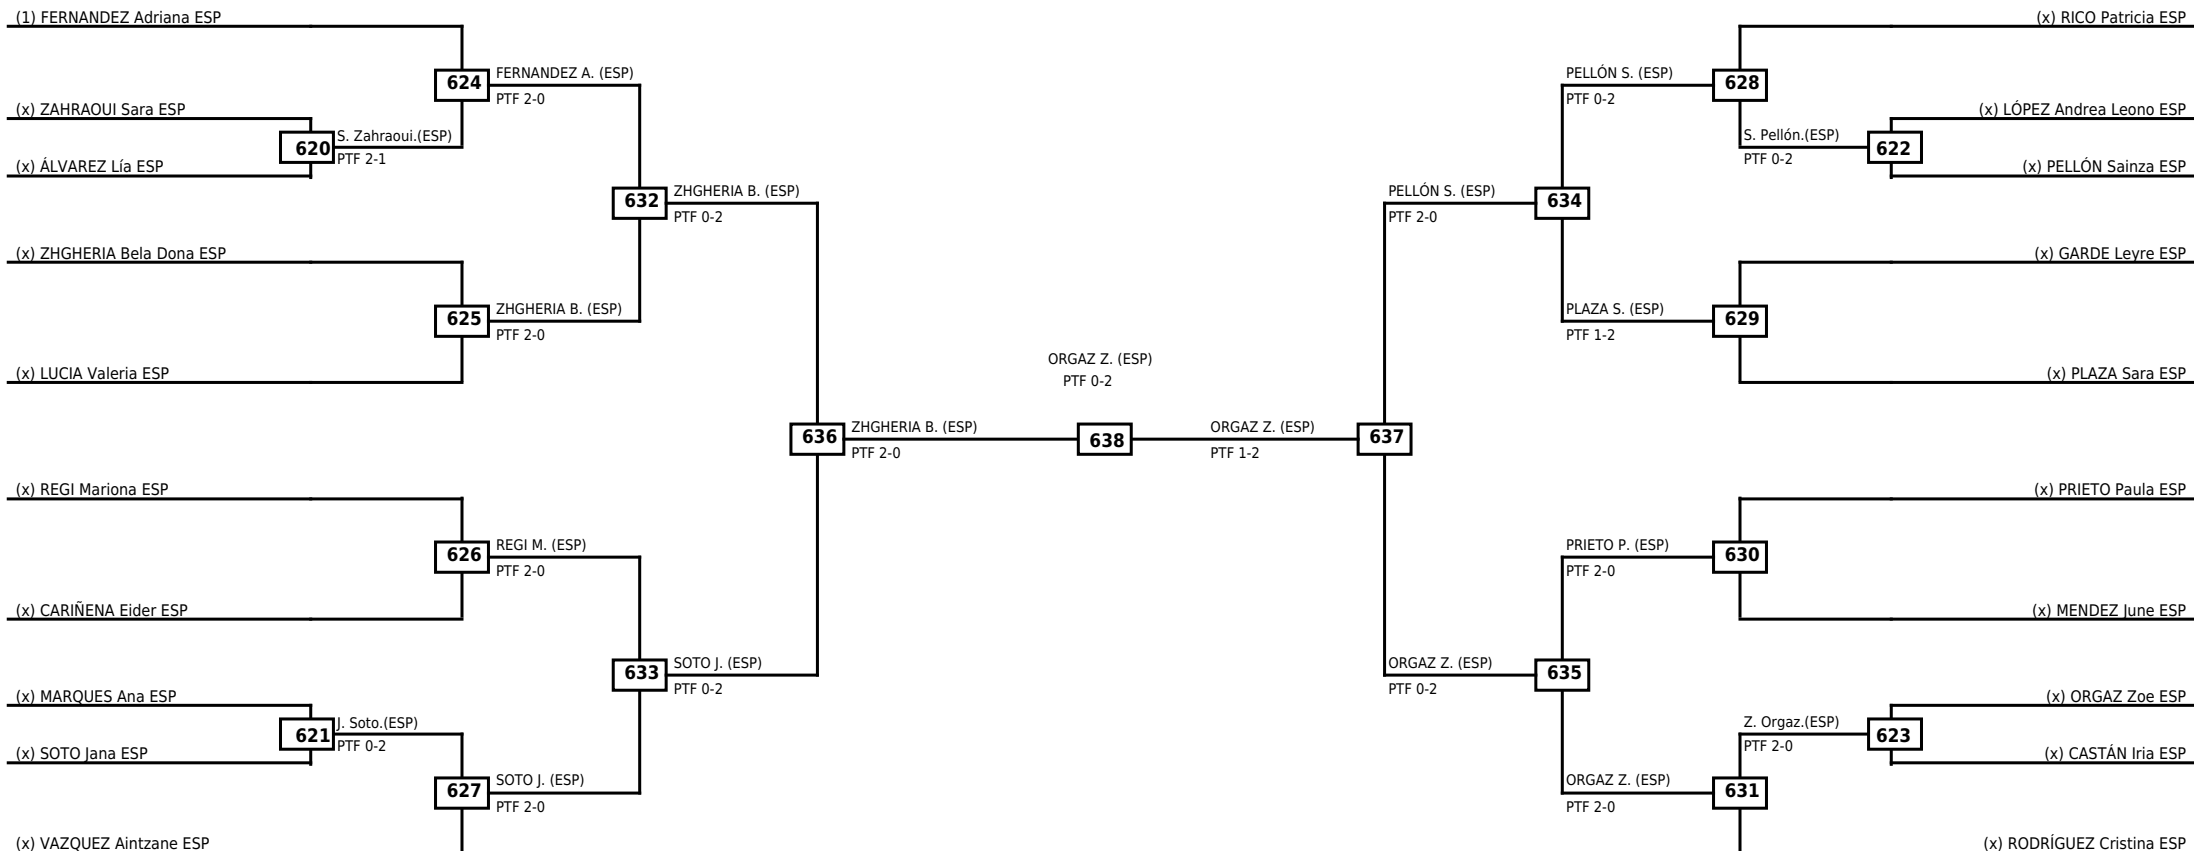

Round of 32   Round of 16   Quarterfinals   Semifinals   Final   Semifinals   Quarterfinals   Round of 16   Round of 32

Classification
1 ORGAZ GARCIA Zoe ESP
2 ZHGERIA Bela Dona ESP
3 PELLÓN GONZÁLEZ Sainza ESP
3 SOTO MARTINEZ Jana ESP

LEGEND RSC: Win by Referee stops contest   WDR: Win by Withdrawal   DQB: Win by Disqualification for Unsportsmanlike behavior
(x)Seed   PTF: Win by Final score   DSQ: Win by Disqualification   R: Round