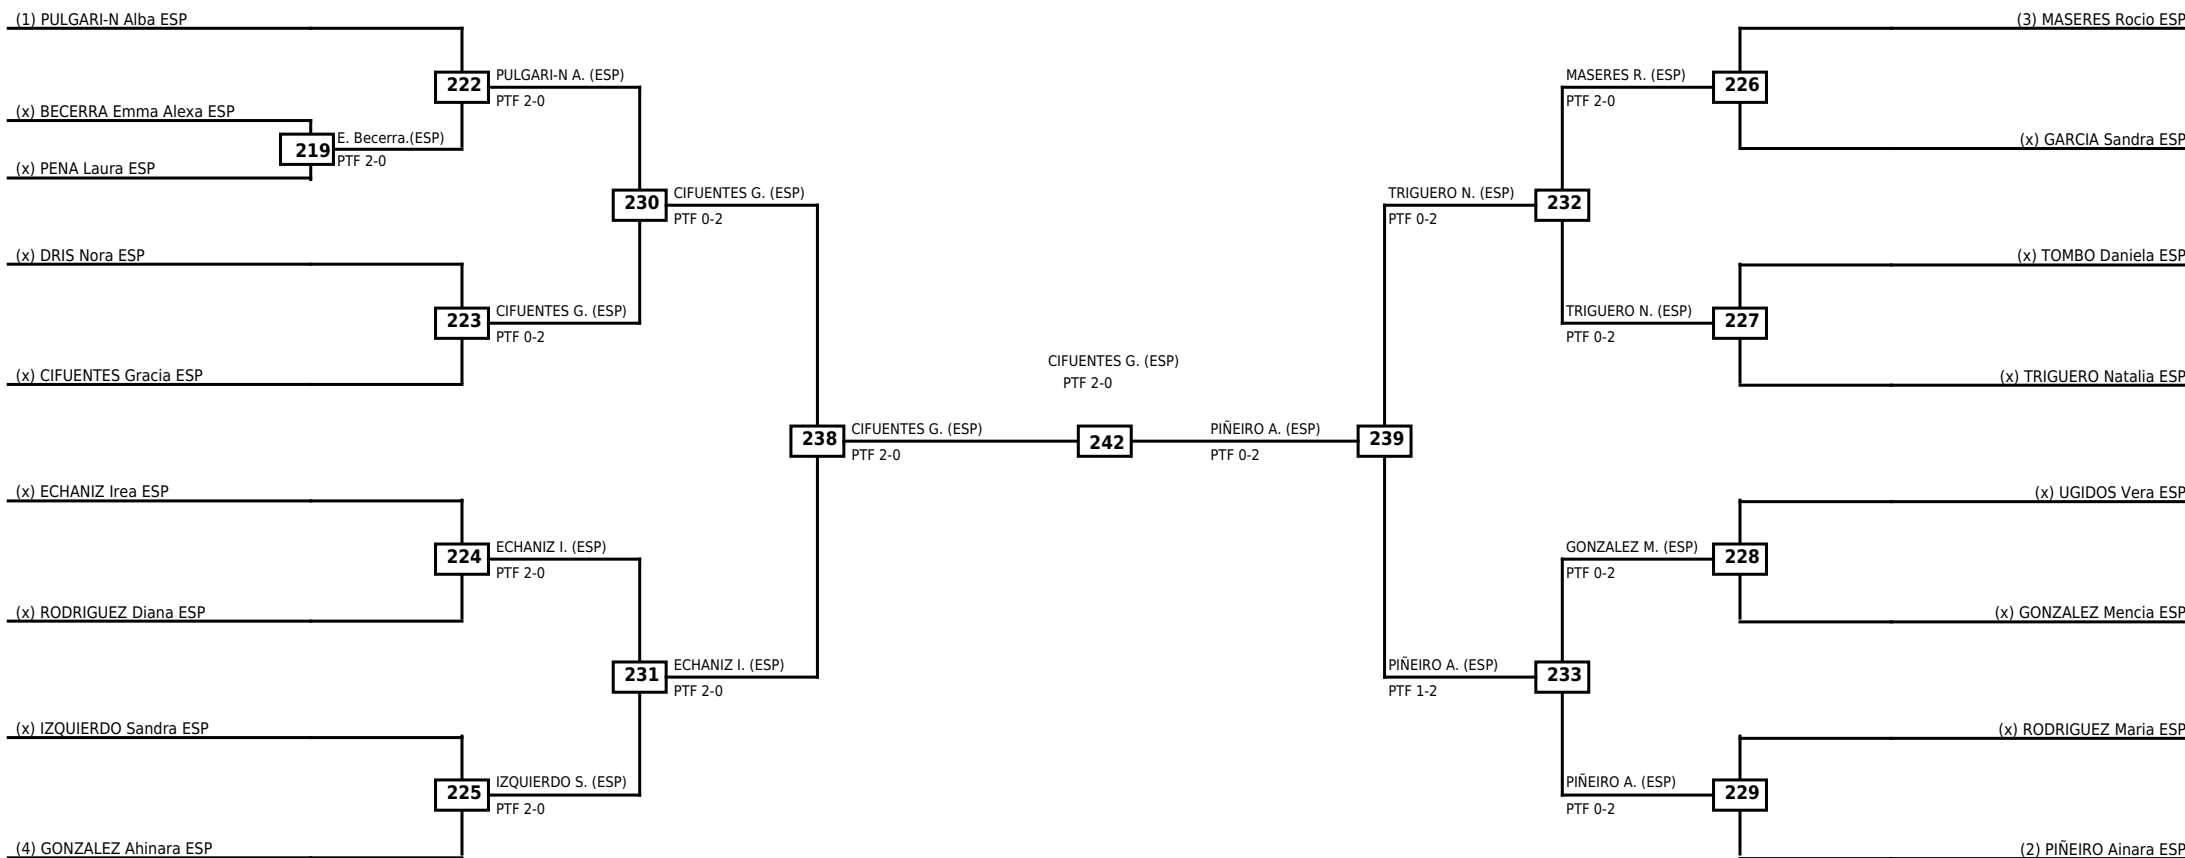

Round of 32   Round of 16   Quarterfinals   Semifinals   Final   Semifinals   Quarterfinals   Round of 16   Round of 32

Classification
1 CIFUENTES TORRES Gracia ESP
2 PIÑEIRO PEREZ Ainara ESP
3 TRIGUERO PARRA Natalia ESP
3 ECHANIZ Irea ESP

LEGEND RSC: Win by Referee stops contest   WDR: Win by Withdrawal   DQB: Win by Disqualification for Unsportsmanlike behavior
(x)Seed   PTF: Win by Final score   DSQ: Win by Disqualification   R: Round