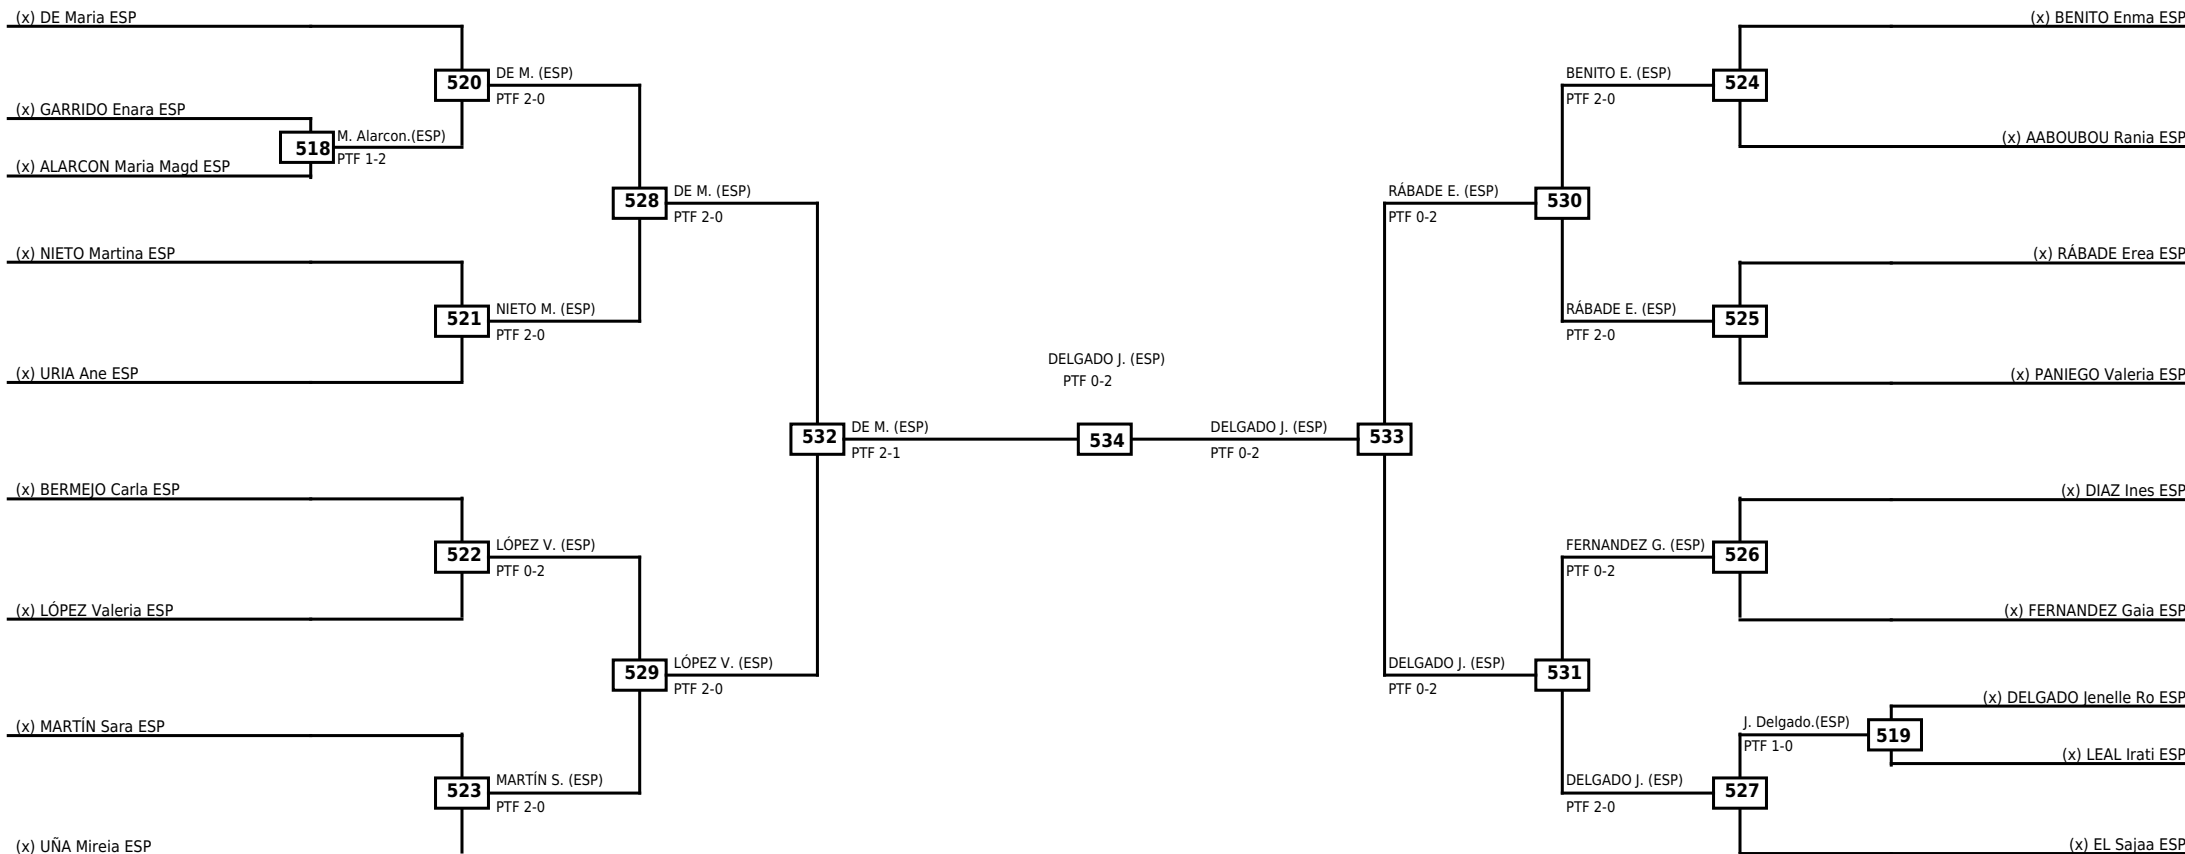

Round of 16 Quarterfinals Semifinals

Final

Semifinals

Quarterfinals Round of 16

| Classification |
|-----------------------------|
| 1 FIGUEIRA MARZOA Alba ESP |
| 2 HEREDIA RUA Irene ESP |
| 3 NADAL MIR Julia ESP |
| 3 UNANUE CHAMORRO Irati ESP |

LEGEND RSC: Win by Referee stops contest WDR: Win by Withdrawal DQB: Win by Disqualification for Unsportsmanlike behavior
 (x)Seed PTF: Win by Final score DSQ: Win by Disqualification R: Round

Round of 32 Round of 16 Quarterfinals Semifinals Final Semifinals Quarterfinals Round of 16 Round of 32