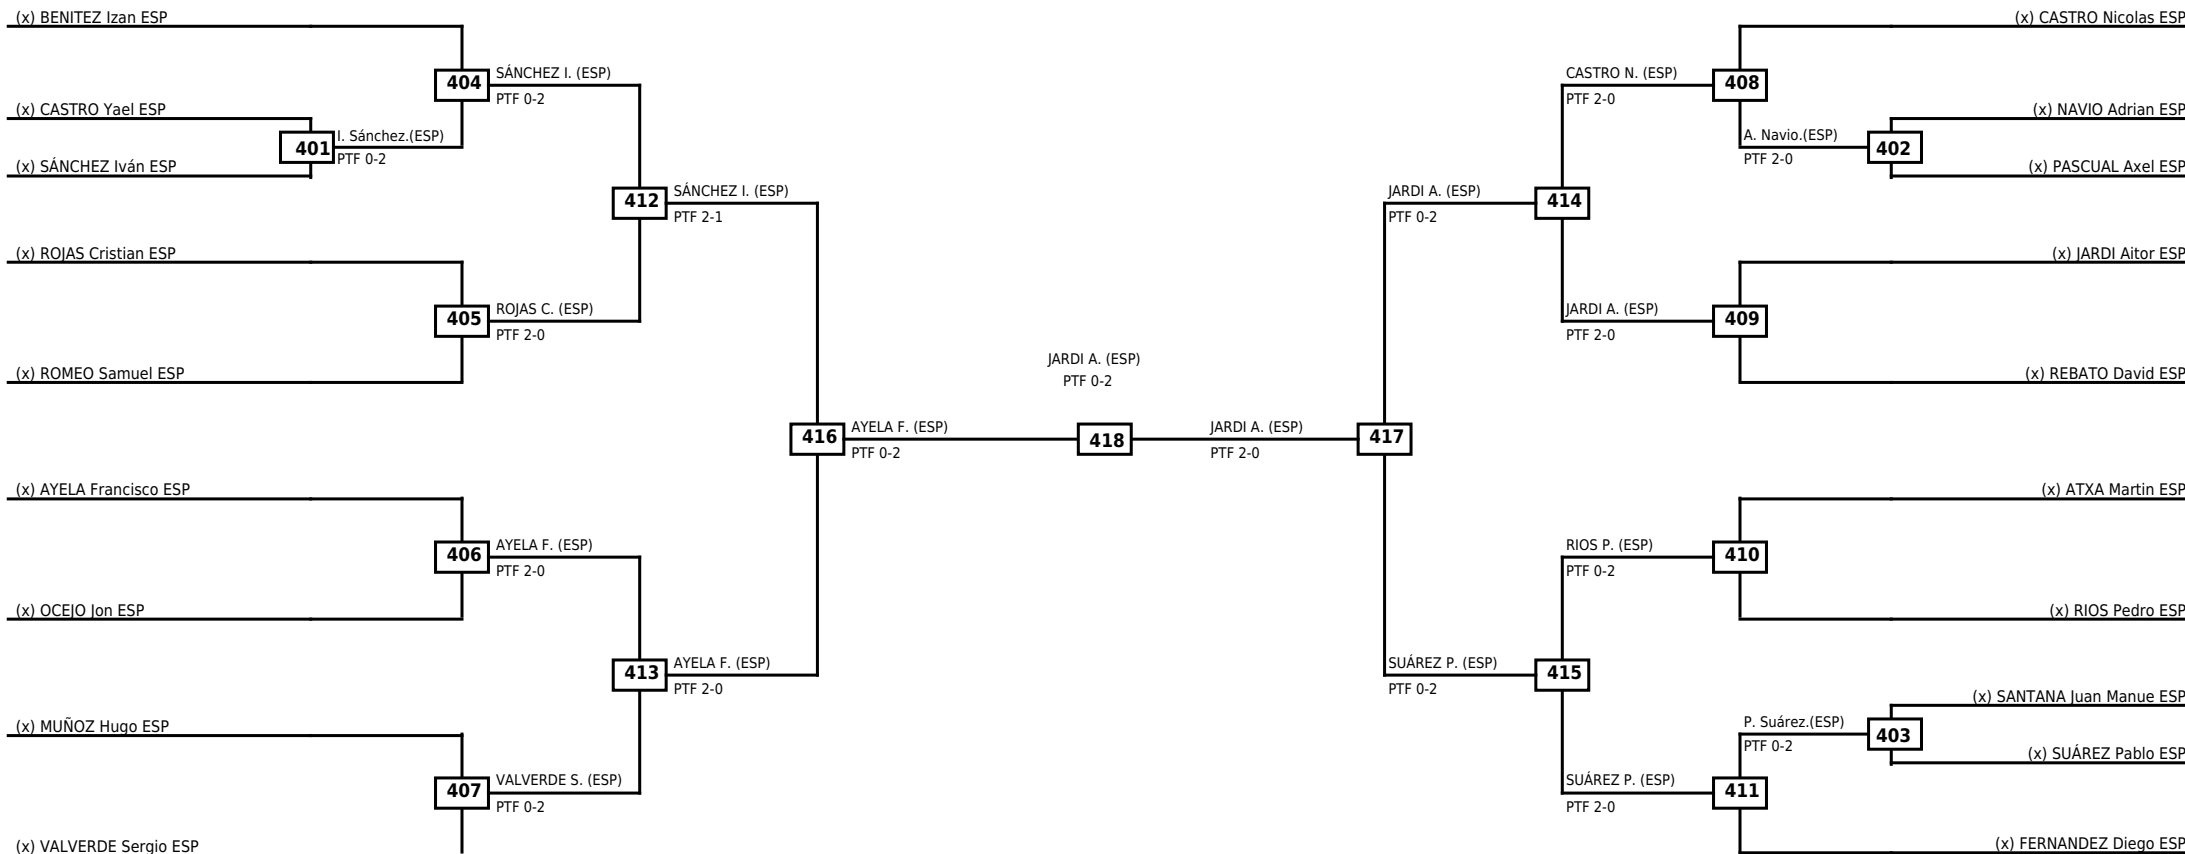

Round of 32   Round of 16   Quarterfinals   Semifinals   Final   Semifinals   Quarterfinals   Round of 16   Round of 32

Classification
1 JARDI ALONSO Aitor ESP
2 AYELA ONATE Francisco ESP
3 SÁNCHEZ MENÉNDEZ Iván ESP
3 SUÁREZ RODRÍGUEZ Pablo ESP

LEGEND RSC: Win by Referee stops contest   WDR: Win by Withdrawal   DQB: Win by Disqualification for Unsportsmanlike behavior
(x)Seed   PTF: Win by Final score   DSQ: Win by Disqualification   R: Round