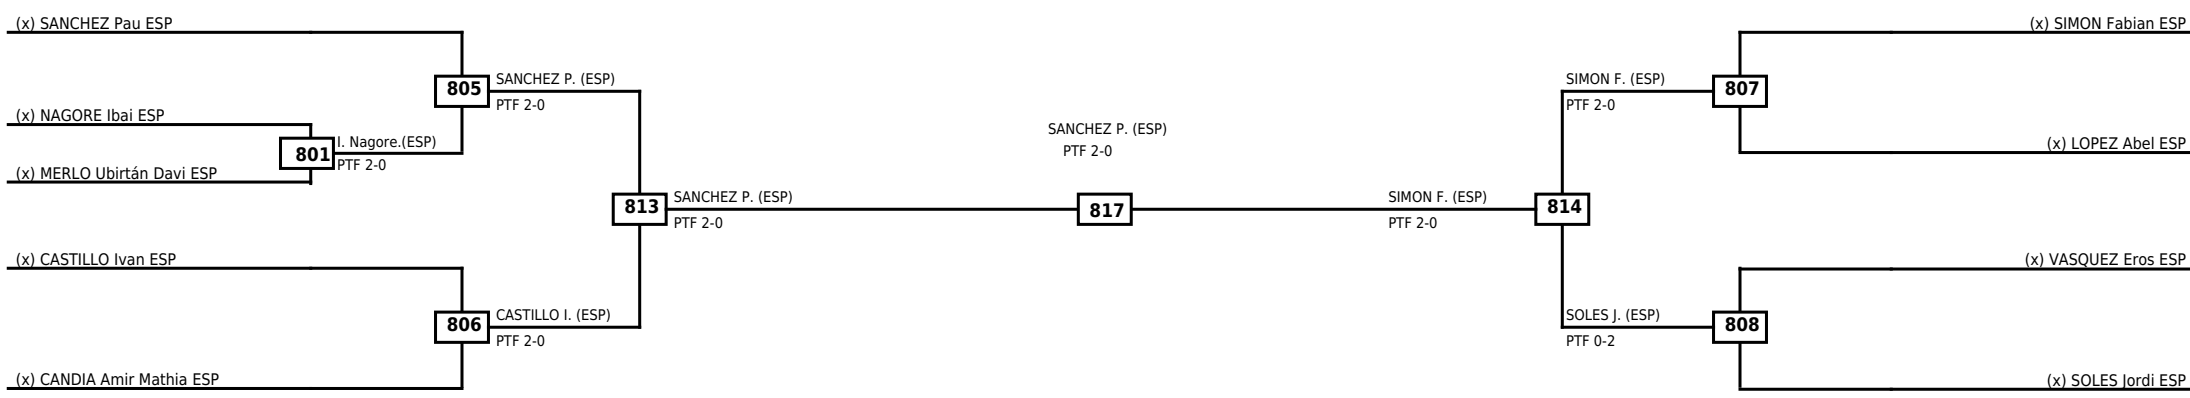

Round of 16	Quarterfinals	Semifinals	Final

Classification
1 SANCHEZ CARDENAS Pau ESP
2 SIMON PIETRAR Fabian ESP
3 SOLES CARABANTE Jordi ESP
3 CASTILLO CARMONA Ivan ESP

LEGEND	RSC: Win by Referee stops contest	WDR: Win by Withdrawal	DQB: Win by Disqualification for Unsportsmanlike behavior
(x)Seed	PTF: Win by Final score	DSQ: Win by Disqualification	R: Round