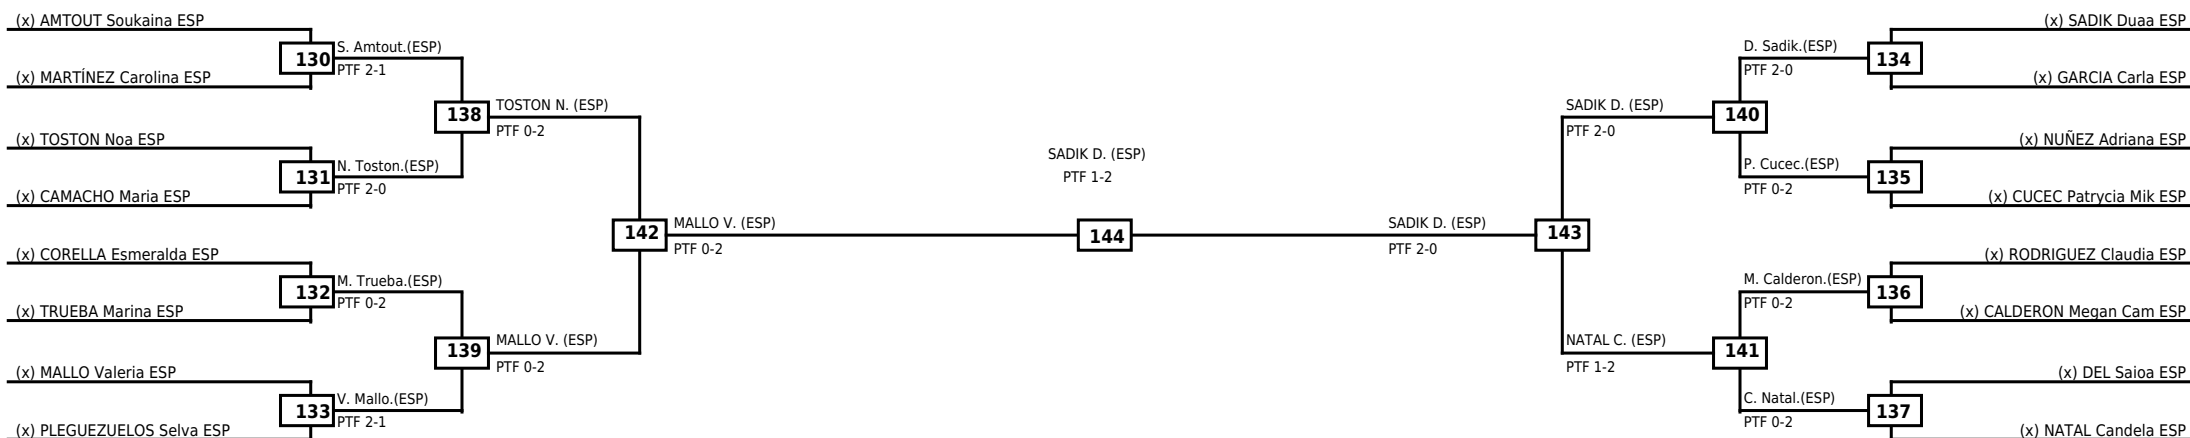

Round of 16 Quarterfinals Semifinals

Final

Semifinals

Quarterfinals Round of 16

Classification
1 SADIK Duaa ESP
2 MALLO DIOS Valeria ESP
3 NATAL PRIETO Candela ESP
3 TOSTON IGLESIAS Noa ESP

LEGEND RSC: Win by Referee stops contest WDR: Win by Withdrawal DQB: Win by Disqualification for Unsportsmanlike behavior
(x)Seed PTF: Win by Final score DSQ: Win by Disqualification R: Round