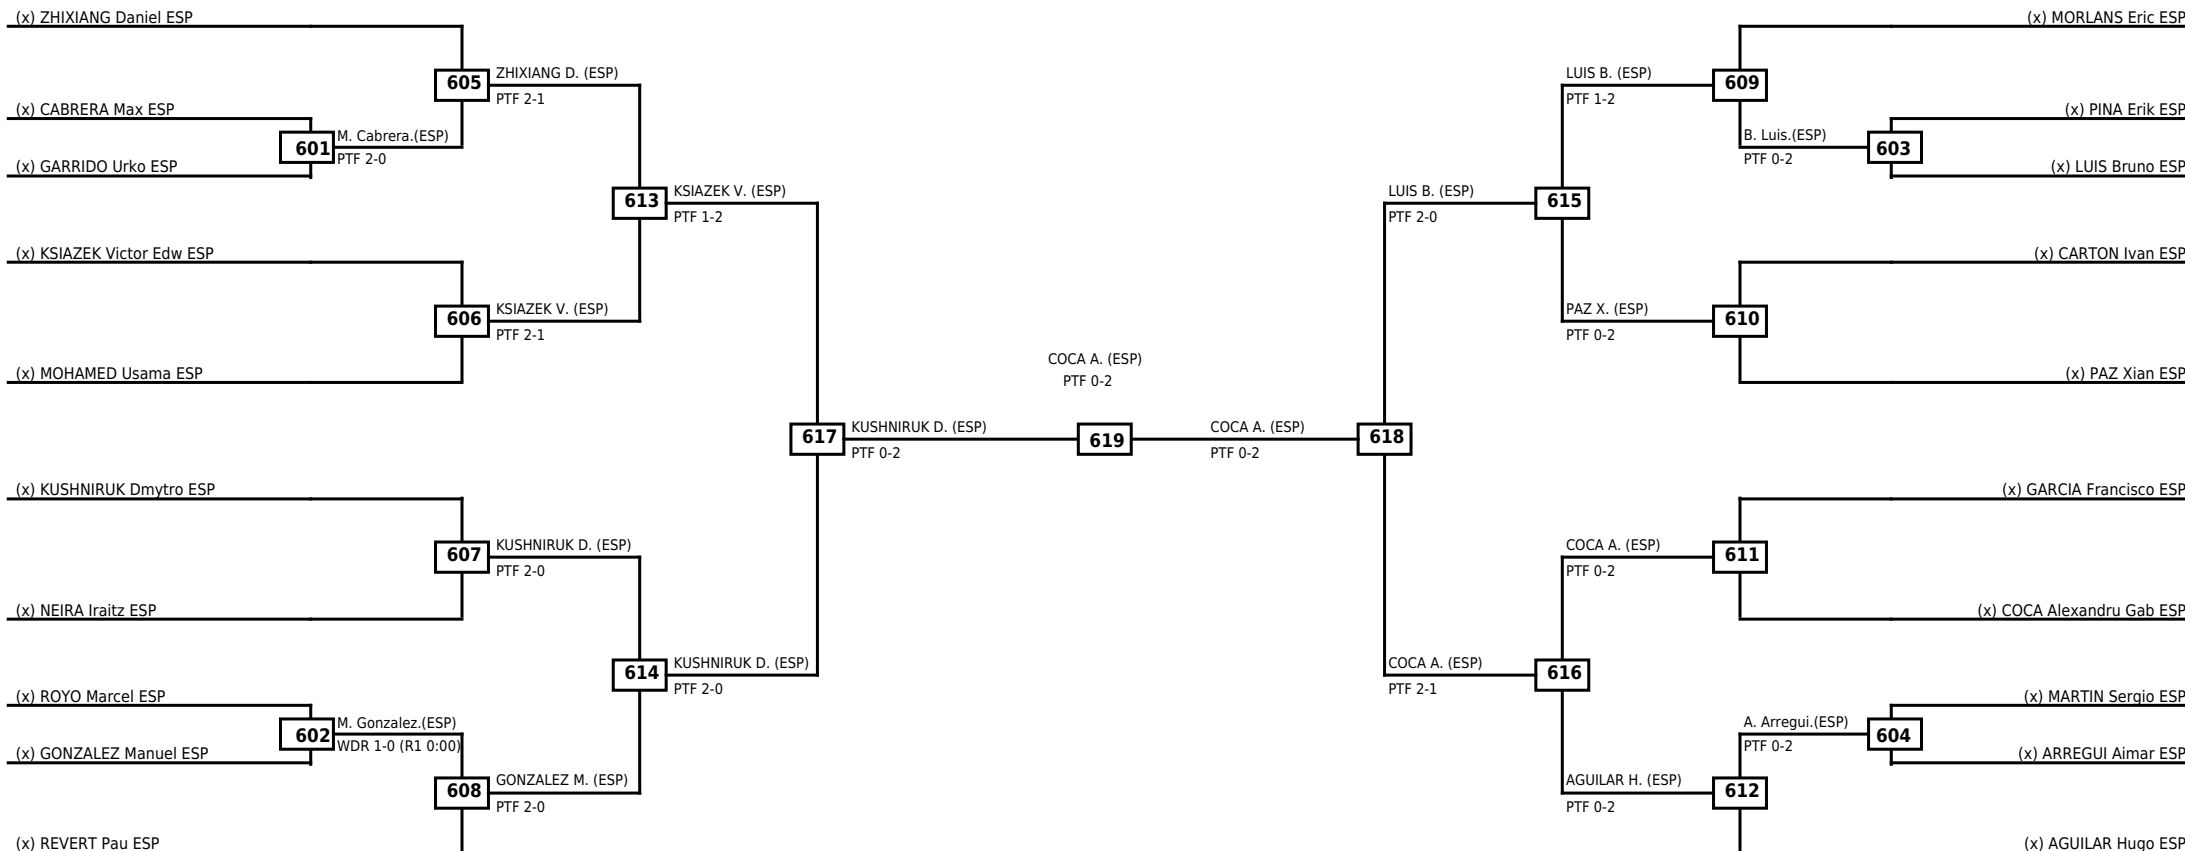

Round of 32   Round of 16   Quarterfinals   Semifinals   Final   Semifinals   Quarterfinals   Round of 16   Round of 32

Classification
1 COCA LUCA Alexandru Gabriel ESP
2 KUSHNIRUK Dmytro ESP
3 LUIS DOMINGUEZ Bruno ESP
3 KSIAZEK Victor Edward ESP

LEGEND RSC: Win by Referee stops contest   WDR: Win by Withdrawal   DQB: Win by Disqualification for Unsportsmanlike behavior
(x)Seed   PTF: Win by Final score   DSQ: Win by Disqualification   R: Round