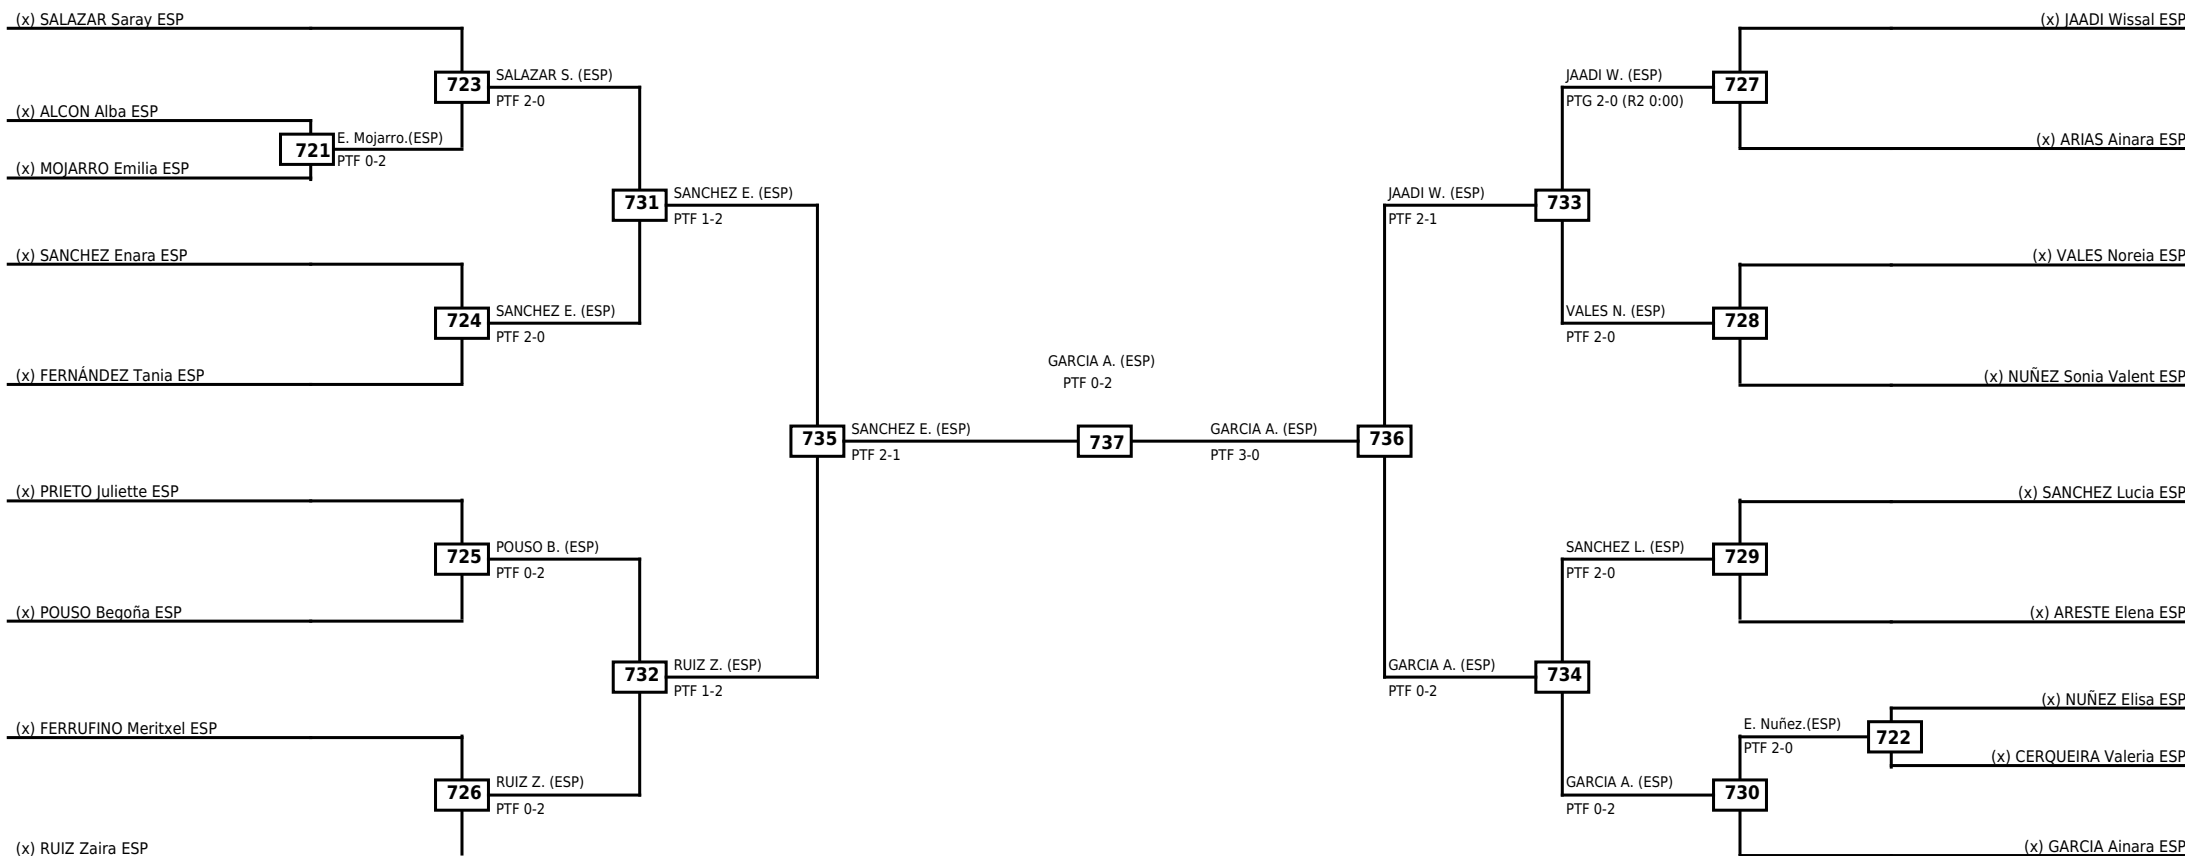

Round of 32   Round of 16   Quarterfinals   Semifinals   Final   Semifinals   Quarterfinals   Round of 16   Round of 32

Classification
1 VALES FERNANDEZ Noreia ESP
2 SANCHEZ CALVO Enara ESP
3 GARCIA BLAZQUEZ Ainara ESP
3 RUIZ PEREZ CASTEJON Zaira ESP

LEGEND   RSC: Win by Referee stops contest   WDR: Win by Withdrawal   DQB: Win by Disqualification for Unsportsmanlike behavior
(x)Seed   PTF: Win by Final score   DSQ: Win by Disqualification   R: Round