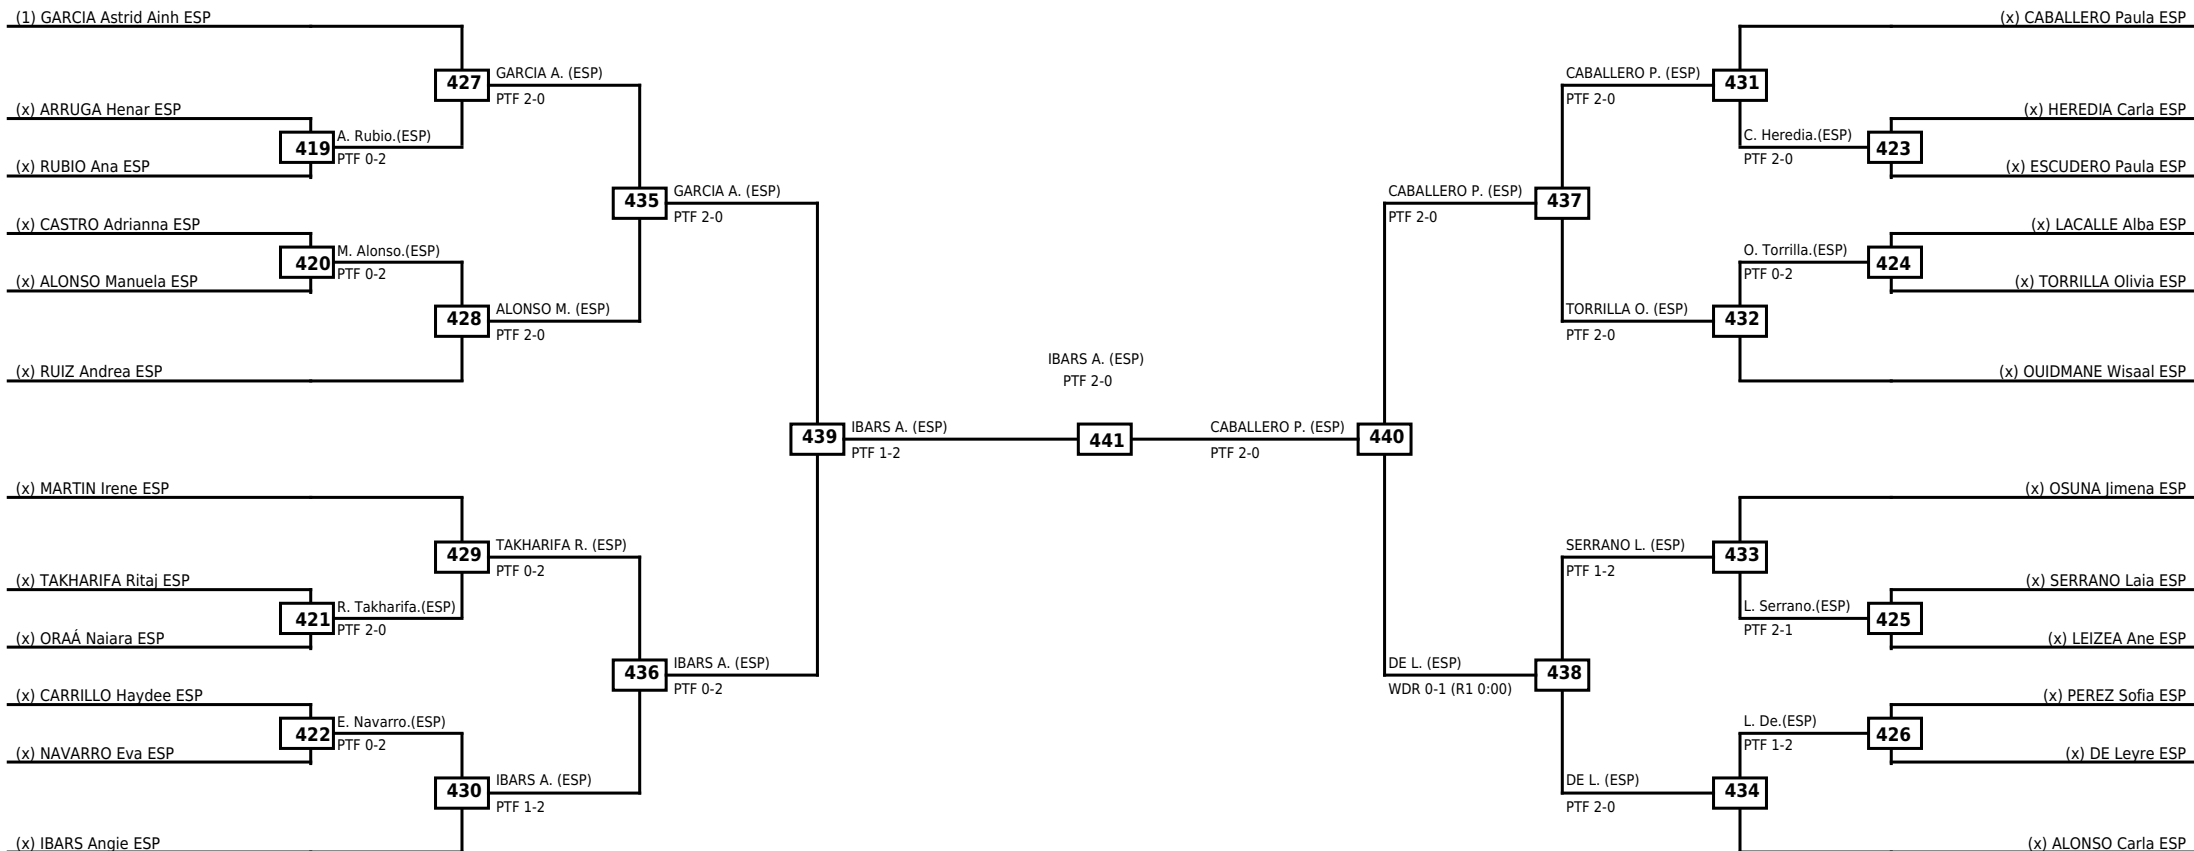

Round of 32   Round of 16   Quarterfinals   Semifinals   Final   Semifinals   Quarterfinals   Round of 16   Round of 32

Classification
1 IBARS Angie ESP
2 CABALLERO QUINTILLAN Paula ESP
3 GARCIA Astrid Ainhoa ESP
3 DE LA IGLESIA VIDAL Leyre ESP

LEGEND RSC: Win by Referee stops contest   WDR: Win by Withdrawal   DQB: Win by Disqualification for Unsportsmanlike behavior
(x)Seed   PTF: Win by Final score   DSQ: Win by Disqualification   R: Round