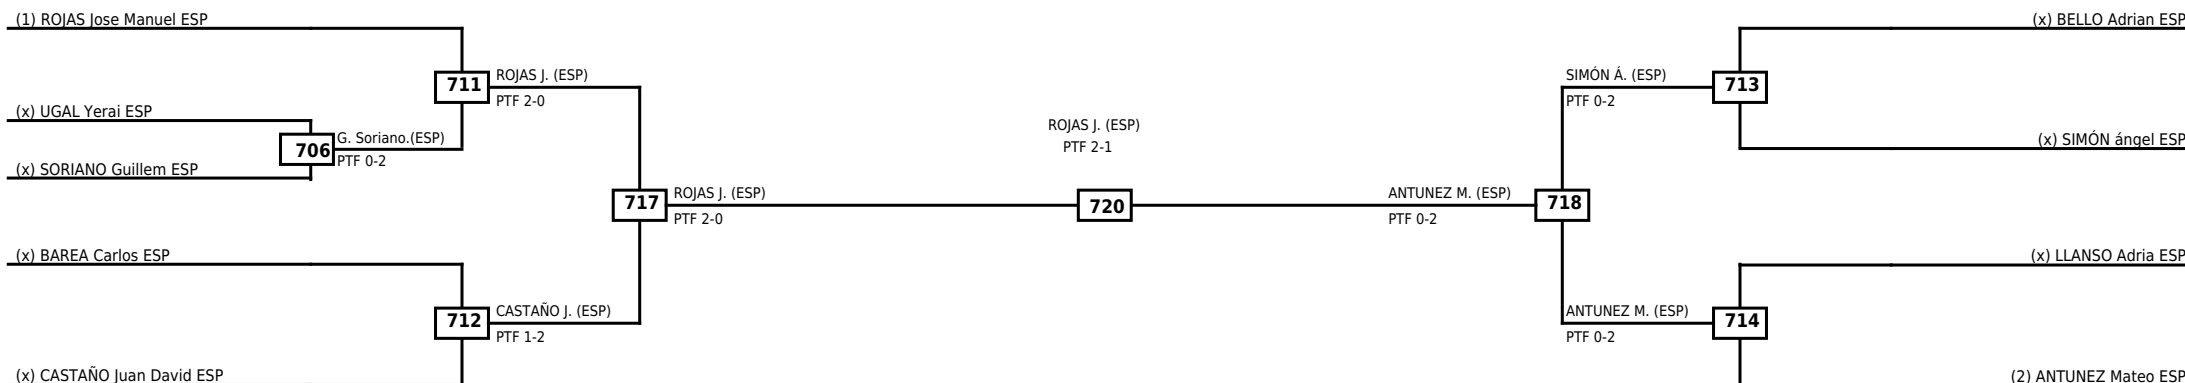

Round of 16 Quarterfinals Semifinals

Final

Semifinals

Quarterfinals Round of 16

Classification
1 ROJAS SALAZAR Jose Manuel ESP
2 ANTUNEZ MALDONADO Mateo ESP
3 SIMÓN GONZÁLEZ ángel ESP
3 CASTAÑO RAMÍREZ Juan David ESP

LEGEND RSC: Win by Referee stops contest WDR: Win by Withdrawal DQB: Win by Disqualification for Unsportsmanlike behavior
(x)Seed PTF: Win by Final score DSQ: Win by Disqualification R: Round