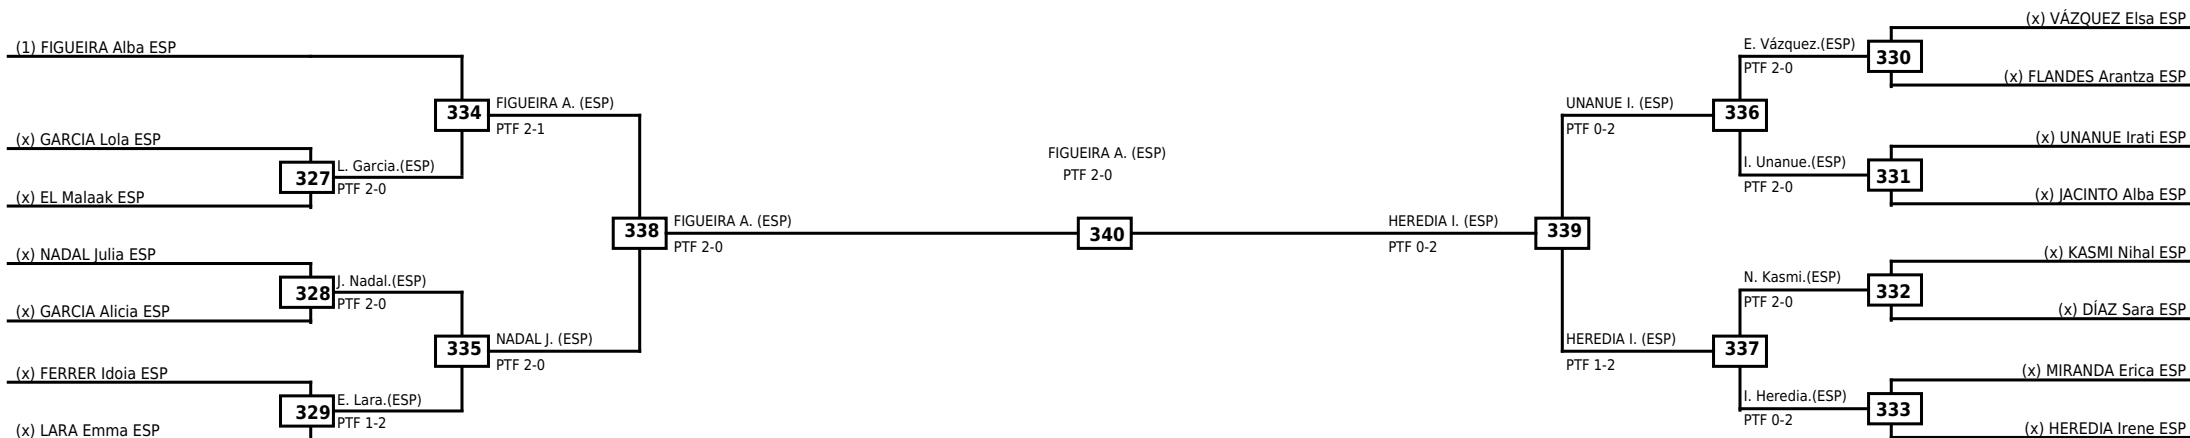

LEGEND RSC: Win by Referee stops contest WDR: Win by Withdrawal DQB: Win by Disqualification for Unsportsmanlike behavior
 (x)Seed PTF: Win by Final score DSQ: Win by Disqualification R: Round

Round of 32 Round of 16 Quarterfinals Semifinals Final Semifinals Quarterfinals Round of 16 Round of 32

| Classification |
|-------------------------------|
| 1 AW ORTUÑO Awa Ines ESP |
| 2 MORENO SANCHEZ Alma ESP |
| 3 LAHSSEQUI EL MIR Maria ESP |
| 3 BARQUILLA RUBIO Martina ESP |

LEGEND RSC: Win by Referee stops contest WDR: Win by Withdrawal DQB: Win by Disqualification for Unsportsmanlike behavior
(x)Seed PTF: Win by Final score DSQ: Win by Disqualification R: Round

Round of 16 Quarterfinals Semifinals

Final

Semifinals

Quarterfinals Round of 16

| Classification |
|-----------------------------|
| 1 FIGUEIRA MARZOA Alba ESP |
| 2 HEREDIA RUA Irene ESP |
| 3 NADAL MIR Julia ESP |
| 3 UNANUE CHAMORRO Irati ESP |