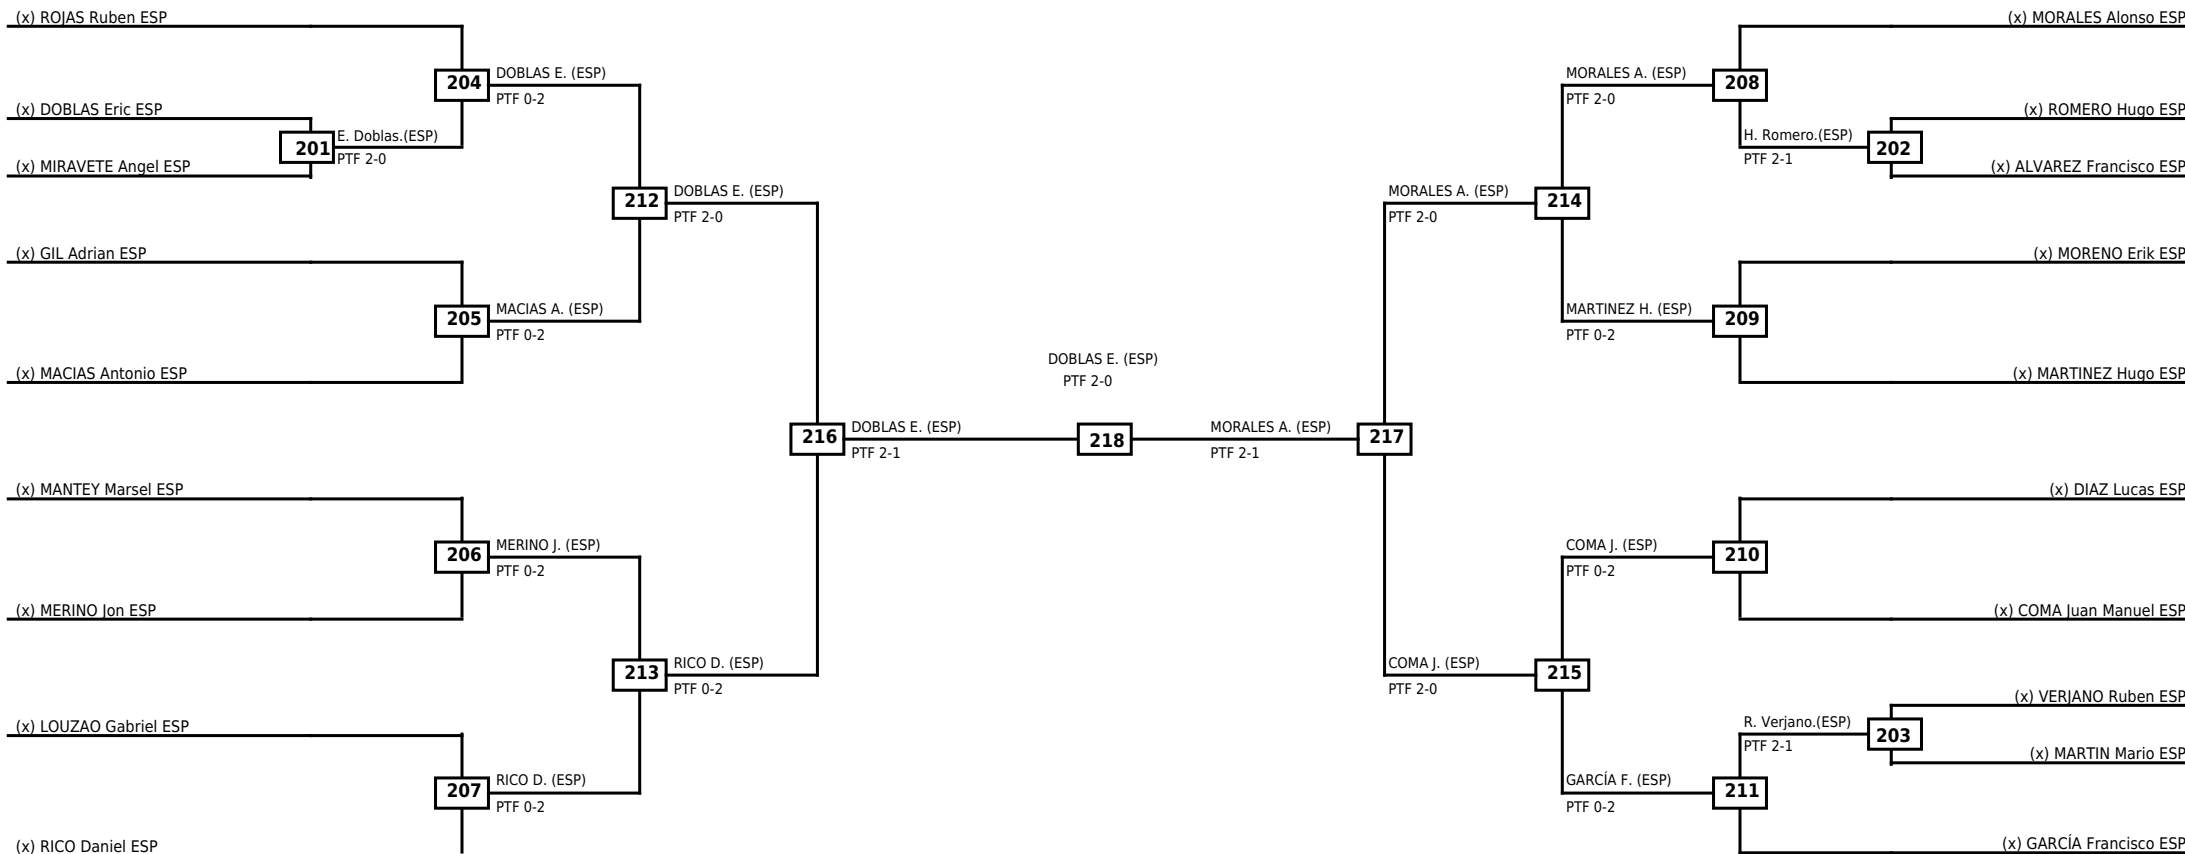

Round of 32   Round of 16   Quarterfinals   Semifinals   Final   Semifinals   Quarterfinals   Round of 16   Round of 32

Classification
1 DOBLAS MEDINA Eric ESP
2 MORALES SANCHEZ Alonso ESP
3 RICO LOPEZ Daniel ESP
3 COMA CAINZOS Juan Manuel ESP

LEGEND RSC: Win by Referee stops contest   WDR: Win by Withdrawal   DQB: Win by Disqualification for Unsportsmanlike behavior
(x)Seed   PTF: Win by Final score   DSQ: Win by Disqualification   R: Round