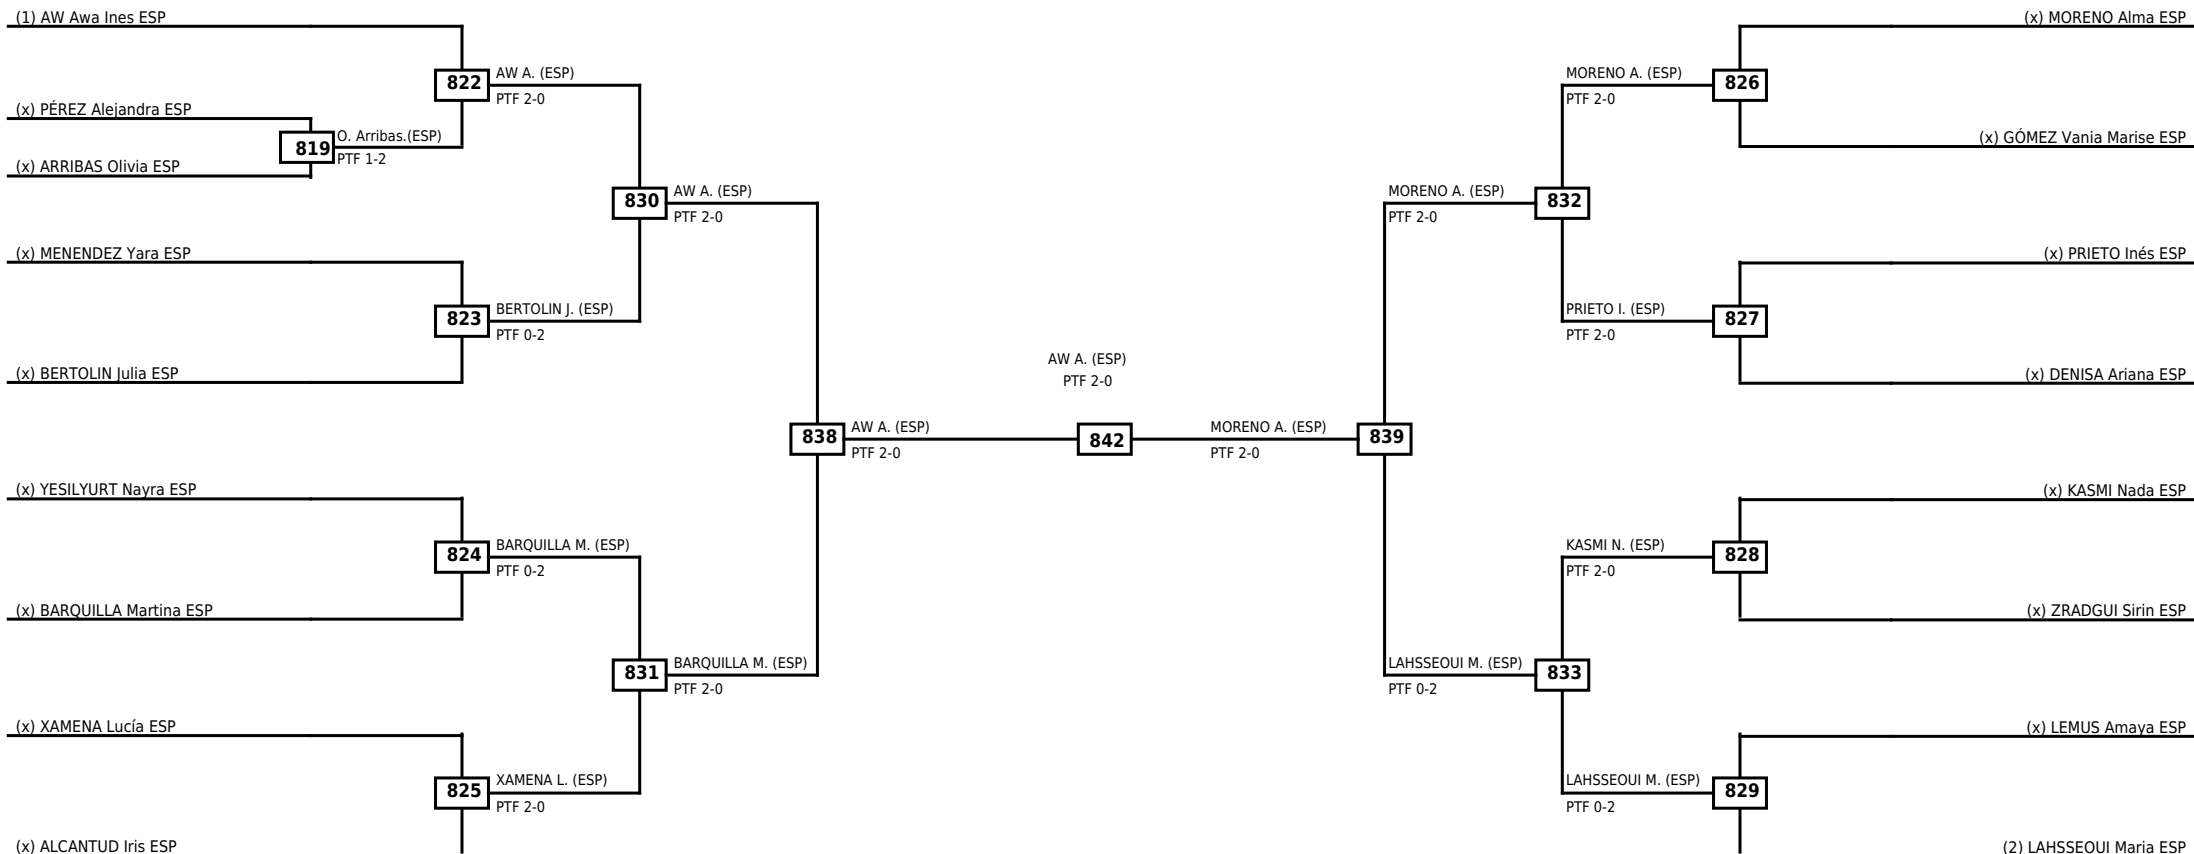

Round of 32   Round of 16   Quarterfinals   Semifinals   Final   Semifinals   Quarterfinals   Round of 16   Round of 32

Classification
1 AW ORTUÑO Awa Ines ESP
2 MORENO SANCHEZ Alma ESP
3 LAHSSEQUI EL MIR Maria ESP
3 BARQUILLA RUBIO Martina ESP

LEGEND RSC: Win by Referee stops contest   WDR: Win by Withdrawal   DQB: Win by Disqualification for Unsportsmanlike behavior
(x)Seed   PTF: Win by Final score   DSQ: Win by Disqualification   R: Round