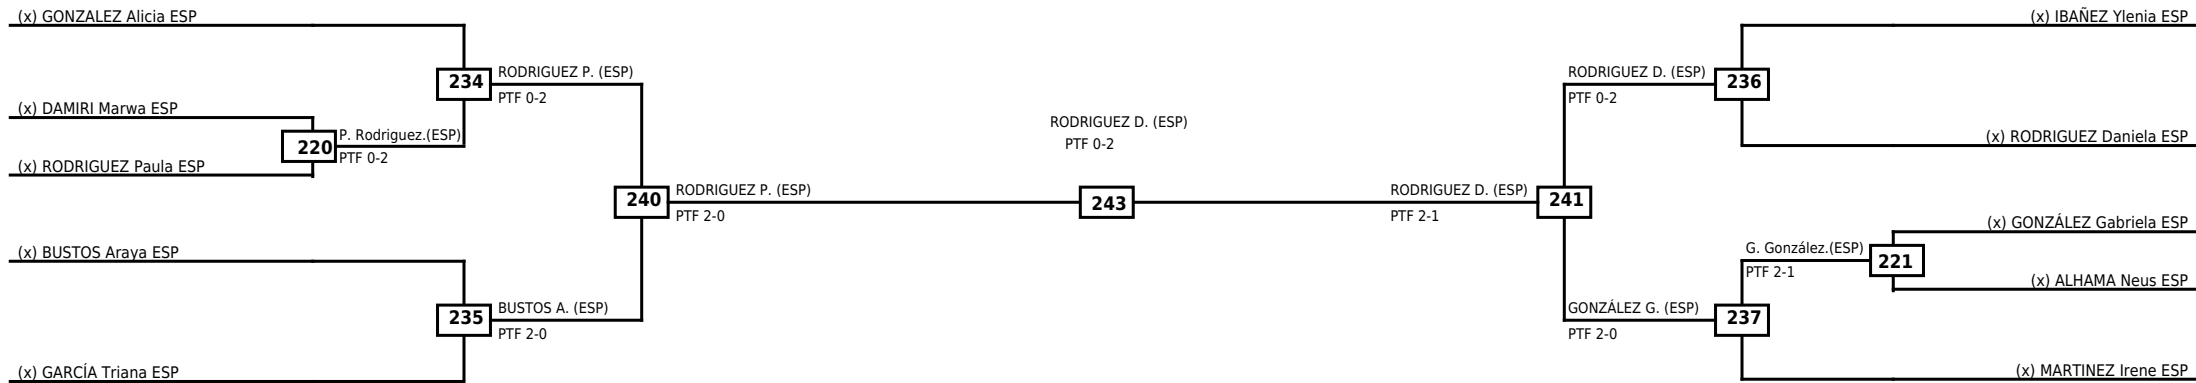

Round of 16 Quarterfinals Semifinals

Final

Semifinals

Quarterfinals Round of 16

Classification	
1	RODRIGUEZ LORIGADOS Daniela ESP
2	RODRIGUEZ CORDON Paula ESP
3	GONZÁLEZ DEL CASTILLO Gabriela ESP
3	BUSTOS DIAZ Araya ESP

LEGEND RSC: Win by Referee stops contest WDR: Win by Withdrawal DQB: Win by Disqualification for Unsportsmanlike behavior
(x)Seed PTF: Win by Final score DSQ: Win by Disqualification R: Round