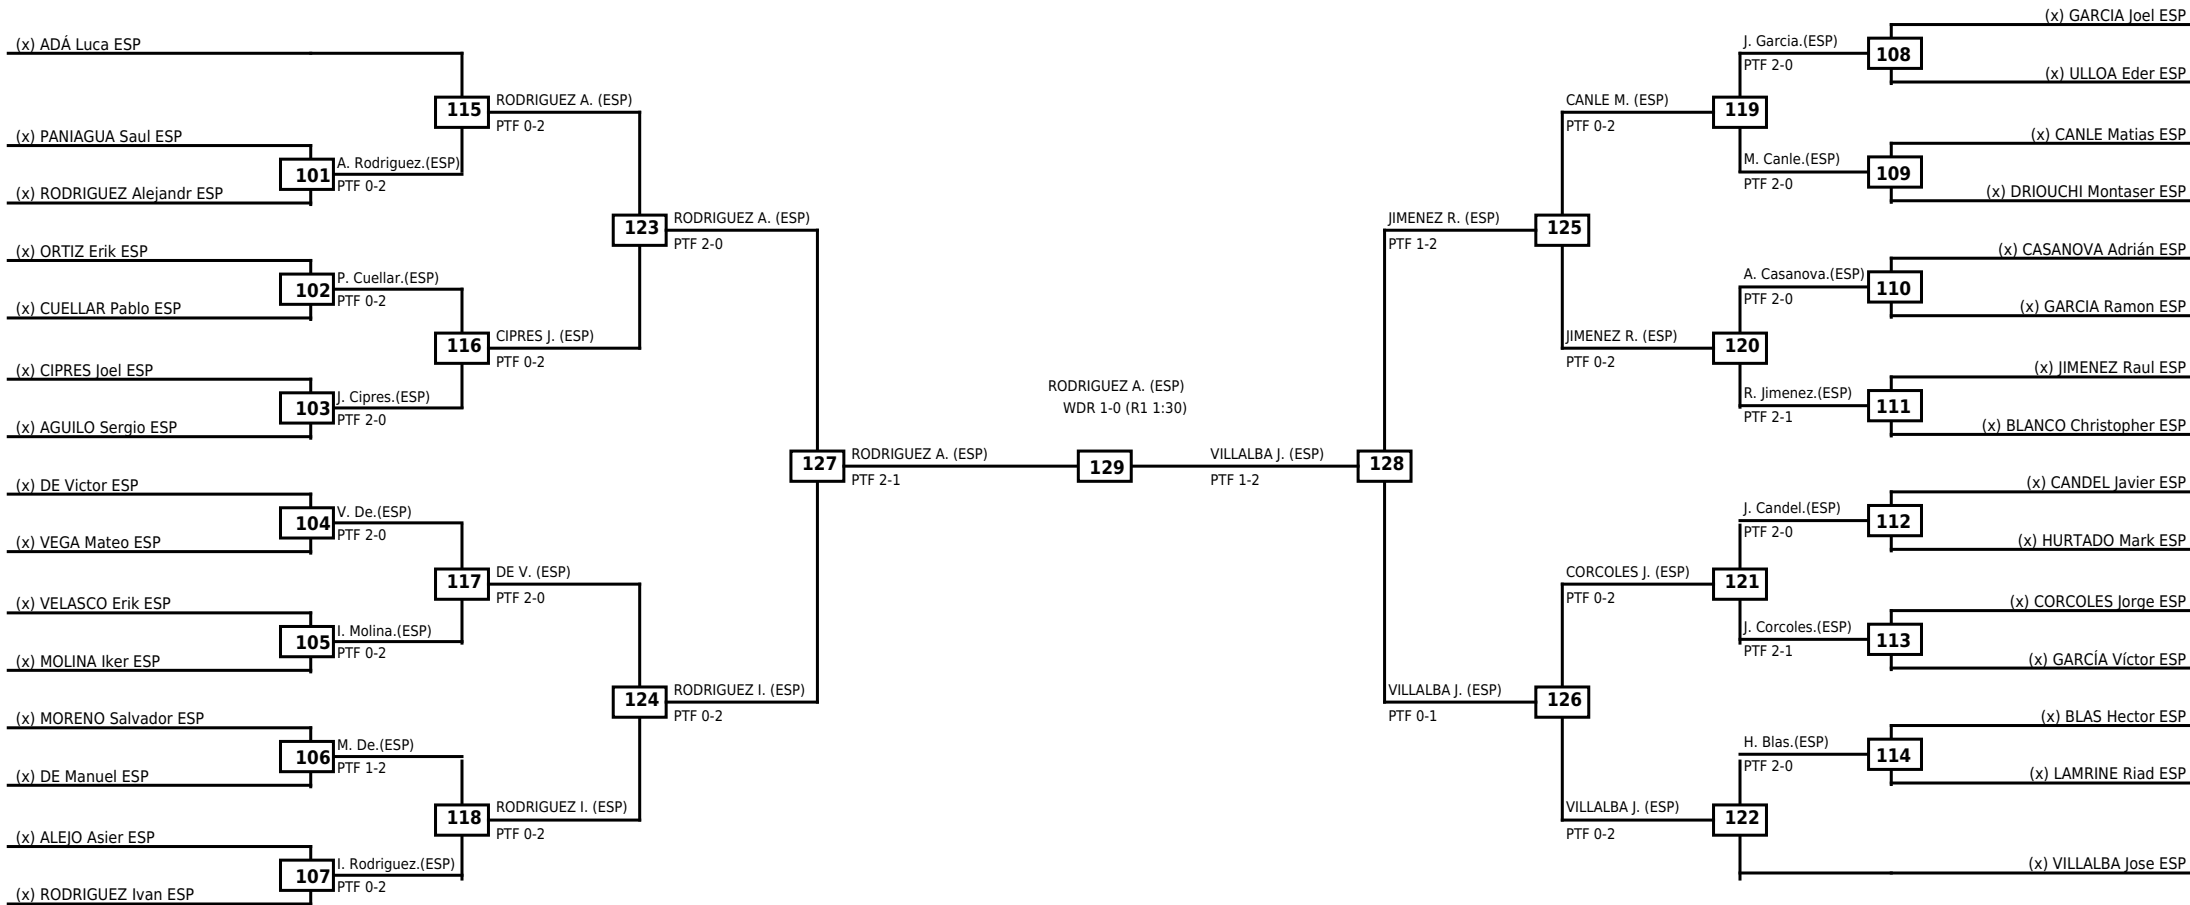

Round of 32   Round of 16   Quarterfinals   Semifinals   Final   Semifinals   Quarterfinals   Round of 16   Round of 32

Classification
1 RODRIGUEZ ROMERO Alejandro ESP
2 VILLALBA GARCIA Jose ESP
3 RODRIGUEZ Ivan ESP
3 JIMENEZ CORDERO Raul ESP

LEGEND RSC: Win by Referee stops contest   WDR: Win by Withdrawal   DQB: Win by Disqualification for Unsportsmanlike behavior
(x)Seed   PTF: Win by Final score   DSQ: Win by Disqualification   R: Round