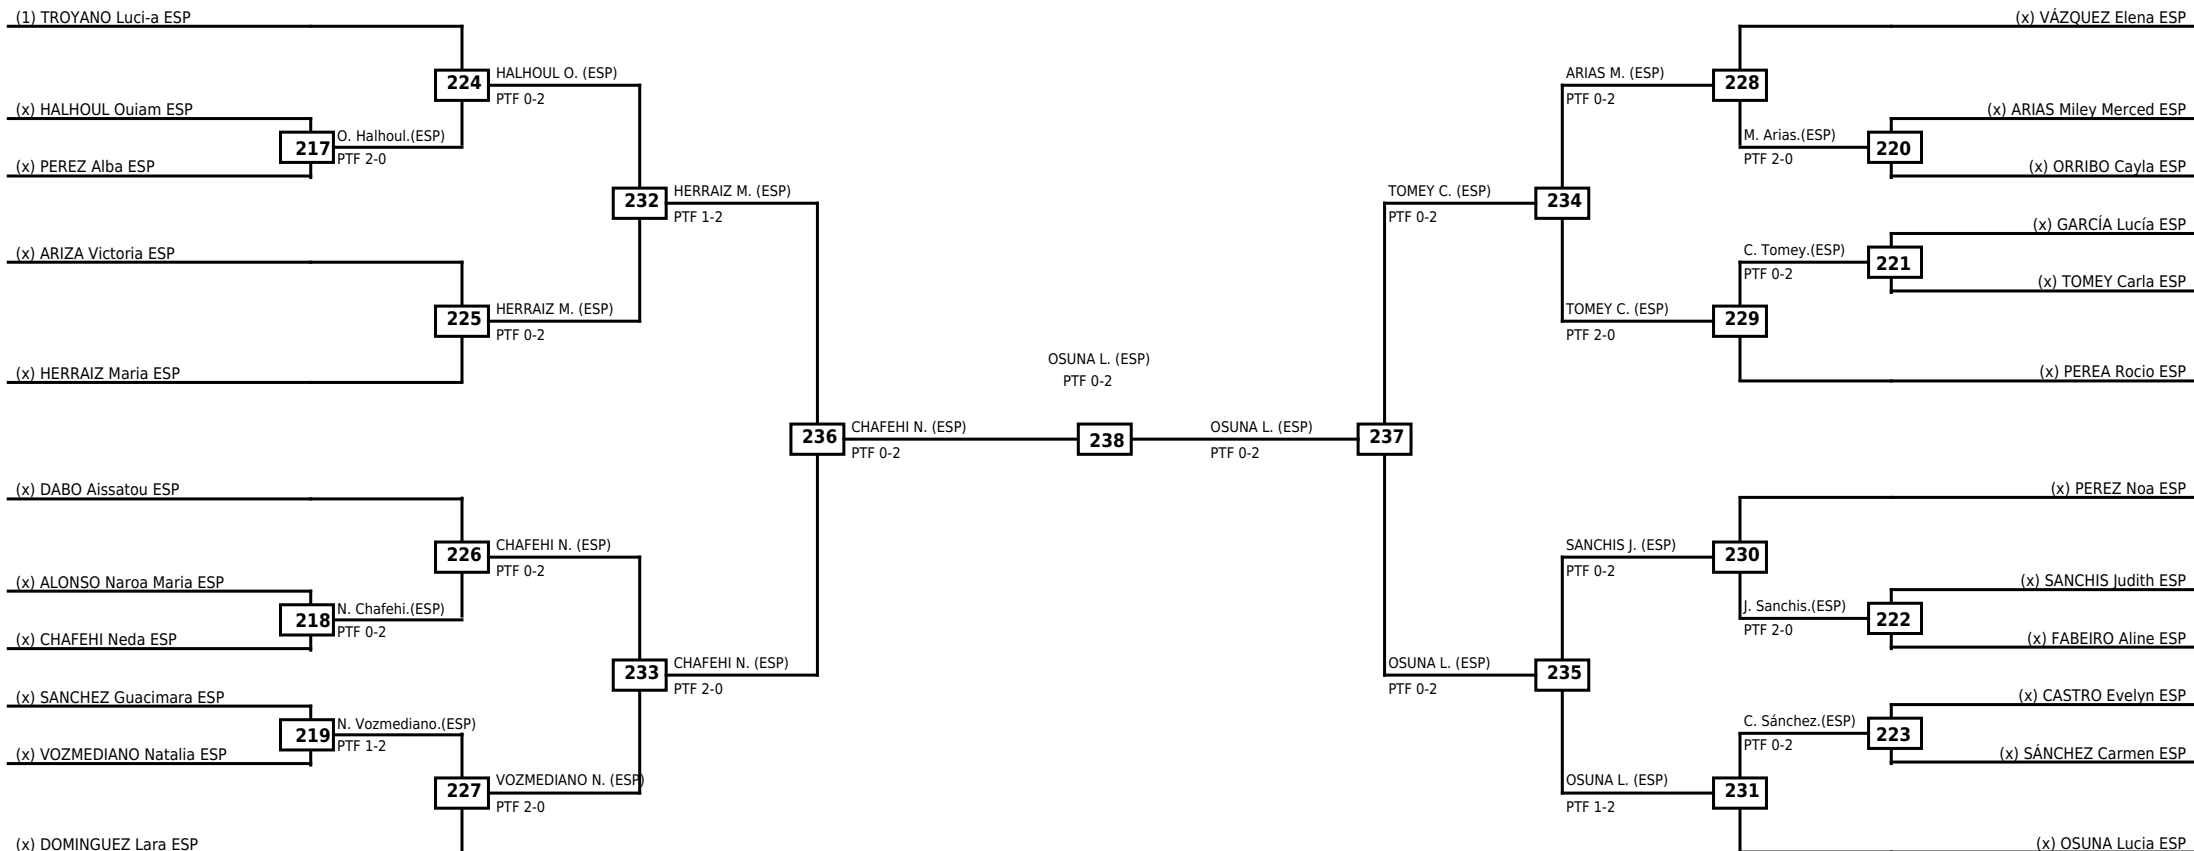

Round of 32   Round of 16   Quarterfinals   Semifinals   Final   Semifinals   Quarterfinals   Round of 16   Round of 32

Classification
1 OSUNA Lucia ESP
2 CHAFEHI Neda ESP
3 TOMÉY FERNANDEZ Carla ESP
3 HERRAIZ RUIZ Maria ESP

LEGEND RSC: Win by Referee stops contest   WDR: Win by Withdrawal   DQB: Win by Disqualification for Unsportsmanlike behavior
(x)Seed   PTF: Win by Final score   DSQ: Win by Disqualification   R: Round