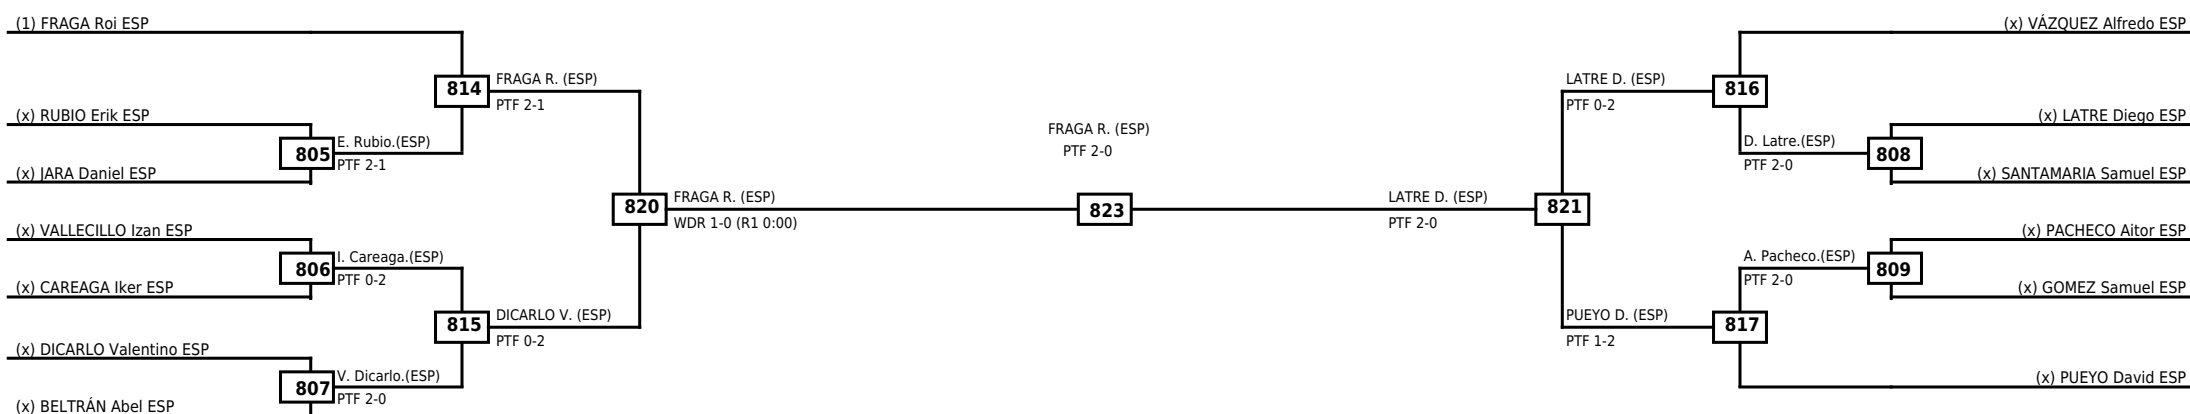

Round of 16	Quarterfinals	Semifinals	Final
-------------	---------------	------------	-------

Classification
1 SAGRERAS IZCUE Miguel ESP
2 QUINTERO GUEDELLA Anton ESP
3 HENARES MORALES Javier ESP
3 DURAN BERNAS Cristofer ESP

LEGEND	RSC: Win by Referee stops contest	WDR: Win by Withdrawal	DQB: Win by Disqualification for Unsportsmanlike behavior
(x)Seed	PTF: Win by Final score	DSQ: Win by Disqualification	R: Round

Round of 16	Quarterfinals	Semifinals	Final
-------------	---------------	------------	-------