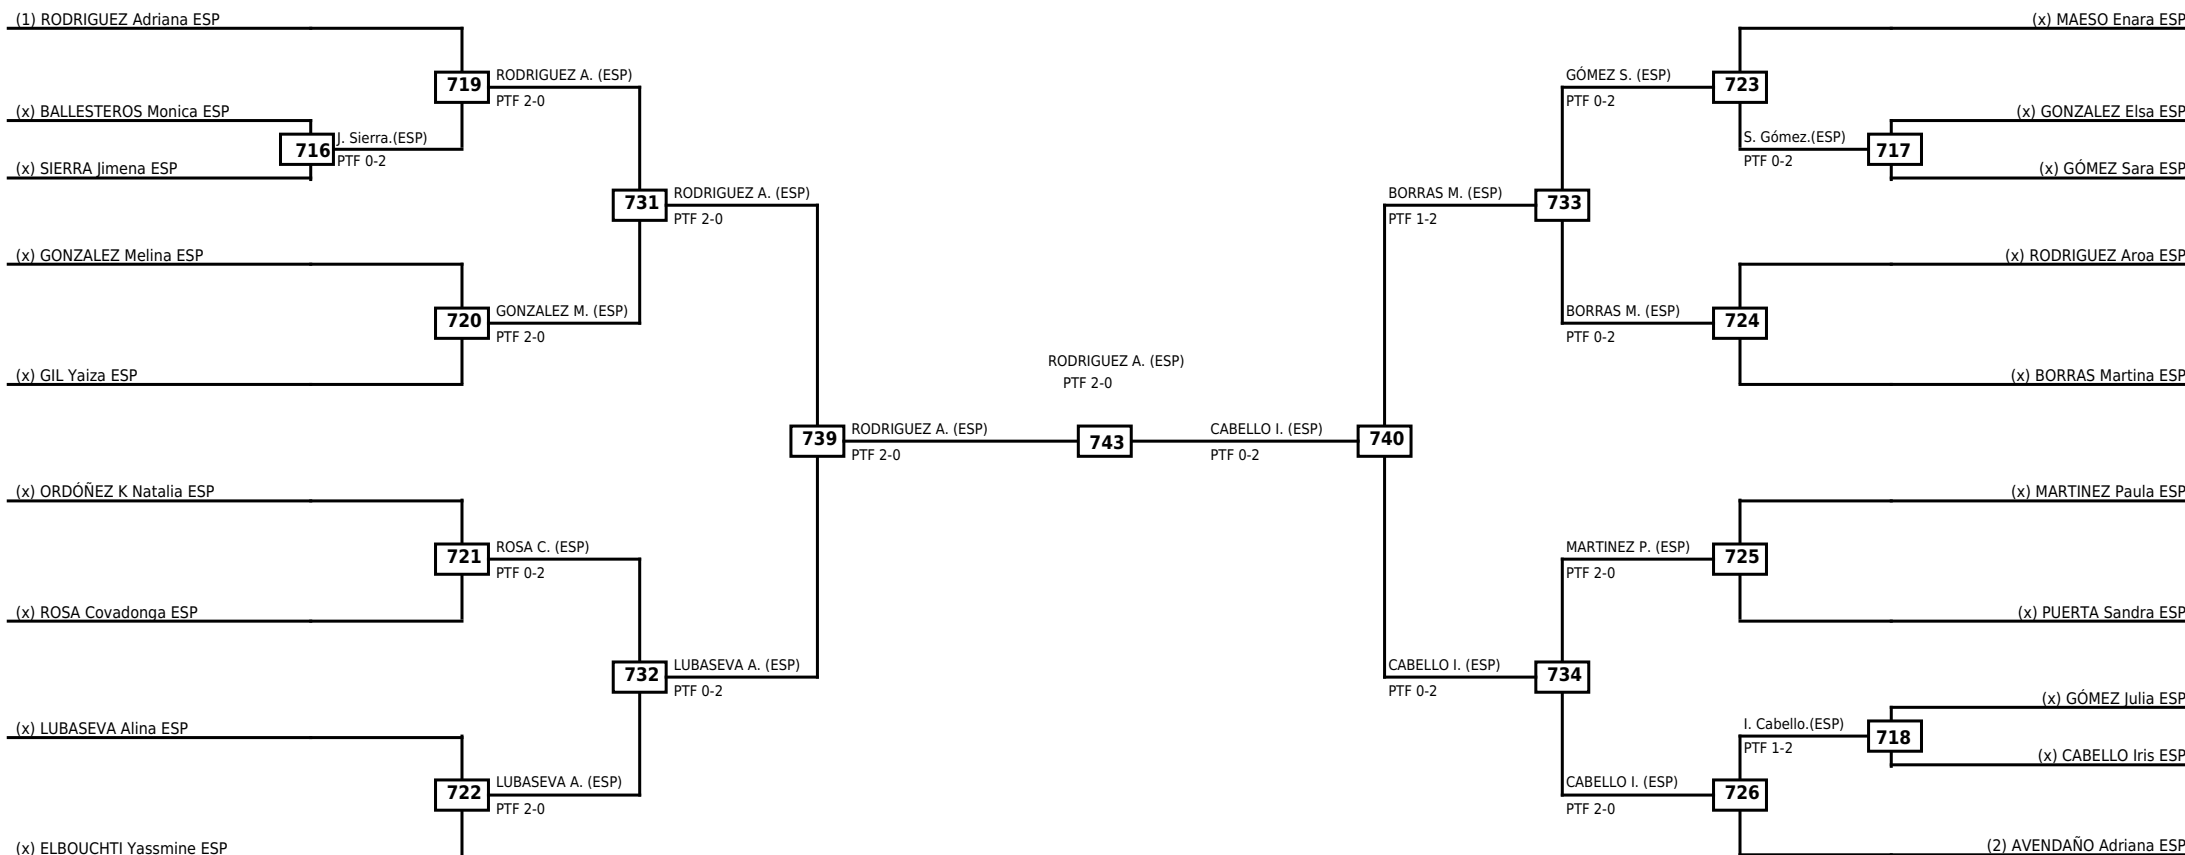

Round of 32   Round of 16   Quarterfinals   Semifinals   Final   Semifinals   Quarterfinals   Round of 16   Round of 32

Classification
1 RODRIGUEZ TOLEDO Adriana ESP
2 CABELLO PENA Iris ESP
3 LUBASEVA Alina ESP
3 BORRAS Martina ESP

LEGEND RSC: Win by Referee stops contest   WDR: Win by Withdrawal   DQB: Win by Disqualification for Unsportsmanlike behavior
(x)Seed   PTF: Win by Final score   DSQ: Win by Disqualification   R: Round