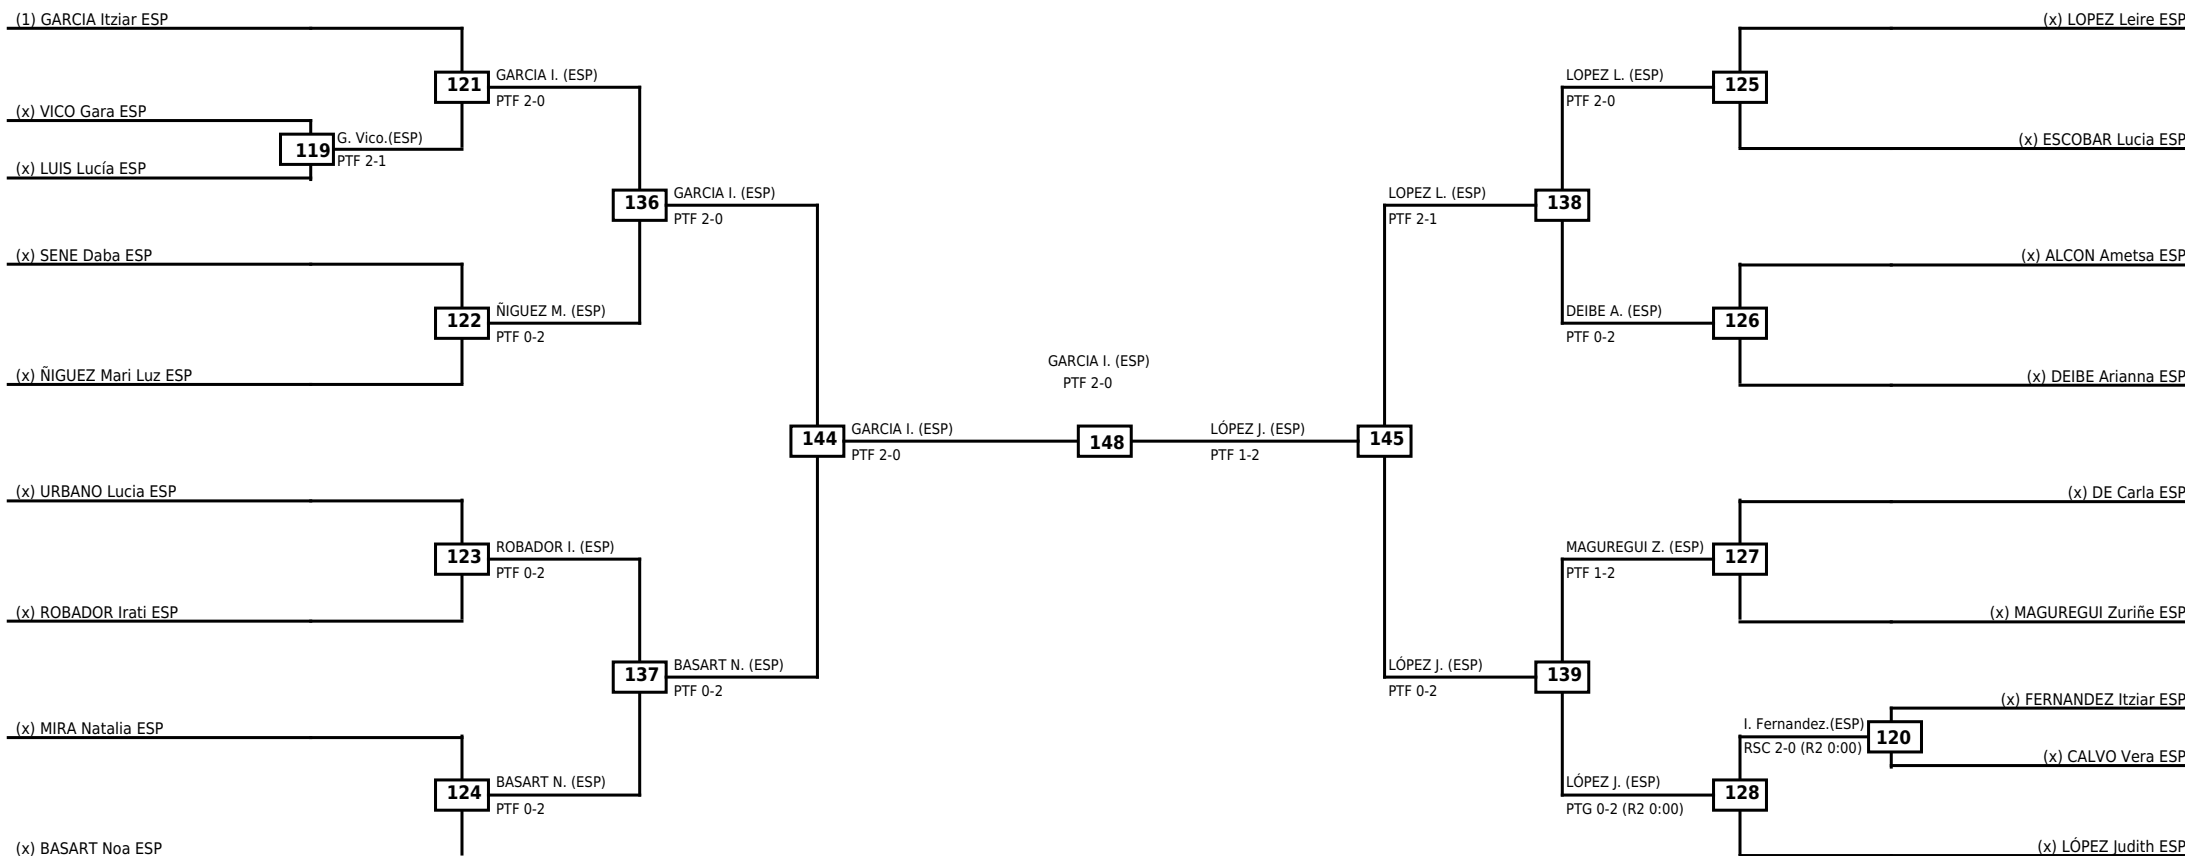

Round of 32   Round of 16   Quarterfinals   Semifinals   Final   Semifinals   Quarterfinals   Round of 16   Round of 32

Classification
1 GARCIA GODOY Itziar ESP
2 LÓPEZ PORTERO Judith ESP
3 LOPEZ RAMIREZ Leire ESP
3 BASART SANCHEZ Noa ESP

LEGEND RSC: Win by Referee stops contest   WDR: Win by Withdrawal   DQB: Win by Disqualification for Unsportsmanlike behavior
(x)Seed   PTF: Win by Final score   DSQ: Win by Disqualification   R: Round