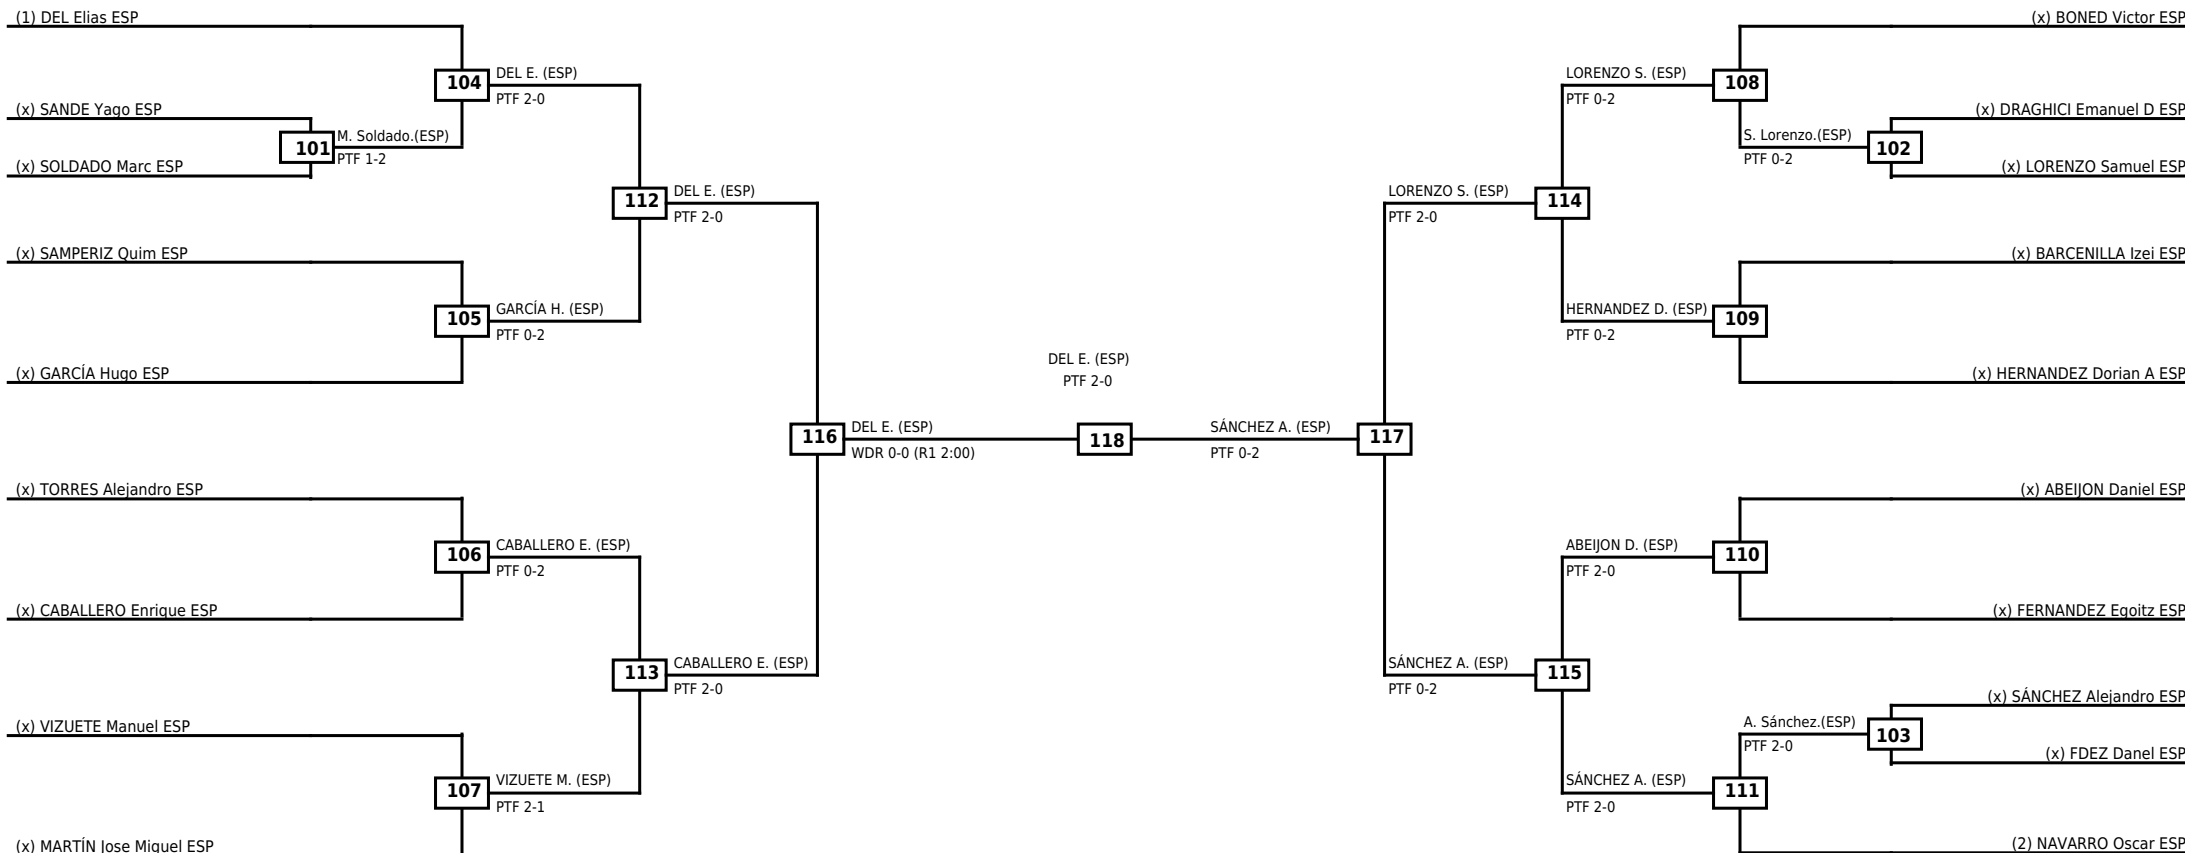

Round of 32   Round of 16   Quarterfinals   Semifinals   Final   Semifinals   Quarterfinals   Round of 16   Round of 32

Classification
1 DEL Elias ESP
2 SÁNCHEZ JEREZ Alejandro ESP
3 CABALLERO QUINTILLAN Enrique ESP
3 LORENZO DA MOTA Samuel ESP

LEGEND RSC: Win by Referee stops contest   WDR: Win by Withdrawal   DQB: Win by Disqualification for Unsportsmanlike behavior
(x)Seed   PTF: Win by Final score   DSQ: Win by Disqualification   R: Round