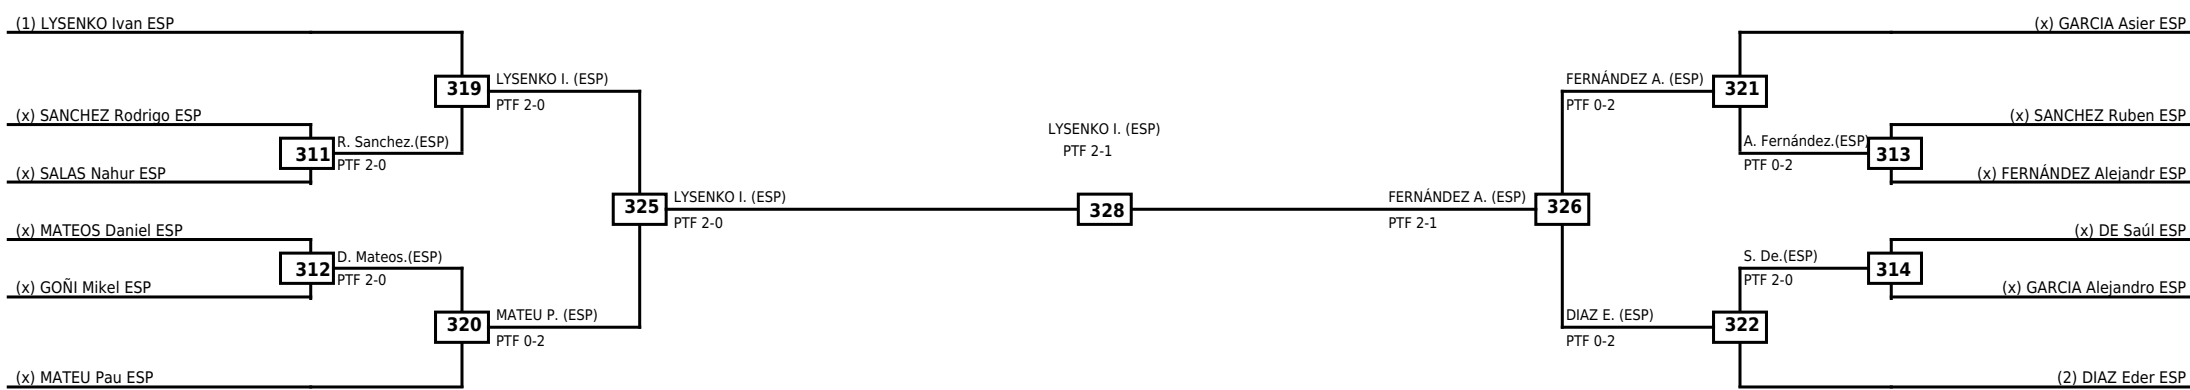

Round of 16	Quarterfinals	Semifinals	Final

Classification
1 LYSENKO SERRANO Ivan ESP
2 FERNÁNDEZ FERNÁNDEZ Alejandro ESP
3 MATEU SUCH Pau ESP
3 DIAZ GUILLEN Eder ESP

LEGEND	RSC: Win by Referee stops contest	WDR: Win by Withdrawal	DQB: Win by Disqualification for Unsportsmanlike behavior
(x)Seed	PTF: Win by Final score	DSQ: Win by Disqualification	R: Round