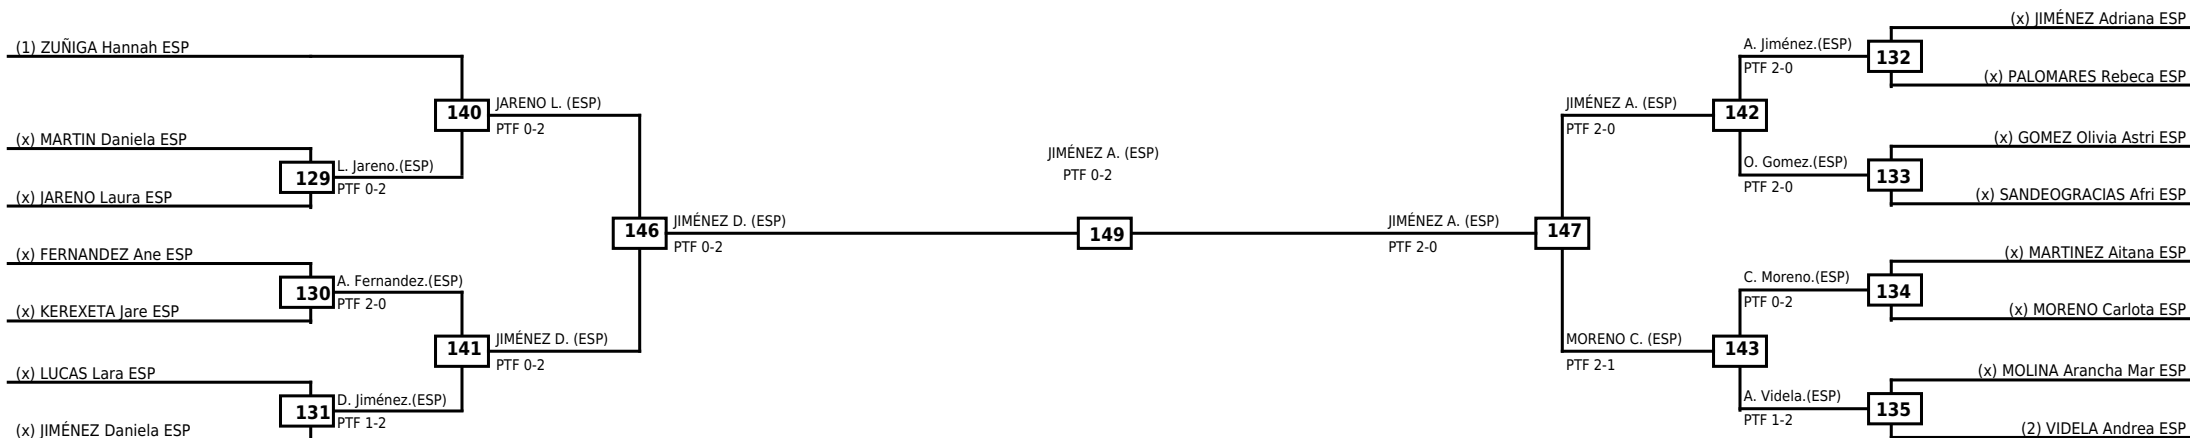

Round of 32 Round of 16 Quarterfinals Semifinals Final Semifinals Quarterfinals Round of 16 Round of 32

Classification
1 LÓPEZ RAMÍREZ Mâª Valle ESP
2 GARCIA ALCANTARA Iris ESP
3 MINGUELLA CANDELA Saray ESP
3 VILLAR RUBIAL Mencia ESP

LEGEND RSC: Win by Referee stops contest WDR: Win by Withdrawal DQB: Win by Disqualification for Unsportsmanlike behavior
 (x)Seed PTF: Win by Final score DSQ: Win by Disqualification R: Round

Round of 16 Quarterfinals Semifinals

Final

Semifinals

Quarterfinals Round of 16

Classification
1 JIMÉNEZ LÓPEZ Adriana ESP
2 JIMÉNEZ LÓPEZ Daniela ESP
3 JARENO AGUILAR Laura ESP
3 MORENO Carlota ESP

LEGEND RSC: Win by Referee stops contest WDR: Win by Withdrawal DQB: Win by Disqualification for Unsportsmanlike behavior
 (x)Seed PTF: Win by Final score DSQ: Win by Disqualification R: Round