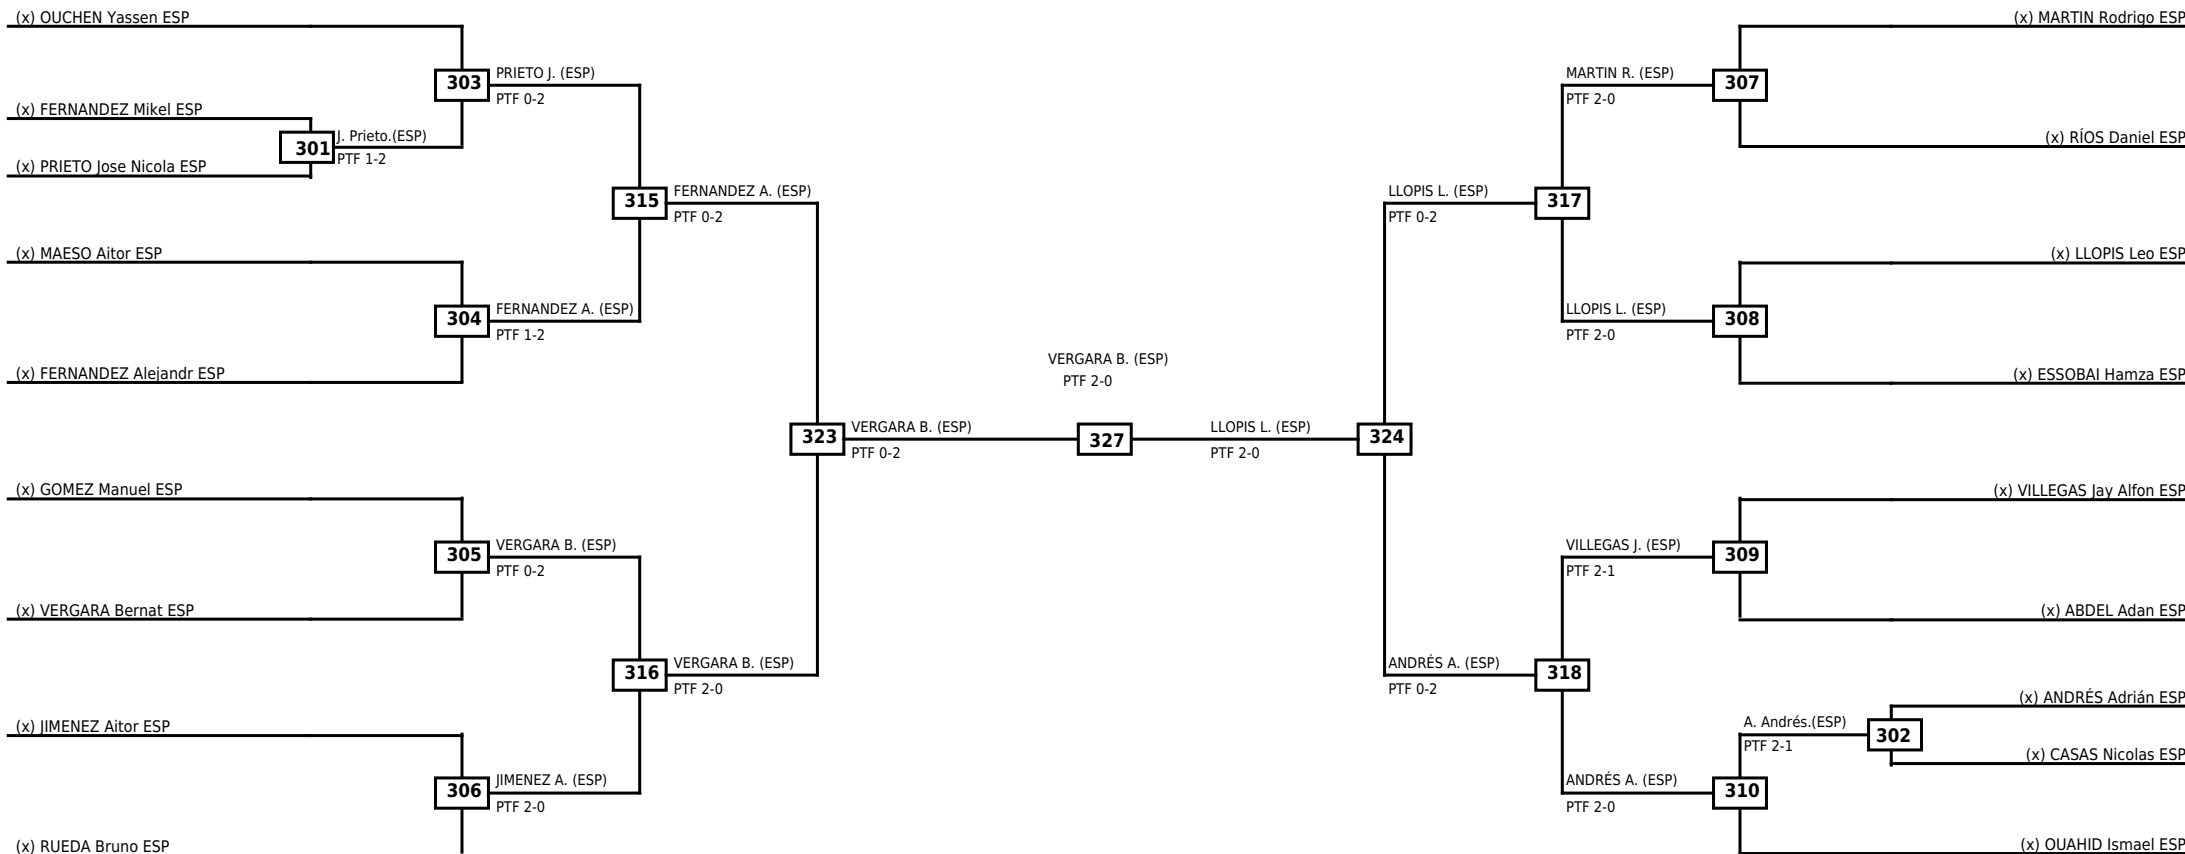

LEGEND RSC: Win by Referee stops contest WDR: Win by Withdrawal DQB: Win by Disqualification for Unsportsmanlike behavior
 (x)Seed PTF: Win by Final score DSQ: Win by Disqualification R: Round

Round of 32 Round of 16 Quarterfinals Semifinals Final Semifinals Quarterfinals Round of 16 Round of 32

Round of 32 Round of 16 Quarterfinals Semifinals Final Semifinals Quarterfinals Round of 16 Round of 32

Classification
1 SEGADE MANEIRO Thiago ESP
2 CASTRO GONZALEZ Alberto ESP
3 CALVO FERNANDEZ Nicolás ESP
3 GALVEZ GARNES Jose Antonio ESP