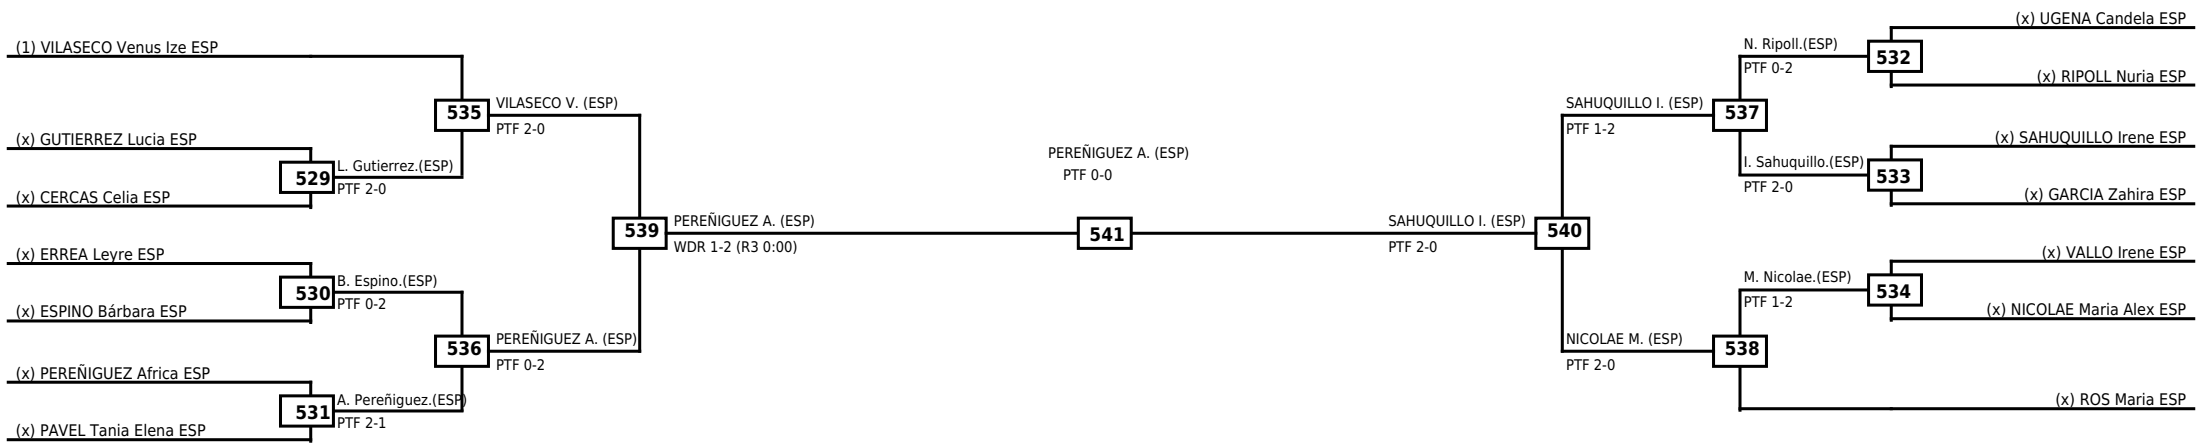

Round of 16	Quarterfinals	Semifinals	Final
-------------	---------------	------------	-------

Classification
1 LYSENKO SERRANO Ivan ESP
2 FERNÁNDEZ FERNÁNDEZ Alejandro ESP
3 MATEU SUCH Pau ESP
3 DIAZ GUILLEN Eder ESP

LEGEND	RSC: Win by Referee stops contest	WDR: Win by Withdrawal	DQB: Win by Disqualification for Unsportsmanlike behavior
(x)Seed	PTF: Win by Final score	DSQ: Win by Disqualification	R: Round

Round of 16	Quarterfinals	Semifinals	Final
-------------	---------------	------------	-------

Round of 16	Quarterfinals	Semifinals	Final
-------------	---------------	------------	-------

Classification
1 PEREÑIGUEZ MARTINEZ Africa ESP
2 SAHUQUILLO PEREZ Irene ESP
3 NICOLAE Maria Alexandra ESP
3 VILASECO OGALA Venus Izegbe ESP