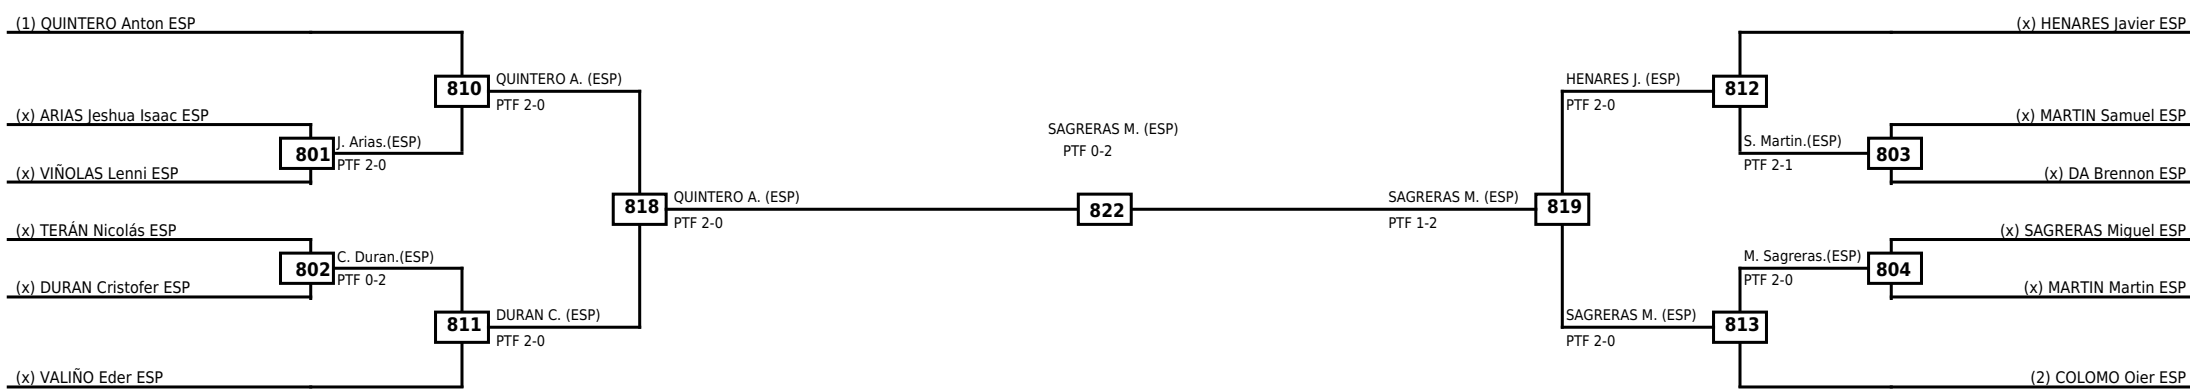

Round of 16	Quarterfinals	Semifinals	Final
-------------	---------------	------------	-------

Classification
1 SAGRERAS IZCUE Miguel ESP
2 QUINTERO GUEDELLA Anton ESP
3 HENARES MORALES Javier ESP
3 DURAN BERNAS Cristofer ESP

LEGEND	RSC: Win by Referee stops contest	WDR: Win by Withdrawal	DQB: Win by Disqualification for Unsportsmanlike behavior
(x)Seed	PTF: Win by Final score	DSQ: Win by Disqualification	R: Round

Round of 16	Quarterfinals	Semifinals	Final
-------------	---------------	------------	-------