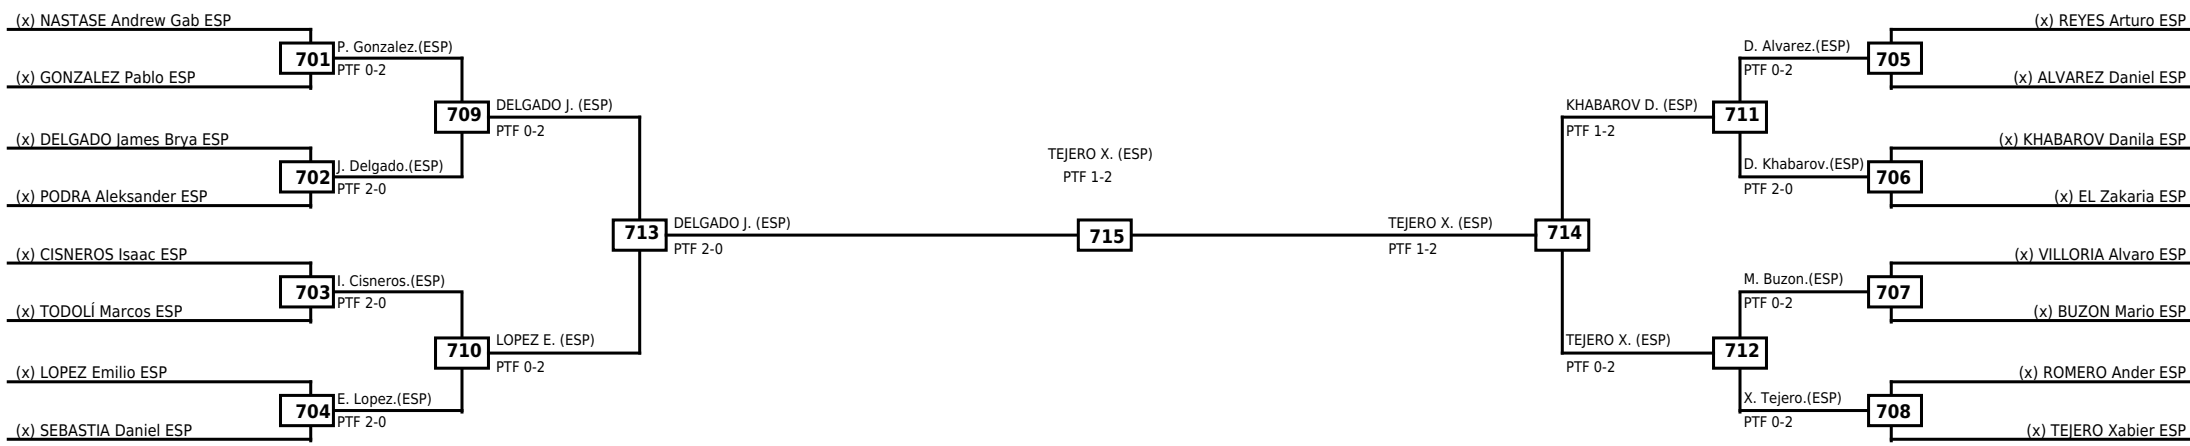

LEGEND	RSC: Win by Referee stops contest	WDR: Win by Withdrawal	DQB: Win by Disqualification for Unsportsmanlike behavior
(x)Seed	PTF: Win by Final score	DSQ: Win by Disqualification	R: Round

Round of 16	Quarterfinals	Semifinals	Final
-------------	---------------	------------	-------

Classification
1 FRAGA GARCIA CORONA Roi ESP
2 LATRE ALONSO Diego ESP
3 PUEYO AZCONA David ESP
3 DICARLO HORTELANO Valentino ESP

LEGEND RSC: Win by Referee stops contest WDR: Win by Withdrawal DQB: Win by Disqualification for Unsportsmanlike behavior
 (x)Seed PTF: Win by Final score DSQ: Win by Disqualification R: Round

Round of 16 Quarterfinals Semifinals

Final

Semifinals

Quarterfinals Round of 16

Classification
1 TEJERO HERNANDEZ Xabier ESP
2 DELGADO ABIAN James Bryant ESP
3 KHABAROV Danila ESP
3 LOPEZ PORRAS Emilio ESP

LEGEND RSC: Win by Referee stops contest WDR: Win by Withdrawal DQB: Win by Disqualification for Unsportsmanlike behavior
 (x)Seed PTF: Win by Final score DSQ: Win by Disqualification R: Round

Round of 32 Round of 16 Quarterfinals Semifinals Final Semifinals Quarterfinals Round of 16 Round of 32