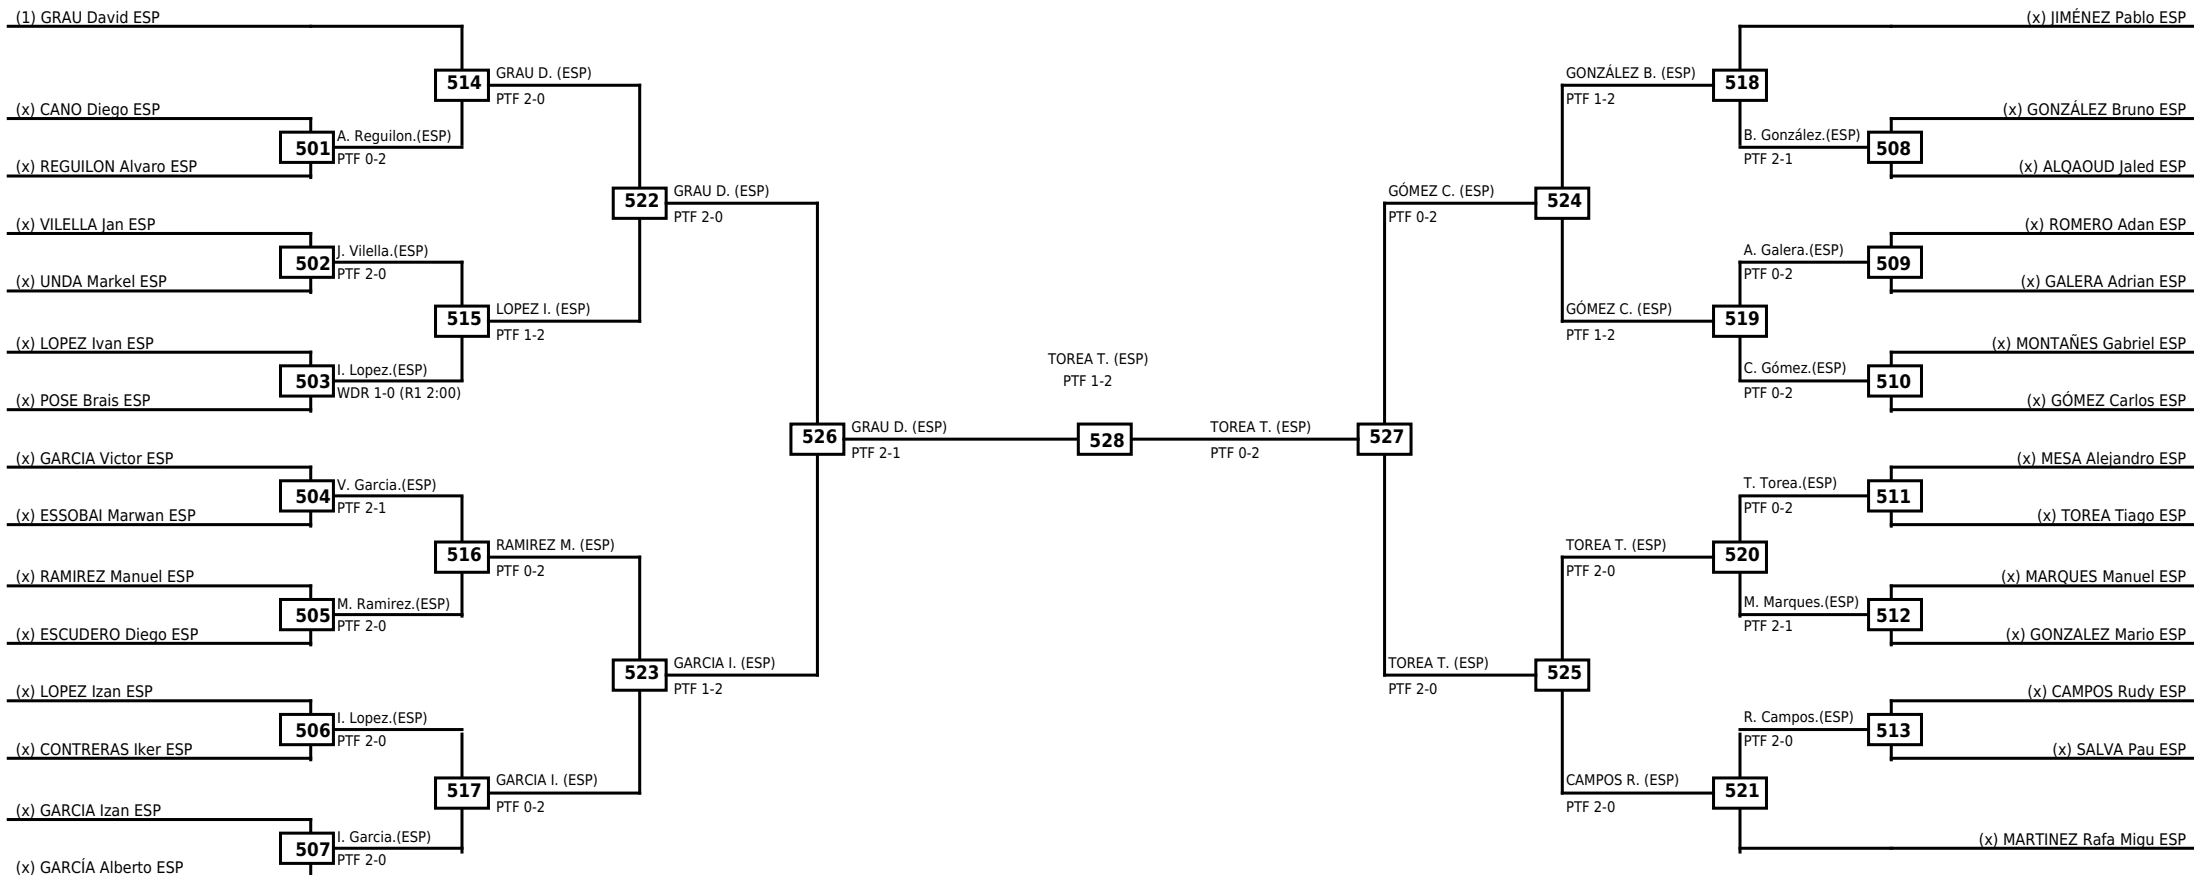

Round of 16 Quarterfinals Semifinals

Final

Semifinals

Quarterfinals Round of 16

Classification
1 TEJERO HERNANDEZ Xabier ESP
2 DELGADO ABIAN James Bryant ESP
3 KHABAROV Danila ESP
3 LOPEZ PORRAS Emilio ESP

LEGEND RSC: Win by Referee stops contest WDR: Win by Withdrawal DQB: Win by Disqualification for Unsportsmanlike behavior
 (x)Seed PTF: Win by Final score DSQ: Win by Disqualification R: Round

Round of 32 Round of 16 Quarterfinals Semifinals Final Semifinals Quarterfinals Round of 16 Round of 32