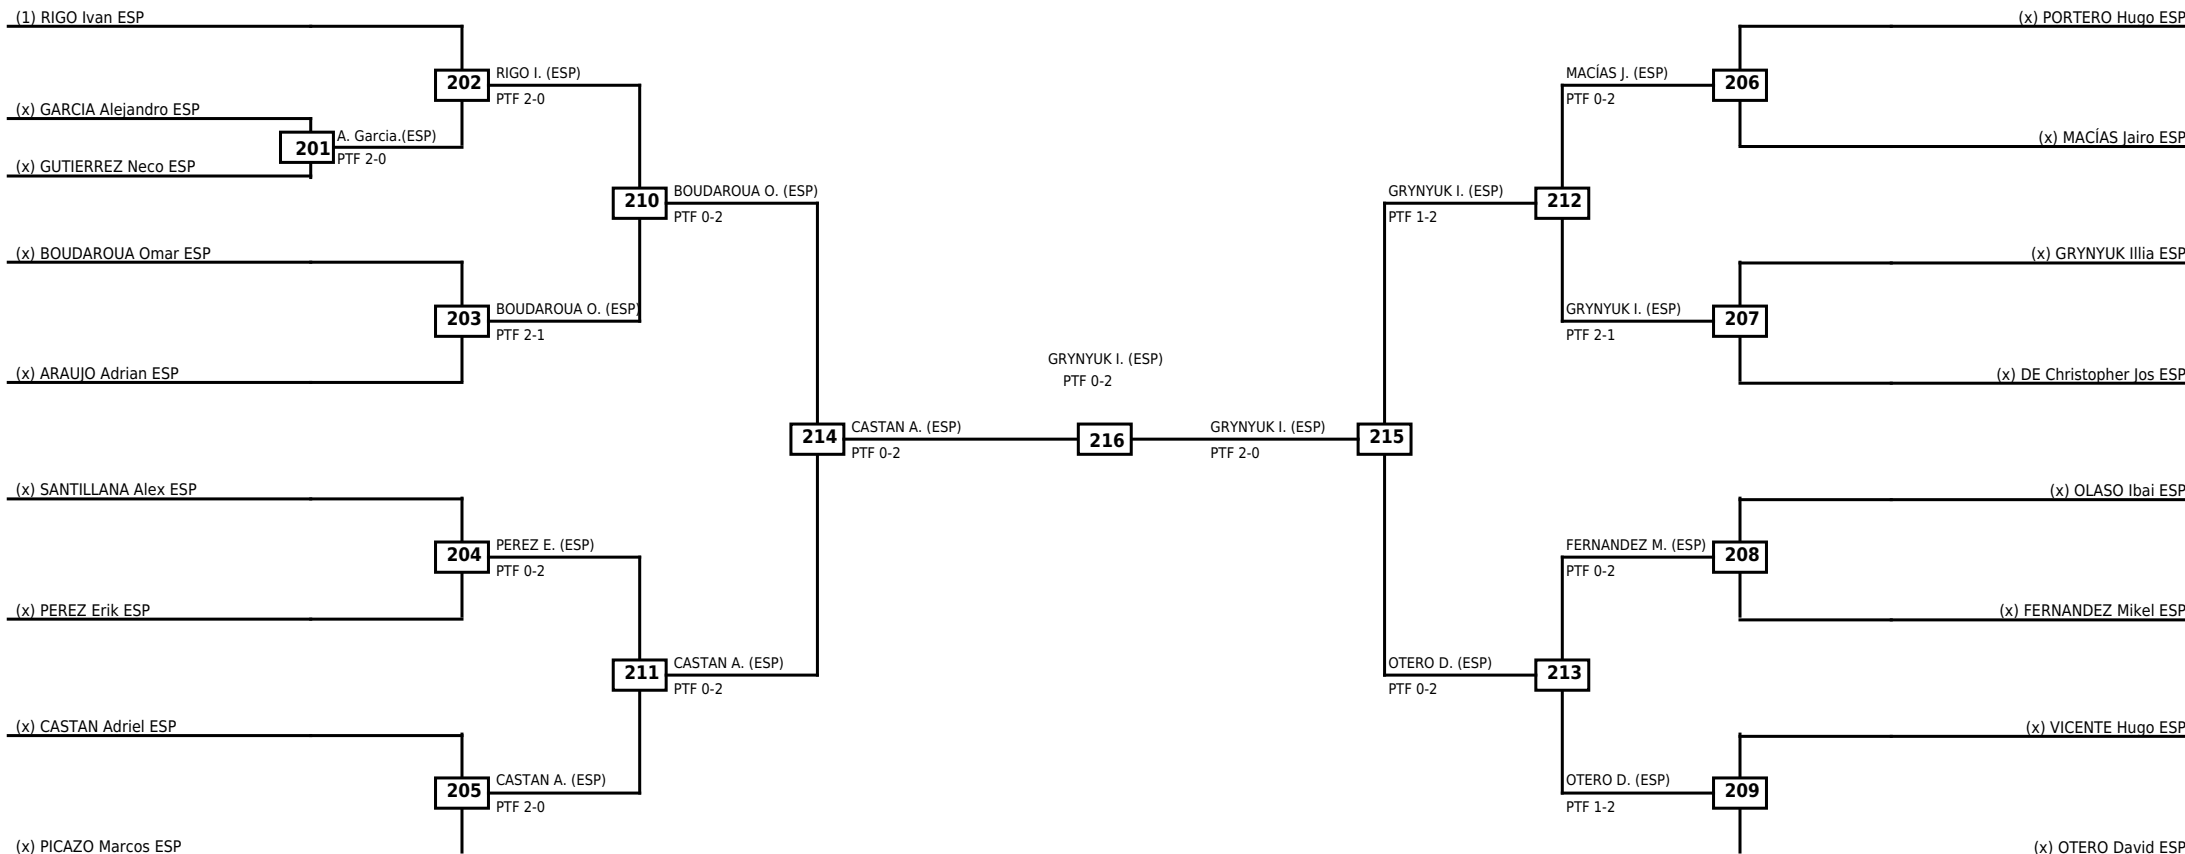

Round of 32   Round of 16   Quarterfinals   Semifinals   Final   Semifinals   Quarterfinals   Round of 16   Round of 32

Classification
1 GRYNYUK Illia ESP
2 CASTAN RUIZ Adriel ESP
3 OTERO SOUSA David ESP
3 BOUDAROUA ALAMO Omar ESP

LEGEND   RSC: Win by Referee stops contest   WDR: Win by Withdrawal   DQB: Win by Disqualification for Unsportsmanlike behavior
(x)Seed   PTF: Win by Final score   DSQ: Win by Disqualification   R: Round