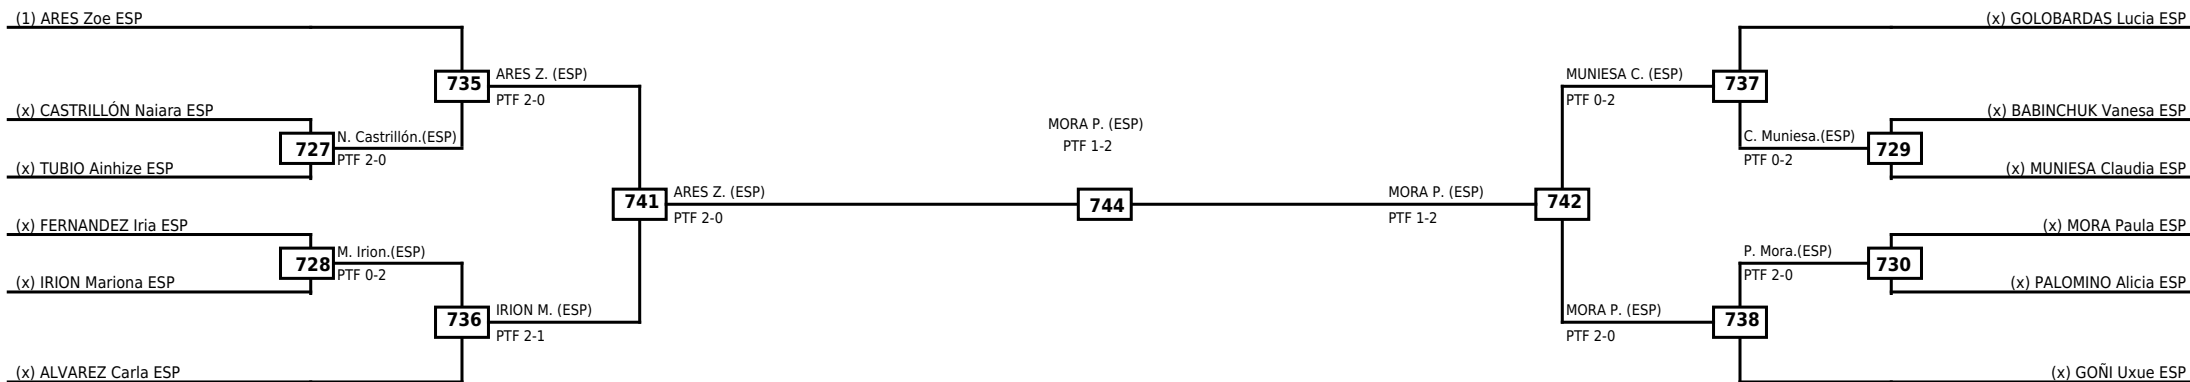

LEGEND RSC: Win by Referee stops contest WDR: Win by Withdrawal DQB: Win by Disqualification for Unsportsmanlike behavior
 (x)Seed PTF: Win by Final score DSQ: Win by Disqualification R: Round

Round of 32 Round of 16 Quarterfinals Semifinals Final Semifinals Quarterfinals Round of 16 Round of 32

Classification
1 DEL Elias ESP
2 SÁNCHEZ JEREZ Alejandro ESP
3 CABALLERO QUINTILLAN Enrique ESP
3 LORENZO DA MOTA Samuel ESP

LEGEND RSC: Win by Referee stops contest WDR: Win by Withdrawal DQB: Win by Disqualification for Unsportsmanlike behavior
(x)Seed PTF: Win by Final score DSQ: Win by Disqualification R: Round

Round of 16	Quarterfinals	Semifinals	Final
-------------	---------------	------------	-------

Classification
1 LYSENKO SERRANO Ivan ESP
2 FERNÁNDEZ FERNÁNDEZ Alejandro ESP
3 MATEU SUCH Pau ESP
3 DIAZ GUILLEN Eder ESP

LEGEND	RSC: Win by Referee stops contest	WDR: Win by Withdrawal	DQB: Win by Disqualification for Unsportsmanlike behavior
(x)Seed	PTF: Win by Final score	DSQ: Win by Disqualification	R: Round

Round of 16	Quarterfinals	Semifinals	Final
-------------	---------------	------------	-------