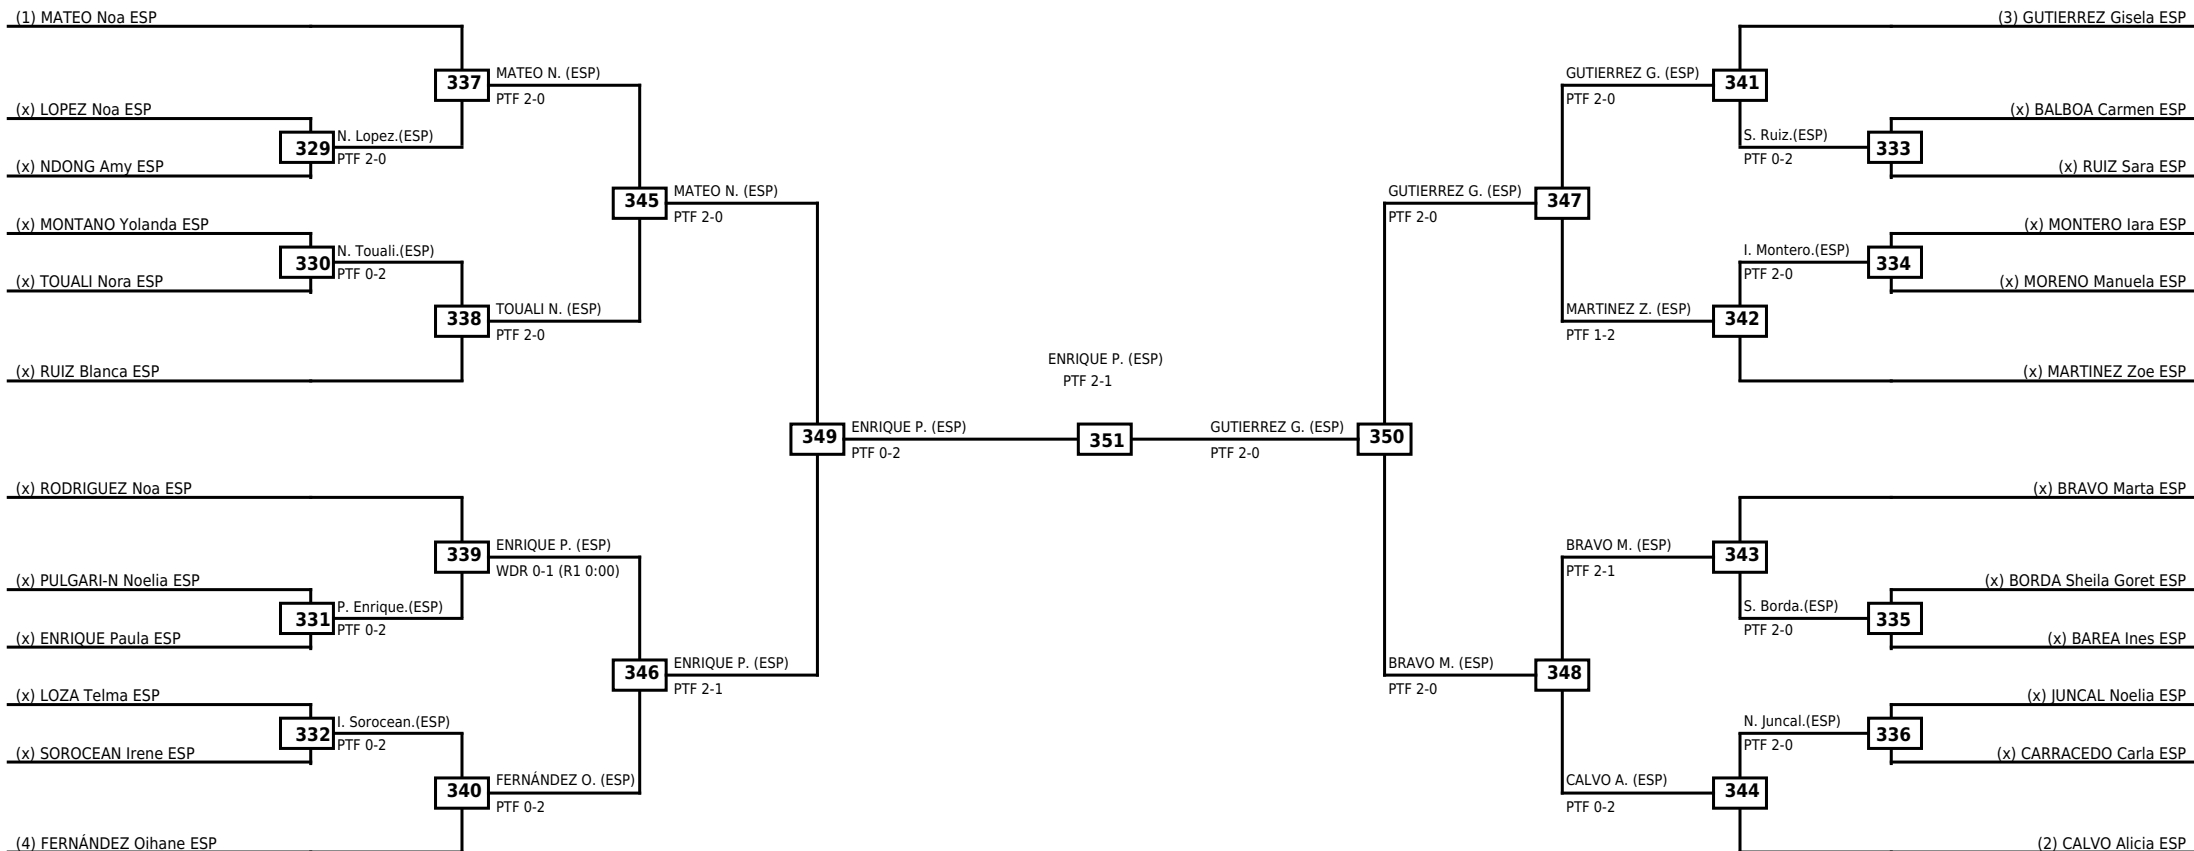

Round of 32   Round of 16   Quarterfinals   Semifinals   Final   Semifinals   Quarterfinals   Round of 16   Round of 32

Classification
1 ENRIQUE CABALLERO Paula ESP
2 GUTIERREZ MORRO Gisela ESP
3 BRAVO BLANCO Marta ESP
3 MATEO Noa ESP

LEGEND RSC: Win by Referee stops contest   WDR: Win by Withdrawal   DQB: Win by Disqualification for Unsportsmanlike behavior
(x)Seed   PTF: Win by Final score   DSQ: Win by Disqualification   R: Round