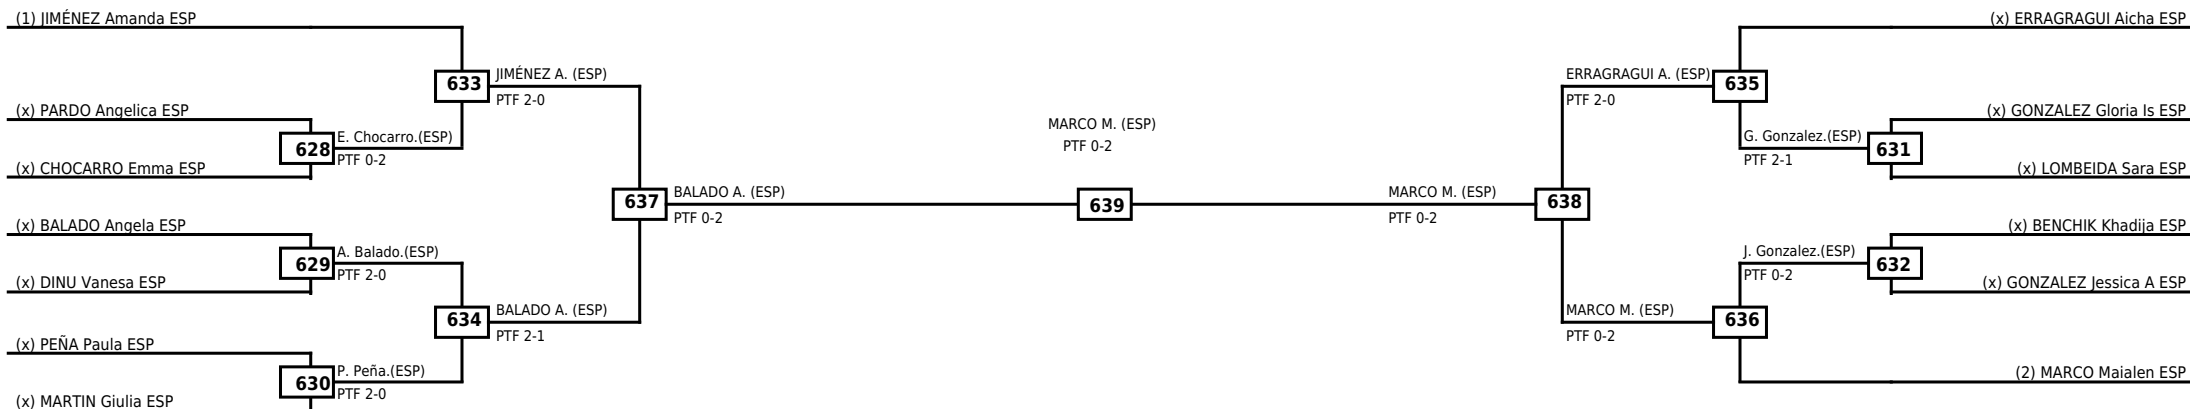

LEGEND RSC: Win by Referee stops contest WDR: Win by Withdrawal DQB: Win by Disqualification for Unsportsmanlike behavior
 (x)Seed PTF: Win by Final score DSQ: Win by Disqualification R: Round

Round of 16 Quarterfinals Semifinals

Final

Semifinals

Quarterfinals Round of 16

Classification
1 JIMÉNEZ LÓPEZ Adriana ESP
2 JIMÉNEZ LÓPEZ Daniela ESP
3 JARENO AGUILAR Laura ESP
3 MORENO Carlota ESP

LEGEND RSC: Win by Referee stops contest WDR: Win by Withdrawal DQB: Win by Disqualification for Unsportsmanlike behavior
 (x)Seed PTF: Win by Final score DSQ: Win by Disqualification R: Round

Round of 16	Quarterfinals	Semifinals	Final
-------------	---------------	------------	-------

Classification
1 MARCO GOMEZ Maialen ESP
2 BALADO CONDE Angela ESP
3 JIMÉNEZ BORRAS Amanda ESP
3 ERRAGRAGUI CABRERA Aicha ESP