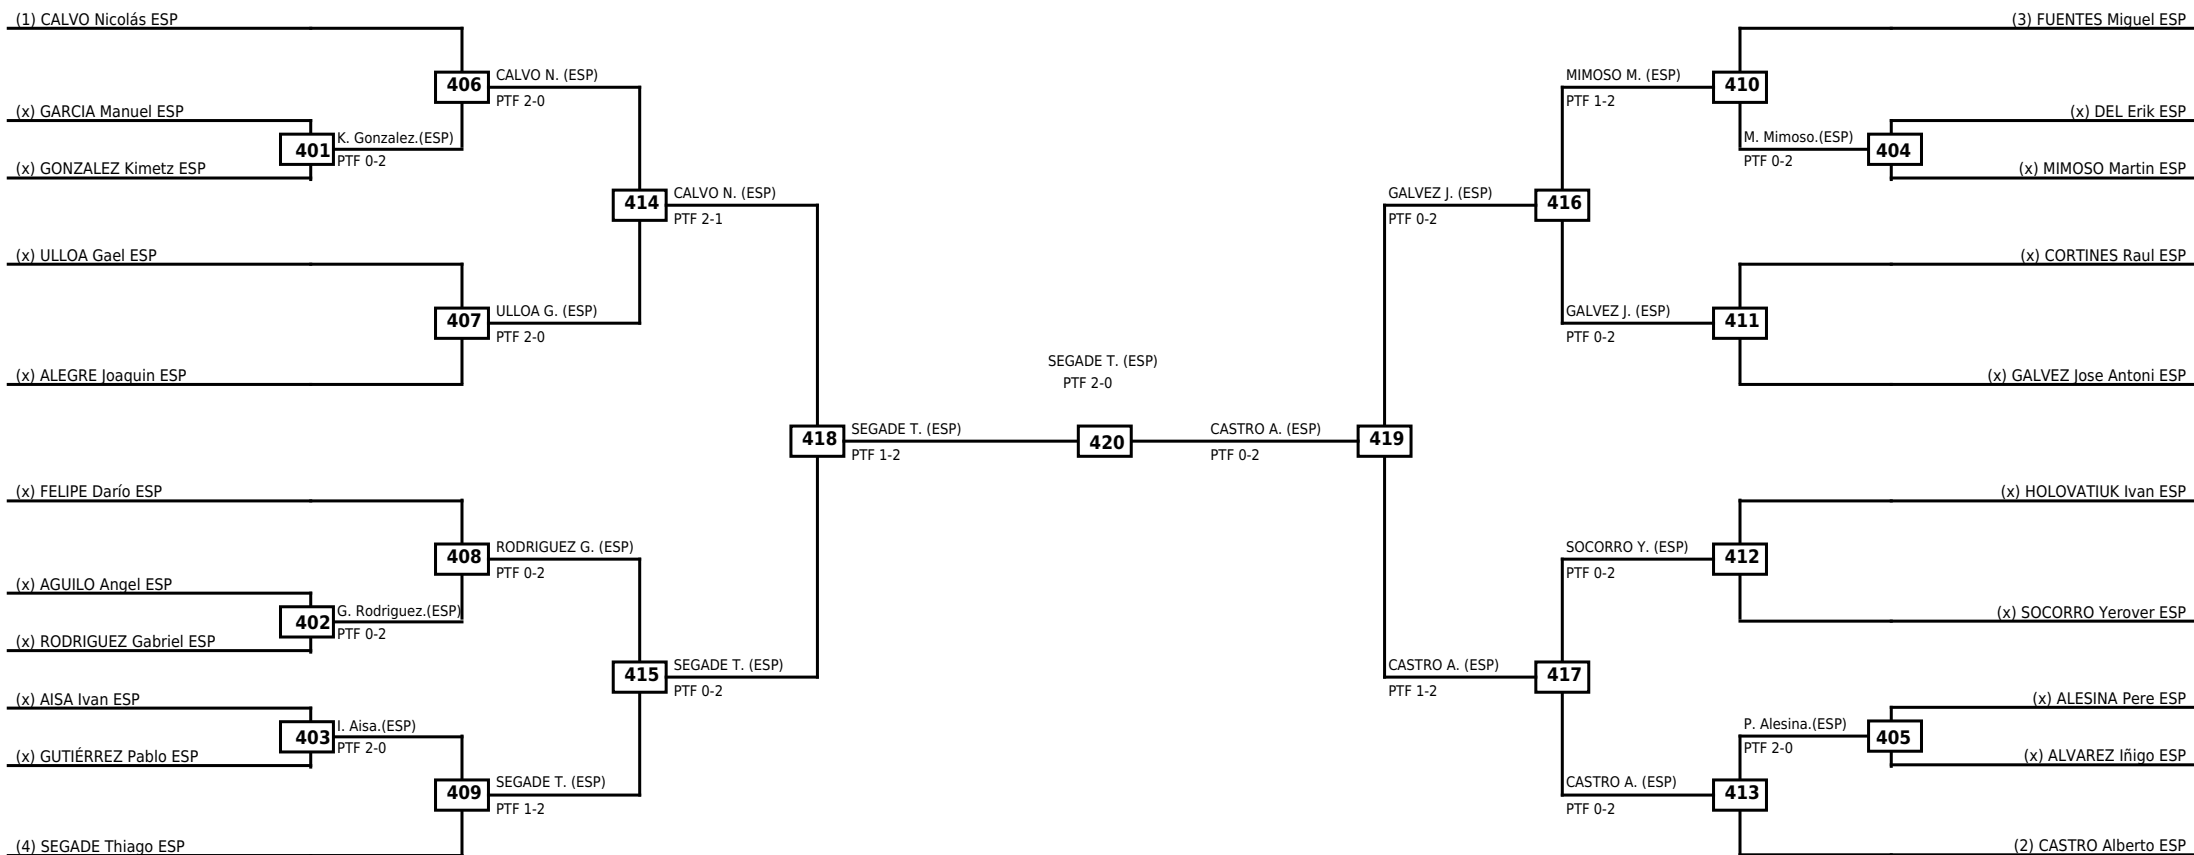

Round of 32   Round of 16   Quarterfinals   Semifinals   Final   Semifinals   Quarterfinals   Round of 16   Round of 32

Classification
1 SEGADE MANEIRO Thiago ESP
2 CASTRO GONZALEZ Alberto ESP
3 CALVO FERNANDEZ Nicolás ESP
3 GALVEZ GARNES Jose Antonio ESP

LEGEND RSC: Win by Referee stops contest   WDR: Win by Withdrawal   DQB: Win by Disqualification for Unsportsmanlike behavior
(x)Seed   PTF: Win by Final score   DSQ: Win by Disqualification   R: Round