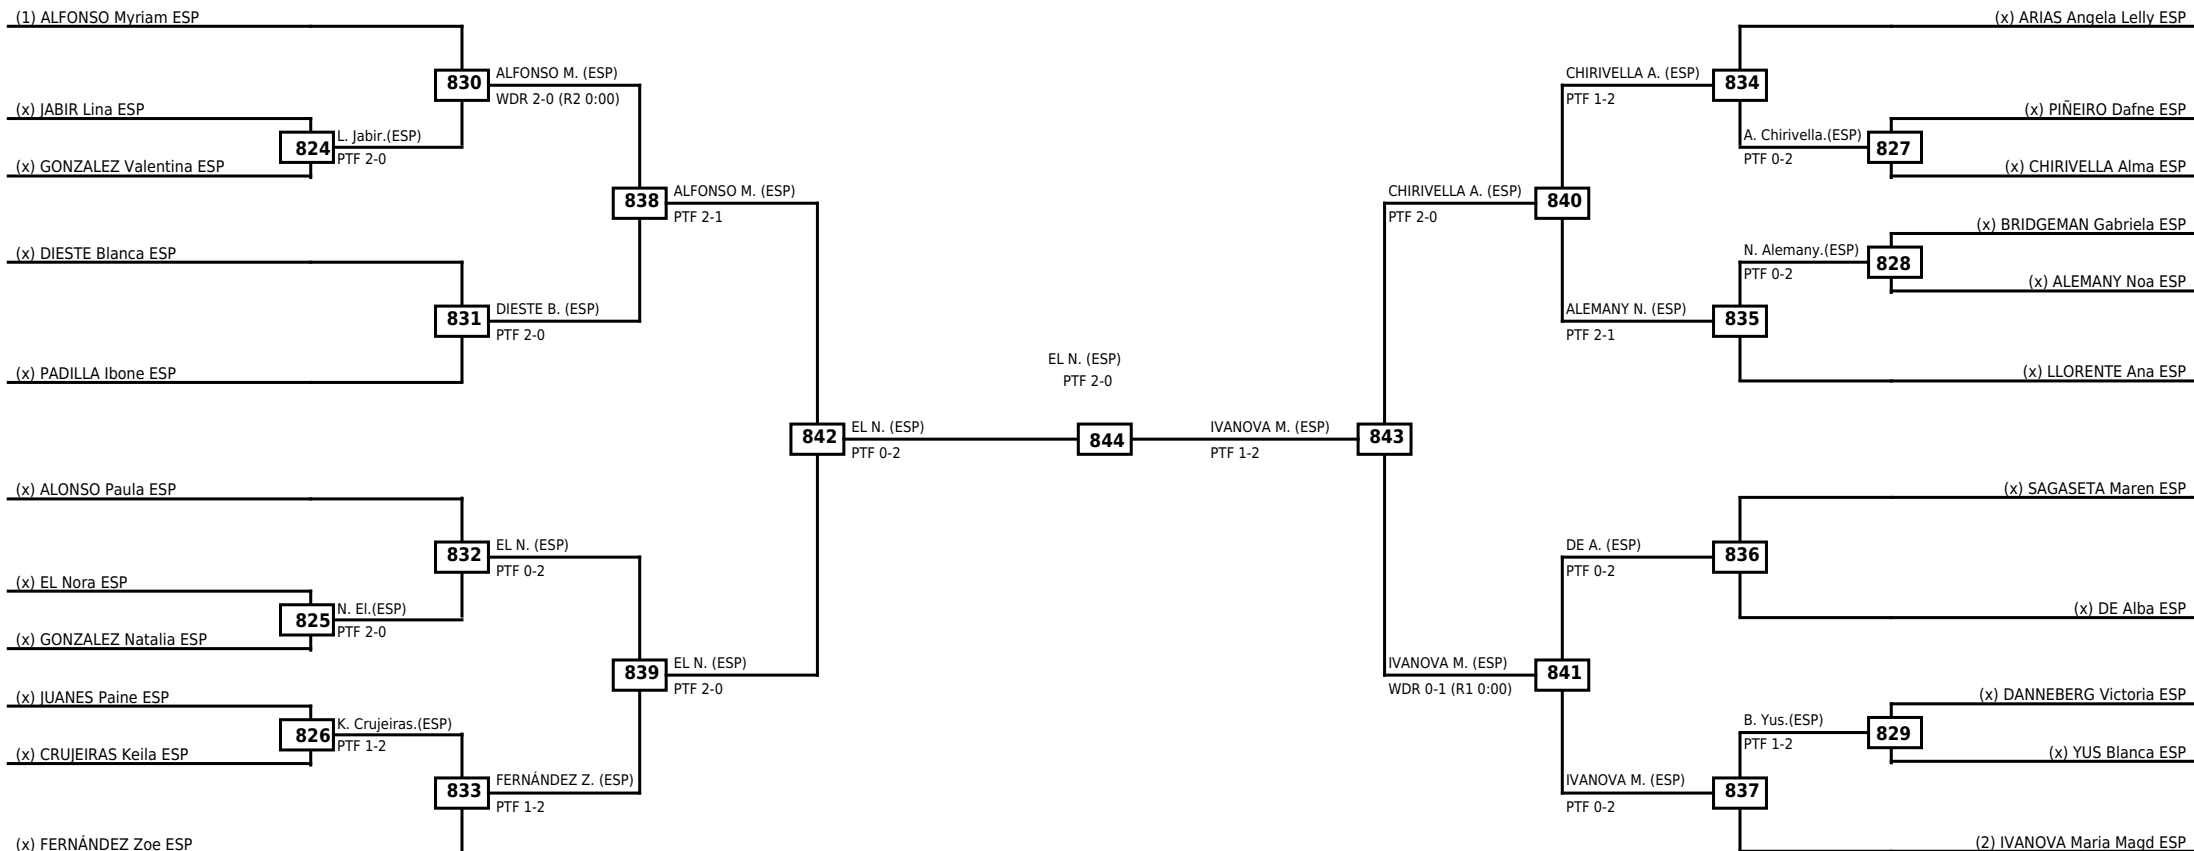

Round of 32   Round of 16   Quarterfinals   Semifinals   Final   Semifinals   Quarterfinals   Round of 16   Round of 32

Classification
1 EL HARCHE KONING Nora ESP
2 IVANOVA HERNANDEZ Maria Magdalena ESP
3 CHIRIVELLA ASENSIO Alma ESP
3 ALFONSO GUERRERO Myriam ESP

LEGEND   RSC: Win by Referee stops contest   WDR: Win by Withdrawal   DQB: Win by Disqualification for Unsportsmanlike behavior
(x)Seed   PTF: Win by Final score   DSQ: Win by Disqualification   R: Round