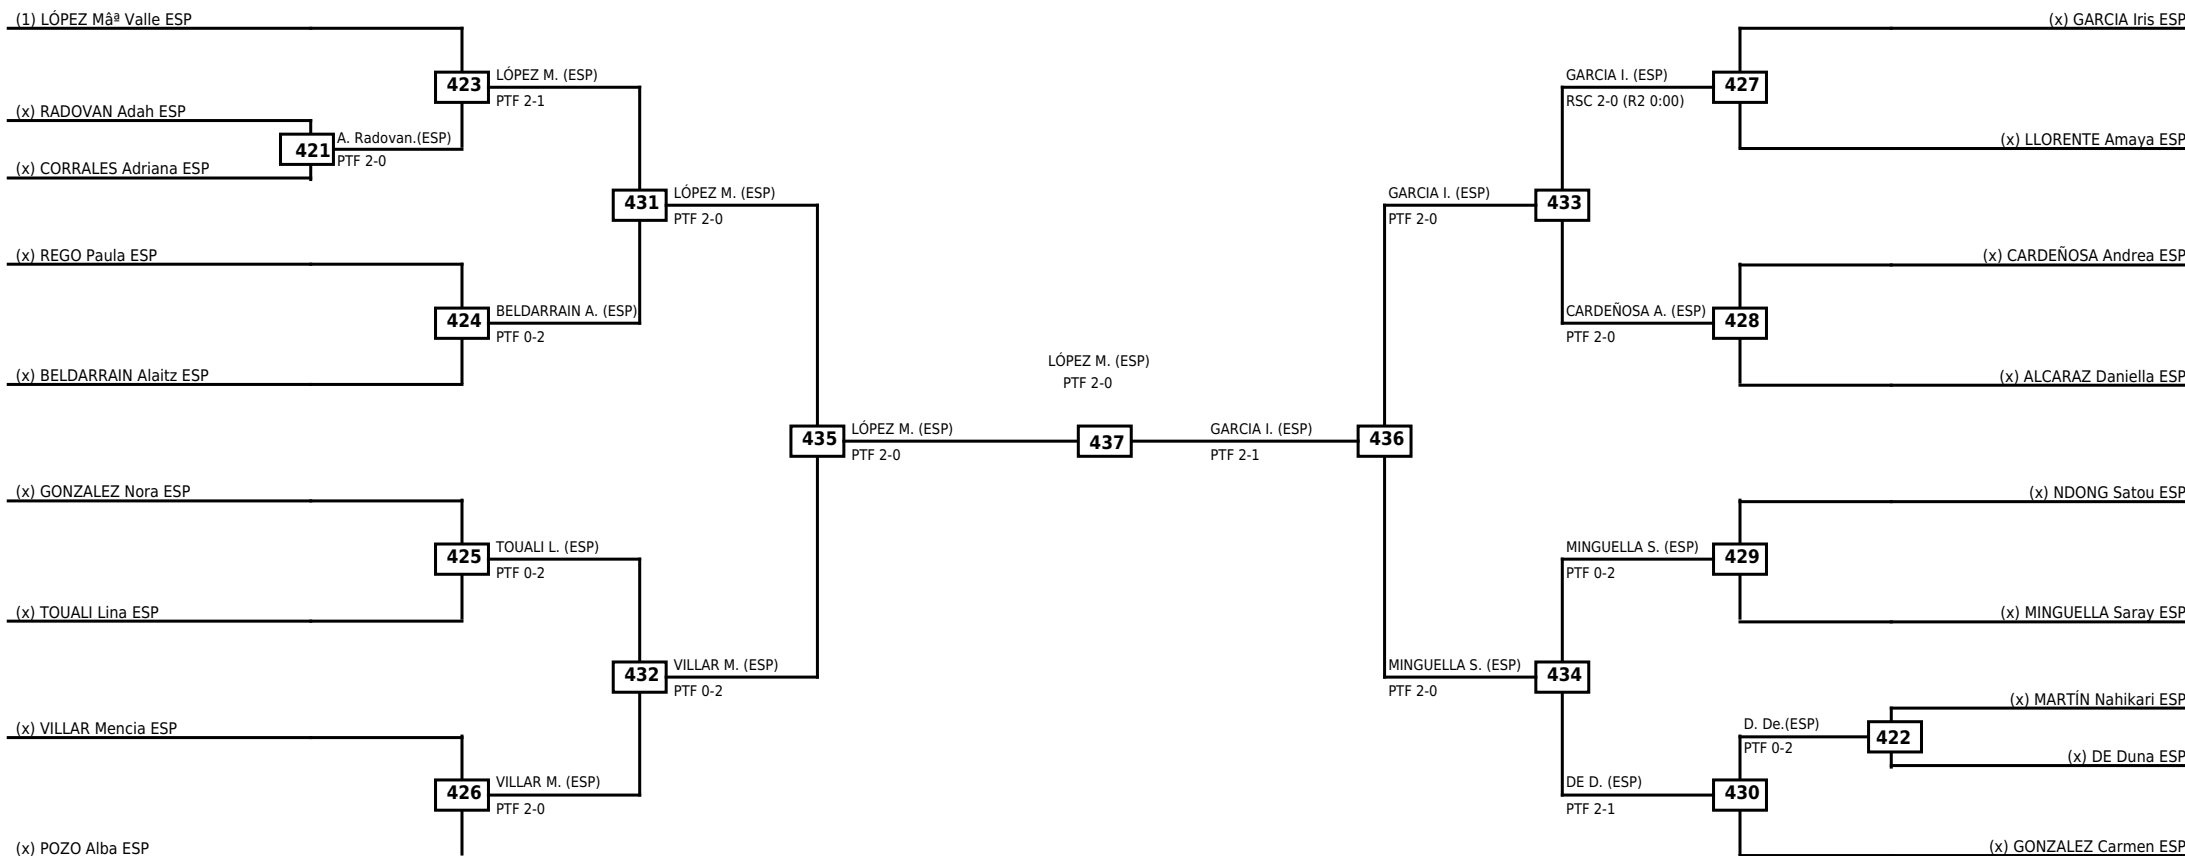

Round of 32   Round of 16   Quarterfinals   Semifinals   Final   Semifinals   Quarterfinals   Round of 16   Round of 32

Classification
1 LÓPEZ RAMÍREZ Mâª Valle ESP
2 GARCIA ALCANTARA Iris ESP
3 MINGUELLA CANDELA Saray ESP
3 VILLAR RUBIAL Mencia ESP

LEGEND RSC: Win by Referee stops contest   WDR: Win by Withdrawal   DQB: Win by Disqualification for Unsportsmanlike behavior
(x)Seed   PTF: Win by Final score   DSQ: Win by Disqualification   R: Round