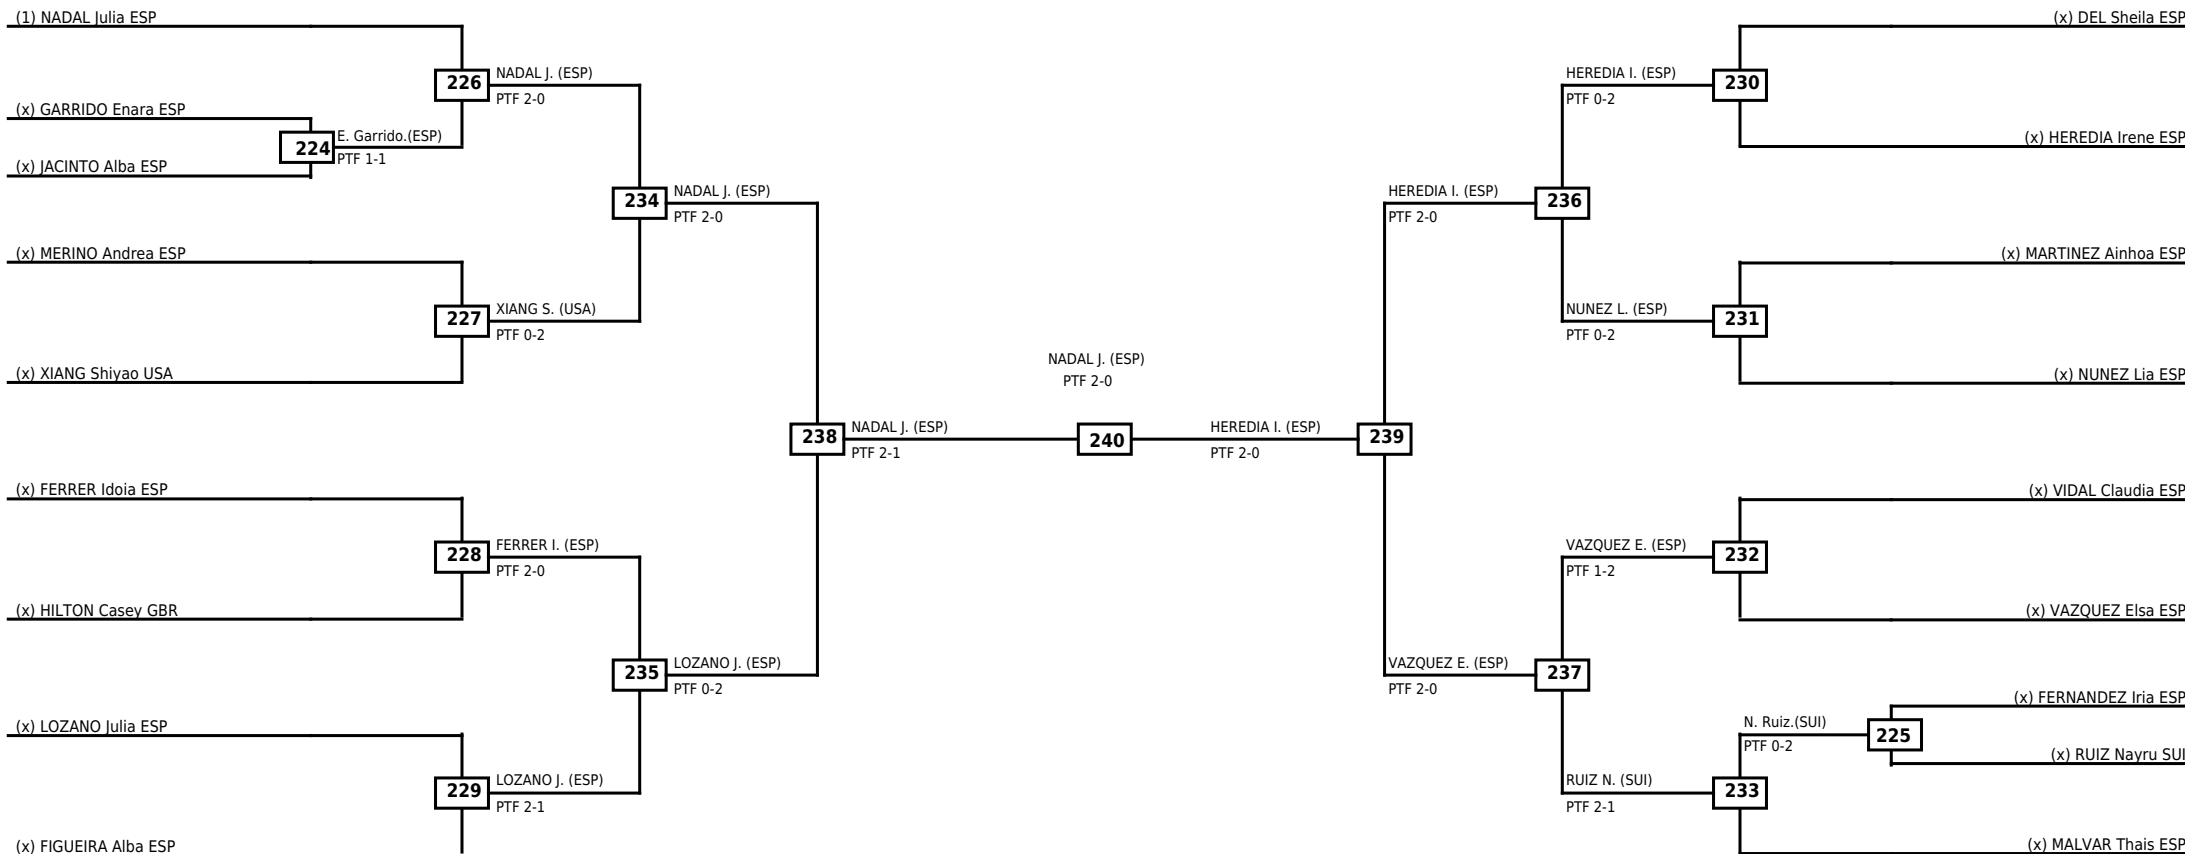

Round of 32   Round of 16   Quarterfinals   Semifinals   Final   Semifinals   Quarterfinals   Round of 16   Round of 32

Classification
1 NADAL Julia ESP
2 HEREDIA Irene ESP
3 LOZANO Julia ESP
3 VAZQUEZ Elsa ESP

LEGEND RSC: Win by Referee stops contest   WDR: Win by Withdrawal   DQB: Win by Disqualification for Unsportsmanlike behavior
(x)Seed   PTF: Win by Final score   DSQ: Win by Disqualification   R: Round