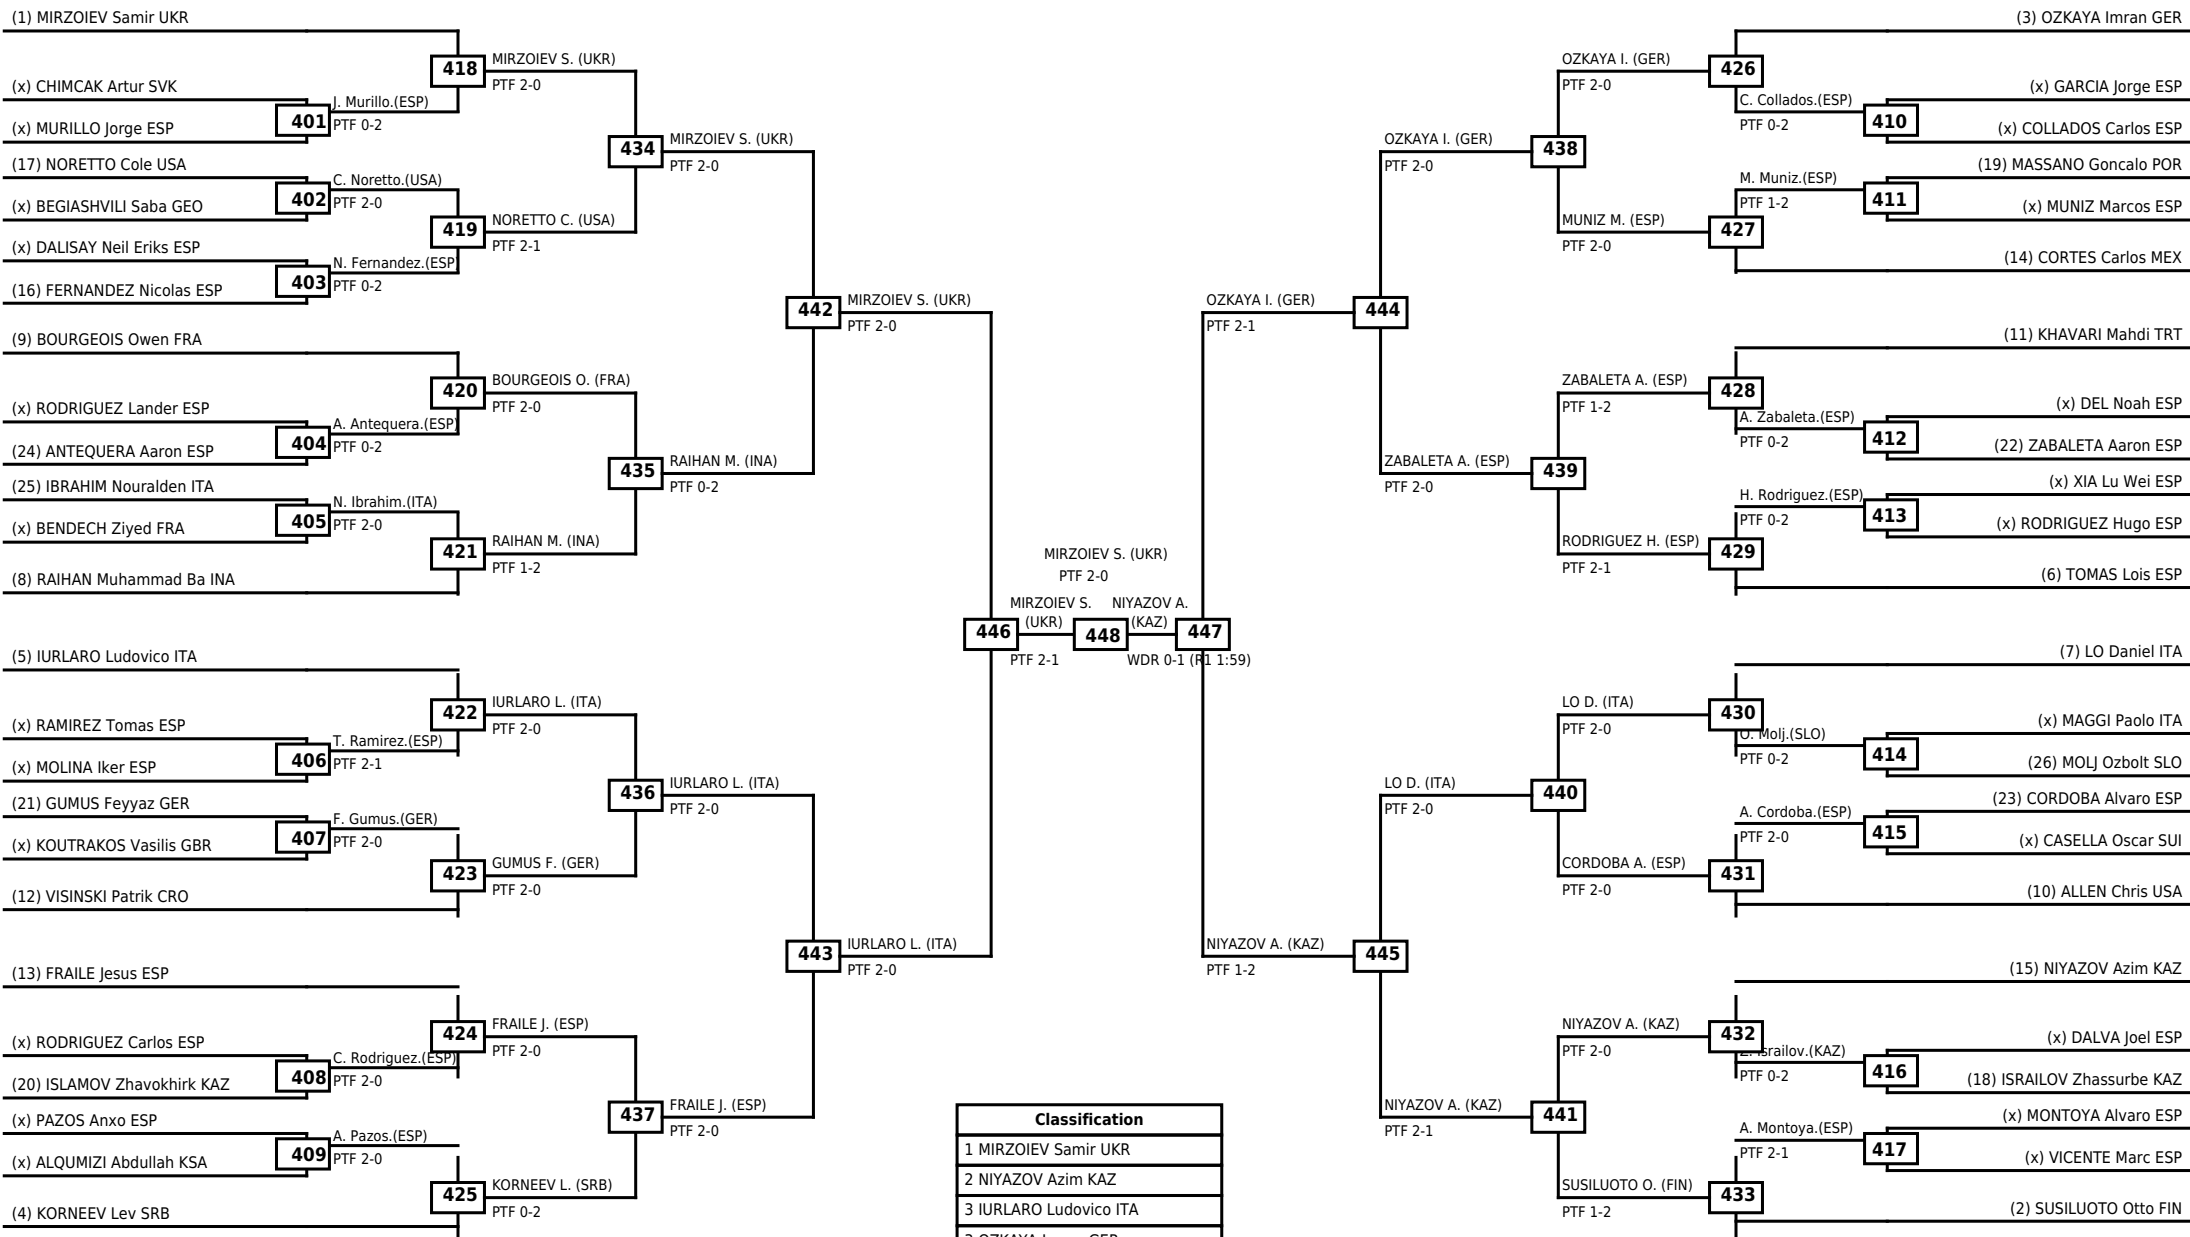

Round of 64   Round of 32   Round of 16   Quarterfinals   Semifinals   Final   Semifinals   Quarterfinals   Round of 16   Round of 32   Round of 64

LEGEND   RSC: Win by Referee stops contest   WDR: Win by Withdrawal   DQB: Win by Disqualification for Unsportsmanlike behavior
(x)Seed   PTF: Win by Final score   DSQ: Win by Disqualification   R: Round