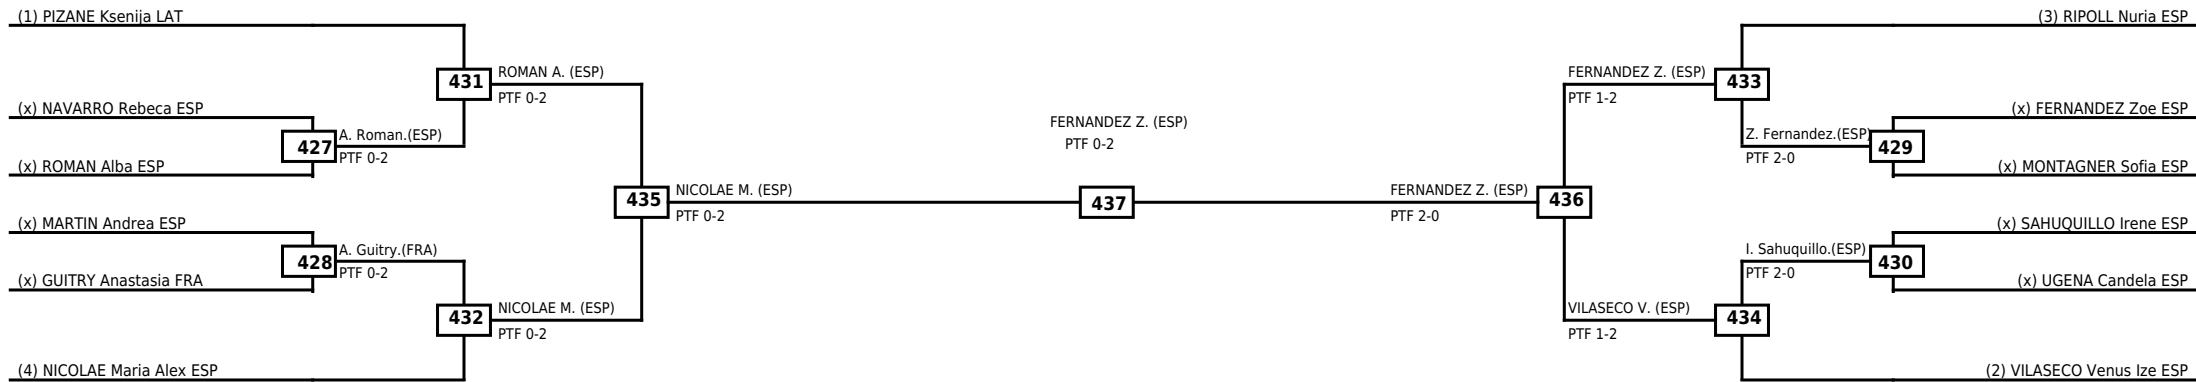

Round of 16 Quarterfinals Semifinals

Final

Semifinals

Quarterfinals Round of 16

Classification
1 FERNANDEZ Zoe ESP
2 NICOLAE Maria Alexandra ESP
3 ROMAN Alba ESP
3 VILASECO Venus Izegbe ESP

LEGEND RSC: Win by Referee stops contest WDR: Win by Withdrawal DQB: Win by Disqualification for Unsportsmanlike behavior
(x)Seed PTF: Win by Final score DSQ: Win by Disqualification R: Round