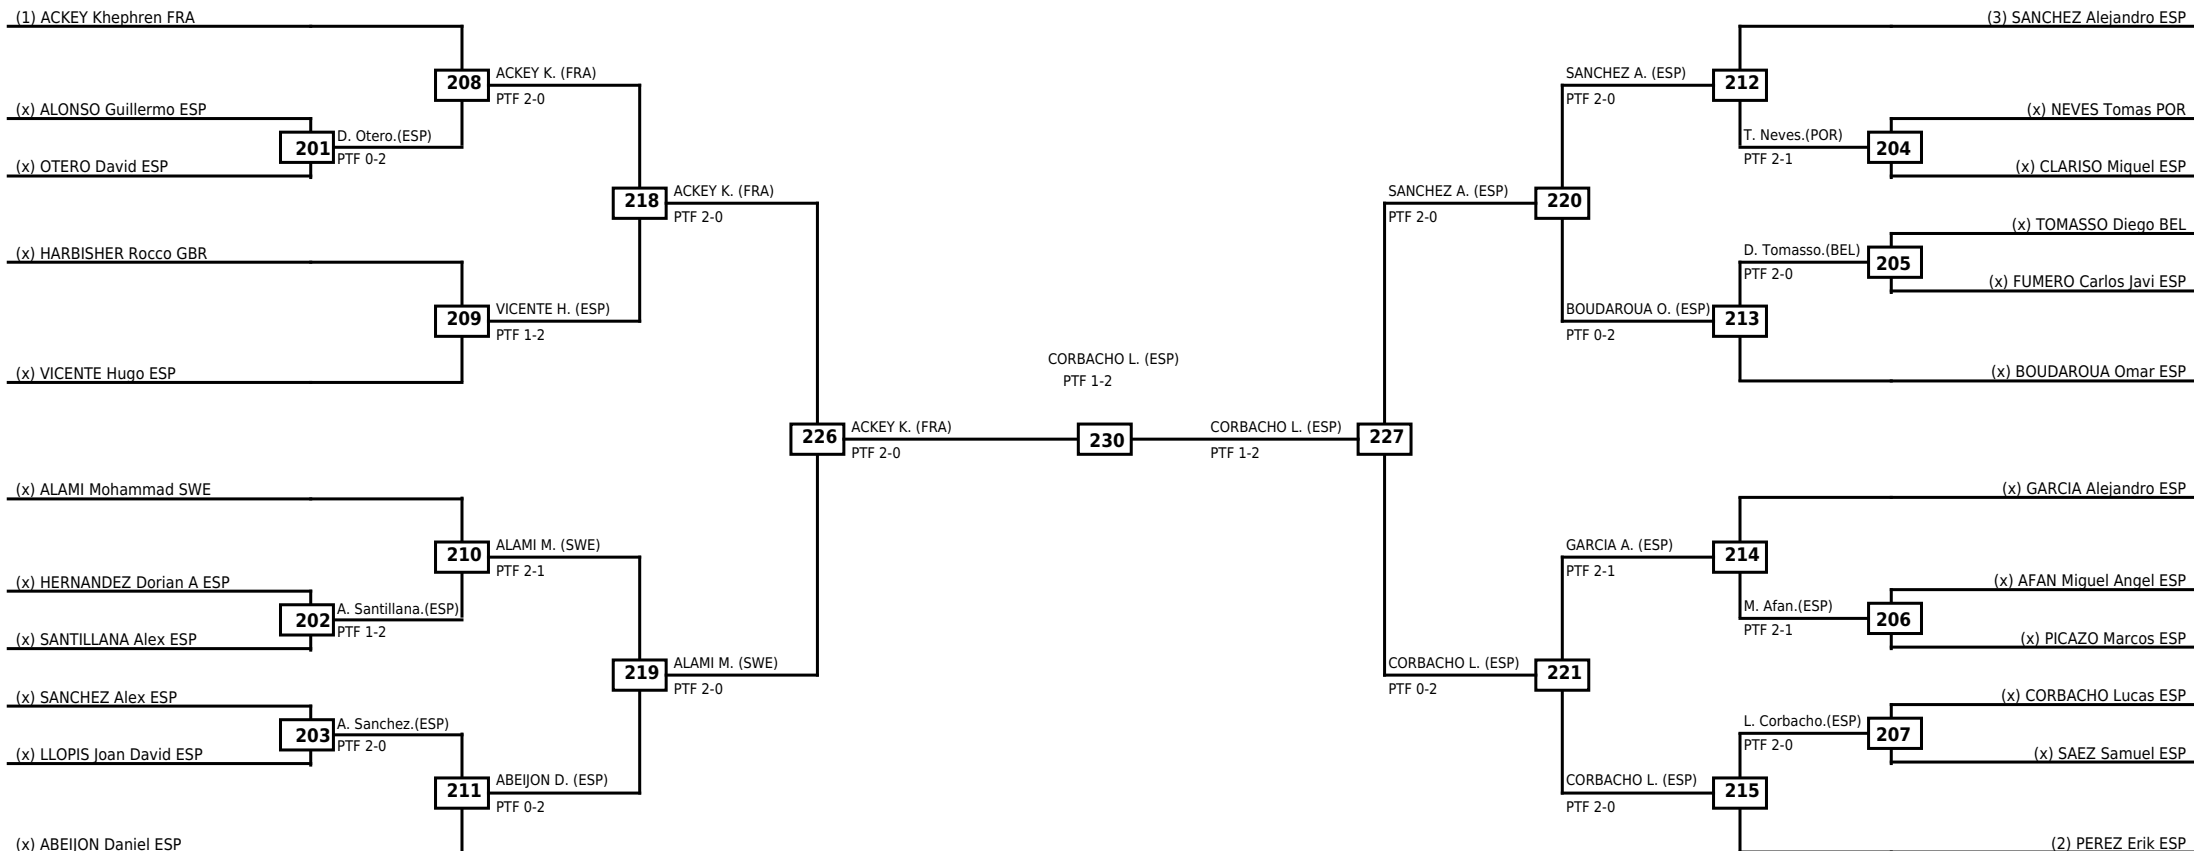

Round of 32   Round of 16   Quarterfinals   Semifinals   Final   Quarterfinals   Round of 16   Round of 32

Classification
1 CORBACHO Lucas ESP
2 ACKEY Khephen FRA
3 ALAMI Mohammad SWE
3 SANCHEZ Alejandro ESP

LEGEND RSC: Win by Referee stops contest   WDR: Win by Withdrawal   DQB: Win by Disqualification for Unsportsmanlike behavior
(x)Seed   PTF: Win by Final score   DSQ: Win by Disqualification   R: Round