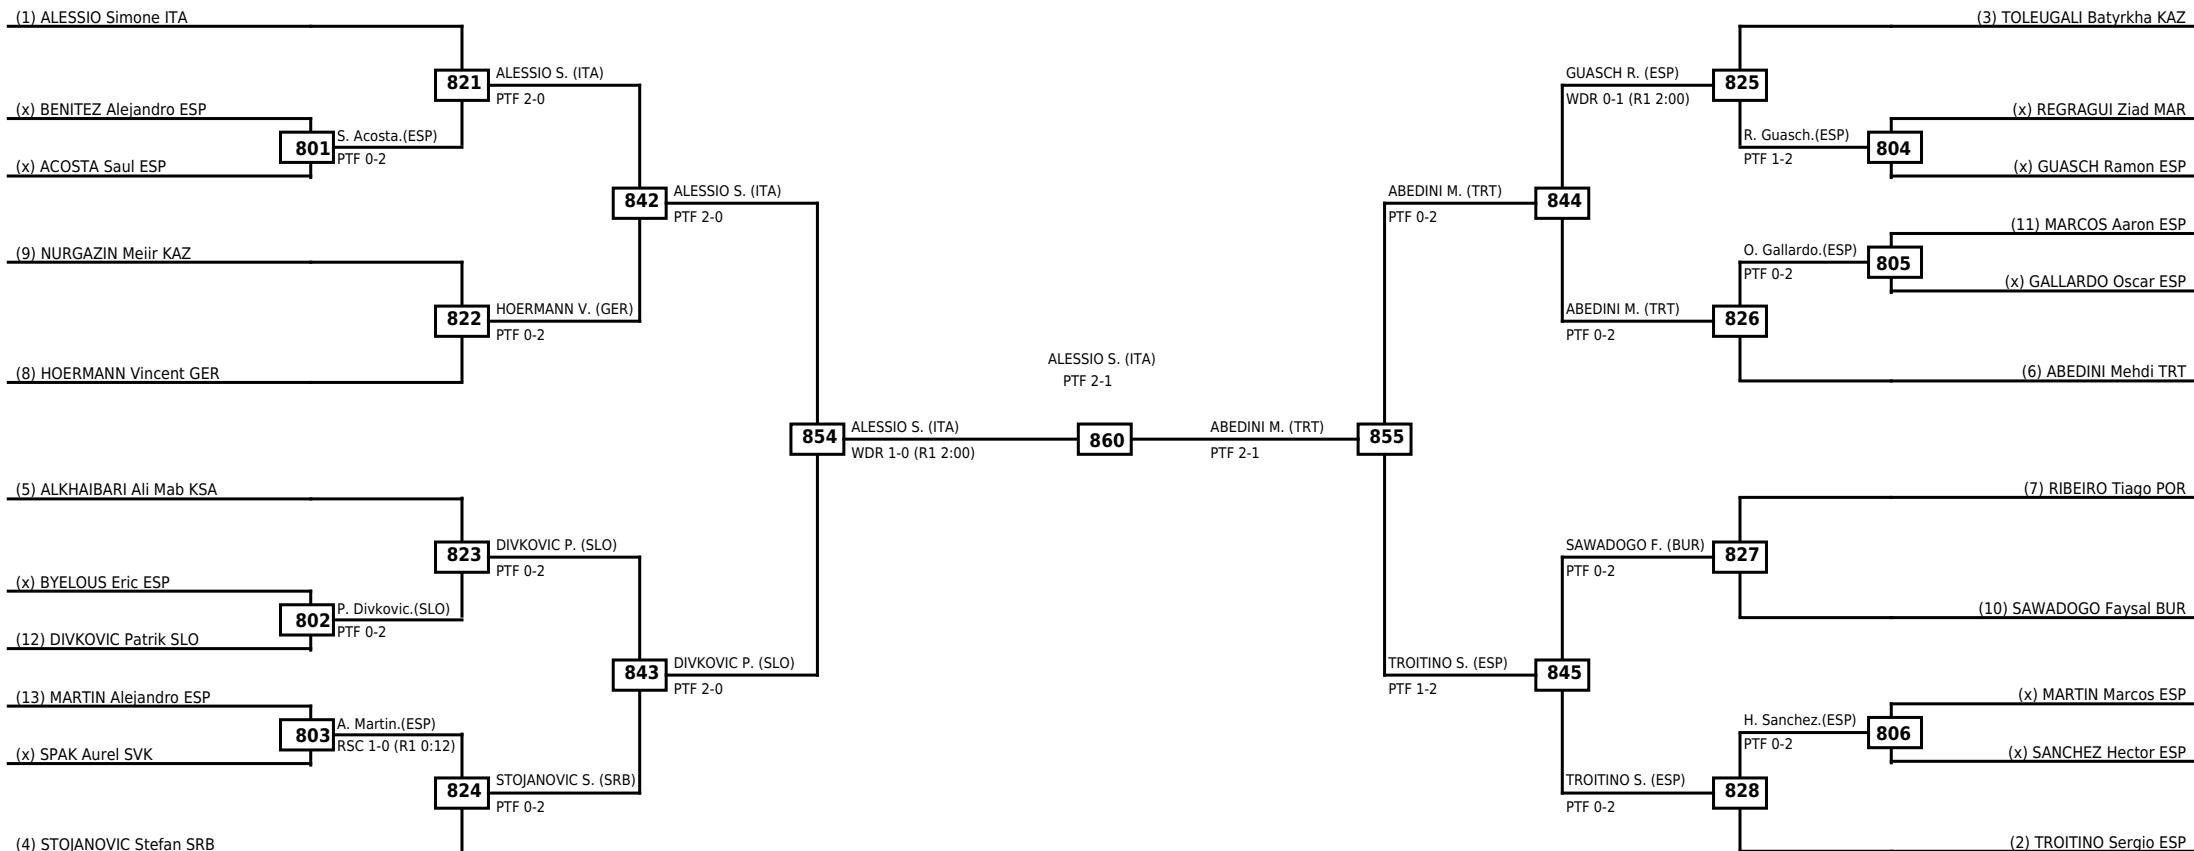

**Round of 32 Round of 16 Quarterfinals Semifinals Final Semifinals Quarterfinals Round of 16 Round of 32**

Classification
1 ALESSIO Simone ITA
2 ABEDINI Mehdi TRT
3 DIVKOVIC Patrik SLO
3 TROITINO Sergio ESP

LEGEND RSC: Win by Referee stops contest WDR: Win by Withdrawal DQB: Win by Disqualification for Unsportsmanlike behavior  
 (x)Seed PTF: Win by Final score DSQ: Win by Disqualification R: Round

**Round of 32   Round of 16   Quarterfinals   Semifinals   Final   Semifinals   Quarterfinals   Round of 16   Round of 32**