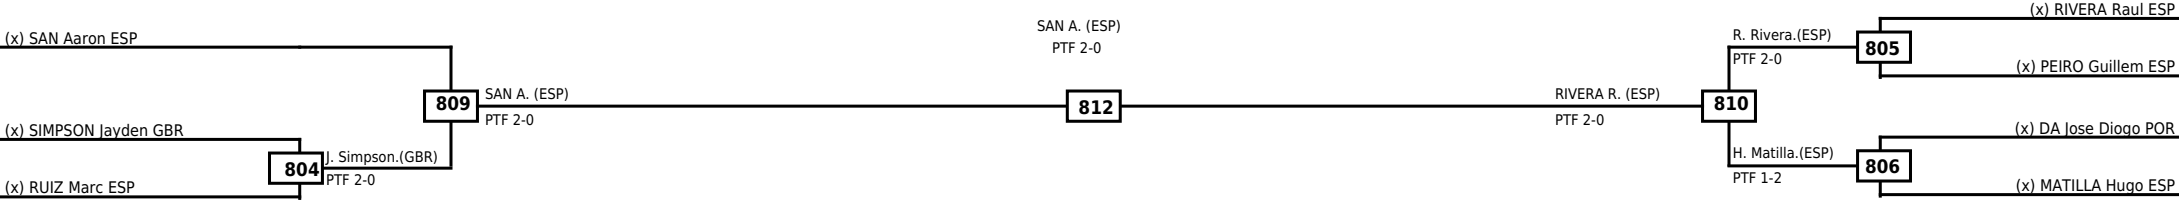

Quarterfinals	Semifinals	Final	Semifinals	Quarterfinals

Classification
1 SAN Aaron ESP
2 RIVERA Raul ESP
3 SIMPSON Jayden GBR
3 MATILLA Hugo ESP

LEGEND	RSC: Win by Referee stops contest	WDR: Win by Withdrawal	DSQ: Win by Disqualification	DQB: Win by Disqualification for Unsportsmanlike behavior	R: Round
	(x)Seed	PTF: Win by Final score