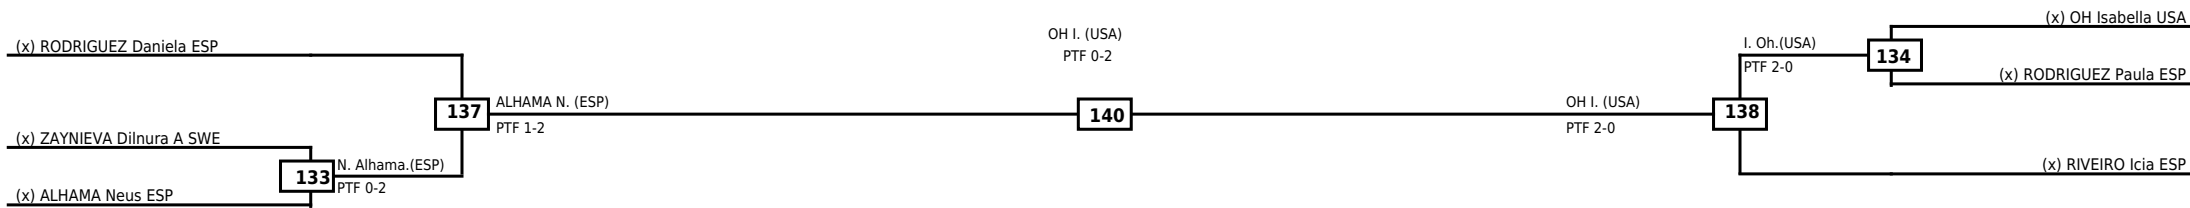

Quarterfinals	Semifinals	Final	Semifinals	Quarterfinals

Classification
1 OH Isabella USA
2 ALHAMA Neus ESP
3 RODRIGUEZ Daniela ESP
3 RIVEIRO Icia ESP

LEGEND	RSC: Win by Referee stops contest	WDR: Win by Withdrawal	DQB: Win by Disqualification for Unsportsmanlike behavior
(x)Seed	PTF: Win by Final score	DSQ: Win by Disqualification	R: Round