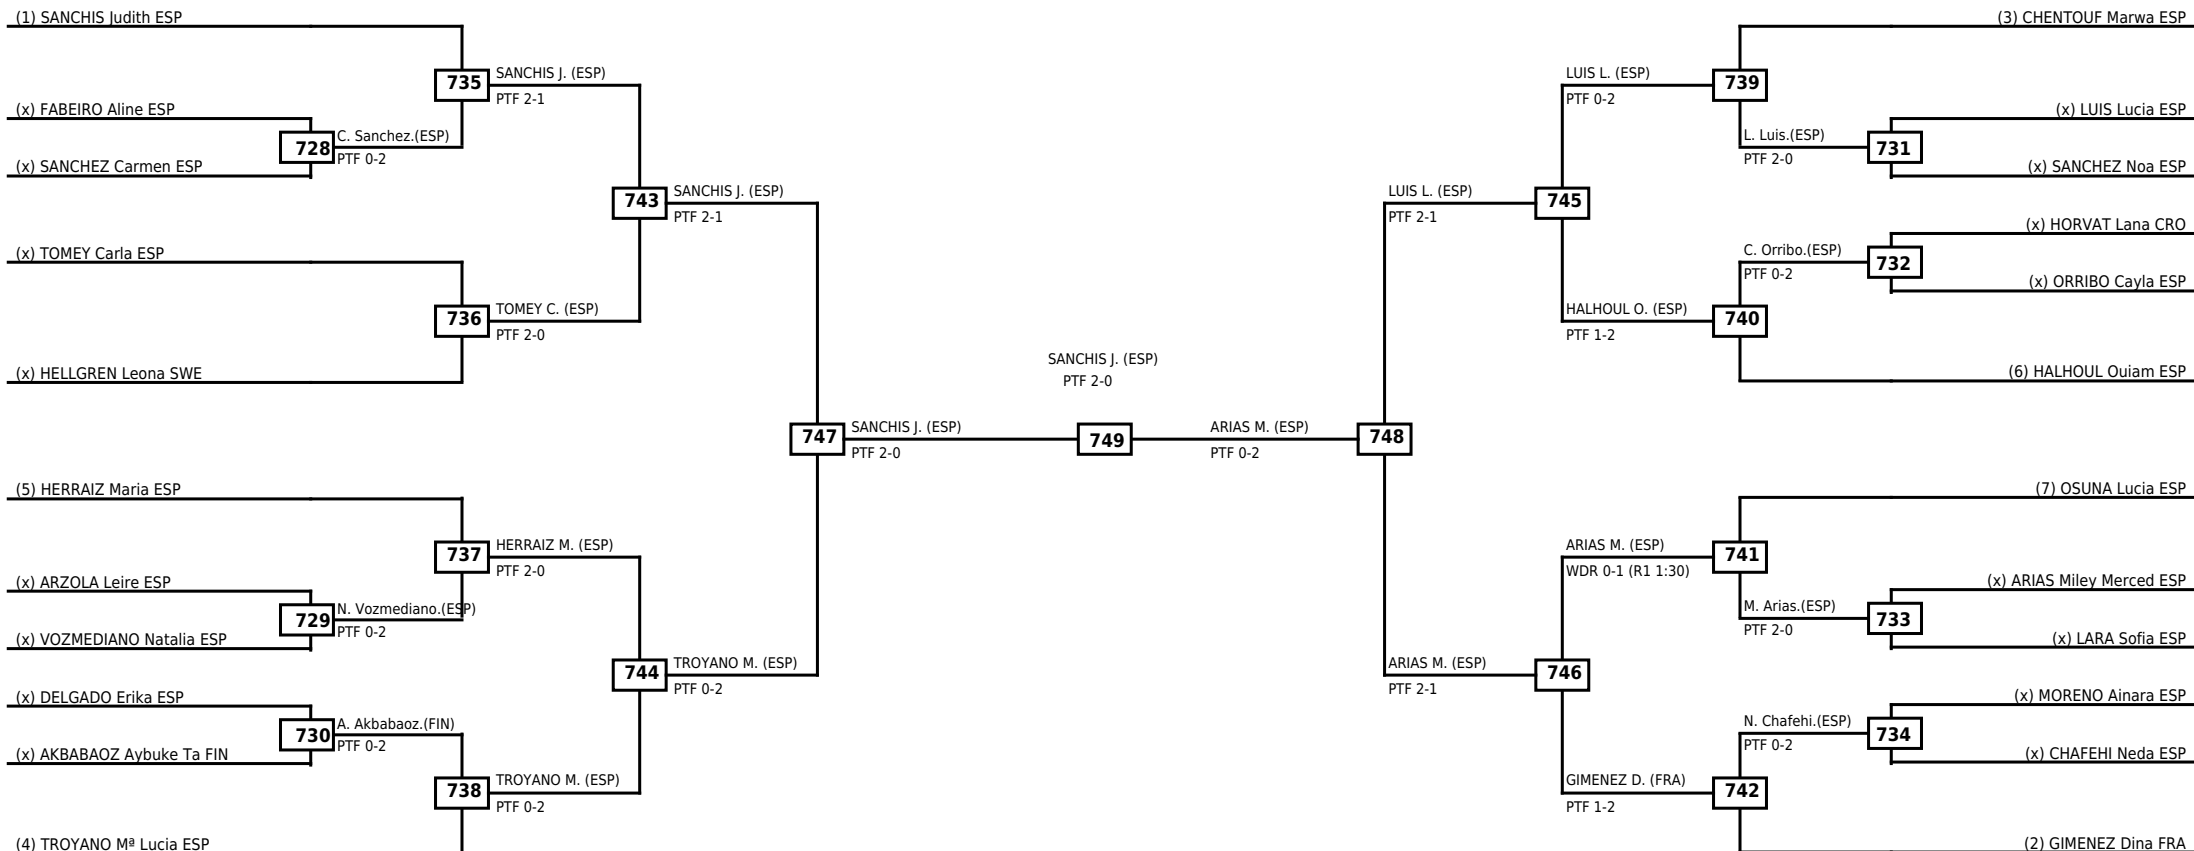

Round of 32   Round of 16   Quarterfinals   Semifinals   Final   Semifinals   Quarterfinals   Round of 16   Round of 32

Classification
1 SANCHIS Judith ESP
2 ARIAS MALDONADO Miley Mercedes ESP
3 LUIS Lucia ESP
3 TROYANO Mª Lucia ESP

LEGEND   RSC: Win by Referee stops contest   WDR: Win by Withdrawal   DQB: Win by Disqualification for Unsportsmanlike behavior
(x)Seed   PTF: Win by Final score   DSQ: Win by Disqualification   R: Round