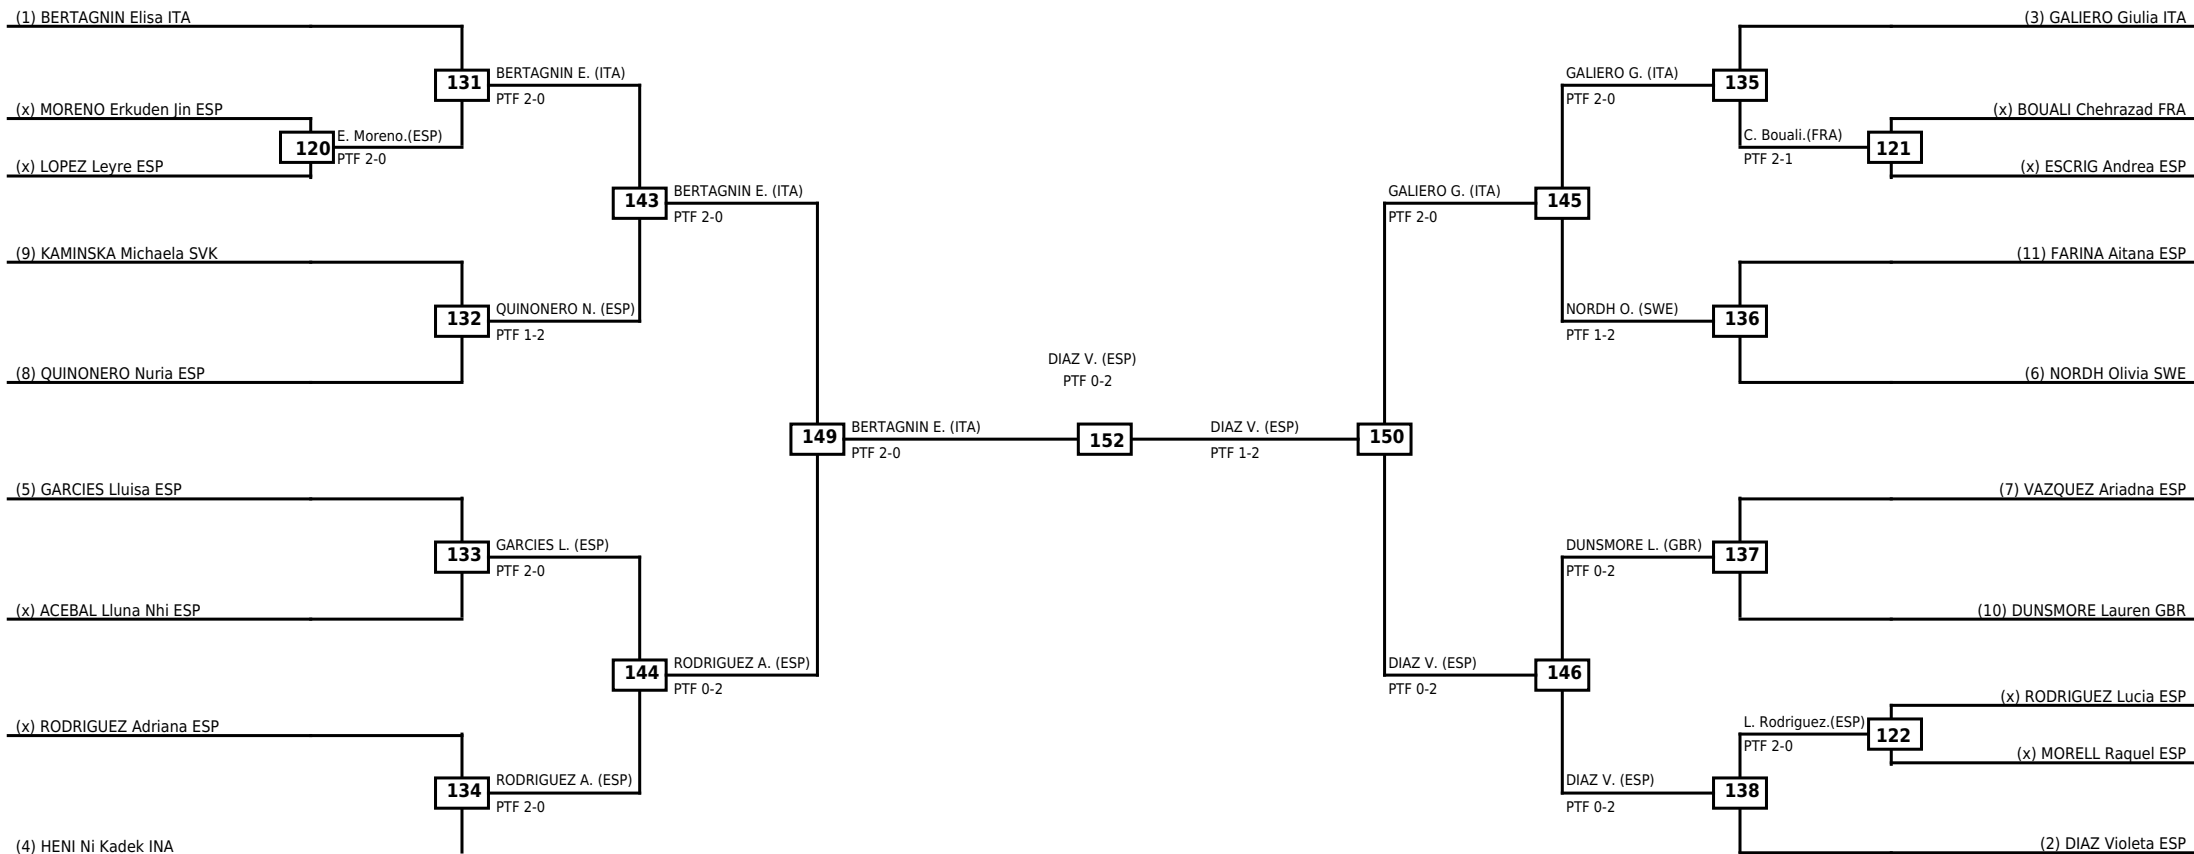

Round of 32   Round of 16   Quarterfinals   Semifinals   Final   Semifinals   Quarterfinals   Round of 16   Round of 32

Classification
1 DIAZ Violeta ESP
2 BERTAGNIN Elisa ITA
3 RODRIGUEZ Adriana ESP
3 GALIERO Giulia ITA

LEGEND RSC: Win by Referee stops contest   WDR: Win by Withdrawal   DQB: Win by Disqualification for Unsportsmanlike behavior
(x)Seed   PTF: Win by Final score   DSQ: Win by Disqualification   R: Round