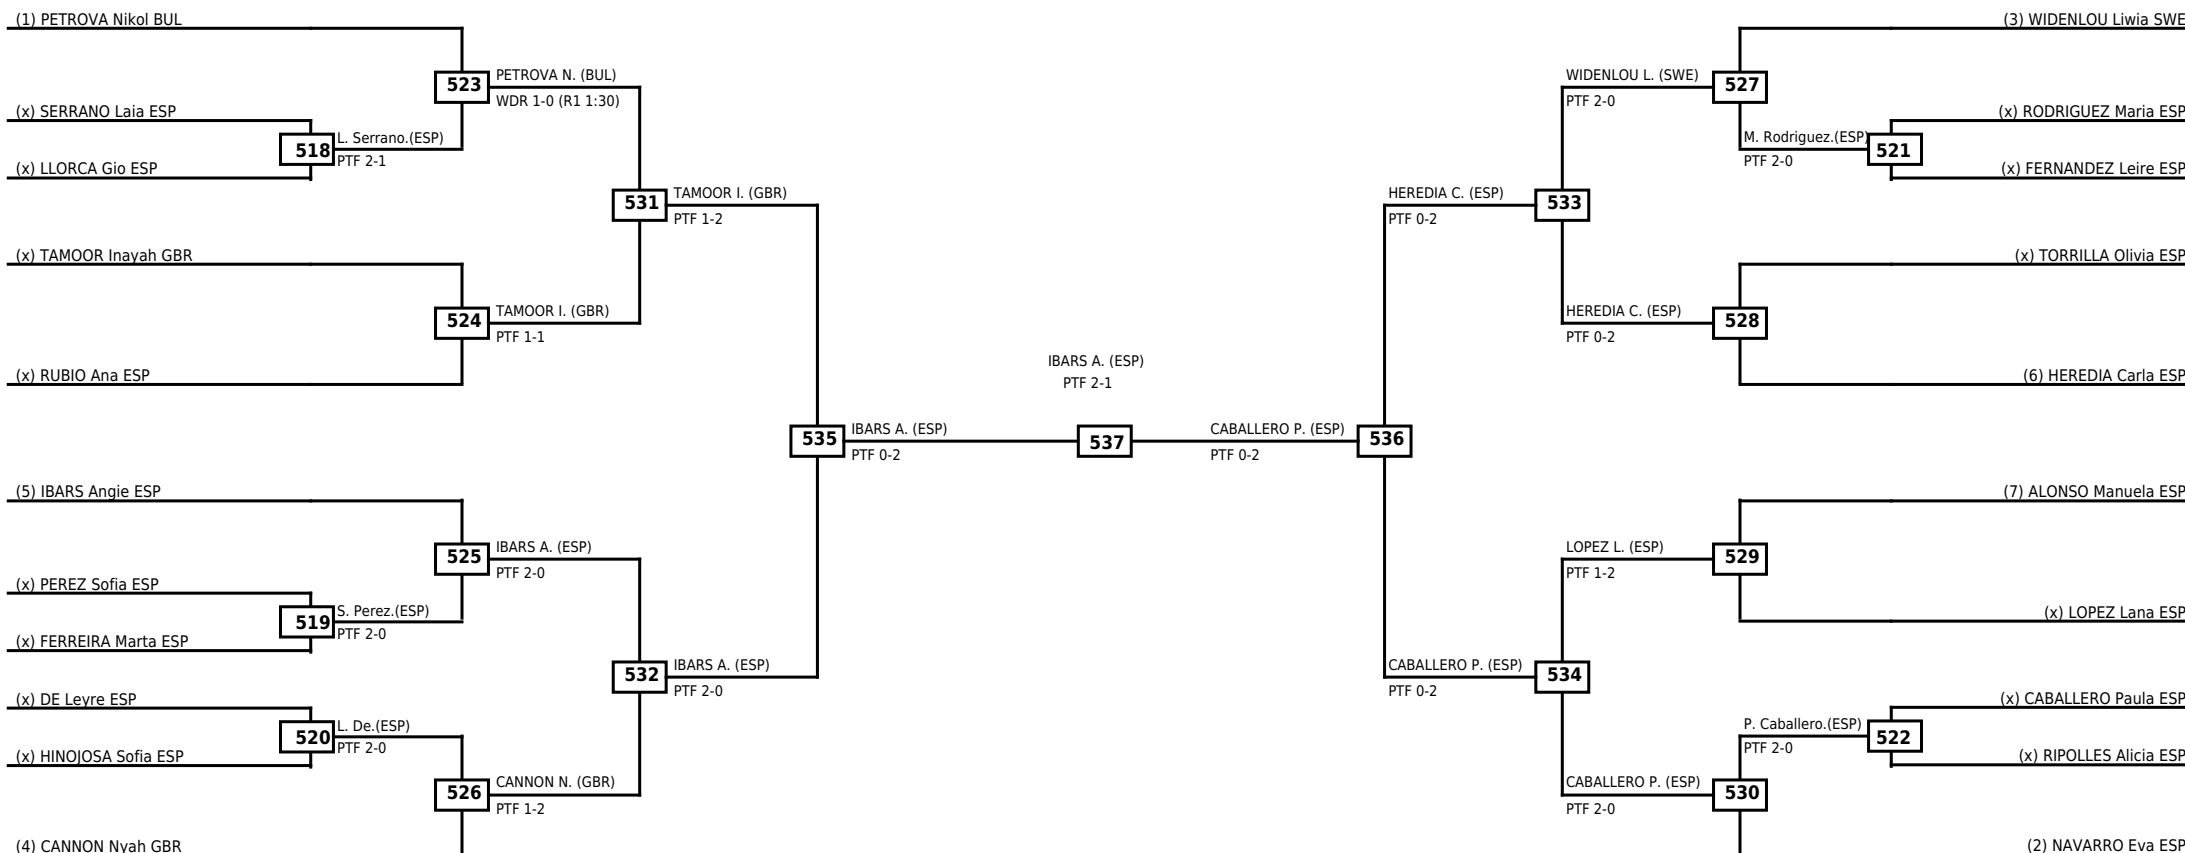

Round of 32   Round of 16   Quarterfinals   Semifinals   Final   Semifinals   Quarterfinals   Round of 16   Round of 32

Classification
1 IBARS Angie ESP
2 CABALLERO Paula ESP
3 TAMOOR Inayah GBR
3 HEREDIA Carla ESP

LEGEND RSC: Win by Referee stops contest   WDR: Win by Withdrawal   DQB: Win by Disqualification for Unsportsmanlike behavior
(x)Seed   PTF: Win by Final score   DSQ: Win by Disqualification   R: Round