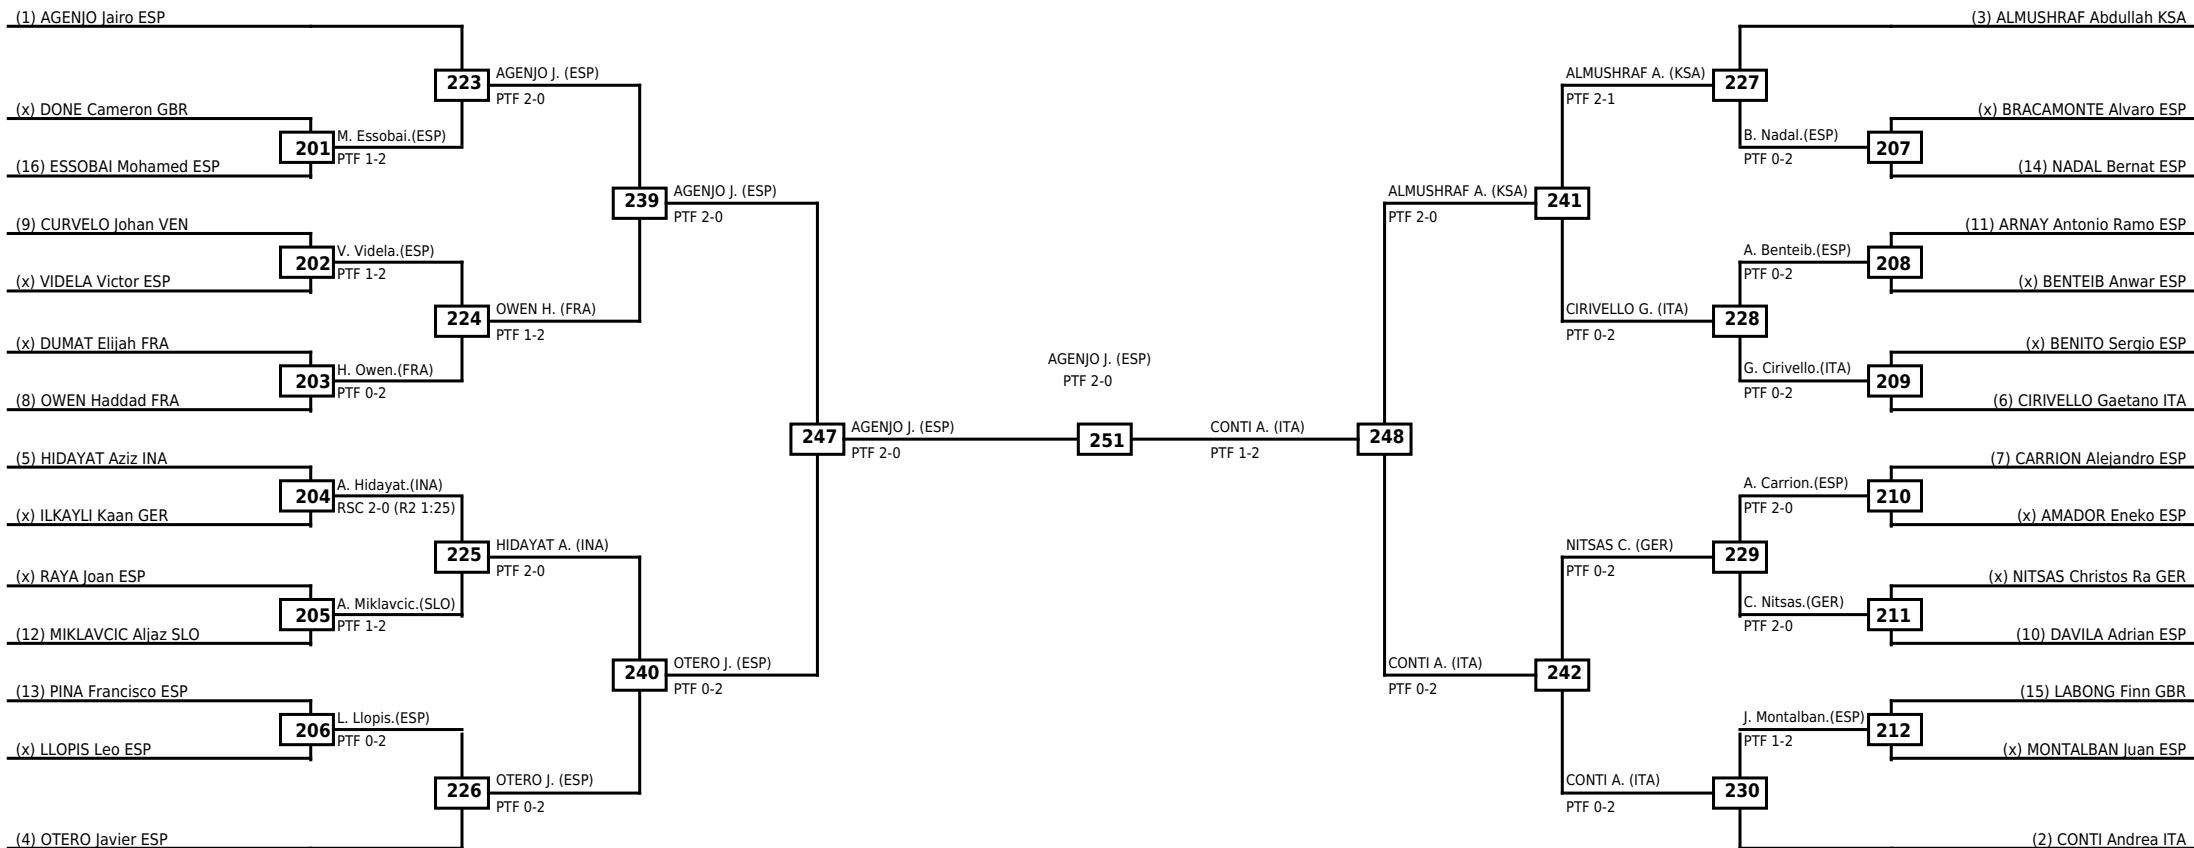

Round of 32   Round of 16   Quarterfinals   Semifinals   Final   Quarterfinals   Round of 16   Round of 32

Classification
1 AGENJO Jairo ESP
2 CONTI Andrea ITA
3 OTERO Javier ESP
3 ALMUSHRAF Abdullah Essa A KSA

LEGEND RSC: Win by Referee stops contest WDR: Win by Withdrawal DQB: Win by Disqualification for Unsportsmanlike behavior
(x)Seed PTF: Win by Final score DSQ: Win by Disqualification R: Round