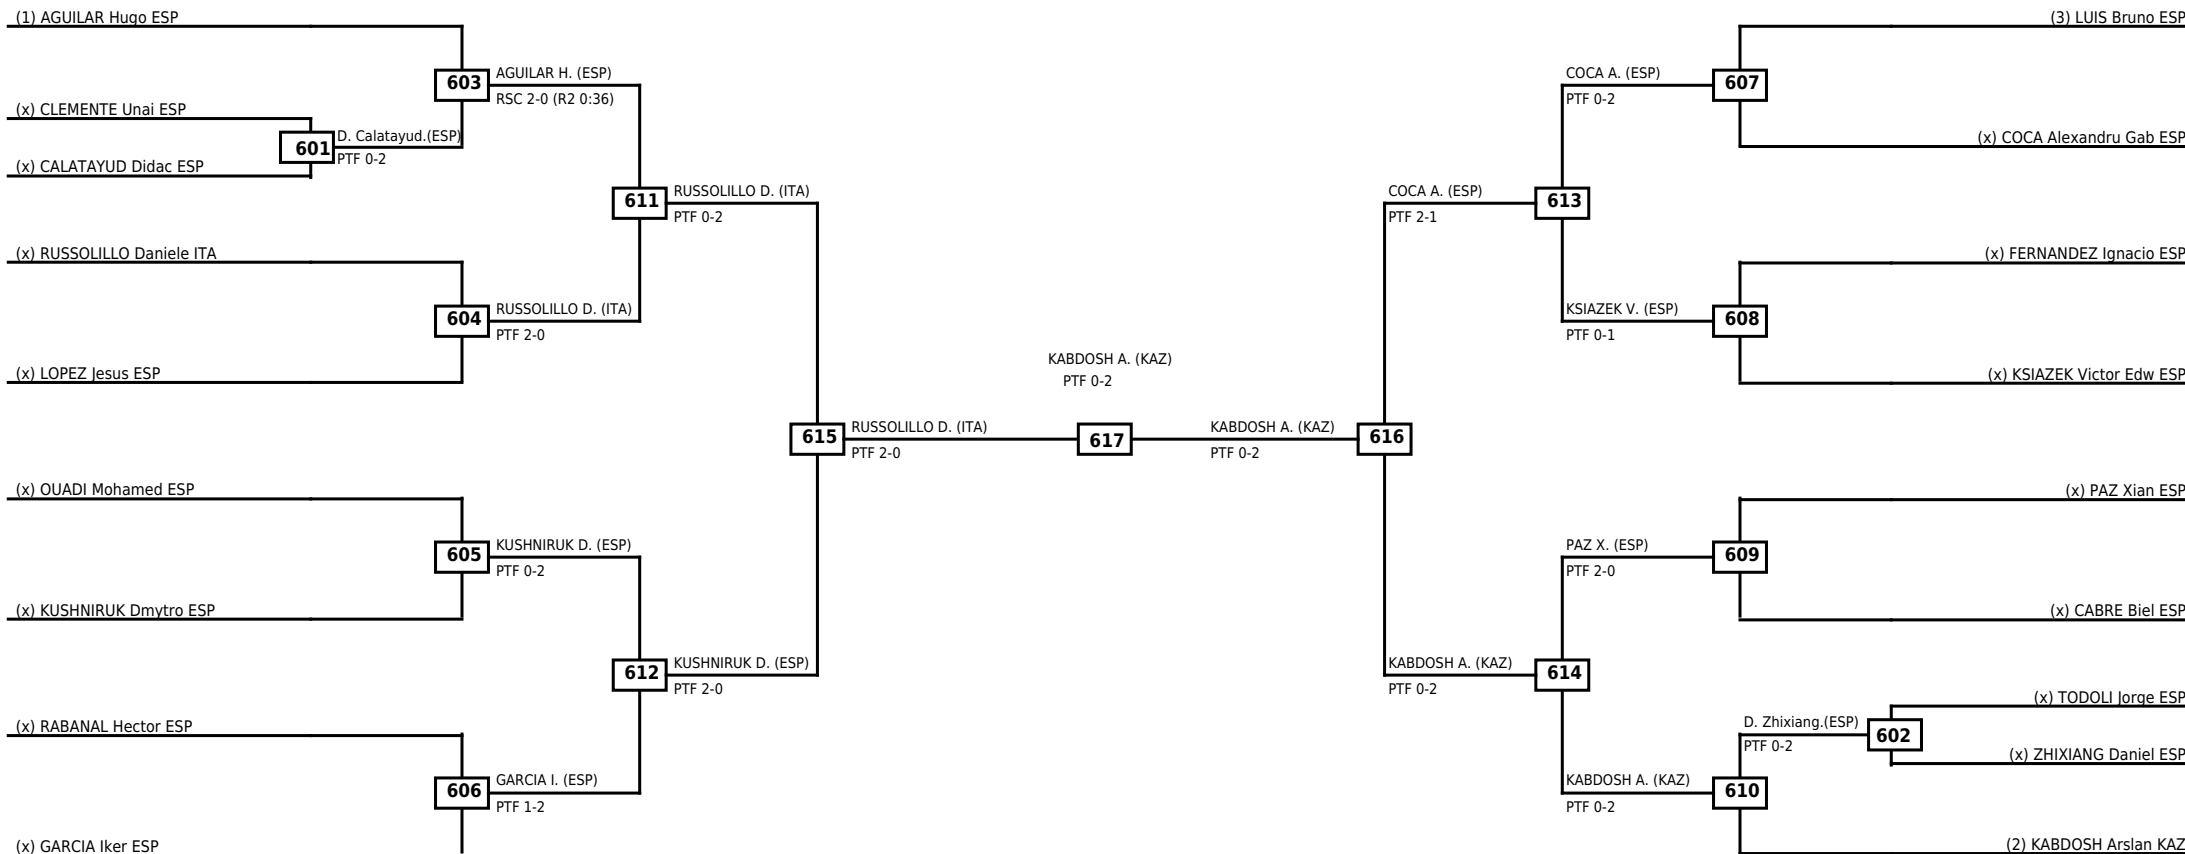

Round of 32   Round of 16   Quarterfinals   Semifinals   Quarterfinals   Round of 16   Round of 32

Classification
1 KABDOSH Arslan KAZ
2 RUSSOLILLO Daniele ITA
3 KUSHNIRUK Dmytro ESP
3 COCA Alexandru Gabriel ESP

LEGEND   RSC: Win by Referee stops contest   WDR: Win by Withdrawal   DQB: Win by Disqualification for Unsportsmanlike behavior
(x)Seed   PTF: Win by Final score   DSQ: Win by Disqualification   R: Round