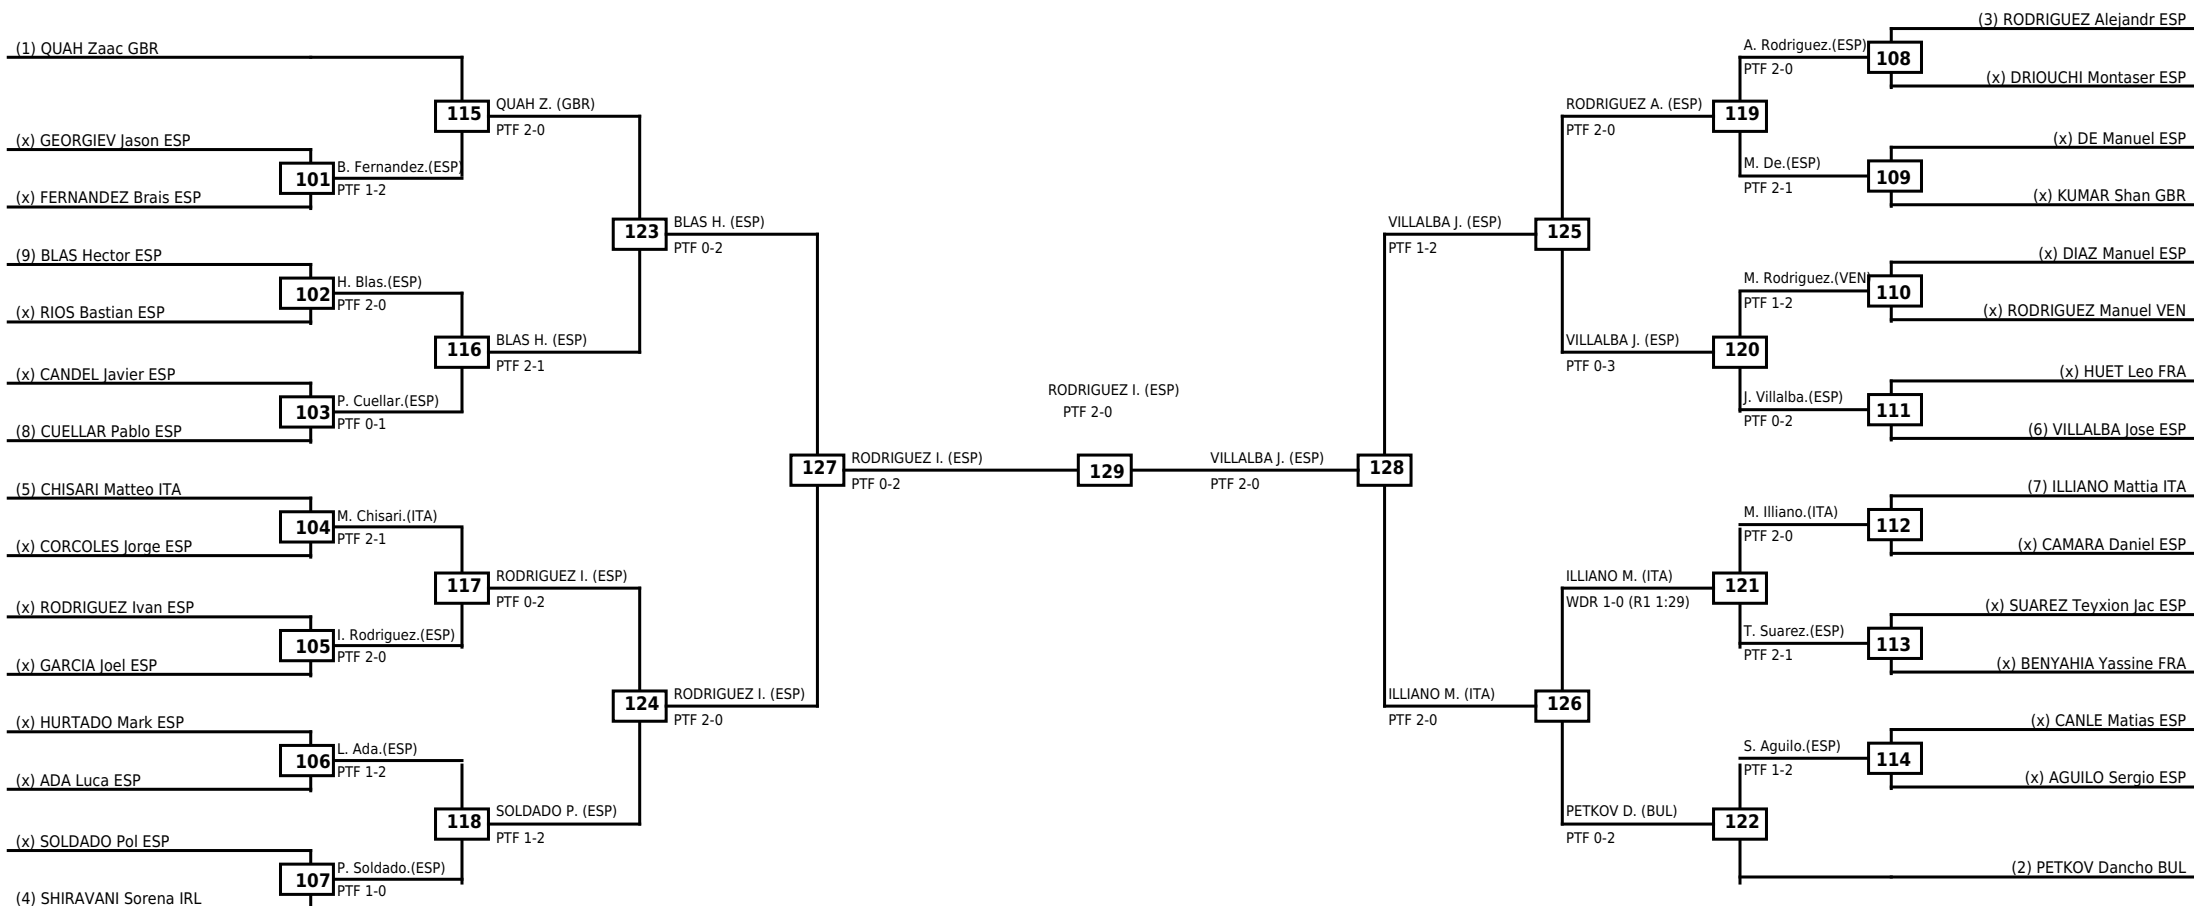

Round of 32   Round of 16   Quarterfinals   Semifinals   Final   Quarterfinals   Round of 16   Round of 32

Classification
1 RODRIGUEZ Ivan ESP
2 VILLALBA Jose ESP
3 BLAS Hector ESP
3 ILLIANO Mattia ITA

LEGEND RSC: Win by Referee stops contest WDR: Win by Withdrawal DQB: Win by Disqualification for Unsportsmanlike behavior
(x)Seed PTF: Win by Final score DSQ: Win by Disqualification R: Round