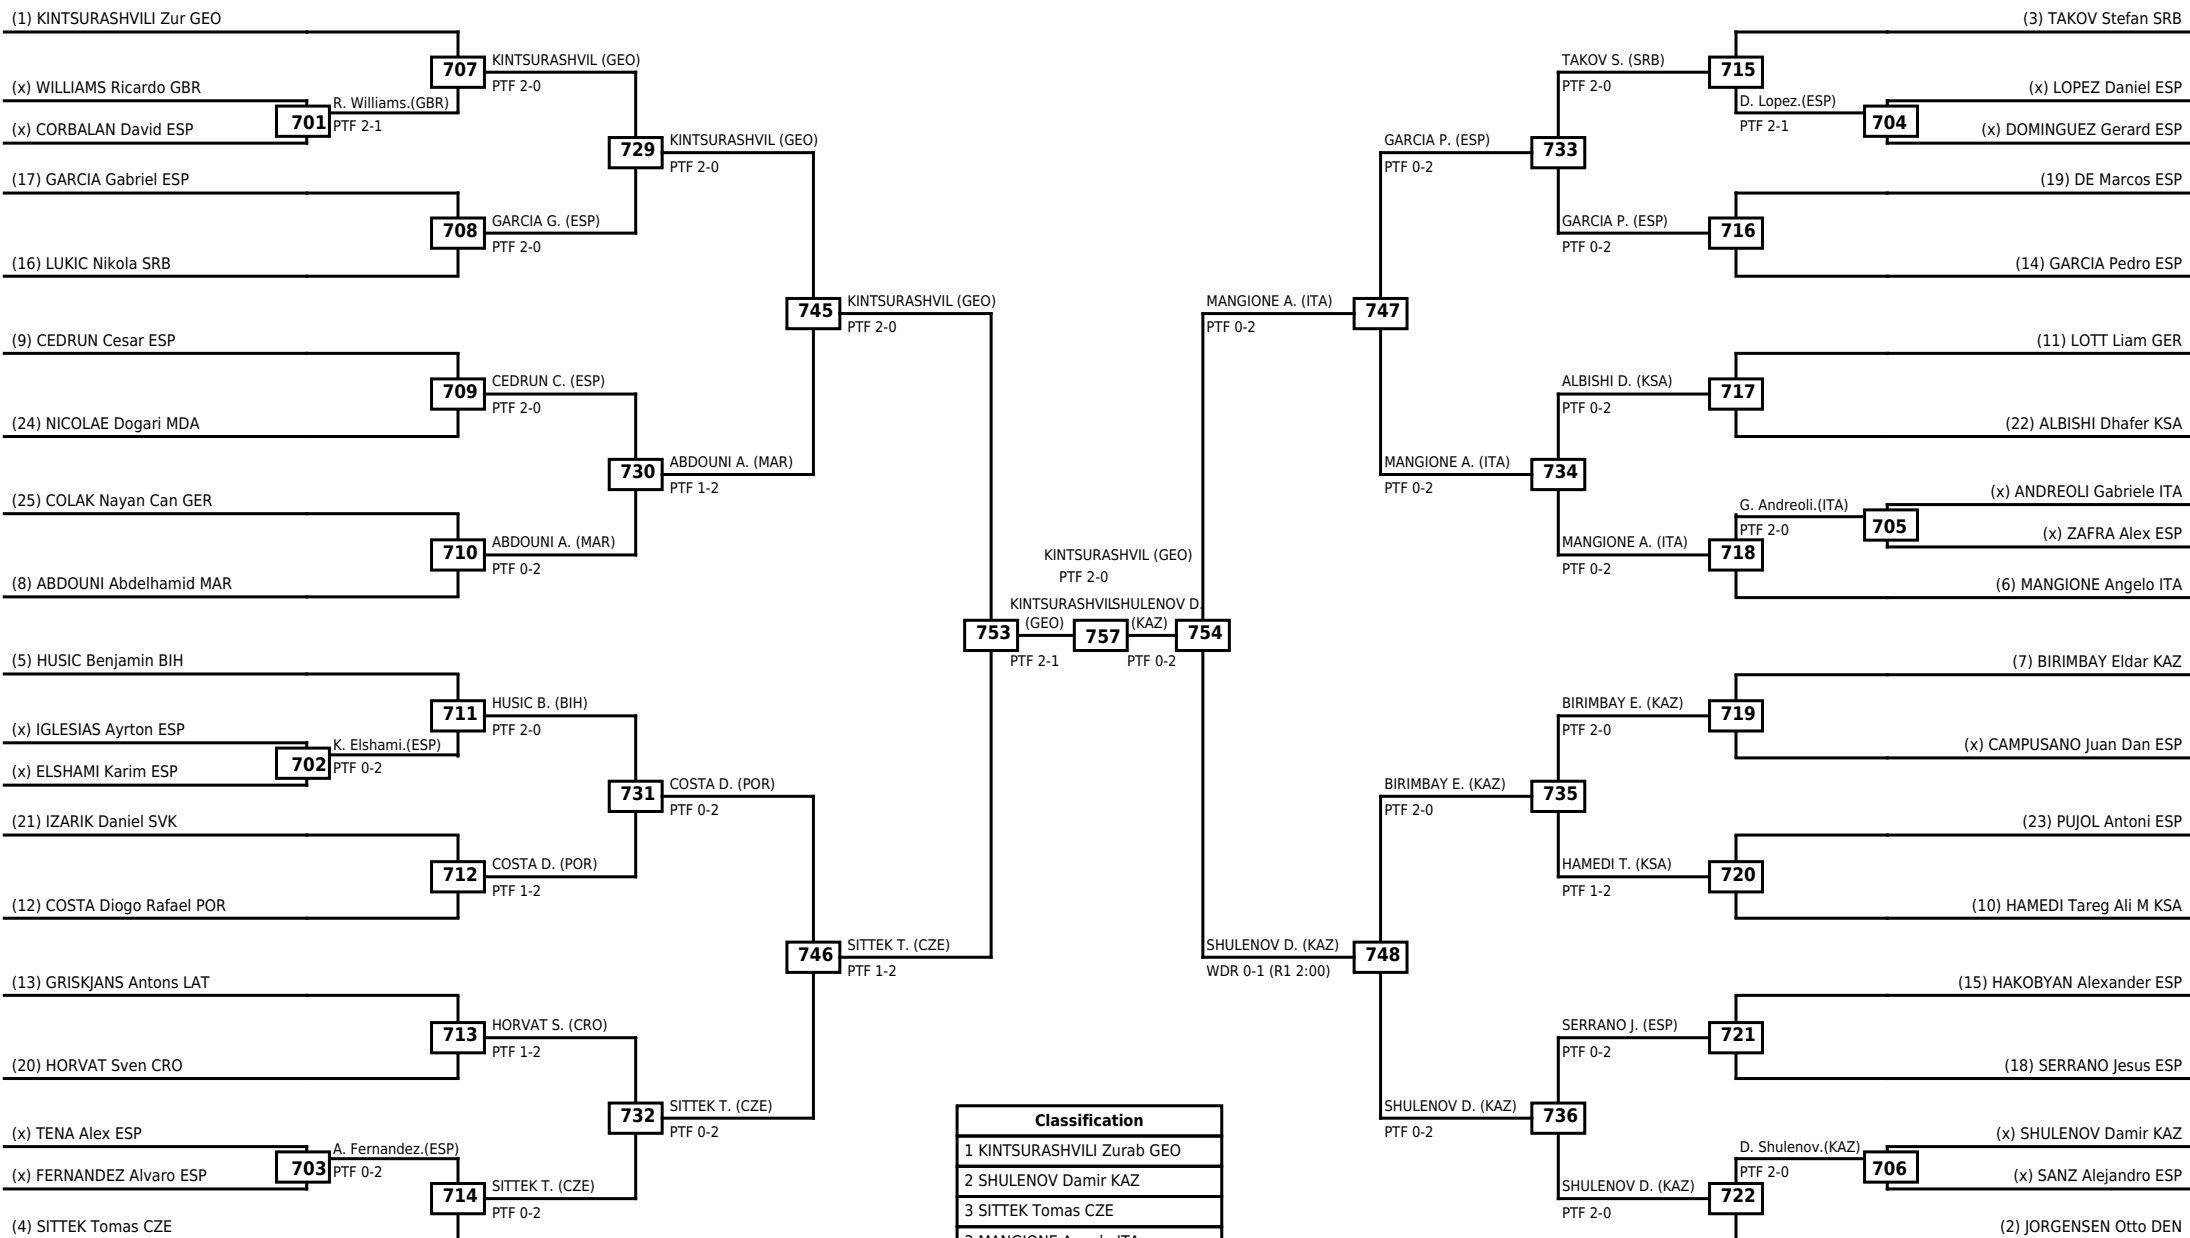

Round of 64   Round of 32   Round of 16   Quarterfinals   Semifinals   Final   Semifinals   Quarterfinals   Round of 16   Round of 32   Round of 64

Classification
1 KINTSURASHVILI Zurab GEO
2 SHULENOV Damir KAZ
3 SITTEK Tomas CZE
3 MANGIONE Angelo ITA

LEGEND   RSC: Win by Referee stops contest   WDR: Win by Withdrawal   DQB: Win by Disqualification for Unsportsmanlike behavior
(x)Seed   PTF: Win by Final score   DSQ: Win by Disqualification   R: Round