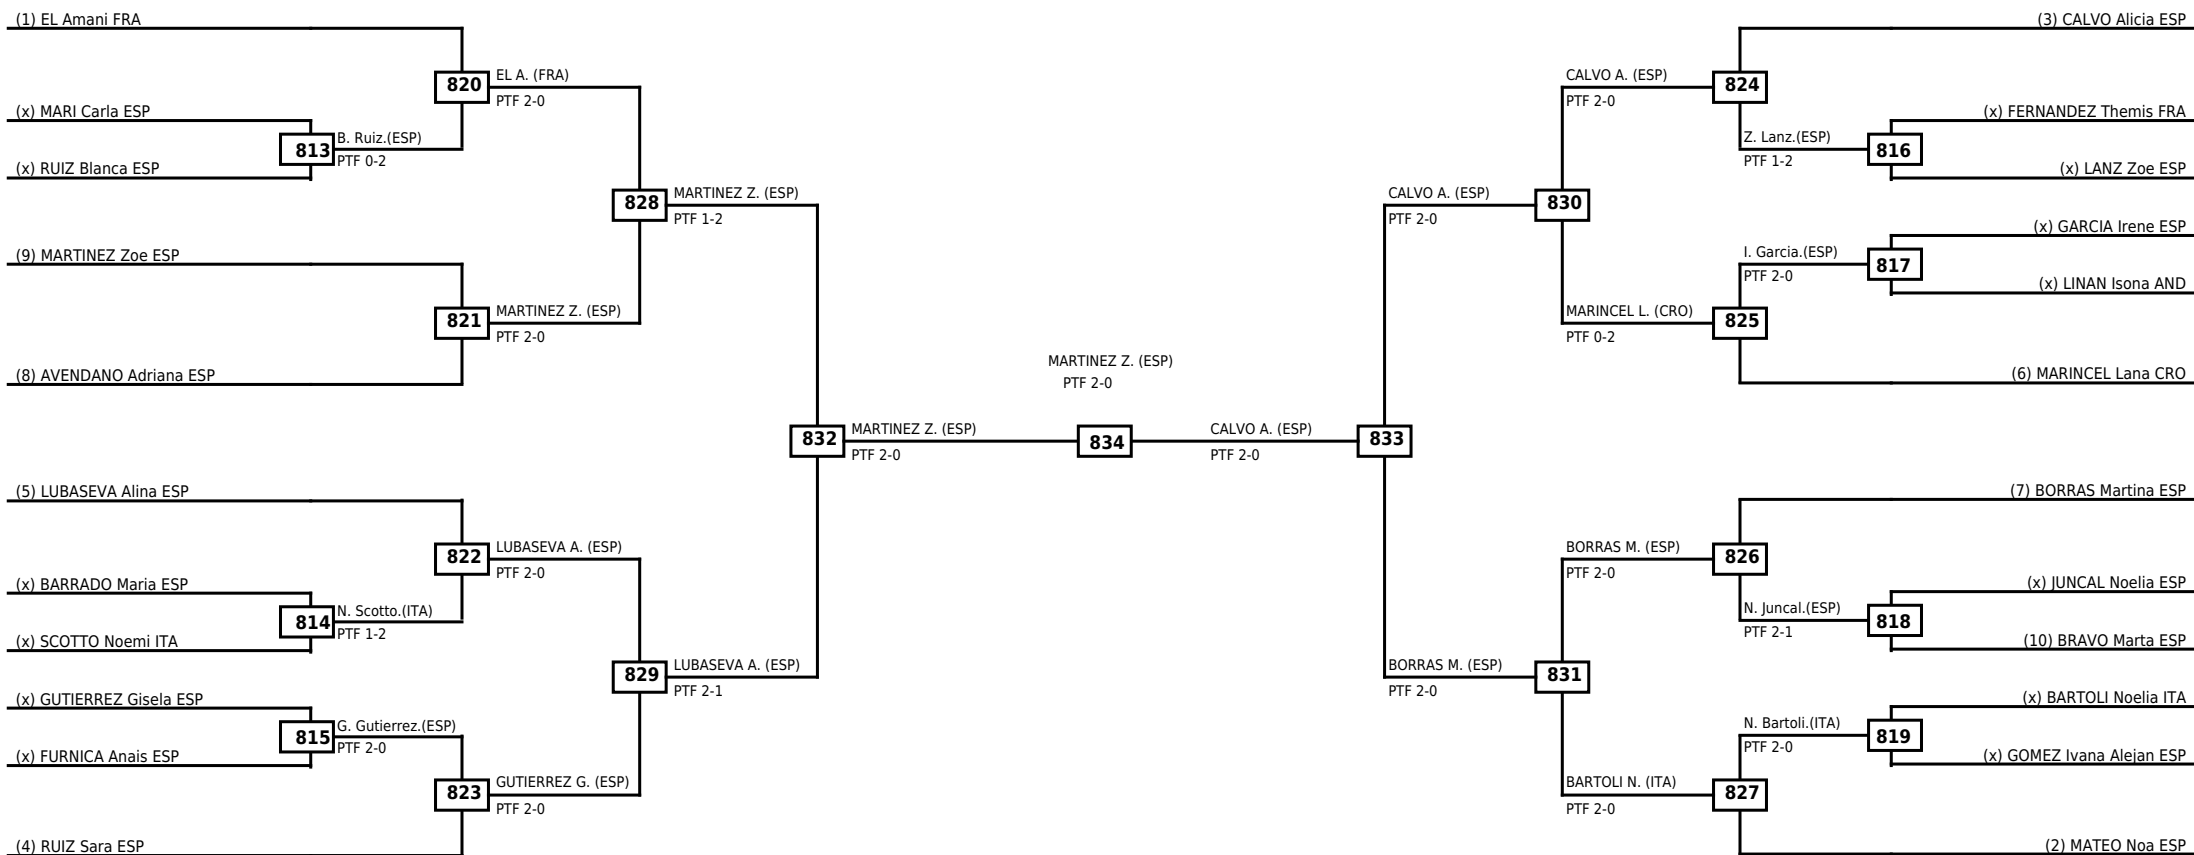

Round of 32   Round of 16   Quarterfinals   Semifinals   Final   Semifinals   Quarterfinals   Round of 16   Round of 32

Classification
1 MARTINEZ Zoe ESP
2 CALVO Alicia ESP
3 BORRAS Martina ESP
3 LUBASEVA Alina ESP

LEGEND   RSC: Win by Referee stops contest   WDR: Win by Withdrawal   DQB: Win by Disqualification for Unsportsmanlike behavior
(x)Seed   PTF: Win by Final score   DSQ: Win by Disqualification   R: Round