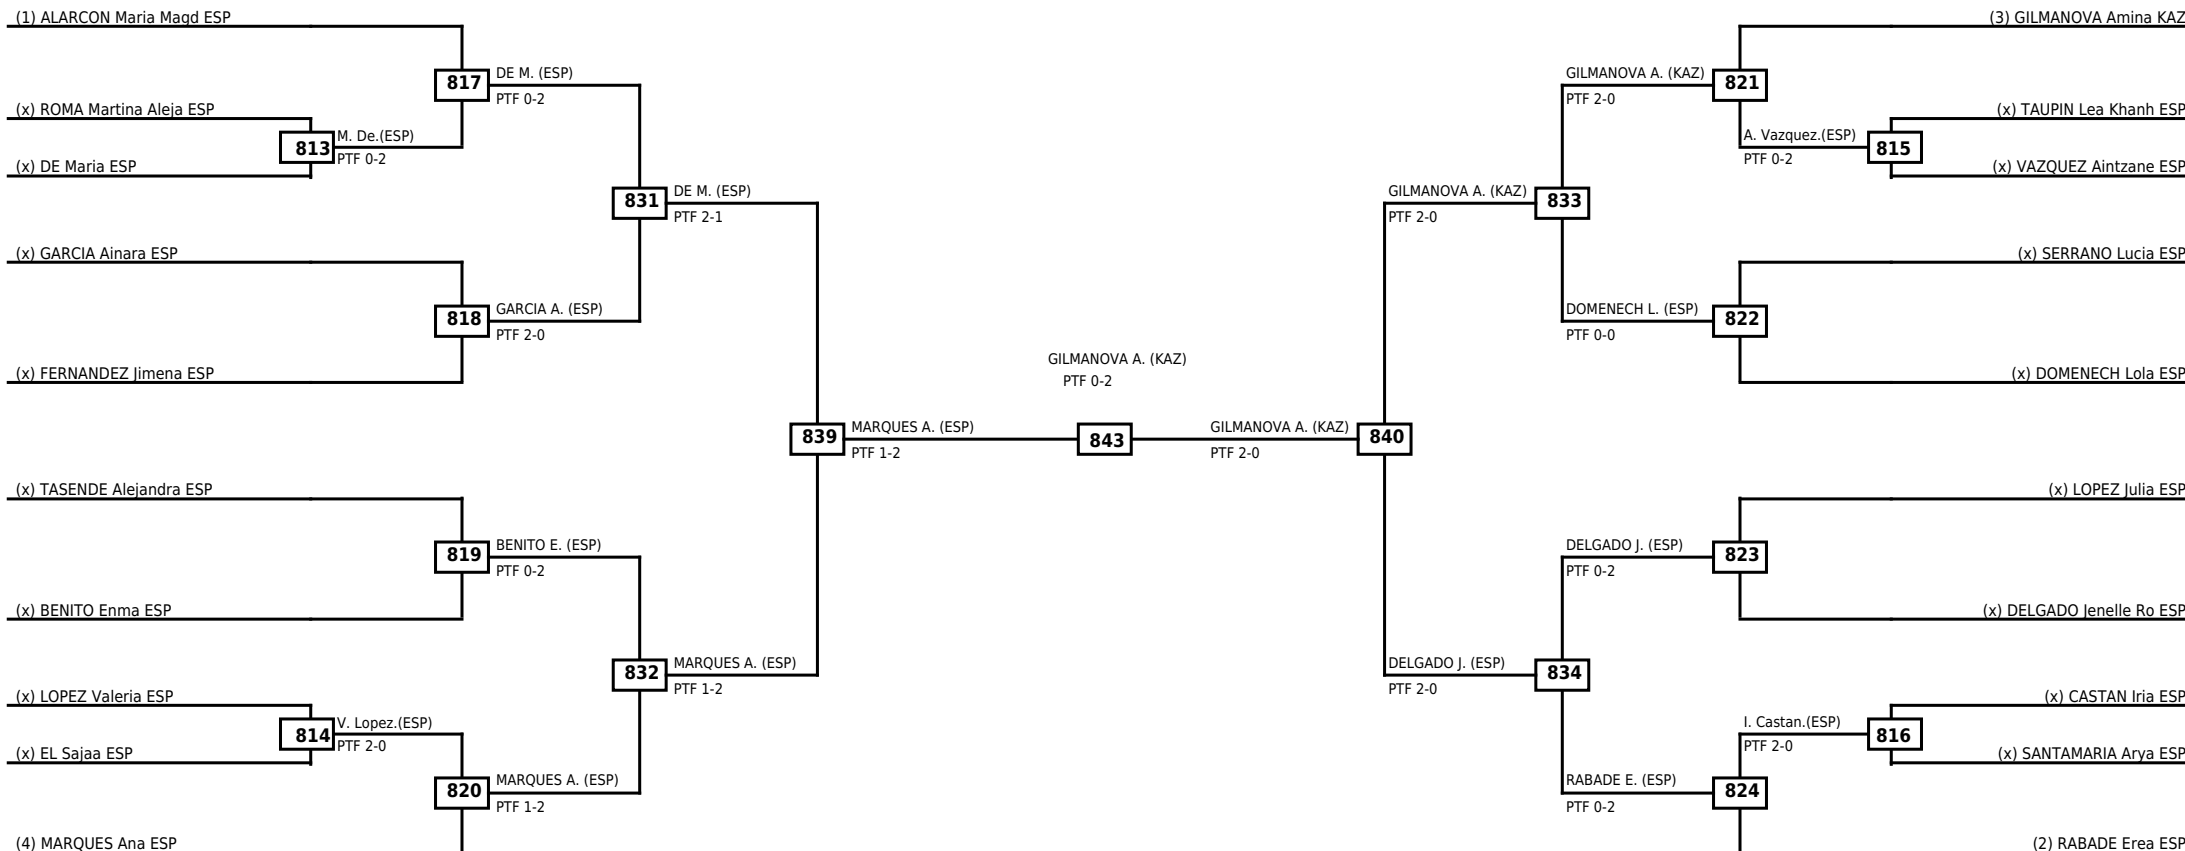

Round of 32   Round of 16   Quarterfinals   Semifinals   Final   Semifinals   Quarterfinals   Round of 16   Round of 32

Classification
1 GILMANOVA Amina KAZ
2 MARQUES Ana ESP
3 DE Maria ESP
3 DELGADO Jenelle Rose ESP

LEGEND RSC: Win by Referee stops contest   WDR: Win by Withdrawal   DQB: Win by Disqualification for Unsportsmanlike behavior
(x)Seed   PTF: Win by Final score   DSQ: Win by Disqualification   R: Round