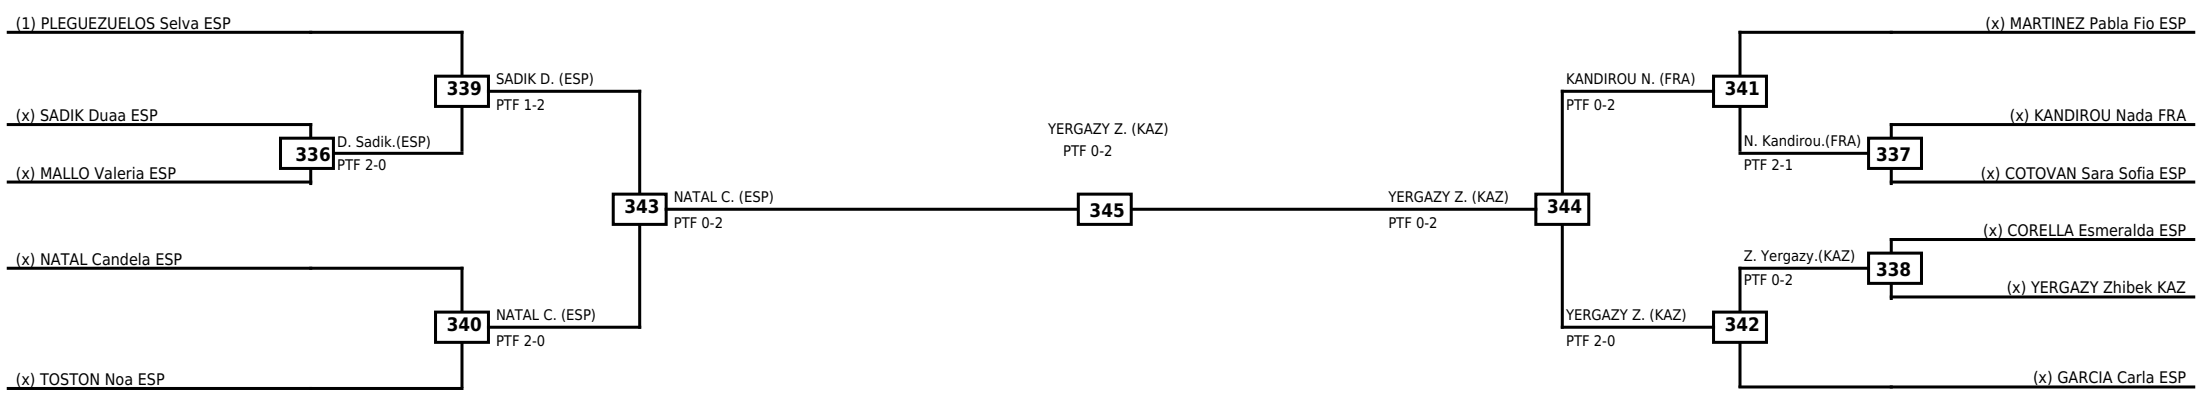

Round of 16	Quarterfinals	Semifinals	Final

Classification
1 YERGAZY Zhibek KAZ
2 NATAL Candela ESP
3 KANDIROU Nada FRA
3 SADIK Duaa ESP

LEGEND RSC: Win by Referee stops contest   WDR: Win by Withdrawal   DQB: Win by Disqualification for Unsportsmanlike behavior
(x)Seed   PTF: Win by Final score   DSQ: Win by Disqualification   R: Round