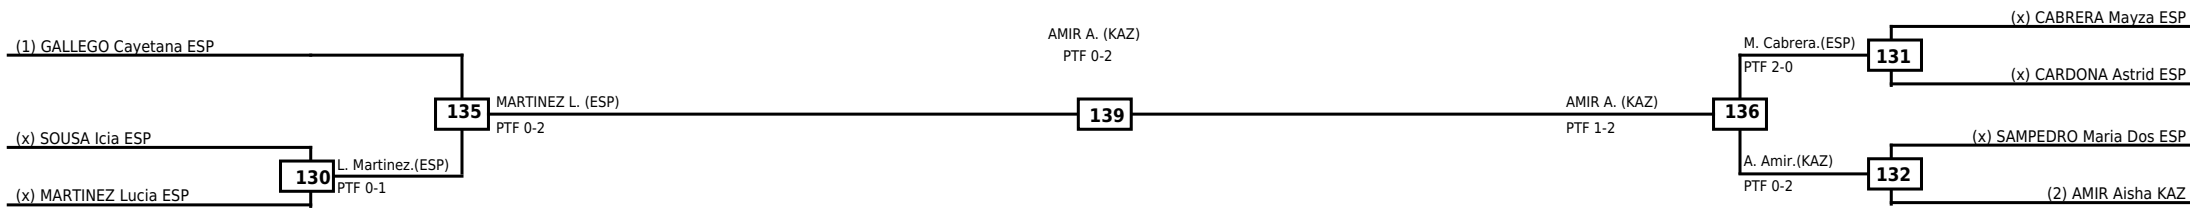

Quarterfinals	Semifinals	Final	Quarterfinals

Classification
1 AMIR Aisha KAZ
2 MARTINEZ Lucia ESP
3 GALLEGO Cayetana ESP
3 CABRERA Mayza ESP

LEGEND	RSC: Win by Referee stops contest	WDR: Win by Withdrawal	DQB: Win by Disqualification for Unsportsmanlike behavior
(x)Seed	PTF: Win by Final score	DSQ: Win by Disqualification	R: Round