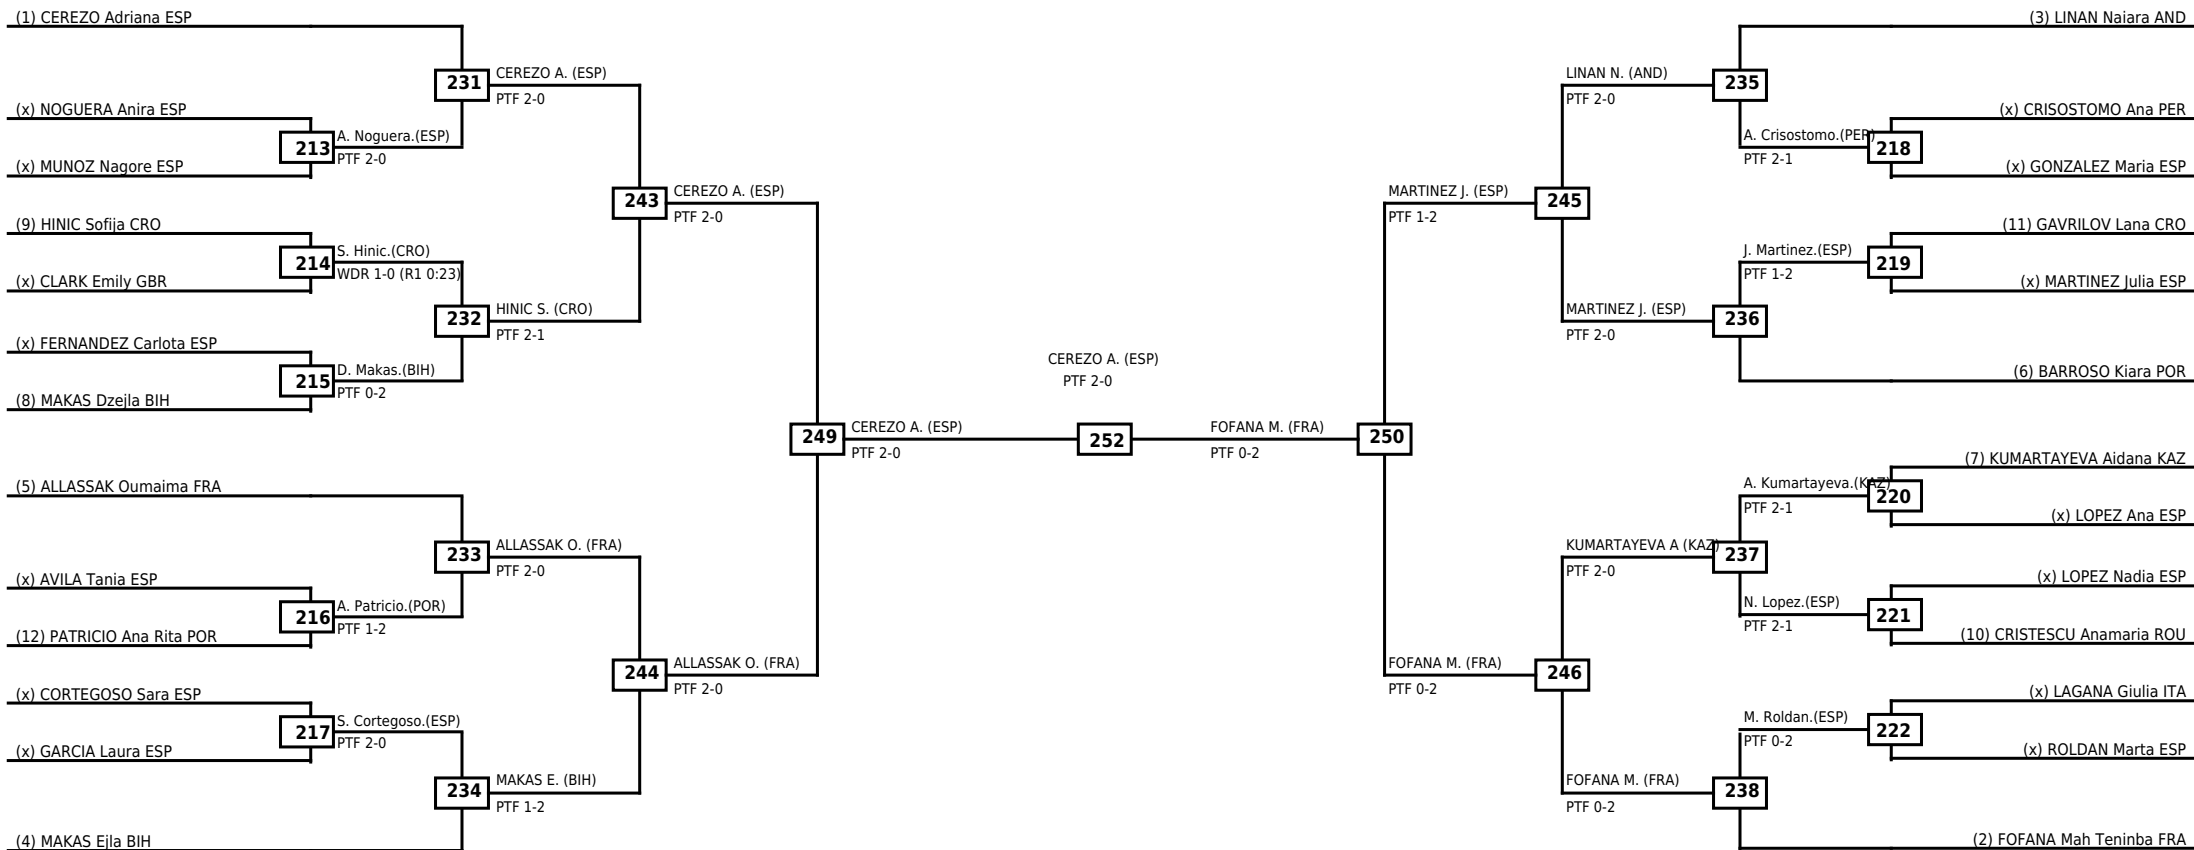

Round of 32   Round of 16   Quarterfinals   Semifinals   Final   Semifinals   Quarterfinals   Round of 16   Round of 32

Classification
1 CEREZO Adriana ESP
2 FOFANA Mah Teninba FRA
3 ALLASSAK Oumaima FRA
3 MARTINEZ Julia ESP

LEGEND RSC: Win by Referee stops contest   WDR: Win by Withdrawal   DQB: Win by Disqualification for Unsportsmanlike behavior
(x)Seed   PTF: Win by Final score   DSQ: Win by Disqualification   R: Round