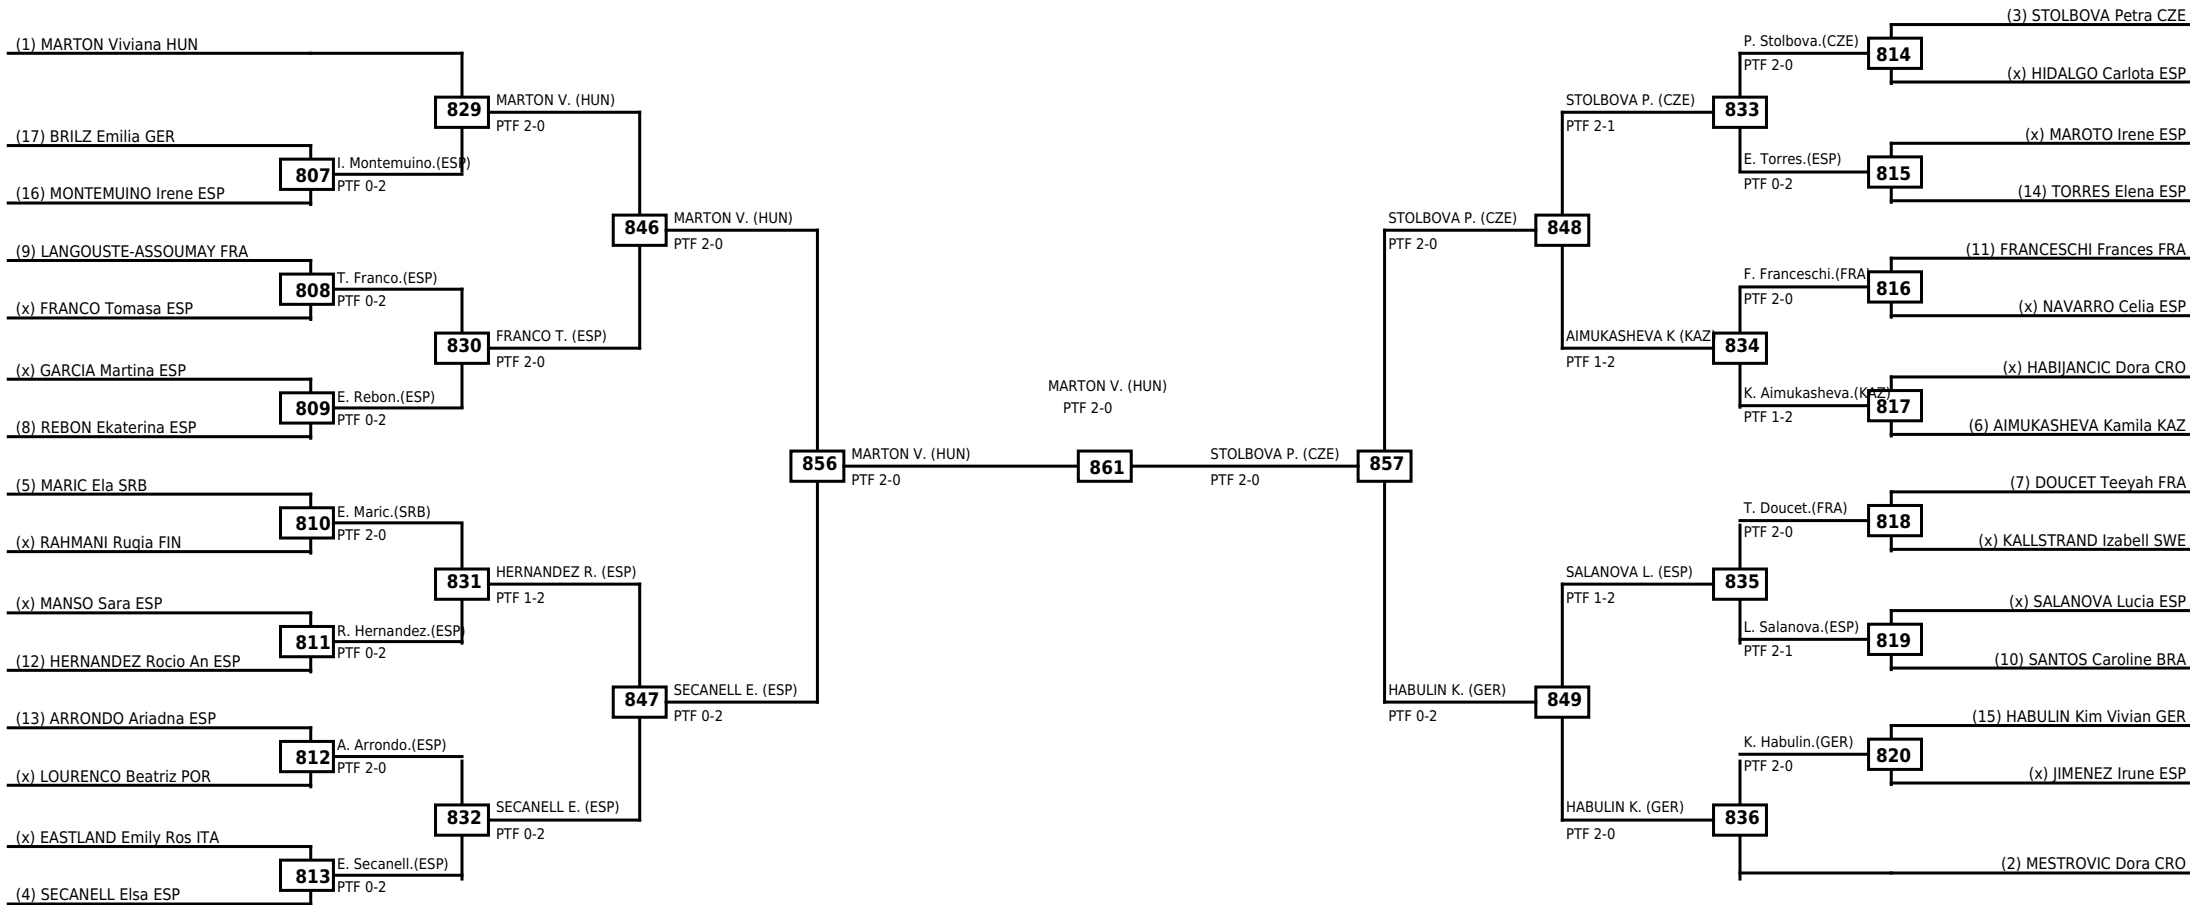

Round of 32   Round of 16   Quarterfinals   Semifinals   Final   Semifinals   Quarterfinals   Round of 16   Round of 32

Classification
1 MARTON Viviana HUN
2 STOLBOVA Petra CZE
3 HABULIN Kim Vivian GER
3 SECANELL Elsa ESP

LEGEND RSC: Win by Referee stops contest   WDR: Win by Withdrawal   DQB: Win by Disqualification for Unsportsmanlike behavior
(x)Seed   PTF: Win by Final score   DSQ: Win by Disqualification   R: Round