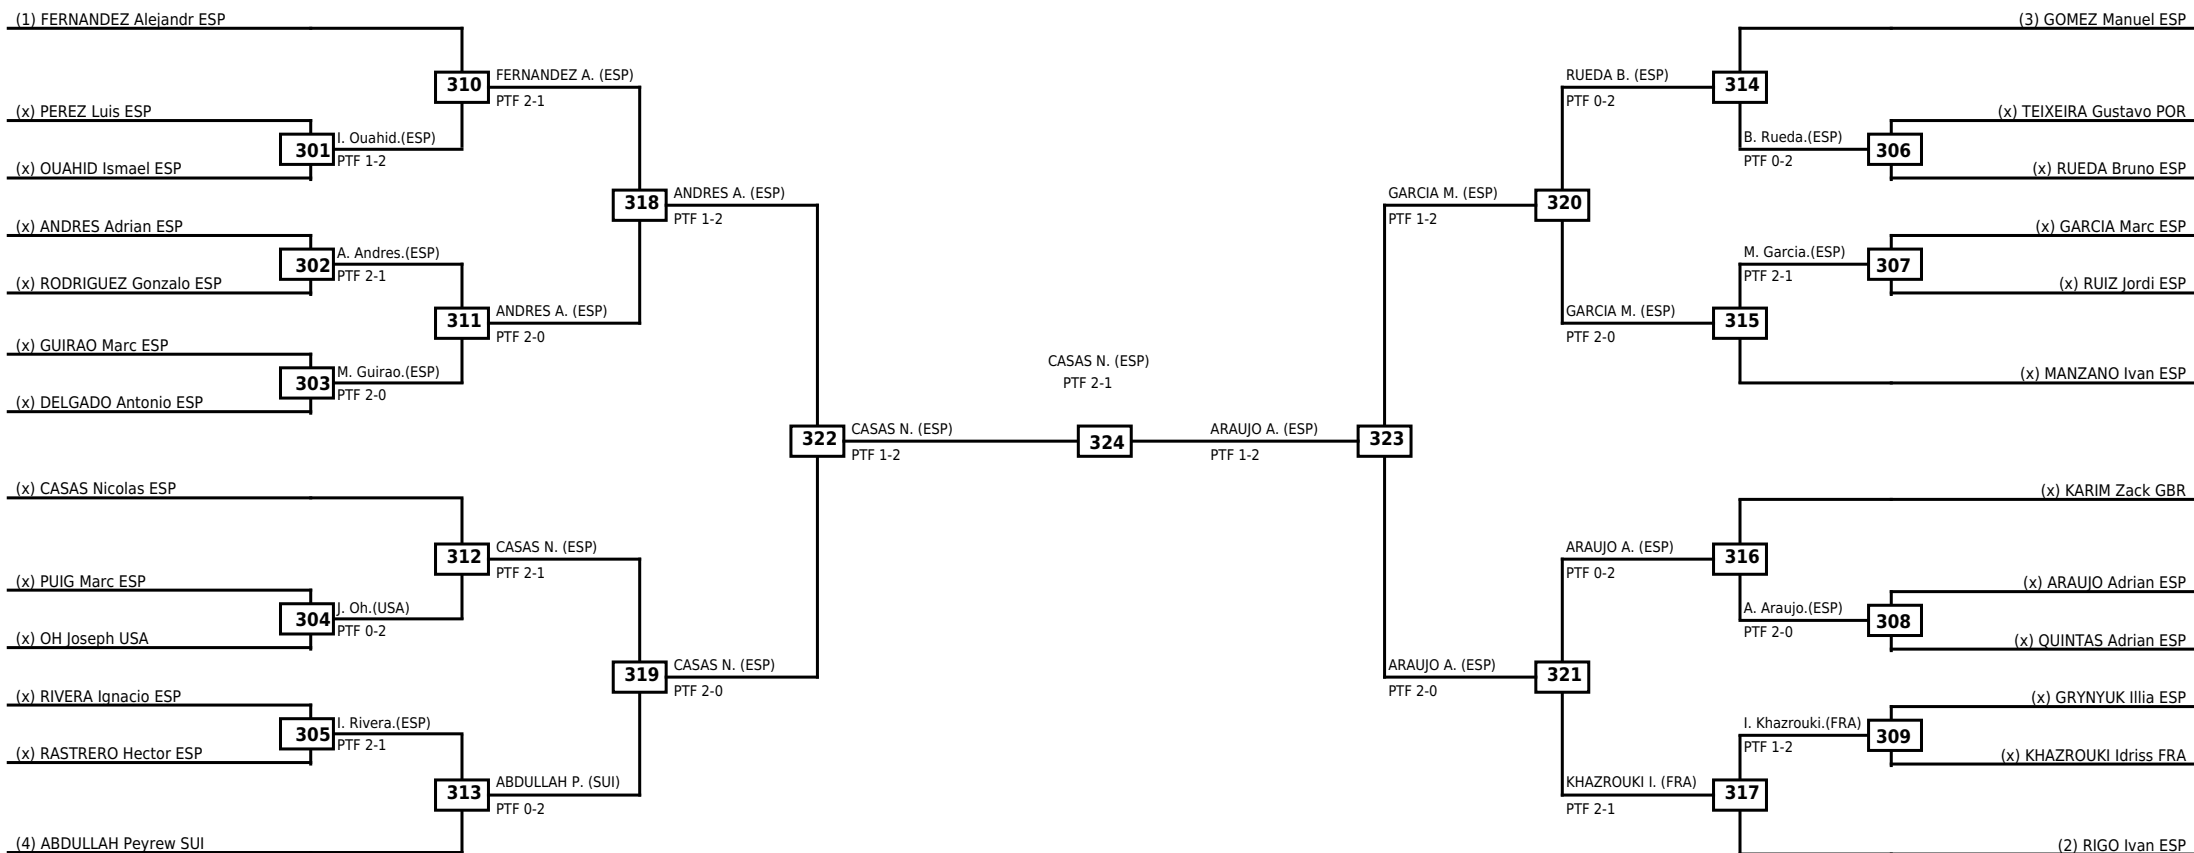

Round of 32   Round of 16   Quarterfinals   Semifinals   Final   Semifinals   Quarterfinals   Round of 16   Round of 32

Classification
1 CASAS Nicolas ESP
2 ARAUJO Adrian ESP
3 ANDRES Adrian ESP
3 GARCIA Marc ESP

LEGEND   RSC: Win by Referee stops contest   WDR: Win by Withdrawal   DQB: Win by Disqualification for Unsportsmanlike behavior
(x)Seed   PTF: Win by Final score   DSQ: Win by Disqualification   R: Round