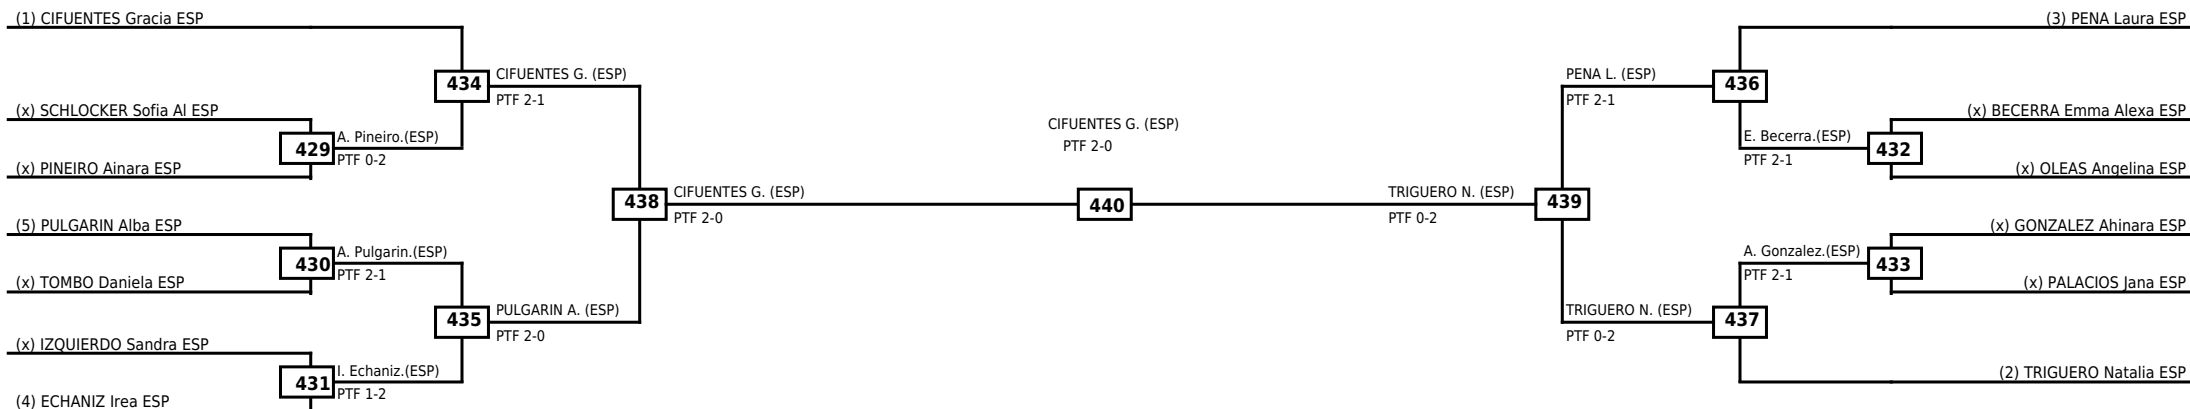

Round of 16	Quarterfinals	Semifinals	Final

Classification
1 CIFUENTES Gracia ESP
2 TRIGUERO Natalia ESP
3 PULGARIN Alba ESP
3 PENA Laura ESP

LEGEND	RSC: Win by Referee stops contest	WDR: Win by Withdrawal	DQB: Win by Disqualification for Unsportsmanlike behavior
(x)Seed	PTF: Win by Final score	DSQ: Win by Disqualification	R: Round