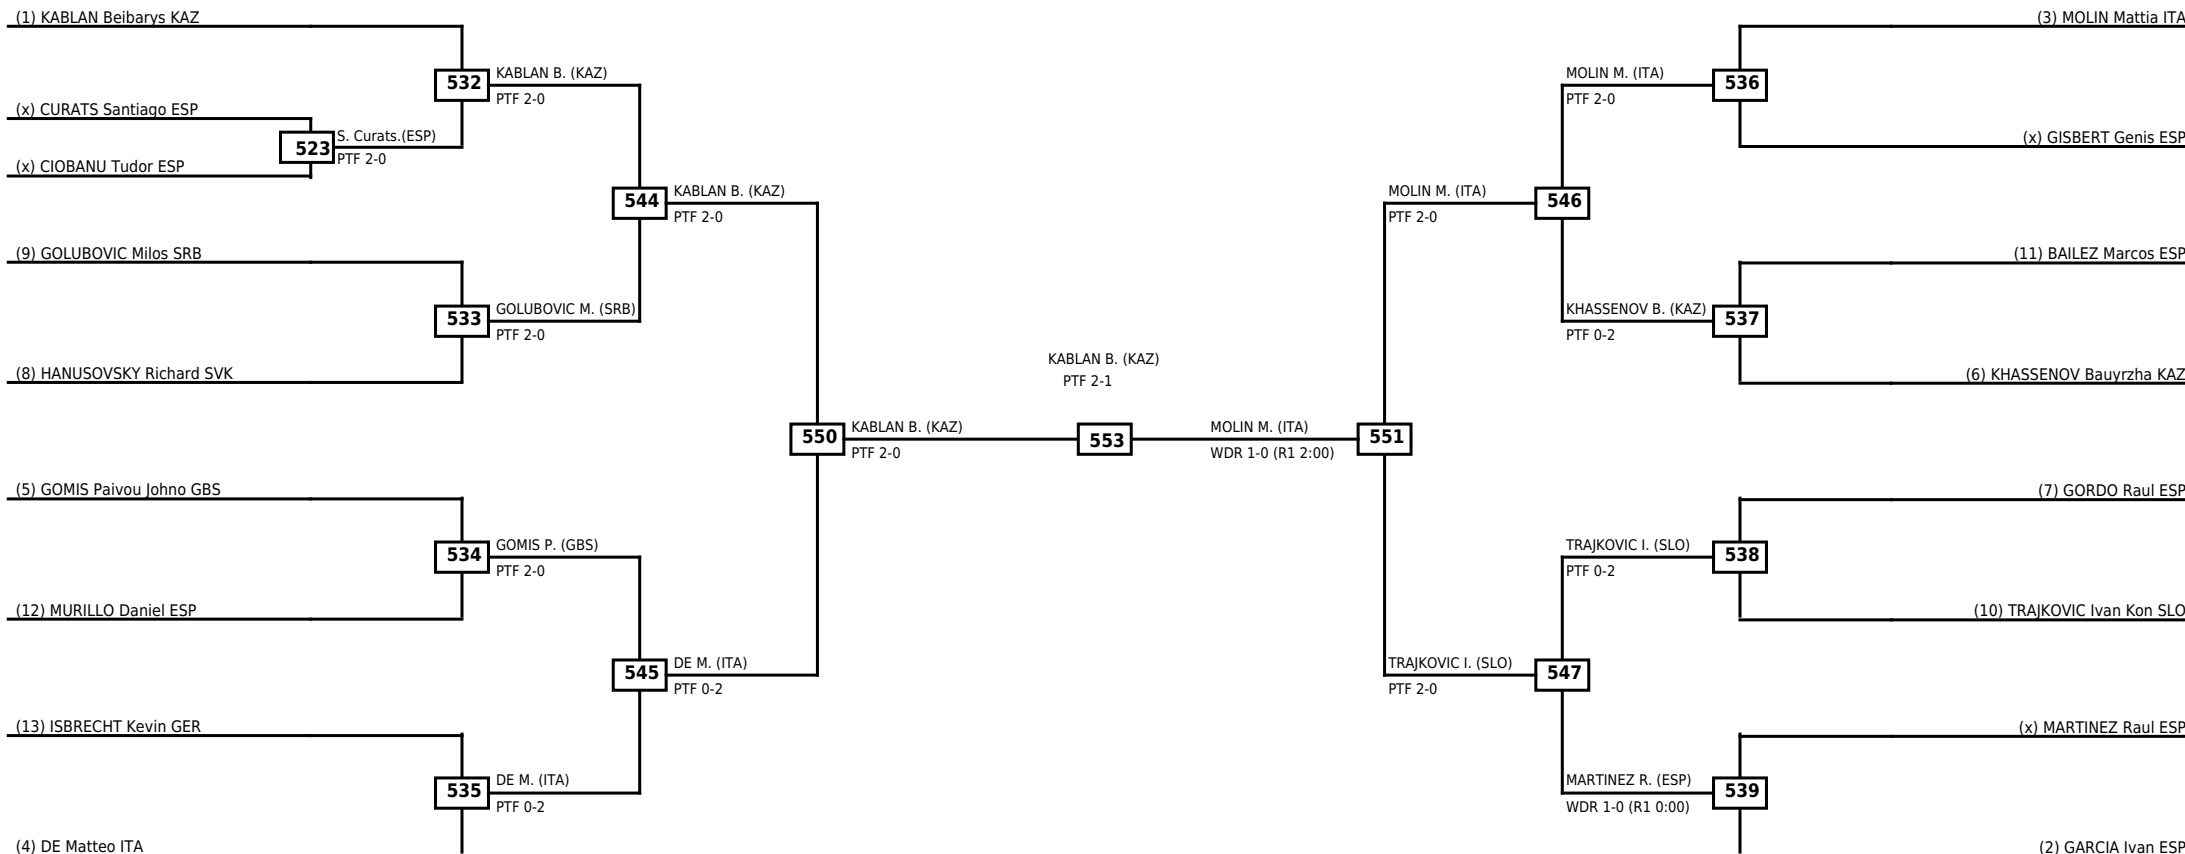

Round of 32   Round of 16   Quarterfinals   Semifinals   Final   Semifinals   Quarterfinals   Round of 16   Round of 32

Classification
1 KABLAN Beibarys KAZ
2 MOLIN Mattia ITA
3 DE Matteo ITA
3 TRAJKOVIC Ivan Konrad SLO

LEGEND RSC: Win by Referee stops contest WDR: Win by Withdrawal DQB: Win by Disqualification for Unsportsmanlike behavior
(x)Seed PTF: Win by Final score DSQ: Win by Disqualification R: Round