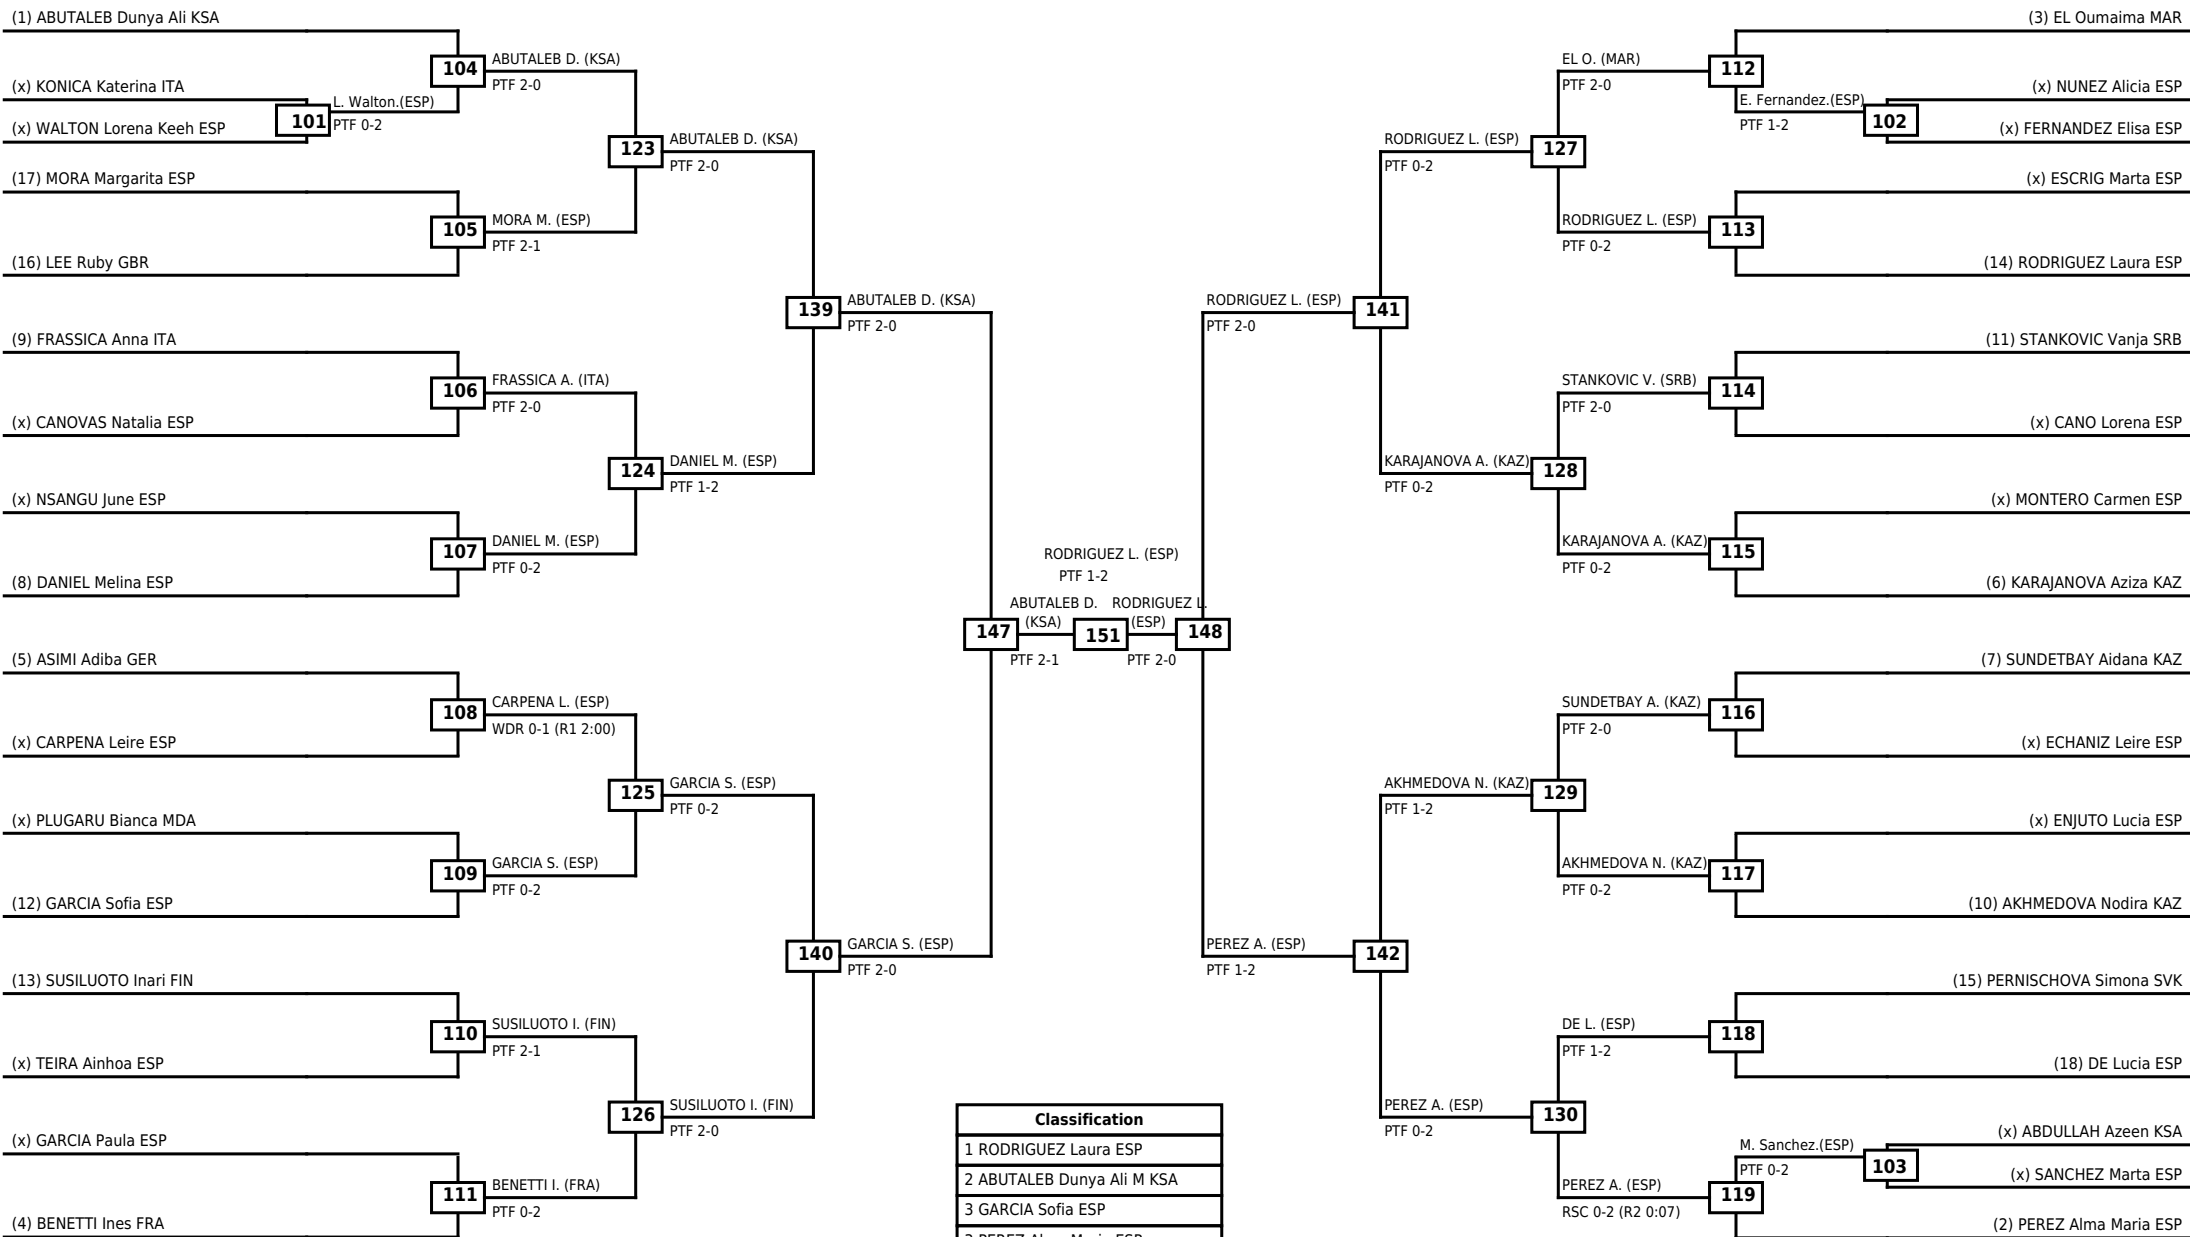

Round of 64   Round of 32   Round of 16   Quarterfinals   Semifinals   Final   Semifinals   Quarterfinals   Round of 16   Round of 32   Round of 64

LEGEND   RSC: Win by Referee stops contest   WDR: Win by Withdrawal   DQB: Win by Disqualification for Unsportsmanlike behavior
(x)Seed   PTF: Win by Final score   DSQ: Win by Disqualification   R: Round