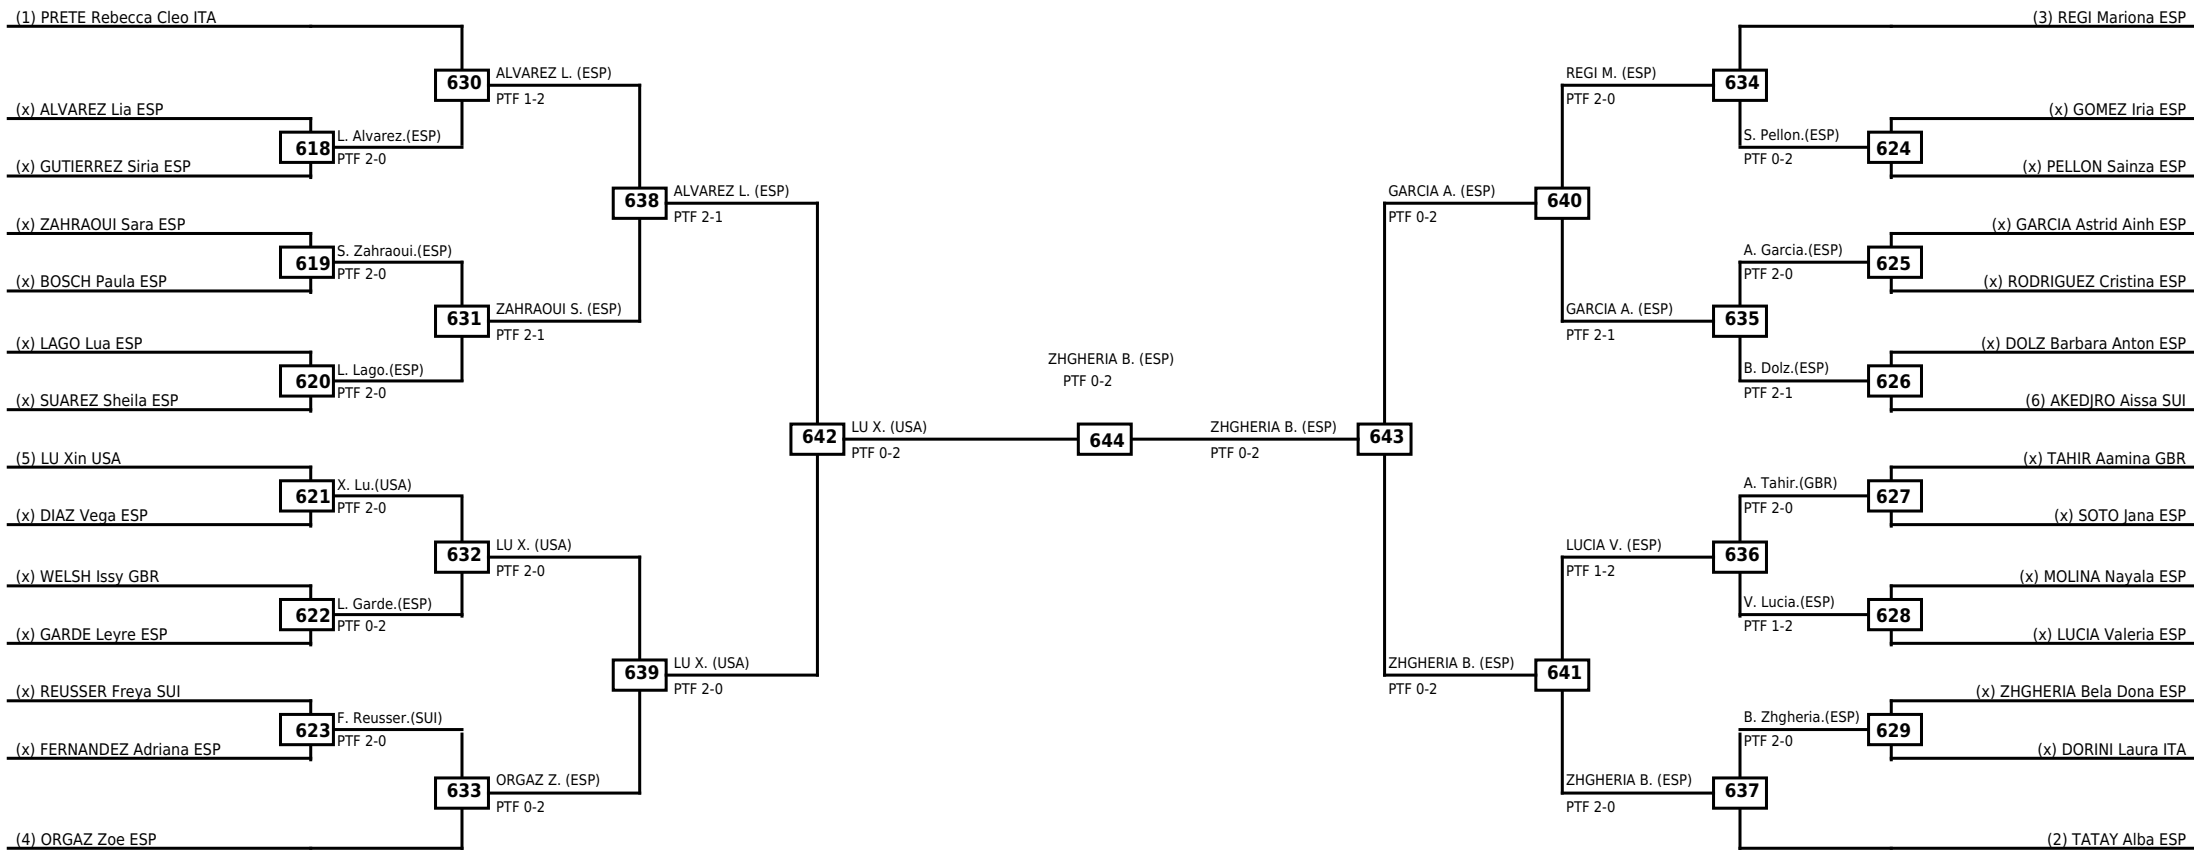

Round of 32   Round of 16   Quarterfinals   Semifinals   Final   Quarterfinals   Round of 16   Round of 32

Classification
1 ZHGERIA Bela Dona ESP
2 LU Xin USA
3 GARCIA Astrid Ainhoa ESP
3 ALVAREZ Lia ESP

LEGEND RSC: Win by Referee stops contest   WDR: Win by Withdrawal   DQB: Win by Disqualification for Unsportsmanlike behavior
(x)Seed   PTF: Win by Final score   DSQ: Win by Disqualification   R: Round