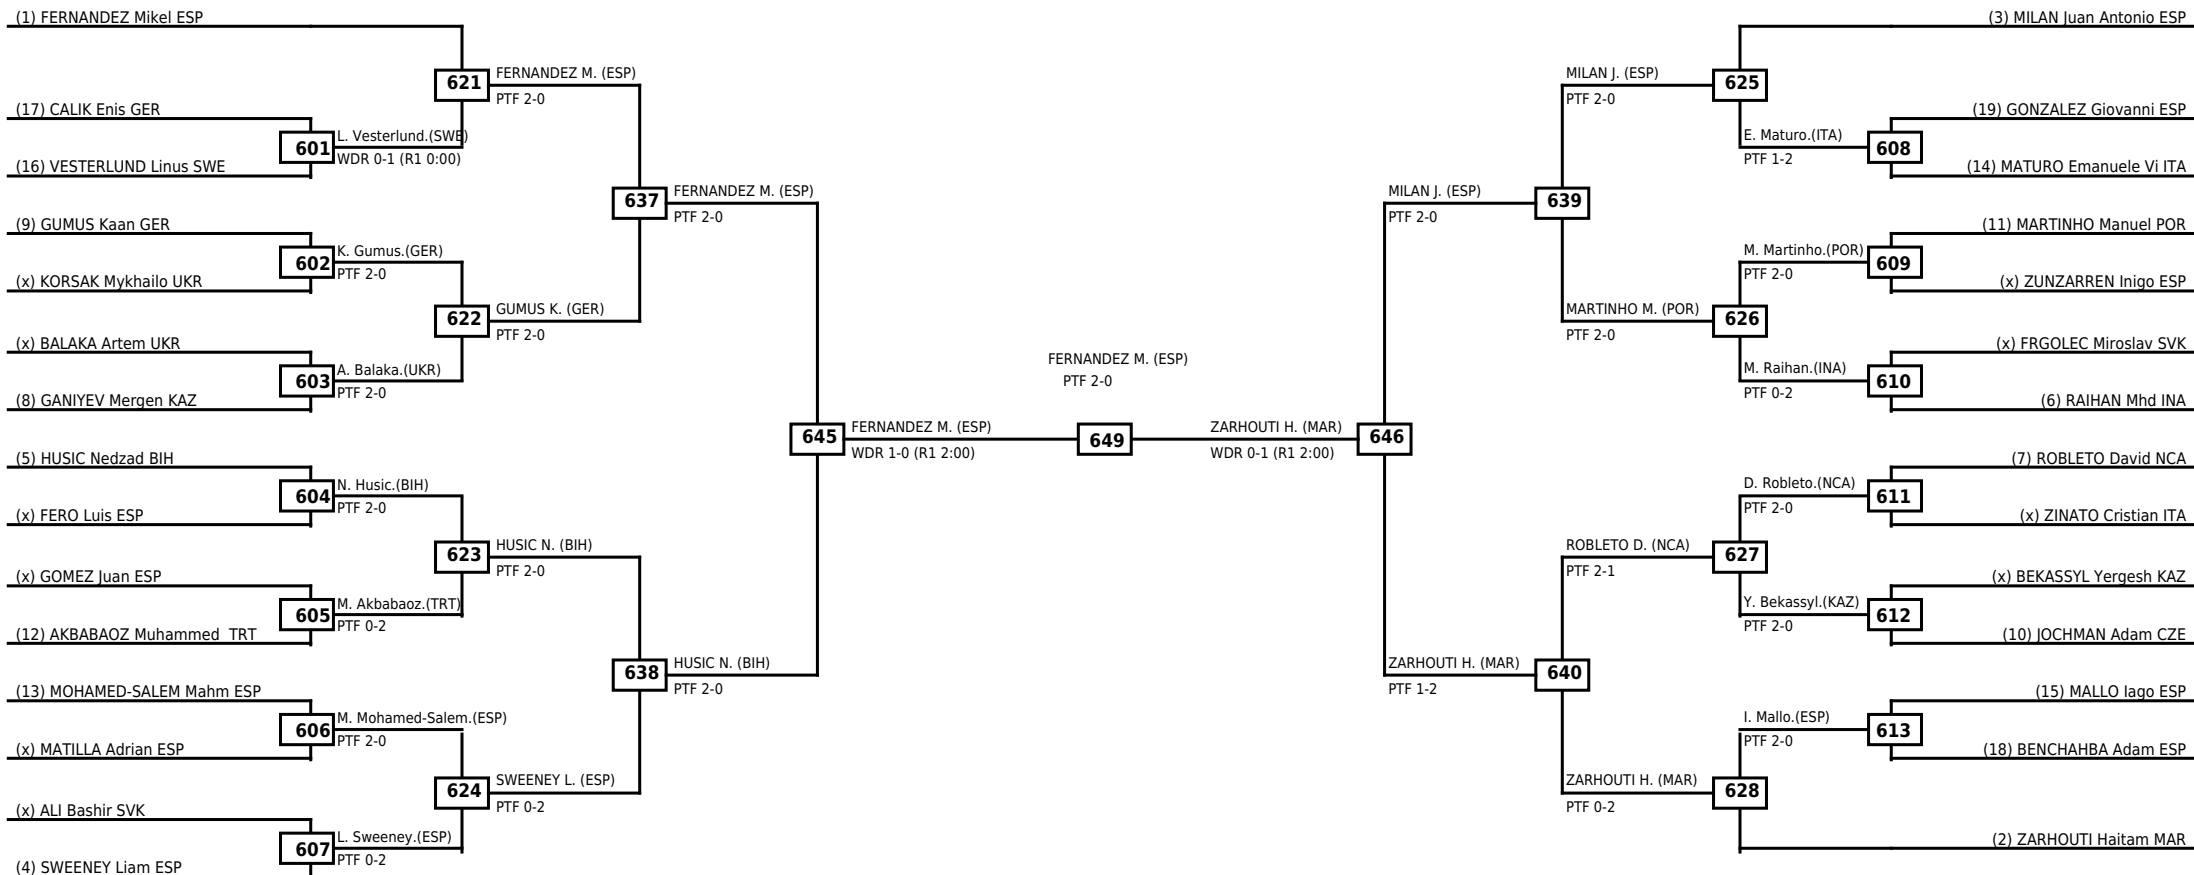

**Round of 32 Round of 16 Quarterfinals Semifinals Final Semifinals Quarterfinals Round of 16 Round of 32**

Classification
1 ALESSIO Simone ITA
2 ABEDINI Mehdi TRT
3 DIVKOVIC Patrik SLO
3 TROITINO Sergio ESP

LEGEND RSC: Win by Referee stops contest WDR: Win by Withdrawal DQB: Win by Disqualification for Unsportsmanlike behavior  
 (x)Seed PTF: Win by Final score DSQ: Win by Disqualification R: Round

**Round of 32   Round of 16   Quarterfinals   Semifinals   Final   Semifinals   Quarterfinals   Round of 16   Round of 32**