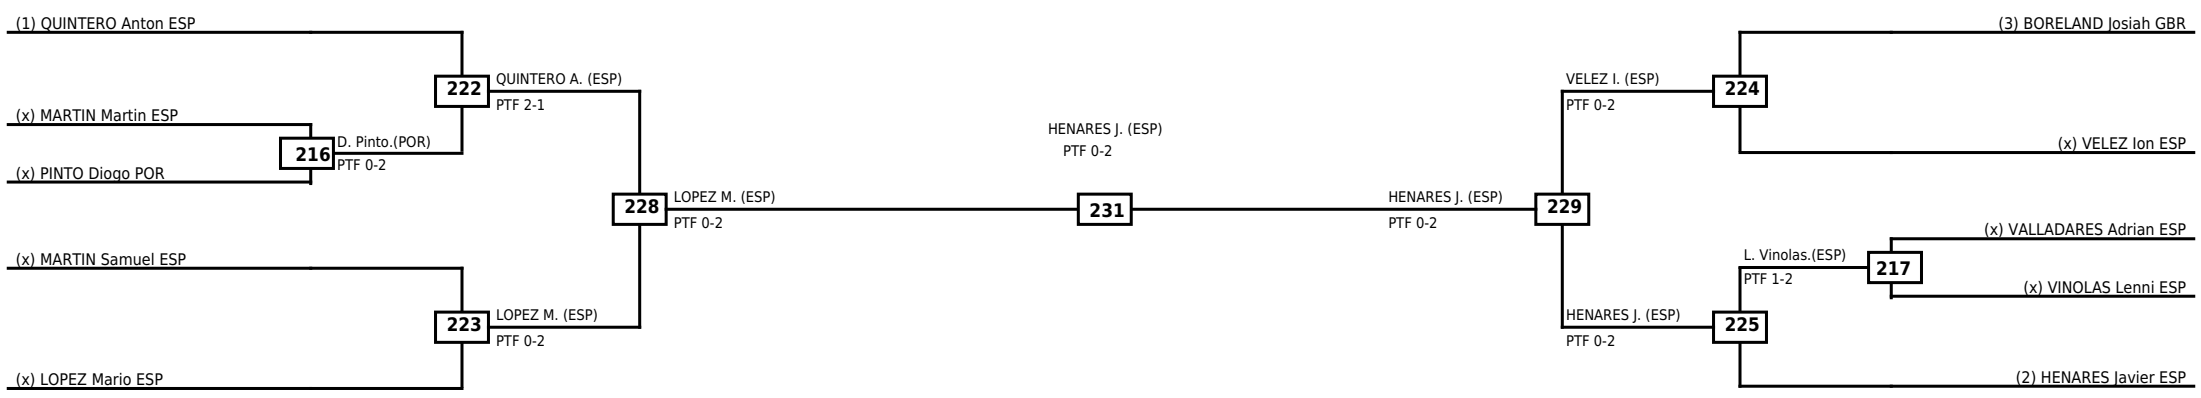

Round of 16	Quarterfinals	Semifinals	Final

Classification
1 HENARES Javier ESP
2 LOPEZ Mario ESP
3 VELEZ Ion ESP
3 QUINTERO Anton ESP

LEGEND	RSC: Win by Referee stops contest	WDR: Win by Withdrawal	DQB: Win by Disqualification for Unsportsmanlike behavior
(x)Seed	PTF: Win by Final score	DSQ: Win by Disqualification	R: Round