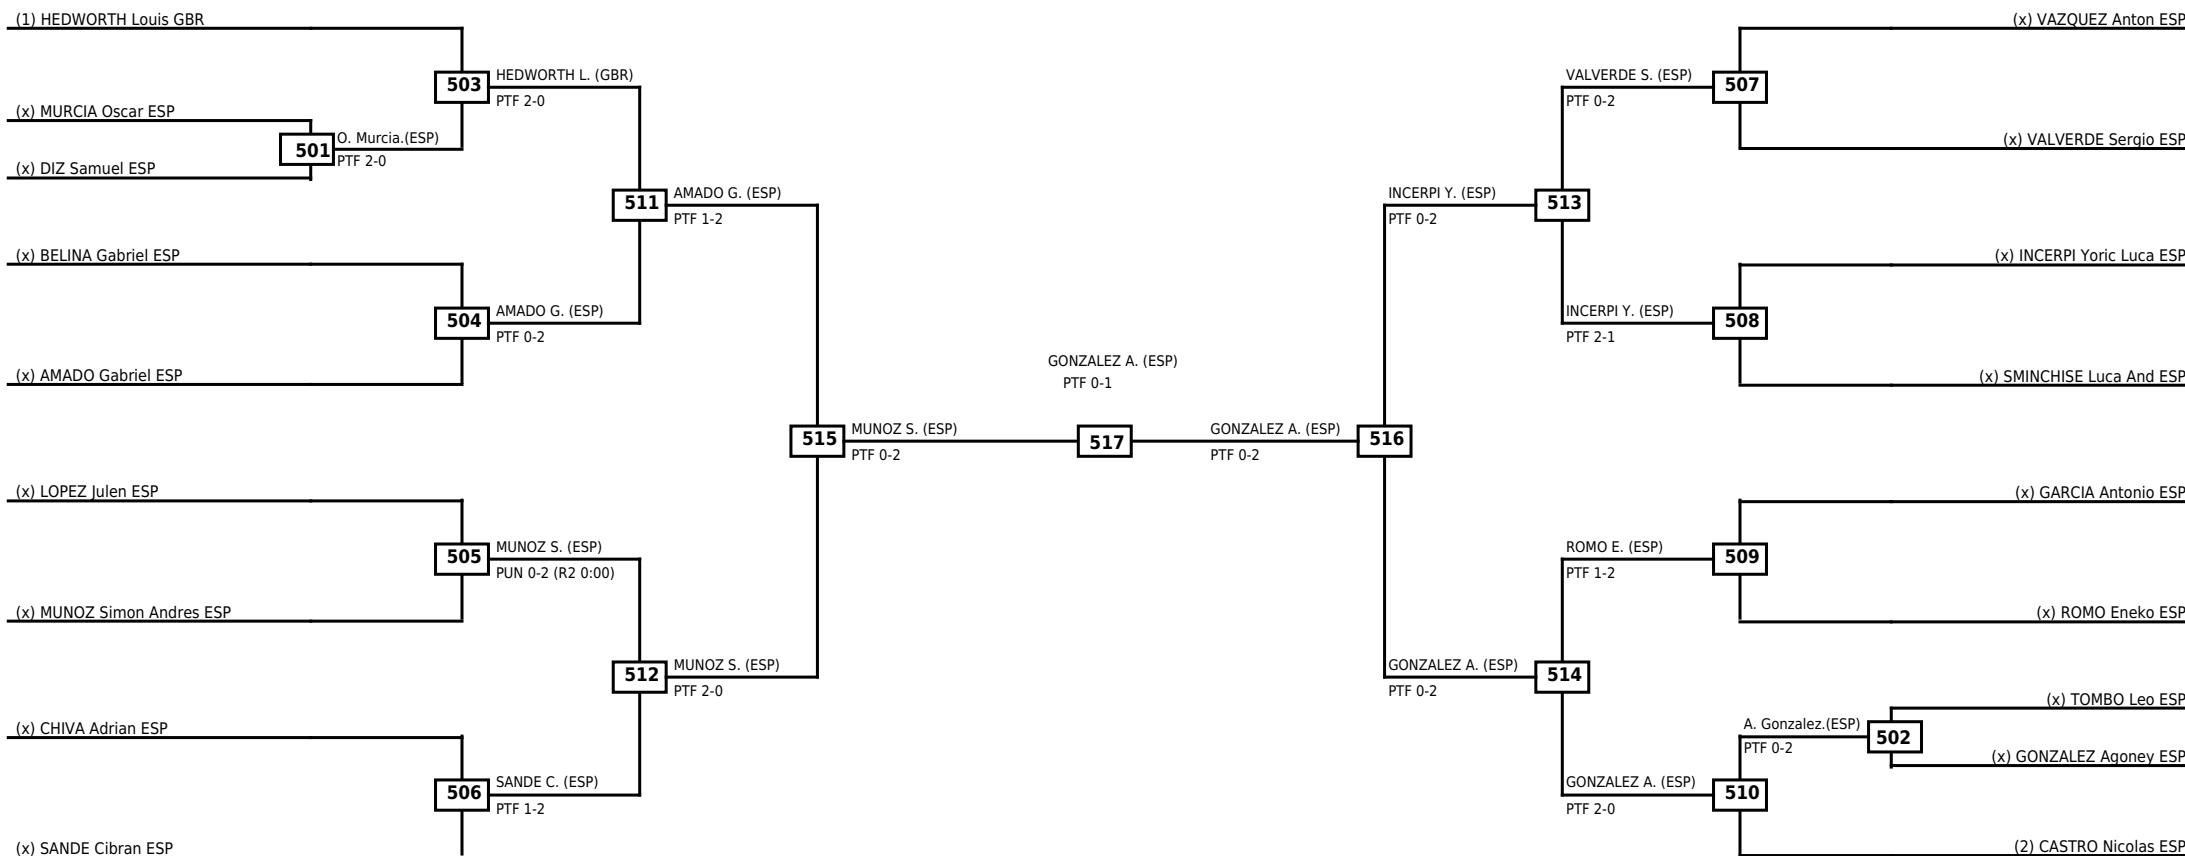

Round of 32   Round of 16   Quarterfinals   Semifinals   Final   Quarterfinals   Round of 16   Round of 32

Classification
1 GONZALEZ Agoney ESP
2 MUNOZ Simon Andres ESP
3 INCERPI Yoric Luca ESP
3 AMADO Gabriel ESP

LEGEND RSC: Win by Referee stops contest   WDR: Win by Withdrawal   DQB: Win by Disqualification for Unsportsmanlike behavior
(x)Seed   PTF: Win by Final score   DSQ: Win by Disqualification   R: Round