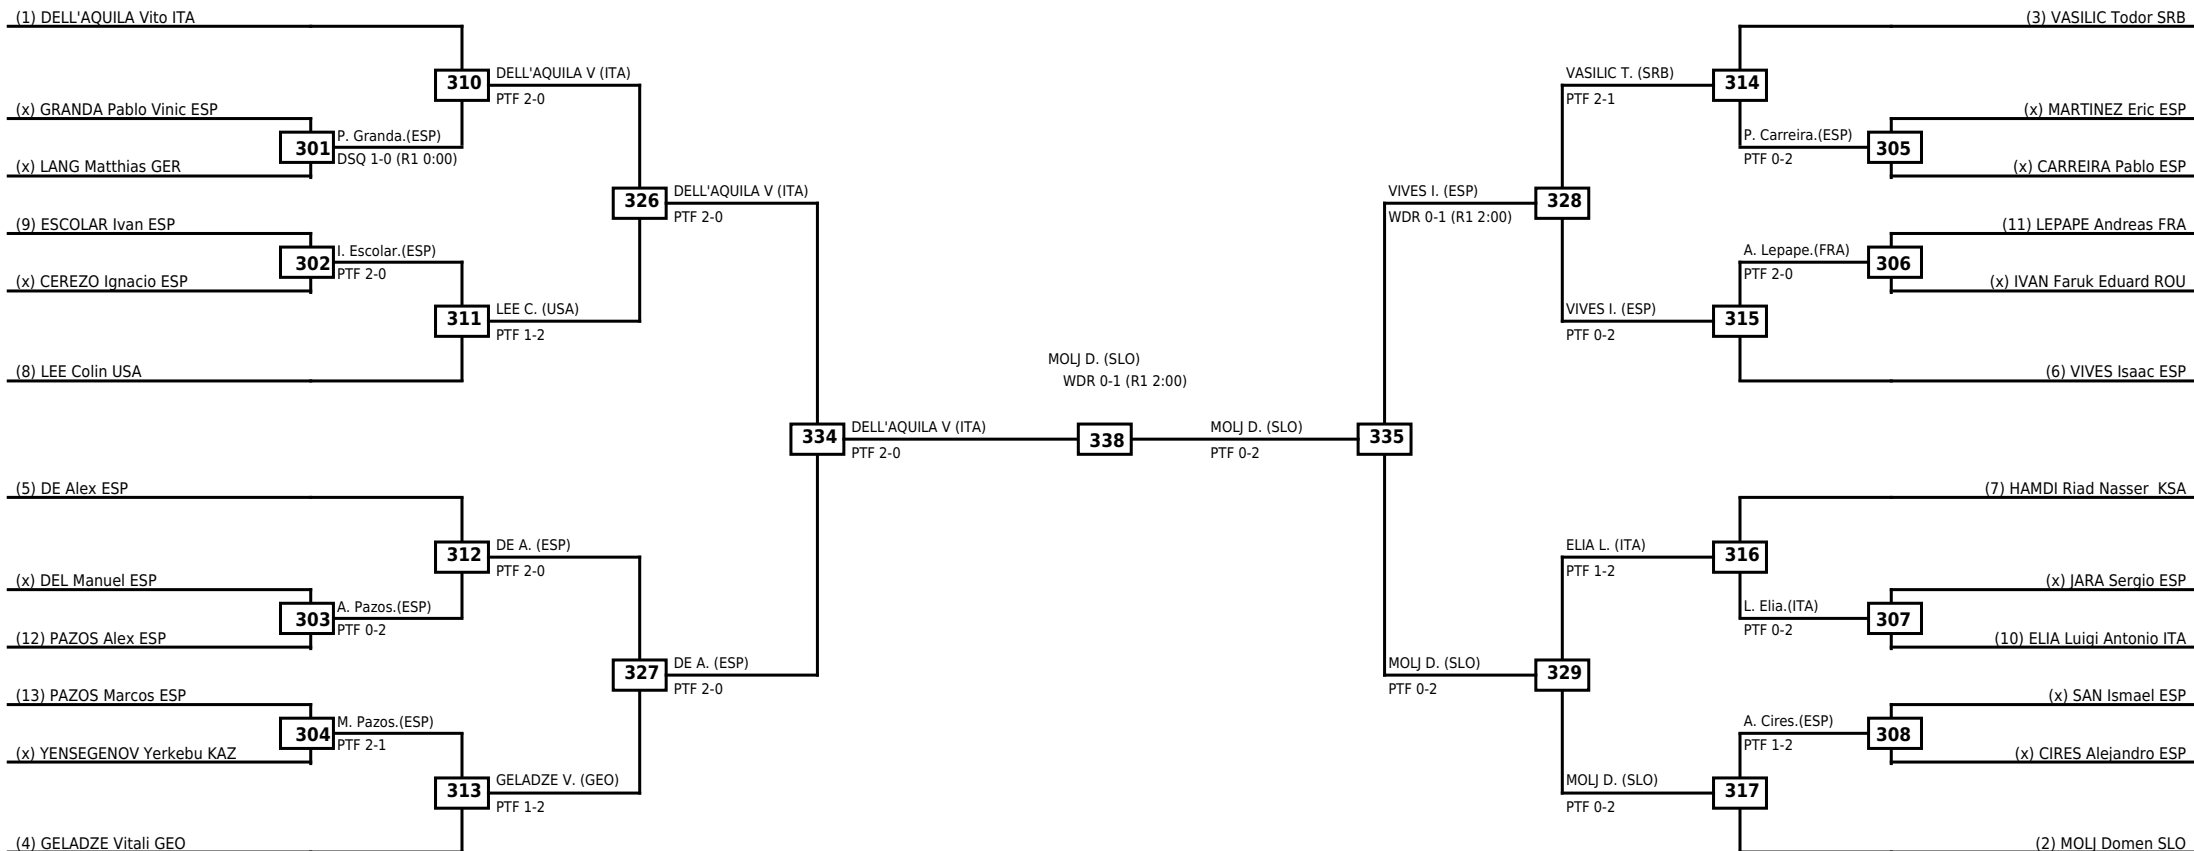

Round of 32   Round of 16   Quarterfinals   Semifinals   Final   Quarterfinals   Round of 16   Round of 32

Classification
1 MOLJ Domen SLO
2 DELL'AQUILA Vito ITA
3 VIVES Isaac ESP
3 DE Alex ESP

LEGEND RSC: Win by Referee stops contest WDR: Win by Withdrawal DQB: Win by Disqualification for Unsportsmanlike behavior
(x)Seed PTF: Win by Final score DSQ: Win by Disqualification R: Round