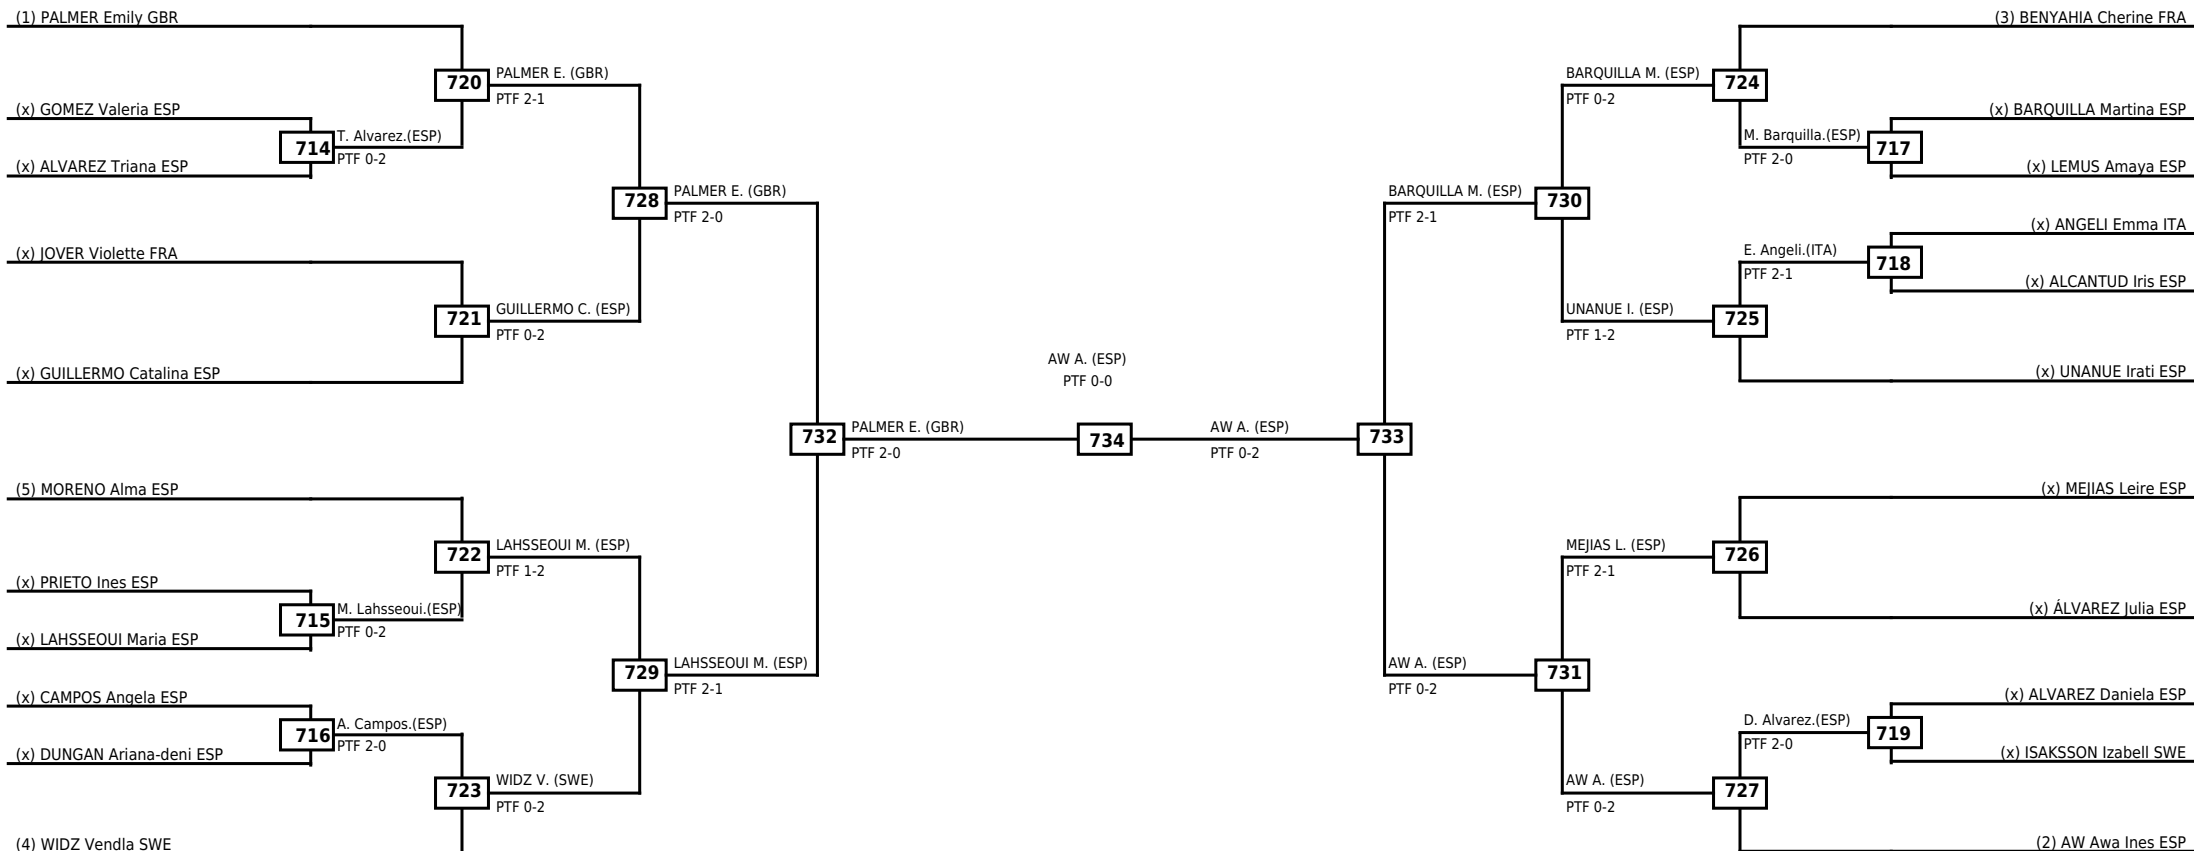

Round of 32   Round of 16   Quarterfinals   Semifinals   Final   Semifinals   Quarterfinals   Round of 16   Round of 32

Classification
1 AW Awa Ines ESP
2 PALMER Emily GBR
3 LAHSSEOUI Maria ESP
3 BARQUILLA Martina ESP

LEGEND   RSC: Win by Referee stops contest   WDR: Win by Withdrawal   DQB: Win by Disqualification for Unsportsmanlike behavior
(x)Seed   PTF: Win by Final score   DSQ: Win by Disqualification   R: Round