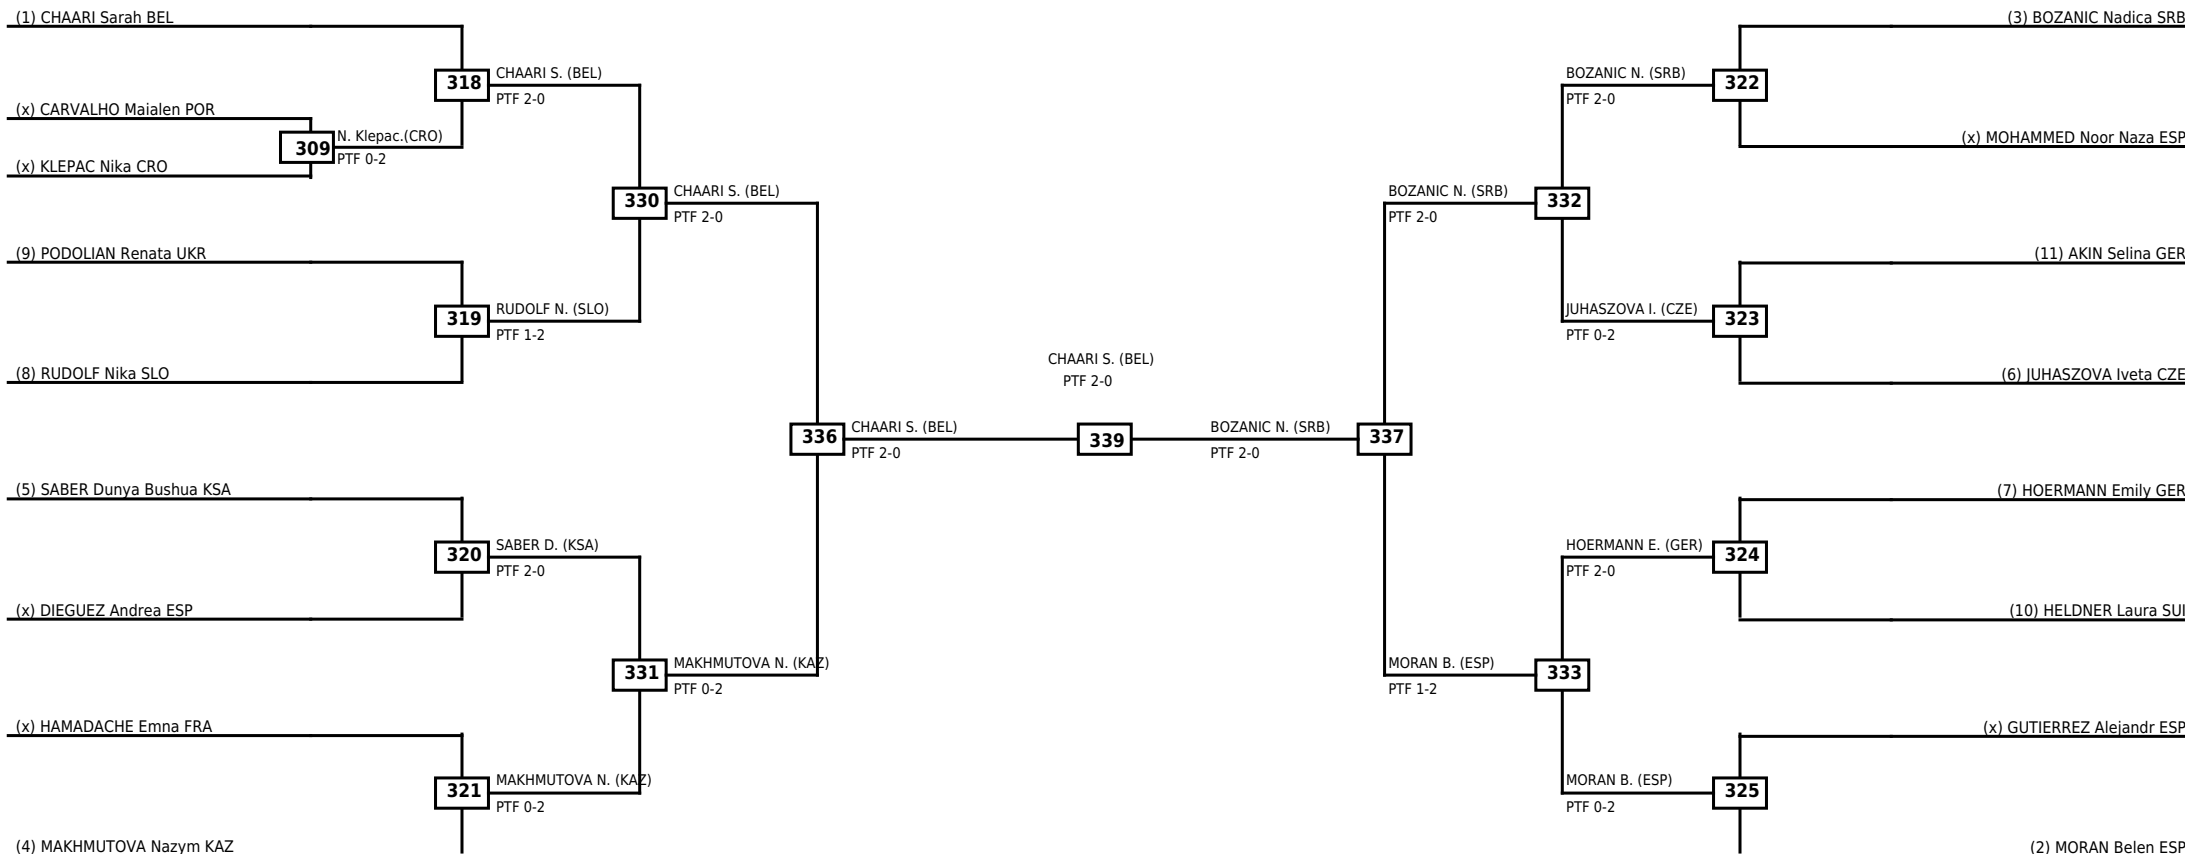

Round of 32   Round of 16   Quarterfinals   Semifinals   Final   Semifinals   Quarterfinals   Round of 16   Round of 32

Classification
1 CHAARI Sarah BEL
2 BOZANIC Nadica SRB
3 MAKHMUTOVA Nazym KAZ
3 MORAN Belen ESP

LEGEND RSC: Win by Referee stops contest   WDR: Win by Withdrawal   DQB: Win by Disqualification for Unsportsmanlike behavior
(x)Seed   PTF: Win by Final score   DSQ: Win by Disqualification   R: Round