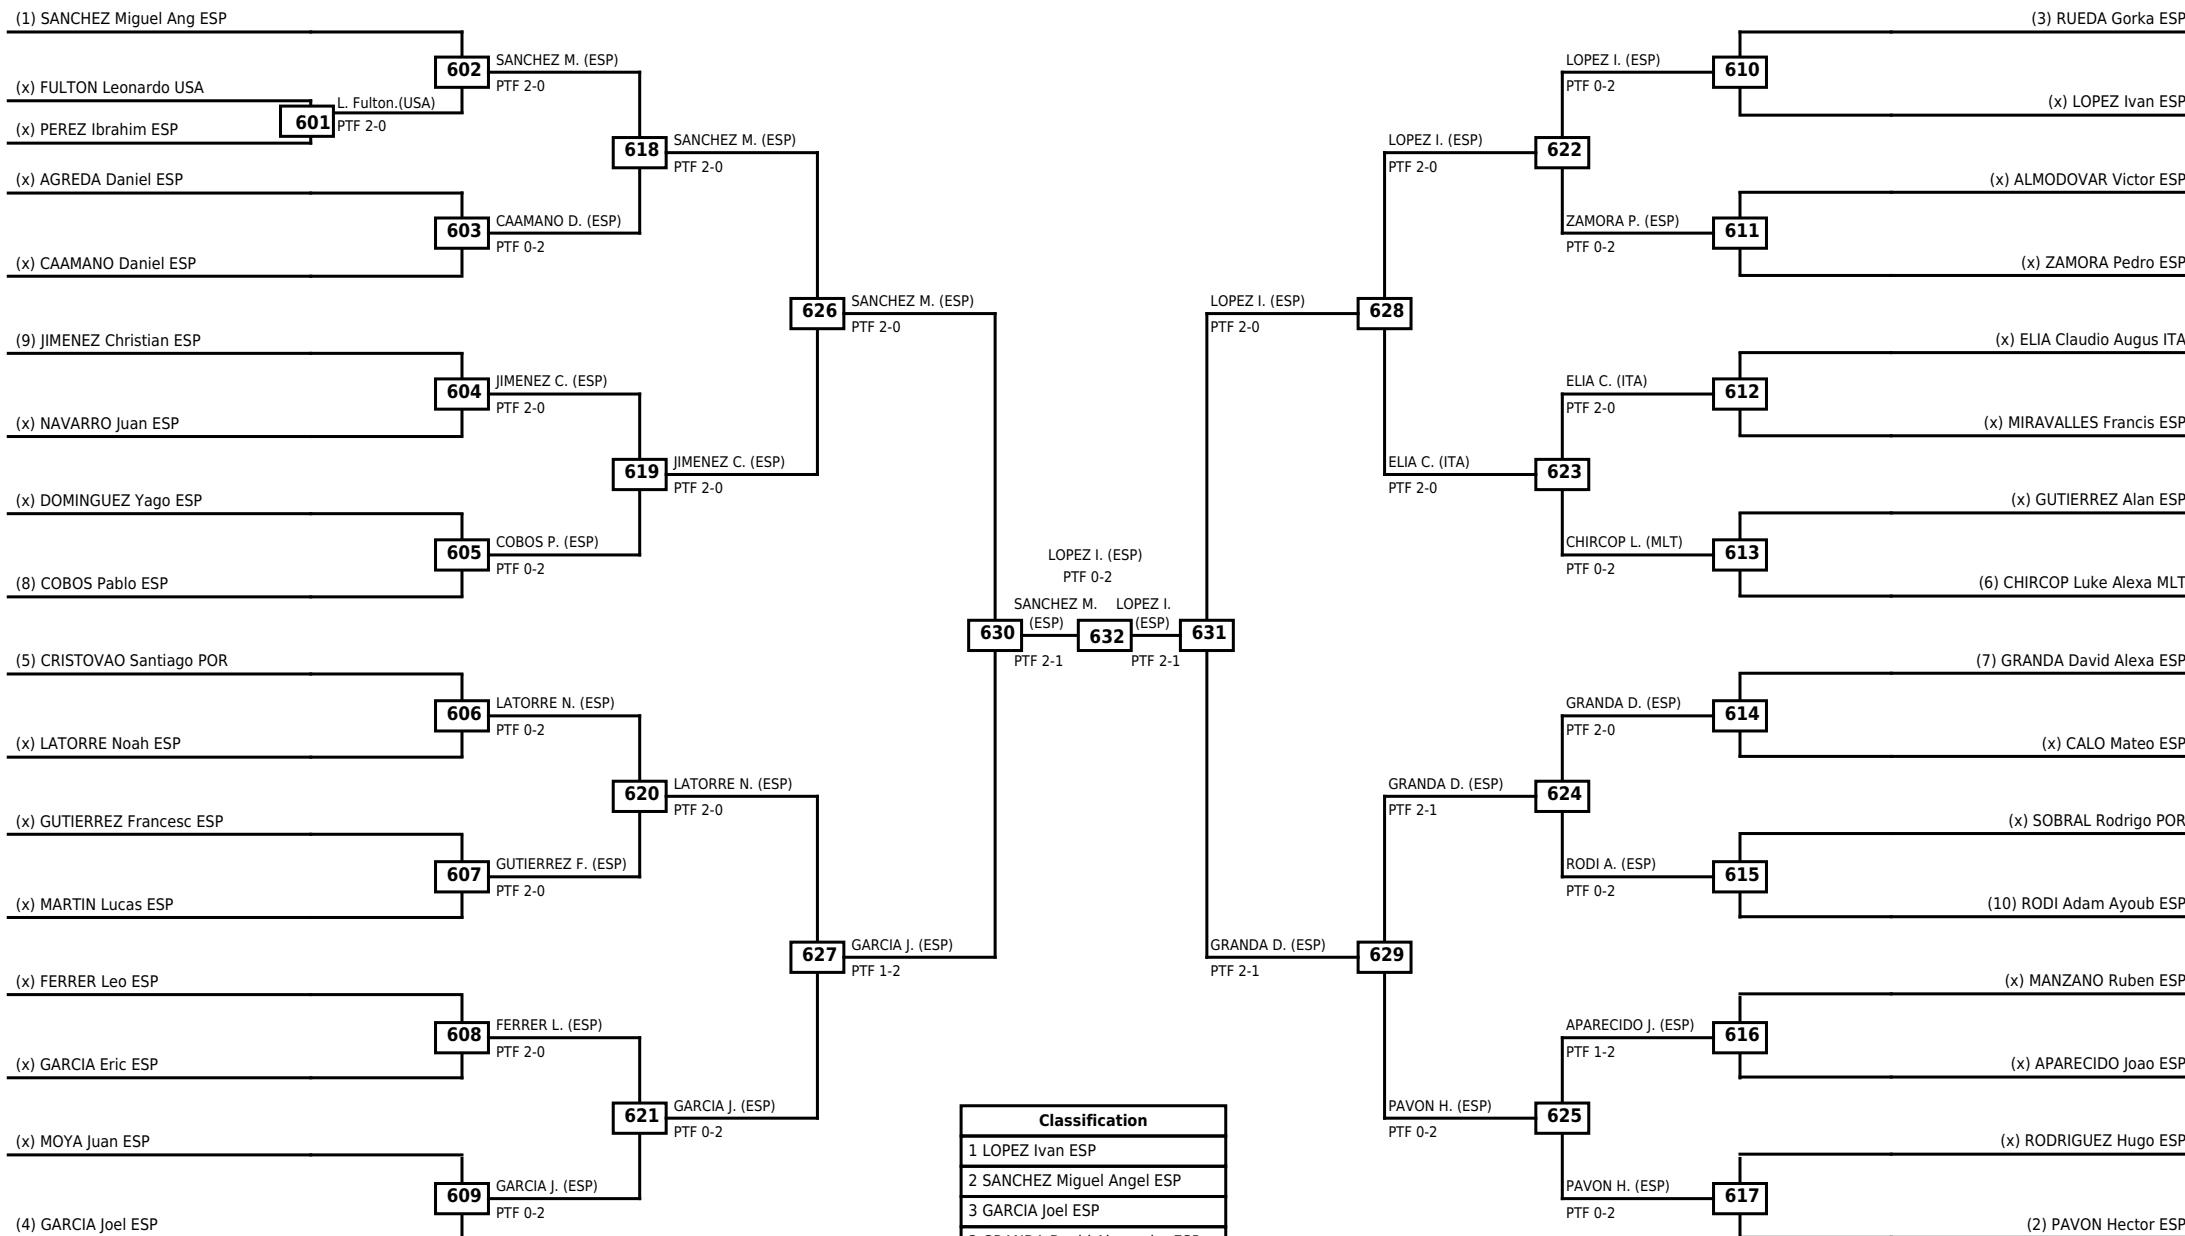

Round of 64   Round of 32   Round of 16   Quarterfinals   Semifinals   Final   Semifinals   Quarterfinals   Round of 16   Round of 32   Round of 64

LEGEND   RSC: Win by Referee stops contest   WDR: Win by Withdrawal   DQB: Win by Disqualification for Unsportsmanlike behavior
(x)Seed   PTF: Win by Final score   DSQ: Win by Disqualification   R: Round