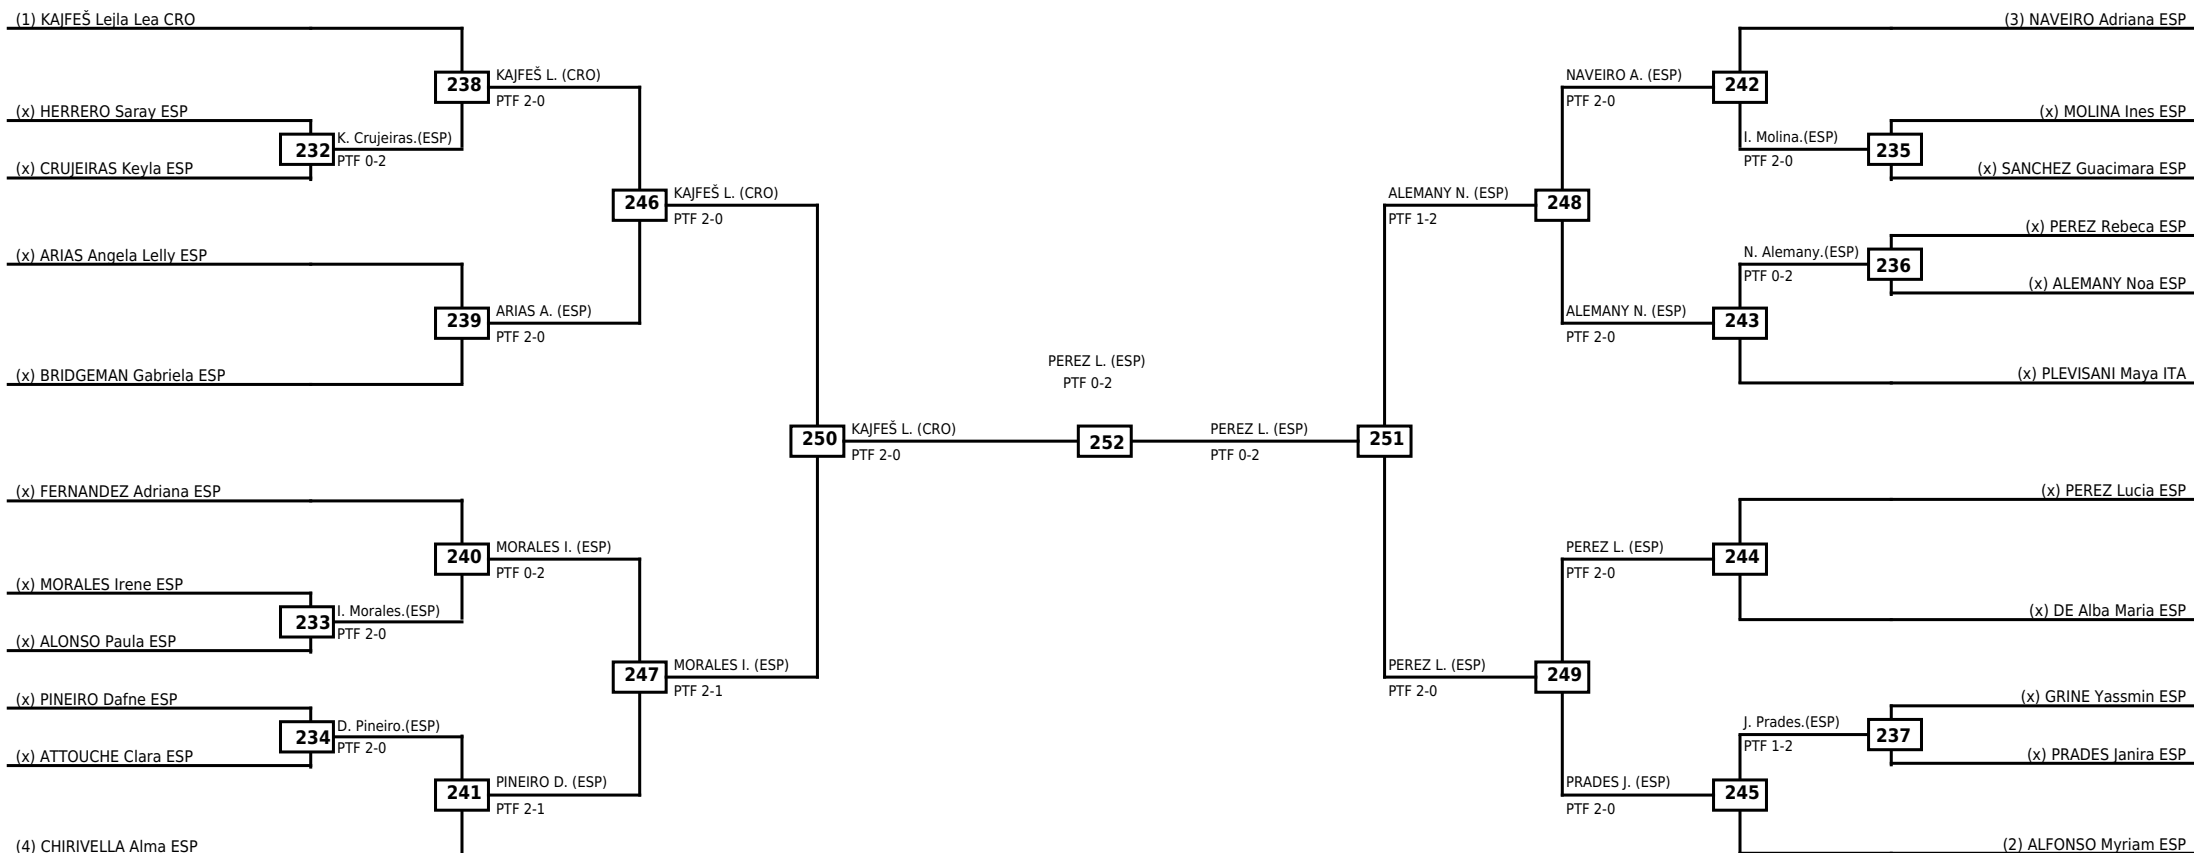

Round of 32   Round of 16   Quarterfinals   Semifinals   Final   Semifinals   Quarterfinals   Round of 16   Round of 32

Classification
1 PEREZ Lucia ESP
2 KAJFEŠ Lejla Lea CRO
3 ALEMANY Noa ESP
3 MORALES Irene ESP

LEGEND RSC: Win by Referee stops contest   WDR: Win by Withdrawal   DQB: Win by Disqualification for Unsportsmanlike behavior
(x)Seed   PTF: Win by Final score   DSQ: Win by Disqualification   R: Round