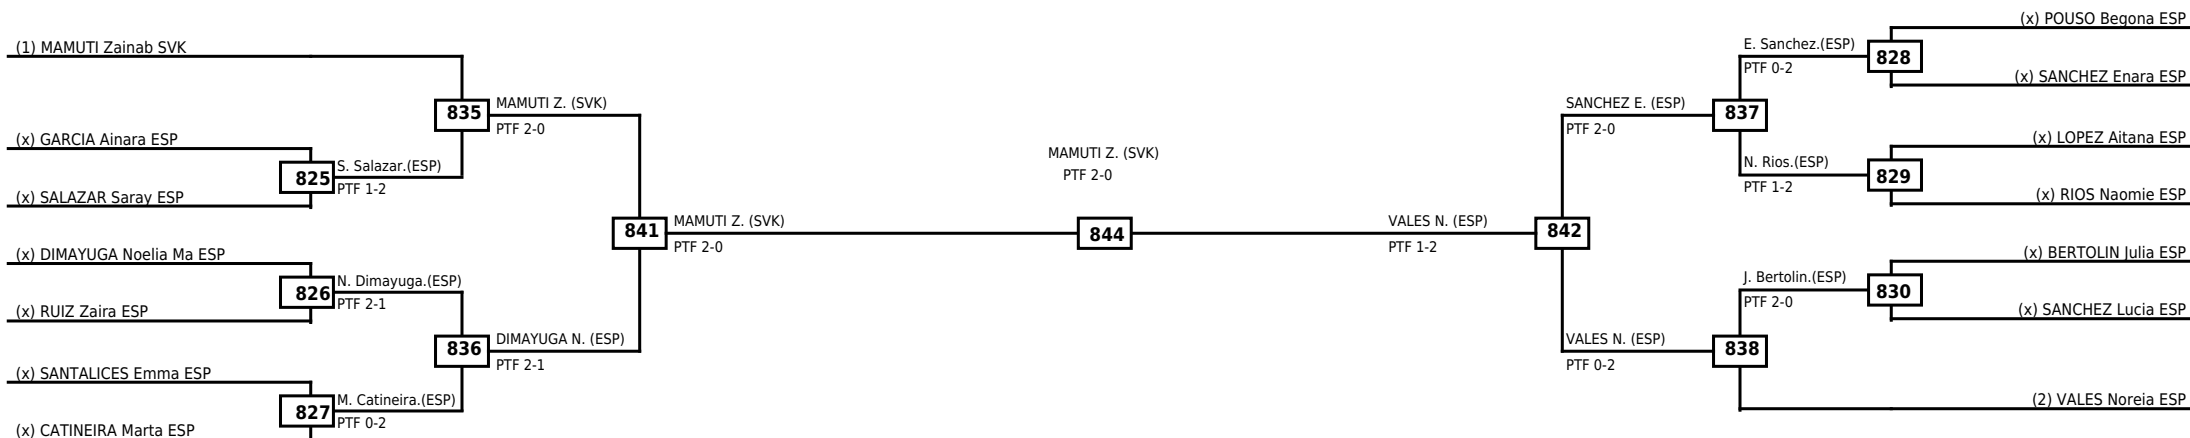

Round of 16 Quarterfinals Semifinals

Final

Semifinals

Quarterfinals Round of 16

Classification
1 MAMUTI Zainab SVK
2 VALES Noreia ESP
3 SANCHEZ Enara ESP
3 DIMAYUGA Noelia Madelyn ESP

LEGEND RSC: Win by Referee stops contest   WDR: Win by Withdrawal   DQB: Win by Disqualification for Unsportsmanlike behavior
(x)Seed   PTF: Win by Final score   DSQ: Win by Disqualification   R: Round