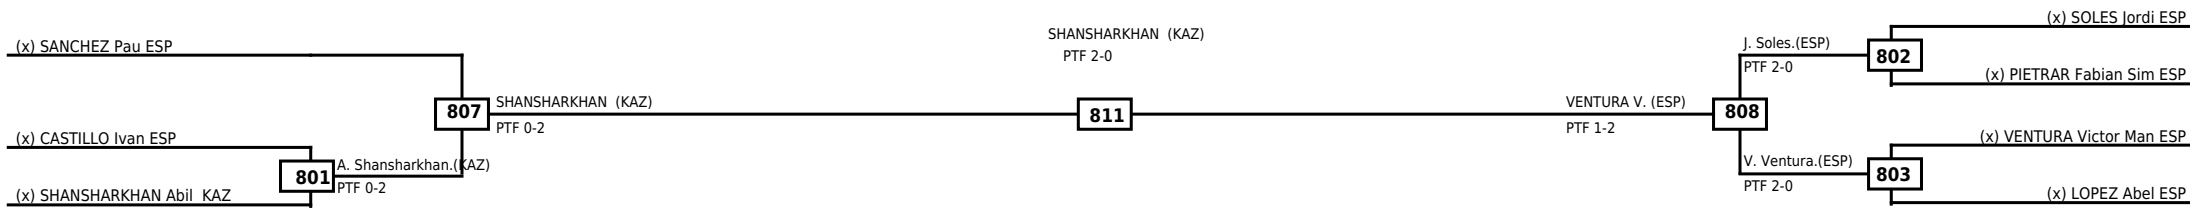

Quarterfinals	Semifinals	Final	Quarterfinals

Classification
1 SHANSHARKHAN Abil Mansur KAZ
2 VENTURA Victor Manuel ESP
3 SOLES Jordi ESP
3 SANCHEZ Pau ESP

LEGEND	RSC: Win by Referee stops contest	WDR: Win by Withdrawal	DQB: Win by Disqualification for Unsportsmanlike behavior
(x)Seed	PTF: Win by Final score	DSQ: Win by Disqualification	R: Round