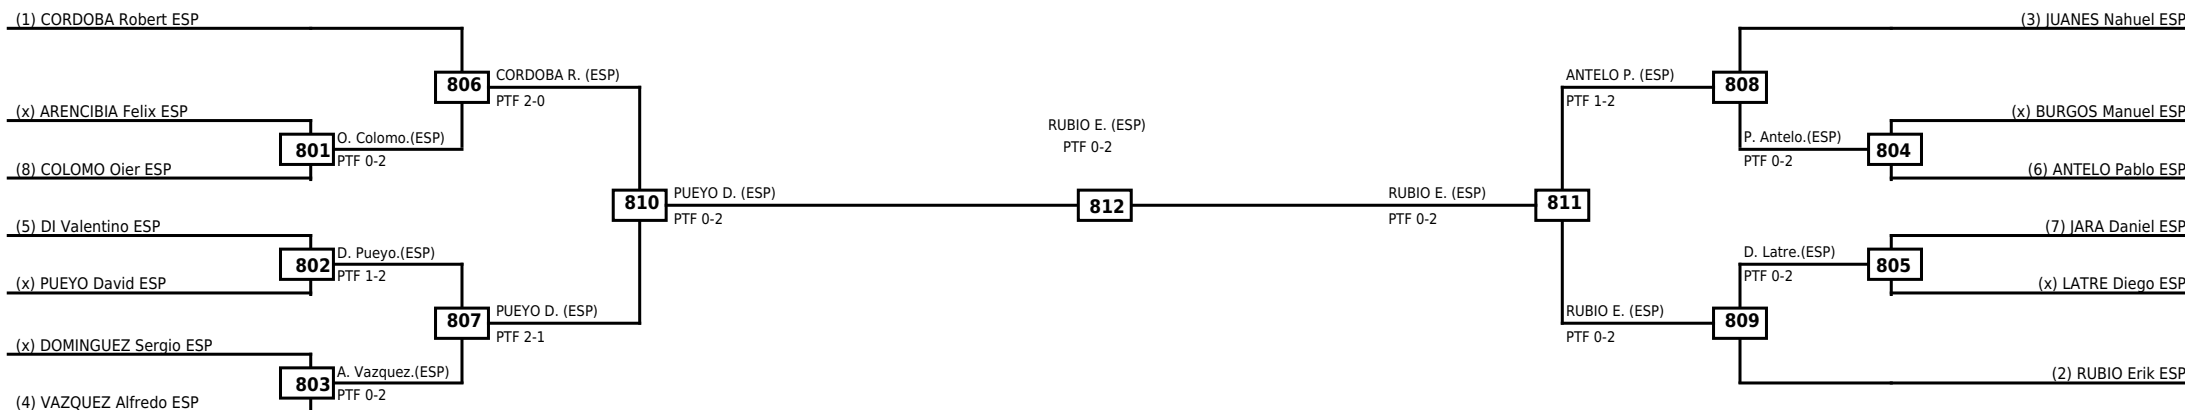

Round of 16	Quarterfinals	Semifinals	Final
-------------	---------------	------------	-------

Classification
1 CASTINEIRA Tania ESP
2 SEVIC Andjela SRB
3 VALLO Ane ESP
3 RIVADULLA Desiree ESP

LEGEND RSC: Win by Referee stops contest WDR: Win by Withdrawal DQB: Win by Disqualification for Unsportsmanlike behavior  
 (x)Seed PTF: Win by Final score DSQ: Win by Disqualification R: Round

Round of 16	Quarterfinals	Semifinals	Final
-------------	---------------	------------	-------

Classification
1 HENARES Javier ESP
2 LOPEZ Mario ESP
3 VELEZ Ion ESP
3 QUINTERO Anton ESP

LEGEND	RSC: Win by Referee stops contest	WDR: Win by Withdrawal	DQB: Win by Disqualification for Unsportsmanlike behavior
(x)Seed	PTF: Win by Final score	DSQ: Win by Disqualification	R: Round

**Round of 16 Quarterfinals Semifinals**

**Final**

**Semifinals**

**Quarterfinals Round of 16**

Classification
1 RUBIO Erik ESP
2 PUEYO David ESP
3 ANTELO Pablo ESP
3 CORDOBA Robert ESP

LEGEND RSC: Win by Referee stops contest WDR: Win by Withdrawal DQB: Win by Disqualification for Unsportsmanlike behavior  
 (x)Seed PTF: Win by Final score DSQ: Win by Disqualification R: Round