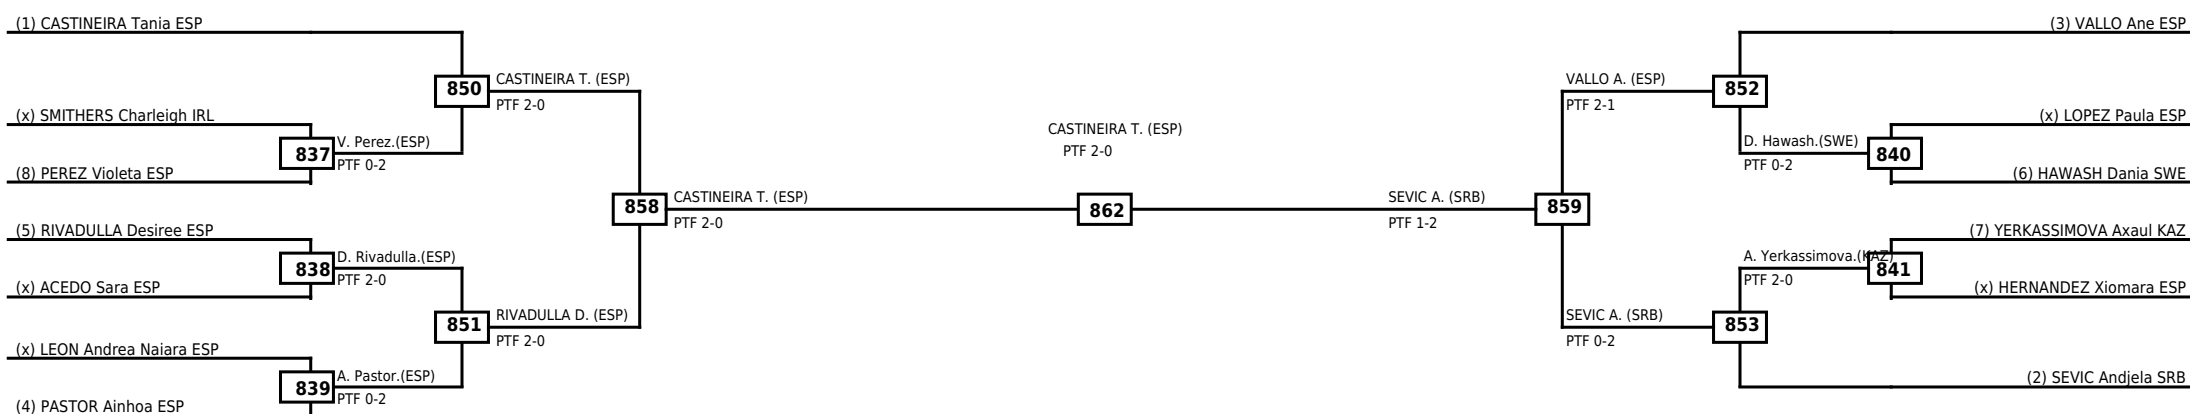

Round of 16	Quarterfinals	Semifinals	Final

Classification
1 CASTINEIRA Tania ESP
2 SEVIC Andjela SRB
3 VALLO Ane ESP
3 RIVADULLA Desiree ESP

LEGEND RSC: Win by Referee stops contest WDR: Win by Withdrawal DQB: Win by Disqualification for Unsportsmanlike behavior
(x)Seed PTF: Win by Final score DSQ: Win by Disqualification R: Round