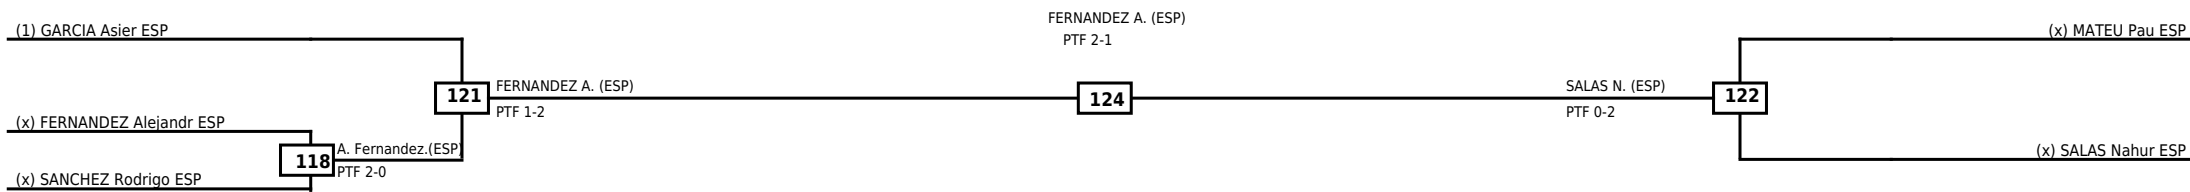

Quarterfinals	Semifinals	Final	Quarterfinals

Classification
1 FERNANDEZ Alejandro ESP
2 SALAS Nahur ESP
3 GARCIA Asier ESP
3 MATEU Pau ESP

LEGEND	RSC: Win by Referee stops contest	WDR: Win by Withdrawal	DQB: Win by Disqualification for Unsportsmanlike behavior
(x)Seed	PTF: Win by Final score	DSQ: Win by Disqualification	R: Round