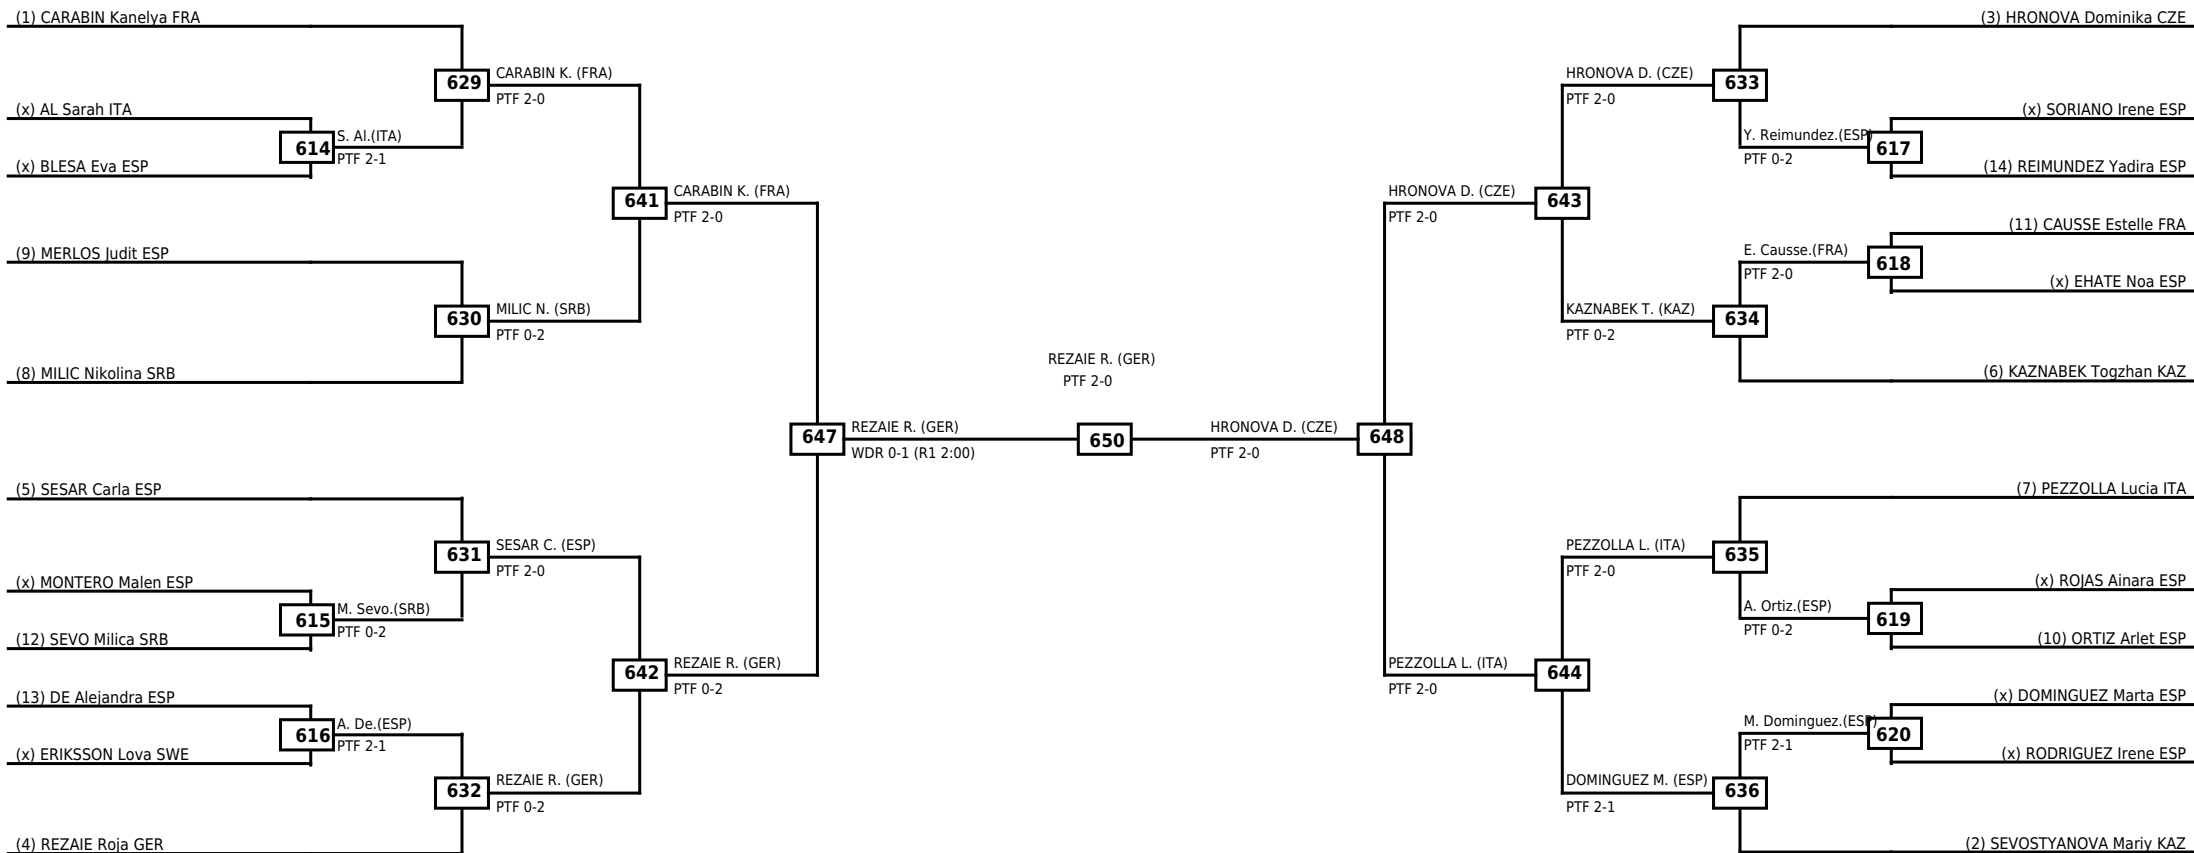

Round of 32   Round of 16   Quarterfinals   Semifinals   Final   Semifinals   Quarterfinals   Round of 16   Round of 32

Classification
1 REZAIE Roja GER
2 HRONOVA Dominika CZE
3 CARABIN Kanelya FRA
3 PEZZOLLA Lucia ITA

LEGEND RSC: Win by Referee stops contest   WDR: Win by Withdrawal   DQB: Win by Disqualification for Unsportsmanlike behavior
(x)Seed   PTF: Win by Final score   DSQ: Win by Disqualification   R: Round