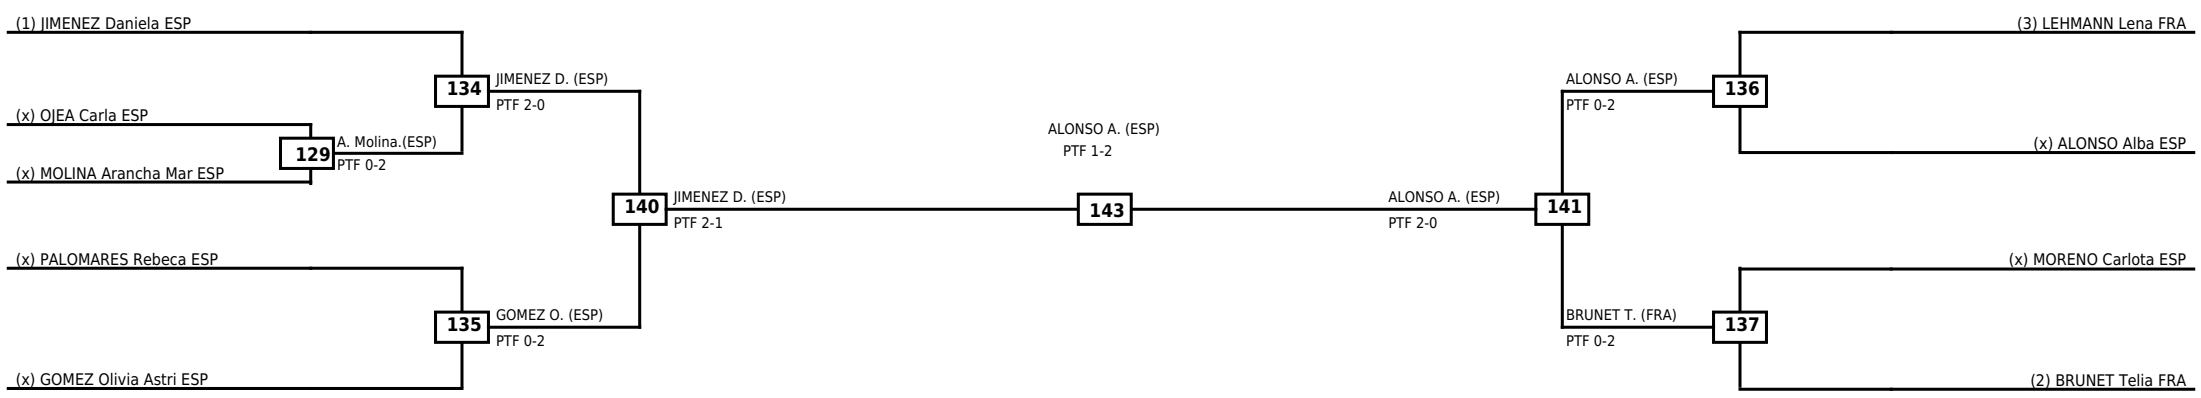

Round of 16	Quarterfinals	Semifinals	Final

Classification
1 ALONSO Alba ESP
2 JIMENEZ Daniela ESP
3 GOMEZ Olivia Astrid ESP
3 BRUNET Telia FRA

LEGEND RSC: Win by Referee stops contest WDR: Win by Withdrawal DQB: Win by Disqualification for Unsportsmanlike behavior
(x)Seed PTF: Win by Final score DSQ: Win by Disqualification R: Round