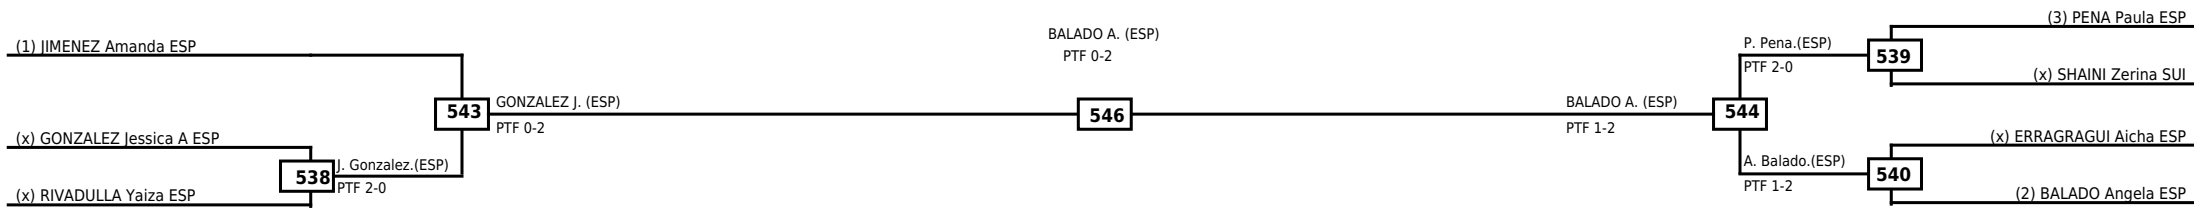

Quarterfinals Semifinals

Final

Semifinals

Quarterfinals

Classification
1 BALADO Angela ESP
2 GONZALEZ Jessica Aidee ESP
3 PENA Paula ESP
3 JIMENEZ Amanda ESP

LEGEND RSC: Win by Referee stops contest   WDR: Win by Withdrawal   DQB: Win by Disqualification for Unsportsmanlike behavior
(x)Seed   PTF: Win by Final score   DSQ: Win by Disqualification   R: Round