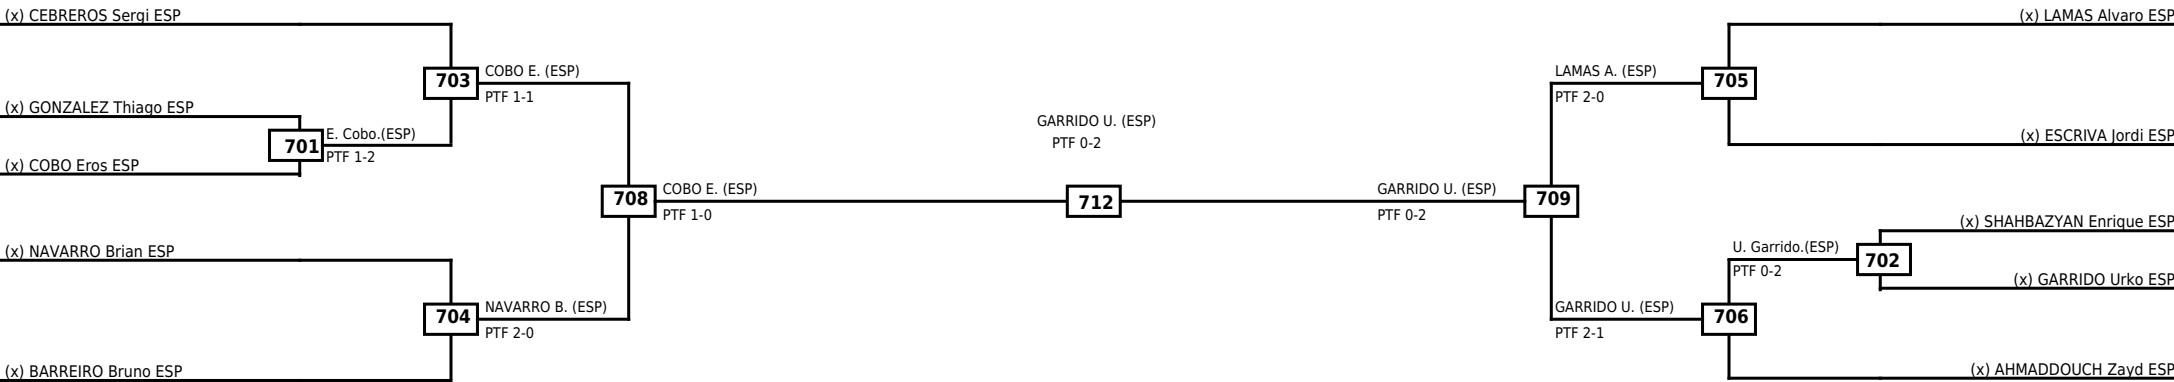

Round of 16	Quarterfinals	Semifinals	Final

Classification
1 GARRIDO Urko ESP
2 COBO Eros ESP
3 LAMAS Alvaro ESP
3 NAVARRO Brian ESP

LEGEND	RSC: Win by Referee stops contest	WDR: Win by Withdrawal	DQB: Win by Disqualification for Unsportsmanlike behavior
(x)Seed	PTF: Win by Final score	DSQ: Win by Disqualification	R: Round