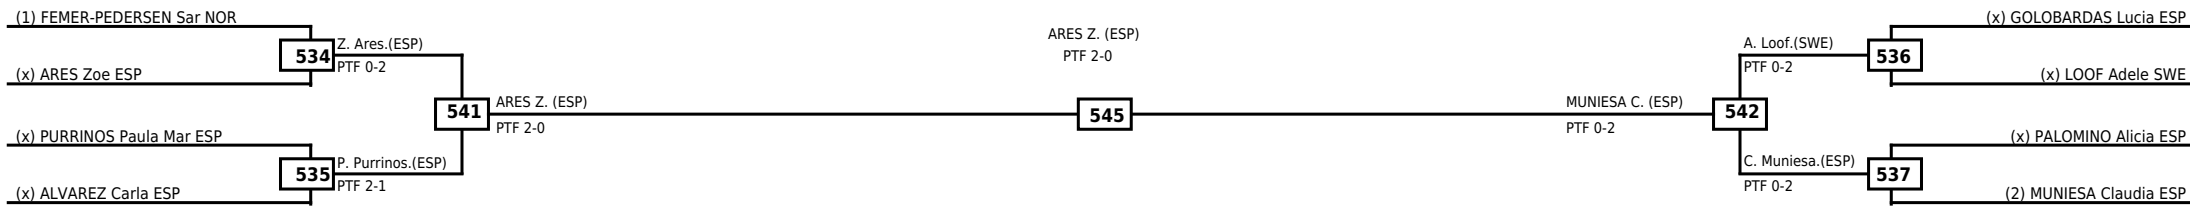

Quarterfinals	Semifinals	Final	Semifinals	Quarterfinals

Classification
1 ARES Zoe ESP
2 MUNIESA Claudia ESP
3 PURRINOS Paula Maria ESP
3 LOOF Adele SWE

LEGEND	RSC: Win by Referee stops contest	WDR: Win by Withdrawal	DQB: Win by Disqualification for Unsportsmanlike behavior
(x)Seed	PTF: Win by Final score	DSQ: Win by Disqualification	R: Round