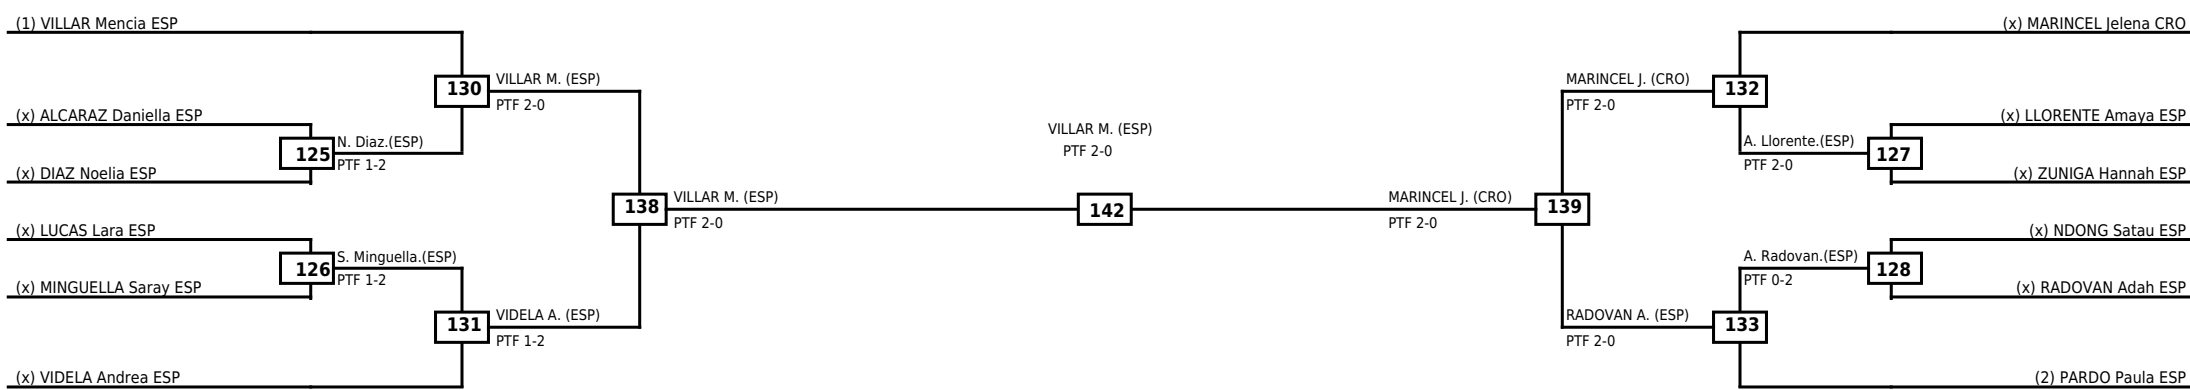

Round of 16	Quarterfinals	Semifinals	Final

Classification
1 VILLAR Mencia ESP
2 MARINCEL Jelena CRO
3 VIDELA Andrea ESP
3 RADOVAN Adah ESP

LEGEND RSC: Win by Referee stops contest   WDR: Win by Withdrawal   DQB: Win by Disqualification for Unsportsmanlike behavior
(x)Seed   PTF: Win by Final score   DSQ: Win by Disqualification   R: Round