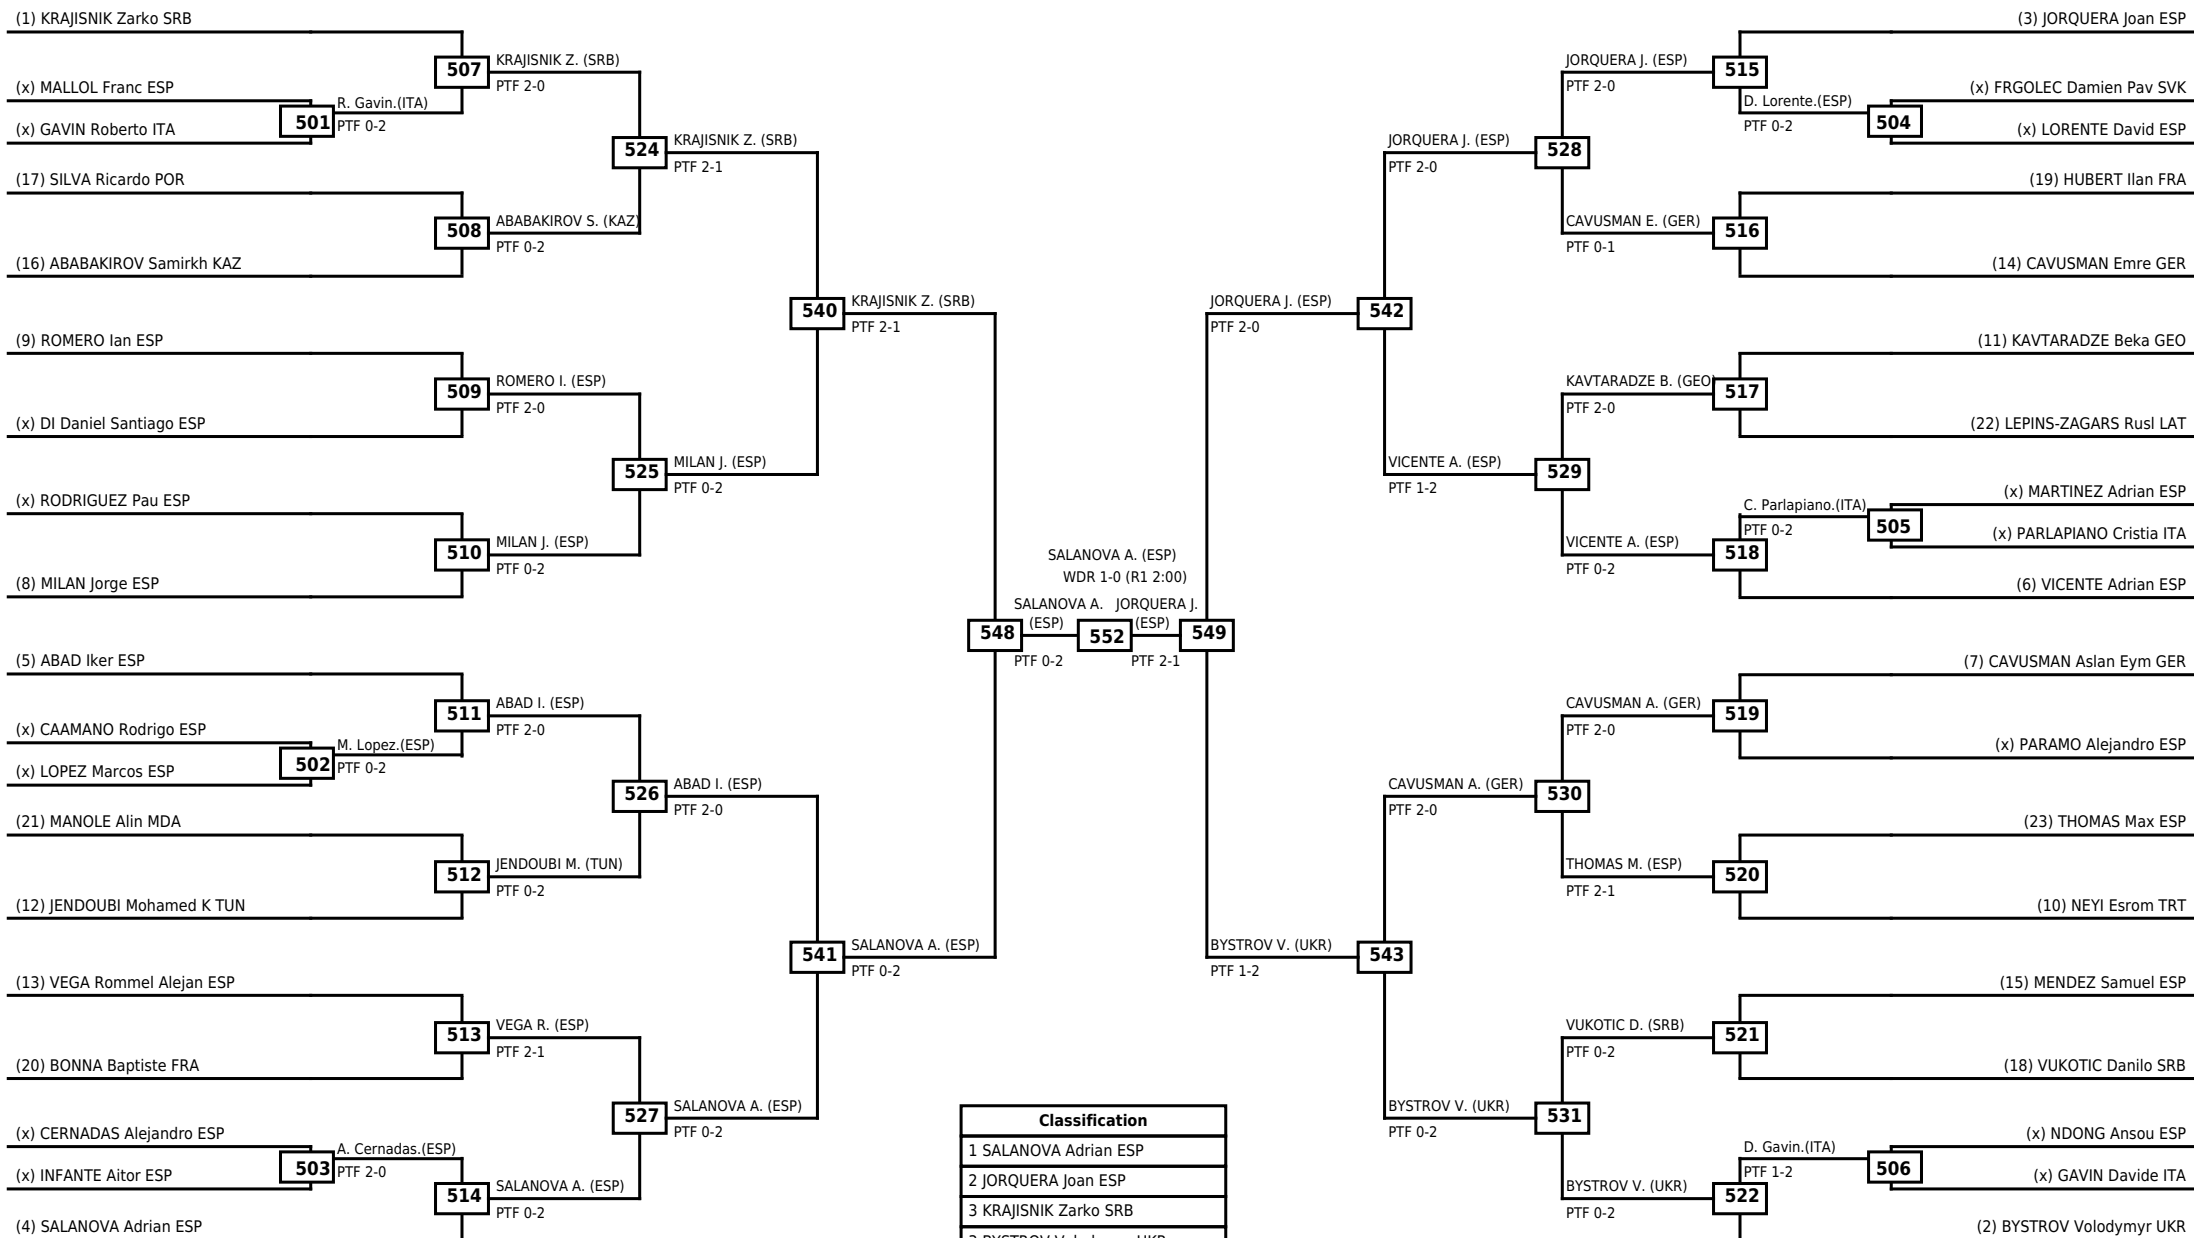

Round of 64   Round of 32   Round of 16   Quarterfinals   Semifinals   Final   Semifinals   Quarterfinals   Round of 16   Round of 32   Round of 64

LEGEND RSC: Win by Referee stops contest   WDR: Win by Withdrawal   DQB: Win by Disqualification for Unsportsmanlike behavior
(x)Seed   PTF: Win by Final score   DSQ: Win by Disqualification   R: Round