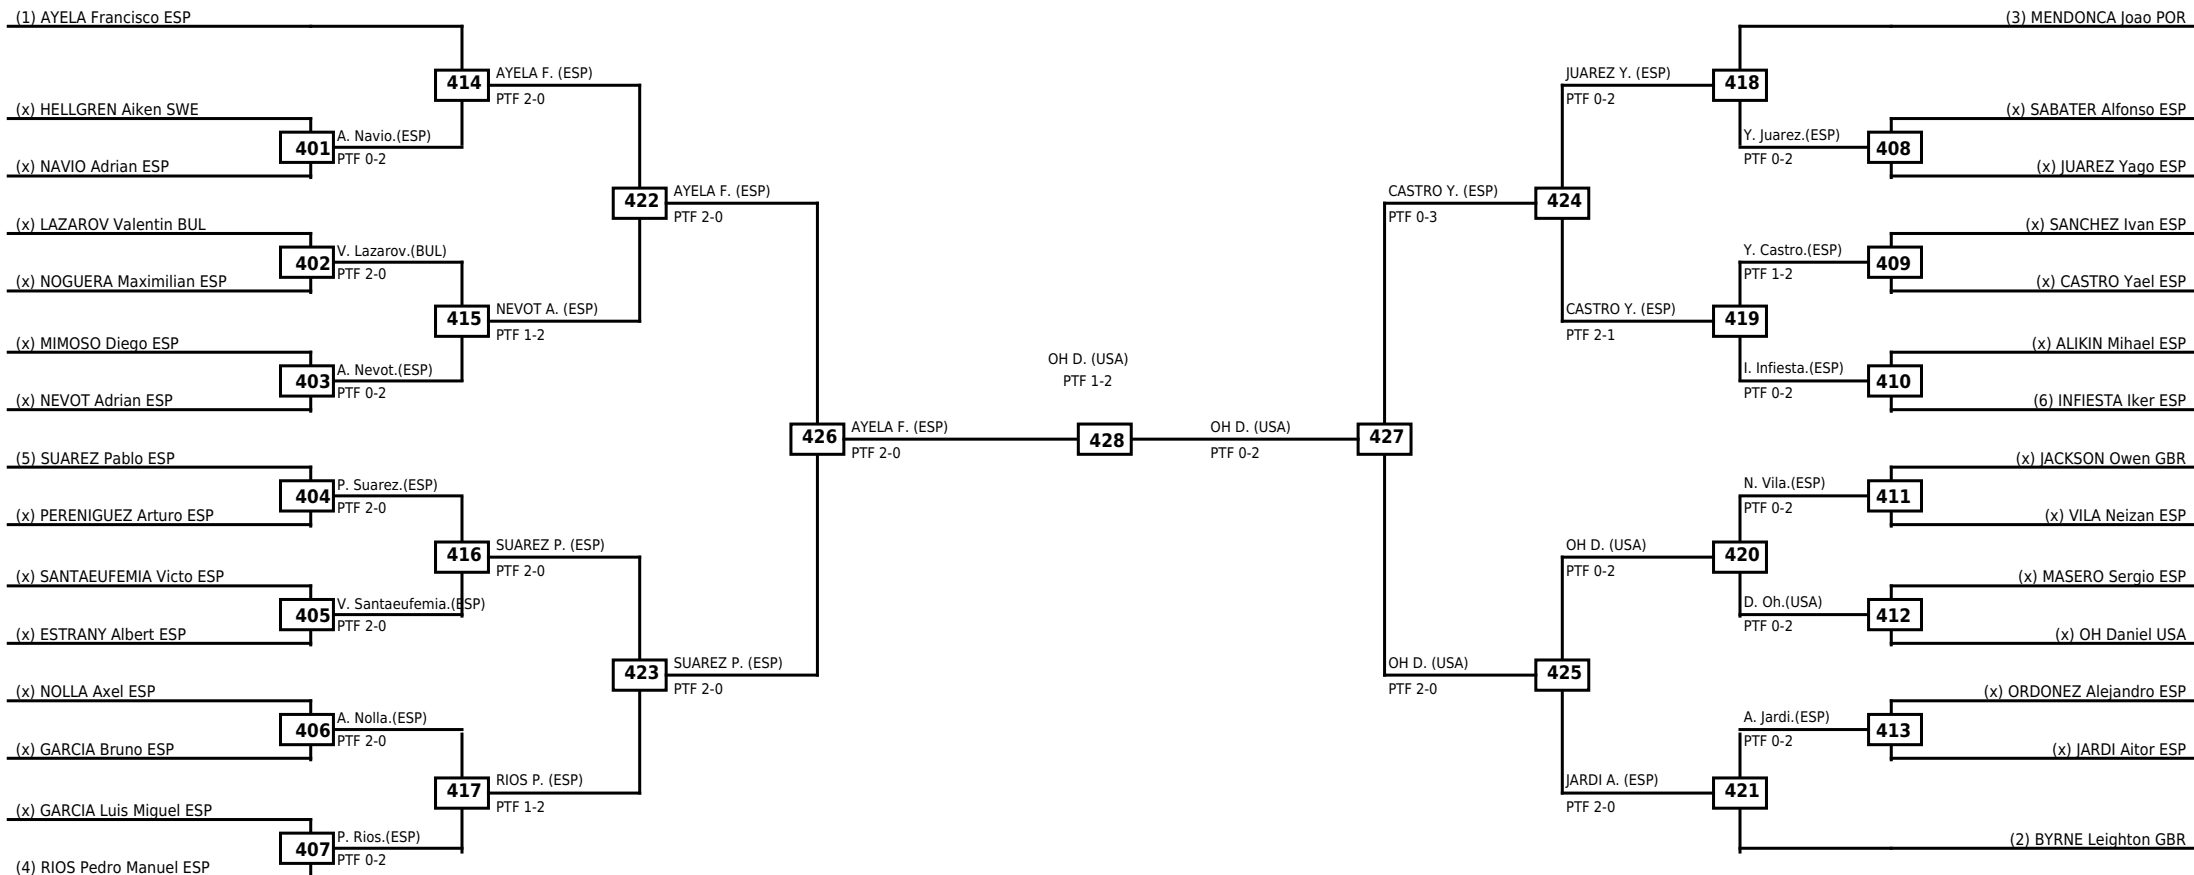

Round of 32   Round of 16   Quarterfinals   Semifinals   Final   Semifinals   Quarterfinals   Round of 16   Round of 32

Classification
1 OH Daniel USA
2 AYELA Francisco ESP
3 SUAREZ Pablo ESP
3 CASTRO Yael ESP

LEGEND RSC: Win by Referee stops contest   WDR: Win by Withdrawal   DQB: Win by Disqualification for Unsportsmanlike behavior
(x)Seed   PTF: Win by Final score   DSQ: Win by Disqualification   R: Round