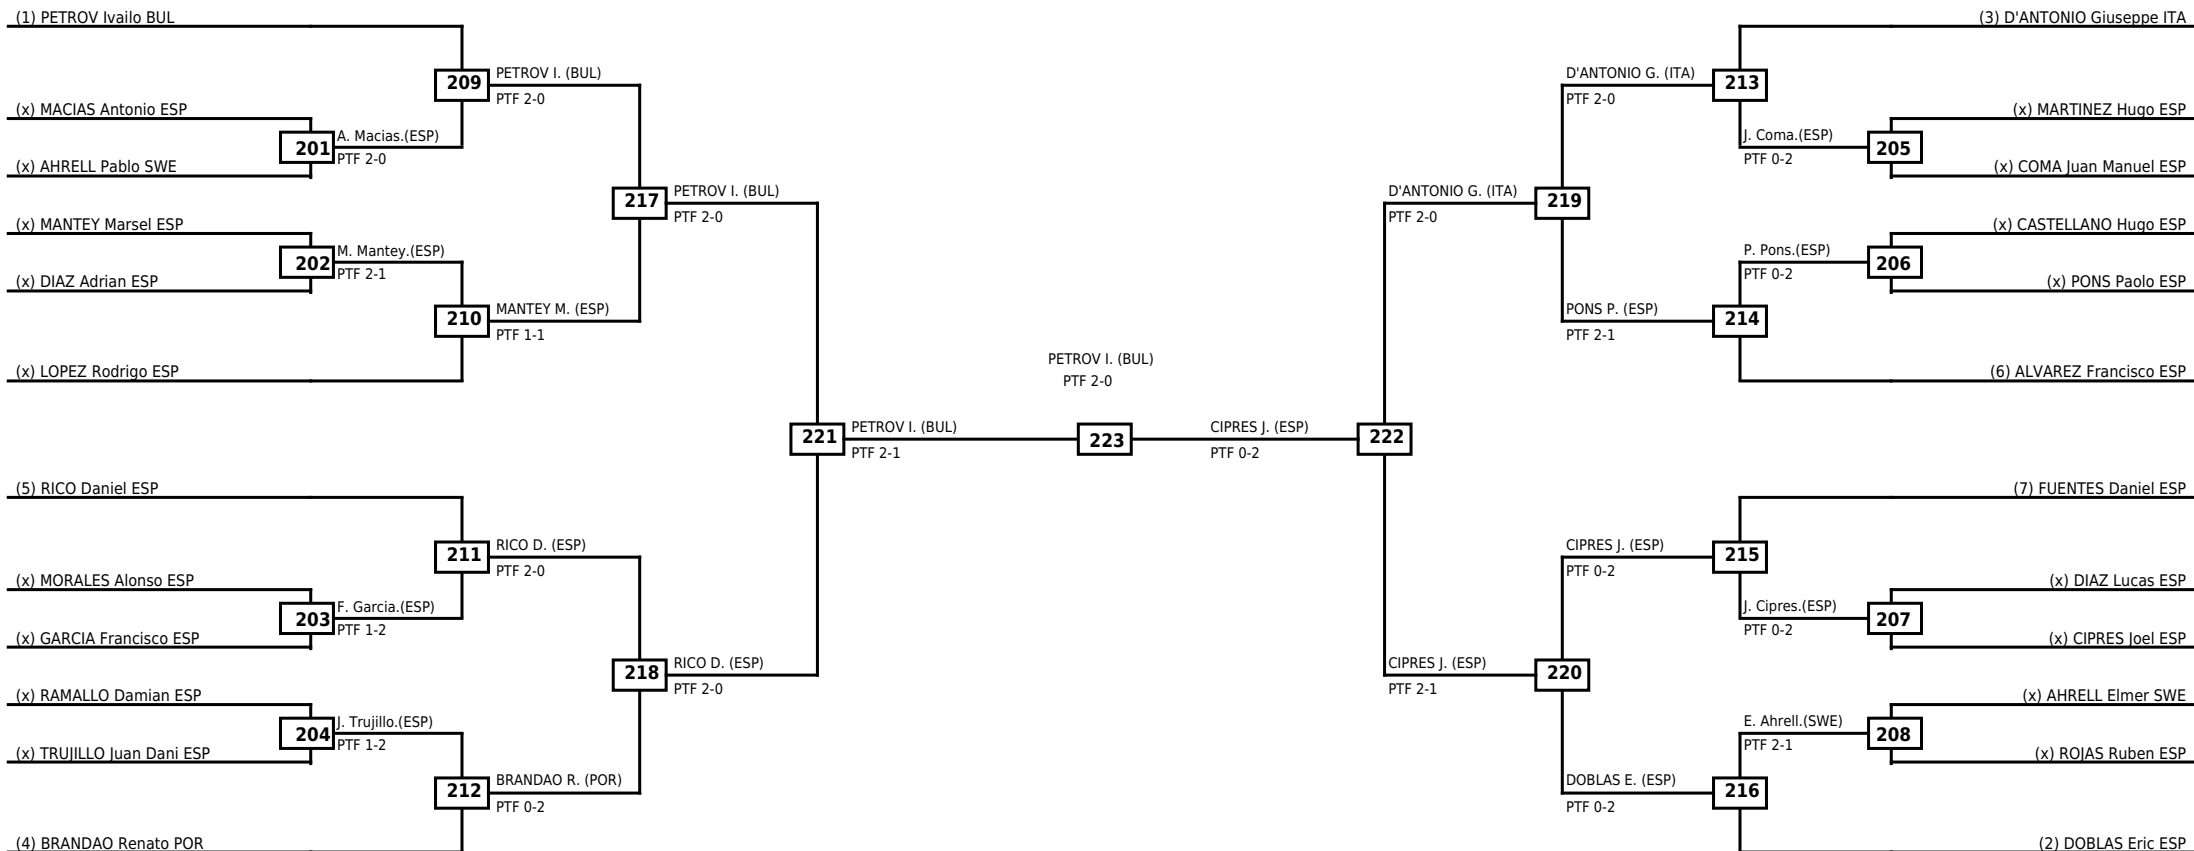

Round of 32 Round of 16 Quarterfinals Semifinals Final Semifinals Quarterfinals Round of 16 Round of 32

Classification
1 PETROV Ivailo BUL
2 CIPRES Joel ESP
3 RICO Daniel ESP
3 D'ANTONIO Giuseppe ITA

LEGEND RSC: Win by Referee stops contest WDR: Win by Withdrawal DQB: Win by Disqualification for Unsportsmanlike behavior
(x)Seed PTF: Win by Final score DSQ: Win by Disqualification R: Round