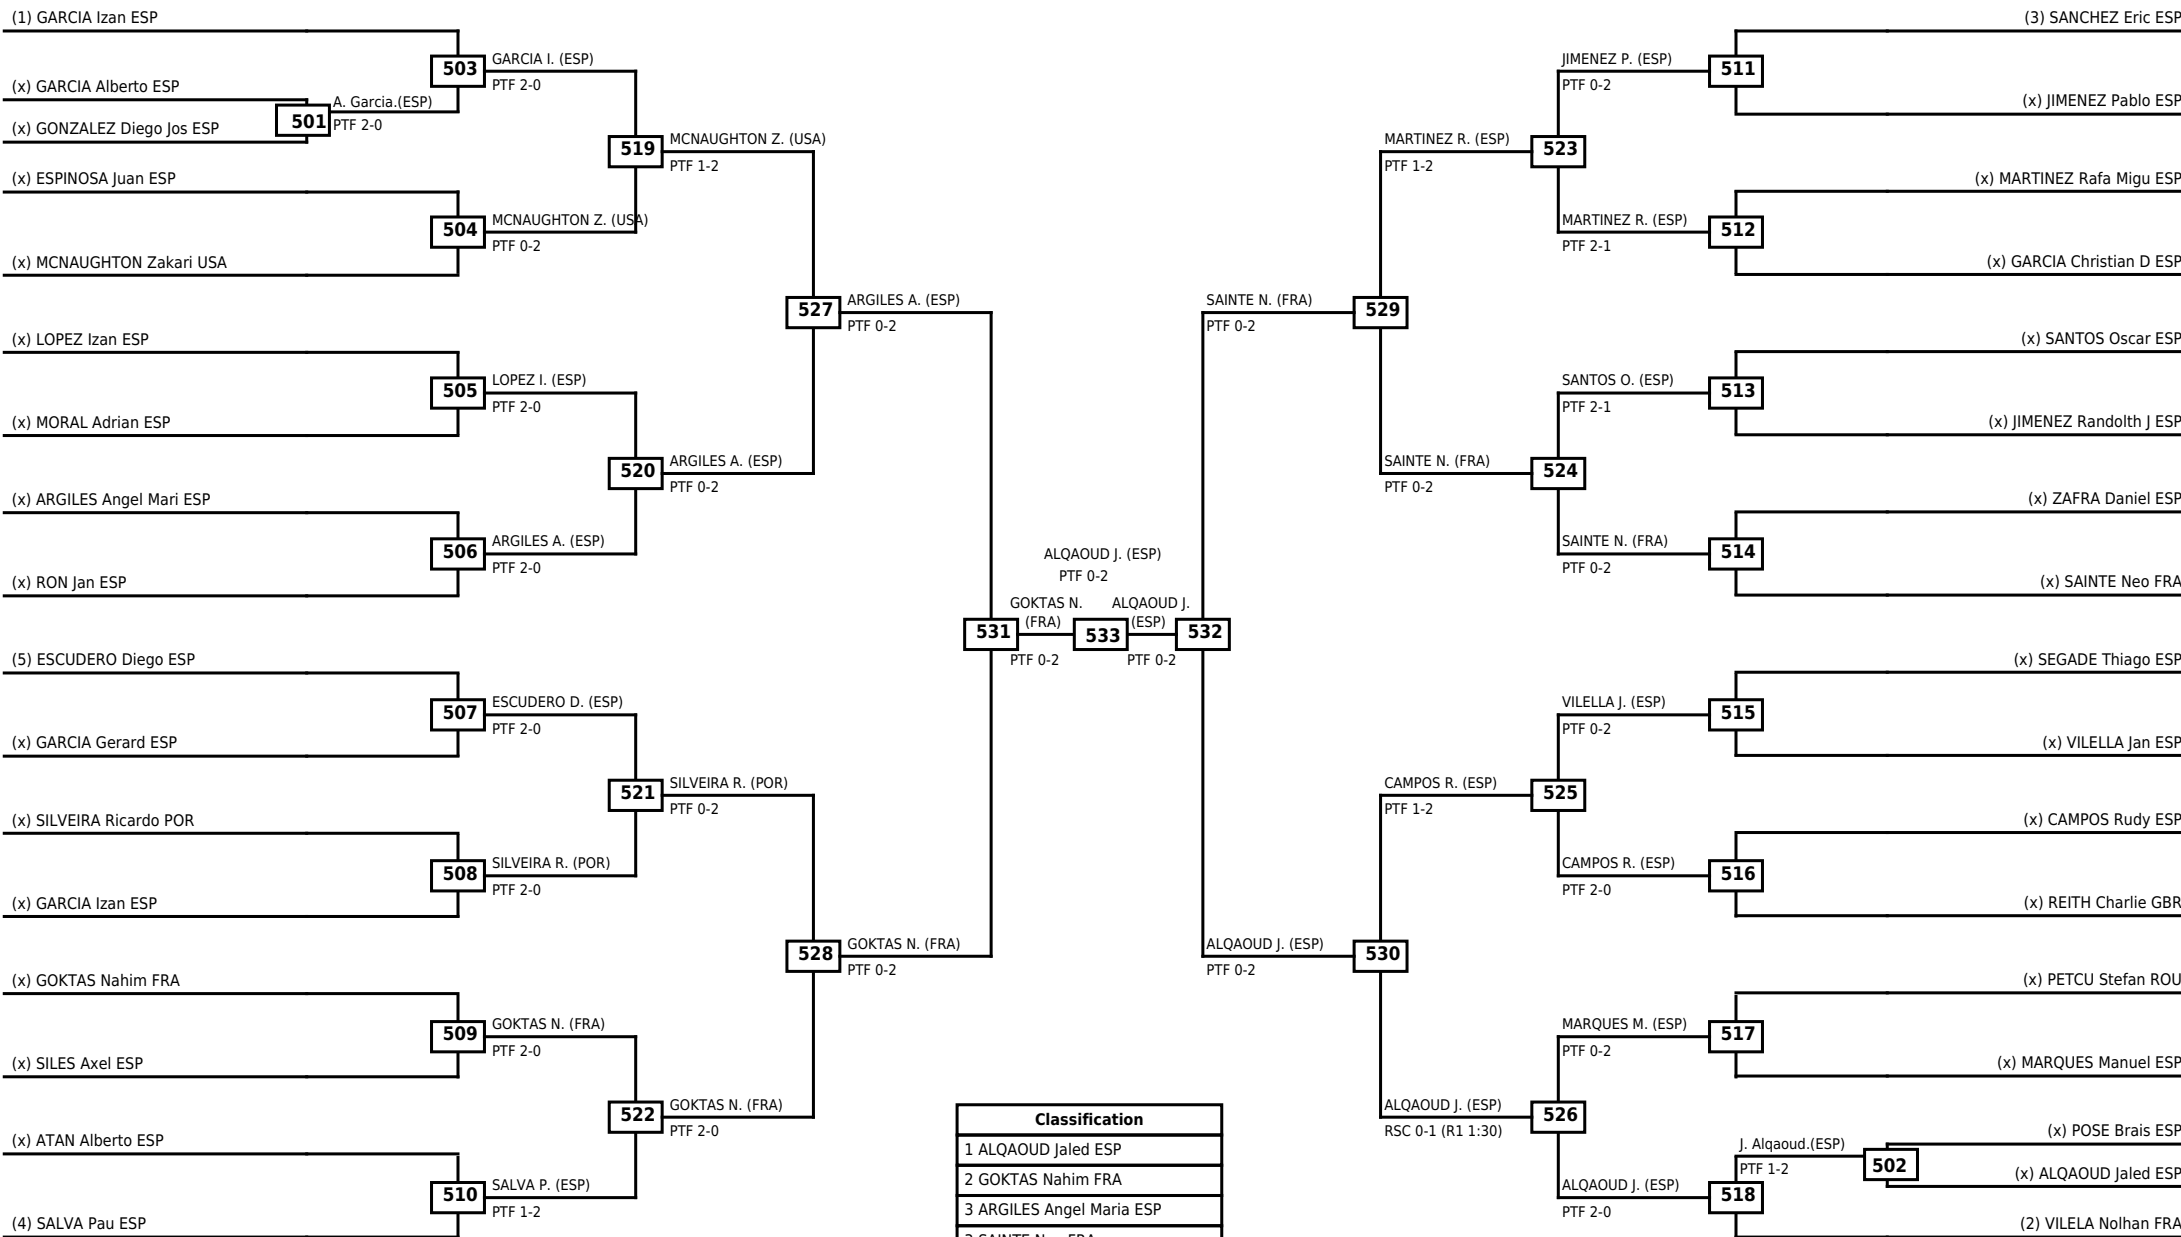

Round of 64   Round of 32   Round of 16   Quarterfinals   Semifinals   Final   Semifinals   Quarterfinals   Round of 16   Round of 32   Round of 64

LEGEND   RSC: Win by Referee stops contest   WDR: Win by Withdrawal   DQB: Win by Disqualification for Unsportsmanlike behavior
(x)Seed   PTF: Win by Final score   DSQ: Win by Disqualification   R: Round