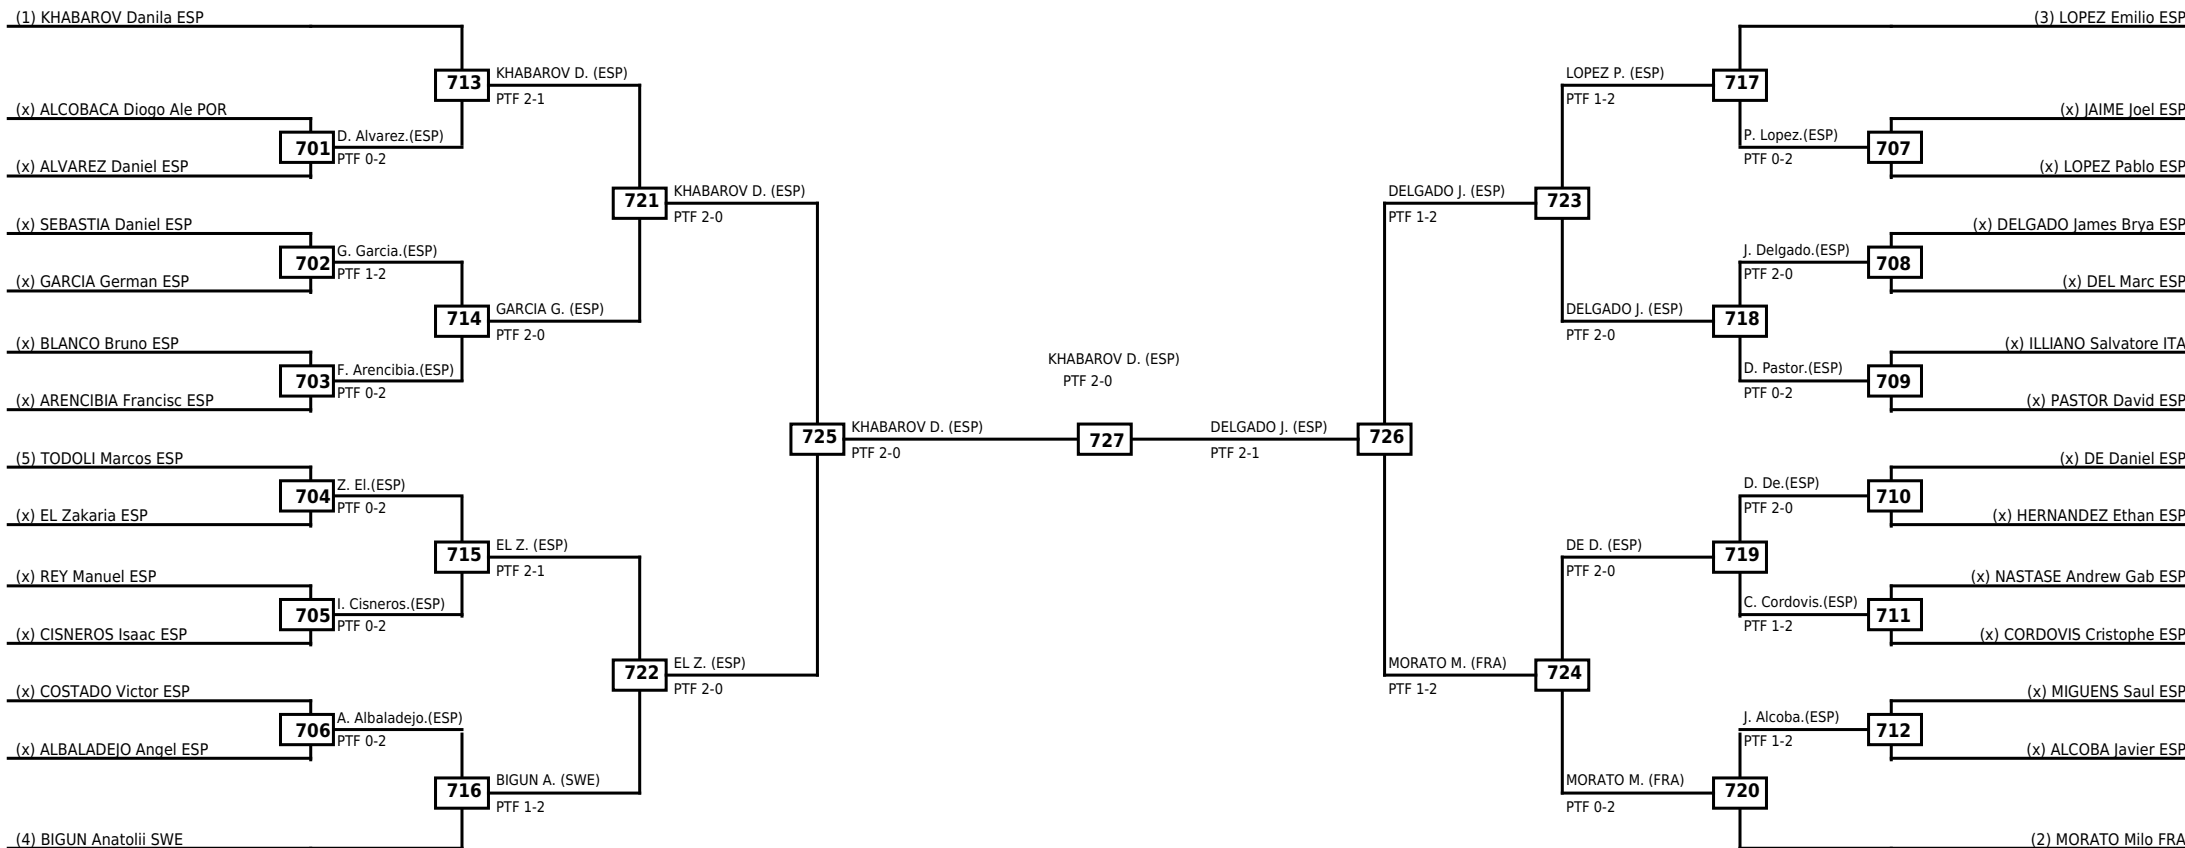

Round of 32   Round of 16   Quarterfinals   Semifinals   Final   Quarterfinals   Round of 16   Round of 32

Classification
1 KHABAROV Danila ESP
2 DELGADO James Bryant ESP
3 EL Zakaria ESP
3 MORATO Milo FRA

LEGEND RSC: Win by Referee stops contest   WDR: Win by Withdrawal   DQB: Win by Disqualification for Unsportsmanlike behavior
(x)Seed   PTF: Win by Final score   DSQ: Win by Disqualification   R: Round