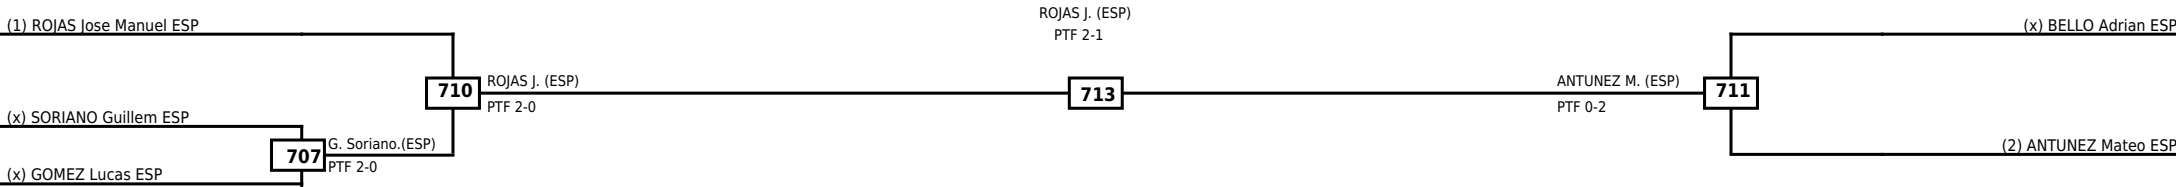

Quarterfinals	Semifinals	Final	Semifinals	Quarterfinals

Classification
1 ROJAS Jose Manuel ESP
2 ANTUNEZ Mateo ESP
3 BELLO Adrian ESP
3 SORIANO Guillem ESP

LEGEND RSC: Win by Referee stops contest   WDR: Win by Withdrawal   DQB: Win by Disqualification for Unsportsmanlike behavior
(x)Seed   PTF: Win by Final score   DSQ: Win by Disqualification   R: Round