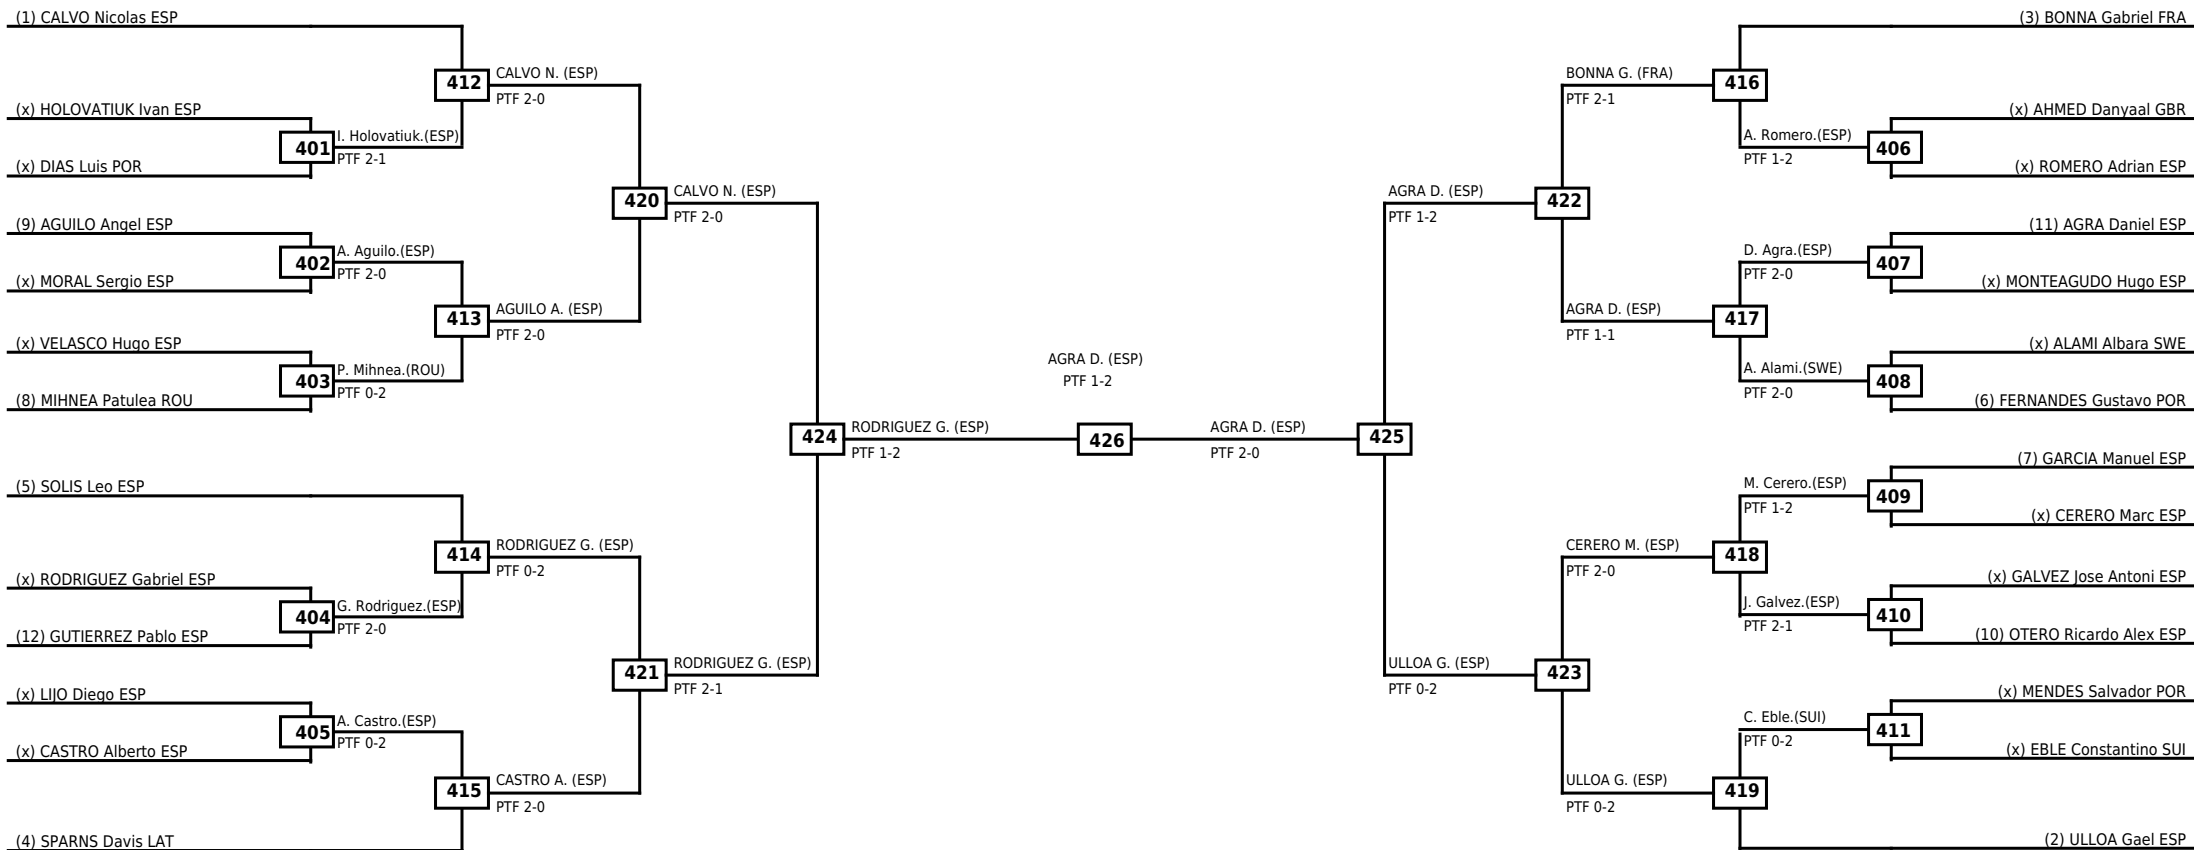

Round of 32   Round of 16   Quarterfinals   Semifinals   Final   Quarterfinals   Round of 16   Round of 32

Classification
1 AGRA Daniel ESP
2 RODRIGUEZ Gabriel ESP
3 CALVO Nicolas ESP
3 ULLOA Gael ESP

LEGEND RSC: Win by Referee stops contest   WDR: Win by Withdrawal   DQB: Win by Disqualification for Unsportsmanlike behavior
(x)Seed   PTF: Win by Final score   DSQ: Win by Disqualification   R: Round