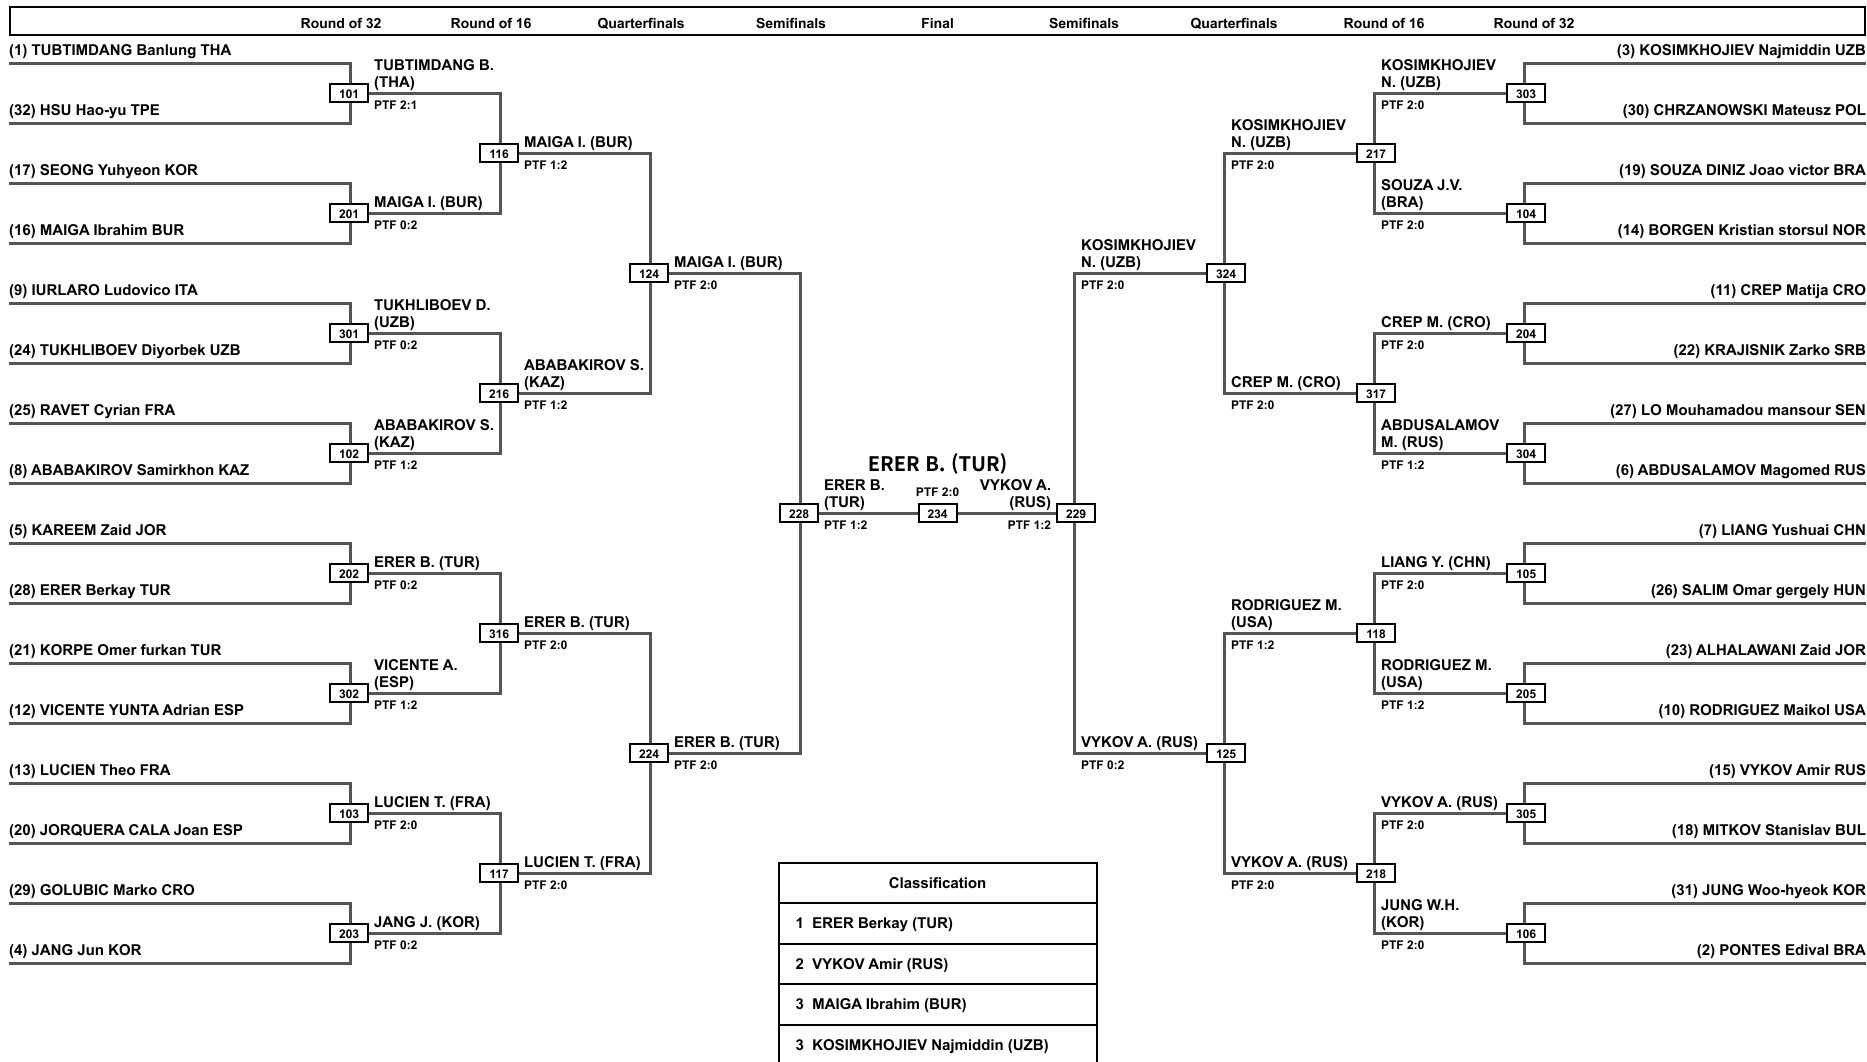

Roma 2026 World Taekwondo Grand Prix

FRI 05 JUN 2026

Women -57kg Contestants : 29

Round of 32 Round of 16 Quarterfinals Semifinals Final Semifinals Quarterfinals Round of 16 Round of 32

LEGEND RSC: Win by Referee Stops Contest WDR: Win by Withdrawal DQB: Win by Disqualification for unsportsmanlike behavior
 (x): Seed PTF: Win by final score DSQ: Win by Disqualification R: Round

Roma 2026 World Taekwondo Grand Prix

FRI 05 JUN 2026

Men -80kg Contestants : 31

LEGEND RSC: Win by Referee Stops Contest WDR: Win by Withdrawal DQB: Win by Disqualification for unsportsmanlike behavior
 (x): Seed PTF: Win by final score DSQ: Win by Disqualification R: Round

Roma 2026 World Taekwondo Grand Prix

SAT 06 JUN 2026

Men -68kg Contestants : 32

LEGEND RSC: Win by Referee Stops Contest WDR: Win by Withdrawal DQB: Win by Disqualification for unsportsmanlike behavior
 (x): Seed PTF: Win by final score DSQ: Win by Disqualification R: Round

Roma 2026 World Taekwondo Grand Prix

SAT 06 JUN 2026

Women +67kg Contestants : 31

Roma 2026 World Taekwondo Grand Prix

SAT 06 JUN 2026

Men +80kg Contestants : 30

LEGEND	RSC: Win by Referee Stops Contest	WDR: Win by Withdrawal	DQB: Win by Disqualification for unsportsmanlike behavior
(x): Seed	PTF: Win by final score	DSQ: Win by Disqualification	R: Round