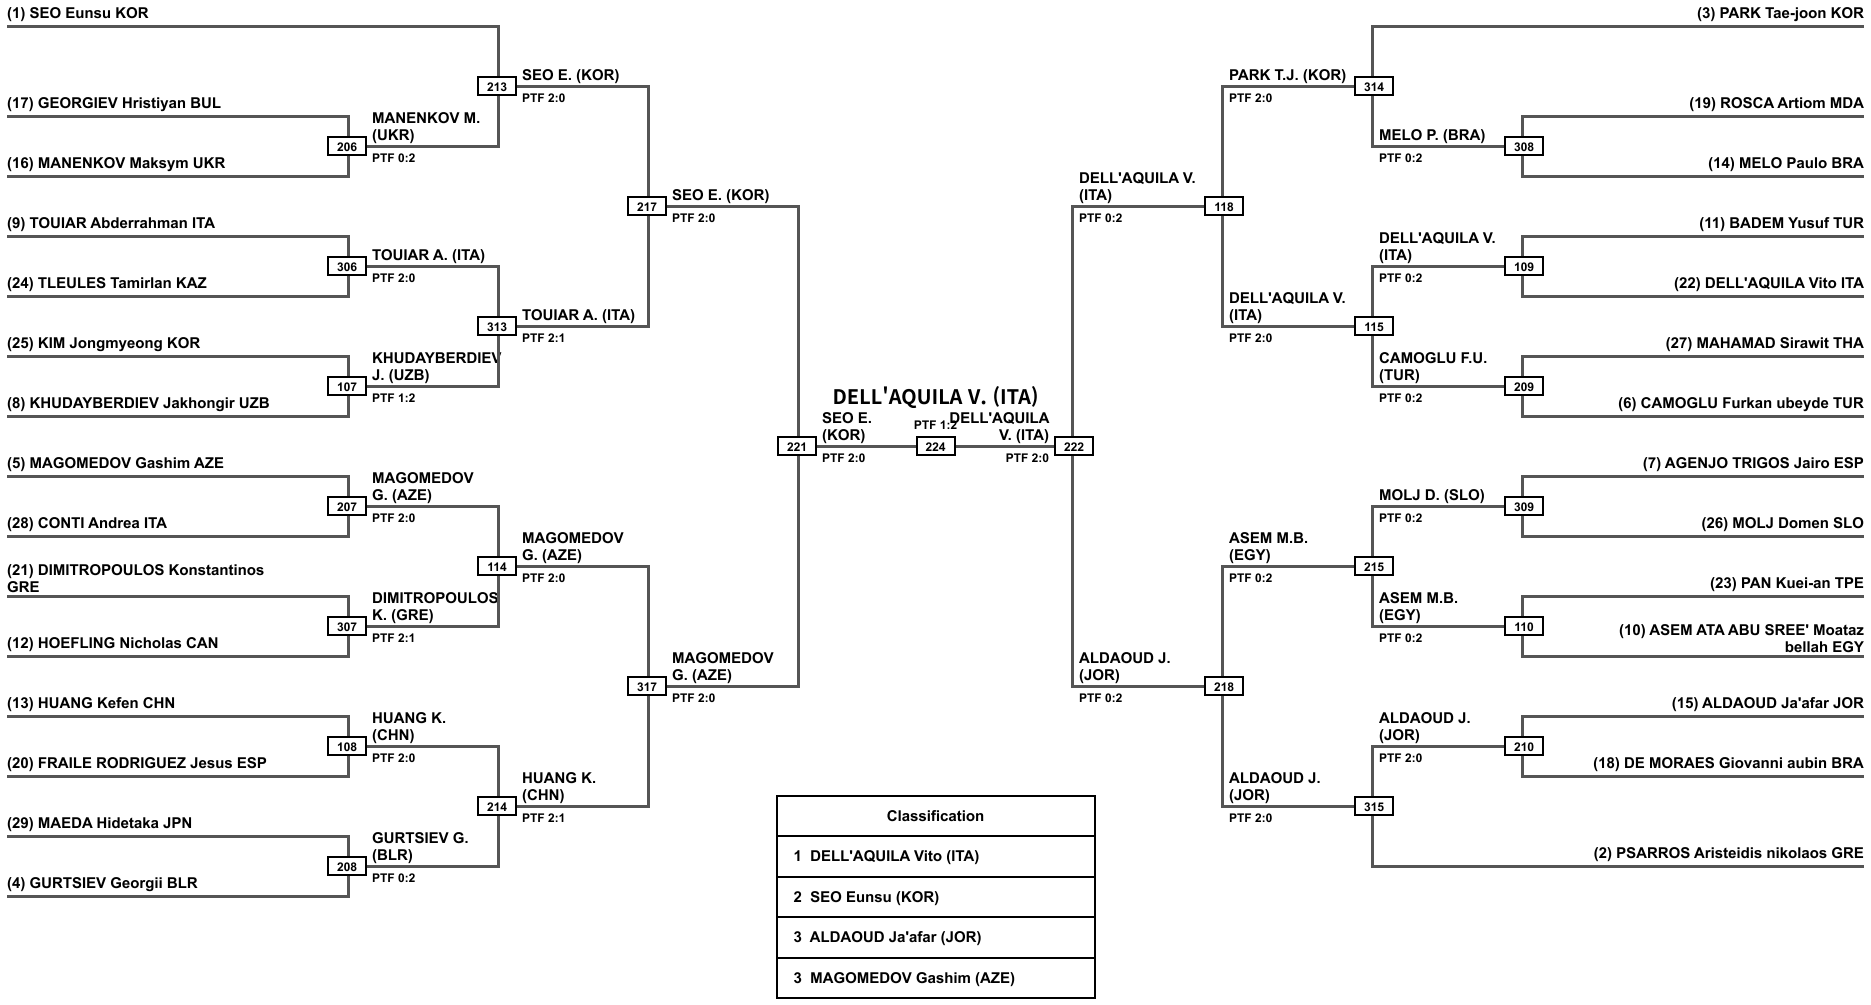

Roma 2026 World Taekwondo Grand Prix

SUN 07 JUN 2026

Women -49kg Contestants : 32

Classification	
1	ANGELOVA Alisa (RUS)
2	KHATTAB Jana (EGY)
3	KIM Hyang-gi (KOR)
3	CEREZO IGLESIAS Adriana (ESP)

LEGEND	RSC: Win by Referee Stops Contest	WDR: Win by Withdrawal	DQB: Win by Disqualification for unsportsmanlike behavior
(x): Seed	PTF: Win by final score	DSQ: Win by Disqualification	R: Round

Roma 2026 World Taekwondo Grand Prix

SUN 07 JUN 2026

Men -58kg Contestants : 29

Round of 32 Round of 16 Quarterfinals Semifinals Final Semifinals Quarterfinals Round of 16 Round of 32

LEGEND RSC: Win by Referee Stops Contest WDR: Win by Withdrawal DQB: Win by Disqualification for unsportsmanlike behavior
 (x): Seed PTF: Win by final score DSQ: Win by Disqualification R: Round