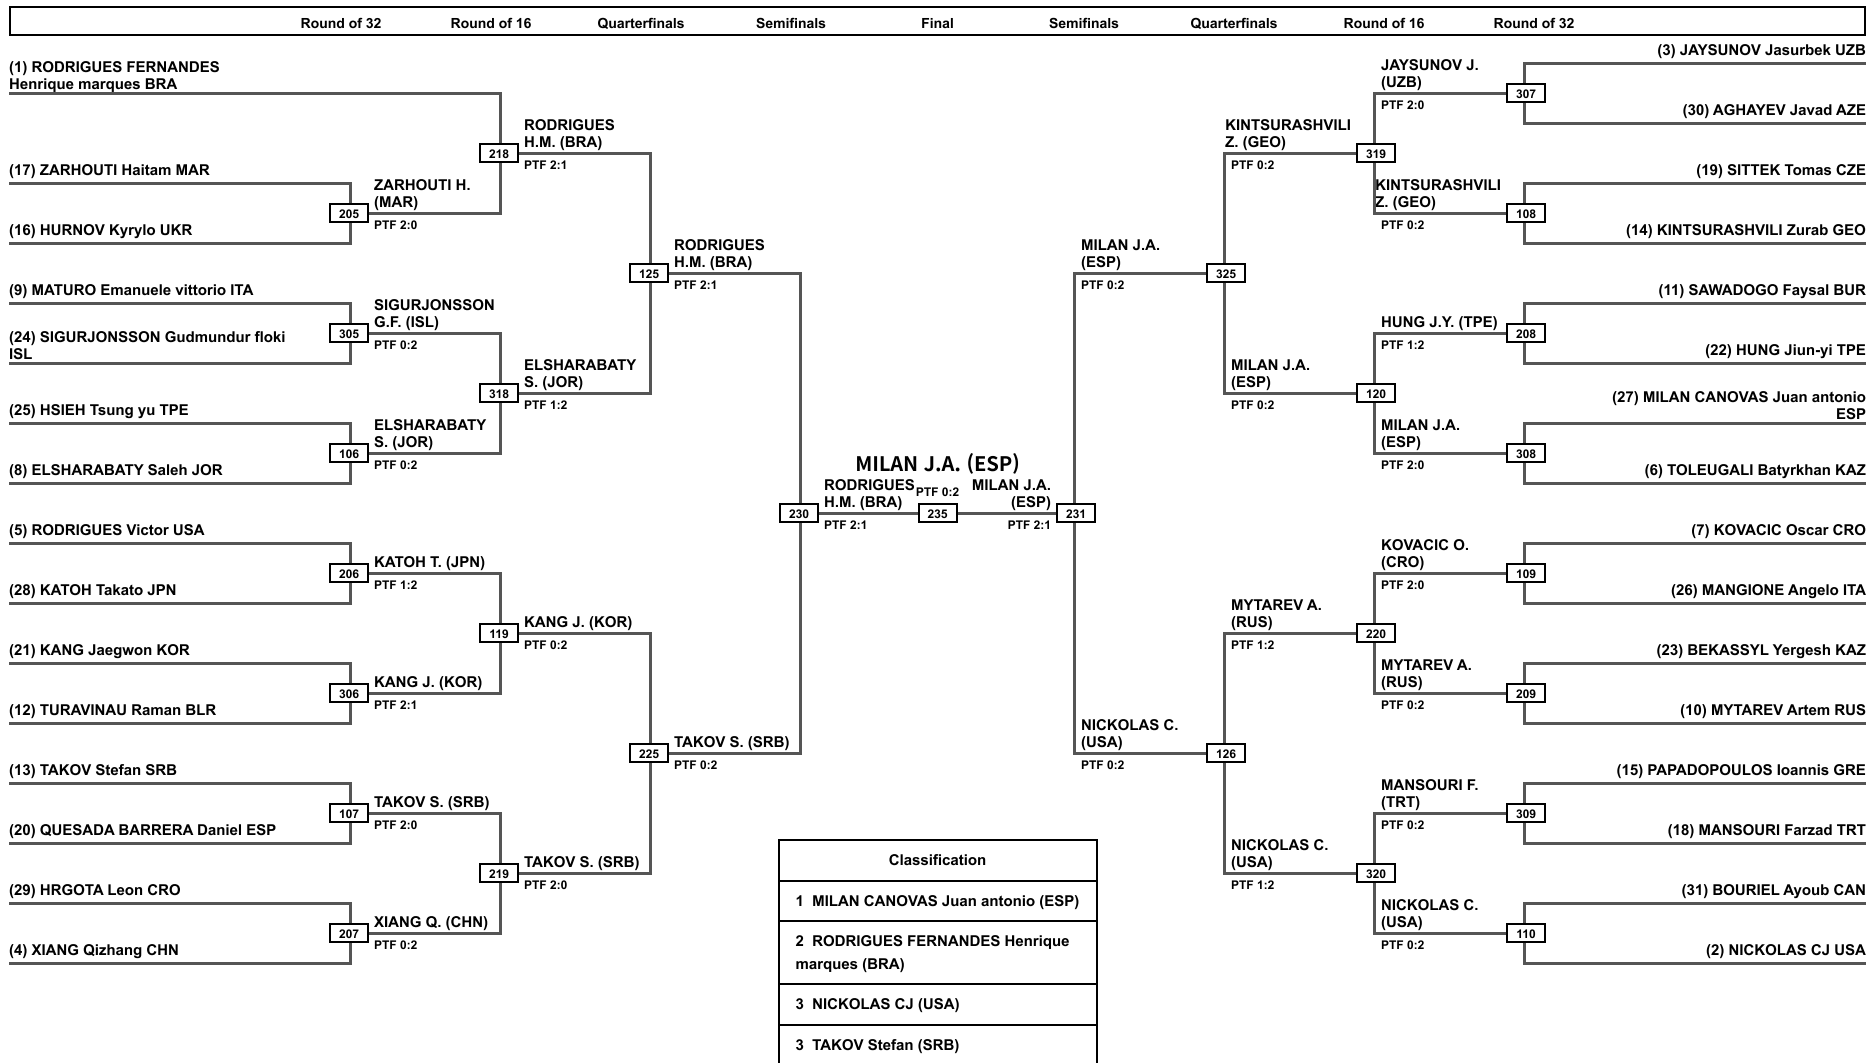

Roma 2026 World Taekwondo Grand Prix

FRI 05 JUN 2026

Women -57kg Contestants : 29

Round of 32 Round of 16 Quarterfinals Semifinals Final Semifinals Quarterfinals Round of 16 Round of 32

LEGEND RSC: Win by Referee Stops Contest WDR: Win by Withdrawal DQB: Win by Disqualification for unsportsmanlike behavior
 (x): Seed PTF: Win by final score DSQ: Win by Disqualification R: Round

Roma 2026 World Taekwondo Grand Prix

FRI 05 JUN 2026

Men -80kg Contestants : 31

LEGEND RSC: Win by Referee Stops Contest WDR: Win by Withdrawal DQB: Win by Disqualification for unsportsmanlike behavior
 (x): Seed PTF: Win by final score DSQ: Win by Disqualification R: Round

Roma 2026 World Taekwondo Grand Prix

SAT 06 JUN 2026

Men -68kg Contestants : 32

LEGEND RSC: Win by Referee Stops Contest WDR: Win by Withdrawal DQB: Win by Disqualification for unsportsmanlike behavior
 (x): Seed PTF: Win by final score DSQ: Win by Disqualification R: Round

Roma 2026 World Taekwondo Grand Prix

SAT 06 JUN 2026

Women +67kg Contestants : 31

Roma 2026 World Taekwondo Grand Prix

SAT 06 JUN 2026

Men +80kg Contestants : 30

LEGEND	RSC: Win by Referee Stops Contest	WDR: Win by Withdrawal	DQB: Win by Disqualification for unsportsmanlike behavior
(x): Seed	PTF: Win by final score	DSQ: Win by Disqualification	R: Round