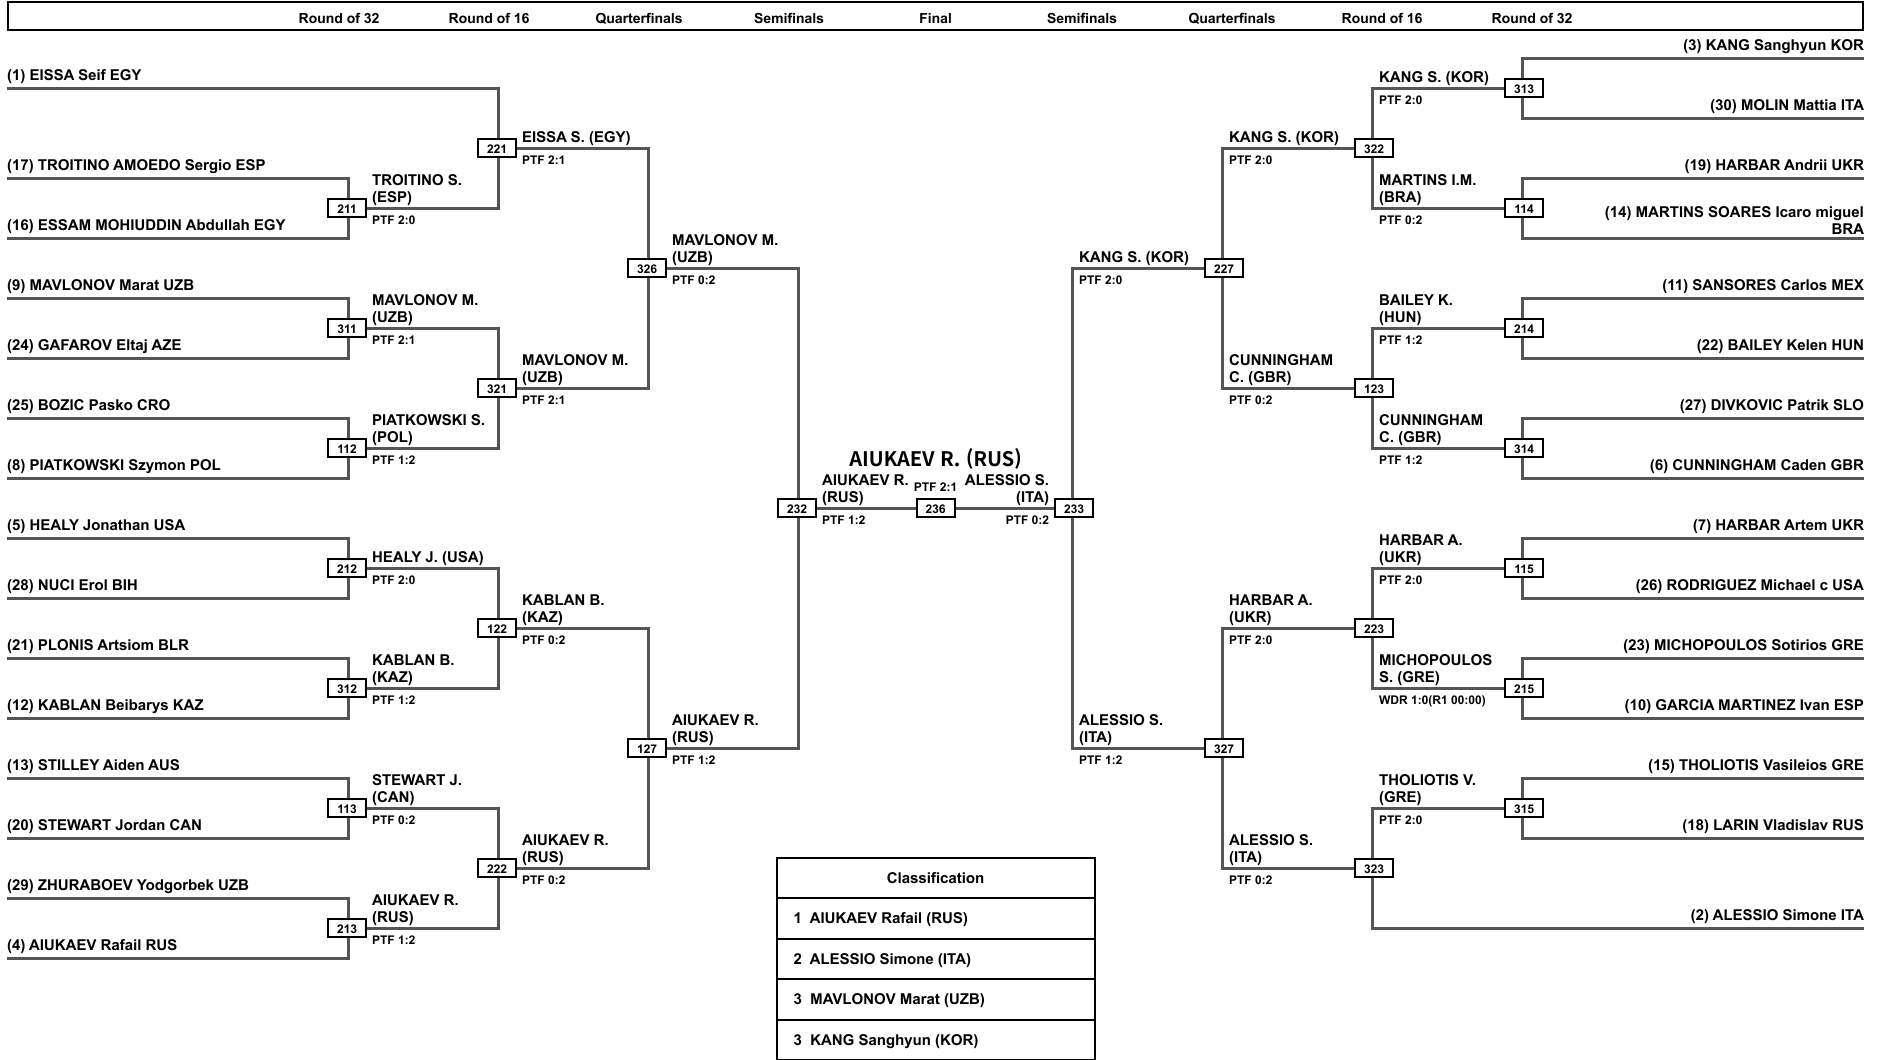

Roma 2026 World Taekwondo Grand Prix

SAT 06 JUN 2026

Women +67kg Contestants : 31

Roma 2026 World Taekwondo Grand Prix

SAT 06 JUN 2026

Men +80kg Contestants : 30

LEGEND	RSC: Win by Referee Stops Contest	WDR: Win by Withdrawal	DQB: Win by Disqualification for unsportsmanlike behavior
(x): Seed	PTF: Win by final score	DSQ: Win by Disqualification	R: Round

Roma 2026 World Taekwondo Grand Prix

SUN 07 JUN 2026

Women -49kg Contestants : 32

Classification	
1	ANGELOVA Alisa (RUS)
2	KHATTAB Jana (EGY)
3	KIM Hyang-gi (KOR)
3	CEREZO IGLESIAS Adriana (ESP)

LEGEND	RSC: Win by Referee Stops Contest	WDR: Win by Withdrawal	DQB: Win by Disqualification for unsportsmanlike behavior
(x): Seed	PTF: Win by final score	DSQ: Win by Disqualification	R: Round