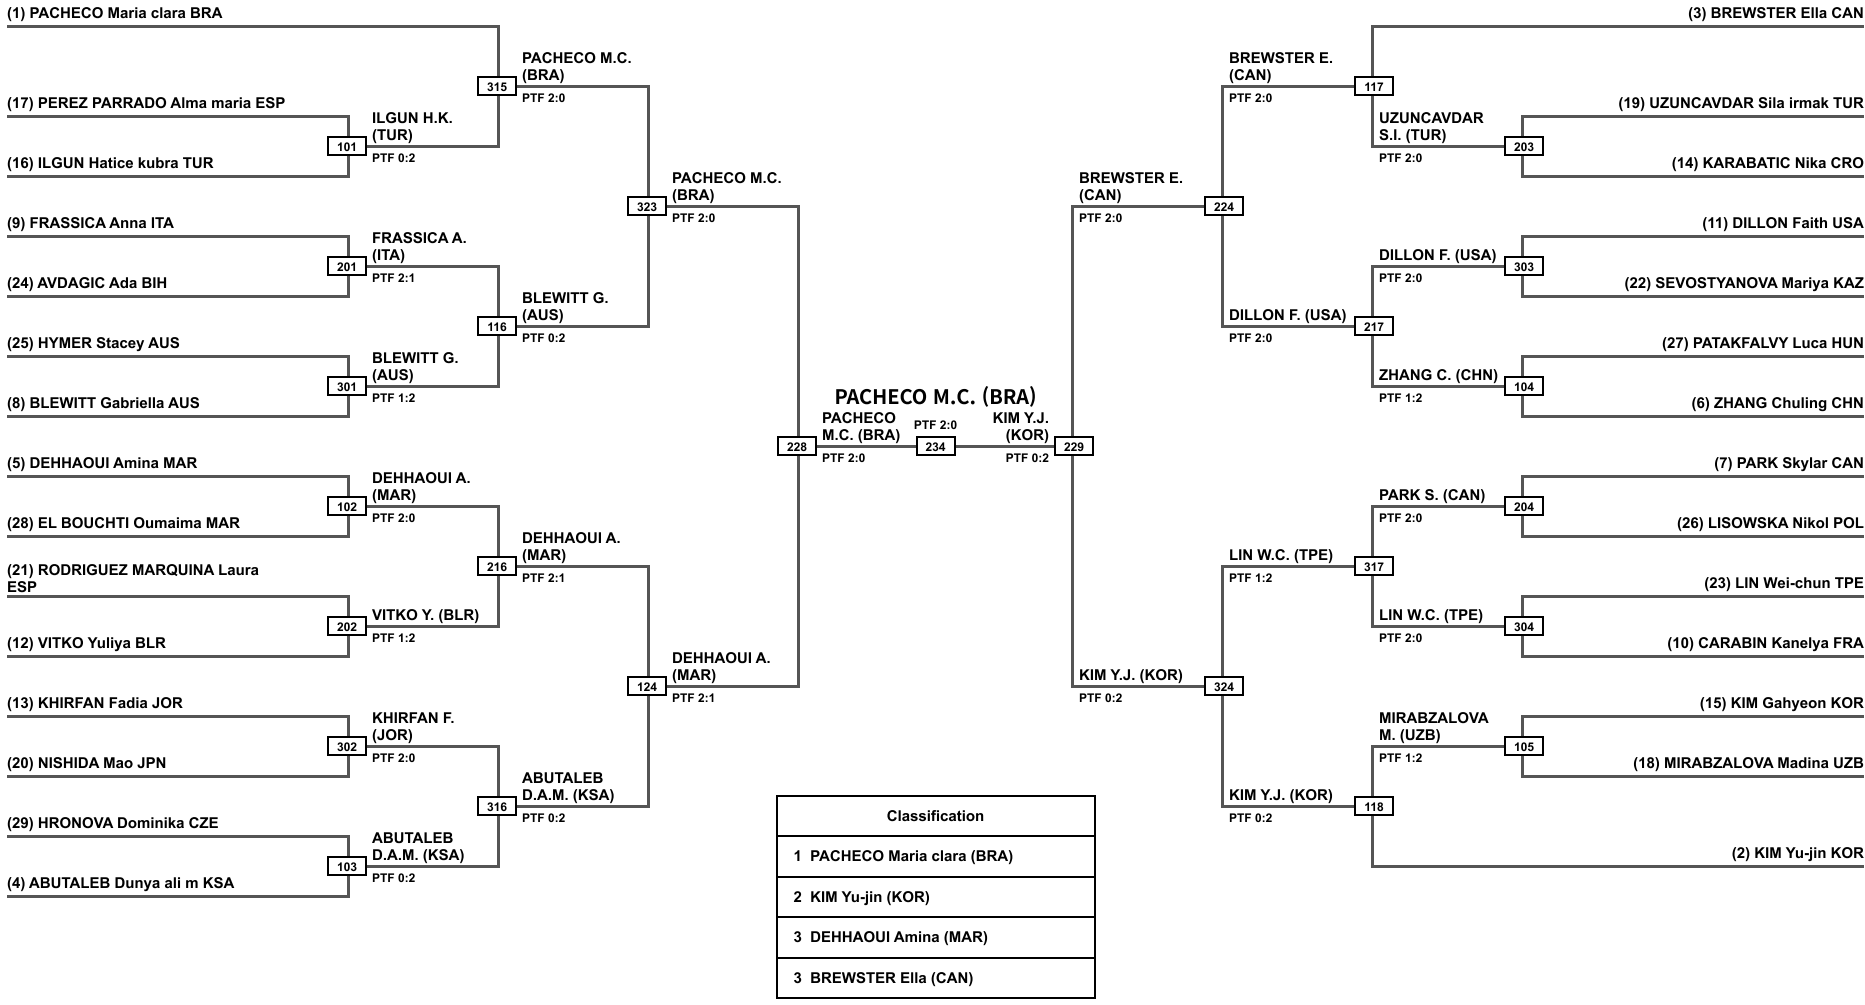

Roma 2026 World Taekwondo Grand Prix

FRI 05 JUN 2026

Women -57kg Contestants : 29

Round of 32 Round of 16 Quarterfinals Semifinals Final Semifinals Quarterfinals Round of 16 Round of 32

LEGEND RSC: Win by Referee Stops Contest WDR: Win by Withdrawal DQB: Win by Disqualification for unsportsmanlike behavior
 (x): Seed PTF: Win by final score DSQ: Win by Disqualification R: Round

Roma 2026 World Taekwondo Grand Prix

FRI 05 JUN 2026

Men -80kg Contestants : 31

LEGEND RSC: Win by Referee Stops Contest WDR: Win by Withdrawal DQB: Win by Disqualification for unsportsmanlike behavior
 (x): Seed PTF: Win by final score DSQ: Win by Disqualification R: Round

Roma 2026 World Taekwondo Grand Prix

SAT 06 JUN 2026

Men -68kg Contestants : 32

LEGEND RSC: Win by Referee Stops Contest WDR: Win by Withdrawal DQB: Win by Disqualification for unsportsmanlike behavior
 (x): Seed PTF: Win by final score DSQ: Win by Disqualification R: Round

Roma 2026 World Taekwondo Grand Prix

SUN 07 JUN 2026

Women -49kg Contestants : 32

Classification	
1	ANGELOVA Alisa (RUS)
2	KHATTAB Jana (EGY)
3	KIM Hyang-gi (KOR)
3	CEREZO IGLESIAS Adriana (ESP)

LEGEND	RSC: Win by Referee Stops Contest	WDR: Win by Withdrawal	DQB: Win by Disqualification for unsportsmanlike behavior
(x): Seed	PTF: Win by final score	DSQ: Win by Disqualification	R: Round