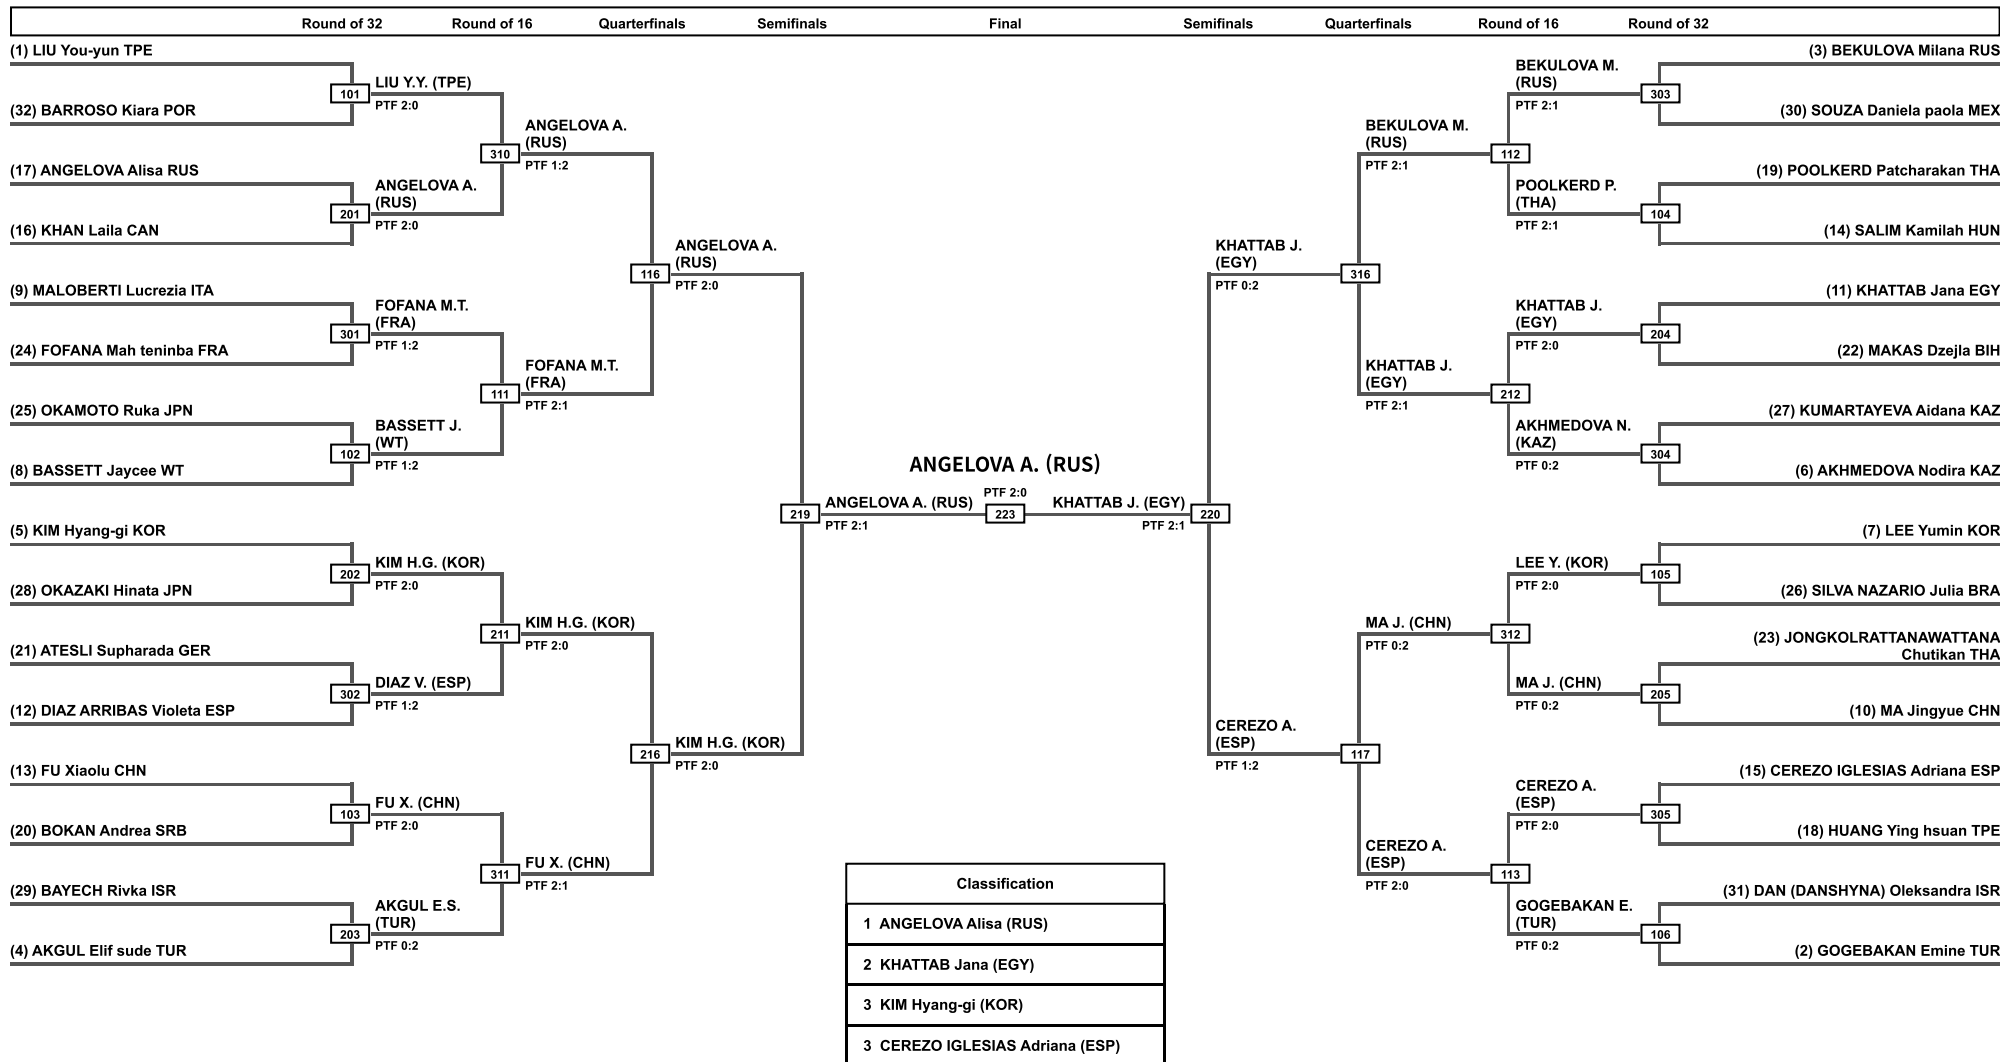

Roma 2026 World Taekwondo Grand Prix

SUN 07 JUN 2026

Women -49kg Contestants : 32

LEGEND	RSC: Win by Referee Stops Contest	WDR: Win by Withdrawal	DQB: Win by Disqualification for unsportsmanlike behavior
(x): Seed	PTF: Win by final score	DSQ: Win by Disqualification	R: Round