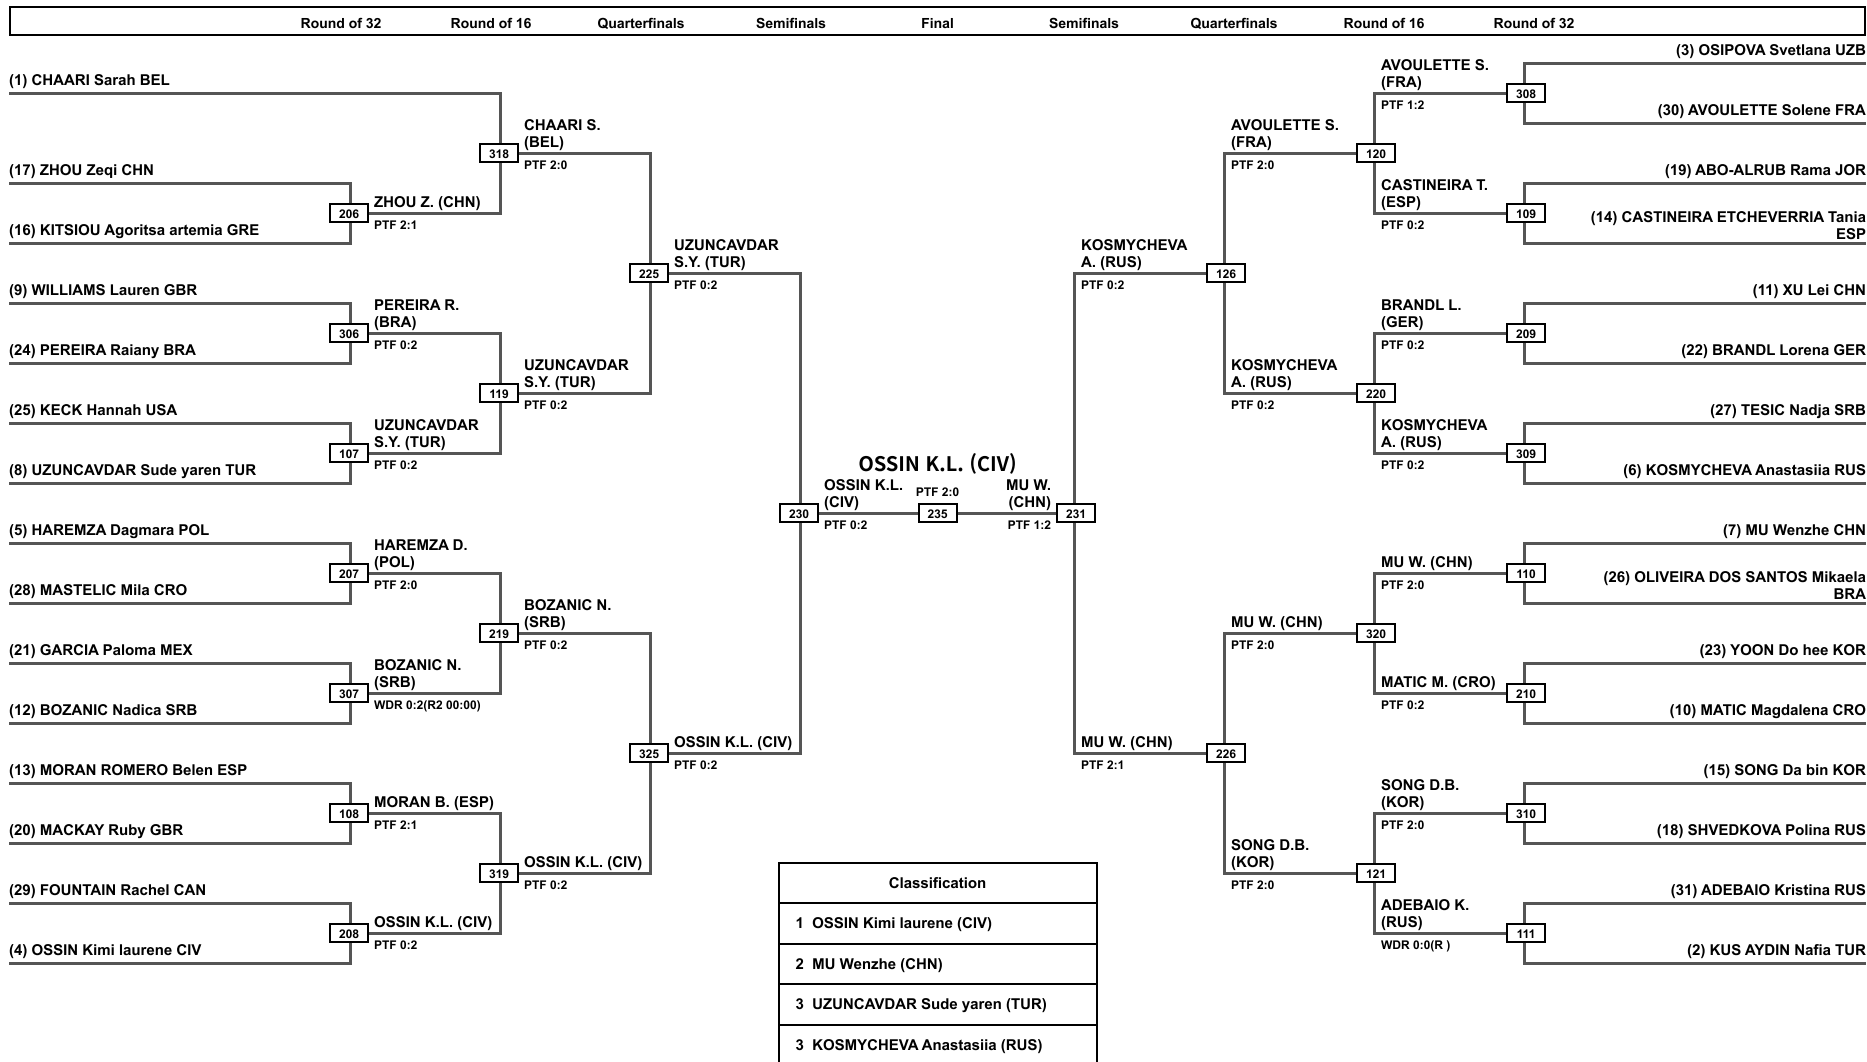

Roma 2026 World Taekwondo Grand Prix

FRI 05 JUN 2026

Men -80kg Contestants : 31

LEGEND RSC: Win by Referee Stops Contest WDR: Win by Withdrawal DQB: Win by Disqualification for unsportsmanlike behavior
 (x): Seed PTF: Win by final score DSQ: Win by Disqualification R: Round

Roma 2026 World Taekwondo Grand Prix

SAT 06 JUN 2026

Men -68kg Contestants : 32

LEGEND RSC: Win by Referee Stops Contest WDR: Win by Withdrawal DQB: Win by Disqualification for unsportsmanlike behavior
 (x): Seed PTF: Win by final score DSQ: Win by Disqualification R: Round

Roma 2026 World Taekwondo Grand Prix

SAT 06 JUN 2026

Women +67kg Contestants : 31

Roma 2026 World Taekwondo Grand Prix

SAT 06 JUN 2026

Men +80kg Contestants : 30

LEGEND	RSC: Win by Referee Stops Contest	WDR: Win by Withdrawal	DQB: Win by Disqualification for unsportsmanlike behavior
(x): Seed	PTF: Win by final score	DSQ: Win by Disqualification	R: Round

Roma 2026 World Taekwondo Grand Prix

SUN 07 JUN 2026

Women -49kg Contestants : 32

Classification	
1	ANGELOVA Alisa (RUS)
2	KHATTAB Jana (EGY)
3	KIM Hyang-gi (KOR)
3	CEREZO IGLESIAS Adriana (ESP)

LEGEND	RSC: Win by Referee Stops Contest	WDR: Win by Withdrawal	DQB: Win by Disqualification for unsportsmanlike behavior
(x): Seed	PTF: Win by final score	DSQ: Win by Disqualification	R: Round